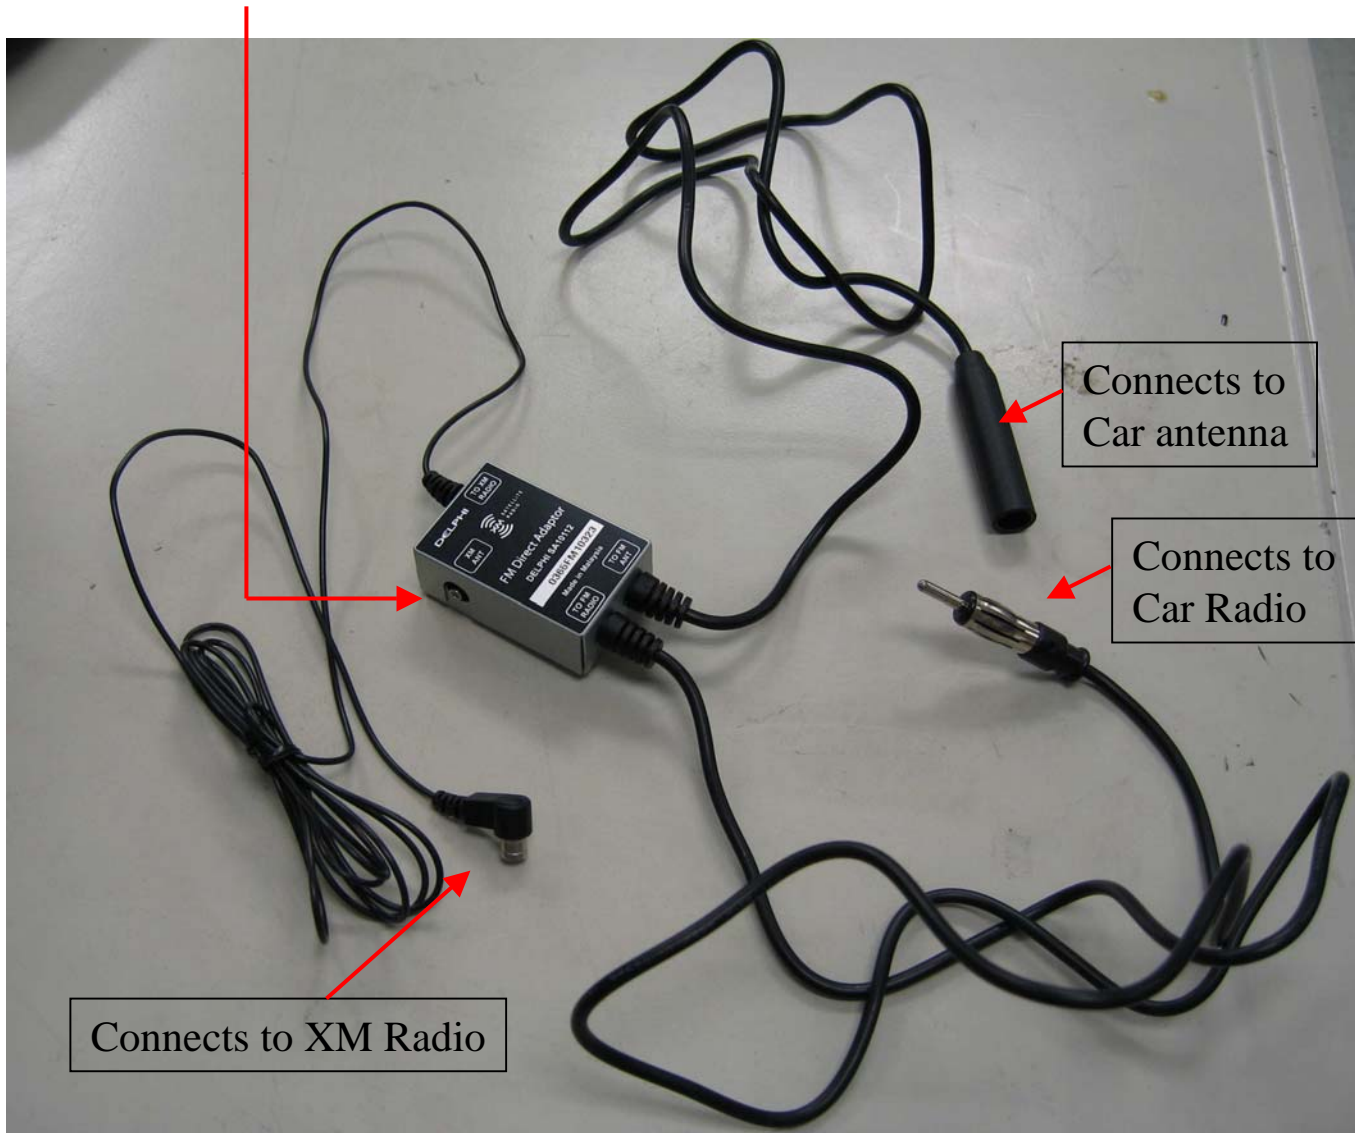

Connects to XM RF Antenna

Direct FM Coupler