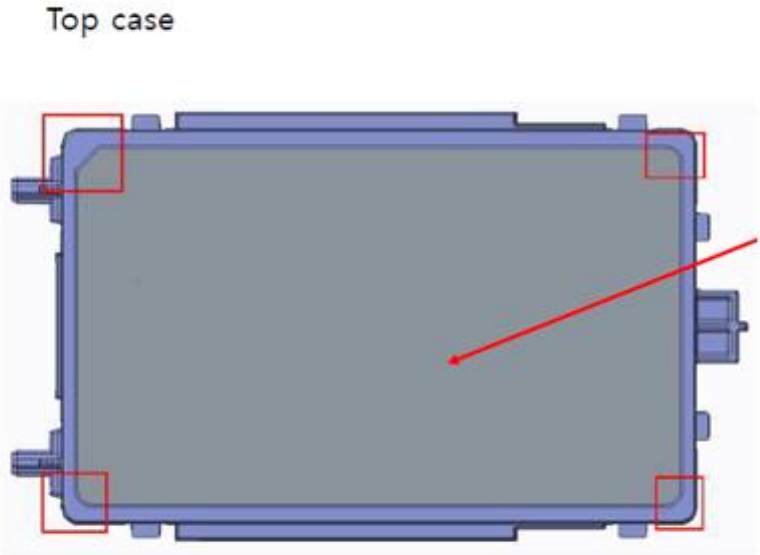

FCC ID Label Location

The FCC ID shown in FCC ID label will be visible at the time of purchase.
 The label is permanently attached and not easily removed from the device.

LG Electronics European Shared Service Center B.V. Krijgsman 1, 1186 DM Amstelveen, The Netherlands

There is not an exclusive commercial representative in Paraguay and the product can be imported freely by any importer/contractor.

32218876
512091
MADE IN CHINA
000XXXX000001
WC510MVV20

111kHz /max power:
 42dBu/A/m at 10m
 電壓/電流 DC 14 V = XX A
 This product has been Type Approved by Jamaica SMA - WC510MVV20
 NCA APPROVED : XXXXXXXX
 CNC ID: X-XXXXX
 IC : XXXXX-XXXXXXX
FCC ID : BEJWC510MVV20