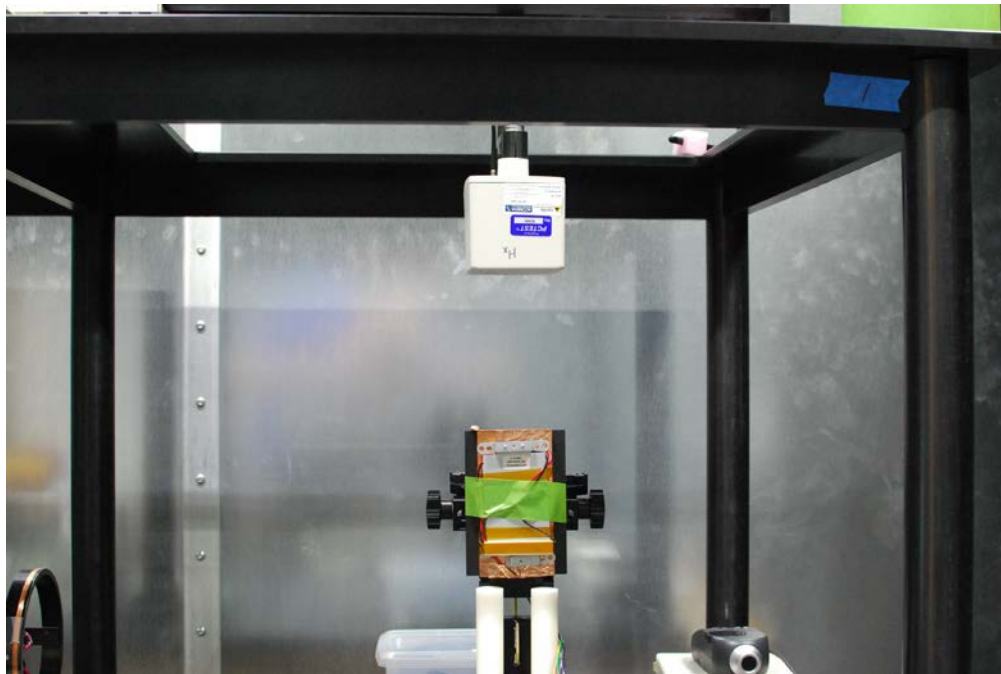

TEST SETUP PHOTOGRAPHS

E/H Field Measurement on EUT Side "A"

E/H Field Measurement on EUT Side "B"

	LG Electronics Inc. FCC ID: BEJWC500MRN0	Model: WC500M-RN0
Test Set-Up Photos	EUT Type: Vehicle Installed Wireless Charging System	Page 1 of 3

E/H Field Measurement on EUT Side "C"

E/H Field Measurement on EUT Side "D"

	<p>LG Electronics Inc. FCC ID: BEJWC500MRNO</p>	<p>Model: WC500M-RN0</p>
<p>Test Set-Up Photos</p>	<p>EUT Type: Vehicle Installed Wireless Charging System</p>	<p>Page 2 of 3</p>

E/H Field Measurement on EUT Side "E" (15cm)

E/H Field Measurement on EUT Side "E" (20cm)

	<p>LG Electronics Inc. FCC ID: BEJWC500MRN0</p>	<p>Model: WC500M-RN0</p>
<p>Test Set-Up Photos</p>	<p>EUT Type: Vehicle Installed Wireless Charging System</p>	<p>Page 3 of 3</p>