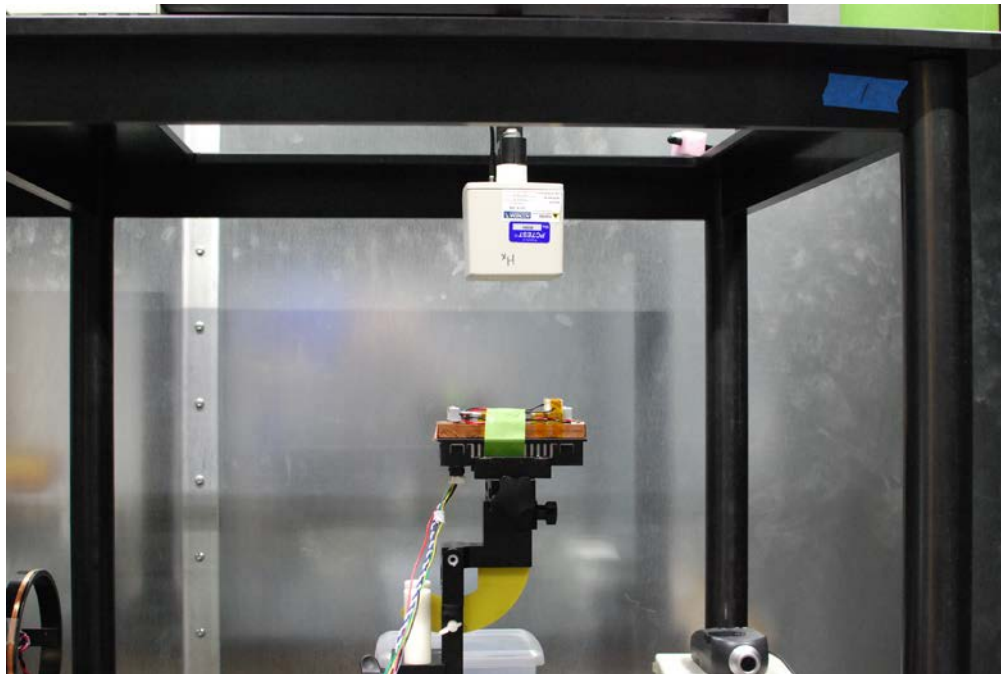

TEST SETUP PHOTOGRAPHS

E/H Field Measurement on EUT Side "A"

E/H Field Measurement on EUT Side "B"

	LG Electronics Inc. FCC ID: BEJWC500MRN0	Model: WC500M-RN0
Test Set-Up Photos	EUT Type: Vehicle Installed Wireless Charging System	Page 1 of 3

E/H Field Measurement on EUT Side "C"

E/H Field Measurement on EUT Side "D"

	<p>LG Electronics Inc. FCC ID: BEJWC500MRNO</p>	<p>Model: WC500M-RN0</p>
<p>Test Set-Up Photos</p>	<p>EUT Type: Vehicle Installed Wireless Charging System</p>	<p>Page 2 of 3</p>

E/H Field Measurement on EUT Side "E" (15cm)

E/H Field Measurement on EUT Side "E" (20cm)

	<p>LG Electronics Inc. FCC ID: BEJWC500MRN0</p>	<p>Model: WC500M-RN0</p>
<p>Test Set-Up Photos</p>	<p>EUT Type: Vehicle Installed Wireless Charging System</p>	<p>Page 3 of 3</p>