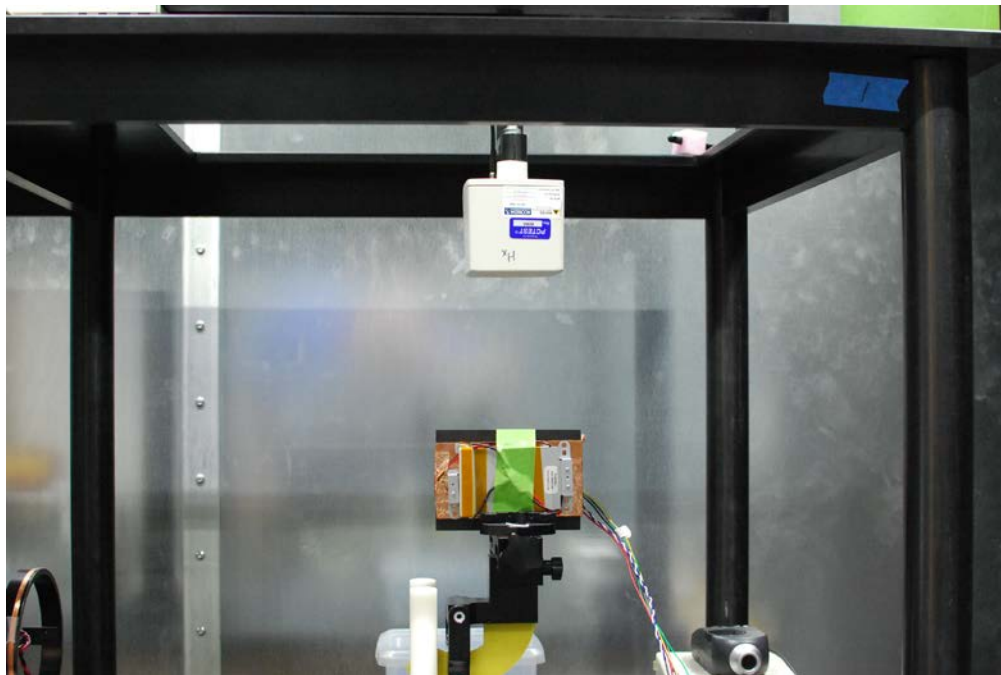

TEST SETUP PHOTOGRAPHS

E/H Field Measurement on EUT Side "A"

E/H Field Measurement on EUT Side "B"

	LG Electronics Inc. FCC ID: BEJWC500MRN0	Model: WC500M-RN0
Test Set-Up Photos	EUT Type: Vehicle Installed Wireless Charging System	Page 1 of 3

E/H Field Measurement on EUT Side "C"

E/H Field Measurement on EUT Side "D"

	<p>LG Electronics Inc. FCC ID: BEJWC500MRNO</p>	<p>Model: WC500M-RN0</p>
<p>Test Set-Up Photos</p>	<p>EUT Type: Vehicle Installed Wireless Charging System</p>	<p>Page 2 of 3</p>

E/H Field Measurement on EUT Side "E" (15cm)

E/H Field Measurement on EUT Side "E" (20cm)

	<p>LG Electronics Inc. FCC ID: BEJWC500MRN0</p>	<p>Model: WC500M-RN0</p>
<p>Test Set-Up Photos</p>	<p>EUT Type: Vehicle Installed Wireless Charging System</p>	<p>Page 3 of 3</p>