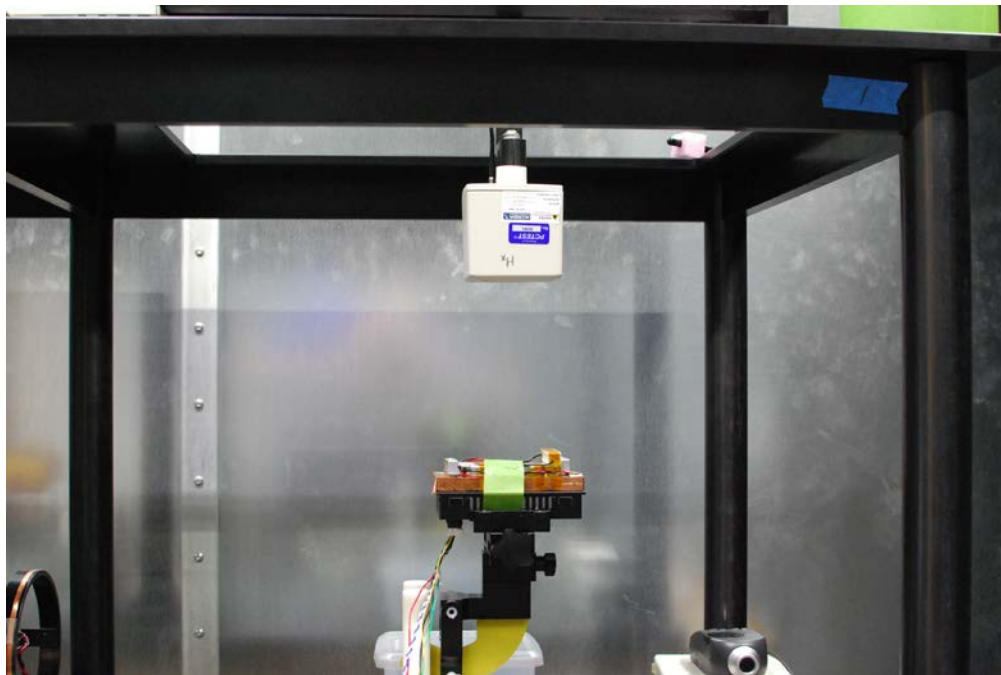

TEST SETUP PHOTOGRAPHS

E/H Field Measurement on EUT Side "A"

E/H Field Measurement on EUT Side "B"

	LG Electronics Inc. FCC ID: BEJWC500MRN0	Model: WC500M-RN0
Test Set-Up Photos	EUT Type: Vehicle Installed Wireless Charging System	Page 1 of 3

E/H Field Measurement on EUT Side "C"

E/H Field Measurement on EUT Side "D"

	<p>LG Electronics Inc. FCC ID: BEJWC500MRNO</p>	<p>Model: WC500M-RN0</p>
<p>Test Set-Up Photos</p>	<p>EUT Type: Vehicle Installed Wireless Charging System</p>	<p>Page 2 of 3</p>

E/H Field Measurement on EUT Side "E" (15cm)

E/H Field Measurement on EUT Side "E" (20cm)

	<p>LG Electronics Inc. FCC ID: BEJWC500MRN0</p>	<p>Model: WC500M-RN0</p>
<p>Test Set-Up Photos</p>	<p>EUT Type: Vehicle Installed Wireless Charging System</p>	<p>Page 3 of 3</p>