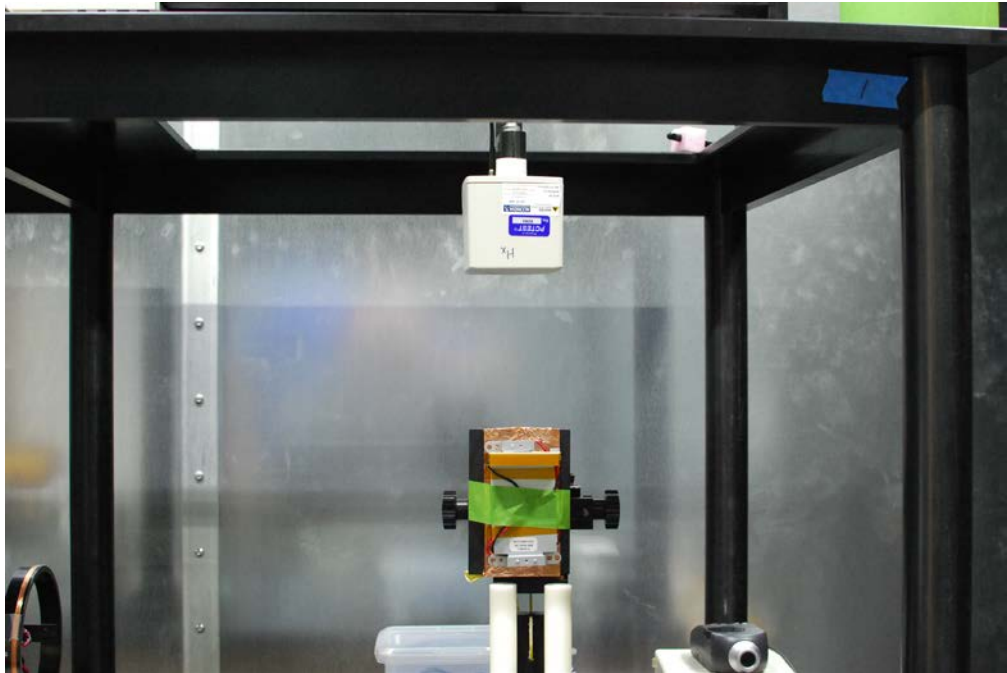

TEST SETUP PHOTOGRAPHS

E/H Field Measurement on EUT Side "A"

E/H Field Measurement on EUT Side "B"

	LG Electronics Inc. FCC ID: BEJWC500MRN0	Model: WC500M-RN0
Test Set-Up Photos	EUT Type: Vehicle Installed Wireless Charging System	Page 1 of 3

E/H Field Measurement on EUT Side "C"

E/H Field Measurement on EUT Side "D"

	<p>LG Electronics Inc. FCC ID: BEJWC500MRNO</p>	<p>Model: WC500M-RN0</p>
<p>Test Set-Up Photos</p>	<p>EUT Type: Vehicle Installed Wireless Charging System</p>	<p>Page 2 of 3</p>

E/H Field Measurement on EUT Side "E" (15cm)

E/H Field Measurement on EUT Side "E" (20cm)

	<p>LG Electronics Inc. FCC ID: BEJWC500MRN0</p>	<p>Model: WC500M-RN0</p>
<p>Test Set-Up Photos</p>	<p>EUT Type: Vehicle Installed Wireless Charging System</p>	<p>Page 3 of 3</p>