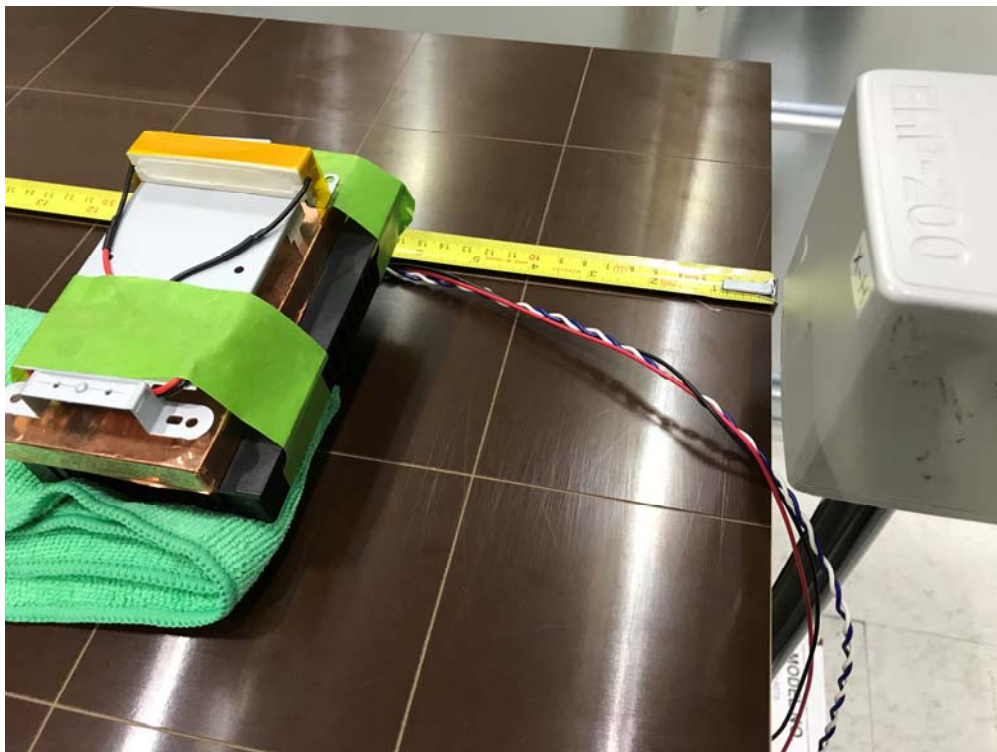

TEST SETUP PHOTOGRAPHS

E/H Field Measurement on EUT Side "A"

E/H Field Measurement on EUT Side "B"

	LG Electronics Inc. FCC ID: BEJWC500MRN	Model: WC500M-RN
Test Set-Up Photos	EUT Type: Vehicle Installed Wireless Charging System	Page 1 of 3

E/H Field Measurement on EUT Side "C"

E/H Field Measurement on EUT Side "D"

	<p>LG Electronics Inc. FCC ID: BEJWC500MRN</p>	<p>Model: WC500M-RN</p>
<p>Test Set-Up Photos</p>	<p>EUT Type: Vehicle Installed Wireless Charging System</p>	<p>Page 2 of 3</p>

E/H Field Measurement on EUT Side "E"

	LG Electronics Inc. FCC ID: BEJWC500MRN	Model: WC500M-RN
Test Set-Up Photos	EUT Type: Vehicle Installed Wireless Charging System	Page 3 of 3