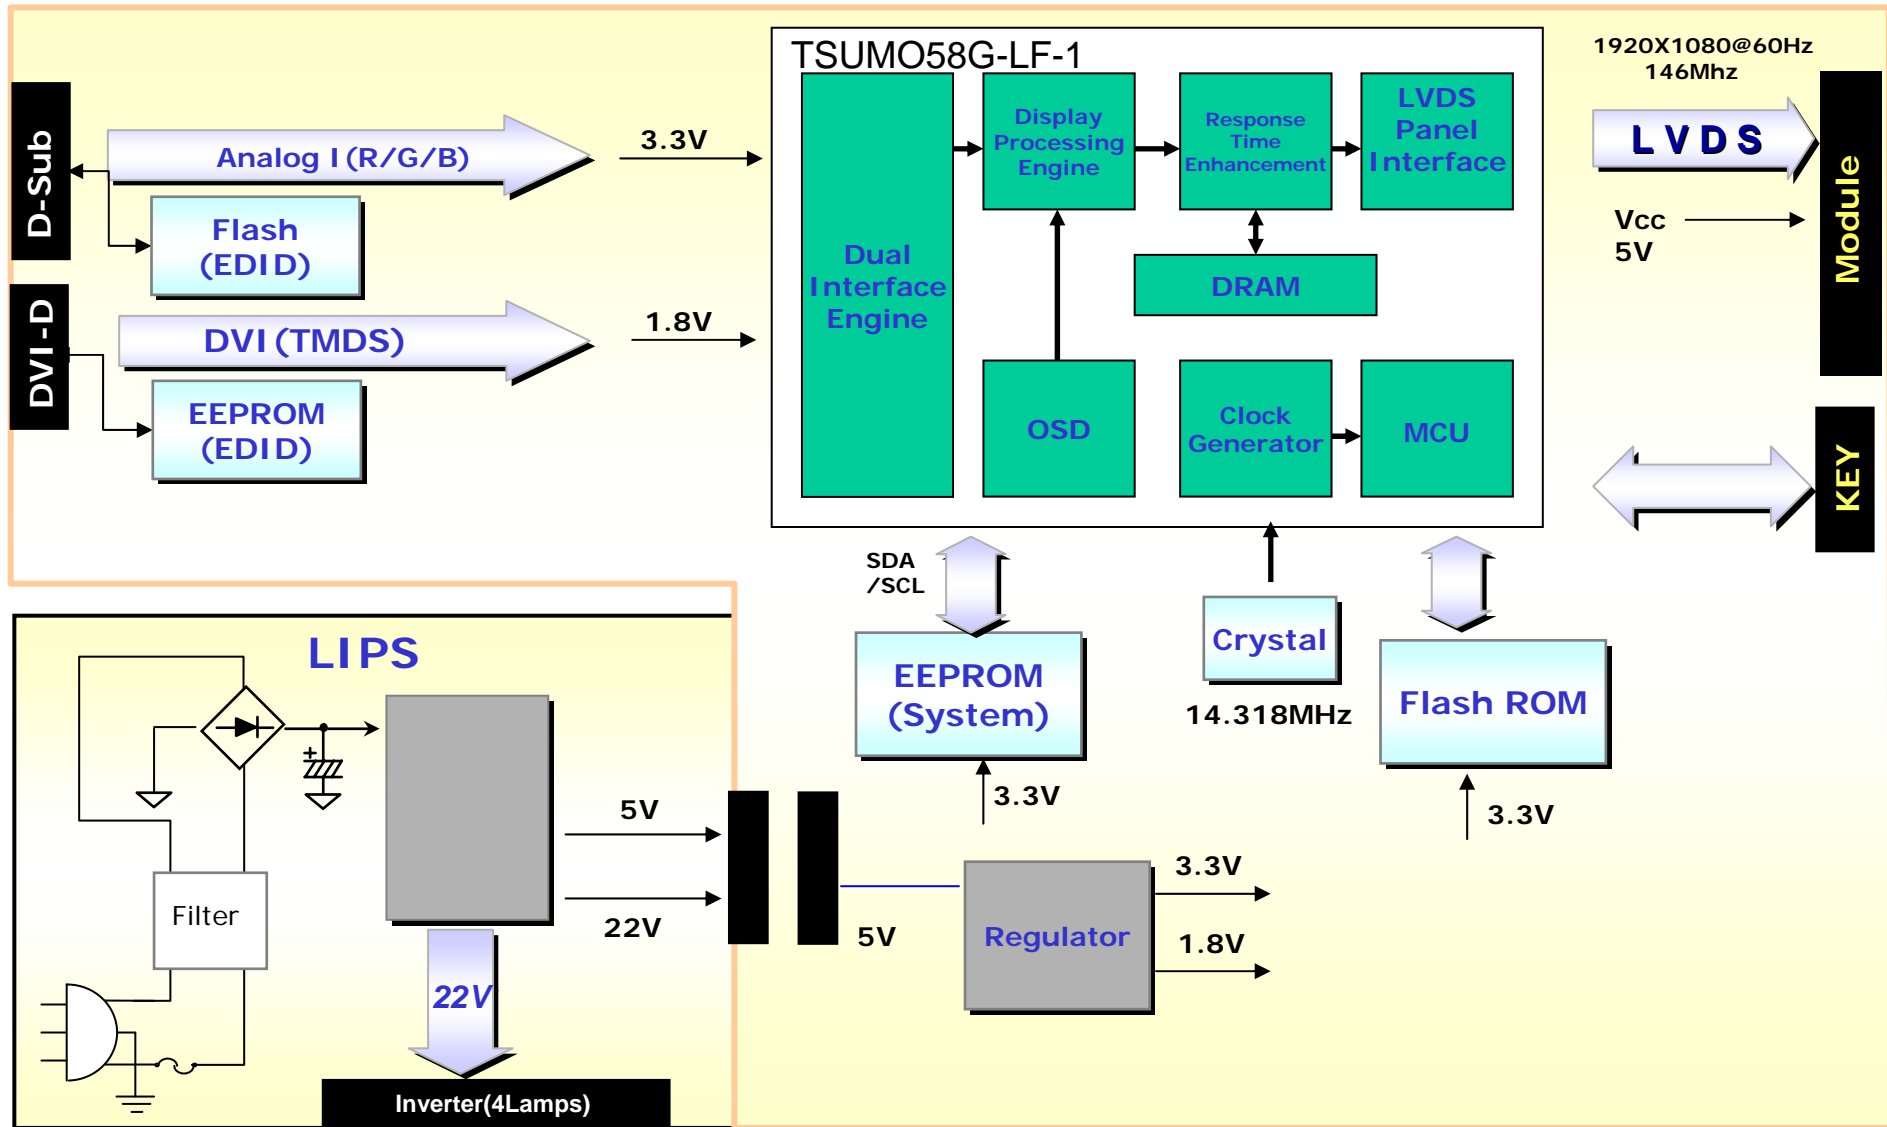

# W2361TV Block diagram

INPUT: 120V 60Hz  
 FUNDAMENTAL OPERATION FREQUENCY IS 0.030-0.083 MHz .

Crystal: HLX-U-F ; HC-49/S (alternate)  
 Regulation: 14.31818MHz+/- 30PPM