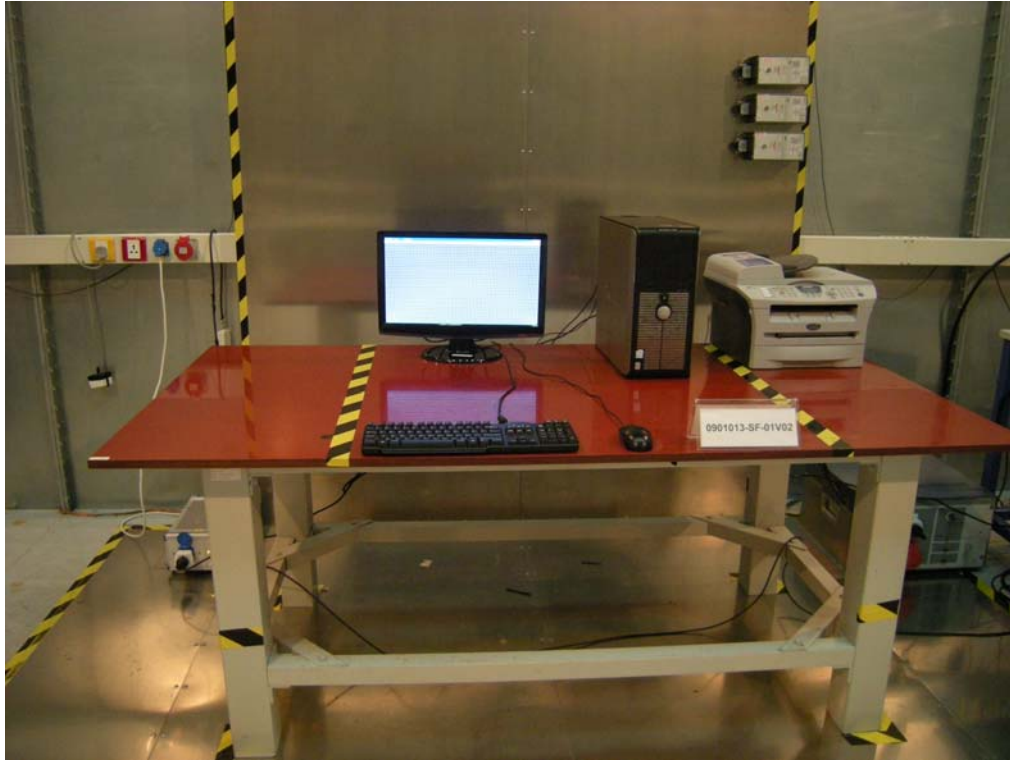

LCD Monitor (Model name: W2053TQV)

Test Photograph:

Front View of Conducted Emission Test

Back View of Conducted Emission Test

Front View of Radiated Emission Test (Under 1G)

Back View of Radiated Emission Test (Under 1G)

Front View of Radiated Emission Test (Above 1G)

Back View of Radiated Emission Test (Above 1G)