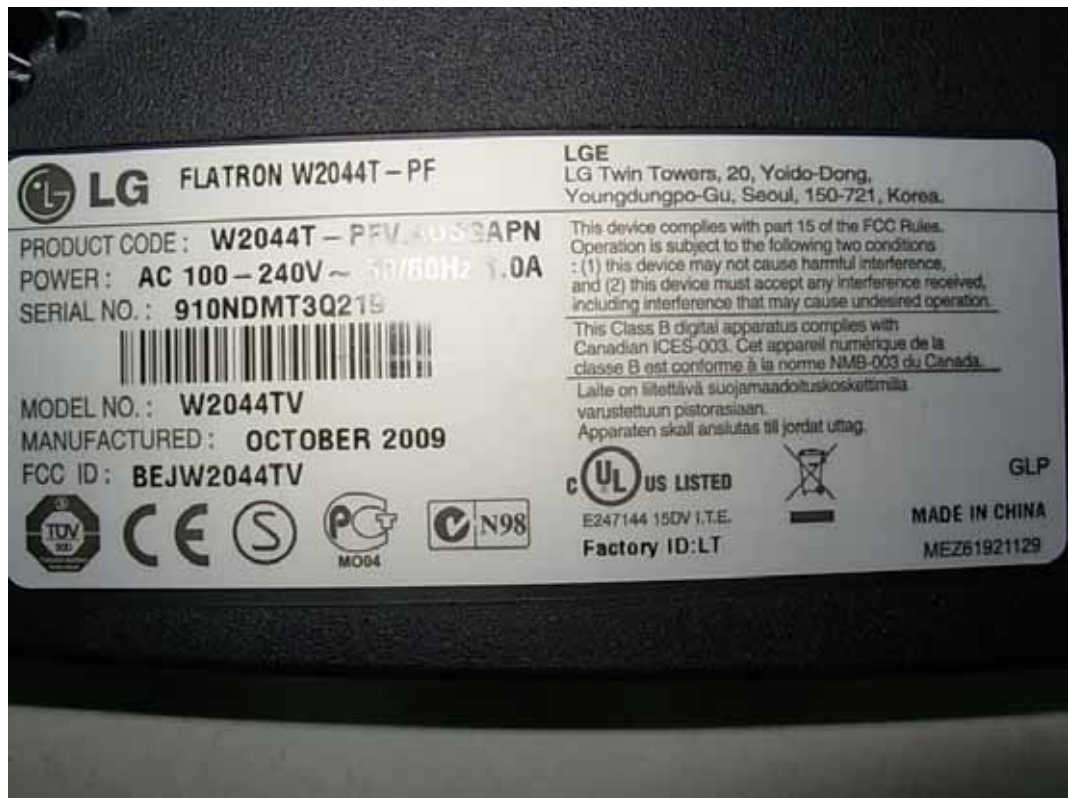

*FIGURE 1*  
*LCD MONITOR (M/N: W2044TV)*  
*GENERAL APPEARANCE (FRONT VIEW)*

*FIGURE 2*  
*LCD MONITOR (M/N: W2044TV)*  
*GENERAL APPEARANCE (BACK VIEW)*

FIGURE 3  
LCD MONITOR (M/N: W2044TV)  
LABEL ON EUT

FIGURE 4  
LCD MONITOR (M/N: W2044TV)  
POWER PORT

*FIGURE 5*  
*LCD MONITOR (M/N: W2044TV)*  
*SIGNAL PORT*

*FIGURE 6*  
*LCD MONITOR (M/N: W2044TV)*  
*D-SUB CABLE #1*

*FIGURE 7*  
*LCD MONITOR (M/N: W2044TV)*  
*D-SUB CABLE #2*