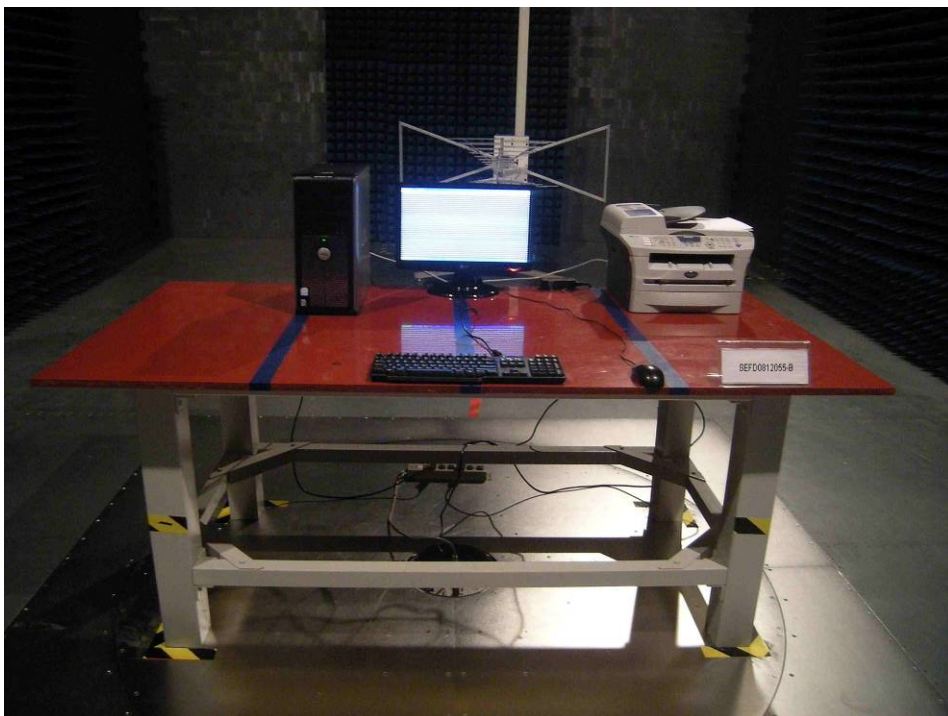

LCD Monitor (Model name:W1943TV)

Test Photograph:

Front View of Conducted Emission Test

Back View of Conducted Emission Test

Front View of Radiated Emission Test

Back View of Radiated Emission Test

Back View of Radiated Emission Test

Back View of Radiated Emission Test