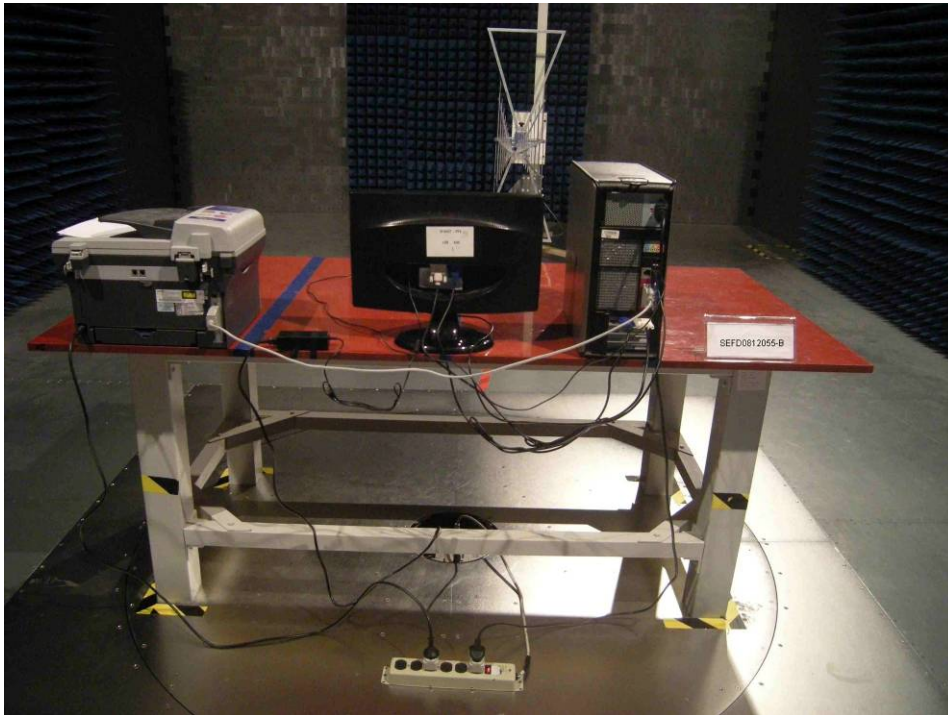

LCD Monitor (Model name:W1943TV)

Test Photograph:

Front View of Conducted Emission Test

Back View of Conducted Emission Test

Front View of Radiated Emission Test

Back View of Radiated Emission Test

Back View of Radiated Emission Test

Back View of Radiated Emission Test