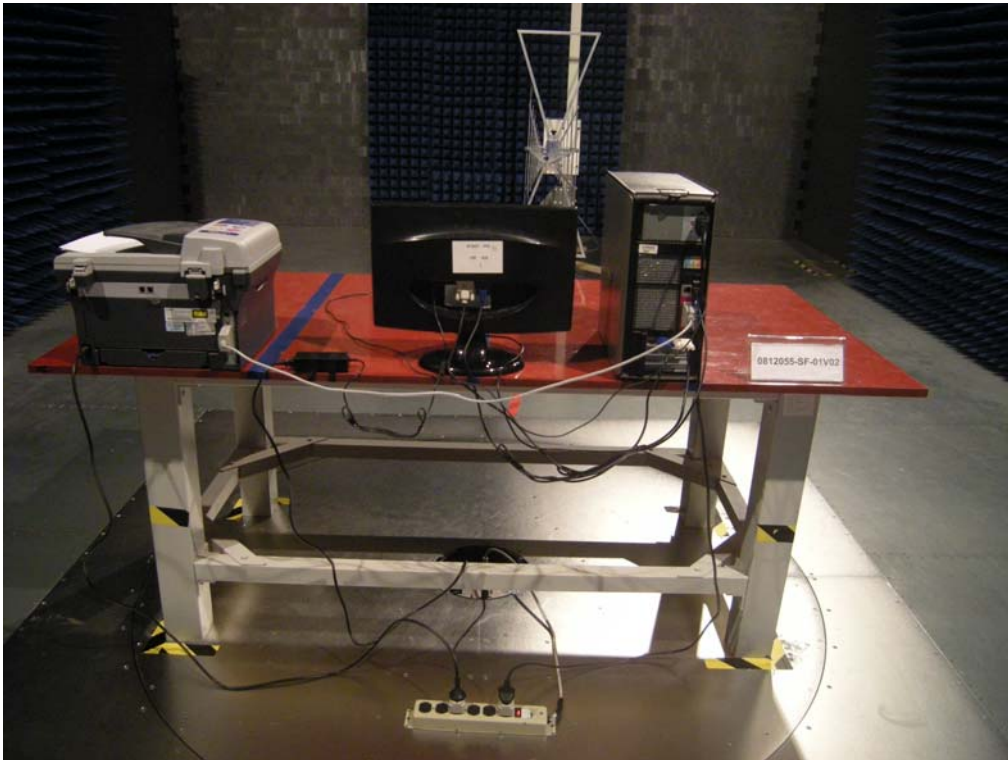

LCD Monitor (Model name: W1943TV)

Test Photograph:

Front View of Conducted Emission Test

Back View of Conducted Emission Test

Front View of Radiated Emission Test (Under 1G)

Back View of Radiated Emission Test (Under 1G)

Front View of Radiated Emission Test (Above 1G)

Back View of Radiated Emission Test (Above 1G)