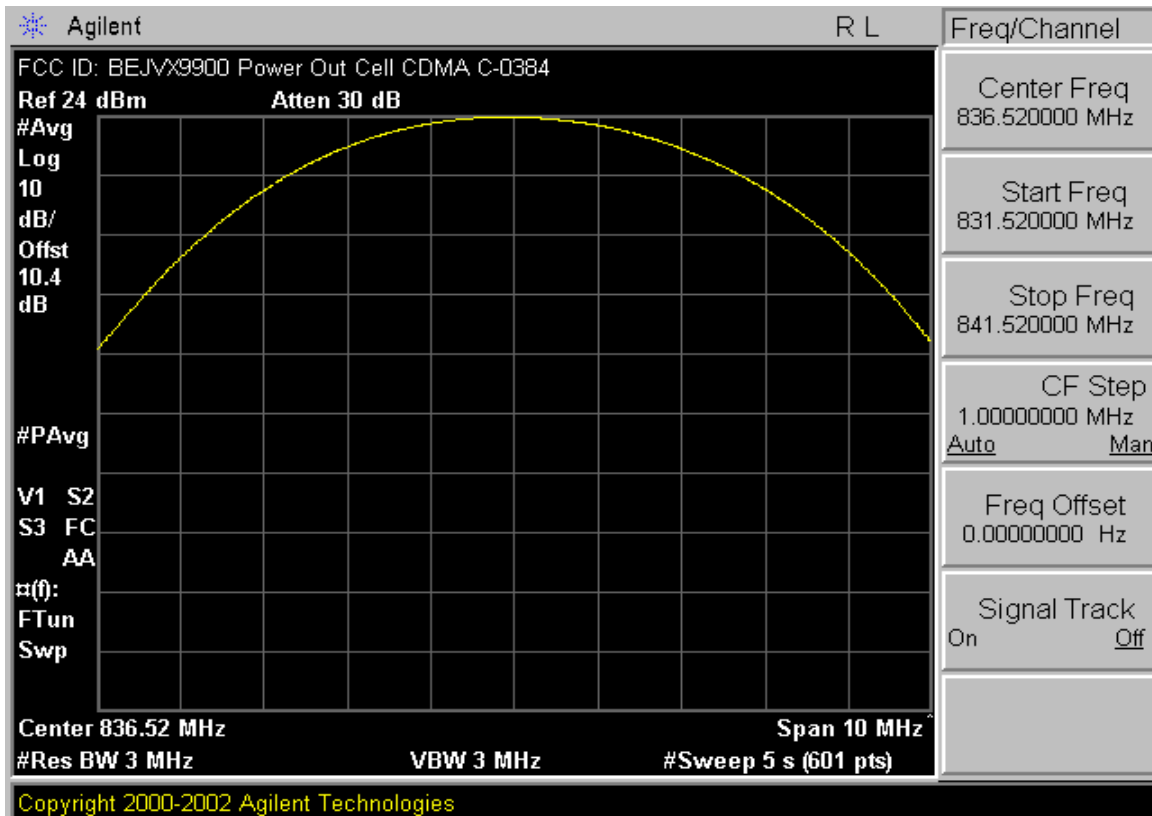

PCTEST™ PT. 22/24 CONDUCTED PLOTS	PCTEST	CDMA MODE	LG	Reviewed by: Quality Manager
Test Report S/N: 0604190300	Test Dates: May 3 - 4, 2006	EUT Type: Dual-Band CDMA Phone with Bluetooth	FCC ID: BEJVX9900	Page 1 of 15

PCTEST™ PT. 22/24 CONDUCTED PLOTS	PCTEST	CDMA MODE	LG	Reviewed by: Quality Manager
Test Report S/N: 0604190300	Test Dates: May 3 - 4, 2006	EUT Type: Dual-Band CDMA Phone with Bluetooth	FCC ID: BEJVX9900	Page 2 of 15

PCTEST™ PT. 22/24 CONDUCTED PLOTS	PCTEST	CDMA MODE	LG	Reviewed by: Quality Manager
Test Report S/N: 0604190300	Test Dates: May 3 - 4, 2006	EUT Type: Dual-Band CDMA Phone with Bluetooth	FCC ID: BEJVX9900	Page 3 of 15

PCTEST™ PT. 22/24 CONDUCTED PLOTS	PCTEST	CDMA MODE	LG	Reviewed by: Quality Manager
Test Report S/N: 0604190300	Test Dates: May 3 - 4, 2006	EUT Type: Dual-Band CDMA Phone with Bluetooth	FCC ID: BEJVX9900	Page 4 of 15