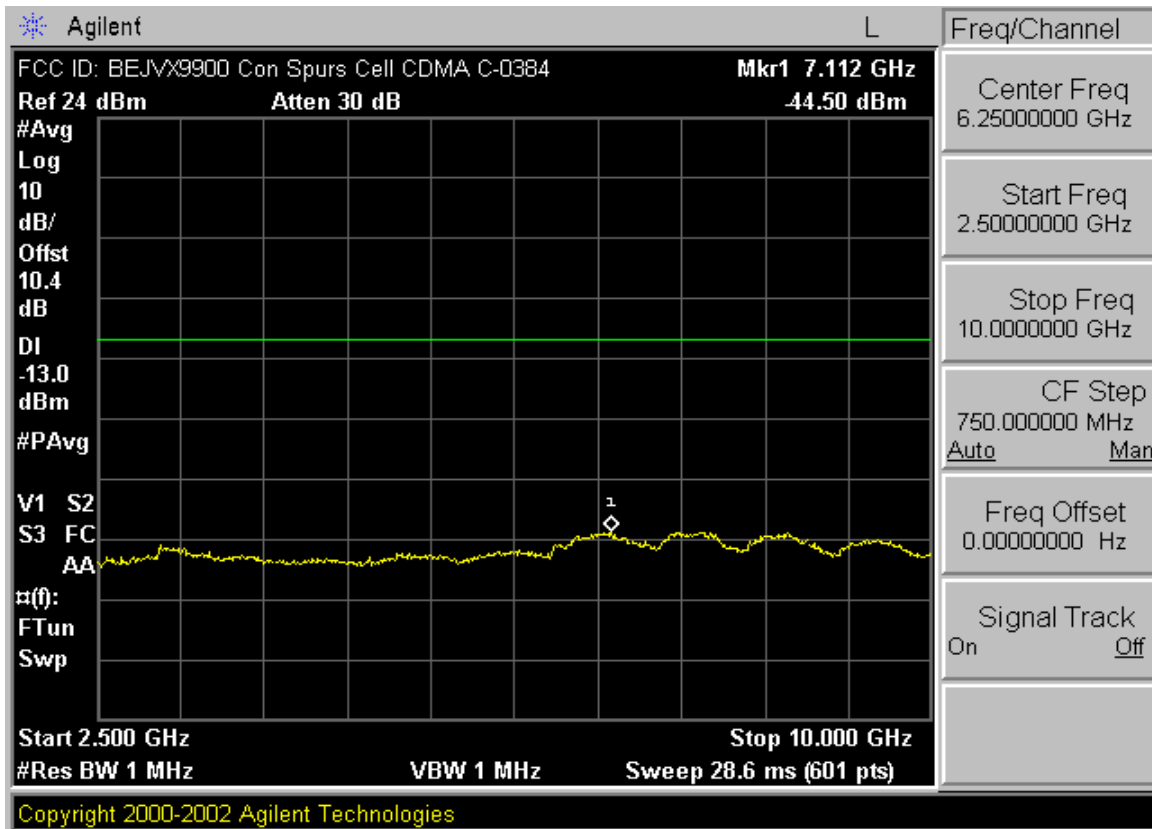

PCTEST™ PT. 22/24 CONDUCTED PLOTS	PCTEST	CDMA MODE	LG	Reviewed by: Quality Manager
Test Report S/N: 0604190300	Test Dates: May 3 - 4, 2006	EUT Type: Dual-Band CDMA Phone with Bluetooth	FCC ID: BEJVX9900	Page 1 of 15

PCTEST™ PT. 22/24 CONDUCTED PLOTS	PCTEST	CDMA MODE	LG	Reviewed by: Quality Manager
Test Report S/N: 0604190300	Test Dates: May 3 - 4, 2006	EUT Type: Dual-Band CDMA Phone with Bluetooth	FCC ID: BEJVX9900	Page 2 of 15

PCTEST™ PT. 22/24 CONDUCTED PLOTS	PCTEST	CDMA MODE	LG	Reviewed by: Quality Manager
Test Report S/N: 0604190300	Test Dates: May 3 - 4, 2006	EUT Type: Dual-Band CDMA Phone with Bluetooth	FCC ID: BEJVX9900	Page 3 of 15

PCTEST™ PT. 22/24 CONDUCTED PLOTS	PCTEST	CDMA MODE	LG	Reviewed by: Quality Manager
Test Report S/N: 0604190300	Test Dates: May 3 - 4, 2006	EUT Type: Dual-Band CDMA Phone with Bluetooth	FCC ID: BEJVX9900	Page 4 of 15