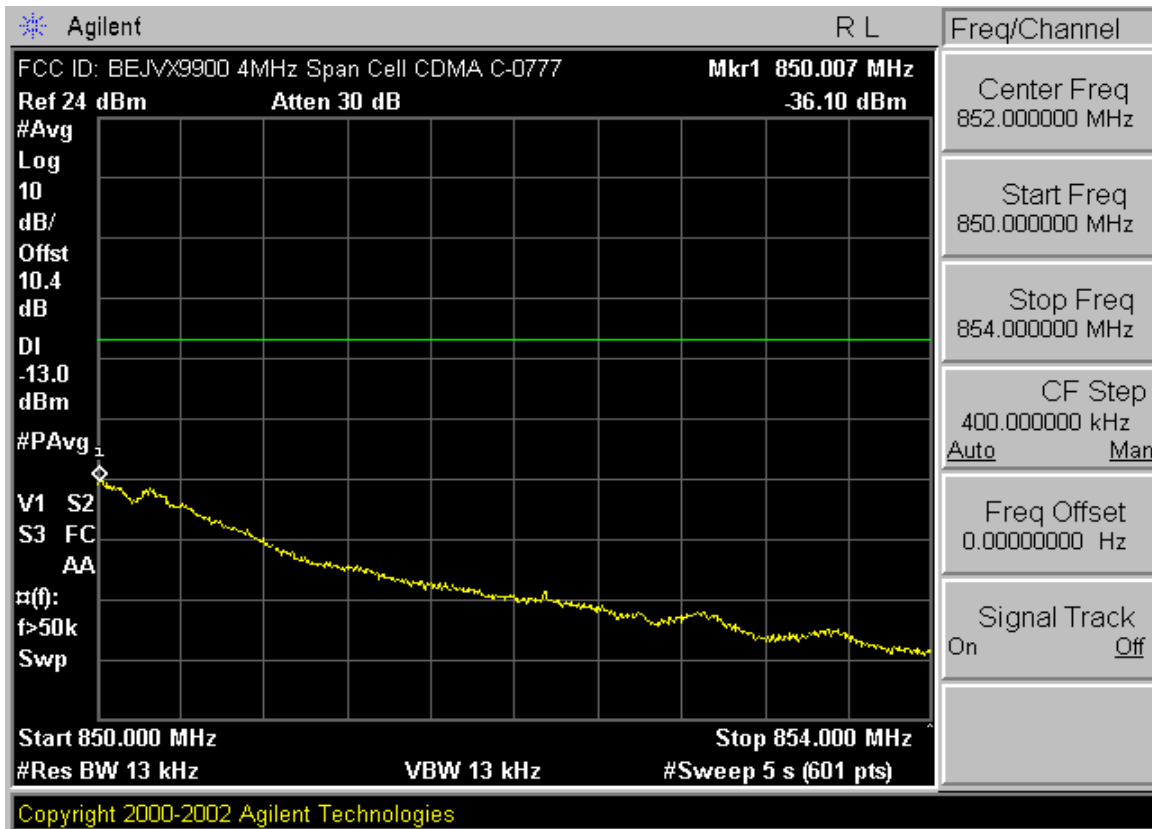

PCTEST™ PT. 22/24 CONDUCTED PLOTS	PCTEST	CDMA MODE	LG	Reviewed by: Quality Manager
Test Report S/N: 0604190300	Test Dates: May 3 - 4, 2006	EUT Type: Dual-Band CDMA Phone with Bluetooth	FCC ID: BEJVX9900	Page 8 of 15