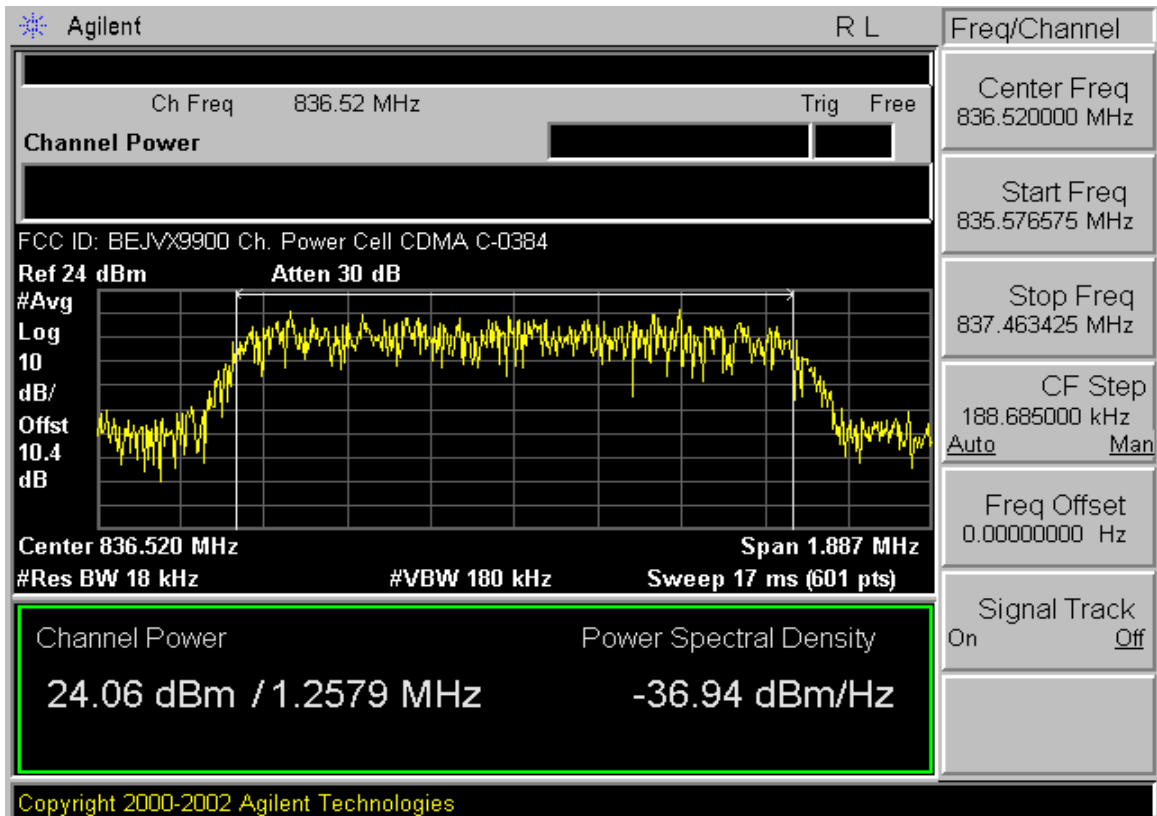

PCTEST™ PT. 22/24 CONDUCTED PLOTS	PCTEST	CDMA MODE	LG	Reviewed by: Quality Manager
Test Report S/N: 0604190300	Test Dates: May 3 - 4, 2006	EUT Type: Dual-Band CDMA Phone with Bluetooth	FCC ID: BEJVX9900	Page 1 of 15

PCTEST™ PT. 22/24 CONDUCTED PLOTS	PCTEST	CDMA MODE	LG	Reviewed by: Quality Manager
Test Report S/N: 0604190300	Test Dates: May 3 - 4, 2006	EUT Type: Dual-Band CDMA Phone with Bluetooth	FCC ID: BEJVX9900	Page 2 of 15

PCTEST™ PT. 22/24 CONDUCTED PLOTS	PCTEST	CDMA MODE	LG	Reviewed by: Quality Manager
Test Report S/N: 0604190300	Test Dates: May 3 - 4, 2006	EUT Type: Dual-Band CDMA Phone with Bluetooth	FCC ID: BEJVX9900	Page 3 of 15

PCTEST™ PT. 22/24 CONDUCTED PLOTS	PCTEST	CDMA MODE	LG	Reviewed by: Quality Manager
Test Report S/N: 0604190300	Test Dates: May 3 - 4, 2006	EUT Type: Dual-Band CDMA Phone with Bluetooth	FCC ID: BEJVX9900	Page 4 of 15