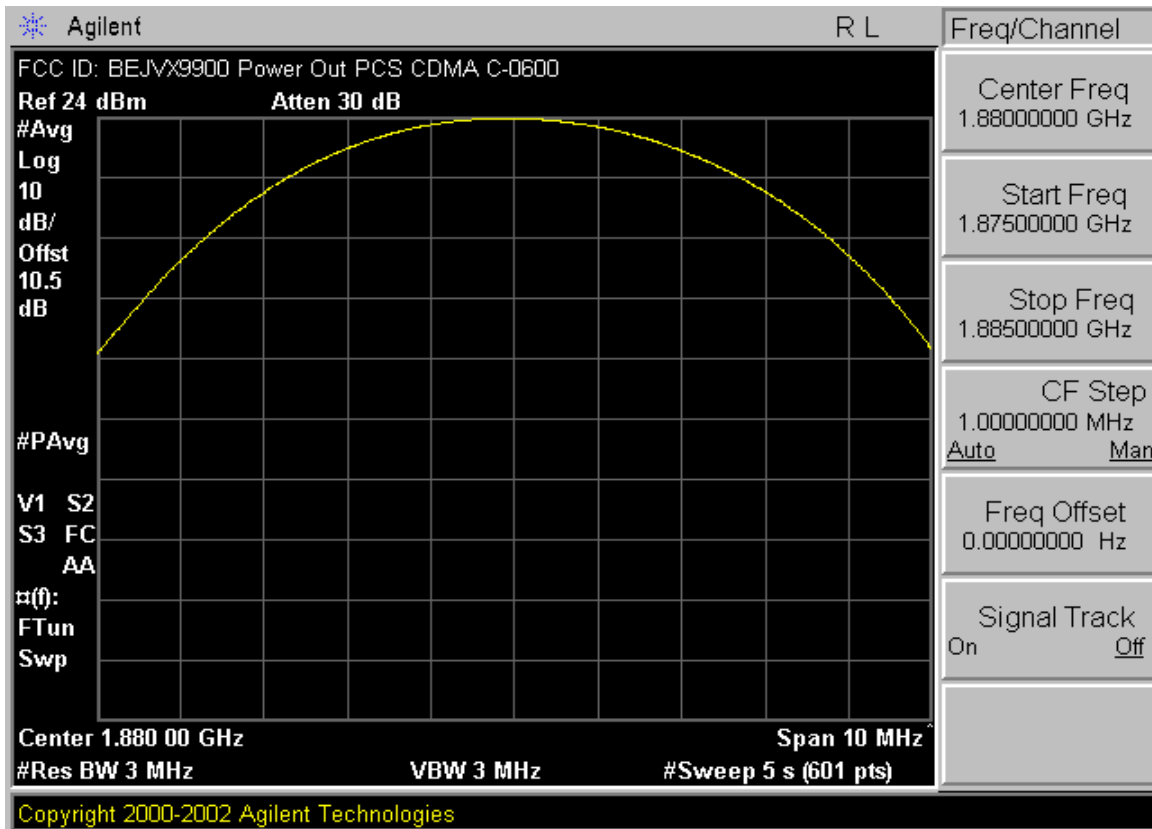

PCTEST™ PT. 22/24 CONDUCTED PLOTS	PCTEST	CDMA MODE	LG	Reviewed by: Quality Manager
Test Report S/N: 0604190300	Test Dates: May 3 - 4, 2006	EUT Type: Dual-Band CDMA Phone with Bluetooth	FCC ID: BEJVX9900	Page 12 of 15