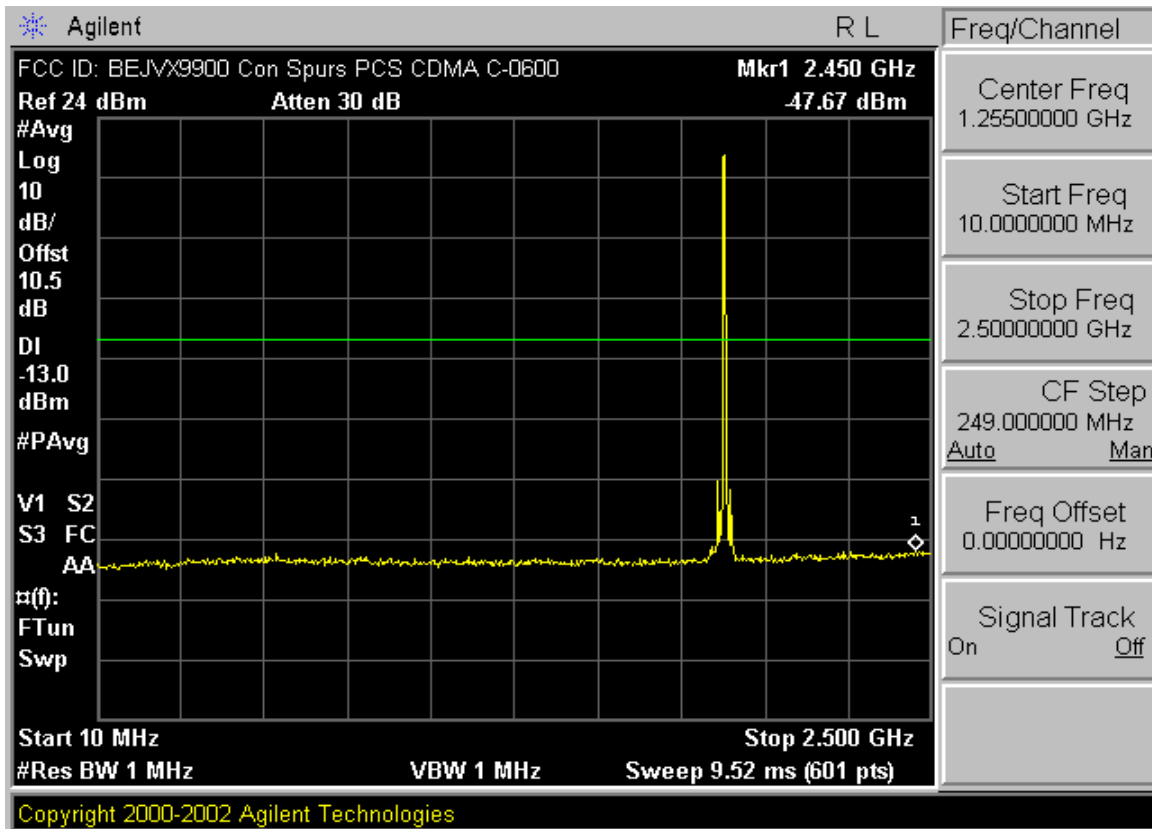

PCTEST™ PT. 22/24 CONDUCTED PLOTS	PCTEST CDMA MODE		LG	Reviewed by: Quality Manager
Test Report S/N: 0604190300	Test Dates: May 3 - 4, 2006	EUT Type: Dual-Band CDMA Phone with Bluetooth	FCC ID: BEJVX9900	Page 11 of 15