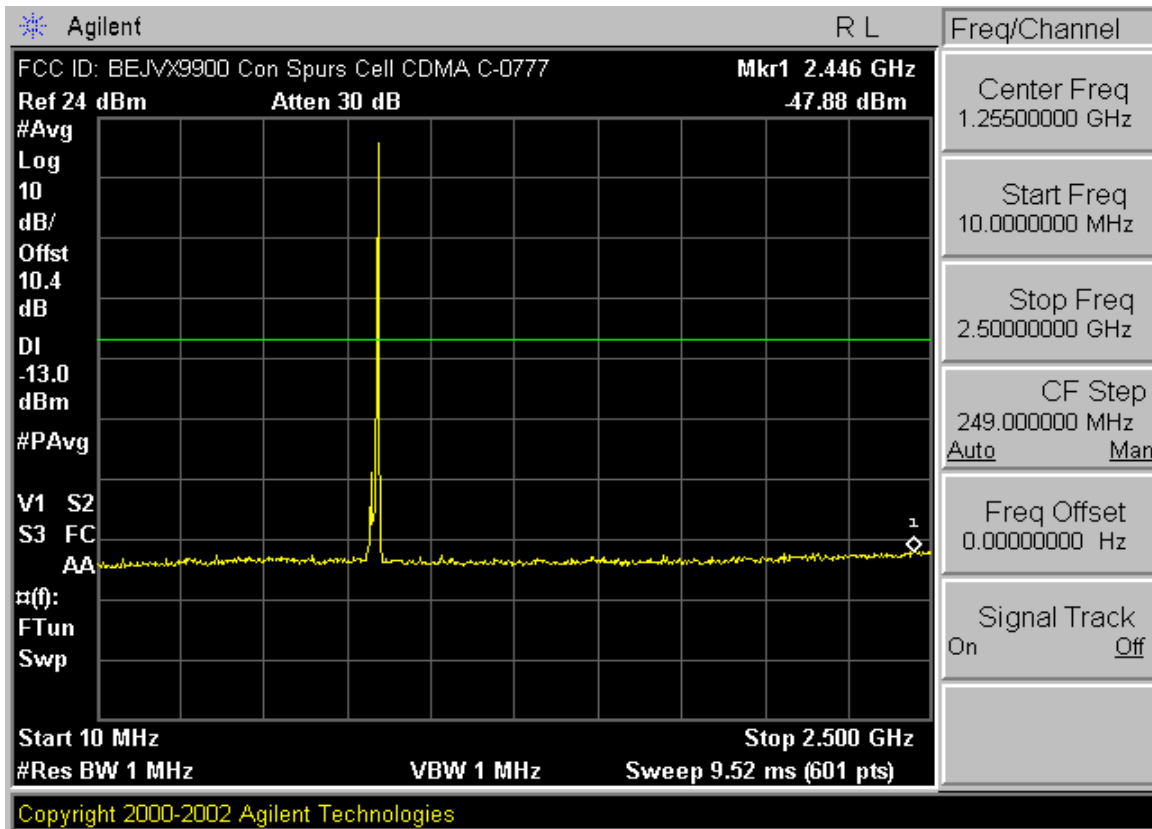

PCTEST™ PT. 22/24 CONDUCTED PLOTS	PCTEST	CDMA MODE	LG	Reviewed by: Quality Manager
Test Report S/N: 0604190300	Test Dates: May 3 - 4, 2006	EUT Type: Dual-Band CDMA Phone with Bluetooth	FCC ID: BEJVX9900	Page 6 of 15