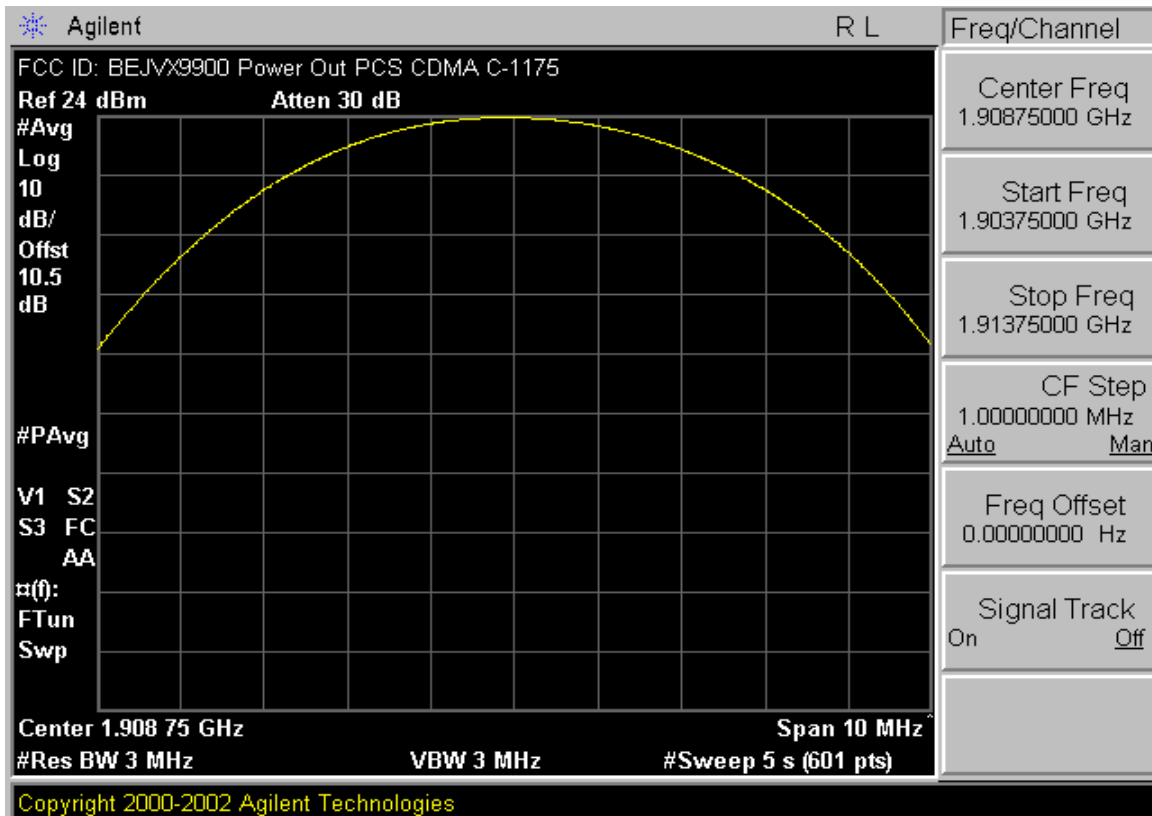

PCTEST™ PT. 22/24 CONDUCTED PLOTS	PCTEST	CDMA MODE	LG	Reviewed by: Quality Manager
Test Report S/N: 0604190300	Test Dates: May 3 - 4, 2006	EUT Type: Dual-Band CDMA Phone with Bluetooth	FCC ID: BEJVX9900	Page 14 of 15