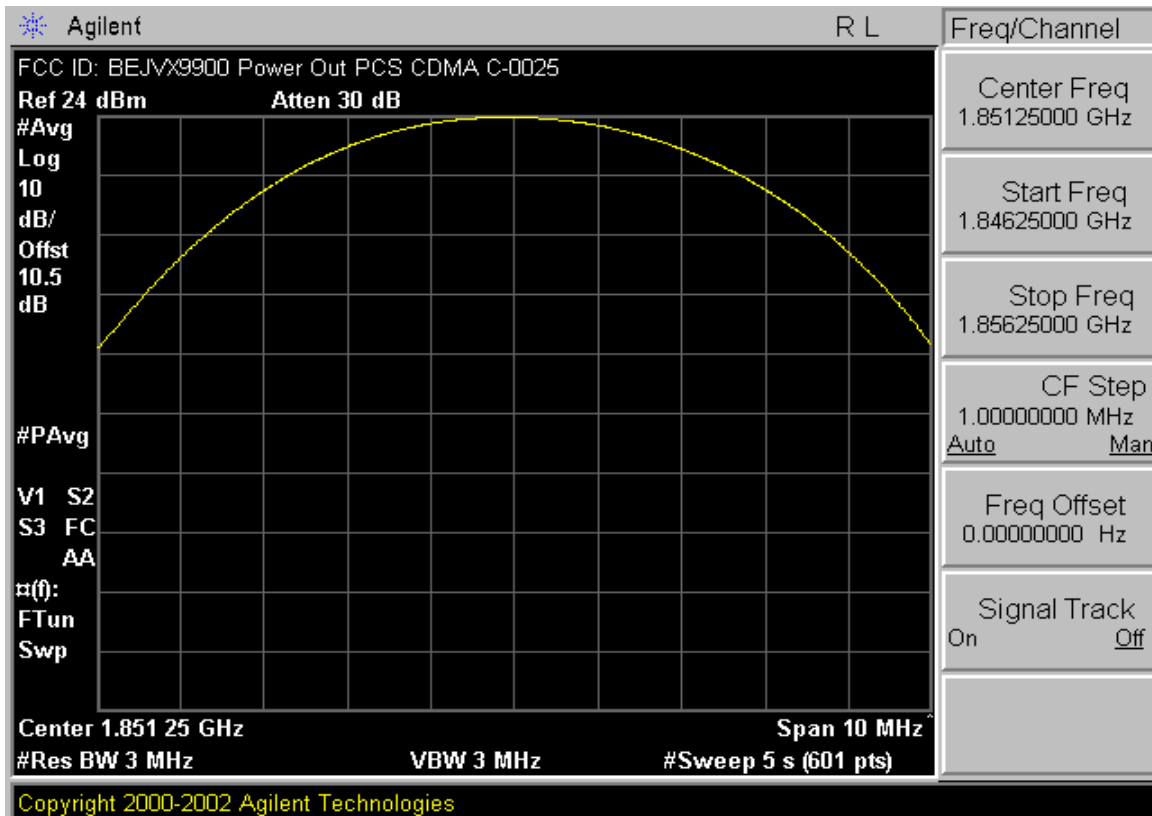

PCTEST™ PT. 22/24 CONDUCTED PLOTS	PCTEST	CDMA MODE	LG	Reviewed by: Quality Manager
Test Report S/N: 0604190300	Test Dates: May 3 - 4, 2006	EUT Type: Dual-Band CDMA Phone with Bluetooth	FCC ID: BEJVX9900	Page 9 of 15