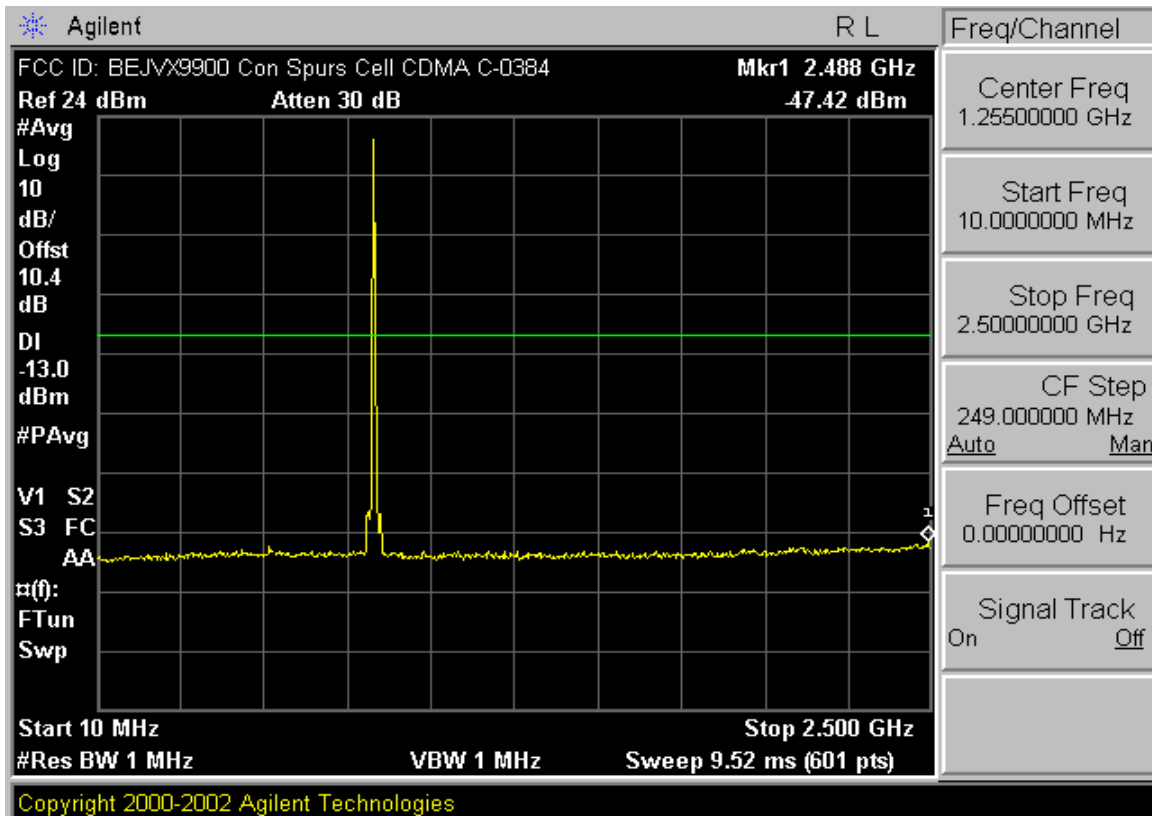

PCTEST™ PT. 22/24 CONDUCTED PLOTS	PCTEST	CDMA MODE	LG	Reviewed by: Quality Manager
Test Report S/N: 0604190300	Test Dates: May 3 - 4, 2006	EUT Type: Dual-Band CDMA Phone with Bluetooth	FCC ID: BEJVX9900	Page 1 of 15

PCTEST™ PT. 22/24 CONDUCTED PLOTS	PCTEST	CDMA MODE	LG	Reviewed by: Quality Manager
Test Report S/N: 0604190300	Test Dates: May 3 - 4, 2006	EUT Type: Dual-Band CDMA Phone with Bluetooth	FCC ID: BEJVX9900	Page 2 of 15

PCTEST™ PT. 22/24 CONDUCTED PLOTS	PCTEST	CDMA MODE	LG	Reviewed by: Quality Manager
Test Report S/N: 0604190300	Test Dates: May 3 - 4, 2006	EUT Type: Dual-Band CDMA Phone with Bluetooth	FCC ID: BEJVX9900	Page 3 of 15

PCTEST™ PT. 22/24 CONDUCTED PLOTS	PCTEST	CDMA MODE	LG	Reviewed by: Quality Manager
Test Report S/N: 0604190300	Test Dates: May 3 - 4, 2006	EUT Type: Dual-Band CDMA Phone with Bluetooth	FCC ID: BEJVX9900	Page 4 of 15