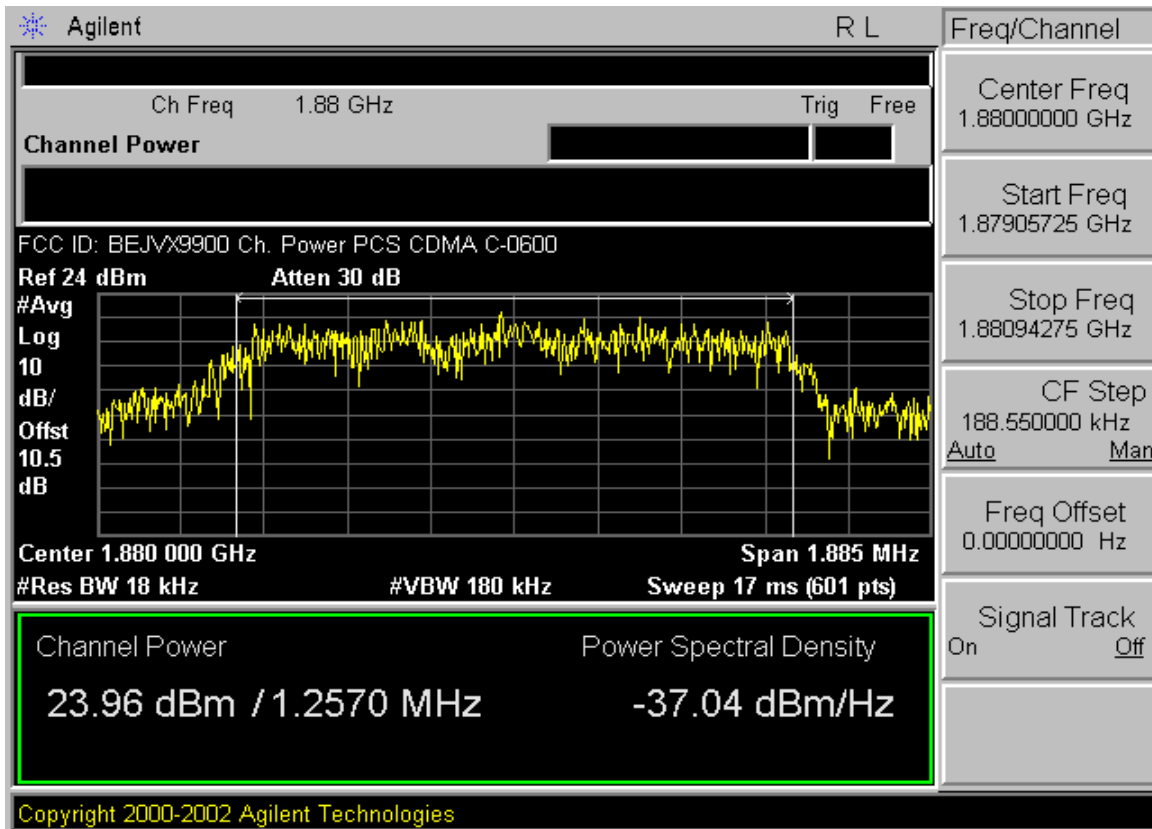

PCTEST™ PT. 22/24 CONDUCTED PLOTS	PCTEST	CDMA MODE	LG	Reviewed by: Quality Manager
Test Report S/N: 0604190300	Test Dates: May 3 - 4, 2006	EUT Type: Dual-Band CDMA Phone with Bluetooth	FCC ID: BEJVX9900	Page 13 of 15