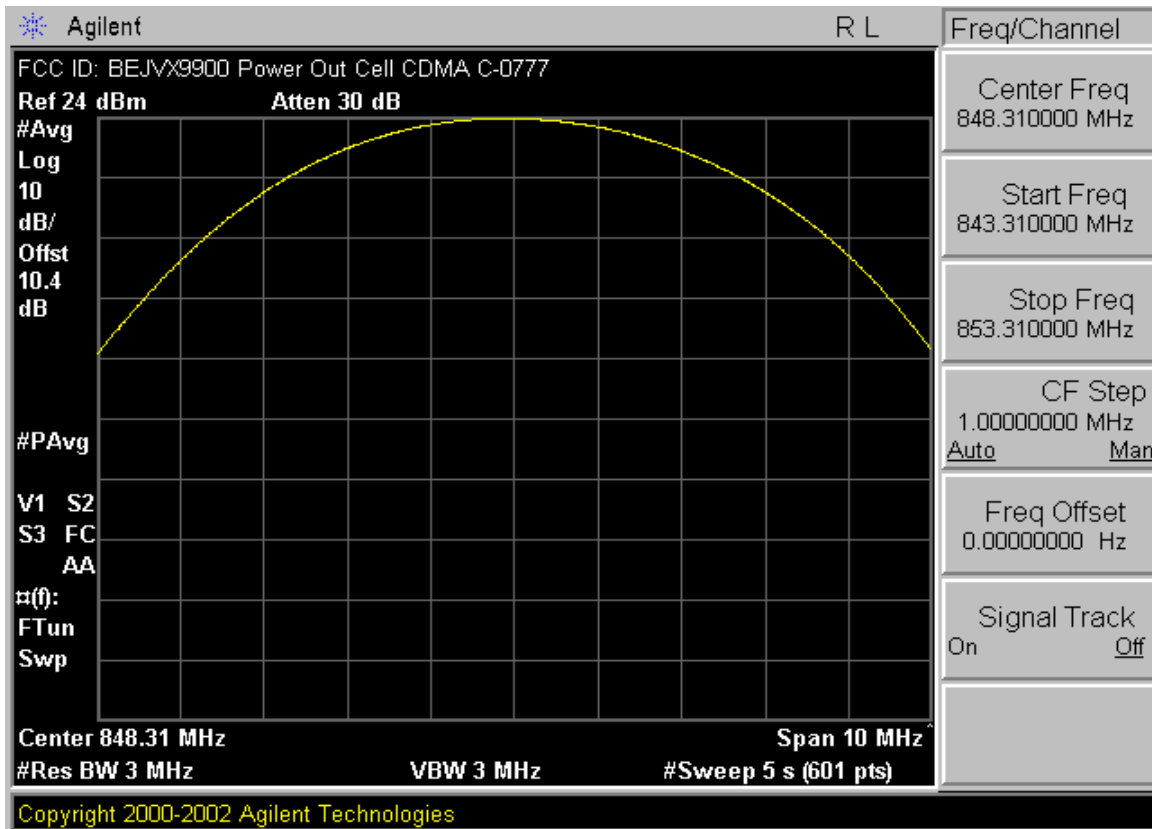

PCTEST™ PT. 22/24 CONDUCTED PLOTS	PCTEST	CDMA MODE	LG	Reviewed by: Quality Manager
Test Report S/N: 0604190300	Test Dates: May 3 - 4, 2006	EUT Type: Dual-Band CDMA Phone with Bluetooth	FCC ID: BEJVX9900	Page 7 of 15