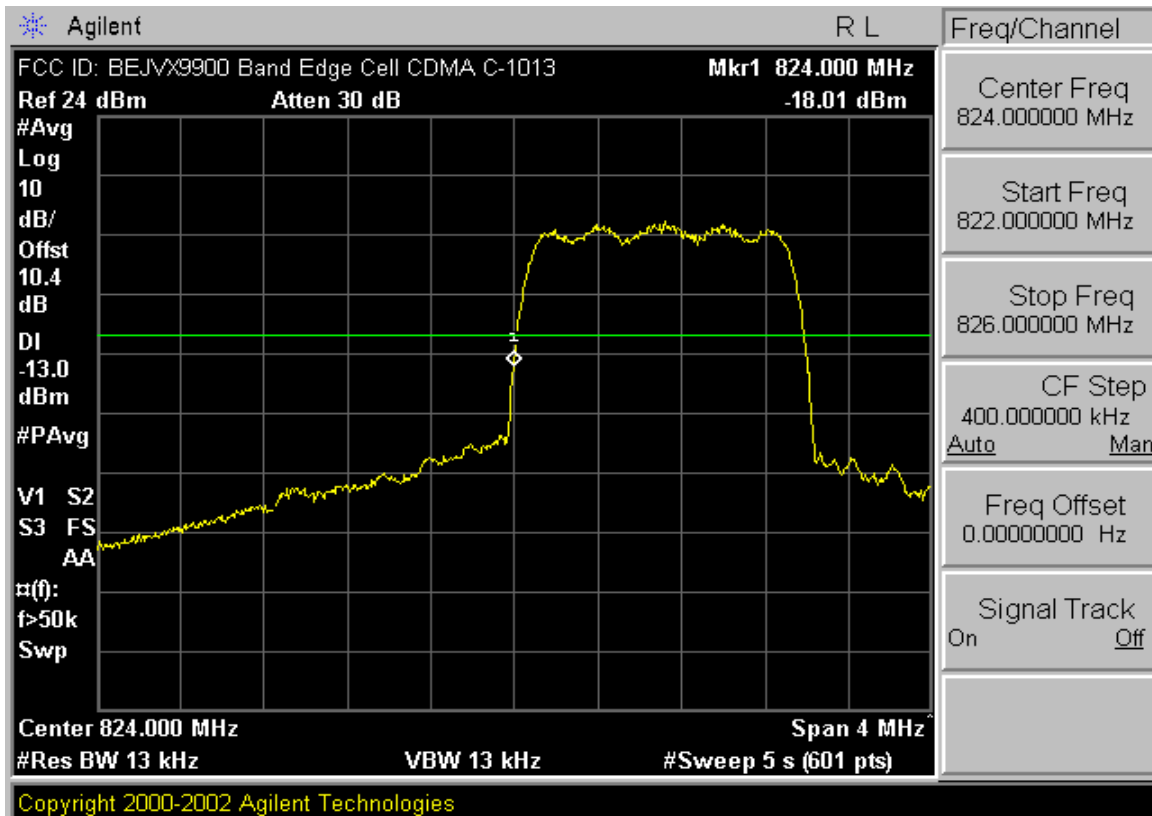

PCTEST™ PT. 22/24 CONDUCTED PLOTS	PCTEST	CDMA MODE	LG	Reviewed by: Quality Manager
Test Report S/N: 0604190300	Test Dates: May 3 - 4, 2006	EUT Type: Dual-Band CDMA Phone with Bluetooth	FCC ID: BEJVX9900	Page 1 of 15

PCTEST™ PT. 22/24 CONDUCTED PLOTS	PCTEST	CDMA MODE	LG	Reviewed by: Quality Manager
Test Report S/N: 0604190300	Test Dates: May 3 - 4, 2006	EUT Type: Dual-Band CDMA Phone with Bluetooth	FCC ID: BEJVX9900	Page 2 of 15

PCTEST™ PT. 22/24 CONDUCTED PLOTS	PCTEST	CDMA MODE	LG	Reviewed by: Quality Manager
Test Report S/N: 0604190300	Test Dates: May 3 - 4, 2006	EUT Type: Dual-Band CDMA Phone with Bluetooth	FCC ID: BEJVX9900	Page 3 of 15

PCTEST™ PT. 22/24 CONDUCTED PLOTS	PCTEST	CDMA MODE	LG	Reviewed by: Quality Manager
Test Report S/N: 0604190300	Test Dates: May 3 - 4, 2006	EUT Type: Dual-Band CDMA Phone with Bluetooth	FCC ID: BEJVX9900	Page 4 of 15