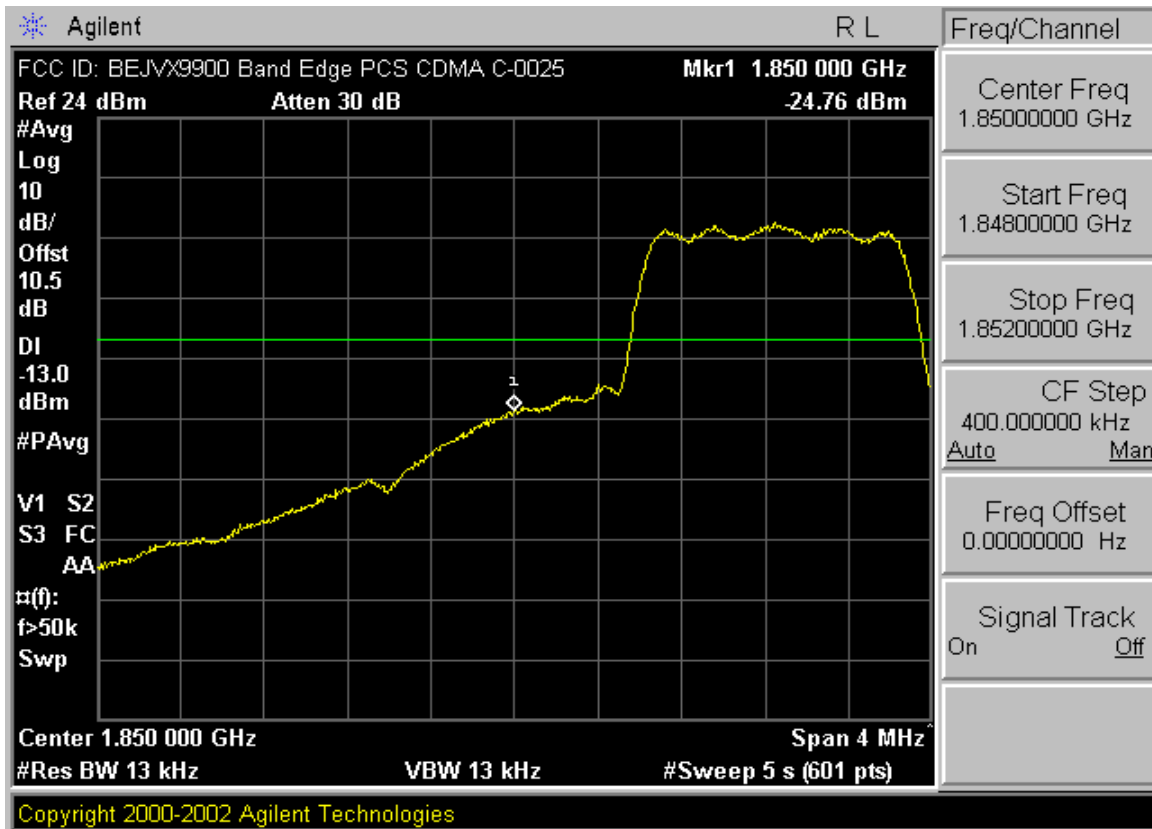

PCTEST™ PT. 22/24 CONDUCTED PLOTS	PCTEST	CDMA MODE	LG	Reviewed by: Quality Manager
Test Report S/N: 0604190300	Test Dates: May 3 - 4, 2006	EUT Type: Dual-Band CDMA Phone with Bluetooth	FCC ID: BEJVX9900	Page 10 of 15