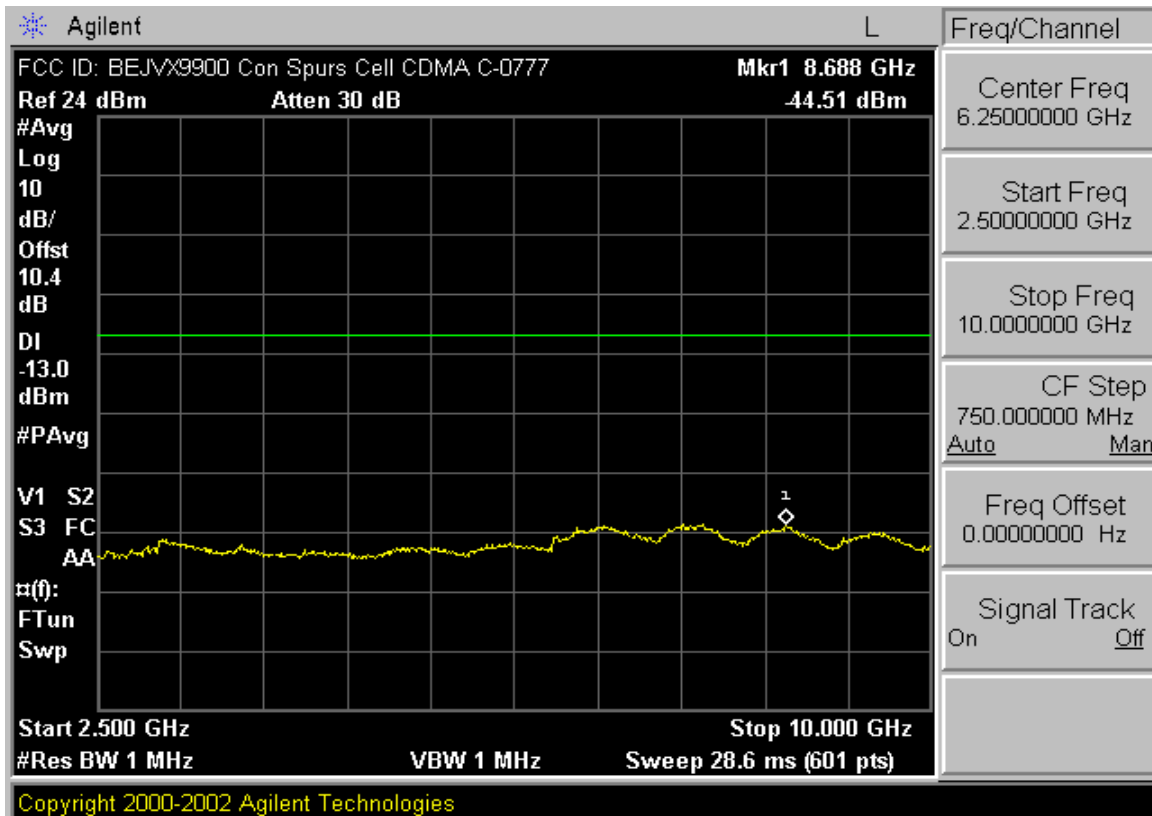

PCTEST™ PT. 22/24 CONDUCTED PLOTS	PCTEST	CDMA MODE	LG	Reviewed by: Quality Manager
Test Report S/N: 0604190300	Test Dates: May 3 - 4, 2006	EUT Type: Dual-Band CDMA Phone with Bluetooth	FCC ID: BEJVX9900	Page 6 of 15