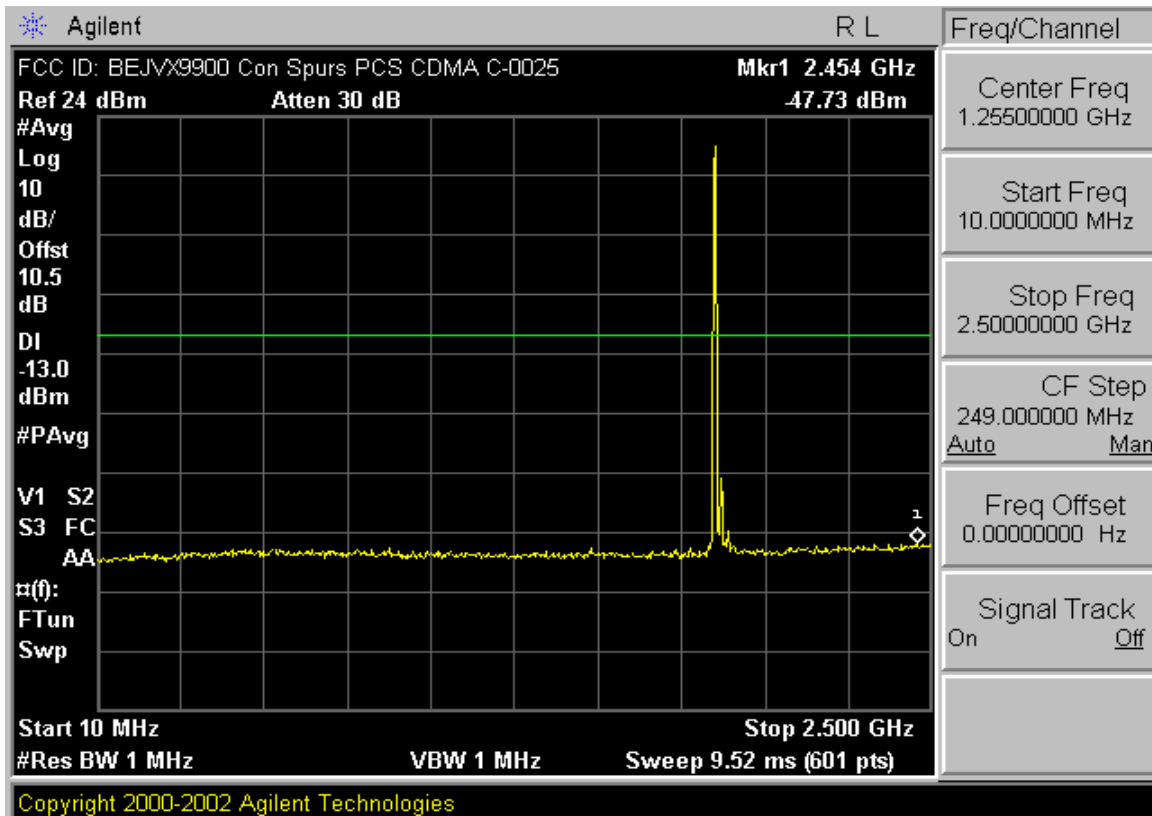

PCTEST™ PT. 22/24 CONDUCTED PLOTS	PCTEST	CDMA MODE	LG	Reviewed by: Quality Manager
Test Report S/N: 0604190300	Test Dates: May 3 - 4, 2006	EUT Type: Dual-Band CDMA Phone with Bluetooth	FCC ID: BEJVX9900	Page 8 of 15