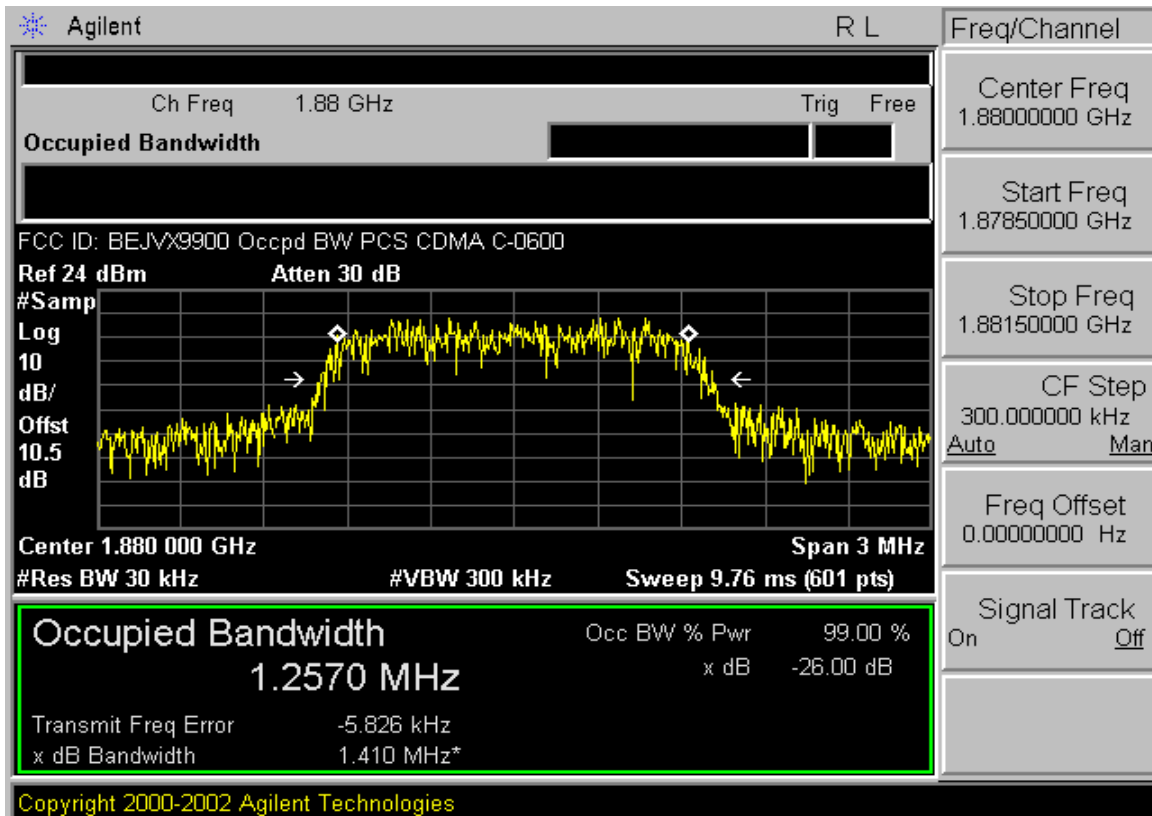

PCTEST™ PT. 22/24 CONDUCTED PLOTS	PCTEST	CDMA MODE	LG	Reviewed by: Quality Manager
Test Report S/N: 0604190300	Test Dates: May 3 - 4, 2006	EUT Type: Dual-Band CDMA Phone with Bluetooth	FCC ID: BEJVX9900	Page 12 of 15