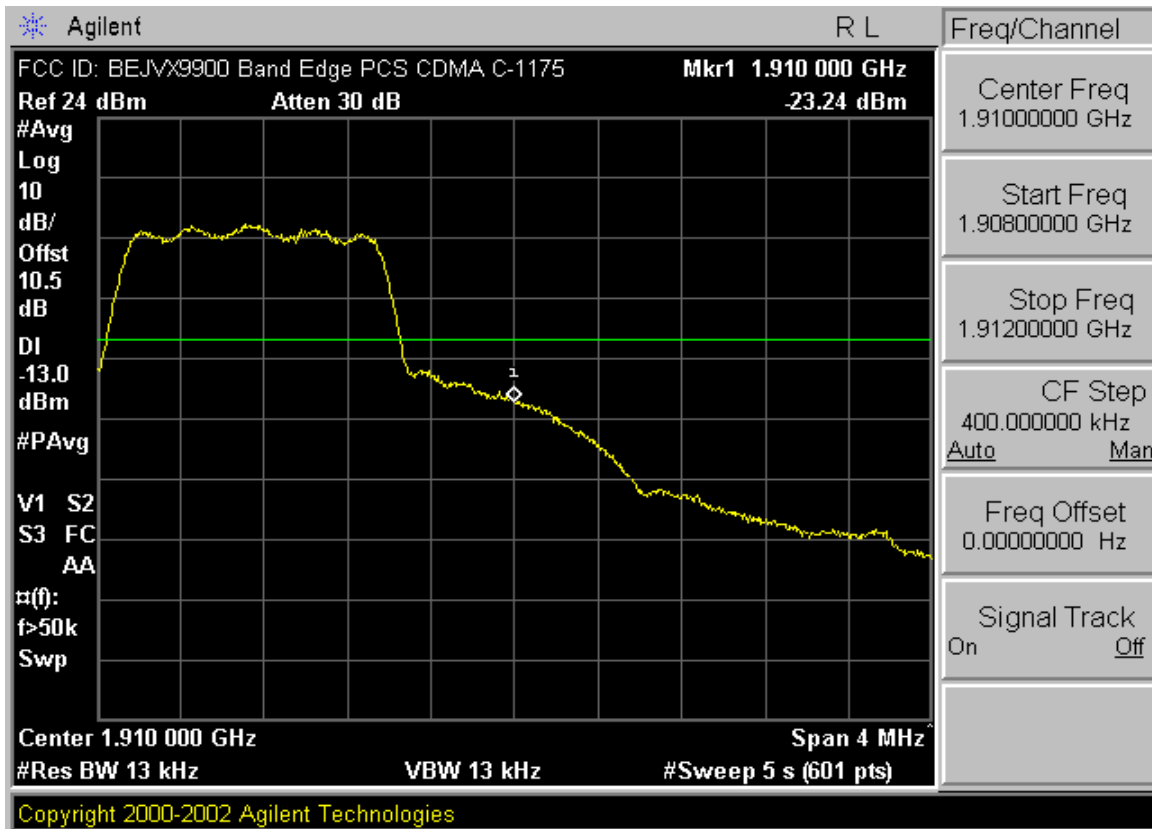

PCTEST™ PT. 22/24 CONDUCTED PLOTS	PCTEST	CDMA MODE	LG	Reviewed by: Quality Manager
Test Report S/N: 0604190300	Test Dates: May 3 - 4, 2006	EUT Type: Dual-Band CDMA Phone with Bluetooth	FCC ID: BEJVX9900	Page 15 of 15