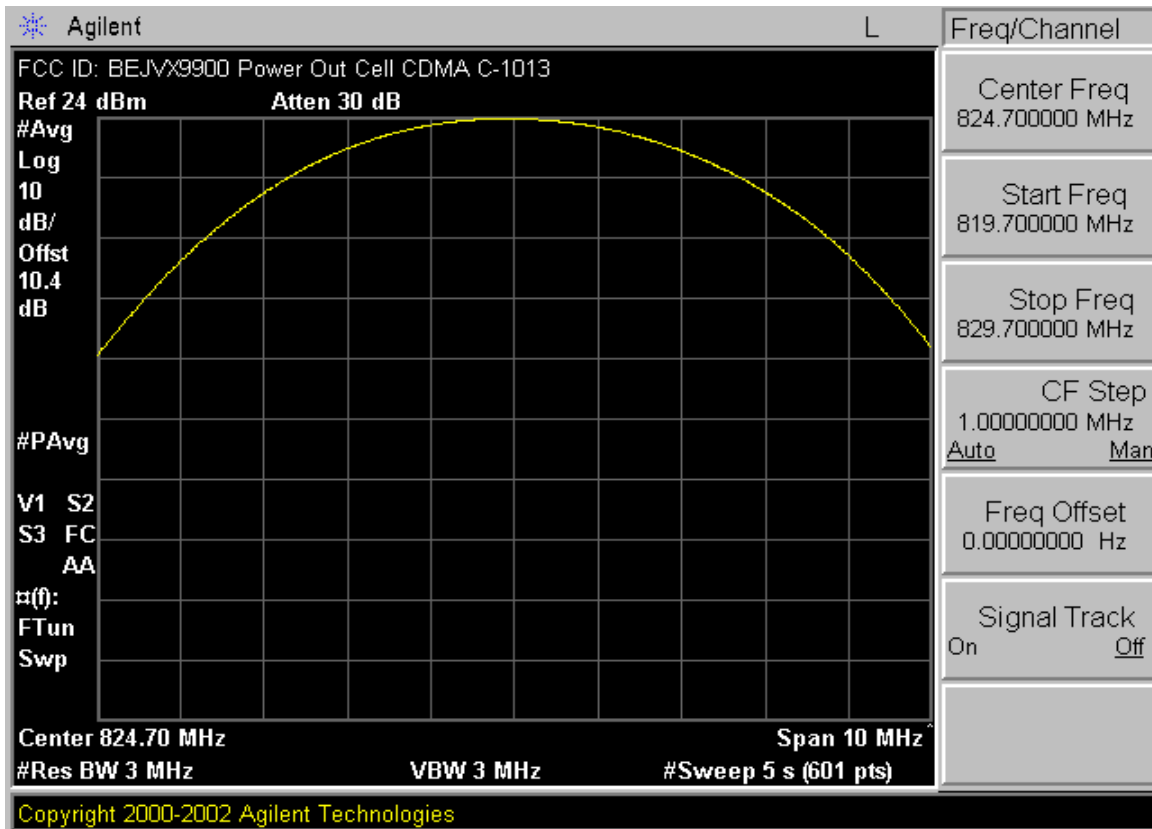

PCTEST™ PT. 22/24 CONDUCTED PLOTS	PCTEST	CDMA MODE	LG	Reviewed by: Quality Manager
Test Report S/N: 0604190300	Test Dates: May 3 - 4, 2006	EUT Type: Dual-Band CDMA Phone with Bluetooth	FCC ID: BEJVX9900	Page 1 of 15

PCTEST™ PT. 22/24 CONDUCTED PLOTS	PCTEST	CDMA MODE	LG	Reviewed by: Quality Manager
Test Report S/N: 0604190300	Test Dates: May 3 - 4, 2006	EUT Type: Dual-Band CDMA Phone with Bluetooth	FCC ID: BEJVX9900	Page 2 of 15

PCTEST™ PT. 22/24 CONDUCTED PLOTS	PCTEST	CDMA MODE	LG	Reviewed by: Quality Manager
Test Report S/N: 0604190300	Test Dates: May 3 - 4, 2006	EUT Type: Dual-Band CDMA Phone with Bluetooth	FCC ID: BEJVX9900	Page 3 of 15

PCTEST™ PT. 22/24 CONDUCTED PLOTS	PCTEST	CDMA MODE	LG	Reviewed by: Quality Manager
Test Report S/N: 0604190300	Test Dates: May 3 - 4, 2006	EUT Type: Dual-Band CDMA Phone with Bluetooth	FCC ID: BEJVX9900	Page 4 of 15