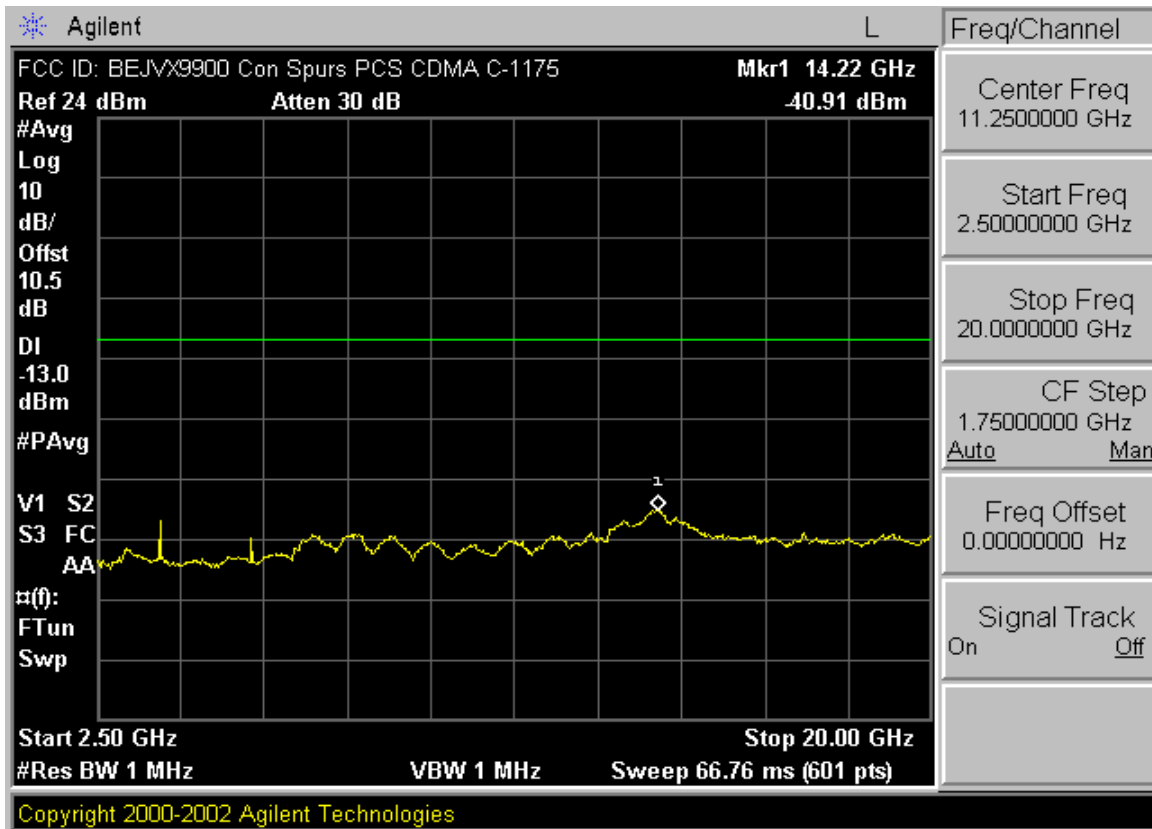

PCTEST™ PT. 22/24 CONDUCTED PLOTS	PCTEST	CDMA MODE	LG	Reviewed by: Quality Manager
Test Report S/N: 0604190300	Test Dates: May 3 - 4, 2006	EUT Type: Dual-Band CDMA Phone with Bluetooth	FCC ID: BEJVX9900	Page 14 of 15