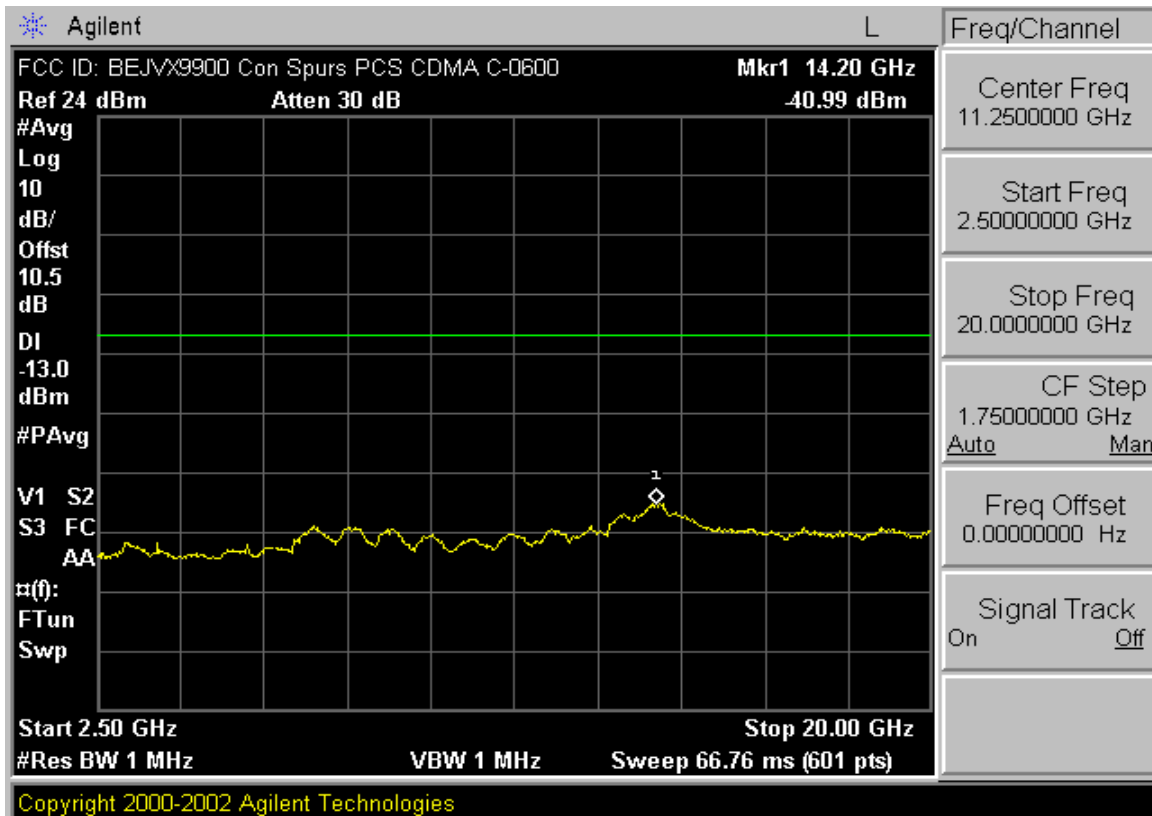

PCTEST™ PT. 22/24 CONDUCTED PLOTS	PCTEST CDMA MODE		LG	Reviewed by: Quality Manager
Test Report S/N: 0604190300	Test Dates: May 3 - 4, 2006	EUT Type: Dual-Band CDMA Phone with Bluetooth	FCC ID: BEJVX9900	Page 11 of 15