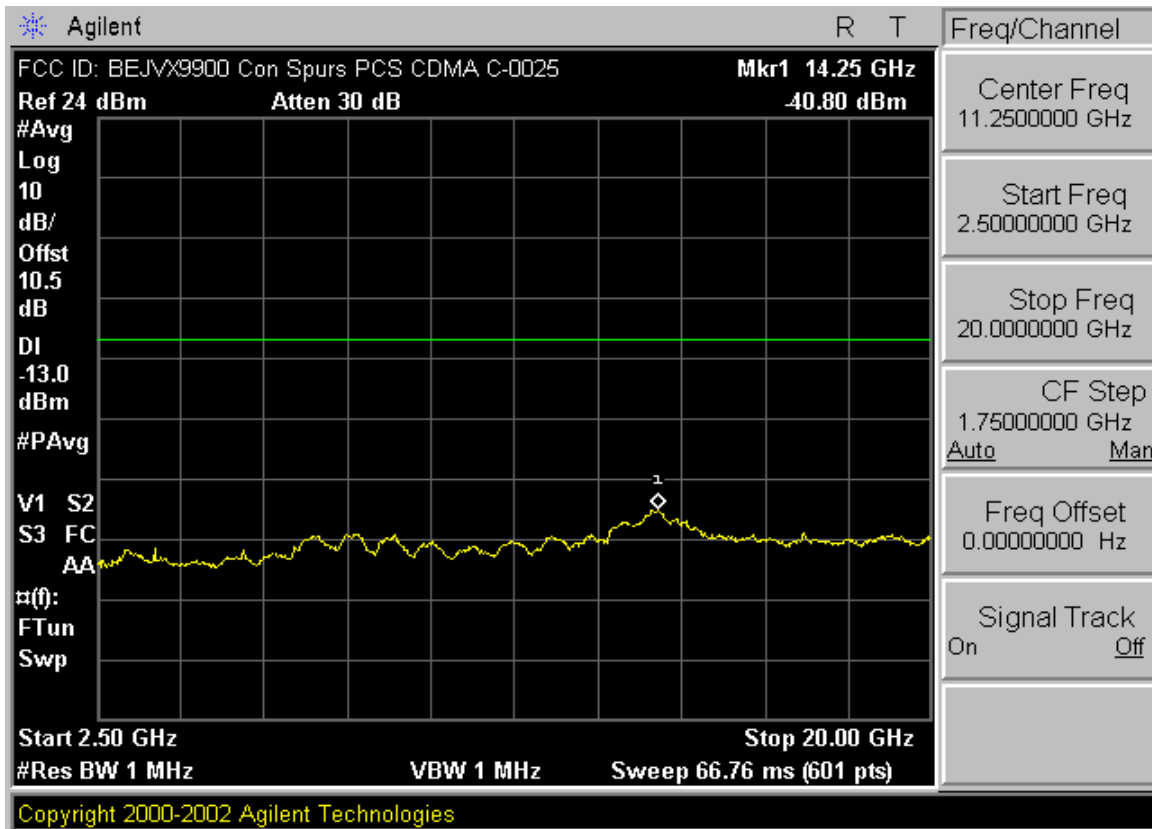

PCTEST™ PT. 22/24 CONDUCTED PLOTS	PCTEST	CDMA MODE	LG	Reviewed by: Quality Manager
Test Report S/N: 0604190300	Test Dates: May 3 - 4, 2006	EUT Type: Dual-Band CDMA Phone with Bluetooth	FCC ID: BEJVX9900	Page 9 of 15