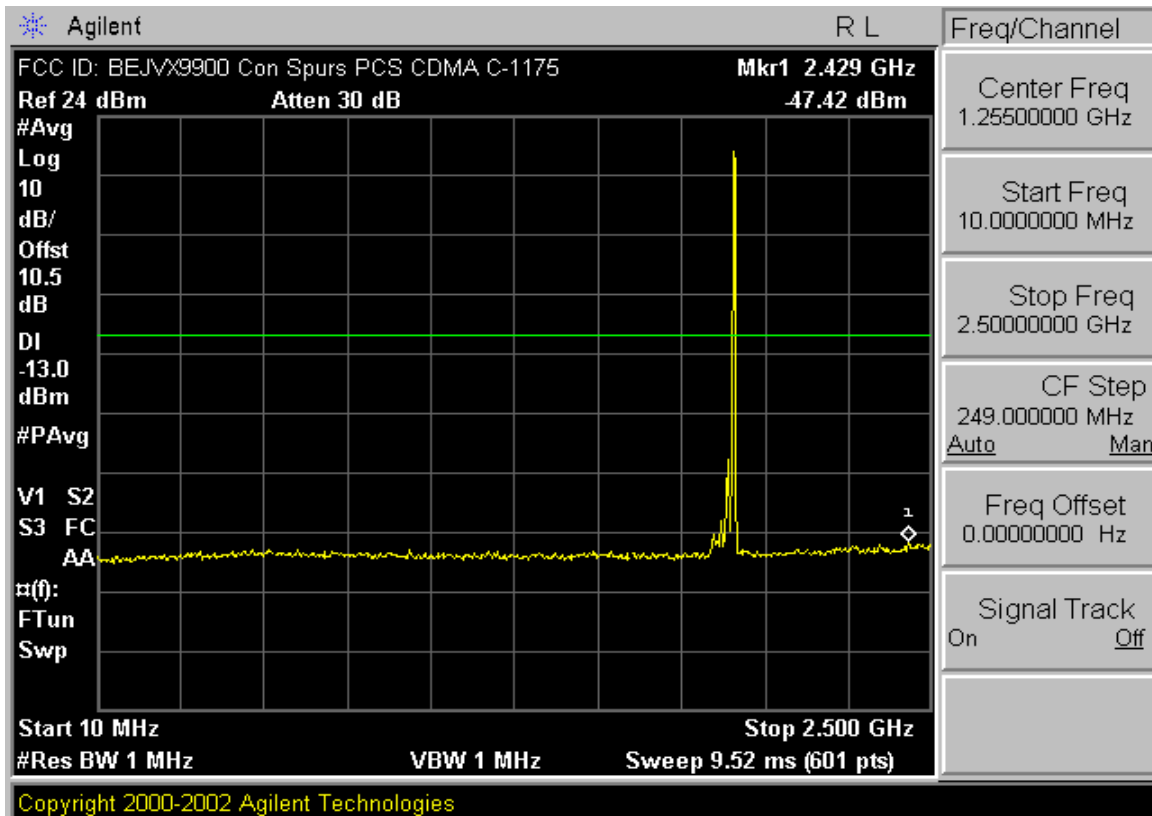

PCTEST™ PT. 22/24 CONDUCTED PLOTS	PCTEST	CDMA MODE	LG	Reviewed by: Quality Manager
Test Report S/N: 0604190300	Test Dates: May 3 - 4, 2006	EUT Type: Dual-Band CDMA Phone with Bluetooth	FCC ID: BEJVX9900	Page 13 of 15