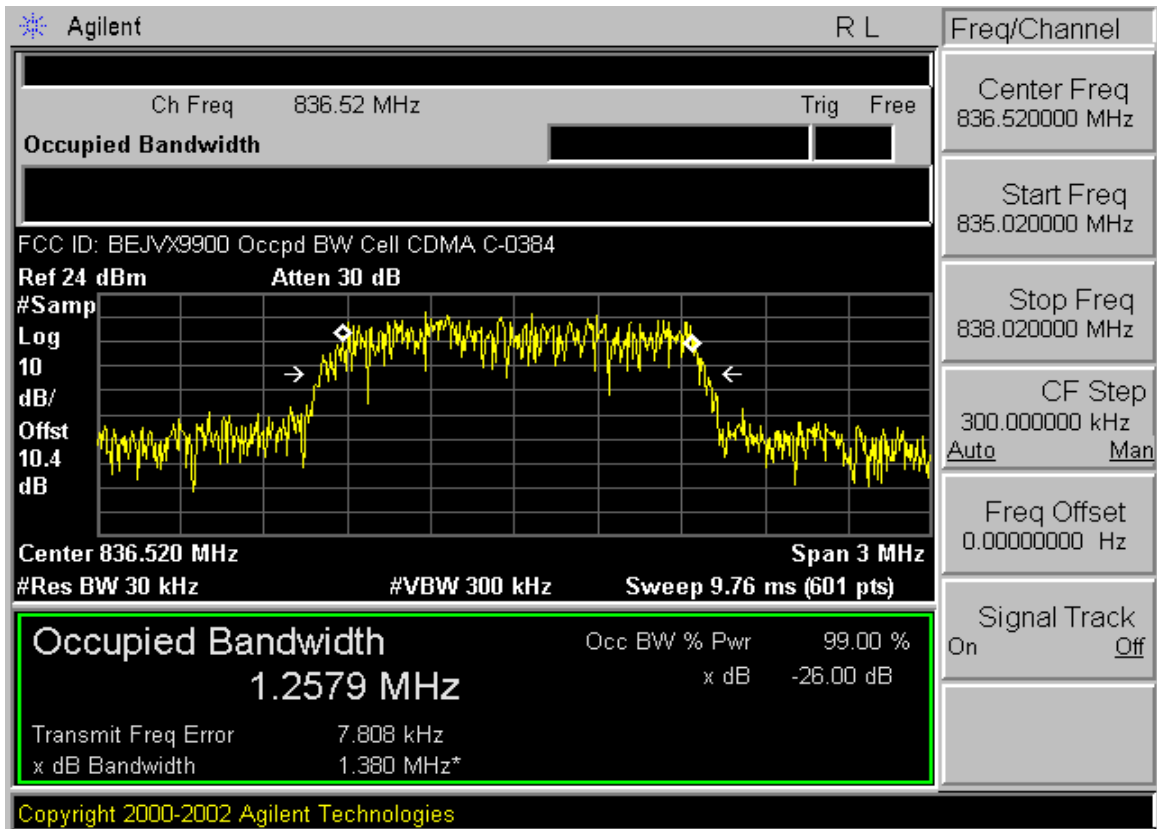

PCTEST™ PT. 22/24 CONDUCTED PLOTS	PCTEST	CDMA MODE	LG	Reviewed by: Quality Manager
Test Report S/N: 0604190300	Test Dates: May 3 - 4, 2006	EUT Type: Dual-Band CDMA Phone with Bluetooth	FCC ID: BEJVX9900	Page 1 of 15

PCTEST™ PT. 22/24 CONDUCTED PLOTS	PCTEST	CDMA MODE	LG	Reviewed by: Quality Manager
Test Report S/N: 0604190300	Test Dates: May 3 - 4, 2006	EUT Type: Dual-Band CDMA Phone with Bluetooth	FCC ID: BEJVX9900	Page 2 of 15

PCTEST™ PT. 22/24 CONDUCTED PLOTS	PCTEST	CDMA MODE	LG	Reviewed by: Quality Manager
Test Report S/N: 0604190300	Test Dates: May 3 - 4, 2006	EUT Type: Dual-Band CDMA Phone with Bluetooth	FCC ID: BEJVX9900	Page 3 of 15

PCTEST™ PT. 22/24 CONDUCTED PLOTS	PCTEST	CDMA MODE	LG	Reviewed by: Quality Manager
Test Report S/N: 0604190300	Test Dates: May 3 - 4, 2006	EUT Type: Dual-Band CDMA Phone with Bluetooth	FCC ID: BEJVX9900	Page 4 of 15