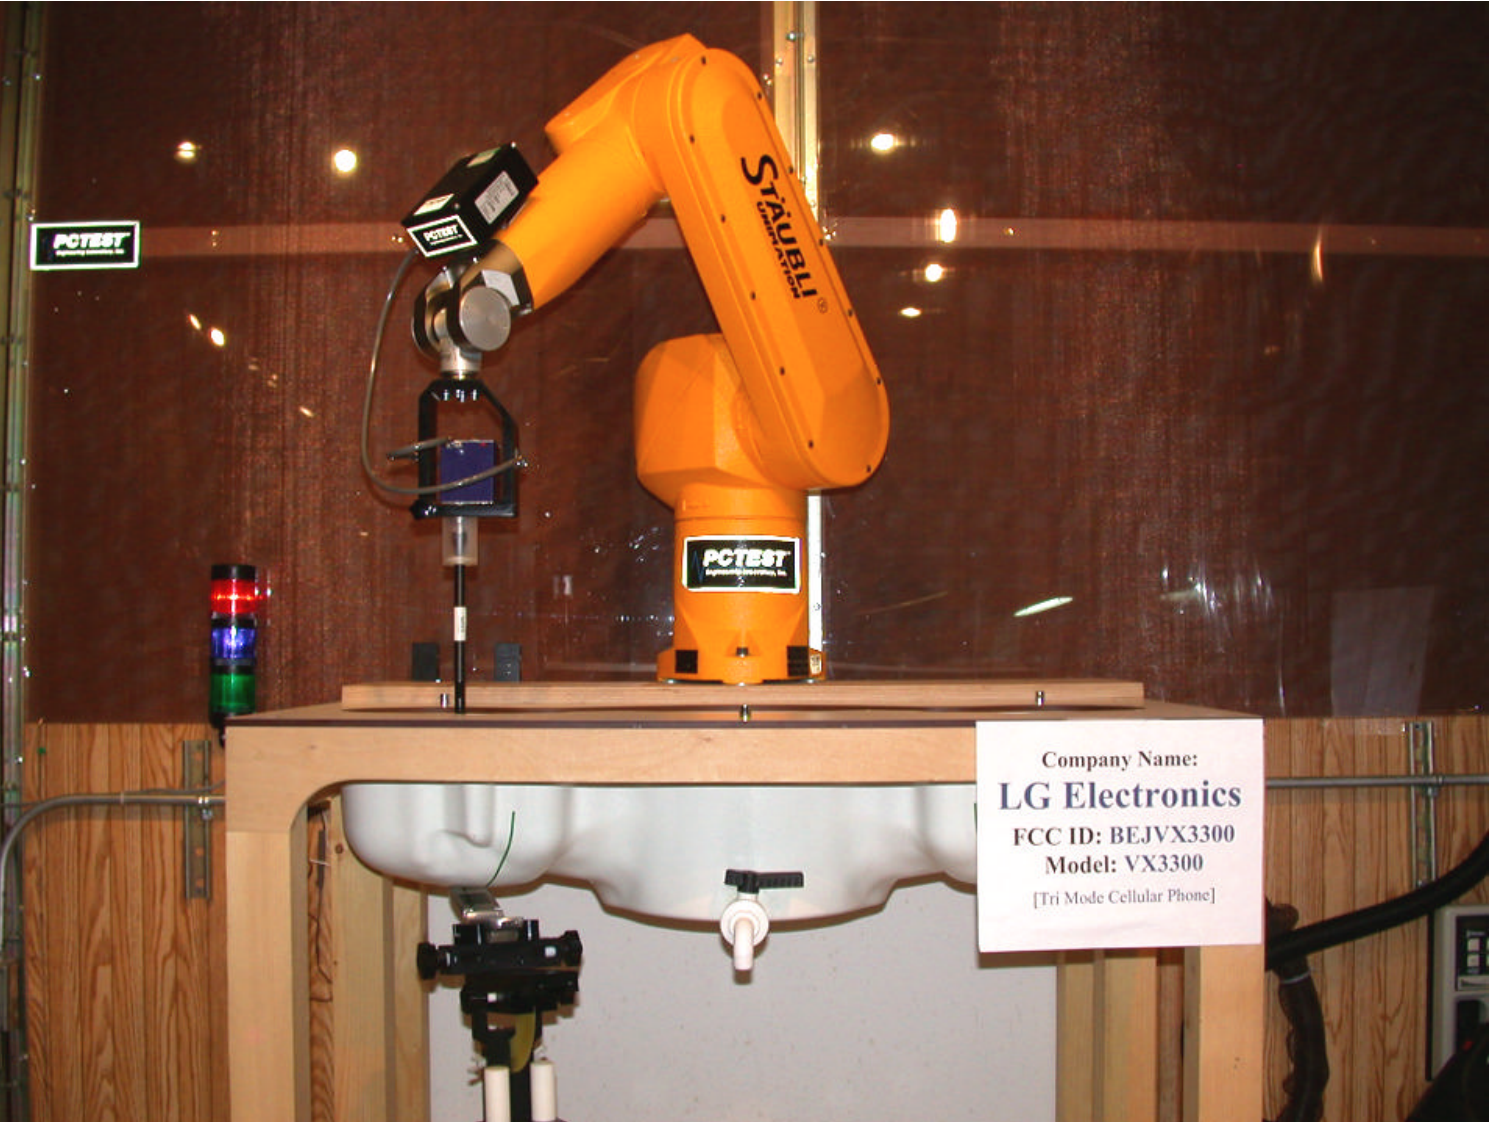

 PCTEST Professional Cellular Testing Lab	LGE FCC ID: BEJVX3300	EUT Photographs
© 2004 PCTEST Lab.	Tri-Mode Quad-Band Phone	Model: LG-VX3300

 Professional Test Equipment Lab	LGE FCC ID: BEJVX3300	EUT Photographs
© 2004 PCTEST Lab.	Tri-Mode Quad-Band Phone	Model: LG-VX3300

 PCTEST Professional Cellular Testing Lab	LGE FCC ID: BEJVX3300	EUT Photographs
© 2004 PCTEST Lab.	Tri-Mode Quad-Band Phone	Model: LG-VX3300

 PCTEST Professional Cellular Testing Equipment, Lab	LGE FCC ID: BEJVX3300	EUT Photographs
© 2004 PCTEST Lab.	Tri-Mode Quad-Band Phone	Model: LG-VX3300

 © 2004 PCTEST Lab.	LGE FCC ID: BEJVX3300 Tri-Mode Quad-Band Phone	EUT Photographs Model: LG-VX3300
---	---	-------------------------------------

 Professional Electromagnetic Lab	LGE FCC ID: BEJVX3300	EUT Photographs
© 2004 PCTEST Lab.	Tri-Mode Quad-Band Phone	Model: LG-VX3300

 PCTEST Professional Cellular Test Equipment, Lab, & Services	LGE FCC ID: BEJVX3300	EUT Photographs
© 2004 PCTEST Lab.	Tri-Mode Quad-Band Phone	Model: LG-VX3300

 Professional Test Equipment Lab	LGE FCC ID: BEJVX3300	EUT Photographs
© 2004 PCTEST Lab.	Tri-Mode Quad-Band Phone	Model: LG-VX3300