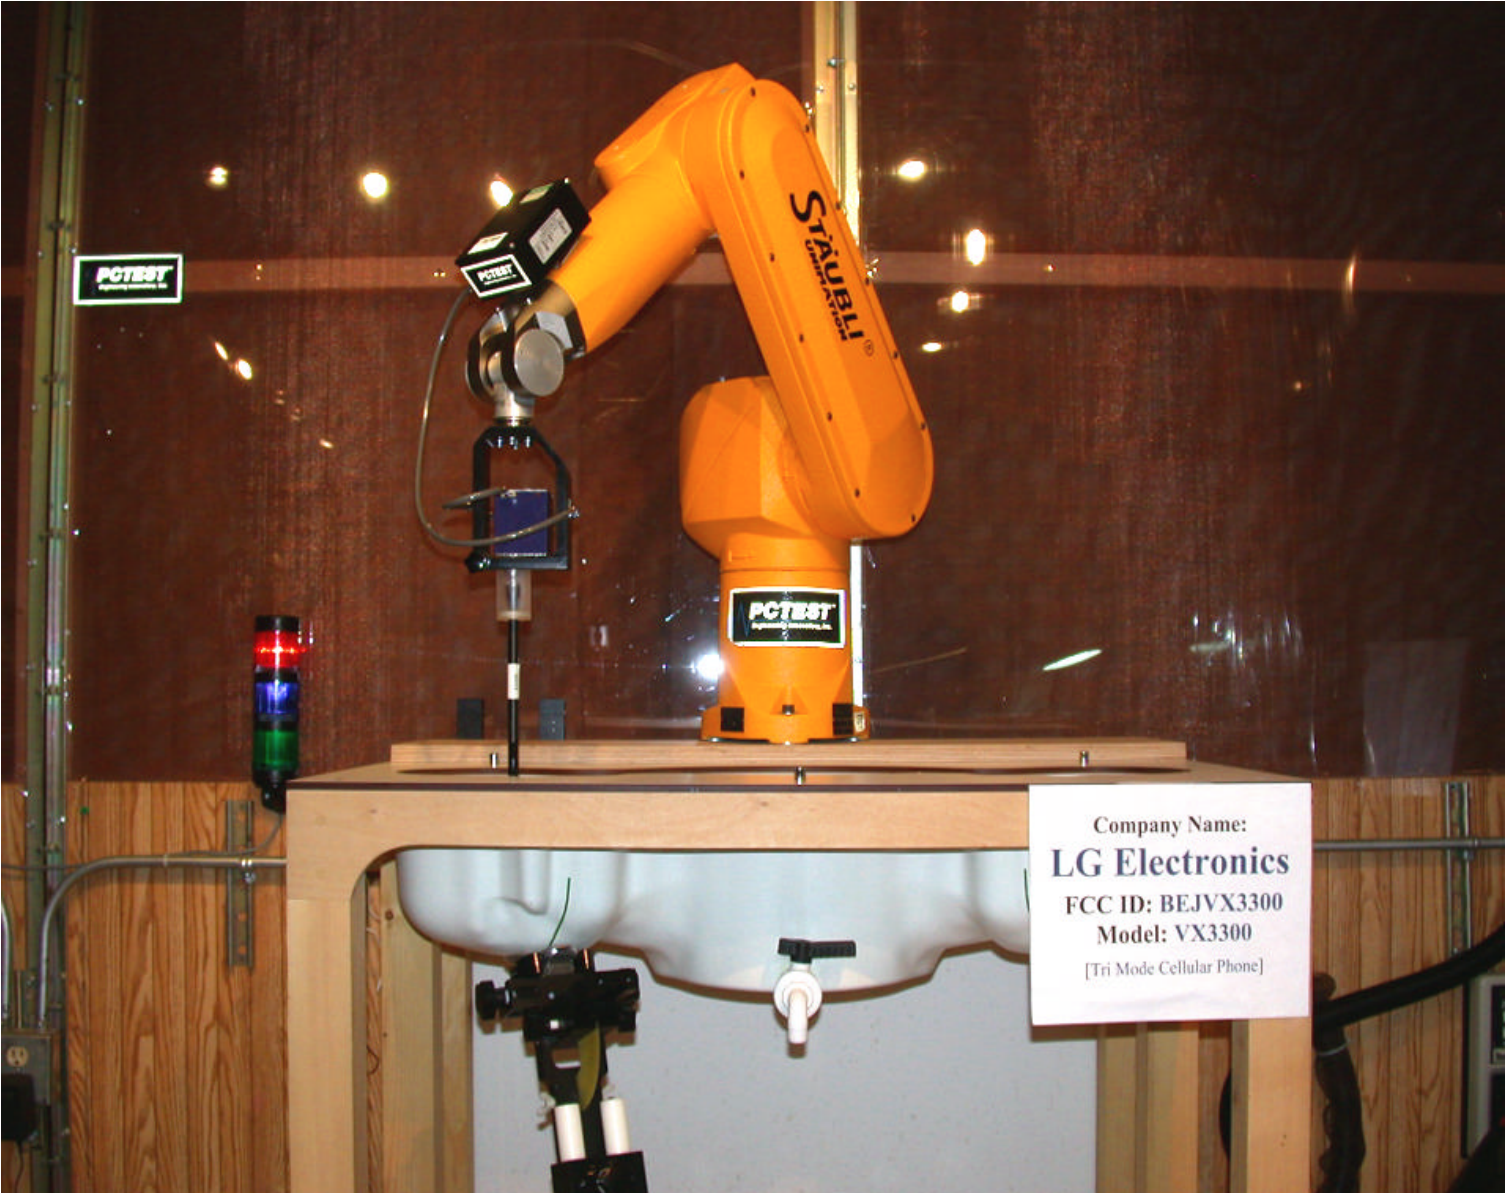

 PCTEST Professional Cellular Testing Lab	LGE FCC ID: BEJVX3300	EUT Photographs
© 2004 PCTEST Lab.	Tri-Mode Quad-Band Phone	Model: LG-VX3300

 Professional Test Equipment Lab	LGE FCC ID: BEJVX3300	EUT Photographs
© 2004 PCTEST Lab.	Tri-Mode Quad-Band Phone	Model: LG-VX3300

 PCTEST Professional Cellular Testing Lab	LGE FCC ID: BEJVX3300	EUT Photographs
© 2004 PCTEST Lab.	Tri-Mode Quad-Band Phone	Model: LG-VX3300

 PCTEST Professional Cellular Testing Equipment, Lab	LGE FCC ID: BEJVX3300	EUT Photographs
© 2004 PCTEST Lab.	Tri-Mode Quad-Band Phone	Model: LG-VX3300

 © 2004 PCTEST Lab.	LGE FCC ID: BEJVX3300 Tri-Mode Quad-Band Phone	EUT Photographs Model: LG-VX3300
---	---	-------------------------------------

 Professional Electromagnetic Lab	LGE FCC ID: BEJVX3300	EUT Photographs
© 2004 PCTEST Lab.	Tri-Mode Quad-Band Phone	Model: LG-VX3300

 PCTEST Professional Cellular Test Equipment, Lab, & Services	LGE FCC ID: BEJVX3300	EUT Photographs
© 2004 PCTEST Lab.	Tri-Mode Quad-Band Phone	Model: LG-VX3300

 Professional Test Equipment Lab	LGE FCC ID: BEJVX3300	EUT Photographs
© 2004 PCTEST Lab.	Tri-Mode Quad-Band Phone	Model: LG-VX3300