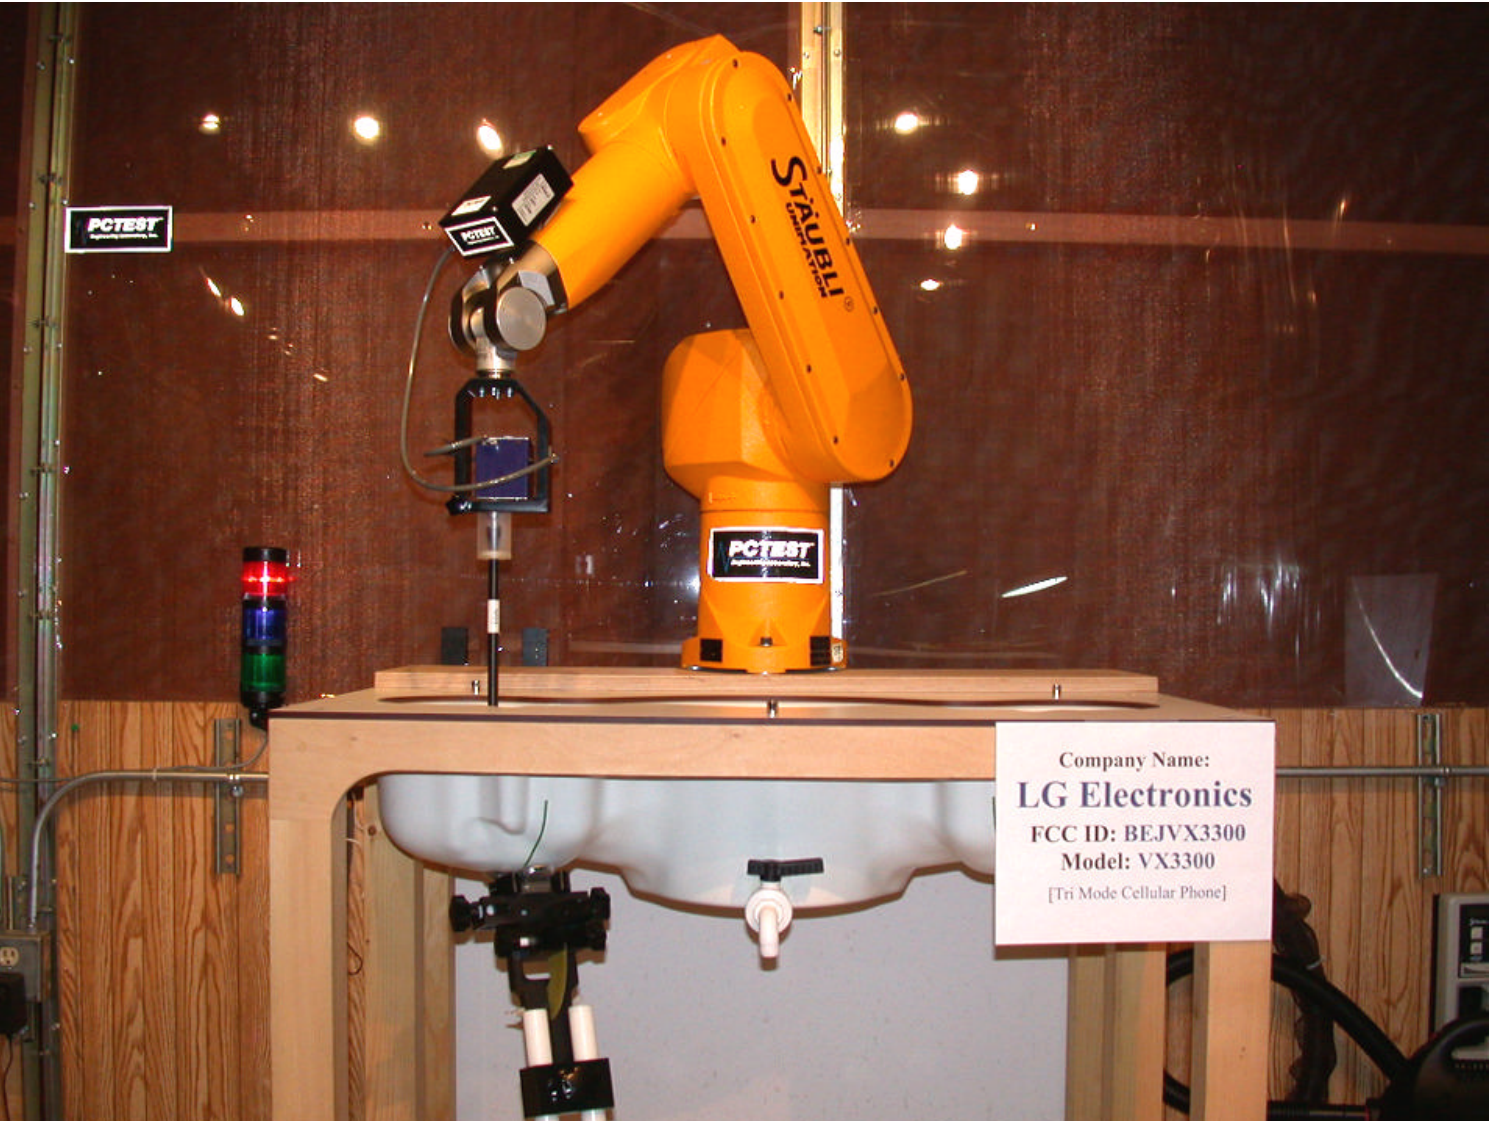


 Professional Test Equipment Lab	LGE FCC ID: BEJVX3300	EUT Photographs
© 2004 PCTEST Lab.	Tri-Mode Quad-Band Analog/PCS Phone	LG-VX3300

© 2004 PCTEST Lab.

LGE FCC ID: BEJVX3300

Tri-Mode Quad-Band Analog/PCS Phone

EUT Photographs

LG-VX3300

 Professional Test Equipment Lab	LGE FCC ID: BEJ VX3300	EUT Photographs
© 2004 PCTEST Lab.	Tri-Mode Quad-Band Analog/PCS Phone	LG-VX3300

 Professional Cellular Testing Laboratory	LGE FCC ID: BEJVX3300	EUT Photographs
© 2004 PCTEST Lab.	Tri-Mode Quad-Band Analog/PCS Phone	LG-VX3300

 PCTEST Professional Cellular Test Equipment Lab	LGE FCC ID: BEJVX3300	EUT Photographs
© 2004 PCTEST Lab.	Tri-Mode Quad-Band Analog/PCS Phone	LG-VX3300

 © 2004 PCTEST Lab.	LGE FCC ID: BEJVX3300 Tri-Mode Quad-Band Analog/PCS Phone	EUT Photographs LG-VX3300
---	--	------------------------------

 Professional Test Equipment Lab	LGE FCC ID: BEJVX3300	EUT Photographs
© 2004 PCTEST Lab.	Tri-Mode Quad-Band Analog/PCS Phone	LG-VX3300

 Professional Testing Equipment & Lab	LGE FCC ID: BEJVX3300	EUT Photographs
© 2004 PCTEST Lab.	Tri-Mode Quad-Band Analog/PCS Phone	LG-VX3300