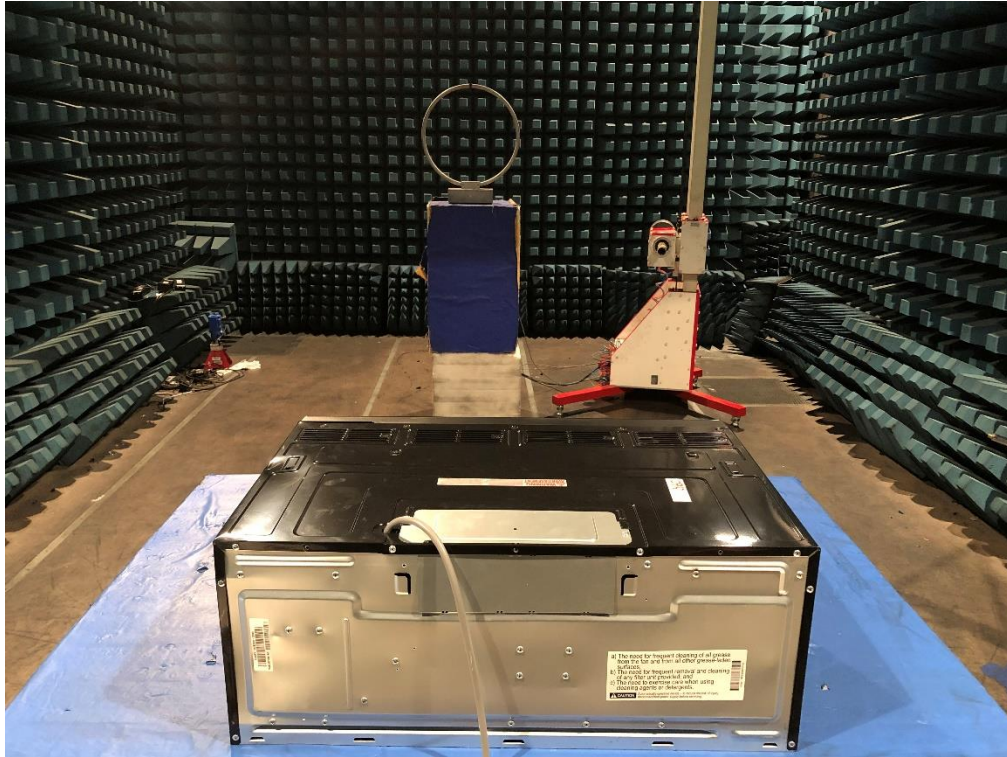

Test Setup

1. Radiated Emission
MVEF1337F

Below 1GHz

Above 1GHz

Radiated Emission (9KHz ~ 30MHz)

2. Conducted Emission