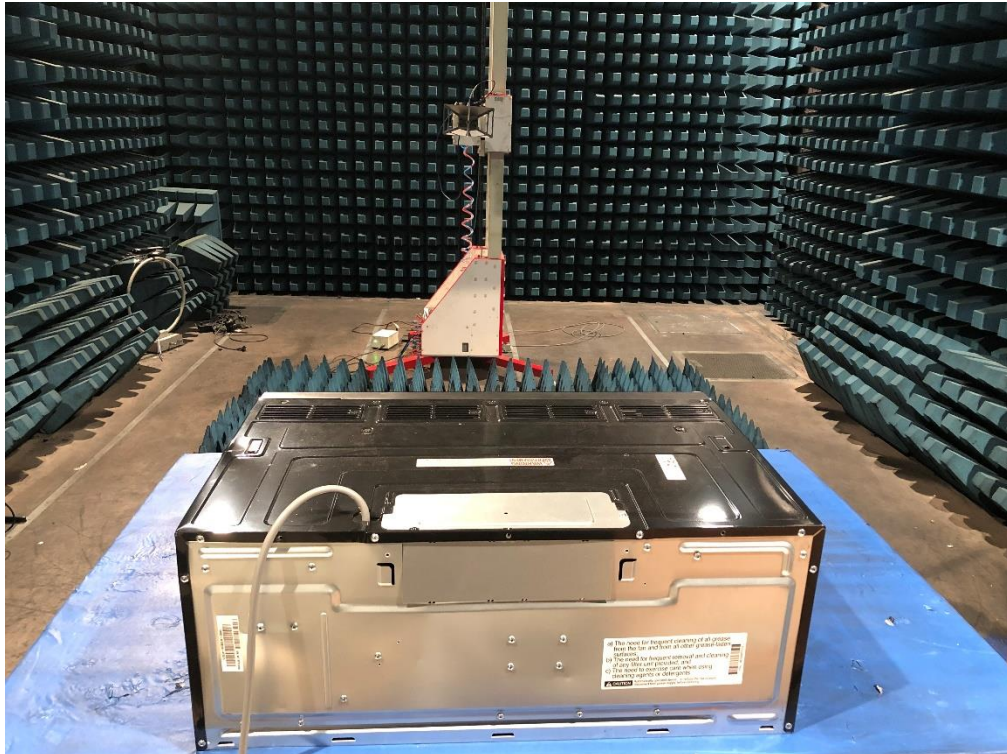

Test Setup

1. Radiated Emission
MVEF1337F

Below 1GHz

Above 1GHz

Radiated Emission (9KHz ~ 30MHz)

2. Conducted Emission