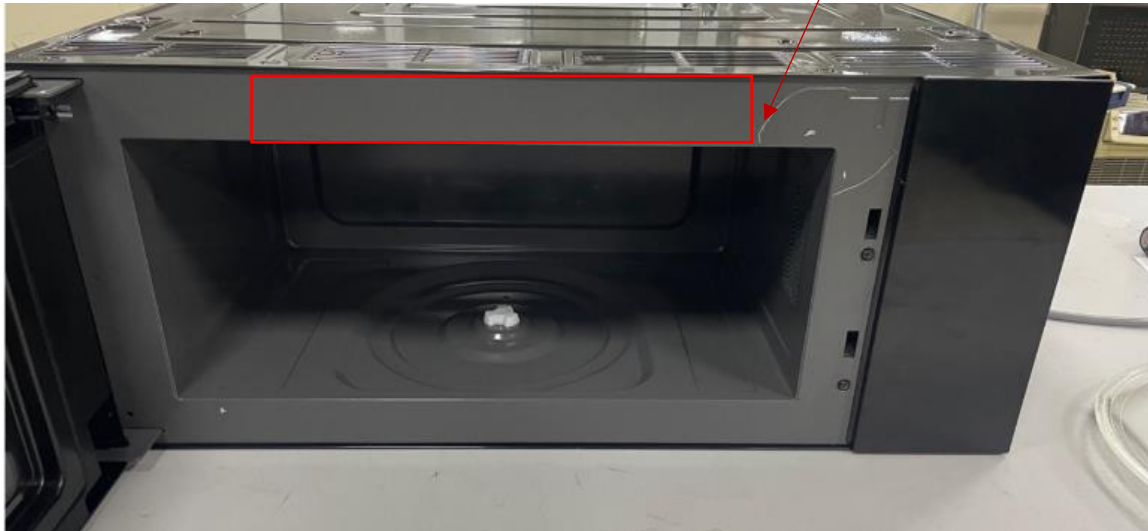

MVEF1337F

LG
Model : MVEF1337F /00
Product Code : MVEF1337F.CRSELGA
POWER OUTPUT : 1000W (IEC 60705)
INPUT 120 V , 15.0 A SINGLE PHASE
WITH GROUNDING 60 Hz AC
OUTPUT FREQUENCY : 2450 MHz
DHHS CODE NO. : LT
COMPLIES WITH DHHS RADIATION PERFORMANCE STANDARDS 21 CFR SUBCHAPTER J. <http://www.lg.com>

MICROWAVE OVEN(HOUSEHOLD)
FCC ID : BEJV1332TAF
Contains FCC ID : BEJ-LCWB001
MADE IN CHINA
DISTRIBUTED BY LG ELECTRONICS INC.
128 Yeoui-daero Yeongdeungpo-gu Seoul 07336
☎ 1-800-243-0000

Manufactured :
"b"

UL
LISTED
57B5
E82904

AHAM
VERIFY

17704-MVEF1337F0001