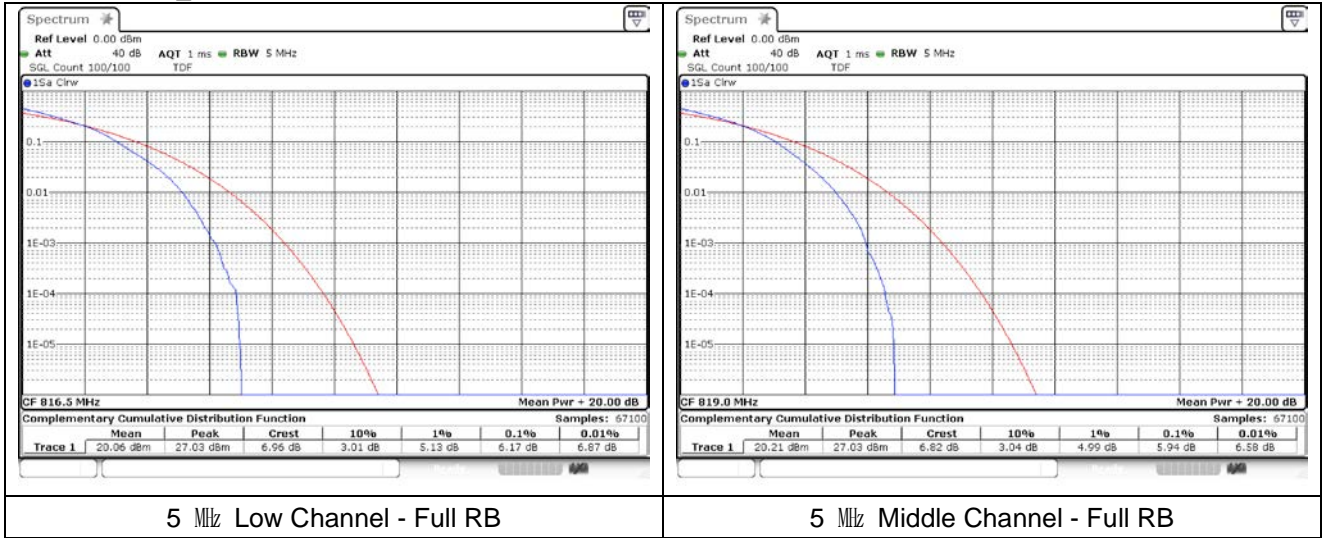

**LTE band 26/5 Part 22**

LTE band 26\_Part 22

15 MHz Low Channel - Full RB

15 MHz High Channel - Full RB

**LTE band 26 Part 90**

**LTE band 26 Part 90**

5 MHz Low Channel - Full RB

5 MHz Middle Channel - Full RB

5 MHz High Channel - Full RB

10 MHz Middle Channel - Full RB

15 MHz Low Channel - Full RB

**LTE band 41**

5 MHz Low Channel - Full RB

10 MHz Low Channel - Full RB

5 MHz Middle Channel - Full RB

10 MHz Middle Channel - Full RB