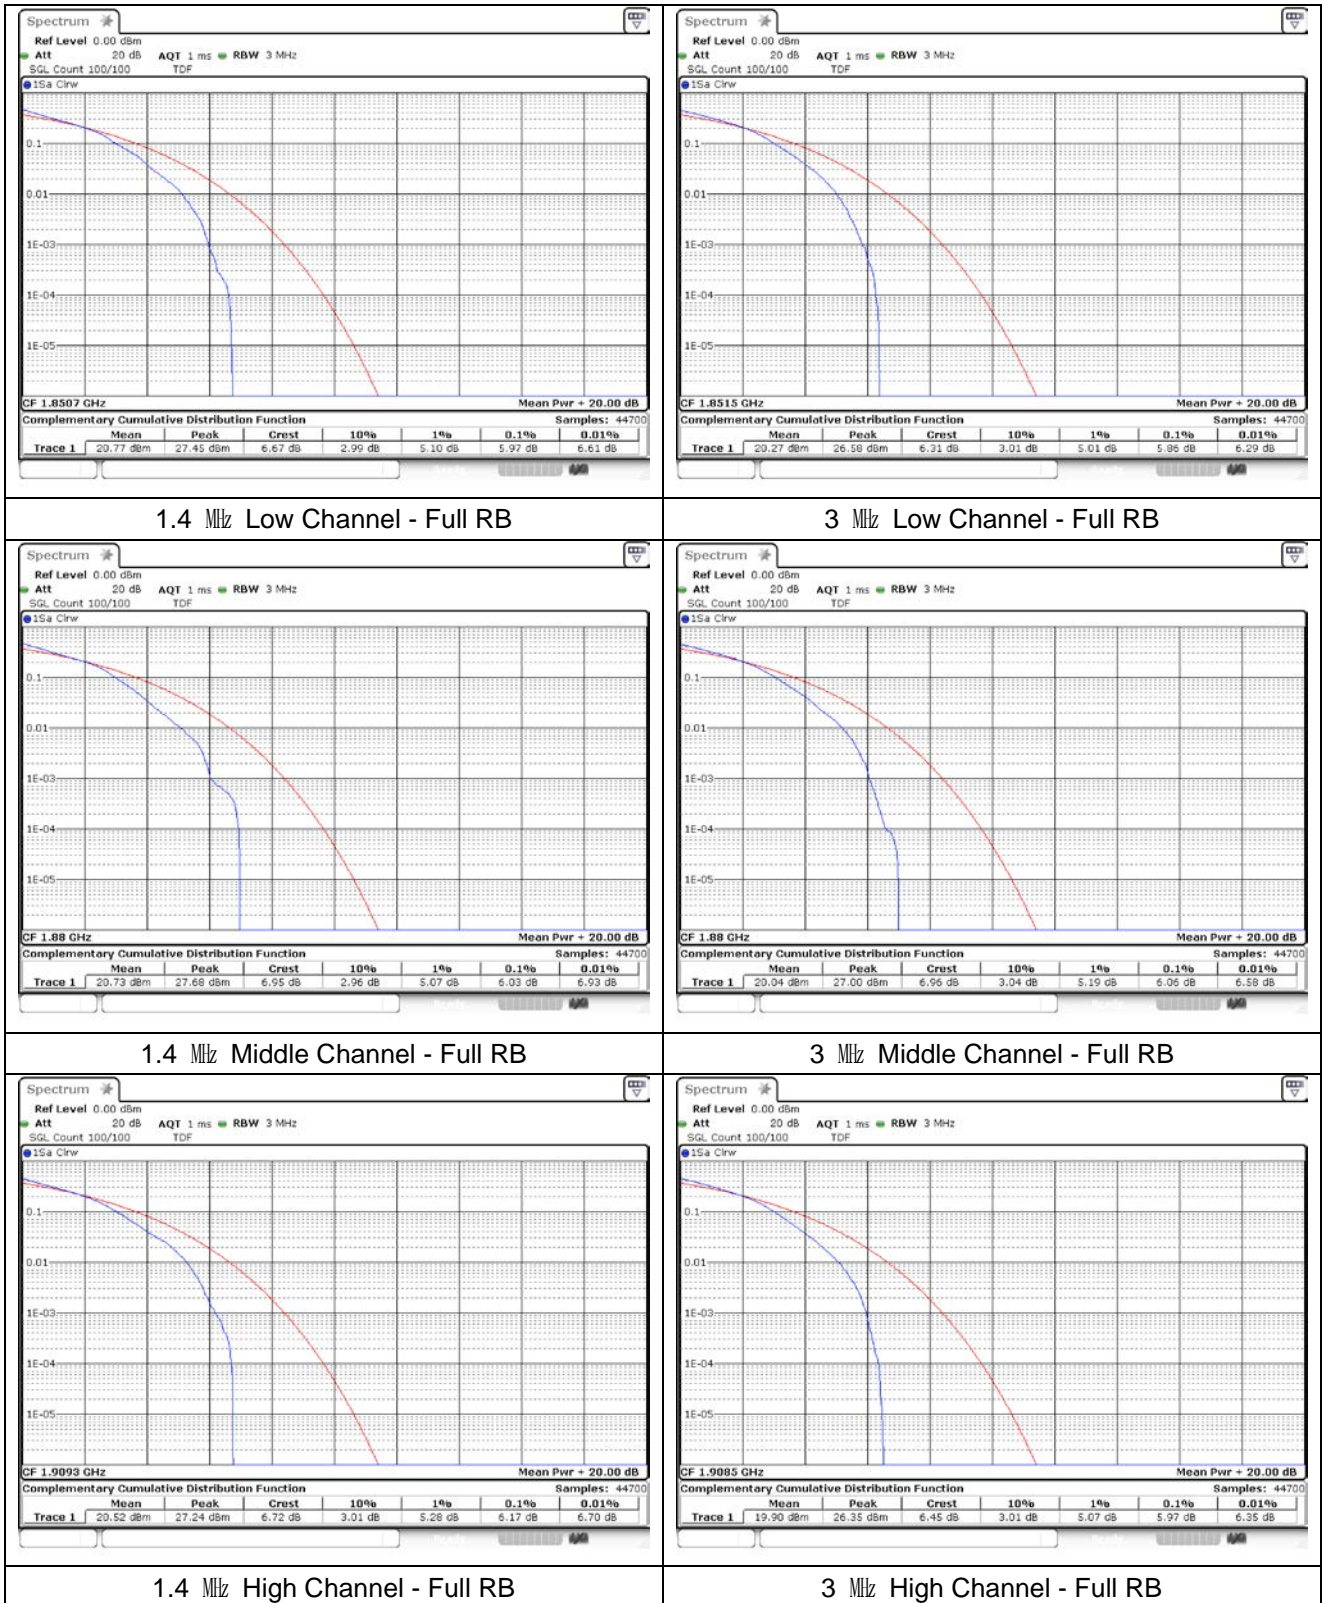

5 MHz High Channel - Full RB

10 MHz Middle Channel - Full RB

15 MHz Low Channel - Full RB

**LTE band 41**

5 MHz Low Channel - Full RB

10 MHz Low Channel - Full RB

5 MHz Middle Channel - Full RB

10 MHz Middle Channel - Full RB

5 MHz High Channel - Full RB

10 MHz High Channel - Full RB

**LTE band 41**

15 MHz Low Channel - Full RB

20 MHz Low Channel - Full RB

15 MHz Middle Channel - Full RB

20 MHz Middle Channel - Full RB

15 MHz High Channel - Full RB

20 MHz High Channel - Full RB

**SIM 2**  
**LTE band 2**

**LTE band 2**

**LTE band 2**

**LTE band 4**

**LTE band 4**

5 MHz Low Channel - Full RB

10 MHz Low Channel - Full RB

5 MHz Middle Channel - Full RB

10 MHz Middle Channel - Full RB

5 MHz High Channel - Full RB

10 MHz High Channel - Full RB

**LTE band 4**

**LTE band 7**

5 MHz Low Channel - Full RB

10 MHz Low Channel - Full RB