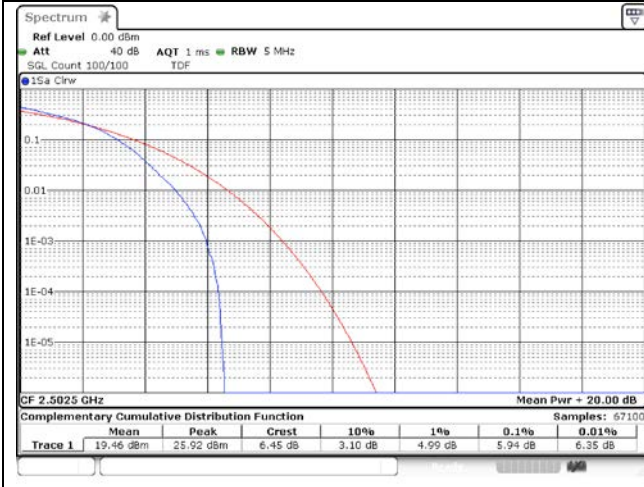

20 MHz High Channel - Full RB

**SIM 2**  
**LTE band 2**

**LTE band 2**

**LTE band 2**

**LTE band 4**

**LTE band 4**

5 MHz Low Channel - Full RB

10 MHz Low Channel - Full RB

5 MHz Middle Channel - Full RB

10 MHz Middle Channel - Full RB

5 MHz High Channel - Full RB

10 MHz High Channel - Full RB

**LTE band 4**

**LTE band 7**

5 MHz Low Channel - Full RB

10 MHz Low Channel - Full RB

5 MHz Middle Channel - Full RB

10 MHz Middle Channel - Full RB

5 MHz High Channel - Full RB

10 MHz High Channel - Full RB

**LTE band 7**

15 MHz Low Channel - Full RB

20 MHz Low Channel - Full RB

15 MHz Middle Channel - Full RB