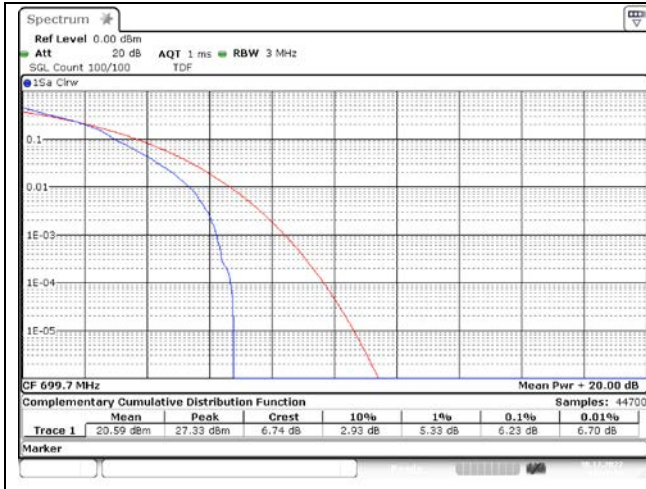

**LTE band 7**

15 MHz Low Channel - Full RB

20 MHz Low Channel - Full RB

15 MHz Middle Channel - Full RB

20 MHz Middle Channel - Full RB

15 MHz High Channel - Full RB

20 MHz High Channel - Full RB

**LTE band 12**

1.4 MHz Low Channel - Full RB

3 MHz Low Channel - Full RB

1.4 MHz Middle Channel - Full RB

3 MHz Middle Channel - Full RB

1.4 MHz High Channel - Full RB

3 MHz High Channel - Full RB

**LTE band 12/17**

**LTE band 26/5 Part 22**