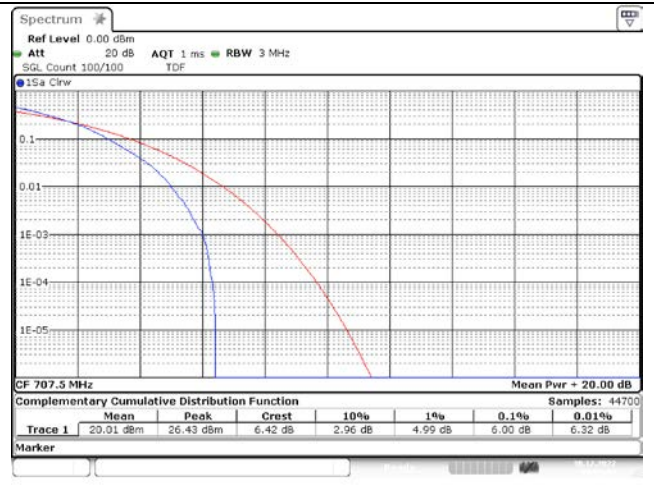

**LTE band 7**

15 MHz Low Channel - Full RB

20 MHz Low Channel - Full RB

15 MHz Middle Channel - Full RB

20 MHz Middle Channel - Full RB

15 MHz High Channel - Full RB

20 MHz High Channel - Full RB

**LTE band 12**

1.4 MHz Low Channel - Full RB

3 MHz Low Channel - Full RB

1.4 MHz Middle Channel - Full RB

3 MHz Middle Channel - Full RB

1.4 MHz High Channel - Full RB

3 MHz High Channel - Full RB

**LTE band 12/17**

**LTE band 26/5 Part 22**

**LTE band 26/5 Part 22**

LTE band 26\_Part 22

15 MHz Low Channel - Full RB

15 MHz High Channel - Full RB

**LTE band 26 Part 90**

**LTE band 26 Part 90**

5 MHz Low Channel - Full RB

5 MHz Middle Channel - Full RB