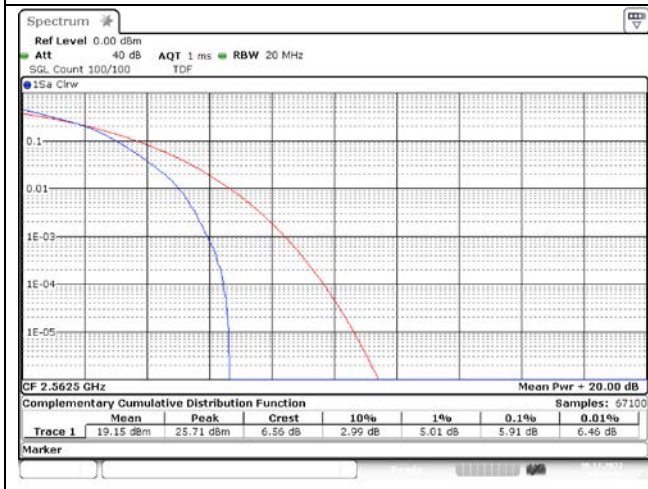

**LTE band 7**

15 MHz Low Channel - Full RB

20 MHz Low Channel - Full RB

15 MHz Middle Channel - Full RB

20 MHz Middle Channel - Full RB

15 MHz High Channel - Full RB

20 MHz High Channel - Full RB

**LTE band 12**

1.4 MHz Low Channel - Full RB

3 MHz Low Channel - Full RB

1.4 MHz Middle Channel - Full RB

3 MHz Middle Channel - Full RB

1.4 MHz High Channel - Full RB

3 MHz High Channel - Full RB

**LTE band 12/17**

**LTE band 26/5 Part 22**