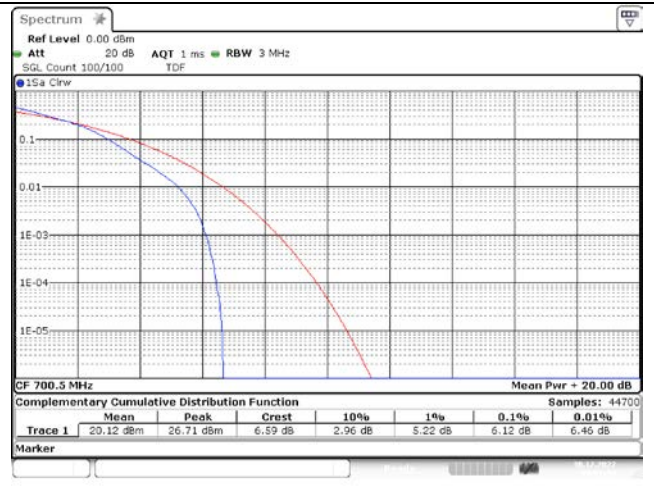

**LTE band 7**

15 MHz Low Channel - Full RB

20 MHz Low Channel - Full RB

15 MHz Middle Channel - Full RB

20 MHz Middle Channel - Full RB

15 MHz High Channel - Full RB

20 MHz High Channel - Full RB

**LTE band 12**

1.4 MHz Low Channel - Full RB

3 MHz Low Channel - Full RB

1.4 MHz Middle Channel - Full RB

3 MHz Middle Channel - Full RB

1.4 MHz High Channel - Full RB

3 MHz High Channel - Full RB

**LTE band 12/17**

**LTE band 26/5 Part 22**

**LTE band 26/5 Part 22**

LTE band 26\_Part 22

15 MHz Low Channel - Full RB

15 MHz High Channel - Full RB

**LTE band 26 Part 90**

**LTE band 26 Part 90**

5 MHz Low Channel - Full RB

5 MHz Middle Channel - Full RB