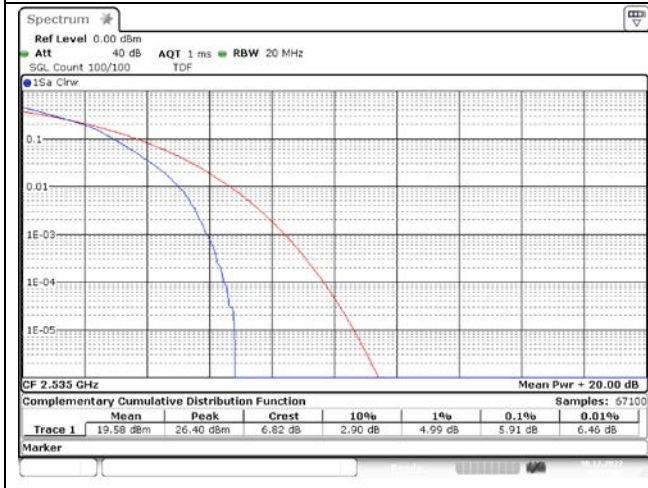

**LTE band 7**

15 MHz Low Channel - Full RB

20 MHz Low Channel - Full RB

15 MHz Middle Channel - Full RB

20 MHz Middle Channel - Full RB

15 MHz High Channel - Full RB

20 MHz High Channel - Full RB

**LTE band 12**

1.4 MHz Low Channel - Full RB

3 MHz Low Channel - Full RB

1.4 MHz Middle Channel - Full RB

3 MHz Middle Channel - Full RB

1.4 MHz High Channel - Full RB

3 MHz High Channel - Full RB

**LTE band 12/17**

**LTE band 26/5 Part 22**