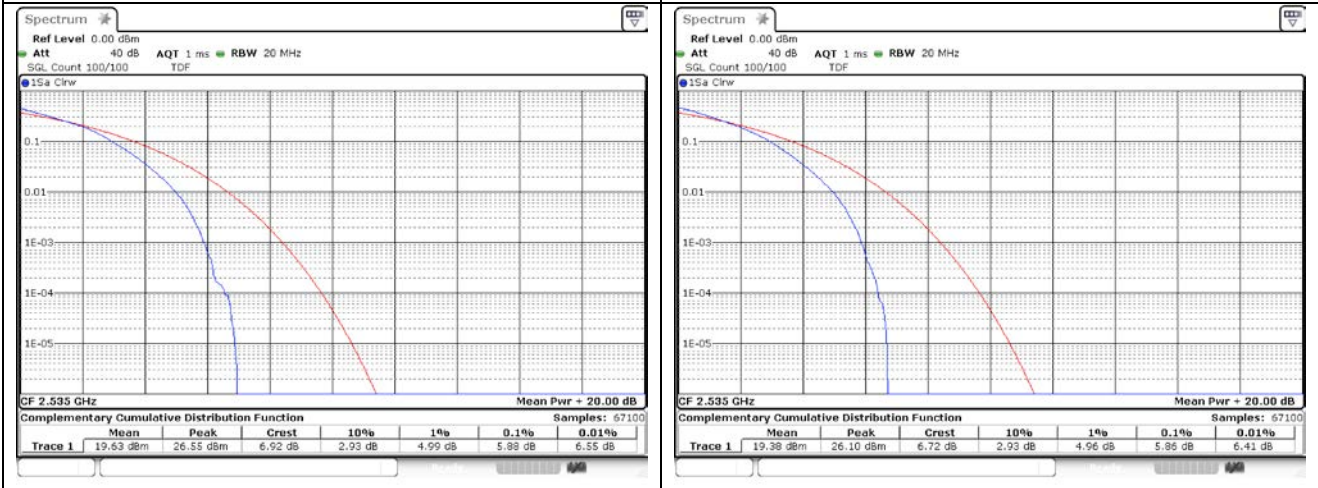

5 MHz Middle Channel - Full RB

10 MHz Middle Channel - Full RB

5 MHz High Channel - Full RB

10 MHz High Channel - Full RB

**LTE band 4**

**LTE band 7**

5 MHz Low Channel - Full RB

10 MHz Low Channel - Full RB

5 MHz Middle Channel - Full RB

10 MHz Middle Channel - Full RB

5 MHz High Channel - Full RB

10 MHz High Channel - Full RB

**LTE band 7**

15 MHz Low Channel - Full RB

20 MHz Low Channel - Full RB

15 MHz Middle Channel - Full RB

20 MHz Middle Channel - Full RB

15 MHz High Channel - Full RB

20 MHz High Channel - Full RB

**LTE band 26/5 Part 22**

**LTE band 26/5 Part 22**

LTE band 26\_Part 22

15 MHz Low Channel - Full RB

15 MHz High Channel - Full RB