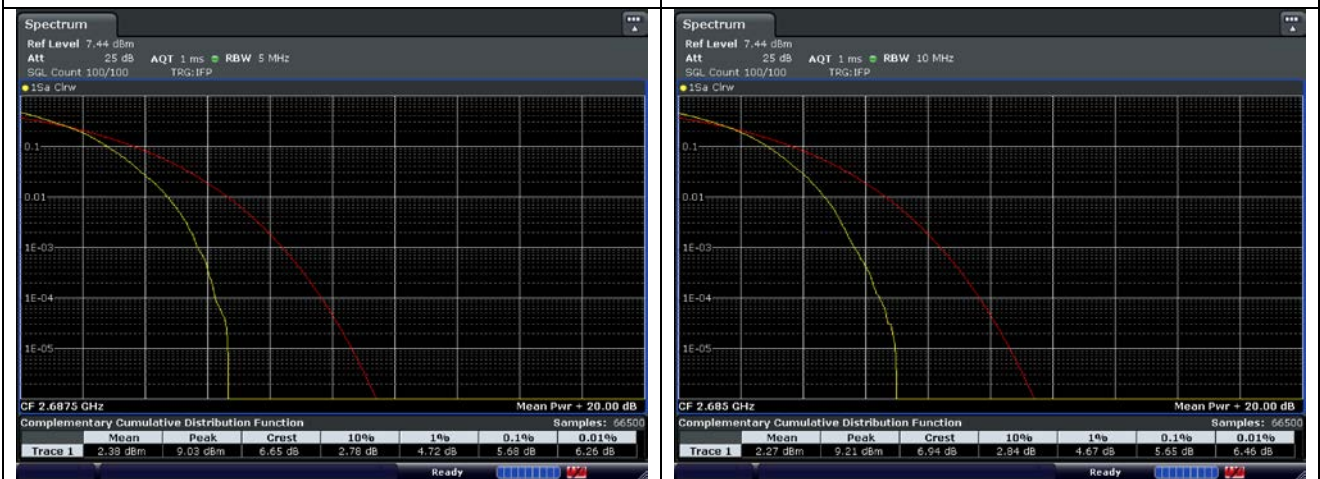

5 MHz High Channel - Full RB

10 MHz Middle Channel - Full RB

15 MHz Low Channel - Full RB

**LTE band 41**

5 MHz Low Channel - Full RB

10 MHz Low Channel - Full RB

5 MHz Middle Channel - Full RB

10 MHz Middle Channel - Full RB

5 MHz High Channel - Full RB

10 MHz High Channel - Full RB

**LTE band 41**

15 MHz Low Channel - Full RB

20 MHz Low Channel - Full RB

15 MHz Middle Channel - Full RB

20 MHz Middle Channel - Full RB

15 MHz High Channel - Full RB

20 MHz High Channel - Full RB

**SIM 2**  
**LTE band 2**

**LTE band 2**

**LTE band 2**

**LTE band 4**

**LTE band 4**

5 MHz Low Channel - Full RB

10 MHz Low Channel - Full RB