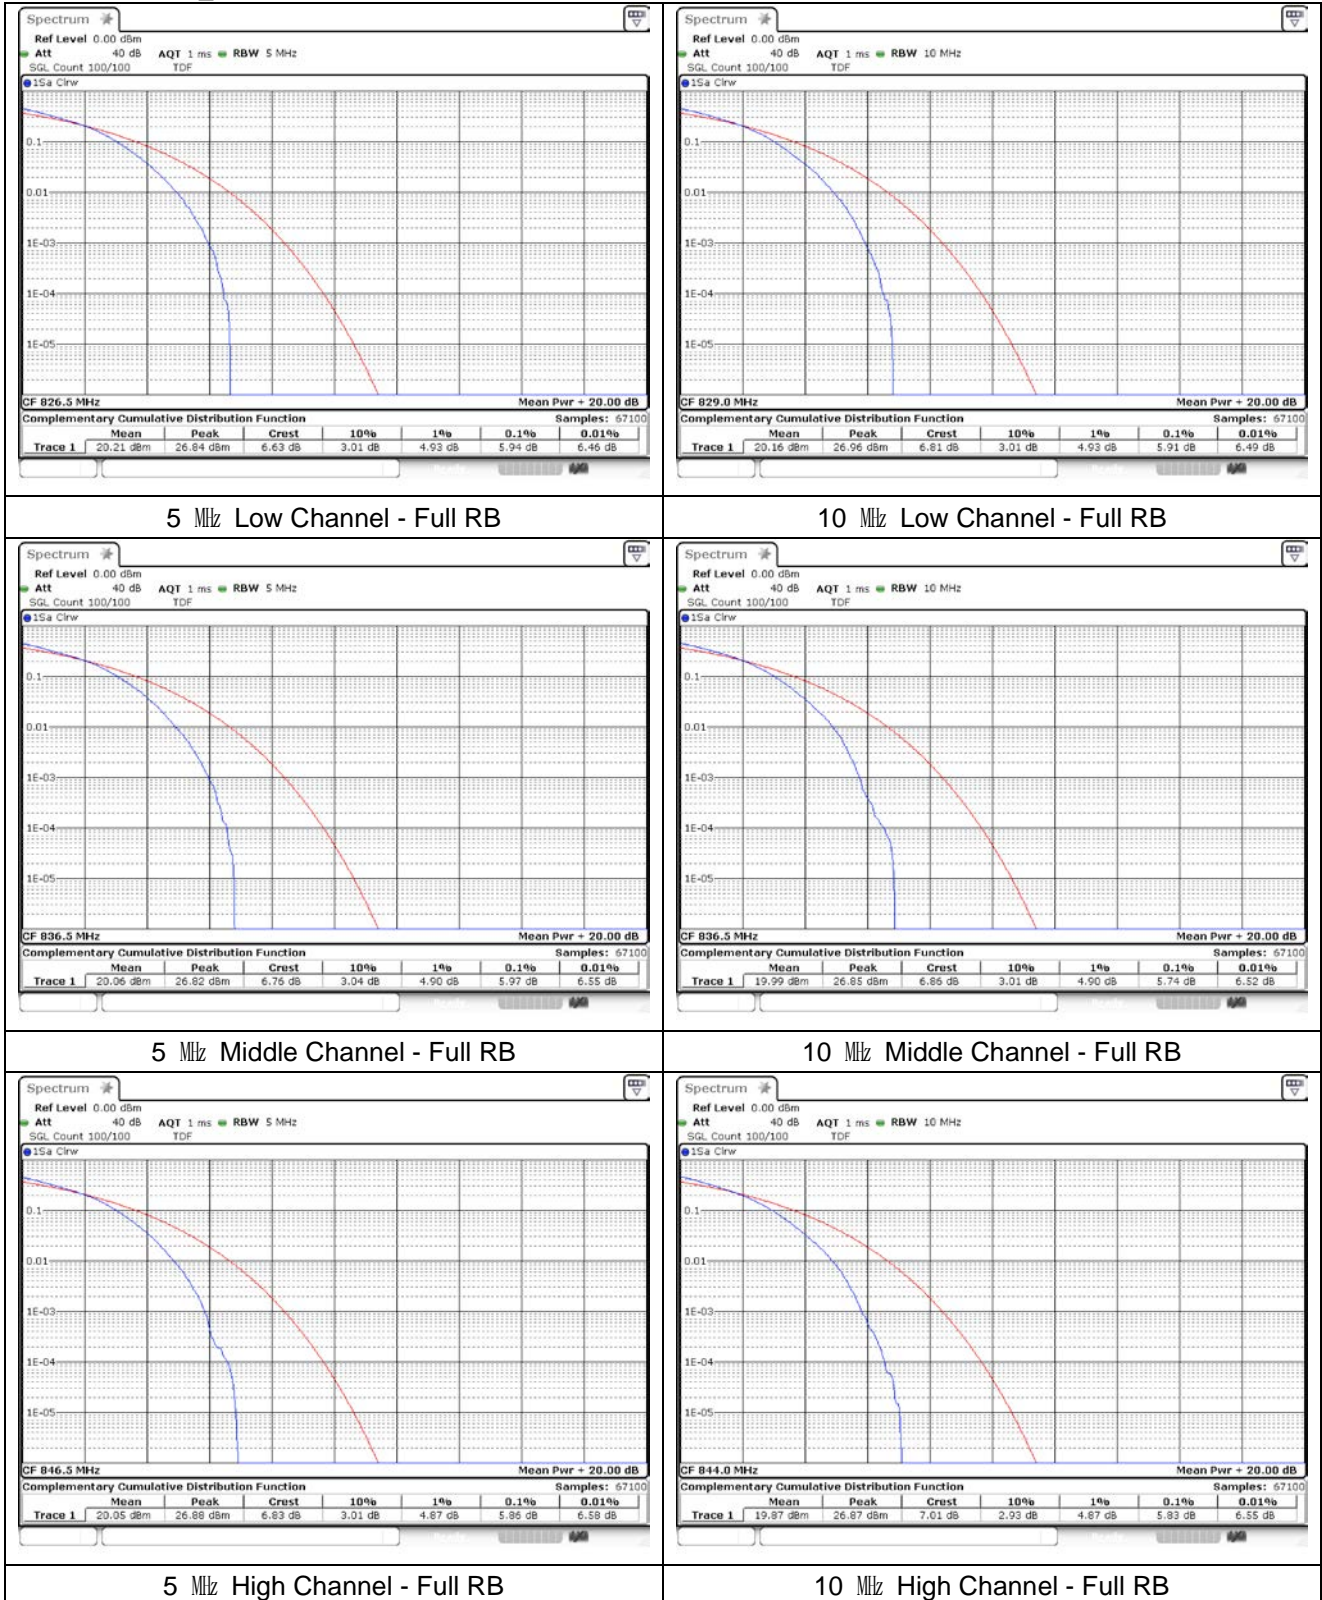

**LTE band 7**

15 MHz Low Channel - Full RB

20 MHz Low Channel - Full RB

15 MHz Middle Channel - Full RB

20 MHz Middle Channel - Full RB

15 MHz High Channel - Full RB

20 MHz High Channel - Full RB

**LTE band 12**

1.4 MHz Low Channel - Full RB

3 MHz Low Channel - Full RB

1.4 MHz Middle Channel - Full RB

3 MHz Middle Channel - Full RB

1.4 MHz High Channel - Full RB

3 MHz High Channel - Full RB

**LTE band 12/17**

**LTE band 26/5 Part 22**

**LTE band 26/5 Part 22**

LTE band 26\_Part 22

15 MHz Low Channel - Full RB

15 MHz High Channel - Full RB

**LTE band 26 Part 90**

**LTE band 26 Part 90**

5 MHz Low Channel - Full RB

5 MHz Middle Channel - Full RB

5 MHz High Channel - Full RB

10 MHz Middle Channel - Full RB

15 MHz Low Channel - Full RB

**LTE band 41**

5 MHz Low Channel - Full RB

10 MHz Low Channel - Full RB

5 MHz Middle Channel - Full RB

10 MHz Middle Channel - Full RB