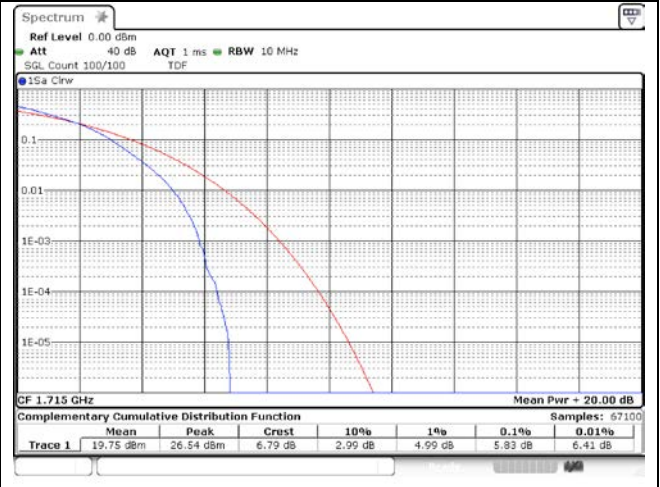

5 MHz High Channel - Full RB

10 MHz High Channel - Full RB

**LTE band 41**

15 MHz Low Channel - Full RB

20 MHz Low Channel - Full RB

15 MHz Middle Channel - Full RB

20 MHz Middle Channel - Full RB

15 MHz High Channel - Full RB

20 MHz High Channel - Full RB

**SIM 2**  
**LTE band 2**

**LTE band 2**

**LTE band 2**

**LTE band 4**

**LTE band 4**

5 MHz Low Channel - Full RB

10 MHz Low Channel - Full RB

5 MHz Middle Channel - Full RB

10 MHz Middle Channel - Full RB

5 MHz High Channel - Full RB

10 MHz High Channel - Full RB

**LTE band 4**

**LTE band 7**

5 MHz Low Channel - Full RB

10 MHz Low Channel - Full RB