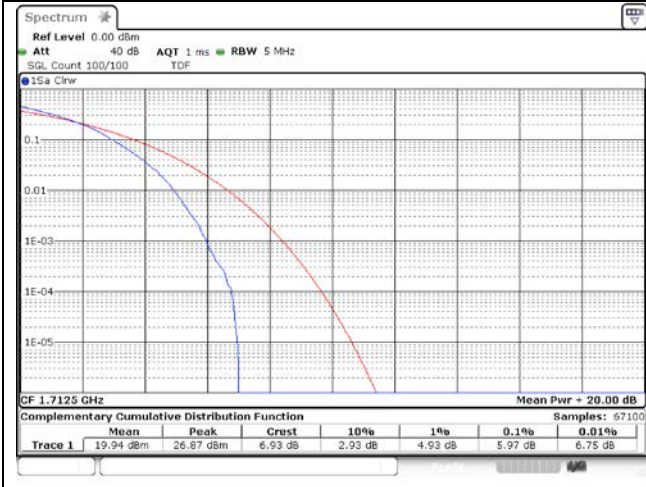

20 MHz High Channel - Full RB

**SIM 2**  
**LTE band 2**

**LTE band 2**

**LTE band 2**

**LTE band 4**

**LTE band 4**

5 MHz Low Channel - Full RB

10 MHz Low Channel - Full RB

5 MHz Middle Channel - Full RB

10 MHz Middle Channel - Full RB

5 MHz High Channel - Full RB

10 MHz High Channel - Full RB

**LTE band 4**

**LTE band 7**

5 MHz Low Channel - Full RB

10 MHz Low Channel - Full RB