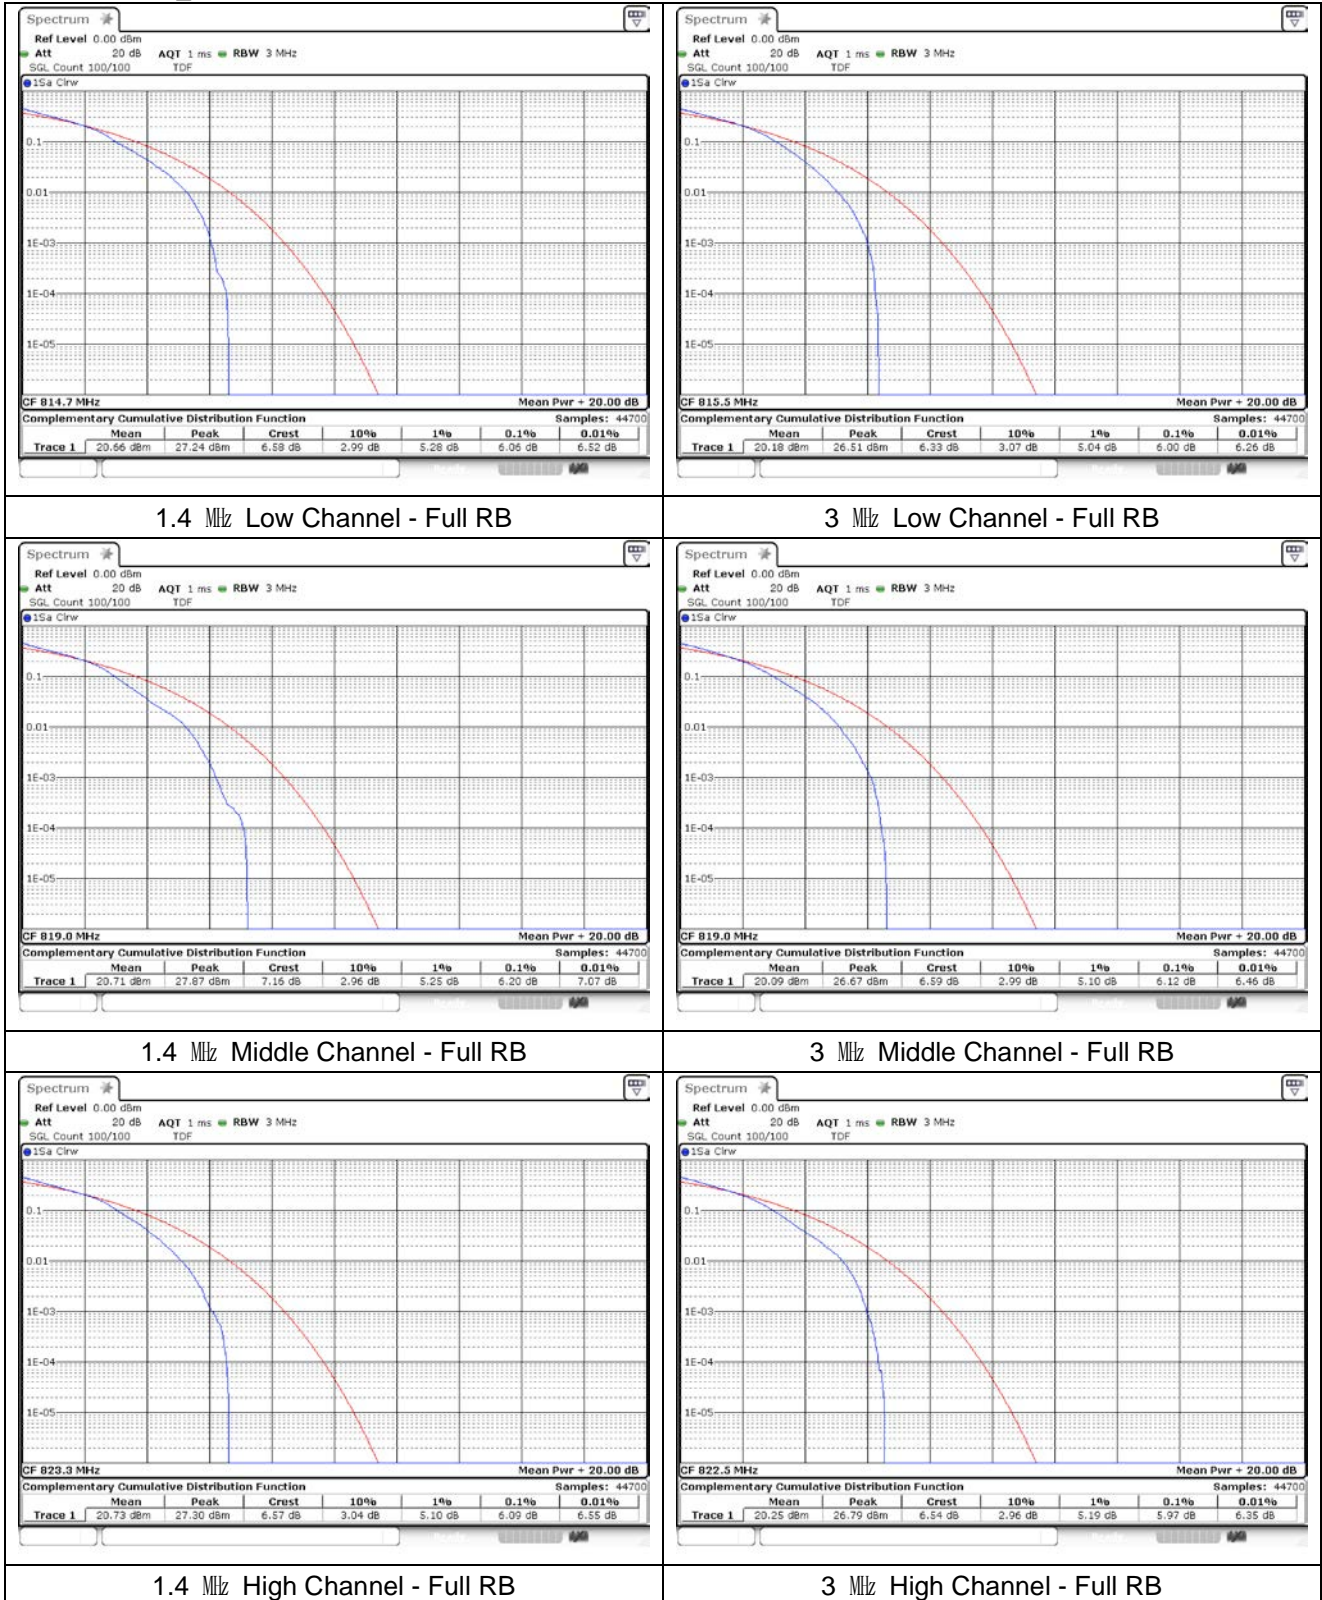

1.4 MHz Low Channel - Full RB

3 MHz Low Channel - Full RB

1.4 MHz Middle Channel - Full RB

3 MHz Middle Channel - Full RB

1.4 MHz High Channel - Full RB

3 MHz High Channel - Full RB

**LTE band 12/17**

**LTE band 26/5 Part 22**

**LTE band 26/5 Part 22**

LTE band 26\_Part 22

15 MHz Low Channel - Full RB

15 MHz High Channel - Full RB

**LTE band 26 Part 90**

**LTE band 26 Part 90**

5 MHz Low Channel - Full RB

5 MHz Middle Channel - Full RB

5 MHz High Channel - Full RB

10 MHz Middle Channel - Full RB

15 MHz Low Channel - Full RB

**LTE band 41**

5 MHz Low Channel - Full RB

10 MHz Low Channel - Full RB

5 MHz Middle Channel - Full RB

10 MHz Middle Channel - Full RB

5 MHz High Channel - Full RB

10 MHz High Channel - Full RB

**LTE band 41**

15 MHz Low Channel - Full RB

20 MHz Low Channel - Full RB

15 MHz Middle Channel - Full RB

20 MHz Middle Channel - Full RB

15 MHz High Channel - Full RB