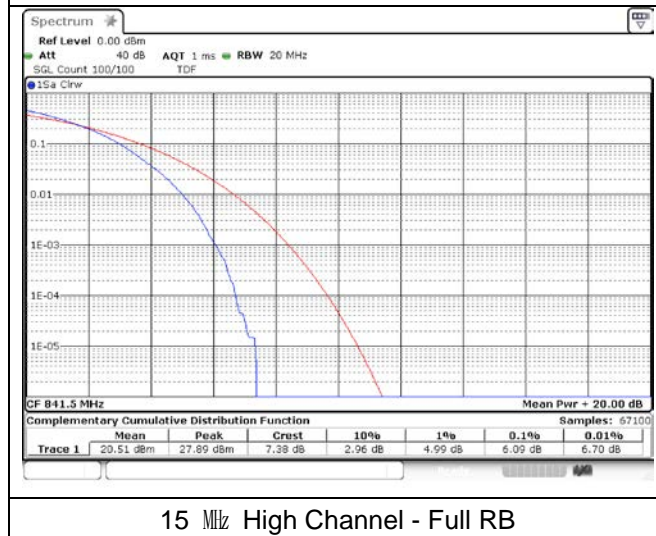

5 MHz Middle Channel - Full RB

10 MHz Middle Channel - Full RB

5 MHz High Channel - Full RB

10 MHz High Channel - Full RB

**LTE band 7**

15 MHz Low Channel - Full RB

20 MHz Low Channel - Full RB

15 MHz Middle Channel - Full RB

20 MHz Middle Channel - Full RB

15 MHz High Channel - Full RB

20 MHz High Channel - Full RB

**LTE band 26/5 Part 22**

**LTE band 26/5 Part 22**

LTE band 26\_Part 22

15 MHz Low Channel - Full RB

15 MHz High Channel - Full RB

**LTE band 26 Part 90**