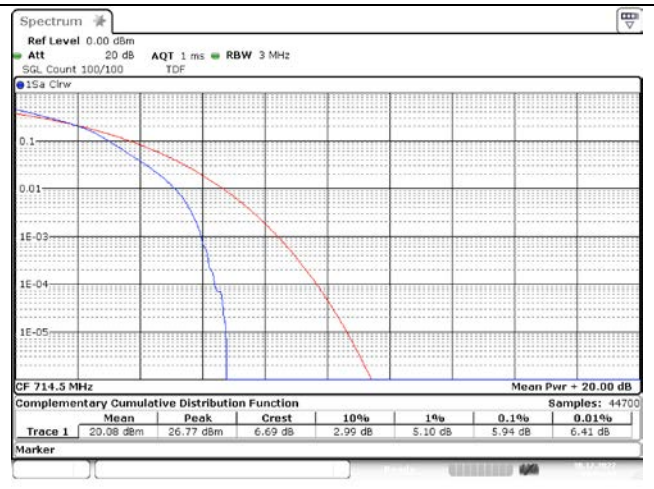

**LTE band 7**

15 MHz Low Channel - Full RB

20 MHz Low Channel - Full RB

15 MHz Middle Channel - Full RB

20 MHz Middle Channel - Full RB

15 MHz High Channel - Full RB

20 MHz High Channel - Full RB

**LTE band 12**

1.4 MHz Low Channel - Full RB

3 MHz Low Channel - Full RB

1.4 MHz Middle Channel - Full RB

3 MHz Middle Channel - Full RB

1.4 MHz High Channel - Full RB

3 MHz High Channel - Full RB

**LTE band 12/17**

**LTE band 26/5 Part 22**

**LTE band 26/5 Part 22**

LTE band 26\_Part 22

15 MHz Low Channel - Full RB

15 MHz High Channel - Full RB

**LTE band 26 Part 90**

**LTE band 26 Part 90**

5 MHz Low Channel - Full RB

5 MHz Middle Channel - Full RB