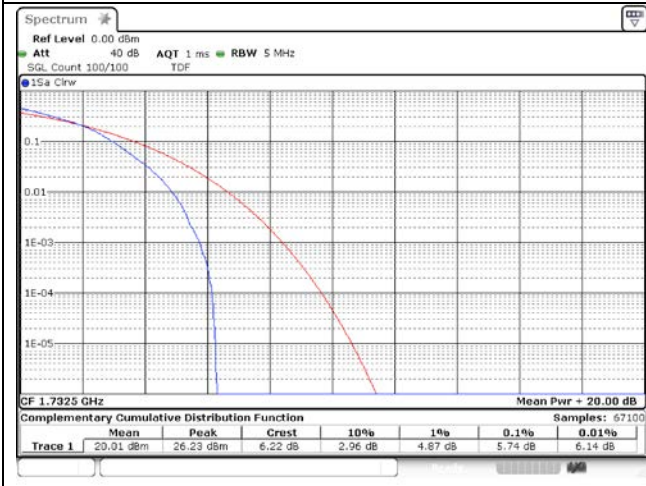

20 MHz High Channel - Full RB

**SIM 2**  
**LTE band 2**

**LTE band 2**

**LTE band 2**

**LTE band 4**

**LTE band 4**

5 MHz Low Channel - Full RB

10 MHz Low Channel - Full RB

5 MHz Middle Channel - Full RB

10 MHz Middle Channel - Full RB

5 MHz High Channel - Full RB

10 MHz High Channel - Full RB

**LTE band 4**

**LTE band 7**

5 MHz Low Channel - Full RB

10 MHz Low Channel - Full RB