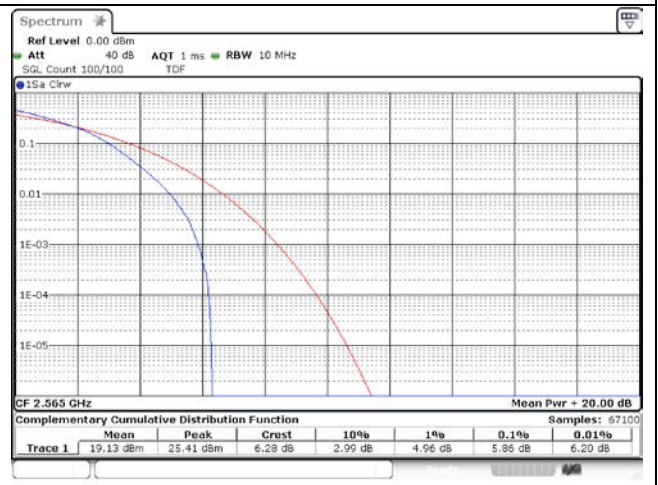

20 MHz High Channel - Full RB

**SIM 2**  
**LTE band 2**

**LTE band 2**

**LTE band 2**

**LTE band 4**

**LTE band 4**

5 MHz Low Channel - Full RB

10 MHz Low Channel - Full RB

5 MHz Middle Channel - Full RB

10 MHz Middle Channel - Full RB

5 MHz High Channel - Full RB

10 MHz High Channel - Full RB

**LTE band 4**

**LTE band 7**

5 MHz Low Channel - Full RB

10 MHz Low Channel - Full RB

5 MHz Middle Channel - Full RB

10 MHz Middle Channel - Full RB

5 MHz High Channel - Full RB

10 MHz High Channel - Full RB

**LTE band 7**

15 MHz Low Channel - Full RB

20 MHz Low Channel - Full RB

15 MHz Middle Channel - Full RB