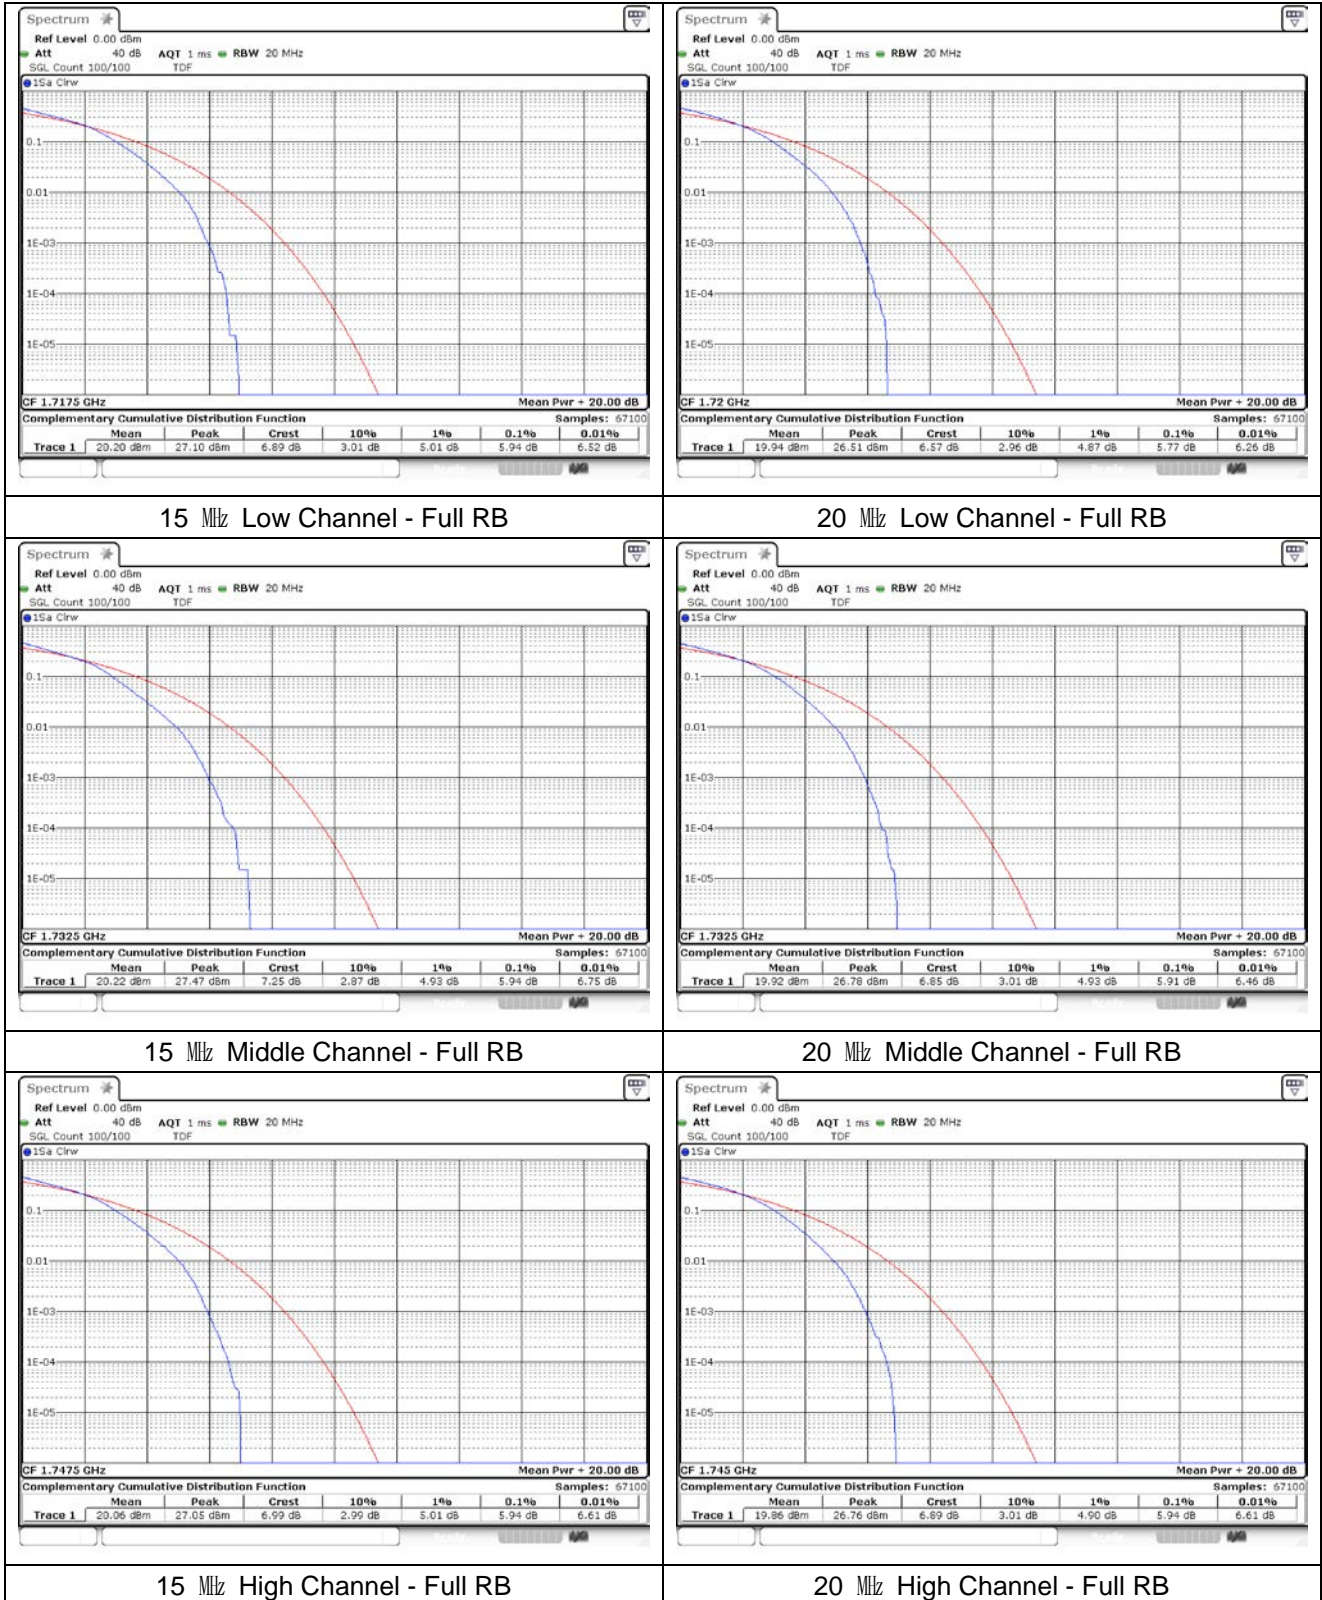

5 MHz High Channel - Full RB

10 MHz High Channel - Full RB

**LTE band 41**

15 MHz Low Channel - Full RB

20 MHz Low Channel - Full RB

15 MHz Middle Channel - Full RB

20 MHz Middle Channel - Full RB

15 MHz High Channel - Full RB

20 MHz High Channel - Full RB

**SIM 2**  
**LTE band 2**

**LTE band 2**

**LTE band 2**

**LTE band 4**

**LTE band 4**

5 MHz Low Channel - Full RB

10 MHz Low Channel - Full RB

5 MHz Middle Channel - Full RB

10 MHz Middle Channel - Full RB

5 MHz High Channel - Full RB

10 MHz High Channel - Full RB

**LTE band 4**

**LTE band 7**

5 MHz Low Channel - Full RB

10 MHz Low Channel - Full RB

5 MHz Middle Channel - Full RB

10 MHz Middle Channel - Full RB

5 MHz High Channel - Full RB

10 MHz High Channel - Full RB

**LTE band 7**

15 MHz Low Channel - Full RB

20 MHz Low Channel - Full RB

15 MHz Middle Channel - Full RB