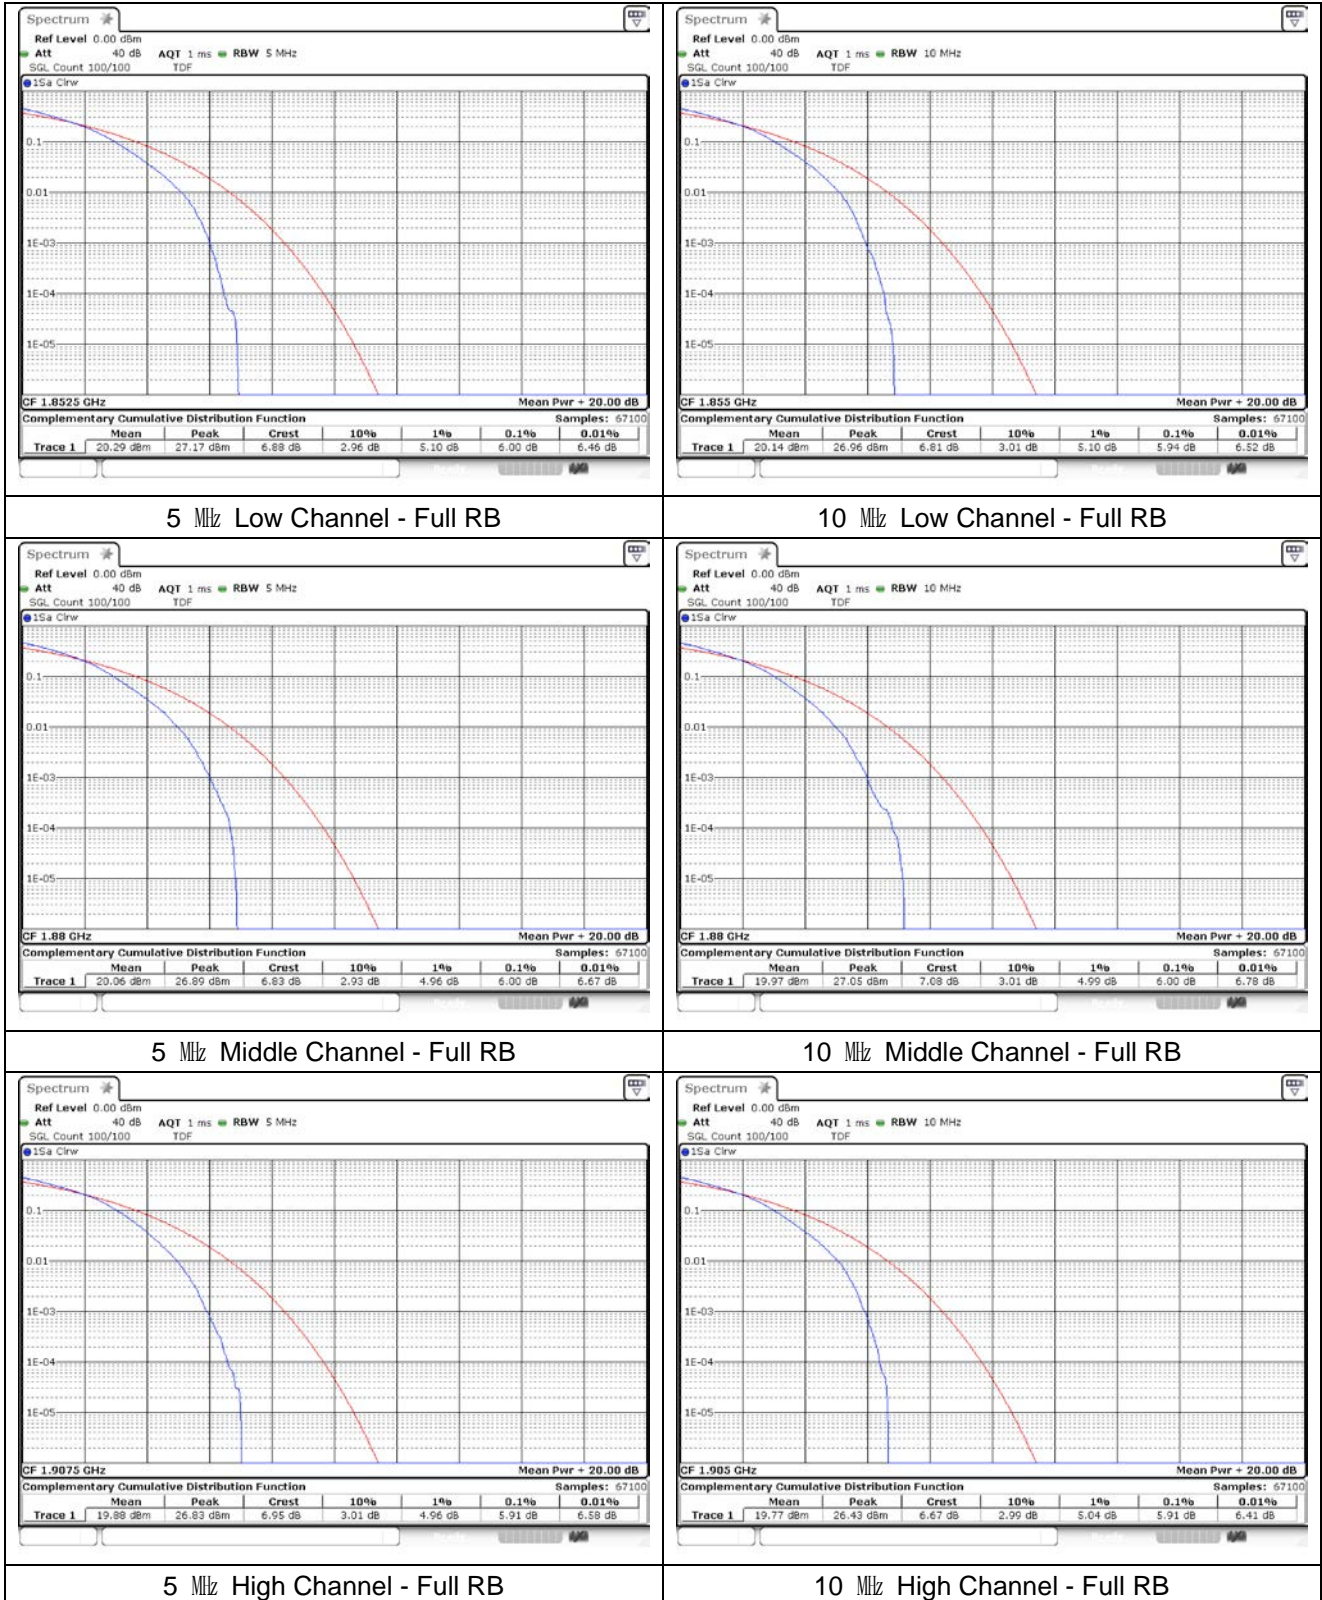

5 MHz High Channel - Full RB

10 MHz Middle Channel - Full RB

15 MHz Low Channel - Full RB

**LTE band 41**

5 MHz Low Channel - Full RB

10 MHz Low Channel - Full RB

5 MHz Middle Channel - Full RB

10 MHz Middle Channel - Full RB

5 MHz High Channel - Full RB

10 MHz High Channel - Full RB

**LTE band 41**

15 MHz Low Channel - Full RB

20 MHz Low Channel - Full RB

15 MHz Middle Channel - Full RB

20 MHz Middle Channel - Full RB

15 MHz High Channel - Full RB

20 MHz High Channel - Full RB

**SIM 2**  
**LTE band 2**

**LTE band 2**

**LTE band 2**

**LTE band 4**

**LTE band 4**

5 MHz Low Channel - Full RB

10 MHz Low Channel - Full RB

5 MHz Middle Channel - Full RB

10 MHz Middle Channel - Full RB

5 MHz High Channel - Full RB

10 MHz High Channel - Full RB

**LTE band 4**

**LTE band 7**

5 MHz Low Channel - Full RB

10 MHz Low Channel - Full RB