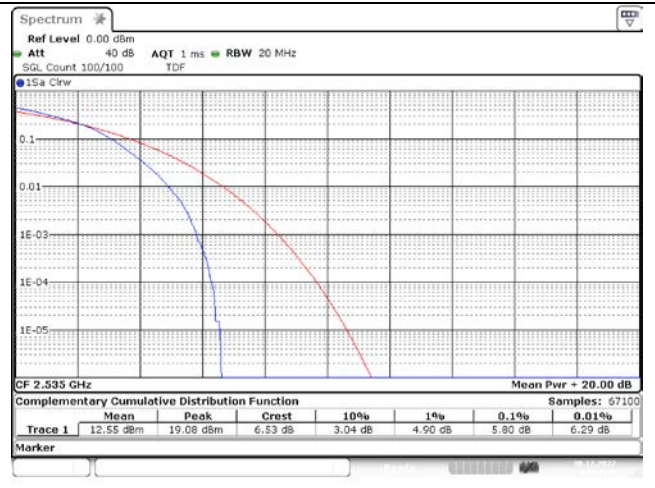

**LTE band 7**

15 MHz Low Channel - Full RB

20 MHz Low Channel - Full RB

15 MHz Middle Channel - Full RB

20 MHz Middle Channel - Full RB

15 MHz High Channel - Full RB

20 MHz High Channel - Full RB

**LTE band 12**

1.4 MHz Low Channel - Full RB

3 MHz Low Channel - Full RB

1.4 MHz Middle Channel - Full RB

3 MHz Middle Channel - Full RB

1.4 MHz High Channel - Full RB

3 MHz High Channel - Full RB

**LTE band 12/17**

**LTE band 26/5 Part 22**

**LTE band 26/5 Part 22**

LTE band 26\_Part 22

15 MHz Low Channel - Full RB

15 MHz High Channel - Full RB

**LTE band 26 Part 90**

**LTE band 26 Part 90**

5 MHz Low Channel - Full RB

5 MHz Middle Channel - Full RB