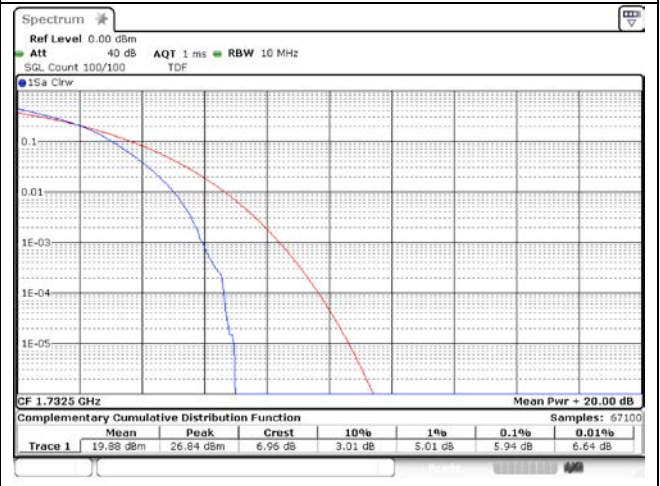

5 MHz High Channel - Full RB

10 MHz High Channel - Full RB

**LTE band 41**

15 MHz Low Channel - Full RB

20 MHz Low Channel - Full RB

15 MHz Middle Channel - Full RB

20 MHz Middle Channel - Full RB

15 MHz High Channel - Full RB

20 MHz High Channel - Full RB

**SIM 2**  
**LTE band 2**

**LTE band 2**

**LTE band 2**

**LTE band 4**

**LTE band 4**

5 MHz Low Channel - Full RB

10 MHz Low Channel - Full RB

5 MHz Middle Channel - Full RB

10 MHz Middle Channel - Full RB

5 MHz High Channel - Full RB

10 MHz High Channel - Full RB

**LTE band 4**

**LTE band 7**

5 MHz Low Channel - Full RB

10 MHz Low Channel - Full RB