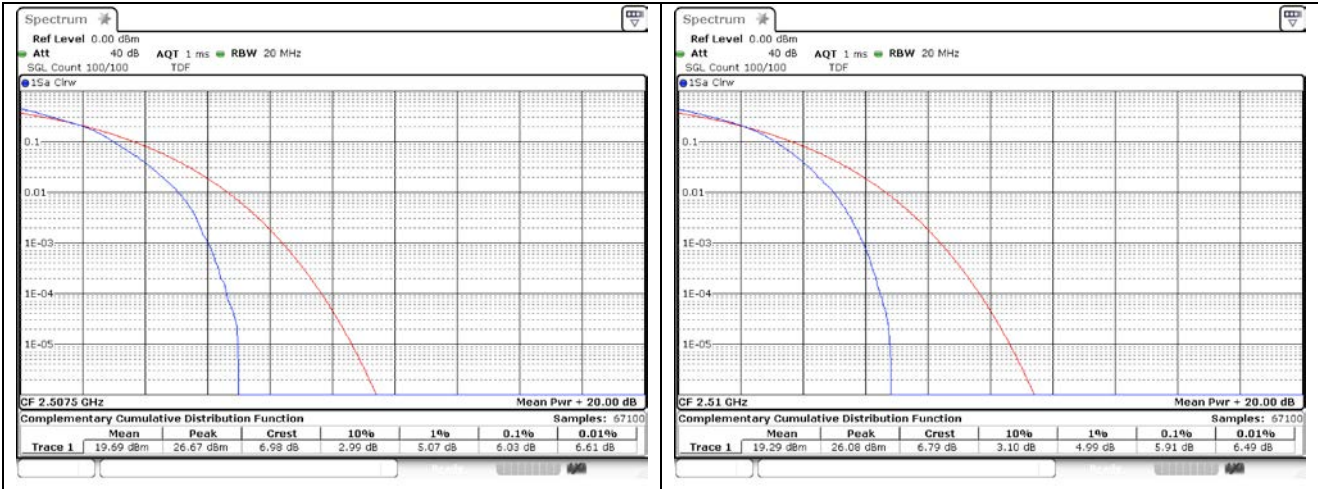

5 MHz Middle Channel - Full RB

10 MHz Middle Channel - Full RB

5 MHz High Channel - Full RB

10 MHz High Channel - Full RB

**LTE band 4**

**LTE band 7**

5 MHz Low Channel - Full RB

10 MHz Low Channel - Full RB

5 MHz Middle Channel - Full RB

10 MHz Middle Channel - Full RB

5 MHz High Channel - Full RB

10 MHz High Channel - Full RB

**LTE band 7**

15 MHz Low Channel - Full RB

20 MHz Low Channel - Full RB

15 MHz Middle Channel - Full RB

20 MHz Middle Channel - Full RB

15 MHz High Channel - Full RB

20 MHz High Channel - Full RB

**LTE band 26/5 Part 22**

**LTE band 26/5 Part 22**

LTE band 26\_Part 22

15 MHz Low Channel - Full RB

15 MHz High Channel - Full RB