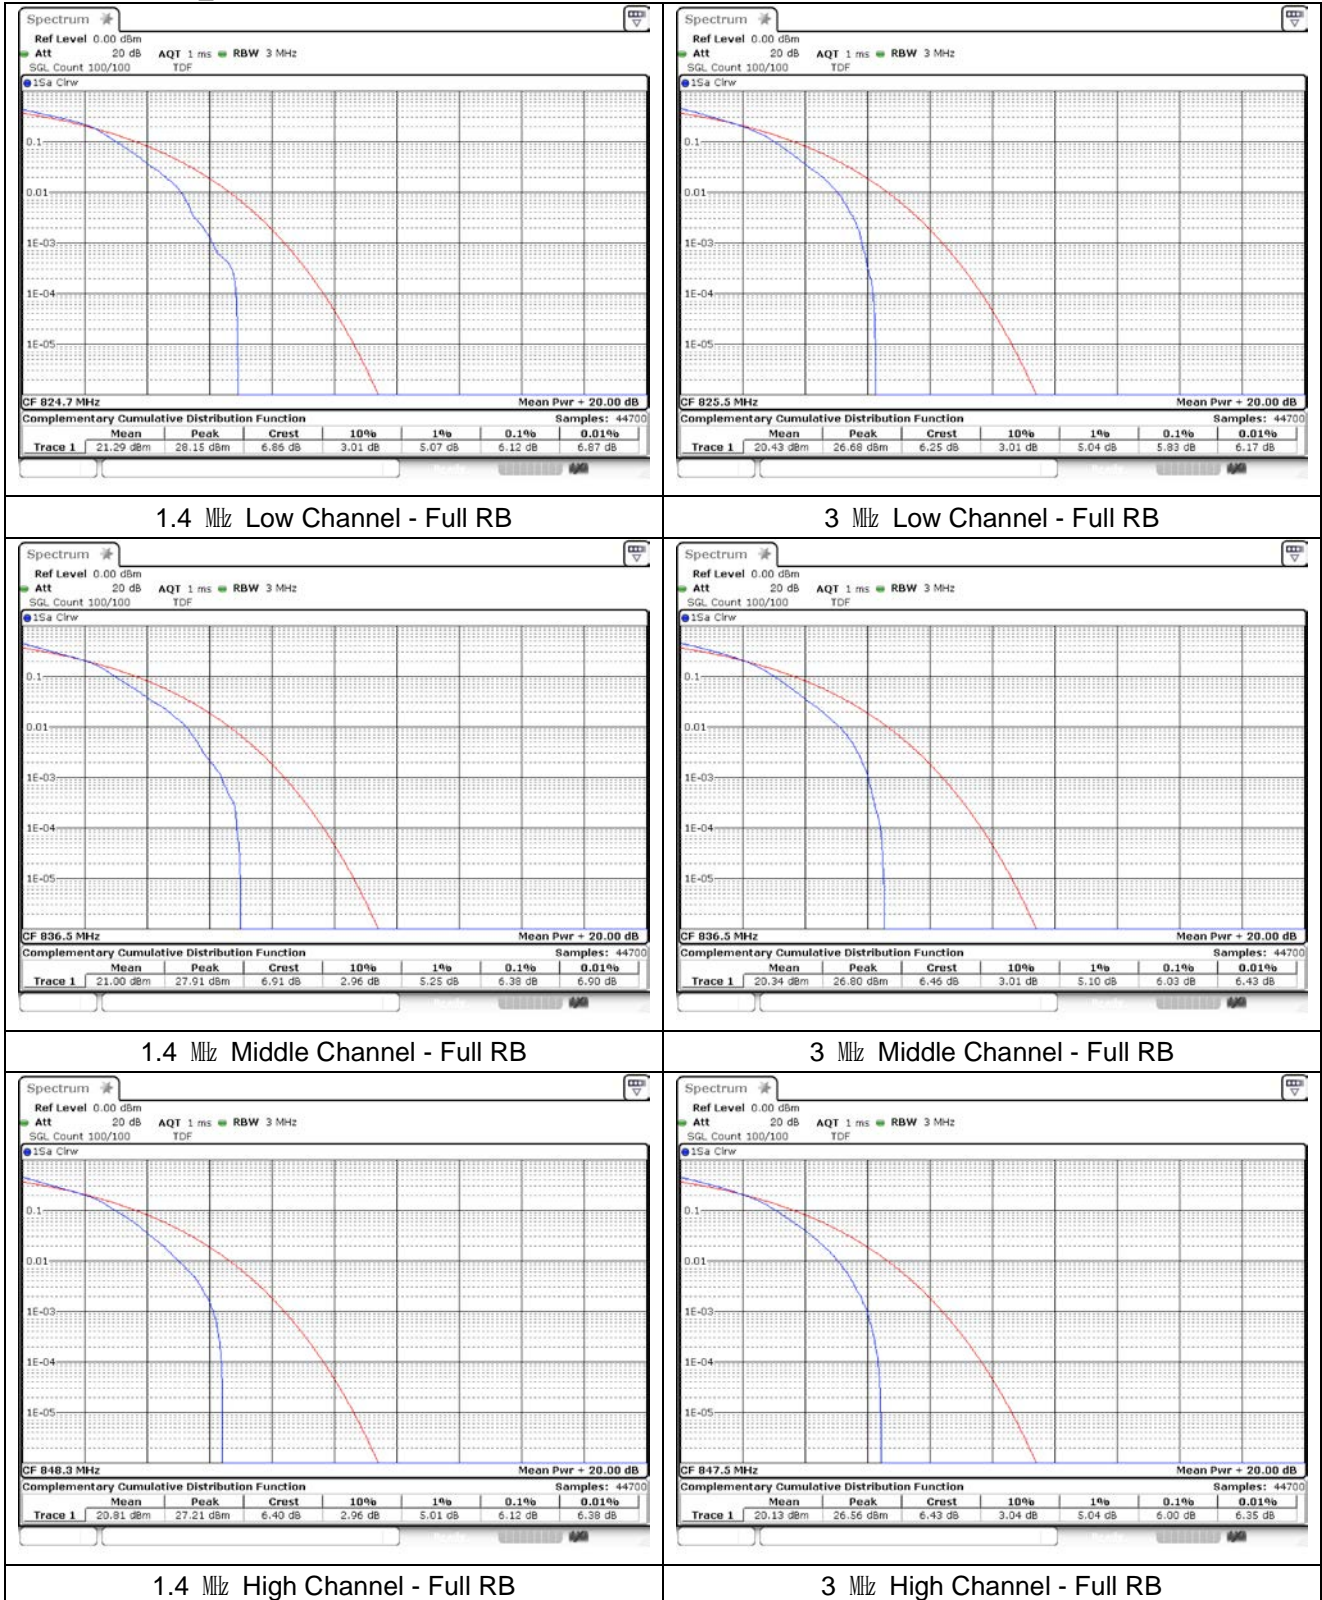

5 MHz Middle Channel - Full RB

10 MHz Middle Channel - Full RB

5 MHz High Channel - Full RB

10 MHz High Channel - Full RB

**LTE band 4**

**LTE band 7**

5 MHz Low Channel - Full RB

10 MHz Low Channel - Full RB

5 MHz Middle Channel - Full RB

10 MHz Middle Channel - Full RB

5 MHz High Channel - Full RB

10 MHz High Channel - Full RB

**LTE band 7**

15 MHz Low Channel - Full RB

20 MHz Low Channel - Full RB

15 MHz Middle Channel - Full RB

20 MHz Middle Channel - Full RB

15 MHz High Channel - Full RB

20 MHz High Channel - Full RB

**LTE band 26/5 Part 22**

**LTE band 26/5 Part 22**

LTE band 26\_Part 22

15 MHz Low Channel - Full RB

15 MHz High Channel - Full RB

**LTE band 26 Part 90**