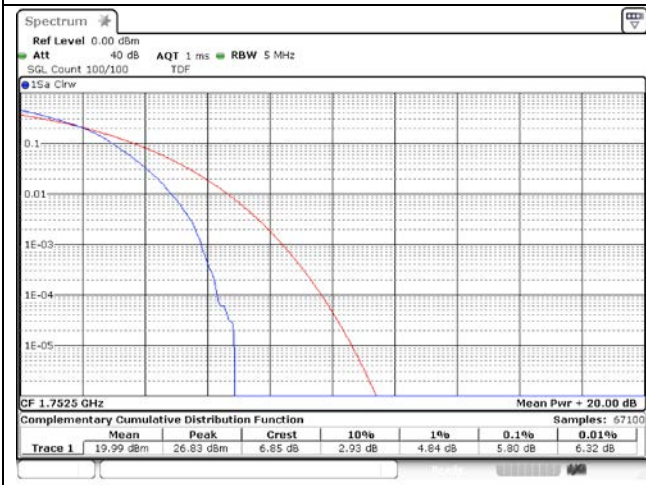

5 MHz High Channel - Full RB

10 MHz High Channel - Full RB

**LTE band 41**

15 MHz Low Channel - Full RB

20 MHz Low Channel - Full RB

15 MHz Middle Channel - Full RB

20 MHz Middle Channel - Full RB

15 MHz High Channel - Full RB

20 MHz High Channel - Full RB

**SIM 2**  
**LTE band 2**

**LTE band 2**

**LTE band 2**

**LTE band 4**

**LTE band 4**

5 MHz Low Channel - Full RB

10 MHz Low Channel - Full RB

5 MHz Middle Channel - Full RB

10 MHz Middle Channel - Full RB

5 MHz High Channel - Full RB

10 MHz High Channel - Full RB

**LTE band 4**

**LTE band 7**

5 MHz Low Channel - Full RB

10 MHz Low Channel - Full RB