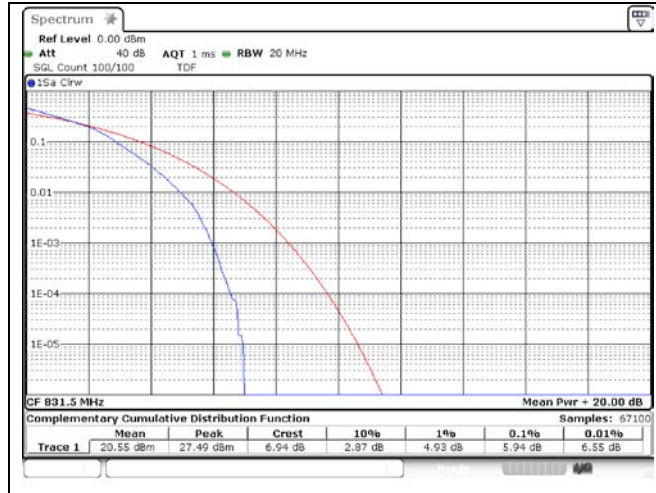

5 MHz Middle Channel - Full RB

10 MHz Middle Channel - Full RB

5 MHz High Channel - Full RB

10 MHz High Channel - Full RB

**LTE band 7**

15 MHz Low Channel - Full RB

20 MHz Low Channel - Full RB

15 MHz Middle Channel - Full RB

20 MHz Middle Channel - Full RB

15 MHz High Channel - Full RB

20 MHz High Channel - Full RB

**LTE band 26/5 Part 22**

**LTE band 26/5 Part 22**

LTE band 26\_Part 22

15 MHz Low Channel - Full RB

15 MHz High Channel - Full RB

**LTE band 26 Part 90**