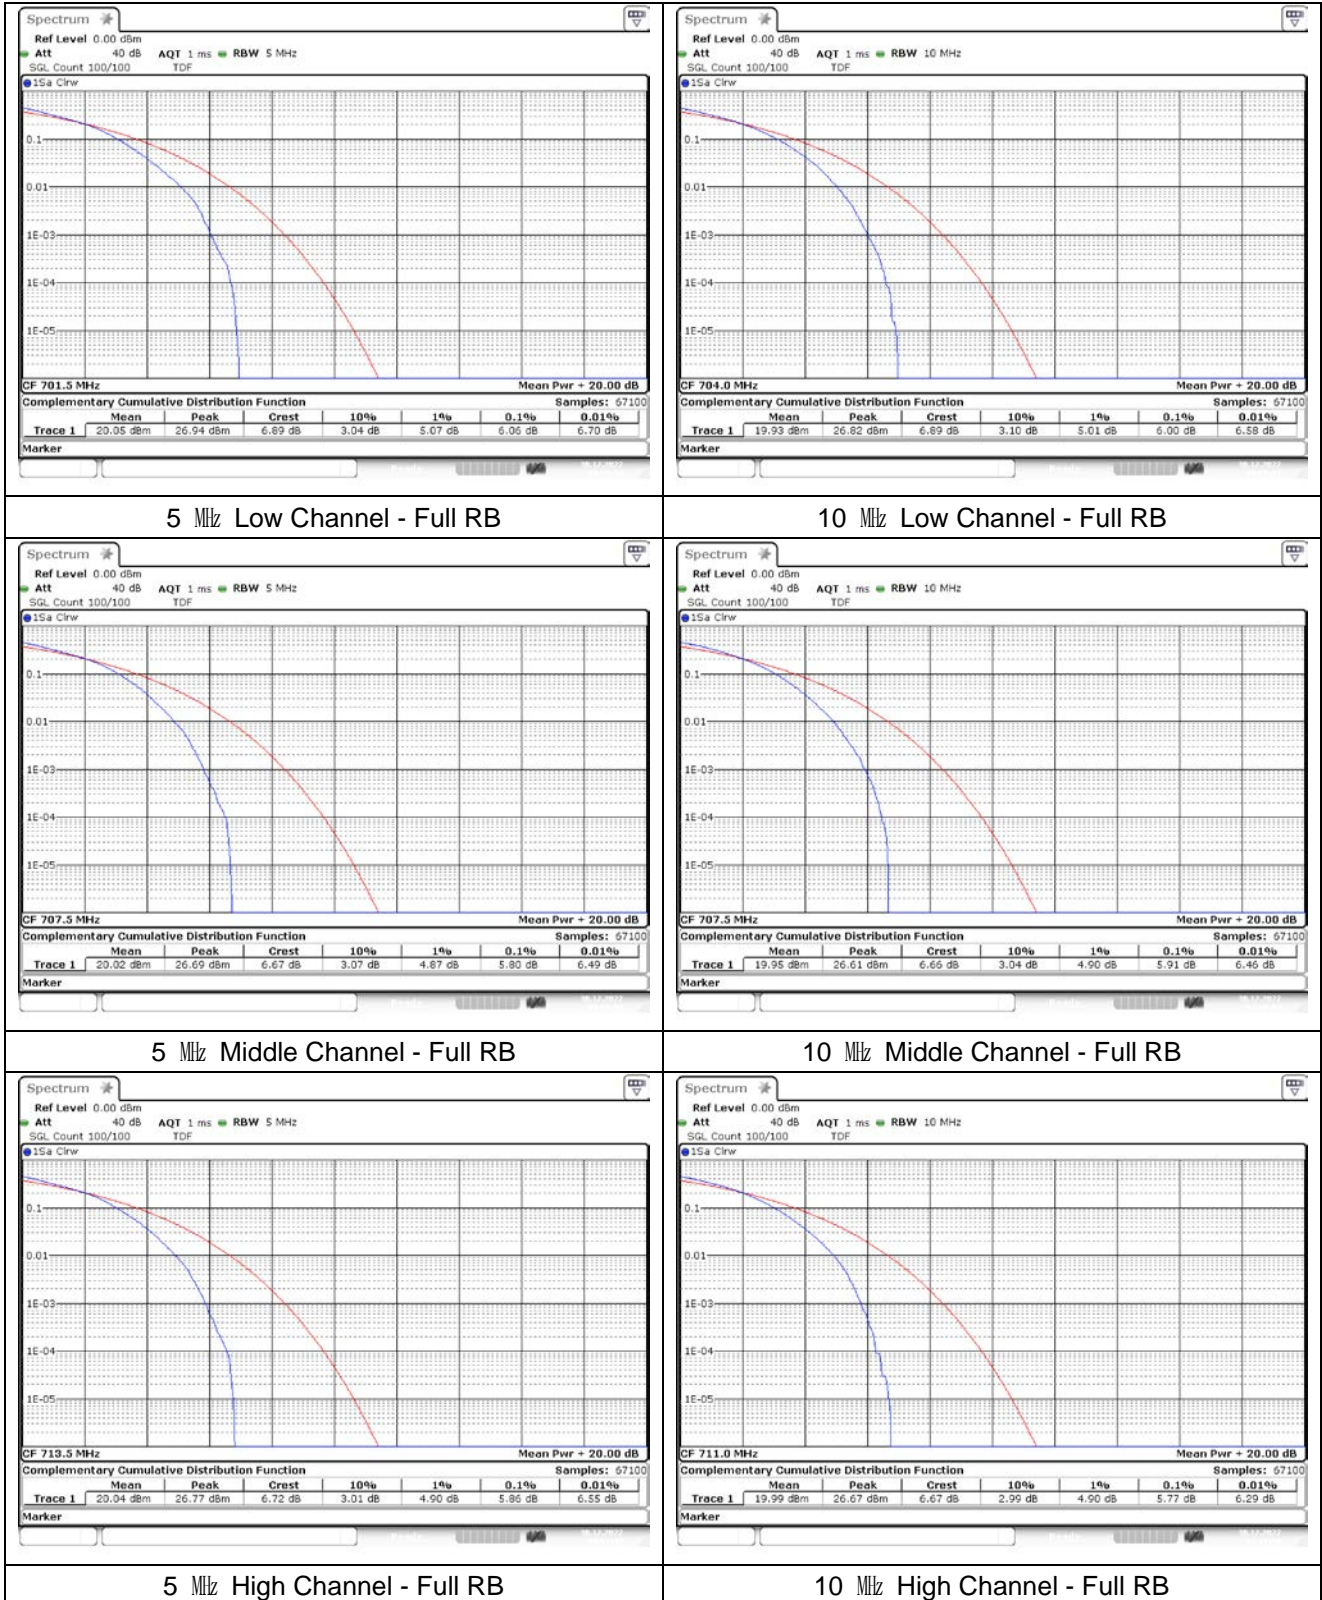

**LTE band 7**

15 MHz Low Channel - Full RB

20 MHz Low Channel - Full RB

15 MHz Middle Channel - Full RB

20 MHz Middle Channel - Full RB

15 MHz High Channel - Full RB

20 MHz High Channel - Full RB

**LTE band 12**

1.4 MHz Low Channel - Full RB

3 MHz Low Channel - Full RB

1.4 MHz Middle Channel - Full RB

3 MHz Middle Channel - Full RB

1.4 MHz High Channel - Full RB

3 MHz High Channel - Full RB

**LTE band 12/17**

**LTE band 26/5 Part 22**

**LTE band 26/5 Part 22**

LTE band 26\_Part 22

15 MHz Low Channel - Full RB

15 MHz High Channel - Full RB

**LTE band 26 Part 90**

**LTE band 26 Part 90**

5 MHz Low Channel - Full RB

5 MHz Middle Channel - Full RB

5 MHz High Channel - Full RB

10 MHz Middle Channel - Full RB

15 MHz Low Channel - Full RB

**LTE band 41**

5 MHz Low Channel - Full RB

10 MHz Low Channel - Full RB

5 MHz Middle Channel - Full RB

10 MHz Middle Channel - Full RB