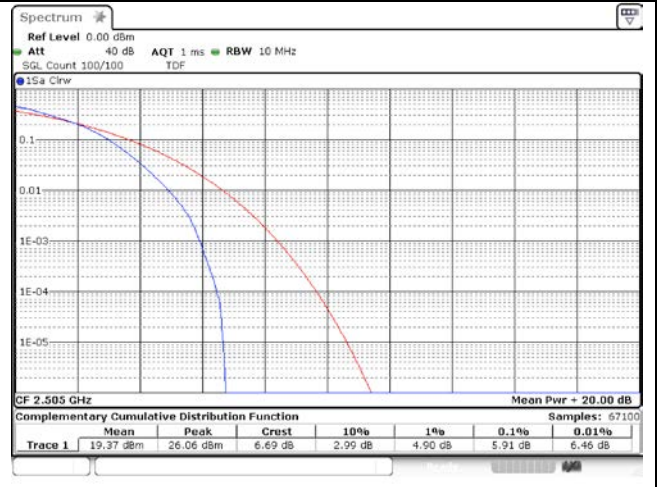

20 MHz High Channel - Full RB

**SIM 2**  
**LTE band 2**

**LTE band 2**

**LTE band 2**

**LTE band 4**

**LTE band 4**

5 MHz Low Channel - Full RB

10 MHz Low Channel - Full RB

5 MHz Middle Channel - Full RB

10 MHz Middle Channel - Full RB

5 MHz High Channel - Full RB

10 MHz High Channel - Full RB

**LTE band 4**

**LTE band 7**

5 MHz Low Channel - Full RB

10 MHz Low Channel - Full RB

5 MHz Middle Channel - Full RB

10 MHz Middle Channel - Full RB

5 MHz High Channel - Full RB

10 MHz High Channel - Full RB

**LTE band 7**

15 MHz Low Channel - Full RB

20 MHz Low Channel - Full RB

15 MHz Middle Channel - Full RB