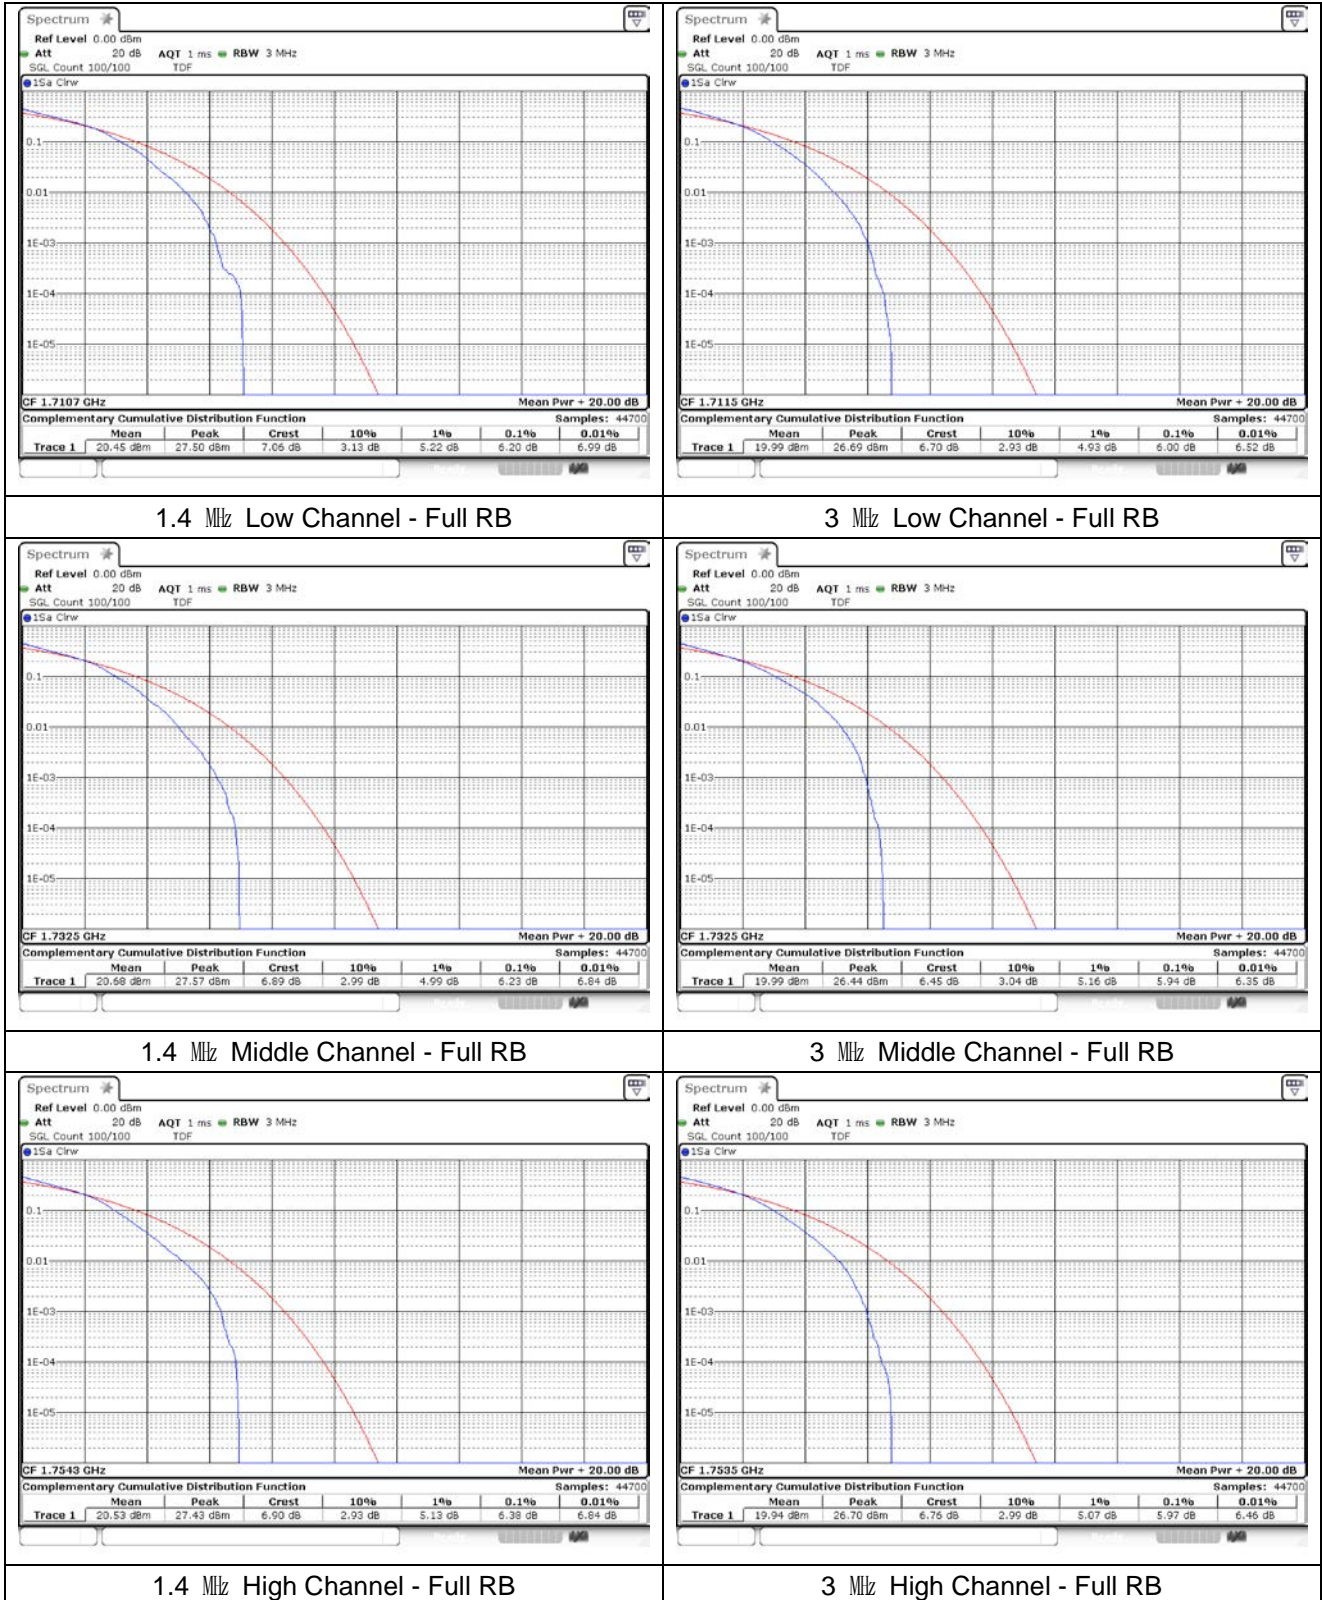

5 MHz High Channel - Full RB

10 MHz High Channel - Full RB

**LTE band 41**

15 MHz Low Channel - Full RB

20 MHz Low Channel - Full RB

15 MHz Middle Channel - Full RB

20 MHz Middle Channel - Full RB

15 MHz High Channel - Full RB

20 MHz High Channel - Full RB

**SIM 2**  
**LTE band 2**

**LTE band 2**

**LTE band 2**

**LTE band 4**

**LTE band 4**

5 MHz Low Channel - Full RB

10 MHz Low Channel - Full RB

5 MHz Middle Channel - Full RB

10 MHz Middle Channel - Full RB

5 MHz High Channel - Full RB

10 MHz High Channel - Full RB

**LTE band 4**

**LTE band 7**

5 MHz Low Channel - Full RB

10 MHz Low Channel - Full RB

5 MHz Middle Channel - Full RB

10 MHz Middle Channel - Full RB

5 MHz High Channel - Full RB

10 MHz High Channel - Full RB

**LTE band 7**

15 MHz Low Channel - Full RB

20 MHz Low Channel - Full RB

15 MHz Middle Channel - Full RB