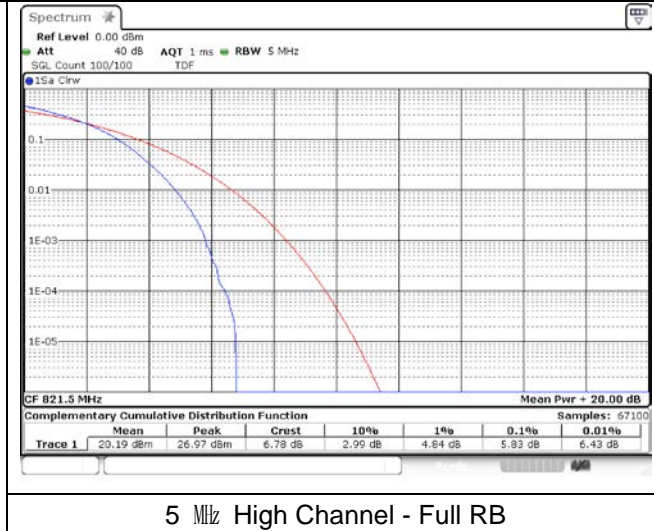

**LTE band 26/5 Part 22**

LTE band 26\_Part 22

15 MHz Low Channel - Full RB

15 MHz High Channel - Full RB

**LTE band 26 Part 90**

**LTE band 26 Part 90**

5 MHz Low Channel - Full RB

5 MHz Middle Channel - Full RB

5 MHz High Channel - Full RB

10 MHz Middle Channel - Full RB

15 MHz Low Channel - Full RB

**LTE band 41**

5 MHz Low Channel - Full RB

10 MHz Low Channel - Full RB

5 MHz Middle Channel - Full RB

10 MHz Middle Channel - Full RB