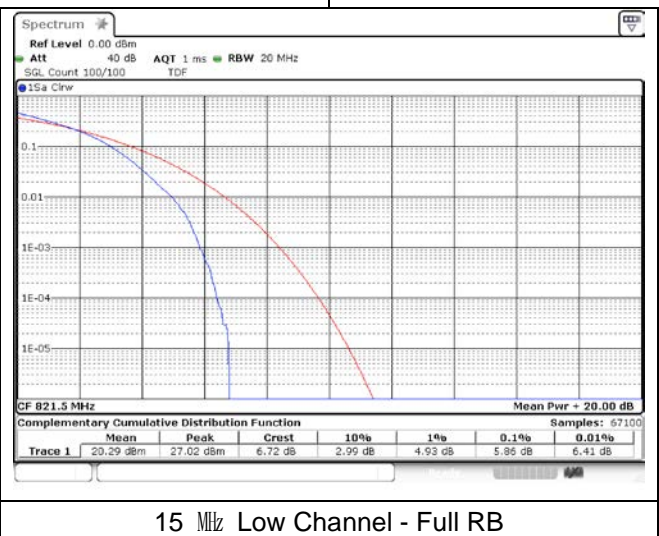

1.4 MHz Low Channel - Full RB

3 MHz Low Channel - Full RB

1.4 MHz Middle Channel - Full RB

3 MHz Middle Channel - Full RB

1.4 MHz High Channel - Full RB

3 MHz High Channel - Full RB

**LTE band 12/17**

**LTE band 26/5 Part 22**

**LTE band 26/5 Part 22**

LTE band 26\_Part 22

15 MHz Low Channel - Full RB

15 MHz High Channel - Full RB

**LTE band 26 Part 90**

**LTE band 26 Part 90**

5 MHz Low Channel - Full RB

5 MHz Middle Channel - Full RB

5 MHz High Channel - Full RB

10 MHz Middle Channel - Full RB

15 MHz Low Channel - Full RB

**LTE band 41**

5 MHz Low Channel - Full RB

10 MHz Low Channel - Full RB

5 MHz Middle Channel - Full RB

10 MHz Middle Channel - Full RB