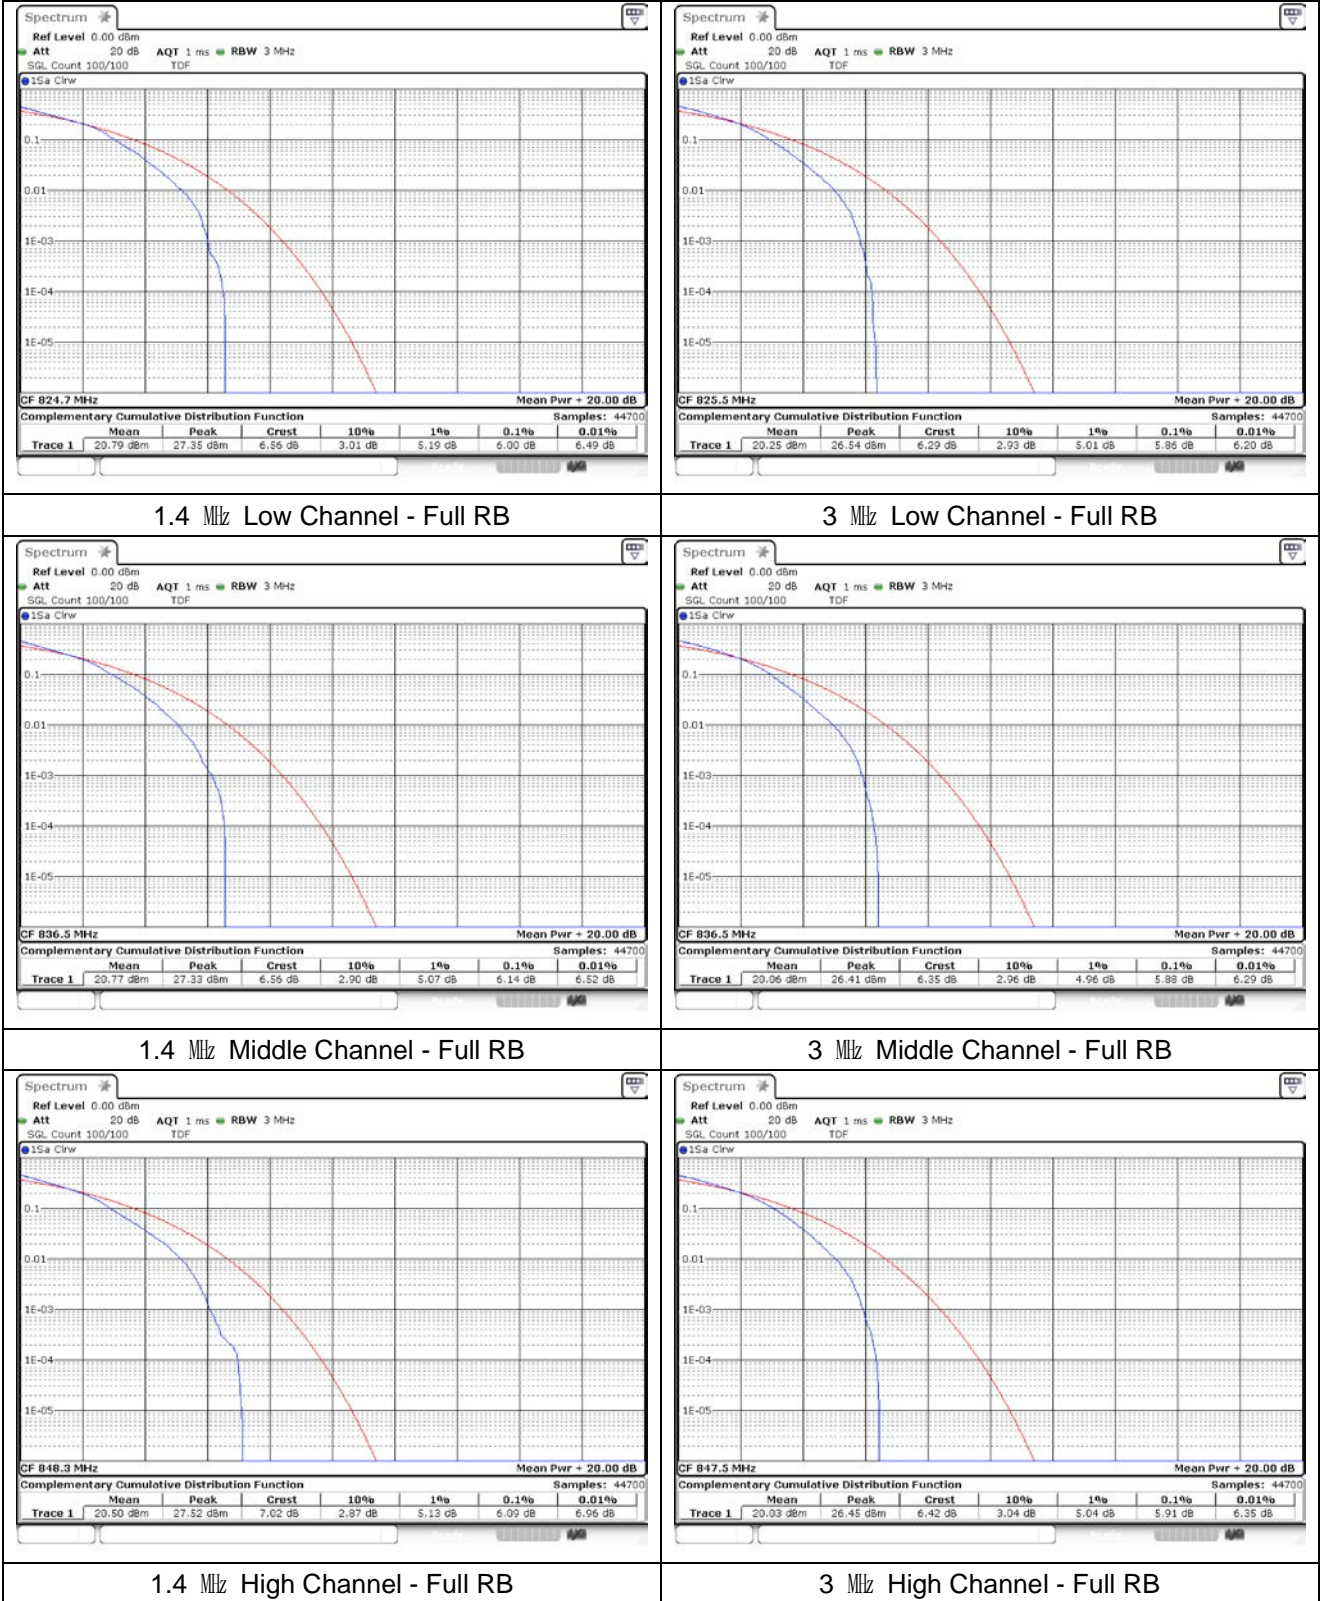

**LTE band 7**

15 MHz Low Channel - Full RB

20 MHz Low Channel - Full RB

15 MHz Middle Channel - Full RB

20 MHz Middle Channel - Full RB

15 MHz High Channel - Full RB

20 MHz High Channel - Full RB

**LTE band 12**

1.4 MHz Low Channel - Full RB

3 MHz Low Channel - Full RB

1.4 MHz Middle Channel - Full RB

3 MHz Middle Channel - Full RB

1.4 MHz High Channel - Full RB

3 MHz High Channel - Full RB

**LTE band 12/17**

**LTE band 26/5 Part 22**

**LTE band 26/5 Part 22**

LTE band 26\_Part 22

15 MHz Low Channel - Full RB

15 MHz High Channel - Full RB

**LTE band 26 Part 90**

**LTE band 26 Part 90**

5 MHz Low Channel - Full RB

5 MHz Middle Channel - Full RB

5 MHz High Channel - Full RB

10 MHz Middle Channel - Full RB

15 MHz Low Channel - Full RB

**LTE band 41**

5 MHz Low Channel - Full RB

10 MHz Low Channel - Full RB

5 MHz Middle Channel - Full RB

10 MHz Middle Channel - Full RB