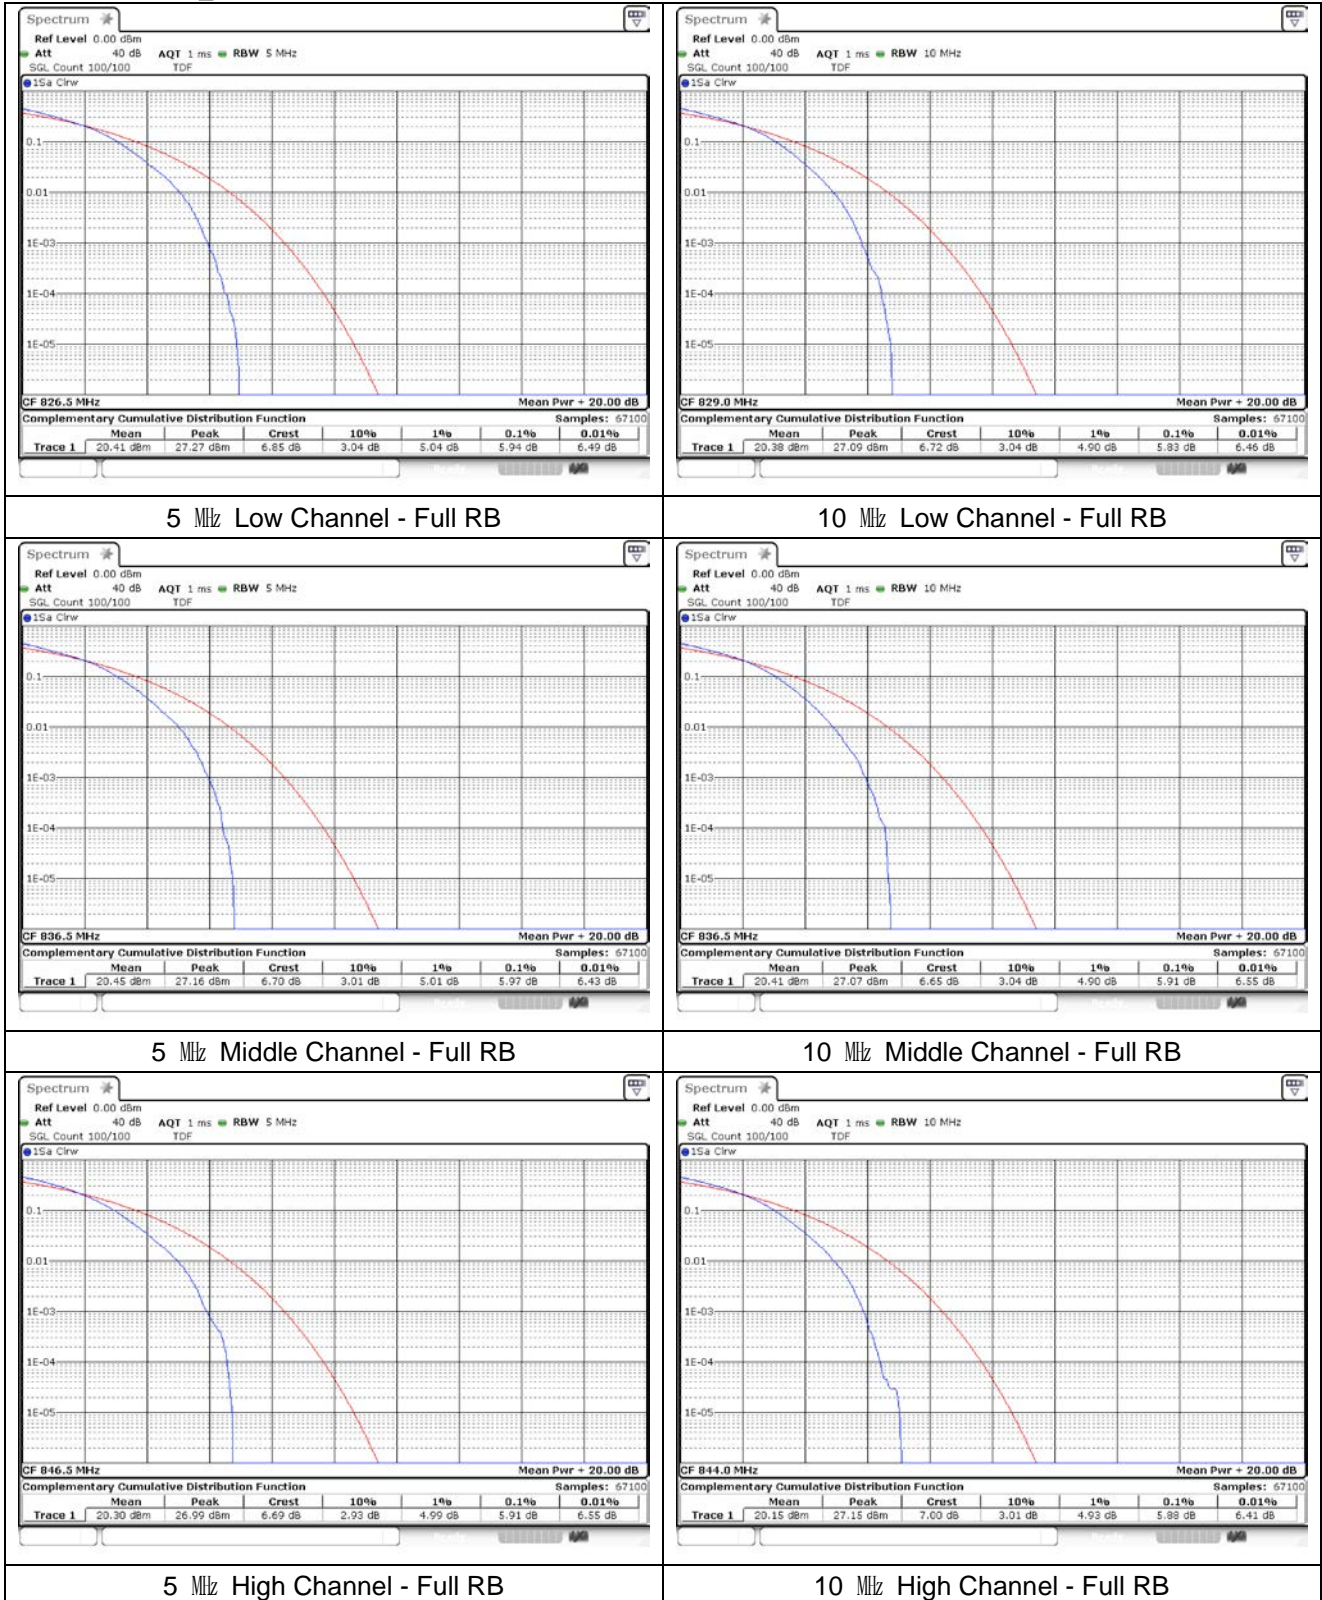

5 MHz Middle Channel - Full RB

10 MHz Middle Channel - Full RB

5 MHz High Channel - Full RB

10 MHz High Channel - Full RB

**LTE band 4**

**LTE band 7**

5 MHz Low Channel - Full RB

10 MHz Low Channel - Full RB

5 MHz Middle Channel - Full RB

10 MHz Middle Channel - Full RB

5 MHz High Channel - Full RB

10 MHz High Channel - Full RB

**LTE band 7**

15 MHz Low Channel - Full RB

20 MHz Low Channel - Full RB

15 MHz Middle Channel - Full RB

20 MHz Middle Channel - Full RB

15 MHz High Channel - Full RB

20 MHz High Channel - Full RB

**LTE band 26/5 Part 22**

**LTE band 26/5 Part 22**

LTE band 26\_Part 22

15 MHz Low Channel - Full RB

15 MHz High Channel - Full RB

**LTE band 26 Part 90**