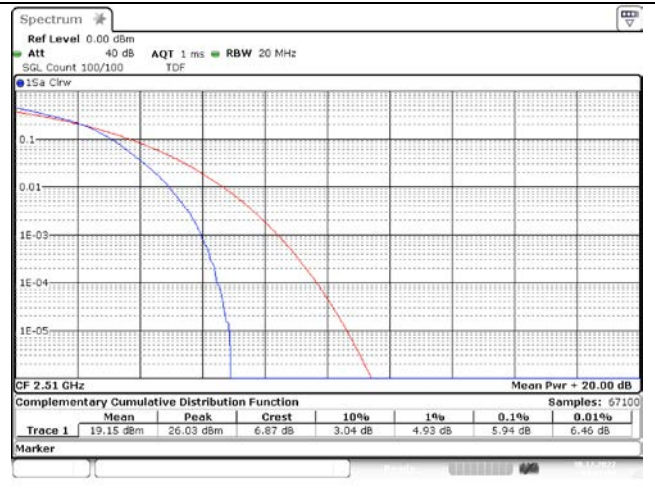

**LTE band 7**

15 MHz Low Channel - Full RB

20 MHz Low Channel - Full RB

15 MHz Middle Channel - Full RB

20 MHz Middle Channel - Full RB

15 MHz High Channel - Full RB

20 MHz High Channel - Full RB

**LTE band 12**

1.4 MHz Low Channel - Full RB

3 MHz Low Channel - Full RB

1.4 MHz Middle Channel - Full RB

3 MHz Middle Channel - Full RB

1.4 MHz High Channel - Full RB

3 MHz High Channel - Full RB

**LTE band 12/17**

**LTE band 26/5 Part 22**

**LTE band 26/5 Part 22**

LTE band 26\_Part 22

15 MHz Low Channel - Full RB

15 MHz High Channel - Full RB

**LTE band 26 Part 90**

**LTE band 26 Part 90**

5 MHz Low Channel - Full RB

5 MHz Middle Channel - Full RB