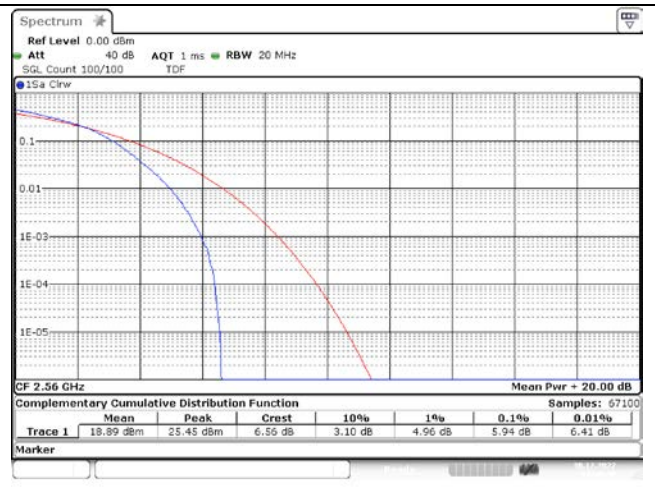

**LTE band 7**

15 MHz Low Channel - Full RB

20 MHz Low Channel - Full RB

15 MHz Middle Channel - Full RB

20 MHz Middle Channel - Full RB

15 MHz High Channel - Full RB

20 MHz High Channel - Full RB

**LTE band 12**

1.4 MHz Low Channel - Full RB

3 MHz Low Channel - Full RB

1.4 MHz Middle Channel - Full RB

3 MHz Middle Channel - Full RB

1.4 MHz High Channel - Full RB

3 MHz High Channel - Full RB

**LTE band 12/17**

**LTE band 26/5 Part 22**