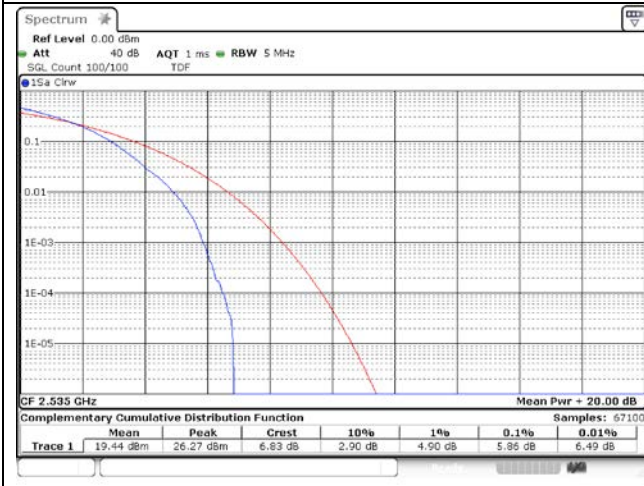

20 MHz High Channel - Full RB

**SIM 2**  
**LTE band 2**

**LTE band 2**

**LTE band 2**

**LTE band 4**

**LTE band 4**

5 MHz Low Channel - Full RB

10 MHz Low Channel - Full RB

5 MHz Middle Channel - Full RB

10 MHz Middle Channel - Full RB

5 MHz High Channel - Full RB

10 MHz High Channel - Full RB

**LTE band 4**

**LTE band 7**

5 MHz Low Channel - Full RB

10 MHz Low Channel - Full RB

5 MHz Middle Channel - Full RB

10 MHz Middle Channel - Full RB

5 MHz High Channel - Full RB

10 MHz High Channel - Full RB

**LTE band 7**

15 MHz Low Channel - Full RB

20 MHz Low Channel - Full RB

15 MHz Middle Channel - Full RB