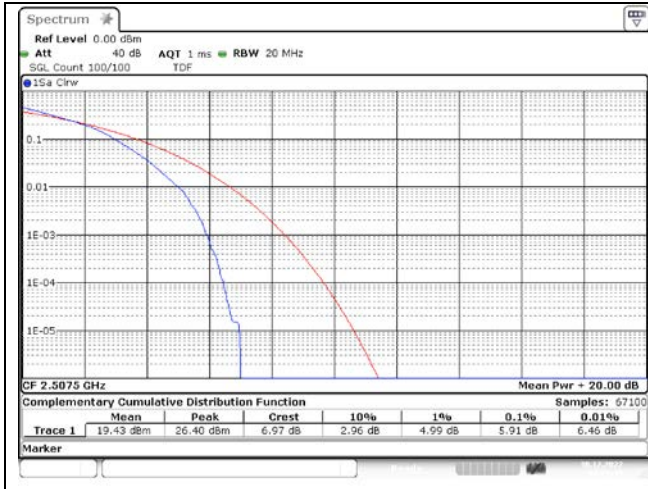

**LTE band 7**

15 MHz Low Channel - Full RB

20 MHz Low Channel - Full RB

15 MHz Middle Channel - Full RB

20 MHz Middle Channel - Full RB

15 MHz High Channel - Full RB

20 MHz High Channel - Full RB

**LTE band 12**

1.4 MHz Low Channel - Full RB

3 MHz Low Channel - Full RB

1.4 MHz Middle Channel - Full RB

3 MHz Middle Channel - Full RB

1.4 MHz High Channel - Full RB

3 MHz High Channel - Full RB

**LTE band 12/17**

**LTE band 26/5 Part 22**