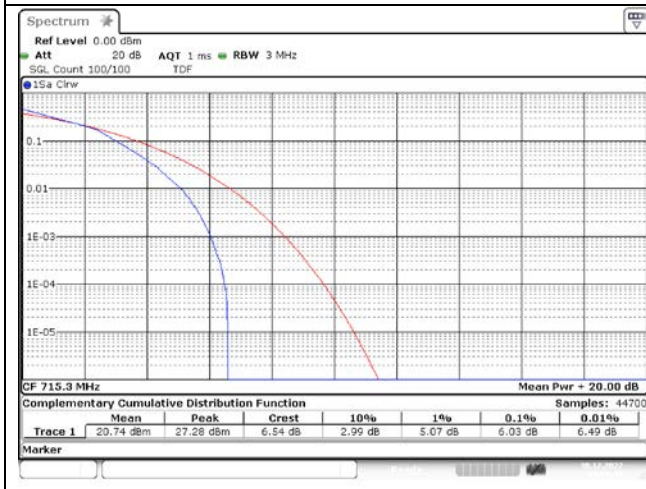

**LTE band 7**

15 MHz Low Channel - Full RB

20 MHz Low Channel - Full RB

15 MHz Middle Channel - Full RB

20 MHz Middle Channel - Full RB

15 MHz High Channel - Full RB

20 MHz High Channel - Full RB

**LTE band 12**

1.4 MHz Low Channel - Full RB

3 MHz Low Channel - Full RB

1.4 MHz Middle Channel - Full RB

3 MHz Middle Channel - Full RB

1.4 MHz High Channel - Full RB

3 MHz High Channel - Full RB

**LTE band 12/17**

**LTE band 26/5 Part 22**

**LTE band 26/5 Part 22**

LTE band 26\_Part 22

15 MHz Low Channel - Full RB

15 MHz High Channel - Full RB

**LTE band 26 Part 90**

**LTE band 26 Part 90**

5 MHz Low Channel - Full RB

5 MHz Middle Channel - Full RB