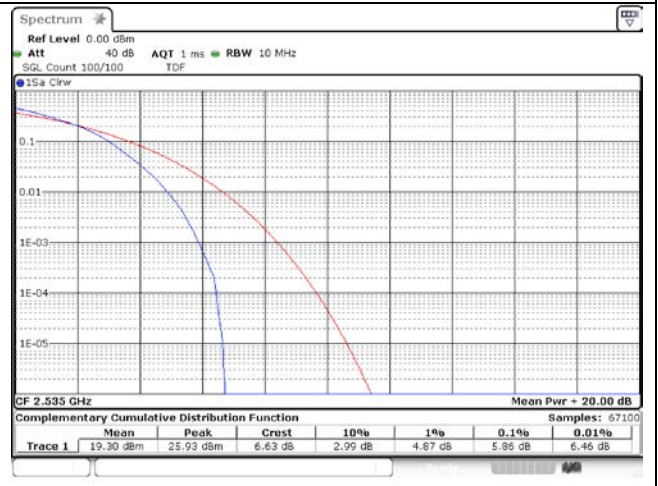

20 MHz High Channel - Full RB

**SIM 2**  
**LTE band 2**

**LTE band 2**

**LTE band 2**

**LTE band 4**

**LTE band 4**

5 MHz Low Channel - Full RB

10 MHz Low Channel - Full RB

5 MHz Middle Channel - Full RB

10 MHz Middle Channel - Full RB

5 MHz High Channel - Full RB

10 MHz High Channel - Full RB

**LTE band 4**

**LTE band 7**

5 MHz Low Channel - Full RB

10 MHz Low Channel - Full RB

5 MHz Middle Channel - Full RB

10 MHz Middle Channel - Full RB

5 MHz High Channel - Full RB

10 MHz High Channel - Full RB

**LTE band 7**

15 MHz Low Channel - Full RB

20 MHz Low Channel - Full RB

15 MHz Middle Channel - Full RB