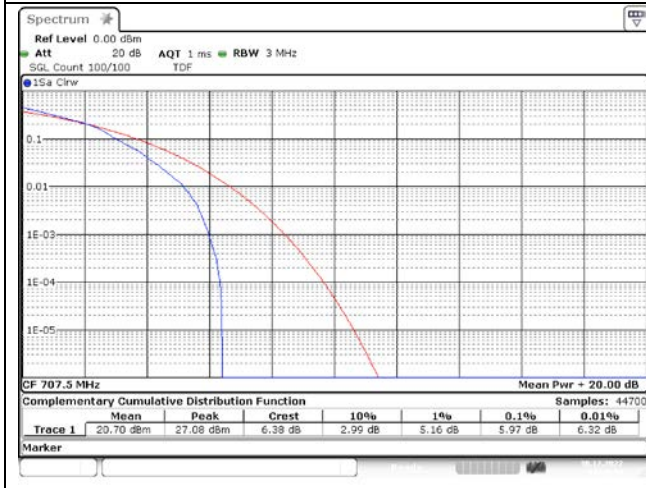

**LTE band 7**

15 MHz Low Channel - Full RB

20 MHz Low Channel - Full RB

15 MHz Middle Channel - Full RB

20 MHz Middle Channel - Full RB

15 MHz High Channel - Full RB

20 MHz High Channel - Full RB

**LTE band 12**

1.4 MHz Low Channel - Full RB

3 MHz Low Channel - Full RB

1.4 MHz Middle Channel - Full RB

3 MHz Middle Channel - Full RB

1.4 MHz High Channel - Full RB

3 MHz High Channel - Full RB

**LTE band 12/17**

**LTE band 26/5 Part 22**