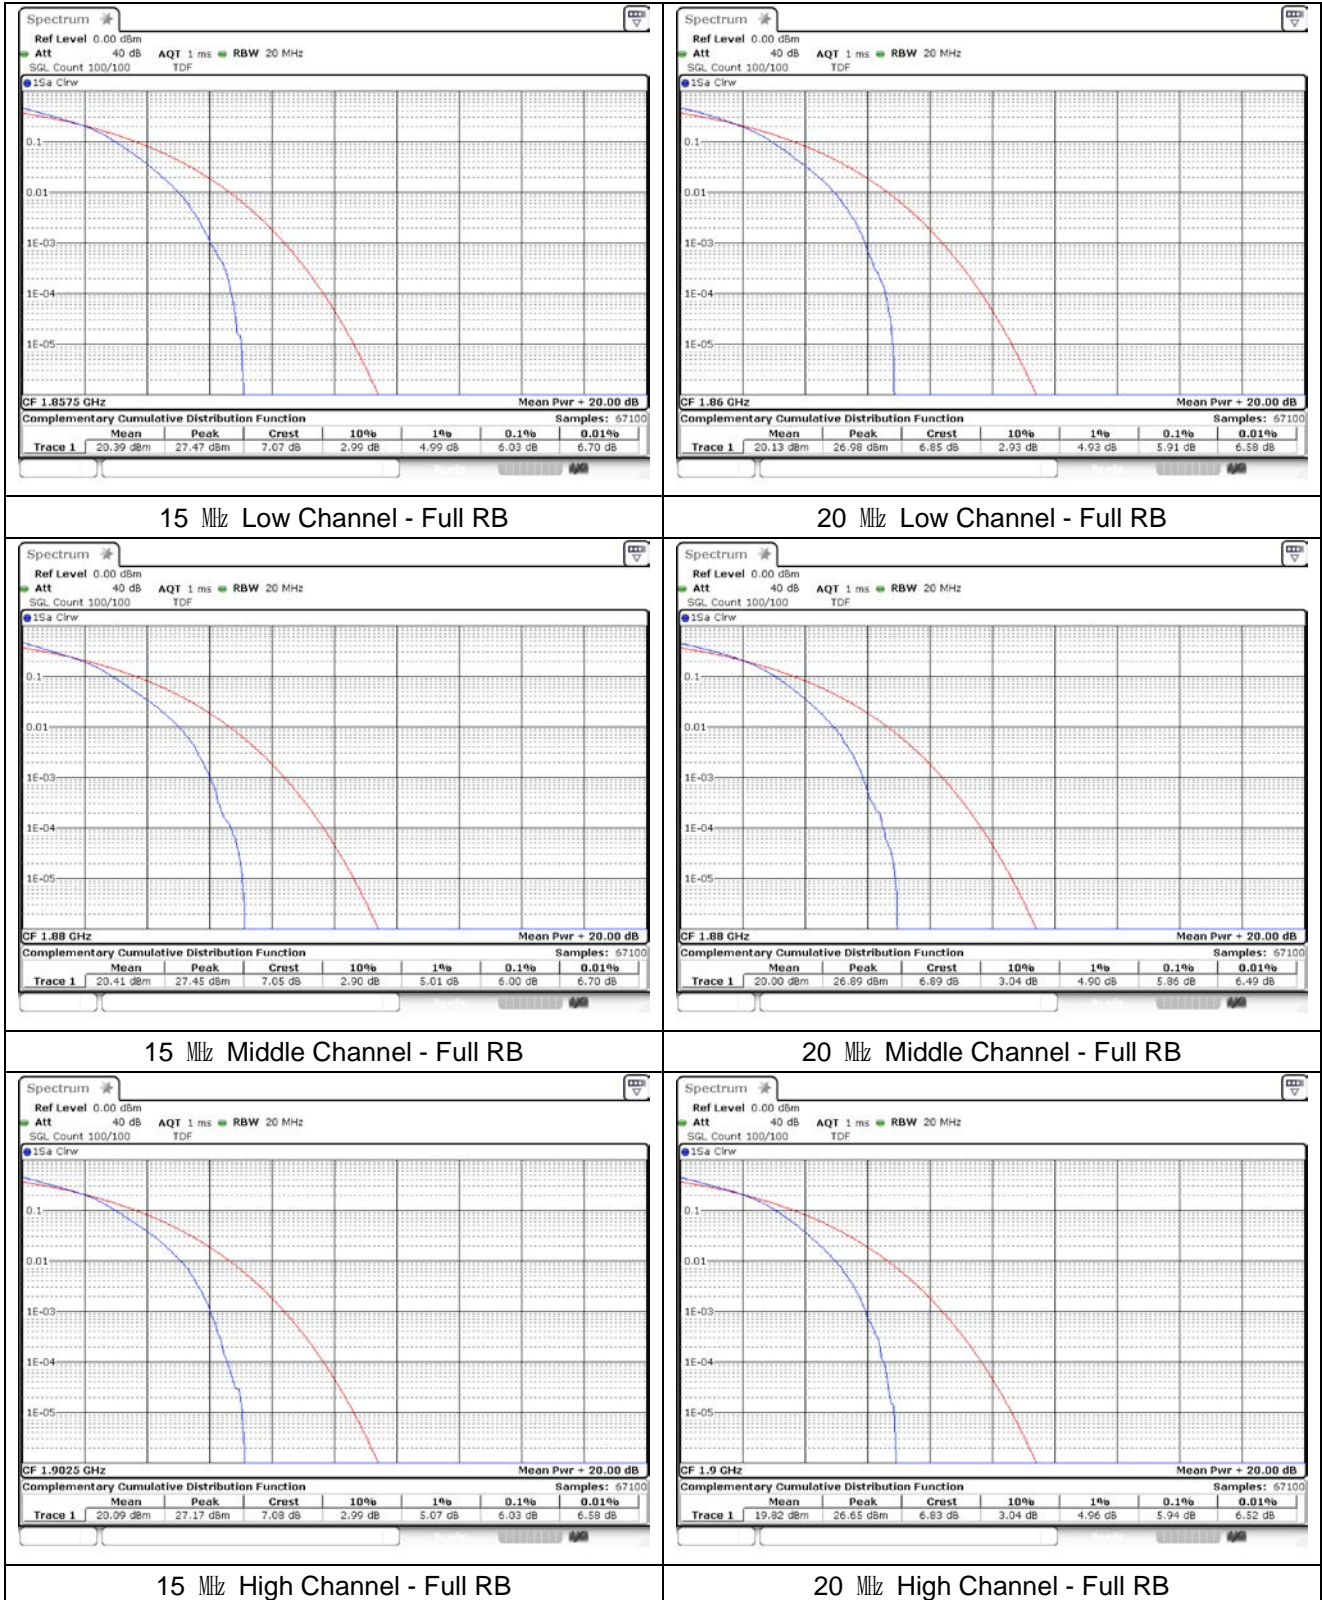

5 MHz High Channel - Full RB

10 MHz High Channel - Full RB

**LTE band 41**

15 MHz Low Channel - Full RB

20 MHz Low Channel - Full RB

15 MHz Middle Channel - Full RB

20 MHz Middle Channel - Full RB

15 MHz High Channel - Full RB

20 MHz High Channel - Full RB

**SIM 2**  
**LTE band 2**

**LTE band 2**

**LTE band 2**

**LTE band 4**

**LTE band 4**

5 MHz Low Channel - Full RB

10 MHz Low Channel - Full RB

5 MHz Middle Channel - Full RB

10 MHz Middle Channel - Full RB

5 MHz High Channel - Full RB

10 MHz High Channel - Full RB

**LTE band 4**

**LTE band 7**

5 MHz Low Channel - Full RB

10 MHz Low Channel - Full RB

5 MHz Middle Channel - Full RB

10 MHz Middle Channel - Full RB

5 MHz High Channel - Full RB

10 MHz High Channel - Full RB

**LTE band 7**

15 MHz Low Channel - Full RB

20 MHz Low Channel - Full RB

15 MHz Middle Channel - Full RB