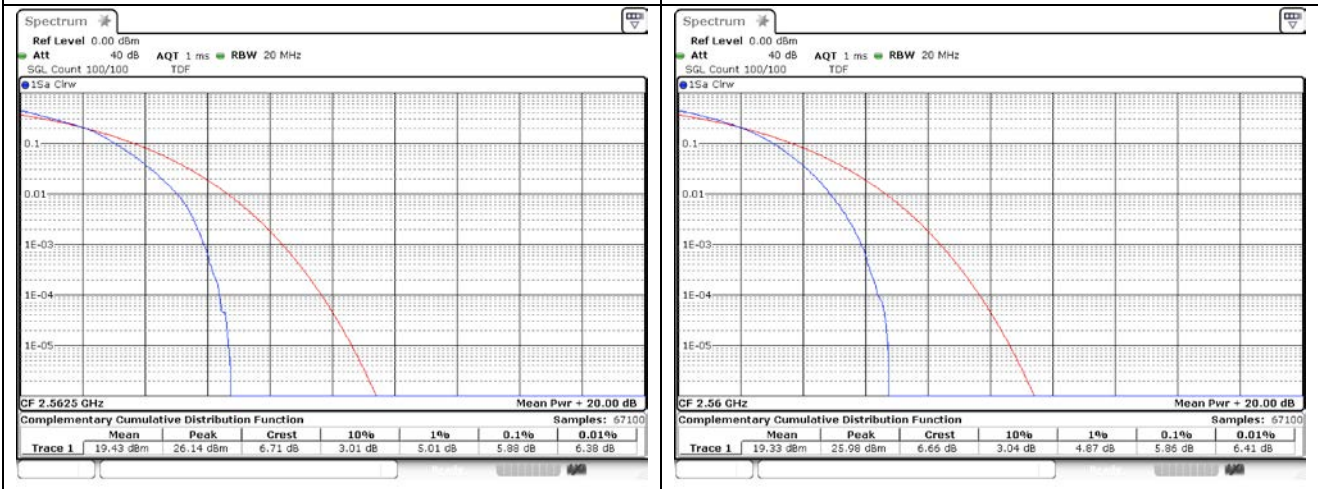

5 MHz Middle Channel - Full RB

10 MHz Middle Channel - Full RB

5 MHz High Channel - Full RB

10 MHz High Channel - Full RB

**LTE band 4**

**LTE band 7**

5 MHz Low Channel - Full RB

10 MHz Low Channel - Full RB

5 MHz Middle Channel - Full RB

10 MHz Middle Channel - Full RB

5 MHz High Channel - Full RB

10 MHz High Channel - Full RB

**LTE band 7**

15 MHz Low Channel - Full RB

20 MHz Low Channel - Full RB

15 MHz Middle Channel - Full RB

20 MHz Middle Channel - Full RB

15 MHz High Channel - Full RB

20 MHz High Channel - Full RB

**LTE band 26/5 Part 22**

**LTE band 26/5 Part 22**

LTE band 26\_Part 22

15 MHz Low Channel - Full RB

15 MHz High Channel - Full RB

**LTE band 26 Part 90**