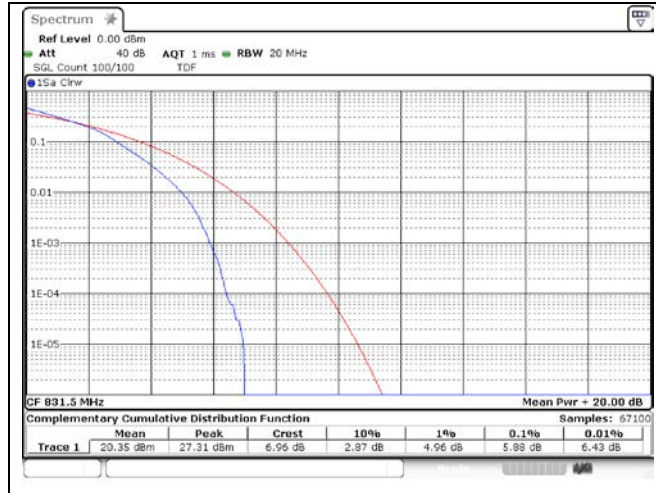

**LTE band 7**

15 MHz Low Channel - Full RB

20 MHz Low Channel - Full RB

15 MHz Middle Channel - Full RB

20 MHz Middle Channel - Full RB

15 MHz High Channel - Full RB

20 MHz High Channel - Full RB

**LTE band 12**

1.4 MHz Low Channel - Full RB

3 MHz Low Channel - Full RB

1.4 MHz Middle Channel - Full RB

3 MHz Middle Channel - Full RB

1.4 MHz High Channel - Full RB

3 MHz High Channel - Full RB

**LTE band 12/17**

**LTE band 26/5 Part 22**

**LTE band 26/5 Part 22**

LTE band 26\_Part 22

15 MHz Low Channel - Full RB

15 MHz High Channel - Full RB

**LTE band 26 Part 90**

**LTE band 26 Part 90**

5 MHz Low Channel - Full RB

5 MHz Middle Channel - Full RB