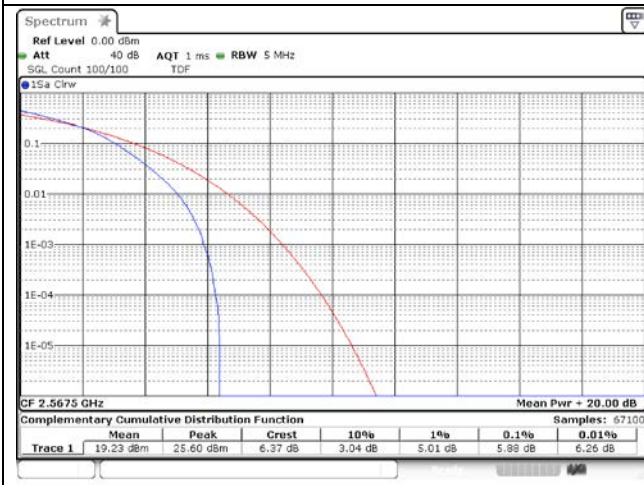

20 MHz High Channel - Full RB

**SIM 2**  
**LTE band 2**

**LTE band 2**

**LTE band 2**

**LTE band 4**

**LTE band 4**

5 MHz Low Channel - Full RB

10 MHz Low Channel - Full RB

5 MHz Middle Channel - Full RB

10 MHz Middle Channel - Full RB

5 MHz High Channel - Full RB

10 MHz High Channel - Full RB

**LTE band 4**

**LTE band 7**

5 MHz Low Channel - Full RB

10 MHz Low Channel - Full RB

5 MHz Middle Channel - Full RB

10 MHz Middle Channel - Full RB

5 MHz High Channel - Full RB

10 MHz High Channel - Full RB

**LTE band 7**

15 MHz Low Channel - Full RB

20 MHz Low Channel - Full RB

15 MHz Middle Channel - Full RB