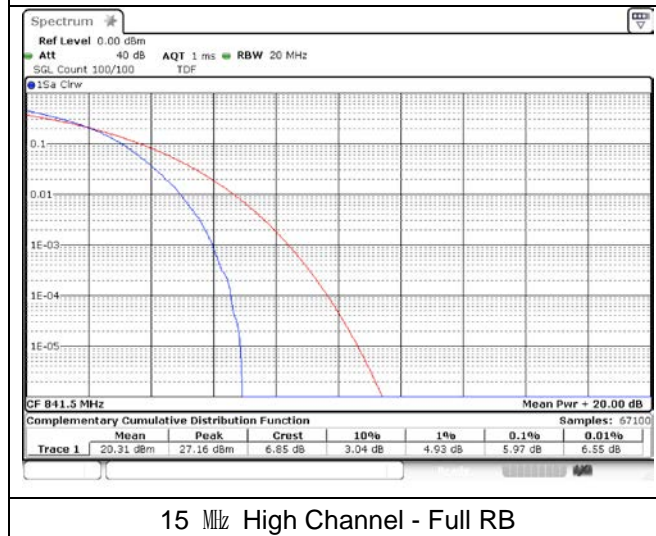

**LTE band 7**

15 MHz Low Channel - Full RB

20 MHz Low Channel - Full RB

15 MHz Middle Channel - Full RB

20 MHz Middle Channel - Full RB

15 MHz High Channel - Full RB

20 MHz High Channel - Full RB

**LTE band 12**

1.4 MHz Low Channel - Full RB

3 MHz Low Channel - Full RB

1.4 MHz Middle Channel - Full RB

3 MHz Middle Channel - Full RB

1.4 MHz High Channel - Full RB

3 MHz High Channel - Full RB

**LTE band 12/17**

**LTE band 26/5 Part 22**

**LTE band 26/5 Part 22**

LTE band 26\_Part 22

15 MHz Low Channel - Full RB

15 MHz High Channel - Full RB

**LTE band 26 Part 90**

**LTE band 26 Part 90**

5 MHz Low Channel - Full RB

5 MHz Middle Channel - Full RB