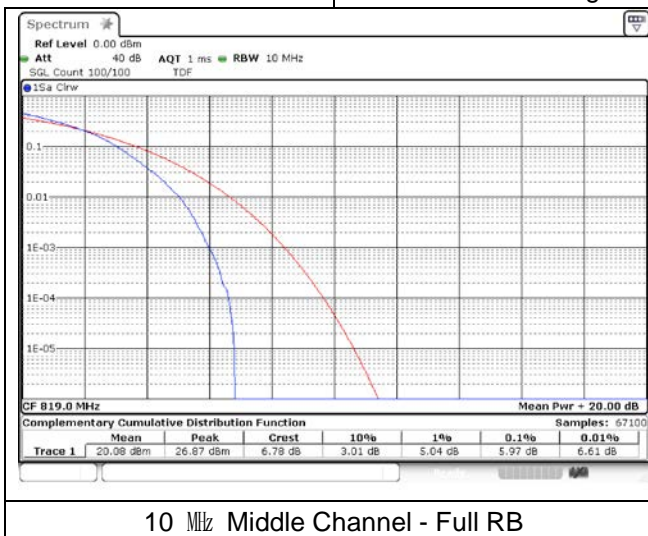

1.4 MHz Low Channel - Full RB

3 MHz Low Channel - Full RB

1.4 MHz Middle Channel - Full RB

3 MHz Middle Channel - Full RB

1.4 MHz High Channel - Full RB

3 MHz High Channel - Full RB

**LTE band 12/17**

**LTE band 26/5 Part 22**

**LTE band 26/5 Part 22**

LTE band 26\_Part 22

15 MHz Low Channel - Full RB

15 MHz High Channel - Full RB

**LTE band 26 Part 90**

**LTE band 26 Part 90**

5 MHz Low Channel - Full RB

5 MHz Middle Channel - Full RB

5 MHz High Channel - Full RB

10 MHz Middle Channel - Full RB

15 MHz Low Channel - Full RB

**LTE band 41**

5 MHz Low Channel - Full RB

10 MHz Low Channel - Full RB

5 MHz Middle Channel - Full RB

10 MHz Middle Channel - Full RB