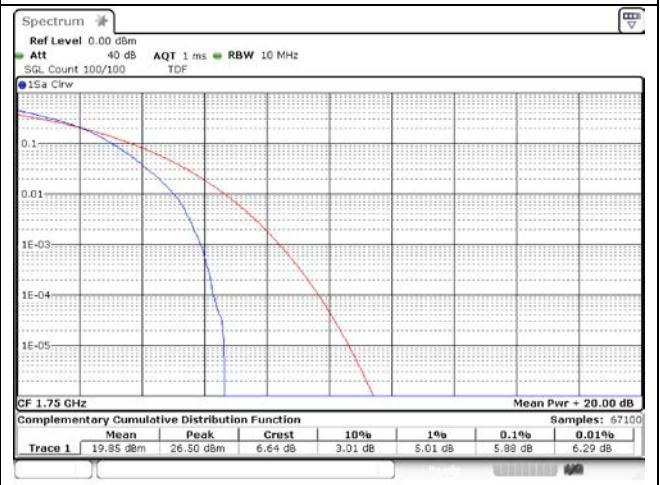

5 MHz High Channel - Full RB

10 MHz High Channel - Full RB

**LTE band 41**

15 MHz Low Channel - Full RB

20 MHz Low Channel - Full RB

15 MHz Middle Channel - Full RB

20 MHz Middle Channel - Full RB

15 MHz High Channel - Full RB

20 MHz High Channel - Full RB

**SIM 2**  
**LTE band 2**

**LTE band 2**

**LTE band 2**

**LTE band 4**

**LTE band 4**

5 MHz Low Channel - Full RB

10 MHz Low Channel - Full RB

5 MHz Middle Channel - Full RB

10 MHz Middle Channel - Full RB

5 MHz High Channel - Full RB

10 MHz High Channel - Full RB

**LTE band 4**

**LTE band 7**

5 MHz Low Channel - Full RB

10 MHz Low Channel - Full RB