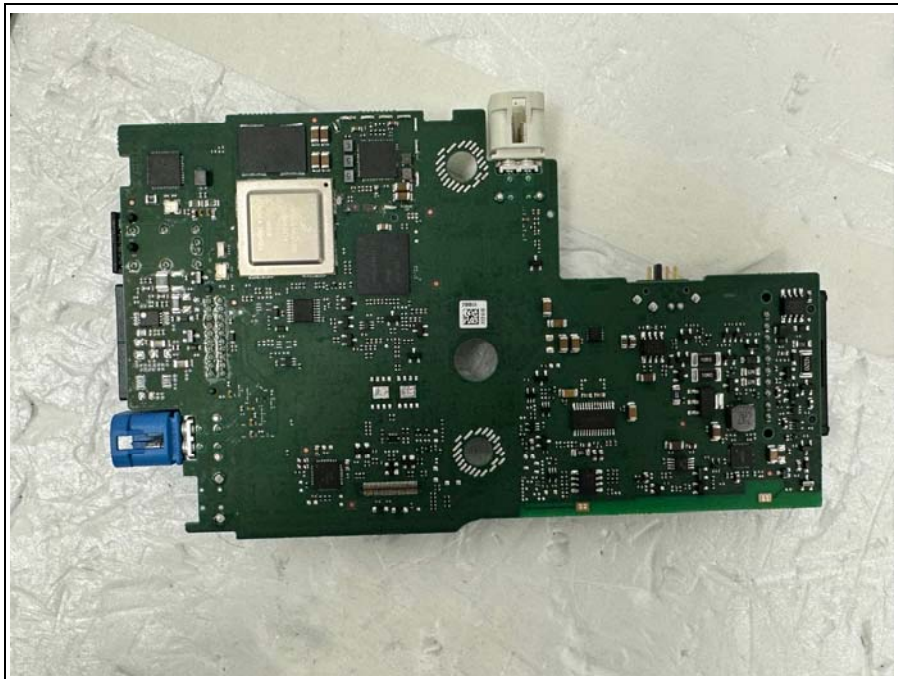

Internal photos of EUT

Internal view of EUT

Model Name: TN1T23NR
Variant Model Name: TN1T23NE

Top view of Main PCB

Bottom view of Main PCB

Model Name: TN1T23NR
Variant Model Name: TN1T23NE

View of Antenna & Module

Model Name: TN1T23NR
Variant Model Name: TN1T23NE

View of Antenna

WWAN Antenna of SIM2

Model Name: TN1T23NR
Variant Model Name: TN1T23NE