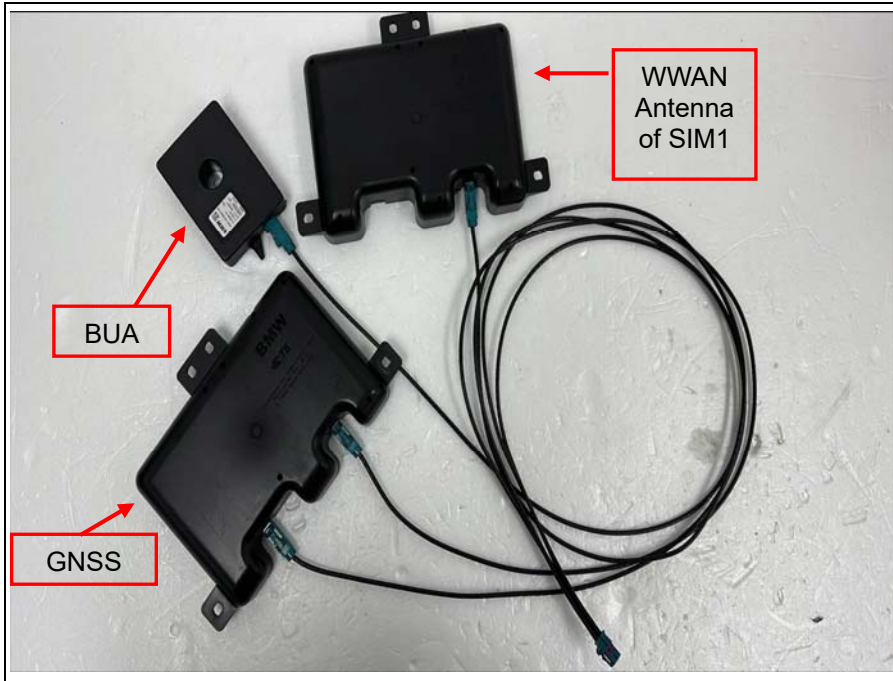

Internal photos of EUT

Internal view of EUT

Model Name: TN1T23NR
Variant Model Name: TN1T23NE

Top view of Main PCB

Bottom view of Main PCB

Model Name: TN1T23NR
Variant Model Name: TN1T23NE

View of Antenna & Module

Model Name: TN1T23NR
Variant Model Name: TN1T23NE

View of Antenna

WWAN Antenna of SIM2

Model Name: TN1T23NR
Variant Model Name: TN1T23NE