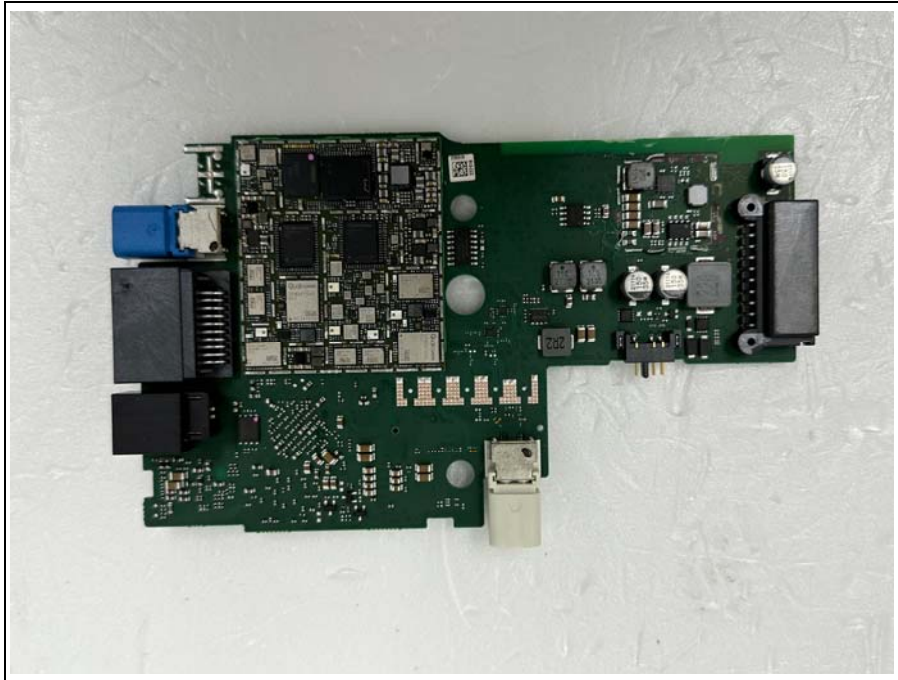

Internal photos of EUT

Internal view of EUT

Model Name: TN1T23NR
Variant Model Name: TN1T23NE

Top view of Main PCB

Bottom view of Main PCB

Model Name: TN1T23NR
Variant Model Name: TN1T23NE

View of Antenna & Module

Model Name: TN1T23NR
Variant Model Name: TN1T23NE

View of Antenna

WWAN Antenna of SIM2

Model Name: TN1T23NR
Variant Model Name: TN1T23NE