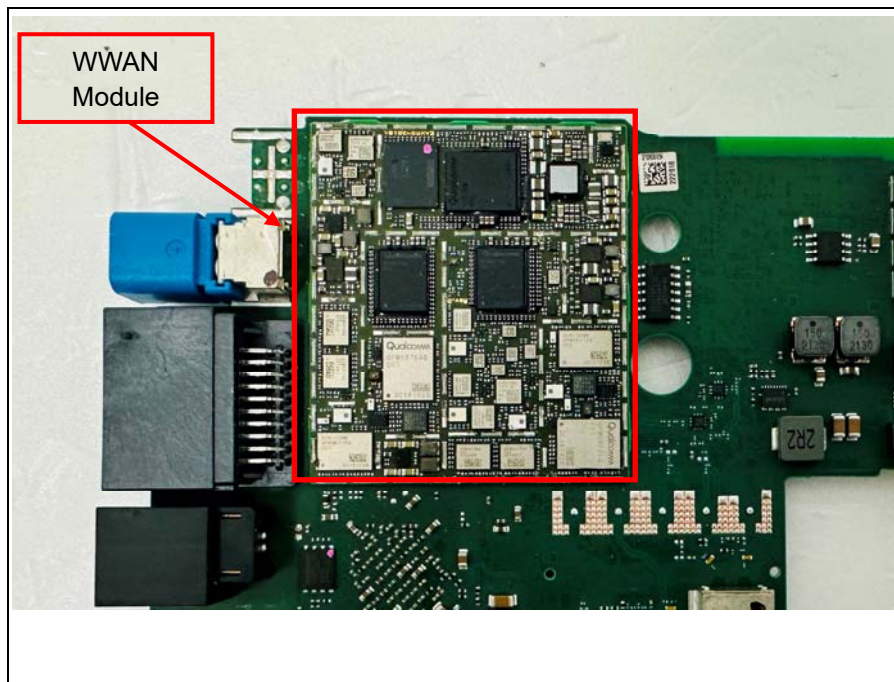

Internal photos of EUT

Internal view of EUT

Model Name: TN1T23NR
Variant Model Name: TN1T23NE

Top view of Main PCB

Bottom view of Main PCB

Model Name: TN1T23NR
Variant Model Name: TN1T23NE

View of Antenna & Module

Model Name: TN1T23NR
Variant Model Name: TN1T23NE

View of Antenna

WWAN Antenna of SIM2

Model Name: TN1T23NR
Variant Model Name: TN1T23NE