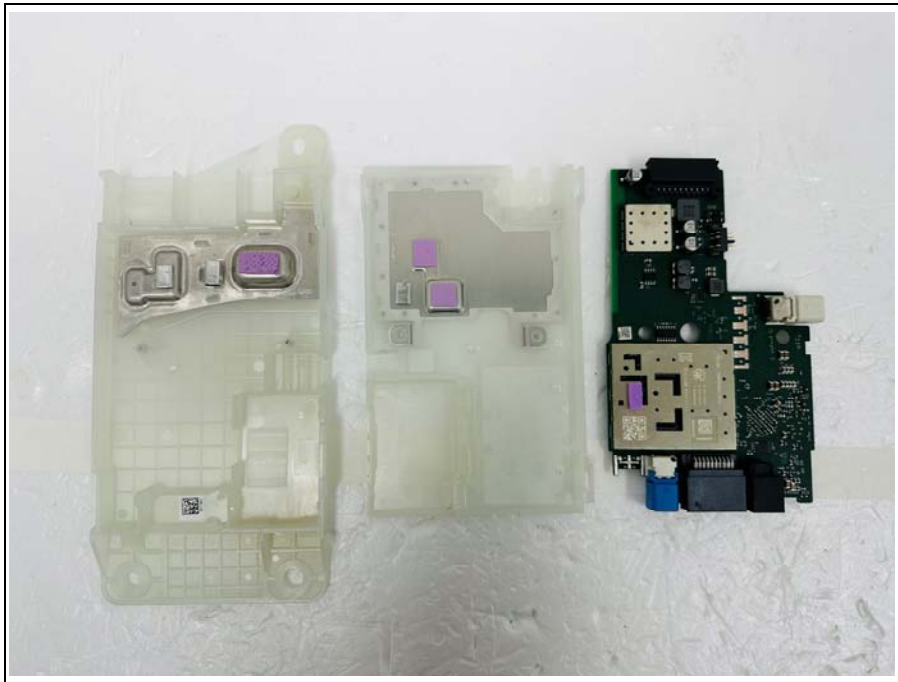

Internal photos of EUT

Internal view of EUT

Model Name: TN1T23NR
Variant Model Name: TN1T23NE

Top view of Main PCB

Bottom view of Main PCB

Model Name: TN1T23NR
Variant Model Name: TN1T23NE

View of Antenna & Module

Model Name: TN1T23NR
Variant Model Name: TN1T23NE

View of Antenna

WWAN Antenna of SIM2

Model Name: TN1T23NR
Variant Model Name: TN1T23NE