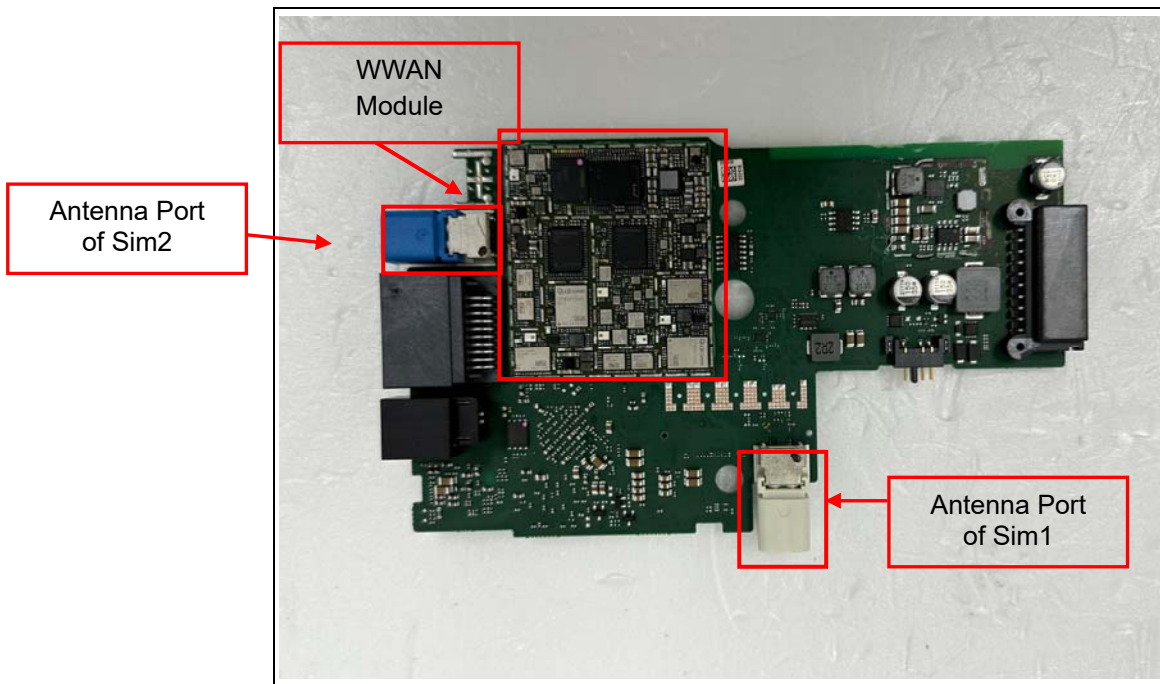

Internal photos of EUT

Internal view of EUT

Model Name: TN1T23NR
Variant Model Name: TN1T23NE

Top view of Main PCB

Bottom view of Main PCB

Model Name: TN1T23NR
Variant Model Name: TN1T23NE

View of Antenna & Module

Model Name: TN1T23NR
Variant Model Name: TN1T23NE

View of Antenna

WWAN Antenna of SIM2

Model Name: TN1T23NR
Variant Model Name: TN1T23NE