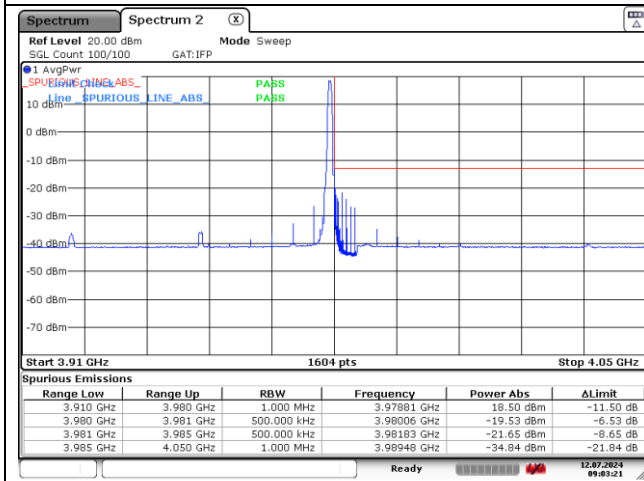

DFT-S-OFDM 16QAM - Low Channel - 1 RB