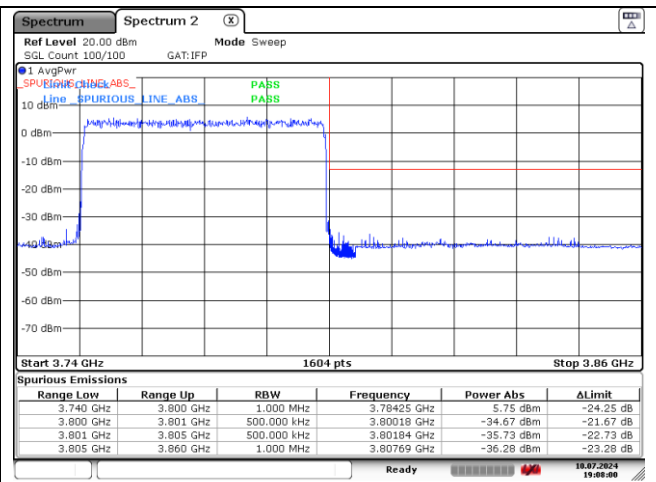

DFT-S-OFDM QPSK - High Channel - 1 RB

DFT-S-OFDM QPSK - High Channel - Full RB

NR band 78_High Band (50 MHz)

DFT-S-OFDM QPSK - High Channel - 1 RB

DFT-S-OFDM QPSK - High Channel - Full RB