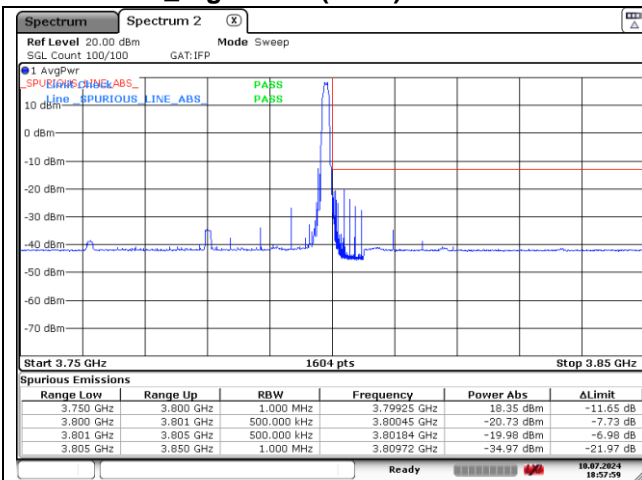

CP-OFDM QPSK - High Channel - 1 RB

CP-OFDM QPSK - High Channel - Full RB

NR band 78_High Band (40 MHz)

CP-OFDM QPSK - High Channel - 1 RB

CP-OFDM QPSK - High Channel - Full RB