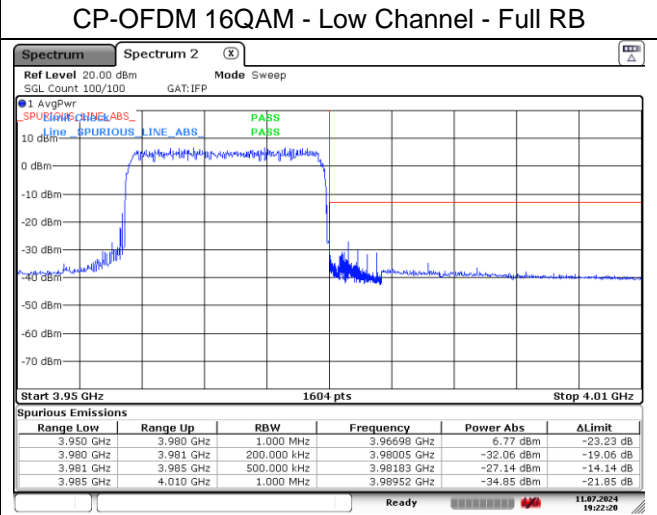

NR band 77_High Band (20 MHz)

CP-OFDM QPSK - Low Channel - 1 RB

CP-OFDM QPSK - Low Channel - Full RB

CP-OFDM QPSK - High Channel - 1 RB

CP-OFDM QPSK - High Channel - Full RB

CP-OFDM QPSK - High Channel - 1 RB

CP-OFDM QPSK - High Channel - Full RB

NR band 77_High Band (20 MHz)

CP-OFDM 16QAM - Low Channel - 1 RB

CP-OFDM 16QAM - High Channel - 1 RB

CP-OFDM 16QAM - High Channel - Full RB

NR band 78_High Band (20 MHz)