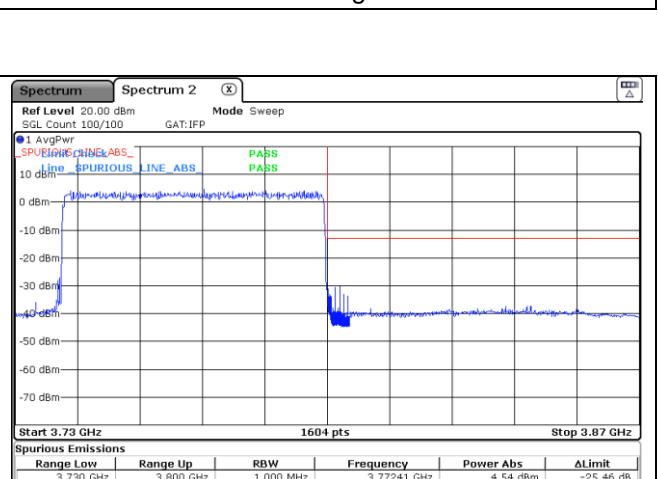

DFT-S-OFDM QPSK - High Channel - Full RB