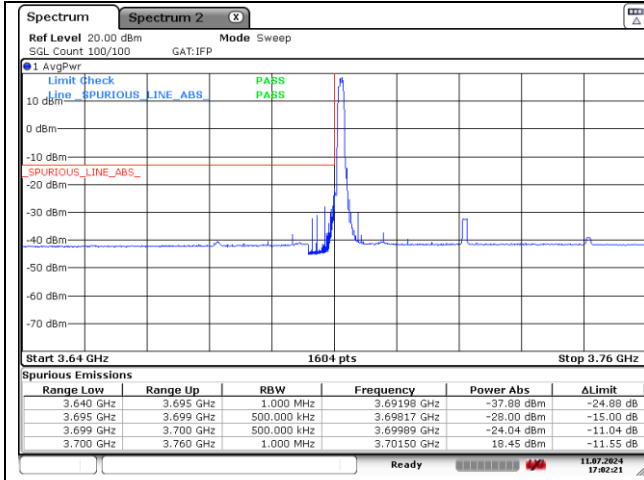

NR band 77_High Band (50 MHz)