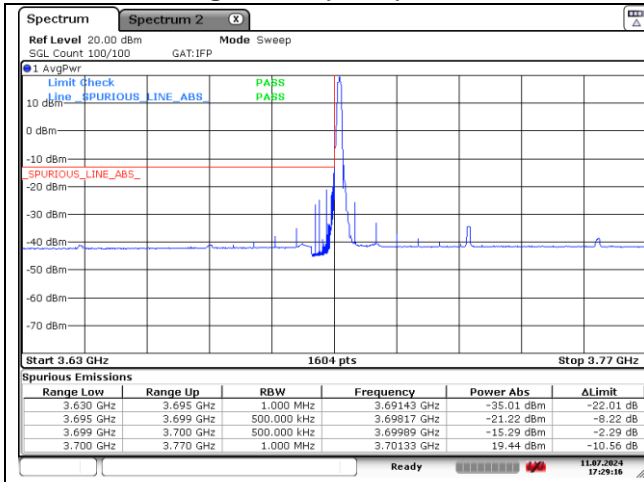

DFT-S-OFDM QPSK - High Channel - 1 RB

DFT-S-OFDM QPSK - High Channel - Full RB

NR band 78_High Band (60 MHz)

DFT-S-OFDM QPSK - High Channel - 1 RB

DFT-S-OFDM QPSK - High Channel - Full RB

NR band 77_High Band (60 MHz)