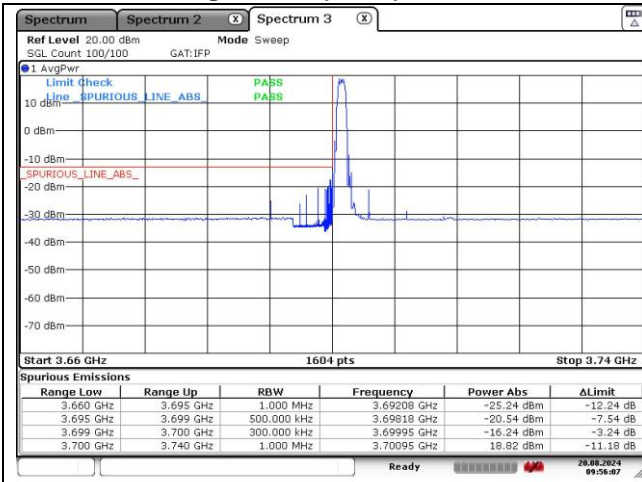

DFT-S-OFDM 16QAM - Low Channel - Full RB

DFT-S-OFDM 16QAM - High Channel - 1 RB

DFT-S-OFDM 16QAM - High Channel - Full RB

NR band 78_High Band (30 MHz)

NR band 77_High Band (30 MHz)

CP-OFDM QPSK - Low Channel - 1 RB