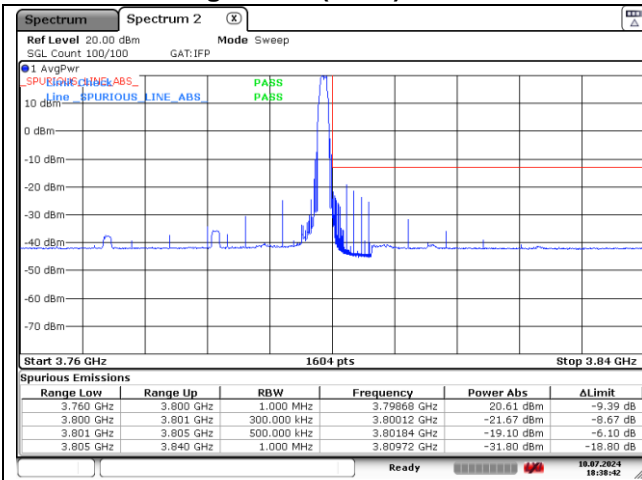

NR band 78_High Band (30 MHz)

DFT-S-OFDM QPSK - High Channel - 1 RB

DFT-S-OFDM QPSK - High Channel - Full RB