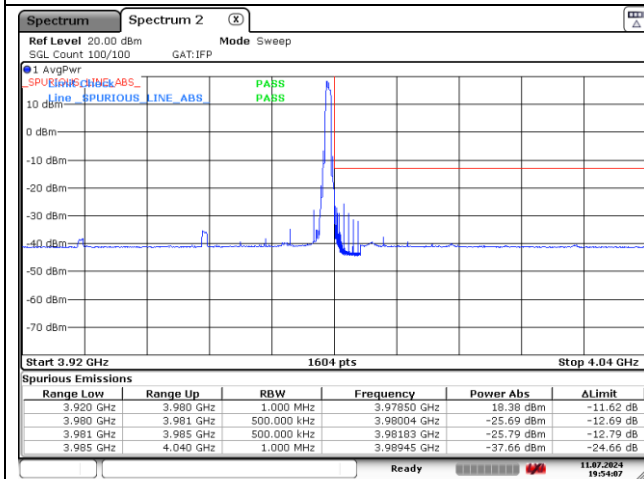

CP-OFDM 16QAM - Low Channel - 1 RB