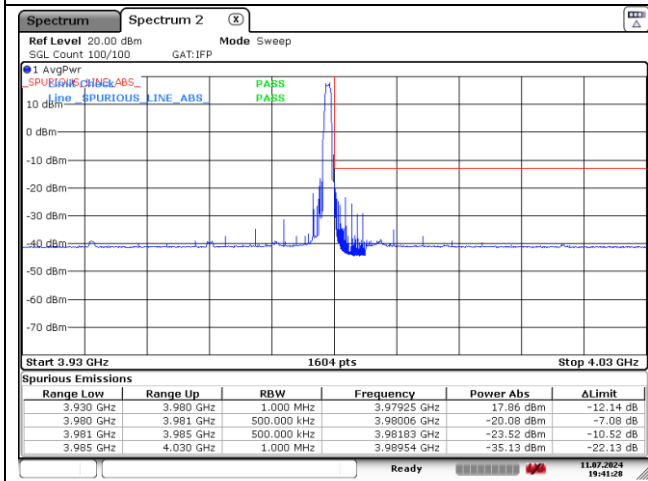

DFT-S-OFDM 16QAM - Low Channel - 1 RB