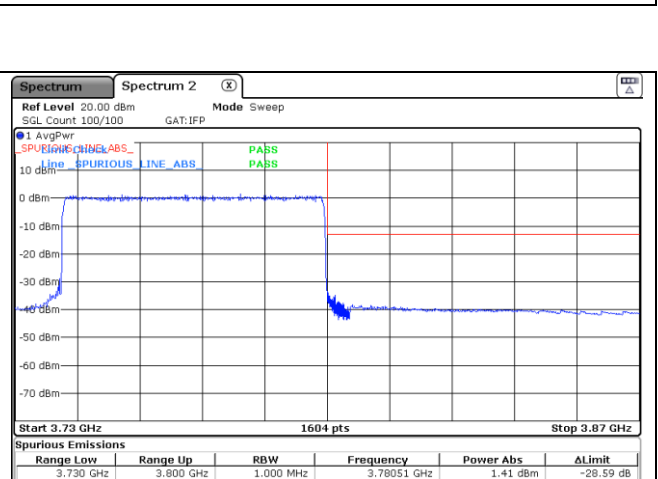

DFT-S-OFDM 16QAM - Low Channel - 1 RB

DFT-S-OFDM 16QAM - Low Channel - Full RB

DFT-S-OFDM 16QAM - High Channel - 1 RB

DFT-S-OFDM 16QAM - High Channel - Full RB

NR band 78_High Band (60 MHz)

DFT-S-OFDM 16QAM - High Channel - 1 RB

DFT-S-OFDM 16QAM - High Channel - Full RB

NR band 77_High Band (60 MHz)

CP-OFDM QPSK - Low Channel - 1 RB

CP-OFDM QPSK - Low Channel - Full RB

CP-OFDM QPSK - High Channel - 1 RB

CP-OFDM QPSK - High Channel - Full RB