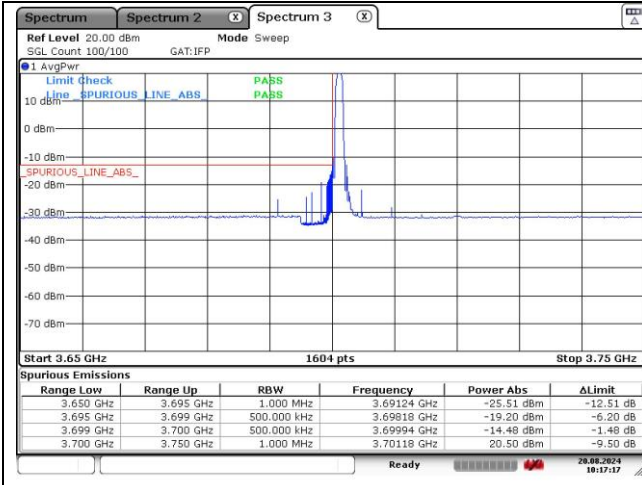

NR band 77_High Band (40 MHz)