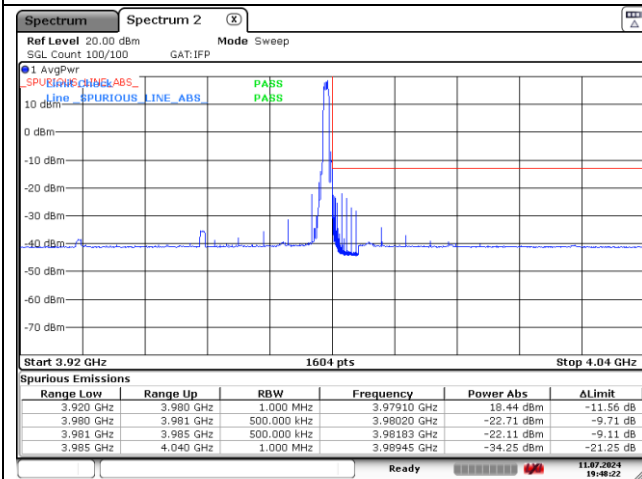

CP-OFDM QPSK - Low Channel - 1 RB