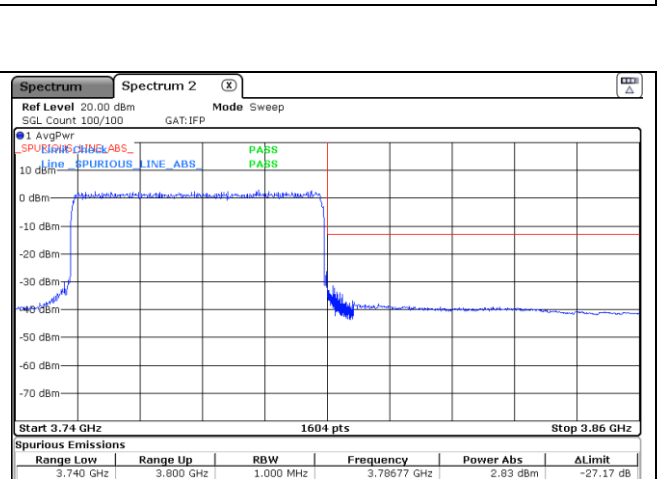

CP-OFDM 16QAM - High Channel - Full RB

CP-OFDM 16QAM - High Channel - 1 RB

CP-OFDM 16QAM - High Channel - Full RB