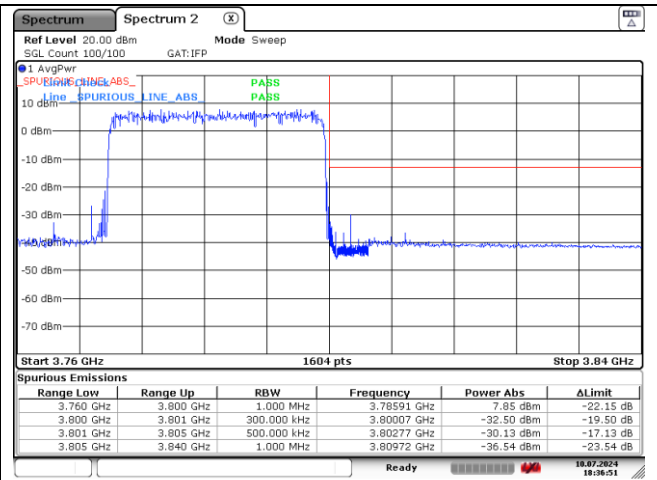

NR band 78_High Band (30 MHz)

DFT-S-OFDM QPSK - High Channel - 1 RB

DFT-S-OFDM QPSK - High Channel - Full RB