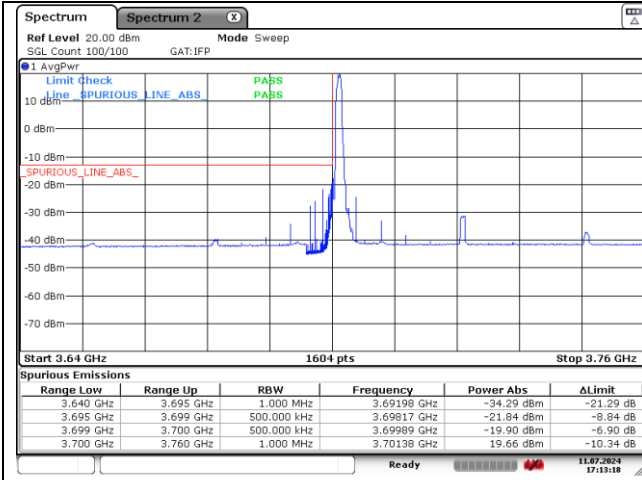

DFT-S-OFDM QPSK - High Channel - 1 RB

DFT-S-OFDM QPSK - High Channel - Full RB

NR band 78_High Band (50 MHz)

DFT-S-OFDM QPSK - High Channel - 1 RB

DFT-S-OFDM QPSK - High Channel - Full RB

NR band 77_High Band (50 MHz)