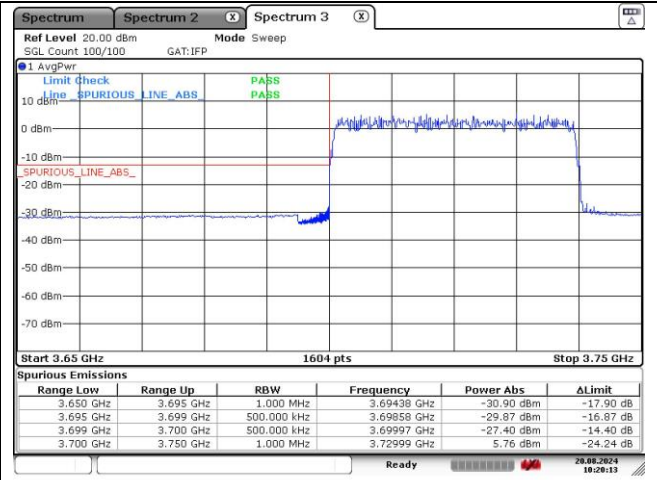

NR band 78_High Band (40 MHz)

CP-OFDM QPSK - High Channel - 1 RB

CP-OFDM QPSK - High Channel - Full RB

NR band 77_High Band (40 MHz)

CP-OFDM 16QAM - Low Channel - 1 RB

CP-OFDM 16QAM - High Channel - 1 RB

CP-OFDM 16QAM - High Channel - Full RB