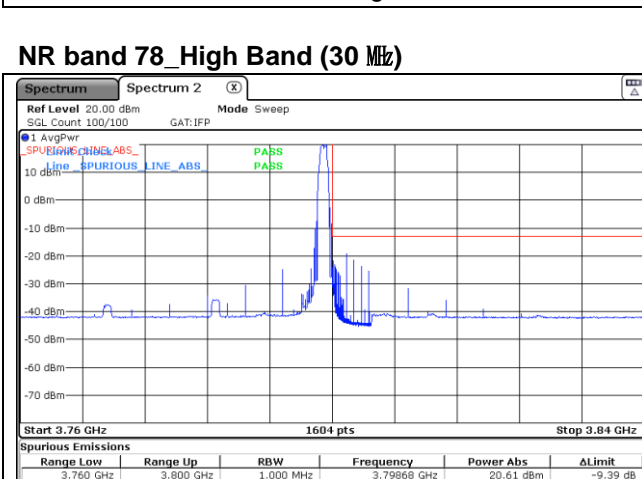

CP-OFDM 16QAM - High Channel - 1 RB

CP-OFDM 16QAM - High Channel - Full RB

NR band 77_High Band (30 MHz)

DFT-S-OFDM QPSK - Low Channel - 1 RB

DFT-S-OFDM QPSK - Low Channel - Full RB

DFT-S-OFDM QPSK - High Channel - 1 RB