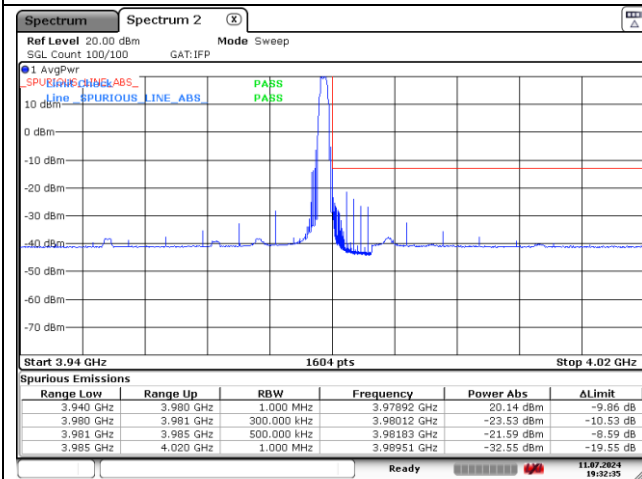

DFT-S-OFDM QPSK - Low Channel - 1 RB