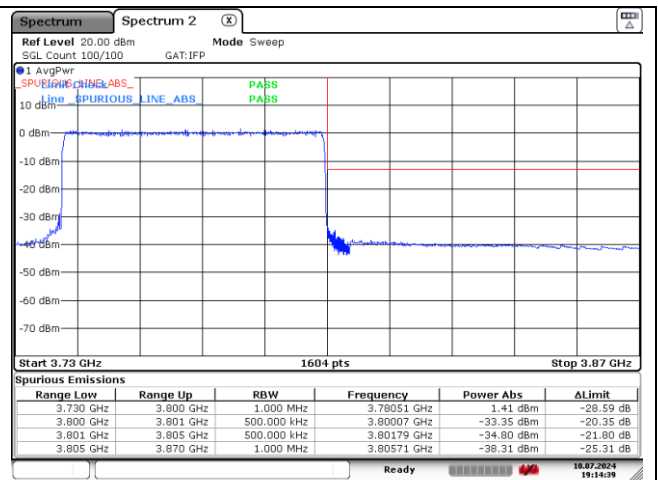

NR band 78_High Band (60 MHz)

CP-OFDM QPSK - High Channel - 1 RB

CP-OFDM QPSK - High Channel - Full RB