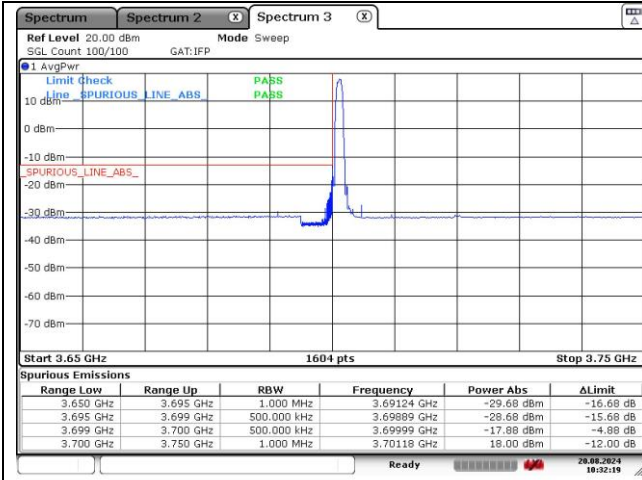

NR band 78_High Band (40 MHz)

CP-OFDM QPSK - High Channel - 1 RB

CP-OFDM QPSK - High Channel - Full RB

NR band 77_High Band (40 MHz)

CP-OFDM 16QAM - Low Channel - 1 RB

CP-OFDM 16QAM - High Channel - 1 RB

CP-OFDM 16QAM - High Channel - Full RB