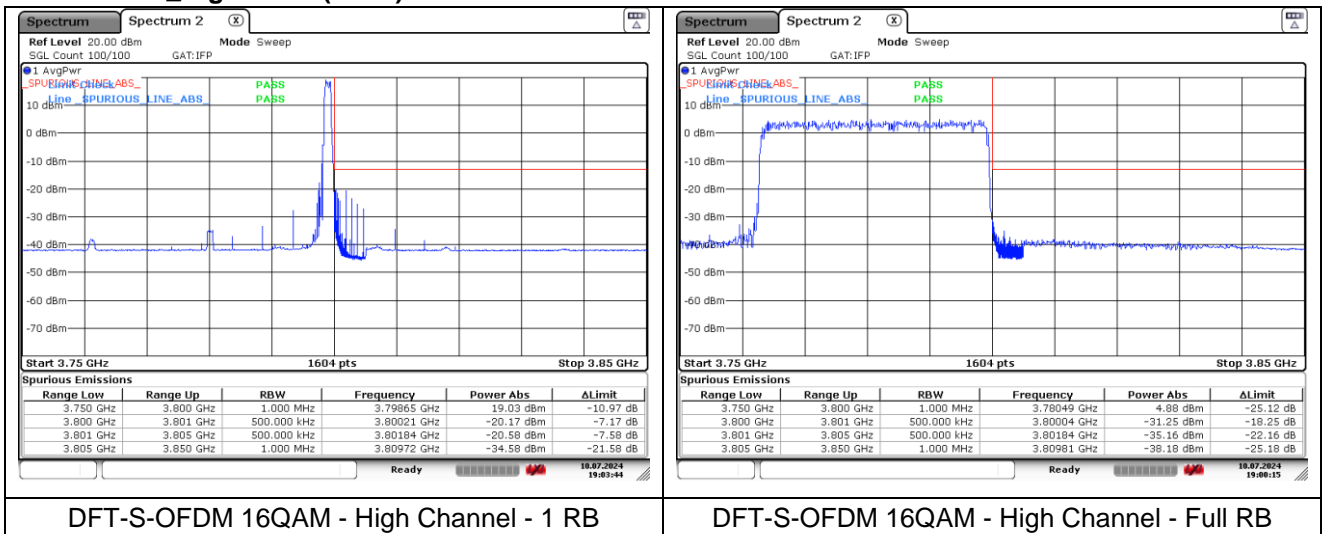

NR band 78_High Band (40 MHz)