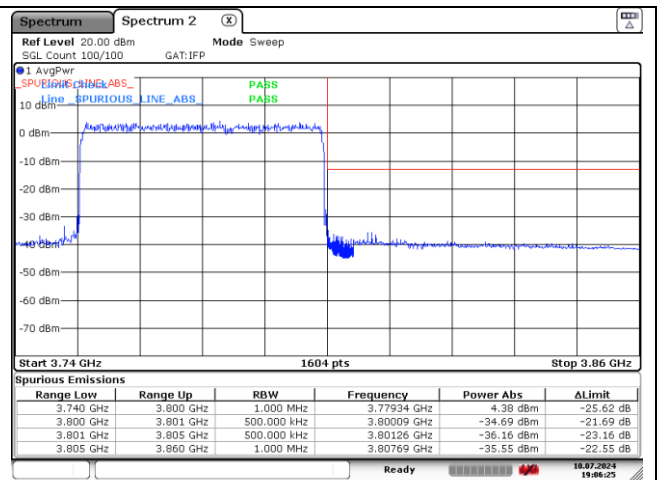

DFT-S-OFDM 16QAM - Low Channel - 1 RB

DFT-S-OFDM 16QAM - Low Channel - Full RB

DFT-S-OFDM 16QAM - High Channel - 1 RB

DFT-S-OFDM 16QAM - High Channel - Full RB

NR band 78_High Band (50 MHz)

DFT-S-OFDM 16QAM - High Channel - 1 RB