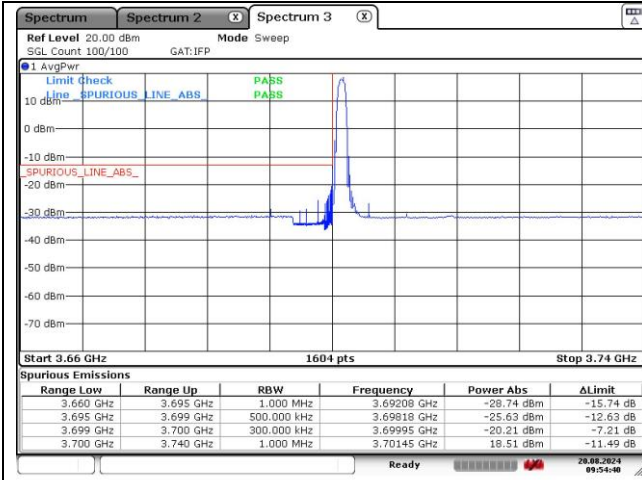

CP-OFDM QPSK - Low Channel - Full RB

CP-OFDM QPSK - High Channel - 1 RB

CP-OFDM QPSK - High Channel - Full RB

CP-OFDM QPSK - High Channel - 1 RB

CP-OFDM QPSK - High Channel - Full RB

NR band 77_High Band (30 MHz)