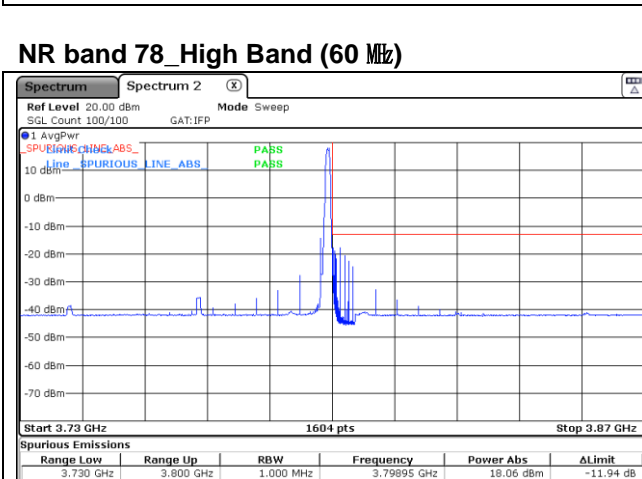

DFT-S-OFDM 16QAM - Low Channel - 1 RB

DFT-S-OFDM 16QAM - Low Channel - Full RB

DFT-S-OFDM 16QAM - High Channel - 1 RB

DFT-S-OFDM 16QAM - High Channel - Full RB

NR band 78_High Band (60 MHz)

DFT-S-OFDM 16QAM - High Channel - 1 RB

DFT-S-OFDM 16QAM - High Channel - Full RB

NR band 77_High Band (60 MHz)

CP-OFDM QPSK - Low Channel - 1 RB

CP-OFDM QPSK - Low Channel - Full RB

CP-OFDM QPSK - High Channel - 1 RB

CP-OFDM QPSK - High Channel - Full RB