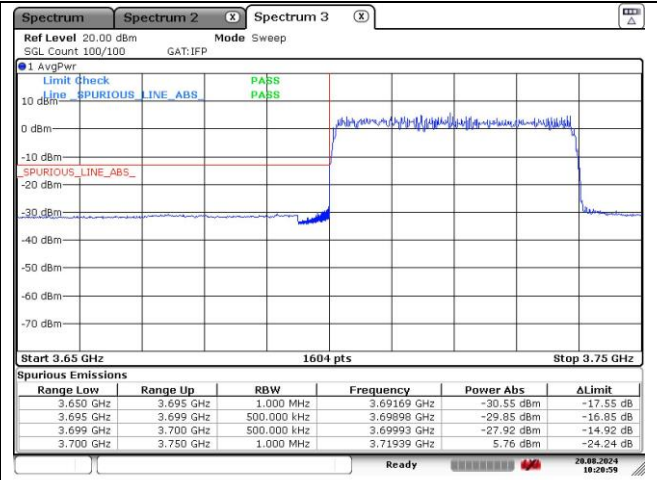

NR band 77_High Band (40 MHz)