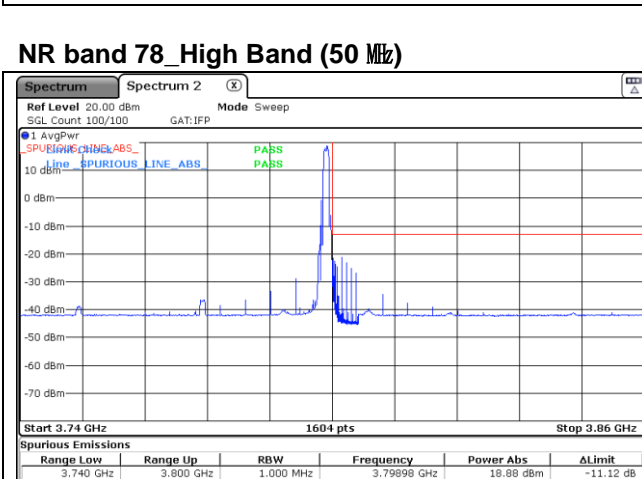

DFT-S-OFDM QPSK - High Channel - 1 RB

DFT-S-OFDM QPSK - High Channel - Full RB

NR band 78_High Band (50 MHz)

DFT-S-OFDM QPSK - High Channel - 1 RB

DFT-S-OFDM QPSK - High Channel - Full RB

NR band 77_High Band (50 MHz)

DFT-S-OFDM 16QAM - Low Channel - 1 RB

DFT-S-OFDM 16QAM - Low Channel - Full RB

DFT-S-OFDM 16QAM - High Channel - 1 RB

DFT-S-OFDM 16QAM - High Channel - Full RB

NR band 78_High Band (50 MHz)

DFT-S-OFDM 16QAM - High Channel - 1 RB