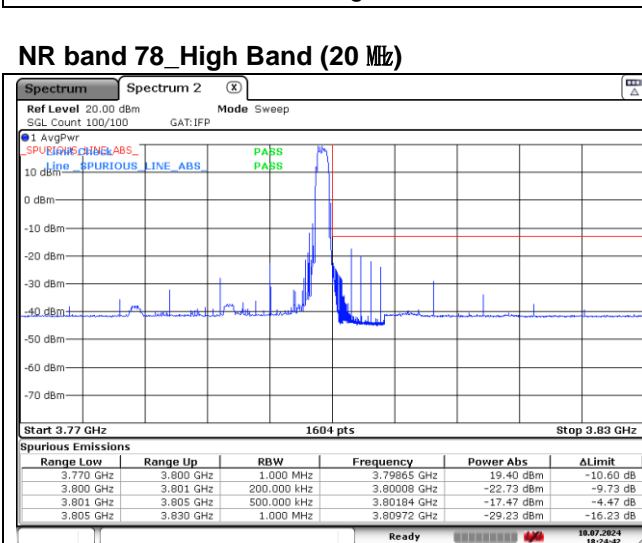

NR band 77_High Band (20 MHz)

CP-OFDM QPSK - Low Channel - 1 RB

CP-OFDM QPSK - Low Channel - Full RB

CP-OFDM QPSK - High Channel - 1 RB

CP-OFDM QPSK - High Channel - Full RB

CP-OFDM QPSK - High Channel - 1 RB