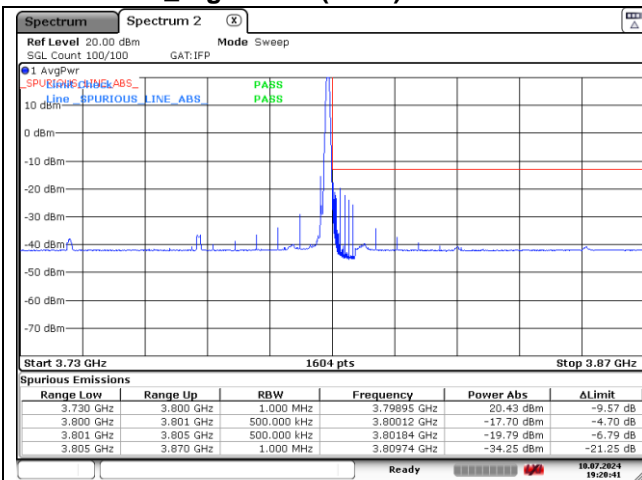

NR band 78_High Band (60 MHz)

DFT-S-OFDM QPSK - High Channel - 1 RB

DFT-S-OFDM QPSK - High Channel - Full RB