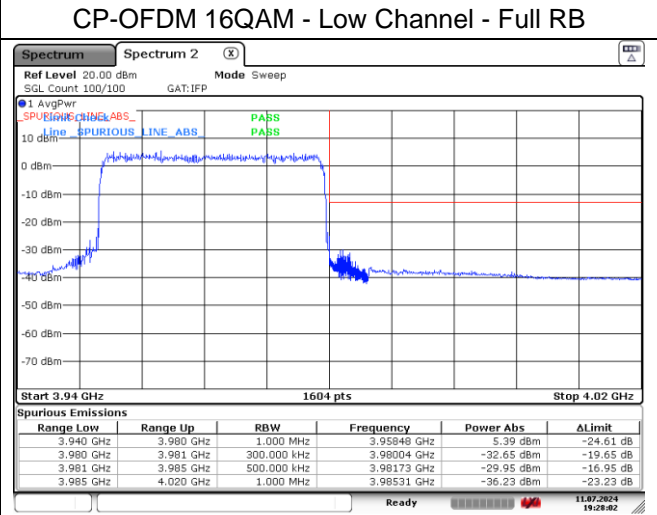

DFT-S-OFDM 16QAM - Low Channel - Full RB

DFT-S-OFDM 16QAM - High Channel - 1 RB

DFT-S-OFDM 16QAM - High Channel - Full RB

NR band 78_High Band (30 MHz)

NR band 77_High Band (30 MHz)

CP-OFDM QPSK - Low Channel - 1 RB

CP-OFDM QPSK - Low Channel - Full RB

CP-OFDM QPSK - High Channel - 1 RB

CP-OFDM QPSK - High Channel - Full RB

CP-OFDM QPSK - High Channel - 1 RB

CP-OFDM QPSK - High Channel - Full RB

NR band 77_High Band (30 MHz)

CP-OFDM 16QAM - Low Channel - 1 RB

CP-OFDM 16QAM - High Channel - 1 RB

CP-OFDM 16QAM - High Channel - Full RB

NR band 78_High Band (30 MHz)

CP-OFDM 16QAM - High Channel - 1 RB

CP-OFDM 16QAM - High Channel - Full RB