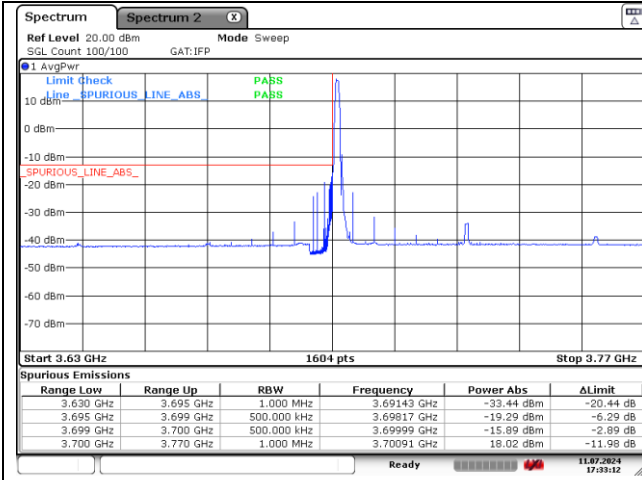

NR band 77_High Band (60 MHz)