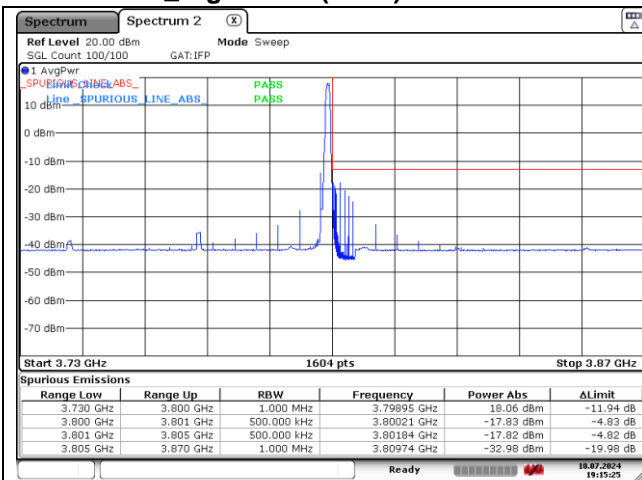

NR band 78_High Band (60 MHz)

CP-OFDM QPSK - High Channel - 1 RB

CP-OFDM QPSK - High Channel - Full RB