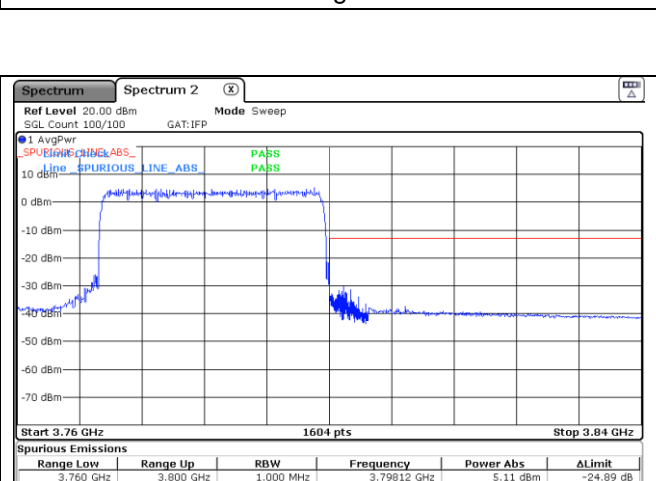

CP-OFDM QPSK - High Channel - Full RB

CP-OFDM QPSK - High Channel - 1 RB

CP-OFDM QPSK - High Channel - Full RB