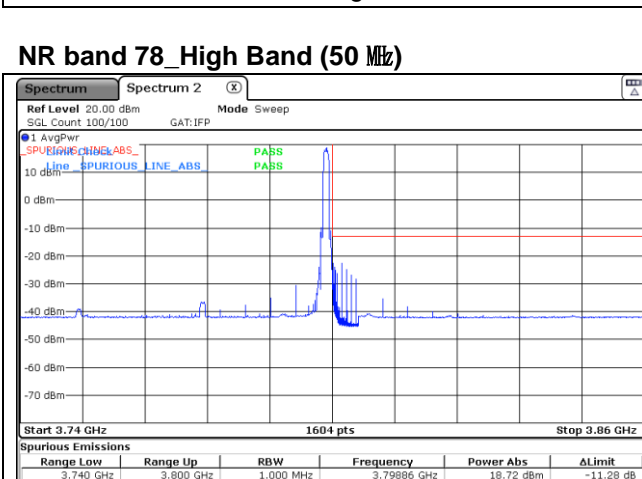

DFT-S-OFDM 16QAM - High Channel - Full RB

NR band 77_High Band (50 MHz)

CP-OFDM QPSK - Low Channel - 1 RB

CP-OFDM QPSK - Low Channel - Full RB

CP-OFDM QPSK - High Channel - 1 RB

CP-OFDM QPSK - High Channel - Full RB