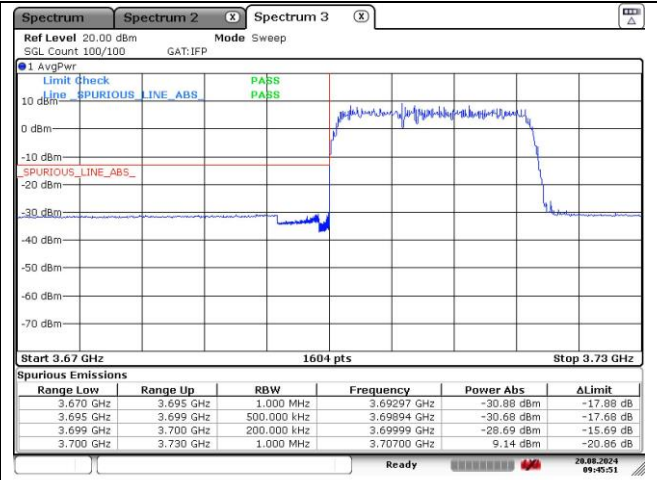

NR band 77_High Band (20 MHz)

CP-OFDM QPSK - Low Channel - 1 RB

CP-OFDM QPSK - Low Channel - Full RB

CP-OFDM QPSK - High Channel - 1 RB

CP-OFDM QPSK - High Channel - Full RB

CP-OFDM QPSK - High Channel - 1 RB