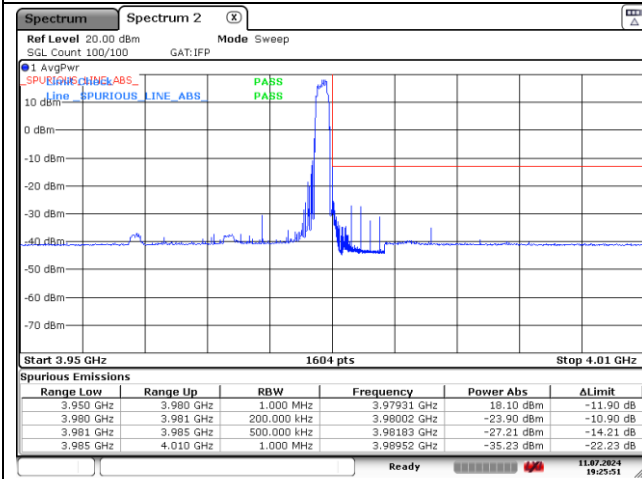

NR band 77_High Band (20 MHz)

CP-OFDM QPSK - Low Channel - 1 RB

CP-OFDM QPSK - Low Channel - Full RB

CP-OFDM QPSK - High Channel - 1 RB

CP-OFDM QPSK - High Channel - Full RB

CP-OFDM QPSK - High Channel - 1 RB

CP-OFDM QPSK - High Channel - Full RB

NR band 77_High Band (20 MHz)

CP-OFDM 16QAM - Low Channel - 1 RB

CP-OFDM 16QAM - High Channel - 1 RB

CP-OFDM 16QAM - High Channel - Full RB

NR band 78_High Band (20 MHz)