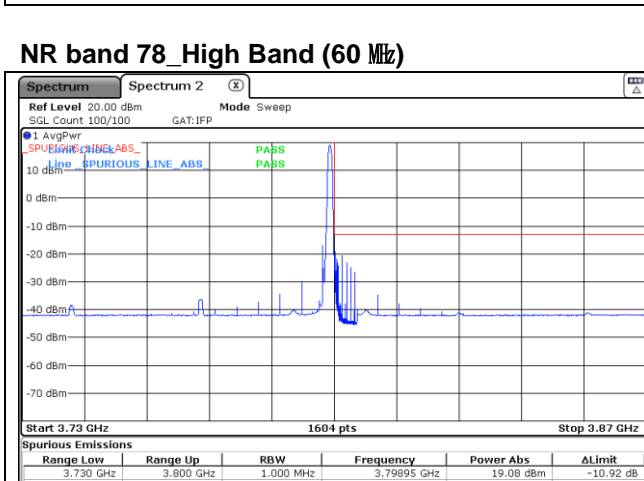

DFT-S-OFDM QPSK - High Channel - 1 RB

DFT-S-OFDM QPSK - High Channel - Full RB

NR band 78_High Band (60 MHz)

DFT-S-OFDM QPSK - High Channel - 1 RB

DFT-S-OFDM QPSK - High Channel - Full RB

NR band 77_High Band (60 MHz)

DFT-S-OFDM 16QAM - Low Channel - 1 RB

DFT-S-OFDM 16QAM - Low Channel - Full RB

DFT-S-OFDM 16QAM - High Channel - 1 RB

DFT-S-OFDM 16QAM - High Channel - Full RB

NR band 78_High Band (60 MHz)

DFT-S-OFDM 16QAM - High Channel - 1 RB