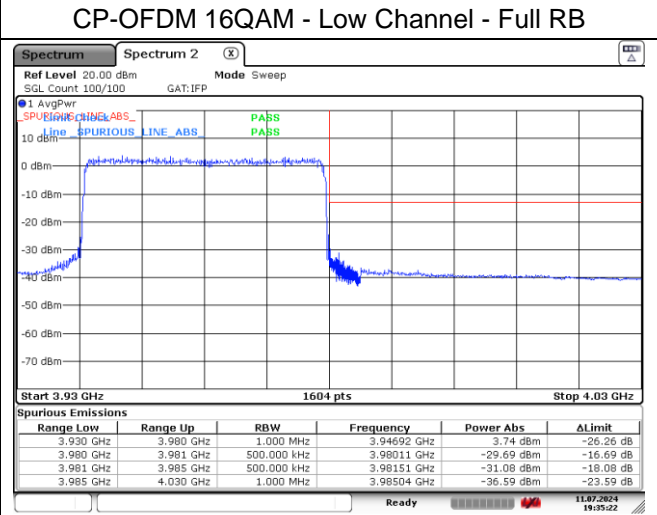

NR band 78_High Band (40 MHz)

CP-OFDM QPSK - High Channel - 1 RB

CP-OFDM QPSK - High Channel - Full RB

NR band 77_High Band (40 MHz)

CP-OFDM 16QAM - Low Channel - 1 RB

CP-OFDM 16QAM - High Channel - 1 RB

CP-OFDM 16QAM - High Channel - Full RB