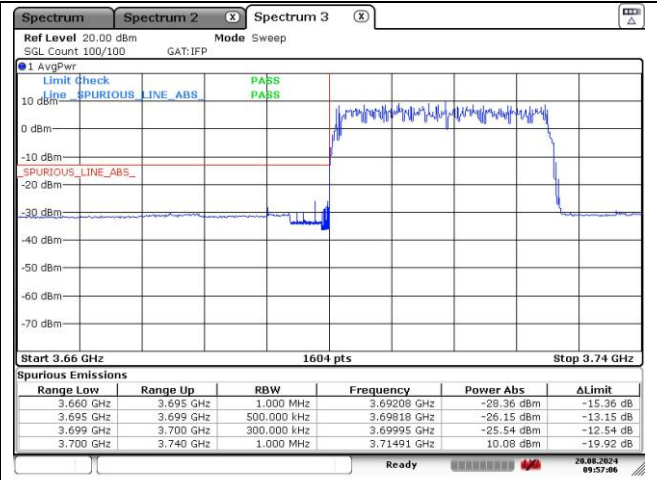

NR band 77_High Band (30 MHz)