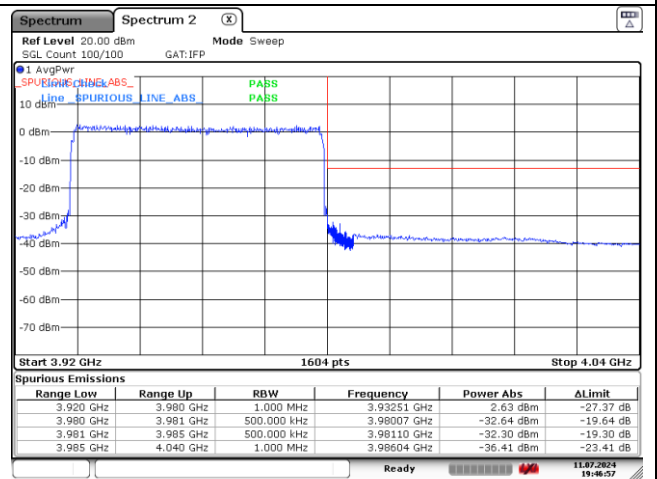

CP-OFDM QPSK - High Channel - 1 RB

CP-OFDM QPSK - High Channel - Full RB

NR band 77_High Band (50 MHz)

CP-OFDM 16QAM - Low Channel - 1 RB

CP-OFDM 16QAM - Low Channel - Full RB

CP-OFDM 16QAM - High Channel - 1 RB