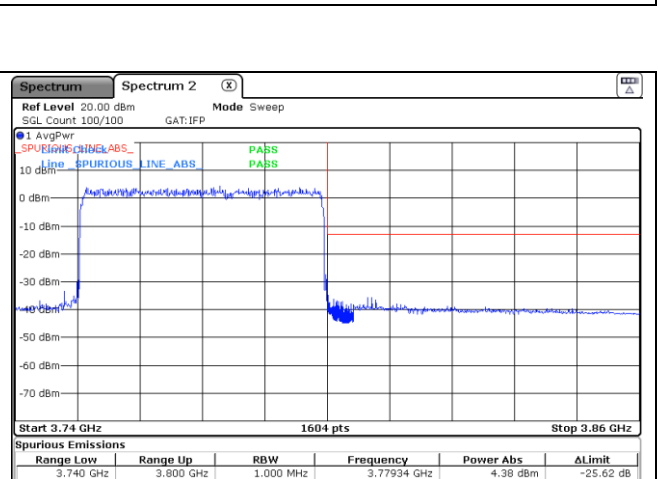

DFT-S-OFDM 16QAM - Low Channel - 1 RB

DFT-S-OFDM 16QAM - Low Channel - Full RB

DFT-S-OFDM 16QAM - High Channel - 1 RB

DFT-S-OFDM 16QAM - High Channel - Full RB

NR band 78_High Band (50 MHz)

DFT-S-OFDM 16QAM - High Channel - 1 RB