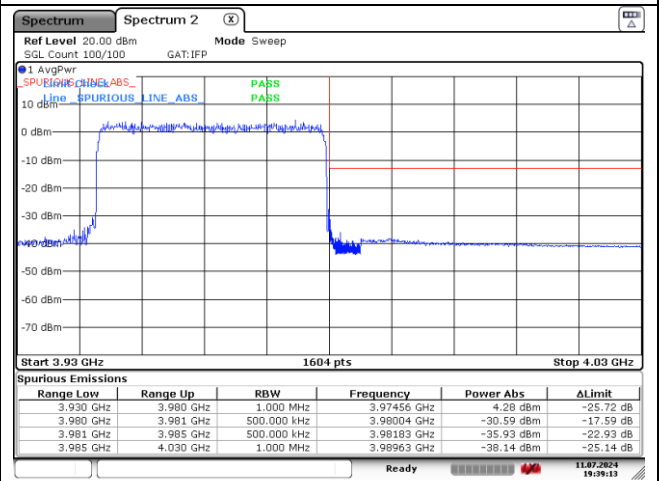

DFT-S-OFDM QPSK - High Channel - 1 RB

DFT-S-OFDM QPSK - High Channel - Full RB

NR band 77_High Band (40 MHz)

DFT-S-OFDM 16QAM - Low Channel - 1 RB

DFT-S-OFDM 16QAM - Low Channel - Full RB

DFT-S-OFDM 16QAM - High Channel - 1 RB