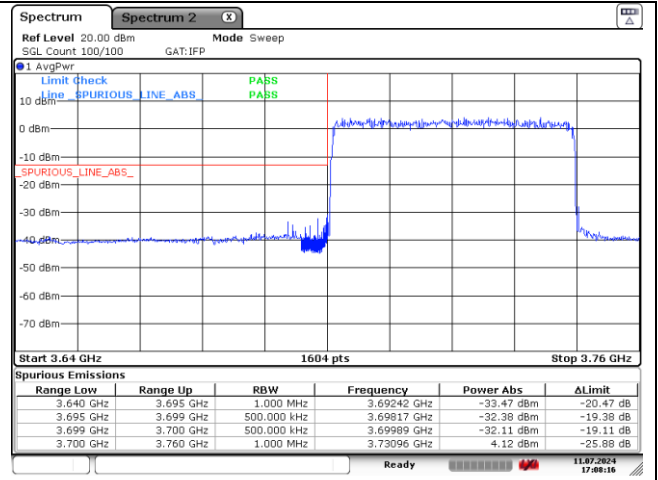

DFT-S-OFDM QPSK - High Channel - 1 RB

DFT-S-OFDM QPSK - High Channel - Full RB

NR band 78_High Band (50 MHz)

DFT-S-OFDM QPSK - High Channel - 1 RB

DFT-S-OFDM QPSK - High Channel - Full RB

NR band 77_High Band (50 MHz)