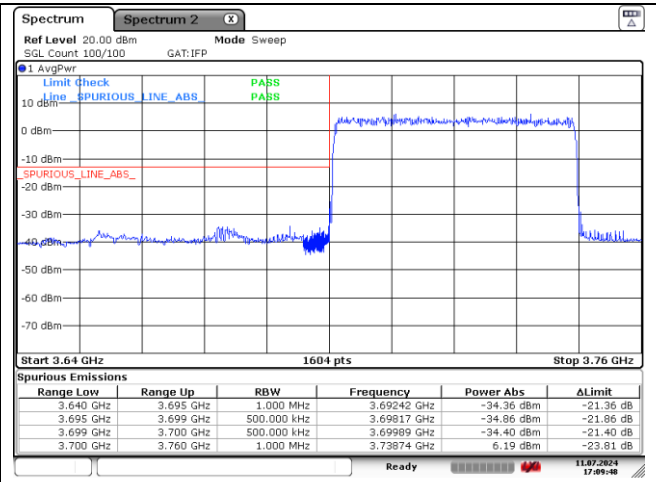

NR band 77_High Band (50 MHz)