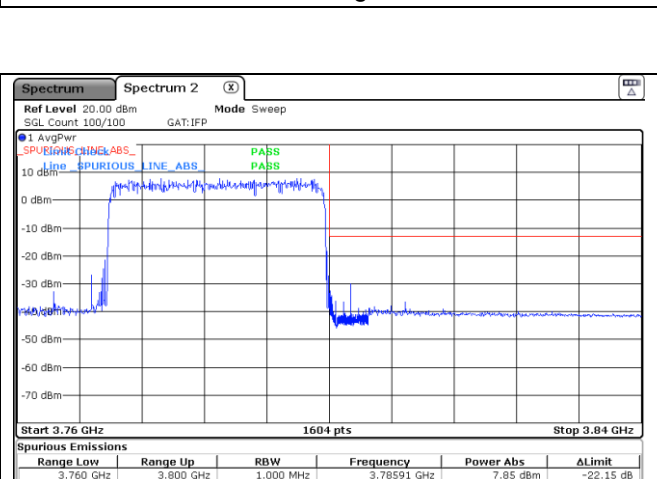

DFT-S-OFDM QPSK - High Channel - Full RB