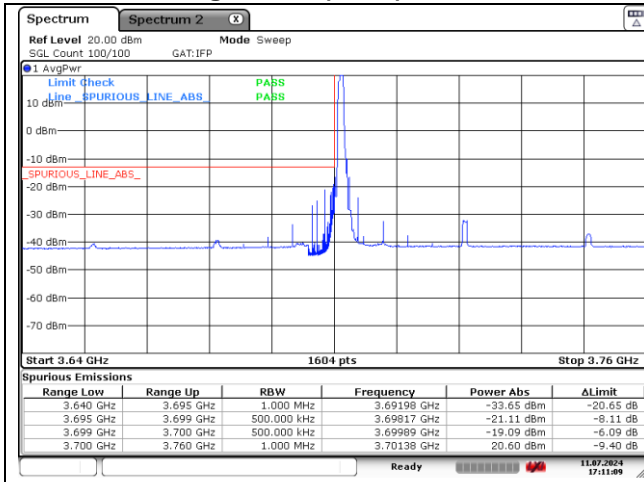

NR band 77_High Band (50 MHz)