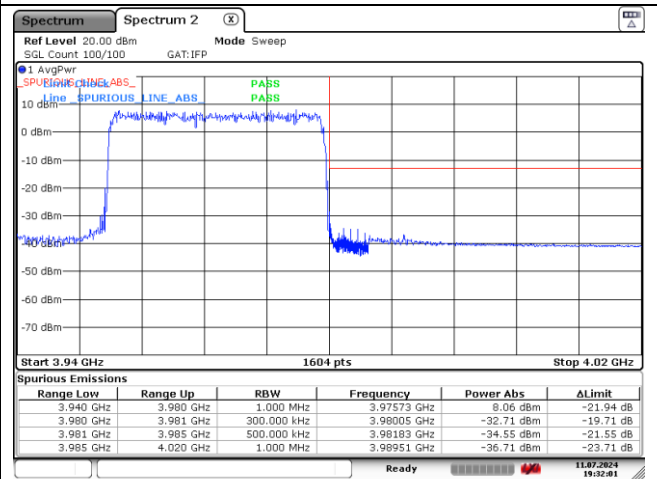

CP-OFDM 16QAM - High Channel - 1 RB

CP-OFDM 16QAM - High Channel - Full RB

NR band 77_High Band (30 MHz)

DFT-S-OFDM QPSK - Low Channel - 1 RB

DFT-S-OFDM QPSK - Low Channel - Full RB

DFT-S-OFDM QPSK - High Channel - 1 RB