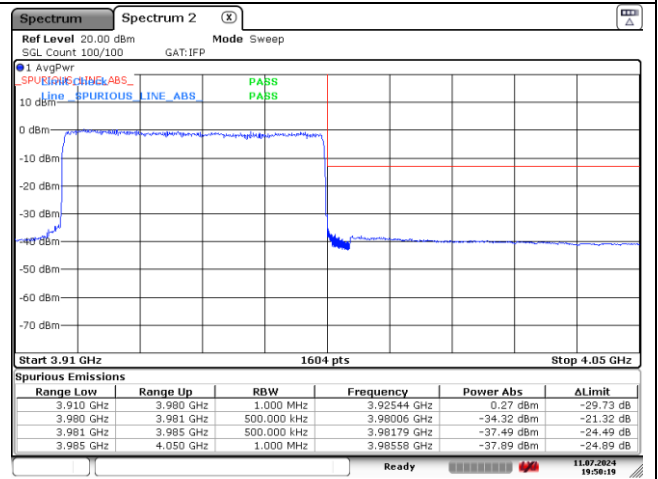

DFT-S-OFDM 16QAM - High Channel - Full RB

NR band 77_High Band (60 MHz)

CP-OFDM QPSK - Low Channel - 1 RB

CP-OFDM QPSK - Low Channel - Full RB

CP-OFDM QPSK - High Channel - 1 RB

CP-OFDM QPSK - High Channel - Full RB