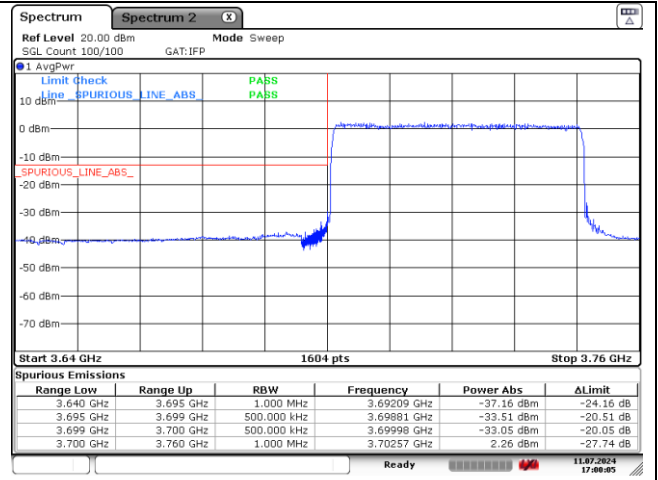

NR band 77_High Band (50 MHz)