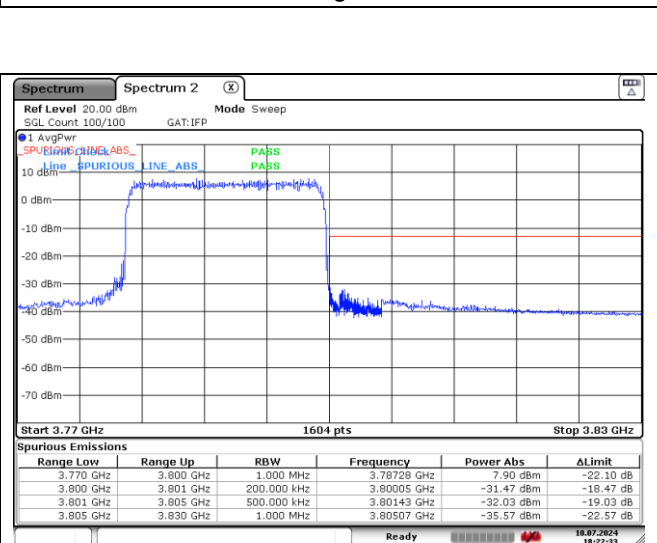

NR band 77_High Band (20 MHz)

CP-OFDM QPSK - Low Channel - 1 RB

CP-OFDM QPSK - Low Channel - Full RB

CP-OFDM QPSK - High Channel - 1 RB

CP-OFDM QPSK - High Channel - Full RB

CP-OFDM QPSK - High Channel - 1 RB

CP-OFDM QPSK - High Channel - Full RB

NR band 77_High Band (20 MHz)

CP-OFDM 16QAM - Low Channel - 1 RB

CP-OFDM 16QAM - High Channel - 1 RB

CP-OFDM 16QAM - High Channel - Full RB

NR band 78_High Band (20 MHz)