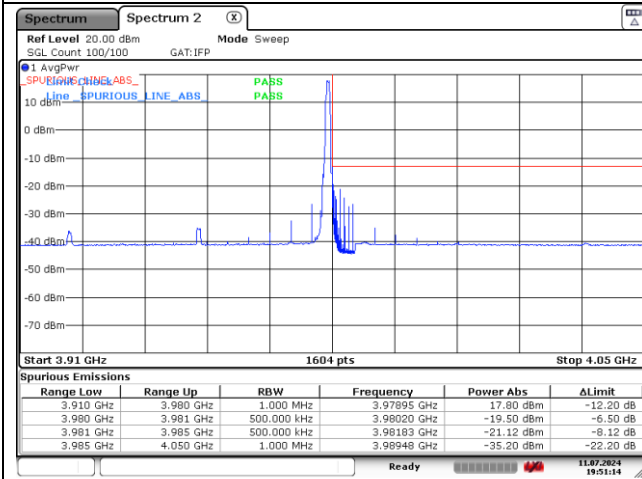

CP-OFDM QPSK - Low Channel - 1 RB