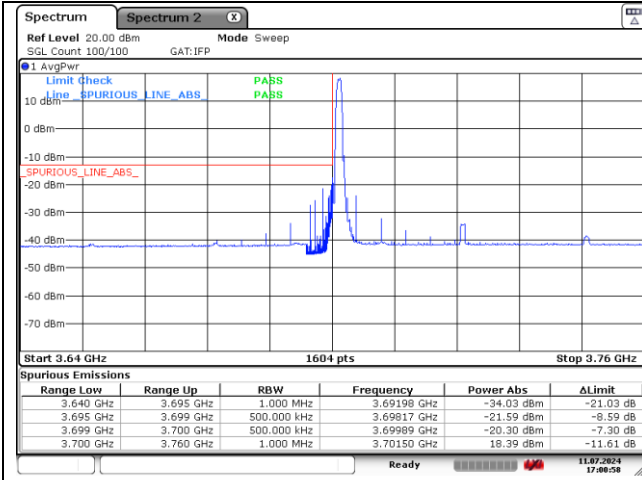

NR band 77_High Band (50 MHz)