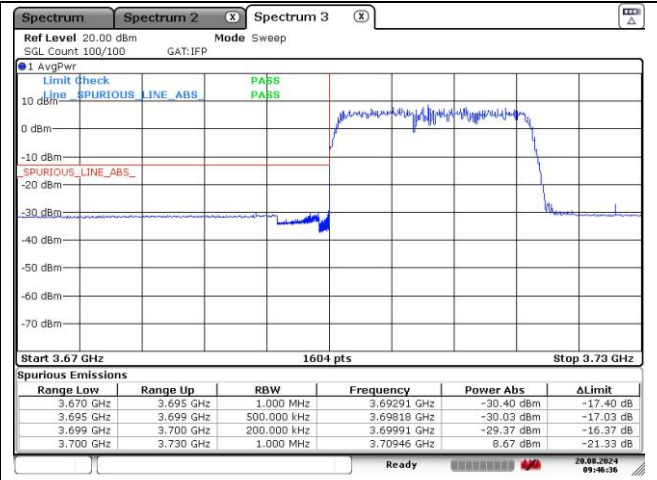

NR band 77_High Band (20 MHz)