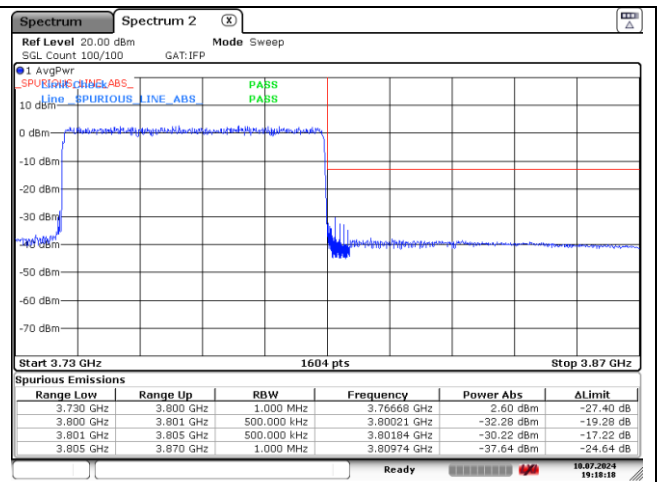

DFT-S-OFDM 16QAM - Low Channel - 1 RB

DFT-S-OFDM 16QAM - Low Channel - Full RB

DFT-S-OFDM 16QAM - High Channel - 1 RB

DFT-S-OFDM 16QAM - High Channel - Full RB

NR band 78_High Band (60 MHz)

DFT-S-OFDM 16QAM - High Channel - 1 RB