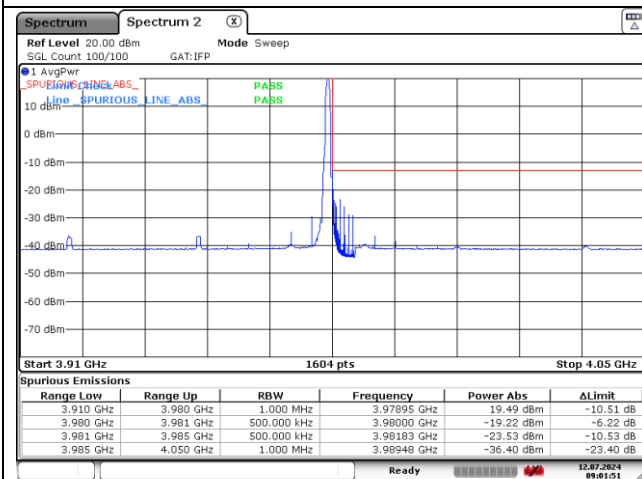

CP-OFDM 16QAM - High Channel - Full RB

CP-OFDM 16QAM - High Channel - 1 RB

CP-OFDM 16QAM - High Channel - Full RB

NR band 77_High Band (60 MHz)

DFT-S-OFDM QPSK - Low Channel - 1 RB

DFT-S-OFDM QPSK - Low Channel - Full RB