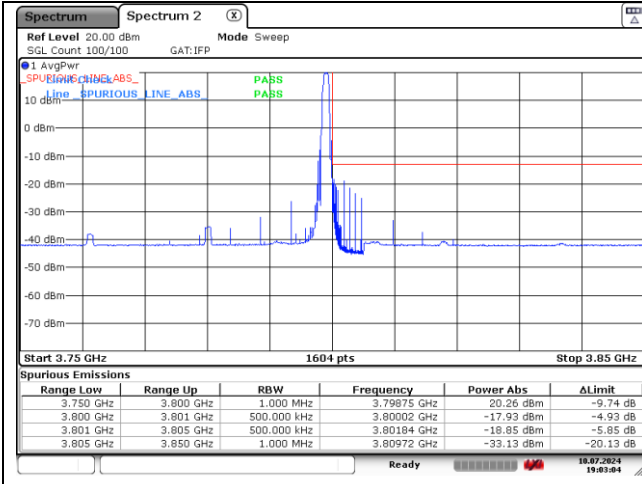

NR band 77_High Band (40 MHz)

DFT-S-OFDM QPSK - Low Channel - 1 RB

DFT-S-OFDM QPSK - Low Channel - Full RB

DFT-S-OFDM QPSK - High Channel - 1 RB

DFT-S-OFDM QPSK - High Channel - Full RB

NR band 78_High Band (40 MHz)