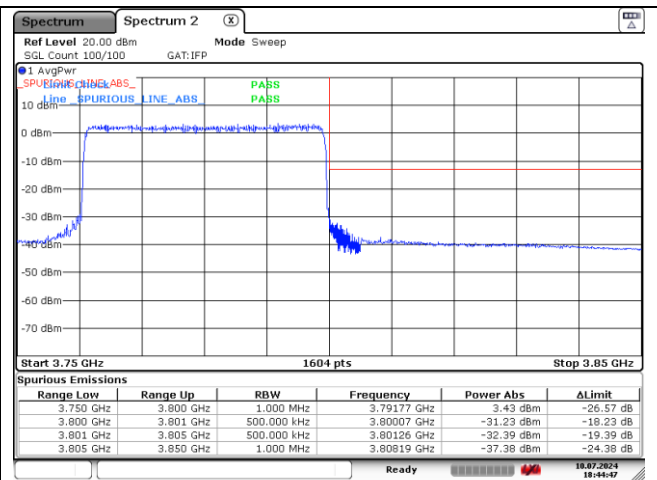

CP-OFDM QPSK - High Channel - 1 RB

CP-OFDM QPSK - High Channel - Full RB

NR band 78_High Band (40 MHz)

CP-OFDM QPSK - High Channel - 1 RB

CP-OFDM QPSK - High Channel - Full RB