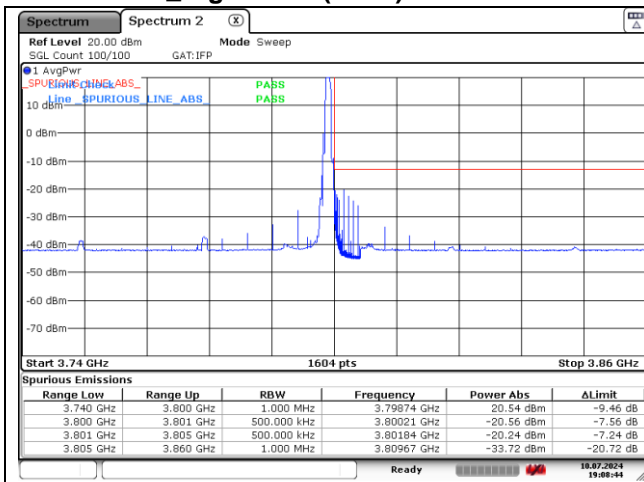

DFT-S-OFDM QPSK - High Channel - 1 RB

DFT-S-OFDM QPSK - High Channel - Full RB

NR band 78_High Band (50 MHz)

DFT-S-OFDM QPSK - High Channel - 1 RB

DFT-S-OFDM QPSK - High Channel - Full RB