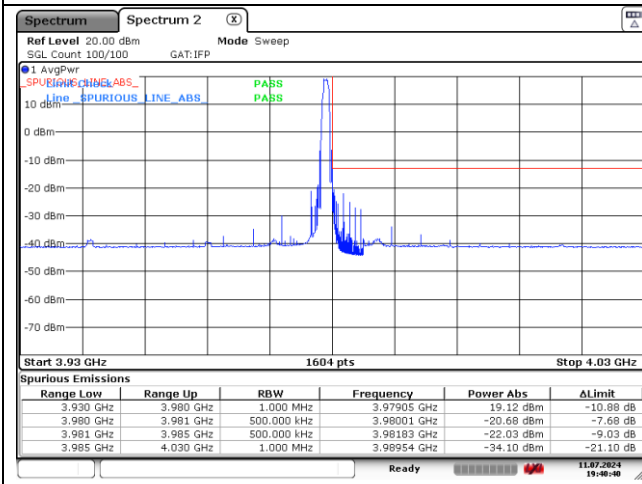

DFT-S-OFDM QPSK - Low Channel - 1 RB