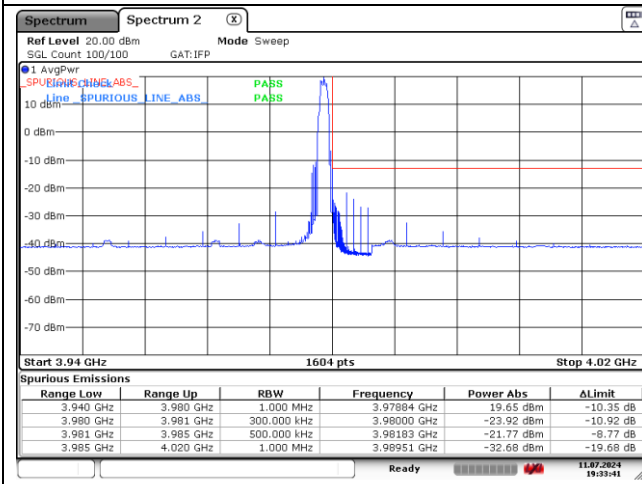

DFT-S-OFDM QPSK - High Channel - Full RB

NR band 78_High Band (30 MHz)

DFT-S-OFDM QPSK - High Channel - 1 RB

DFT-S-OFDM QPSK - High Channel - Full RB

NR band 77_High Band (30 MHz)

DFT-S-OFDM 16QAM - Low Channel - 1 RB

DFT-S-OFDM 16QAM - Low Channel - Full RB

DFT-S-OFDM 16QAM - High Channel - 1 RB

DFT-S-OFDM 16QAM - High Channel - Full RB

NR band 78_High Band (30 MHz)

NR band 77_High Band (30 MHz)

CP-OFDM QPSK - Low Channel - 1 RB