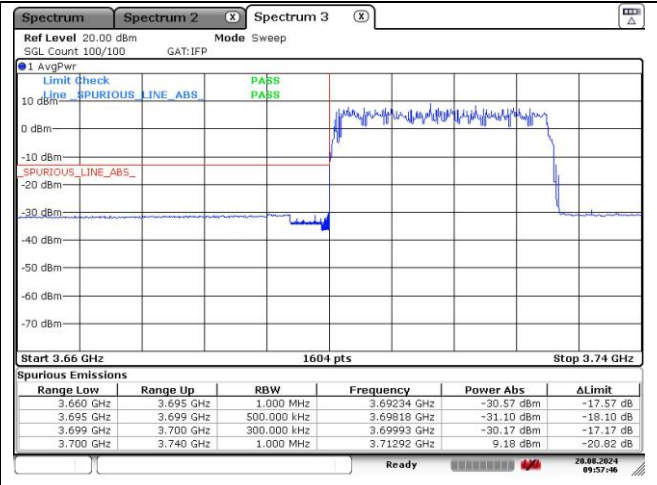

DFT-S-OFDM QPSK - High Channel - Full RB

NR band 78_High Band (30 MHz)

DFT-S-OFDM QPSK - High Channel - 1 RB

DFT-S-OFDM QPSK - High Channel - Full RB

NR band 77_High Band (30 MHz)

DFT-S-OFDM 16QAM - Low Channel - 1 RB