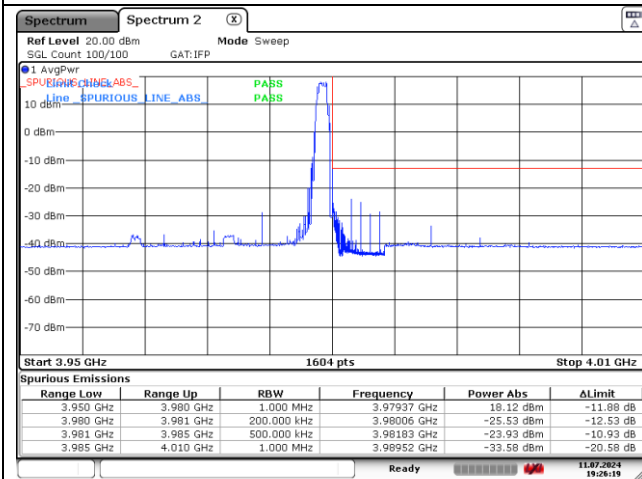

NR band 77_High Band (20 MHz)

CP-OFDM QPSK - Low Channel - 1 RB

CP-OFDM QPSK - Low Channel - Full RB

CP-OFDM QPSK - High Channel - 1 RB

CP-OFDM QPSK - High Channel - Full RB

CP-OFDM QPSK - High Channel - 1 RB

CP-OFDM QPSK - High Channel - Full RB

NR band 77_High Band (20 MHz)

CP-OFDM 16QAM - Low Channel - 1 RB

CP-OFDM 16QAM - High Channel - 1 RB

CP-OFDM 16QAM - High Channel - Full RB

NR band 78_High Band (20 MHz)