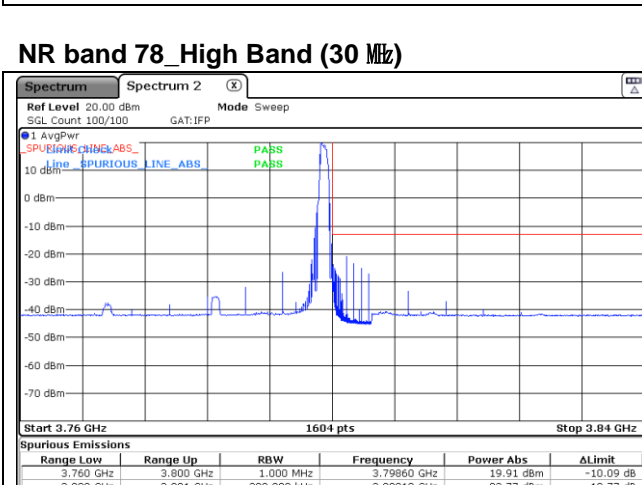

DFT-S-OFDM 16QAM - High Channel - 1 RB