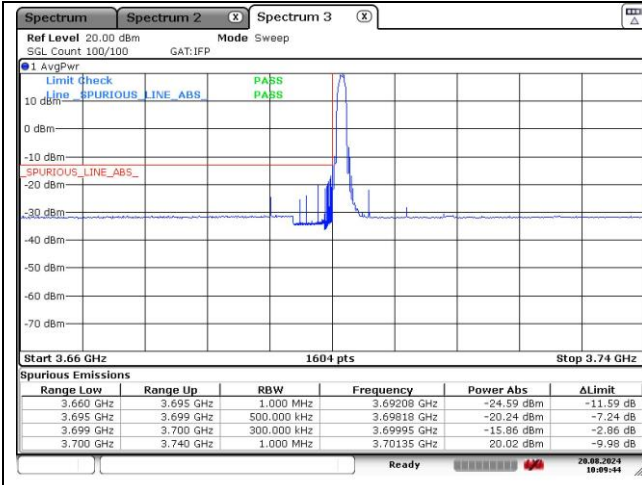

DFT-S-OFDM QPSK - High Channel - Full RB

NR band 78_High Band (30 MHz)

DFT-S-OFDM QPSK - High Channel - 1 RB

DFT-S-OFDM QPSK - High Channel - Full RB

NR band 77_High Band (30 MHz)

DFT-S-OFDM 16QAM - Low Channel - 1 RB