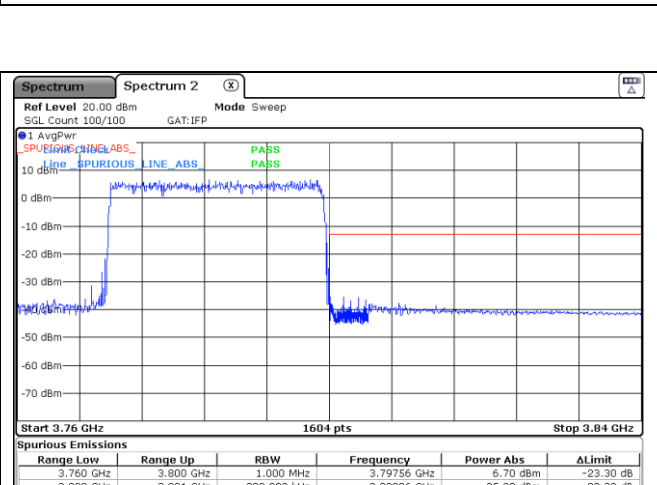

DFT-S-OFDM 16QAM - High Channel - Full RB