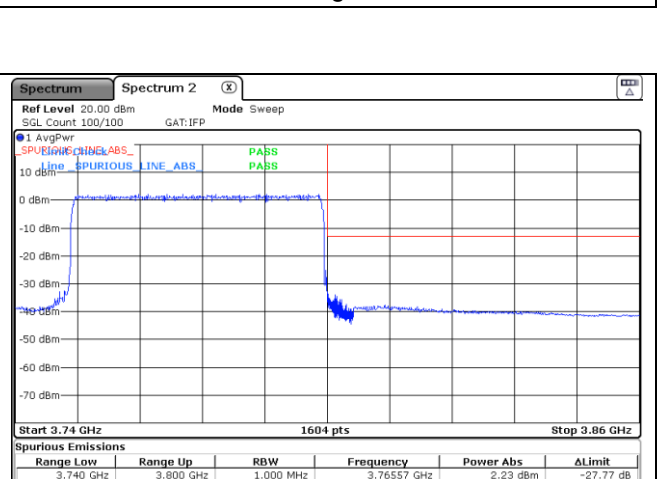

DFT-S-OFDM 16QAM - High Channel - Full RB

NR band 77_High Band (50 MHz)

CP-OFDM QPSK - Low Channel - 1 RB

CP-OFDM QPSK - Low Channel - Full RB

CP-OFDM QPSK - High Channel - 1 RB

CP-OFDM QPSK - High Channel - Full RB