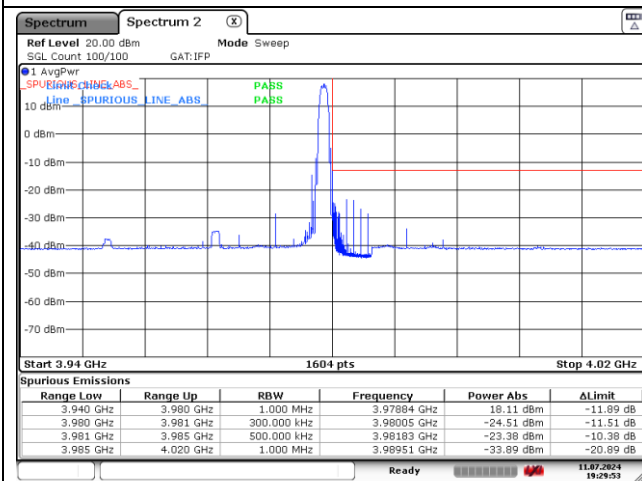

DFT-S-OFDM 16QAM - Low Channel - Full RB

DFT-S-OFDM 16QAM - High Channel - 1 RB

DFT-S-OFDM 16QAM - High Channel - Full RB

NR band 78_High Band (30 MHz)

NR band 77_High Band (30 MHz)

CP-OFDM QPSK - Low Channel - 1 RB