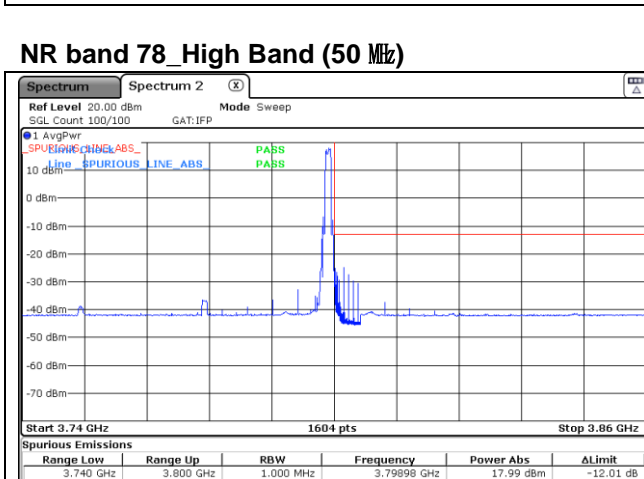

CP-OFDM QPSK - High Channel - 1 RB

CP-OFDM QPSK - High Channel - Full RB

NR band 77_High Band (50 MHz)

CP-OFDM 16QAM - Low Channel - 1 RB

CP-OFDM 16QAM - Low Channel - Full RB

CP-OFDM 16QAM - High Channel - 1 RB