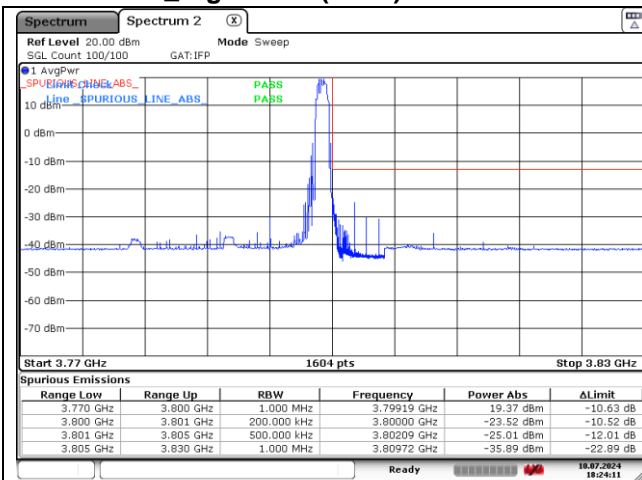

CP-OFDM QPSK - High Channel - Full RB

NR band 77_High Band (20 MHz)

CP-OFDM 16QAM - Low Channel - 1 RB

CP-OFDM 16QAM - High Channel - 1 RB

CP-OFDM 16QAM - High Channel - Full RB

NR band 78_High Band (20 MHz)