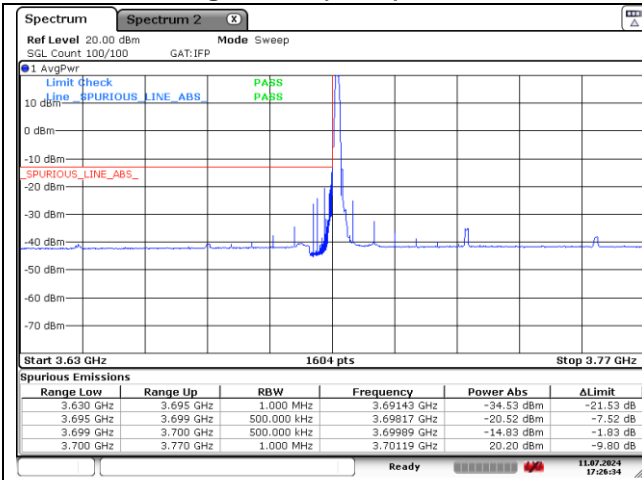

NR band 77_High Band (60 MHz)