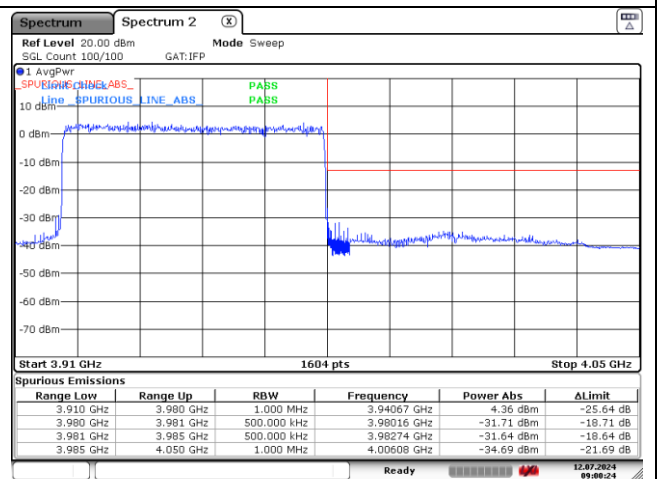

CP-OFDM 16QAM - High Channel - Full RB

CP-OFDM 16QAM - High Channel - 1 RB

CP-OFDM 16QAM - High Channel - Full RB

NR band 77_High Band (60 MHz)

DFT-S-OFDM QPSK - Low Channel - 1 RB

DFT-S-OFDM QPSK - Low Channel - Full RB