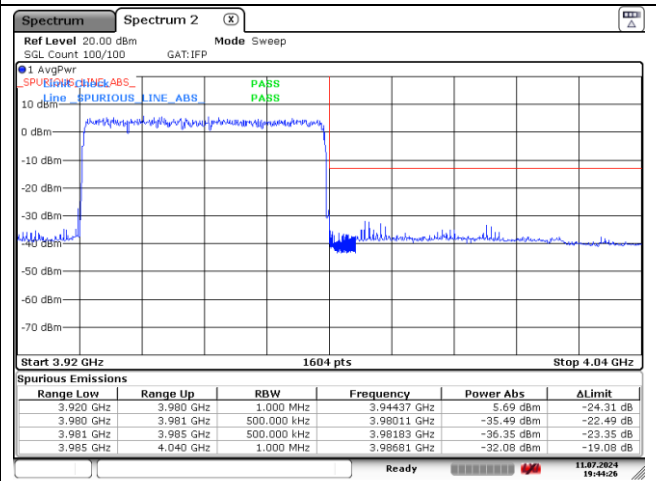

NR band 78_High Band (40 MHz)

CP-OFDM 16QAM - High Channel - 1 RB

CP-OFDM 16QAM - High Channel - Full RB

NR band 77_High Band (50 MHz)

DFT-S-OFDM QPSK - Low Channel - 1 RB

DFT-S-OFDM QPSK - Low Channel - Full RB