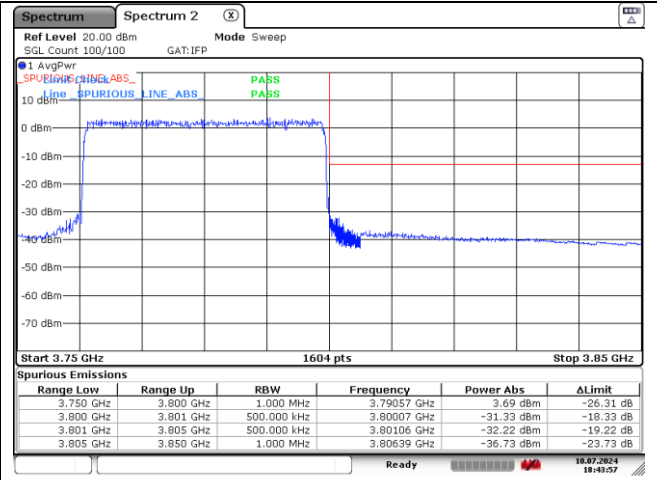

CP-OFDM 16QAM - High Channel - 1 RB

CP-OFDM 16QAM - High Channel - Full RB

NR band 78_High Band (40 MHz)

CP-OFDM 16QAM - High Channel - 1 RB

CP-OFDM 16QAM - High Channel - Full RB