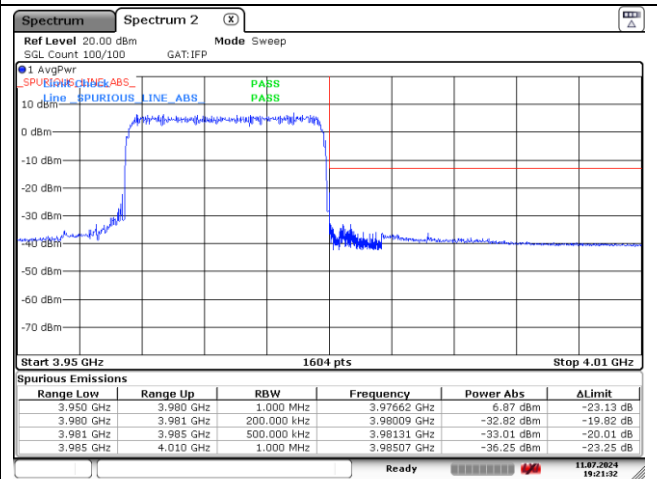

NR band 77_High Band (20 MHz)

CP-OFDM QPSK - Low Channel - 1 RB

CP-OFDM QPSK - Low Channel - Full RB

CP-OFDM QPSK - High Channel - 1 RB

CP-OFDM QPSK - High Channel - Full RB

CP-OFDM QPSK - High Channel - 1 RB