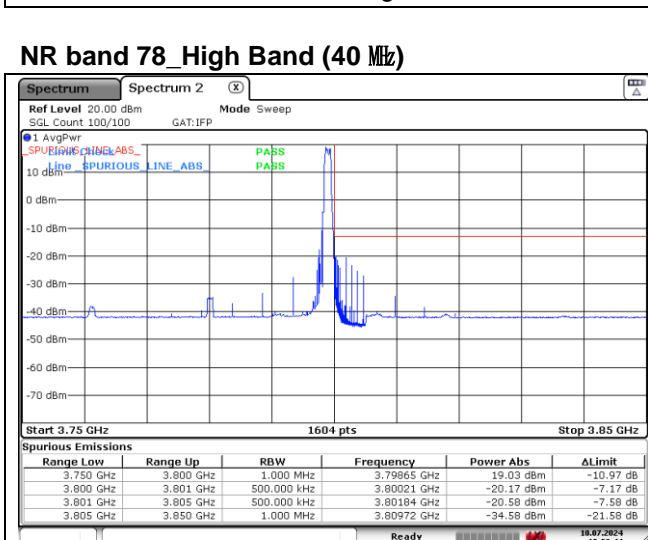

DFT-S-OFDM QPSK - High Channel - 1 RB

DFT-S-OFDM QPSK - High Channel - Full RB

NR band 77_High Band (40 MHz)

DFT-S-OFDM 16QAM - Low Channel - 1 RB

DFT-S-OFDM 16QAM - Low Channel - Full RB

DFT-S-OFDM 16QAM - High Channel - 1 RB