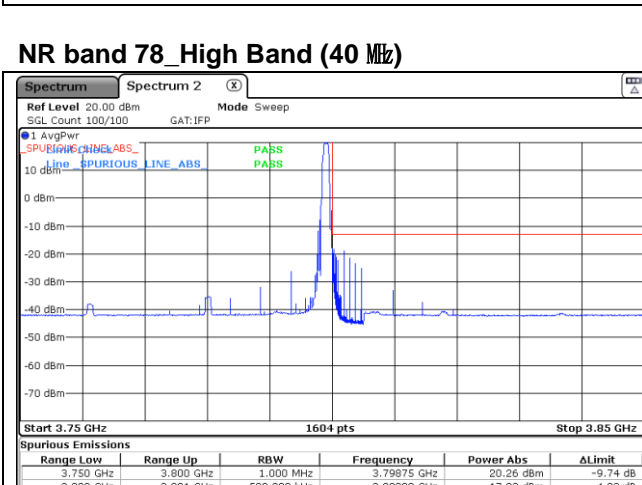

NR band 77_High Band (40 MHz)

DFT-S-OFDM QPSK - Low Channel - 1 RB

DFT-S-OFDM QPSK - Low Channel - Full RB

DFT-S-OFDM QPSK - High Channel - 1 RB

DFT-S-OFDM QPSK - High Channel - Full RB

NR band 78_High Band (40 MHz)