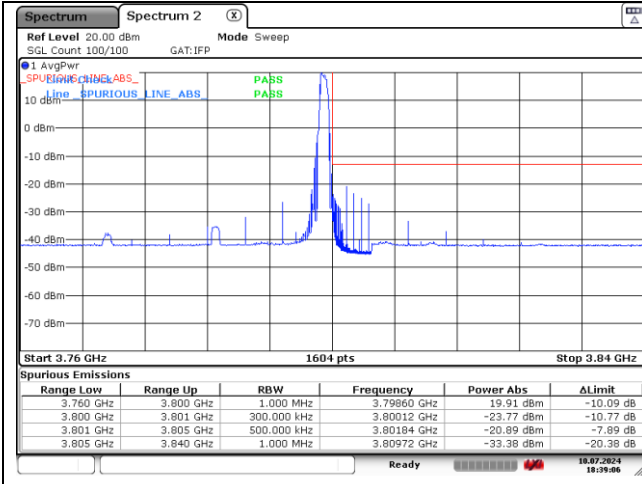

DFT-S-OFDM 16QAM - Low Channel - Full RB

DFT-S-OFDM 16QAM - High Channel - 1 RB

DFT-S-OFDM 16QAM - High Channel - Full RB

NR band 78_High Band (30 MHz)

NR band 77_High Band (30 MHz)

CP-OFDM QPSK - Low Channel - 1 RB