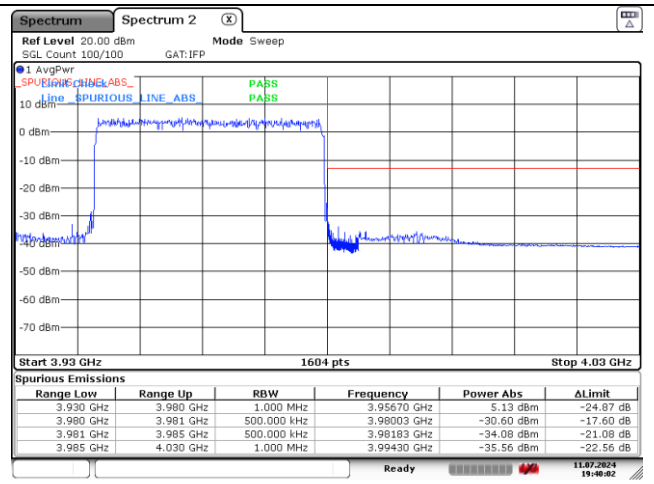

DFT-S-OFDM QPSK - Low Channel - Full RB