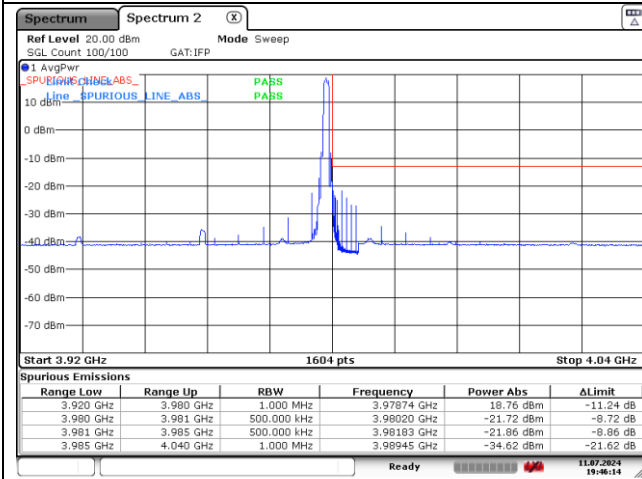

DFT-S-OFDM 16QAM - Low Channel - 1 RB