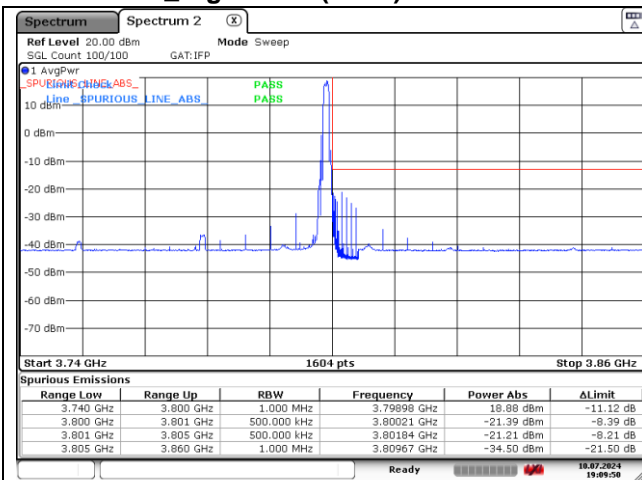

DFT-S-OFDM 16QAM - Low Channel - 1 RB

DFT-S-OFDM 16QAM - Low Channel - Full RB

DFT-S-OFDM 16QAM - High Channel - 1 RB

DFT-S-OFDM 16QAM - High Channel - Full RB

NR band 78_High Band (50 MHz)

DFT-S-OFDM 16QAM - High Channel - 1 RB