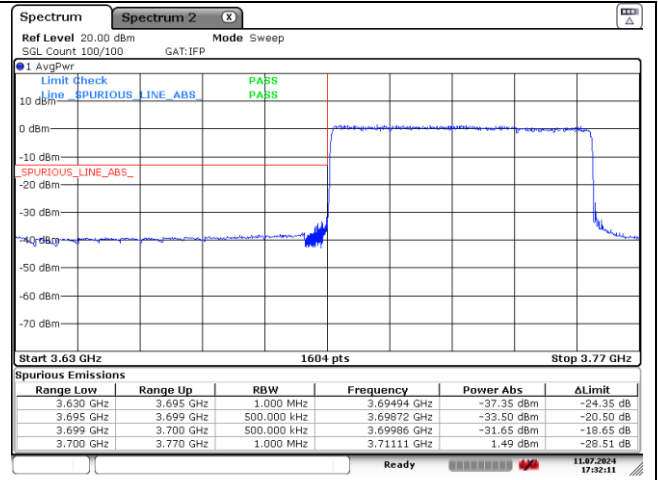

NR band 77_High Band (60 MHz)