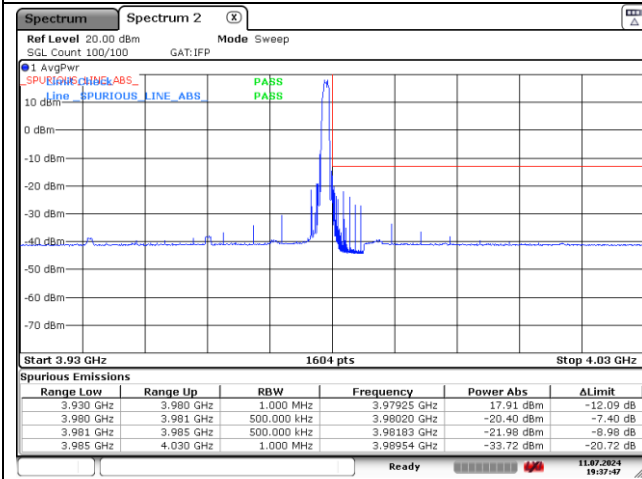

DFT-S-OFDM 16QAM - High Channel - Full RB

NR band 78_High Band (40 MHz)

NR band 77_High Band (40 MHz)

CP-OFDM QPSK - Low Channel - 1 RB

CP-OFDM QPSK - High Channel - 1 RB

CP-OFDM QPSK - High Channel - Full RB