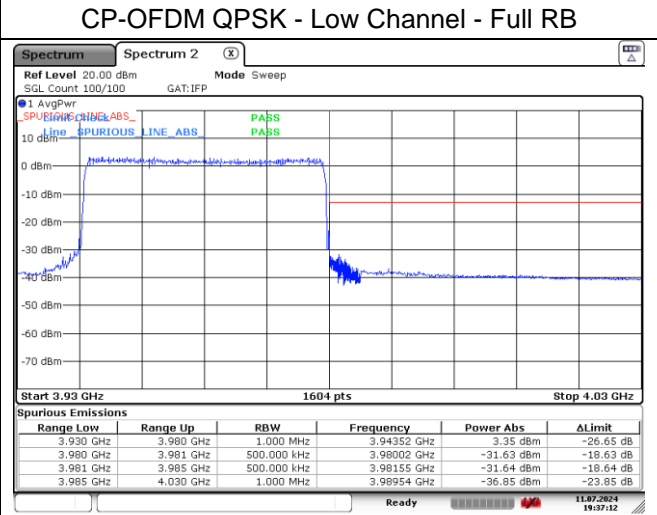

DFT-S-OFDM 16QAM - High Channel - Full RB

NR band 78_High Band (40 MHz)

NR band 77_High Band (40 MHz)

CP-OFDM QPSK - Low Channel - 1 RB

CP-OFDM QPSK - High Channel - 1 RB

CP-OFDM QPSK - High Channel - Full RB