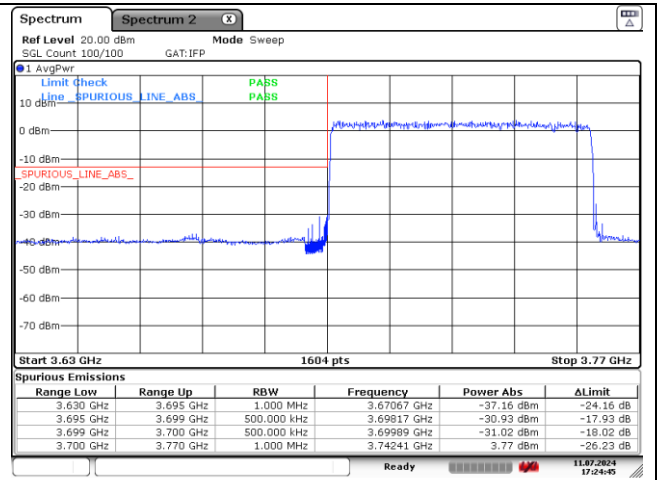

NR band 77_High Band (60 MHz)