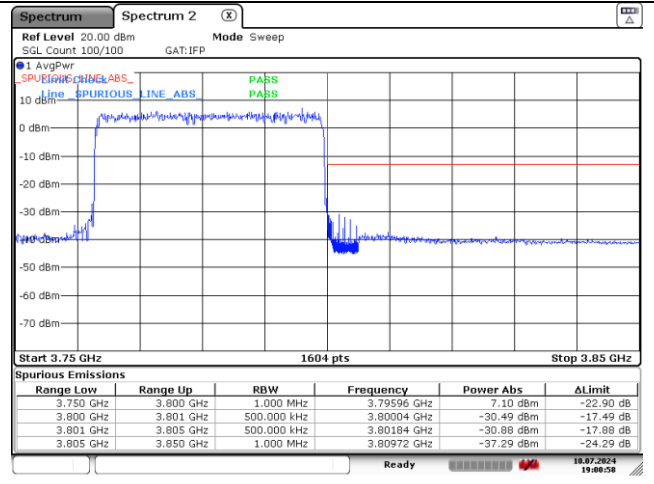

NR band 77_High Band (40 MHz)

DFT-S-OFDM QPSK - Low Channel - 1 RB

DFT-S-OFDM QPSK - Low Channel - Full RB

DFT-S-OFDM QPSK - High Channel - 1 RB

DFT-S-OFDM QPSK - High Channel - Full RB

NR band 78_High Band (40 MHz)