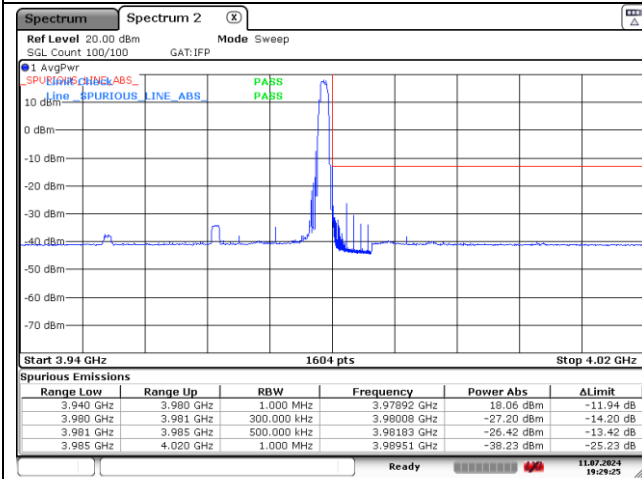

CP-OFDM 16QAM - Low Channel - 1 RB