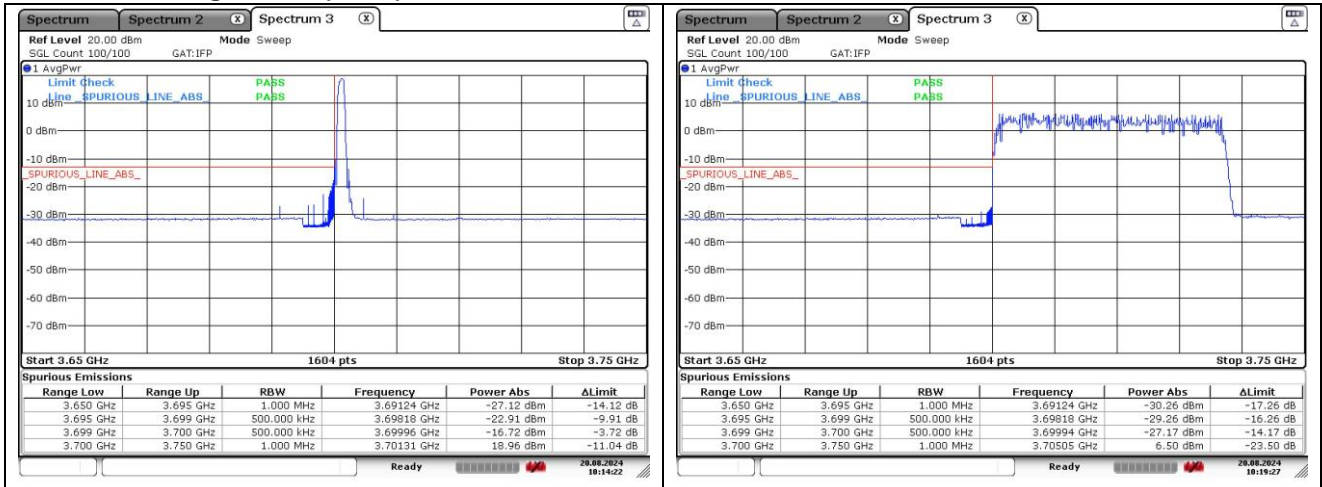

NR band 77_High Band (40 MHz)