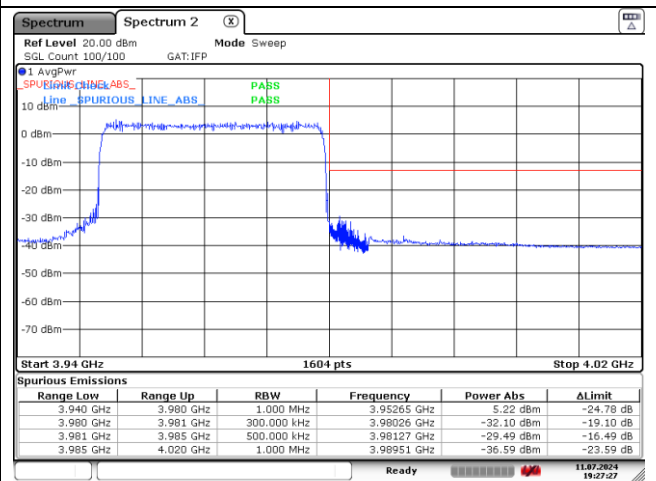

CP-OFDM QPSK - Low Channel - Full RB