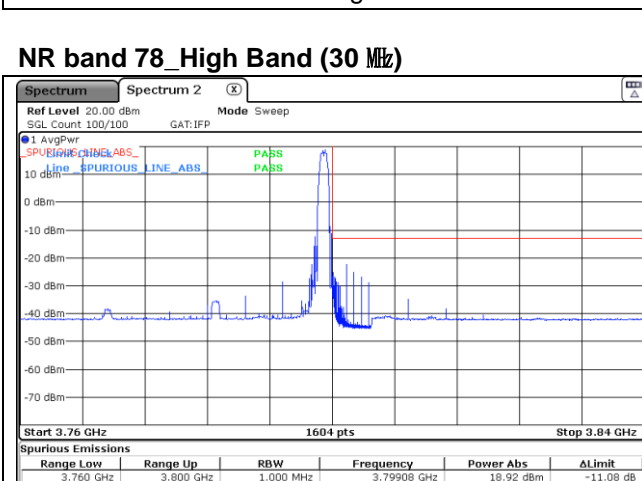

CP-OFDM QPSK - High Channel - 1 RB