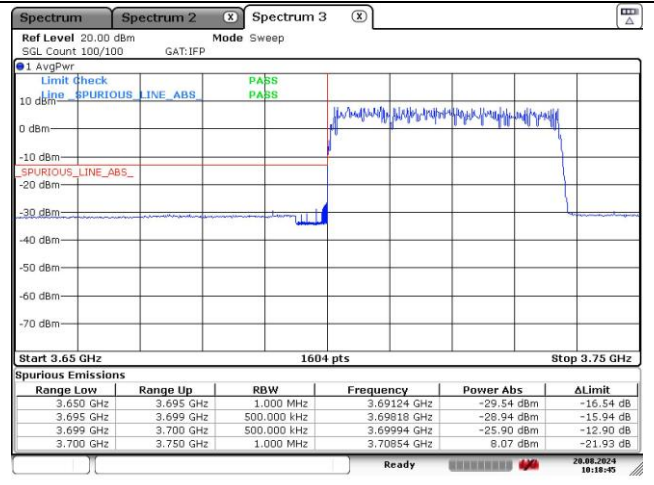

NR band 77_High Band (40 MHz)