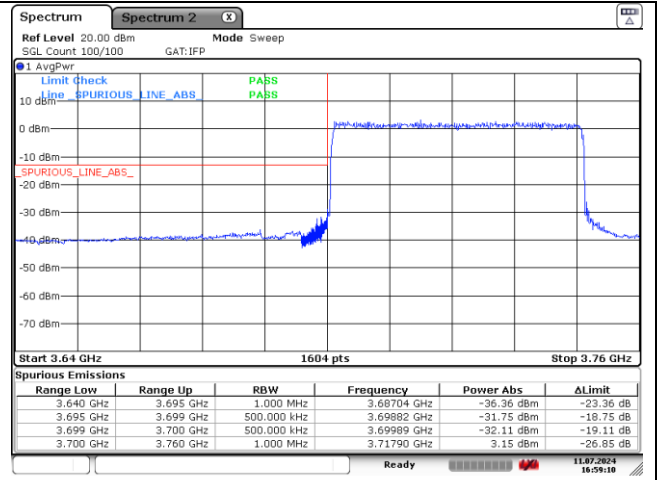

NR band 77_High Band (50 MHz)