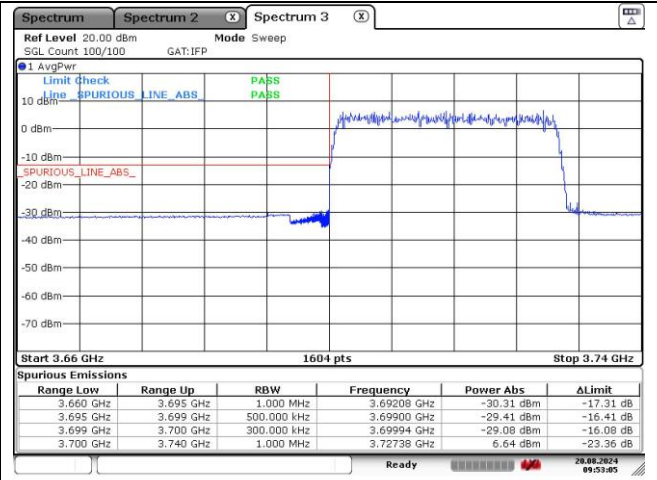

CP-OFDM QPSK - Low Channel - Full RB

CP-OFDM QPSK - High Channel - 1 RB

CP-OFDM QPSK - High Channel - Full RB

CP-OFDM QPSK - High Channel - 1 RB

CP-OFDM QPSK - High Channel - Full RB

NR band 77_High Band (30 MHz)