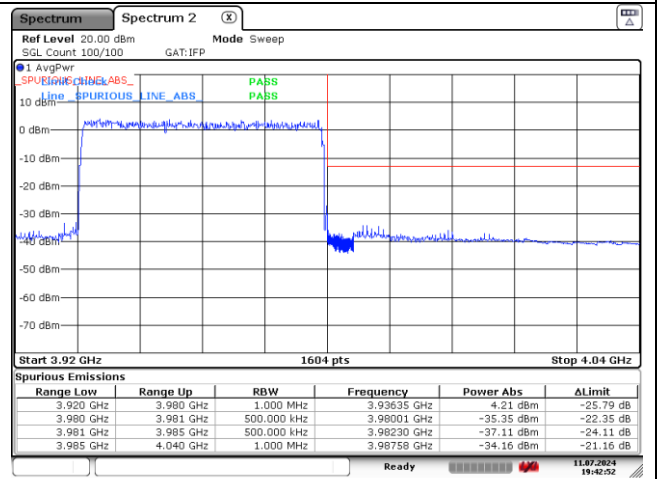

DFT-S-OFDM 16QAM - Low Channel - Full RB