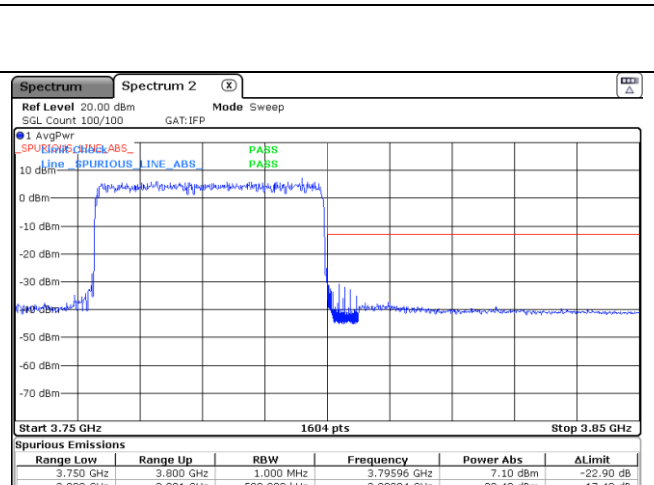

NR band 77_High Band (40 MHz)

DFT-S-OFDM QPSK - Low Channel - 1 RB

DFT-S-OFDM QPSK - Low Channel - Full RB

DFT-S-OFDM QPSK - High Channel - 1 RB

DFT-S-OFDM QPSK - High Channel - Full RB

NR band 78_High Band (40 MHz)