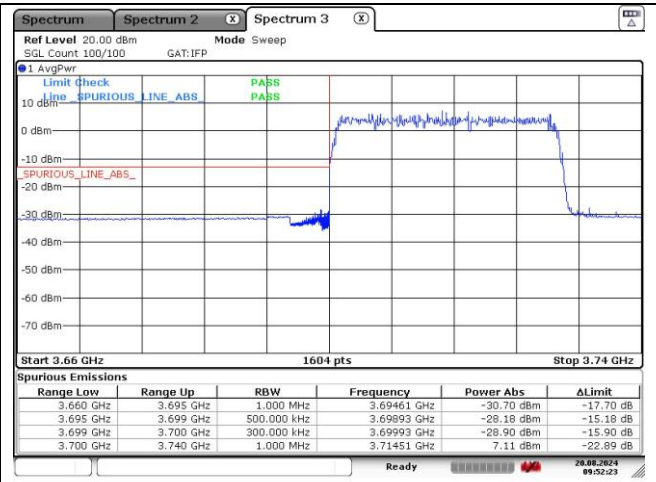

DFT-S-OFDM 16QAM - Low Channel - Full RB

DFT-S-OFDM 16QAM - High Channel - 1 RB

DFT-S-OFDM 16QAM - High Channel - Full RB

NR band 78_High Band (30 MHz)

NR band 77_High Band (30 MHz)

CP-OFDM QPSK - Low Channel - 1 RB