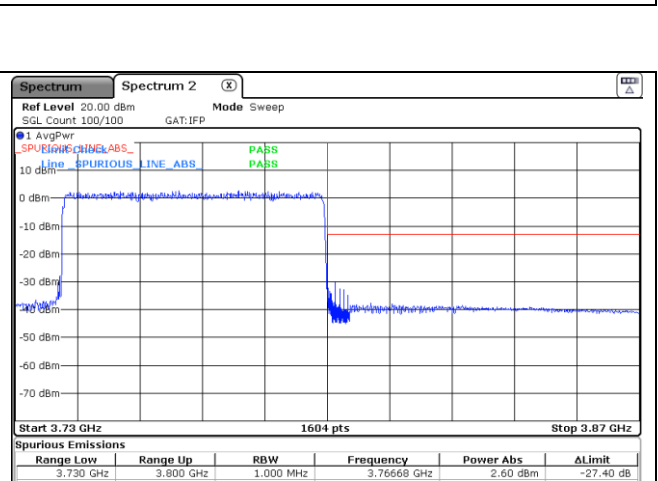

DFT-S-OFDM 16QAM - Low Channel - 1 RB

DFT-S-OFDM 16QAM - Low Channel - Full RB

DFT-S-OFDM 16QAM - High Channel - 1 RB

DFT-S-OFDM 16QAM - High Channel - Full RB

NR band 78_High Band (60 MHz)

DFT-S-OFDM 16QAM - High Channel - 1 RB