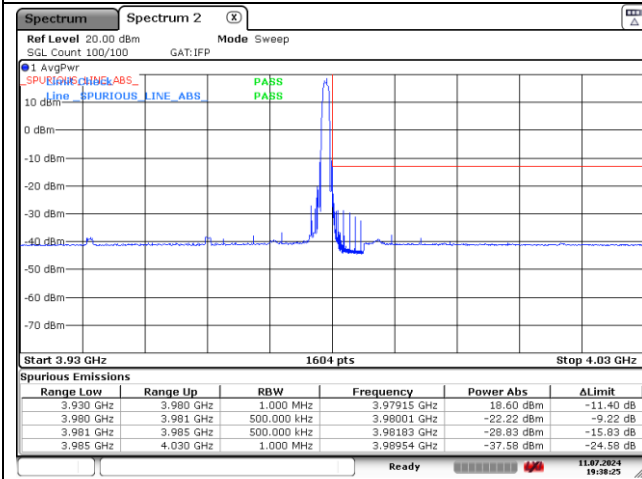

NR band 78_High Band (40 MHz)

CP-OFDM QPSK - High Channel - 1 RB

CP-OFDM QPSK - High Channel - Full RB

NR band 77_High Band (40 MHz)

CP-OFDM 16QAM - Low Channel - 1 RB

CP-OFDM 16QAM - High Channel - 1 RB

CP-OFDM 16QAM - High Channel - Full RB