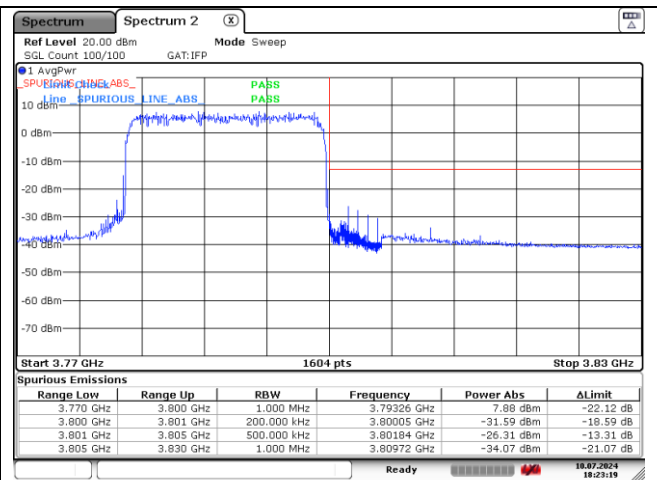

CP-OFDM QPSK - High Channel - Full RB

NR band 77_High Band (20 MHz)

CP-OFDM 16QAM - Low Channel - 1 RB

CP-OFDM 16QAM - High Channel - 1 RB

CP-OFDM 16QAM - High Channel - Full RB

NR band 78_High Band (20 MHz)