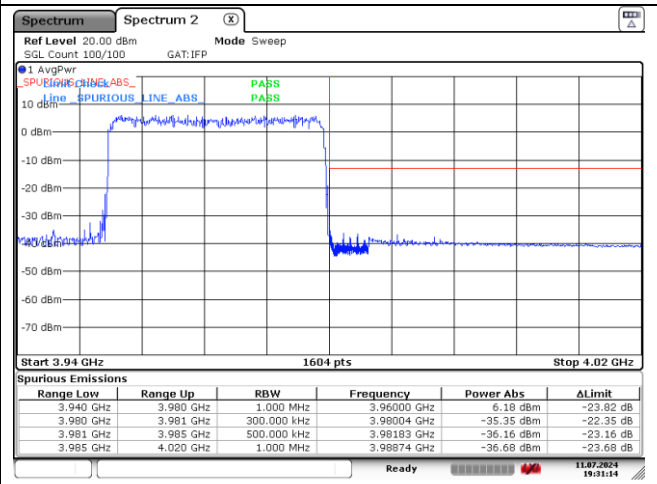

DFT-S-OFDM 16QAM - Low Channel - Full RB