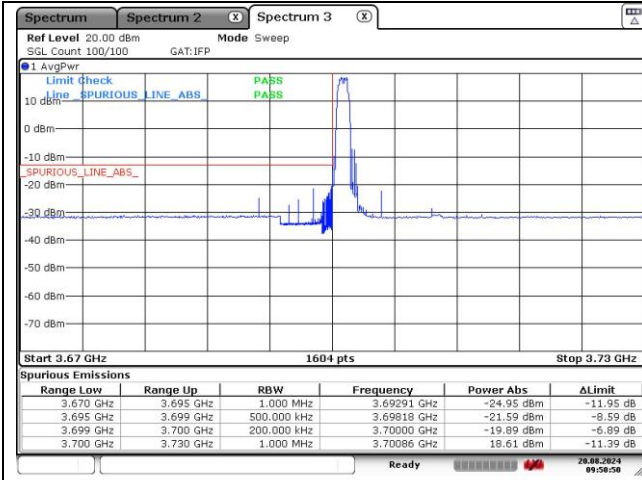

NR band 77_High Band (20 MHz)

CP-OFDM QPSK - Low Channel - 1 RB

CP-OFDM QPSK - Low Channel - Full RB

CP-OFDM QPSK - High Channel - 1 RB

CP-OFDM QPSK - High Channel - Full RB

CP-OFDM QPSK - High Channel - 1 RB