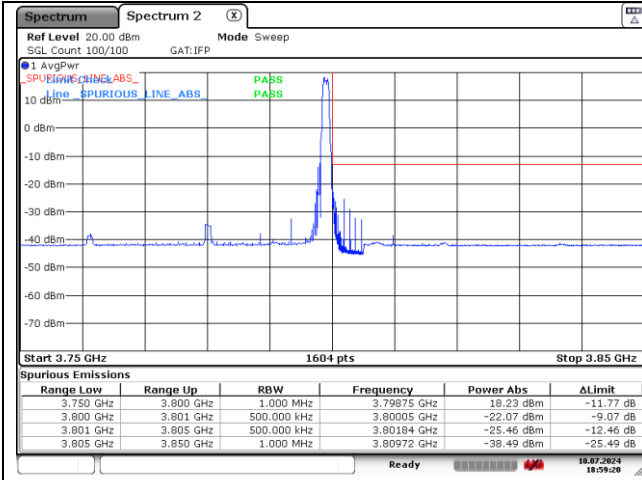

CP-OFDM 16QAM - High Channel - 1 RB

CP-OFDM 16QAM - High Channel - Full RB

NR band 78_High Band (40 MHz)

CP-OFDM 16QAM - High Channel - 1 RB

CP-OFDM 16QAM - High Channel - Full RB