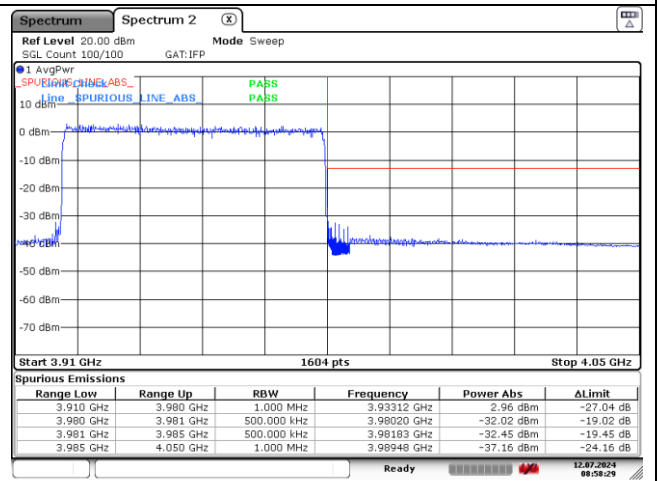

DFT-S-OFDM 16QAM - Low Channel - Full RB