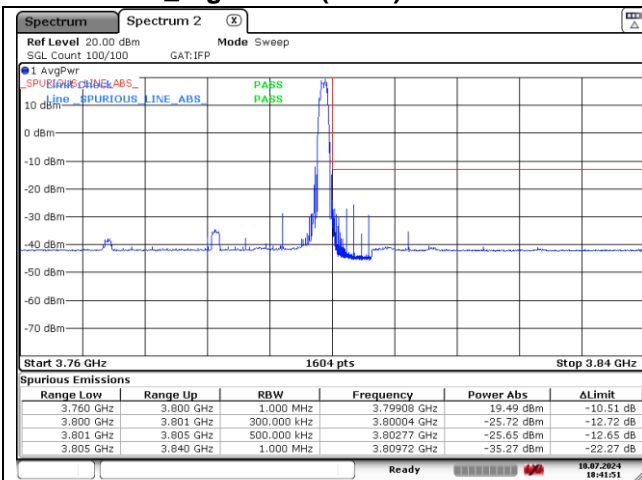

CP-OFDM 16QAM - High Channel - 1 RB

CP-OFDM 16QAM - High Channel - Full RB

NR band 78_High Band (30 MHz)

CP-OFDM 16QAM - High Channel - 1 RB

CP-OFDM 16QAM - High Channel - Full RB