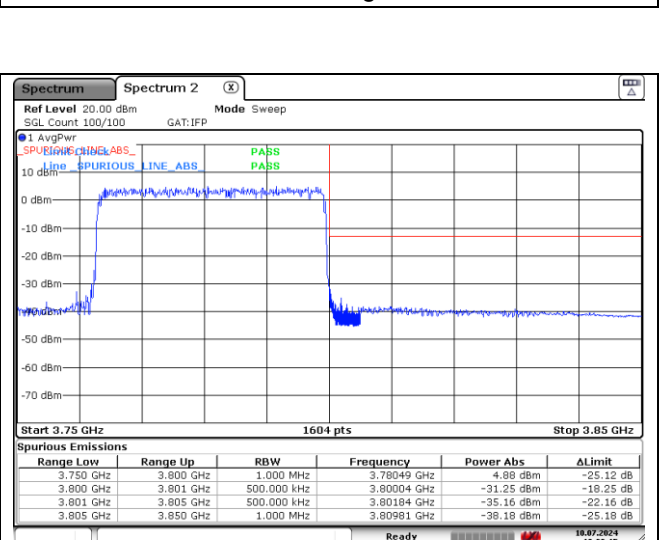

DFT-S-OFDM 16QAM - High Channel - Full RB