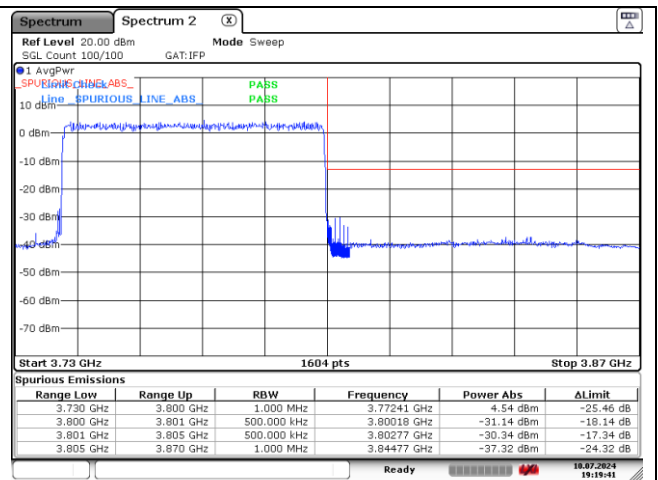

NR band 78_High Band (60 MHz)

DFT-S-OFDM QPSK - High Channel - 1 RB

DFT-S-OFDM QPSK - High Channel - Full RB