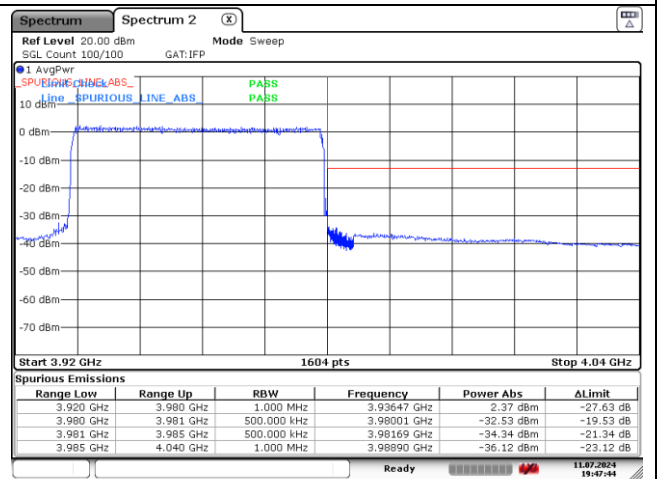

DFT-S-OFDM 16QAM - High Channel - Full RB

NR band 77_High Band (50 MHz)

CP-OFDM QPSK - Low Channel - 1 RB

CP-OFDM QPSK - Low Channel - Full RB

CP-OFDM QPSK - High Channel - 1 RB

CP-OFDM QPSK - High Channel - Full RB