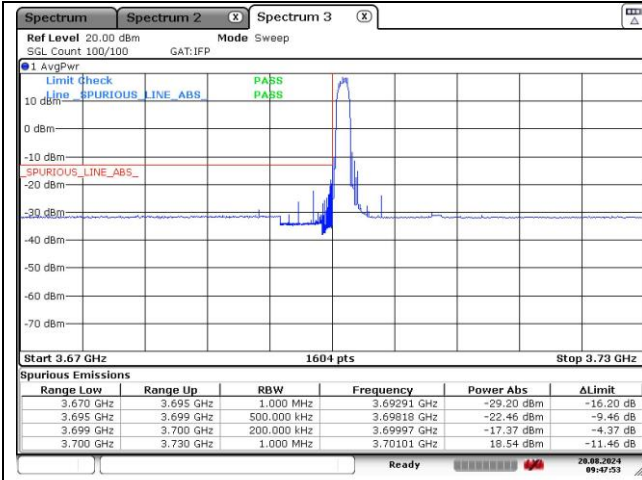

NR band 77_High Band (20 MHz)