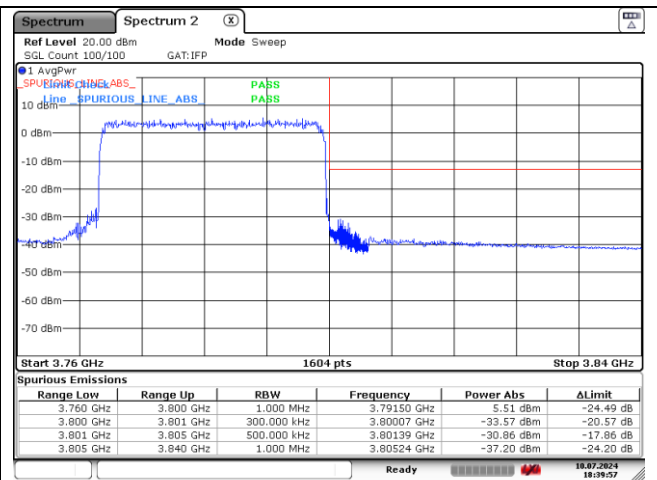

CP-OFDM 16QAM - High Channel - 1 RB

CP-OFDM 16QAM - High Channel - Full RB

NR band 78_High Band (30 MHz)

CP-OFDM 16QAM - High Channel - 1 RB

CP-OFDM 16QAM - High Channel - Full RB