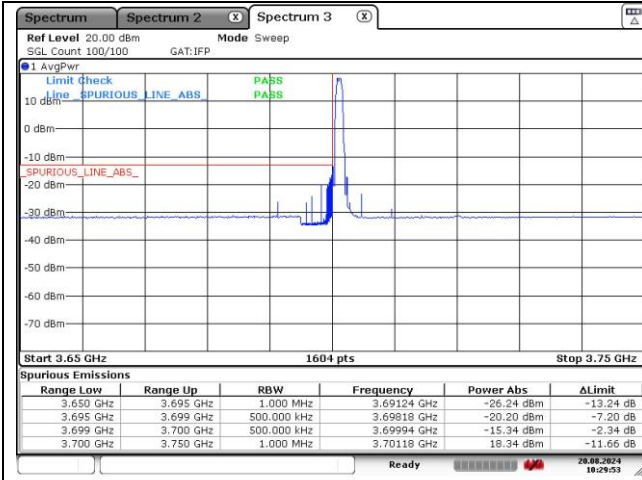

NR band 77_High Band (40 MHz)