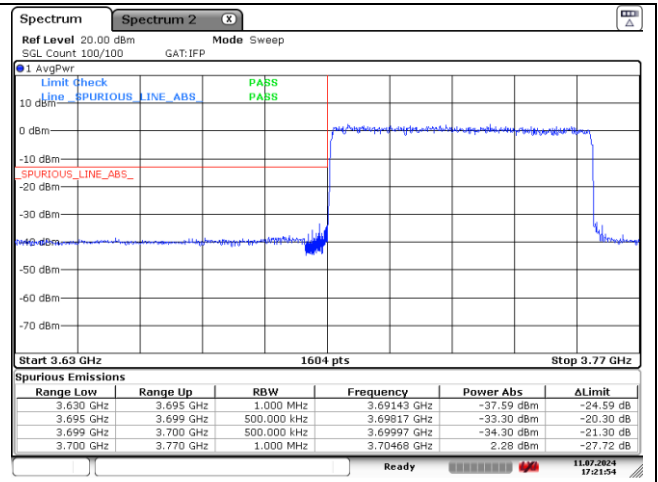

DFT-S-OFDM QPSK - High Channel - 1 RB

DFT-S-OFDM QPSK - High Channel - Full RB

NR band 78_High Band (60 MHz)

DFT-S-OFDM QPSK - High Channel - 1 RB

DFT-S-OFDM QPSK - High Channel - Full RB

NR band 77_High Band (60 MHz)