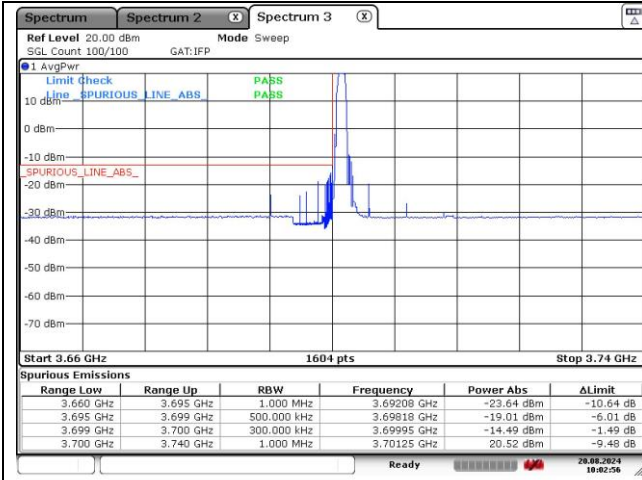

NR band 77_High Band (30 MHz)