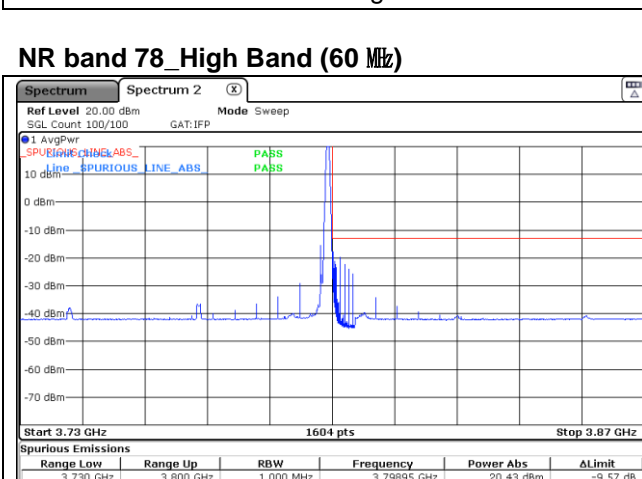

DFT-S-OFDM QPSK - High Channel - 1 RB