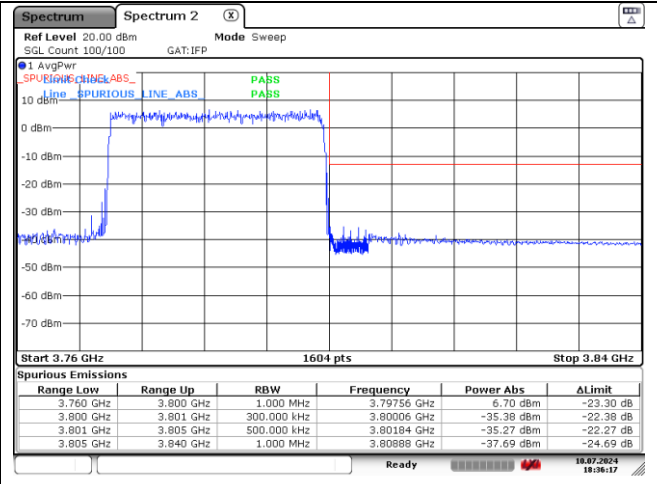

DFT-S-OFDM 16QAM - Low Channel - Full RB

DFT-S-OFDM 16QAM - High Channel - 1 RB

DFT-S-OFDM 16QAM - High Channel - Full RB

NR band 78_High Band (30 MHz)

NR band 77_High Band (30 MHz)

CP-OFDM QPSK - Low Channel - 1 RB