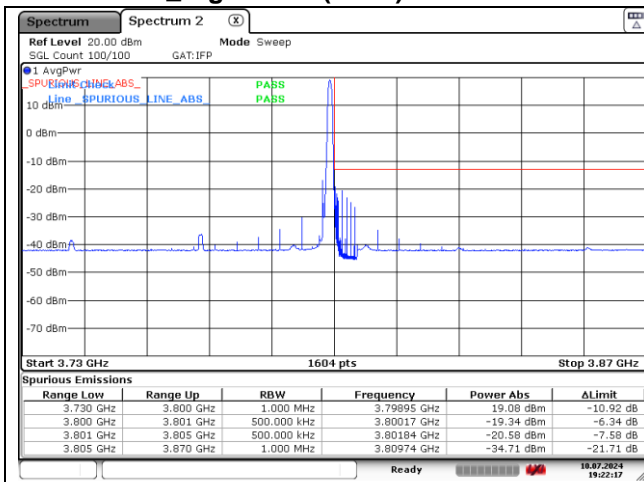

DFT-S-OFDM 16QAM - Low Channel - 1 RB

DFT-S-OFDM 16QAM - Low Channel - Full RB

DFT-S-OFDM 16QAM - High Channel - 1 RB

DFT-S-OFDM 16QAM - High Channel - Full RB

NR band 78_High Band (60 MHz)

DFT-S-OFDM 16QAM - High Channel - 1 RB