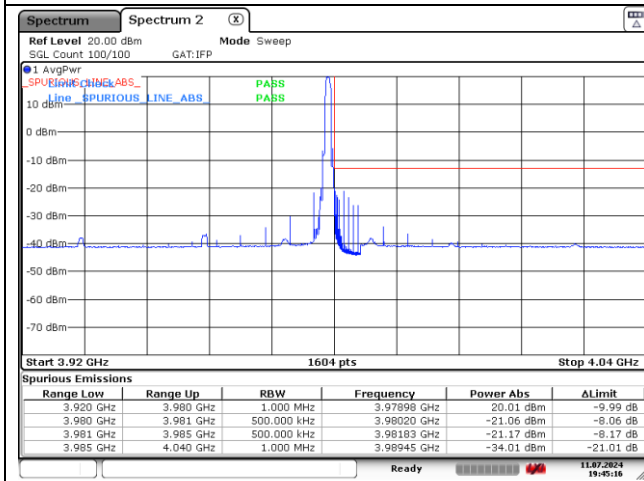

NR band 78_High Band (40 MHz)

CP-OFDM 16QAM - High Channel - 1 RB

CP-OFDM 16QAM - High Channel - Full RB

NR band 77_High Band (50 MHz)

DFT-S-OFDM QPSK - Low Channel - 1 RB

DFT-S-OFDM QPSK - Low Channel - Full RB