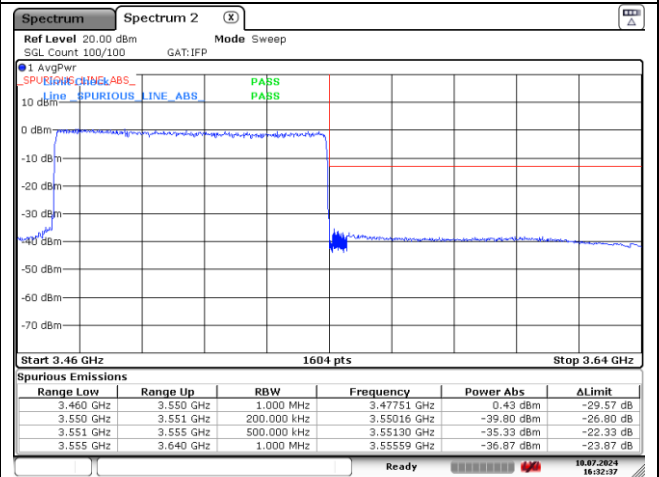

CP-OFDM 16QAM - Low Channel - Full RB

CP-OFDM 16QAM - High Channel - 1 RB

CP-OFDM 16QAM - High Channel - Full RB