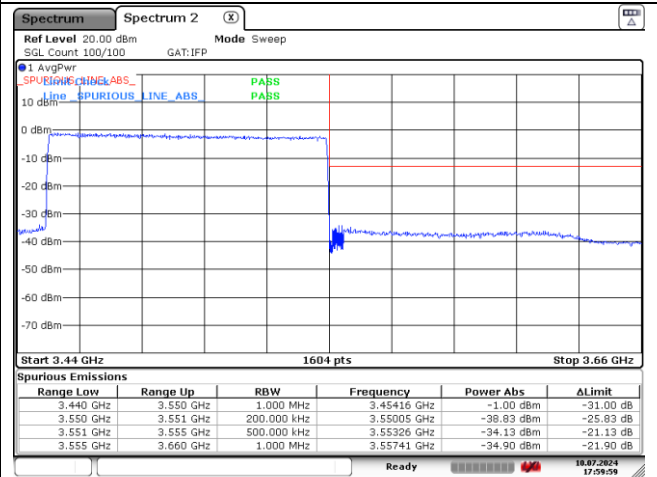

**DFT-S-OFDM 16QAM - High Channel - 1 RB**

**DFT-S-OFDM 16QAM - High Channel - Full RB**

**NR band 77/78 Low Band (100 MHz)**

**CP-OFDM QPSK - Low Channel - 1 RB**

**CP-OFDM QPSK - Low Channel - Full RB**