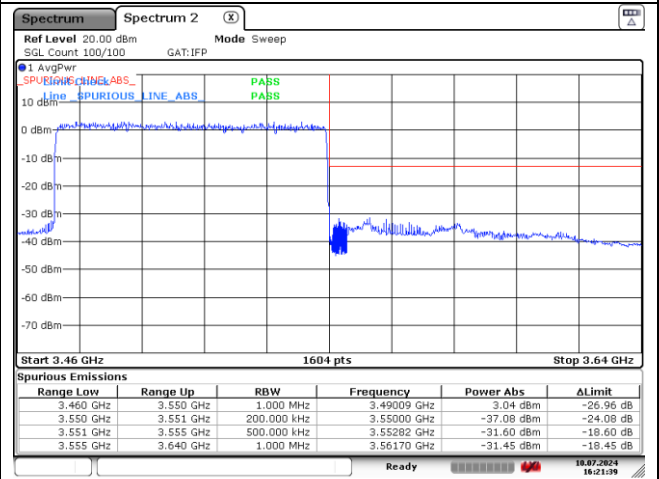

**NR band 77/78 Low Band (70 MHz)**

**NR band 77/78 Low Band (70 MHz)**

**NR band 77/78 Low Band (80 MHz)**

**DFT-S-OFDM QPSK - Low Channel - 1 RB**

**DFT-S-OFDM QPSK - Low Channel - Full RB**

**DFT-S-OFDM QPSK - High Channel - 1 RB**

**DFT-S-OFDM QPSK - High Channel - Full RB**

**NR band 77/78 Low Band (80 MHz)**

**DFT-S-OFDM 16QAM - Low Channel - 1 RB**

**DFT-S-OFDM 16QAM - Low Channel - Full RB**

**DFT-S-OFDM 16QAM - High Channel - 1 RB**