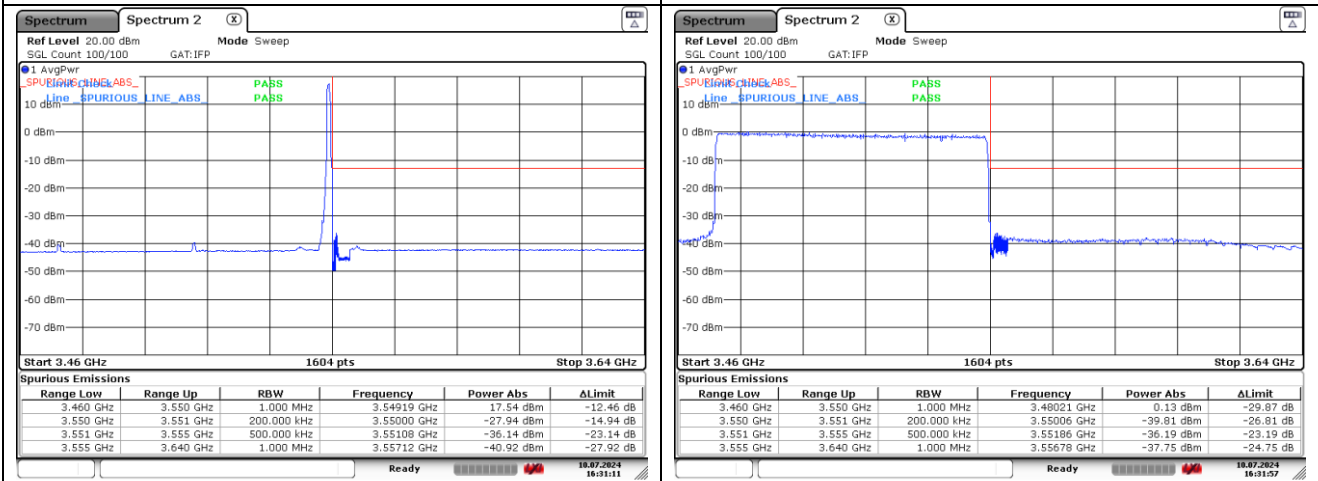

CP-OFDM QPSK - Low Channel - 1 RB

CP-OFDM QPSK - Low Channel - Full RB

CP-OFDM QPSK - High Channel - 1 RB

CP-OFDM QPSK - High Channel - Full RB