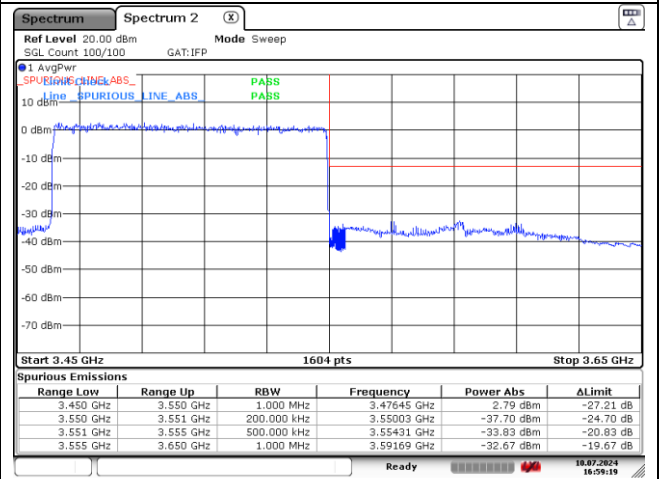

DFT-S-OFDM QPSK - Low Channel - Full RB

DFT-S-OFDM QPSK - High Channel - 1 RB

DFT-S-OFDM QPSK - High Channel - Full RB