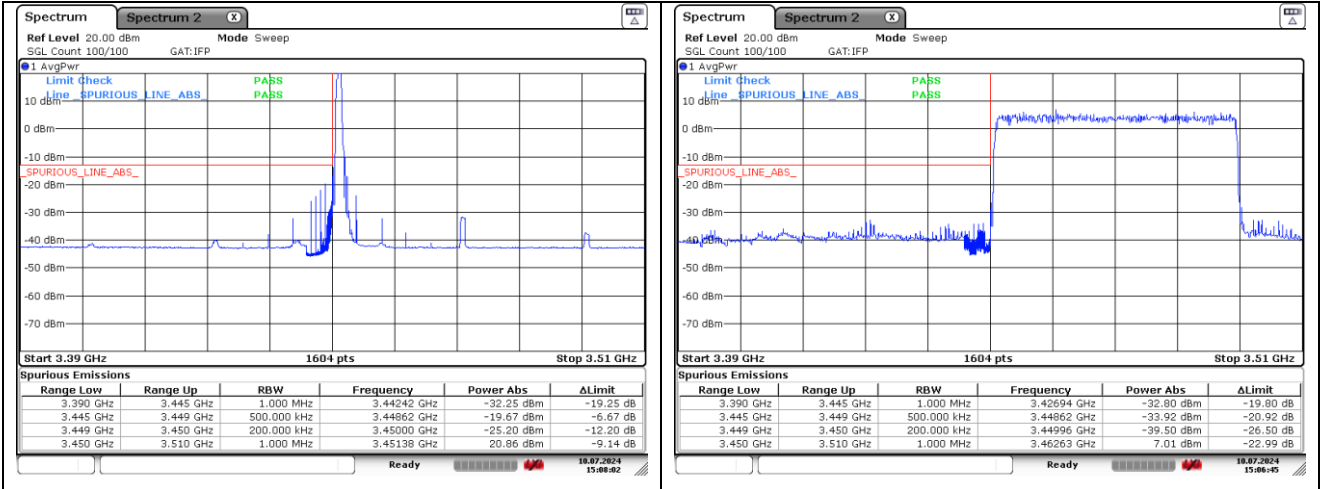

**NR band 77/78 Low Band (50 MHz)**

**DFT-S-OFDM QPSK - Low Channel - 1 RB**

**DFT-S-OFDM QPSK - Low Channel - Full RB**

**DFT-S-OFDM QPSK - High Channel - 1 RB**

**DFT-S-OFDM QPSK - High Channel - Full RB**