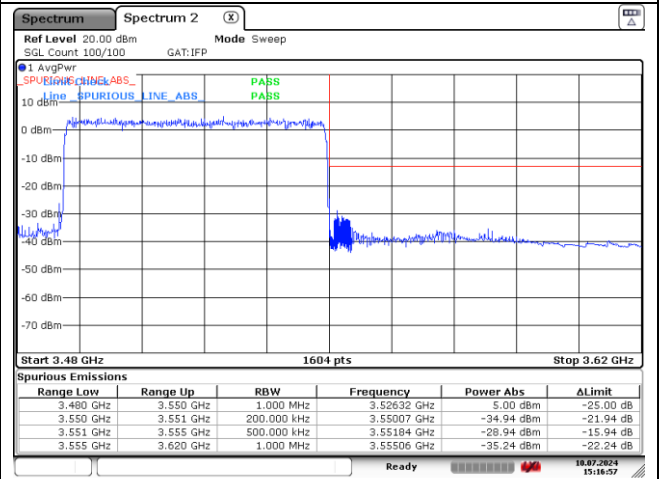

**CP-OFDM 16QAM - Low Channel - 1 RB**

**CP-OFDM 16QAM - Low Channel - Full RB**

**CP-OFDM 16QAM - High Channel - 1 RB**

**CP-OFDM 16QAM - High Channel - Full RB**

**NR band 77/78 Low Band (60 MHz)**

**DFT-S-OFDM QPSK - Low Channel - 1 RB**

**DFT-S-OFDM QPSK - Low Channel - Full RB**

**DFT-S-OFDM QPSK - High Channel - 1 RB**

**DFT-S-OFDM QPSK - High Channel - Full RB**

**NR band 77/78 Low Band (60 MHz)**

**DFT-S-OFDM 16QAM - Low Channel - 1 RB**