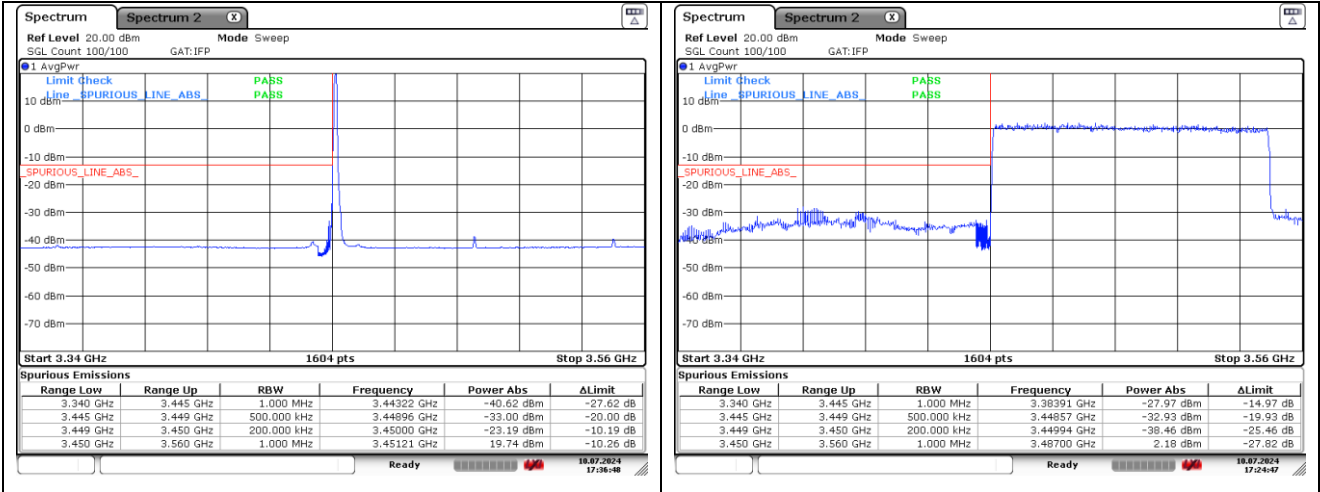

**CP-OFDM 16QAM - Low Channel - Full RB**

**CP-OFDM 16QAM - High Channel - 1 RB**

**CP-OFDM 16QAM - High Channel - Full RB**

**NR band 77/78 Low Band (100 MHz)**

**DFT-S-OFDM QPSK - Low Channel - 1 RB**

**DFT-S-OFDM QPSK - Low Channel - Full RB**