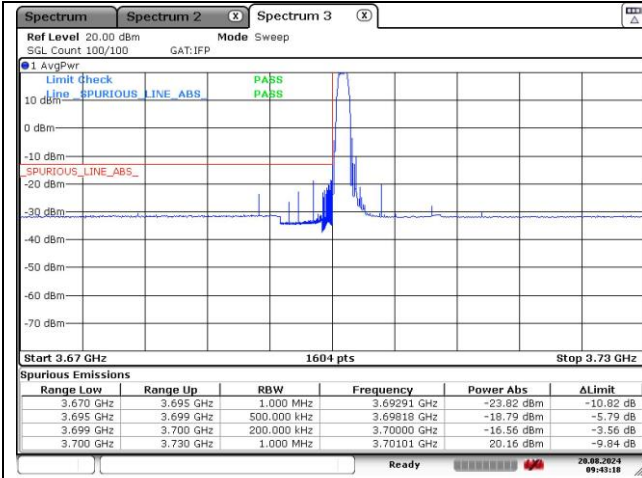

NR band 77_High Band (20 MHz)