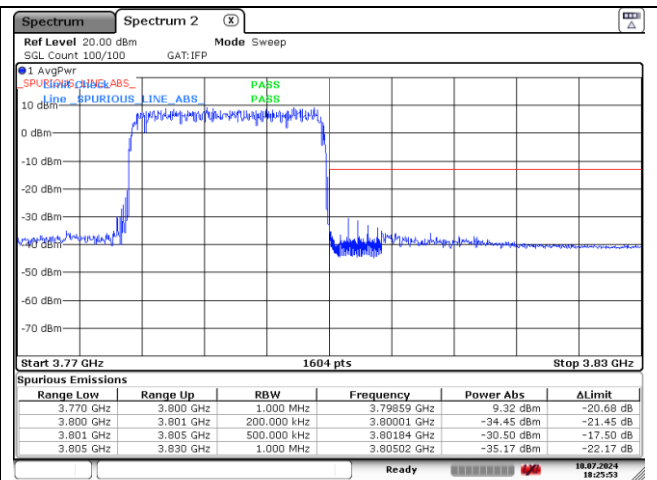

NR band 78_High Band (20 MHz)

DFT-S-OFDM 16QAM - High Channel - 1 RB

DFT-S-OFDM 16QAM - High Channel - Full RB