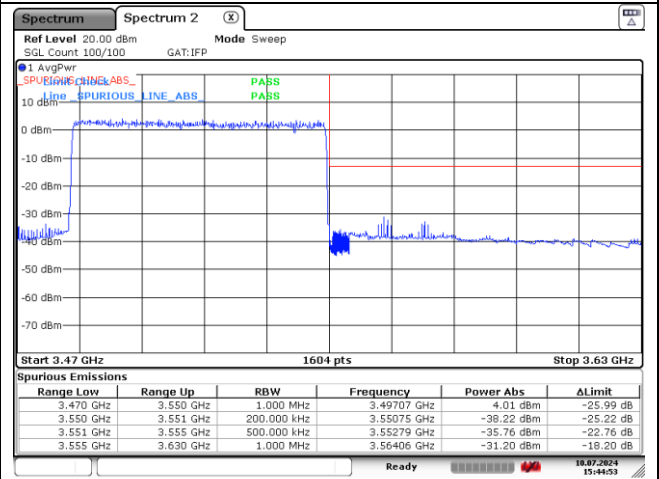

**DFT-S-OFDM 16QAM - Low Channel - Full RB**

**DFT-S-OFDM 16QAM - High Channel - 1 RB**

**DFT-S-OFDM 16QAM - High Channel - Full RB**

**NR band 77/78 Low Band (60 MHz)**

**NR band 77/78 Low Band (60 MHz)**

**NR band 77/78 Low Band (70 MHz)**

**DFT-S-OFDM QPSK - Low Channel - 1 RB**

**DFT-S-OFDM QPSK - Low Channel - Full RB**

**DFT-S-OFDM QPSK - High Channel - 1 RB**

**DFT-S-OFDM QPSK - High Channel - Full RB**