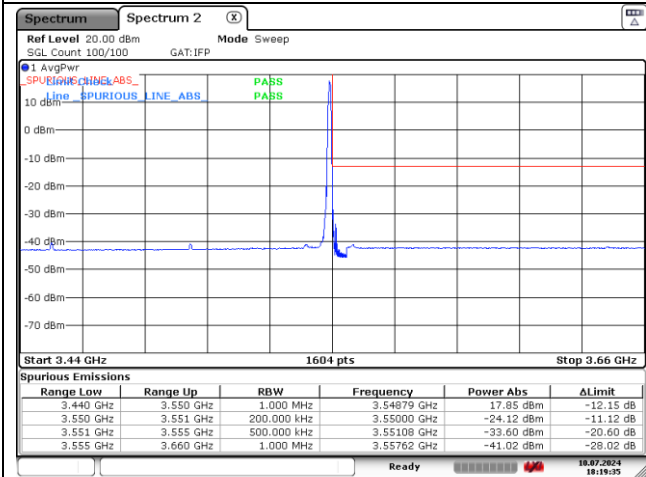

**DFT-S-OFDM 16QAM - High Channel - 1 RB**

**DFT-S-OFDM 16QAM - High Channel - Full RB**

**NR band 77/78 Low Band (100 MHz)**

**CP-OFDM QPSK - Low Channel - 1 RB**

**CP-OFDM QPSK - Low Channel - Full RB**