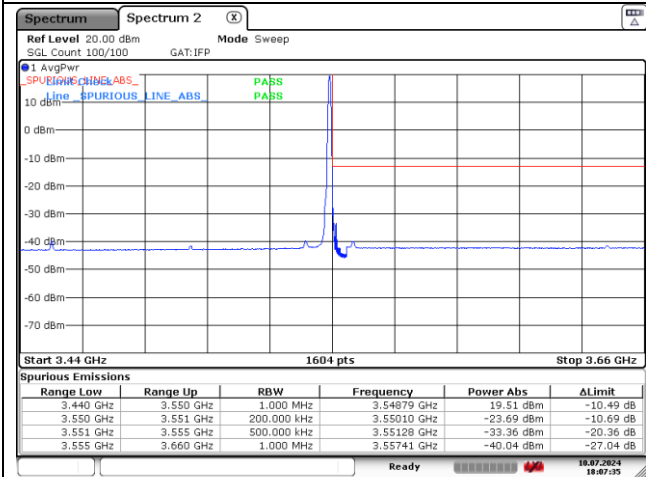

**CP-OFDM 16QAM - Low Channel - Full RB**

**CP-OFDM 16QAM - High Channel - 1 RB**

**CP-OFDM 16QAM - High Channel - Full RB**

**NR band 77/78 Low Band (100 MHz)**

**DFT-S-OFDM QPSK - Low Channel - 1 RB**

**DFT-S-OFDM QPSK - Low Channel - Full RB**