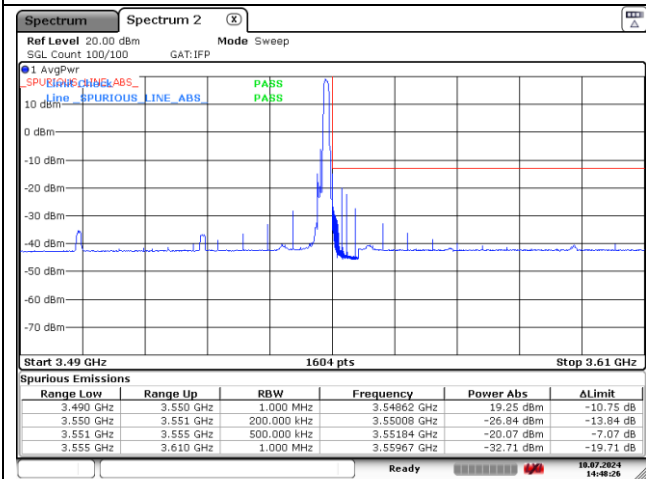

**NR band 77/78 Low Band (50 MHz)**

**DFT-S-OFDM QPSK - Low Channel - 1 RB**

**DFT-S-OFDM QPSK - Low Channel - Full RB**

**DFT-S-OFDM QPSK - High Channel - 1 RB**

**DFT-S-OFDM QPSK - High Channel - Full RB**

**NR band 77/78 Low Band (50 MHz)**

**DFT-S-OFDM 16QAM - Low Channel - 1 RB**

**DFT-S-OFDM 16QAM - Low Channel - Full RB**

**DFT-S-OFDM 16QAM - High Channel - 1 RB**

**DFT-S-OFDM 16QAM - High Channel - Full RB**