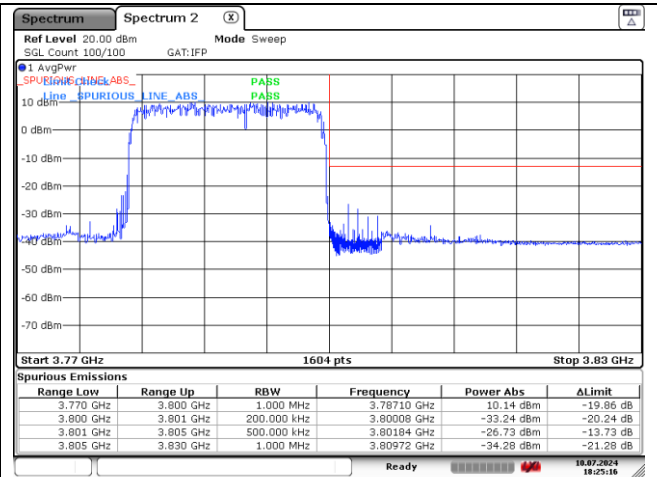

DFT-S-OFDM QPSK - High Channel - 1 RB

DFT-S-OFDM QPSK - High Channel - Full RB

NR band 78_High Band (20 MHz)

DFT-S-OFDM QPSK - High Channel - 1 RB

DFT-S-OFDM QPSK - High Channel - Full RB