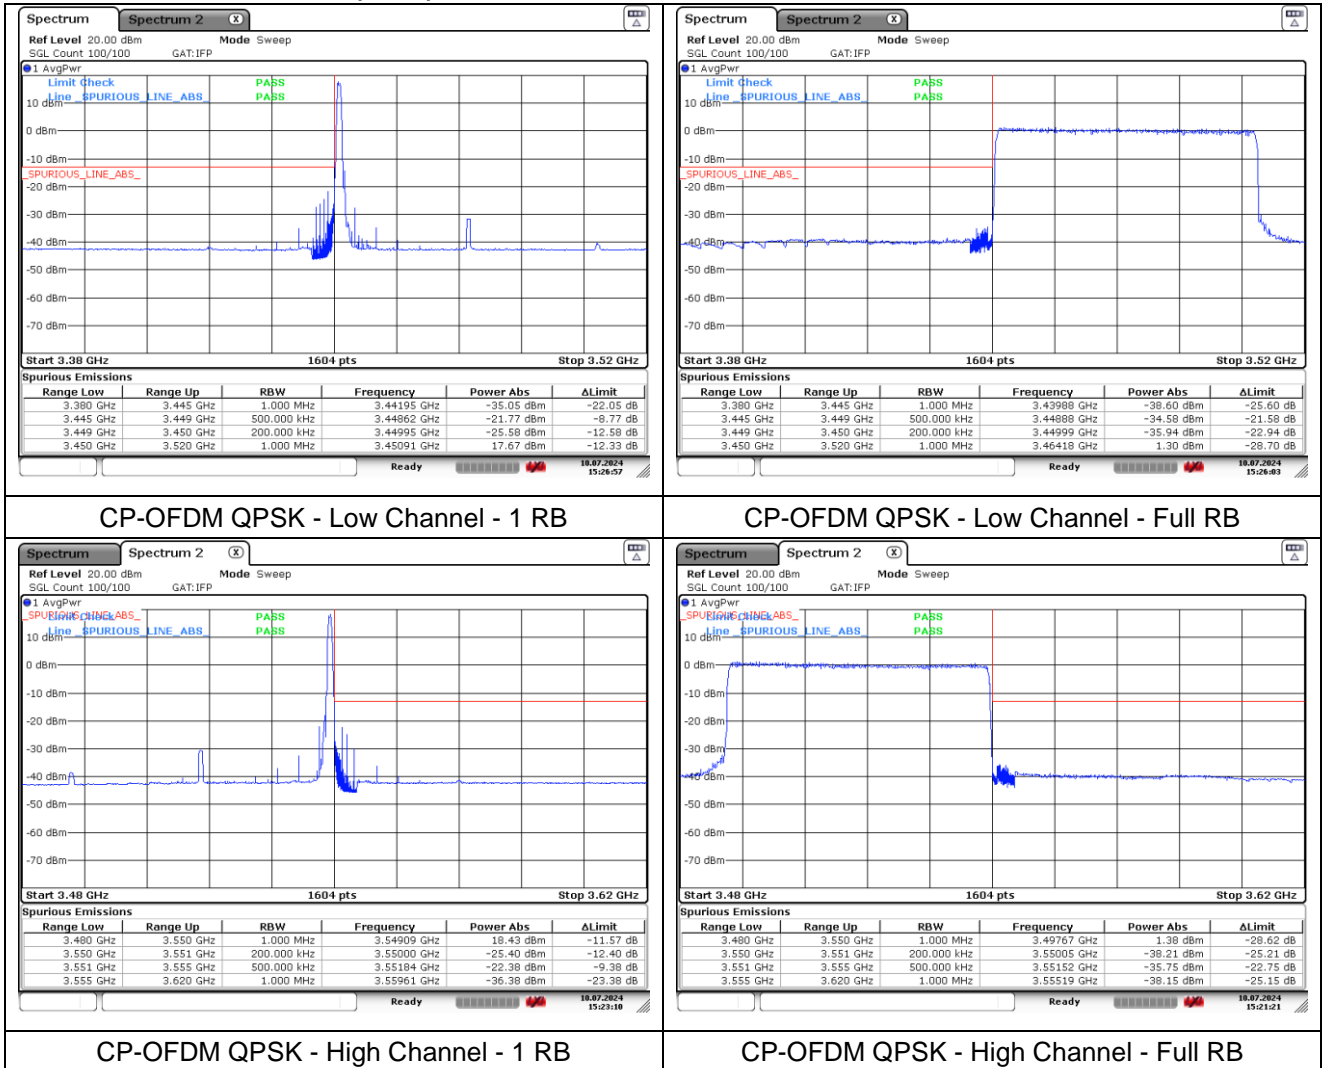

**DFT-S-OFDM 16QAM - Low Channel - Full RB**

**DFT-S-OFDM 16QAM - High Channel - 1 RB**

**DFT-S-OFDM 16QAM - High Channel - Full RB**

**NR band 77/78 Low Band (60 MHz)**

**NR band 77/78 Low Band (60 MHz)**