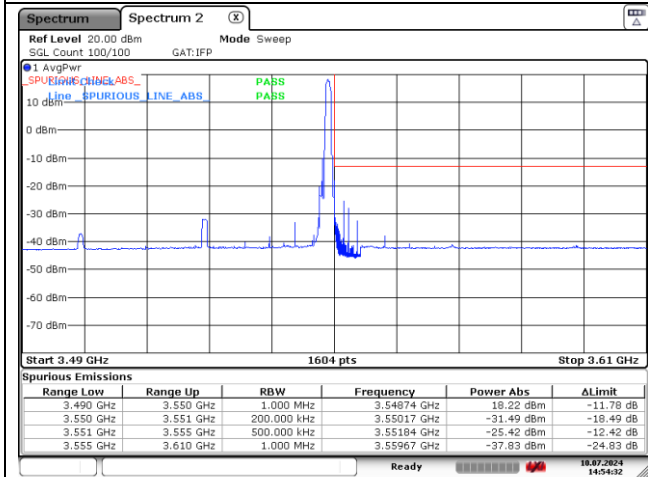

CP-OFDM 16QAM - Low Channel - 1 RB