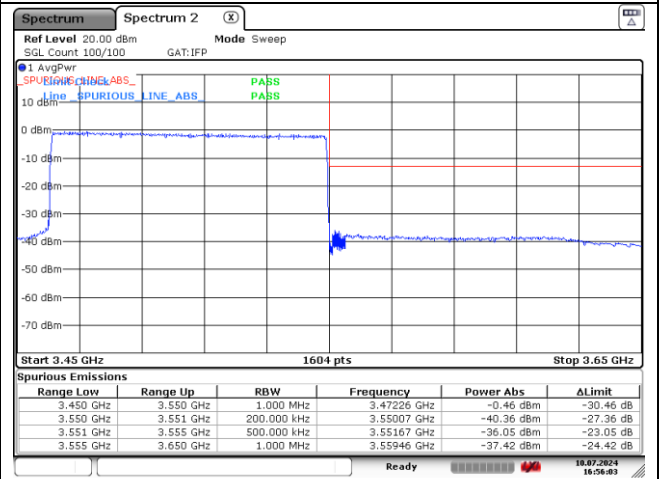

CP-OFDM QPSK - Low Channel - Full RB

CP-OFDM QPSK - High Channel - 1 RB

CP-OFDM QPSK - High Channel - Full RB