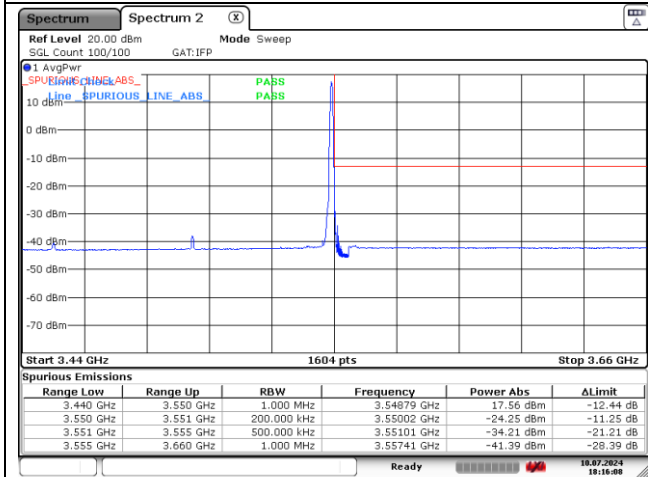

**CP-OFDM QPSK - High Channel - 1 RB**

**CP-OFDM QPSK - High Channel - Full RB**

**NR band 77/78 Low Band (100 MHz)**

**CP-OFDM 16QAM - Low Channel - 1 RB**

**CP-OFDM 16QAM - Low Channel - Full RB**

**CP-OFDM 16QAM - High Channel - 1 RB**