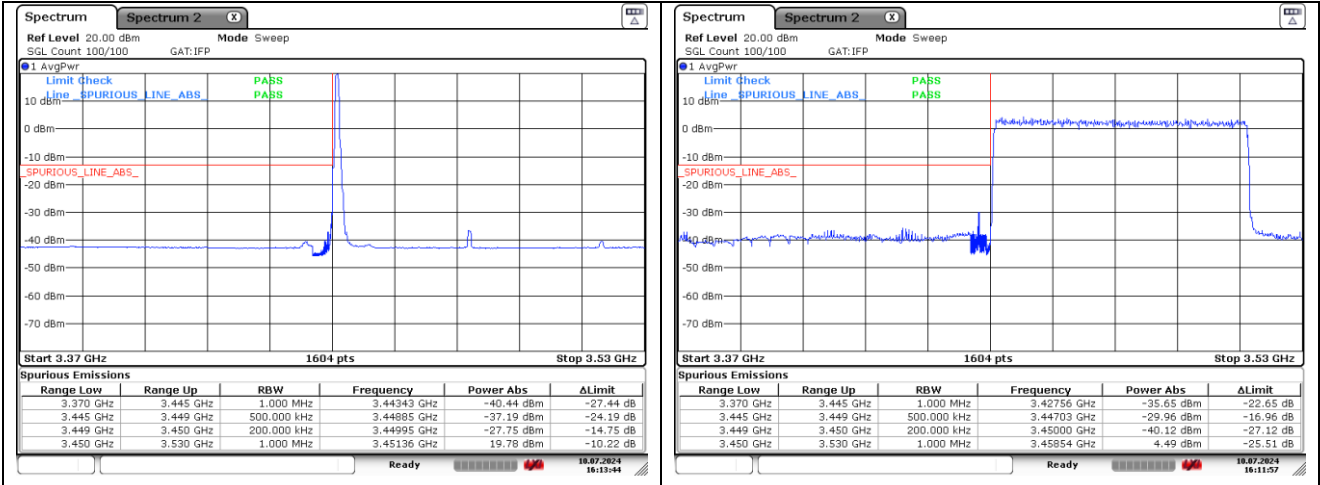

NR band 77/78 Low Band (70 MHz)