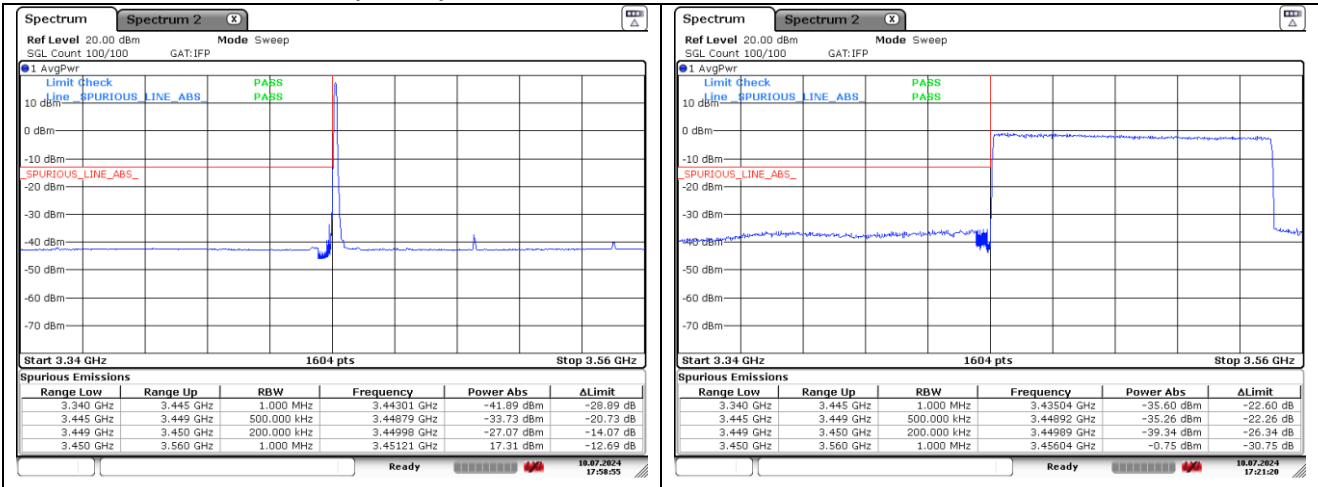

NR band 77/78 Low Band (100 MHz)