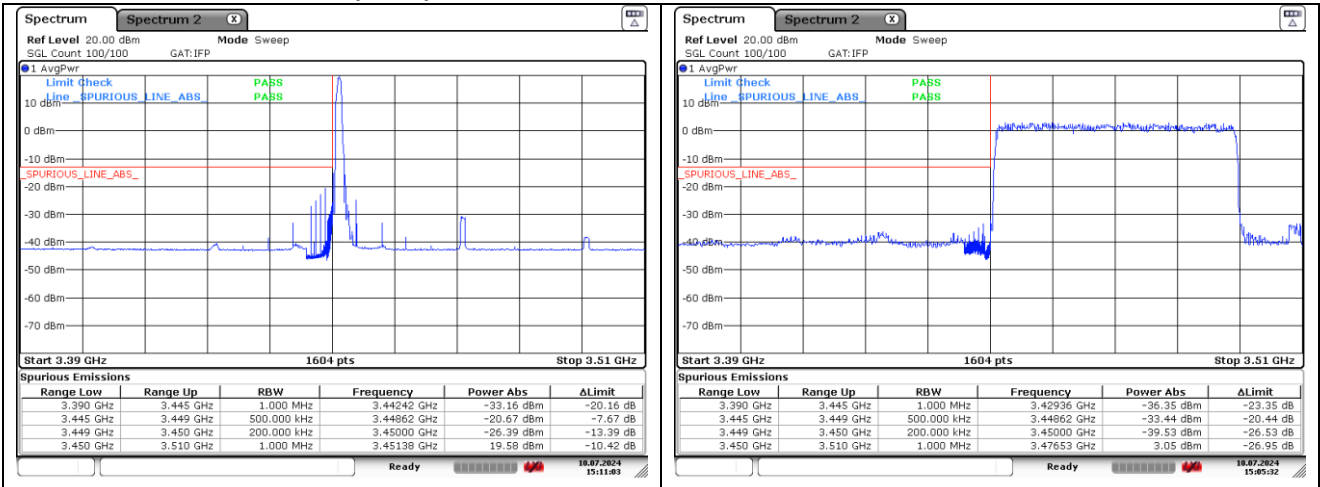

**NR band 77/78 Low Band (50 MHz)**

**DFT-S-OFDM QPSK - Low Channel - 1 RB**

**DFT-S-OFDM QPSK - Low Channel - Full RB**

**DFT-S-OFDM QPSK - High Channel - 1 RB**

**DFT-S-OFDM QPSK - High Channel - Full RB**

**NR band 77/78 Low Band (50 MHz)**

**DFT-S-OFDM 16QAM - Low Channel - 1 RB**

**DFT-S-OFDM 16QAM - Low Channel - Full RB**

**DFT-S-OFDM 16QAM - High Channel - 1 RB**

**DFT-S-OFDM 16QAM - High Channel - Full RB**