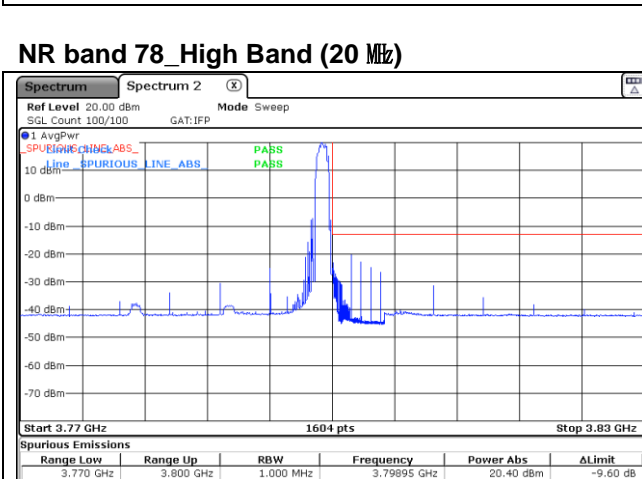

**NR band 78\_High Band (20 MHz)**

**DFT-S-OFDM QPSK - High Channel - 1 RB**

**DFT-S-OFDM QPSK - High Channel - Full RB**

**NR band 77\_High Band (20 MHz)**

**DFT-S-OFDM 16QAM - Low Channel - 1 RB**

**DFT-S-OFDM 16QAM - Low Channel - Full RB**

**DFT-S-OFDM 16QAM - High Channel - 1 RB**

**DFT-S-OFDM 16QAM - High Channel - Full RB**

**NR band 78\_High Band (20 MHz)**

**DFT-S-OFDM 16QAM - High Channel - 1 RB**

**DFT-S-OFDM 16QAM - High Channel - Full RB**