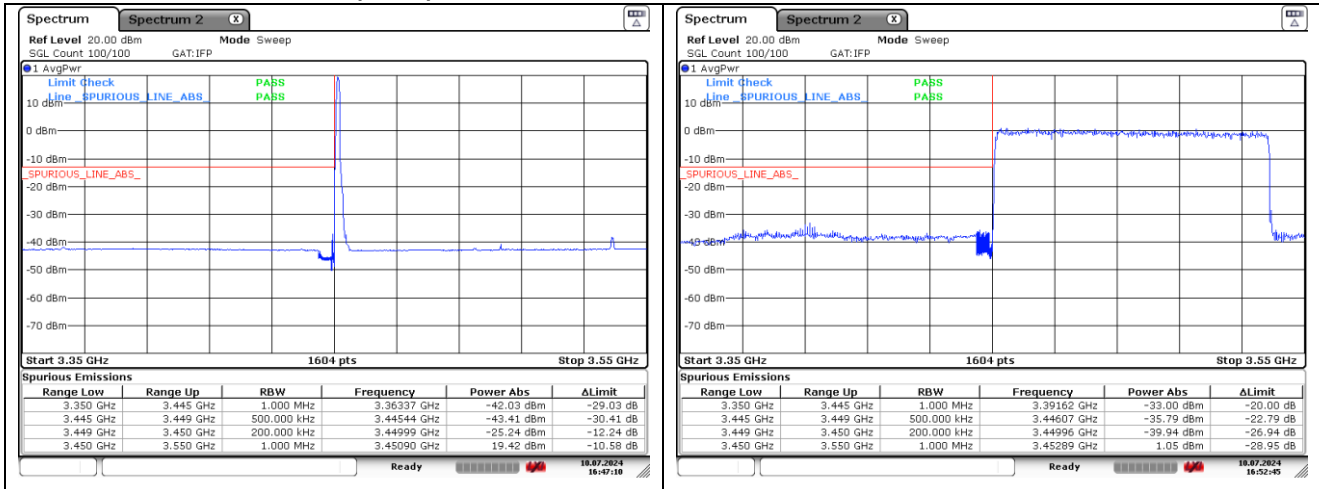

**DFT-S-OFDM QPSK - Low Channel - 1 RB**

**DFT-S-OFDM QPSK - Low Channel - Full RB**

**DFT-S-OFDM QPSK - High Channel - 1 RB**

**DFT-S-OFDM QPSK - High Channel - Full RB**

**NR band 77/78 Low Band (90 MHz)**