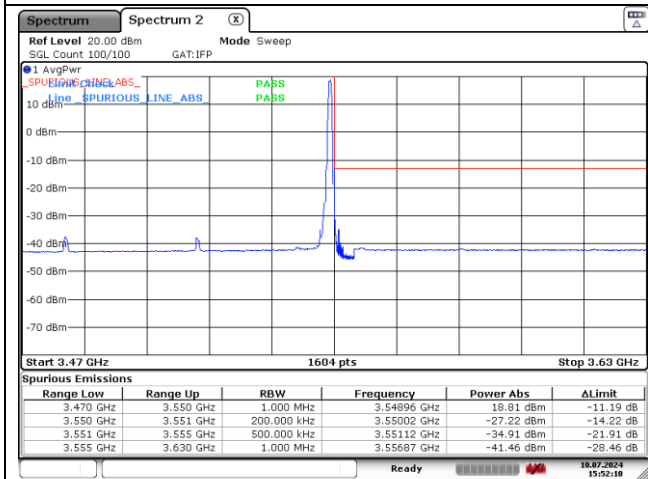

**NR band 77/78 Low Band (70 MHz)**

**DFT-S-OFDM QPSK - Low Channel - 1 RB**

**DFT-S-OFDM QPSK - Low Channel - Full RB**

**DFT-S-OFDM QPSK - High Channel - 1 RB**

**DFT-S-OFDM QPSK - High Channel - Full RB**

**NR band 77/78 Low Band (70 MHz)**

**DFT-S-OFDM 16QAM - Low Channel - 1 RB**

**DFT-S-OFDM 16QAM - Low Channel - Full RB**

**DFT-S-OFDM 16QAM - High Channel - 1 RB**

**DFT-S-OFDM 16QAM - High Channel - Full RB**