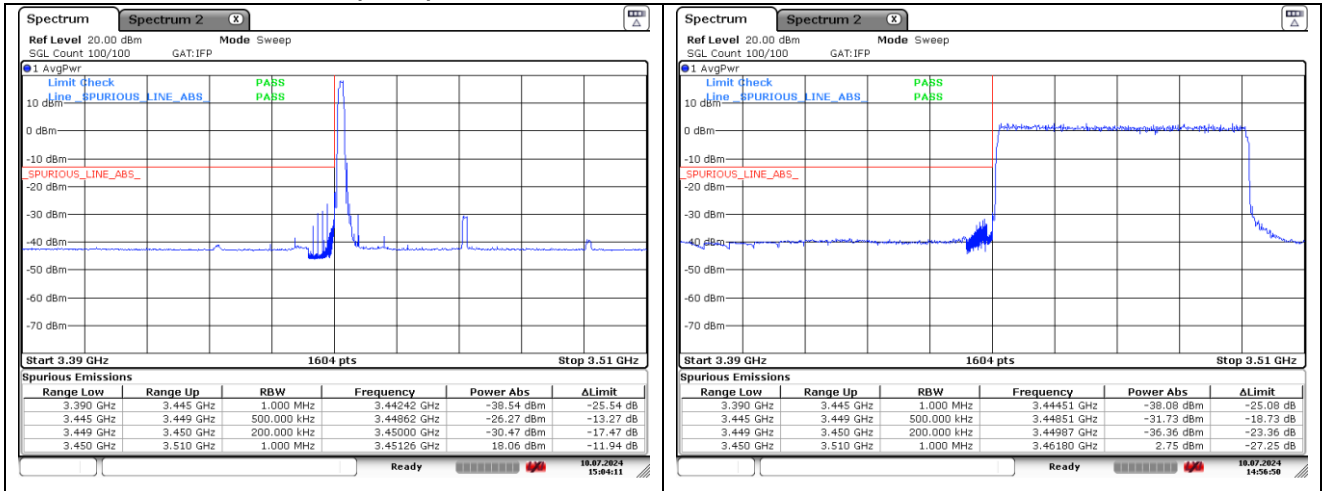

**NR band 77/78 Low Band (50 MHz)**

**CP-OFDM QPSK - Low Channel - 1 RB**

**CP-OFDM QPSK - Low Channel - Full RB**

**CP-OFDM QPSK - High Channel - 1 RB**

**CP-OFDM QPSK - High Channel - Full RB**

**NR band 77/78 Low Band (50 MHz)**