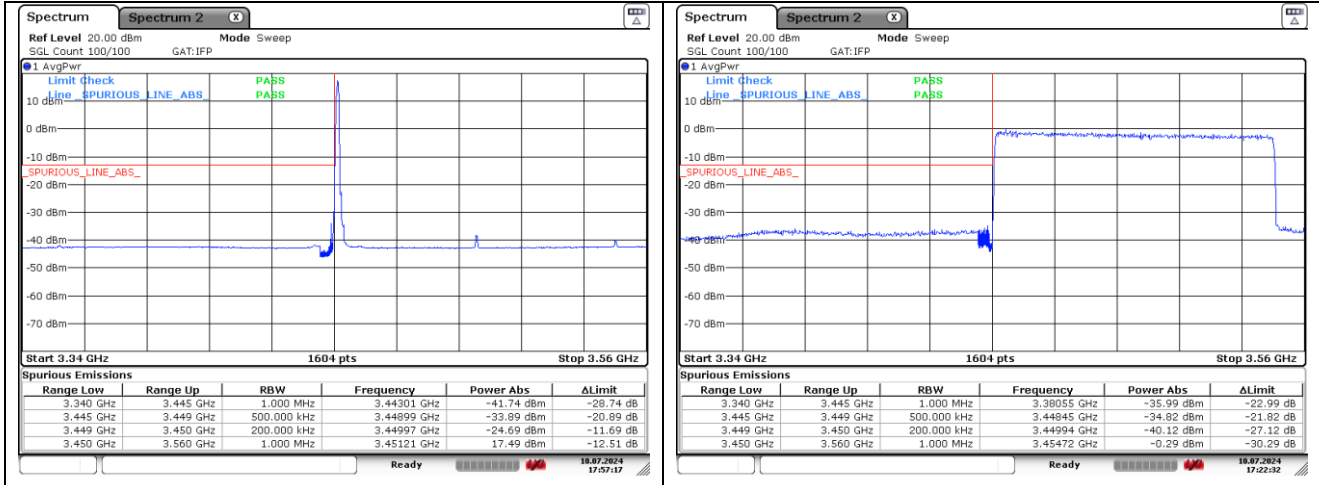

NR band 77/78 Low Band (100 MHz)