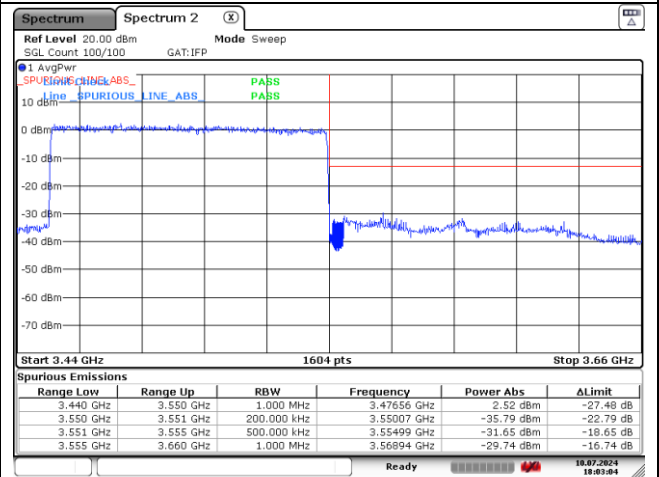

**CP-OFDM 16QAM - Low Channel - Full RB**

**CP-OFDM 16QAM - High Channel - 1 RB**

**CP-OFDM 16QAM - High Channel - Full RB**

**NR band 77/78 Low Band (100 MHz)**

**DFT-S-OFDM QPSK - Low Channel - 1 RB**

**DFT-S-OFDM QPSK - Low Channel - Full RB**