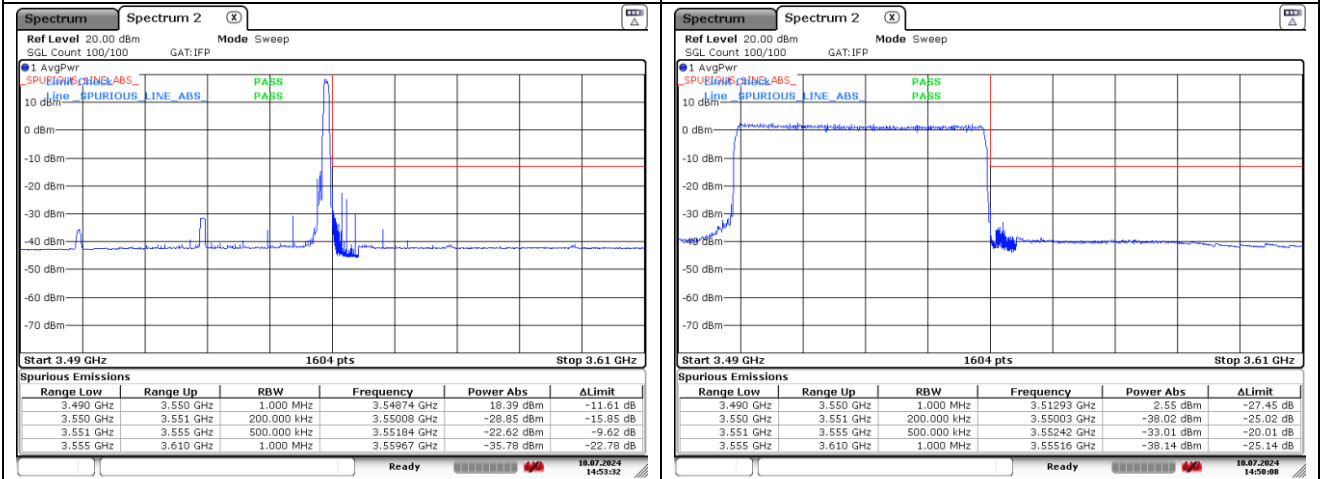

CP-OFDM QPSK - Low Channel - 1 RB

CP-OFDM QPSK - Low Channel - Full RB

CP-OFDM QPSK - High Channel - 1 RB

CP-OFDM QPSK - High Channel - Full RB