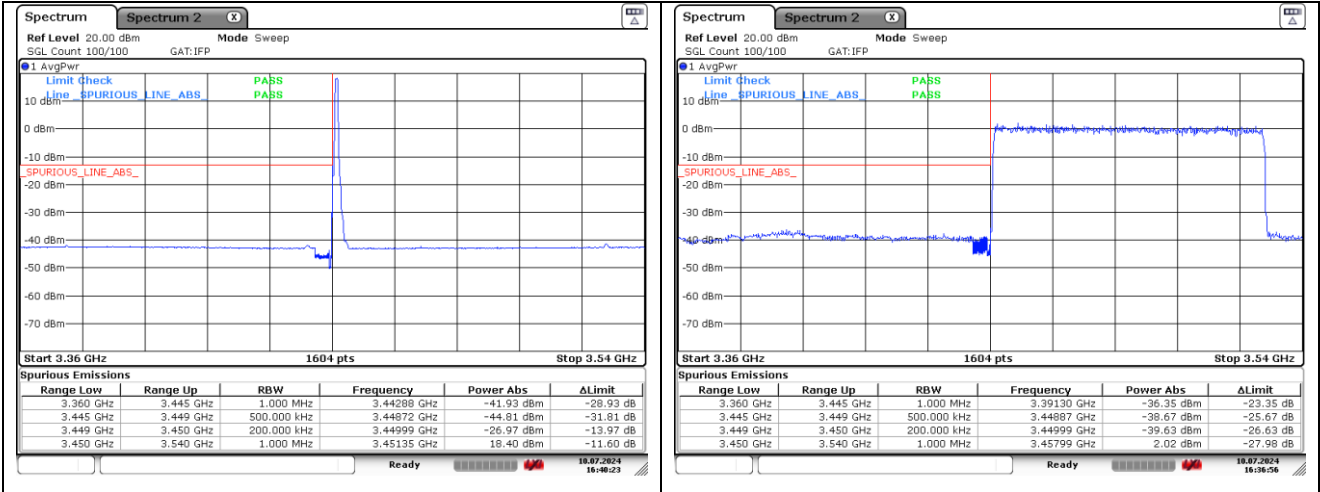

NR band 77/78 Low Band (80 MHz)