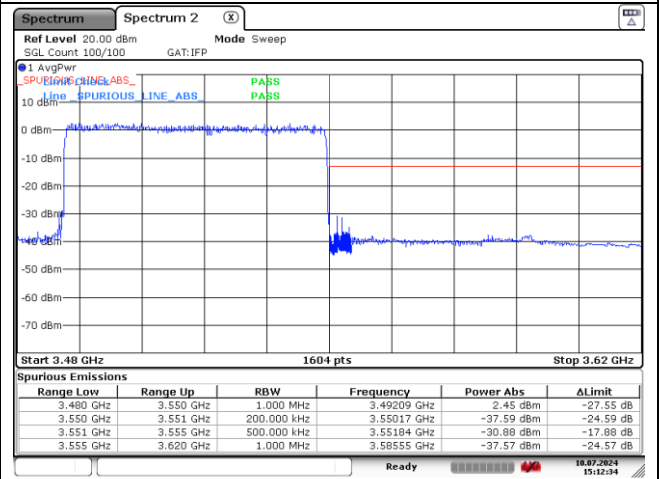

**DFT-S-OFDM QPSK - Low Channel - Full RB**

**DFT-S-OFDM QPSK - High Channel - 1 RB**

**DFT-S-OFDM QPSK - High Channel - Full RB**

**NR band 77/78 Low Band (60 MHz)**

**DFT-S-OFDM 16QAM - Low Channel - 1 RB**

**DFT-S-OFDM 16QAM - Low Channel - Full RB**

**DFT-S-OFDM 16QAM - High Channel - 1 RB**

**DFT-S-OFDM 16QAM - High Channel - Full RB**

**NR band 77/78 Low Band (60 MHz)**

**NR band 77/78 Low Band (60 MHz)**