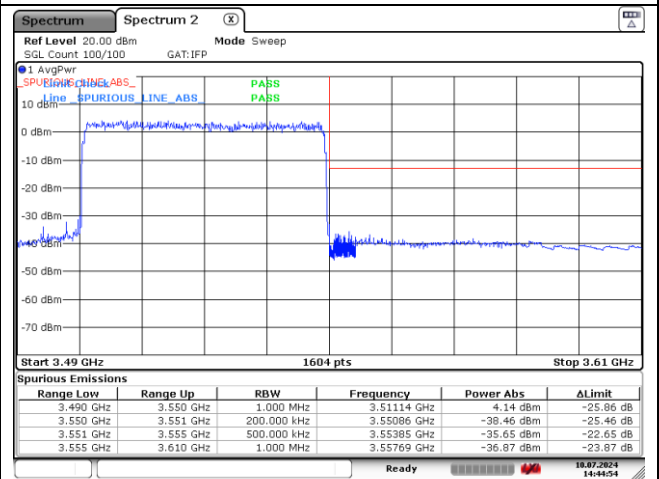

**NR band 77/78 Low Band (50 MHz)**

**DFT-S-OFDM QPSK - Low Channel - 1 RB**

**DFT-S-OFDM QPSK - Low Channel - Full RB**

**DFT-S-OFDM QPSK - High Channel - 1 RB**

**DFT-S-OFDM QPSK - High Channel - Full RB**

**NR band 77/78 Low Band (50 MHz)**

**DFT-S-OFDM 16QAM - Low Channel - 1 RB**

**DFT-S-OFDM 16QAM - Low Channel - Full RB**

**DFT-S-OFDM 16QAM - High Channel - 1 RB**

**DFT-S-OFDM 16QAM - High Channel - Full RB**