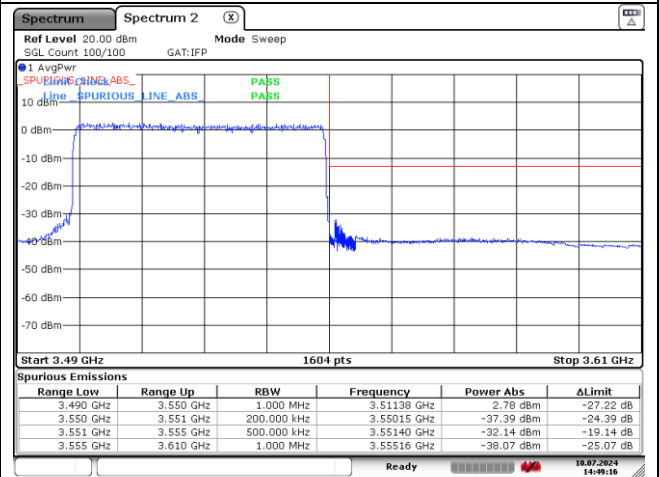

**NR band 77/78 Low Band (50 MHz)**

**CP-OFDM QPSK - Low Channel - 1 RB**

**CP-OFDM QPSK - Low Channel - Full RB**

**CP-OFDM QPSK - High Channel - 1 RB**

**CP-OFDM QPSK - High Channel - Full RB**

**NR band 77/78 Low Band (50 MHz)**

**CP-OFDM 16QAM - Low Channel - 1 RB**

**CP-OFDM 16QAM - Low Channel - Full RB**

**CP-OFDM 16QAM - High Channel - 1 RB**

**CP-OFDM 16QAM - High Channel - Full RB**

**NR band 77/78 Low Band (60 MHz)**

**DFT-S-OFDM QPSK - Low Channel - 1 RB**