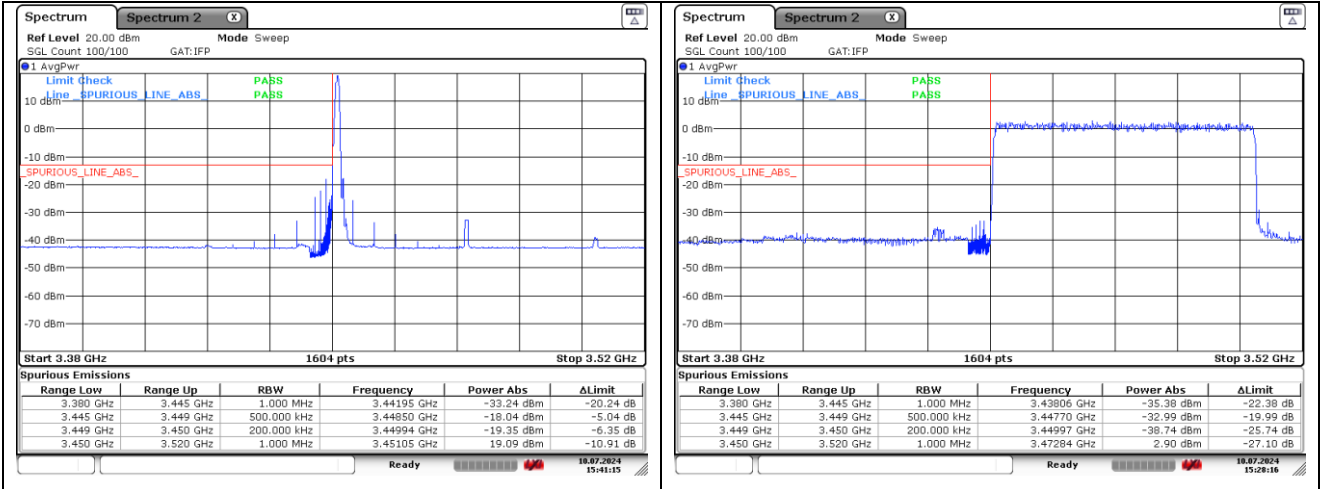

**DFT-S-OFDM QPSK - Low Channel - Full RB**

**DFT-S-OFDM QPSK - High Channel - 1 RB**

**DFT-S-OFDM QPSK - High Channel - Full RB**

**NR band 77/78 Low Band (60 MHz)**

**DFT-S-OFDM 16QAM - Low Channel - 1 RB**