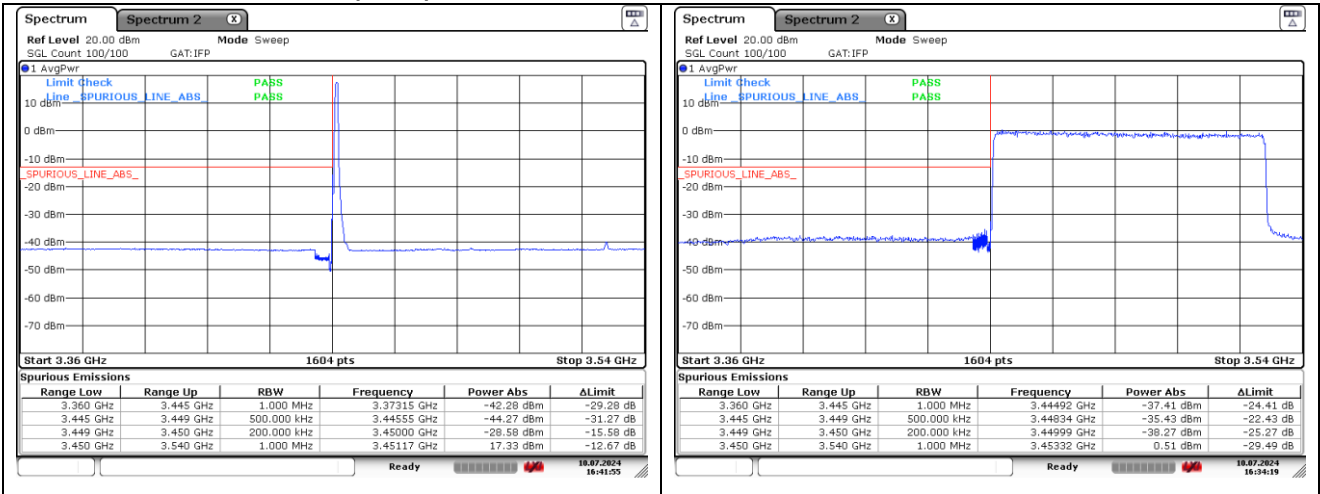

NR band 77/78 Low Band (80 MHz)