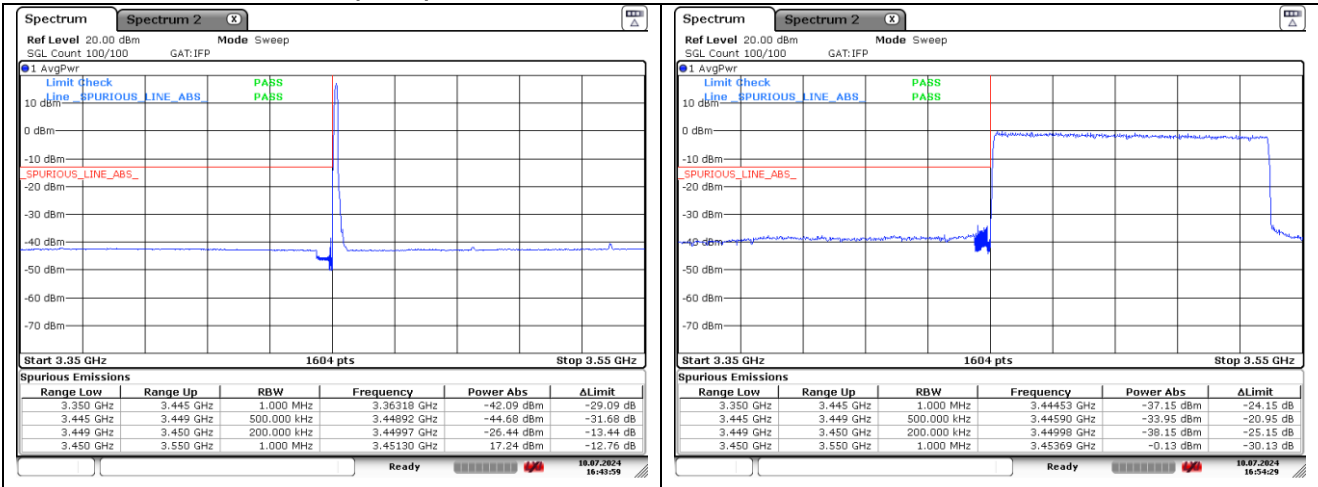

**CP-OFDM QPSK - Low Channel - 1 RB**

**CP-OFDM QPSK - Low Channel - Full RB**

**CP-OFDM QPSK - High Channel - 1 RB**

**CP-OFDM QPSK - High Channel - Full RB**

**NR band 77/78 Low Band (90 MHz)**

**CP-OFDM 16QAM - Low Channel - 1 RB**