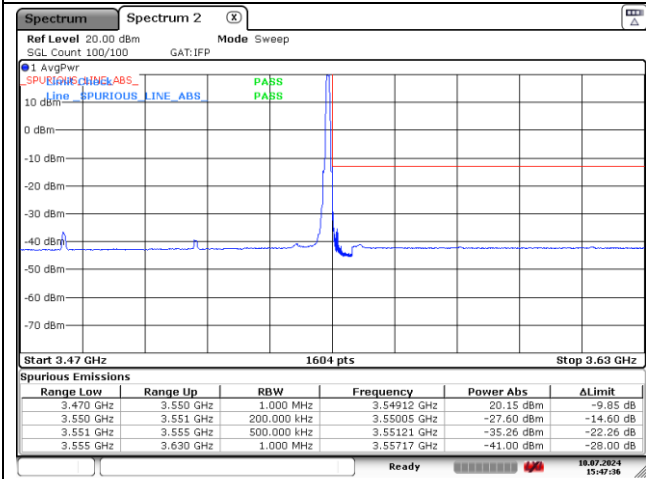

**DFT-S-OFDM 16QAM - Low Channel - Full RB**

**DFT-S-OFDM 16QAM - High Channel - 1 RB**

**DFT-S-OFDM 16QAM - High Channel - Full RB**

**NR band 77/78 Low Band (60 MHz)**

**NR band 77/78 Low Band (60 MHz)**

**NR band 77/78 Low Band (70 MHz)**

**DFT-S-OFDM QPSK - Low Channel - 1 RB**

**DFT-S-OFDM QPSK - Low Channel - Full RB**

**DFT-S-OFDM QPSK - High Channel - 1 RB**

**DFT-S-OFDM QPSK - High Channel - Full RB**