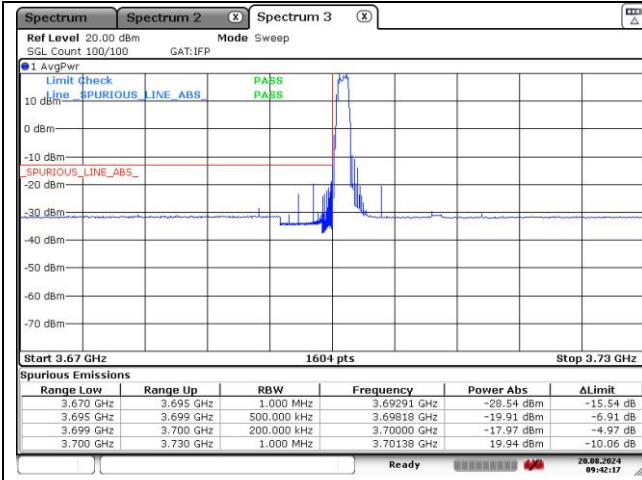

NR band 77_High Band (20 MHz)