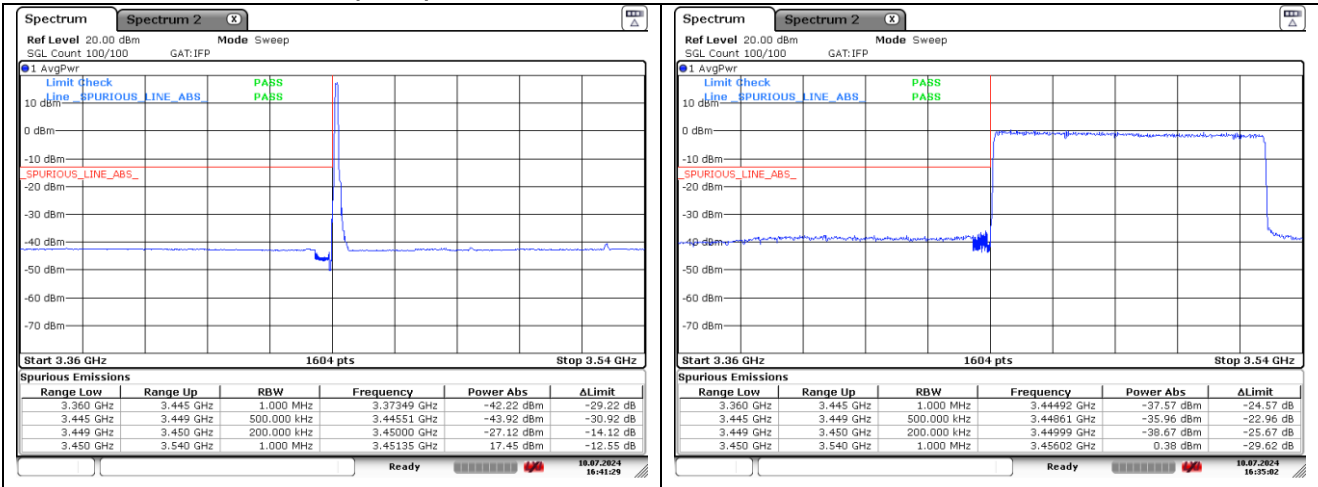

NR band 77/78 Low Band (80 MHz)