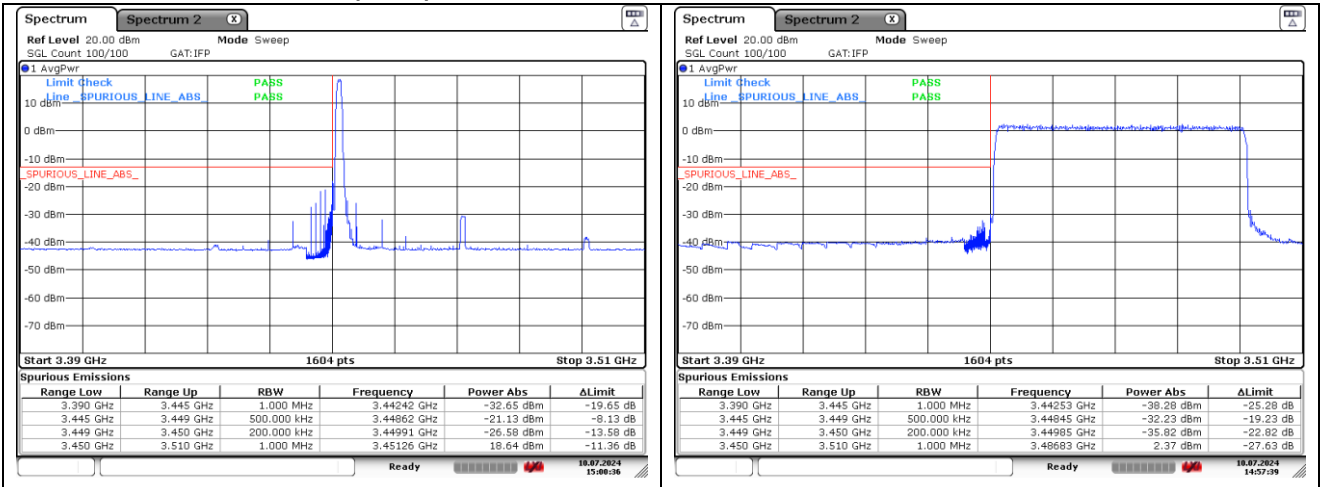

NR band 77/78 Low Band (50 MHz)