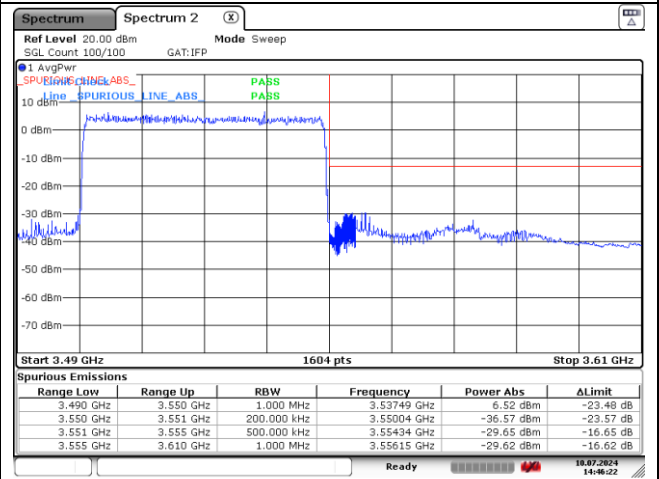

**NR band 77/78 Low Band (50 MHz)**

**DFT-S-OFDM QPSK - Low Channel - 1 RB**

**DFT-S-OFDM QPSK - Low Channel - Full RB**

**DFT-S-OFDM QPSK - High Channel - 1 RB**

**DFT-S-OFDM QPSK - High Channel - Full RB**

**NR band 77/78 Low Band (50 MHz)**

**DFT-S-OFDM 16QAM - Low Channel - 1 RB**

**DFT-S-OFDM 16QAM - Low Channel - Full RB**

**DFT-S-OFDM 16QAM - High Channel - 1 RB**

**DFT-S-OFDM 16QAM - High Channel - Full RB**