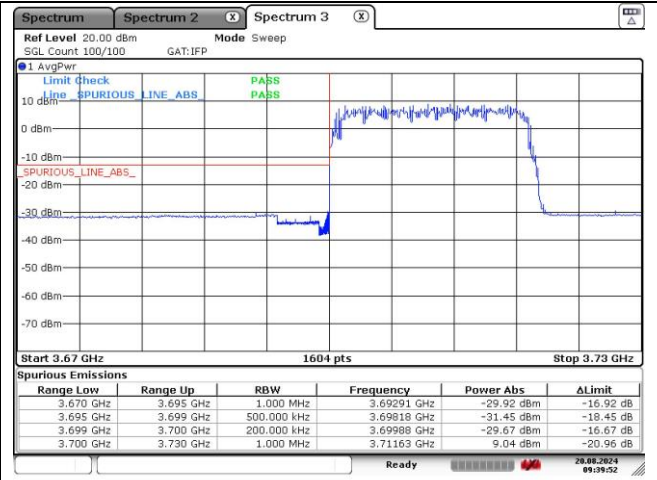

NR band 77_High Band (20 MHz)