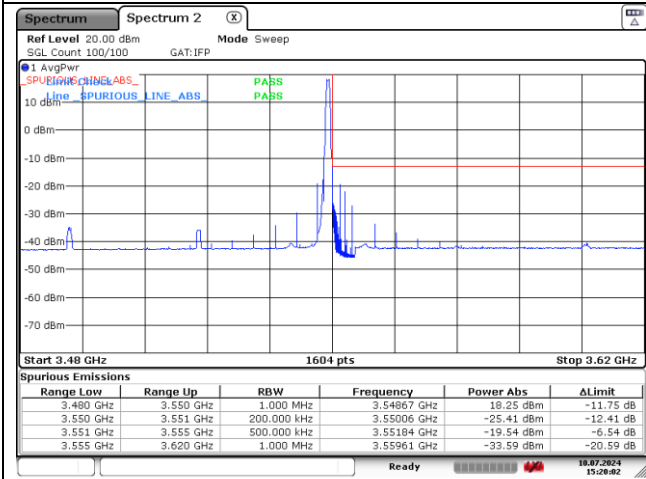

**DFT-S-OFDM QPSK - Low Channel - Full RB**

**DFT-S-OFDM QPSK - High Channel - 1 RB**

**DFT-S-OFDM QPSK - High Channel - Full RB**

**NR band 77/78 Low Band (60 MHz)**

**DFT-S-OFDM 16QAM - Low Channel - 1 RB**

**DFT-S-OFDM 16QAM - Low Channel - Full RB**

**DFT-S-OFDM 16QAM - High Channel - 1 RB**

**DFT-S-OFDM 16QAM - High Channel - Full RB**

**NR band 77/78 Low Band (60 MHz)**

**NR band 77/78 Low Band (60 MHz)**