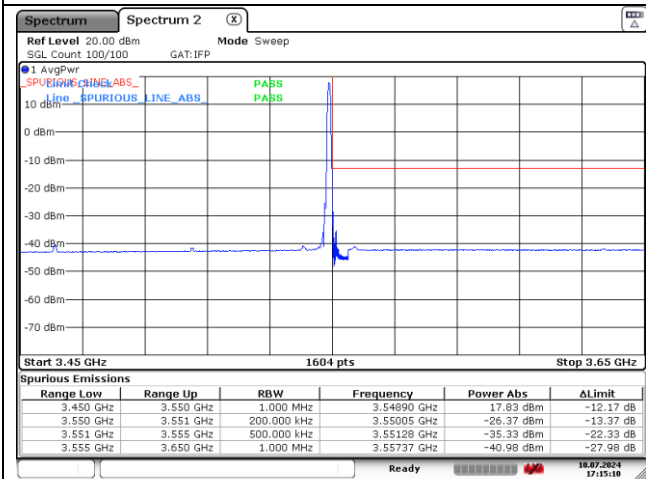

**CP-OFDM QPSK - Low Channel - 1 RB**

**CP-OFDM QPSK - Low Channel - Full RB**

**CP-OFDM QPSK - High Channel - 1 RB**

**CP-OFDM QPSK - High Channel - Full RB**

**NR band 77/78 Low Band (90 MHz)**

**CP-OFDM 16QAM - Low Channel - 1 RB**