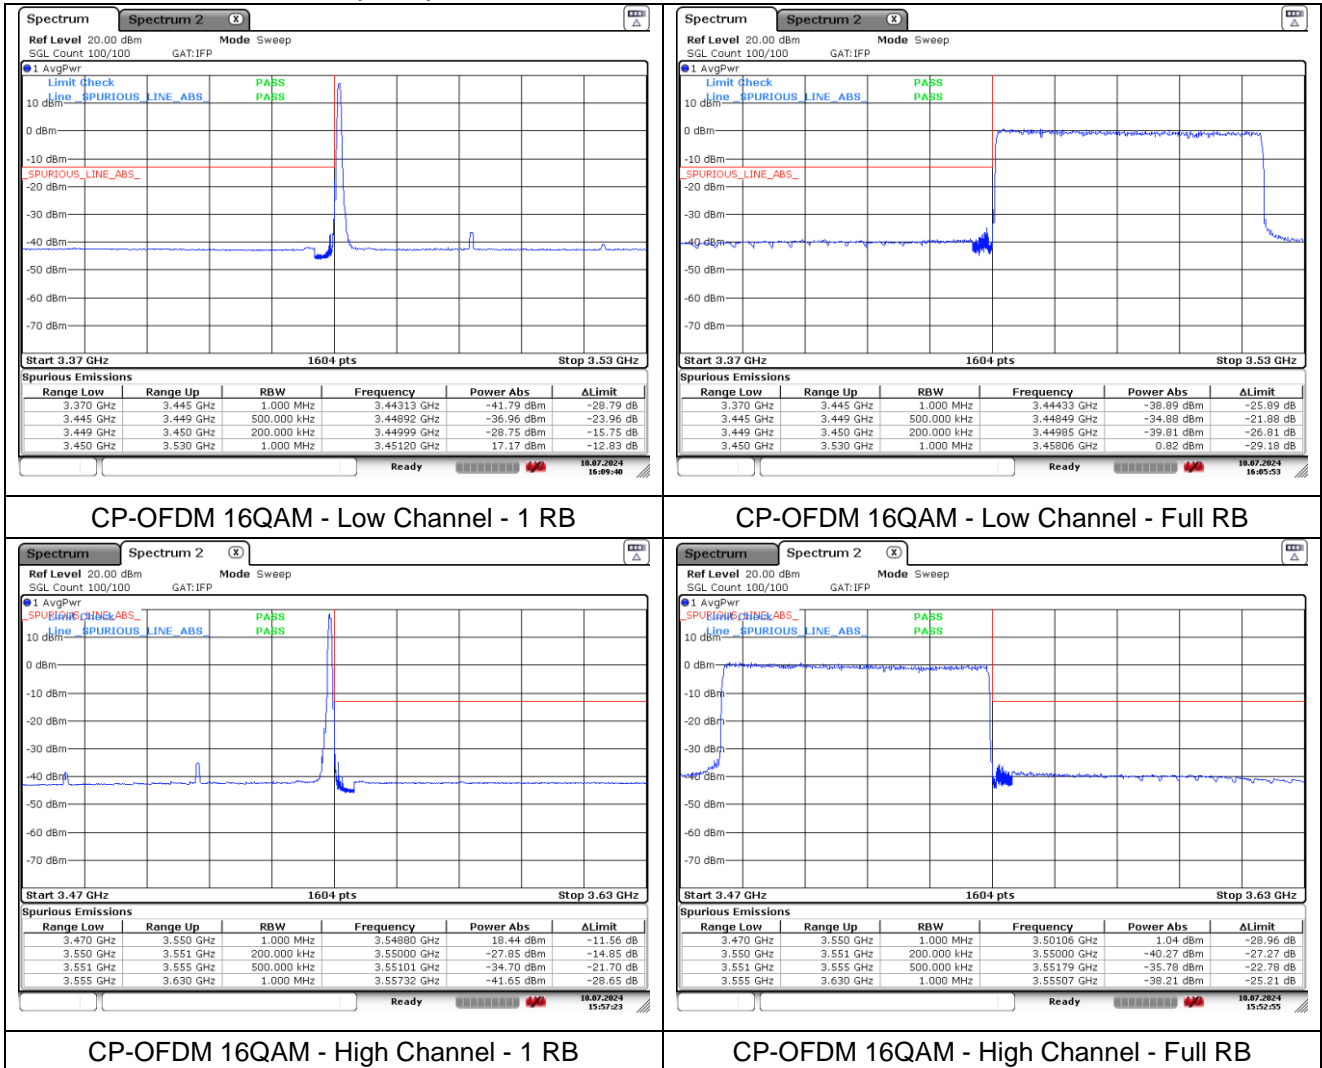

**NR band 77/78 Low Band (70 MHz)**

**DFT-S-OFDM 16QAM - Low Channel - 1 RB**

**DFT-S-OFDM 16QAM - Low Channel - Full RB**

**DFT-S-OFDM 16QAM - High Channel - 1 RB**

**DFT-S-OFDM 16QAM - High Channel - Full RB**

**NR band 77/78 Low Band (70 MHz)**

**NR band 77/78 Low Band (70 MHz)**

**NR band 77/78 Low Band (80 MHz)**

**DFT-S-OFDM QPSK - Low Channel - 1 RB**

**DFT-S-OFDM QPSK - Low Channel - Full RB**

**DFT-S-OFDM QPSK - High Channel - 1 RB**