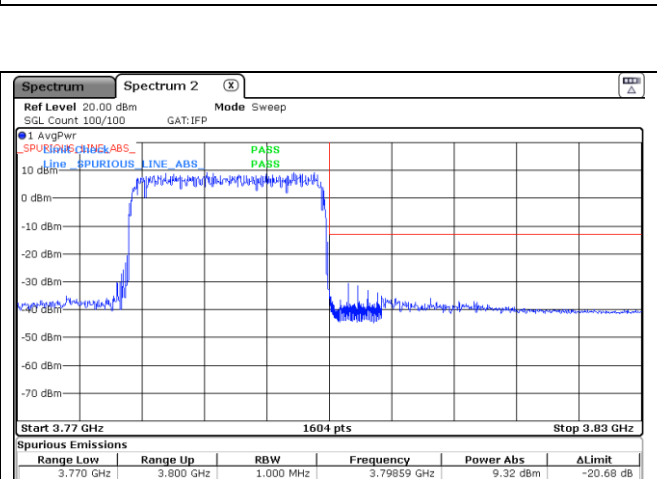

DFT-S-OFDM 16QAM - High Channel - Full RB