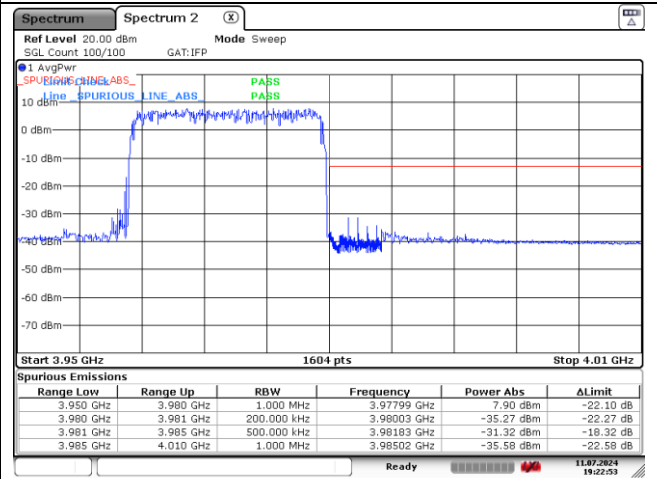

**NR band 78\_High Band (20 MHz)**

**DFT-S-OFDM QPSK - High Channel - 1 RB**

**DFT-S-OFDM QPSK - High Channel - Full RB**

**NR band 77\_High Band (20 MHz)**

**DFT-S-OFDM 16QAM - Low Channel - 1 RB**

**DFT-S-OFDM 16QAM - Low Channel - Full RB**