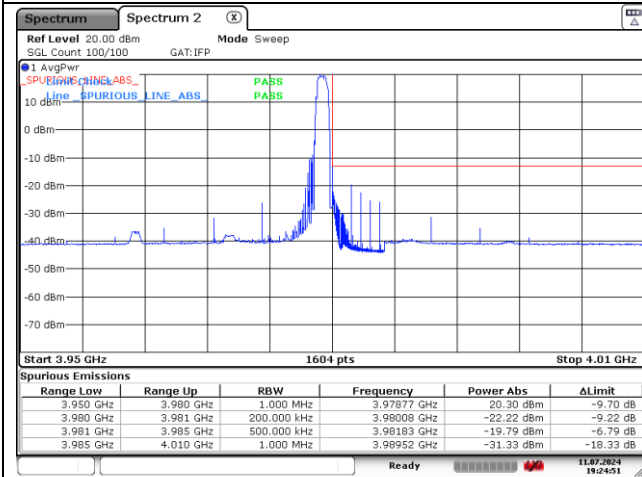

DFT-S-OFDM QPSK - Low Channel - 1 RB