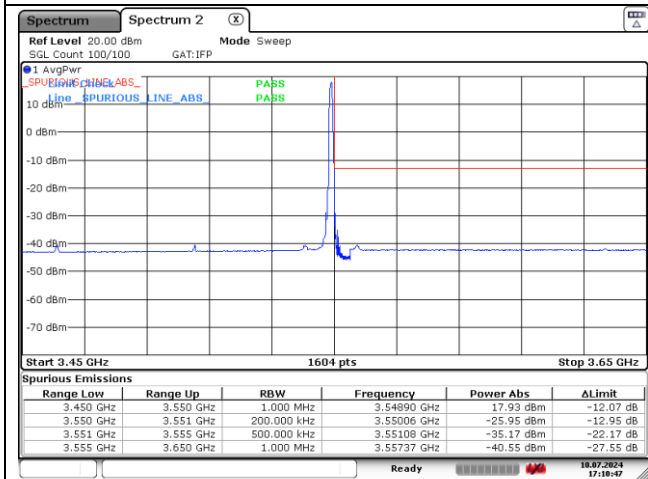

**DFT-S-OFDM QPSK - Low Channel - 1 RB**

**DFT-S-OFDM QPSK - Low Channel - Full RB**

**DFT-S-OFDM QPSK - High Channel - 1 RB**

**DFT-S-OFDM QPSK - High Channel - Full RB**

**NR band 77/78 Low Band (90 MHz)**

**DFT-S-OFDM 16QAM - Low Channel - 1 RB**

**DFT-S-OFDM 16QAM - Low Channel - Full RB**

**DFT-S-OFDM 16QAM - High Channel - 1 RB**

**DFT-S-OFDM 16QAM - High Channel - Full RB**

**NR band 77/78 Low Band (90 MHz)**