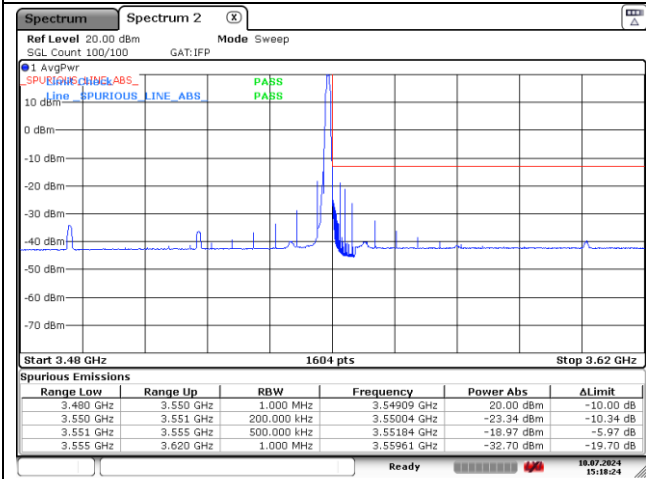

**CP-OFDM 16QAM - Low Channel - 1 RB**

**CP-OFDM 16QAM - Low Channel - Full RB**

**CP-OFDM 16QAM - High Channel - 1 RB**

**CP-OFDM 16QAM - High Channel - Full RB**

**NR band 77/78 Low Band (60 MHz)**

**DFT-S-OFDM QPSK - Low Channel - 1 RB**

**DFT-S-OFDM QPSK - Low Channel - Full RB**

**DFT-S-OFDM QPSK - High Channel - 1 RB**

**DFT-S-OFDM QPSK - High Channel - Full RB**

**NR band 77/78 Low Band (60 MHz)**

**DFT-S-OFDM 16QAM - Low Channel - 1 RB**