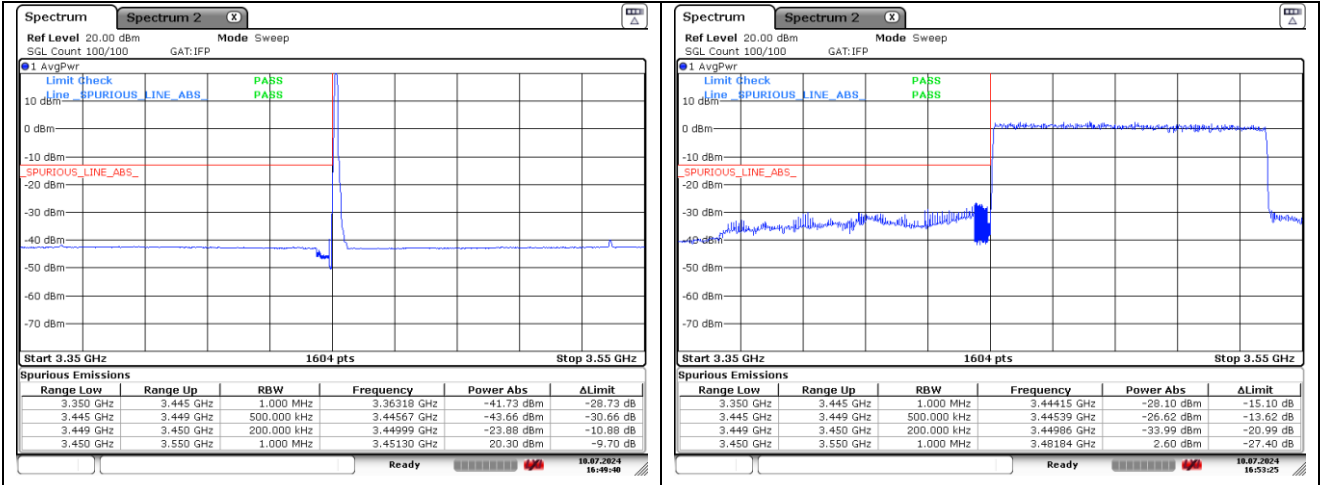

**NR band 77/78 Low Band (80 MHz)**

**CP-OFDM 16QAM - Low Channel - 1 RB**

**CP-OFDM 16QAM - Low Channel - Full RB**

**CP-OFDM 16QAM - High Channel - 1 RB**

**CP-OFDM 16QAM - High Channel - Full RB**

**NR band 77/78 Low Band (90 MHz)**