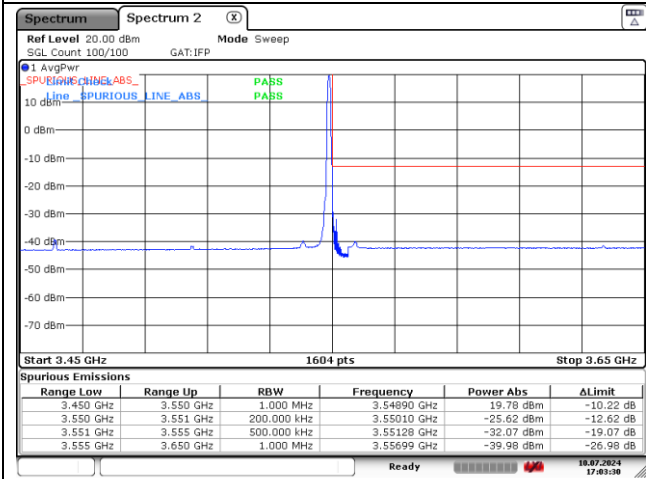

**NR band 77/78 Low Band (80 MHz)**

**CP-OFDM 16QAM - Low Channel - 1 RB**

**CP-OFDM 16QAM - Low Channel - Full RB**

**CP-OFDM 16QAM - High Channel - 1 RB**

**CP-OFDM 16QAM - High Channel - Full RB**

**NR band 77/78 Low Band (90 MHz)**

**DFT-S-OFDM QPSK - Low Channel - 1 RB**

**DFT-S-OFDM QPSK - Low Channel - Full RB**

**DFT-S-OFDM QPSK - High Channel - 1 RB**

**DFT-S-OFDM QPSK - High Channel - Full RB**

**NR band 77/78 Low Band (90 MHz)**