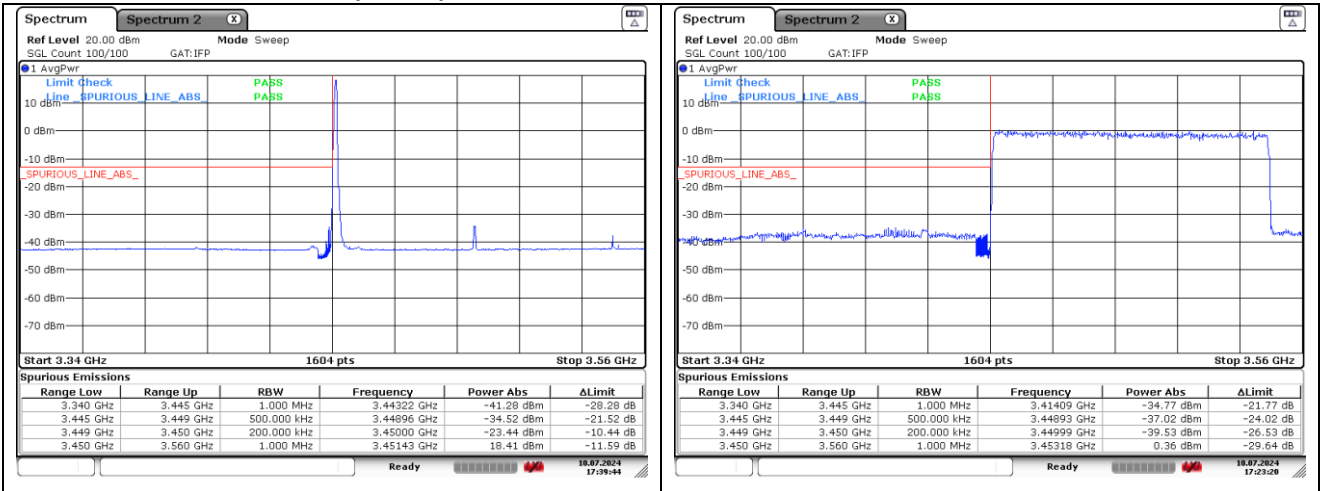

NR band 77/78 Low Band (100 MHz)