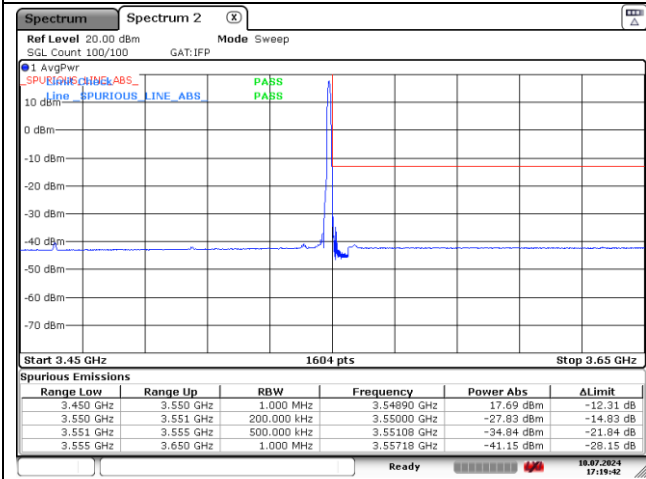

CP-OFDM QPSK - Low Channel - 1 RB