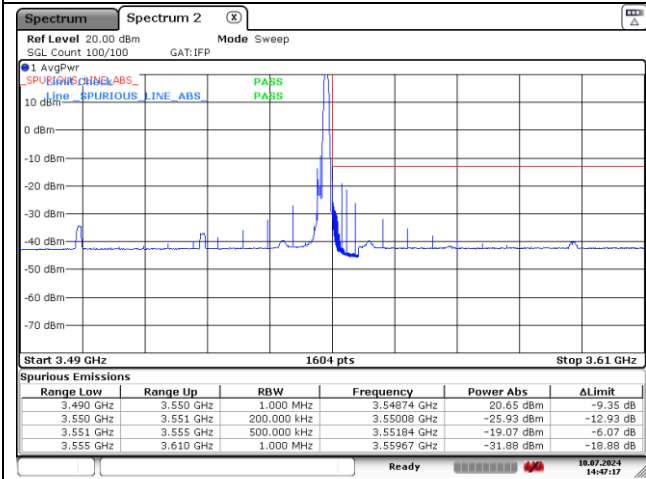

**NR band 77/78 Low Band (50 MHz)**

**DFT-S-OFDM QPSK - Low Channel - 1 RB**

**DFT-S-OFDM QPSK - Low Channel - Full RB**

**DFT-S-OFDM QPSK - High Channel - 1 RB**

**DFT-S-OFDM QPSK - High Channel - Full RB**

**NR band 77/78 Low Band (50 MHz)**

**DFT-S-OFDM 16QAM - Low Channel - 1 RB**

**DFT-S-OFDM 16QAM - Low Channel - Full RB**

**DFT-S-OFDM 16QAM - High Channel - 1 RB**

**DFT-S-OFDM 16QAM - High Channel - Full RB**