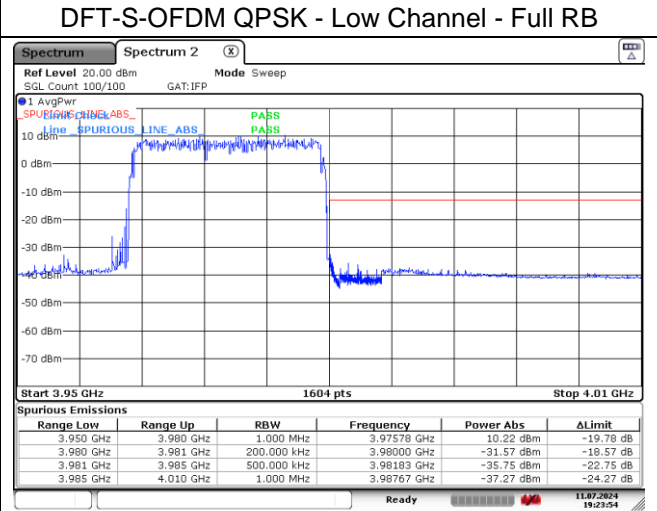

DFT-S-OFDM QPSK - Low Channel - 1 RB