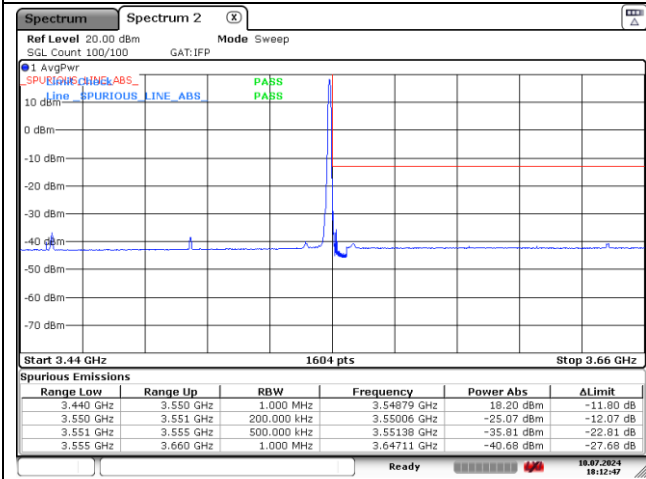

**DFT-S-OFDM QPSK - High Channel - 1 RB**

**DFT-S-OFDM QPSK - High Channel - Full RB**

**NR band 77/78 Low Band (100 MHz)**

**DFT-S-OFDM 16QAM - Low Channel - 1 RB**

**DFT-S-OFDM 16QAM - Low Channel - Full RB**