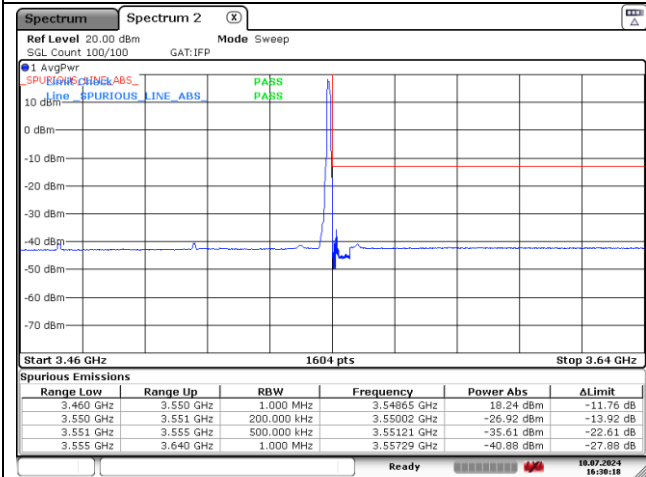

CP-OFDM 16QAM - Low Channel - 1 RB