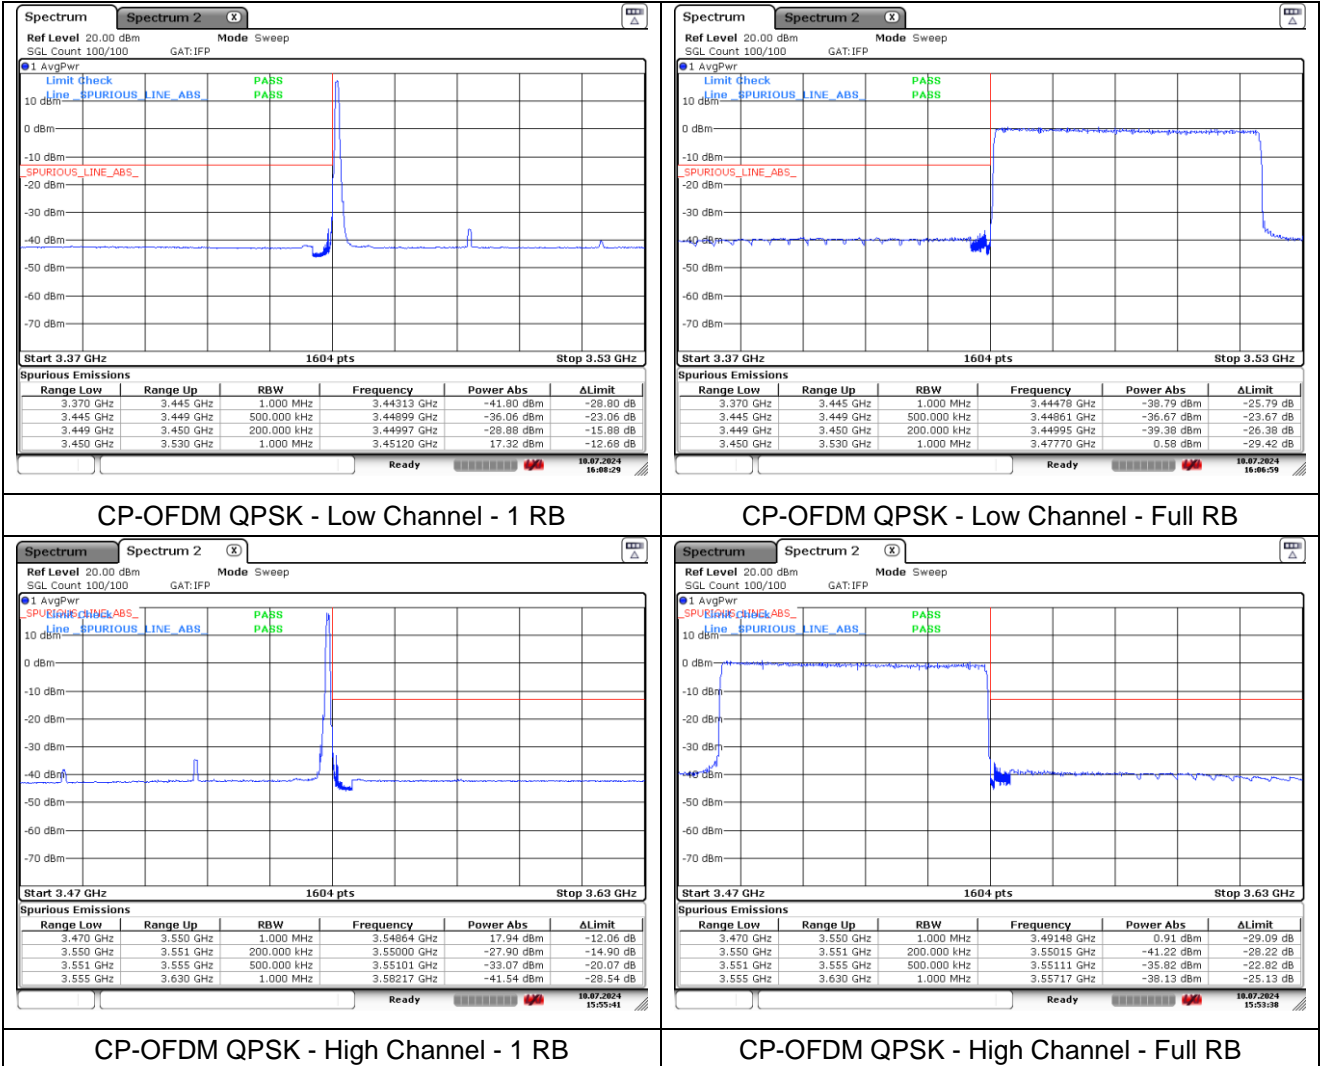

**NR band 77/78 Low Band (70 MHz)**

**DFT-S-OFDM 16QAM - Low Channel - 1 RB**

**DFT-S-OFDM 16QAM - Low Channel - Full RB**

**DFT-S-OFDM 16QAM - High Channel - 1 RB**

**DFT-S-OFDM 16QAM - High Channel - Full RB**

**NR band 77/78 Low Band (70 MHz)**

**NR band 77/78 Low Band (70 MHz)**

**NR band 77/78 Low Band (80 MHz)**

**DFT-S-OFDM QPSK - Low Channel - 1 RB**

**DFT-S-OFDM QPSK - Low Channel - Full RB**

**DFT-S-OFDM QPSK - High Channel - 1 RB**