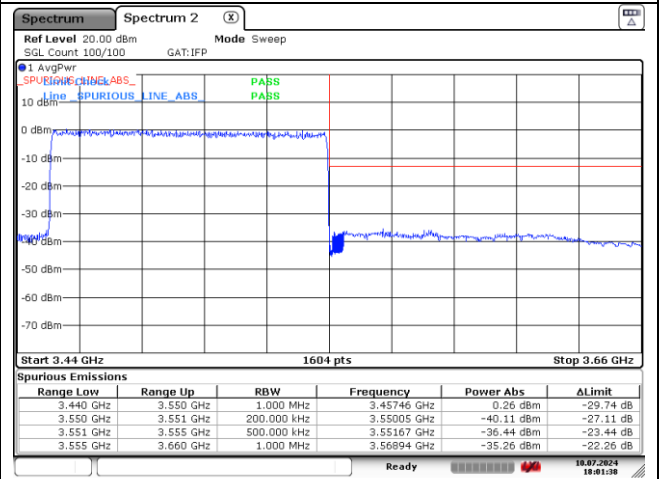

**DFT-S-OFDM QPSK - High Channel - 1 RB**

**DFT-S-OFDM QPSK - High Channel - Full RB**

**NR band 77/78 Low Band (100 MHz)**

**DFT-S-OFDM 16QAM - Low Channel - 1 RB**

**DFT-S-OFDM 16QAM - Low Channel - Full RB**