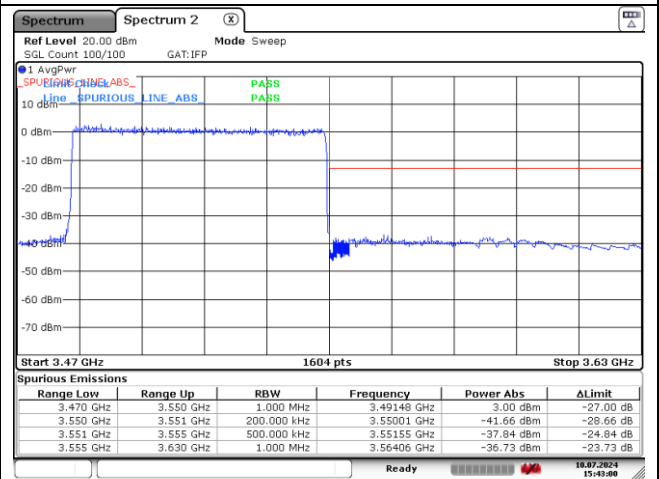

**NR band 77/78 Low Band (70 MHz)**

**DFT-S-OFDM QPSK - Low Channel - 1 RB**

**DFT-S-OFDM QPSK - Low Channel - Full RB**

**DFT-S-OFDM QPSK - High Channel - 1 RB**

**DFT-S-OFDM QPSK - High Channel - Full RB**

**NR band 77/78 Low Band (70 MHz)**

**DFT-S-OFDM 16QAM - Low Channel - 1 RB**

**DFT-S-OFDM 16QAM - Low Channel - Full RB**

**DFT-S-OFDM 16QAM - High Channel - 1 RB**

**DFT-S-OFDM 16QAM - High Channel - Full RB**