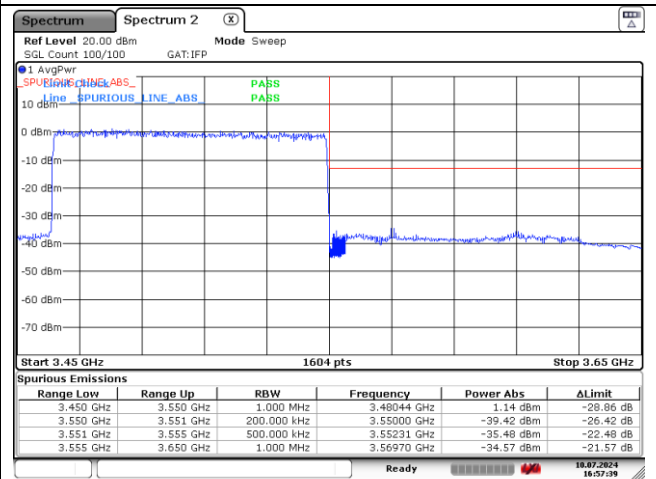

**DFT-S-OFDM QPSK - Low Channel - 1 RB**

**DFT-S-OFDM QPSK - Low Channel - Full RB**

**DFT-S-OFDM QPSK - High Channel - 1 RB**

**DFT-S-OFDM QPSK - High Channel - Full RB**

**NR band 77/78 Low Band (90 MHz)**

**DFT-S-OFDM 16QAM - Low Channel - 1 RB**

**DFT-S-OFDM 16QAM - Low Channel - Full RB**

**DFT-S-OFDM 16QAM - High Channel - 1 RB**

**DFT-S-OFDM 16QAM - High Channel - Full RB**

**NR band 77/78 Low Band (90 MHz)**