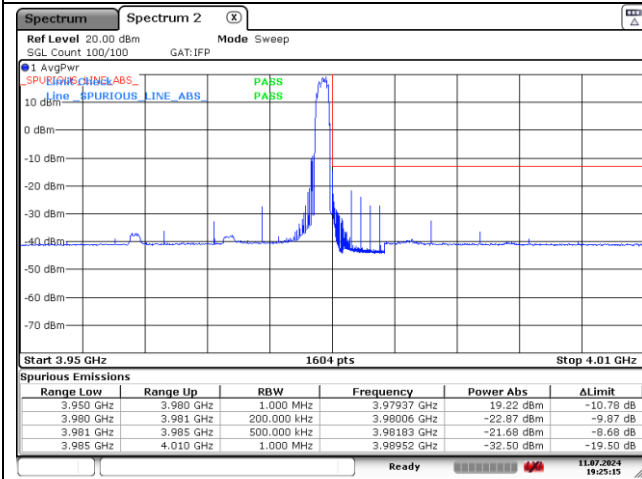

**NR band 78\_High Band (20 MHz)**

**DFT-S-OFDM QPSK - High Channel - 1 RB**

**DFT-S-OFDM QPSK - High Channel - Full RB**

**NR band 77\_High Band (20 MHz)**

**DFT-S-OFDM 16QAM - Low Channel - 1 RB**

**DFT-S-OFDM 16QAM - Low Channel - Full RB**

**DFT-S-OFDM 16QAM - High Channel - 1 RB**

**DFT-S-OFDM 16QAM - High Channel - Full RB**

**NR band 78\_High Band (20 MHz)**

**DFT-S-OFDM 16QAM - High Channel - 1 RB**

**DFT-S-OFDM 16QAM - High Channel - Full RB**