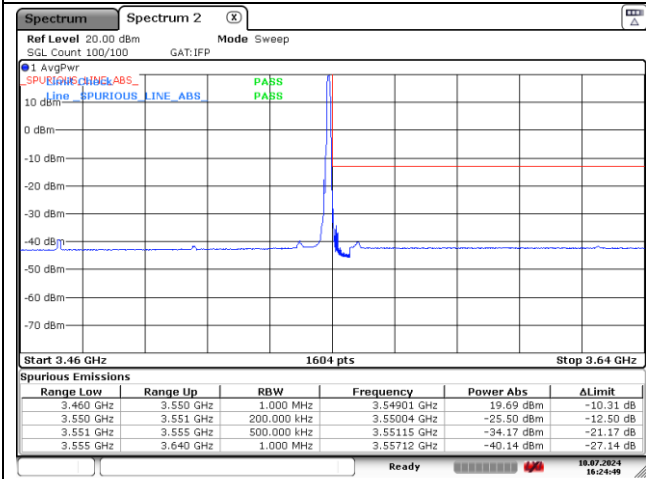

**NR band 77/78 Low Band (70 MHz)**

**NR band 77/78 Low Band (70 MHz)**

**NR band 77/78 Low Band (80 MHz)**

**DFT-S-OFDM QPSK - Low Channel - 1 RB**

**DFT-S-OFDM QPSK - Low Channel - Full RB**

**DFT-S-OFDM QPSK - High Channel - 1 RB**

**DFT-S-OFDM QPSK - High Channel - Full RB**

**NR band 77/78 Low Band (80 MHz)**

**DFT-S-OFDM 16QAM - Low Channel - 1 RB**

**DFT-S-OFDM 16QAM - Low Channel - Full RB**

**DFT-S-OFDM 16QAM - High Channel - 1 RB**