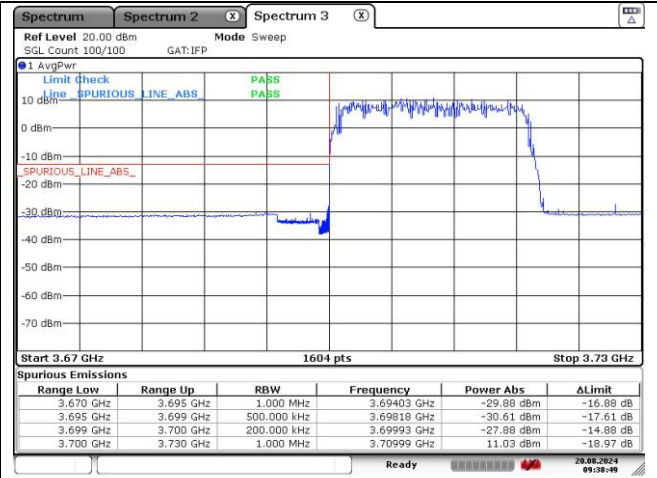

NR band 77_High Band (20 MHz)