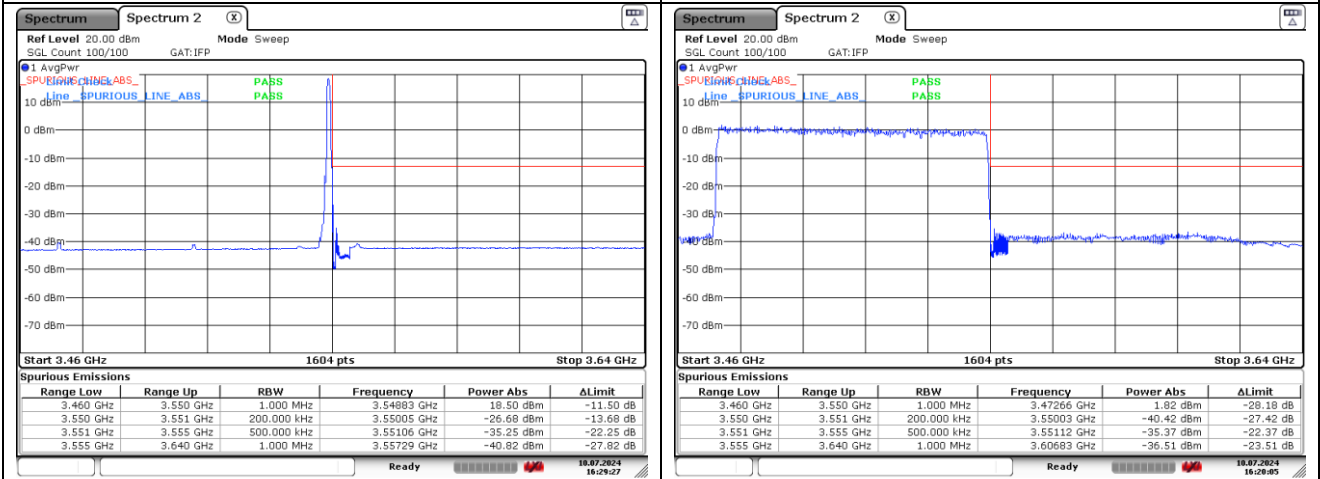

**DFT-S-OFDM QPSK - High Channel - Full RB**

**NR band 77/78 Low Band (80 MHz)**

**DFT-S-OFDM 16QAM - Low Channel - 1 RB**

**DFT-S-OFDM 16QAM - Low Channel - Full RB**

**DFT-S-OFDM 16QAM - High Channel - 1 RB**