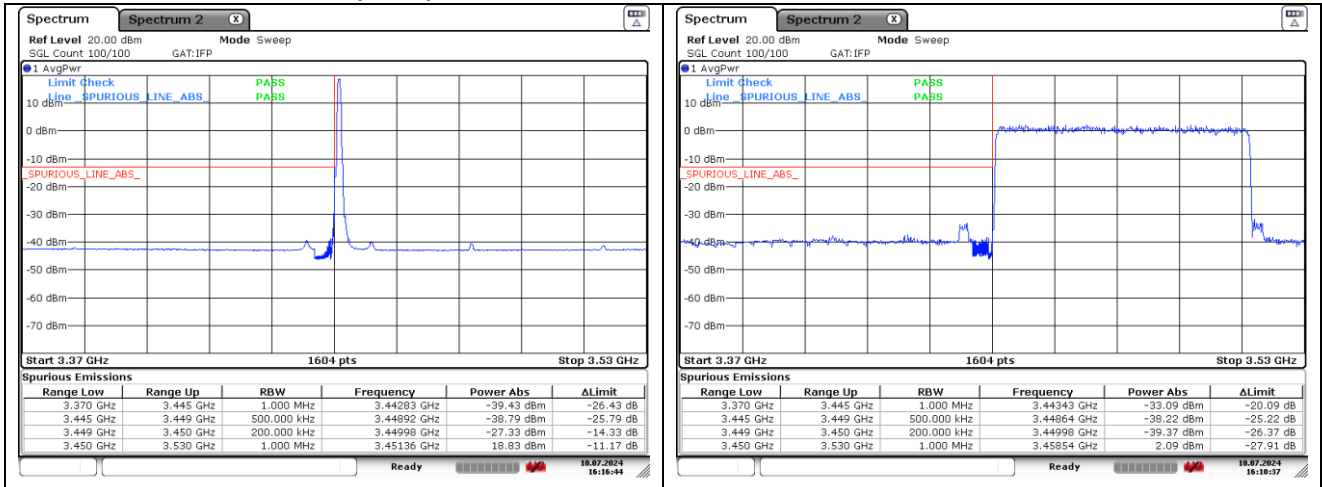

NR band 77/78 Low Band (70 MHz)