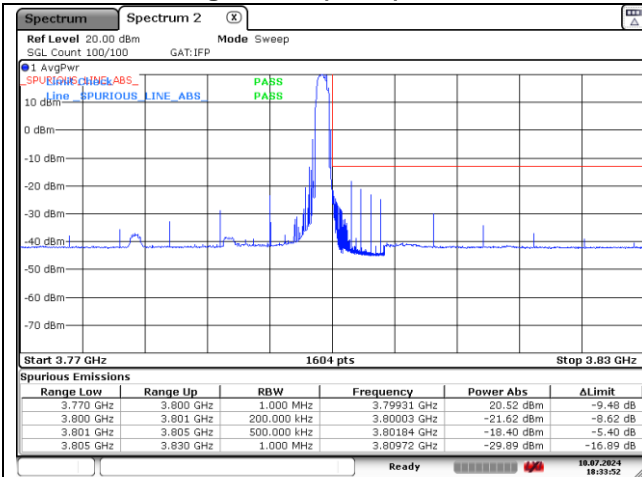

DFT-S-OFDM QPSK - High Channel - 1 RB

DFT-S-OFDM QPSK - High Channel - Full RB

NR band 78_High Band (20 MHz)

DFT-S-OFDM QPSK - High Channel - 1 RB

DFT-S-OFDM QPSK - High Channel - Full RB