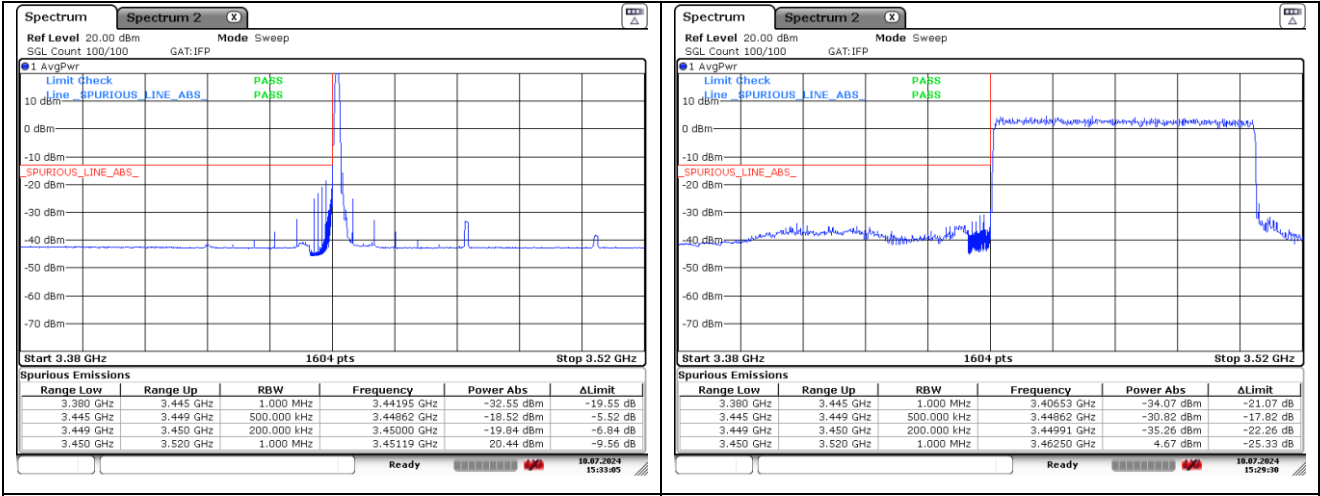

**CP-OFDM 16QAM - Low Channel - 1 RB**

**CP-OFDM 16QAM - Low Channel - Full RB**

**CP-OFDM 16QAM - High Channel - 1 RB**

**CP-OFDM 16QAM - High Channel - Full RB**

**NR band 77/78 Low Band (60 MHz)**

**DFT-S-OFDM QPSK - Low Channel - 1 RB**