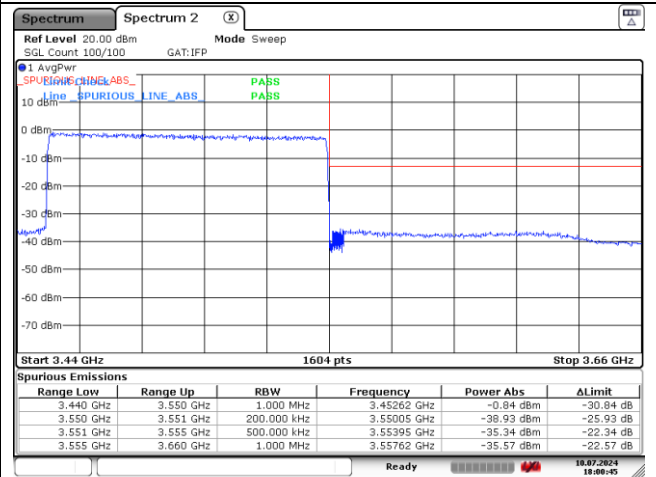

**CP-OFDM QPSK - High Channel - 1 RB**

**CP-OFDM QPSK - High Channel - Full RB**

**NR band 77/78 Low Band (100 MHz)**

**CP-OFDM 16QAM - Low Channel - 1 RB**

**CP-OFDM 16QAM - Low Channel - Full RB**

**CP-OFDM 16QAM - High Channel - 1 RB**