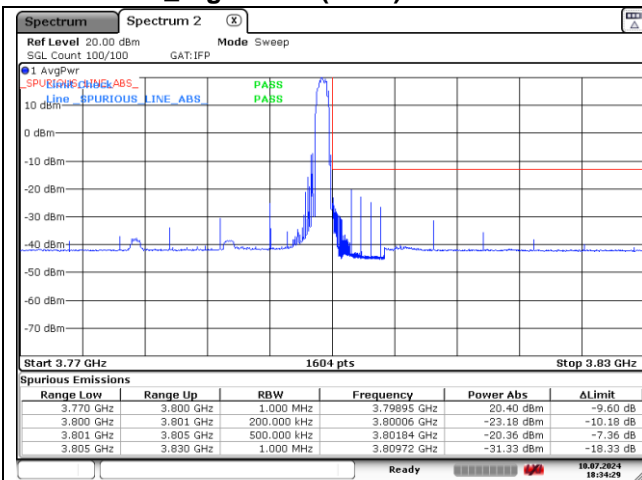

NR band 78_High Band (20 MHz)

DFT-S-OFDM 16QAM - High Channel - 1 RB

DFT-S-OFDM 16QAM - High Channel - Full RB