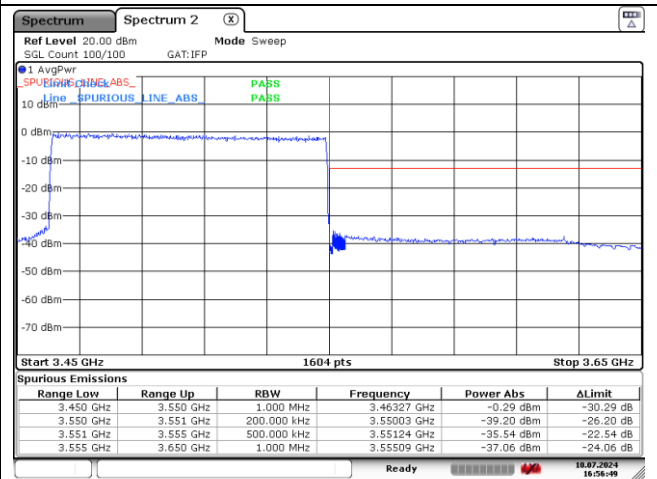

CP-OFDM 16QAM - Low Channel - Full RB

CP-OFDM 16QAM - High Channel - 1 RB

CP-OFDM 16QAM - High Channel - Full RB