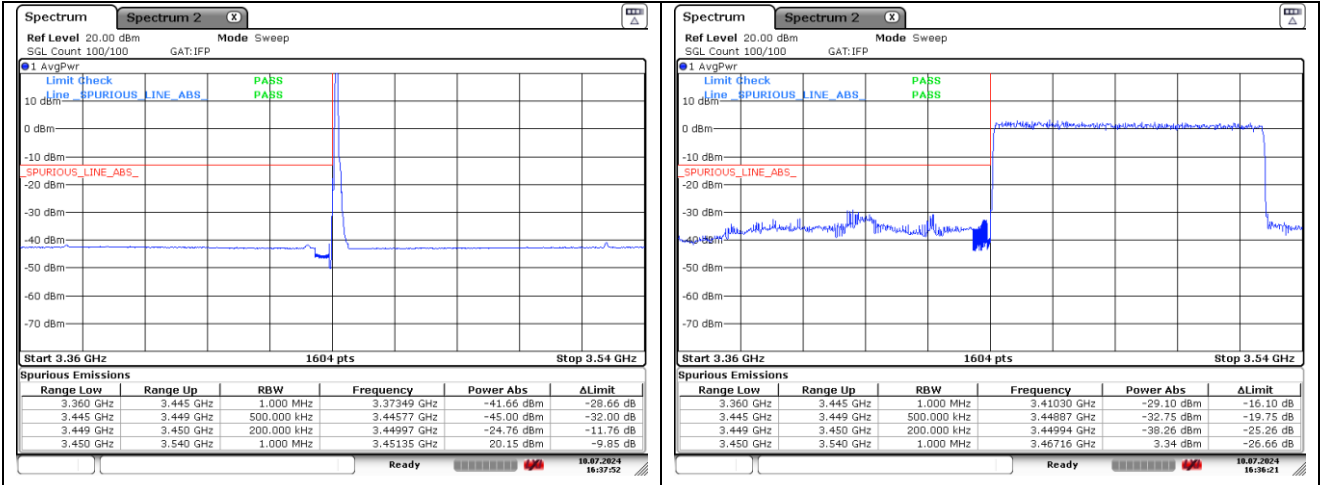

**NR band 77/78 Low Band (70 MHz)**

**DFT-S-OFDM 16QAM - Low Channel - 1 RB**

**DFT-S-OFDM 16QAM - Low Channel - Full RB**

**DFT-S-OFDM 16QAM - High Channel - 1 RB**

**DFT-S-OFDM 16QAM - High Channel - Full RB**

**NR band 77/78 Low Band (70 MHz)**

**NR band 77/78 Low Band (70 MHz)**

**NR band 77/78 Low Band (80 MHz)**

**DFT-S-OFDM QPSK - Low Channel - 1 RB**

**DFT-S-OFDM QPSK - Low Channel - Full RB**

**DFT-S-OFDM QPSK - High Channel - 1 RB**