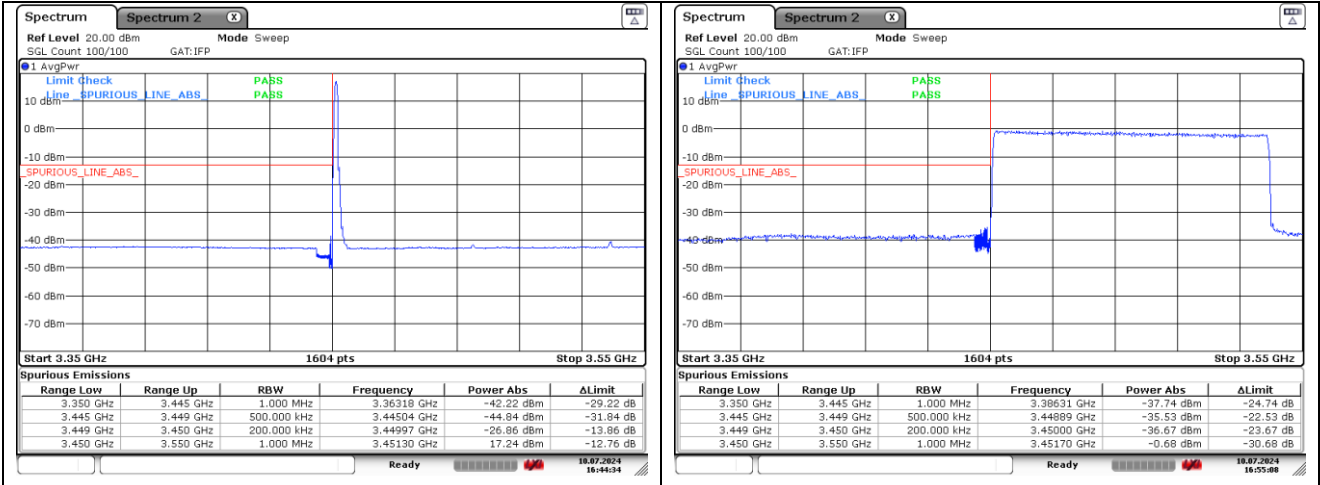

**DFT-S-OFDM 16QAM - Low Channel - 1 RB**

**DFT-S-OFDM 16QAM - Low Channel - Full RB**

**DFT-S-OFDM 16QAM - High Channel - 1 RB**

**DFT-S-OFDM 16QAM - High Channel - Full RB**

**NR band 77/78 Low Band (90 MHz)**