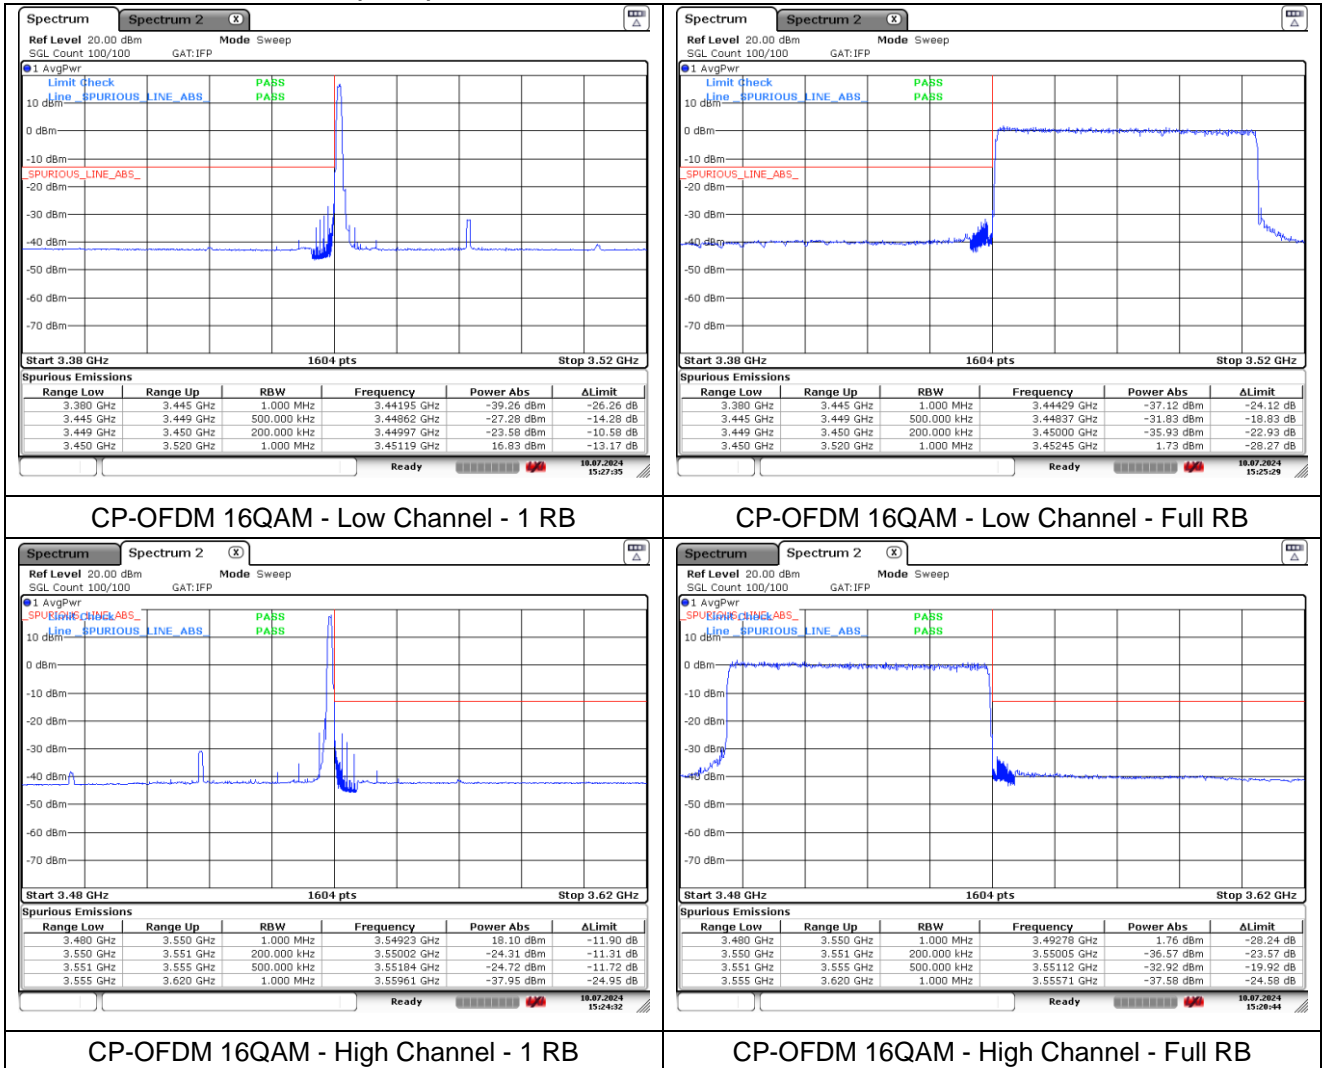

**DFT-S-OFDM 16QAM - Low Channel - Full RB**

**DFT-S-OFDM 16QAM - High Channel - 1 RB**

**DFT-S-OFDM 16QAM - High Channel - Full RB**

**NR band 77/78 Low Band (60 MHz)**

**NR band 77/78 Low Band (60 MHz)**

**NR band 77/78 Low Band (70 MHz)**

**DFT-S-OFDM QPSK - Low Channel - 1 RB**

**DFT-S-OFDM QPSK - Low Channel - Full RB**

**DFT-S-OFDM QPSK - High Channel - 1 RB**

**DFT-S-OFDM QPSK - High Channel - Full RB**