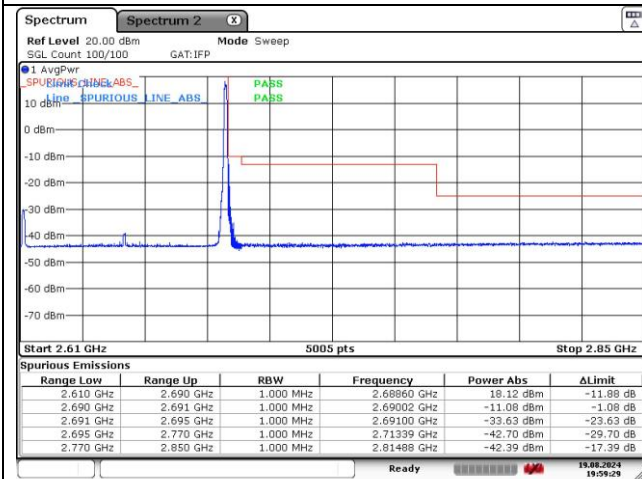

**CP-OFDM QPSK - Low Channel - Full RB**

**CP-OFDM QPSK - High Channel - 1 RB**

**CP-OFDM QPSK - High Channel - Full RB**

**NR band 41 (80 MHz)**

**CP-OFDM 16QAM - Low Channel - 1 RB**

**CP-OFDM 16QAM - Low Channel - Full RB**