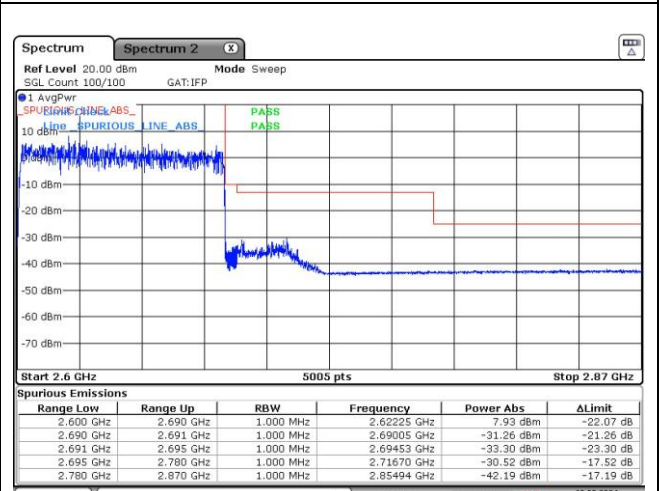

**CP-OFDM 16QAM - High Channel - 1 RB**

**CP-OFDM 16QAM - High Channel - Full RB**

**NR band 41 (90 MHz)**

**DFT-S-OFDM QPSK - Low Channel - 1 RB**

**DFT-S-OFDM QPSK - Low Channel - Full RB**

**DFT-S-OFDM QPSK - High Channel - 1 RB**

**DFT-S-OFDM BQPSK - High Channel - Full RB**

**NR band 41 (90 MHz)**

**DFT-S-OFDM 16QAM - Low Channel - 1 RB**

**DFT-S-OFDM 16QAM - Low Channel - Full RB**

**DFT-S-OFDM 16QAM - High Channel - 1 RB**

**DFT-S-OFDM 16QAM - High Channel - Full RB**