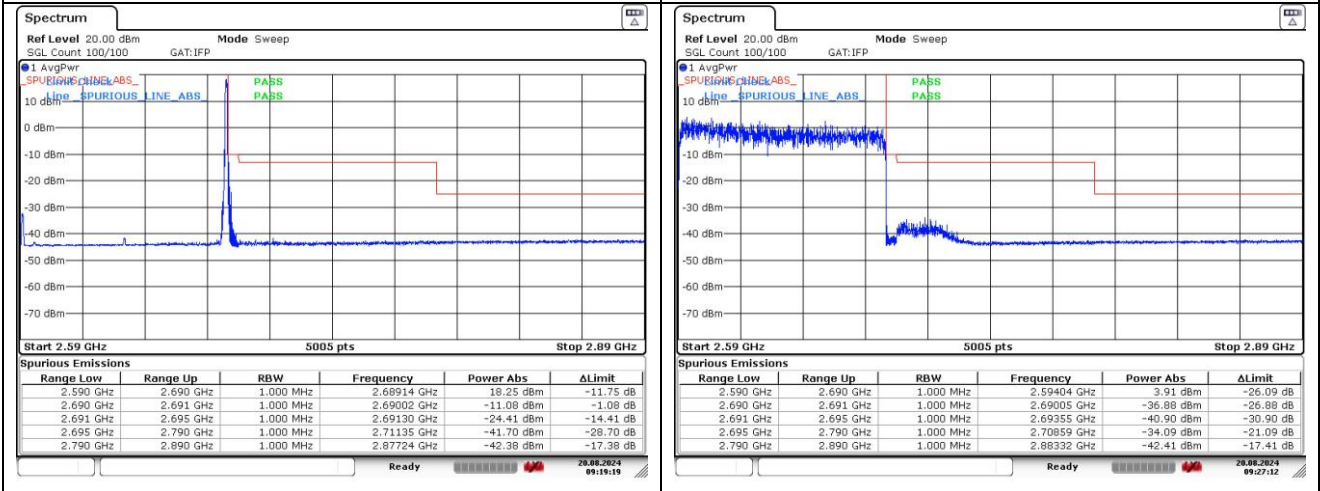

**DFT-S-OFDM 16QAM - High Channel - 1 RB**

**DFT-S-OFDM 16QAM - High Channel - Full RB**

**NR band 41 (100 MHz)**

**CP-OFDM QPSK - Low Channel - 1 RB**

**CP-OFDM QPSK - Low Channel - Full RB**

**CP-OFDM QPSK - High Channel - 1 RB**