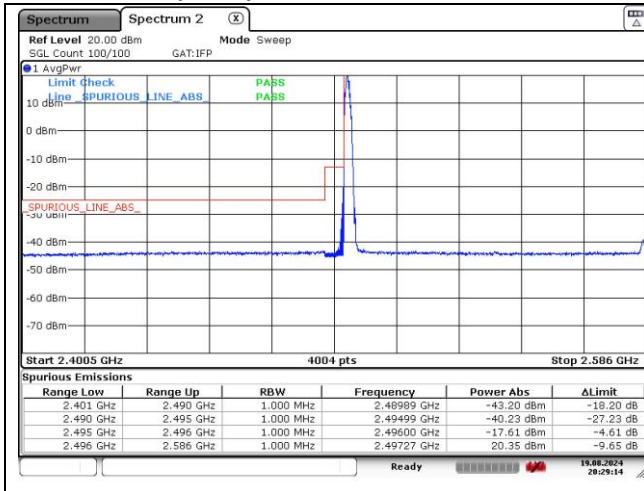

**DFT-S-OFDM 16QAM - Low Channel - 1 RB**

**DFT-S-OFDM 16QAM - Low Channel - Full RB**

**DFT-S-OFDM 16QAM - High Channel - 1 RB**

**DFT-S-OFDM 16QAM - High Channel - Full RB**

**NR band 41 (80 MHz)**

**CP-OFDM QPSK - Low Channel - 1 RB**

**CP-OFDM QPSK - Low Channel - Full RB**

**CP-OFDM QPSK - High Channel - 1 RB**

**CP-OFDM QPSK - High Channel - Full RB**

**NR band 41 (80 MHz)**

**CP-OFDM 16QAM - Low Channel - 1 RB**

**CP-OFDM 16QAM - Low Channel - Full RB**

**CP-OFDM 16QAM - High Channel - 1 RB**

**CP-OFDM 16QAM - High Channel - Full RB**

**NR band 41 (90 MHz)**

**DFT-S-OFDM QPSK - Low Channel - 1 RB**

**DFT-S-OFDM QPSK - Low Channel - Full RB**

**DFT-S-OFDM QPSK - High Channel - 1 RB**