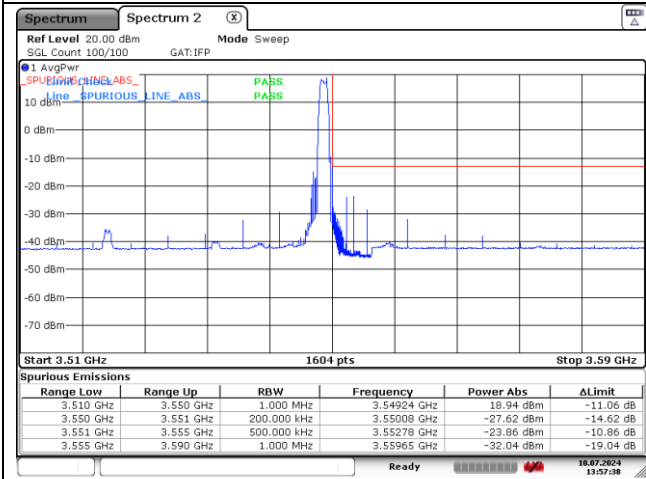

**DFT-S-OFDM QPSK - Low Channel - Full RB**

**DFT-S-OFDM QPSK - High Channel - 1 RB**

**DFT-S-OFDM QPSK - High Channel - Full RB**

**NR band 77/78 Low Band (30 MHz)**

**DFT-S-OFDM 16QAM - Low Channel - 1 RB**