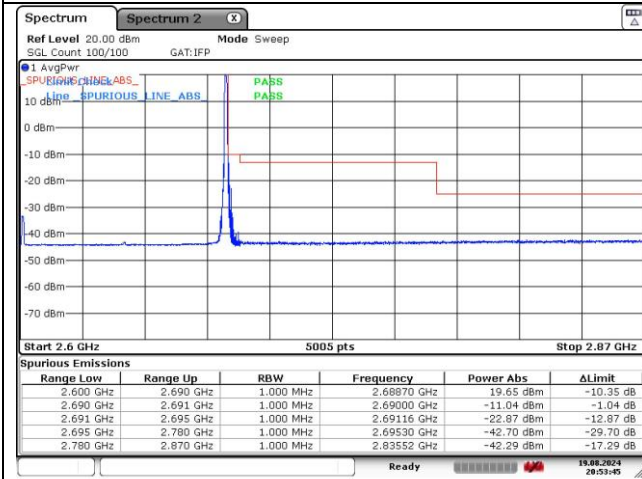

DFT-S-OFDM 16QAM - Low Channel - 1 RB