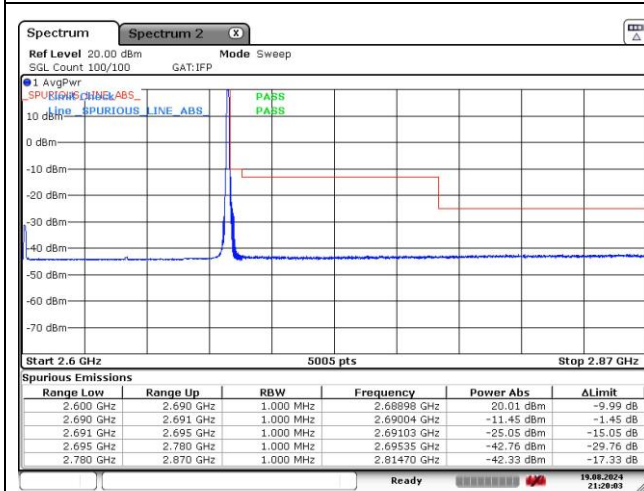

**CP-OFDM 16QAM - High Channel - 1 RB**

**CP-OFDM 16QAM - High Channel - Full RB**

**NR band 41 (90 MHz)**

**DFT-S-OFDM QPSK - Low Channel - 1 RB**

**DFT-S-OFDM QPSK - Low Channel - Full RB**

**DFT-S-OFDM QPSK - High Channel - 1 RB**

**DFT-S-OFDM BQPSK - High Channel - Full RB**

**NR band 41 (90 MHz)**

**DFT-S-OFDM 16QAM - Low Channel - 1 RB**

**DFT-S-OFDM 16QAM - Low Channel - Full RB**

**DFT-S-OFDM 16QAM - High Channel - 1 RB**

**DFT-S-OFDM 16QAM - High Channel - Full RB**