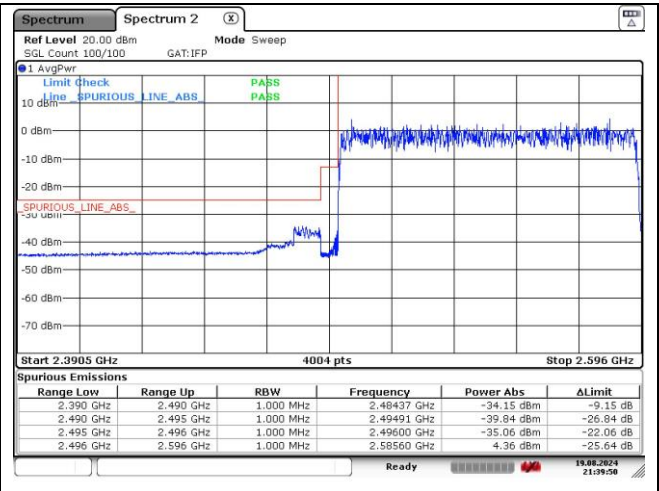

**DFT-S-OFDM QPSK - Low Channel - Full RB**

**DFT-S-OFDM QPSK - High Channel - 1 RB**

**DFT-S-OFDM QPSK - High Channel - Full RB**

**NR band 41 (100 MHz)**

**DFT-S-OFDM 16QAM - Low Channel - 1 RB**

**DFT-S-OFDM 16QAM - Low Channel - Full RB**