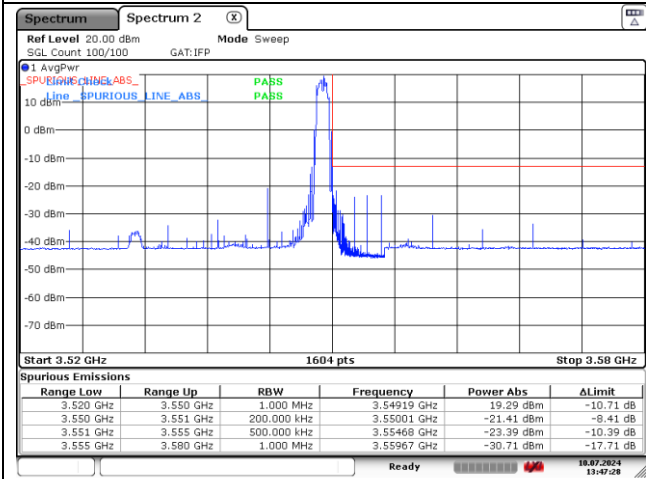

CP-OFDM 16QAM - Low Channel - 1 RB