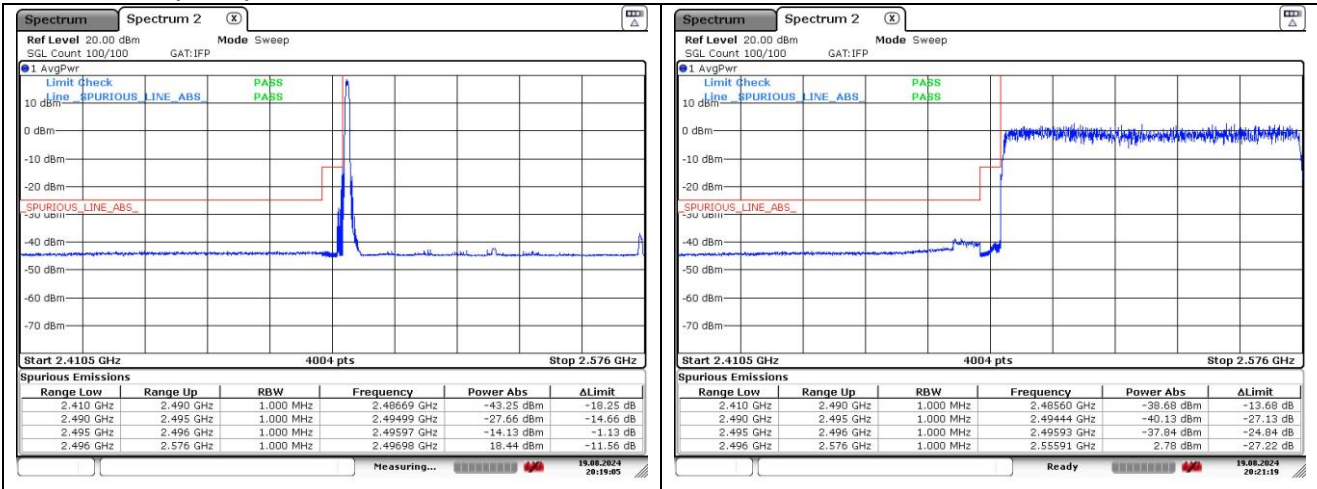

**DFT-S-OFDM 16QAM - Low Channel - 1 RB**

**DFT-S-OFDM 16QAM - Low Channel - Full RB**

**DFT-S-OFDM 16QAM - High Channel - 1 RB**

**DFT-S-OFDM 16QAM - High Channel - Full RB**

**NR band 41 (80 MHz)**

**CP-OFDM QPSK - Low Channel - 1 RB**