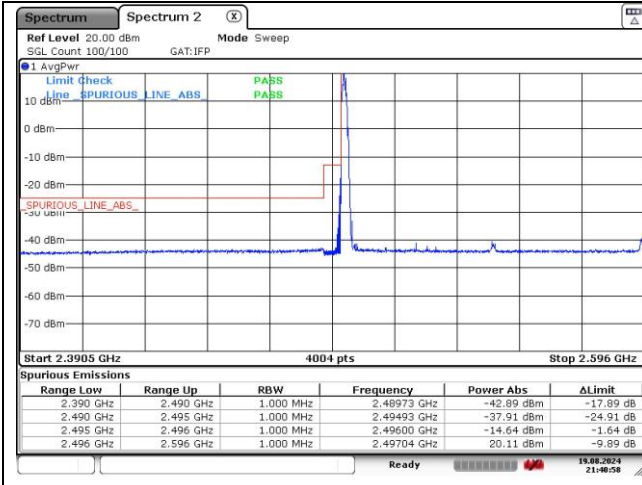

**CP-OFDM 16QAM - Low Channel - 1 RB**

**CP-OFDM 16QAM - Low Channel - Full RB**

**CP-OFDM 16QAM - High Channel - 1 RB**

**CP-OFDM 16QAM - High Channel - Full RB**

**NR band 41 (100 MHz)**

**DFT-S-OFDM QPSK - Low Channel - 1 RB**