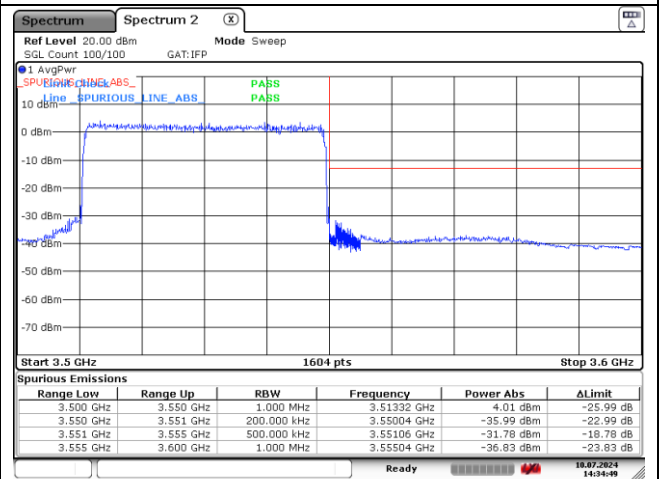

**CP-OFDM QPSK - Low Channel - Full RB**

**CP-OFDM QPSK - High Channel - 1 RB**

**CP-OFDM QPSK - High Channel - Full RB**

**NR band 77/78 Low Band (40 MHz)**

**CP-OFDM 16QAM - Low Channel - 1 RB**

**CP-OFDM 16QAM - Low Channel - Full RB**

**CP-OFDM 16QAM - High Channel - 1 RB**

**CP-OFDM 16QAM - High Channel - Full RB**