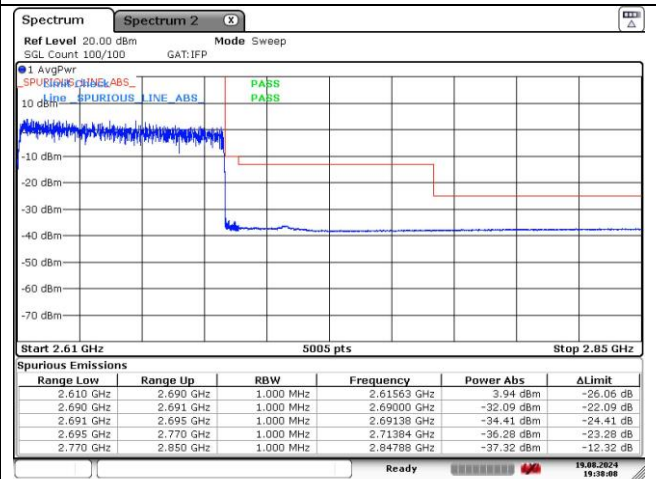

**DFT-S-OFDM 16QAM - Low Channel - 1 RB**

**DFT-S-OFDM 16QAM - Low Channel - Full RB**

**DFT-S-OFDM 16QAM - High Channel - 1 RB**

**DFT-S-OFDM 16QAM - High Channel - Full RB**

**NR band 41 (80 MHz)**

**CP-OFDM QPSK - Low Channel - 1 RB**

**CP-OFDM QPSK - Low Channel - Full RB**

**CP-OFDM QPSK - High Channel - 1 RB**

**CP-OFDM QPSK - High Channel - Full RB**

**NR band 41 (80 MHz)**

**CP-OFDM 16QAM - Low Channel - 1 RB**

**CP-OFDM 16QAM - Low Channel - Full RB**