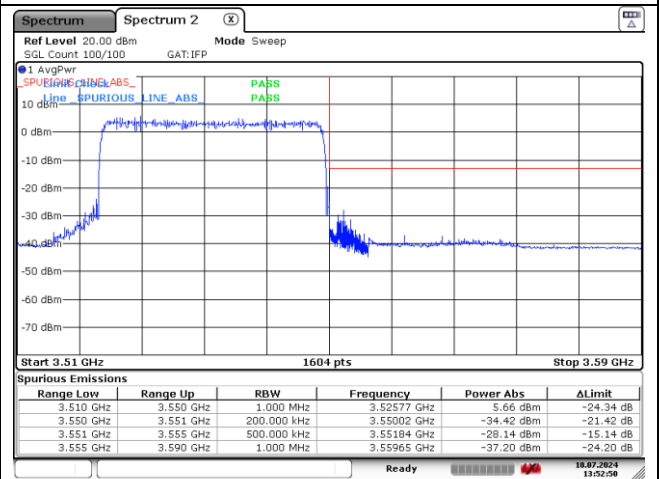

CP-OFDM QPSK - Low Channel - Full RB

CP-OFDM QPSK - High Channel - 1 RB

CP-OFDM QPSK - High Channel - Full RB