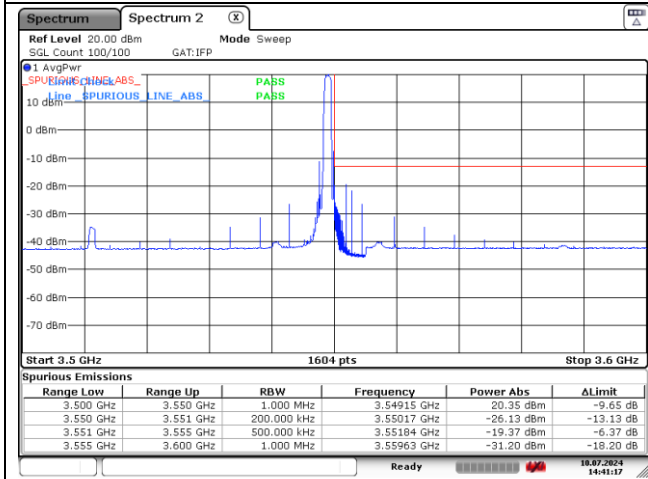

**CP-OFDM QPSK - Low Channel - Full RB**

**CP-OFDM QPSK - High Channel - 1 RB**

**CP-OFDM QPSK - High Channel - Full RB**

**NR band 77/78 Low Band (30 MHz)**

**NR band 77/78 Low Band (40 MHz)**

**DFT-S-OFDM QPSK - Low Channel - 1 RB**