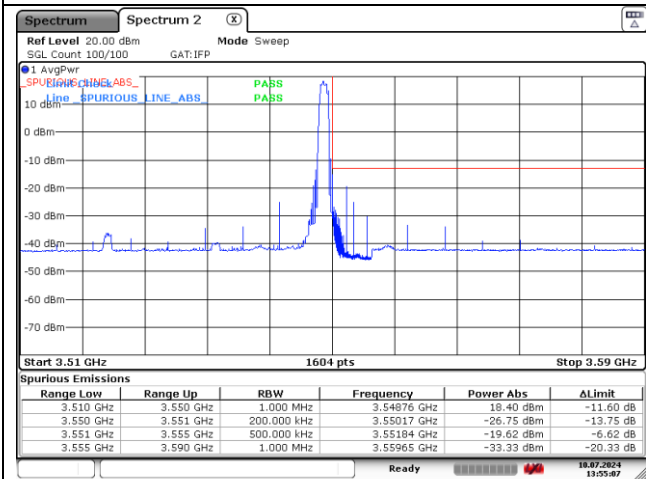

**DFT-S-OFDM 16QAM - Low Channel - Full RB**

**DFT-S-OFDM 16QAM - High Channel - 1 RB**

**DFT-S-OFDM 16QAM - High Channel - Full RB**

**NR band 77/78 Low Band (30 MHz)**

**CP-OFDM QPSK - Low Channel - 1 RB**