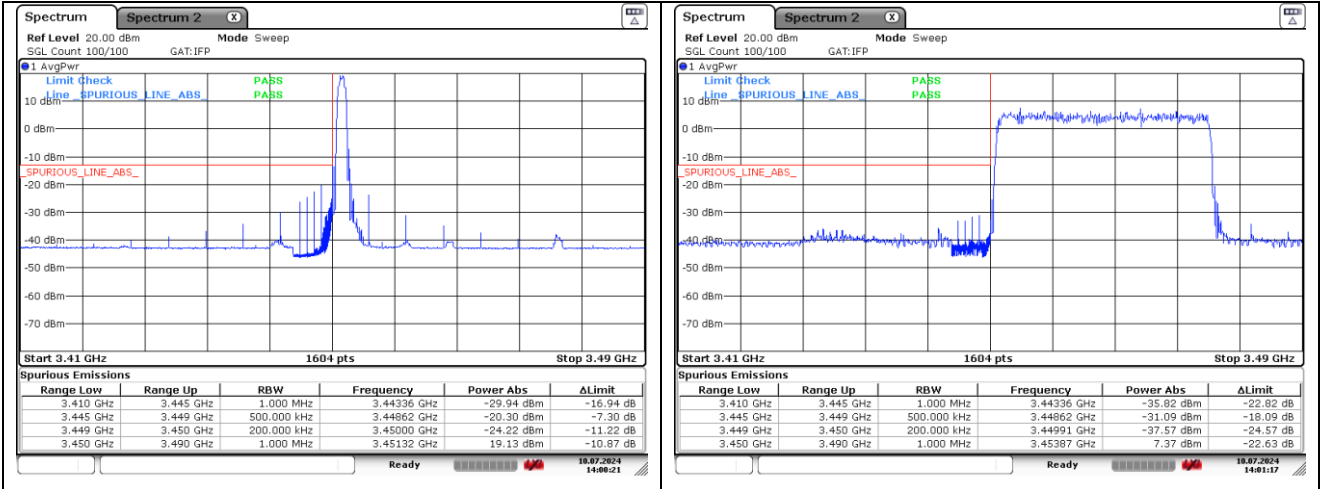

**DFT-S-OFDM QPSK - Low Channel - Full RB**

**DFT-S-OFDM QPSK - High Channel - 1 RB**

**DFT-S-OFDM QPSK - High Channel - Full RB**

**NR band 77/78 Low Band (30 MHz)**

**DFT-S-OFDM 16QAM - Low Channel - 1 RB**