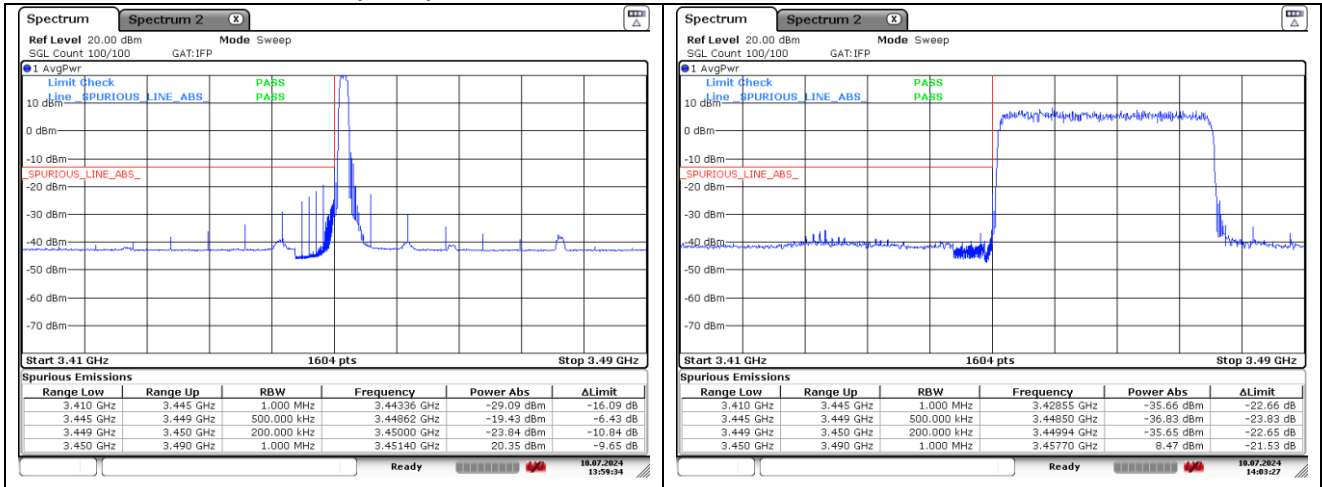

**CP-OFDM 16QAM - Low Channel - 1 RB**

**CP-OFDM 16QAM - Low Channel - Full RB**

**CP-OFDM 16QAM - High Channel - 1 RB**

**CP-OFDM 16QAM - High Channel - Full RB**

**NR band 77/78 Low Band (30 MHz)**

**DFT-S-OFDM QPSK - Low Channel - 1 RB**