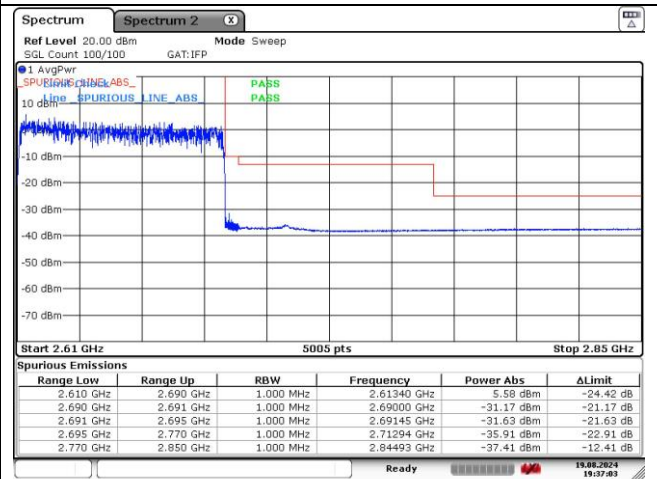

**CP-OFDM QPSK - Low Channel - Full RB**

**CP-OFDM QPSK - High Channel - 1 RB**

**CP-OFDM QPSK - High Channel - Full RB**

**NR band 41 (80 MHz)**

**CP-OFDM 16QAM - Low Channel - 1 RB**

**CP-OFDM 16QAM - Low Channel - Full RB**