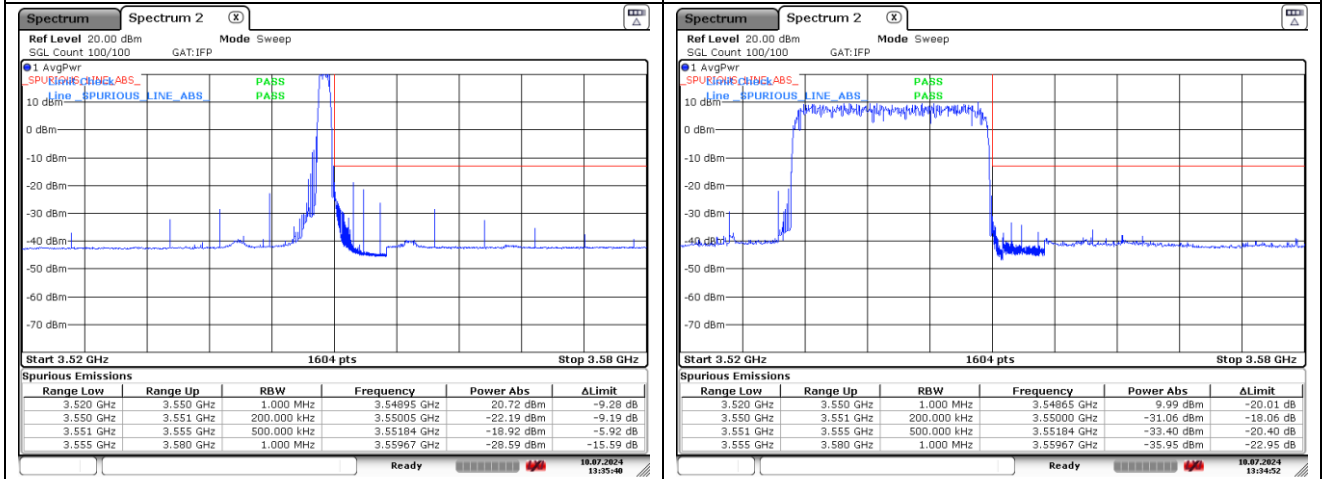

DFT-S-OFDM QPSK - Low Channel - 1 RB

DFT-S-OFDM QPSK - Low Channel - Full RB

DFT-S-OFDM QPSK - High Channel - 1 RB

DFT-S-OFDM QPSK - High Channel - Full RB