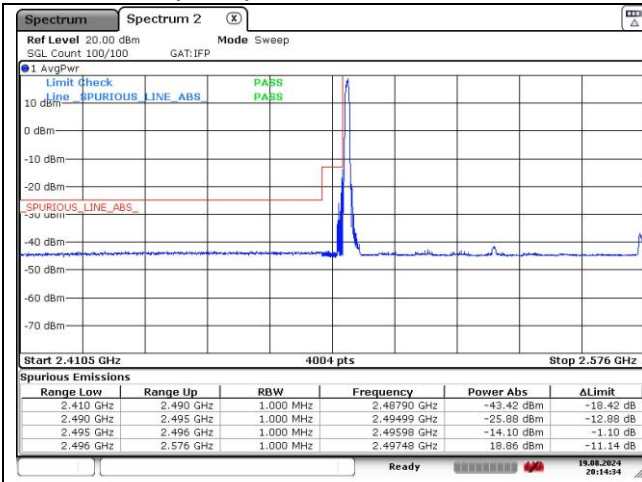

**DFT-S-OFDM 16QAM - Low Channel - 1 RB**

**DFT-S-OFDM 16QAM - Low Channel - Full RB**

**DFT-S-OFDM 16QAM - High Channel - 1 RB**

**DFT-S-OFDM 16QAM - High Channel - Full RB**

**NR band 41 (80 MHz)**

**CP-OFDM QPSK - Low Channel - 1 RB**

**CP-OFDM QPSK - Low Channel - Full RB**

**CP-OFDM QPSK - High Channel - 1 RB**

**CP-OFDM QPSK - High Channel - Full RB**

**NR band 41 (80 MHz)**

**CP-OFDM 16QAM - Low Channel - 1 RB**

**CP-OFDM 16QAM - Low Channel - Full RB**

**CP-OFDM 16QAM - High Channel - 1 RB**

**CP-OFDM 16QAM - High Channel - Full RB**

**NR band 41 (90 MHz)**

**DFT-S-OFDM QPSK - Low Channel - 1 RB**

**DFT-S-OFDM QPSK - Low Channel - Full RB**

**DFT-S-OFDM QPSK - High Channel - 1 RB**