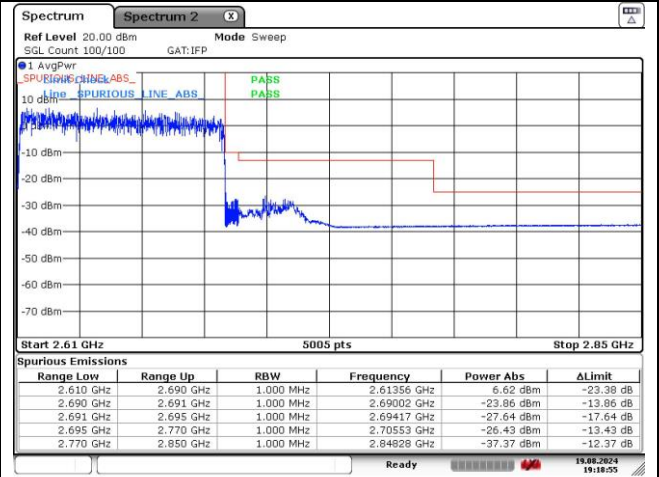

**NR band 41 (80 MHz)**

**DFT-S-OFDM QPSK - Low Channel - 1 RB**

**DFT-S-OFDM BQPSK - Low Channel - Full RB**

**DFT-S-OFDM QPSK - High Channel - 1 RB**

**DFT-S-OFDM QPSK - High Channel - Full RB**

**NR band 41 (80 MHz)**

**DFT-S-OFDM 16QAM - Low Channel - 1 RB**

**DFT-S-OFDM 16QAM - Low Channel - Full RB**

**DFT-S-OFDM 16QAM - High Channel - 1 RB**

**DFT-S-OFDM 16QAM - High Channel - Full RB**

**NR band 41 (80 MHz)**

**CP-OFDM QPSK - Low Channel - 1 RB**