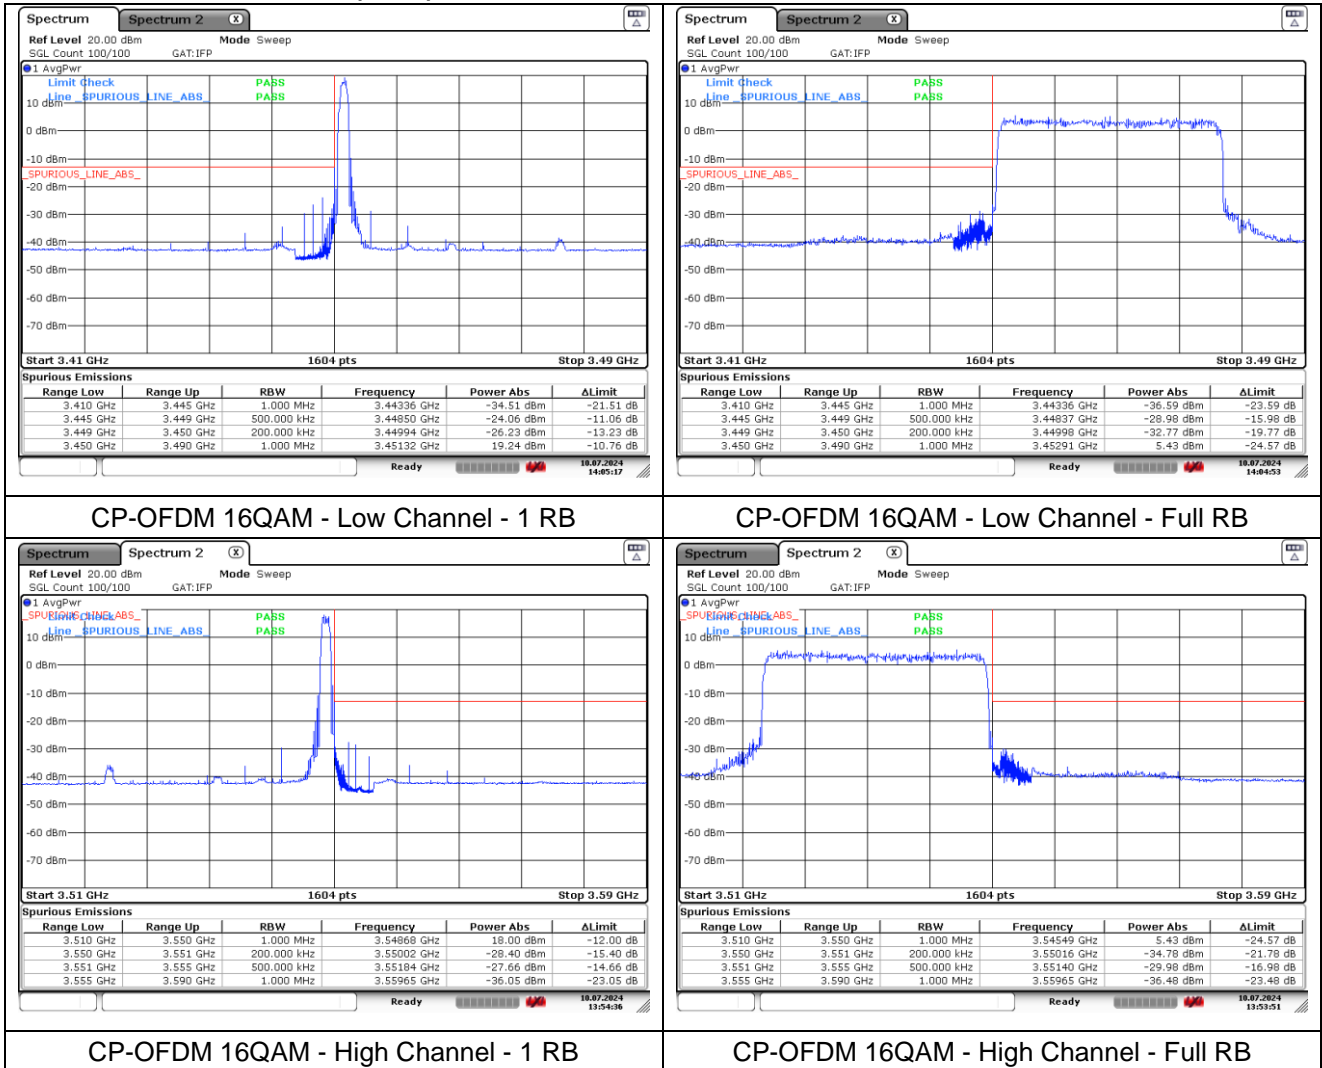

**CP-OFDM QPSK - Low Channel - Full RB**

**CP-OFDM QPSK - High Channel - 1 RB**

**CP-OFDM QPSK - High Channel - Full RB**

**NR band 77/78 Low Band (30 MHz)**

**NR band 77/78 Low Band (40 MHz)**

**DFT-S-OFDM QPSK - Low Channel - 1 RB**