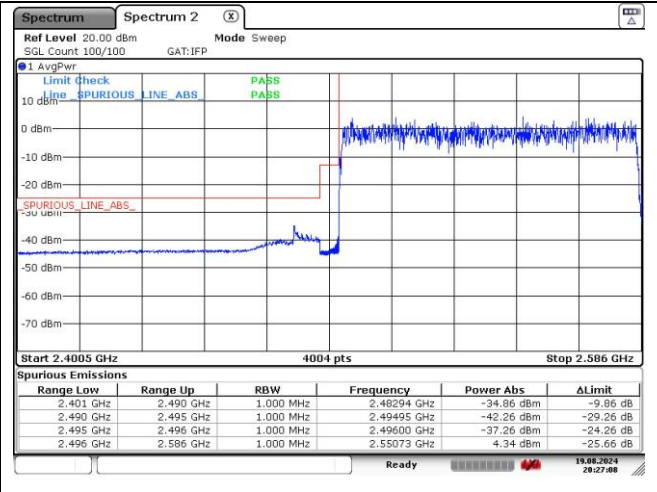

NR band 41 (90 MHz)