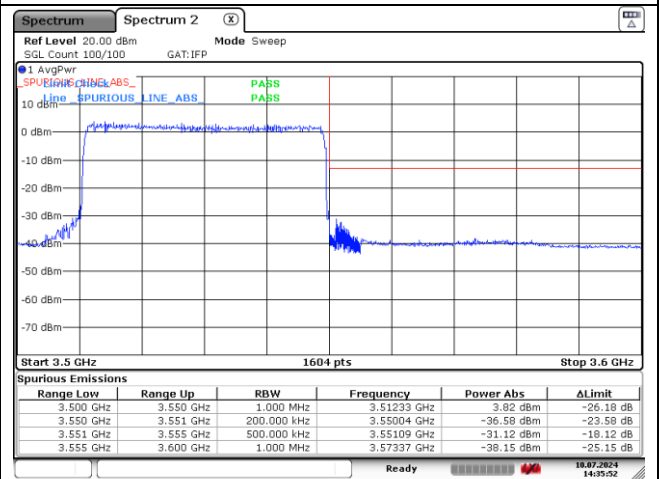

CP-OFDM QPSK - Low Channel - Full RB

CP-OFDM QPSK - High Channel - 1 RB

CP-OFDM QPSK - High Channel - Full RB