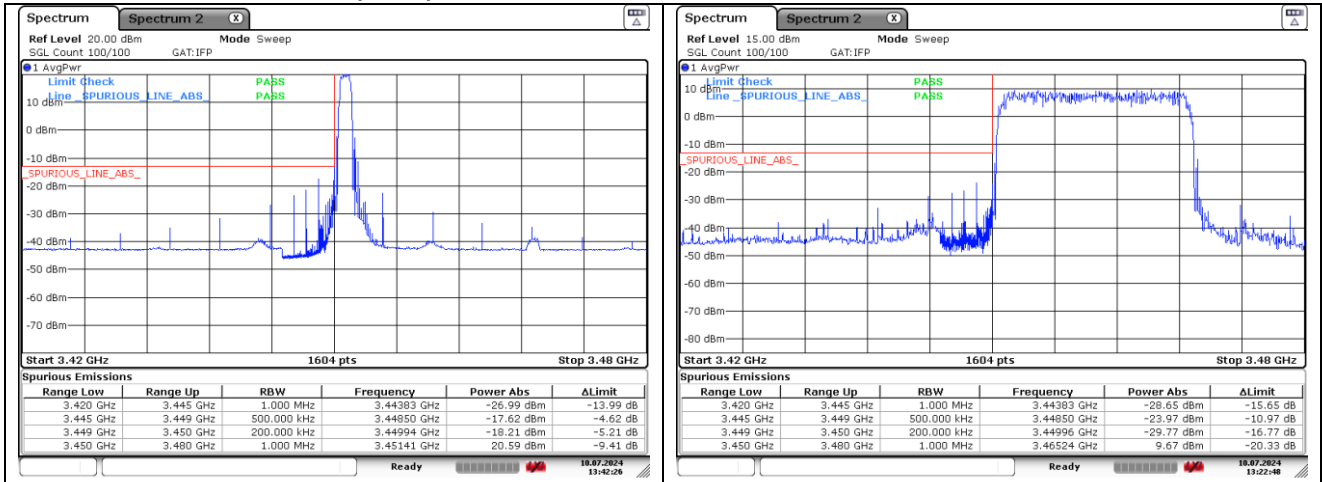

NR band 77/78 Low Band (20 MHz)