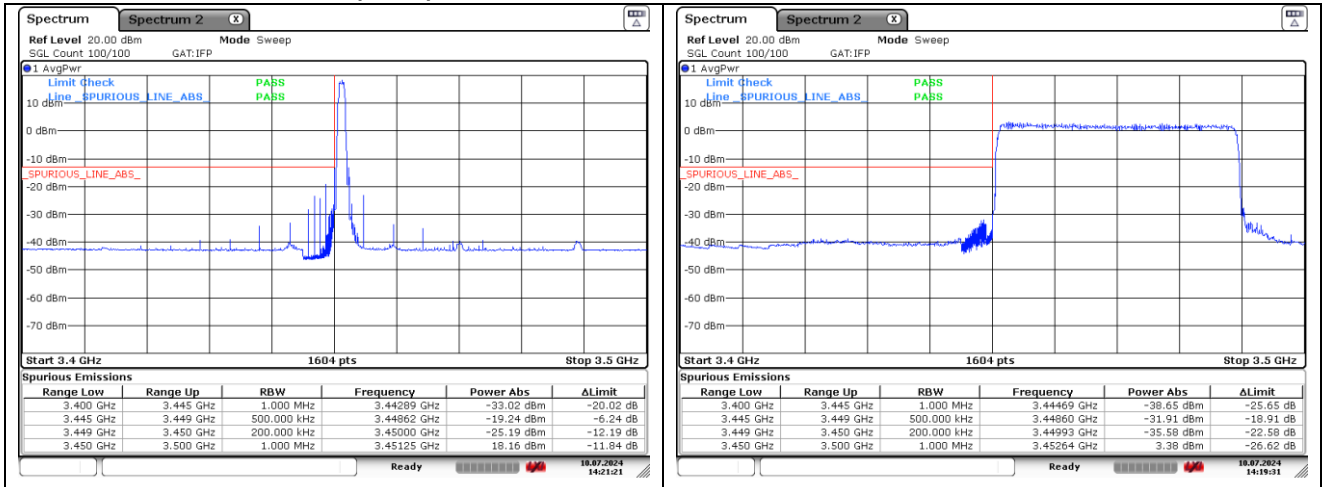

**DFT-S-OFDM 16QAM - Low Channel - Full RB**

**DFT-S-OFDM 16QAM - High Channel - 1 RB**

**DFT-S-OFDM 16QAM - High Channel - Full RB**

**NR band 77/78 Low Band (40 MHz)**

**CP-OFDM QPSK - Low Channel - 1 RB**