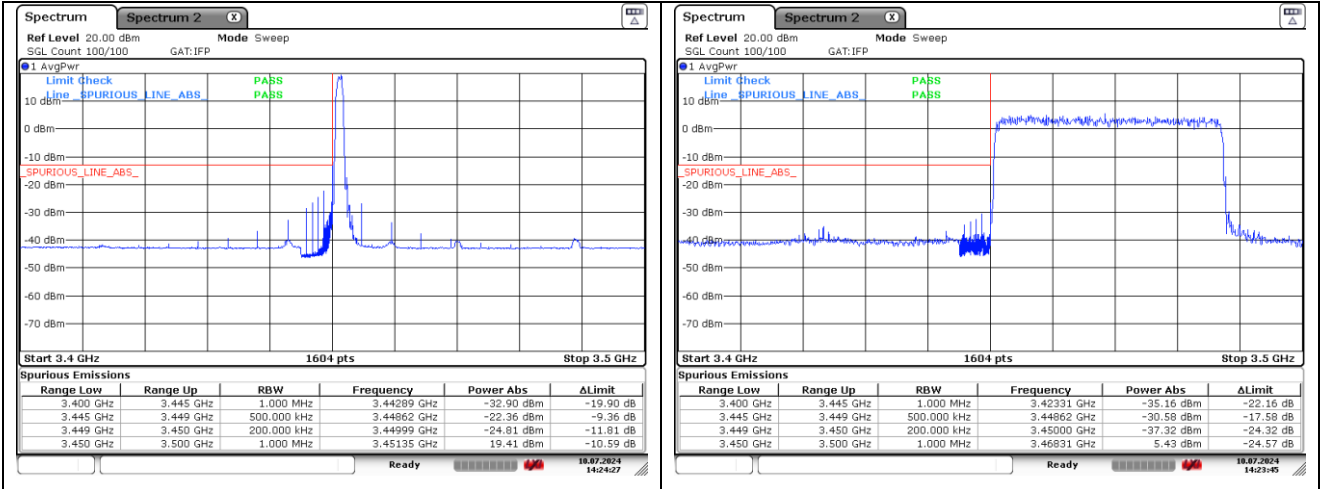

**DFT-S-OFDM QPSK - Low Channel - Full RB**

**DFT-S-OFDM QPSK - High Channel - 1 RB**

**DFT-S-OFDM QPSK - High Channel - Full RB**

**NR band 77/78 Low Band (40 MHz)**

**DFT-S-OFDM 16QAM - Low Channel - 1 RB**