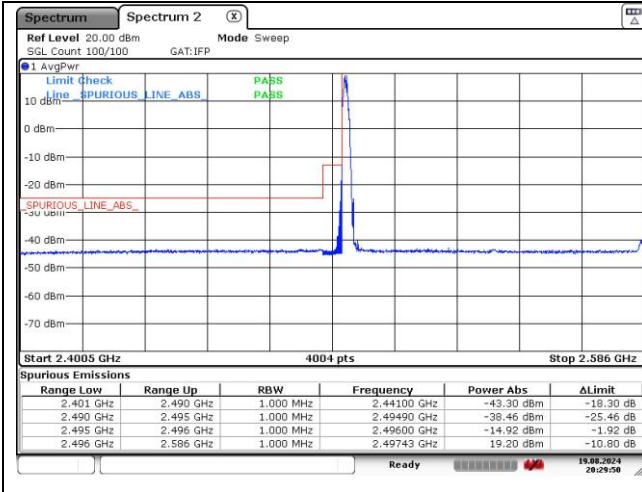

NR band 41 (90 MHz)