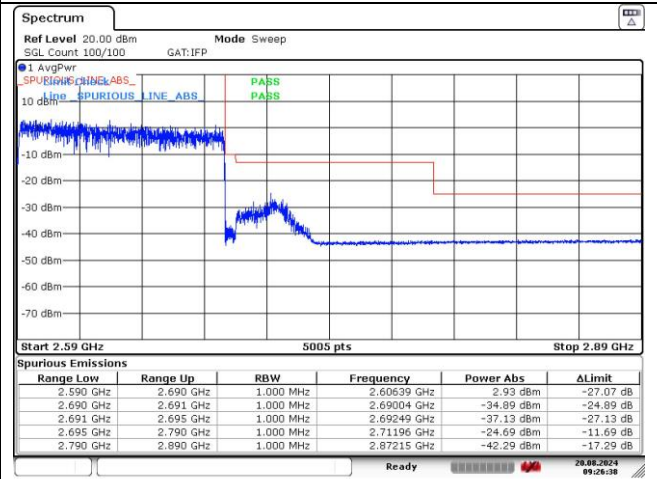

**CP-OFDM QPSK - High Channel - Full RB**

**NR band 41 (100 MHz)**

**CP-OFDM 16QAM - Low Channel - 1 RB**

**CP-OFDM 16QAM - Low Channel - Full RB**

**CP-OFDM 16QAM - High Channel - 1 RB**

**CP-OFDM 16QAM - High Channel - Full RB**