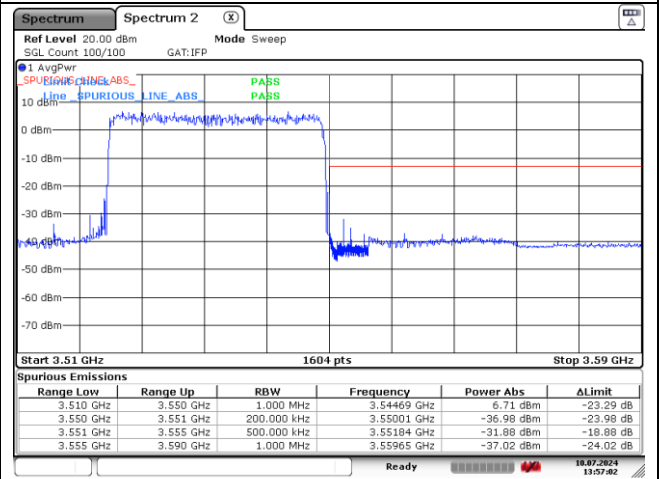

DFT-S-OFDM 16QAM - Low Channel - Full RB

DFT-S-OFDM 16QAM - High Channel - 1 RB

DFT-S-OFDM 16QAM - High Channel - Full RB