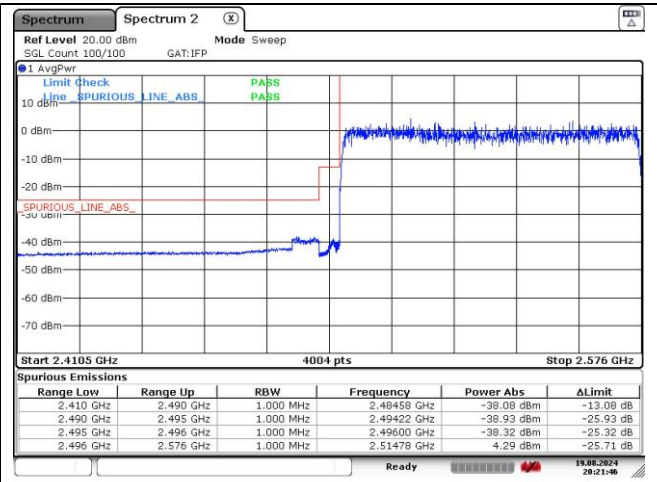

**CP-OFDM QPSK - Low Channel - Full RB**

**CP-OFDM QPSK - High Channel - 1 RB**

**CP-OFDM QPSK - High Channel - Full RB**

**NR band 41 (80 MHz)**

**CP-OFDM 16QAM - Low Channel - 1 RB**

**CP-OFDM 16QAM - Low Channel - Full RB**