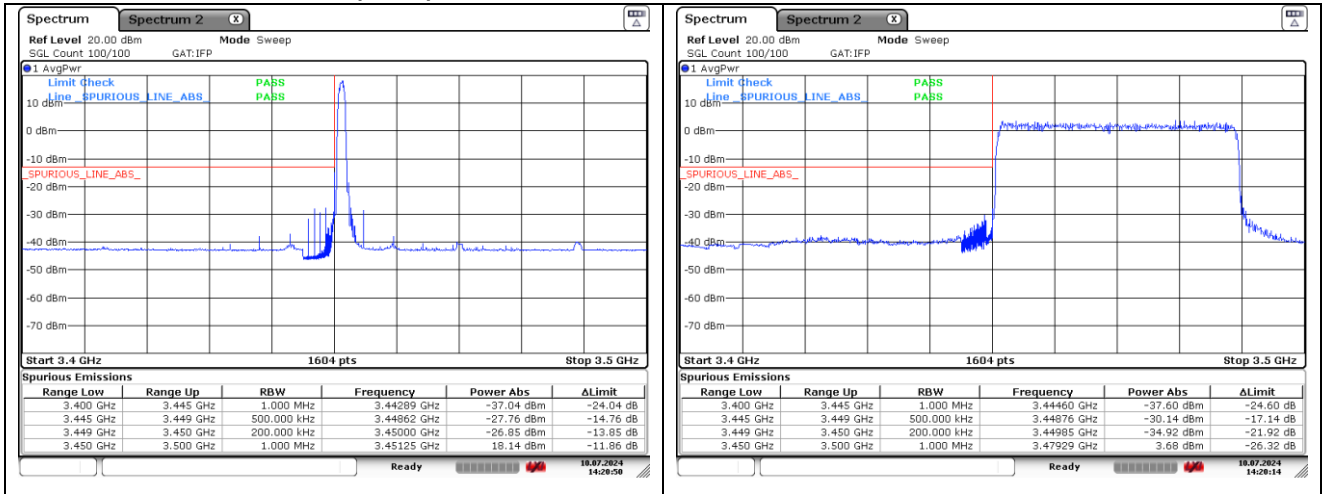

**CP-OFDM QPSK - Low Channel - Full RB**

**CP-OFDM QPSK - High Channel - 1 RB**

**CP-OFDM QPSK - High Channel - Full RB**

**NR band 77/78 Low Band (40 MHz)**

**CP-OFDM 16QAM - Low Channel - 1 RB**

**CP-OFDM 16QAM - Low Channel - Full RB**