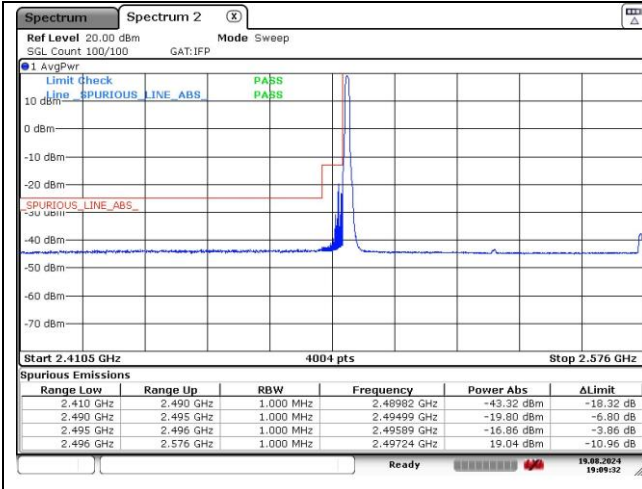

**NR band 41 (80 MHz)**

**DFT-S-OFDM QPSK - Low Channel - 1 RB**

**DFT-S-OFDM BQPSK - Low Channel - Full RB**

**DFT-S-OFDM QPSK - High Channel - 1 RB**

**DFT-S-OFDM QPSK - High Channel - Full RB**

**NR band 41 (80 MHz)**

**DFT-S-OFDM 16QAM - Low Channel - 1 RB**

**DFT-S-OFDM 16QAM - Low Channel - Full RB**

**DFT-S-OFDM 16QAM - High Channel - 1 RB**

**DFT-S-OFDM 16QAM - High Channel - Full RB**

**NR band 41 (80 MHz)**

**CP-OFDM QPSK - Low Channel - 1 RB**