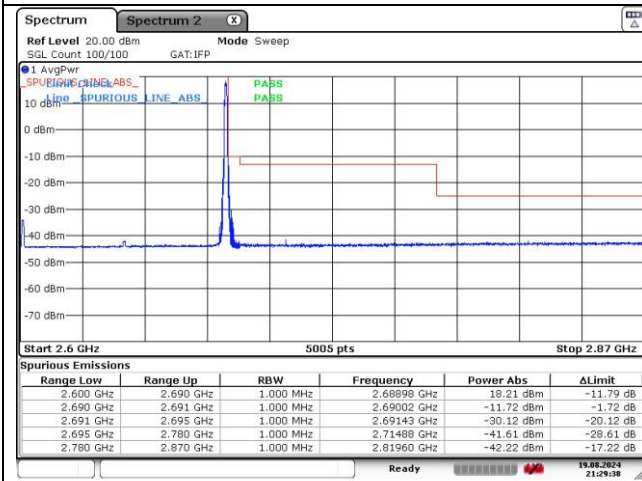

CP-OFDM 16QAM - Low Channel - 1 RB