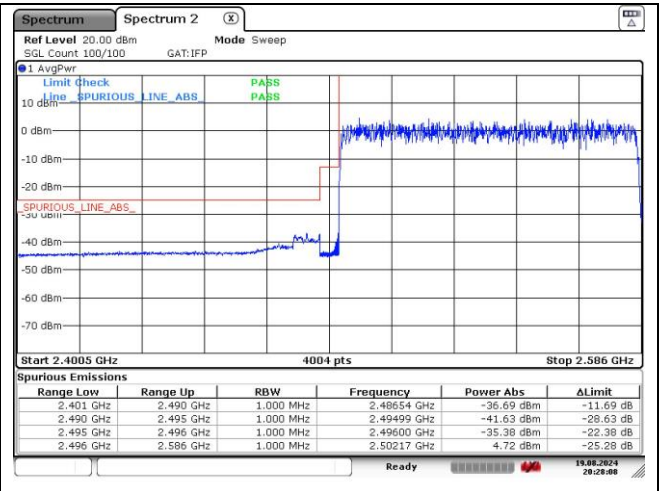

NR band 41 (90 MHz)