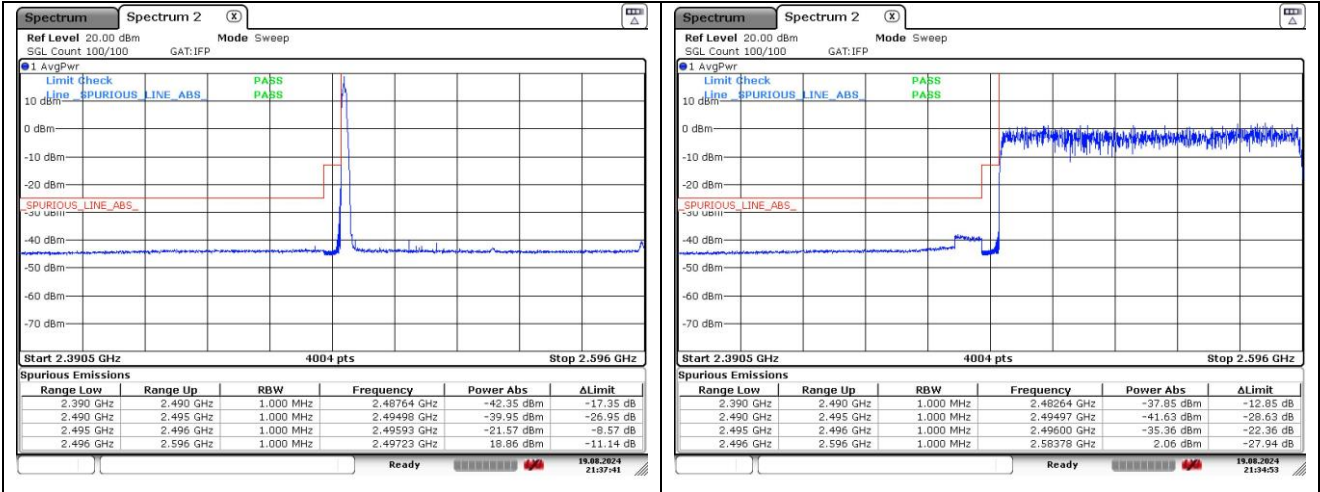

NR band 41 (100 MHz)