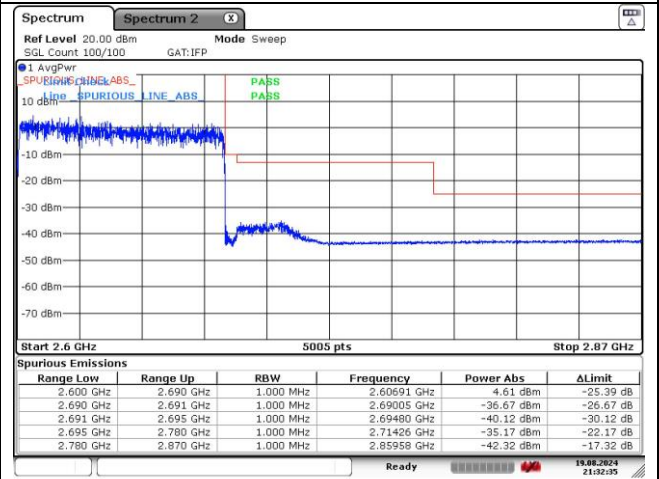

CP-OFDM QPSK - Low Channel - Full RB

CP-OFDM QPSK - High Channel - 1 RB

CP-OFDM QPSK - High Channel - Full RB