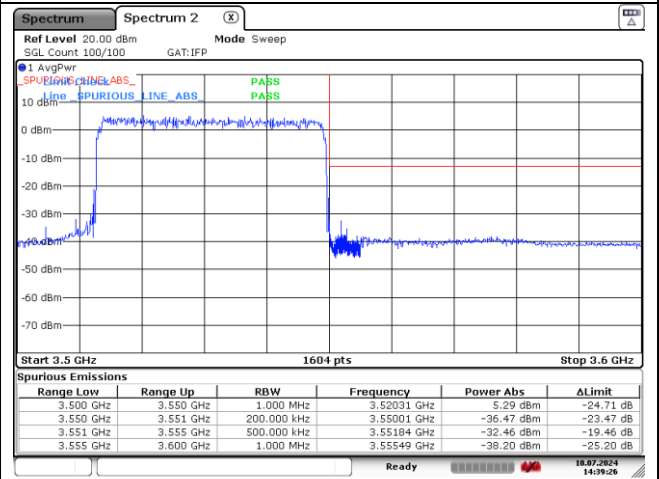

DFT-S-OFDM 16QAM - Low Channel - Full RB

DFT-S-OFDM 16QAM - High Channel - 1 RB

DFT-S-OFDM 16QAM - High Channel - Full RB