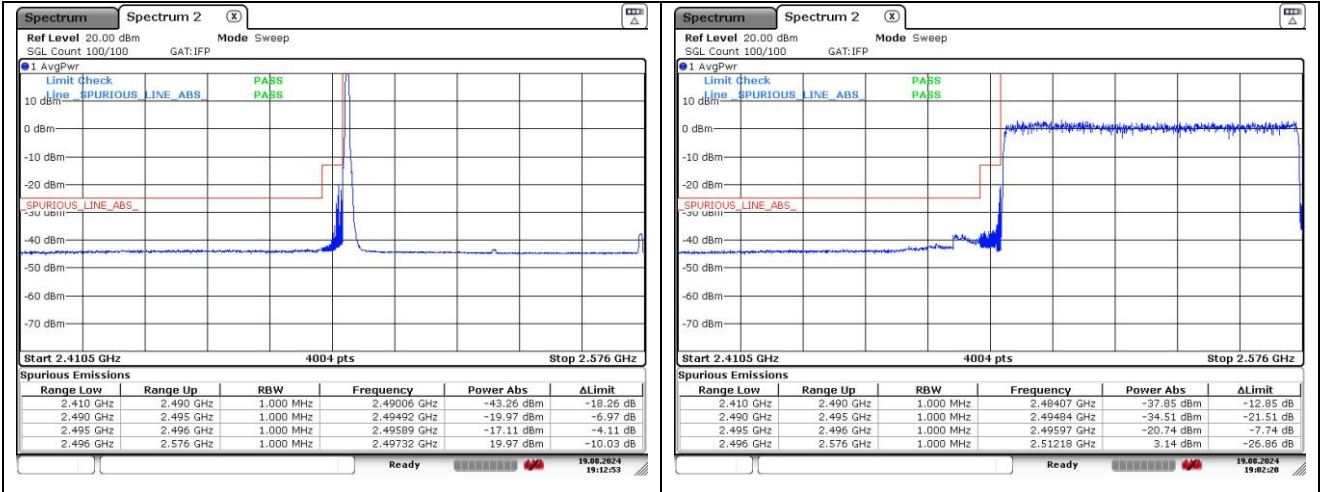

**NR band 41 (80 MHz)**

**DFT-S-OFDM QPSK - Low Channel - 1 RB**

**DFT-S-OFDM BQPSK - Low Channel - Full RB**

**DFT-S-OFDM QPSK - High Channel - 1 RB**

**DFT-S-OFDM QPSK - High Channel - Full RB**

**NR band 41 (80 MHz)**

**DFT-S-OFDM 16QAM - Low Channel - 1 RB**

**DFT-S-OFDM 16QAM - Low Channel - Full RB**

**DFT-S-OFDM 16QAM - High Channel - 1 RB**

**DFT-S-OFDM 16QAM - High Channel - Full RB**

**NR band 41 (80 MHz)**

**CP-OFDM QPSK - Low Channel - 1 RB**