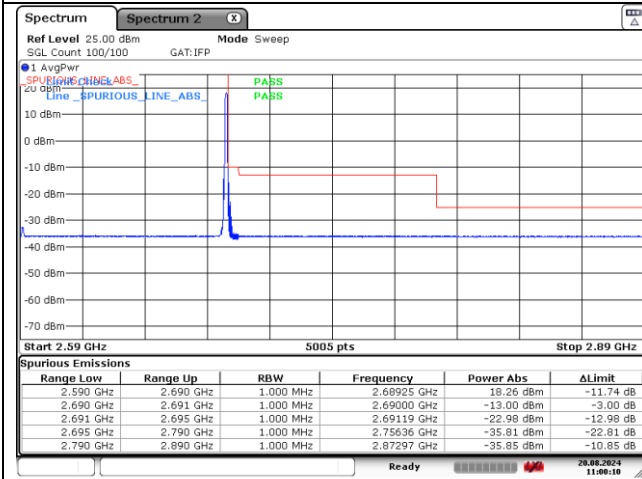

CP-OFDM 16QAM - Low Channel - 1 RB