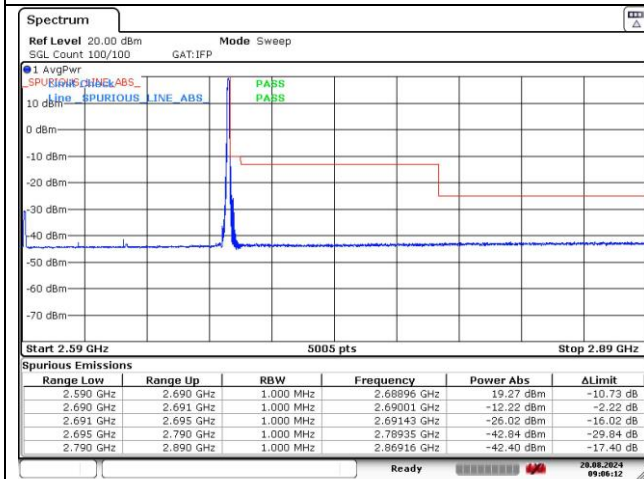

**DFT-S-OFDM QPSK - Low Channel - Full RB**

**DFT-S-OFDM QPSK - High Channel - 1 RB**

**DFT-S-OFDM QPSK - High Channel - Full RB**

**NR band 41 (100 MHz)**

**DFT-S-OFDM 16QAM - Low Channel - 1 RB**

**DFT-S-OFDM 16QAM - Low Channel - Full RB**