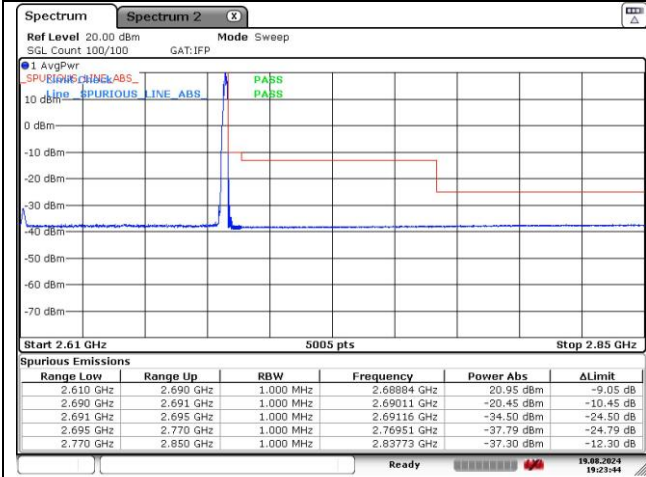

**NR band 41 (80 MHz)**

**DFT-S-OFDM QPSK - Low Channel - 1 RB**

**DFT-S-OFDM BQPSK - Low Channel - Full RB**

**DFT-S-OFDM QPSK - High Channel - 1 RB**

**DFT-S-OFDM QPSK - High Channel - Full RB**

**NR band 41 (80 MHz)**

**DFT-S-OFDM 16QAM - Low Channel - 1 RB**

**DFT-S-OFDM 16QAM - Low Channel - Full RB**

**DFT-S-OFDM 16QAM - High Channel - 1 RB**

**DFT-S-OFDM 16QAM - High Channel - Full RB**

**NR band 41 (80 MHz)**

**CP-OFDM QPSK - Low Channel - 1 RB**