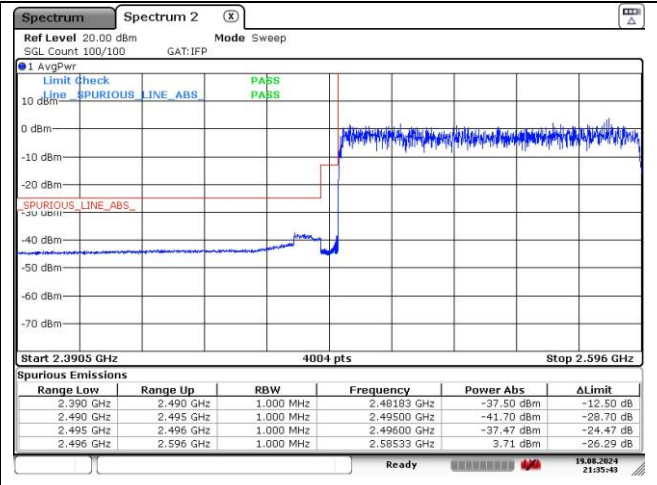

NR band 41 (100 MHz)