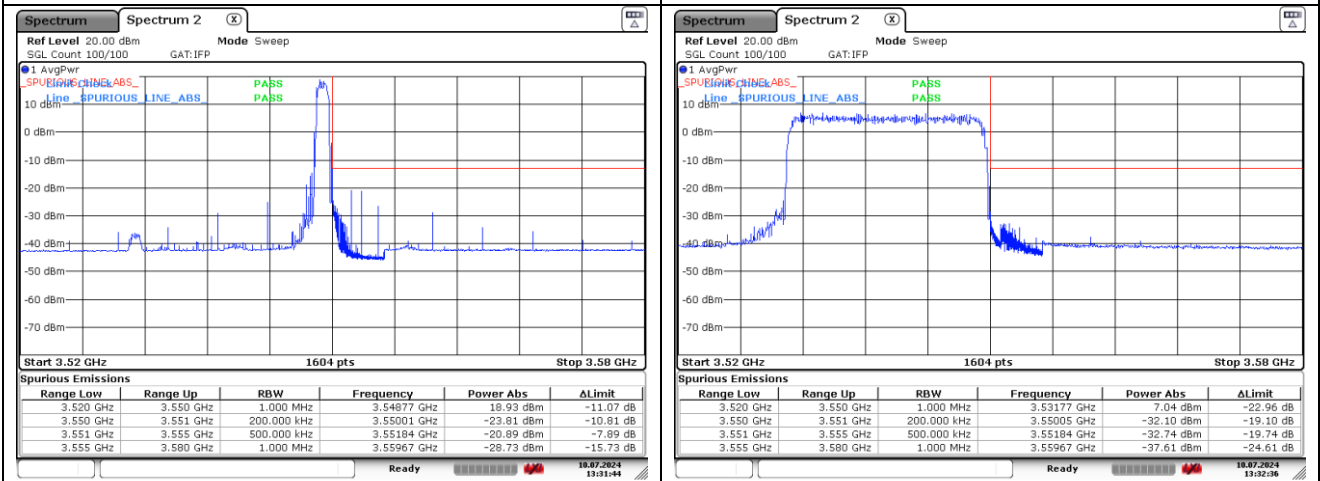

CP-OFDM QPSK - Low Channel - 1 RB

CP-OFDM QPSK - Low Channel - Full RB

CP-OFDM QPSK - High Channel - 1 RB

CP-OFDM QPSK - High Channel - Full RB