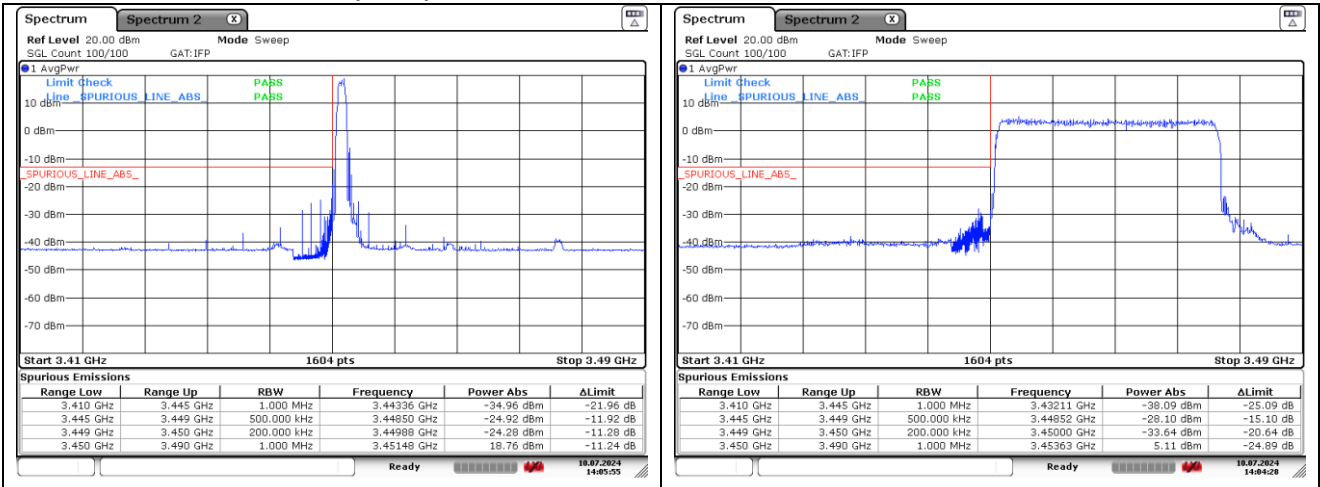

**DFT-S-OFDM 16QAM - Low Channel - Full RB**

**DFT-S-OFDM 16QAM - High Channel - 1 RB**

**DFT-S-OFDM 16QAM - High Channel - Full RB**

**NR band 77/78 Low Band (30 MHz)**

**CP-OFDM QPSK - Low Channel - 1 RB**