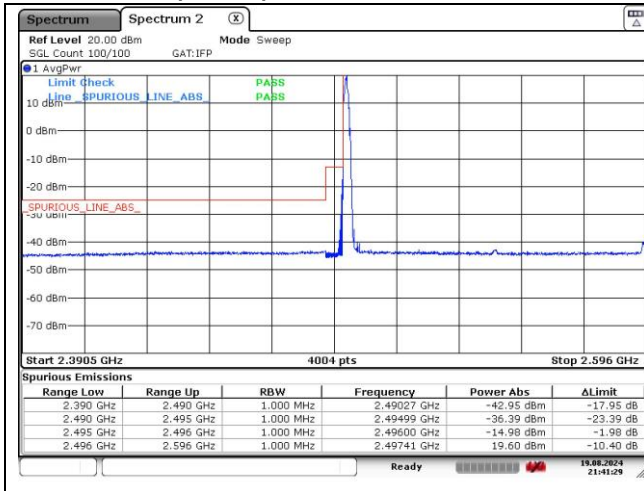

**DFT-S-OFDM QPSK - Low Channel - Full RB**

**DFT-S-OFDM QPSK - High Channel - 1 RB**

**DFT-S-OFDM QPSK - High Channel - Full RB**

**NR band 41 (100 MHz)**

**DFT-S-OFDM 16QAM - Low Channel - 1 RB**

**DFT-S-OFDM 16QAM - Low Channel - Full RB**