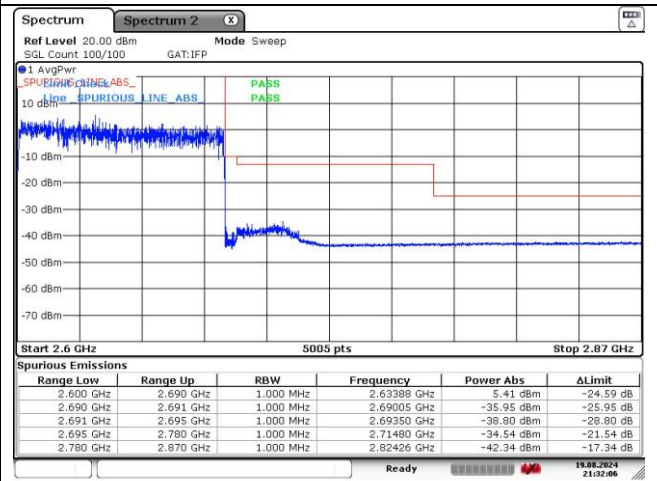

CP-OFDM 16QAM - Low Channel - Full RB

CP-OFDM 16QAM - High Channel - 1 RB

CP-OFDM 16QAM - High Channel - Full RB