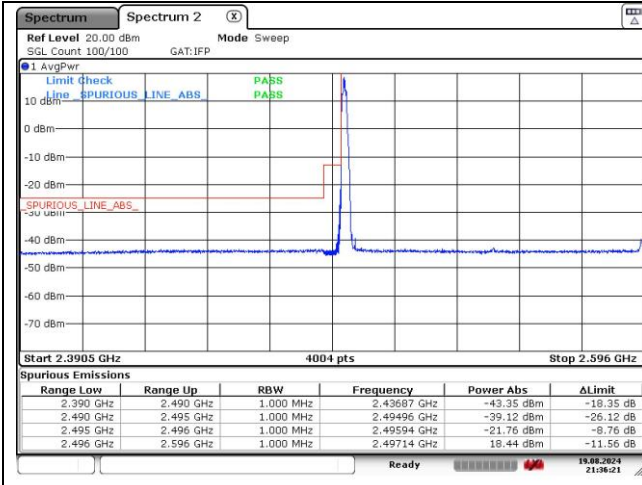

NR band 41 (100 MHz)