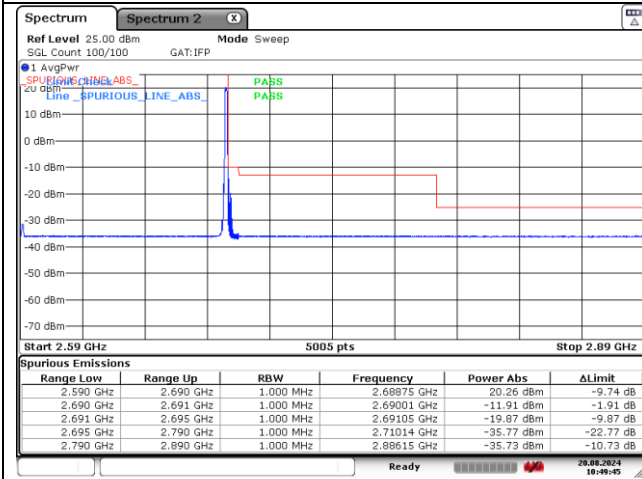

**CP-OFDM 16QAM - Low Channel - 1 RB**

**CP-OFDM 16QAM - Low Channel - Full RB**

**CP-OFDM 16QAM - High Channel - 1 RB**

**CP-OFDM 16QAM - High Channel - Full RB**

**NR band 41 (100 MHz)**

**DFT-S-OFDM QPSK - Low Channel - 1 RB**