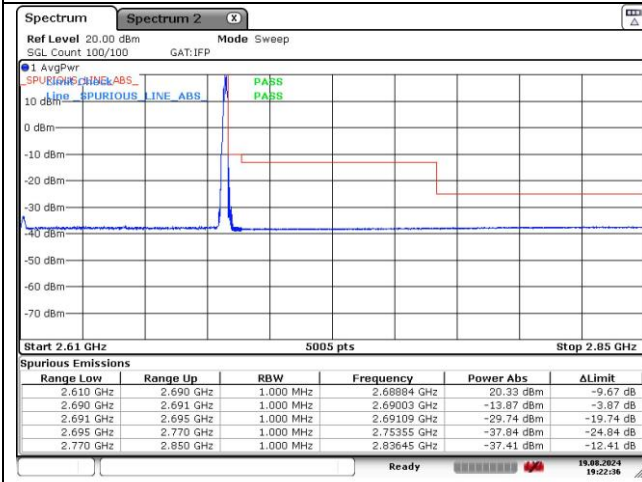

**NR band 41 (80 MHz)**

**DFT-S-OFDM QPSK - Low Channel - 1 RB**

**DFT-S-OFDM BQPSK - Low Channel - Full RB**

**DFT-S-OFDM QPSK - High Channel - 1 RB**

**DFT-S-OFDM QPSK - High Channel - Full RB**

**NR band 41 (80 MHz)**

**DFT-S-OFDM 16QAM - Low Channel - 1 RB**

**DFT-S-OFDM 16QAM - Low Channel - Full RB**

**DFT-S-OFDM 16QAM - High Channel - 1 RB**

**DFT-S-OFDM 16QAM - High Channel - Full RB**

**NR band 41 (80 MHz)**

**CP-OFDM QPSK - Low Channel - 1 RB**