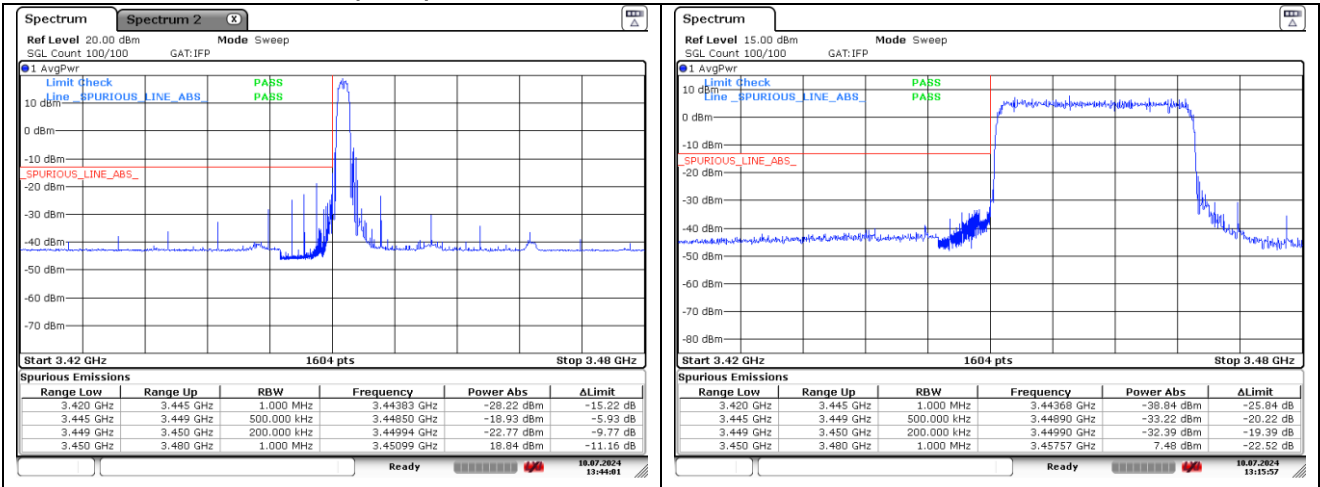

NR band 77/78 Low Band (20 MHz)