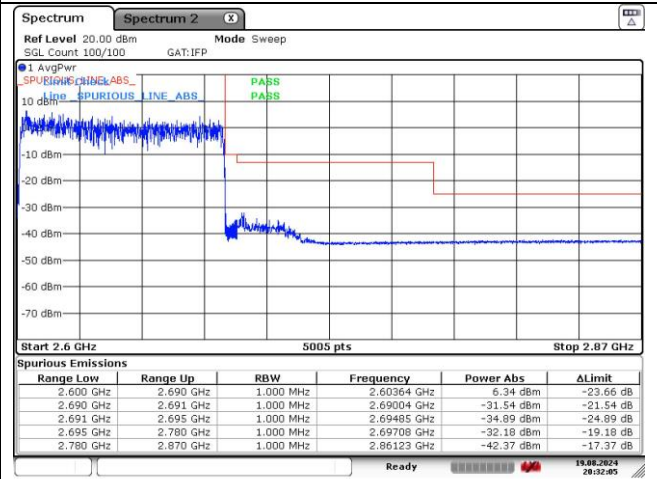

**DFT-S-OFDM BQPSK - High Channel - Full RB**

**NR band 41 (90 MHz)**

**DFT-S-OFDM 16QAM - Low Channel - 1 RB**

**DFT-S-OFDM 16QAM - Low Channel - Full RB**

**DFT-S-OFDM 16QAM - High Channel - 1 RB**

**DFT-S-OFDM 16QAM - High Channel - Full RB**