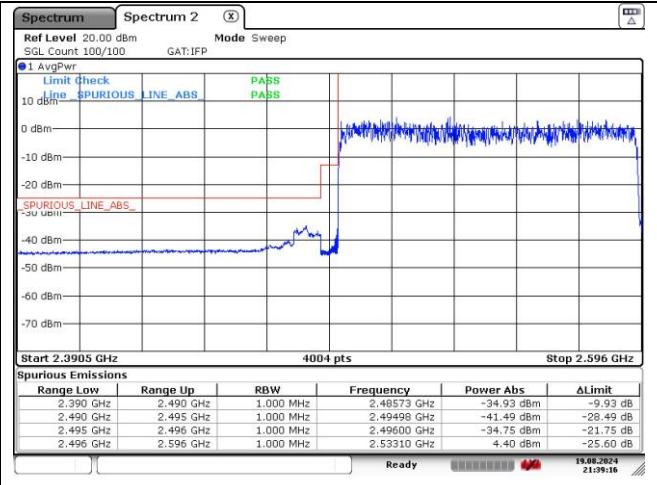

**CP-OFDM 16QAM - Low Channel - 1 RB**

**CP-OFDM 16QAM - Low Channel - Full RB**

**CP-OFDM 16QAM - High Channel - 1 RB**

**CP-OFDM 16QAM - High Channel - Full RB**

**NR band 41 (100 MHz)**

**DFT-S-OFDM QPSK - Low Channel - 1 RB**