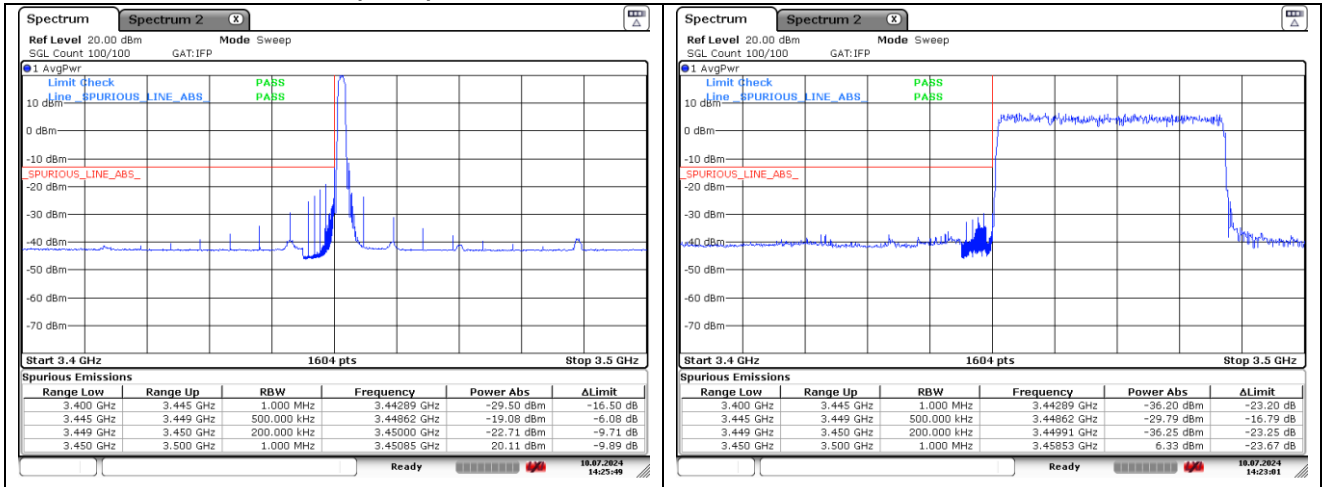

**CP-OFDM QPSK - Low Channel - Full RB**

**CP-OFDM QPSK - High Channel - 1 RB**

**CP-OFDM QPSK - High Channel - Full RB**

**NR band 77/78 Low Band (30 MHz)**

**NR band 77/78 Low Band (40 MHz)**

**DFT-S-OFDM QPSK - Low Channel - 1 RB**