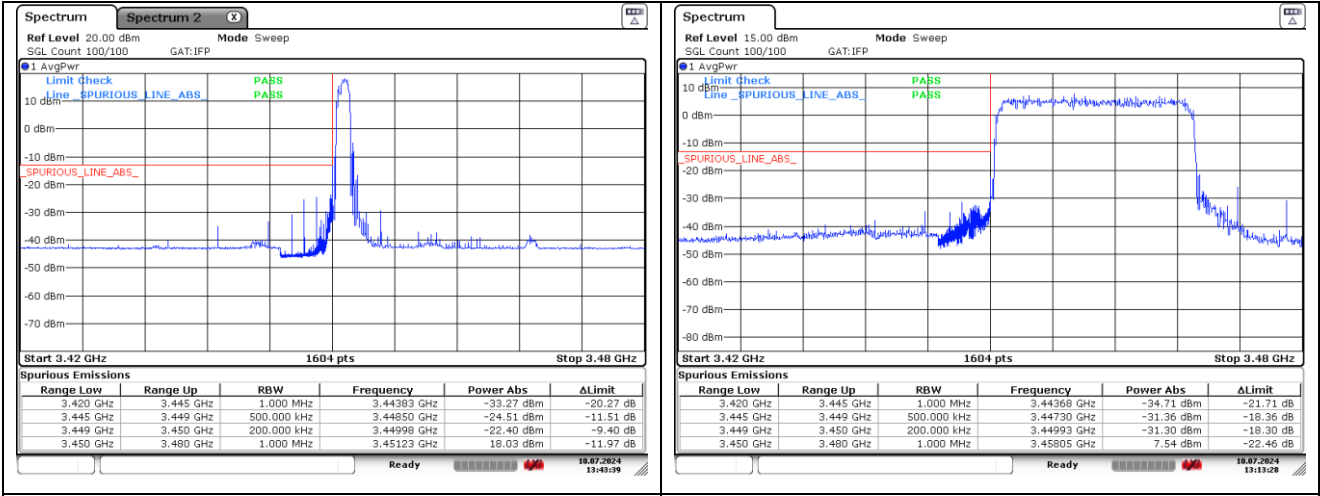

**NR band 77/78 Low Band (20 MHz)**

**CP-OFDM QPSK - Low Channel - 1 RB**

**CP-OFDM QPSK - Low Channel - Full RB**

**CP-OFDM QPSK - High Channel - 1 RB**

**CP-OFDM QPSK - High Channel - Full RB**

**NR band 77/78 Low Band (20 MHz)**