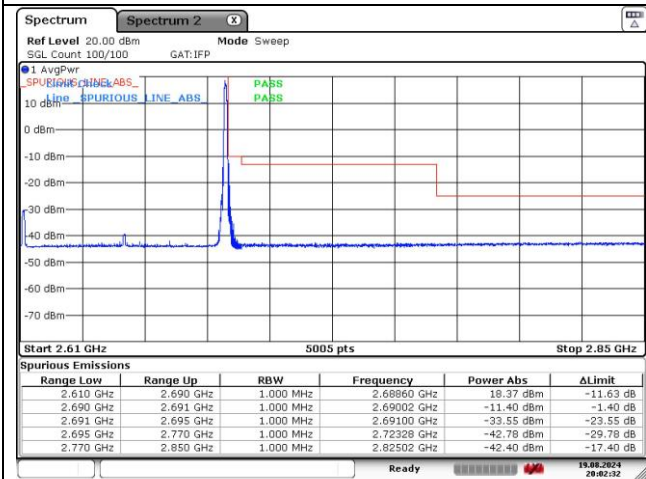

**DFT-S-OFDM 16QAM - Low Channel - 1 RB**

**DFT-S-OFDM 16QAM - Low Channel - Full RB**

**DFT-S-OFDM 16QAM - High Channel - 1 RB**

**DFT-S-OFDM 16QAM - High Channel - Full RB**

**NR band 41 (80 MHz)**

**CP-OFDM QPSK - Low Channel - 1 RB**