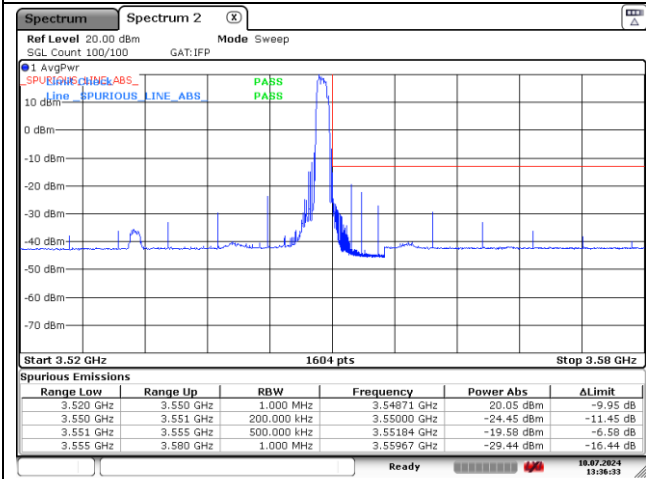

**NR band 77/78 Low Band (20 MHz)**

**DFT-S-OFDM QPSK - Low Channel - 1 RB**

**DFT-S-OFDM QPSK - Low Channel - Full RB**

**DFT-S-OFDM QPSK - High Channel - 1 RB**

**DFT-S-OFDM QPSK - High Channel - Full RB**

**NR band 77/78 Low Band (20 MHz)**

**DFT-S-OFDM 16QAM - Low Channel - 1 RB**

**DFT-S-OFDM 16QAM - Low Channel - Full RB**

**DFT-S-OFDM 16QAM - High Channel - 1 RB**

**DFT-S-OFDM 16QAM - High Channel - Full RB**