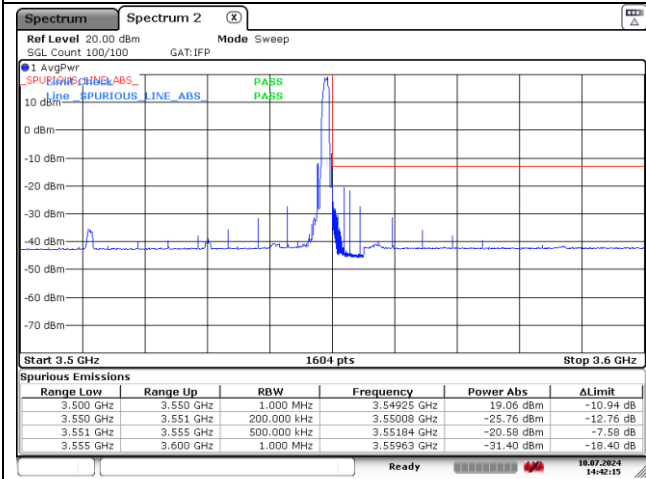

**DFT-S-OFDM QPSK - Low Channel - Full RB**

**DFT-S-OFDM QPSK - High Channel - 1 RB**

**DFT-S-OFDM QPSK - High Channel - Full RB**

**NR band 77/78 Low Band (40 MHz)**

**DFT-S-OFDM 16QAM - Low Channel - 1 RB**

**DFT-S-OFDM 16QAM - Low Channel - Full RB**

**DFT-S-OFDM 16QAM - High Channel - 1 RB**

**DFT-S-OFDM 16QAM - High Channel - Full RB**

**NR band 77/78 Low Band (40 MHz)**

**CP-OFDM QPSK - Low Channel - 1 RB**