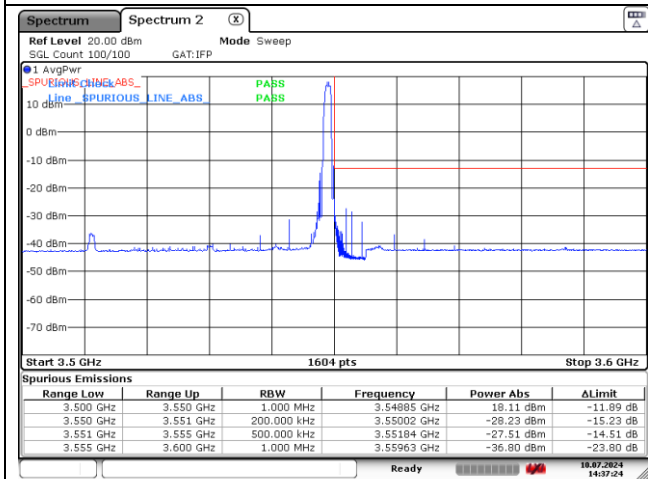

**CP-OFDM QPSK - Low Channel - Full RB**

**CP-OFDM QPSK - High Channel - 1 RB**

**CP-OFDM QPSK - High Channel - Full RB**

**NR band 77/78 Low Band (40 MHz)**

**CP-OFDM 16QAM - Low Channel - 1 RB**

**CP-OFDM 16QAM - Low Channel - Full RB**