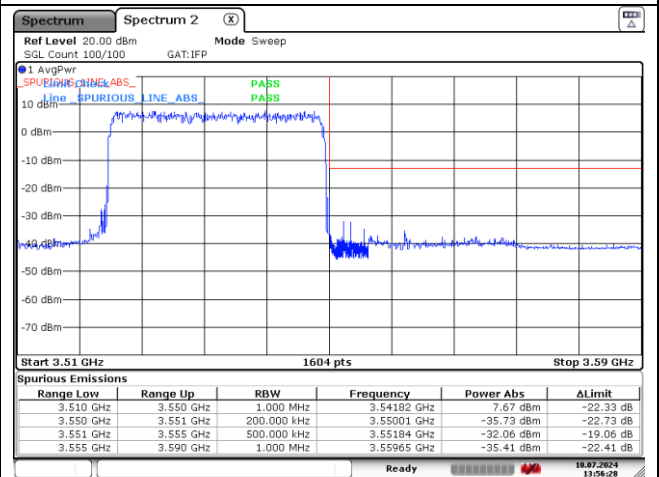

DFT-S-OFDM QPSK - Low Channel - Full RB

DFT-S-OFDM QPSK - High Channel - 1 RB

DFT-S-OFDM QPSK - High Channel - Full RB