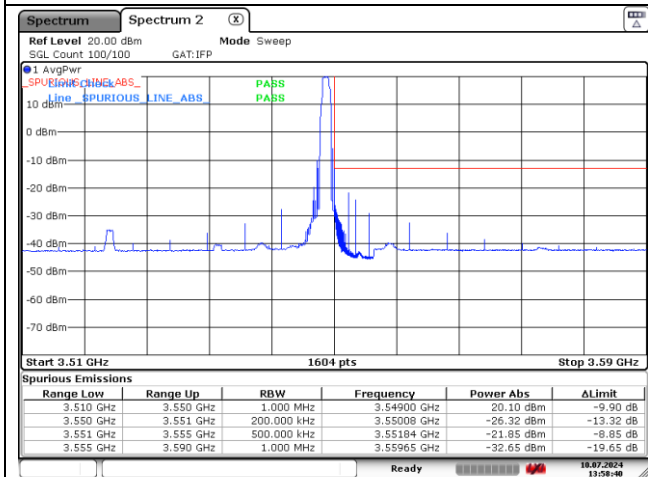

**CP-OFDM 16QAM - Low Channel - 1 RB**

**CP-OFDM 16QAM - Low Channel - Full RB**

**CP-OFDM 16QAM - High Channel - 1 RB**

**CP-OFDM 16QAM - High Channel - Full RB**

**NR band 77/78 Low Band (30 MHz)**

**DFT-S-OFDM QPSK - Low Channel - 1 RB**