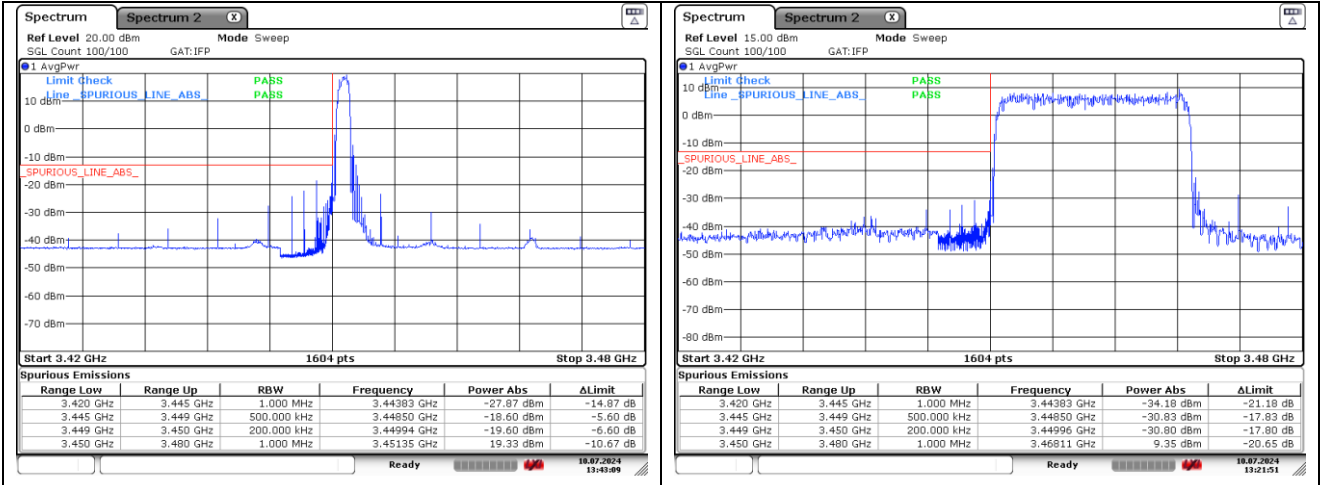

NR band 77/78 Low Band (20 MHz)