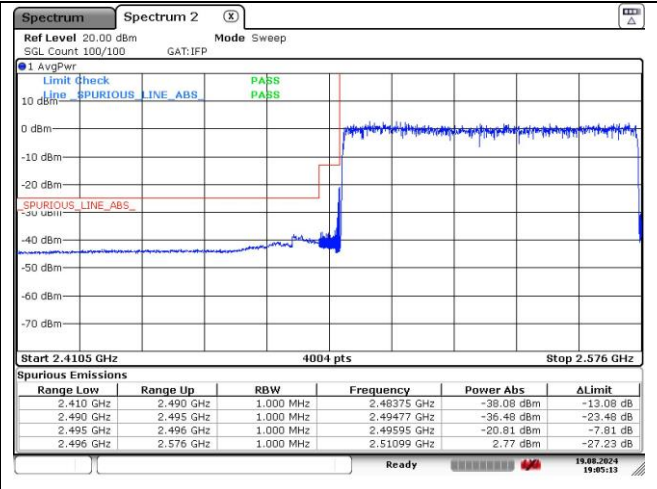

**NR band 41 (80 MHz)**

**DFT-S-OFDM QPSK - Low Channel - 1 RB**

**DFT-S-OFDM BQPSK - Low Channel - Full RB**

**DFT-S-OFDM QPSK - High Channel - 1 RB**

**DFT-S-OFDM QPSK - High Channel - Full RB**

**NR band 41 (80 MHz)**

**DFT-S-OFDM 16QAM - Low Channel - 1 RB**

**DFT-S-OFDM 16QAM - Low Channel - Full RB**

**DFT-S-OFDM 16QAM - High Channel - 1 RB**

**DFT-S-OFDM 16QAM - High Channel - Full RB**

**NR band 41 (80 MHz)**

**CP-OFDM QPSK - Low Channel - 1 RB**