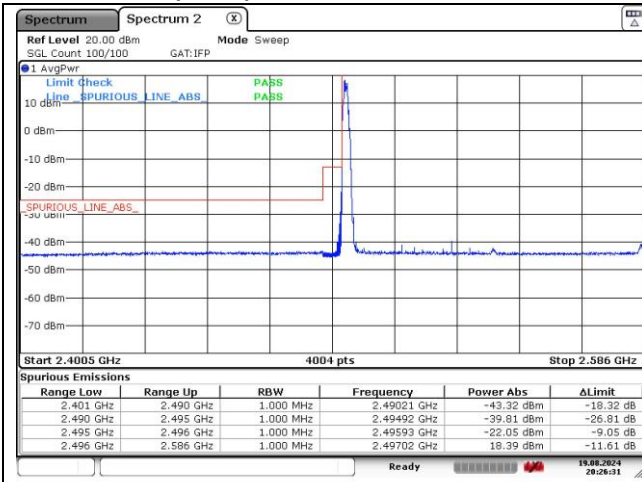

**NR band 41 (90 MHz)**

**CP-OFDM QPSK - Low Channel - 1 RB**

**CP-OFDM QPSK - Low Channel - Full RB**

**CP-OFDM QPSK - High Channel - 1 RB**

**CP-OFDM QPSK - High Channel - Full RB**

**NR band 41 (90 MHz)**