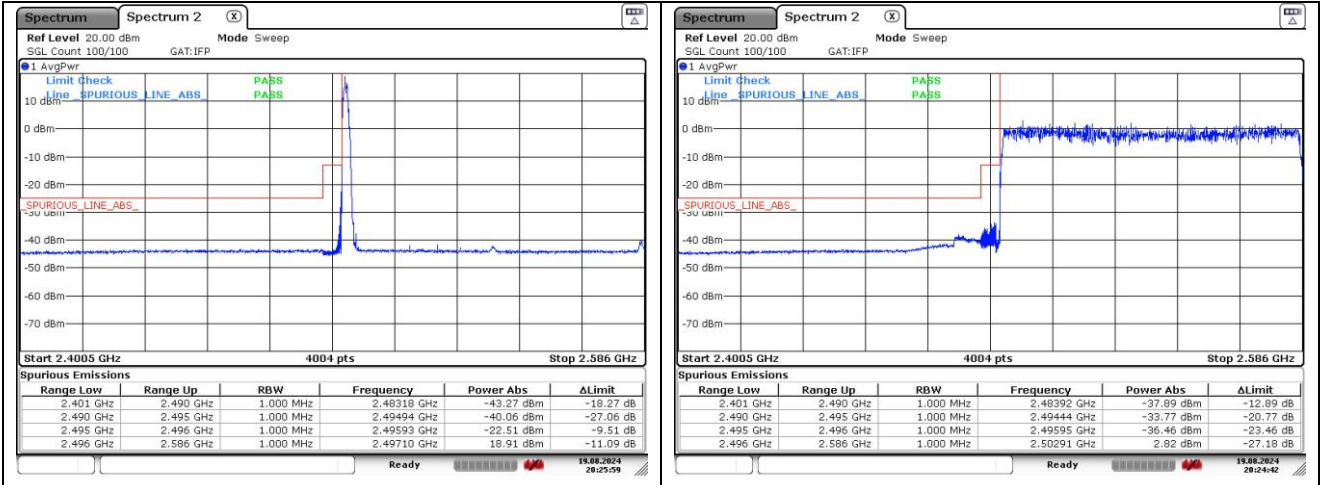

NR band 41 (90 MHz)