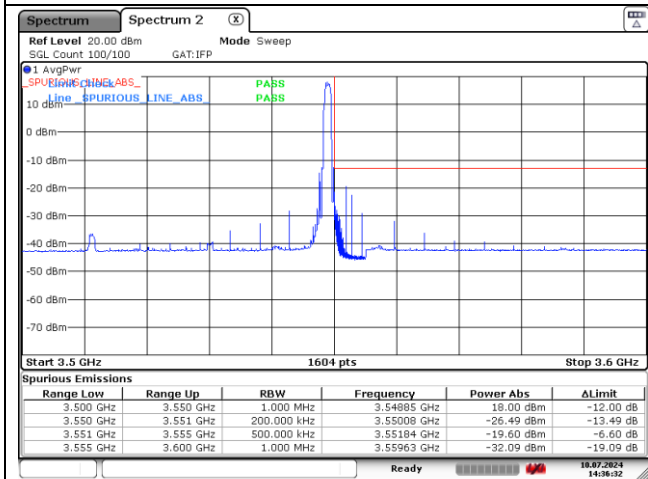

**DFT-S-OFDM 16QAM - Low Channel - Full RB**

**DFT-S-OFDM 16QAM - High Channel - 1 RB**

**DFT-S-OFDM 16QAM - High Channel - Full RB**

**NR band 77/78 Low Band (40 MHz)**

**CP-OFDM QPSK - Low Channel - 1 RB**