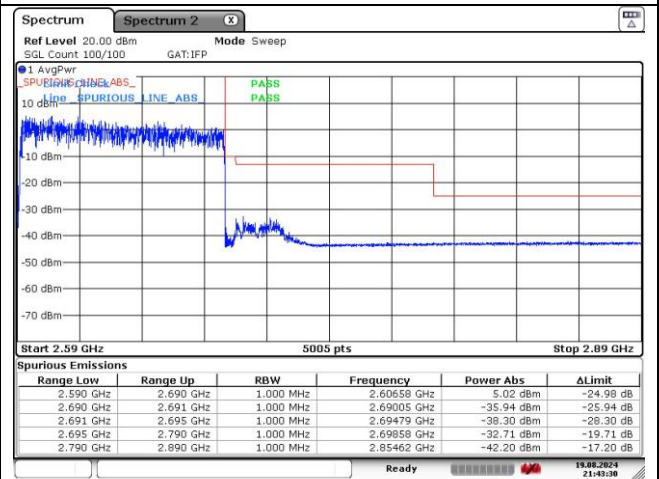

**DFT-S-OFDM QPSK - Low Channel - Full RB**

**DFT-S-OFDM QPSK - High Channel - 1 RB**

**DFT-S-OFDM QPSK - High Channel - Full RB**

**NR band 41 (100 MHz)**

**DFT-S-OFDM 16QAM - Low Channel - 1 RB**

**DFT-S-OFDM 16QAM - Low Channel - Full RB**