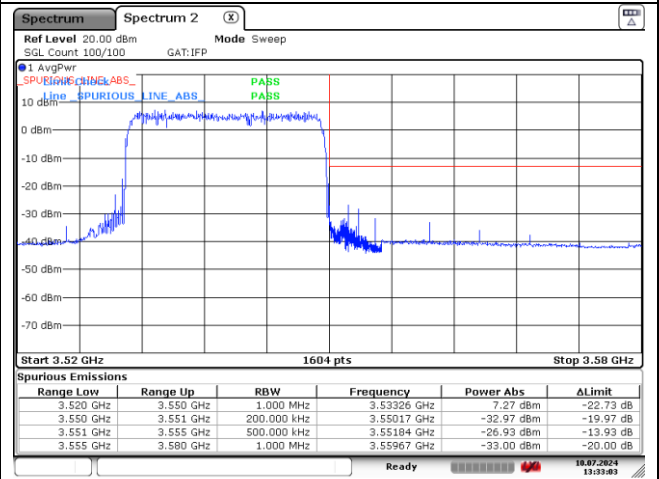

CP-OFDM 16QAM - Low Channel - Full RB

CP-OFDM 16QAM - High Channel - 1 RB

CP-OFDM 16QAM - High Channel - Full RB