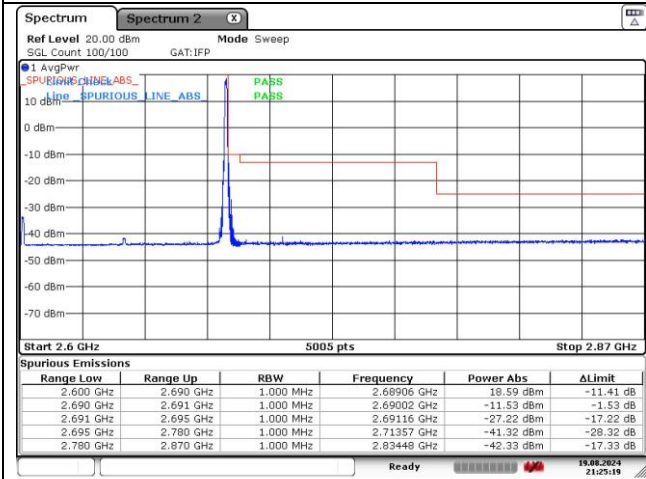

CP-OFDM QPSK - Low Channel - 1 RB