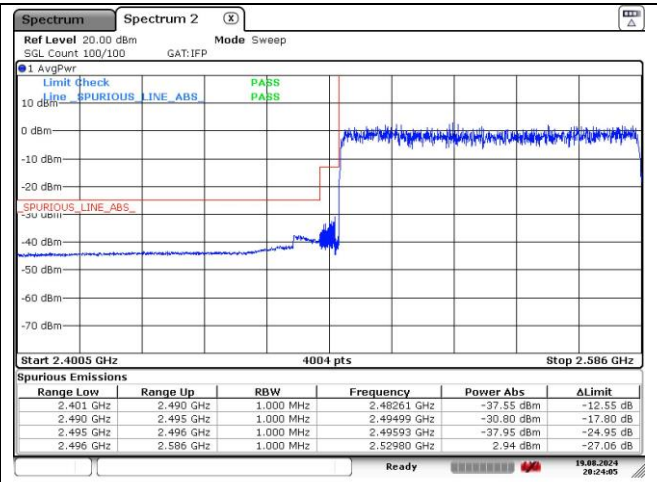

**NR band 41 (90 MHz)**

**CP-OFDM QPSK - Low Channel - 1 RB**

**CP-OFDM QPSK - Low Channel - Full RB**

**CP-OFDM QPSK - High Channel - 1 RB**

**CP-OFDM QPSK - High Channel - Full RB**

**NR band 41 (90 MHz)**