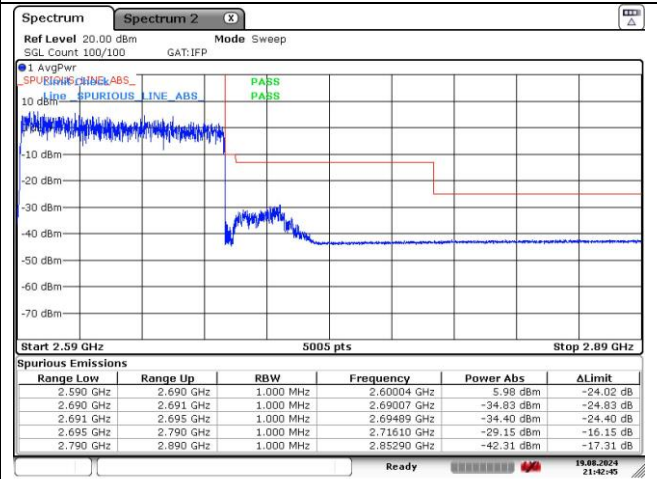

DFT-S-OFDM QPSK - Low Channel - Full RB

DFT-S-OFDM QPSK - High Channel - 1 RB

DFT-S-OFDM QPSK - High Channel - Full RB