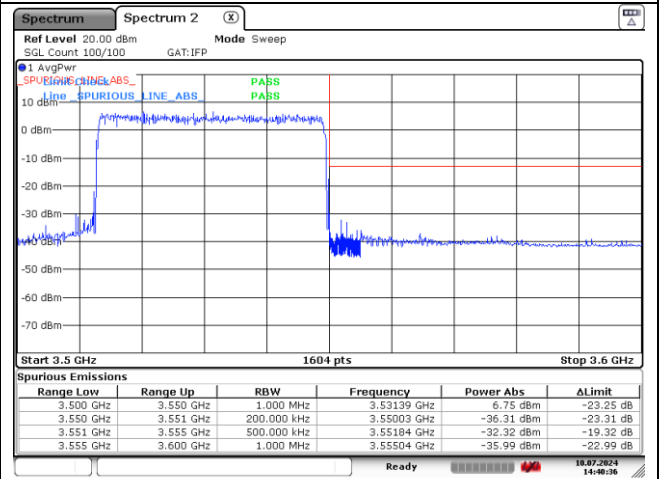

DFT-S-OFDM QPSK - Low Channel - Full RB

DFT-S-OFDM QPSK - High Channel - 1 RB

DFT-S-OFDM QPSK - High Channel - Full RB