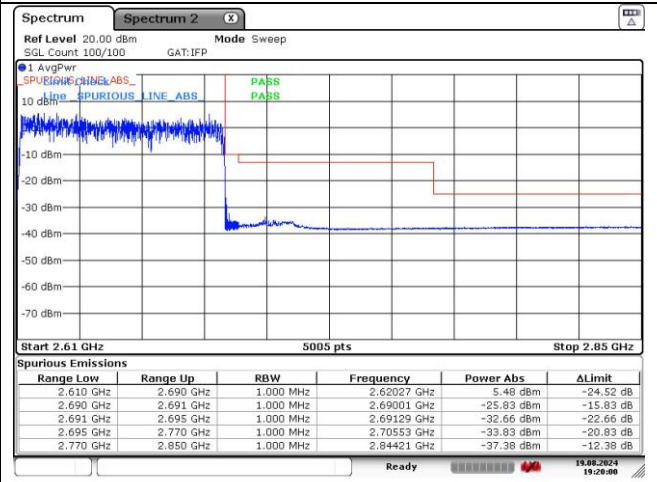

**NR band 41 (80 MHz)**

**DFT-S-OFDM QPSK - Low Channel - 1 RB**

**DFT-S-OFDM BQPSK - Low Channel - Full RB**

**DFT-S-OFDM QPSK - High Channel - 1 RB**

**DFT-S-OFDM QPSK - High Channel - Full RB**

**NR band 41 (80 MHz)**

**DFT-S-OFDM 16QAM - Low Channel - 1 RB**

**DFT-S-OFDM 16QAM - Low Channel - Full RB**

**DFT-S-OFDM 16QAM - High Channel - 1 RB**

**DFT-S-OFDM 16QAM - High Channel - Full RB**

**NR band 41 (80 MHz)**

**CP-OFDM QPSK - Low Channel - 1 RB**