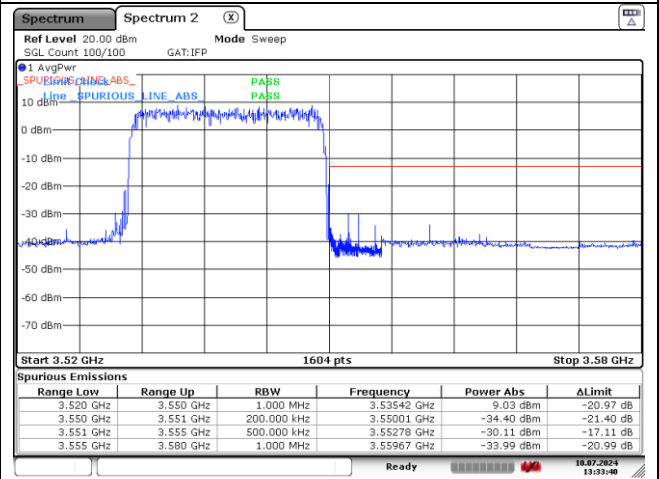

DFT-S-OFDM 16QAM - Low Channel - Full RB

DFT-S-OFDM 16QAM - High Channel - 1 RB

DFT-S-OFDM 16QAM - High Channel - Full RB