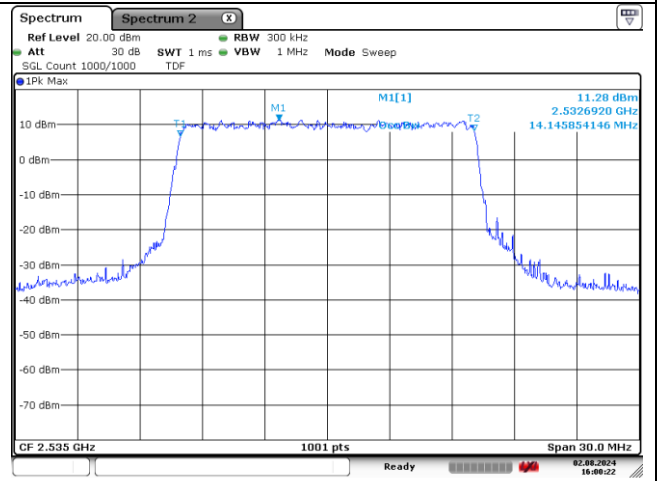

**NR band 7**

**15 MHz Middle Channel - DFT-S-OFDM BPSK**

**15 MHz Middle Channel - DFT-S-OFDM QPSK**

**15 MHz Middle Channel - DFT-S-OFDM 16QAM**

**15 MHz Middle Channel - CP-OFDM QPSK**

**15 MHz Middle Channel - CP-OFDM 16QAM**