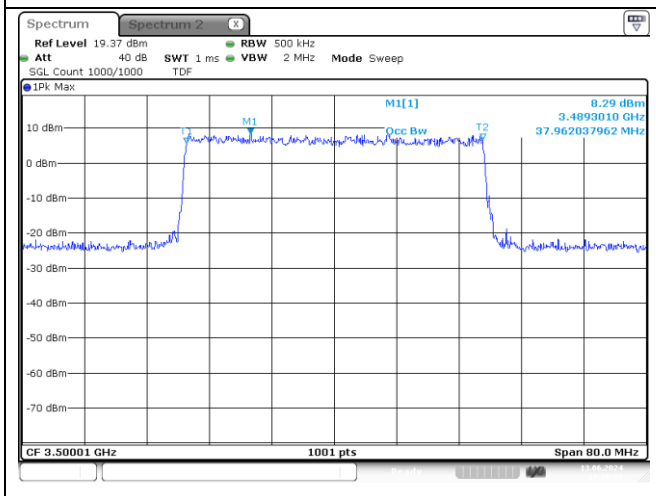

**30 MHz Middle Channel CP-OFDM QPSK**

**30 MHz Middle Channel CP-OFDM 16QAM**

**NR band 7778\_Low Band**

**40 MHz Middle Channel DFT-S-OFDM BPSK**

**40 MHz Middle Channel DFT-S-OFDM QPSK**

**40 MHz Middle Channel DFT-S-OFDM 16QAM**