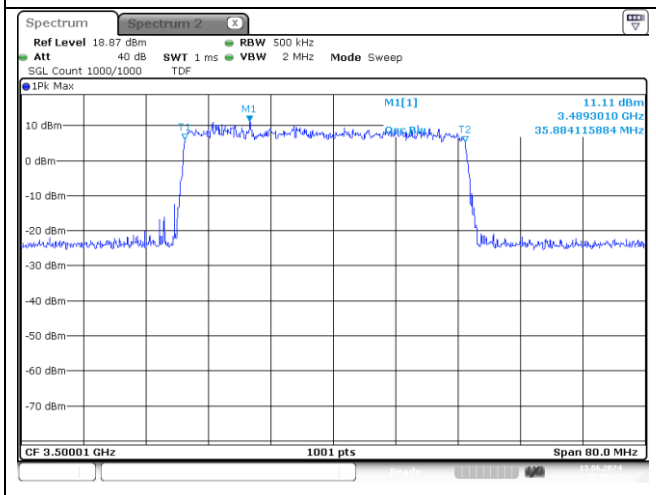

**30 MHz Middle Channel CP-OFDM QPSK**

**30 MHz Middle Channel CP-OFDM 16QAM**

**NR band 7778\_Low Band**

**40 MHz Middle Channel DFT-S-OFDM BPSK**

**40 MHz Middle Channel DFT-S-OFDM QPSK**

**40 MHz Middle Channel DFT-S-OFDM 16QAM**