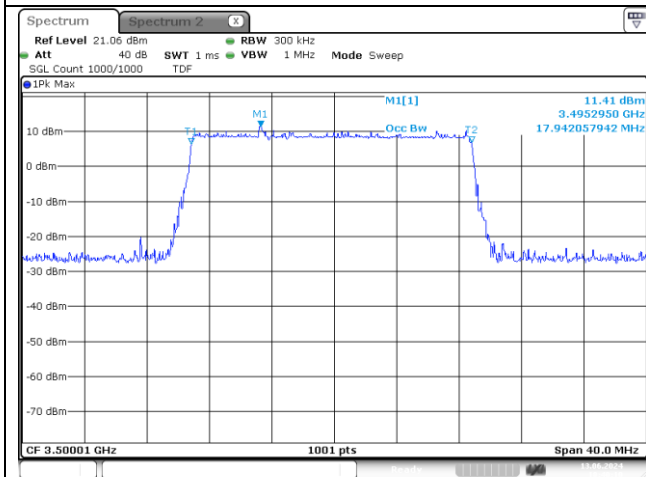

**90 MHz Middle Channel CP-OFDM 16QAM**

**NR band 41**

**NR band 7778\_Low Band**

**20 MHz Middle Channel DFT-S-OFDM BPSK**

**20 MHz Middle Channel DFT-S-OFDM QPSK**

**20 MHz Middle Channel DFT-S-OFDM 16QAM**