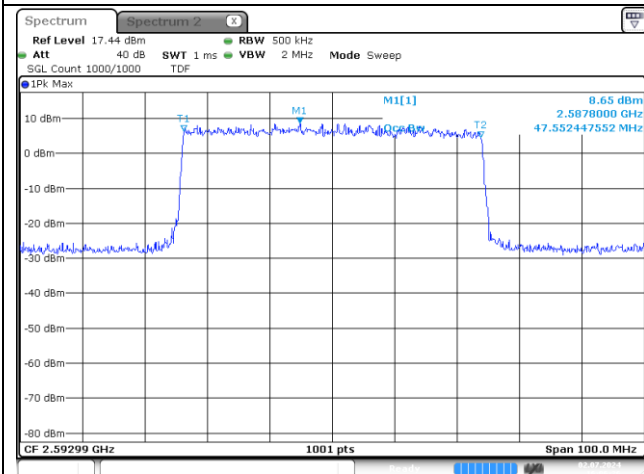

**NR band 41**

**NR band 41**

**50 MHz Middle Channel DFT-S-OFDM BPSK**

**50 MHz Middle Channel DFT-S-OFDM 16QAM**

**50 MHz Middle Channel CP-OFDM 16QAM**

**NR band 41**

**60 MHz Middle Channel DFT-S-OFDM BPSK**