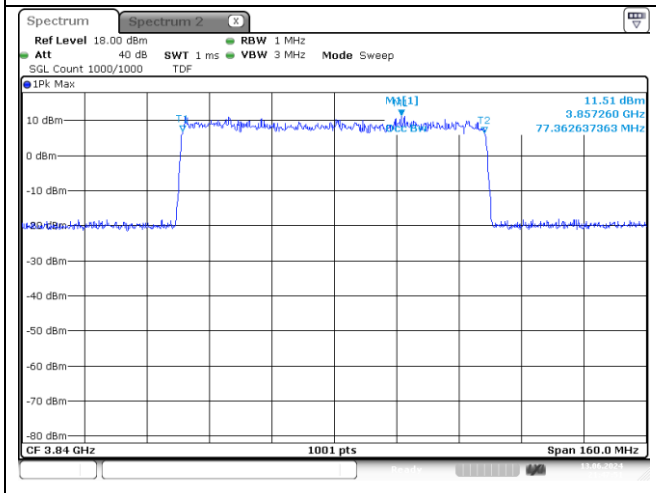

80 MHz Middle Channel DFT-S-OFDM BPSK