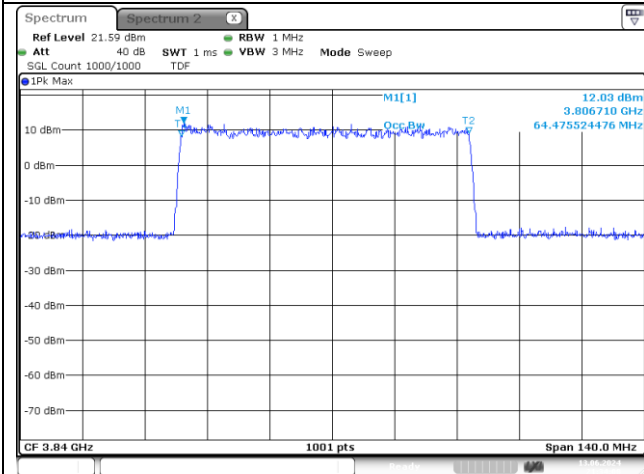

70 MHz Middle Channel DFT-S-OFDM BPSK