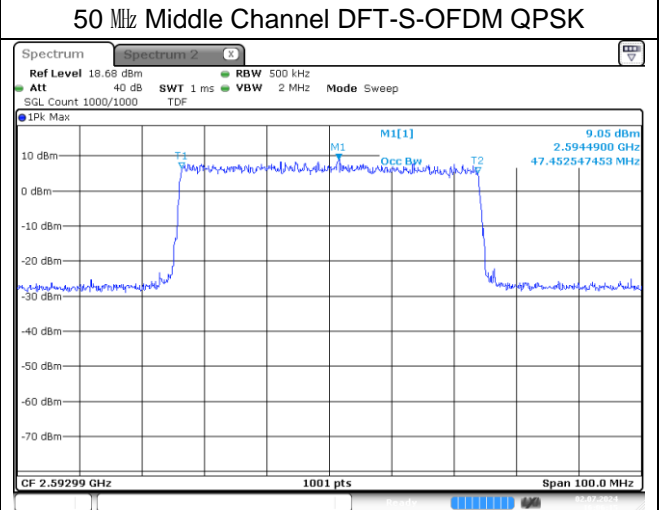

50 MHz Middle Channel DFT-S-OFDM BPSK