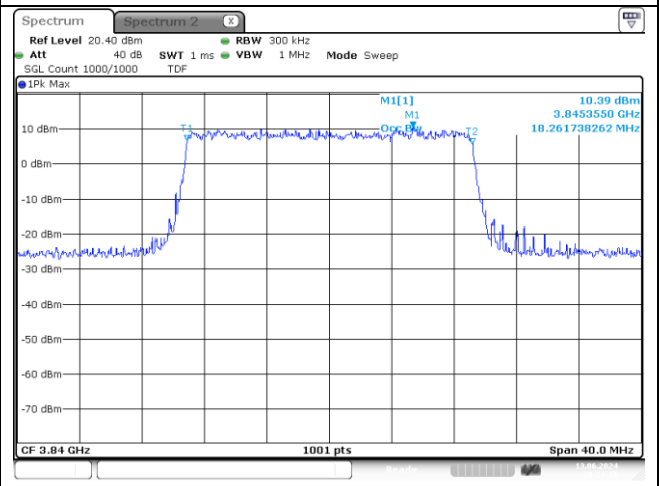

**100 MHz Middle Channel DFT-S-OFDM 16QAM**

**100 MHz Middle Channel CP-OFDM QPSK**

**100 MHz Middle Channel CP-OFDM 16QAM**

**NR band 77/78\_High Band**

**20 MHz Middle Channel DFT-S-OFDM BPSK**

**20 MHz Middle Channel DFT-S-OFDM QPSK**