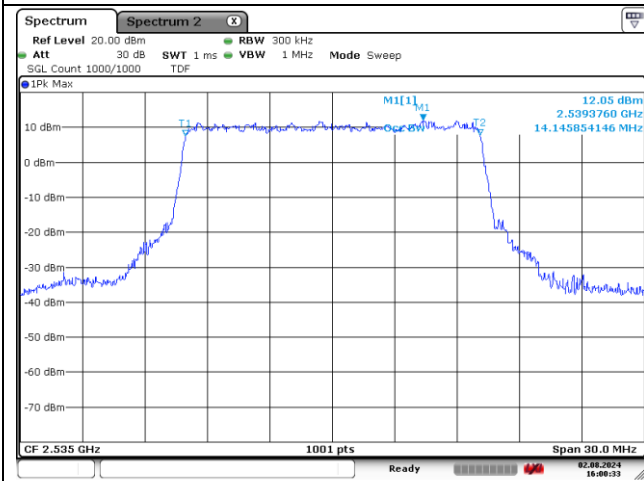

**NR band 7**

**15 MHz Middle Channel - DFT-S-OFDM BPSK**

**15 MHz Middle Channel - DFT-S-OFDM QPSK**

**15 MHz Middle Channel - DFT-S-OFDM 16QAM**

**15 MHz Middle Channel - CP-OFDM QPSK**

**15 MHz Middle Channel - CP-OFDM 16QAM**