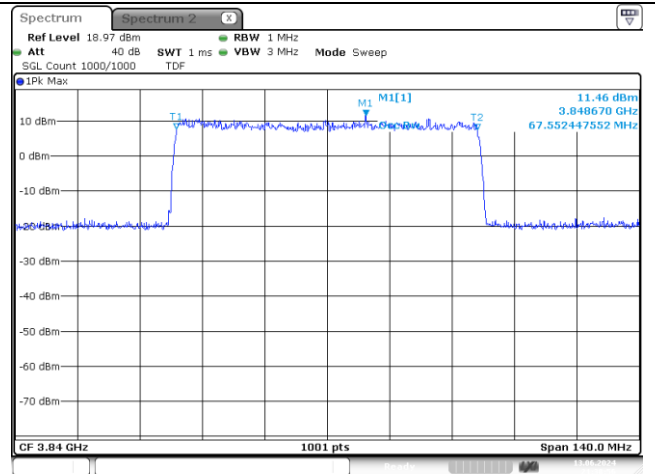

**60 MHz Middle Channel CP-OFDM 16QAM**

**NR band 77/78\_High Band**

**70 MHz Middle Channel DFT-S-OFDM BPSK**

**70 MHz Middle Channel DFT-S-OFDM QPSK**

**70 MHz Middle Channel DFT-S-OFDM 16QAM**

**70 MHz Middle Channel CP-OFDM QPSK**