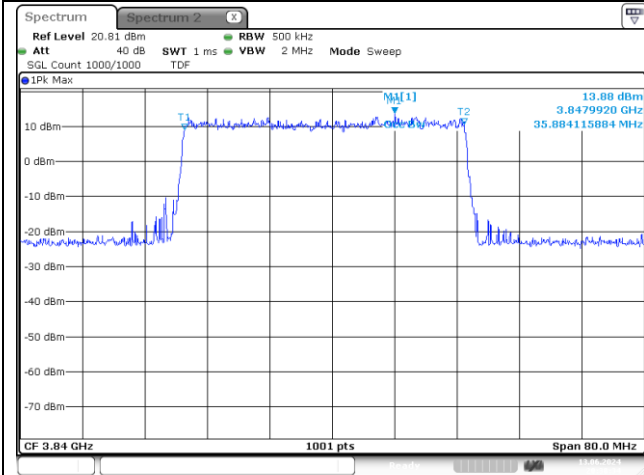

**30 MHz Middle Channel DFT-S-OFDM 16QAM**

**30 MHz Middle Channel CP-OFDM QPSK**

**30 MHz Middle Channel CP-OFDM 16QAM**

**NR band 7778\_High Band**

**40 MHz Middle Channel DFT-S-OFDM BPSK**

**40 MHz Middle Channel DFT-S-OFDM 16QAM**