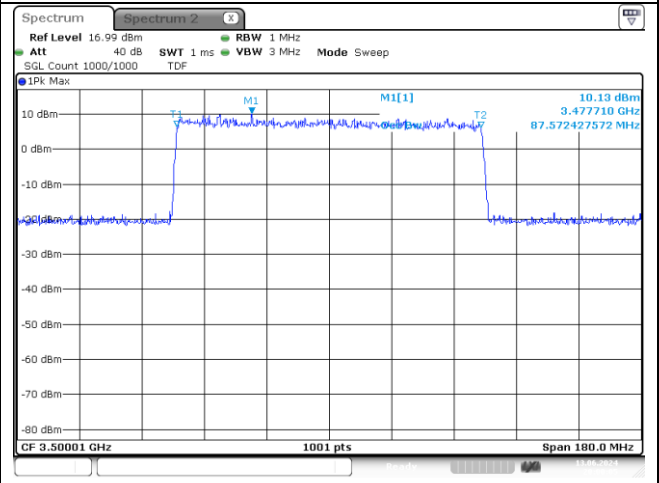

**70 MHz Middle Channel CP-OFDM QPSK**

**70 MHz Middle Channel CP-OFDM 16QAM**

**NR band 7778\_Low Band**

**NR band 7778\_Low Band**

**90 MHz Middle Channel DFT-S-OFDM BPSK**

**90 MHz Middle Channel DFT-S-OFDM QPSK**