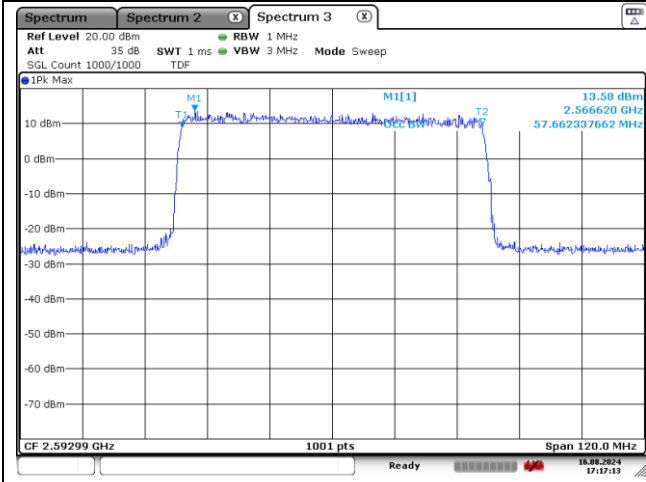

**NR band 41**

**NR band 41**

**50 MHz Middle Channel DFT-S-OFDM BPSK**

**50 MHz Middle Channel DFT-S-OFDM 16QAM**

**50 MHz Middle Channel CP-OFDM 16QAM**

**NR band 41**

**60 MHz Middle Channel DFT-S-OFDM BPSK**