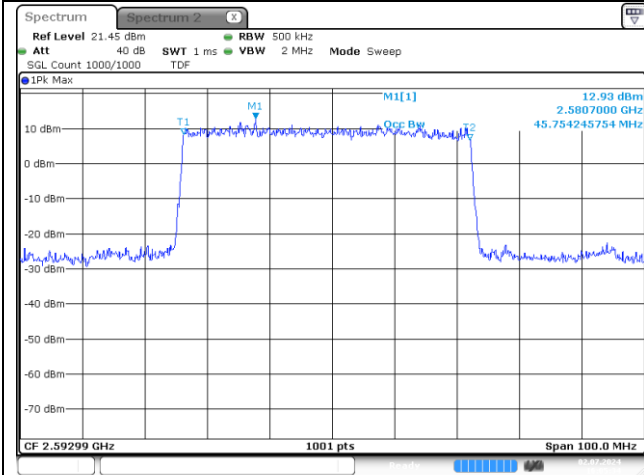

NR band 41

50 MHz Middle Channel DFT-S-OFDM BPSK

50 MHz Middle Channel DFT-S-OFDM 16QAM

50 MHz Middle Channel CP-OFDM 16QAM