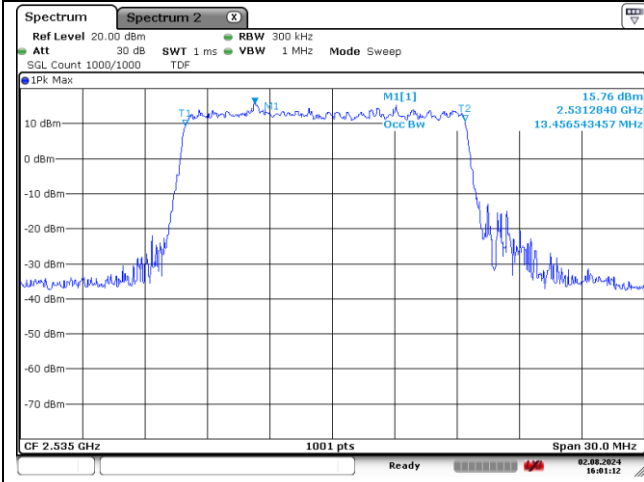

**NR band 7**

**15 MHz Middle Channel - DFT-S-OFDM BPSK**

**15 MHz Middle Channel - DFT-S-OFDM QPSK**

**15 MHz Middle Channel - DFT-S-OFDM 16QAM**

**15 MHz Middle Channel - CP-OFDM QPSK**

**15 MHz Middle Channel - CP-OFDM 16QAM**