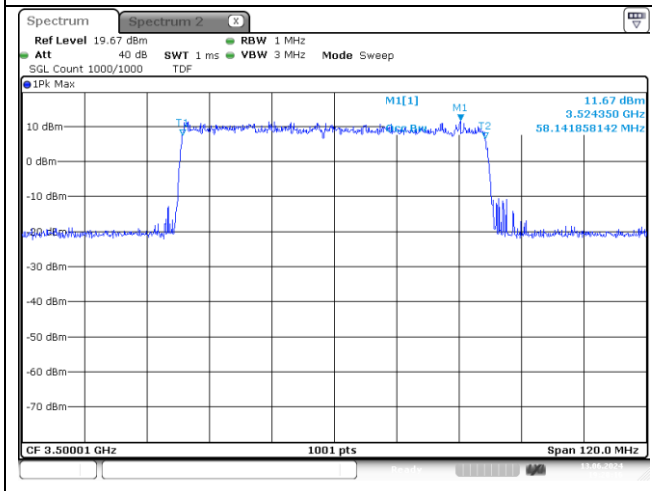

**50 MHz Middle Channel CP-OFDM QPSK**

**50 MHz Middle Channel CP-OFDM 16QAM**

**NR band 77/78 Low Band**

**60 MHz Middle Channel DFT-S-OFDM BPSK**

**60 MHz Middle Channel DFT-S-OFDM QPSK**

**60 MHz Middle Channel DFT-S-OFDM 16QAM**