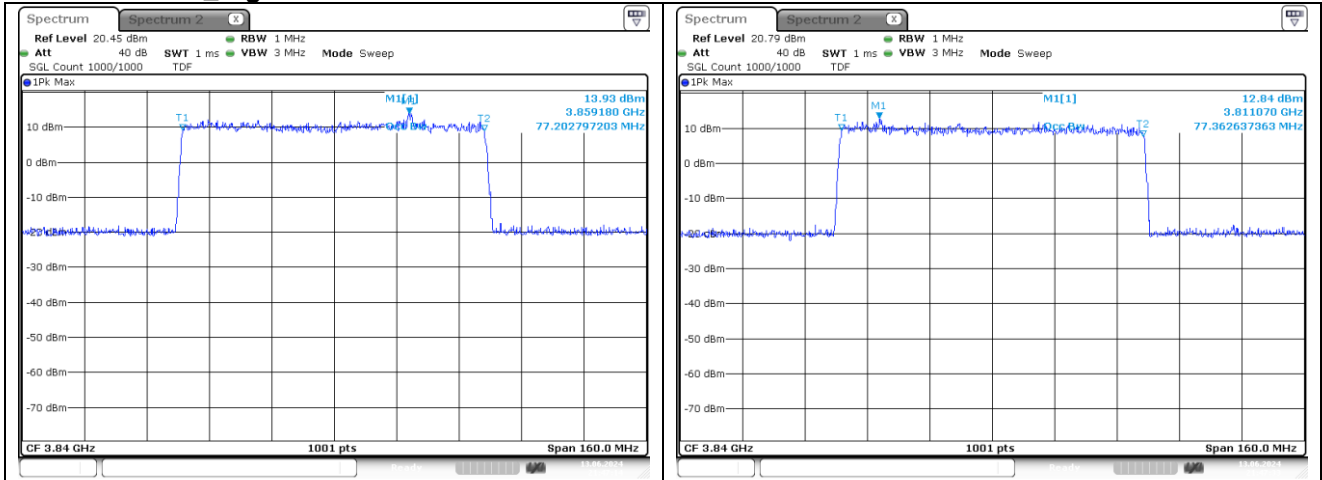

NR band 77/78_High Band