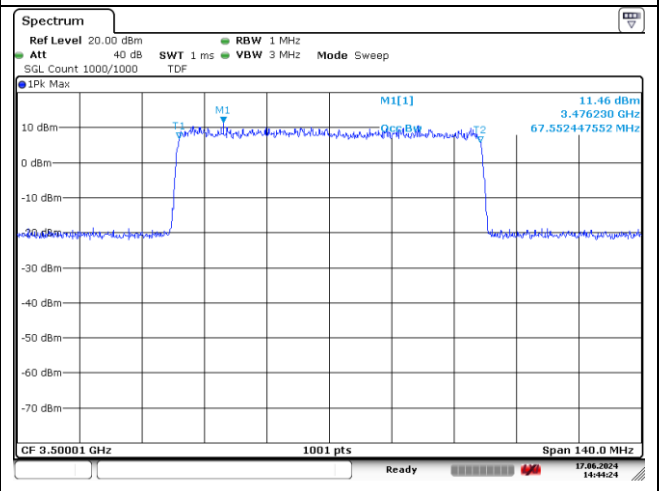

**60 MHz Middle Channel CP-OFDM QPSK**

**60 MHz Middle Channel CP-OFDM 16QAM**

**NR band 7778\_Low Band**

**70 MHz Middle Channel DFT-S-OFDM BPSK**

**70 MHz Middle Channel DFT-S-OFDM QPSK**

**70 MHz Middle Channel DFT-S-OFDM 16QAM**