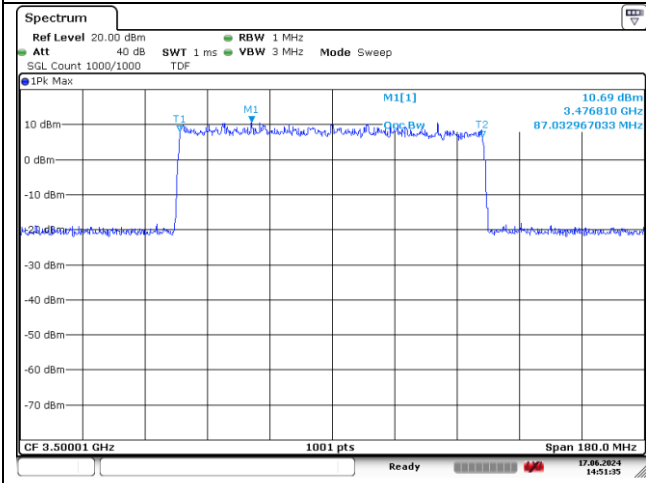

**70 MHz Middle Channel CP-OFDM QPSK**

**70 MHz Middle Channel CP-OFDM 16QAM**

**NR band 7778\_Low Band**

**NR band 7778\_Low Band**

**90 MHz Middle Channel DFT-S-OFDM BPSK**

**90 MHz Middle Channel DFT-S-OFDM QPSK**