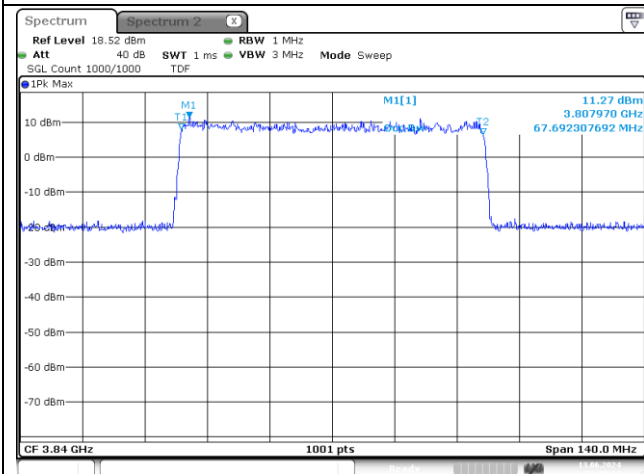

**60 MHz Middle Channel CP-OFDM 16QAM**

**NR band 77/78\_High Band**

**70 MHz Middle Channel DFT-S-OFDM BPSK**

**70 MHz Middle Channel DFT-S-OFDM QPSK**

**70 MHz Middle Channel DFT-S-OFDM 16QAM**

**70 MHz Middle Channel CP-OFDM QPSK**