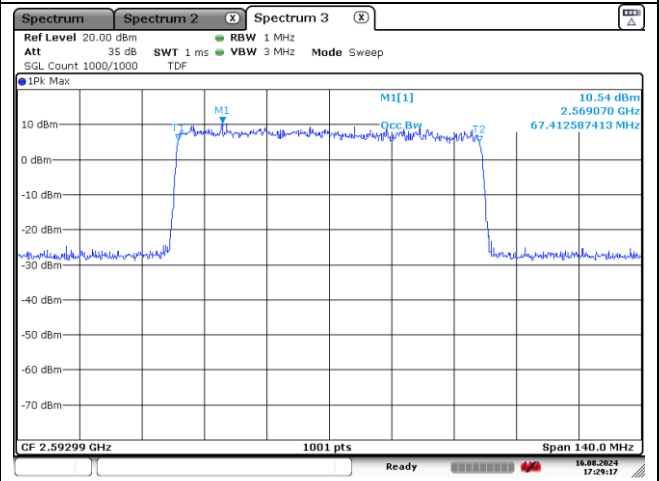

70 MHz Middle Channel CP-OFDM QPSK