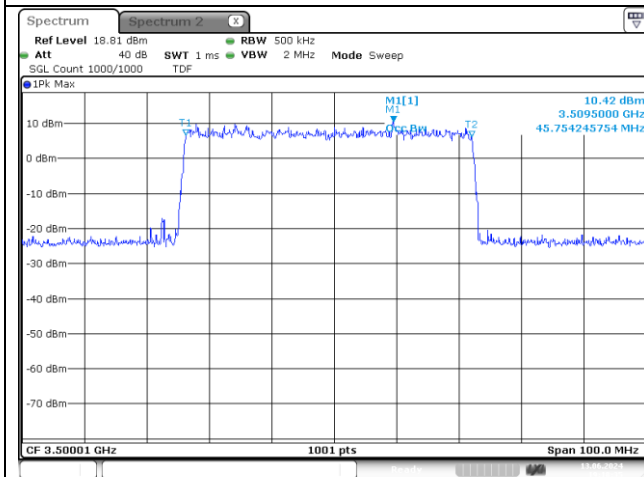

**40 MHz Middle Channel CP-OFDM QPSK**

**40 MHz Middle Channel CP-OFDM 16QAM**

**NR band 7778\_Low Band**

**50 MHz Middle Channel DFT-S-OFDM BPSK**

**50 MHz Middle Channel DFT-S-OFDM QPSK**

**50 MHz Middle Channel DFT-S-OFDM 16QAM**