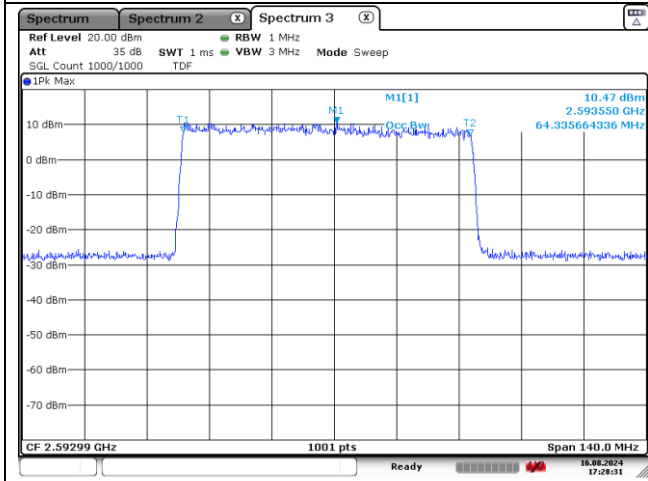

**60 MHz Middle Channel DFT-S-OFDM QPSK**

**60 MHz Middle Channel DFT-S-OFDM 16QAM**

**60 MHz Middle Channel CP-OFDM QPSK**

**60 MHz Middle Channel CP-OFDM 16QAM**

**NR band 41**

70 MHz Middle Channel DFT-S-OFDM BPSK