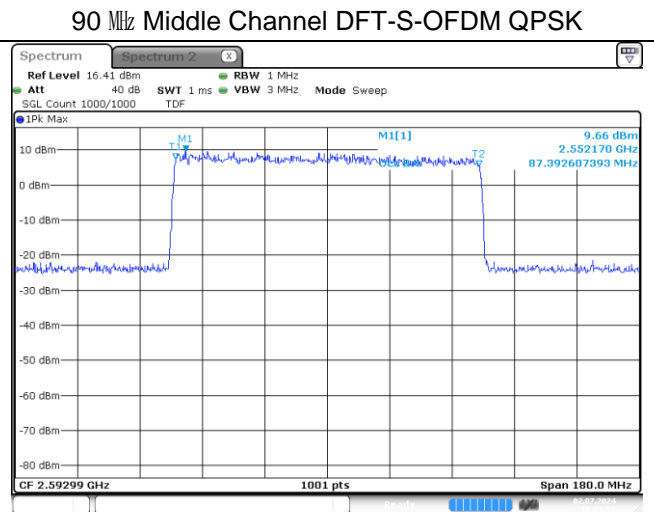

**80 MHz Middle Channel DFT-S-OFDM 16QAM**

**80 MHz Middle Channel CP-OFDM QPSK**

**80 MHz Middle Channel CP-OFDM 16QAM**

**NR band 41**

**90 MHz Middle Channel DFT-S-OFDM BPSK**

**90 MHz Middle Channel DFT-S-OFDM 16QAM**