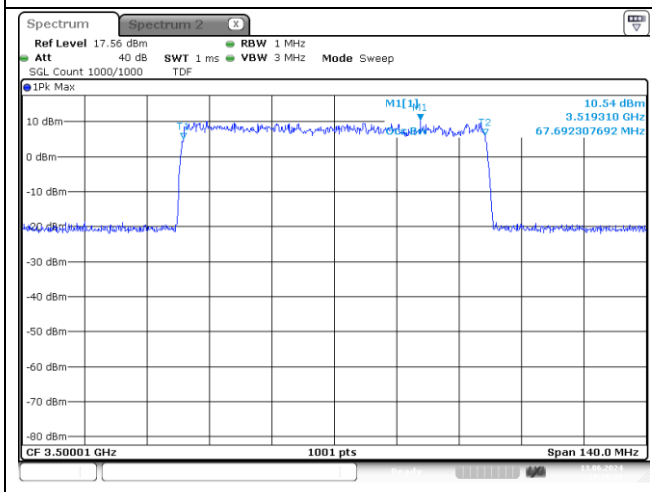

**60 MHz Middle Channel CP-OFDM QPSK**

**60 MHz Middle Channel CP-OFDM 16QAM**

**NR band 7778\_Low Band**

**70 MHz Middle Channel DFT-S-OFDM BPSK**

**70 MHz Middle Channel DFT-S-OFDM QPSK**

**70 MHz Middle Channel DFT-S-OFDM 16QAM**