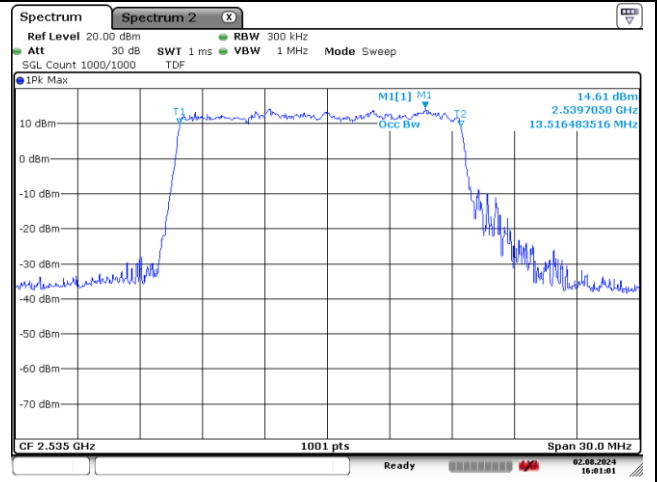

**NR band 7**

**15 MHz Middle Channel - DFT-S-OFDM BPSK**

**15 MHz Middle Channel - DFT-S-OFDM QPSK**

**15 MHz Middle Channel - DFT-S-OFDM 16QAM**

**15 MHz Middle Channel - CP-OFDM QPSK**

**15 MHz Middle Channel - CP-OFDM 16QAM**