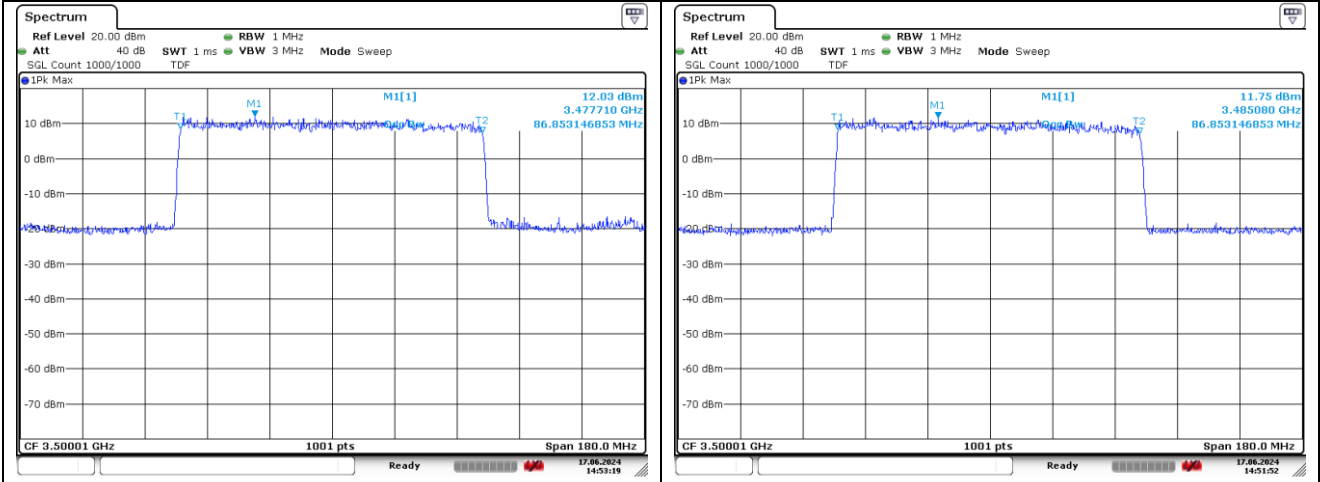

**70 MHz Middle Channel CP-OFDM QPSK**

**70 MHz Middle Channel CP-OFDM 16QAM**

**NR band 7778\_Low Band**

**NR band 7778\_Low Band**

**90 MHz Middle Channel DFT-S-OFDM BPSK**

**90 MHz Middle Channel DFT-S-OFDM QPSK**