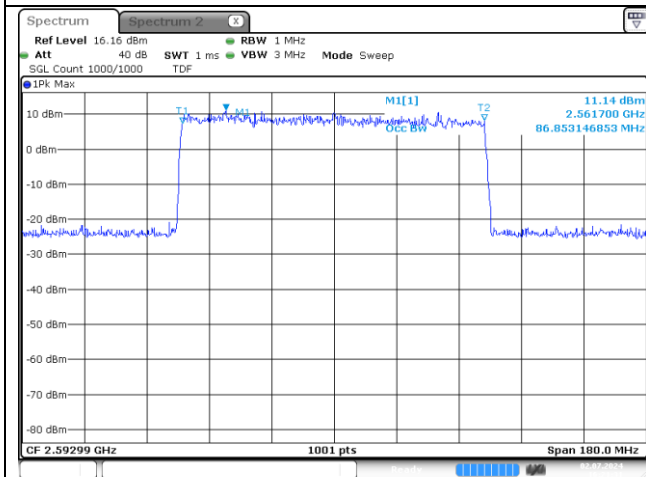

**80 MHz Middle Channel DFT-S-OFDM 16QAM**

**80 MHz Middle Channel CP-OFDM QPSK**

**80 MHz Middle Channel CP-OFDM 16QAM**

**NR band 41**

**90 MHz Middle Channel DFT-S-OFDM BPSK**

**90 MHz Middle Channel DFT-S-OFDM 16QAM**