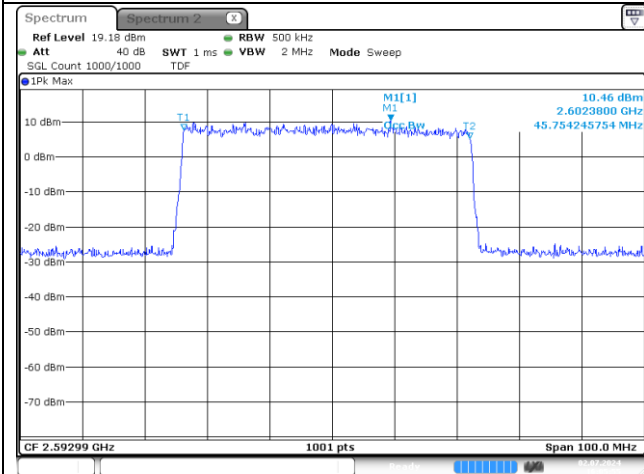

50 MHz Middle Channel DFT-S-OFDM BPSK