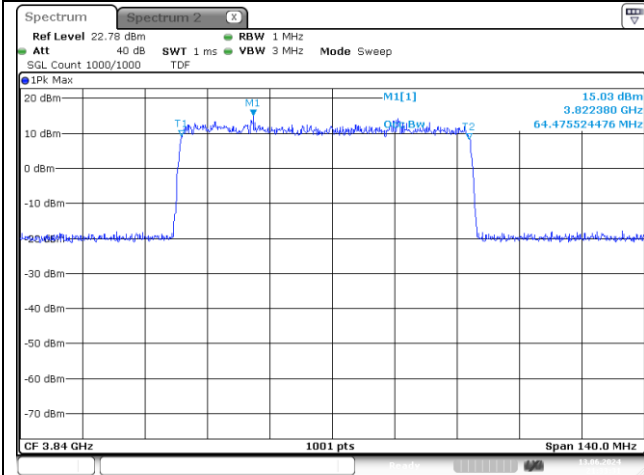

NR band 77/78_High Band