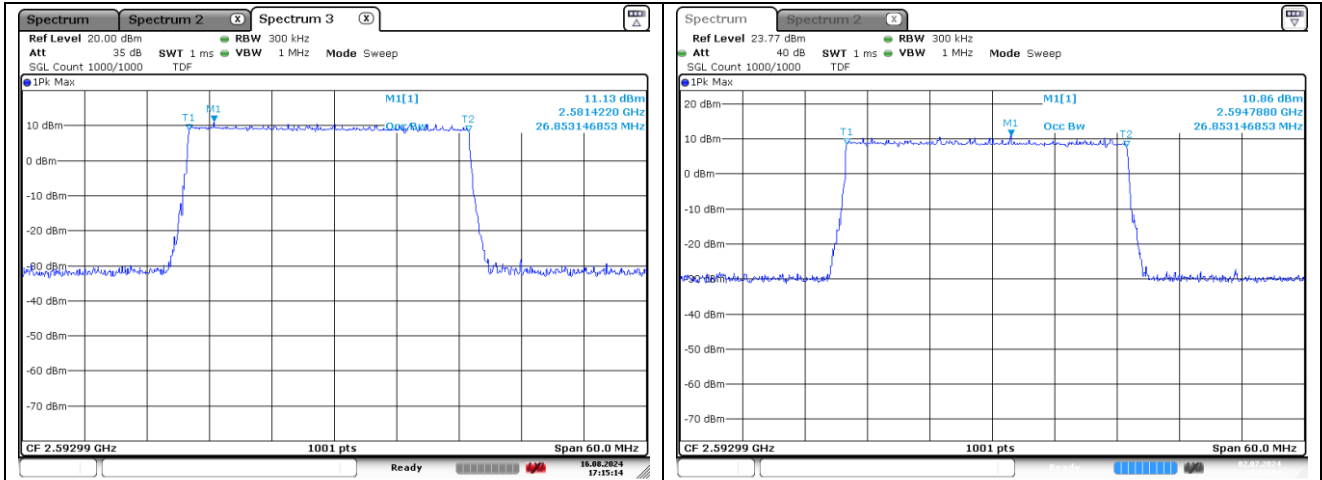

NR band 41

30 MHz Middle Channel DFT-S-OFDM BPSK

30 MHz Middle Channel DFT-S-OFDM QPSK

30 MHz Middle Channel DFT-S-OFDM 16QAM

30 MHz Middle Channel CP-OFDM QPSK

30 MHz Middle Channel CP-OFDM 16QAM