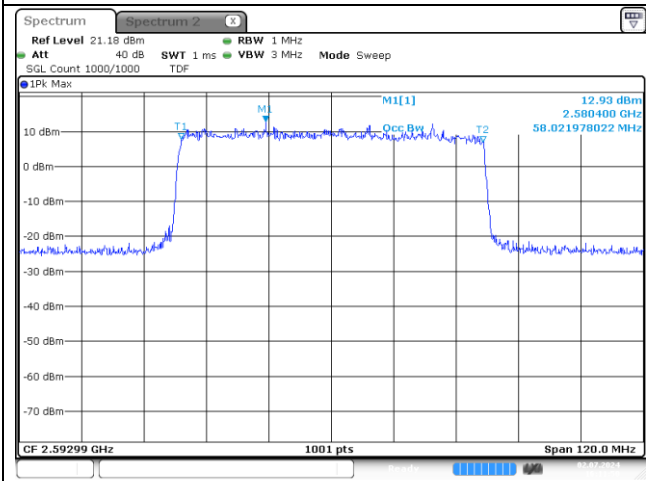

60 MHz Middle Channel DFT-S-OFDM 16QAM