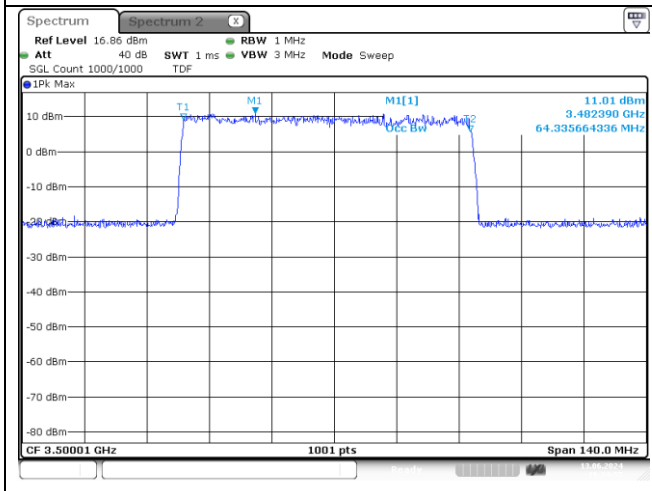

**60 MHz Middle Channel CP-OFDM QPSK**

**60 MHz Middle Channel CP-OFDM 16QAM**

**NR band 7778\_Low Band**

**70 MHz Middle Channel DFT-S-OFDM BPSK**

**70 MHz Middle Channel DFT-S-OFDM QPSK**

**70 MHz Middle Channel DFT-S-OFDM 16QAM**