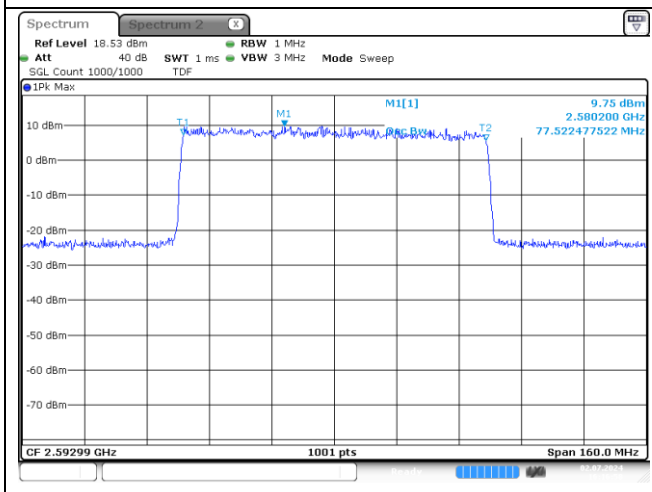

80 MHz Middle Channel DFT-S-OFDM 16QAM