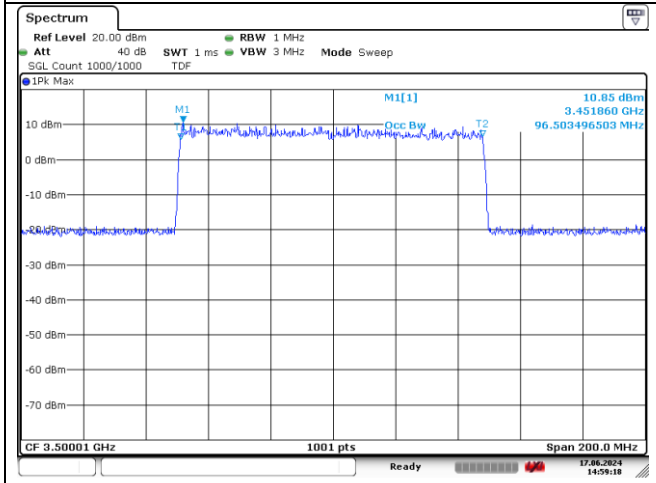

**90 MHz Middle Channel DFT-S-OFDM 16QAM**

**90 MHz Middle Channel CP-OFDM QPSK**

**90 MHz Middle Channel CP-OFDM 16QAM**

**NR band 77/78\_Low Band**

**100 MHz Middle Channel DFT-S-OFDM BPSK**

**100 MHz Middle Channel DFT-S-OFDM QPSK**