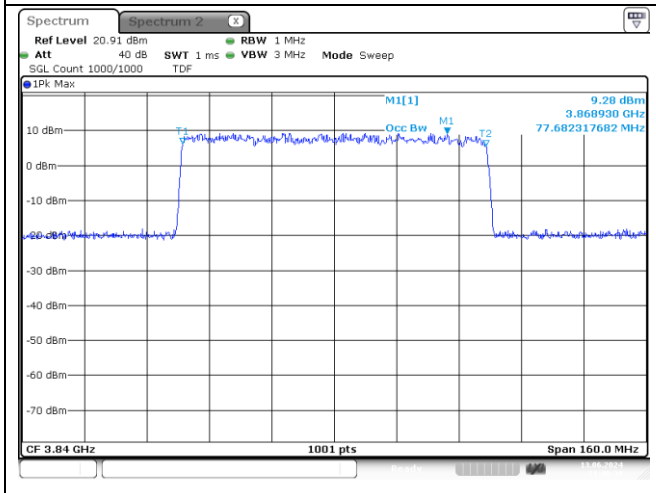

**70 MHz Middle Channel CP-OFDM 16QAM**

**NR band 77/78\_High Band**

**80 MHz Middle Channel DFT-S-OFDM BPSK**

**80 MHz Middle Channel DFT-S-OFDM QPSK**

**80 MHz Middle Channel DFT-S-OFDM 16QAM**

**80 MHz Middle Channel CP-OFDM QPSK**