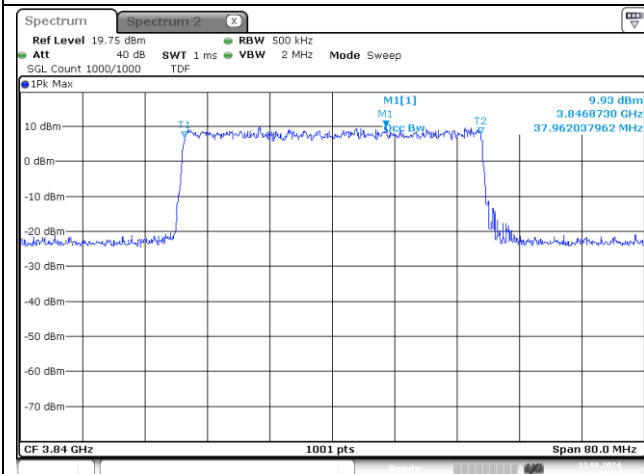

**30 MHz Middle Channel DFT-S-OFDM 16QAM**

**30 MHz Middle Channel CP-OFDM QPSK**

**30 MHz Middle Channel CP-OFDM 16QAM**

**NR band 7778\_High Band**

**40 MHz Middle Channel DFT-S-OFDM BPSK**

**40 MHz Middle Channel DFT-S-OFDM 16QAM**