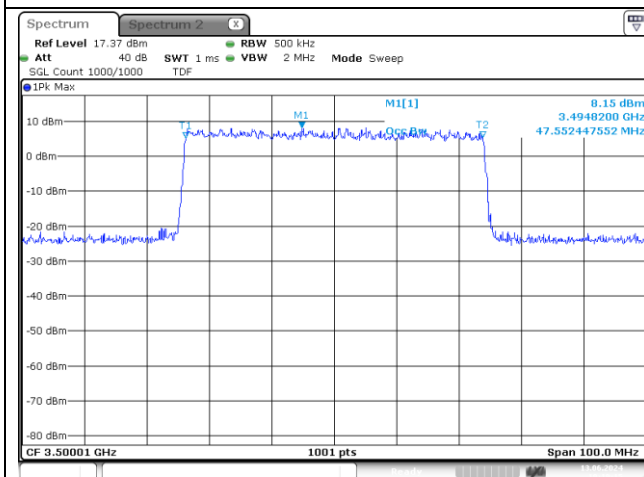

**40 MHz Middle Channel CP-OFDM QPSK**

**40 MHz Middle Channel CP-OFDM 16QAM**

**NR band 7778\_Low Band**

**50 MHz Middle Channel DFT-S-OFDM BPSK**

**50 MHz Middle Channel DFT-S-OFDM QPSK**

**50 MHz Middle Channel DFT-S-OFDM 16QAM**