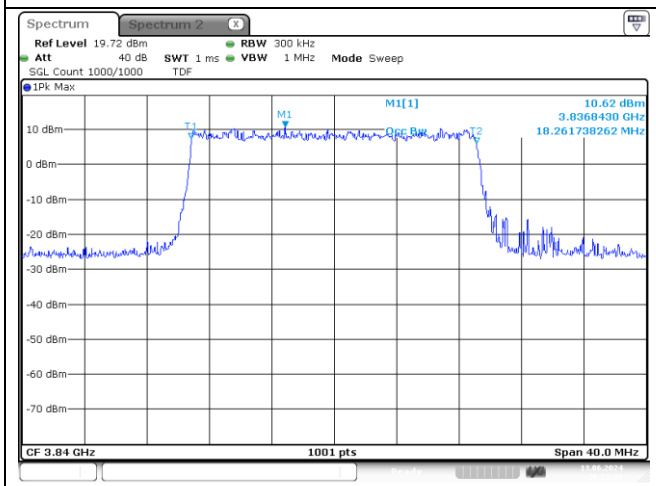

20 MHz Middle Channel DFT-S-OFDM 16QAM