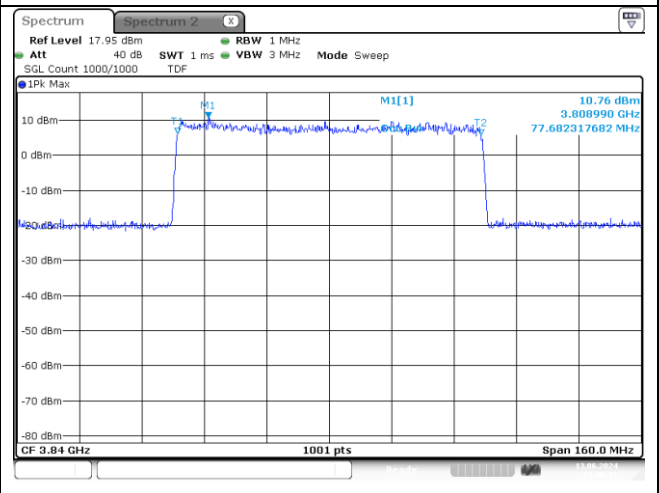

**70 MHz Middle Channel CP-OFDM 16QAM**

**NR band 77/78\_High Band**

**80 MHz Middle Channel DFT-S-OFDM BPSK**

**80 MHz Middle Channel DFT-S-OFDM QPSK**

**80 MHz Middle Channel DFT-S-OFDM 16QAM**

**80 MHz Middle Channel CP-OFDM QPSK**