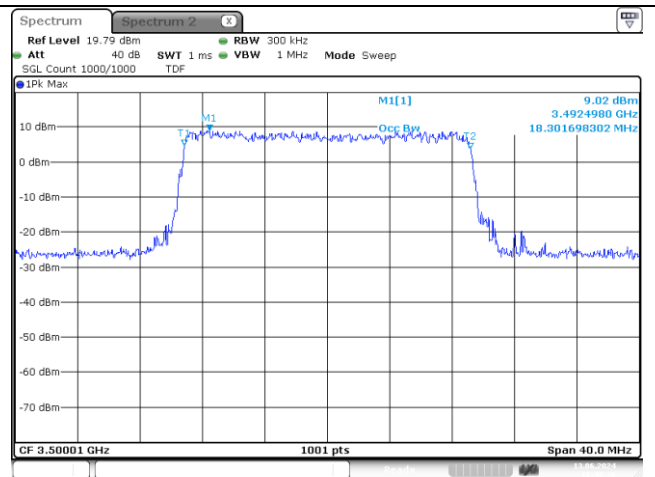

**90 MHz Middle Channel CP-OFDM 16QAM**

**NR band 41**

**NR band 7778\_Low Band**

**20 MHz Middle Channel DFT-S-OFDM BPSK**

**20 MHz Middle Channel DFT-S-OFDM QPSK**

**20 MHz Middle Channel DFT-S-OFDM 16QAM**