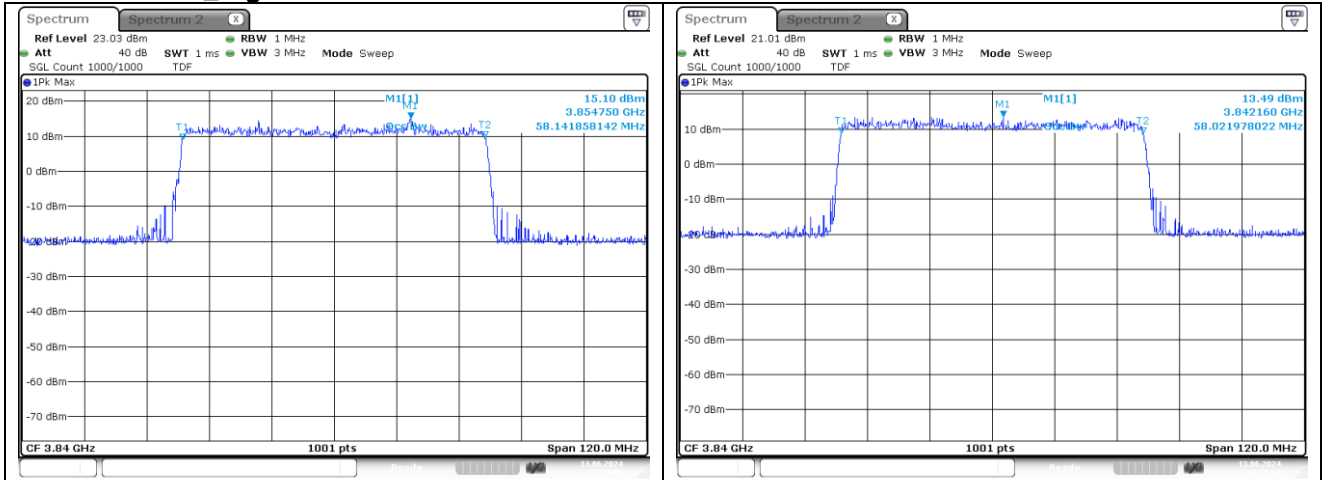

NR band 7778_High Band