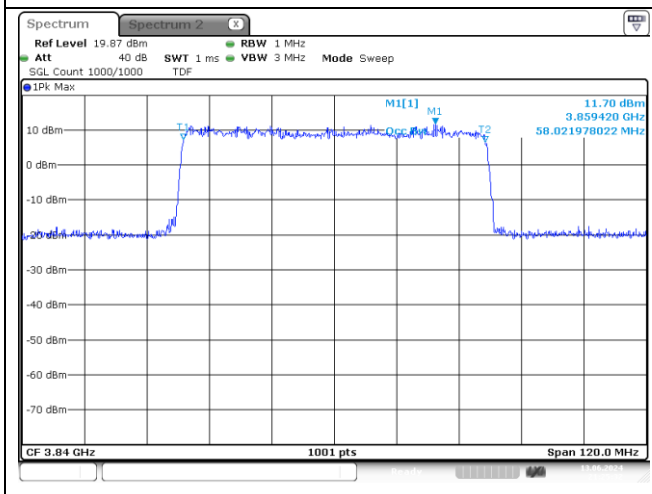

**50 MHz Middle Channel CP-OFDM 16QAM**

**NR band 7778\_High Band**

**60 MHz Middle Channel DFT-S-OFDM BPSK**

**60 MHz Middle Channel DFT-S-OFDM QPSK**

**60 MHz Middle Channel DFT-S-OFDM 16QAM**

**60 MHz Middle Channel CP-OFDM QPSK**