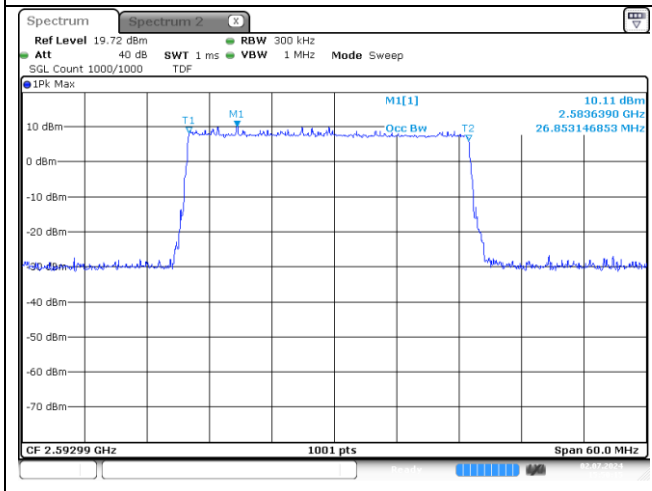

30 MHz Middle Channel DFT-S-OFDM BPSK