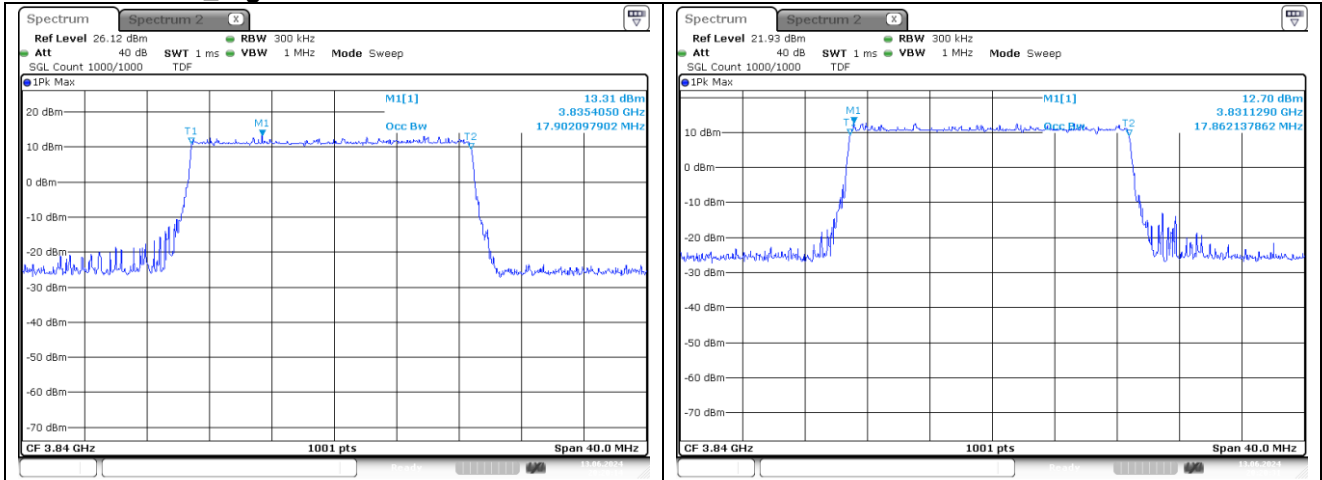

**100 MHz Middle Channel DFT-S-OFDM 16QAM**

**100 MHz Middle Channel CP-OFDM QPSK**

**100 MHz Middle Channel CP-OFDM 16QAM**

**NR band 77/78\_High Band**

**20 MHz Middle Channel DFT-S-OFDM BPSK**

**20 MHz Middle Channel DFT-S-OFDM QPSK**