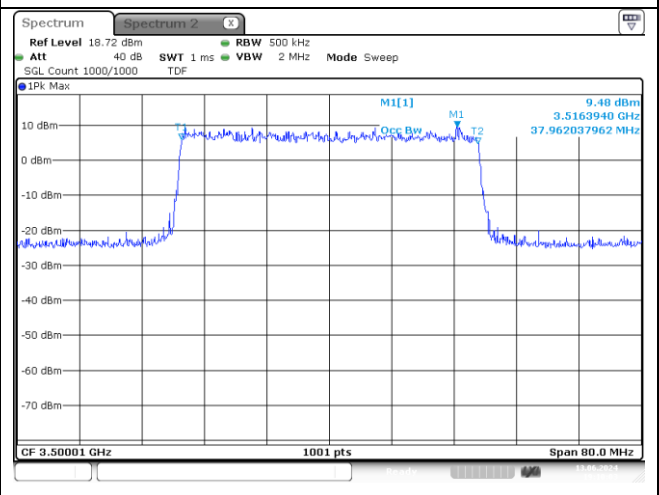

**30 MHz Middle Channel CP-OFDM QPSK**

**30 MHz Middle Channel CP-OFDM 16QAM**

**NR band 7778\_Low Band**

**40 MHz Middle Channel DFT-S-OFDM BPSK**

**40 MHz Middle Channel DFT-S-OFDM QPSK**

**40 MHz Middle Channel DFT-S-OFDM 16QAM**