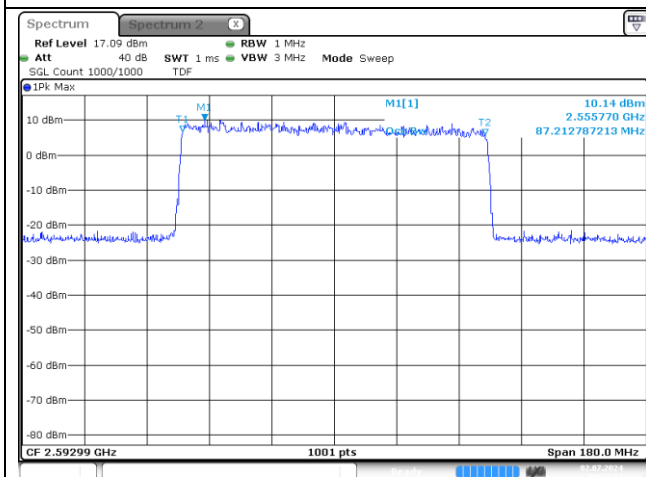

**80 MHz Middle Channel DFT-S-OFDM 16QAM**

**80 MHz Middle Channel CP-OFDM QPSK**

**80 MHz Middle Channel CP-OFDM 16QAM**

**NR band 41**

**90 MHz Middle Channel DFT-S-OFDM BPSK**

**90 MHz Middle Channel DFT-S-OFDM 16QAM**