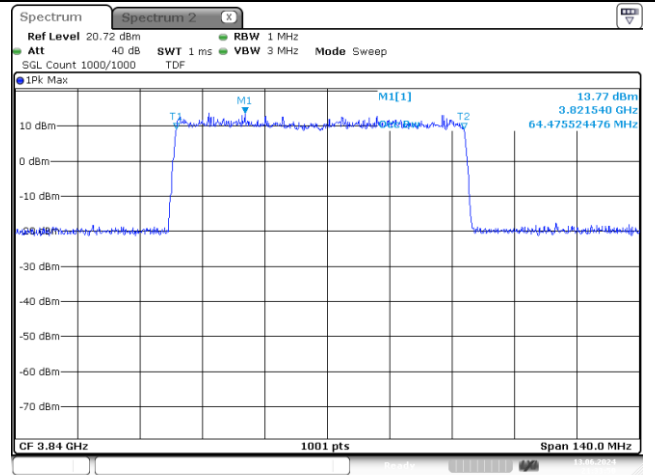

NR band 77/78_High Band