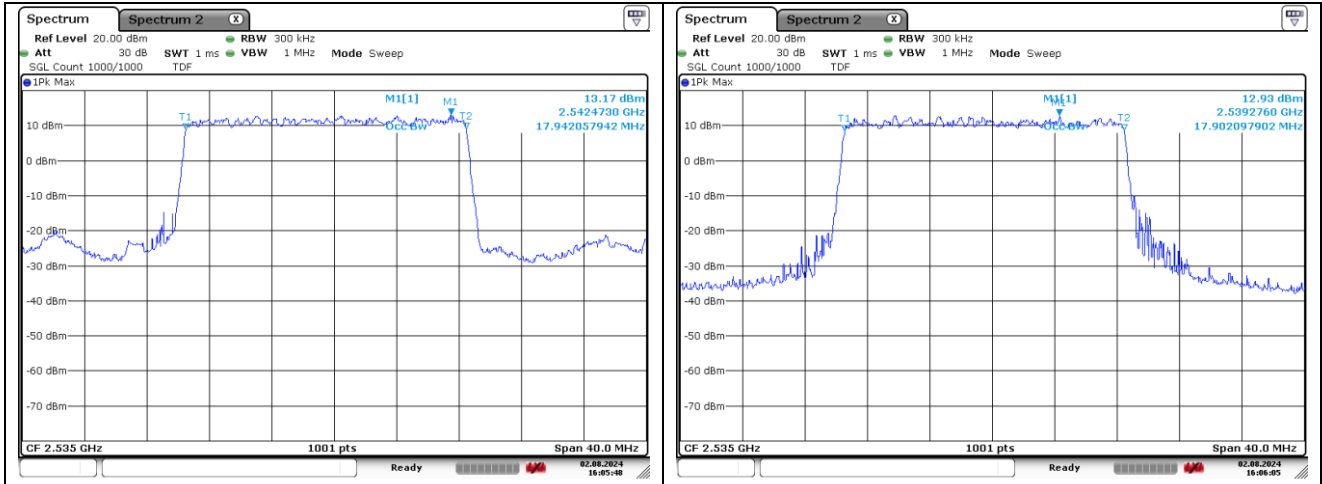

NR band 7

20 MHz Middle Channel - DFT-S-OFDM BPSK

20 MHz Middle Channel - DFT-S-OFDM QPSK