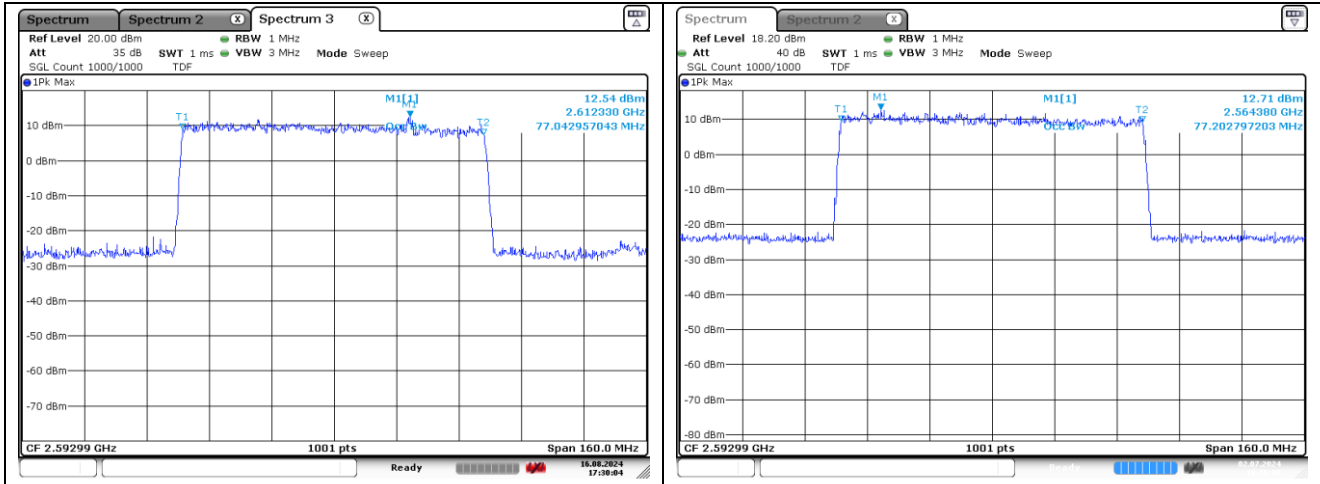

70 MHz Middle Channel DFT-S-OFDM QPSK

70 MHz Middle Channel DFT-S-OFDM 16QAM

70 MHz Middle Channel CP-OFDM QPSK

70 MHz Middle Channel CP-OFDM 16QAM

**NR band 41**

**80 MHz Middle Channel DFT-S-OFDM BPSK**

**80 MHz Middle Channel DFT-S-OFDM QPSK**