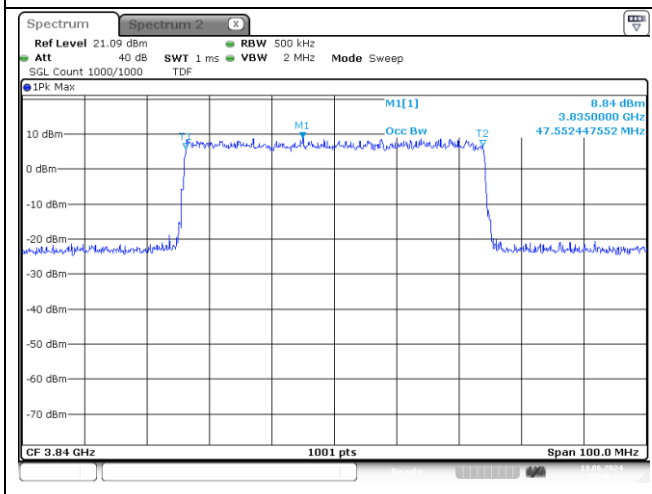

**40 MHz Middle Channel CP-OFDM 16QAM**

**NR band 7778\_High Band**

**50 MHz Middle Channel DFT-S-OFDM BPSK**

**50 MHz Middle Channel DFT-S-OFDM QPSK**

**50 MHz Middle Channel DFT-S-OFDM 16QAM**

**50 MHz Middle Channel CP-OFDM QPSK**