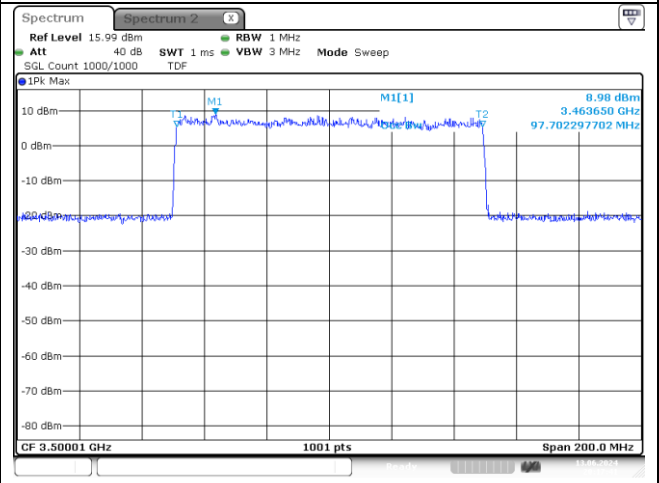

**90 MHz Middle Channel DFT-S-OFDM 16QAM**

**90 MHz Middle Channel CP-OFDM QPSK**

**90 MHz Middle Channel CP-OFDM 16QAM**

**NR band 77/78\_Low Band**

**100 MHz Middle Channel DFT-S-OFDM BPSK**

**100 MHz Middle Channel DFT-S-OFDM QPSK**