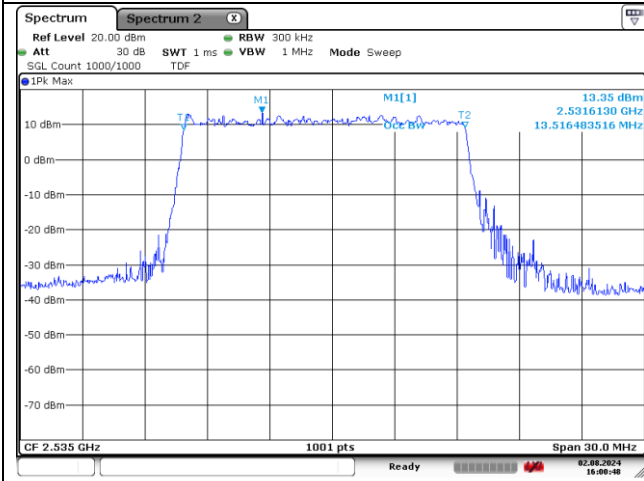

**NR band 7**

**15 MHz Middle Channel - DFT-S-OFDM BPSK**

**15 MHz Middle Channel - DFT-S-OFDM QPSK**

**15 MHz Middle Channel - DFT-S-OFDM 16QAM**

**15 MHz Middle Channel - CP-OFDM QPSK**

**15 MHz Middle Channel - CP-OFDM 16QAM**