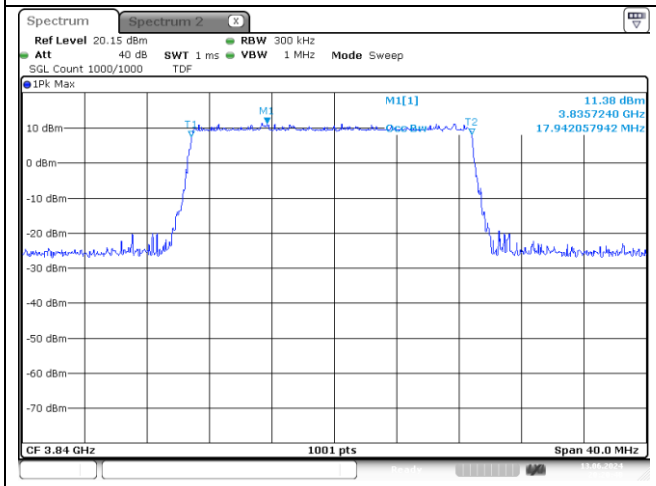

**100 MHz Middle Channel DFT-S-OFDM 16QAM**

**100 MHz Middle Channel CP-OFDM QPSK**

**100 MHz Middle Channel CP-OFDM 16QAM**

**NR band 77/78\_High Band**

**20 MHz Middle Channel DFT-S-OFDM BPSK**

**20 MHz Middle Channel DFT-S-OFDM QPSK**