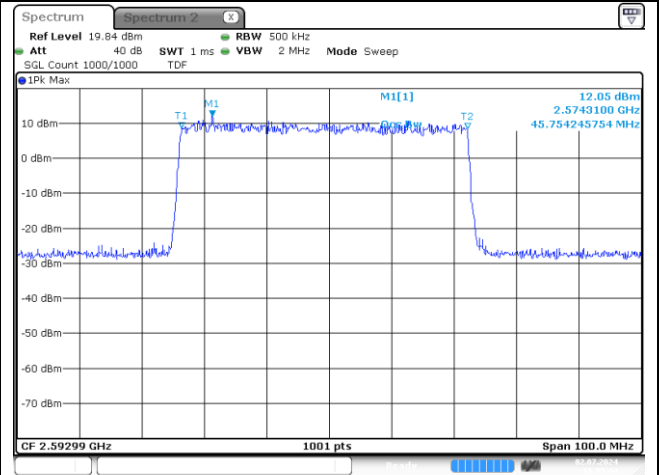

NR band 41

50 MHz Middle Channel DFT-S-OFDM BPSK

50 MHz Middle Channel DFT-S-OFDM 16QAM

50 MHz Middle Channel CP-OFDM 16QAM