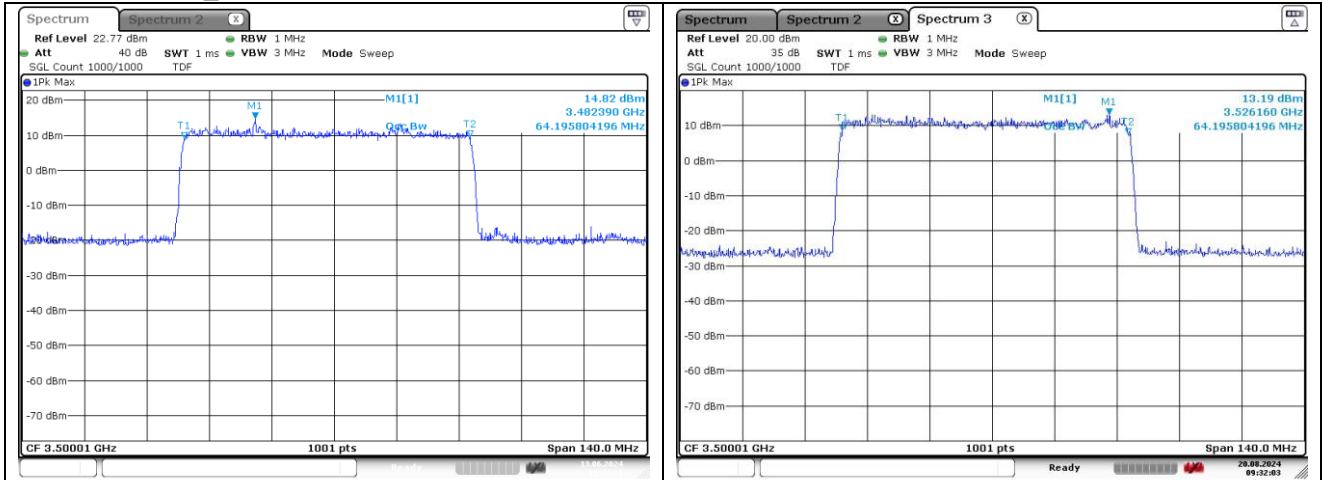

**60 MHz Middle Channel CP-OFDM QPSK**

**60 MHz Middle Channel CP-OFDM 16QAM**

**NR band 7778\_Low Band**

**70 MHz Middle Channel DFT-S-OFDM BPSK**

**70 MHz Middle Channel DFT-S-OFDM QPSK**

**70 MHz Middle Channel DFT-S-OFDM 16QAM**