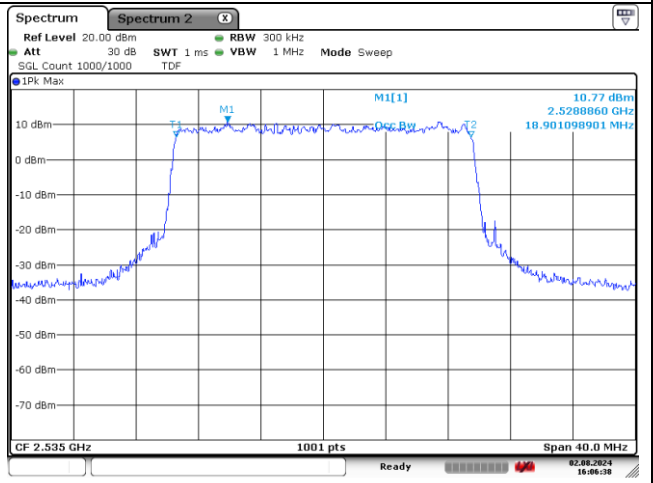

20 MHz Middle Channel - CP-OFDM QPSK