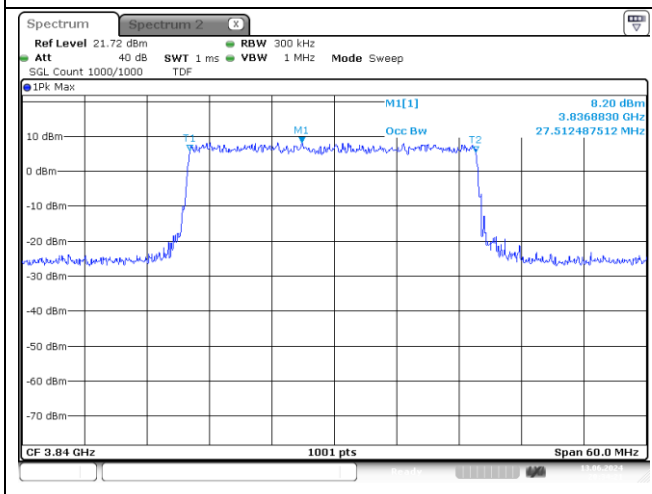

30 MHz Middle Channel DFT-S-OFDM 16QAM