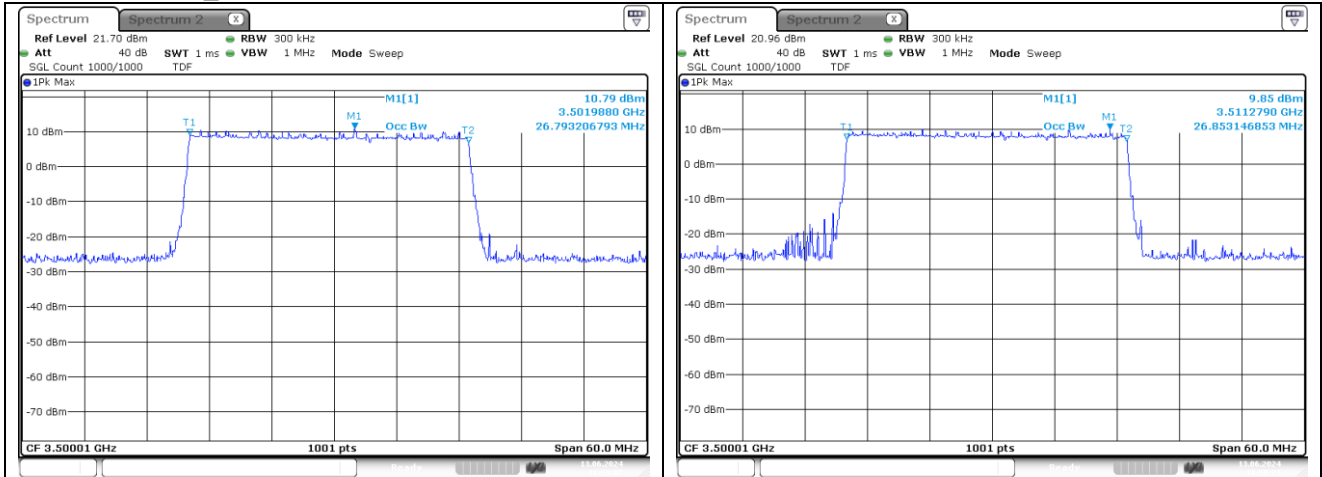

NR band 7778_Low Band