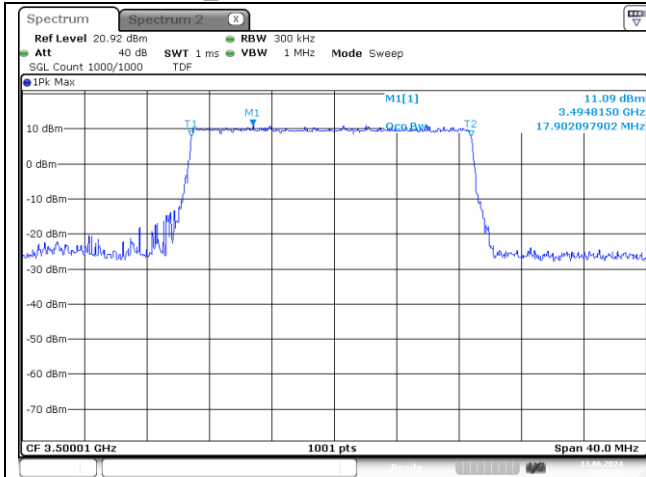

NR band 7778_Low Band