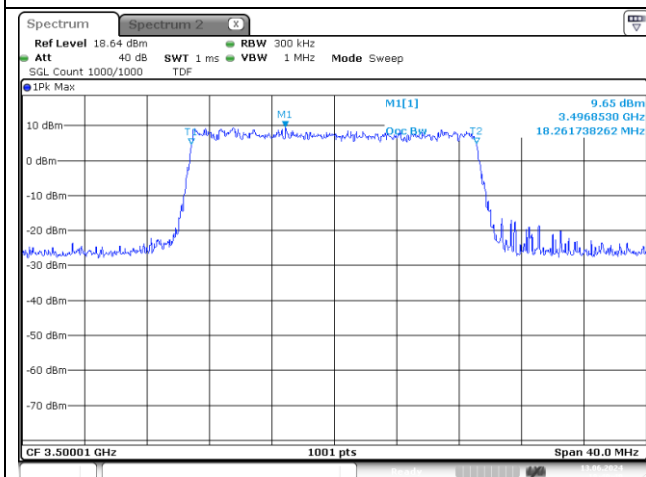

**90 MHz Middle Channel CP-OFDM 16QAM**

**NR band 41**

**NR band 7778\_Low Band**

**20 MHz Middle Channel DFT-S-OFDM BPSK**

**20 MHz Middle Channel DFT-S-OFDM QPSK**

**20 MHz Middle Channel DFT-S-OFDM 16QAM**