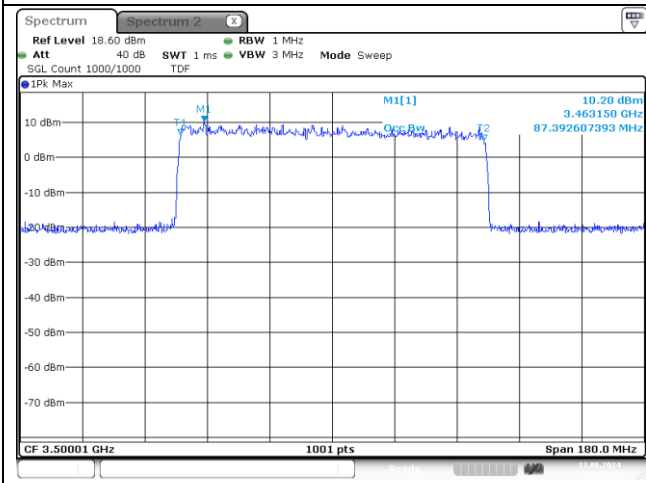

90 MHz Middle Channel DFT-S-OFDM 16QAM