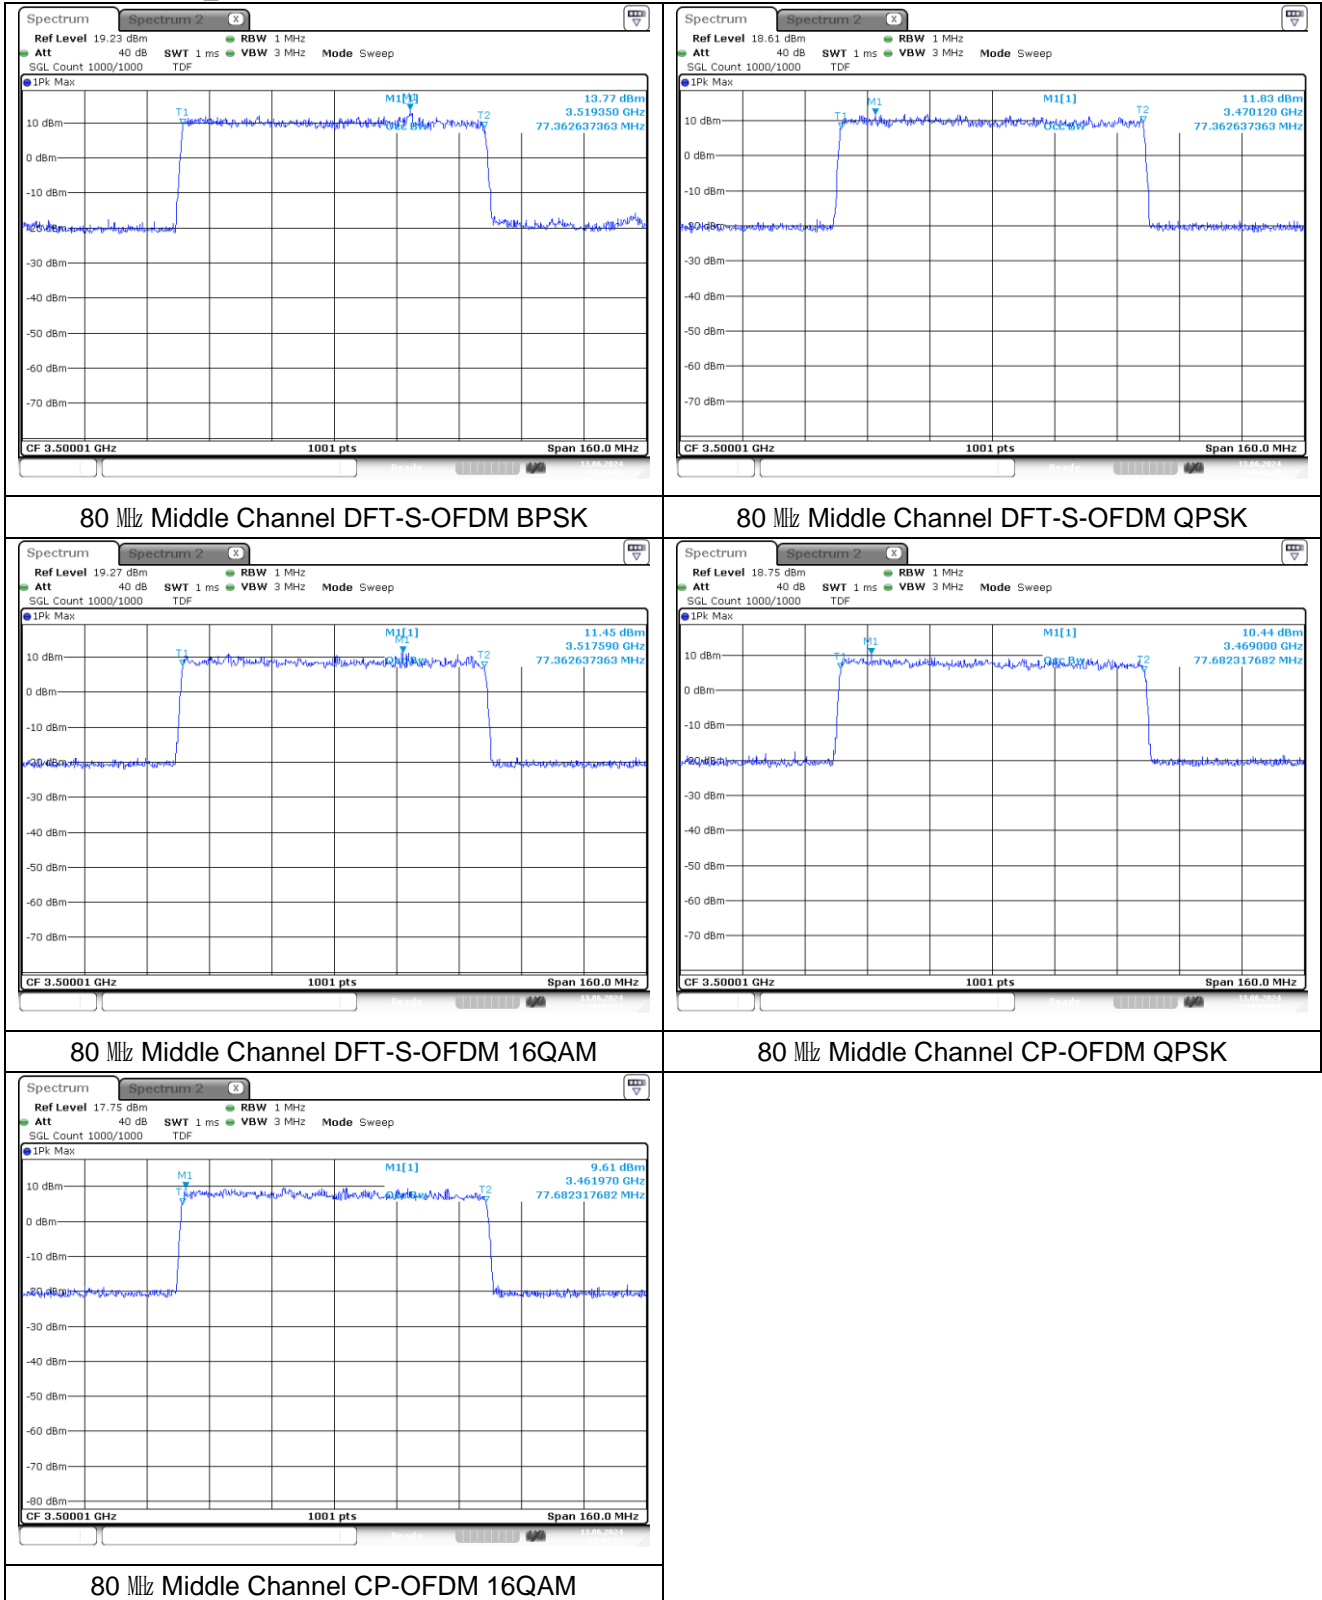

NR band 7778_Low Band