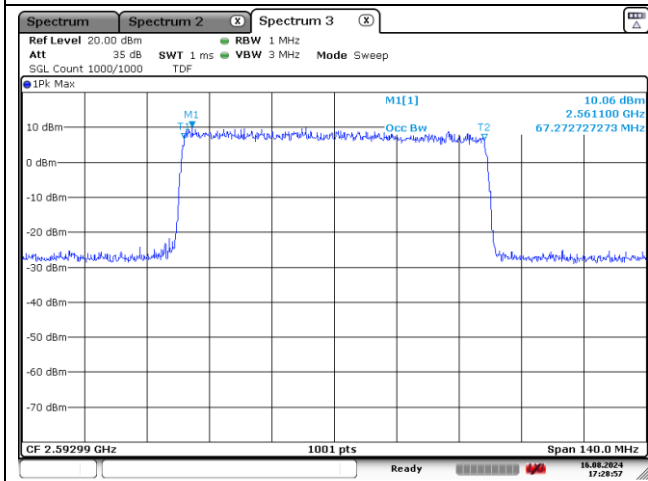

70 MHz Middle Channel CP-OFDM 16QAM