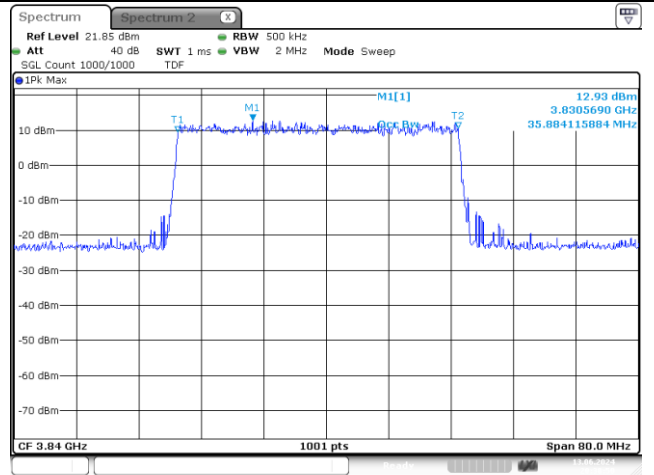

**30 MHz Middle Channel DFT-S-OFDM 16QAM**

**30 MHz Middle Channel CP-OFDM QPSK**

**30 MHz Middle Channel CP-OFDM 16QAM**

**NR band 7778\_High Band**

**40 MHz Middle Channel DFT-S-OFDM BPSK**

**40 MHz Middle Channel DFT-S-OFDM 16QAM**