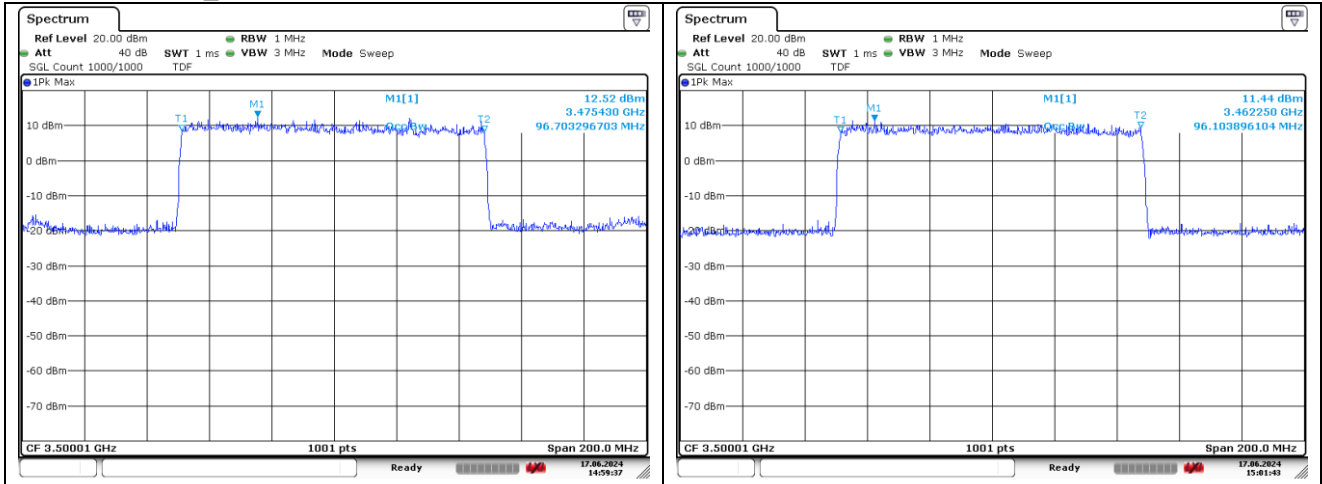

**90 MHz Middle Channel DFT-S-OFDM 16QAM**

**90 MHz Middle Channel CP-OFDM QPSK**

**90 MHz Middle Channel CP-OFDM 16QAM**

**NR band 77/78\_Low Band**

**100 MHz Middle Channel DFT-S-OFDM BPSK**

**100 MHz Middle Channel DFT-S-OFDM QPSK**