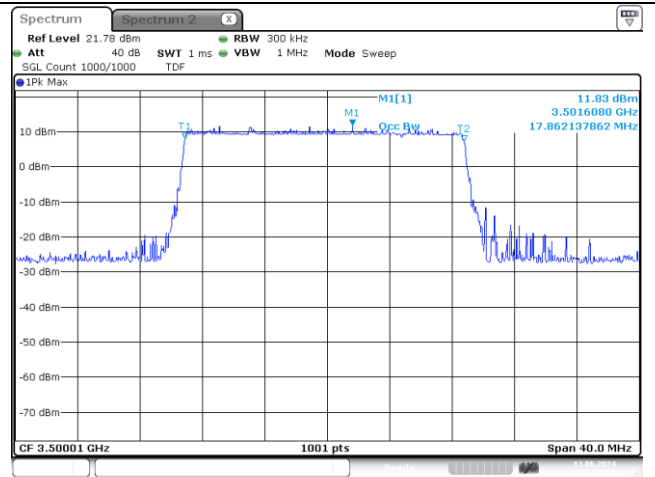

NR band 7778_Low Band