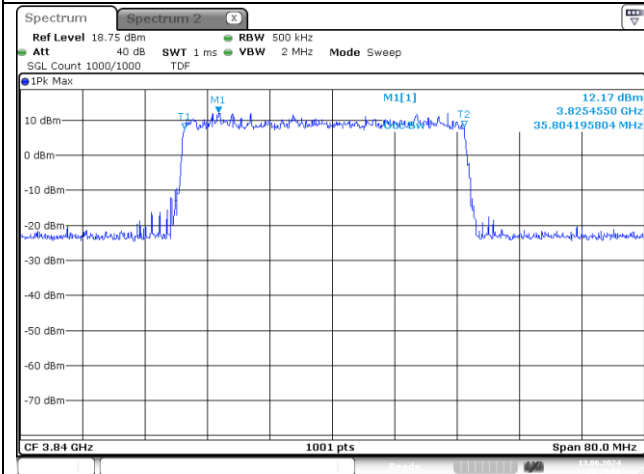

**30 MHz Middle Channel DFT-S-OFDM 16QAM**

**30 MHz Middle Channel CP-OFDM QPSK**

**30 MHz Middle Channel CP-OFDM 16QAM**

**NR band 7778\_High Band**

**40 MHz Middle Channel DFT-S-OFDM BPSK**

**40 MHz Middle Channel DFT-S-OFDM 16QAM**