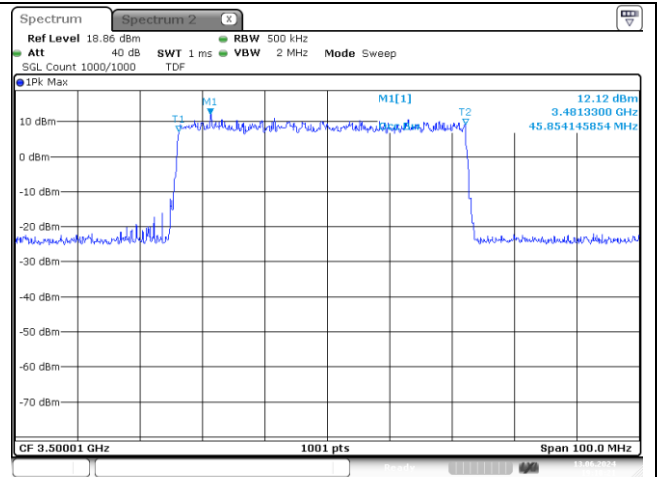

NR band 7778_Low Band