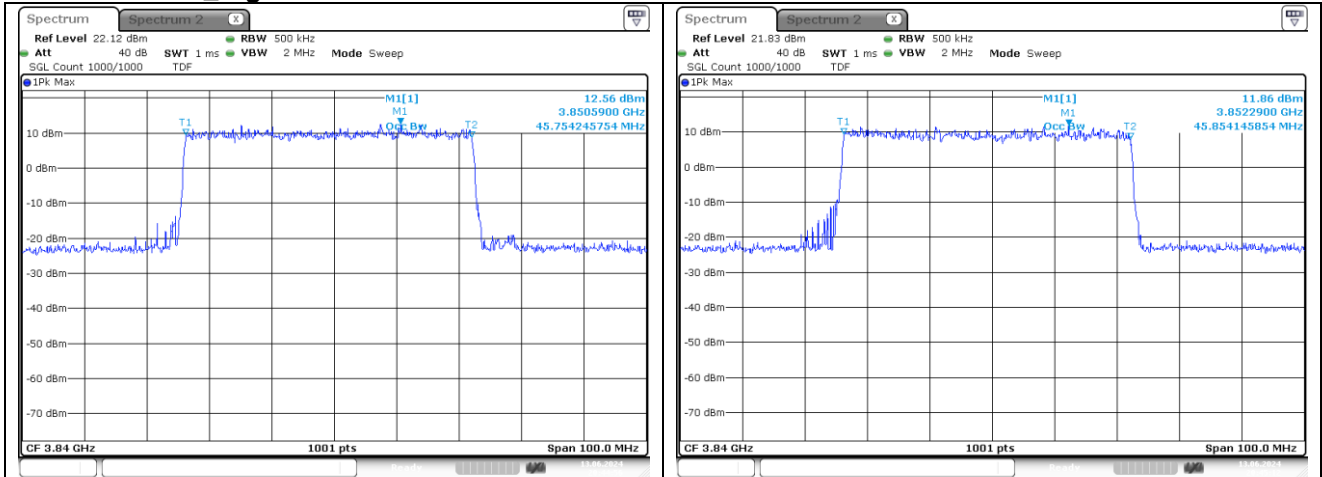

NR band 7778_High Band