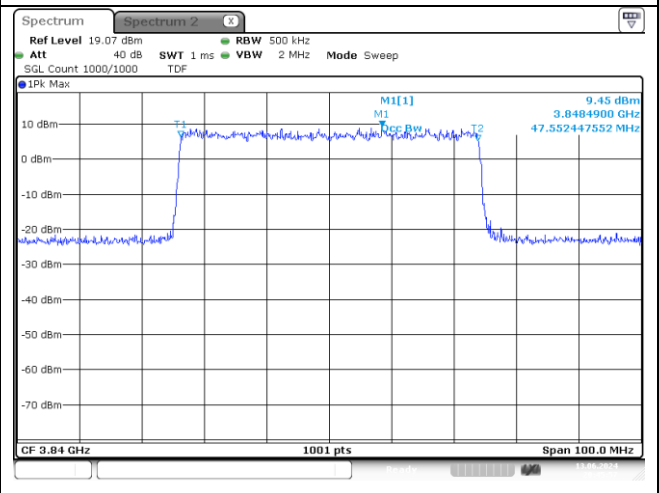

**40 MHz Middle Channel CP-OFDM 16QAM**

**NR band 7778\_High Band**

**50 MHz Middle Channel DFT-S-OFDM BPSK**

**50 MHz Middle Channel DFT-S-OFDM QPSK**

**50 MHz Middle Channel DFT-S-OFDM 16QAM**

**50 MHz Middle Channel CP-OFDM QPSK**