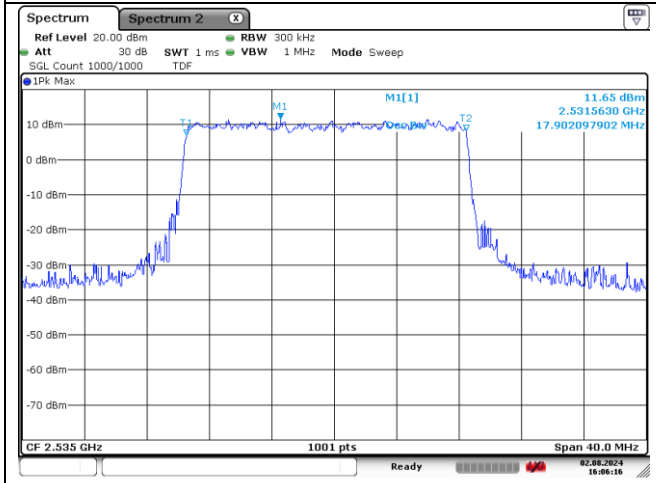

20 MHz Middle Channel - DFT-S-OFDM 16QAM