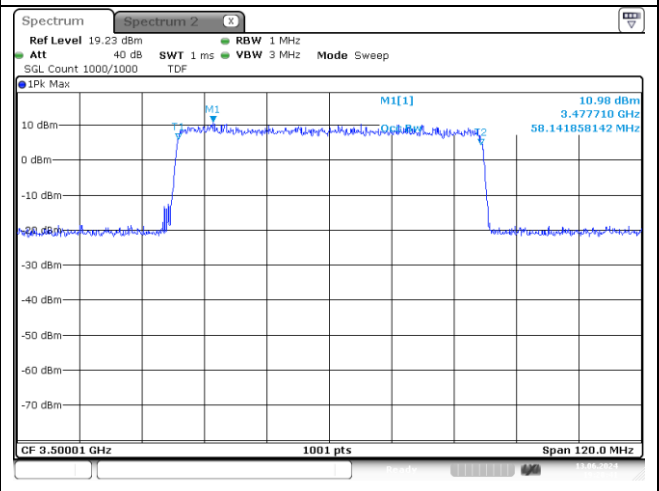

**50 MHz Middle Channel CP-OFDM QPSK**

**50 MHz Middle Channel CP-OFDM 16QAM**

**NR band 77/78 Low Band**

**60 MHz Middle Channel DFT-S-OFDM BPSK**

**60 MHz Middle Channel DFT-S-OFDM QPSK**

**60 MHz Middle Channel DFT-S-OFDM 16QAM**