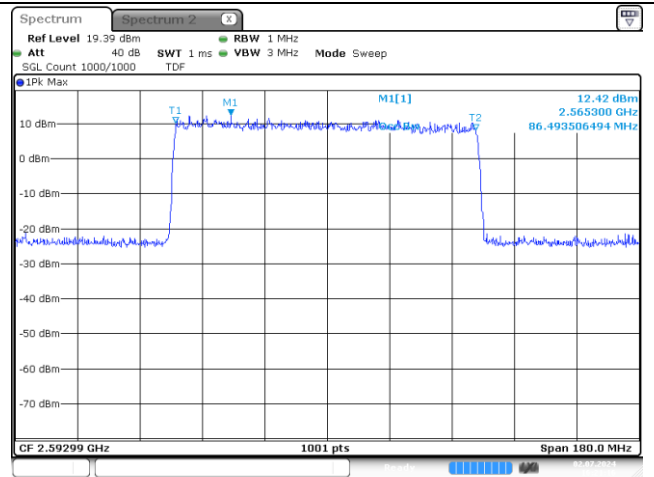

**80 MHz Middle Channel DFT-S-OFDM 16QAM**

**80 MHz Middle Channel CP-OFDM QPSK**

**80 MHz Middle Channel CP-OFDM 16QAM**

**NR band 41**

**90 MHz Middle Channel DFT-S-OFDM BPSK**

**90 MHz Middle Channel DFT-S-OFDM 16QAM**