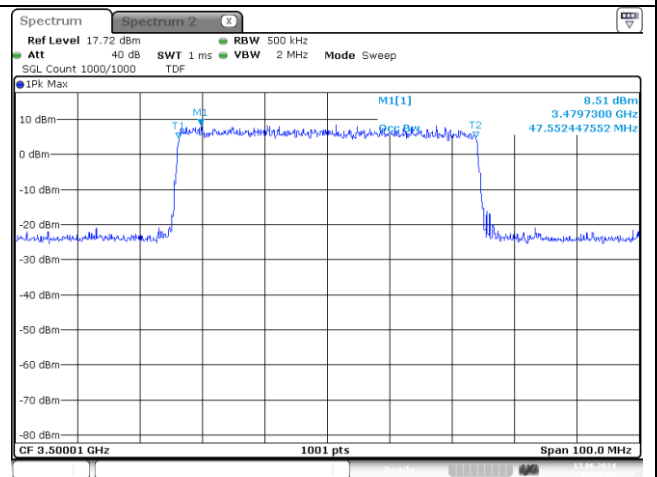

**40 MHz Middle Channel CP-OFDM QPSK**

**40 MHz Middle Channel CP-OFDM 16QAM**

**NR band 7778\_Low Band**

**50 MHz Middle Channel DFT-S-OFDM BPSK**

**50 MHz Middle Channel DFT-S-OFDM QPSK**

**50 MHz Middle Channel DFT-S-OFDM 16QAM**