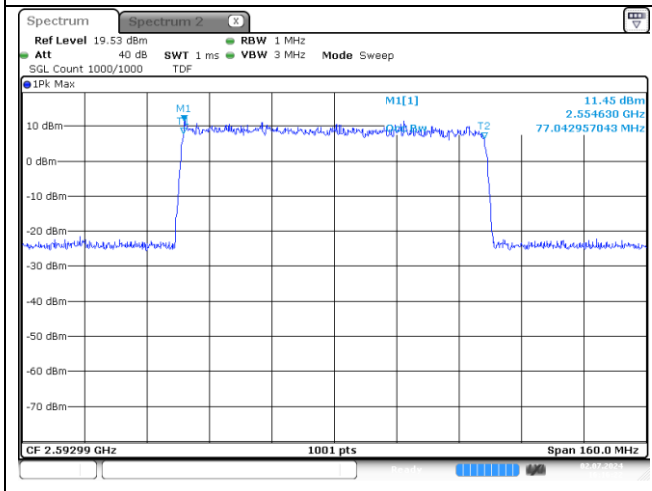

70 MHz Middle Channel DFT-S-OFDM QPSK

70 MHz Middle Channel DFT-S-OFDM 16QAM

70 MHz Middle Channel CP-OFDM QPSK

70 MHz Middle Channel CP-OFDM 16QAM

**NR band 41**

**80 MHz Middle Channel DFT-S-OFDM BPSK**

**80 MHz Middle Channel DFT-S-OFDM QPSK**