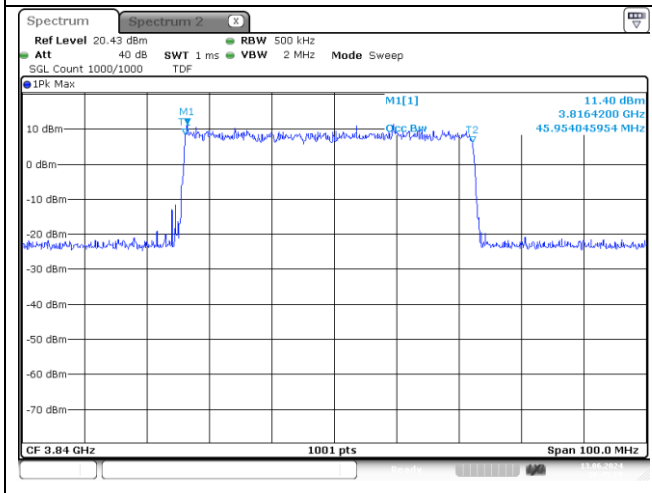

50 MHz Middle Channel DFT-S-OFDM BPSK