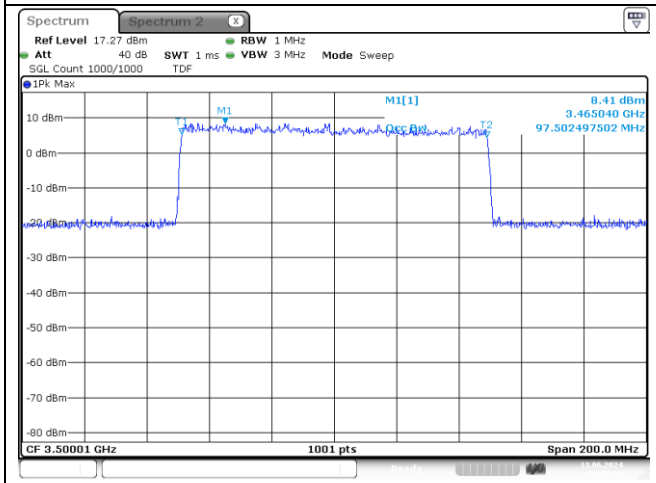

100 MHz Middle Channel DFT-S-OFDM 16QAM