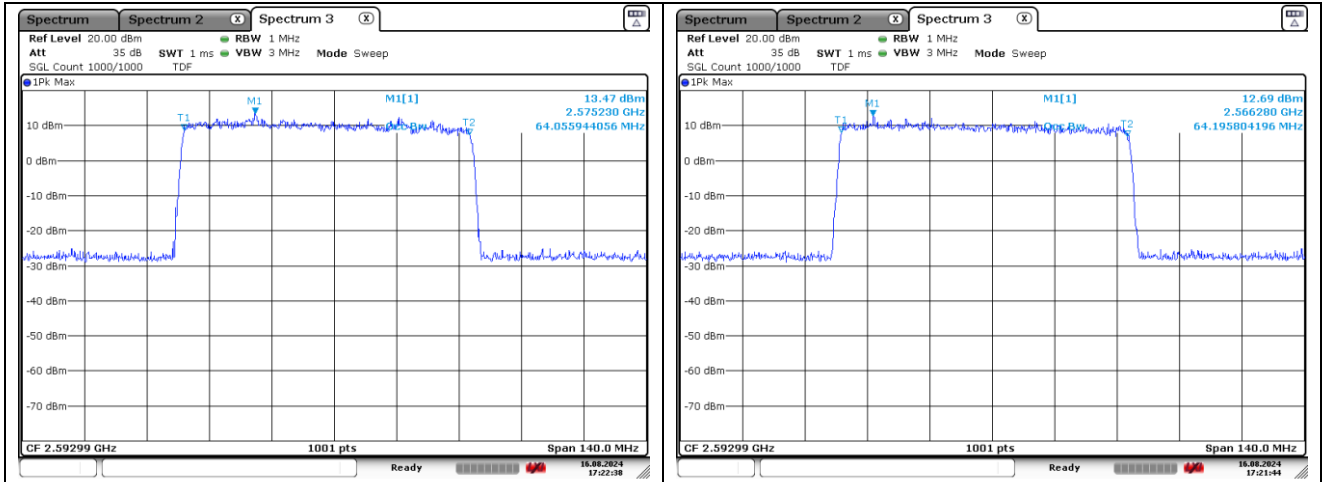

**60 MHz Middle Channel DFT-S-OFDM QPSK**

**60 MHz Middle Channel DFT-S-OFDM 16QAM**

**60 MHz Middle Channel CP-OFDM QPSK**

**60 MHz Middle Channel CP-OFDM 16QAM**

**NR band 41**

70 MHz Middle Channel DFT-S-OFDM BPSK