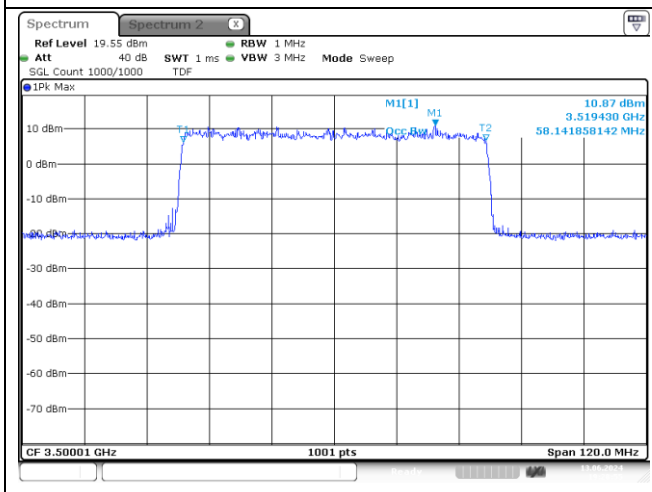

**50 MHz Middle Channel CP-OFDM QPSK**

**50 MHz Middle Channel CP-OFDM 16QAM**

**NR band 77/78 Low Band**

**60 MHz Middle Channel DFT-S-OFDM BPSK**

**60 MHz Middle Channel DFT-S-OFDM QPSK**

**60 MHz Middle Channel DFT-S-OFDM 16QAM**