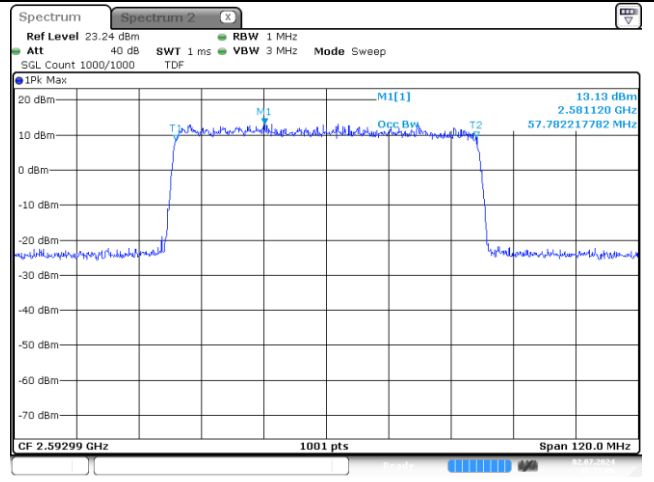

**NR band 41**

**NR band 41**

**50 MHz Middle Channel DFT-S-OFDM BPSK**

**50 MHz Middle Channel DFT-S-OFDM 16QAM**

**50 MHz Middle Channel CP-OFDM 16QAM**

**NR band 41**

**60 MHz Middle Channel DFT-S-OFDM BPSK**