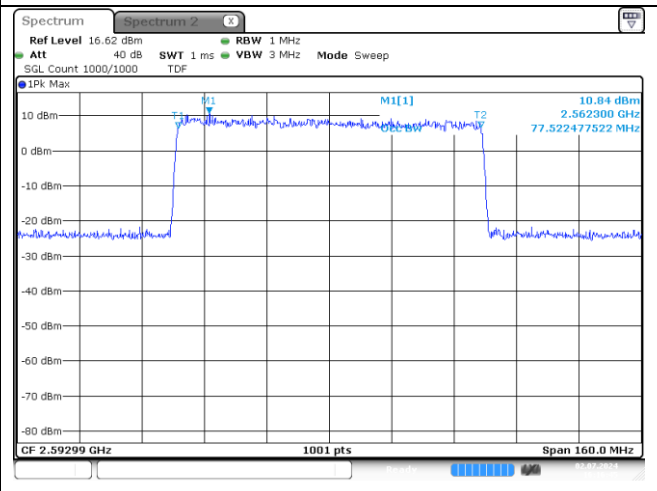

70 MHz Middle Channel DFT-S-OFDM QPSK

70 MHz Middle Channel DFT-S-OFDM 16QAM

70 MHz Middle Channel CP-OFDM QPSK

70 MHz Middle Channel CP-OFDM 16QAM

**NR band 41**

**80 MHz Middle Channel DFT-S-OFDM BPSK**

**80 MHz Middle Channel DFT-S-OFDM QPSK**