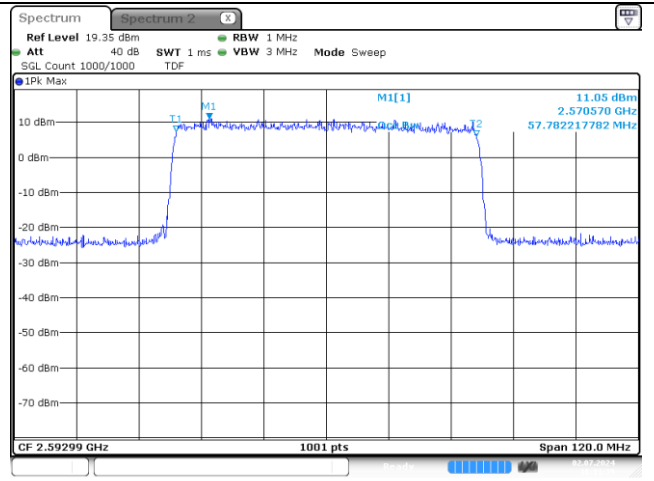

60 MHz Middle Channel DFT-S-OFDM QPSK