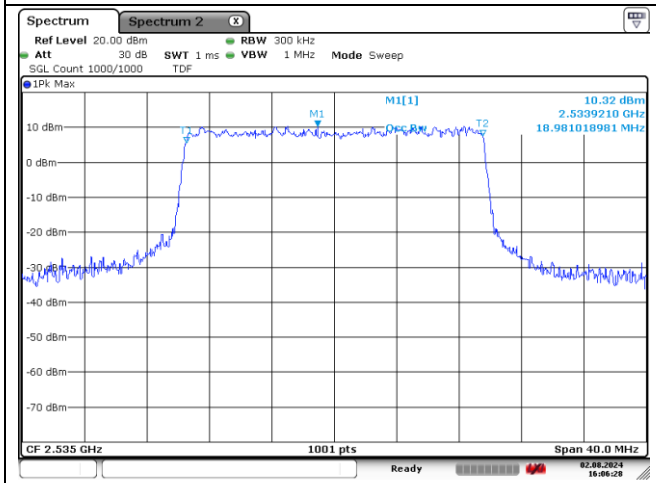

**NR band 7**

20 MHz Middle Channel - DFT-S-OFDM BPSK

20 MHz Middle Channel - DFT-S-OFDM QPSK

20 MHz Middle Channel - DFT-S-OFDM 16QAM

20 MHz Middle Channel - CP-OFDM QPSK

20 MHz Middle Channel - CP-OFDM 16QAM