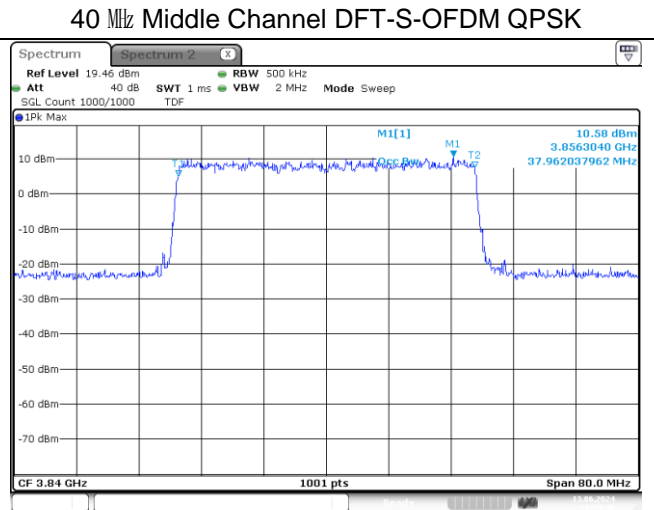

**30 MHz Middle Channel DFT-S-OFDM 16QAM**

**30 MHz Middle Channel CP-OFDM QPSK**

**30 MHz Middle Channel CP-OFDM 16QAM**

**NR band 7778\_High Band**

**40 MHz Middle Channel DFT-S-OFDM BPSK**

**40 MHz Middle Channel DFT-S-OFDM 16QAM**