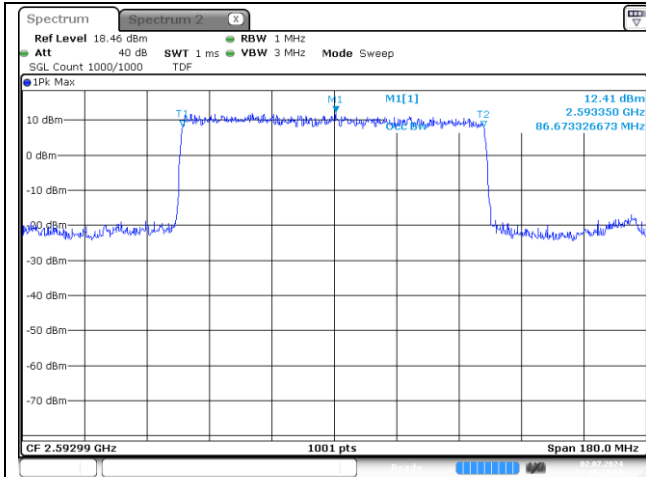

**80 MHz Middle Channel DFT-S-OFDM 16QAM**

**80 MHz Middle Channel CP-OFDM QPSK**

**80 MHz Middle Channel CP-OFDM 16QAM**

**NR band 41**

**90 MHz Middle Channel DFT-S-OFDM BPSK**

**90 MHz Middle Channel DFT-S-OFDM 16QAM**