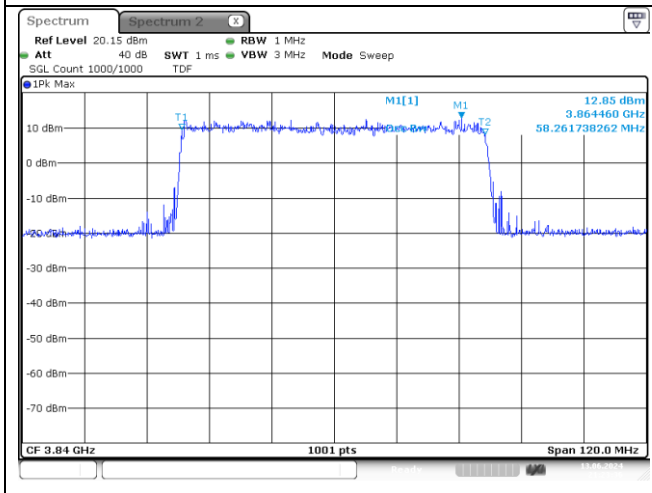

60 MHz Middle Channel DFT-S-OFDM BPSK