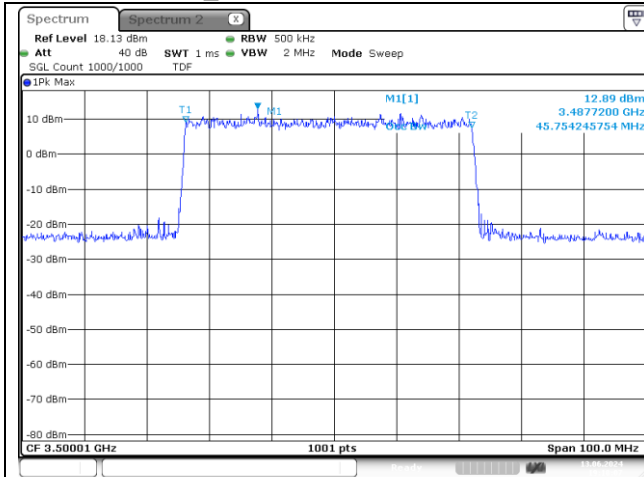

NR band 7778_Low Band