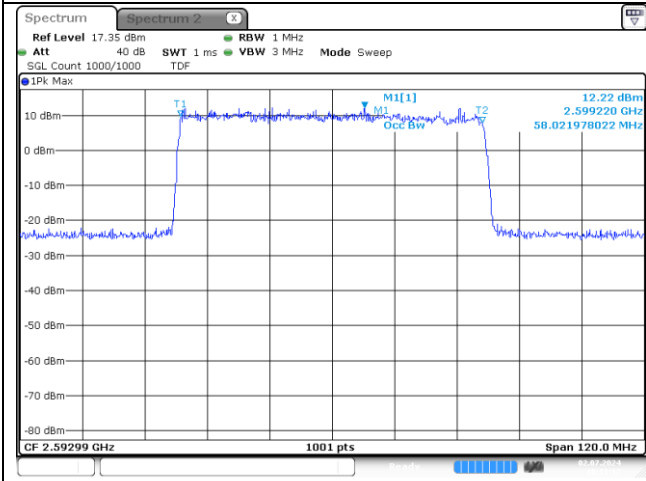

**NR band 41**

**NR band 41**

**50 MHz Middle Channel DFT-S-OFDM BPSK**

**50 MHz Middle Channel DFT-S-OFDM 16QAM**

**50 MHz Middle Channel CP-OFDM 16QAM**

**NR band 41**

**60 MHz Middle Channel DFT-S-OFDM BPSK**