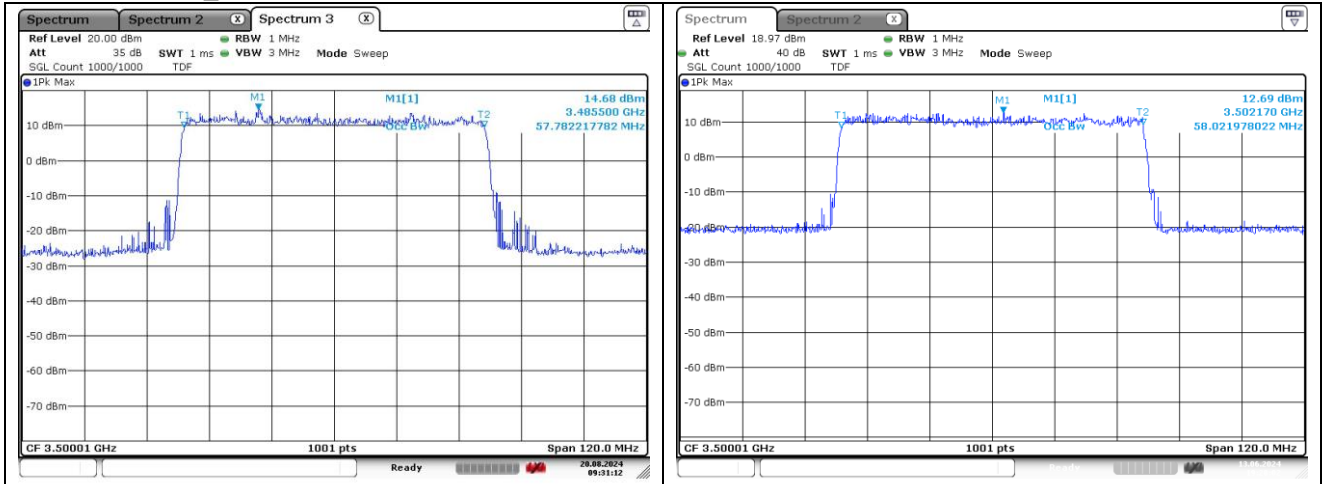

NR band 77/78 Low Band