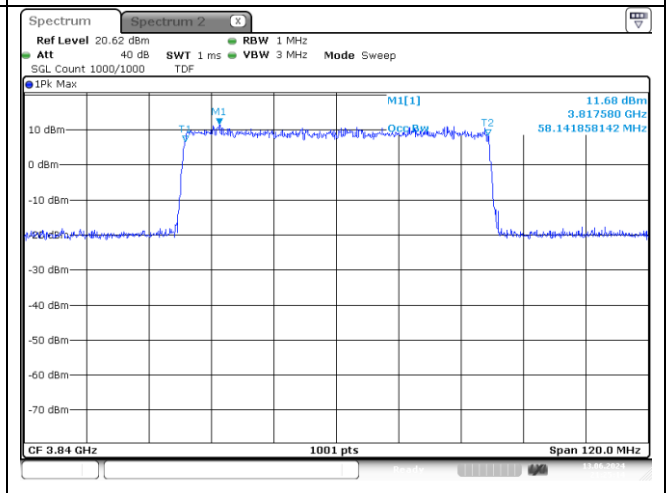

**50 MHz Middle Channel CP-OFDM 16QAM**

**NR band 7778\_High Band**

**60 MHz Middle Channel DFT-S-OFDM BPSK**

**60 MHz Middle Channel DFT-S-OFDM QPSK**

**60 MHz Middle Channel DFT-S-OFDM 16QAM**

**60 MHz Middle Channel CP-OFDM QPSK**