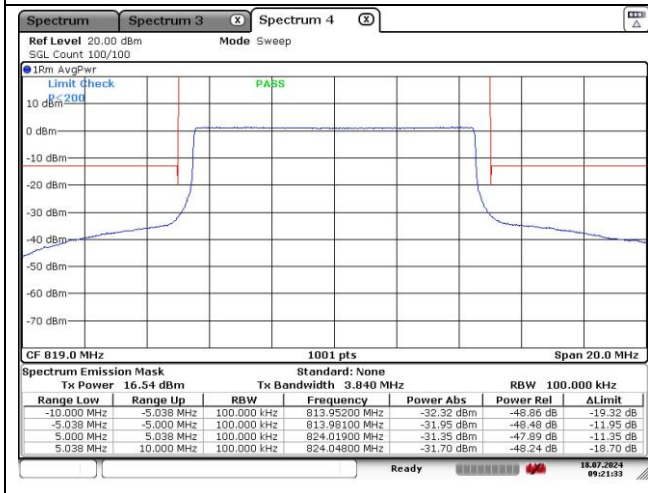

LTE band 26_Part 90 (3 MHz)

LTE band 26_Part 90 (3 MHz)

LTE band 26_Part 90 (5 MHz)

LTE band 26_Part 90 (5 MHz)

LTE band 26_Part 90 (10 MHz)

QPSK Middle Channel - 1 RB_Low

QPSK Middle Channel - 1 RB_High

QPSK Middle Channel - Full RB

LTE band 26_Part 90 (10 MHz)

16QAM Middle Channel - 1 RB_Low

16QAM Middle Channel - 1 RB High

16QAM Middle Channel - Full RB

LTE band 26_Part 90 (15 MHz)

QPSK Middle Channel - 1 RB_Low

QPSK Middle Channel - 1 RB_High