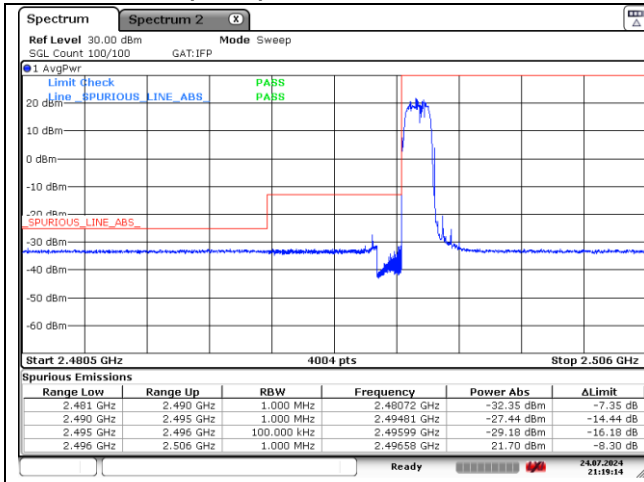

LTE band 38 (20 MHz)

16QAM Low Channel - 1 RB

16QAM High Channel - 1 RB

16QAM Low Channel - Full RB

16QAM High Channel - Full RB

LTE band 41 (5 MHz)

QPSK Low Channel - 1 RB

QPSK High Channel - 1 RB

QPSK Low Channel - Full RB

QPSK High Channel - Full RB

LTE band 41 (5 MHz)

LTE band 41 (10 MHz)

QPSK Low Channel - 1 RB

QPSK High Channel - 1 RB

QPSK Low Channel - Full RB

QPSK High Channel - Full RB

LTE band 41 (10 MHz)

16QAM Low Channel - 1 RB

16QAM High Channel - 1 RB

16QAM Low Channel - Full RB

16QAM High Channel - Full RB

LTE band 41 (15 MHz)

QPSK Low Channel - 1 RB

QPSK High Channel - 1 RB