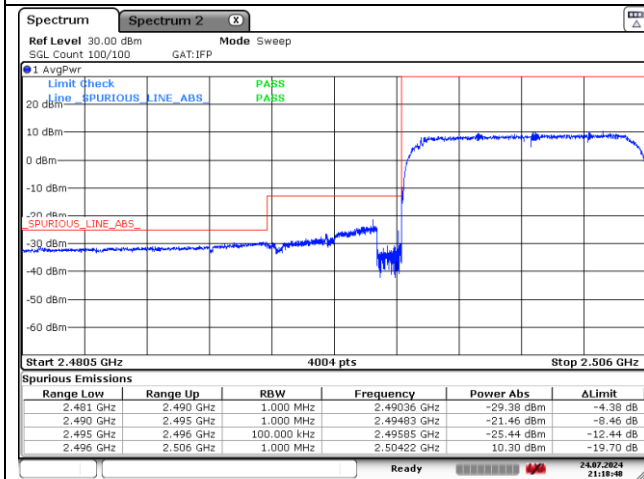

LTE band 38 (20 MHz)

16QAM Low Channel - 1 RB

16QAM High Channel - 1 RB

16QAM Low Channel - Full RB

16QAM High Channel - Full RB

LTE band 41 (5 MHz)

QPSK Low Channel - 1 RB

QPSK High Channel - 1 RB

QPSK Low Channel - Full RB

QPSK High Channel - Full RB

LTE band 41 (5 MHz)

LTE band 41 (10 MHz)

QPSK Low Channel - 1 RB

QPSK High Channel - 1 RB

QPSK Low Channel - Full RB

QPSK High Channel - Full RB

LTE band 41 (10 MHz)

16QAM Low Channel - 1 RB

16QAM High Channel - 1 RB

16QAM Low Channel - Full RB

16QAM High Channel - Full RB

LTE band 41 (15 MHz)

QPSK Low Channel - 1 RB

QPSK High Channel - 1 RB