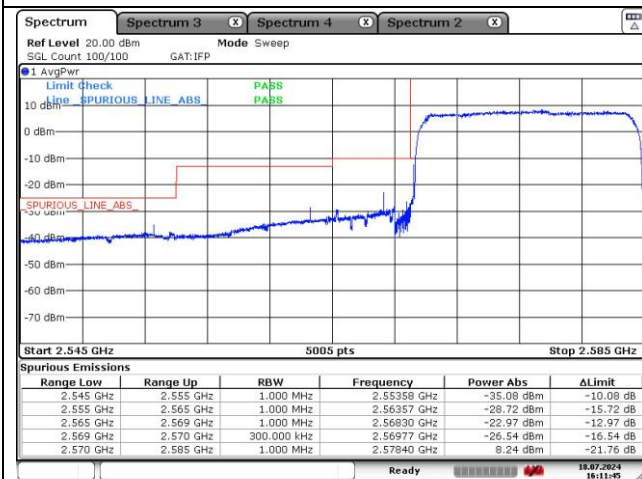

QPSK Low Channel - 1 RB

QPSK High Channel - 1 RB

QPSK Low Channel - Full RB

QPSK High Channel - Full RB

LTE band 38 (10 MHz)

16QAM Low Channel - 1 RB

16QAM High Channel - 1 RB

16QAM Low Channel - Full RB

16QAM High Channel - Full RB

LTE band 38 (15 MHz)

QPSK Low Channel - 1 RB

QPSK High Channel - 1 RB

QPSK Low Channel - Full RB

QPSK High Channel - Full RB

LTE band 38 (15 MHz)

16QAM Low Channel - 1 RB

16QAM High Channel - 1 RB

16QAM Low Channel - Full RB

16QAM High Channel - Full RB

LTE band 38 (20 MHz)

QPSK Low Channel - 1 RB

QPSK High Channel - 1 RB

QPSK Low Channel - Full RB

QPSK High Channel - Full RB