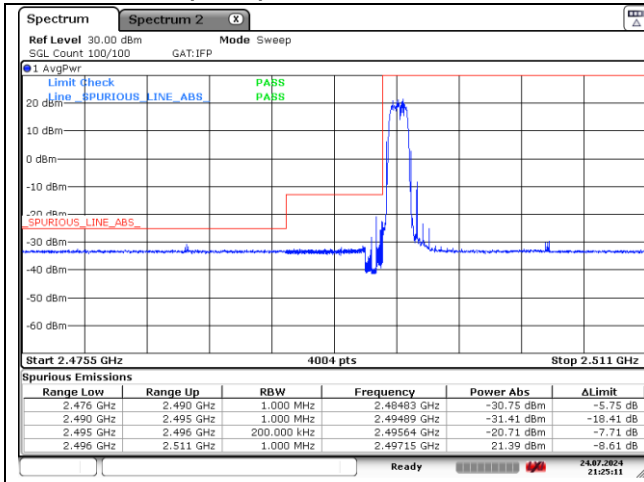

QPSK Low Channel - Full RB

QPSK High Channel - Full RB

LTE band 41 (5 MHz)

LTE band 41 (10 MHz)

QPSK Low Channel - 1 RB

QPSK High Channel - 1 RB

QPSK Low Channel - Full RB

QPSK High Channel - Full RB

LTE band 41 (10 MHz)

16QAM Low Channel - 1 RB

16QAM High Channel - 1 RB

16QAM Low Channel - Full RB

16QAM High Channel - Full RB

LTE band 41 (15 MHz)

QPSK Low Channel - 1 RB

QPSK High Channel - 1 RB

QPSK Low Channel - Full RB

QPSK High Channel - Full RB

LTE band 41 (15 MHz)

16QAM Low Channel - 1 RB

16QAM High Channel - 1 RB

16QAM Low Channel - Full RB

16QAM High Channel - Full RB

LTE band 41 (20 MHz)