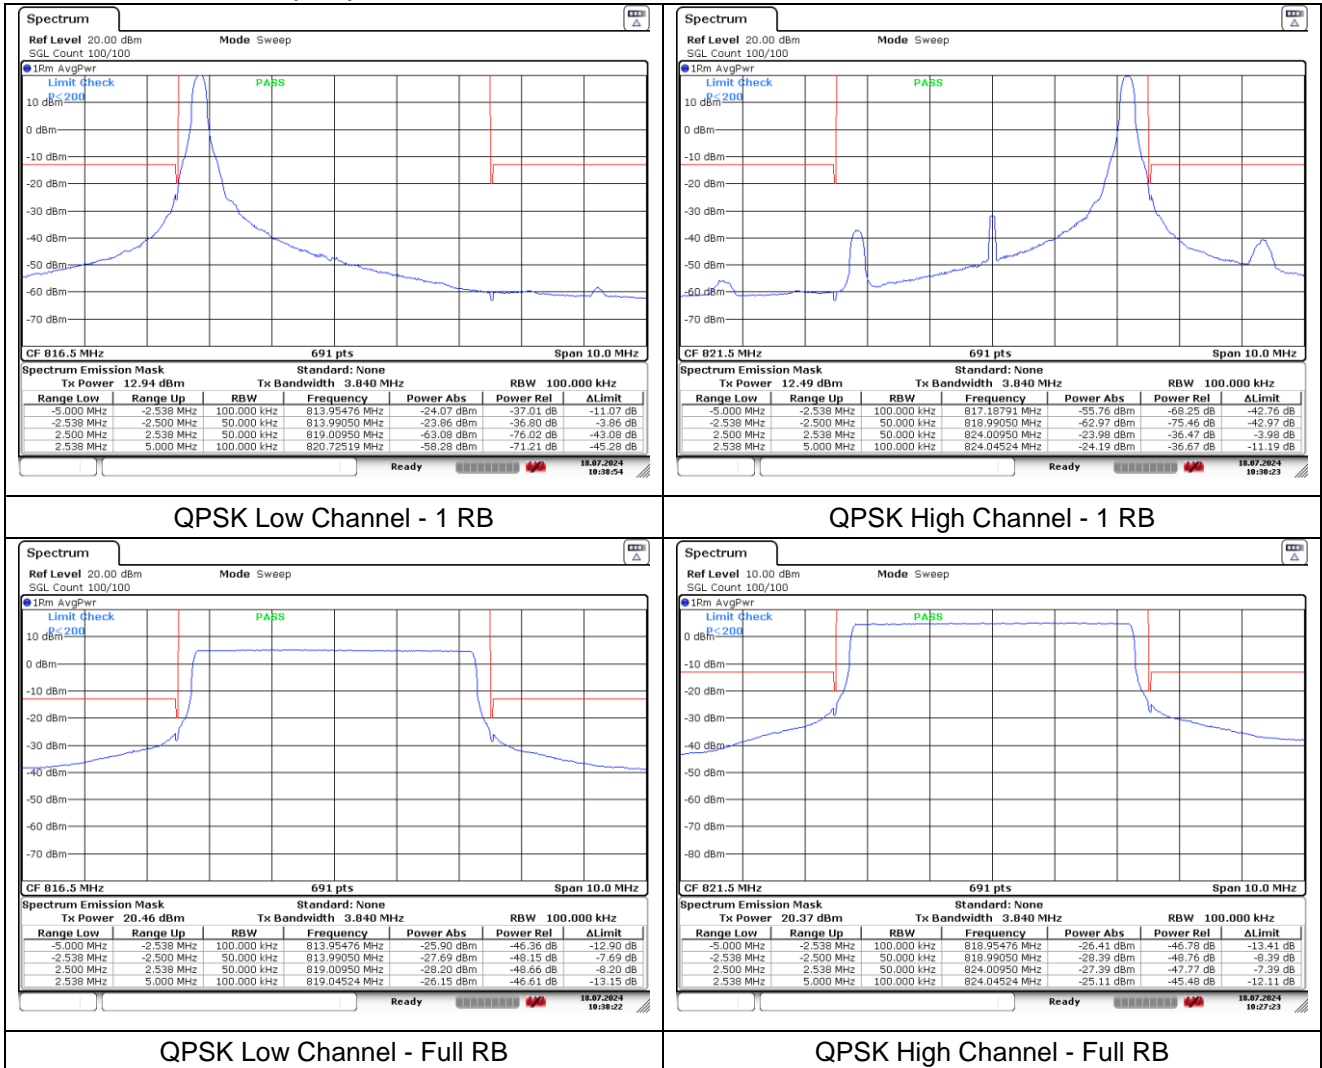

LTE band 26_Part 90 (3 MHz)

LTE band 26_Part 90 (3 MHz)

LTE band 26_Part 90 (5 MHz)

LTE band 26_Part 90 (5 MHz)

LTE band 26_Part 90 (10 MHz)

QPSK Middle Channel - 1 RB_Low

QPSK Middle Channel - 1 RB_High

QPSK Middle Channel - Full RB

LTE band 26_Part 90 (10 MHz)

16QAM Middle Channel - 1 RB_Low

16QAM Middle Channel - 1 RB High

16QAM Middle Channel - Full RB

LTE band 26_Part 90 (15 MHz)

QPSK Middle Channel - 1 RB_Low

QPSK Middle Channel - 1 RB_High

QPSK Middle Channel - Full RB

LTE band 26_Part 90 (15 MHz)

16QAM Middle Channel - 1 RB_Low

16QAM Middle Channel - 1 RB High

16QAM Middle Channel - Full RB

LTE band 38 (5 MHz)

QPSK Low Channel - 1 RB

QPSK High Channel - 1 RB

QPSK Low Channel - Full RB

QPSK High Channel - Full RB

LTE band 38 (5 MHz)

16QAM Low Channel - 1 RB

16QAM High Channel - 1 RB

16QAM Low Channel - Full RB

16QAM High Channel - Full RB

LTE band 38 (10 MHz)