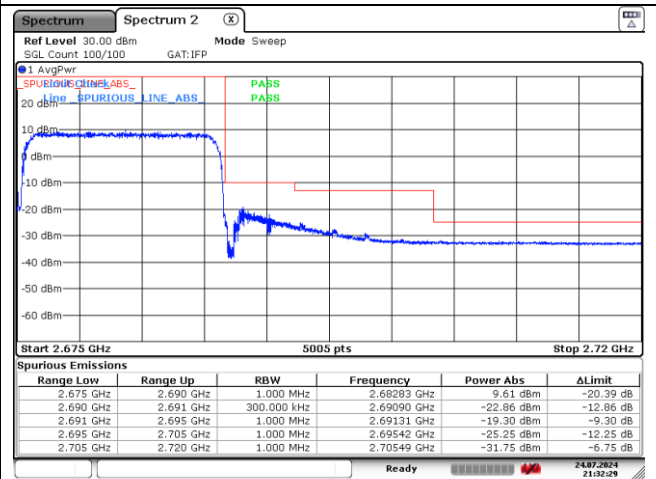

QPSK Low Channel - Full RB

QPSK High Channel - Full RB

LTE band 41 (5 MHz)

LTE band 41 (10 MHz)

QPSK Low Channel - 1 RB

QPSK High Channel - 1 RB

QPSK Low Channel - Full RB

QPSK High Channel - Full RB

LTE band 41 (10 MHz)

16QAM Low Channel - 1 RB

16QAM High Channel - 1 RB

16QAM Low Channel - Full RB

16QAM High Channel - Full RB

LTE band 41 (15 MHz)

QPSK Low Channel - 1 RB

QPSK High Channel - 1 RB

QPSK Low Channel - Full RB

QPSK High Channel - Full RB

LTE band 41 (15 MHz)

16QAM Low Channel - 1 RB

16QAM High Channel - 1 RB

16QAM Low Channel - Full RB

16QAM High Channel - Full RB

LTE band 41 (20 MHz)