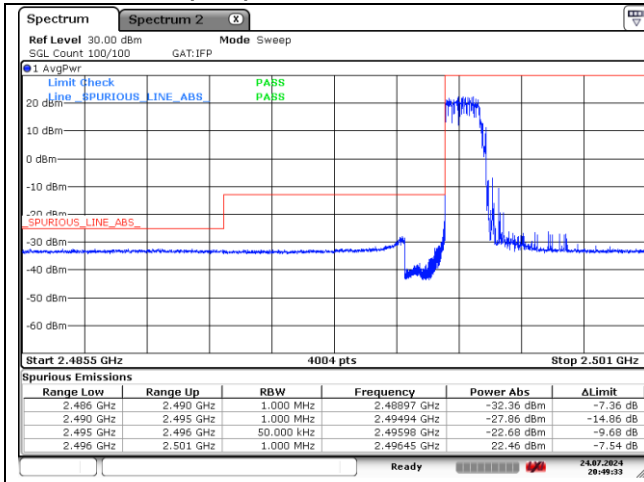

16QAM High Channel - 1 RB

16QAM Low Channel - Full RB

16QAM High Channel - Full RB

LTE band 38 (20 MHz)

QPSK Low Channel - 1 RB

QPSK High Channel - 1 RB

QPSK Low Channel - Full RB

QPSK High Channel - Full RB

LTE band 38 (20 MHz)

16QAM Low Channel - 1 RB

16QAM High Channel - 1 RB

16QAM Low Channel - Full RB

16QAM High Channel - Full RB

LTE band 41 (5 MHz)

QPSK Low Channel - 1 RB

QPSK High Channel - 1 RB

QPSK Low Channel - Full RB

QPSK High Channel - Full RB

LTE band 41 (5 MHz)

LTE band 41 (10 MHz)

QPSK Low Channel - 1 RB

QPSK High Channel - 1 RB

QPSK Low Channel - Full RB

QPSK High Channel - Full RB