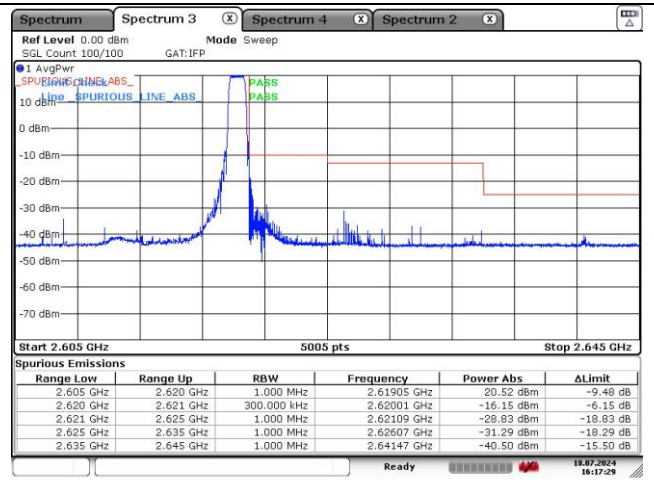

QPSK Low Channel - 1 RB

QPSK High Channel - 1 RB

QPSK Low Channel - Full RB

QPSK High Channel - Full RB

LTE band 38 (10 MHz)

16QAM Low Channel - 1 RB

16QAM High Channel - 1 RB

16QAM Low Channel - Full RB

16QAM High Channel - Full RB

LTE band 38 (15 MHz)

QPSK Low Channel - 1 RB

QPSK High Channel - 1 RB

QPSK Low Channel - Full RB

QPSK High Channel - Full RB

LTE band 38 (15 MHz)

16QAM Low Channel - 1 RB

16QAM High Channel - 1 RB

16QAM Low Channel - Full RB

16QAM High Channel - Full RB

LTE band 38 (20 MHz)

QPSK Low Channel - 1 RB

QPSK High Channel - 1 RB

QPSK Low Channel - Full RB

QPSK High Channel - Full RB