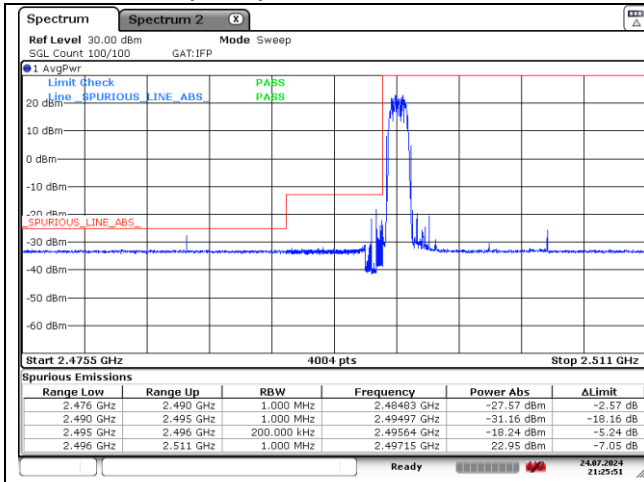

QPSK Low Channel - Full RB

QPSK High Channel - Full RB

LTE band 41 (5 MHz)

LTE band 41 (10 MHz)

QPSK Low Channel - 1 RB

QPSK High Channel - 1 RB

QPSK Low Channel - Full RB

QPSK High Channel - Full RB

LTE band 41 (10 MHz)

16QAM Low Channel - 1 RB

16QAM High Channel - 1 RB

16QAM Low Channel - Full RB

16QAM High Channel - Full RB

LTE band 41 (15 MHz)

QPSK Low Channel - 1 RB

QPSK High Channel - 1 RB

QPSK Low Channel - Full RB

QPSK High Channel - Full RB

LTE band 41 (15 MHz)

16QAM Low Channel - 1 RB

16QAM High Channel - 1 RB

16QAM Low Channel - Full RB

16QAM High Channel - Full RB

LTE band 41 (20 MHz)