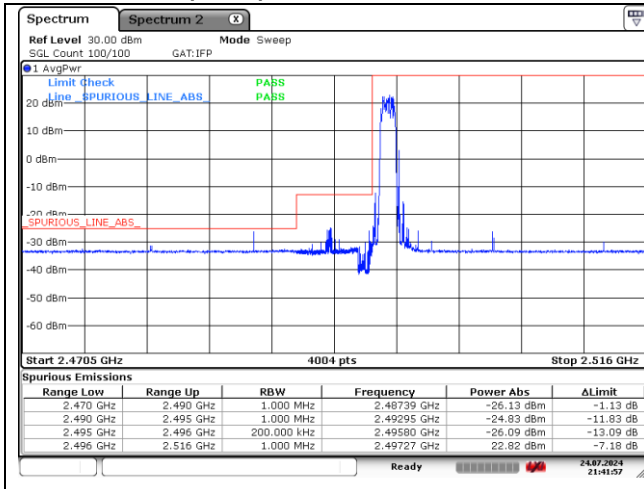

LTE band 41 (10 MHz)

16QAM Low Channel - 1 RB

16QAM High Channel - 1 RB

16QAM Low Channel - Full RB

16QAM High Channel - Full RB

LTE band 41 (15 MHz)

QPSK Low Channel - 1 RB

QPSK High Channel - 1 RB

QPSK Low Channel - Full RB

QPSK High Channel - Full RB

LTE band 41 (15 MHz)

16QAM Low Channel - 1 RB

16QAM High Channel - 1 RB

16QAM Low Channel - Full RB

16QAM High Channel - Full RB

LTE band 41 (20 MHz)

QPSK Low Channel - 1 RB

QPSK High Channel - 1 RB

QPSK Low Channel - Full RB

QPSK High Channel - Full RB