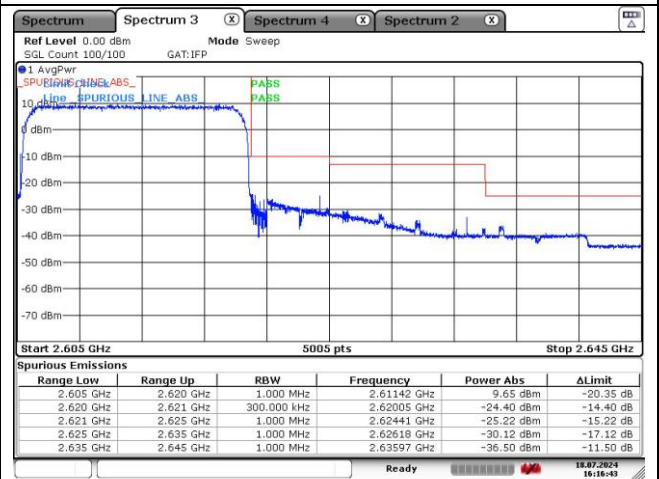

QPSK Low Channel - Full RB

QPSK High Channel - Full RB

LTE band 38 (5 MHz)

16QAM Low Channel - 1 RB

16QAM High Channel - 1 RB

16QAM Low Channel - Full RB

16QAM High Channel - Full RB

LTE band 38 (10 MHz)

QPSK Low Channel - 1 RB

QPSK High Channel - 1 RB

QPSK Low Channel - Full RB

QPSK High Channel - Full RB

LTE band 38 (10 MHz)

16QAM Low Channel - 1 RB

16QAM High Channel - 1 RB

16QAM Low Channel - Full RB

16QAM High Channel - Full RB

LTE band 38 (15 MHz)

QPSK Low Channel - 1 RB

QPSK High Channel - 1 RB

QPSK Low Channel - Full RB

QPSK High Channel - Full RB

LTE band 38 (15 MHz)

16QAM Low Channel - 1 RB

16QAM High Channel - 1 RB

16QAM Low Channel - Full RB

16QAM High Channel - Full RB

LTE band 38 (20 MHz)

QPSK Low Channel - 1 RB

QPSK High Channel - 1 RB

QPSK Low Channel - Full RB

QPSK High Channel - Full RB