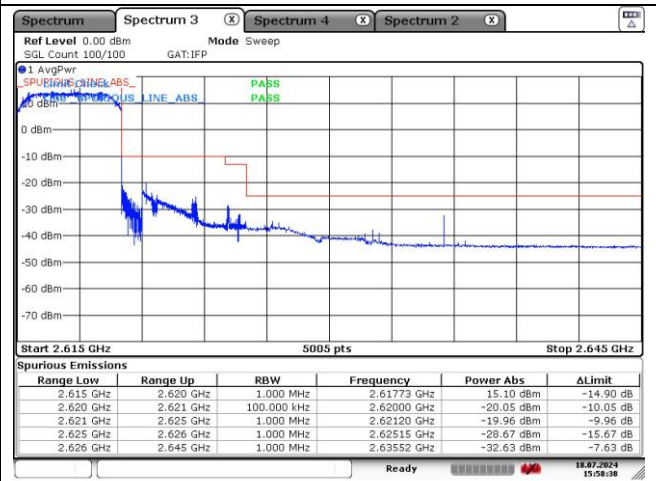

LTE band 26_Part 90 (10 MHz)

16QAM Middle Channel - 1 RB_Low

16QAM Middle Channel - 1 RB High

16QAM Middle Channel - Full RB

LTE band 26_Part 90 (15 MHz)

QPSK Middle Channel - 1 RB_Low

QPSK Middle Channel - 1 RB_High

QPSK Middle Channel - Full RB

LTE band 26_Part 90 (15 MHz)

16QAM Middle Channel - 1 RB_Low

16QAM Middle Channel - 1 RB High

16QAM Middle Channel - Full RB

LTE band 38 (5 MHz)

QPSK Low Channel - 1 RB

QPSK High Channel - 1 RB

QPSK Low Channel - Full RB

QPSK High Channel - Full RB

LTE band 38 (5 MHz)

16QAM Low Channel - 1 RB

16QAM High Channel - 1 RB

16QAM Low Channel - Full RB

16QAM High Channel - Full RB

LTE band 38 (10 MHz)

QPSK Low Channel - 1 RB

QPSK High Channel - 1 RB

QPSK Low Channel - Full RB

QPSK High Channel - Full RB

LTE band 38 (10 MHz)

16QAM Low Channel - 1 RB

16QAM High Channel - 1 RB

16QAM Low Channel - Full RB