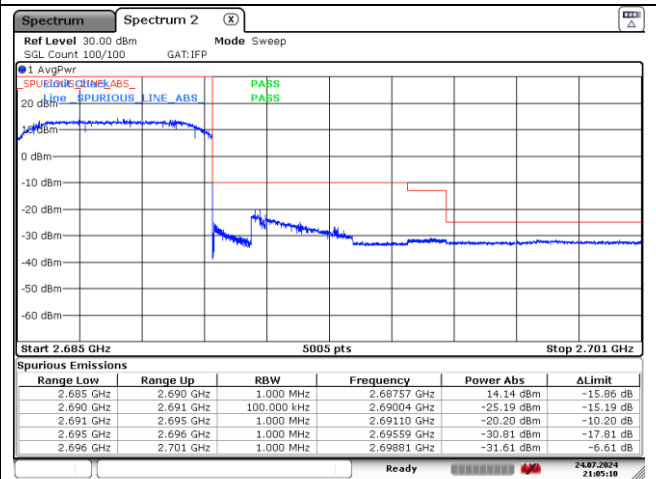

16QAM High Channel - 1 RB

16QAM Low Channel - Full RB

16QAM High Channel - Full RB

LTE band 38 (20 MHz)

QPSK Low Channel - 1 RB

QPSK High Channel - 1 RB

QPSK Low Channel - Full RB

QPSK High Channel - Full RB

LTE band 38 (20 MHz)

16QAM Low Channel - 1 RB

16QAM High Channel - 1 RB

16QAM Low Channel - Full RB

16QAM High Channel - Full RB

LTE band 41 (5 MHz)

QPSK Low Channel - 1 RB

QPSK High Channel - 1 RB

QPSK Low Channel - Full RB

QPSK High Channel - Full RB

LTE band 41 (5 MHz)

LTE band 41 (10 MHz)

QPSK Low Channel - 1 RB

QPSK High Channel - 1 RB

QPSK Low Channel - Full RB

QPSK High Channel - Full RB