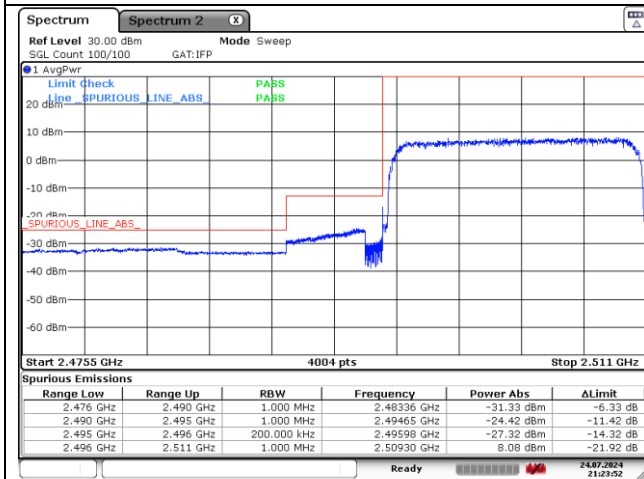

LTE band 41 (10 MHz)

16QAM Low Channel - 1 RB

16QAM High Channel - 1 RB

16QAM Low Channel - Full RB

16QAM High Channel - Full RB

LTE band 41 (15 MHz)

QPSK Low Channel - 1 RB

QPSK High Channel - 1 RB

QPSK Low Channel - Full RB

QPSK High Channel - Full RB

LTE band 41 (15 MHz)

16QAM Low Channel - 1 RB

16QAM High Channel - 1 RB

16QAM Low Channel - Full RB

16QAM High Channel - Full RB

LTE band 41 (20 MHz)

QPSK Low Channel - 1 RB

QPSK High Channel - 1 RB

QPSK Low Channel - Full RB

QPSK High Channel - Full RB