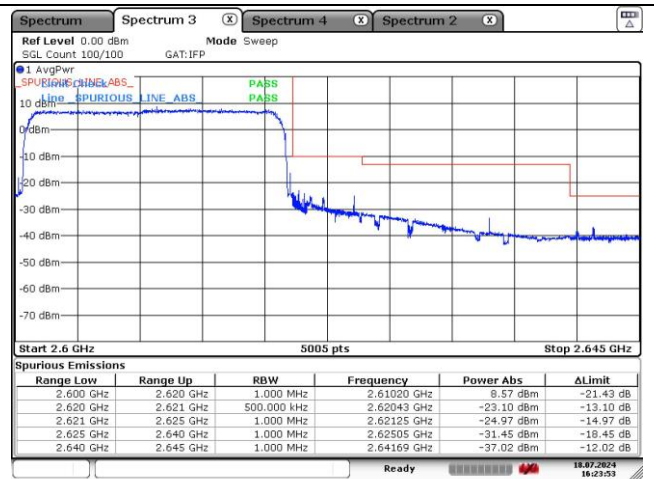

16QAM High Channel - Full RB

LTE band 38 (15 MHz)

QPSK Low Channel - 1 RB

QPSK High Channel - 1 RB

QPSK Low Channel - Full RB

QPSK High Channel - Full RB

LTE band 38 (15 MHz)

16QAM Low Channel - 1 RB

16QAM High Channel - 1 RB

16QAM Low Channel - Full RB

16QAM High Channel - Full RB

LTE band 38 (20 MHz)

QPSK Low Channel - 1 RB

QPSK High Channel - 1 RB

QPSK Low Channel - Full RB

QPSK High Channel - Full RB

LTE band 38 (20 MHz)

16QAM Low Channel - 1 RB

16QAM High Channel - 1 RB

16QAM Low Channel - Full RB

16QAM High Channel - Full RB

LTE band 41 (5 MHz)

QPSK Low Channel - 1 RB

QPSK High Channel - 1 RB