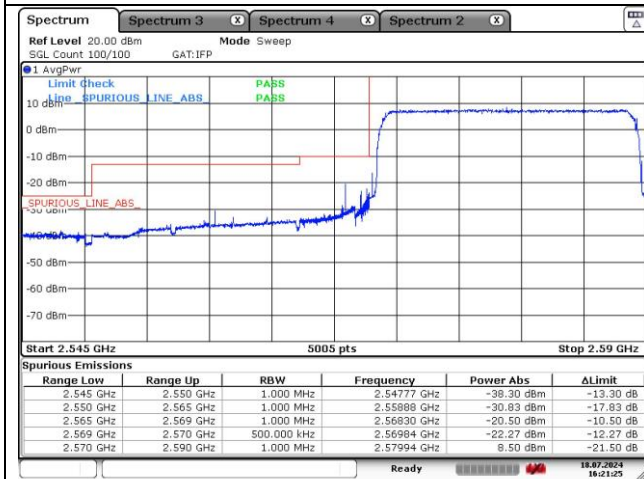

16QAM High Channel - Full RB

LTE band 38 (15 MHz)

QPSK Low Channel - 1 RB

QPSK High Channel - 1 RB

QPSK Low Channel - Full RB

QPSK High Channel - Full RB

LTE band 38 (15 MHz)

16QAM Low Channel - 1 RB

16QAM High Channel - 1 RB

16QAM Low Channel - Full RB

16QAM High Channel - Full RB

LTE band 38 (20 MHz)

QPSK Low Channel - 1 RB

QPSK High Channel - 1 RB

QPSK Low Channel - Full RB

QPSK High Channel - Full RB

LTE band 38 (20 MHz)

16QAM Low Channel - 1 RB

16QAM High Channel - 1 RB

16QAM Low Channel - Full RB

16QAM High Channel - Full RB

LTE band 41 (5 MHz)

QPSK Low Channel - 1 RB

QPSK High Channel - 1 RB