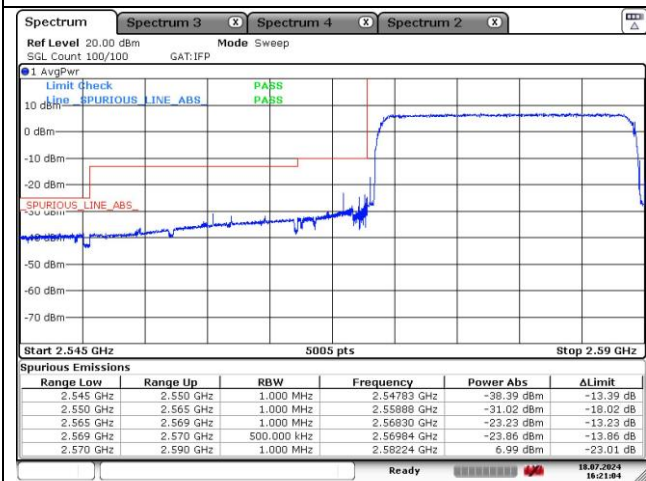

16QAM High Channel - Full RB

LTE band 38 (15 MHz)

QPSK Low Channel - 1 RB

QPSK High Channel - 1 RB

QPSK Low Channel - Full RB

QPSK High Channel - Full RB

LTE band 38 (15 MHz)

16QAM Low Channel - 1 RB

16QAM High Channel - 1 RB

16QAM Low Channel - Full RB

16QAM High Channel - Full RB

LTE band 38 (20 MHz)

QPSK Low Channel - 1 RB

QPSK High Channel - 1 RB

QPSK Low Channel - Full RB

QPSK High Channel - Full RB

LTE band 38 (20 MHz)

16QAM Low Channel - 1 RB

16QAM High Channel - 1 RB

16QAM Low Channel - Full RB

16QAM High Channel - Full RB

LTE band 41 (5 MHz)

QPSK Low Channel - 1 RB

QPSK High Channel - 1 RB