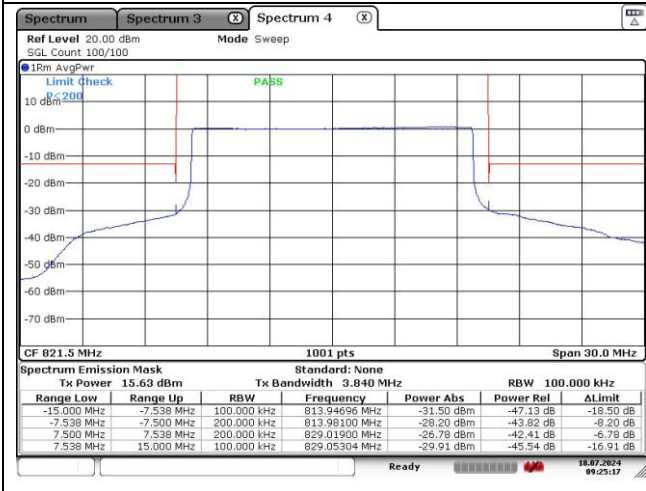

LTE band 26_Part 90 (3 MHz)

LTE band 26_Part 90 (3 MHz)

LTE band 26_Part 90 (5 MHz)

LTE band 26_Part 90 (5 MHz)

LTE band 26_Part 90 (10 MHz)

QPSK Middle Channel - 1 RB_Low

QPSK Middle Channel - 1 RB_High

QPSK Middle Channel - Full RB

LTE band 26_Part 90 (10 MHz)

16QAM Middle Channel - 1 RB_Low

16QAM Middle Channel - 1 RB High

16QAM Middle Channel - Full RB

LTE band 26_Part 90 (15 MHz)

QPSK Middle Channel - 1 RB_Low

QPSK Middle Channel - 1 RB_High

QPSK Middle Channel - Full RB

LTE band 26_Part 90 (15 MHz)

16QAM Middle Channel - 1 RB_Low

16QAM Middle Channel - 1 RB High

16QAM Middle Channel - Full RB

LTE band 38 (5 MHz)

QPSK Low Channel - 1 RB

QPSK High Channel - 1 RB