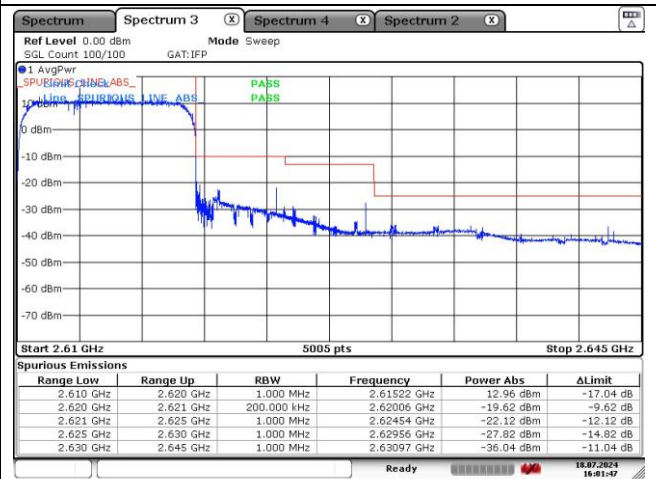

QPSK Middle Channel - Full RB

LTE band 26_Part 90 (15 MHz)

16QAM Middle Channel - 1 RB_Low

16QAM Middle Channel - 1 RB High

16QAM Middle Channel - Full RB

LTE band 38 (5 MHz)

QPSK Low Channel - 1 RB

QPSK High Channel - 1 RB

QPSK Low Channel - Full RB

QPSK High Channel - Full RB

LTE band 38 (5 MHz)

16QAM Low Channel - 1 RB

16QAM High Channel - 1 RB

16QAM Low Channel - Full RB

16QAM High Channel - Full RB

LTE band 38 (10 MHz)

QPSK Low Channel - 1 RB

QPSK High Channel - 1 RB

QPSK Low Channel - Full RB

QPSK High Channel - Full RB

LTE band 38 (10 MHz)

16QAM Low Channel - 1 RB

16QAM High Channel - 1 RB

16QAM Low Channel - Full RB

16QAM High Channel - Full RB

LTE band 38 (15 MHz)

QPSK Low Channel - 1 RB

QPSK High Channel - 1 RB

QPSK Low Channel - Full RB

QPSK High Channel - Full RB

LTE band 38 (15 MHz)

16QAM Low Channel - 1 RB