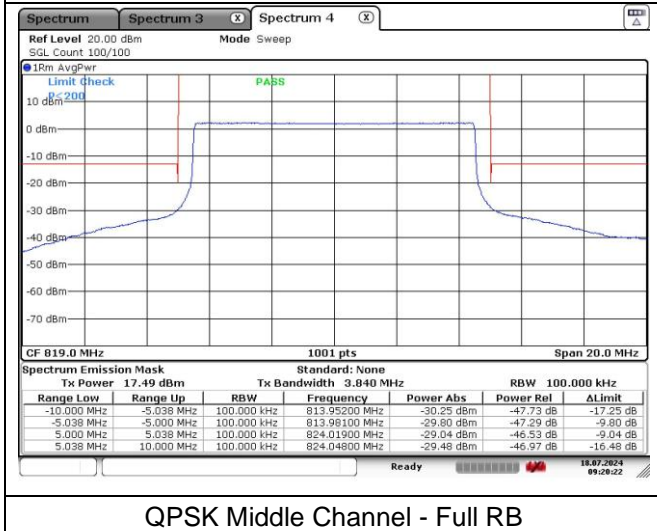

LTE band 26_Part 90 (3 MHz)

LTE band 26_Part 90 (3 MHz)

LTE band 26_Part 90 (5 MHz)

LTE band 26_Part 90 (5 MHz)

LTE band 26_Part 90 (10 MHz)

QPSK Middle Channel - 1 RB_Low

QPSK Middle Channel - 1 RB_High

QPSK Middle Channel - Full RB

LTE band 26_Part 90 (10 MHz)

16QAM Middle Channel - 1 RB_Low

16QAM Middle Channel - 1 RB High

16QAM Middle Channel - Full RB

LTE band 26_Part 90 (15 MHz)

QPSK Middle Channel - 1 RB_Low

QPSK Middle Channel - 1 RB_High