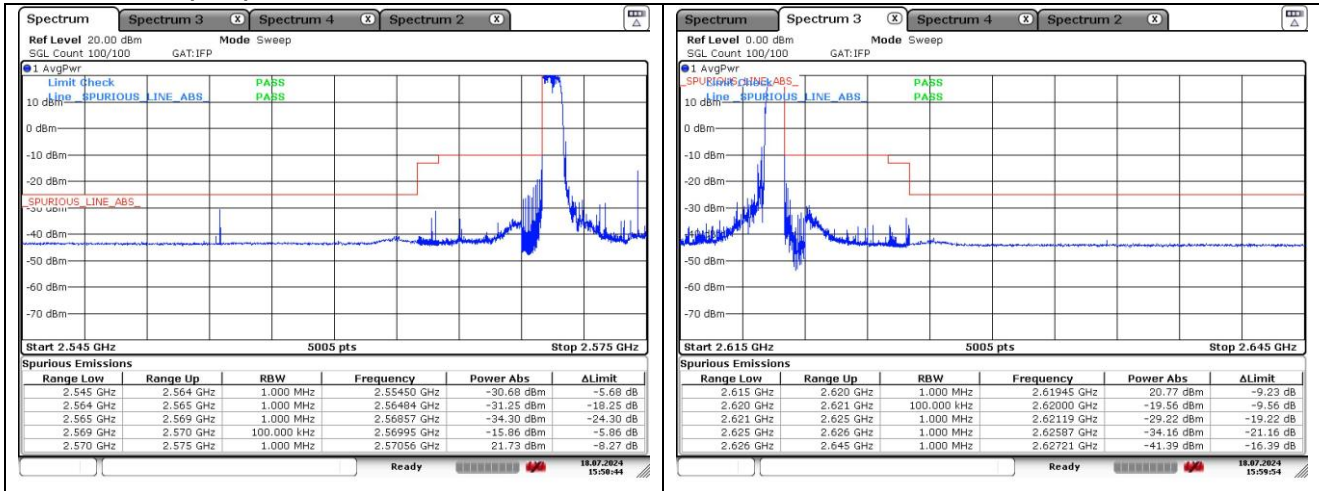

LTE band 26_Part 90 (10 MHz)

16QAM Middle Channel - 1 RB_Low

16QAM Middle Channel - 1 RB High

16QAM Middle Channel - Full RB

LTE band 26_Part 90 (15 MHz)

QPSK Middle Channel - 1 RB_Low

QPSK Middle Channel - 1 RB_High

QPSK Middle Channel - Full RB

LTE band 26_Part 90 (15 MHz)

16QAM Middle Channel - 1 RB_Low

16QAM Middle Channel - 1 RB High

16QAM Middle Channel - Full RB

LTE band 38 (5 MHz)

QPSK Low Channel - 1 RB

QPSK High Channel - 1 RB

QPSK Low Channel - Full RB

QPSK High Channel - Full RB

LTE band 38 (5 MHz)

16QAM Low Channel - 1 RB

16QAM High Channel - 1 RB

16QAM Low Channel - Full RB

16QAM High Channel - Full RB

LTE band 38 (10 MHz)

QPSK Low Channel - 1 RB

QPSK High Channel - 1 RB

QPSK Low Channel - Full RB

QPSK High Channel - Full RB

LTE band 38 (10 MHz)

16QAM Low Channel - 1 RB

16QAM High Channel - 1 RB

16QAM Low Channel - Full RB