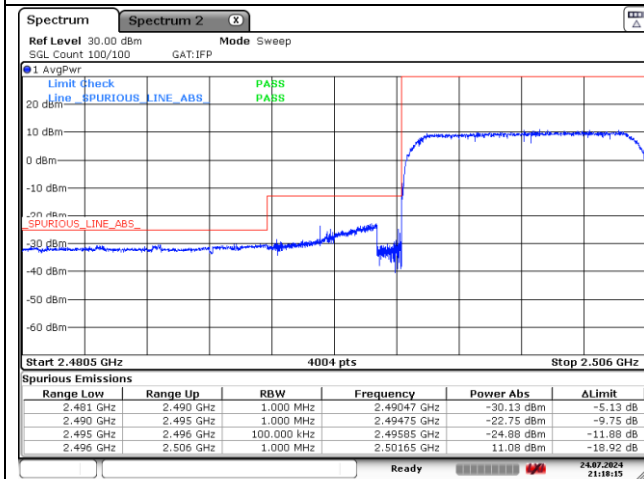

LTE band 38 (20 MHz)

16QAM Low Channel - 1 RB

16QAM High Channel - 1 RB

16QAM Low Channel - Full RB

16QAM High Channel - Full RB

LTE band 41 (5 MHz)

QPSK Low Channel - 1 RB

QPSK High Channel - 1 RB

QPSK Low Channel - Full RB

QPSK High Channel - Full RB

LTE band 41 (5 MHz)

LTE band 41 (10 MHz)

QPSK Low Channel - 1 RB

QPSK High Channel - 1 RB

QPSK Low Channel - Full RB

QPSK High Channel - Full RB

LTE band 41 (10 MHz)

16QAM Low Channel - 1 RB

16QAM High Channel - 1 RB

16QAM Low Channel - Full RB

16QAM High Channel - Full RB

LTE band 41 (15 MHz)

QPSK Low Channel - 1 RB

QPSK High Channel - 1 RB