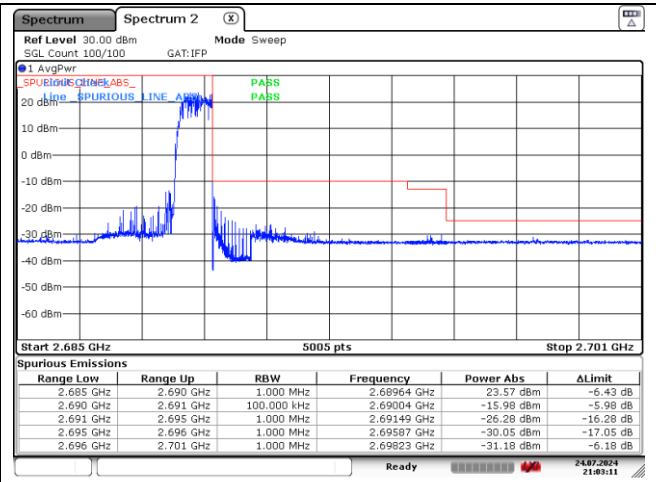

16QAM High Channel - 1 RB

16QAM Low Channel - Full RB

16QAM High Channel - Full RB

LTE band 38 (20 MHz)

QPSK Low Channel - 1 RB

QPSK High Channel - 1 RB

QPSK Low Channel - Full RB

QPSK High Channel - Full RB

LTE band 38 (20 MHz)

16QAM Low Channel - 1 RB

16QAM High Channel - 1 RB

16QAM Low Channel - Full RB

16QAM High Channel - Full RB

LTE band 41 (5 MHz)

QPSK Low Channel - 1 RB

QPSK High Channel - 1 RB

QPSK Low Channel - Full RB

QPSK High Channel - Full RB

LTE band 41 (5 MHz)

LTE band 41 (10 MHz)

QPSK Low Channel - 1 RB

QPSK High Channel - 1 RB

QPSK Low Channel - Full RB

QPSK High Channel - Full RB