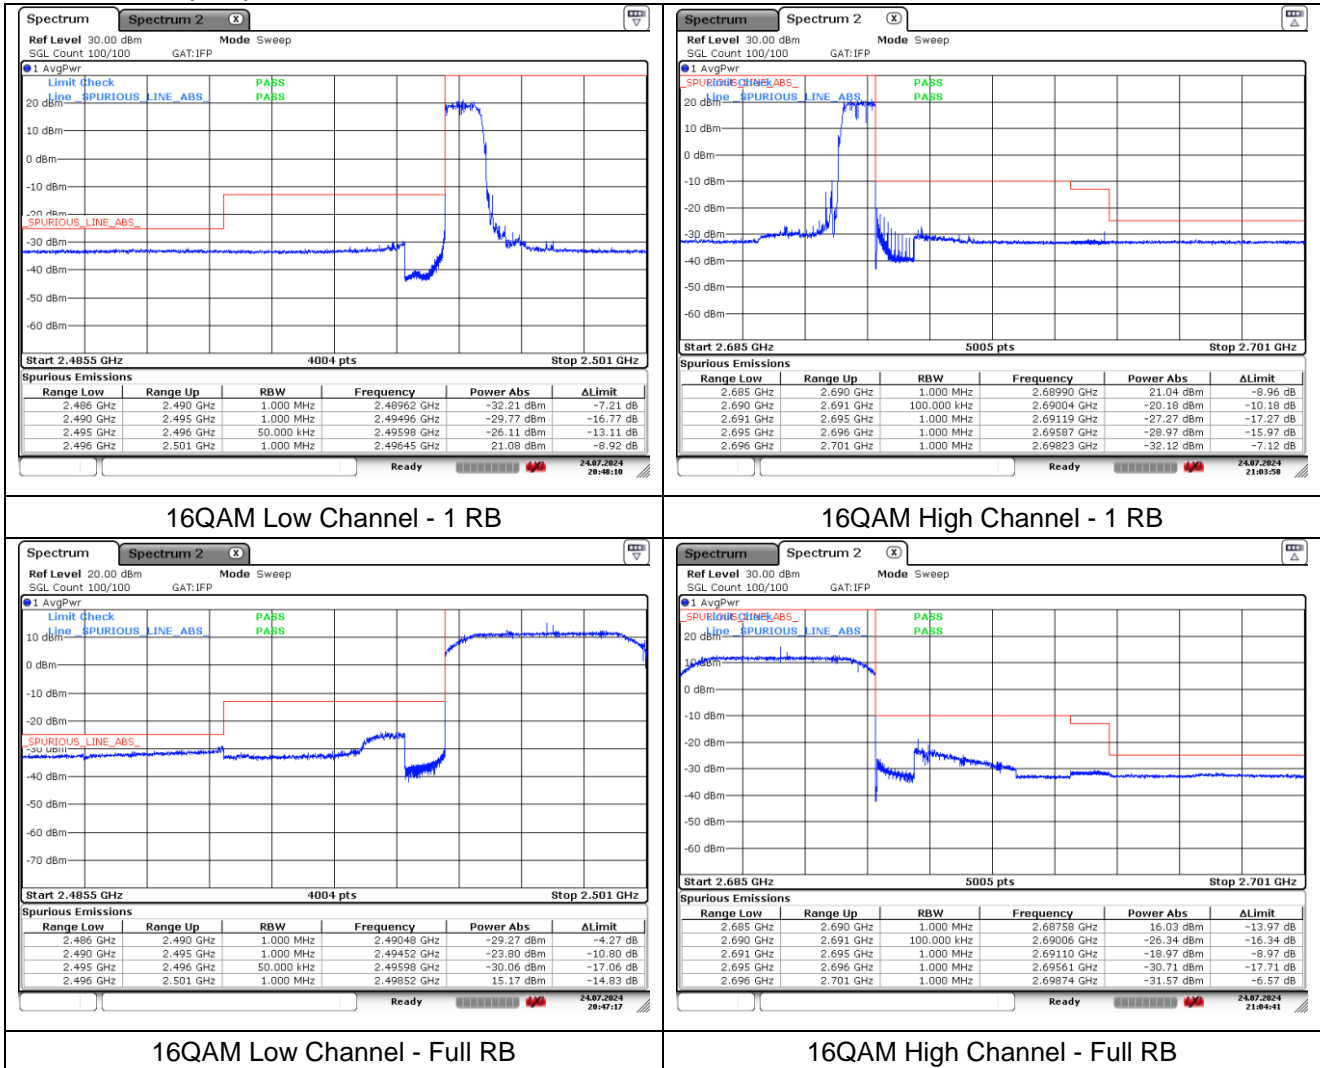

16QAM High Channel - Full RB

LTE band 38 (15 MHz)

QPSK Low Channel - 1 RB

QPSK High Channel - 1 RB

QPSK Low Channel - Full RB

QPSK High Channel - Full RB

LTE band 38 (15 MHz)

16QAM Low Channel - 1 RB

16QAM High Channel - 1 RB

16QAM Low Channel - Full RB

16QAM High Channel - Full RB

LTE band 38 (20 MHz)

QPSK Low Channel - 1 RB

QPSK High Channel - 1 RB

QPSK Low Channel - Full RB

QPSK High Channel - Full RB

LTE band 38 (20 MHz)

16QAM Low Channel - 1 RB

16QAM High Channel - 1 RB

16QAM Low Channel - Full RB

16QAM High Channel - Full RB

LTE band 41 (5 MHz)

QPSK Low Channel - 1 RB

QPSK High Channel - 1 RB

QPSK Low Channel - Full RB

QPSK High Channel - Full RB

LTE band 41 (5 MHz)

LTE band 41 (10 MHz)

QPSK Low Channel - 1 RB

QPSK High Channel - 1 RB

QPSK Low Channel - Full RB

QPSK High Channel - Full RB