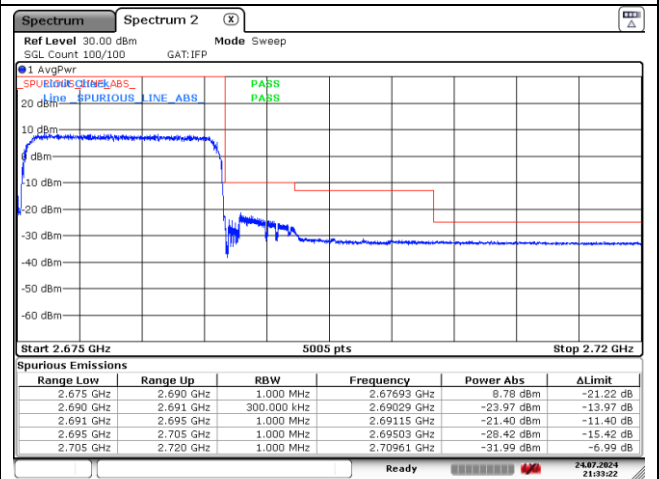

LTE band 41 (10 MHz)

16QAM Low Channel - 1 RB

16QAM High Channel - 1 RB

16QAM Low Channel - Full RB

16QAM High Channel - Full RB

LTE band 41 (15 MHz)

QPSK Low Channel - 1 RB

QPSK High Channel - 1 RB

QPSK Low Channel - Full RB

QPSK High Channel - Full RB

LTE band 41 (15 MHz)

16QAM Low Channel - 1 RB

16QAM High Channel - 1 RB

16QAM Low Channel - Full RB

16QAM High Channel - Full RB

LTE band 41 (20 MHz)

QPSK Low Channel - 1 RB

QPSK High Channel - 1 RB

QPSK Low Channel - Full RB

QPSK High Channel - Full RB