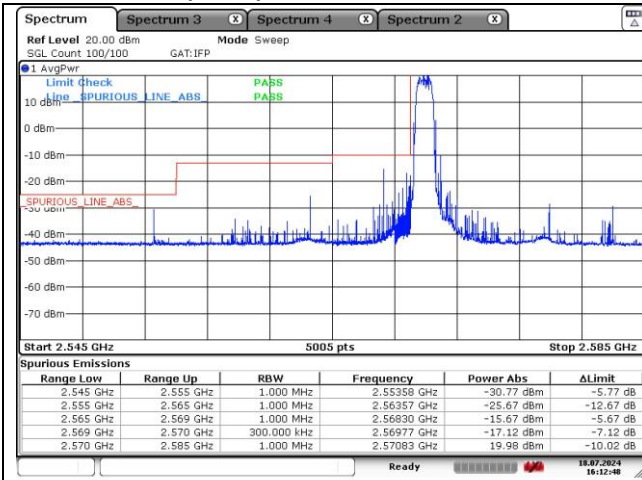

QPSK Low Channel - 1 RB

QPSK High Channel - 1 RB

QPSK Low Channel - Full RB

QPSK High Channel - Full RB

LTE band 38 (10 MHz)

16QAM Low Channel - 1 RB

16QAM High Channel - 1 RB

16QAM Low Channel - Full RB

16QAM High Channel - Full RB

LTE band 38 (15 MHz)

QPSK Low Channel - 1 RB

QPSK High Channel - 1 RB

QPSK Low Channel - Full RB

QPSK High Channel - Full RB

LTE band 38 (15 MHz)

16QAM Low Channel - 1 RB

16QAM High Channel - 1 RB

16QAM Low Channel - Full RB

16QAM High Channel - Full RB

LTE band 38 (20 MHz)

QPSK Low Channel - 1 RB

QPSK High Channel - 1 RB

QPSK Low Channel - Full RB

QPSK High Channel - Full RB