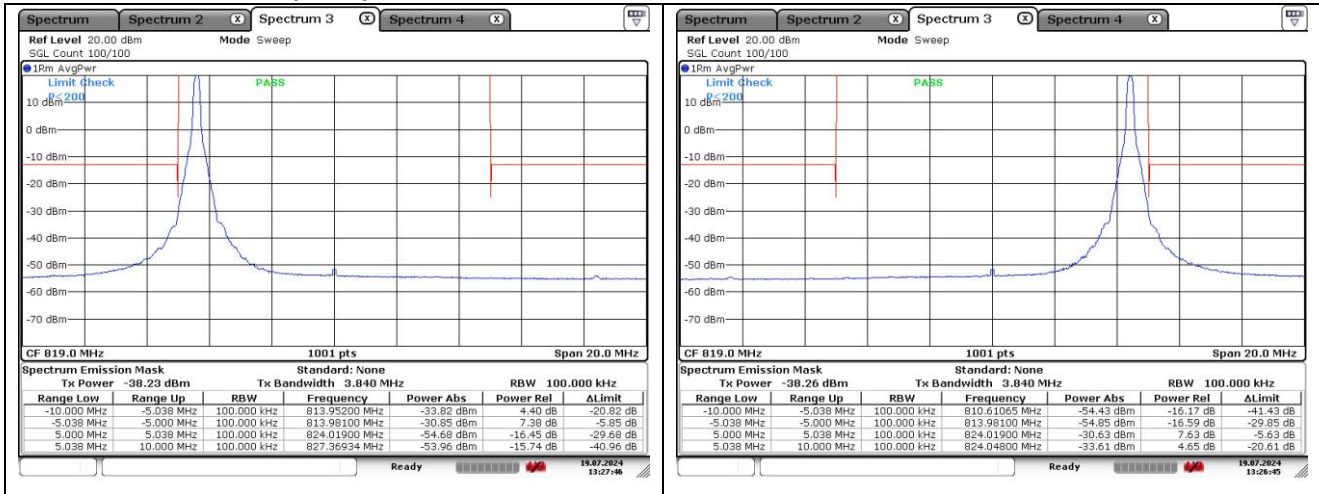

LTE band 26_Part 90 (3 MHz)

LTE band 26_Part 90 (3 MHz)

LTE band 26_Part 90 (5 MHz)

LTE band 26_Part 90 (5 MHz)

LTE band 26_Part 90 (10 MHz)

QPSK Middle Channel - 1 RB_Low

QPSK Middle Channel - 1 RB_High

QPSK Middle Channel - Full RB

LTE band 26_Part 90 (10 MHz)

16QAM Middle Channel - 1 RB_Low

16QAM Middle Channel - 1 RB High

16QAM Middle Channel - Full RB

LTE band 26_Part 90 (15 MHz)

QPSK Middle Channel - 1 RB_Low

QPSK Middle Channel - 1 RB_High