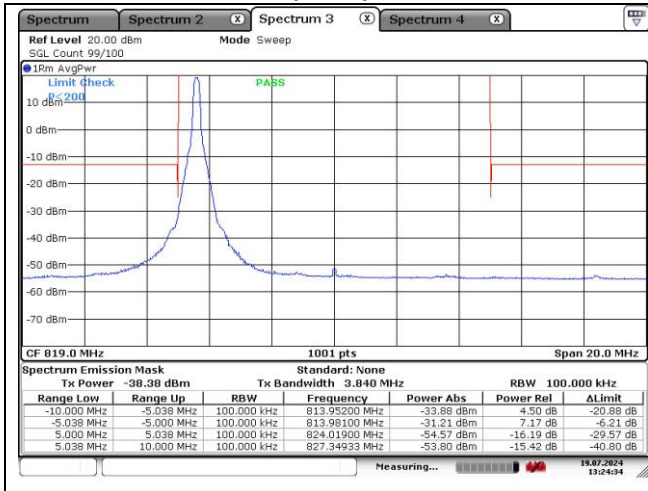

LTE band 26_Part 90 (3 MHz)

LTE band 26_Part 90 (3 MHz)

LTE band 26_Part 90 (5 MHz)

LTE band 26_Part 90 (5 MHz)

LTE band 26_Part 90 (10 MHz)

QPSK Middle Channel - 1 RB_Low

QPSK Middle Channel - 1 RB_High

QPSK Middle Channel - Full RB

LTE band 26_Part 90 (10 MHz)

16QAM Middle Channel - 1 RB_Low

16QAM Middle Channel - 1 RB High

16QAM Middle Channel - Full RB

LTE band 26_Part 90 (15 MHz)

QPSK Middle Channel - 1 RB_Low

QPSK Middle Channel - 1 RB_High

QPSK Middle Channel - Full RB

LTE band 26_Part 90 (15 MHz)

16QAM Middle Channel - 1 RB_Low

16QAM Middle Channel - 1 RB High

16QAM Middle Channel - Full RB

LTE band 38 (5 MHz)

QPSK Low Channel - 1 RB

QPSK High Channel - 1 RB