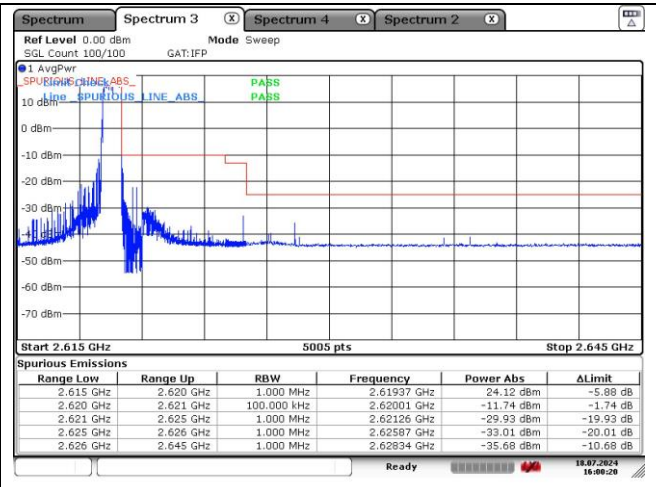

LTE band 26_Part 90 (10 MHz)

16QAM Middle Channel - 1 RB_Low

16QAM Middle Channel - 1 RB High

16QAM Middle Channel - Full RB

LTE band 26_Part 90 (15 MHz)

QPSK Middle Channel - 1 RB_Low

QPSK Middle Channel - 1 RB_High

QPSK Middle Channel - Full RB

LTE band 26_Part 90 (15 MHz)

16QAM Middle Channel - 1 RB_Low

16QAM Middle Channel - 1 RB High

16QAM Middle Channel - Full RB

LTE band 38 (5 MHz)

QPSK Low Channel - 1 RB

QPSK High Channel - 1 RB

QPSK Low Channel - Full RB

QPSK High Channel - Full RB

LTE band 38 (5 MHz)

16QAM Low Channel - 1 RB

16QAM High Channel - 1 RB

16QAM Low Channel - Full RB

16QAM High Channel - Full RB

LTE band 38 (10 MHz)

QPSK Low Channel - 1 RB

QPSK High Channel - 1 RB

QPSK Low Channel - Full RB

QPSK High Channel - Full RB

LTE band 38 (10 MHz)

16QAM Low Channel - 1 RB

16QAM High Channel - 1 RB

16QAM Low Channel - Full RB