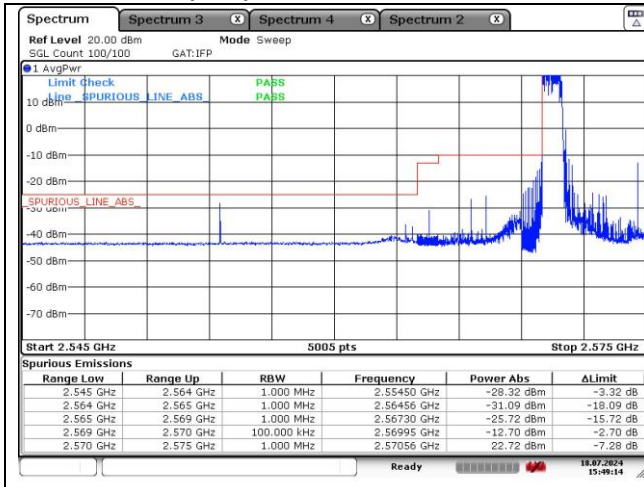

LTE band 26_Part 90 (10 MHz)

16QAM Middle Channel - 1 RB_Low

16QAM Middle Channel - 1 RB High

16QAM Middle Channel - Full RB

LTE band 26_Part 90 (15 MHz)

QPSK Middle Channel - 1 RB_Low

QPSK Middle Channel - 1 RB_High

QPSK Middle Channel - Full RB

LTE band 26_Part 90 (15 MHz)

16QAM Middle Channel - 1 RB_Low

16QAM Middle Channel - 1 RB High

16QAM Middle Channel - Full RB

LTE band 38 (5 MHz)

QPSK Low Channel - 1 RB

QPSK High Channel - 1 RB

QPSK Low Channel - Full RB

QPSK High Channel - Full RB

LTE band 38 (5 MHz)

16QAM Low Channel - 1 RB

16QAM High Channel - 1 RB

16QAM Low Channel - Full RB

16QAM High Channel - Full RB

LTE band 38 (10 MHz)

QPSK Low Channel - 1 RB

QPSK High Channel - 1 RB

QPSK Low Channel - Full RB

QPSK High Channel - Full RB

LTE band 38 (10 MHz)

16QAM Low Channel - 1 RB

16QAM High Channel - 1 RB

16QAM Low Channel - Full RB