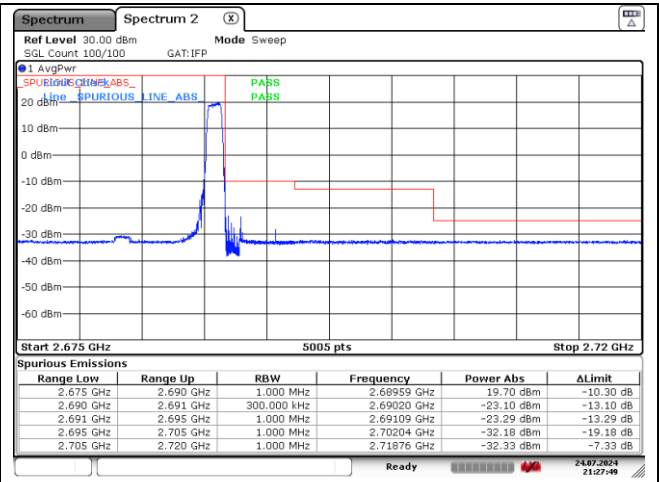

QPSK Low Channel - Full RB

QPSK High Channel - Full RB

LTE band 41 (5 MHz)

LTE band 41 (10 MHz)

QPSK Low Channel - 1 RB

QPSK High Channel - 1 RB

QPSK Low Channel - Full RB

QPSK High Channel - Full RB

LTE band 41 (10 MHz)

16QAM Low Channel - 1 RB

16QAM High Channel - 1 RB

16QAM Low Channel - Full RB

16QAM High Channel - Full RB

LTE band 41 (15 MHz)

QPSK Low Channel - 1 RB

QPSK High Channel - 1 RB

QPSK Low Channel - Full RB

QPSK High Channel - Full RB

LTE band 41 (15 MHz)

16QAM Low Channel - 1 RB

16QAM High Channel - 1 RB

16QAM Low Channel - Full RB

16QAM High Channel - Full RB

LTE band 41 (20 MHz)