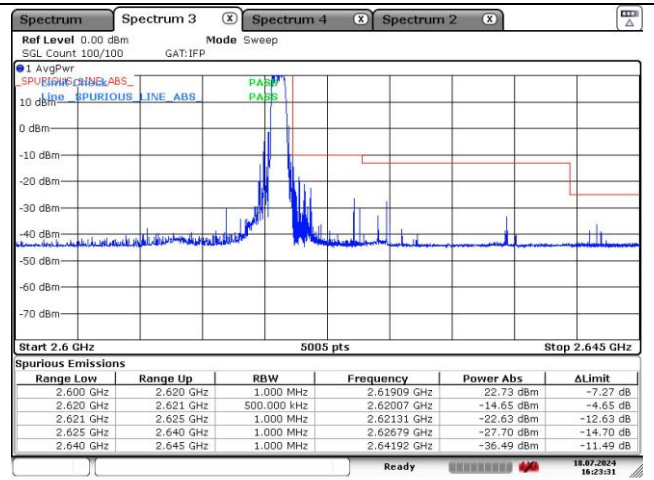

QPSK Low Channel - 1 RB

QPSK High Channel - 1 RB

QPSK Low Channel - Full RB

QPSK High Channel - Full RB

LTE band 38 (10 MHz)

16QAM Low Channel - 1 RB

16QAM High Channel - 1 RB

16QAM Low Channel - Full RB

16QAM High Channel - Full RB

LTE band 38 (15 MHz)

QPSK Low Channel - 1 RB

QPSK High Channel - 1 RB

QPSK Low Channel - Full RB

QPSK High Channel - Full RB

LTE band 38 (15 MHz)

16QAM Low Channel - 1 RB

16QAM High Channel - 1 RB

16QAM Low Channel - Full RB

16QAM High Channel - Full RB

LTE band 38 (20 MHz)

QPSK Low Channel - 1 RB

QPSK High Channel - 1 RB

QPSK Low Channel - Full RB

QPSK High Channel - Full RB