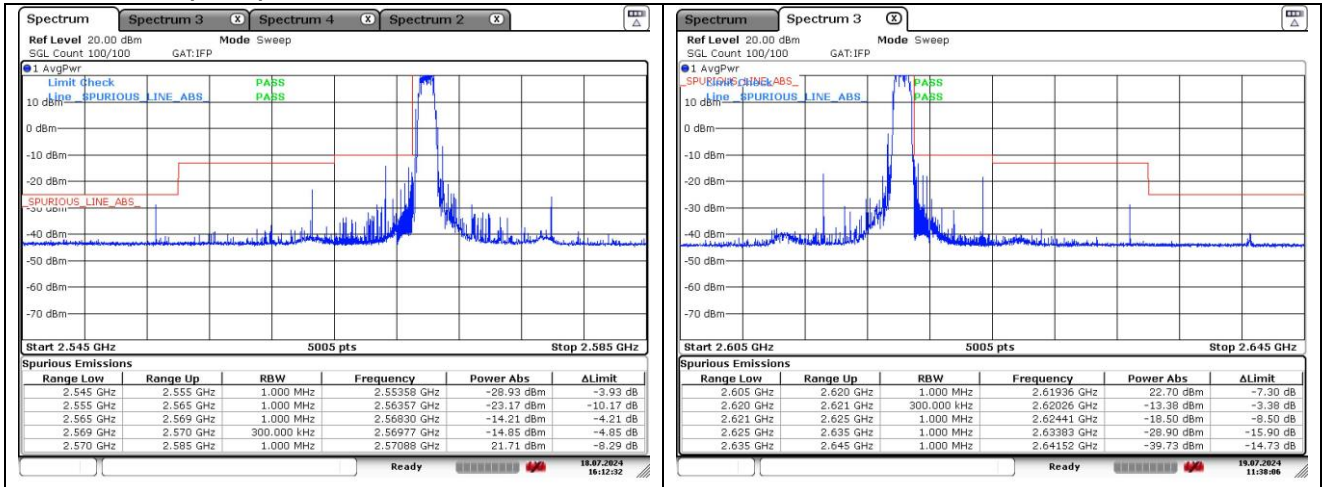

QPSK Low Channel - Full RB

QPSK High Channel - Full RB

LTE band 38 (5 MHz)

16QAM Low Channel - 1 RB

16QAM High Channel - 1 RB

16QAM Low Channel - Full RB

16QAM High Channel - Full RB

LTE band 38 (10 MHz)

QPSK Low Channel - 1 RB

QPSK High Channel - 1 RB

QPSK Low Channel - Full RB

QPSK High Channel - Full RB

LTE band 38 (10 MHz)

16QAM Low Channel - 1 RB

16QAM High Channel - 1 RB

16QAM Low Channel - Full RB

16QAM High Channel - Full RB

LTE band 38 (15 MHz)

QPSK Low Channel - 1 RB

QPSK High Channel - 1 RB

QPSK Low Channel - Full RB

QPSK High Channel - Full RB

LTE band 38 (15 MHz)

16QAM Low Channel - 1 RB