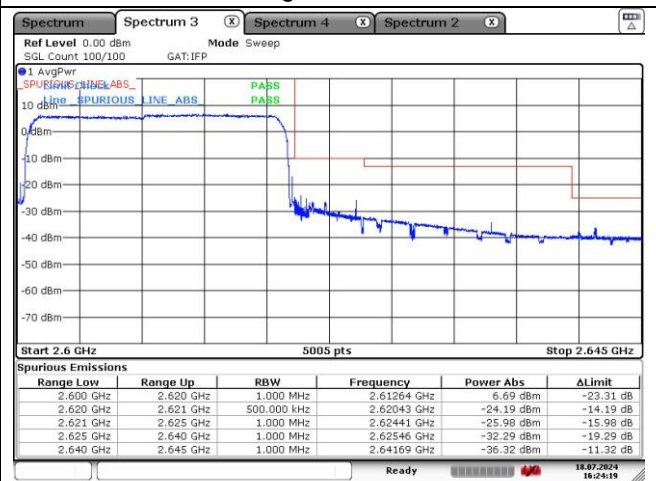

16QAM High Channel - Full RB

LTE band 38 (15 MHz)

QPSK Low Channel - 1 RB

QPSK High Channel - 1 RB

QPSK Low Channel - Full RB

QPSK High Channel - Full RB

LTE band 38 (15 MHz)

16QAM Low Channel - 1 RB

16QAM High Channel - 1 RB

16QAM Low Channel - Full RB

16QAM High Channel - Full RB

LTE band 38 (20 MHz)

QPSK Low Channel - 1 RB

QPSK High Channel - 1 RB

QPSK Low Channel - Full RB

QPSK High Channel - Full RB

LTE band 38 (20 MHz)

16QAM Low Channel - 1 RB

16QAM High Channel - 1 RB

16QAM Low Channel - Full RB

16QAM High Channel - Full RB

LTE band 41 (5 MHz)

QPSK Low Channel - 1 RB

QPSK High Channel - 1 RB