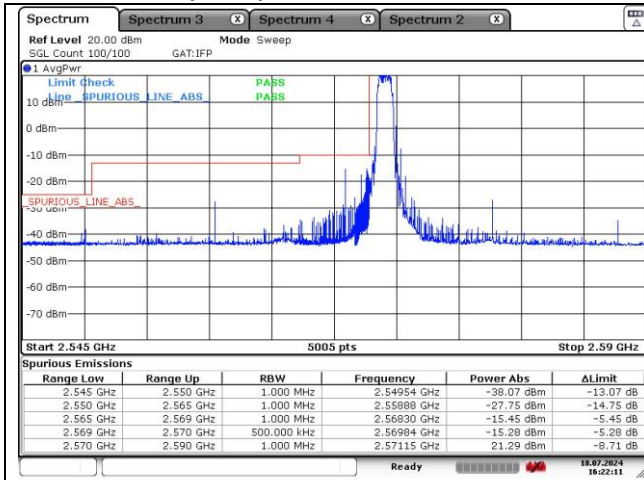

QPSK Low Channel - 1 RB

QPSK High Channel - 1 RB

QPSK Low Channel - Full RB

QPSK High Channel - Full RB

LTE band 38 (10 MHz)

16QAM Low Channel - 1 RB

16QAM High Channel - 1 RB

16QAM Low Channel - Full RB

16QAM High Channel - Full RB

LTE band 38 (15 MHz)

QPSK Low Channel - 1 RB

QPSK High Channel - 1 RB

QPSK Low Channel - Full RB

QPSK High Channel - Full RB

LTE band 38 (15 MHz)

16QAM Low Channel - 1 RB

16QAM High Channel - 1 RB

16QAM Low Channel - Full RB

16QAM High Channel - Full RB

LTE band 38 (20 MHz)

QPSK Low Channel - 1 RB

QPSK High Channel - 1 RB

QPSK Low Channel - Full RB

QPSK High Channel - Full RB