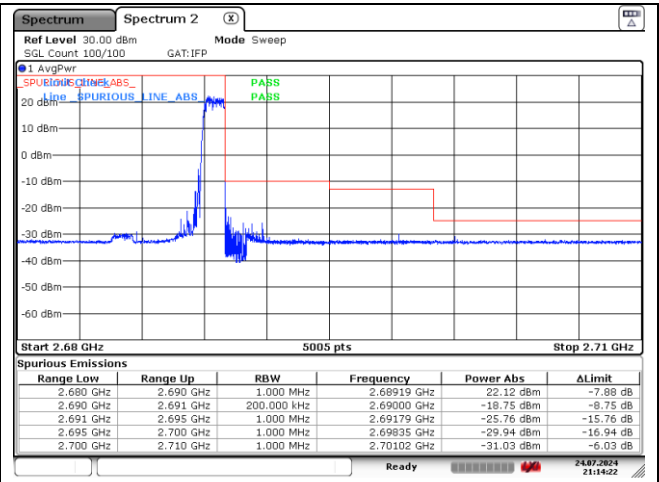

16QAM High Channel - 1 RB

16QAM Low Channel - Full RB

16QAM High Channel - Full RB

LTE band 38 (20 MHz)

QPSK Low Channel - 1 RB

QPSK High Channel - 1 RB

QPSK Low Channel - Full RB

QPSK High Channel - Full RB

LTE band 38 (20 MHz)

16QAM Low Channel - 1 RB

16QAM High Channel - 1 RB

16QAM Low Channel - Full RB

16QAM High Channel - Full RB

LTE band 41 (5 MHz)

QPSK Low Channel - 1 RB

QPSK High Channel - 1 RB

QPSK Low Channel - Full RB

QPSK High Channel - Full RB

LTE band 41 (5 MHz)

LTE band 41 (10 MHz)

QPSK Low Channel - 1 RB

QPSK High Channel - 1 RB

QPSK Low Channel - Full RB

QPSK High Channel - Full RB