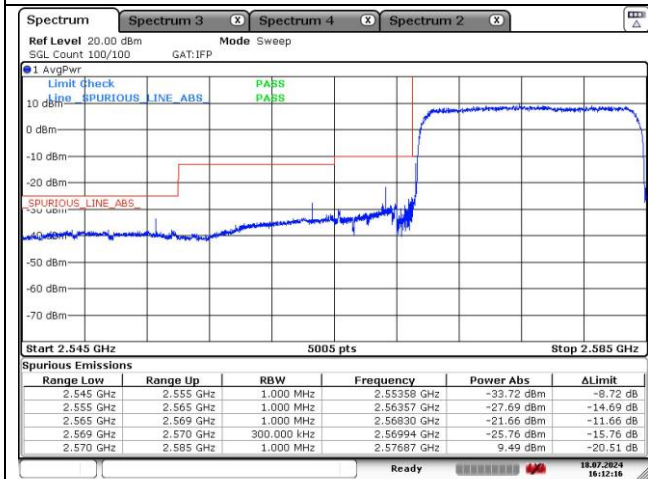

QPSK Low Channel - Full RB

QPSK High Channel - Full RB

LTE band 38 (5 MHz)

16QAM Low Channel - 1 RB

16QAM High Channel - 1 RB

16QAM Low Channel - Full RB

16QAM High Channel - Full RB

LTE band 38 (10 MHz)

QPSK Low Channel - 1 RB

QPSK High Channel - 1 RB

QPSK Low Channel - Full RB

QPSK High Channel - Full RB

LTE band 38 (10 MHz)

16QAM Low Channel - 1 RB

16QAM High Channel - 1 RB

16QAM Low Channel - Full RB

16QAM High Channel - Full RB

LTE band 38 (15 MHz)

QPSK Low Channel - 1 RB

QPSK High Channel - 1 RB

QPSK Low Channel - Full RB

QPSK High Channel - Full RB

LTE band 38 (15 MHz)

16QAM Low Channel - 1 RB