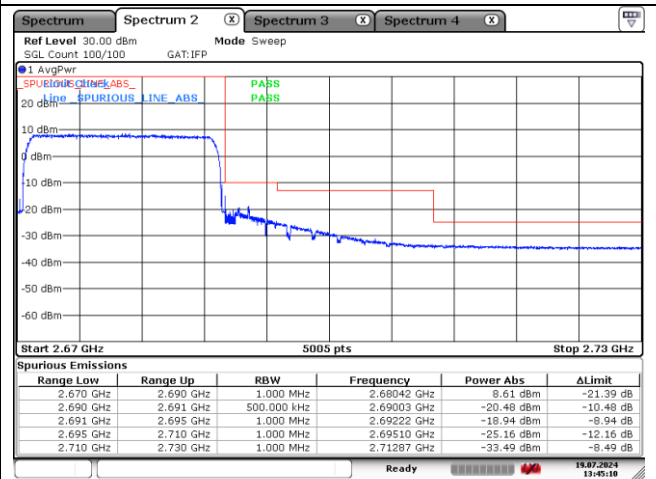

LTE band 41 (10 MHz)

16QAM Low Channel - 1 RB

16QAM High Channel - 1 RB

16QAM Low Channel - Full RB

16QAM High Channel - Full RB

LTE band 41 (15 MHz)

QPSK Low Channel - 1 RB

QPSK High Channel - 1 RB

QPSK Low Channel - Full RB

QPSK High Channel - Full RB

LTE band 41 (15 MHz)

16QAM Low Channel - 1 RB

16QAM High Channel - 1 RB

16QAM Low Channel - Full RB

16QAM High Channel - Full RB

LTE band 41 (20 MHz)

QPSK Low Channel - 1 RB

QPSK High Channel - 1 RB

QPSK Low Channel - Full RB

QPSK High Channel - Full RB