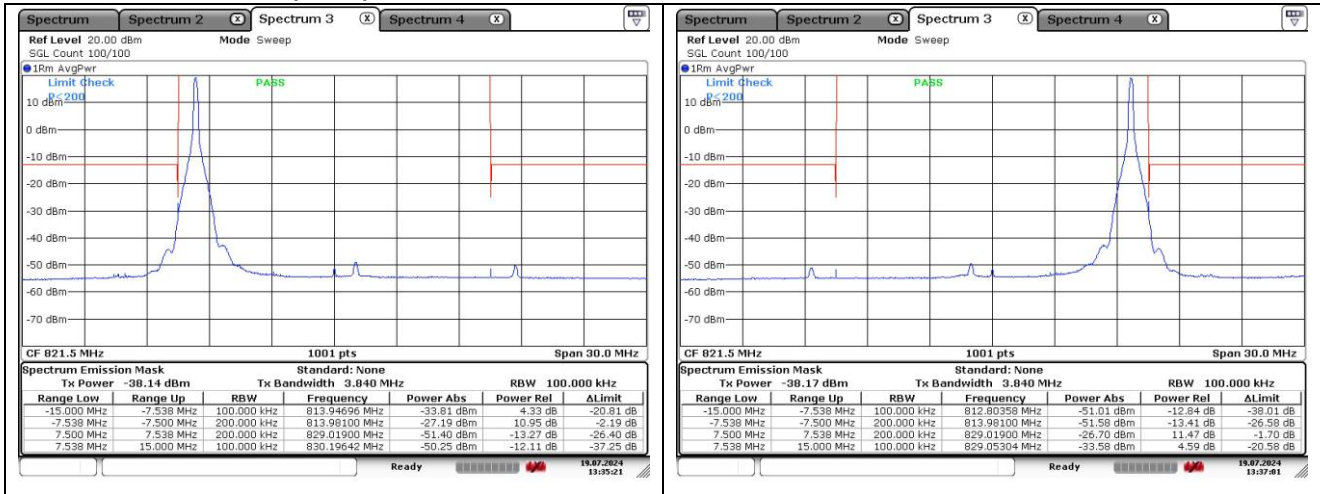

LTE band 26_Part 90 (3 MHz)

LTE band 26_Part 90 (3 MHz)

LTE band 26_Part 90 (5 MHz)

LTE band 26_Part 90 (5 MHz)

LTE band 26_Part 90 (10 MHz)

QPSK Middle Channel - 1 RB_Low

QPSK Middle Channel - 1 RB_High

QPSK Middle Channel - Full RB

LTE band 26_Part 90 (10 MHz)

16QAM Middle Channel - 1 RB_Low

16QAM Middle Channel - 1 RB High

16QAM Middle Channel - Full RB

LTE band 26_Part 90 (15 MHz)

QPSK Middle Channel - 1 RB_Low

QPSK Middle Channel - 1 RB_High

QPSK Middle Channel - Full RB

LTE band 26_Part 90 (15 MHz)

16QAM Middle Channel - 1 RB_Low

16QAM Middle Channel - 1 RB High

16QAM Middle Channel - Full RB

LTE band 38 (5 MHz)

QPSK Low Channel - 1 RB

QPSK High Channel - 1 RB

QPSK Low Channel - Full RB

QPSK High Channel - Full RB

LTE band 38 (5 MHz)

16QAM Low Channel - 1 RB

16QAM High Channel - 1 RB

16QAM Low Channel - Full RB

16QAM High Channel - Full RB

LTE band 38 (10 MHz)