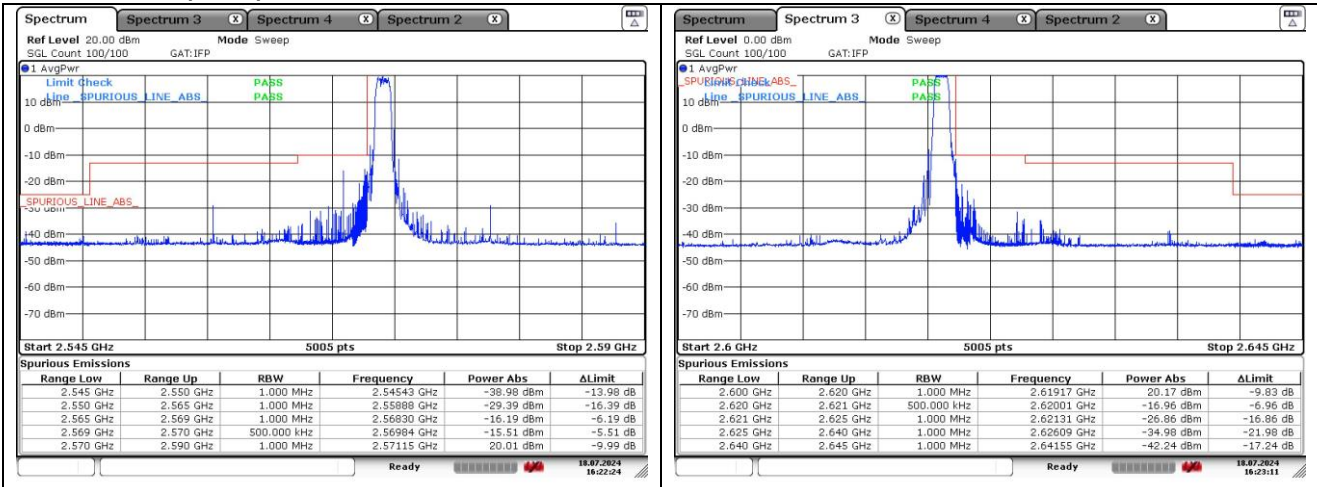

16QAM High Channel - 1 RB

16QAM Low Channel - Full RB

16QAM High Channel - Full RB

LTE band 38 (20 MHz)

QPSK Low Channel - 1 RB

QPSK High Channel - 1 RB

QPSK Low Channel - Full RB

QPSK High Channel - Full RB

LTE band 38 (20 MHz)

16QAM Low Channel - 1 RB

16QAM High Channel - 1 RB

16QAM Low Channel - Full RB

16QAM High Channel - Full RB

LTE band 41 (5 MHz)

QPSK Low Channel - 1 RB

QPSK High Channel - 1 RB