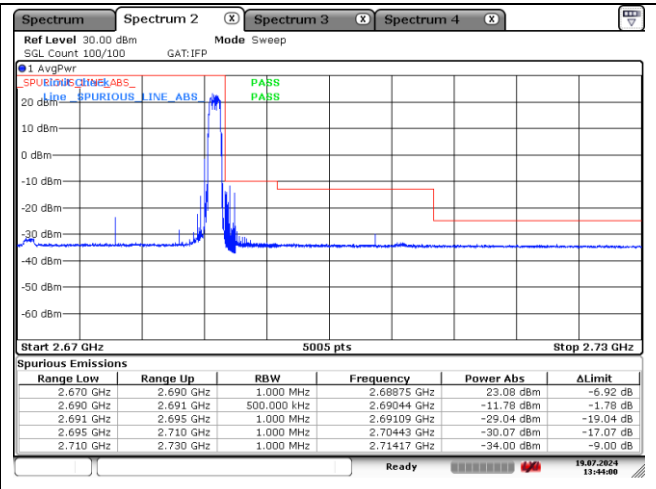

LTE band 41 (10 MHz)

16QAM Low Channel - 1 RB

16QAM High Channel - 1 RB

16QAM Low Channel - Full RB

16QAM High Channel - Full RB

LTE band 41 (15 MHz)

QPSK Low Channel - 1 RB

QPSK High Channel - 1 RB

QPSK Low Channel - Full RB

QPSK High Channel - Full RB

LTE band 41 (15 MHz)

16QAM Low Channel - 1 RB

16QAM High Channel - 1 RB

16QAM Low Channel - Full RB

16QAM High Channel - Full RB

LTE band 41 (20 MHz)

QPSK Low Channel - 1 RB

QPSK High Channel - 1 RB

QPSK Low Channel - Full RB

QPSK High Channel - Full RB