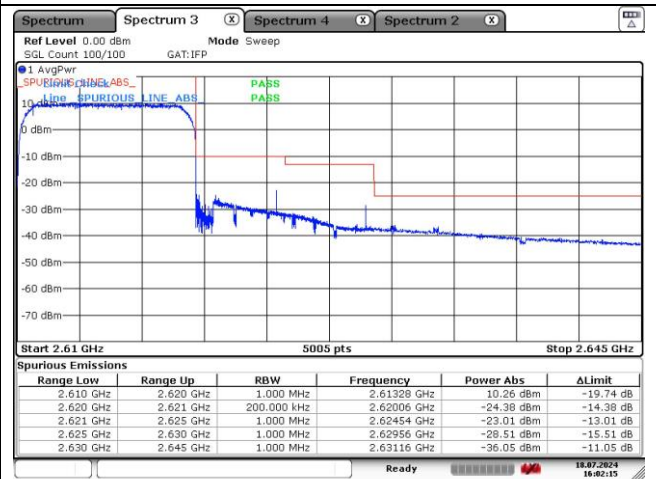

QPSK Low Channel - Full RB

QPSK High Channel - Full RB

LTE band 38 (5 MHz)

16QAM Low Channel - 1 RB

16QAM High Channel - 1 RB

16QAM Low Channel - Full RB

16QAM High Channel - Full RB

LTE band 38 (10 MHz)

QPSK Low Channel - 1 RB

QPSK High Channel - 1 RB

QPSK Low Channel - Full RB

QPSK High Channel - Full RB

LTE band 38 (10 MHz)

16QAM Low Channel - 1 RB

16QAM High Channel - 1 RB

16QAM Low Channel - Full RB

16QAM High Channel - Full RB

LTE band 38 (15 MHz)

QPSK Low Channel - 1 RB

QPSK High Channel - 1 RB

QPSK Low Channel - Full RB

QPSK High Channel - Full RB

LTE band 38 (15 MHz)

16QAM Low Channel - 1 RB

16QAM High Channel - 1 RB

16QAM Low Channel - Full RB

16QAM High Channel - Full RB

LTE band 38 (20 MHz)

QPSK Low Channel - 1 RB

QPSK High Channel - 1 RB

QPSK Low Channel - Full RB

QPSK High Channel - Full RB