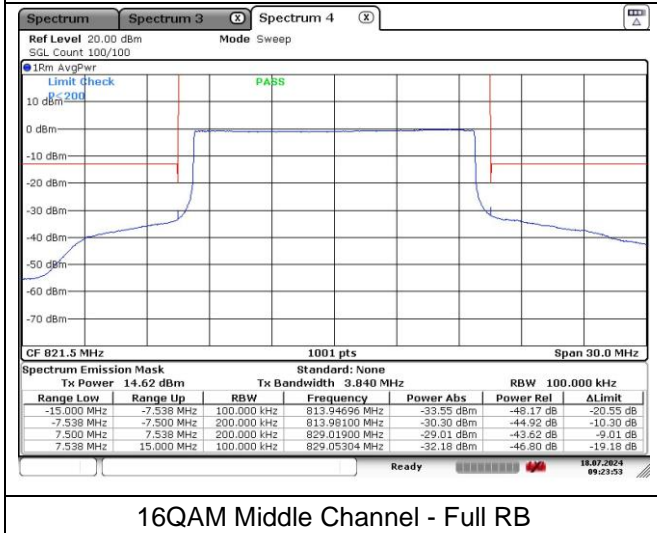

LTE band 26_Part 90 (10 MHz)

16QAM Middle Channel - 1 RB_Low

16QAM Middle Channel - 1 RB High

16QAM Middle Channel - Full RB

LTE band 26_Part 90 (15 MHz)

QPSK Middle Channel - 1 RB_Low

QPSK Middle Channel - 1 RB_High

QPSK Middle Channel - Full RB

LTE band 26_Part 90 (15 MHz)

16QAM Middle Channel - 1 RB_Low

16QAM Middle Channel - 1 RB High

16QAM Middle Channel - Full RB

LTE band 38 (5 MHz)

QPSK Low Channel - 1 RB

QPSK High Channel - 1 RB

QPSK Low Channel - Full RB

QPSK High Channel - Full RB

LTE band 38 (5 MHz)

16QAM Low Channel - 1 RB

16QAM High Channel - 1 RB

16QAM Low Channel - Full RB

16QAM High Channel - Full RB

LTE band 38 (10 MHz)