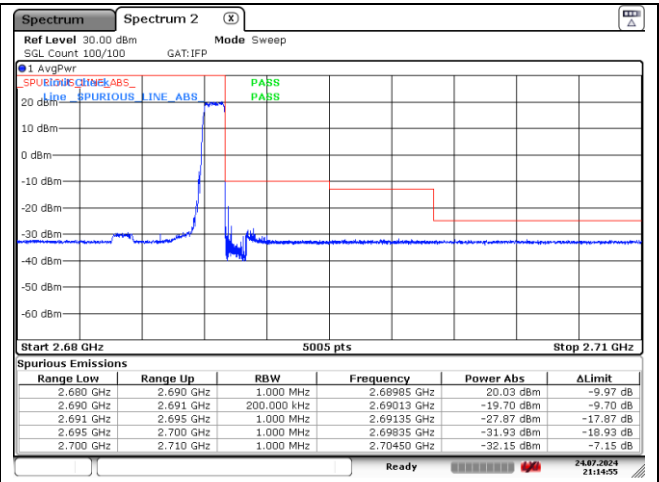

LTE band 38 (20 MHz)

16QAM Low Channel - 1 RB

16QAM High Channel - 1 RB

16QAM Low Channel - Full RB

16QAM High Channel - Full RB

LTE band 41 (5 MHz)

QPSK Low Channel - 1 RB

QPSK High Channel - 1 RB

QPSK Low Channel - Full RB

QPSK High Channel - Full RB

LTE band 41 (5 MHz)

LTE band 41 (10 MHz)

QPSK Low Channel - 1 RB

QPSK High Channel - 1 RB

QPSK Low Channel - Full RB

QPSK High Channel - Full RB

LTE band 41 (10 MHz)

16QAM Low Channel - 1 RB

16QAM High Channel - 1 RB

16QAM Low Channel - Full RB

16QAM High Channel - Full RB

LTE band 41 (15 MHz)

QPSK Low Channel - 1 RB

QPSK High Channel - 1 RB