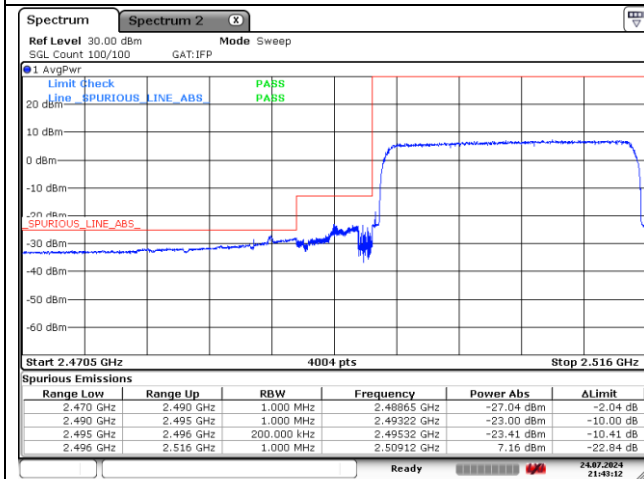

LTE band 41 (10 MHz)

16QAM Low Channel - 1 RB

16QAM High Channel - 1 RB

16QAM Low Channel - Full RB

16QAM High Channel - Full RB

LTE band 41 (15 MHz)

QPSK Low Channel - 1 RB

QPSK High Channel - 1 RB

QPSK Low Channel - Full RB

QPSK High Channel - Full RB

LTE band 41 (15 MHz)

16QAM Low Channel - 1 RB

16QAM High Channel - 1 RB

16QAM Low Channel - Full RB

16QAM High Channel - Full RB

LTE band 41 (20 MHz)

QPSK Low Channel - 1 RB

QPSK High Channel - 1 RB

QPSK Low Channel - Full RB

QPSK High Channel - Full RB