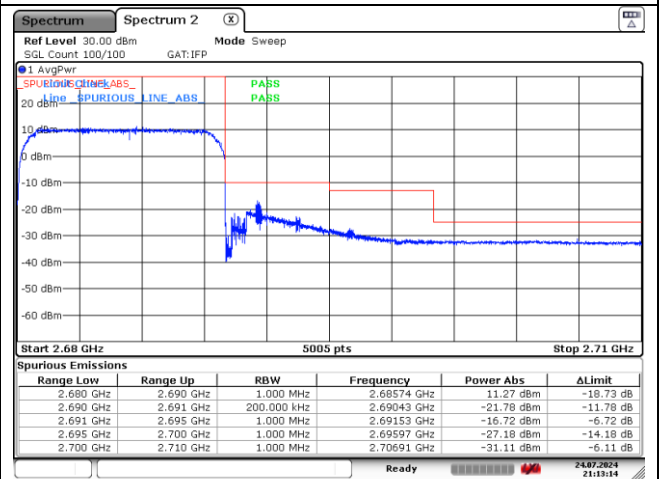

LTE band 38 (20 MHz)

16QAM Low Channel - 1 RB

16QAM High Channel - 1 RB

16QAM Low Channel - Full RB

16QAM High Channel - Full RB

LTE band 41 (5 MHz)

QPSK Low Channel - 1 RB

QPSK High Channel - 1 RB

QPSK Low Channel - Full RB

QPSK High Channel - Full RB

LTE band 41 (5 MHz)

LTE band 41 (10 MHz)

QPSK Low Channel - 1 RB

QPSK High Channel - 1 RB

QPSK Low Channel - Full RB

QPSK High Channel - Full RB

LTE band 41 (10 MHz)

16QAM Low Channel - 1 RB

16QAM High Channel - 1 RB

16QAM Low Channel - Full RB

16QAM High Channel - Full RB

LTE band 41 (15 MHz)

QPSK Low Channel - 1 RB

QPSK High Channel - 1 RB