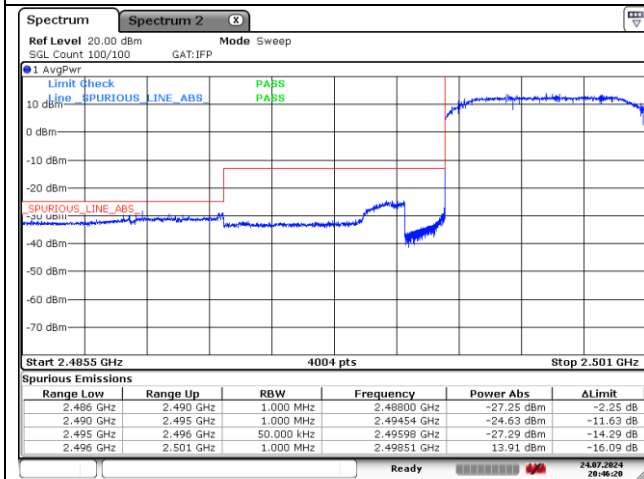

16QAM High Channel - 1 RB

16QAM Low Channel - Full RB

16QAM High Channel - Full RB

LTE band 38 (20 MHz)

QPSK Low Channel - 1 RB

QPSK High Channel - 1 RB

QPSK Low Channel - Full RB

QPSK High Channel - Full RB

LTE band 38 (20 MHz)

16QAM Low Channel - 1 RB

16QAM High Channel - 1 RB

16QAM Low Channel - Full RB

16QAM High Channel - Full RB

LTE band 41 (5 MHz)

QPSK Low Channel - 1 RB

QPSK High Channel - 1 RB

QPSK Low Channel - Full RB

QPSK High Channel - Full RB

LTE band 41 (5 MHz)

LTE band 41 (10 MHz)

QPSK Low Channel - 1 RB

QPSK High Channel - 1 RB

QPSK Low Channel - Full RB

QPSK High Channel - Full RB