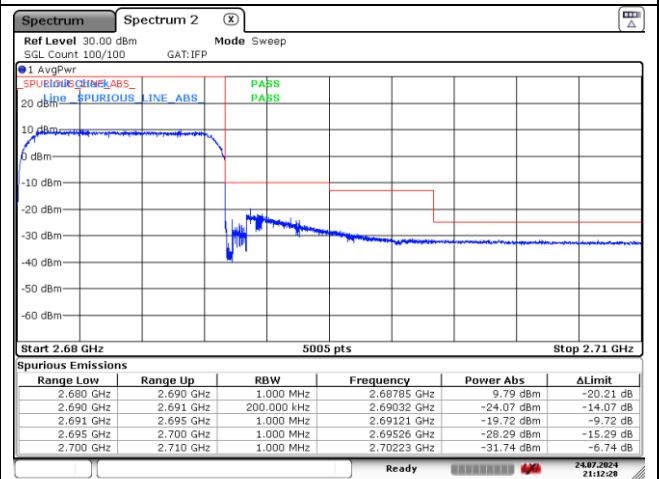

LTE band 38 (20 MHz)

16QAM Low Channel - 1 RB

16QAM High Channel - 1 RB

16QAM Low Channel - Full RB

16QAM High Channel - Full RB

LTE band 41 (5 MHz)

QPSK Low Channel - 1 RB

QPSK High Channel - 1 RB

QPSK Low Channel - Full RB

QPSK High Channel - Full RB

LTE band 41 (5 MHz)

LTE band 41 (10 MHz)

QPSK Low Channel - 1 RB

QPSK High Channel - 1 RB

QPSK Low Channel - Full RB

QPSK High Channel - Full RB

LTE band 41 (10 MHz)

16QAM Low Channel - 1 RB

16QAM High Channel - 1 RB

16QAM Low Channel - Full RB

16QAM High Channel - Full RB

LTE band 41 (15 MHz)

QPSK Low Channel - 1 RB

QPSK High Channel - 1 RB