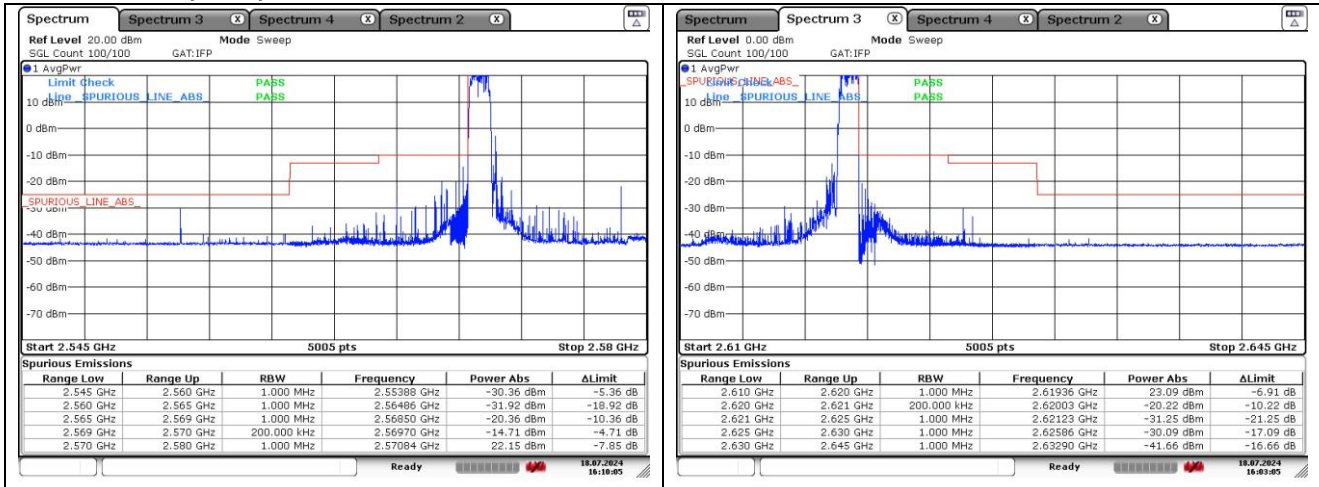

QPSK Middle Channel - Full RB

LTE band 26_Part 90 (15 MHz)

16QAM Middle Channel - 1 RB_Low

16QAM Middle Channel - 1 RB High

16QAM Middle Channel - Full RB

LTE band 38 (5 MHz)

QPSK Low Channel - 1 RB

QPSK High Channel - 1 RB

QPSK Low Channel - Full RB

QPSK High Channel - Full RB

LTE band 38 (5 MHz)

16QAM Low Channel - 1 RB

16QAM High Channel - 1 RB

16QAM Low Channel - Full RB

16QAM High Channel - Full RB

LTE band 38 (10 MHz)

QPSK Low Channel - 1 RB

QPSK High Channel - 1 RB

QPSK Low Channel - Full RB

QPSK High Channel - Full RB

LTE band 38 (10 MHz)

16QAM Low Channel - 1 RB

16QAM High Channel - 1 RB

16QAM Low Channel - Full RB