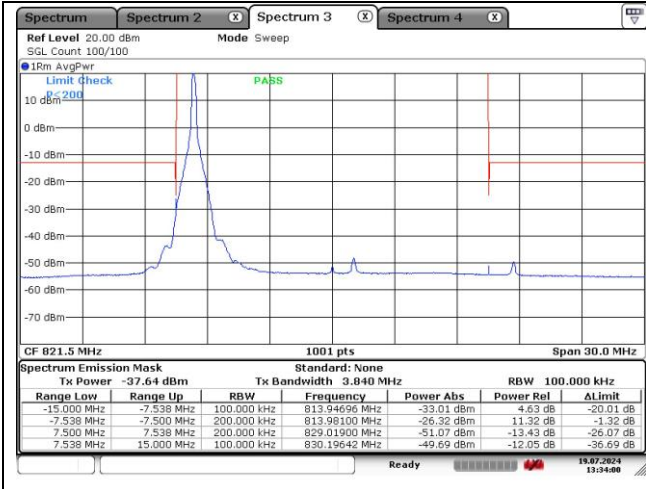

LTE band 26_Part 90 (3 MHz)

LTE band 26_Part 90 (3 MHz)

LTE band 26_Part 90 (5 MHz)

LTE band 26_Part 90 (5 MHz)

LTE band 26_Part 90 (10 MHz)

QPSK Middle Channel - 1 RB_Low

QPSK Middle Channel - 1 RB_High

QPSK Middle Channel - Full RB

LTE band 26_Part 90 (10 MHz)

16QAM Middle Channel - 1 RB_Low

16QAM Middle Channel - 1 RB High

16QAM Middle Channel - Full RB

LTE band 26_Part 90 (15 MHz)

QPSK Middle Channel - 1 RB_Low

QPSK Middle Channel - 1 RB_High

QPSK Middle Channel - Full RB

LTE band 26_Part 90 (15 MHz)

16QAM Middle Channel - 1 RB_Low

16QAM Middle Channel - 1 RB High

16QAM Middle Channel - Full RB

LTE band 38 (5 MHz)

QPSK Low Channel - 1 RB

QPSK High Channel - 1 RB

QPSK Low Channel - Full RB

QPSK High Channel - Full RB

LTE band 38 (5 MHz)

16QAM Low Channel - 1 RB

16QAM High Channel - 1 RB

16QAM Low Channel - Full RB

16QAM High Channel - Full RB

LTE band 38 (10 MHz)