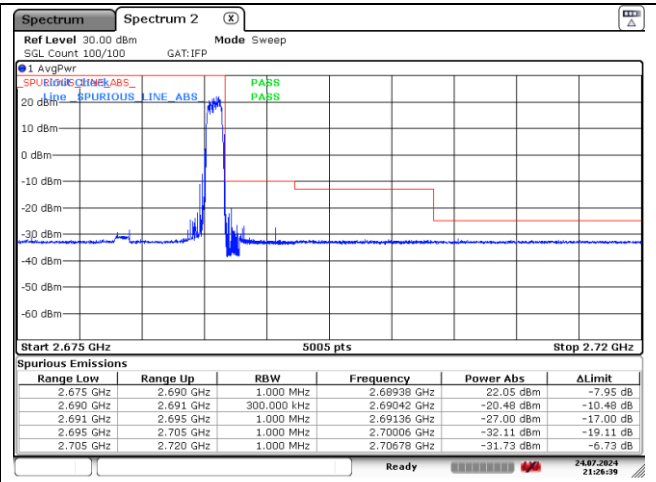

QPSK Low Channel - Full RB

QPSK High Channel - Full RB

LTE band 41 (5 MHz)

LTE band 41 (10 MHz)

QPSK Low Channel - 1 RB

QPSK High Channel - 1 RB

QPSK Low Channel - Full RB

QPSK High Channel - Full RB

LTE band 41 (10 MHz)

16QAM Low Channel - 1 RB

16QAM High Channel - 1 RB

16QAM Low Channel - Full RB

16QAM High Channel - Full RB

LTE band 41 (15 MHz)

QPSK Low Channel - 1 RB

QPSK High Channel - 1 RB

QPSK Low Channel - Full RB

QPSK High Channel - Full RB

LTE band 41 (15 MHz)

16QAM Low Channel - 1 RB

16QAM High Channel - 1 RB

16QAM Low Channel - Full RB

16QAM High Channel - Full RB

LTE band 41 (20 MHz)