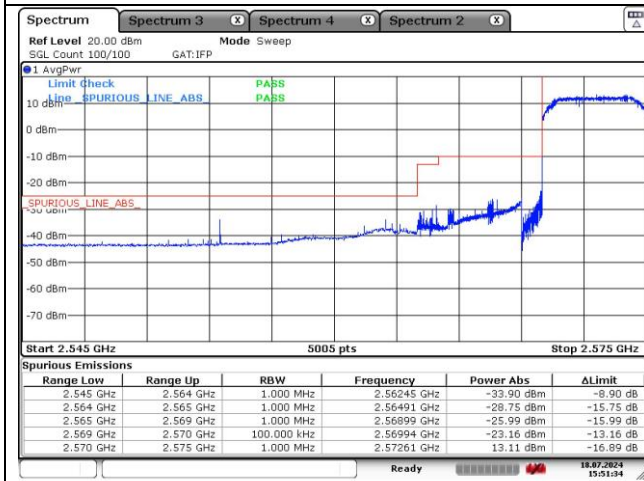

LTE band 26_Part 90 (10 MHz)

16QAM Middle Channel - 1 RB_Low

16QAM Middle Channel - 1 RB High

16QAM Middle Channel - Full RB

LTE band 26_Part 90 (15 MHz)

QPSK Middle Channel - 1 RB_Low

QPSK Middle Channel - 1 RB_High

QPSK Middle Channel - Full RB

LTE band 26_Part 90 (15 MHz)

16QAM Middle Channel - 1 RB_Low

16QAM Middle Channel - 1 RB High

16QAM Middle Channel - Full RB

LTE band 38 (5 MHz)

QPSK Low Channel - 1 RB

QPSK High Channel - 1 RB

QPSK Low Channel - Full RB

QPSK High Channel - Full RB

LTE band 38 (5 MHz)

16QAM Low Channel - 1 RB

16QAM High Channel - 1 RB

16QAM Low Channel - Full RB

16QAM High Channel - Full RB

LTE band 38 (10 MHz)

QPSK Low Channel - 1 RB

QPSK High Channel - 1 RB

QPSK Low Channel - Full RB

QPSK High Channel - Full RB

LTE band 38 (10 MHz)

16QAM Low Channel - 1 RB

16QAM High Channel - 1 RB

16QAM Low Channel - Full RB