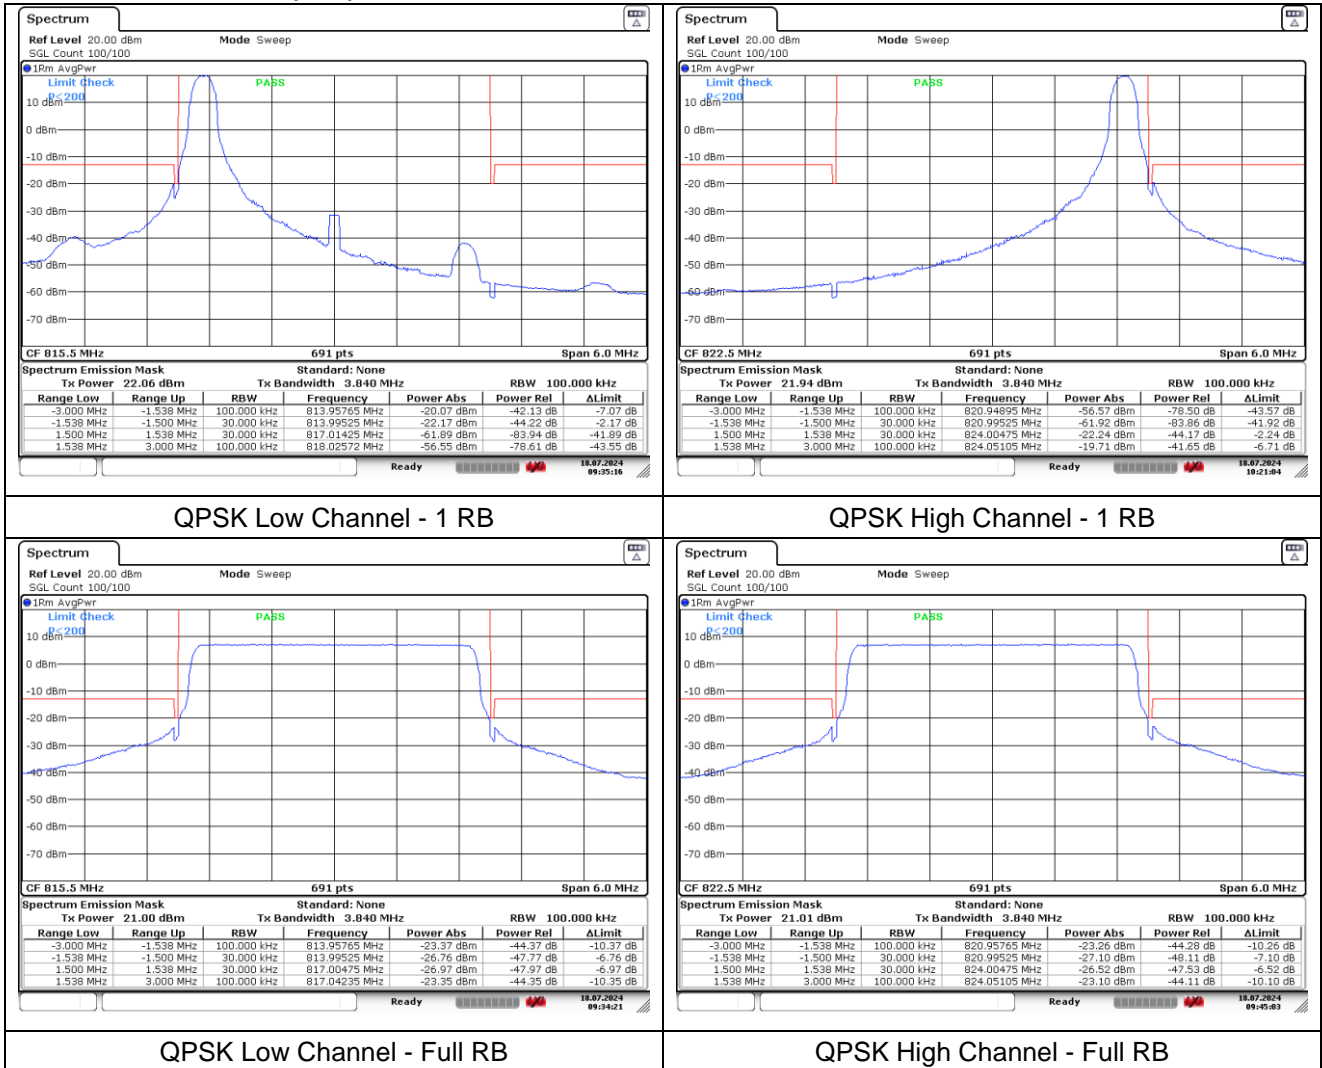

LTE band 26_Part 90 (3 MHz)

LTE band 26_Part 90 (3 MHz)

LTE band 26_Part 90 (5 MHz)

LTE band 26_Part 90 (5 MHz)

LTE band 26_Part 90 (10 MHz)

QPSK Middle Channel - 1 RB_Low

QPSK Middle Channel - 1 RB_High

QPSK Middle Channel - Full RB

LTE band 26_Part 90 (10 MHz)

16QAM Middle Channel - 1 RB_Low

16QAM Middle Channel - 1 RB High

16QAM Middle Channel - Full RB

LTE band 26_Part 90 (15 MHz)

QPSK Middle Channel - 1 RB_Low

QPSK Middle Channel - 1 RB_High

QPSK Middle Channel - Full RB

LTE band 26_Part 90 (15 MHz)

16QAM Middle Channel - 1 RB_Low

16QAM Middle Channel - 1 RB High

16QAM Middle Channel - Full RB

LTE band 38 (5 MHz)

QPSK Low Channel - 1 RB

QPSK High Channel - 1 RB

QPSK Low Channel - Full RB

QPSK High Channel - Full RB

LTE band 38 (5 MHz)

16QAM Low Channel - 1 RB

16QAM High Channel - 1 RB

16QAM Low Channel - Full RB

16QAM High Channel - Full RB

LTE band 38 (10 MHz)