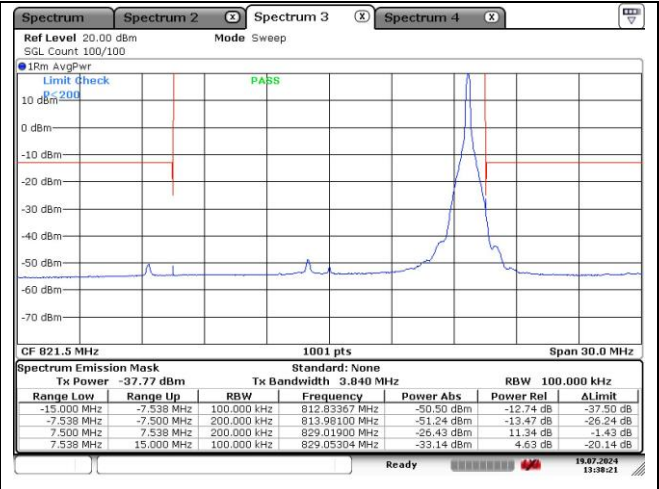

LTE band 26_Part 90 (3 MHz)

LTE band 26_Part 90 (3 MHz)

LTE band 26_Part 90 (5 MHz)

LTE band 26_Part 90 (5 MHz)

LTE band 26_Part 90 (10 MHz)

QPSK Middle Channel - 1 RB_Low

QPSK Middle Channel - 1 RB_High

QPSK Middle Channel - Full RB

LTE band 26_Part 90 (10 MHz)

16QAM Middle Channel - 1 RB_Low

16QAM Middle Channel - 1 RB High

16QAM Middle Channel - Full RB

LTE band 26_Part 90 (15 MHz)

QPSK Middle Channel - 1 RB_Low

QPSK Middle Channel - 1 RB_High

QPSK Middle Channel - Full RB

LTE band 26_Part 90 (15 MHz)

16QAM Middle Channel - 1 RB_Low

16QAM Middle Channel - 1 RB High

16QAM Middle Channel - Full RB

LTE band 38 (5 MHz)

QPSK Low Channel - 1 RB

QPSK High Channel - 1 RB

QPSK Low Channel - Full RB

QPSK High Channel - Full RB

LTE band 38 (5 MHz)

16QAM Low Channel - 1 RB

16QAM High Channel - 1 RB

16QAM Low Channel - Full RB

16QAM High Channel - Full RB

LTE band 38 (10 MHz)