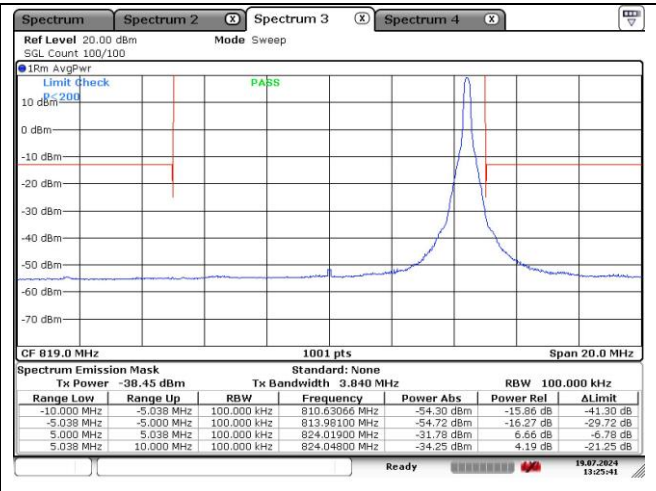

LTE band 26_Part 90 (3 MHz)

LTE band 26_Part 90 (3 MHz)

LTE band 26_Part 90 (5 MHz)

LTE band 26_Part 90 (5 MHz)

LTE band 26_Part 90 (10 MHz)

QPSK Middle Channel - 1 RB_Low

QPSK Middle Channel - 1 RB_High

QPSK Middle Channel - Full RB

LTE band 26_Part 90 (10 MHz)

16QAM Middle Channel - 1 RB_Low

16QAM Middle Channel - 1 RB High

16QAM Middle Channel - Full RB

LTE band 26_Part 90 (15 MHz)

QPSK Middle Channel - 1 RB_Low

QPSK Middle Channel - 1 RB_High