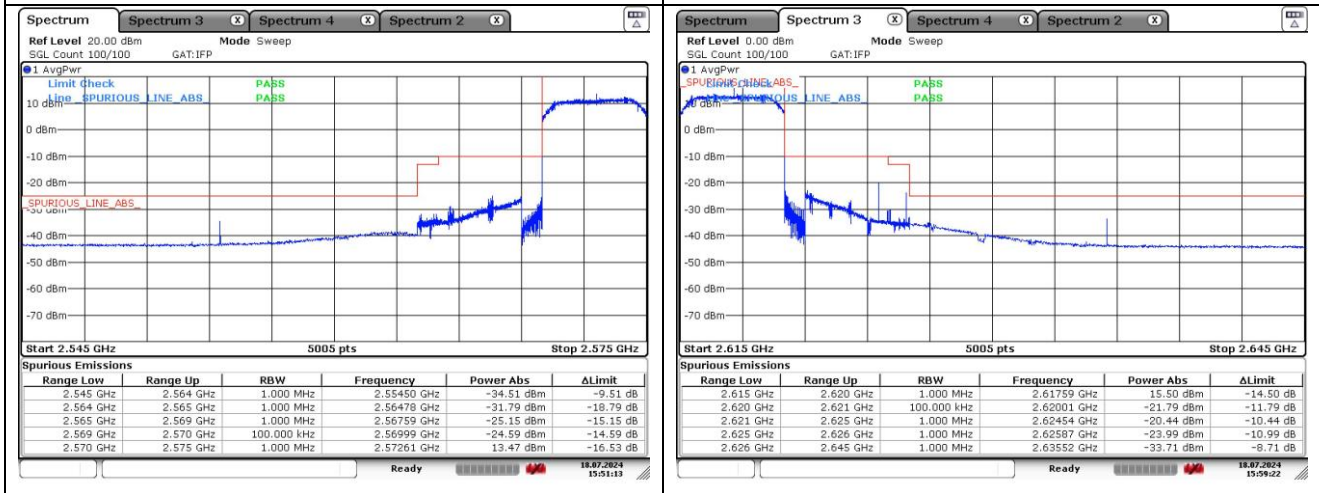

QPSK Middle Channel - Full RB

LTE band 26_Part 90 (15 MHz)

16QAM Middle Channel - 1 RB_Low

16QAM Middle Channel - 1 RB High

16QAM Middle Channel - Full RB

LTE band 38 (5 MHz)

QPSK Low Channel - 1 RB

QPSK High Channel - 1 RB

QPSK Low Channel - Full RB

QPSK High Channel - Full RB

LTE band 38 (5 MHz)

16QAM Low Channel - 1 RB

16QAM High Channel - 1 RB

16QAM Low Channel - Full RB

16QAM High Channel - Full RB

LTE band 38 (10 MHz)

QPSK Low Channel - 1 RB

QPSK High Channel - 1 RB

QPSK Low Channel - Full RB

QPSK High Channel - Full RB

LTE band 38 (10 MHz)

16QAM Low Channel - 1 RB

16QAM High Channel - 1 RB

16QAM Low Channel - Full RB

16QAM High Channel - Full RB

LTE band 38 (15 MHz)

QPSK Low Channel - 1 RB

QPSK High Channel - 1 RB

QPSK Low Channel - Full RB

QPSK High Channel - Full RB

LTE band 38 (15 MHz)

16QAM Low Channel - 1 RB