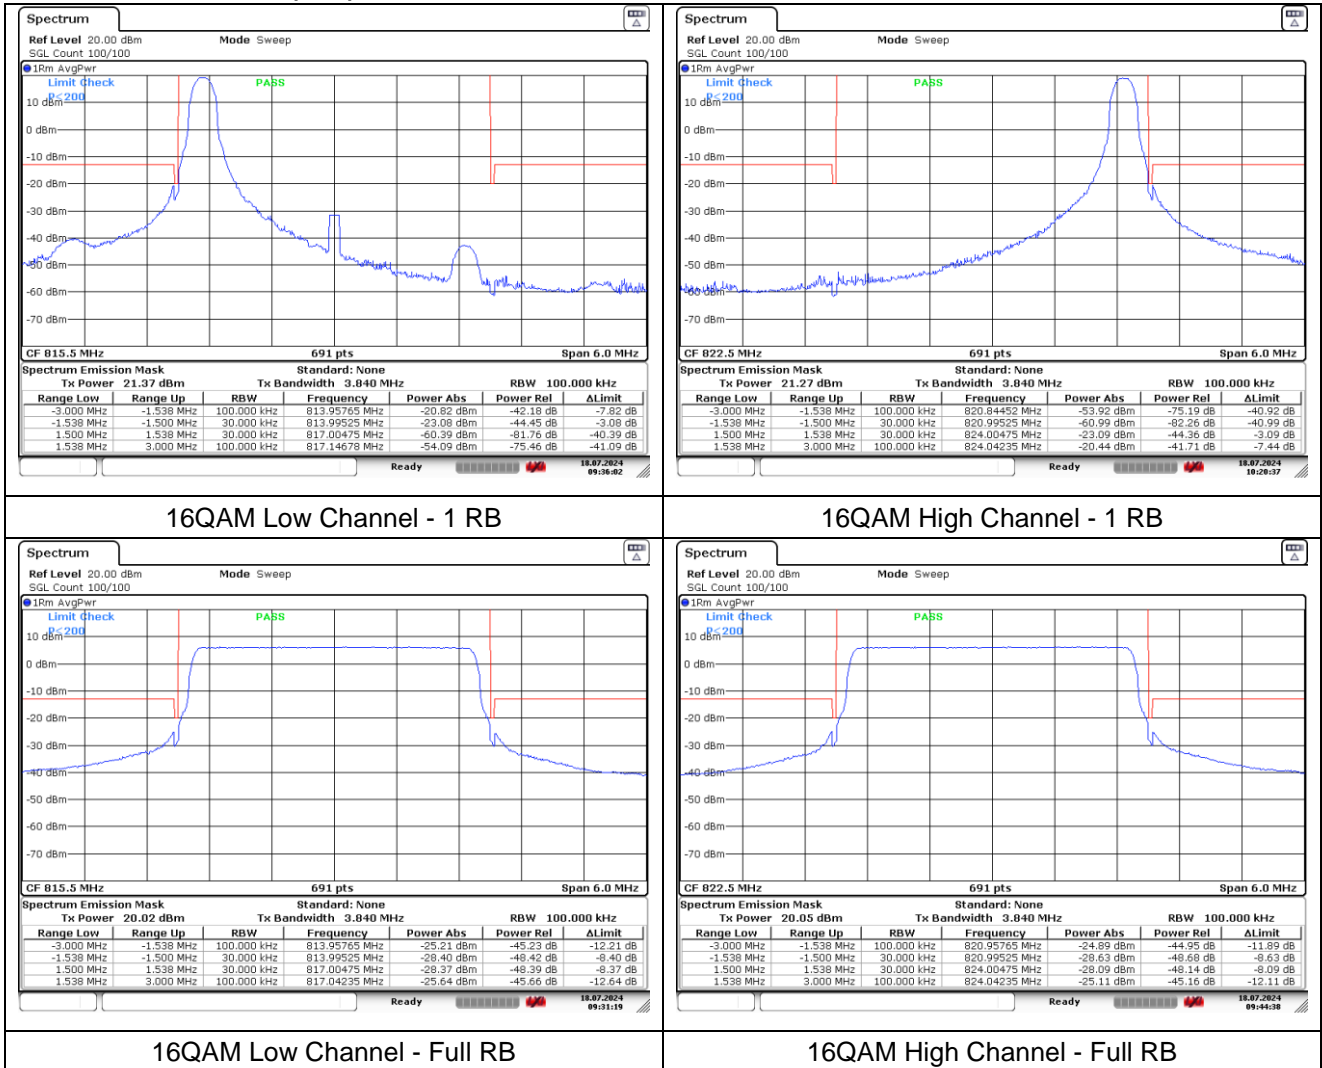

LTE band 26_Part 90 (3 MHz)

LTE band 26_Part 90 (3 MHz)

LTE band 26_Part 90 (5 MHz)

LTE band 26_Part 90 (5 MHz)

LTE band 26_Part 90 (10 MHz)

QPSK Middle Channel - 1 RB_Low

QPSK Middle Channel - 1 RB_High

QPSK Middle Channel - Full RB

LTE band 26_Part 90 (10 MHz)

16QAM Middle Channel - 1 RB_Low

16QAM Middle Channel - 1 RB High

16QAM Middle Channel - Full RB

LTE band 26_Part 90 (15 MHz)

QPSK Middle Channel - 1 RB_Low

QPSK Middle Channel - 1 RB_High

QPSK Middle Channel - Full RB

LTE band 26_Part 90 (15 MHz)

16QAM Middle Channel - 1 RB_Low

16QAM Middle Channel - 1 RB High

16QAM Middle Channel - Full RB

LTE band 38 (5 MHz)

QPSK Low Channel - 1 RB

QPSK High Channel - 1 RB

QPSK Low Channel - Full RB

QPSK High Channel - Full RB

LTE band 38 (5 MHz)

16QAM Low Channel - 1 RB

16QAM High Channel - 1 RB

16QAM Low Channel - Full RB

16QAM High Channel - Full RB

LTE band 38 (10 MHz)