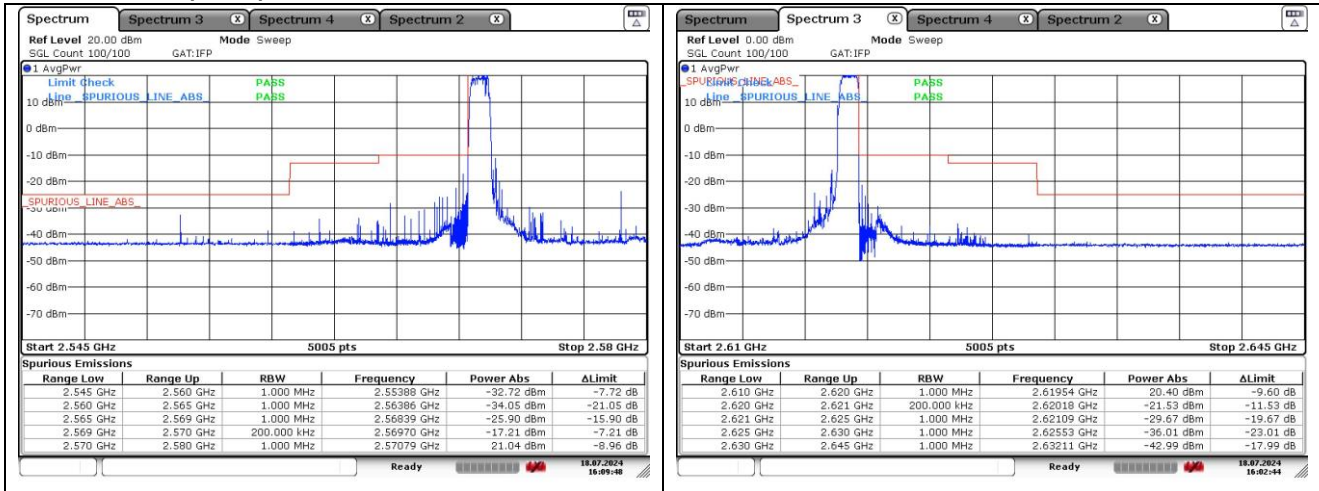

QPSK Low Channel - Full RB

QPSK High Channel - Full RB

LTE band 38 (5 MHz)

16QAM Low Channel - 1 RB

16QAM High Channel - 1 RB

16QAM Low Channel - Full RB

16QAM High Channel - Full RB

LTE band 38 (10 MHz)

QPSK Low Channel - 1 RB

QPSK High Channel - 1 RB

QPSK Low Channel - Full RB

QPSK High Channel - Full RB

LTE band 38 (10 MHz)

16QAM Low Channel - 1 RB

16QAM High Channel - 1 RB

16QAM Low Channel - Full RB

16QAM High Channel - Full RB

LTE band 38 (15 MHz)

QPSK Low Channel - 1 RB

QPSK High Channel - 1 RB

QPSK Low Channel - Full RB

QPSK High Channel - Full RB

LTE band 38 (15 MHz)

16QAM Low Channel - 1 RB