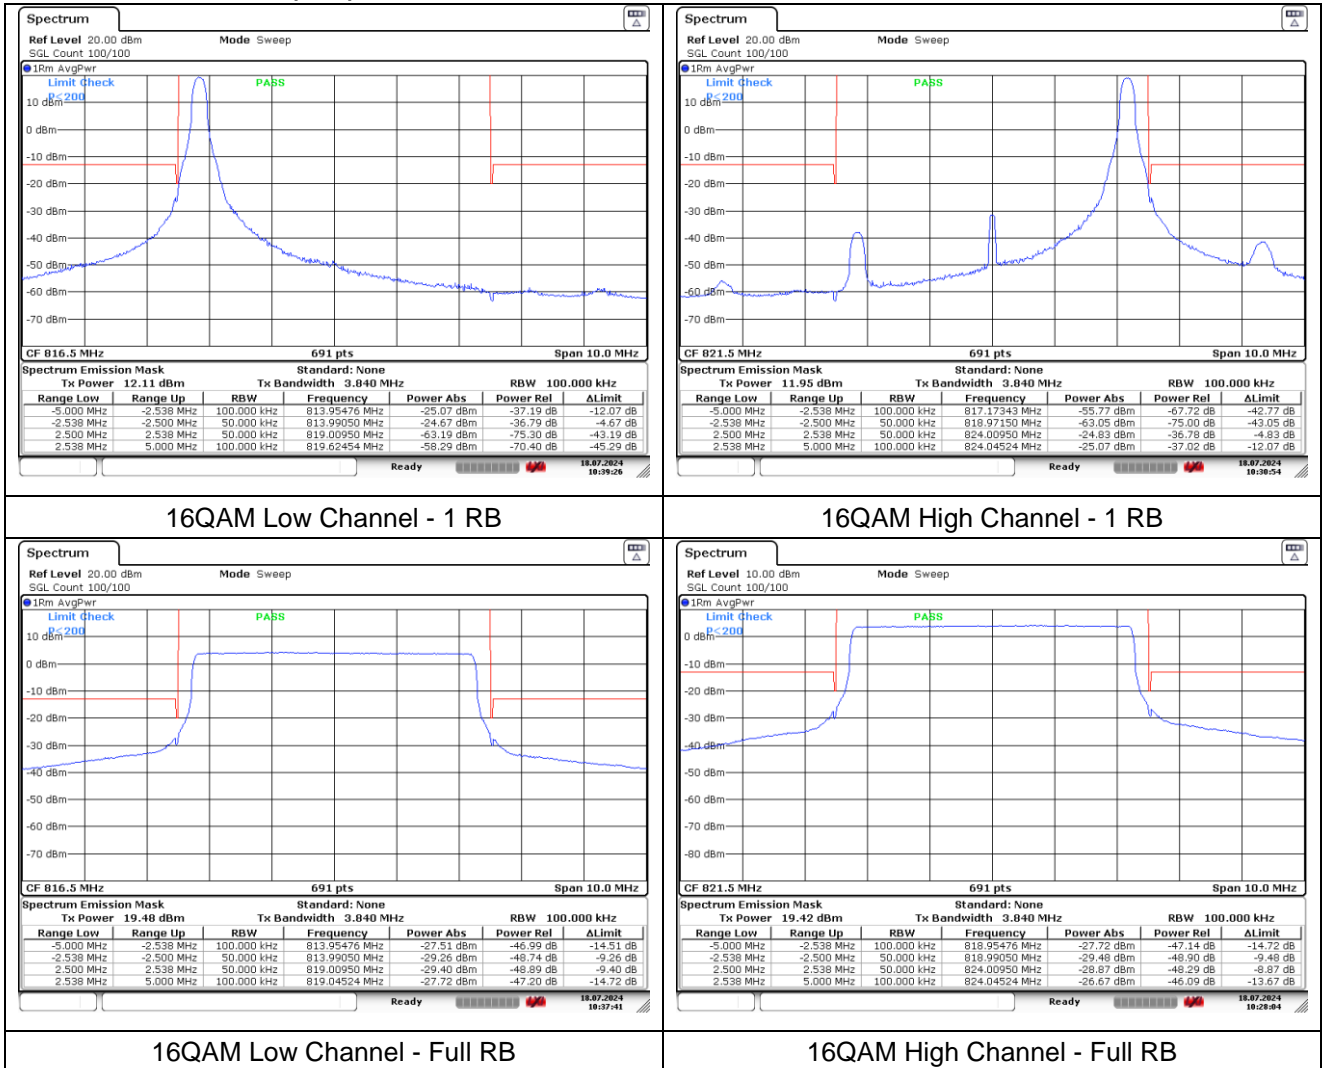

LTE band 26_Part 90 (3 MHz)

LTE band 26_Part 90 (3 MHz)

LTE band 26_Part 90 (5 MHz)

LTE band 26_Part 90 (5 MHz)

LTE band 26_Part 90 (10 MHz)

QPSK Middle Channel - 1 RB_Low

QPSK Middle Channel - 1 RB_High

QPSK Middle Channel - Full RB

LTE band 26_Part 90 (10 MHz)

16QAM Middle Channel - 1 RB_Low

16QAM Middle Channel - 1 RB High

16QAM Middle Channel - Full RB

LTE band 26_Part 90 (15 MHz)

QPSK Middle Channel - 1 RB_Low

QPSK Middle Channel - 1 RB_High

QPSK Middle Channel - Full RB

LTE band 26_Part 90 (15 MHz)

16QAM Middle Channel - 1 RB_Low

16QAM Middle Channel - 1 RB High

16QAM Middle Channel - Full RB

LTE band 38 (5 MHz)

QPSK Low Channel - 1 RB

QPSK High Channel - 1 RB

QPSK Low Channel - Full RB

QPSK High Channel - Full RB

LTE band 38 (5 MHz)

16QAM Low Channel - 1 RB

16QAM High Channel - 1 RB

16QAM Low Channel - Full RB

16QAM High Channel - Full RB

LTE band 38 (10 MHz)