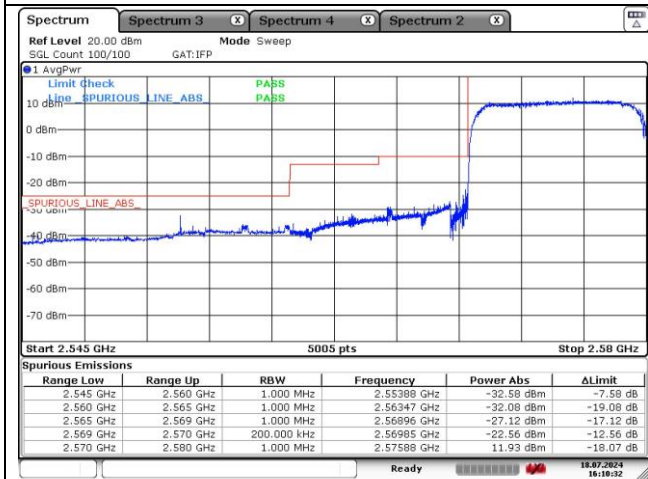

QPSK Middle Channel - Full RB

LTE band 26_Part 90 (15 MHz)

16QAM Middle Channel - 1 RB_Low

16QAM Middle Channel - 1 RB High

16QAM Middle Channel - Full RB

LTE band 38 (5 MHz)

QPSK Low Channel - 1 RB

QPSK High Channel - 1 RB

QPSK Low Channel - Full RB

QPSK High Channel - Full RB

LTE band 38 (5 MHz)

16QAM Low Channel - 1 RB

16QAM High Channel - 1 RB

16QAM Low Channel - Full RB

16QAM High Channel - Full RB

LTE band 38 (10 MHz)

QPSK Low Channel - 1 RB

QPSK High Channel - 1 RB

QPSK Low Channel - Full RB

QPSK High Channel - Full RB

LTE band 38 (10 MHz)

16QAM Low Channel - 1 RB

16QAM High Channel - 1 RB

16QAM Low Channel - Full RB

16QAM High Channel - Full RB

LTE band 38 (15 MHz)

QPSK Low Channel - 1 RB

QPSK High Channel - 1 RB

QPSK Low Channel - Full RB

QPSK High Channel - Full RB

LTE band 38 (15 MHz)

16QAM Low Channel - 1 RB