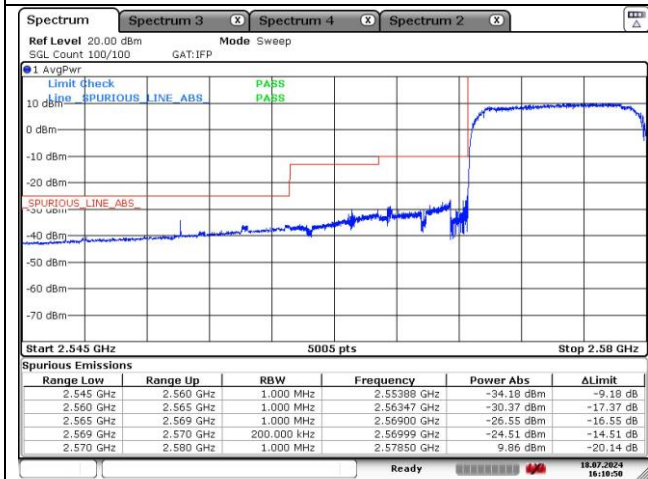

QPSK Low Channel - Full RB

QPSK High Channel - Full RB

LTE band 38 (5 MHz)

16QAM Low Channel - 1 RB

16QAM High Channel - 1 RB

16QAM Low Channel - Full RB

16QAM High Channel - Full RB

LTE band 38 (10 MHz)

QPSK Low Channel - 1 RB

QPSK High Channel - 1 RB

QPSK Low Channel - Full RB

QPSK High Channel - Full RB

LTE band 38 (10 MHz)

16QAM Low Channel - 1 RB

16QAM High Channel - 1 RB

16QAM Low Channel - Full RB

16QAM High Channel - Full RB

LTE band 38 (15 MHz)

QPSK Low Channel - 1 RB

QPSK High Channel - 1 RB

QPSK Low Channel - Full RB

QPSK High Channel - Full RB

LTE band 38 (15 MHz)

16QAM Low Channel - 1 RB