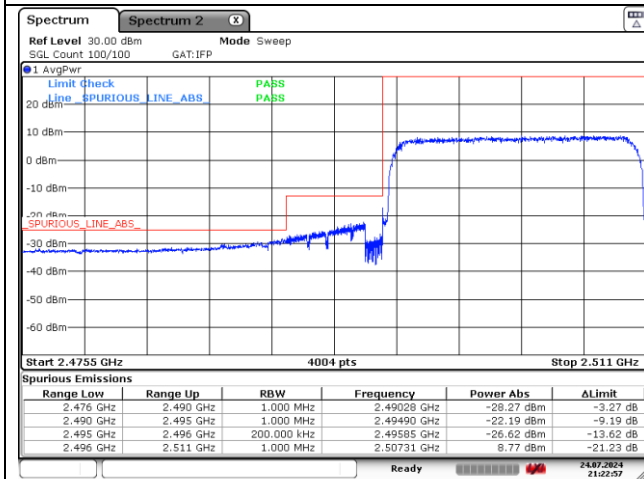

QPSK Low Channel - Full RB

QPSK High Channel - Full RB

LTE band 41 (5 MHz)

LTE band 41 (10 MHz)

QPSK Low Channel - 1 RB

QPSK High Channel - 1 RB

QPSK Low Channel - Full RB

QPSK High Channel - Full RB

LTE band 41 (10 MHz)

16QAM Low Channel - 1 RB

16QAM High Channel - 1 RB

16QAM Low Channel - Full RB

16QAM High Channel - Full RB

LTE band 41 (15 MHz)

QPSK Low Channel - 1 RB

QPSK High Channel - 1 RB

QPSK Low Channel - Full RB

QPSK High Channel - Full RB

LTE band 41 (15 MHz)

16QAM Low Channel - 1 RB

16QAM High Channel - 1 RB

16QAM Low Channel - Full RB

16QAM High Channel - Full RB

LTE band 41 (20 MHz)

QPSK Low Channel - 1 RB

QPSK High Channel - 1 RB

QPSK Low Channel - Full RB

QPSK High Channel - Full RB