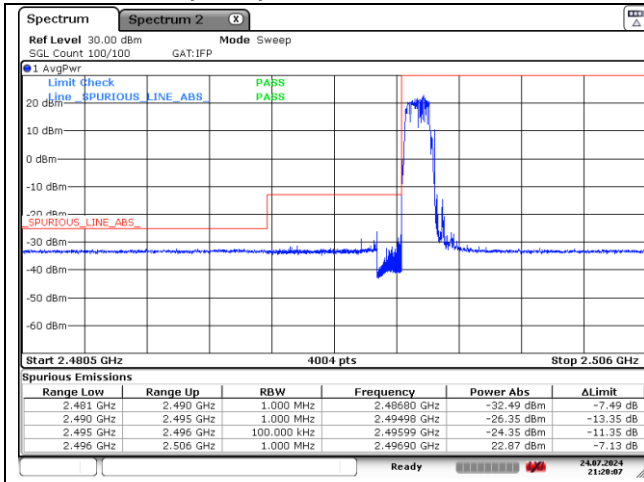

16QAM High Channel - 1 RB

16QAM Low Channel - Full RB

16QAM High Channel - Full RB

LTE band 38 (20 MHz)

QPSK Low Channel - 1 RB

QPSK High Channel - 1 RB

QPSK Low Channel - Full RB

QPSK High Channel - Full RB

LTE band 38 (20 MHz)

16QAM Low Channel - 1 RB

16QAM High Channel - 1 RB

16QAM Low Channel - Full RB

16QAM High Channel - Full RB

LTE band 41 (5 MHz)

QPSK Low Channel - 1 RB

QPSK High Channel - 1 RB

QPSK Low Channel - Full RB

QPSK High Channel - Full RB

LTE band 41 (5 MHz)

LTE band 41 (10 MHz)

QPSK Low Channel - 1 RB

QPSK High Channel - 1 RB

QPSK Low Channel - Full RB

QPSK High Channel - Full RB