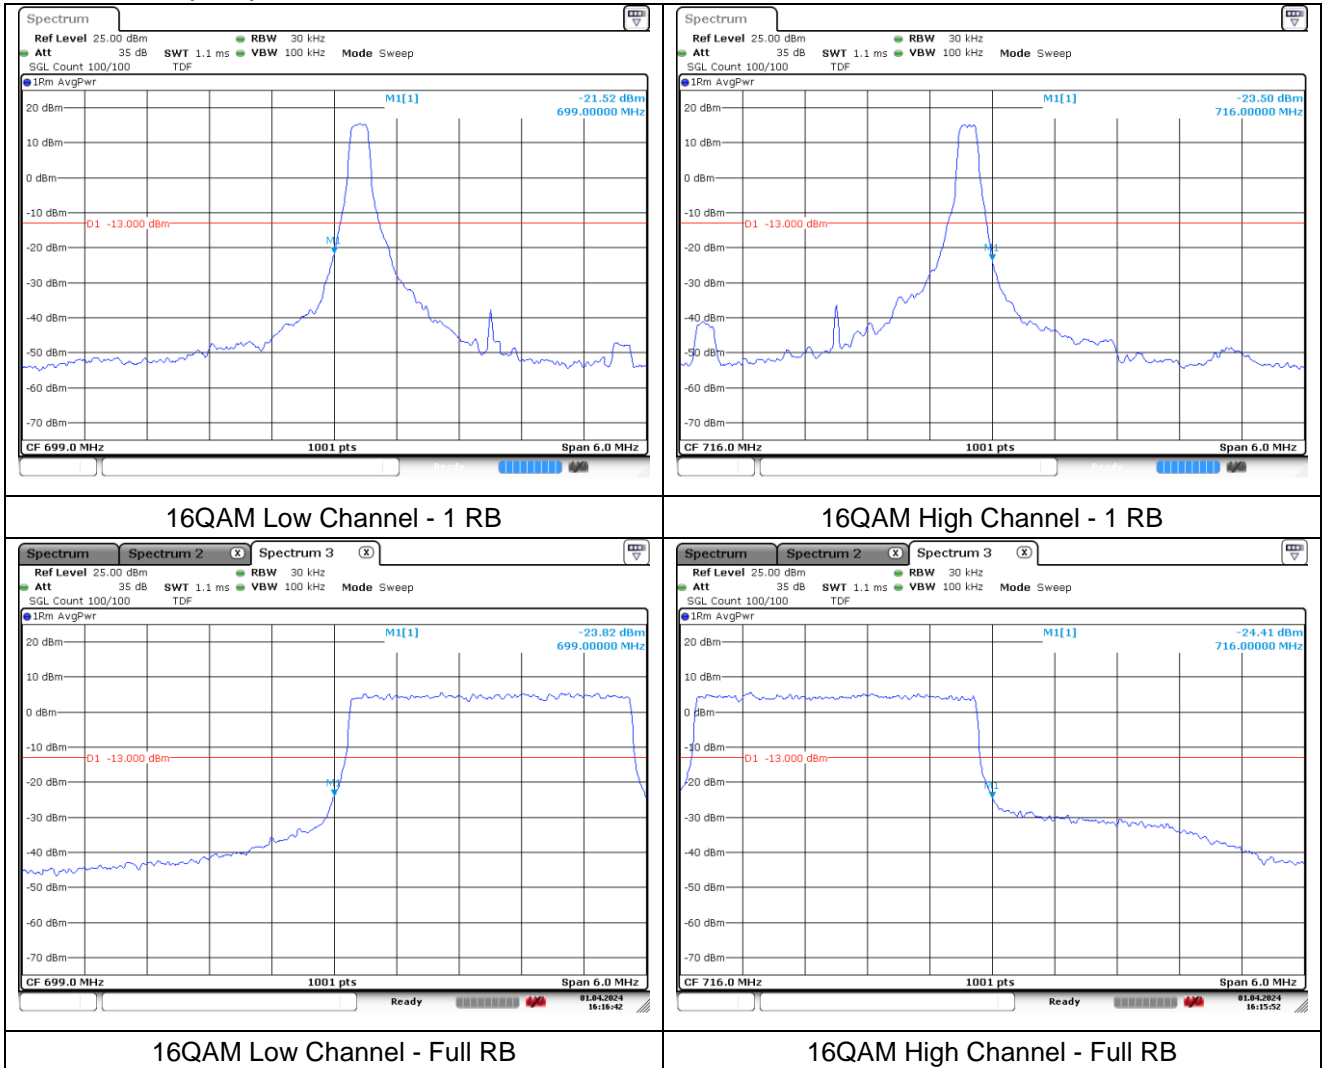

QPSK Low Channel - Full RB

QPSK High Channel - Full RB

LTE band 7 (15 MHz)

16QAM Low Channel - 1 RB

16QAM High Channel - 1 RB

16QAM Low Channel - Full RB

16QAM High Channel - Full RB

LTE band 7 (20 MHz)

QPSK Low Channel - 1 RB

QPSK High Channel - 1 RB

QPSK Low Channel - Full RB

QPSK High Channel - Full RB

LTE band 7 (20 MHz)

16QAM Low Channel - 1 RB

16QAM High Channel - 1 RB

16QAM Low Channel - Full RB

16QAM High Channel - Full RB

LTE band 12 (1.4 MHz)

LTE band 12 (1.4 MHz)

LTE band 12 (3 MHz)

LTE band 12 (3 MHz)

LTE band 12/17 (5 MHz)

QPSK Low Channel - 1 RB

QPSK Low Channel - Full RB

LTE band 12 (5 MHz)

QPSK High Channel - 1 RB

QPSK High Channel - Full RB

LTE band 17 (5 MHz)

QPSK High Channel - 1 RB

QPSK High Channel - Full RB