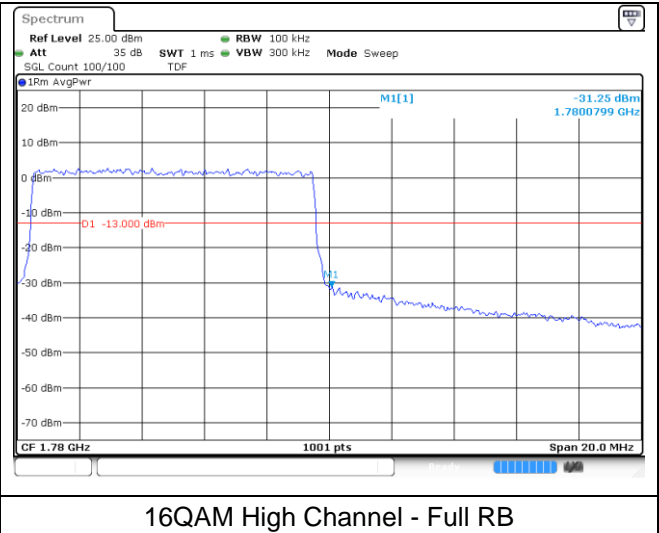

LTE band 66/4 (10 MHz)

LTE band 4 (10 MHz)

LTE band 66 (10 MHz)

LTE band 66/4 (10 MHz)

LTE band 4 (10 MHz)

LTE band 66 (10 MHz)

LTE band 66/4 (15 MHz)

QPSK Low Channel - 1 RB

QPSK Low Channel - Full RB

LTE band 4 (15 MHz)

QPSK High Channel - 1 RB

QPSK High Channel - Full RB

LTE band 66 (15 MHz)

QPSK High Channel - 1 RB

QPSK High Channel - Full RB

LTE band 66/4 (15 MHz)

LTE band 4 (15 MHz)

LTE band 66 (15 MHz)

LTE band 66/4 (20 MHz)

LTE band 4 (20 MHz)

LTE band 66 (20 MHz)

LTE band 66/4 (20 MHz)

16QAM Low Channel - 1 RB

16QAM Low Channel - Full RB