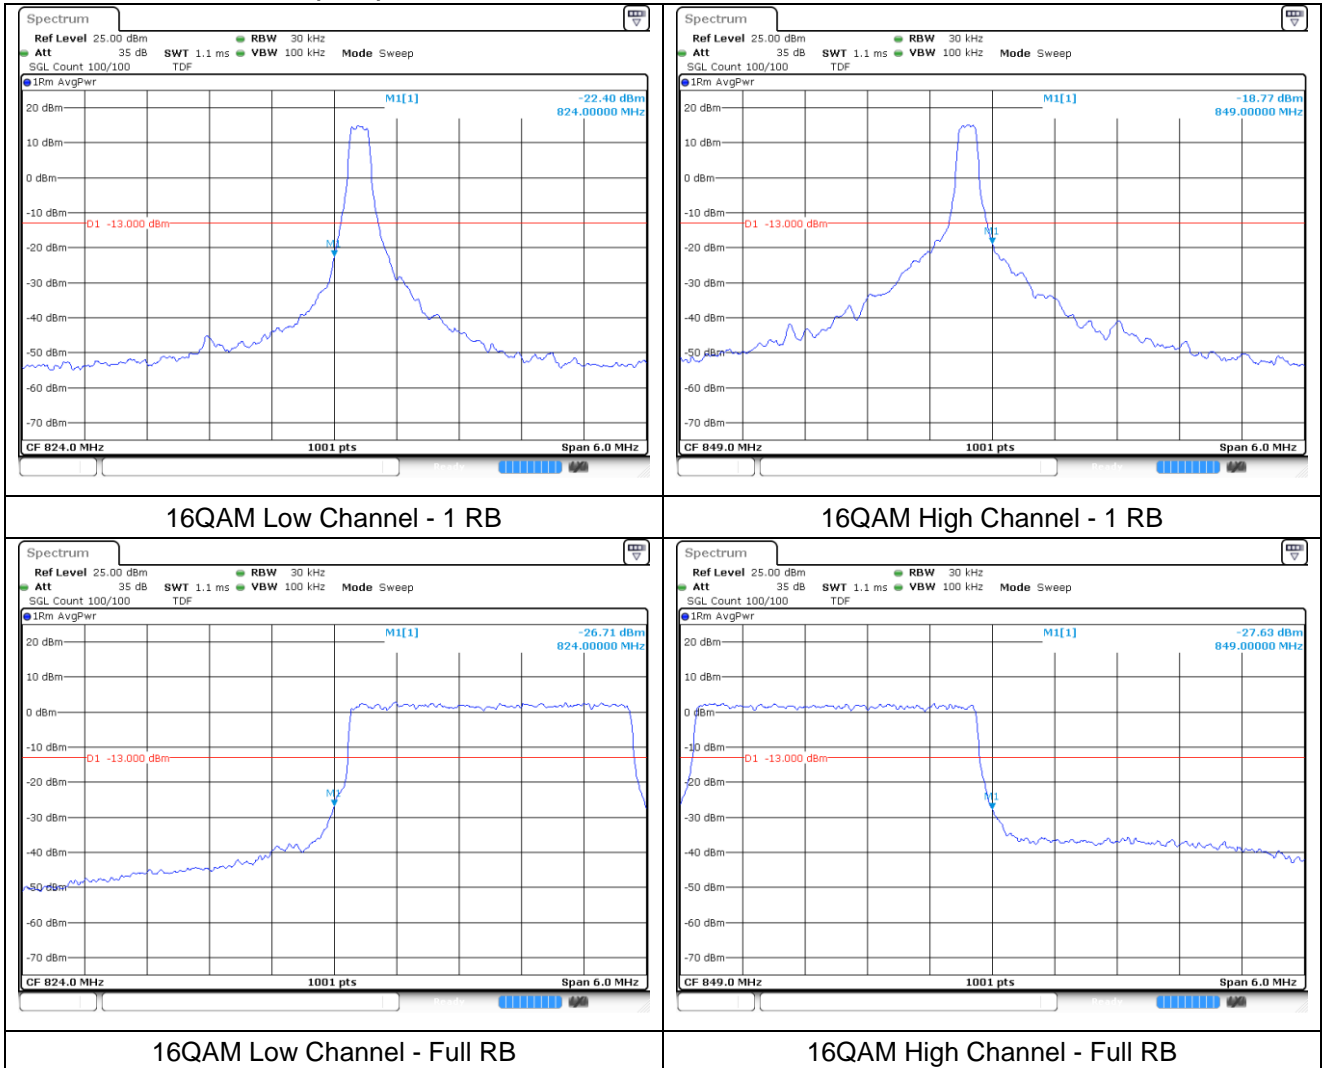

QPSK Low Channel - Full RB

LTE band 4 (15 MHz)

QPSK High Channel - 1 RB

QPSK High Channel - Full RB

LTE band 66 (15 MHz)

QPSK High Channel - 1 RB

QPSK High Channel - Full RB

LTE band 66/4 (15 MHz)

LTE band 4 (15 MHz)

LTE band 66 (15 MHz)

LTE band 66/4 (20 MHz)

LTE band 4 (20 MHz)

LTE band 66 (20 MHz)

LTE band 66/4 (20 MHz)

16QAM Low Channel - 1 RB

16QAM Low Channel - Full RB

LTE band 4 (20 MHz)

16QAM High Channel - 1 RB

16QAM High Channel - Full RB

LTE band 66 (20 MHz)

16QAM High Channel - 1 RB

16QAM High Channel - Full RB

LTE band 26/5_Part 22 (1.4 MHz)

LTE band 26/5_Part 22 (1.4 MHz)

LTE band 26/5_Part 22 (3 MHz)

LTE band 26/5_Part 22 (3 MHz)

LTE band 26/5_Part 22 (5 MHz)

LTE band 26/5_Part 22 (5 MHz)

LTE band 26/5_Part 22 (10 MHz)

LTE band 26/5_Part 22 (10 MHz)

LTE band 26_Part 22 (15 MHz)