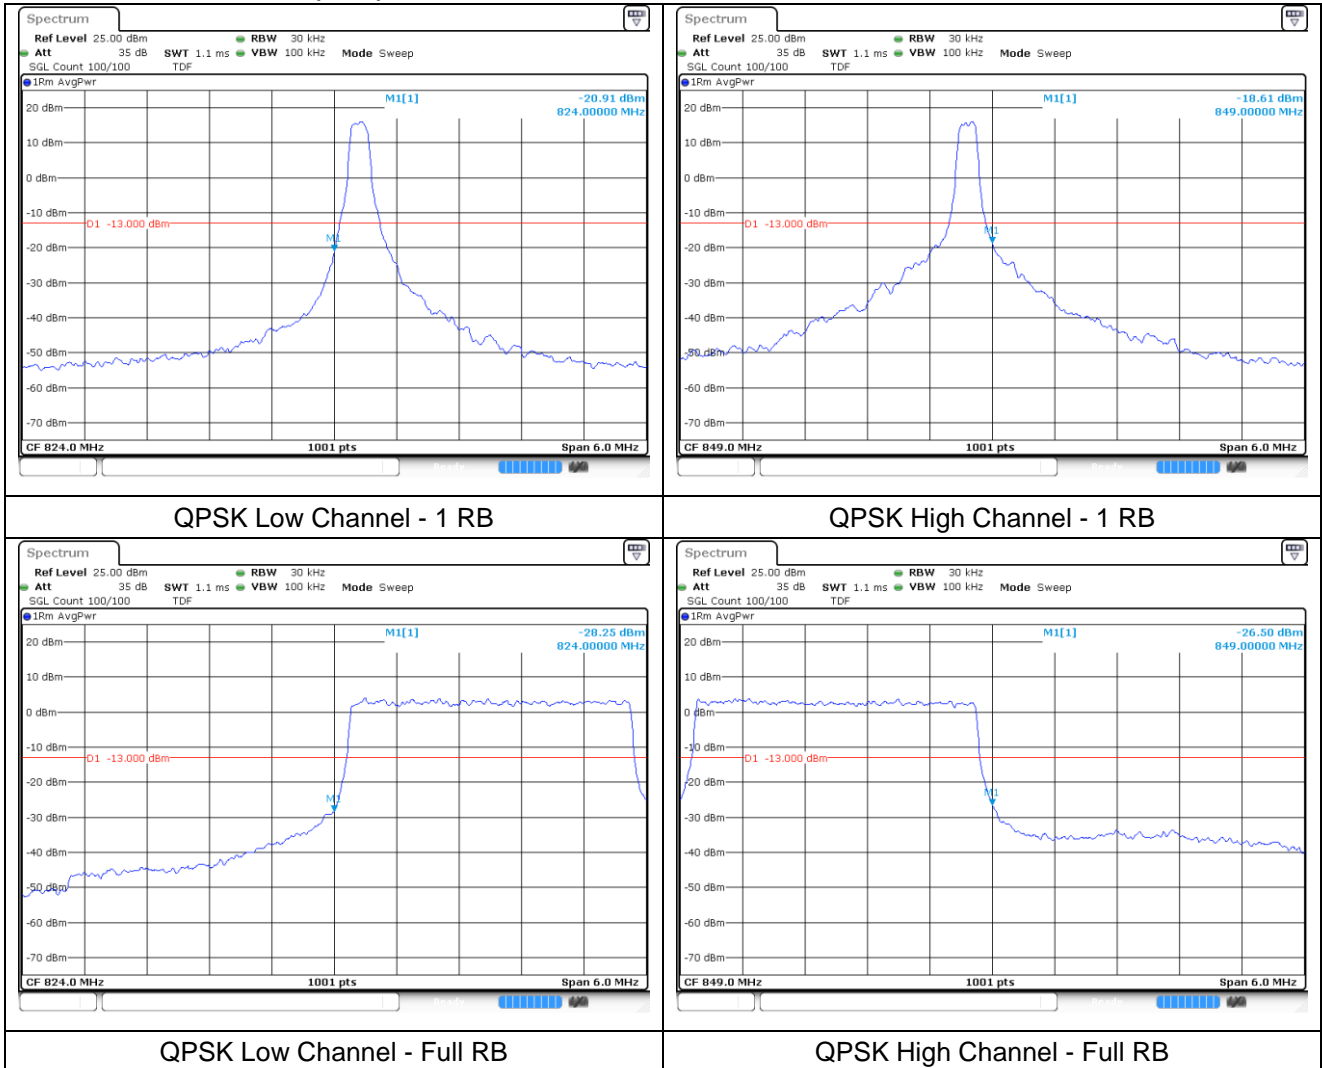

QPSK Low Channel - Full RB

LTE band 4 (15 MHz)

QPSK High Channel - 1 RB

QPSK High Channel - Full RB

LTE band 66 (15 MHz)

QPSK High Channel - 1 RB

QPSK High Channel - Full RB

LTE band 66/4 (15 MHz)

LTE band 4 (15 MHz)

LTE band 66 (15 MHz)

LTE band 66/4 (20 MHz)

LTE band 4 (20 MHz)

LTE band 66 (20 MHz)

LTE band 66/4 (20 MHz)

16QAM Low Channel - 1 RB

16QAM Low Channel - Full RB

LTE band 4 (20 MHz)

16QAM High Channel - 1 RB

16QAM High Channel - Full RB

LTE band 66 (20 MHz)

16QAM High Channel - 1 RB

16QAM High Channel - Full RB

LTE band 26/5_Part 22 (1.4 MHz)

LTE band 26/5_Part 22 (1.4 MHz)

LTE band 26/5_Part 22 (3 MHz)

LTE band 26/5_Part 22 (3 MHz)

LTE band 26/5_Part 22 (5 MHz)

LTE band 26/5_Part 22 (5 MHz)

LTE band 26/5_Part 22 (10 MHz)

LTE band 26/5_Part 22 (10 MHz)

LTE band 26_Part 22 (15 MHz)