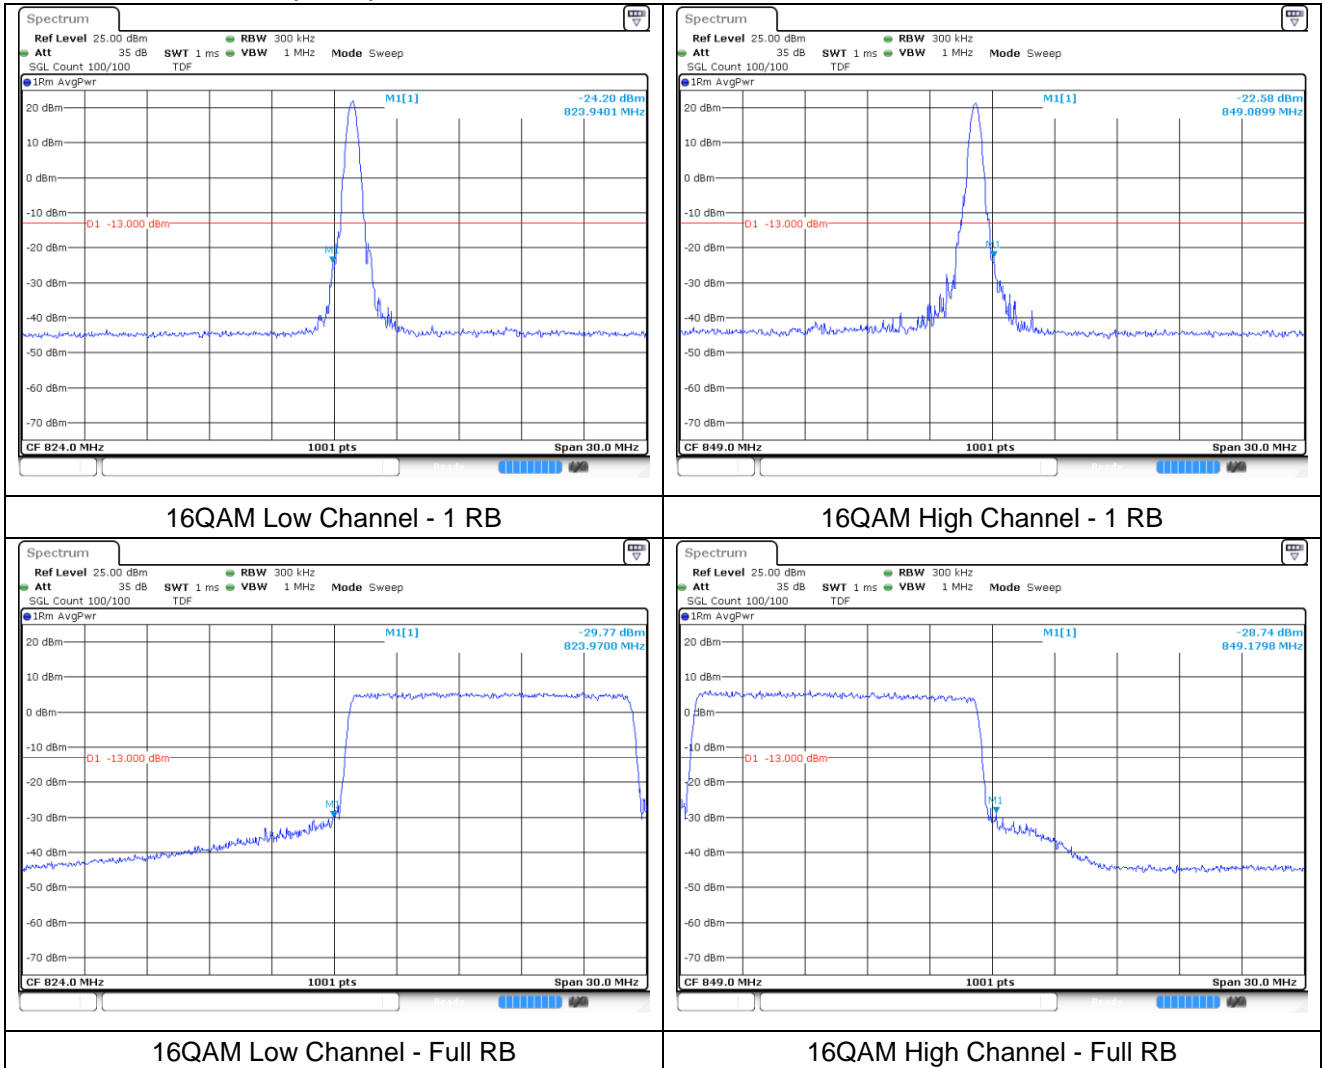

LTE band 4 (20 MHz)

16QAM High Channel - 1 RB

16QAM High Channel - Full RB

LTE band 66 (20 MHz)

16QAM High Channel - 1 RB

16QAM High Channel - Full RB

LTE band 26/5_Part 22 (1.4 MHz)

LTE band 26/5_Part 22 (1.4 MHz)

LTE band 26/5_Part 22 (3 MHz)

LTE band 26/5_Part 22 (3 MHz)

LTE band 26/5_Part 22 (5 MHz)

LTE band 26/5_Part 22 (5 MHz)

LTE band 26/5_Part 22 (10 MHz)

LTE band 26/5_Part 22 (10 MHz)

LTE band 26_Part 22 (15 MHz)

LTE band 26_Part 22 (15 MHz)

LTE band 7 (5 MHz)

QPSK Low Channel - 1 RB

QPSK High Channel - 1 RB

QPSK Low Channel - Full RB

QPSK High Channel - Full RB

LTE band 7 (5 MHz)

16QAM Low Channel - 1 RB

16QAM High Channel - 1 RB

16QAM Low Channel - Full RB

16QAM High Channel - Full RB

LTE band 7 (10 MHz)

QPSK Low Channel - 1 RB

QPSK High Channel - 1 RB

QPSK Low Channel - Full RB

QPSK High Channel - Full RB