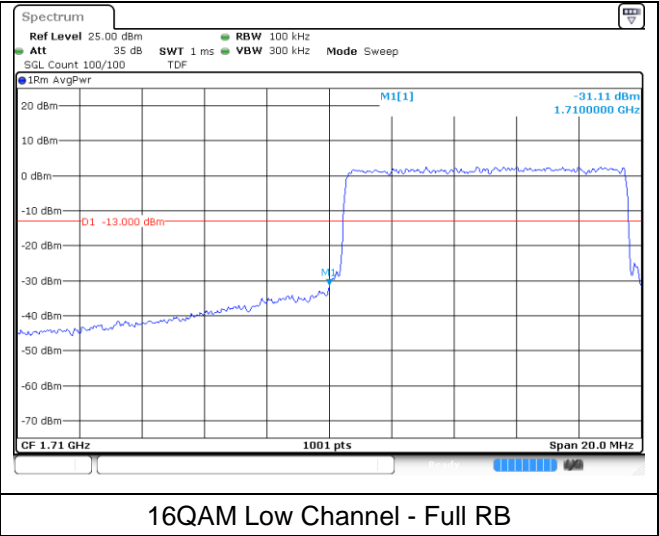

LTE band 66/4 (10 MHz)

LTE band 4 (10 MHz)

LTE band 66 (10 MHz)

LTE band 66/4 (10 MHz)

LTE band 4 (10 MHz)

LTE band 66 (10 MHz)

LTE band 66/4 (15 MHz)

QPSK Low Channel - 1 RB

QPSK Low Channel - Full RB

LTE band 4 (15 MHz)

QPSK High Channel - 1 RB

QPSK High Channel - Full RB

LTE band 66 (15 MHz)

QPSK High Channel - 1 RB

QPSK High Channel - Full RB

LTE band 66/4 (15 MHz)

LTE band 4 (15 MHz)

LTE band 66 (15 MHz)

LTE band 66/4 (20 MHz)

LTE band 4 (20 MHz)

LTE band 66 (20 MHz)

LTE band 66/4 (20 MHz)

16QAM Low Channel - 1 RB

16QAM Low Channel - Full RB