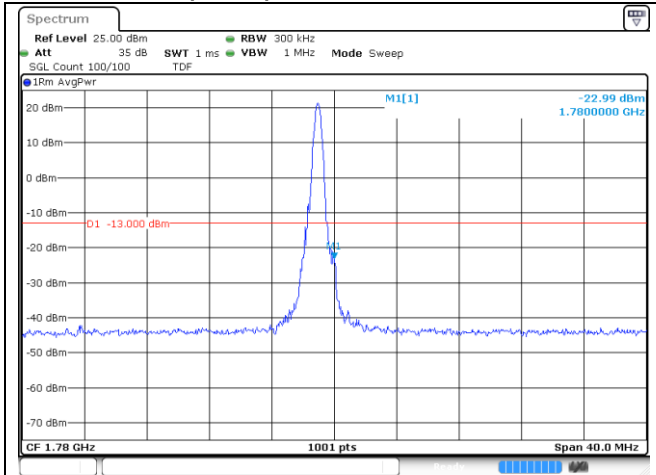

LTE band 4 (15 MHz)

LTE band 66 (15 MHz)

LTE band 66/4 (20 MHz)

LTE band 4 (20 MHz)

LTE band 66 (20 MHz)

LTE band 66/4 (20 MHz)

16QAM Low Channel - 1 RB

16QAM Low Channel - Full RB

LTE band 4 (20 MHz)

16QAM High Channel - 1 RB

16QAM High Channel - Full RB

LTE band 66 (20 MHz)

16QAM High Channel - 1 RB

16QAM High Channel - Full RB

LTE band 26/5_Part 22 (1.4 MHz)

LTE band 26/5_Part 22 (1.4 MHz)

LTE band 26/5_Part 22 (3 MHz)

LTE band 26/5_Part 22 (3 MHz)

LTE band 26/5_Part 22 (5 MHz)

LTE band 26/5_Part 22 (5 MHz)

LTE band 26/5_Part 22 (10 MHz)

LTE band 26/5_Part 22 (10 MHz)

LTE band 26_Part 22 (15 MHz)