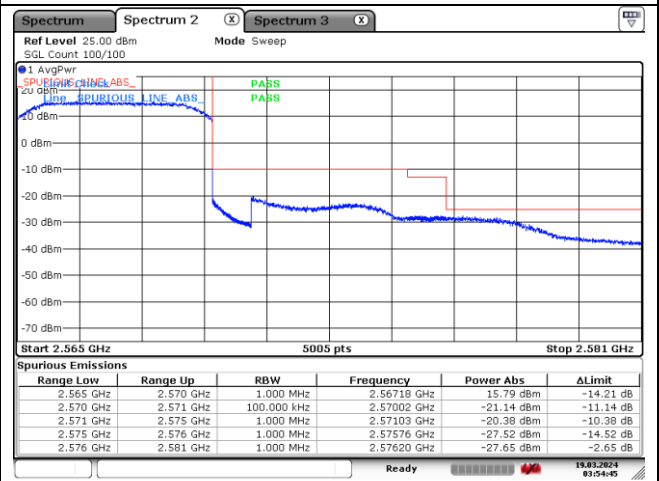

LTE band 26/5_Part 22 (3 MHz)

LTE band 26/5_Part 22 (3 MHz)

LTE band 26/5_Part 22 (5 MHz)

LTE band 26/5_Part 22 (5 MHz)

LTE band 26/5_Part 22 (10 MHz)

LTE band 26/5_Part 22 (10 MHz)

LTE band 26_Part 22 (15 MHz)

LTE band 26_Part 22 (15 MHz)

LTE band 7 (5 MHz)

QPSK Low Channel - 1 RB

QPSK High Channel - 1 RB

QPSK Low Channel - Full RB

QPSK High Channel - Full RB

LTE band 7 (5 MHz)

16QAM Low Channel - 1 RB

16QAM High Channel - 1 RB

16QAM Low Channel - Full RB

16QAM High Channel - Full RB

LTE band 7 (10 MHz)

QPSK Low Channel - 1 RB

QPSK High Channel - 1 RB

QPSK Low Channel - Full RB

QPSK High Channel - Full RB