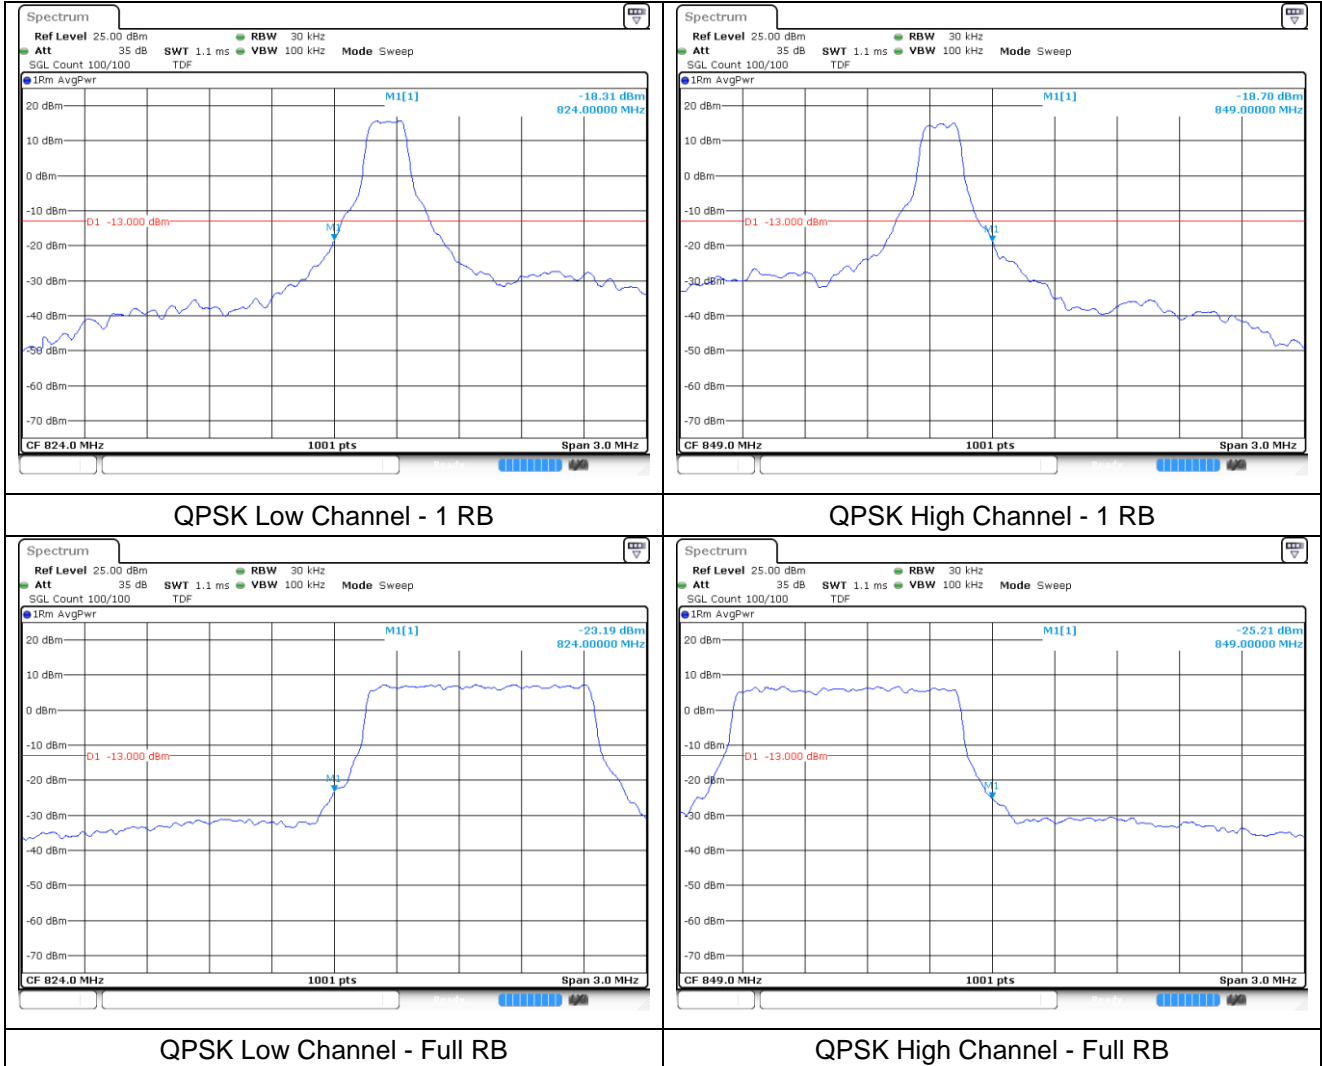

QPSK Low Channel - Full RB

LTE band 4 (15 MHz)

QPSK High Channel - 1 RB

QPSK High Channel - Full RB

LTE band 66 (15 MHz)

QPSK High Channel - 1 RB

QPSK High Channel - Full RB

LTE band 66/4 (15 MHz)

LTE band 4 (15 MHz)

LTE band 66 (15 MHz)

LTE band 66/4 (20 MHz)

LTE band 4 (20 MHz)

LTE band 66 (20 MHz)

LTE band 66/4 (20 MHz)

16QAM Low Channel - 1 RB

16QAM Low Channel - Full RB

LTE band 4 (20 MHz)

16QAM High Channel - 1 RB

16QAM High Channel - Full RB

LTE band 66 (20 MHz)

16QAM High Channel - 1 RB

16QAM High Channel - Full RB

LTE band 26/5_Part 22 (1.4 MHz)

LTE band 26/5_Part 22 (1.4 MHz)

LTE band 26/5_Part 22 (3 MHz)

LTE band 26/5_Part 22 (3 MHz)

LTE band 26/5_Part 22 (5 MHz)

LTE band 26/5_Part 22 (5 MHz)

LTE band 26/5_Part 22 (10 MHz)

LTE band 26/5_Part 22 (10 MHz)

LTE band 26_Part 22 (15 MHz)