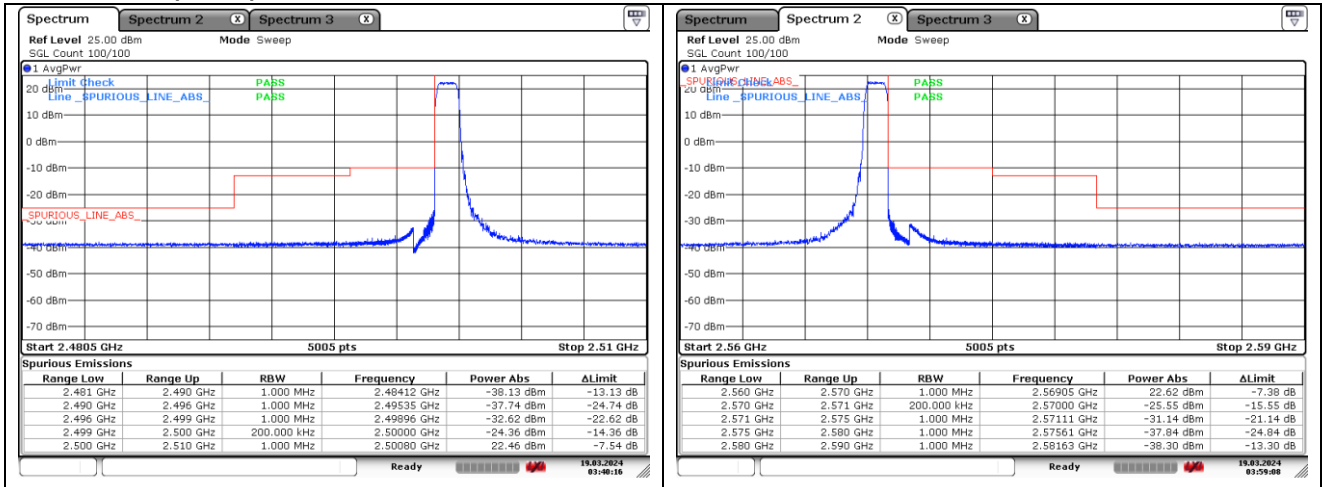

LTE band 26/5_Part 22 (3 MHz)

LTE band 26/5_Part 22 (3 MHz)

LTE band 26/5_Part 22 (5 MHz)

LTE band 26/5_Part 22 (5 MHz)

LTE band 26/5_Part 22 (10 MHz)

LTE band 26/5_Part 22 (10 MHz)

LTE band 26_Part 22 (15 MHz)

LTE band 26_Part 22 (15 MHz)

LTE band 7 (5 MHz)

QPSK Low Channel - 1 RB

QPSK High Channel - 1 RB

QPSK Low Channel - Full RB

QPSK High Channel - Full RB

LTE band 7 (5 MHz)

16QAM Low Channel - 1 RB

16QAM High Channel - 1 RB

16QAM Low Channel - Full RB

16QAM High Channel - Full RB

LTE band 7 (10 MHz)

QPSK Low Channel - 1 RB

QPSK High Channel - 1 RB

QPSK Low Channel - Full RB

QPSK High Channel - Full RB