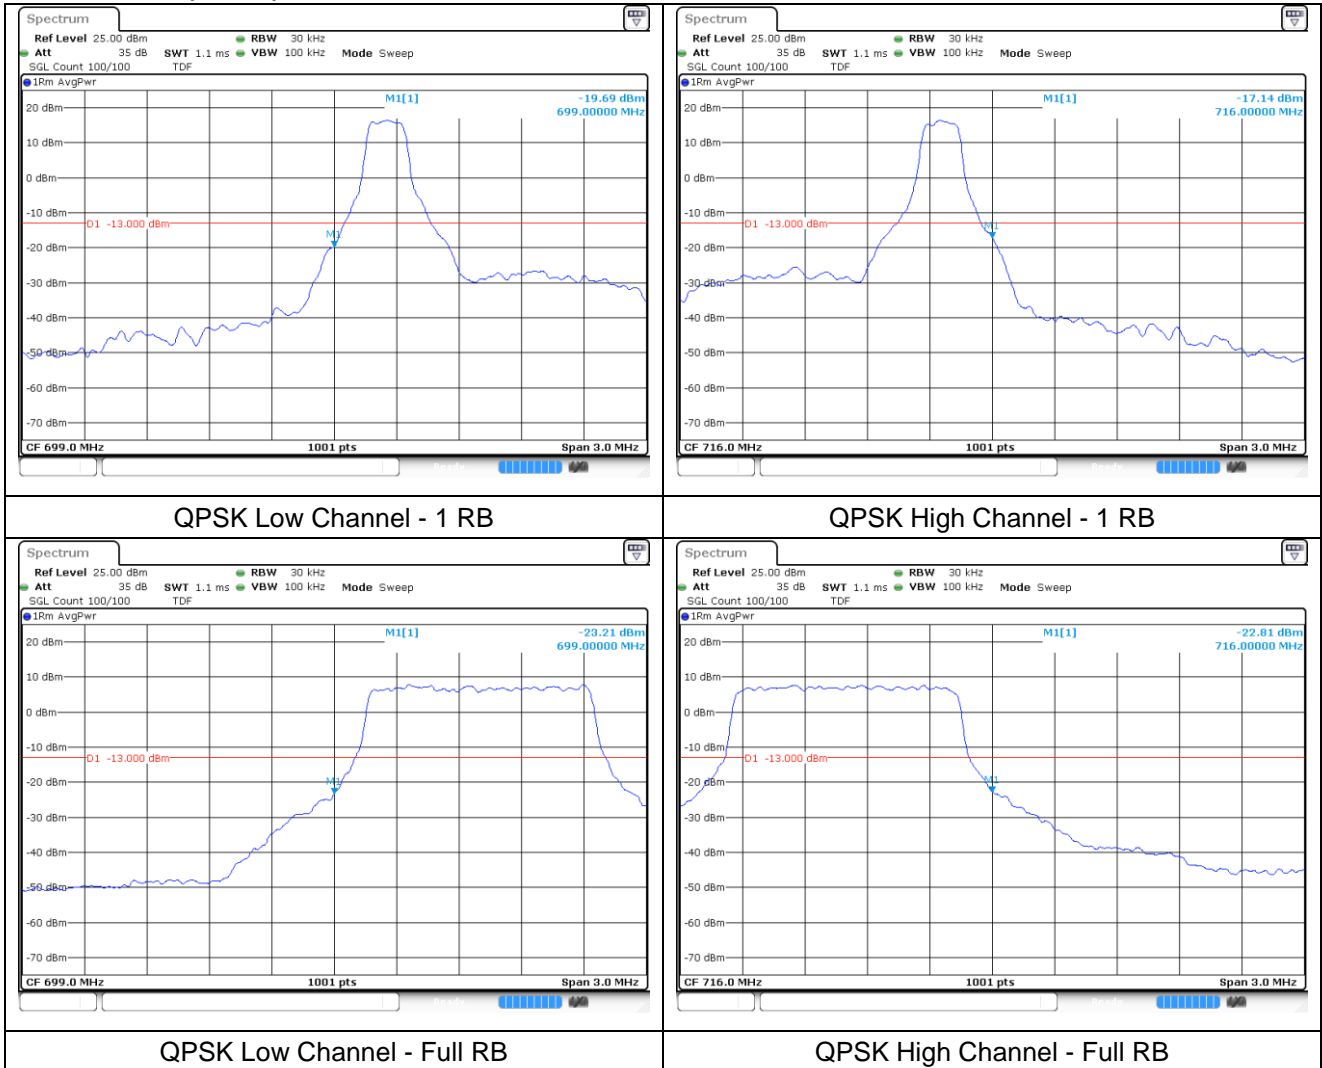

QPSK Low Channel - Full RB

QPSK High Channel - Full RB

LTE band 7 (15 MHz)

16QAM Low Channel - 1 RB

16QAM High Channel - 1 RB

16QAM Low Channel - Full RB

16QAM High Channel - Full RB

LTE band 7 (20 MHz)

QPSK Low Channel - 1 RB

QPSK High Channel - 1 RB

QPSK Low Channel - Full RB

QPSK High Channel - Full RB

LTE band 7 (20 MHz)

16QAM Low Channel - 1 RB

16QAM High Channel - 1 RB

16QAM Low Channel - Full RB

16QAM High Channel - Full RB

LTE band 12 (1.4 MHz)

LTE band 12 (1.4 MHz)

LTE band 12 (3 MHz)

LTE band 12 (3 MHz)

LTE band 12/17 (5 MHz)

QPSK Low Channel - 1 RB

QPSK Low Channel - Full RB

LTE band 12 (5 MHz)

QPSK High Channel - 1 RB

QPSK High Channel - Full RB

LTE band 17 (5 MHz)

QPSK High Channel - 1 RB

QPSK High Channel - Full RB