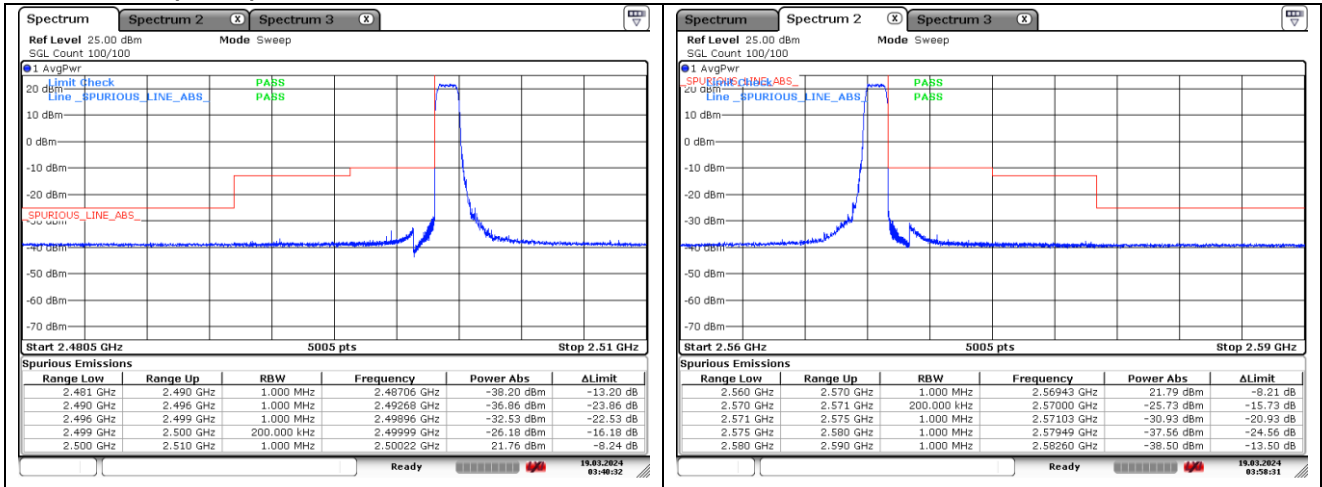

16QAM High Channel - 1 RB

16QAM Low Channel - Full RB

16QAM High Channel - Full RB

LTE band 7 (10 MHz)

QPSK Low Channel - 1 RB

QPSK High Channel - 1 RB

QPSK Low Channel - Full RB

QPSK High Channel - Full RB

LTE band 7 (10 MHz)

16QAM Low Channel - 1 RB

16QAM High Channel - 1 RB

16QAM Low Channel - Full RB

16QAM High Channel - Full RB

LTE band 7 (15 MHz)

QPSK Low Channel - 1 RB

QPSK High Channel - 1 RB