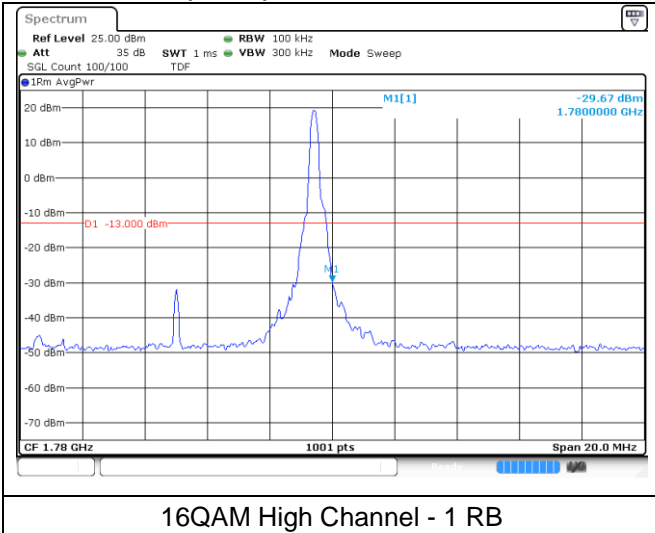

LTE band 66/4 (10 MHz)

LTE band 4 (10 MHz)

LTE band 66 (10 MHz)

LTE band 66/4 (10 MHz)

LTE band 4 (10 MHz)

LTE band 66 (10 MHz)

LTE band 66/4 (15 MHz)

QPSK Low Channel - 1 RB

QPSK Low Channel - Full RB

LTE band 4 (15 MHz)

QPSK High Channel - 1 RB

QPSK High Channel - Full RB

LTE band 66 (15 MHz)

QPSK High Channel - 1 RB

QPSK High Channel - Full RB

LTE band 66/4 (15 MHz)

LTE band 4 (15 MHz)

LTE band 66 (15 MHz)

LTE band 66/4 (20 MHz)

LTE band 4 (20 MHz)

LTE band 66 (20 MHz)

LTE band 66/4 (20 MHz)

16QAM Low Channel - 1 RB

16QAM Low Channel - Full RB