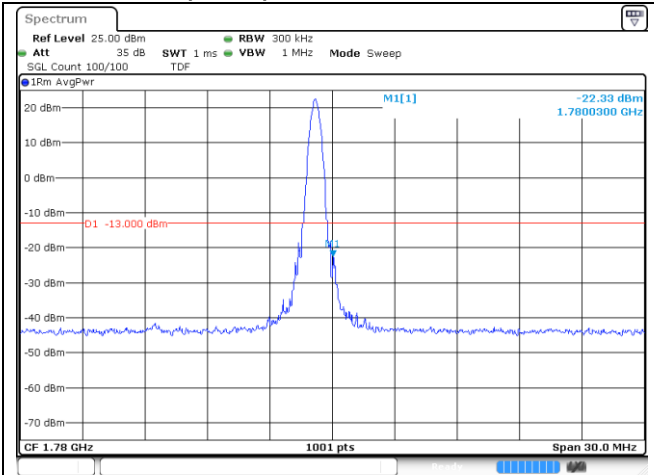

LTE band 66/4 (10 MHz)

LTE band 4 (10 MHz)

LTE band 66 (10 MHz)

LTE band 66/4 (10 MHz)

LTE band 4 (10 MHz)

LTE band 66 (10 MHz)

LTE band 66/4 (15 MHz)

QPSK Low Channel - 1 RB

QPSK Low Channel - Full RB

LTE band 4 (15 MHz)

QPSK High Channel - 1 RB

QPSK High Channel - Full RB

LTE band 66 (15 MHz)

QPSK High Channel - 1 RB

QPSK High Channel - Full RB

LTE band 66/4 (15 MHz)

LTE band 4 (15 MHz)

LTE band 66 (15 MHz)

LTE band 66/4 (20 MHz)

LTE band 4 (20 MHz)

LTE band 66 (20 MHz)

LTE band 66/4 (20 MHz)

16QAM Low Channel - 1 RB

16QAM Low Channel - Full RB