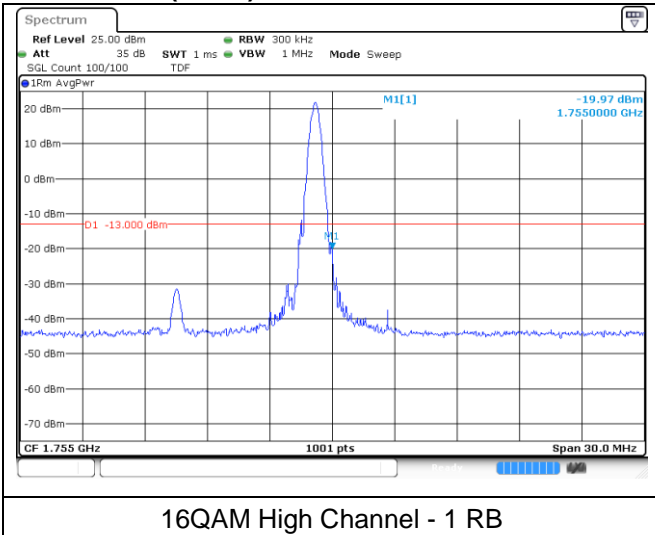

LTE band 66/4 (10 MHz)

LTE band 4 (10 MHz)

LTE band 66 (10 MHz)

LTE band 66/4 (10 MHz)

LTE band 4 (10 MHz)

LTE band 66 (10 MHz)

LTE band 66/4 (15 MHz)

QPSK Low Channel - 1 RB

QPSK Low Channel - Full RB

LTE band 4 (15 MHz)

QPSK High Channel - 1 RB

QPSK High Channel - Full RB

LTE band 66 (15 MHz)

QPSK High Channel - 1 RB

QPSK High Channel - Full RB

LTE band 66/4 (15 MHz)

LTE band 4 (15 MHz)

LTE band 66 (15 MHz)

LTE band 66/4 (20 MHz)

LTE band 4 (20 MHz)

LTE band 66 (20 MHz)

LTE band 66/4 (20 MHz)

16QAM Low Channel - 1 RB

16QAM Low Channel - Full RB

LTE band 4 (20 MHz)

16QAM High Channel - 1 RB

16QAM High Channel - Full RB

LTE band 66 (20 MHz)

16QAM High Channel - 1 RB

16QAM High Channel - Full RB

LTE band 26/5_Part 22 (1.4 MHz)

LTE band 26/5_Part 22 (1.4 MHz)