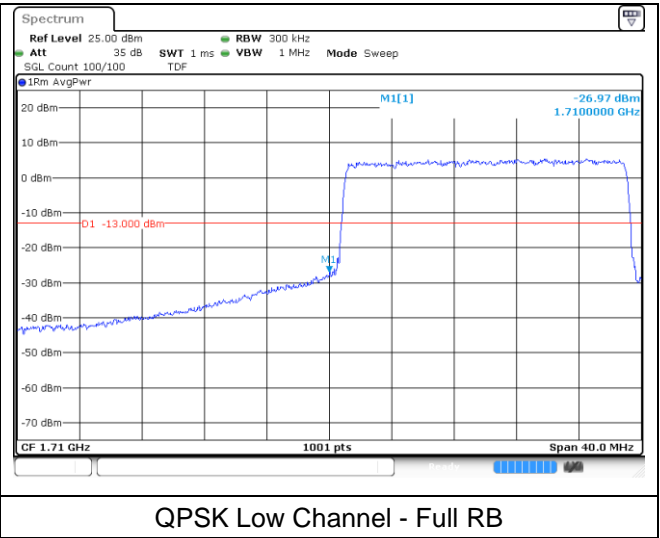

LTE band 66/4 (10 MHz)

LTE band 4 (10 MHz)

LTE band 66 (10 MHz)

LTE band 66/4 (10 MHz)

LTE band 4 (10 MHz)

LTE band 66 (10 MHz)

LTE band 66/4 (15 MHz)

QPSK Low Channel - 1 RB

QPSK Low Channel - Full RB

LTE band 4 (15 MHz)

QPSK High Channel - 1 RB

QPSK High Channel - Full RB

LTE band 66 (15 MHz)

QPSK High Channel - 1 RB

QPSK High Channel - Full RB

LTE band 66/4 (15 MHz)

LTE band 4 (15 MHz)

LTE band 66 (15 MHz)

LTE band 66/4 (20 MHz)

LTE band 4 (20 MHz)

LTE band 66 (20 MHz)

LTE band 66/4 (20 MHz)

16QAM Low Channel - 1 RB

16QAM Low Channel - Full RB