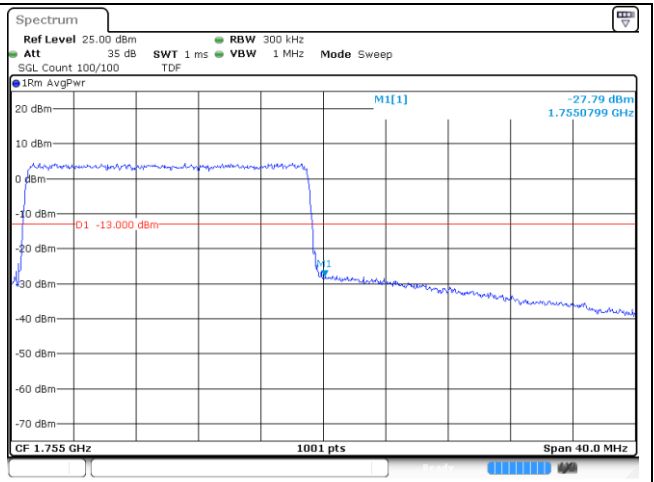

QPSK Low Channel - Full RB

LTE band 4 (15 MHz)

QPSK High Channel - 1 RB

QPSK High Channel - Full RB

LTE band 66 (15 MHz)

QPSK High Channel - 1 RB

QPSK High Channel - Full RB

LTE band 66/4 (15 MHz)

LTE band 4 (15 MHz)

LTE band 66 (15 MHz)

LTE band 66/4 (20 MHz)

LTE band 4 (20 MHz)

LTE band 66 (20 MHz)

LTE band 66/4 (20 MHz)

16QAM Low Channel - 1 RB

16QAM Low Channel - Full RB

LTE band 4 (20 MHz)

16QAM High Channel - 1 RB

16QAM High Channel - Full RB

LTE band 66 (20 MHz)

16QAM High Channel - 1 RB

16QAM High Channel - Full RB

LTE band 26/5_Part 22 (1.4 MHz)

LTE band 26/5_Part 22 (1.4 MHz)

LTE band 26/5_Part 22 (3 MHz)

LTE band 26/5_Part 22 (3 MHz)

LTE band 26/5_Part 22 (5 MHz)

LTE band 26/5_Part 22 (5 MHz)

LTE band 26/5_Part 22 (10 MHz)

LTE band 26/5_Part 22 (10 MHz)

LTE band 26_Part 22 (15 MHz)