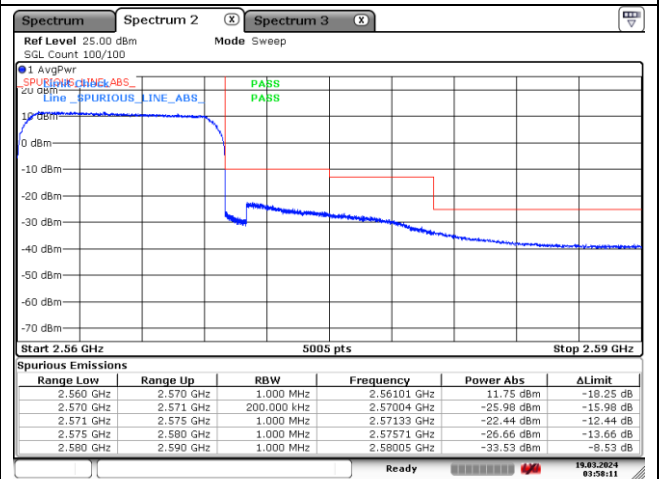

LTE band 26_Part 22 (15 MHz)

LTE band 7 (5 MHz)

QPSK Low Channel - 1 RB

QPSK High Channel - 1 RB

QPSK Low Channel - Full RB

QPSK High Channel - Full RB

LTE band 7 (5 MHz)

16QAM Low Channel - 1 RB

16QAM High Channel - 1 RB

16QAM Low Channel - Full RB

16QAM High Channel - Full RB

LTE band 7 (10 MHz)

QPSK Low Channel - 1 RB

QPSK High Channel - 1 RB

QPSK Low Channel - Full RB

QPSK High Channel - Full RB

LTE band 7 (10 MHz)

16QAM Low Channel - 1 RB

16QAM High Channel - 1 RB

16QAM Low Channel - Full RB

16QAM High Channel - Full RB

LTE band 7 (15 MHz)

QPSK Low Channel - 1 RB

QPSK High Channel - 1 RB