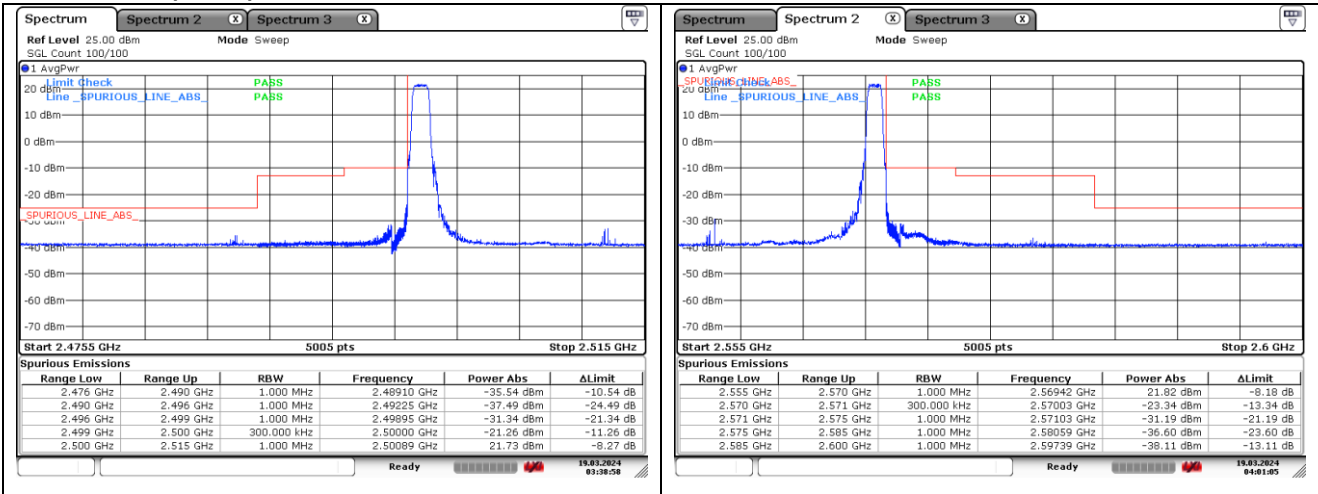

16QAM High Channel - 1 RB

16QAM Low Channel - Full RB

16QAM High Channel - Full RB

LTE band 7 (10 MHz)

QPSK Low Channel - 1 RB

QPSK High Channel - 1 RB

QPSK Low Channel - Full RB

QPSK High Channel - Full RB

LTE band 7 (10 MHz)

16QAM Low Channel - 1 RB

16QAM High Channel - 1 RB

16QAM Low Channel - Full RB

16QAM High Channel - Full RB

LTE band 7 (15 MHz)

QPSK Low Channel - 1 RB

QPSK High Channel - 1 RB

QPSK Low Channel - Full RB

QPSK High Channel - Full RB

LTE band 7 (15 MHz)

16QAM Low Channel - 1 RB

16QAM High Channel - 1 RB

16QAM Low Channel - Full RB

16QAM High Channel - Full RB

LTE band 7 (20 MHz)

QPSK Low Channel - 1 RB

QPSK High Channel - 1 RB

QPSK Low Channel - Full RB

QPSK High Channel - Full RB

LTE band 7 (20 MHz)

16QAM Low Channel - 1 RB

16QAM High Channel - 1 RB

16QAM Low Channel - Full RB