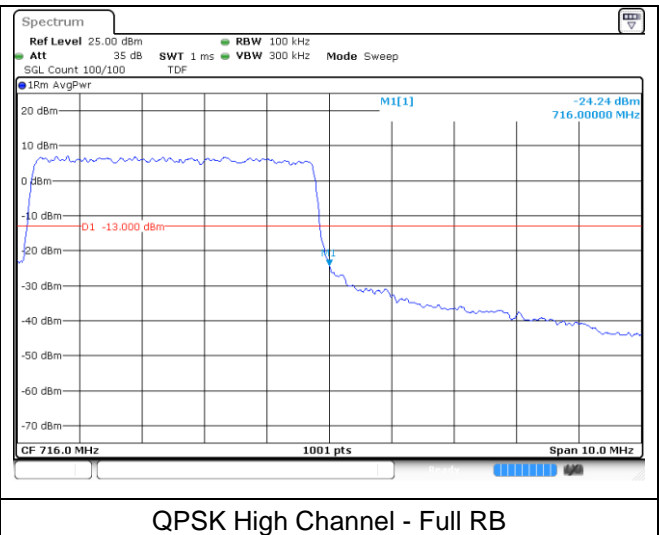

QPSK Low Channel - 1 RB

QPSK High Channel - 1 RB

QPSK Low Channel - Full RB

QPSK High Channel - Full RB

LTE band 7 (20 MHz)

16QAM Low Channel - 1 RB

16QAM High Channel - 1 RB

16QAM Low Channel - Full RB

16QAM High Channel - Full RB

LTE band 12 (1.4 MHz)

LTE band 12 (1.4 MHz)

LTE band 12 (3 MHz)

LTE band 12 (3 MHz)

LTE band 12/17 (5 MHz)

QPSK Low Channel - 1 RB

QPSK Low Channel - Full RB

LTE band 12 (5 MHz)

QPSK High Channel - 1 RB

QPSK High Channel - Full RB

LTE band 17 (5 MHz)

QPSK High Channel - 1 RB

QPSK High Channel - Full RB