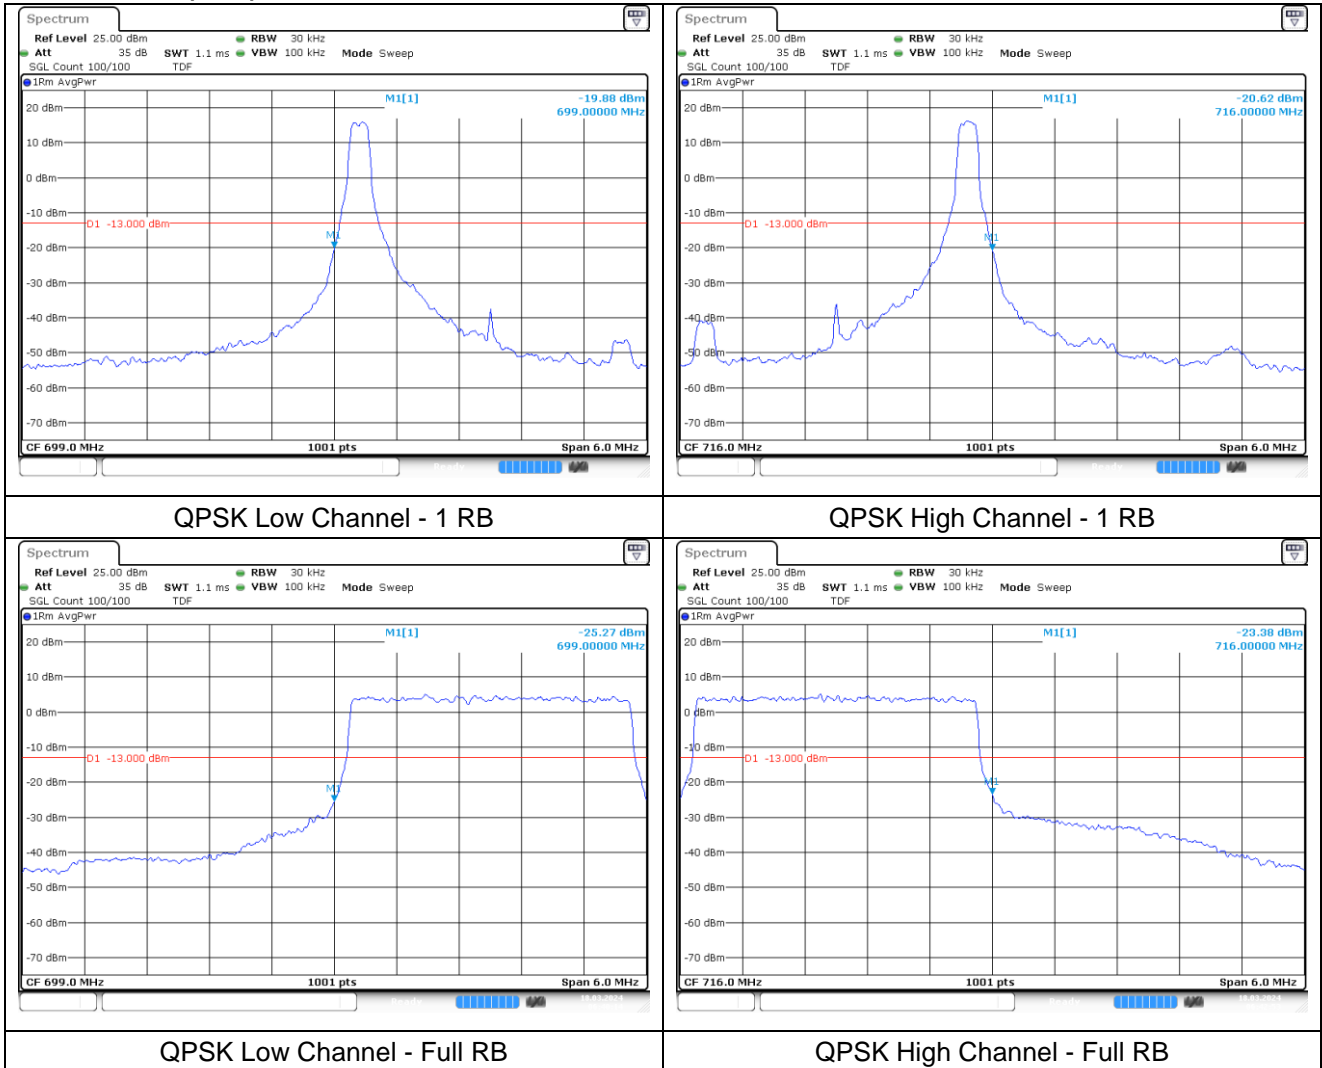

QPSK Low Channel - 1 RB

QPSK High Channel - 1 RB

QPSK Low Channel - Full RB

QPSK High Channel - Full RB

LTE band 7 (20 MHz)

16QAM Low Channel - 1 RB

16QAM High Channel - 1 RB

16QAM Low Channel - Full RB

16QAM High Channel - Full RB

LTE band 12 (1.4 MHz)

LTE band 12 (1.4 MHz)

LTE band 12 (3 MHz)

LTE band 12 (3 MHz)

LTE band 12/17 (5 MHz)

QPSK Low Channel - 1 RB

QPSK Low Channel - Full RB

LTE band 12 (5 MHz)

QPSK High Channel - 1 RB

QPSK High Channel - Full RB

LTE band 17 (5 MHz)

QPSK High Channel - 1 RB

QPSK High Channel - Full RB