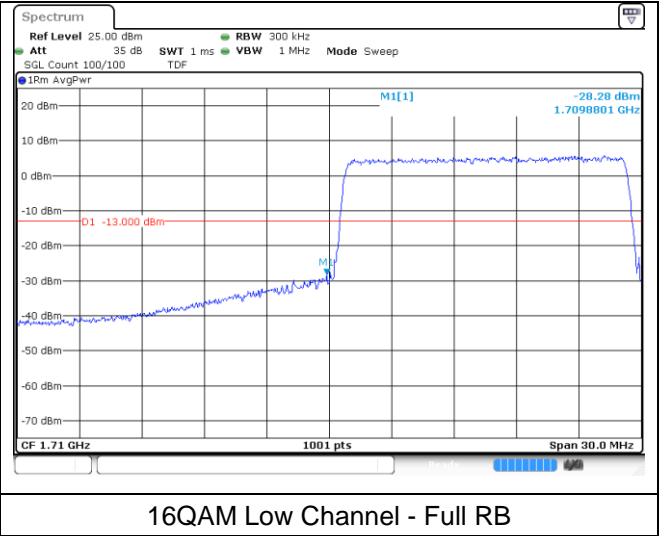

LTE band 66/4 (10 MHz)

LTE band 4 (10 MHz)

LTE band 66 (10 MHz)

LTE band 66/4 (10 MHz)

LTE band 4 (10 MHz)

LTE band 66 (10 MHz)

LTE band 66/4 (15 MHz)

QPSK Low Channel - 1 RB

QPSK Low Channel - Full RB

LTE band 4 (15 MHz)

QPSK High Channel - 1 RB

QPSK High Channel - Full RB

LTE band 66 (15 MHz)

QPSK High Channel - 1 RB

QPSK High Channel - Full RB

LTE band 66/4 (15 MHz)

LTE band 4 (15 MHz)

LTE band 66 (15 MHz)

LTE band 66/4 (20 MHz)

LTE band 4 (20 MHz)

LTE band 66 (20 MHz)

LTE band 66/4 (20 MHz)

16QAM Low Channel - 1 RB

16QAM Low Channel - Full RB