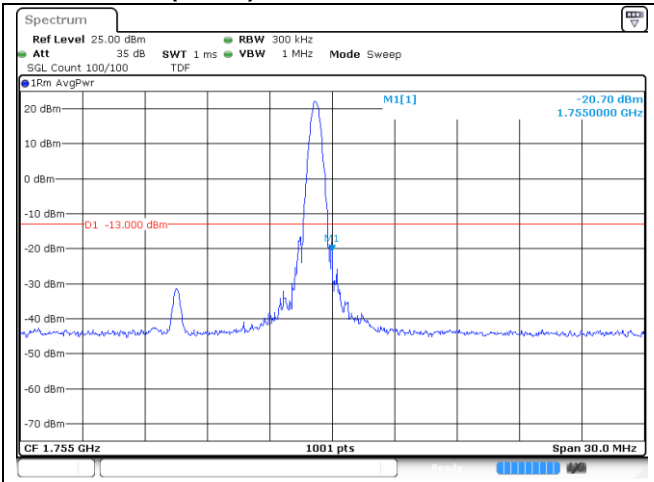

LTE band 66/4 (10 MHz)

LTE band 4 (10 MHz)

LTE band 66 (10 MHz)

LTE band 66/4 (10 MHz)

LTE band 4 (10 MHz)

LTE band 66 (10 MHz)

LTE band 66/4 (15 MHz)

QPSK Low Channel - 1 RB

QPSK Low Channel - Full RB

LTE band 4 (15 MHz)

QPSK High Channel - 1 RB

QPSK High Channel - Full RB

LTE band 66 (15 MHz)

QPSK High Channel - 1 RB

QPSK High Channel - Full RB

LTE band 66/4 (15 MHz)

LTE band 4 (15 MHz)

LTE band 66 (15 MHz)

LTE band 66/4 (20 MHz)

LTE band 4 (20 MHz)

LTE band 66 (20 MHz)

LTE band 66/4 (20 MHz)

16QAM Low Channel - 1 RB

16QAM Low Channel - Full RB