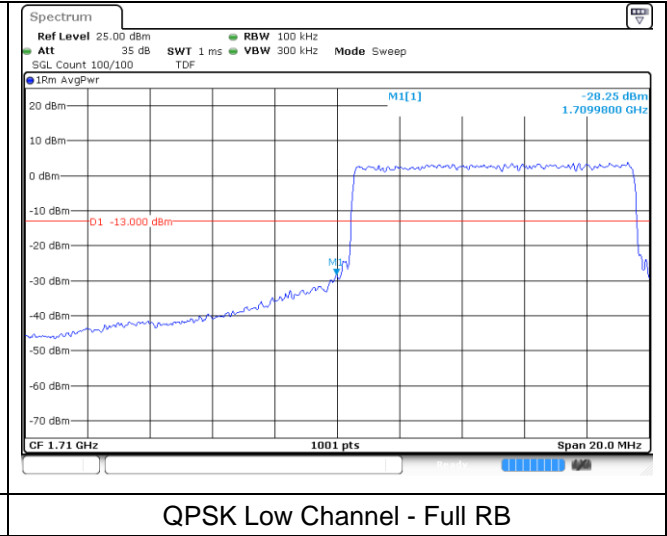

LTE band 66/4 (10 MHz)

LTE band 4 (10 MHz)

LTE band 66 (10 MHz)

LTE band 66/4 (10 MHz)

LTE band 4 (10 MHz)

LTE band 66 (10 MHz)

LTE band 66/4 (15 MHz)

QPSK Low Channel - 1 RB

QPSK Low Channel - Full RB

LTE band 4 (15 MHz)

QPSK High Channel - 1 RB

QPSK High Channel - Full RB

LTE band 66 (15 MHz)

QPSK High Channel - 1 RB

QPSK High Channel - Full RB

LTE band 66/4 (15 MHz)

LTE band 4 (15 MHz)

LTE band 66 (15 MHz)

LTE band 66/4 (20 MHz)

LTE band 4 (20 MHz)

LTE band 66 (20 MHz)

LTE band 66/4 (20 MHz)

16QAM Low Channel - 1 RB

16QAM Low Channel - Full RB