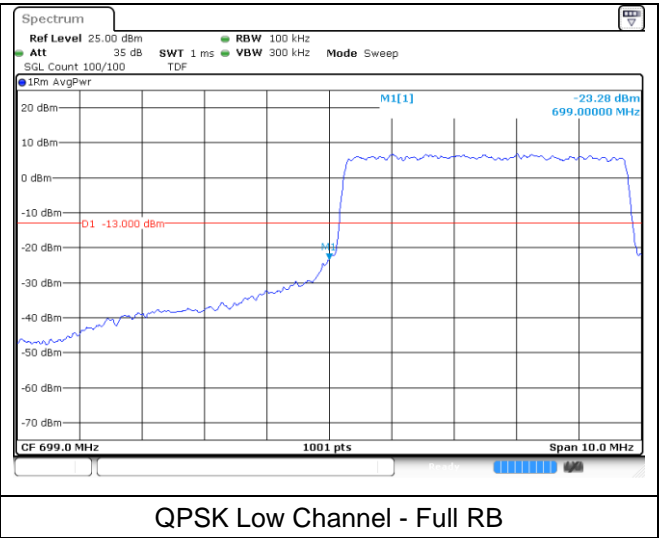

16QAM High Channel - Full RB

LTE band 12 (1.4 MHz)

LTE band 12 (1.4 MHz)

LTE band 12 (3 MHz)

LTE band 12 (3 MHz)

LTE band 12/17 (5 MHz)

QPSK Low Channel - 1 RB

QPSK Low Channel - Full RB