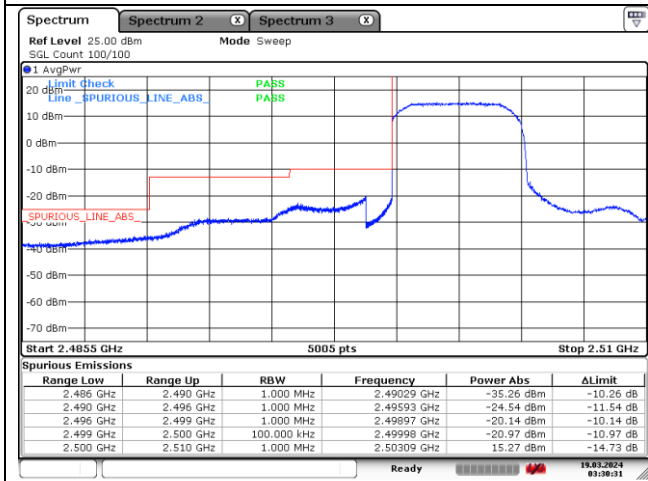

LTE band 4 (20 MHz)

16QAM High Channel - 1 RB

16QAM High Channel - Full RB

LTE band 66 (20 MHz)

16QAM High Channel - 1 RB

16QAM High Channel - Full RB

LTE band 26/5_Part 22 (1.4 MHz)

LTE band 26/5_Part 22 (1.4 MHz)

LTE band 26/5_Part 22 (3 MHz)

LTE band 26/5_Part 22 (3 MHz)

LTE band 26/5_Part 22 (5 MHz)

LTE band 26/5_Part 22 (5 MHz)

LTE band 26/5_Part 22 (10 MHz)

LTE band 26/5_Part 22 (10 MHz)

LTE band 26_Part 22 (15 MHz)

LTE band 26_Part 22 (15 MHz)

LTE band 7 (5 MHz)

QPSK Low Channel - 1 RB

QPSK High Channel - 1 RB

QPSK Low Channel - Full RB

QPSK High Channel - Full RB

LTE band 7 (5 MHz)

16QAM Low Channel - 1 RB