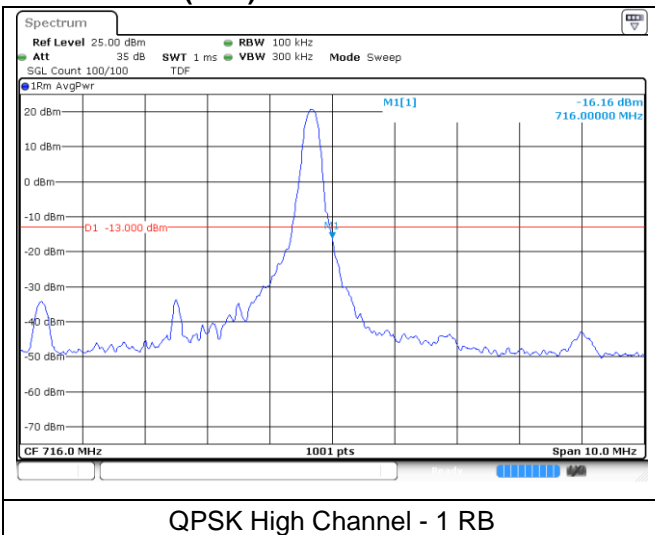

16QAM High Channel - Full RB

LTE band 12 (1.4 MHz)

LTE band 12 (1.4 MHz)

LTE band 12 (3 MHz)

LTE band 12 (3 MHz)

LTE band 12/17 (5 MHz)

QPSK Low Channel - 1 RB

QPSK Low Channel - Full RB

LTE band 12 (5 MHz)

QPSK High Channel - 1 RB

QPSK High Channel - Full RB

LTE band 17 (5 MHz)

QPSK High Channel - 1 RB

QPSK High Channel - Full RB