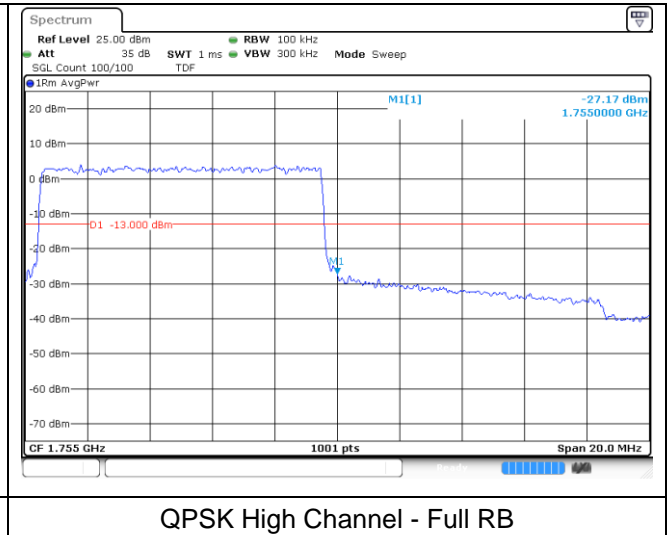

LTE band 66/4 (10 MHz)

LTE band 4 (10 MHz)

LTE band 66 (10 MHz)

LTE band 66/4 (10 MHz)

LTE band 4 (10 MHz)

LTE band 66 (10 MHz)

LTE band 66/4 (15 MHz)

QPSK Low Channel - 1 RB

QPSK Low Channel - Full RB

LTE band 4 (15 MHz)

QPSK High Channel - 1 RB

QPSK High Channel - Full RB

LTE band 66 (15 MHz)

QPSK High Channel - 1 RB

QPSK High Channel - Full RB

LTE band 66/4 (15 MHz)

LTE band 4 (15 MHz)

LTE band 66 (15 MHz)

LTE band 66/4 (20 MHz)

LTE band 4 (20 MHz)

LTE band 66 (20 MHz)

LTE band 66/4 (20 MHz)

16QAM Low Channel - 1 RB

16QAM Low Channel - Full RB