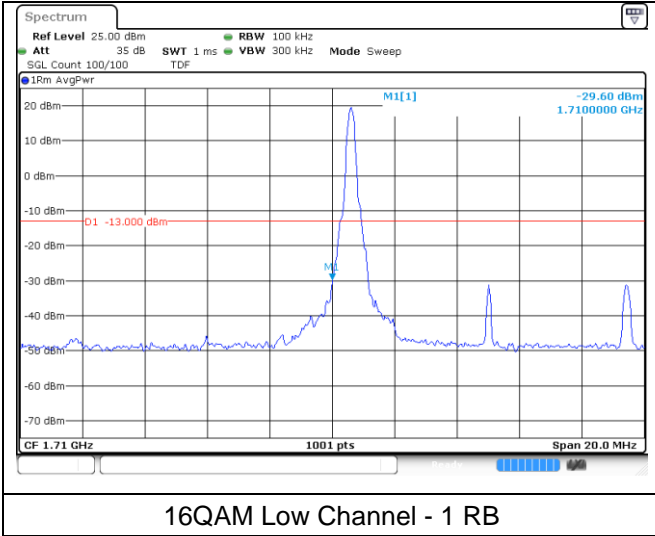

LTE band 66/4 (10 MHz)

LTE band 4 (10 MHz)

LTE band 66 (10 MHz)

LTE band 66/4 (10 MHz)

LTE band 4 (10 MHz)

LTE band 66 (10 MHz)

LTE band 66/4 (15 MHz)

QPSK Low Channel - 1 RB

QPSK Low Channel - Full RB

LTE band 4 (15 MHz)

QPSK High Channel - 1 RB

QPSK High Channel - Full RB

LTE band 66 (15 MHz)

QPSK High Channel - 1 RB

QPSK High Channel - Full RB

LTE band 66/4 (15 MHz)

LTE band 4 (15 MHz)

LTE band 66 (15 MHz)

LTE band 66/4 (20 MHz)

LTE band 4 (20 MHz)

LTE band 66 (20 MHz)

LTE band 66/4 (20 MHz)

16QAM Low Channel - 1 RB

16QAM Low Channel - Full RB