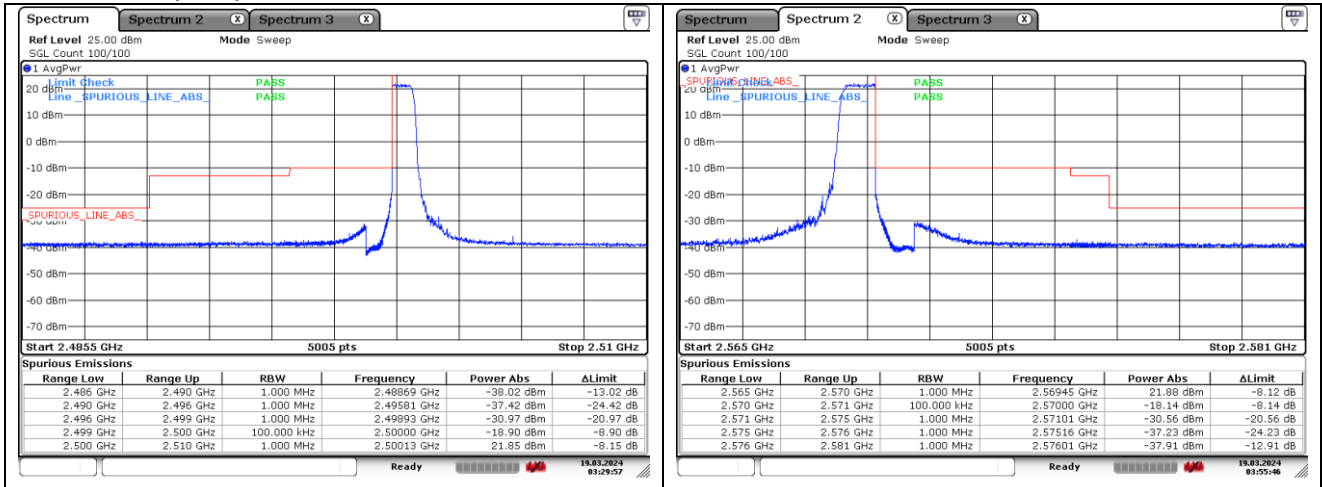

LTE band 26/5_Part 22 (3 MHz)

LTE band 26/5_Part 22 (3 MHz)

LTE band 26/5_Part 22 (5 MHz)

LTE band 26/5_Part 22 (5 MHz)

LTE band 26/5_Part 22 (10 MHz)

LTE band 26/5_Part 22 (10 MHz)

LTE band 26_Part 22 (15 MHz)

LTE band 26_Part 22 (15 MHz)

LTE band 7 (5 MHz)

QPSK Low Channel - 1 RB

QPSK High Channel - 1 RB

QPSK Low Channel - Full RB

QPSK High Channel - Full RB

LTE band 7 (5 MHz)

16QAM Low Channel - 1 RB

16QAM High Channel - 1 RB

16QAM Low Channel - Full RB

16QAM High Channel - Full RB

LTE band 7 (10 MHz)

QPSK Low Channel - 1 RB

QPSK High Channel - 1 RB

QPSK Low Channel - Full RB

QPSK High Channel - Full RB