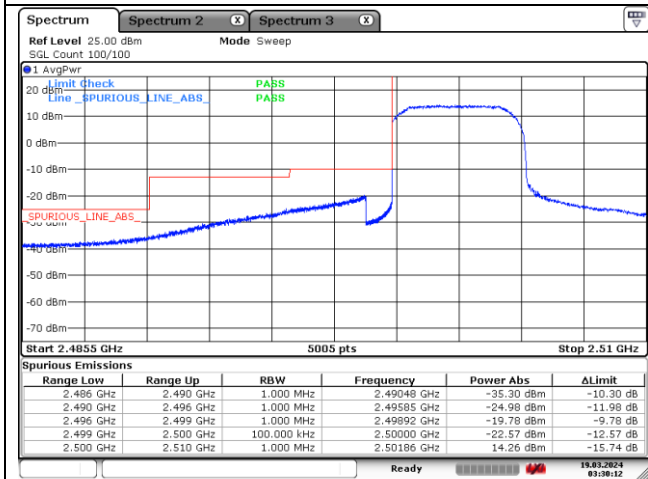

LTE band 26/5_Part 22 (3 MHz)

LTE band 26/5_Part 22 (3 MHz)

LTE band 26/5_Part 22 (5 MHz)

LTE band 26/5_Part 22 (5 MHz)

LTE band 26/5_Part 22 (10 MHz)

LTE band 26/5_Part 22 (10 MHz)

LTE band 26_Part 22 (15 MHz)

LTE band 26_Part 22 (15 MHz)

LTE band 7 (5 MHz)

QPSK Low Channel - 1 RB

QPSK High Channel - 1 RB

QPSK Low Channel - Full RB

QPSK High Channel - Full RB

LTE band 7 (5 MHz)

16QAM Low Channel - 1 RB

16QAM High Channel - 1 RB

16QAM Low Channel - Full RB

16QAM High Channel - Full RB

LTE band 7 (10 MHz)

QPSK Low Channel - 1 RB

QPSK High Channel - 1 RB

QPSK Low Channel - Full RB

QPSK High Channel - Full RB