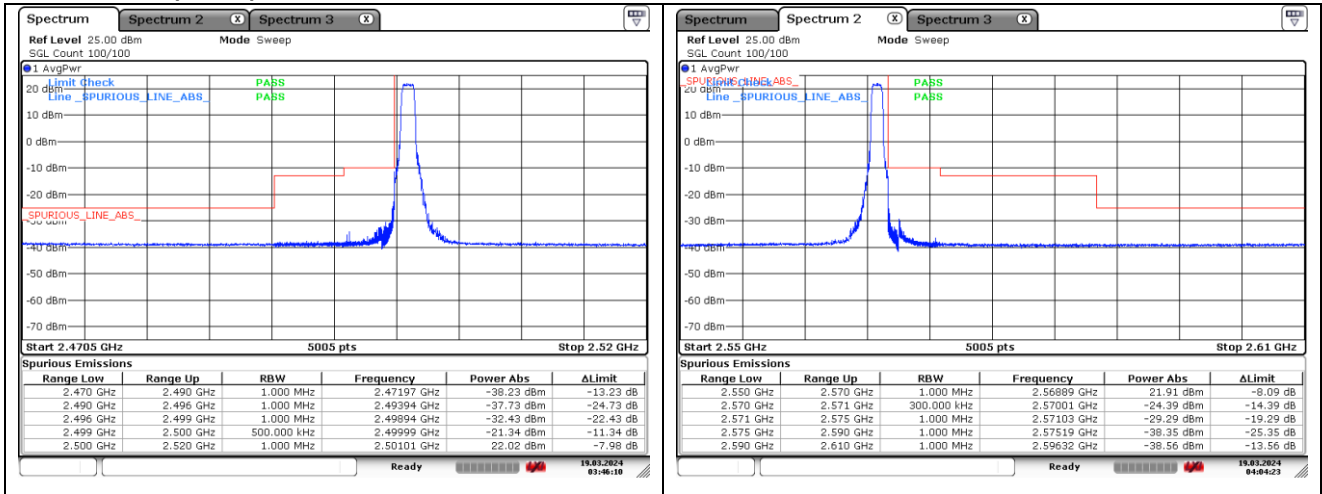

QPSK Low Channel - Full RB

QPSK High Channel - Full RB

LTE band 7 (15 MHz)

16QAM Low Channel - 1 RB

16QAM High Channel - 1 RB

16QAM Low Channel - Full RB

16QAM High Channel - Full RB

LTE band 7 (20 MHz)

QPSK Low Channel - 1 RB

QPSK High Channel - 1 RB

QPSK Low Channel - Full RB

QPSK High Channel - Full RB

LTE band 7 (20 MHz)

16QAM Low Channel - 1 RB

16QAM High Channel - 1 RB

16QAM Low Channel - Full RB

16QAM High Channel - Full RB

LTE band 12 (1.4 MHz)

LTE band 12 (1.4 MHz)

LTE band 12 (3 MHz)

LTE band 12 (3 MHz)

LTE band 12/17 (5 MHz)

QPSK Low Channel - 1 RB

QPSK Low Channel - Full RB