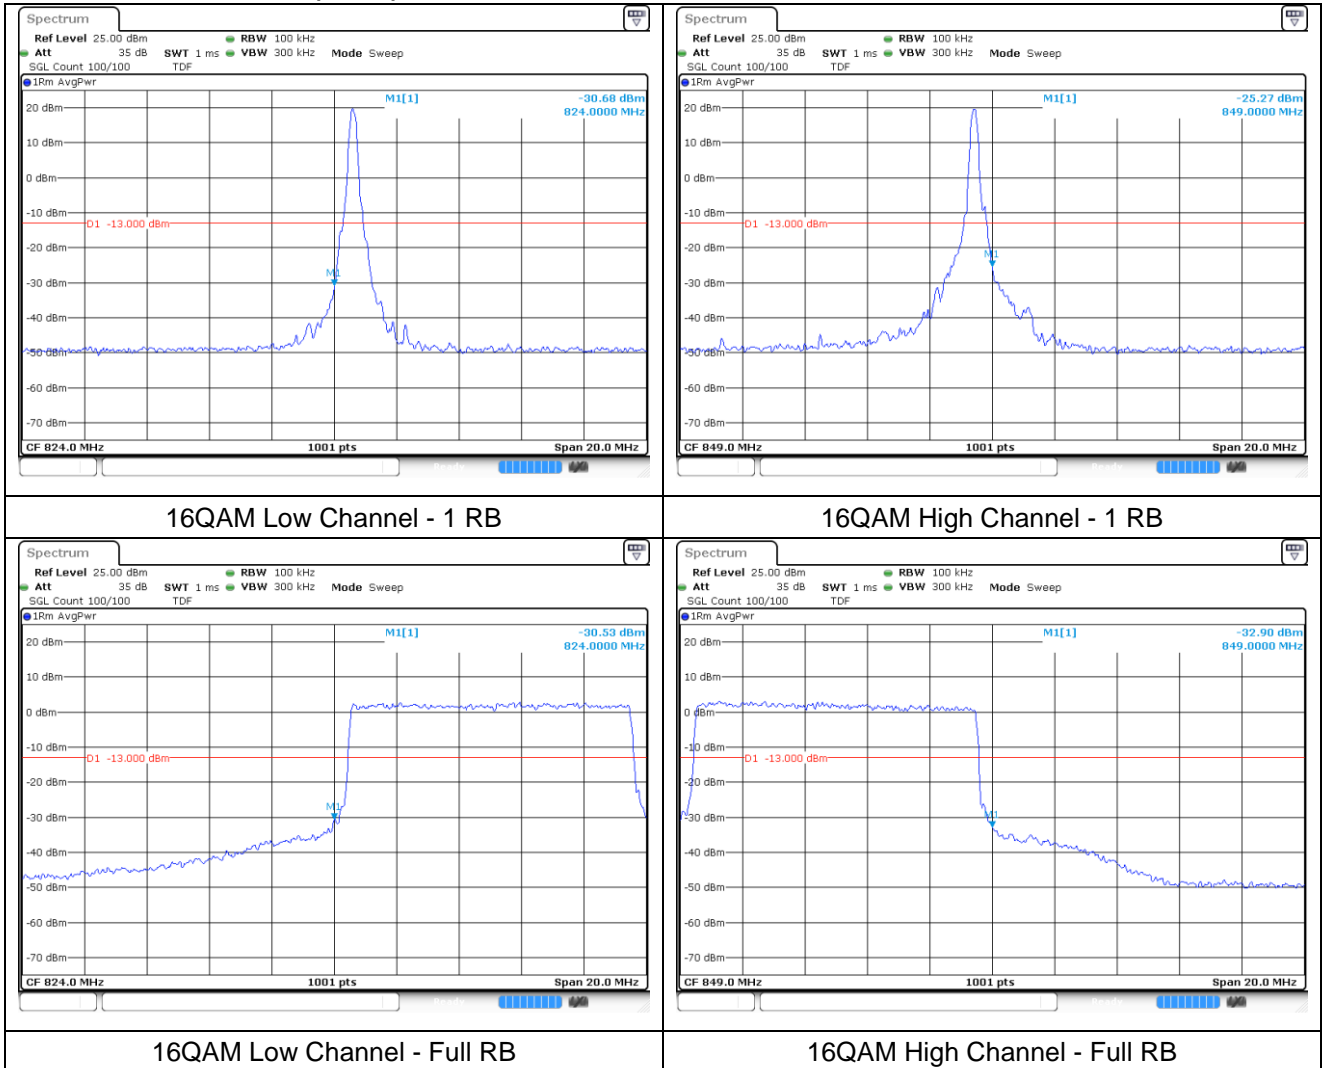

LTE band 4 (20 MHz)

16QAM High Channel - 1 RB

16QAM High Channel - Full RB

LTE band 66 (20 MHz)

16QAM High Channel - 1 RB

16QAM High Channel - Full RB

LTE band 26/5_Part 22 (1.4 MHz)

LTE band 26/5_Part 22 (1.4 MHz)

LTE band 26/5_Part 22 (3 MHz)

LTE band 26/5_Part 22 (3 MHz)

LTE band 26/5_Part 22 (5 MHz)

LTE band 26/5_Part 22 (5 MHz)

LTE band 26/5_Part 22 (10 MHz)

LTE band 26/5_Part 22 (10 MHz)

LTE band 26_Part 22 (15 MHz)

LTE band 26_Part 22 (15 MHz)

LTE band 7 (5 MHz)

QPSK Low Channel - 1 RB

QPSK High Channel - 1 RB

QPSK Low Channel - Full RB

QPSK High Channel - Full RB

LTE band 7 (5 MHz)

16QAM Low Channel - 1 RB

16QAM High Channel - 1 RB

16QAM Low Channel - Full RB

16QAM High Channel - Full RB

LTE band 7 (10 MHz)

QPSK Low Channel - 1 RB

QPSK High Channel - 1 RB

QPSK Low Channel - Full RB

QPSK High Channel - Full RB