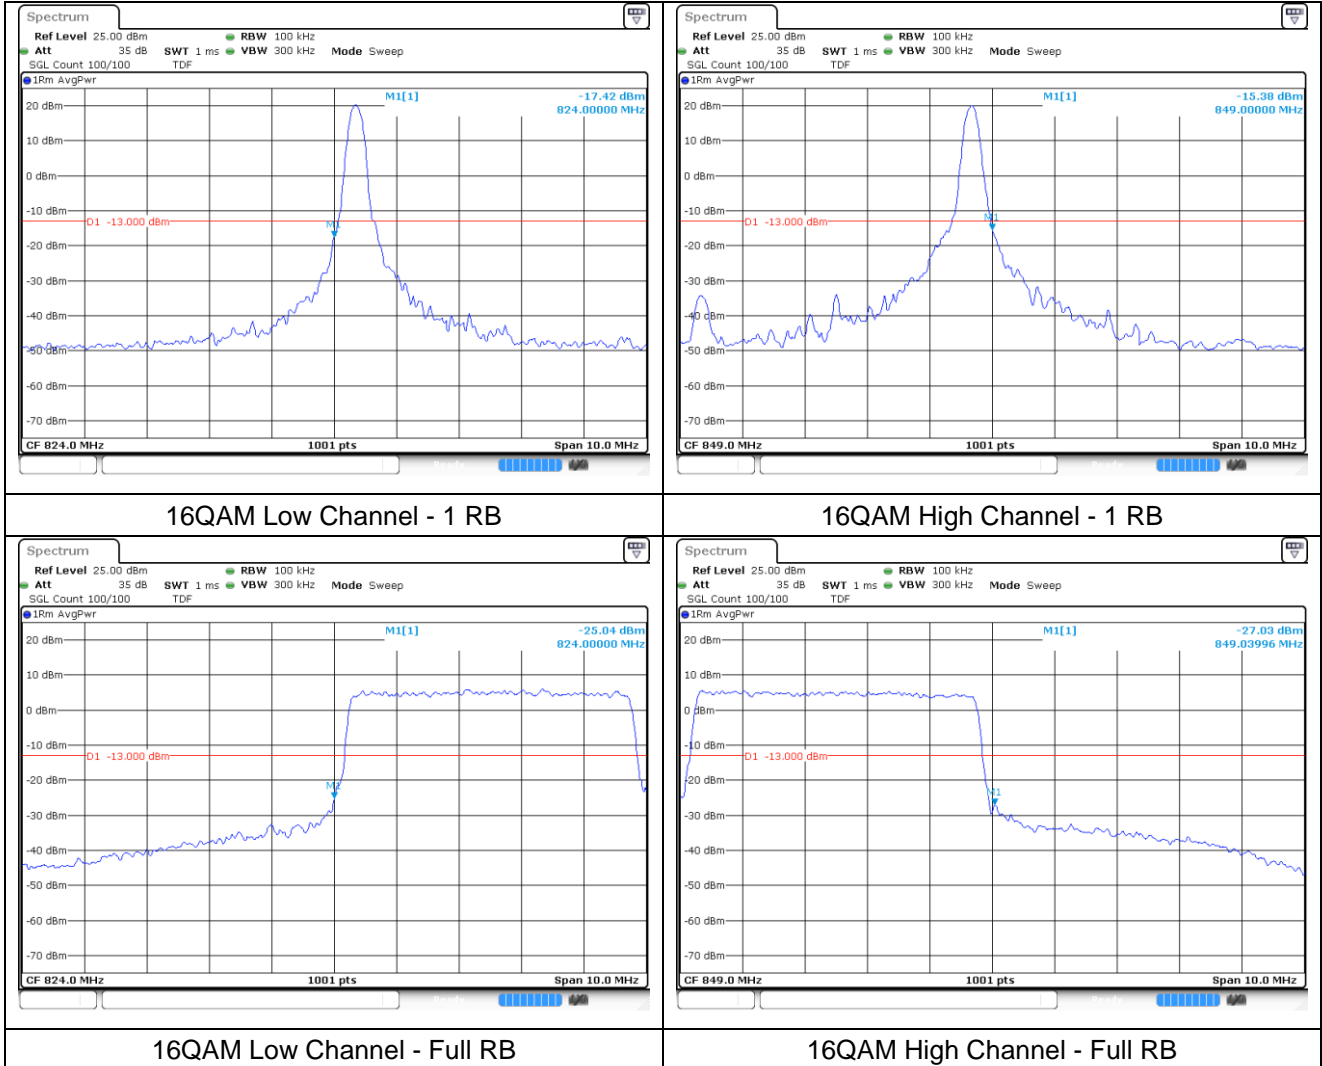

LTE band 4 (20 MHz)

16QAM High Channel - 1 RB

16QAM High Channel - Full RB

LTE band 66 (20 MHz)

16QAM High Channel - 1 RB

16QAM High Channel - Full RB

LTE band 26/5_Part 22 (1.4 MHz)

LTE band 26/5_Part 22 (1.4 MHz)

LTE band 26/5_Part 22 (3 MHz)

LTE band 26/5_Part 22 (3 MHz)

LTE band 26/5_Part 22 (5 MHz)

LTE band 26/5_Part 22 (5 MHz)

LTE band 26/5_Part 22 (10 MHz)

LTE band 26/5_Part 22 (10 MHz)

LTE band 26_Part 22 (15 MHz)

LTE band 26_Part 22 (15 MHz)

LTE band 7 (5 MHz)

QPSK Low Channel - 1 RB

QPSK High Channel - 1 RB

QPSK Low Channel - Full RB

QPSK High Channel - Full RB

LTE band 7 (5 MHz)

16QAM Low Channel - 1 RB

16QAM High Channel - 1 RB

16QAM Low Channel - Full RB

16QAM High Channel - Full RB

LTE band 7 (10 MHz)

QPSK Low Channel - 1 RB

QPSK High Channel - 1 RB

QPSK Low Channel - Full RB

QPSK High Channel - Full RB