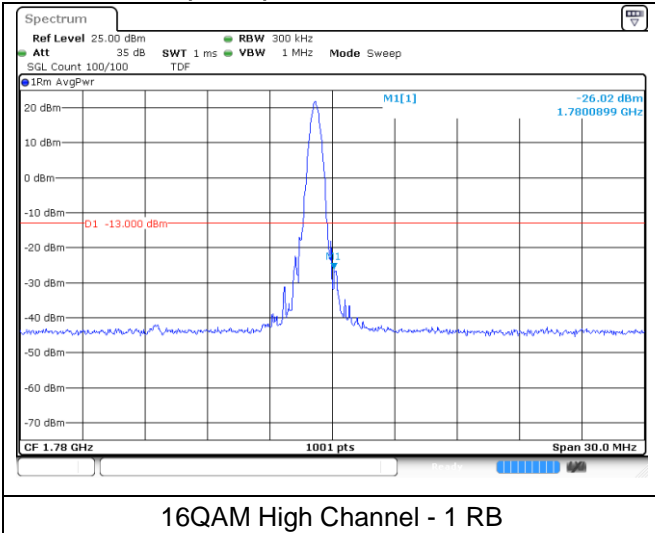

LTE band 66/4 (10 MHz)

LTE band 4 (10 MHz)

LTE band 66 (10 MHz)

LTE band 66/4 (10 MHz)

LTE band 4 (10 MHz)

LTE band 66 (10 MHz)

LTE band 66/4 (15 MHz)

QPSK Low Channel - 1 RB

QPSK Low Channel - Full RB

LTE band 4 (15 MHz)

QPSK High Channel - 1 RB

QPSK High Channel - Full RB

LTE band 66 (15 MHz)

QPSK High Channel - 1 RB

QPSK High Channel - Full RB

LTE band 66/4 (15 MHz)

LTE band 4 (15 MHz)

LTE band 66 (15 MHz)

LTE band 66/4 (20 MHz)

LTE band 4 (20 MHz)

LTE band 66 (20 MHz)

LTE band 66/4 (20 MHz)

16QAM Low Channel - 1 RB

16QAM Low Channel - Full RB