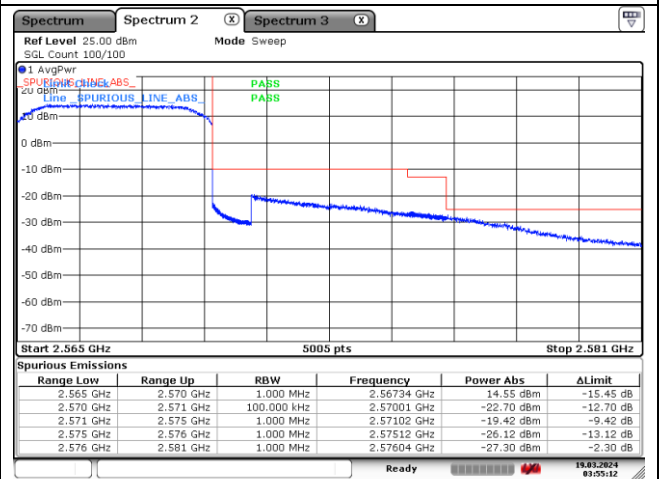

LTE band 26/5_Part 22 (3 MHz)

LTE band 26/5_Part 22 (3 MHz)

LTE band 26/5_Part 22 (5 MHz)

LTE band 26/5_Part 22 (5 MHz)

LTE band 26/5_Part 22 (10 MHz)

LTE band 26/5_Part 22 (10 MHz)

LTE band 26_Part 22 (15 MHz)

LTE band 26_Part 22 (15 MHz)

LTE band 7 (5 MHz)

QPSK Low Channel - 1 RB

QPSK High Channel - 1 RB

QPSK Low Channel - Full RB

QPSK High Channel - Full RB

LTE band 7 (5 MHz)

16QAM Low Channel - 1 RB

16QAM High Channel - 1 RB

16QAM Low Channel - Full RB

16QAM High Channel - Full RB

LTE band 7 (10 MHz)

QPSK Low Channel - 1 RB

QPSK High Channel - 1 RB

QPSK Low Channel - Full RB

QPSK High Channel - Full RB