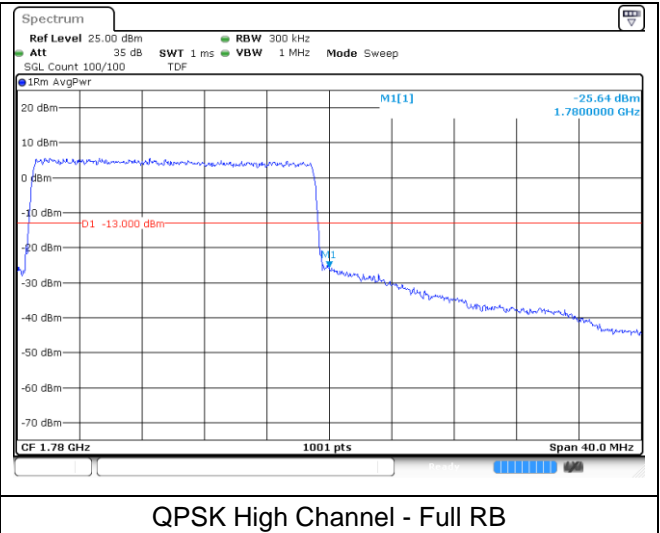

QPSK Low Channel - Full RB

LTE band 4 (15 MHz)

QPSK High Channel - 1 RB

QPSK High Channel - Full RB

LTE band 66 (15 MHz)

QPSK High Channel - 1 RB

QPSK High Channel - Full RB

LTE band 66/4 (15 MHz)

LTE band 4 (15 MHz)

LTE band 66 (15 MHz)

LTE band 66/4 (20 MHz)

LTE band 4 (20 MHz)

LTE band 66 (20 MHz)

LTE band 66/4 (20 MHz)

16QAM Low Channel - 1 RB

16QAM Low Channel - Full RB

LTE band 4 (20 MHz)

16QAM High Channel - 1 RB

16QAM High Channel - Full RB

LTE band 66 (20 MHz)

16QAM High Channel - 1 RB

16QAM High Channel - Full RB

LTE band 26/5_Part 22 (1.4 MHz)

LTE band 26/5_Part 22 (1.4 MHz)