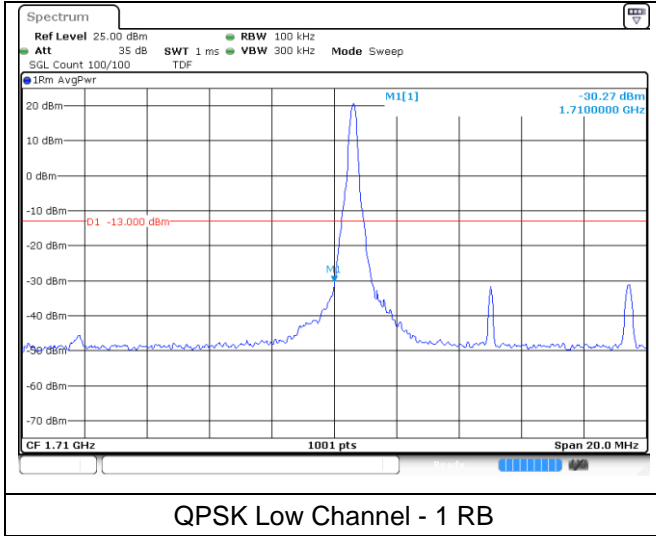

LTE band 66/4 (10 MHz)

LTE band 4 (10 MHz)

LTE band 66 (10 MHz)

LTE band 66/4 (10 MHz)

LTE band 4 (10 MHz)

LTE band 66 (10 MHz)

LTE band 66/4 (15 MHz)

QPSK Low Channel - 1 RB

QPSK Low Channel - Full RB

LTE band 4 (15 MHz)

QPSK High Channel - 1 RB

QPSK High Channel - Full RB

LTE band 66 (15 MHz)

QPSK High Channel - 1 RB

QPSK High Channel - Full RB

LTE band 66/4 (15 MHz)

LTE band 4 (15 MHz)

LTE band 66 (15 MHz)

LTE band 66/4 (20 MHz)

LTE band 4 (20 MHz)

LTE band 66 (20 MHz)

LTE band 66/4 (20 MHz)

16QAM Low Channel - 1 RB

16QAM Low Channel - Full RB