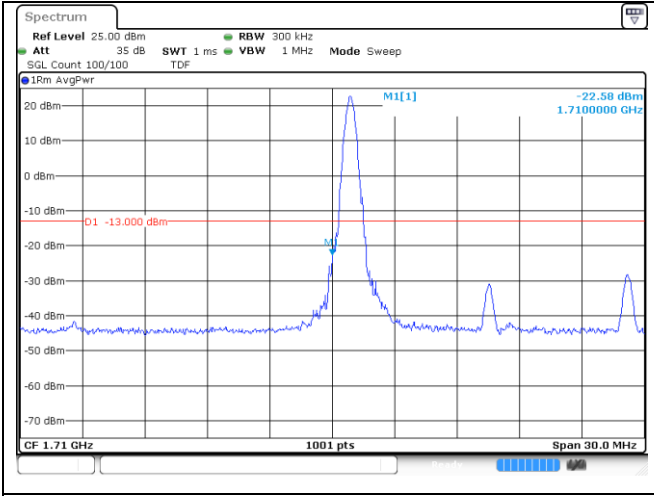

LTE band 66/4 (10 MHz)

LTE band 4 (10 MHz)

LTE band 66 (10 MHz)

LTE band 66/4 (10 MHz)

LTE band 4 (10 MHz)

LTE band 66 (10 MHz)

LTE band 66/4 (15 MHz)

QPSK Low Channel - 1 RB

QPSK Low Channel - Full RB

LTE band 4 (15 MHz)

QPSK High Channel - 1 RB

QPSK High Channel - Full RB

LTE band 66 (15 MHz)

QPSK High Channel - 1 RB

QPSK High Channel - Full RB

LTE band 66/4 (15 MHz)

LTE band 4 (15 MHz)

LTE band 66 (15 MHz)

LTE band 66/4 (20 MHz)

LTE band 4 (20 MHz)

LTE band 66 (20 MHz)

LTE band 66/4 (20 MHz)

16QAM Low Channel - 1 RB

16QAM Low Channel - Full RB