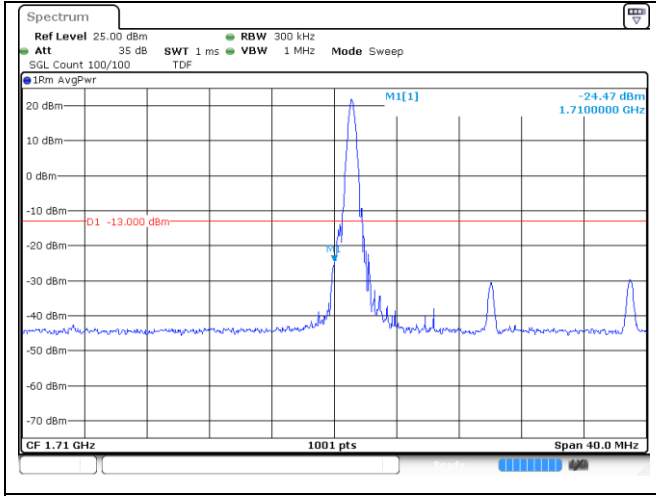

QPSK Low Channel - Full RB

LTE band 4 (15 MHz)

QPSK High Channel - 1 RB

QPSK High Channel - Full RB

LTE band 66 (15 MHz)

QPSK High Channel - 1 RB

QPSK High Channel - Full RB

LTE band 66/4 (15 MHz)

LTE band 4 (15 MHz)

LTE band 66 (15 MHz)

LTE band 66/4 (20 MHz)

LTE band 4 (20 MHz)

LTE band 66 (20 MHz)

LTE band 66/4 (20 MHz)

16QAM Low Channel - 1 RB

16QAM Low Channel - Full RB

LTE band 4 (20 MHz)

16QAM High Channel - 1 RB

16QAM High Channel - Full RB

LTE band 66 (20 MHz)

16QAM High Channel - 1 RB

16QAM High Channel - Full RB

LTE band 26/5_Part 22 (1.4 MHz)

LTE band 26/5_Part 22 (1.4 MHz)