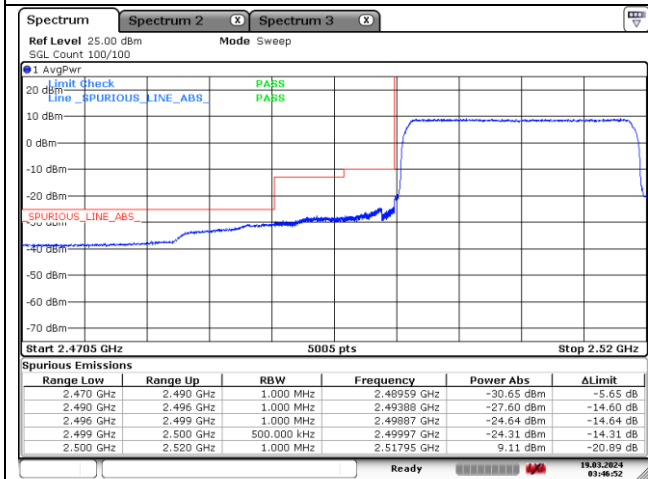

LTE band 7 (10 MHz)

16QAM Low Channel - 1 RB

16QAM High Channel - 1 RB

16QAM Low Channel - Full RB

16QAM High Channel - Full RB

LTE band 7 (15 MHz)

QPSK Low Channel - 1 RB

QPSK High Channel - 1 RB

QPSK Low Channel - Full RB

QPSK High Channel - Full RB

LTE band 7 (15 MHz)

16QAM Low Channel - 1 RB

16QAM High Channel - 1 RB

16QAM Low Channel - Full RB

16QAM High Channel - Full RB

LTE band 7 (20 MHz)

QPSK Low Channel - 1 RB

QPSK High Channel - 1 RB

QPSK Low Channel - Full RB

QPSK High Channel - Full RB

LTE band 7 (20 MHz)

16QAM Low Channel - 1 RB

16QAM High Channel - 1 RB

16QAM Low Channel - Full RB