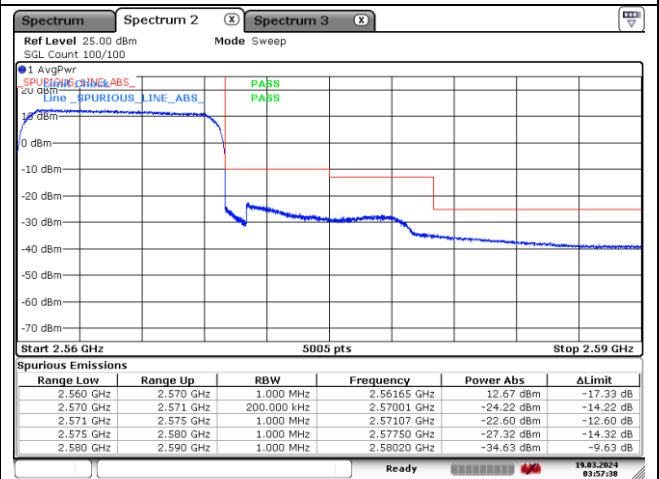

LTE band 26_Part 22 (15 MHz)

LTE band 7 (5 MHz)

QPSK Low Channel - 1 RB

QPSK High Channel - 1 RB

QPSK Low Channel - Full RB

QPSK High Channel - Full RB

LTE band 7 (5 MHz)

16QAM Low Channel - 1 RB

16QAM High Channel - 1 RB

16QAM Low Channel - Full RB

16QAM High Channel - Full RB

LTE band 7 (10 MHz)

QPSK Low Channel - 1 RB

QPSK High Channel - 1 RB

QPSK Low Channel - Full RB

QPSK High Channel - Full RB

LTE band 7 (10 MHz)

16QAM Low Channel - 1 RB

16QAM High Channel - 1 RB

16QAM Low Channel - Full RB

16QAM High Channel - Full RB

LTE band 7 (15 MHz)

QPSK Low Channel - 1 RB

QPSK High Channel - 1 RB