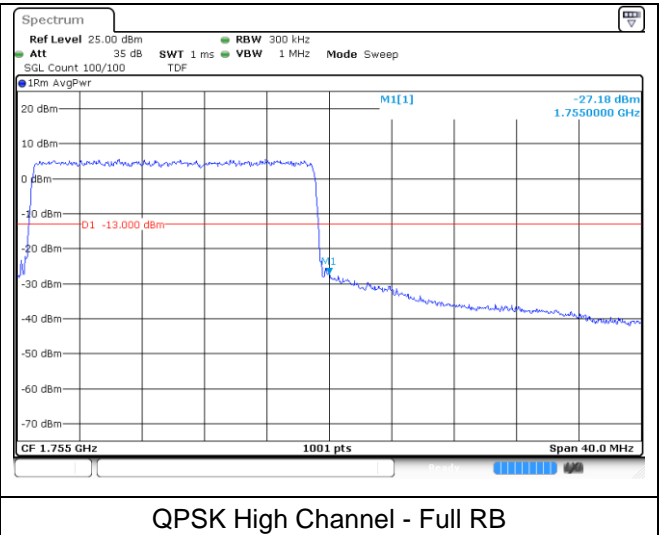

QPSK Low Channel - Full RB

LTE band 4 (15 MHz)

QPSK High Channel - 1 RB

QPSK High Channel - Full RB

LTE band 66 (15 MHz)

QPSK High Channel - 1 RB

QPSK High Channel - Full RB

LTE band 66/4 (15 MHz)

LTE band 4 (15 MHz)

LTE band 66 (15 MHz)

LTE band 66/4 (20 MHz)

LTE band 4 (20 MHz)

LTE band 66 (20 MHz)

LTE band 66/4 (20 MHz)

16QAM Low Channel - 1 RB

16QAM Low Channel - Full RB

LTE band 4 (20 MHz)

16QAM High Channel - 1 RB

16QAM High Channel - Full RB

LTE band 66 (20 MHz)

16QAM High Channel - 1 RB

16QAM High Channel - Full RB

LTE band 26/5_Part 22 (1.4 MHz)

LTE band 26/5_Part 22 (1.4 MHz)