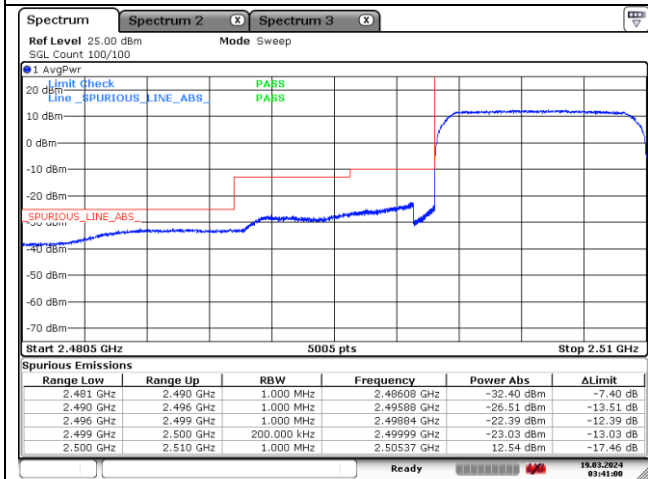

16QAM High Channel - 1 RB

16QAM Low Channel - Full RB

16QAM High Channel - Full RB

LTE band 7 (10 MHz)

QPSK Low Channel - 1 RB

QPSK High Channel - 1 RB

QPSK Low Channel - Full RB

QPSK High Channel - Full RB

LTE band 7 (10 MHz)

16QAM Low Channel - 1 RB

16QAM High Channel - 1 RB

16QAM Low Channel - Full RB

16QAM High Channel - Full RB

LTE band 7 (15 MHz)

QPSK Low Channel - 1 RB

QPSK High Channel - 1 RB