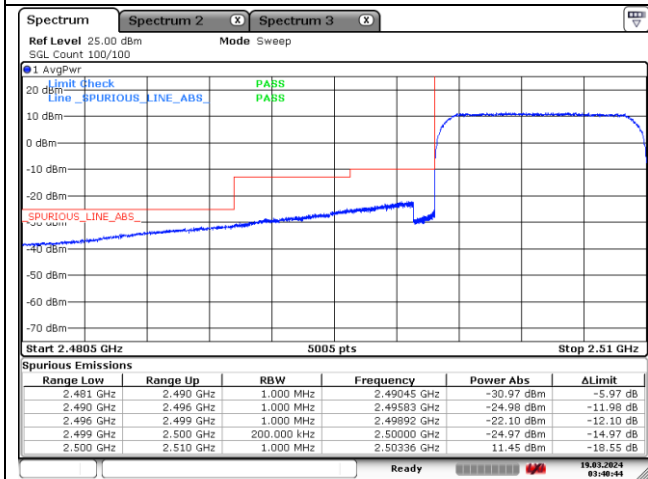

16QAM High Channel - 1 RB

16QAM Low Channel - Full RB

16QAM High Channel - Full RB

LTE band 7 (10 MHz)

QPSK Low Channel - 1 RB

QPSK High Channel - 1 RB

QPSK Low Channel - Full RB

QPSK High Channel - Full RB

LTE band 7 (10 MHz)

16QAM Low Channel - 1 RB

16QAM High Channel - 1 RB

16QAM Low Channel - Full RB

16QAM High Channel - Full RB

LTE band 7 (15 MHz)

QPSK Low Channel - 1 RB

QPSK High Channel - 1 RB