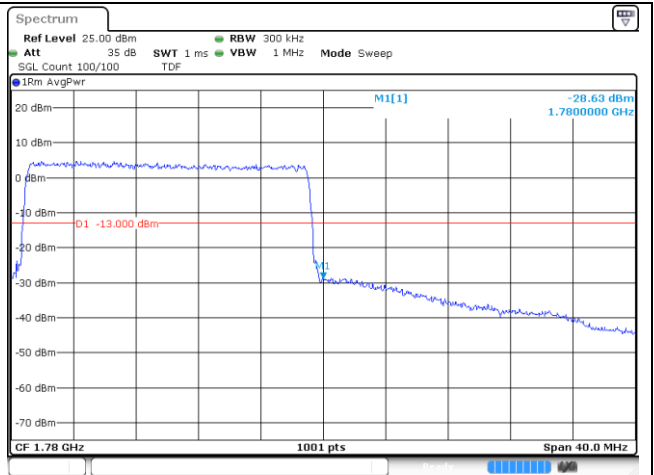

LTE band 4 (15 MHz)

LTE band 66 (15 MHz)

LTE band 66/4 (20 MHz)

LTE band 4 (20 MHz)

LTE band 66 (20 MHz)

LTE band 66/4 (20 MHz)

16QAM Low Channel - 1 RB

16QAM Low Channel - Full RB

LTE band 4 (20 MHz)

16QAM High Channel - 1 RB

16QAM High Channel - Full RB

LTE band 66 (20 MHz)

16QAM High Channel - 1 RB

16QAM High Channel - Full RB

LTE band 26/5_Part 22 (1.4 MHz)

LTE band 26/5_Part 22 (1.4 MHz)

LTE band 26/5_Part 22 (3 MHz)

LTE band 26/5_Part 22 (3 MHz)

LTE band 26/5_Part 22 (5 MHz)

LTE band 26/5_Part 22 (5 MHz)

LTE band 26/5_Part 22 (10 MHz)

LTE band 26/5_Part 22 (10 MHz)

LTE band 26_Part 22 (15 MHz)