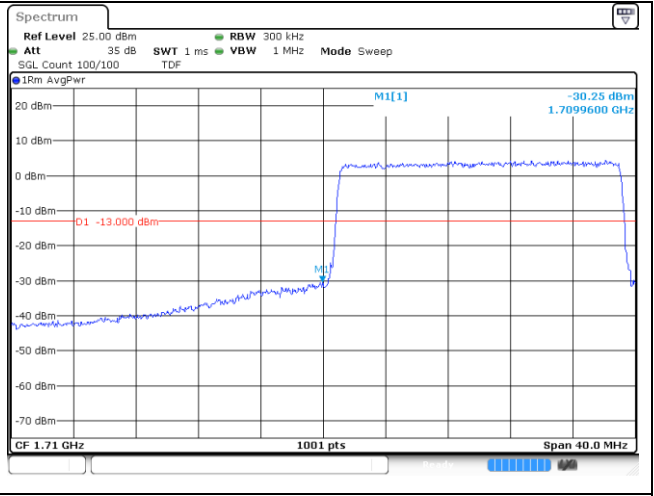

QPSK Low Channel - Full RB

LTE band 4 (15 MHz)

QPSK High Channel - 1 RB

QPSK High Channel - Full RB

LTE band 66 (15 MHz)

QPSK High Channel - 1 RB

QPSK High Channel - Full RB

LTE band 66/4 (15 MHz)

LTE band 4 (15 MHz)

LTE band 66 (15 MHz)

LTE band 66/4 (20 MHz)

LTE band 4 (20 MHz)

LTE band 66 (20 MHz)

LTE band 66/4 (20 MHz)

16QAM Low Channel - 1 RB

16QAM Low Channel - Full RB

LTE band 4 (20 MHz)

16QAM High Channel - 1 RB

16QAM High Channel - Full RB

LTE band 66 (20 MHz)

16QAM High Channel - 1 RB

16QAM High Channel - Full RB

LTE band 26/5_Part 22 (1.4 MHz)

LTE band 26/5_Part 22 (1.4 MHz)