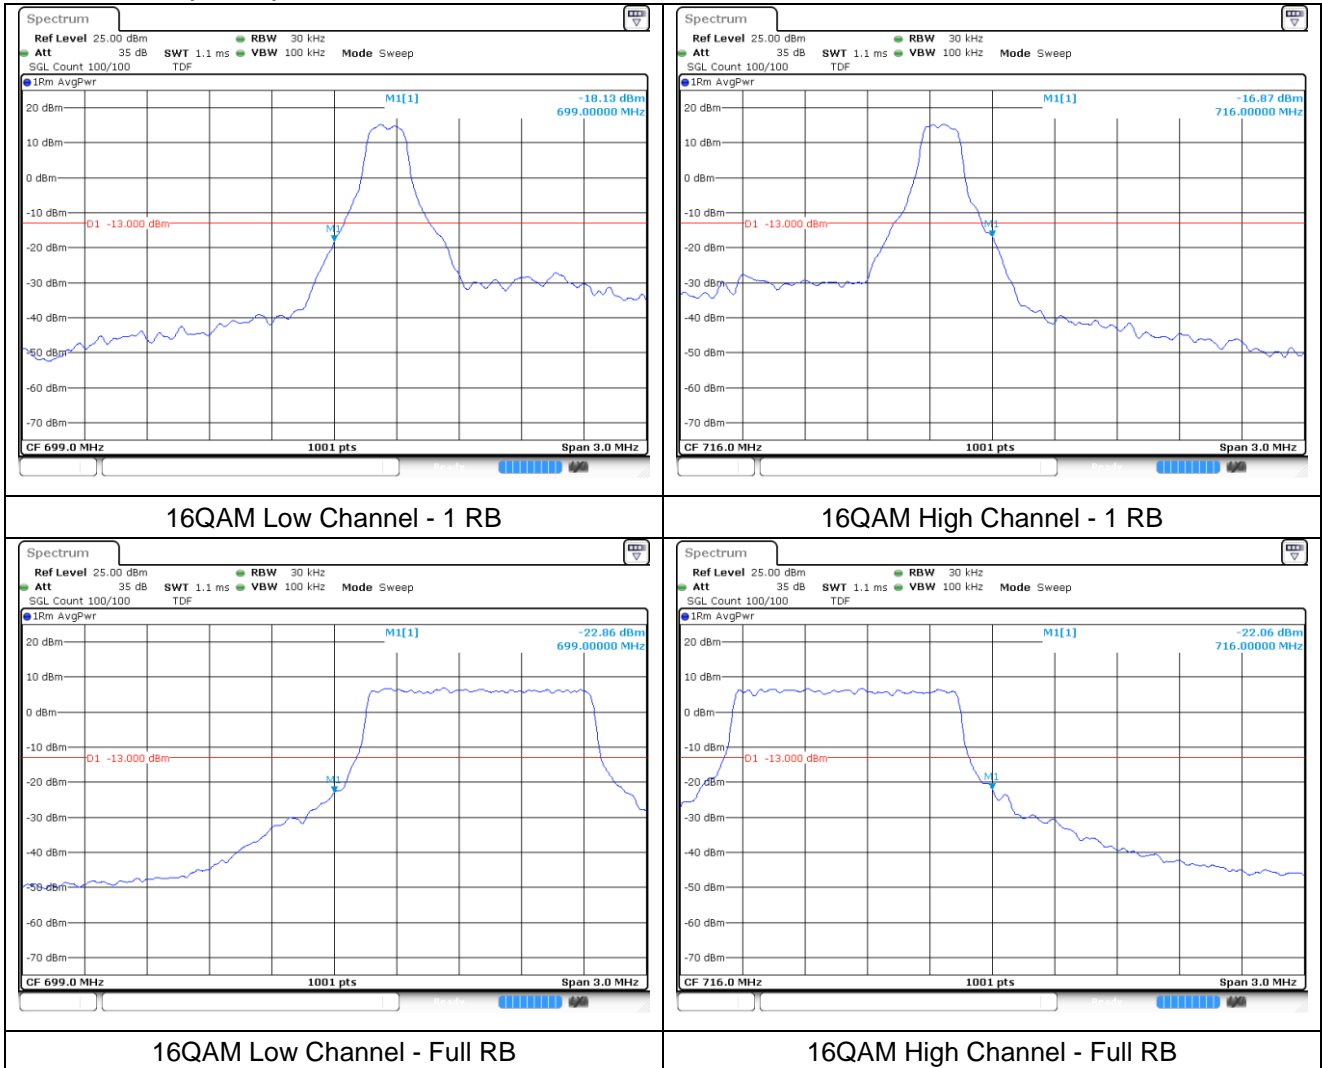

QPSK Low Channel - Full RB

QPSK High Channel - Full RB

LTE band 7 (15 MHz)

16QAM Low Channel - 1 RB

16QAM High Channel - 1 RB

16QAM Low Channel - Full RB

16QAM High Channel - Full RB

LTE band 7 (20 MHz)

QPSK Low Channel - 1 RB

QPSK High Channel - 1 RB

QPSK Low Channel - Full RB

QPSK High Channel - Full RB

LTE band 7 (20 MHz)

16QAM Low Channel - 1 RB

16QAM High Channel - 1 RB

16QAM Low Channel - Full RB

16QAM High Channel - Full RB

LTE band 12 (1.4 MHz)

LTE band 12 (1.4 MHz)

LTE band 12 (3 MHz)

LTE band 12 (3 MHz)

LTE band 12/17 (5 MHz)

QPSK Low Channel - 1 RB

QPSK Low Channel - Full RB

LTE band 12 (5 MHz)

QPSK High Channel - 1 RB

QPSK High Channel - Full RB

LTE band 17 (5 MHz)

QPSK High Channel - 1 RB

QPSK High Channel - Full RB