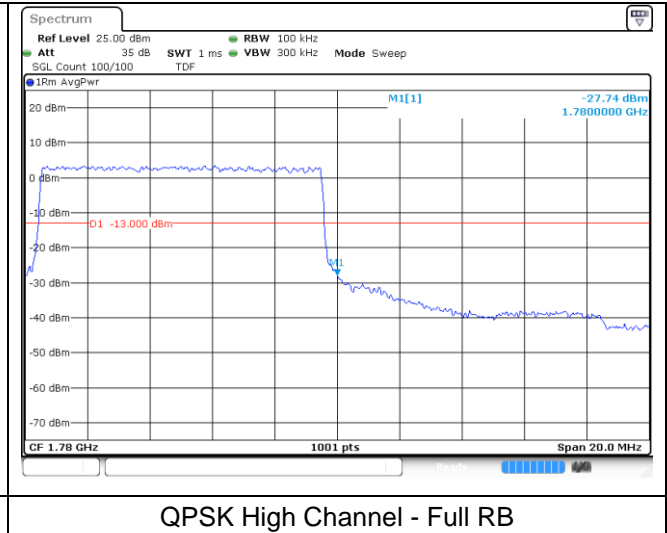

LTE band 66/4 (10 MHz)

LTE band 4 (10 MHz)

LTE band 66 (10 MHz)

LTE band 66/4 (10 MHz)

LTE band 4 (10 MHz)

LTE band 66 (10 MHz)

LTE band 66/4 (15 MHz)

QPSK Low Channel - 1 RB

QPSK Low Channel - Full RB

LTE band 4 (15 MHz)

QPSK High Channel - 1 RB

QPSK High Channel - Full RB

LTE band 66 (15 MHz)

QPSK High Channel - 1 RB

QPSK High Channel - Full RB

LTE band 66/4 (15 MHz)

LTE band 4 (15 MHz)

LTE band 66 (15 MHz)

LTE band 66/4 (20 MHz)

LTE band 4 (20 MHz)

LTE band 66 (20 MHz)

LTE band 66/4 (20 MHz)

16QAM Low Channel - 1 RB

16QAM Low Channel - Full RB