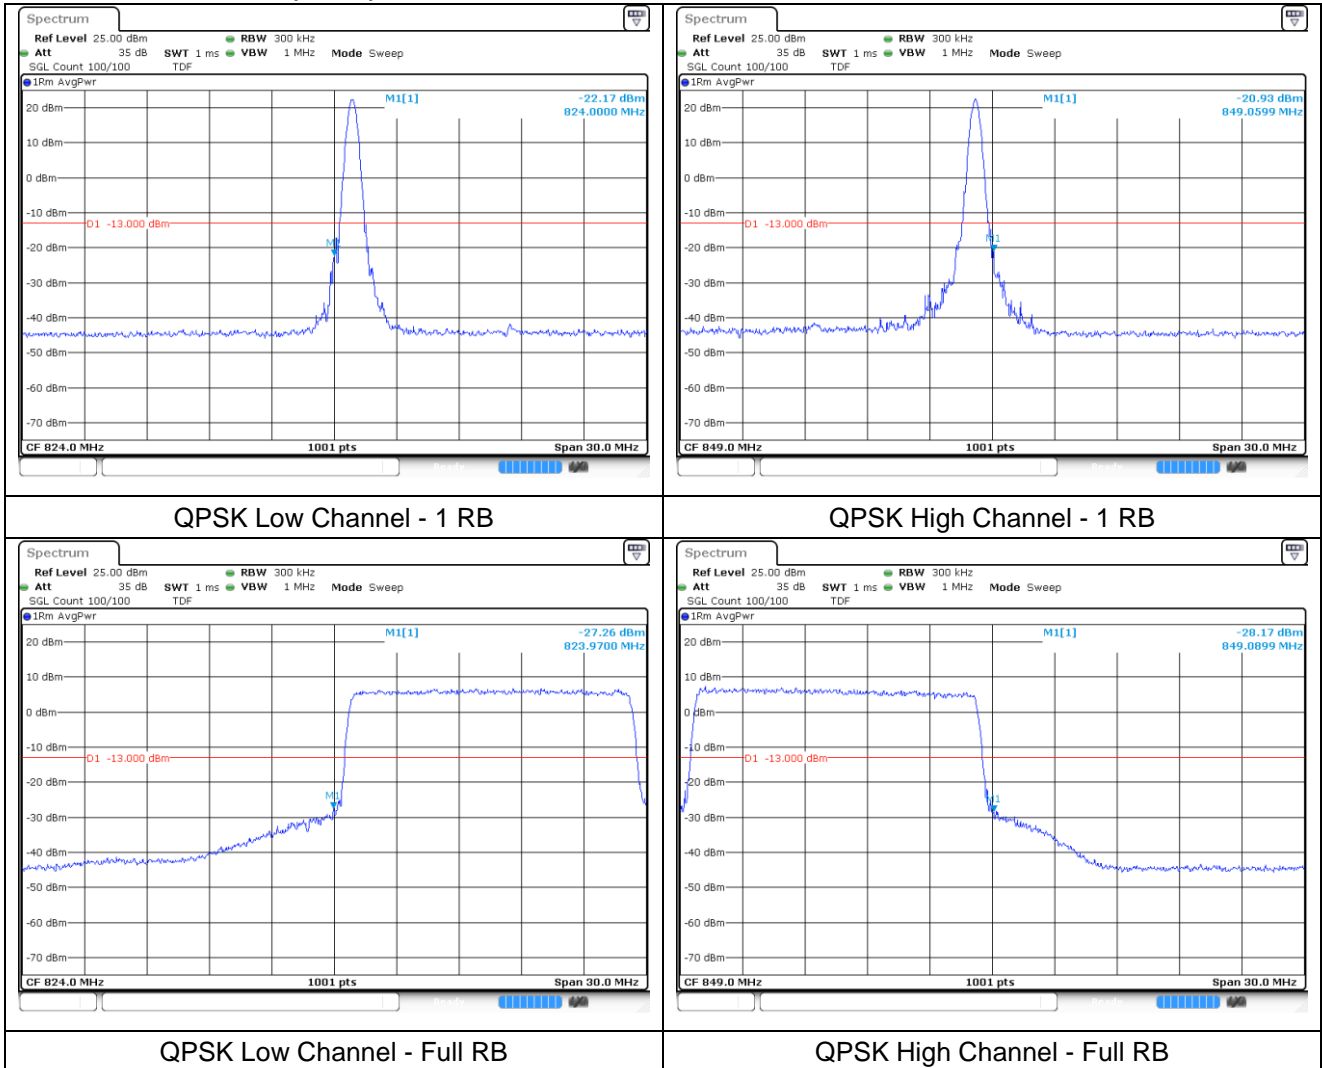

LTE band 4 (20 MHz)

16QAM High Channel - 1 RB

16QAM High Channel - Full RB

LTE band 66 (20 MHz)

16QAM High Channel - 1 RB

16QAM High Channel - Full RB

LTE band 26/5_Part 22 (1.4 MHz)

LTE band 26/5_Part 22 (1.4 MHz)

LTE band 26/5_Part 22 (3 MHz)

LTE band 26/5_Part 22 (3 MHz)

LTE band 26/5_Part 22 (5 MHz)

LTE band 26/5_Part 22 (5 MHz)

LTE band 26/5_Part 22 (10 MHz)

LTE band 26/5_Part 22 (10 MHz)

LTE band 26_Part 22 (15 MHz)

LTE band 26_Part 22 (15 MHz)

LTE band 7 (5 MHz)

QPSK Low Channel - 1 RB

QPSK High Channel - 1 RB

QPSK Low Channel - Full RB

QPSK High Channel - Full RB

LTE band 7 (5 MHz)

16QAM Low Channel - 1 RB

16QAM High Channel - 1 RB

16QAM Low Channel - Full RB

16QAM High Channel - Full RB

LTE band 7 (10 MHz)

QPSK Low Channel - 1 RB

QPSK High Channel - 1 RB

QPSK Low Channel - Full RB

QPSK High Channel - Full RB