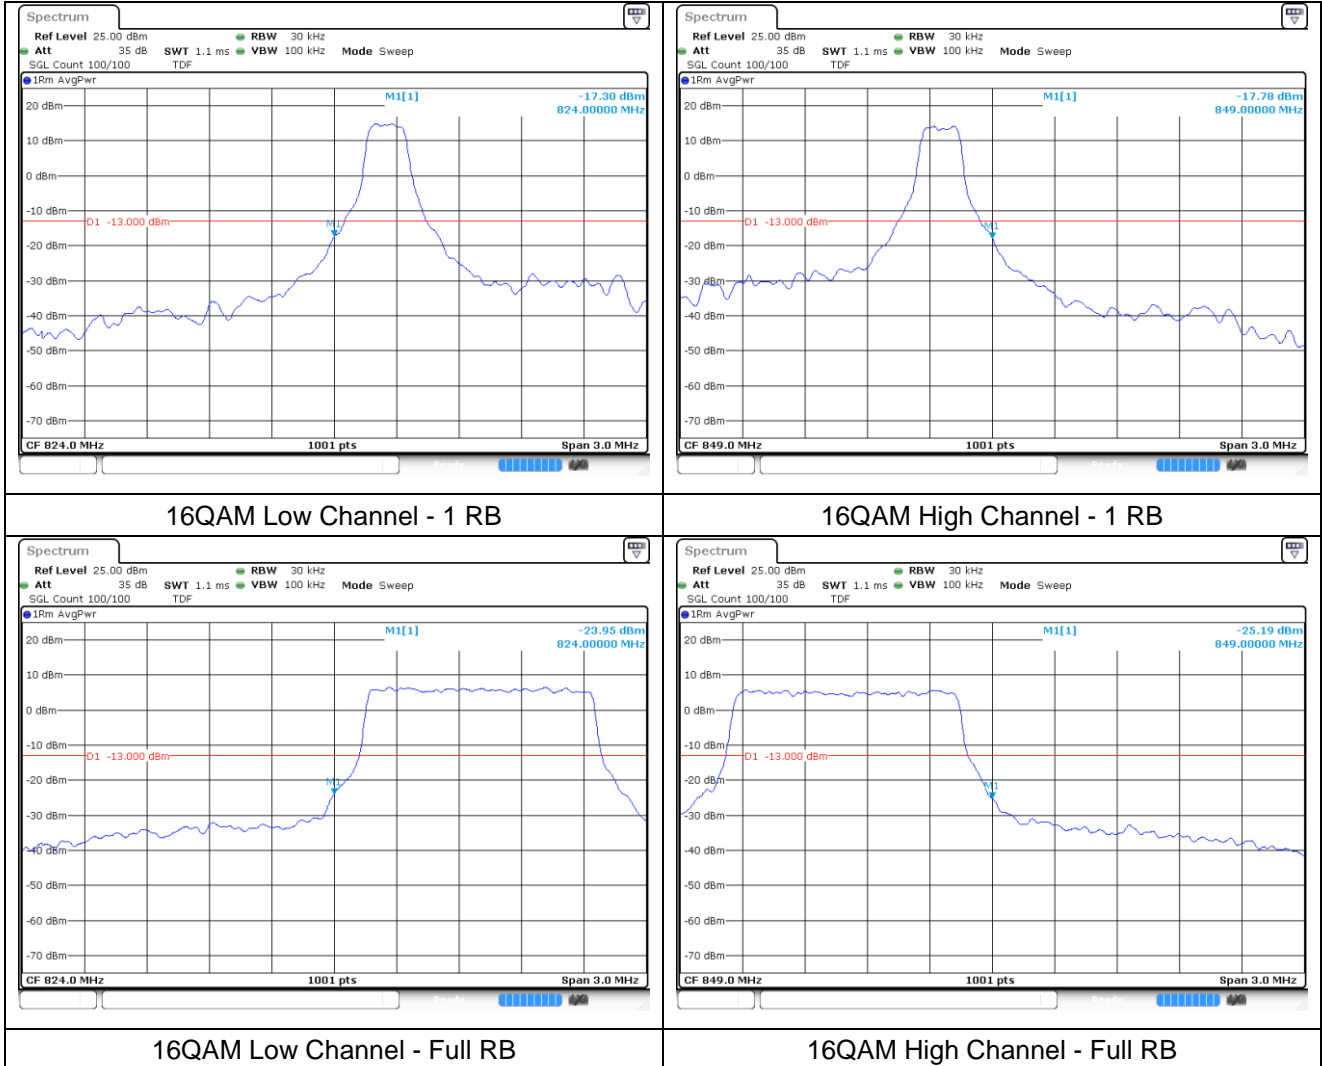

QPSK Low Channel - Full RB

LTE band 4 (15 MHz)

QPSK High Channel - 1 RB

QPSK High Channel - Full RB

LTE band 66 (15 MHz)

QPSK High Channel - 1 RB

QPSK High Channel - Full RB

LTE band 66/4 (15 MHz)

LTE band 4 (15 MHz)

LTE band 66 (15 MHz)

LTE band 66/4 (20 MHz)

LTE band 4 (20 MHz)

LTE band 66 (20 MHz)

LTE band 66/4 (20 MHz)

16QAM Low Channel - 1 RB

16QAM Low Channel - Full RB

LTE band 4 (20 MHz)

16QAM High Channel - 1 RB

16QAM High Channel - Full RB

LTE band 66 (20 MHz)

16QAM High Channel - 1 RB

16QAM High Channel - Full RB

LTE band 26/5_Part 22 (1.4 MHz)

LTE band 26/5_Part 22 (1.4 MHz)

LTE band 26/5_Part 22 (3 MHz)

LTE band 26/5_Part 22 (3 MHz)

LTE band 26/5_Part 22 (5 MHz)

LTE band 26/5_Part 22 (5 MHz)

LTE band 26/5_Part 22 (10 MHz)

LTE band 26/5_Part 22 (10 MHz)

LTE band 26_Part 22 (15 MHz)