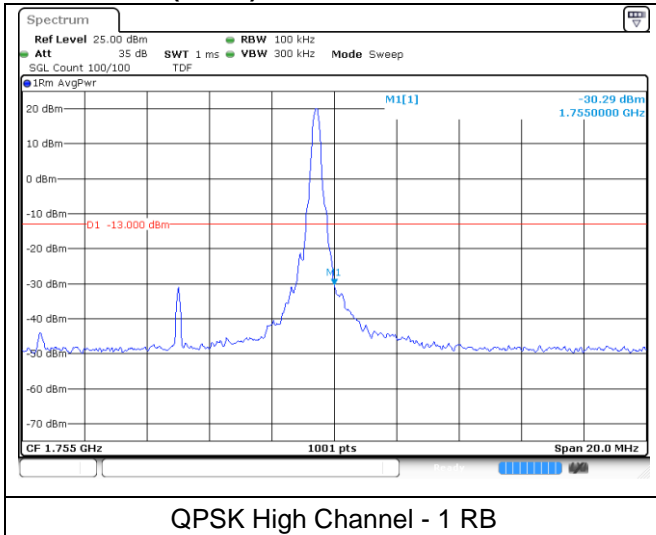

LTE band 66/4 (10 MHz)

LTE band 4 (10 MHz)

LTE band 66 (10 MHz)

LTE band 66/4 (10 MHz)

LTE band 4 (10 MHz)

LTE band 66 (10 MHz)

LTE band 66/4 (15 MHz)

QPSK Low Channel - 1 RB

QPSK Low Channel - Full RB

LTE band 4 (15 MHz)

QPSK High Channel - 1 RB

QPSK High Channel - Full RB

LTE band 66 (15 MHz)

QPSK High Channel - 1 RB

QPSK High Channel - Full RB

LTE band 66/4 (15 MHz)

LTE band 4 (15 MHz)

LTE band 66 (15 MHz)

LTE band 66/4 (20 MHz)

LTE band 4 (20 MHz)

LTE band 66 (20 MHz)

LTE band 66/4 (20 MHz)

16QAM Low Channel - 1 RB

16QAM Low Channel - Full RB