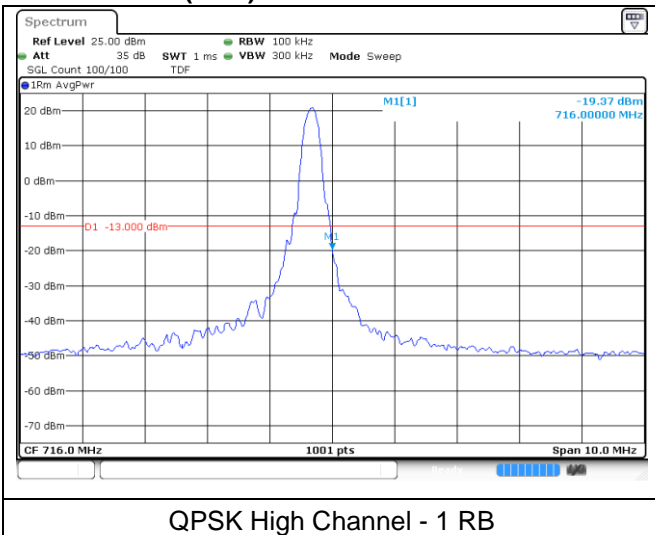

QPSK Low Channel - 1 RB

QPSK High Channel - 1 RB

QPSK Low Channel - Full RB

QPSK High Channel - Full RB

LTE band 7 (20 MHz)

16QAM Low Channel - 1 RB

16QAM High Channel - 1 RB

16QAM Low Channel - Full RB

16QAM High Channel - Full RB

LTE band 12 (1.4 MHz)

LTE band 12 (1.4 MHz)

LTE band 12 (3 MHz)

LTE band 12 (3 MHz)

LTE band 12/17 (5 MHz)

QPSK Low Channel - 1 RB

QPSK Low Channel - Full RB

LTE band 12 (5 MHz)

QPSK High Channel - 1 RB

QPSK High Channel - Full RB

LTE band 17 (5 MHz)

QPSK High Channel - 1 RB

QPSK High Channel - Full RB