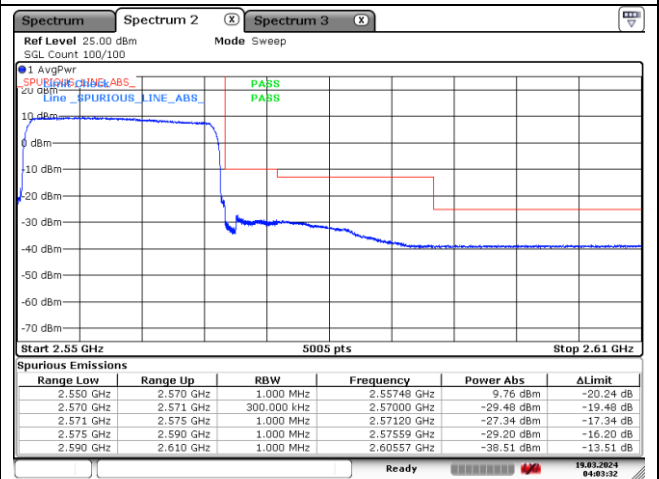

LTE band 7 (10 MHz)

16QAM Low Channel - 1 RB

16QAM High Channel - 1 RB

16QAM Low Channel - Full RB

16QAM High Channel - Full RB

LTE band 7 (15 MHz)

QPSK Low Channel - 1 RB

QPSK High Channel - 1 RB

QPSK Low Channel - Full RB

QPSK High Channel - Full RB

LTE band 7 (15 MHz)

16QAM Low Channel - 1 RB

16QAM High Channel - 1 RB

16QAM Low Channel - Full RB

16QAM High Channel - Full RB

LTE band 7 (20 MHz)

QPSK Low Channel - 1 RB

QPSK High Channel - 1 RB

QPSK Low Channel - Full RB

QPSK High Channel - Full RB

LTE band 7 (20 MHz)

16QAM Low Channel - 1 RB

16QAM High Channel - 1 RB

16QAM Low Channel - Full RB