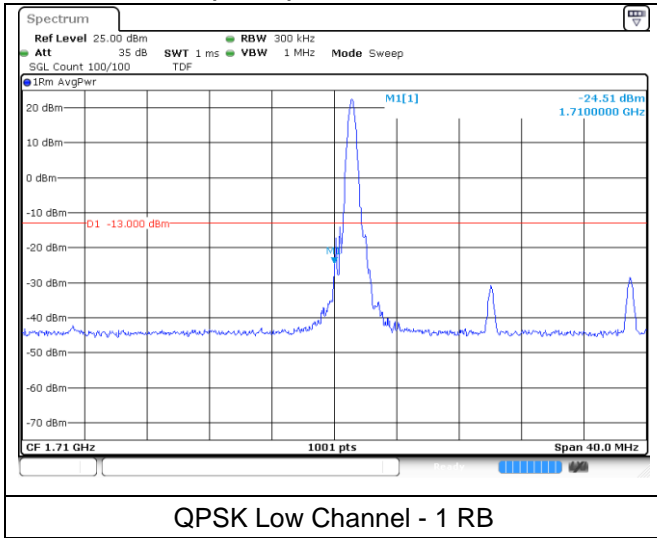

LTE band 66/4 (10 MHz)

LTE band 4 (10 MHz)

LTE band 66 (10 MHz)

LTE band 66/4 (10 MHz)

LTE band 4 (10 MHz)

LTE band 66 (10 MHz)

LTE band 66/4 (15 MHz)

QPSK Low Channel - 1 RB

QPSK Low Channel - Full RB

LTE band 4 (15 MHz)

QPSK High Channel - 1 RB

QPSK High Channel - Full RB

LTE band 66 (15 MHz)

QPSK High Channel - 1 RB

QPSK High Channel - Full RB

LTE band 66/4 (15 MHz)

LTE band 4 (15 MHz)

LTE band 66 (15 MHz)

LTE band 66/4 (20 MHz)

LTE band 4 (20 MHz)

LTE band 66 (20 MHz)

LTE band 66/4 (20 MHz)

16QAM Low Channel - 1 RB

16QAM Low Channel - Full RB