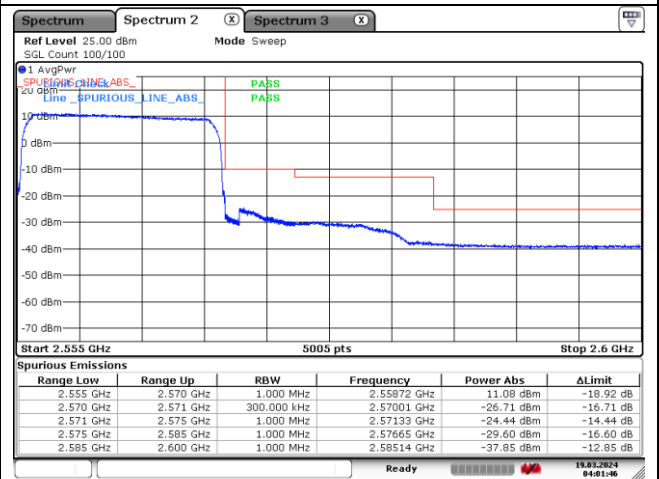

16QAM High Channel - 1 RB

16QAM Low Channel - Full RB

16QAM High Channel - Full RB

LTE band 7 (10 MHz)

QPSK Low Channel - 1 RB

QPSK High Channel - 1 RB

QPSK Low Channel - Full RB

QPSK High Channel - Full RB

LTE band 7 (10 MHz)

16QAM Low Channel - 1 RB

16QAM High Channel - 1 RB

16QAM Low Channel - Full RB

16QAM High Channel - Full RB

LTE band 7 (15 MHz)

QPSK Low Channel - 1 RB

QPSK High Channel - 1 RB

QPSK Low Channel - Full RB

QPSK High Channel - Full RB

LTE band 7 (15 MHz)

16QAM Low Channel - 1 RB

16QAM High Channel - 1 RB

16QAM Low Channel - Full RB

16QAM High Channel - Full RB

LTE band 7 (20 MHz)