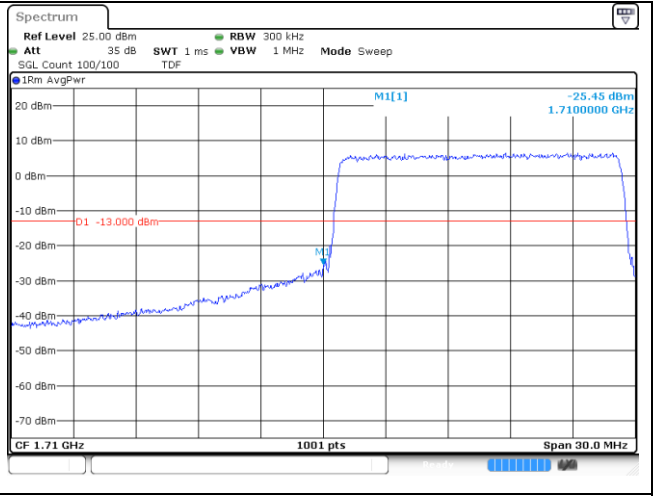

LTE band 66/4 (10 MHz)

LTE band 4 (10 MHz)

LTE band 66 (10 MHz)

LTE band 66/4 (10 MHz)

LTE band 4 (10 MHz)

LTE band 66 (10 MHz)

LTE band 66/4 (15 MHz)

QPSK Low Channel - 1 RB

QPSK Low Channel - Full RB

LTE band 4 (15 MHz)

QPSK High Channel - 1 RB

QPSK High Channel - Full RB

LTE band 66 (15 MHz)

QPSK High Channel - 1 RB

QPSK High Channel - Full RB

LTE band 66/4 (15 MHz)

LTE band 4 (15 MHz)

LTE band 66 (15 MHz)

LTE band 66/4 (20 MHz)

LTE band 4 (20 MHz)

LTE band 66 (20 MHz)

LTE band 66/4 (20 MHz)

16QAM Low Channel - 1 RB

16QAM Low Channel - Full RB