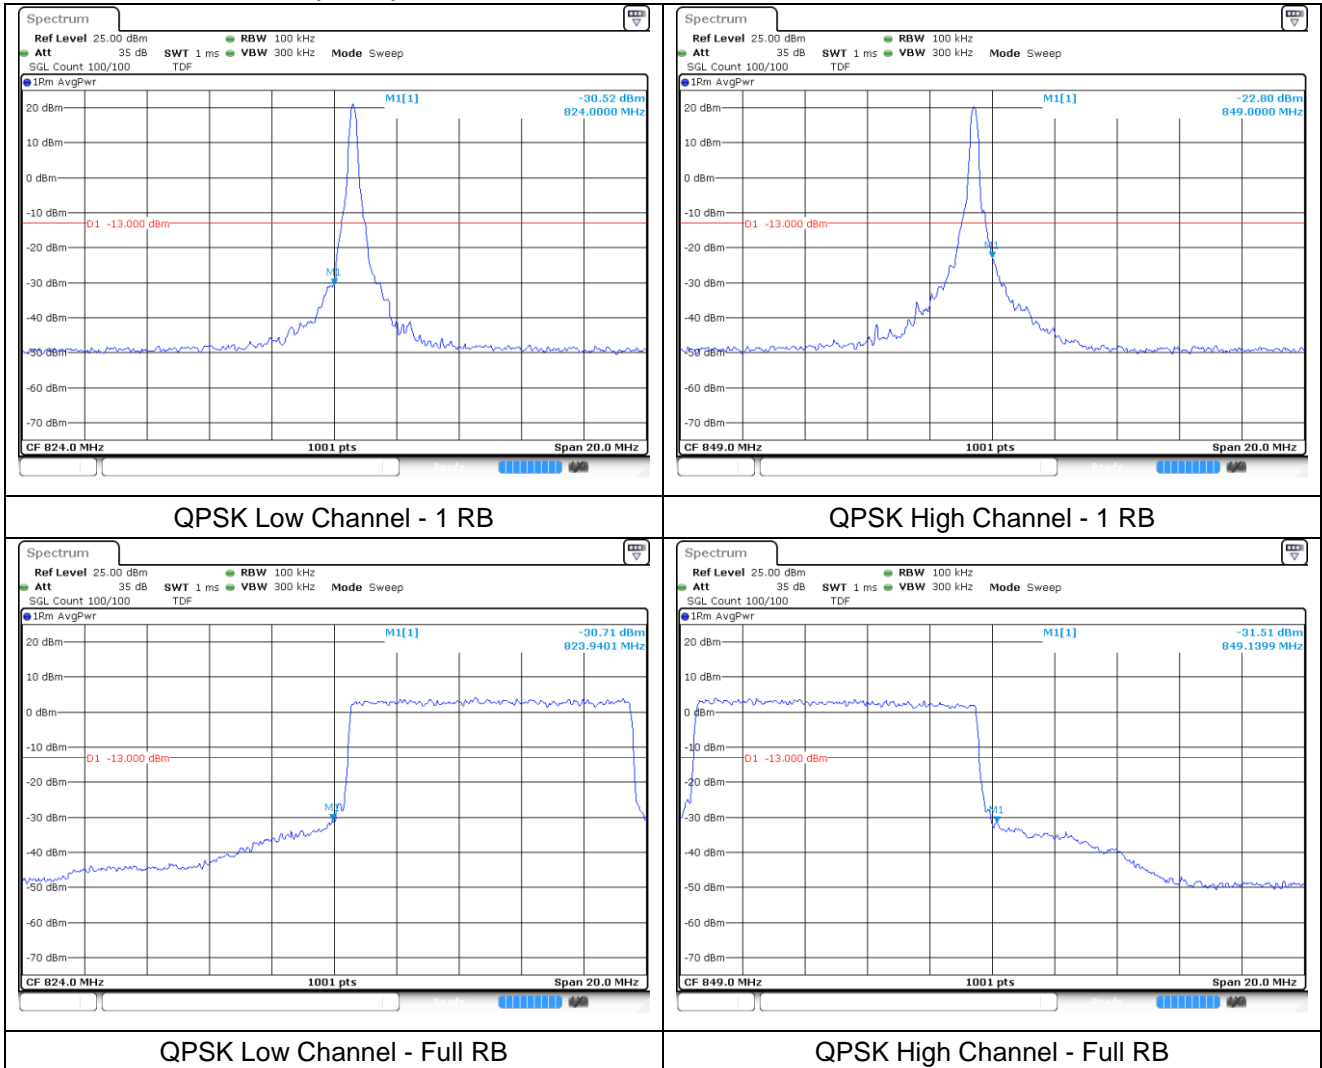

LTE band 4 (20 MHz)

16QAM High Channel - 1 RB

16QAM High Channel - Full RB

LTE band 66 (20 MHz)

16QAM High Channel - 1 RB

16QAM High Channel - Full RB

LTE band 26/5_Part 22 (1.4 MHz)

LTE band 26/5_Part 22 (1.4 MHz)

LTE band 26/5_Part 22 (3 MHz)

LTE band 26/5_Part 22 (3 MHz)

LTE band 26/5_Part 22 (5 MHz)

LTE band 26/5_Part 22 (5 MHz)

LTE band 26/5_Part 22 (10 MHz)

LTE band 26/5_Part 22 (10 MHz)

LTE band 26_Part 22 (15 MHz)

LTE band 26_Part 22 (15 MHz)

LTE band 7 (5 MHz)

QPSK Low Channel - 1 RB

QPSK High Channel - 1 RB

QPSK Low Channel - Full RB

QPSK High Channel - Full RB

LTE band 7 (5 MHz)

16QAM Low Channel - 1 RB

16QAM High Channel - 1 RB

16QAM Low Channel - Full RB

16QAM High Channel - Full RB

LTE band 7 (10 MHz)

QPSK Low Channel - 1 RB

QPSK High Channel - 1 RB

QPSK Low Channel - Full RB

QPSK High Channel - Full RB