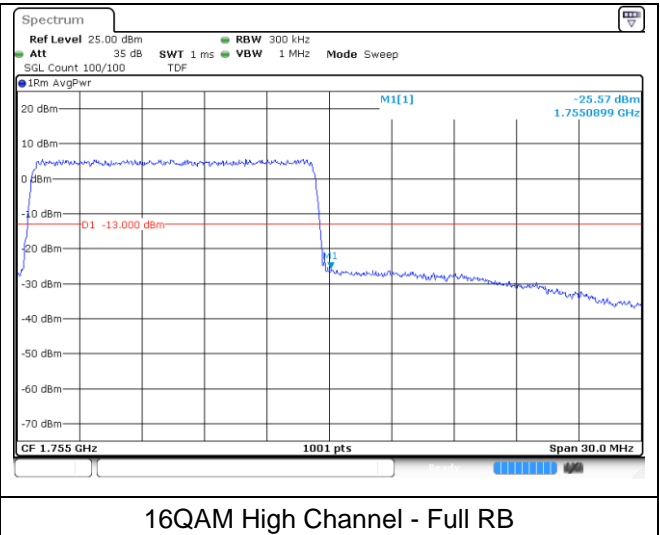

LTE band 66/4 (10 MHz)

LTE band 4 (10 MHz)

LTE band 66 (10 MHz)

LTE band 66/4 (10 MHz)

LTE band 4 (10 MHz)

LTE band 66 (10 MHz)

LTE band 66/4 (15 MHz)

QPSK Low Channel - 1 RB

QPSK Low Channel - Full RB

LTE band 4 (15 MHz)

QPSK High Channel - 1 RB

QPSK High Channel - Full RB

LTE band 66 (15 MHz)

QPSK High Channel - 1 RB

QPSK High Channel - Full RB

LTE band 66/4 (15 MHz)

LTE band 4 (15 MHz)

LTE band 66 (15 MHz)

LTE band 66/4 (20 MHz)

LTE band 4 (20 MHz)

LTE band 66 (20 MHz)

LTE band 66/4 (20 MHz)

16QAM Low Channel - 1 RB

16QAM Low Channel - Full RB

LTE band 4 (20 MHz)

16QAM High Channel - 1 RB

16QAM High Channel - Full RB

LTE band 66 (20 MHz)

16QAM High Channel - 1 RB

16QAM High Channel - Full RB

LTE band 26/5_Part 22 (1.4 MHz)

LTE band 26/5_Part 22 (1.4 MHz)