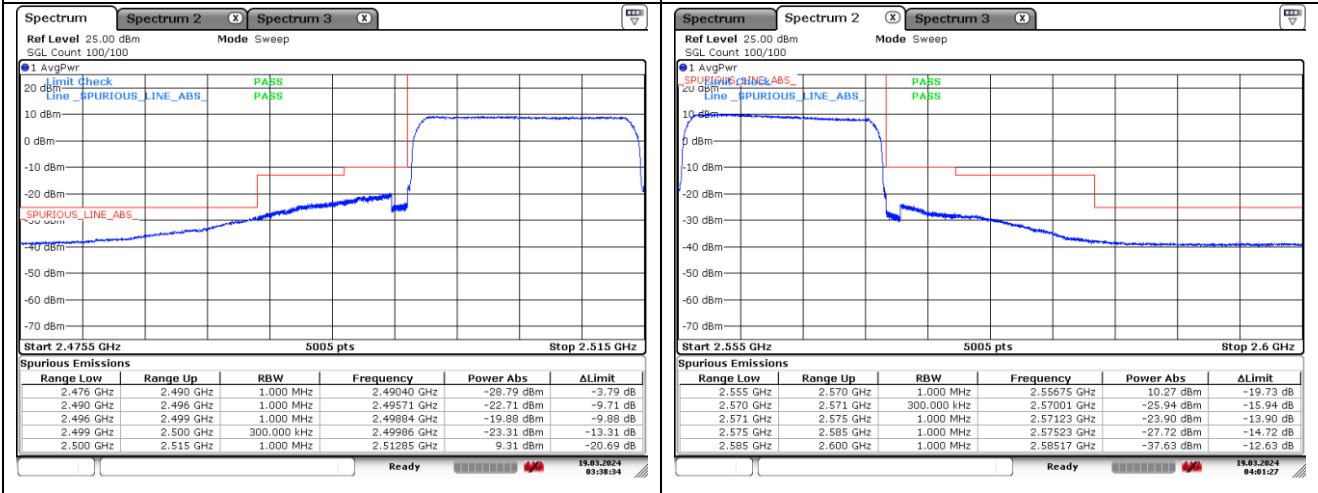

LTE band 7 (10 MHz)

16QAM Low Channel - 1 RB

16QAM High Channel - 1 RB

16QAM Low Channel - Full RB

16QAM High Channel - Full RB

LTE band 7 (15 MHz)

QPSK Low Channel - 1 RB

QPSK High Channel - 1 RB

QPSK Low Channel - Full RB

QPSK High Channel - Full RB

LTE band 7 (15 MHz)

16QAM Low Channel - 1 RB

16QAM High Channel - 1 RB

16QAM Low Channel - Full RB

16QAM High Channel - Full RB

LTE band 7 (20 MHz)

QPSK Low Channel - 1 RB

QPSK High Channel - 1 RB

QPSK Low Channel - Full RB

QPSK High Channel - Full RB

LTE band 7 (20 MHz)

16QAM Low Channel - 1 RB

16QAM High Channel - 1 RB

16QAM Low Channel - Full RB