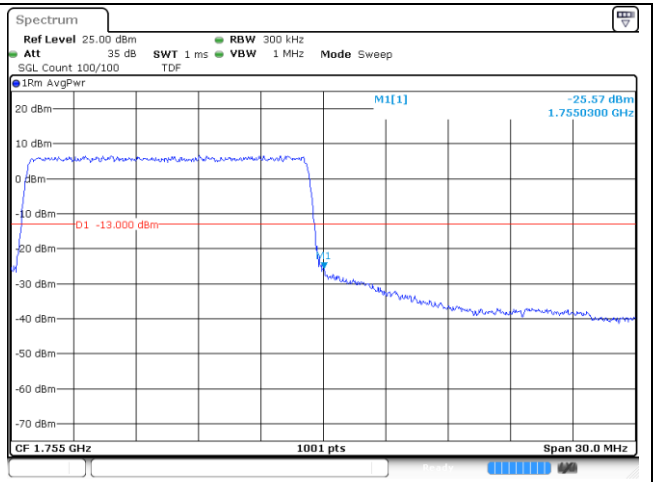

LTE band 66/4 (10 MHz)

LTE band 4 (10 MHz)

LTE band 66 (10 MHz)

LTE band 66/4 (10 MHz)

LTE band 4 (10 MHz)

LTE band 66 (10 MHz)

LTE band 66/4 (15 MHz)

QPSK Low Channel - 1 RB

QPSK Low Channel - Full RB

LTE band 4 (15 MHz)

QPSK High Channel - 1 RB

QPSK High Channel - Full RB

LTE band 66 (15 MHz)

QPSK High Channel - 1 RB

QPSK High Channel - Full RB

LTE band 66/4 (15 MHz)

LTE band 4 (15 MHz)

LTE band 66 (15 MHz)

LTE band 66/4 (20 MHz)

LTE band 4 (20 MHz)

LTE band 66 (20 MHz)

LTE band 66/4 (20 MHz)

16QAM Low Channel - 1 RB

16QAM Low Channel - Full RB