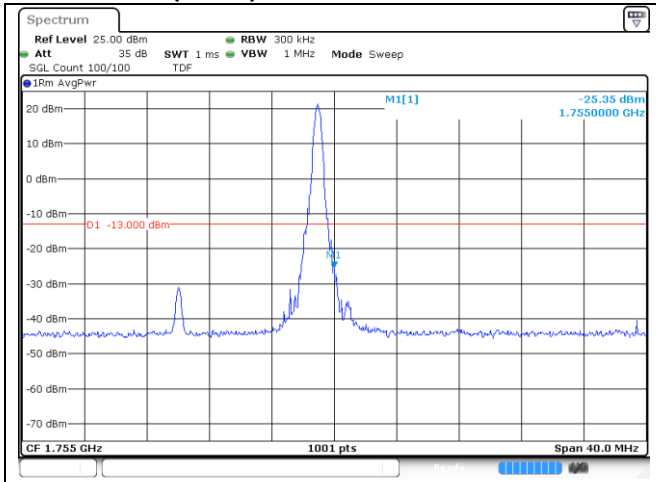

QPSK Low Channel - Full RB

LTE band 4 (15 MHz)

QPSK High Channel - 1 RB

QPSK High Channel - Full RB

LTE band 66 (15 MHz)

QPSK High Channel - 1 RB

QPSK High Channel - Full RB

LTE band 66/4 (15 MHz)

LTE band 4 (15 MHz)

LTE band 66 (15 MHz)

LTE band 66/4 (20 MHz)

LTE band 4 (20 MHz)

LTE band 66 (20 MHz)

LTE band 66/4 (20 MHz)

16QAM Low Channel - 1 RB

16QAM Low Channel - Full RB

LTE band 4 (20 MHz)

16QAM High Channel - 1 RB

16QAM High Channel - Full RB

LTE band 66 (20 MHz)

16QAM High Channel - 1 RB

16QAM High Channel - Full RB

LTE band 26/5_Part 22 (1.4 MHz)

LTE band 26/5_Part 22 (1.4 MHz)

LTE band 26/5_Part 22 (3 MHz)

LTE band 26/5_Part 22 (3 MHz)

LTE band 26/5_Part 22 (5 MHz)

LTE band 26/5_Part 22 (5 MHz)

LTE band 26/5_Part 22 (10 MHz)

LTE band 26/5_Part 22 (10 MHz)

LTE band 26_Part 22 (15 MHz)