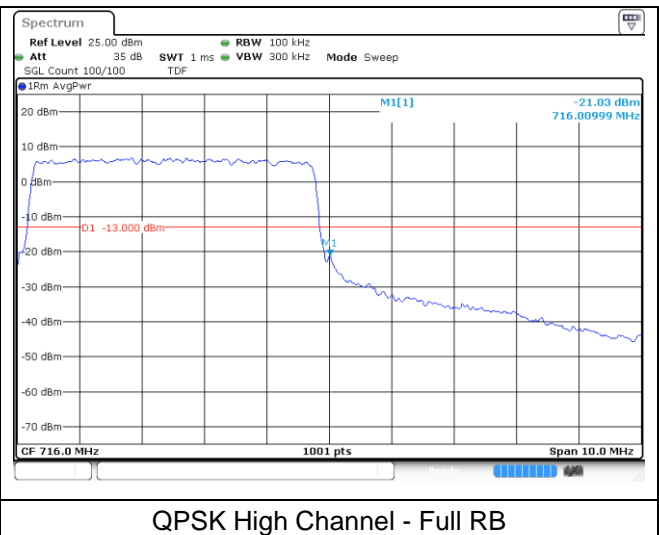

16QAM High Channel - Full RB

LTE band 12 (1.4 MHz)

LTE band 12 (1.4 MHz)

LTE band 12 (3 MHz)

LTE band 12 (3 MHz)

LTE band 12/17 (5 MHz)

QPSK Low Channel - 1 RB

QPSK Low Channel - Full RB

LTE band 12 (5 MHz)

QPSK High Channel - 1 RB

QPSK High Channel - Full RB

LTE band 17 (5 MHz)

QPSK High Channel - 1 RB

QPSK High Channel - Full RB