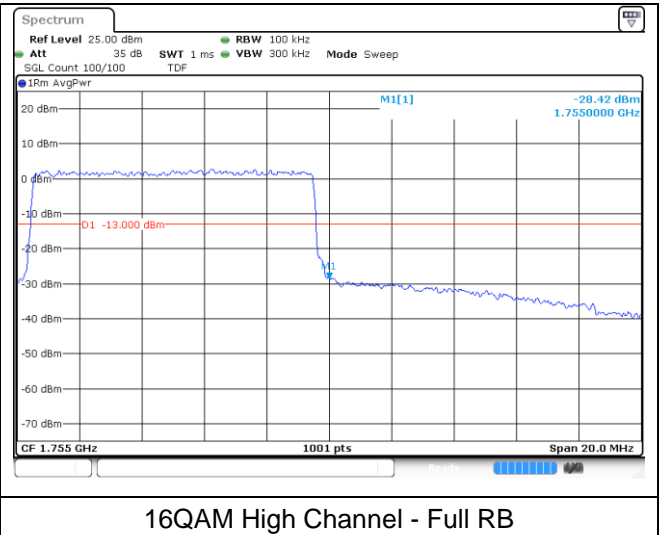

LTE band 66/4 (10 MHz)

LTE band 4 (10 MHz)

LTE band 66 (10 MHz)

LTE band 66/4 (10 MHz)

LTE band 4 (10 MHz)

LTE band 66 (10 MHz)

LTE band 66/4 (15 MHz)

QPSK Low Channel - 1 RB

QPSK Low Channel - Full RB

LTE band 4 (15 MHz)

QPSK High Channel - 1 RB

QPSK High Channel - Full RB

LTE band 66 (15 MHz)

QPSK High Channel - 1 RB

QPSK High Channel - Full RB

LTE band 66/4 (15 MHz)

LTE band 4 (15 MHz)

LTE band 66 (15 MHz)

LTE band 66/4 (20 MHz)

LTE band 4 (20 MHz)

LTE band 66 (20 MHz)

LTE band 66/4 (20 MHz)

16QAM Low Channel - 1 RB

16QAM Low Channel - Full RB