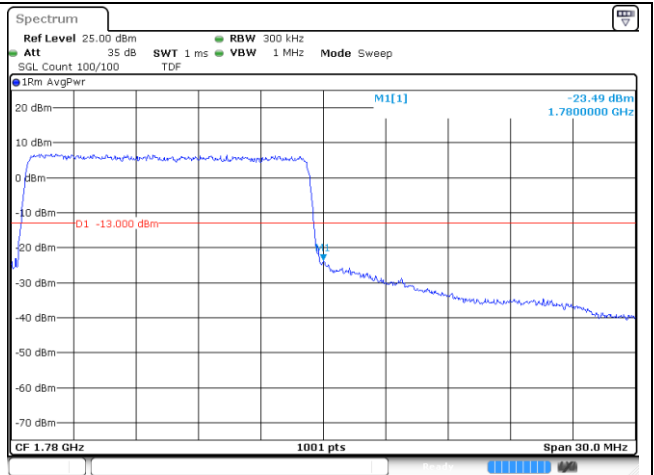

LTE band 66/4 (10 MHz)

LTE band 4 (10 MHz)

LTE band 66 (10 MHz)

LTE band 66/4 (10 MHz)

LTE band 4 (10 MHz)

LTE band 66 (10 MHz)

LTE band 66/4 (15 MHz)

QPSK Low Channel - 1 RB

QPSK Low Channel - Full RB

LTE band 4 (15 MHz)

QPSK High Channel - 1 RB

QPSK High Channel - Full RB

LTE band 66 (15 MHz)

QPSK High Channel - 1 RB

QPSK High Channel - Full RB

LTE band 66/4 (15 MHz)

LTE band 4 (15 MHz)

LTE band 66 (15 MHz)

LTE band 66/4 (20 MHz)

LTE band 4 (20 MHz)

LTE band 66 (20 MHz)

LTE band 66/4 (20 MHz)

16QAM Low Channel - 1 RB

16QAM Low Channel - Full RB