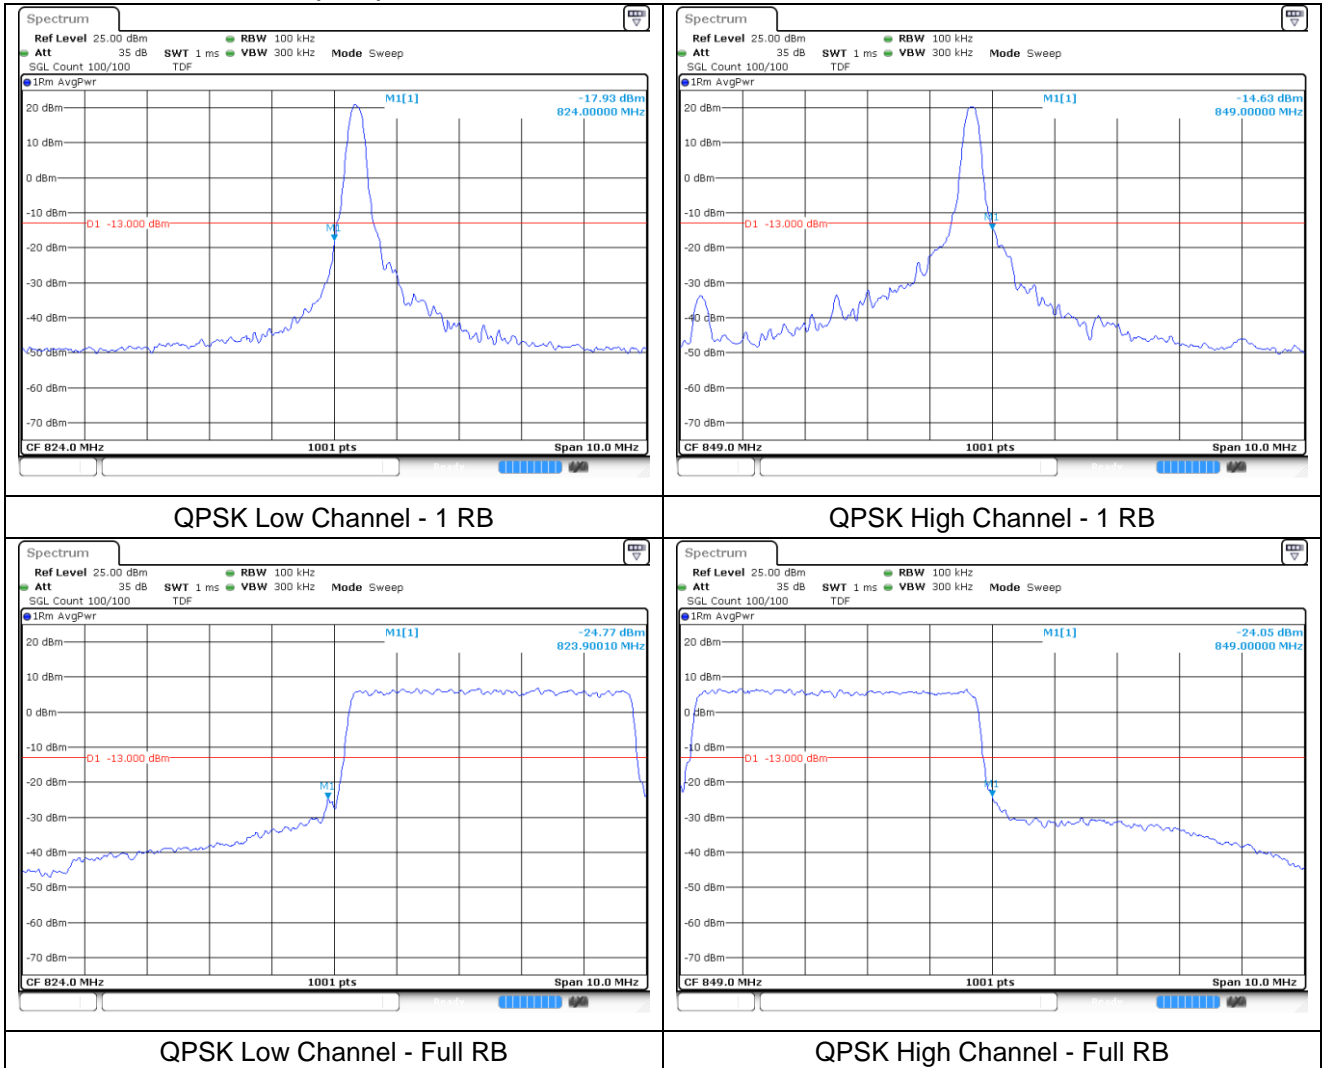

QPSK Low Channel - Full RB

LTE band 4 (15 MHz)

QPSK High Channel - 1 RB

QPSK High Channel - Full RB

LTE band 66 (15 MHz)

QPSK High Channel - 1 RB

QPSK High Channel - Full RB

LTE band 66/4 (15 MHz)

LTE band 4 (15 MHz)

LTE band 66 (15 MHz)

LTE band 66/4 (20 MHz)

LTE band 4 (20 MHz)

LTE band 66 (20 MHz)

LTE band 66/4 (20 MHz)

16QAM Low Channel - 1 RB

16QAM Low Channel - Full RB

LTE band 4 (20 MHz)

16QAM High Channel - 1 RB

16QAM High Channel - Full RB

LTE band 66 (20 MHz)

16QAM High Channel - 1 RB

16QAM High Channel - Full RB

LTE band 26/5_Part 22 (1.4 MHz)

LTE band 26/5_Part 22 (1.4 MHz)

LTE band 26/5_Part 22 (3 MHz)

LTE band 26/5_Part 22 (3 MHz)

LTE band 26/5_Part 22 (5 MHz)

LTE band 26/5_Part 22 (5 MHz)

LTE band 26/5_Part 22 (10 MHz)

LTE band 26/5_Part 22 (10 MHz)

LTE band 26_Part 22 (15 MHz)