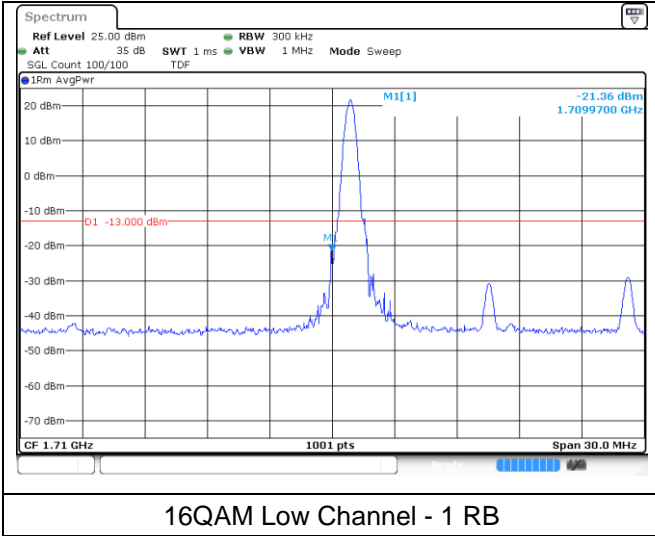

LTE band 66/4 (10 MHz)

LTE band 4 (10 MHz)

LTE band 66 (10 MHz)

LTE band 66/4 (10 MHz)

LTE band 4 (10 MHz)

LTE band 66 (10 MHz)

LTE band 66/4 (15 MHz)

QPSK Low Channel - 1 RB

QPSK Low Channel - Full RB

LTE band 4 (15 MHz)

QPSK High Channel - 1 RB

QPSK High Channel - Full RB

LTE band 66 (15 MHz)

QPSK High Channel - 1 RB

QPSK High Channel - Full RB

LTE band 66/4 (15 MHz)

LTE band 4 (15 MHz)

LTE band 66 (15 MHz)

LTE band 66/4 (20 MHz)

LTE band 4 (20 MHz)

LTE band 66 (20 MHz)

LTE band 66/4 (20 MHz)

16QAM Low Channel - 1 RB

16QAM Low Channel - Full RB

LTE band 4 (20 MHz)

16QAM High Channel - 1 RB

16QAM High Channel - Full RB

LTE band 66 (20 MHz)

16QAM High Channel - 1 RB

16QAM High Channel - Full RB

LTE band 26/5_Part 22 (1.4 MHz)

LTE band 26/5_Part 22 (1.4 MHz)