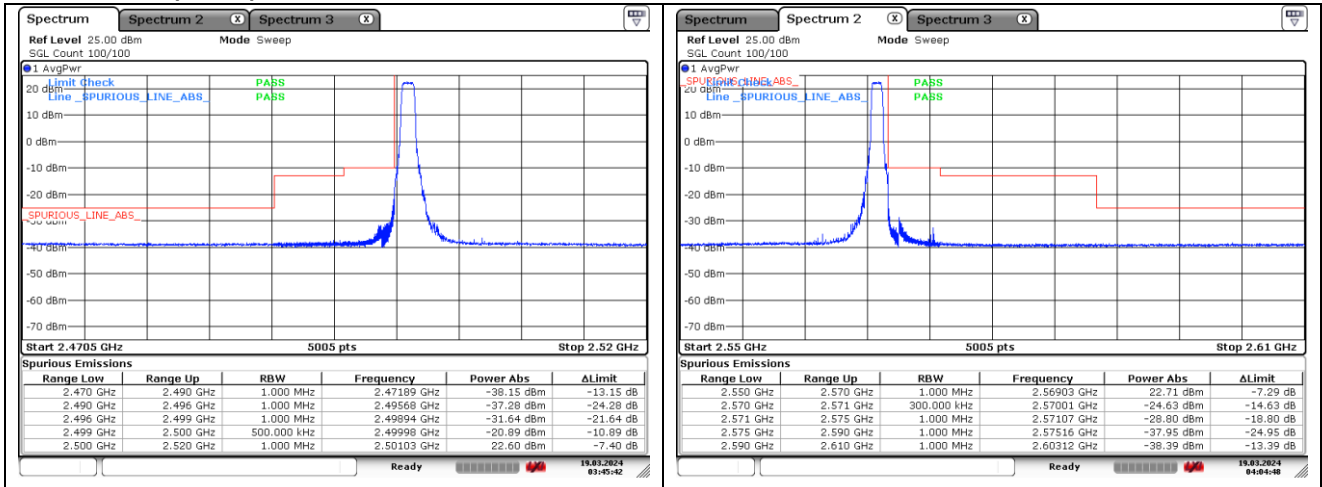

QPSK Low Channel - Full RB

QPSK High Channel - Full RB

LTE band 7 (15 MHz)

16QAM Low Channel - 1 RB

16QAM High Channel - 1 RB

16QAM Low Channel - Full RB

16QAM High Channel - Full RB

LTE band 7 (20 MHz)

QPSK Low Channel - 1 RB

QPSK High Channel - 1 RB

QPSK Low Channel - Full RB

QPSK High Channel - Full RB

LTE band 7 (20 MHz)

16QAM Low Channel - 1 RB

16QAM High Channel - 1 RB

16QAM Low Channel - Full RB