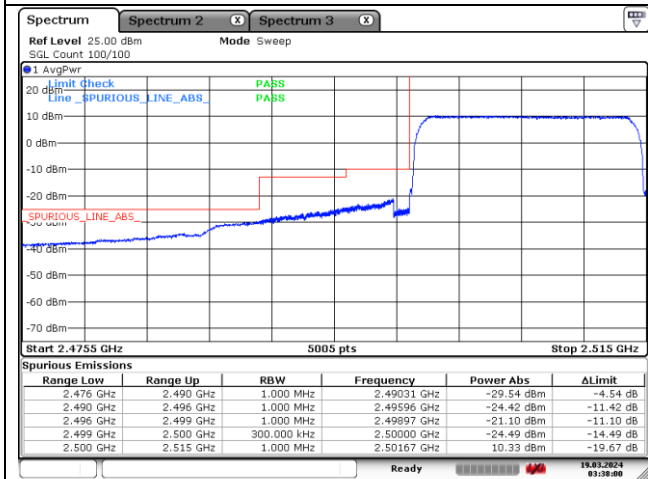

16QAM High Channel - 1 RB

16QAM Low Channel - Full RB

16QAM High Channel - Full RB

LTE band 7 (10 MHz)

QPSK Low Channel - 1 RB

QPSK High Channel - 1 RB

QPSK Low Channel - Full RB

QPSK High Channel - Full RB

LTE band 7 (10 MHz)

16QAM Low Channel - 1 RB

16QAM High Channel - 1 RB

16QAM Low Channel - Full RB

16QAM High Channel - Full RB

LTE band 7 (15 MHz)

QPSK Low Channel - 1 RB

QPSK High Channel - 1 RB

QPSK Low Channel - Full RB

QPSK High Channel - Full RB

LTE band 7 (15 MHz)

16QAM Low Channel - 1 RB

16QAM High Channel - 1 RB

16QAM Low Channel - Full RB

16QAM High Channel - Full RB

LTE band 7 (20 MHz)