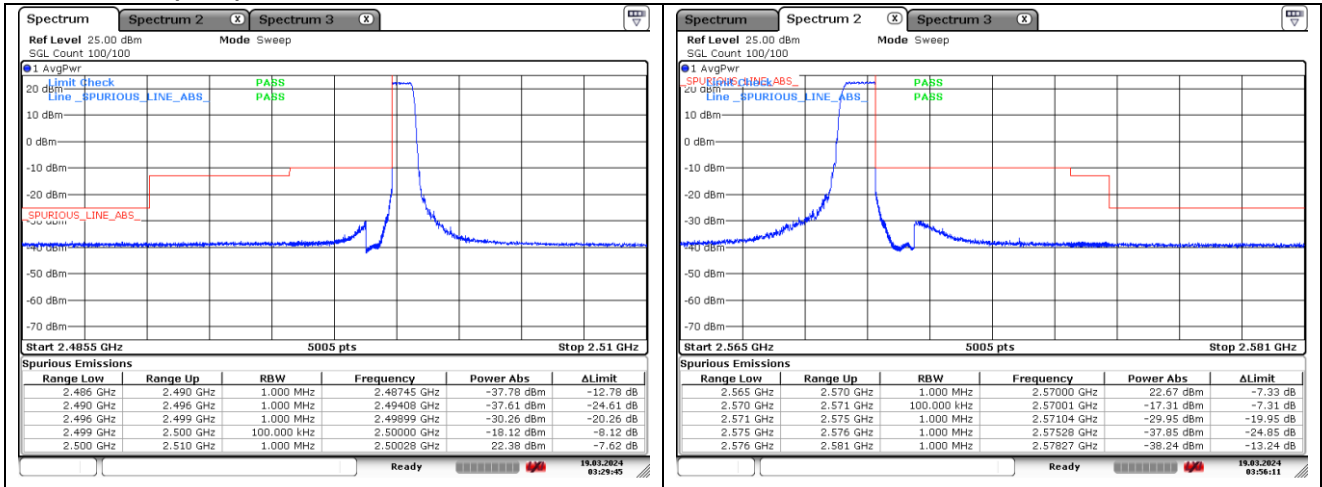

LTE band 26/5_Part 22 (3 MHz)

LTE band 26/5_Part 22 (3 MHz)

LTE band 26/5_Part 22 (5 MHz)

LTE band 26/5_Part 22 (5 MHz)

LTE band 26/5_Part 22 (10 MHz)

LTE band 26/5_Part 22 (10 MHz)

LTE band 26_Part 22 (15 MHz)

LTE band 26_Part 22 (15 MHz)

LTE band 7 (5 MHz)

QPSK Low Channel - 1 RB

QPSK High Channel - 1 RB

QPSK Low Channel - Full RB

QPSK High Channel - Full RB

LTE band 7 (5 MHz)

16QAM Low Channel - 1 RB