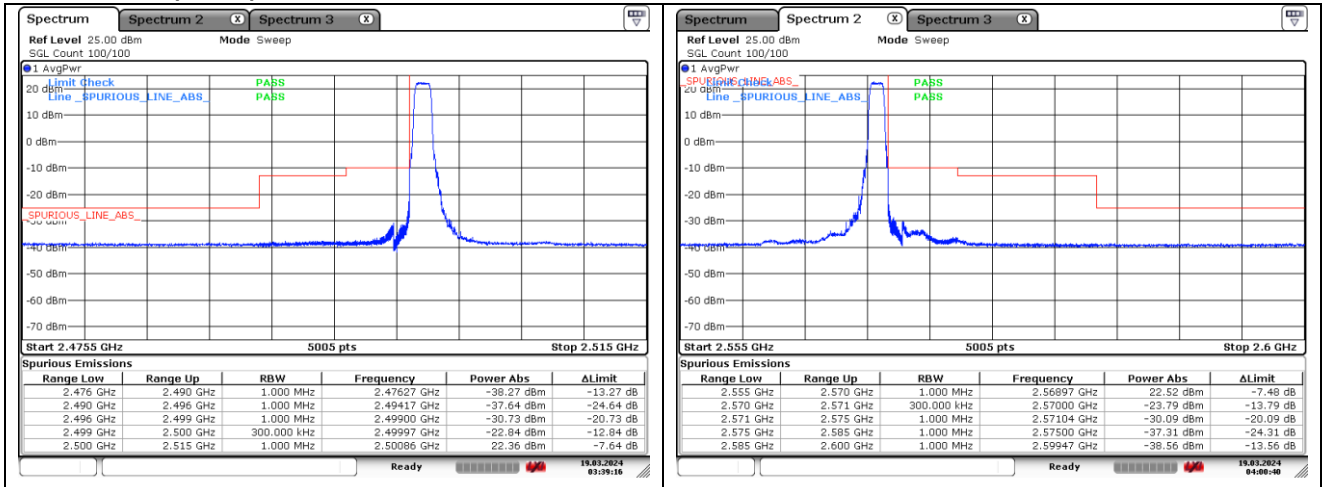

LTE band 7 (10 MHz)

16QAM Low Channel - 1 RB

16QAM High Channel - 1 RB

16QAM Low Channel - Full RB

16QAM High Channel - Full RB

LTE band 7 (15 MHz)

QPSK Low Channel - 1 RB

QPSK High Channel - 1 RB

QPSK Low Channel - Full RB

QPSK High Channel - Full RB

LTE band 7 (15 MHz)

16QAM Low Channel - 1 RB

16QAM High Channel - 1 RB

16QAM Low Channel - Full RB

16QAM High Channel - Full RB

LTE band 7 (20 MHz)