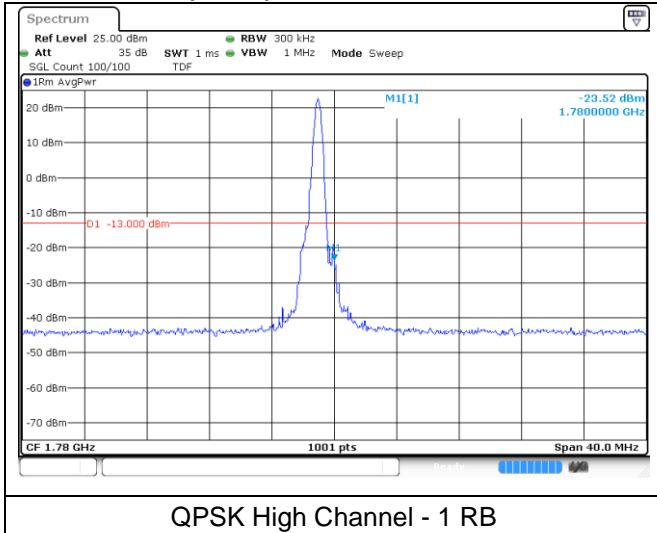

QPSK Low Channel - Full RB

LTE band 4 (15 MHz)

QPSK High Channel - 1 RB

QPSK High Channel - Full RB

LTE band 66 (15 MHz)

QPSK High Channel - 1 RB

QPSK High Channel - Full RB

LTE band 66/4 (15 MHz)

LTE band 4 (15 MHz)

LTE band 66 (15 MHz)

LTE band 66/4 (20 MHz)

LTE band 4 (20 MHz)

LTE band 66 (20 MHz)

LTE band 66/4 (20 MHz)

16QAM Low Channel - 1 RB

16QAM Low Channel - Full RB

LTE band 4 (20 MHz)

16QAM High Channel - 1 RB

16QAM High Channel - Full RB

LTE band 66 (20 MHz)

16QAM High Channel - 1 RB

16QAM High Channel - Full RB

LTE band 26/5_Part 22 (1.4 MHz)

LTE band 26/5_Part 22 (1.4 MHz)