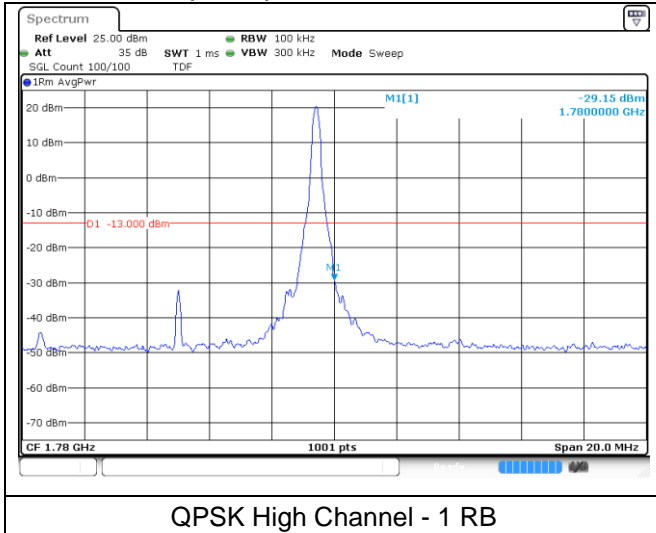

LTE band 66/4 (10 MHz)

LTE band 4 (10 MHz)

LTE band 66 (10 MHz)

LTE band 66/4 (10 MHz)

LTE band 4 (10 MHz)

LTE band 66 (10 MHz)

LTE band 66/4 (15 MHz)

QPSK Low Channel - 1 RB

QPSK Low Channel - Full RB

LTE band 4 (15 MHz)

QPSK High Channel - 1 RB

QPSK High Channel - Full RB

LTE band 66 (15 MHz)

QPSK High Channel - 1 RB

QPSK High Channel - Full RB

LTE band 66/4 (15 MHz)

LTE band 4 (15 MHz)

LTE band 66 (15 MHz)

LTE band 66/4 (20 MHz)

LTE band 4 (20 MHz)

LTE band 66 (20 MHz)

LTE band 66/4 (20 MHz)

16QAM Low Channel - 1 RB

16QAM Low Channel - Full RB