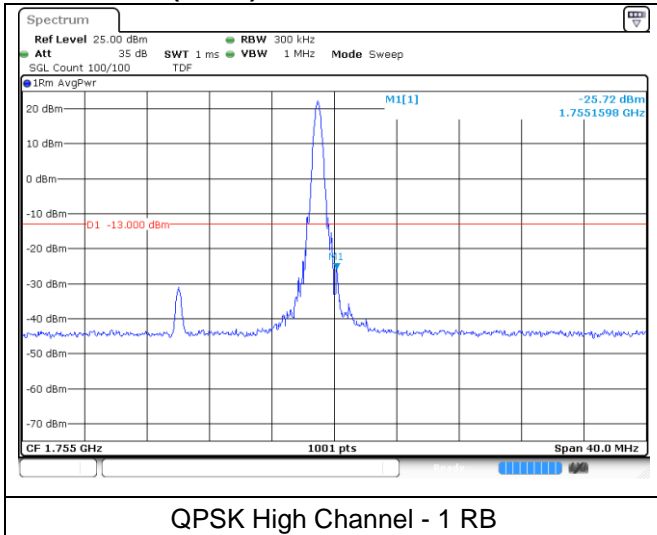

QPSK Low Channel - Full RB

LTE band 4 (15 MHz)

QPSK High Channel - 1 RB

QPSK High Channel - Full RB

LTE band 66 (15 MHz)

QPSK High Channel - 1 RB

QPSK High Channel - Full RB

LTE band 66/4 (15 MHz)

LTE band 4 (15 MHz)

LTE band 66 (15 MHz)

LTE band 66/4 (20 MHz)

LTE band 4 (20 MHz)

LTE band 66 (20 MHz)

LTE band 66/4 (20 MHz)

16QAM Low Channel - 1 RB

16QAM Low Channel - Full RB

LTE band 4 (20 MHz)

16QAM High Channel - 1 RB

16QAM High Channel - Full RB

LTE band 66 (20 MHz)

16QAM High Channel - 1 RB

16QAM High Channel - Full RB

LTE band 26/5_Part 22 (1.4 MHz)

LTE band 26/5_Part 22 (1.4 MHz)