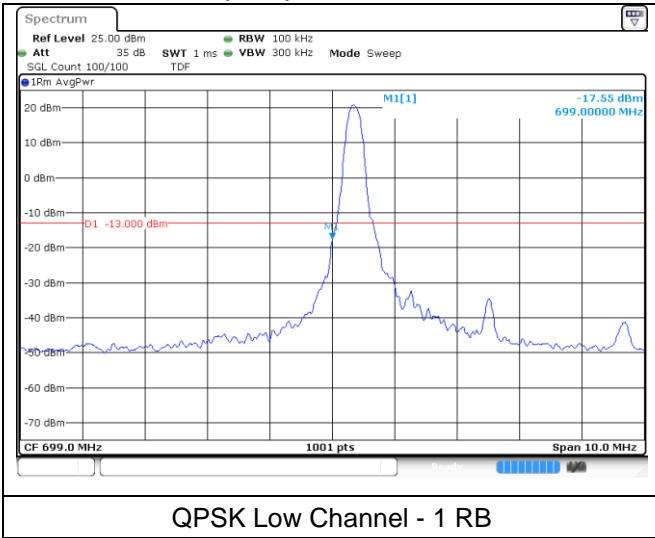

QPSK Low Channel - 1 RB

QPSK High Channel - 1 RB

QPSK Low Channel - Full RB

QPSK High Channel - Full RB

LTE band 7 (20 MHz)

16QAM Low Channel - 1 RB

16QAM High Channel - 1 RB

16QAM Low Channel - Full RB

16QAM High Channel - Full RB

LTE band 12 (1.4 MHz)

LTE band 12 (1.4 MHz)

LTE band 12 (3 MHz)

LTE band 12 (3 MHz)

LTE band 12/17 (5 MHz)

QPSK Low Channel - 1 RB

QPSK Low Channel - Full RB