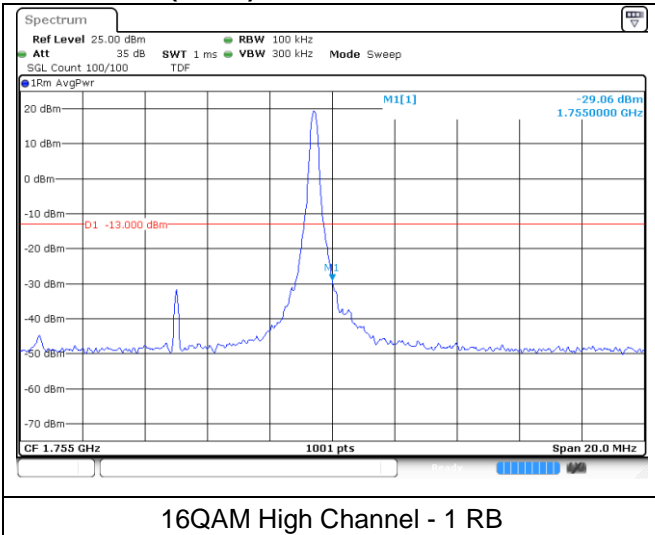

LTE band 66/4 (10 MHz)

LTE band 4 (10 MHz)

LTE band 66 (10 MHz)

LTE band 66/4 (10 MHz)

LTE band 4 (10 MHz)

LTE band 66 (10 MHz)

LTE band 66/4 (15 MHz)

QPSK Low Channel - 1 RB

QPSK Low Channel - Full RB

LTE band 4 (15 MHz)

QPSK High Channel - 1 RB

QPSK High Channel - Full RB

LTE band 66 (15 MHz)

QPSK High Channel - 1 RB

QPSK High Channel - Full RB

LTE band 66/4 (15 MHz)

LTE band 4 (15 MHz)

LTE band 66 (15 MHz)

LTE band 66/4 (20 MHz)

LTE band 4 (20 MHz)

LTE band 66 (20 MHz)

LTE band 66/4 (20 MHz)

16QAM Low Channel - 1 RB

16QAM Low Channel - Full RB