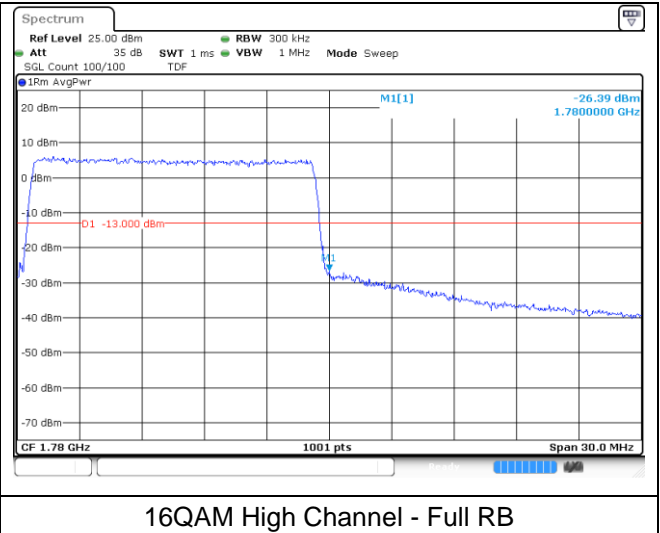

LTE band 66/4 (10 MHz)

LTE band 4 (10 MHz)

LTE band 66 (10 MHz)

LTE band 66/4 (10 MHz)

LTE band 4 (10 MHz)

LTE band 66 (10 MHz)

LTE band 66/4 (15 MHz)

QPSK Low Channel - 1 RB

QPSK Low Channel - Full RB

LTE band 4 (15 MHz)

QPSK High Channel - 1 RB

QPSK High Channel - Full RB

LTE band 66 (15 MHz)

QPSK High Channel - 1 RB

QPSK High Channel - Full RB

LTE band 66/4 (15 MHz)

LTE band 4 (15 MHz)

LTE band 66 (15 MHz)

LTE band 66/4 (20 MHz)

LTE band 4 (20 MHz)

LTE band 66 (20 MHz)

LTE band 66/4 (20 MHz)

16QAM Low Channel - 1 RB

16QAM Low Channel - Full RB

LTE band 4 (20 MHz)

16QAM High Channel - 1 RB

16QAM High Channel - Full RB

LTE band 66 (20 MHz)

16QAM High Channel - 1 RB

16QAM High Channel - Full RB

LTE band 26/5_Part 22 (1.4 MHz)

LTE band 26/5_Part 22 (1.4 MHz)