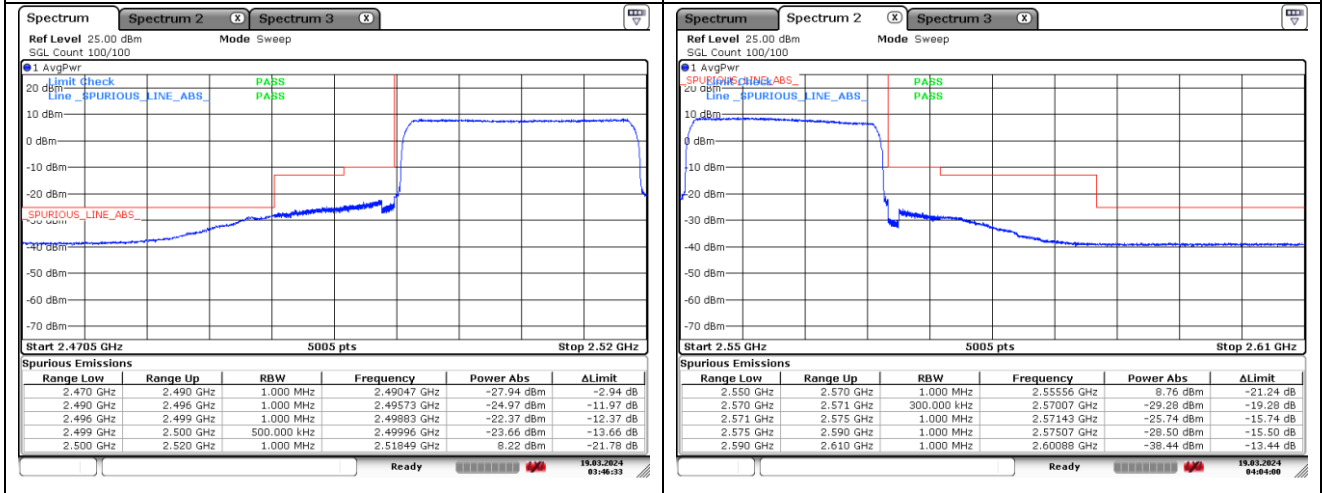

QPSK Low Channel - Full RB

QPSK High Channel - Full RB

LTE band 7 (15 MHz)

16QAM Low Channel - 1 RB

16QAM High Channel - 1 RB

16QAM Low Channel - Full RB

16QAM High Channel - Full RB

LTE band 7 (20 MHz)

QPSK Low Channel - 1 RB

QPSK High Channel - 1 RB

QPSK Low Channel - Full RB

QPSK High Channel - Full RB

LTE band 7 (20 MHz)

16QAM Low Channel - 1 RB

16QAM High Channel - 1 RB

16QAM Low Channel - Full RB

16QAM High Channel - Full RB

LTE band 12 (1.4 MHz)

LTE band 12 (1.4 MHz)

LTE band 12 (3 MHz)

LTE band 12 (3 MHz)

LTE band 12/17 (5 MHz)

QPSK Low Channel - 1 RB

QPSK Low Channel - Full RB