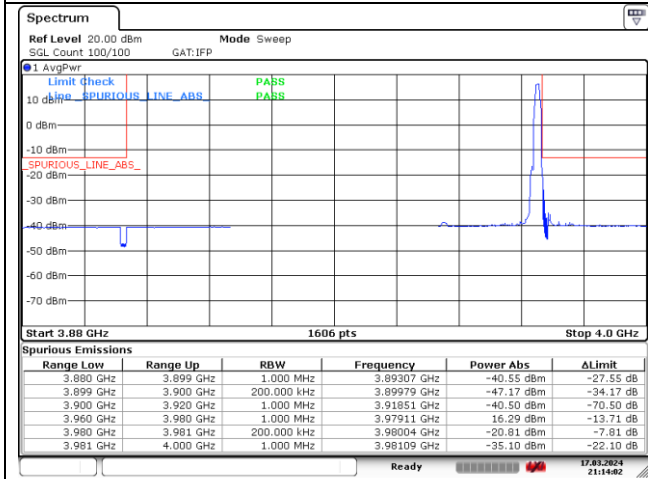

CP-OFDM 16QAM - High Channel - 1 RB

CP-OFDM 16QAM - High Channel - Full RB

CP-OFDM 16QAM - High Channel - Full RB

NR band 77_High Band (20 MHz) (IC)

DFT-S-OFDM QPSK - Low Channel - 1 RB

DFT-S-OFDM QPSK - Low Channel - Full RB