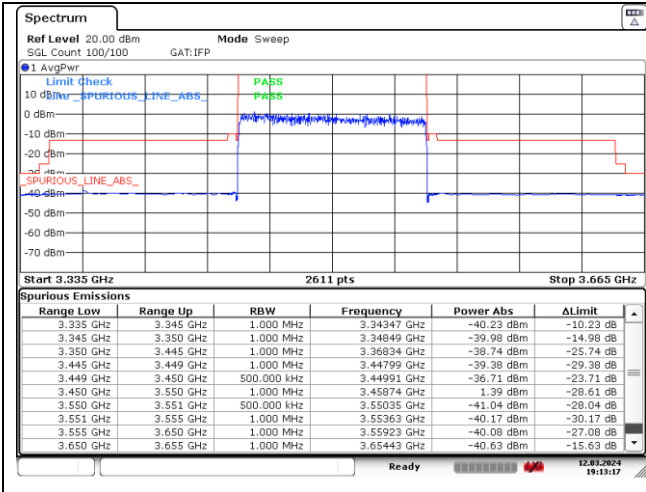

DFT-S-OFDM 16QAM - High Channel - 1 RB

DFT-S-OFDM 16QAM - High Channel - Full RB

DFT-S-OFDM 16QAM - High Channel - Full RB

NR band 77/78 Low Band (100 MHz) (IC)

CP-OFDM QPSK - Low Channel - 1 RB

CP-OFDM QPSK - Low Channel - 1 RB