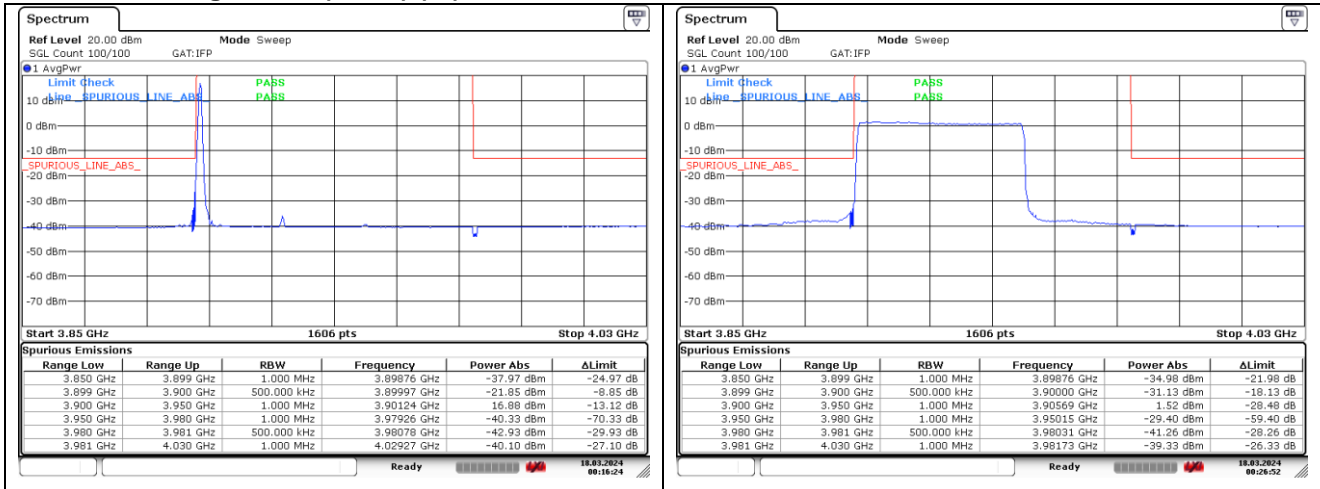

NR band 77_High Band (50 MHz) (IC)