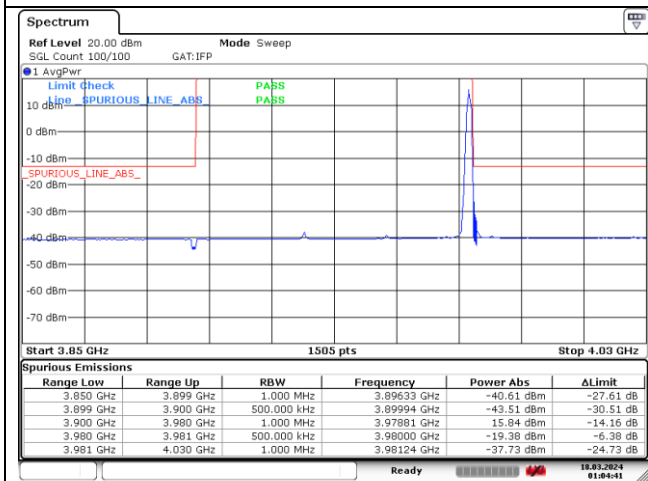

DFT-S-OFDM 16QAM - Low Channel - 1 RB