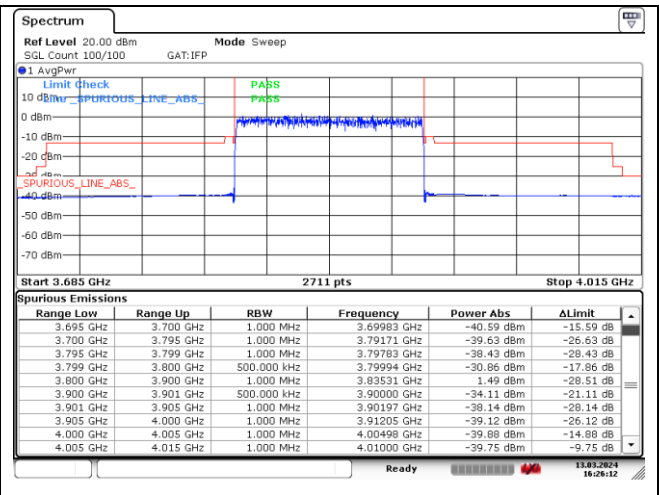

CP-OFDM QPSK - Low Channel - Full RB

CP-OFDM QPSK - Low Channel - Full RB

NR band 77_Low Band (100 MHz) (IC)

CP-OFDM QPSK - High Channel - 1 RB

CP-OFDM QPSK - High Channel - 1 RB

CP-OFDM QPSK - High Channel - Full RB