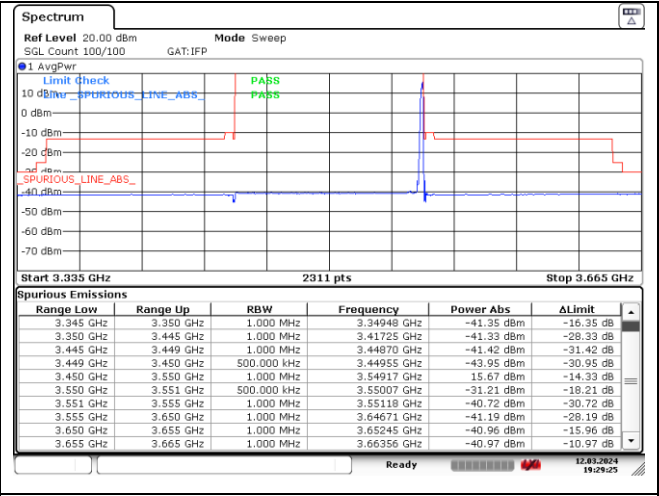

DFT-S-OFDM 16QAM - High Channel - 1 RB

DFT-S-OFDM 16QAM - High Channel - Full RB

DFT-S-OFDM 16QAM - High Channel - Full RB

NR band 77/78 Low Band (100 MHz) (IC)

CP-OFDM QPSK - Low Channel - 1 RB

CP-OFDM QPSK - Low Channel - 1 RB