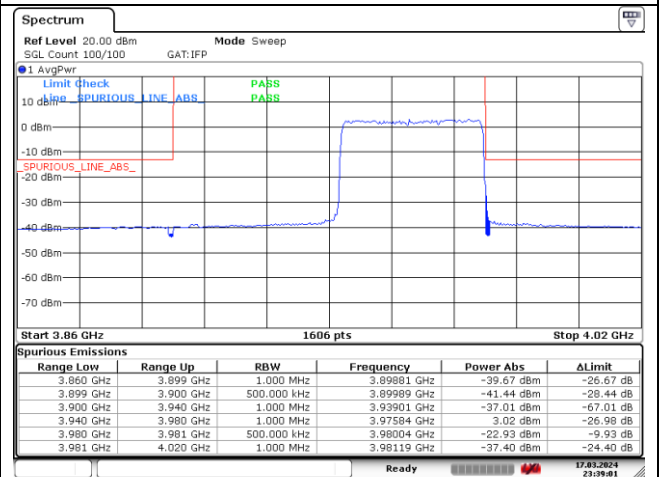

DFT-S-OFDM 16QAM - Low Channel - Full RB

DFT-S-OFDM 16QAM - High Channel - 1 RB

DFT-S-OFDM 16QAM - High Channel - Full RB