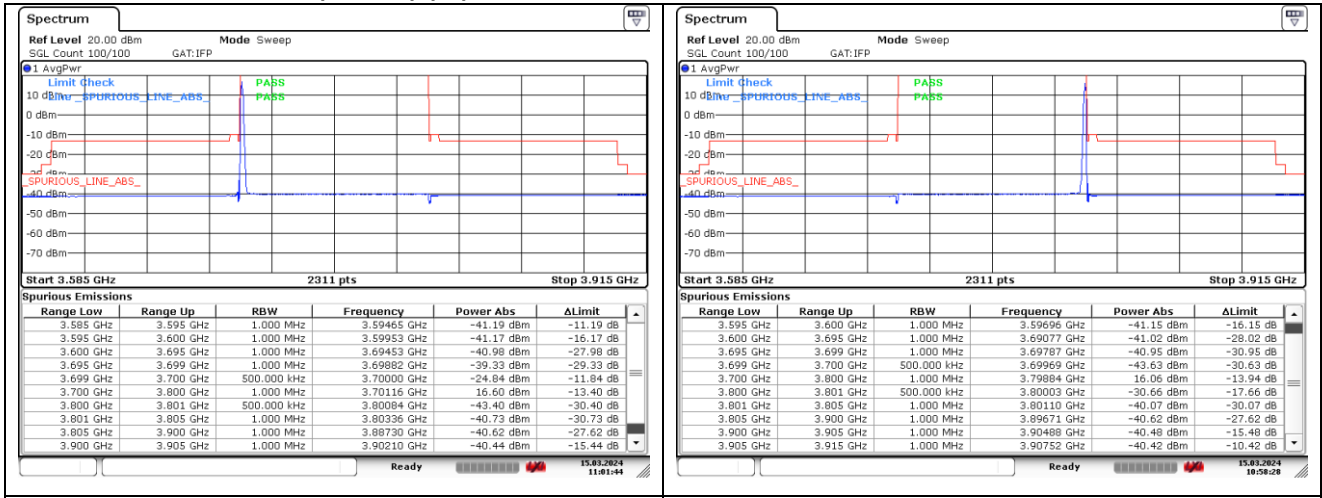

NR band 78_Low Band (100 MHz) (IC)

CP-OFDM QPSK - High Channel - 1 RB

CP-OFDM QPSK - High Channel - 1 RB