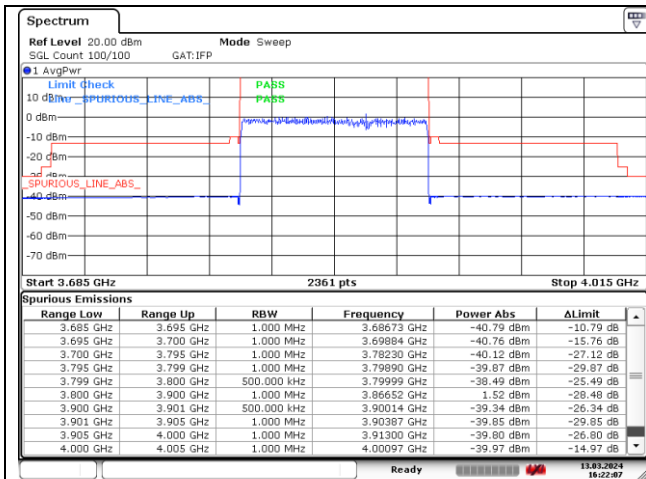

CP-OFDM 16QAM - High Channel - Full RB