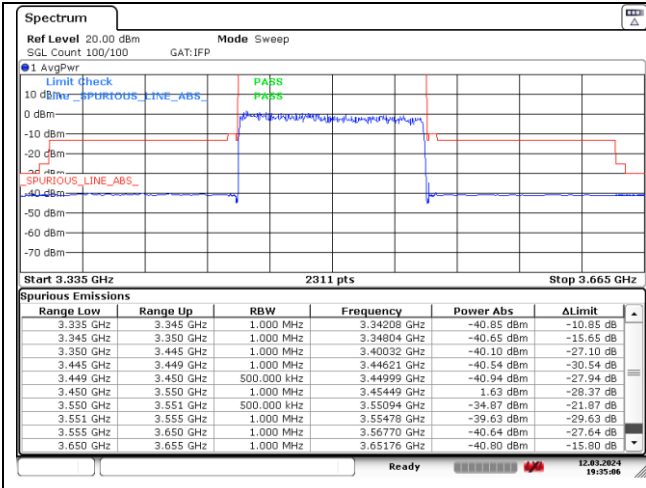

NR band 77/78 Low Band (100 MHz) (IC)

DFT-S-OFDM 16QAM - Low Channel - 1 RB

DFT-S-OFDM 16QAM - Low Channel - 1 RB

DFT-S-OFDM 16QAM - Low Channel - Full RB

DFT-S-OFDM 16QAM - Low Channel - Full RB

NR band 77_Low Band (100 MHz) (IC)