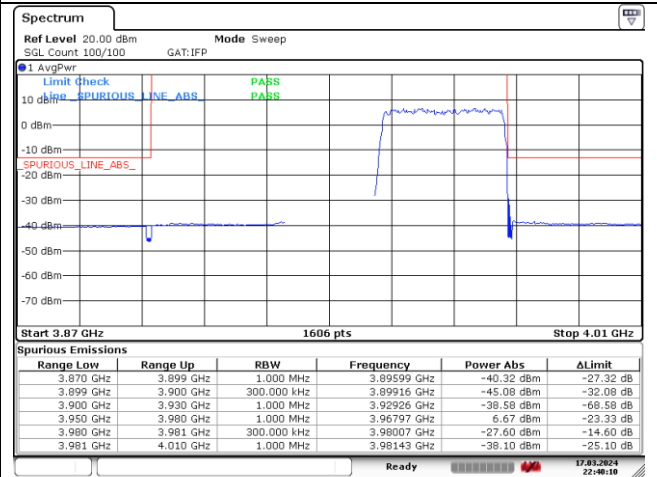

DFT-S-OFDM QPSK - Low Channel - Full RB

DFT-S-OFDM QPSK - High Channel - 1 RB

DFT-S-OFDM QPSK - High Channel - Full RB