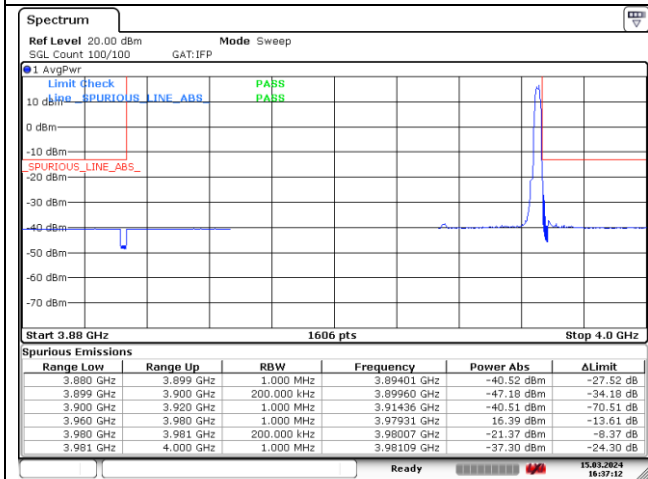

CP-OFDM 16QAM - Low Channel - 1 RB