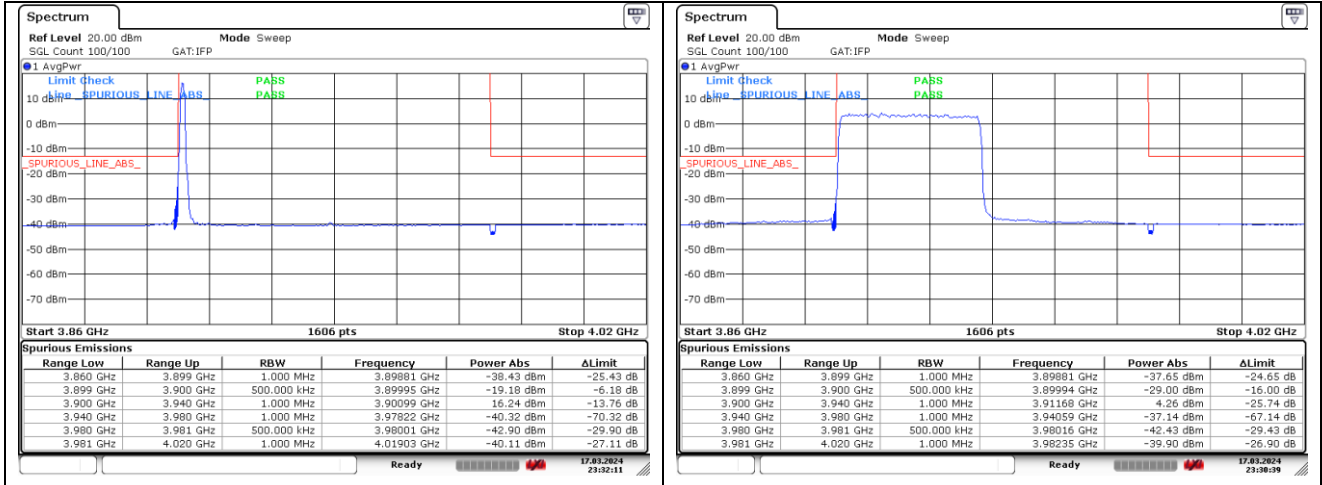

NR band 77_High Band (40 MHz) (IC)