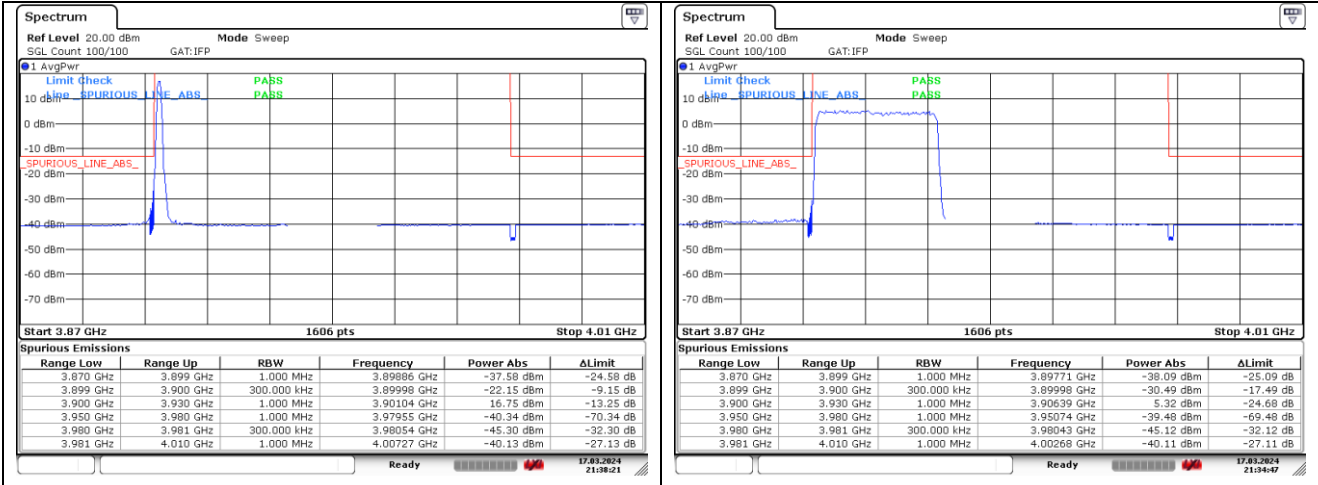

NR band 77_High Band (20 MHz) (IC)

CP-OFDM 16QAM - Low Channel - 1 RB

CP-OFDM 16QAM - Low Channel - Full RB

CP-OFDM 16QAM - High Channel - 1 RB

CP-OFDM 16QAM - High Channel - Full RB

NR band 77_High Band (30 MHz) (IC)