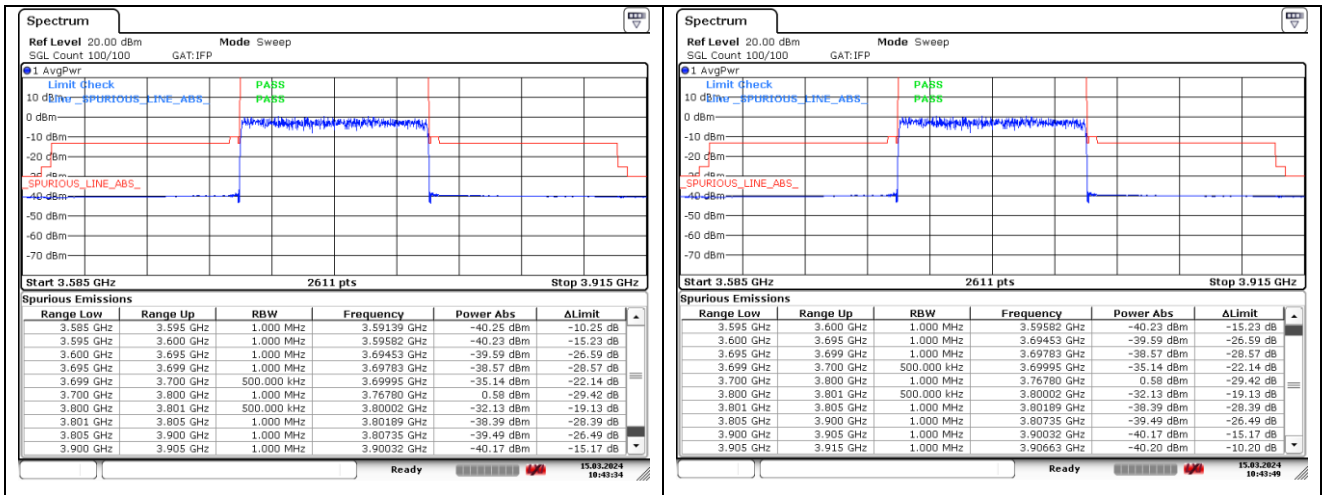

CP-OFDM 16QAM - High Channel - Full RB

CP-OFDM 16QAM - High Channel - Full RB