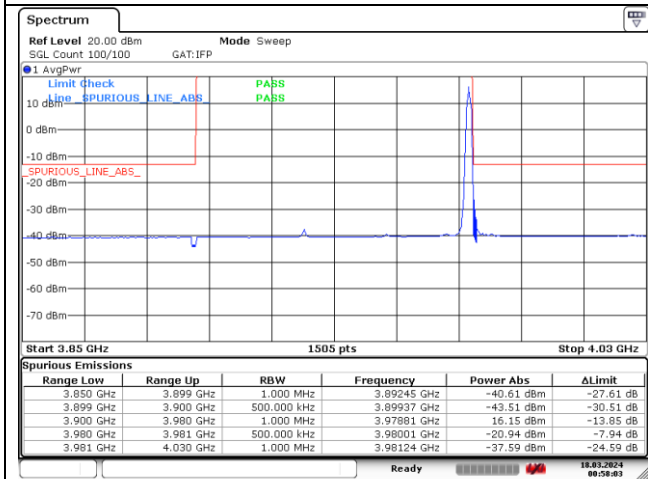

CP-OFDM 16QAM - Low Channel - Full RB

CP-OFDM 16QAM - High Channel - 1 RB

CP-OFDM 16QAM - High Channel - Full RB

NR band 77_High Band (50 MHz) (IC)

DFT-S-OFDM QPSK - Low Channel - 1 RB

DFT-S-OFDM QPSK - Low Channel - Full RB