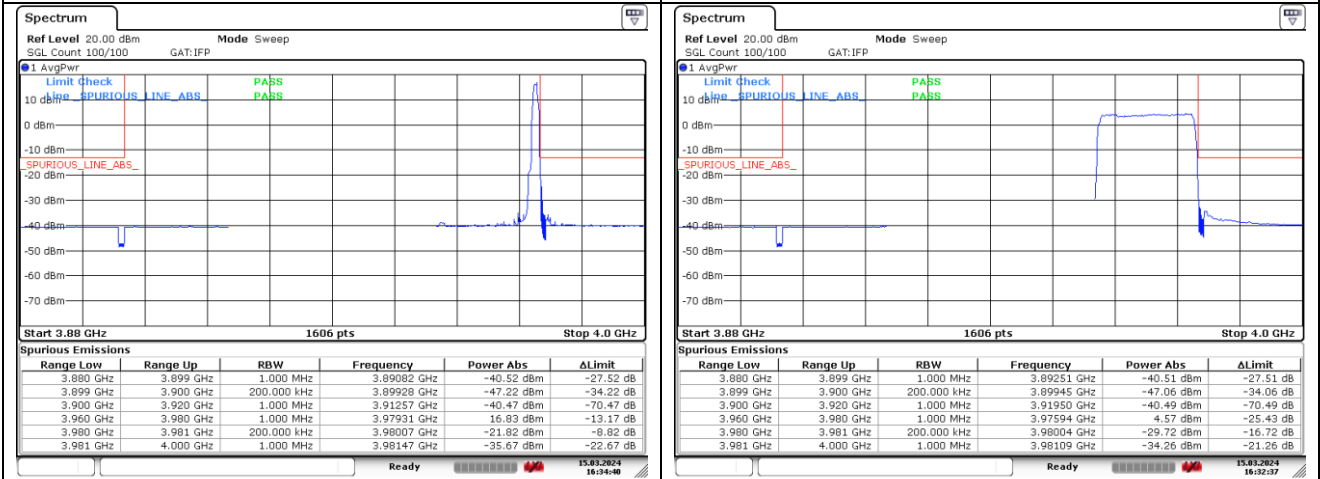

CP-OFDM QPSK - Low Channel - 1 RB

CP-OFDM QPSK - Low Channel - Full RB