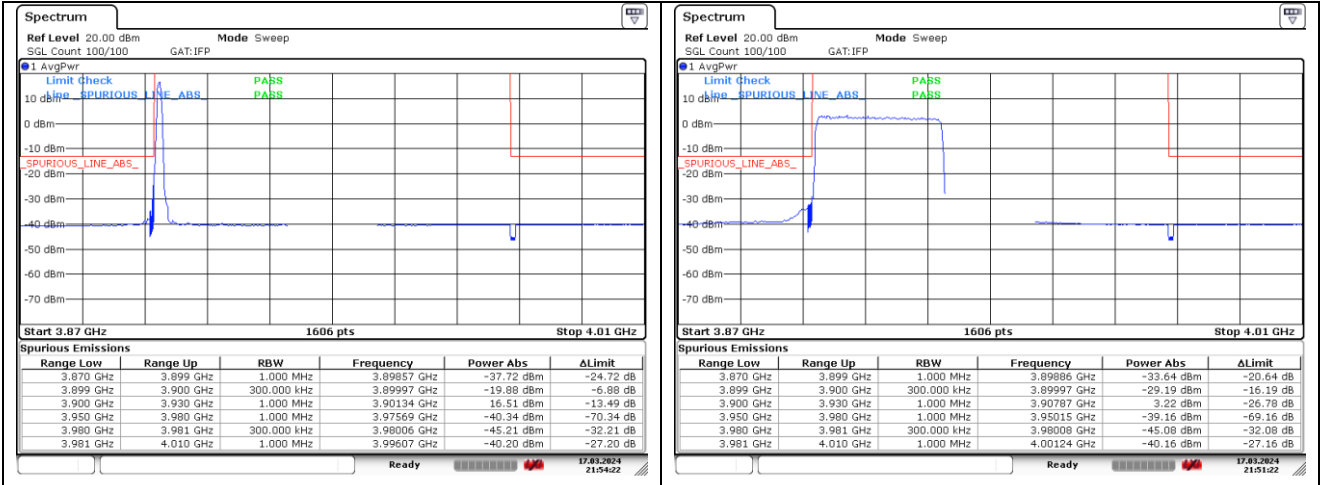

NR band 77_High Band (30 MHz) (IC)