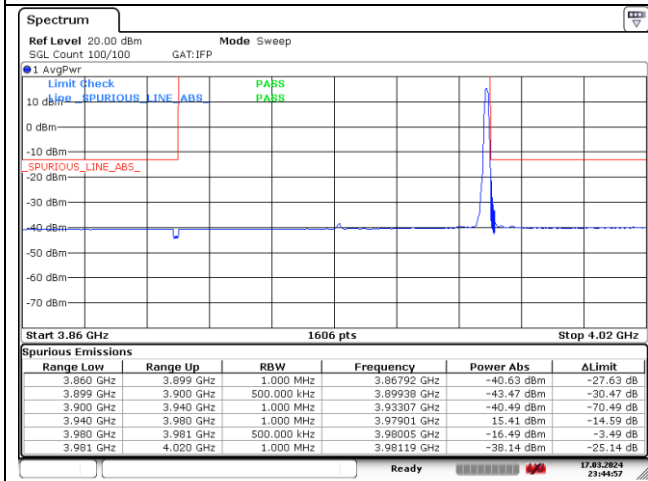

DFT-S-OFDM QPSK - Low Channel - 1 RB