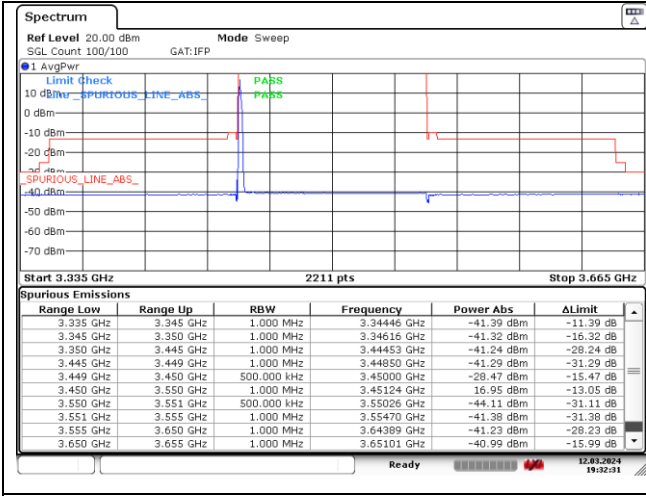

DFT-S-OFDM 16QAM - High Channel - 1 RB

DFT-S-OFDM 16QAM - High Channel - Full RB

DFT-S-OFDM 16QAM - High Channel - Full RB

NR band 77/78 Low Band (100 MHz) (IC)

CP-OFDM QPSK - Low Channel - 1 RB

CP-OFDM QPSK - Low Channel - 1 RB