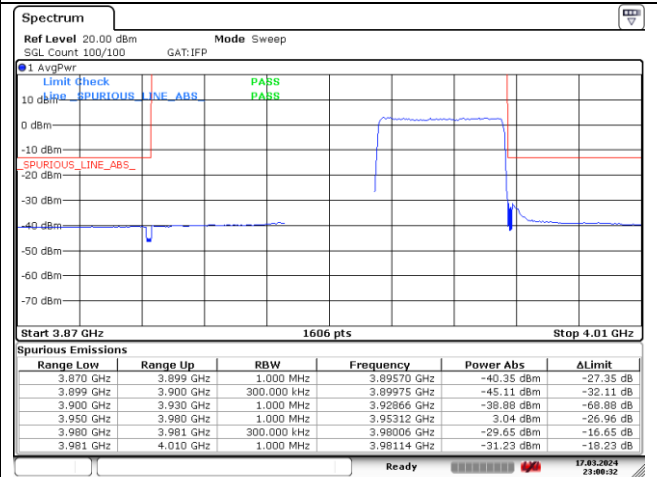

DFT-S-OFDM 16QAM - Low Channel - Full RB

DFT-S-OFDM 16QAM - High Channel - 1 RB

DFT-S-OFDM 16QAM - High Channel - Full RB

NR band 77_High Band (30 MHz) (IC)

CP-OFDM QPSK - Low Channel - 1 RB

CP-OFDM QPSK - Low Channel - Full RB