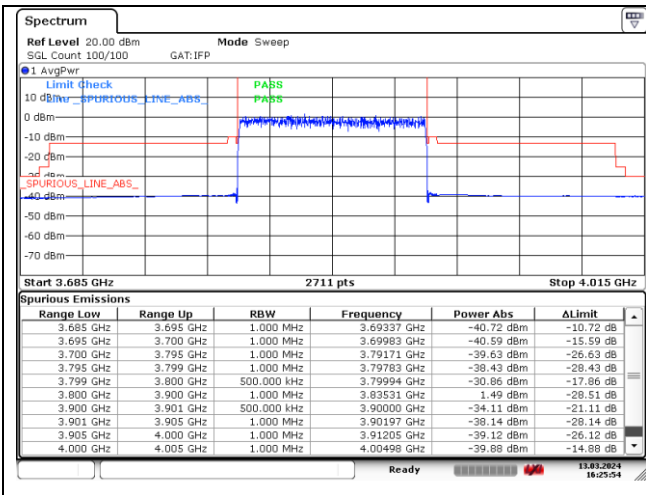

CP-OFDM QPSK - Low Channel - Full RB

CP-OFDM QPSK - Low Channel - Full RB

NR band 77_Low Band (100 MHz) (IC)

CP-OFDM QPSK - High Channel - 1 RB

CP-OFDM QPSK - High Channel - 1 RB

CP-OFDM QPSK - High Channel - Full RB