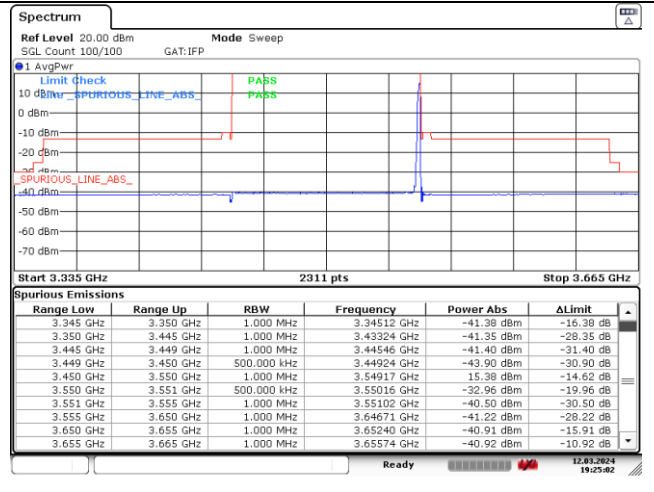

NR band 77/78 Low Band (100 MHz) (IC)

DFT-S-OFDM 16QAM - Low Channel - 1 RB

DFT-S-OFDM 16QAM - Low Channel - 1 RB

DFT-S-OFDM 16QAM - Low Channel - Full RB

DFT-S-OFDM 16QAM - Low Channel - Full RB

NR band 77_Low Band (100 MHz) (IC)

DFT-S-OFDM 16QAM - High Channel - 1 RB

DFT-S-OFDM 16QAM - High Channel - 1 RB

DFT-S-OFDM 16QAM - High Channel - Full RB

DFT-S-OFDM 16QAM - High Channel - Full RB

NR band 78_Low Band (100 MHz) (IC)

DFT-S-OFDM 16QAM - High Channel - 1 RB