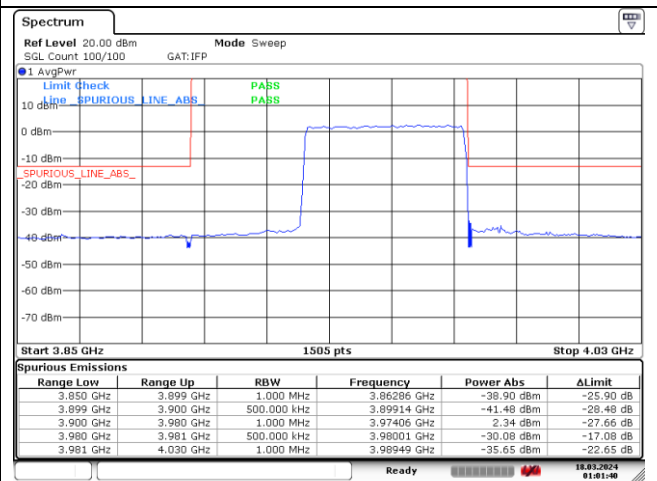

DFT-S-OFDM QPSK - High Channel - 1 RB

DFT-S-OFDM QPSK - High Channel - Full RB

NR band 77_High Band (50 MHz) (IC)

DFT-S-OFDM 16QAM - Low Channel - 1 RB

DFT-S-OFDM 16QAM - Low Channel - Full RB

DFT-S-OFDM 16QAM - High Channel - 1 RB