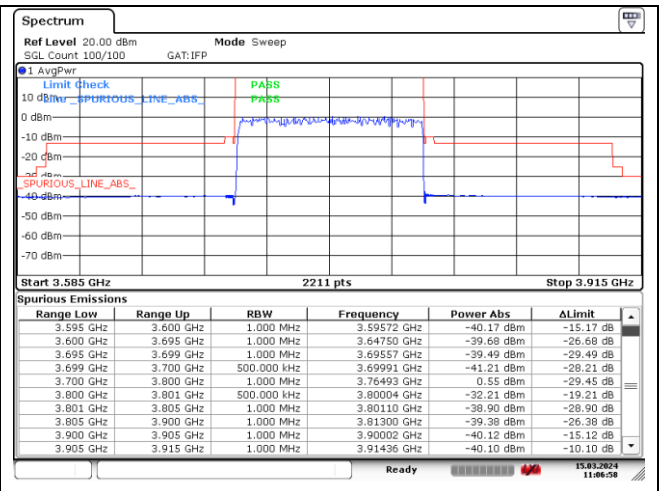

DFT-S-OFDM 16QAM - High Channel - 1 RB

DFT-S-OFDM 16QAM - High Channel - 1 RB

DFT-S-OFDM 16QAM - High Channel - Full RB

DFT-S-OFDM 16QAM - High Channel - Full RB

NR band 78_Low Band (100 MHz) (IC)

DFT-S-OFDM 16QAM - High Channel - 1 RB

DFT-S-OFDM 16QAM - High Channel - 1 RB

DFT-S-OFDM 16QAM - High Channel - Full RB

DFT-S-OFDM 16QAM - High Channel - Full RB

NR band 77/78 Low Band (100 MHz) (IC)

CP-OFDM QPSK - Low Channel - 1 RB

CP-OFDM QPSK - Low Channel - 1 RB