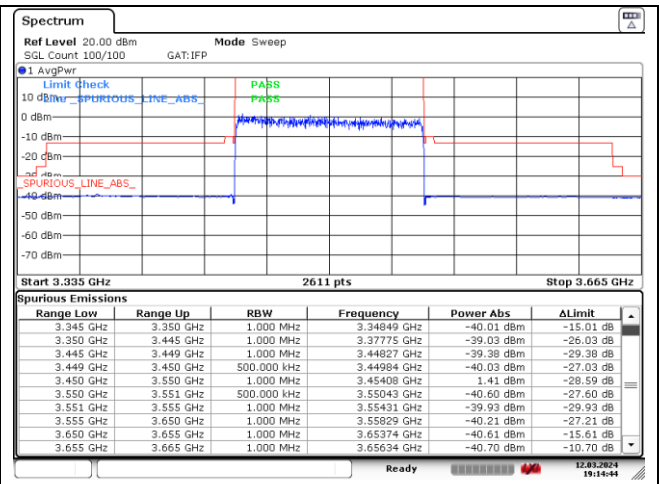

NR band 77/78 Low Band (100 MHz) (IC)

CP-OFDM 16QAM - Low Channel - 1 RB

CP-OFDM 16QAM - Low Channel - 1 RB

CP-OFDM 16QAM - Low Channel - Full RB

CP-OFDM 16QAM - Low Channel - Full RB

NR band 77_Low Band (100 MHz) (IC)