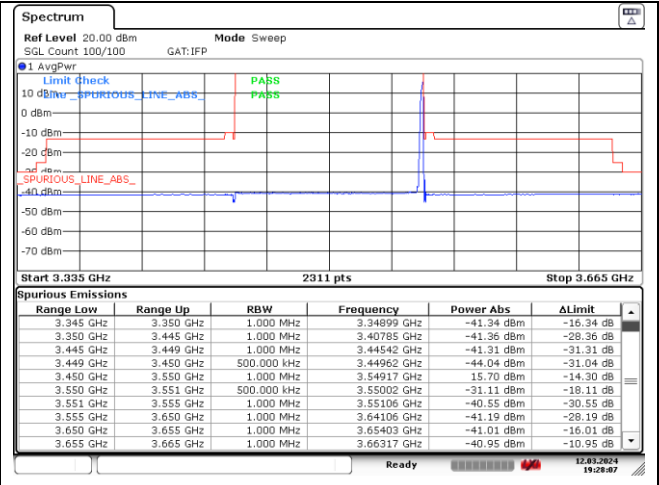

CP-OFDM QPSK - High Channel - Full RB

NR band 78_Low Band (100 MHz) (IC)

CP-OFDM QPSK - High Channel - 1 RB

CP-OFDM QPSK - High Channel - 1 RB

CP-OFDM QPSK - High Channel - Full RB

CP-OFDM QPSK - High Channel - Full RB

NR band 77/78 Low Band (100 MHz) (IC)

CP-OFDM 16QAM - Low Channel - 1 RB

CP-OFDM 16QAM - Low Channel - 1 RB

CP-OFDM 16QAM - Low Channel - Full RB

CP-OFDM 16QAM - Low Channel - Full RB

NR band 77_Low Band (100 MHz) (IC)