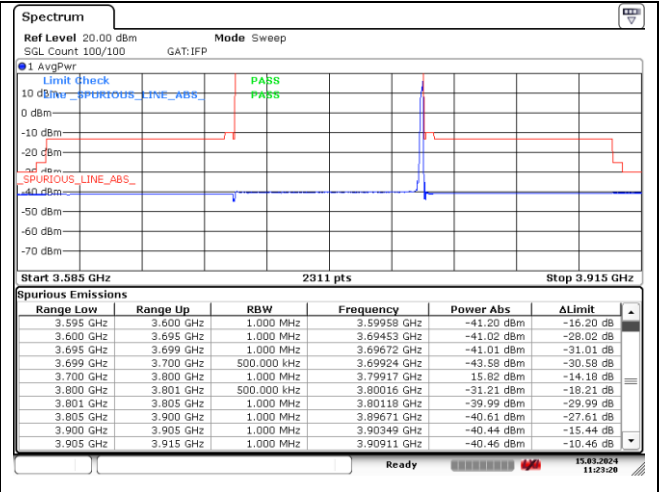

NR band 77/78 Low Band (100 MHz) (IC)

DFT-S-OFDM 16QAM - Low Channel - 1 RB

DFT-S-OFDM 16QAM - Low Channel - 1 RB

DFT-S-OFDM 16QAM - Low Channel - Full RB

DFT-S-OFDM 16QAM - Low Channel - Full RB

NR band 77_Low Band (100 MHz) (IC)

DFT-S-OFDM 16QAM - High Channel - 1 RB

DFT-S-OFDM 16QAM - High Channel - 1 RB

DFT-S-OFDM 16QAM - High Channel - Full RB

DFT-S-OFDM 16QAM - High Channel - Full RB

NR band 78_Low Band (100 MHz) (IC)

DFT-S-OFDM 16QAM - High Channel - 1 RB

DFT-S-OFDM 16QAM - High Channel - 1 RB

DFT-S-OFDM 16QAM - High Channel - Full RB

DFT-S-OFDM 16QAM - High Channel - Full RB

NR band 77/78 Low Band (100 MHz) (IC)

CP-OFDM QPSK - Low Channel - 1 RB

CP-OFDM QPSK - Low Channel - 1 RB