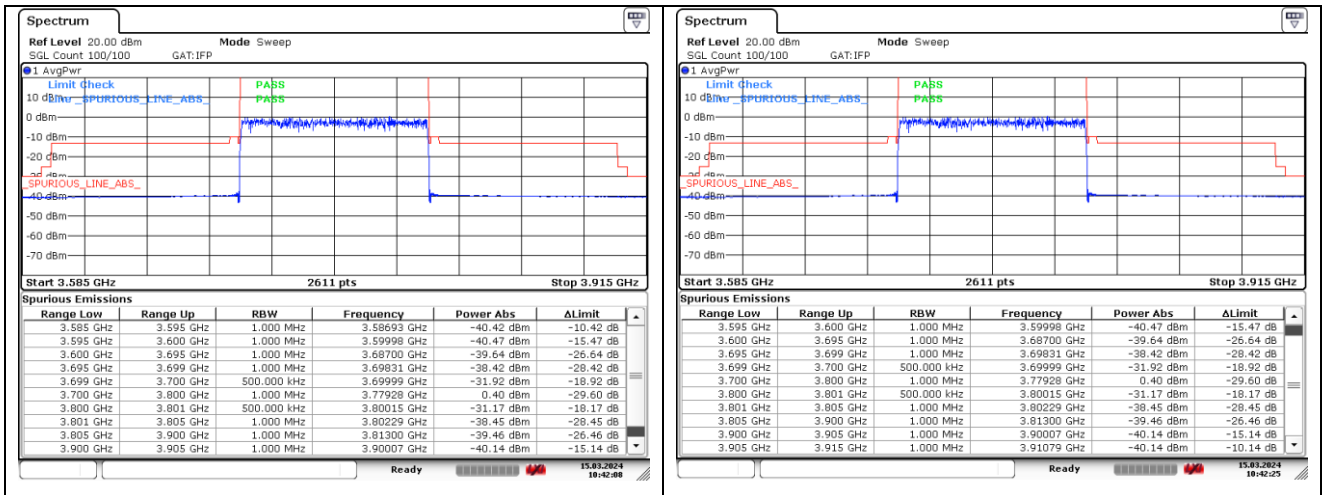

CP-OFDM QPSK - High Channel - Full RB

CP-OFDM QPSK - High Channel - Full RB