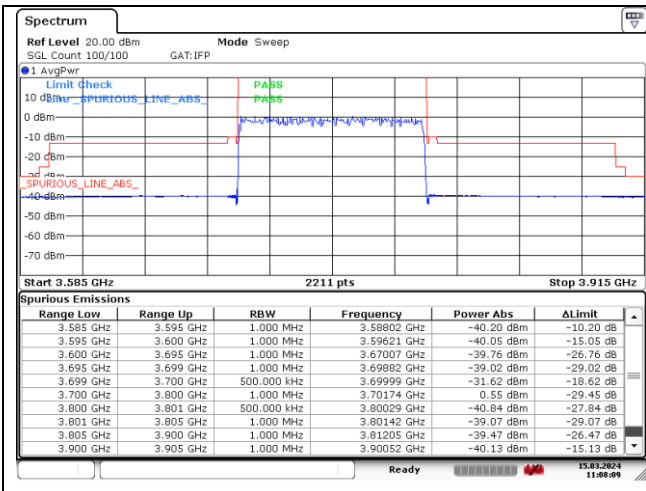

DFT-S-OFDM 16QAM - High Channel - 1 RB

DFT-S-OFDM 16QAM - High Channel - 1 RB

DFT-S-OFDM 16QAM - High Channel - Full RB

DFT-S-OFDM 16QAM - High Channel - Full RB

NR band 78_Low Band (100 MHz) (IC)

DFT-S-OFDM 16QAM - High Channel - 1 RB

DFT-S-OFDM 16QAM - High Channel - 1 RB

DFT-S-OFDM 16QAM - High Channel - Full RB

DFT-S-OFDM 16QAM - High Channel - Full RB

NR band 77/78 Low Band (100 MHz) (IC)

CP-OFDM QPSK - Low Channel - 1 RB

CP-OFDM QPSK - Low Channel - 1 RB