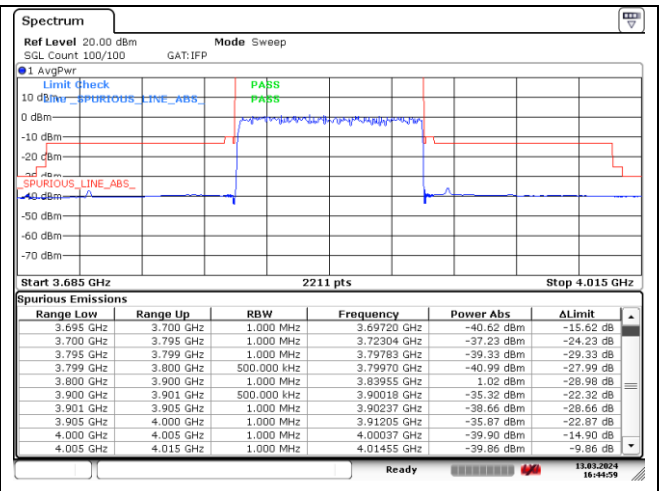

NR band 77/78 Low Band (100 MHz) (IC)

DFT-S-OFDM 16QAM - Low Channel - 1 RB

DFT-S-OFDM 16QAM - Low Channel - 1 RB

DFT-S-OFDM 16QAM - Low Channel - Full RB

DFT-S-OFDM 16QAM - Low Channel - Full RB

NR band 77_Low Band (100 MHz) (IC)

DFT-S-OFDM 16QAM - High Channel - 1 RB

DFT-S-OFDM 16QAM - High Channel - 1 RB

DFT-S-OFDM 16QAM - High Channel - Full RB

DFT-S-OFDM 16QAM - High Channel - Full RB

NR band 78_Low Band (100 MHz) (IC)

DFT-S-OFDM 16QAM - High Channel - 1 RB