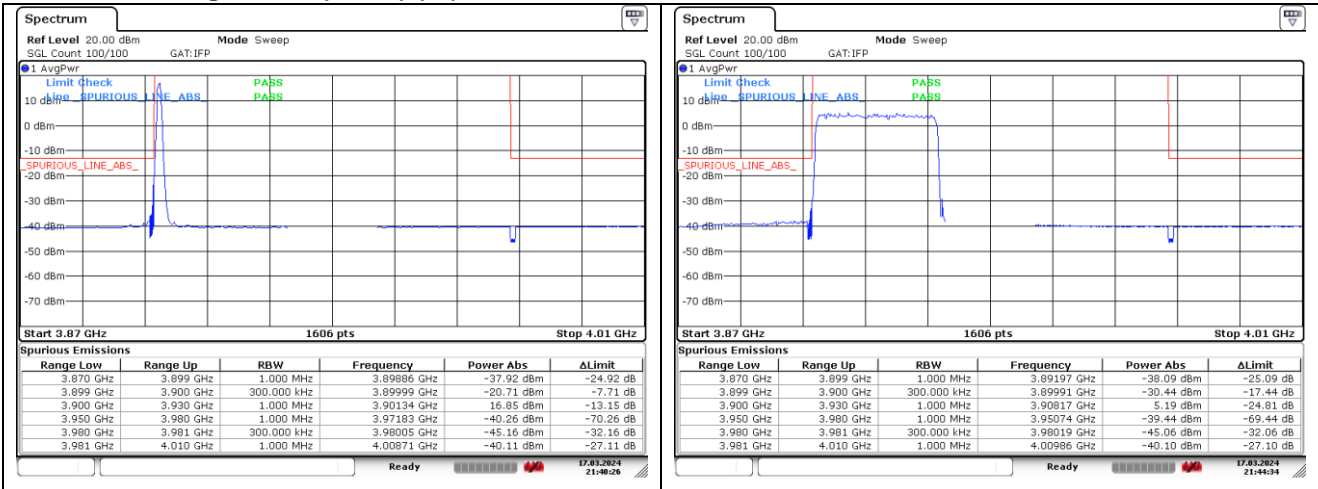

DFT-S-OFDM QPSK - Low Channel - 1 RB

DFT-S-OFDM QPSK - Low Channel - Full RB

DFT-S-OFDM QPSK - High Channel - 1 RB

DFT-S-OFDM QPSK - High Channel - Full RB

NR band 77_High Band (30 MHz) (IC)

DFT-S-OFDM 16QAM - Low Channel - 1 RB