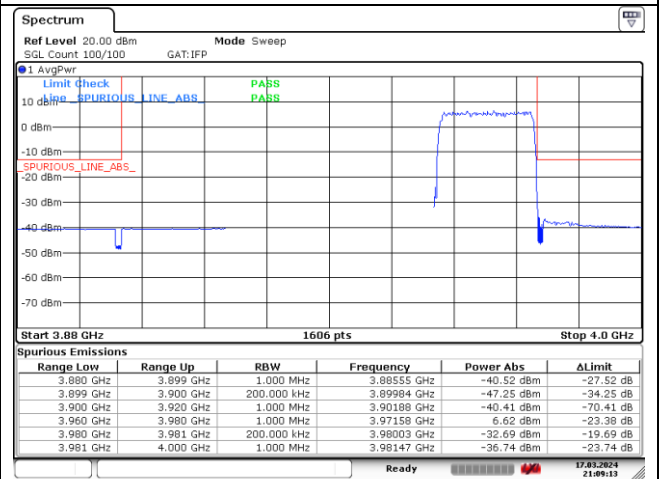

DFT-S-OFDM QPSK - High Channel - 1 RB

DFT-S-OFDM QPSK - High Channel - Full RB

NR band 77_High Band (20 MHz) (IC)

DFT-S-OFDM 16QAM - Low Channel - 1 RB

DFT-S-OFDM 16QAM - Low Channel - Full RB

DFT-S-OFDM 16QAM - High Channel - 1 RB