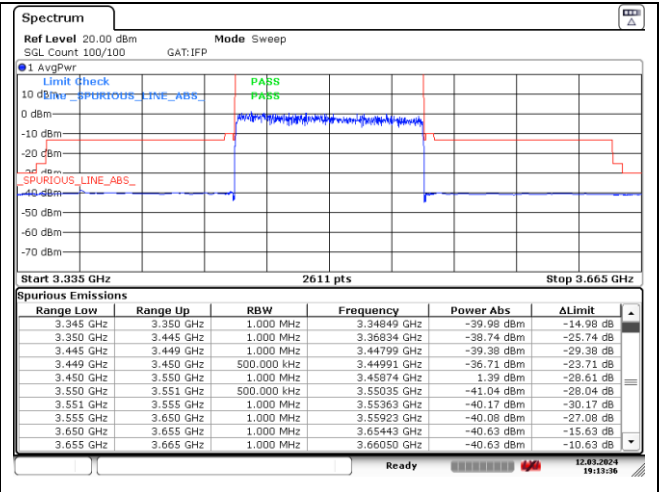

CP-OFDM QPSK - Low Channel - Full RB