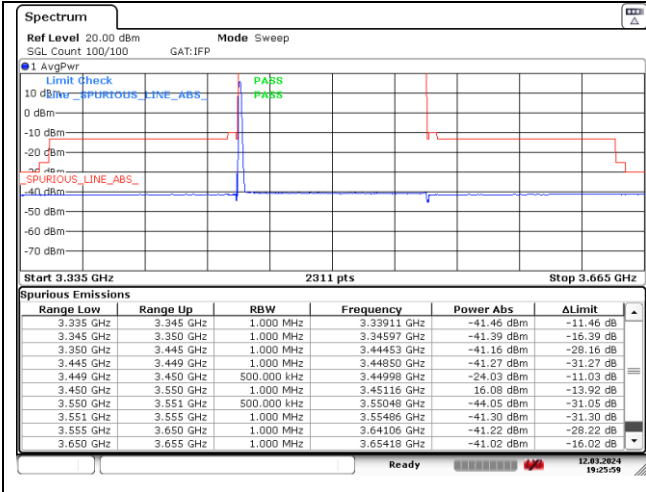

NR band 77/78 Low Band (100 MHz) (IC)

DFT-S-OFDM 16QAM - Low Channel - 1 RB

DFT-S-OFDM 16QAM - Low Channel - 1 RB

DFT-S-OFDM 16QAM - Low Channel - Full RB

DFT-S-OFDM 16QAM - Low Channel - Full RB

NR band 77_Low Band (100 MHz) (IC)

DFT-S-OFDM 16QAM - High Channel - 1 RB

DFT-S-OFDM 16QAM - High Channel - 1 RB

DFT-S-OFDM 16QAM - High Channel - Full RB

DFT-S-OFDM 16QAM - High Channel - Full RB

NR band 78_Low Band (100 MHz) (IC)

DFT-S-OFDM 16QAM - High Channel - 1 RB