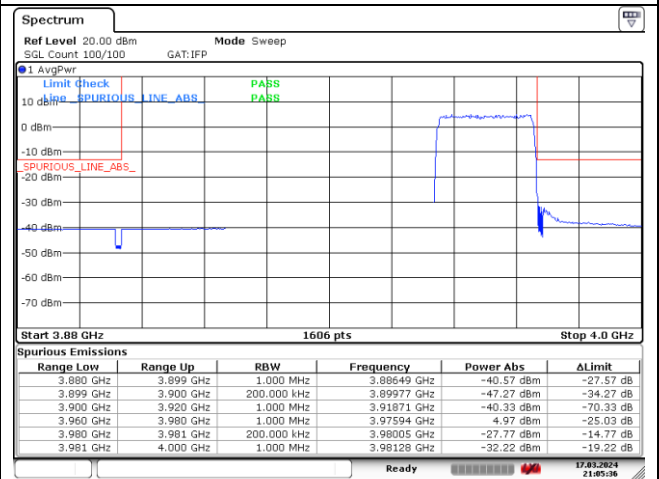

CP-OFDM 16QAM - Low Channel - Full RB

CP-OFDM 16QAM - High Channel - 1 RB

CP-OFDM 16QAM - High Channel - Full RB