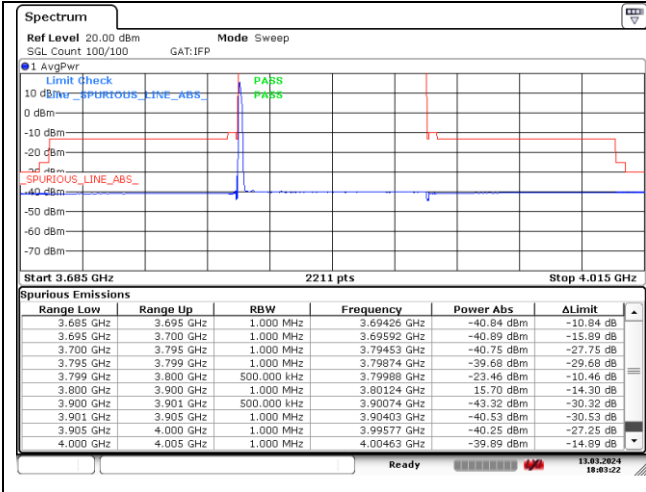

NR band 77/78 Low Band (100 MHz) (IC)

DFT-S-OFDM 16QAM - Low Channel - 1 RB

DFT-S-OFDM 16QAM - Low Channel - 1 RB

DFT-S-OFDM 16QAM - Low Channel - Full RB

DFT-S-OFDM 16QAM - Low Channel - Full RB

NR band 77_Low Band (100 MHz) (IC)

DFT-S-OFDM 16QAM - High Channel - 1 RB

DFT-S-OFDM 16QAM - High Channel - 1 RB

DFT-S-OFDM 16QAM - High Channel - Full RB

DFT-S-OFDM 16QAM - High Channel - Full RB

NR band 78_Low Band (100 MHz) (IC)

DFT-S-OFDM 16QAM - High Channel - 1 RB