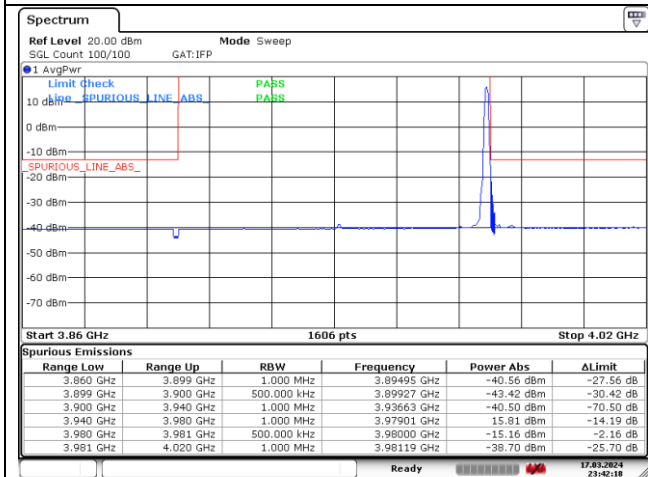

DFT-S-OFDM 16QAM - Low Channel - 1 RB