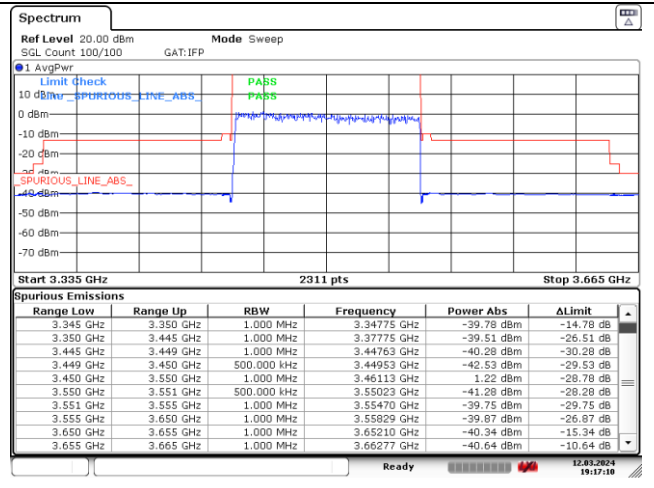

NR band 77/78 Low Band (100 MHz) (IC)

DFT-S-OFDM 16QAM - Low Channel - 1 RB

DFT-S-OFDM 16QAM - Low Channel - 1 RB

DFT-S-OFDM 16QAM - Low Channel - Full RB

DFT-S-OFDM 16QAM - Low Channel - Full RB

NR band 77_Low Band (100 MHz) (IC)

DFT-S-OFDM 16QAM - High Channel - 1 RB

DFT-S-OFDM 16QAM - High Channel - 1 RB

DFT-S-OFDM 16QAM - High Channel - Full RB

DFT-S-OFDM 16QAM - High Channel - Full RB

NR band 78_Low Band (100 MHz) (IC)

DFT-S-OFDM 16QAM - High Channel - 1 RB