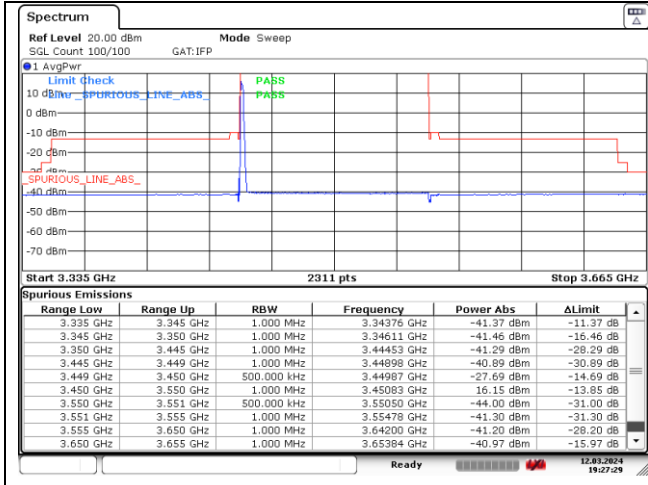

NR band 77/78 Low Band (100 MHz) (IC)

CP-OFDM 16QAM - Low Channel - 1 RB