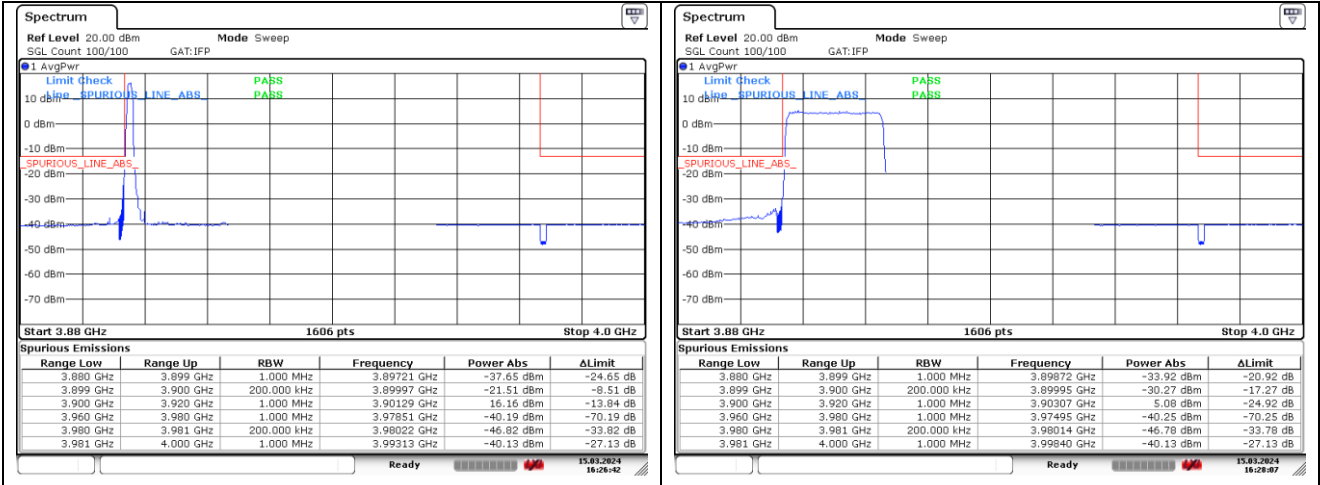

NR band 77_High Band (20 MHz) (IC)