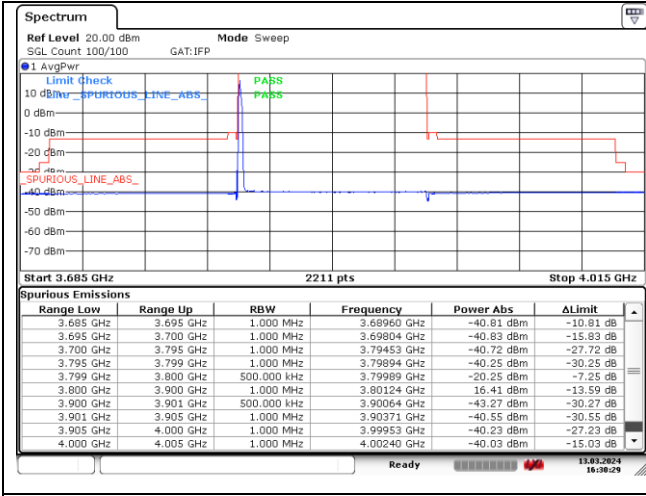

NR band 77_Low Band (100 MHz) (IC)

CP-OFDM QPSK - High Channel - 1 RB