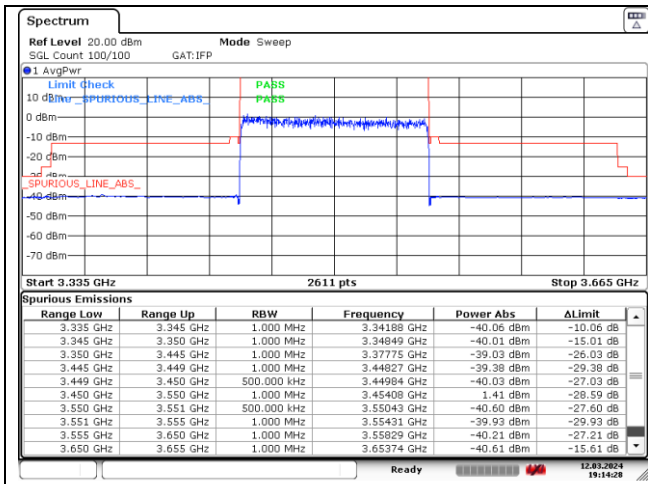

CP-OFDM 16QAM - Low Channel - Full RB