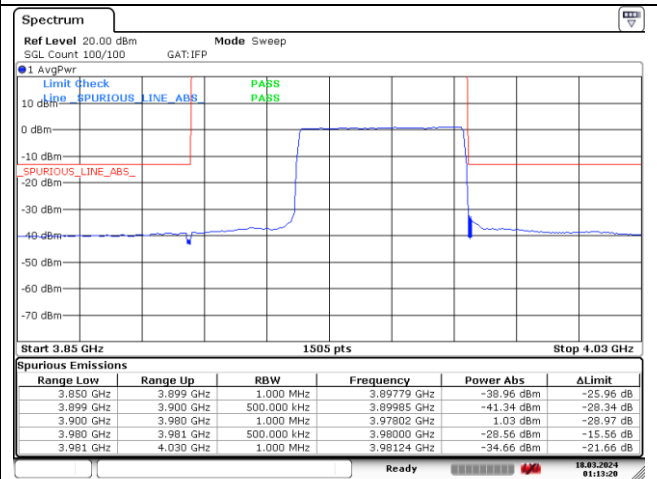

DFT-S-OFDM 16QAM - High Channel - Full RB

NR band 77_High Band (50 MHz) (IC)

CP-OFDM QPSK - Low Channel - 1 RB

CP-OFDM QPSK - Low Channel - Full RB

CP-OFDM QPSK - High Channel - 1 RB

CP-OFDM QPSK - High Channel - Full RB