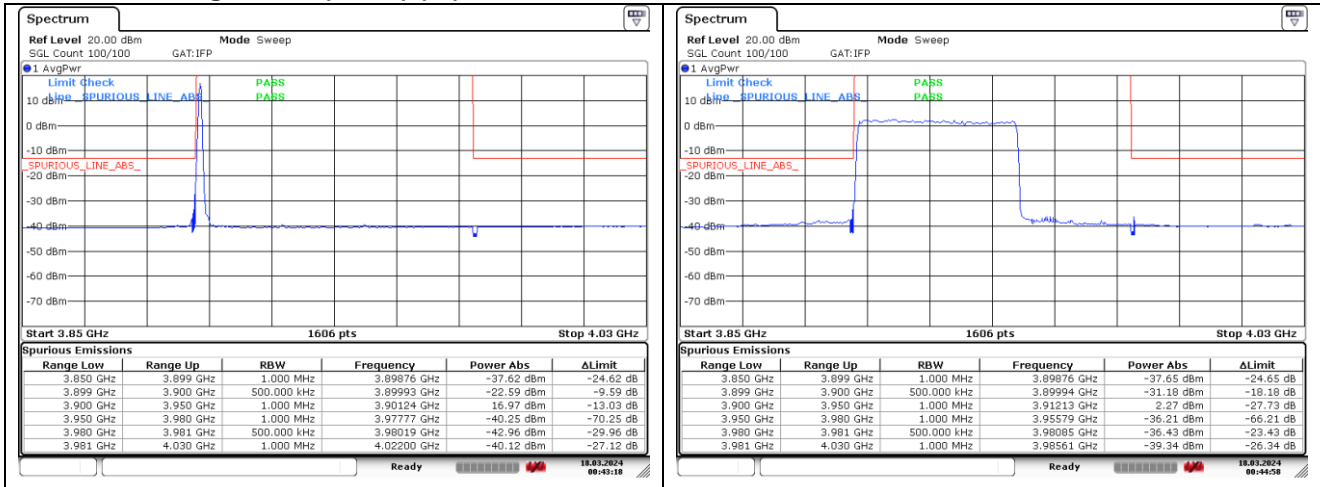

NR band 77_High Band (50 MHz) (IC)