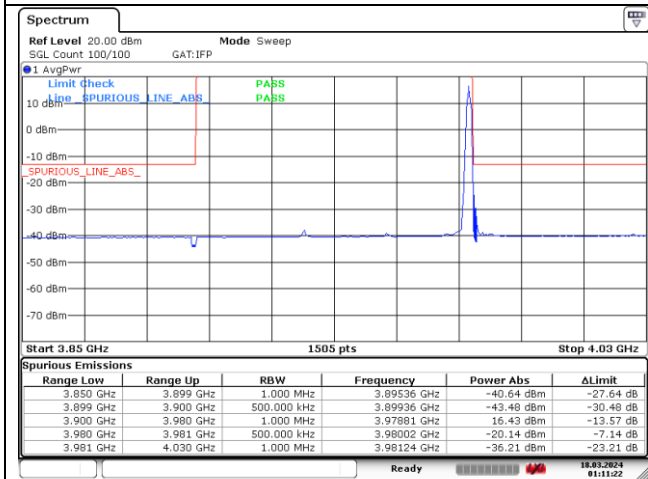

CP-OFDM QPSK - Low Channel - 1 RB