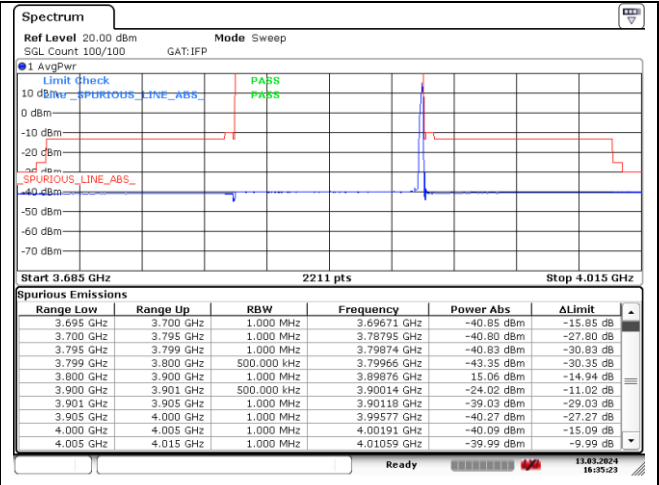

CP-OFDM 16QAM - High Channel - 1 RB