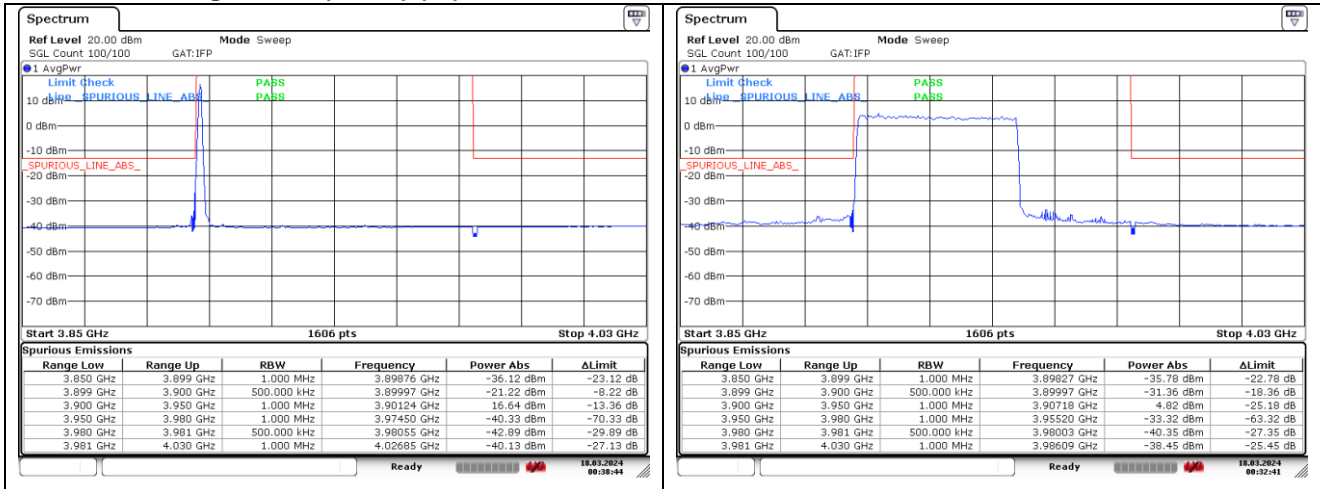

NR band 77_High Band (50 MHz) (IC)