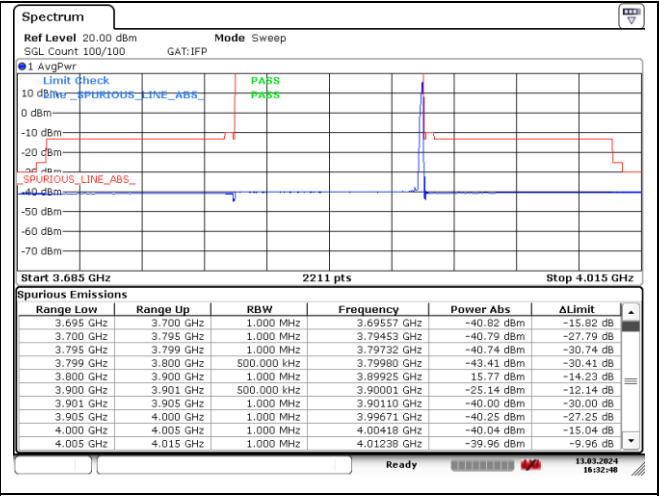

CP-OFDM QPSK - Low Channel - Full RB

CP-OFDM QPSK - Low Channel - Full RB

NR band 77_Low Band (100 MHz) (IC)

CP-OFDM QPSK - High Channel - 1 RB

CP-OFDM QPSK - High Channel - 1 RB

CP-OFDM QPSK - High Channel - Full RB