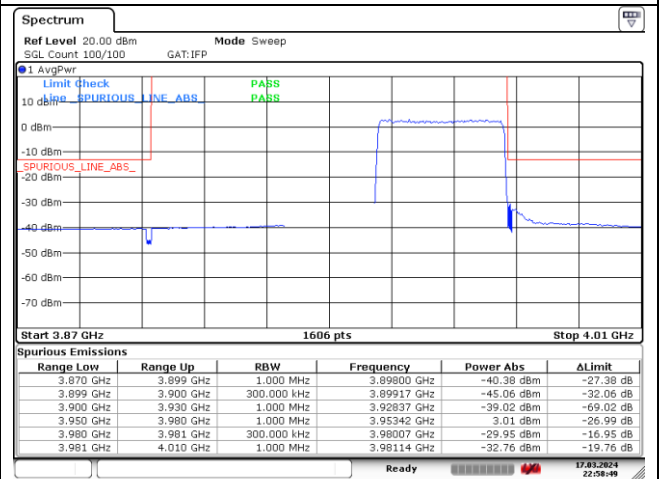

CP-OFDM QPSK - High Channel - 1 RB

CP-OFDM QPSK - High Channel - Full RB

NR band 77_High Band (30 MHz) (IC)

CP-OFDM 16QAM - Low Channel - 1 RB

CP-OFDM 16QAM - Low Channel - Full RB

CP-OFDM 16QAM - High Channel - 1 RB