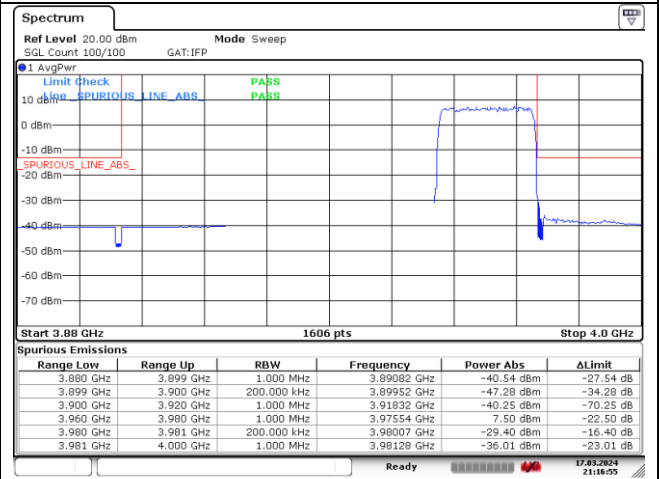

CP-OFDM 16QAM - High Channel - 1 RB

CP-OFDM 16QAM - High Channel - Full RB

CP-OFDM 16QAM - High Channel - Full RB

NR band 77_High Band (20 MHz) (IC)

DFT-S-OFDM QPSK - Low Channel - 1 RB

DFT-S-OFDM QPSK - Low Channel - Full RB