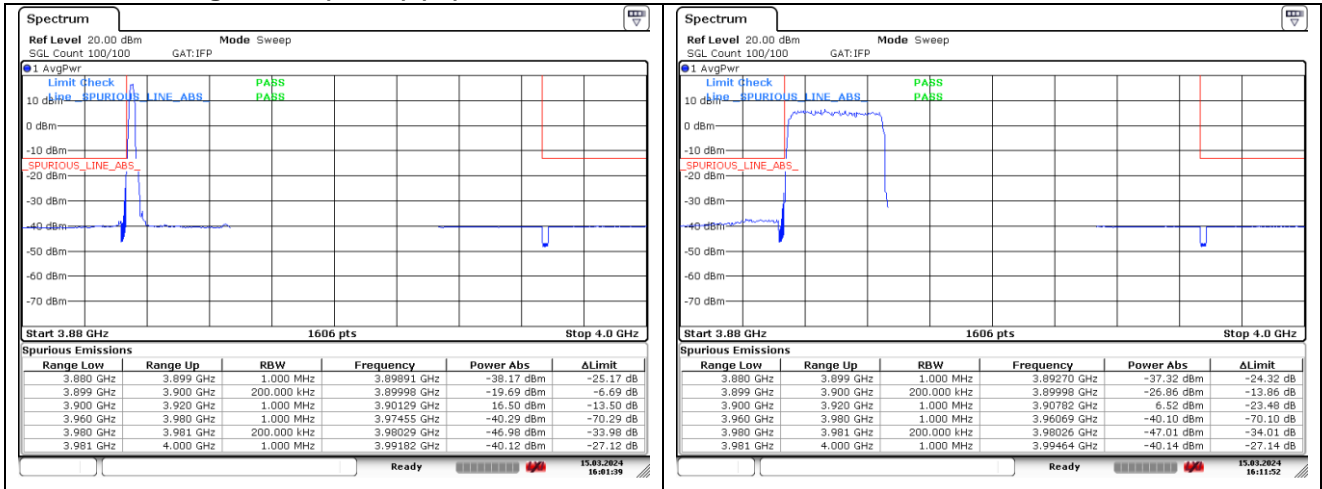

NR band 77_High Band (20 MHz) (IC)