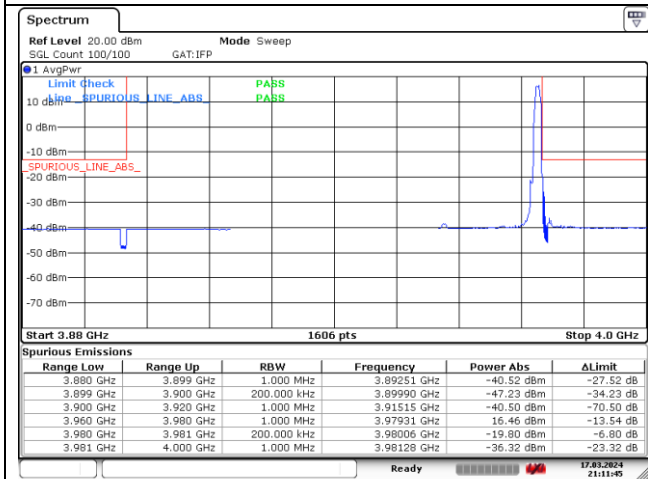

DFT-S-OFDM 16QAM - Low Channel - 1 RB