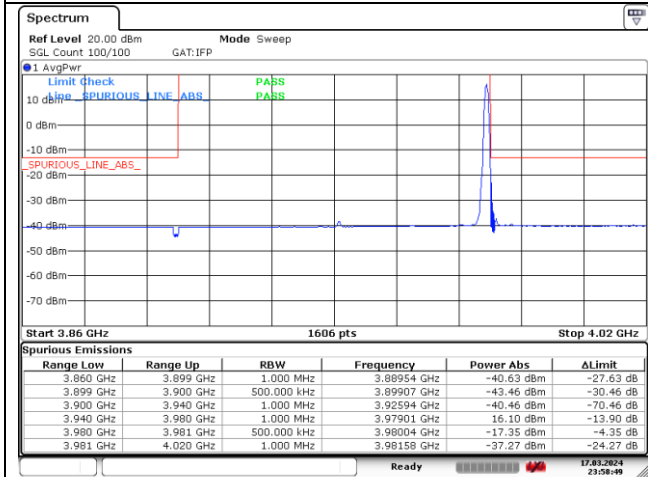

CP-OFDM QPSK - Low Channel - 1 RB

CP-OFDM QPSK - Low Channel - Full RB

CP-OFDM QPSK - High Channel - 1 RB

CP-OFDM QPSK - High Channel - Full RB

NR band 77_High Band (40 MHz) (IC)

CP-OFDM 16QAM - Low Channel - 1 RB