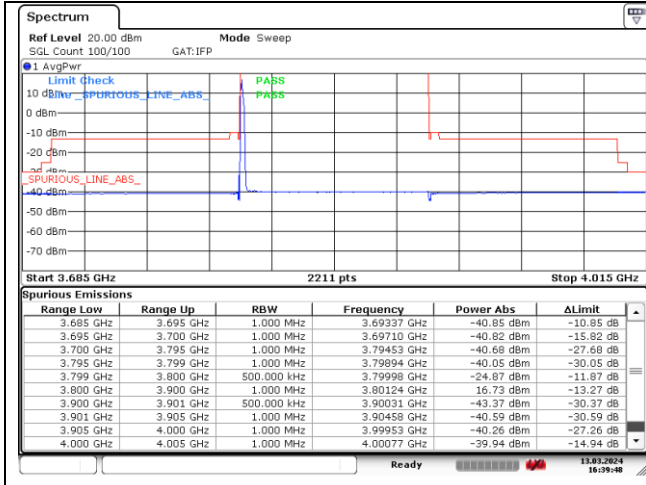

NR band 77/78 Low Band (100 MHz) (IC)

CP-OFDM 16QAM - Low Channel - 1 RB

CP-OFDM 16QAM - Low Channel - 1 RB

CP-OFDM 16QAM - Low Channel - Full RB

CP-OFDM 16QAM - Low Channel - Full RB

NR band 77_Low Band (100 MHz) (IC)