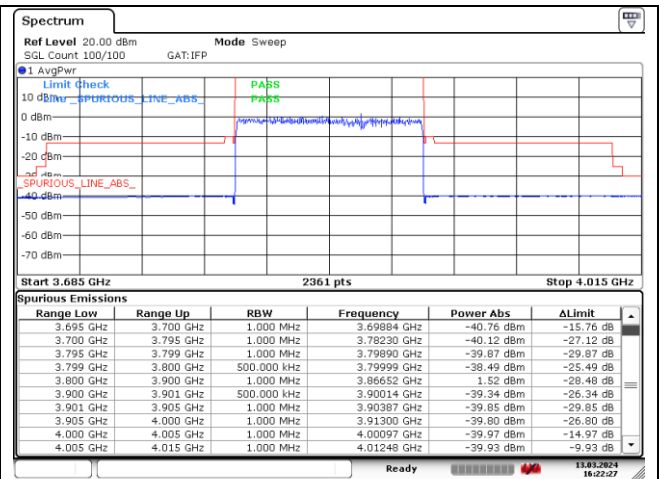

CP-OFDM 16QAM - High Channel - Full RB