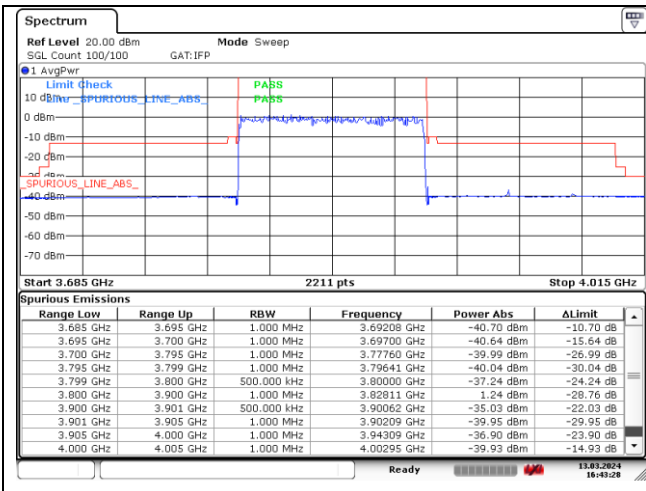

NR band 77/78 Low Band (100 MHz) (IC)

DFT-S-OFDM 16QAM - Low Channel - 1 RB

DFT-S-OFDM 16QAM - Low Channel - 1 RB

DFT-S-OFDM 16QAM - Low Channel - Full RB

DFT-S-OFDM 16QAM - Low Channel - Full RB

NR band 77_Low Band (100 MHz) (IC)

DFT-S-OFDM 16QAM - High Channel - 1 RB

DFT-S-OFDM 16QAM - High Channel - 1 RB

DFT-S-OFDM 16QAM - High Channel - Full RB

DFT-S-OFDM 16QAM - High Channel - Full RB

NR band 78_Low Band (100 MHz) (IC)

DFT-S-OFDM 16QAM - High Channel - 1 RB