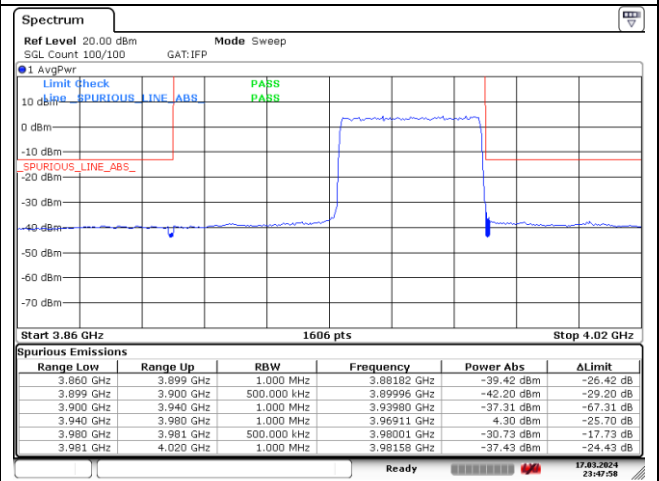

CP-OFDM 16QAM - High Channel - Full RB

NR band 77_High Band (40 MHz) (IC)

DFT-S-OFDM QPSK - Low Channel - 1 RB

DFT-S-OFDM QPSK - Low Channel - Full RB

DFT-S-OFDM QPSK - High Channel - 1 RB

DFT-S-OFDM QPSK - High Channel - Full RB