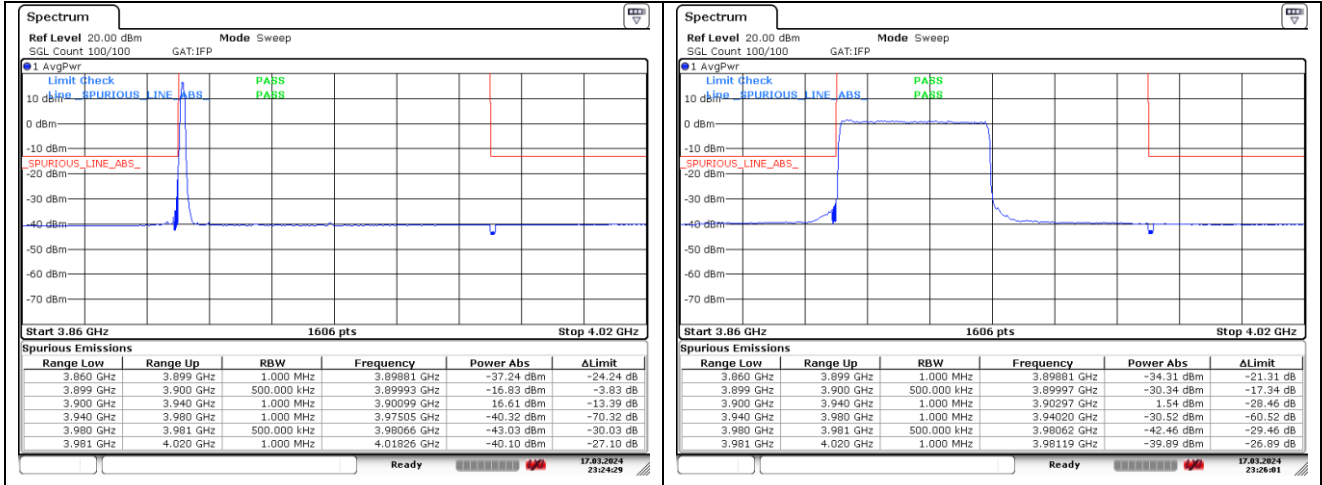

CP-OFDM QPSK - Low Channel - 1 RB

CP-OFDM QPSK - Low Channel - Full RB

CP-OFDM QPSK - High Channel - 1 RB

CP-OFDM QPSK - High Channel - Full RB

NR band 77_High Band (40 MHz) (IC)

CP-OFDM 16QAM - Low Channel - 1 RB