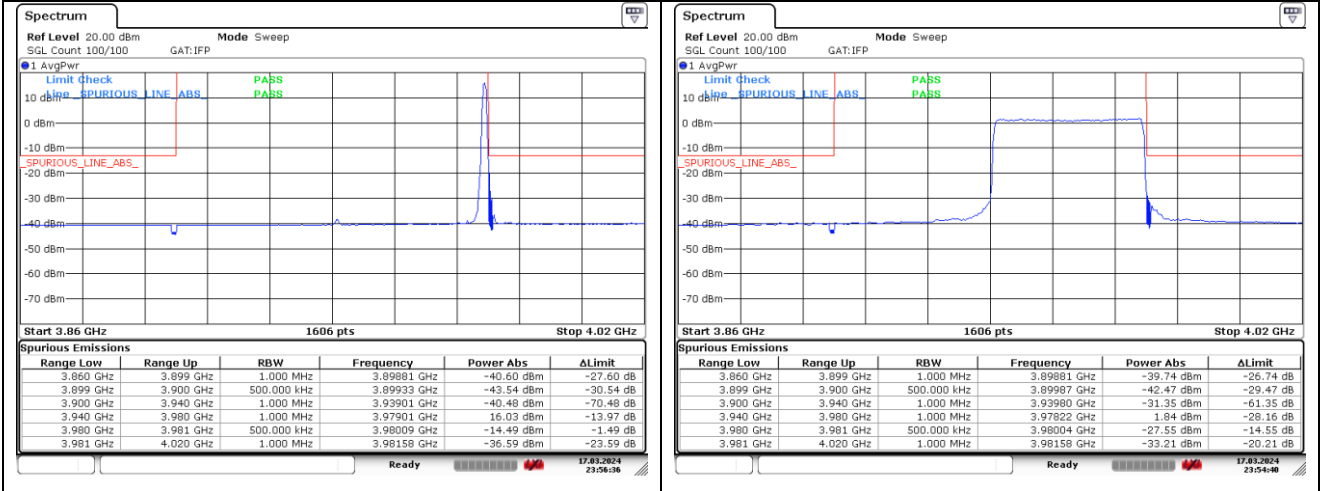

CP-OFDM QPSK - Low Channel - 1 RB

CP-OFDM QPSK - Low Channel - Full RB

CP-OFDM QPSK - High Channel - 1 RB

CP-OFDM QPSK - High Channel - Full RB