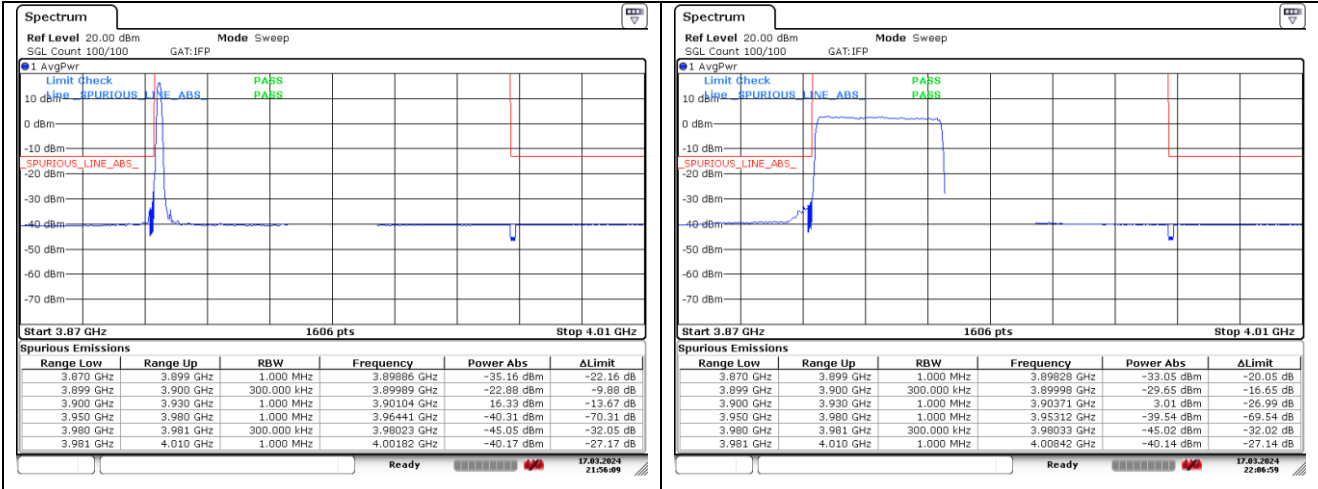

NR band 77_High Band (30 MHz) (IC)