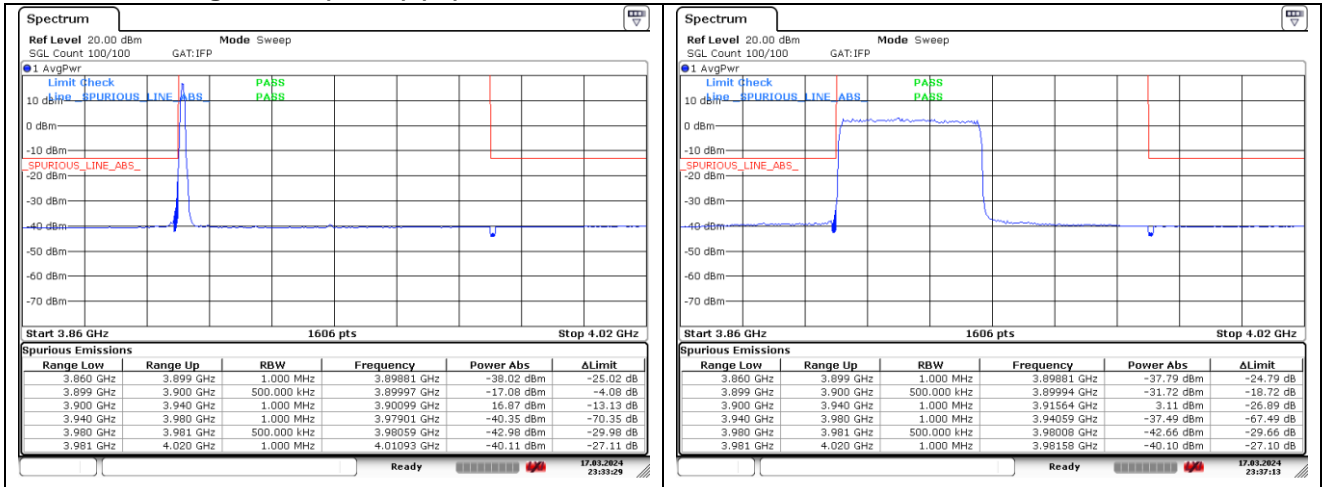

NR band 77_High Band (40 MHz) (IC)