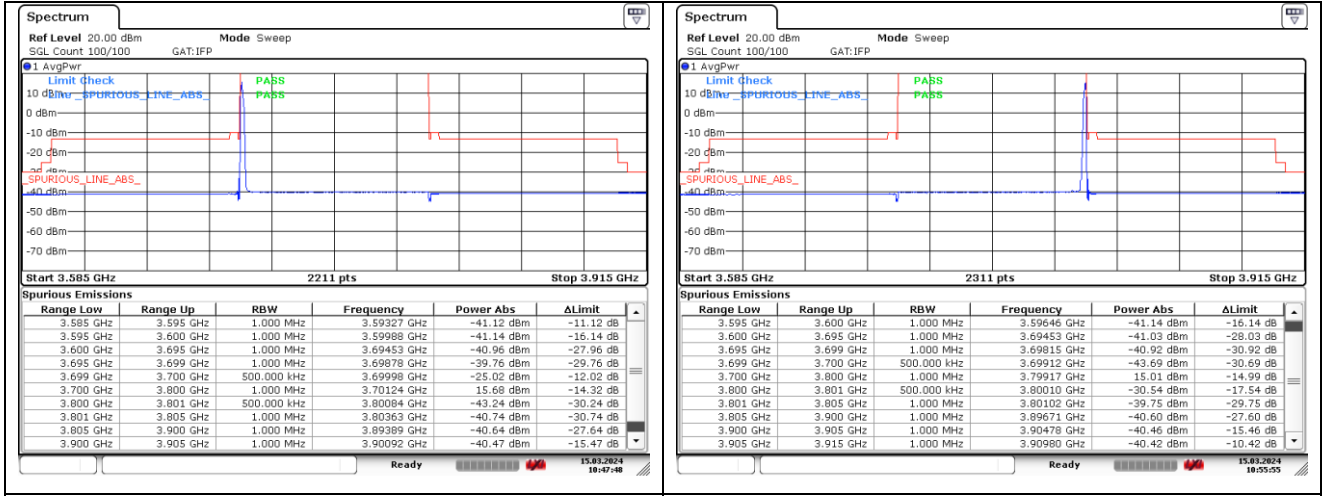

CP-OFDM 16QAM - High Channel - 1 RB

CP-OFDM 16QAM - High Channel - 1 RB

CP-OFDM 16QAM - High Channel - Full RB

CP-OFDM 16QAM - High Channel - Full RB

NR band 78_Low Band (100 MHz) (IC)

CP-OFDM 16QAM - High Channel - 1 RB