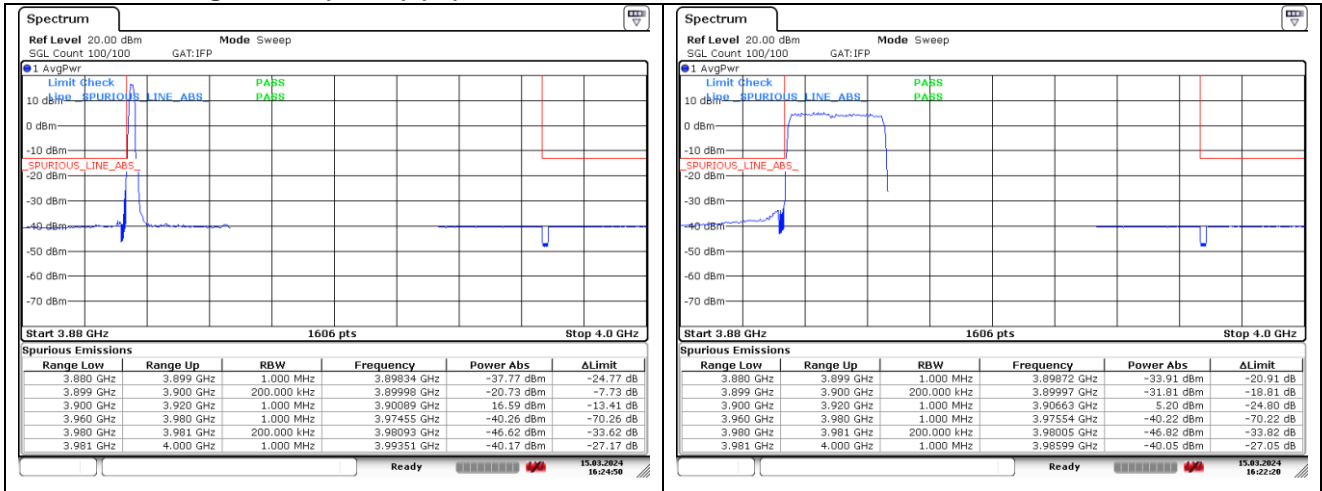

NR band 77_High Band (20 MHz) (IC)