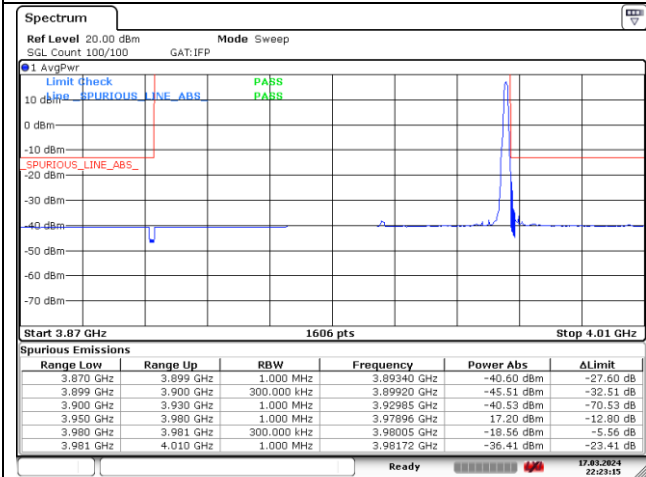

DFT-S-OFDM 16QAM - Low Channel - Full RB

DFT-S-OFDM 16QAM - High Channel - 1 RB

DFT-S-OFDM 16QAM - High Channel - Full RB

NR band 77_High Band (30 MHz) (IC)

CP-OFDM QPSK - Low Channel - 1 RB

CP-OFDM QPSK - Low Channel - Full RB