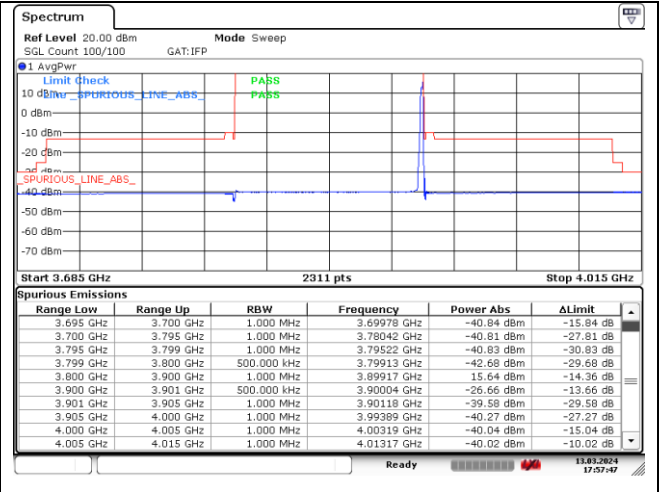

DFT-S-OFDM 16QAM - High Channel - 1 RB