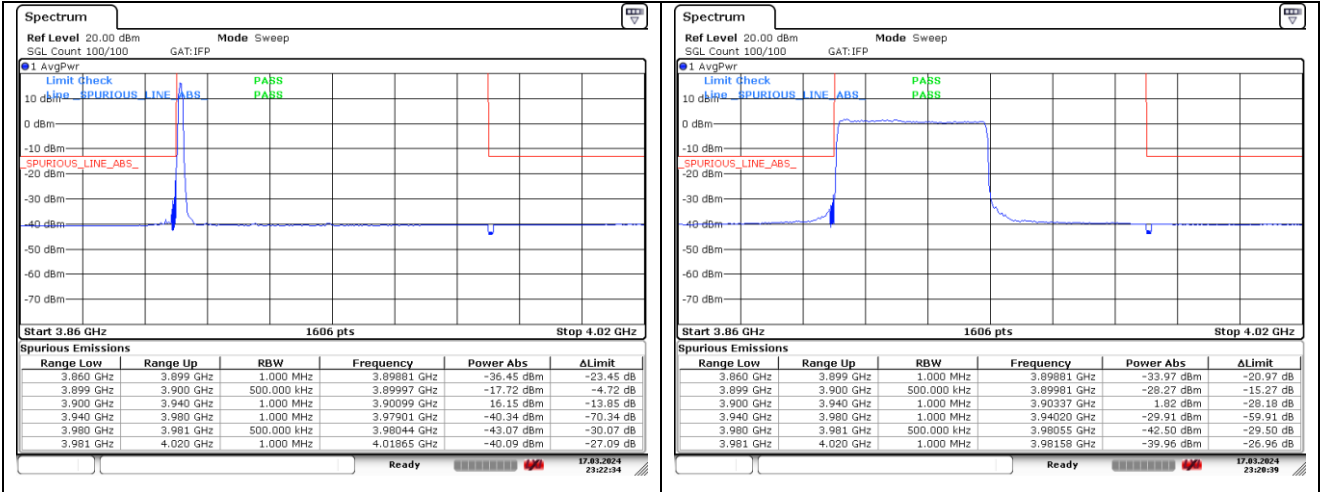

NR band 77_High Band (40 MHz) (IC)

DFT-S-OFDM 16QAM - Low Channel - 1 RB

DFT-S-OFDM 16QAM - Low Channel - Full RB

DFT-S-OFDM 16QAM - High Channel - 1 RB

DFT-S-OFDM 16QAM - High Channel - Full RB

NR band 77_High Band (40 MHz) (IC)