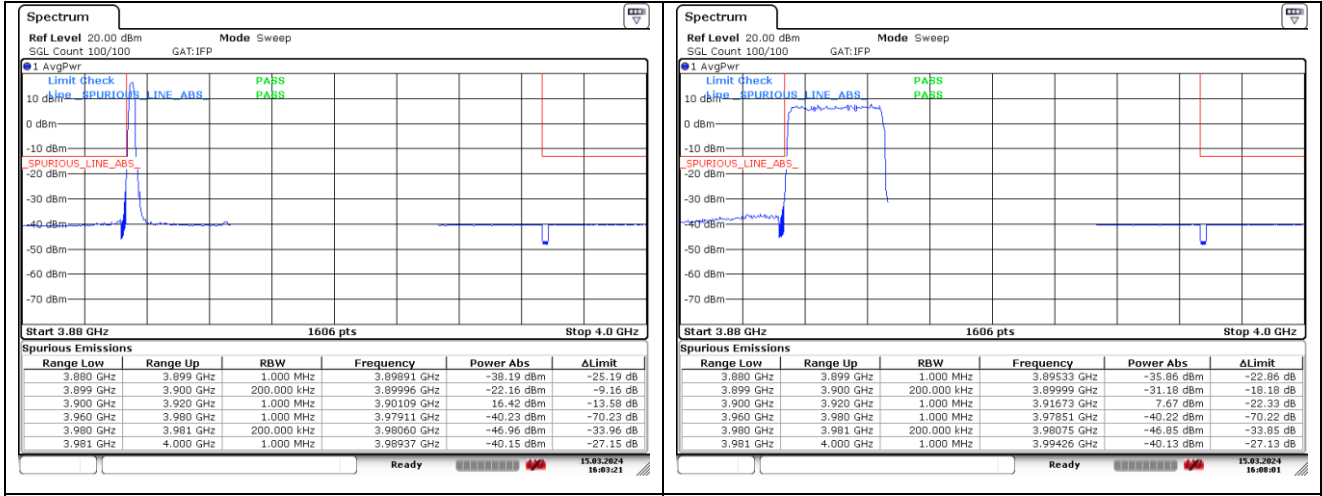

NR band 77_High Band (20 MHz) (IC)