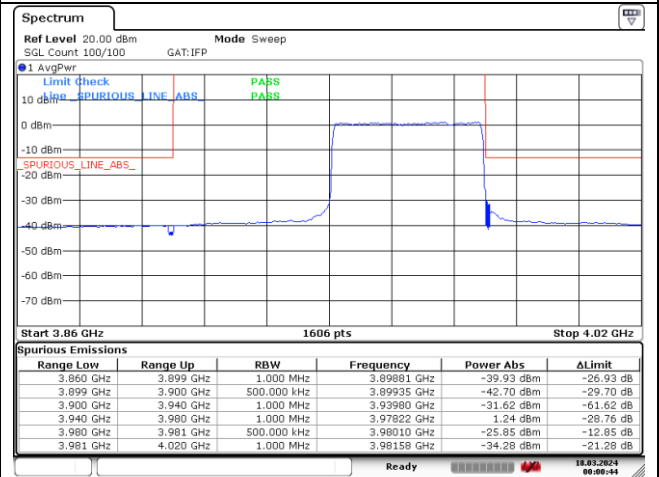

CP-OFDM 16QAM - Low Channel - Full RB

CP-OFDM 16QAM - High Channel - 1 RB

CP-OFDM 16QAM - High Channel - Full RB