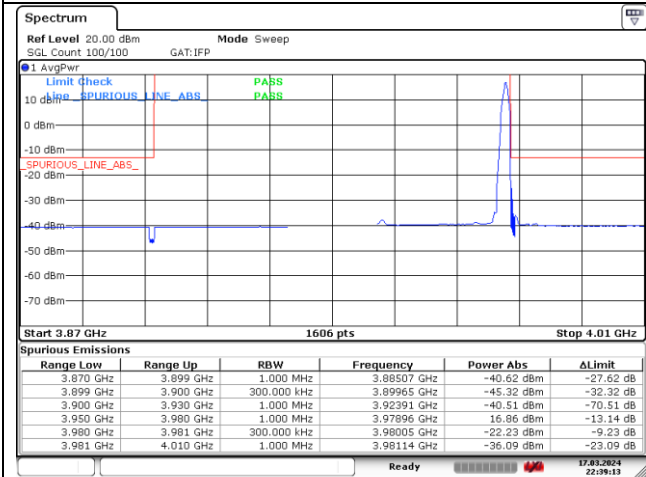

DFT-S-OFDM QPSK - Low Channel - 1 RB