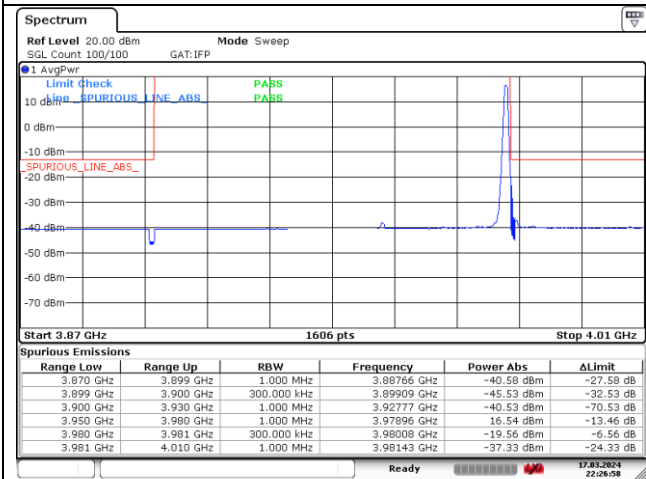

CP-OFDM 16QAM - Low Channel - 1 RB