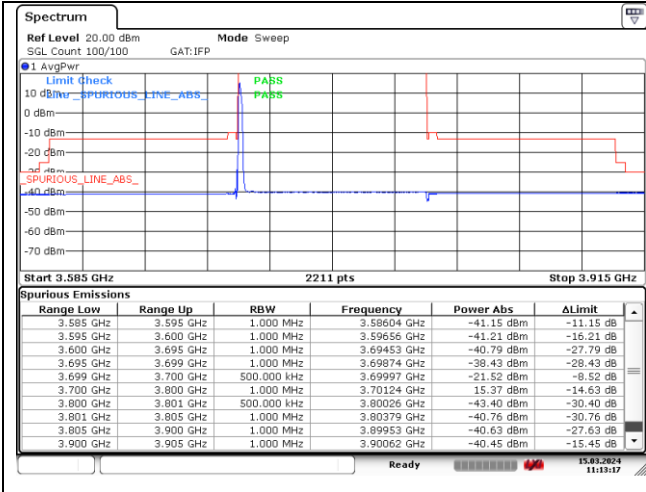

NR band 77/78 Low Band (100 MHz) (IC)

DFT-S-OFDM 16QAM - Low Channel - 1 RB

DFT-S-OFDM 16QAM - Low Channel - 1 RB

DFT-S-OFDM 16QAM - Low Channel - Full RB

DFT-S-OFDM 16QAM - Low Channel - Full RB

NR band 77_Low Band (100 MHz) (IC)

DFT-S-OFDM 16QAM - High Channel - 1 RB

DFT-S-OFDM 16QAM - High Channel - 1 RB

DFT-S-OFDM 16QAM - High Channel - Full RB

DFT-S-OFDM 16QAM - High Channel - Full RB

NR band 78_Low Band (100 MHz) (IC)

DFT-S-OFDM 16QAM - High Channel - 1 RB

DFT-S-OFDM 16QAM - High Channel - 1 RB

DFT-S-OFDM 16QAM - High Channel - Full RB

DFT-S-OFDM 16QAM - High Channel - Full RB

NR band 77/78 Low Band (100 MHz) (IC)

CP-OFDM QPSK - Low Channel - 1 RB

CP-OFDM QPSK - Low Channel - 1 RB