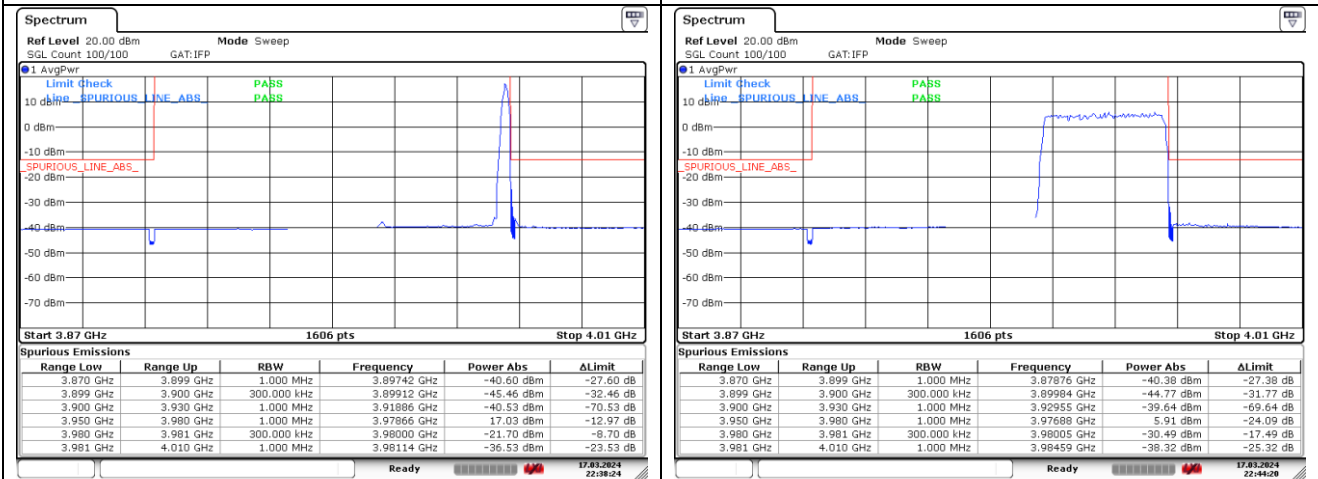

DFT-S-OFDM 16QAM - Low Channel - 1 RB

DFT-S-OFDM 16QAM - Low Channel - Full RB

DFT-S-OFDM 16QAM - High Channel - 1 RB

DFT-S-OFDM 16QAM - High Channel - Full RB