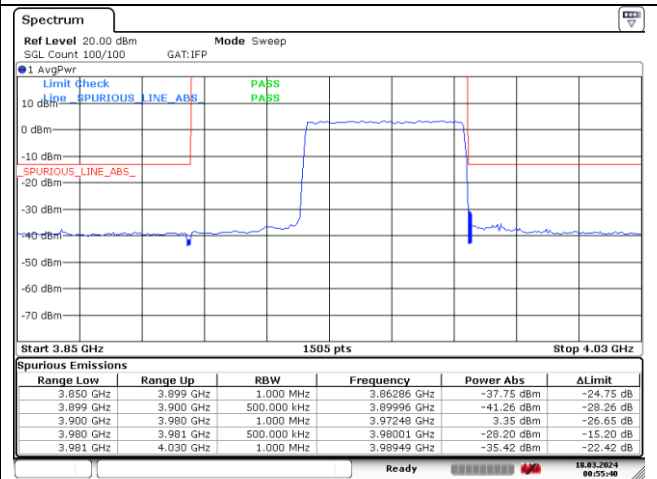

CP-OFDM 16QAM - Low Channel - Full RB

CP-OFDM 16QAM - High Channel - 1 RB

CP-OFDM 16QAM - High Channel - Full RB

NR band 77_High Band (50 MHz) (IC)

DFT-S-OFDM QPSK - Low Channel - 1 RB

DFT-S-OFDM QPSK - Low Channel - Full RB