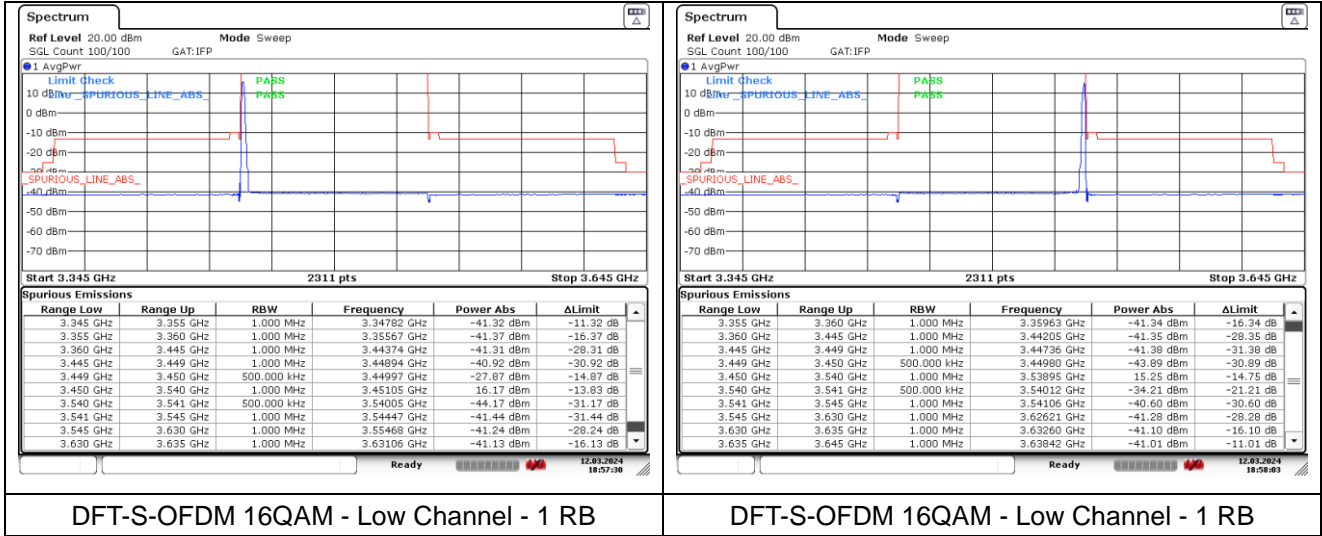

DFT-S-OFDM BPSK - High Channel - 1 RB

DFT-S-OFDM BPSK - High Channel - Full RB

DFT-S-OFDM BPSK - High Channel - Full RB

NR band 77/78 Low Band (90 MHz) (IC)

DFT-S-OFDM 16QAM - Low Channel - 1 RB

DFT-S-OFDM 16QAM - Low Channel - 1 RB