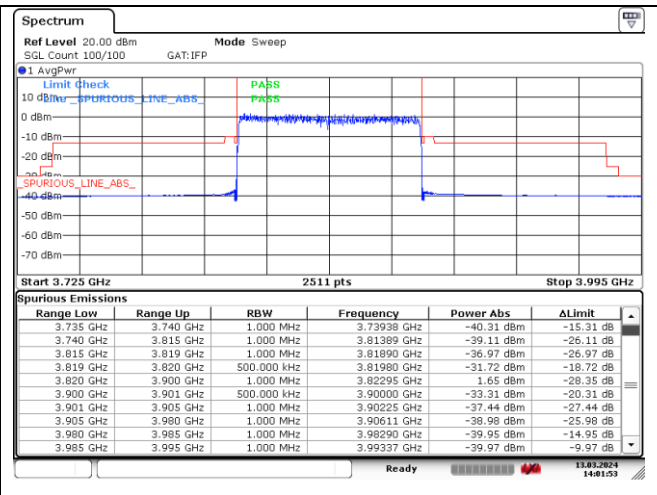

NR band 77/78 Low Band (80 MHz) (IC)

CP-OFDM QPSK - Low Channel - 1 RB

CP-OFDM QPSK - Low Channel - 1 RB

CP-OFDM QPSK - Low Channel - Full RB

CP-OFDM QPSK - Low Channel - Full RB

NR band 77_Low Band (80 MHz) (IC)

CP-OFDM QPSK - High Channel - 1 RB

CP-OFDM QPSK - High Channel - 1 RB

CP-OFDM QPSK - High Channel - Full RB

CP-OFDM QPSK - High Channel - Full RB

NR band 78_Low Band (80 MHz) (IC)

CP-OFDM QPSK - High Channel - 1 RB