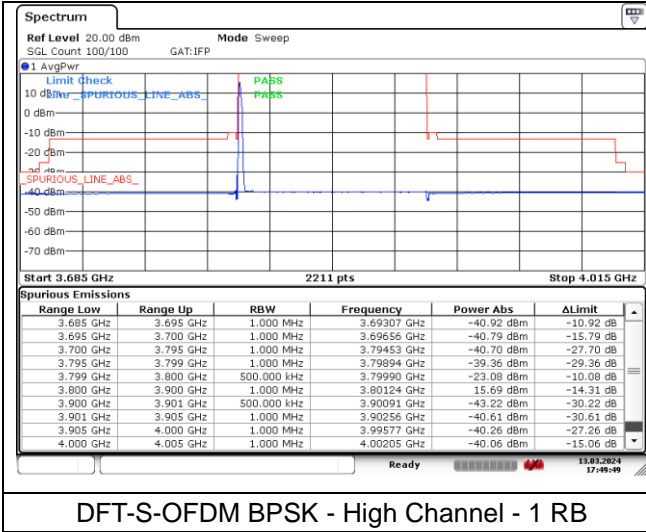

CP-OFDM 16QAM - High Channel - Full RB

CP-OFDM 16QAM - High Channel - Full RB

NR band 77/78 Low Band (100 MHz) (IC)

DFT-S-OFDM BPSK - Low Channel - 1 RB

DFT-S-OFDM BPSK - Low Channel - 1 RB

DFT-S-OFDM BPSK - Low Channel - Full RB

DFT-S-OFDM BPSK - Low Channel - Full RB

NR band 77_Low Band (100 MHz) (IC)

DFT-S-OFDM BPSK - High Channel - 1 RB

DFT-S-OFDM BPSK - High Channel - 1 RB

DFT-S-OFDM BPSK - High Channel - Full RB

DFT-S-OFDM BPSK - High Channel - Full RB