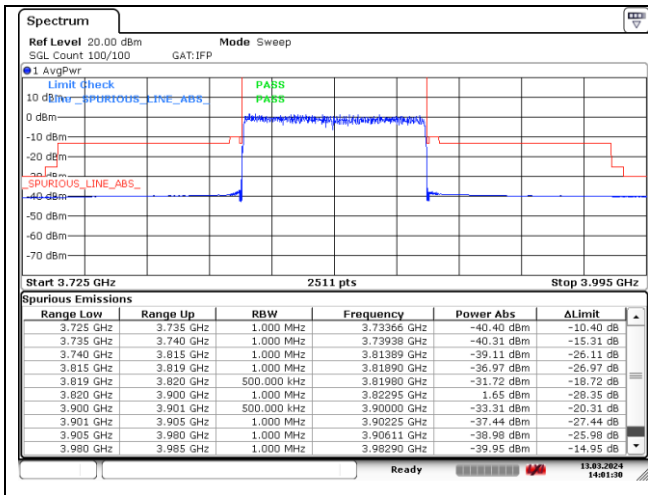

NR band 77/78 Low Band (80 MHz) (IC)

CP-OFDM QPSK - Low Channel - 1 RB

CP-OFDM QPSK - Low Channel - 1 RB

CP-OFDM QPSK - Low Channel - Full RB

CP-OFDM QPSK - Low Channel - Full RB

NR band 77_Low Band (80 MHz) (IC)

CP-OFDM QPSK - High Channel - 1 RB

CP-OFDM QPSK - High Channel - 1 RB

CP-OFDM QPSK - High Channel - Full RB

CP-OFDM QPSK - High Channel - Full RB

NR band 78_Low Band (80 MHz) (IC)

CP-OFDM QPSK - High Channel - 1 RB