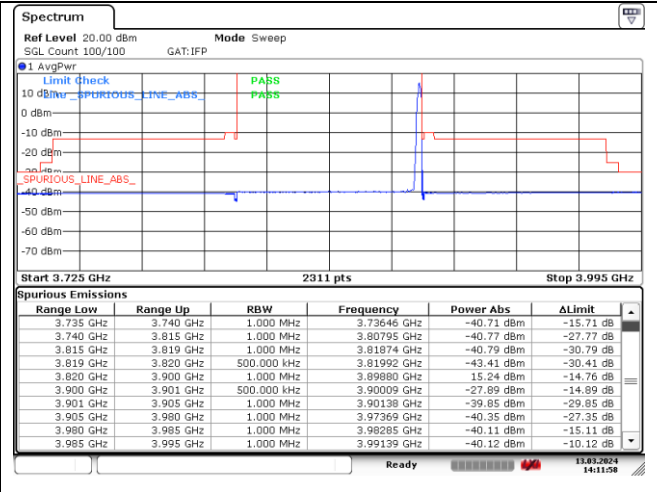

CP-OFDM 16QAM - Low Channel - Full RB

CP-OFDM 16QAM - Low Channel - Full RB

NR band 77_Low Band (80 MHz) (IC)

CP-OFDM 16QAM - High Channel - 1 RB

CP-OFDM 16QAM - High Channel - 1 RB

CP-OFDM 16QAM - High Channel - Full RB

CP-OFDM 16QAM - High Channel - Full RB

NR band 78_Low Band (80 MHz) (IC)

CP-OFDM 16QAM - High Channel - 1 RB

CP-OFDM 16QAM - High Channel - 1 RB

CP-OFDM 16QAM - High Channel - Full RB

CP-OFDM 16QAM - High Channel - Full RB