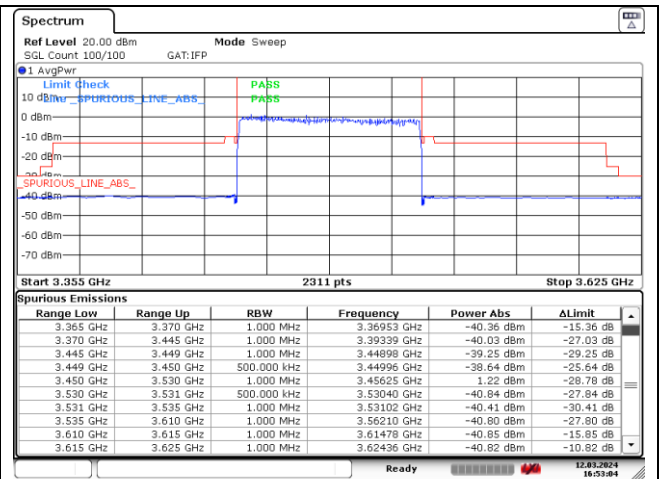

NR band 77/78 Low Band (80 MHz) (IC)

CP-OFDM QPSK - Low Channel - 1 RB

CP-OFDM QPSK - Low Channel - 1 RB

CP-OFDM QPSK - Low Channel - Full RB

CP-OFDM QPSK - Low Channel - Full RB

NR band 77_Low Band (80 MHz) (IC)

CP-OFDM QPSK - High Channel - 1 RB

CP-OFDM QPSK - High Channel - 1 RB

CP-OFDM QPSK - High Channel - Full RB

CP-OFDM QPSK - High Channel - Full RB

NR band 78_Low Band (80 MHz) (IC)

CP-OFDM QPSK - High Channel - 1 RB