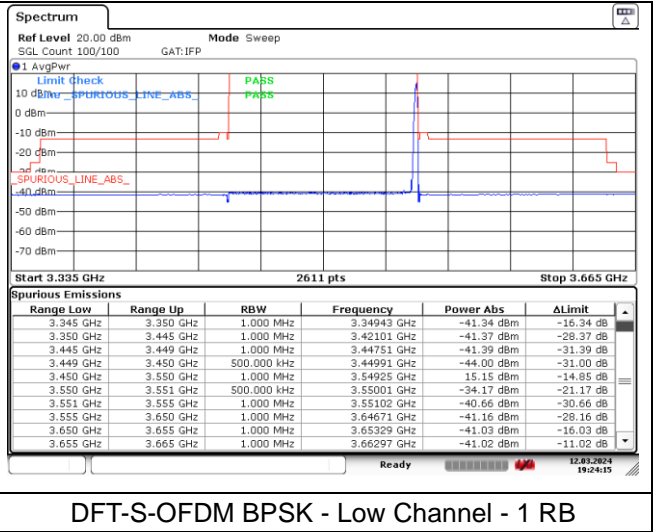

CP-OFDM 16QAM - High Channel - Full RB

CP-OFDM 16QAM - High Channel - Full RB

NR band 77/78 Low Band (100 MHz) (IC)

DFT-S-OFDM BPSK - Low Channel - 1 RB

DFT-S-OFDM BPSK - Low Channel - 1 RB

DFT-S-OFDM BPSK - Low Channel - Full RB

DFT-S-OFDM BPSK - Low Channel - Full RB

NR band 77_Low Band (100 MHz) (IC)

DFT-S-OFDM BPSK - High Channel - 1 RB

DFT-S-OFDM BPSK - High Channel - 1 RB

DFT-S-OFDM BPSK - High Channel - Full RB

DFT-S-OFDM BPSK - High Channel - Full RB