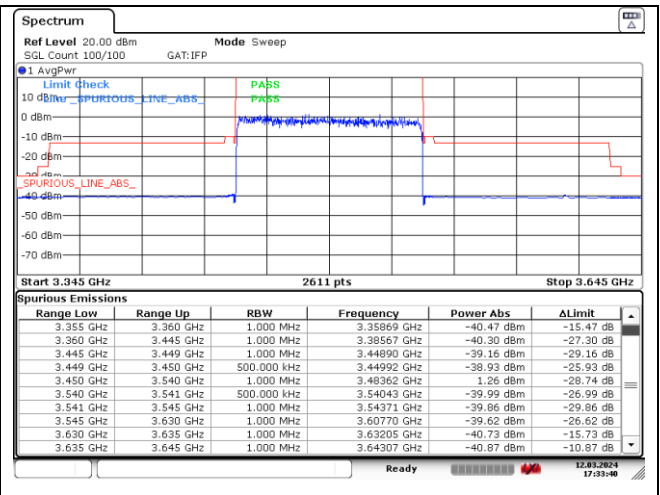

CP-OFDM 16QAM - Low Channel - Full RB