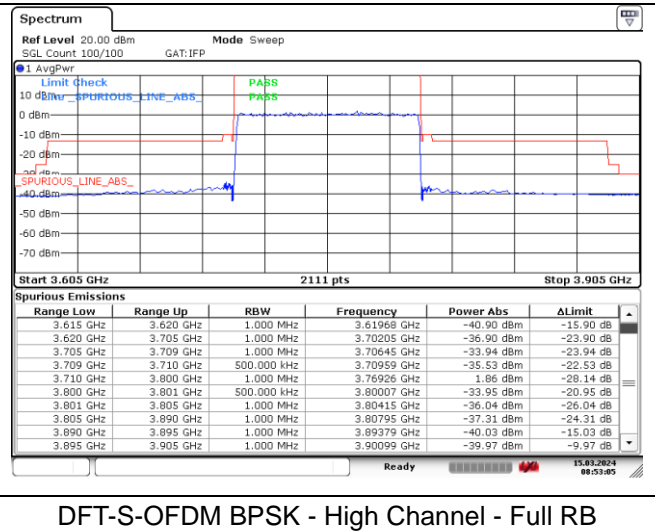

NR band 77/78 Low Band (90 MHz) (IC)

DFT-S-OFDM BPSK - Low Channel - 1 RB

DFT-S-OFDM BPSK - Low Channel - 1 RB

DFT-S-OFDM BPSK - Low Channel - Full RB

DFT-S-OFDM BPSK - Low Channel - Full RB

NR band 77_Low Band (90 MHz) (IC)

DFT-S-OFDM BPSK - High Channel - 1 RB

DFT-S-OFDM BPSK - High Channel - 1 RB

DFT-S-OFDM BPSK - High Channel - Full RB

DFT-S-OFDM BPSK - High Channel - Full RB

NR band 78 Low Band (90 MHz) (IC)

DFT-S-OFDM BPSK - High Channel - 1 RB

DFT-S-OFDM BPSK - High Channel - 1 RB

DFT-S-OFDM BPSK - High Channel - Full RB

DFT-S-OFDM BPSK - High Channel - Full RB

NR band 77/78 Low Band (90 MHz) (IC)

DFT-S-OFDM 16QAM - Low Channel - 1 RB

DFT-S-OFDM 16QAM - Low Channel - 1 RB