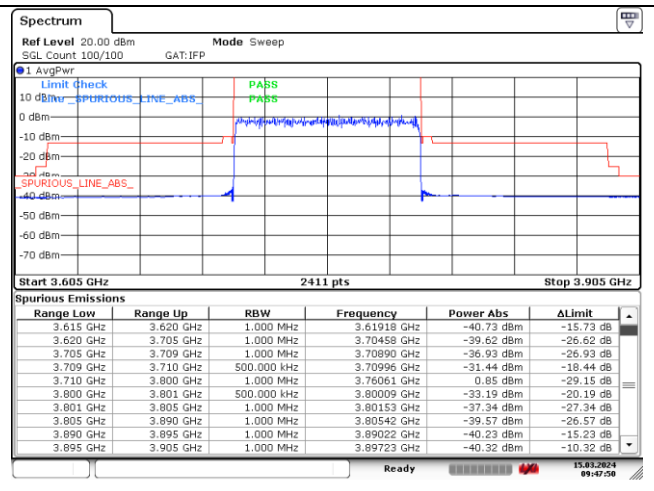

CP-OFDM 16QAM - High Channel - Full RB