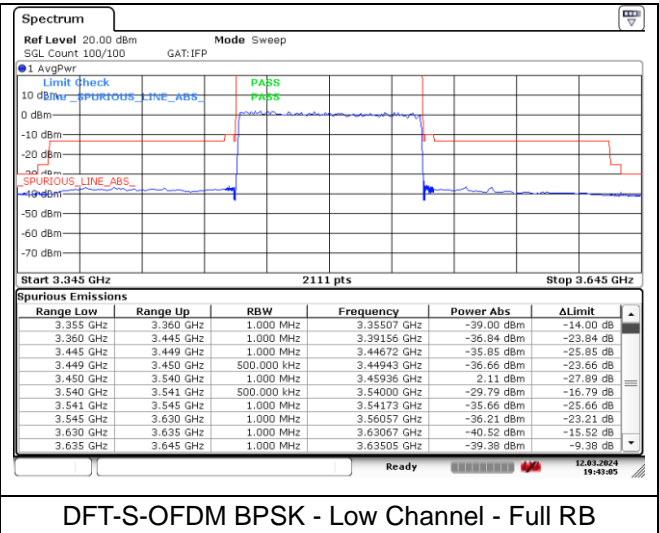

NR band 77/78 Low Band (90 MHz) (IC)

DFT-S-OFDM BPSK - Low Channel - 1 RB

DFT-S-OFDM BPSK - Low Channel - 1 RB

DFT-S-OFDM BPSK - Low Channel - Full RB

DFT-S-OFDM BPSK - Low Channel - Full RB

NR band 77_Low Band (90 MHz) (IC)

DFT-S-OFDM BPSK - High Channel - 1 RB

DFT-S-OFDM BPSK - High Channel - 1 RB

DFT-S-OFDM BPSK - High Channel - Full RB

DFT-S-OFDM BPSK - High Channel - Full RB

NR band 78 Low Band (90 MHz) (IC)

DFT-S-OFDM BPSK - High Channel - 1 RB

DFT-S-OFDM BPSK - High Channel - 1 RB

DFT-S-OFDM BPSK - High Channel - Full RB

DFT-S-OFDM BPSK - High Channel - Full RB

NR band 77/78 Low Band (90 MHz) (IC)

DFT-S-OFDM 16QAM - Low Channel - 1 RB

DFT-S-OFDM 16QAM - Low Channel - 1 RB