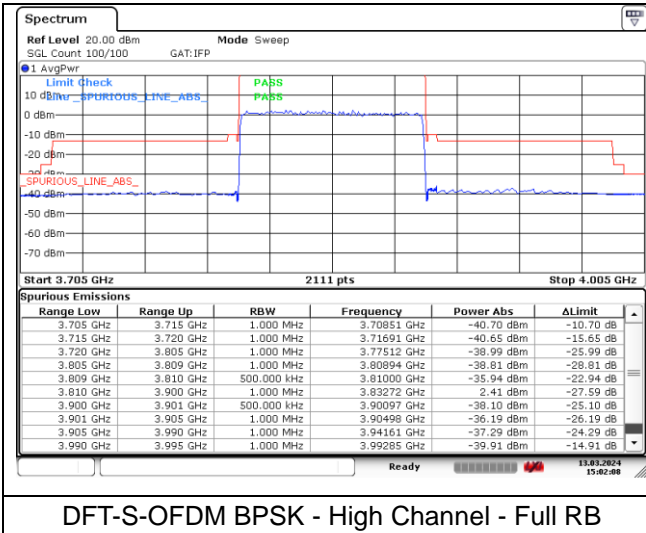

NR band 77/78 Low Band (90 MHz) (IC)

DFT-S-OFDM BPSK - Low Channel - 1 RB

DFT-S-OFDM BPSK - Low Channel - 1 RB

DFT-S-OFDM BPSK - Low Channel - Full RB

DFT-S-OFDM BPSK - Low Channel - Full RB

NR band 77_Low Band (90 MHz) (IC)

DFT-S-OFDM BPSK - High Channel - 1 RB

DFT-S-OFDM BPSK - High Channel - 1 RB

DFT-S-OFDM BPSK - High Channel - Full RB

DFT-S-OFDM BPSK - High Channel - Full RB

NR band 78 Low Band (90 MHz) (IC)

DFT-S-OFDM BPSK - High Channel - 1 RB