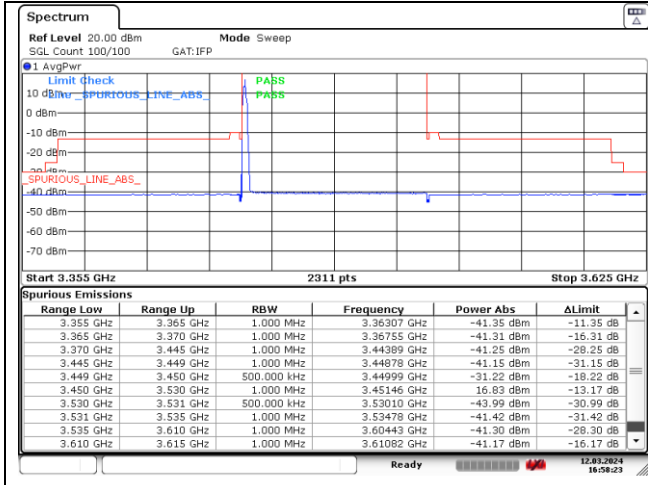

NR band 77/78 Low Band (80 MHz) (IC)

CP-OFDM 16QAM - Low Channel - 1 RB