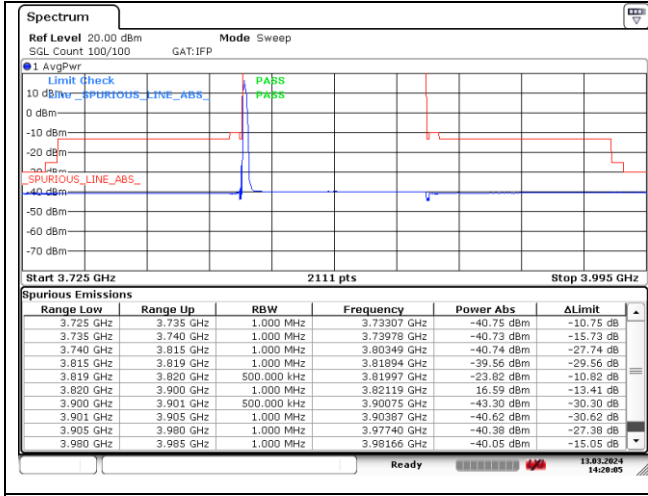

NR band 77/78 Low Band (80 MHz) (IC)

CP-OFDM QPSK - Low Channel - 1 RB

CP-OFDM QPSK - Low Channel - 1 RB

CP-OFDM QPSK - Low Channel - Full RB

CP-OFDM QPSK - Low Channel - Full RB

NR band 77_Low Band (80 MHz) (IC)