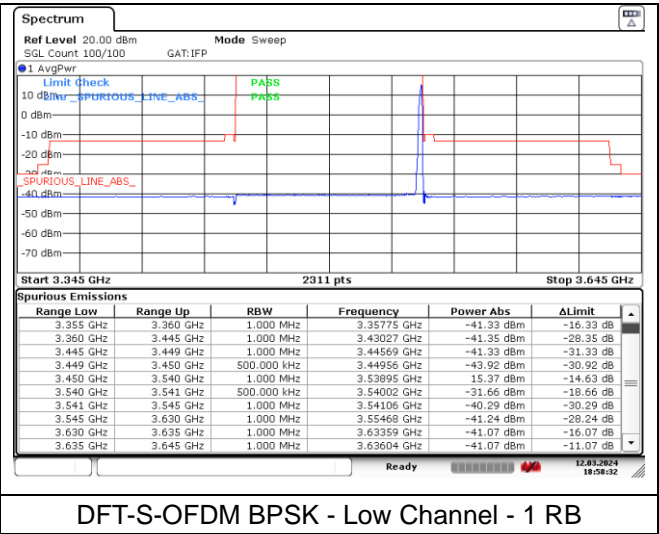

CP-OFDM 16QAM - High Channel - Full RB

NR band 78_Low Band (80 MHz) (IC)

CP-OFDM 16QAM - High Channel - 1 RB

CP-OFDM 16QAM - High Channel - 1 RB

CP-OFDM 16QAM - High Channel - Full RB

CP-OFDM 16QAM - High Channel - Full RB

NR band 77/78 Low Band (90 MHz) (IC)

DFT-S-OFDM BPSK - Low Channel - 1 RB

DFT-S-OFDM BPSK - Low Channel - 1 RB

DFT-S-OFDM BPSK - Low Channel - Full RB

DFT-S-OFDM BPSK - Low Channel - Full RB

NR band 77_Low Band (90 MHz) (IC)