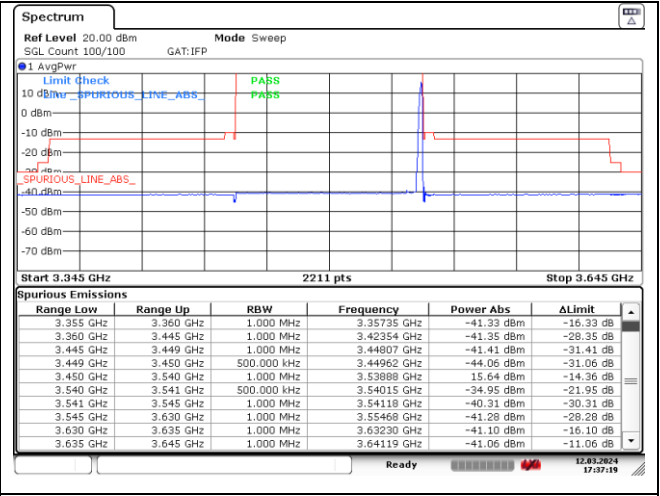

CP-OFDM 16QAM - Low Channel - 1 RB