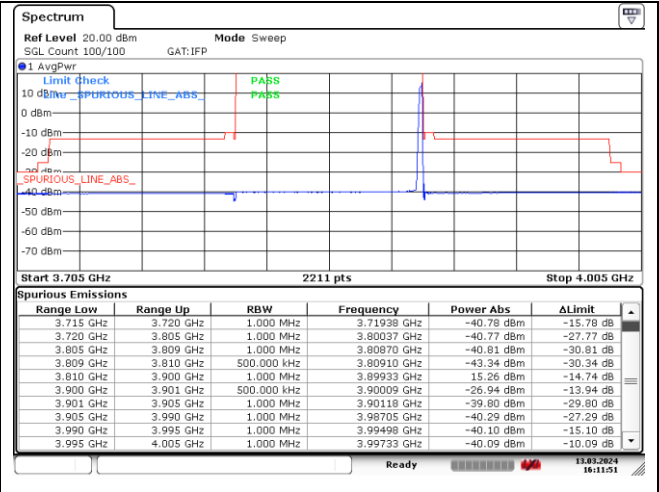

CP-OFDM 16QAM - Low Channel - 1 RB

CP-OFDM 16QAM - Low Channel - 1 RB

CP-OFDM 16QAM - Low Channel - Full RB

CP-OFDM 16QAM - Low Channel - Full RB

NR band 77_Low Band (90 MHz) (IC)

CP-OFDM 16QAM - High Channel - 1 RB