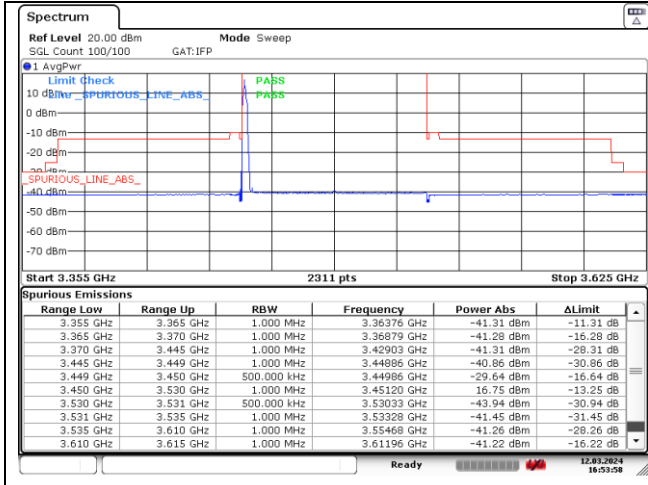

NR band 77/78 Low Band (80 MHz) (IC)

CP-OFDM QPSK - Low Channel - 1 RB

CP-OFDM QPSK - Low Channel - 1 RB

CP-OFDM QPSK - Low Channel - Full RB

CP-OFDM QPSK - Low Channel - Full RB

NR band 77_Low Band (80 MHz) (IC)