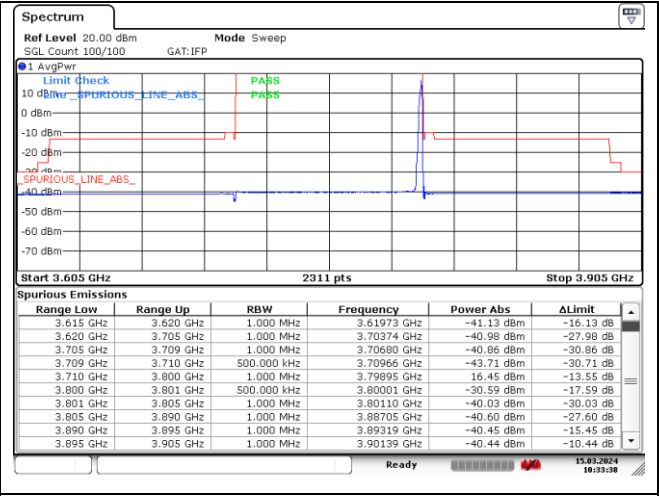

CP-OFDM QPSK - High Channel - 1 RB