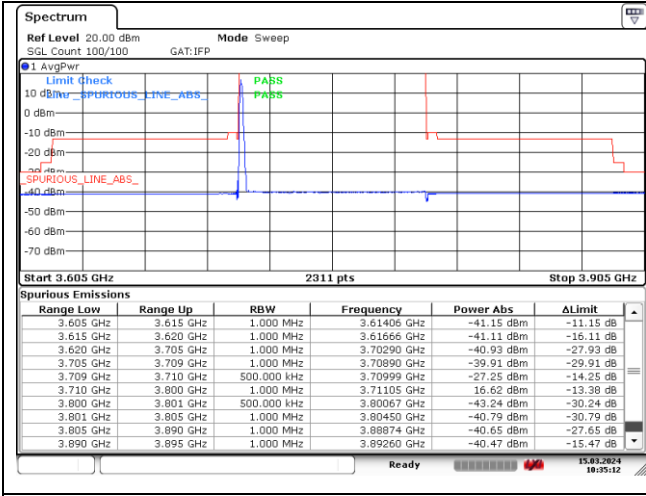

NR band 78_Low Band (90 MHz) (IC)

CP-OFDM QPSK - High Channel - 1 RB