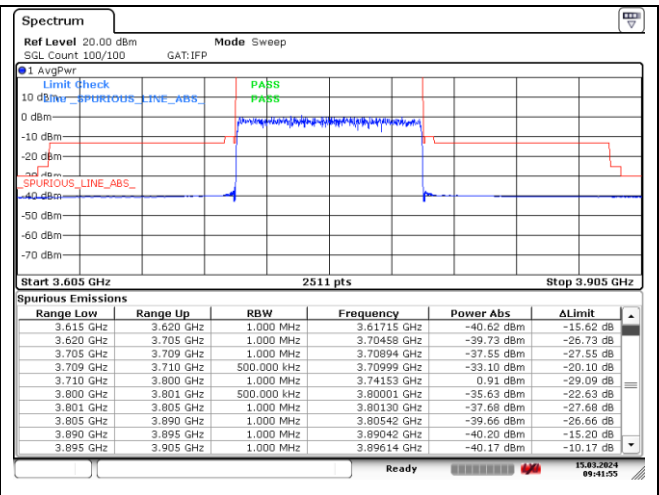

NR band 78_Low Band (90 MHz) (IC)

CP-OFDM QPSK - High Channel - 1 RB

CP-OFDM QPSK - High Channel - 1 RB

CP-OFDM QPSK - High Channel - Full RB

CP-OFDM QPSK - High Channel - Full RB

NR band 77/78 Low Band (90 MHz) (IC)