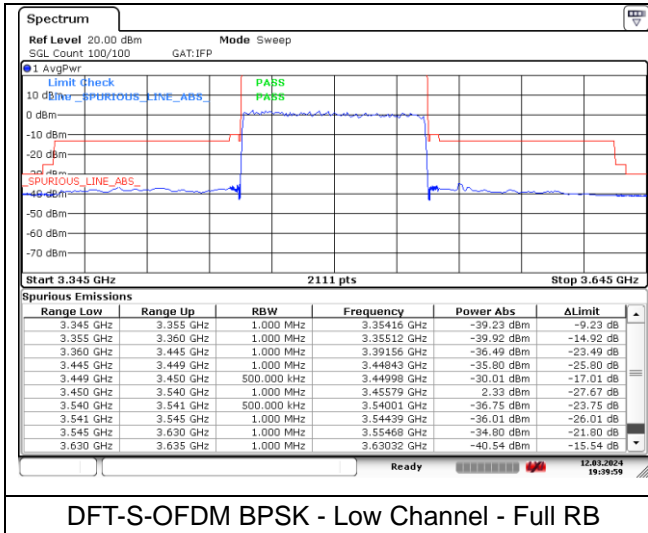

CP-OFDM 16QAM - High Channel - Full RB

NR band 78_Low Band (80 MHz) (IC)

CP-OFDM 16QAM - High Channel - 1 RB

CP-OFDM 16QAM - High Channel - 1 RB

CP-OFDM 16QAM - High Channel - Full RB

CP-OFDM 16QAM - High Channel - Full RB

NR band 77/78 Low Band (90 MHz) (IC)

DFT-S-OFDM BPSK - Low Channel - 1 RB

DFT-S-OFDM BPSK - Low Channel - 1 RB

DFT-S-OFDM BPSK - Low Channel - Full RB

DFT-S-OFDM BPSK - Low Channel - Full RB

NR band 77_Low Band (90 MHz) (IC)