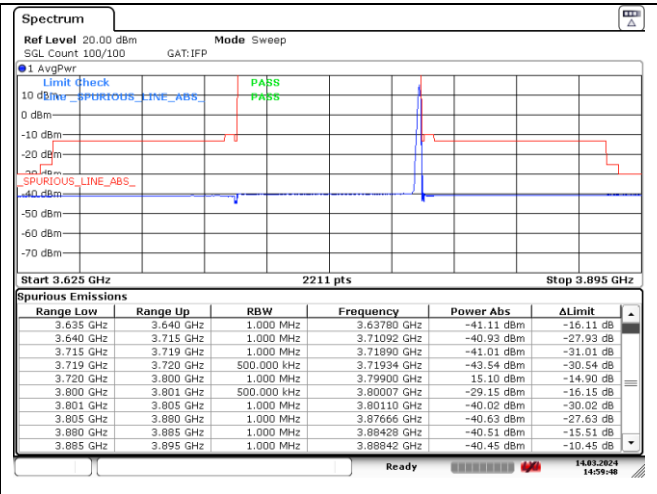

CP-OFDM 16QAM - Low Channel - Full RB

CP-OFDM 16QAM - Low Channel - Full RB

NR band 77_Low Band (80 MHz) (IC)

CP-OFDM 16QAM - High Channel - 1 RB

CP-OFDM 16QAM - High Channel - 1 RB

CP-OFDM 16QAM - High Channel - Full RB

CP-OFDM 16QAM - High Channel - Full RB

NR band 78_Low Band (80 MHz) (IC)

CP-OFDM 16QAM - High Channel - 1 RB

CP-OFDM 16QAM - High Channel - 1 RB

CP-OFDM 16QAM - High Channel - Full RB

CP-OFDM 16QAM - High Channel - Full RB