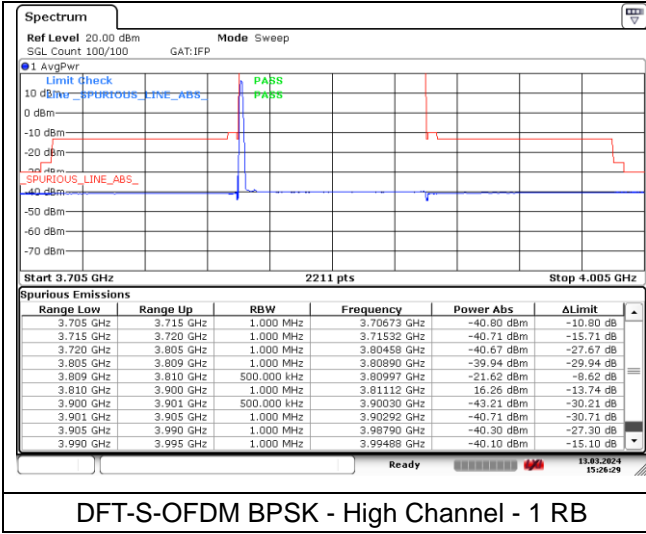

NR band 77/78 Low Band (90 MHz) (IC)

DFT-S-OFDM BPSK - Low Channel - 1 RB

DFT-S-OFDM BPSK - Low Channel - 1 RB

DFT-S-OFDM BPSK - Low Channel - Full RB

DFT-S-OFDM BPSK - Low Channel - Full RB

NR band 77_Low Band (90 MHz) (IC)

DFT-S-OFDM BPSK - High Channel - 1 RB

DFT-S-OFDM BPSK - High Channel - 1 RB

DFT-S-OFDM BPSK - High Channel - Full RB

DFT-S-OFDM BPSK - High Channel - Full RB

NR band 78 Low Band (90 MHz) (IC)

DFT-S-OFDM BPSK - High Channel - 1 RB