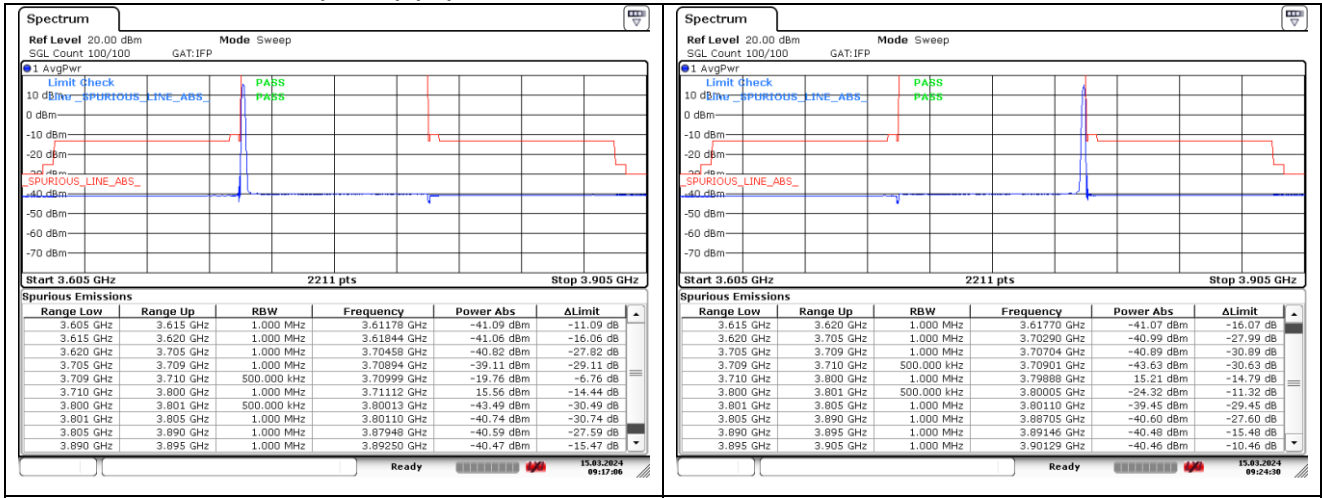

NR band 78_Low Band (90 MHz) (IC)

DFT-S-OFDM 16QAM - High Channel - 1 RB

DFT-S-OFDM 16QAM - High Channel - 1 RB