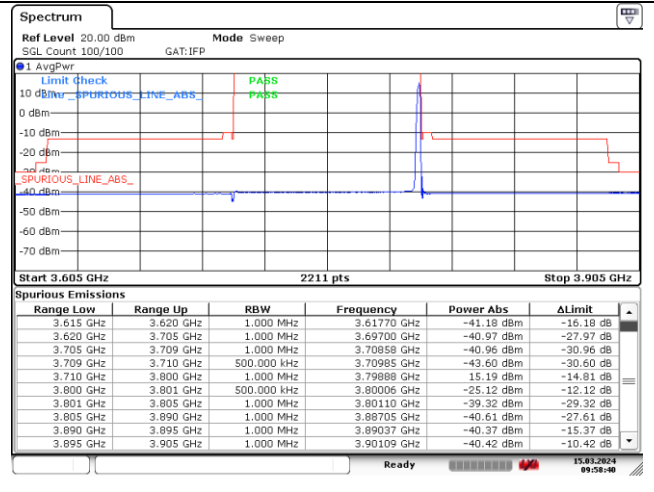

CP-OFDM 16QAM - High Channel - 1 RB

CP-OFDM 16QAM - High Channel - Full RB

CP-OFDM 16QAM - High Channel - Full RB

NR band 78_Low Band (90 MHz) (IC)

CP-OFDM 16QAM - High Channel - 1 RB

CP-OFDM 16QAM - High Channel - 1 RB