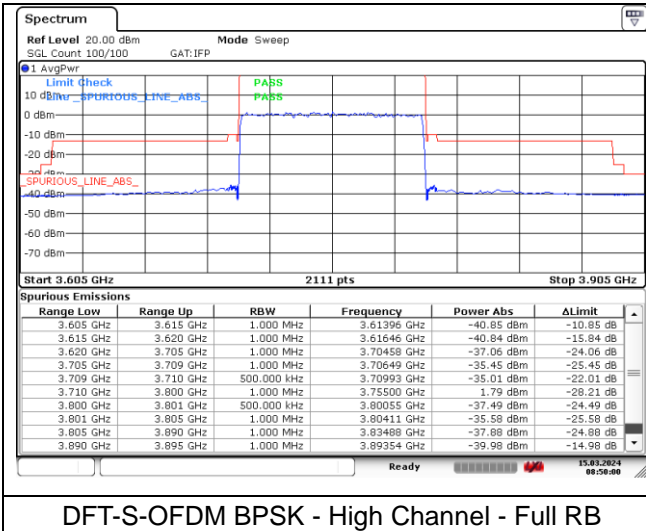

NR band 77/78 Low Band (90 MHz) (IC)

DFT-S-OFDM BPSK - Low Channel - 1 RB

DFT-S-OFDM BPSK - Low Channel - 1 RB

DFT-S-OFDM BPSK - Low Channel - Full RB

DFT-S-OFDM BPSK - Low Channel - Full RB

NR band 77_Low Band (90 MHz) (IC)

DFT-S-OFDM BPSK - High Channel - 1 RB

DFT-S-OFDM BPSK - High Channel - 1 RB

DFT-S-OFDM BPSK - High Channel - Full RB

DFT-S-OFDM BPSK - High Channel - Full RB

NR band 78 Low Band (90 MHz) (IC)

DFT-S-OFDM BPSK - High Channel - 1 RB

DFT-S-OFDM BPSK - High Channel - 1 RB

DFT-S-OFDM BPSK - High Channel - Full RB

DFT-S-OFDM BPSK - High Channel - Full RB

NR band 77/78 Low Band (90 MHz) (IC)

DFT-S-OFDM 16QAM - Low Channel - 1 RB

DFT-S-OFDM 16QAM - Low Channel - 1 RB