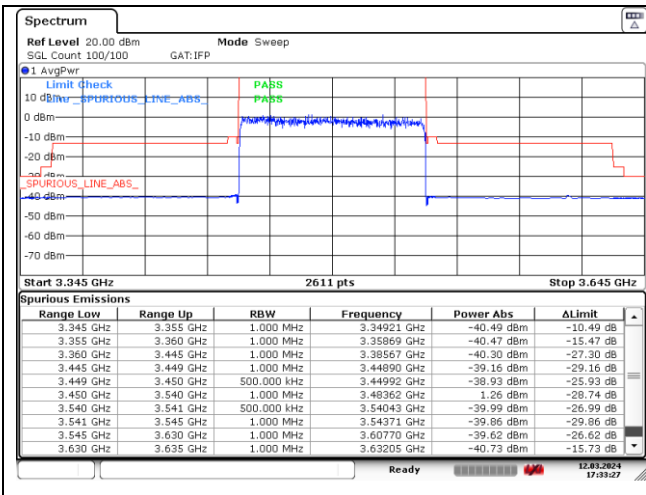

CP-OFDM 16QAM - Low Channel - Full RB