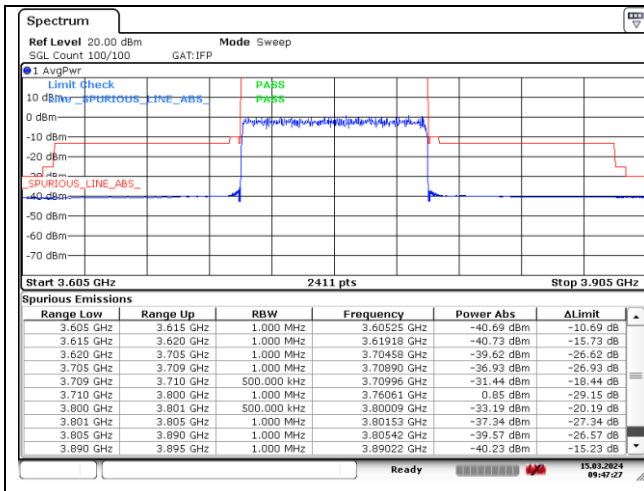

CP-OFDM 16QAM - High Channel - 1 RB

CP-OFDM 16QAM - High Channel - Full RB

CP-OFDM 16QAM - High Channel - Full RB

NR band 78_Low Band (90 MHz) (IC)

CP-OFDM 16QAM - High Channel - 1 RB

CP-OFDM 16QAM - High Channel - 1 RB