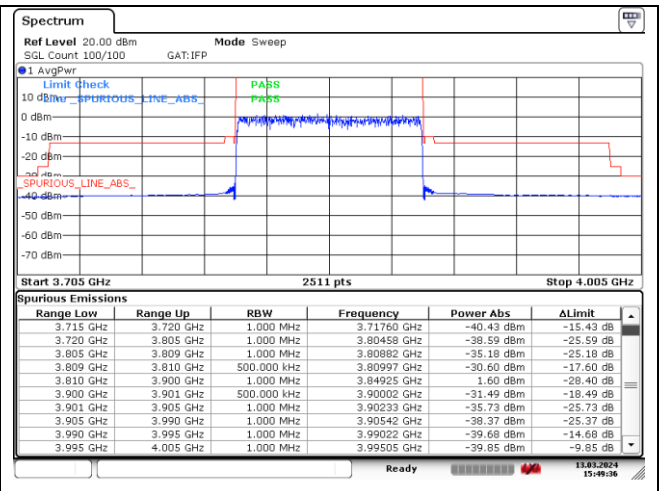

CP-OFDM 16QAM - High Channel - Full RB