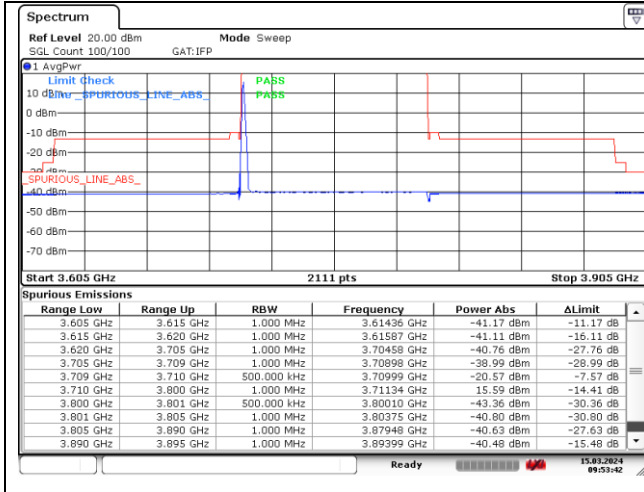

CP-OFDM 16QAM - High Channel - 1 RB

CP-OFDM 16QAM - High Channel - Full RB

CP-OFDM 16QAM - High Channel - Full RB

NR band 78_Low Band (90 MHz) (IC)

CP-OFDM 16QAM - High Channel - 1 RB

CP-OFDM 16QAM - High Channel - 1 RB