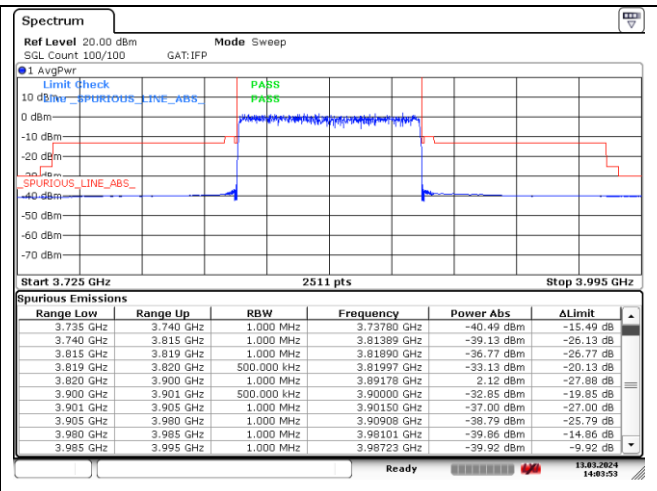

CP-OFDM 16QAM - Low Channel - Full RB

CP-OFDM 16QAM - Low Channel - Full RB

NR band 77_Low Band (80 MHz) (IC)

CP-OFDM 16QAM - High Channel - 1 RB

CP-OFDM 16QAM - High Channel - 1 RB

CP-OFDM 16QAM - High Channel - Full RB