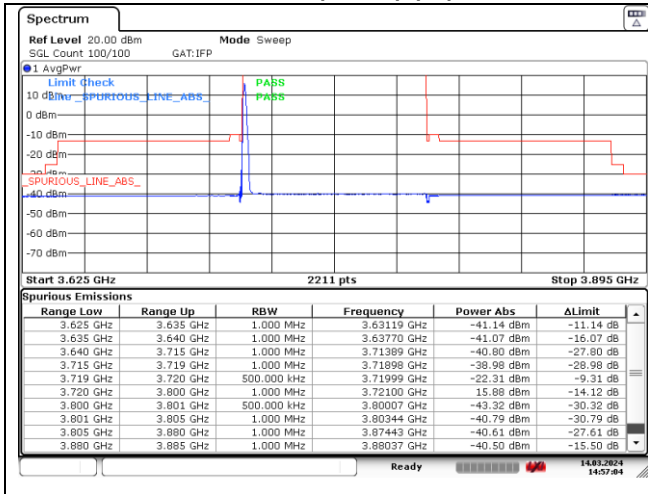

CP-OFDM 16QAM - Low Channel - Full RB

CP-OFDM 16QAM - Low Channel - Full RB

NR band 77_Low Band (80 MHz) (IC)

CP-OFDM 16QAM - High Channel - 1 RB

CP-OFDM 16QAM - High Channel - 1 RB

CP-OFDM 16QAM - High Channel - Full RB

CP-OFDM 16QAM - High Channel - Full RB

NR band 78_Low Band (80 MHz) (IC)

CP-OFDM 16QAM - High Channel - 1 RB

CP-OFDM 16QAM - High Channel - 1 RB

CP-OFDM 16QAM - High Channel - Full RB

CP-OFDM 16QAM - High Channel - Full RB