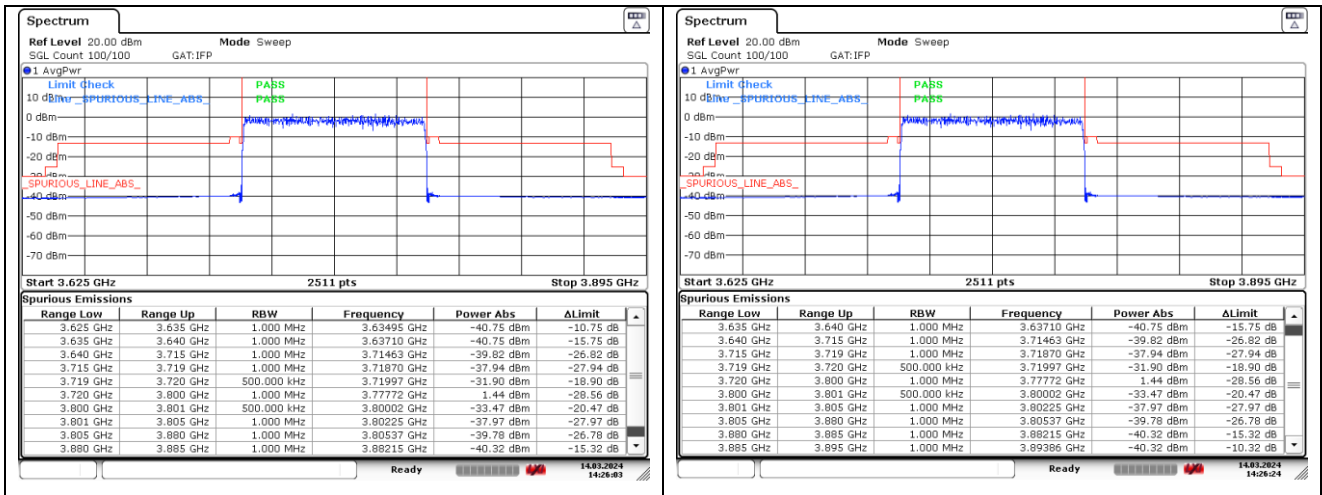

CP-OFDM QPSK - High Channel - Full RB

CP-OFDM QPSK - High Channel - Full RB