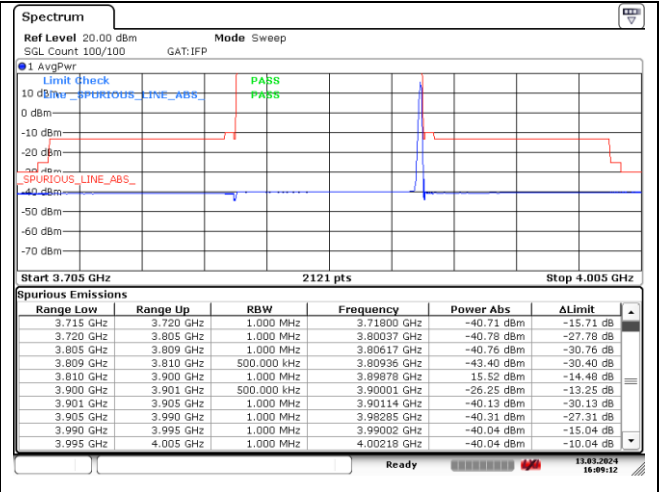

CP-OFDM QPSK - High Channel - 1 RB