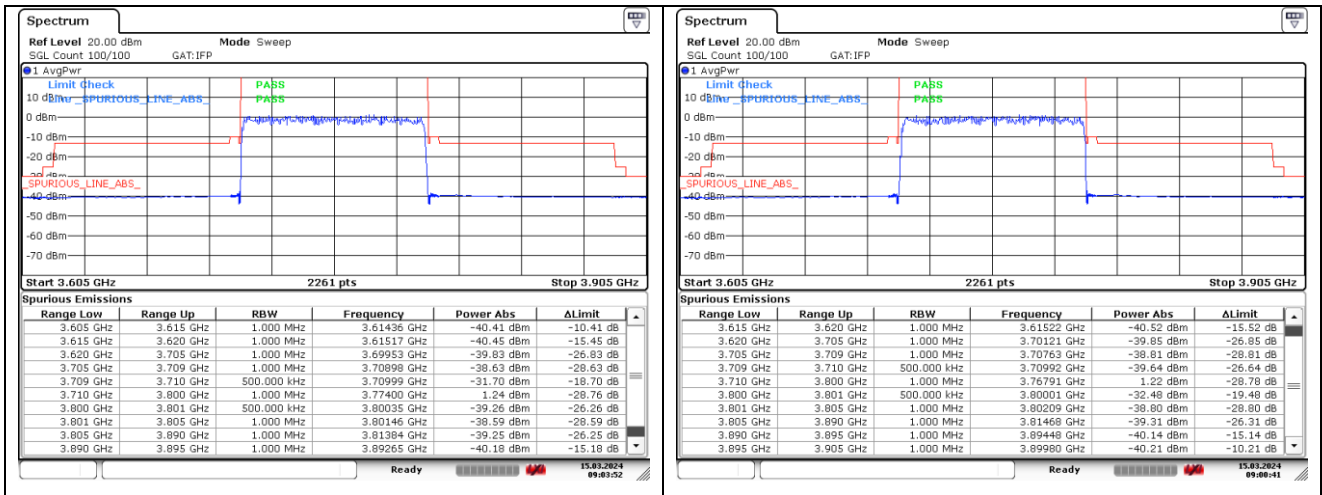

DFT-S-OFDM 16QAM - Low Channel - Full RB

DFT-S-OFDM 16QAM - Low Channel - Full RB

NR band 77_Low Band (90 MHz) (IC)

NR band 78_Low Band (90 MHz) (IC)

DFT-S-OFDM 16QAM - High Channel - 1 RB

DFT-S-OFDM 16QAM - High Channel - 1 RB