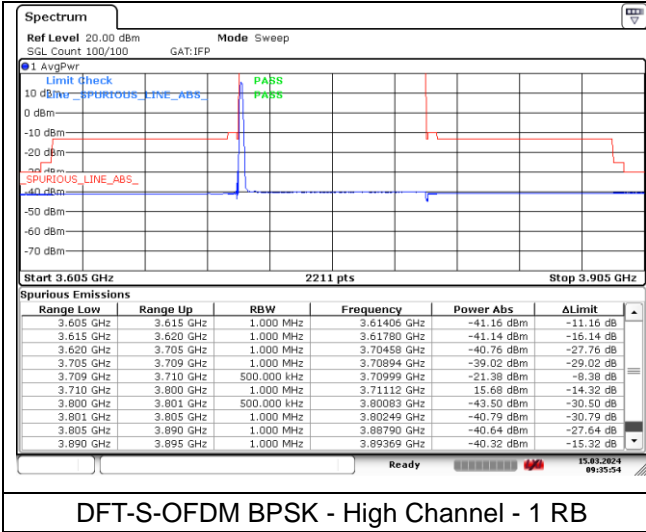

NR band 77/78 Low Band (90 MHz) (IC)

DFT-S-OFDM BPSK - Low Channel - 1 RB

DFT-S-OFDM BPSK - Low Channel - 1 RB

DFT-S-OFDM BPSK - Low Channel - Full RB

DFT-S-OFDM BPSK - Low Channel - Full RB

NR band 77_Low Band (90 MHz) (IC)

DFT-S-OFDM BPSK - High Channel - 1 RB

DFT-S-OFDM BPSK - High Channel - 1 RB

DFT-S-OFDM BPSK - High Channel - Full RB

DFT-S-OFDM BPSK - High Channel - Full RB

NR band 78 Low Band (90 MHz) (IC)

DFT-S-OFDM BPSK - High Channel - 1 RB

DFT-S-OFDM BPSK - High Channel - 1 RB

DFT-S-OFDM BPSK - High Channel - Full RB

DFT-S-OFDM BPSK - High Channel - Full RB

NR band 77/78 Low Band (90 MHz) (IC)

DFT-S-OFDM 16QAM - Low Channel - 1 RB

DFT-S-OFDM 16QAM - Low Channel - 1 RB