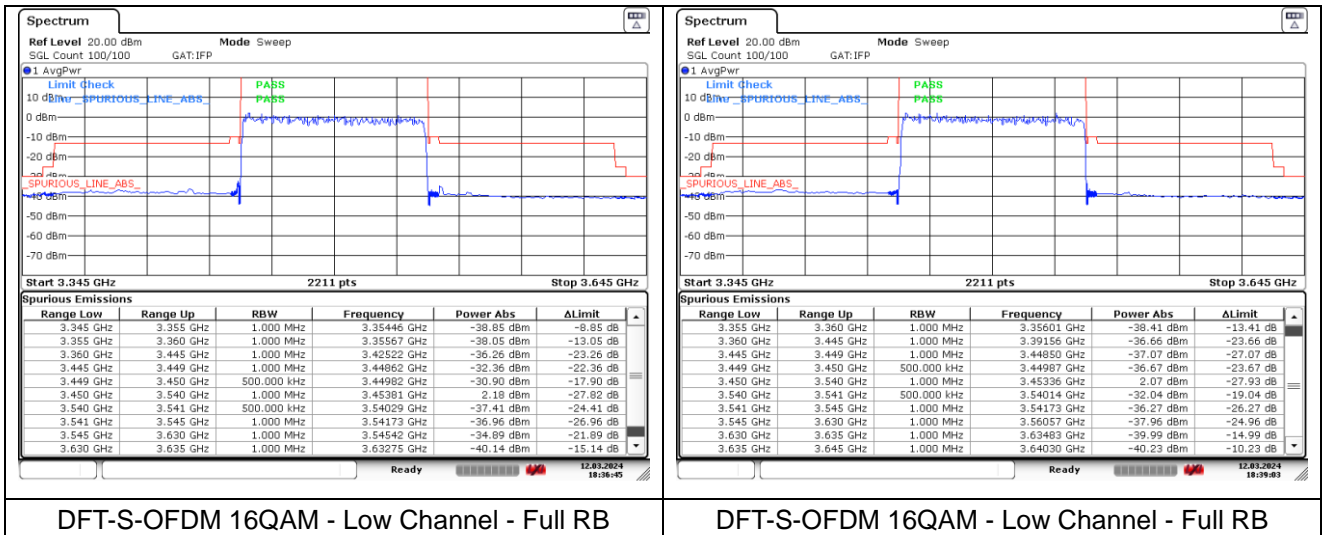

DFT-S-OFDM BPSK - High Channel - 1 RB

DFT-S-OFDM BPSK - High Channel - 1 RB

DFT-S-OFDM BPSK - High Channel - Full RB

DFT-S-OFDM BPSK - High Channel - Full RB

NR band 78 Low Band (90 MHz) (IC)

DFT-S-OFDM BPSK - High Channel - 1 RB

DFT-S-OFDM BPSK - High Channel - 1 RB

DFT-S-OFDM BPSK - High Channel - Full RB

DFT-S-OFDM BPSK - High Channel - Full RB

NR band 77/78 Low Band (90 MHz) (IC)

DFT-S-OFDM 16QAM - Low Channel - 1 RB

DFT-S-OFDM 16QAM - Low Channel - 1 RB

DFT-S-OFDM 16QAM - Low Channel - Full RB

DFT-S-OFDM 16QAM - Low Channel - Full RB

NR band 77_Low Band (90 MHz) (IC)

NR band 78_Low Band (90 MHz) (IC)

DFT-S-OFDM 16QAM - High Channel - 1 RB

DFT-S-OFDM 16QAM - High Channel - 1 RB