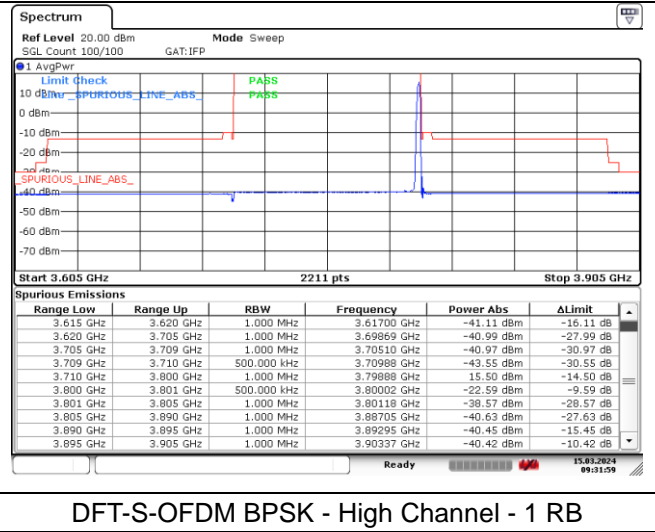

NR band 77/78 Low Band (90 MHz) (IC)

DFT-S-OFDM BPSK - Low Channel - 1 RB

DFT-S-OFDM BPSK - Low Channel - 1 RB

DFT-S-OFDM BPSK - Low Channel - Full RB

DFT-S-OFDM BPSK - Low Channel - Full RB

NR band 77_Low Band (90 MHz) (IC)

DFT-S-OFDM BPSK - High Channel - 1 RB

DFT-S-OFDM BPSK - High Channel - 1 RB

DFT-S-OFDM BPSK - High Channel - Full RB

DFT-S-OFDM BPSK - High Channel - Full RB

NR band 78 Low Band (90 MHz) (IC)

DFT-S-OFDM BPSK - High Channel - 1 RB

DFT-S-OFDM BPSK - High Channel - 1 RB

DFT-S-OFDM BPSK - High Channel - Full RB

DFT-S-OFDM BPSK - High Channel - Full RB

NR band 77/78 Low Band (90 MHz) (IC)

DFT-S-OFDM 16QAM - Low Channel - 1 RB

DFT-S-OFDM 16QAM - Low Channel - 1 RB