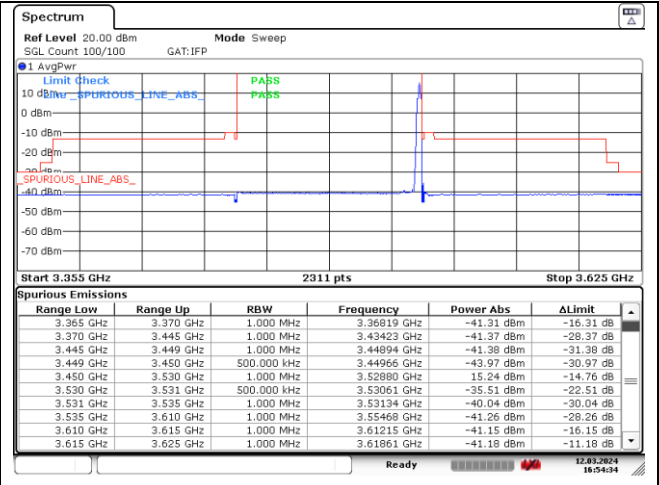

NR band 77/78 Low Band (80 MHz) (IC)

CP-OFDM QPSK - Low Channel - 1 RB

CP-OFDM QPSK - Low Channel - 1 RB

CP-OFDM QPSK - Low Channel - Full RB

CP-OFDM QPSK - Low Channel - Full RB

NR band 77_Low Band (80 MHz) (IC)

CP-OFDM QPSK - High Channel - 1 RB

CP-OFDM QPSK - High Channel - 1 RB

CP-OFDM QPSK - High Channel - Full RB

CP-OFDM QPSK - High Channel - Full RB

NR band 78_Low Band (80 MHz) (IC)

CP-OFDM QPSK - High Channel - 1 RB