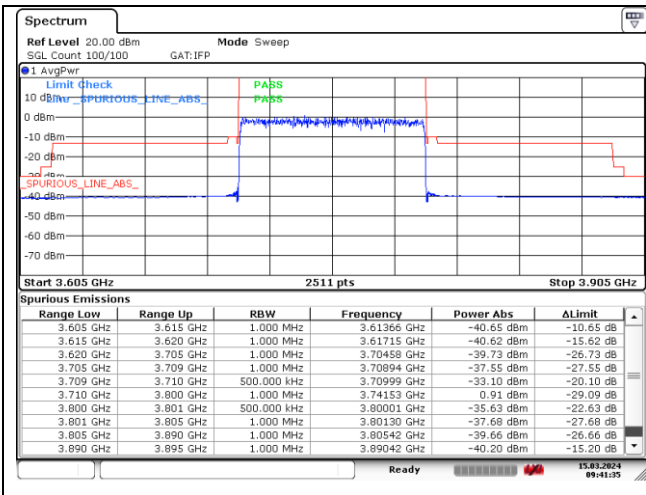

CP-OFDM QPSK - High Channel - Full RB