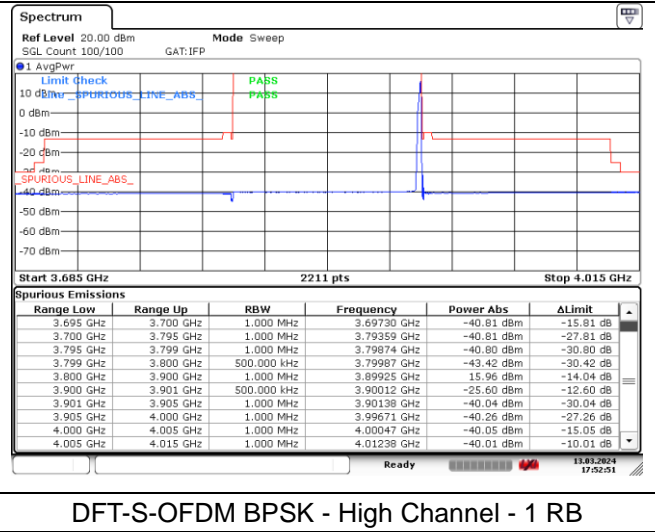

NR band 77_Low Band (100 MHz) (IC)