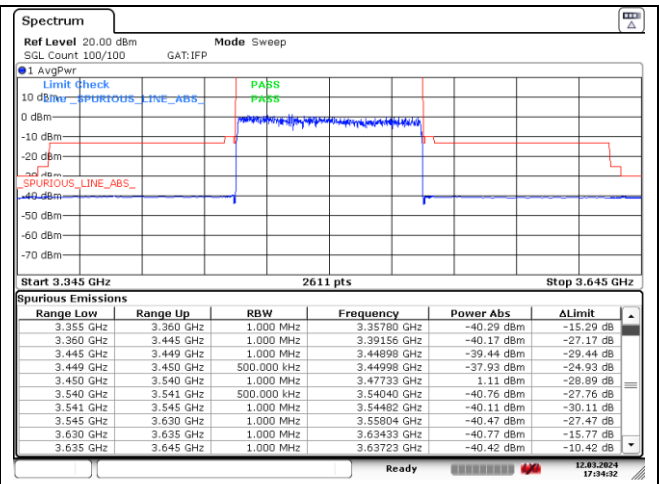

DFT-S-OFDM 16QAM - High Channel - Full RB

DFT-S-OFDM 16QAM - High Channel - Full RB

NR band 77/78 Low Band (90 MHz) (IC)

CP-OFDM QPSK - Low Channel - 1 RB

CP-OFDM QPSK - Low Channel - 1 RB

CP-OFDM QPSK - Low Channel - Full RB