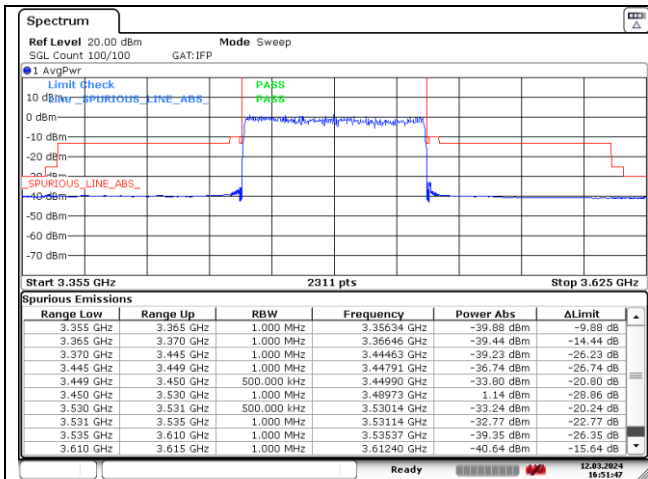

CP-OFDM QPSK - High Channel - 1 RB

CP-OFDM QPSK - High Channel - Full RB

CP-OFDM QPSK - High Channel - Full RB

NR band 77/78 Low Band (80 MHz) (IC)

CP-OFDM 16QAM - Low Channel - 1 RB

CP-OFDM 16QAM - Low Channel - 1 RB

CP-OFDM 16QAM - Low Channel - Full RB

CP-OFDM 16QAM - Low Channel - Full RB

NR band 77_Low Band (80 MHz) (IC)

CP-OFDM 16QAM - High Channel - 1 RB

CP-OFDM 16QAM - High Channel - 1 RB

CP-OFDM 16QAM - High Channel - Full RB