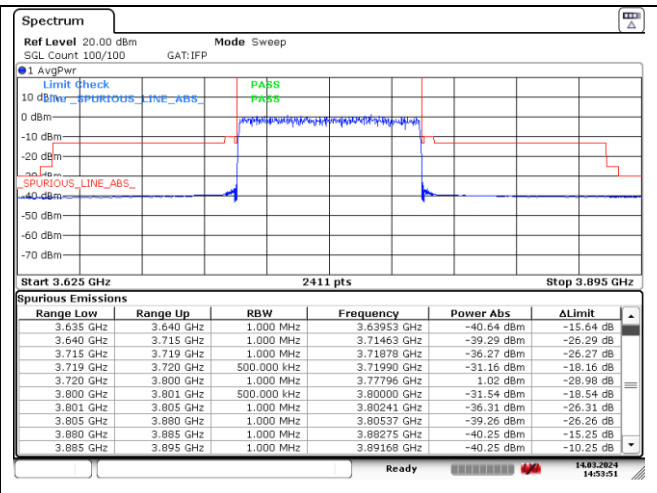

CP-OFDM 16QAM - High Channel - Full RB

NR band 78_Low Band (80 MHz) (IC)

CP-OFDM 16QAM - High Channel - 1 RB

CP-OFDM 16QAM - High Channel - 1 RB

CP-OFDM 16QAM - High Channel - Full RB

CP-OFDM 16QAM - High Channel - Full RB

NR band 77/78 Low Band (90 MHz) (IC)

DFT-S-OFDM BPSK - Low Channel - 1 RB

DFT-S-OFDM BPSK - Low Channel - 1 RB

DFT-S-OFDM BPSK - Low Channel - Full RB

DFT-S-OFDM BPSK - Low Channel - Full RB

NR band 77_Low Band (90 MHz) (IC)