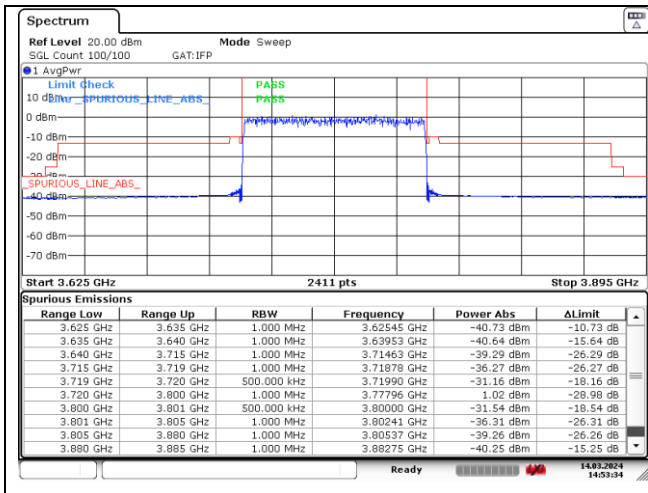

CP-OFDM 16QAM - High Channel - Full RB

NR band 78_Low Band (80 MHz) (IC)

CP-OFDM 16QAM - High Channel - 1 RB

CP-OFDM 16QAM - High Channel - 1 RB

CP-OFDM 16QAM - High Channel - Full RB

CP-OFDM 16QAM - High Channel - Full RB

NR band 77/78 Low Band (90 MHz) (IC)

DFT-S-OFDM BPSK - Low Channel - 1 RB

DFT-S-OFDM BPSK - Low Channel - 1 RB

DFT-S-OFDM BPSK - Low Channel - Full RB

DFT-S-OFDM BPSK - Low Channel - Full RB

NR band 77_Low Band (90 MHz) (IC)