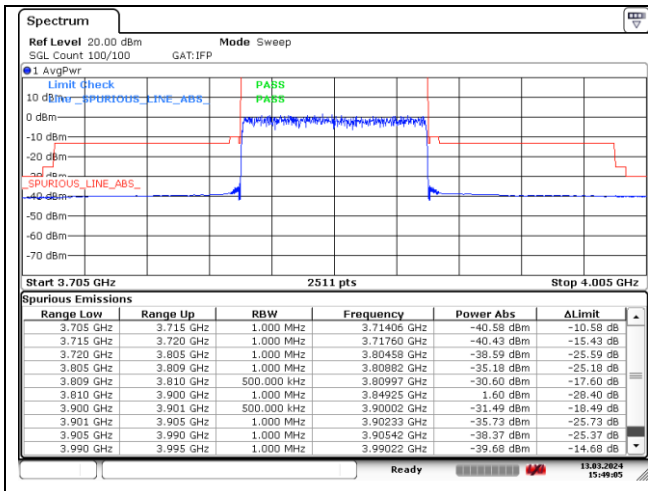

CP-OFDM 16QAM - High Channel - Full RB