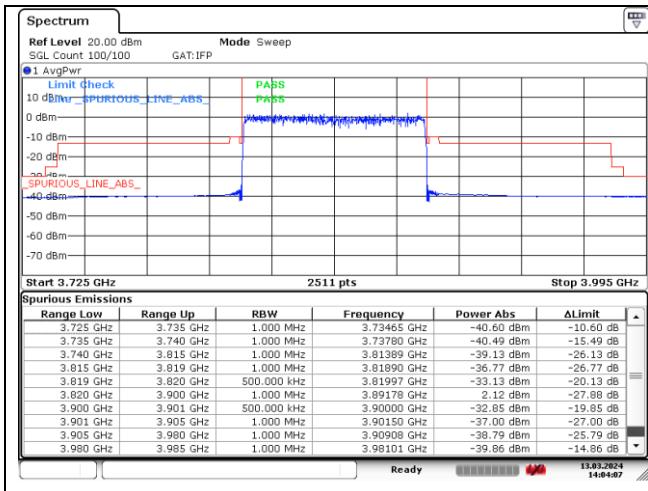

CP-OFDM 16QAM - Low Channel - Full RB

CP-OFDM 16QAM - Low Channel - Full RB

NR band 77_Low Band (80 MHz) (IC)

CP-OFDM 16QAM - High Channel - 1 RB

CP-OFDM 16QAM - High Channel - 1 RB

CP-OFDM 16QAM - High Channel - Full RB

CP-OFDM 16QAM - High Channel - Full RB

NR band 78_Low Band (80 MHz) (IC)

CP-OFDM 16QAM - High Channel - 1 RB

CP-OFDM 16QAM - High Channel - 1 RB

CP-OFDM 16QAM - High Channel - Full RB

CP-OFDM 16QAM - High Channel - Full RB