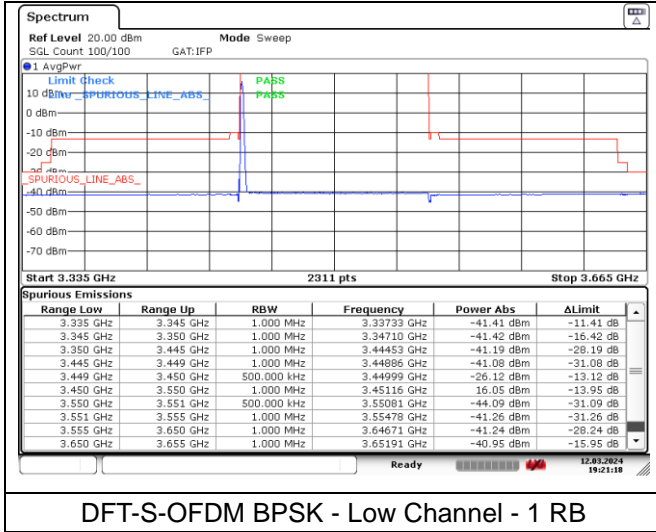

NR band 77/78 Low Band (100 MHz) (IC)