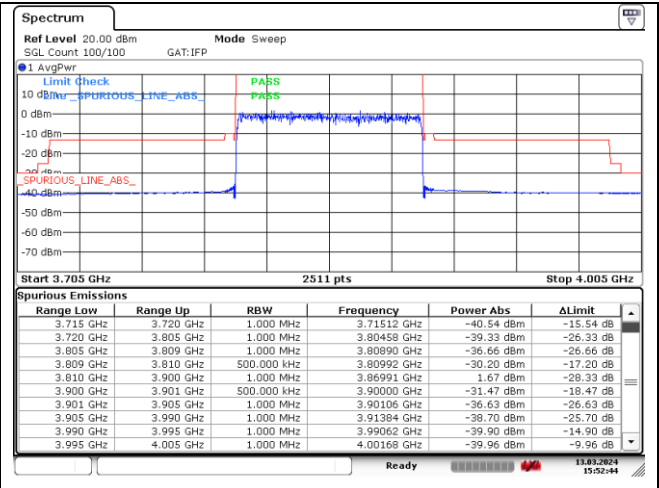

CP-OFDM QPSK - Low Channel - Full RB

NR band 77_Low Band (90 MHz) (IC)

CP-OFDM QPSK - High Channel - 1 RB

CP-OFDM QPSK - High Channel - 1 RB

CP-OFDM QPSK - High Channel - Full RB

CP-OFDM QPSK - High Channel - Full RB