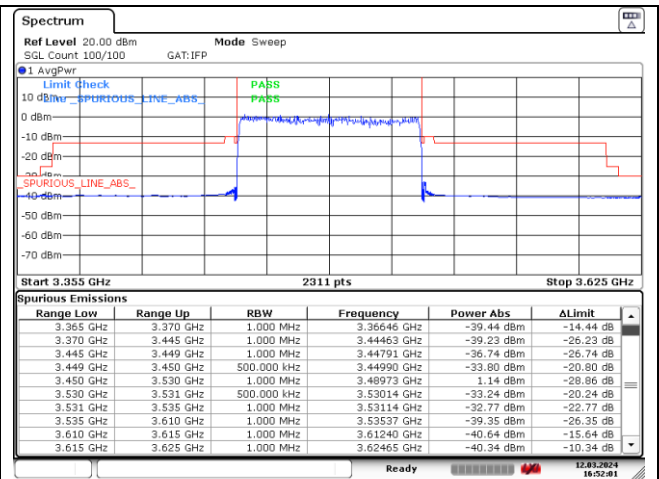

CP-OFDM QPSK - High Channel - 1 RB

CP-OFDM QPSK - High Channel - Full RB

CP-OFDM QPSK - High Channel - Full RB

NR band 77/78 Low Band (80 MHz) (IC)

CP-OFDM 16QAM - Low Channel - 1 RB

CP-OFDM 16QAM - Low Channel - 1 RB

CP-OFDM 16QAM - Low Channel - Full RB

CP-OFDM 16QAM - Low Channel - Full RB

NR band 77_Low Band (80 MHz) (IC)

CP-OFDM 16QAM - High Channel - 1 RB

CP-OFDM 16QAM - High Channel - 1 RB

CP-OFDM 16QAM - High Channel - Full RB