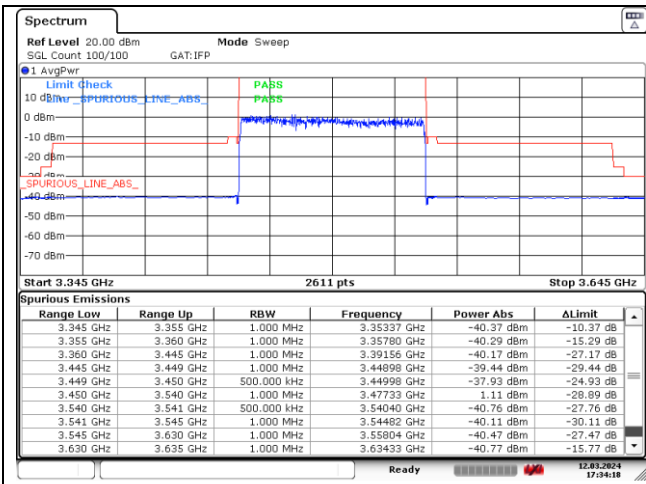

DFT-S-OFDM 16QAM - High Channel - Full RB

DFT-S-OFDM 16QAM - High Channel - Full RB

NR band 77/78 Low Band (90 MHz) (IC)

CP-OFDM QPSK - Low Channel - 1 RB

CP-OFDM QPSK - Low Channel - 1 RB

CP-OFDM QPSK - Low Channel - Full RB