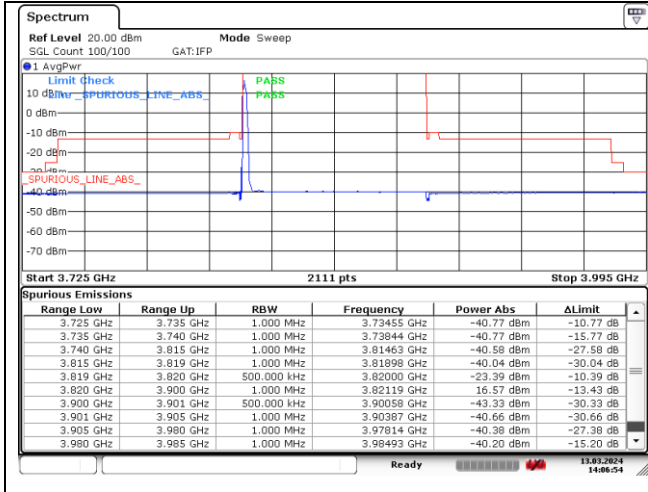

CP-OFDM QPSK - High Channel - 1 RB

CP-OFDM QPSK - High Channel - Full RB

CP-OFDM QPSK - High Channel - Full RB

NR band 77/78 Low Band (80 MHz) (IC)

CP-OFDM 16QAM - Low Channel - 1 RB

CP-OFDM 16QAM - Low Channel - 1 RB

CP-OFDM 16QAM - Low Channel - Full RB

CP-OFDM 16QAM - Low Channel - Full RB

NR band 77_Low Band (80 MHz) (IC)

CP-OFDM 16QAM - High Channel - 1 RB

CP-OFDM 16QAM - High Channel - 1 RB

CP-OFDM 16QAM - High Channel - Full RB