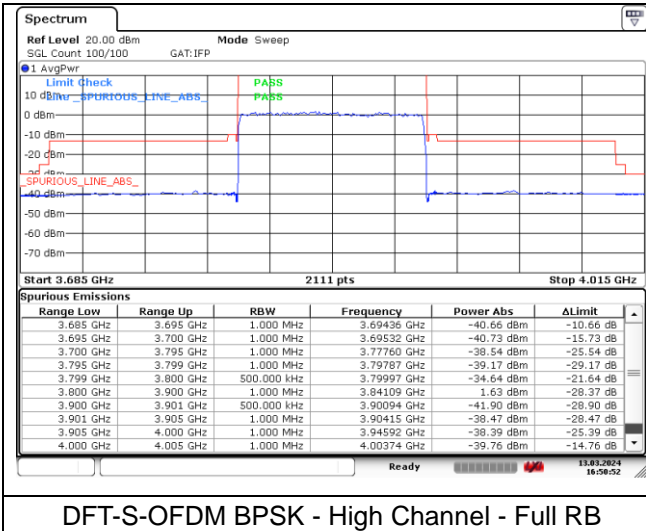

DFT-S-OFDM BPSK - Low Channel - Full RB

NR band 77_Low Band (100 MHz) (IC)

DFT-S-OFDM BPSK - High Channel - 1 RB

DFT-S-OFDM BPSK - High Channel - 1 RB

DFT-S-OFDM BPSK - High Channel - Full RB

DFT-S-OFDM BPSK - High Channel - Full RB

NR band 78 Low Band (100 MHz) (IC)