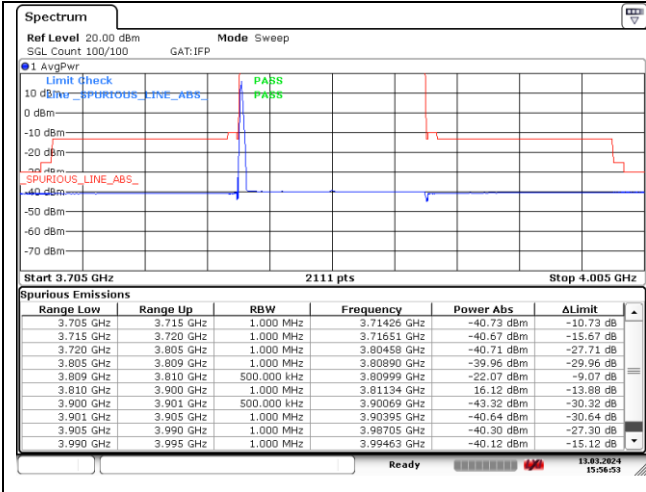

NR band 77_Low Band (90 MHz) (IC)

CP-OFDM QPSK - High Channel - 1 RB