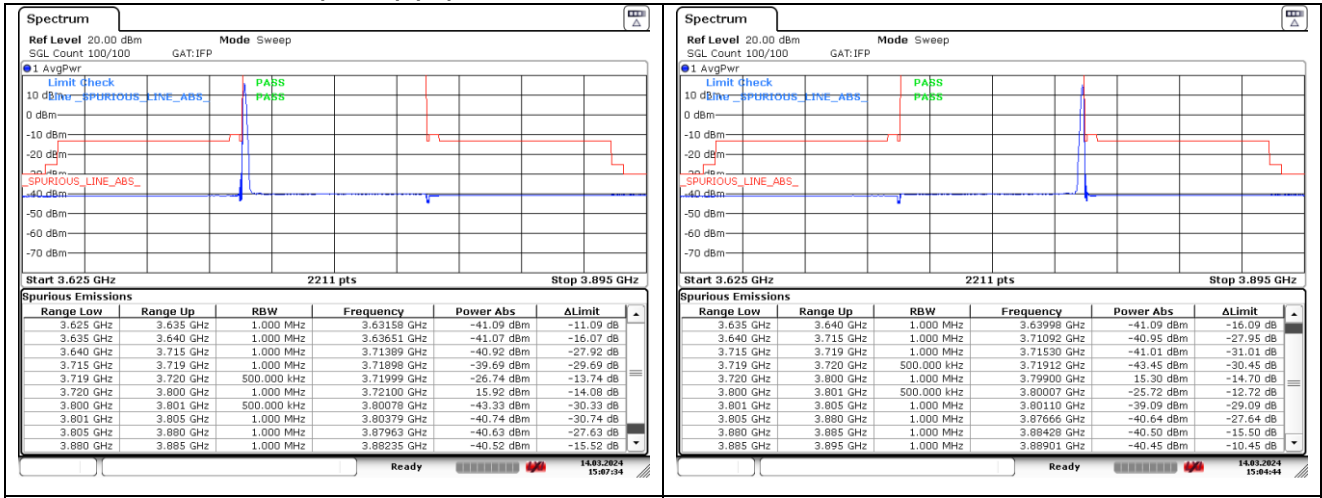

CP-OFDM QPSK - High Channel - 1 RB

CP-OFDM QPSK - High Channel - 1 RB

CP-OFDM QPSK - High Channel - Full RB

CP-OFDM QPSK - High Channel - Full RB

NR band 78_Low Band (80 MHz) (IC)

CP-OFDM QPSK - High Channel - 1 RB