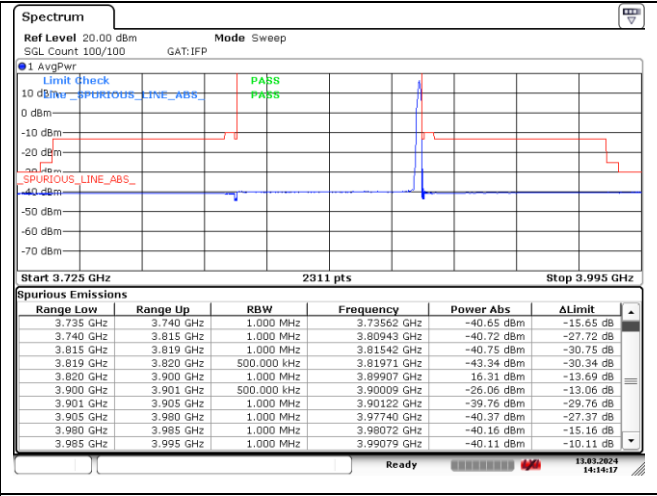

CP-OFDM QPSK - High Channel - 1 RB