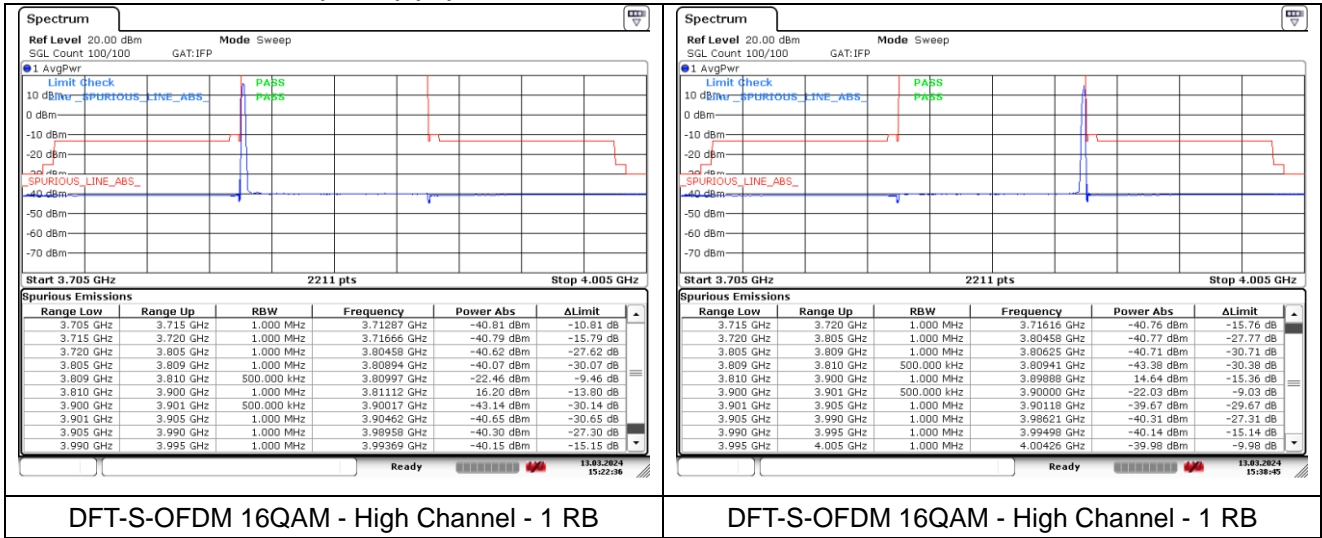

NR band 77_Low Band (90 MHz) (IC)