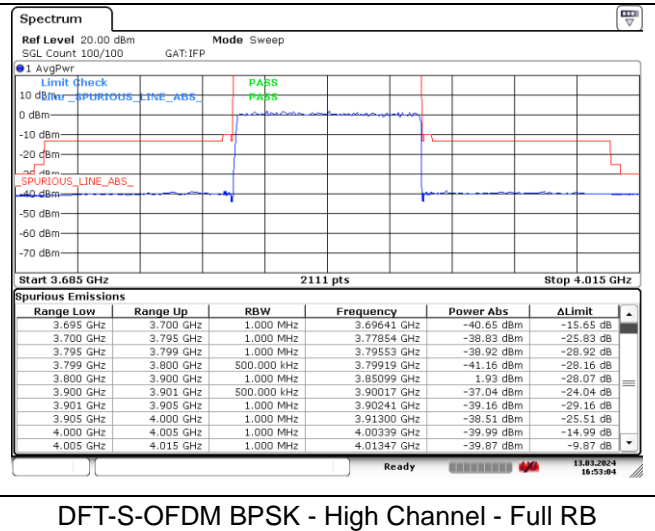

DFT-S-OFDM BPSK - Low Channel - Full RB

NR band 77_Low Band (100 MHz) (IC)

DFT-S-OFDM BPSK - High Channel - 1 RB

DFT-S-OFDM BPSK - High Channel - 1 RB

DFT-S-OFDM BPSK - High Channel - Full RB

DFT-S-OFDM BPSK - High Channel - Full RB

NR band 78 Low Band (100 MHz) (IC)