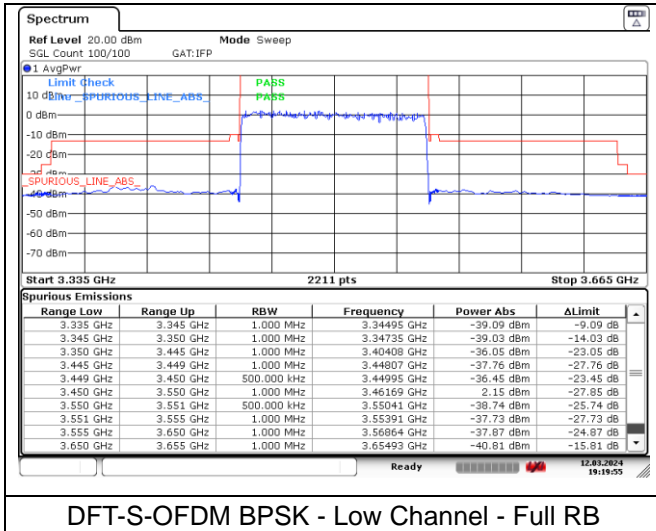

CP-OFDM 16QAM - High Channel - Full RB

CP-OFDM 16QAM - High Channel - Full RB

NR band 77/78 Low Band (100 MHz) (IC)

DFT-S-OFDM BPSK - Low Channel - 1 RB

DFT-S-OFDM BPSK - Low Channel - 1 RB

DFT-S-OFDM BPSK - Low Channel - Full RB

DFT-S-OFDM BPSK - Low Channel - Full RB

NR band 77_Low Band (100 MHz) (IC)

DFT-S-OFDM BPSK - High Channel - 1 RB

DFT-S-OFDM BPSK - High Channel - 1 RB

DFT-S-OFDM BPSK - High Channel - Full RB

DFT-S-OFDM BPSK - High Channel - Full RB

NR band 78 Low Band (100 MHz) (IC)