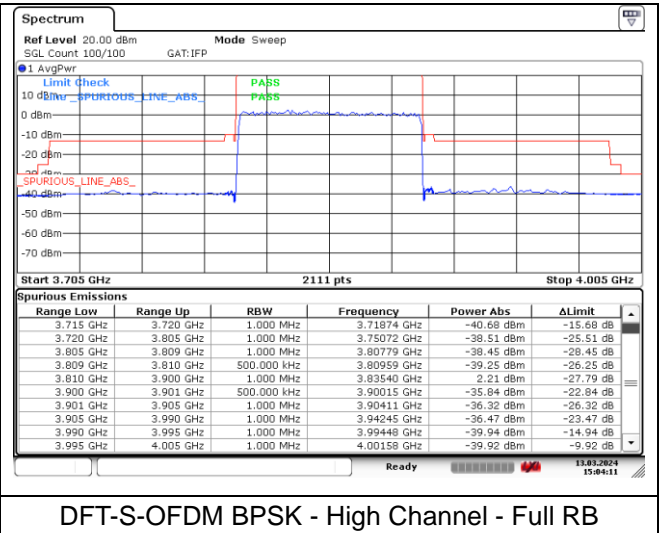

NR band 77/78 Low Band (90 MHz) (IC)

DFT-S-OFDM BPSK - Low Channel - 1 RB

DFT-S-OFDM BPSK - Low Channel - 1 RB

DFT-S-OFDM BPSK - Low Channel - Full RB

DFT-S-OFDM BPSK - Low Channel - Full RB

NR band 77_Low Band (90 MHz) (IC)

DFT-S-OFDM BPSK - High Channel - 1 RB

DFT-S-OFDM BPSK - High Channel - 1 RB

DFT-S-OFDM BPSK - High Channel - Full RB

DFT-S-OFDM BPSK - High Channel - Full RB

NR band 78 Low Band (90 MHz) (IC)

DFT-S-OFDM BPSK - High Channel - 1 RB