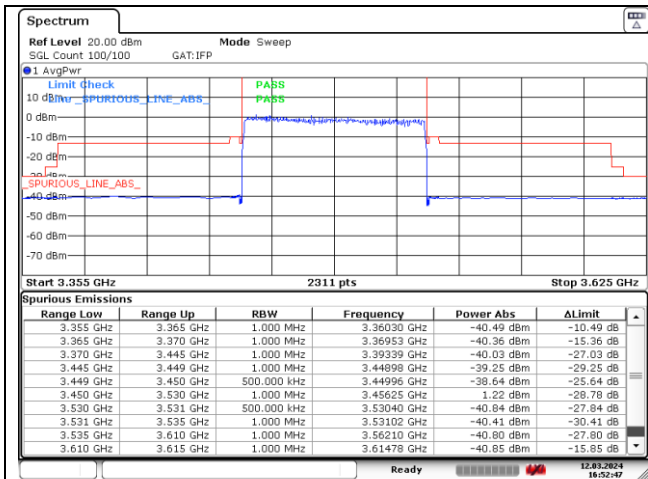

NR band 77/78 Low Band (80 MHz) (IC)

CP-OFDM QPSK - Low Channel - 1 RB

CP-OFDM QPSK - Low Channel - 1 RB

CP-OFDM QPSK - Low Channel - Full RB

CP-OFDM QPSK - Low Channel - Full RB

NR band 77_Low Band (80 MHz) (IC)