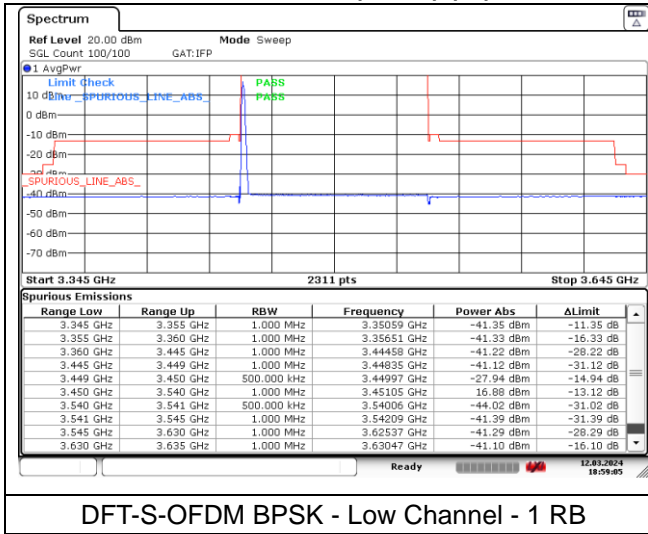

CP-OFDM 16QAM - High Channel - Full RB

NR band 78_Low Band (80 MHz) (IC)

CP-OFDM 16QAM - High Channel - 1 RB

CP-OFDM 16QAM - High Channel - 1 RB

CP-OFDM 16QAM - High Channel - Full RB

CP-OFDM 16QAM - High Channel - Full RB

NR band 77/78 Low Band (90 MHz) (IC)

DFT-S-OFDM BPSK - Low Channel - 1 RB

DFT-S-OFDM BPSK - Low Channel - 1 RB

DFT-S-OFDM BPSK - Low Channel - Full RB

DFT-S-OFDM BPSK - Low Channel - Full RB

NR band 77_Low Band (90 MHz) (IC)