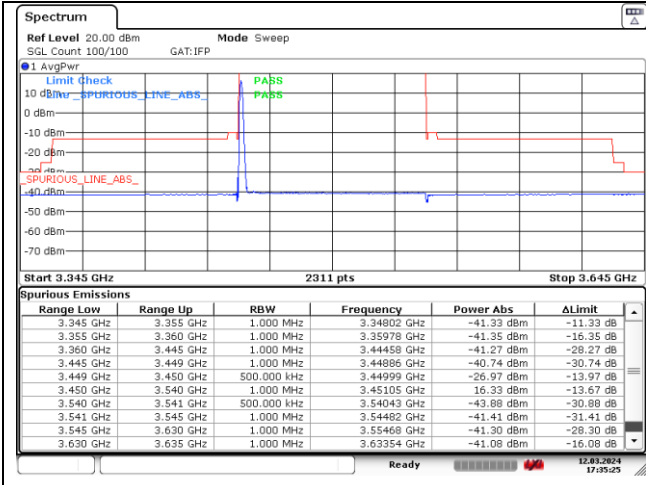

NR band 77/78 Low Band (90 MHz) (IC)

CP-OFDM QPSK - Low Channel - 1 RB