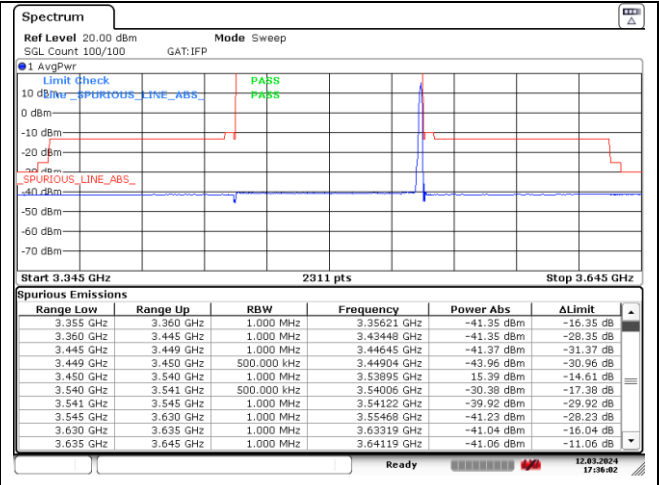

CP-OFDM QPSK - Low Channel - 1 RB