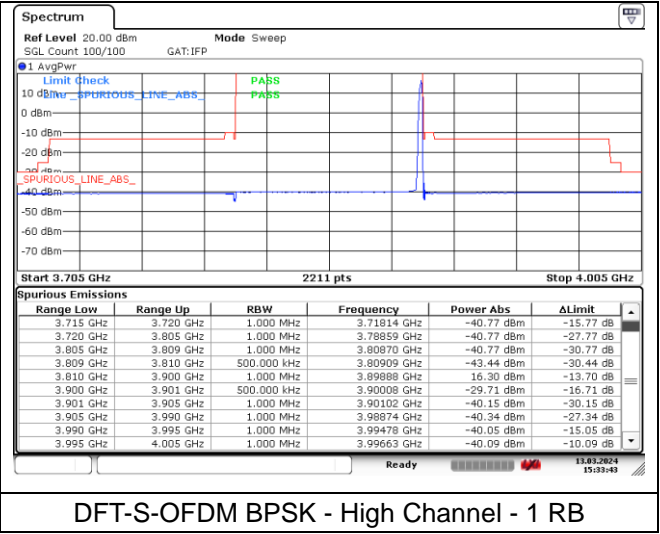

NR band 77/78 Low Band (90 MHz) (IC)

DFT-S-OFDM BPSK - Low Channel - 1 RB

DFT-S-OFDM BPSK - Low Channel - 1 RB

DFT-S-OFDM BPSK - Low Channel - Full RB

DFT-S-OFDM BPSK - Low Channel - Full RB

NR band 77_Low Band (90 MHz) (IC)

DFT-S-OFDM BPSK - High Channel - 1 RB

DFT-S-OFDM BPSK - High Channel - 1 RB

DFT-S-OFDM BPSK - High Channel - Full RB

DFT-S-OFDM BPSK - High Channel - Full RB

NR band 78 Low Band (90 MHz) (IC)

DFT-S-OFDM BPSK - High Channel - 1 RB