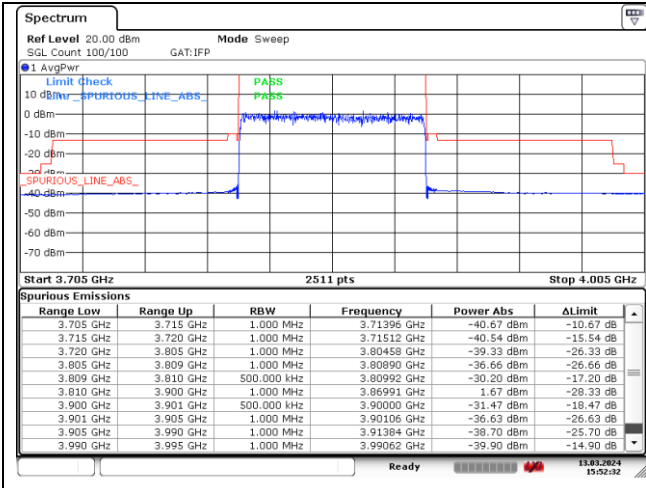

CP-OFDM QPSK - Low Channel - Full RB

NR band 77_Low Band (90 MHz) (IC)

CP-OFDM QPSK - High Channel - 1 RB

CP-OFDM QPSK - High Channel - 1 RB

CP-OFDM QPSK - High Channel - Full RB

CP-OFDM QPSK - High Channel - Full RB