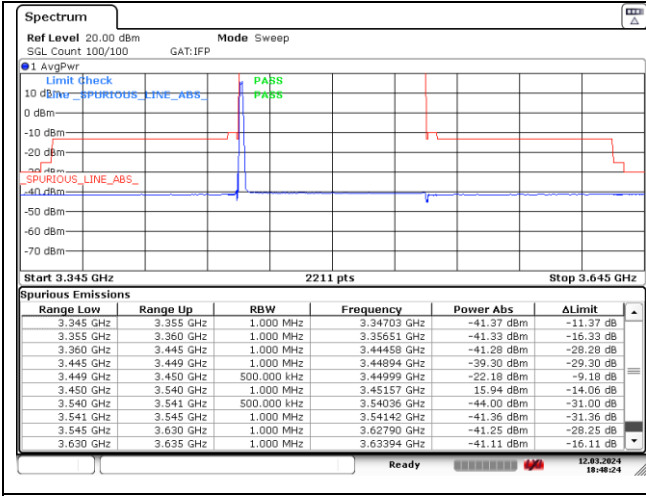

NR band 78_Low Band (90 MHz) (IC)

CP-OFDM QPSK - High Channel - 1 RB

CP-OFDM QPSK - High Channel - 1 RB

CP-OFDM QPSK - High Channel - Full RB

CP-OFDM QPSK - High Channel - Full RB

NR band 77/78 Low Band (90 MHz) (IC)