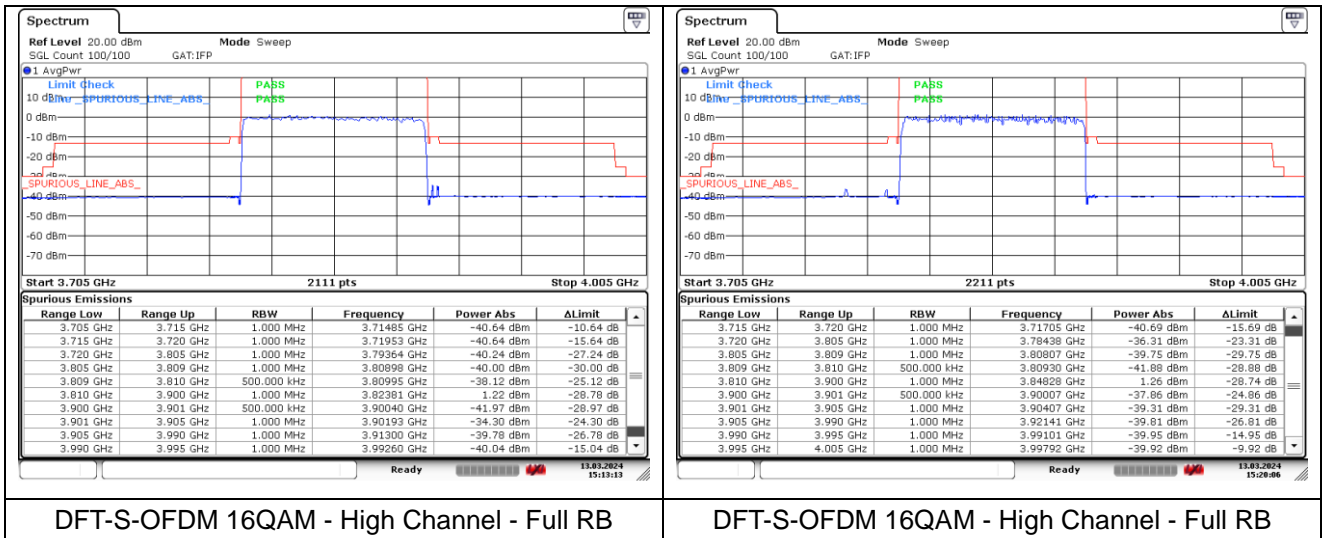

NR band 77_Low Band (90 MHz) (IC)