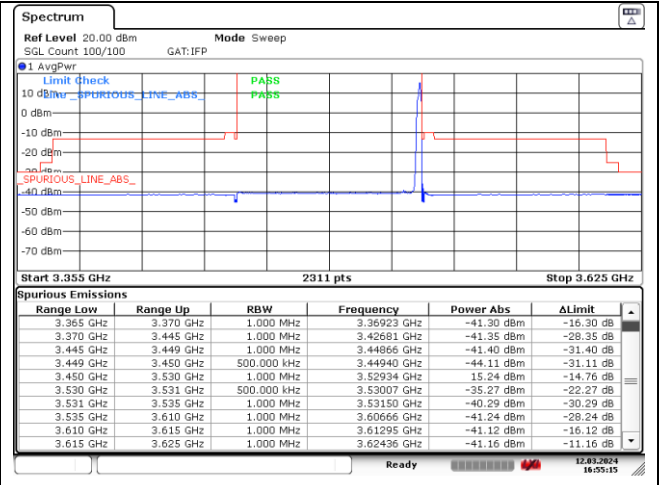

CP-OFDM QPSK - High Channel - 1 RB

CP-OFDM QPSK - High Channel - Full RB

CP-OFDM QPSK - High Channel - Full RB

NR band 77/78 Low Band (80 MHz) (IC)

CP-OFDM 16QAM - Low Channel - 1 RB

CP-OFDM 16QAM - Low Channel - 1 RB

CP-OFDM 16QAM - Low Channel - Full RB

CP-OFDM 16QAM - Low Channel - Full RB

NR band 77_Low Band (80 MHz) (IC)

CP-OFDM 16QAM - High Channel - 1 RB

CP-OFDM 16QAM - High Channel - 1 RB

CP-OFDM 16QAM - High Channel - Full RB