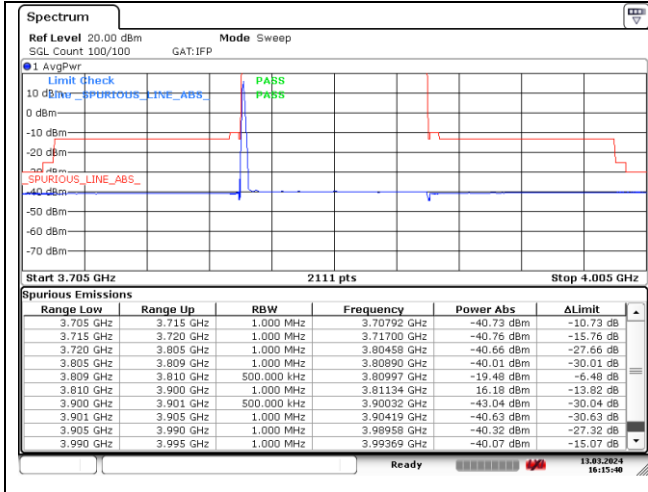

CP-OFDM 16QAM - Low Channel - 1 RB

CP-OFDM 16QAM - Low Channel - 1 RB

CP-OFDM 16QAM - Low Channel - Full RB

CP-OFDM 16QAM - Low Channel - Full RB

NR band 77_Low Band (90 MHz) (IC)

CP-OFDM 16QAM - High Channel - 1 RB