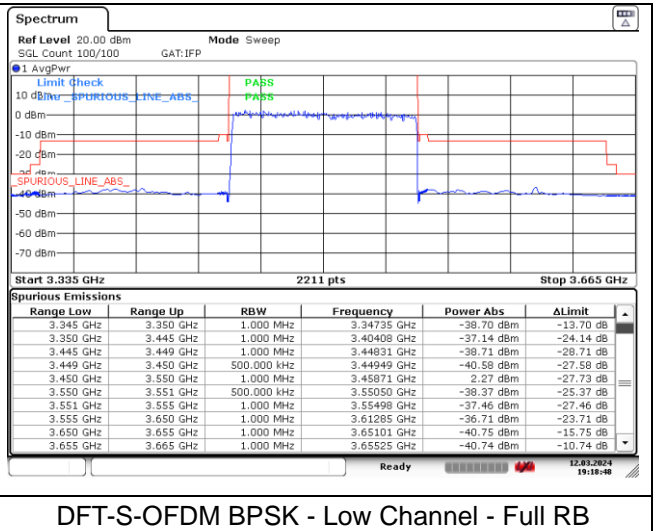

CP-OFDM 16QAM - High Channel - Full RB

CP-OFDM 16QAM - High Channel - Full RB

NR band 77/78 Low Band (100 MHz) (IC)

DFT-S-OFDM BPSK - Low Channel - 1 RB

DFT-S-OFDM BPSK - Low Channel - 1 RB

DFT-S-OFDM BPSK - Low Channel - Full RB

DFT-S-OFDM BPSK - Low Channel - Full RB

NR band 77_Low Band (100 MHz) (IC)

DFT-S-OFDM BPSK - High Channel - 1 RB

DFT-S-OFDM BPSK - High Channel - 1 RB

DFT-S-OFDM BPSK - High Channel - Full RB

DFT-S-OFDM BPSK - High Channel - Full RB

NR band 78 Low Band (100 MHz) (IC)