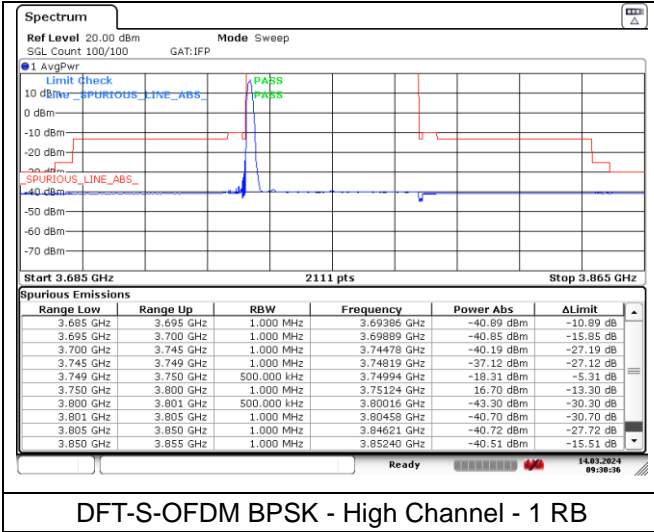

NR band 77/78 Low Band (50 MHz) (IC)

DFT-S-OFDM BPSK - Low Channel - 1 RB

DFT-S-OFDM BPSK - Low Channel - 1 RB

DFT-S-OFDM BPSK - Low Channel - Full RB

DFT-S-OFDM BPSK - Low Channel - Full RB

NR band 77_Low Band (50 MHz) (IC)

NR band 78_Low Band (50 MHz) (IC)

DFT-S-OFDM BPSK - High Channel - 1 RB

DFT-S-OFDM BPSK - High Channel - 1 RB

DFT-S-OFDM BPSK - High Channel - Full RB

DFT-S-OFDM BPSK - High Channel - Full RB

NR band 77/78 Low Band (50 MHz) (IC)