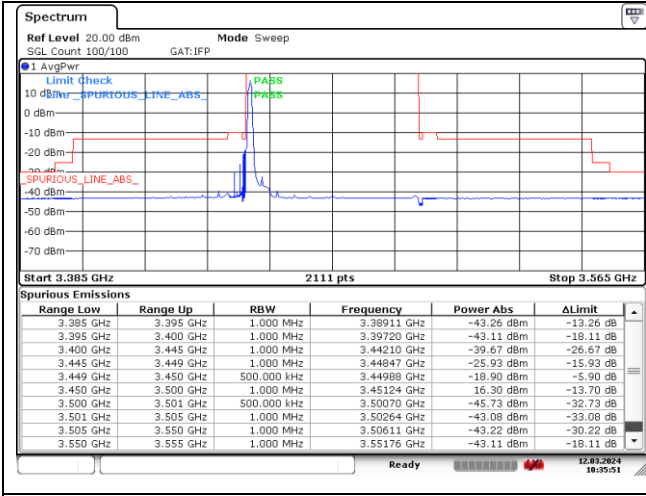

CP-OFDM QPSK - High Channel - 1 RB

CP-OFDM QPSK - High Channel - Full RB

CP-OFDM QPSK - High Channel - Full RB

NR band 77/78 Low Band (50 MHz) (IC)

CP-OFDM 16QAM - Low Channel - 1 RB

CP-OFDM 16QAM - Low Channel - 1 RB