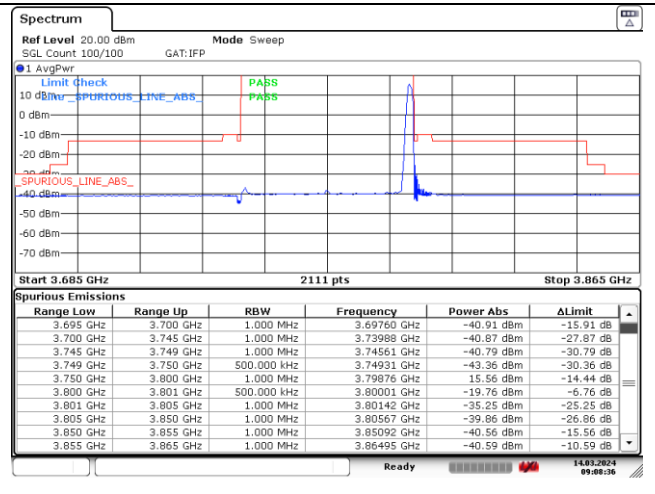

CP-OFDM QPSK - High Channel - 1 RB

CP-OFDM QPSK - High Channel - 1 RB

CP-OFDM QPSK - High Channel - Full RB

CP-OFDM QPSK - High Channel - Full RB

NR band 78_Low Band (50 MHz) (IC)

CP-OFDM QPSK - High Channel - 1 RB