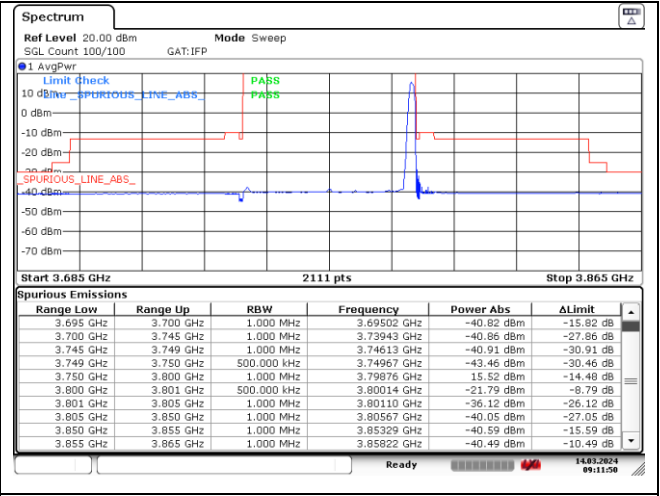

CP-OFDM 16QAM - High Channel - 1 RB