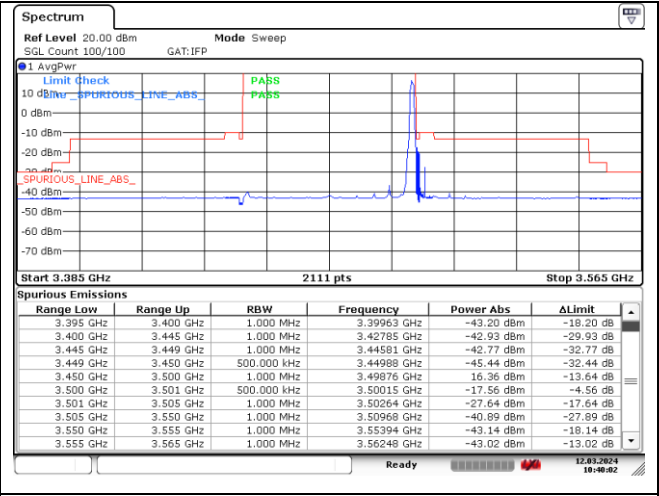

CP-OFDM QPSK - High Channel - 1 RB

CP-OFDM QPSK - High Channel - Full RB

CP-OFDM QPSK - High Channel - Full RB

NR band 77/78 Low Band (50 MHz) (IC)

CP-OFDM 16QAM - Low Channel - 1 RB

CP-OFDM 16QAM - Low Channel - 1 RB