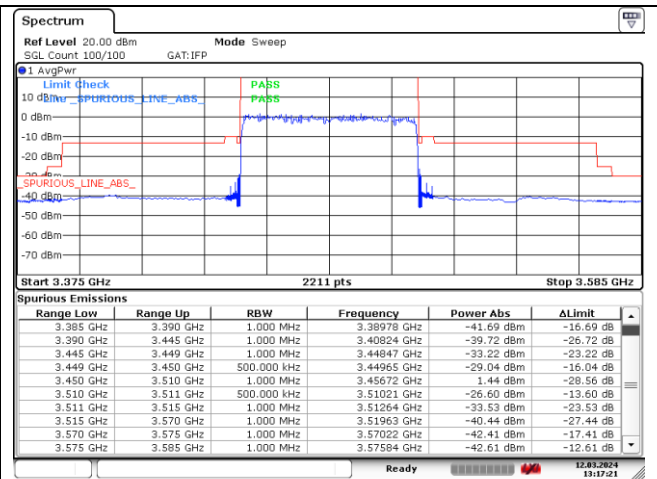

DFT-S-OFDM 16QAM - Low Channel - Full RB