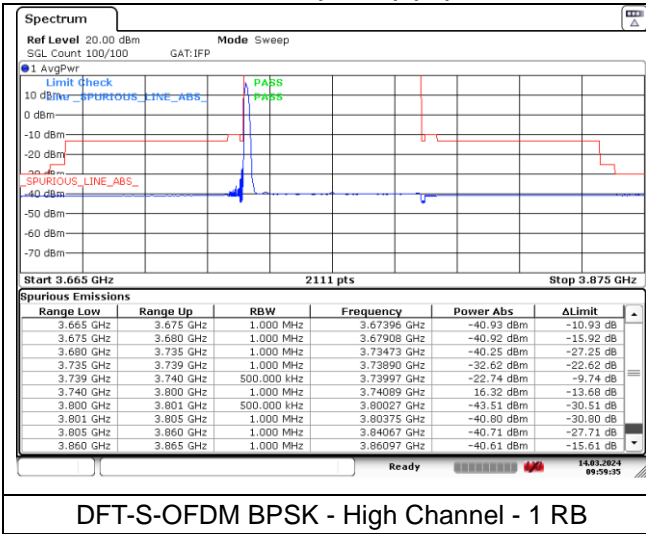

NR band 77/78 Low Band (60 MHz) (IC)

DFT-S-OFDM BPSK - Low Channel - 1 RB

DFT-S-OFDM BPSK - Low Channel - 1 RB

DFT-S-OFDM BPSK - Low Channel - Full RB

DFT-S-OFDM BPSK - Low Channel - Full RB

NR band 77 Low Band (60 MHz) (IC)

DFT-S-OFDM BPSK - High Channel - 1 RB

DFT-S-OFDM BPSK - High Channel - 1 RB

DFT-S-OFDM BPSK - High Channel - Full RB

DFT-S-OFDM BPSK - High Channel - Full RB

NR band 78 Low Band (60 MHz) (IC)

DFT-S-OFDM BPSK - High Channel - 1 RB

DFT-S-OFDM BPSK - High Channel - 1 RB

DFT-S-OFDM BPSK - High Channel - Full RB

DFT-S-OFDM BPSK - High Channel - Full RB

NR band 77/78 Low Band (60 MHz) (IC)

DFT-S-OFDM 16QAM - Low Channel - 1 RB

DFT-S-OFDM 16QAM - Low Channel - 1 RB