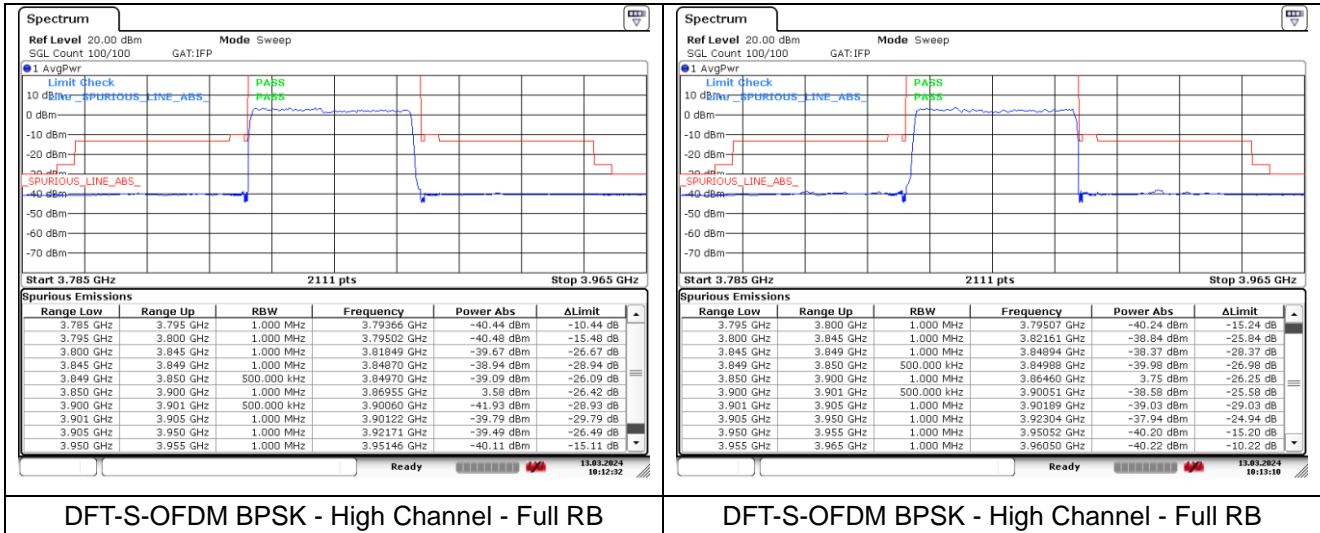

NR band 77/78 Low Band (50 MHz) (IC)

DFT-S-OFDM BPSK - Low Channel - 1 RB

DFT-S-OFDM BPSK - Low Channel - 1 RB

DFT-S-OFDM BPSK - Low Channel - Full RB

DFT-S-OFDM BPSK - Low Channel - Full RB

NR band 77_Low Band (50 MHz) (IC)

NR band 78_Low Band (50 MHz) (IC)

DFT-S-OFDM BPSK - High Channel - 1 RB

DFT-S-OFDM BPSK - High Channel - 1 RB

DFT-S-OFDM BPSK - High Channel - Full RB

DFT-S-OFDM BPSK - High Channel - Full RB

NR band 77/78 Low Band (50 MHz) (IC)