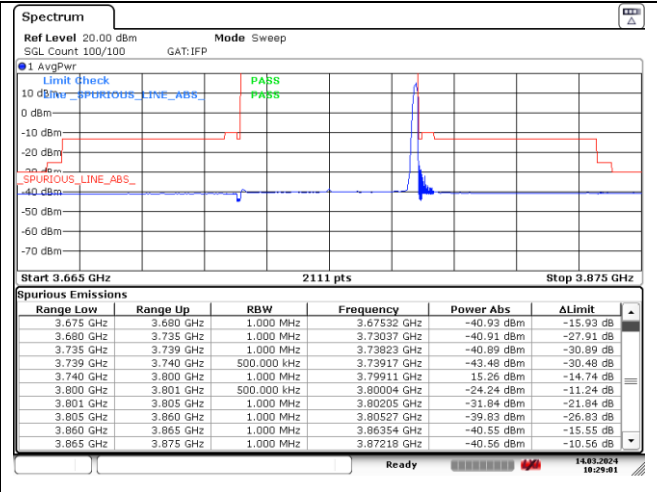

CP-OFDM QPSK - High Channel - 1 RB