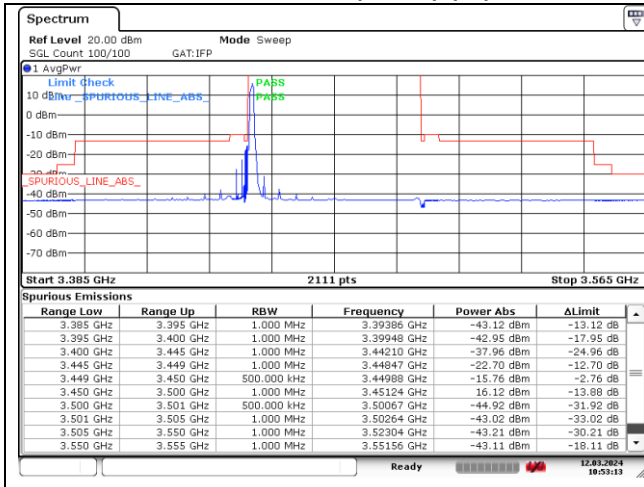

NR band 77/78 Low Band (50 MHz) (IC)

DFT-S-OFDM BPSK - Low Channel - 1 RB

DFT-S-OFDM BPSK - Low Channel - 1 RB

DFT-S-OFDM BPSK - Low Channel - Full RB

DFT-S-OFDM BPSK - Low Channel - Full RB

NR band 77_Low Band (50 MHz) (IC)

NR band 78_Low Band (50 MHz) (IC)

DFT-S-OFDM BPSK - High Channel - 1 RB

DFT-S-OFDM BPSK - High Channel - 1 RB

DFT-S-OFDM BPSK - High Channel - Full RB

DFT-S-OFDM BPSK - High Channel - Full RB

NR band 77/78 Low Band (50 MHz) (IC)