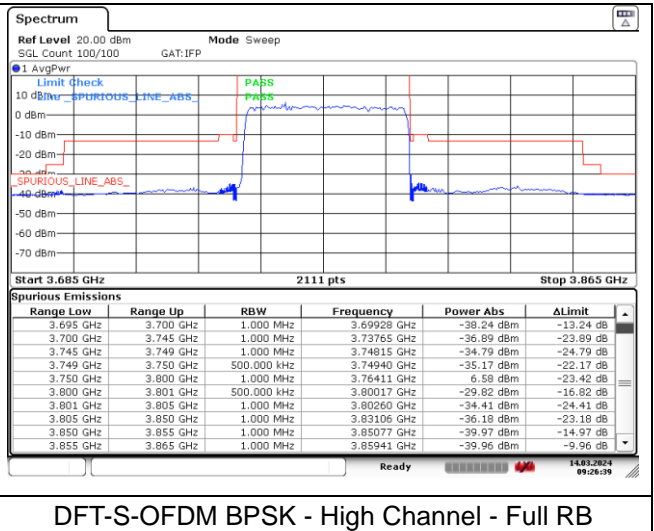

NR band 77/78 Low Band (50 MHz) (IC)

DFT-S-OFDM BPSK - Low Channel - 1 RB

DFT-S-OFDM BPSK - Low Channel - 1 RB

DFT-S-OFDM BPSK - Low Channel - Full RB

DFT-S-OFDM BPSK - Low Channel - Full RB

NR band 77_Low Band (50 MHz) (IC)

NR band 78_Low Band (50 MHz) (IC)

DFT-S-OFDM BPSK - High Channel - 1 RB

DFT-S-OFDM BPSK - High Channel - 1 RB

DFT-S-OFDM BPSK - High Channel - Full RB

DFT-S-OFDM BPSK - High Channel - Full RB

NR band 77/78 Low Band (50 MHz) (IC)

DFT-S-OFDM 16QAM - Low Channel - 1 RB

DFT-S-OFDM 16QAM - Low Channel - 1 RB

DFT-S-OFDM 16QAM - Low Channel - Full RB

DFT-S-OFDM 16QAM - Low Channel - Full RB

NR band 77_Low Band (50 MHz) (IC)

NR band 78_Low Band (50 MHz) (IC)