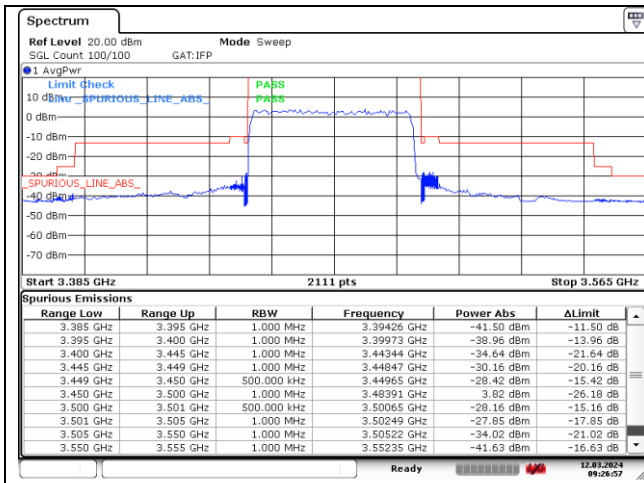

NR band 77/78 Low Band (50 MHz) (IC)

DFT-S-OFDM BPSK - Low Channel - 1 RB

DFT-S-OFDM BPSK - Low Channel - 1 RB

DFT-S-OFDM BPSK - Low Channel - Full RB

DFT-S-OFDM BPSK - Low Channel - Full RB

NR band 77_Low Band (50 MHz) (IC)

NR band 78_Low Band (50 MHz) (IC)

DFT-S-OFDM BPSK - High Channel - 1 RB

DFT-S-OFDM BPSK - High Channel - 1 RB

DFT-S-OFDM BPSK - High Channel - Full RB

DFT-S-OFDM BPSK - High Channel - Full RB

NR band 77/78 Low Band (50 MHz) (IC)