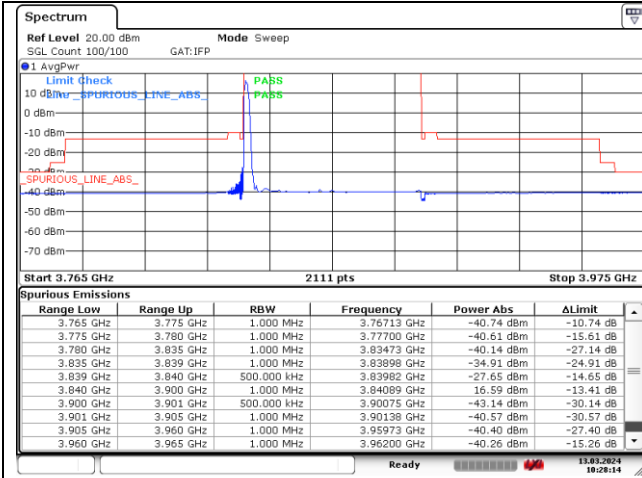

NR band 77/78 Low Band (60 MHz) (IC)

DFT-S-OFDM BPSK - Low Channel - 1 RB

DFT-S-OFDM BPSK - Low Channel - 1 RB

DFT-S-OFDM BPSK - Low Channel - Full RB

DFT-S-OFDM BPSK - Low Channel - Full RB

NR band 77 Low Band (60 MHz) (IC)