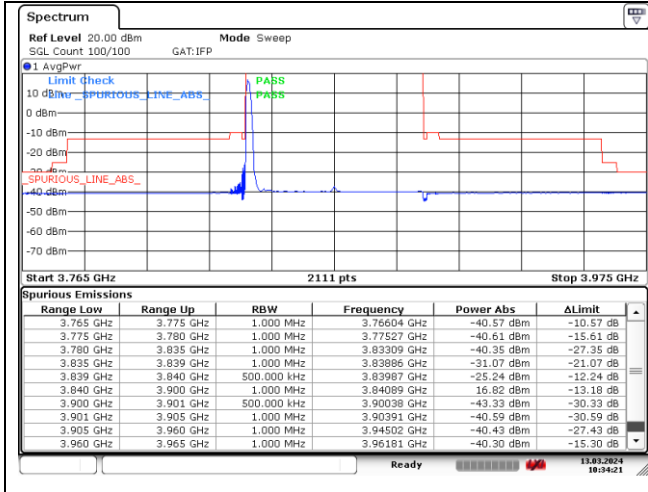

NR band 77_Low Band (60 MHz) (IC)

CP-OFDM QPSK - High Channel - 1 RB