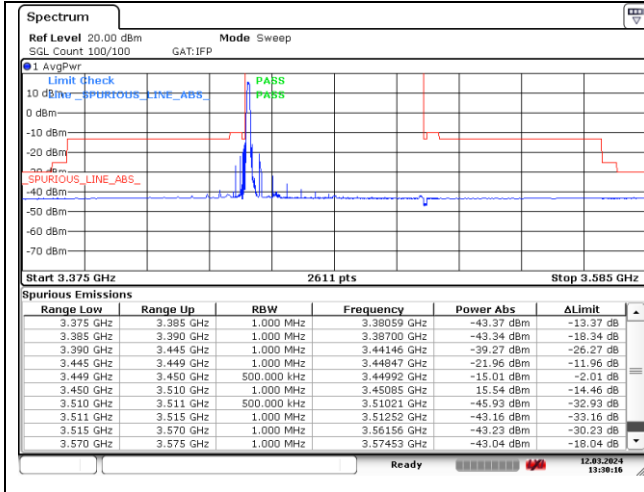

NR band 77/78 Low Band (60 MHz) (IC)

CP-OFDM QPSK - Low Channel - 1 RB