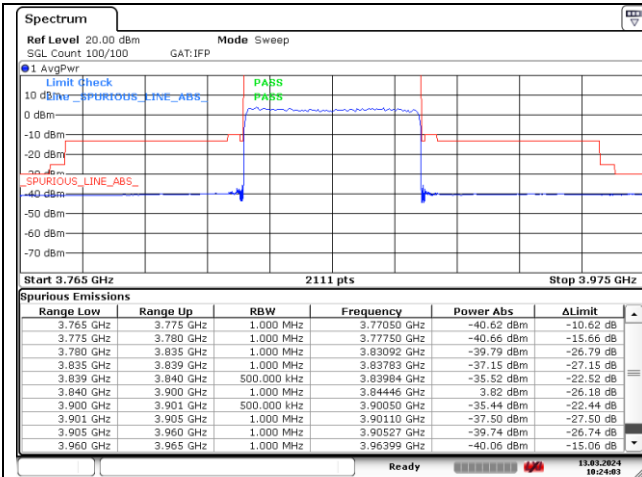

DFT-S-OFDM BPSK - High Channel - Full RB