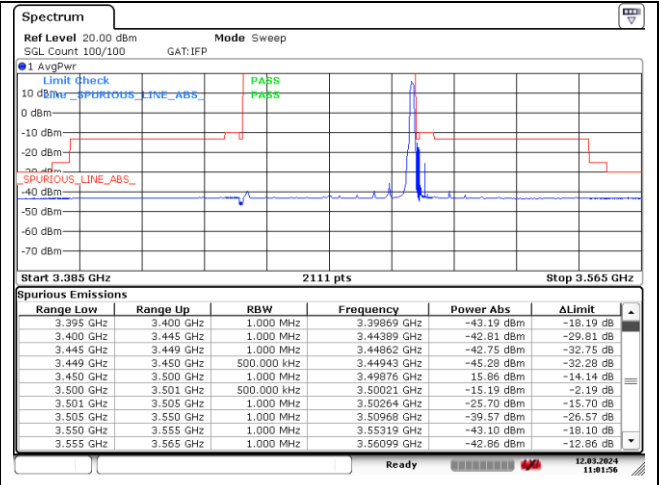

NR band 77/78 Low Band (50 MHz) (IC)

DFT-S-OFDM BPSK - Low Channel - 1 RB

DFT-S-OFDM BPSK - Low Channel - 1 RB

DFT-S-OFDM BPSK - Low Channel - Full RB

DFT-S-OFDM BPSK - Low Channel - Full RB

NR band 77_Low Band (50 MHz) (IC)

NR band 78_Low Band (50 MHz) (IC)

DFT-S-OFDM BPSK - High Channel - 1 RB

DFT-S-OFDM BPSK - High Channel - 1 RB

DFT-S-OFDM BPSK - High Channel - Full RB

DFT-S-OFDM BPSK - High Channel - Full RB

NR band 77/78 Low Band (50 MHz) (IC)

DFT-S-OFDM 16QAM - Low Channel - 1 RB

DFT-S-OFDM 16QAM - Low Channel - 1 RB

DFT-S-OFDM 16QAM - Low Channel - Full RB

DFT-S-OFDM 16QAM - Low Channel - Full RB

NR band 77_Low Band (50 MHz) (IC)

NR band 78_Low Band (50 MHz) (IC)