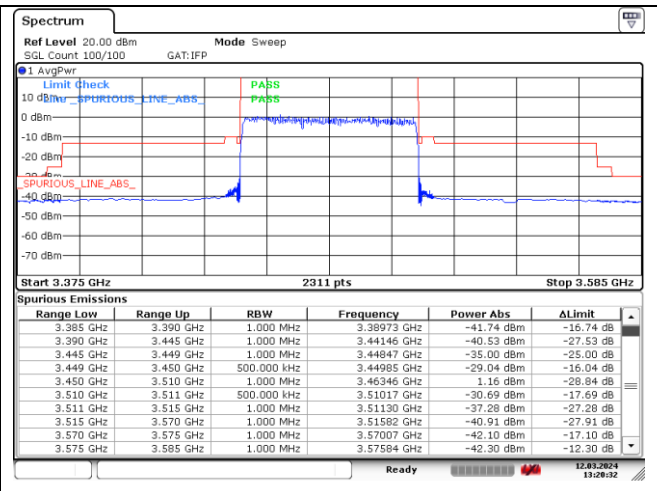

DFT-S-OFDM 16QAM - High Channel - Full RB

NR band 78_Low Band (60 MHz) (IC)

NR band 77/78 Low Band (60 MHz) (IC)

CP-OFDM QPSK - Low Channel - 1 RB

CP-OFDM QPSK - Low Channel - 1 RB

CP-OFDM QPSK - Low Channel - Full RB