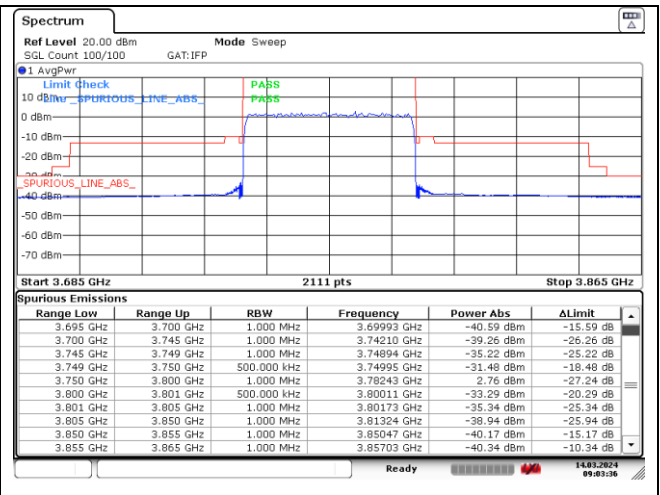

CP-OFDM 16QAM - High Channel - Full RB

NR band 78_Low Band (50 MHz) (IC)

CP-OFDM 16QAM - High Channel - 1 RB

CP-OFDM 16QAM - High Channel - 1 RB

CP-OFDM 16QAM - High Channel - Full RB

CP-OFDM 16QAM - High Channel - Full RB

NR band 77/78 Low Band (60 MHz) (IC)

DFT-S-OFDM BPSK - Low Channel - 1 RB

DFT-S-OFDM BPSK - Low Channel - 1 RB

DFT-S-OFDM BPSK - Low Channel - Full RB

DFT-S-OFDM BPSK - Low Channel - Full RB

NR band 77 Low Band (60 MHz) (IC)