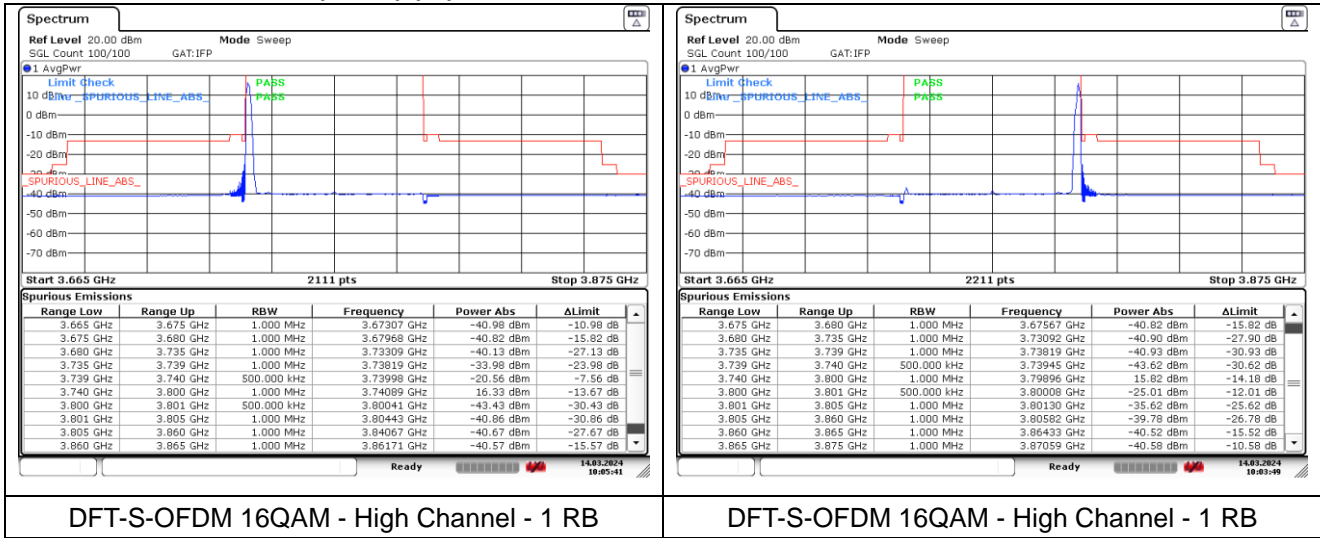

NR band 78_Low Band (60 MHz) (IC)