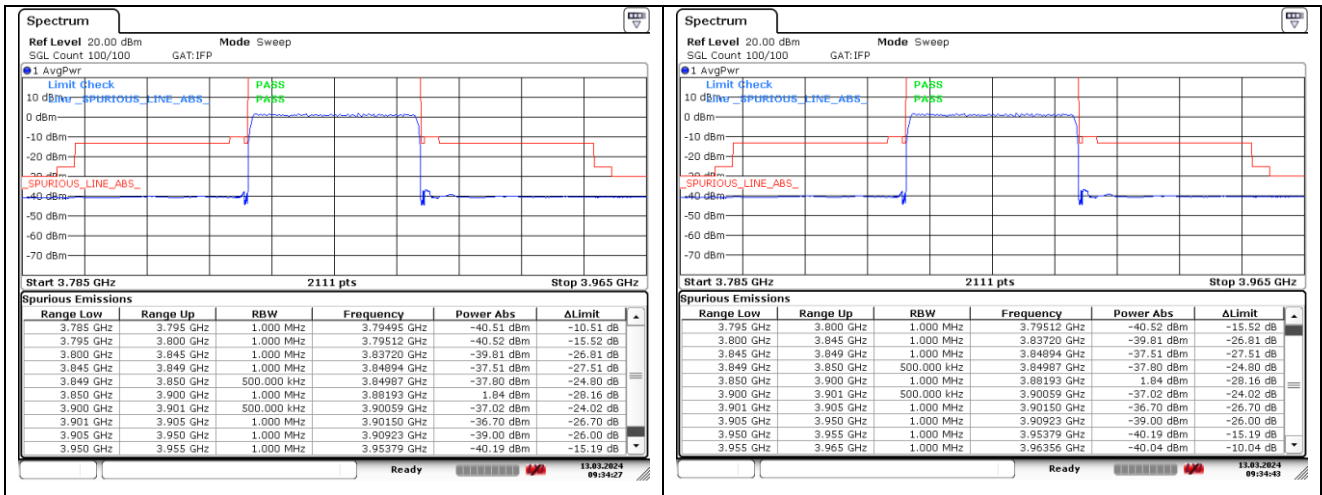

CP-OFDM QPSK - High Channel - Full RB

CP-OFDM QPSK - High Channel - Full RB