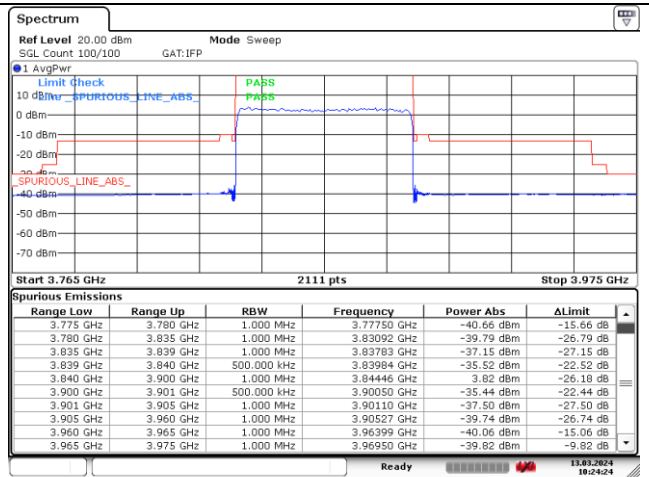

DFT-S-OFDM BPSK - High Channel - Full RB