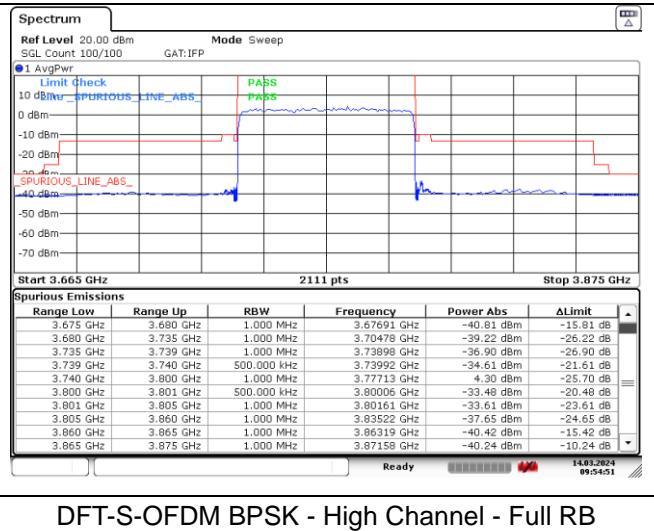

NR band 77/78 Low Band (60 MHz) (IC)

DFT-S-OFDM BPSK - Low Channel - 1 RB

DFT-S-OFDM BPSK - Low Channel - 1 RB

DFT-S-OFDM BPSK - Low Channel - Full RB

DFT-S-OFDM BPSK - Low Channel - Full RB

NR band 77 Low Band (60 MHz) (IC)

DFT-S-OFDM BPSK - High Channel - 1 RB

DFT-S-OFDM BPSK - High Channel - 1 RB

DFT-S-OFDM BPSK - High Channel - Full RB

DFT-S-OFDM BPSK - High Channel - Full RB

NR band 78 Low Band (60 MHz) (IC)

DFT-S-OFDM BPSK - High Channel - 1 RB

DFT-S-OFDM BPSK - High Channel - 1 RB

DFT-S-OFDM BPSK - High Channel - Full RB

DFT-S-OFDM BPSK - High Channel - Full RB

NR band 77/78 Low Band (60 MHz) (IC)

DFT-S-OFDM 16QAM - Low Channel - 1 RB

DFT-S-OFDM 16QAM - Low Channel - 1 RB