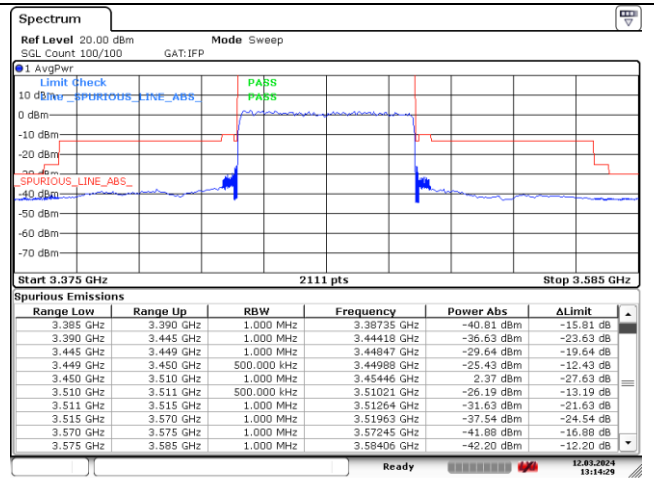

NR band 77/78 Low Band (60 MHz) (IC)

DFT-S-OFDM BPSK - Low Channel - 1 RB

DFT-S-OFDM BPSK - Low Channel - 1 RB

DFT-S-OFDM BPSK - Low Channel - Full RB

DFT-S-OFDM BPSK - Low Channel - Full RB

NR band 77 Low Band (60 MHz) (IC)