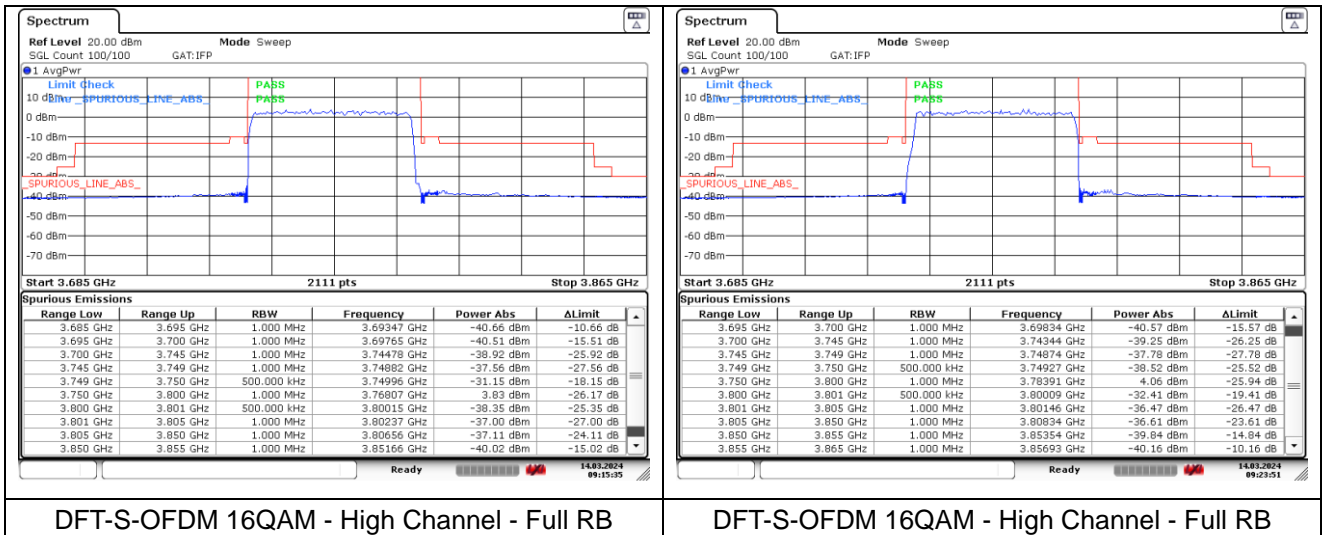

NR band 78_Low Band (50 MHz) (IC)

DFT-S-OFDM BPSK - High Channel - 1 RB

DFT-S-OFDM BPSK - High Channel - 1 RB

DFT-S-OFDM BPSK - High Channel - Full RB

DFT-S-OFDM BPSK - High Channel - Full RB

NR band 77/78 Low Band (50 MHz) (IC)

DFT-S-OFDM 16QAM - Low Channel - 1 RB

DFT-S-OFDM 16QAM - Low Channel - 1 RB

DFT-S-OFDM 16QAM - Low Channel - Full RB

DFT-S-OFDM 16QAM - Low Channel - Full RB

NR band 77_Low Band (50 MHz) (IC)

NR band 78_Low Band (50 MHz) (IC)

NR band 77/78 Low Band (50 MHz) (IC)

CP-OFDM QPSK - Low Channel - 1 RB

CP-OFDM QPSK - Low Channel - 1 RB

CP-OFDM QPSK - Low Channel - Full RB

CP-OFDM QPSK - Low Channel - Full RB

NR band 77_Low Band (50 MHz) (IC)