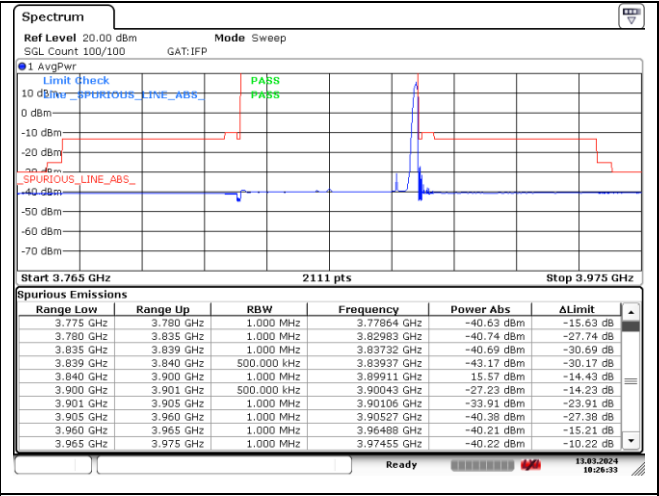

DFT-S-OFDM 16QAM - Low Channel - Full RB

DFT-S-OFDM 16QAM - Low Channel - Full RB

NR band 77_Low Band (60 MHz) (IC)

DFT-S-OFDM 16QAM - High Channel - 1 RB

DFT-S-OFDM 16QAM - High Channel - 1 RB

DFT-S-OFDM 16QAM - High Channel - Full RB