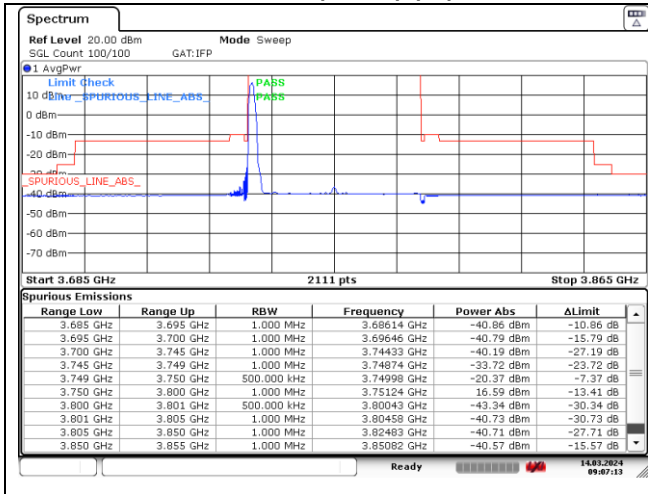

CP-OFDM QPSK - High Channel - 1 RB

CP-OFDM QPSK - High Channel - 1 RB

CP-OFDM QPSK - High Channel - Full RB

CP-OFDM QPSK - High Channel - Full RB

NR band 78_Low Band (50 MHz) (IC)

CP-OFDM QPSK - High Channel - 1 RB