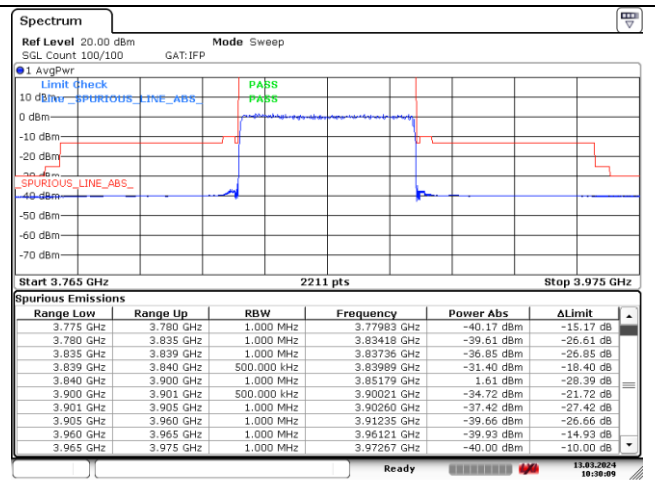

CP-OFDM QPSK - Low Channel - Full RB

NR band 77_Low Band (60 MHz) (IC)

CP-OFDM QPSK - High Channel - 1 RB

CP-OFDM QPSK - High Channel - 1 RB

CP-OFDM QPSK - High Channel - Full RB

CP-OFDM QPSK - High Channel - Full RB