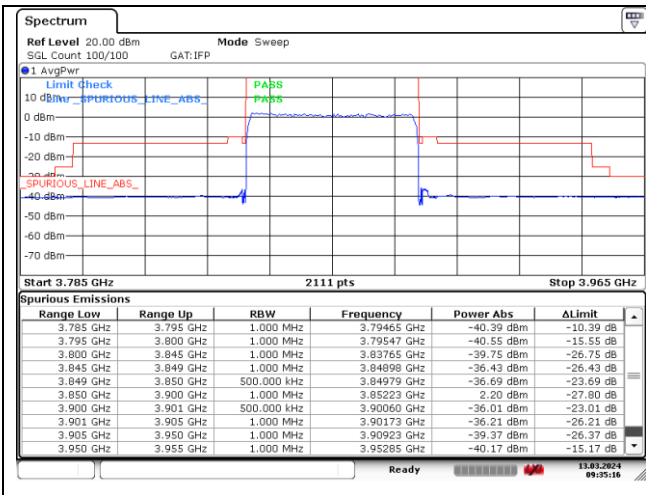

CP-OFDM 16QAM - Low Channel - Full RB

CP-OFDM 16QAM - Low Channel - Full RB

NR band 77_Low Band (50 MHz) (IC)

CP-OFDM 16QAM - High Channel - 1 RB

CP-OFDM 16QAM - High Channel - 1 RB

CP-OFDM 16QAM - High Channel - Full RB