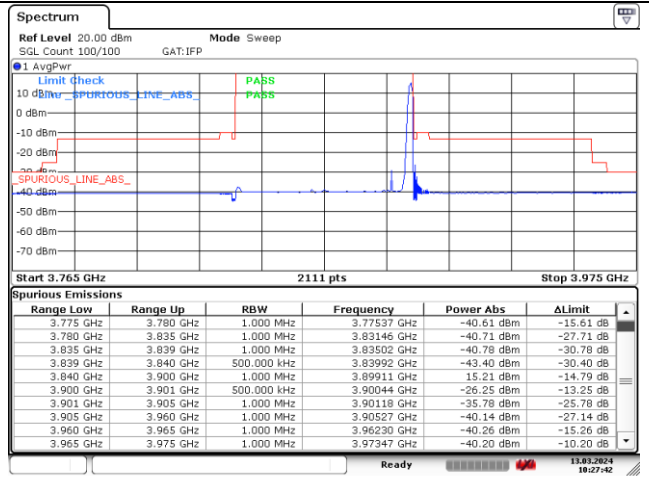

NR band 77/78 Low Band (60 MHz) (IC)

DFT-S-OFDM BPSK - Low Channel - 1 RB

DFT-S-OFDM BPSK - Low Channel - 1 RB

DFT-S-OFDM BPSK - Low Channel - Full RB

DFT-S-OFDM BPSK - Low Channel - Full RB

NR band 77 Low Band (60 MHz) (IC)

DFT-S-OFDM BPSK - High Channel - 1 RB

DFT-S-OFDM BPSK - High Channel - 1 RB

DFT-S-OFDM BPSK - High Channel - Full RB

DFT-S-OFDM BPSK - High Channel - Full RB

NR band 78 Low Band (60 MHz) (IC)

DFT-S-OFDM BPSK - High Channel - 1 RB