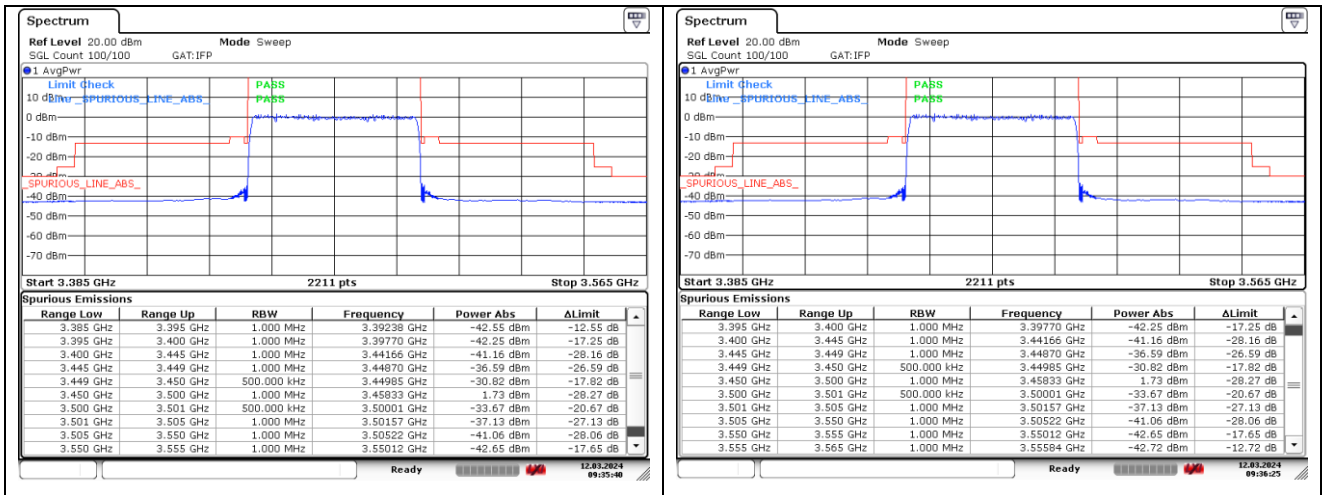

CP-OFDM QPSK - Low Channel - Full RB

CP-OFDM QPSK - Low Channel - Full RB