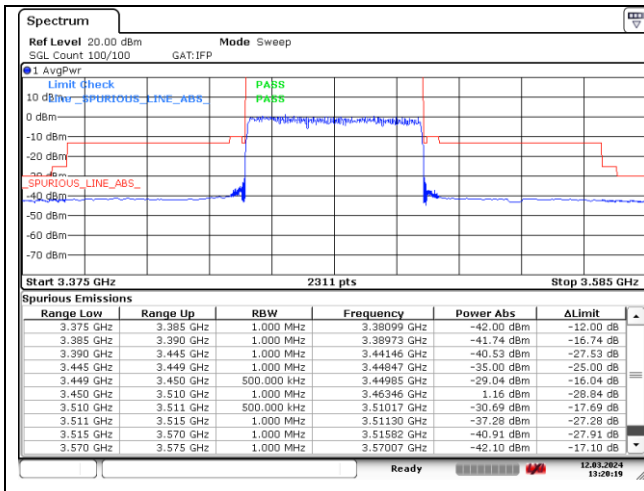

DFT-S-OFDM 16QAM - High Channel - Full RB

NR band 78_Low Band (60 MHz) (IC)

NR band 77/78 Low Band (60 MHz) (IC)

CP-OFDM QPSK - Low Channel - 1 RB

CP-OFDM QPSK - Low Channel - 1 RB

CP-OFDM QPSK - Low Channel - Full RB