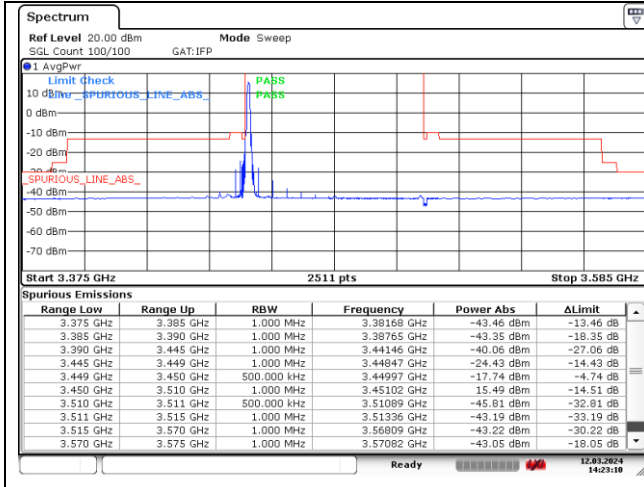

DFT-S-OFDM BPSK - High Channel - 1 RB

DFT-S-OFDM BPSK - High Channel - Full RB

DFT-S-OFDM BPSK - High Channel - Full RB

NR band 77/78 Low Band (60 MHz) (IC)

DFT-S-OFDM 16QAM - Low Channel - 1 RB

DFT-S-OFDM 16QAM - Low Channel - 1 RB