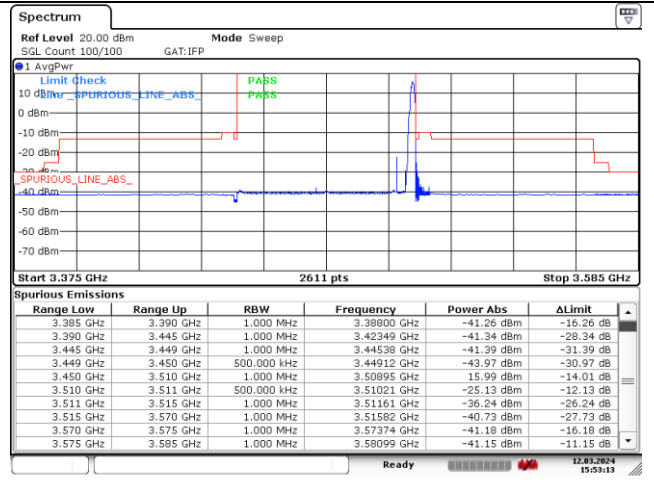

CP-OFDM 16QAM - High Channel - Full RB

NR band 78_Low Band (50 MHz) (IC)

CP-OFDM 16QAM - High Channel - 1 RB

CP-OFDM 16QAM - High Channel - 1 RB

CP-OFDM 16QAM - High Channel - Full RB

CP-OFDM 16QAM - High Channel - Full RB

NR band 77/78 Low Band (60 MHz) (IC)

DFT-S-OFDM BPSK - Low Channel - 1 RB

DFT-S-OFDM BPSK - Low Channel - 1 RB

DFT-S-OFDM BPSK - Low Channel - Full RB

DFT-S-OFDM BPSK - Low Channel - Full RB

NR band 77 Low Band (60 MHz) (IC)