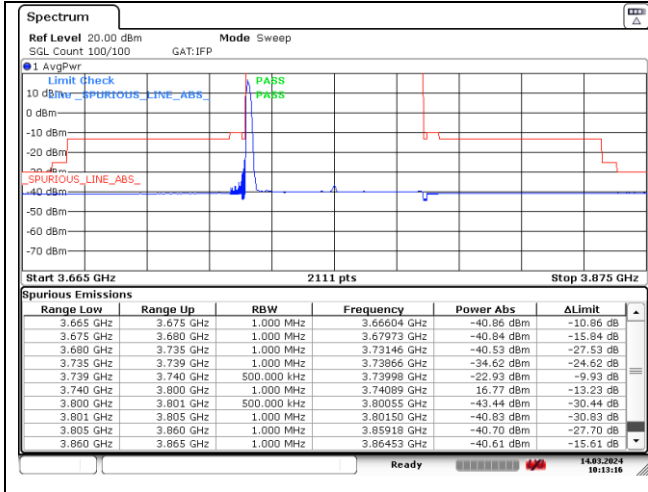

NR band 78_Low Band (60 MHz) (IC)

CP-OFDM QPSK - High Channel - 1 RB