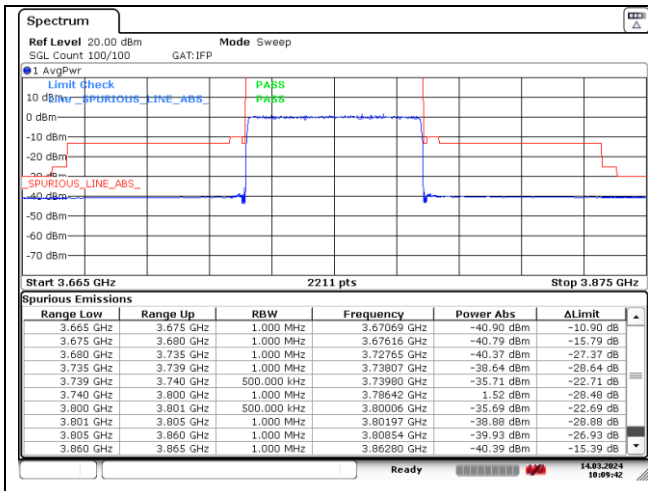

CP-OFDM QPSK - High Channel - Full RB