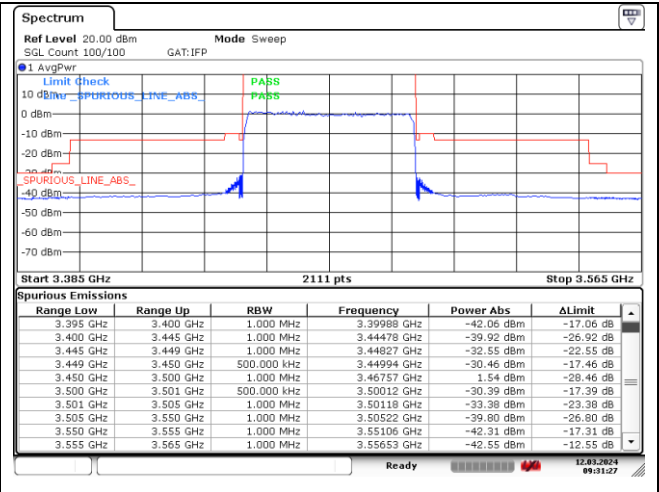

CP-OFDM 16QAM - Low Channel - Full RB