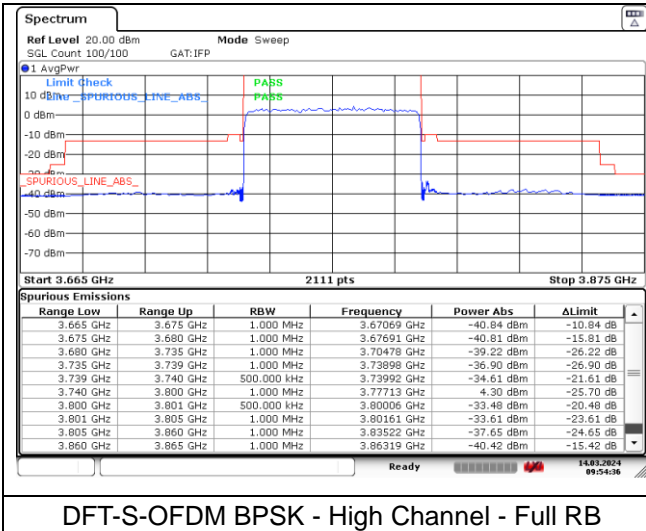

NR band 77/78 Low Band (60 MHz) (IC)

DFT-S-OFDM BPSK - Low Channel - 1 RB

DFT-S-OFDM BPSK - Low Channel - 1 RB

DFT-S-OFDM BPSK - Low Channel - Full RB

DFT-S-OFDM BPSK - Low Channel - Full RB

NR band 77 Low Band (60 MHz) (IC)

DFT-S-OFDM BPSK - High Channel - 1 RB

DFT-S-OFDM BPSK - High Channel - 1 RB

DFT-S-OFDM BPSK - High Channel - Full RB

DFT-S-OFDM BPSK - High Channel - Full RB

NR band 78 Low Band (60 MHz) (IC)

DFT-S-OFDM BPSK - High Channel - 1 RB

DFT-S-OFDM BPSK - High Channel - 1 RB

DFT-S-OFDM BPSK - High Channel - Full RB

DFT-S-OFDM BPSK - High Channel - Full RB

NR band 77/78 Low Band (60 MHz) (IC)

DFT-S-OFDM 16QAM - Low Channel - 1 RB

DFT-S-OFDM 16QAM - Low Channel - 1 RB