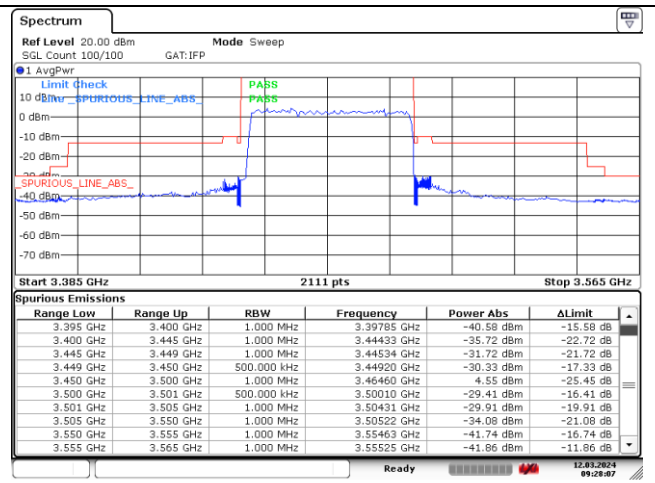

NR band 77/78 Low Band (50 MHz) (IC)

DFT-S-OFDM BPSK - Low Channel - 1 RB

DFT-S-OFDM BPSK - Low Channel - 1 RB

DFT-S-OFDM BPSK - Low Channel - Full RB

DFT-S-OFDM BPSK - Low Channel - Full RB

NR band 77_Low Band (50 MHz) (IC)

NR band 78_Low Band (50 MHz) (IC)

DFT-S-OFDM BPSK - High Channel - 1 RB

DFT-S-OFDM BPSK - High Channel - 1 RB

DFT-S-OFDM BPSK - High Channel - Full RB

DFT-S-OFDM BPSK - High Channel - Full RB

NR band 77/78 Low Band (50 MHz) (IC)