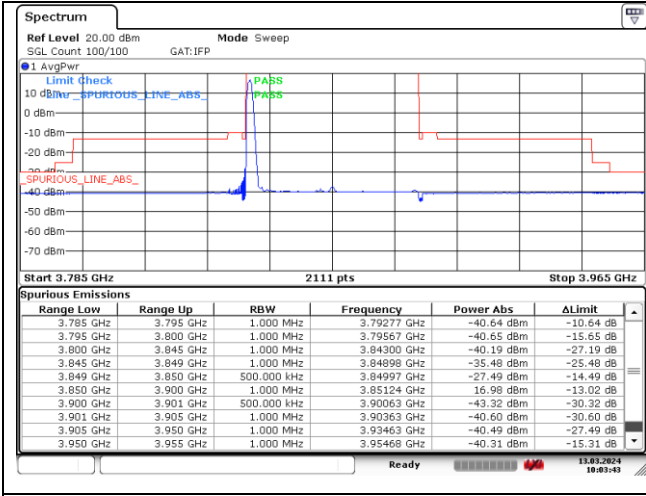

NR band 77_Low Band (50 MHz) (IC)

CP-OFDM 16QAM - High Channel - 1 RB