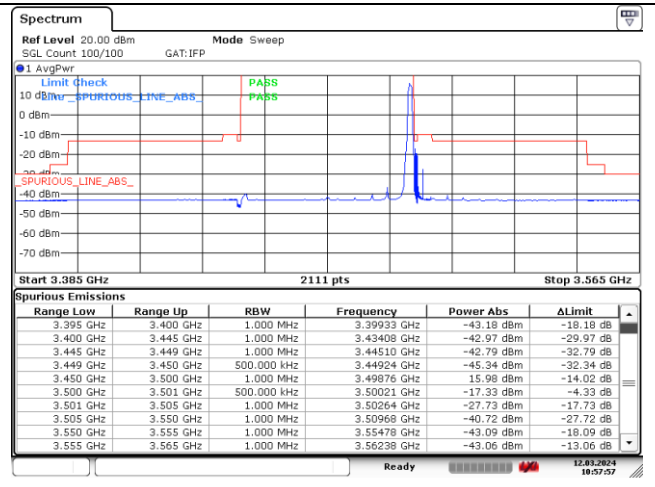

NR band 77/78 Low Band (50 MHz) (IC)

DFT-S-OFDM BPSK - Low Channel - 1 RB

DFT-S-OFDM BPSK - Low Channel - 1 RB

DFT-S-OFDM BPSK - Low Channel - Full RB

DFT-S-OFDM BPSK - Low Channel - Full RB

NR band 77_Low Band (50 MHz) (IC)

NR band 78_Low Band (50 MHz) (IC)

DFT-S-OFDM BPSK - High Channel - 1 RB

DFT-S-OFDM BPSK - High Channel - 1 RB

DFT-S-OFDM BPSK - High Channel - Full RB

DFT-S-OFDM BPSK - High Channel - Full RB

NR band 77/78 Low Band (50 MHz) (IC)