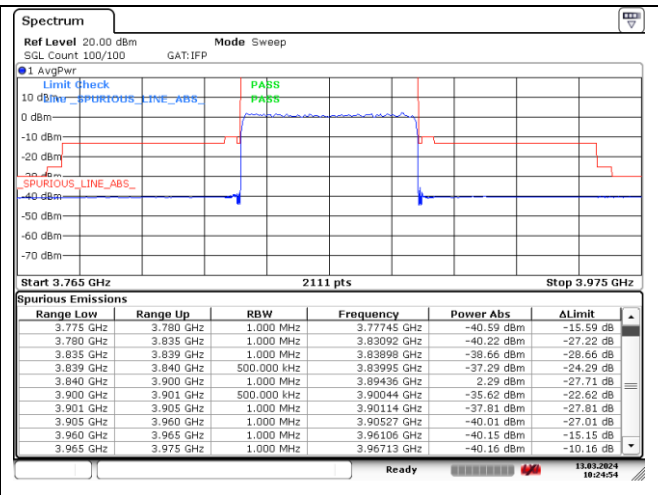

DFT-S-OFDM 16QAM - Low Channel - Full RB

DFT-S-OFDM 16QAM - Low Channel - Full RB

NR band 77_Low Band (60 MHz) (IC)

DFT-S-OFDM 16QAM - High Channel - 1 RB

DFT-S-OFDM 16QAM - High Channel - 1 RB

DFT-S-OFDM 16QAM - High Channel - Full RB