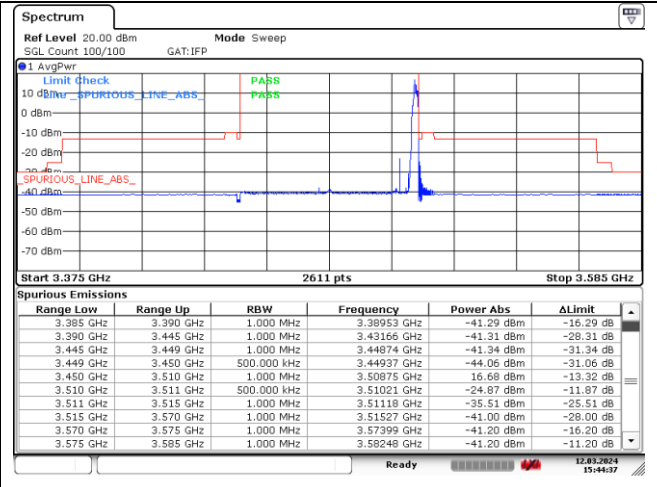

DFT-S-OFDM BPSK - High Channel - 1 RB

DFT-S-OFDM BPSK - High Channel - Full RB

DFT-S-OFDM BPSK - High Channel - Full RB

NR band 77/78 Low Band (60 MHz) (IC)

DFT-S-OFDM 16QAM - Low Channel - 1 RB

DFT-S-OFDM 16QAM - Low Channel - 1 RB