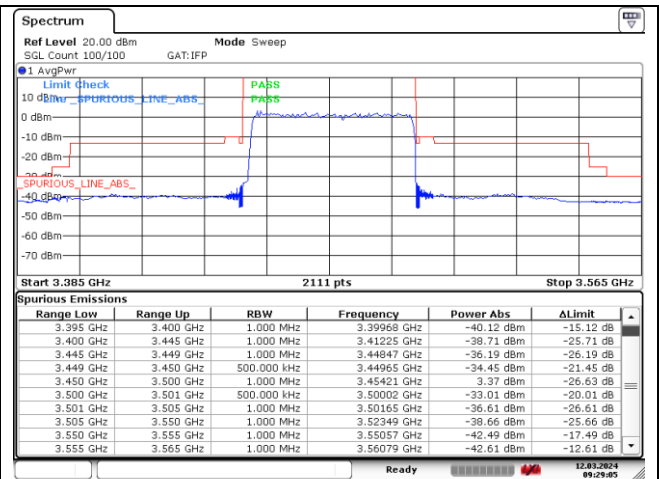

NR band 77/78 Low Band (50 MHz) (IC)

DFT-S-OFDM BPSK - Low Channel - 1 RB

DFT-S-OFDM BPSK - Low Channel - 1 RB

DFT-S-OFDM BPSK - Low Channel - Full RB

DFT-S-OFDM BPSK - Low Channel - Full RB

NR band 77_Low Band (50 MHz) (IC)

NR band 78_Low Band (50 MHz) (IC)

DFT-S-OFDM BPSK - High Channel - 1 RB

DFT-S-OFDM BPSK - High Channel - 1 RB

DFT-S-OFDM BPSK - High Channel - Full RB

DFT-S-OFDM BPSK - High Channel - Full RB

NR band 77/78 Low Band (50 MHz) (IC)

DFT-S-OFDM 16QAM - Low Channel - 1 RB

DFT-S-OFDM 16QAM - Low Channel - 1 RB

DFT-S-OFDM 16QAM - Low Channel - Full RB

DFT-S-OFDM 16QAM - Low Channel - Full RB

NR band 77_Low Band (50 MHz) (IC)

NR band 78_Low Band (50 MHz) (IC)