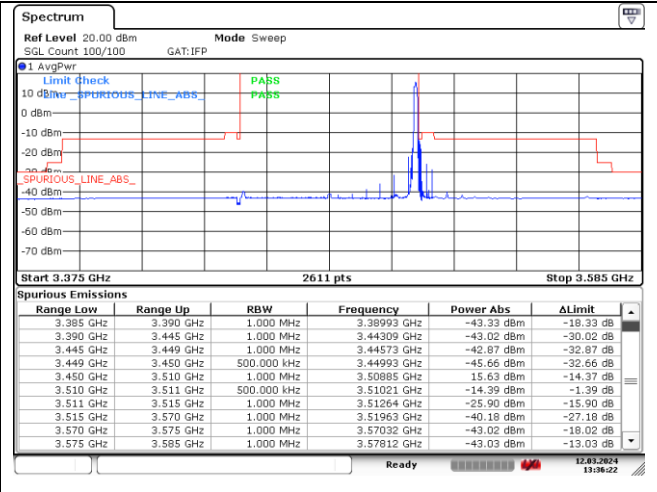

DFT-S-OFDM 16QAM - High Channel - Full RB

NR band 78_Low Band (60 MHz) (IC)

NR band 77/78 Low Band (60 MHz) (IC)

CP-OFDM QPSK - Low Channel - 1 RB

CP-OFDM QPSK - Low Channel - 1 RB

CP-OFDM QPSK - Low Channel - Full RB