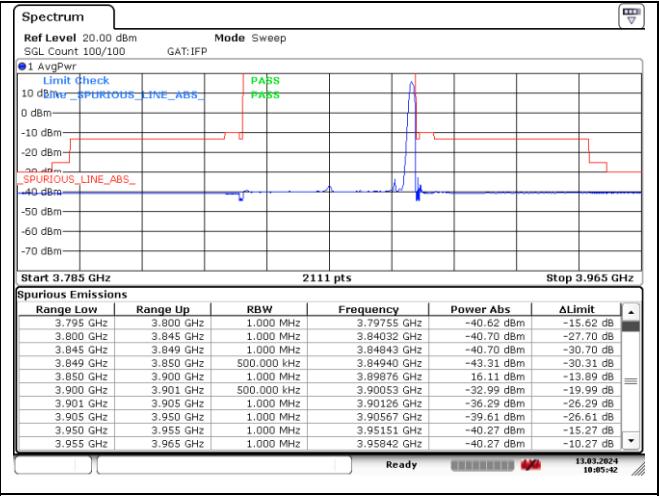

CP-OFDM 16QAM - Low Channel - Full RB

CP-OFDM 16QAM - Low Channel - Full RB

NR band 77_Low Band (50 MHz) (IC)

CP-OFDM 16QAM - High Channel - 1 RB

CP-OFDM 16QAM - High Channel - 1 RB

CP-OFDM 16QAM - High Channel - Full RB