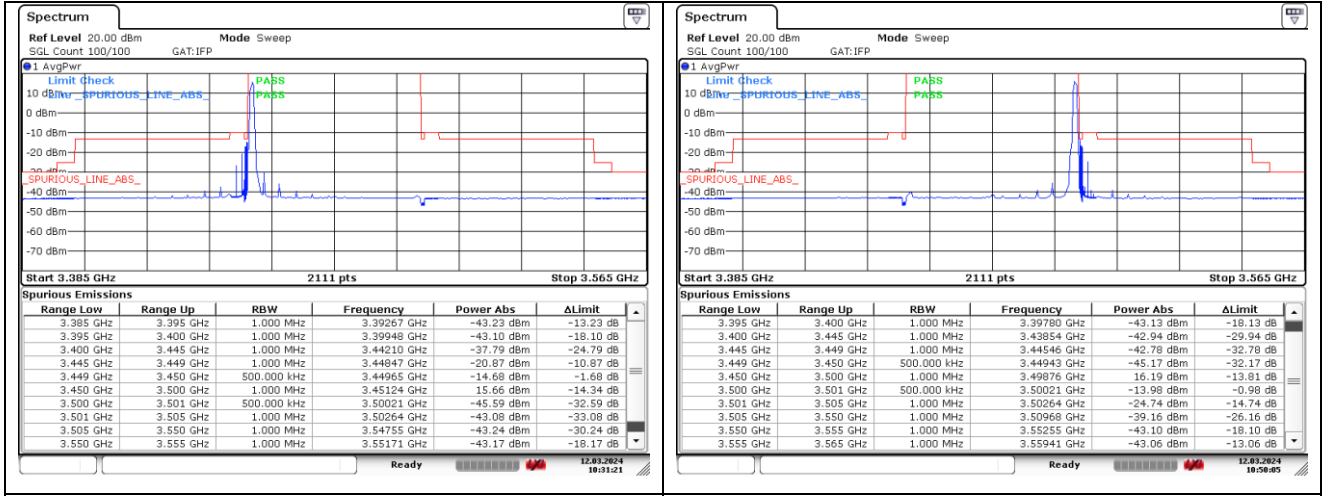

NR band 77/78 Low Band (50 MHz) (IC)

CP-OFDM QPSK - Low Channel - 1 RB

CP-OFDM QPSK - Low Channel - 1 RB