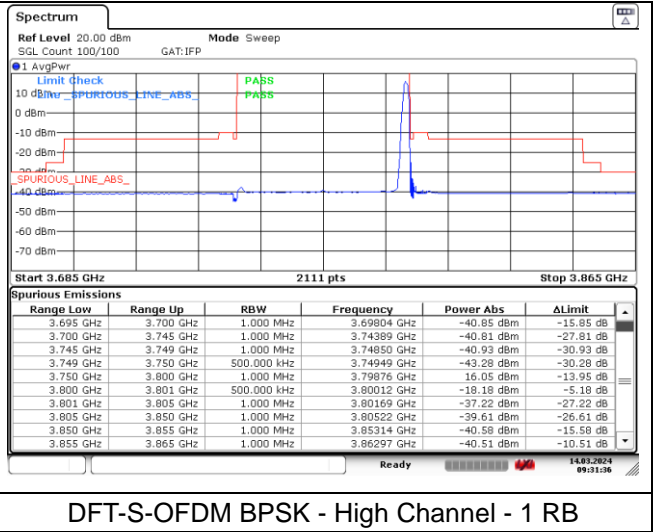

NR band 77/78 Low Band (50 MHz) (IC)

DFT-S-OFDM BPSK - Low Channel - 1 RB

DFT-S-OFDM BPSK - Low Channel - 1 RB

DFT-S-OFDM BPSK - Low Channel - Full RB

DFT-S-OFDM BPSK - Low Channel - Full RB

NR band 77_Low Band (50 MHz) (IC)

NR band 78_Low Band (50 MHz) (IC)

DFT-S-OFDM BPSK - High Channel - 1 RB

DFT-S-OFDM BPSK - High Channel - 1 RB

DFT-S-OFDM BPSK - High Channel - Full RB

DFT-S-OFDM BPSK - High Channel - Full RB

NR band 77/78 Low Band (50 MHz) (IC)