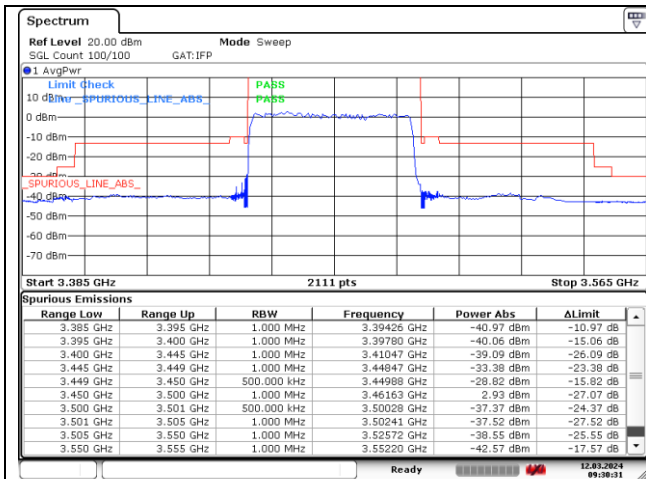

NR band 77/78 Low Band (50 MHz) (IC)

DFT-S-OFDM BPSK - Low Channel - 1 RB

DFT-S-OFDM BPSK - Low Channel - 1 RB

DFT-S-OFDM BPSK - Low Channel - Full RB

DFT-S-OFDM BPSK - Low Channel - Full RB

NR band 77_Low Band (50 MHz) (IC)

NR band 78_Low Band (50 MHz) (IC)

DFT-S-OFDM BPSK - High Channel - 1 RB

DFT-S-OFDM BPSK - High Channel - 1 RB

DFT-S-OFDM BPSK - High Channel - Full RB

DFT-S-OFDM BPSK - High Channel - Full RB

NR band 77/78 Low Band (50 MHz) (IC)

DFT-S-OFDM 16QAM - Low Channel - 1 RB

DFT-S-OFDM 16QAM - Low Channel - 1 RB

DFT-S-OFDM 16QAM - Low Channel - Full RB

DFT-S-OFDM 16QAM - Low Channel - Full RB

NR band 77_Low Band (50 MHz) (IC)

NR band 78_Low Band (50 MHz) (IC)