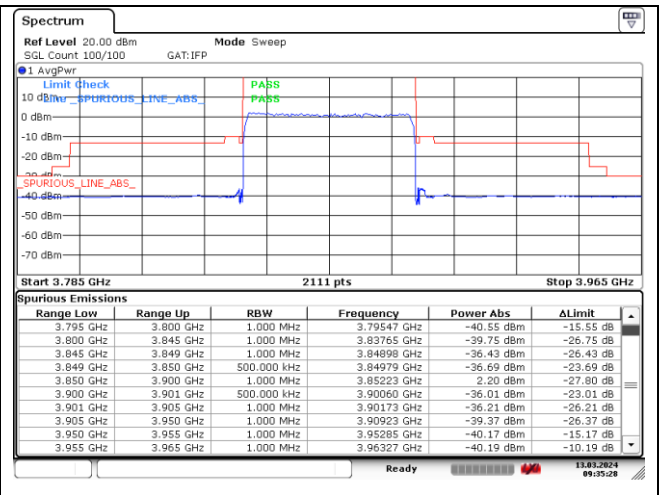

CP-OFDM 16QAM - Low Channel - Full RB

CP-OFDM 16QAM - Low Channel - Full RB

NR band 77_Low Band (50 MHz) (IC)

CP-OFDM 16QAM - High Channel - 1 RB

CP-OFDM 16QAM - High Channel - 1 RB

CP-OFDM 16QAM - High Channel - Full RB

CP-OFDM 16QAM - High Channel - Full RB

NR band 78_Low Band (50 MHz) (IC)

CP-OFDM 16QAM - High Channel - 1 RB

CP-OFDM 16QAM - High Channel - 1 RB

CP-OFDM 16QAM - High Channel - Full RB

CP-OFDM 16QAM - High Channel - Full RB