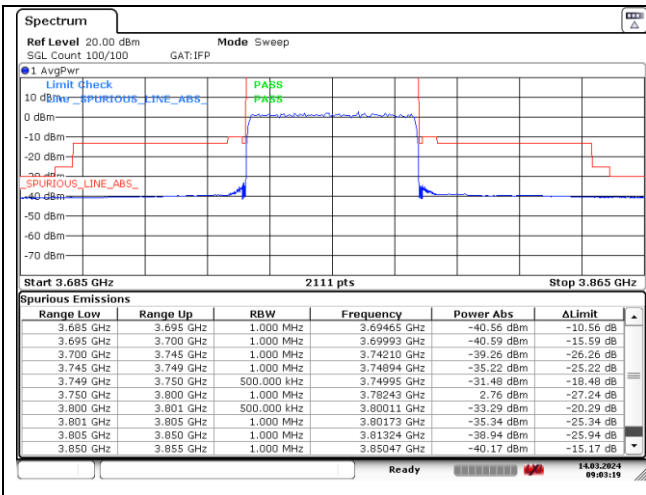

CP-OFDM 16QAM - High Channel - Full RB

NR band 78_Low Band (50 MHz) (IC)

CP-OFDM 16QAM - High Channel - 1 RB

CP-OFDM 16QAM - High Channel - 1 RB

CP-OFDM 16QAM - High Channel - Full RB

CP-OFDM 16QAM - High Channel - Full RB

NR band 77/78 Low Band (60 MHz) (IC)

DFT-S-OFDM BPSK - Low Channel - 1 RB

DFT-S-OFDM BPSK - Low Channel - 1 RB

DFT-S-OFDM BPSK - Low Channel - Full RB

DFT-S-OFDM BPSK - Low Channel - Full RB

NR band 77 Low Band (60 MHz) (IC)