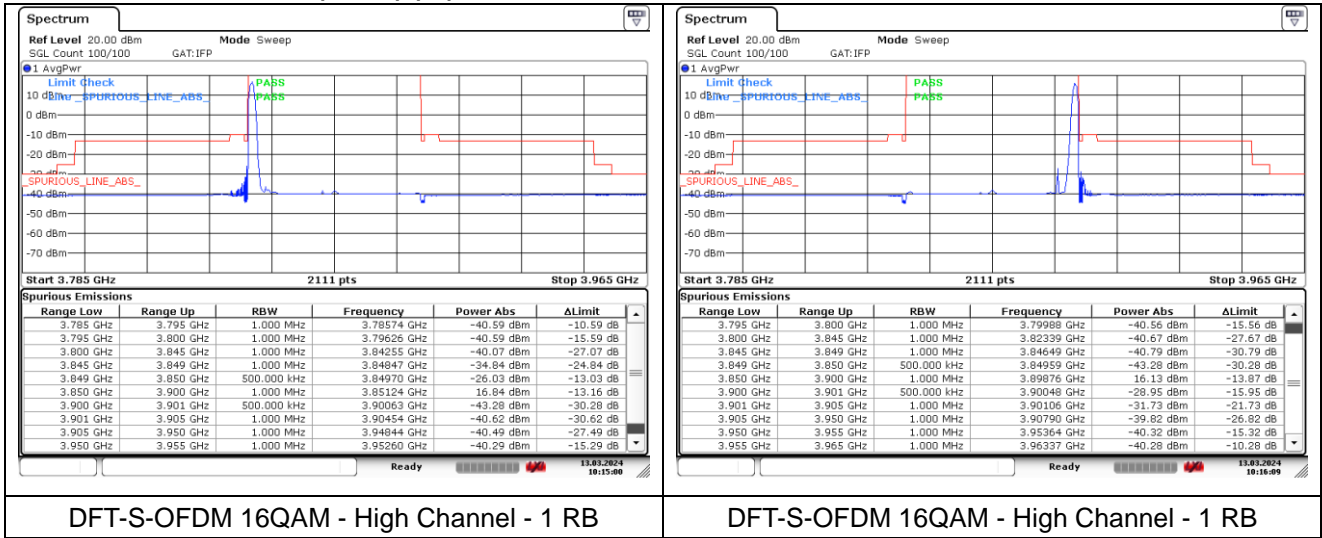

DFT-S-OFDM 16QAM - Low Channel - 1 RB

DFT-S-OFDM 16QAM - Low Channel - 1 RB

DFT-S-OFDM 16QAM - Low Channel - Full RB

DFT-S-OFDM 16QAM - Low Channel - Full RB

NR band 77_Low Band (50 MHz) (IC)

NR band 78_Low Band (50 MHz) (IC)