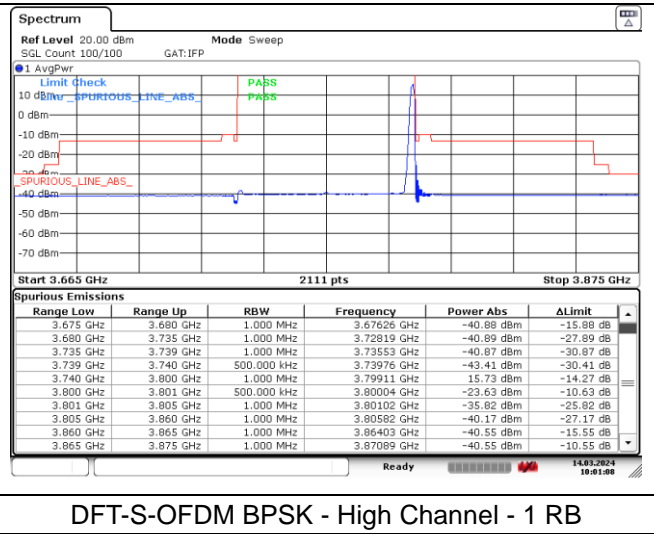

NR band 77/78 Low Band (60 MHz) (IC)

DFT-S-OFDM BPSK - Low Channel - 1 RB

DFT-S-OFDM BPSK - Low Channel - 1 RB

DFT-S-OFDM BPSK - Low Channel - Full RB

DFT-S-OFDM BPSK - Low Channel - Full RB

NR band 77 Low Band (60 MHz) (IC)

DFT-S-OFDM BPSK - High Channel - 1 RB

DFT-S-OFDM BPSK - High Channel - 1 RB

DFT-S-OFDM BPSK - High Channel - Full RB

DFT-S-OFDM BPSK - High Channel - Full RB

NR band 78 Low Band (60 MHz) (IC)

DFT-S-OFDM BPSK - High Channel - 1 RB

DFT-S-OFDM BPSK - High Channel - 1 RB

DFT-S-OFDM BPSK - High Channel - Full RB

DFT-S-OFDM BPSK - High Channel - Full RB

NR band 77/78 Low Band (60 MHz) (IC)

DFT-S-OFDM 16QAM - Low Channel - 1 RB

DFT-S-OFDM 16QAM - Low Channel - 1 RB