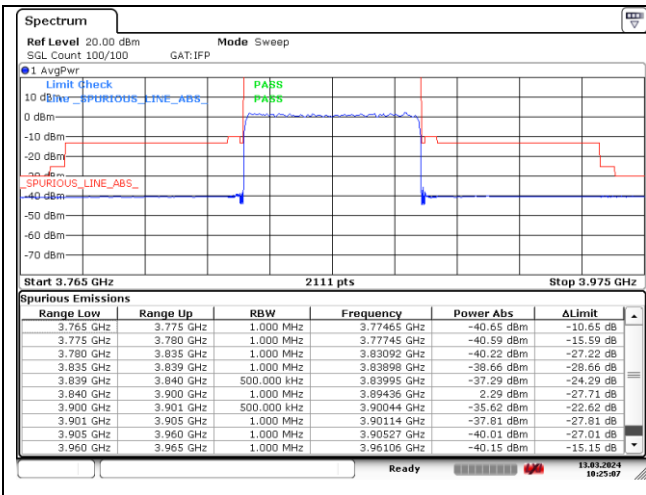

DFT-S-OFDM 16QAM - Low Channel - Full RB

DFT-S-OFDM 16QAM - Low Channel - Full RB

NR band 77_Low Band (60 MHz) (IC)

DFT-S-OFDM 16QAM - High Channel - 1 RB

DFT-S-OFDM 16QAM - High Channel - 1 RB

DFT-S-OFDM 16QAM - High Channel - Full RB