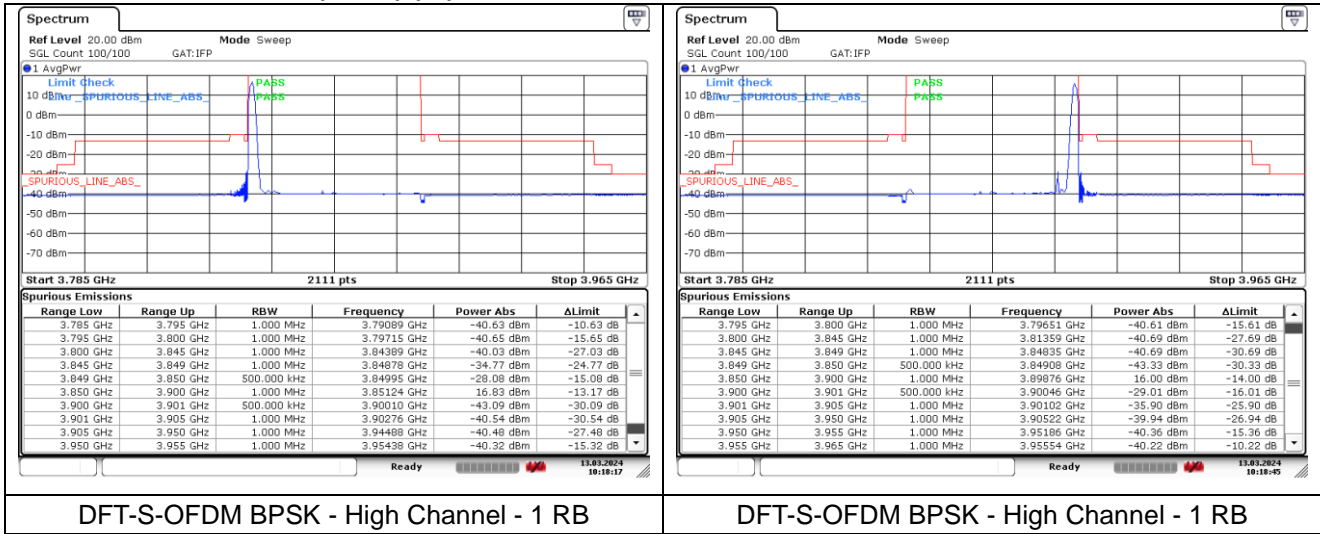

NR band 77/78 Low Band (50 MHz) (IC)

DFT-S-OFDM BPSK - Low Channel - 1 RB

DFT-S-OFDM BPSK - Low Channel - 1 RB

DFT-S-OFDM BPSK - Low Channel - Full RB

DFT-S-OFDM BPSK - Low Channel - Full RB

NR band 77_Low Band (50 MHz) (IC)

NR band 78_Low Band (50 MHz) (IC)

DFT-S-OFDM BPSK - High Channel - 1 RB

DFT-S-OFDM BPSK - High Channel - 1 RB

DFT-S-OFDM BPSK - High Channel - Full RB

DFT-S-OFDM BPSK - High Channel - Full RB

NR band 77/78 Low Band (50 MHz) (IC)