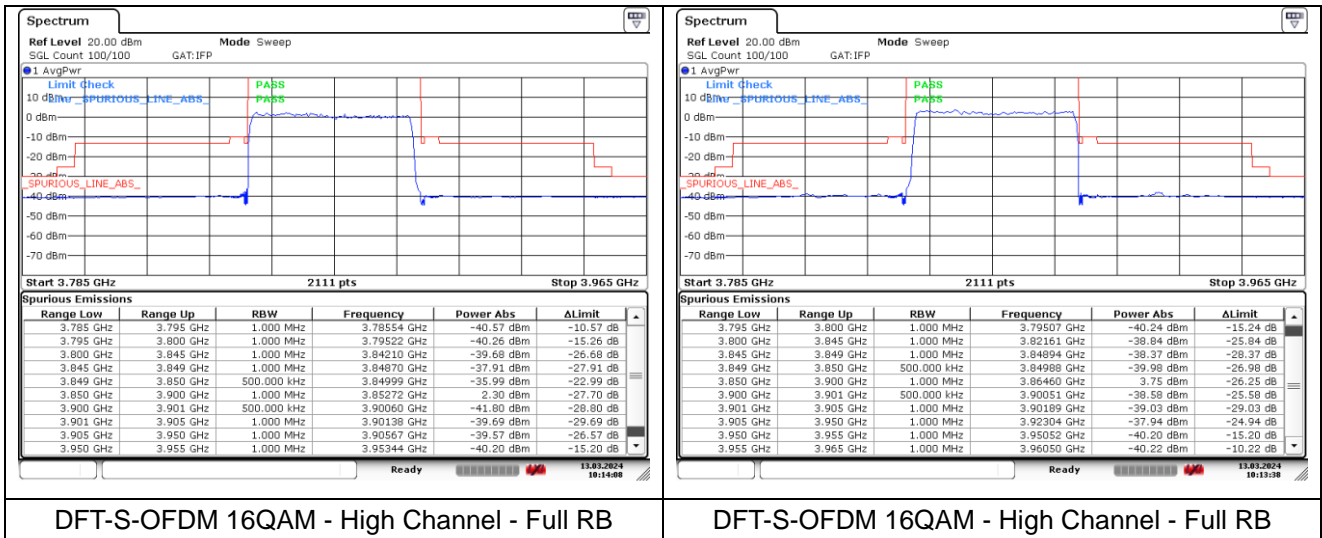

DFT-S-OFDM 16QAM - Low Channel - 1 RB

DFT-S-OFDM 16QAM - Low Channel - 1 RB

DFT-S-OFDM 16QAM - Low Channel - Full RB

DFT-S-OFDM 16QAM - Low Channel - Full RB

NR band 77_Low Band (50 MHz) (IC)

NR band 78_Low Band (50 MHz) (IC)