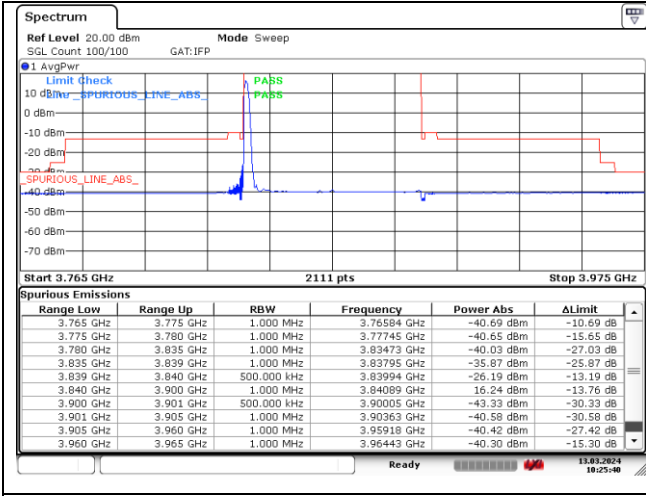

NR band 77_Low Band (60 MHz) (IC)

DFT-S-OFDM 16QAM - High Channel - 1 RB