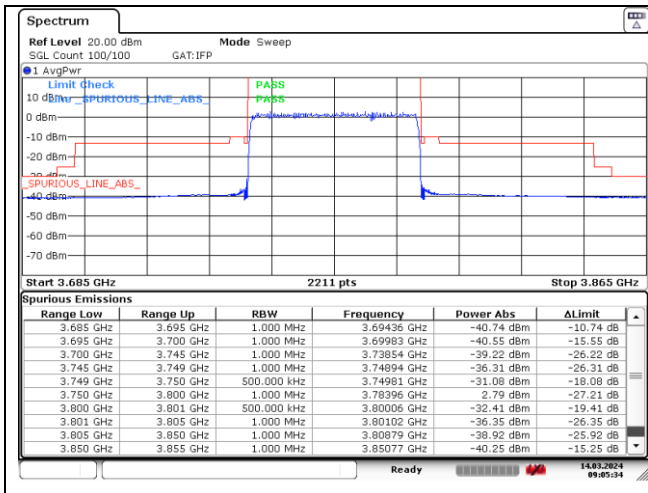

CP-OFDM QPSK - High Channel - Full RB