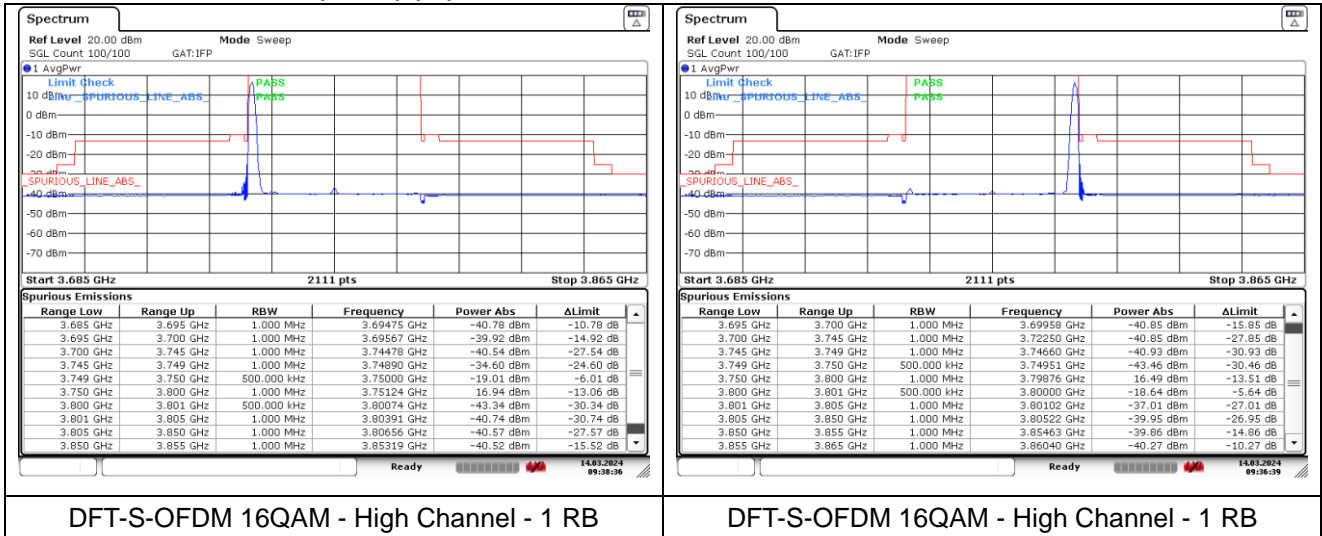

DFT-S-OFDM 16QAM - Low Channel - 1 RB

DFT-S-OFDM 16QAM - Low Channel - 1 RB

DFT-S-OFDM 16QAM - Low Channel - Full RB

DFT-S-OFDM 16QAM - Low Channel - Full RB

NR band 77_Low Band (50 MHz) (IC)

NR band 78_Low Band (50 MHz) (IC)