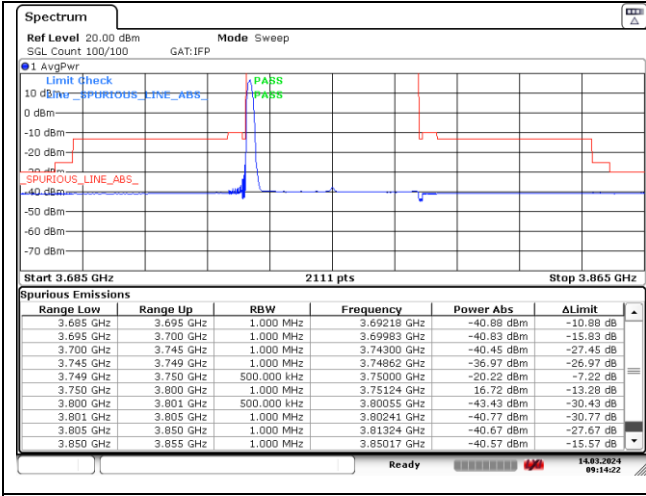

NR band 78_Low Band (50 MHz) (IC)

CP-OFDM 16QAM - High Channel - 1 RB