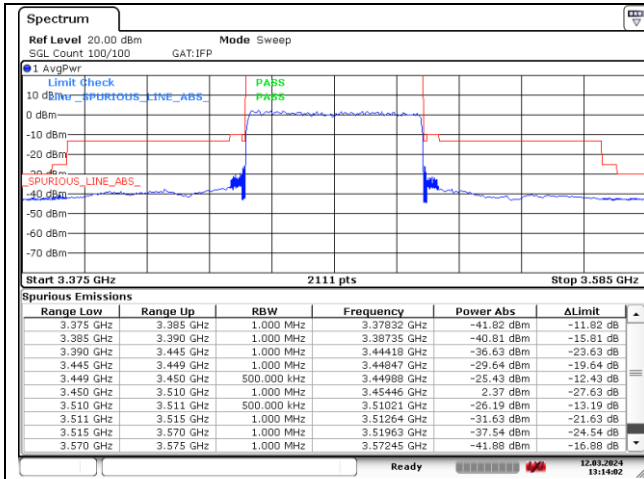

CP-OFDM 16QAM - High Channel - Full RB

NR band 78_Low Band (50 MHz) (IC)

CP-OFDM 16QAM - High Channel - 1 RB

CP-OFDM 16QAM - High Channel - 1 RB

CP-OFDM 16QAM - High Channel - Full RB

CP-OFDM 16QAM - High Channel - Full RB

NR band 77/78 Low Band (60 MHz) (IC)

DFT-S-OFDM BPSK - Low Channel - 1 RB

DFT-S-OFDM BPSK - Low Channel - 1 RB

DFT-S-OFDM BPSK - Low Channel - Full RB

DFT-S-OFDM BPSK - Low Channel - Full RB

NR band 77 Low Band (60 MHz) (IC)