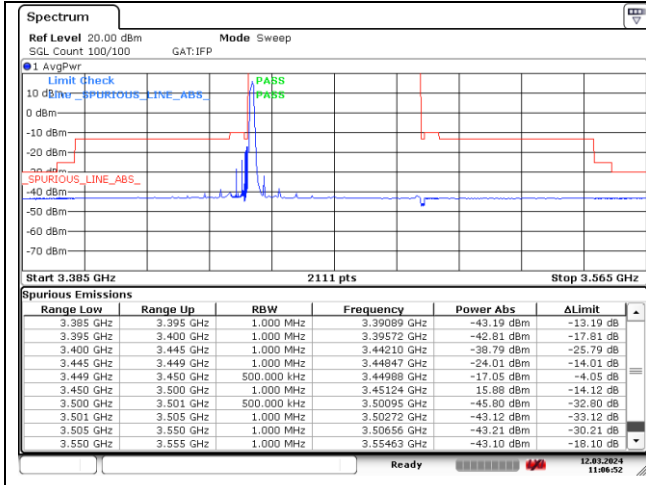

NR band 78_Low Band (50 MHz) (IC)

DFT-S-OFDM BPSK - High Channel - 1 RB

DFT-S-OFDM BPSK - High Channel - 1 RB

DFT-S-OFDM BPSK - High Channel - Full RB

DFT-S-OFDM BPSK - High Channel - Full RB

NR band 77/78 Low Band (50 MHz) (IC)

DFT-S-OFDM 16QAM - Low Channel - 1 RB

DFT-S-OFDM 16QAM - Low Channel - 1 RB

DFT-S-OFDM 16QAM - Low Channel - Full RB

DFT-S-OFDM 16QAM - Low Channel - Full RB

NR band 77_Low Band (50 MHz) (IC)

NR band 78_Low Band (50 MHz) (IC)