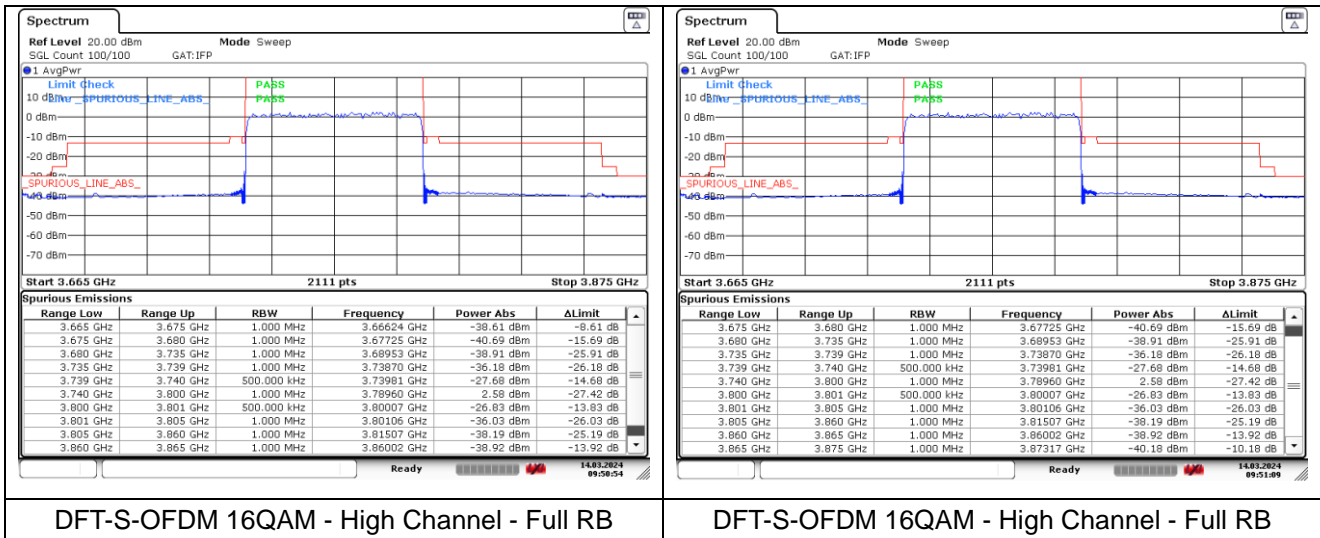

NR band 78_Low Band (60 MHz) (IC)