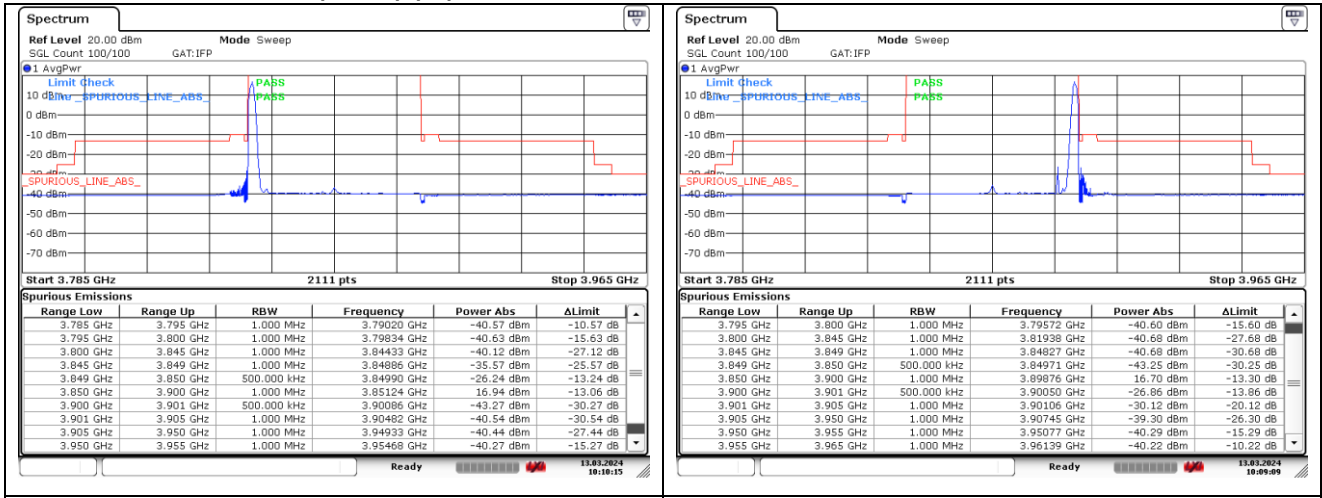

NR band 77/78 Low Band (50 MHz) (IC)

CP-OFDM QPSK - Low Channel - 1 RB

CP-OFDM QPSK - Low Channel - 1 RB

CP-OFDM QPSK - Low Channel - Full RB

CP-OFDM QPSK - Low Channel - Full RB

NR band 77_Low Band (50 MHz) (IC)