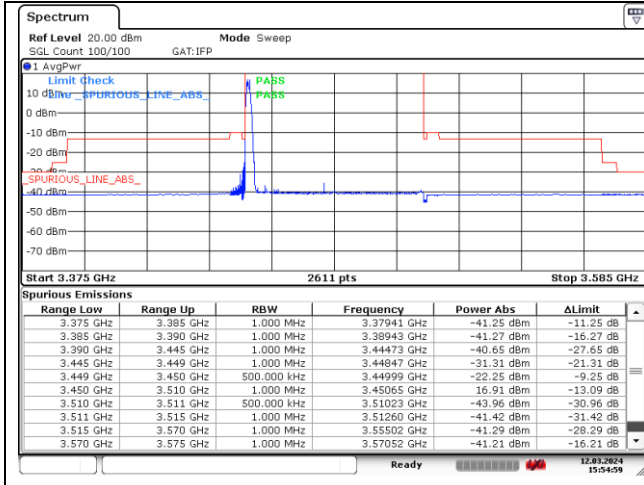

CP-OFDM 16QAM - High Channel - Full RB

NR band 78_Low Band (50 MHz) (IC)

CP-OFDM 16QAM - High Channel - 1 RB

CP-OFDM 16QAM - High Channel - 1 RB

CP-OFDM 16QAM - High Channel - Full RB

CP-OFDM 16QAM - High Channel - Full RB

NR band 77/78 Low Band (60 MHz) (IC)

DFT-S-OFDM BPSK - Low Channel - 1 RB

DFT-S-OFDM BPSK - Low Channel - 1 RB

DFT-S-OFDM BPSK - Low Channel - Full RB

DFT-S-OFDM BPSK - Low Channel - Full RB

NR band 77 Low Band (60 MHz) (IC)