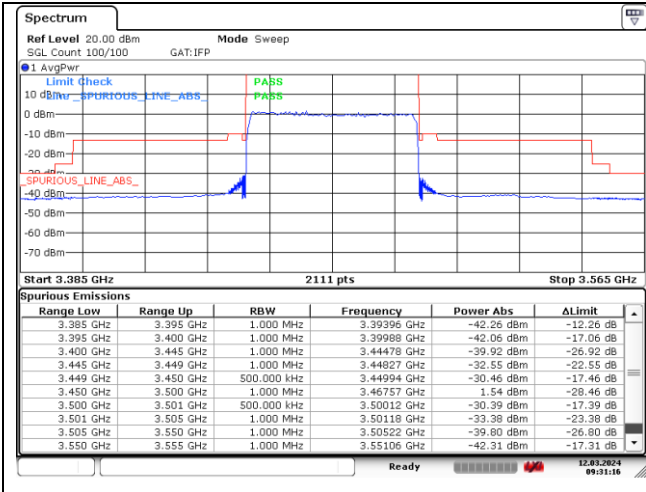

CP-OFDM QPSK - High Channel - 1 RB

CP-OFDM QPSK - High Channel - Full RB

CP-OFDM QPSK - High Channel - Full RB

NR band 77/78 Low Band (50 MHz) (IC)

CP-OFDM 16QAM - Low Channel - 1 RB

CP-OFDM 16QAM - Low Channel - 1 RB