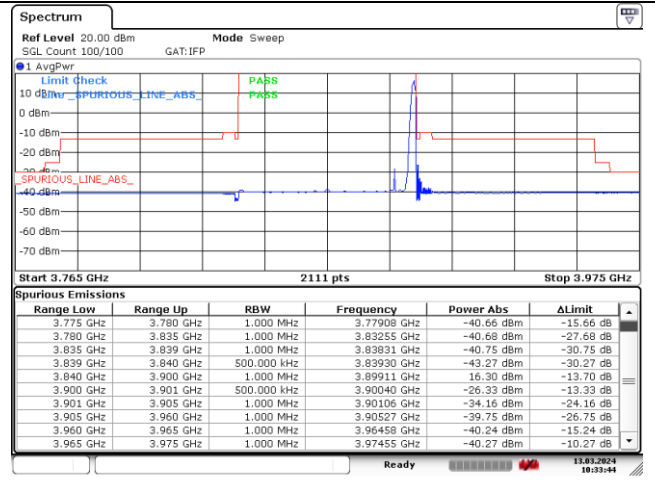

CP-OFDM QPSK - High Channel - 1 RB