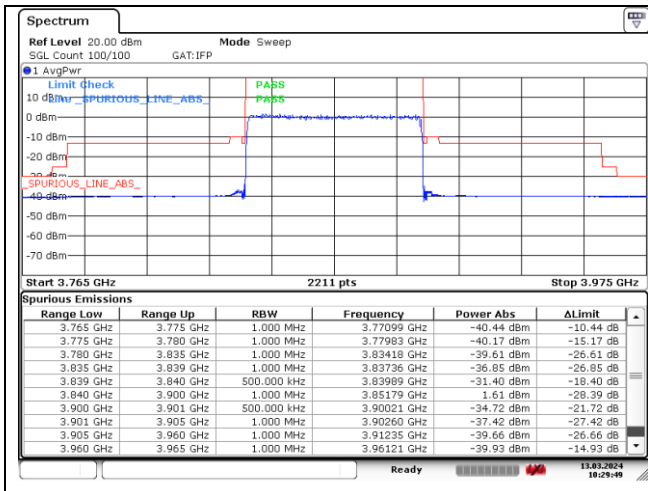

CP-OFDM QPSK - Low Channel - Full RB

NR band 77_Low Band (60 MHz) (IC)

CP-OFDM QPSK - High Channel - 1 RB

CP-OFDM QPSK - High Channel - 1 RB

CP-OFDM QPSK - High Channel - Full RB

CP-OFDM QPSK - High Channel - Full RB