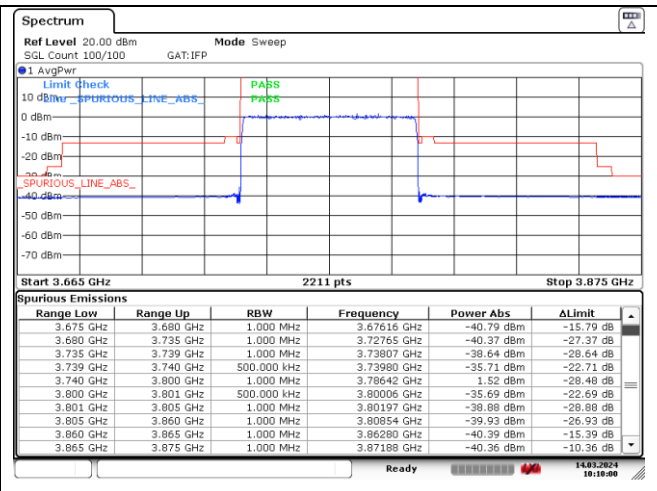

NR band 78_Low Band (60 MHz) (IC)

CP-OFDM QPSK - High Channel - 1 RB

CP-OFDM QPSK - High Channel - 1 RB

CP-OFDM QPSK - High Channel - Full RB

CP-OFDM QPSK - High Channel - Full RB