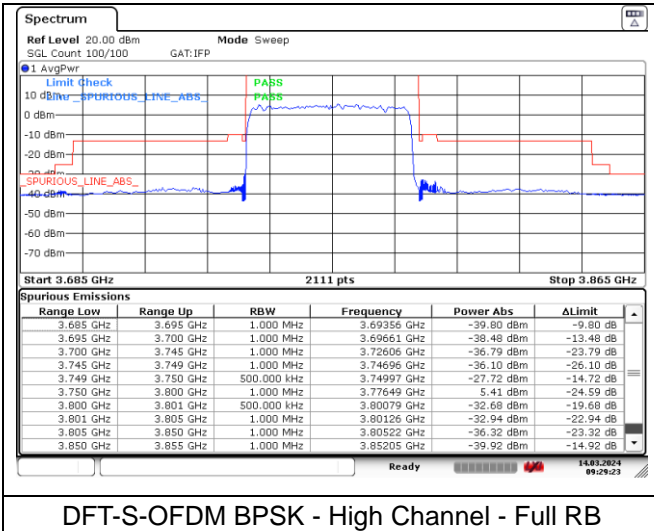

NR band 77/78 Low Band (50 MHz) (IC)

DFT-S-OFDM BPSK - Low Channel - 1 RB

DFT-S-OFDM BPSK - Low Channel - 1 RB

DFT-S-OFDM BPSK - Low Channel - Full RB

DFT-S-OFDM BPSK - Low Channel - Full RB

NR band 77_Low Band (50 MHz) (IC)

NR band 78_Low Band (50 MHz) (IC)

DFT-S-OFDM BPSK - High Channel - 1 RB

DFT-S-OFDM BPSK - High Channel - 1 RB

DFT-S-OFDM BPSK - High Channel - Full RB

DFT-S-OFDM BPSK - High Channel - Full RB

NR band 77/78 Low Band (50 MHz) (IC)

DFT-S-OFDM 16QAM - Low Channel - 1 RB

DFT-S-OFDM 16QAM - Low Channel - 1 RB

DFT-S-OFDM 16QAM - Low Channel - Full RB

DFT-S-OFDM 16QAM - Low Channel - Full RB

NR band 77_Low Band (50 MHz) (IC)

NR band 78_Low Band (50 MHz) (IC)