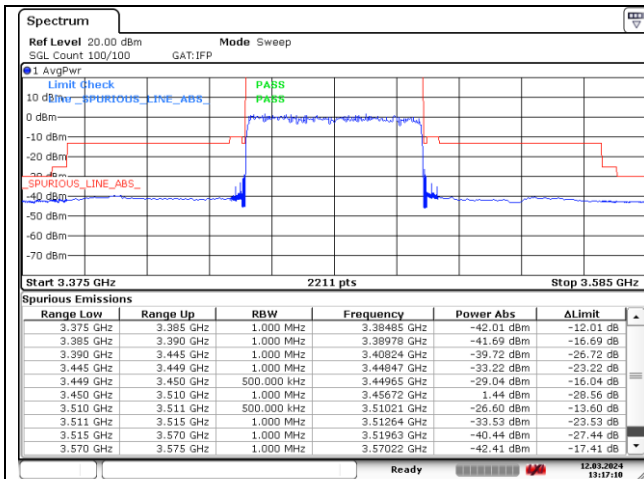

DFT-S-OFDM BPSK - High Channel - 1 RB

DFT-S-OFDM BPSK - High Channel - Full RB

DFT-S-OFDM BPSK - High Channel - Full RB

NR band 77/78 Low Band (60 MHz) (IC)

DFT-S-OFDM 16QAM - Low Channel - 1 RB

DFT-S-OFDM 16QAM - Low Channel - 1 RB