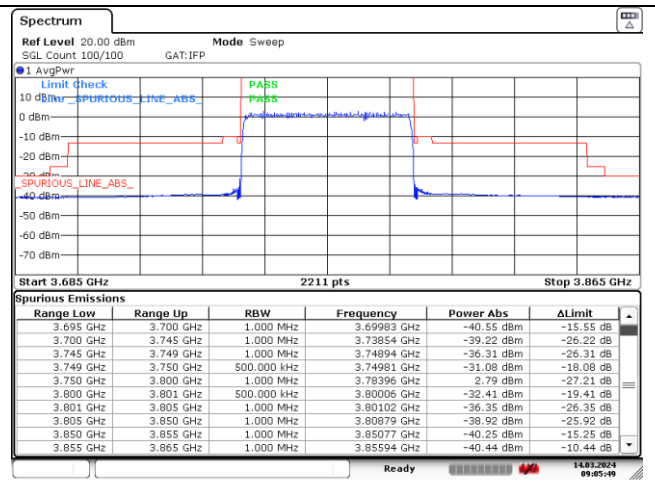

CP-OFDM QPSK - High Channel - Full RB