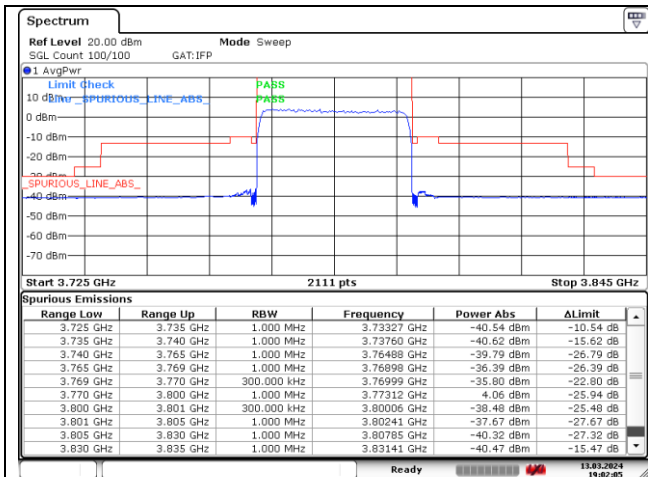

CP-OFDM QPSK - High Channel - Full RB

**NR band 78\_Low Band (30 MHz) (IC)**

CP-OFDM QPSK - High Channel - 1 RB

CP-OFDM QPSK - High Channel - 1 RB

CP-OFDM QPSK - High Channel - Full RB

CP-OFDM QPSK - High Channel - Full RB