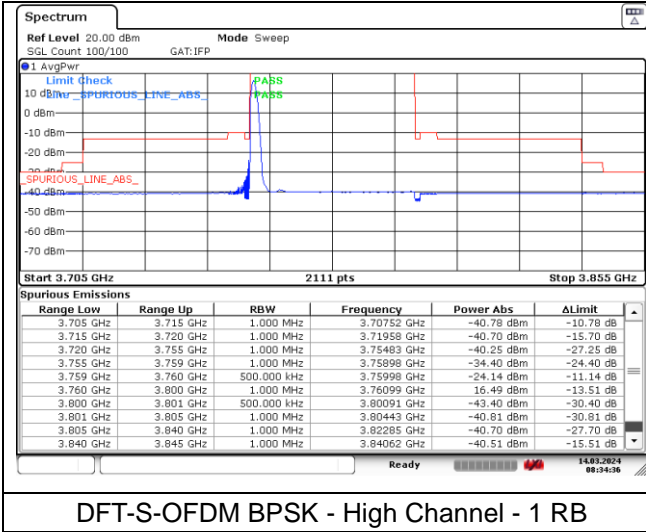

DFT-S-OFDM BPSK - Low Channel - 1 RB

DFT-S-OFDM BPSK - Low Channel - 1 RB

DFT-S-OFDM BPSK - Low Channel - Full RB

DFT-S-OFDM BPSK - Low Channel - Full RB

**NR band 77 Low Band (40 MHz) (IC)**

DFT-S-OFDM BPSK - High Channel - 1 RB

DFT-S-OFDM BPSK - High Channel - 1 RB

DFT-S-OFDM BPSK - High Channel - Full RB

DFT-S-OFDM BPSK - High Channel - Full RB

**NR band 78 Low Band (40 MHz) (IC)**

DFT-S-OFDM BPSK - High Channel - 1 RB

DFT-S-OFDM BPSK - High Channel - 1 RB

DFT-S-OFDM BPSK - High Channel - Full RB

DFT-S-OFDM BPSK - High Channel - Full RB

**NR band 77/78 Low Band (40 MHz) (IC)**

DFT-S-OFDM 16QAM - Low Channel - 1 RB

DFT-S-OFDM 16QAM - Low Channel - 1 RB

DFT-S-OFDM 16QAM - Low Channel - Full RB