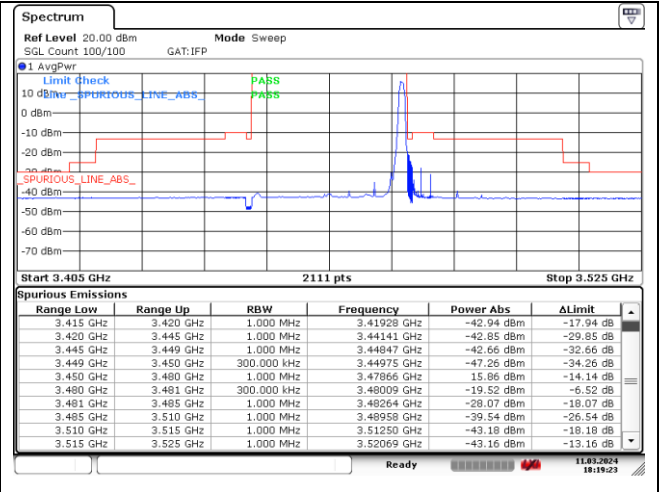

DFT-S-OFDM 16QAM - High Channel - 1 RB

DFT-S-OFDM 16QAM - High Channel - Full RB

DFT-S-OFDM 16QAM - High Channel - Full RB

**NR band 77/78 Low Band (30 MHz) (IC)**

CP-OFDM QPSK - Low Channel - 1 RB

CP-OFDM QPSK - Low Channel - 1 RB