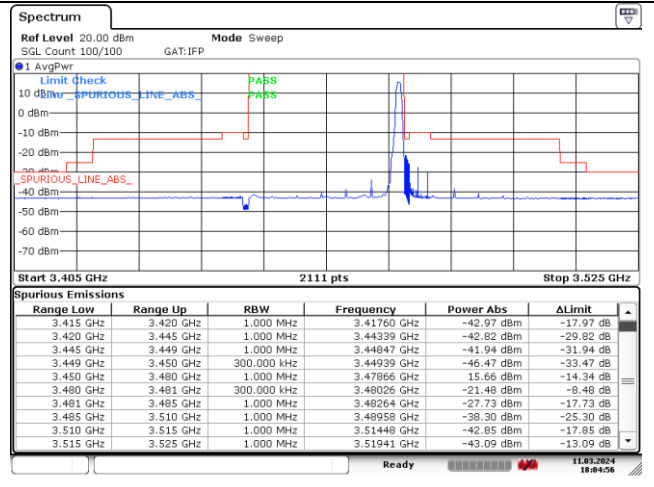

**NR band 77/78 Low Band (30 MHz) (IC)**

DFT-S-OFDM 16QAM - Low Channel - 1 RB

DFT-S-OFDM 16QAM - Low Channel - 1 RB

DFT-S-OFDM 16QAM - Low Channel - Full RB

DFT-S-OFDM 16QAM - Low Channel - Full RB

**NR band 77\_Low Band (30 MHz) (IC)**

DFT-S-OFDM 16QAM - High Channel - 1 RB

DFT-S-OFDM 16QAM - High Channel - 1 RB

DFT-S-OFDM 16QAM - High Channel - Full RB

DFT-S-OFDM 16QAM - High Channel - Full RB

**NR band 78\_Low Band (30 MHz) (IC)**

DFT-S-OFDM 16QAM - High Channel - 1 RB