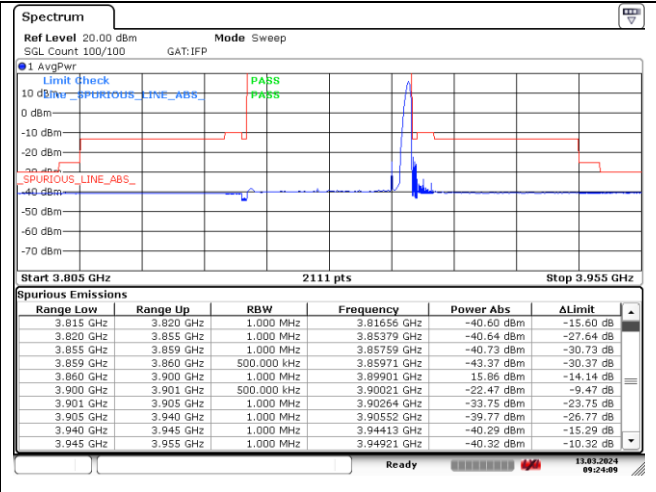

CP-OFDM 16QAM - High Channel - 1 RB