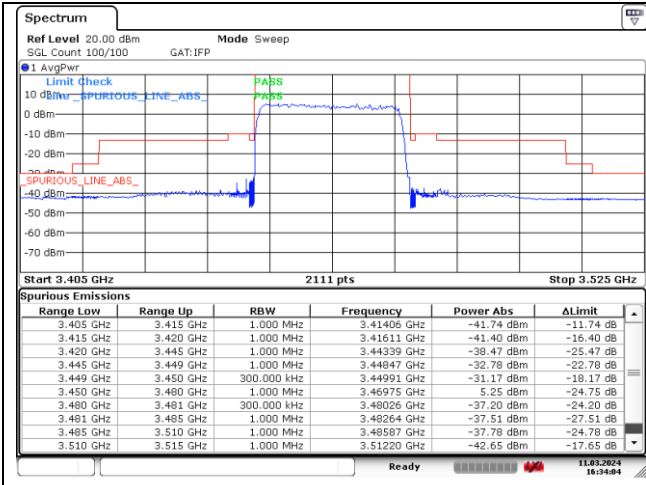

**NR band 77/78 Low Band (30 MHz) (IC)**

DFT-S-OFDM 16QAM - Low Channel - 1 RB

DFT-S-OFDM 16QAM - Low Channel - 1 RB

DFT-S-OFDM 16QAM - Low Channel - Full RB

DFT-S-OFDM 16QAM - Low Channel - Full RB

**NR band 77\_Low Band (30 MHz) (IC)**

DFT-S-OFDM 16QAM - High Channel - 1 RB

DFT-S-OFDM 16QAM - High Channel - 1 RB

DFT-S-OFDM 16QAM - High Channel - Full RB

DFT-S-OFDM 16QAM - High Channel - Full RB

**NR band 78\_Low Band (30 MHz) (IC)**

DFT-S-OFDM 16QAM - High Channel - 1 RB