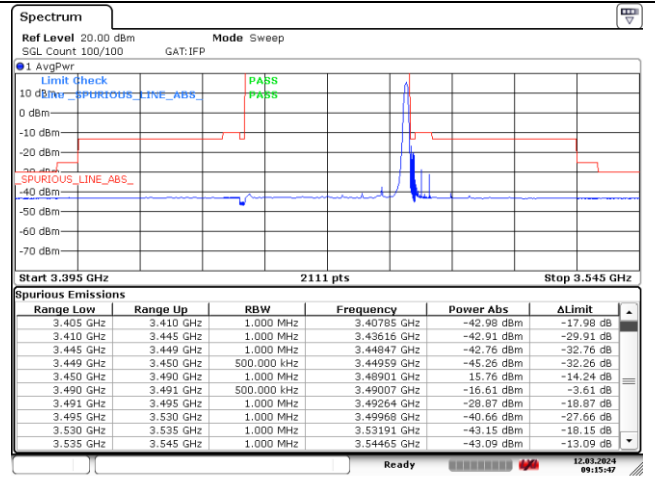

CP-OFDM 16QAM - Low Channel - 1 RB