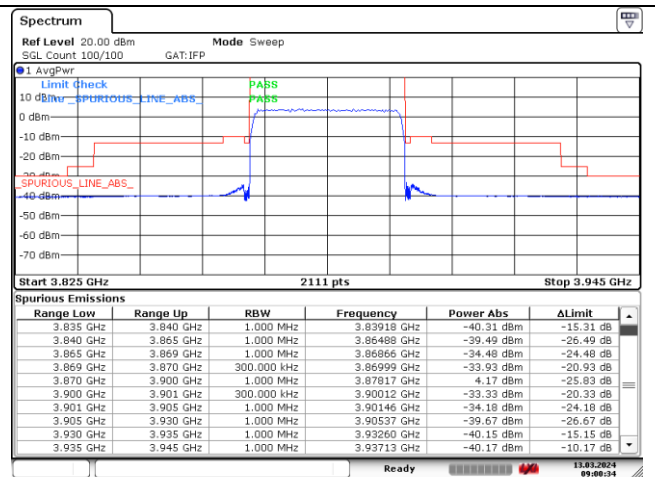

CP-OFDM QPSK - Low Channel - Full RB

CP-OFDM QPSK - Low Channel - Full RB

**NR band 77\_Low Band (30 MHz) (IC)**

CP-OFDM QPSK - High Channel - 1 RB

CP-OFDM QPSK - High Channel - 1 RB

CP-OFDM QPSK - High Channel - Full RB