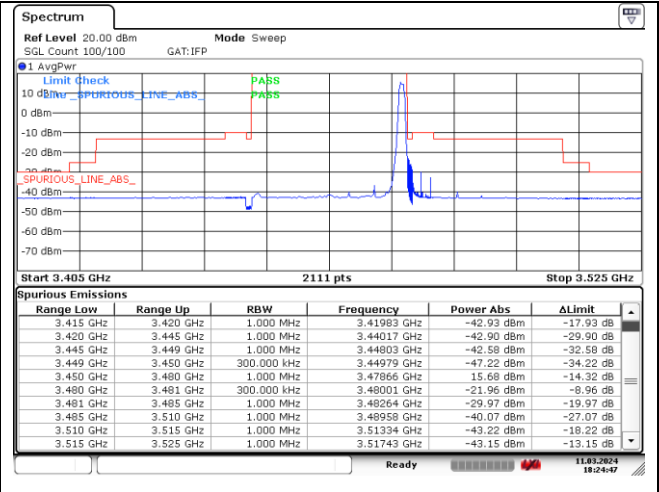

CP-OFDM QPSK - High Channel - Full RB

**NR band 78\_Low Band (30 MHz) (IC)**

CP-OFDM QPSK - High Channel - 1 RB

CP-OFDM QPSK - High Channel - 1 RB

CP-OFDM QPSK - High Channel - Full RB

CP-OFDM QPSK - High Channel - Full RB

**NR band 77/78 Low Band (30 MHz) (IC)**

CP-OFDM 16QAM - Low Channel - 1 RB

CP-OFDM 16QAM - Low Channel - 1 RB

CP-OFDM 16QAM - Low Channel - Full RB

CP-OFDM 16QAM - Low Channel - Full RB

**NR band 77\_Low Band (30 MHz) (IC)**