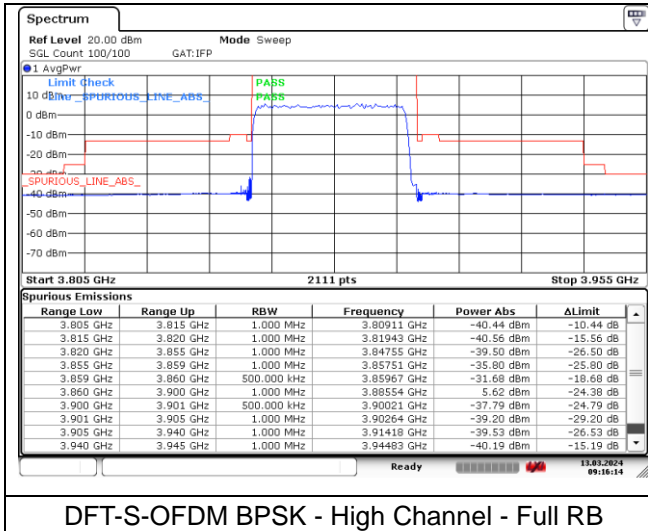

DFT-S-OFDM BPSK - Low Channel - 1 RB

DFT-S-OFDM BPSK - Low Channel - 1 RB

DFT-S-OFDM BPSK - Low Channel - Full RB

DFT-S-OFDM BPSK - Low Channel - Full RB

**NR band 77 Low Band (40 MHz) (IC)**

DFT-S-OFDM BPSK - High Channel - 1 RB

DFT-S-OFDM BPSK - High Channel - 1 RB

DFT-S-OFDM BPSK - High Channel - Full RB

DFT-S-OFDM BPSK - High Channel - Full RB

**NR band 78 Low Band (40 MHz) (IC)**

DFT-S-OFDM BPSK - High Channel - 1 RB

DFT-S-OFDM BPSK - High Channel - 1 RB