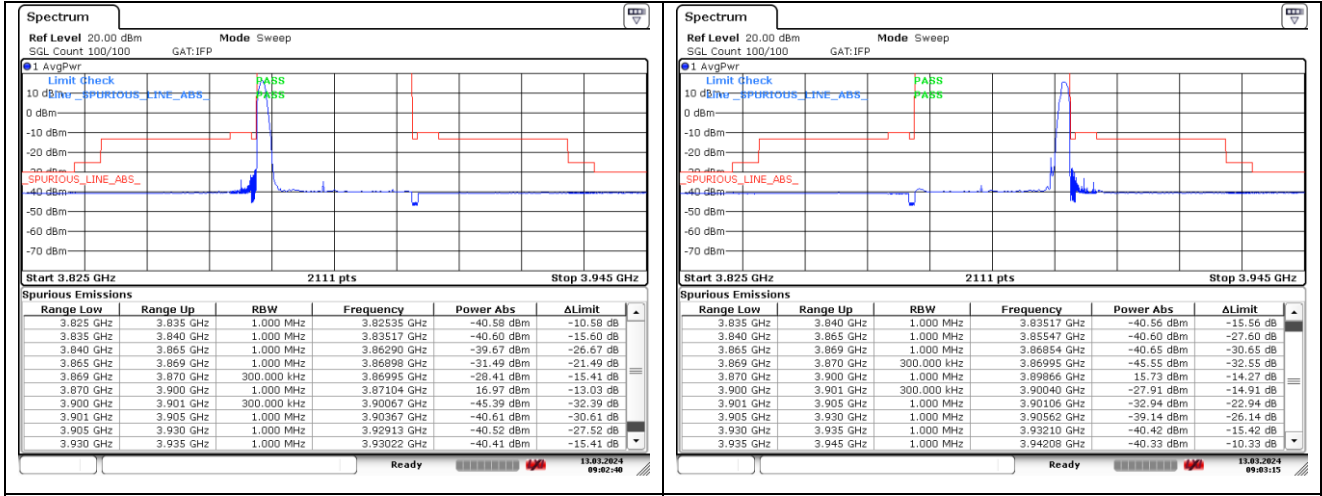

**NR band 77/78 Low Band (30 MHz) (IC)**

CP-OFDM 16QAM - Low Channel - 1 RB

CP-OFDM 16QAM - Low Channel - 1 RB

CP-OFDM 16QAM - Low Channel - Full RB

CP-OFDM 16QAM - Low Channel - Full RB

**NR band 77\_Low Band (30 MHz) (IC)**