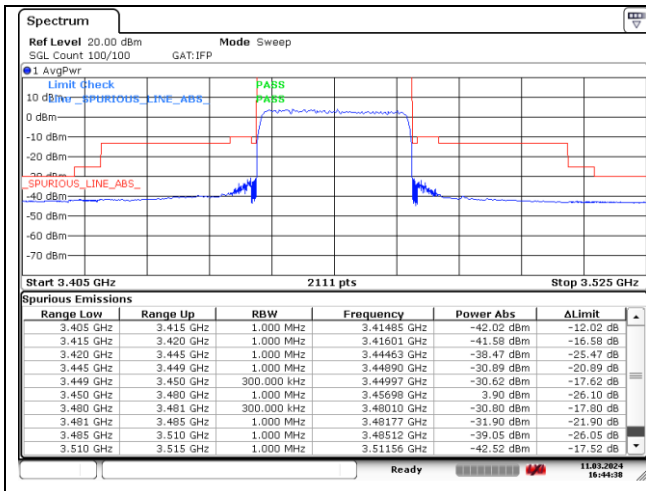

CP-OFDM QPSK - High Channel - Full RB

**NR band 78\_Low Band (30 MHz) (IC)**

CP-OFDM QPSK - High Channel - 1 RB

CP-OFDM QPSK - High Channel - 1 RB

CP-OFDM QPSK - High Channel - Full RB

CP-OFDM QPSK - High Channel - Full RB

**NR band 77/78 Low Band (30 MHz) (IC)**

CP-OFDM 16QAM - Low Channel - 1 RB

CP-OFDM 16QAM - Low Channel - 1 RB

CP-OFDM 16QAM - Low Channel - Full RB

CP-OFDM 16QAM - Low Channel - Full RB

**NR band 77\_Low Band (30 MHz) (IC)**