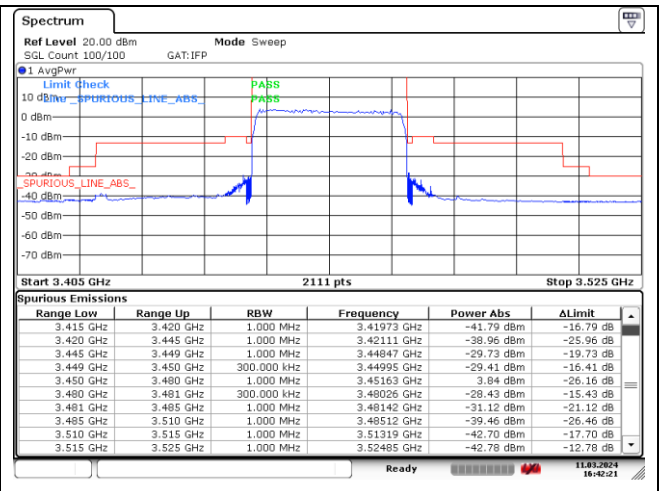

CP-OFDM QPSK - Low Channel - Full RB