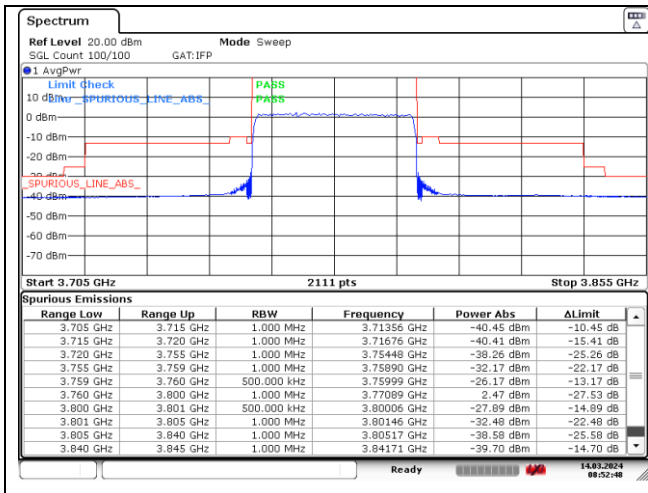

CP-OFDM QPSK - High Channel - Full RB

**NR band 78\_Low Band (40 MHz) (IC)**

CP-OFDM QPSK - High Channel - 1 RB

CP-OFDM QPSK - High Channel - 1 RB

CP-OFDM QPSK - High Channel - Full RB

CP-OFDM QPSK - High Channel - Full RB