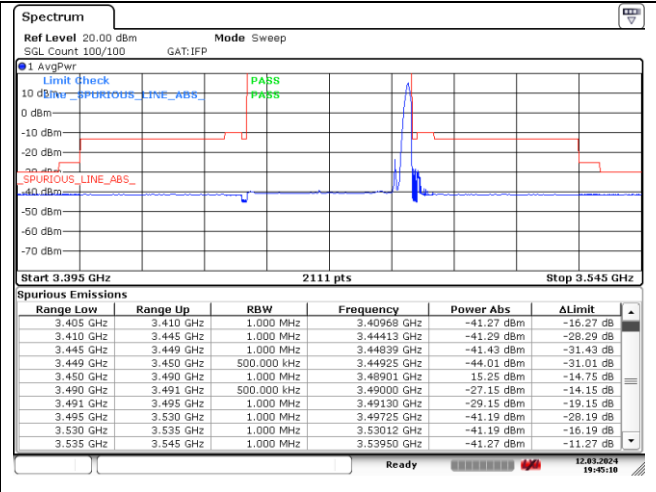

DFT-S-OFDM BPSK - High Channel - Full RB

DFT-S-OFDM BPSK - High Channel - Full RB

**NR band 77/78 Low Band (40 MHz) (IC)**

DFT-S-OFDM 16QAM - Low Channel - 1 RB

DFT-S-OFDM 16QAM - Low Channel - 1 RB

DFT-S-OFDM 16QAM - Low Channel - Full RB