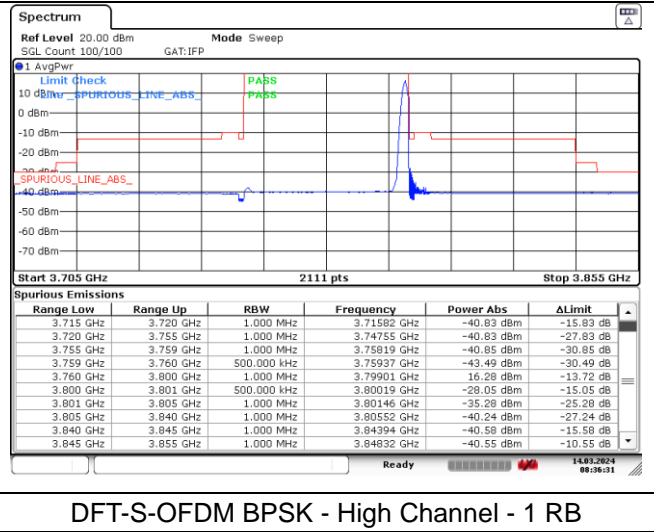

DFT-S-OFDM BPSK - Low Channel - 1 RB

DFT-S-OFDM BPSK - Low Channel - 1 RB

DFT-S-OFDM BPSK - Low Channel - Full RB

DFT-S-OFDM BPSK - Low Channel - Full RB

**NR band 77 Low Band (40 MHz) (IC)**

DFT-S-OFDM BPSK - High Channel - 1 RB

DFT-S-OFDM BPSK - High Channel - 1 RB

DFT-S-OFDM BPSK - High Channel - Full RB

DFT-S-OFDM BPSK - High Channel - Full RB

**NR band 78 Low Band (40 MHz) (IC)**

DFT-S-OFDM BPSK - High Channel - 1 RB

DFT-S-OFDM BPSK - High Channel - 1 RB

DFT-S-OFDM BPSK - High Channel - Full RB

DFT-S-OFDM BPSK - High Channel - Full RB

**NR band 77/78 Low Band (40 MHz) (IC)**

DFT-S-OFDM 16QAM - Low Channel - 1 RB

DFT-S-OFDM 16QAM - Low Channel - 1 RB

DFT-S-OFDM 16QAM - Low Channel - Full RB