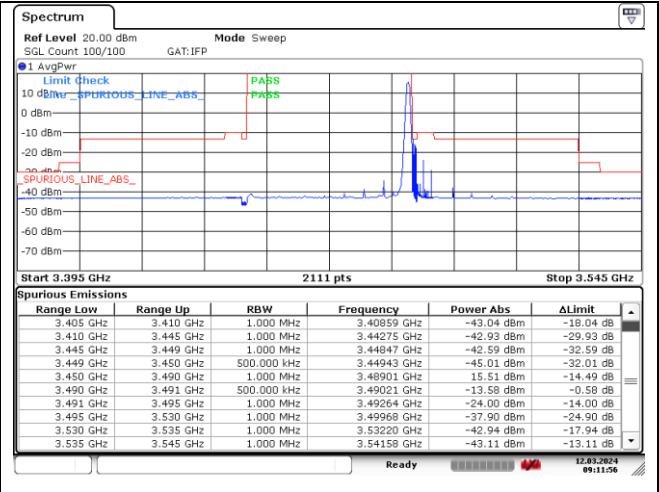

DFT-S-OFDM 16QAM - Low Channel - Full RB

**NR band 77\_Low Band (40 MHz) (IC)**

**NR band 78\_Low Band (40 MHz) (IC)**

**NR band 77/78 Low Band (40 MHz) (IC)**

CP-OFDM QPSK - Low Channel - 1 RB

CP-OFDM QPSK - Low Channel - 1 RB