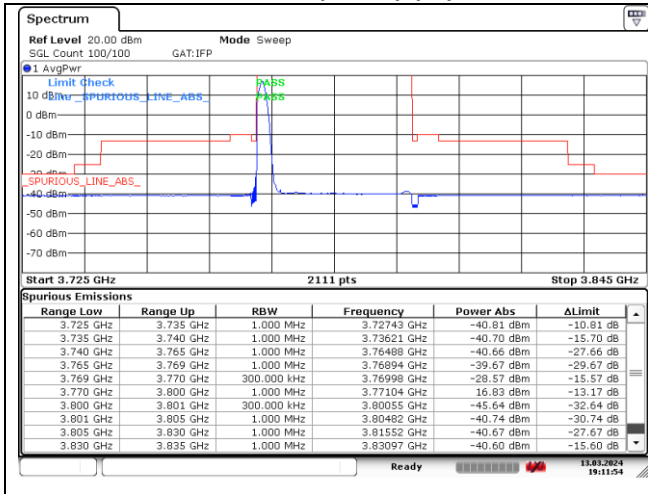

NR band 78_Low Band (30 MHz) (IC)

CP-OFDM QPSK - High Channel - 1 RB