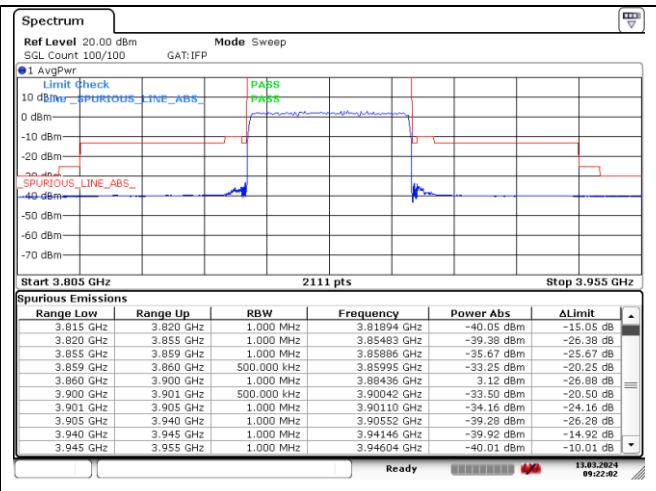

CP-OFDM 16QAM - High Channel - Full RB