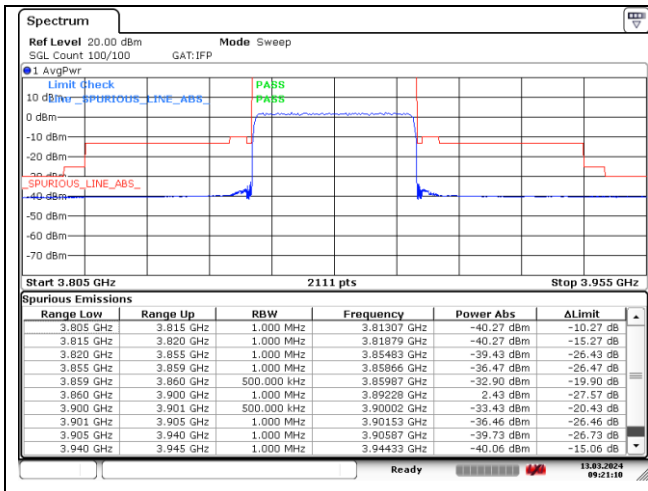

CP-OFDM QPSK - Low Channel - Full RB

CP-OFDM QPSK - Low Channel - Full RB

**NR band 77\_Low Band (40 MHz) (IC)**

CP-OFDM QPSK - High Channel - 1 RB

CP-OFDM QPSK - High Channel - 1 RB

CP-OFDM QPSK - High Channel - Full RB