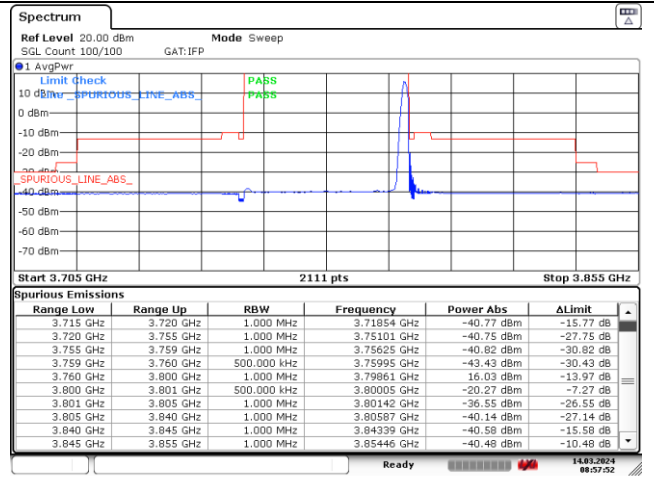

CP-OFDM 16QAM - High Channel - 1 RB

CP-OFDM 16QAM - High Channel - 1 RB

CP-OFDM 16QAM - High Channel - Full RB

CP-OFDM 16QAM - High Channel - Full RB

**NR band 78\_Low Band (40 MHz) (IC)**

CP-OFDM 16QAM - High Channel - 1 RB