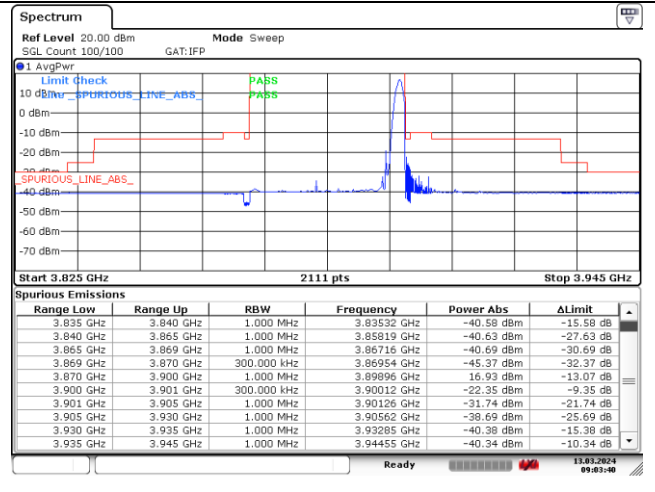

CP-OFDM QPSK - Low Channel - Full RB

CP-OFDM QPSK - Low Channel - Full RB

**NR band 77\_Low Band (30 MHz) (IC)**

CP-OFDM QPSK - High Channel - 1 RB

CP-OFDM QPSK - High Channel - 1 RB

CP-OFDM QPSK - High Channel - Full RB