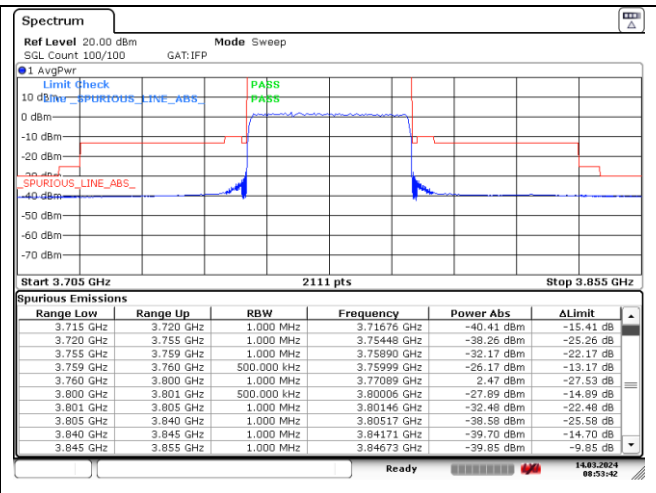

CP-OFDM QPSK - High Channel - Full RB

**NR band 78\_Low Band (40 MHz) (IC)**

CP-OFDM QPSK - High Channel - 1 RB

CP-OFDM QPSK - High Channel - 1 RB

CP-OFDM QPSK - High Channel - Full RB

CP-OFDM QPSK - High Channel - Full RB