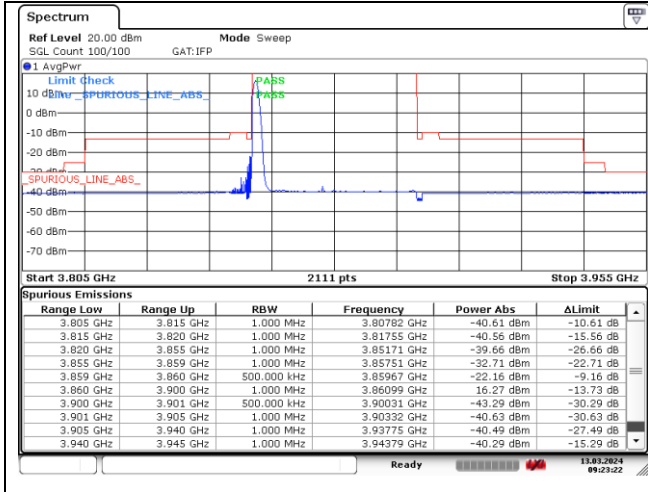

**NR band 77/78 Low Band (40 MHz) (IC)**

CP-OFDM 16QAM - Low Channel - 1 RB

CP-OFDM 16QAM - Low Channel - 1 RB

CP-OFDM 16QAM - Low Channel - Full RB

CP-OFDM 16QAM - Low Channel - Full RB

**NR band 77\_Low Band (40 MHz) (IC)**