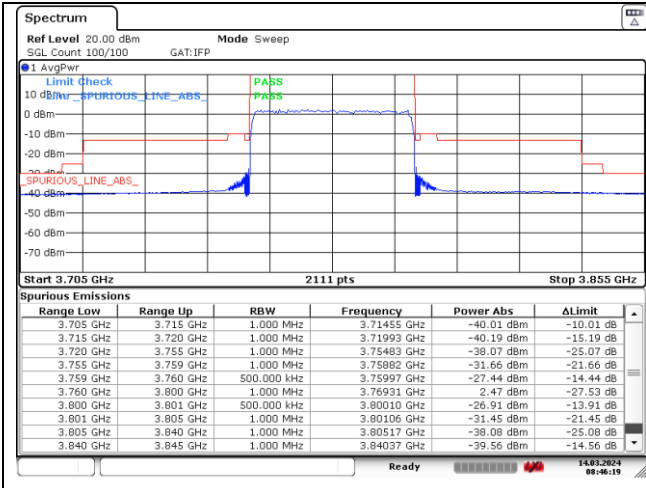

CP-OFDM 16QAM - High Channel - Full RB