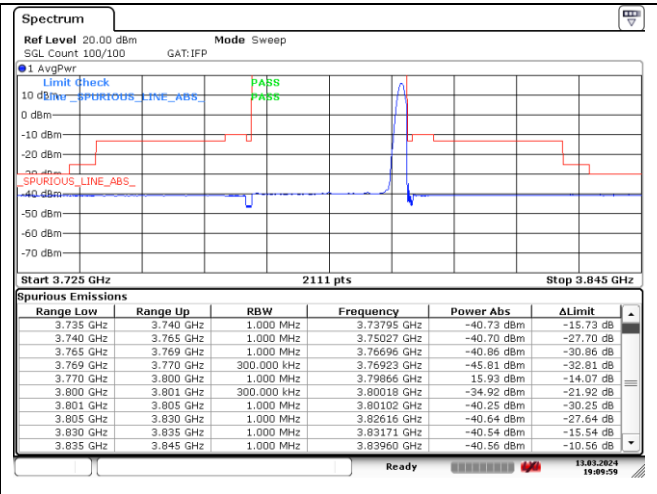

CP-OFDM QPSK - High Channel - 1 RB