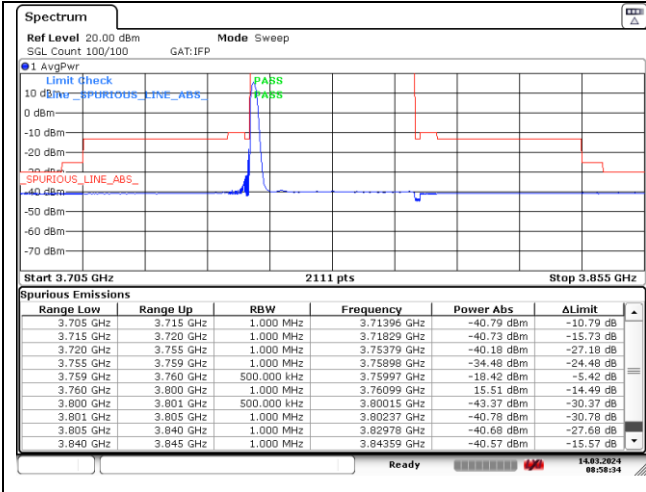

CP-OFDM 16QAM - High Channel - 1 RB

CP-OFDM 16QAM - High Channel - 1 RB

CP-OFDM 16QAM - High Channel - Full RB

CP-OFDM 16QAM - High Channel - Full RB

**NR band 78\_Low Band (40 MHz) (IC)**

CP-OFDM 16QAM - High Channel - 1 RB