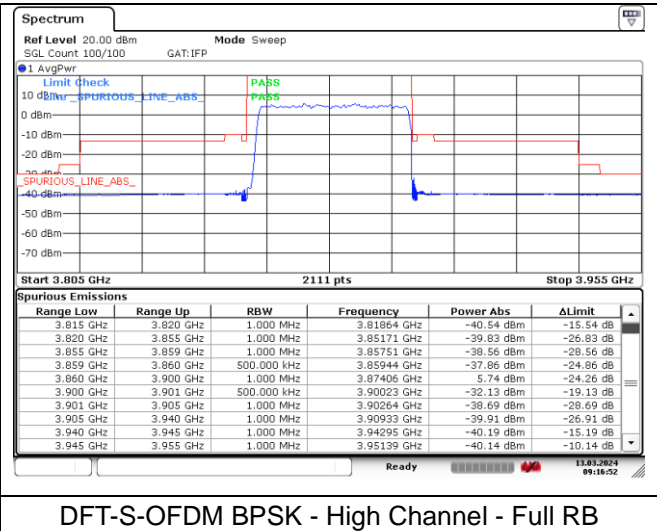

DFT-S-OFDM BPSK - Low Channel - 1 RB

DFT-S-OFDM BPSK - Low Channel - 1 RB

DFT-S-OFDM BPSK - Low Channel - Full RB

DFT-S-OFDM BPSK - Low Channel - Full RB

**NR band 77 Low Band (40 MHz) (IC)**

DFT-S-OFDM BPSK - High Channel - 1 RB

DFT-S-OFDM BPSK - High Channel - 1 RB

DFT-S-OFDM BPSK - High Channel - Full RB

DFT-S-OFDM BPSK - High Channel - Full RB

**NR band 78 Low Band (40 MHz) (IC)**

DFT-S-OFDM BPSK - High Channel - 1 RB

DFT-S-OFDM BPSK - High Channel - 1 RB