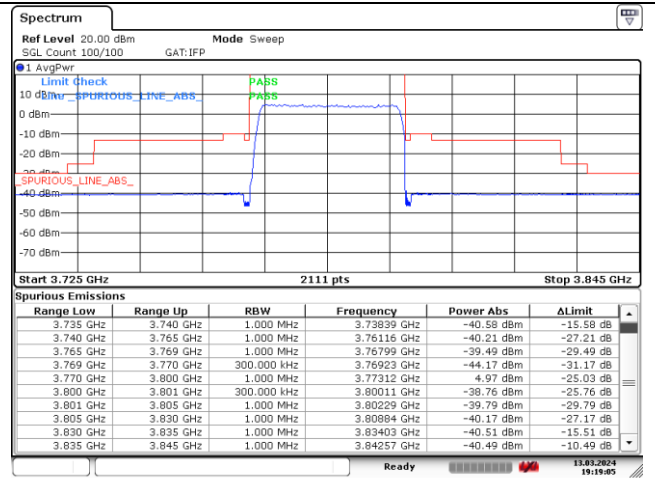

DFT-S-OFDM 16QAM - High Channel - 1 RB

DFT-S-OFDM 16QAM - High Channel - 1 RB

DFT-S-OFDM 16QAM - High Channel - Full RB

DFT-S-OFDM 16QAM - High Channel - Full RB

**NR band 78\_Low Band (30 MHz) (IC)**

DFT-S-OFDM 16QAM - High Channel - 1 RB

DFT-S-OFDM 16QAM - High Channel - 1 RB

DFT-S-OFDM 16QAM - High Channel - Full RB

DFT-S-OFDM 16QAM - High Channel - Full RB

**NR band 77/78 Low Band (30 MHz) (IC)**

CP-OFDM QPSK - Low Channel - 1 RB

CP-OFDM QPSK - Low Channel - 1 RB