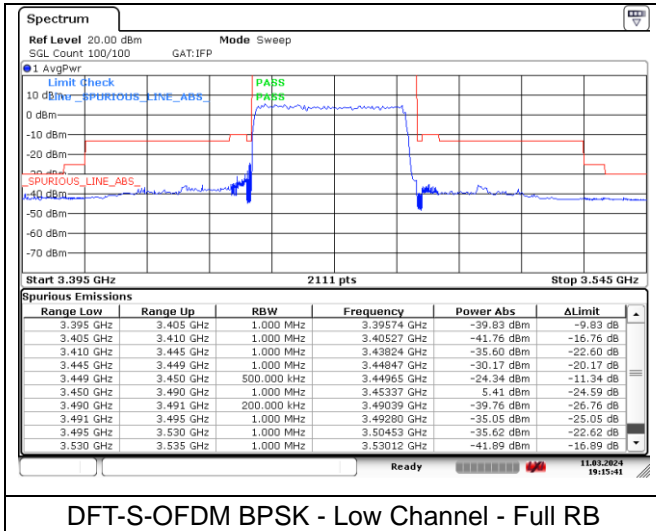

CP-OFDM 16QAM - High Channel - 1 RB

CP-OFDM 16QAM - High Channel - 1 RB

CP-OFDM 16QAM - High Channel - Full RB

CP-OFDM 16QAM - High Channel - Full RB

**NR band 78\_Low Band (30 MHz) (IC)**

**NR band 77/78 Low Band (40 MHz) (IC)**

DFT-S-OFDM BPSK - Low Channel - 1 RB

DFT-S-OFDM BPSK - Low Channel - 1 RB

DFT-S-OFDM BPSK - Low Channel - Full RB

DFT-S-OFDM BPSK - Low Channel - Full RB

**NR band 77 Low Band (40 MHz) (IC)**

DFT-S-OFDM BPSK - High Channel - 1 RB