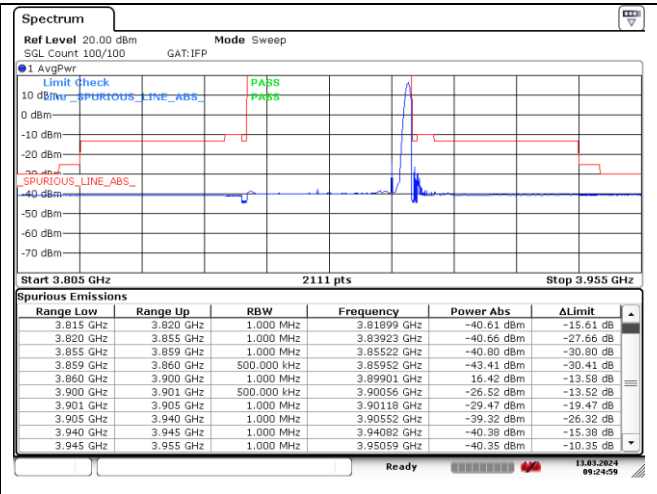

CP-OFDM QPSK - Low Channel - Full RB

CP-OFDM QPSK - Low Channel - Full RB

**NR band 77\_Low Band (40 MHz) (IC)**

CP-OFDM QPSK - High Channel - 1 RB

CP-OFDM QPSK - High Channel - 1 RB

CP-OFDM QPSK - High Channel - Full RB