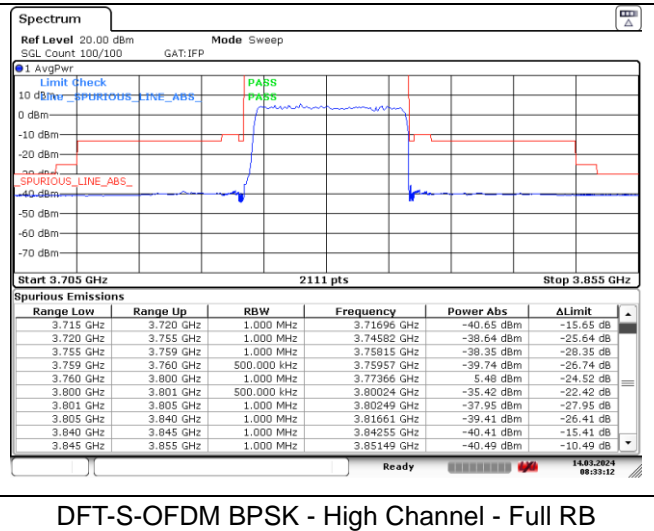

DFT-S-OFDM BPSK - Low Channel - 1 RB

DFT-S-OFDM BPSK - Low Channel - 1 RB

DFT-S-OFDM BPSK - Low Channel - Full RB

DFT-S-OFDM BPSK - Low Channel - Full RB

**NR band 77 Low Band (40 MHz) (IC)**

DFT-S-OFDM BPSK - High Channel - 1 RB

DFT-S-OFDM BPSK - High Channel - 1 RB

DFT-S-OFDM BPSK - High Channel - Full RB

DFT-S-OFDM BPSK - High Channel - Full RB

**NR band 78 Low Band (40 MHz) (IC)**

DFT-S-OFDM BPSK - High Channel - 1 RB

DFT-S-OFDM BPSK - High Channel - 1 RB

DFT-S-OFDM BPSK - High Channel - Full RB

DFT-S-OFDM BPSK - High Channel - Full RB

**NR band 77/78 Low Band (40 MHz) (IC)**

DFT-S-OFDM 16QAM - Low Channel - 1 RB

DFT-S-OFDM 16QAM - Low Channel - 1 RB

DFT-S-OFDM 16QAM - Low Channel - Full RB