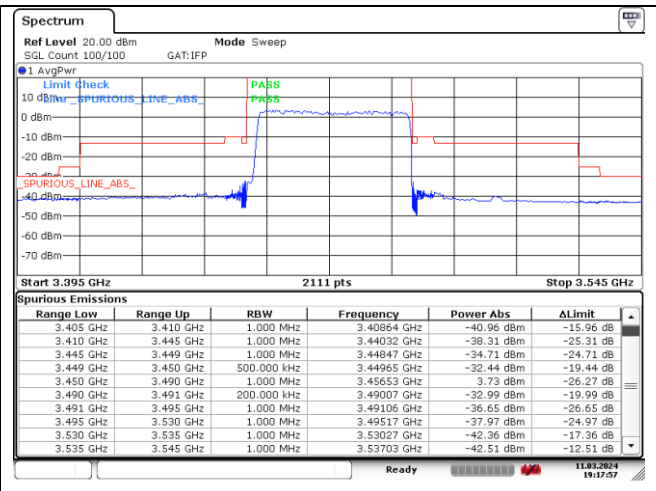

DFT-S-OFDM BPSK - High Channel - Full RB

DFT-S-OFDM BPSK - High Channel - Full RB

**NR band 77/78 Low Band (40 MHz) (IC)**

DFT-S-OFDM 16QAM - Low Channel - 1 RB

DFT-S-OFDM 16QAM - Low Channel - 1 RB

DFT-S-OFDM 16QAM - Low Channel - Full RB