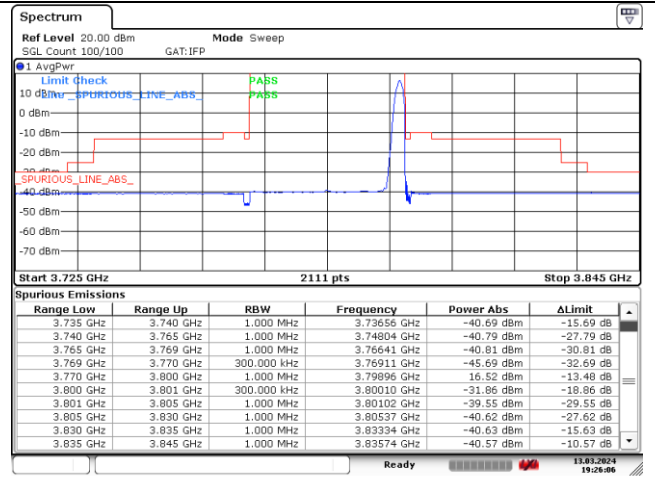

**NR band 77/78 Low Band (30 MHz) (IC)**

DFT-S-OFDM 16QAM - Low Channel - 1 RB

DFT-S-OFDM 16QAM - Low Channel - 1 RB

DFT-S-OFDM 16QAM - Low Channel - Full RB

DFT-S-OFDM 16QAM - Low Channel - Full RB

**NR band 77\_Low Band (30 MHz) (IC)**

DFT-S-OFDM 16QAM - High Channel - 1 RB

DFT-S-OFDM 16QAM - High Channel - 1 RB

DFT-S-OFDM 16QAM - High Channel - Full RB

DFT-S-OFDM 16QAM - High Channel - Full RB

**NR band 78\_Low Band (30 MHz) (IC)**

DFT-S-OFDM 16QAM - High Channel - 1 RB

DFT-S-OFDM 16QAM - High Channel - 1 RB

DFT-S-OFDM 16QAM - High Channel - Full RB

DFT-S-OFDM 16QAM - High Channel - Full RB

**NR band 77/78 Low Band (30 MHz) (IC)**

CP-OFDM QPSK - Low Channel - 1 RB

CP-OFDM QPSK - Low Channel - 1 RB