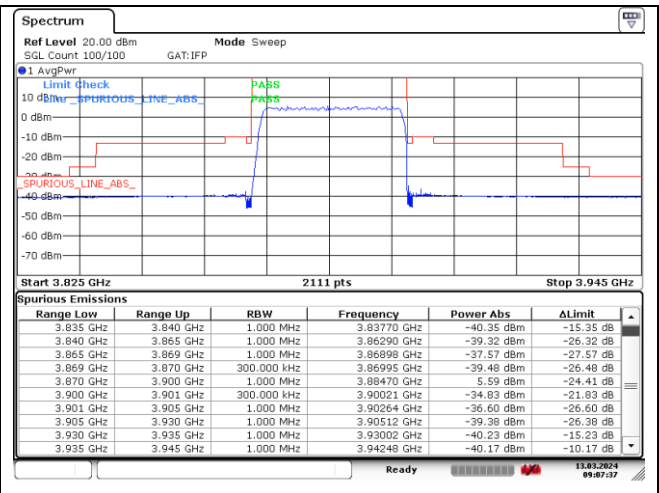

**NR band 77/78 Low Band (30 MHz) (IC)**

DFT-S-OFDM 16QAM - Low Channel - 1 RB

DFT-S-OFDM 16QAM - Low Channel - 1 RB

DFT-S-OFDM 16QAM - Low Channel - Full RB

DFT-S-OFDM 16QAM - Low Channel - Full RB

**NR band 77\_Low Band (30 MHz) (IC)**

DFT-S-OFDM 16QAM - High Channel - 1 RB

DFT-S-OFDM 16QAM - High Channel - 1 RB

DFT-S-OFDM 16QAM - High Channel - Full RB

DFT-S-OFDM 16QAM - High Channel - Full RB

**NR band 78\_Low Band (30 MHz) (IC)**

DFT-S-OFDM 16QAM - High Channel - 1 RB