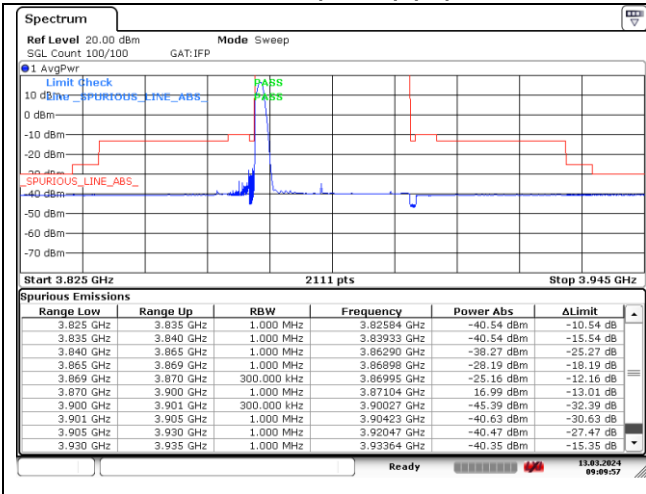

**NR band 77/78 Low Band (30 MHz) (IC)**

DFT-S-OFDM 16QAM - Low Channel - 1 RB

DFT-S-OFDM 16QAM - Low Channel - 1 RB

DFT-S-OFDM 16QAM - Low Channel - Full RB

DFT-S-OFDM 16QAM - Low Channel - Full RB

**NR band 77\_Low Band (30 MHz) (IC)**

DFT-S-OFDM 16QAM - High Channel - 1 RB

DFT-S-OFDM 16QAM - High Channel - 1 RB

DFT-S-OFDM 16QAM - High Channel - Full RB

DFT-S-OFDM 16QAM - High Channel - Full RB

**NR band 78\_Low Band (30 MHz) (IC)**

DFT-S-OFDM 16QAM - High Channel - 1 RB