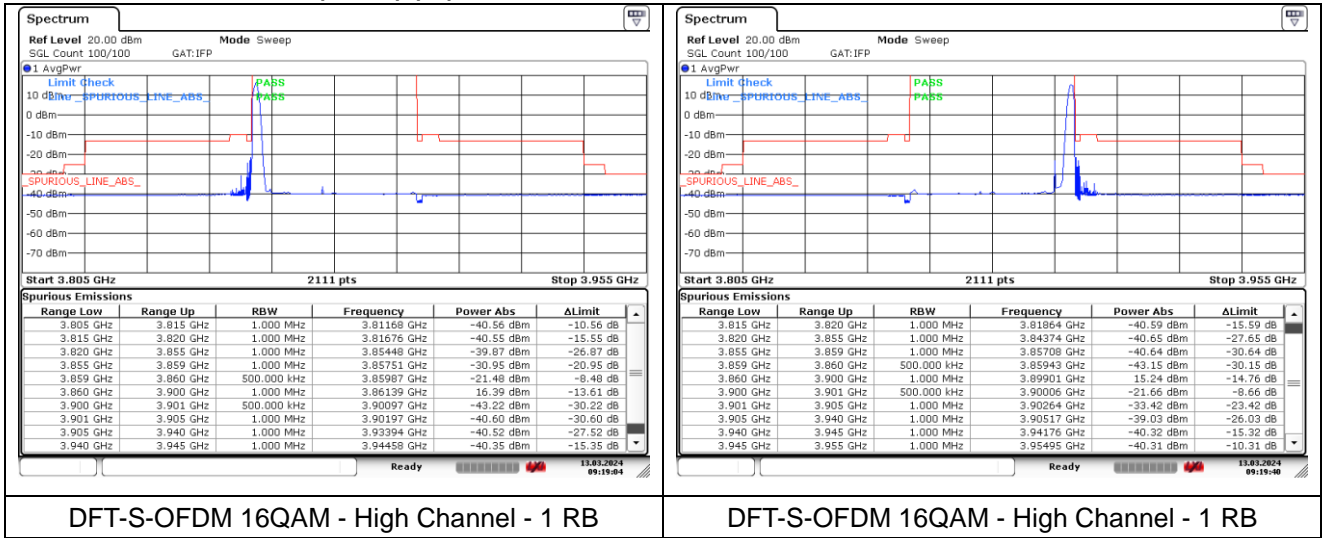

NR band 77_Low Band (40 MHz) (IC)