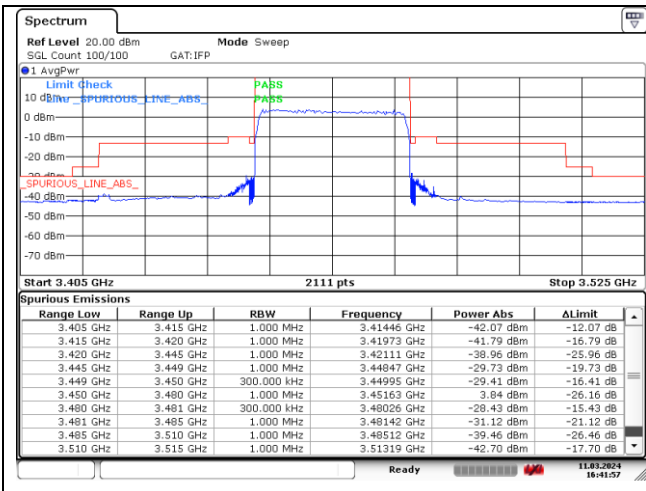

DFT-S-OFDM 16QAM - High Channel - 1 RB

DFT-S-OFDM 16QAM - High Channel - Full RB

DFT-S-OFDM 16QAM - High Channel - Full RB

**NR band 77/78 Low Band (30 MHz) (IC)**

CP-OFDM QPSK - Low Channel - 1 RB

CP-OFDM QPSK - Low Channel - 1 RB