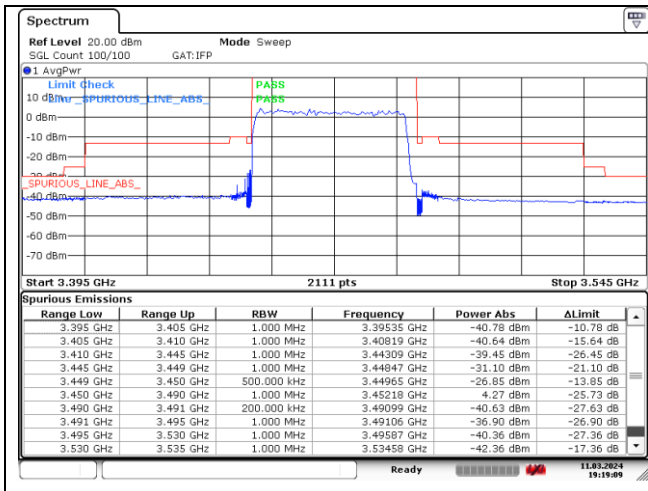

DFT-S-OFDM BPSK - High Channel - Full RB

DFT-S-OFDM BPSK - High Channel - Full RB

**NR band 77/78 Low Band (40 MHz) (IC)**

DFT-S-OFDM 16QAM - Low Channel - 1 RB

DFT-S-OFDM 16QAM - Low Channel - 1 RB

DFT-S-OFDM 16QAM - Low Channel - Full RB