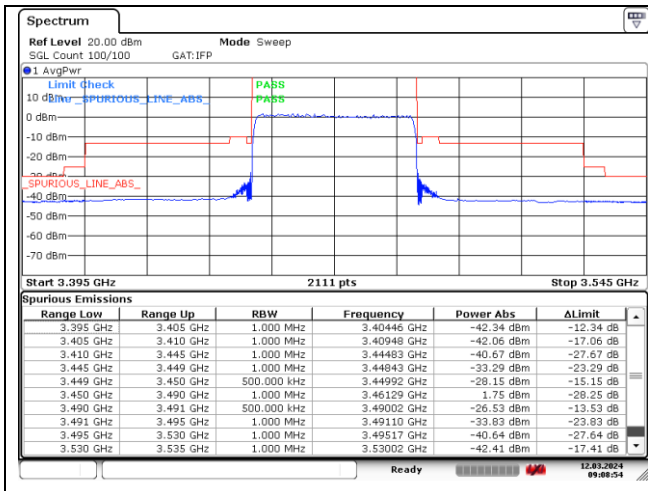

DFT-S-OFDM 16QAM - Low Channel - Full RB

**NR band 77\_Low Band (40 MHz) (IC)**

**NR band 78\_Low Band (40 MHz) (IC)**

**NR band 77/78 Low Band (40 MHz) (IC)**

CP-OFDM QPSK - Low Channel - 1 RB

CP-OFDM QPSK - Low Channel - 1 RB