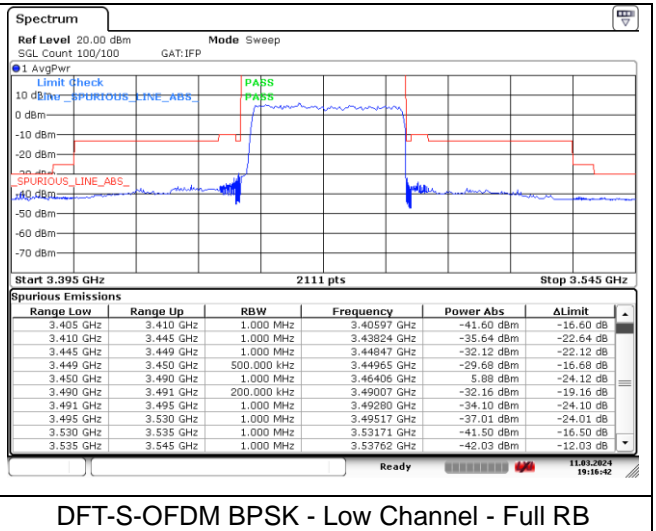

**NR band 77/78 Low Band (30 MHz) (IC)**

CP-OFDM 16QAM - Low Channel - 1 RB

CP-OFDM 16QAM - Low Channel - 1 RB

CP-OFDM 16QAM - Low Channel - Full RB

CP-OFDM 16QAM - Low Channel - Full RB

**NR band 77\_Low Band (30 MHz) (IC)**

CP-OFDM 16QAM - High Channel - 1 RB

CP-OFDM 16QAM - High Channel - 1 RB

CP-OFDM 16QAM - High Channel - Full RB

CP-OFDM 16QAM - High Channel - Full RB

**NR band 78\_Low Band (30 MHz) (IC)**

**NR band 77/78 Low Band (40 MHz) (IC)**

DFT-S-OFDM BPSK - Low Channel - 1 RB

DFT-S-OFDM BPSK - Low Channel - 1 RB

DFT-S-OFDM BPSK - Low Channel - Full RB

DFT-S-OFDM BPSK - Low Channel - Full RB

**NR band 77 Low Band (40 MHz) (IC)**

DFT-S-OFDM BPSK - High Channel - 1 RB