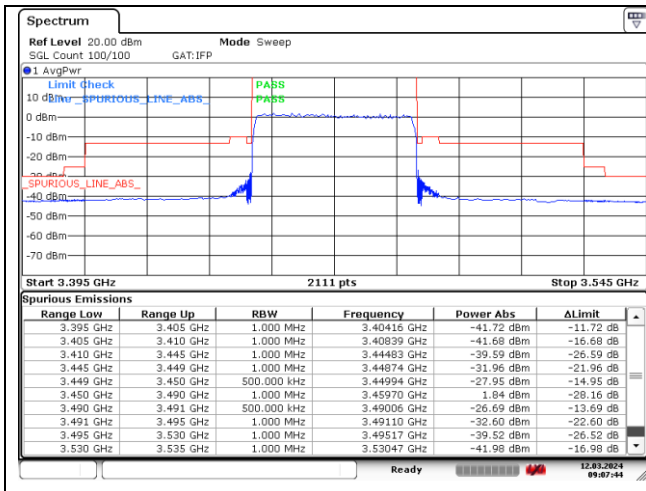

CP-OFDM 16QAM - Low Channel - Full RB