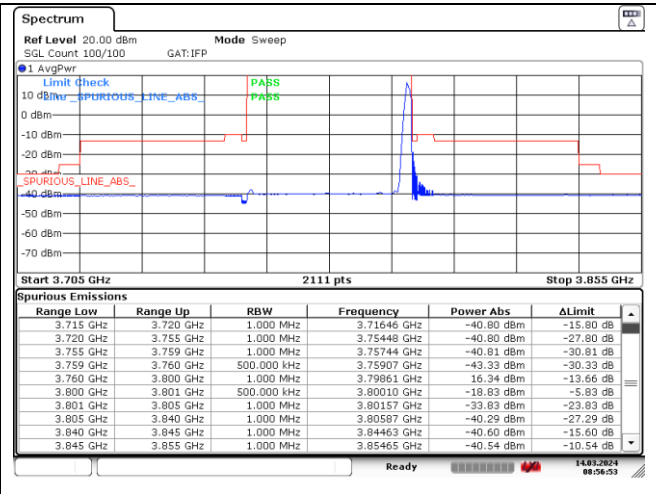

CP-OFDM QPSK - High Channel - 1 RB