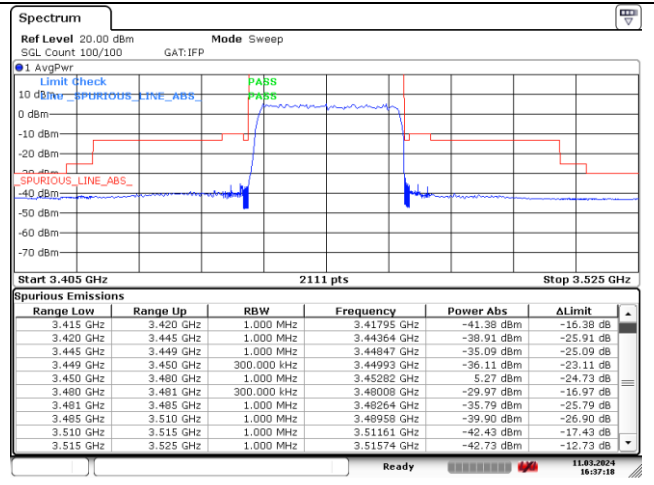

**NR band 77/78 Low Band (30 MHz) (IC)**

DFT-S-OFDM 16QAM - Low Channel - 1 RB

DFT-S-OFDM 16QAM - Low Channel - 1 RB

DFT-S-OFDM 16QAM - Low Channel - Full RB

DFT-S-OFDM 16QAM - Low Channel - Full RB

**NR band 77\_Low Band (30 MHz) (IC)**

DFT-S-OFDM 16QAM - High Channel - 1 RB

DFT-S-OFDM 16QAM - High Channel - 1 RB

DFT-S-OFDM 16QAM - High Channel - Full RB

DFT-S-OFDM 16QAM - High Channel - Full RB

**NR band 78\_Low Band (30 MHz) (IC)**

DFT-S-OFDM 16QAM - High Channel - 1 RB