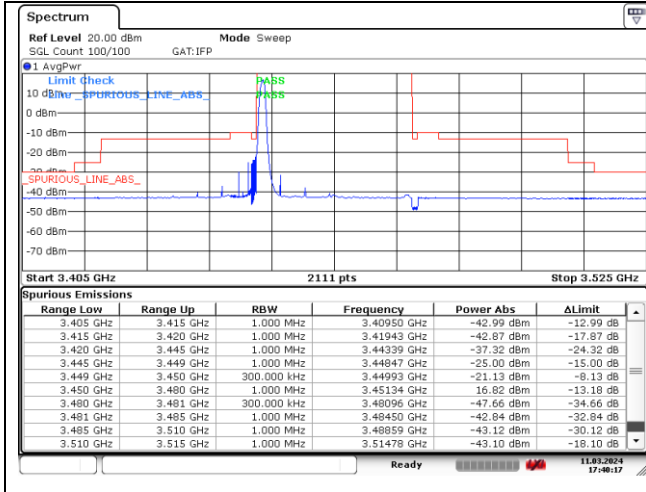

CP-OFDM QPSK - High Channel - Full RB

**NR band 78\_Low Band (30 MHz) (IC)**

CP-OFDM QPSK - High Channel - 1 RB

CP-OFDM QPSK - High Channel - 1 RB

CP-OFDM QPSK - High Channel - Full RB

CP-OFDM QPSK - High Channel - Full RB

**NR band 77/78 Low Band (30 MHz) (IC)**

CP-OFDM 16QAM - Low Channel - 1 RB

CP-OFDM 16QAM - Low Channel - 1 RB

CP-OFDM 16QAM - Low Channel - Full RB

CP-OFDM 16QAM - Low Channel - Full RB

**NR band 77\_Low Band (30 MHz) (IC)**