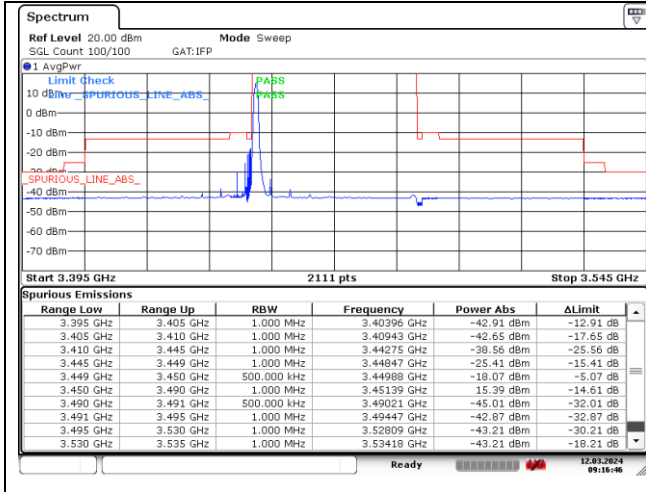

NR band 77/78 Low Band (40 MHz) (IC)

CP-OFDM 16QAM - Low Channel - 1 RB