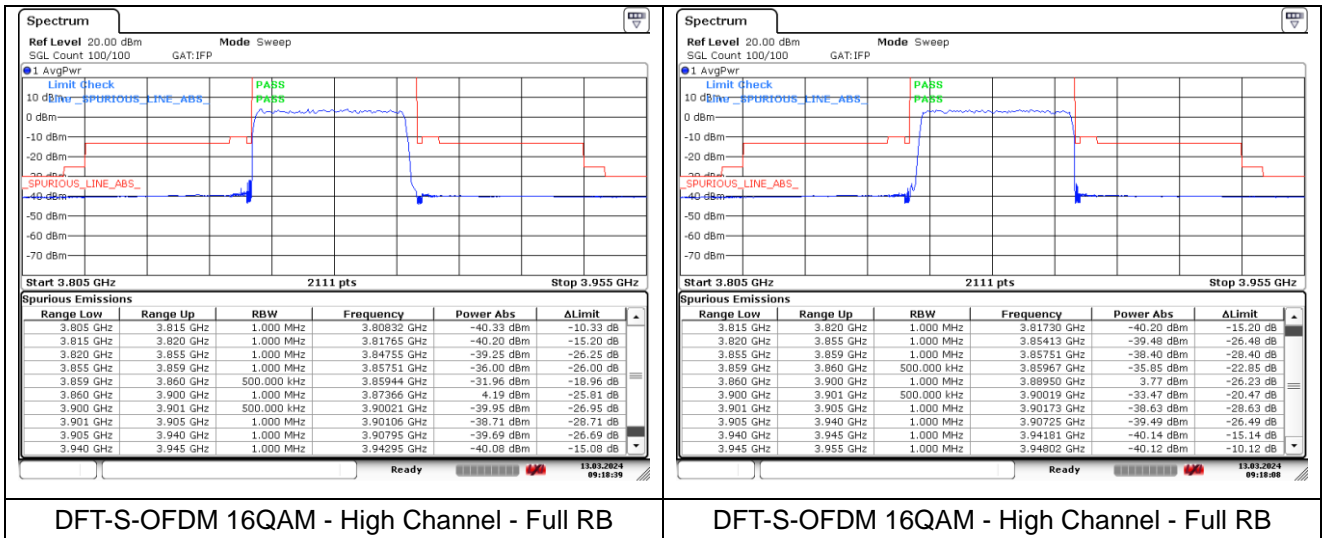

NR band 77_Low Band (40 MHz) (IC)