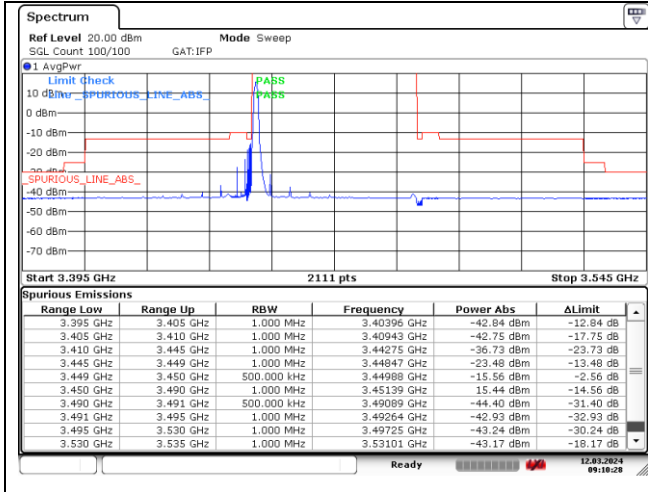

DFT-S-OFDM 16QAM - Low Channel - Full RB

**NR band 77\_Low Band (40 MHz) (IC)**

**NR band 78\_Low Band (40 MHz) (IC)**

**NR band 77/78 Low Band (40 MHz) (IC)**

CP-OFDM QPSK - Low Channel - 1 RB

CP-OFDM QPSK - Low Channel - 1 RB