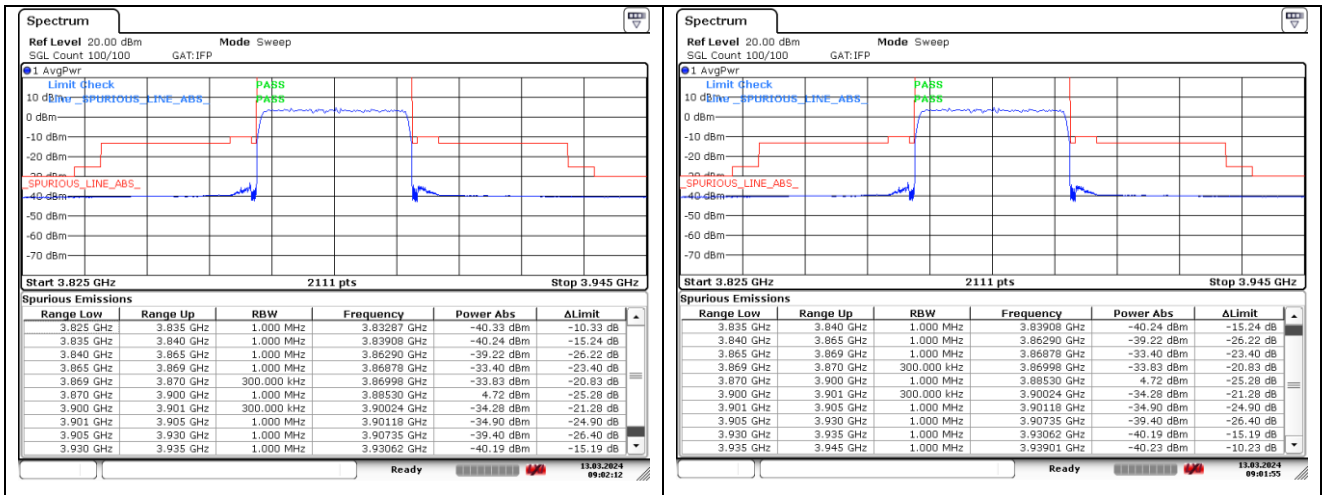

CP-OFDM 16QAM - High Channel - Full RB

CP-OFDM 16QAM - High Channel - Full RB