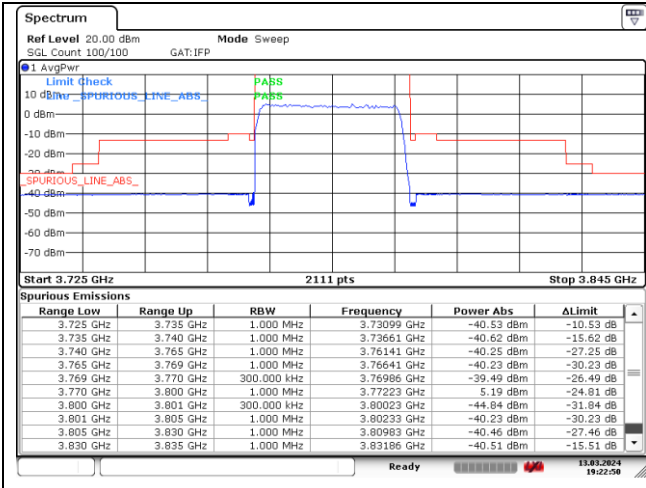

DFT-S-OFDM 16QAM - High Channel - 1 RB

DFT-S-OFDM 16QAM - High Channel - 1 RB

DFT-S-OFDM 16QAM - High Channel - Full RB

DFT-S-OFDM 16QAM - High Channel - Full RB

**NR band 78\_Low Band (30 MHz) (IC)**

DFT-S-OFDM 16QAM - High Channel - 1 RB

DFT-S-OFDM 16QAM - High Channel - 1 RB

DFT-S-OFDM 16QAM - High Channel - Full RB

DFT-S-OFDM 16QAM - High Channel - Full RB

**NR band 77/78 Low Band (30 MHz) (IC)**

CP-OFDM QPSK - Low Channel - 1 RB

CP-OFDM QPSK - Low Channel - 1 RB