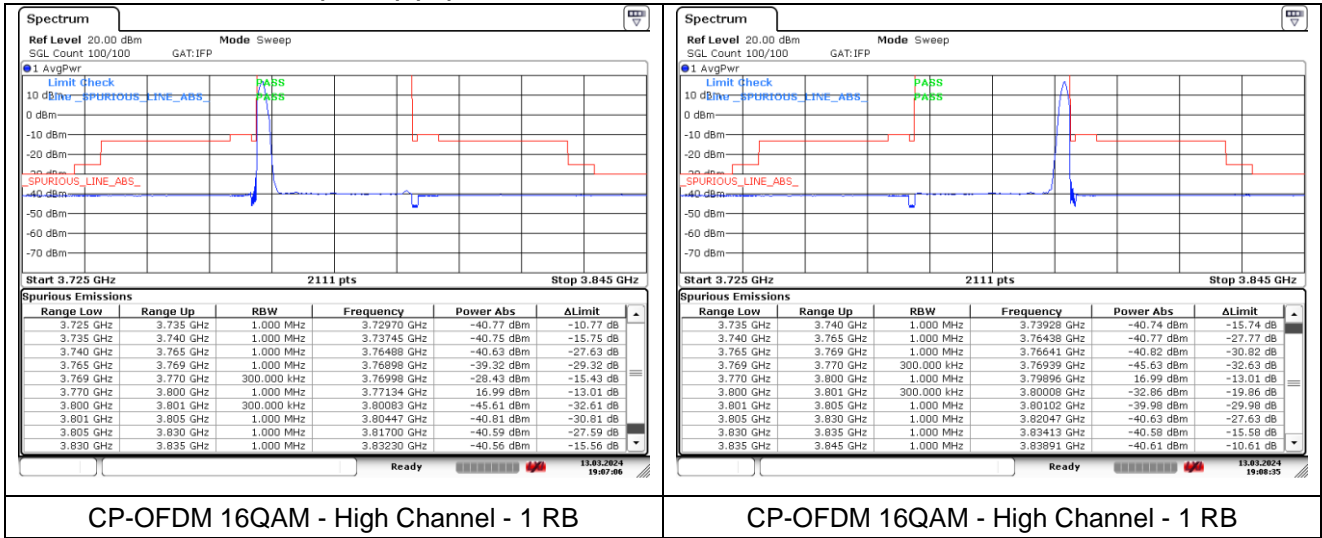

CP-OFDM 16QAM - High Channel - 1 RB

CP-OFDM 16QAM - High Channel - 1 RB

CP-OFDM 16QAM - High Channel - Full RB

CP-OFDM 16QAM - High Channel - Full RB

**NR band 78\_Low Band (30 MHz) (IC)**

**NR band 77/78 Low Band (40 MHz) (IC)**

DFT-S-OFDM BPSK - Low Channel - 1 RB

DFT-S-OFDM BPSK - Low Channel - 1 RB

DFT-S-OFDM BPSK - Low Channel - Full RB

DFT-S-OFDM BPSK - Low Channel - Full RB

**NR band 77 Low Band (40 MHz) (IC)**

DFT-S-OFDM BPSK - High Channel - 1 RB