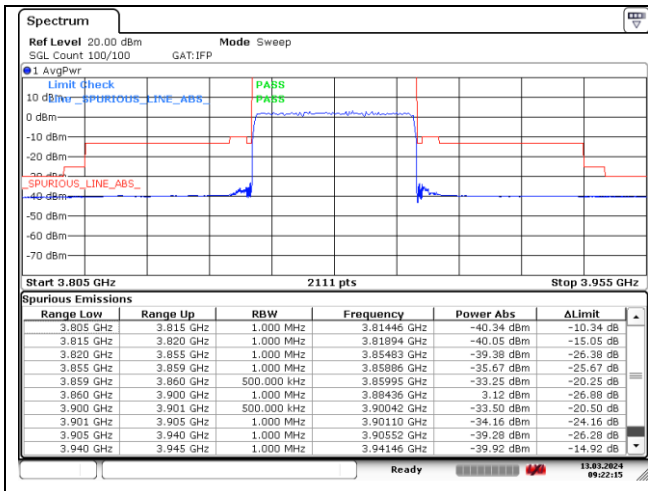

CP-OFDM 16QAM - High Channel - Full RB