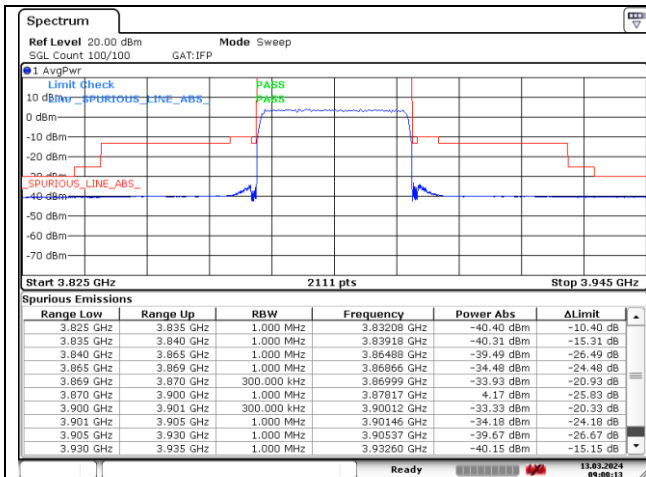

CP-OFDM QPSK - Low Channel - Full RB

CP-OFDM QPSK - Low Channel - Full RB

**NR band 77\_Low Band (30 MHz) (IC)**

CP-OFDM QPSK - High Channel - 1 RB

CP-OFDM QPSK - High Channel - 1 RB

CP-OFDM QPSK - High Channel - Full RB