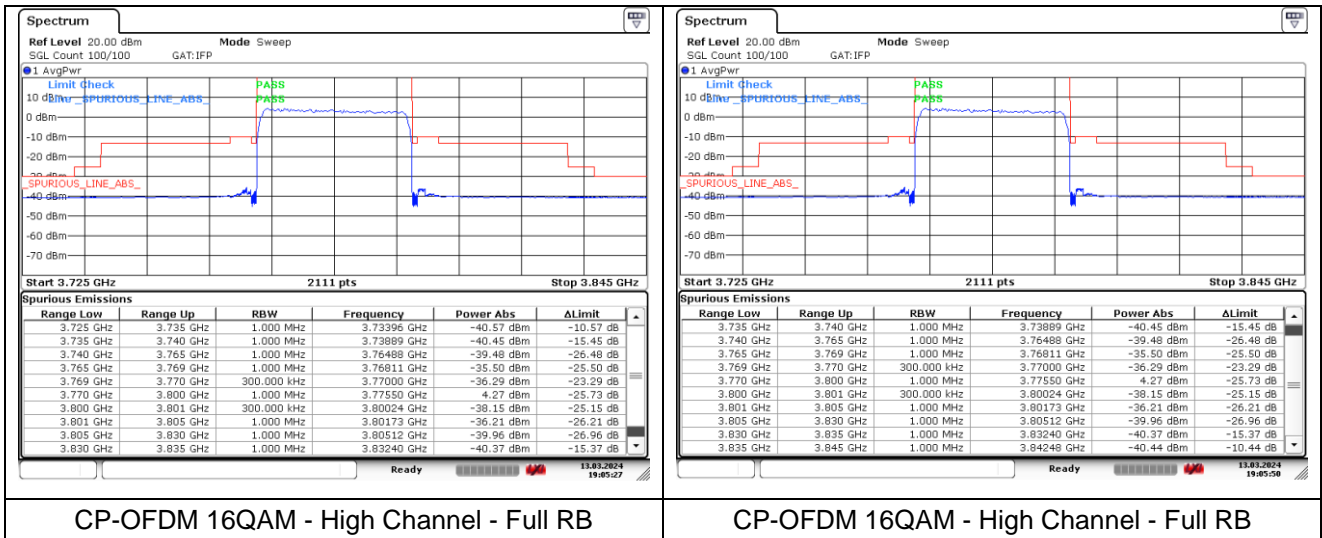

CP-OFDM 16QAM - High Channel - 1 RB

CP-OFDM 16QAM - High Channel - 1 RB

CP-OFDM 16QAM - High Channel - Full RB

CP-OFDM 16QAM - High Channel - Full RB

**NR band 78\_Low Band (30 MHz) (IC)**

**NR band 77/78 Low Band (40 MHz) (IC)**

DFT-S-OFDM BPSK - Low Channel - 1 RB

DFT-S-OFDM BPSK - Low Channel - 1 RB

DFT-S-OFDM BPSK - Low Channel - Full RB

DFT-S-OFDM BPSK - Low Channel - Full RB

**NR band 77 Low Band (40 MHz) (IC)**

DFT-S-OFDM BPSK - High Channel - 1 RB