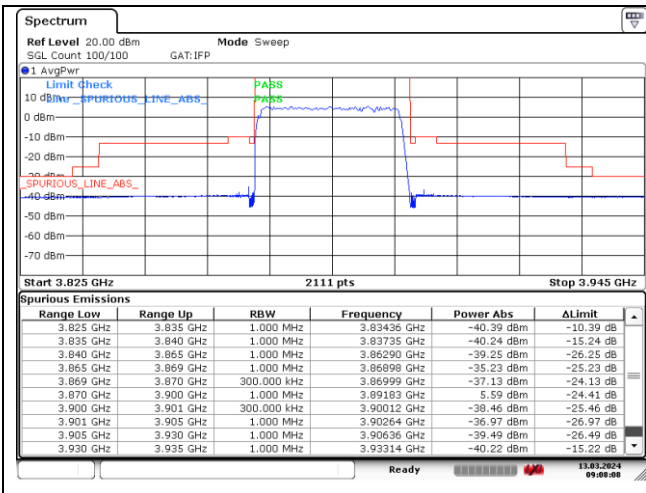

**NR band 77/78 Low Band (30 MHz) (IC)**

DFT-S-OFDM 16QAM - Low Channel - 1 RB

DFT-S-OFDM 16QAM - Low Channel - 1 RB

DFT-S-OFDM 16QAM - Low Channel - Full RB

DFT-S-OFDM 16QAM - Low Channel - Full RB

**NR band 77\_Low Band (30 MHz) (IC)**

DFT-S-OFDM 16QAM - High Channel - 1 RB

DFT-S-OFDM 16QAM - High Channel - 1 RB

DFT-S-OFDM 16QAM - High Channel - Full RB

DFT-S-OFDM 16QAM - High Channel - Full RB

**NR band 78\_Low Band (30 MHz) (IC)**

DFT-S-OFDM 16QAM - High Channel - 1 RB