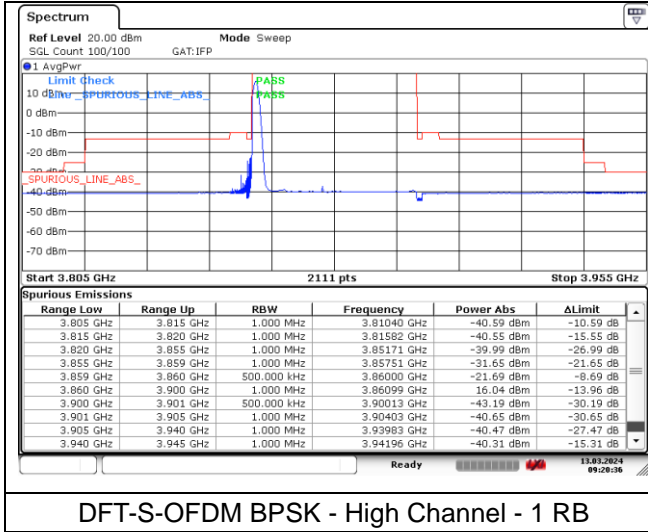

DFT-S-OFDM BPSK - Low Channel - 1 RB

DFT-S-OFDM BPSK - Low Channel - 1 RB

DFT-S-OFDM BPSK - Low Channel - Full RB

DFT-S-OFDM BPSK - Low Channel - Full RB

**NR band 77 Low Band (40 MHz) (IC)**

DFT-S-OFDM BPSK - High Channel - 1 RB

DFT-S-OFDM BPSK - High Channel - 1 RB

DFT-S-OFDM BPSK - High Channel - Full RB

DFT-S-OFDM BPSK - High Channel - Full RB

**NR band 78 Low Band (40 MHz) (IC)**

DFT-S-OFDM BPSK - High Channel - 1 RB

DFT-S-OFDM BPSK - High Channel - 1 RB