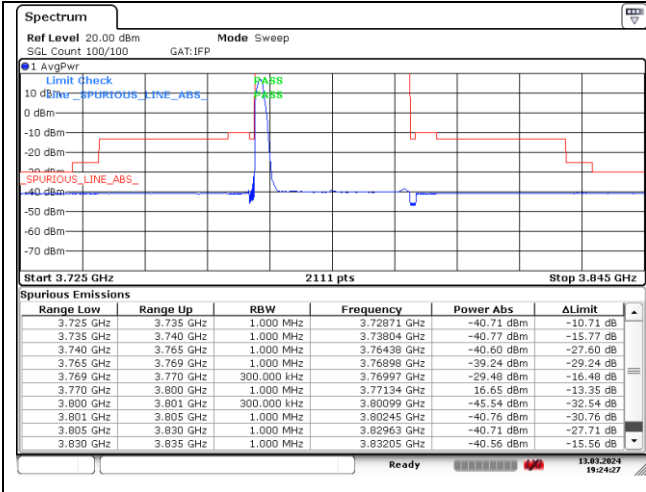

**NR band 77/78 Low Band (30 MHz) (IC)**

DFT-S-OFDM 16QAM - Low Channel - 1 RB

DFT-S-OFDM 16QAM - Low Channel - 1 RB

DFT-S-OFDM 16QAM - Low Channel - Full RB

DFT-S-OFDM 16QAM - Low Channel - Full RB

**NR band 77\_Low Band (30 MHz) (IC)**

DFT-S-OFDM 16QAM - High Channel - 1 RB

DFT-S-OFDM 16QAM - High Channel - 1 RB

DFT-S-OFDM 16QAM - High Channel - Full RB

DFT-S-OFDM 16QAM - High Channel - Full RB

**NR band 78\_Low Band (30 MHz) (IC)**

DFT-S-OFDM 16QAM - High Channel - 1 RB

DFT-S-OFDM 16QAM - High Channel - 1 RB

DFT-S-OFDM 16QAM - High Channel - Full RB

DFT-S-OFDM 16QAM - High Channel - Full RB

**NR band 77/78 Low Band (30 MHz) (IC)**

CP-OFDM QPSK - Low Channel - 1 RB

CP-OFDM QPSK - Low Channel - 1 RB