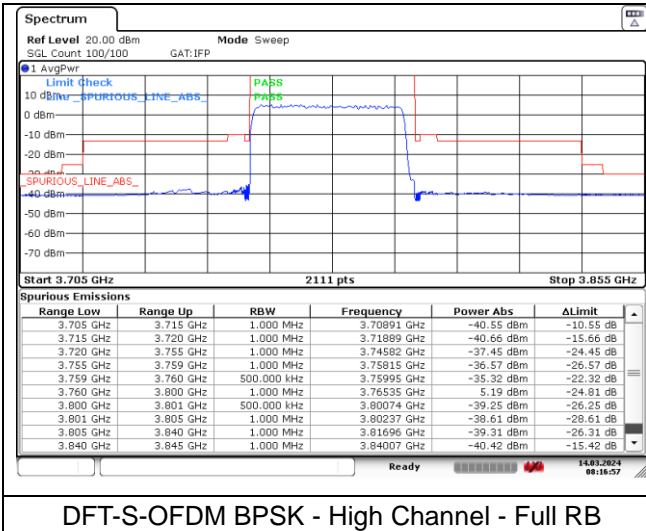

DFT-S-OFDM BPSK - Low Channel - 1 RB

DFT-S-OFDM BPSK - Low Channel - 1 RB

DFT-S-OFDM BPSK - Low Channel - Full RB

DFT-S-OFDM BPSK - Low Channel - Full RB

**NR band 77 Low Band (40 MHz) (IC)**

DFT-S-OFDM BPSK - High Channel - 1 RB

DFT-S-OFDM BPSK - High Channel - 1 RB

DFT-S-OFDM BPSK - High Channel - Full RB

DFT-S-OFDM BPSK - High Channel - Full RB

**NR band 78 Low Band (40 MHz) (IC)**

DFT-S-OFDM BPSK - High Channel - 1 RB

DFT-S-OFDM BPSK - High Channel - 1 RB

DFT-S-OFDM BPSK - High Channel - Full RB

DFT-S-OFDM BPSK - High Channel - Full RB

**NR band 77/78 Low Band (40 MHz) (IC)**

DFT-S-OFDM 16QAM - Low Channel - 1 RB

DFT-S-OFDM 16QAM - Low Channel - 1 RB

DFT-S-OFDM 16QAM - Low Channel - Full RB