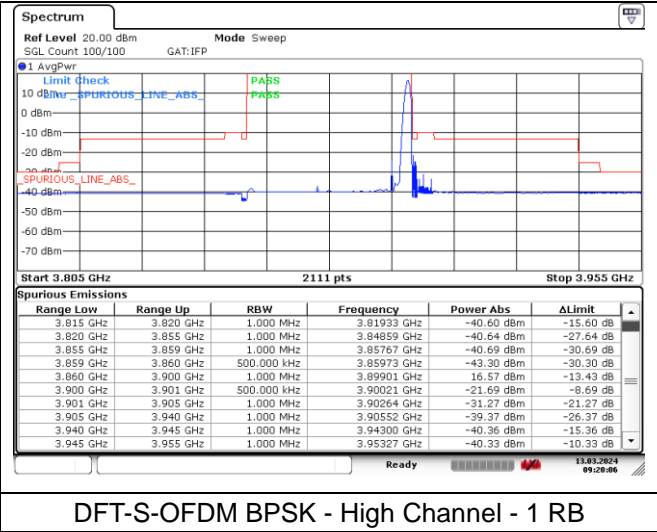

DFT-S-OFDM BPSK - Low Channel - 1 RB

DFT-S-OFDM BPSK - Low Channel - 1 RB

DFT-S-OFDM BPSK - Low Channel - Full RB

DFT-S-OFDM BPSK - Low Channel - Full RB

**NR band 77 Low Band (40 MHz) (IC)**

DFT-S-OFDM BPSK - High Channel - 1 RB

DFT-S-OFDM BPSK - High Channel - 1 RB

DFT-S-OFDM BPSK - High Channel - Full RB

DFT-S-OFDM BPSK - High Channel - Full RB

**NR band 78 Low Band (40 MHz) (IC)**

DFT-S-OFDM BPSK - High Channel - 1 RB

DFT-S-OFDM BPSK - High Channel - 1 RB