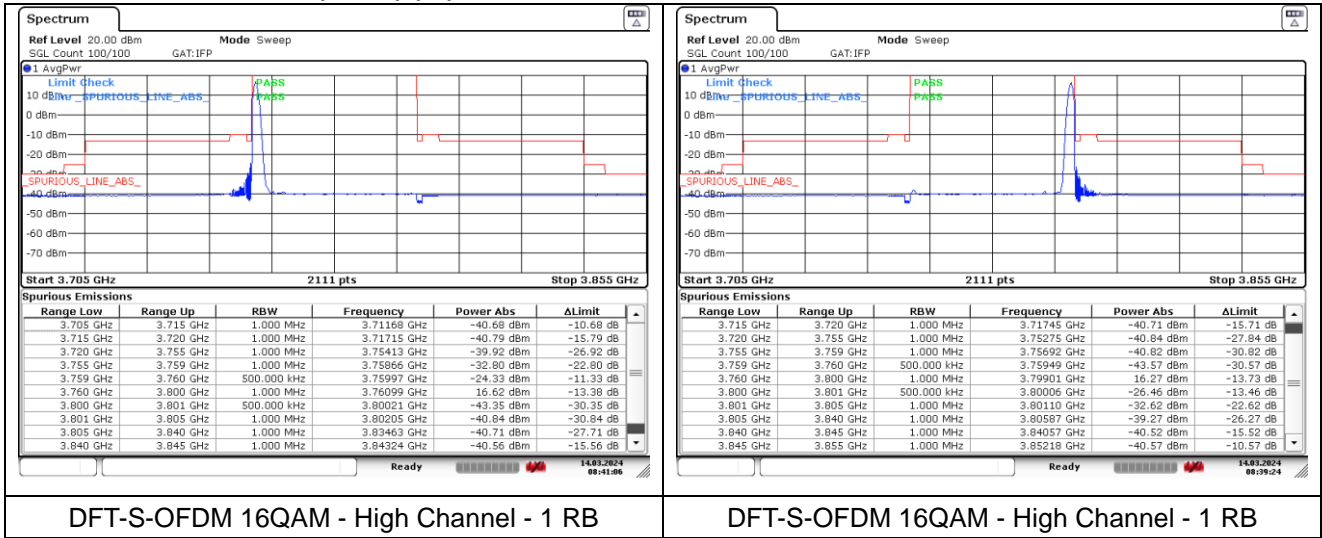

NR band 78_Low Band (40 MHz) (IC)