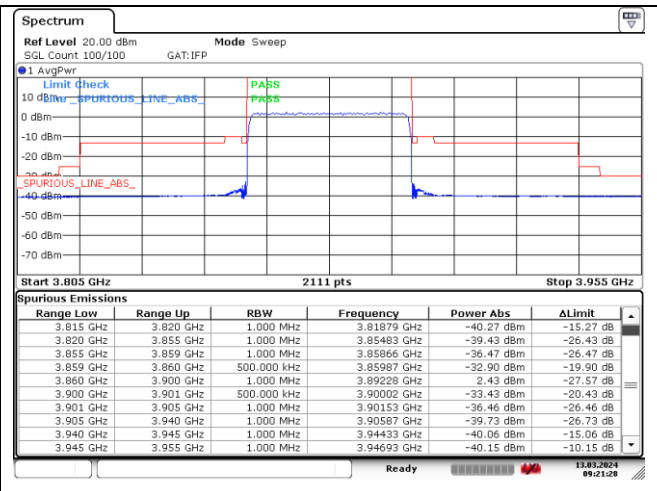

CP-OFDM QPSK - Low Channel - Full RB

CP-OFDM QPSK - Low Channel - Full RB

**NR band 77\_Low Band (40 MHz) (IC)**

CP-OFDM QPSK - High Channel - 1 RB

CP-OFDM QPSK - High Channel - 1 RB

CP-OFDM QPSK - High Channel - Full RB