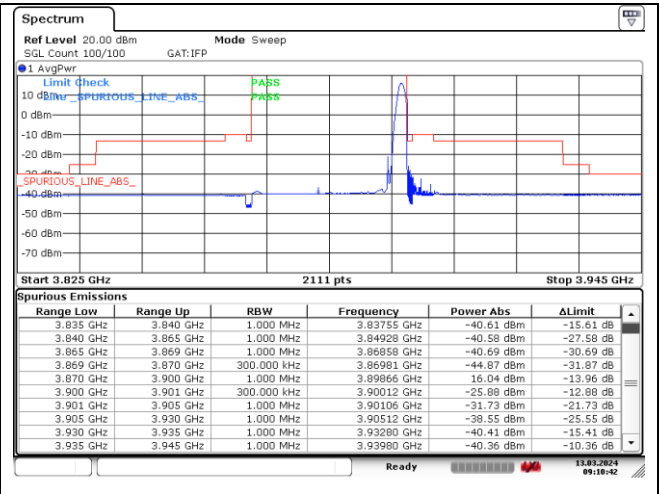

**NR band 77/78 Low Band (30 MHz) (IC)**

DFT-S-OFDM 16QAM - Low Channel - 1 RB

DFT-S-OFDM 16QAM - Low Channel - 1 RB

DFT-S-OFDM 16QAM - Low Channel - Full RB

DFT-S-OFDM 16QAM - Low Channel - Full RB

**NR band 77\_Low Band (30 MHz) (IC)**

DFT-S-OFDM 16QAM - High Channel - 1 RB

DFT-S-OFDM 16QAM - High Channel - 1 RB

DFT-S-OFDM 16QAM - High Channel - Full RB

DFT-S-OFDM 16QAM - High Channel - Full RB

**NR band 78\_Low Band (30 MHz) (IC)**

DFT-S-OFDM 16QAM - High Channel - 1 RB