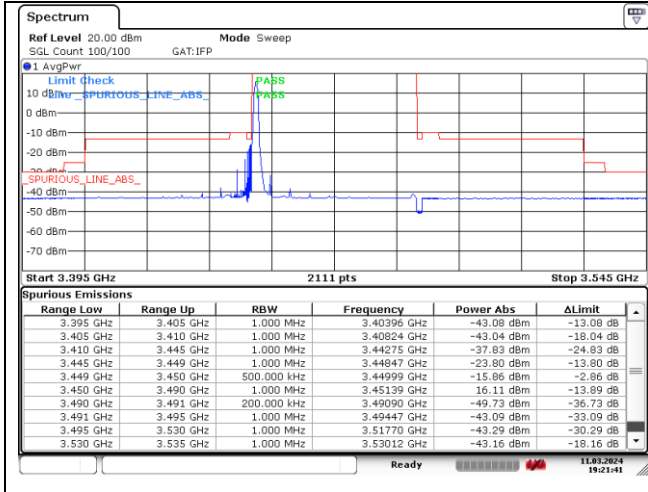

NR band 77/78 Low Band (40 MHz) (IC)

DFT-S-OFDM 16QAM - Low Channel - 1 RB