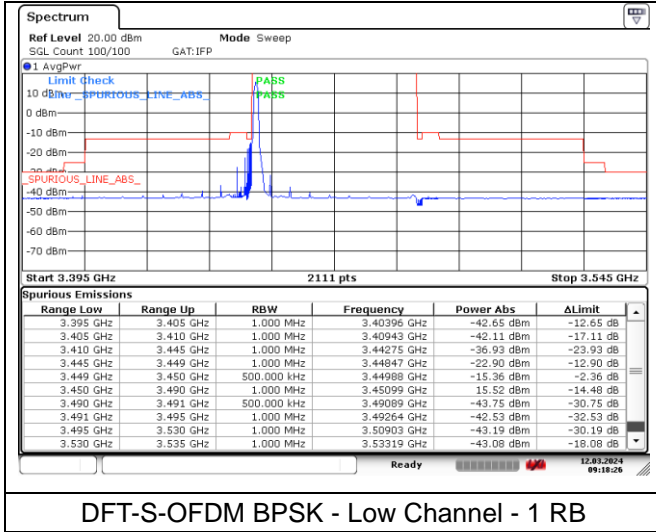

CP-OFDM 16QAM - High Channel - 1 RB

CP-OFDM 16QAM - High Channel - 1 RB

CP-OFDM 16QAM - High Channel - Full RB

CP-OFDM 16QAM - High Channel - Full RB

**NR band 78\_Low Band (30 MHz) (IC)**

**NR band 77/78 Low Band (40 MHz) (IC)**

DFT-S-OFDM BPSK - Low Channel - 1 RB

DFT-S-OFDM BPSK - Low Channel - 1 RB

DFT-S-OFDM BPSK - Low Channel - Full RB

DFT-S-OFDM BPSK - Low Channel - Full RB

**NR band 77 Low Band (40 MHz) (IC)**

DFT-S-OFDM BPSK - High Channel - 1 RB