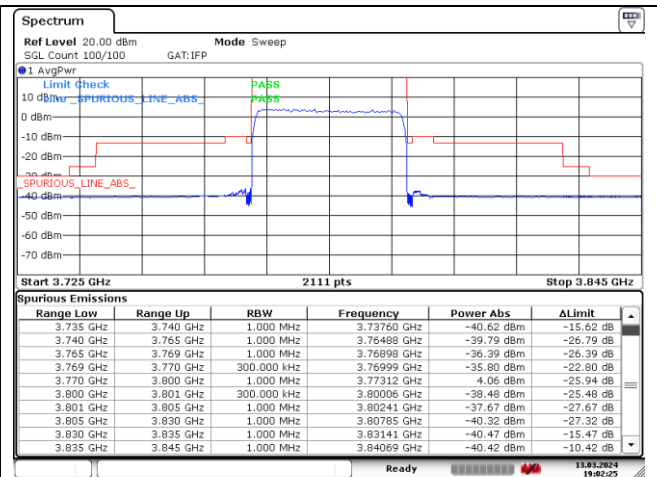

CP-OFDM QPSK - High Channel - Full RB

**NR band 78\_Low Band (30 MHz) (IC)**

CP-OFDM QPSK - High Channel - 1 RB

CP-OFDM QPSK - High Channel - 1 RB

CP-OFDM QPSK - High Channel - Full RB

CP-OFDM QPSK - High Channel - Full RB

**NR band 77/78 Low Band (30 MHz) (IC)**

CP-OFDM 16QAM - Low Channel - 1 RB

CP-OFDM 16QAM - Low Channel - 1 RB

CP-OFDM 16QAM - Low Channel - Full RB

CP-OFDM 16QAM - Low Channel - Full RB

**NR band 77\_Low Band (30 MHz) (IC)**