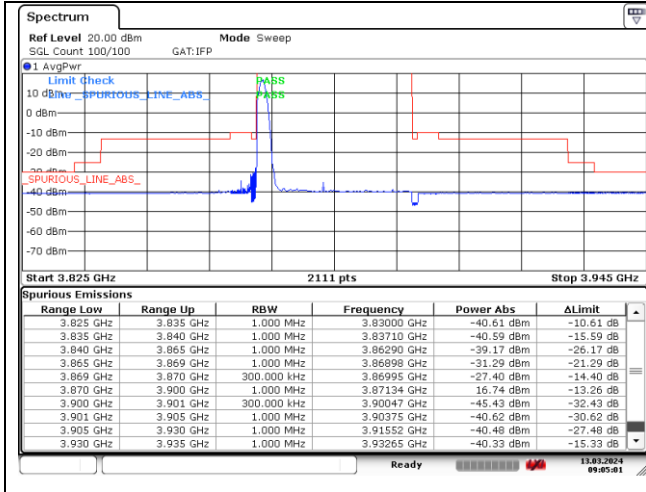

NR band 77_Low Band (30 MHz) (IC)

CP-OFDM QPSK - High Channel - 1 RB