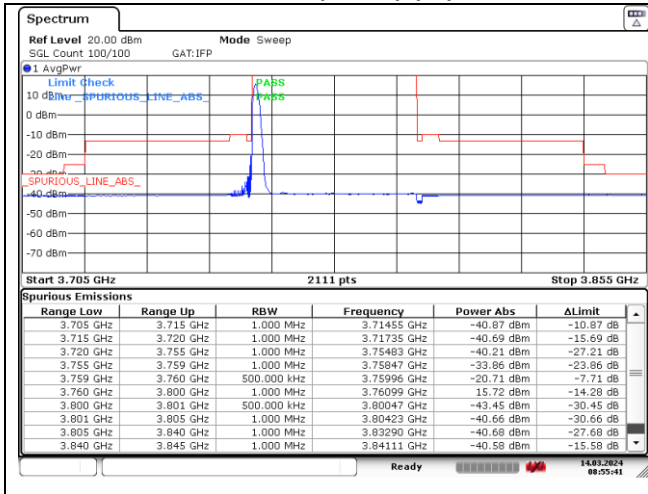

NR band 78_Low Band (40 MHz) (IC)

CP-OFDM QPSK - High Channel - 1 RB