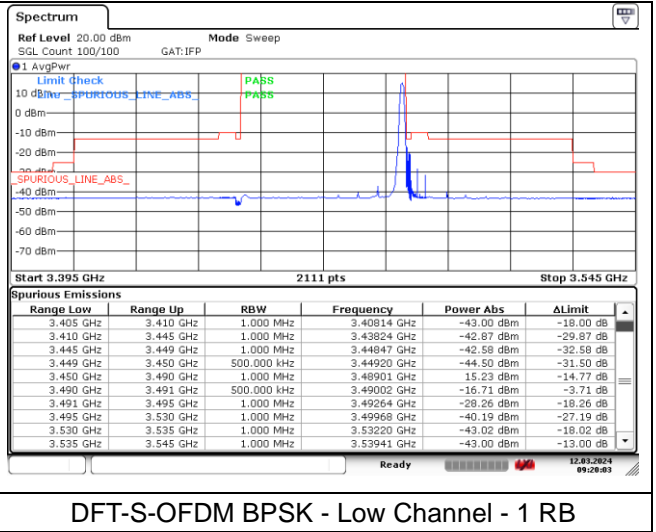

CP-OFDM 16QAM - High Channel - 1 RB

CP-OFDM 16QAM - High Channel - 1 RB

CP-OFDM 16QAM - High Channel - Full RB

CP-OFDM 16QAM - High Channel - Full RB

**NR band 78\_Low Band (30 MHz) (IC)**

**NR band 77/78 Low Band (40 MHz) (IC)**

DFT-S-OFDM BPSK - Low Channel - 1 RB

DFT-S-OFDM BPSK - Low Channel - 1 RB

DFT-S-OFDM BPSK - Low Channel - Full RB

DFT-S-OFDM BPSK - Low Channel - Full RB

**NR band 77 Low Band (40 MHz) (IC)**

DFT-S-OFDM BPSK - High Channel - 1 RB