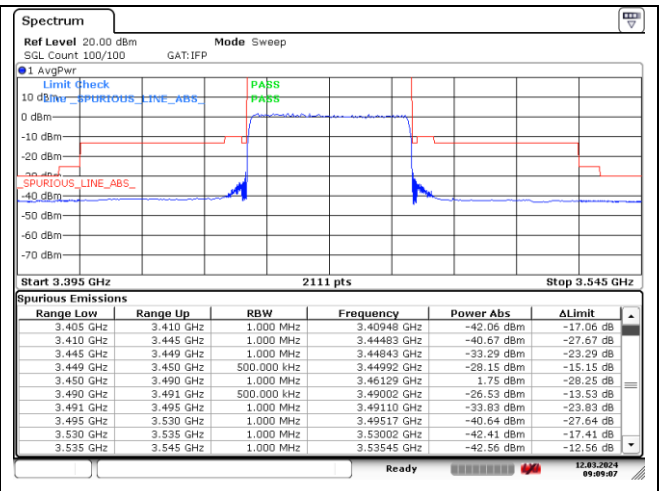

CP-OFDM QPSK - Low Channel - Full RB