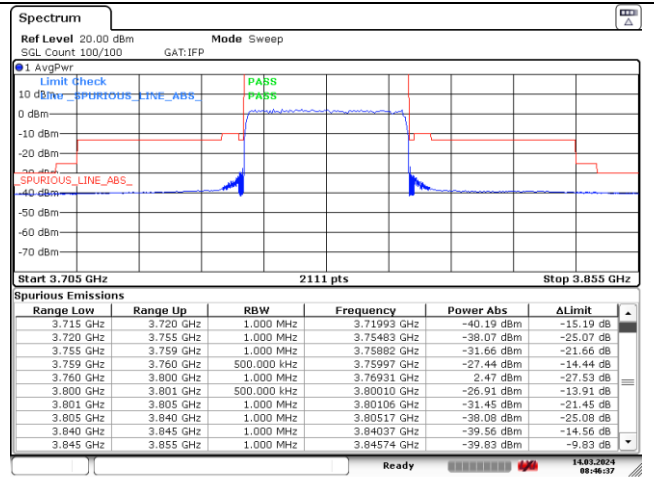

CP-OFDM 16QAM - High Channel - Full RB