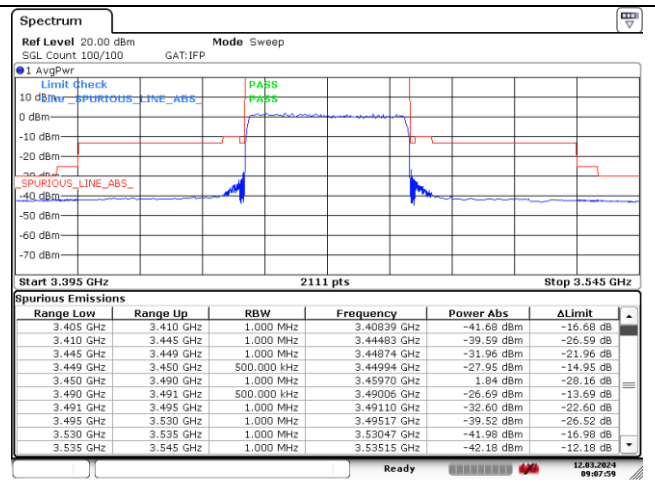

**NR band 77/78 Low Band (40 MHz) (IC)**

CP-OFDM 16QAM - Low Channel - 1 RB

CP-OFDM 16QAM - Low Channel - 1 RB

CP-OFDM 16QAM - Low Channel - Full RB

CP-OFDM 16QAM - Low Channel - Full RB

**NR band 77\_Low Band (40 MHz) (IC)**