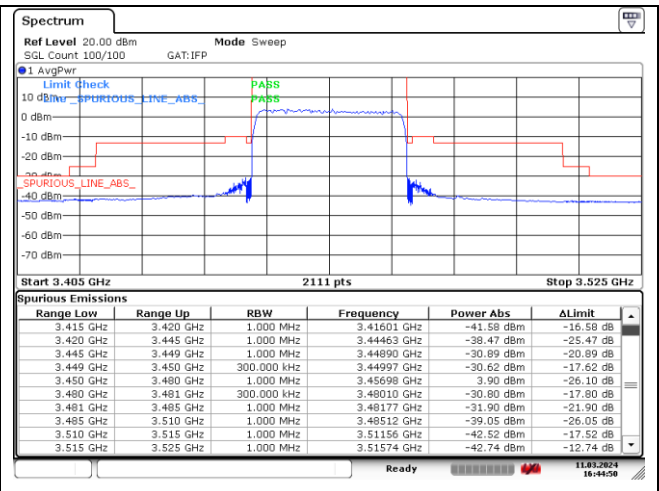

**NR band 77/78 Low Band (30 MHz) (IC)**

CP-OFDM 16QAM - Low Channel - 1 RB

CP-OFDM 16QAM - Low Channel - 1 RB

CP-OFDM 16QAM - Low Channel - Full RB

CP-OFDM 16QAM - Low Channel - Full RB

**NR band 77\_Low Band (30 MHz) (IC)**