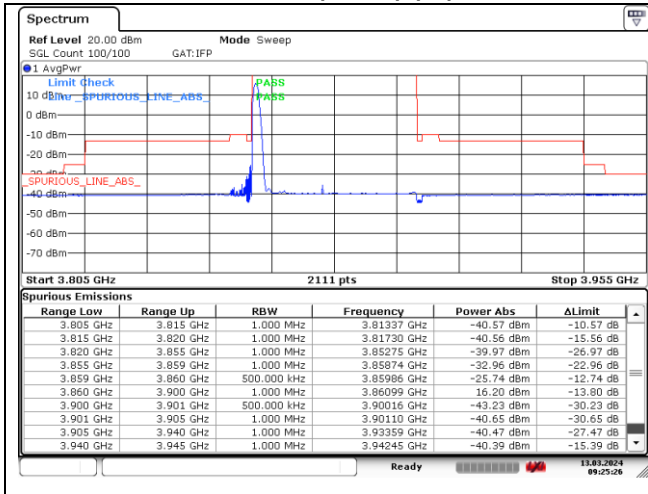

NR band 77_Low Band (40 MHz) (IC)

CP-OFDM QPSK - High Channel - 1 RB