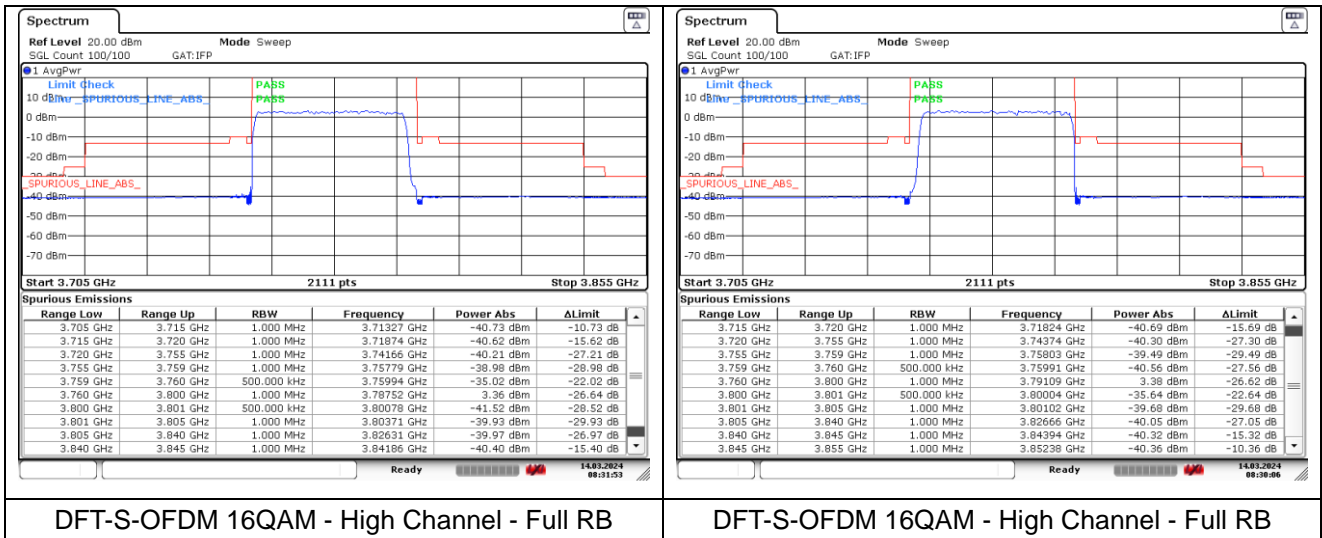

NR band 78_Low Band (40 MHz) (IC)