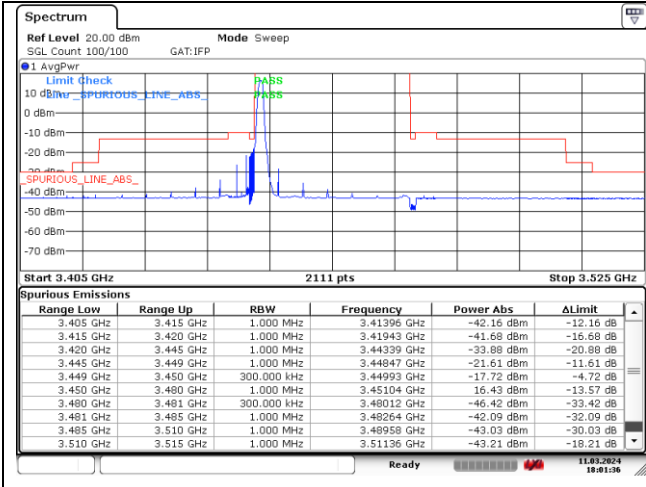

**NR band 77/78 Low Band (30 MHz) (IC)**

DFT-S-OFDM 16QAM - Low Channel - 1 RB

DFT-S-OFDM 16QAM - Low Channel - 1 RB

DFT-S-OFDM 16QAM - Low Channel - Full RB

DFT-S-OFDM 16QAM - Low Channel - Full RB

**NR band 77\_Low Band (30 MHz) (IC)**

DFT-S-OFDM 16QAM - High Channel - 1 RB

DFT-S-OFDM 16QAM - High Channel - 1 RB

DFT-S-OFDM 16QAM - High Channel - Full RB

DFT-S-OFDM 16QAM - High Channel - Full RB

**NR band 78\_Low Band (30 MHz) (IC)**

DFT-S-OFDM 16QAM - High Channel - 1 RB