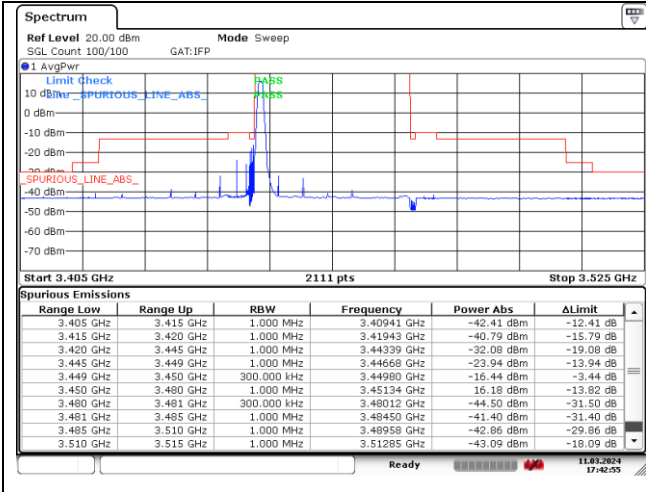

DFT-S-OFDM 16QAM - High Channel - 1 RB

DFT-S-OFDM 16QAM - High Channel - Full RB

DFT-S-OFDM 16QAM - High Channel - Full RB

**NR band 77/78 Low Band (30 MHz) (IC)**

CP-OFDM QPSK - Low Channel - 1 RB

CP-OFDM QPSK - Low Channel - 1 RB