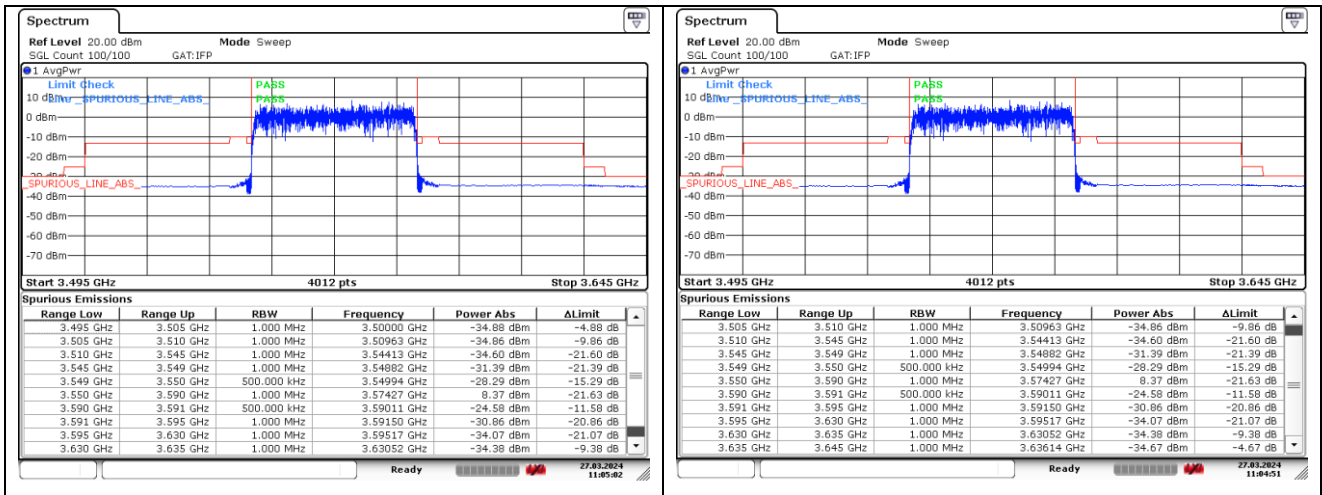

CP-OFDM 16QAM - Low Channel - Full RB

CP-OFDM 16QAM - Low Channel - Full RB