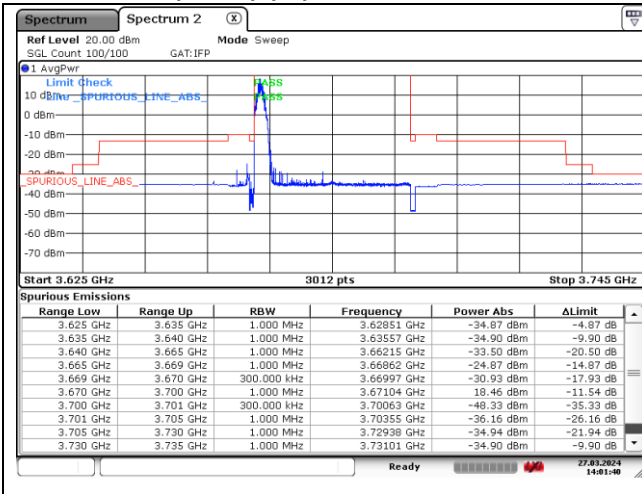

NR band 48 (30 MHz) (IC)

CP-OFDM 16QAM - High Channel - 1 RB