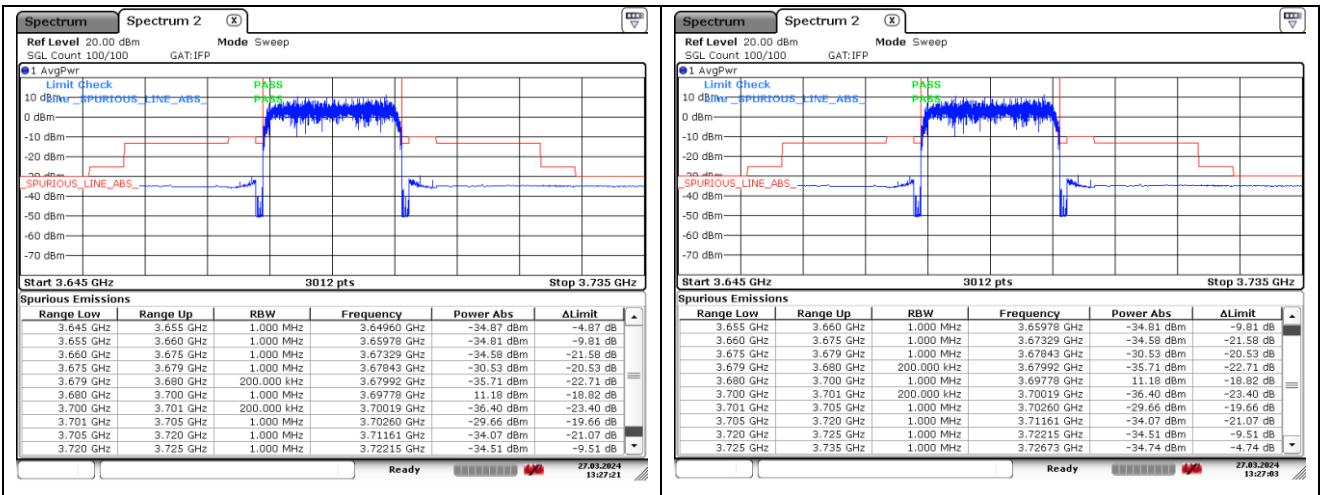

CP-OFDM 16QAM - High Channel - Full RB

CP-OFDM 16QAM - High Channel - Full RB