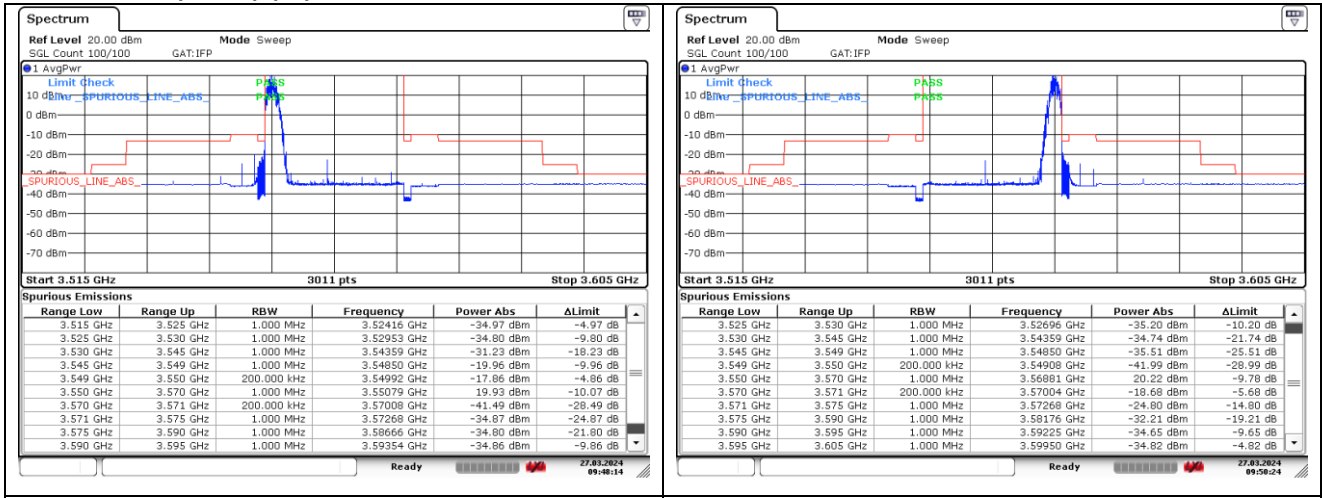

NR band 48 (20 MHz) (IC)

CP-OFDM 16QAM - Low Channel - 1 RB

CP-OFDM 16QAM - Low Channel - 1 RB