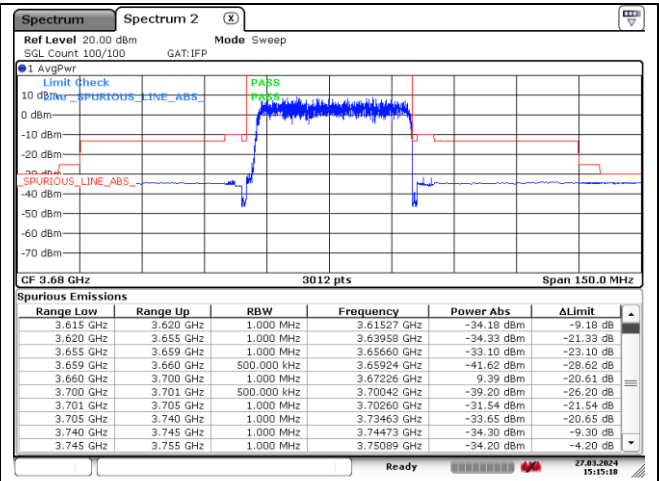

NR band 48 (40 MHz) (IC)

NR band 48 (40 MHz) (IC)

DFT-S-OFDM BPSK - High Channel - 1 RB

DFT-S-OFDM BPSK - High Channel - 1 RB

DFT-S-OFDM BPSK - High Channel - Full RB

DFT-S-OFDM BPSK - High Channel - Full RB