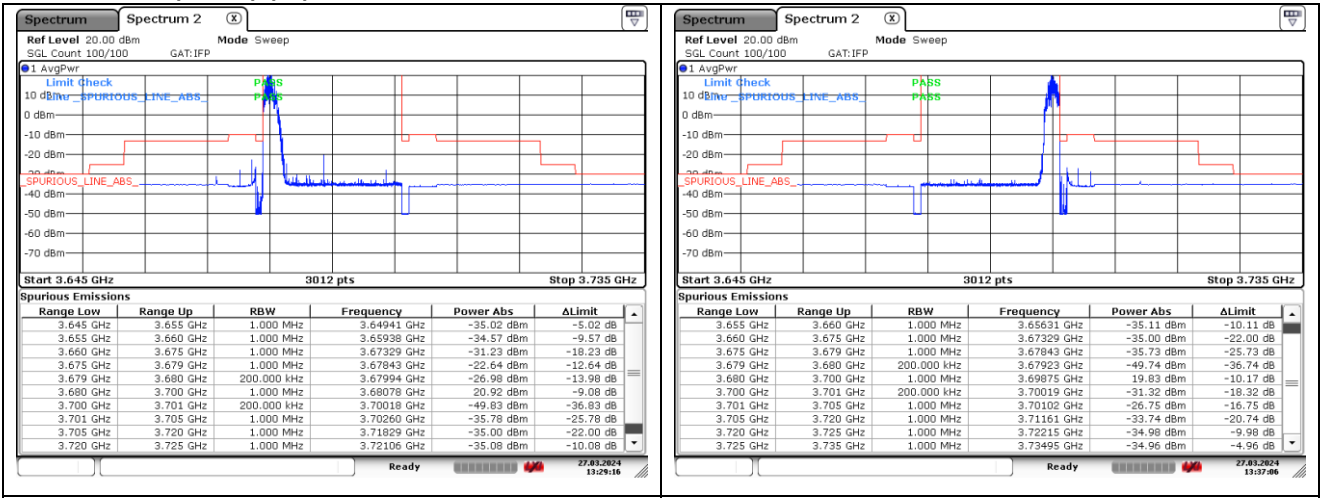

NR band 48 (20 MHz) (IC)

CP-OFDM 16QAM - High Channel - 1 RB

CP-OFDM 16QAM - High Channel - 1 RB