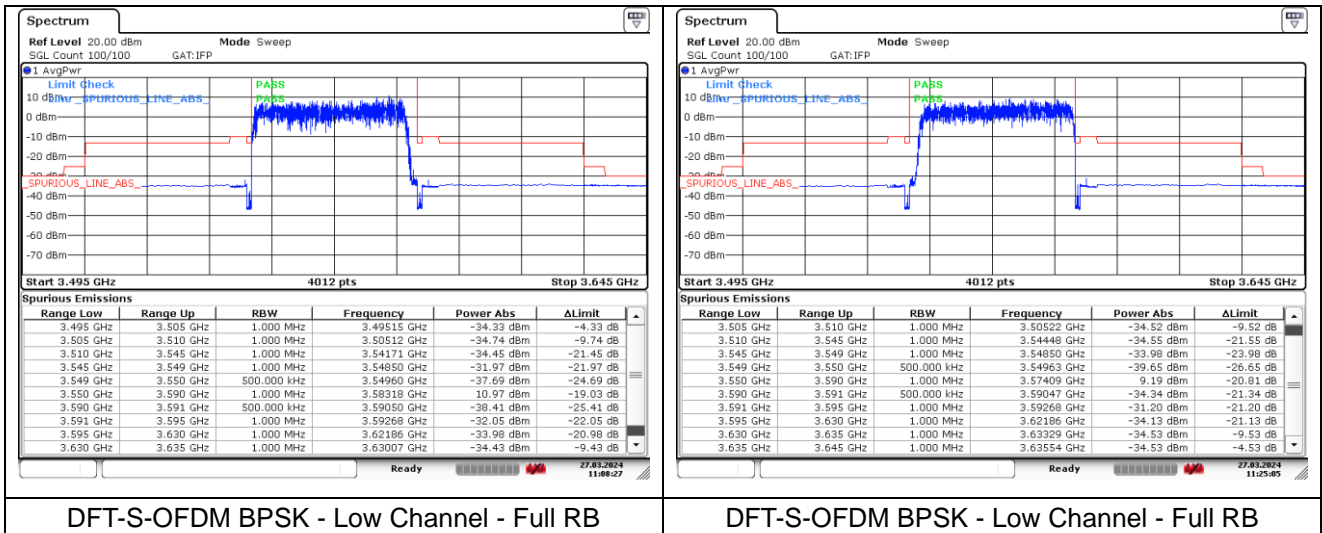

NR band 48 (40 MHz) (IC)