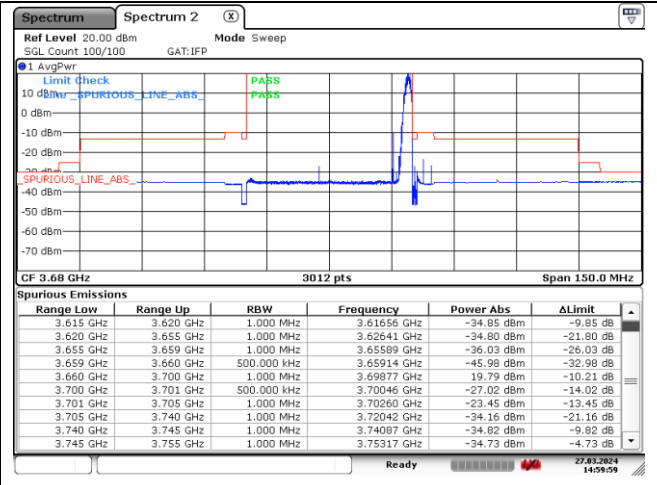

CP-OFDM QPSK - Low Channel - 1 RB

CP-OFDM QPSK - Low Channel - Full RB

CP-OFDM QPSK - Low Channel - Full RB

NR band 48 (40 MHz) (IC)

CP-OFDM QPSK - High Channel - 1 RB

CP-OFDM QPSK - High Channel - 1 RB

CP-OFDM QPSK - High Channel - Full RB