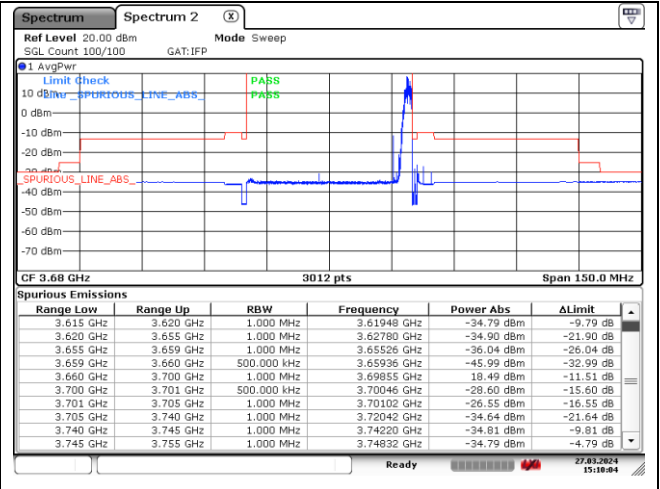

DFT-S-OFDM 16QAM - High Channel - 1 RB