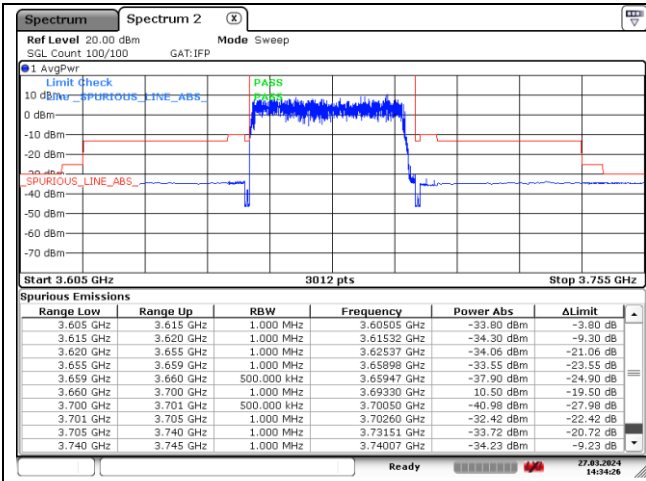

NR band 48 (40 MHz) (IC)

NR band 48 (40 MHz) (IC)

DFT-S-OFDM BPSK - High Channel - 1 RB

DFT-S-OFDM BPSK - High Channel - 1 RB

DFT-S-OFDM BPSK - High Channel - Full RB

DFT-S-OFDM BPSK - High Channel - Full RB