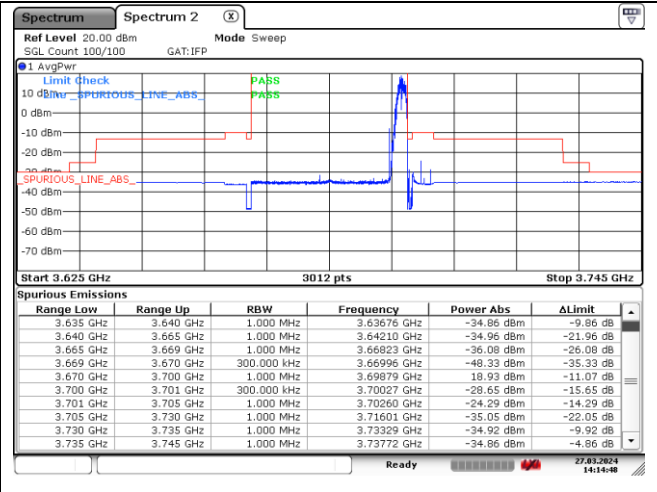

CP-OFDM QPSK - Low Channel - 1 RB

CP-OFDM QPSK - Low Channel - 1 RB

CP-OFDM QPSK - Low Channel - Full RB

CP-OFDM QPSK - Low Channel - Full RB

NR band 48 (30 MHz) (IC)

CP-OFDM QPSK - High Channel - 1 RB

CP-OFDM QPSK - High Channel - 1 RB