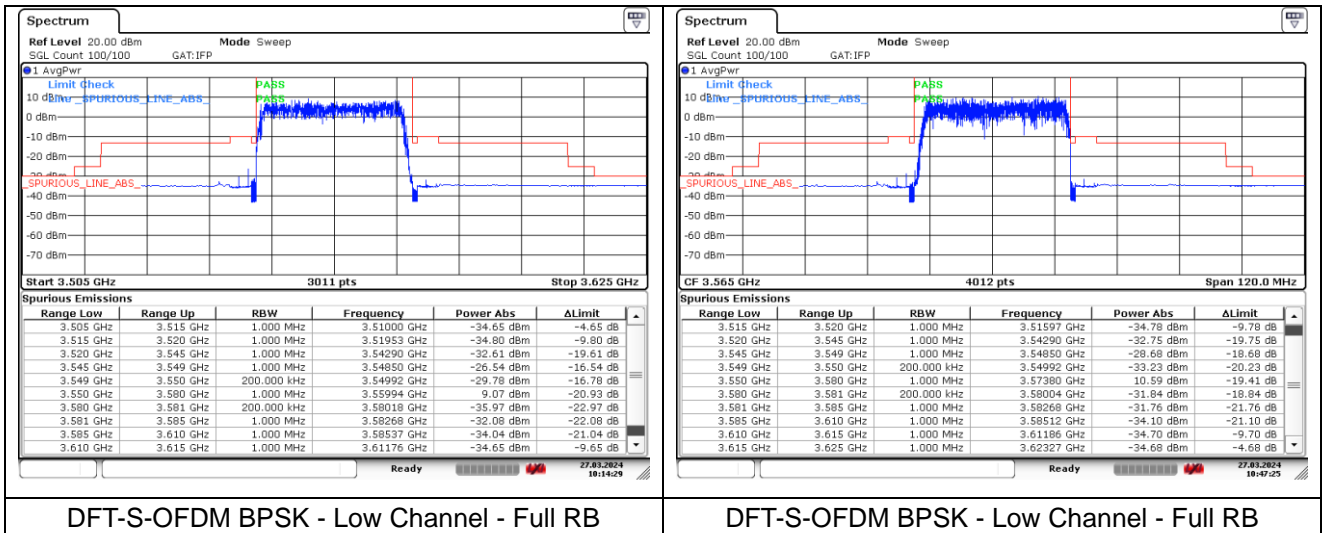

NR band 48 (30 MHz) (IC)