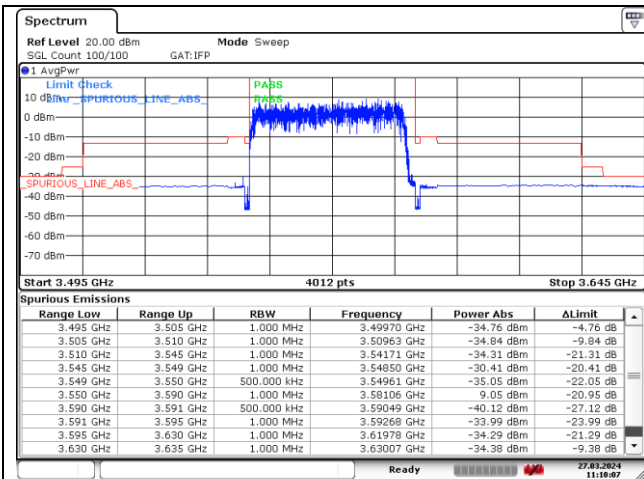

DFT-S-OFDM 16QAM - Low Channel - Full RB