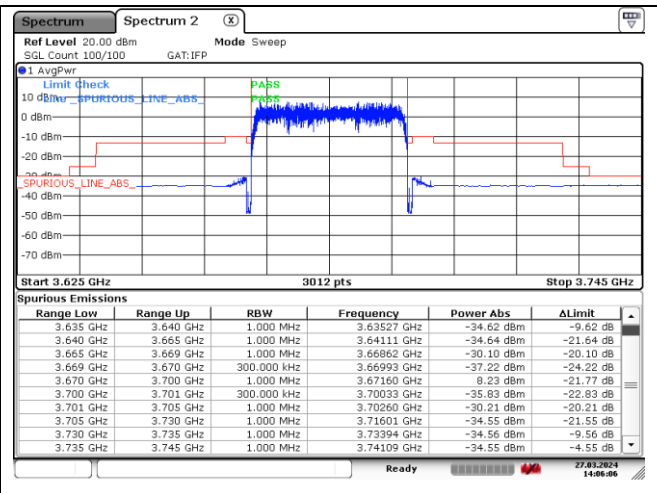

CP-OFDM 16QAM - Low Channel - Full RB

NR band 48 (30 MHz) (IC)

CP-OFDM 16QAM - High Channel - 1 RB

CP-OFDM 16QAM - High Channel - 1 RB

CP-OFDM 16QAM - High Channel - Full RB

CP-OFDM 16QAM - High Channel - Full RB