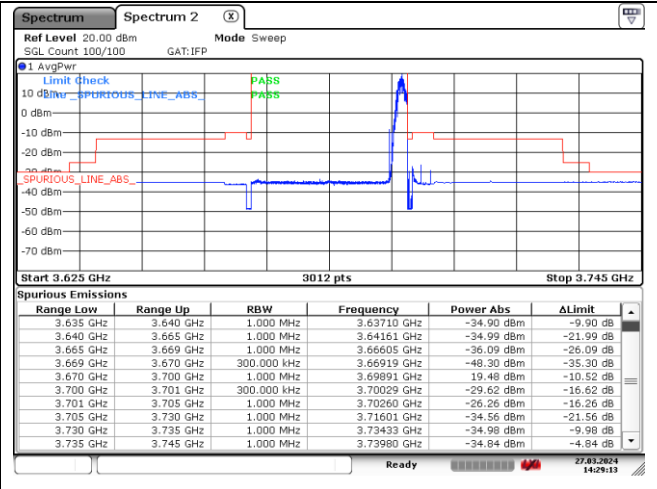

NR band 48 (30 MHz) (IC)

NR band 48 (30 MHz) (IC)

NR band 48 (30 MHz) (IC)

DFT-S-OFDM 16QAM - Low Channel - 1 RB

DFT-S-OFDM 16QAM - Low Channel - 1 RB

DFT-S-OFDM 16QAM - Low Channel - Full RB

DFT-S-OFDM 16QAM - Low Channel - Full RB

NR band 48 (30 MHz) (IC)

DFT-S-OFDM 16QAM - High Channel - 1 RB

DFT-S-OFDM 16QAM - High Channel - 1 RB

DFT-S-OFDM 16QAM - High Channel - Full RB

DFT-S-OFDM 16QAM - High Channel - Full RB

NR band 48 (30 MHz) (IC)