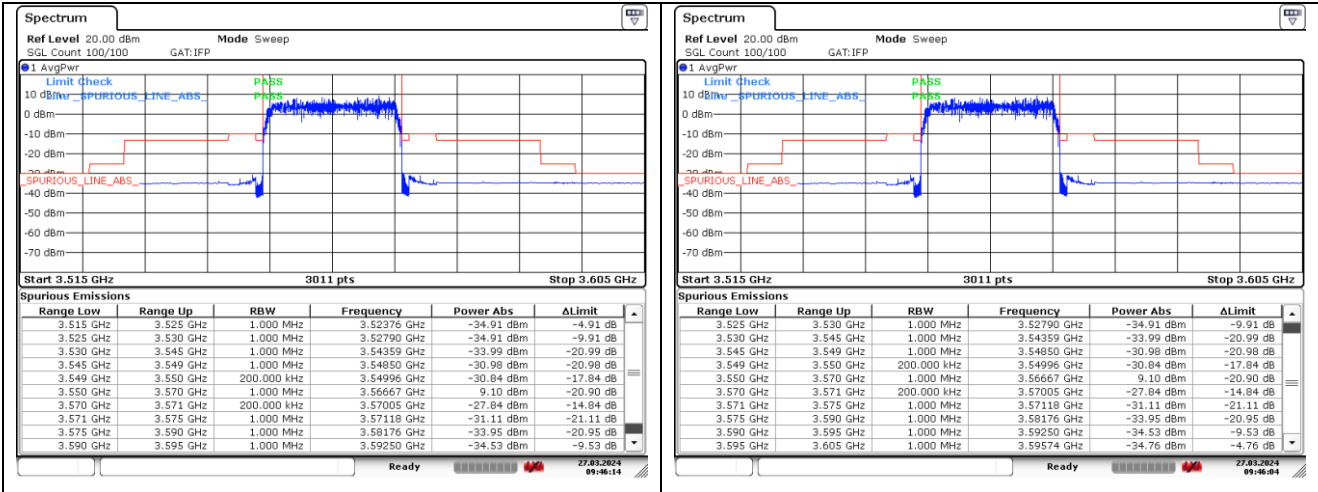

CP-OFDM QPSK - Low Channel - Full RB

CP-OFDM QPSK - Low Channel - Full RB