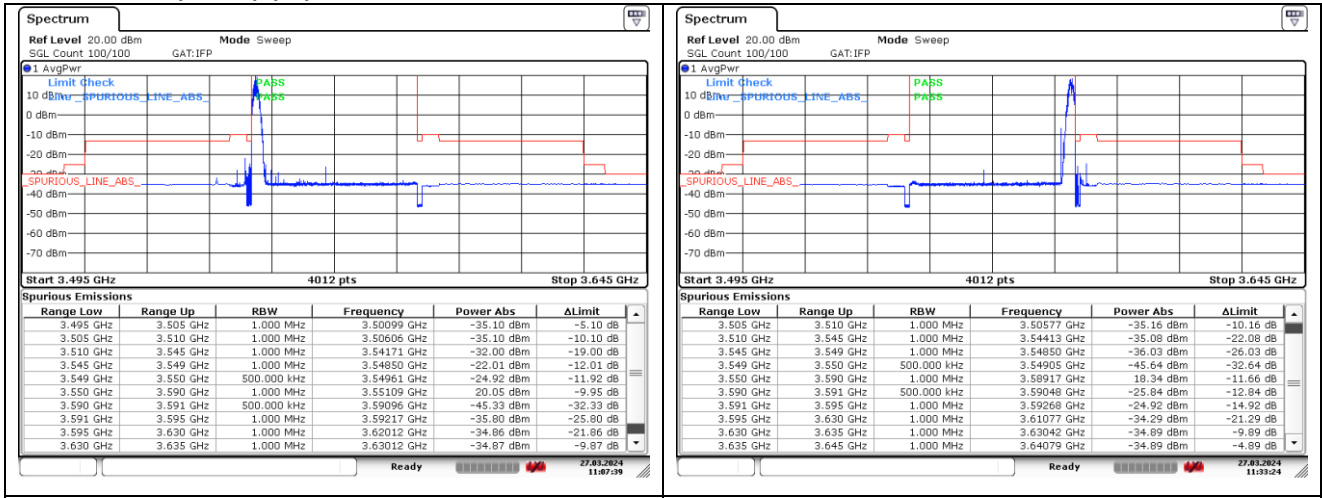

DFT-S-OFDM 16QAM - High Channel - 1 RB

DFT-S-OFDM 16QAM - High Channel - 1 RB

DFT-S-OFDM 16QAM - High Channel - Full RB

DFT-S-OFDM 16QAM - High Channel - Full RB

NR band 48 (40 MHz) (IC)

CP-OFDM QPSK - Low Channel - 1 RB