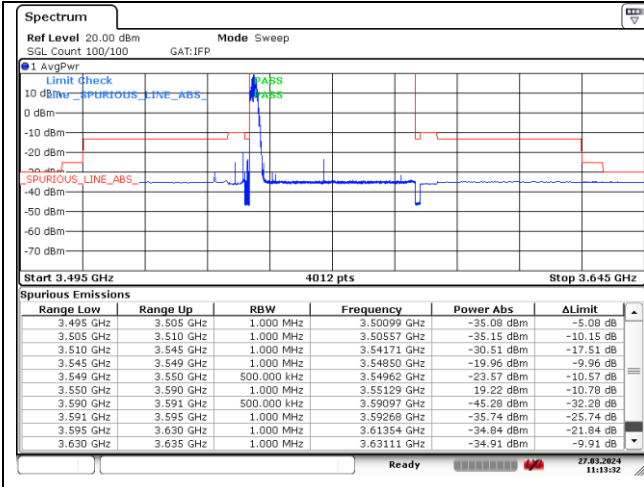

NR band 48 (40 MHz) (IC)

NR band 48 (40 MHz) (IC)

DFT-S-OFDM BPSK - High Channel - 1 RB

DFT-S-OFDM BPSK - High Channel - 1 RB

DFT-S-OFDM BPSK - High Channel - Full RB

DFT-S-OFDM BPSK - High Channel - Full RB

NR band 48 (40 MHz) (IC)

DFT-S-OFDM 16QAM - Low Channel - 1 RB

DFT-S-OFDM 16QAM - Low Channel - 1 RB

DFT-S-OFDM 16QAM - Low Channel - Full RB

DFT-S-OFDM 16QAM - Low Channel - Full RB

NR band 48 (40 MHz) (IC)