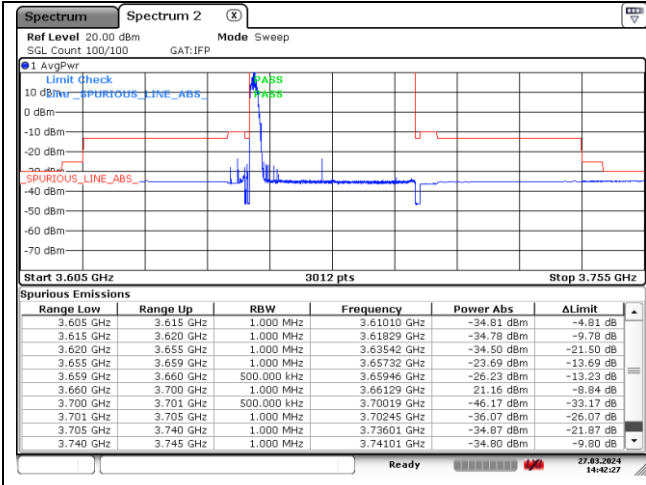

NR band 48 (40 MHz) (IC)

DFT-S-OFDM BPSK - High Channel - 1 RB