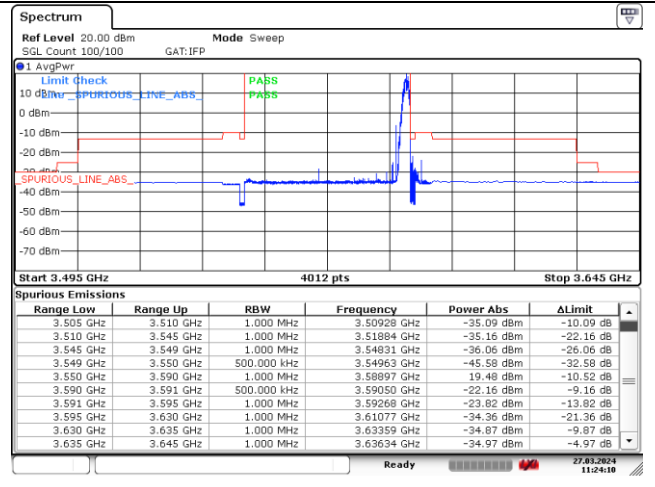

DFT-S-OFDM 16QAM - Low Channel - 1 RB