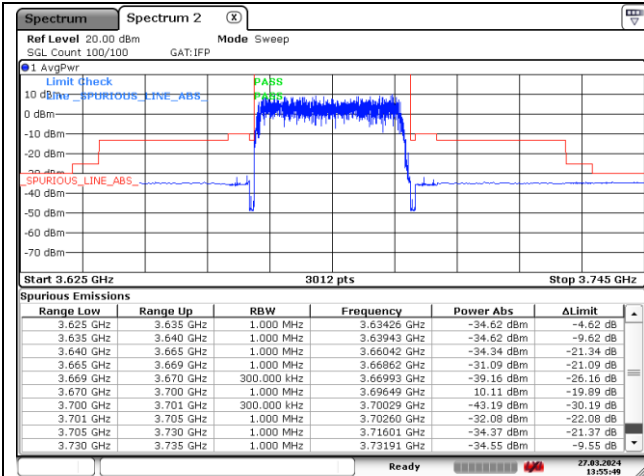

CP-OFDM QPSK - Low Channel - 1 RB

DFT-S-OFDM 16QAM - High Channel - Full RB