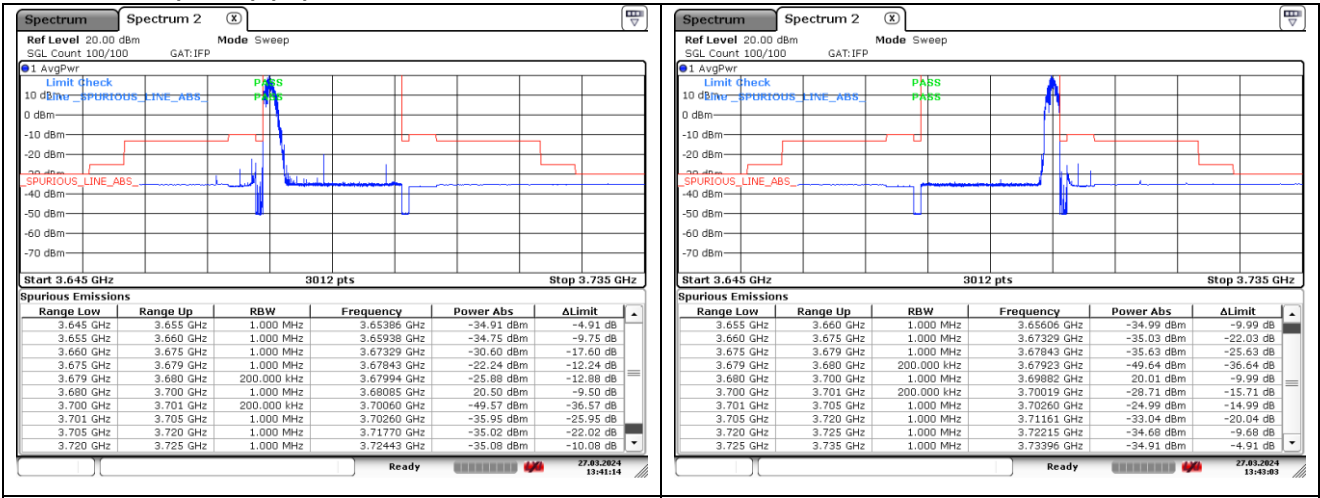

NR band 48 (20 MHz) (IC)

DFT-S-OFDM 16QAM - High Channel - 1 RB

DFT-S-OFDM 16QAM - High Channel - 1 RB

DFT-S-OFDM 16QAM - High Channel - Full RB

DFT-S-OFDM 16QAM - High Channel - Full RB

NR band 48 (20 MHz) (IC)