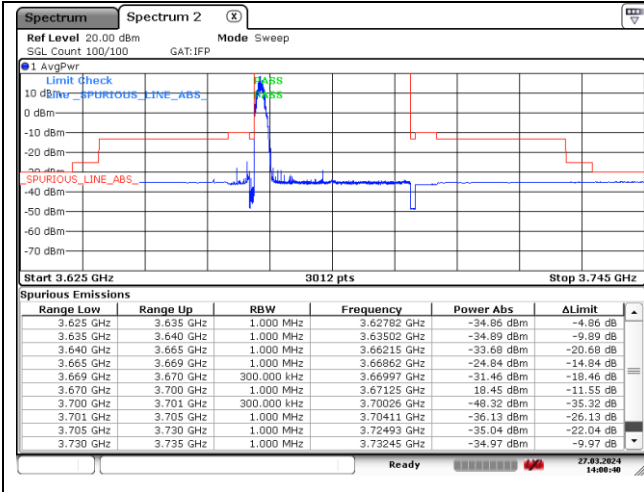

CP-OFDM QPSK - Low Channel - 1 RB

CP-OFDM QPSK - Low Channel - 1 RB

CP-OFDM QPSK - Low Channel - Full RB

CP-OFDM QPSK - Low Channel - Full RB

NR band 48 (30 MHz) (IC)

CP-OFDM QPSK - High Channel - 1 RB

CP-OFDM QPSK - High Channel - 1 RB