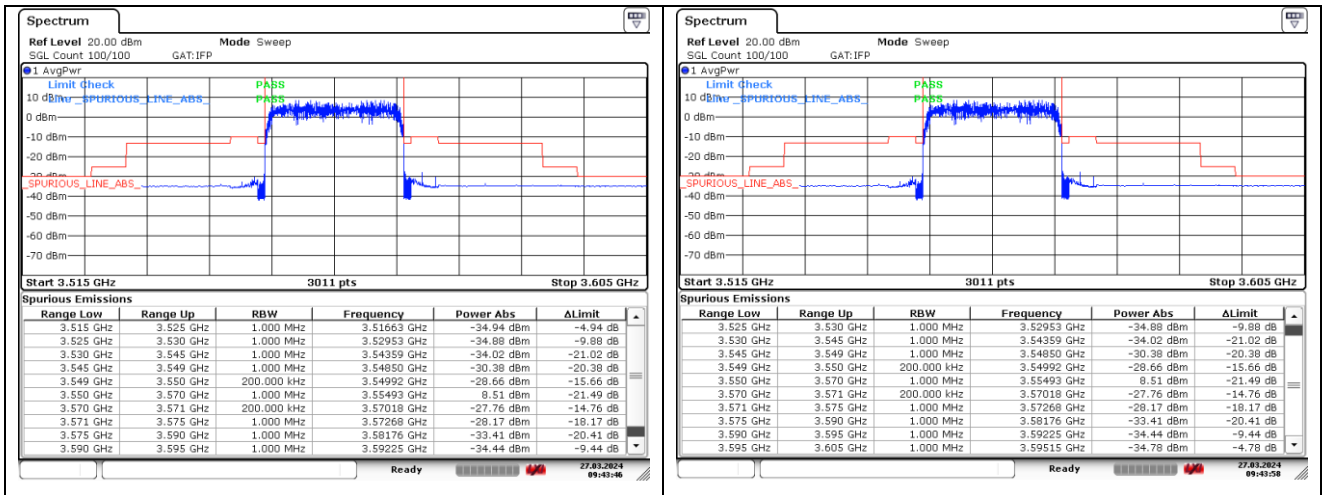

CP-OFDM QPSK - High Channel - Full RB

CP-OFDM QPSK - High Channel - Full RB

NR band 48 (20 MHz) (IC)

CP-OFDM 16QAM - Low Channel - 1 RB

CP-OFDM 16QAM - Low Channel - 1 RB

CP-OFDM 16QAM - Low Channel - Full RB