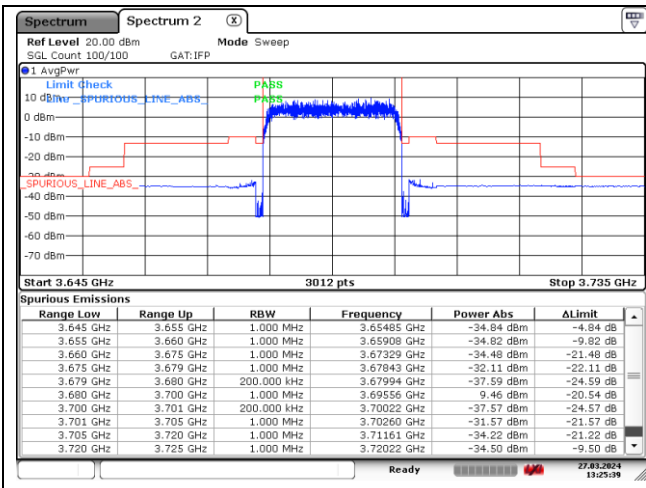

CP-OFDM QPSK - Low Channel - 1 RB

CP-OFDM QPSK - Low Channel - 1 RB

CP-OFDM QPSK - Low Channel - Full RB

CP-OFDM QPSK - Low Channel - Full RB

NR band 48 (20 MHz) (IC)

CP-OFDM QPSK - High Channel - 1 RB

CP-OFDM QPSK - High Channel - 1 RB