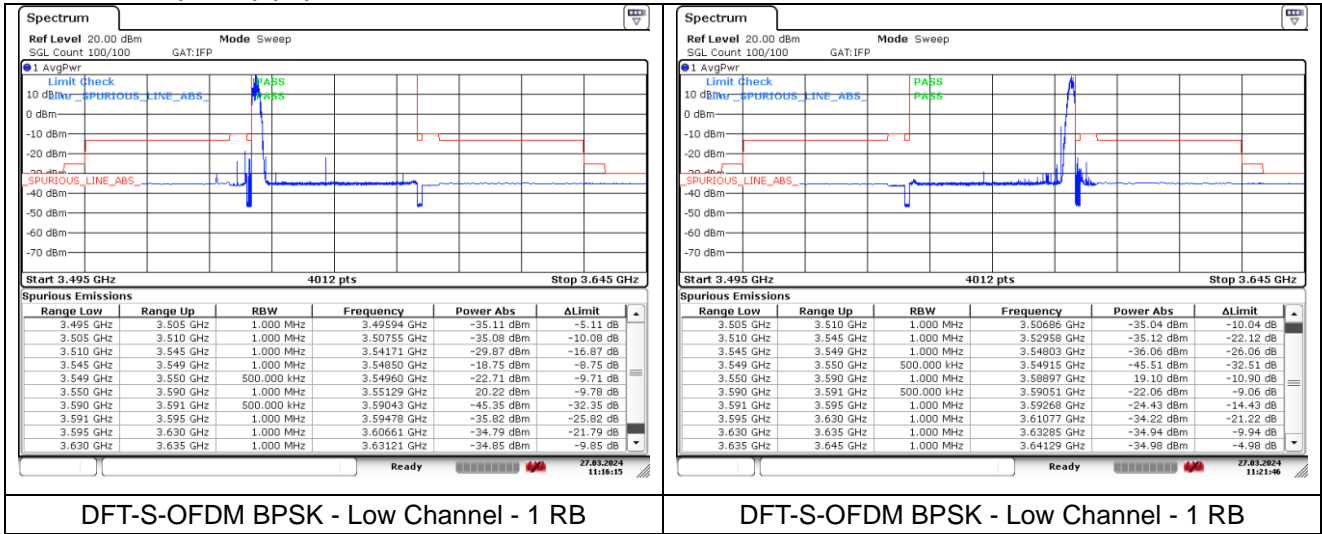

NR band 48 (40 MHz) (IC)