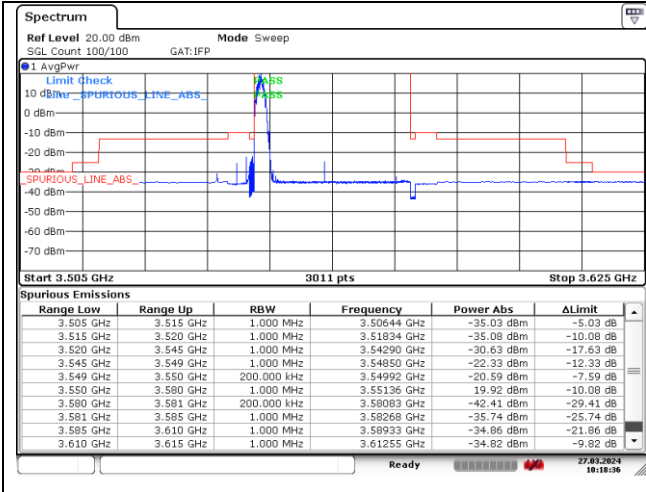

CP-OFDM 16QAM - Low Channel - Full RB

NR band 48 (20 MHz) (IC)

CP-OFDM 16QAM - High Channel - 1 RB

CP-OFDM 16QAM - High Channel - 1 RB

CP-OFDM 16QAM - High Channel - Full RB

CP-OFDM 16QAM - High Channel - Full RB

NR band 48 (30 MHz) (IC)

NR band 48 (30 MHz) (IC)

NR band 48 (30 MHz) (IC)

DFT-S-OFDM 16QAM - Low Channel - 1 RB

DFT-S-OFDM 16QAM - Low Channel - 1 RB

DFT-S-OFDM 16QAM - Low Channel - Full RB

DFT-S-OFDM 16QAM - Low Channel - Full RB