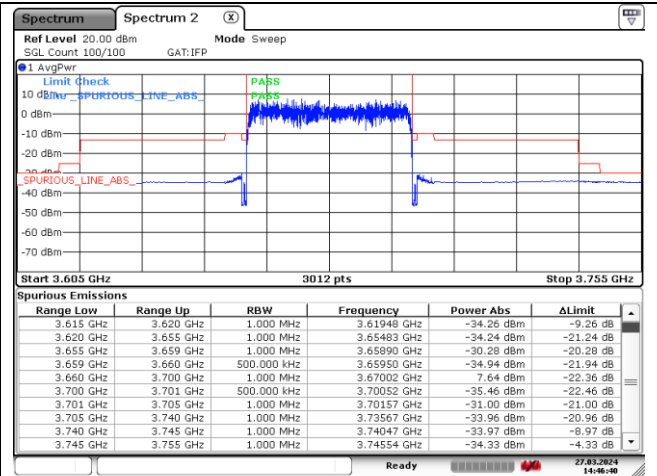

CP-OFDM QPSK - Low Channel - 1 RB

CP-OFDM QPSK - Low Channel - Full RB

CP-OFDM QPSK - Low Channel - Full RB

NR band 48 (40 MHz) (IC)

CP-OFDM QPSK - High Channel - 1 RB

CP-OFDM QPSK - High Channel - 1 RB

CP-OFDM QPSK - High Channel - Full RB