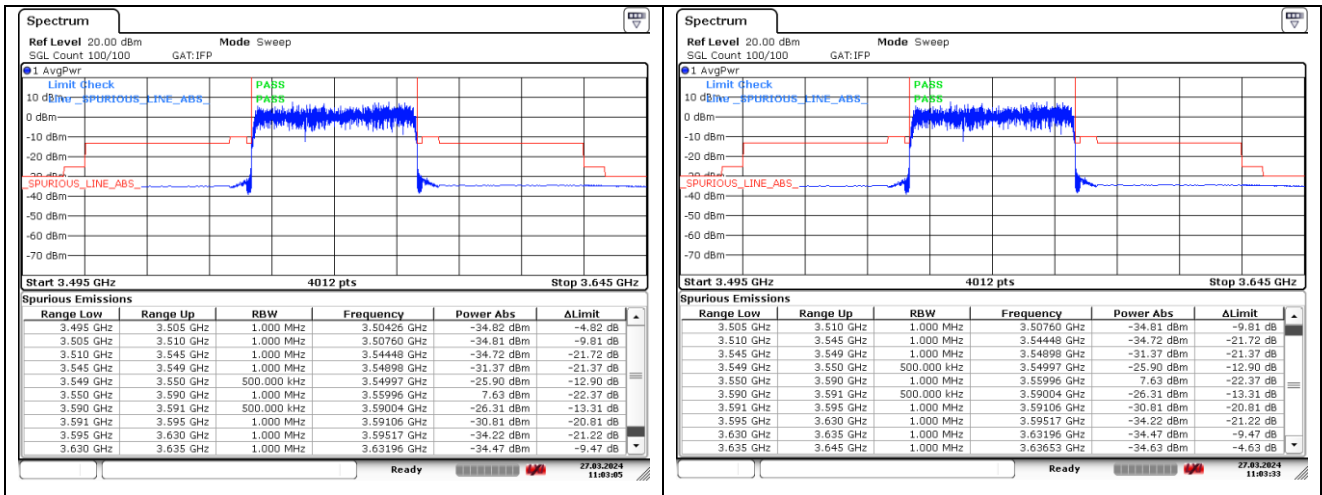

CP-OFDM QPSK - Low Channel - Full RB

CP-OFDM QPSK - Low Channel - Full RB