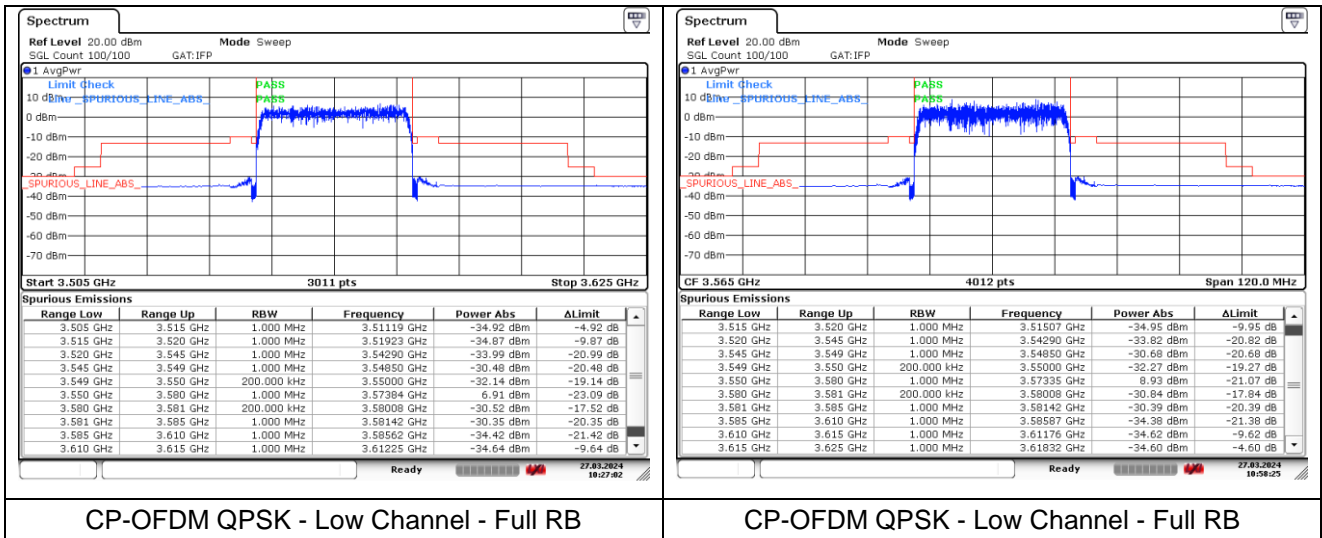

CP-OFDM QPSK - Low Channel - Full RB

CP-OFDM QPSK - Low Channel - Full RB