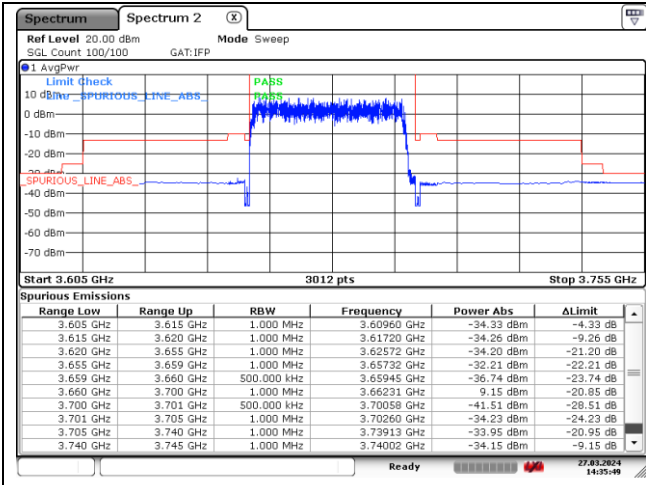

DFT-S-OFDM 16QAM - High Channel - Full RB