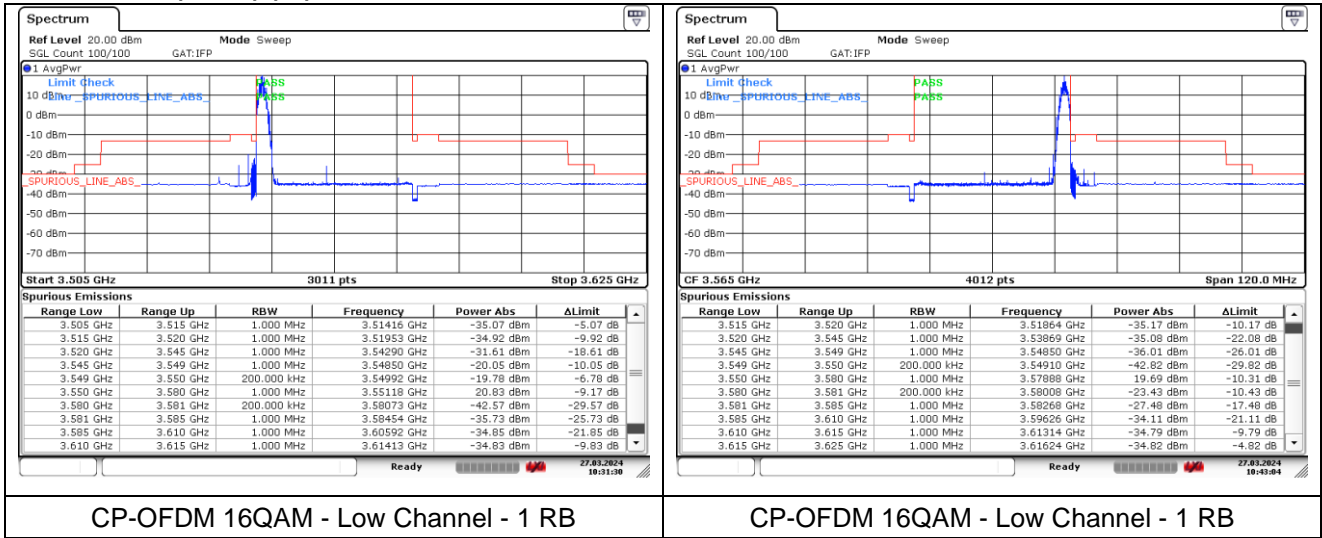

NR band 48 (30 MHz) (IC)