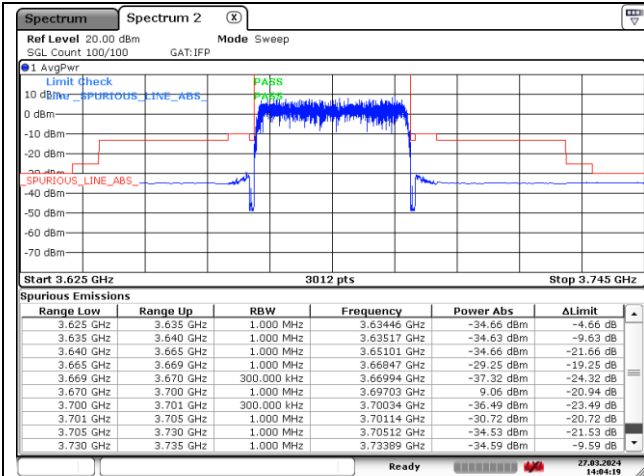

CP-OFDM QPSK - Low Channel - 1 RB

CP-OFDM QPSK - Low Channel - 1 RB

CP-OFDM QPSK - Low Channel - Full RB

CP-OFDM QPSK - Low Channel - Full RB

NR band 48 (30 MHz) (IC)

CP-OFDM QPSK - High Channel - 1 RB

CP-OFDM QPSK - High Channel - 1 RB