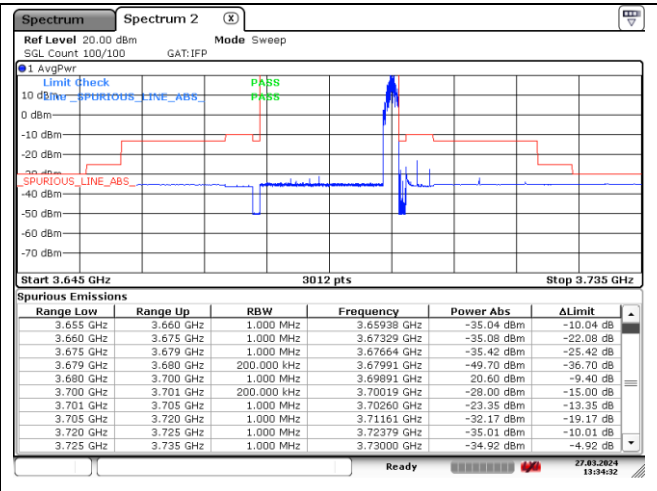

CP-OFDM QPSK - Low Channel - 1 RB

CP-OFDM QPSK - Low Channel - 1 RB

CP-OFDM QPSK - Low Channel - Full RB

CP-OFDM QPSK - Low Channel - Full RB

NR band 48 (20 MHz) (IC)

CP-OFDM QPSK - High Channel - 1 RB

CP-OFDM QPSK - High Channel - 1 RB