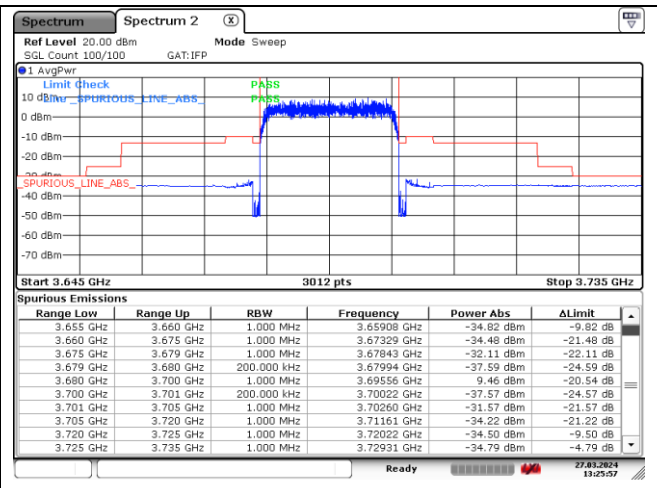

CP-OFDM QPSK - High Channel - Full RB