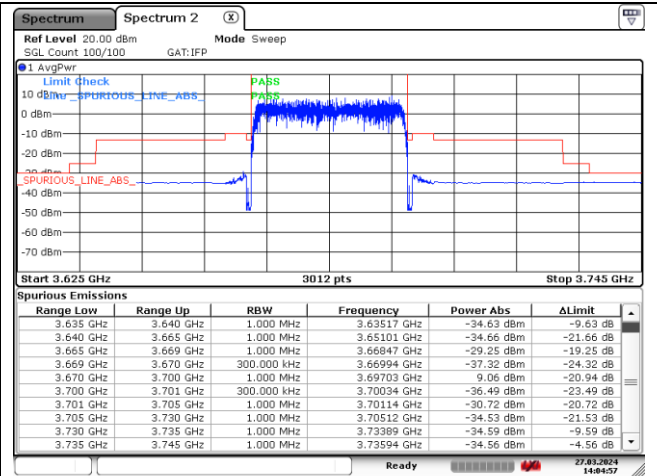

CP-OFDM 16QAM - Low Channel - 1 RB

CP-OFDM QPSK - High Channel - Full RB