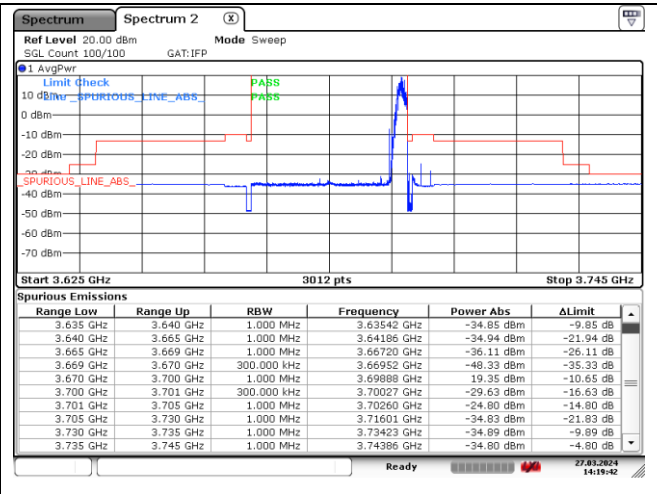

CP-OFDM 16QAM - High Channel - 1 RB