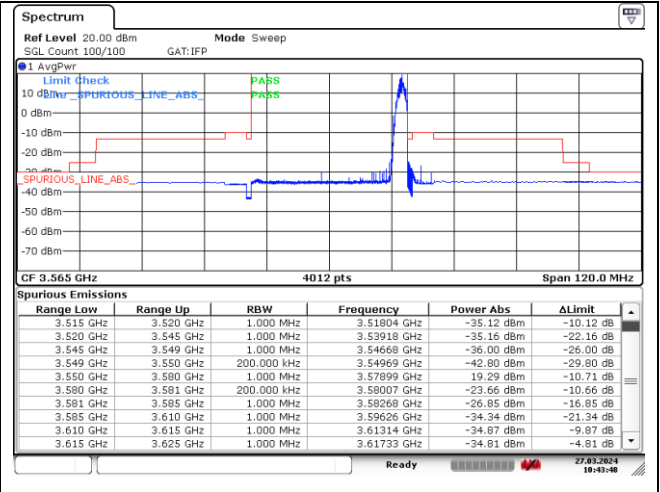

NR band 48 (30 MHz) (IC)

NR band 48 (30 MHz) (IC)

NR band 48 (30 MHz) (IC)

DFT-S-OFDM 16QAM - Low Channel - 1 RB

DFT-S-OFDM 16QAM - Low Channel - 1 RB

DFT-S-OFDM 16QAM - Low Channel - Full RB

DFT-S-OFDM 16QAM - Low Channel - Full RB