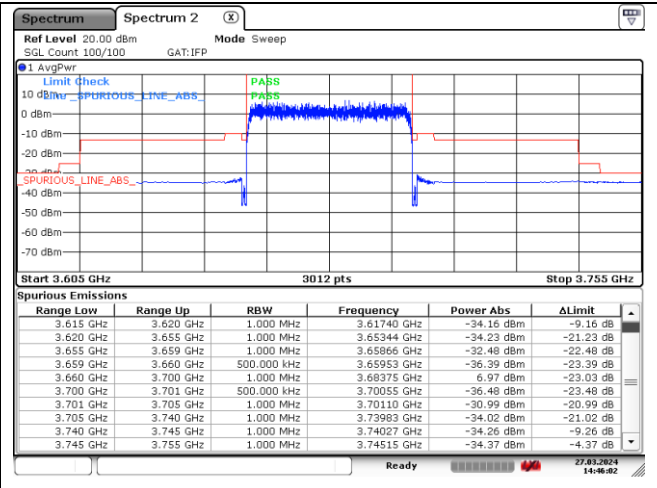

NR band 48 (40 MHz) (IC)

CP-OFDM 16QAM - High Channel - 1 RB

CP-OFDM 16QAM - High Channel - 1 RB

CP-OFDM 16QAM - High Channel - Full RB

CP-OFDM 16QAM - High Channel - Full RB