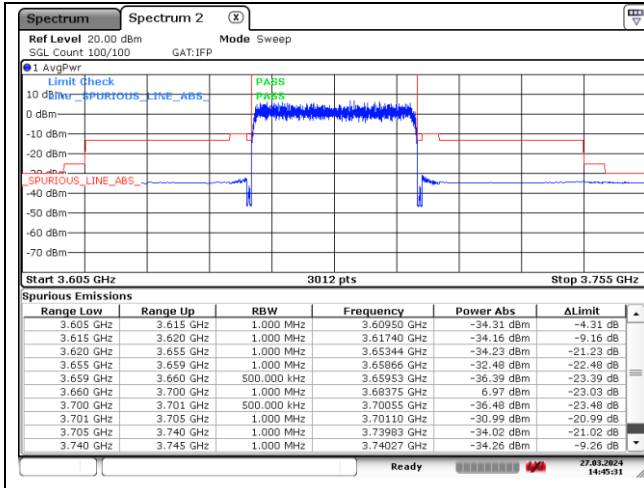

CP-OFDM 16QAM - High Channel - Full RB