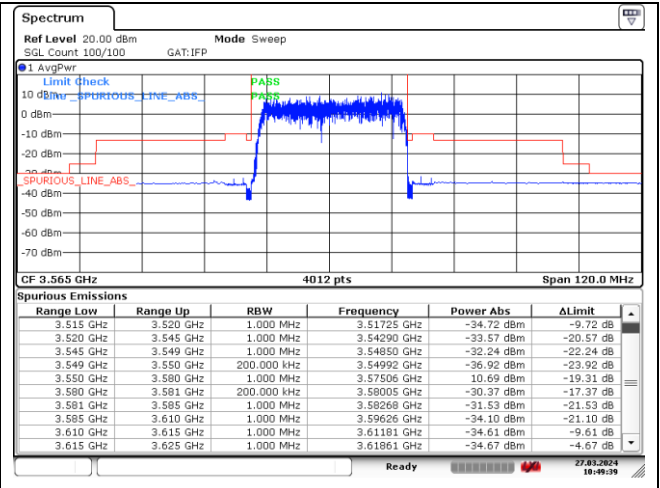

NR band 48 (30 MHz) (IC)

NR band 48 (30 MHz) (IC)

NR band 48 (30 MHz) (IC)

DFT-S-OFDM 16QAM - Low Channel - 1 RB

DFT-S-OFDM 16QAM - Low Channel - 1 RB

DFT-S-OFDM 16QAM - Low Channel - Full RB

DFT-S-OFDM 16QAM - Low Channel - Full RB