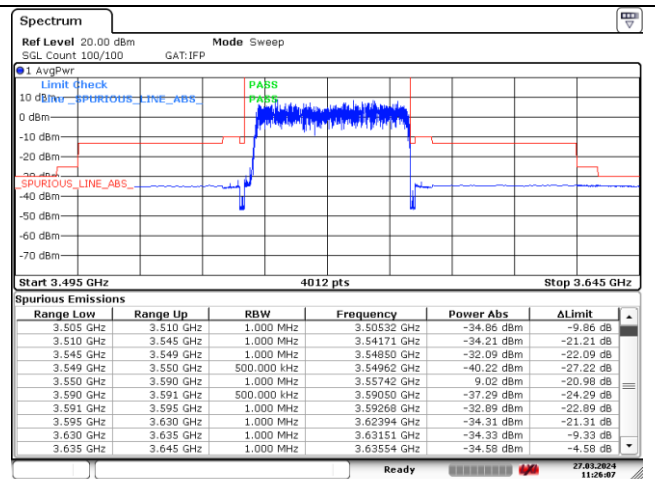

NR band 48 (40 MHz) (IC)

DFT-S-OFDM 16QAM - Low Channel - 1 RB

DFT-S-OFDM 16QAM - Low Channel - 1 RB

DFT-S-OFDM 16QAM - Low Channel - Full RB

DFT-S-OFDM 16QAM - Low Channel - Full RB

NR band 48 (40 MHz) (IC)