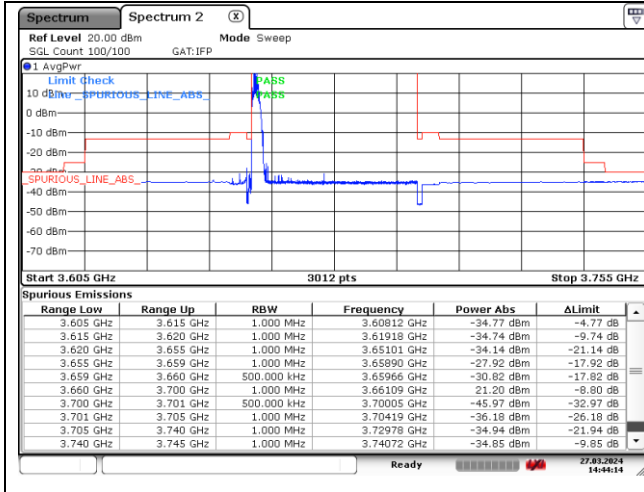

NR band 48 (40 MHz) (IC)

CP-OFDM 16QAM - High Channel - 1 RB