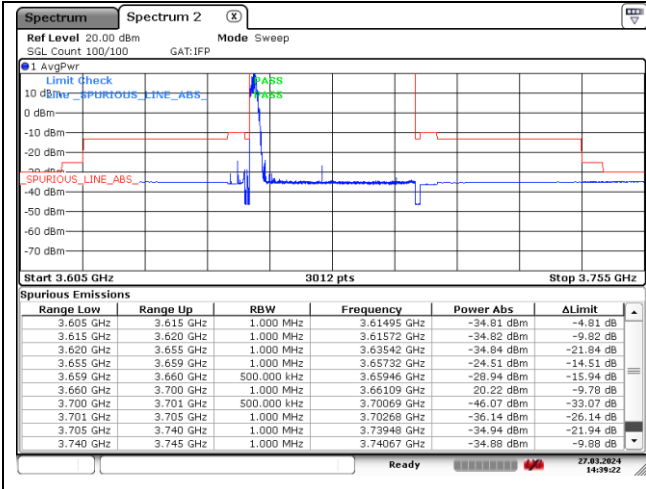

NR band 48 (40 MHz) (IC)

DFT-S-OFDM 16QAM - Low Channel - 1 RB

DFT-S-OFDM 16QAM - Low Channel - 1 RB

DFT-S-OFDM 16QAM - Low Channel - Full RB

DFT-S-OFDM 16QAM - Low Channel - Full RB

NR band 48 (40 MHz) (IC)