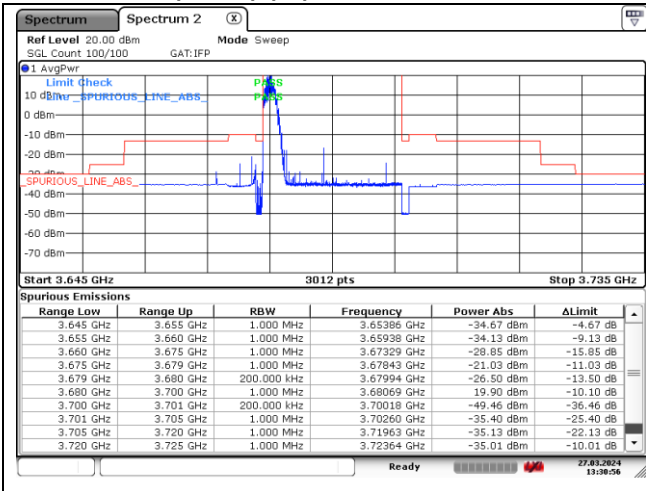

CP-OFDM QPSK - Low Channel - 1 RB

CP-OFDM QPSK - Low Channel - 1 RB

CP-OFDM QPSK - Low Channel - Full RB

CP-OFDM QPSK - Low Channel - Full RB

NR band 48 (20 MHz) (IC)

CP-OFDM QPSK - High Channel - 1 RB

CP-OFDM QPSK - High Channel - 1 RB