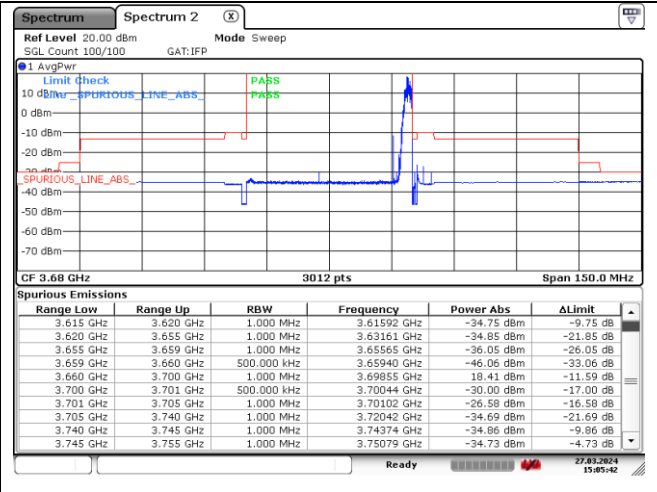

CP-OFDM 16QAM - High Channel - 1 RB