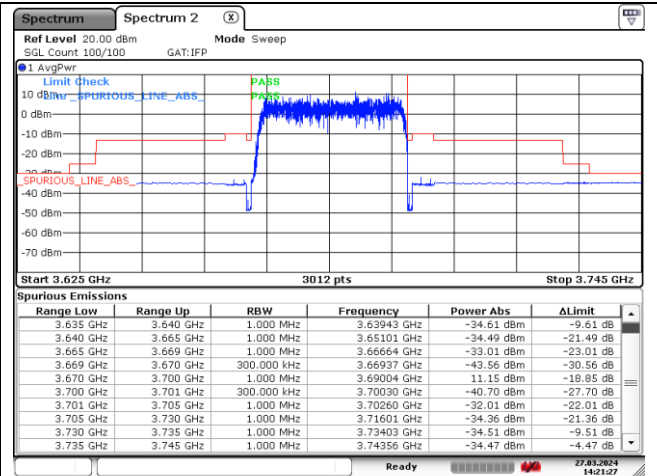

NR band 48 (30 MHz) (IC)

DFT-S-OFDM 16QAM - High Channel - 1 RB

DFT-S-OFDM 16QAM - High Channel - 1 RB

DFT-S-OFDM 16QAM - High Channel - Full RB

DFT-S-OFDM 16QAM - High Channel - Full RB

NR band 48 (30 MHz) (IC)