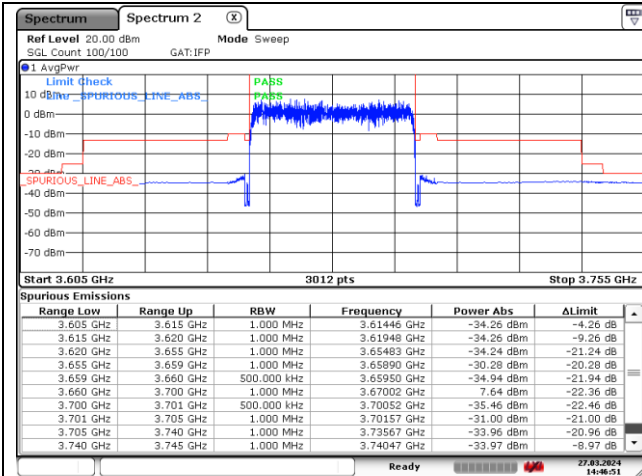

CP-OFDM QPSK - Low Channel - 1 RB

CP-OFDM QPSK - Low Channel - Full RB

CP-OFDM QPSK - Low Channel - Full RB

NR band 48 (40 MHz) (IC)

CP-OFDM QPSK - High Channel - 1 RB

CP-OFDM QPSK - High Channel - 1 RB

CP-OFDM QPSK - High Channel - Full RB