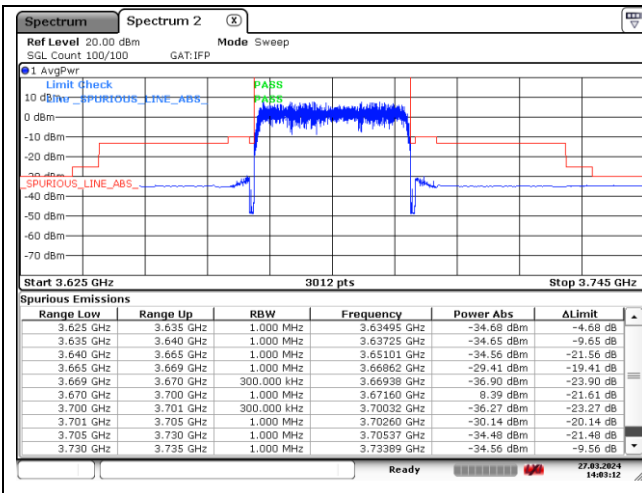

CP-OFDM 16QAM - Low Channel - Full RB

NR band 48 (30 MHz) (IC)

CP-OFDM 16QAM - High Channel - 1 RB

CP-OFDM 16QAM - High Channel - 1 RB

CP-OFDM 16QAM - High Channel - Full RB

CP-OFDM 16QAM - High Channel - Full RB