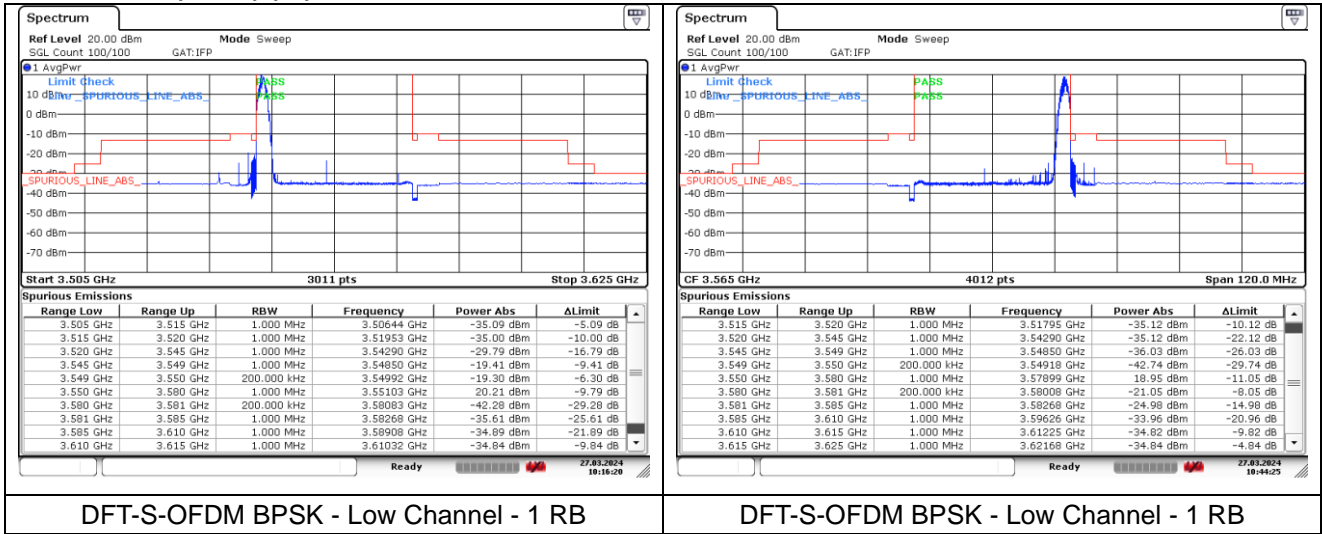

NR band 48 (30 MHz) (IC)