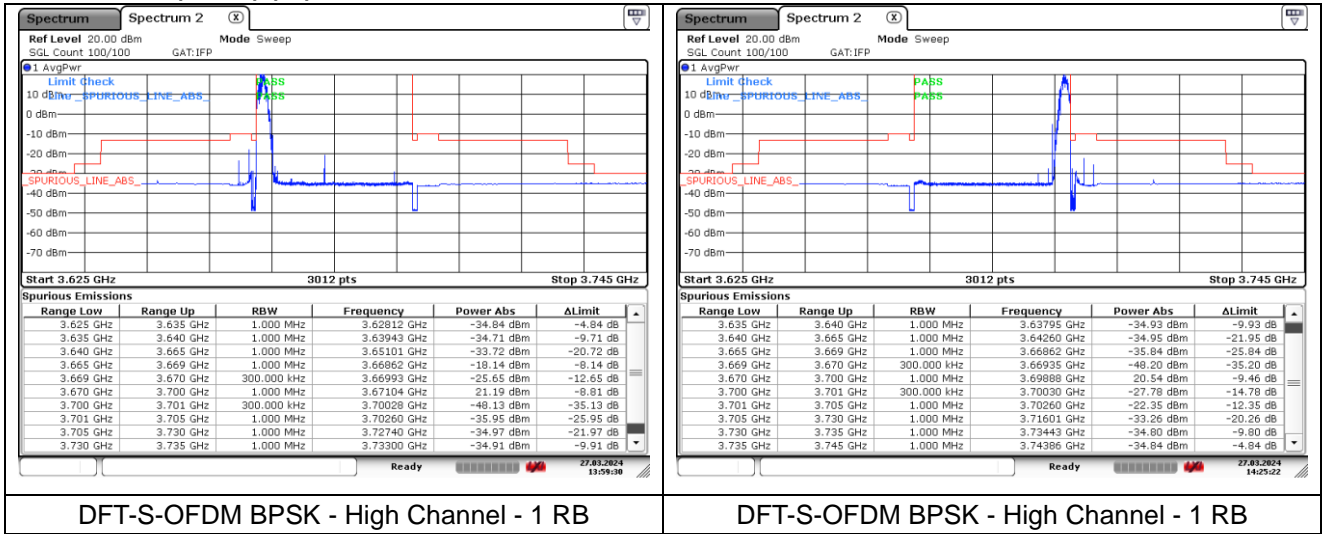

NR band 48 (30 MHz) (IC)