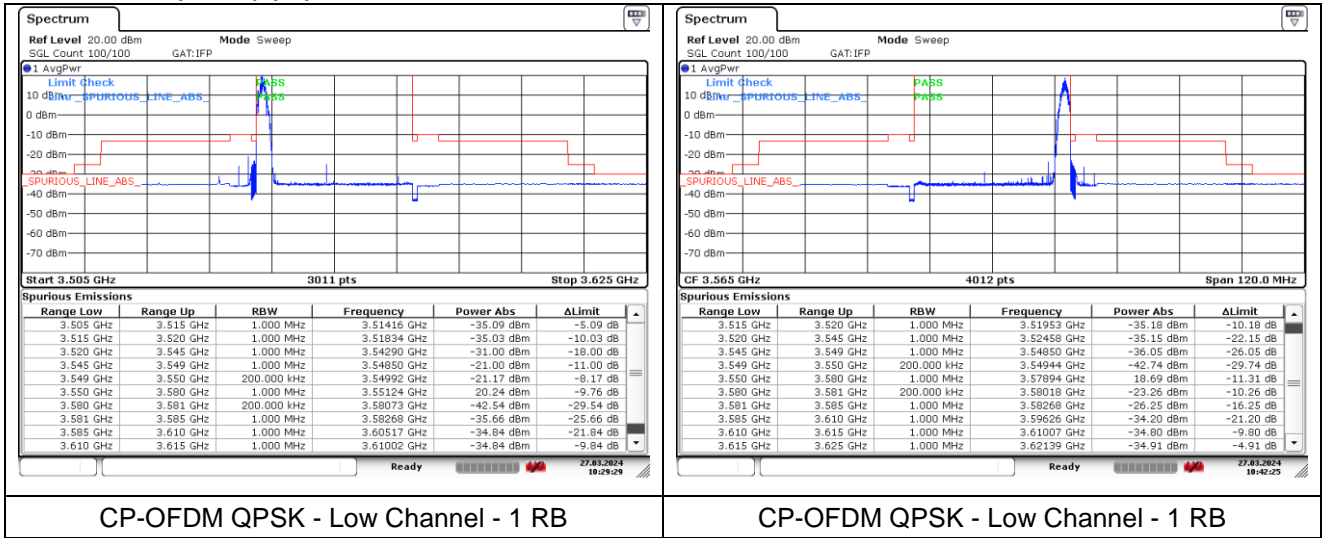

NR band 48 (30 MHz) (IC)

DFT-S-OFDM 16QAM - High Channel - 1 RB

DFT-S-OFDM 16QAM - High Channel - 1 RB

DFT-S-OFDM 16QAM - High Channel - Full RB

DFT-S-OFDM 16QAM - High Channel - Full RB

NR band 48 (30 MHz) (IC)