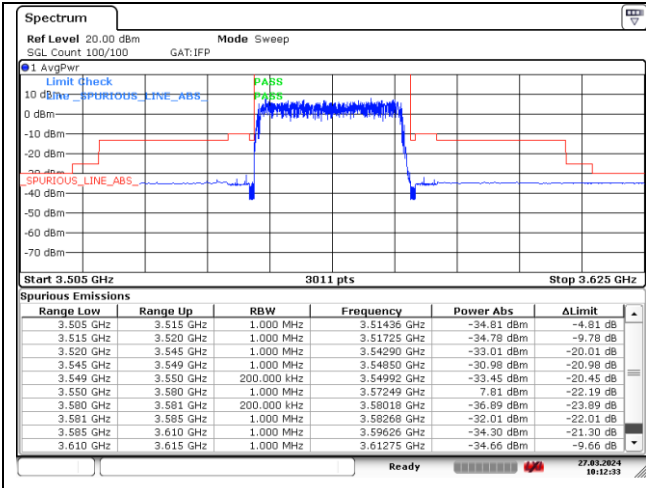

NR band 48 (30 MHz) (IC)

NR band 48 (30 MHz) (IC)

NR band 48 (30 MHz) (IC)

DFT-S-OFDM 16QAM - Low Channel - 1 RB

DFT-S-OFDM 16QAM - Low Channel - 1 RB

DFT-S-OFDM 16QAM - Low Channel - Full RB

DFT-S-OFDM 16QAM - Low Channel - Full RB