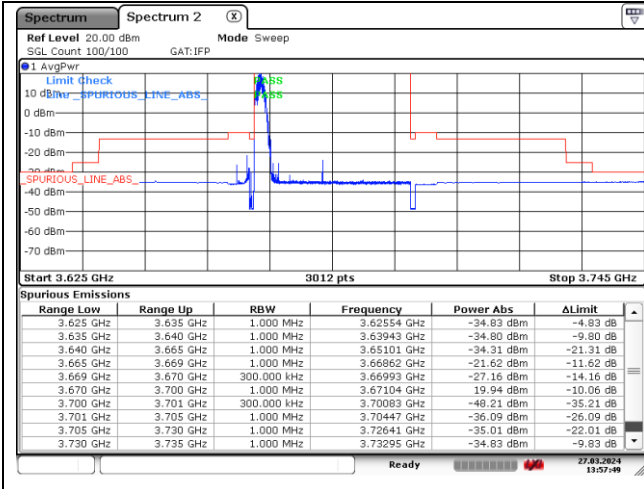

NR band 48 (30 MHz) (IC)

NR band 48 (30 MHz) (IC)

NR band 48 (30 MHz) (IC)

DFT-S-OFDM 16QAM - Low Channel - 1 RB

DFT-S-OFDM 16QAM - Low Channel - 1 RB

DFT-S-OFDM 16QAM - Low Channel - Full RB

DFT-S-OFDM 16QAM - Low Channel - Full RB

NR band 48 (30 MHz) (IC)

DFT-S-OFDM 16QAM - High Channel - 1 RB

DFT-S-OFDM 16QAM - High Channel - 1 RB

DFT-S-OFDM 16QAM - High Channel - Full RB

DFT-S-OFDM 16QAM - High Channel - Full RB

NR band 48 (30 MHz) (IC)