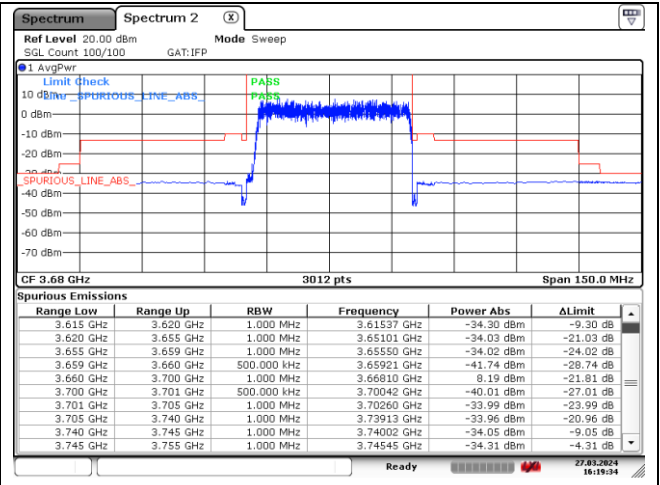

DFT-S-OFDM 16QAM - High Channel - Full RB