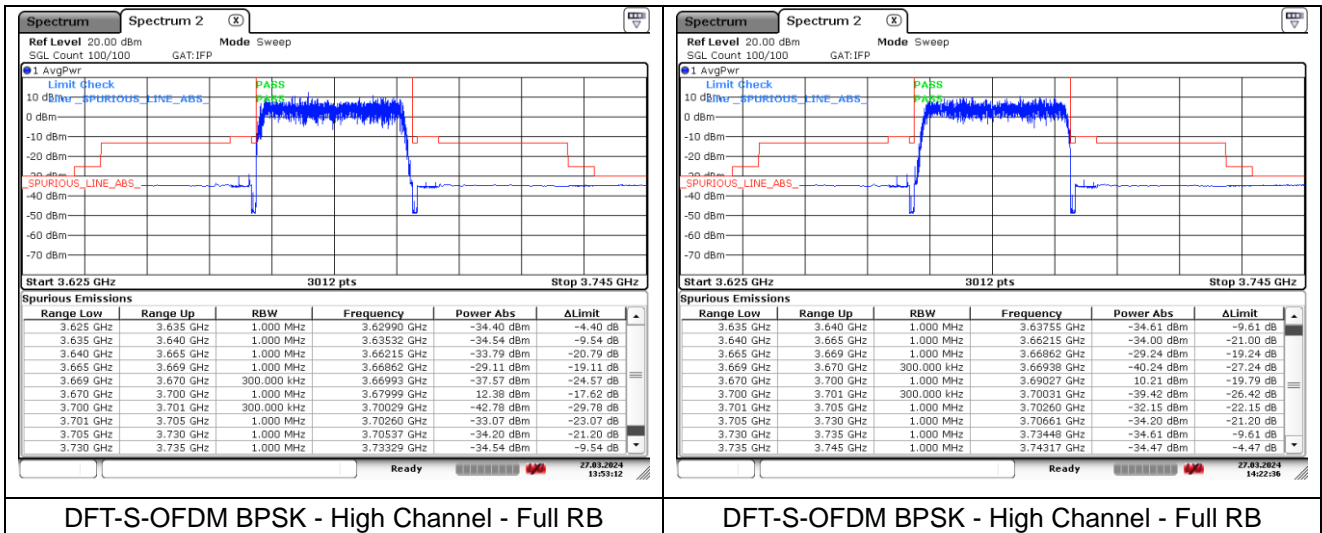

NR band 48 (30 MHz) (IC)