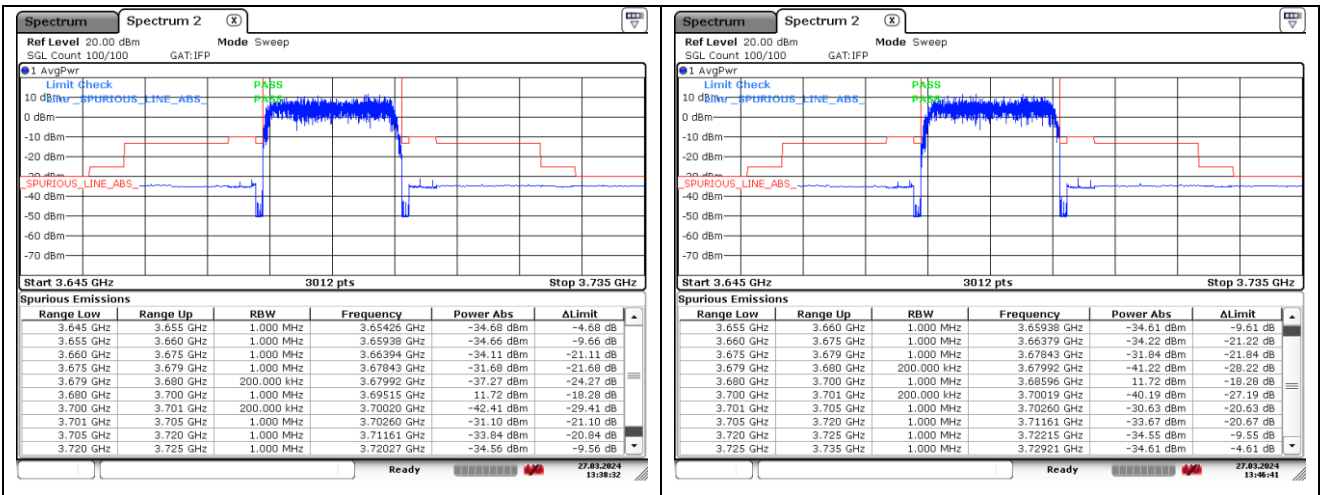

NR band 48 (20 MHz) (IC)

DFT-S-OFDM 16QAM - High Channel - 1 RB

DFT-S-OFDM 16QAM - High Channel - 1 RB

DFT-S-OFDM 16QAM - High Channel - Full RB

DFT-S-OFDM 16QAM - High Channel - Full RB

NR band 48 (20 MHz) (IC)