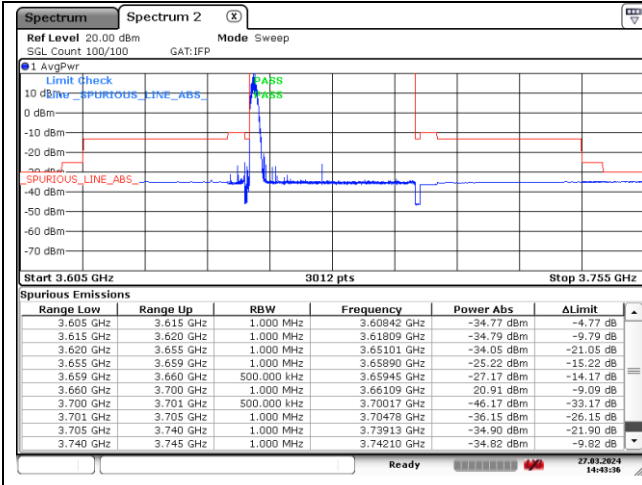

NR band 48 (40 MHz) (IC)

CP-OFDM QPSK - High Channel - 1 RB