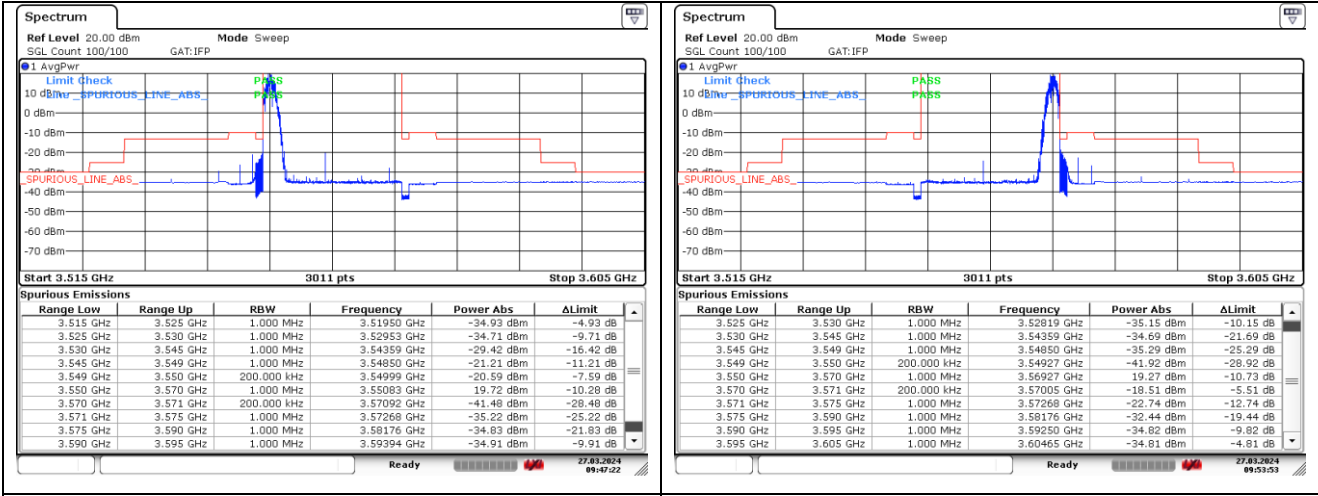

NR band 48 (20 MHz) (IC)

DFT-S-OFDM 16QAM - High Channel - 1 RB

DFT-S-OFDM 16QAM - High Channel - 1 RB

DFT-S-OFDM 16QAM - High Channel - Full RB

DFT-S-OFDM 16QAM - High Channel - Full RB

NR band 48 (20 MHz) (IC)