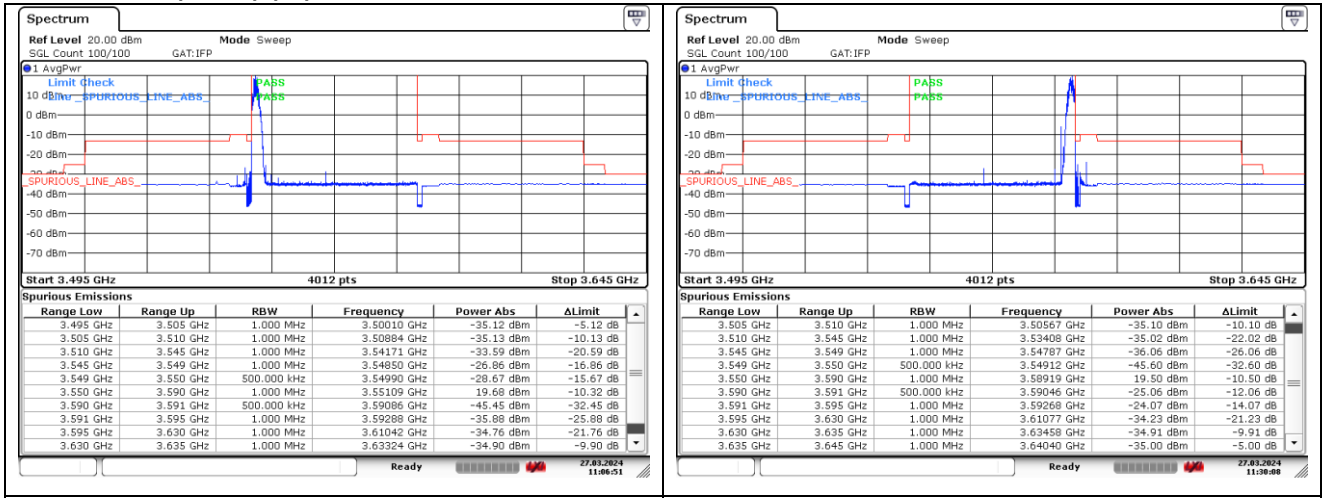

NR band 48 (40 MHz) (IC)

CP-OFDM 16QAM - Low Channel - 1 RB

CP-OFDM 16QAM - Low Channel - 1 RB