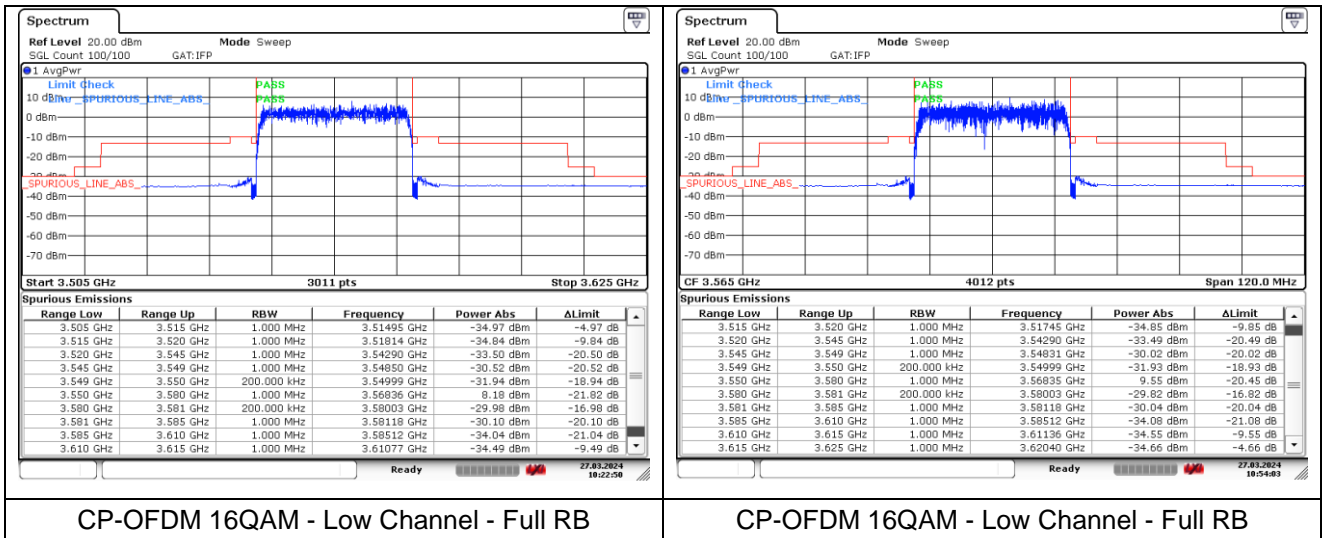

CP-OFDM QPSK - High Channel - Full RB

CP-OFDM QPSK - High Channel - Full RB

NR band 48 (30 MHz) (IC)

CP-OFDM 16QAM - Low Channel - 1 RB

CP-OFDM 16QAM - Low Channel - 1 RB

CP-OFDM 16QAM - Low Channel - Full RB