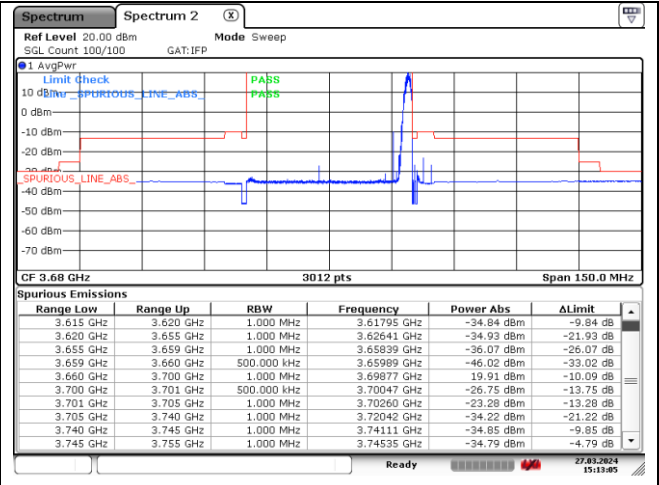

DFT-S-OFDM BPSK - High Channel - 1 RB