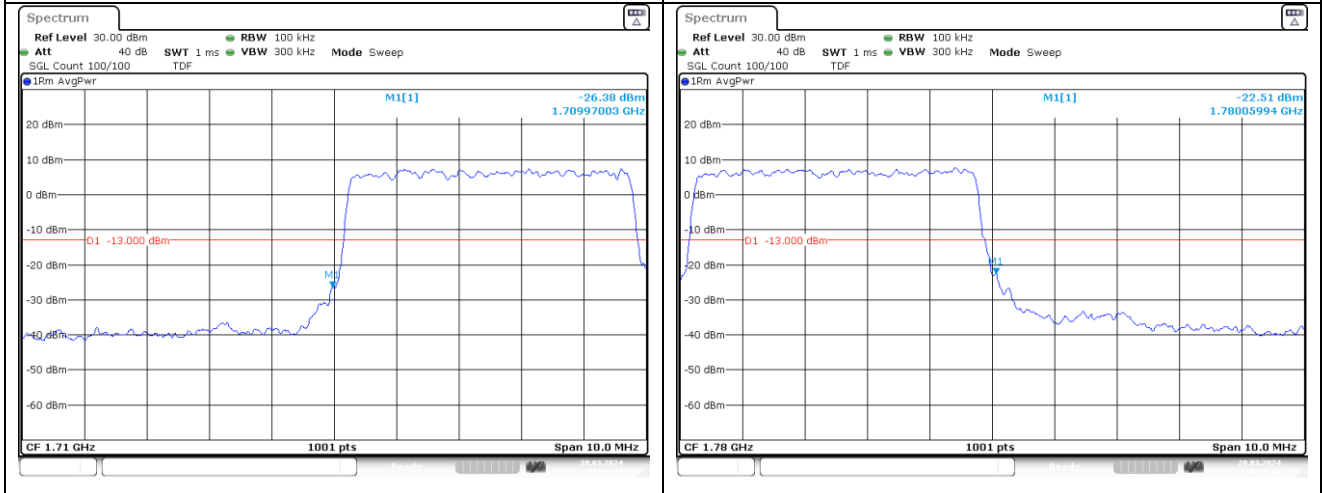

CP-OFDM 16QAM - High Channel - 1 RB

CP-OFDM 16QAM - Low Channel - Full RB

CP-OFDM 16QAM - High Channel - Full RB

NR band 66 (5 MHz)

DFT-S-OFDM BPSK - Low Channel - 1 RB

DFT-S-OFDM BPSK - High Channel - 1 RB