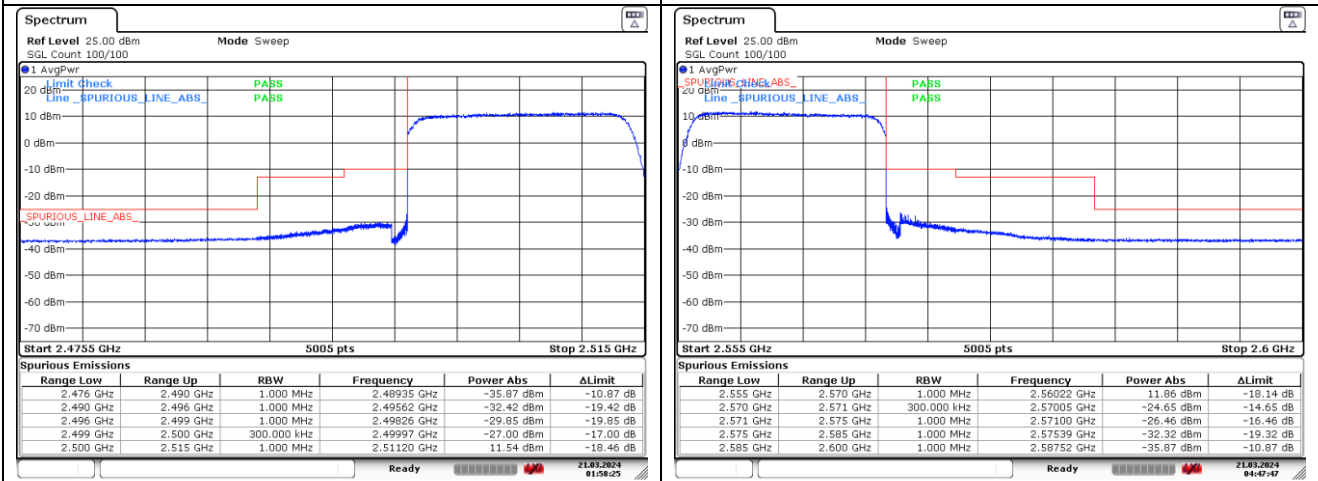

DFT-S-OFDM BPSK - Low Channel - 1 RB

DFT-S-OFDM BPSK - High Channel - 1 RB

DFT-S-OFDM BPSK - Low Channel - Full RB

DFT-S-OFDM BPSK - High Channel - Full RB