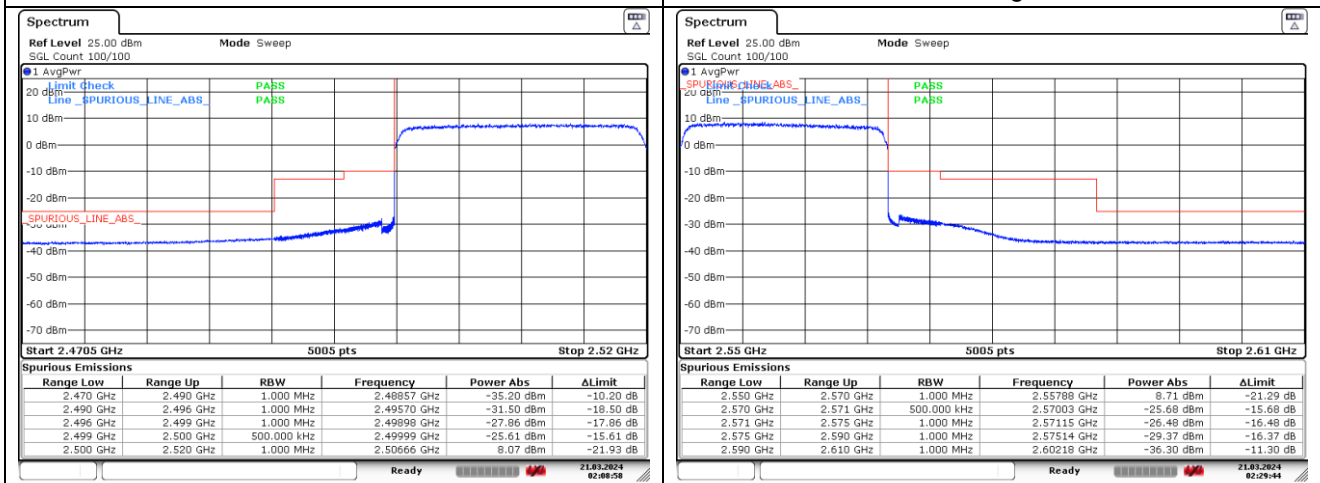

DFT-S-OFDM 16QAM - High Channel - 1 RB

DFT-S-OFDM 16QAM - Low Channel - Full RB

DFT-S-OFDM 16QAM - High Channel - Full RB

NR band 7 (20 MHz)

CP-OFDM QPSK - Low Channel - 1 RB

CP-OFDM QPSK - High Channel - 1 RB