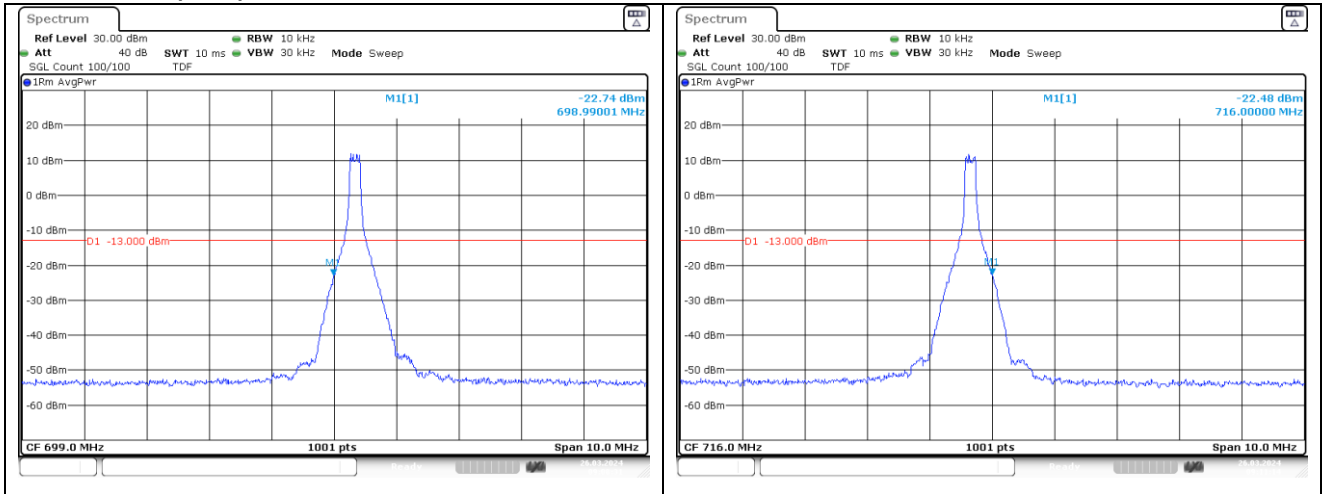

NR band 12 (5 MHz)

DFT-S-OFDM QPSK - Low Channel - 1 RB

DFT-S-OFDM QPSK - High Channel - 1 RB