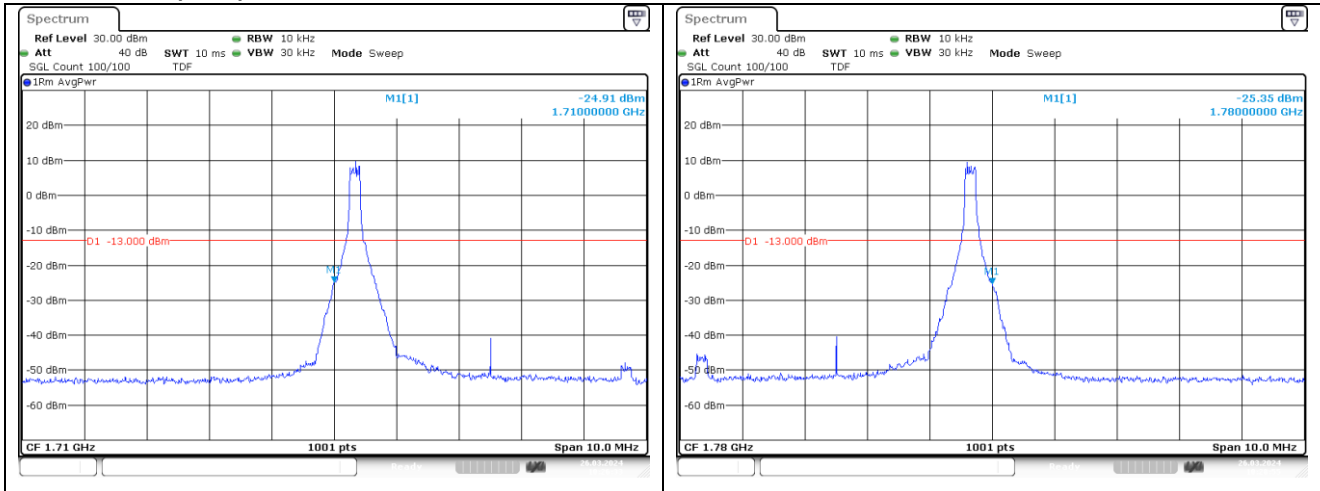

DFT-S-OFDM BPSK - Low Channel - Full RB

DFT-S-OFDM BPSK - High Channel - Full RB

NR band 66 (5 MHz)

NR band 66 (5 MHz)

NR band 66 (5 MHz)

CP-OFDM 16QAM - Low Channel - 1 RB

CP-OFDM 16QAM - High Channel - 1 RB