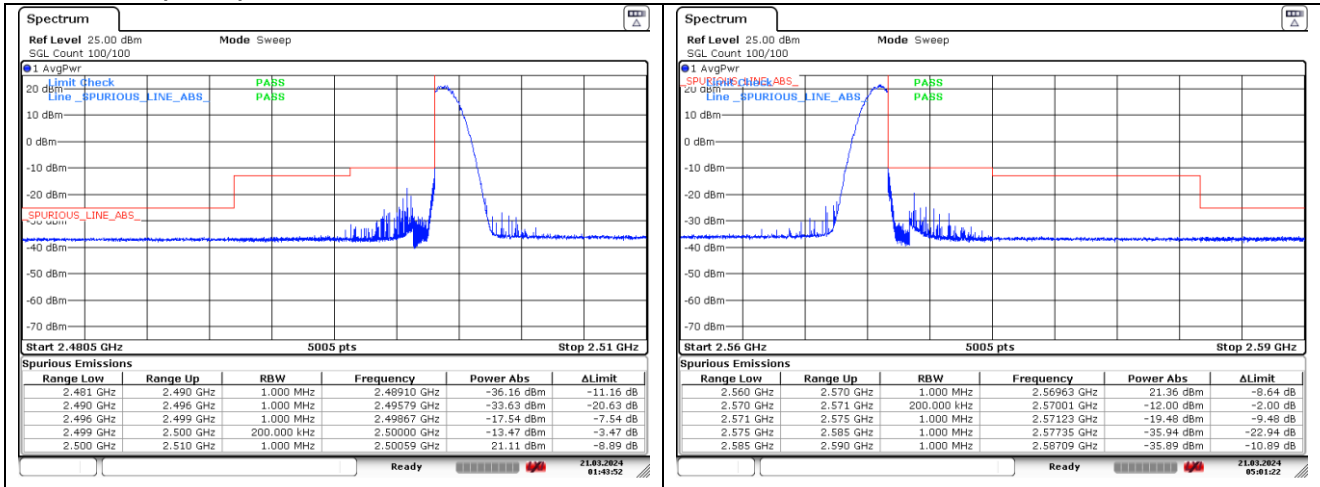

NR band 7 (10 MHz)

DFT-S-OFDM BPSK - Low Channel - 1 RB

DFT-S-OFDM BPSK - High Channel - 1 RB

DFT-S-OFDM BPSK - Low Channel - Full RB

DFT-S-OFDM BPSK - High Channel - Full RB

NR band 7 (10 MHz)

DFT-S-OFDM 16QAM - Low Channel - 1 RB