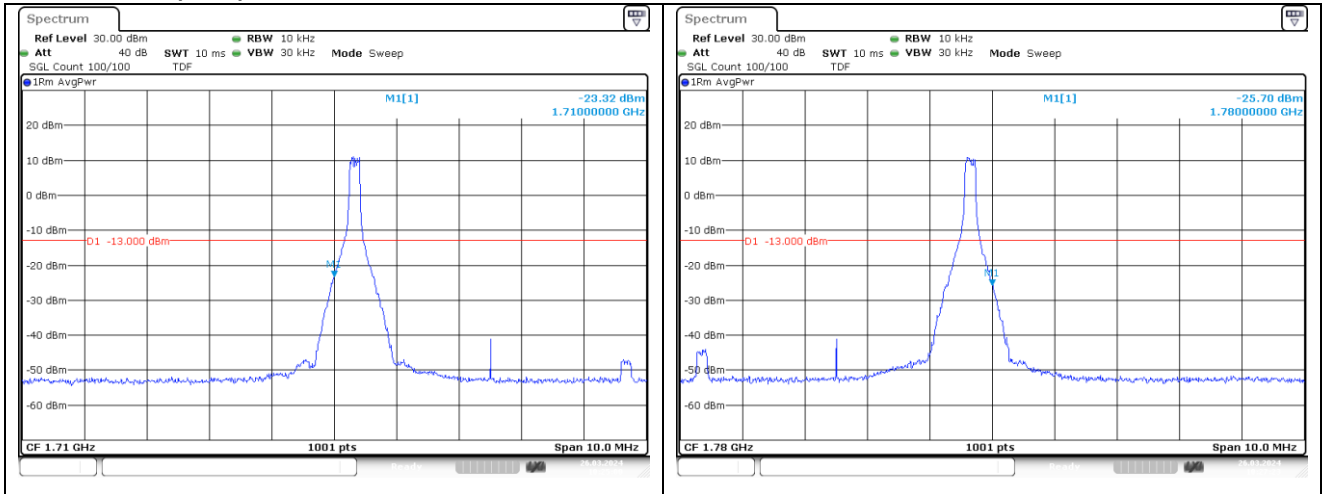

NR band 66 (5 MHz)