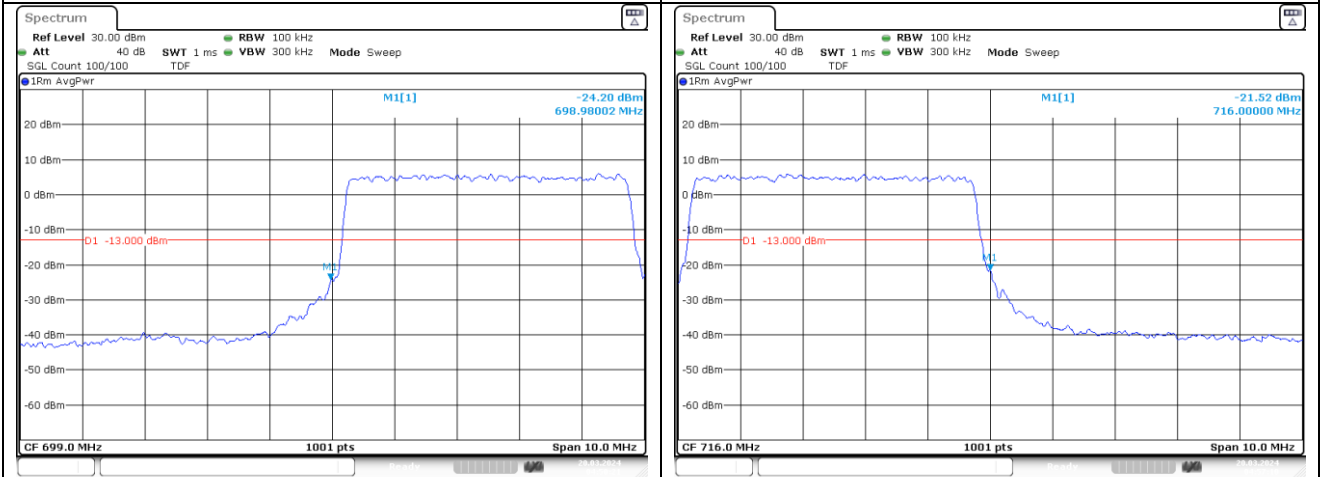

CP-OFDM 16QAM - Low Channel - Full RB

CP-OFDM 16QAM - High Channel - Full RB