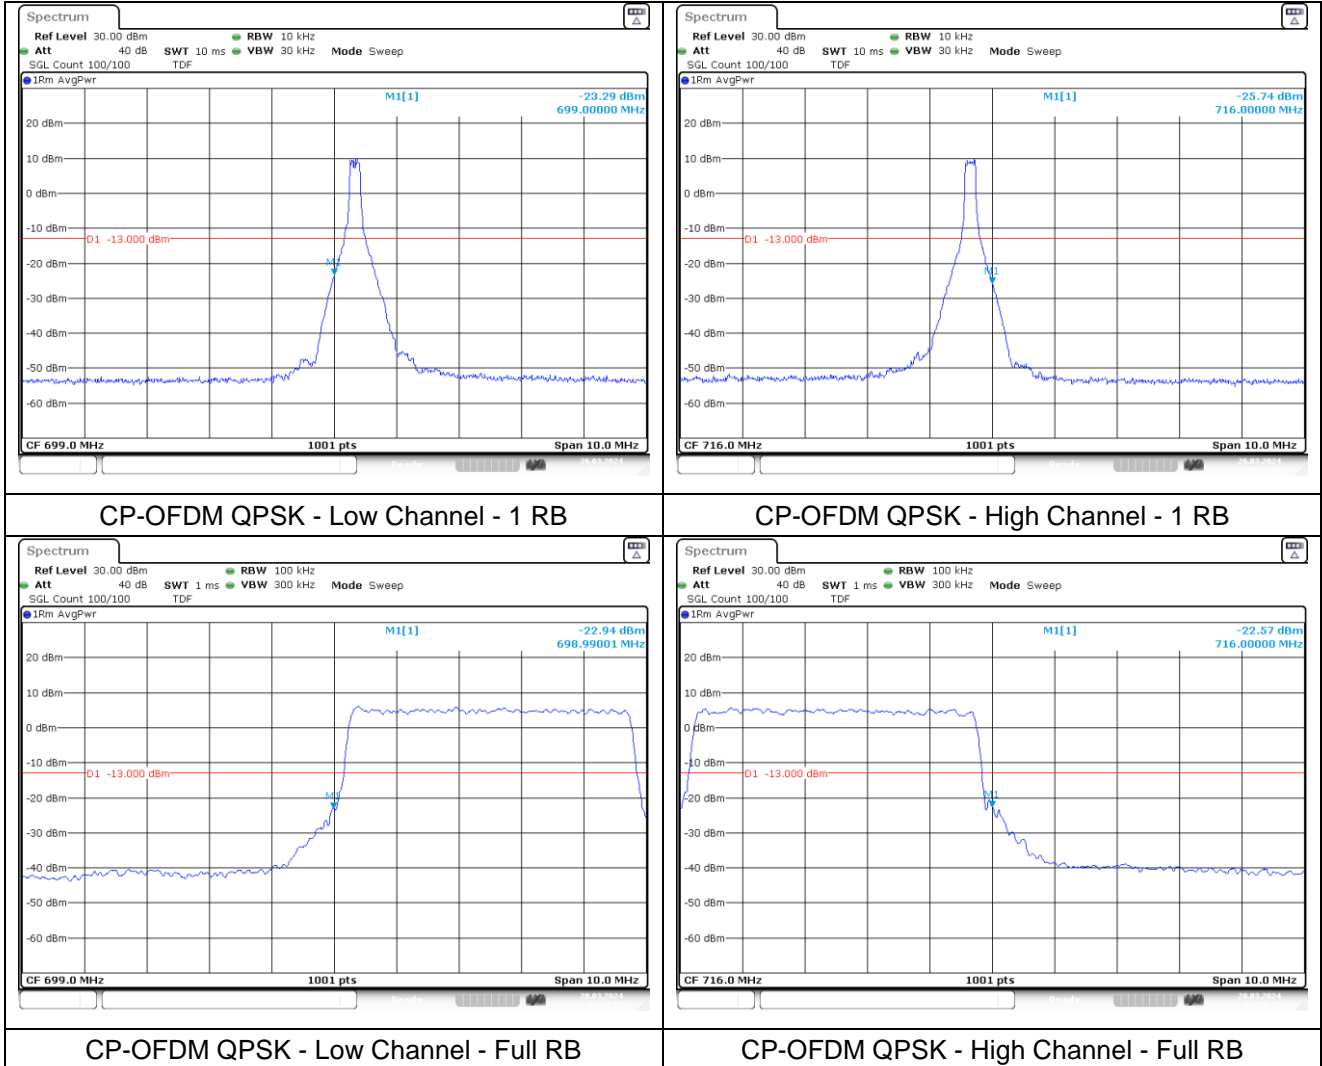

NR band 12 (5 MHz)

DFT-S-OFDM QPSK - Low Channel - 1 RB

DFT-S-OFDM QPSK - High Channel - 1 RB

DFT-S-OFDM QPSK - Low Channel - Full RB

DFT-S-OFDM QPSK - High Channel - Full RB

NR band 12 (5 MHz)

NR band 12 (5 MHz)