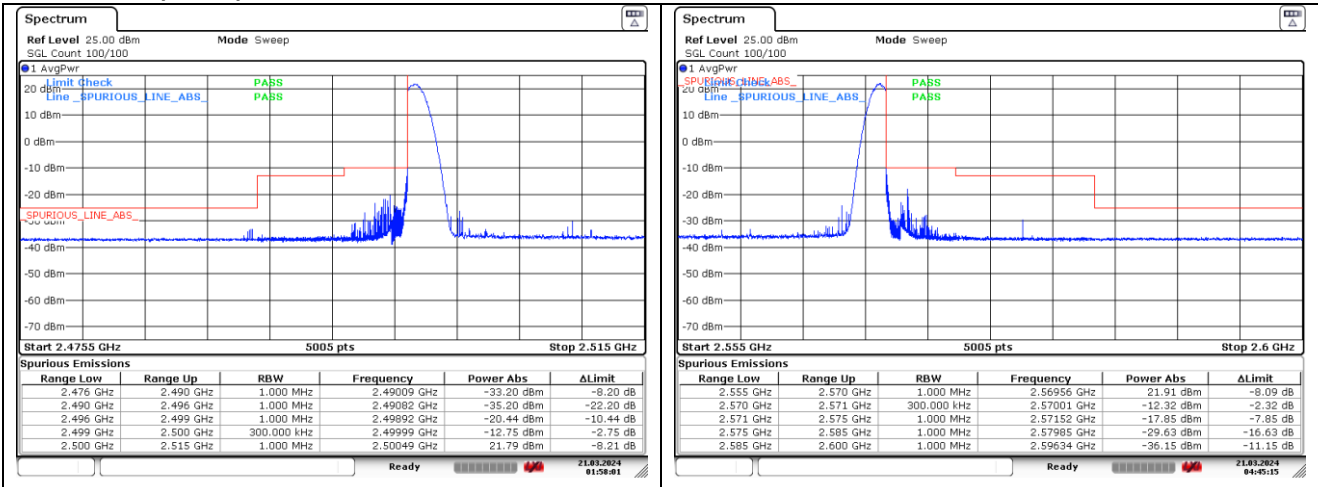

NR band 7 (15 MHz)