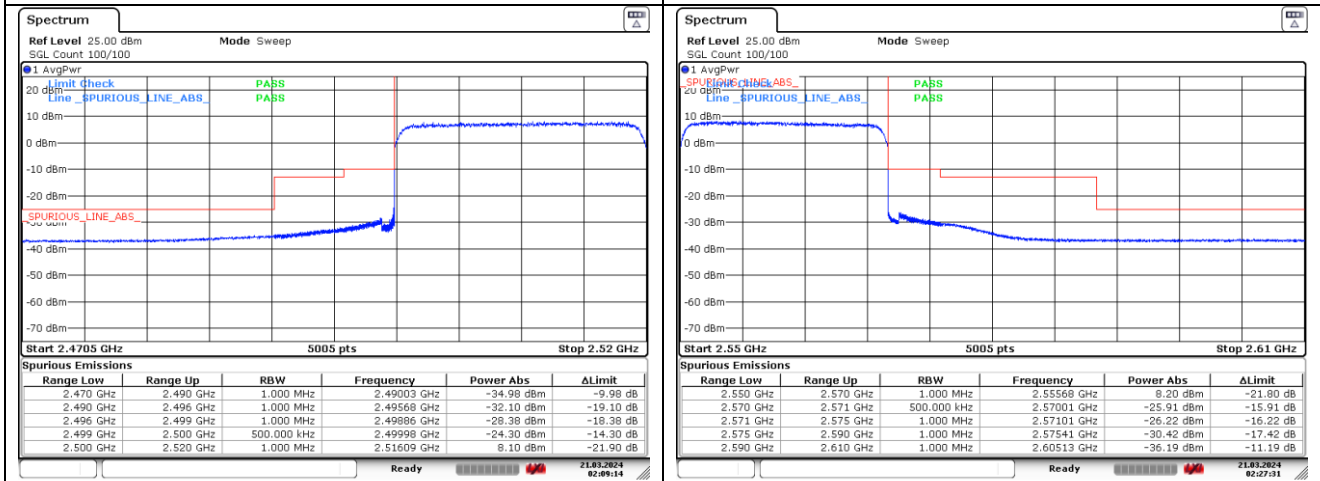

CP-OFDM QPSK - Low Channel - Full RB

CP-OFDM QPSK - High Channel - Full RB

NR band 7 (20 MHz)

CP-OFDM 16QAM - Low Channel - 1 RB

CP-OFDM 16QAM - High Channel - 1 RB

CP-OFDM 16QAM - Low Channel - Full RB

CP-OFDM 16QAM - High Channel - Full RB