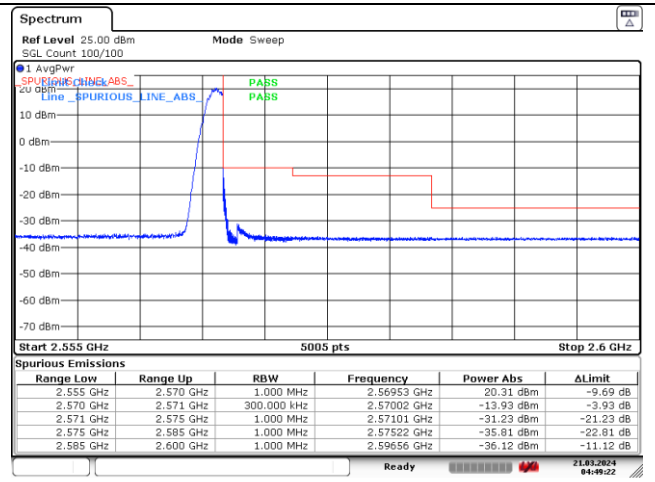

NR band 7 (15 MHz)