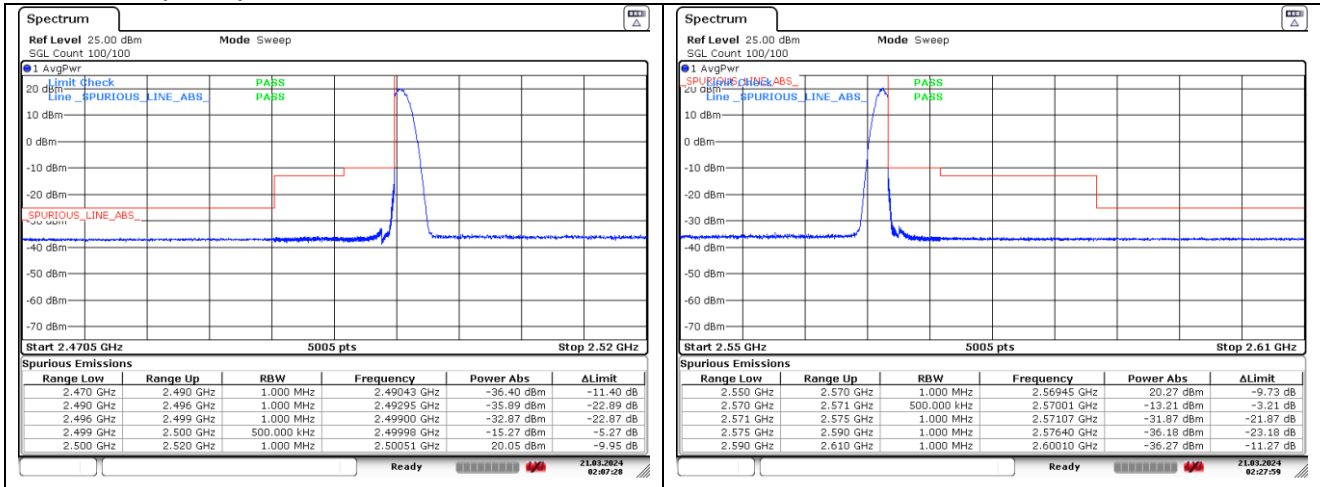

NR band 7 (20 MHz)