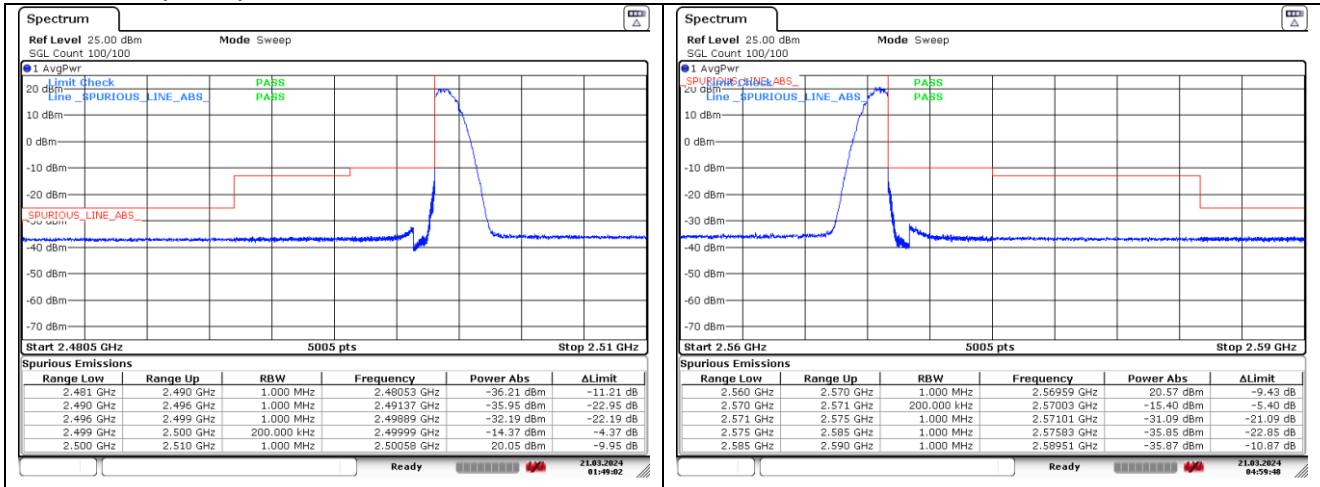

NR band 7 (10 MHz)