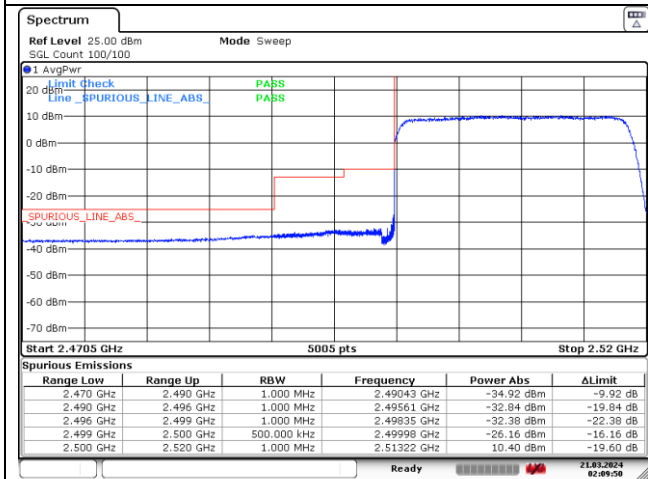

DFT-S-OFDM BPSK - Low Channel - 1 RB