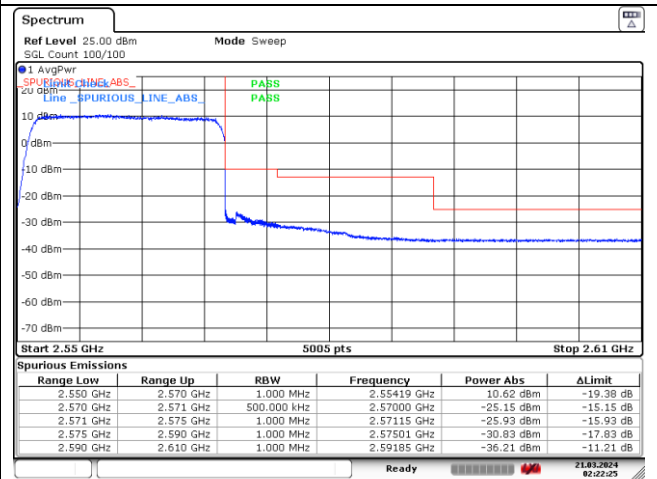

DFT-S-OFDM BPSK - High Channel - 1 RB

DFT-S-OFDM BPSK - Low Channel - Full RB

DFT-S-OFDM BPSK - High Channel - Full RB