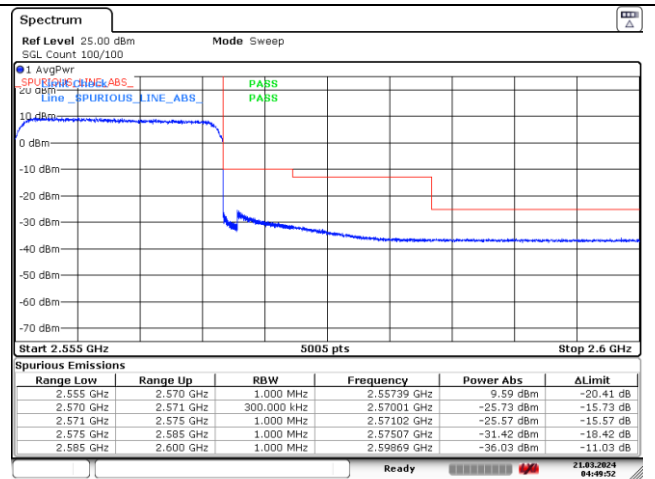

CP-OFDM QPSK - Low Channel - Full RB

CP-OFDM QPSK - High Channel - Full RB

NR band 7 (15 MHz)

CP-OFDM 16QAM - Low Channel - 1 RB

CP-OFDM 16QAM - High Channel - 1 RB

CP-OFDM 16QAM - Low Channel - Full RB

CP-OFDM 16QAM - High Channel - Full RB