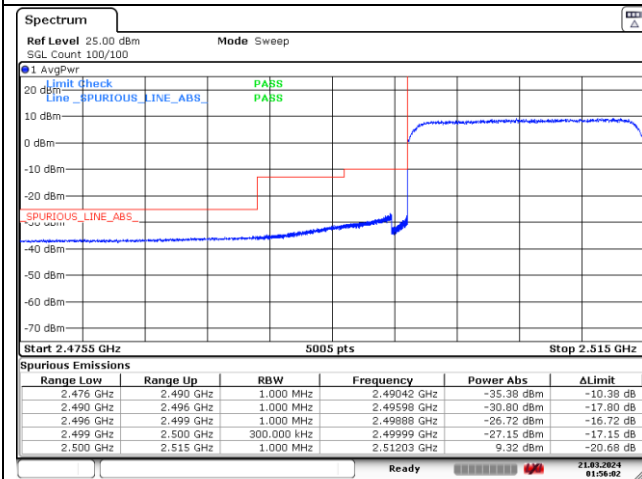

CP-OFDM 16QAM - Low Channel - 1 RB