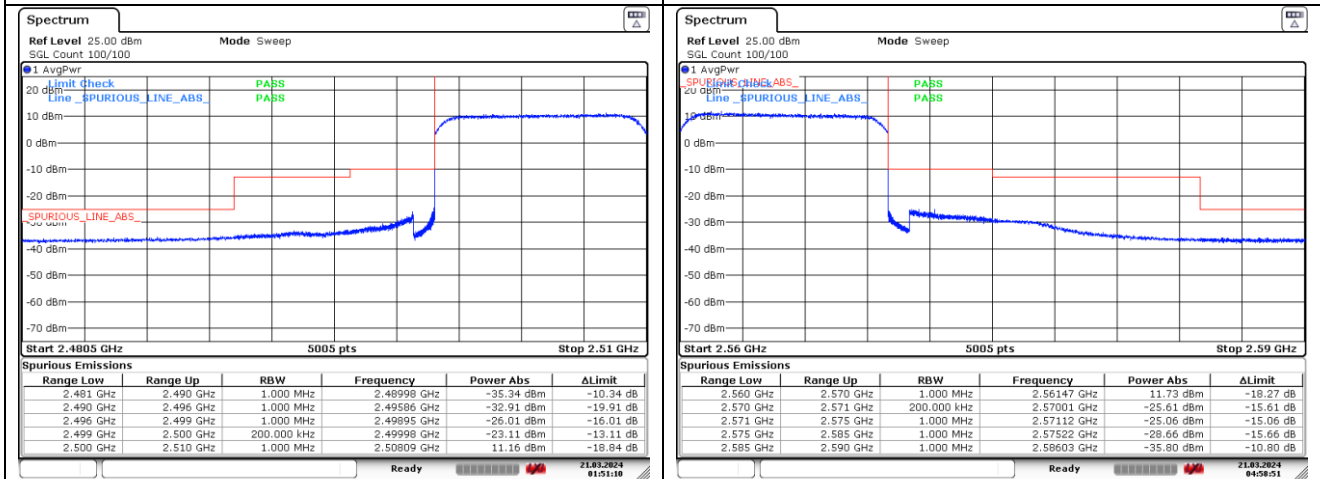

DFT-S-OFDM 16QAM - High Channel - 1 RB

DFT-S-OFDM 16QAM - Low Channel - Full RB

DFT-S-OFDM 16QAM - High Channel - Full RB

NR band 7 (10 MHz)

CP-OFDM QPSK - Low Channel - 1 RB

CP-OFDM QPSK - High Channel - 1 RB