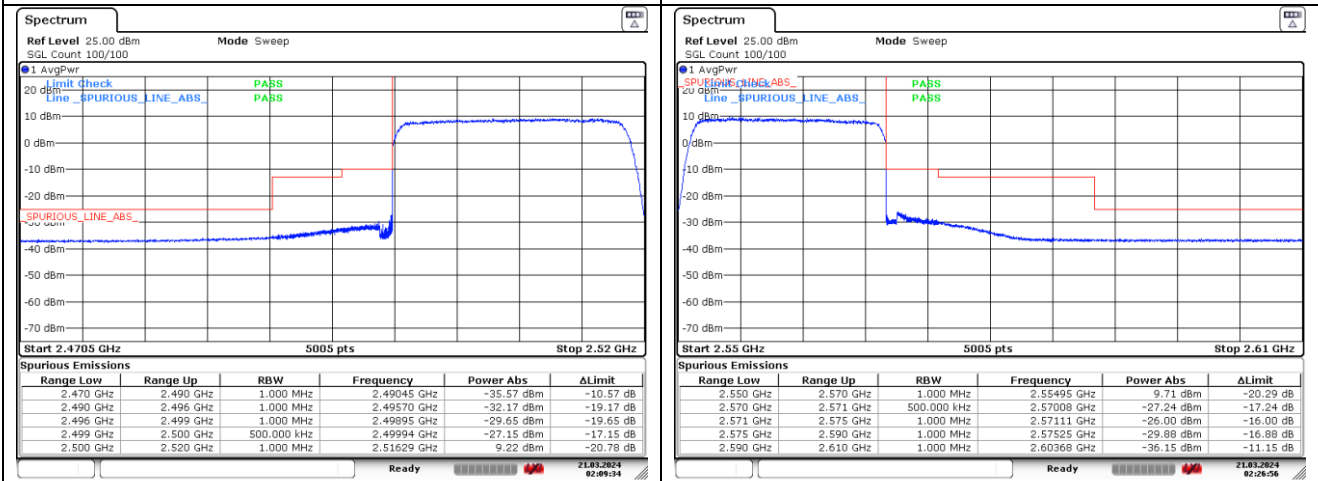

DFT-S-OFDM 16QAM - Low Channel - 1 RB

DFT-S-OFDM 16QAM - High Channel - 1 RB

DFT-S-OFDM 16QAM - Low Channel - Full RB

DFT-S-OFDM 16QAM - High Channel - Full RB