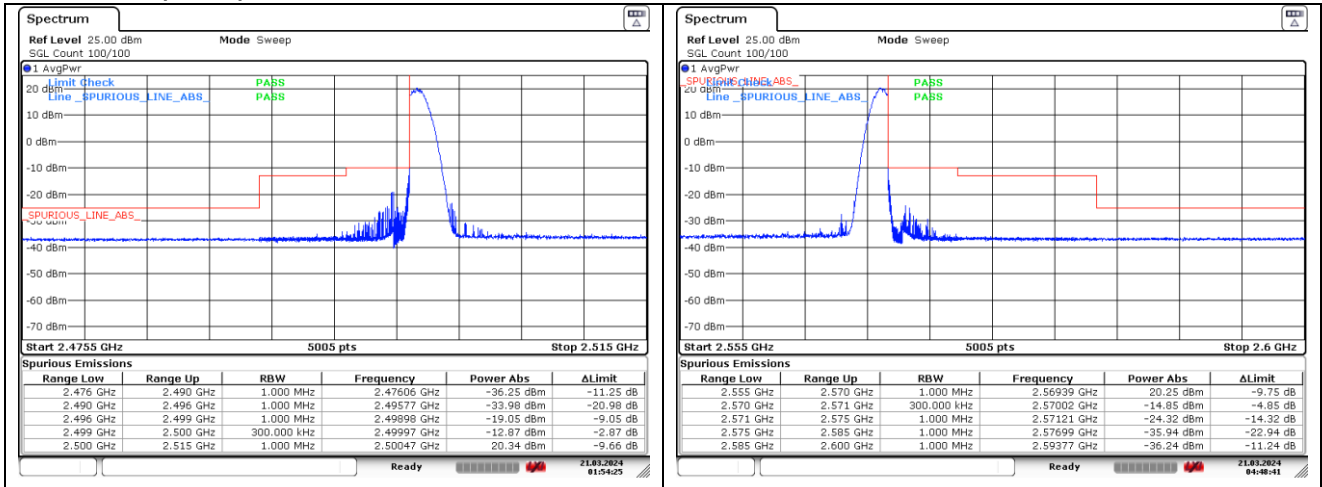

NR band 7 (15 MHz)