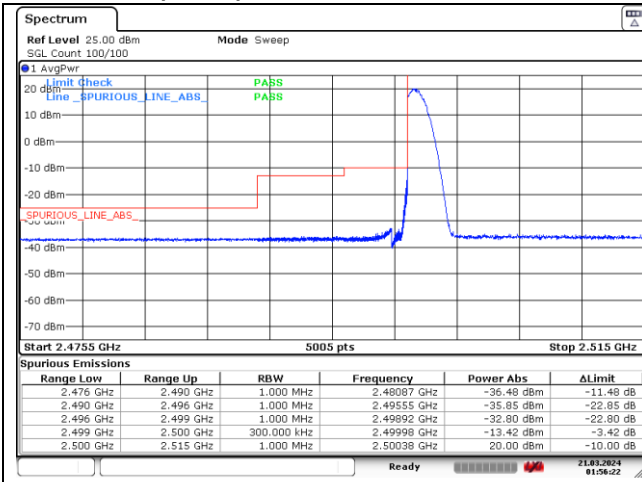

NR band 7 (15 MHz)