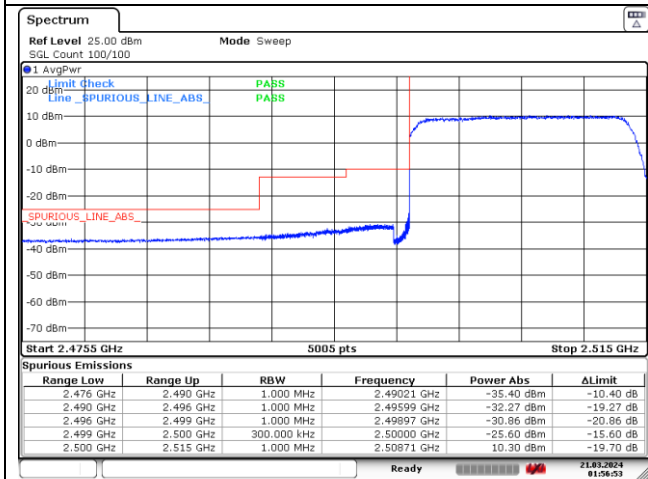

NR band 7 (15 MHz)

DFT-S-OFDM BPSK - Low Channel - 1 RB

DFT-S-OFDM BPSK - High Channel - 1 RB

DFT-S-OFDM BPSK - Low Channel - Full RB

DFT-S-OFDM BPSK - High Channel - Full RB

NR band 7 (15 MHz)

DFT-S-OFDM 16QAM - Low Channel - 1 RB