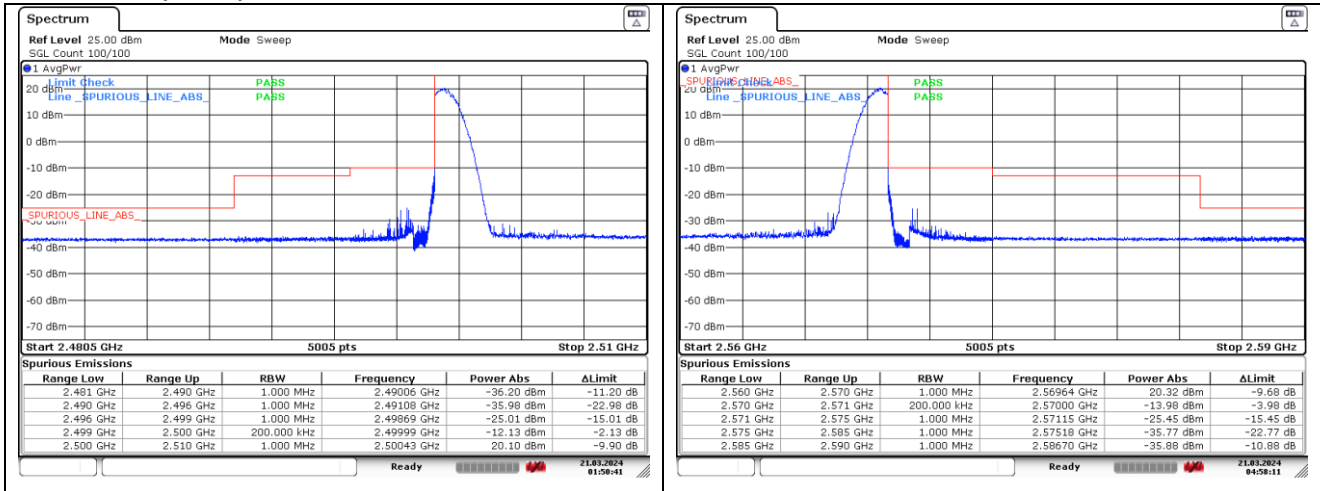

NR band 7 (10 MHz)