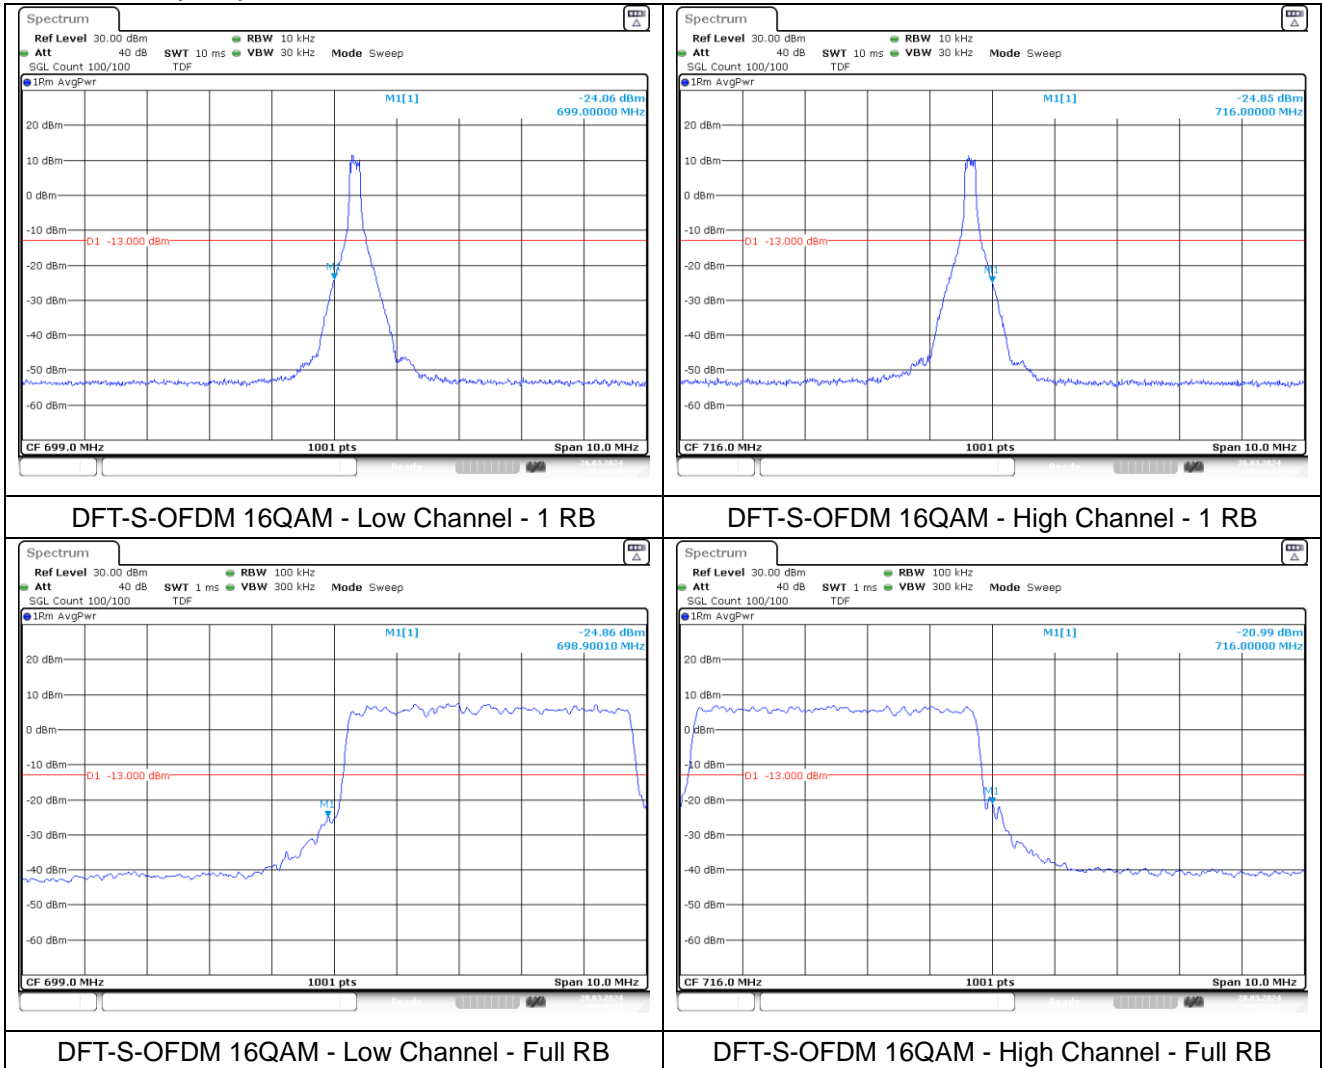

NR band 12 (5 MHz)

DFT-S-OFDM QPSK - Low Channel - 1 RB

DFT-S-OFDM QPSK - High Channel - 1 RB

DFT-S-OFDM QPSK - Low Channel - Full RB

DFT-S-OFDM QPSK - High Channel - Full RB

NR band 12 (5 MHz)

NR band 12 (5 MHz)