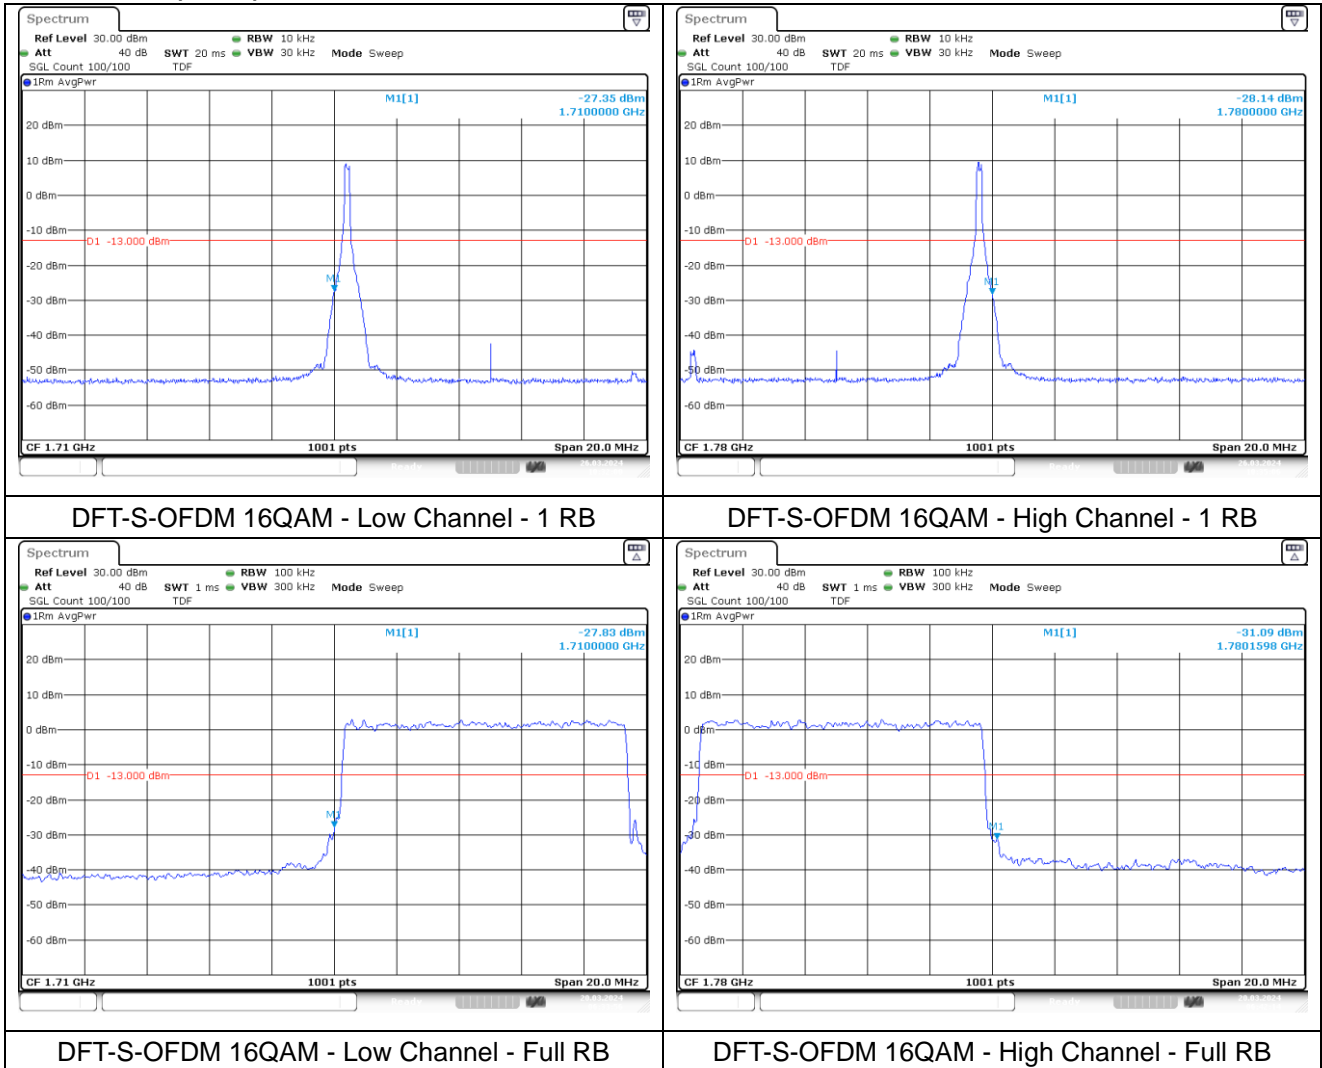

NR band 66 (10 MHz)