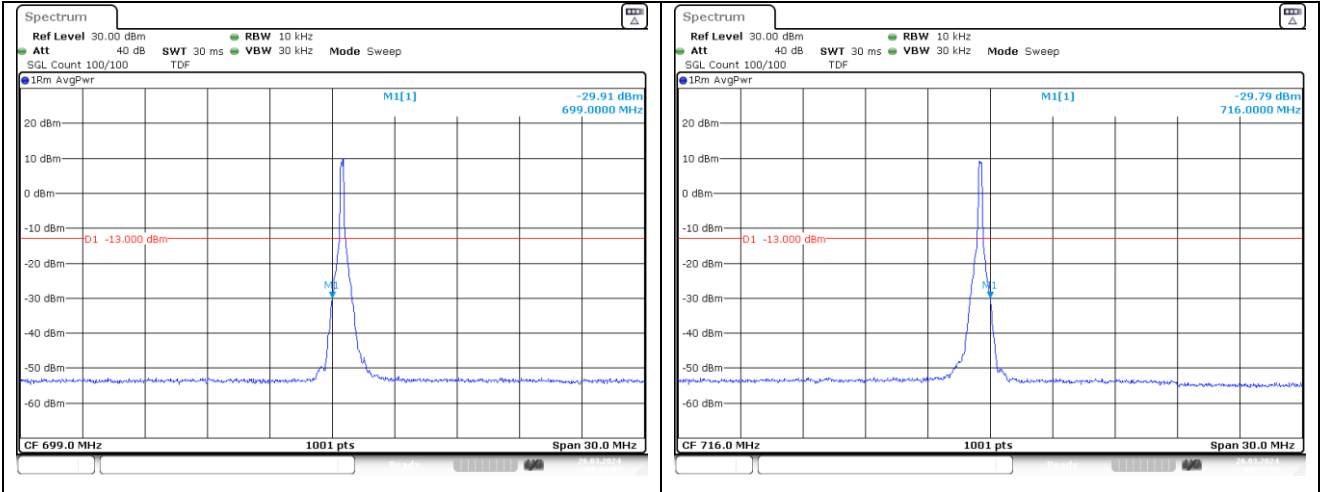

DFT-S-OFDM QPSK - High Channel - 1 RB

DFT-S-OFDM QPSK - Low Channel - Full RB

DFT-S-OFDM QPSK - High Channel - Full RB

NR band 12 (15 MHz)

NR band 12 (15 MHz)

NR band 12 (15 MHz)

CP-OFDM 16QAM - Low Channel - 1 RB