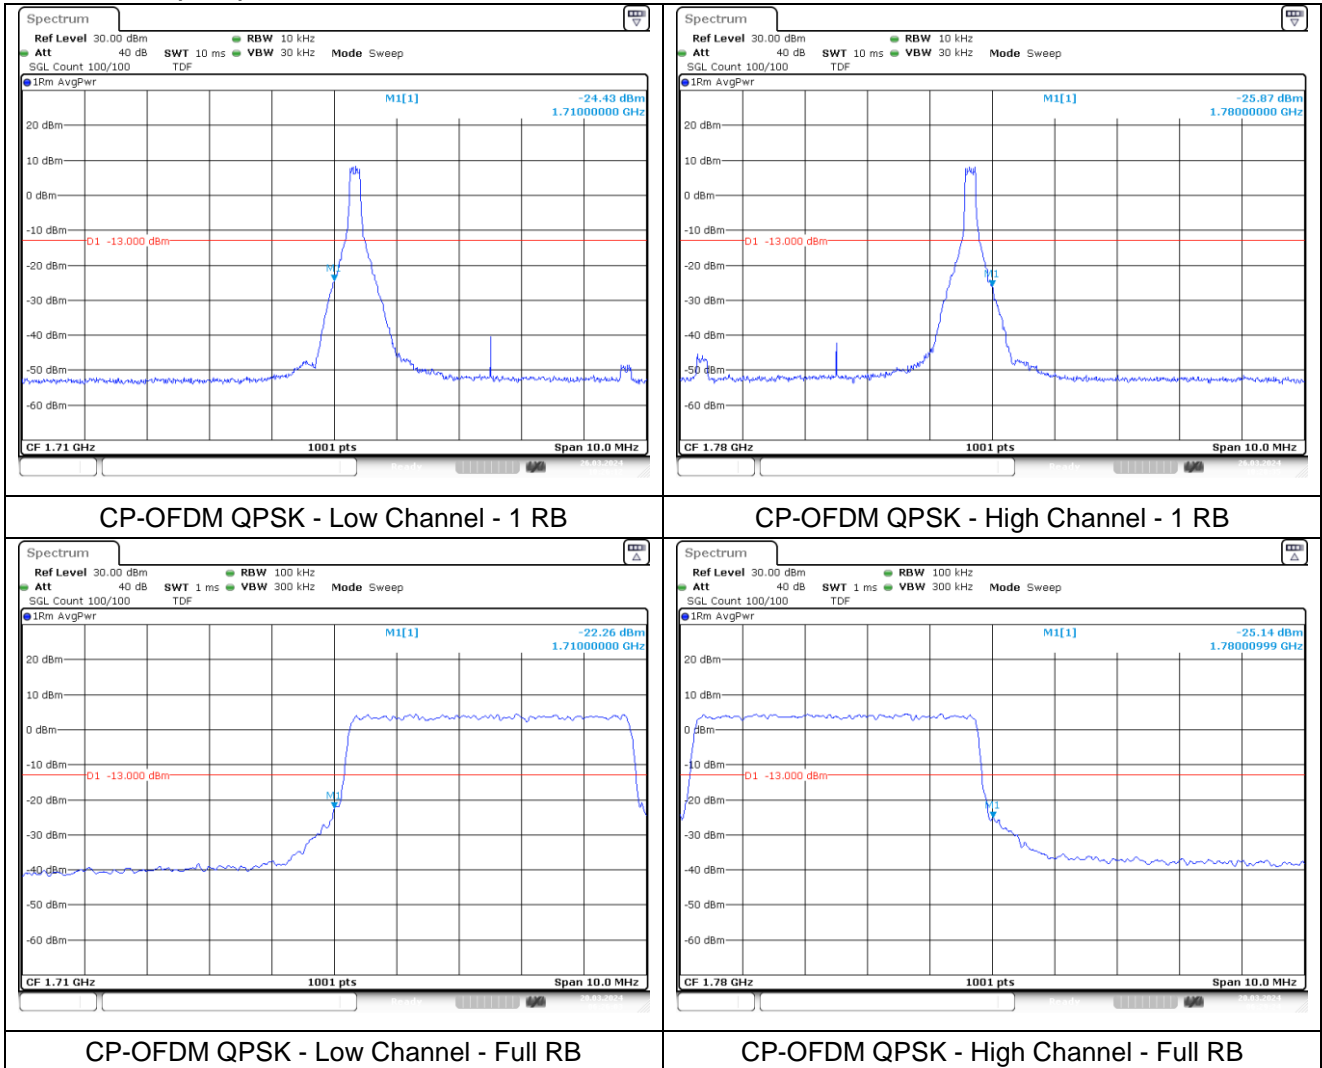

NR band 66 (5 MHz)