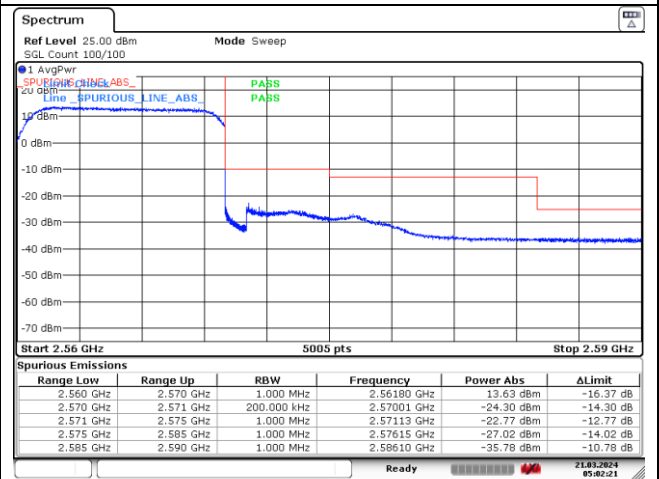

NR band 7 (10 MHz)

DFT-S-OFDM BPSK - Low Channel - 1 RB

DFT-S-OFDM BPSK - High Channel - 1 RB

DFT-S-OFDM BPSK - Low Channel - Full RB

DFT-S-OFDM BPSK - High Channel - Full RB

NR band 7 (10 MHz)

DFT-S-OFDM 16QAM - Low Channel - 1 RB

DFT-S-OFDM 16QAM - High Channel - 1 RB

DFT-S-OFDM 16QAM - Low Channel - Full RB

DFT-S-OFDM 16QAM - High Channel - Full RB

NR band 7 (10 MHz)

CP-OFDM QPSK - Low Channel - 1 RB

CP-OFDM QPSK - High Channel - 1 RB