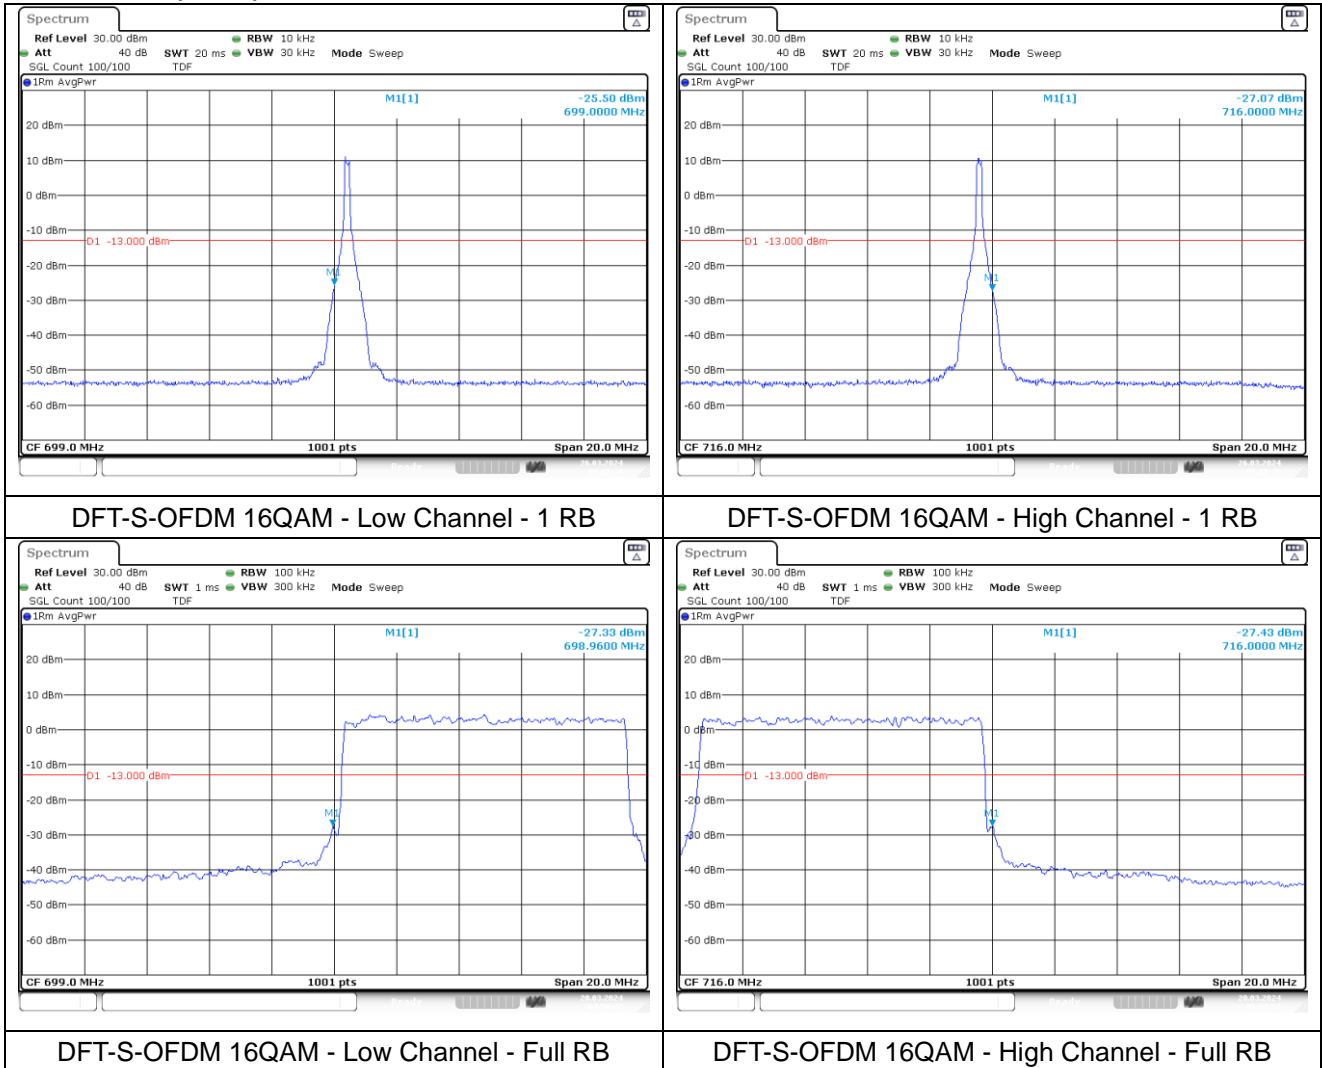

NR band 12 (10 MHz)