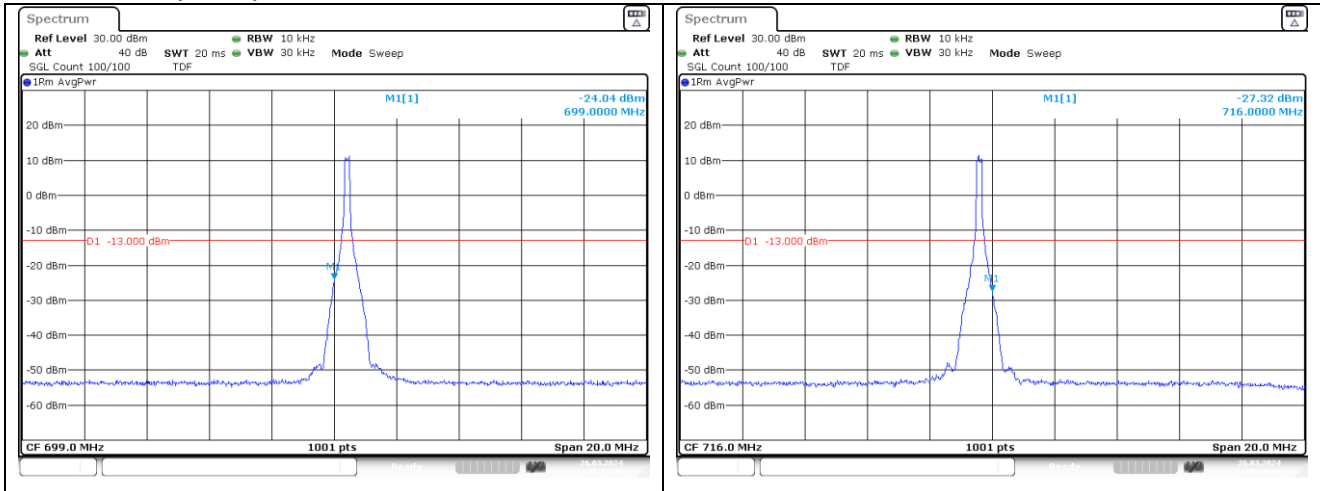

NR band 12 (5 MHz)

CP-OFDM 16QAM - Low Channel - 1 RB

CP-OFDM 16QAM - High Channel - 1 RB

CP-OFDM 16QAM - Low Channel - Full RB

CP-OFDM 16QAM - High Channel - Full RB

NR band 12 (10 MHz)

DFT-S-OFDM QPSK - Low Channel - 1 RB