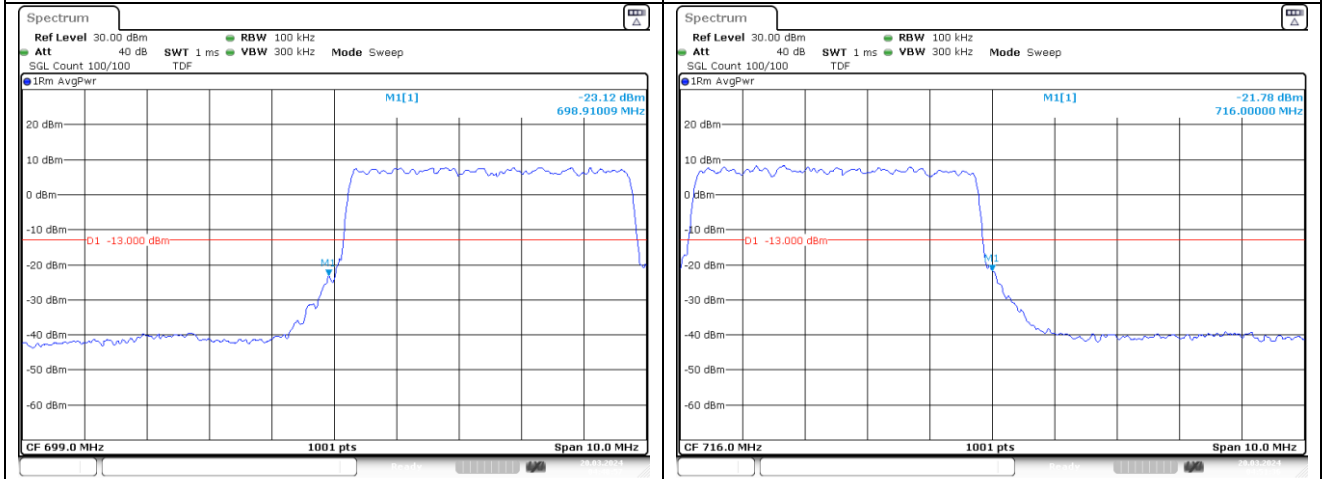

DFT-S-OFDM QPSK - Low Channel - Full RB

DFT-S-OFDM QPSK - High Channel - Full RB