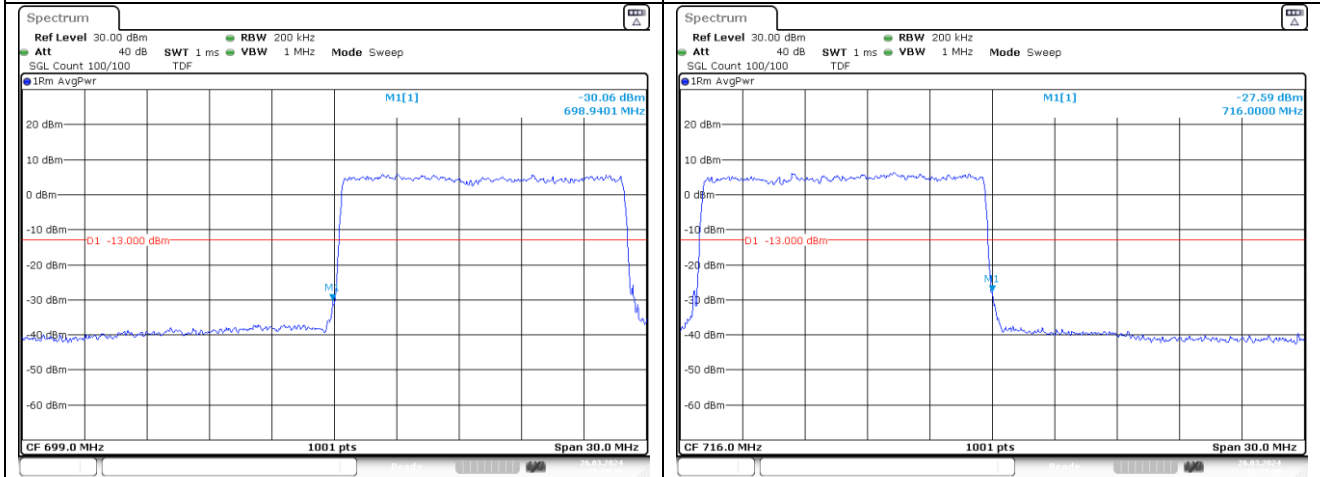

DFT-S-OFDM QPSK - Low Channel - Full RB

DFT-S-OFDM QPSK - High Channel - Full RB