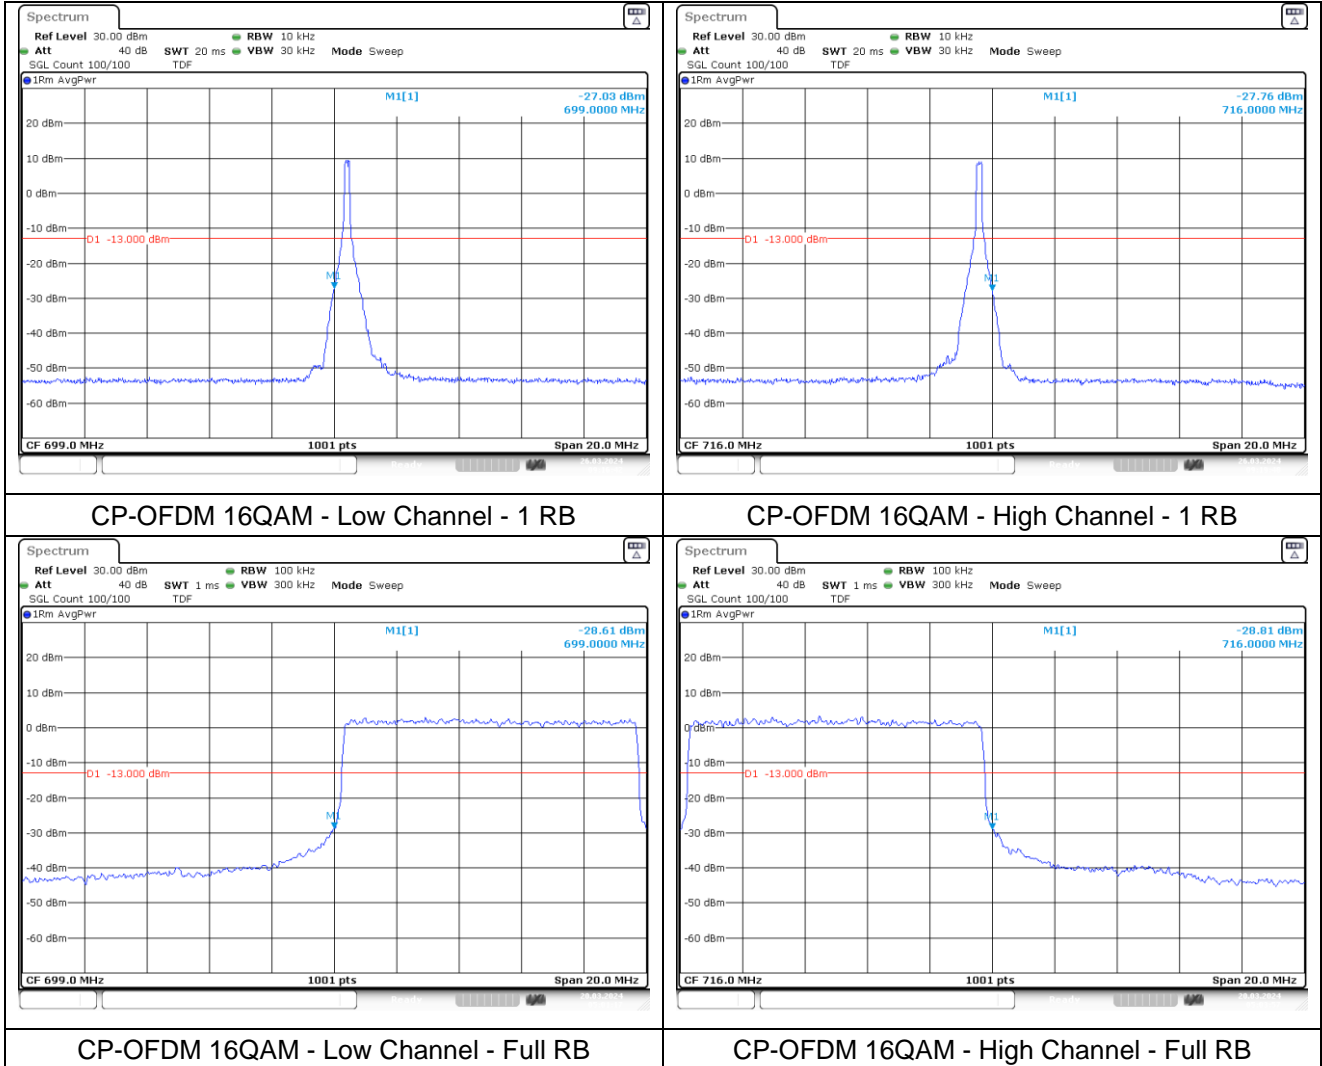

DFT-S-OFDM QPSK - High Channel - 1 RB

DFT-S-OFDM QPSK - Low Channel - Full RB

DFT-S-OFDM QPSK - High Channel - Full RB

NR band 12 (10 MHz)

NR band 12 (10 MHz)

NR band 12 (10 MHz)

NR band 12 (15 MHz)

DFT-S-OFDM QPSK - Low Channel - 1 RB