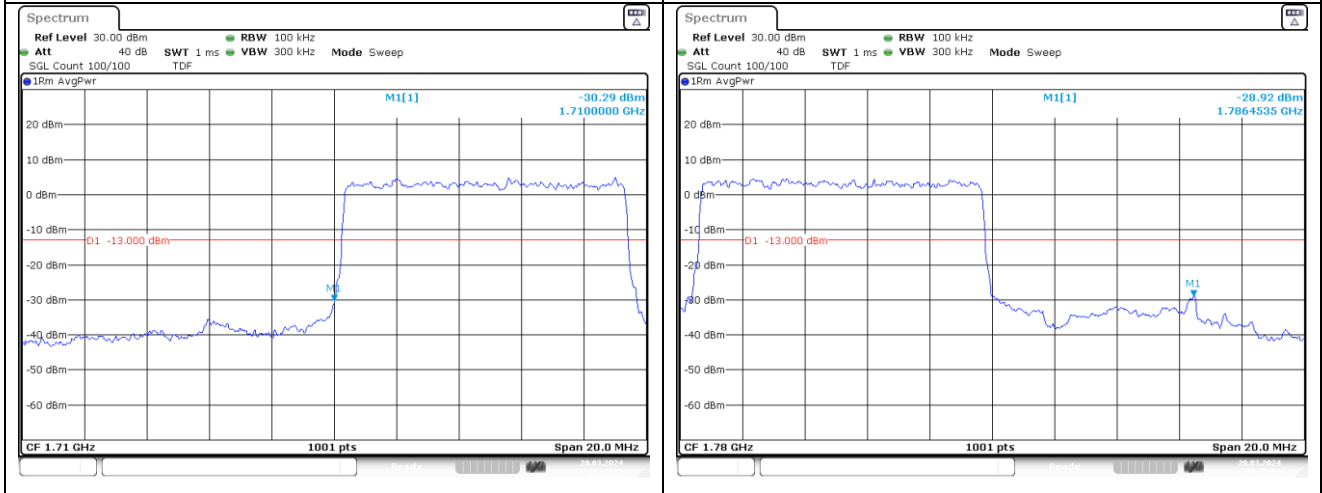

CP-OFDM 16QAM - Low Channel - Full RB

CP-OFDM 16QAM - High Channel - Full RB

NR band 66 (10 MHz)

DFT-S-OFDM BPSK - Low Channel - 1 RB

DFT-S-OFDM BPSK - High Channel - 1 RB

DFT-S-OFDM BPSK - Low Channel - Full RB