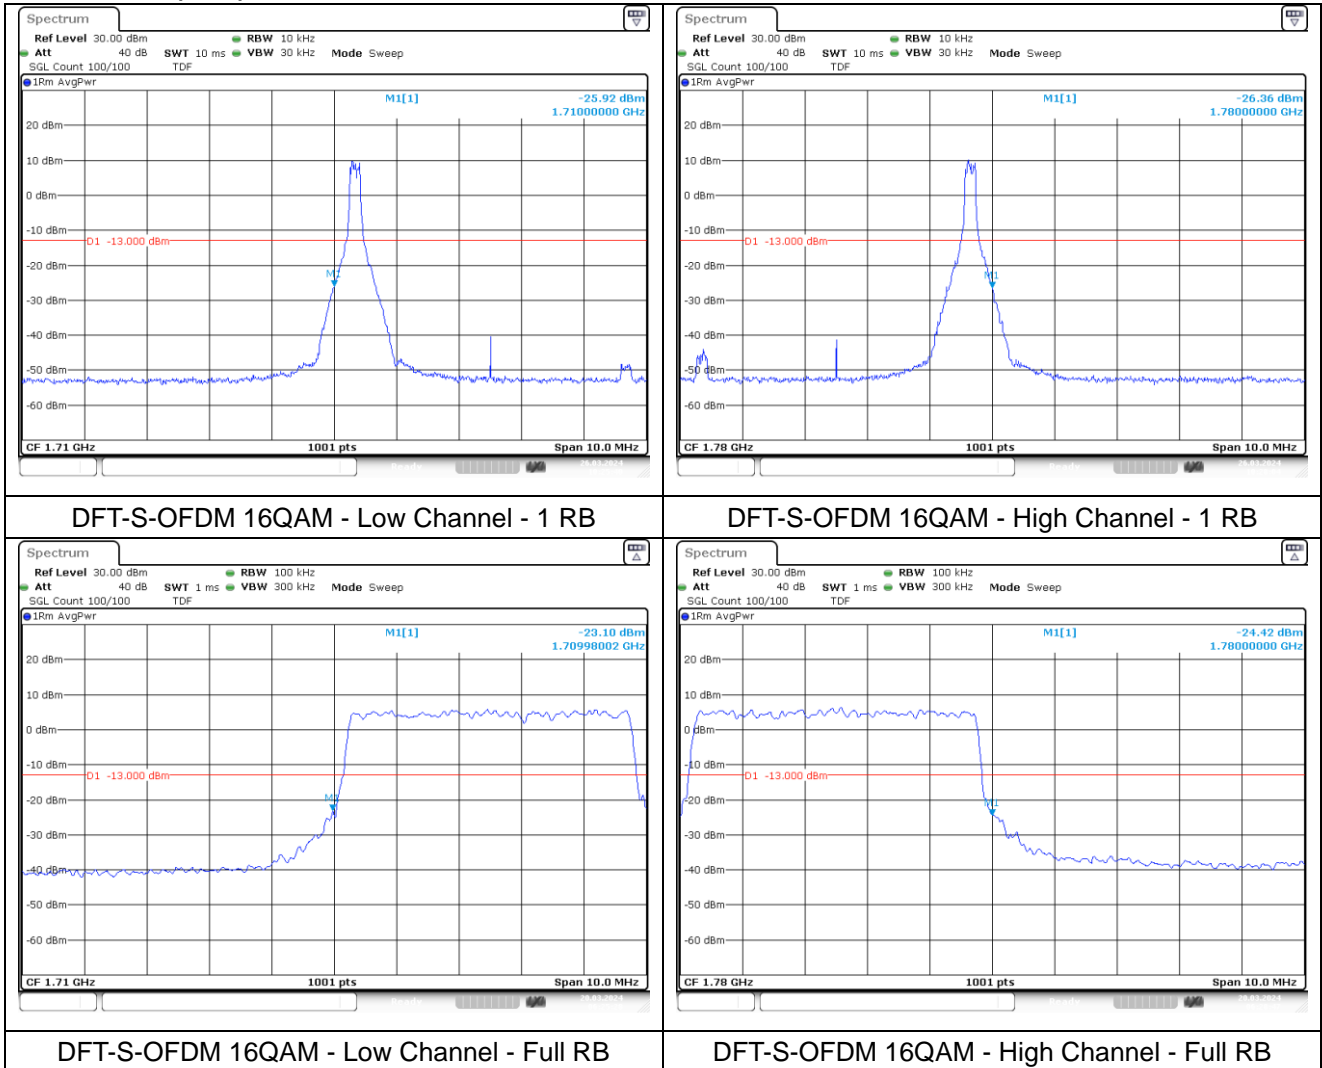

NR band 66 (5 MHz)