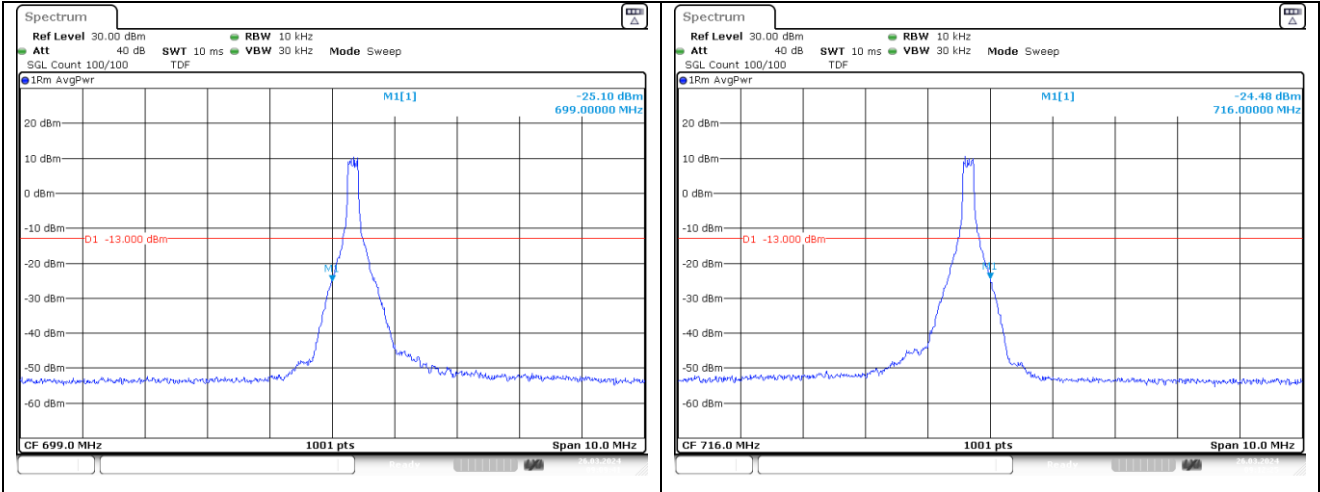

NR band 12 (5 MHz)

CP-OFDM 16QAM - Low Channel - 1 RB

CP-OFDM 16QAM - High Channel - 1 RB