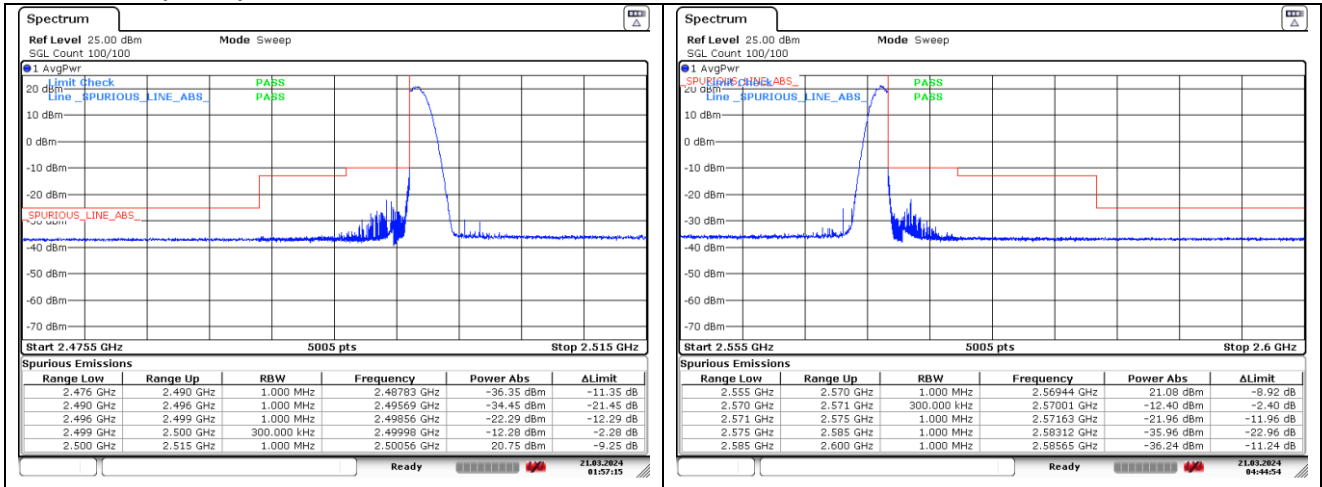

NR band 7 (15 MHz)

DFT-S-OFDM BPSK - Low Channel - 1 RB

DFT-S-OFDM BPSK - High Channel - 1 RB

DFT-S-OFDM BPSK - Low Channel - Full RB

DFT-S-OFDM BPSK - High Channel - Full RB

NR band 7 (15 MHz)

DFT-S-OFDM 16QAM - Low Channel - 1 RB