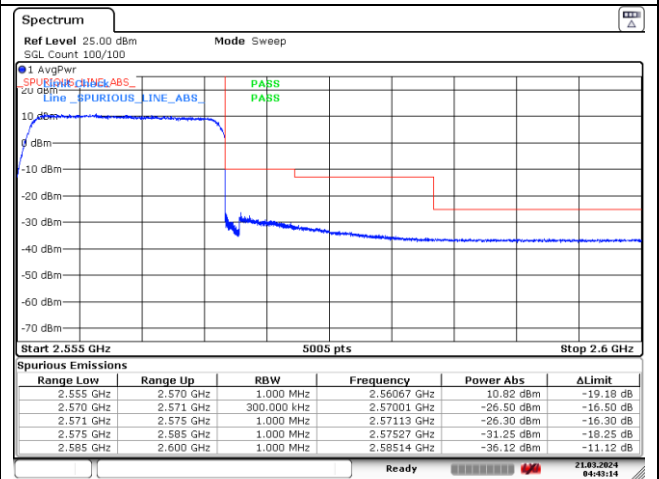

DFT-S-OFDM 16QAM - High Channel - 1 RB

DFT-S-OFDM 16QAM - Low Channel - Full RB

DFT-S-OFDM 16QAM - High Channel - Full RB