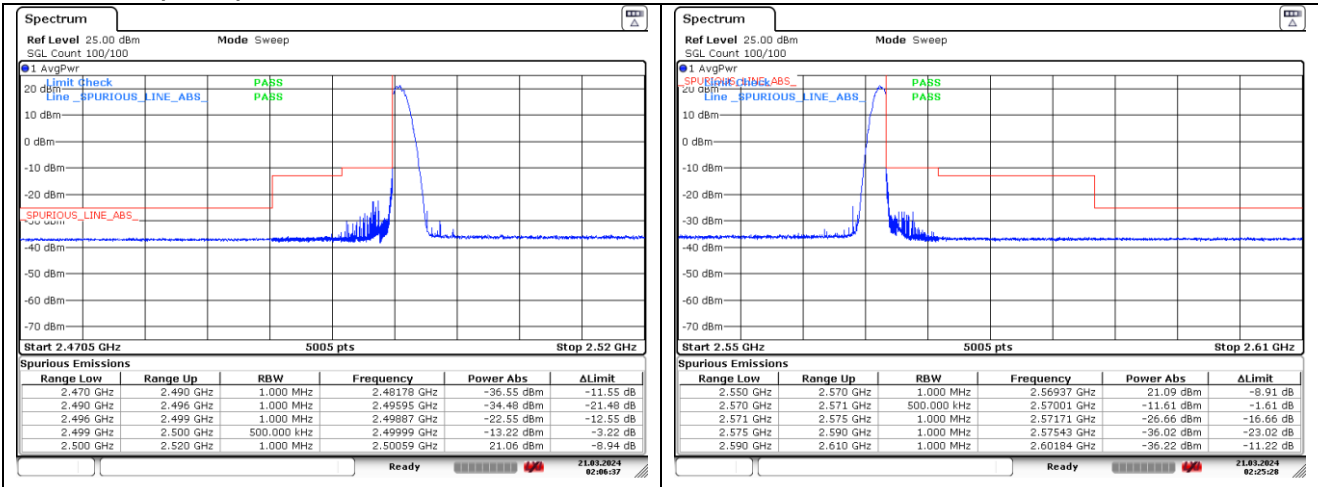

NR band 7 (20 MHz)

DFT-S-OFDM BPSK - Low Channel - 1 RB

DFT-S-OFDM BPSK - High Channel - 1 RB

DFT-S-OFDM BPSK - Low Channel - Full RB

DFT-S-OFDM BPSK - High Channel - Full RB

NR band 7 (20 MHz)

DFT-S-OFDM 16QAM - Low Channel - 1 RB