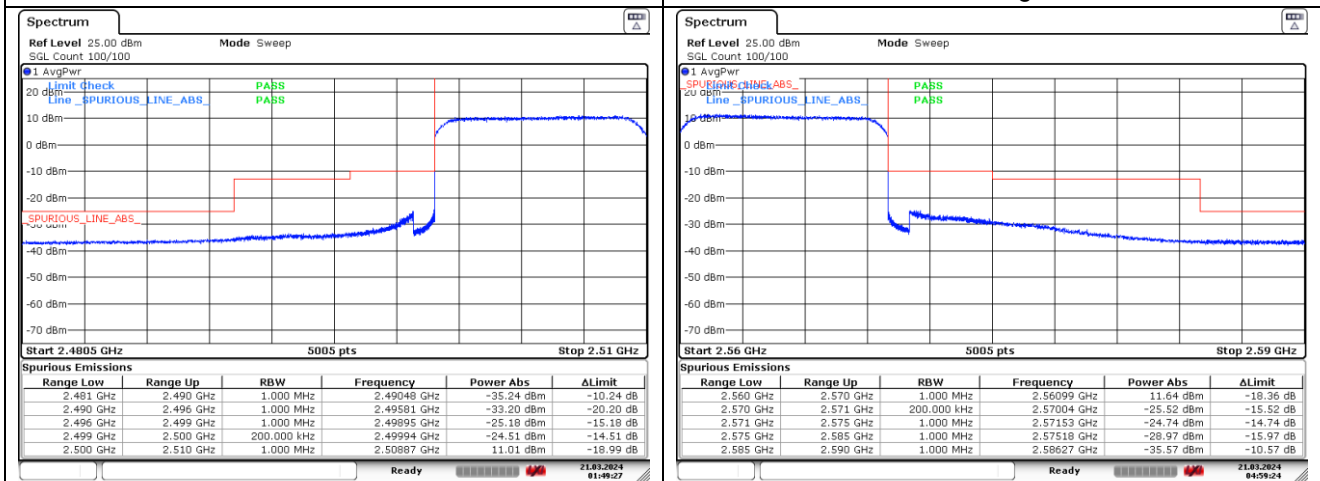

CP-OFDM QPSK - Low Channel - Full RB

CP-OFDM QPSK - High Channel - Full RB

NR band 7 (10 MHz)

CP-OFDM 16QAM - Low Channel - 1 RB

CP-OFDM 16QAM - High Channel - 1 RB

CP-OFDM 16QAM - Low Channel - Full RB

CP-OFDM 16QAM - High Channel - Full RB