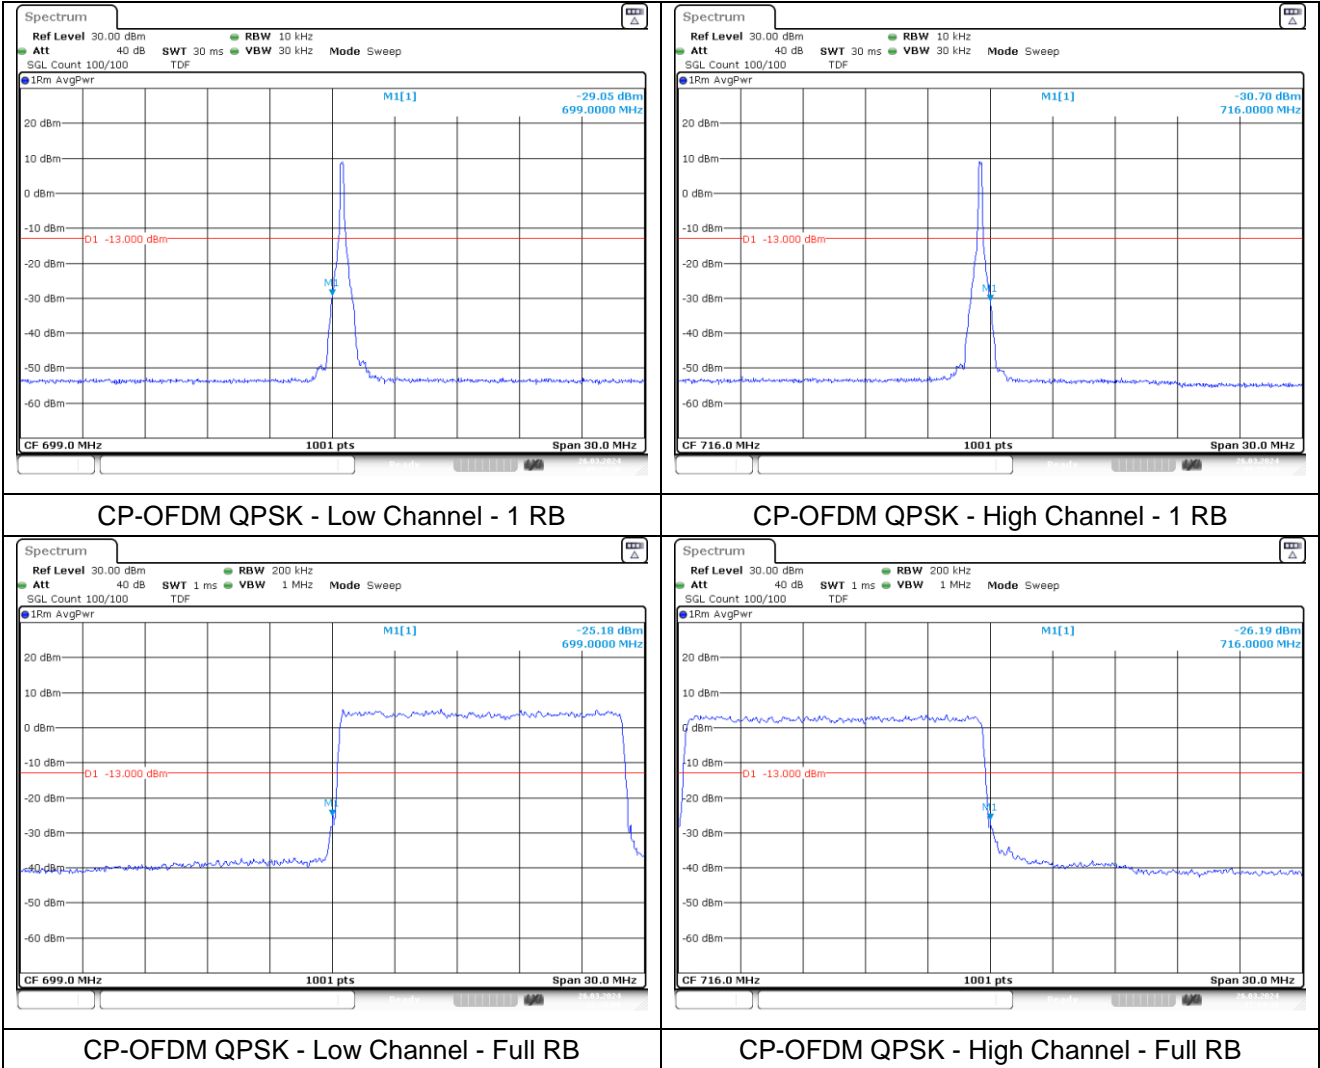

DFT-S-OFDM QPSK - High Channel - 1 RB

DFT-S-OFDM QPSK - Low Channel - Full RB

DFT-S-OFDM QPSK - High Channel - Full RB

NR band 12 (15 MHz)

NR band 12 (15 MHz)

NR band 12 (15 MHz)

CP-OFDM 16QAM - Low Channel - 1 RB