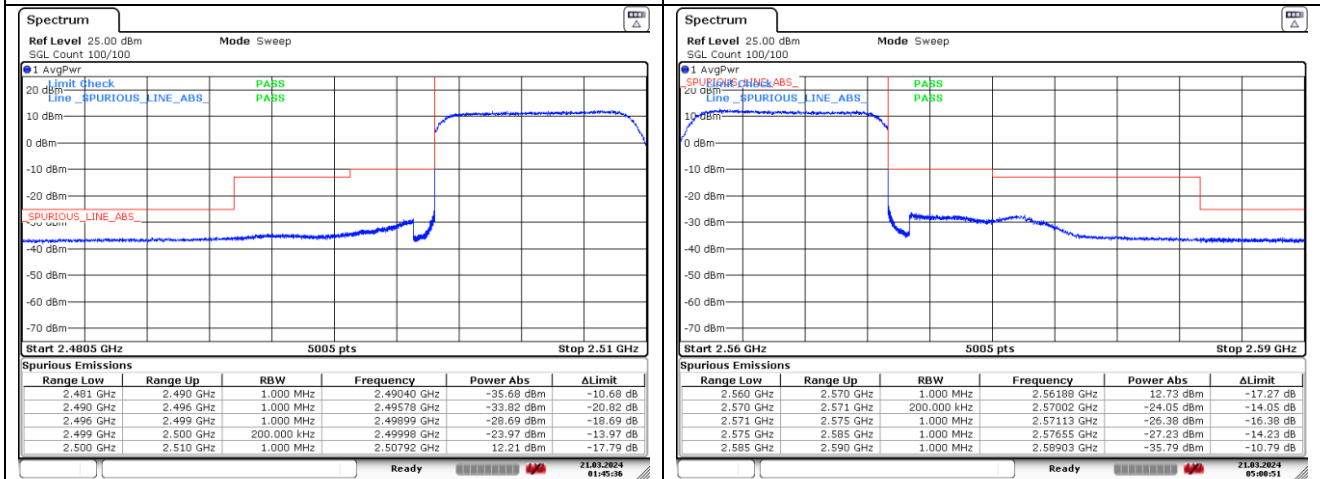

DFT-S-OFDM 16QAM - Low Channel - 1 RB

DFT-S-OFDM 16QAM - High Channel - 1 RB

DFT-S-OFDM 16QAM - Low Channel - Full RB

DFT-S-OFDM 16QAM - High Channel - Full RB