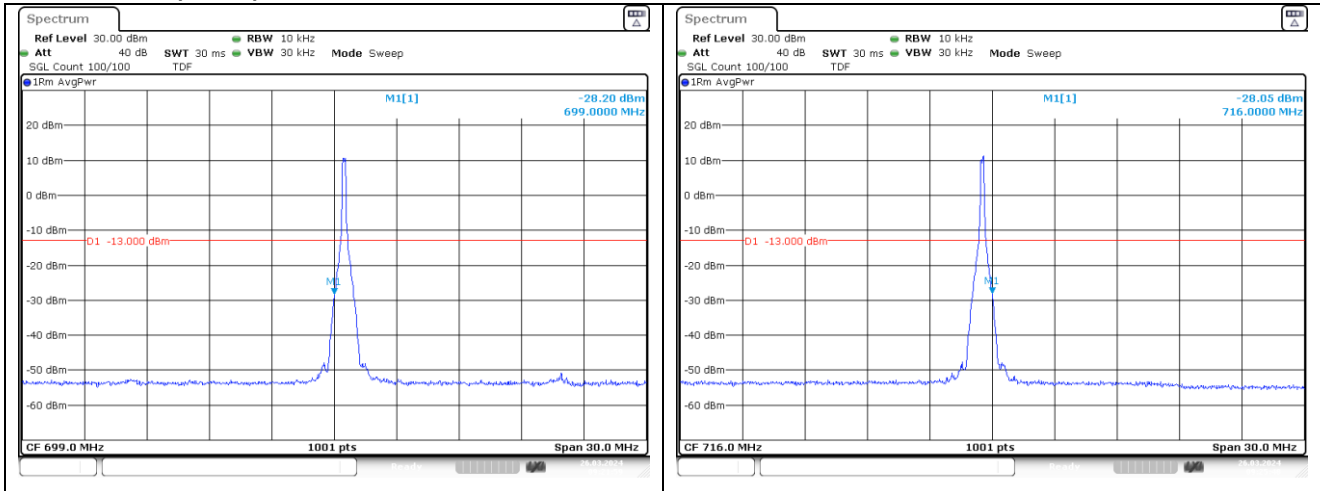

DFT-S-OFDM QPSK - High Channel - 1 RB

DFT-S-OFDM QPSK - Low Channel - Full RB

DFT-S-OFDM QPSK - High Channel - Full RB

NR band 12 (10 MHz)

NR band 12 (10 MHz)

NR band 12 (10 MHz)

NR band 12 (15 MHz)

DFT-S-OFDM QPSK - Low Channel - 1 RB