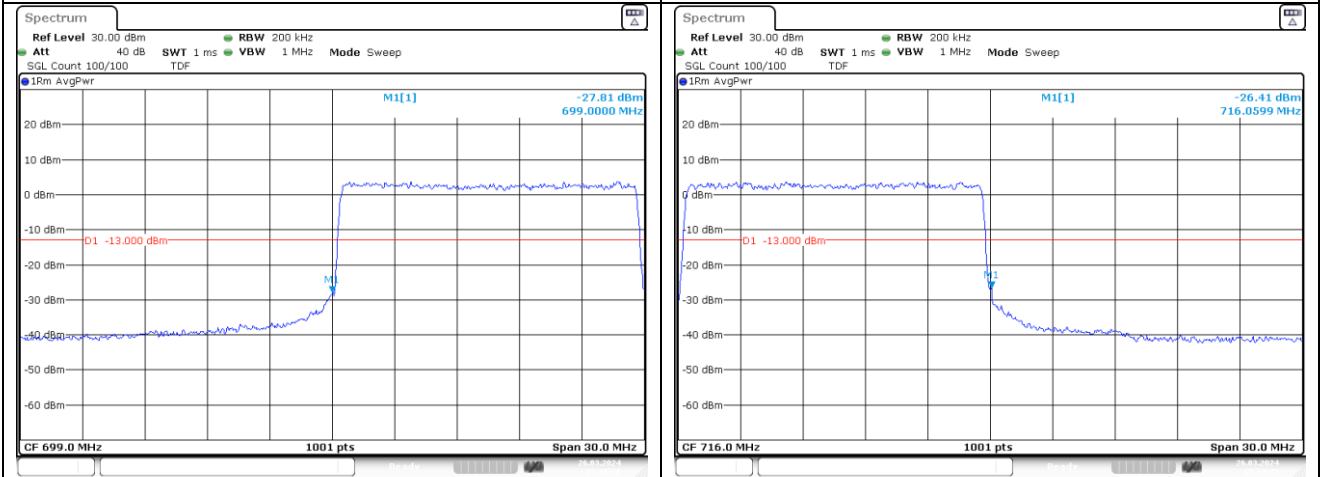

CP-OFDM 16QAM - Low Channel - Full RB

CP-OFDM 16QAM - High Channel - Full RB