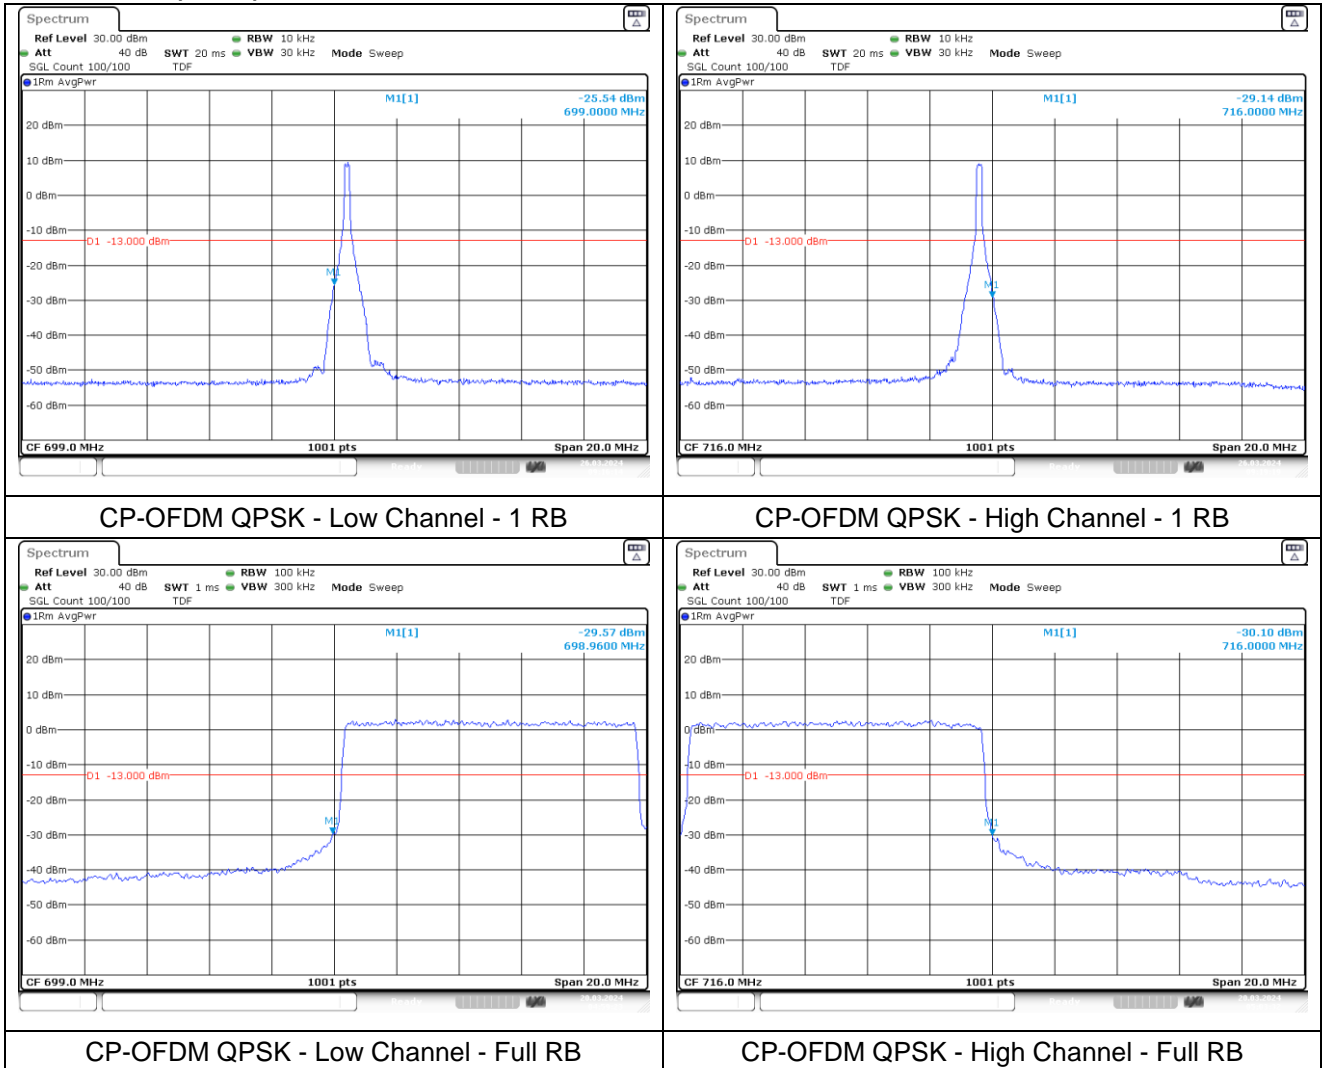

DFT-S-OFDM QPSK - High Channel - 1 RB

DFT-S-OFDM QPSK - Low Channel - Full RB

DFT-S-OFDM QPSK - High Channel - Full RB

NR band 12 (10 MHz)

NR band 12 (10 MHz)

NR band 12 (10 MHz)

NR band 12 (15 MHz)

DFT-S-OFDM QPSK - Low Channel - 1 RB