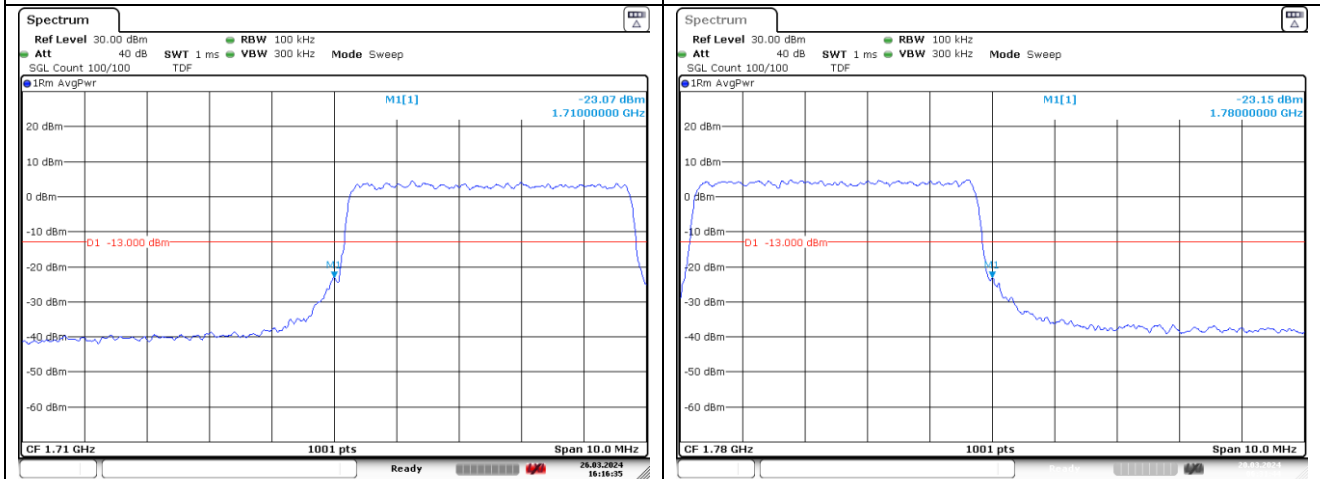

DFT-S-OFDM BPSK - Low Channel - Full RB

DFT-S-OFDM BPSK - High Channel - Full RB

NR band 66 (5 MHz)

NR band 66 (5 MHz)

NR band 66 (5 MHz)

CP-OFDM 16QAM - Low Channel - 1 RB

CP-OFDM 16QAM - High Channel - 1 RB