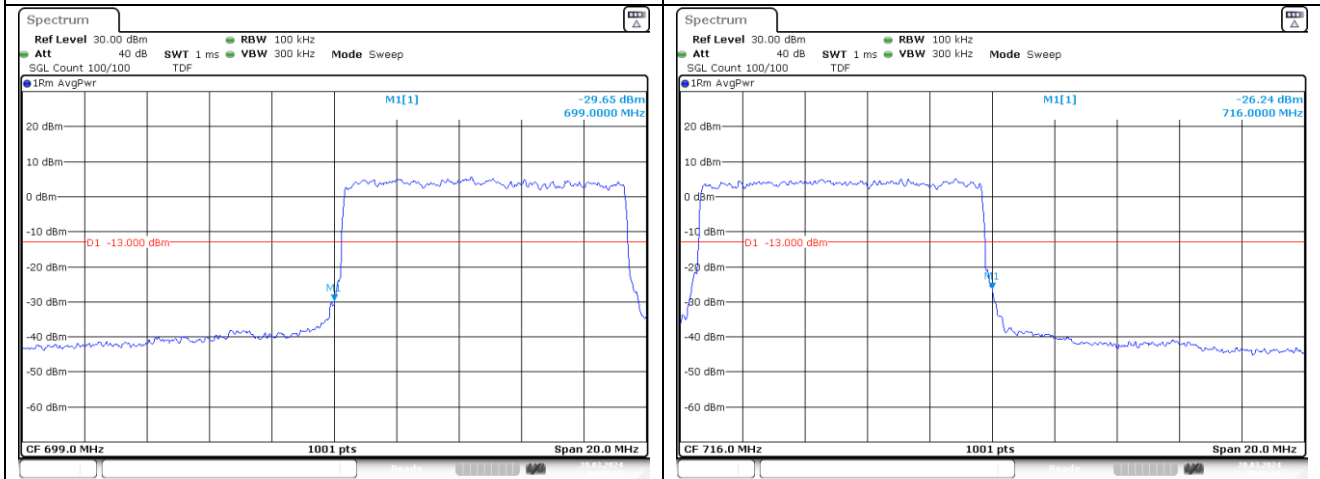

DFT-S-OFDM QPSK - Low Channel - Full RB

DFT-S-OFDM QPSK - High Channel - Full RB