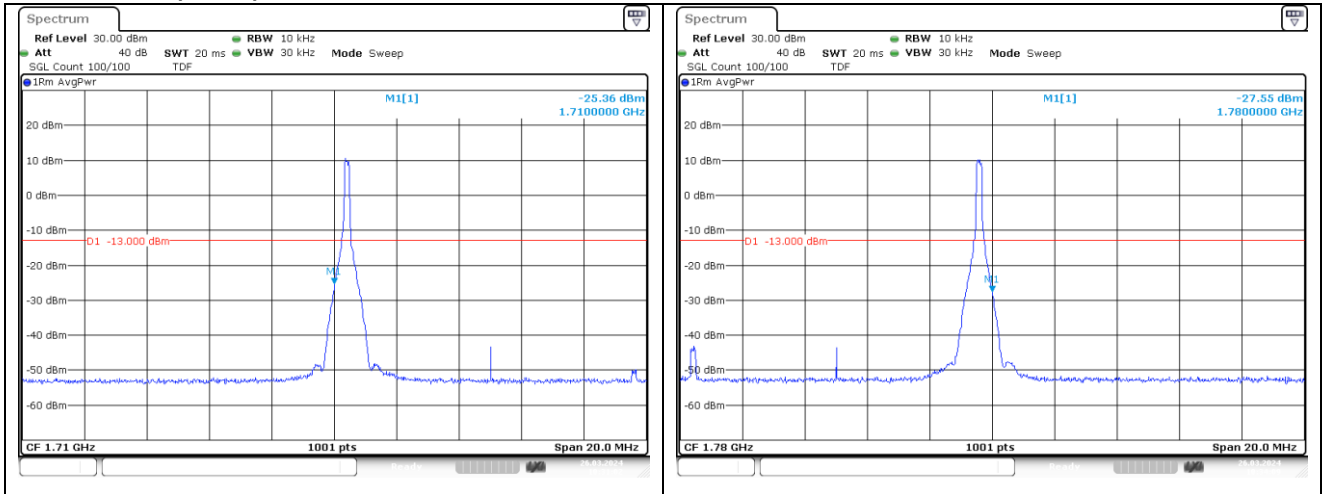

NR band 66 (10 MHz)

DFT-S-OFDM BPSK - Low Channel - 1 RB

DFT-S-OFDM BPSK - High Channel - 1 RB