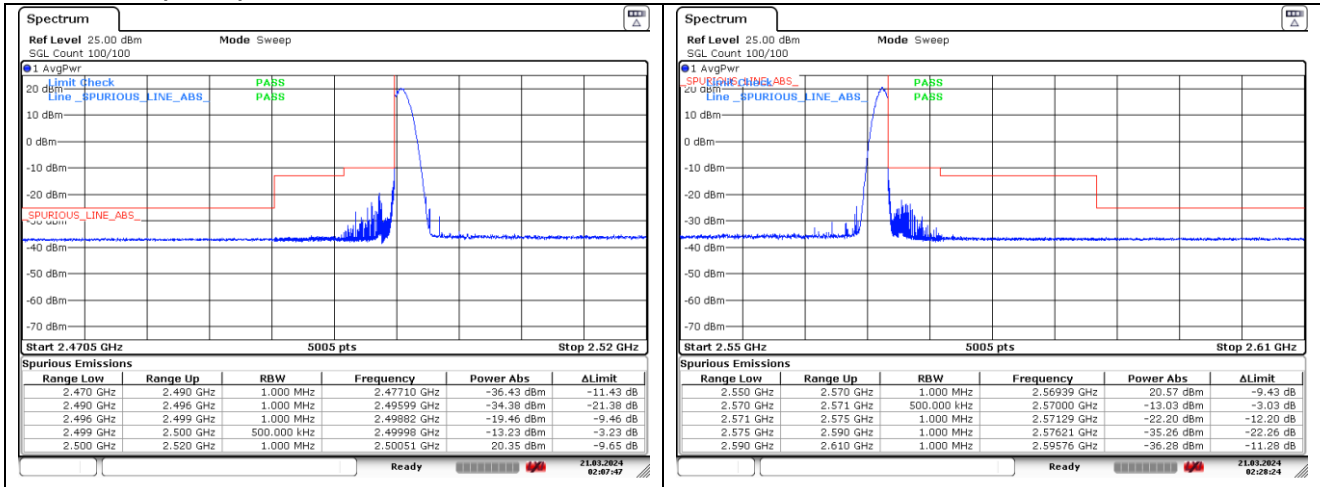

NR band 7 (20 MHz)