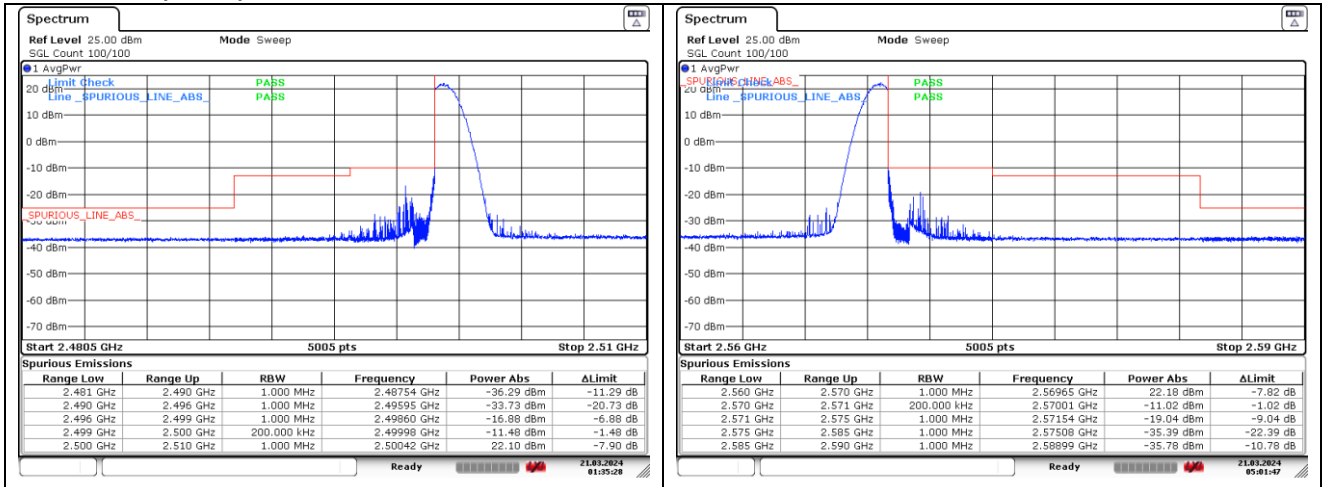

NR band 7 (10 MHz)

DFT-S-OFDM BPSK - Low Channel - 1 RB

DFT-S-OFDM BPSK - High Channel - 1 RB

DFT-S-OFDM BPSK - Low Channel - Full RB

DFT-S-OFDM BPSK - High Channel - Full RB

NR band 7 (10 MHz)

DFT-S-OFDM 16QAM - Low Channel - 1 RB