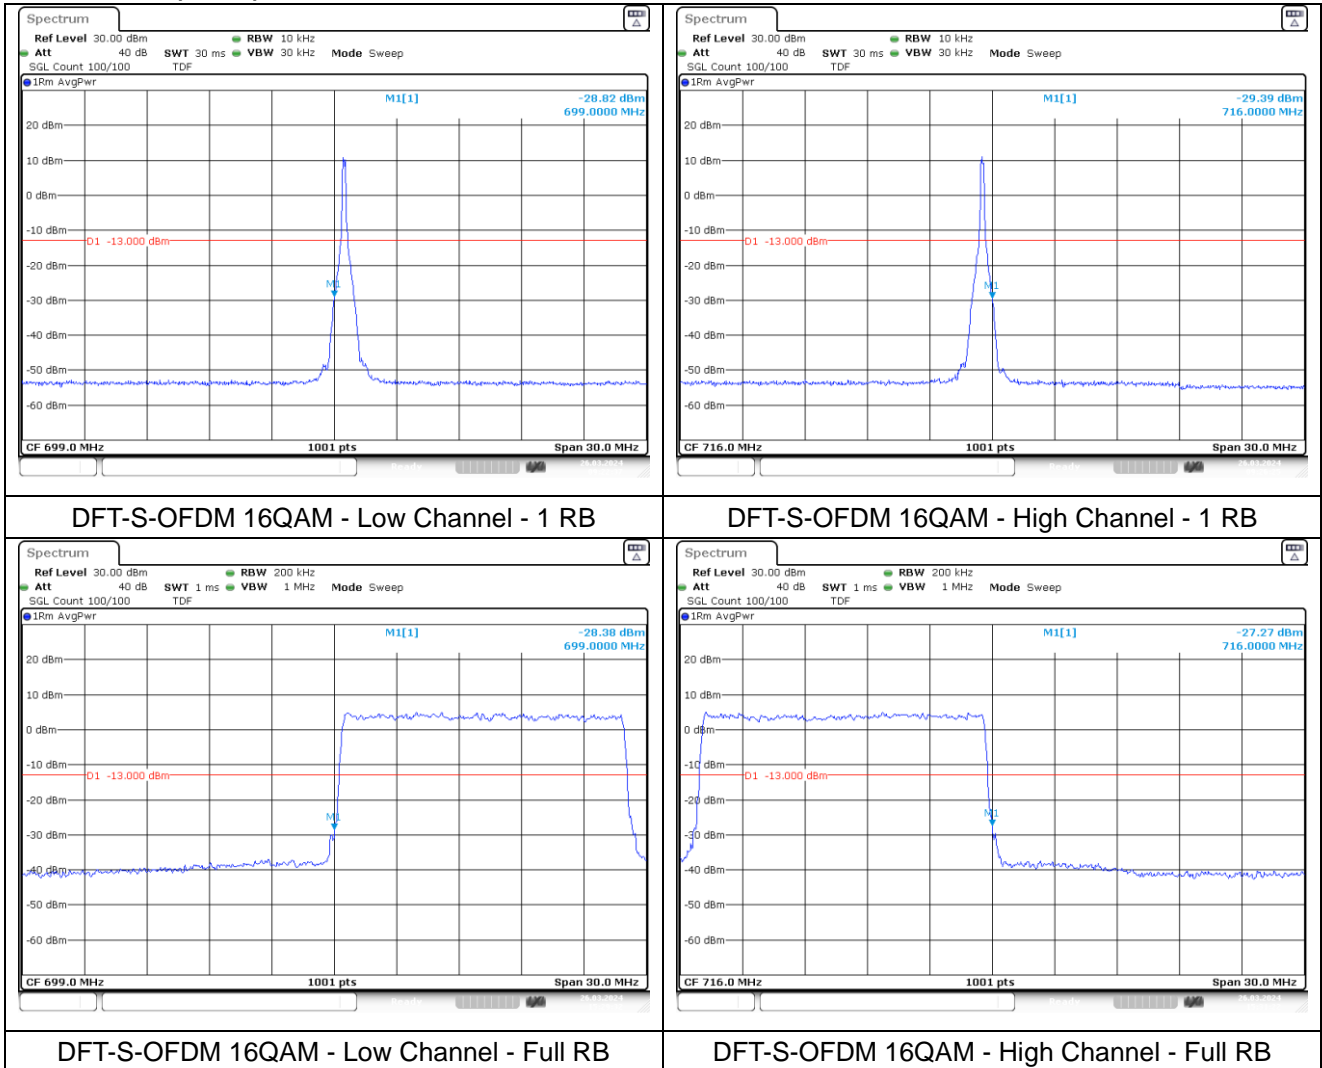

NR band 12 (15 MHz)