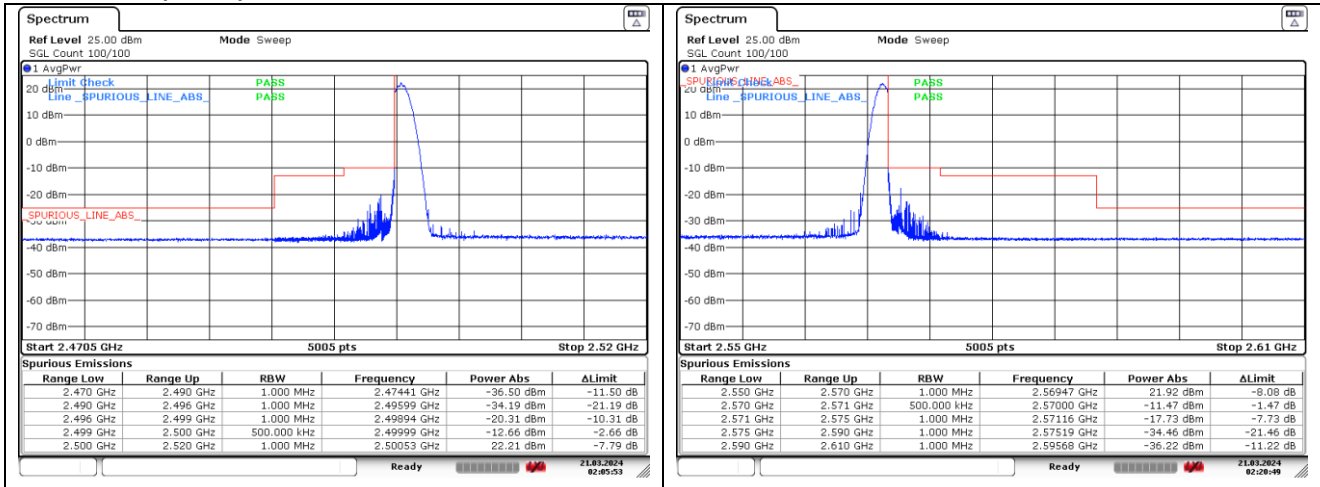

NR band 7 (20 MHz)