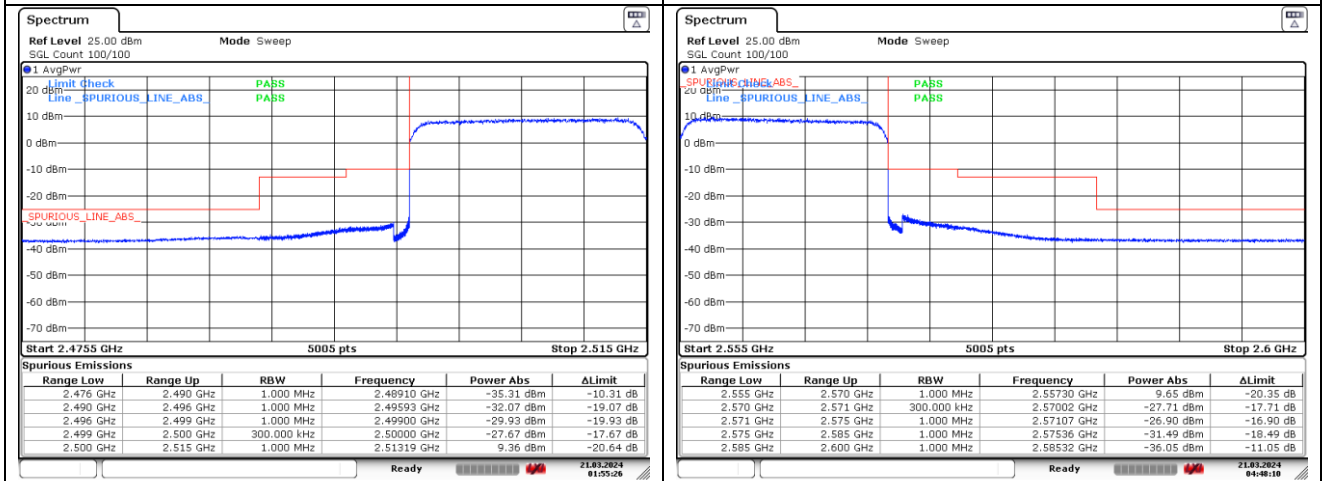

DFT-S-OFDM 16QAM - High Channel - 1 RB

DFT-S-OFDM 16QAM - Low Channel - Full RB

DFT-S-OFDM 16QAM - High Channel - Full RB

NR band 7 (15 MHz)

CP-OFDM QPSK - Low Channel - 1 RB

CP-OFDM QPSK - High Channel - 1 RB