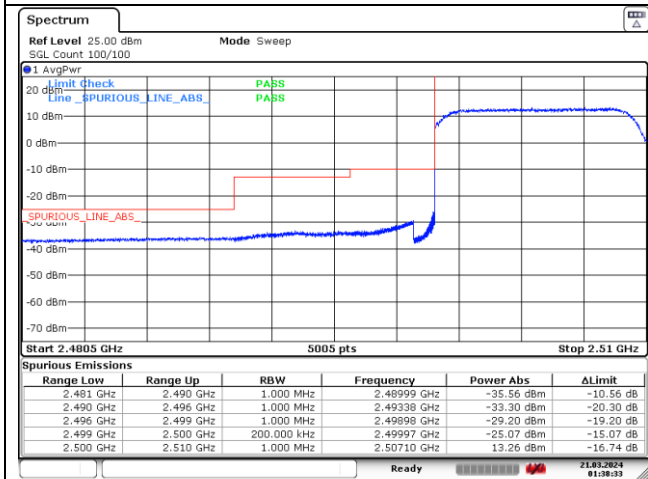

NR band 7 (10 MHz)

DFT-S-OFDM BPSK - Low Channel - 1 RB

DFT-S-OFDM BPSK - High Channel - 1 RB

DFT-S-OFDM BPSK - Low Channel - Full RB

DFT-S-OFDM BPSK - High Channel - Full RB

NR band 7 (10 MHz)

DFT-S-OFDM 16QAM - Low Channel - 1 RB

DFT-S-OFDM 16QAM - High Channel - 1 RB

DFT-S-OFDM 16QAM - Low Channel - Full RB

DFT-S-OFDM 16QAM - High Channel - Full RB

NR band 7 (10 MHz)

CP-OFDM QPSK - Low Channel - 1 RB

CP-OFDM QPSK - High Channel - 1 RB