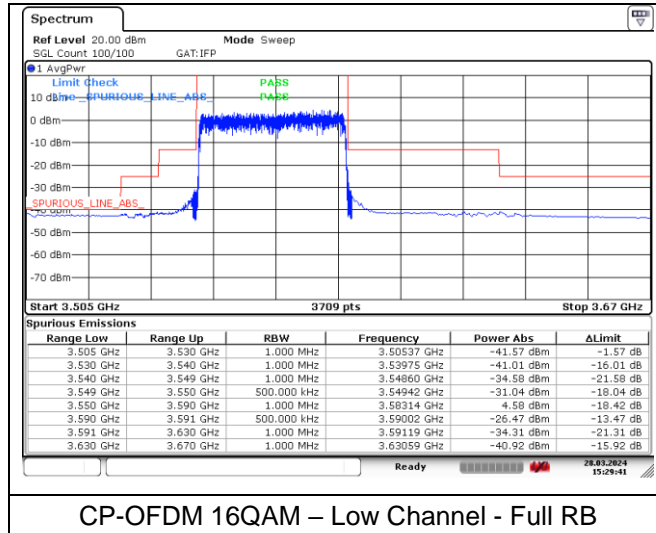

DFT-S-OFDM BPSK - Low Channel - 1 RB

DFT-S-OFDM BPSK - Low Channel - 1 RB

DFT-S-OFDM BPSK - Low Channel - Full RB

DFT-S-OFDM BPSK - Low Channel - Full RB

NR band 48 (40 MHz)

DFT-S-OFDM 16QAM - Low Channel - 1 RB

DFT-S-OFDM 16QAM - Low Channel - 1 RB

DFT-S-OFDM 16QAM - Low Channel - Full RB

DFT-S-OFDM 16QAM - Low Channel - Full RB

NR band 48 (40 MHz)

CP-OFDM QPSK - Low Channel - 1 RB

CP-OFDM QPSK - Low Channel - 1 RB

CP-OFDM QPSK - Low Channel - Full RB

NR band 48 (40 MHz)

CP-OFDM 16QAM - Low Channel - 1 RB

CP-OFDM 16QAM - Low Channel - 1 RB

CP-OFDM 16QAM - Low Channel - Full RB