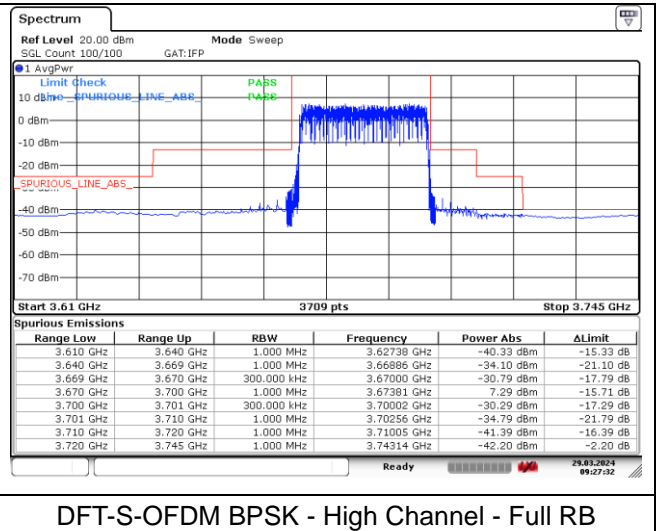

CP-OFDM 16QAM - Middle Channel - Full RB

NR band 48 (30 MHz)

DFT-S-OFDM BPSK - High Channel - 1 RB

DFT-S-OFDM BPSK - High Channel - 1 RB

DFT-S-OFDM BPSK - High Channel - Full RB

DFT-S-OFDM BPSK - High Channel - Full RB

NR band 48 (30 MHz)

DFT-S-OFDM 16QAM - High Channel - 1 RB

DFT-S-OFDM 16QAM - High Channel - 1 RB

DFT-S-OFDM 16QAM - High Channel - Full RB

DFT-S-OFDM 16QAM - High Channel - Full RB

NR band 48 (30 MHz)

CP-OFDM QPSK - High Channel - 1 RB