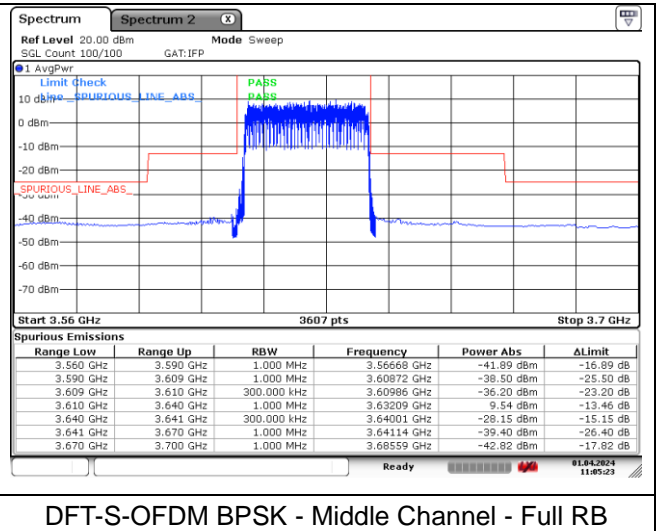

CP-OFDM 16QAM - Low Channel - Full RB

NR band 48 (30 MHz)

DFT-S-OFDM BPSK - Middle Channel - 1 RB

DFT-S-OFDM BPSK - Middle Channel - 1 RB

DFT-S-OFDM BPSK - Middle Channel - Full RB

DFT-S-OFDM BPSK - Middle Channel - Full RB