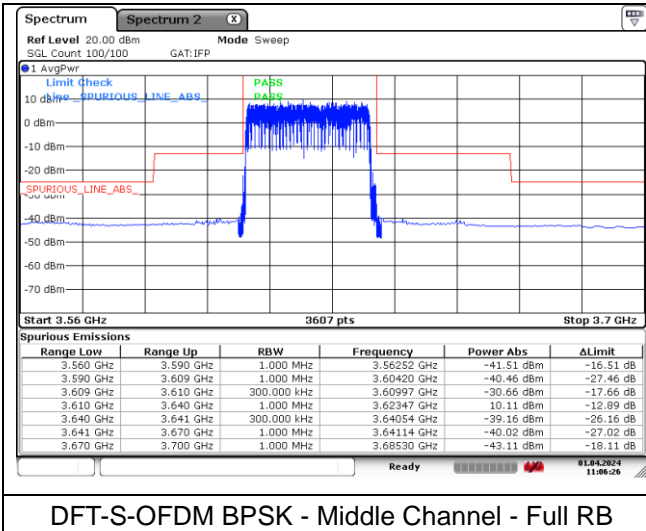

CP-OFDM 16QAM - Low Channel - Full RB

NR band 48 (30 MHz)

DFT-S-OFDM BPSK - Middle Channel - 1 RB

DFT-S-OFDM BPSK - Middle Channel - 1 RB

DFT-S-OFDM BPSK - Middle Channel - Full RB

DFT-S-OFDM BPSK - Middle Channel - Full RB