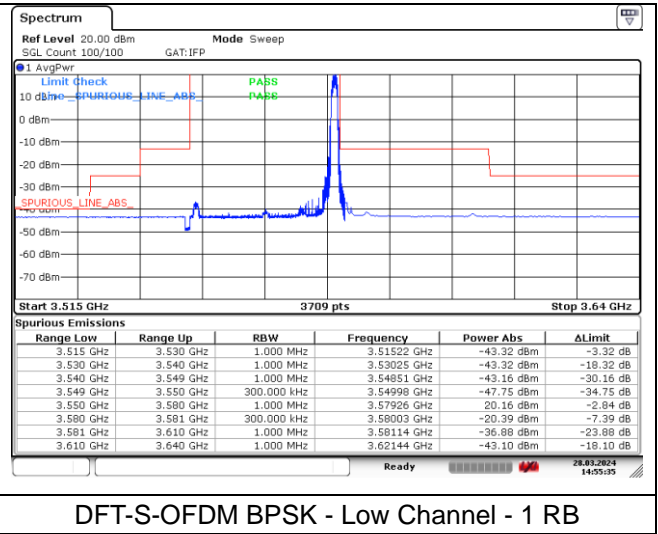

CP-OFDM 16QAM - High Channel - 1 RB

CP-OFDM 16QAM - High Channel - 1 RB

CP-OFDM 16QAM - High Channel - Full RB

NR band 48 (30 MHz)

DFT-S-OFDM BPSK - Low Channel - 1 RB

DFT-S-OFDM BPSK - Low Channel - 1 RB

DFT-S-OFDM BPSK - Low Channel - Full RB

DFT-S-OFDM BPSK - Low Channel - Full RB

NR band 48 (30 MHz)

DFT-S-OFDM 16QAM - Low Channel - 1 RB

DFT-S-OFDM 16QAM - Low Channel - 1 RB

DFT-S-OFDM 16QAM - Low Channel - Full RB

DFT-S-OFDM 16QAM - Low Channel - Full RB