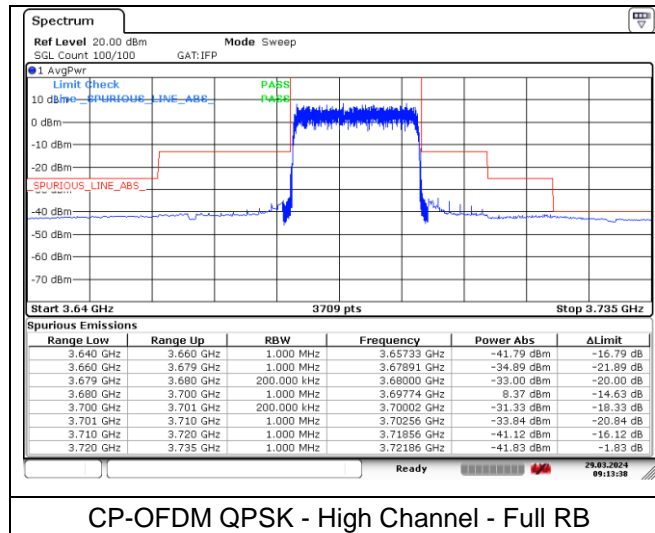

DFT-S-OFDM BPSK - High Channel - Full RB

NR band 48 (20 MHz)

NR band 48 (20 MHz)

CP-OFDM QPSK - High Channel - 1 RB

CP-OFDM QPSK - High Channel - 1 RB

CP-OFDM QPSK - High Channel - Full RB

NR band 48 (20 MHz)