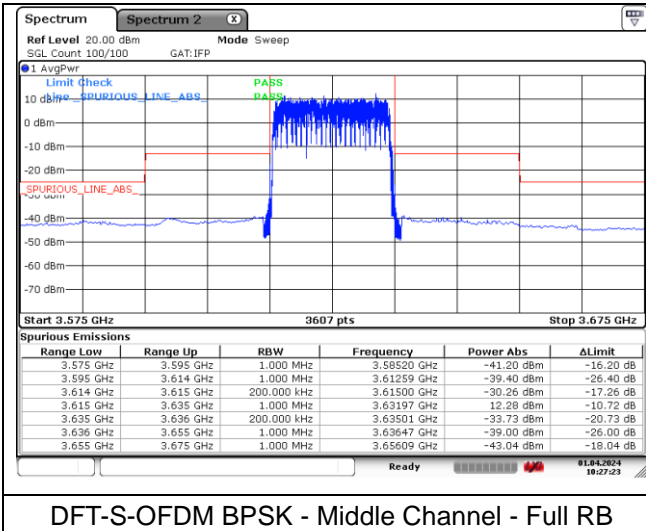

NR band 48 (20 MHz)

CP-OFDM 16QAM - Low Channel - 1 RB

CP-OFDM 16QAM - Low Channel - 1 RB

CP-OFDM 16QAM - Low Channel - Full RB

NR band 48 (20 MHz)

DFT-S-OFDM BPSK - Middle Channel - 1 RB

DFT-S-OFDM BPSK - Middle Channel - 1 RB

DFT-S-OFDM BPSK - Middle Channel - Full RB

DFT-S-OFDM BPSK - Middle Channel - Full RB

NR band 48 (20 MHz)

DFT-S-OFDM 16QAM - Middle Channel - 1 RB

DFT-S-OFDM 16QAM - Middle Channel - 1 RB

DFT-S-OFDM 16QAM - Middle Channel - Full RB