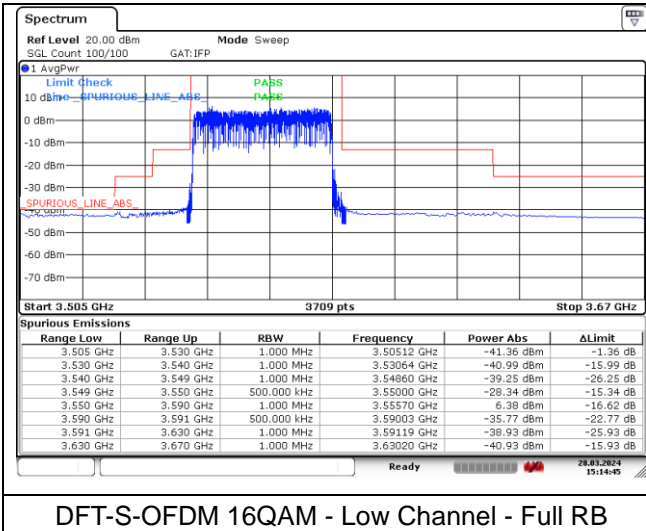

DFT-S-OFDM 16QAM - Low Channel - 1 RB

DFT-S-OFDM 16QAM - Low Channel - Full RB

DFT-S-OFDM 16QAM - Low Channel - Full RB