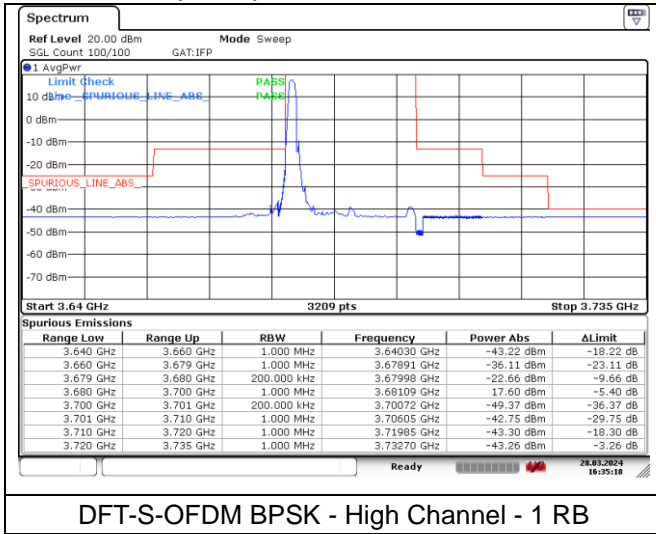

DFT-S-OFDM BPSK - Middle Channel - Full RB

DFT-S-OFDM BPSK - Middle Channel - Full RB

NR band 48 (20 MHz)

DFT-S-OFDM 16QAM - Middle Channel - 1 RB

DFT-S-OFDM 16QAM - Middle Channel - 1 RB

DFT-S-OFDM 16QAM - Middle Channel - Full RB

DFT-S-OFDM 16QAM - Middle Channel - Full RB

NR band 48 (20 MHz)

CP-OFDM QPSK - Middle Channel - 1 RB

CP-OFDM QPSK - Middle Channel - 1 RB

CP-OFDM QPSK - Middle Channel - Full RB

NR band 48 (20 MHz)

CP-OFDM 16QAM - Middle Channel - 1 RB

CP-OFDM 16QAM - Middle Channel - 1 RB

CP-OFDM 16QAM - Middle Channel - Full RB

NR band 48 (20 MHz)

DFT-S-OFDM BPSK - High Channel - 1 RB

DFT-S-OFDM BPSK - High Channel - 1 RB

DFT-S-OFDM BPSK - High Channel - Full RB