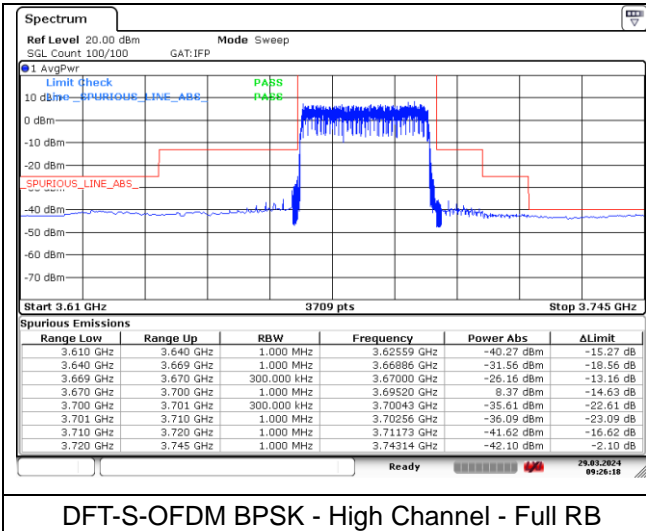

CP-OFDM 16QAM - Middle Channel - Full RB

NR band 48 (30 MHz)

DFT-S-OFDM BPSK - High Channel - 1 RB

DFT-S-OFDM BPSK - High Channel - 1 RB

DFT-S-OFDM BPSK - High Channel - Full RB

DFT-S-OFDM BPSK - High Channel - Full RB