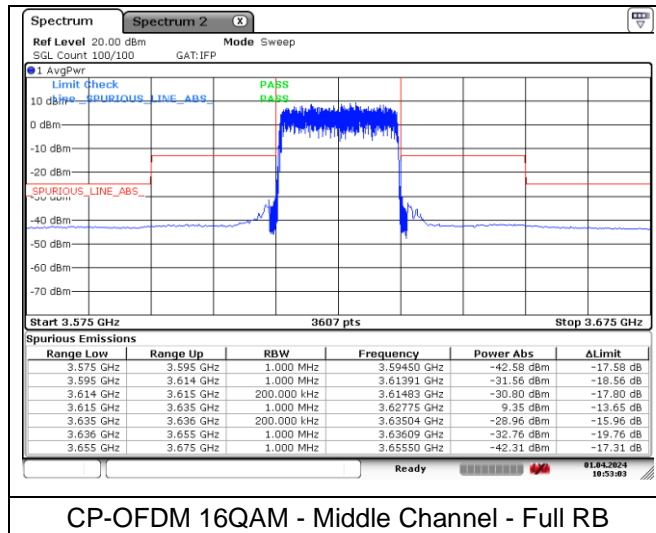

DFT-S-OFDM 16QAM - Middle Channel - Full RB

NR band 48 (20 MHz)

CP-OFDM QPSK - Middle Channel - 1 RB

CP-OFDM QPSK - Middle Channel - 1 RB

CP-OFDM QPSK - Middle Channel - Full RB

NR band 48 (20 MHz)

CP-OFDM 16QAM - Middle Channel - 1 RB

CP-OFDM 16QAM - Middle Channel - 1 RB

CP-OFDM 16QAM - Middle Channel - Full RB

NR band 48 (20 MHz)

DFT-S-OFDM BPSK - High Channel - 1 RB

DFT-S-OFDM BPSK - High Channel - 1 RB

DFT-S-OFDM BPSK - High Channel - Full RB