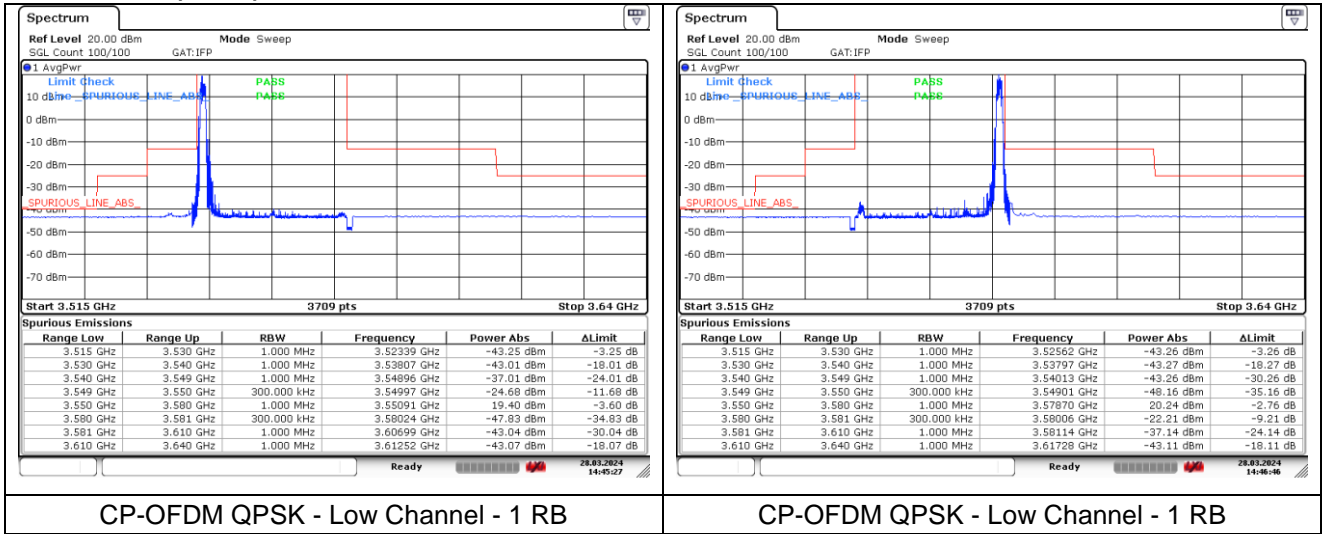

NR band 48 (30 MHz)