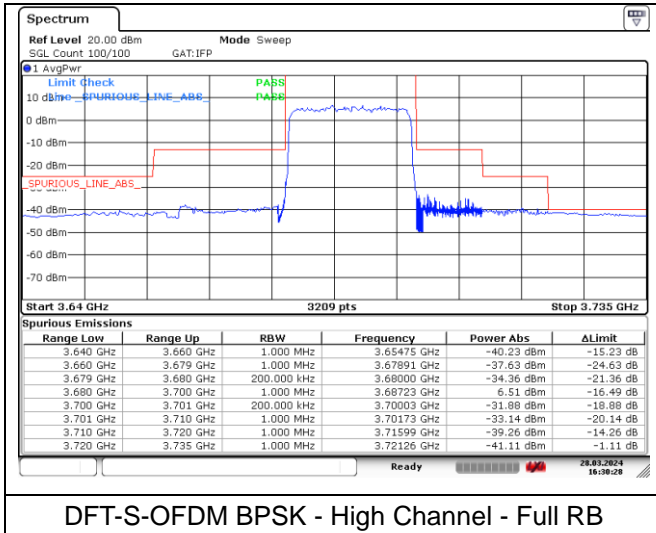

CP-OFDM 16QAM - Middle Channel - 1 RB

CP-OFDM 16QAM - Middle Channel - Full RB

NR band 48 (20 MHz)

DFT-S-OFDM BPSK - High Channel - 1 RB

DFT-S-OFDM BPSK - High Channel - 1 RB

DFT-S-OFDM BPSK - High Channel - Full RB

DFT-S-OFDM BPSK - High Channel - Full RB

NR band 48 (20 MHz)

NR band 48 (20 MHz)

CP-OFDM QPSK - High Channel - 1 RB

CP-OFDM QPSK - High Channel - 1 RB

CP-OFDM QPSK - High Channel - Full RB

NR band 48 (20 MHz)