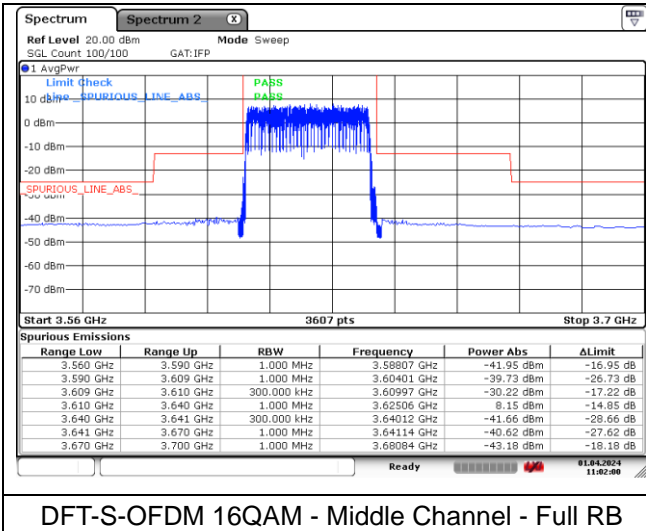

CP-OFDM 16QAM - Low Channel - Full RB

NR band 48 (30 MHz)

DFT-S-OFDM BPSK - Middle Channel - 1 RB

DFT-S-OFDM BPSK - Middle Channel - 1 RB

DFT-S-OFDM BPSK - Middle Channel - Full RB

DFT-S-OFDM BPSK - Middle Channel - Full RB

NR band 48 (30 MHz)

DFT-S-OFDM 16QAM - Middle Channel - 1 RB

DFT-S-OFDM 16QAM - Middle Channel - 1 RB

DFT-S-OFDM 16QAM - Middle Channel - Full RB

DFT-S-OFDM 16QAM - Middle Channel - Full RB

NR band 48 (30 MHz)