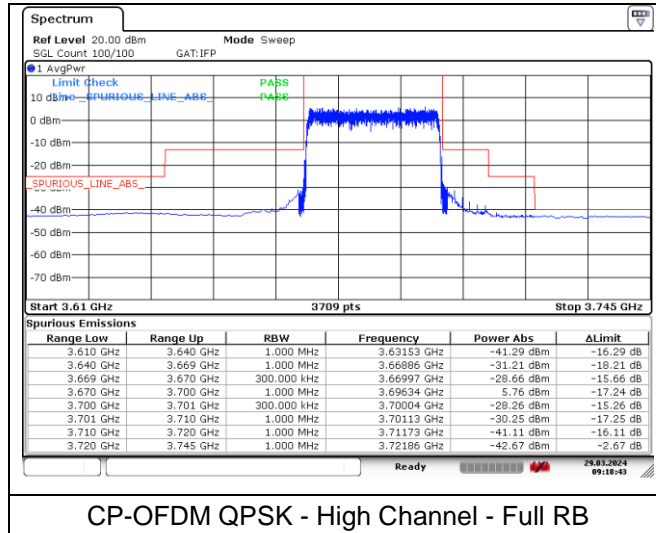

NR band 48 (30 MHz)

DFT-S-OFDM 16QAM - High Channel - 1 RB

DFT-S-OFDM 16QAM - High Channel - 1 RB

DFT-S-OFDM 16QAM - High Channel - Full RB

DFT-S-OFDM 16QAM - High Channel - Full RB

NR band 48 (30 MHz)

CP-OFDM QPSK - High Channel - 1 RB

CP-OFDM QPSK - High Channel - 1 RB

CP-OFDM QPSK - High Channel - Full RB

NR band 48 (30 MHz)

CP-OFDM 16QAM - High Channel - 1 RB

CP-OFDM 16QAM - High Channel - 1 RB

CP-OFDM 16QAM - High Channel - Full RB

NR band 48 (40 MHz)