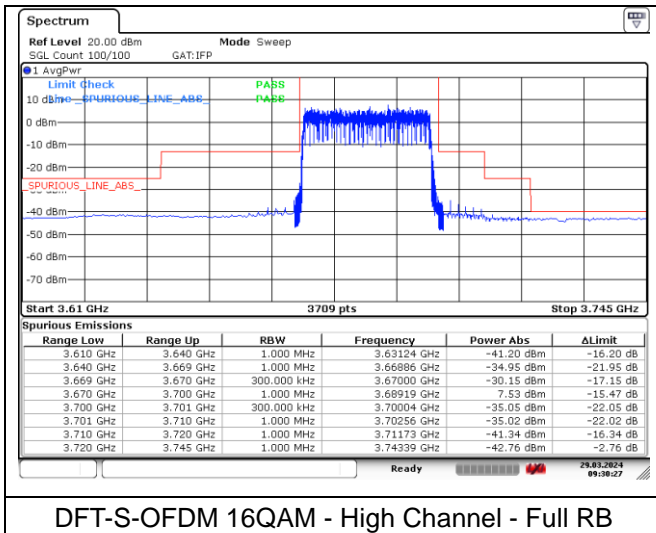

DFT-S-OFDM 16QAM - High Channel - Full RB

CP-OFDM QPSK - High Channel - 1 RB

DFT-S-OFDM 16QAM - High Channel - Full RB