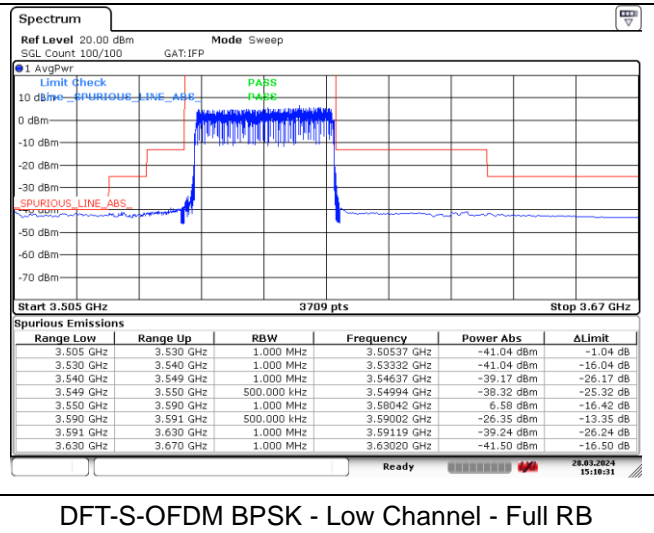

CP-OFDM QPSK - High Channel - 1 RB

CP-OFDM QPSK - High Channel - Full RB

NR band 48 (30 MHz)

CP-OFDM 16QAM - High Channel - 1 RB

CP-OFDM 16QAM - High Channel - 1 RB

CP-OFDM 16QAM - High Channel - Full RB

NR band 48 (40 MHz)

DFT-S-OFDM BPSK - Low Channel - 1 RB

DFT-S-OFDM BPSK - Low Channel - 1 RB

DFT-S-OFDM BPSK - Low Channel - Full RB

DFT-S-OFDM BPSK - Low Channel - Full RB

NR band 48 (40 MHz)

DFT-S-OFDM 16QAM - Low Channel - 1 RB