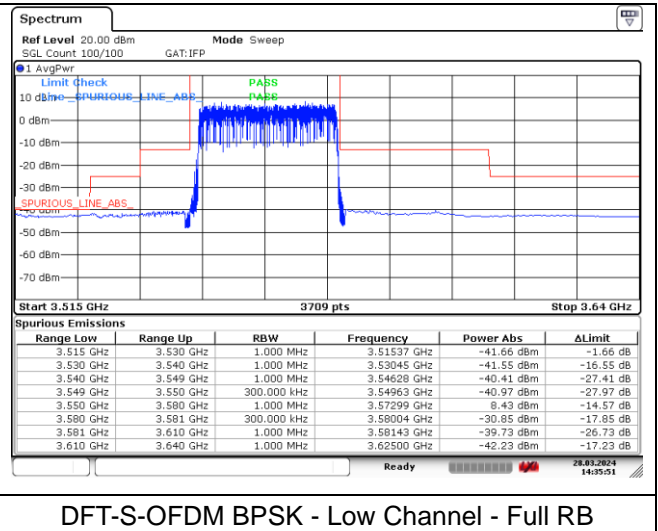

CP-OFDM 16QAM - High Channel - 1 RB

CP-OFDM 16QAM - High Channel - 1 RB

CP-OFDM 16QAM - High Channel - Full RB

NR band 48 (30 MHz)

DFT-S-OFDM BPSK - Low Channel - 1 RB

DFT-S-OFDM BPSK - Low Channel - 1 RB

DFT-S-OFDM BPSK - Low Channel - Full RB

DFT-S-OFDM BPSK - Low Channel - Full RB

NR band 48 (30 MHz)

DFT-S-OFDM 16QAM - Low Channel - 1 RB

DFT-S-OFDM 16QAM - Low Channel - 1 RB

DFT-S-OFDM 16QAM - Low Channel - Full RB

DFT-S-OFDM 16QAM - Low Channel - Full RB