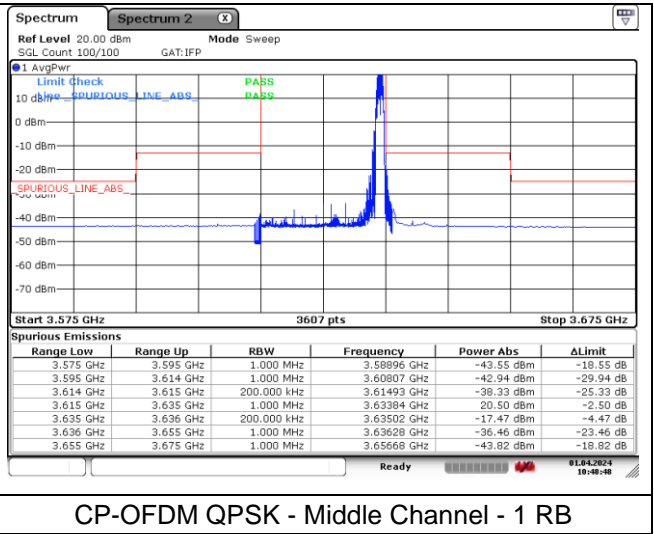

DFT-S-OFDM BPSK - Middle Channel - Full RB

DFT-S-OFDM BPSK - Middle Channel - Full RB

NR band 48 (20 MHz)

DFT-S-OFDM 16QAM - Middle Channel - 1 RB

DFT-S-OFDM 16QAM - Middle Channel - 1 RB

DFT-S-OFDM 16QAM - Middle Channel - Full RB

DFT-S-OFDM 16QAM - Middle Channel - Full RB

NR band 48 (20 MHz)

CP-OFDM QPSK - Middle Channel - 1 RB

CP-OFDM QPSK - Middle Channel - 1 RB

CP-OFDM QPSK - Middle Channel - Full RB

NR band 48 (20 MHz)

CP-OFDM 16QAM - Middle Channel - 1 RB