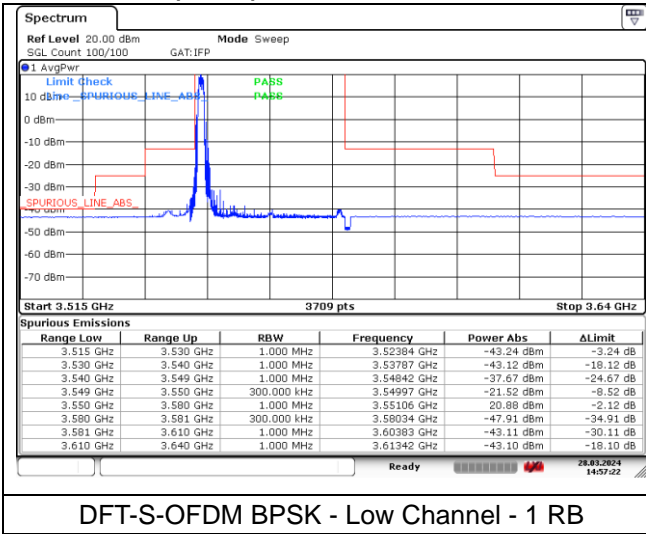

DFT-S-OFDM BPSK - High Channel - Full RB

NR band 48 (20 MHz)

NR band 48 (20 MHz)

CP-OFDM QPSK - High Channel - 1 RB

CP-OFDM QPSK - High Channel - 1 RB

CP-OFDM QPSK - High Channel - Full RB

NR band 48 (20 MHz)

CP-OFDM 16QAM - High Channel - 1 RB

CP-OFDM 16QAM - High Channel - 1 RB

CP-OFDM 16QAM - High Channel - Full RB

NR band 48 (30 MHz)

DFT-S-OFDM BPSK - Low Channel - 1 RB

DFT-S-OFDM BPSK - Low Channel - 1 RB

DFT-S-OFDM BPSK - Low Channel - Full RB