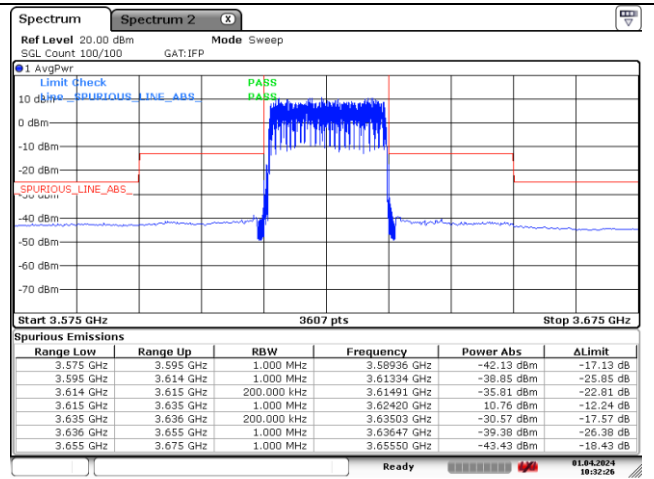

DFT-S-OFDM BPSK - Middle Channel - Full RB

DFT-S-OFDM BPSK - Middle Channel - Full RB

NR band 48 (20 MHz)

DFT-S-OFDM 16QAM - Middle Channel - 1 RB

DFT-S-OFDM 16QAM - Middle Channel - 1 RB

DFT-S-OFDM 16QAM - Middle Channel - Full RB