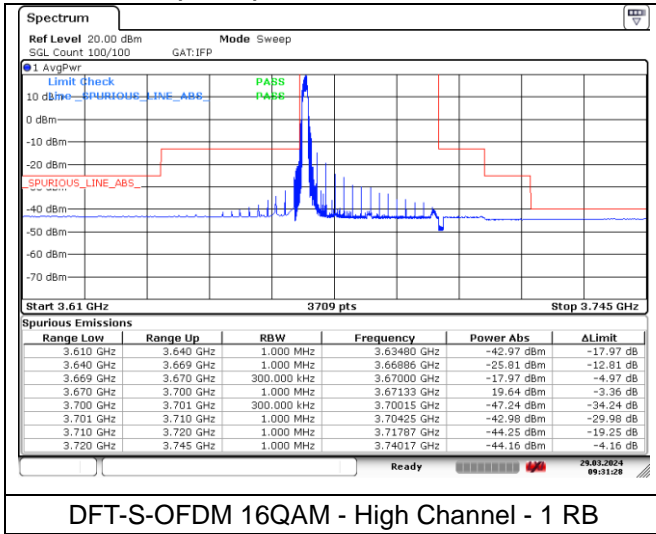

NR band 48 (30 MHz)