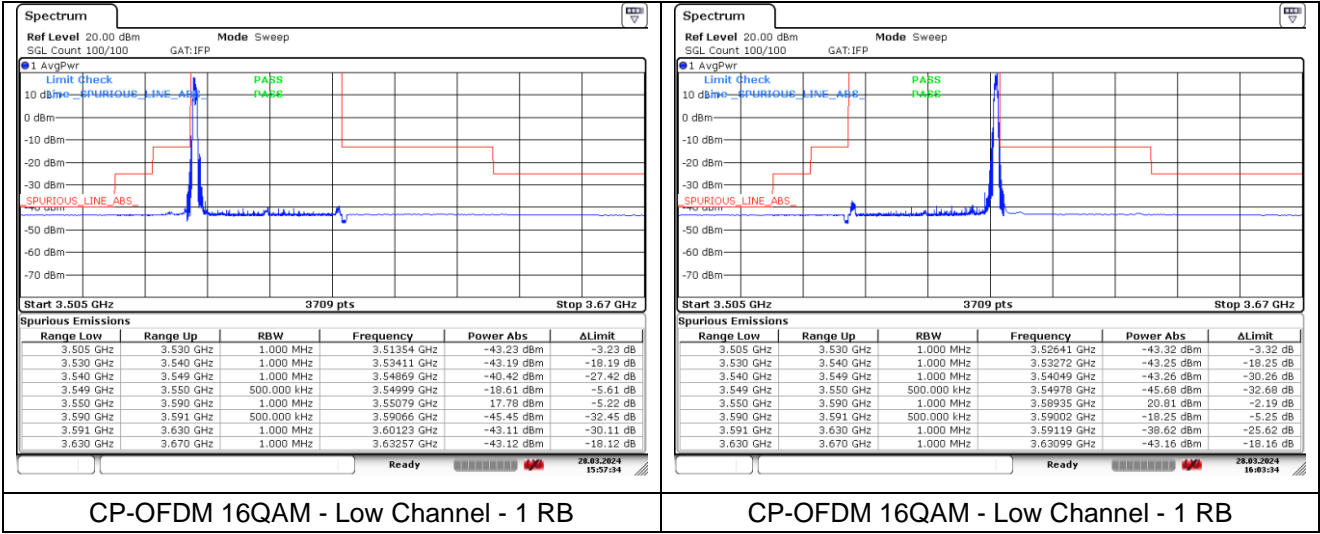

NR band 48 (40 MHz)