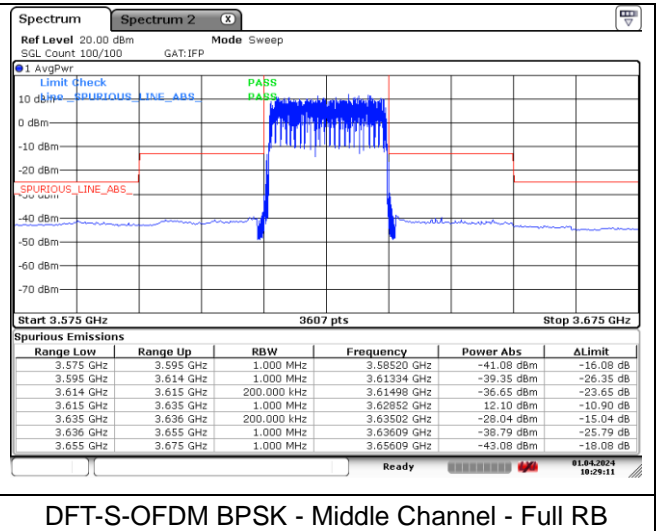

NR band 48 (20 MHz)

CP-OFDM 16QAM - Low Channel - 1 RB

CP-OFDM 16QAM - Low Channel - 1 RB

CP-OFDM 16QAM - Low Channel - Full RB

NR band 48 (20 MHz)

DFT-S-OFDM BPSK - Middle Channel - 1 RB

DFT-S-OFDM BPSK - Middle Channel - 1 RB

DFT-S-OFDM BPSK - Middle Channel - Full RB

DFT-S-OFDM BPSK - Middle Channel - Full RB

NR band 48 (20 MHz)

DFT-S-OFDM 16QAM - Middle Channel - 1 RB

DFT-S-OFDM 16QAM - Middle Channel - 1 RB

DFT-S-OFDM 16QAM - Middle Channel - Full RB