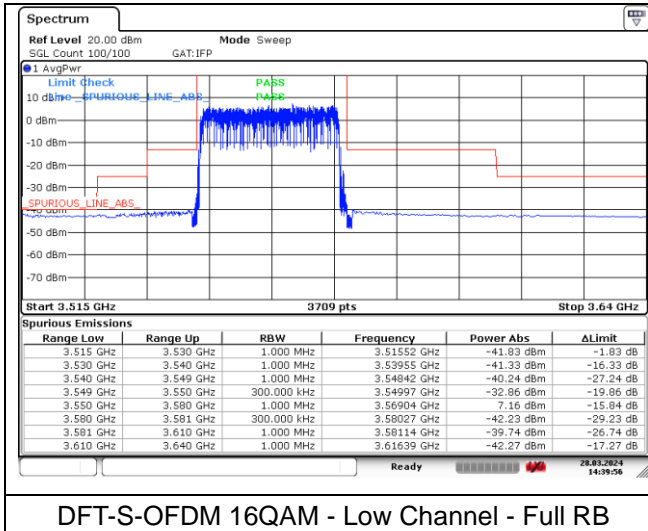

DFT-S-OFDM BPSK - Low Channel - Full RB

NR band 48 (30 MHz)

DFT-S-OFDM 16QAM - Low Channel - 1 RB

DFT-S-OFDM 16QAM - Low Channel - 1 RB

DFT-S-OFDM 16QAM - Low Channel - Full RB

DFT-S-OFDM 16QAM - Low Channel - Full RB