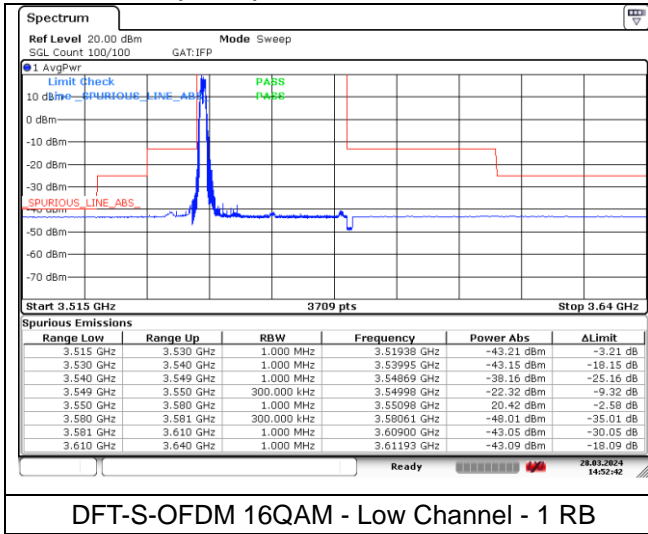

CP-OFDM 16QAM - High Channel - 1 RB

CP-OFDM 16QAM - High Channel - 1 RB

CP-OFDM 16QAM - High Channel - Full RB

NR band 48 (30 MHz)

DFT-S-OFDM BPSK - Low Channel - 1 RB

DFT-S-OFDM BPSK - Low Channel - 1 RB

DFT-S-OFDM BPSK - Low Channel - Full RB

DFT-S-OFDM BPSK - Low Channel - Full RB

NR band 48 (30 MHz)

DFT-S-OFDM 16QAM - Low Channel - 1 RB

DFT-S-OFDM 16QAM - Low Channel - 1 RB

DFT-S-OFDM 16QAM - Low Channel - Full RB

DFT-S-OFDM 16QAM - Low Channel - Full RB