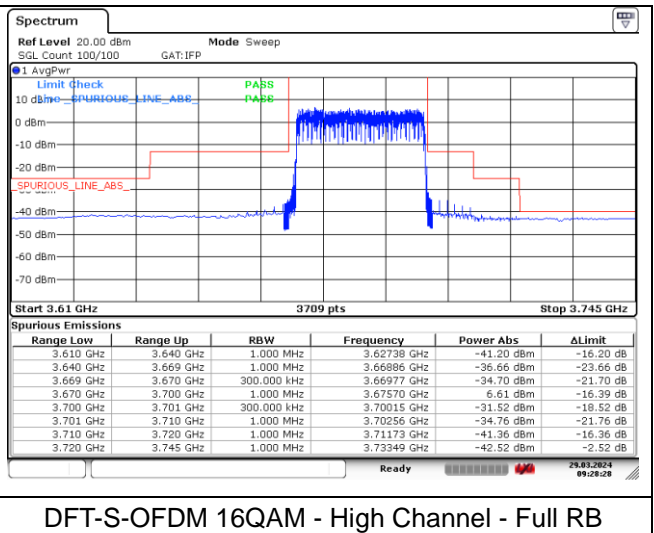

NR band 48 (30 MHz)

DFT-S-OFDM 16QAM - High Channel - 1 RB

DFT-S-OFDM 16QAM - High Channel - 1 RB

DFT-S-OFDM 16QAM - High Channel - Full RB

DFT-S-OFDM 16QAM - High Channel - Full RB

NR band 48 (30 MHz)

CP-OFDM QPSK - High Channel - 1 RB