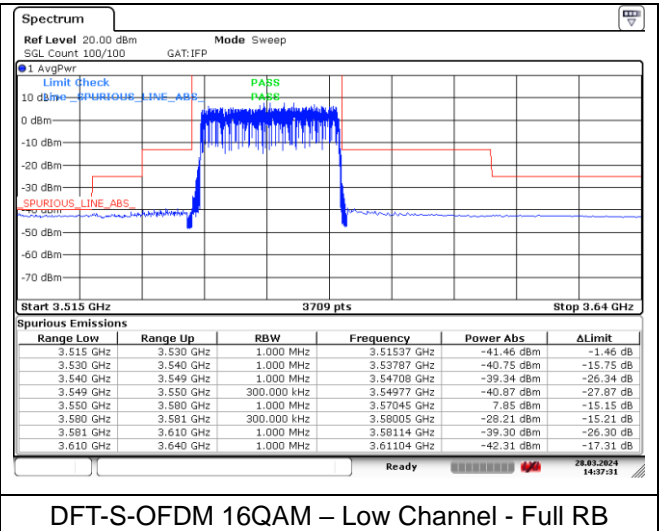

DFT-S-OFDM BPSK - Low Channel - Full RB

NR band 48 (30 MHz)

DFT-S-OFDM 16QAM - Low Channel - 1 RB

DFT-S-OFDM 16QAM - Low Channel - 1 RB

DFT-S-OFDM 16QAM - Low Channel - Full RB

DFT-S-OFDM 16QAM - Low Channel - Full RB