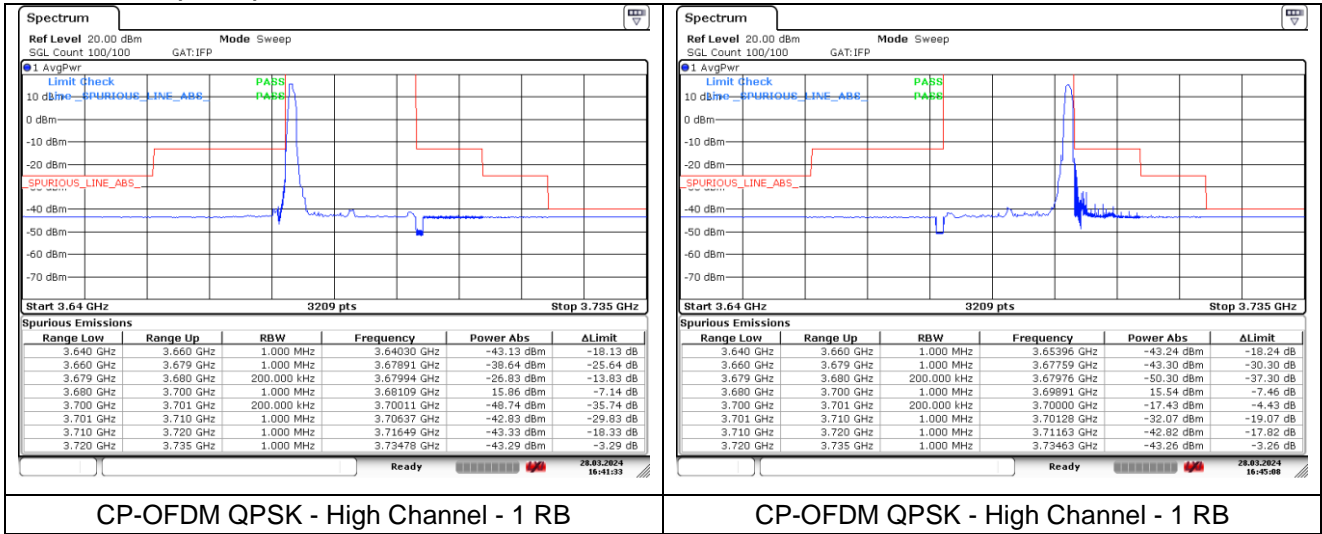

NR band 48 (20 MHz)