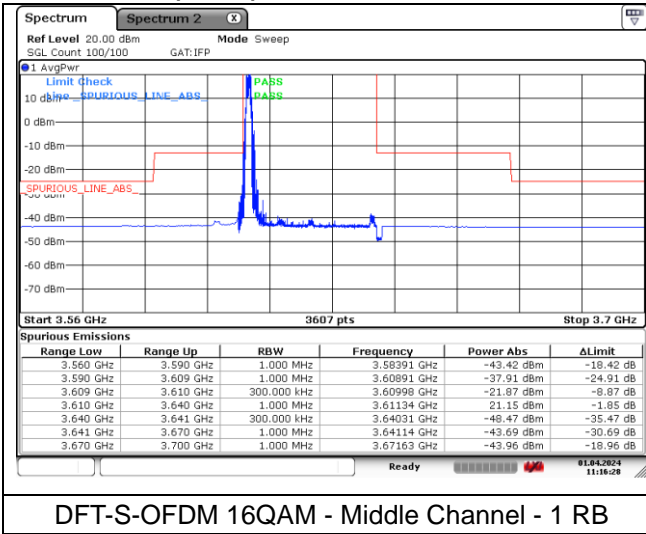

NR band 48 (30 MHz)