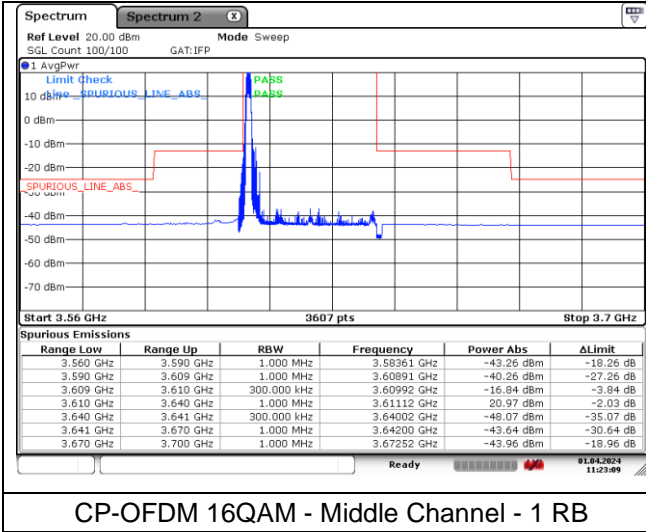

CP-OFDM QPSK - Middle Channel - 1 RB

CP-OFDM QPSK - Middle Channel - 1 RB

CP-OFDM QPSK - Middle Channel - Full RB

NR band 48 (30 MHz)

CP-OFDM 16QAM - Middle Channel - 1 RB

CP-OFDM 16QAM - Middle Channel - 1 RB