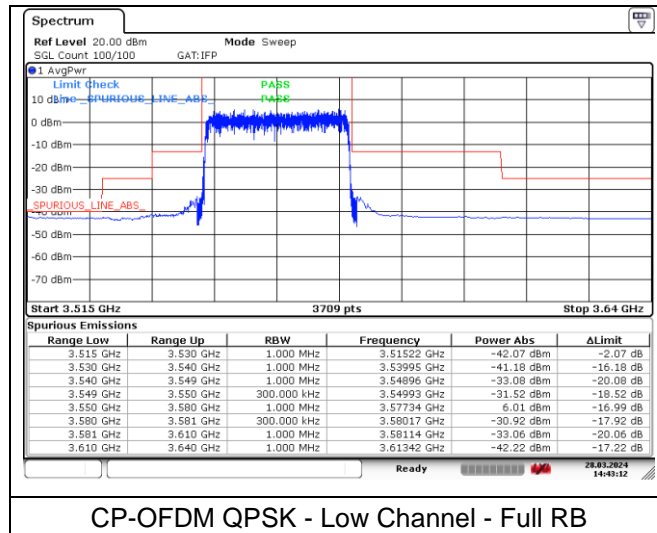

CP-OFDM 16QAM - Low Channel - 1 RB

CP-OFDM 16QAM - Low Channel - 1 RB

CP-OFDM QPSK - Low Channel - Full RB