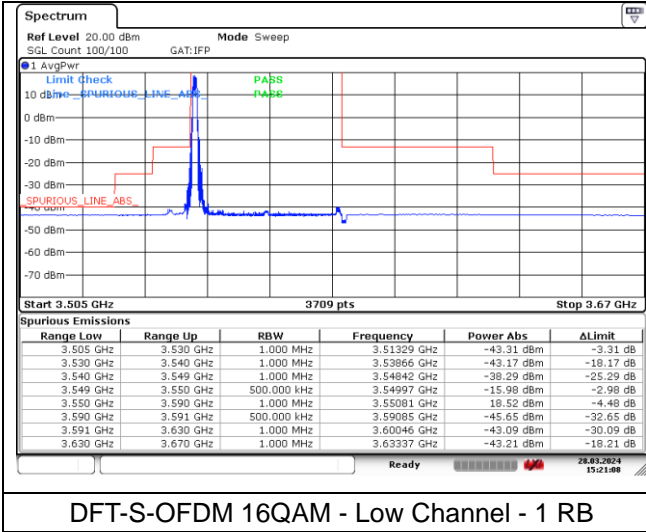

DFT-S-OFDM BPSK - Low Channel - 1 RB

DFT-S-OFDM BPSK - Low Channel - 1 RB

DFT-S-OFDM BPSK - Low Channel - Full RB

DFT-S-OFDM BPSK - Low Channel - Full RB

NR band 48 (40 MHz)

DFT-S-OFDM 16QAM - Low Channel - 1 RB