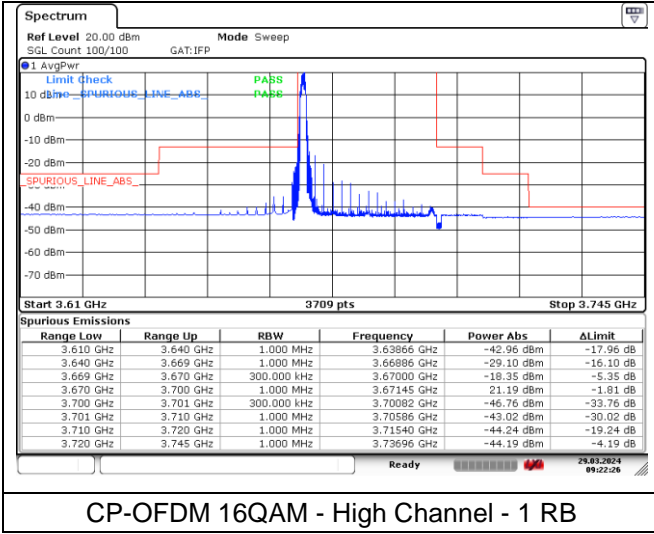

NR band 48 (30 MHz)