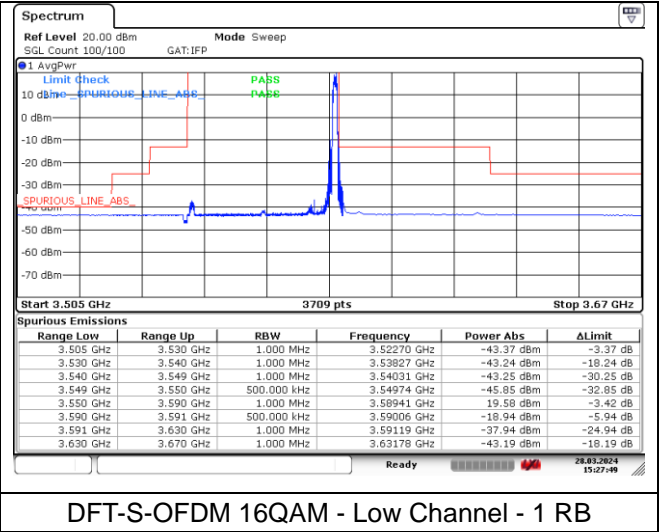

DFT-S-OFDM BPSK - Low Channel - 1 RB

DFT-S-OFDM BPSK - Low Channel - 1 RB

DFT-S-OFDM BPSK - Low Channel - Full RB

DFT-S-OFDM BPSK - Low Channel - Full RB

NR band 48 (40 MHz)

DFT-S-OFDM 16QAM - Low Channel - 1 RB