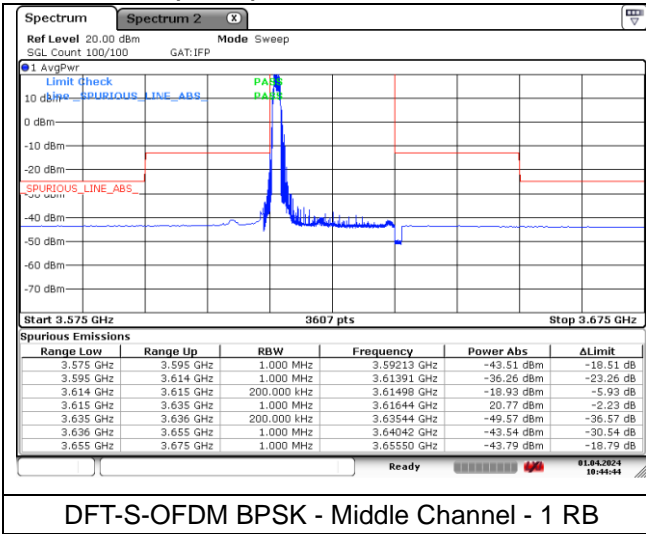

NR band 48 (20 MHz)

CP-OFDM 16QAM - Low Channel - 1 RB

CP-OFDM 16QAM - Low Channel - 1 RB

CP-OFDM 16QAM - Low Channel - Full RB

NR band 48 (20 MHz)

DFT-S-OFDM BPSK - Middle Channel - 1 RB

DFT-S-OFDM BPSK - Middle Channel - 1 RB

DFT-S-OFDM BPSK - Middle Channel - Full RB

DFT-S-OFDM BPSK - Middle Channel - Full RB

NR band 48 (20 MHz)

DFT-S-OFDM 16QAM - Middle Channel - 1 RB

DFT-S-OFDM 16QAM - Middle Channel - 1 RB

DFT-S-OFDM 16QAM - Middle Channel - Full RB