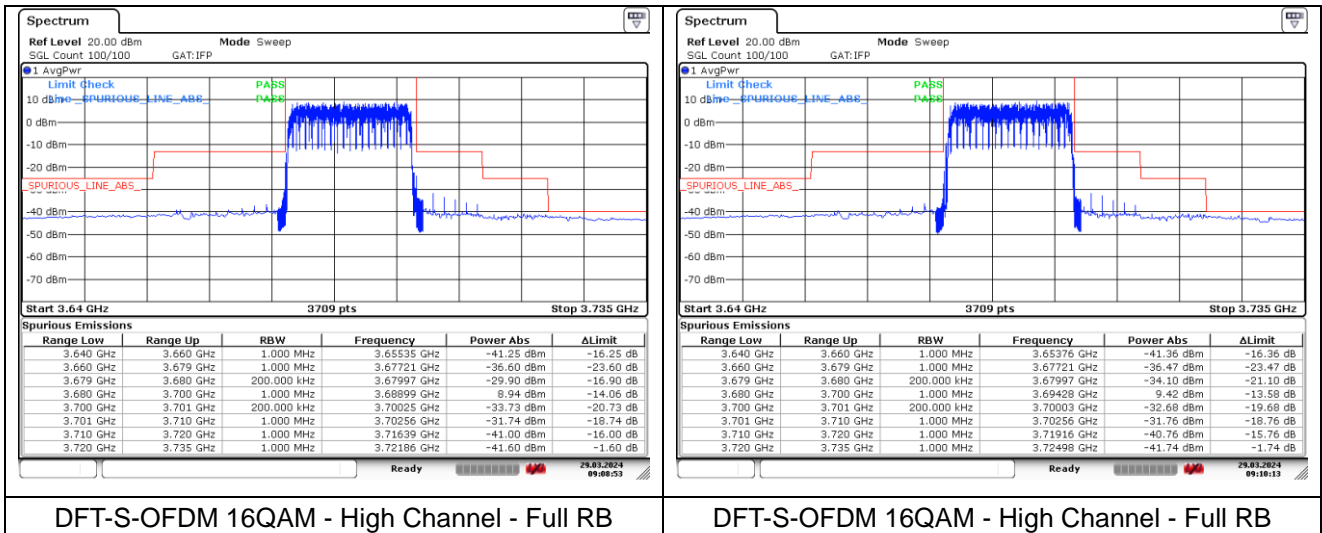

CP-OFDM 16QAM - Middle Channel - 1 RB

CP-OFDM 16QAM - Middle Channel - Full RB

NR band 48 (20 MHz)

DFT-S-OFDM BPSK - High Channel - 1 RB

DFT-S-OFDM BPSK - High Channel - 1 RB

DFT-S-OFDM BPSK - High Channel - Full RB

DFT-S-OFDM BPSK - High Channel - Full RB

NR band 48 (20 MHz)

NR band 48 (20 MHz)

CP-OFDM QPSK - High Channel - 1 RB

CP-OFDM QPSK - High Channel - 1 RB

CP-OFDM QPSK - High Channel - Full RB

NR band 48 (20 MHz)