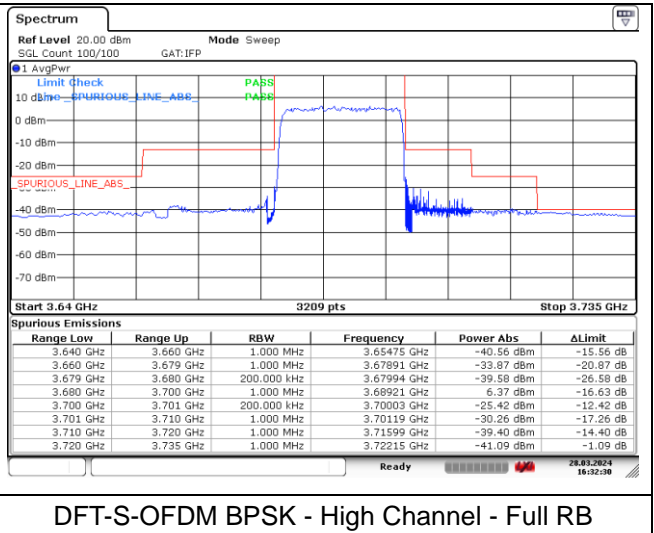

CP-OFDM 16QAM - Middle Channel - 1 RB

CP-OFDM 16QAM - Middle Channel - Full RB

NR band 48 (20 MHz)

DFT-S-OFDM BPSK - High Channel - 1 RB

DFT-S-OFDM BPSK - High Channel - 1 RB

DFT-S-OFDM BPSK - High Channel - Full RB

DFT-S-OFDM BPSK - High Channel - Full RB

NR band 48 (20 MHz)

NR band 48 (20 MHz)

CP-OFDM QPSK - High Channel - 1 RB

CP-OFDM QPSK - High Channel - 1 RB

CP-OFDM QPSK - High Channel - Full RB

NR band 48 (20 MHz)