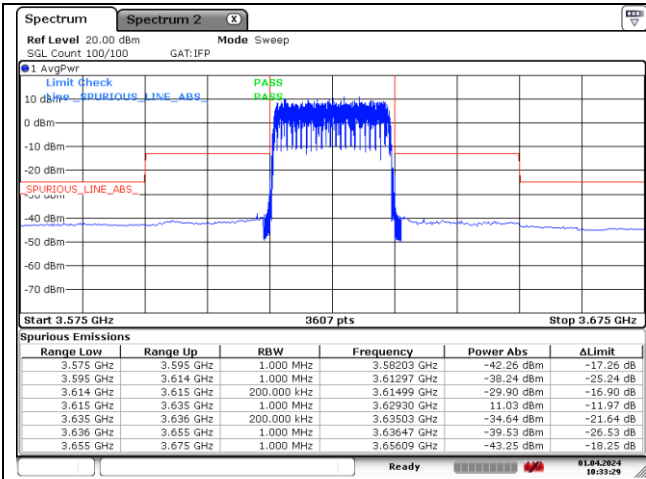

DFT-S-OFDM BPSK - Middle Channel - Full RB

DFT-S-OFDM BPSK - Middle Channel - Full RB

NR band 48 (20 MHz)

DFT-S-OFDM 16QAM - Middle Channel - 1 RB

DFT-S-OFDM 16QAM - Middle Channel - 1 RB

DFT-S-OFDM 16QAM - Middle Channel - Full RB