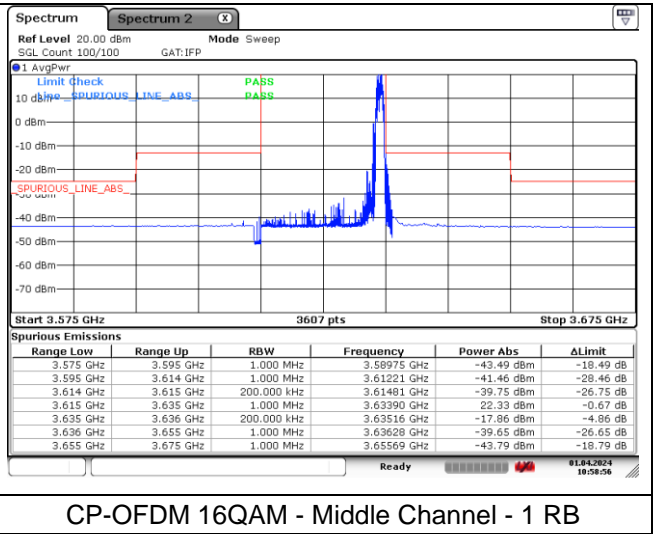

DFT-S-OFDM BPSK - Middle Channel - Full RB

DFT-S-OFDM BPSK - Middle Channel - Full RB

NR band 48 (20 MHz)

DFT-S-OFDM 16QAM - Middle Channel - 1 RB

DFT-S-OFDM 16QAM - Middle Channel - 1 RB

DFT-S-OFDM 16QAM - Middle Channel - Full RB

DFT-S-OFDM 16QAM - Middle Channel - Full RB

NR band 48 (20 MHz)

CP-OFDM QPSK - Middle Channel - 1 RB

CP-OFDM QPSK - Middle Channel - 1 RB

CP-OFDM QPSK - Middle Channel - Full RB

NR band 48 (20 MHz)

CP-OFDM 16QAM - Middle Channel - 1 RB

CP-OFDM 16QAM - Middle Channel - 1 RB

CP-OFDM 16QAM - Middle Channel - Full RB

NR band 48 (20 MHz)

DFT-S-OFDM BPSK - High Channel - 1 RB

DFT-S-OFDM BPSK - High Channel - 1 RB

DFT-S-OFDM BPSK - High Channel - Full RB