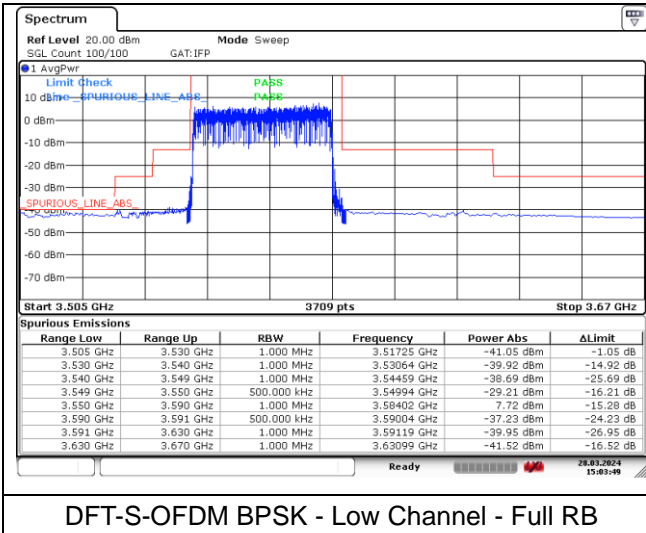

DFT-S-OFDM BPSK - Low Channel - 1 RB

DFT-S-OFDM BPSK - Low Channel - Full RB