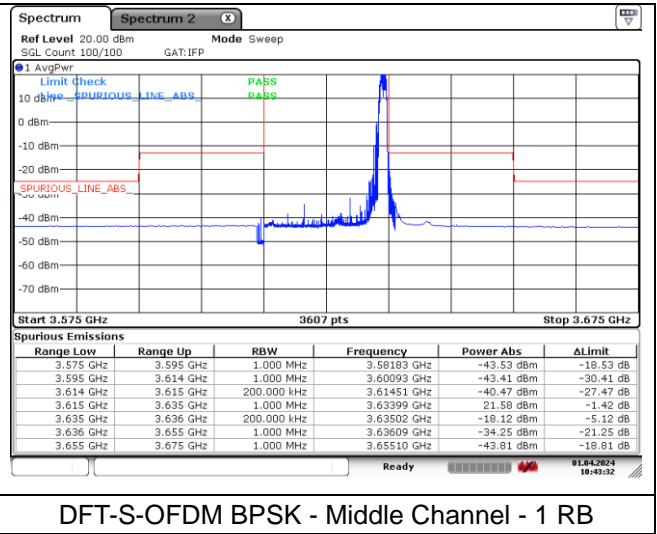

NR band 48 (20 MHz)

CP-OFDM 16QAM - Low Channel - 1 RB

CP-OFDM 16QAM - Low Channel - 1 RB

CP-OFDM 16QAM - Low Channel - Full RB

NR band 48 (20 MHz)

DFT-S-OFDM BPSK - Middle Channel - 1 RB

DFT-S-OFDM BPSK - Middle Channel - 1 RB

DFT-S-OFDM BPSK - Middle Channel - Full RB

DFT-S-OFDM BPSK - Middle Channel - Full RB

NR band 48 (20 MHz)

DFT-S-OFDM 16QAM - Middle Channel - 1 RB

DFT-S-OFDM 16QAM - Middle Channel - 1 RB

DFT-S-OFDM 16QAM - Middle Channel - Full RB