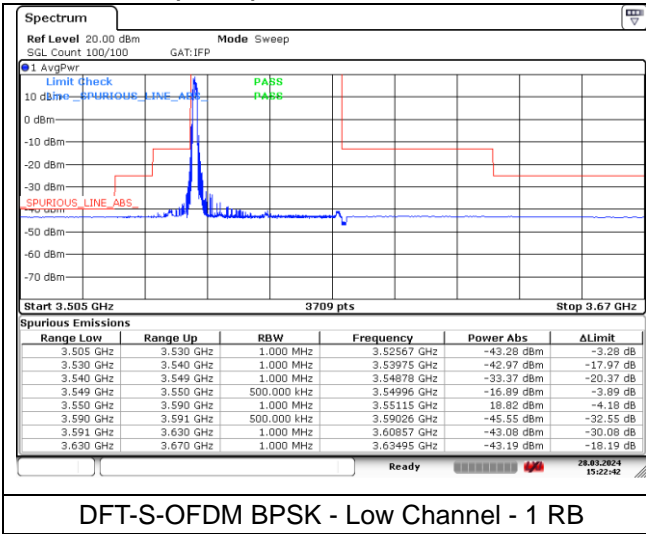

CP-OFDM QPSK - High Channel - 1 RB

CP-OFDM QPSK - High Channel - Full RB

NR band 48 (30 MHz)

CP-OFDM 16QAM - High Channel - 1 RB

CP-OFDM 16QAM - High Channel - 1 RB

CP-OFDM 16QAM - High Channel - Full RB

NR band 48 (40 MHz)