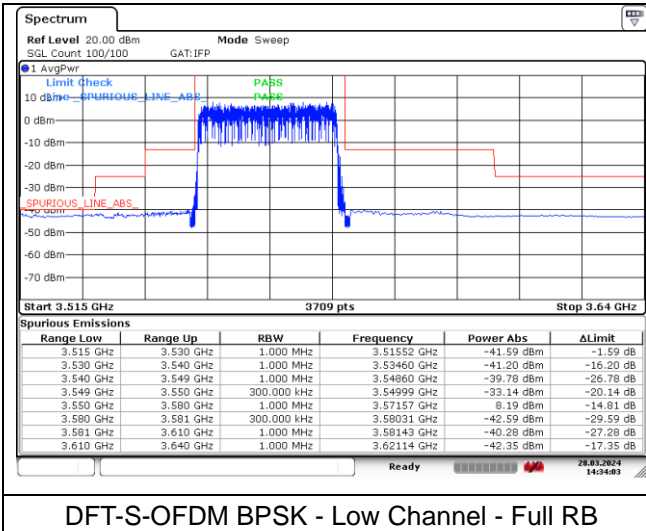

CP-OFDM 16QAM - High Channel - 1 RB

CP-OFDM 16QAM - High Channel - 1 RB

CP-OFDM 16QAM - High Channel - Full RB

NR band 48 (30 MHz)

DFT-S-OFDM BPSK - Low Channel - 1 RB

DFT-S-OFDM BPSK - Low Channel - 1 RB

DFT-S-OFDM BPSK - Low Channel - Full RB

DFT-S-OFDM BPSK - Low Channel - Full RB

NR band 48 (30 MHz)

DFT-S-OFDM 16QAM - Low Channel - 1 RB

DFT-S-OFDM 16QAM - Low Channel - 1 RB

DFT-S-OFDM 16QAM - Low Channel - Full RB

DFT-S-OFDM 16QAM - Low Channel - Full RB