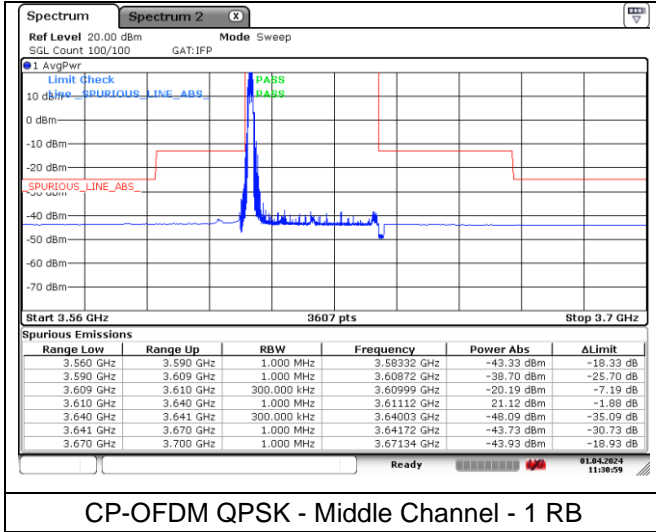

NR band 48 (30 MHz)

DFT-S-OFDM 16QAM - Middle Channel - 1 RB

DFT-S-OFDM 16QAM - Middle Channel - 1 RB

DFT-S-OFDM 16QAM - Middle Channel - Full RB

DFT-S-OFDM 16QAM - Middle Channel - Full RB

NR band 48 (30 MHz)