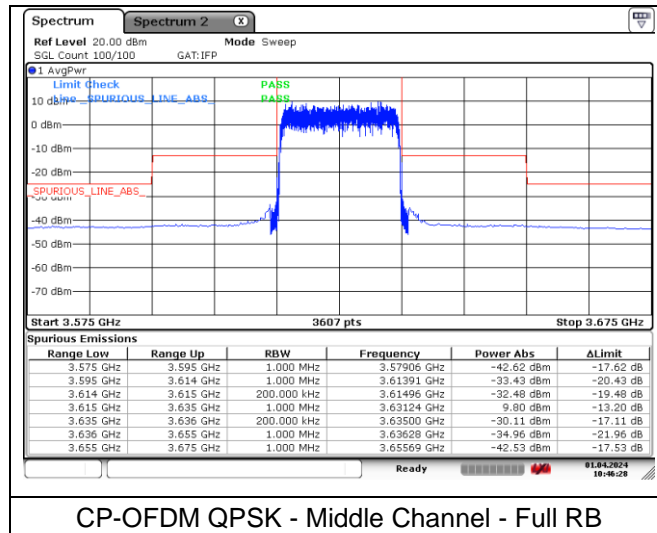

DFT-S-OFDM 16QAM - Middle Channel - Full RB

NR band 48 (20 MHz)

CP-OFDM QPSK - Middle Channel - 1 RB

CP-OFDM QPSK - Middle Channel - 1 RB

CP-OFDM QPSK - Middle Channel - Full RB

NR band 48 (20 MHz)

CP-OFDM 16QAM - Middle Channel - 1 RB

CP-OFDM 16QAM - Middle Channel - 1 RB

CP-OFDM 16QAM - Middle Channel - Full RB

NR band 48 (20 MHz)

DFT-S-OFDM BPSK - High Channel - 1 RB

DFT-S-OFDM BPSK - High Channel - 1 RB

DFT-S-OFDM BPSK - High Channel - Full RB