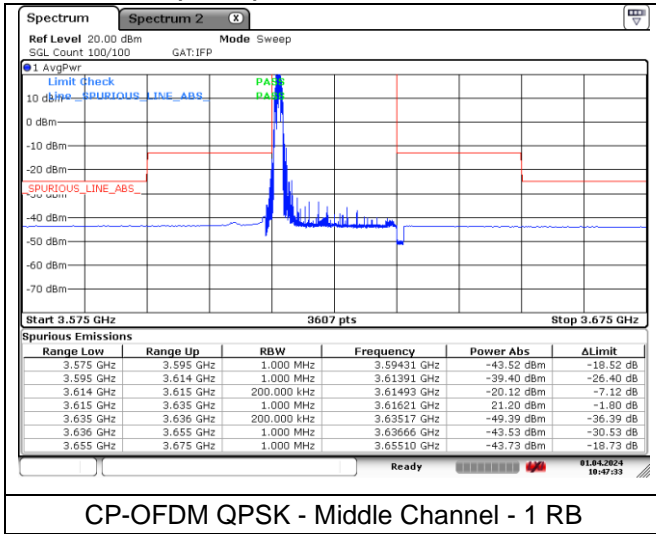

DFT-S-OFDM BPSK - Middle Channel - Full RB

DFT-S-OFDM BPSK - Middle Channel - Full RB

NR band 48 (20 MHz)

DFT-S-OFDM 16QAM - Middle Channel - 1 RB

DFT-S-OFDM 16QAM - Middle Channel - 1 RB

DFT-S-OFDM 16QAM - Middle Channel - Full RB

DFT-S-OFDM 16QAM - Middle Channel - Full RB

NR band 48 (20 MHz)

CP-OFDM QPSK - Middle Channel - 1 RB

CP-OFDM QPSK - Middle Channel - 1 RB

CP-OFDM QPSK - Middle Channel - Full RB

NR band 48 (20 MHz)

CP-OFDM 16QAM - Middle Channel - 1 RB