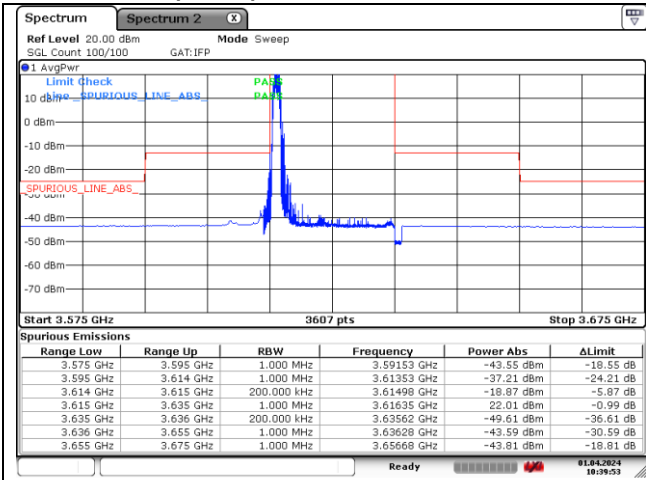

NR band 48 (20 MHz)

CP-OFDM 16QAM - Low Channel - 1 RB

CP-OFDM 16QAM - Low Channel - 1 RB

CP-OFDM 16QAM - Low Channel - Full RB

NR band 48 (20 MHz)

DFT-S-OFDM BPSK - Middle Channel - 1 RB

DFT-S-OFDM BPSK - Middle Channel - 1 RB

DFT-S-OFDM BPSK - Middle Channel - Full RB

DFT-S-OFDM BPSK - Middle Channel - Full RB

NR band 48 (20 MHz)

DFT-S-OFDM 16QAM - Middle Channel - 1 RB

DFT-S-OFDM 16QAM - Middle Channel - 1 RB

DFT-S-OFDM 16QAM - Middle Channel - Full RB