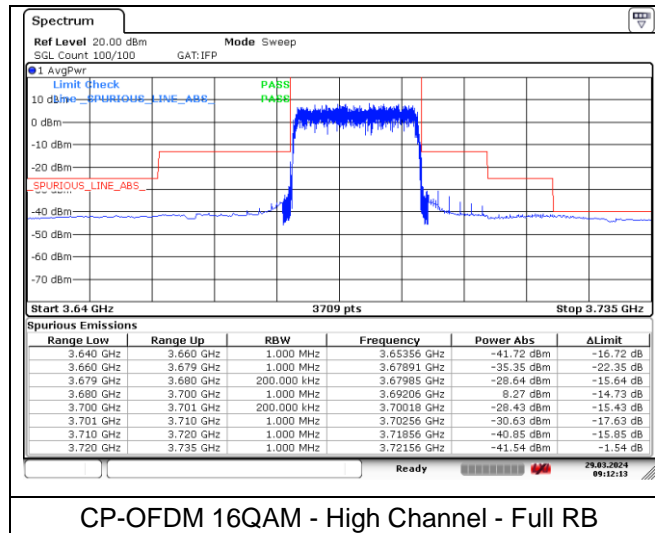

DFT-S-OFDM BPSK - Low Channel - 1 RB

DFT-S-OFDM BPSK - Low Channel - 1 RB

CP-OFDM 16QAM - High Channel - Full RB