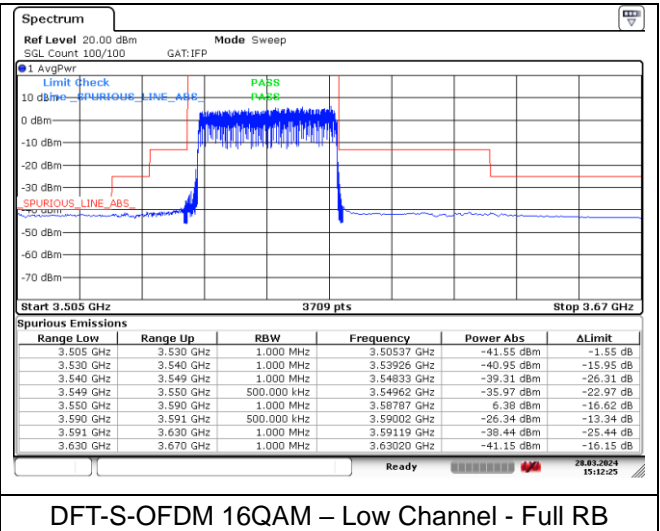

DFT-S-OFDM 16QAM - Low Channel - 1 RB

DFT-S-OFDM 16QAM - Low Channel - Full RB

DFT-S-OFDM 16QAM - Low Channel - Full RB