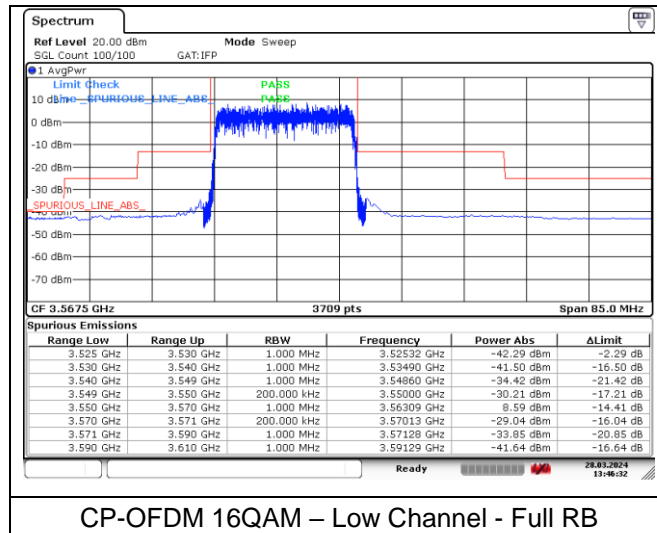

NR band 48 (20 MHz)

CP-OFDM 16QAM - Low Channel - 1 RB

CP-OFDM 16QAM - Low Channel - 1 RB

CP-OFDM 16QAM - Low Channel - Full RB

NR band 48 (20 MHz)

DFT-S-OFDM BPSK - Middle Channel - 1 RB

DFT-S-OFDM BPSK - Middle Channel - 1 RB

DFT-S-OFDM BPSK - Middle Channel - Full RB

DFT-S-OFDM BPSK - Middle Channel - Full RB

NR band 48 (20 MHz)

DFT-S-OFDM 16QAM - Middle Channel - 1 RB

DFT-S-OFDM 16QAM - Middle Channel - 1 RB

DFT-S-OFDM 16QAM - Middle Channel - Full RB