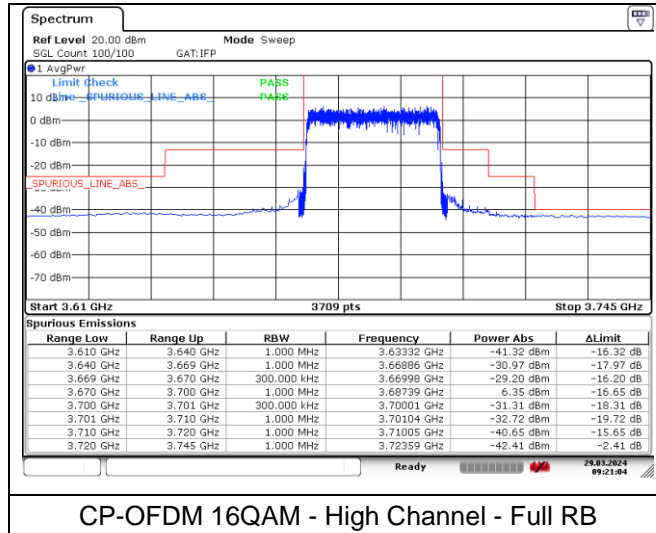

CP-OFDM QPSK - High Channel - 1 RB

CP-OFDM QPSK - High Channel - Full RB

NR band 48 (30 MHz)

CP-OFDM 16QAM - High Channel - 1 RB

CP-OFDM 16QAM - High Channel - 1 RB

CP-OFDM 16QAM - High Channel - Full RB

NR band 48 (40 MHz)

DFT-S-OFDM BPSK - Low Channel - 1 RB

DFT-S-OFDM BPSK - Low Channel - 1 RB

DFT-S-OFDM BPSK - Low Channel - Full RB

DFT-S-OFDM BPSK - Low Channel - Full RB

NR band 48 (40 MHz)

DFT-S-OFDM 16QAM - Low Channel - 1 RB