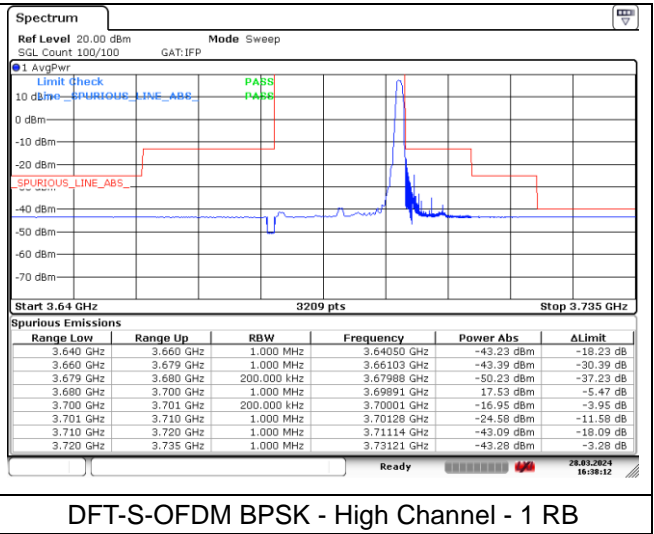

CP-OFDM 16QAM - Middle Channel - 1 RB

CP-OFDM 16QAM - Middle Channel - Full RB

NR band 48 (20 MHz)

DFT-S-OFDM BPSK - High Channel - 1 RB

DFT-S-OFDM BPSK - High Channel - 1 RB

DFT-S-OFDM BPSK - High Channel - Full RB

DFT-S-OFDM BPSK - High Channel - Full RB

NR band 48 (20 MHz)

NR band 48 (20 MHz)

CP-OFDM QPSK - High Channel - 1 RB

CP-OFDM QPSK - High Channel - 1 RB

CP-OFDM QPSK - High Channel - Full RB

NR band 48 (20 MHz)