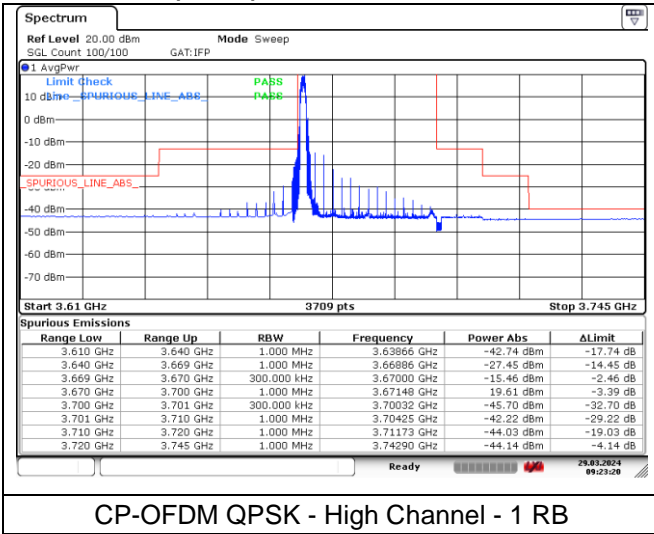

NR band 48 (30 MHz)

DFT-S-OFDM 16QAM - High Channel - 1 RB

DFT-S-OFDM 16QAM - High Channel - 1 RB

DFT-S-OFDM 16QAM - High Channel - Full RB

DFT-S-OFDM 16QAM - High Channel - Full RB

NR band 48 (30 MHz)

CP-OFDM QPSK - High Channel - 1 RB