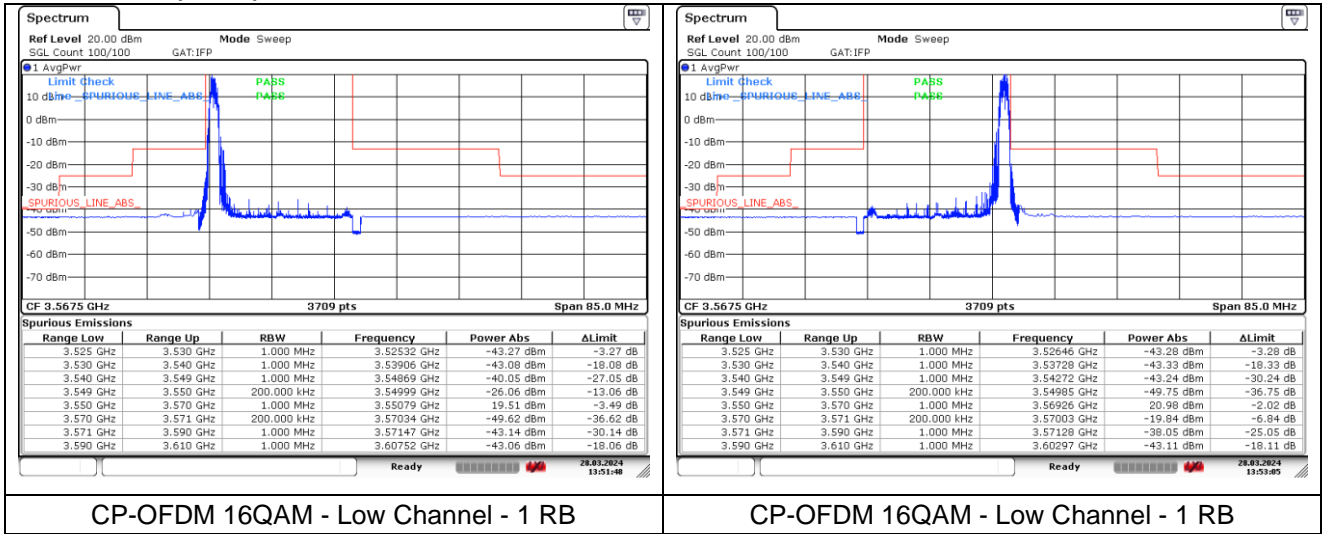

NR band 48 (20 MHz)

CP-OFDM 16QAM - Low Channel - 1 RB

CP-OFDM 16QAM - Low Channel - 1 RB

CP-OFDM 16QAM - Low Channel - Full RB

NR band 48 (20 MHz)

DFT-S-OFDM BPSK - Middle Channel - 1 RB

DFT-S-OFDM BPSK - Middle Channel - 1 RB

DFT-S-OFDM BPSK - Middle Channel - Full RB

DFT-S-OFDM BPSK - Middle Channel - Full RB

NR band 48 (20 MHz)

DFT-S-OFDM 16QAM - Middle Channel - 1 RB

DFT-S-OFDM 16QAM - Middle Channel - 1 RB

DFT-S-OFDM 16QAM - Middle Channel - Full RB