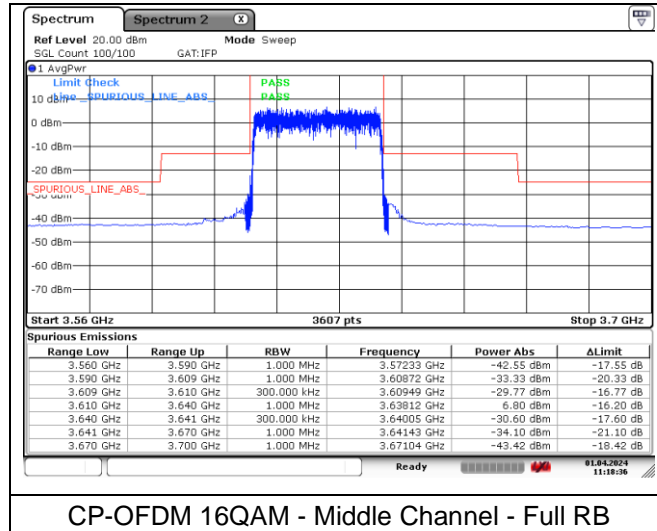

CP-OFDM QPSK - Middle Channel - 1 RB

CP-OFDM QPSK - Middle Channel - 1 RB

CP-OFDM QPSK - Middle Channel - Full RB

NR band 48 (30 MHz)

CP-OFDM 16QAM - Middle Channel - 1 RB

CP-OFDM 16QAM - Middle Channel - 1 RB