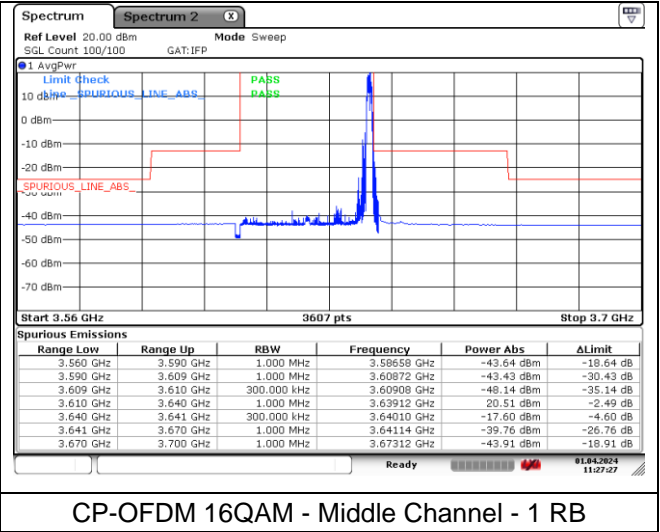

CP-OFDM QPSK - Middle Channel - 1 RB

CP-OFDM QPSK - Middle Channel - 1 RB

CP-OFDM QPSK - Middle Channel - Full RB

NR band 48 (30 MHz)

CP-OFDM 16QAM - Middle Channel - 1 RB

CP-OFDM 16QAM - Middle Channel - 1 RB