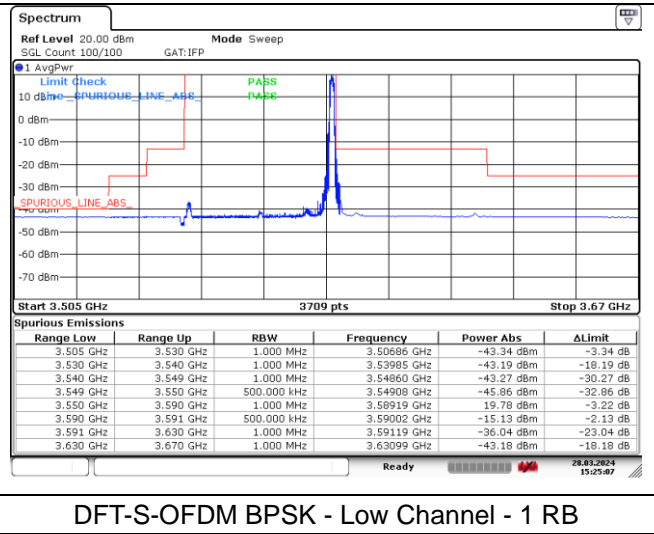

CP-OFDM QPSK - High Channel - 1 RB

CP-OFDM QPSK - High Channel - Full RB

NR band 48 (30 MHz)

CP-OFDM 16QAM - High Channel - 1 RB

CP-OFDM 16QAM - High Channel - 1 RB

CP-OFDM 16QAM - High Channel - Full RB

NR band 48 (40 MHz)

DFT-S-OFDM BPSK - Low Channel - 1 RB

DFT-S-OFDM BPSK - Low Channel - 1 RB

DFT-S-OFDM BPSK - Low Channel - Full RB

DFT-S-OFDM BPSK - Low Channel - Full RB

NR band 48 (40 MHz)

DFT-S-OFDM 16QAM - Low Channel - 1 RB