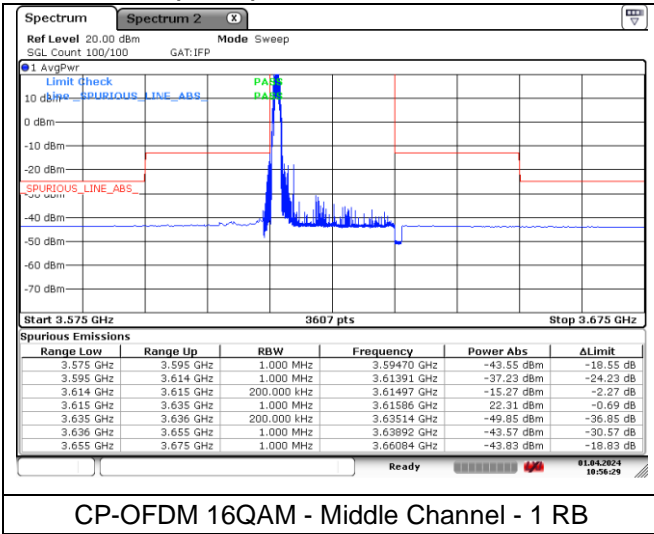

DFT-S-OFDM BPSK - Middle Channel - Full RB

DFT-S-OFDM BPSK - Middle Channel - Full RB

NR band 48 (20 MHz)

DFT-S-OFDM 16QAM - Middle Channel - 1 RB

DFT-S-OFDM 16QAM - Middle Channel - 1 RB

DFT-S-OFDM 16QAM - Middle Channel - Full RB

DFT-S-OFDM 16QAM - Middle Channel - Full RB

NR band 48 (20 MHz)

CP-OFDM QPSK - Middle Channel - 1 RB

CP-OFDM QPSK - Middle Channel - 1 RB

CP-OFDM QPSK - Middle Channel - Full RB

NR band 48 (20 MHz)

CP-OFDM 16QAM - Middle Channel - 1 RB

CP-OFDM 16QAM - Middle Channel - 1 RB

CP-OFDM 16QAM - Middle Channel - Full RB

NR band 48 (20 MHz)

DFT-S-OFDM BPSK - High Channel - 1 RB

DFT-S-OFDM BPSK - High Channel - 1 RB

DFT-S-OFDM BPSK - High Channel - Full RB