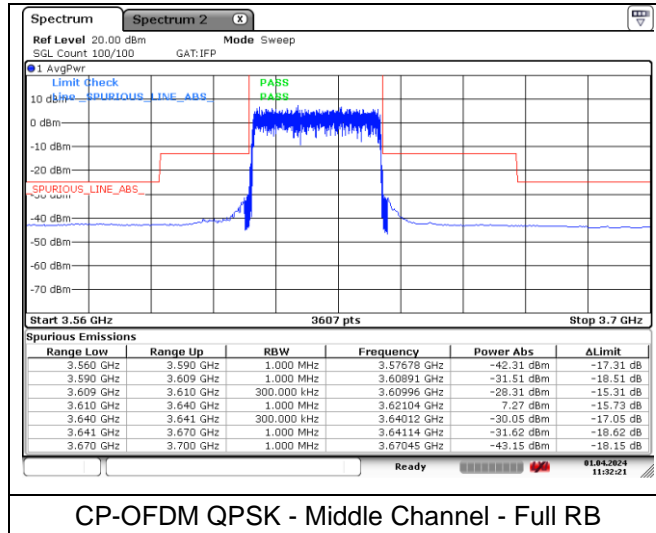

CP-OFDM 16QAM - Middle Channel - 1 RB

CP-OFDM 16QAM - Middle Channel - 1 RB

CP-OFDM QPSK - Middle Channel - Full RB