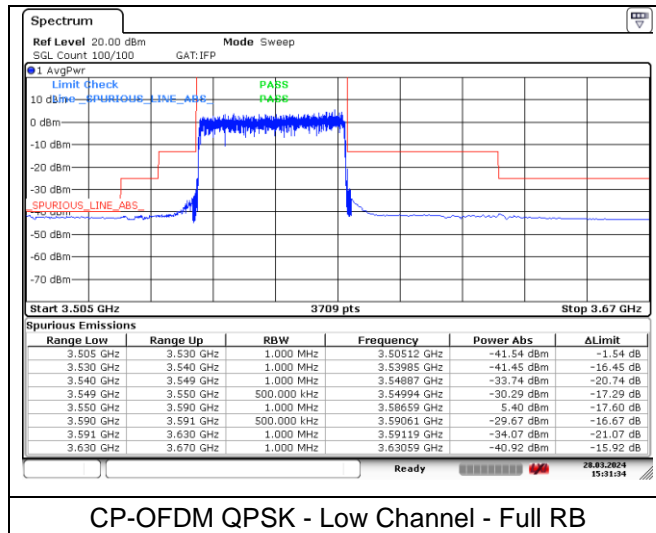

DFT-S-OFDM 16QAM - Low Channel - 1 RB

DFT-S-OFDM 16QAM - Low Channel - Full RB

DFT-S-OFDM 16QAM - Low Channel - Full RB

NR band 48 (40 MHz)

CP-OFDM QPSK - Low Channel - 1 RB

CP-OFDM QPSK - Low Channel - 1 RB

CP-OFDM QPSK - Low Channel - Full RB

NR band 48 (40 MHz)

CP-OFDM 16QAM - Low Channel - 1 RB

CP-OFDM 16QAM - Low Channel - 1 RB

CP-OFDM 16QAM - Low Channel - Full RB