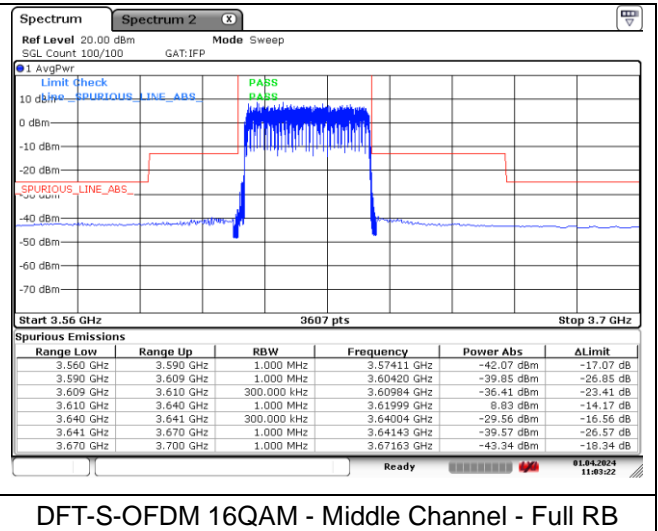

NR band 48 (30 MHz)

DFT-S-OFDM 16QAM - Middle Channel - 1 RB

DFT-S-OFDM 16QAM - Middle Channel - 1 RB

DFT-S-OFDM 16QAM - Middle Channel - Full RB

DFT-S-OFDM 16QAM - Middle Channel - Full RB

NR band 48 (30 MHz)