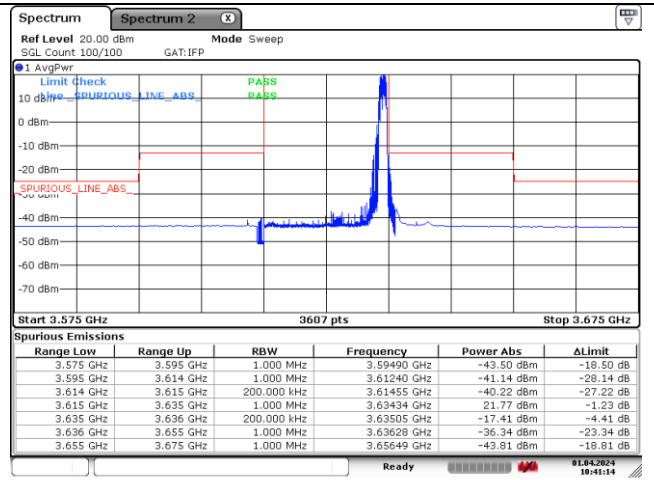

DFT-S-OFDM BPSK - Middle Channel - Full RB

DFT-S-OFDM BPSK - Middle Channel - Full RB

NR band 48 (20 MHz)

DFT-S-OFDM 16QAM - Middle Channel - 1 RB

DFT-S-OFDM 16QAM - Middle Channel - 1 RB

DFT-S-OFDM 16QAM - Middle Channel - Full RB