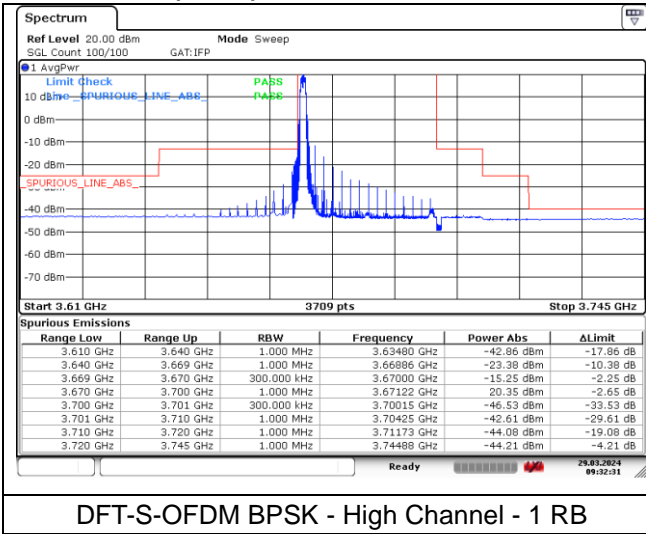

NR band 48 (30 MHz)