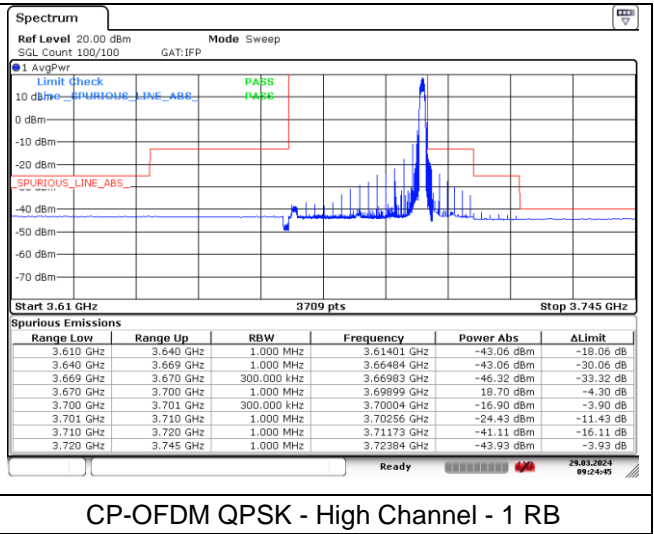

NR band 48 (30 MHz)

DFT-S-OFDM 16QAM - High Channel - 1 RB

DFT-S-OFDM 16QAM - High Channel - 1 RB

DFT-S-OFDM 16QAM - High Channel - Full RB

DFT-S-OFDM 16QAM - High Channel - Full RB

NR band 48 (30 MHz)

CP-OFDM QPSK - High Channel - 1 RB