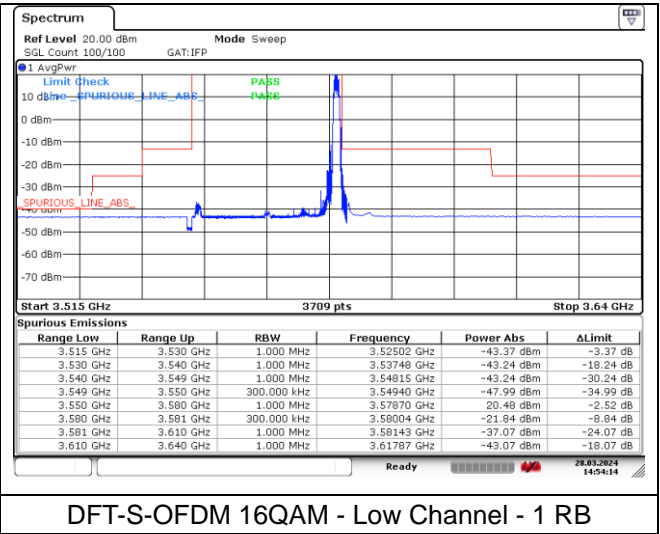

CP-OFDM 16QAM - High Channel - 1 RB

CP-OFDM 16QAM - High Channel - 1 RB

CP-OFDM 16QAM - High Channel - Full RB

NR band 48 (30 MHz)

DFT-S-OFDM BPSK - Low Channel - 1 RB

DFT-S-OFDM BPSK - Low Channel - 1 RB

DFT-S-OFDM BPSK - Low Channel - Full RB

DFT-S-OFDM BPSK - Low Channel - Full RB

NR band 48 (30 MHz)

DFT-S-OFDM 16QAM - Low Channel - 1 RB

DFT-S-OFDM 16QAM - Low Channel - 1 RB

DFT-S-OFDM 16QAM - Low Channel - Full RB

DFT-S-OFDM 16QAM - Low Channel - Full RB