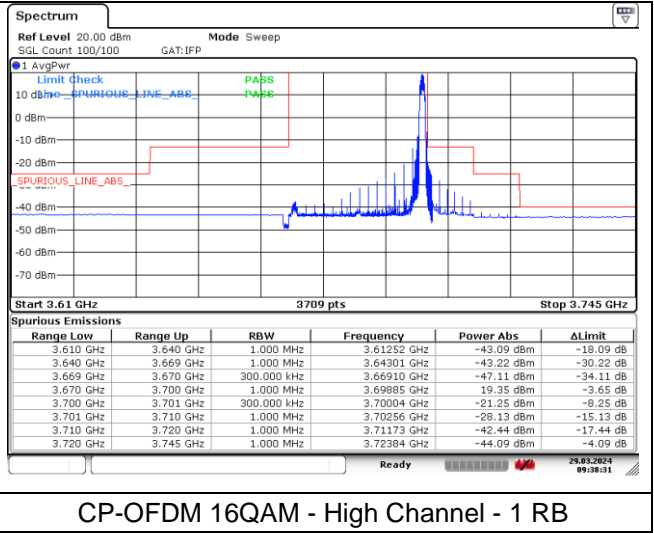

CP-OFDM QPSK - High Channel - 1 RB

CP-OFDM QPSK - High Channel - Full RB

NR band 48 (30 MHz)

CP-OFDM 16QAM - High Channel - 1 RB

CP-OFDM 16QAM - High Channel - 1 RB

CP-OFDM 16QAM - High Channel - Full RB

NR band 48 (40 MHz)