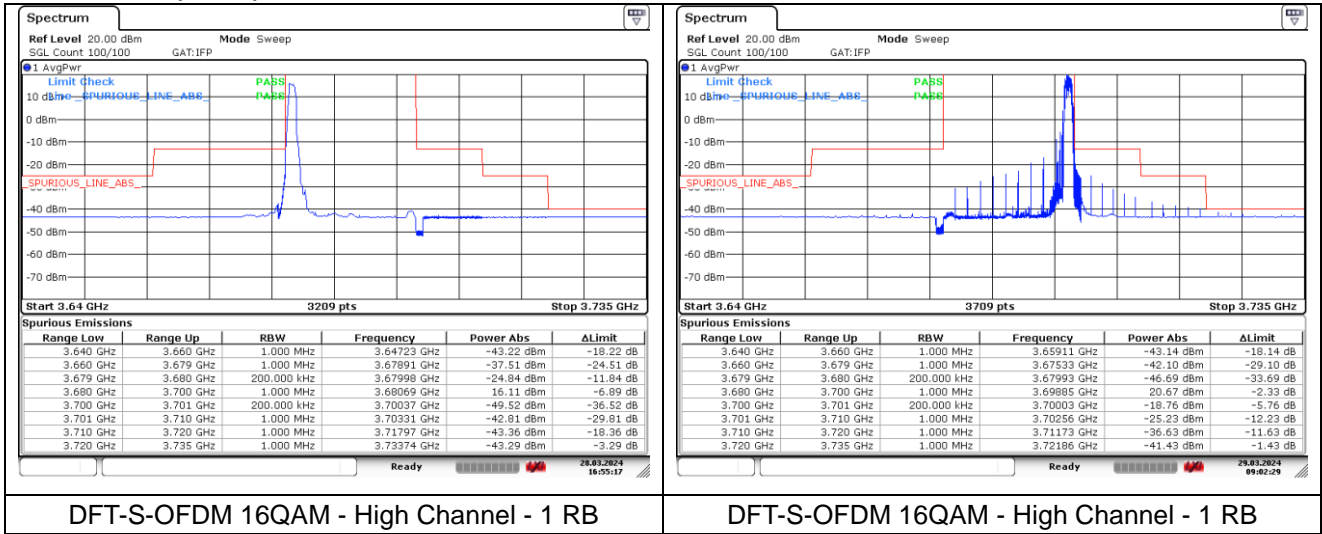

NR band 48 (20 MHz)