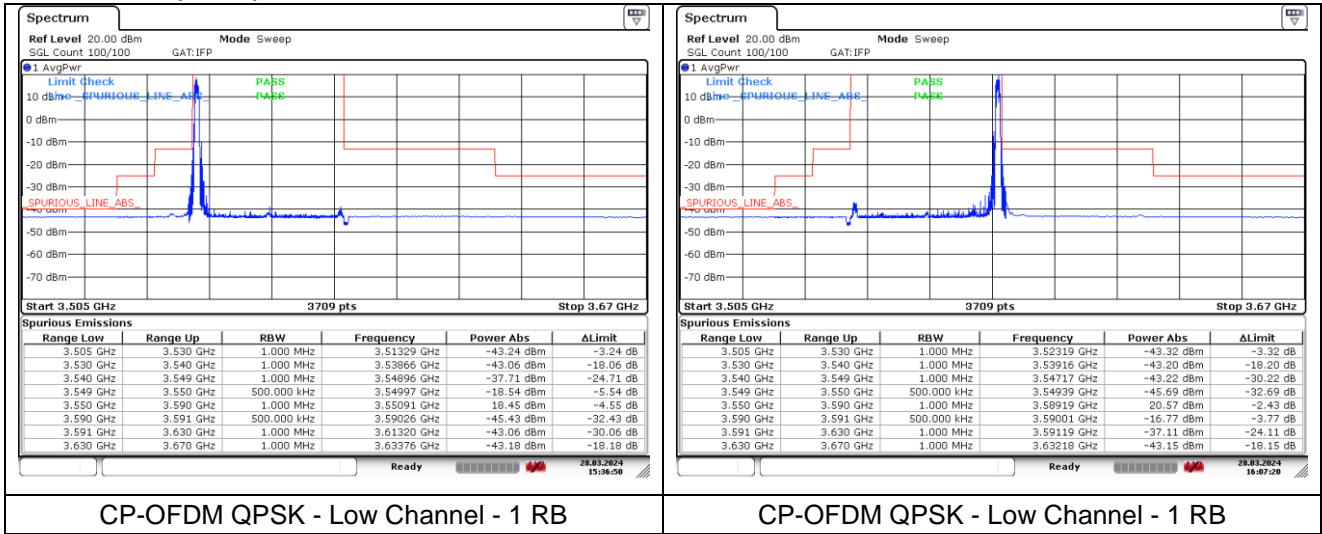

DFT-S-OFDM 16QAM - Low Channel - 1 RB

DFT-S-OFDM 16QAM - Low Channel - Full RB

DFT-S-OFDM 16QAM - Low Channel - Full RB

NR band 48 (40 MHz)

CP-OFDM QPSK - Low Channel - 1 RB

CP-OFDM QPSK - Low Channel - 1 RB