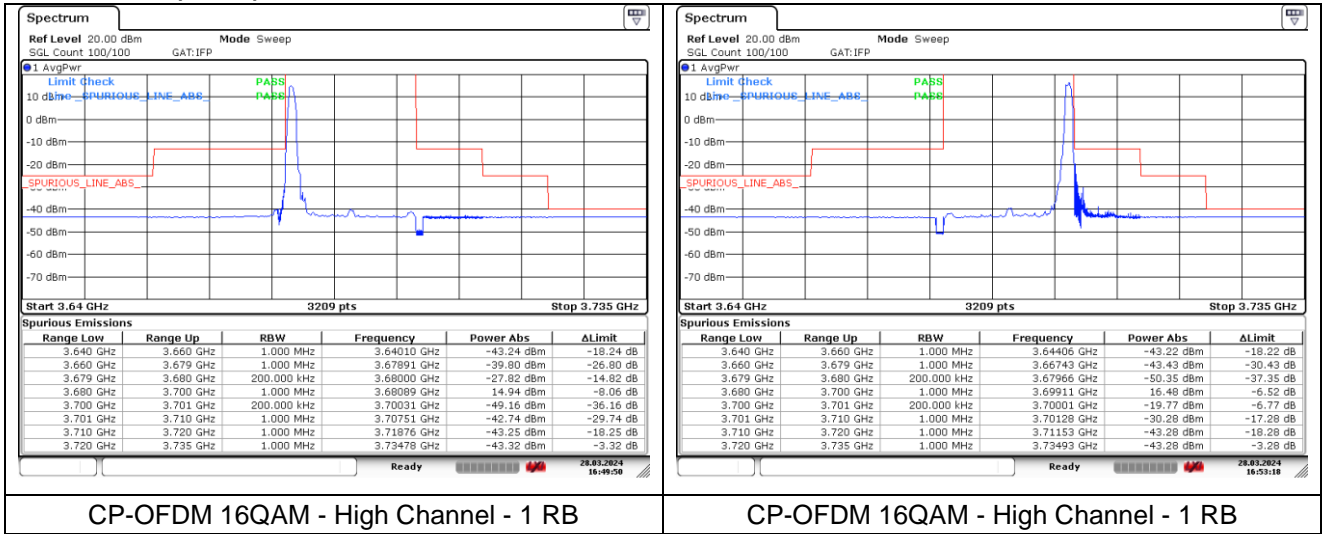

DFT-S-OFDM BPSK - High Channel - Full RB

NR band 48 (20 MHz)

NR band 48 (20 MHz)

CP-OFDM QPSK - High Channel - 1 RB

CP-OFDM QPSK - High Channel - 1 RB

CP-OFDM QPSK - High Channel - Full RB

NR band 48 (20 MHz)