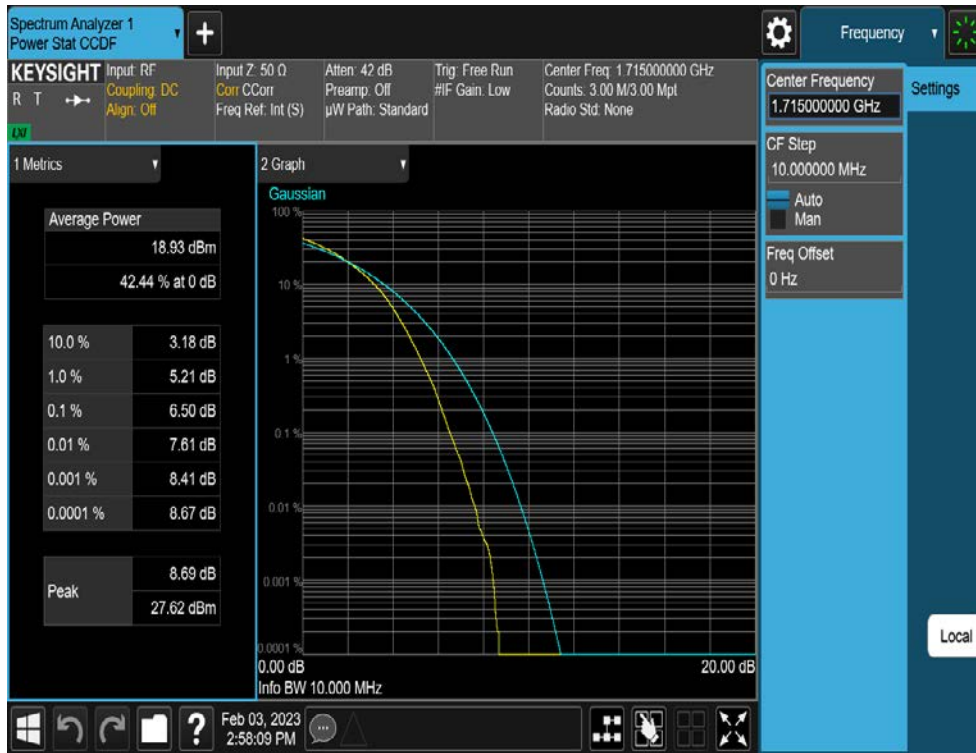

15 MHz / 16QAM / FULL RB Size

15 MHz / 64QAM / FULL RB Size

15 MHz / 256QAM / FULL RB Size

10 MHz /  $\pi/2$  BPSK / FULL RB Size

10 MHz / QPSK / FULL RB Size

10 MHz / 16QAM / FULL RB Size

10 MHz / 64QAM / FULL RB Size