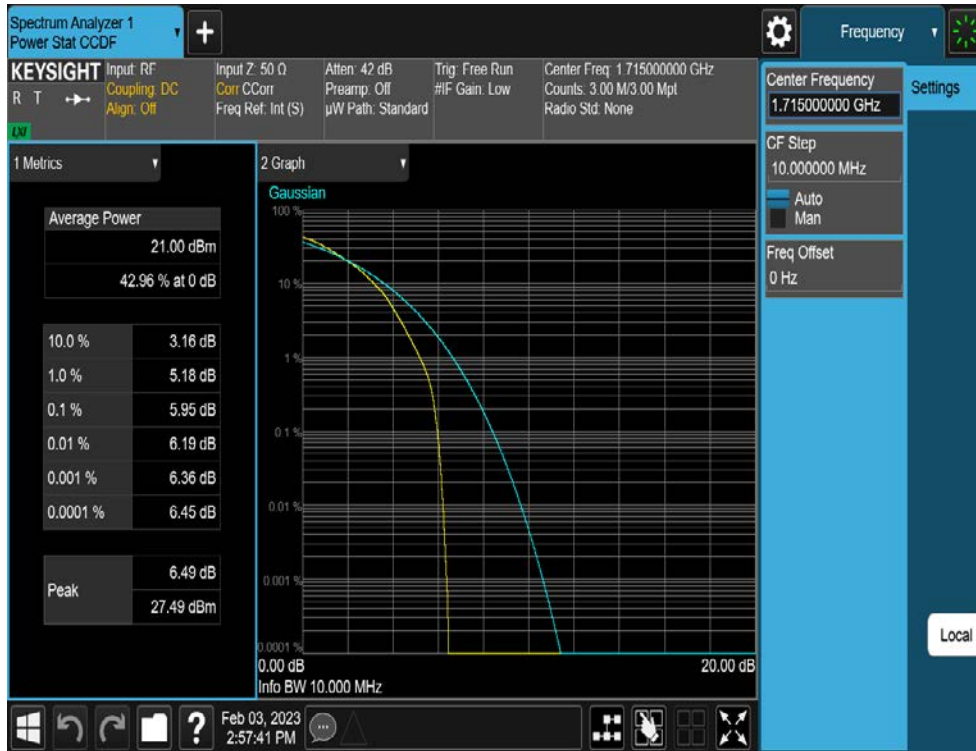

15 MHz / 16QAM / FULL RB Size

15 MHz / 64QAM / FULL RB Size

15 MHz / 256QAM / FULL RB Size

10 MHz /  $\pi/2$  BPSK / FULL RB Size

10 MHz / QPSK / FULL RB Size

10 MHz / 16QAM / FULL RB Size

10 MHz / 64QAM / FULL RB Size