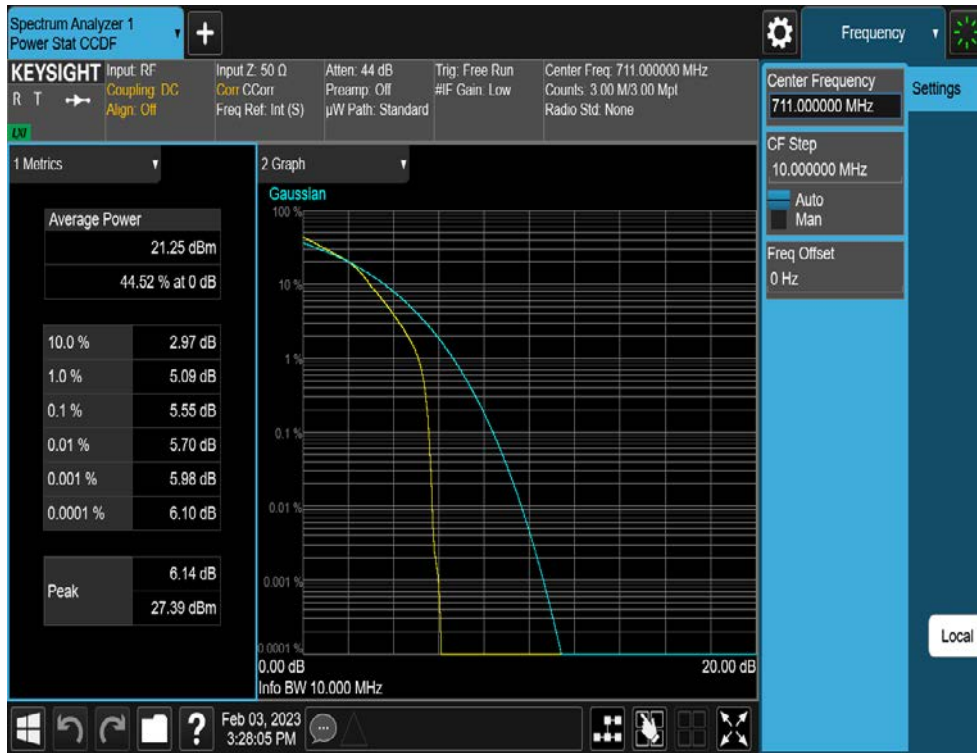

10 MHz / 16QAM / FULL RB Size