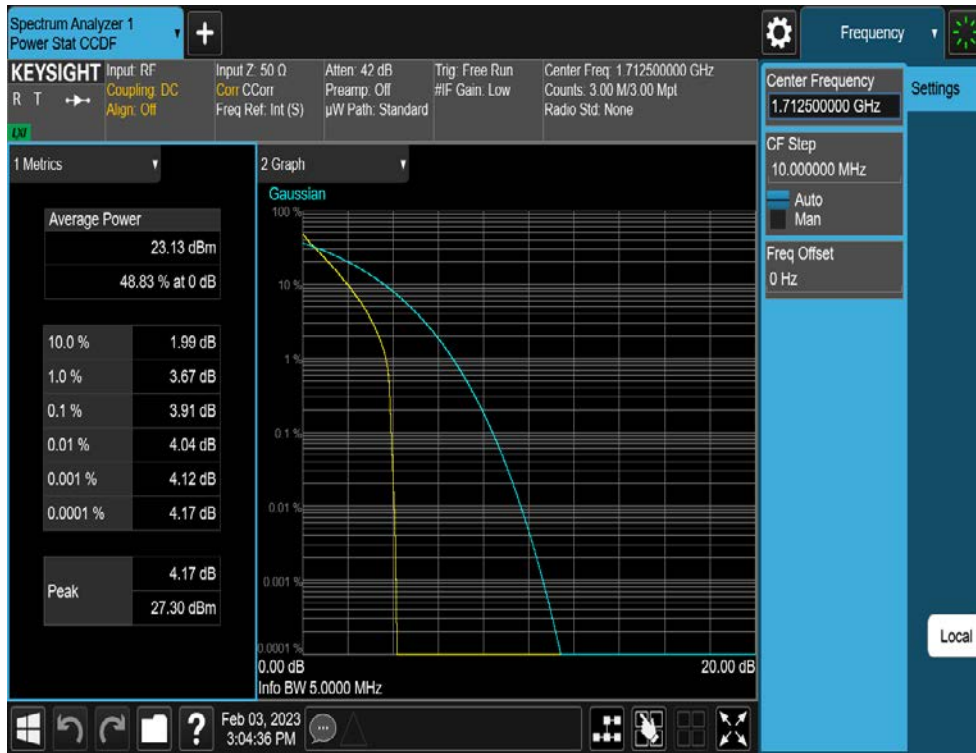

5 MHz / $\pi/2$ BPSK / FULL RB Size