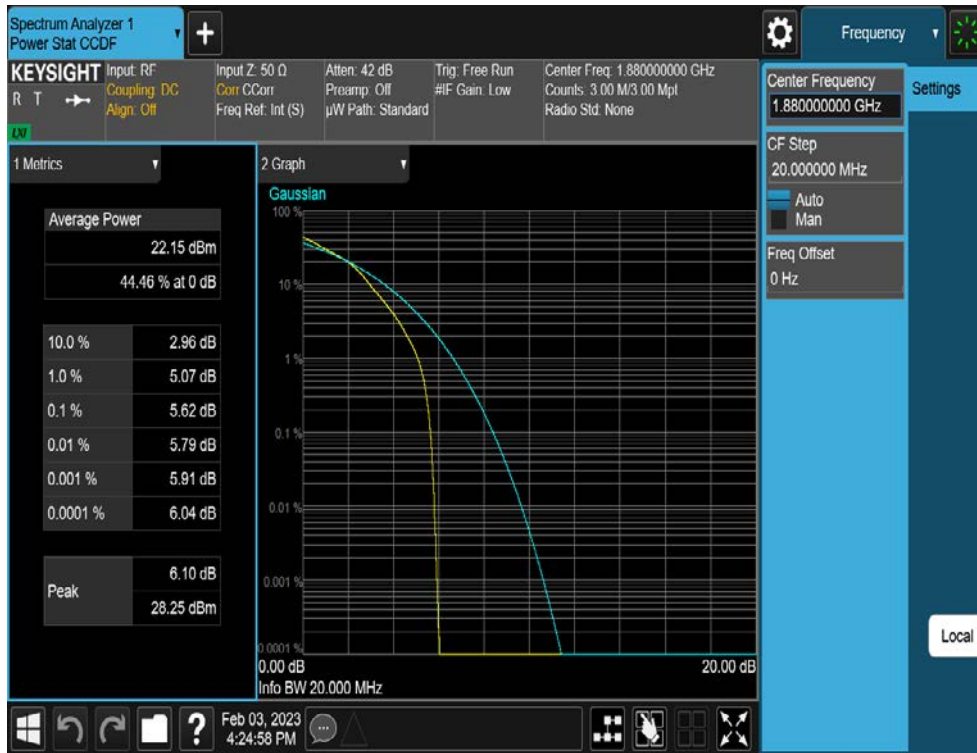

20 MHz / 16QAM / FULL RB Size