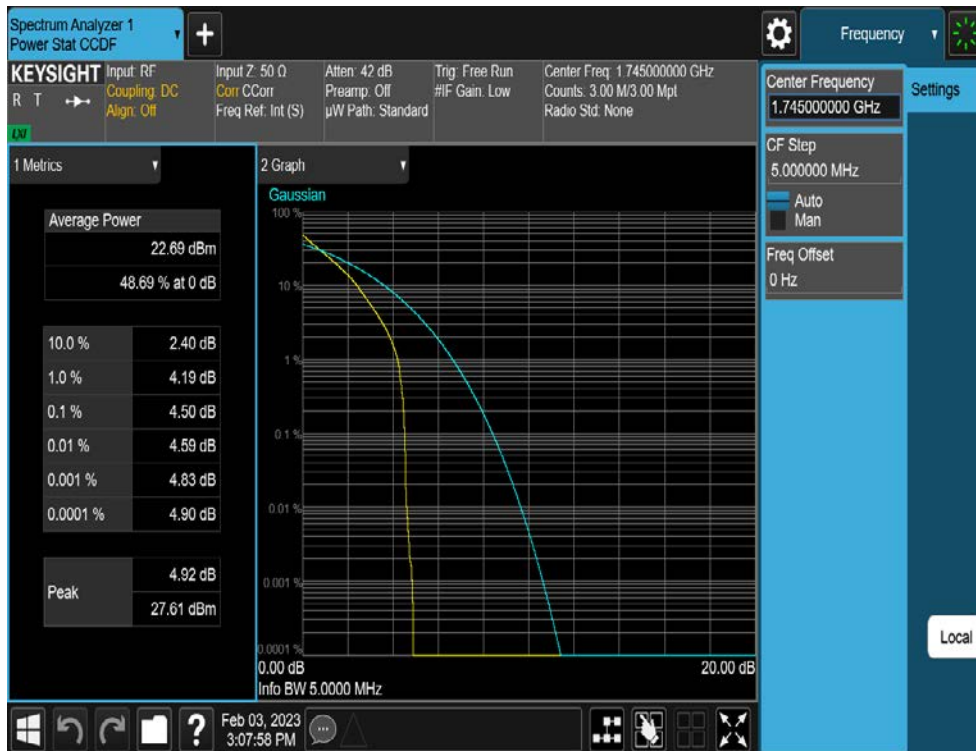

5 MHz / QPSK / FULL RB Size