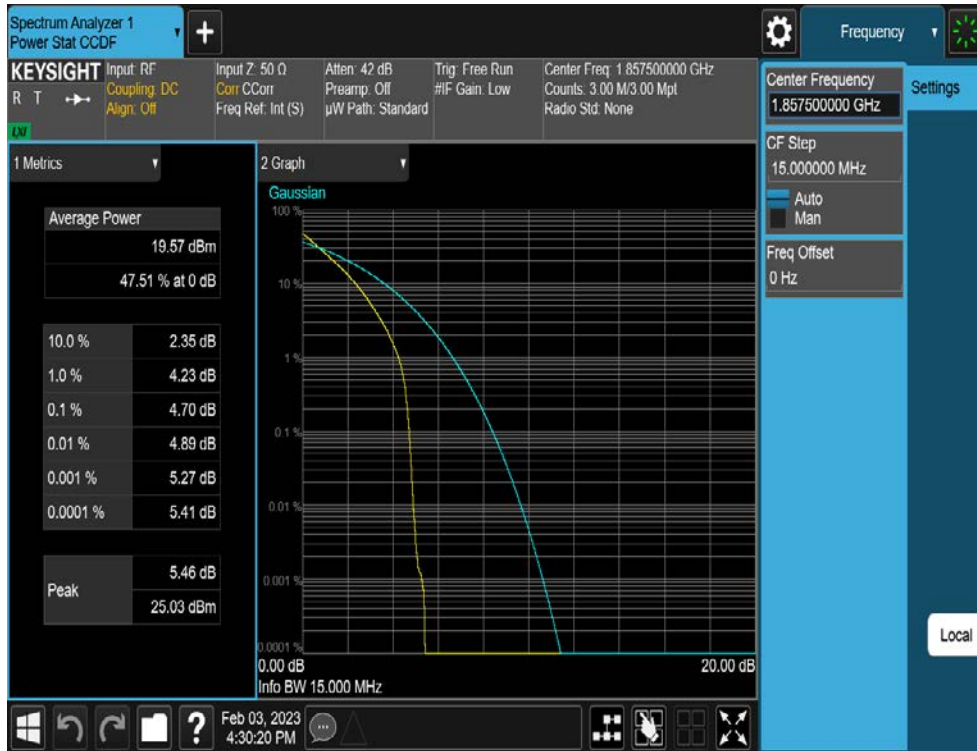

20 MHz / QPSK / FULL RB Size

20 MHz / 16QAM / FULL RB Size

20 MHz / 64QAM / FULL RB Size

20 MHz / 256QAM / FULL RB Size

15 MHz /  $\pi/2$  BPSK / FULL RB Size

15 MHz / QPSK / FULL RB Size

15 MHz / 16QAM / FULL RB Size