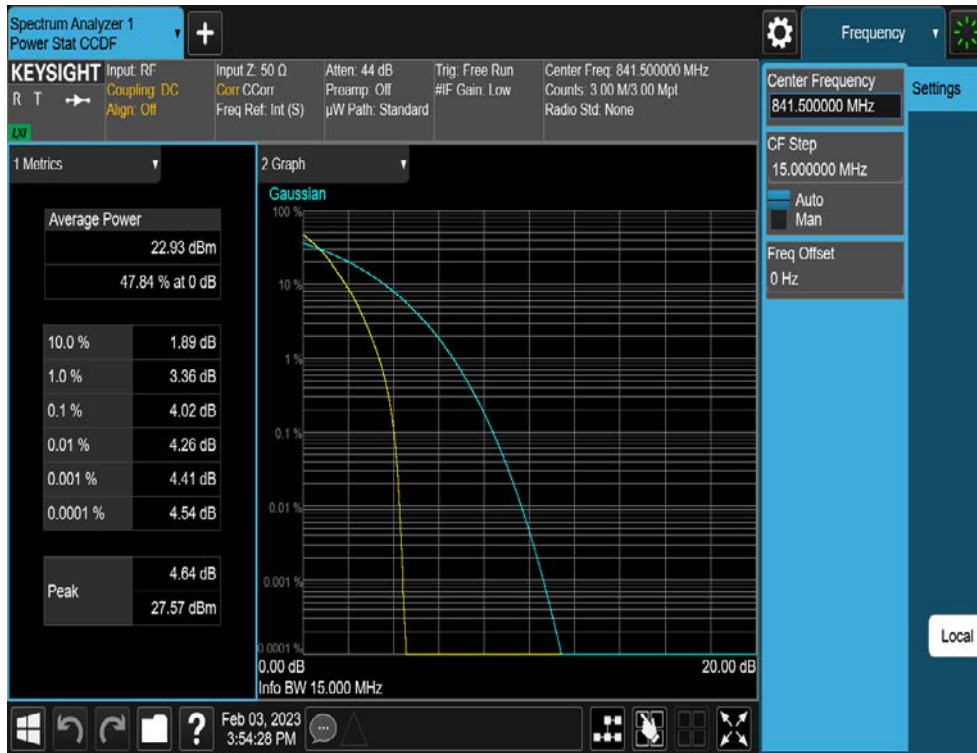

5 MHz / 64QAM / FULL RB Size

5 MHz / 256QAM / FULL RB Size

8.2.2. NR Band 5

20 MHz /  $\pi/2$  BPSK / FULL RB Size

20 MHz / QPSK / FULL RB Size

20 MHz / 16QAM / FULL RB Size

20 MHz / 64QAM / FULL RB Size

20 MHz / 256QAM / FULL RB Size