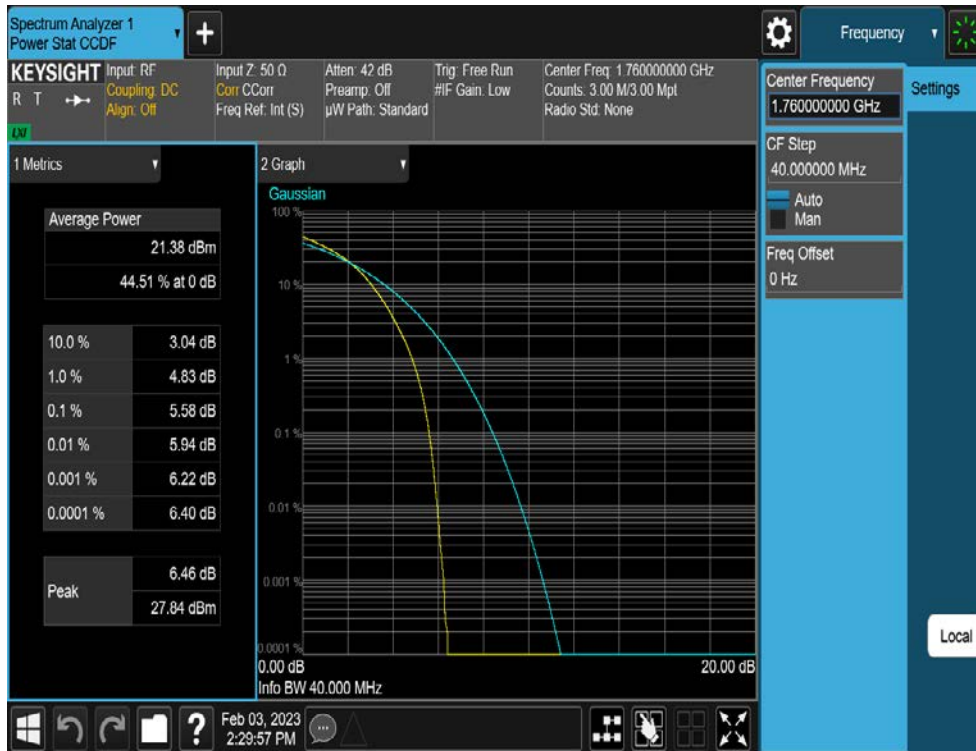

40 MHz / 16QAM / FULL RB Size