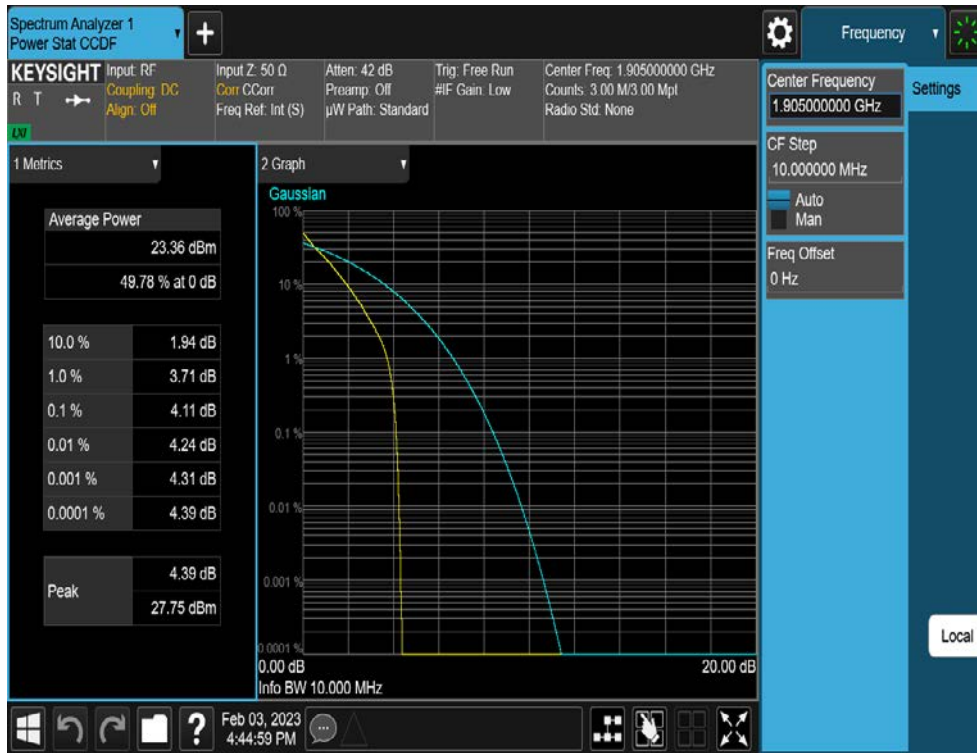

10 MHz / $\pi/2$ BPSK / FULL RB Size