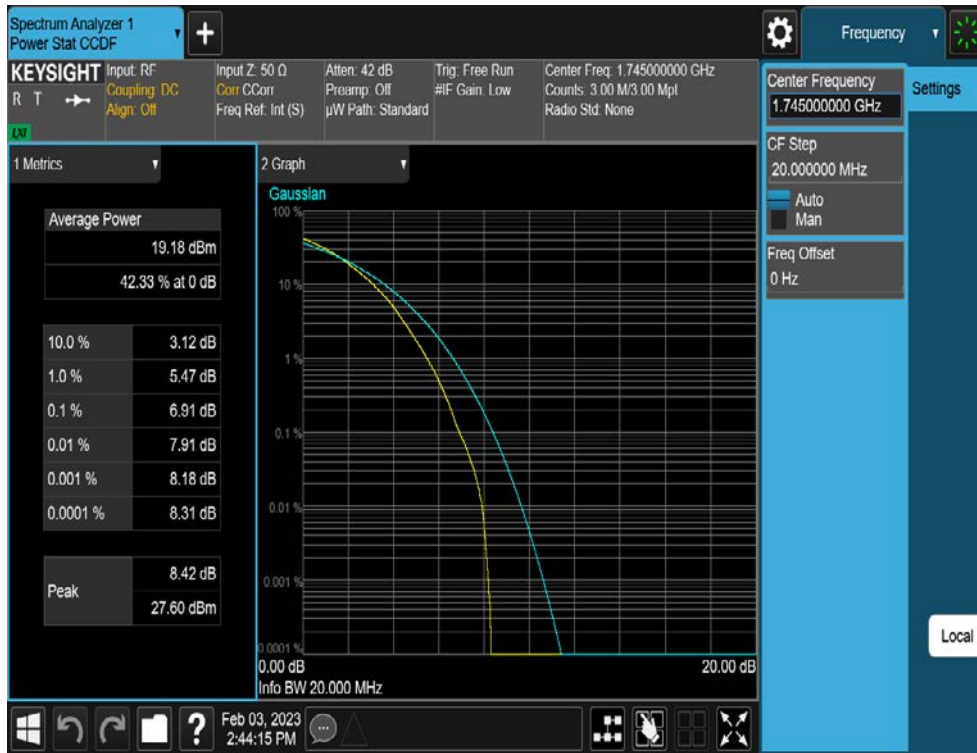

20 MHz /  $\pi/2$  BPSK / FULL RB Size

20 MHz / QPSK / FULL RB Size

20 MHz / 16QAM / FULL RB Size

20 MHz / 64QAM / FULL RB Size

20 MHz / 256QAM / FULL RB Size

15 MHz /  $\pi/2$  BPSK / FULL RB Size

15 MHz / QPSK / FULL RB Size