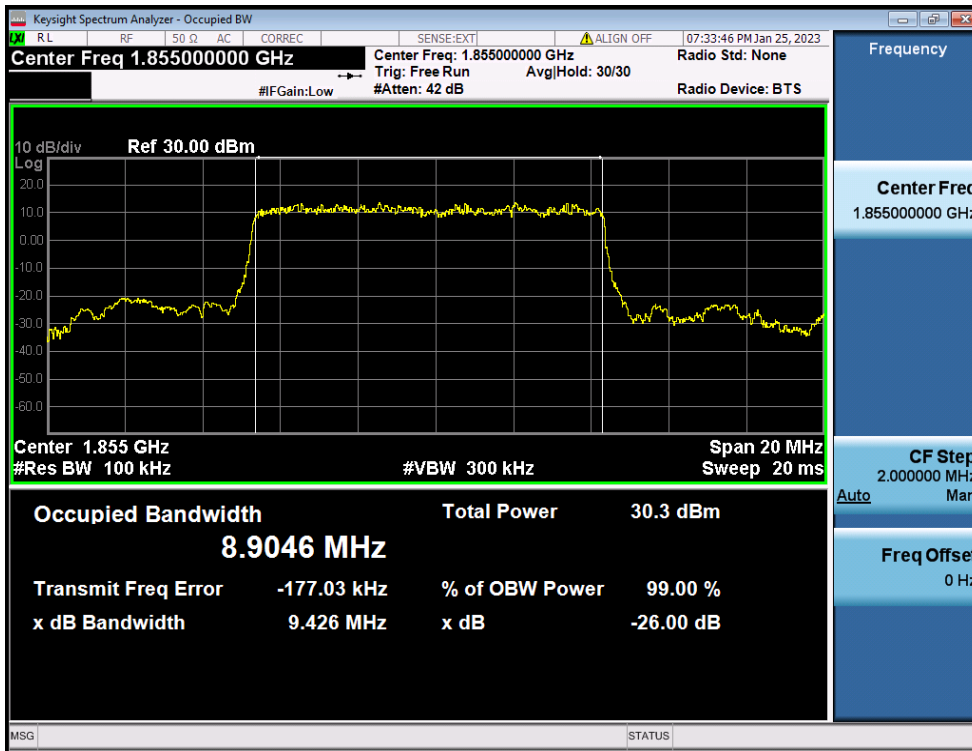

15 MHz / 256QAM / FULL RB Size

10 MHz /  $\pi/2$  BPSK / FULL RB Size

10 MHz / QPSK / FULL RB Size

10 MHz / 16QAM / FULL RB Size

10 MHz / 64QAM / FULL RB Size

10 MHz / 256QAM / FULL RB Size

5 MHz / 16QAM / FULL RB Size