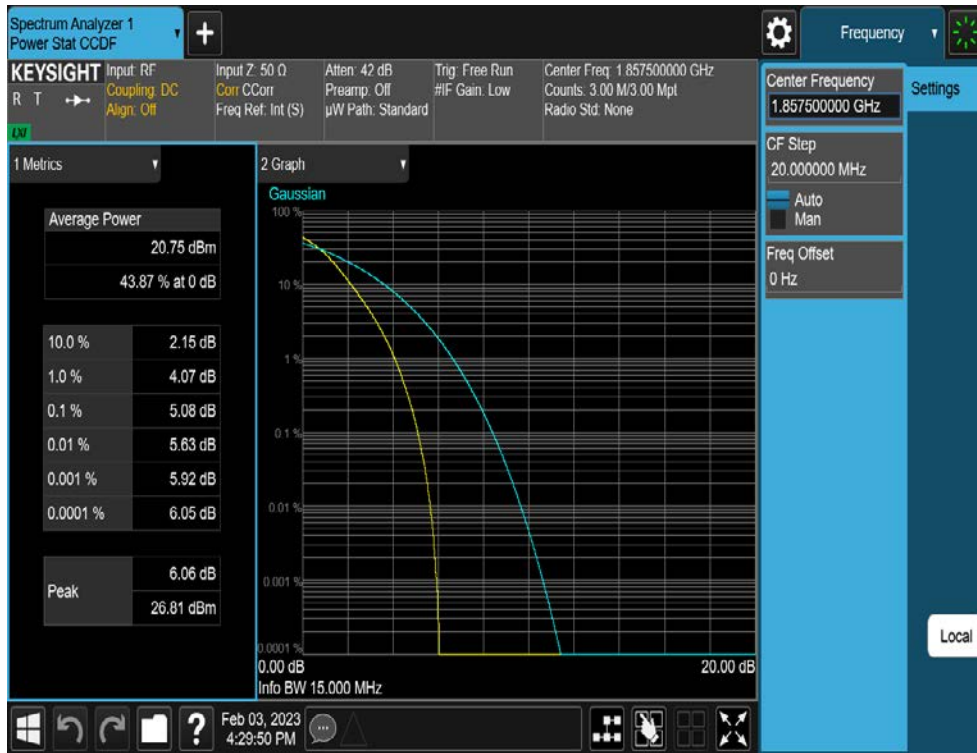

20 MHz / QPSK / FULL RB Size

20 MHz / 16QAM / FULL RB Size

20 MHz / 64QAM / FULL RB Size

20 MHz / 256QAM / FULL RB Size

15 MHz /  $\pi/2$  BPSK / FULL RB Size

15 MHz / QPSK / FULL RB Size

15 MHz / 16QAM / FULL RB Size