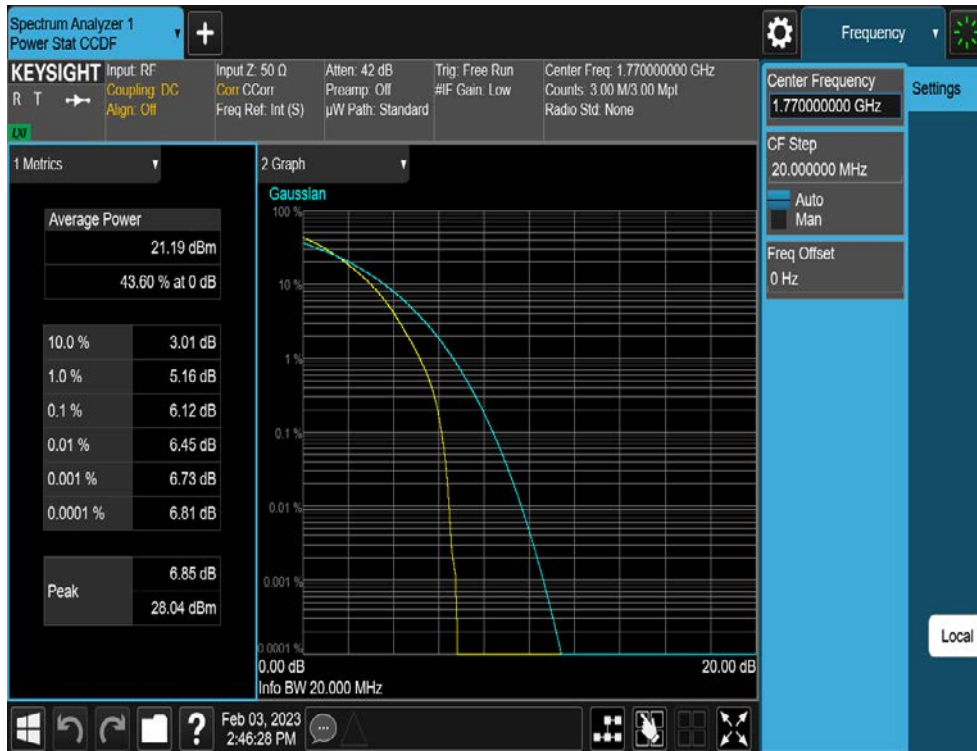

20 MHz /  $\pi/2$  BPSK / FULL RB Size

20 MHz / QPSK / FULL RB Size

20 MHz / 16QAM / FULL RB Size

20 MHz / 64QAM / FULL RB Size

20 MHz / 256QAM / FULL RB Size

15 MHz /  $\pi/2$  BPSK / FULL RB Size

15 MHz / QPSK / FULL RB Size