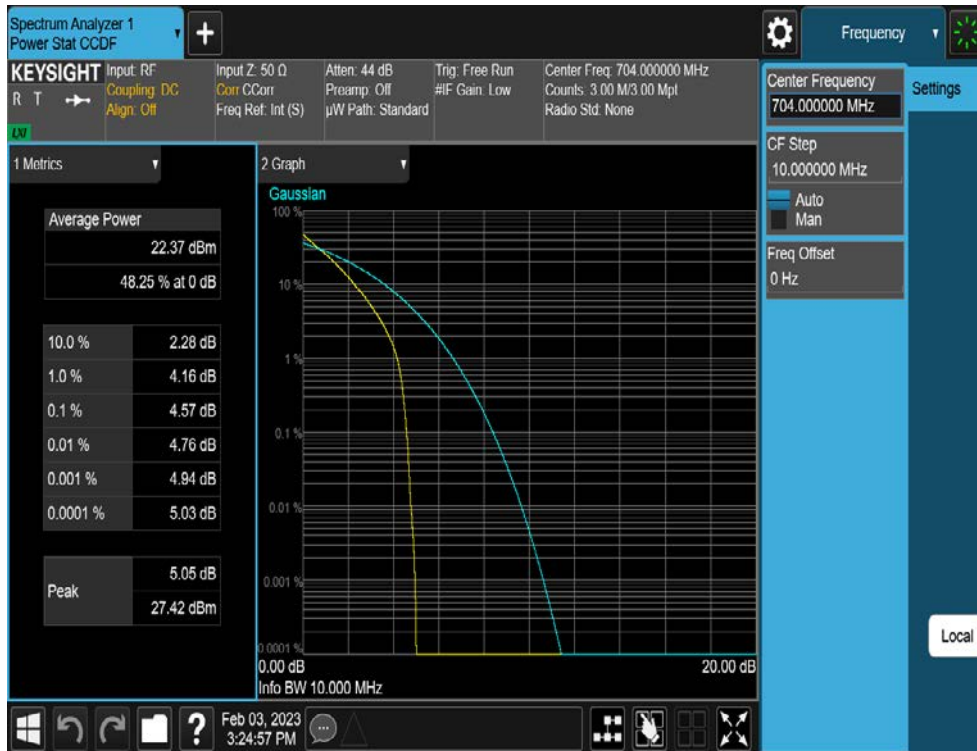

## 8.2. PEAK TO AVERAGE RATIO

### 8.2.1. NR Band 12

15 MHz /  $\pi/2$  BPSK / FULL RB Size

15 MHz / QPSK / FULL RB Size

15 MHz / 16QAM / FULL RB Size

15 MHz / 64QAM / FULL RB Size

15 MHz / 256QAM / FULL RB Size

10 MHz /  $\pi/2$  BPSK / FULL RB Size