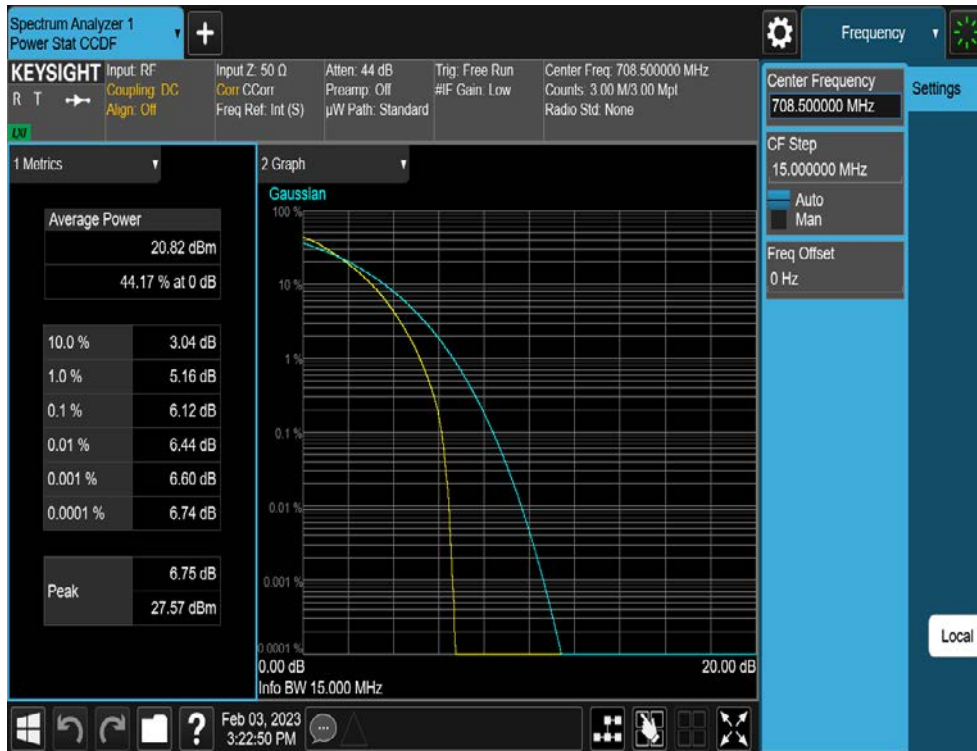

## 8.2. PEAK TO AVERAGE RATIO

### 8.2.1. NR Band 12

15 MHz /  $\pi/2$  BPSK / FULL RB Size

15 MHz / QPSK / FULL RB Size

15 MHz / 16QAM / FULL RB Size

15 MHz / 64QAM / FULL RB Size

15 MHz / 256QAM / FULL RB Size

10 MHz /  $\pi/2$  BPSK / FULL RB Size