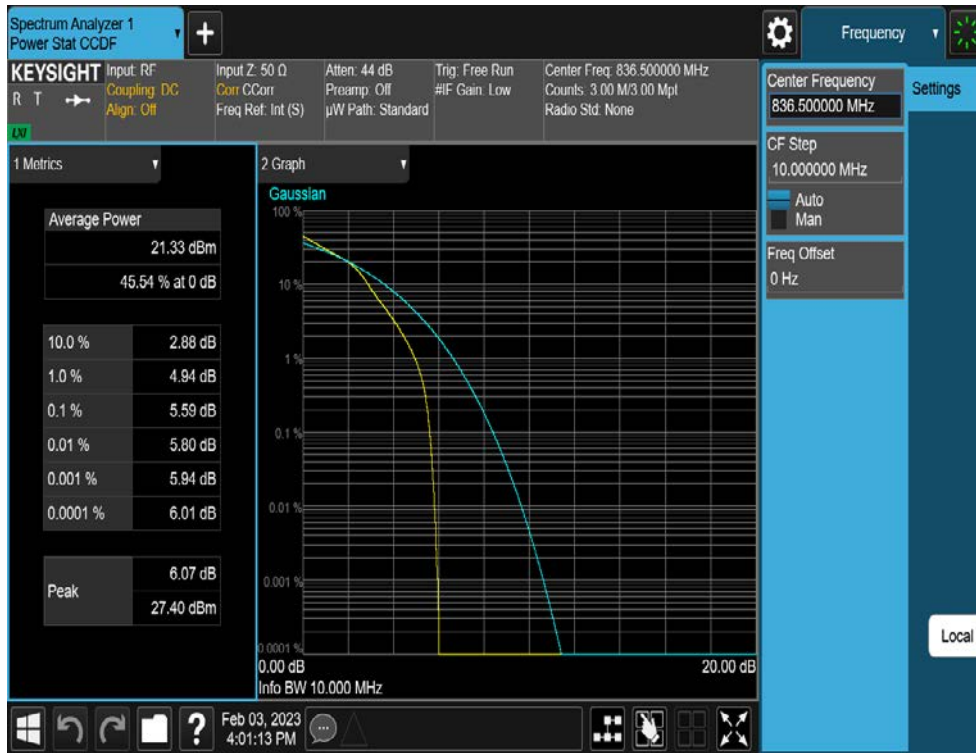

15 MHz /  $\pi/2$  BPSK / FULL RB Size

15 MHz / QPSK / FULL RB Size

15 MHz / 16QAM / FULL RB Size

15 MHz / 64QAM / FULL RB Size

15 MHz / 256QAM / FULL RB Size

10 MHz /  $\pi/2$  BPSK / FULL RB Size

10 MHz / QPSK / FULL RB Size