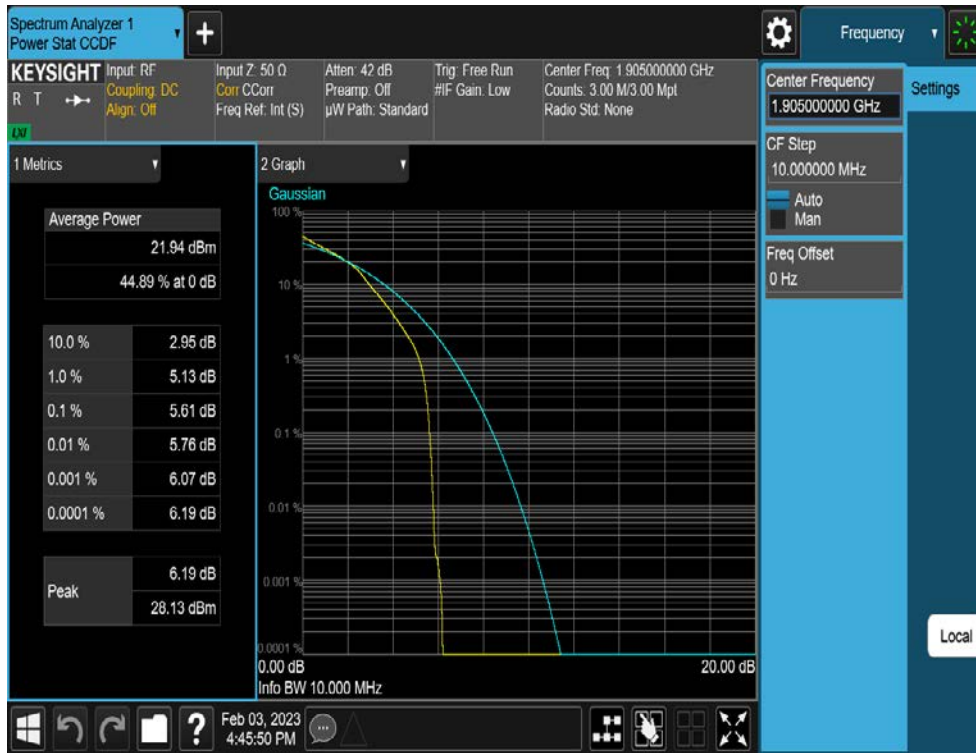

15 MHz / 64QAM / FULL RB Size

15 MHz / 256QAM / FULL RB Size

10 MHz /  $\pi/2$  BPSK / FULL RB Size

10 MHz / QPSK / FULL RB Size

10 MHz / 16QAM / FULL RB Size

10 MHz / 64QAM / FULL RB Size