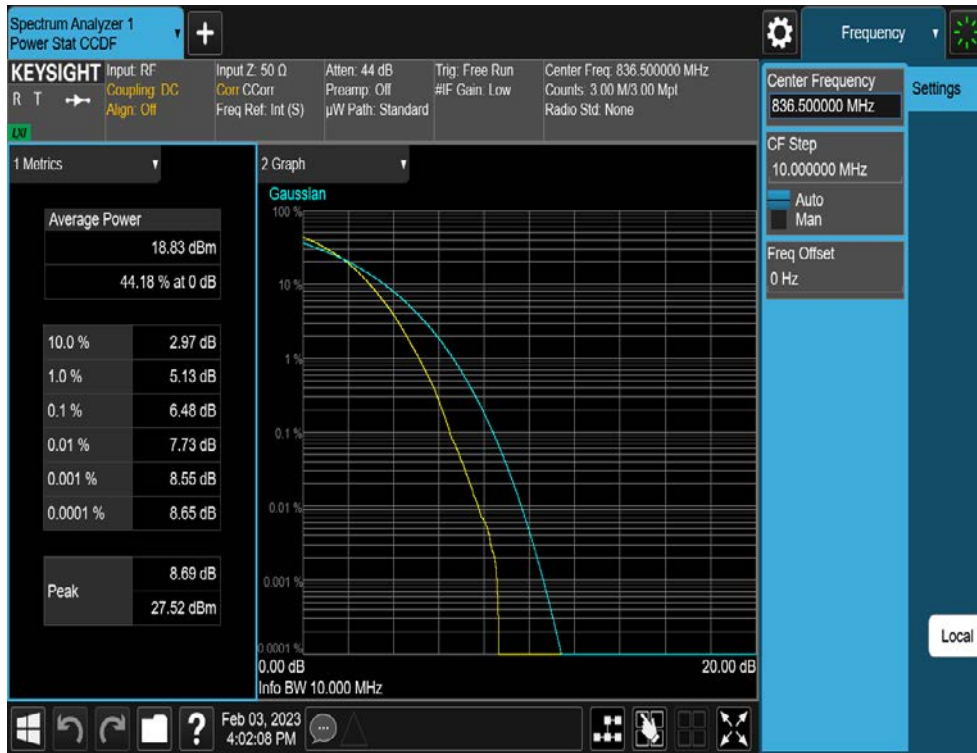

10 MHz / 256QAM / FULL RB Size