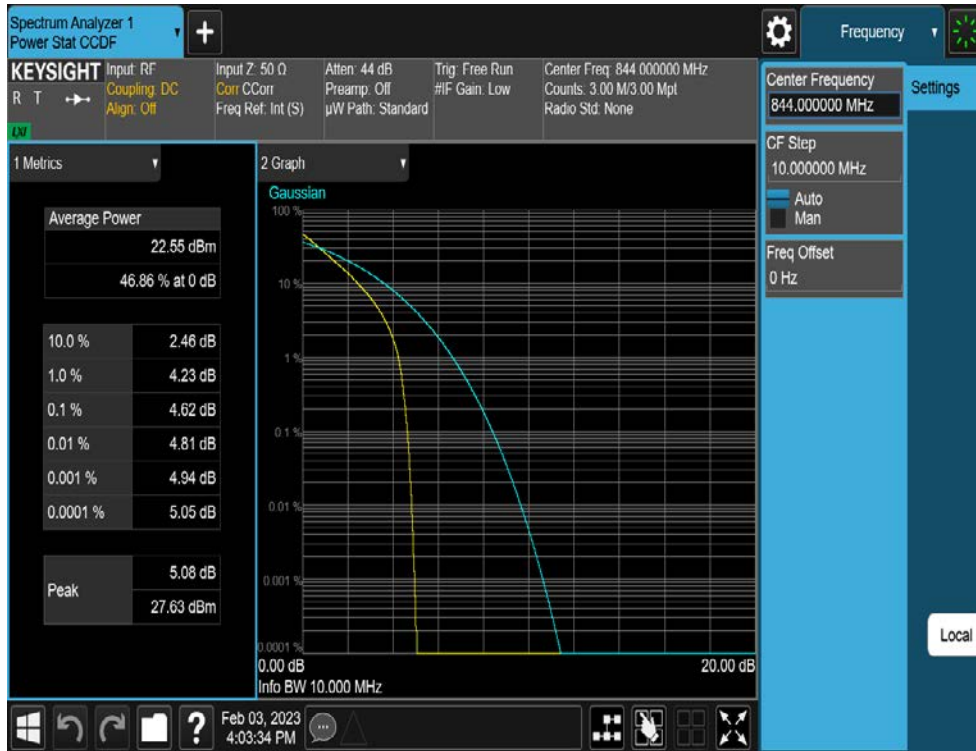

15 MHz /  $\pi/2$  BPSK / FULL RB Size

15 MHz / QPSK / FULL RB Size

15 MHz / 16QAM / FULL RB Size

15 MHz / 64QAM / FULL RB Size

15 MHz / 256QAM / FULL RB Size

10 MHz /  $\pi/2$  BPSK / FULL RB Size

10 MHz / QPSK / FULL RB Size