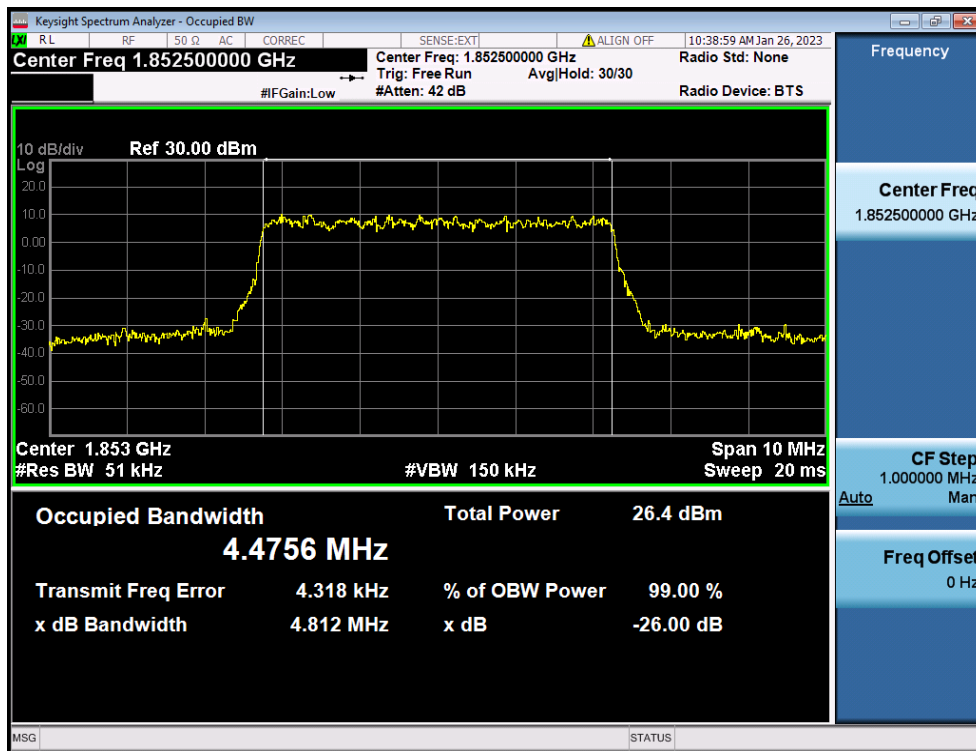

5 MHz / 256QAM / FULL RB Size