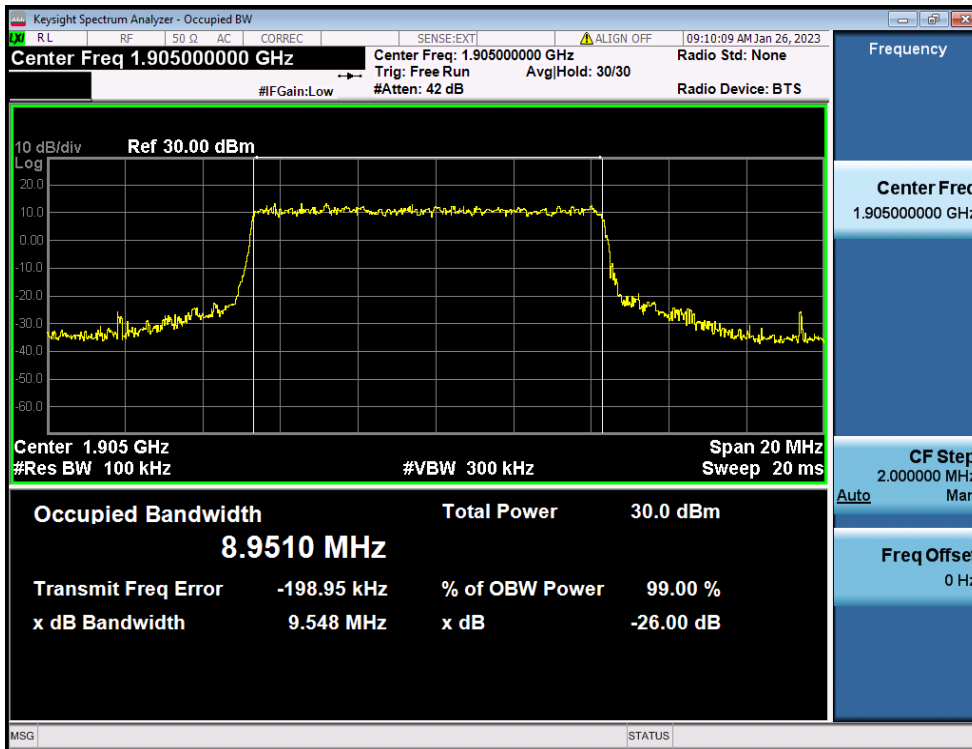

15 MHz / 256QAM / FULL RB Size

10 MHz /  $\pi/2$  BPSK / FULL RB Size

10 MHz / QPSK / FULL RB Size

10 MHz / 16QAM / FULL RB Size

10 MHz / 64QAM / FULL RB Size

10 MHz / 256QAM / FULL RB Size

5 MHz / 16QAM / FULL RB Size