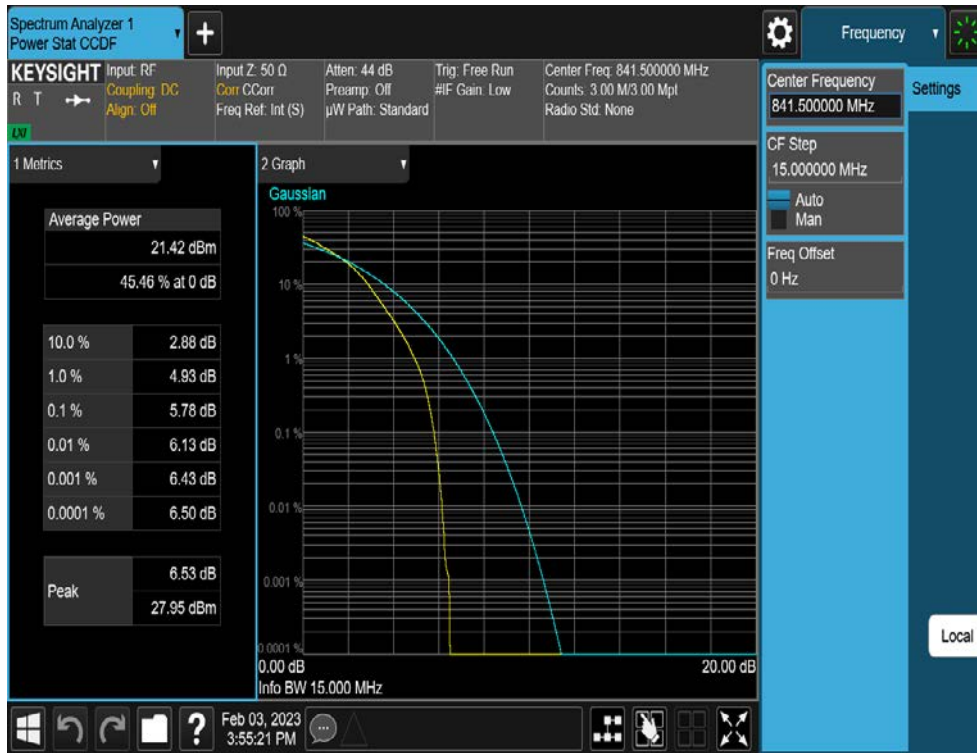

15 MHz / 16QAM / FULL RB Size