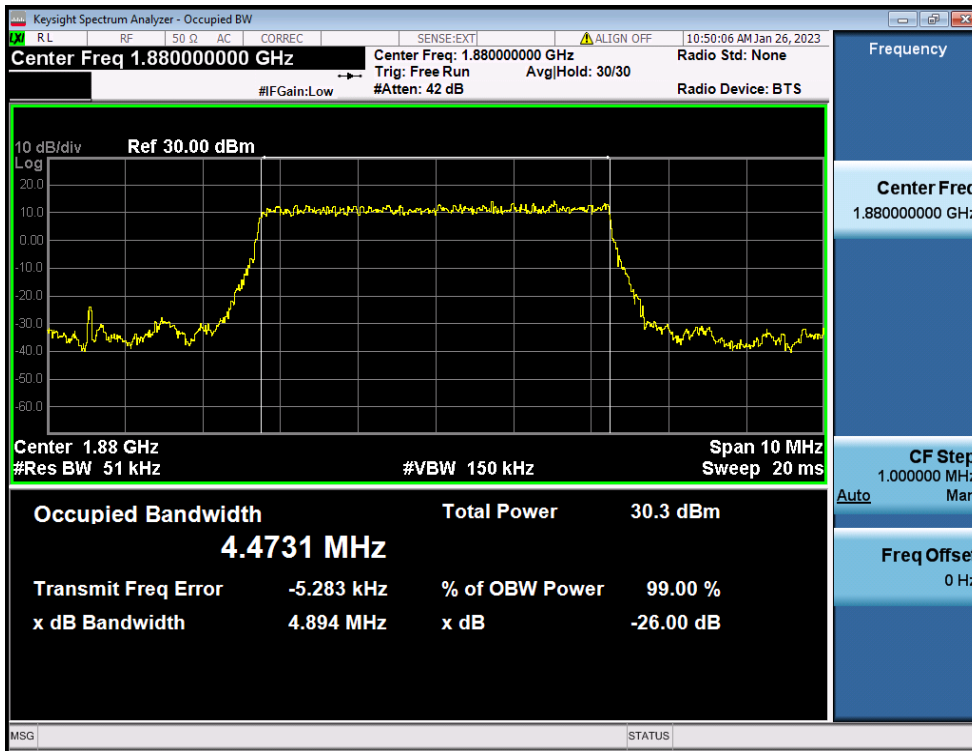

15 MHz / 256QAM / FULL RB Size

10 MHz /  $\pi/2$  BPSK / FULL RB Size

10 MHz / QPSK / FULL RB Size

10 MHz / 16QAM / FULL RB Size

10 MHz / 64QAM / FULL RB Size

10 MHz / 256QAM / FULL RB Size

5 MHz / 16QAM / FULL RB Size