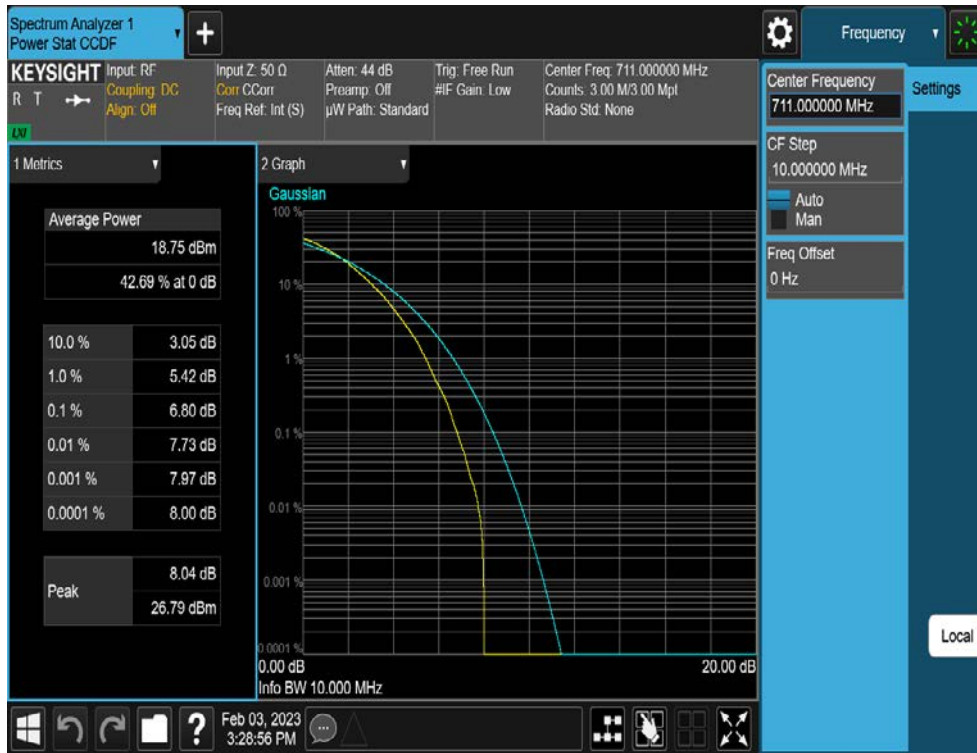

10 MHz / 256QAM / FULL RB Size