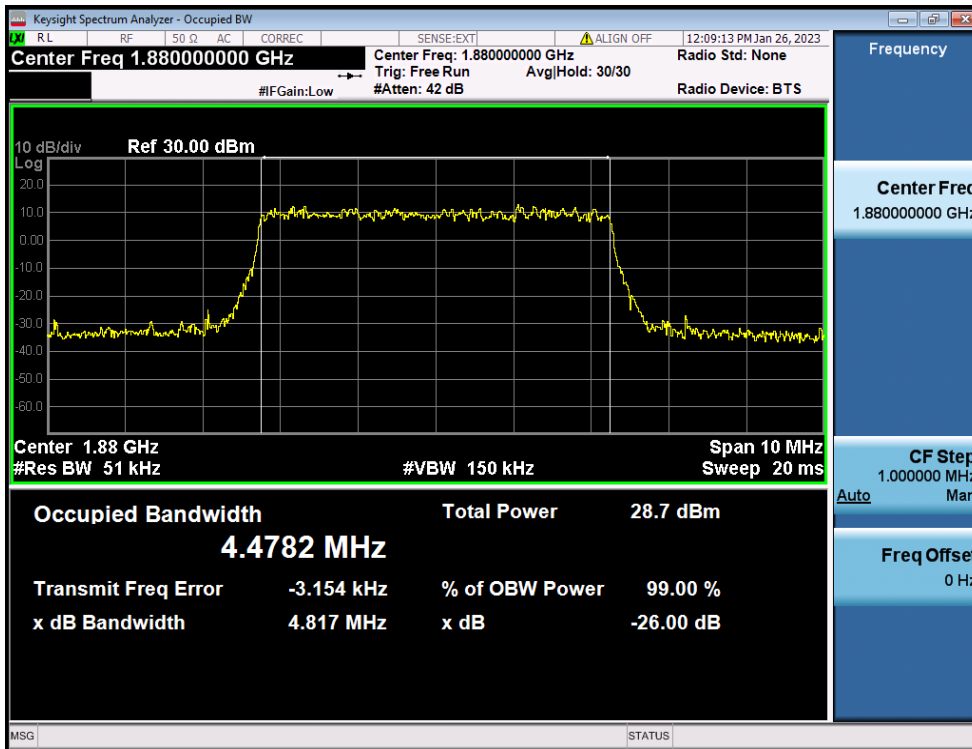

15 MHz / 256QAM / FULL RB Size

10 MHz /  $\pi/2$  BPSK / FULL RB Size

10 MHz / QPSK / FULL RB Size

10 MHz / 16QAM / FULL RB Size

10 MHz / 64QAM / FULL RB Size

10 MHz / 256QAM / FULL RB Size

5 MHz / 16QAM / FULL RB Size