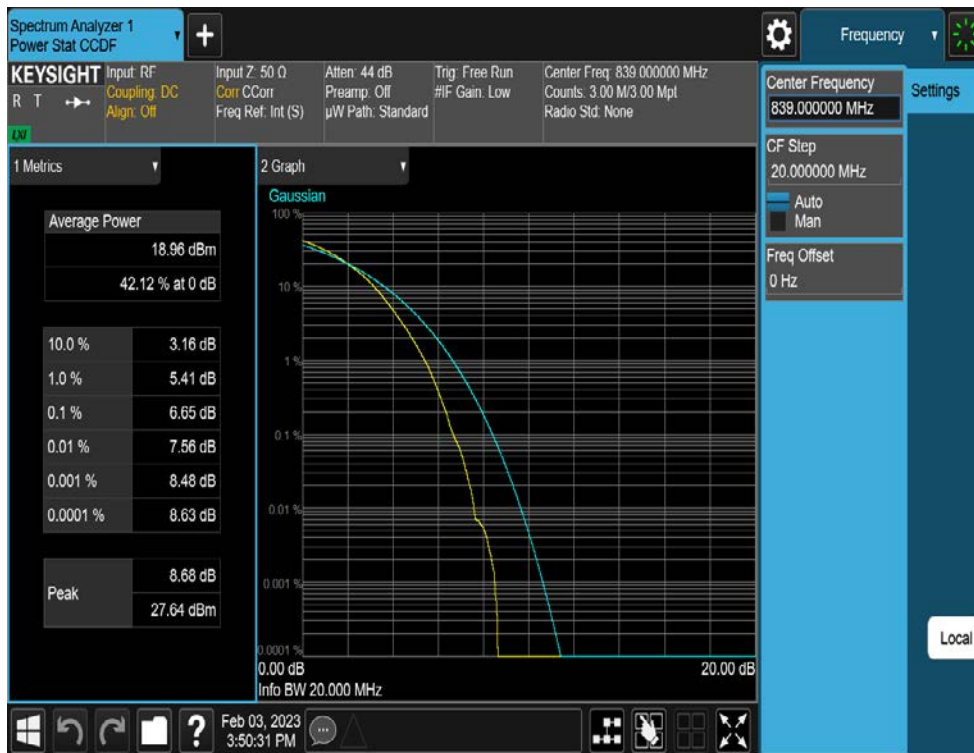

5 MHz / 64QAM / FULL RB Size

5 MHz / 256QAM / FULL RB Size

8.2.2. NR Band 5

20 MHz /  $\pi/2$  BPSK / FULL RB Size

20 MHz / QPSK / FULL RB Size

20 MHz / 16QAM / FULL RB Size

20 MHz / 64QAM / FULL RB Size

20 MHz / 256QAM / FULL RB Size