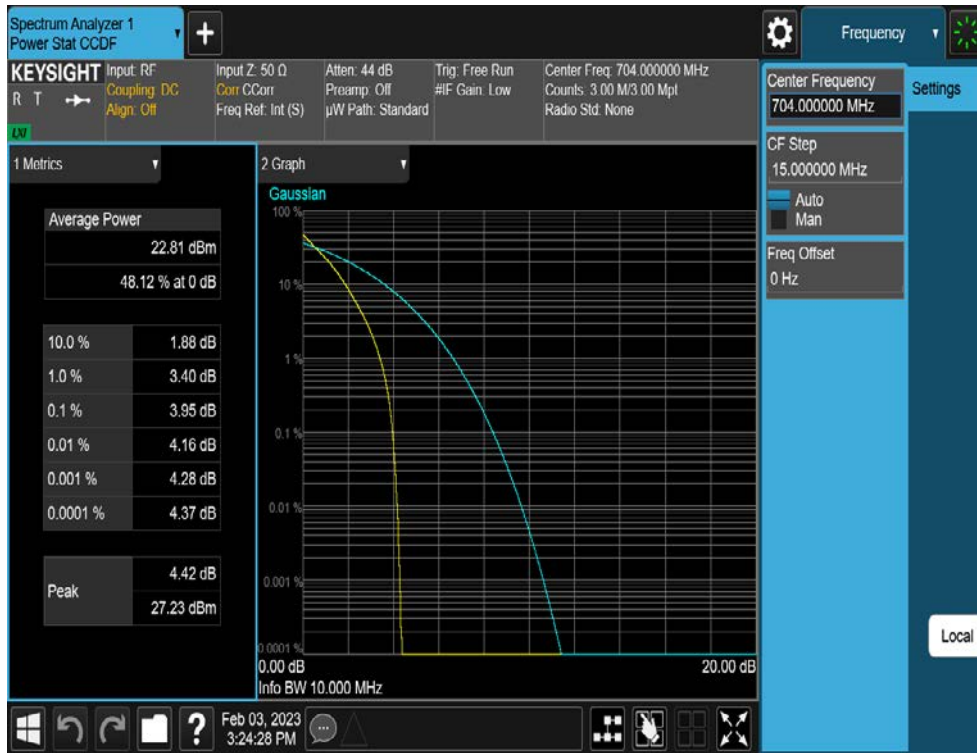

## 8.2. PEAK TO AVERAGE RATIO

### 8.2.1. NR Band 12

15 MHz /  $\pi/2$  BPSK / FULL RB Size

15 MHz / QPSK / FULL RB Size

15 MHz / 16QAM / FULL RB Size

15 MHz / 64QAM / FULL RB Size

15 MHz / 256QAM / FULL RB Size

10 MHz /  $\pi/2$  BPSK / FULL RB Size