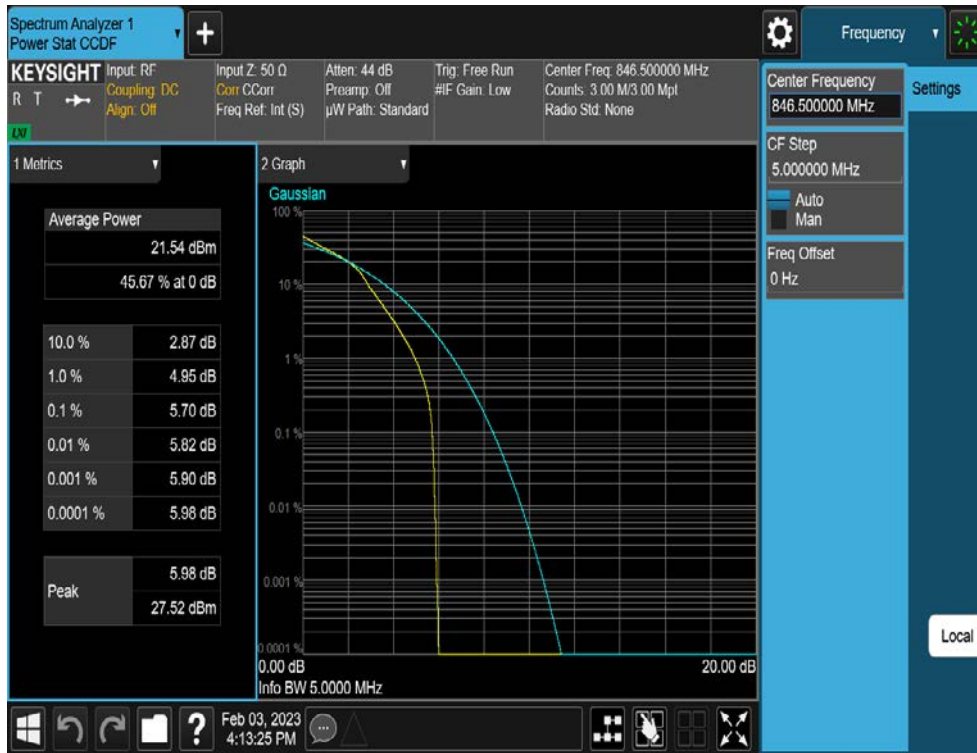

10 MHz / 16QAM / FULL RB Size

10 MHz / 64QAM / FULL RB Size

10 MHz / 256QAM / FULL RB Size

5 MHz /  $\pi/2$  BPSK / FULL RB Size

5 MHz / QPSK / FULL RB Size

5 MHz / 16QAM / FULL RB Size

5 MHz / 64QAM / FULL RB Size