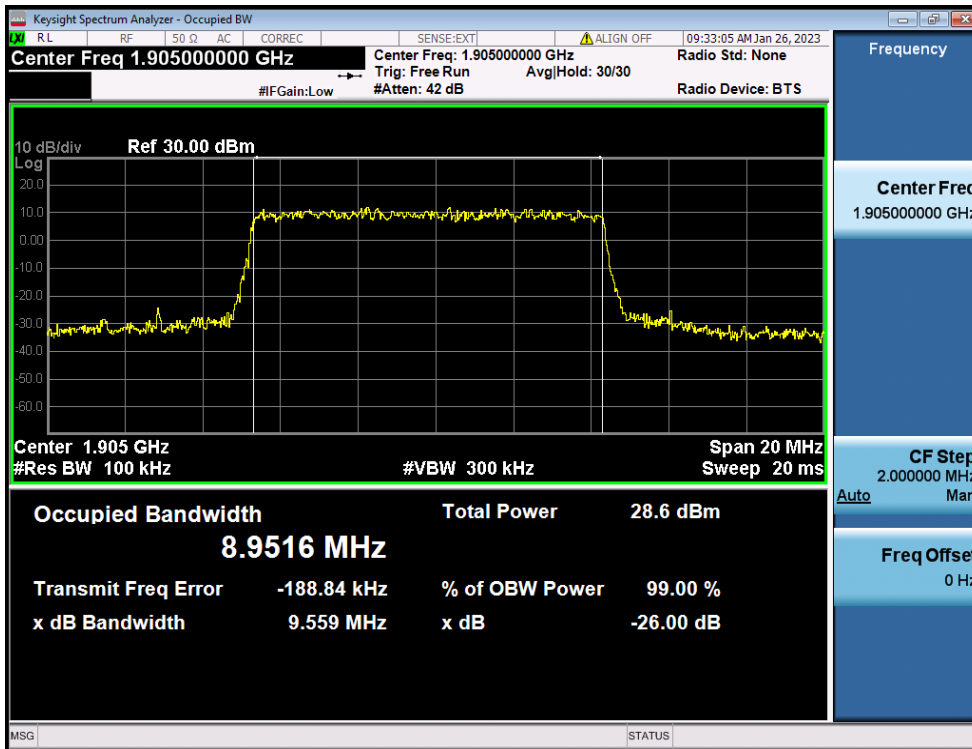

15 MHz / 256QAM / FULL RB Size

10 MHz /  $\pi/2$  BPSK / FULL RB Size

10 MHz / QPSK / FULL RB Size

10 MHz / 16QAM / FULL RB Size

10 MHz / 64QAM / FULL RB Size

10 MHz / 256QAM / FULL RB Size

5 MHz / 16QAM / FULL RB Size