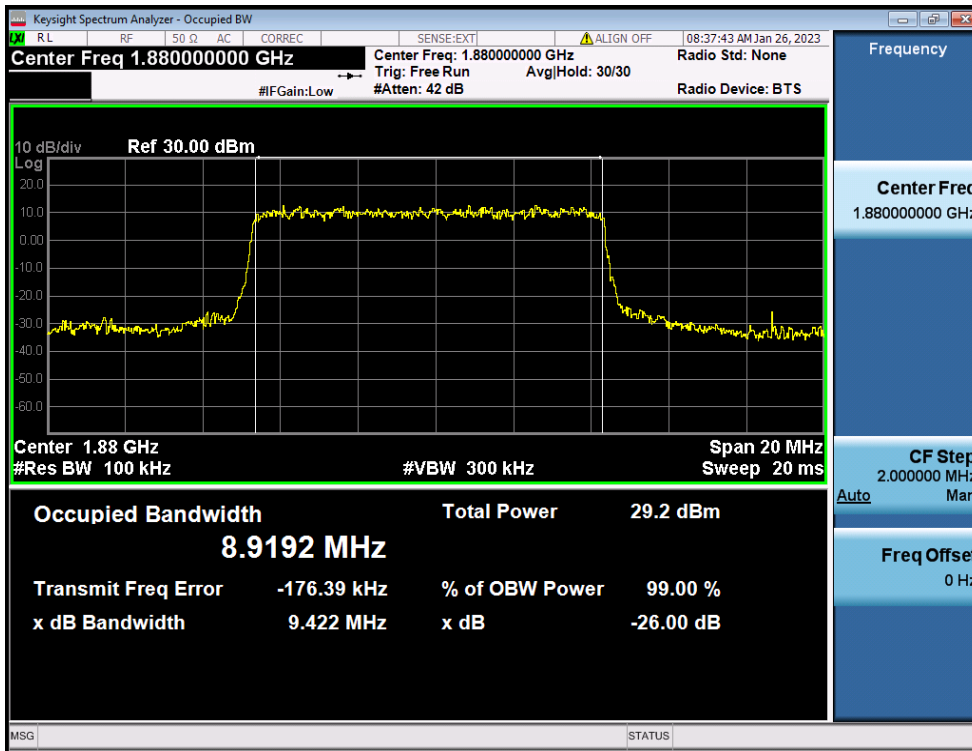

15 MHz / 256QAM / FULL RB Size

10 MHz /  $\pi/2$  BPSK / FULL RB Size

10 MHz / QPSK / FULL RB Size

10 MHz / 16QAM / FULL RB Size

10 MHz / 64QAM / FULL RB Size

10 MHz / 256QAM / FULL RB Size

5 MHz / 16QAM / FULL RB Size