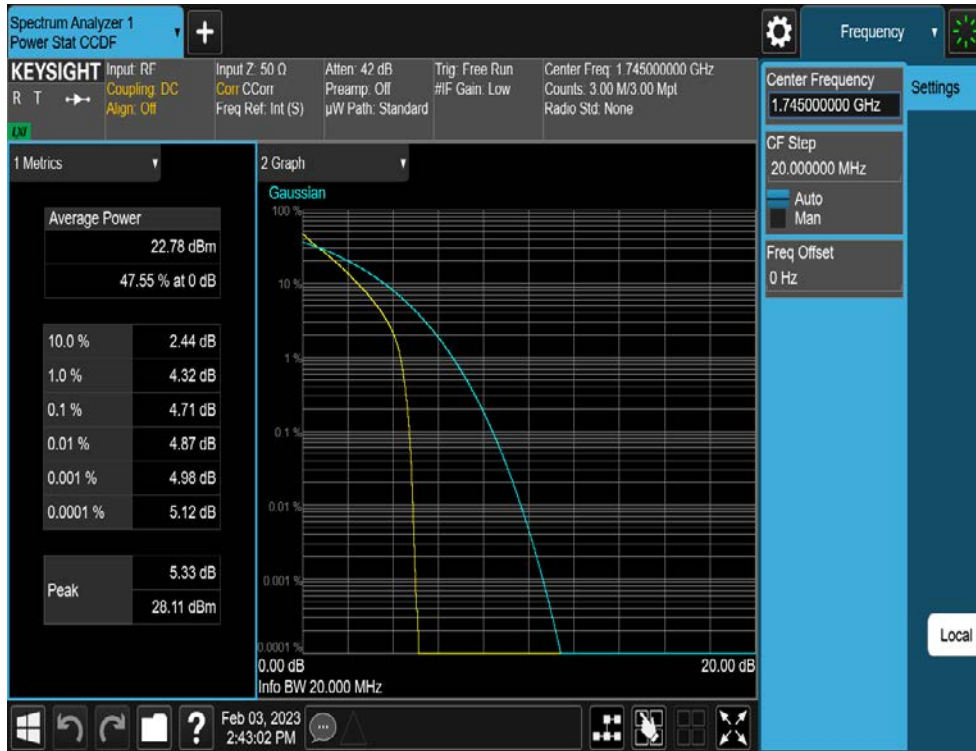

20 MHz /  $\pi/2$  BPSK / FULL RB Size

20 MHz / QPSK / FULL RB Size

20 MHz / 16QAM / FULL RB Size

20 MHz / 64QAM / FULL RB Size

20 MHz / 256QAM / FULL RB Size

15 MHz /  $\pi/2$  BPSK / FULL RB Size

15 MHz / QPSK / FULL RB Size