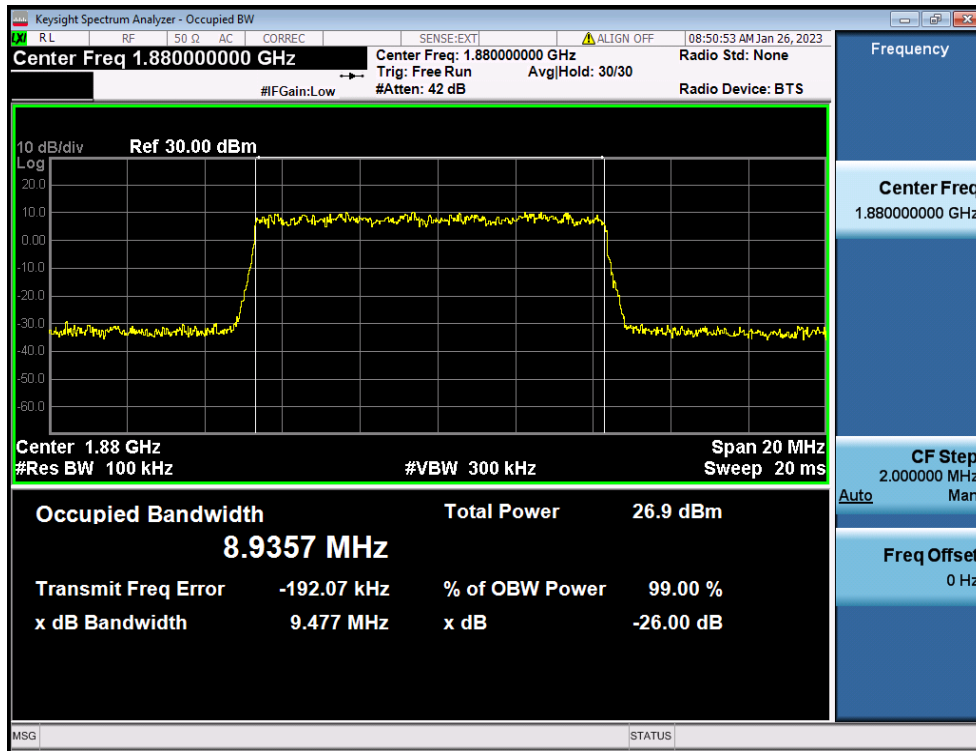

15 MHz / 256QAM / FULL RB Size

10 MHz /  $\pi/2$  BPSK / FULL RB Size

10 MHz / QPSK / FULL RB Size

10 MHz / 16QAM / FULL RB Size

10 MHz / 64QAM / FULL RB Size

10 MHz / 256QAM / FULL RB Size

5 MHz / 16QAM / FULL RB Size