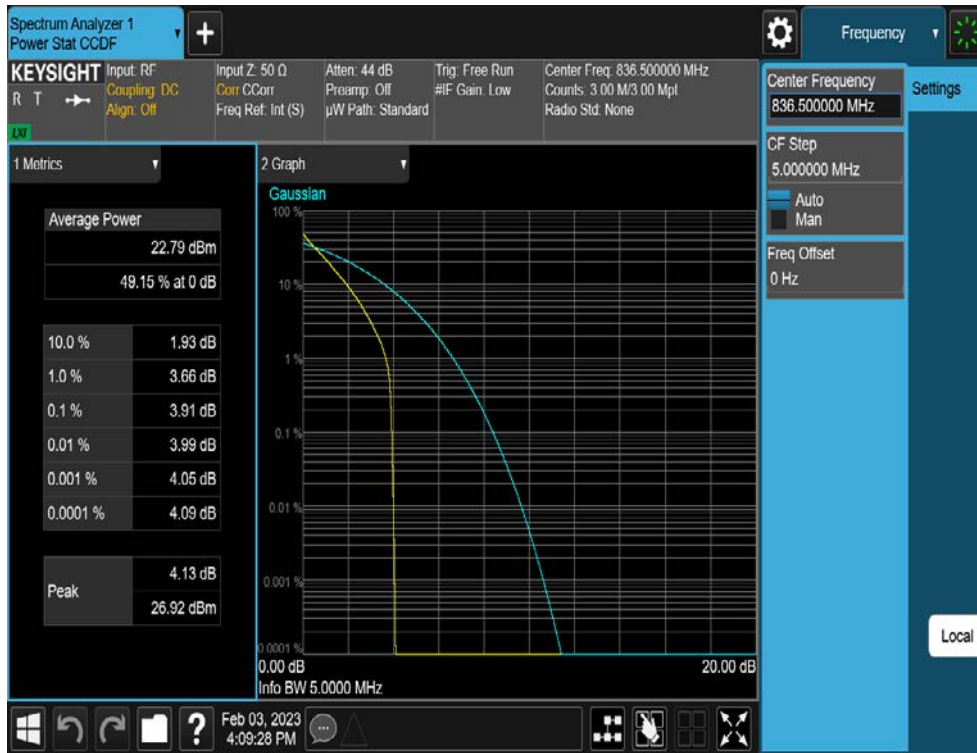

10 MHz / 16QAM / FULL RB Size

10 MHz / 64QAM / FULL RB Size

10 MHz / 256QAM / FULL RB Size

5 MHz /  $\pi/2$  BPSK / FULL RB Size

5 MHz / QPSK / FULL RB Size

5 MHz / 16QAM / FULL RB Size

5 MHz / 64QAM / FULL RB Size