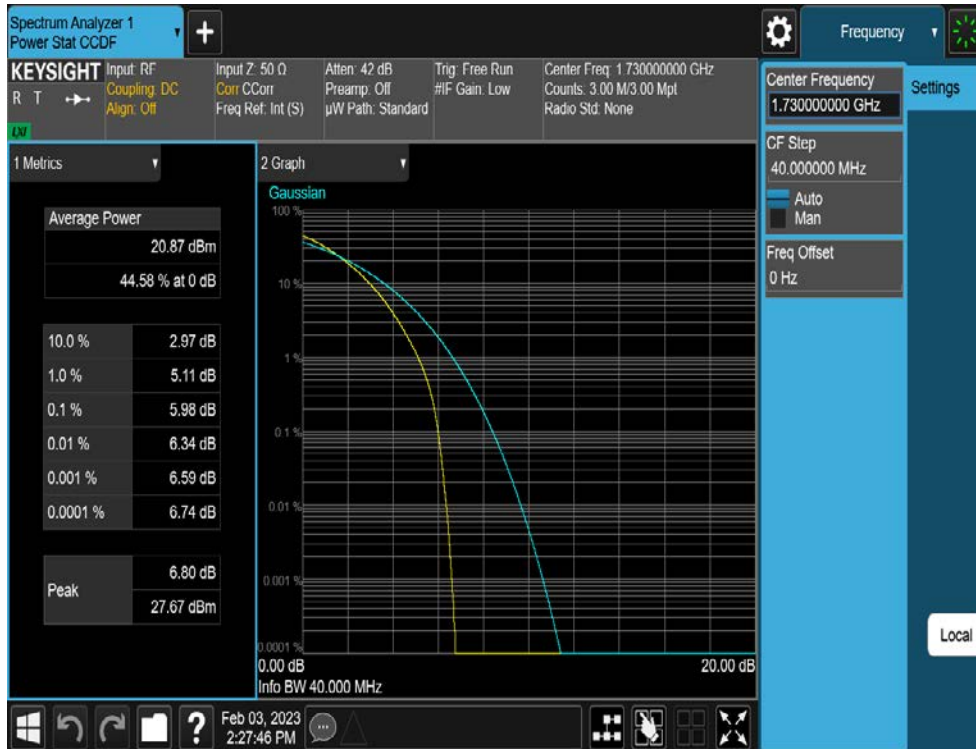

40 MHz / 64QAM / FULL RB Size