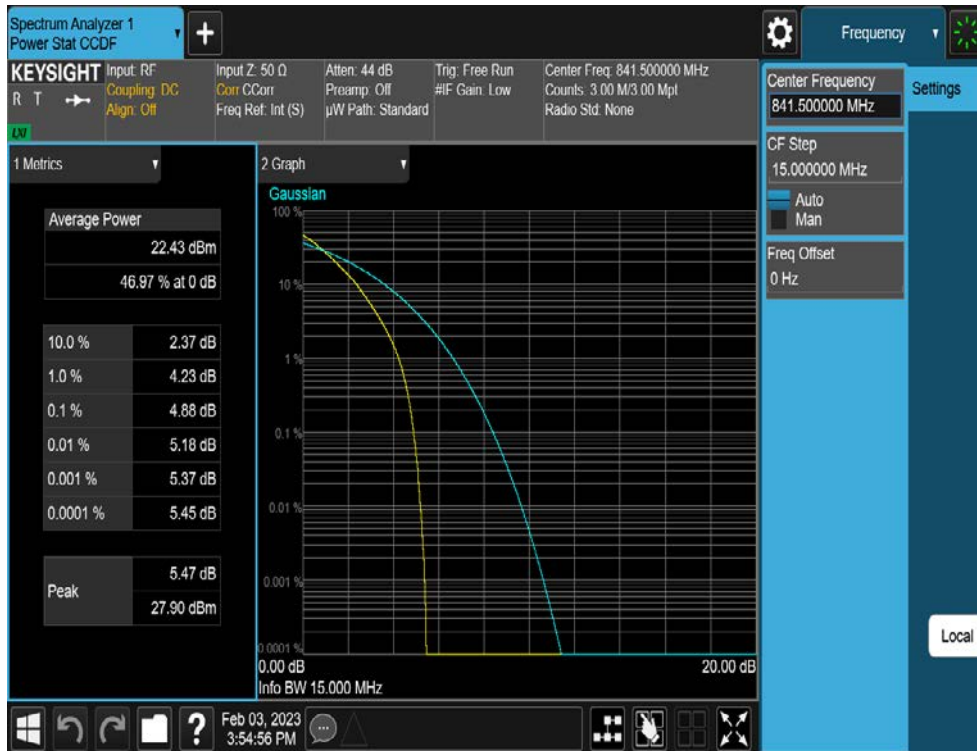

15 MHz / QPSK / FULL RB Size