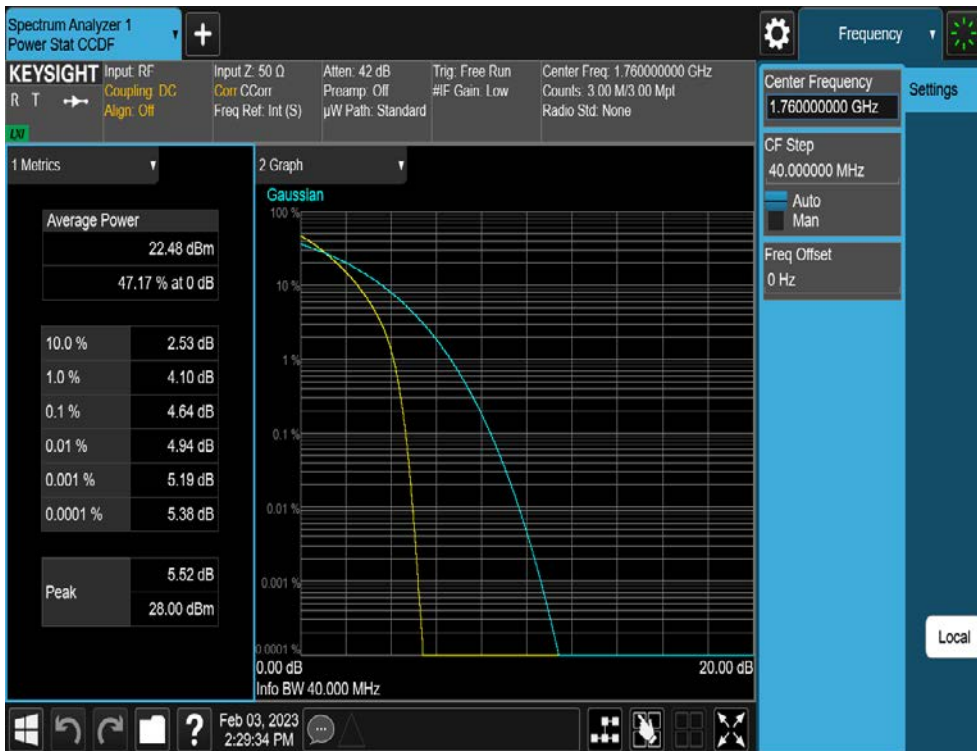

40 MHz / QPSK / FULL RB Size