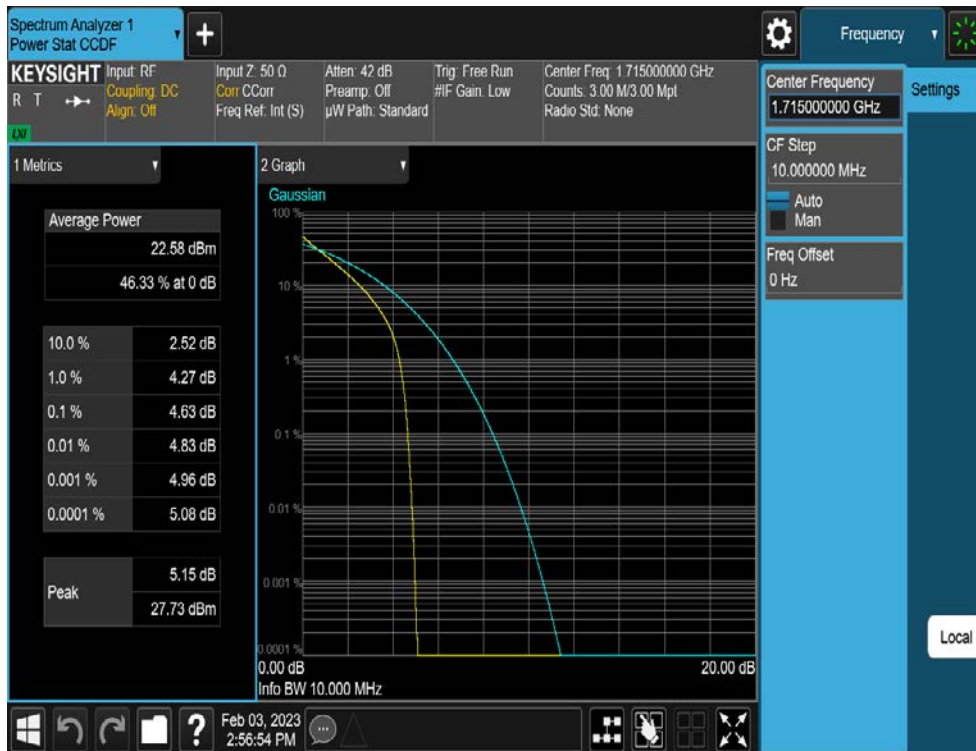

15 MHz / 16QAM / FULL RB Size

15 MHz / 64QAM / FULL RB Size

15 MHz / 256QAM / FULL RB Size

10 MHz /  $\pi/2$  BPSK / FULL RB Size

10 MHz / QPSK / FULL RB Size

10 MHz / 16QAM / FULL RB Size

10 MHz / 64QAM / FULL RB Size