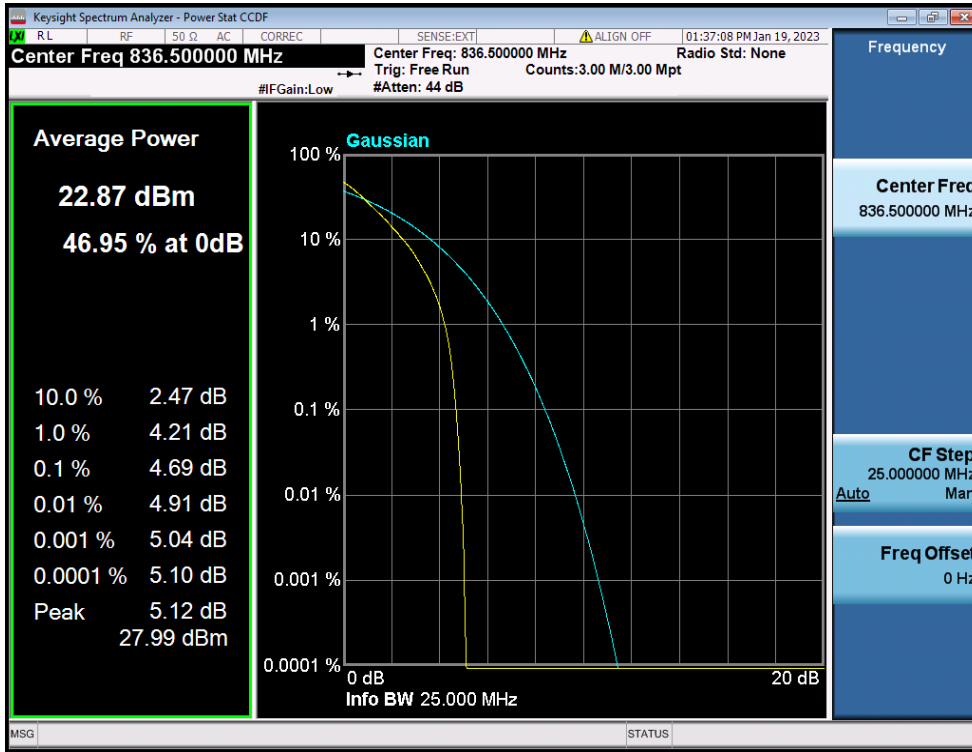

8.2.2. NR Band 5

20 MHz / $\pi/2$ BPSK / FULL RB Size