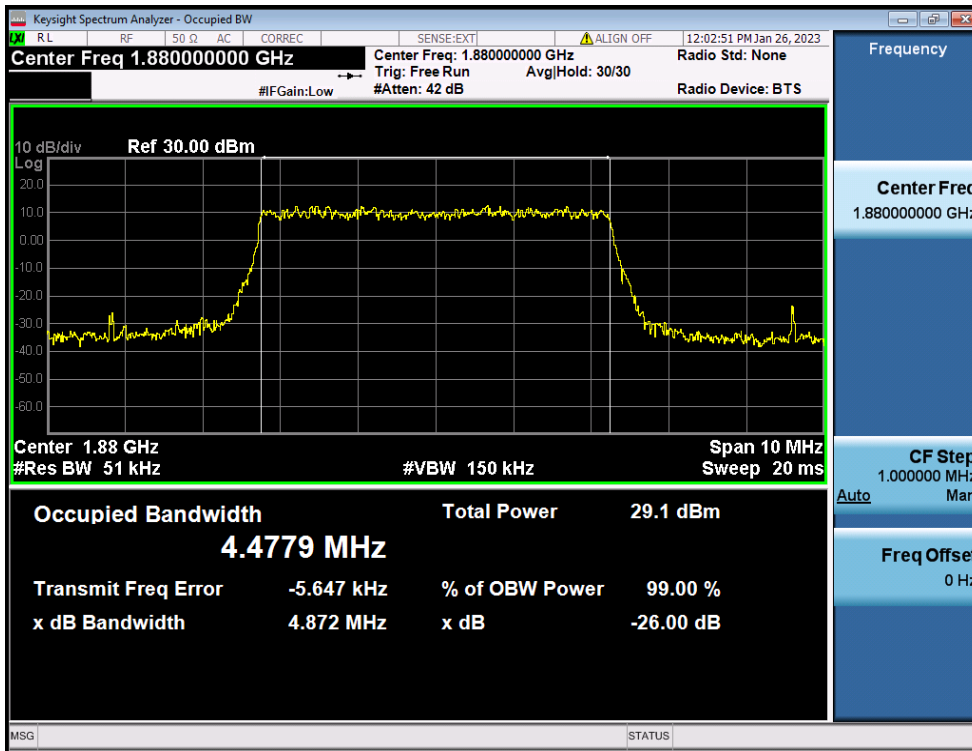

15 MHz / 256QAM / FULL RB Size

10 MHz /  $\pi/2$  BPSK / FULL RB Size

10 MHz / QPSK / FULL RB Size

10 MHz / 16QAM / FULL RB Size

10 MHz / 64QAM / FULL RB Size

10 MHz / 256QAM / FULL RB Size

5 MHz / 16QAM / FULL RB Size