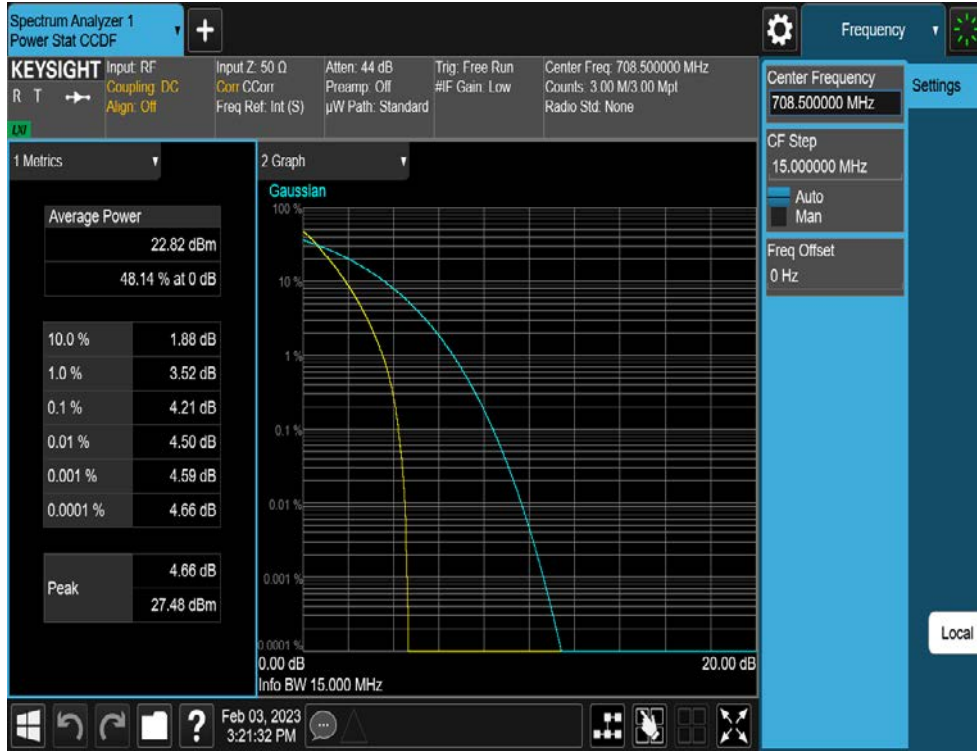

8.2. PEAK TO AVERAGE RATIO

8.2.1. NR Band 12

15 MHz / $\pi/2$ BPSK / FULL RB Size