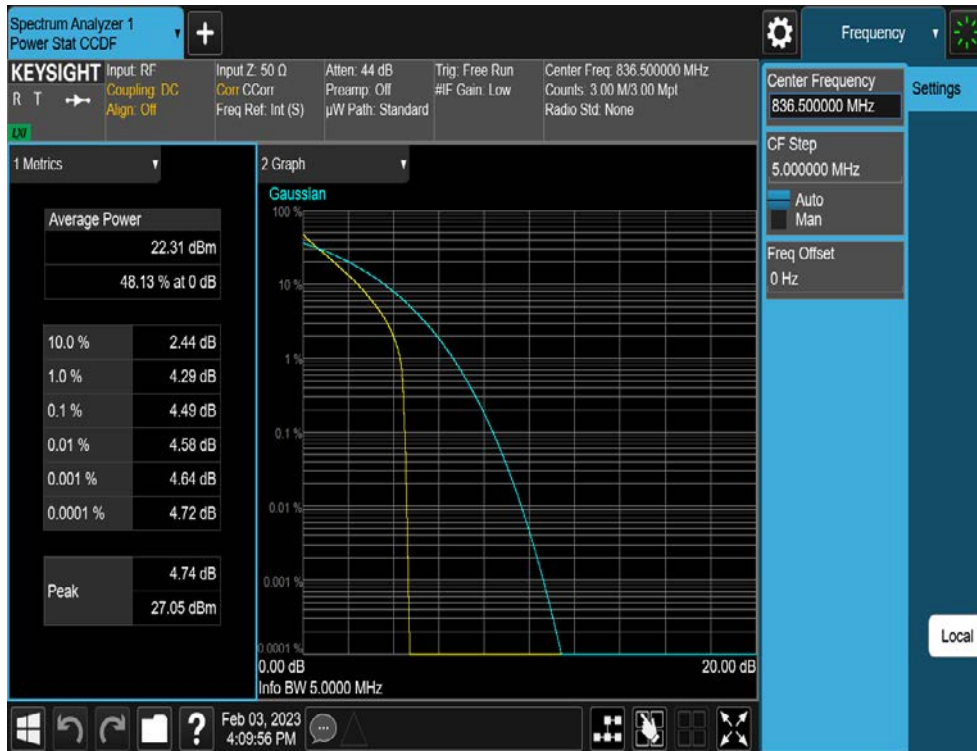

10 MHz / 16QAM / FULL RB Size

10 MHz / 64QAM / FULL RB Size

10 MHz / 256QAM / FULL RB Size

5 MHz /  $\pi/2$  BPSK / FULL RB Size

5 MHz / QPSK / FULL RB Size

5 MHz / 16QAM / FULL RB Size

5 MHz / 64QAM / FULL RB Size