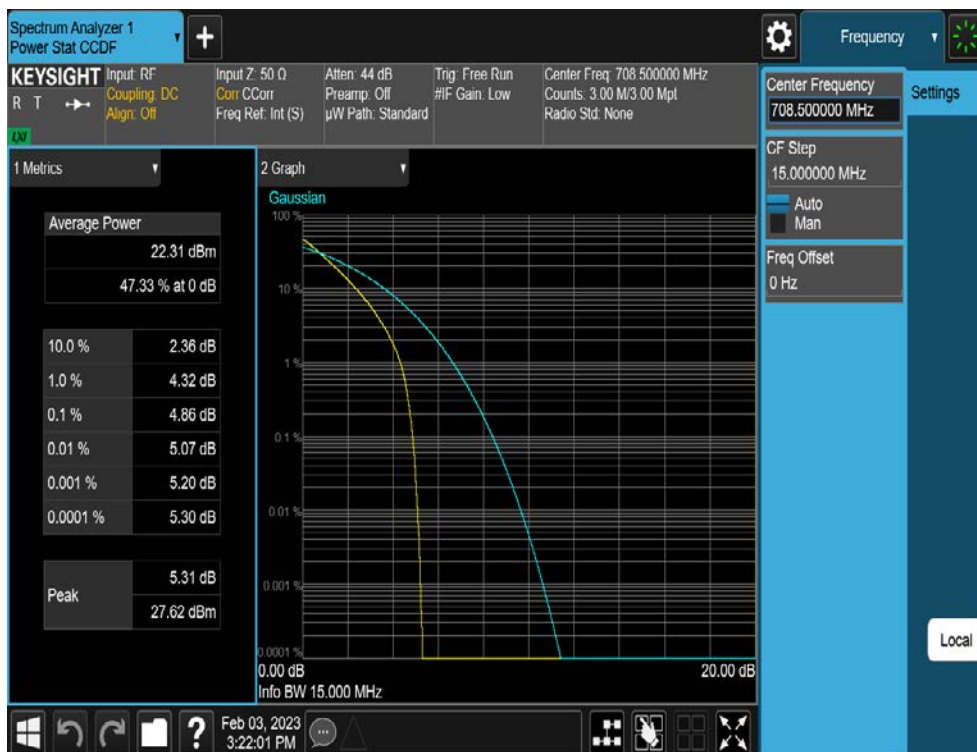

15 MHz / QPSK / FULL RB Size