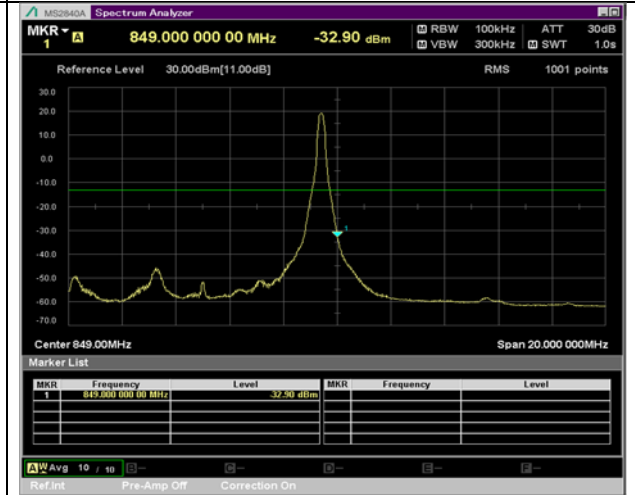

QPSK

16QAM

BW 5 MHz, 846.5 MHz, Full RB

BW 10 MHz, 829 MHz, 1 RB

QPSK

16QAM

BW 10 MHz, 829 MHz, Full RB

BW 10 MHz, 844 MHz, 1 RB

QPSK

16QAM

BW 10 MHz, 844 MHz, Full RB

LTE Band 5 Extended Band Edge Plot

BW 1.4 MHz, 848.3 MHz, 3 RB

QPSK

16QAM

BW 1.4 MHz, 848.3 MHz, Full RB