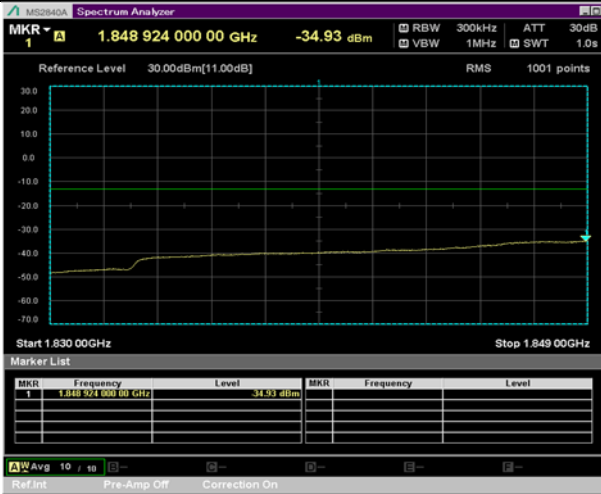

BW 15 MHz, 1902.5 MHz, 36 RB

QPSK

16QAM

BW 15 MHz, 1902.5 MHz, Full RB

BW 20 MHz, 1860 MHz, 50 RB

QPSK

16QAM

BW 20 MHz, 1860 MHz, Full RB

BW 20 MHz, 1900 MHz, 50 RB

QPSK

16QAM

BW 20 MHz, 1900 MHz, Full RB

LTE BAND 5

BW 1.4 MHz, 824.7 MHz, 1 RB

BW 1.4 MHz, 824.7 MHz, Full RB

BW 1.4 MHz, 848.3 MHz, 1 RB