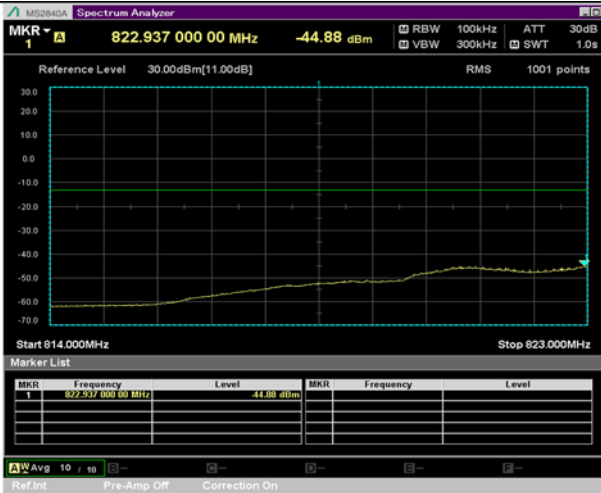

BW 10 MHz, 829 MHz, 25 RB

QPSK