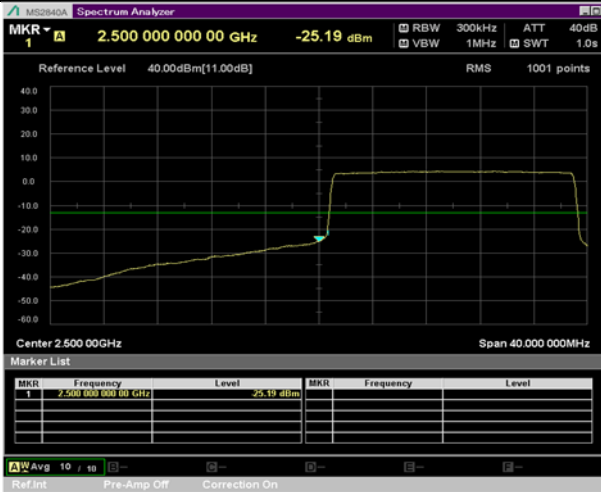

BW 20 MHz, 2510 MHz, Full RB

BW 20 MHz, 2560 MHz, 1 RB

QPSK

16QAM

BW 20 MHz, 2560 MHz, Full RB

LTE Band 7 Extended Band Edge Plot

BW 5 MHz, 2567.5 MHz, 12 RB

QPSK