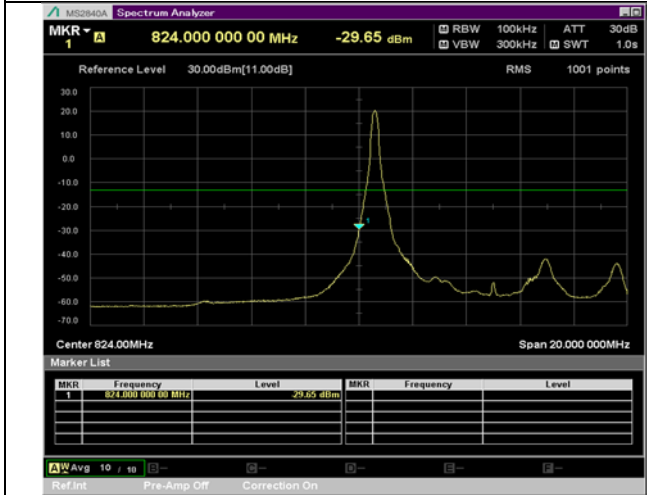

QPSK

16QAM

BW 5 MHz, 846.5 MHz, Full RB

BW 10 MHz, 829 MHz, 1 RB

QPSK

16QAM

BW 10 MHz, 829 MHz, Full RB

BW 10 MHz, 844 MHz, 1 RB

QPSK

16QAM

BW 10 MHz, 844 MHz, Full RB

LTE Band 5 Extended Band Edge Plot

BW 1.4 MHz, 848.3 MHz, 3 RB

QPSK

16QAM

BW 1.4 MHz, 848.3 MHz, Full RB