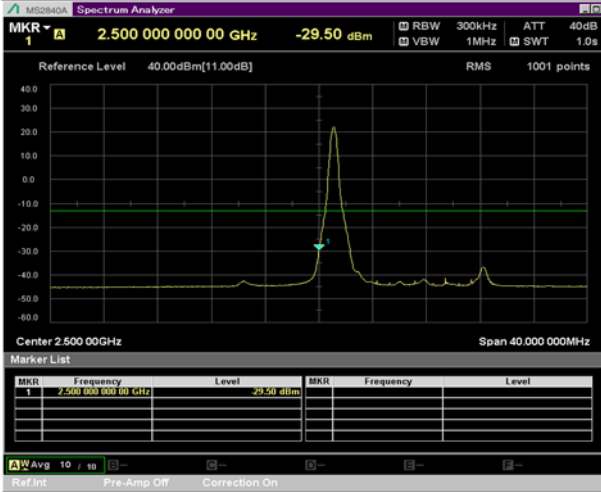

BW 20 MHz, 2510 MHz, 1 RB

QPSK