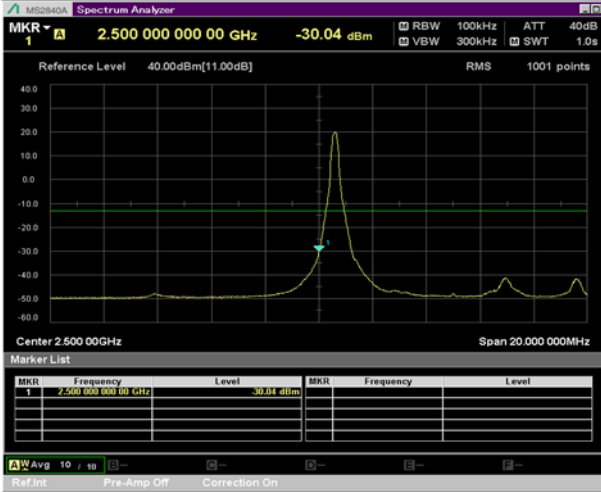

LTE Band 7

BW 5 MHz, 2567.5 MHz, 1 RB

QPSK

16QAM

BW 5 MHz, 2567.5 MHz, Full RB

BW 10 MHz, 2505 MHz, 1 RB

QPSK

16QAM