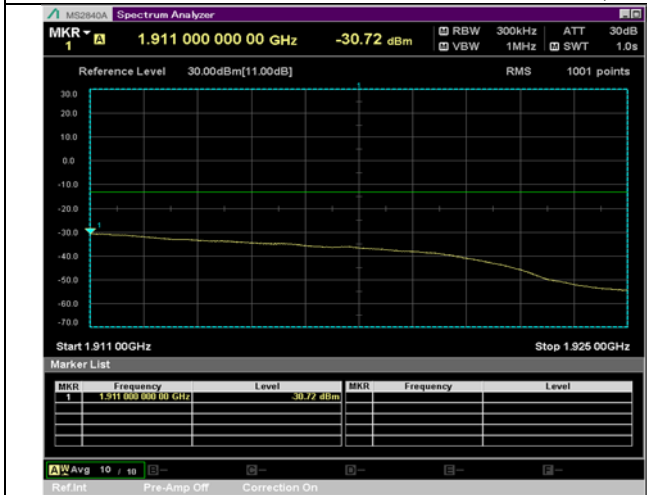

BW 15 MHz, 1902.5 MHz, 36 RB

QPSK

16QAM

BW 15 MHz, 1902.5 MHz, Full RB

BW 20 MHz, 1860 MHz, 50 RB

QPSK

16QAM

BW 20 MHz, 1860 MHz, Full RB

BW 20 MHz, 1900 MHz, 50 RB

QPSK

16QAM

BW 20 MHz, 1900 MHz, Full RB

LTE BAND 5

BW 1.4 MHz, 824.7 MHz, 1 RB

BW 1.4 MHz, 824.7 MHz, Full RB

BW 1.4 MHz, 848.3 MHz, 1 RB