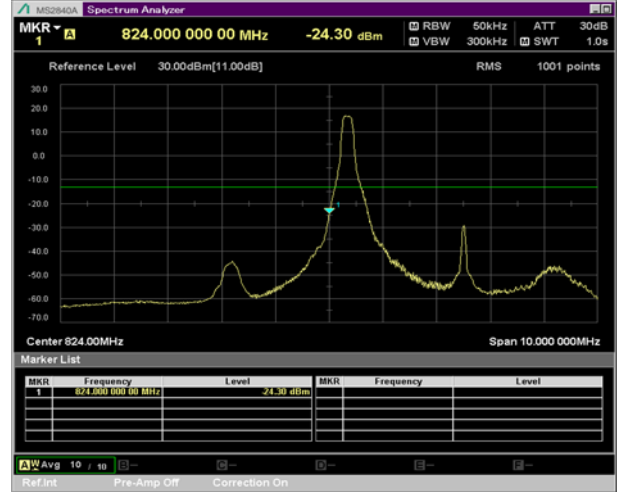

BW 5 MHz, 826.5 MHz, 1 RB

QPSK

16QAM

BW 5 MHz, 826.5 MHz, Full RB