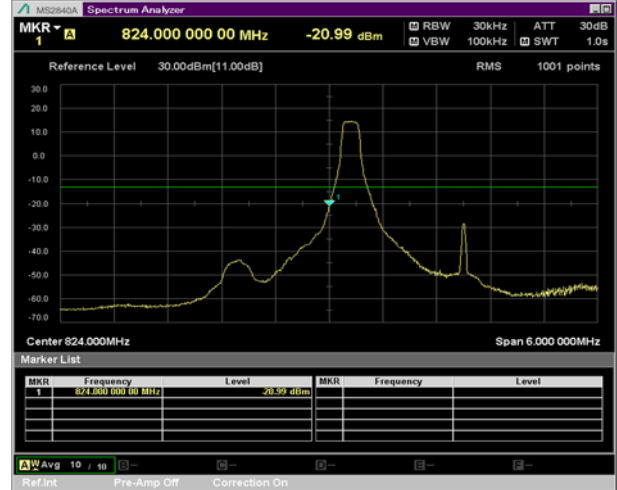

QPSK

16QAM

BW 1.4 MHz, 848.3 MHz, Full RB

BW 3 MHz, 825.5 MHz, 1 RB

QPSK

16QAM

BW 3 MHz, 825.5 MHz, Full RB

BW 3 MHz, 847.5 MHz, 1 RB