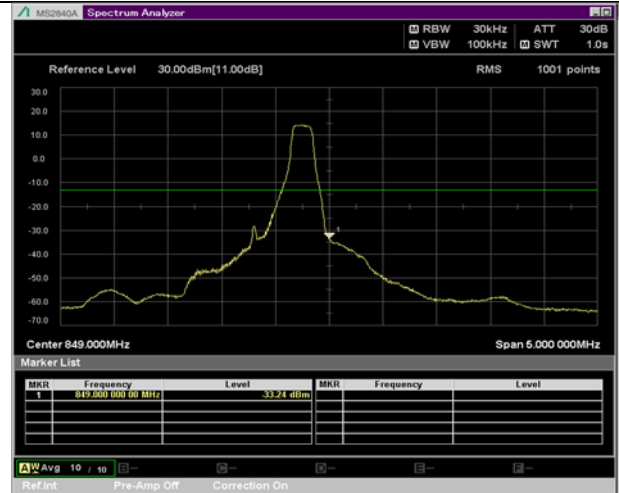

BW 1.4 MHz, 848.3 MHz, 1 RB

QPSK

16QAM

BW 1.4 MHz, 848.3 MHz, Full RB