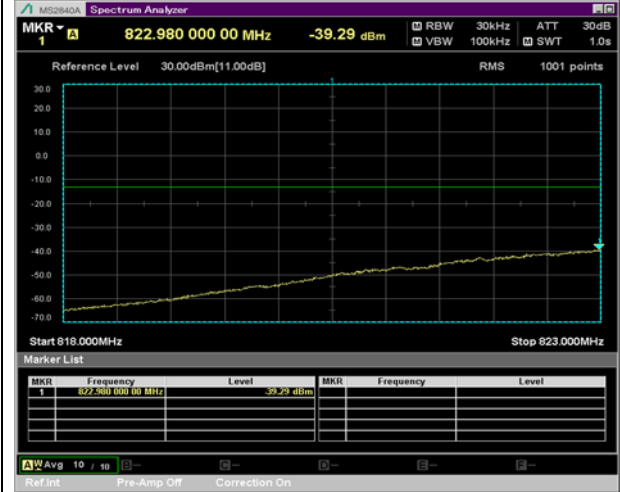

BW 3 MHz, 825.5 MHz, 8 RB

QPSK

16QAM

BW 3 MHz, 825.5 MHz, Full RB