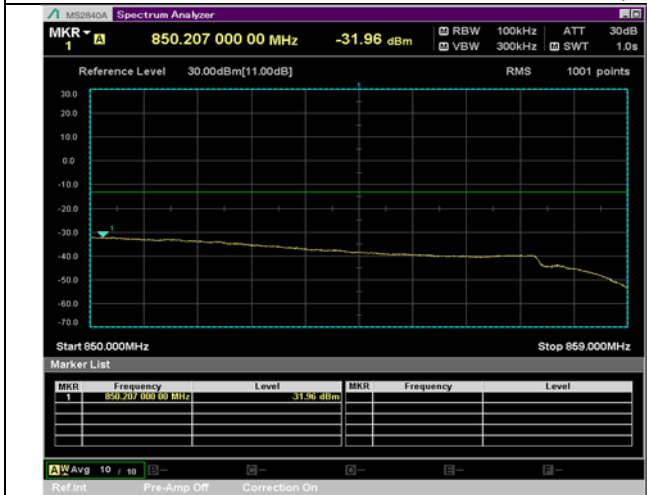

BW 10 MHz, 829 MHz, 25 RB

QPSK

16QAM

BW 10 MHz, 829 MHz, Full RB

BW 10 MHz, 844 MHz, 1 RB

QPSK

16QAM

BW 10 MHz, 844 MHz, Full RB

LTE Band 7

BW 5 MHz, 2567.5 MHz, 1 RB

QPSK

16QAM

BW 5 MHz, 2567.5 MHz, Full RB

BW 10 MHz, 2505 MHz, 1 RB

QPSK

16QAM