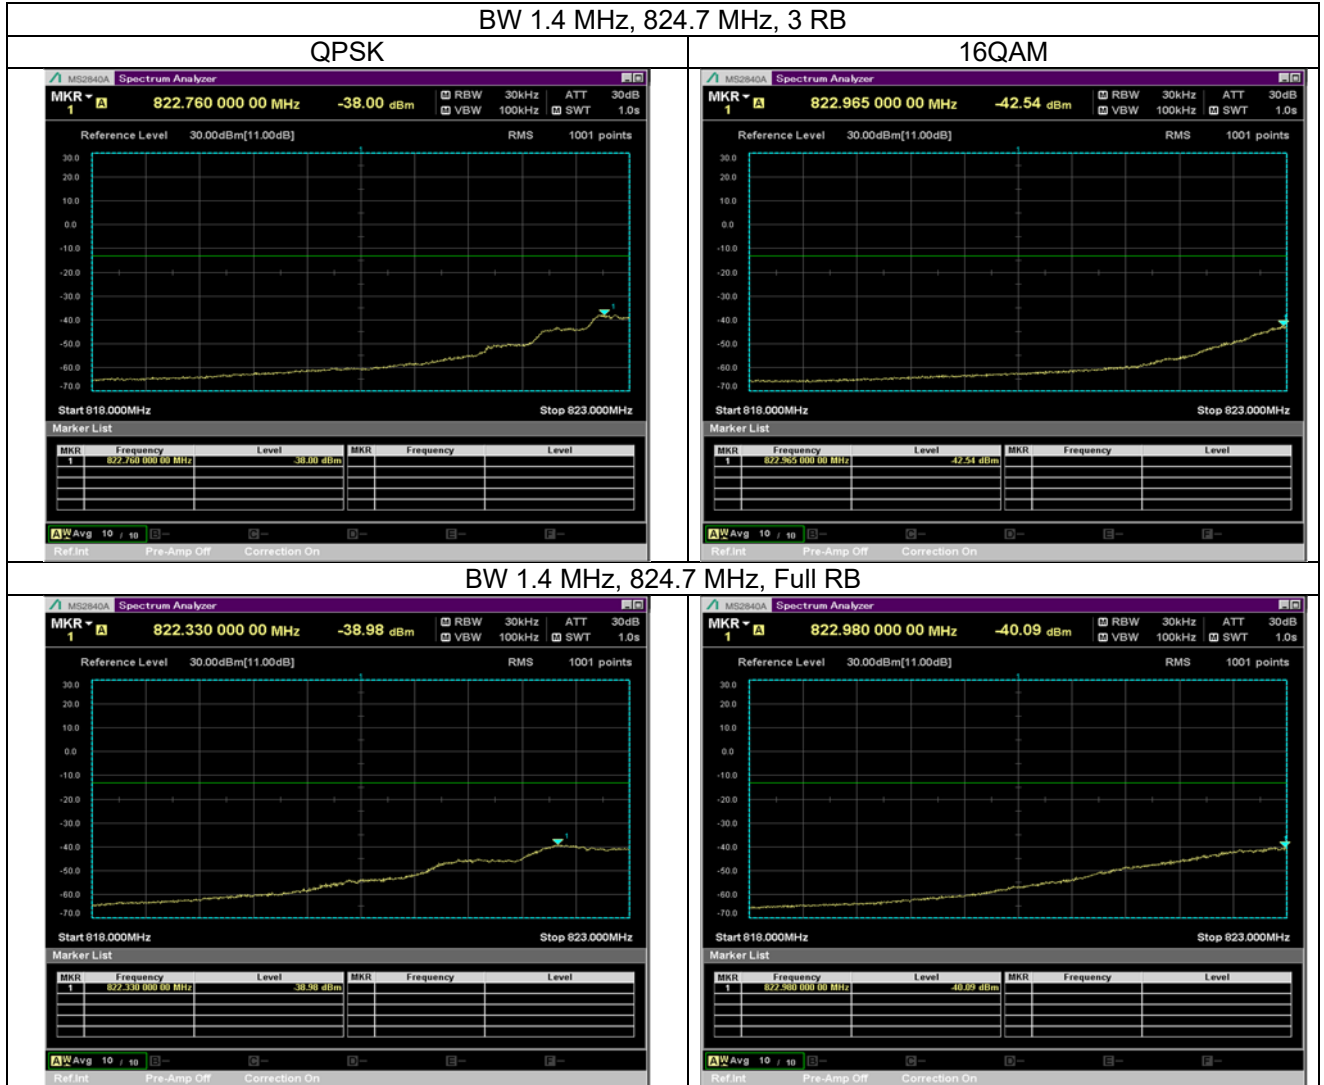

QPSK

16QAM

BW 10 MHz, 844 MHz, Full RB

LTE Band 5 Extended Band Edge Plot

BW 1.4 MHz, 848.3 MHz, 3 RB

QPSK

16QAM

BW 1.4 MHz, 848.3 MHz, Full RB

BW 3 MHz, 825.5 MHz, 8 RB

QPSK

16QAM

BW 3 MHz, 825.5 MHz, Full RB

BW 3 MHz, 847.5 MHz, 8 RB

QPSK

16QAM

BW 3 MHz, 847.5 MHz, Full RB