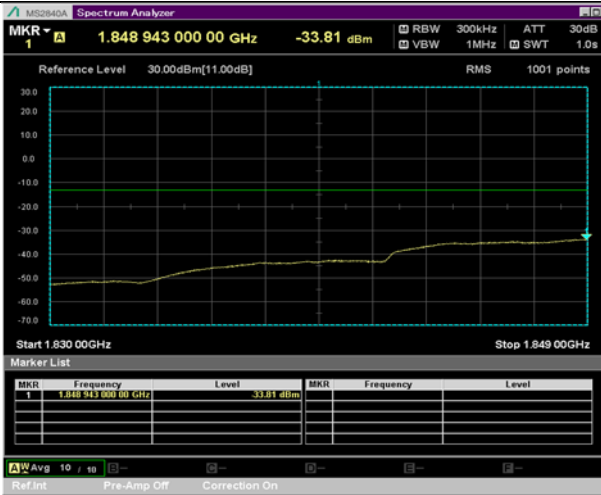

BW 15 MHz, 1902.5 MHz, 36 RB

QPSK

16QAM

BW 15 MHz, 1902.5 MHz, Full RB

BW 20 MHz, 1860 MHz, 50 RB

QPSK

16QAM

BW 20 MHz, 1860 MHz, Full RB

BW 20 MHz, 1900 MHz, 50 RB

QPSK

16QAM

BW 20 MHz, 1900 MHz, Full RB

LTE BAND 5

BW 1.4 MHz, 824.7 MHz, 1 RB

BW 1.4 MHz, 824.7 MHz, Full RB

BW 1.4 MHz, 848.3 MHz, 1 RB