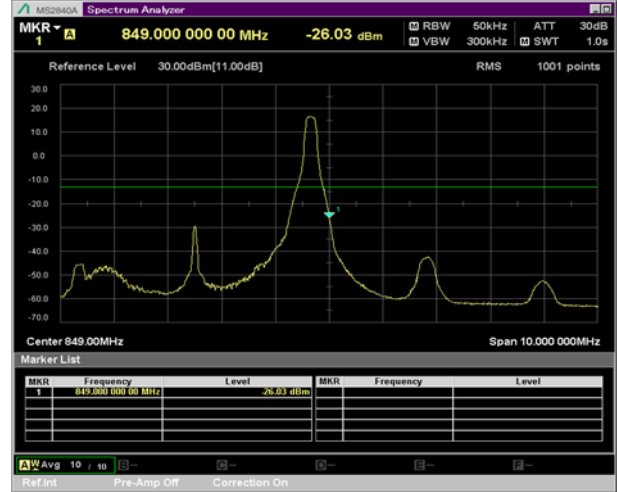

BW 5 MHz, 846.5 MHz, 1 RB

QPSK

16QAM

BW 5 MHz, 846.5 MHz, Full RB