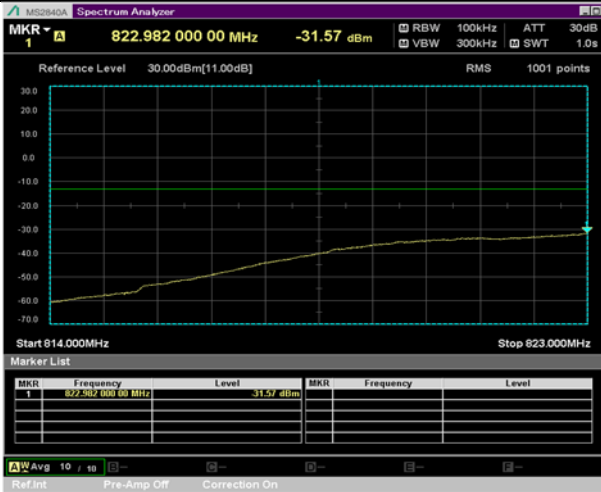

BW 10 MHz, 829 MHz, Full RB