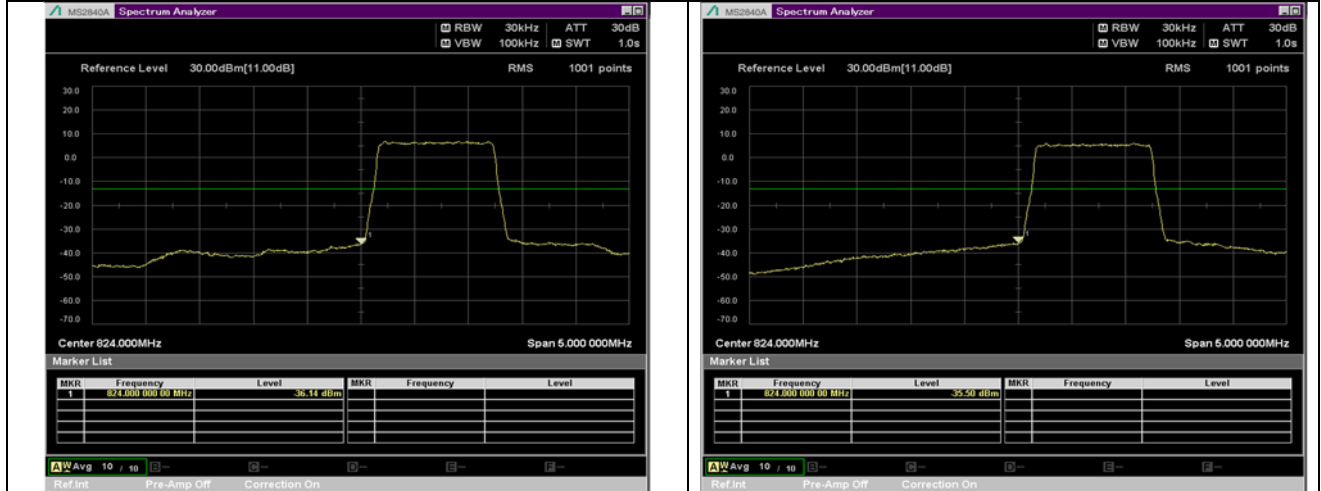

BW 20 MHz, 1900 MHz, 50 RB

QPSK

16QAM

BW 20 MHz, 1900 MHz, Full RB

LTE BAND 5

BW 1.4 MHz, 824.7 MHz, 1 RB

BW 1.4 MHz, 824.7 MHz, Full RB

BW 1.4 MHz, 848.3 MHz, 1 RB