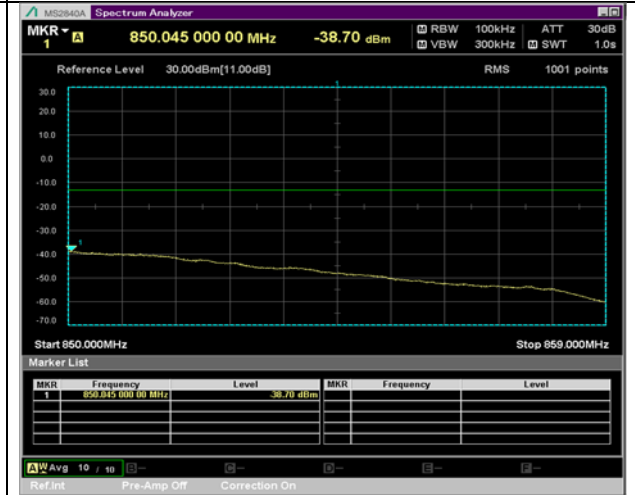

BW 10 MHz, 829 MHz, 25 RB

QPSK

16QAM

BW 10 MHz, 829 MHz, Full RB

BW 10 MHz, 844 MHz, 1 RB

QPSK

16QAM

BW 10 MHz, 844 MHz, Full RB

LTE Band 7

BW 5 MHz, 2567.5 MHz, 1 RB

QPSK

16QAM

BW 5 MHz, 2567.5 MHz, Full RB

BW 10 MHz, 2505 MHz, 1 RB

QPSK

16QAM