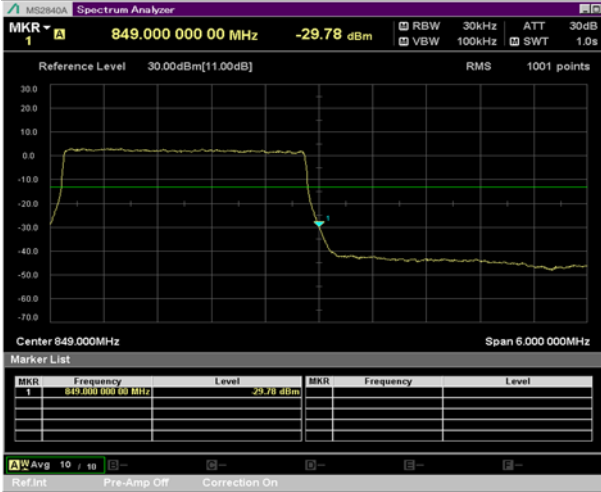

BW 3 MHz, 847.5 MHz, Full RB