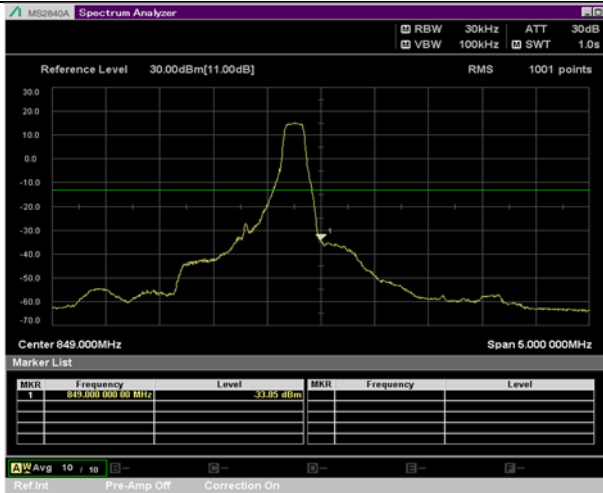

BW 1.4 MHz, 848.3 MHz, 1 RB

QPSK