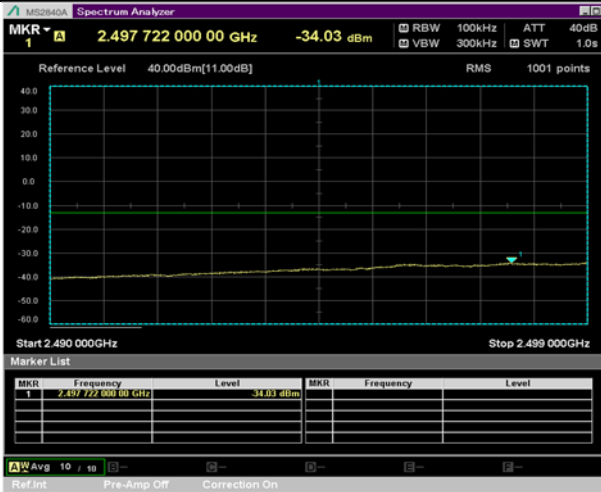

BW 10 MHz, 2505 MHz, Full RB