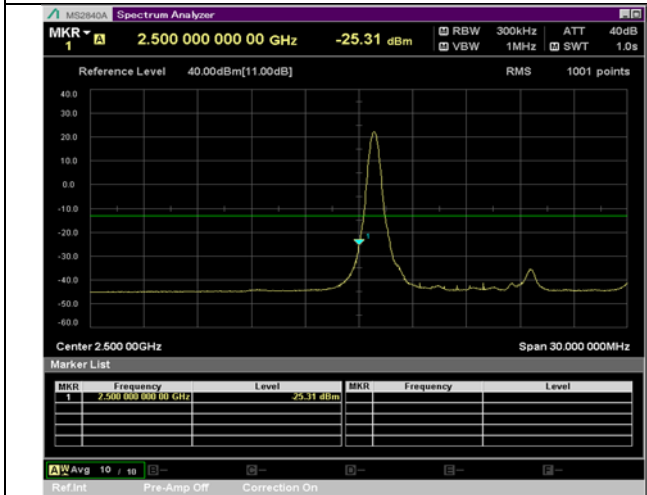

BW 15 MHz, 2507.5 MHz, 1 RB

QPSK

16QAM