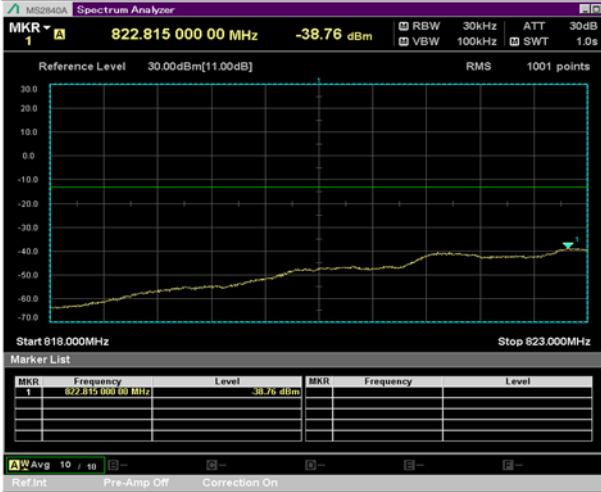

BW 3 MHz, 825.5 MHz, 8 RB

QPSK