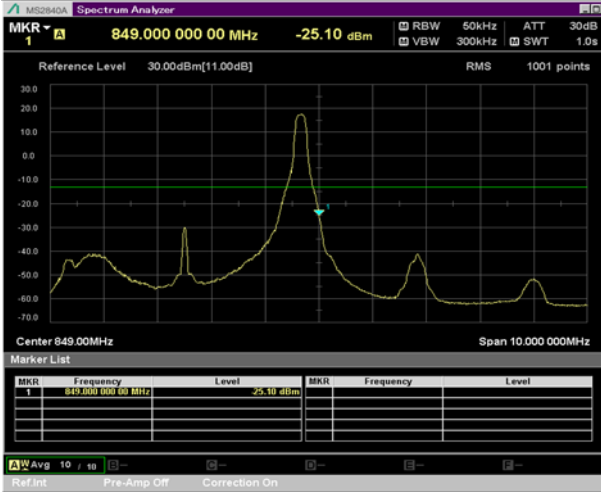

BW 5 MHz, 846.5 MHz, 1 RB

QPSK