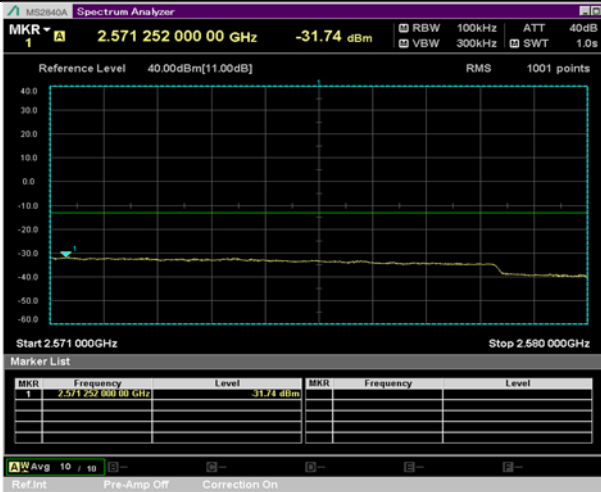

BW 10 MHz, 2565 MHz, Full RB