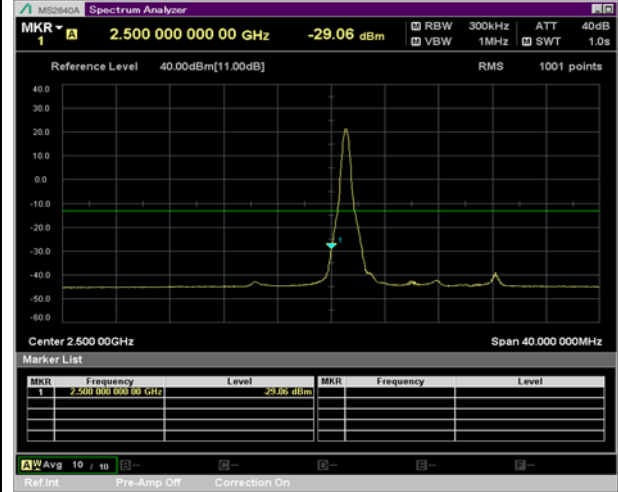

BW 20 MHz, 2510 MHz, Full RB

BW 20 MHz, 2560 MHz, 1 RB

QPSK

16QAM

BW 20 MHz, 2560 MHz, Full RB

LTE Band 7 Extended Band Edge Plot

BW 5 MHz, 2567.5 MHz, 12 RB

QPSK