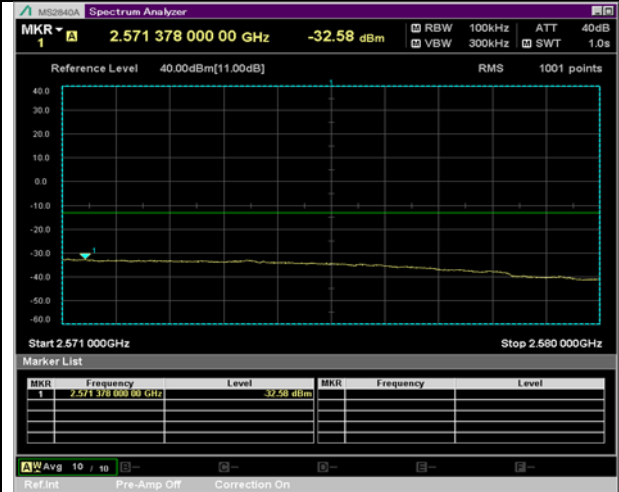

BW 10 MHz, 2565 MHz, Full RB