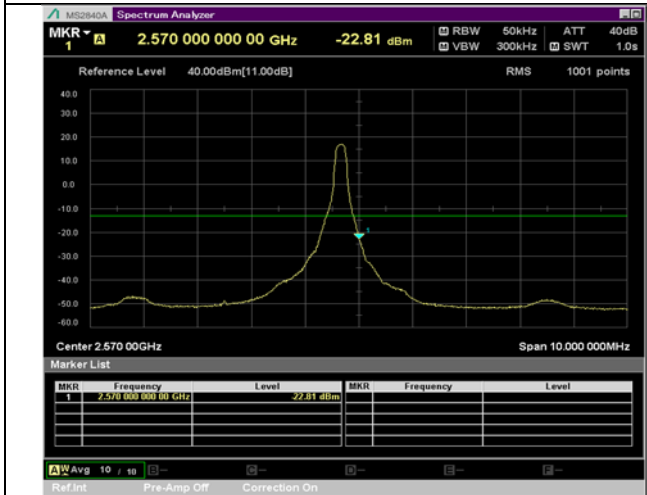

LTE Band 7

BW 5 MHz, 2567.5 MHz, 1 RB

QPSK

16QAM

BW 5 MHz, 2567.5 MHz, Full RB

BW 10 MHz, 2505 MHz, 1 RB

QPSK

16QAM