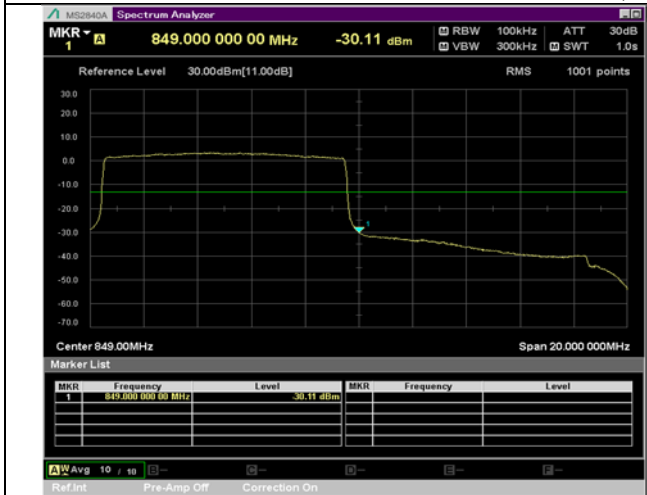

QPSK

16QAM

BW 5 MHz, 846.5 MHz, Full RB

BW 10 MHz, 829 MHz, 1 RB

QPSK

16QAM

BW 10 MHz, 829 MHz, Full RB

BW 10 MHz, 844 MHz, 1 RB

QPSK

16QAM

BW 10 MHz, 844 MHz, Full RB

LTE Band 5 Extended Band Edge Plot

BW 1.4 MHz, 848.3 MHz, 3 RB

QPSK

16QAM

BW 1.4 MHz, 848.3 MHz, Full RB