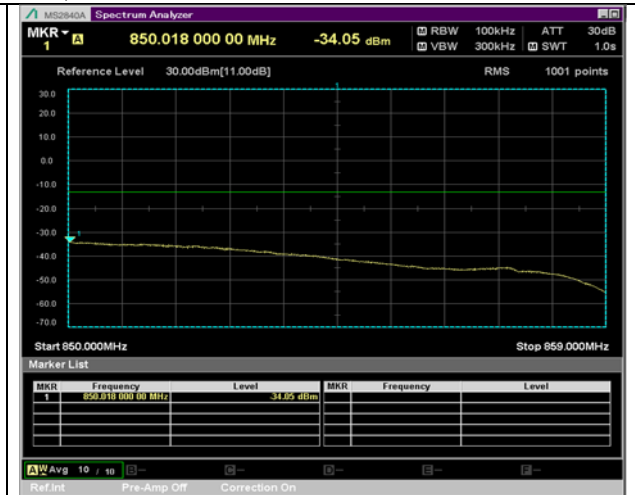

BW 10 MHz, 829 MHz, 25 RB

QPSK

16QAM

BW 10 MHz, 829 MHz, Full RB

BW 10 MHz, 844 MHz, 1 RB

QPSK

16QAM

BW 10 MHz, 844 MHz, Full RB

LTE Band 7

BW 5 MHz, 2567.5 MHz, 1 RB

QPSK

16QAM

BW 5 MHz, 2567.5 MHz, Full RB

BW 10 MHz, 2505 MHz, 1 RB

QPSK

16QAM