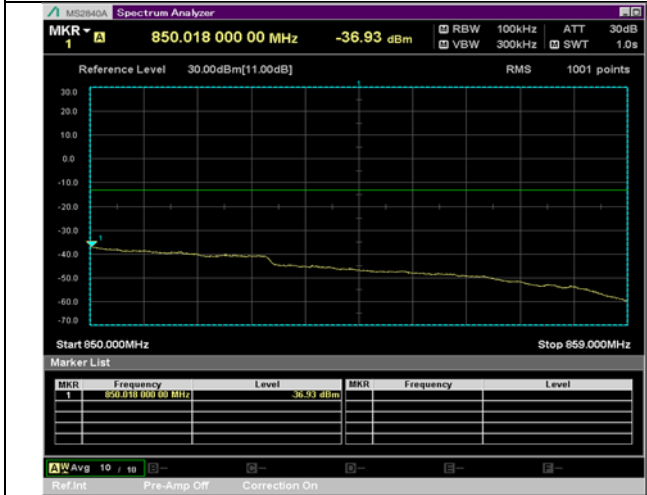

BW 10 MHz, 829 MHz, 25 RB

QPSK

16QAM

BW 10 MHz, 829 MHz, Full RB

BW 10 MHz, 844 MHz, 1 RB

QPSK

16QAM

BW 10 MHz, 844 MHz, Full RB

LTE Band 7

BW 5 MHz, 2567.5 MHz, 1 RB

QPSK

16QAM

BW 5 MHz, 2567.5 MHz, Full RB

BW 10 MHz, 2505 MHz, 1 RB

QPSK

16QAM