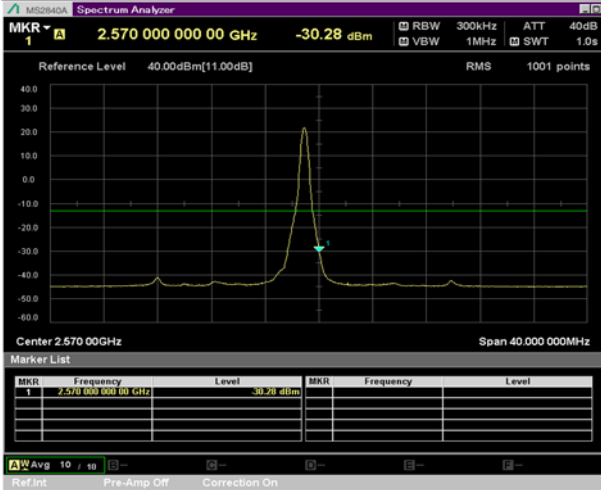

BW 20 MHz, 2510 MHz, Full RB

BW 20 MHz, 2560 MHz, 1 RB

QPSK

16QAM

BW 20 MHz, 2560 MHz, Full RB

LTE Band 7 Extended Band Edge Plot

BW 5 MHz, 2567.5 MHz, 12 RB

QPSK