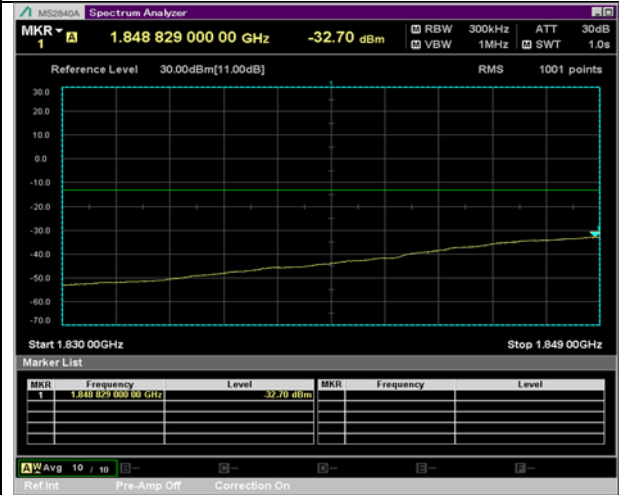

BW 15 MHz, 1902.5 MHz, 36 RB

QPSK

16QAM

BW 15 MHz, 1902.5 MHz, Full RB

BW 20 MHz, 1860 MHz, 50 RB

QPSK

16QAM

BW 20 MHz, 1860 MHz, Full RB

BW 20 MHz, 1900 MHz, 50 RB

QPSK

16QAM

BW 20 MHz, 1900 MHz, Full RB

LTE BAND 5

BW 1.4 MHz, 824.7 MHz, 1 RB

BW 1.4 MHz, 824.7 MHz, Full RB

BW 1.4 MHz, 848.3 MHz, 1 RB