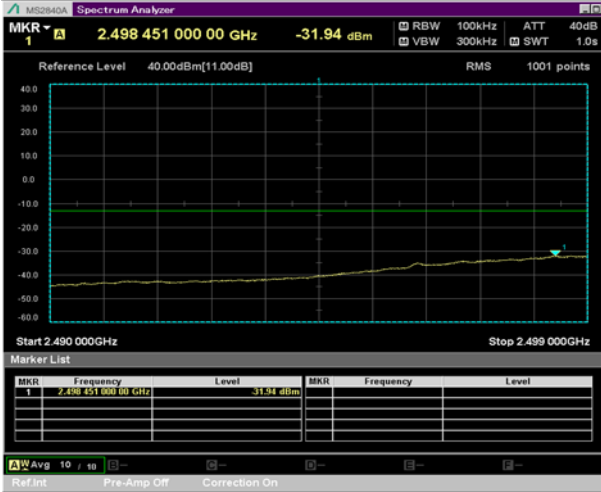

BW 10 MHz, 2505 MHz, 25 RB

QPSK