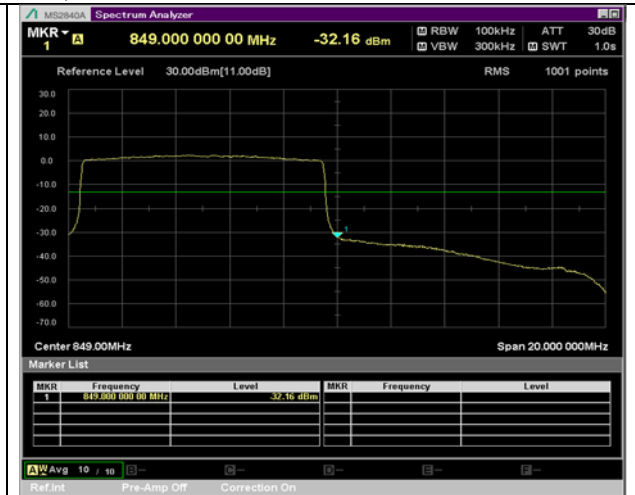

QPSK

16QAM

BW 5 MHz, 846.5 MHz, Full RB

BW 10 MHz, 829 MHz, 1 RB

QPSK

16QAM

BW 10 MHz, 829 MHz, Full RB

BW 10 MHz, 844 MHz, 1 RB

QPSK

16QAM

BW 10 MHz, 844 MHz, Full RB

LTE Band 5 Extended Band Edge Plot

BW 1.4 MHz, 848.3 MHz, 3 RB

QPSK

16QAM

BW 1.4 MHz, 848.3 MHz, Full RB