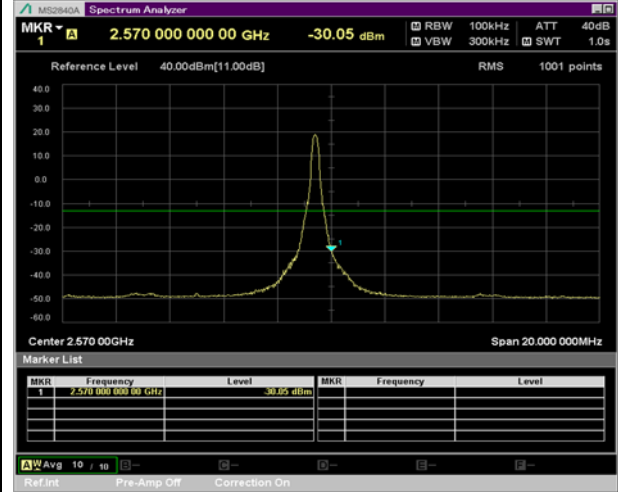

BW 10 MHz, 2505 MHz, Full RB

BW 10 MHz, 2565 MHz, 1 RB

QPSK

16QAM

BW 10 MHz, 2565 MHz, Full RB

BW 15 MHz, 2507.5 MHz, 1 RB

QPSK

16QAM