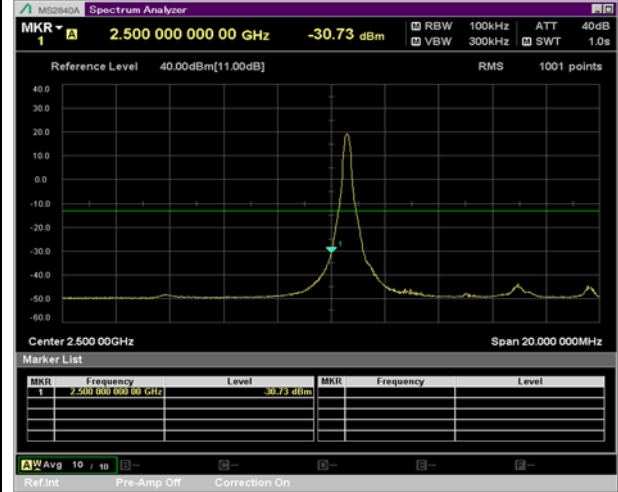

LTE Band 7

BW 5 MHz, 2567.5 MHz, 1 RB

QPSK

16QAM

BW 5 MHz, 2567.5 MHz, Full RB

BW 10 MHz, 2505 MHz, 1 RB

QPSK

16QAM