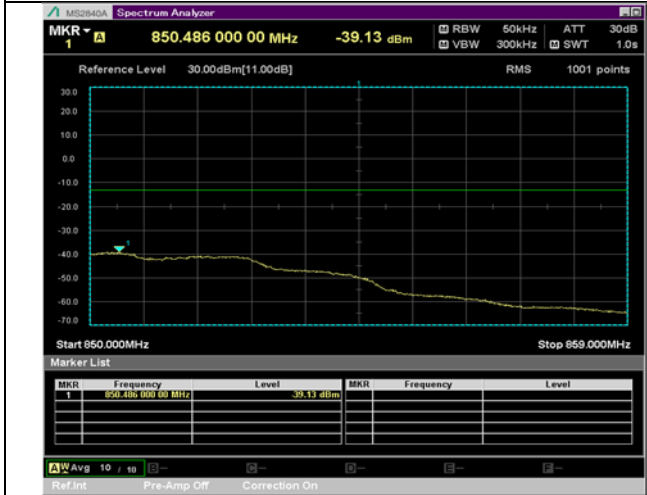

BW 5 MHz, 826.5 MHz, 12 RB

QPSK

16QAM

BW 5 MHz, 826.5 MHz, Full RB

BW 5 MHz, 846.5 MHz, 12 RB

QPSK

16QAM

BW 5 MHz, 846.5 MHz, Full RB