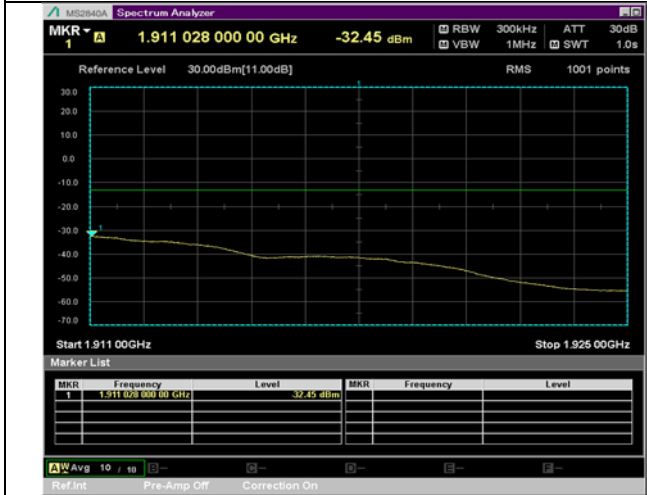

BW 15 MHz, 1902.5 MHz, 36 RB

QPSK

16QAM

BW 15 MHz, 1902.5 MHz, Full RB

BW 20 MHz, 1860 MHz, 50 RB

QPSK

16QAM

BW 20 MHz, 1860 MHz, Full RB

BW 20 MHz, 1900 MHz, 50 RB

QPSK

16QAM

BW 20 MHz, 1900 MHz, Full RB

LTE BAND 5

BW 1.4 MHz, 824.7 MHz, 1 RB

BW 1.4 MHz, 824.7 MHz, Full RB

BW 1.4 MHz, 848.3 MHz, 1 RB