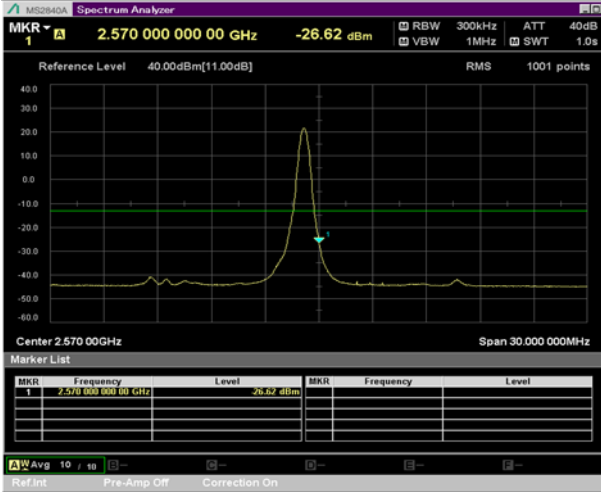

BW 15 MHz, 2562.5 MHz, 1 RB

QPSK