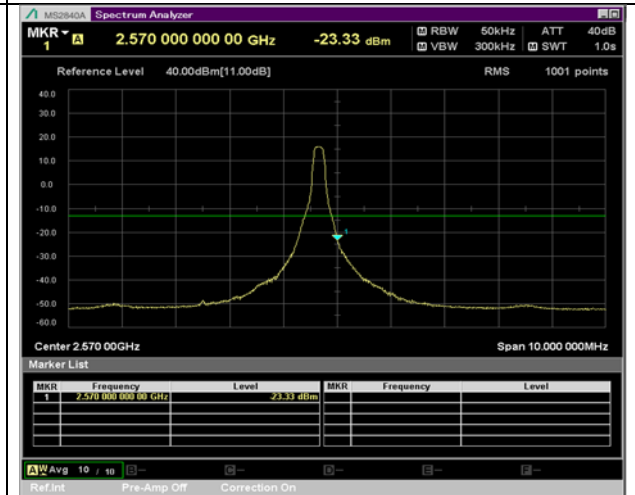

BW 5 MHz, 2567.5 MHz, 1 RB

QPSK

16QAM