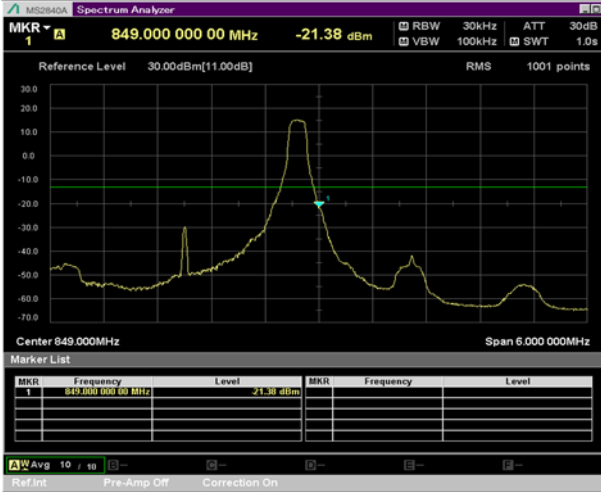

BW 3 MHz, 847.5 MHz, 1 RB

QPSK