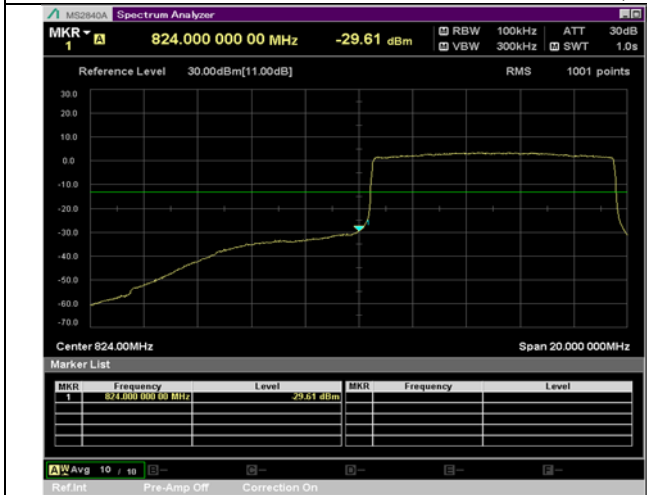

QPSK

16QAM

BW 5 MHz, 846.5 MHz, Full RB

BW 10 MHz, 829 MHz, 1 RB

QPSK

16QAM

BW 10 MHz, 829 MHz, Full RB

BW 10 MHz, 844 MHz, 1 RB

QPSK

16QAM

BW 10 MHz, 844 MHz, Full RB

LTE Band 5 Extended Band Edge Plot

BW 1.4 MHz, 848.3 MHz, 3 RB

QPSK

16QAM

BW 1.4 MHz, 848.3 MHz, Full RB