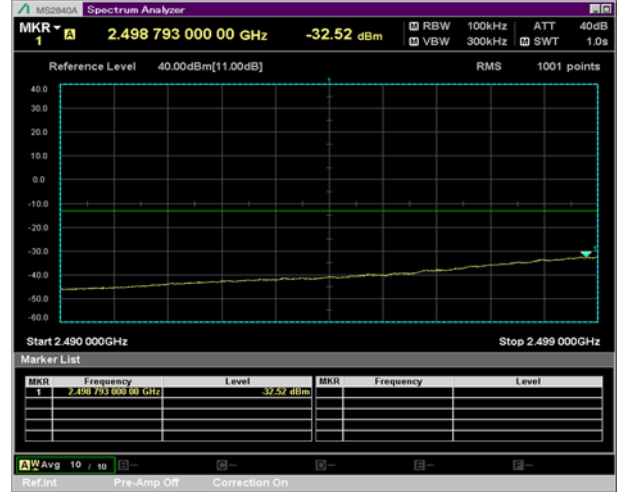

BW 10 MHz, 2505 MHz, 25 RB

QPSK

16QAM

BW 10 MHz, 2505 MHz, Full RB