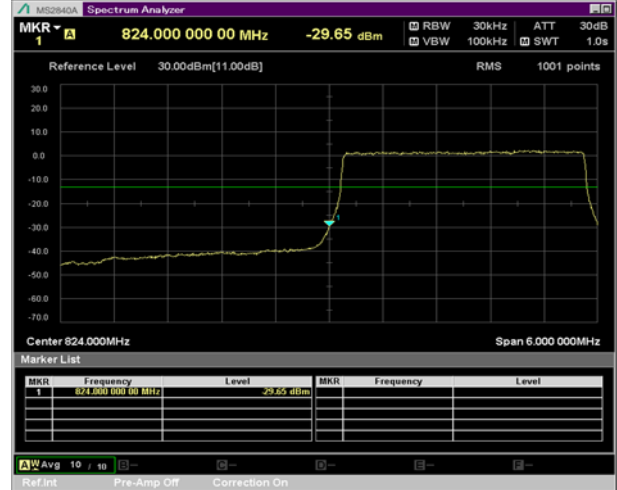

BW 20 MHz, 1900 MHz, 50 RB

QPSK

16QAM

BW 20 MHz, 1900 MHz, Full RB

LTE BAND 5

BW 1.4 MHz, 824.7 MHz, 1 RB

BW 1.4 MHz, 824.7 MHz, Full RB

BW 1.4 MHz, 848.3 MHz, 1 RB

QPSK

16QAM

BW 1.4 MHz, 848.3 MHz, Full RB

BW 3 MHz, 825.5 MHz, 1 RB

QPSK

16QAM

BW 3 MHz, 825.5 MHz, Full RB

BW 3 MHz, 847.5 MHz, 1 RB