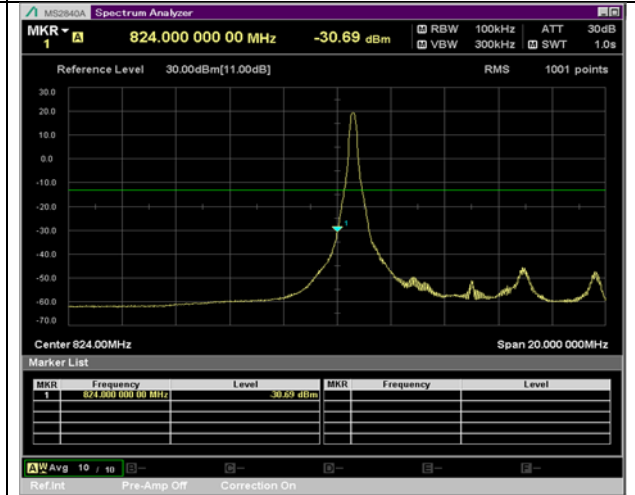

QPSK

16QAM

BW 5 MHz, 846.5 MHz, Full RB

BW 10 MHz, 829 MHz, 1 RB

QPSK

16QAM

BW 10 MHz, 829 MHz, Full RB

BW 10 MHz, 844 MHz, 1 RB

QPSK

16QAM

BW 10 MHz, 844 MHz, Full RB

LTE Band 5 Extended Band Edge Plot

BW 1.4 MHz, 848.3 MHz, 3 RB

QPSK

16QAM

BW 1.4 MHz, 848.3 MHz, Full RB