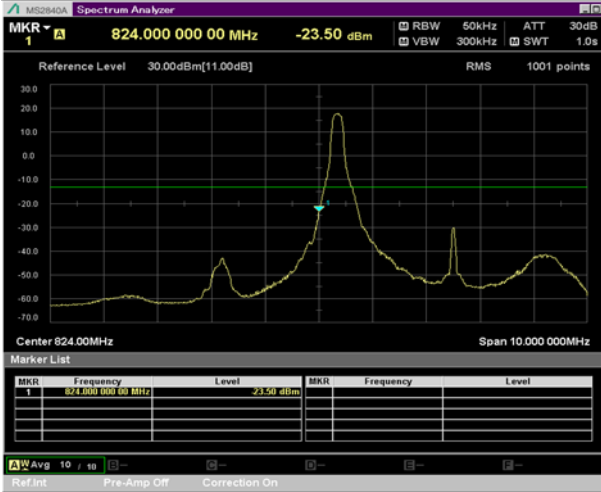

QPSK

16QAM

BW 3 MHz, 847.5 MHz, Full RB

BW 5 MHz, 826.5 MHz, 1 RB

QPSK

16QAM

BW 5 MHz, 826.5 MHz, Full RB

BW 5 MHz, 846.5 MHz, 1 RB