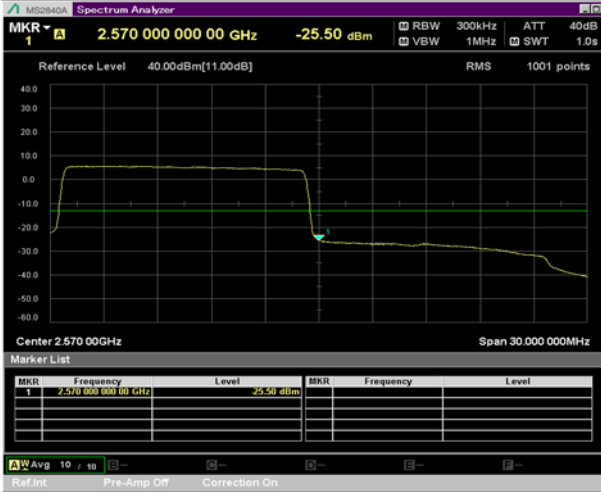

BW 15 MHz, 2507.5 MHz, Full RB

BW 15 MHz, 2562.5 MHz, 1 RB

QPSK

16QAM

BW 15 MHz, 2562.5 MHz, Full RB

BW 20 MHz, 2510 MHz, 1 RB

QPSK

16QAM

BW 20 MHz, 2510 MHz, Full RB

BW 20 MHz, 2560 MHz, 1 RB

QPSK

16QAM

BW 20 MHz, 2560 MHz, Full RB

LTE Band 7 Extended Band Edge Plot

BW 5 MHz, 2567.5 MHz, 12 RB

QPSK