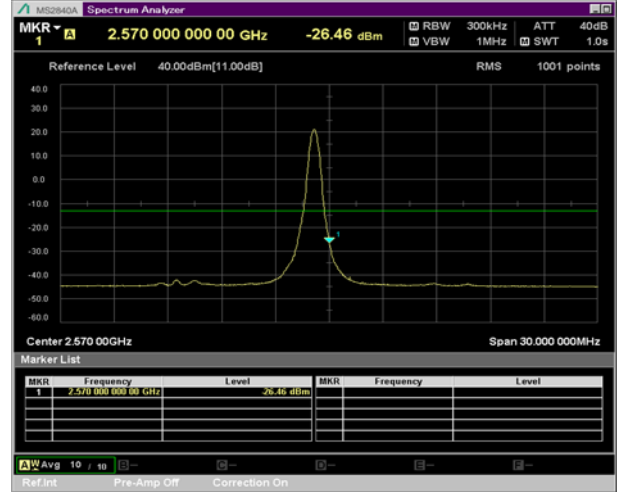

BW 15 MHz, 2562.5 MHz, 1 RB

QPSK

16QAM

BW 15 MHz, 2562.5 MHz, Full RB