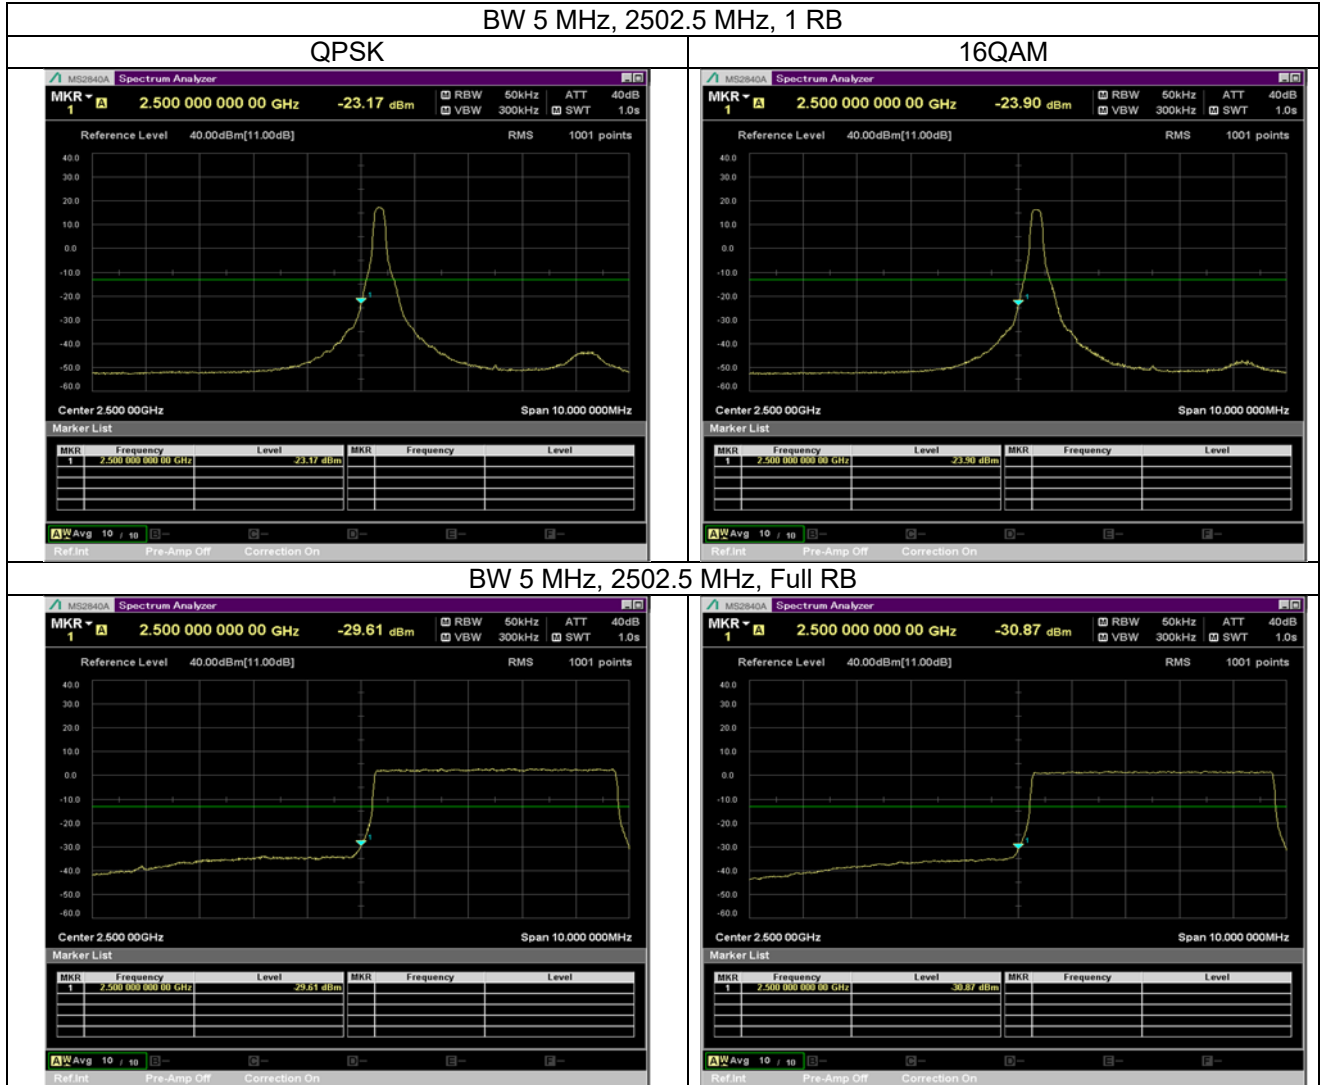

BW 10 MHz, 829 MHz, 25 RB

QPSK

16QAM

BW 10 MHz, 829 MHz, Full RB

BW 10 MHz, 844 MHz, 1 RB

QPSK

16QAM

BW 10 MHz, 844 MHz, Full RB

LTE Band 7

BW 5 MHz, 2567.5 MHz, 1 RB

QPSK

16QAM

BW 5 MHz, 2567.5 MHz, Full RB

BW 10 MHz, 2505 MHz, 1 RB

QPSK

16QAM