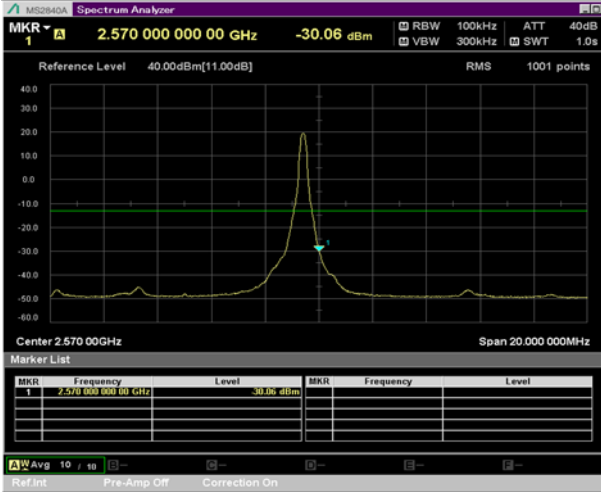

BW 10 MHz, 2565 MHz, 1 RB

QPSK