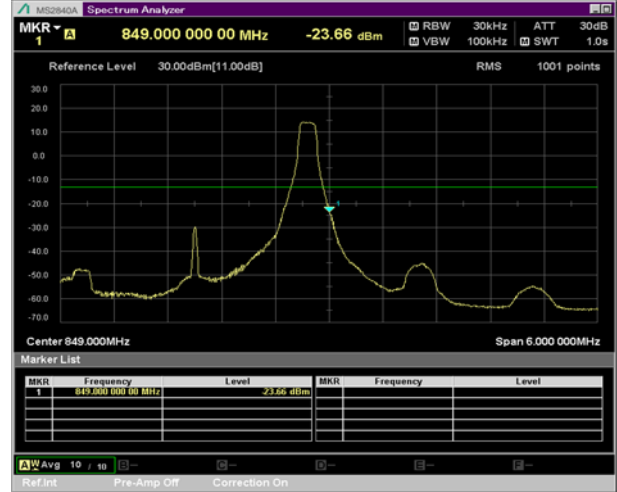

BW 3 MHz, 847.5 MHz, 1 RB

QPSK

16QAM

BW 3 MHz, 847.5 MHz, Full RB