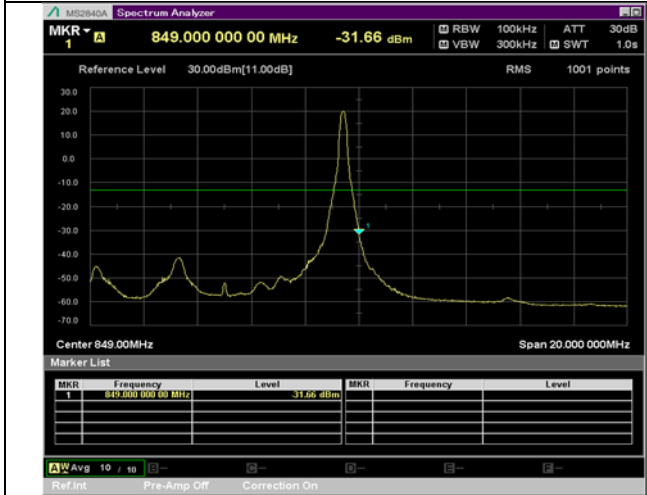

QPSK

16QAM

BW 5 MHz, 846.5 MHz, Full RB

BW 10 MHz, 829 MHz, 1 RB

QPSK

16QAM

BW 10 MHz, 829 MHz, Full RB

BW 10 MHz, 844 MHz, 1 RB

QPSK

16QAM

BW 10 MHz, 844 MHz, Full RB

LTE Band 5 Extended Band Edge Plot

BW 1.4 MHz, 848.3 MHz, 3 RB

QPSK

16QAM

BW 1.4 MHz, 848.3 MHz, Full RB