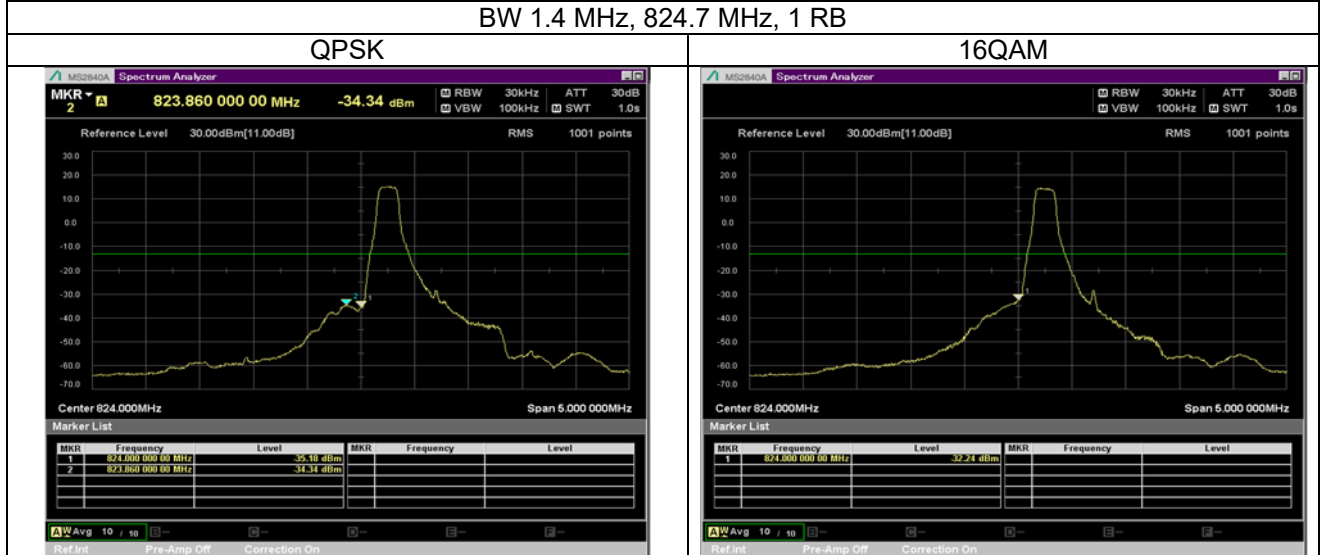

BW 20 MHz, 1900 MHz, 50 RB

QPSK

16QAM

BW 20 MHz, 1900 MHz, Full RB

LTE BAND 5

BW 1.4 MHz, 824.7 MHz, 1 RB

BW 1.4 MHz, 824.7 MHz, Full RB

BW 1.4 MHz, 848.3 MHz, 1 RB