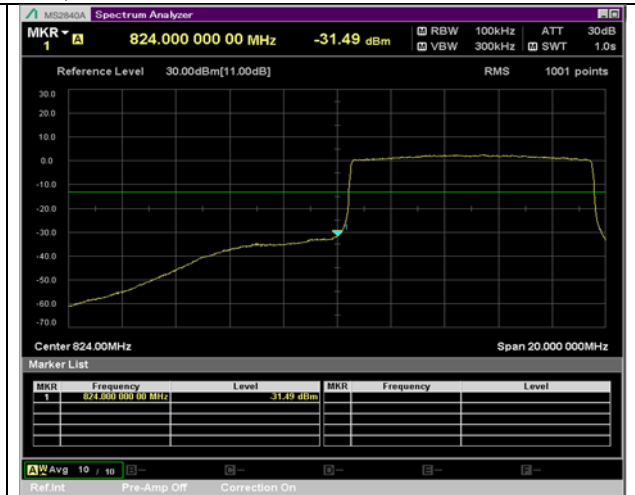

QPSK

16QAM

BW 5 MHz, 846.5 MHz, Full RB

BW 10 MHz, 829 MHz, 1 RB

QPSK

16QAM

BW 10 MHz, 829 MHz, Full RB

BW 10 MHz, 844 MHz, 1 RB

QPSK

16QAM

BW 10 MHz, 844 MHz, Full RB

LTE Band 5 Extended Band Edge Plot

BW 1.4 MHz, 848.3 MHz, 3 RB

QPSK

16QAM

BW 1.4 MHz, 848.3 MHz, Full RB