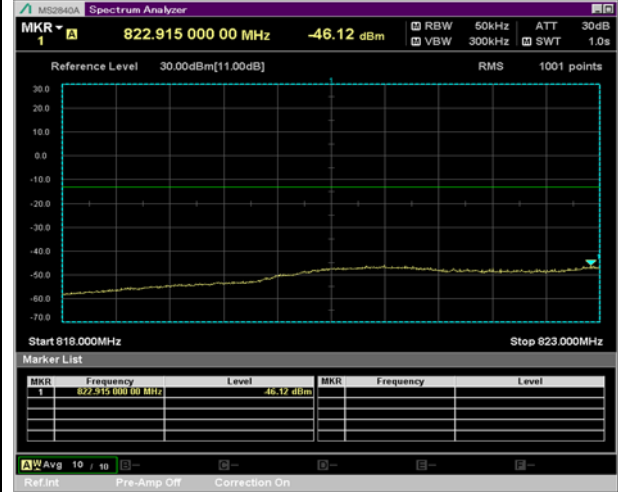

BW 5 MHz, 826.5 MHz, 12 RB

QPSK

16QAM

BW 5 MHz, 826.5 MHz, Full RB

BW 5 MHz, 846.5 MHz, 12 RB

QPSK

16QAM

BW 5 MHz, 846.5 MHz, Full RB