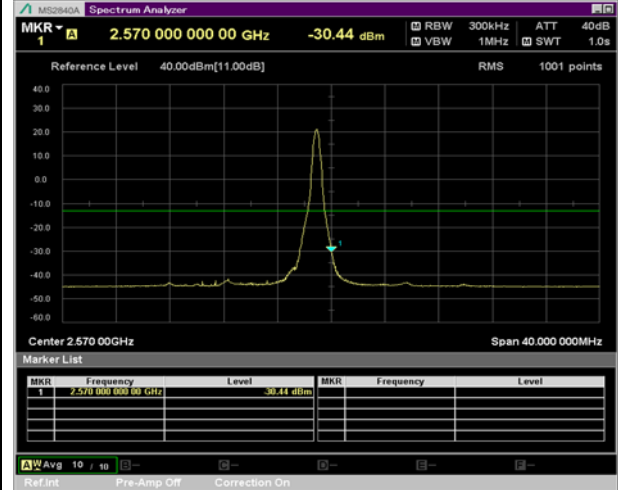

BW 20 MHz, 2510 MHz, Full RB

BW 20 MHz, 2560 MHz, 1 RB

QPSK

16QAM

BW 20 MHz, 2560 MHz, Full RB

LTE Band 7 Extended Band Edge Plot

BW 5 MHz, 2567.5 MHz, 12 RB

QPSK