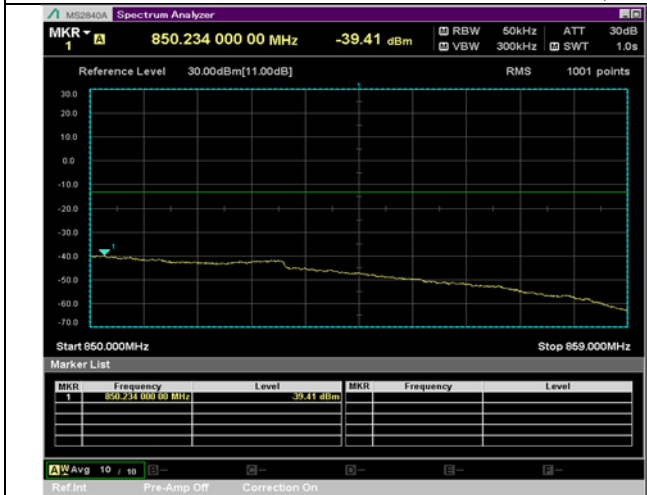

BW 5 MHz, 826.5 MHz, 12 RB

QPSK

16QAM

BW 5 MHz, 826.5 MHz, Full RB

BW 5 MHz, 846.5 MHz, 12 RB

QPSK

16QAM

BW 5 MHz, 846.5 MHz, Full RB