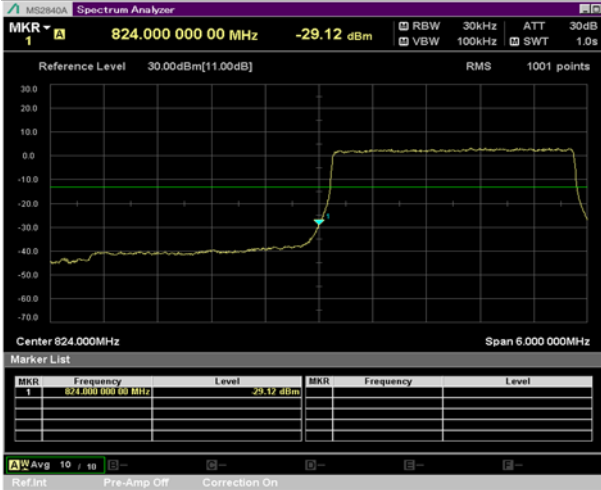

BW 20 MHz, 1900 MHz, 50 RB

QPSK

16QAM

BW 20 MHz, 1900 MHz, Full RB

LTE BAND 5

BW 1.4 MHz, 824.7 MHz, 1 RB

BW 1.4 MHz, 824.7 MHz, Full RB

BW 1.4 MHz, 848.3 MHz, 1 RB

QPSK

16QAM

BW 1.4 MHz, 848.3 MHz, Full RB

BW 3 MHz, 825.5 MHz, 1 RB

QPSK

16QAM

BW 3 MHz, 825.5 MHz, Full RB

BW 3 MHz, 847.5 MHz, 1 RB