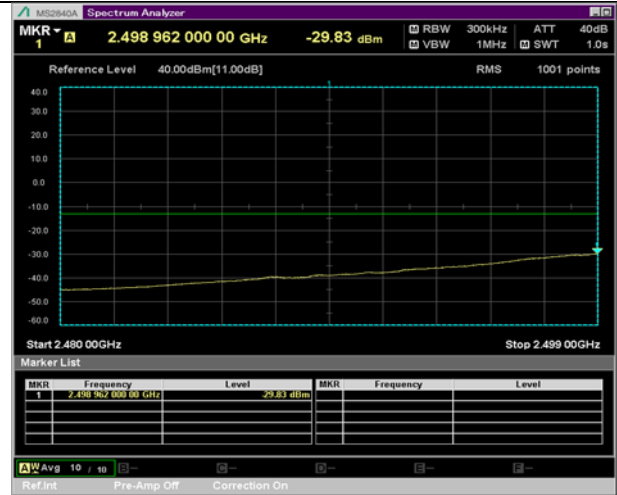

BW 20 MHz, 2510 MHz, 50 RB

QPSK

16QAM

BW 20 MHz, 2510 MHz, Full RB

BW 20 MHz, 2560 MHz, 1 RB

QPSK

16QAM

BW 20 MHz, 2560 MHz, Full RB

LTE Band 12

BW 1.4 MHz, 699.7 MHz, 1 RB

BW 1.4 MHz, 699.7 MHz, Full RB

BW 1.4 MHz, 715.3 MHz, 1 RB

QPSK

16QAM

BW 1.4 MHz, 715.3 MHz, Full RB

BW 3 MHz, 700.5 MHz, 1 RB