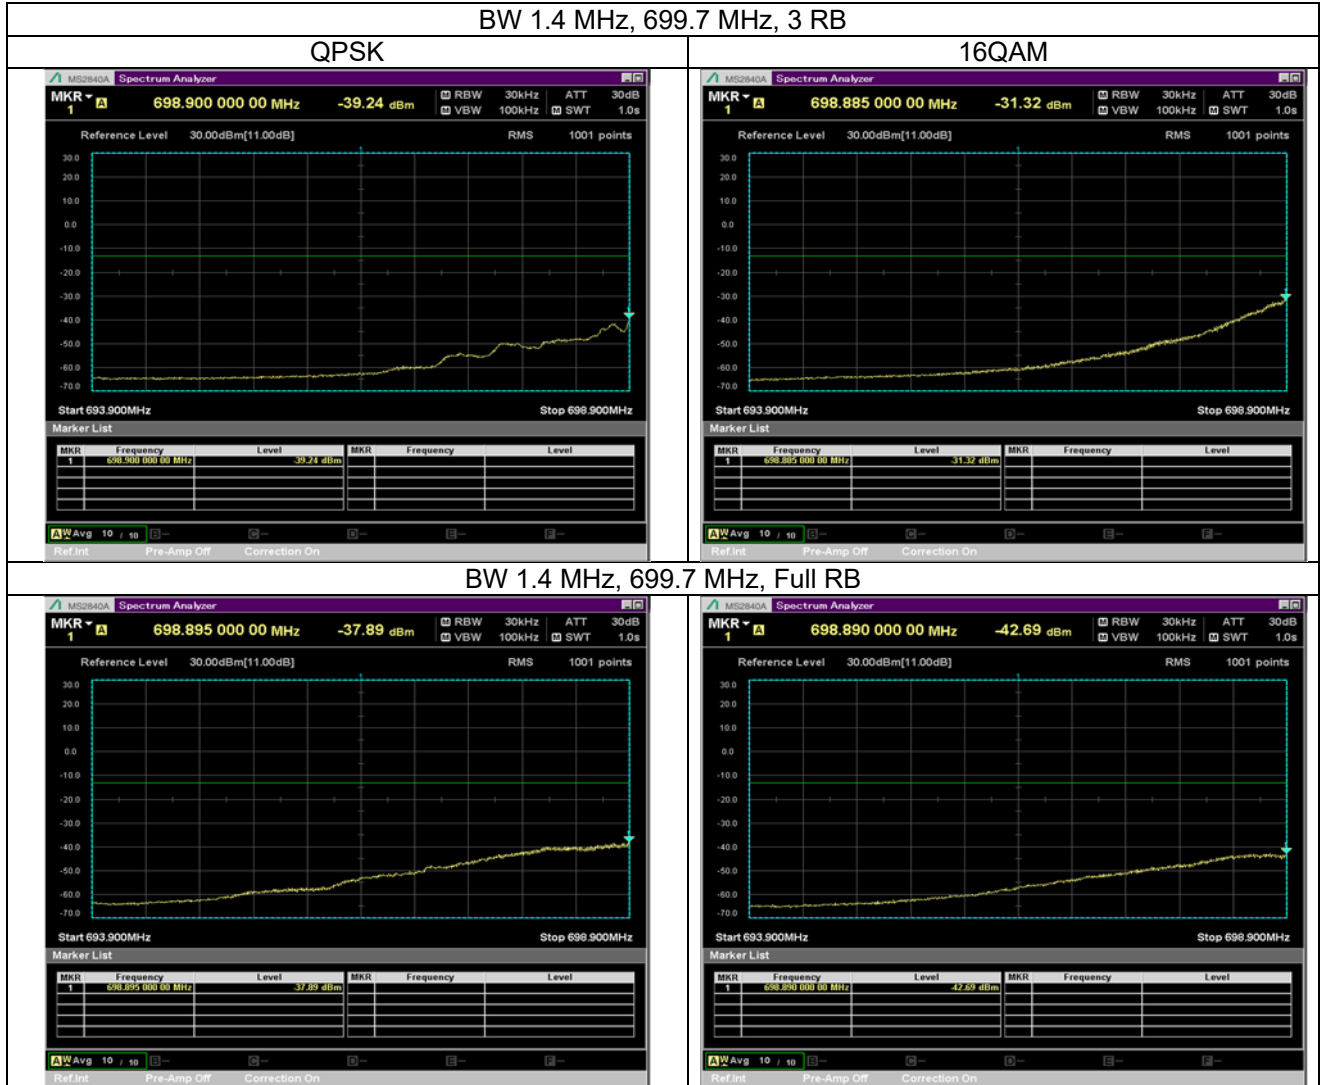

QPSK

16QAM

BW 10 MHz, 704 MHz, Full RB

BW 10 MHz, 711 MHz, 1 RB

QPSK

16QAM

BW 10 MHz, 711 MHz, Full RB

LTE Band 7 Extended Band Edge Plot

BW 1.4 MHz, 715.3 MHz, 3 RB

QPSK

16QAM

BW 1.4 MHz, 715.3 MHz, Full RB

BW 3 MHz, 700.5 MHz, 8 RB

QPSK

16QAM

BW 3 MHz, 700.5 MHz, Full RB