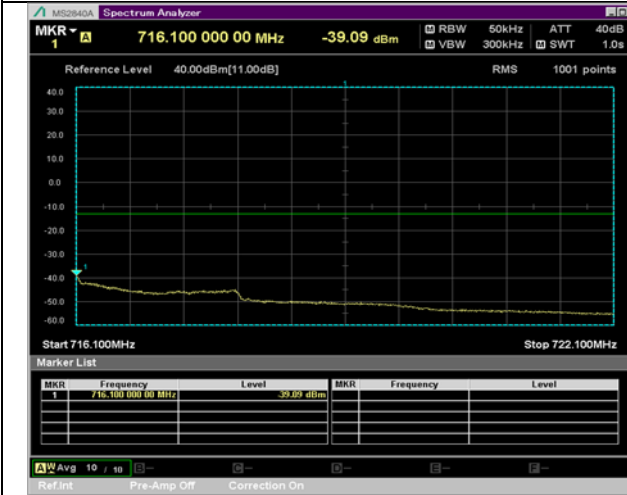

BW 5 MHz, 713.5 MHz, 12 RB

QPSK