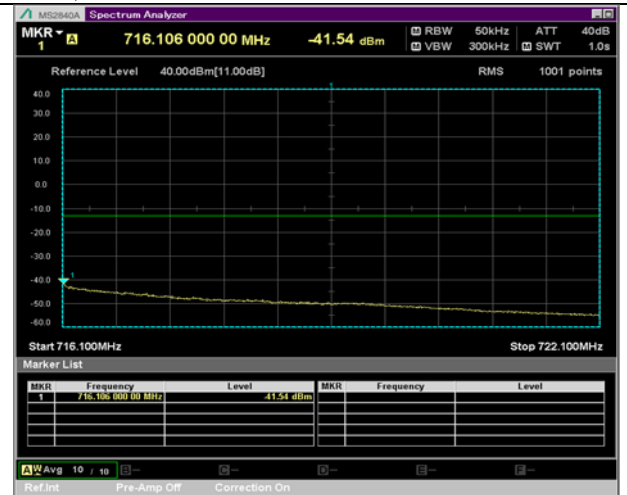

BW 5 MHz, 713.5 MHz, 12 RB

QPSK

16QAM

BW 5 MHz, 713.5 MHz, Full RB

BW 10 MHz, 704 MHz, 25 RB

QPSK

16QAM

BW 10 MHz, 704 MHz, Full RB

BW 10 MHz, 711 MHz, 25 RB

QPSK

16QAM

BW 10 MHz, 711 MHz, Full RB

LTE Band 66(4)

BW 1.4 MHz, 1779.3 MHz, 1 RB

QPSK

16QAM