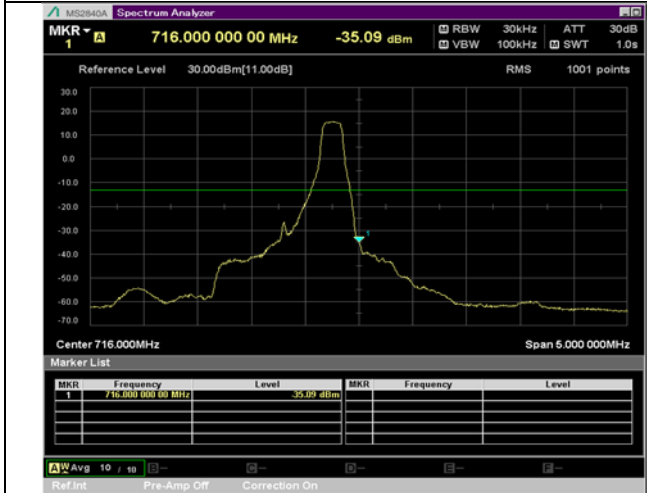

LTE Band 12

BW 1.4 MHz, 699.7 MHz, 1 RB

BW 1.4 MHz, 699.7 MHz, Full RB

BW 1.4 MHz, 715.3 MHz, 1 RB

QPSK

16QAM

BW 1.4 MHz, 715.3 MHz, Full RB

BW 3 MHz, 700.5 MHz, 1 RB