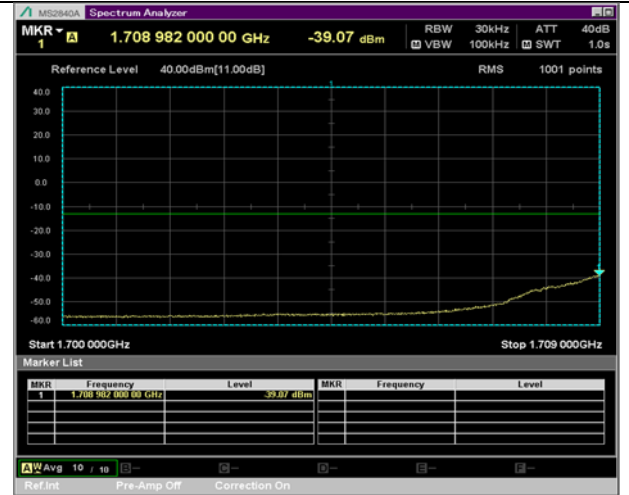

BW 3 MHz, 1711.5 MHz, 8 RB

QPSK

16QAM

BW 3 MHz, 1711.5 MHz, Full RB