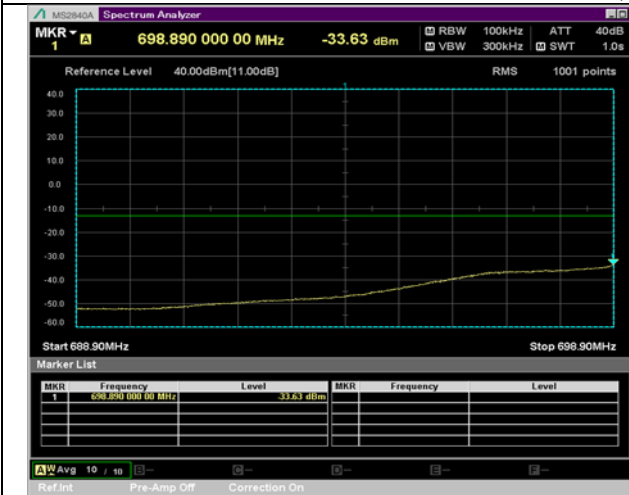

BW 5 MHz, 713.5 MHz, 12 RB

QPSK

16QAM

BW 5 MHz, 713.5 MHz, Full RB

BW 10 MHz, 704 MHz, 25 RB

QPSK

16QAM

BW 10 MHz, 704 MHz, Full RB

BW 10 MHz, 711 MHz, 25 RB

QPSK

16QAM

BW 10 MHz, 711 MHz, Full RB

LTE Band 66(4)

BW 1.4 MHz, 1779.3 MHz, 1 RB

QPSK

16QAM