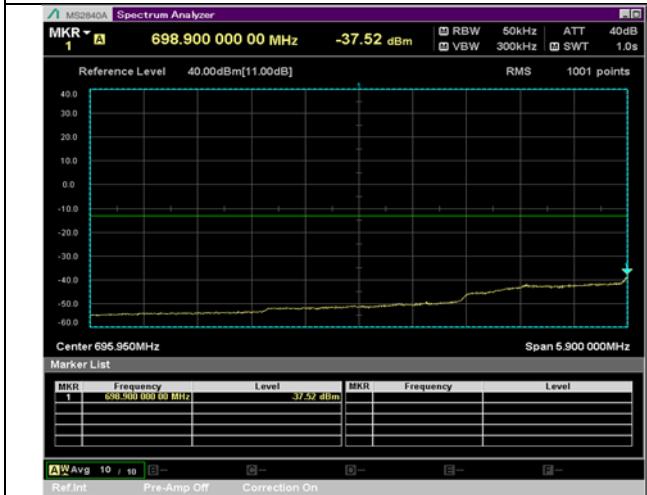

BW 3 MHz, 714.5 MHz, 8 RB

QPSK

16QAM

BW 3 MHz, 714.5 MHz, Full RB

BW 5 MHz, 701.5 MHz, 12 RB

QPSK

16QAM

BW 5 MHz, 701.5 MHz, Full RB