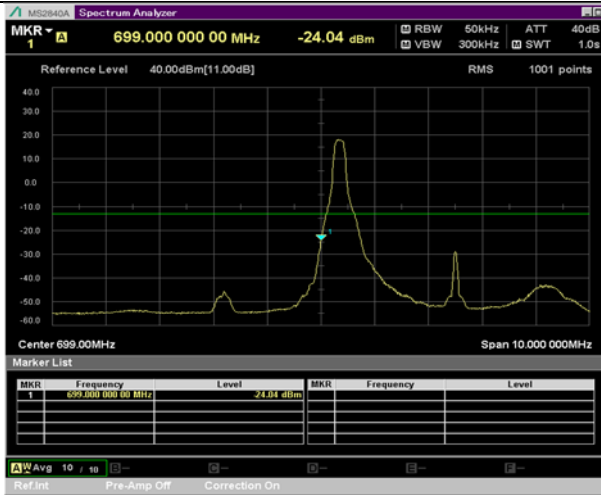

BW 5 MHz, 701.5 MHz, 1 RB

QPSK

16QAM