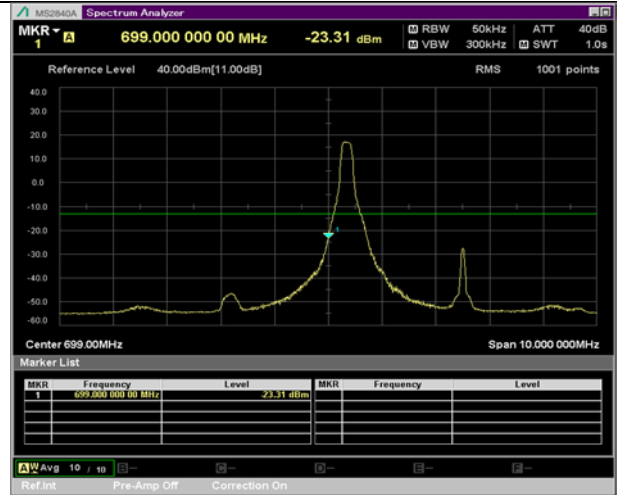

BW 5 MHz, 701.5 MHz, 1 RB

QPSK

16QAM