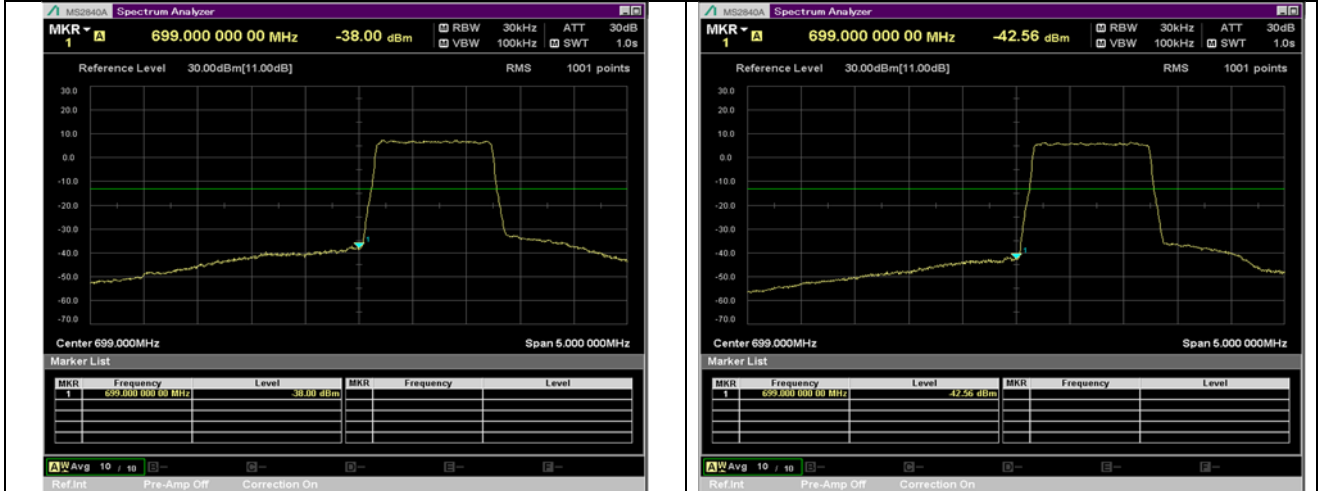

BW 20 MHz, 2510 MHz, 50 RB

QPSK

16QAM

BW 20 MHz, 2510 MHz, Full RB

BW 20 MHz, 2560 MHz, 1 RB

QPSK

16QAM

BW 20 MHz, 2560 MHz, Full RB

LTE Band 12

BW 1.4 MHz, 699.7 MHz, 1 RB

BW 1.4 MHz, 699.7 MHz, Full RB

BW 1.4 MHz, 715.3 MHz, 1 RB

QPSK

16QAM

BW 1.4 MHz, 715.3 MHz, Full RB

BW 3 MHz, 700.5 MHz, 1 RB