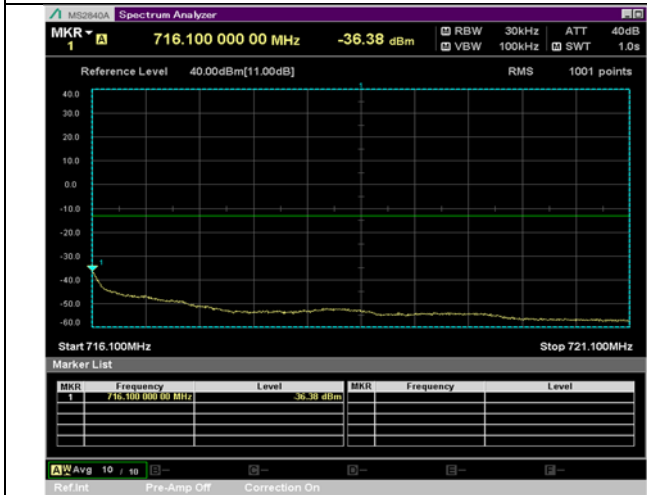

BW 3 MHz, 714.5 MHz, 8 RB

QPSK

16QAM