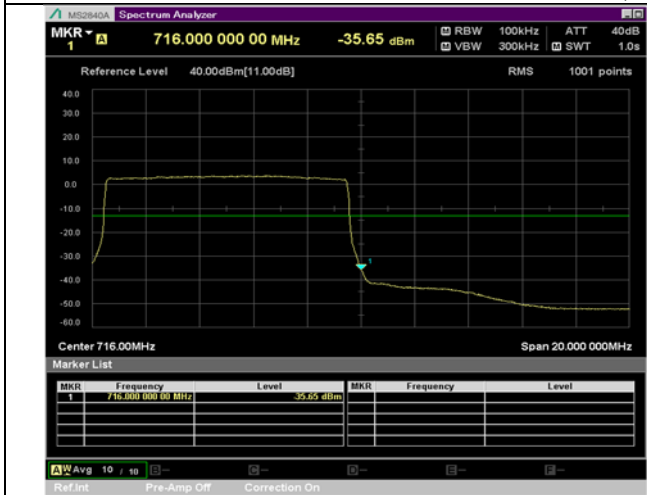

QPSK

16QAM

BW 10 MHz, 704 MHz, Full RB

BW 10 MHz, 711 MHz, 1 RB

QPSK

16QAM

BW 10 MHz, 711 MHz, Full RB

LTE Band 7 Extended Band Edge Plot