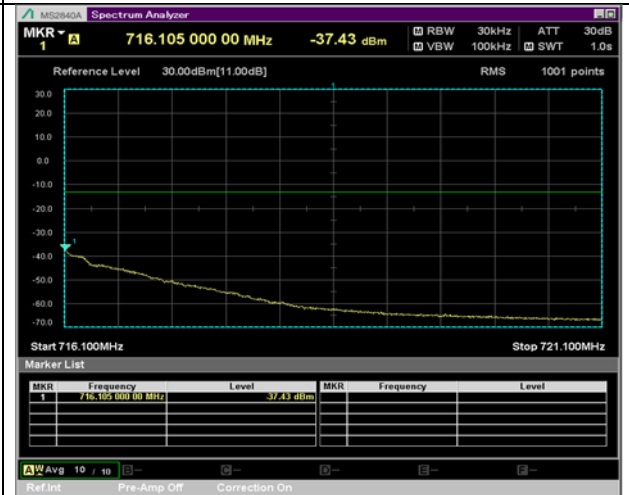

QPSK

16QAM

BW 10 MHz, 704 MHz, Full RB

BW 10 MHz, 711 MHz, 1 RB

QPSK

16QAM

BW 10 MHz, 711 MHz, Full RB

LTE Band 7 Extended Band Edge Plot

BW 1.4 MHz, 715.3 MHz, 3 RB

QPSK

16QAM

BW 1.4 MHz, 715.3 MHz, Full RB

BW 3 MHz, 700.5 MHz, 8 RB

QPSK

16QAM

BW 3 MHz, 700.5 MHz, Full RB