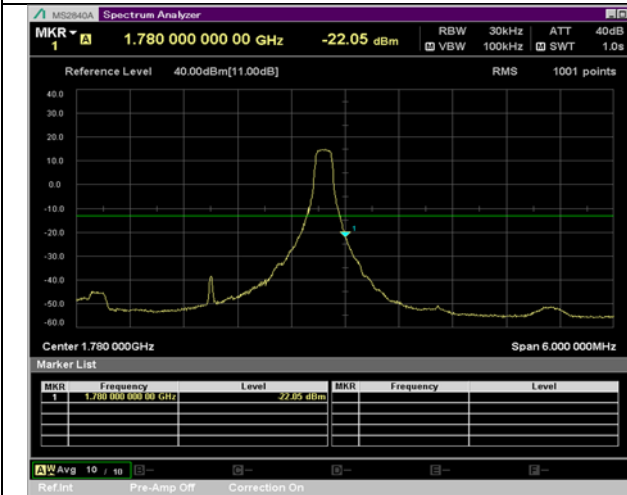

BW 1.4 MHz, 1779.3 MHz, Full RB

BW 3 MHz, 1711.5 MHz, 1 RB

QPSK

16QAM

BW 3 MHz, 1711.5 MHz, Full RB

BW 3 MHz, 1778.5 MHz, 1 RB

QPSK

16QAM