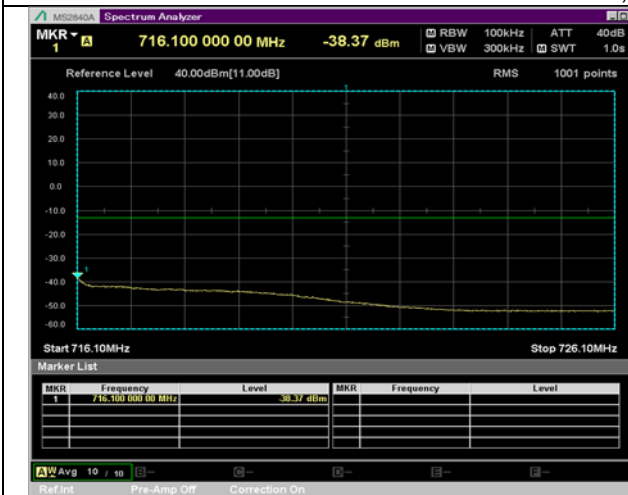

BW 10 MHz, 711 MHz, 25 RB

QPSK

16QAM

BW 10 MHz, 711 MHz, Full RB

LTE Band 66(4)

BW 1.4 MHz, 1779.3 MHz, 1 RB

QPSK

16QAM