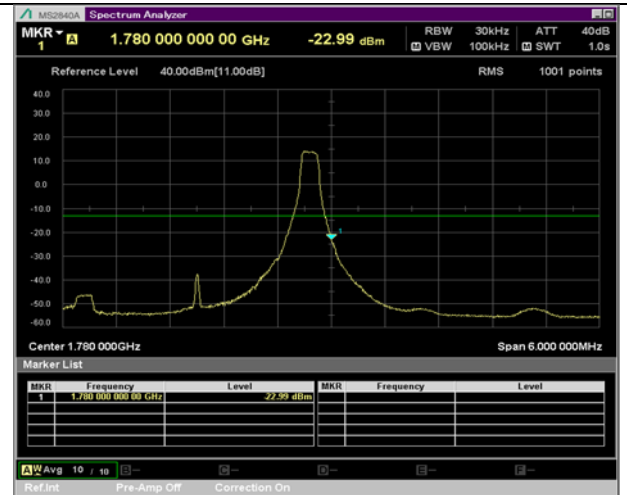

BW 1.4 MHz, 1779.3 MHz, Full RB

BW 3 MHz, 1711.5 MHz, 1 RB

QPSK

16QAM

BW 3 MHz, 1711.5 MHz, Full RB

BW 3 MHz, 1778.5 MHz, 1 RB

QPSK

16QAM