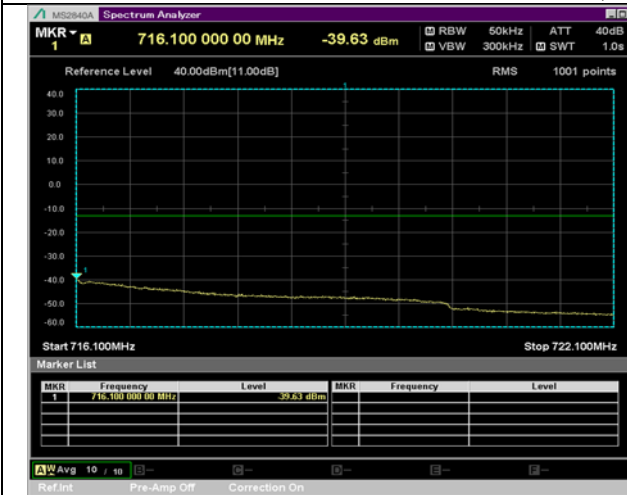

BW 5 MHz, 713.5 MHz, 12 RB

QPSK

16QAM

BW 5 MHz, 713.5 MHz, Full RB

BW 10 MHz, 704 MHz, 25 RB

QPSK

16QAM

BW 10 MHz, 704 MHz, Full RB

BW 10 MHz, 711 MHz, 25 RB

QPSK

16QAM

BW 10 MHz, 711 MHz, Full RB

LTE Band 66(4)

BW 1.4 MHz, 1779.3 MHz, 1 RB

QPSK

16QAM