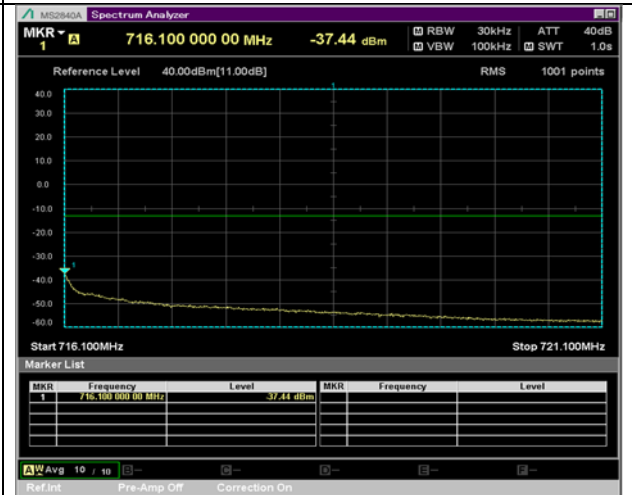

BW 3 MHz, 714.5 MHz, 8 RB

QPSK

16QAM