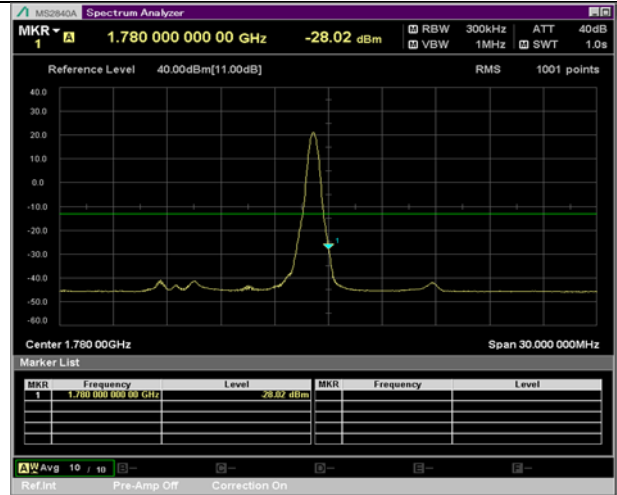

BW 15 MHz, 1772.5 MHz, 1 RB

QPSK

16QAM