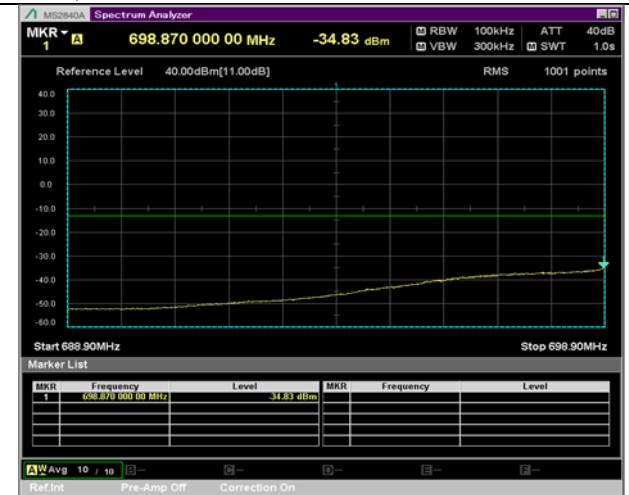

BW 5 MHz, 713.5 MHz, 12 RB

QPSK

16QAM

BW 5 MHz, 713.5 MHz, Full RB

BW 10 MHz, 704 MHz, 25 RB

QPSK

16QAM

BW 10 MHz, 704 MHz, Full RB

BW 10 MHz, 711 MHz, 25 RB

QPSK

16QAM

BW 10 MHz, 711 MHz, Full RB

LTE Band 66(4)

BW 1.4 MHz, 1779.3 MHz, 1 RB

QPSK

16QAM