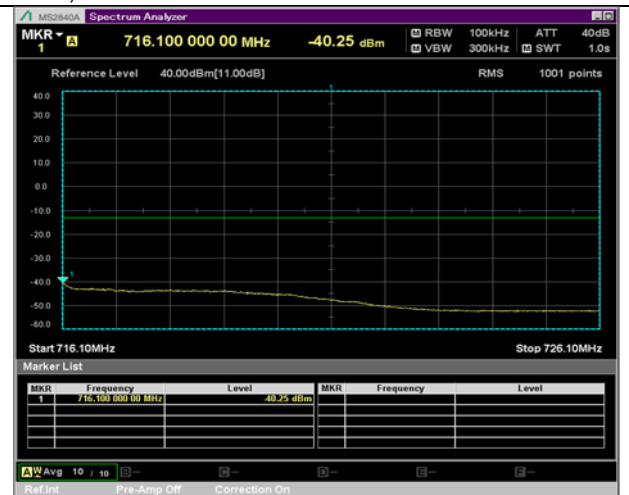

BW 10 MHz, 711 MHz, 25 RB

QPSK

16QAM

BW 10 MHz, 711 MHz, Full RB

LTE Band 66(4)

BW 1.4 MHz, 1779.3 MHz, 1 RB

QPSK

16QAM