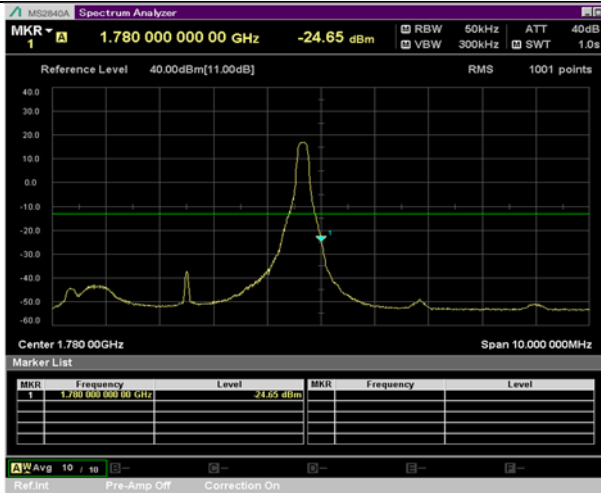

BW 3 MHz, 1778.5 MHz, Full RB

BW 5 MHz, 1712.5 MHz, 1 RB

QPSK

16QAM

BW 5 MHz, 1712.5 MHz, Full RB

BW 5 MHz, 1777.5 MHz, 1 RB

QPSK

16QAM