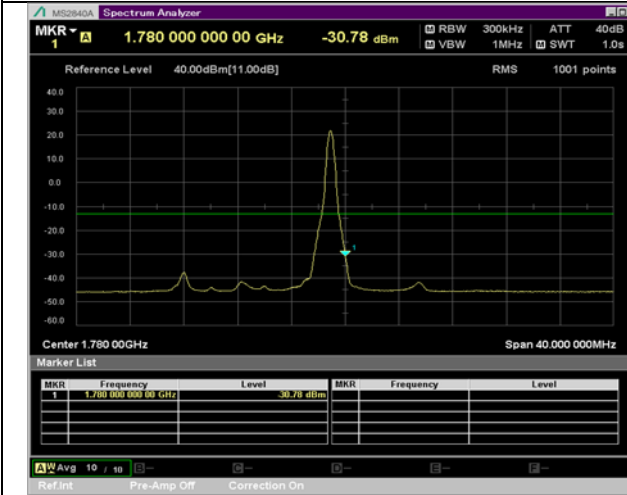

BW 15 MHz, 1772.5 MHz, Full RB

BW 20 MHz, 1720 MHz, 1 RB

QPSK

16QAM

BW 20 MHz, 1720 MHz, Full RB

BW 20 MHz, 1770 MHz, 1 RB

QPSK

16QAM

BW 20 MHz, 1770 MHz, Full RB

QPSK

16QAM

LTE Band 66(4) Extended Band Edge Plot

BW 1.4 MHz, 1779.3 MHz, 3 RB

QPSK

16QAM

BW 1.4 MHz, 1779.3 MHz, Full RB