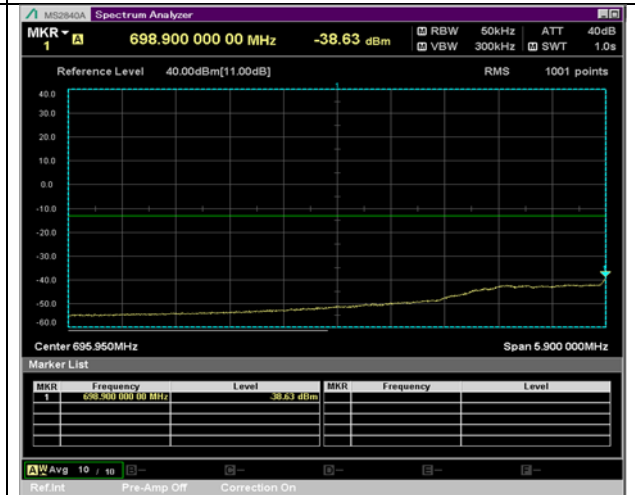

BW 3 MHz, 714.5 MHz, 8 RB

QPSK

16QAM

BW 3 MHz, 714.5 MHz, Full RB

BW 5 MHz, 701.5 MHz, 12 RB

QPSK

16QAM

BW 5 MHz, 701.5 MHz, Full RB