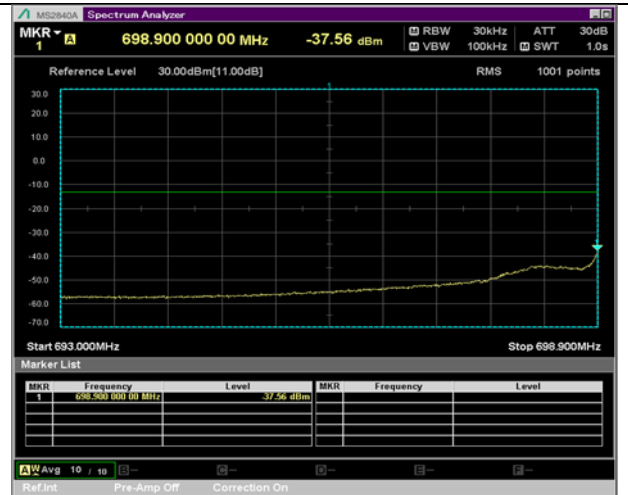

QPSK

16QAM

BW 10 MHz, 704 MHz, Full RB

BW 10 MHz, 711 MHz, 1 RB

QPSK

16QAM

BW 10 MHz, 711 MHz, Full RB

LTE Band 7 Extended Band Edge Plot

BW 1.4 MHz, 715.3 MHz, 3 RB

QPSK

16QAM

BW 1.4 MHz, 715.3 MHz, Full RB

BW 3 MHz, 700.5 MHz, 8 RB

QPSK

16QAM

BW 3 MHz, 700.5 MHz, Full RB