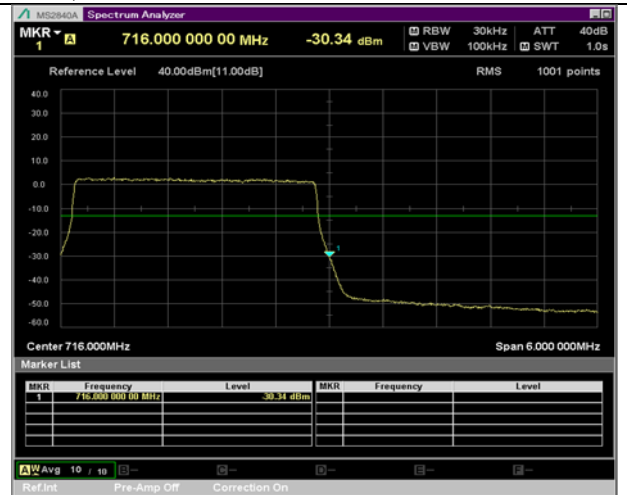

QPSK

16QAM

BW 3 MHz, 700.5 MHz, Full RB

BW 3 MHz, 714.5 MHz, 1 RB

QPSK

16QAM

BW 3 MHz, 714.5 MHz, Full RB

BW 5 MHz, 701.5 MHz, 1 RB