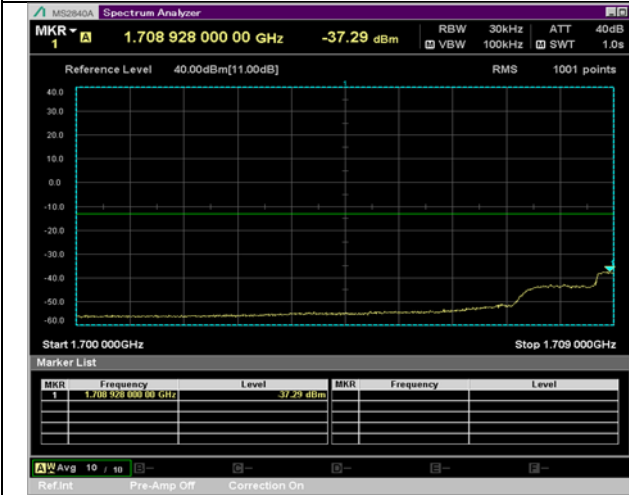

BW 3 MHz, 1711.5 MHz, 8 RB

QPSK