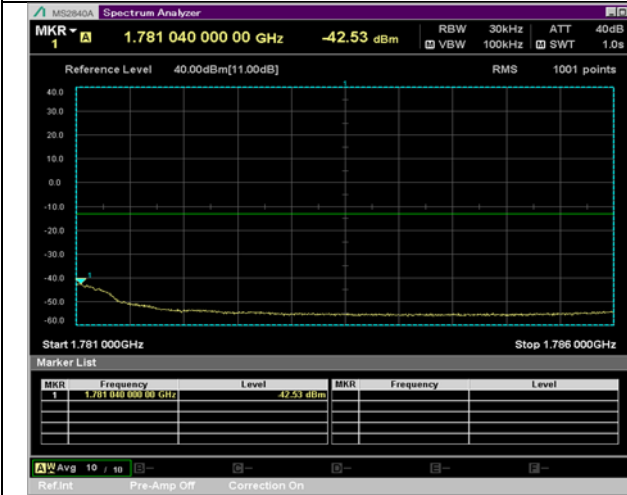

BW 20 MHz, 1770 MHz, Full RB

QPSK

16QAM

LTE Band 66(4) Extended Band Edge Plot

BW 1.4 MHz, 1779.3 MHz, 3 RB

QPSK

16QAM

BW 1.4 MHz, 1779.3 MHz, Full RB