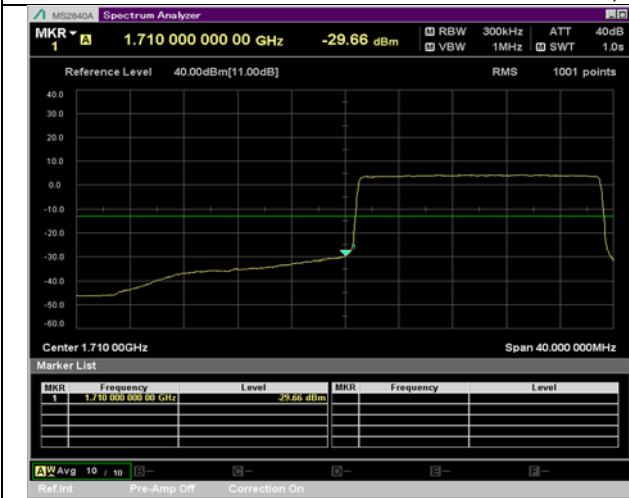

BW 15 MHz, 1772.5 MHz, Full RB

BW 20 MHz, 1720 MHz, 1 RB

QPSK

16QAM

BW 20 MHz, 1720 MHz, Full RB

BW 20 MHz, 1770 MHz, 1 RB

QPSK

16QAM

BW 20 MHz, 1770 MHz, Full RB

QPSK

16QAM

LTE Band 66(4) Extended Band Edge Plot

BW 1.4 MHz, 1779.3 MHz, 3 RB

QPSK

16QAM

BW 1.4 MHz, 1779.3 MHz, Full RB