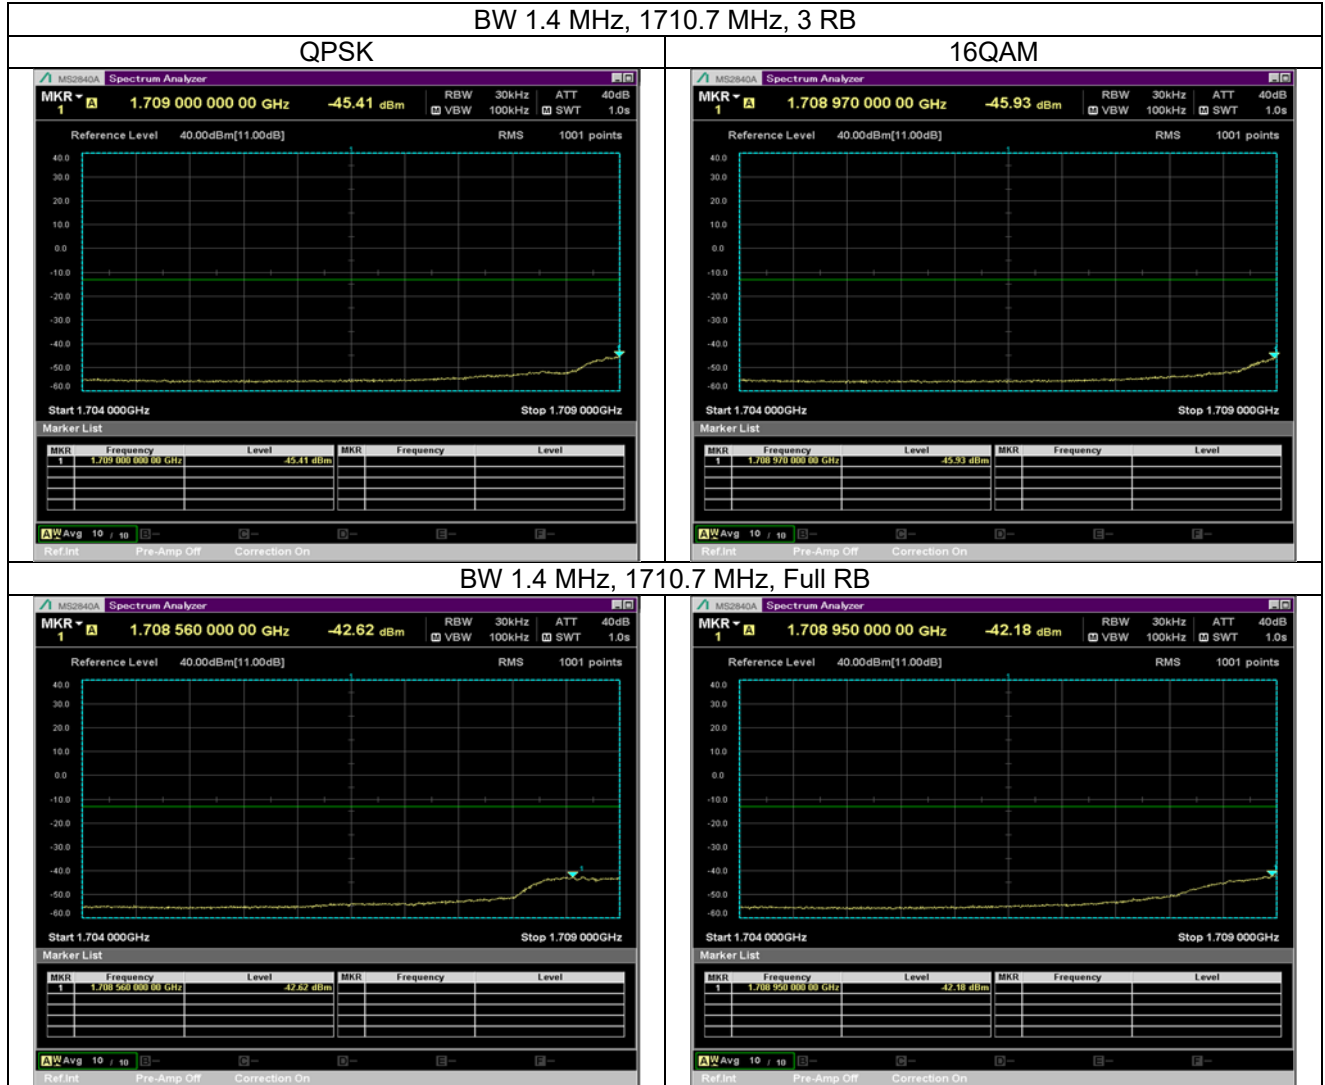

BW 15 MHz, 1772.5 MHz, Full RB

BW 20 MHz, 1720 MHz, 1 RB

QPSK

16QAM

BW 20 MHz, 1720 MHz, Full RB

BW 20 MHz, 1770 MHz, 1 RB

QPSK

16QAM

BW 20 MHz, 1770 MHz, Full RB

QPSK

16QAM

LTE Band 66(4) Extended Band Edge Plot

BW 1.4 MHz, 1779.3 MHz, 3 RB

QPSK

16QAM

BW 1.4 MHz, 1779.3 MHz, Full RB