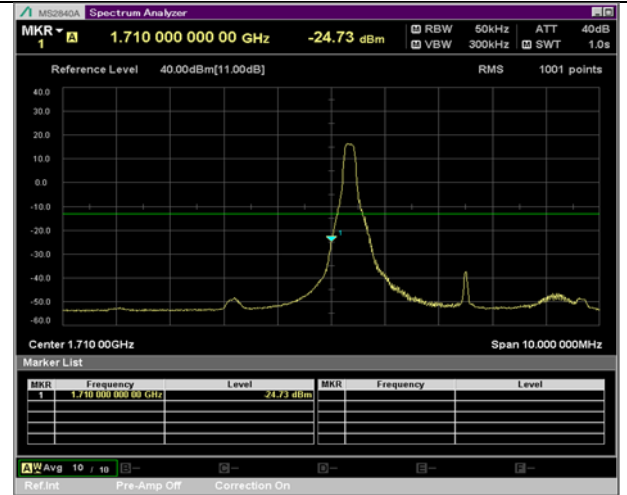

BW 3 MHz, 1778.5 MHz, Full RB

BW 5 MHz, 1712.5 MHz, 1 RB

QPSK

16QAM

BW 5 MHz, 1712.5 MHz, Full RB

BW 5 MHz, 1777.5 MHz, 1 RB

QPSK

16QAM