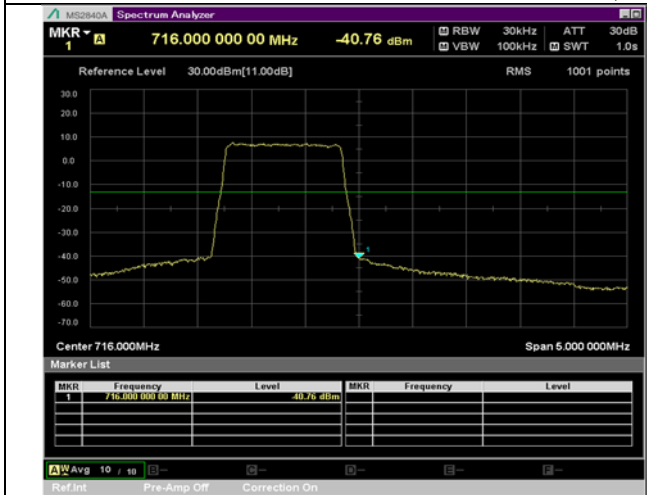

LTE Band 12

BW 1.4 MHz, 699.7 MHz, 1 RB

BW 1.4 MHz, 699.7 MHz, Full RB

BW 1.4 MHz, 715.3 MHz, 1 RB

QPSK

16QAM

BW 1.4 MHz, 715.3 MHz, Full RB

BW 3 MHz, 700.5 MHz, 1 RB