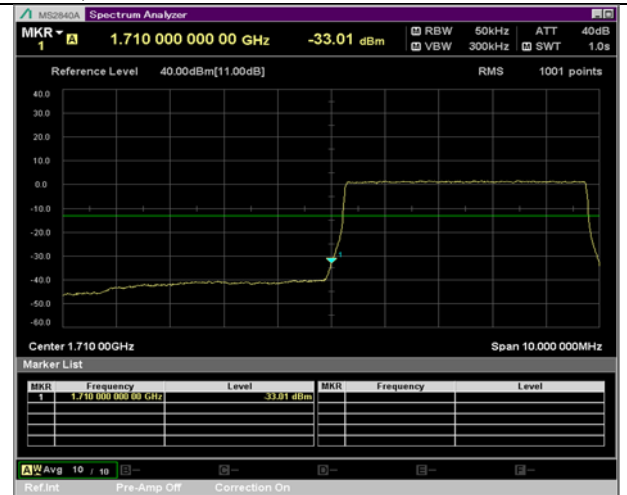

BW 3 MHz, 1778.5 MHz, Full RB

BW 5 MHz, 1712.5 MHz, 1 RB

QPSK

16QAM

BW 5 MHz, 1712.5 MHz, Full RB

BW 5 MHz, 1777.5 MHz, 1 RB

QPSK

16QAM