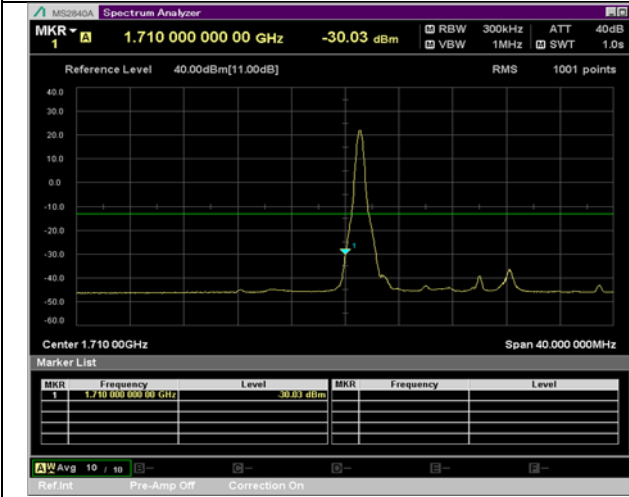

BW 20 MHz, 1720 MHz, 1 RB

QPSK