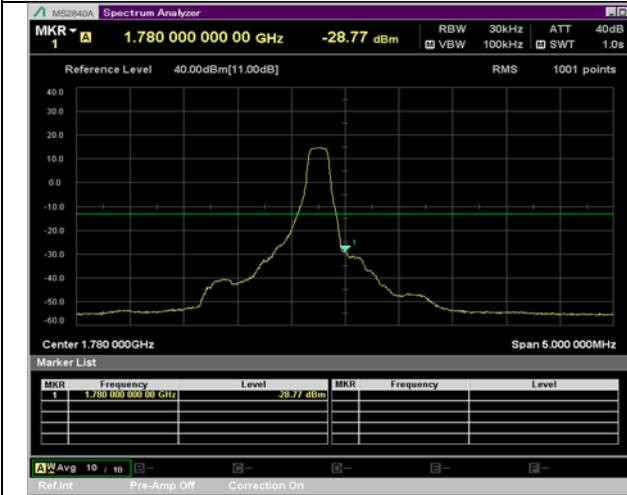

BW 10 MHz, 711 MHz, 25 RB

QPSK

16QAM

BW 10 MHz, 711 MHz, Full RB

LTE Band 66(4)

BW 1.4 MHz, 1779.3 MHz, 1 RB

QPSK

16QAM