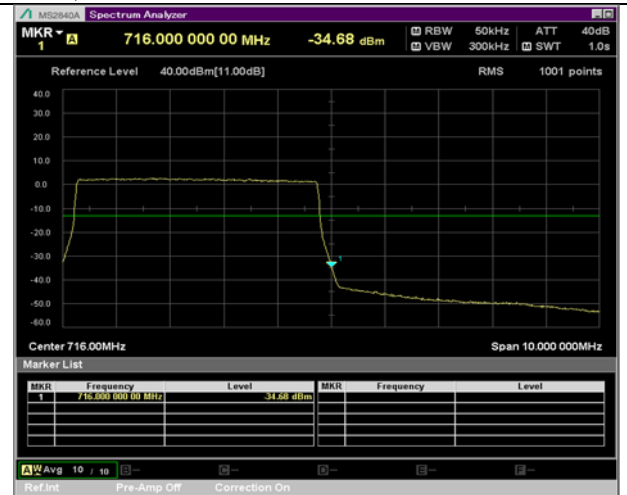

QPSK

16QAM

BW 5 MHz, 701.5 MHz, Full RB

BW 5 MHz, 713.5 MHz, 1 RB

QPSK

16QAM

BW 5 MHz, 713.5 MHz, Full RB

BW 10 MHz, 704 MHz, 1 RB

QPSK

16QAM

BW 10 MHz, 704 MHz, Full RB

BW 10 MHz, 711 MHz, 1 RB

QPSK

16QAM

BW 10 MHz, 711 MHz, Full RB

LTE Band 7 Extended Band Edge Plot