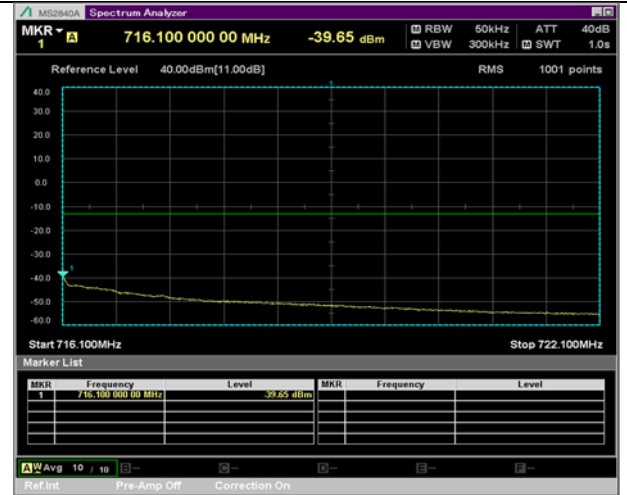

BW 5 MHz, 713.5 MHz, 12 RB

QPSK

16QAM

BW 5 MHz, 713.5 MHz, Full RB