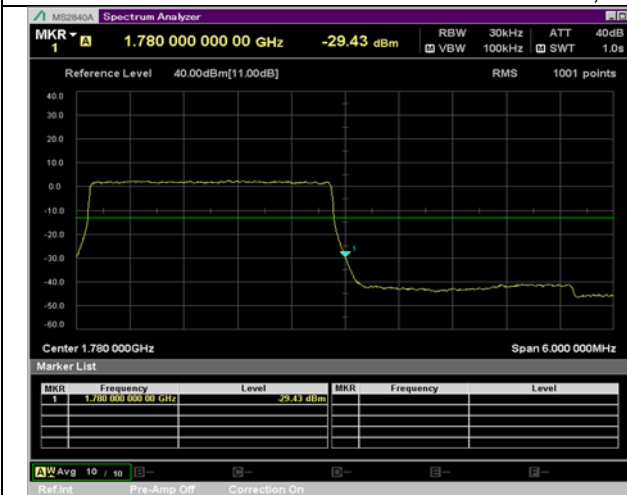

BW 3 MHz, 1778.5 MHz, Full RB