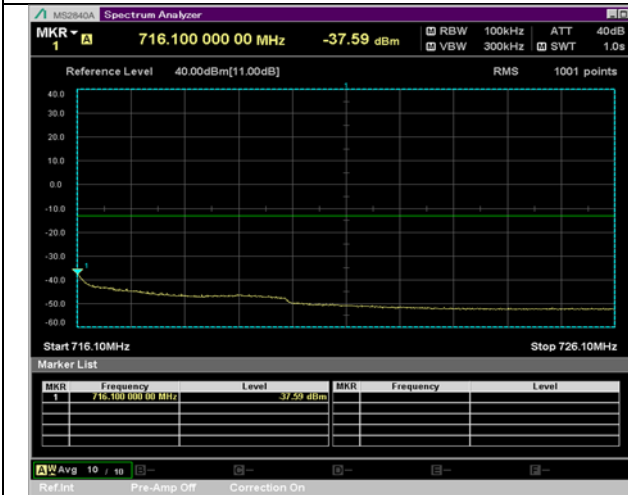

BW 5 MHz, 713.5 MHz, 12 RB

QPSK

16QAM

BW 5 MHz, 713.5 MHz, Full RB

BW 10 MHz, 704 MHz, 25 RB

QPSK

16QAM

BW 10 MHz, 704 MHz, Full RB

BW 10 MHz, 711 MHz, 25 RB

QPSK

16QAM

BW 10 MHz, 711 MHz, Full RB

LTE Band 66(4)

BW 1.4 MHz, 1779.3 MHz, 1 RB

QPSK

16QAM