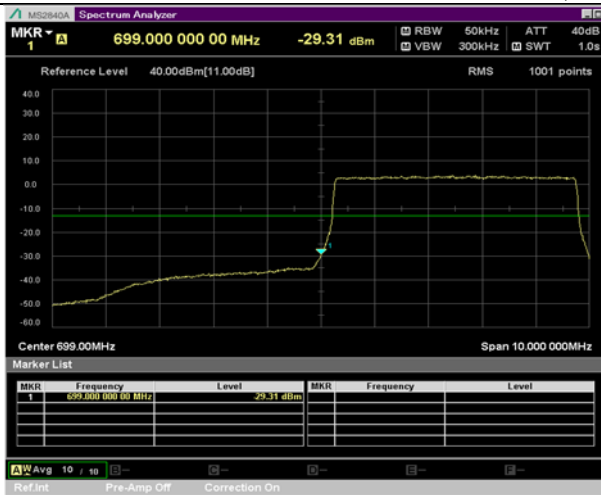

BW 5 MHz, 701.5 MHz, Full RB