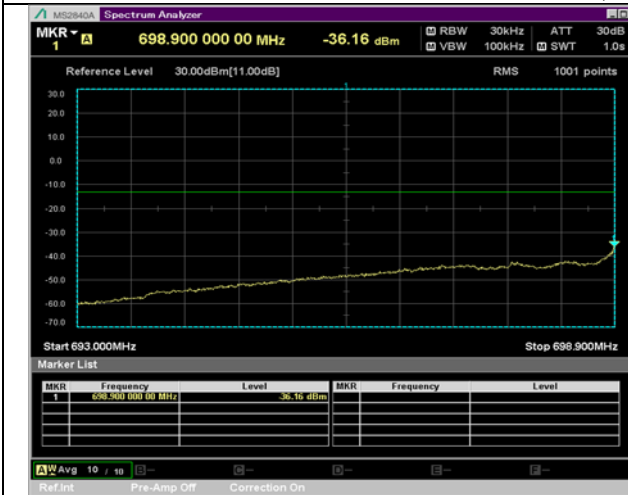

QPSK

16QAM

BW 10 MHz, 704 MHz, Full RB

BW 10 MHz, 711 MHz, 1 RB

QPSK

16QAM

BW 10 MHz, 711 MHz, Full RB

LTE Band 7 Extended Band Edge Plot

BW 1.4 MHz, 715.3 MHz, 3 RB

QPSK

16QAM

BW 1.4 MHz, 715.3 MHz, Full RB

BW 3 MHz, 700.5 MHz, 8 RB

QPSK

16QAM

BW 3 MHz, 700.5 MHz, Full RB