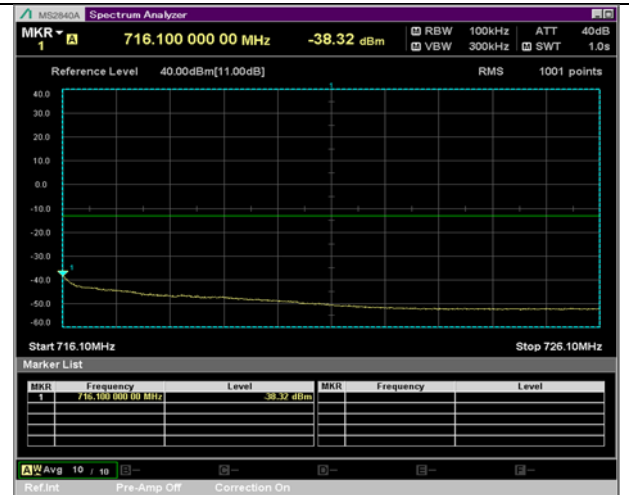

BW 5 MHz, 713.5 MHz, 12 RB

QPSK

16QAM

BW 5 MHz, 713.5 MHz, Full RB

BW 10 MHz, 704 MHz, 25 RB

QPSK

16QAM

BW 10 MHz, 704 MHz, Full RB

BW 10 MHz, 711 MHz, 25 RB

QPSK

16QAM

BW 10 MHz, 711 MHz, Full RB

LTE Band 66(4)

BW 1.4 MHz, 1779.3 MHz, 1 RB

QPSK

16QAM