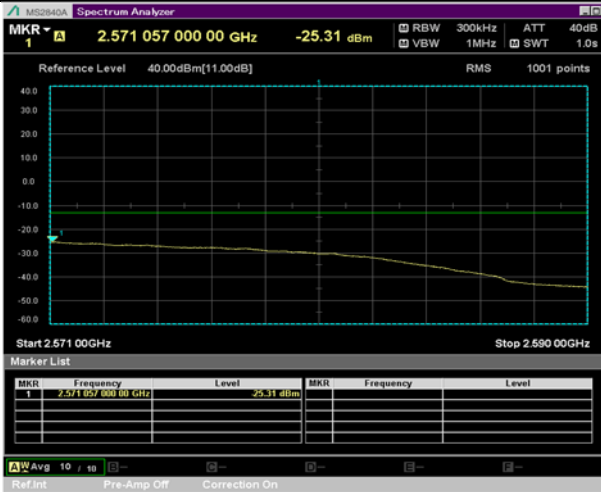

BW 20 MHz, 2510 MHz, 50 RB

QPSK

16QAM

BW 20 MHz, 2510 MHz, Full RB

BW 20 MHz, 2560 MHz, 1 RB

QPSK

16QAM

BW 20 MHz, 2560 MHz, Full RB

LTE Band 12

BW 1.4 MHz, 699.7 MHz, 1 RB

BW 1.4 MHz, 699.7 MHz, Full RB

BW 1.4 MHz, 715.3 MHz, 1 RB

QPSK

16QAM

BW 1.4 MHz, 715.3 MHz, Full RB

BW 3 MHz, 700.5 MHz, 1 RB