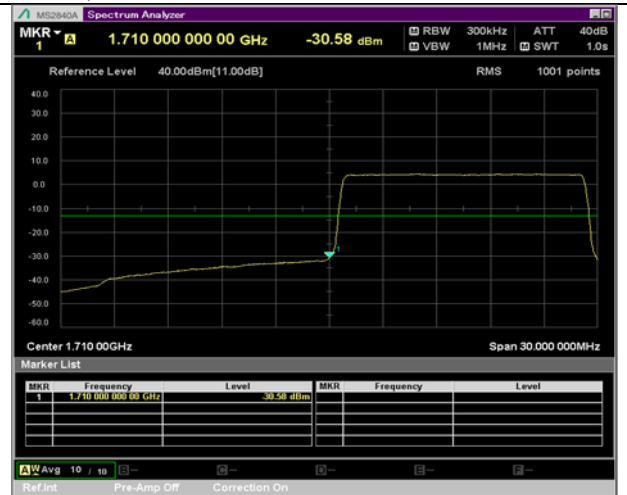

BW 10 MHz, 1775 MHz, Full RB

BW 15 MHz, 1717.5 MHz, 1 RB

QPSK

16QAM

BW 15 MHz, 1717.5 MHz, Full RB

BW 15 MHz, 1772.5 MHz, 1 RB

QPSK

16QAM

BW 20 MHz, 1770 MHz, Full RB

QPSK

16QAM

LTE Band 66(4) Extended Band Edge Plot

BW 1.4 MHz, 1779.3 MHz, 3 RB

QPSK

16QAM

BW 1.4 MHz, 1779.3 MHz, Full RB