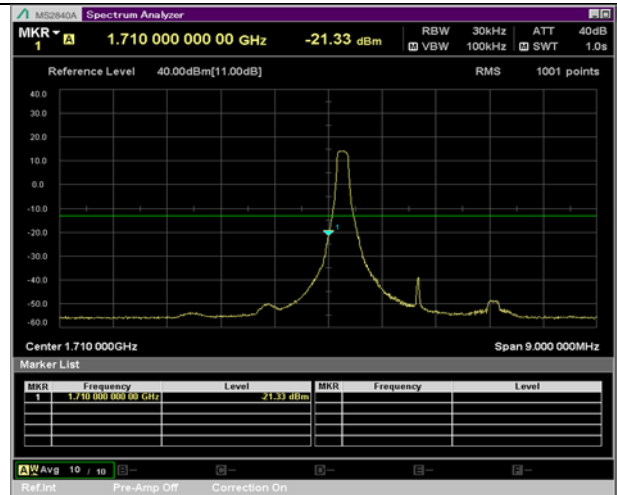

BW 3 MHz, 1711.5 MHz, 1 RB

QPSK

16QAM