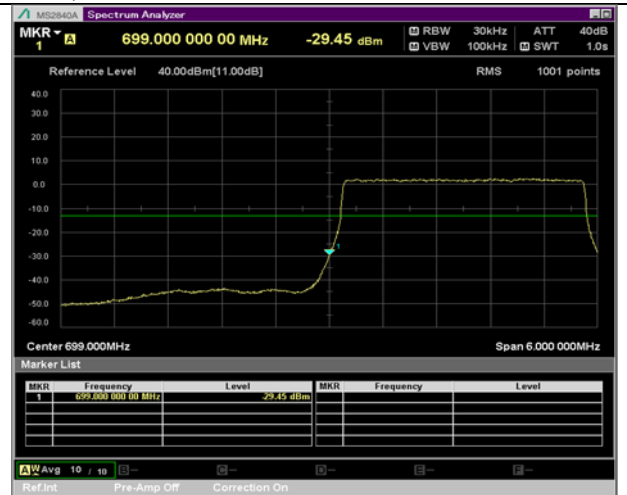

BW 3 MHz, 700.5 MHz, Full RB