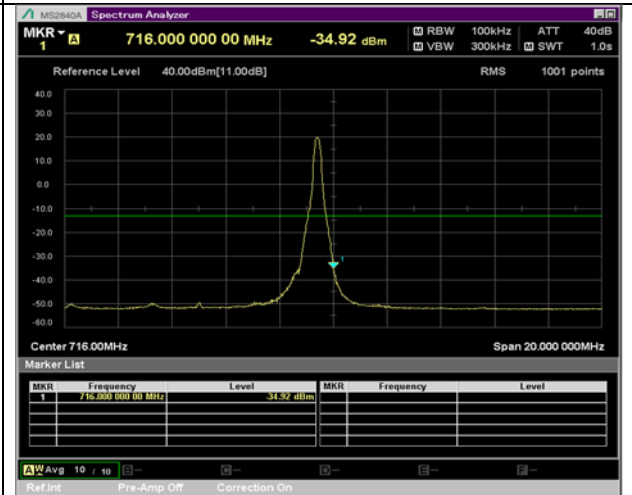

QPSK

16QAM

BW 10 MHz, 704 MHz, Full RB

BW 10 MHz, 711 MHz, 1 RB

QPSK

16QAM

BW 10 MHz, 711 MHz, Full RB

LTE Band 7 Extended Band Edge Plot