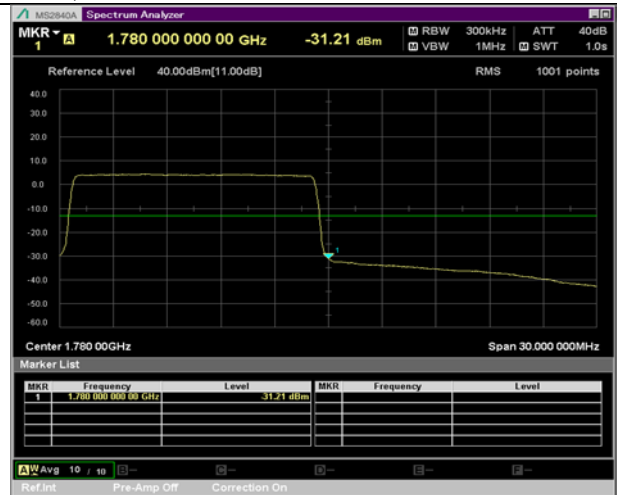

BW 15 MHz, 1772.5 MHz, Full RB