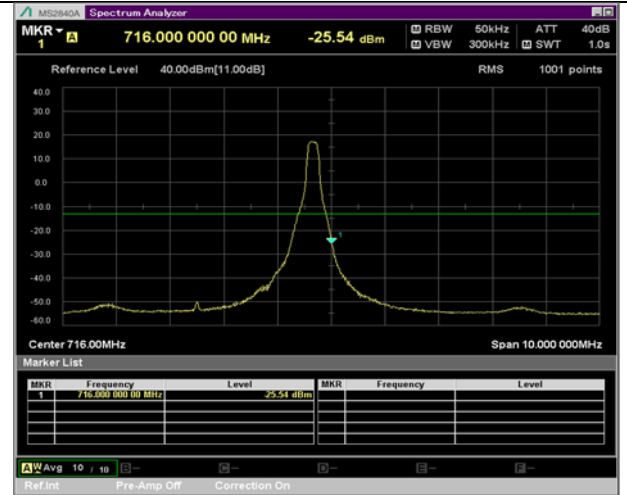

QPSK

16QAM

BW 5 MHz, 701.5 MHz, Full RB

BW 5 MHz, 713.5 MHz, 1 RB

QPSK

16QAM

BW 5 MHz, 713.5 MHz, Full RB

BW 10 MHz, 704 MHz, 1 RB

QPSK

16QAM

BW 10 MHz, 704 MHz, Full RB

BW 10 MHz, 711 MHz, 1 RB

QPSK

16QAM

BW 10 MHz, 711 MHz, Full RB

LTE Band 7 Extended Band Edge Plot