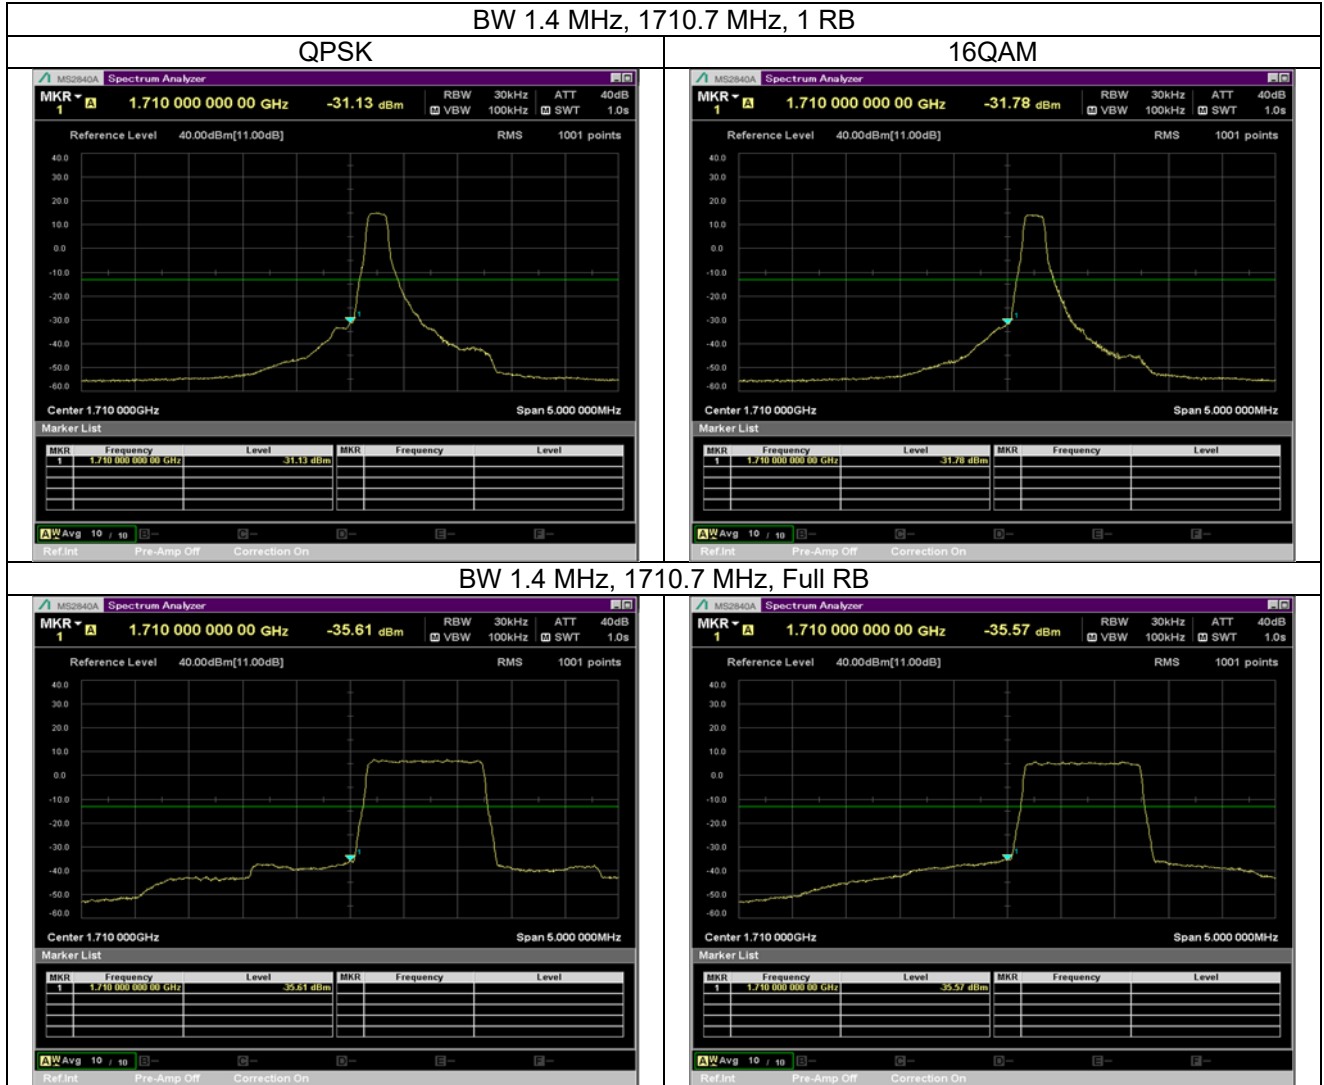

BW 10 MHz, 711 MHz, 25 RB

QPSK

16QAM

BW 10 MHz, 711 MHz, Full RB

LTE Band 66(4)

BW 1.4 MHz, 1779.3 MHz, 1 RB

QPSK

16QAM