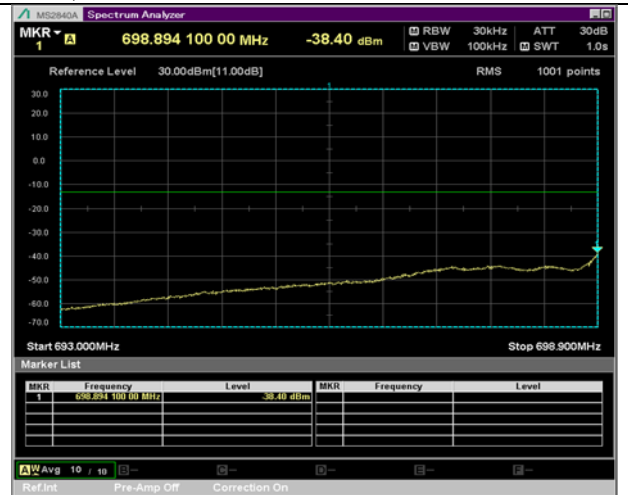

QPSK

16QAM

BW 10 MHz, 704 MHz, Full RB

BW 10 MHz, 711 MHz, 1 RB

QPSK

16QAM

BW 10 MHz, 711 MHz, Full RB

LTE Band 7 Extended Band Edge Plot

BW 1.4 MHz, 715.3 MHz, 3 RB

QPSK

16QAM

BW 1.4 MHz, 715.3 MHz, Full RB

BW 3 MHz, 700.5 MHz, 8 RB

QPSK

16QAM

BW 3 MHz, 700.5 MHz, Full RB