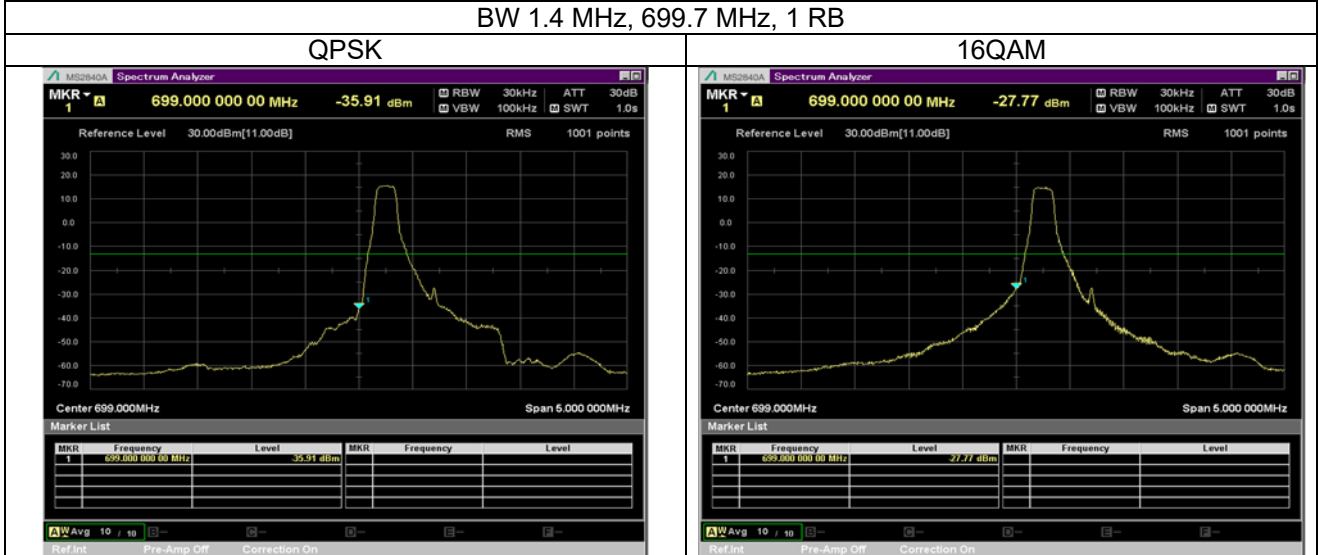

BW 20 MHz, 2510 MHz, 50 RB

QPSK

16QAM

BW 20 MHz, 2510 MHz, Full RB

BW 20 MHz, 2560 MHz, 1 RB

QPSK

16QAM

BW 20 MHz, 2560 MHz, Full RB

LTE Band 12

BW 1.4 MHz, 699.7 MHz, 1 RB

BW 1.4 MHz, 699.7 MHz, Full RB

BW 1.4 MHz, 715.3 MHz, 1 RB

QPSK

16QAM

BW 1.4 MHz, 715.3 MHz, Full RB

BW 3 MHz, 700.5 MHz, 1 RB