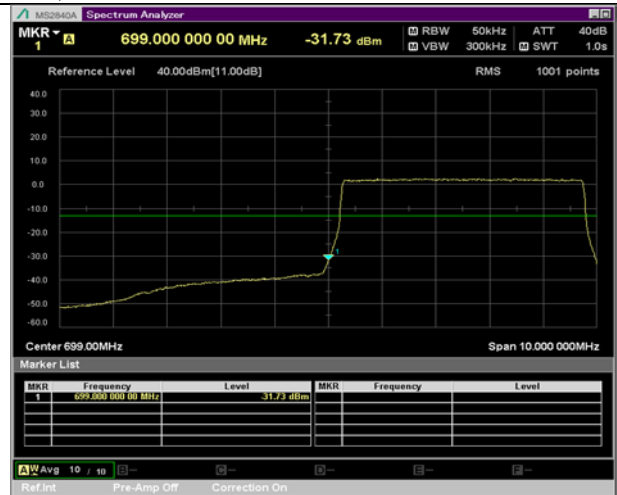

BW 5 MHz, 701.5 MHz, Full RB