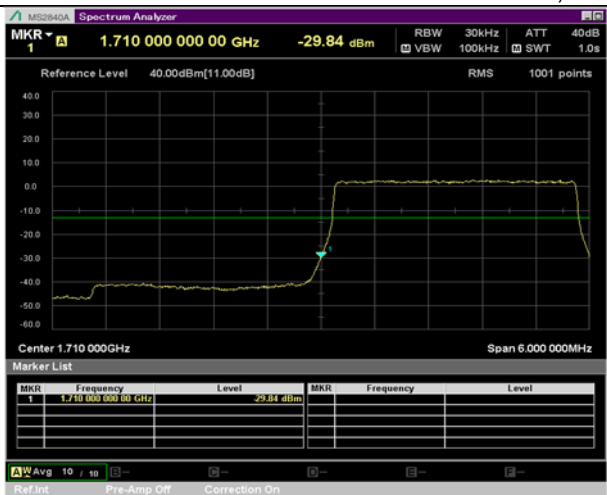

BW 1.4 MHz, 1779.3 MHz, Full RB

BW 3 MHz, 1711.5 MHz, 1 RB

QPSK

16QAM

BW 3 MHz, 1711.5 MHz, Full RB

BW 3 MHz, 1778.5 MHz, 1 RB

QPSK

16QAM