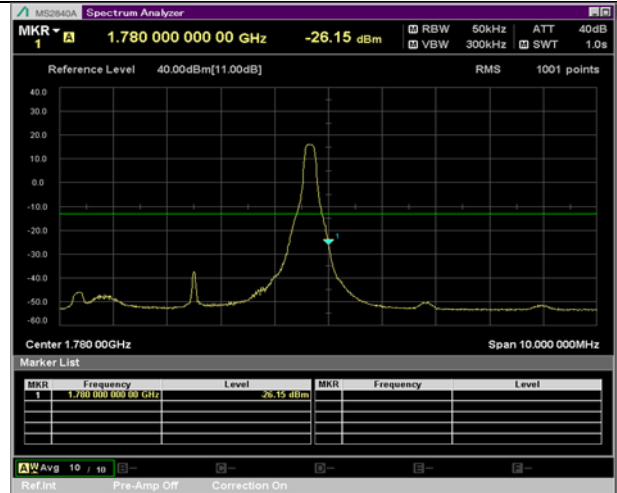

BW 3 MHz, 1778.5 MHz, Full RB

BW 5 MHz, 1712.5 MHz, 1 RB

QPSK

16QAM

BW 5 MHz, 1712.5 MHz, Full RB

BW 5 MHz, 1777.5 MHz, 1 RB

QPSK

16QAM