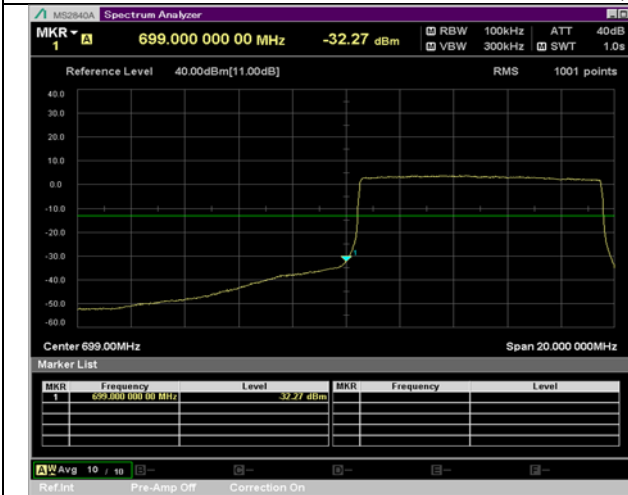

QPSK

16QAM

BW 5 MHz, 701.5 MHz, Full RB

BW 5 MHz, 713.5 MHz, 1 RB

QPSK

16QAM

BW 5 MHz, 713.5 MHz, Full RB

BW 10 MHz, 704 MHz, 1 RB

QPSK

16QAM

BW 10 MHz, 704 MHz, Full RB

BW 10 MHz, 711 MHz, 1 RB

QPSK

16QAM

BW 10 MHz, 711 MHz, Full RB

LTE Band 7 Extended Band Edge Plot