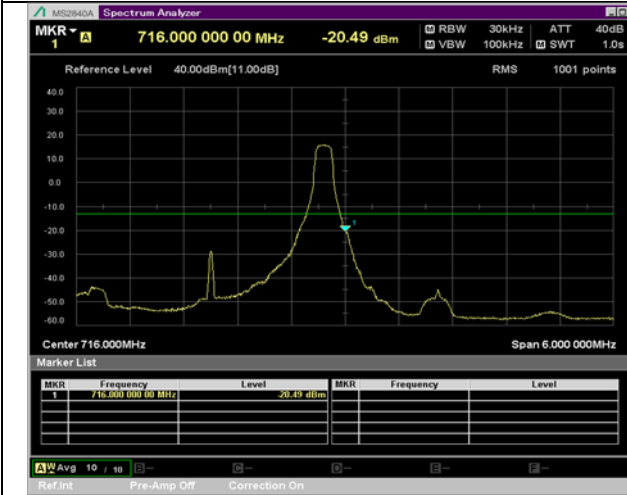

QPSK

16QAM

BW 3 MHz, 700.5 MHz, Full RB

BW 3 MHz, 714.5 MHz, 1 RB

QPSK

16QAM

BW 3 MHz, 714.5 MHz, Full RB

BW 5 MHz, 701.5 MHz, 1 RB