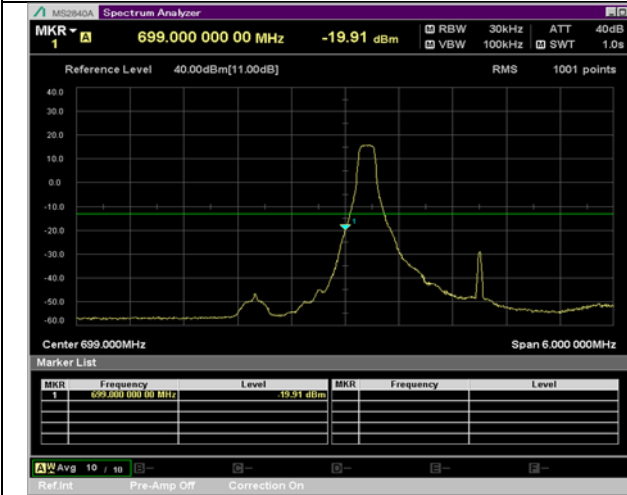

BW 3 MHz, 700.5 MHz, 1 RB

QPSK