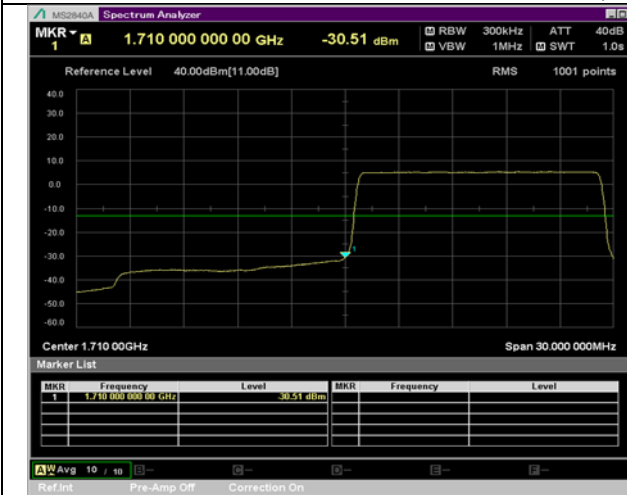

BW 10 MHz, 1775 MHz, Full RB

BW 15 MHz, 1717.5 MHz, 1 RB

QPSK

16QAM

BW 15 MHz, 1717.5 MHz, Full RB

BW 15 MHz, 1772.5 MHz, 1 RB

QPSK

16QAM