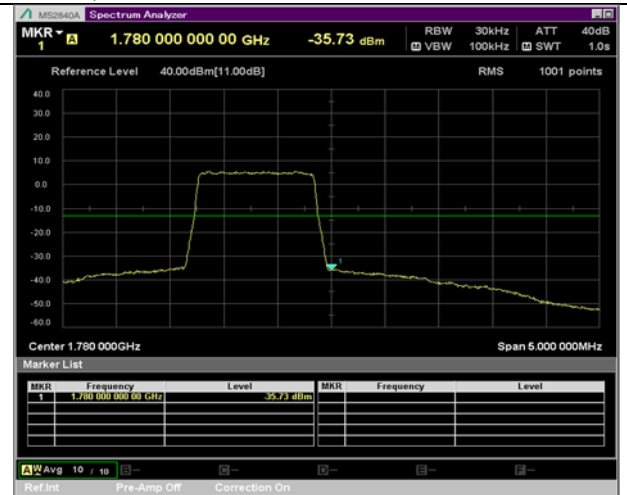

BW 1.4 MHz, 1779.3 MHz, Full RB