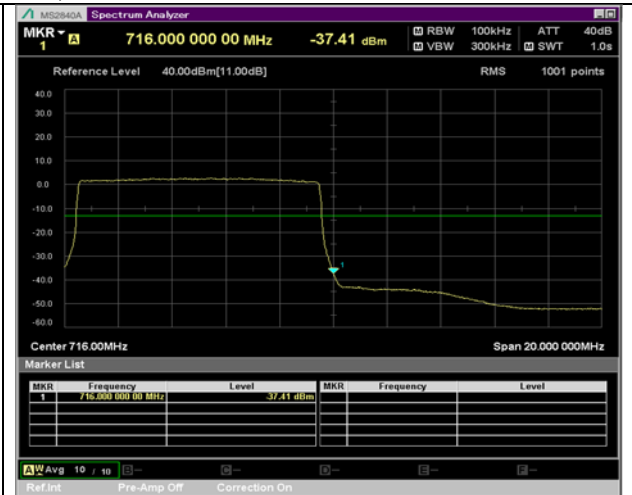

QPSK

16QAM

BW 10 MHz, 704 MHz, Full RB

BW 10 MHz, 711 MHz, 1 RB

QPSK

16QAM

BW 10 MHz, 711 MHz, Full RB

LTE Band 7 Extended Band Edge Plot