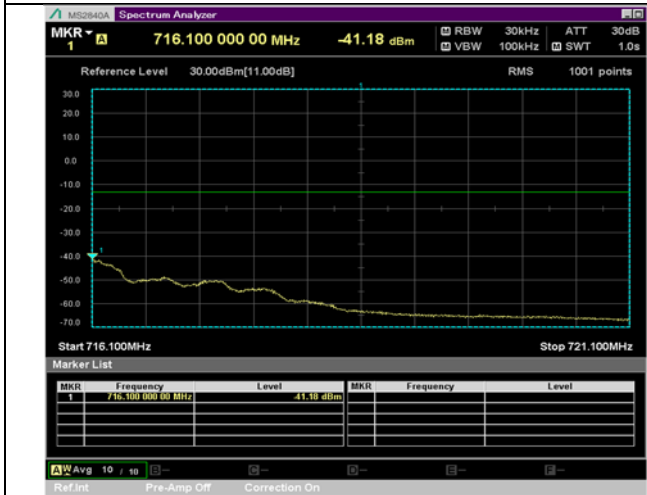

QPSK

16QAM

BW 10 MHz, 704 MHz, Full RB

BW 10 MHz, 711 MHz, 1 RB

QPSK

16QAM

BW 10 MHz, 711 MHz, Full RB

LTE Band 7 Extended Band Edge Plot

BW 1.4 MHz, 715.3 MHz, 3 RB

QPSK

16QAM

BW 1.4 MHz, 715.3 MHz, Full RB

BW 3 MHz, 700.5 MHz, 8 RB

QPSK

16QAM

BW 3 MHz, 700.5 MHz, Full RB