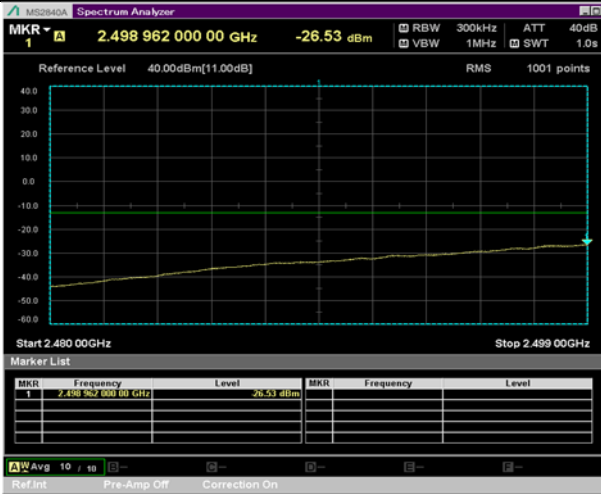

BW 20 MHz, 2510 MHz, 50 RB

QPSK

16QAM

BW 20 MHz, 2510 MHz, Full RB

BW 20 MHz, 2560 MHz, 1 RB

QPSK

16QAM

BW 20 MHz, 2560 MHz, Full RB

LTE Band 12

BW 1.4 MHz, 699.7 MHz, 1 RB

BW 1.4 MHz, 699.7 MHz, Full RB

BW 1.4 MHz, 715.3 MHz, 1 RB

QPSK

16QAM

BW 1.4 MHz, 715.3 MHz, Full RB

BW 3 MHz, 700.5 MHz, 1 RB