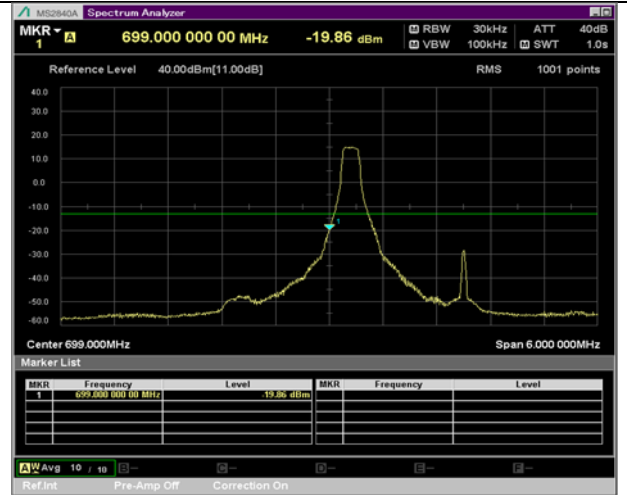

BW 3 MHz, 700.5 MHz, 1 RB

QPSK

16QAM

BW 3 MHz, 700.5 MHz, Full RB