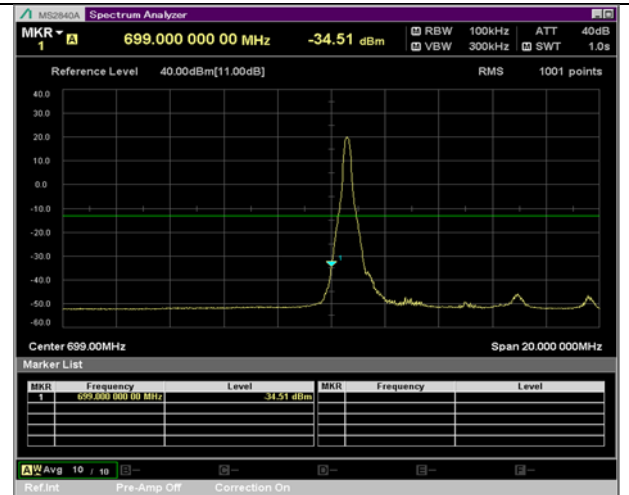

QPSK

16QAM

BW 5 MHz, 701.5 MHz, Full RB

BW 5 MHz, 713.5 MHz, 1 RB

QPSK

16QAM

BW 5 MHz, 713.5 MHz, Full RB

BW 10 MHz, 704 MHz, 1 RB

QPSK

16QAM

BW 10 MHz, 704 MHz, Full RB

BW 10 MHz, 711 MHz, 1 RB

QPSK

16QAM

BW 10 MHz, 711 MHz, Full RB

LTE Band 7 Extended Band Edge Plot