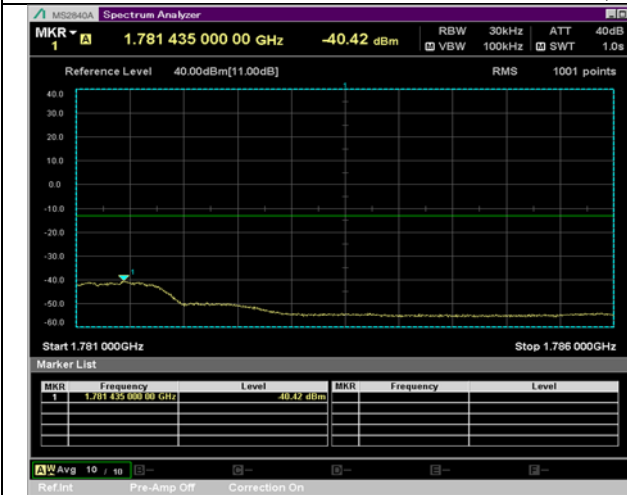

BW 20 MHz, 1770 MHz, Full RB

QPSK

16QAM

LTE Band 66(4) Extended Band Edge Plot

BW 1.4 MHz, 1779.3 MHz, 3 RB

QPSK

16QAM

BW 1.4 MHz, 1779.3 MHz, Full RB