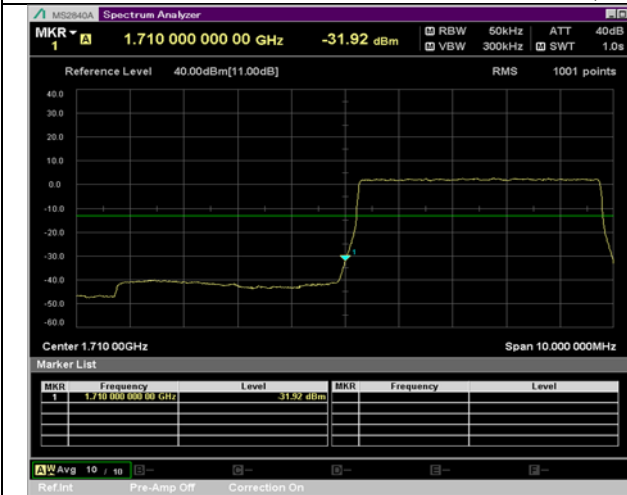

BW 3 MHz, 1778.5 MHz, Full RB

BW 5 MHz, 1712.5 MHz, 1 RB

QPSK

16QAM

BW 5 MHz, 1712.5 MHz, Full RB

BW 5 MHz, 1777.5 MHz, 1 RB

QPSK

16QAM