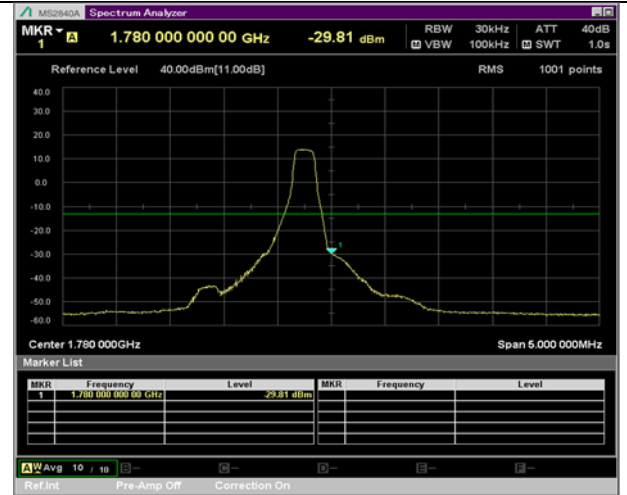

BW 10 MHz, 711 MHz, 25 RB

QPSK

16QAM

BW 10 MHz, 711 MHz, Full RB

LTE Band 66(4)

BW 1.4 MHz, 1779.3 MHz, 1 RB

QPSK

16QAM