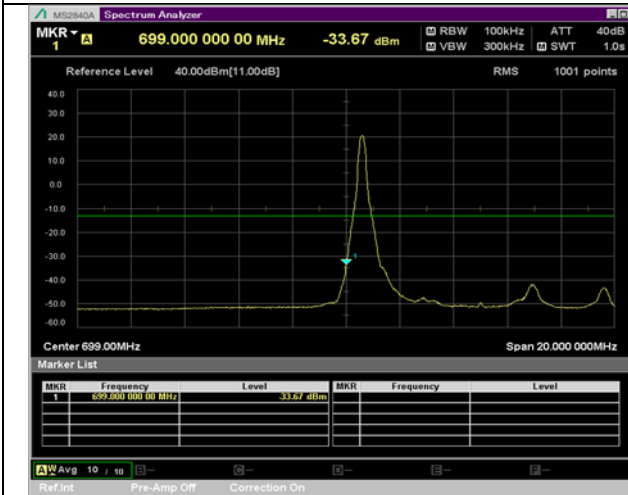

QPSK

16QAM

BW 5 MHz, 701.5 MHz, Full RB

BW 5 MHz, 713.5 MHz, 1 RB

QPSK

16QAM

BW 5 MHz, 713.5 MHz, Full RB

BW 10 MHz, 704 MHz, 1 RB

QPSK

16QAM

BW 10 MHz, 704 MHz, Full RB

BW 10 MHz, 711 MHz, 1 RB

QPSK

16QAM

BW 10 MHz, 711 MHz, Full RB

LTE Band 7 Extended Band Edge Plot