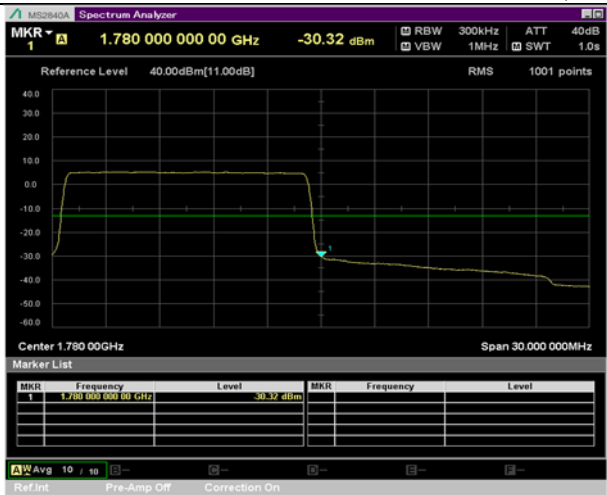

BW 15 MHz, 1772.5 MHz, Full RB