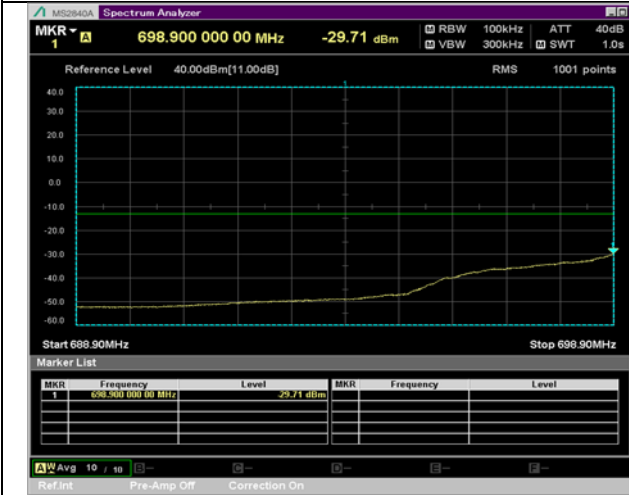

BW 5 MHz, 713.5 MHz, 12 RB

QPSK

16QAM

BW 5 MHz, 713.5 MHz, Full RB

BW 10 MHz, 704 MHz, 25 RB

QPSK

16QAM

BW 10 MHz, 704 MHz, Full RB

BW 10 MHz, 711 MHz, 25 RB

QPSK

16QAM

BW 10 MHz, 711 MHz, Full RB

LTE Band 66(4)

BW 1.4 MHz, 1779.3 MHz, 1 RB

QPSK

16QAM