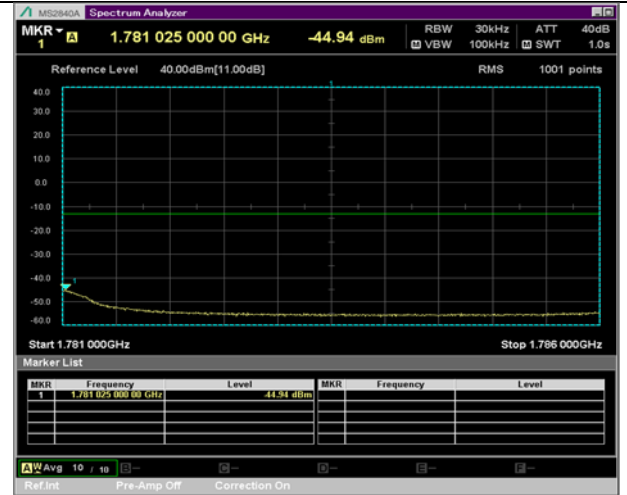

BW 20 MHz, 1770 MHz, Full RB

QPSK

16QAM

LTE Band 66(4) Extended Band Edge Plot

BW 1.4 MHz, 1779.3 MHz, 3 RB

QPSK

16QAM

BW 1.4 MHz, 1779.3 MHz, Full RB