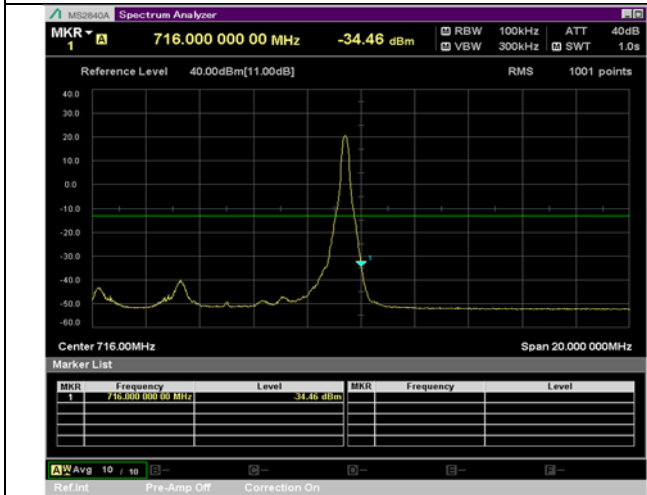

QPSK

16QAM

BW 10 MHz, 704 MHz, Full RB

BW 10 MHz, 711 MHz, 1 RB

QPSK

16QAM

BW 10 MHz, 711 MHz, Full RB

LTE Band 7 Extended Band Edge Plot