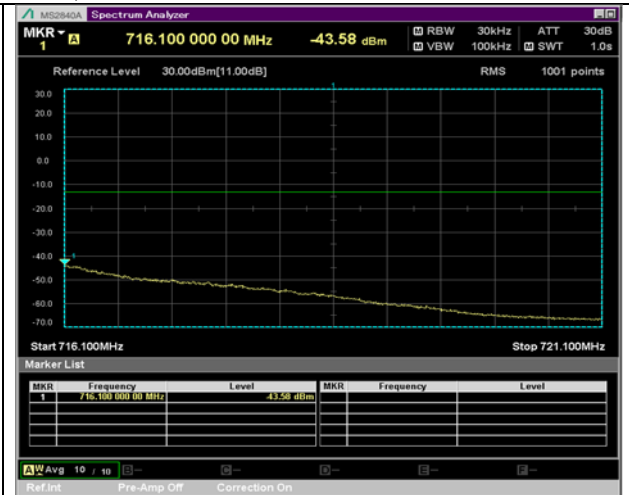

QPSK

16QAM

BW 10 MHz, 704 MHz, Full RB

BW 10 MHz, 711 MHz, 1 RB

QPSK

16QAM

BW 10 MHz, 711 MHz, Full RB

LTE Band 7 Extended Band Edge Plot

BW 1.4 MHz, 715.3 MHz, 3 RB

QPSK

16QAM

BW 1.4 MHz, 715.3 MHz, Full RB

BW 3 MHz, 700.5 MHz, 8 RB

QPSK

16QAM

BW 3 MHz, 700.5 MHz, Full RB