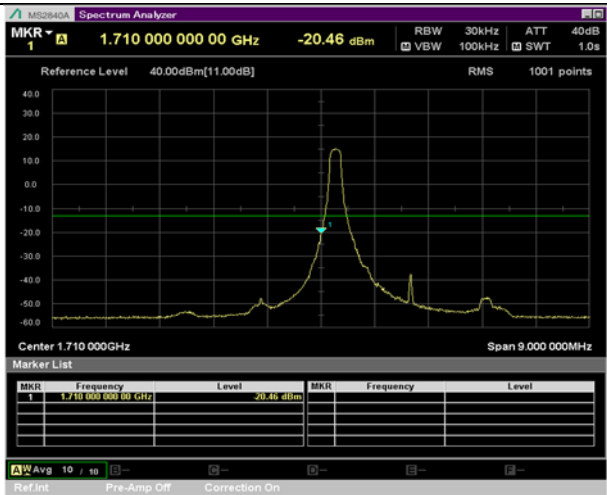

BW 3 MHz, 1711.5 MHz, 1 RB

QPSK

16QAM