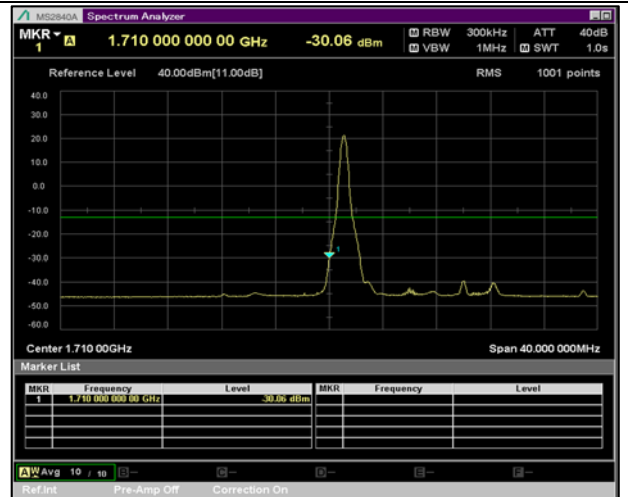

BW 20 MHz, 1720 MHz, 1 RB

QPSK

16QAM

BW 20 MHz, 1720 MHz, Full RB