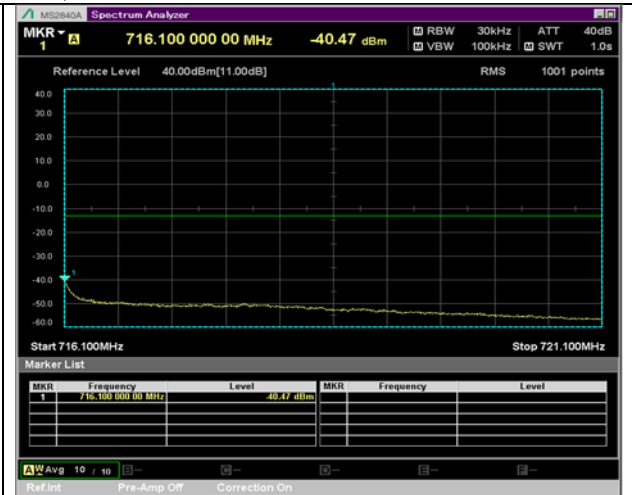

BW 3 MHz, 714.5 MHz, Full RB