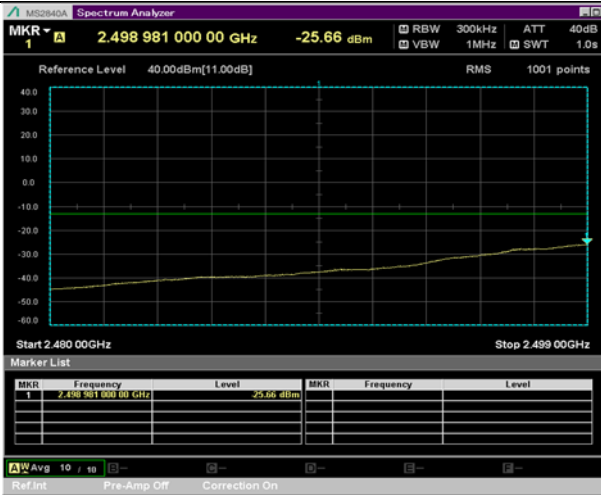

BW 20 MHz, 2510 MHz, 50 RB

QPSK

16QAM

BW 20 MHz, 2510 MHz, Full RB

BW 20 MHz, 2560 MHz, 1 RB

QPSK

16QAM

BW 20 MHz, 2560 MHz, Full RB

LTE Band 12

BW 1.4 MHz, 699.7 MHz, 1 RB

BW 1.4 MHz, 699.7 MHz, Full RB

BW 1.4 MHz, 715.3 MHz, 1 RB

QPSK

16QAM

BW 1.4 MHz, 715.3 MHz, Full RB

BW 3 MHz, 700.5 MHz, 1 RB