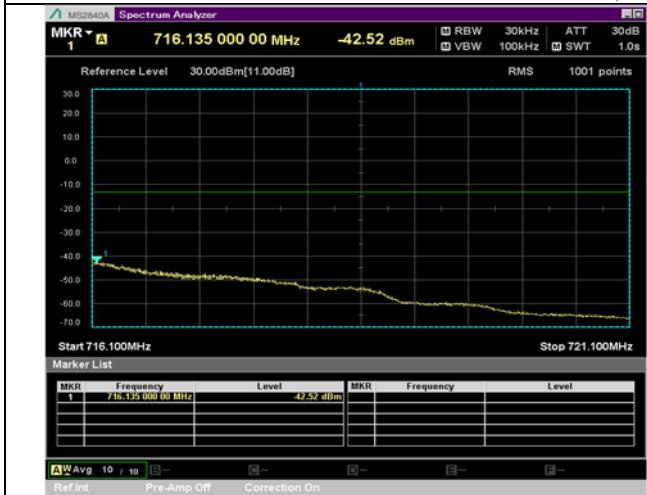

QPSK

16QAM

BW 10 MHz, 704 MHz, Full RB

BW 10 MHz, 711 MHz, 1 RB

QPSK

16QAM

BW 10 MHz, 711 MHz, Full RB

LTE Band 7 Extended Band Edge Plot

BW 1.4 MHz, 715.3 MHz, 3 RB

QPSK

16QAM

BW 1.4 MHz, 715.3 MHz, Full RB

BW 3 MHz, 700.5 MHz, 8 RB

QPSK

16QAM

BW 3 MHz, 700.5 MHz, Full RB