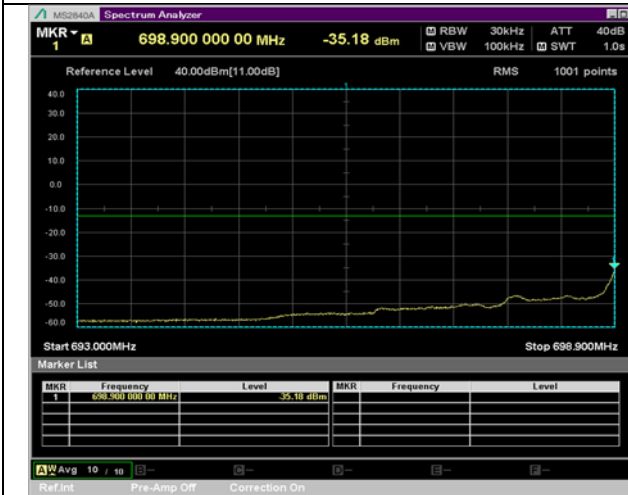

QPSK

16QAM

BW 10 MHz, 704 MHz, Full RB

BW 10 MHz, 711 MHz, 1 RB

QPSK

16QAM

BW 10 MHz, 711 MHz, Full RB

LTE Band 7 Extended Band Edge Plot

BW 1.4 MHz, 715.3 MHz, 3 RB

QPSK

16QAM

BW 1.4 MHz, 715.3 MHz, Full RB

BW 3 MHz, 700.5 MHz, 8 RB

QPSK

16QAM

BW 3 MHz, 700.5 MHz, Full RB

BW 3 MHz, 714.5 MHz, 8 RB

QPSK

16QAM

BW 3 MHz, 714.5 MHz, Full RB

BW 5 MHz, 701.5 MHz, 12 RB

QPSK

16QAM

BW 5 MHz, 701.5 MHz, Full RB