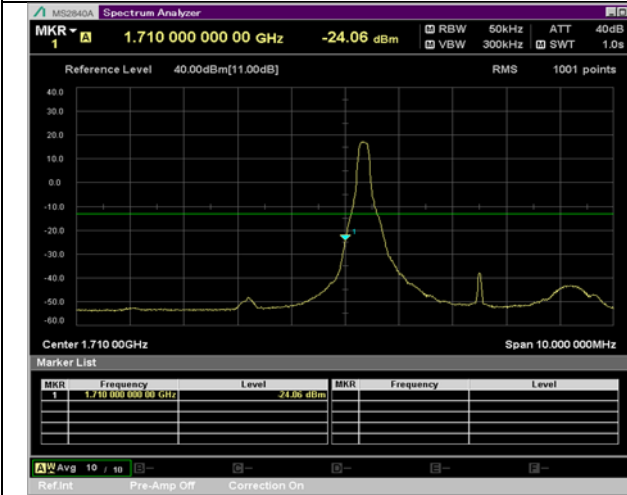

BW 5 MHz, 1712.5 MHz, 1 RB

QPSK