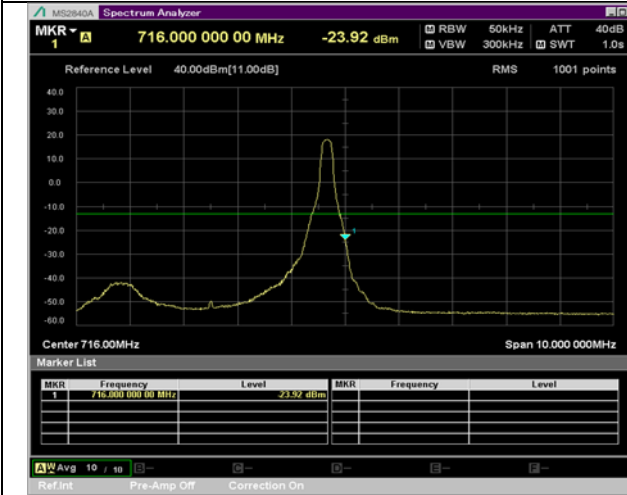

BW 5 MHz, 713.5 MHz, 1 RB

QPSK