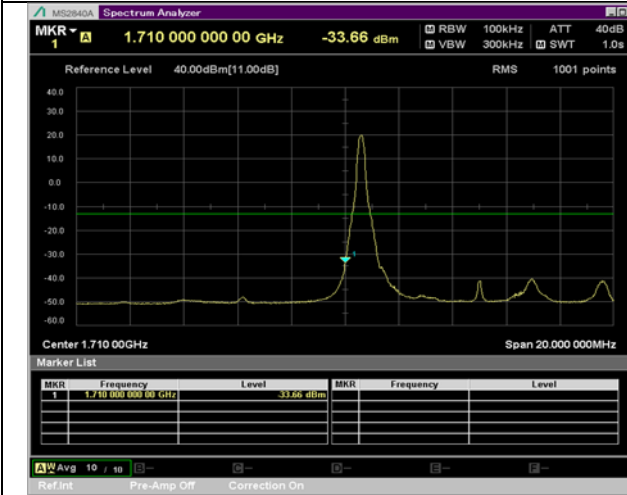

BW 10 MHz, 1715 MHz, 1 RB

QPSK