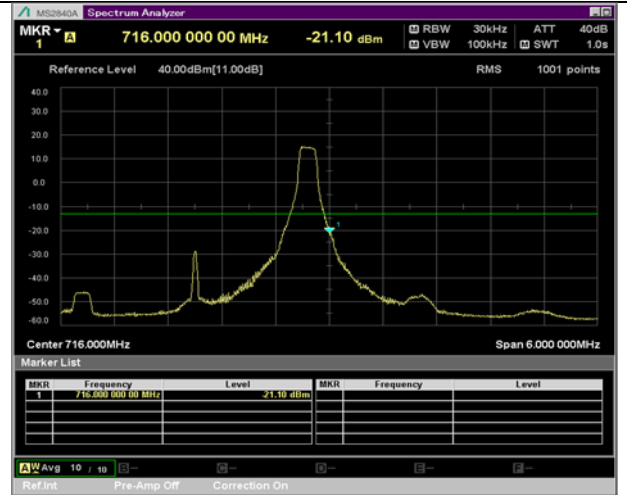

QPSK

16QAM

BW 3 MHz, 700.5 MHz, Full RB

BW 3 MHz, 714.5 MHz, 1 RB

QPSK

16QAM

BW 3 MHz, 714.5 MHz, Full RB

BW 5 MHz, 701.5 MHz, 1 RB