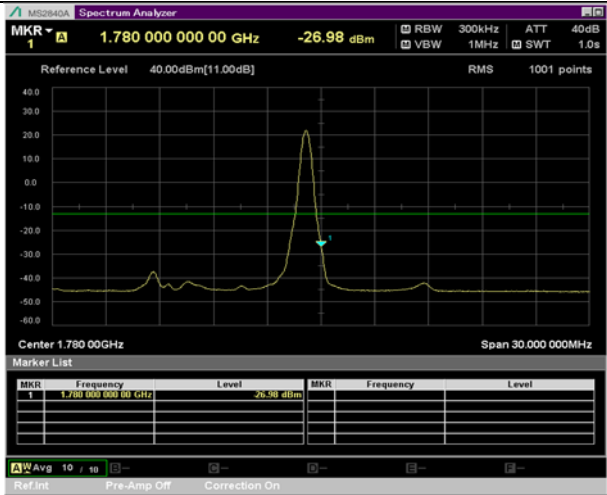

BW 15 MHz, 1772.5 MHz, 1 RB

QPSK

16QAM