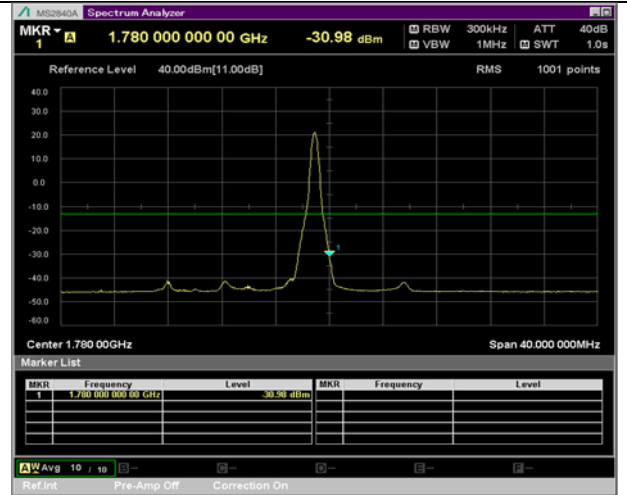

BW 20 MHz, 1770 MHz, Full RB

QPSK

16QAM

LTE Band 66(4) Extended Band Edge Plot

BW 1.4 MHz, 1779.3 MHz, 3 RB

QPSK

16QAM

BW 1.4 MHz, 1779.3 MHz, Full RB