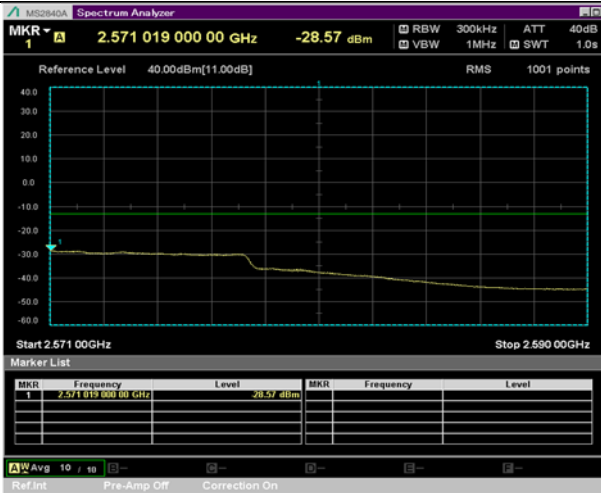

BW 20 MHz, 2510 MHz, 50 RB

QPSK

16QAM

BW 20 MHz, 2510 MHz, Full RB

BW 20 MHz, 2560 MHz, 1 RB

QPSK

16QAM

BW 20 MHz, 2560 MHz, Full RB

LTE Band 12

BW 1.4 MHz, 699.7 MHz, 1 RB

BW 1.4 MHz, 699.7 MHz, Full RB

BW 1.4 MHz, 715.3 MHz, 1 RB

QPSK

16QAM

BW 1.4 MHz, 715.3 MHz, Full RB

BW 3 MHz, 700.5 MHz, 1 RB