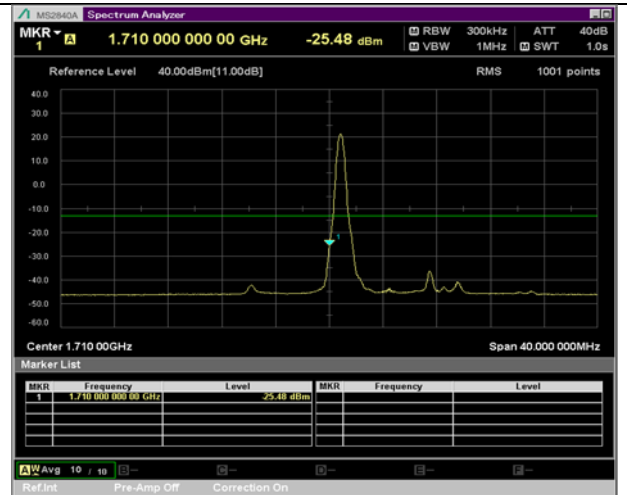

BW 10 MHz, 1775 MHz, Full RB

BW 15 MHz, 1717.5 MHz, 1 RB

QPSK

16QAM

BW 15 MHz, 1717.5 MHz, Full RB

BW 15 MHz, 1772.5 MHz, 1 RB

QPSK

16QAM

BW 20 MHz, 1770 MHz, Full RB

QPSK

16QAM

LTE Band 66(4) Extended Band Edge Plot

BW 1.4 MHz, 1779.3 MHz, 3 RB

QPSK

16QAM

BW 1.4 MHz, 1779.3 MHz, Full RB