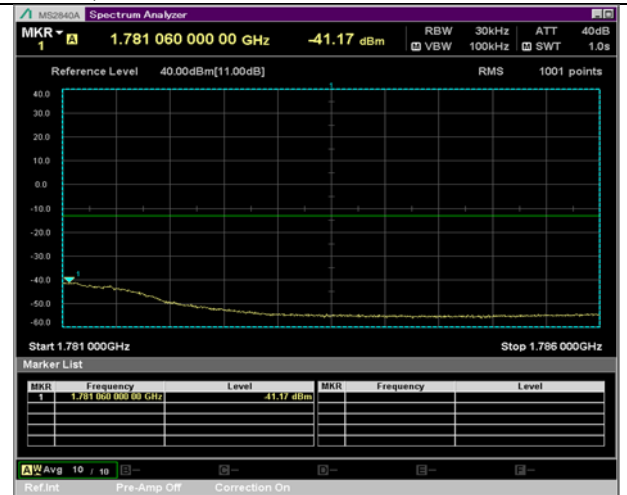

BW 20 MHz, 1770 MHz, Full RB

QPSK

16QAM

LTE Band 66(4) Extended Band Edge Plot

BW 1.4 MHz, 1779.3 MHz, 3 RB

QPSK

16QAM

BW 1.4 MHz, 1779.3 MHz, Full RB