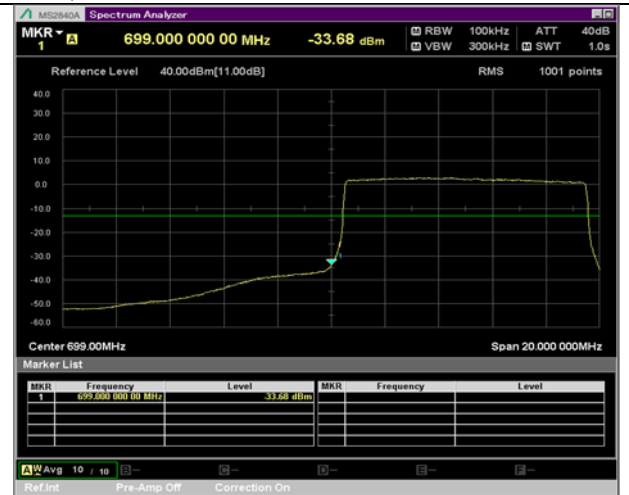

QPSK

16QAM

BW 5 MHz, 701.5 MHz, Full RB

BW 5 MHz, 713.5 MHz, 1 RB

QPSK

16QAM

BW 5 MHz, 713.5 MHz, Full RB

BW 10 MHz, 704 MHz, 1 RB

QPSK

16QAM

BW 10 MHz, 704 MHz, Full RB

BW 10 MHz, 711 MHz, 1 RB

QPSK

16QAM

BW 10 MHz, 711 MHz, Full RB

LTE Band 7 Extended Band Edge Plot