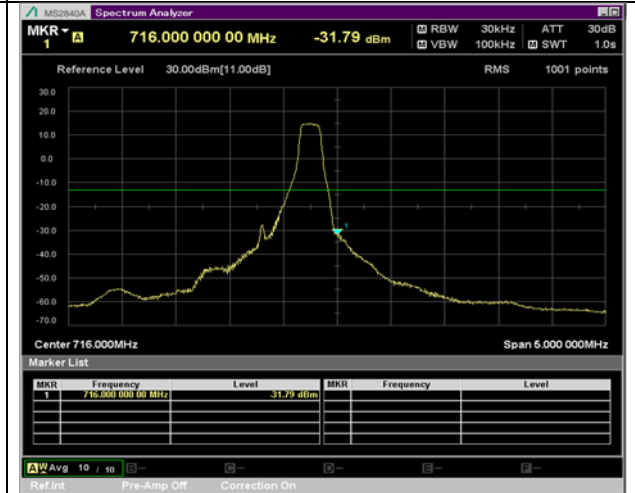

LTE Band 12

BW 1.4 MHz, 699.7 MHz, 1 RB

BW 1.4 MHz, 699.7 MHz, Full RB

BW 1.4 MHz, 715.3 MHz, 1 RB

QPSK

16QAM

BW 1.4 MHz, 715.3 MHz, Full RB

BW 3 MHz, 700.5 MHz, 1 RB