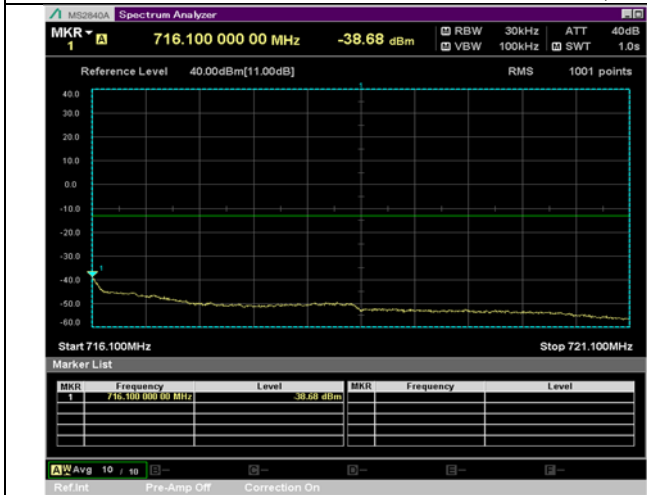

BW 3 MHz, 714.5 MHz, Full RB