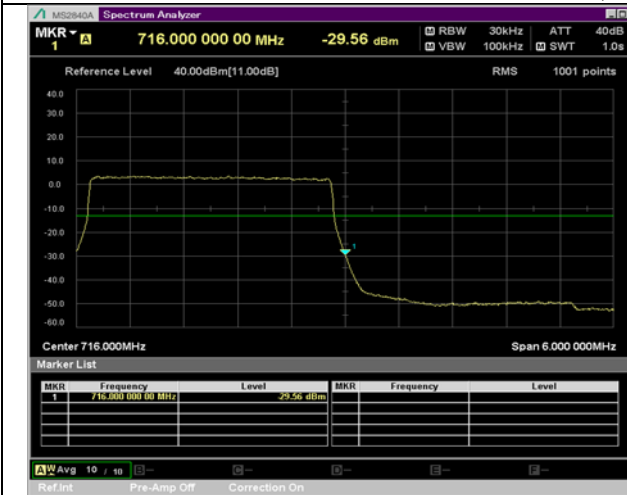

QPSK

16QAM

BW 3 MHz, 700.5 MHz, Full RB

BW 3 MHz, 714.5 MHz, 1 RB

QPSK

16QAM

BW 3 MHz, 714.5 MHz, Full RB

BW 5 MHz, 701.5 MHz, 1 RB