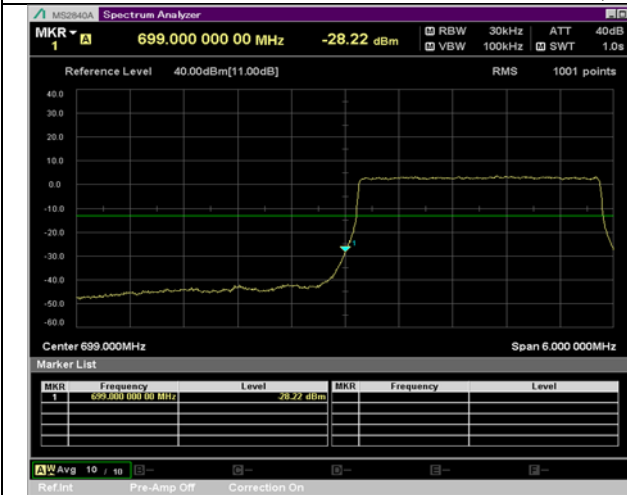

BW 3 MHz, 700.5 MHz, Full RB