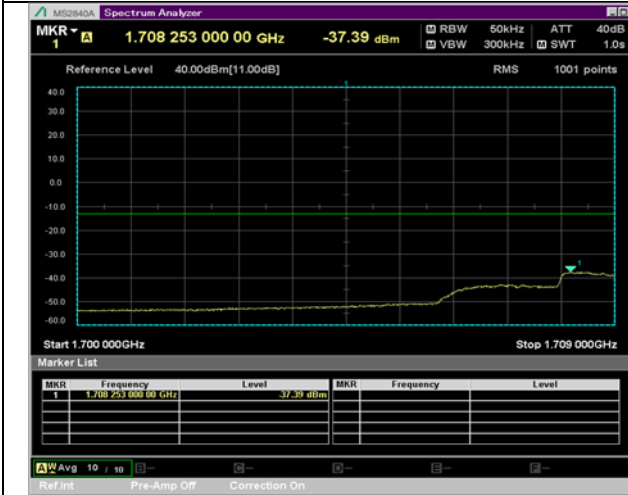

BW 3 MHz, 1778.5 MHz, 8 RB

QPSK

16QAM

BW 3 MHz, 1778.5 MHz, Full RB

BW 5 MHz, 1712.5 MHz, 12 RB

QPSK

16QAM

BW 5 MHz, 1712.5 MHz, Full RB

BW 5 MHz, 1777.5 MHz, 12 RB

QPSK

16QAM

BW 5 MHz, 1777.5 MHz, Full RB

BW 10 MHz, 1715 MHz, 25 RB

QPSK

16QAM

BW 10 MHz, 1715 MHz, Full RB