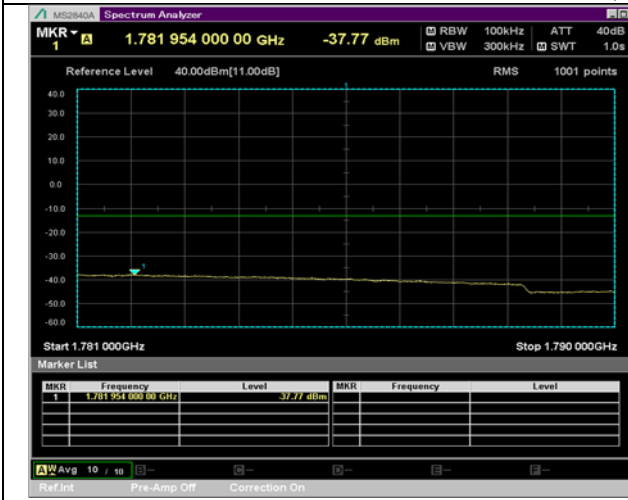

BW 10 MHz, 1775 MHz, 25 RB

QPSK

16QAM

BW 10 MHz, 1775 MHz, Full RB

BW 15 MHz, 1717.5 MHz, 36 RB

QPSK

16QAM

BW 15 MHz, 1717.5 MHz, Full RB

BW 15 MHz, 1772.5 MHz, 36 RB

QPSK

16QAM

BW 15 MHz, 1772.5 MHz, Full RB

BW 20 MHz, 1720 MHz, 50 RB

QPSK

16QAM

BW 20 MHz, 1720 MHz, Full RB

BW 20 MHz, 1770 MHz, 50 RB

QPSK

16QAM

BW 20 MHz, 1770 MHz, Full RB

LTE Band 2 Spurious Plot

BW 1.4 MHz, QPSK, 1 RB LOW CH

BW 1.4 MHz, QPSK, 1 RB MID CH

BW 1.4 MHz, QPSK, 1 RB HIGH CH