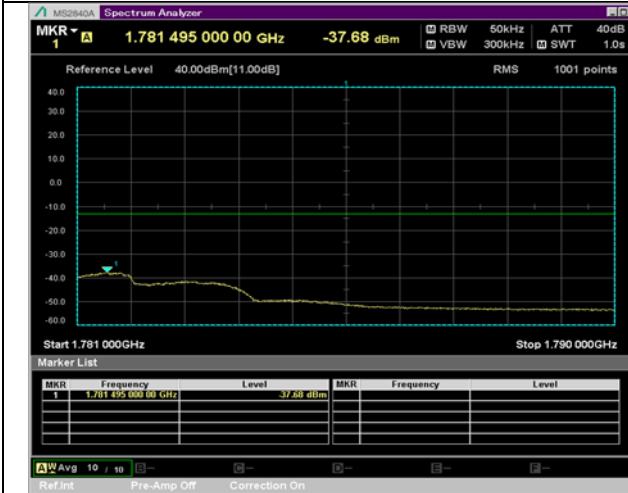

BW 3 MHz, 1778.5 MHz, 8 RB

QPSK

16QAM

BW 3 MHz, 1778.5 MHz, Full RB

BW 5 MHz, 1712.5 MHz, 12 RB

QPSK

16QAM

BW 5 MHz, 1712.5 MHz, Full RB

BW 5 MHz, 1777.5 MHz, 12 RB

QPSK

16QAM

BW 5 MHz, 1777.5 MHz, Full RB

BW 10 MHz, 1715 MHz, 25 RB

QPSK

16QAM

BW 10 MHz, 1715 MHz, Full RB