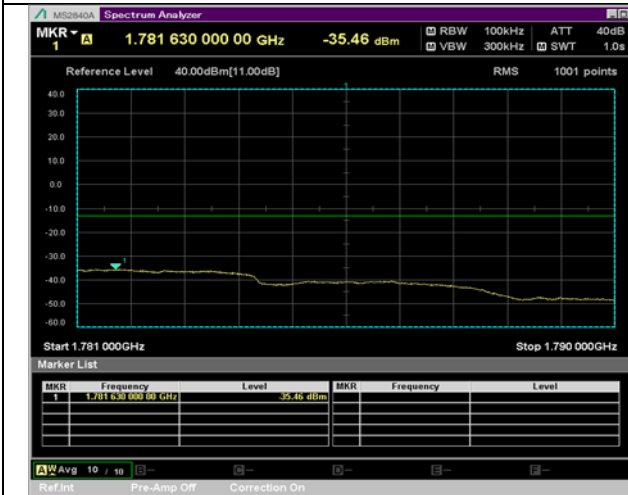

BW 5 MHz, 1777.5 MHz, 12 RB

QPSK

16QAM

BW 5 MHz, 1777.5 MHz, Full RB

BW 10 MHz, 1715 MHz, 25 RB

QPSK

16QAM

BW 10 MHz, 1715 MHz, Full RB

BW 10 MHz, 1775 MHz, 25 RB

QPSK

16QAM

BW 10 MHz, 1775 MHz, Full RB

BW 15 MHz, 1717.5 MHz, 36 RB

QPSK

16QAM

BW 15 MHz, 1717.5 MHz, Full RB