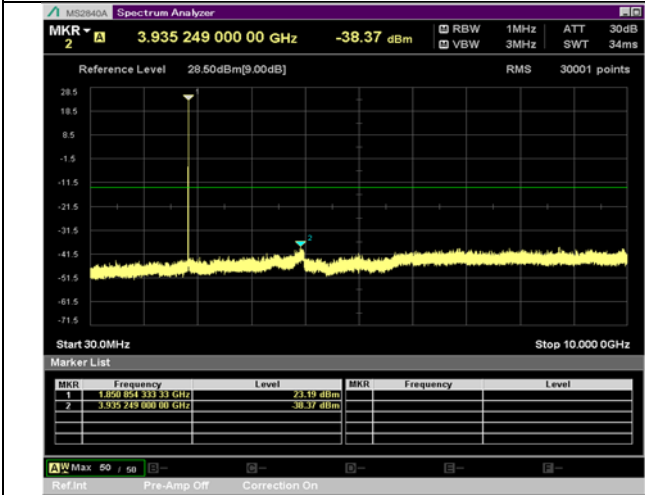

BW 20 MHz, 1770 MHz, 50 RB

QPSK

16QAM

BW 20 MHz, 1770 MHz, Full RB

LTE Band 2 Spurious Plot

BW 1.4 MHz, QPSK, 1 RB LOW CH

BW 1.4 MHz, QPSK, 1 RB MID CH

BW 1.4 MHz, QPSK, 1 RB HIGH CH