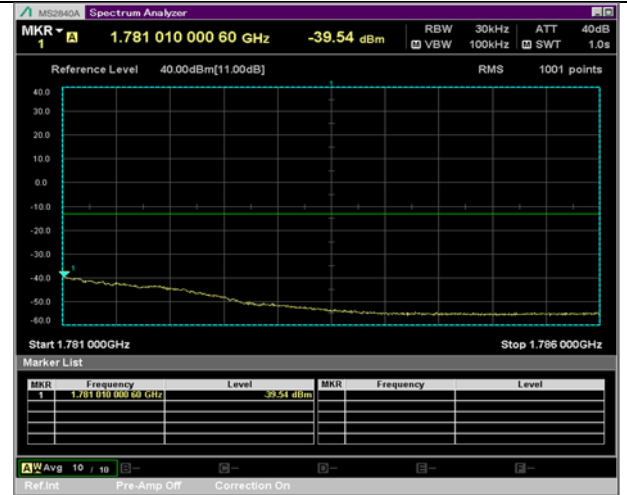

BW 3 MHz, 1778.5 MHz, 8 RB

QPSK

16QAM

BW 3 MHz, 1778.5 MHz, Full RB

BW 5 MHz, 1712.5 MHz, 12 RB

QPSK

16QAM

BW 5 MHz, 1712.5 MHz, Full RB

BW 5 MHz, 1777.5 MHz, 12 RB

QPSK

16QAM

BW 5 MHz, 1777.5 MHz, Full RB

BW 10 MHz, 1715 MHz, 25 RB

QPSK

16QAM

BW 10 MHz, 1715 MHz, Full RB