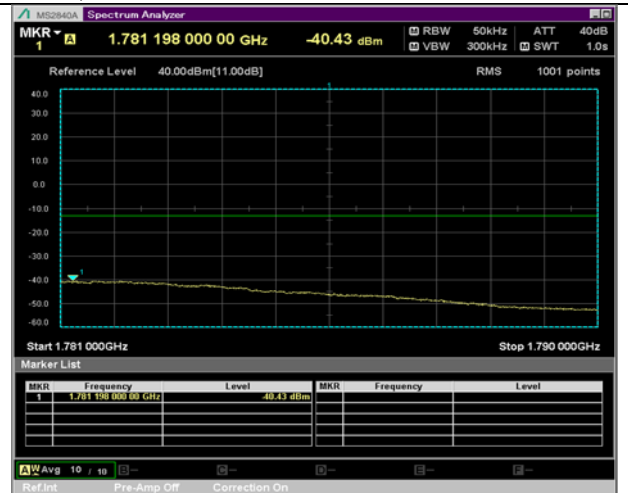

BW 5 MHz, 1777.5 MHz, 12 RB

QPSK

16QAM

BW 5 MHz, 1777.5 MHz, Full RB

BW 10 MHz, 1715 MHz, 25 RB

QPSK

16QAM

BW 10 MHz, 1715 MHz, Full RB

BW 10 MHz, 1775 MHz, 25 RB

QPSK

16QAM

BW 10 MHz, 1775 MHz, Full RB

BW 15 MHz, 1717.5 MHz, 36 RB

QPSK

16QAM

BW 15 MHz, 1717.5 MHz, Full RB