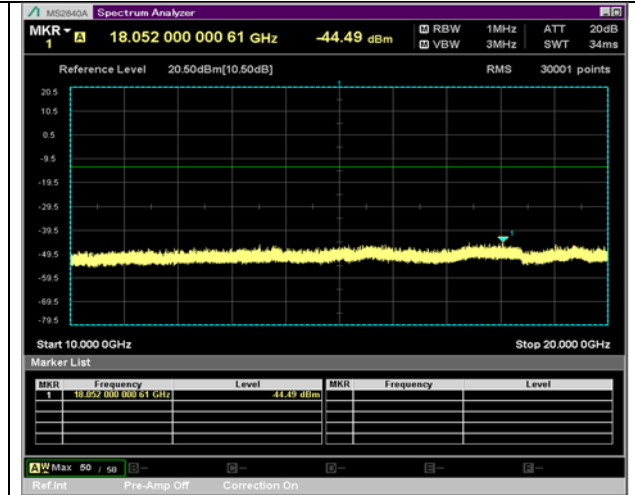

LTE Band 7 Spurious Plot

BW 5 MHz, QPSK, 1 RB LOW CH