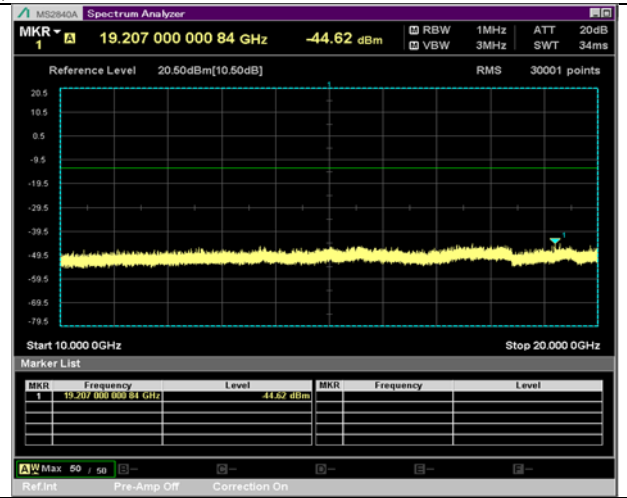

BW 3 MHz, QPSK, 1 RB LOW CH