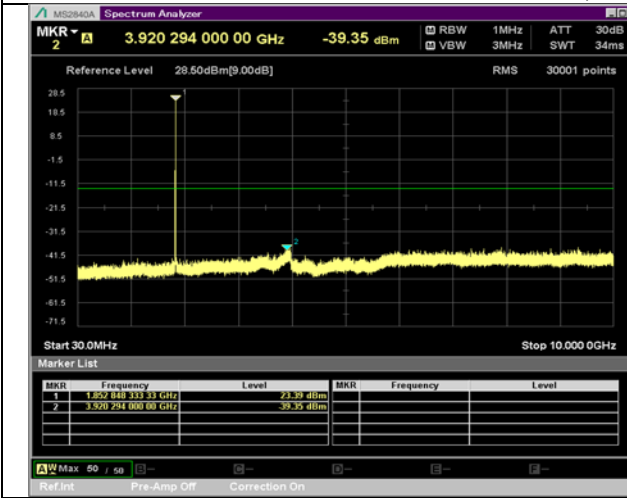

BW 3 MHz, QPSK, 1 RB LOW CH