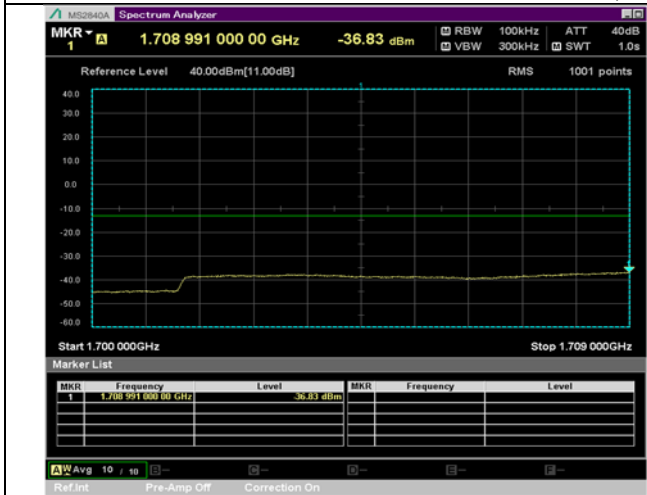

BW 5 MHz, 1777.5 MHz, 12 RB

QPSK

16QAM

BW 5 MHz, 1777.5 MHz, Full RB

BW 10 MHz, 1715 MHz, 25 RB

QPSK

16QAM

BW 10 MHz, 1715 MHz, Full RB