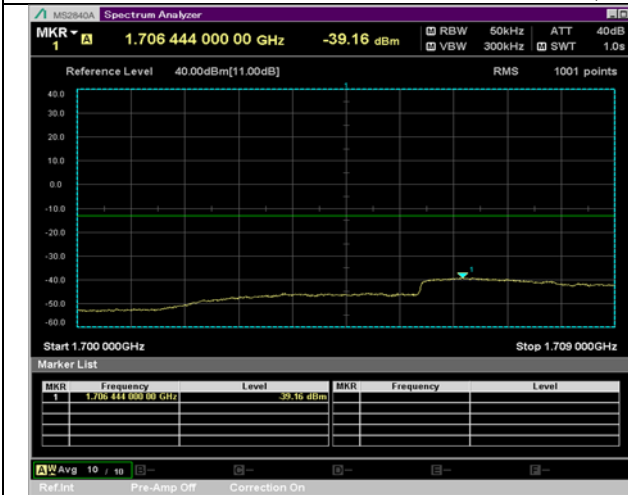

BW 3 MHz, 1778.5 MHz, 8 RB

QPSK

16QAM

BW 3 MHz, 1778.5 MHz, Full RB

BW 5 MHz, 1712.5 MHz, 12 RB

QPSK

16QAM

BW 5 MHz, 1712.5 MHz, Full RB

BW 5 MHz, 1777.5 MHz, 12 RB

QPSK

16QAM

BW 5 MHz, 1777.5 MHz, Full RB

BW 10 MHz, 1715 MHz, 25 RB

QPSK

16QAM

BW 10 MHz, 1715 MHz, Full RB