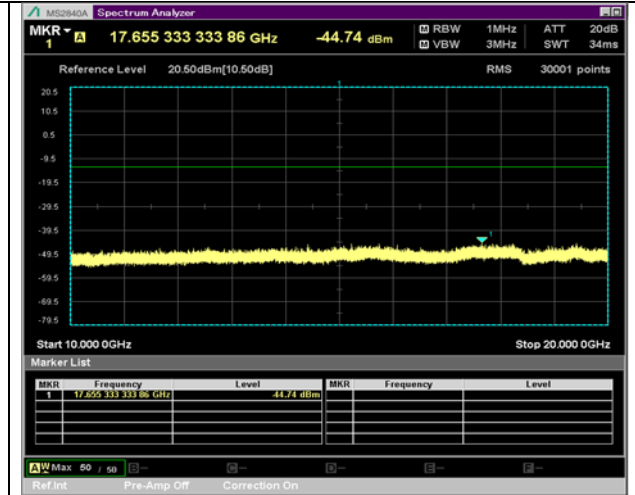

BW 20 MHz, 1770 MHz, 50 RB

QPSK

16QAM

BW 20 MHz, 1770 MHz, Full RB

LTE Band 2 Spurious Plot

BW 1.4 MHz, QPSK, 1 RB LOW CH

BW 1.4 MHz, QPSK, 1 RB MID CH

BW 1.4 MHz, QPSK, 1 RB HIGH CH