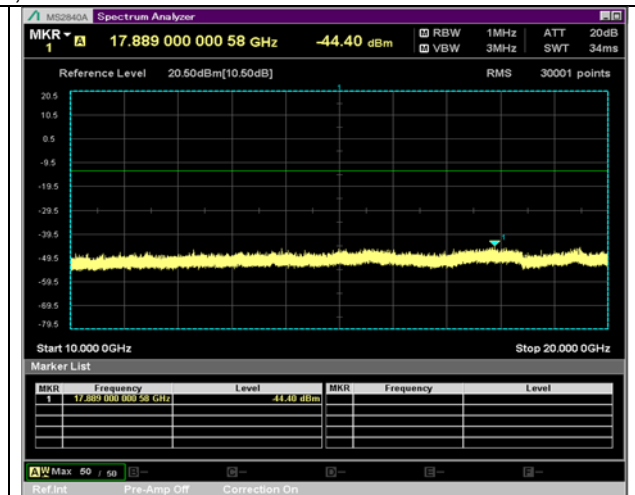

BW 20 MHz, 1770 MHz, 50 RB

QPSK

16QAM

BW 20 MHz, 1770 MHz, Full RB

LTE Band 2 Spurious Plot

BW 1.4 MHz, QPSK, 1 RB LOW CH

BW 1.4 MHz, QPSK, 1 RB MID CH

BW 1.4 MHz, QPSK, 1 RB HIGH CH