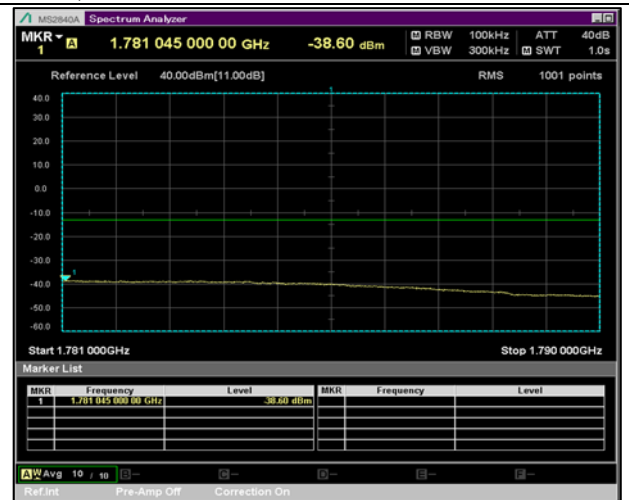

BW 10 MHz, 1775 MHz, 25 RB

QPSK

16QAM

BW 10 MHz, 1775 MHz, Full RB

BW 15 MHz, 1717.5 MHz, 36 RB

QPSK

16QAM

BW 15 MHz, 1717.5 MHz, Full RB

BW 15 MHz, 1772.5 MHz, 36 RB

QPSK

16QAM

BW 15 MHz, 1772.5 MHz, Full RB

BW 20 MHz, 1720 MHz, 50 RB

QPSK

16QAM

BW 20 MHz, 1720 MHz, Full RB

BW 20 MHz, 1770 MHz, 50 RB

QPSK

16QAM

BW 20 MHz, 1770 MHz, Full RB

LTE Band 2 Spurious Plot

BW 1.4 MHz, QPSK, 1 RB LOW CH

BW 1.4 MHz, QPSK, 1 RB MID CH

BW 1.4 MHz, QPSK, 1 RB HIGH CH