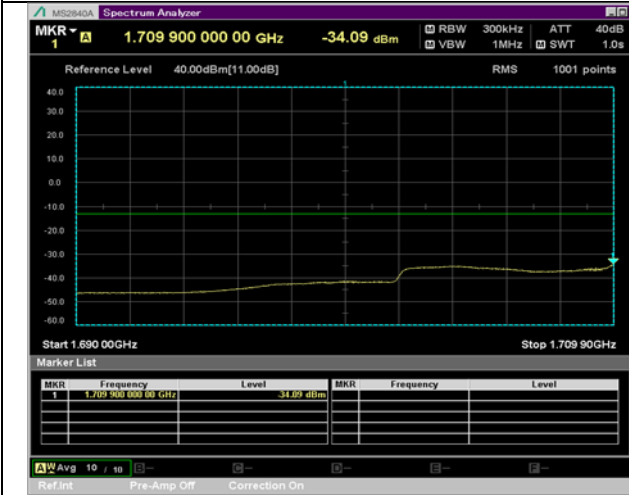

BW 15 MHz, 1772.5 MHz, 36 RB

QPSK

16QAM

BW 15 MHz, 1772.5 MHz, Full RB

BW 20 MHz, 1720 MHz, 50 RB

QPSK

16QAM

BW 20 MHz, 1720 MHz, Full RB

BW 20 MHz, 1770 MHz, 50 RB

QPSK

16QAM

BW 20 MHz, 1770 MHz, Full RB

LTE Band 2 Spurious Plot

BW 1.4 MHz, QPSK, 1 RB LOW CH

BW 1.4 MHz, QPSK, 1 RB MID CH

BW 1.4 MHz, QPSK, 1 RB HIGH CH