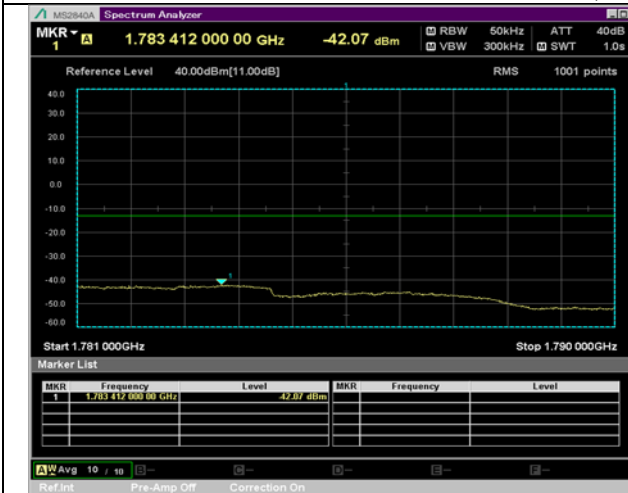

BW 5 MHz, 1777.5 MHz, 12 RB

QPSK

16QAM

BW 5 MHz, 1777.5 MHz, Full RB

BW 10 MHz, 1715 MHz, 25 RB

QPSK

16QAM

BW 10 MHz, 1715 MHz, Full RB

BW 10 MHz, 1775 MHz, 25 RB

QPSK

16QAM

BW 10 MHz, 1775 MHz, Full RB

BW 15 MHz, 1717.5 MHz, 36 RB

QPSK

16QAM

BW 15 MHz, 1717.5 MHz, Full RB