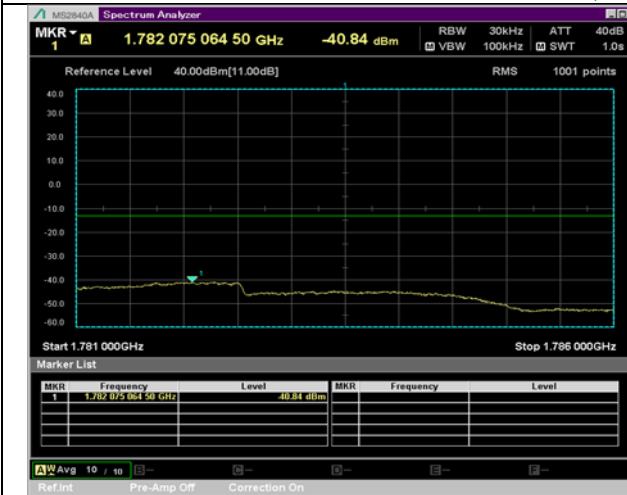

BW 3 MHz, 1778.5 MHz, 8 RB

QPSK

16QAM

BW 3 MHz, 1778.5 MHz, Full RB

BW 5 MHz, 1712.5 MHz, 12 RB

QPSK

16QAM

BW 5 MHz, 1712.5 MHz, Full RB

BW 5 MHz, 1777.5 MHz, 12 RB

QPSK

16QAM

BW 5 MHz, 1777.5 MHz, Full RB

BW 10 MHz, 1715 MHz, 25 RB

QPSK

16QAM

BW 10 MHz, 1715 MHz, Full RB