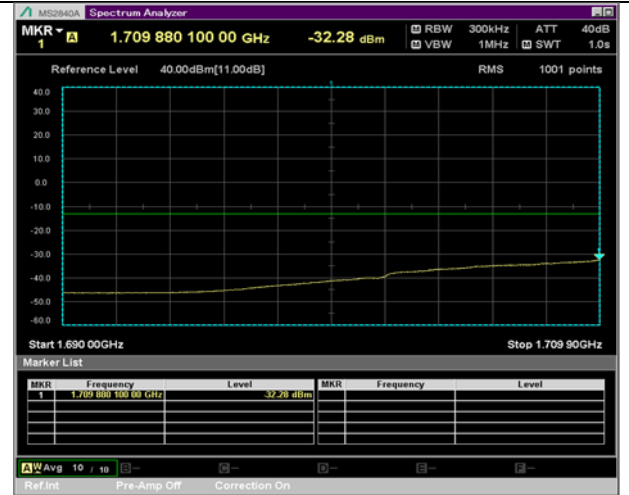

BW 15 MHz, 1772.5 MHz, 36 RB

QPSK

16QAM

BW 15 MHz, 1772.5 MHz, Full RB

BW 20 MHz, 1720 MHz, 50 RB

QPSK

16QAM

BW 20 MHz, 1720 MHz, Full RB

BW 20 MHz, 1770 MHz, 50 RB

QPSK

16QAM

BW 20 MHz, 1770 MHz, Full RB

LTE Band 2 Spurious Plot

BW 1.4 MHz, QPSK, 1 RB LOW CH

BW 1.4 MHz, QPSK, 1 RB MID CH

BW 1.4 MHz, QPSK, 1 RB HIGH CH