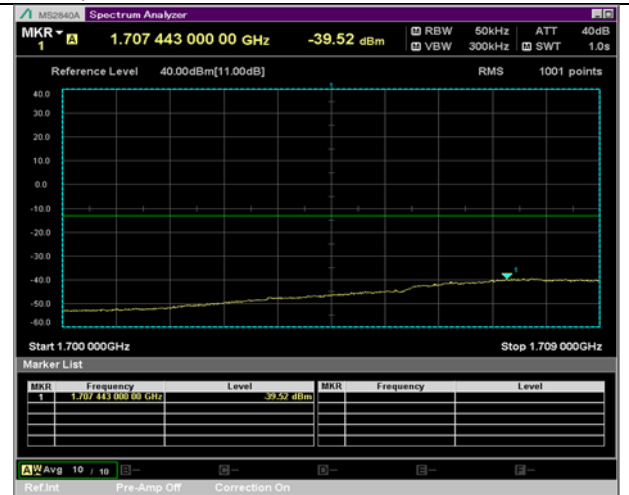

BW 3 MHz, 1778.5 MHz, 8 RB

QPSK

16QAM

BW 3 MHz, 1778.5 MHz, Full RB

BW 5 MHz, 1712.5 MHz, 12 RB

QPSK

16QAM

BW 5 MHz, 1712.5 MHz, Full RB

BW 5 MHz, 1777.5 MHz, 12 RB

QPSK

16QAM

BW 5 MHz, 1777.5 MHz, Full RB

BW 10 MHz, 1715 MHz, 25 RB

QPSK

16QAM

BW 10 MHz, 1715 MHz, Full RB