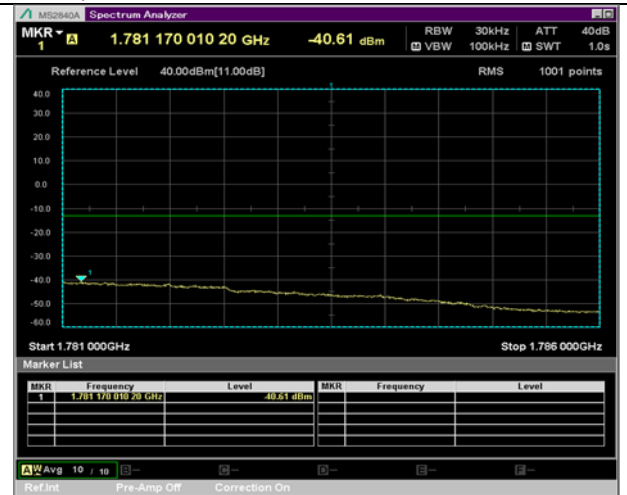

BW 3 MHz, 1778.5 MHz, 8 RB

QPSK

16QAM

BW 3 MHz, 1778.5 MHz, Full RB

BW 5 MHz, 1712.5 MHz, 12 RB

QPSK

16QAM

BW 5 MHz, 1712.5 MHz, Full RB

BW 5 MHz, 1777.5 MHz, 12 RB

QPSK

16QAM

BW 5 MHz, 1777.5 MHz, Full RB

BW 10 MHz, 1715 MHz, 25 RB

QPSK

16QAM

BW 10 MHz, 1715 MHz, Full RB