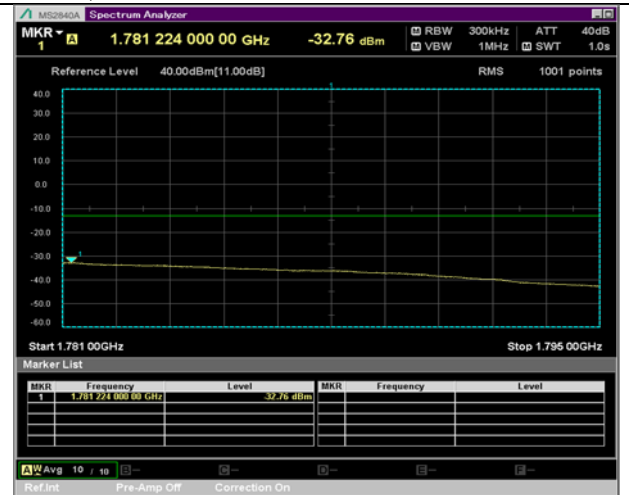

BW 15 MHz, 1772.5 MHz, 36 RB

QPSK

16QAM

BW 15 MHz, 1772.5 MHz, Full RB

BW 20 MHz, 1720 MHz, 50 RB

QPSK

16QAM

BW 20 MHz, 1720 MHz, Full RB

BW 20 MHz, 1770 MHz, 50 RB

QPSK

16QAM

BW 20 MHz, 1770 MHz, Full RB

LTE Band 2 Spurious Plot

BW 1.4 MHz, QPSK, 1 RB LOW CH

BW 1.4 MHz, QPSK, 1 RB MID CH

BW 1.4 MHz, QPSK, 1 RB HIGH CH