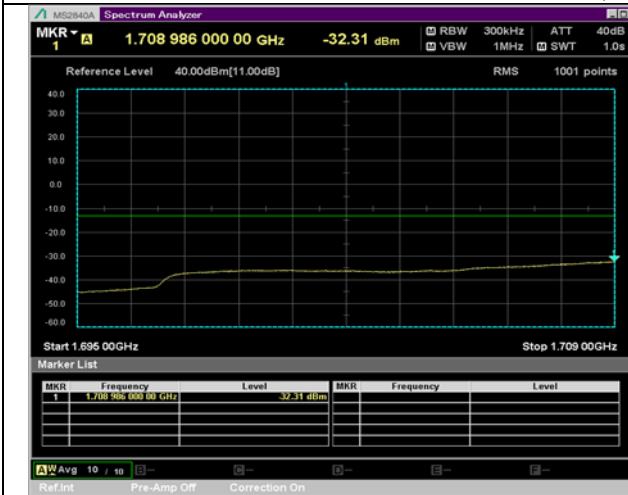

BW 10 MHz, 1775 MHz, 25 RB

QPSK

16QAM

BW 10 MHz, 1775 MHz, Full RB

BW 15 MHz, 1717.5 MHz, 36 RB

QPSK

16QAM

BW 15 MHz, 1717.5 MHz, Full RB

BW 20 MHz, 1770 MHz, 50 RB

QPSK

16QAM

BW 20 MHz, 1770 MHz, Full RB

LTE Band 2 Spurious Plot

BW 1.4 MHz, QPSK, 1 RB LOW CH

BW 1.4 MHz, QPSK, 1 RB MID CH

BW 1.4 MHz, QPSK, 1 RB HIGH CH