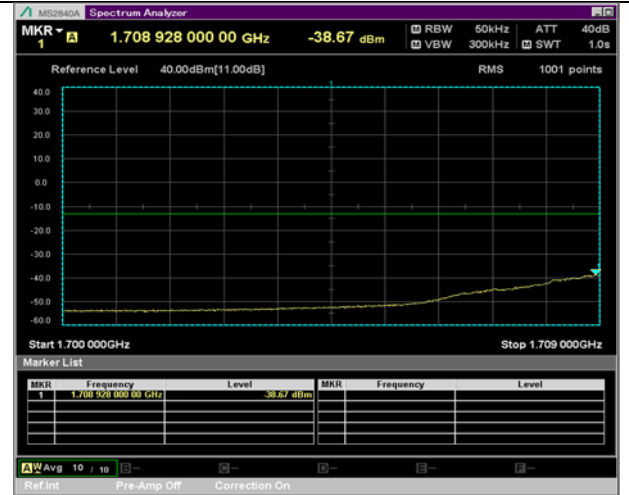

BW 3 MHz, 1778.5 MHz, 8 RB

QPSK

16QAM

BW 3 MHz, 1778.5 MHz, Full RB

BW 5 MHz, 1712.5 MHz, 12 RB

QPSK

16QAM

BW 5 MHz, 1712.5 MHz, Full RB

BW 5 MHz, 1777.5 MHz, 12 RB

QPSK

16QAM

BW 5 MHz, 1777.5 MHz, Full RB

BW 10 MHz, 1715 MHz, 25 RB

QPSK

16QAM

BW 10 MHz, 1715 MHz, Full RB