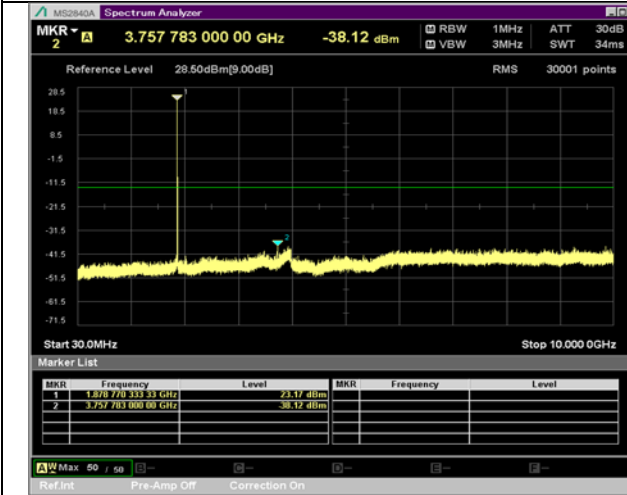

BW 3 MHz, QPSK, 1 RB MID CH