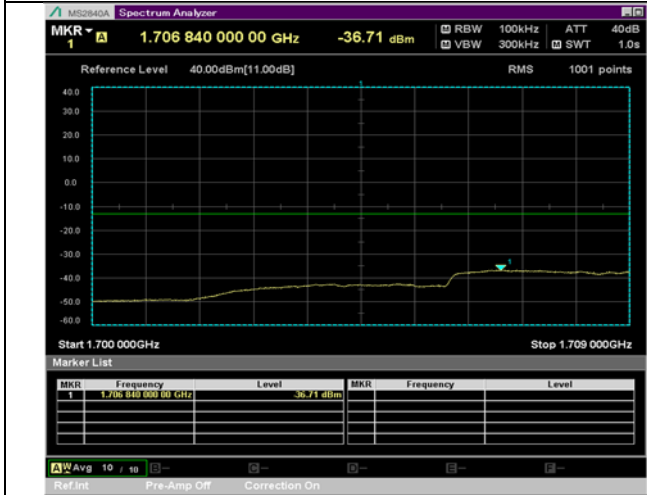

BW 5 MHz, 1777.5 MHz, 12 RB

QPSK

16QAM

BW 5 MHz, 1777.5 MHz, Full RB

BW 10 MHz, 1715 MHz, 25 RB

QPSK

16QAM

BW 10 MHz, 1715 MHz, Full RB

BW 10 MHz, 1775 MHz, 25 RB

QPSK

16QAM

BW 10 MHz, 1775 MHz, Full RB

BW 15 MHz, 1717.5 MHz, 36 RB

QPSK

16QAM

BW 15 MHz, 1717.5 MHz, Full RB