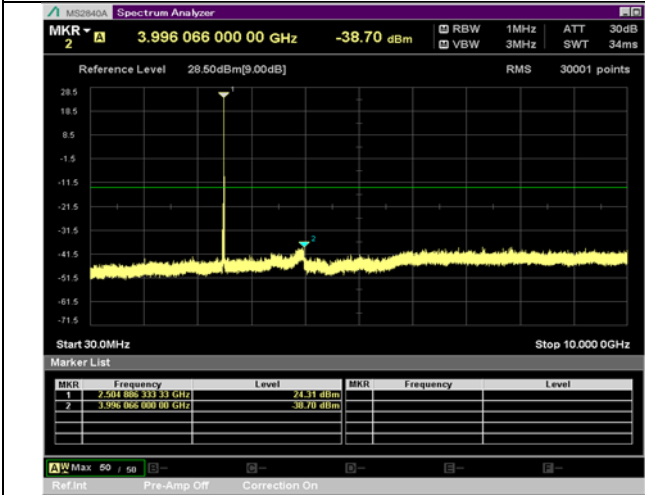

LTE Band 7 Spurious Plot

BW 5 MHz, QPSK, 1 RB LOW CH