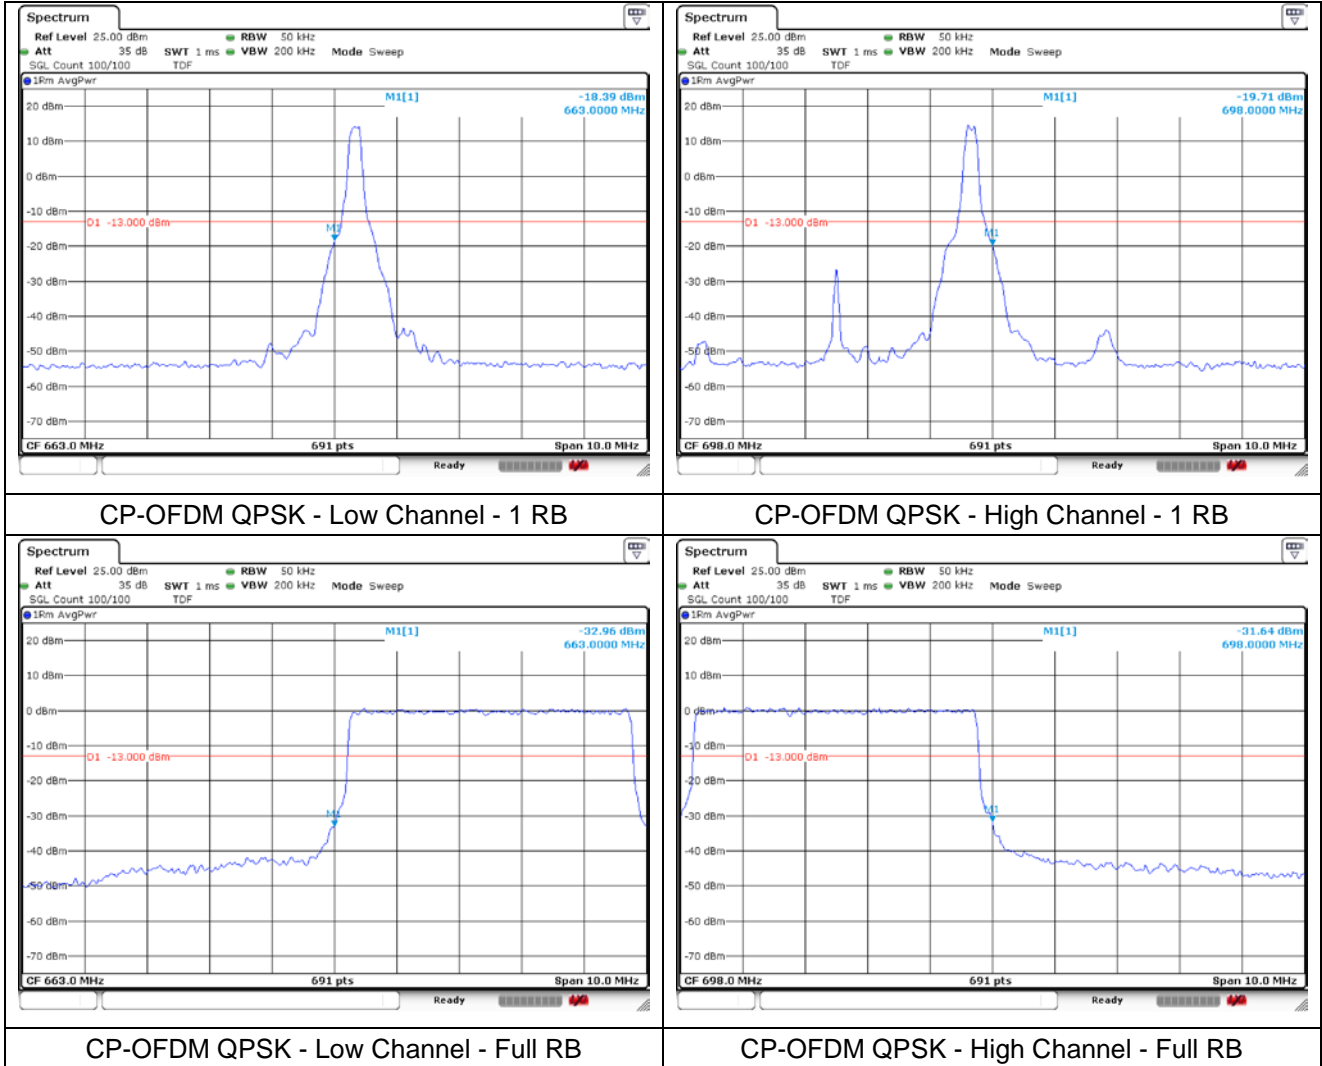

**NR band 71 (5 MHz)**

DFT-S-OFDM 16QAM - Low Channel - 1 RB

DFT-S-OFDM 16QAM - High Channel - 1 RB

DFT-S-OFDM 16QAM - Low Channel - Full RB

DFT-S-OFDM 16QAM - High Channel - Full RB

**NR band 71 (5 MHz)**