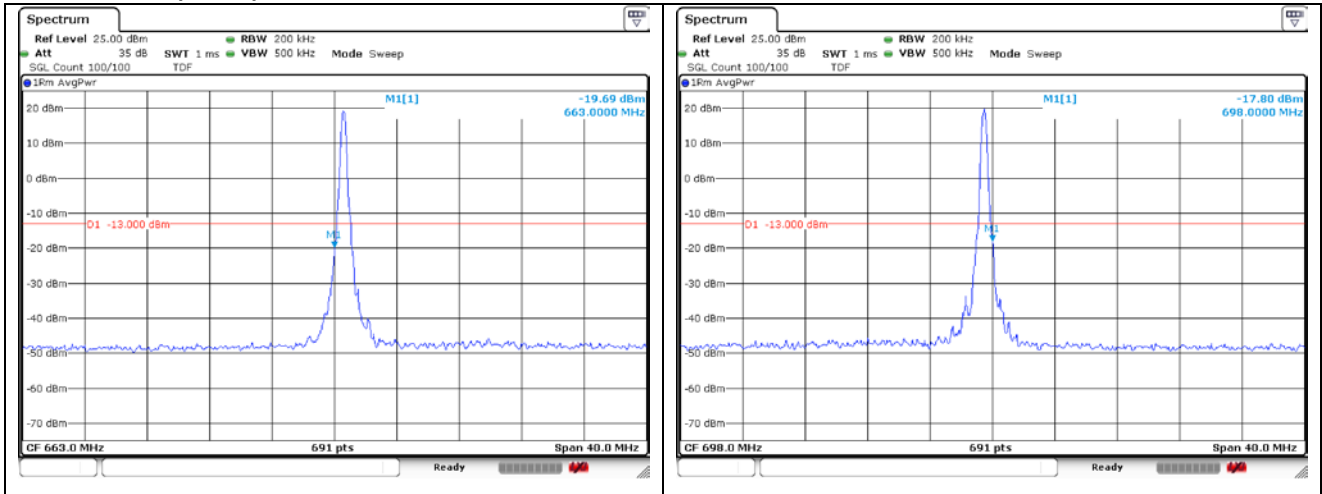

NR band 71 (20 MHz)

CP-OFDM 16QAM - Low Channel - 1 RB

CP-OFDM 16QAM - High Channel - 1 RB