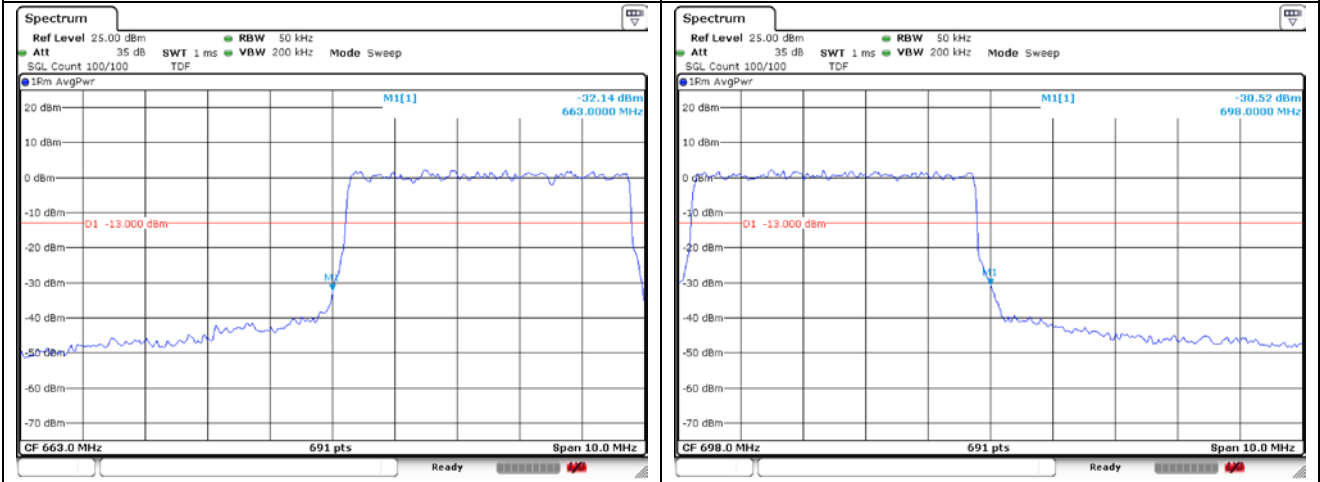

DFT-S-OFDM 16QAM - Low Channel - Full RB

DFT-S-OFDM 16QAM - High Channel - Full RB