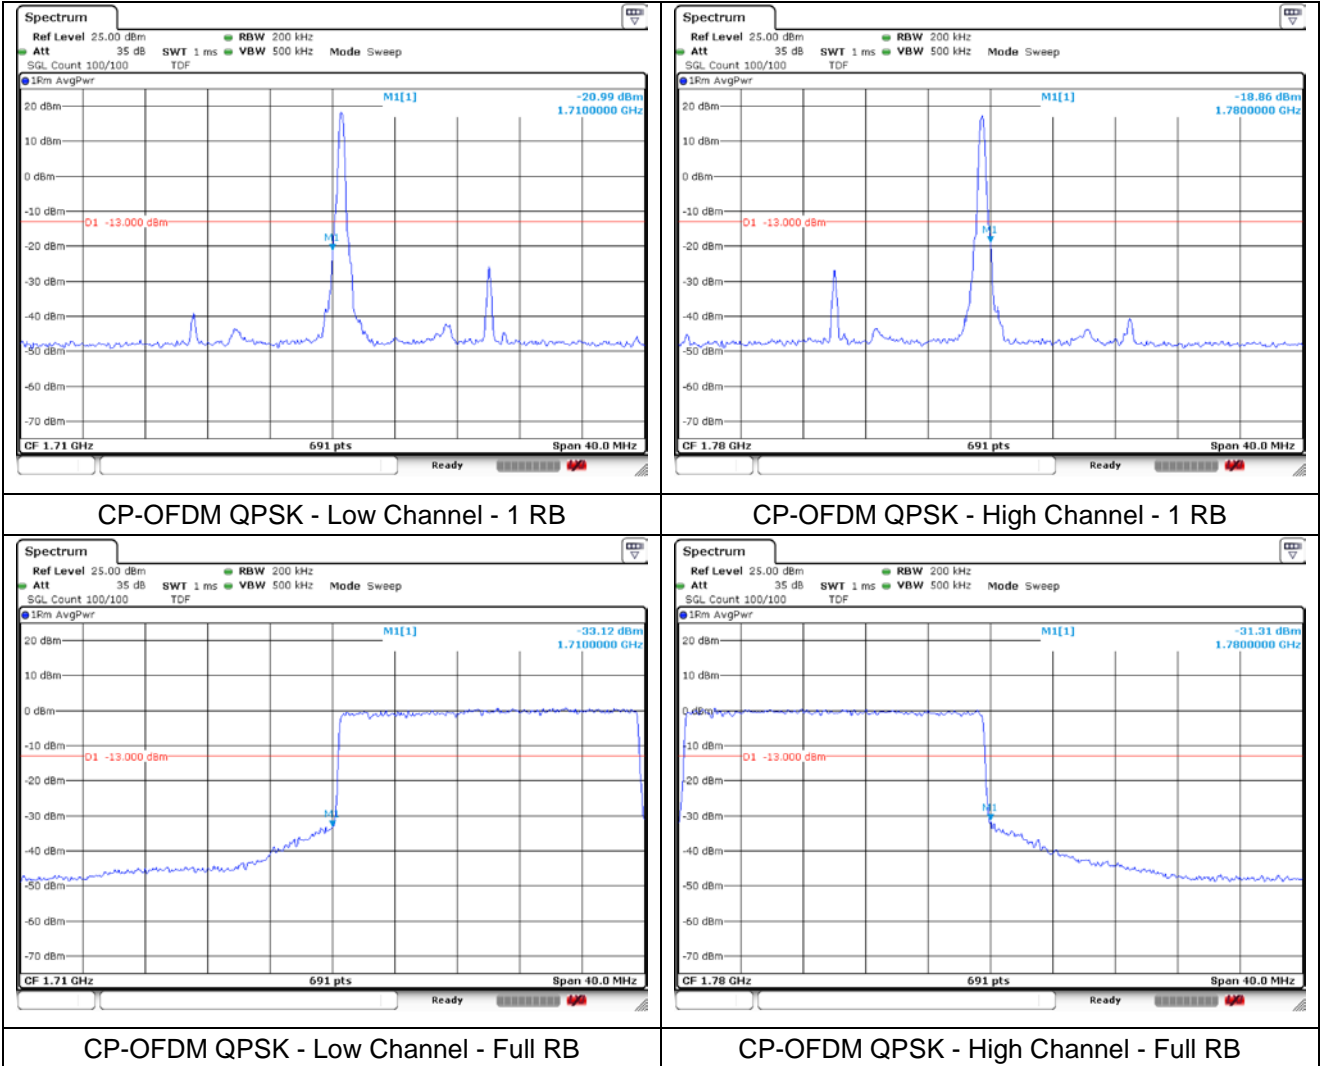

NR band 66 (20 MHz)

DFT-S-OFDM BPSK - Low Channel - 1 RB

DFT-S-OFDM BPSK - High Channel - 1 RB

DFT-S-OFDM BPSK - Low Channel - Full RB

DFT-S-OFDM BPSK - High Channel - Full RB

**NR band 66 (20 MHz)**

**NR band 66 (20 MHz)**

**NR band 66 (20 MHz)**

NR band 66 (40 MHz)

DFT-S-OFDM BPSK - Low Channel - 1 RB

DFT-S-OFDM BPSK - High Channel - 1 RB

DFT-S-OFDM BPSK - Low Channel - Full RB

DFT-S-OFDM BPSK - High Channel - Full RB

**NR band 66 (40 MHz)**