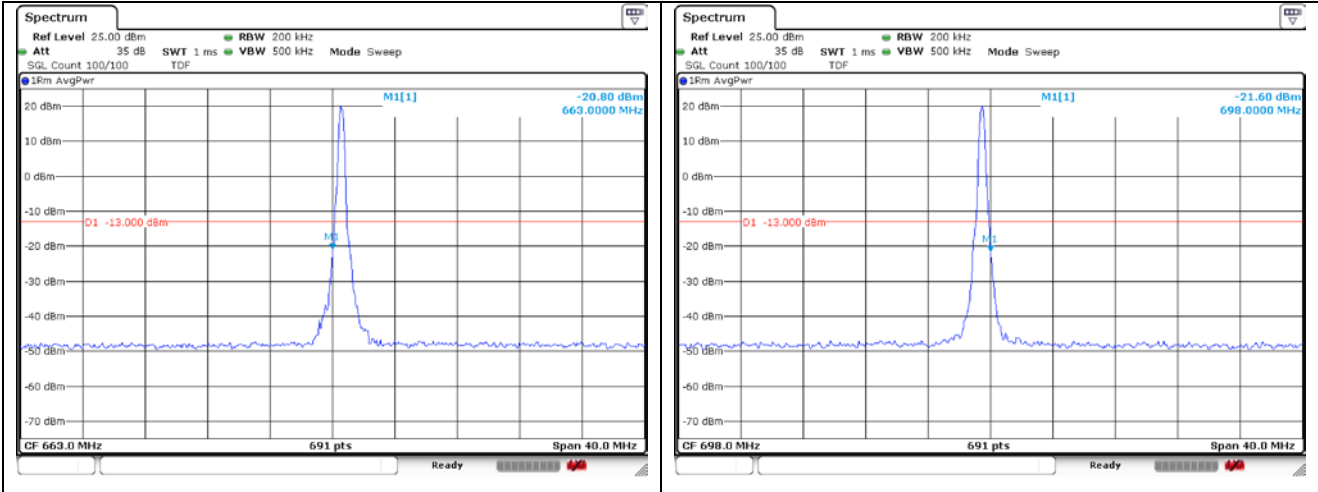

**NR band 71 (15 MHz)**

**NR band 71 (15 MHz)**

**NR band 71 (15 MHz)**

**NR band 71 (20 MHz)**

DFT-S-OFDM QPSK - Low Channel - 1 RB

DFT-S-OFDM QPSK - High Channel - 1 RB

DFT-S-OFDM QPSK - Low Channel - Full RB