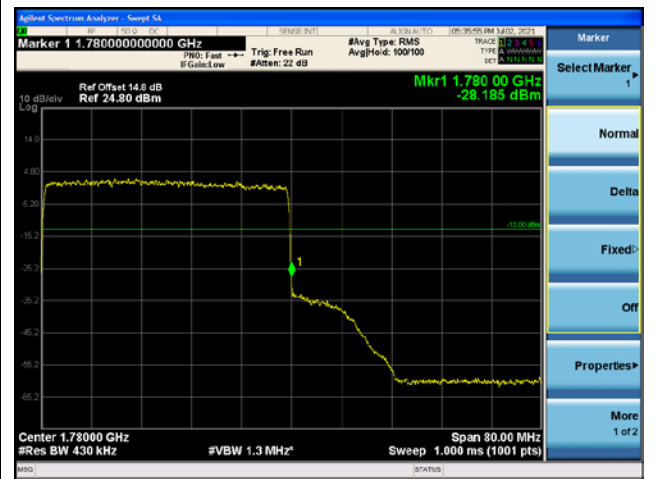

CP-OFDM QPSK - High Channel - 1 RB

CP-OFDM QPSK - Low Channel - Full RB

CP-OFDM QPSK - High Channel - Full RB

NR band 66 (40 MHz)

CP-OFDM 16QAM - Low Channel - 1 RB

CP-OFDM 16QAM - High Channel - 1 RB

CP-OFDM 16QAM - Low Channel - Full RB