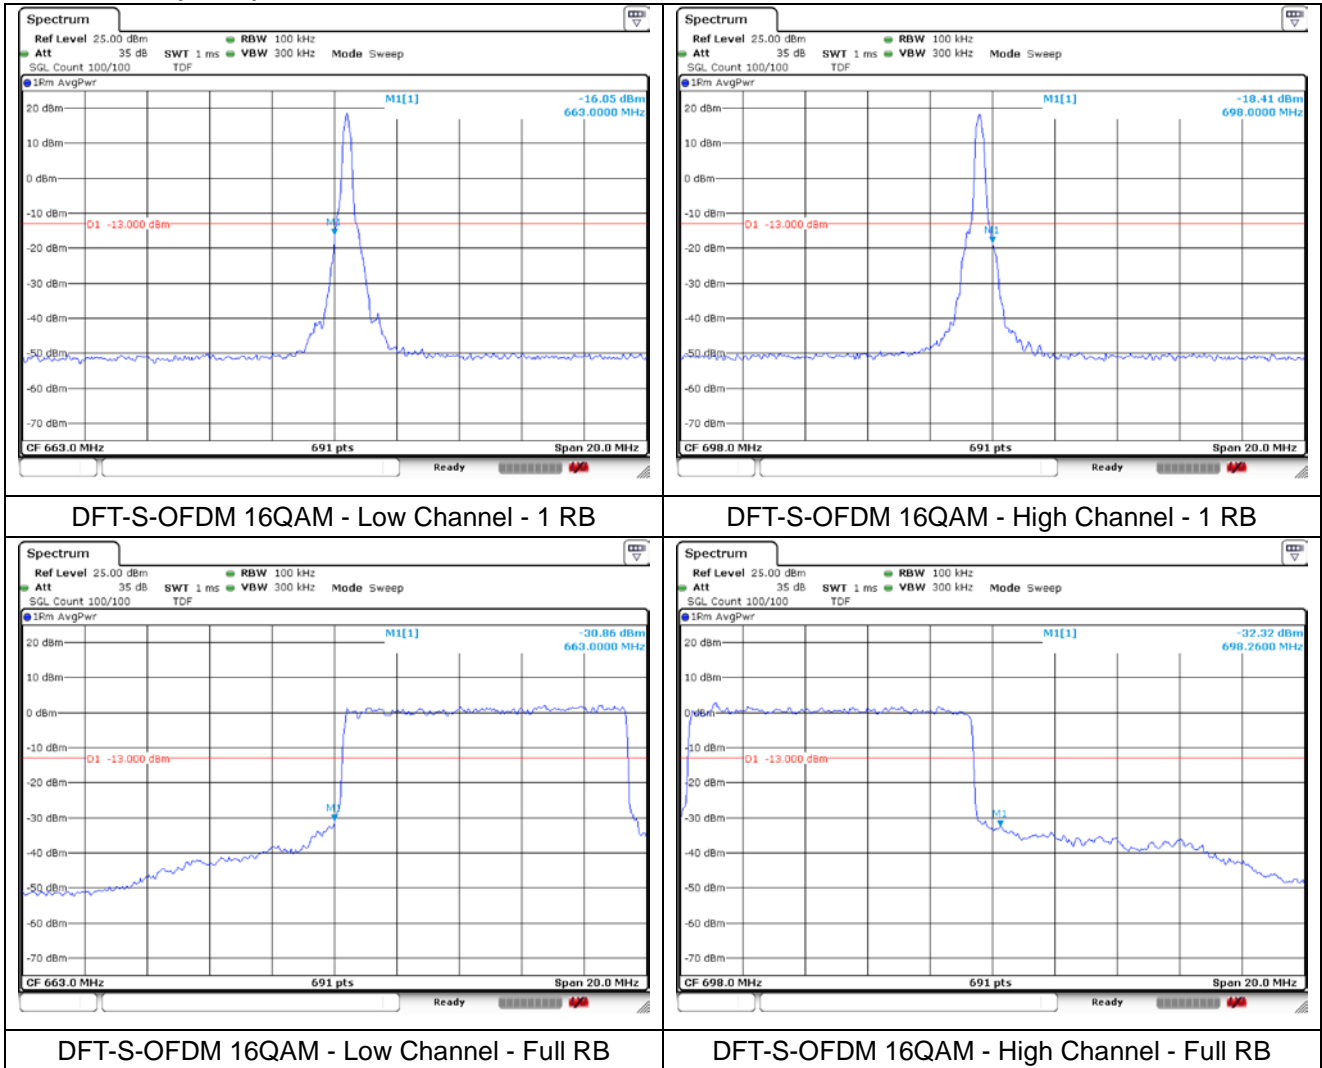

**NR band 71 (5 MHz)**

**NR band 71 (10 MHz)**

DFT-S-OFDM QPSK - Low Channel - 1 RB

DFT-S-OFDM QPSK - High Channel - 1 RB

DFT-S-OFDM QPSK - Low Channel - Full RB

DFT-S-OFDM QPSK - High Channel - Full RB

NR band 71 (10 MHz)