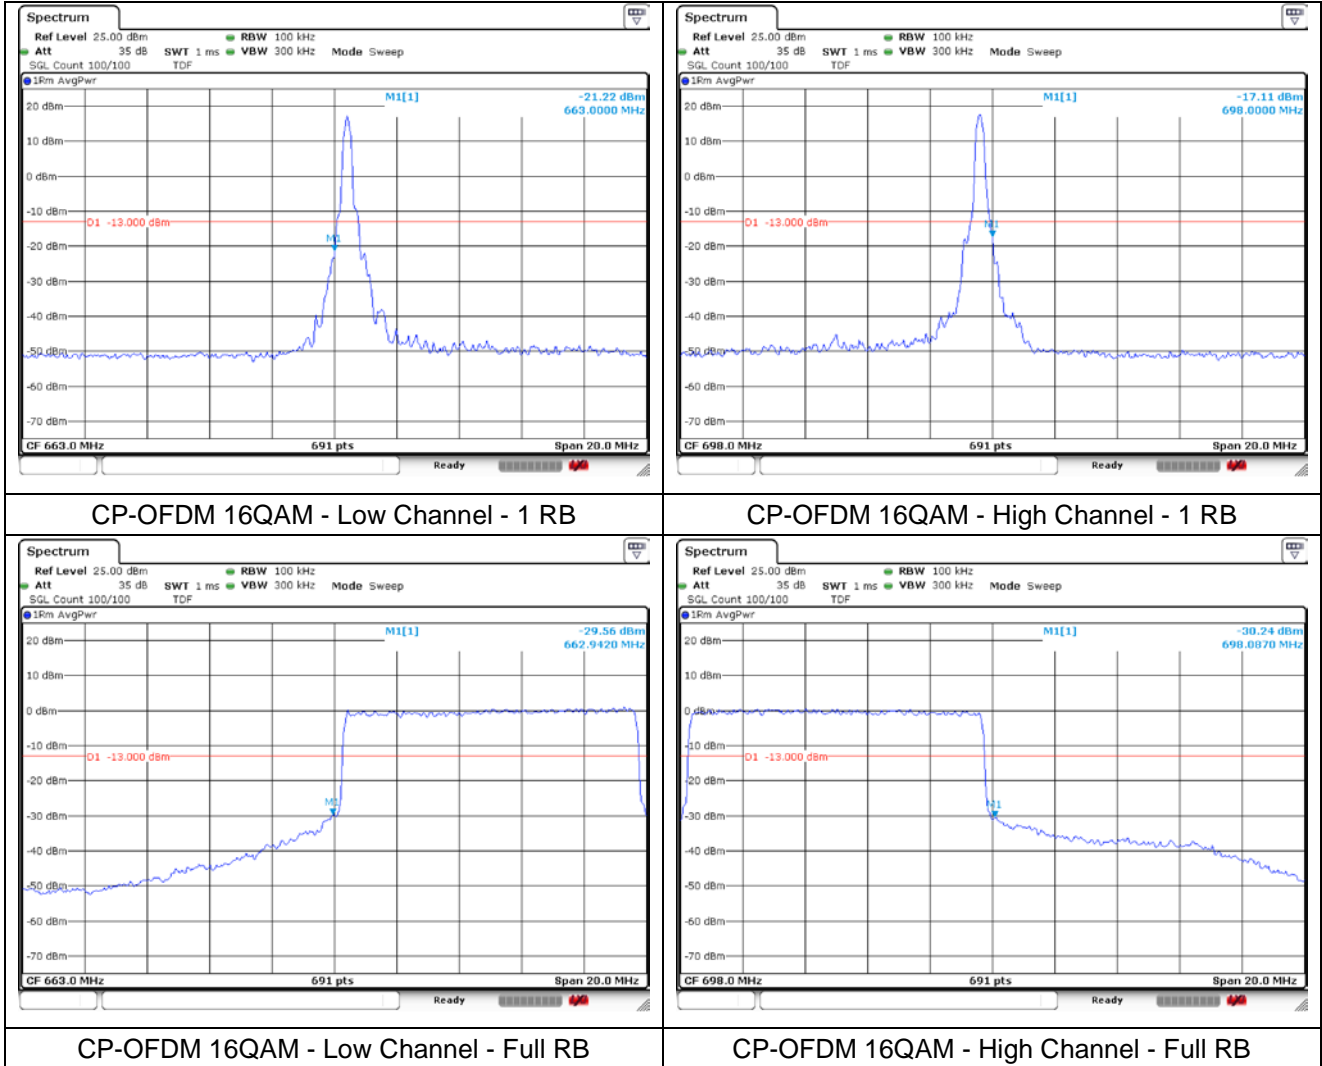

NR band 71 (10 MHz)