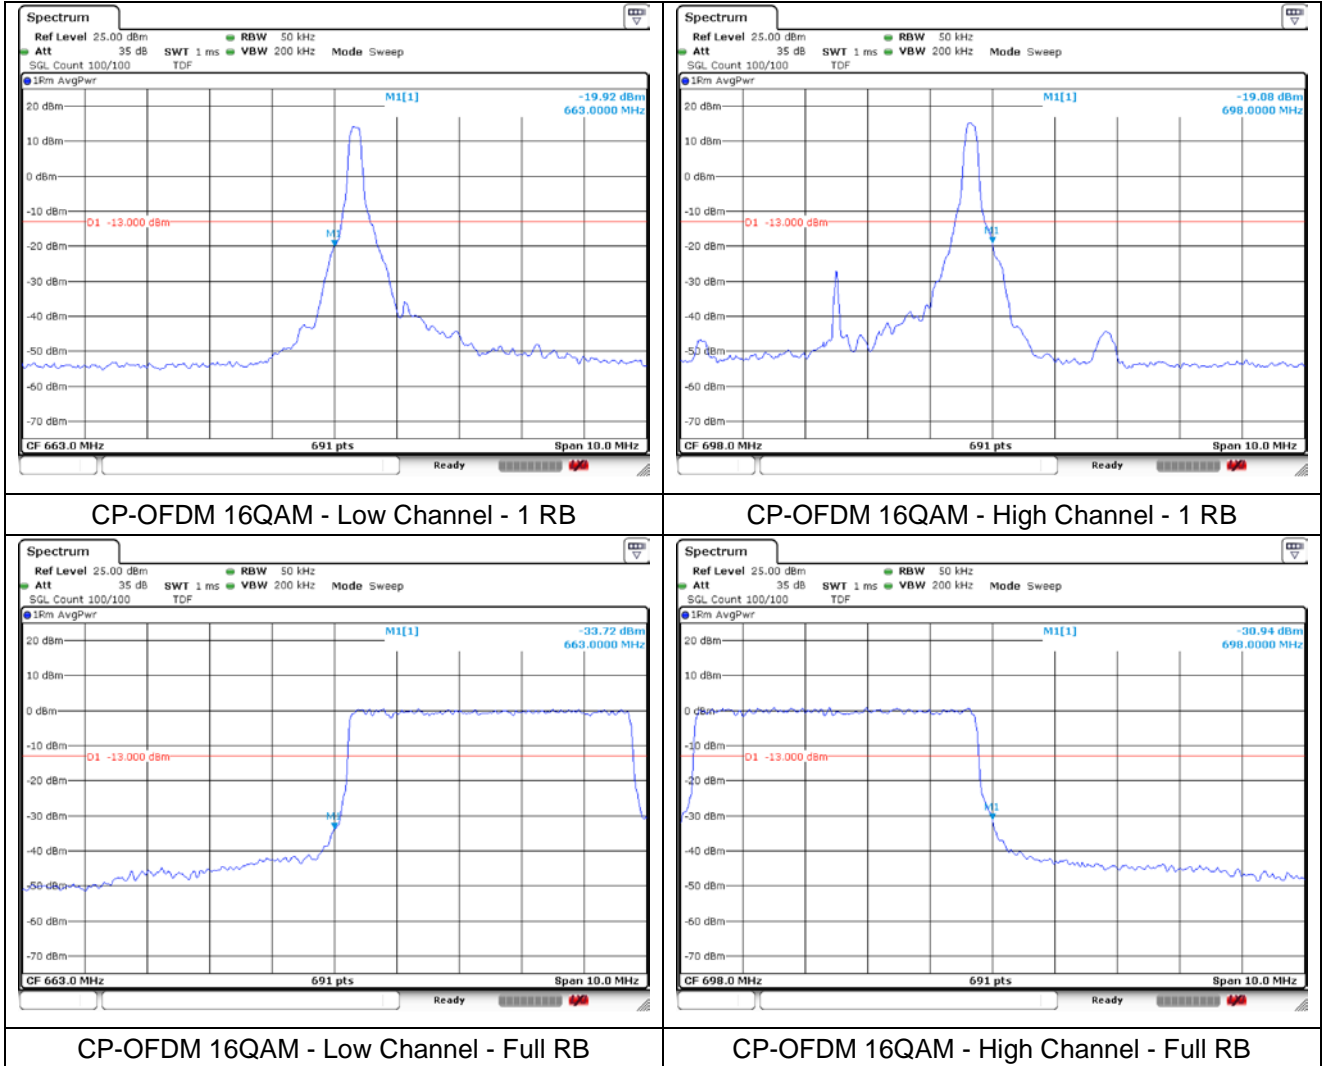

NR band 71 (5 MHz)