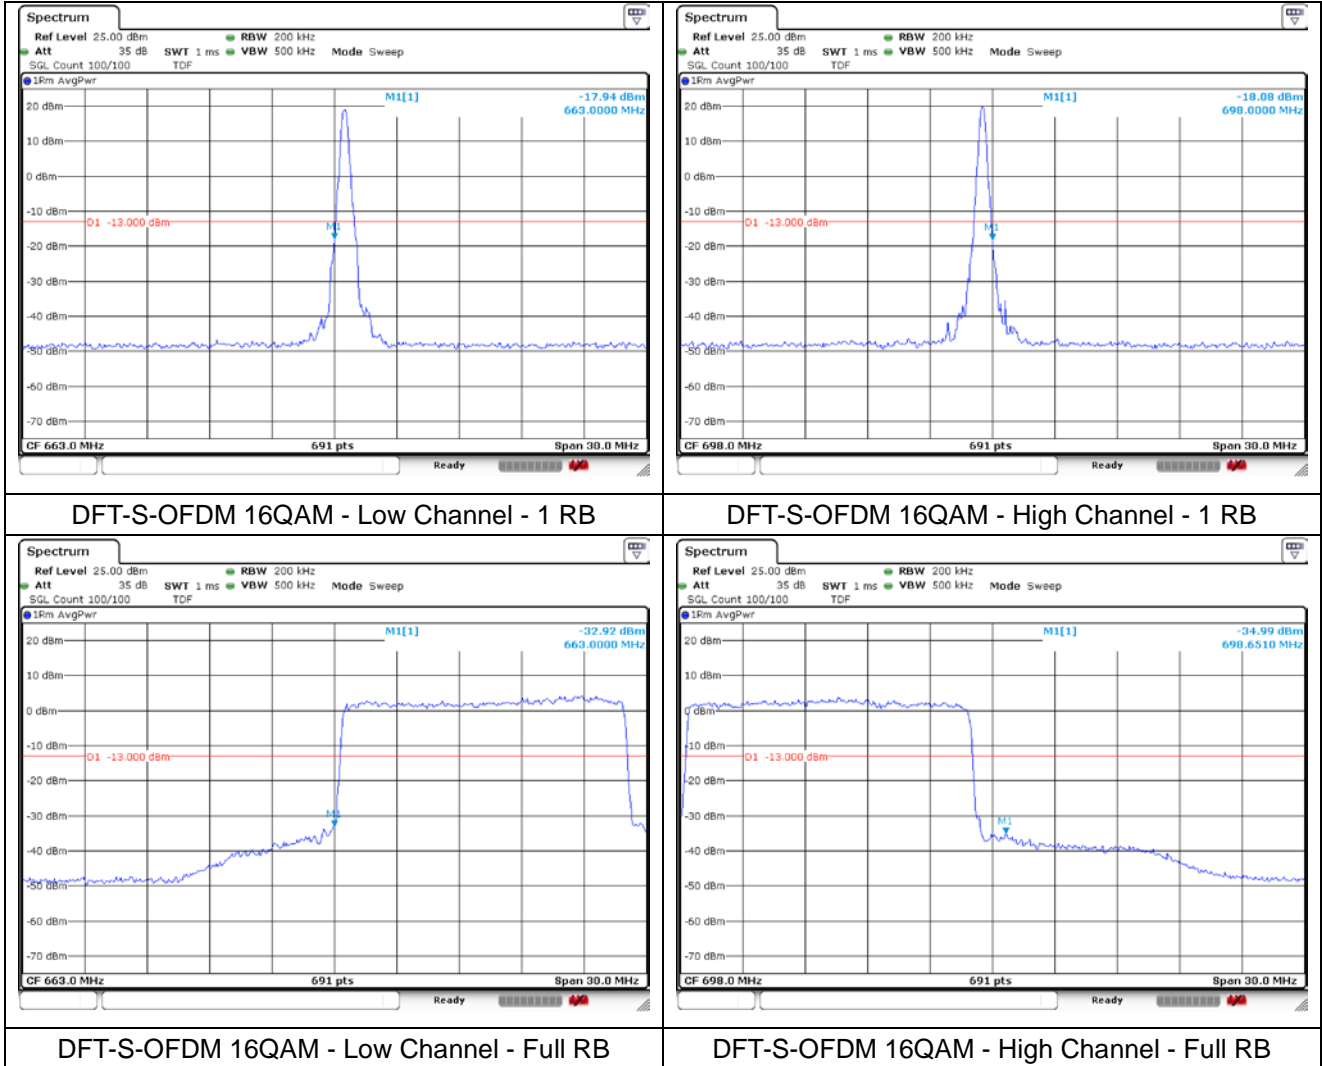

NR band 71 (15 MHz)