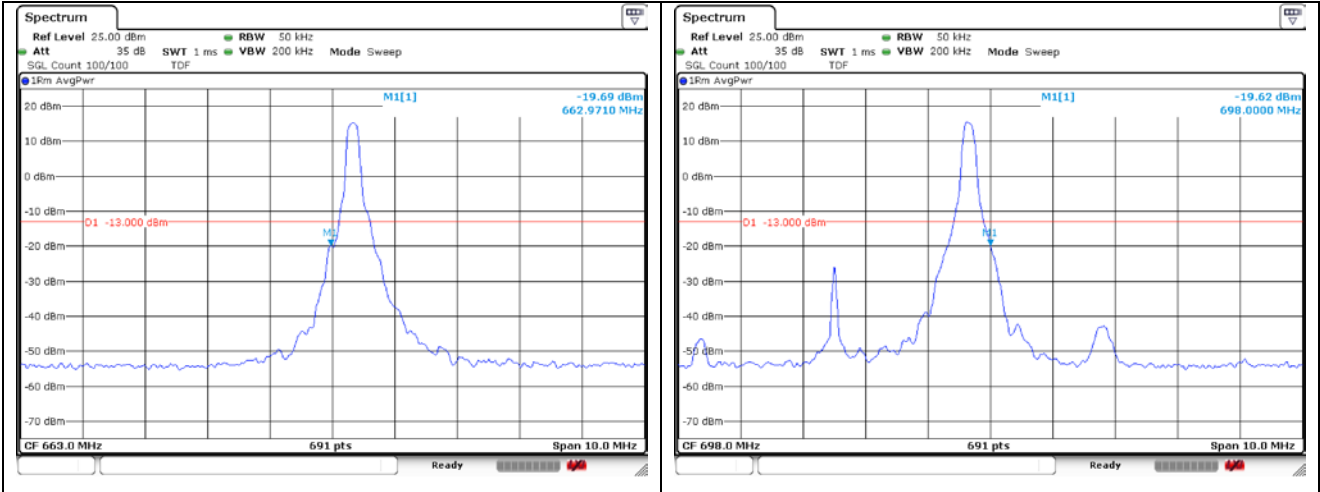

NR band 71 (5 MHz)

DFT-S-OFDM 16QAM - Low Channel - 1 RB

DFT-S-OFDM 16QAM - High Channel - 1 RB