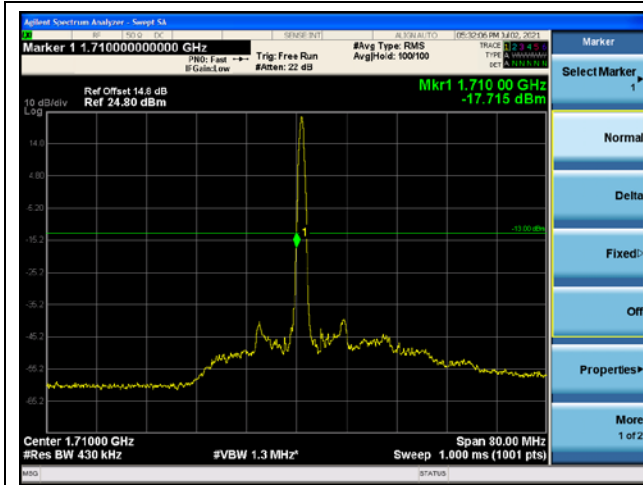

NR band 66 (20 MHz)

DFT-S-OFDM BPSK - Low Channel - 1 RB

DFT-S-OFDM BPSK - High Channel - 1 RB

DFT-S-OFDM BPSK - Low Channel - Full RB

DFT-S-OFDM BPSK - High Channel - Full RB

**NR band 66 (20 MHz)**

**NR band 66 (20 MHz)**

**NR band 66 (20 MHz)**

NR band 66 (40 MHz)

DFT-S-OFDM BPSK - Low Channel - 1 RB

DFT-S-OFDM BPSK - High Channel - 1 RB

DFT-S-OFDM BPSK - Low Channel - Full RB

DFT-S-OFDM BPSK - High Channel - Full RB

**NR band 66 (40 MHz)**

DFT-S-OFDM 16QAM - Low Channel - 1 RB

DFT-S-OFDM 16QAM - High Channel - 1 RB

DFT-S-OFDM 16QAM - Low Channel - Full RB

DFT-S-OFDM 16QAM - High Channel - Full RB

**NR band 66 (40 MHz)**

CP-OFDM QPSK - Low Channel - 1 RB