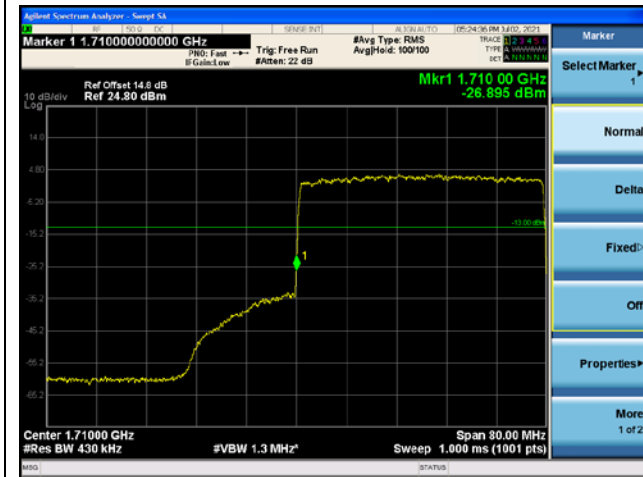

NR band 66 (20 MHz)

DFT-S-OFDM BPSK - Low Channel - 1 RB

DFT-S-OFDM BPSK - High Channel - 1 RB

DFT-S-OFDM BPSK - Low Channel - Full RB

DFT-S-OFDM BPSK - High Channel - Full RB

**NR band 66 (20 MHz)**

**NR band 66 (20 MHz)**

**NR band 66 (20 MHz)**

NR band 66 (40 MHz)

DFT-S-OFDM BPSK - Low Channel - 1 RB

DFT-S-OFDM BPSK - High Channel - 1 RB

DFT-S-OFDM BPSK - Low Channel - Full RB

DFT-S-OFDM BPSK - High Channel - Full RB

**NR band 66 (40 MHz)**

DFT-S-OFDM 16QAM - Low Channel - 1 RB

DFT-S-OFDM 16QAM - High Channel - 1 RB

DFT-S-OFDM 16QAM - Low Channel - Full RB

DFT-S-OFDM 16QAM - High Channel - Full RB

**NR band 66 (40 MHz)**

CP-OFDM QPSK - Low Channel - 1 RB