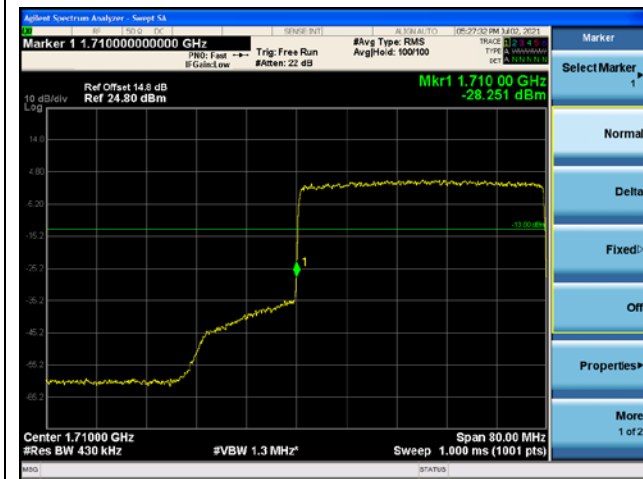

CP-OFDM QPSK - Low Channel - Full RB