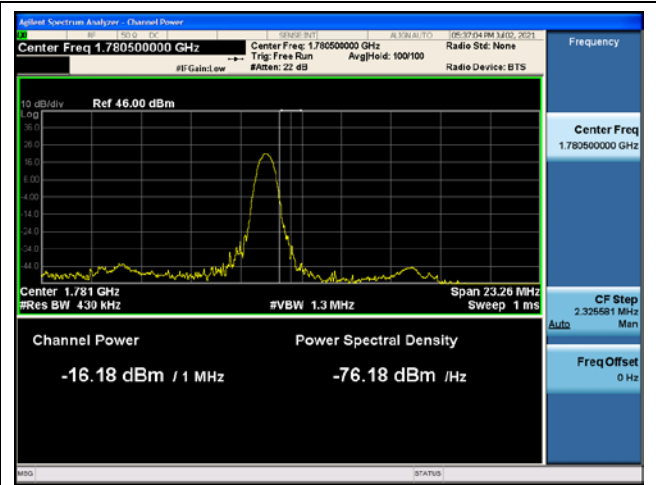

CP-OFDM QPSK - High Channel - 1 RB

CP-OFDM QPSK - Low Channel - Full RB

CP-OFDM QPSK - High Channel - Full RB

NR band 66 (40 MHz)

CP-OFDM 16QAM - Low Channel - 1 RB

CP-OFDM 16QAM - High Channel - 1 RB

CP-OFDM 16QAM - Low Channel - Full RB