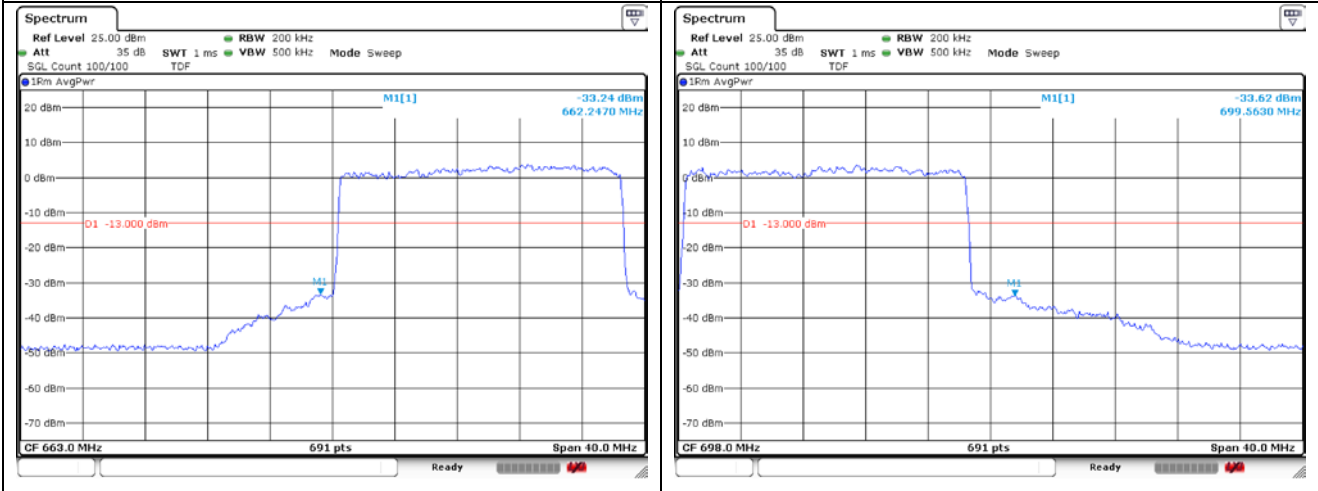

**NR band 71 (15 MHz)**

**NR band 71 (15 MHz)**

**NR band 71 (15 MHz)**

**NR band 71 (20 MHz)**

DFT-S-OFDM QPSK - Low Channel - 1 RB

DFT-S-OFDM QPSK - High Channel - 1 RB

DFT-S-OFDM QPSK - Low Channel - Full RB