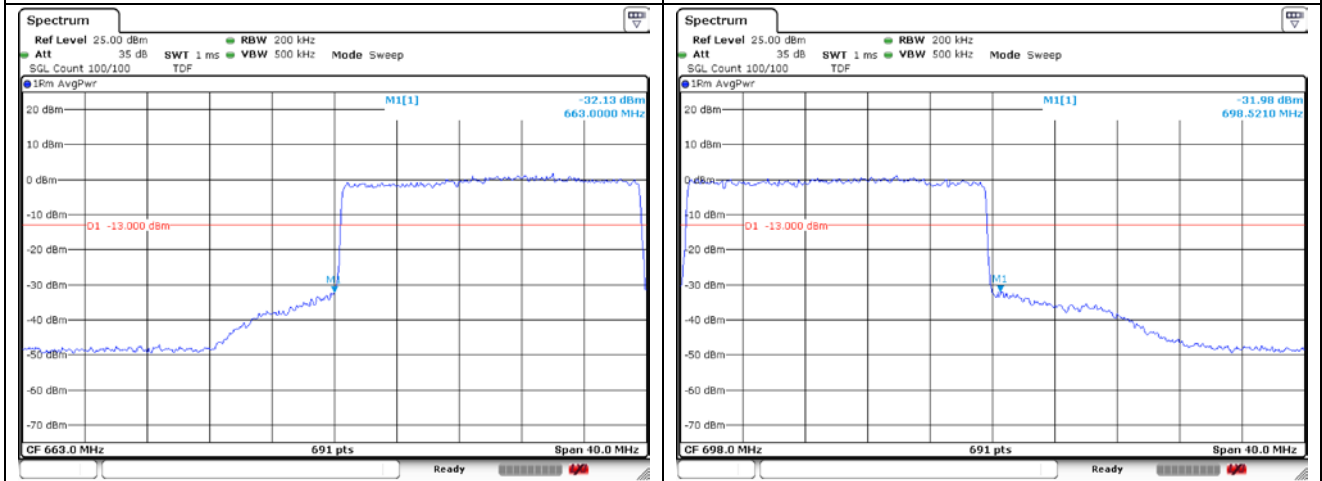

**NR band 71 (20 MHz)**

**NR band 71 (20 MHz)**

CP-OFDM 16QAM - Low Channel - 1 RB

CP-OFDM 16QAM - High Channel - 1 RB

CP-OFDM 16QAM - Low Channel - Full RB

CP-OFDM 16QAM - High Channel - Full RB