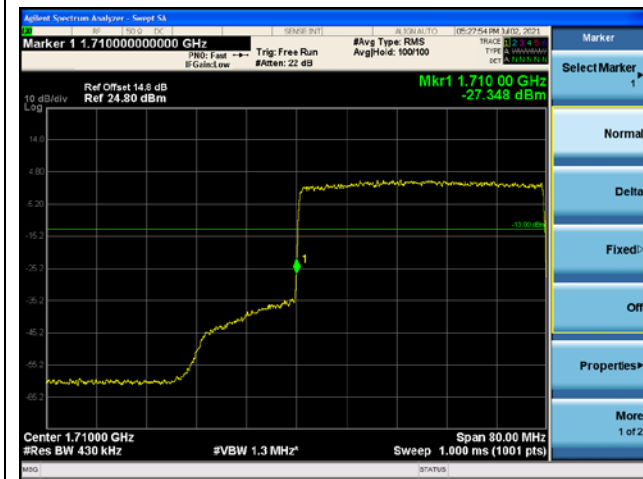

CP-OFDM QPSK - High Channel - 1 RB

CP-OFDM QPSK - Low Channel - Full RB

CP-OFDM QPSK - High Channel - Full RB

NR band 66 (40 MHz)

CP-OFDM 16QAM - Low Channel - 1 RB

CP-OFDM 16QAM - High Channel - 1 RB

CP-OFDM 16QAM - Low Channel - Full RB