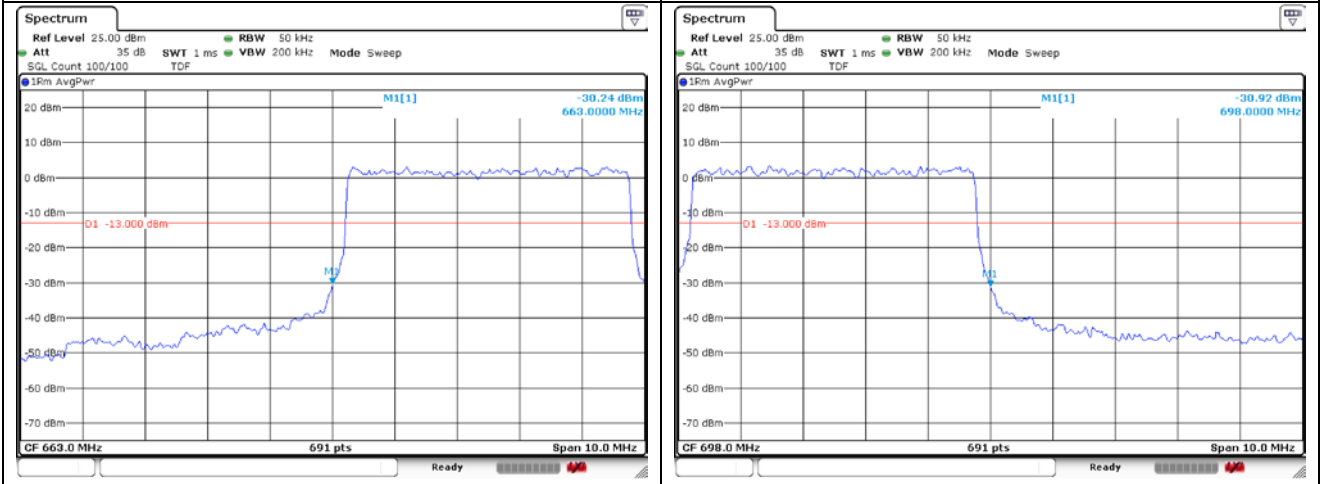

CP-OFDM 16QAM - High Channel - Full RB

**NR band 71 (5 MHz)**

DFT-S-OFDM QPSK - Low Channel - 1 RB

DFT-S-OFDM QPSK - High Channel - 1 RB

DFT-S-OFDM QPSK - Low Channel - Full RB

DFT-S-OFDM QPSK - High Channel - Full RB