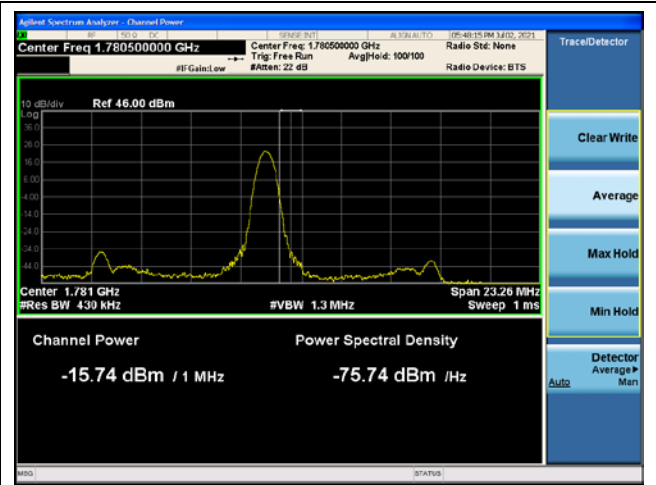

NR band 66 (20 MHz)

DFT-S-OFDM BPSK - Low Channel - 1 RB

DFT-S-OFDM BPSK - High Channel - 1 RB

DFT-S-OFDM BPSK - Low Channel - Full RB

DFT-S-OFDM BPSK - High Channel - Full RB

**NR band 66 (20 MHz)**

**NR band 66 (20 MHz)**

**NR band 66 (20 MHz)**

NR band 66 (40 MHz)

DFT-S-OFDM BPSK - Low Channel - 1 RB

DFT-S-OFDM BPSK - High Channel - 1 RB

DFT-S-OFDM BPSK - Low Channel - Full RB

DFT-S-OFDM BPSK - High Channel - Full RB

**NR band 66 (40 MHz)**