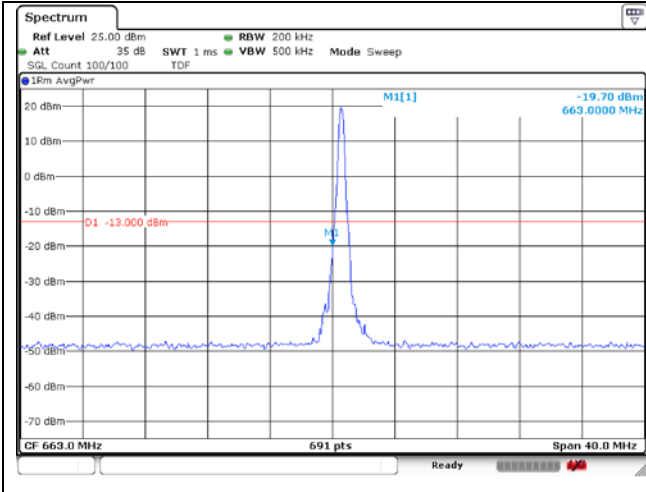

NR band 71 (20 MHz)

DFT-S-OFDM 16QAM - Low Channel - 1 RB