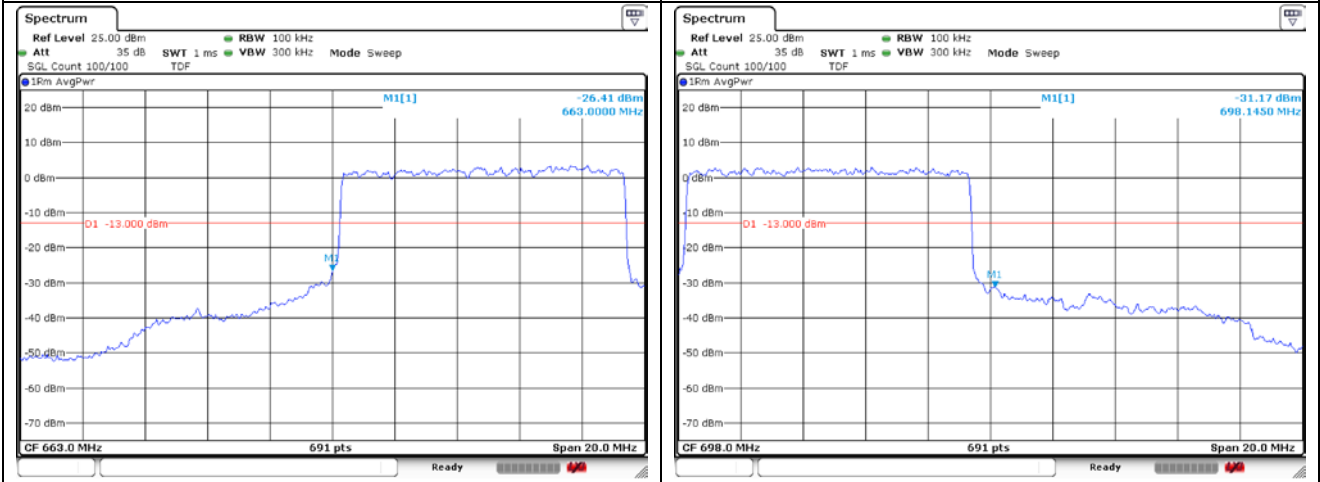

**NR band 71 (5 MHz)**

**NR band 71 (10 MHz)**

DFT-S-OFDM QPSK - Low Channel - 1 RB

DFT-S-OFDM QPSK - High Channel - 1 RB

DFT-S-OFDM QPSK - Low Channel - Full RB

DFT-S-OFDM QPSK - High Channel - Full RB

NR band 71 (10 MHz)