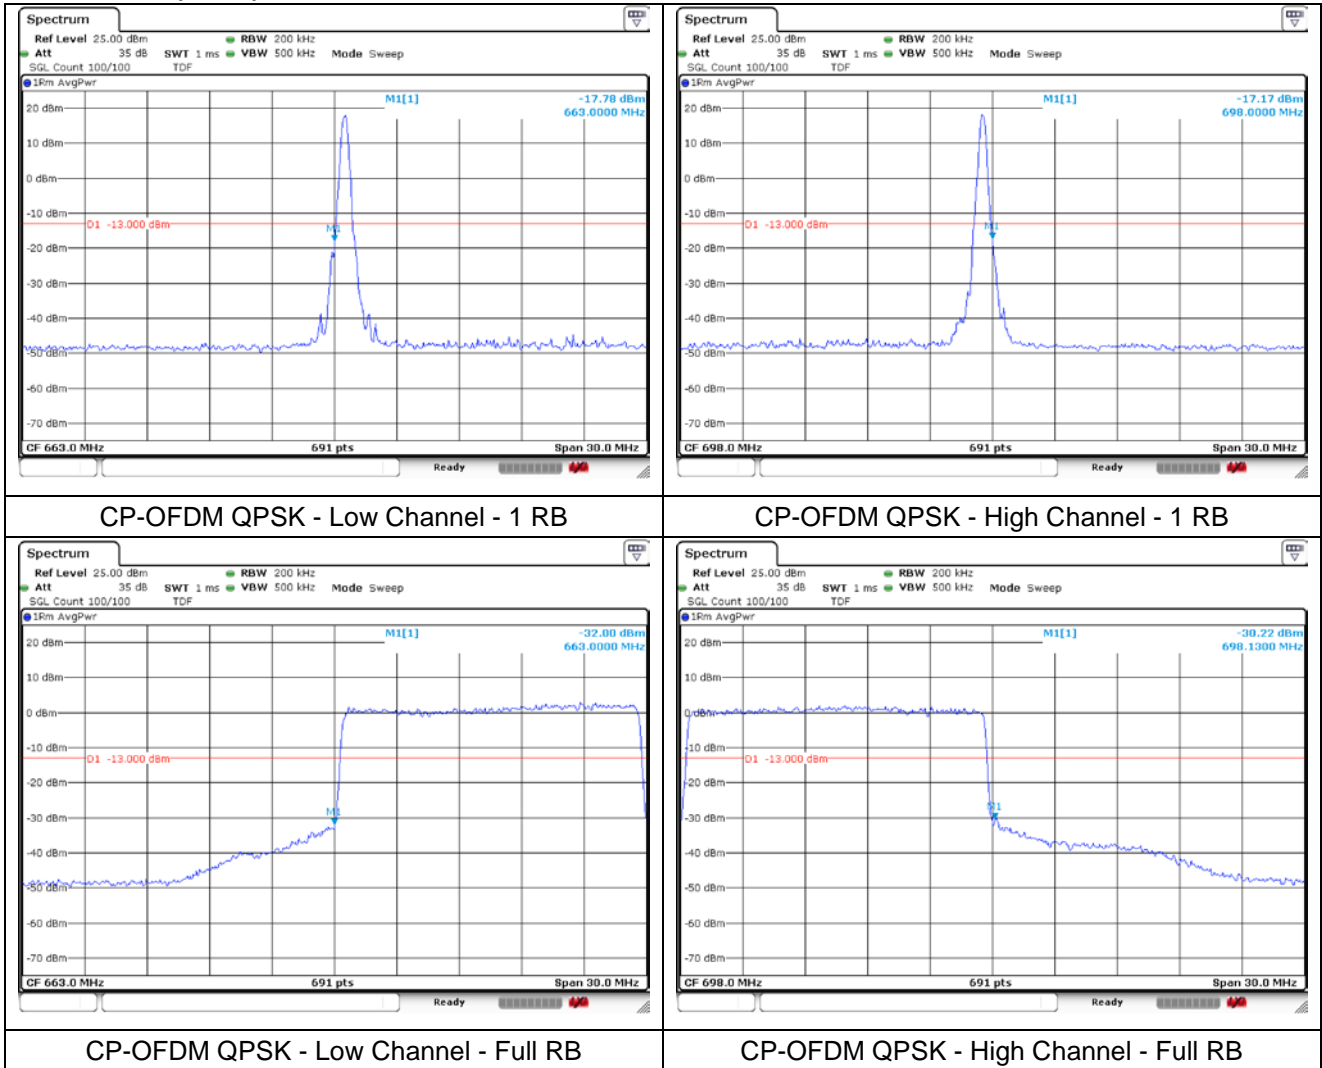

NR band 71 (15 MHz)