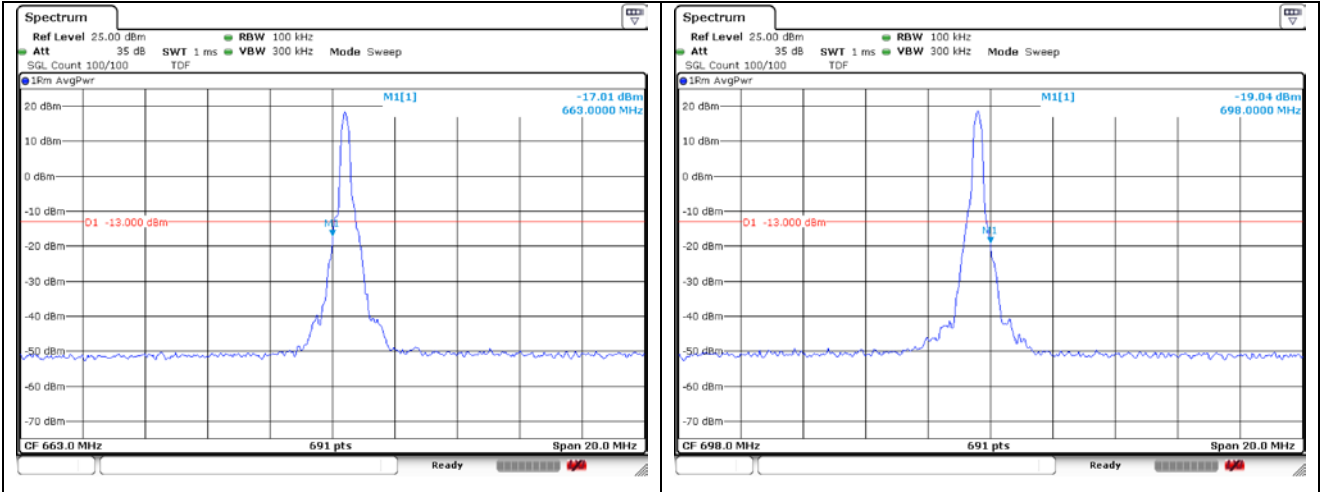

NR band 71 (10 MHz)

DFT-S-OFDM QPSK - Low Channel - 1 RB

DFT-S-OFDM QPSK - High Channel - 1 RB