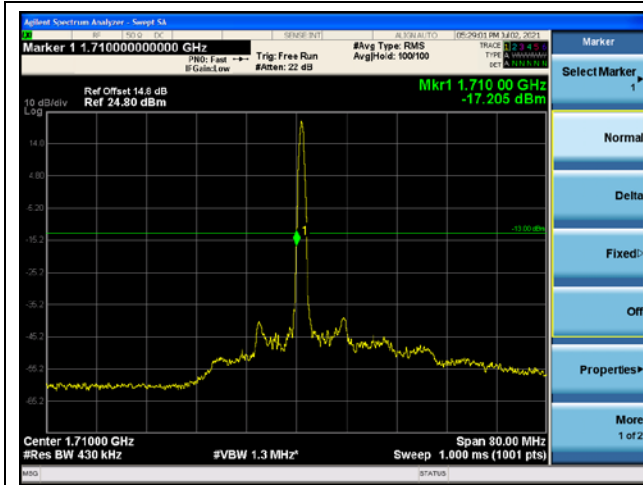

**NR band 66 (20 MHz)**

NR band 66 (40 MHz)

DFT-S-OFDM BPSK - Low Channel - 1 RB

DFT-S-OFDM BPSK - High Channel - 1 RB

DFT-S-OFDM BPSK - Low Channel - Full RB

DFT-S-OFDM BPSK - High Channel - Full RB

**NR band 66 (40 MHz)**

DFT-S-OFDM 16QAM - Low Channel - 1 RB

DFT-S-OFDM 16QAM - High Channel - 1 RB

DFT-S-OFDM 16QAM - Low Channel - Full RB

DFT-S-OFDM 16QAM - High Channel - Full RB

**NR band 66 (40 MHz)**

CP-OFDM QPSK - Low Channel - 1 RB