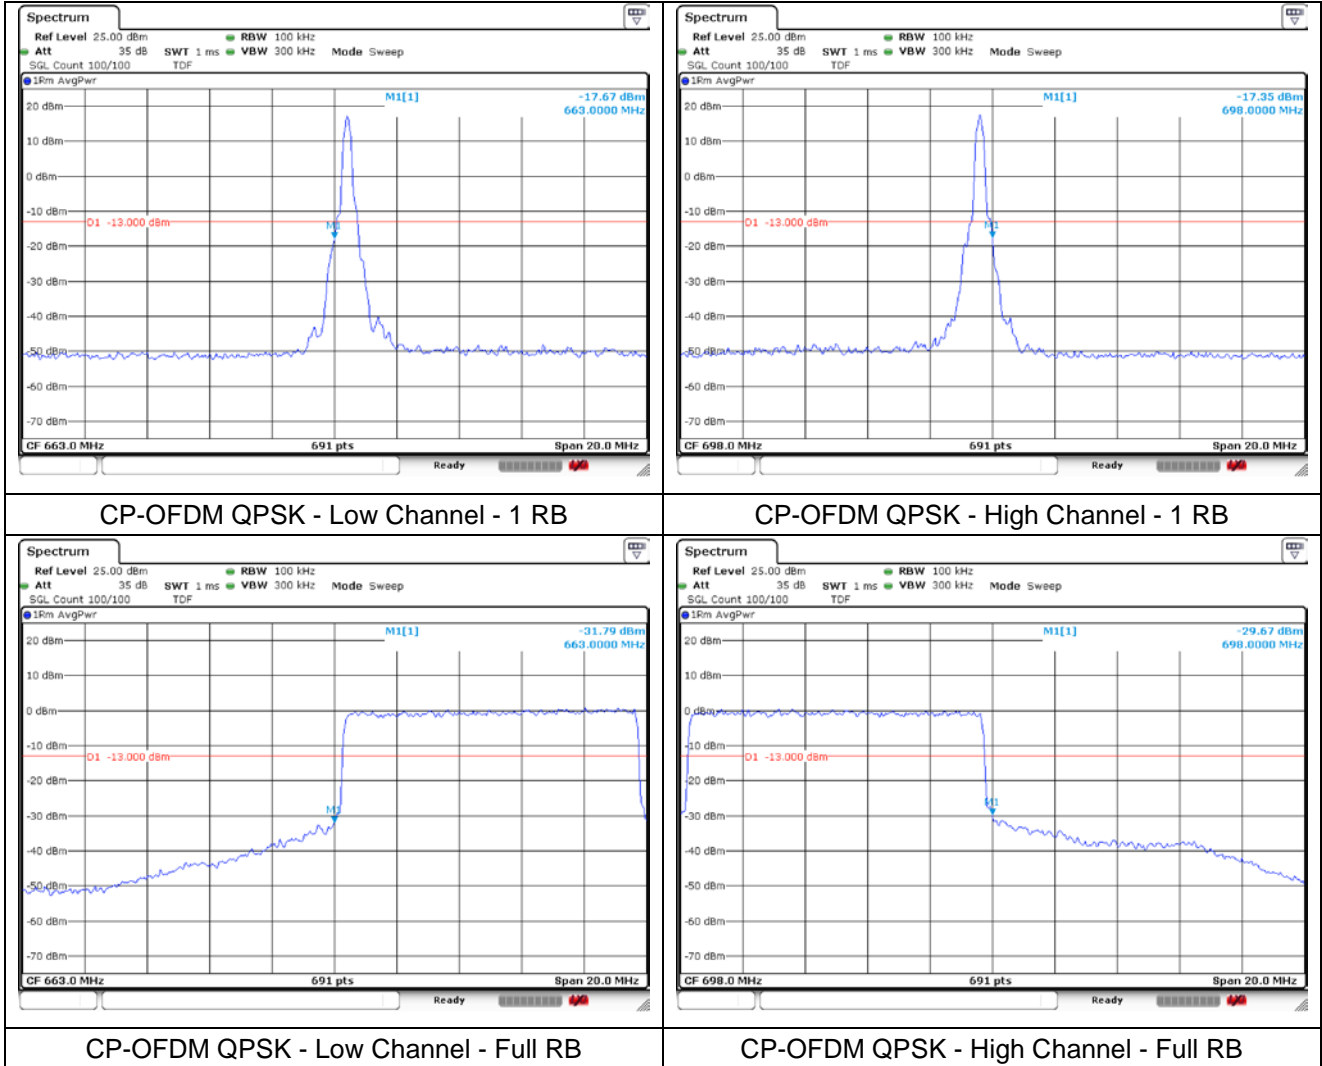

NR band 71 (10 MHz)