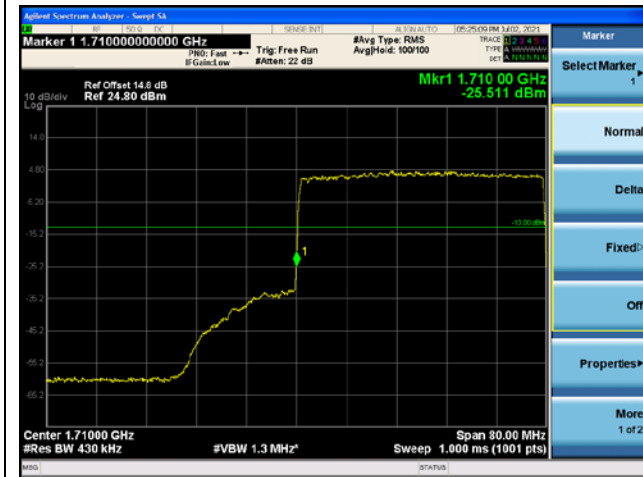

NR band 66 (20 MHz)

DFT-S-OFDM BPSK - Low Channel - 1 RB

DFT-S-OFDM BPSK - High Channel - 1 RB

DFT-S-OFDM BPSK - Low Channel - Full RB

DFT-S-OFDM BPSK - High Channel - Full RB

**NR band 66 (20 MHz)**

**NR band 66 (20 MHz)**

**NR band 66 (20 MHz)**

NR band 66 (40 MHz)

DFT-S-OFDM BPSK - Low Channel - 1 RB

DFT-S-OFDM BPSK - High Channel - 1 RB

DFT-S-OFDM BPSK - Low Channel - Full RB

DFT-S-OFDM BPSK - High Channel - Full RB

**NR band 66 (40 MHz)**

DFT-S-OFDM 16QAM - Low Channel - 1 RB

DFT-S-OFDM 16QAM - High Channel - 1 RB

DFT-S-OFDM 16QAM - Low Channel - Full RB

DFT-S-OFDM 16QAM - High Channel - Full RB

**NR band 66 (40 MHz)**

CP-OFDM QPSK - Low Channel - 1 RB