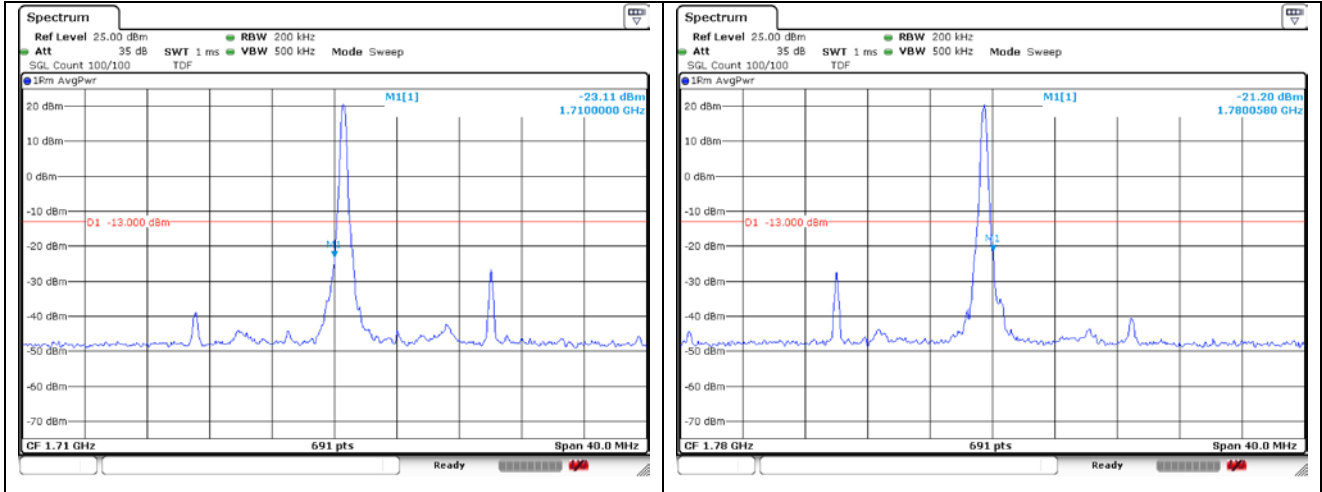

NR band 66 (20 MHz)

DFT-S-OFDM BPSK - Low Channel - 1 RB

DFT-S-OFDM BPSK - High Channel - 1 RB

DFT-S-OFDM BPSK - Low Channel - Full RB

DFT-S-OFDM BPSK - High Channel - Full RB

**NR band 66 (20 MHz)**

**NR band 66 (20 MHz)**

**NR band 66 (20 MHz)**

NR band 66 (40 MHz)

DFT-S-OFDM BPSK - Low Channel - 1 RB

DFT-S-OFDM BPSK - High Channel - 1 RB

DFT-S-OFDM BPSK - Low Channel - Full RB

DFT-S-OFDM BPSK - High Channel - Full RB

**NR band 66 (40 MHz)**