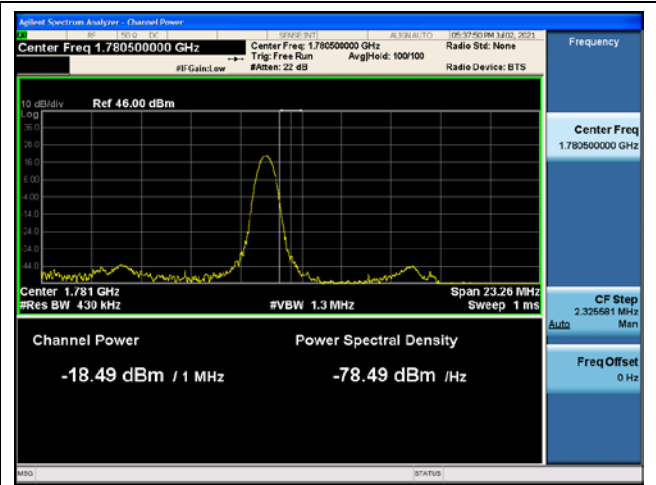

DFT-S-OFDM 16QAM - Low Channel - 1 RB

DFT-S-OFDM 16QAM - High Channel - 1 RB

DFT-S-OFDM 16QAM - Low Channel - Full RB

DFT-S-OFDM 16QAM - High Channel - Full RB

**NR band 66 (40 MHz)**

CP-OFDM QPSK - Low Channel - 1 RB