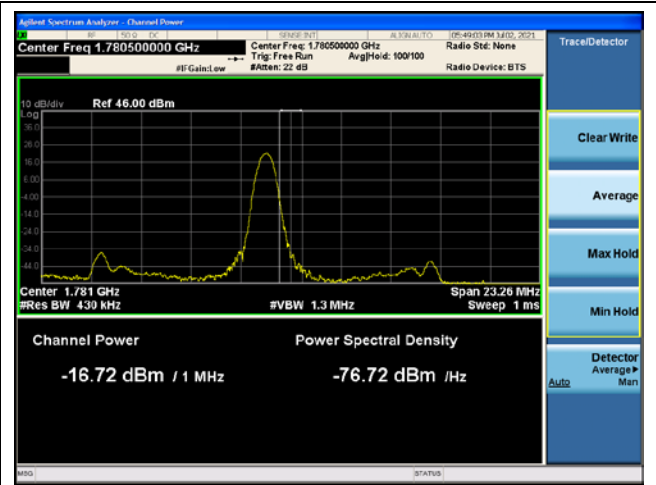

DFT-S-OFDM 16QAM - High Channel - 1 RB