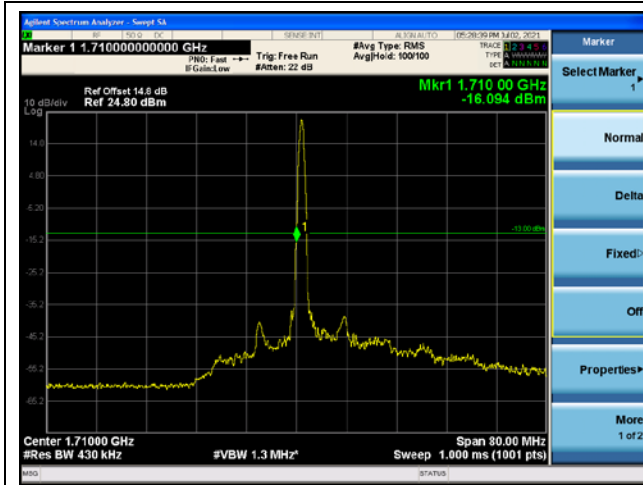

CP-OFDM QPSK - High Channel - 1 RB

CP-OFDM QPSK - Low Channel - Full RB

CP-OFDM QPSK - High Channel - Full RB

NR band 66 (40 MHz)

CP-OFDM 16QAM - Low Channel - 1 RB

CP-OFDM 16QAM - High Channel - 1 RB

CP-OFDM 16QAM - Low Channel - Full RB