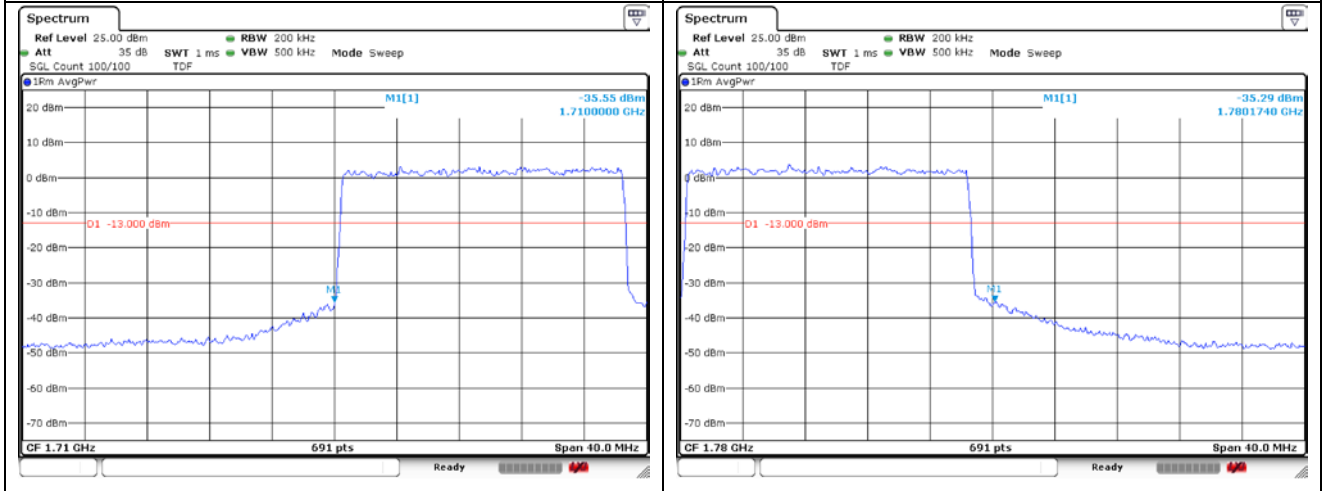

NR band 66 (20 MHz)

DFT-S-OFDM BPSK - Low Channel - 1 RB

DFT-S-OFDM BPSK - High Channel - 1 RB

DFT-S-OFDM BPSK - Low Channel - Full RB

DFT-S-OFDM BPSK - High Channel - Full RB

**NR band 66 (20 MHz)**

**NR band 66 (20 MHz)**

**NR band 66 (20 MHz)**

NR band 66 (40 MHz)

DFT-S-OFDM BPSK - Low Channel - 1 RB

DFT-S-OFDM BPSK - High Channel - 1 RB

DFT-S-OFDM BPSK - Low Channel - Full RB

DFT-S-OFDM BPSK - High Channel - Full RB

**NR band 66 (40 MHz)**