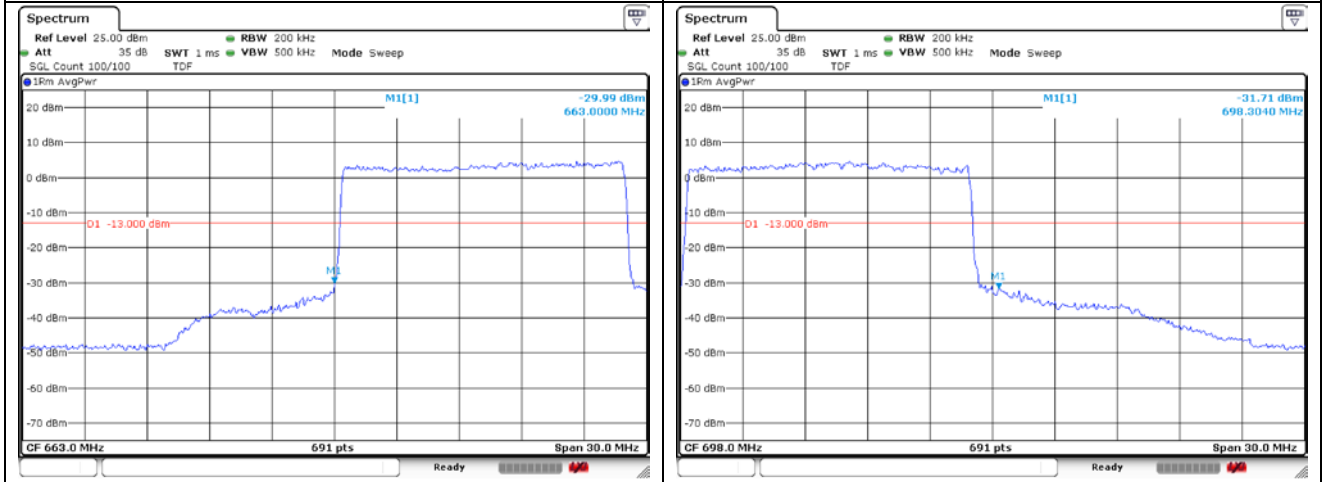

**NR band 71 (10 MHz)**

**NR band 71 (10 MHz)**

**NR band 71 (15 MHz)**

DFT-S-OFDM QPSK - Low Channel - 1 RB

DFT-S-OFDM QPSK - High Channel - 1 RB

DFT-S-OFDM QPSK - Low Channel - Full RB

DFT-S-OFDM QPSK - High Channel - Full RB