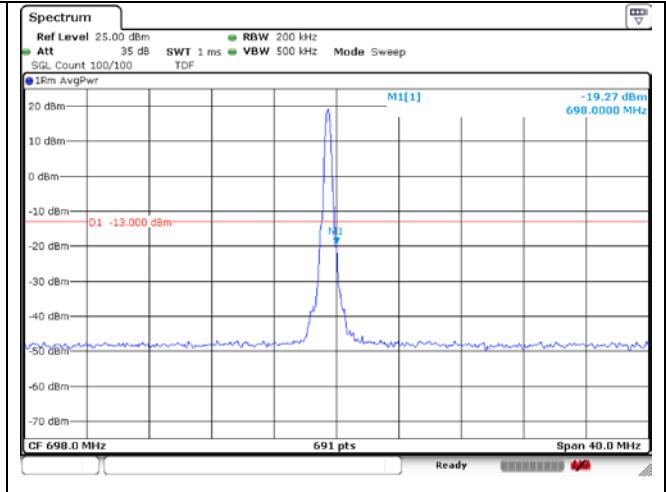

DFT-S-OFDM 16QAM - High Channel - 1 RB