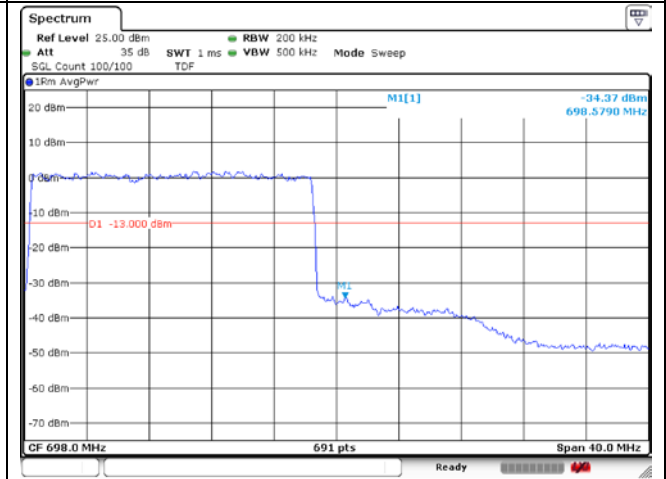

DFT-S-OFDM QPSK - High Channel - Full RB

NR band 71 (20 MHz)

DFT-S-OFDM 16QAM - Low Channel - 1 RB

DFT-S-OFDM 16QAM - High Channel - 1 RB

DFT-S-OFDM 16QAM - Low Channel - Full RB

DFT-S-OFDM 16QAM - High Channel - Full RB