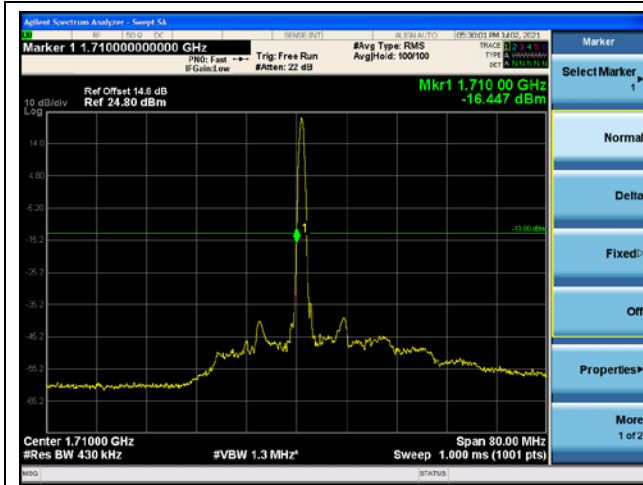

NR band 66 (20 MHz)

DFT-S-OFDM BPSK - Low Channel - 1 RB

DFT-S-OFDM BPSK - High Channel - 1 RB

DFT-S-OFDM BPSK - Low Channel - Full RB

DFT-S-OFDM BPSK - High Channel - Full RB

**NR band 66 (20 MHz)**

**NR band 66 (20 MHz)**

**NR band 66 (20 MHz)**

NR band 66 (40 MHz)

DFT-S-OFDM BPSK - Low Channel - 1 RB

DFT-S-OFDM BPSK - High Channel - 1 RB

DFT-S-OFDM BPSK - Low Channel - Full RB

DFT-S-OFDM BPSK - High Channel - Full RB

**NR band 66 (40 MHz)**