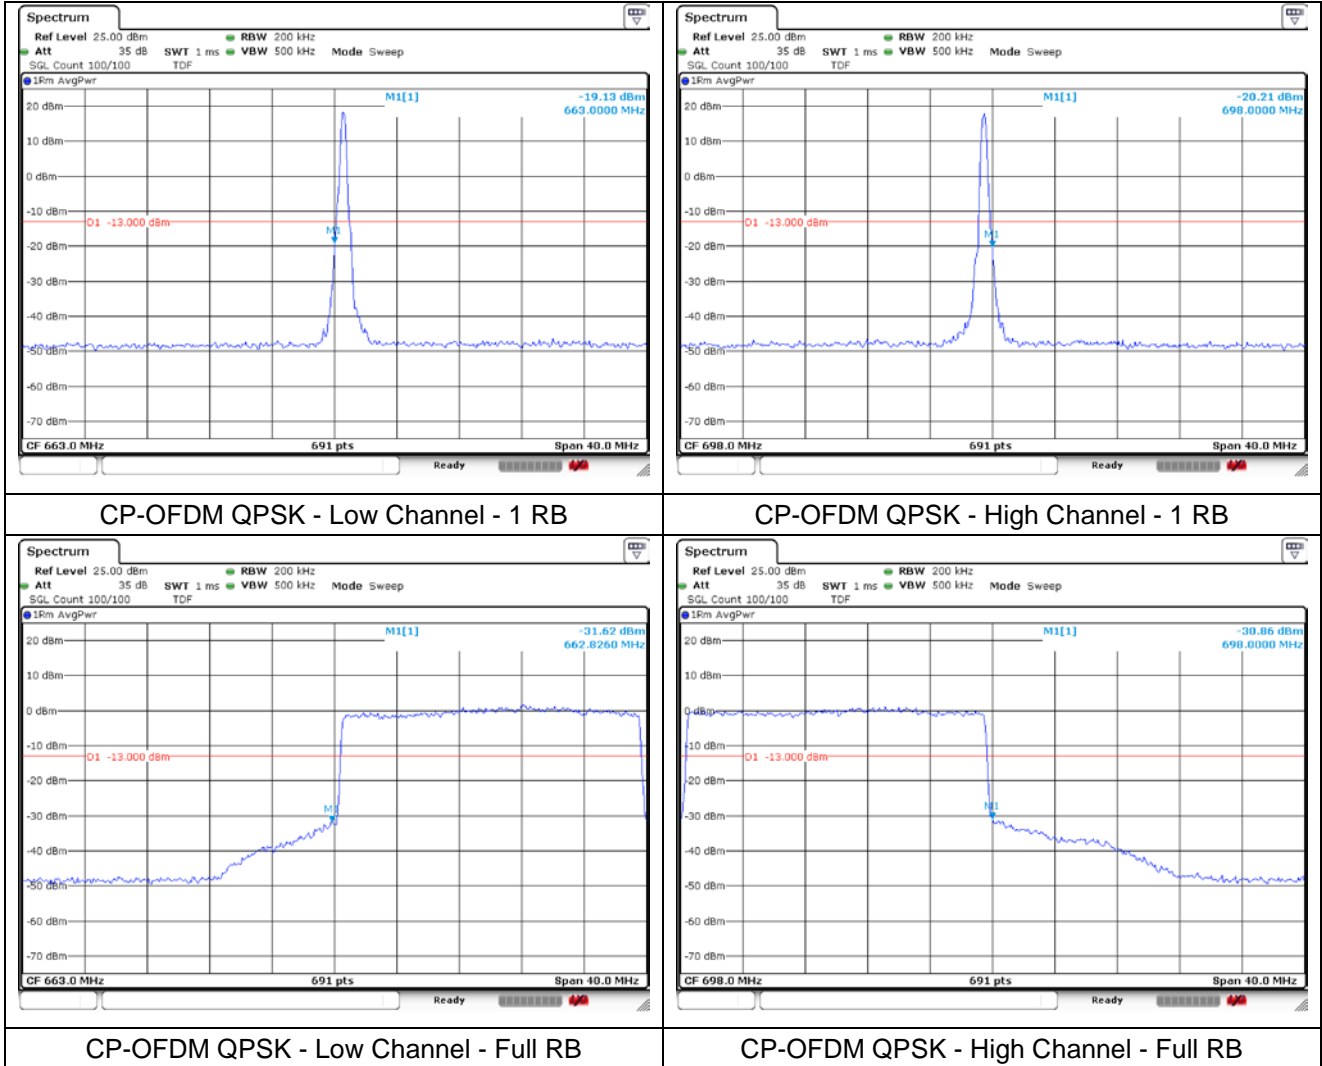

NR band 71 (20 MHz)