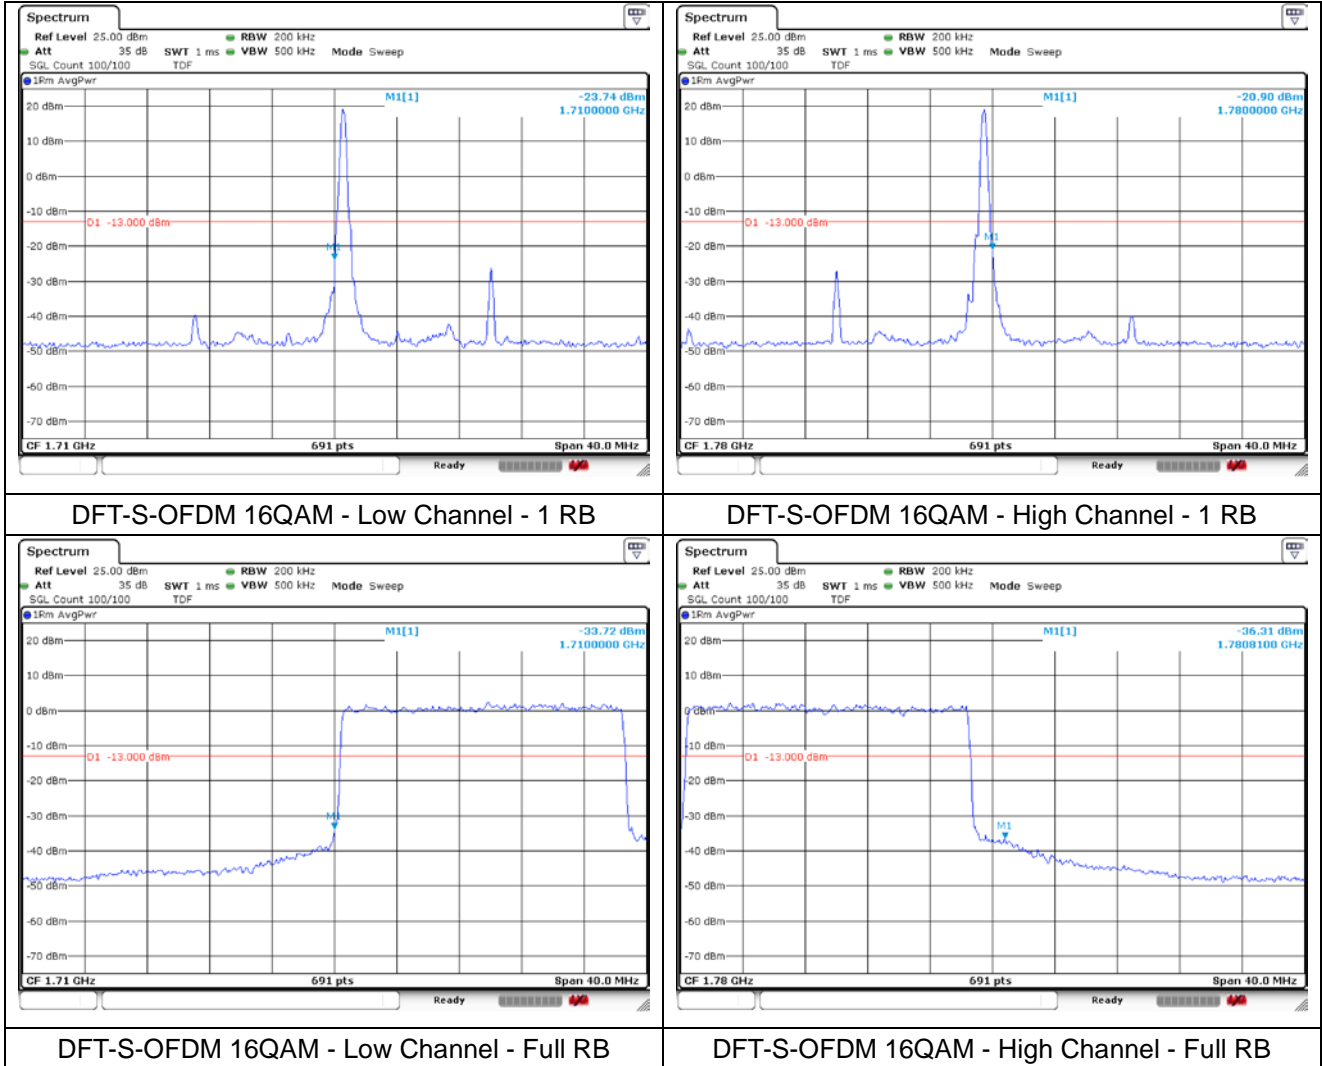

NR band 66 (20 MHz)

DFT-S-OFDM BPSK - Low Channel - 1 RB

DFT-S-OFDM BPSK - High Channel - 1 RB

DFT-S-OFDM BPSK - Low Channel - Full RB

DFT-S-OFDM BPSK - High Channel - Full RB

**NR band 66 (20 MHz)**

**NR band 66 (20 MHz)**

**NR band 66 (20 MHz)**

NR band 66 (40 MHz)

DFT-S-OFDM BPSK - Low Channel - 1 RB

DFT-S-OFDM BPSK - High Channel - 1 RB

DFT-S-OFDM BPSK - Low Channel - Full RB

DFT-S-OFDM BPSK - High Channel - Full RB

**NR band 66 (40 MHz)**