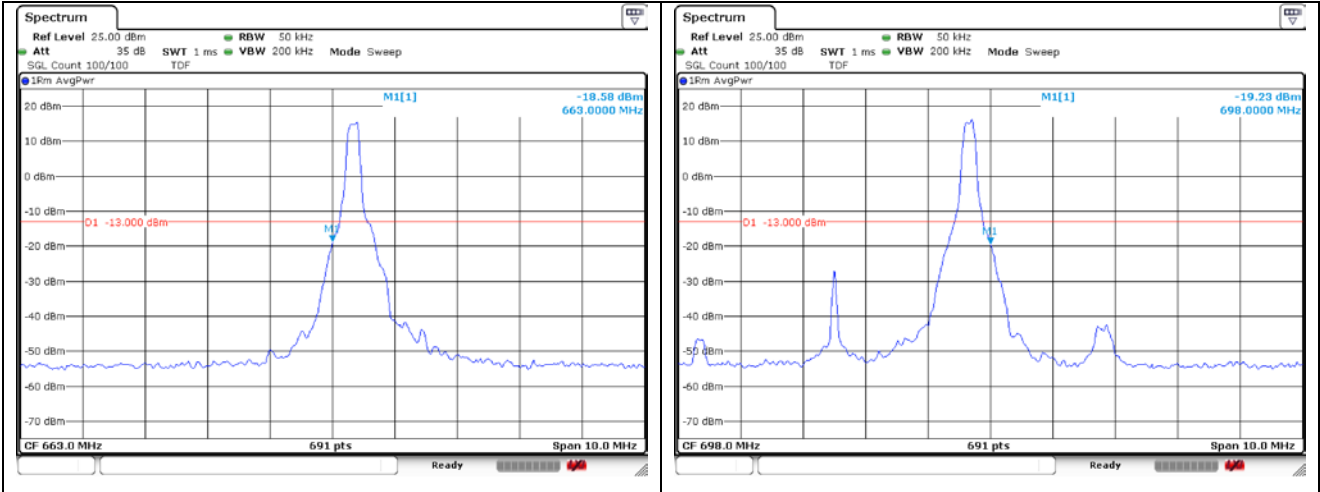

NR band 71 (5 MHz)

DFT-S-OFDM QPSK - Low Channel - 1 RB

DFT-S-OFDM QPSK - High Channel - 1 RB