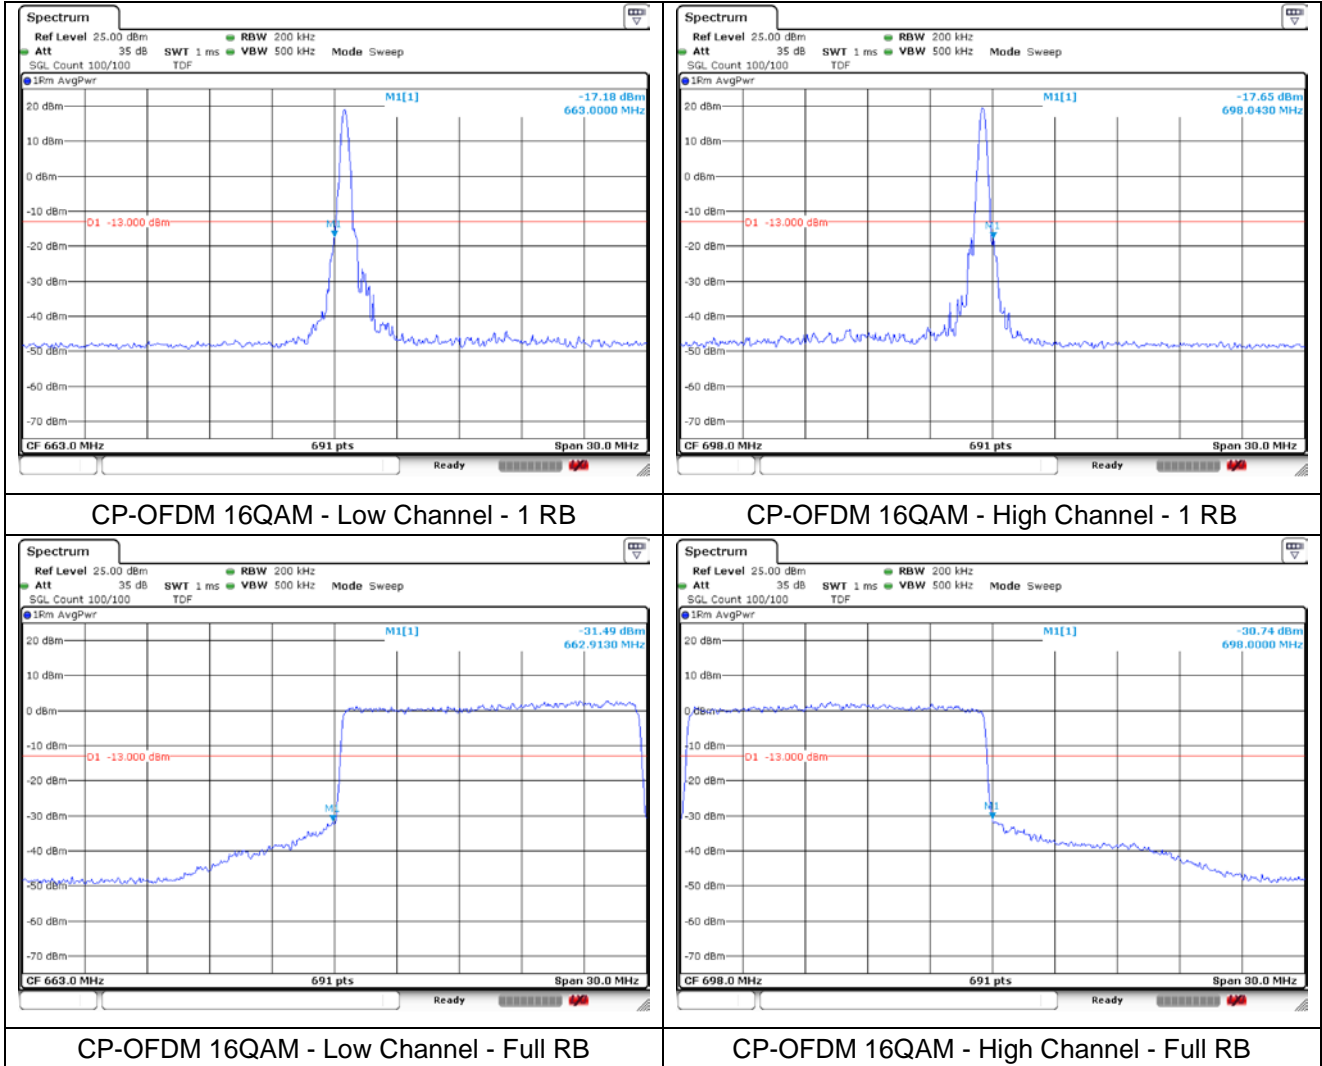

NR band 71 (15 MHz)