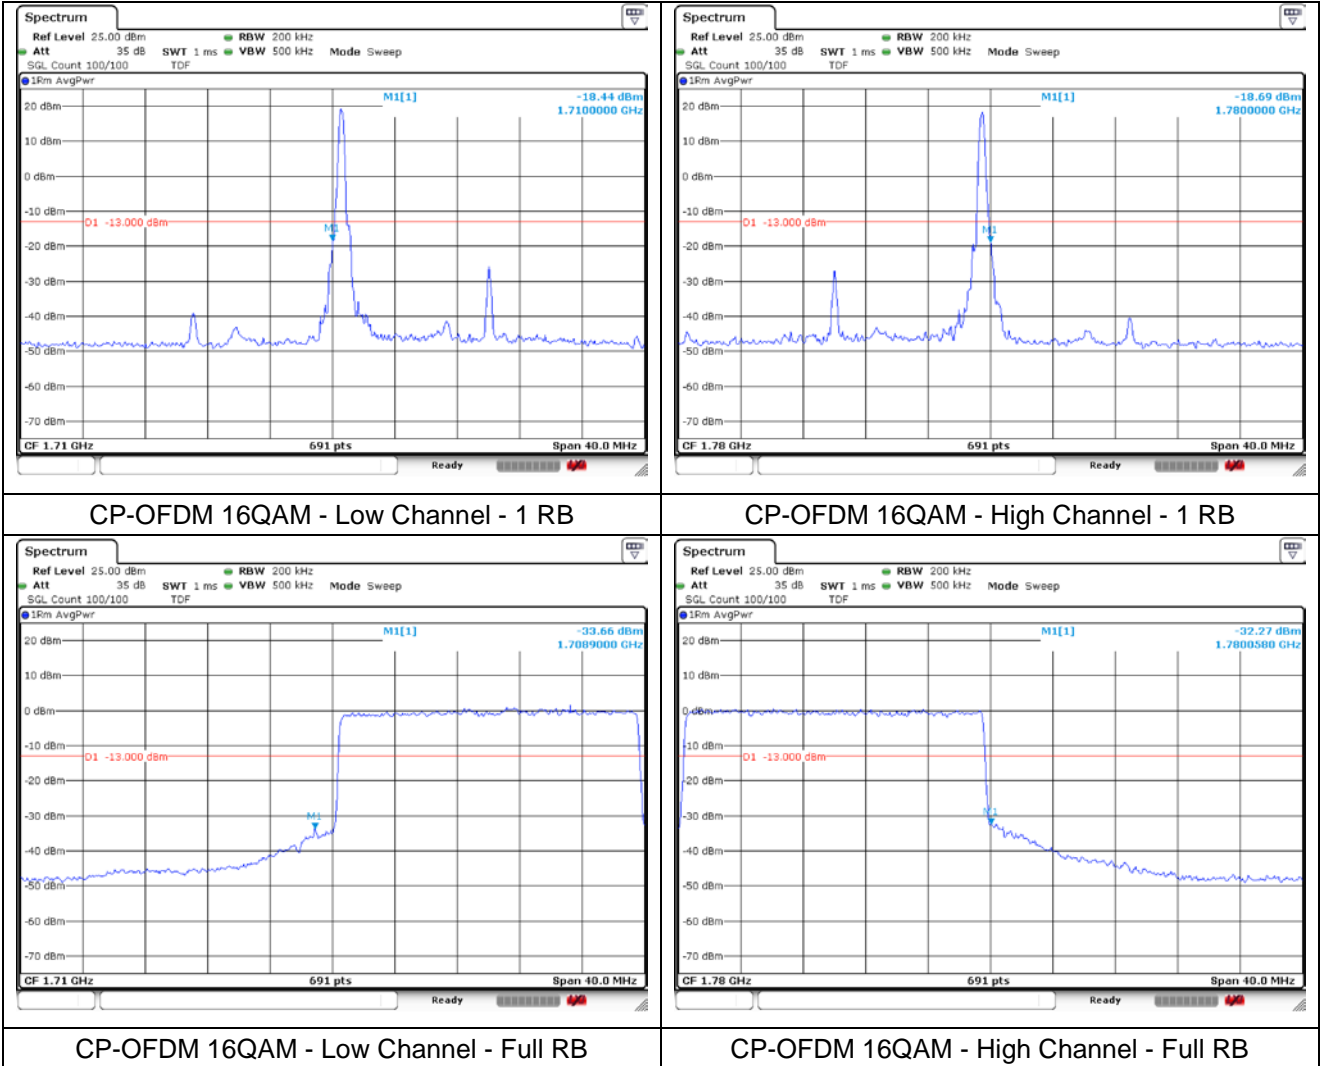

NR band 66 (20 MHz)

DFT-S-OFDM BPSK - Low Channel - 1 RB

DFT-S-OFDM BPSK - High Channel - 1 RB

DFT-S-OFDM BPSK - Low Channel - Full RB

DFT-S-OFDM BPSK - High Channel - Full RB

**NR band 66 (20 MHz)**

**NR band 66 (20 MHz)**

**NR band 66 (20 MHz)**

NR band 66 (40 MHz)

DFT-S-OFDM BPSK - Low Channel - 1 RB

DFT-S-OFDM BPSK - High Channel - 1 RB

DFT-S-OFDM BPSK - Low Channel - Full RB

DFT-S-OFDM BPSK - High Channel - Full RB

**NR band 66 (40 MHz)**