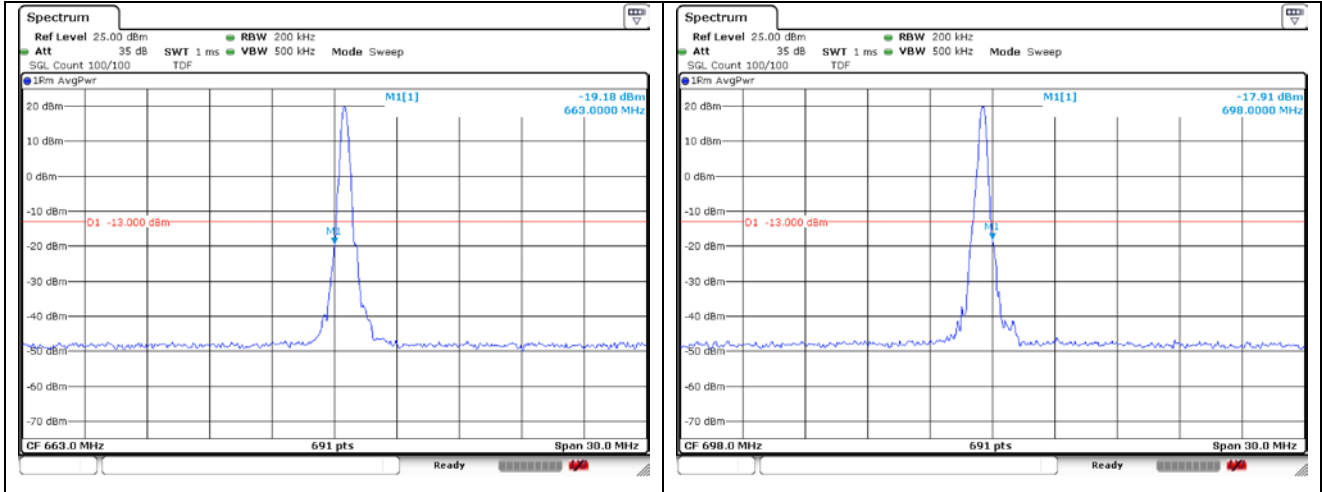

**NR band 71 (10 MHz)**

**NR band 71 (10 MHz)**

**NR band 71 (15 MHz)**

DFT-S-OFDM QPSK - Low Channel - 1 RB

DFT-S-OFDM QPSK - High Channel - 1 RB

DFT-S-OFDM QPSK - Low Channel - Full RB

DFT-S-OFDM QPSK - High Channel - Full RB