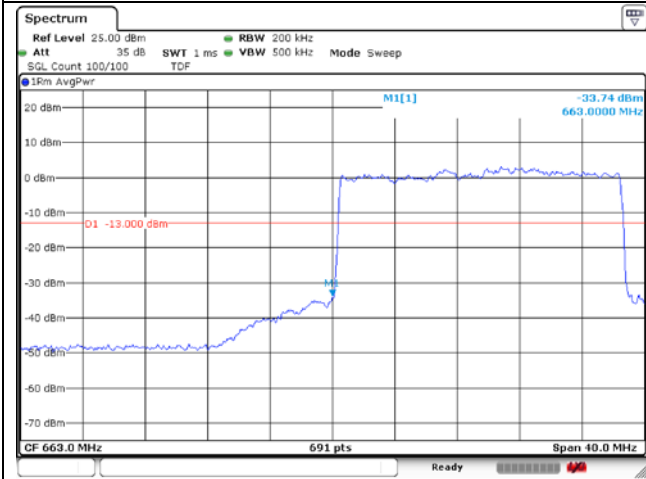

DFT-S-OFDM QPSK - High Channel - Full RB

NR band 71 (20 MHz)

DFT-S-OFDM 16QAM - Low Channel - 1 RB

DFT-S-OFDM 16QAM - High Channel - 1 RB

DFT-S-OFDM 16QAM - Low Channel - Full RB

DFT-S-OFDM 16QAM - High Channel - Full RB