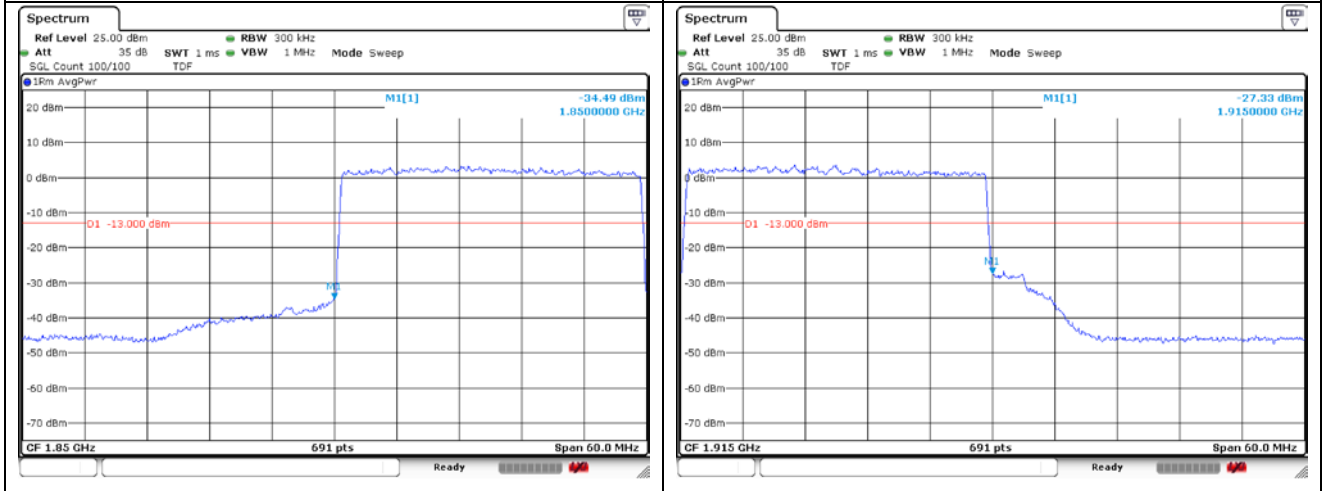

DFT-S-OFDM QPSK - Low Channel - Full RB

DFT-S-OFDM QPSK - High Channel - Full RB