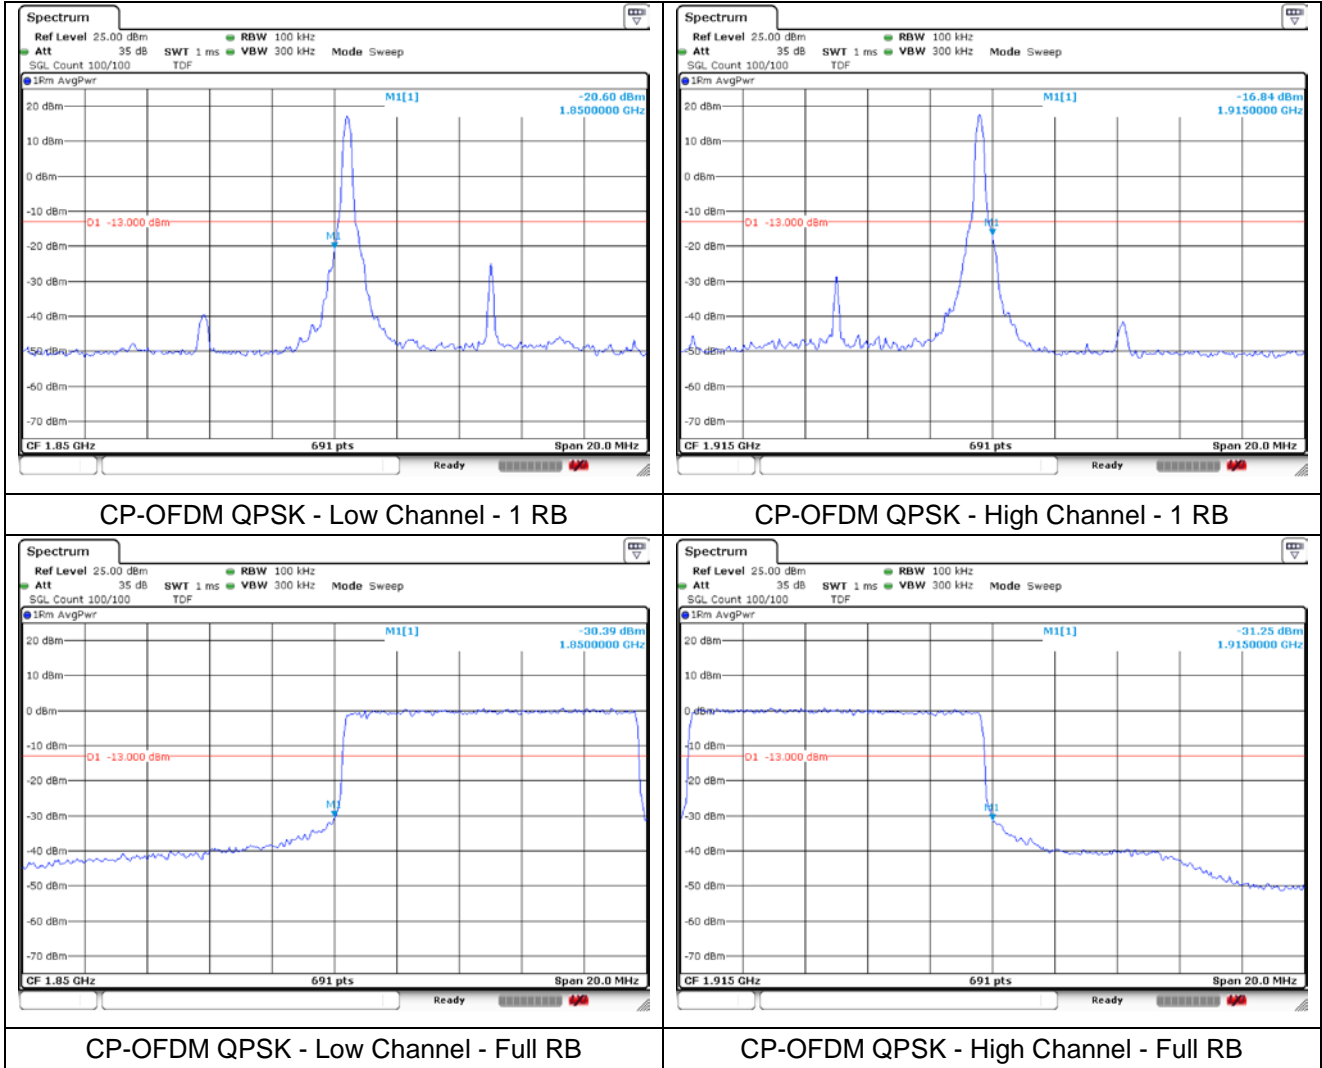

NR band 25 (5 MHz)

NR band 25 (5 MHz)

NR band 25 (10 MHz)

DFT-S-OFDM QPSK - Low Channel - 1 RB

DFT-S-OFDM QPSK - High Channel - 1 RB

DFT-S-OFDM QPSK - Low Channel - Full RB

DFT-S-OFDM QPSK - High Channel - Full RB

NR band 25 (10 MHz)

NR band 25 (10 MHz)

NR band 25 (10 MHz)

NR band 25 (15 MHz)

DFT-S-OFDM QPSK - Low Channel - 1 RB

DFT-S-OFDM QPSK - High Channel - 1 RB

DFT-S-OFDM QPSK - Low Channel - Full RB

DFT-S-OFDM QPSK - High Channel - Full RB