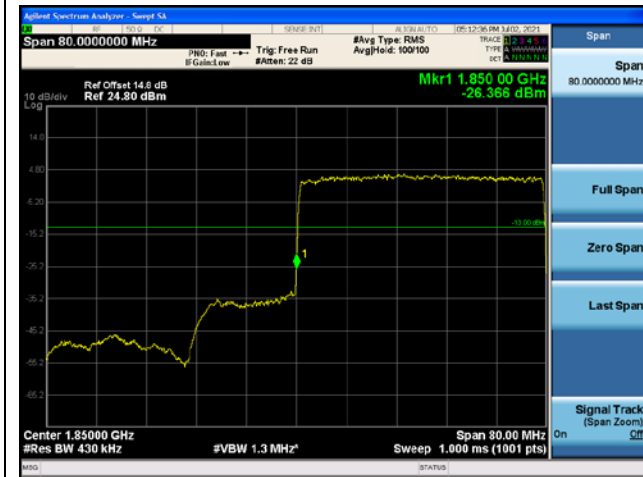

DFT-S-OFDM 16QAM - Low Channel - Full RB