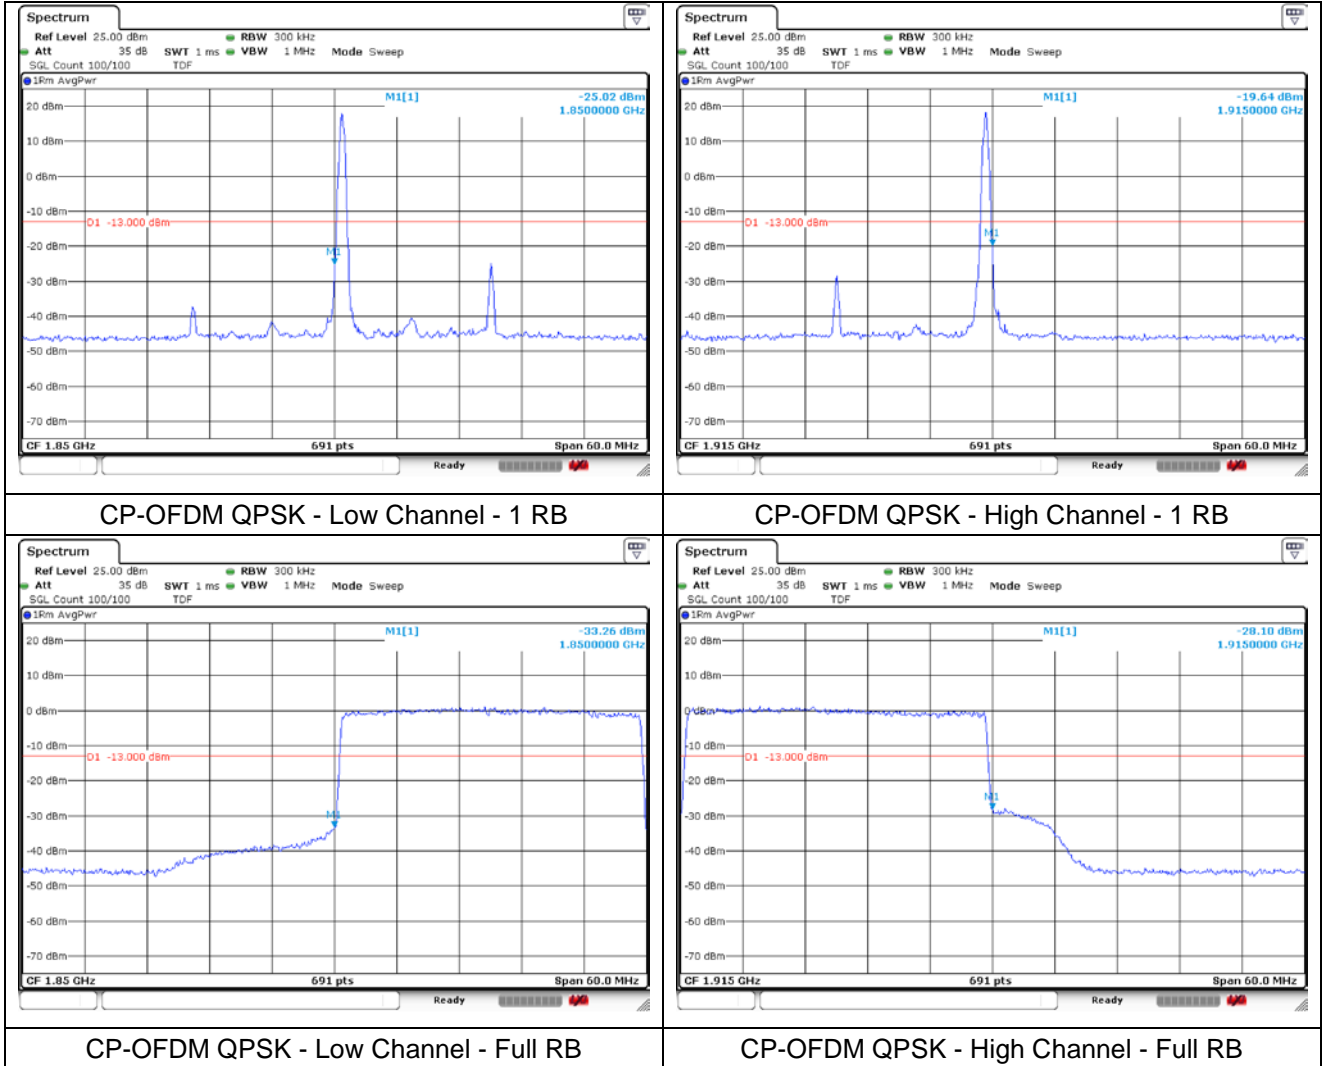

NR band 25 (30 MHz)