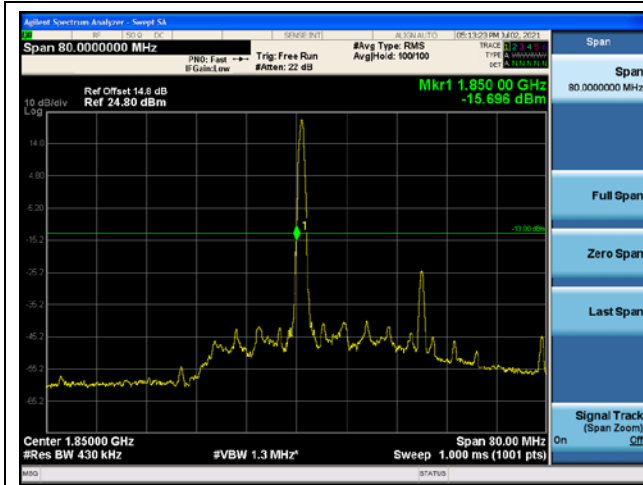

NR band 25 (40 MHz)

DFT-S-OFDM 16QAM - Low Channel - 1 RB