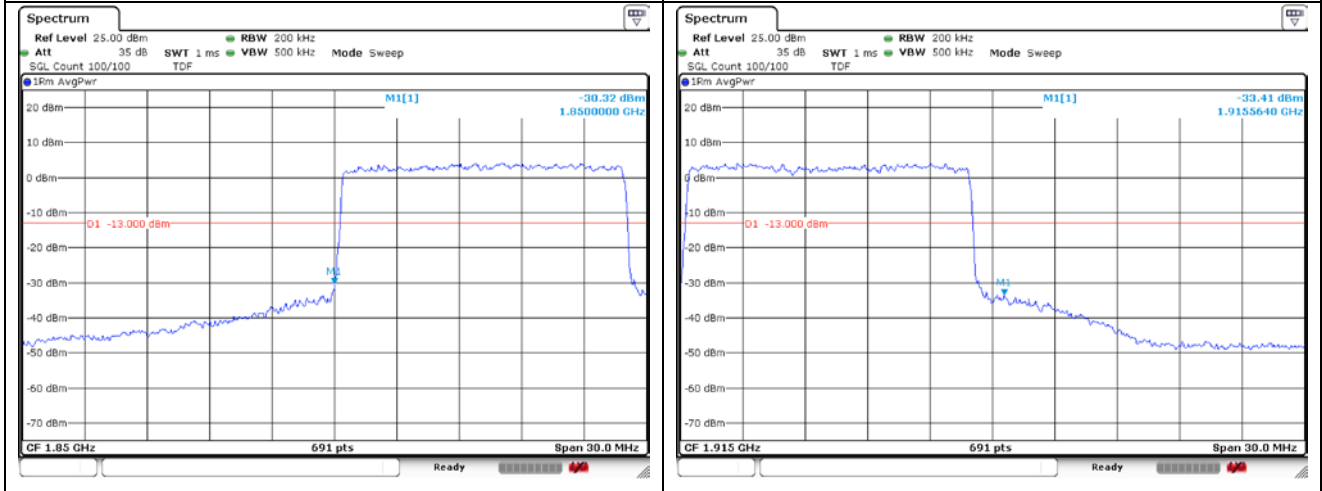

NR band 25 (10 MHz)

NR band 25 (10 MHz)

NR band 25 (10 MHz)

NR band 25 (15 MHz)

DFT-S-OFDM QPSK - Low Channel - 1 RB

DFT-S-OFDM QPSK - High Channel - 1 RB

DFT-S-OFDM QPSK - Low Channel - Full RB

DFT-S-OFDM QPSK - High Channel - Full RB