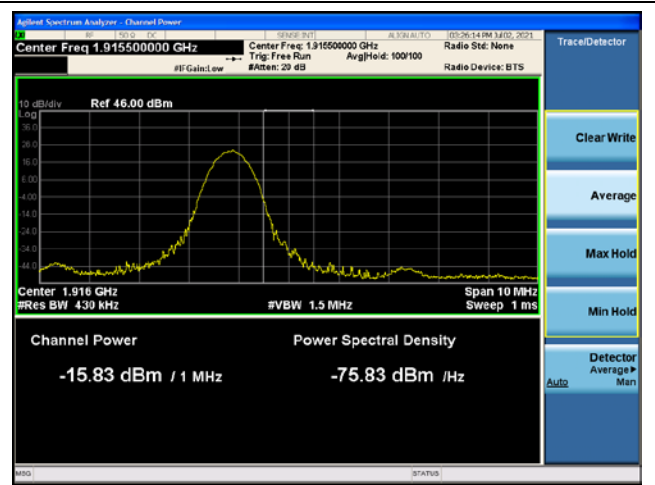

NR band 25 (30 MHz)

NR band 25 (30 MHz)

NR band 25 (30 MHz)

NR band 25 (40 MHz)

DFT-S-OFDM QPSK - Low Channel - 1 RB

DFT-S-OFDM QPSK - High Channel - 1 RB

DFT-S-OFDM QPSK - Low Channel - Full RB

DFT-S-OFDM QPSK - High Channel - Full RB