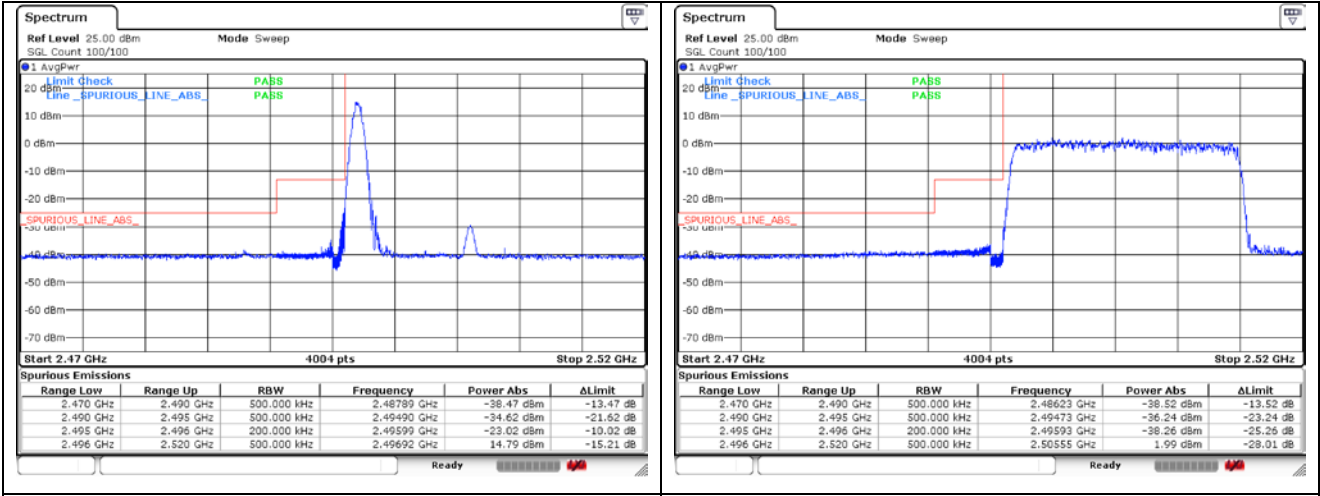

NR band 41 (20 MHz)