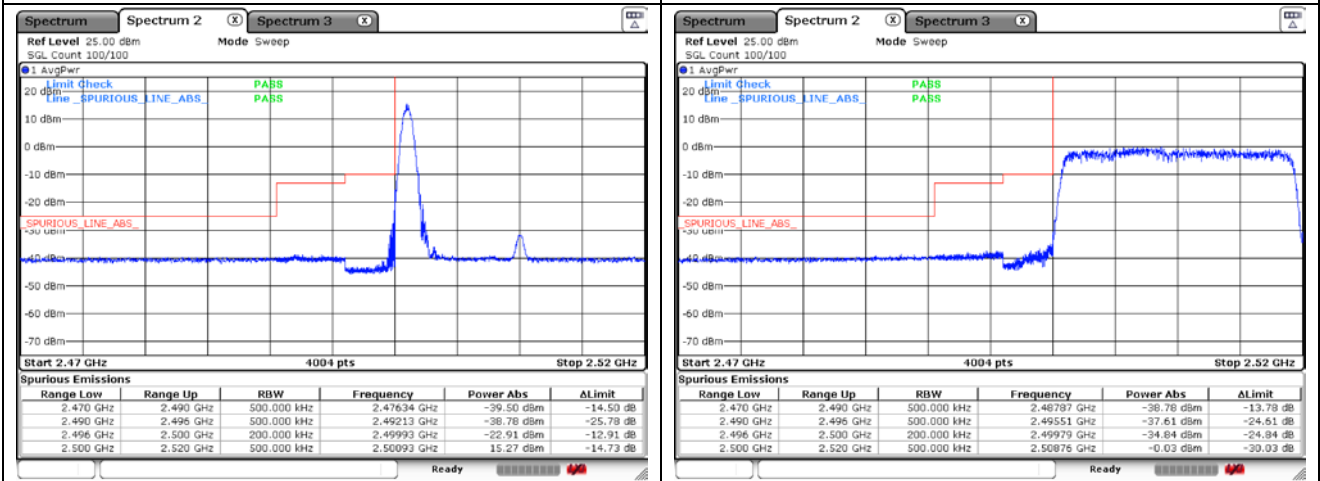

DFT-S-OFDM 16QAM - IC Low Channel - Full RB

DFT-S-OFDM 16QAM - High Channel - 1 RB

DFT-S-OFDM 16QAM - High Channel - Full RB

NR band 41 (20 MHz)

CP-OFDM QPSK - FCC Low Channel - 1 RB

CP-OFDM QPSK - FCC Low Channel - Full RB