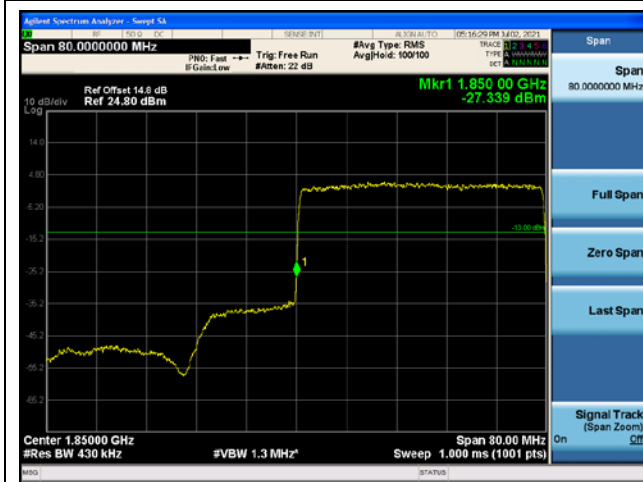

CP-OFDM QPSK - High Channel - 1 RB

CP-OFDM QPSK - Low Channel - Full RB

CP-OFDM QPSK - High Channel - Full RB

NR band 25 (40 MHz)

CP-OFDM 16QAM - Low Channel - 1 RB

CP-OFDM 16QAM - High Channel - 1 RB

CP-OFDM 16QAM - Low Channel - Full RB