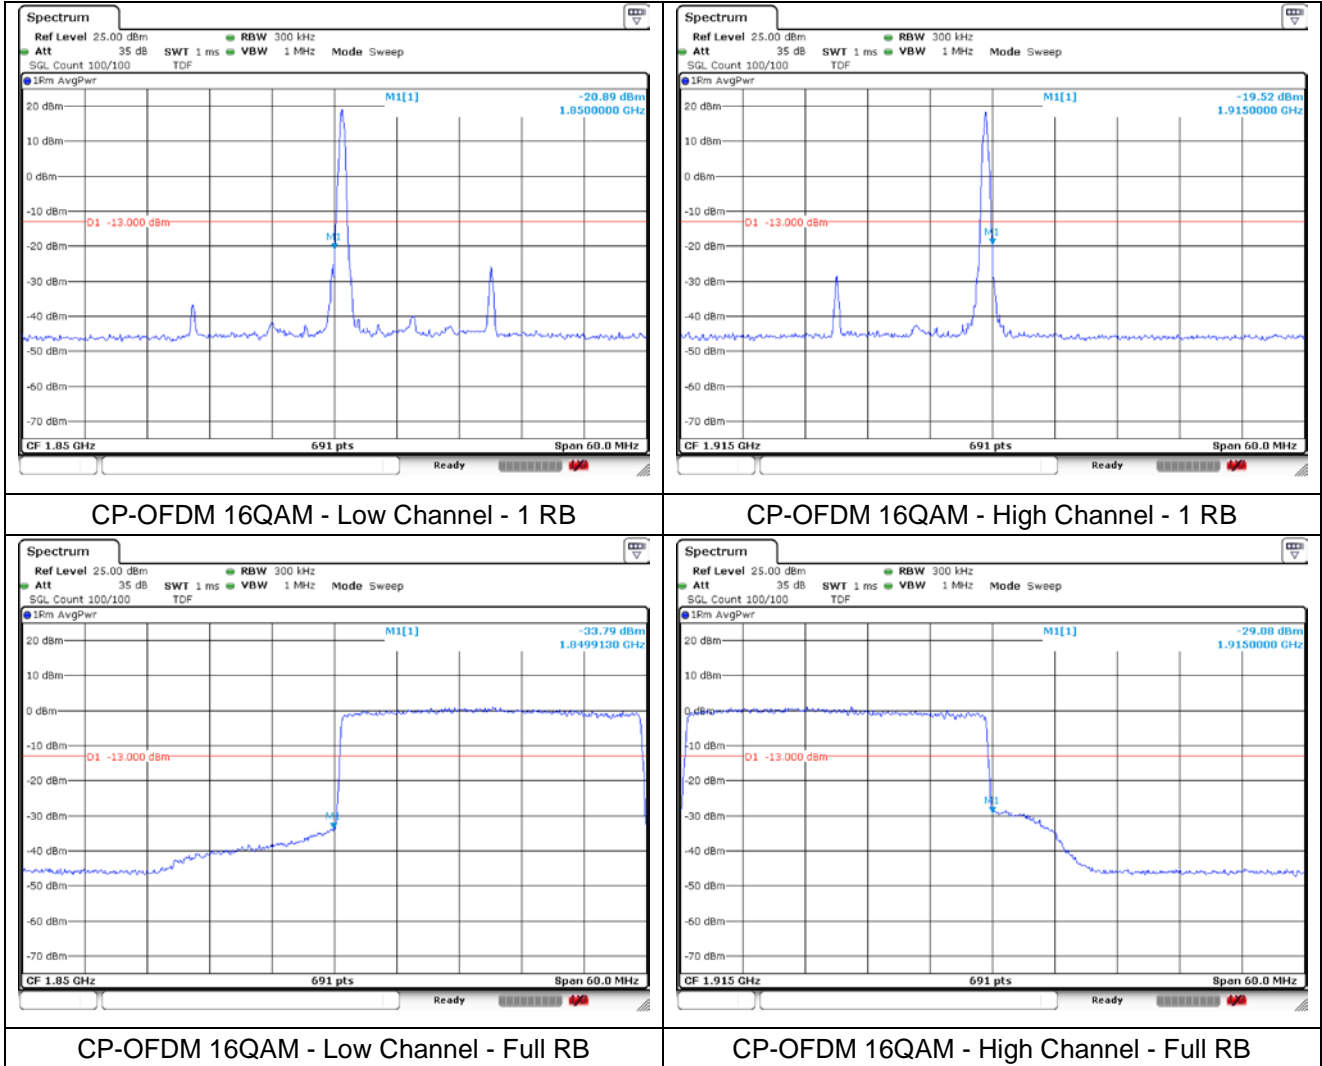

NR band 25 (30 MHz)