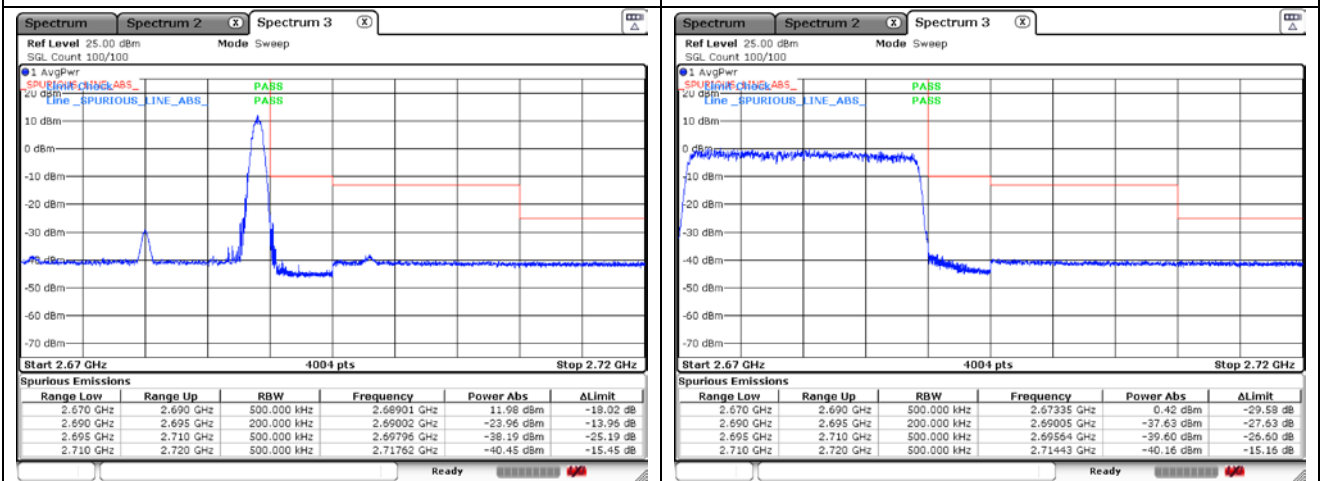

CP-OFDM QPSK - IC Low Channel - 1 RB

CP-OFDM QPSK - IC Low Channel - Full RB

CP-OFDM QPSK - High Channel - 1 RB

CP-OFDM QPSK - High Channel - Full RB