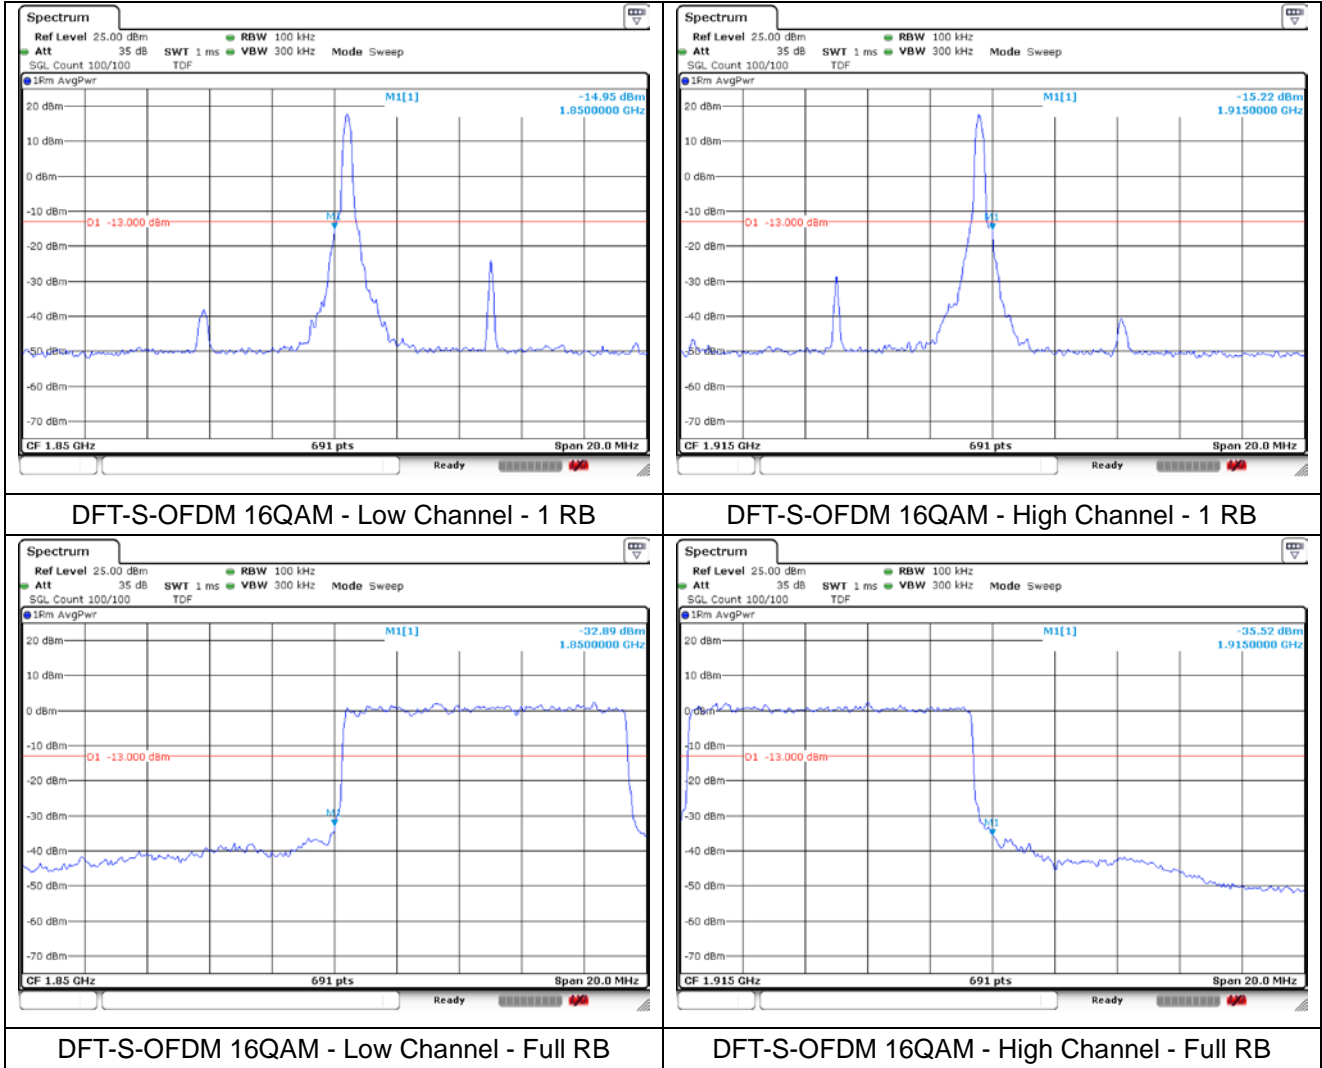

NR band 25 (5 MHz)

NR band 25 (5 MHz)

NR band 25 (10 MHz)

DFT-S-OFDM QPSK - Low Channel - 1 RB

DFT-S-OFDM QPSK - High Channel - 1 RB

DFT-S-OFDM QPSK - Low Channel - Full RB

DFT-S-OFDM QPSK - High Channel - Full RB

NR band 25 (10 MHz)

NR band 25 (10 MHz)

NR band 25 (10 MHz)

NR band 25 (15 MHz)

DFT-S-OFDM QPSK - Low Channel - 1 RB

DFT-S-OFDM QPSK - High Channel - 1 RB

DFT-S-OFDM QPSK - Low Channel - Full RB

DFT-S-OFDM QPSK - High Channel - Full RB