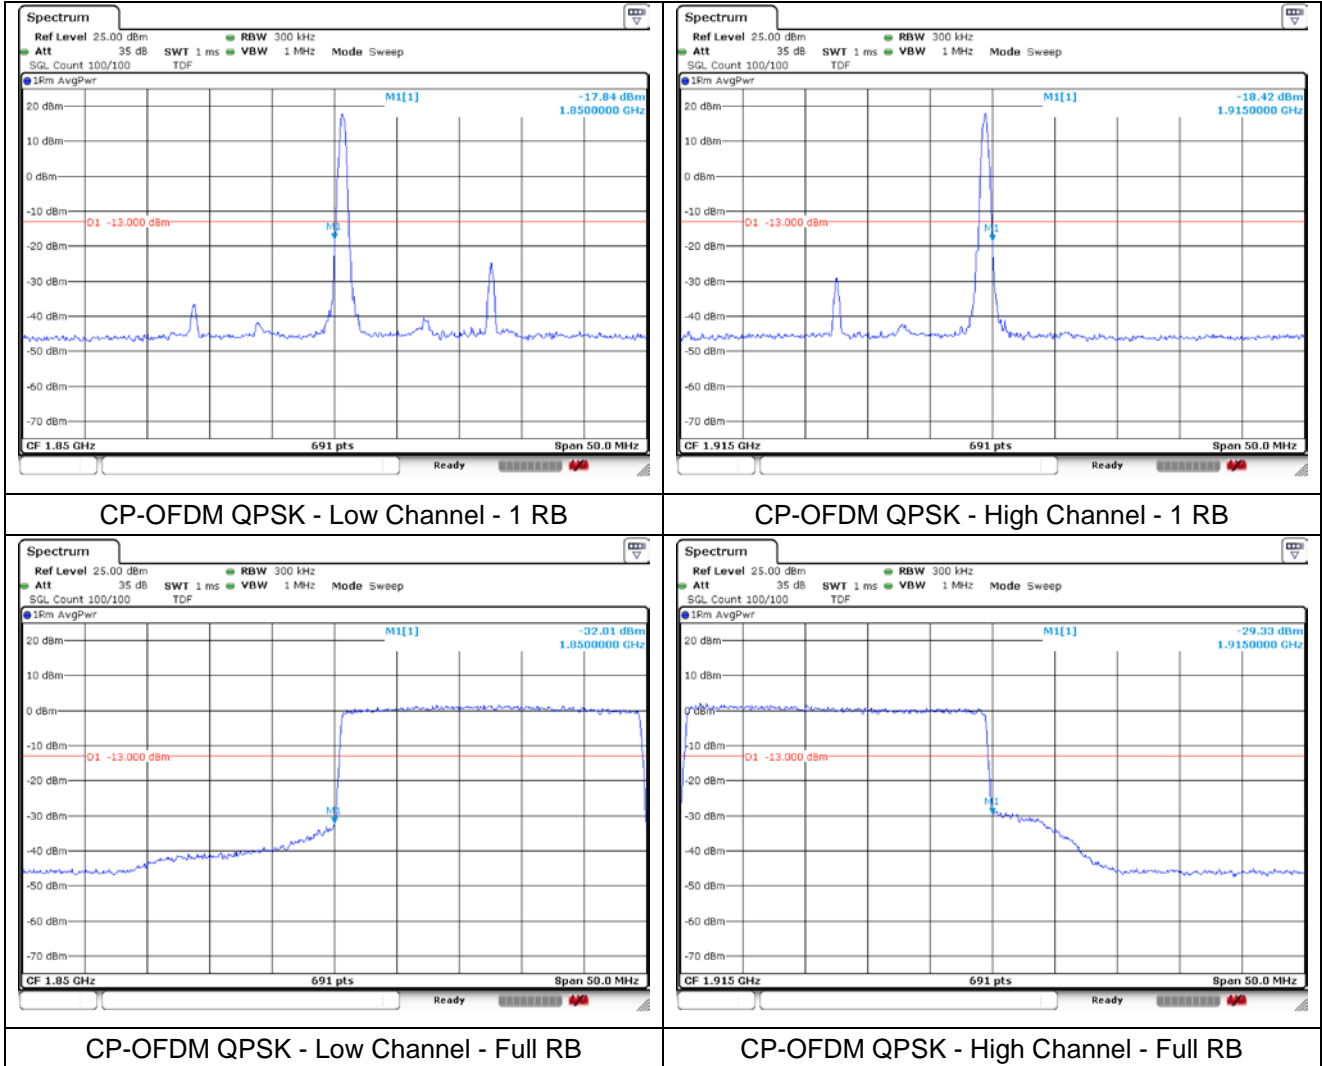

NR band 25 (25 MHz)