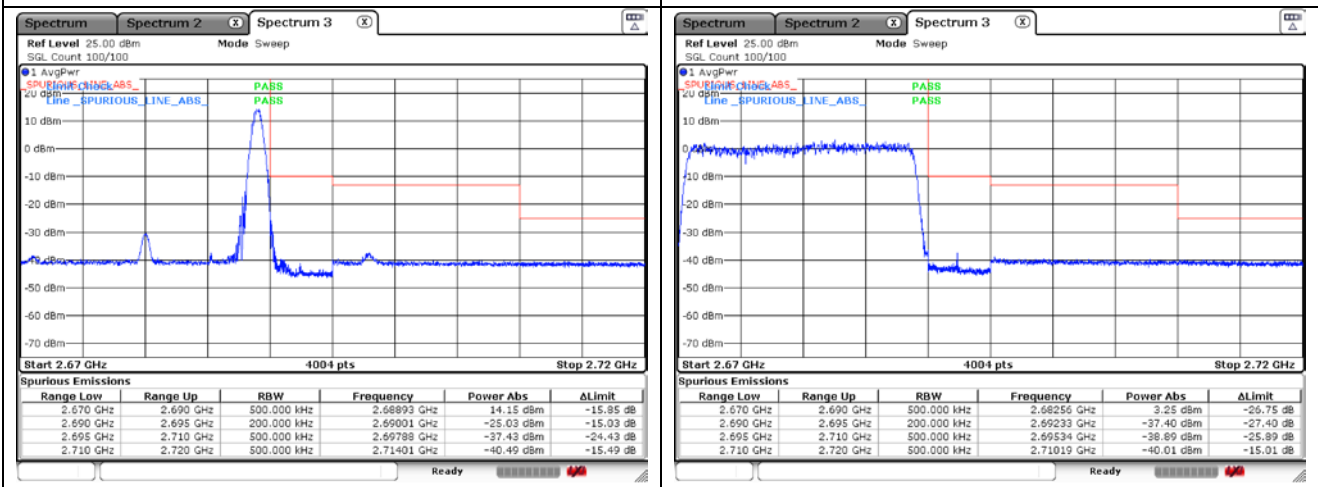

CP-OFDM 16QAM - High Channel - Full RB

NR band 41 (20 MHz)

DFT-S-OFDM BPSK - FCC Low Channel - 1 RB

DFT-S-OFDM BPSK - FCC Low Channel - Full RB

DFT-S-OFDM BPSK - IC Low Channel - 1 RB

DFT-S-OFDM BPSK - IC Low Channel - Full RB