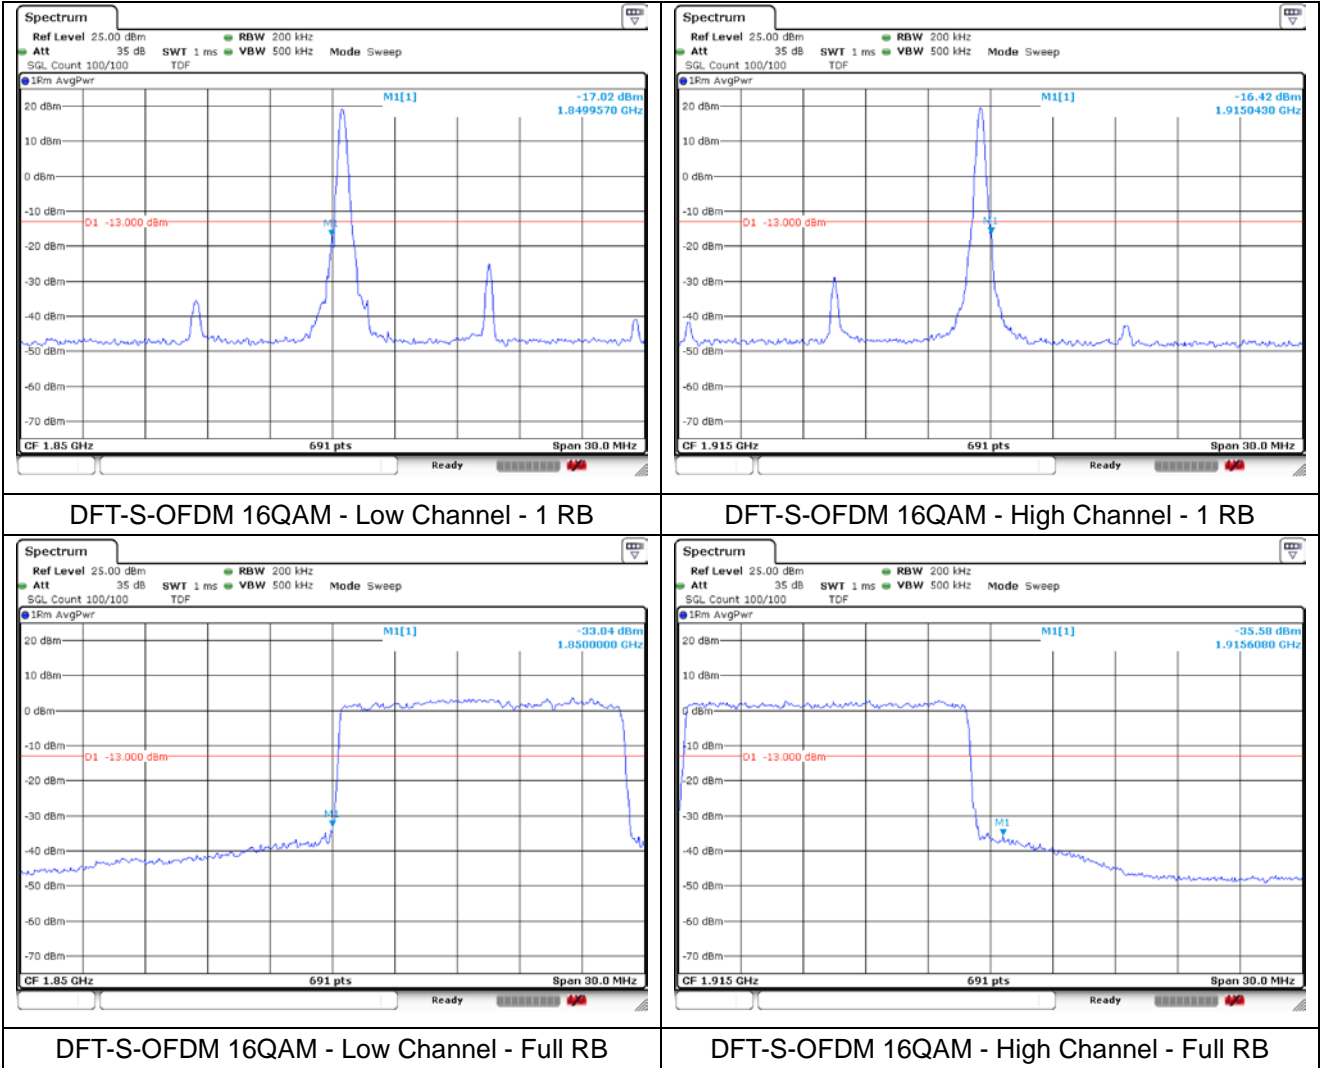

NR band 25 (15 MHz)