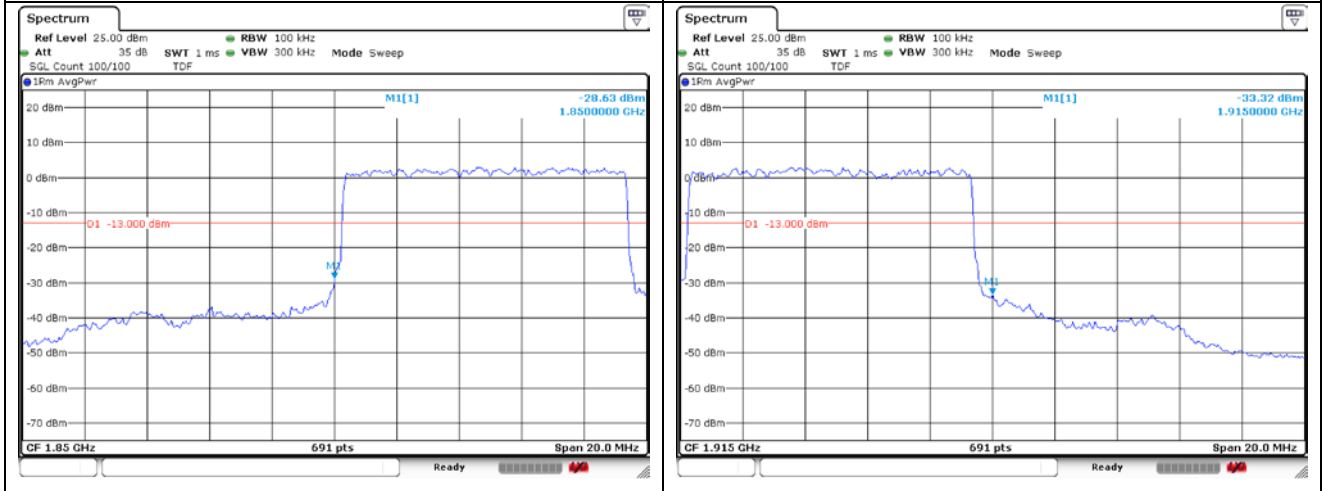

NR band 25 (5 MHz)

NR band 25 (5 MHz)

NR band 25 (10 MHz)

DFT-S-OFDM QPSK - Low Channel - 1 RB

DFT-S-OFDM QPSK - High Channel - 1 RB

DFT-S-OFDM QPSK - Low Channel - Full RB

DFT-S-OFDM QPSK - High Channel - Full RB