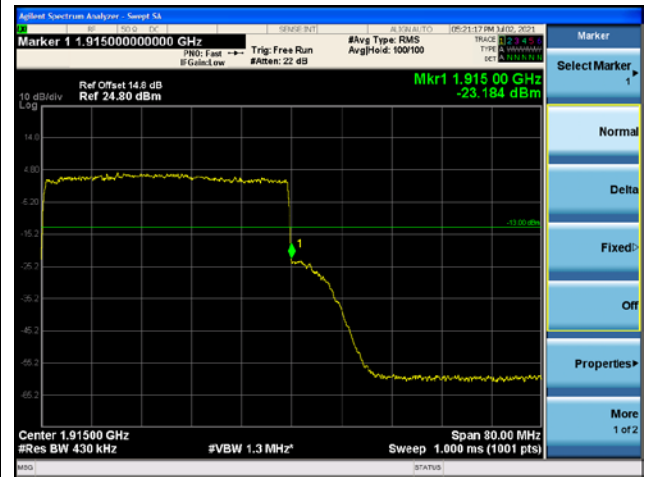

NR band 25 (40 MHz)

DFT-S-OFDM 16QAM - Low Channel - 1 RB

DFT-S-OFDM 16QAM - High Channel - 1 RB

DFT-S-OFDM 16QAM - Low Channel - Full RB

DFT-S-OFDM 16QAM - High Channel - Full RB

NR band 25 (40 MHz)

CP-OFDM QPSK - Low Channel - 1 RB