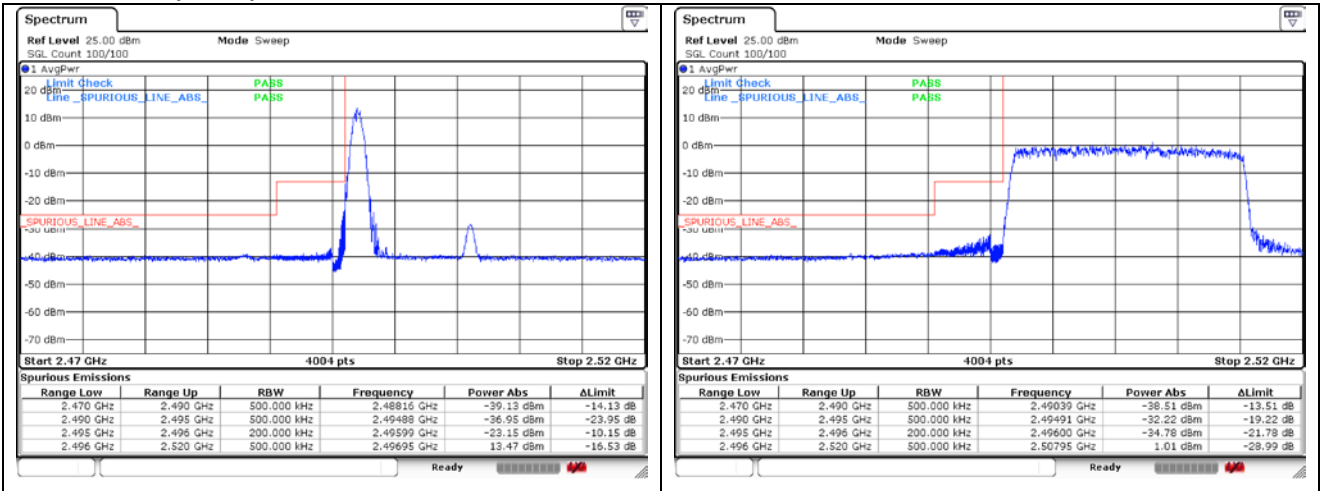

CP-OFDM QPSK - IC Low Channel - 1 RB

CP-OFDM QPSK - IC Low Channel - Full RB

CP-OFDM QPSK - High Channel - 1 RB

CP-OFDM QPSK - High Channel - Full RB

NR band 41 (20 MHz)

CP-OFDM 16QAM - FCC Low Channel - 1 RB

CP-OFDM 16QAM - FCC Low Channel - Full RB

CP-OFDM 16QAM - IC Low Channel - 1 RB

CP-OFDM 16QAM - IC Low Channel - Full RB

CP-OFDM 16QAM - High Channel - 1 RB

CP-OFDM 16QAM - High Channel - Full RB