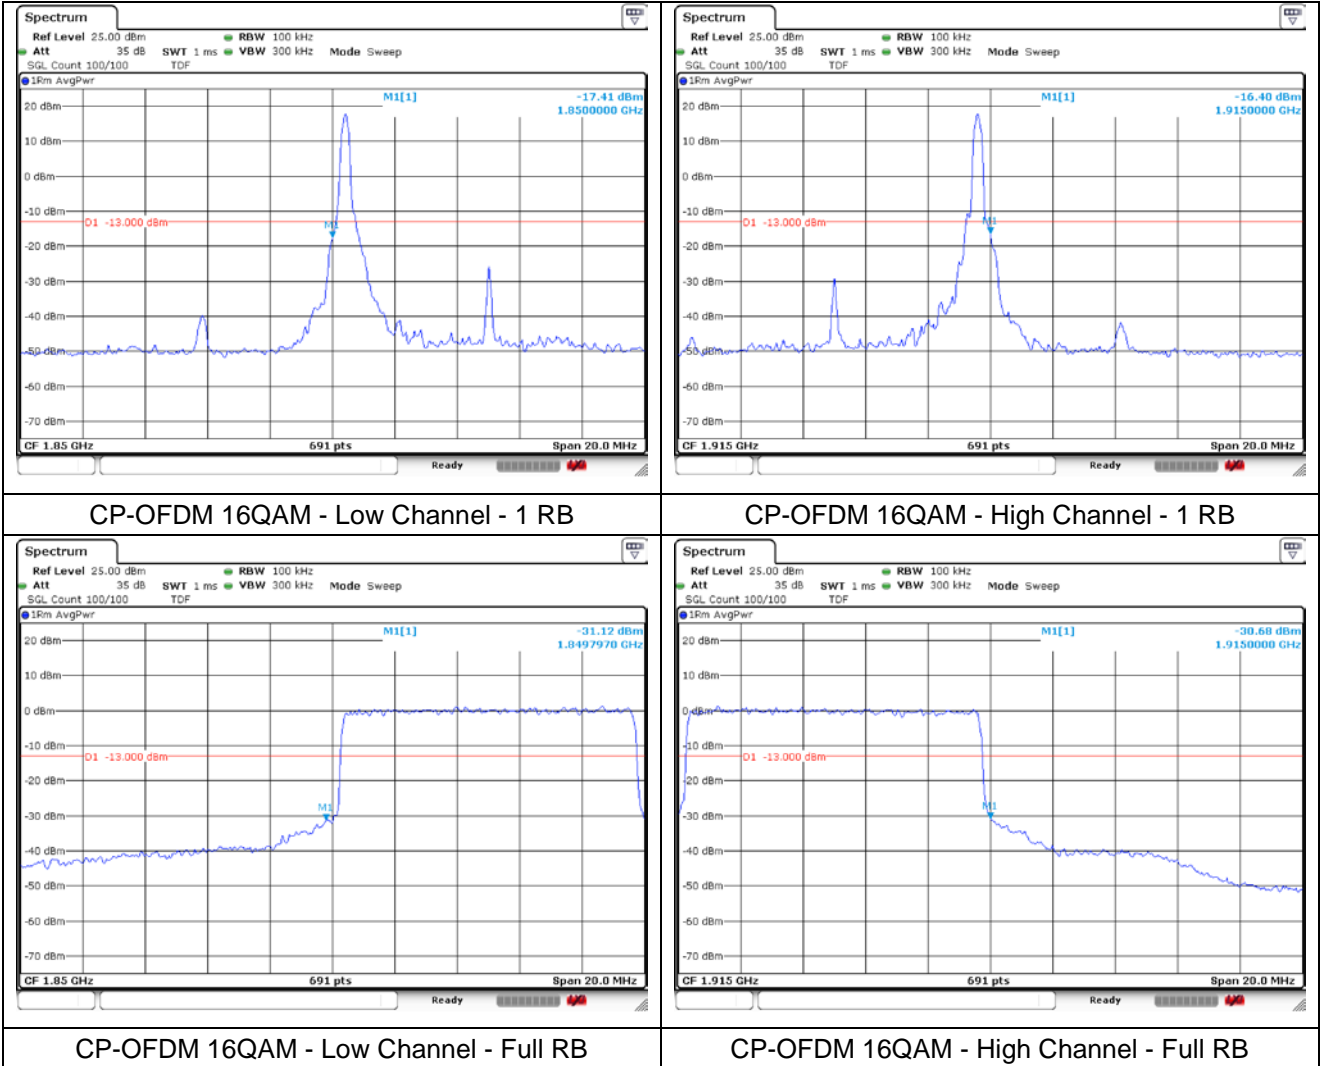

NR band 25 (5 MHz)

NR band 25 (5 MHz)

NR band 25 (10 MHz)

DFT-S-OFDM QPSK - Low Channel - 1 RB

DFT-S-OFDM QPSK - High Channel - 1 RB

DFT-S-OFDM QPSK - Low Channel - Full RB

DFT-S-OFDM QPSK - High Channel - Full RB

NR band 25 (10 MHz)

NR band 25 (10 MHz)

NR band 25 (10 MHz)

NR band 25 (15 MHz)

DFT-S-OFDM QPSK - Low Channel - 1 RB

DFT-S-OFDM QPSK - High Channel - 1 RB

DFT-S-OFDM QPSK - Low Channel - Full RB

DFT-S-OFDM QPSK - High Channel - Full RB