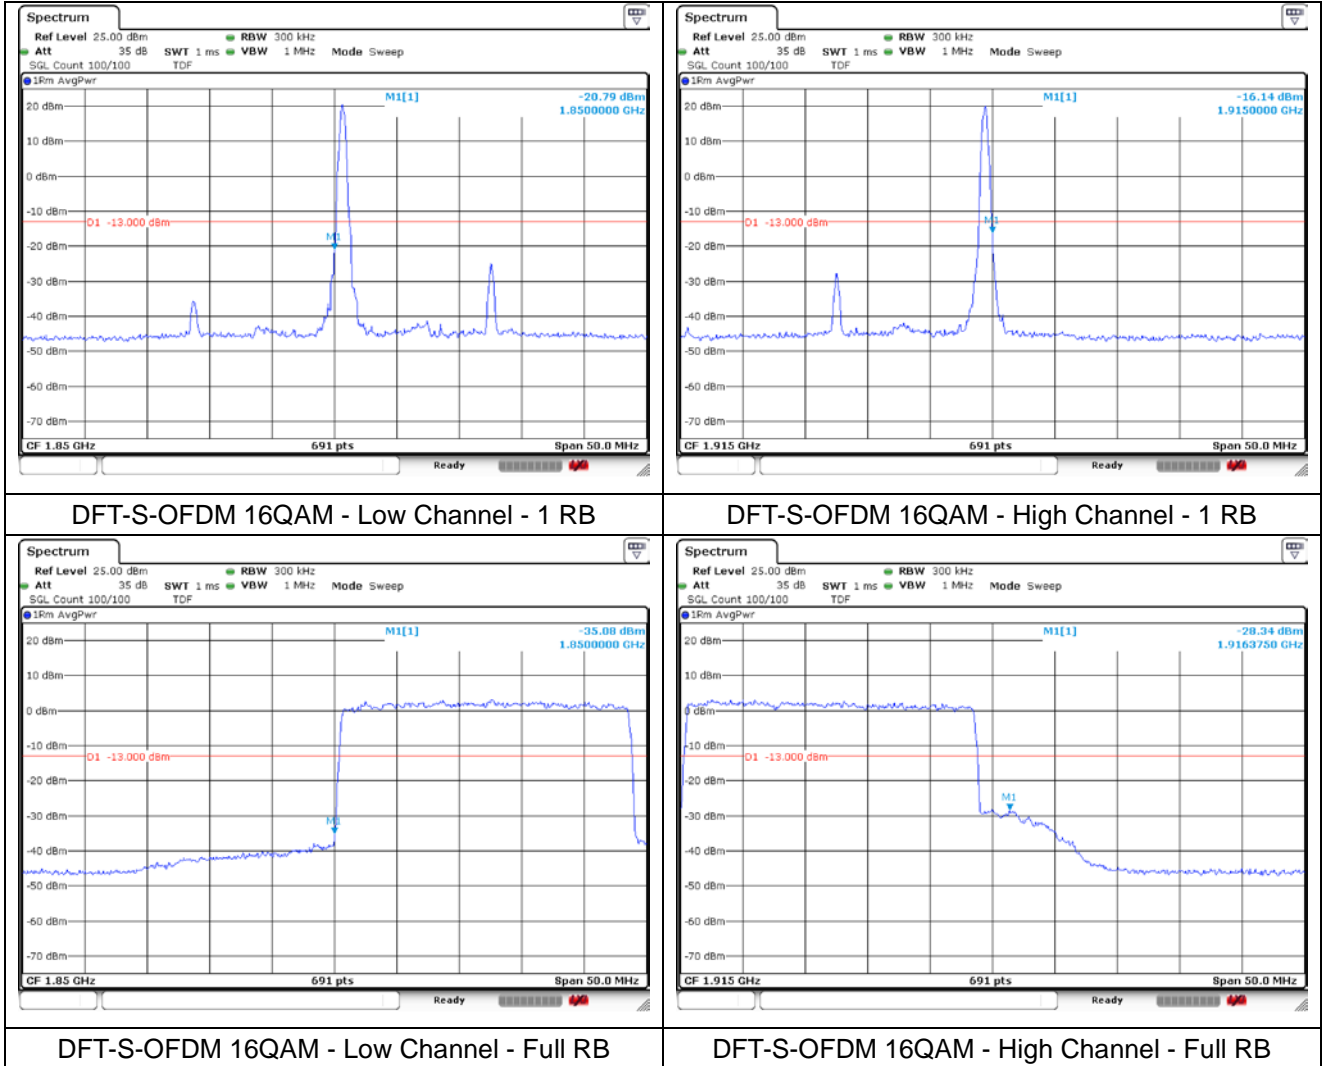

NR band 25 (25 MHz)