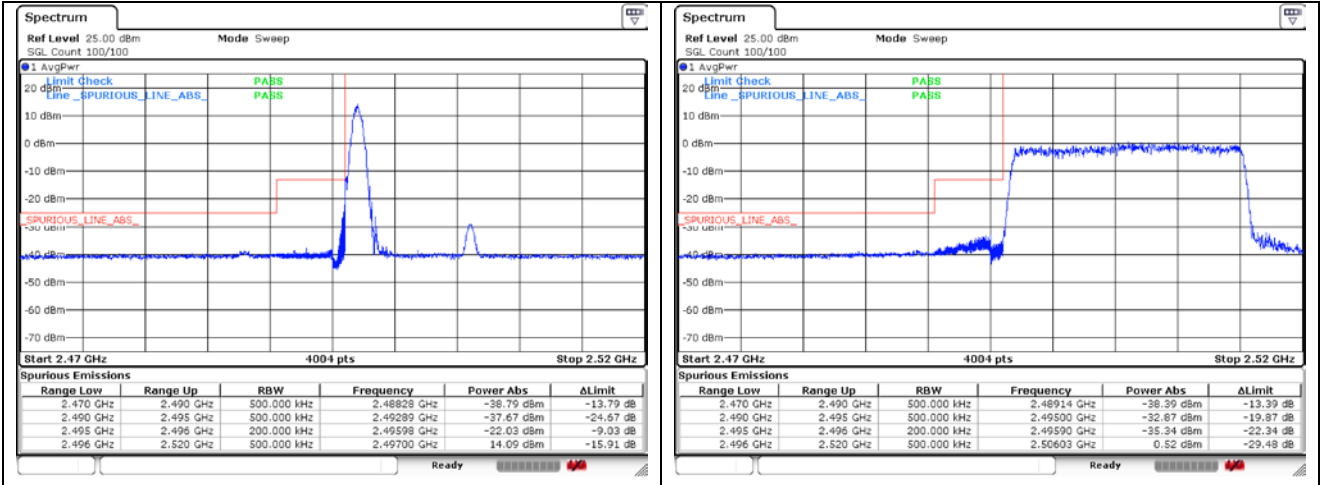

NR band 41 (20 MHz)