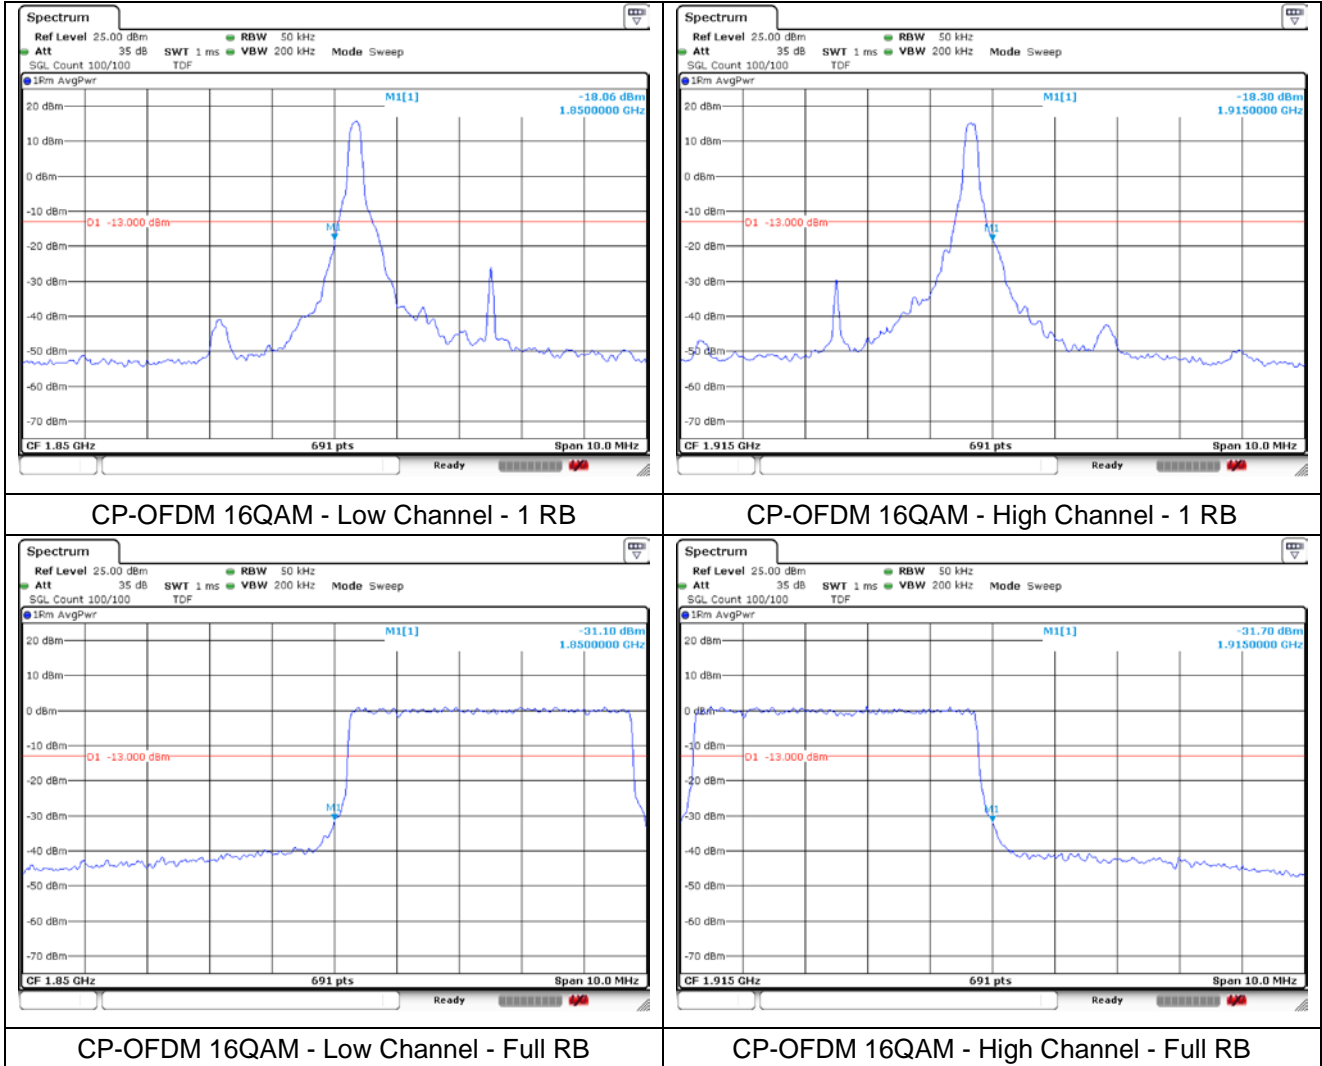

NR band 25 (5 MHz)

NR band 25 (5 MHz)

NR band 25 (10 MHz)

DFT-S-OFDM QPSK - Low Channel - 1 RB

DFT-S-OFDM QPSK - High Channel - 1 RB

DFT-S-OFDM QPSK - Low Channel - Full RB

DFT-S-OFDM QPSK - High Channel - Full RB

NR band 25 (10 MHz)

NR band 25 (10 MHz)

NR band 25 (10 MHz)

NR band 25 (15 MHz)

DFT-S-OFDM QPSK - Low Channel - 1 RB

DFT-S-OFDM QPSK - High Channel - 1 RB

DFT-S-OFDM QPSK - Low Channel - Full RB

DFT-S-OFDM QPSK - High Channel - Full RB