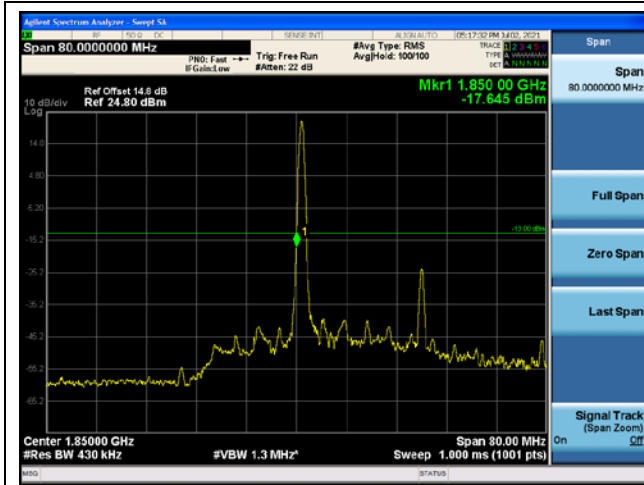

NR band 25 (40 MHz)

DFT-S-OFDM 16QAM - Low Channel - 1 RB

DFT-S-OFDM 16QAM - High Channel - 1 RB

DFT-S-OFDM 16QAM - Low Channel - Full RB

DFT-S-OFDM 16QAM - High Channel - Full RB

NR band 25 (40 MHz)

CP-OFDM QPSK - Low Channel - 1 RB