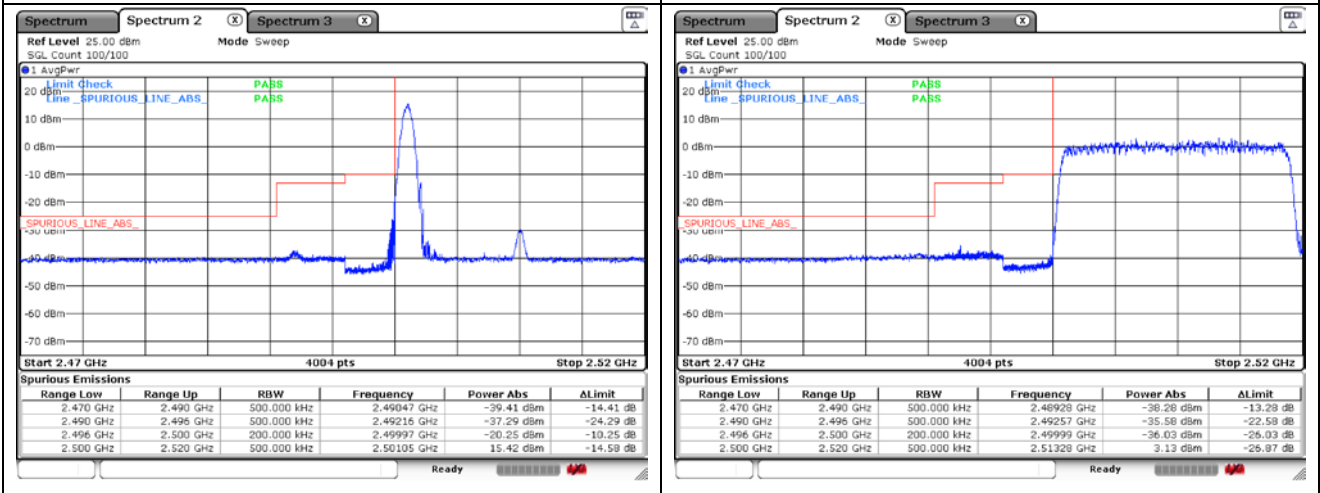

DFT-S-OFDM BPSK - High Channel - 1 RB

DFT-S-OFDM BPSK - High Channel - Full RB

NR band 41 (20 MHz)

DFT-S-OFDM 16QAM - FCC Low Channel - 1 RB

DFT-S-OFDM 16QAM - FCC Low Channel - Full RB

DFT-S-OFDM 16QAM - IC Low Channel - 1 RB