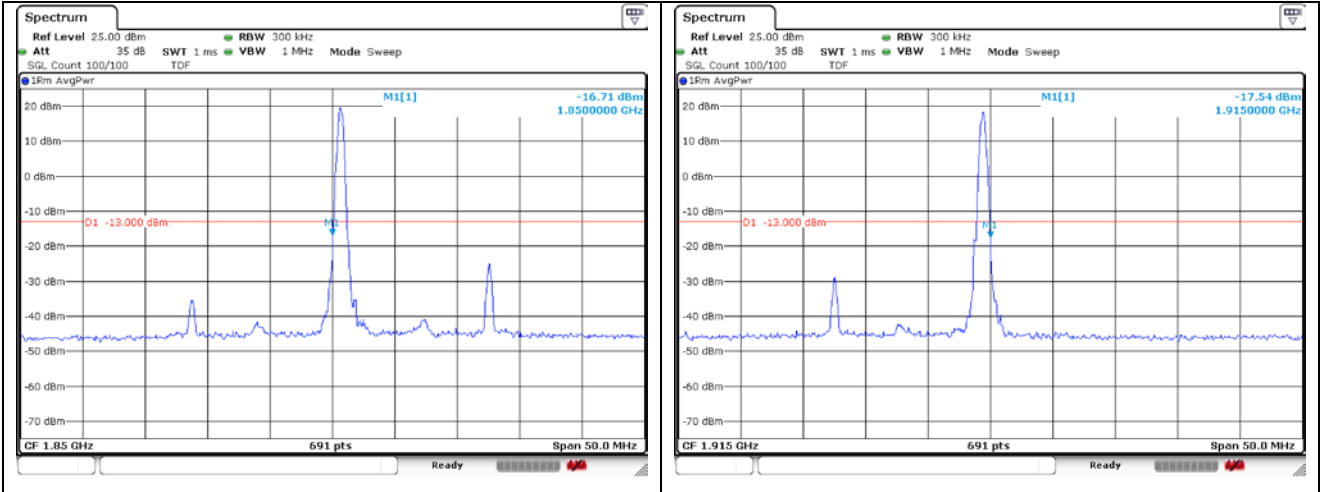

DFT-S-OFDM QPSK - High Channel - Full RB

NR band 25 (25 MHz)

NR band 25 (25 MHz)

NR band 25 (25 MHz)

CP-OFDM 16QAM - Low Channel - 1 RB

CP-OFDM 16QAM - High Channel - 1 RB

CP-OFDM 16QAM - Low Channel - Full RB