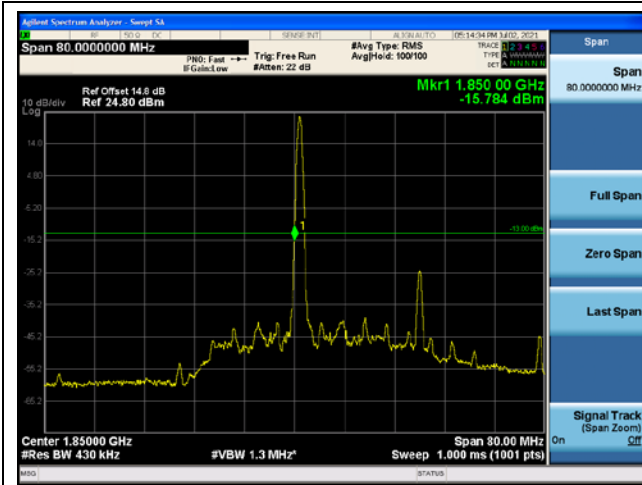

NR band 25 (30 MHz)

NR band 25 (30 MHz)

NR band 25 (30 MHz)

NR band 25 (40 MHz)

DFT-S-OFDM QPSK - Low Channel - 1 RB

DFT-S-OFDM QPSK - High Channel - 1 RB

DFT-S-OFDM QPSK - Low Channel - Full RB

DFT-S-OFDM QPSK - High Channel - Full RB