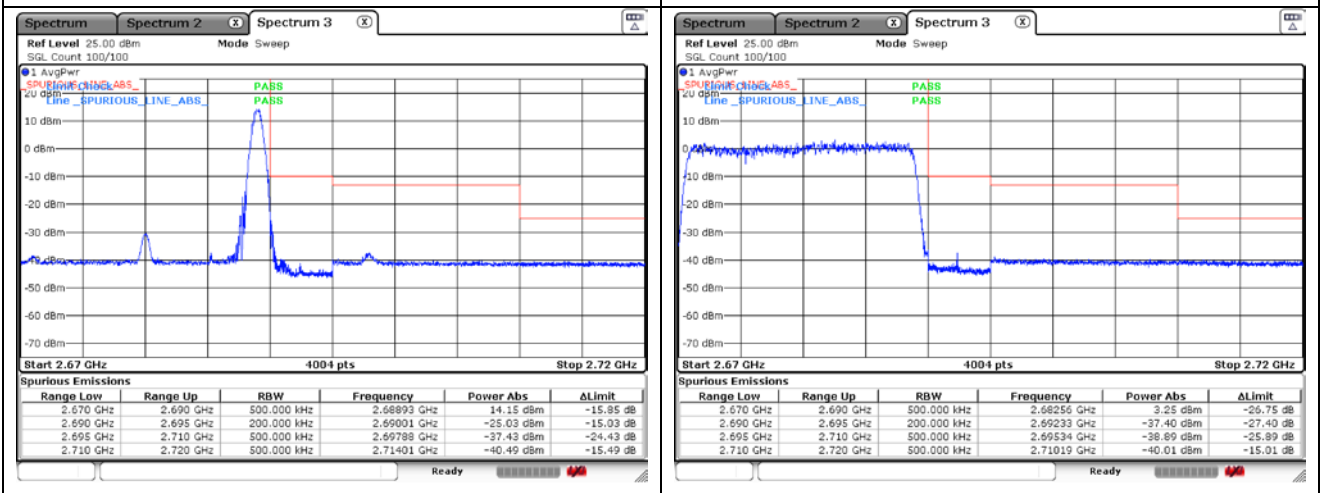

DFT-S-OFDM 16QAM - IC Low Channel - 1 RB

DFT-S-OFDM 16QAM - IC Low Channel - Full RB

DFT-S-OFDM 16QAM - High Channel - 1 RB

DFT-S-OFDM 16QAM - High Channel - Full RB