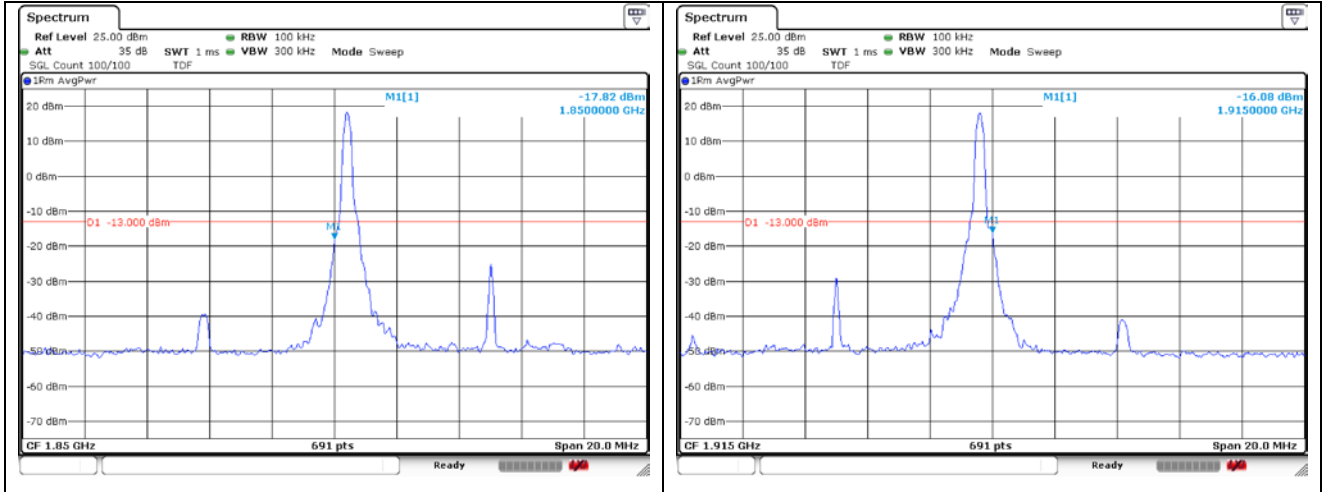

NR band 25 (5 MHz)

NR band 25 (5 MHz)

NR band 25 (10 MHz)

DFT-S-OFDM QPSK - Low Channel - 1 RB

DFT-S-OFDM QPSK - High Channel - 1 RB

DFT-S-OFDM QPSK - Low Channel - Full RB

DFT-S-OFDM QPSK - High Channel - Full RB