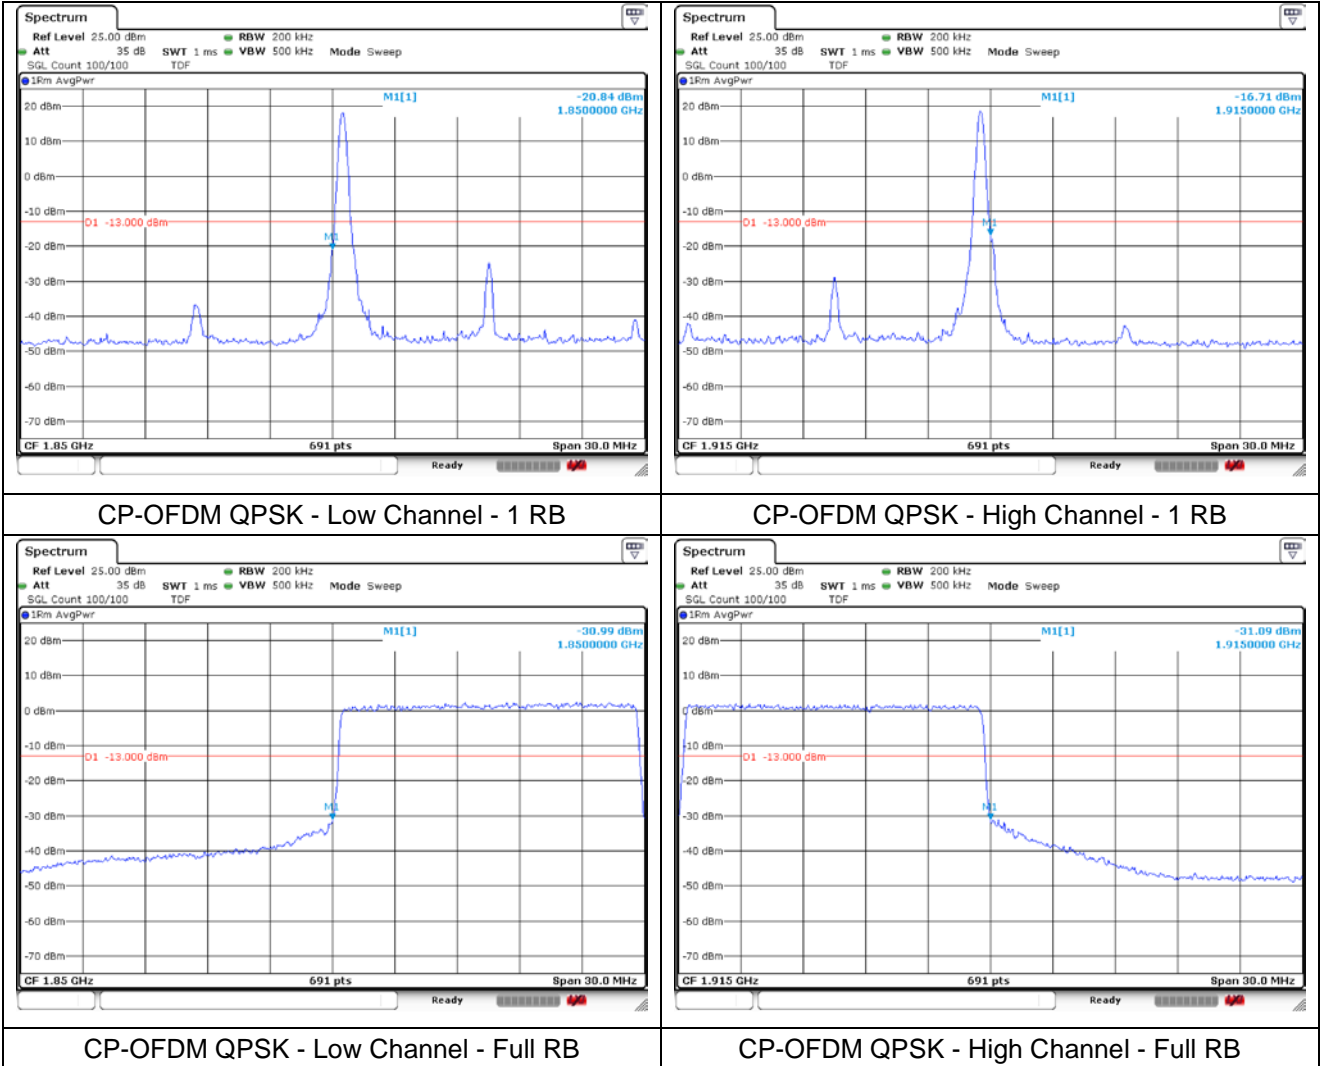

NR band 25 (15 MHz)