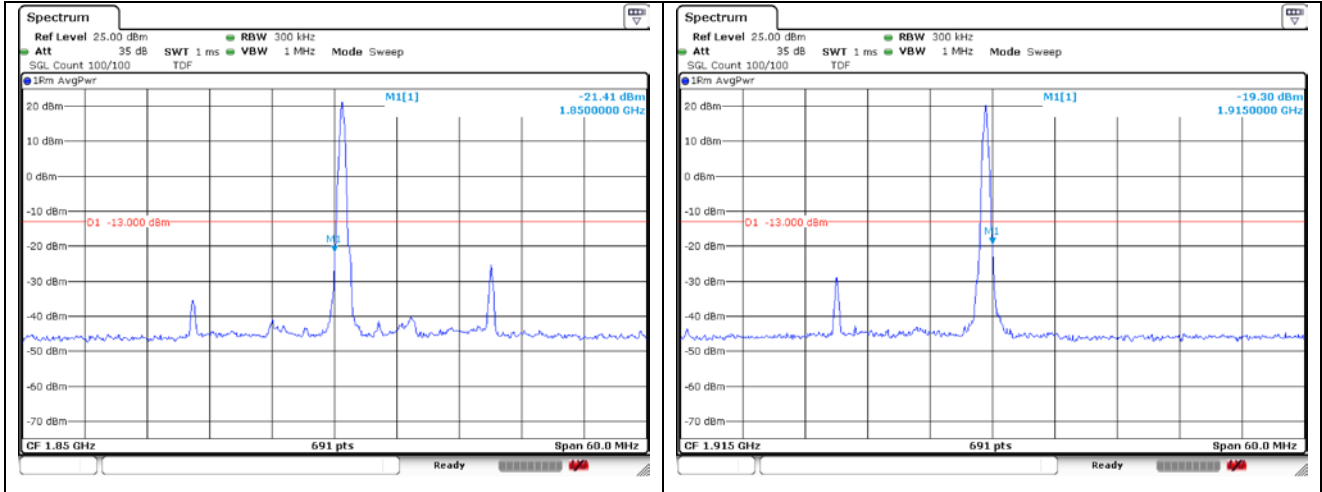

NR band 25 (30 MHz)

DFT-S-OFDM QPSK - Low Channel - 1 RB

DFT-S-OFDM QPSK - High Channel - 1 RB