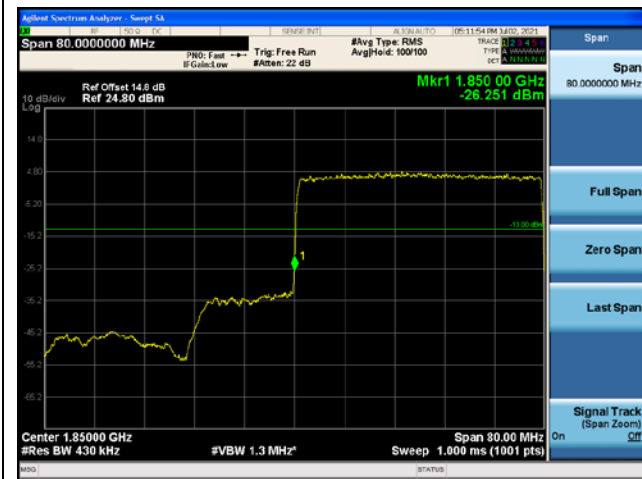

NR band 25 (30 MHz)

NR band 25 (30 MHz)

NR band 25 (30 MHz)

NR band 25 (40 MHz)

DFT-S-OFDM QPSK - Low Channel - 1 RB

DFT-S-OFDM QPSK - High Channel - 1 RB

DFT-S-OFDM QPSK - Low Channel - Full RB

DFT-S-OFDM QPSK - High Channel - Full RB