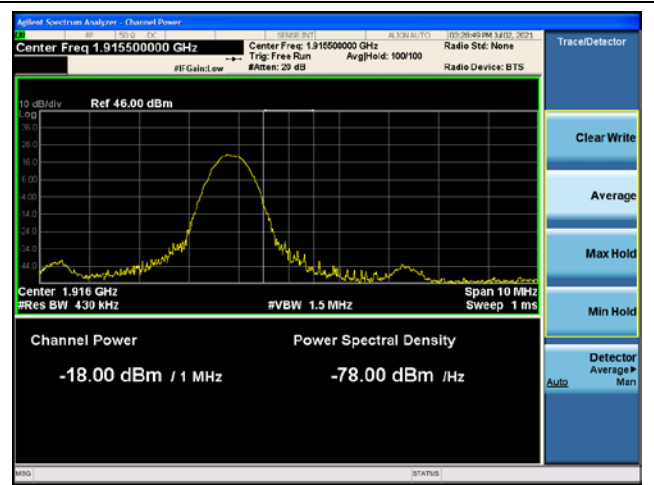

NR band 25 (40 MHz)

DFT-S-OFDM 16QAM - Low Channel - 1 RB

DFT-S-OFDM 16QAM - High Channel - 1 RB

DFT-S-OFDM 16QAM - Low Channel - Full RB

DFT-S-OFDM 16QAM - High Channel - Full RB

NR band 25 (40 MHz)

CP-OFDM QPSK - Low Channel - 1 RB