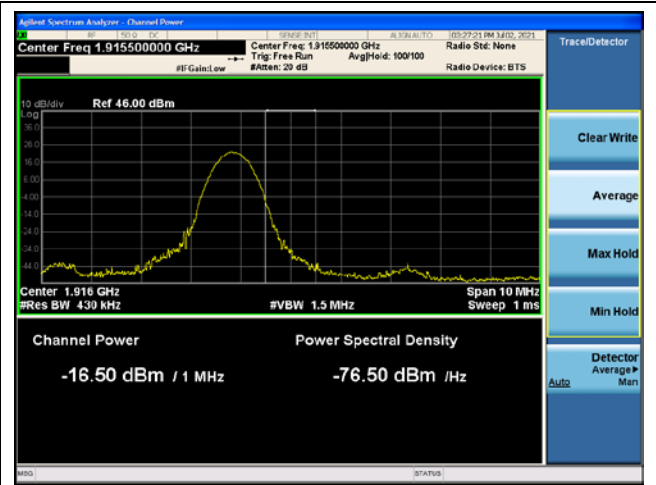

DFT-S-OFDM 16QAM - High Channel - 1 RB