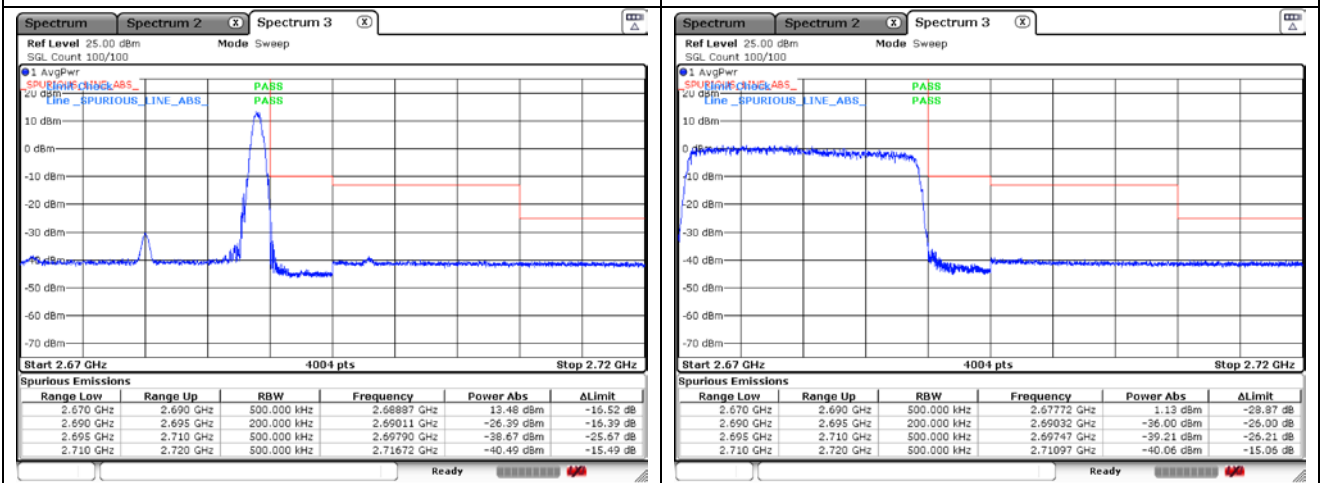

CP-OFDM 16QAM - IC Low Channel - 1 RB

CP-OFDM 16QAM - IC Low Channel - Full RB

CP-OFDM 16QAM - High Channel - 1 RB

CP-OFDM 16QAM - High Channel - Full RB