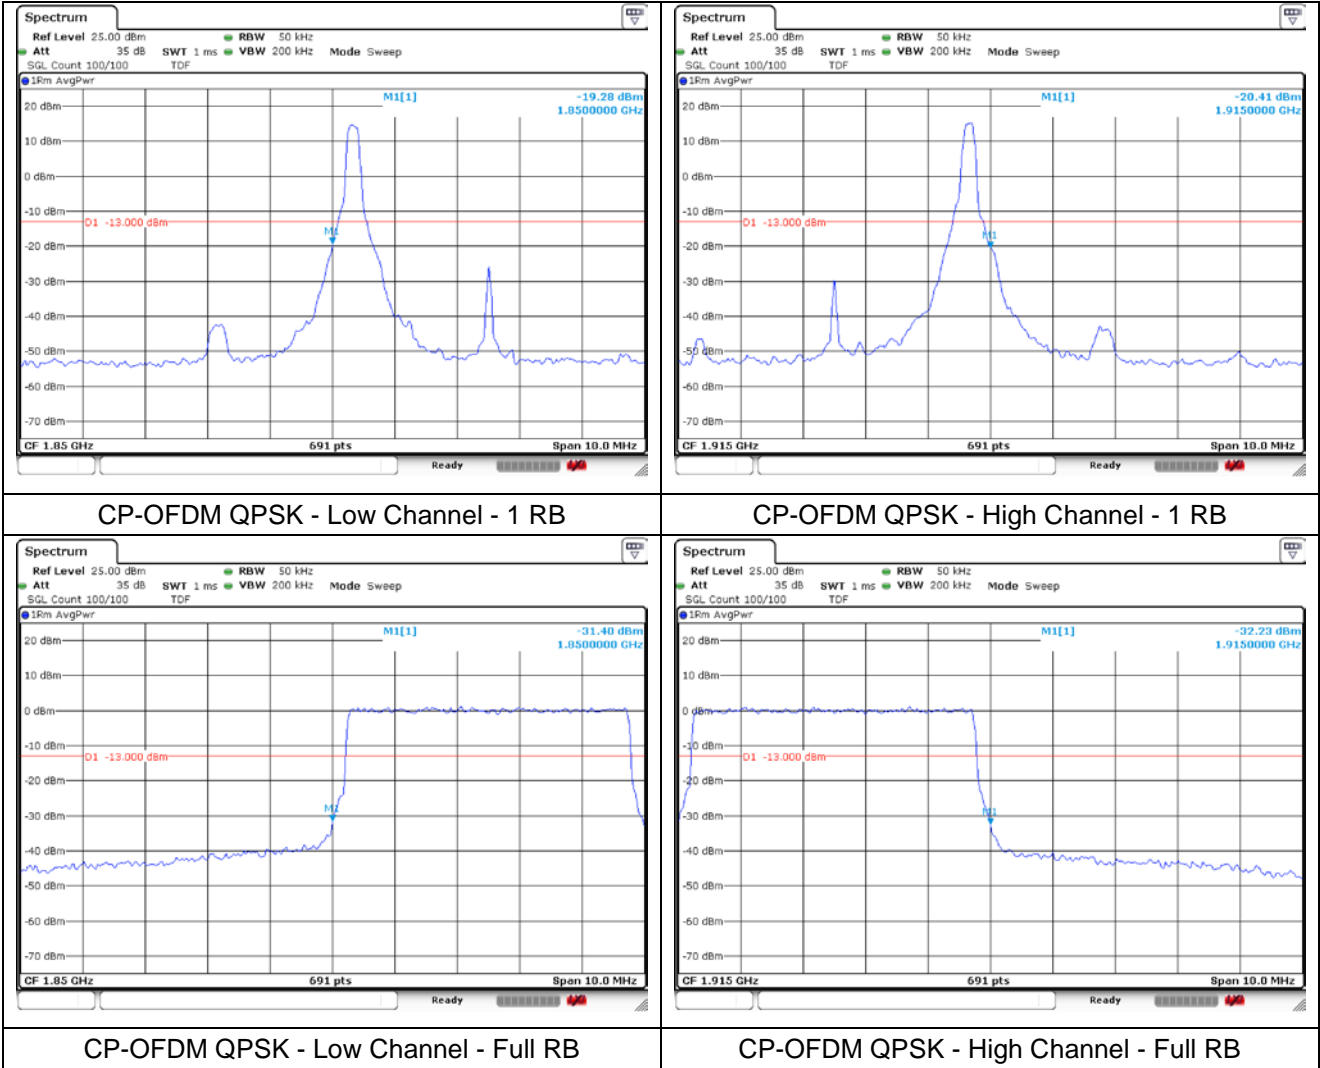

NR band 25 (5 MHz)

NR band 25 (5 MHz)

NR band 25 (10 MHz)

DFT-S-OFDM QPSK - Low Channel - 1 RB

DFT-S-OFDM QPSK - High Channel - 1 RB

DFT-S-OFDM QPSK - Low Channel - Full RB

DFT-S-OFDM QPSK - High Channel - Full RB

NR band 25 (10 MHz)

NR band 25 (10 MHz)

NR band 25 (10 MHz)

NR band 25 (15 MHz)

DFT-S-OFDM QPSK - Low Channel - 1 RB

DFT-S-OFDM QPSK - High Channel - 1 RB

DFT-S-OFDM QPSK - Low Channel - Full RB

DFT-S-OFDM QPSK - High Channel - Full RB