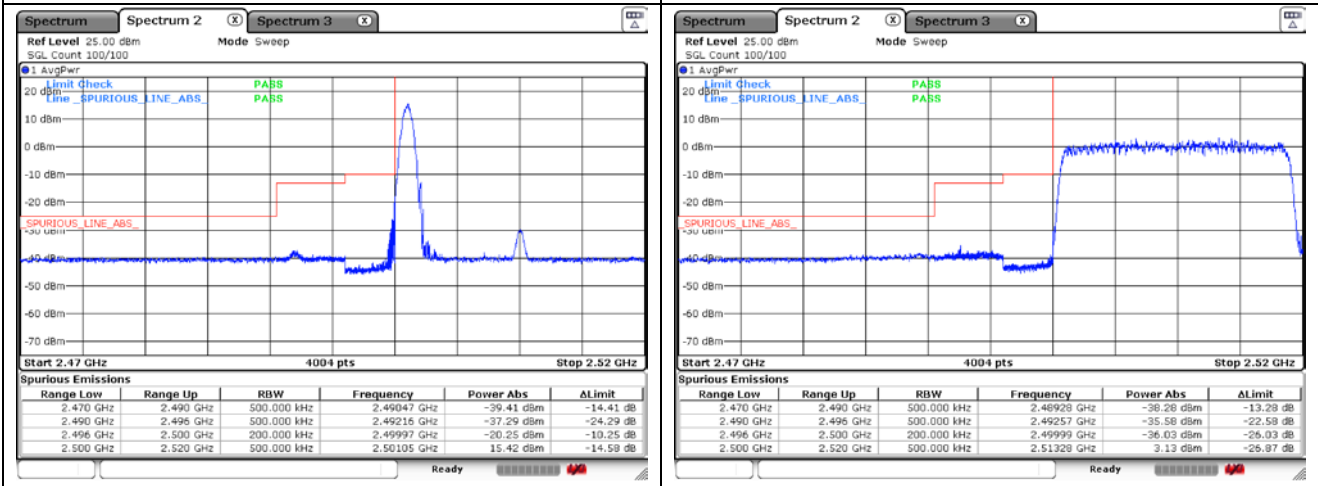

DFT-S-OFDM BPSK - FCC Low Channel - 1 RB

DFT-S-OFDM BPSK - FCC Low Channel - Full RB