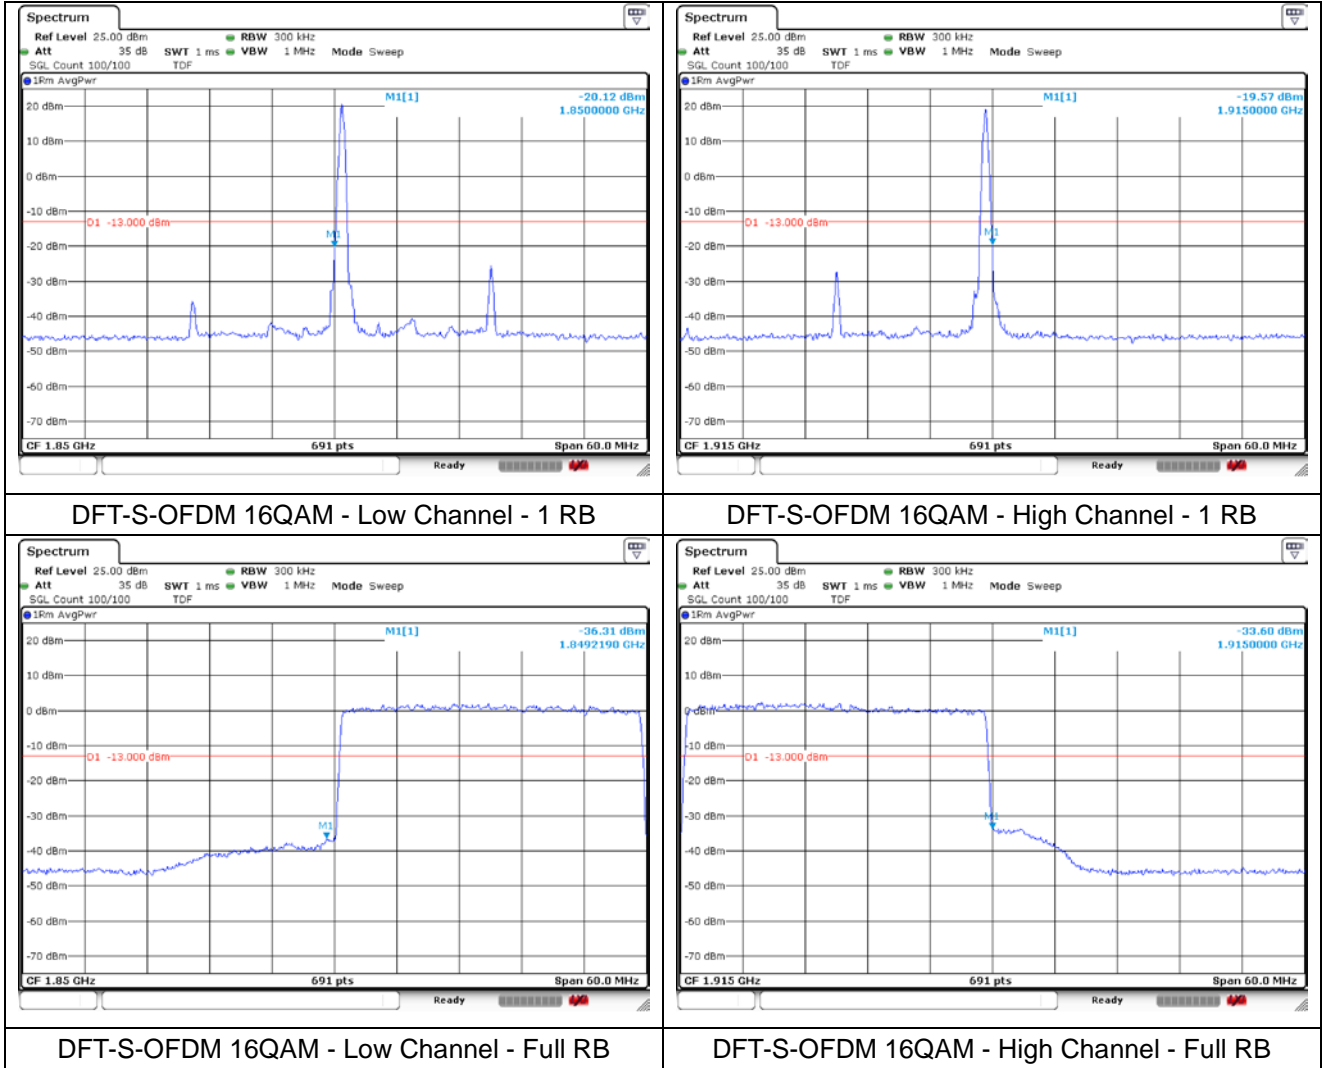

NR band 25 (30 MHz)