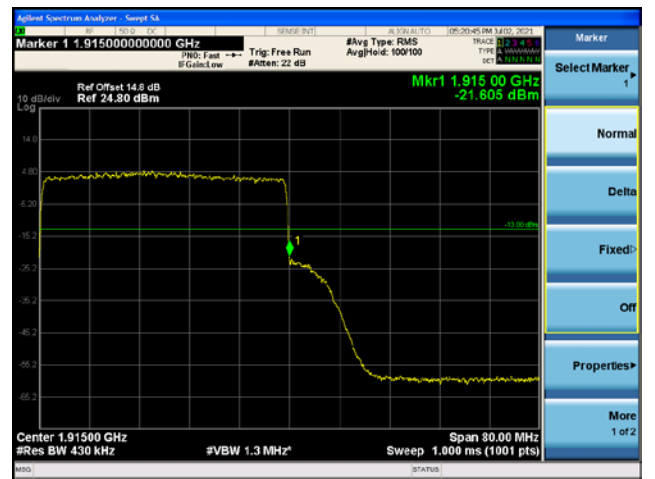

NR band 25 (30 MHz)

NR band 25 (30 MHz)

NR band 25 (30 MHz)

NR band 25 (40 MHz)

DFT-S-OFDM QPSK - Low Channel - 1 RB

DFT-S-OFDM QPSK - High Channel - 1 RB

DFT-S-OFDM QPSK - Low Channel - Full RB

DFT-S-OFDM QPSK - High Channel - Full RB