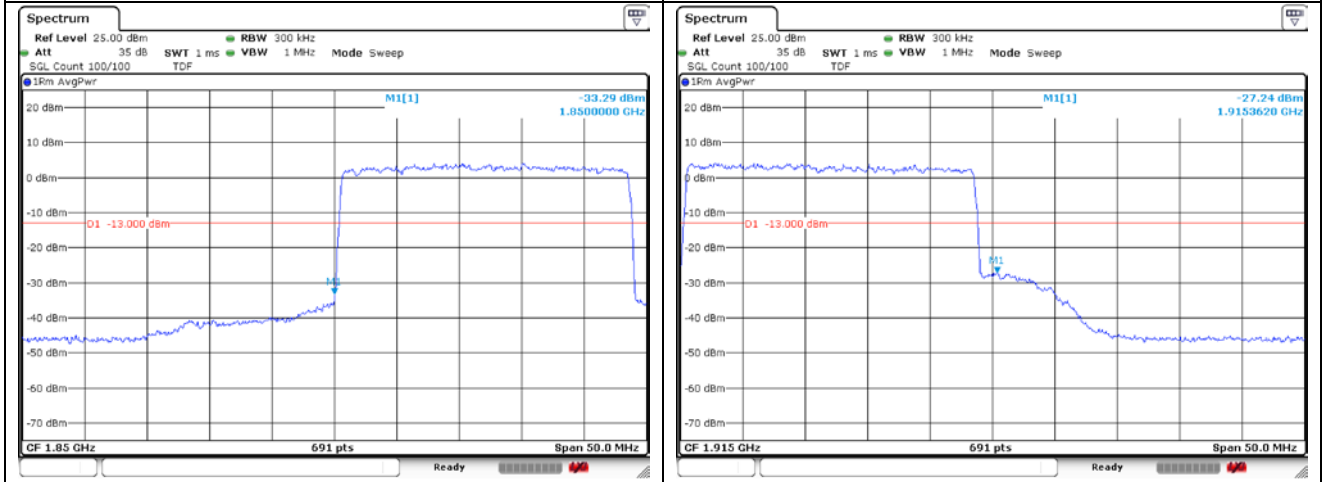

DFT-S-OFDM 16QAM - High Channel - Full RB

NR band 25 (20 MHz)

NR band 25 (20 MHz)

NR band 25 (25 MHz)

DFT-S-OFDM QPSK - Low Channel - 1 RB

DFT-S-OFDM QPSK - High Channel - 1 RB

DFT-S-OFDM QPSK - Low Channel - Full RB