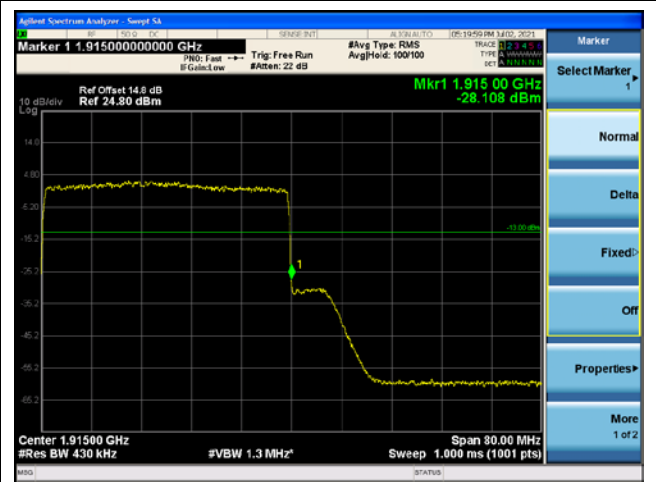

CP-OFDM QPSK - High Channel - 1 RB

CP-OFDM QPSK - Low Channel - Full RB

CP-OFDM QPSK - High Channel - Full RB

NR band 25 (40 MHz)

CP-OFDM 16QAM - Low Channel - 1 RB

CP-OFDM 16QAM - High Channel - 1 RB

CP-OFDM 16QAM - Low Channel - Full RB