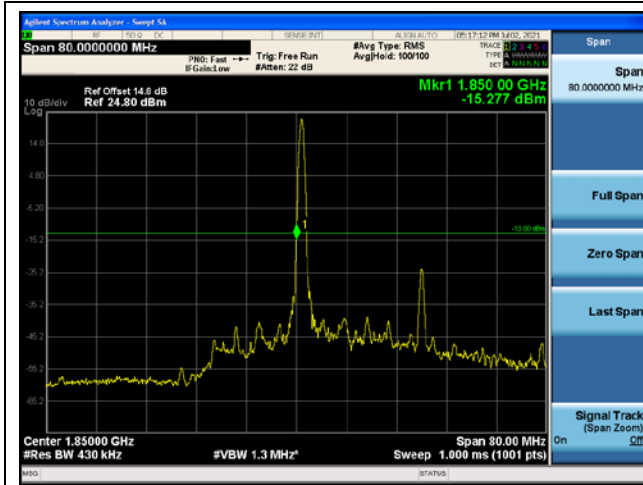

CP-OFDM QPSK - High Channel - 1 RB

CP-OFDM QPSK - Low Channel - Full RB

CP-OFDM QPSK - High Channel - Full RB

NR band 25 (40 MHz)

CP-OFDM 16QAM - Low Channel - 1 RB

CP-OFDM 16QAM - High Channel - 1 RB

CP-OFDM 16QAM - Low Channel - Full RB