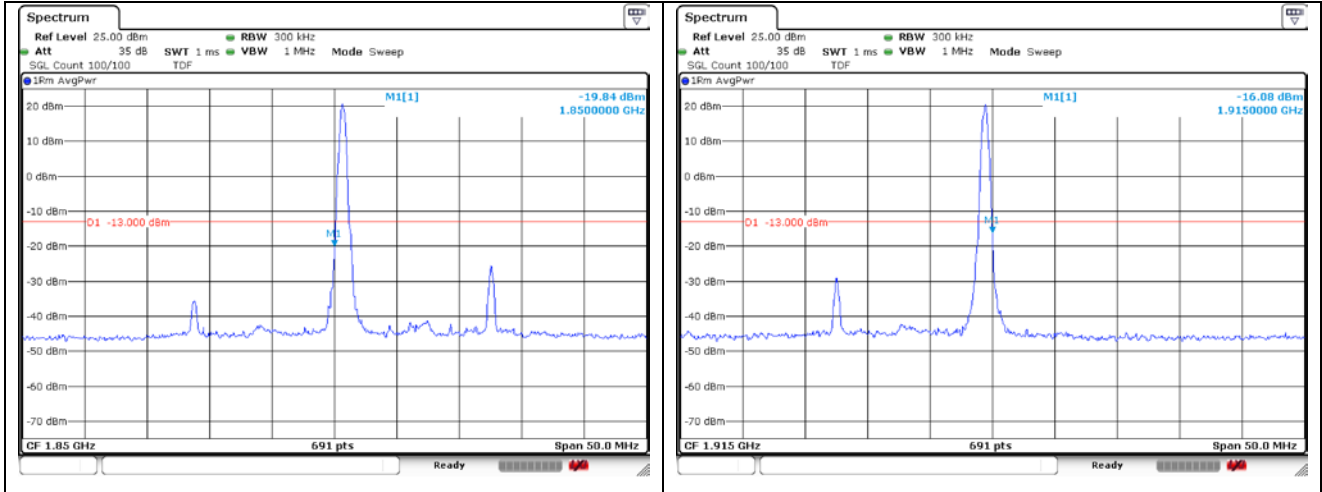

DFT-S-OFDM 16QAM - High Channel - Full RB

NR band 25 (20 MHz)

NR band 25 (20 MHz)

NR band 25 (25 MHz)

DFT-S-OFDM QPSK - Low Channel - 1 RB

DFT-S-OFDM QPSK - High Channel - 1 RB

DFT-S-OFDM QPSK - Low Channel - Full RB