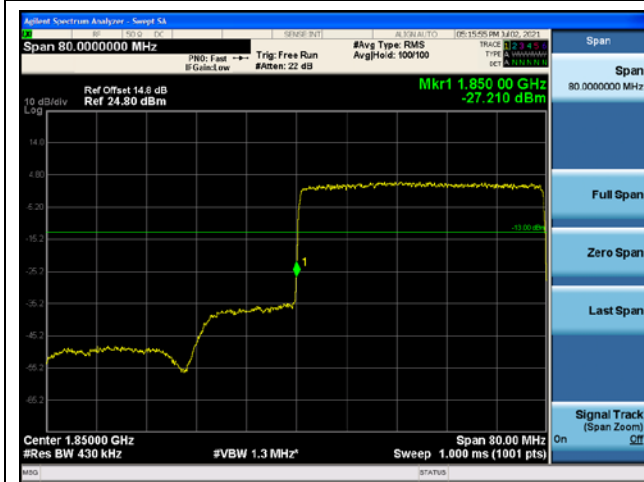

CP-OFDM QPSK - Low Channel - Full RB