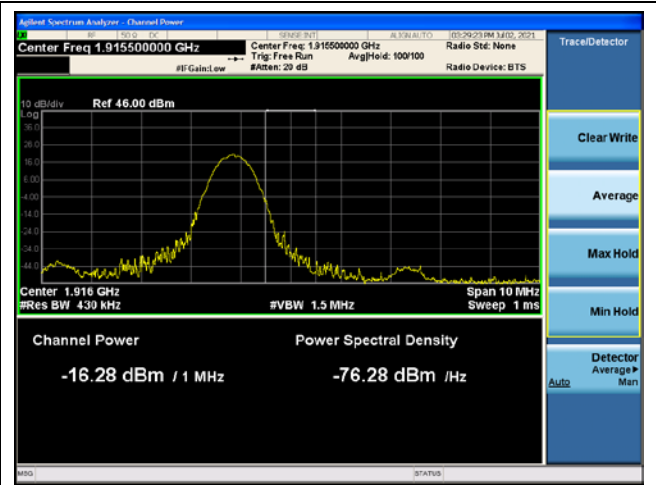

CP-OFDM QPSK - High Channel - 1 RB

CP-OFDM QPSK - Low Channel - Full RB

CP-OFDM QPSK - High Channel - Full RB

NR band 25 (40 MHz)

CP-OFDM 16QAM - Low Channel - 1 RB

CP-OFDM 16QAM - High Channel - 1 RB

CP-OFDM 16QAM - Low Channel - Full RB