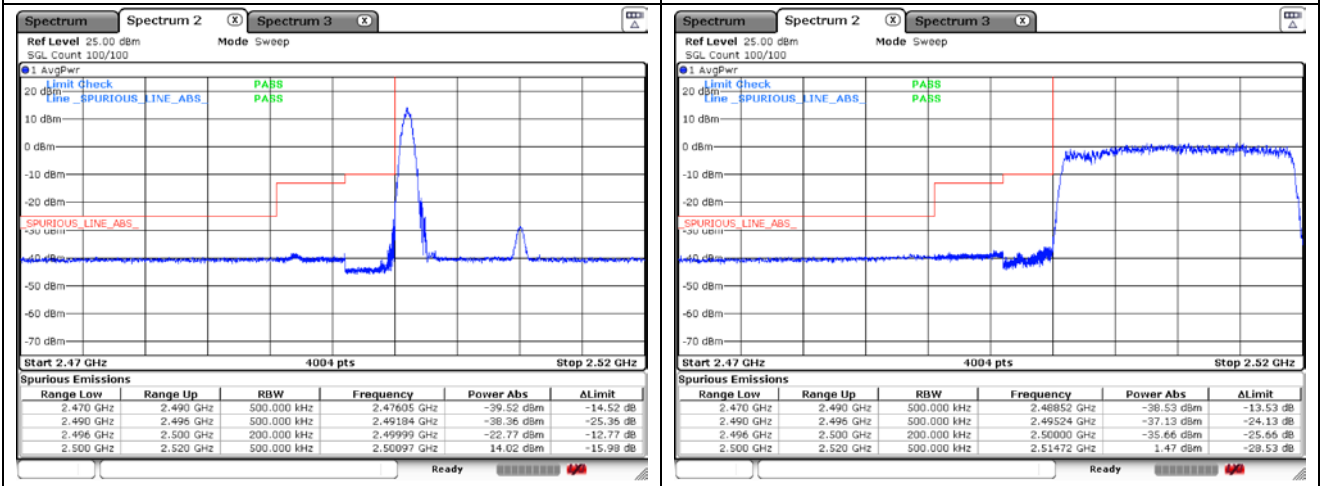

CP-OFDM 16QAM - FCC Low Channel - 1 RB

CP-OFDM 16QAM - FCC Low Channel - Full RB