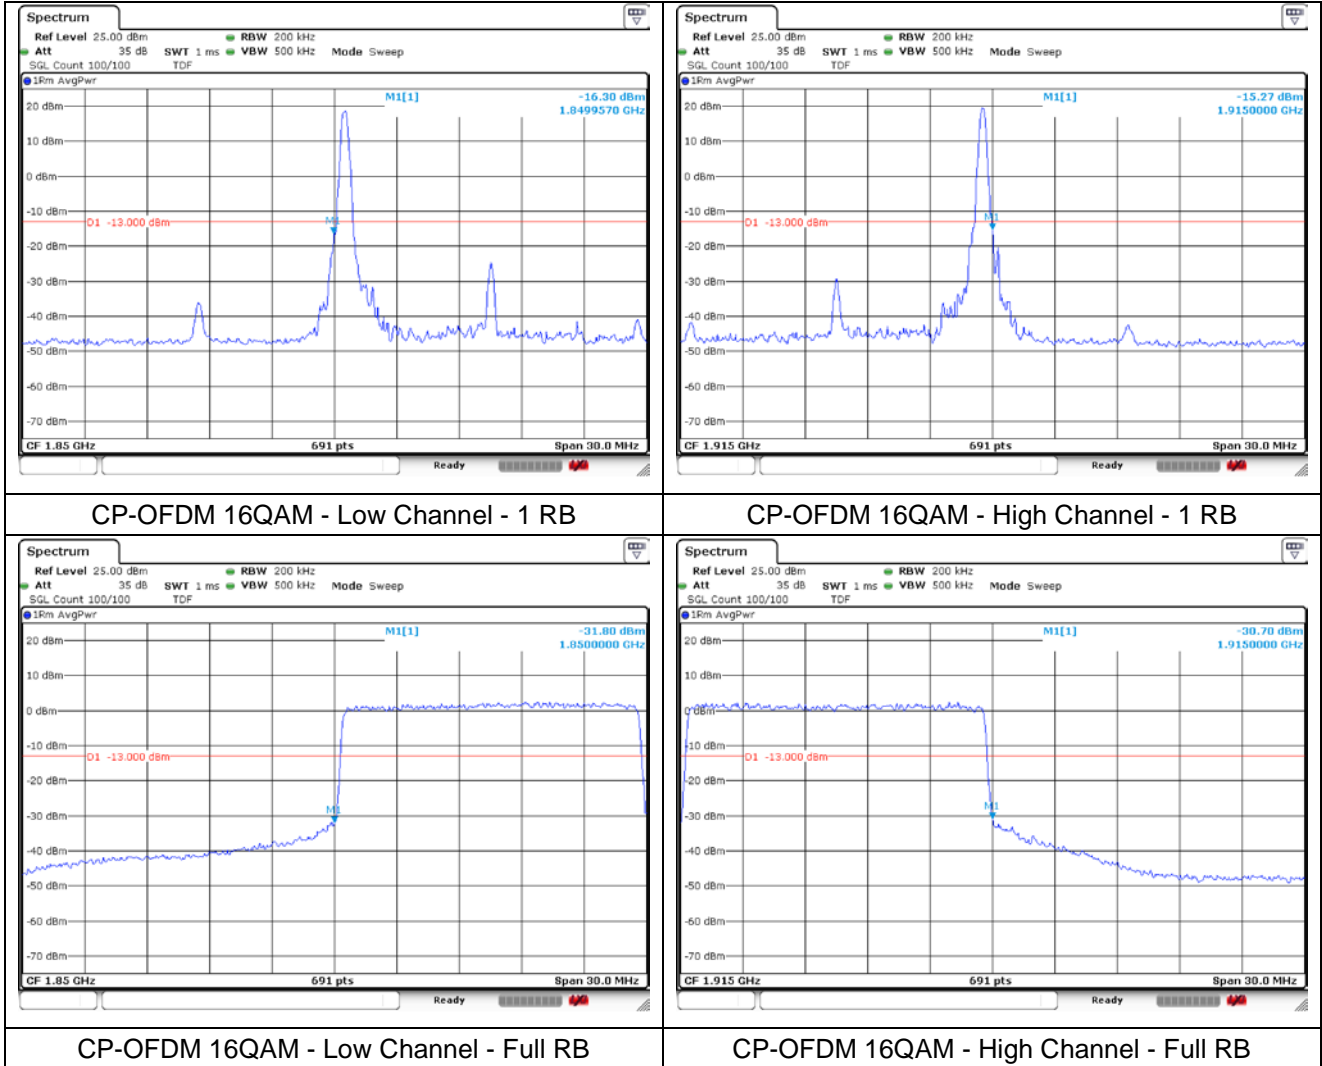

NR band 25 (15 MHz)