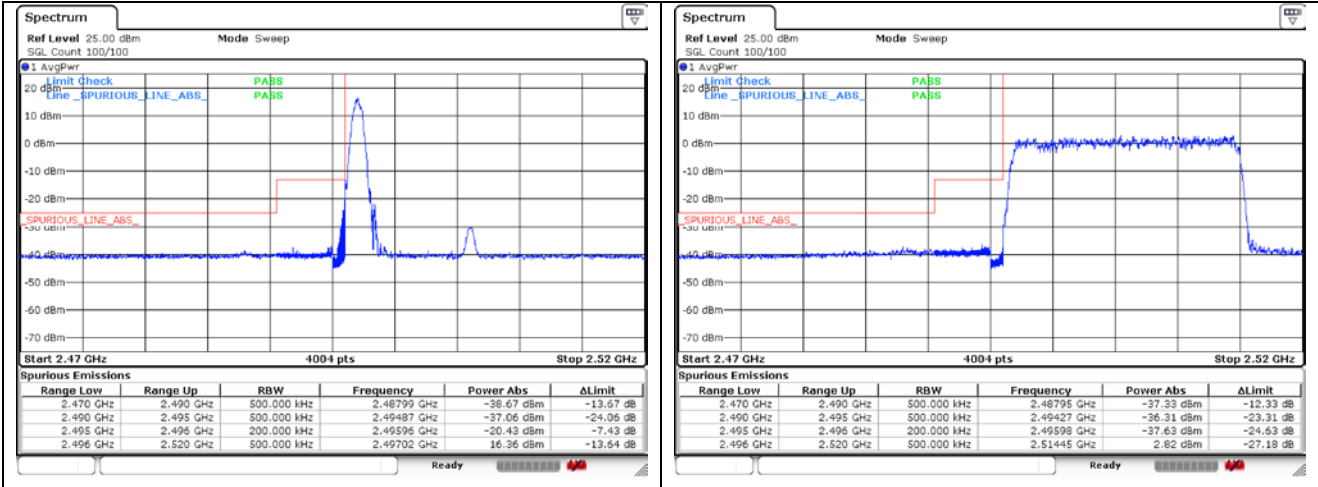

NR band 41 (20 MHz)