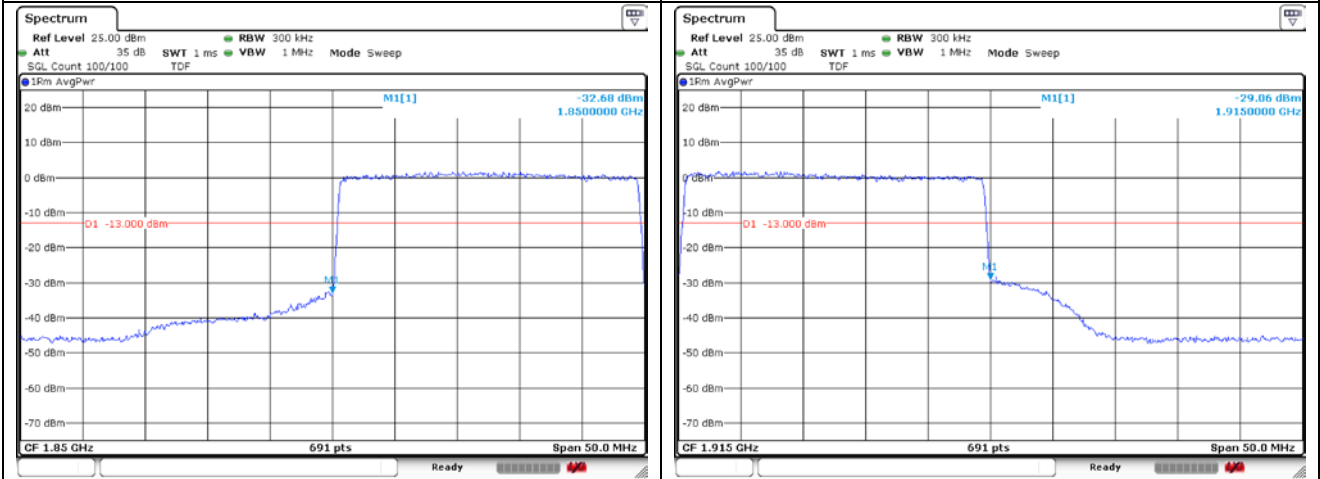

DFT-S-OFDM QPSK - High Channel - Full RB

NR band 25 (25 MHz)

NR band 25 (25 MHz)

NR band 25 (25 MHz)

CP-OFDM 16QAM - Low Channel - 1 RB

CP-OFDM 16QAM - High Channel - 1 RB

CP-OFDM 16QAM - Low Channel - Full RB