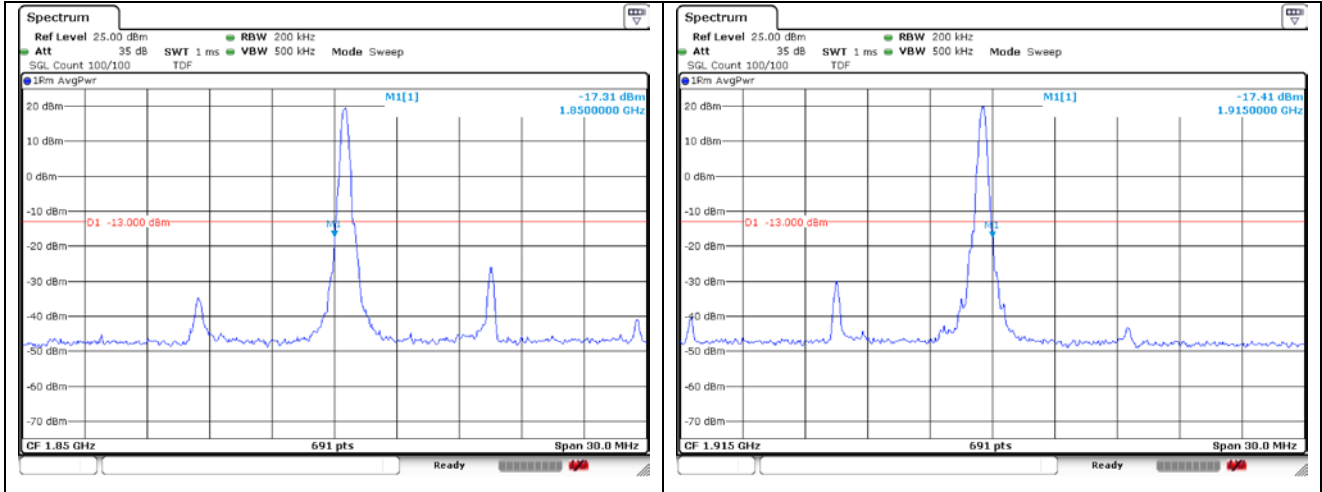

NR band 25 (10 MHz)

NR band 25 (10 MHz)

NR band 25 (10 MHz)

NR band 25 (15 MHz)

DFT-S-OFDM QPSK - Low Channel - 1 RB

DFT-S-OFDM QPSK - High Channel - 1 RB

DFT-S-OFDM QPSK - Low Channel - Full RB

DFT-S-OFDM QPSK - High Channel - Full RB