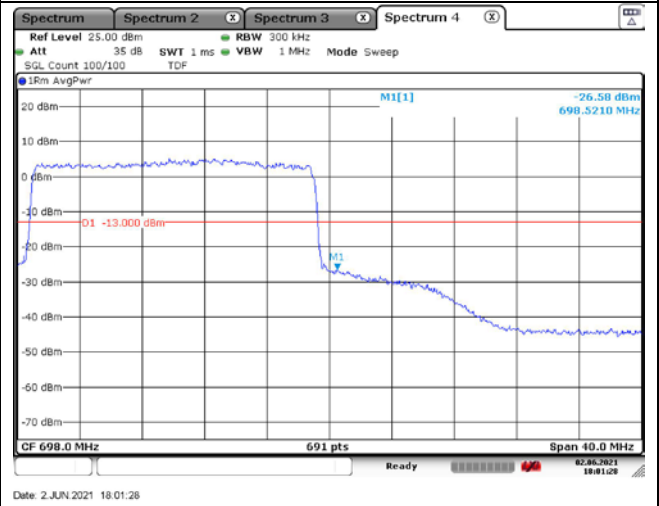

**LTE band 71 (20 MHz)**

**QPSK Low Channel - 1 RB**

**QPSK High Channel - 1 RB**

**QPSK Low Channel - Full RB**

**QPSK High Channel - Full RB**

**LTE band 71 (20 MHz)**

**16QAM Low Channel - 1 RB**

**16QAM High Channel - 1 RB**

**16QAM Low Channel - Full RB**

**16QAM High Channel - Full RB**