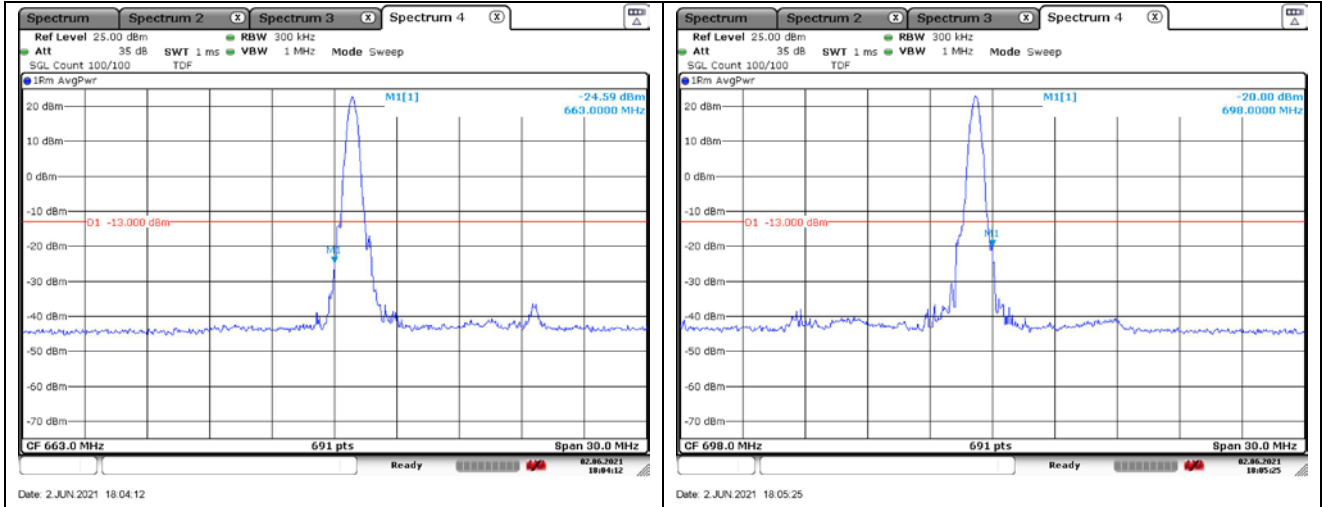

**16QAM Low Channel - Full RB**

**16QAM High Channel - Full RB**

**LTE band 71 (10 MHz)**

**QPSK Low Channel - 1 RB**

**QPSK High Channel - 1 RB**

**QPSK Low Channel - Full RB**

**QPSK High Channel - Full RB**

**LTE band 71 (10 MHz)**

**16QAM Low Channel - 1 RB**

**16QAM High Channel - 1 RB**

**16QAM Low Channel - Full RB**

**16QAM High Channel - Full RB**

**LTE band 71 (15 MHz)**

**QPSK Low Channel - 1 RB**

**QPSK High Channel - 1 RB**

**QPSK Low Channel - Full RB**

**QPSK High Channel - Full RB**

**LTE band 71 (15 MHz)**

**16QAM Low Channel - 1 RB**

**16QAM High Channel - 1 RB**

**16QAM Low Channel - Full RB**

**16QAM High Channel - Full RB**