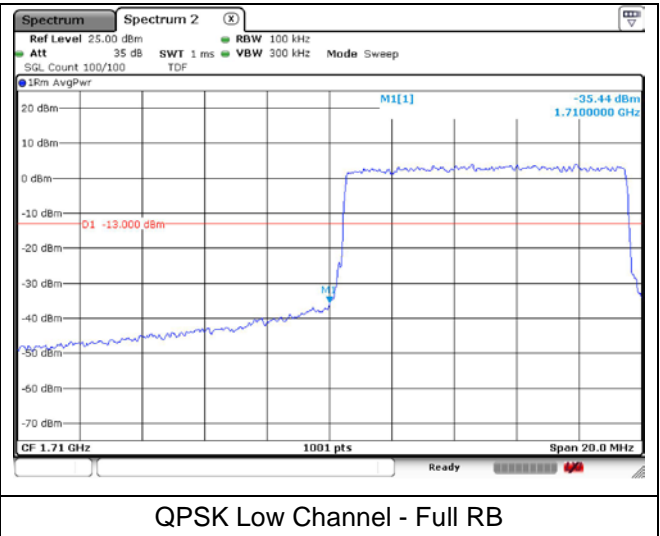

QPSK Low Channel - Full RB

LTE band 4 (5 MHz)

QPSK High Channel - 1 RB

QPSK High Channel - Full RB

LTE band 66 (5 MHz)

QPSK High Channel - 1 RB

QPSK High Channel - Full RB

LTE band 66/4 (5 MHz)

16QAM Low Channel - 1 RB

16QAM Low Channel - Full RB

LTE band 4 (5 MHz)

16QAM High Channel - 1 RB

16QAM High Channel - Full RB

LTE band 66 (5 MHz)

16QAM High Channel - 1 RB

16QAM High Channel - Full RB

**LTE band 66/4 (10 MHz)**

QPSK Low Channel - 1 RB

QPSK Low Channel - Full RB

**LTE band 4 (10 MHz)**

QPSK High Channel - 1 RB

QPSK High Channel - Full RB

**LTE band 66 (10 MHz)**

QPSK High Channel - 1 RB