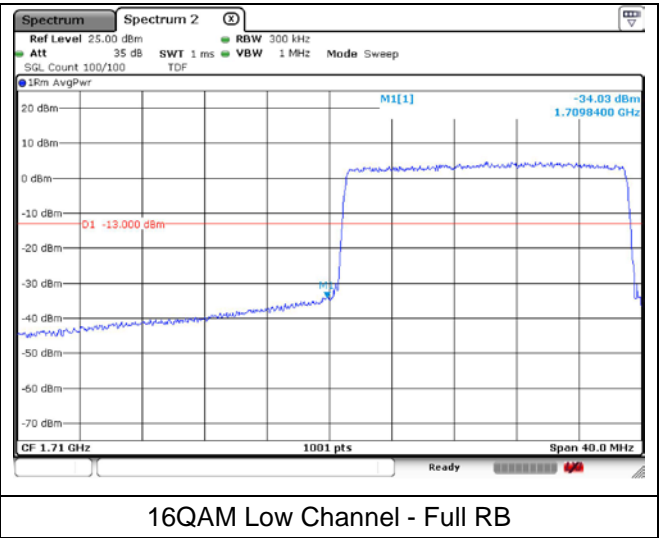

QPSK High Channel - 1 RB

QPSK High Channel - Full RB

**LTE band 66 (20 MHz)**

QPSK High Channel - 1 RB

QPSK High Channel - Full RB

**LTE band 66/4 (20 MHz)**

**LTE band 4 (20 MHz)**

**LTE band 66 (20 MHz)**