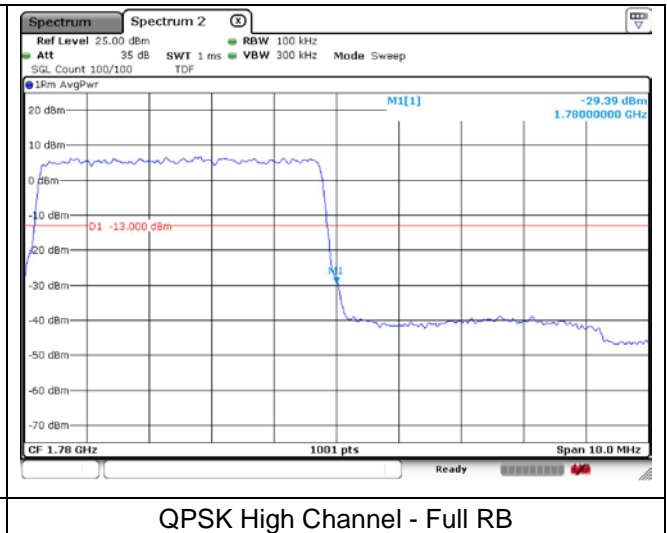

**LTE band 4 (3 MHz)**

16QAM High Channel - 1 RB

16QAM High Channel - Full RB

**LTE band 66 (3 MHz)**

16QAM High Channel - 1 RB

16QAM High Channel - Full RB

LTE band 66/4 (5 MHz)

QPSK Low Channel - 1 RB

QPSK Low Channel - Full RB

LTE band 4 (5 MHz)

QPSK High Channel - 1 RB

QPSK High Channel - Full RB

LTE band 66 (5 MHz)

QPSK High Channel - 1 RB

QPSK High Channel - Full RB

LTE band 66/4 (5 MHz)

16QAM Low Channel - 1 RB

16QAM Low Channel - Full RB

LTE band 4 (5 MHz)

16QAM High Channel - 1 RB

16QAM High Channel - Full RB

LTE band 66 (5 MHz)

16QAM High Channel - 1 RB

16QAM High Channel - Full RB