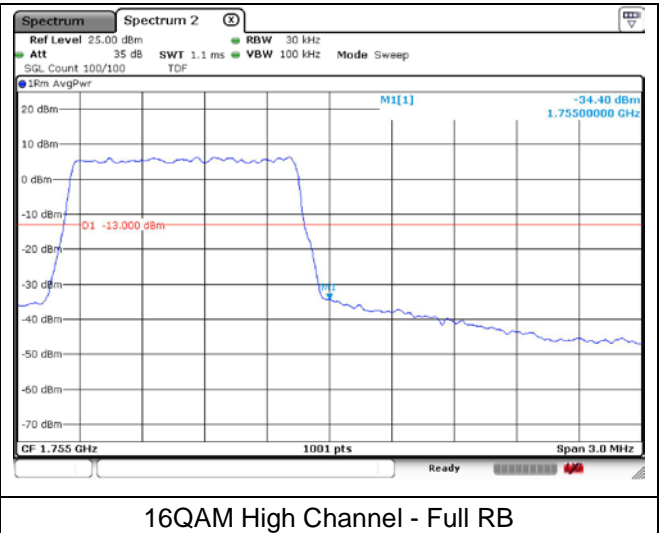

**LTE band 66/4 (1.4 MHz)**

**LTE band 4 (1.4 MHz)**

**LTE band 66 (1.4 MHz)**

**LTE band 66/4 (1.4 MHz)**

16QAM Low Channel - 1 RB

16QAM Low Channel - Full RB

**LTE band 4 (1.4 MHz)**

16QAM High Channel - 1 RB

16QAM High Channel - Full RB

**LTE band 66 (1.4 MHz)**

16QAM High Channel - 1 RB

16QAM High Channel - Full RB

**LTE band 66/4 (3 MHz)**

QPSK Low Channel - 1 RB

QPSK Low Channel - Full RB

**LTE band 4 (3 MHz)**

QPSK High Channel - 1 RB

QPSK High Channel - Full RB

**LTE band 66 (3 MHz)**

QPSK High Channel - 1 RB

QPSK High Channel - Full RB

**LTE band 66/4 (3 MHz)**

16QAM Low Channel - 1 RB

16QAM Low Channel - Full RB