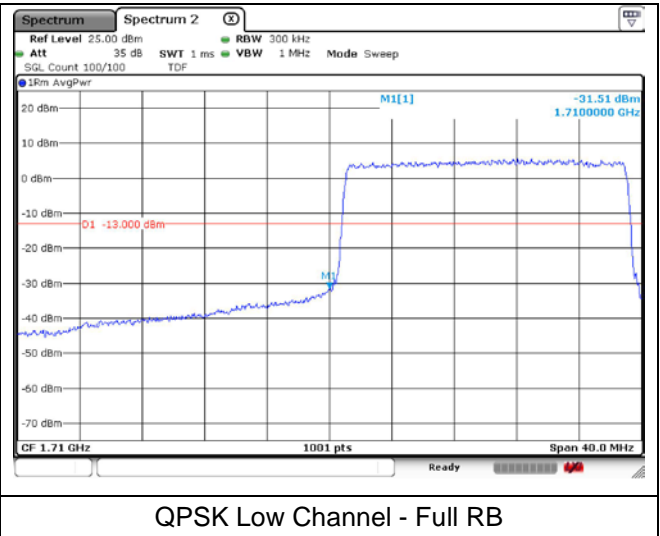

16QAM High Channel - Full RB

**LTE band 66 (15 MHz)**

16QAM High Channel - 1 RB

16QAM High Channel - Full RB

**LTE band 66/4 (20 MHz)**

QPSK Low Channel - 1 RB

QPSK Low Channel - Full RB

**LTE band 4 (20 MHz)**

QPSK High Channel - 1 RB

QPSK High Channel - Full RB

**LTE band 66 (20 MHz)**

QPSK High Channel - 1 RB

QPSK High Channel - Full RB

**LTE band 66/4 (20 MHz)**

**LTE band 4 (20 MHz)**

**LTE band 66 (20 MHz)**