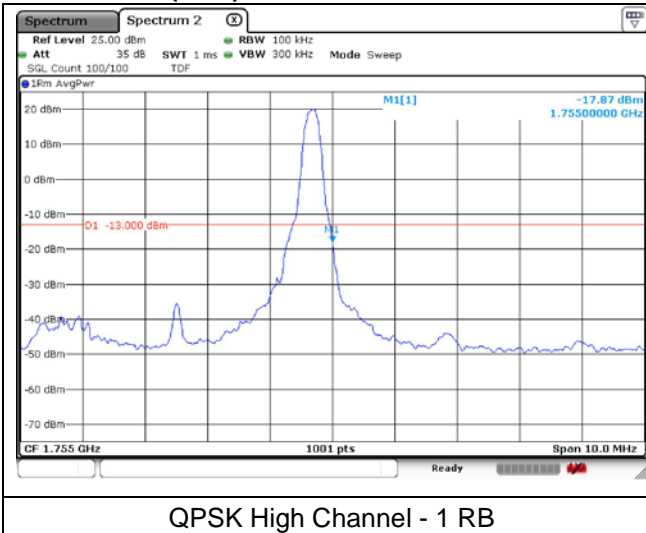

QPSK High Channel - 1 RB

QPSK High Channel - Full RB

**LTE band 66 (3 MHz)**

QPSK High Channel - 1 RB

QPSK High Channel - Full RB

**LTE band 66/4 (3 MHz)**

16QAM Low Channel - 1 RB

16QAM Low Channel - Full RB

**LTE band 4 (3 MHz)**

16QAM High Channel - 1 RB

16QAM High Channel - Full RB

**LTE band 66 (3 MHz)**

16QAM High Channel - 1 RB

16QAM High Channel - Full RB

LTE band 66/4 (5 MHz)

QPSK Low Channel - 1 RB

QPSK Low Channel - Full RB

LTE band 4 (5 MHz)

QPSK High Channel - 1 RB

QPSK High Channel - Full RB

LTE band 66 (5 MHz)

QPSK High Channel - 1 RB

QPSK High Channel - Full RB

LTE band 66/4 (5 MHz)