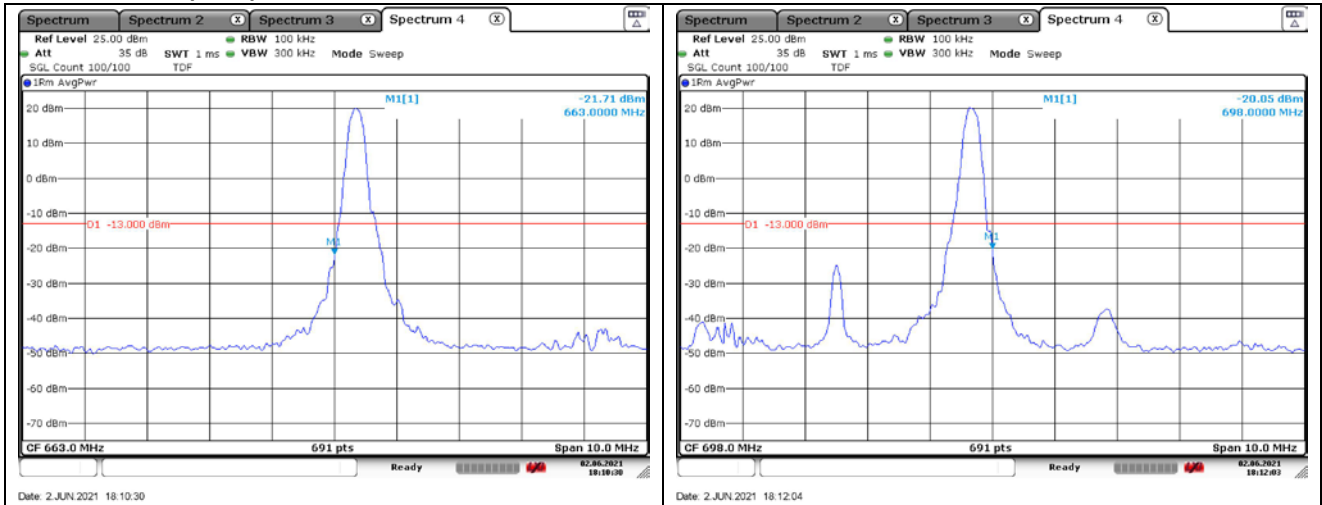

**LTE band 71 (5 MHz)**

**QPSK Low Channel - 1 RB**

**QPSK High Channel - 1 RB**

**QPSK Low Channel - Full RB**

**QPSK High Channel - Full RB**

**LTE band 71 (5 MHz)**

**16QAM Low Channel - 1 RB**

**16QAM High Channel - 1 RB**

**16QAM Low Channel - Full RB**

**16QAM High Channel - Full RB**

**LTE band 71 (10 MHz)**

**QPSK Low Channel - 1 RB**

**QPSK High Channel - 1 RB**

**QPSK Low Channel - Full RB**

**QPSK High Channel - Full RB**