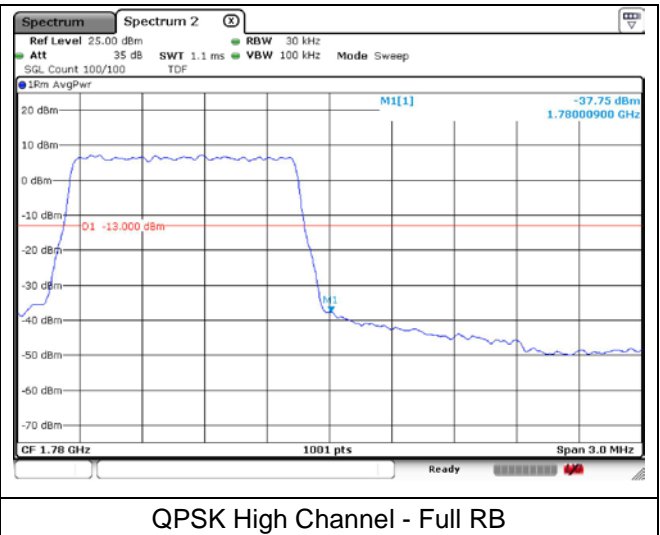

**LTE band 66/4 (1.4 MHz)**

**LTE band 4 (1.4 MHz)**

**LTE band 66 (1.4 MHz)**

**LTE band 66/4 (1.4 MHz)**

16QAM Low Channel - 1 RB

16QAM Low Channel - Full RB

**LTE band 4 (1.4 MHz)**

16QAM High Channel - 1 RB

16QAM High Channel - Full RB

**LTE band 66 (1.4 MHz)**

16QAM High Channel - 1 RB

16QAM High Channel - Full RB

**LTE band 66/4 (3 MHz)**

QPSK Low Channel - 1 RB

QPSK Low Channel - Full RB

**LTE band 4 (3 MHz)**