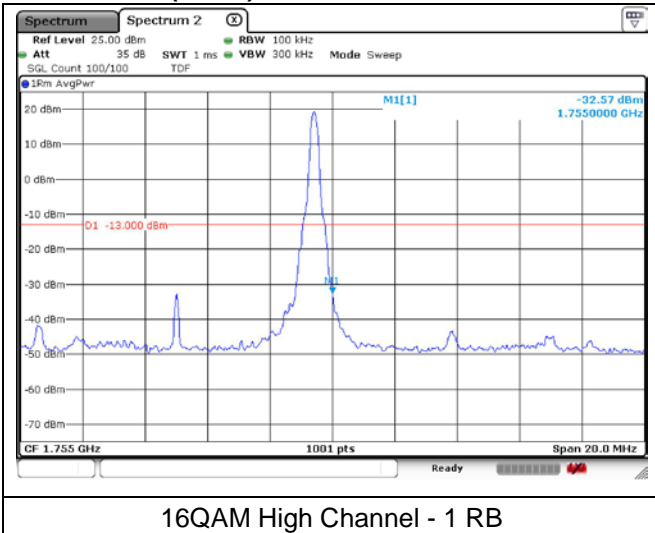

QPSK High Channel - Full RB

**LTE band 66/4 (10 MHz)**

16QAM Low Channel - 1 RB

16QAM Low Channel - Full RB

**LTE band 4 (10 MHz)**

16QAM High Channel - 1 RB

16QAM High Channel - Full RB

**LTE band 66 (10 MHz)**

16QAM High Channel - 1 RB

16QAM High Channel - Full RB

**LTE band 66/4 (15 MHz)**

QPSK Low Channel - 1 RB

QPSK Low Channel - Full RB

**LTE band 4 (15 MHz)**

QPSK High Channel - 1 RB

QPSK High Channel - Full RB