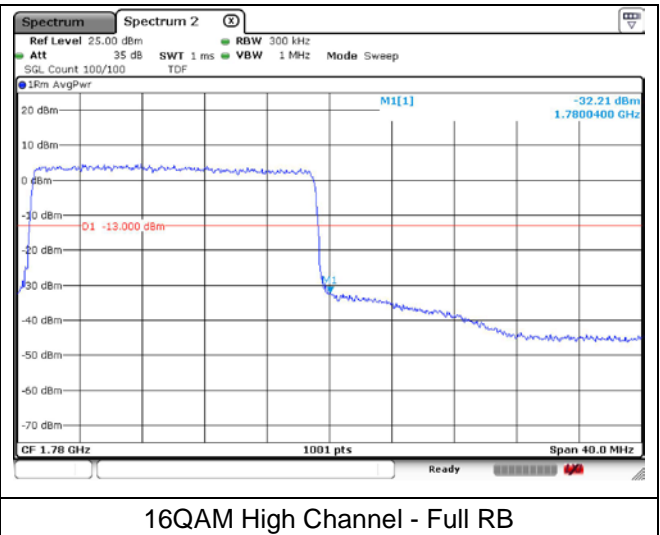

QPSK High Channel - 1 RB

QPSK High Channel - Full RB

**LTE band 66 (20 MHz)**

QPSK High Channel - 1 RB

QPSK High Channel - Full RB

**LTE band 66/4 (20 MHz)**

**LTE band 4 (20 MHz)**

**LTE band 66 (20 MHz)**