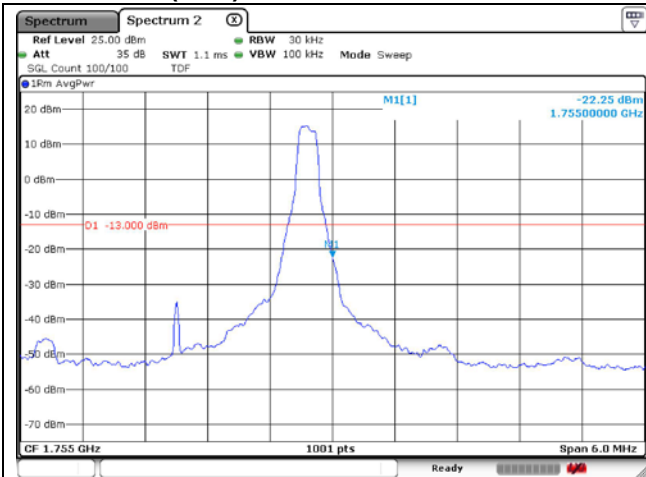

16QAM High Channel - Full RB

**LTE band 66 (1.4 MHz)**

16QAM High Channel - 1 RB

16QAM High Channel - Full RB

**LTE band 66/4 (3 MHz)**

QPSK Low Channel - 1 RB

QPSK Low Channel - Full RB

**LTE band 4 (3 MHz)**

QPSK High Channel - 1 RB

QPSK High Channel - Full RB

**LTE band 66 (3 MHz)**

QPSK High Channel - 1 RB

QPSK High Channel - Full RB

**LTE band 66/4 (3 MHz)**

16QAM Low Channel - 1 RB

16QAM Low Channel - Full RB

**LTE band 4 (3 MHz)**

16QAM High Channel - 1 RB

16QAM High Channel - Full RB

**LTE band 66 (3 MHz)**

16QAM High Channel - 1 RB

16QAM High Channel - Full RB

LTE band 66/4 (5 MHz)

QPSK Low Channel - 1 RB

QPSK Low Channel - Full RB

LTE band 4 (5 MHz)

QPSK High Channel - 1 RB

QPSK High Channel - Full RB

LTE band 66 (5 MHz)

QPSK High Channel - 1 RB

QPSK High Channel - Full RB

LTE band 66/4 (5 MHz)