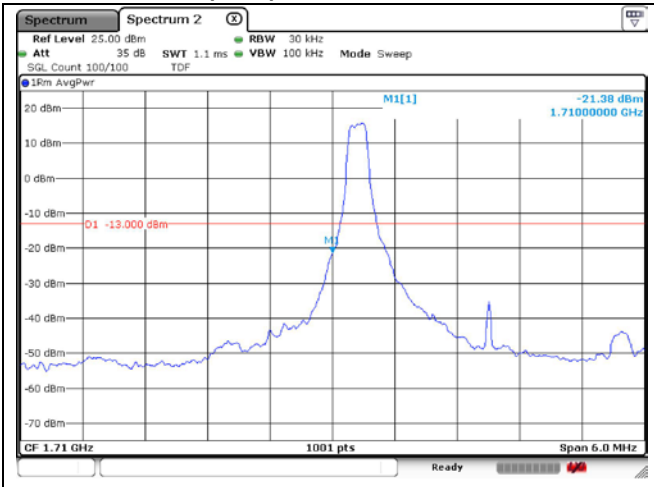

**LTE band 66/4 (1.4 MHz)**

**LTE band 4 (1.4 MHz)**

**LTE band 66 (1.4 MHz)**

**LTE band 66/4 (1.4 MHz)**

16QAM Low Channel - 1 RB

16QAM Low Channel - Full RB

**LTE band 4 (1.4 MHz)**

16QAM High Channel - 1 RB

16QAM High Channel - Full RB

**LTE band 66 (1.4 MHz)**

16QAM High Channel - 1 RB

16QAM High Channel - Full RB

**LTE band 66/4 (3 MHz)**

QPSK Low Channel - 1 RB

QPSK Low Channel - Full RB

**LTE band 4 (3 MHz)**

QPSK High Channel - 1 RB

QPSK High Channel - Full RB

**LTE band 66 (3 MHz)**

QPSK High Channel - 1 RB

QPSK High Channel - Full RB

**LTE band 66/4 (3 MHz)**

16QAM Low Channel - 1 RB

16QAM Low Channel - Full RB

**LTE band 4 (3 MHz)**

16QAM High Channel - 1 RB

16QAM High Channel - Full RB

**LTE band 66 (3 MHz)**

16QAM High Channel - 1 RB

16QAM High Channel - Full RB

LTE band 66/4 (5 MHz)

QPSK Low Channel - 1 RB