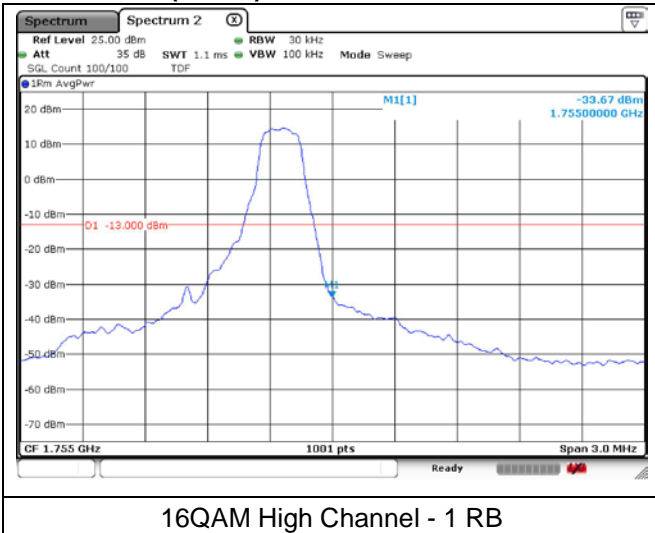

**LTE band 66/4 (1.4 MHz)**

**LTE band 4 (1.4 MHz)**

**LTE band 66 (1.4 MHz)**

**LTE band 66/4 (1.4 MHz)**

16QAM Low Channel - 1 RB

16QAM Low Channel - Full RB

**LTE band 4 (1.4 MHz)**

16QAM High Channel - 1 RB

16QAM High Channel - Full RB

**LTE band 66 (1.4 MHz)**

16QAM High Channel - 1 RB

16QAM High Channel - Full RB

**LTE band 66/4 (3 MHz)**

QPSK Low Channel - 1 RB

QPSK Low Channel - Full RB

**LTE band 4 (3 MHz)**