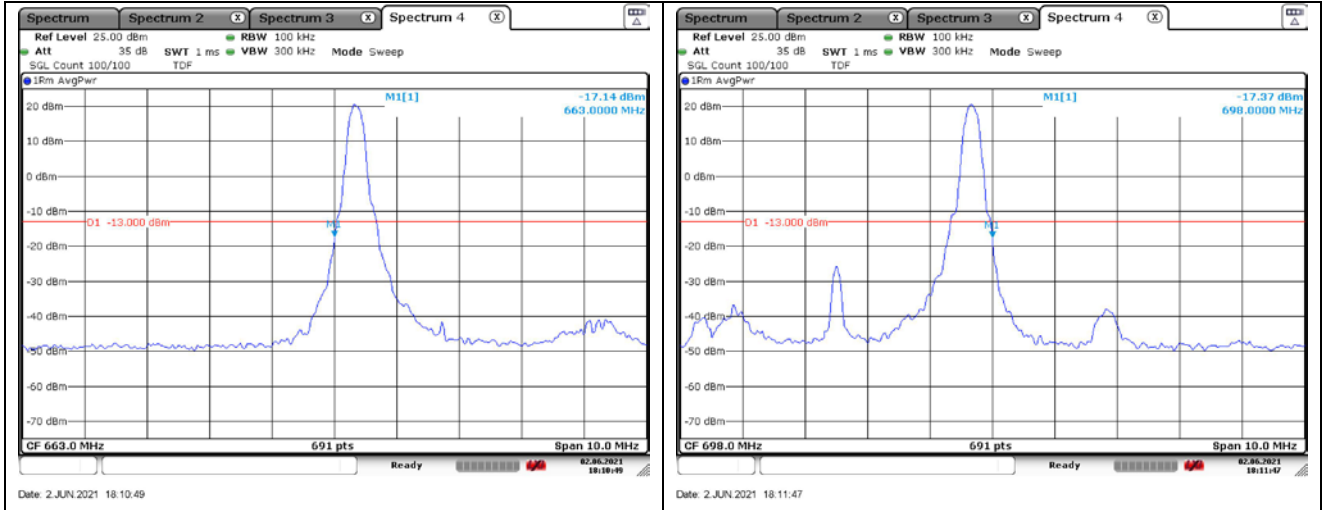

QPSK High Channel - 1 RB

QPSK High Channel - Full RB

**LTE band 66 (20 MHz)**

QPSK High Channel - 1 RB

QPSK High Channel - Full RB

**LTE band 66/4 (20 MHz)**

**LTE band 4 (20 MHz)**

**LTE band 66 (20 MHz)**

**LTE band 71 (5 MHz)**

**QPSK Low Channel - 1 RB**

**QPSK High Channel - 1 RB**

**QPSK Low Channel - Full RB**

**QPSK High Channel - Full RB**

**LTE band 71 (5 MHz)**

**16QAM Low Channel - 1 RB**

**16QAM High Channel - 1 RB**