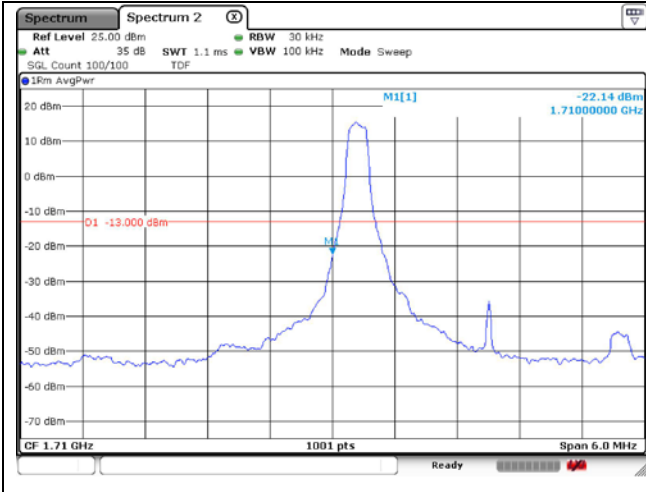

16QAM High Channel - Full RB

**LTE band 66 (1.4 MHz)**

16QAM High Channel - 1 RB

16QAM High Channel - Full RB

**LTE band 66/4 (3 MHz)**

QPSK Low Channel - 1 RB

QPSK Low Channel - Full RB

**LTE band 4 (3 MHz)**

QPSK High Channel - 1 RB

QPSK High Channel - Full RB

**LTE band 66 (3 MHz)**

QPSK High Channel - 1 RB

QPSK High Channel - Full RB

**LTE band 66/4 (3 MHz)**

16QAM Low Channel - 1 RB

16QAM Low Channel - Full RB

**LTE band 4 (3 MHz)**

16QAM High Channel - 1 RB

16QAM High Channel - Full RB

**LTE band 66 (3 MHz)**

16QAM High Channel - 1 RB

16QAM High Channel - Full RB

LTE band 66/4 (5 MHz)

QPSK Low Channel - 1 RB

QPSK Low Channel - Full RB

LTE band 4 (5 MHz)

QPSK High Channel - 1 RB

QPSK High Channel - Full RB

LTE band 66 (5 MHz)

QPSK High Channel - 1 RB

QPSK High Channel - Full RB

LTE band 66/4 (5 MHz)