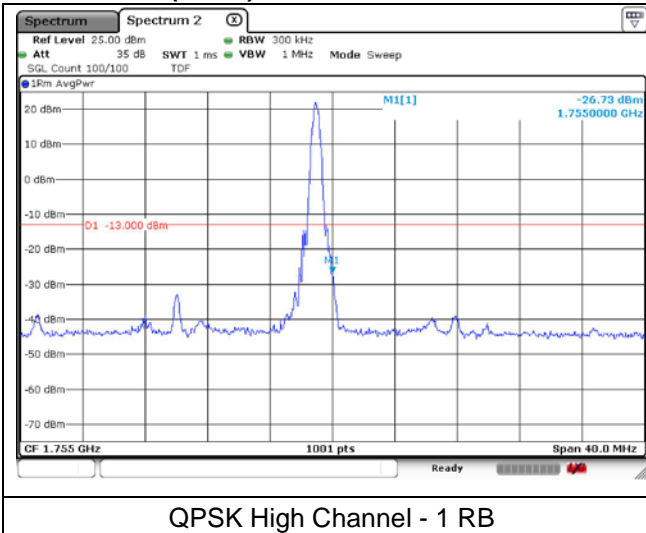

**LTE band 66 (15 MHz)**

QPSK High Channel - 1 RB

QPSK High Channel - Full RB

**LTE band 66/4 (15 MHz)**

16QAM Low Channel - 1 RB

16QAM Low Channel - Full RB

**LTE band 4 (15 MHz)**

16QAM High Channel - 1 RB

16QAM High Channel - Full RB

**LTE band 66 (15 MHz)**

16QAM High Channel - 1 RB

16QAM High Channel - Full RB

**LTE band 66/4 (20 MHz)**

QPSK Low Channel - 1 RB

QPSK Low Channel - Full RB

**LTE band 4 (20 MHz)**

QPSK High Channel - 1 RB

QPSK High Channel - Full RB

**LTE band 66 (20 MHz)**

QPSK High Channel - 1 RB

QPSK High Channel - Full RB

**LTE band 66/4 (20 MHz)**

**LTE band 4 (20 MHz)**

**LTE band 66 (20 MHz)**