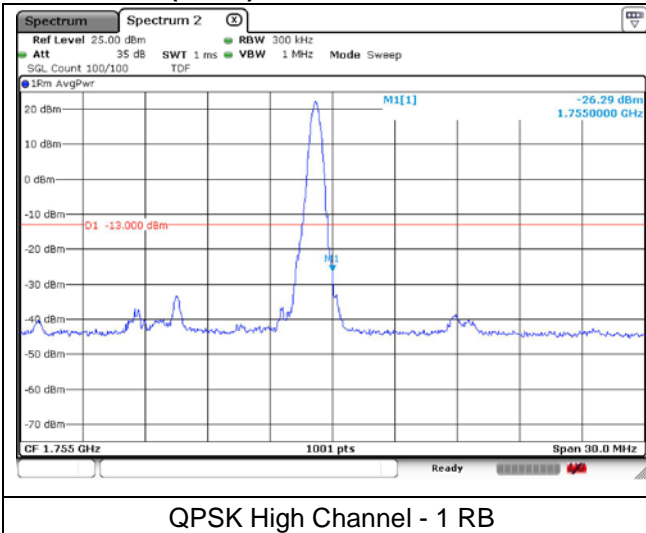

QPSK High Channel - Full RB

**LTE band 66/4 (10 MHz)**

16QAM Low Channel - 1 RB

16QAM Low Channel - Full RB

**LTE band 4 (10 MHz)**

16QAM High Channel - 1 RB

16QAM High Channel - Full RB

**LTE band 66 (10 MHz)**

16QAM High Channel - 1 RB

16QAM High Channel - Full RB

**LTE band 66/4 (15 MHz)**

QPSK Low Channel - 1 RB

QPSK Low Channel - Full RB

**LTE band 4 (15 MHz)**

QPSK High Channel - 1 RB

QPSK High Channel - Full RB

**LTE band 66 (15 MHz)**

QPSK High Channel - 1 RB

QPSK High Channel - Full RB

**LTE band 66/4 (15 MHz)**

16QAM Low Channel - 1 RB

16QAM Low Channel - Full RB

**LTE band 4 (15 MHz)**

16QAM High Channel - 1 RB