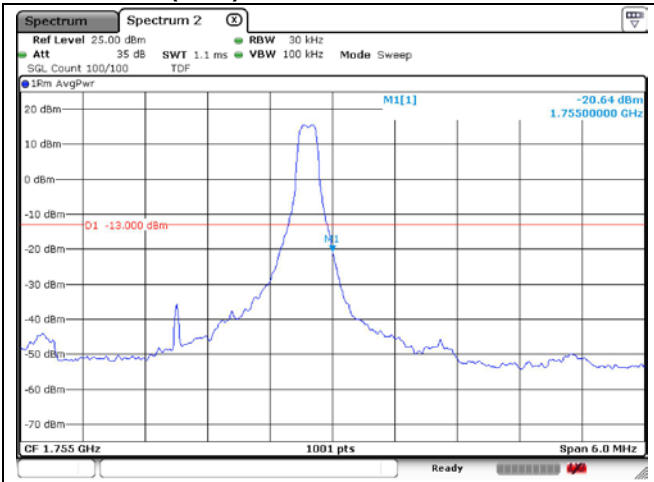

**LTE band 66/4 (1.4 MHz)**

**LTE band 4 (1.4 MHz)**

**LTE band 66 (1.4 MHz)**

**LTE band 66/4 (1.4 MHz)**

16QAM Low Channel - 1 RB

16QAM Low Channel - Full RB

**LTE band 4 (1.4 MHz)**

16QAM High Channel - 1 RB

16QAM High Channel - Full RB

**LTE band 66 (1.4 MHz)**

16QAM High Channel - 1 RB

16QAM High Channel - Full RB

**LTE band 66/4 (3 MHz)**

QPSK Low Channel - 1 RB

QPSK Low Channel - Full RB

**LTE band 4 (3 MHz)**

QPSK High Channel - 1 RB

QPSK High Channel - Full RB

**LTE band 66 (3 MHz)**

QPSK High Channel - 1 RB

QPSK High Channel - Full RB

**LTE band 66/4 (3 MHz)**

16QAM Low Channel - 1 RB

16QAM Low Channel - Full RB

**LTE band 4 (3 MHz)**

16QAM High Channel - 1 RB

16QAM High Channel - Full RB

**LTE band 66 (3 MHz)**

16QAM High Channel - 1 RB

16QAM High Channel - Full RB

LTE band 66/4 (5 MHz)

QPSK Low Channel - 1 RB