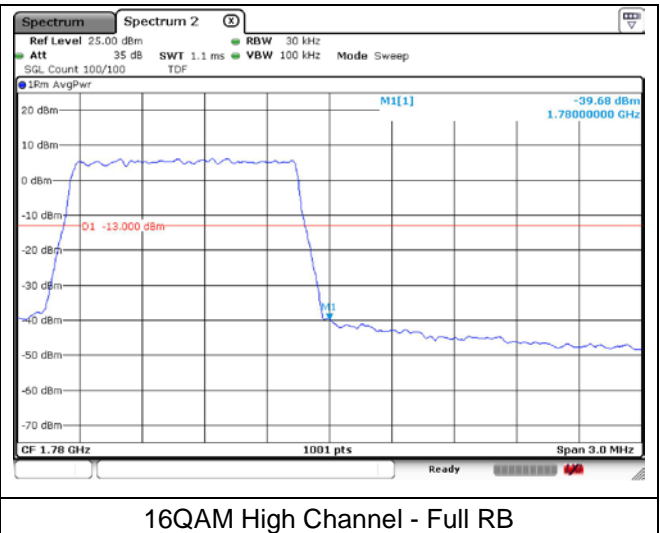

**LTE band 66/4 (1.4 MHz)**

**LTE band 4 (1.4 MHz)**

**LTE band 66 (1.4 MHz)**

**LTE band 66/4 (1.4 MHz)**

16QAM Low Channel - 1 RB

16QAM Low Channel - Full RB

**LTE band 4 (1.4 MHz)**

16QAM High Channel - 1 RB

16QAM High Channel - Full RB

**LTE band 66 (1.4 MHz)**

16QAM High Channel - 1 RB

16QAM High Channel - Full RB

**LTE band 66/4 (3 MHz)**

QPSK Low Channel - 1 RB

QPSK Low Channel - Full RB

**LTE band 4 (3 MHz)**

QPSK High Channel - 1 RB

QPSK High Channel - Full RB

**LTE band 66 (3 MHz)**

QPSK High Channel - 1 RB

QPSK High Channel - Full RB

**LTE band 66/4 (3 MHz)**

16QAM Low Channel - 1 RB

16QAM Low Channel - Full RB