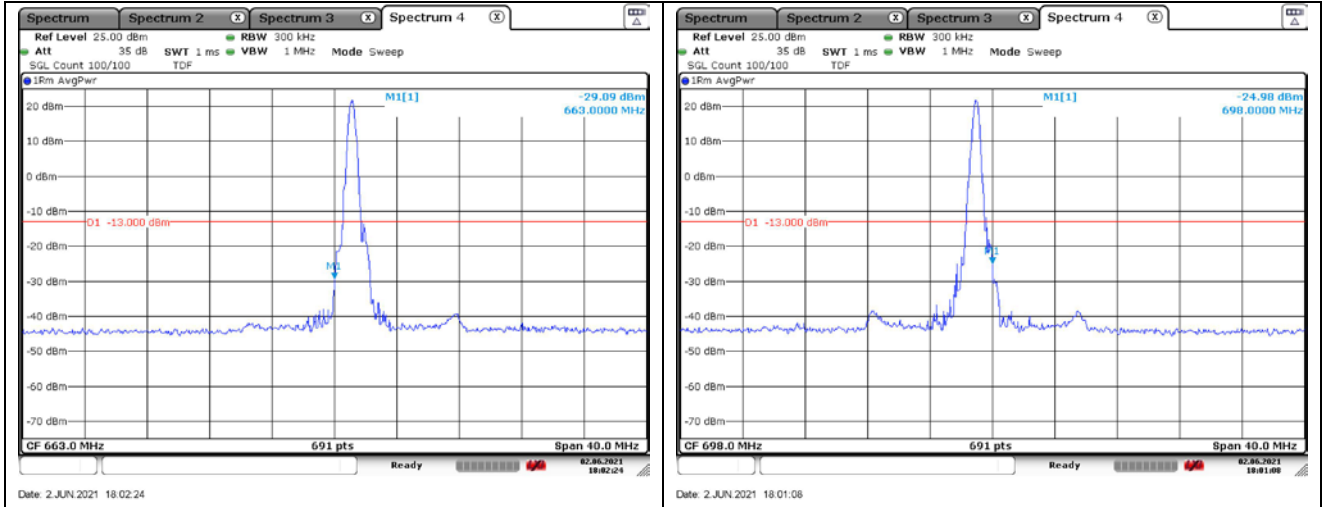

**QPSK Low Channel - Full RB**

**QPSK High Channel - Full RB**

**LTE band 71 (15 MHz)**

**16QAM Low Channel - 1 RB**

**16QAM High Channel - 1 RB**

**16QAM Low Channel - Full RB**

**16QAM High Channel - Full RB**

**LTE band 71 (20 MHz)**

**QPSK Low Channel - 1 RB**

**QPSK High Channel - 1 RB**

**QPSK Low Channel - Full RB**

**QPSK High Channel - Full RB**

**LTE band 71 (20 MHz)**

**16QAM Low Channel - 1 RB**

**16QAM High Channel - 1 RB**

**16QAM Low Channel - Full RB**

**16QAM High Channel - Full RB**