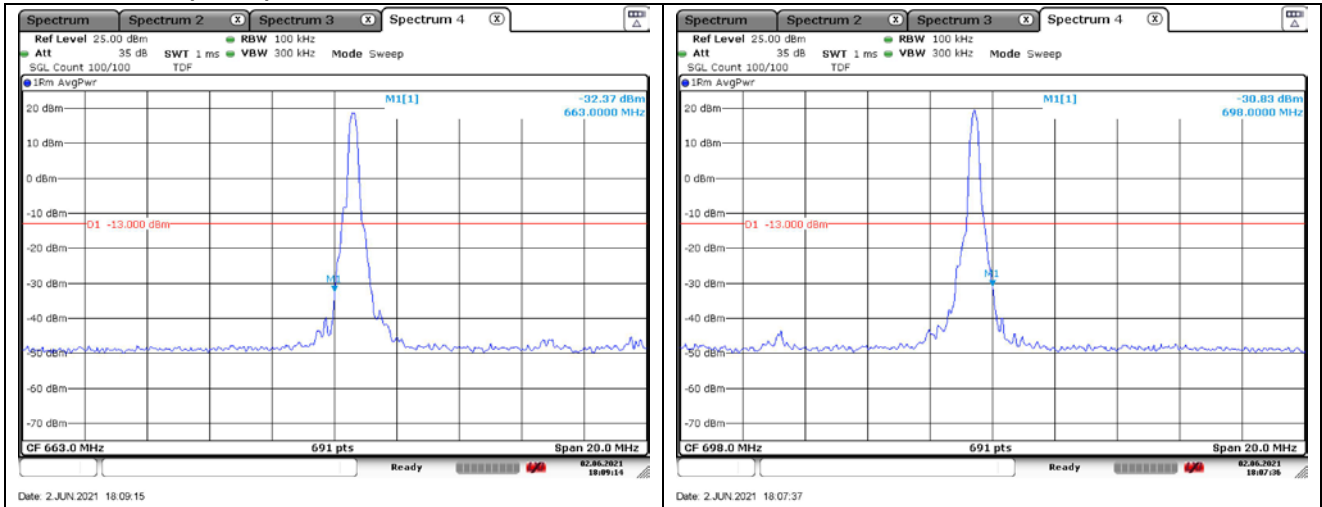

**16QAM Low Channel - Full RB**

**16QAM High Channel - Full RB**

**LTE band 71 (10 MHz)**

**QPSK Low Channel - 1 RB**

**QPSK High Channel - 1 RB**

**QPSK Low Channel - Full RB**

**QPSK High Channel - Full RB**

**LTE band 71 (10 MHz)**

**16QAM Low Channel - 1 RB**

**16QAM High Channel - 1 RB**

**16QAM Low Channel - Full RB**

**16QAM High Channel - Full RB**

**LTE band 71 (15 MHz)**

**QPSK Low Channel - 1 RB**

**QPSK High Channel - 1 RB**