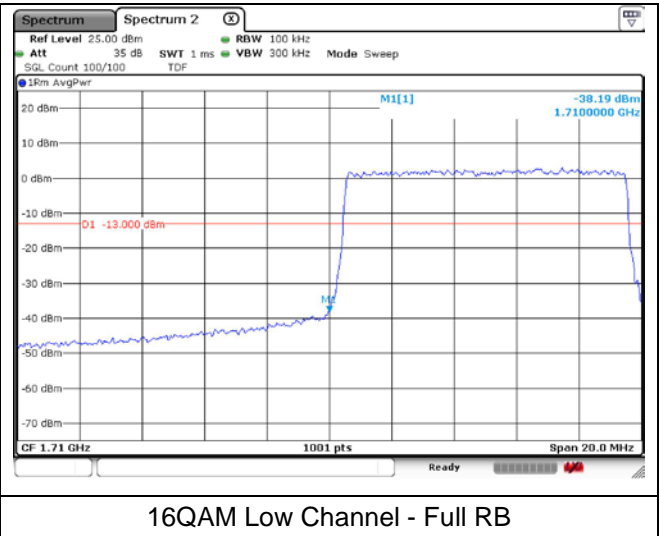

16QAM Low Channel - 1 RB

16QAM Low Channel - Full RB

LTE band 4 (5 MHz)

16QAM High Channel - 1 RB

16QAM High Channel - Full RB

LTE band 66 (5 MHz)

16QAM High Channel - 1 RB

16QAM High Channel - Full RB

**LTE band 66/4 (10 MHz)**

QPSK Low Channel - 1 RB

QPSK Low Channel - Full RB

**LTE band 4 (10 MHz)**

QPSK High Channel - 1 RB

QPSK High Channel - Full RB

**LTE band 66 (10 MHz)**

QPSK High Channel - 1 RB

QPSK High Channel - Full RB

**LTE band 66/4 (10 MHz)**

16QAM Low Channel - 1 RB

16QAM Low Channel - Full RB

**LTE band 4 (10 MHz)**

16QAM High Channel - 1 RB

16QAM High Channel - Full RB

**LTE band 66 (10 MHz)**