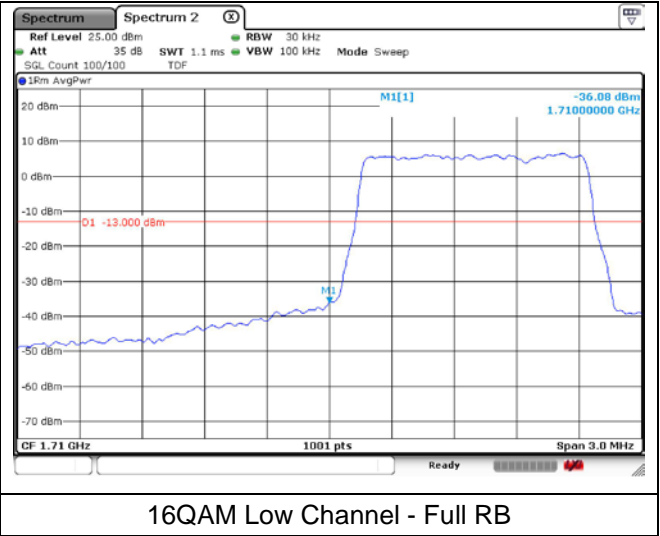

**LTE band 66/4 (1.4 MHz)**

**LTE band 4 (1.4 MHz)**

**LTE band 66 (1.4 MHz)**

**LTE band 66/4 (1.4 MHz)**

16QAM Low Channel - 1 RB

16QAM Low Channel - Full RB

**LTE band 4 (1.4 MHz)**

16QAM High Channel - 1 RB

16QAM High Channel - Full RB

**LTE band 66 (1.4 MHz)**

16QAM High Channel - 1 RB

16QAM High Channel - Full RB

**LTE band 66/4 (3 MHz)**

QPSK Low Channel - 1 RB

QPSK Low Channel - Full RB

**LTE band 4 (3 MHz)**

QPSK High Channel - 1 RB

QPSK High Channel - Full RB

**LTE band 66 (3 MHz)**

QPSK High Channel - 1 RB

QPSK High Channel - Full RB

**LTE band 66/4 (3 MHz)**

16QAM Low Channel - 1 RB

16QAM Low Channel - Full RB