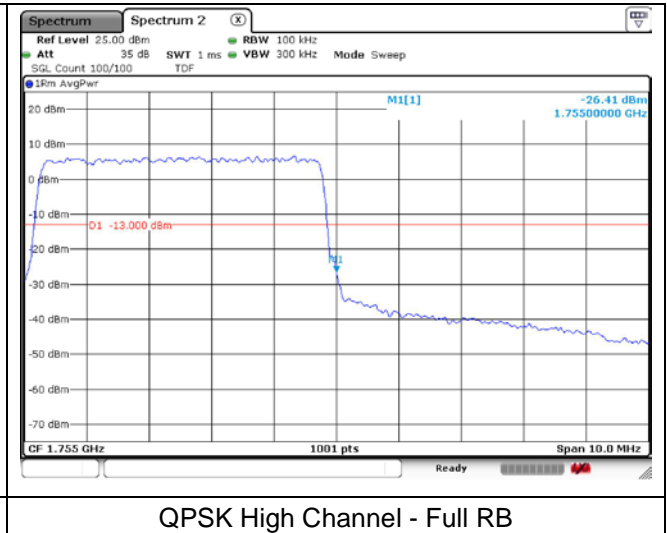

QPSK High Channel - 1 RB

QPSK High Channel - Full RB

**LTE band 66 (3 MHz)**

QPSK High Channel - 1 RB

QPSK High Channel - Full RB

**LTE band 66/4 (3 MHz)**

16QAM Low Channel - 1 RB

16QAM Low Channel - Full RB

**LTE band 4 (3 MHz)**

16QAM High Channel - 1 RB

16QAM High Channel - Full RB

**LTE band 66 (3 MHz)**

16QAM High Channel - 1 RB

16QAM High Channel - Full RB

LTE band 66/4 (5 MHz)

QPSK Low Channel - 1 RB

QPSK Low Channel - Full RB

LTE band 4 (5 MHz)

QPSK High Channel - 1 RB

QPSK High Channel - Full RB

LTE band 66 (5 MHz)

QPSK High Channel - 1 RB

QPSK High Channel - Full RB

LTE band 66/4 (5 MHz)