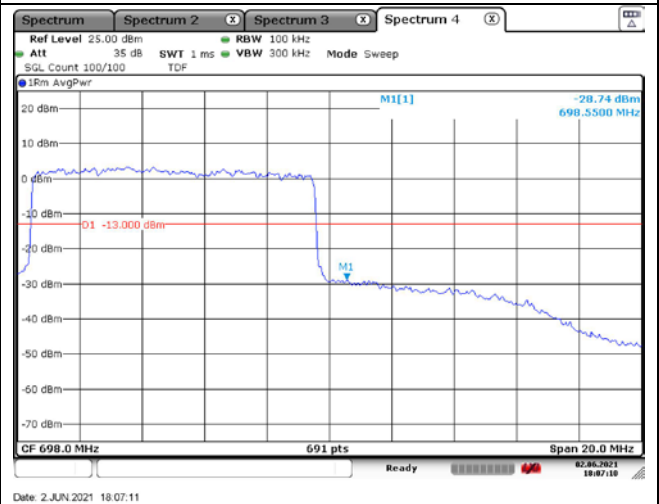

**16QAM Low Channel - Full RB**

**16QAM High Channel - Full RB**

**LTE band 71 (10 MHz)**

**QPSK Low Channel - 1 RB**

**QPSK High Channel - 1 RB**

**QPSK Low Channel - Full RB**

**QPSK High Channel - Full RB**

**LTE band 71 (10 MHz)**

**16QAM Low Channel - 1 RB**

**16QAM High Channel - 1 RB**

**16QAM Low Channel - Full RB**

**16QAM High Channel - Full RB**

**LTE band 71 (15 MHz)**

**QPSK Low Channel - 1 RB**

**QPSK High Channel - 1 RB**