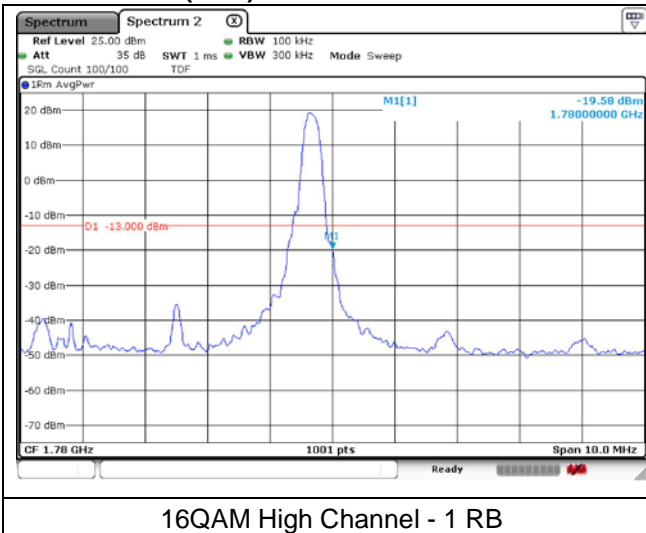

QPSK Low Channel - Full RB

LTE band 4 (5 MHz)

QPSK High Channel - 1 RB

QPSK High Channel - Full RB

LTE band 66 (5 MHz)

QPSK High Channel - 1 RB

QPSK High Channel - Full RB

LTE band 66/4 (5 MHz)

16QAM Low Channel - 1 RB

16QAM Low Channel - Full RB

LTE band 4 (5 MHz)

16QAM High Channel - 1 RB

16QAM High Channel - Full RB

LTE band 66 (5 MHz)

16QAM High Channel - 1 RB

16QAM High Channel - Full RB

**LTE band 66/4 (10 MHz)**

QPSK Low Channel - 1 RB

QPSK Low Channel - Full RB

**LTE band 4 (10 MHz)**

QPSK High Channel - 1 RB

QPSK High Channel - Full RB

**LTE band 66 (10 MHz)**

QPSK High Channel - 1 RB