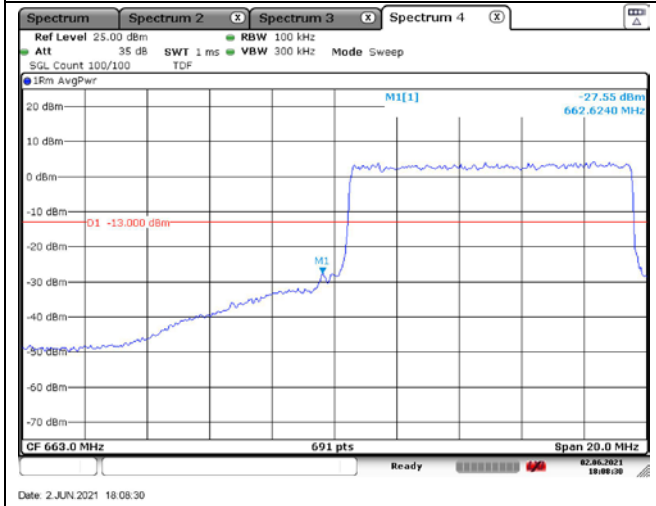

**16QAM Low Channel - Full RB**

**16QAM High Channel - Full RB**

**LTE band 71 (10 MHz)**

**QPSK Low Channel - 1 RB**

**QPSK High Channel - 1 RB**

**QPSK Low Channel - Full RB**

**QPSK High Channel - Full RB**

**LTE band 71 (10 MHz)**

**16QAM Low Channel - 1 RB**

**16QAM High Channel - 1 RB**

**16QAM Low Channel - Full RB**

**16QAM High Channel - Full RB**

**LTE band 71 (15 MHz)**

**QPSK Low Channel - 1 RB**

**QPSK High Channel - 1 RB**