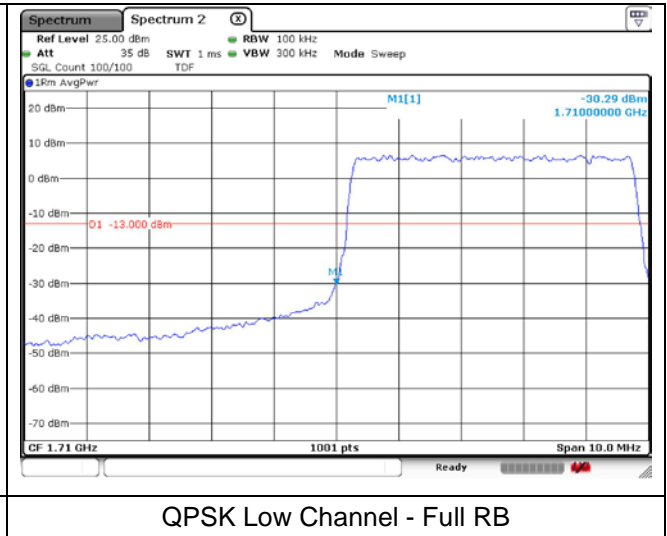

QPSK High Channel - 1 RB

QPSK High Channel - Full RB

**LTE band 66 (3 MHz)**

QPSK High Channel - 1 RB

QPSK High Channel - Full RB

**LTE band 66/4 (3 MHz)**

16QAM Low Channel - 1 RB

16QAM Low Channel - Full RB

**LTE band 4 (3 MHz)**

16QAM High Channel - 1 RB

16QAM High Channel - Full RB

**LTE band 66 (3 MHz)**

16QAM High Channel - 1 RB

16QAM High Channel - Full RB

LTE band 66/4 (5 MHz)

QPSK Low Channel - 1 RB

QPSK Low Channel - Full RB

LTE band 4 (5 MHz)

QPSK High Channel - 1 RB

QPSK High Channel - Full RB

LTE band 66 (5 MHz)

QPSK High Channel - 1 RB

QPSK High Channel - Full RB

LTE band 66/4 (5 MHz)