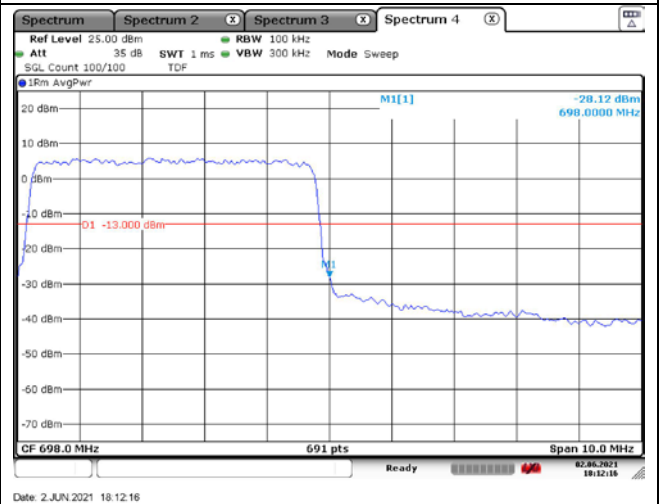

QPSK High Channel - 1 RB

QPSK High Channel - Full RB

**LTE band 66 (20 MHz)**

QPSK High Channel - 1 RB

QPSK High Channel - Full RB

**LTE band 66/4 (20 MHz)**

**LTE band 4 (20 MHz)**

**LTE band 66 (20 MHz)**

**LTE band 71 (5 MHz)**

**QPSK Low Channel - 1 RB**

**QPSK High Channel - 1 RB**

**QPSK Low Channel - Full RB**

**QPSK High Channel - Full RB**

**LTE band 71 (5 MHz)**

**16QAM Low Channel - 1 RB**

**16QAM High Channel - 1 RB**

**16QAM Low Channel - Full RB**

**16QAM High Channel - Full RB**

**LTE band 71 (10 MHz)**

**QPSK Low Channel - 1 RB**

**QPSK High Channel - 1 RB**

**QPSK Low Channel - Full RB**

**QPSK High Channel - Full RB**