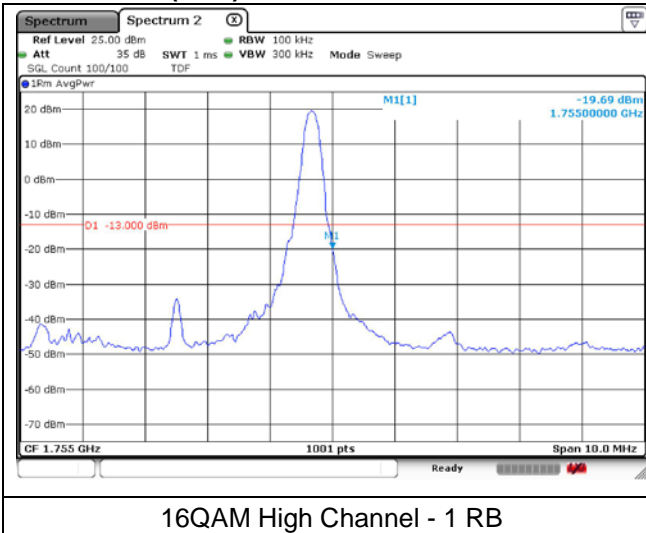

**LTE band 4 (3 MHz)**

16QAM High Channel - 1 RB

16QAM High Channel - Full RB

**LTE band 66 (3 MHz)**

16QAM High Channel - 1 RB

16QAM High Channel - Full RB

LTE band 66/4 (5 MHz)

QPSK Low Channel - 1 RB

QPSK Low Channel - Full RB

LTE band 4 (5 MHz)

QPSK High Channel - 1 RB

QPSK High Channel - Full RB

LTE band 66 (5 MHz)

QPSK High Channel - 1 RB

QPSK High Channel - Full RB

LTE band 66/4 (5 MHz)

16QAM Low Channel - 1 RB

16QAM Low Channel - Full RB

LTE band 4 (5 MHz)

16QAM High Channel - 1 RB

16QAM High Channel - Full RB

LTE band 66 (5 MHz)

16QAM High Channel - 1 RB

16QAM High Channel - Full RB