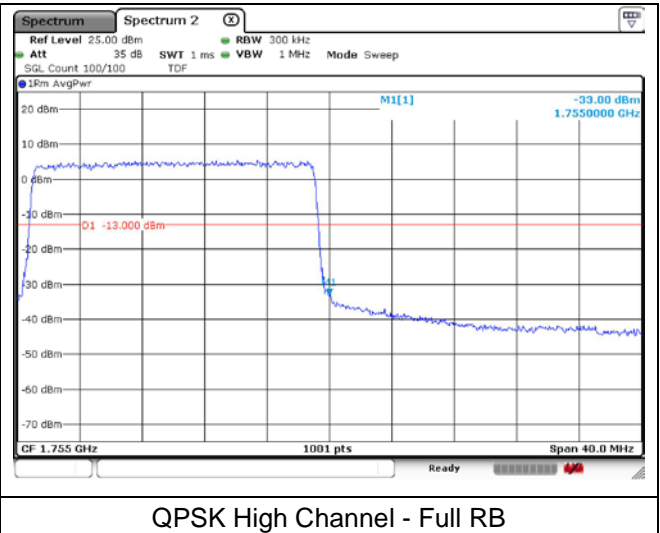

16QAM High Channel - Full RB

**LTE band 66 (15 MHz)**

16QAM High Channel - 1 RB

16QAM High Channel - Full RB

**LTE band 66/4 (20 MHz)**

QPSK Low Channel - 1 RB

QPSK Low Channel - Full RB

**LTE band 4 (20 MHz)**

QPSK High Channel - 1 RB

QPSK High Channel - Full RB

**LTE band 66 (20 MHz)**

QPSK High Channel - 1 RB

QPSK High Channel - Full RB

**LTE band 66/4 (20 MHz)**

**LTE band 4 (20 MHz)**

**LTE band 66 (20 MHz)**