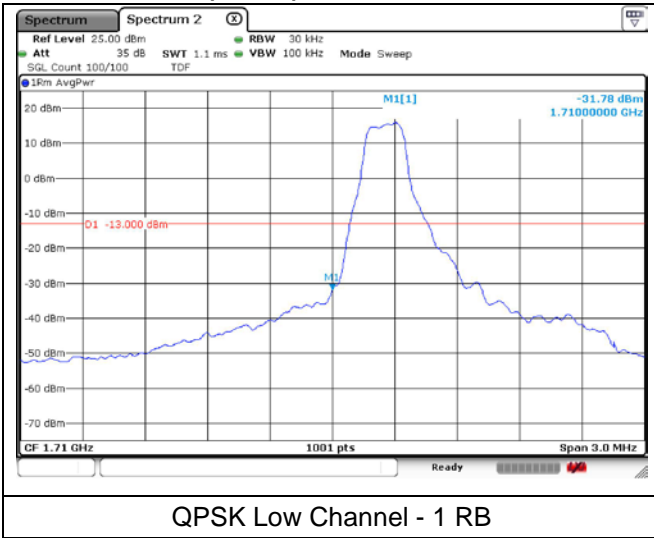

**LTE band 66/4 (1.4 MHz)**

**LTE band 4 (1.4 MHz)**

**LTE band 66 (1.4 MHz)**

**LTE band 66/4 (1.4 MHz)**

16QAM Low Channel - 1 RB

16QAM Low Channel - Full RB

**LTE band 4 (1.4 MHz)**

16QAM High Channel - 1 RB

16QAM High Channel - Full RB

**LTE band 66 (1.4 MHz)**

16QAM High Channel - 1 RB

16QAM High Channel - Full RB

**LTE band 66/4 (3 MHz)**

QPSK Low Channel - 1 RB

QPSK Low Channel - Full RB

**LTE band 4 (3 MHz)**