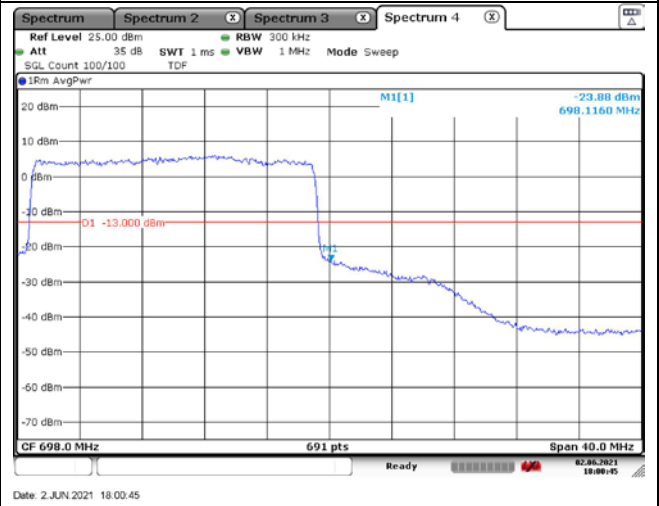

**QPSK Low Channel - Full RB**

**QPSK High Channel - Full RB**

**LTE band 71 (15 MHz)**

**16QAM Low Channel - 1 RB**

**16QAM High Channel - 1 RB**

**16QAM Low Channel - Full RB**

**16QAM High Channel - Full RB**

**LTE band 71 (20 MHz)**

**QPSK Low Channel - 1 RB**

**QPSK High Channel - 1 RB**

**QPSK Low Channel - Full RB**

**QPSK High Channel - Full RB**

**LTE band 71 (20 MHz)**

**16QAM Low Channel - 1 RB**

**16QAM High Channel - 1 RB**