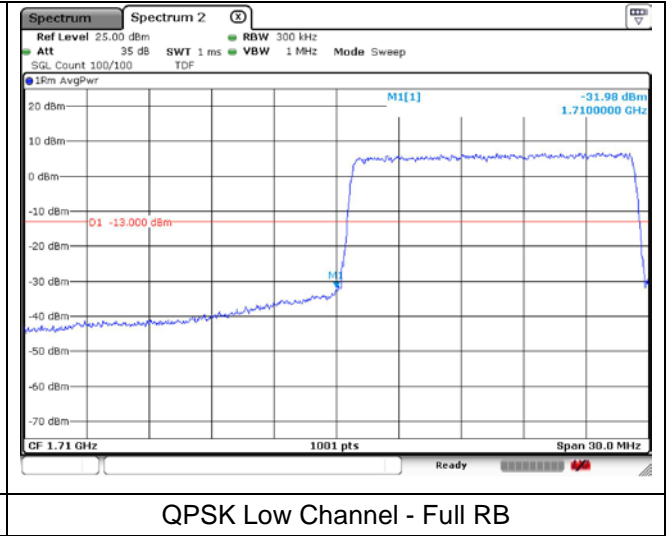

16QAM High Channel - 1 RB

16QAM High Channel - Full RB

**LTE band 66/4 (15 MHz)**

QPSK Low Channel - 1 RB

QPSK Low Channel - Full RB

**LTE band 4 (15 MHz)**

QPSK High Channel - 1 RB

QPSK High Channel - Full RB