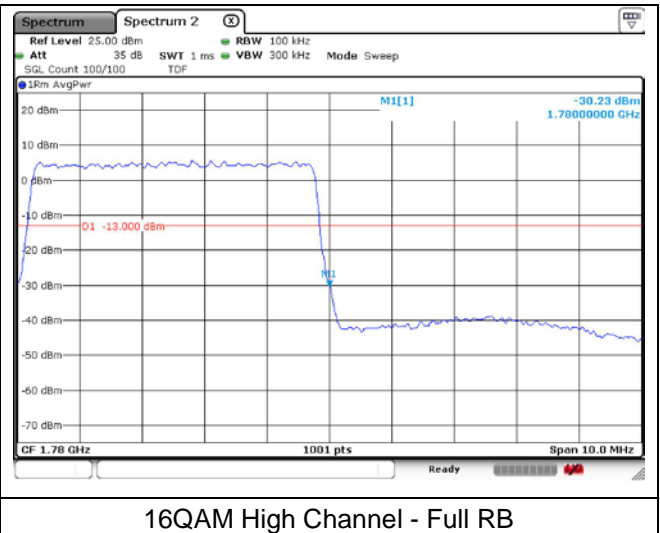

QPSK Low Channel - Full RB

LTE band 4 (5 MHz)

QPSK High Channel - 1 RB

QPSK High Channel - Full RB

LTE band 66 (5 MHz)

QPSK High Channel - 1 RB

QPSK High Channel - Full RB

LTE band 66/4 (5 MHz)

16QAM Low Channel - 1 RB

16QAM Low Channel - Full RB

LTE band 4 (5 MHz)

16QAM High Channel - 1 RB

16QAM High Channel - Full RB

LTE band 66 (5 MHz)

16QAM High Channel - 1 RB

16QAM High Channel - Full RB

**LTE band 66/4 (10 MHz)**

QPSK Low Channel - 1 RB

QPSK Low Channel - Full RB

**LTE band 4 (10 MHz)**

QPSK High Channel - 1 RB

QPSK High Channel - Full RB

**LTE band 66 (10 MHz)**

QPSK High Channel - 1 RB