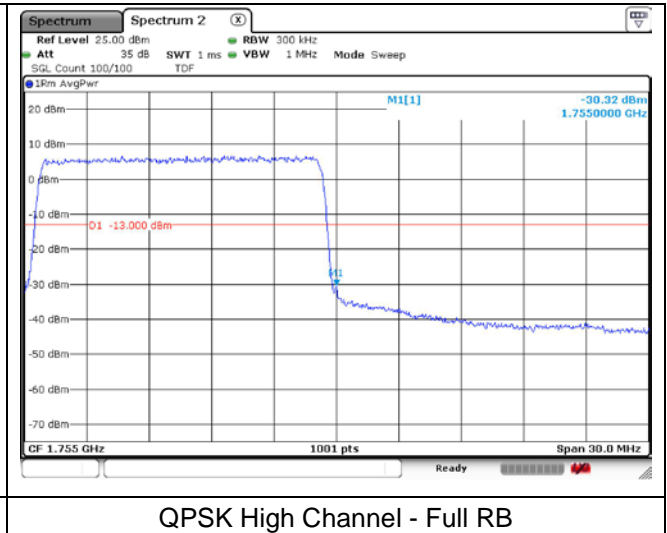

QPSK High Channel - Full RB

**LTE band 66/4 (10 MHz)**

16QAM Low Channel - 1 RB

16QAM Low Channel - Full RB

**LTE band 4 (10 MHz)**

16QAM High Channel - 1 RB

16QAM High Channel - Full RB

**LTE band 66 (10 MHz)**

16QAM High Channel - 1 RB

16QAM High Channel - Full RB

**LTE band 66/4 (15 MHz)**

QPSK Low Channel - 1 RB

QPSK Low Channel - Full RB

**LTE band 4 (15 MHz)**

QPSK High Channel - 1 RB

QPSK High Channel - Full RB

**LTE band 66 (15 MHz)**

QPSK High Channel - 1 RB

QPSK High Channel - Full RB

**LTE band 66/4 (15 MHz)**

16QAM Low Channel - 1 RB

16QAM Low Channel - Full RB

**LTE band 4 (15 MHz)**

16QAM High Channel - 1 RB