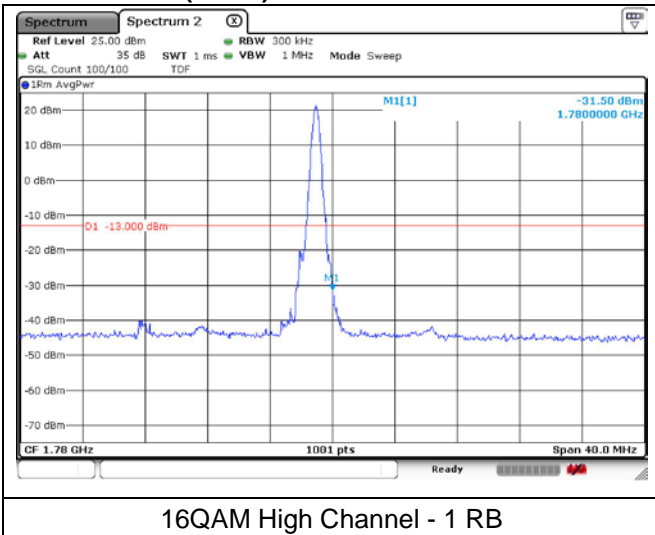

16QAM High Channel - Full RB

**LTE band 66 (15 MHz)**

16QAM High Channel - 1 RB

16QAM High Channel - Full RB

**LTE band 66/4 (20 MHz)**

QPSK Low Channel - 1 RB

QPSK Low Channel - Full RB

**LTE band 4 (20 MHz)**

QPSK High Channel - 1 RB

QPSK High Channel - Full RB

**LTE band 66 (20 MHz)**

QPSK High Channel - 1 RB

QPSK High Channel - Full RB

**LTE band 66/4 (20 MHz)**

**LTE band 4 (20 MHz)**

**LTE band 66 (20 MHz)**

**LTE band 71 (5 MHz)**

**QPSK Low Channel - 1 RB**

**QPSK High Channel - 1 RB**

**QPSK Low Channel - Full RB**

**QPSK High Channel - Full RB**

**LTE band 71 (5 MHz)**

**16QAM Low Channel - 1 RB**

**16QAM High Channel - 1 RB**