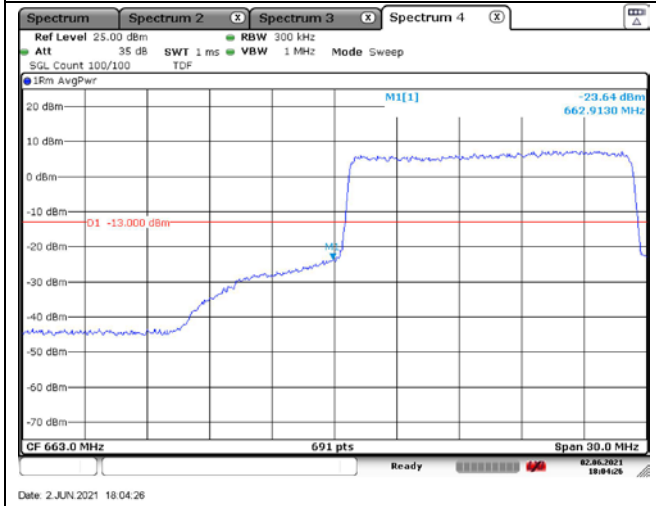

**LTE band 71 (10 MHz)**

**16QAM Low Channel - 1 RB**

**16QAM High Channel - 1 RB**

**16QAM Low Channel - Full RB**

**16QAM High Channel - Full RB**

**LTE band 71 (15 MHz)**

**QPSK Low Channel - 1 RB**

**QPSK High Channel - 1 RB**

**QPSK Low Channel - Full RB**

**QPSK High Channel - Full RB**

**LTE band 71 (15 MHz)**

**16QAM Low Channel - 1 RB**

**16QAM High Channel - 1 RB**

**16QAM Low Channel - Full RB**

**16QAM High Channel - Full RB**