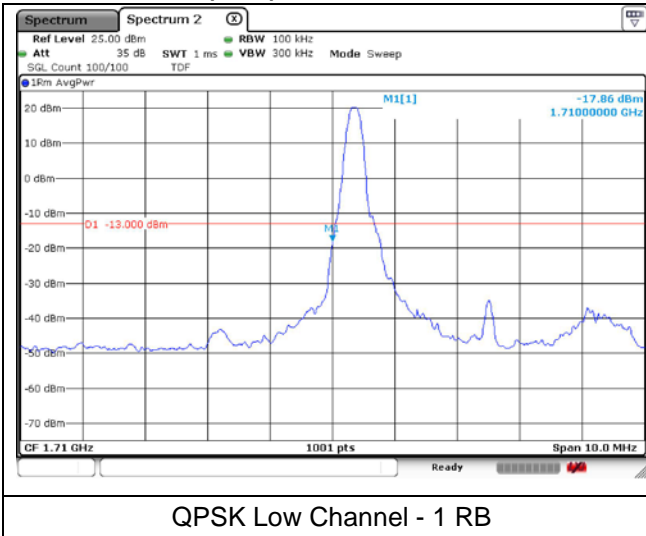

QPSK High Channel - 1 RB

QPSK High Channel - Full RB

**LTE band 66 (3 MHz)**

QPSK High Channel - 1 RB

QPSK High Channel - Full RB

**LTE band 66/4 (3 MHz)**

16QAM Low Channel - 1 RB

16QAM Low Channel - Full RB

**LTE band 4 (3 MHz)**

16QAM High Channel - 1 RB

16QAM High Channel - Full RB

**LTE band 66 (3 MHz)**

16QAM High Channel - 1 RB

16QAM High Channel - Full RB

LTE band 66/4 (5 MHz)

QPSK Low Channel - 1 RB

QPSK Low Channel - Full RB

LTE band 4 (5 MHz)

QPSK High Channel - 1 RB

QPSK High Channel - Full RB

LTE band 66 (5 MHz)

QPSK High Channel - 1 RB

QPSK High Channel - Full RB

LTE band 66/4 (5 MHz)