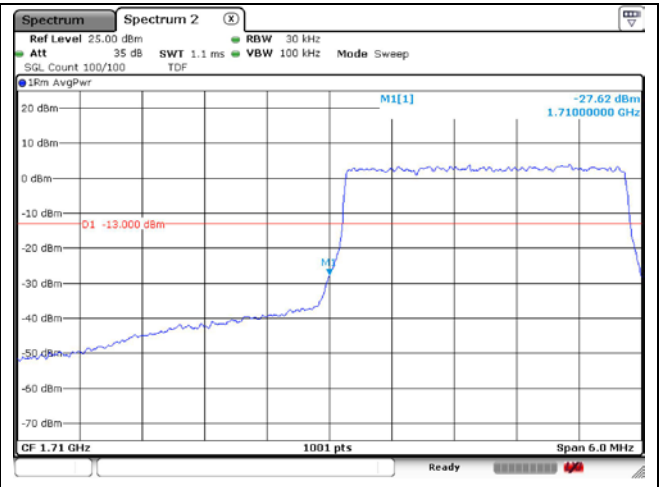

**LTE band 66/4 (1.4 MHz)**

**LTE band 4 (1.4 MHz)**

**LTE band 66 (1.4 MHz)**

**LTE band 66/4 (1.4 MHz)**

16QAM Low Channel - 1 RB

16QAM Low Channel - Full RB

**LTE band 4 (1.4 MHz)**

16QAM High Channel - 1 RB

16QAM High Channel - Full RB

**LTE band 66 (1.4 MHz)**

16QAM High Channel - 1 RB

16QAM High Channel - Full RB

**LTE band 66/4 (3 MHz)**

QPSK Low Channel - 1 RB

QPSK Low Channel - Full RB

**LTE band 4 (3 MHz)**

QPSK High Channel - 1 RB

QPSK High Channel - Full RB

**LTE band 66 (3 MHz)**

QPSK High Channel - 1 RB

QPSK High Channel - Full RB

**LTE band 66/4 (3 MHz)**

16QAM Low Channel - 1 RB

16QAM Low Channel - Full RB

**LTE band 4 (3 MHz)**

16QAM High Channel - 1 RB

16QAM High Channel - Full RB

**LTE band 66 (3 MHz)**

16QAM High Channel - 1 RB

16QAM High Channel - Full RB

LTE band 66/4 (5 MHz)

QPSK Low Channel - 1 RB