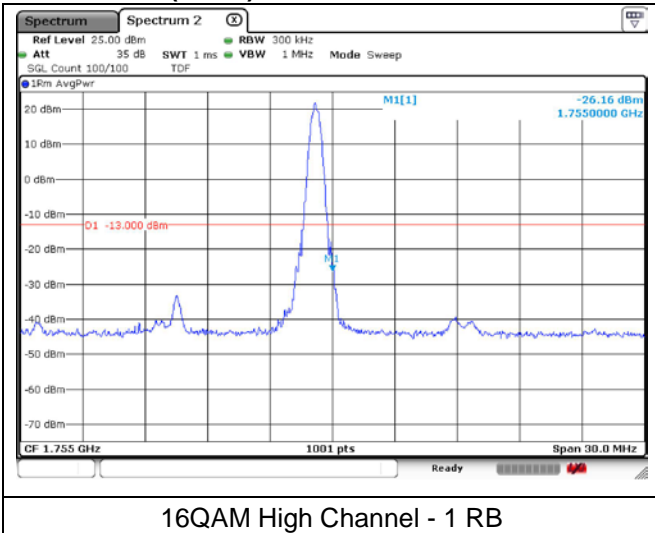

**LTE band 66 (15 MHz)**

QPSK High Channel - 1 RB

QPSK High Channel - Full RB

**LTE band 66/4 (15 MHz)**

16QAM Low Channel - 1 RB

16QAM Low Channel - Full RB

**LTE band 4 (15 MHz)**

16QAM High Channel - 1 RB

16QAM High Channel - Full RB

**LTE band 66 (15 MHz)**

16QAM High Channel - 1 RB

16QAM High Channel - Full RB

**LTE band 66/4 (20 MHz)**

QPSK Low Channel - 1 RB

QPSK Low Channel - Full RB

**LTE band 4 (20 MHz)**