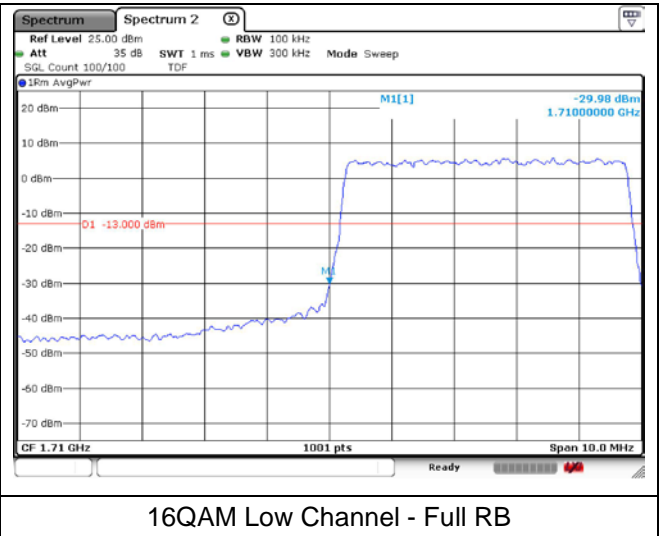

**LTE band 4 (3 MHz)**

16QAM High Channel - 1 RB

16QAM High Channel - Full RB

**LTE band 66 (3 MHz)**

16QAM High Channel - 1 RB

16QAM High Channel - Full RB

LTE band 66/4 (5 MHz)

QPSK Low Channel - 1 RB

QPSK Low Channel - Full RB

LTE band 4 (5 MHz)

QPSK High Channel - 1 RB

QPSK High Channel - Full RB

LTE band 66 (5 MHz)

QPSK High Channel - 1 RB

QPSK High Channel - Full RB

LTE band 66/4 (5 MHz)

16QAM Low Channel - 1 RB

16QAM Low Channel - Full RB

LTE band 4 (5 MHz)

16QAM High Channel - 1 RB

16QAM High Channel - Full RB

LTE band 66 (5 MHz)

16QAM High Channel - 1 RB

16QAM High Channel - Full RB