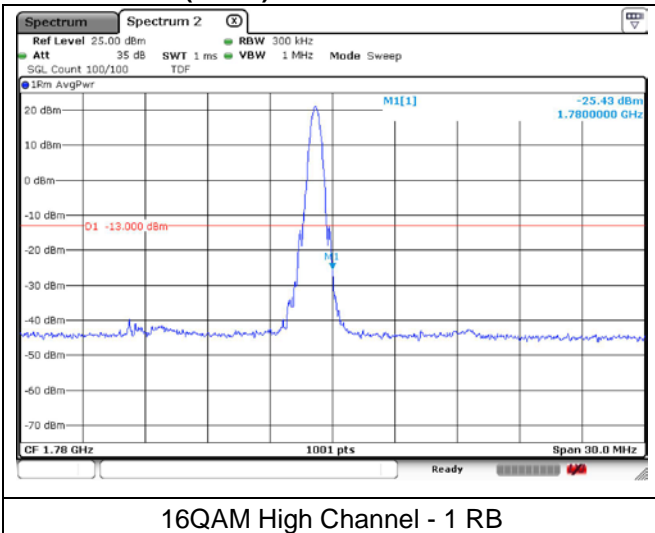

**LTE band 66 (15 MHz)**

QPSK High Channel - 1 RB

QPSK High Channel - Full RB

**LTE band 66/4 (15 MHz)**

16QAM Low Channel - 1 RB

16QAM Low Channel - Full RB

**LTE band 4 (15 MHz)**

16QAM High Channel - 1 RB

16QAM High Channel - Full RB

**LTE band 66 (15 MHz)**

16QAM High Channel - 1 RB

16QAM High Channel - Full RB

**LTE band 66/4 (20 MHz)**

QPSK Low Channel - 1 RB

QPSK Low Channel - Full RB

**LTE band 4 (20 MHz)**