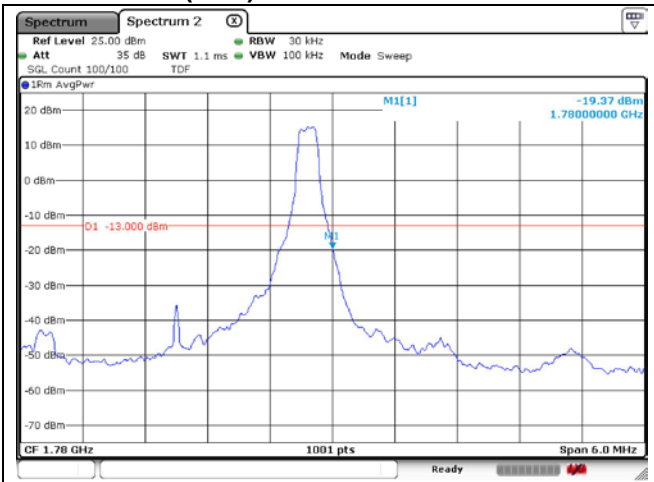

**LTE band 66/4 (1.4 MHz)**

**LTE band 4 (1.4 MHz)**

**LTE band 66 (1.4 MHz)**

**LTE band 66/4 (1.4 MHz)**

16QAM Low Channel - 1 RB

16QAM Low Channel - Full RB

**LTE band 4 (1.4 MHz)**

16QAM High Channel - 1 RB

16QAM High Channel - Full RB

**LTE band 66 (1.4 MHz)**

16QAM High Channel - 1 RB

16QAM High Channel - Full RB

**LTE band 66/4 (3 MHz)**

QPSK Low Channel - 1 RB

QPSK Low Channel - Full RB

**LTE band 4 (3 MHz)**

QPSK High Channel - 1 RB

QPSK High Channel - Full RB

**LTE band 66 (3 MHz)**

QPSK High Channel - 1 RB

QPSK High Channel - Full RB

**LTE band 66/4 (3 MHz)**

16QAM Low Channel - 1 RB

16QAM Low Channel - Full RB

**LTE band 4 (3 MHz)**

16QAM High Channel - 1 RB

16QAM High Channel - Full RB

**LTE band 66 (3 MHz)**

16QAM High Channel - 1 RB

16QAM High Channel - Full RB

LTE band 66/4 (5 MHz)

QPSK Low Channel - 1 RB