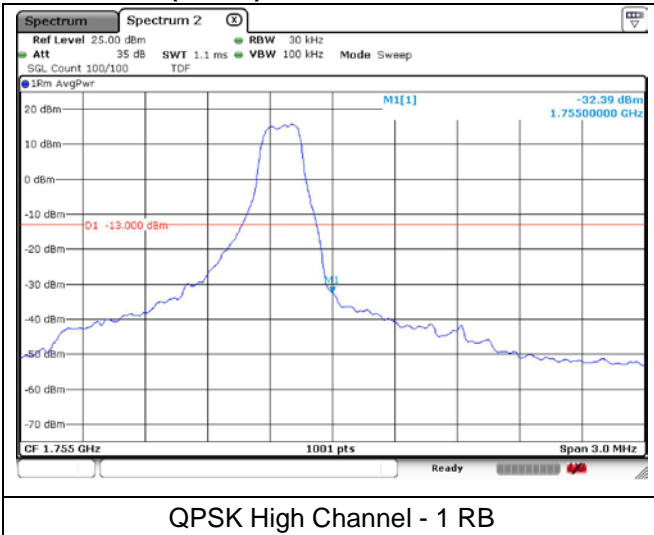

**LTE band 66/4 (1.4 MHz)**

**LTE band 4 (1.4 MHz)**

**LTE band 66 (1.4 MHz)**

**LTE band 66/4 (1.4 MHz)**

16QAM Low Channel - 1 RB

16QAM Low Channel - Full RB

**LTE band 4 (1.4 MHz)**

16QAM High Channel - 1 RB

16QAM High Channel - Full RB

**LTE band 66 (1.4 MHz)**

16QAM High Channel - 1 RB

16QAM High Channel - Full RB

**LTE band 66/4 (3 MHz)**

QPSK Low Channel - 1 RB

QPSK Low Channel - Full RB

**LTE band 4 (3 MHz)**