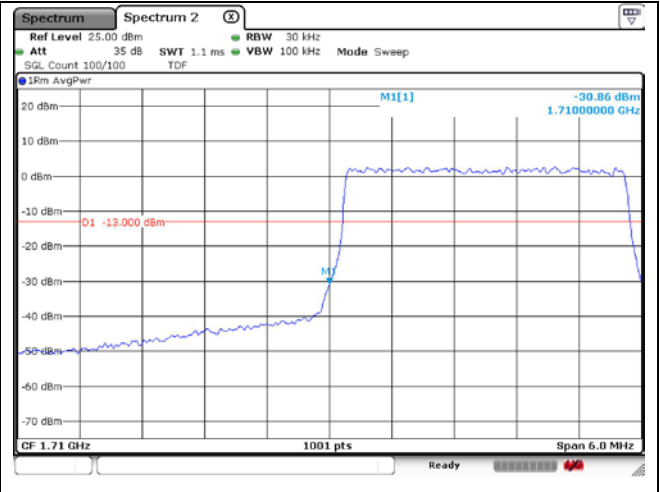

16QAM High Channel - Full RB

**LTE band 66 (1.4 MHz)**

16QAM High Channel - 1 RB

16QAM High Channel - Full RB

**LTE band 66/4 (3 MHz)**

QPSK Low Channel - 1 RB

QPSK Low Channel - Full RB

**LTE band 4 (3 MHz)**

QPSK High Channel - 1 RB

QPSK High Channel - Full RB

**LTE band 66 (3 MHz)**

QPSK High Channel - 1 RB

QPSK High Channel - Full RB

**LTE band 66/4 (3 MHz)**

16QAM Low Channel - 1 RB

16QAM Low Channel - Full RB

**LTE band 4 (3 MHz)**

16QAM High Channel - 1 RB

16QAM High Channel - Full RB

**LTE band 66 (3 MHz)**

16QAM High Channel - 1 RB

16QAM High Channel - Full RB

LTE band 66/4 (5 MHz)

QPSK Low Channel - 1 RB

QPSK Low Channel - Full RB

LTE band 4 (5 MHz)

QPSK High Channel - 1 RB

QPSK High Channel - Full RB

LTE band 66 (5 MHz)

QPSK High Channel - 1 RB

QPSK High Channel - Full RB

LTE band 66/4 (5 MHz)