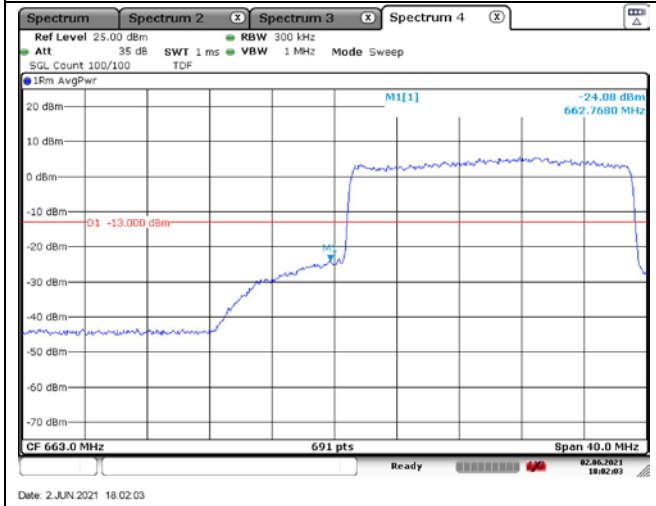

**LTE band 71 (20 MHz)**

**QPSK Low Channel - 1 RB**

**QPSK High Channel - 1 RB**

**QPSK Low Channel - Full RB**

**QPSK High Channel - Full RB**

**LTE band 71 (20 MHz)**

**16QAM Low Channel - 1 RB**

**16QAM High Channel - 1 RB**

**16QAM Low Channel - Full RB**

**16QAM High Channel - Full RB**