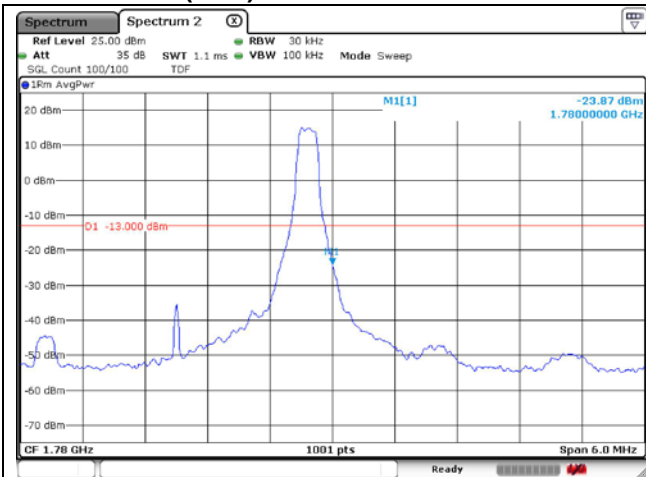

QPSK High Channel - 1 RB

QPSK High Channel - Full RB

**LTE band 66 (3 MHz)**

QPSK High Channel - 1 RB

QPSK High Channel - Full RB

**LTE band 66/4 (3 MHz)**

16QAM Low Channel - 1 RB

16QAM Low Channel - Full RB

**LTE band 4 (3 MHz)**

16QAM High Channel - 1 RB

16QAM High Channel - Full RB

**LTE band 66 (3 MHz)**

16QAM High Channel - 1 RB

16QAM High Channel - Full RB

LTE band 66/4 (5 MHz)

QPSK Low Channel - 1 RB

QPSK Low Channel - Full RB

LTE band 4 (5 MHz)

QPSK High Channel - 1 RB

QPSK High Channel - Full RB

LTE band 66 (5 MHz)

QPSK High Channel - 1 RB

QPSK High Channel - Full RB

LTE band 66/4 (5 MHz)