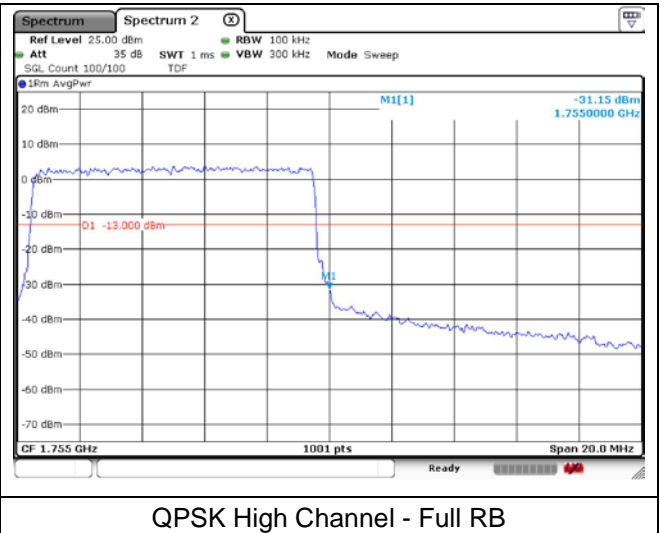

16QAM Low Channel - 1 RB

16QAM Low Channel - Full RB

LTE band 4 (5 MHz)

16QAM High Channel - 1 RB

16QAM High Channel - Full RB

LTE band 66 (5 MHz)

16QAM High Channel - 1 RB

16QAM High Channel - Full RB

**LTE band 66/4 (10 MHz)**

QPSK Low Channel - 1 RB

QPSK Low Channel - Full RB

**LTE band 4 (10 MHz)**

QPSK High Channel - 1 RB

QPSK High Channel - Full RB

**LTE band 66 (10 MHz)**

QPSK High Channel - 1 RB

QPSK High Channel - Full RB

**LTE band 66/4 (10 MHz)**

16QAM Low Channel - 1 RB

16QAM Low Channel - Full RB

**LTE band 4 (10 MHz)**

16QAM High Channel - 1 RB

16QAM High Channel - Full RB

**LTE band 66 (10 MHz)**