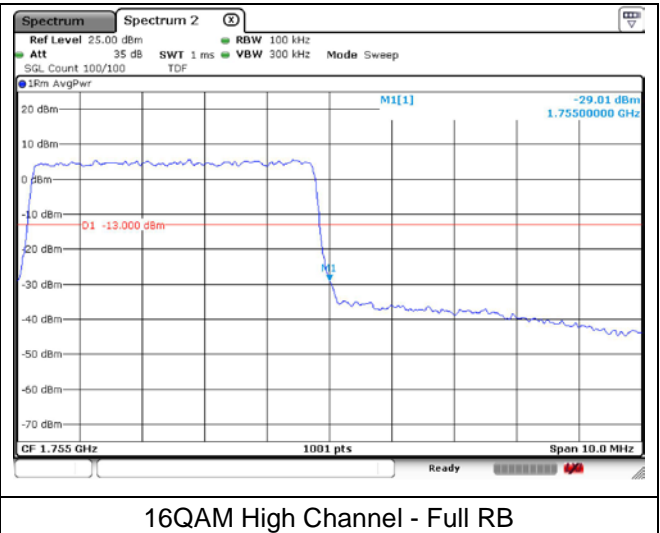

QPSK Low Channel - Full RB

LTE band 4 (5 MHz)

QPSK High Channel - 1 RB

QPSK High Channel - Full RB

LTE band 66 (5 MHz)

QPSK High Channel - 1 RB

QPSK High Channel - Full RB

LTE band 66/4 (5 MHz)

16QAM Low Channel - 1 RB

16QAM Low Channel - Full RB

LTE band 4 (5 MHz)

16QAM High Channel - 1 RB

16QAM High Channel - Full RB

LTE band 66 (5 MHz)

16QAM High Channel - 1 RB

16QAM High Channel - Full RB

**LTE band 66/4 (10 MHz)**

QPSK Low Channel - 1 RB

QPSK Low Channel - Full RB

**LTE band 4 (10 MHz)**

QPSK High Channel - 1 RB

QPSK High Channel - Full RB

**LTE band 66 (10 MHz)**

QPSK High Channel - 1 RB