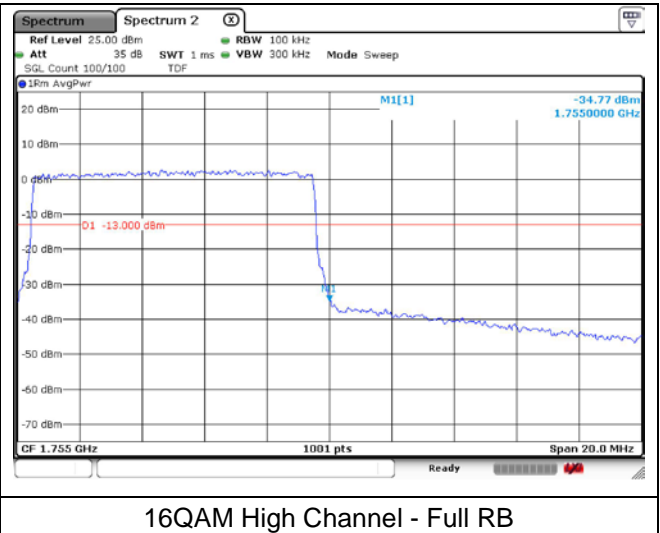

**LTE band 66/4 (10 MHz)**

QPSK Low Channel - 1 RB

QPSK Low Channel - Full RB

**LTE band 4 (10 MHz)**

QPSK High Channel - 1 RB

QPSK High Channel - Full RB

**LTE band 66 (10 MHz)**

QPSK High Channel - 1 RB

QPSK High Channel - Full RB

**LTE band 66/4 (10 MHz)**

16QAM Low Channel - 1 RB

16QAM Low Channel - Full RB

**LTE band 4 (10 MHz)**

16QAM High Channel - 1 RB

16QAM High Channel - Full RB

**LTE band 66 (10 MHz)**

16QAM High Channel - 1 RB

16QAM High Channel - Full RB

**LTE band 66/4 (15 MHz)**

QPSK Low Channel - 1 RB

QPSK Low Channel - Full RB

**LTE band 4 (15 MHz)**

QPSK High Channel - 1 RB

QPSK High Channel - Full RB