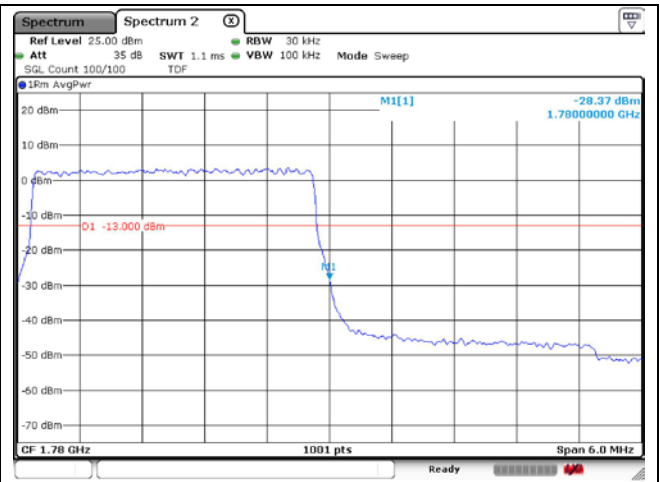

16QAM High Channel - Full RB

**LTE band 66 (1.4 MHz)**

16QAM High Channel - 1 RB

16QAM High Channel - Full RB

**LTE band 66/4 (3 MHz)**

QPSK Low Channel - 1 RB

QPSK Low Channel - Full RB

**LTE band 4 (3 MHz)**

QPSK High Channel - 1 RB

QPSK High Channel - Full RB

**LTE band 66 (3 MHz)**

QPSK High Channel - 1 RB

QPSK High Channel - Full RB

**LTE band 66/4 (3 MHz)**

16QAM Low Channel - 1 RB

16QAM Low Channel - Full RB

**LTE band 4 (3 MHz)**

16QAM High Channel - 1 RB

16QAM High Channel - Full RB

**LTE band 66 (3 MHz)**

16QAM High Channel - 1 RB

16QAM High Channel - Full RB

LTE band 66/4 (5 MHz)

QPSK Low Channel - 1 RB

QPSK Low Channel - Full RB

LTE band 4 (5 MHz)

QPSK High Channel - 1 RB

QPSK High Channel - Full RB

LTE band 66 (5 MHz)

QPSK High Channel - 1 RB

QPSK High Channel - Full RB

LTE band 66/4 (5 MHz)