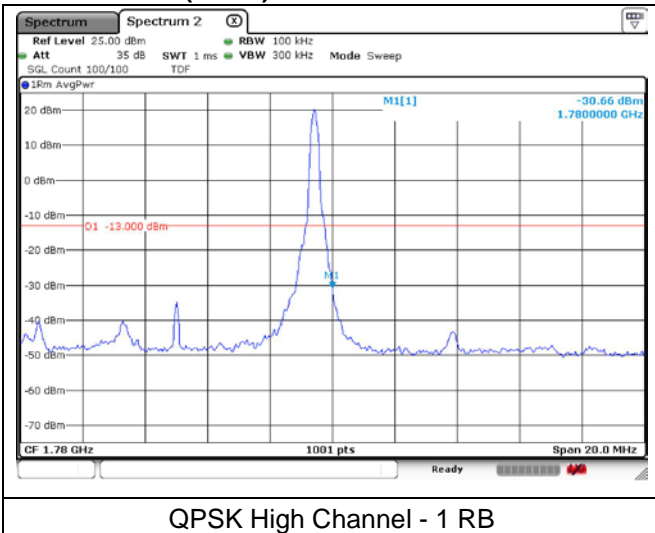

16QAM Low Channel - 1 RB

16QAM Low Channel - Full RB

LTE band 4 (5 MHz)

16QAM High Channel - 1 RB

16QAM High Channel - Full RB

LTE band 66 (5 MHz)

16QAM High Channel - 1 RB

16QAM High Channel - Full RB

**LTE band 66/4 (10 MHz)**

QPSK Low Channel - 1 RB

QPSK Low Channel - Full RB

**LTE band 4 (10 MHz)**

QPSK High Channel - 1 RB

QPSK High Channel - Full RB

**LTE band 66 (10 MHz)**

QPSK High Channel - 1 RB

QPSK High Channel - Full RB

**LTE band 66/4 (10 MHz)**

16QAM Low Channel - 1 RB

16QAM Low Channel - Full RB

**LTE band 4 (10 MHz)**

16QAM High Channel - 1 RB

16QAM High Channel - Full RB

**LTE band 66 (10 MHz)**