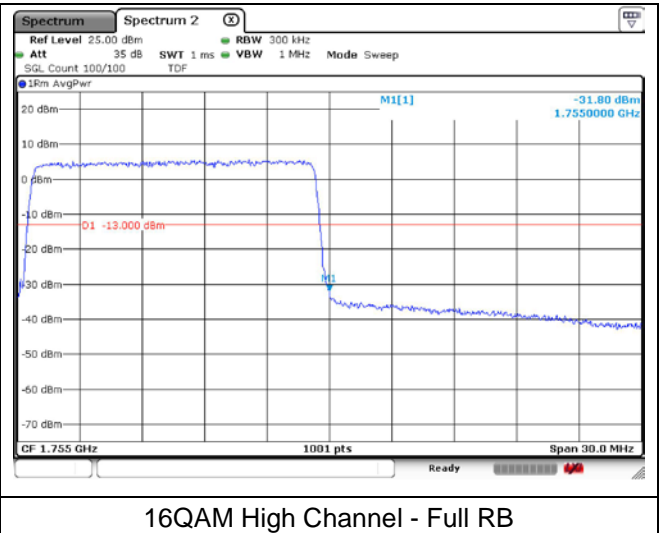

**LTE band 66 (15 MHz)**

QPSK High Channel - 1 RB

QPSK High Channel - Full RB

**LTE band 66/4 (15 MHz)**

16QAM Low Channel - 1 RB

16QAM Low Channel - Full RB

**LTE band 4 (15 MHz)**

16QAM High Channel - 1 RB

16QAM High Channel - Full RB

**LTE band 66 (15 MHz)**

16QAM High Channel - 1 RB

16QAM High Channel - Full RB

**LTE band 66/4 (20 MHz)**

QPSK Low Channel - 1 RB

QPSK Low Channel - Full RB

**LTE band 4 (20 MHz)**