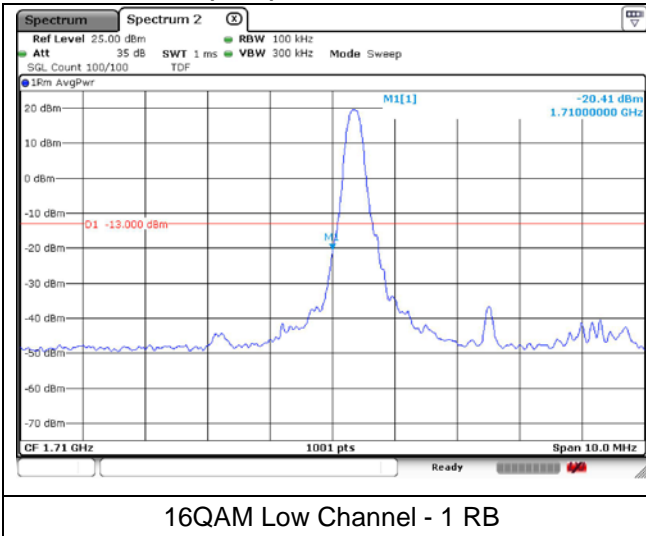

**LTE band 4 (3 MHz)**

16QAM High Channel - 1 RB

16QAM High Channel - Full RB

**LTE band 66 (3 MHz)**

16QAM High Channel - 1 RB

16QAM High Channel - Full RB

LTE band 66/4 (5 MHz)

QPSK Low Channel - 1 RB

QPSK Low Channel - Full RB

LTE band 4 (5 MHz)

QPSK High Channel - 1 RB

QPSK High Channel - Full RB

LTE band 66 (5 MHz)

QPSK High Channel - 1 RB

QPSK High Channel - Full RB

LTE band 66/4 (5 MHz)

16QAM Low Channel - 1 RB

16QAM Low Channel - Full RB

LTE band 4 (5 MHz)

16QAM High Channel - 1 RB

16QAM High Channel - Full RB

LTE band 66 (5 MHz)

16QAM High Channel - 1 RB

16QAM High Channel - Full RB