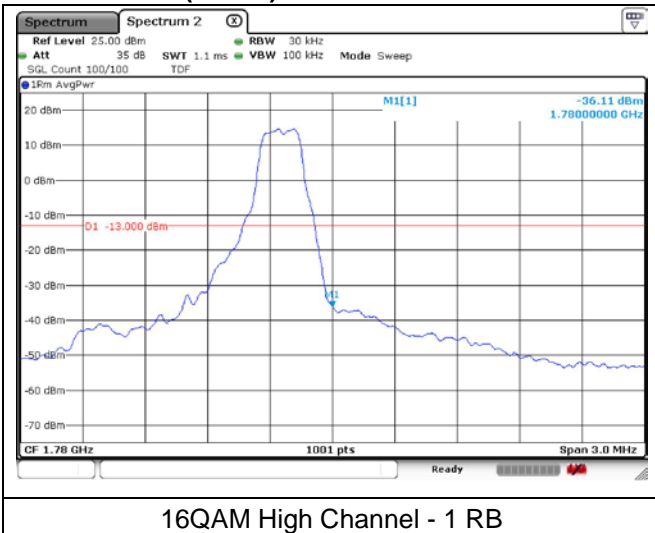

**LTE band 66/4 (1.4 MHz)**

**LTE band 4 (1.4 MHz)**

**LTE band 66 (1.4 MHz)**

**LTE band 66/4 (1.4 MHz)**

16QAM Low Channel - 1 RB

16QAM Low Channel - Full RB

**LTE band 4 (1.4 MHz)**

16QAM High Channel - 1 RB

16QAM High Channel - Full RB

**LTE band 66 (1.4 MHz)**

16QAM High Channel - 1 RB

16QAM High Channel - Full RB

**LTE band 66/4 (3 MHz)**

QPSK Low Channel - 1 RB

QPSK Low Channel - Full RB

**LTE band 4 (3 MHz)**