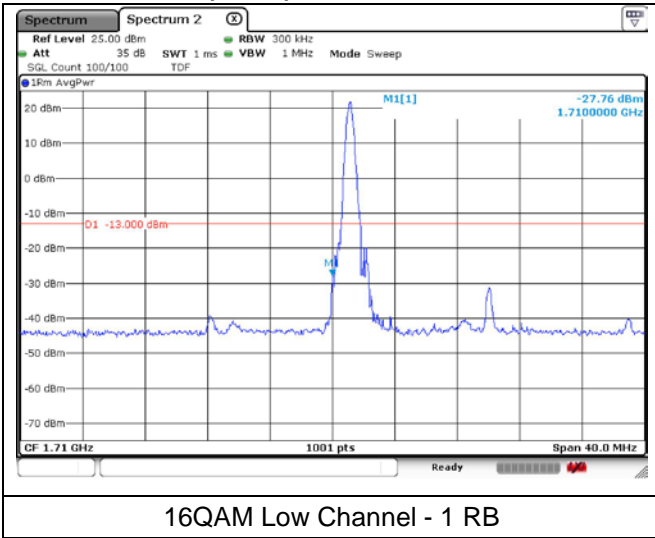

QPSK High Channel - 1 RB

QPSK High Channel - Full RB

**LTE band 66 (20 MHz)**

QPSK High Channel - 1 RB

QPSK High Channel - Full RB

**LTE band 66/4 (20 MHz)**

**LTE band 4 (20 MHz)**

**LTE band 66 (20 MHz)**

**LTE band 71 (5 MHz)**

**QPSK Low Channel - 1 RB**

**QPSK High Channel - 1 RB**

**QPSK Low Channel - Full RB**

**QPSK High Channel - Full RB**

**LTE band 71 (5 MHz)**

**16QAM Low Channel - 1 RB**

**16QAM High Channel - 1 RB**