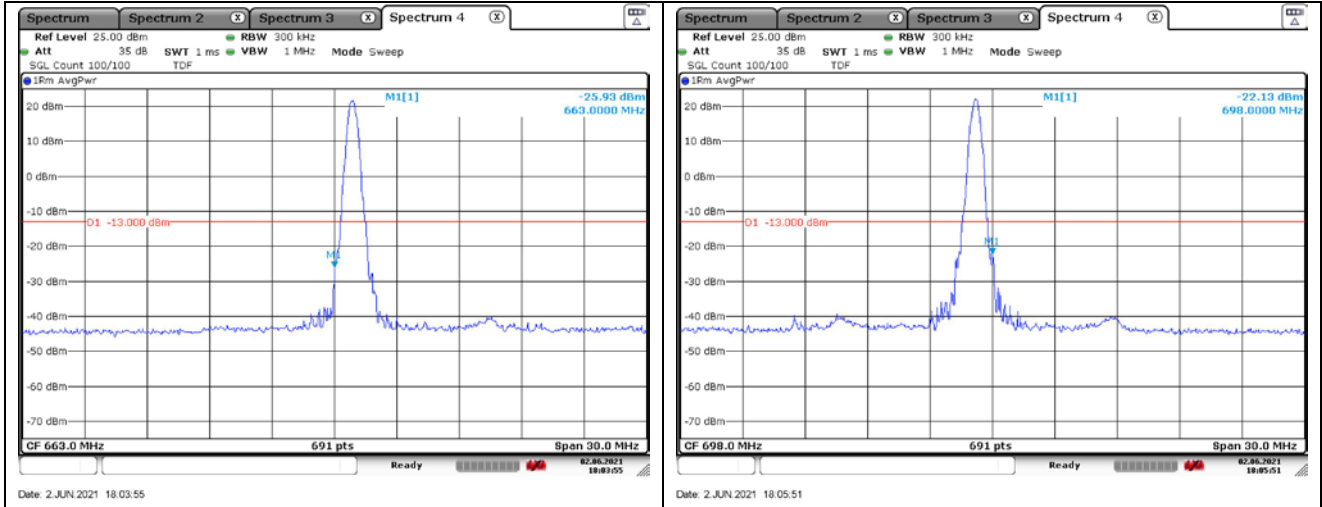

**16QAM Low Channel - Full RB**

**16QAM High Channel - Full RB**

**LTE band 71 (10 MHz)**

**QPSK Low Channel - 1 RB**

**QPSK High Channel - 1 RB**

**QPSK Low Channel - Full RB**

**QPSK High Channel - Full RB**

**LTE band 71 (10 MHz)**

**16QAM Low Channel - 1 RB**

**16QAM High Channel - 1 RB**

**16QAM Low Channel - Full RB**

**16QAM High Channel - Full RB**

**LTE band 71 (15 MHz)**

**QPSK Low Channel - 1 RB**

**QPSK High Channel - 1 RB**

**QPSK Low Channel - Full RB**

**QPSK High Channel - Full RB**

**LTE band 71 (15 MHz)**

**16QAM Low Channel - 1 RB**

**16QAM High Channel - 1 RB**

**16QAM Low Channel - Full RB**

**16QAM High Channel - Full RB**