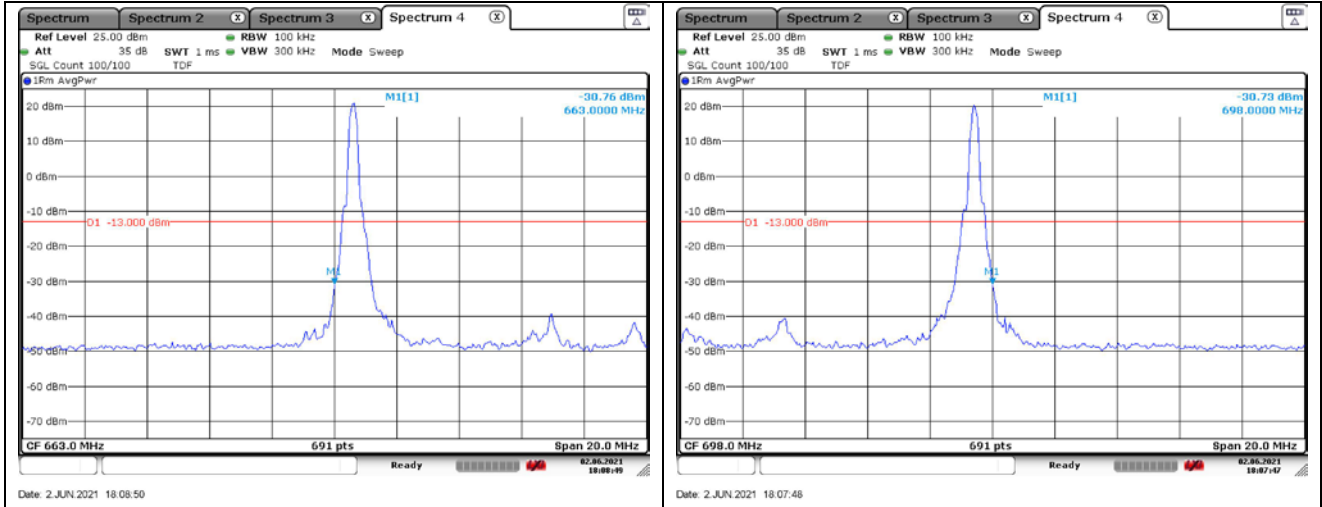

**LTE band 71 (5 MHz)**

**QPSK Low Channel - 1 RB**

**QPSK High Channel - 1 RB**

**QPSK Low Channel - Full RB**

**QPSK High Channel - Full RB**

**LTE band 71 (5 MHz)**

**16QAM Low Channel - 1 RB**

**16QAM High Channel - 1 RB**

**16QAM Low Channel - Full RB**

**16QAM High Channel - Full RB**

**LTE band 71 (10 MHz)**

**QPSK Low Channel - 1 RB**

**QPSK High Channel - 1 RB**

**QPSK Low Channel - Full RB**

**QPSK High Channel - Full RB**