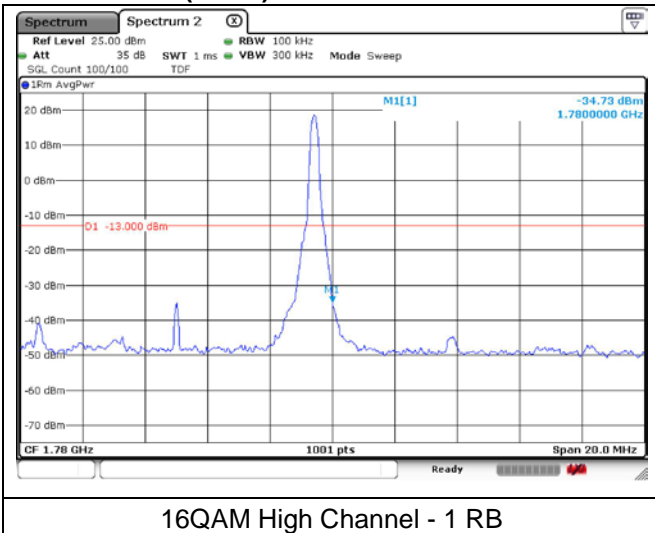

**LTE band 66/4 (10 MHz)**

QPSK Low Channel - 1 RB

QPSK Low Channel - Full RB

**LTE band 4 (10 MHz)**

QPSK High Channel - 1 RB

QPSK High Channel - Full RB

**LTE band 66 (10 MHz)**

QPSK High Channel - 1 RB

QPSK High Channel - Full RB

**LTE band 66/4 (10 MHz)**

16QAM Low Channel - 1 RB

16QAM Low Channel - Full RB

**LTE band 4 (10 MHz)**

16QAM High Channel - 1 RB

16QAM High Channel - Full RB

**LTE band 66 (10 MHz)**

16QAM High Channel - 1 RB

16QAM High Channel - Full RB

**LTE band 66/4 (15 MHz)**

QPSK Low Channel - 1 RB

QPSK Low Channel - Full RB

**LTE band 4 (15 MHz)**

QPSK High Channel - 1 RB

QPSK High Channel - Full RB