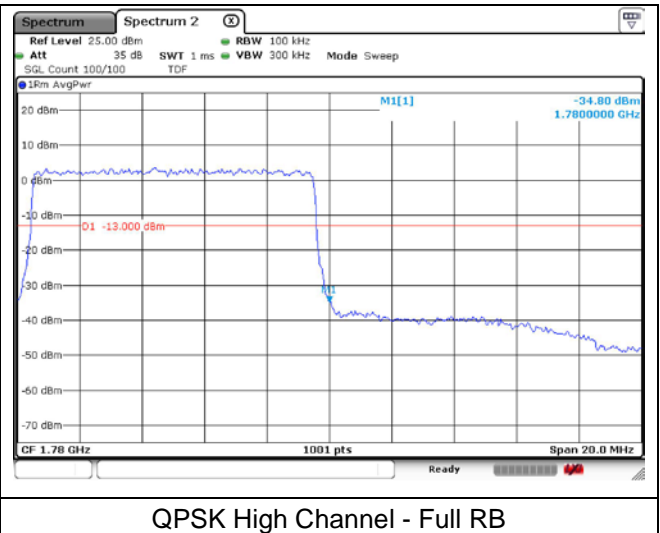

16QAM Low Channel - 1 RB

16QAM Low Channel - Full RB

LTE band 4 (5 MHz)

16QAM High Channel - 1 RB

16QAM High Channel - Full RB

LTE band 66 (5 MHz)

16QAM High Channel - 1 RB

16QAM High Channel - Full RB

**LTE band 66/4 (10 MHz)**

QPSK Low Channel - 1 RB

QPSK Low Channel - Full RB

**LTE band 4 (10 MHz)**

QPSK High Channel - 1 RB

QPSK High Channel - Full RB

**LTE band 66 (10 MHz)**

QPSK High Channel - 1 RB

QPSK High Channel - Full RB

**LTE band 66/4 (10 MHz)**

16QAM Low Channel - 1 RB

16QAM Low Channel - Full RB

**LTE band 4 (10 MHz)**

16QAM High Channel - 1 RB

16QAM High Channel - Full RB

**LTE band 66 (10 MHz)**