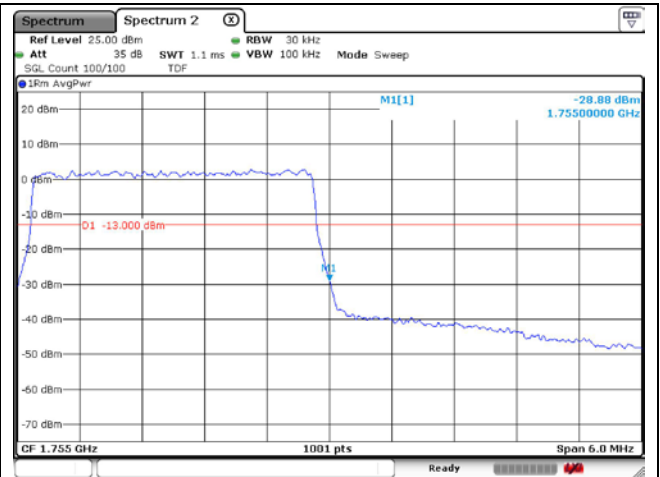

16QAM High Channel - Full RB

**LTE band 66 (1.4 MHz)**

16QAM High Channel - 1 RB

16QAM High Channel - Full RB

**LTE band 66/4 (3 MHz)**

QPSK Low Channel - 1 RB

QPSK Low Channel - Full RB

**LTE band 4 (3 MHz)**

QPSK High Channel - 1 RB

QPSK High Channel - Full RB

**LTE band 66 (3 MHz)**

QPSK High Channel - 1 RB

QPSK High Channel - Full RB

**LTE band 66/4 (3 MHz)**

16QAM Low Channel - 1 RB

16QAM Low Channel - Full RB

**LTE band 4 (3 MHz)**

16QAM High Channel - 1 RB

16QAM High Channel - Full RB

**LTE band 66 (3 MHz)**

16QAM High Channel - 1 RB

16QAM High Channel - Full RB

LTE band 66/4 (5 MHz)

QPSK Low Channel - 1 RB

QPSK Low Channel - Full RB

LTE band 4 (5 MHz)

QPSK High Channel - 1 RB

QPSK High Channel - Full RB

LTE band 66 (5 MHz)

QPSK High Channel - 1 RB

QPSK High Channel - Full RB

LTE band 66/4 (5 MHz)