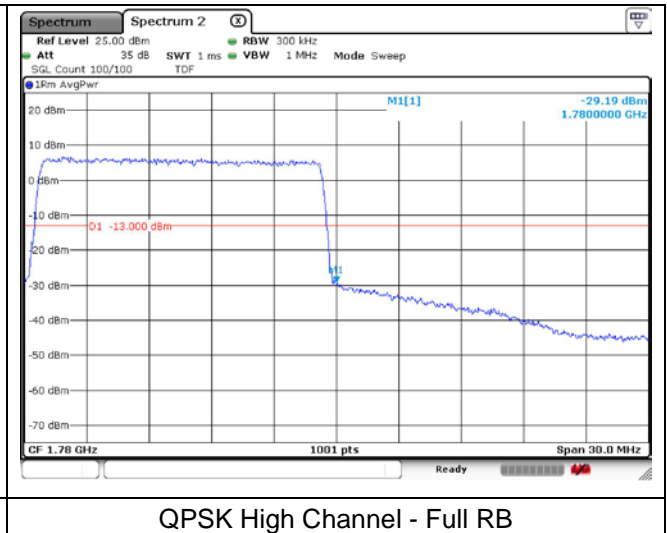

QPSK High Channel - Full RB

**LTE band 66/4 (10 MHz)**

16QAM Low Channel - 1 RB

16QAM Low Channel - Full RB

**LTE band 4 (10 MHz)**

16QAM High Channel - 1 RB

16QAM High Channel - Full RB

**LTE band 66 (10 MHz)**

16QAM High Channel - 1 RB

16QAM High Channel - Full RB

**LTE band 66/4 (15 MHz)**

QPSK Low Channel - 1 RB

QPSK Low Channel - Full RB

**LTE band 4 (15 MHz)**

QPSK High Channel - 1 RB

QPSK High Channel - Full RB

**LTE band 66 (15 MHz)**

QPSK High Channel - 1 RB

QPSK High Channel - Full RB

**LTE band 66/4 (15 MHz)**

16QAM Low Channel - 1 RB

16QAM Low Channel - Full RB

**LTE band 4 (15 MHz)**

16QAM High Channel - 1 RB