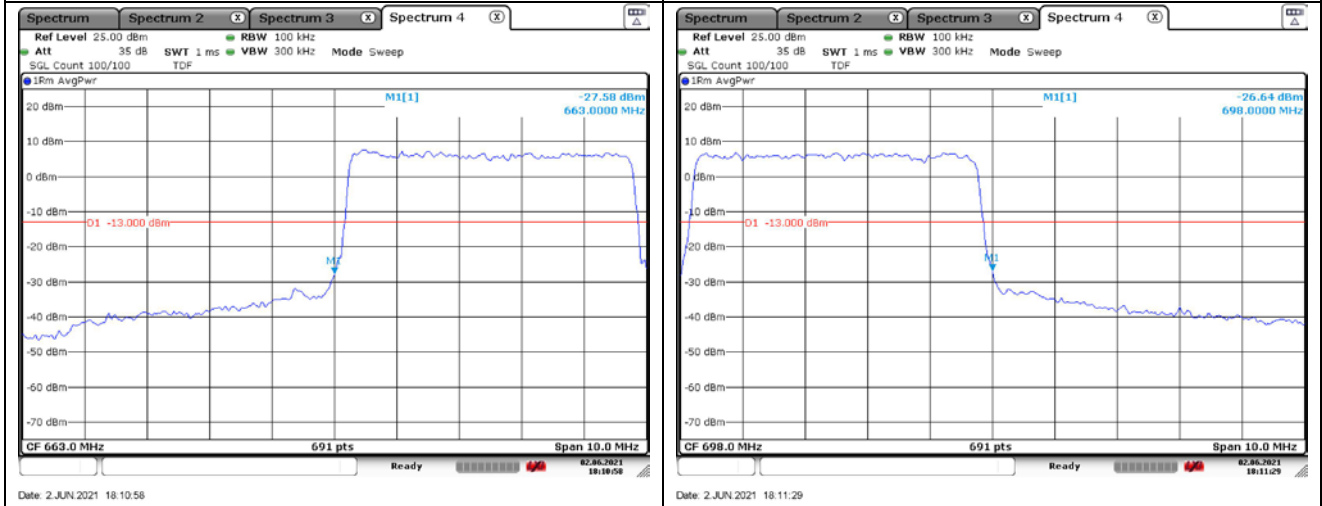

16QAM High Channel - Full RB

**LTE band 66 (15 MHz)**

16QAM High Channel - 1 RB

16QAM High Channel - Full RB

**LTE band 66/4 (20 MHz)**

QPSK Low Channel - 1 RB

QPSK Low Channel - Full RB

**LTE band 4 (20 MHz)**

QPSK High Channel - 1 RB

QPSK High Channel - Full RB

**LTE band 66 (20 MHz)**

QPSK High Channel - 1 RB

QPSK High Channel - Full RB

**LTE band 66/4 (20 MHz)**

**LTE band 4 (20 MHz)**

**LTE band 66 (20 MHz)**

**LTE band 71 (5 MHz)**

**QPSK Low Channel - 1 RB**

**QPSK High Channel - 1 RB**

**QPSK Low Channel - Full RB**

**QPSK High Channel - Full RB**

**LTE band 71 (5 MHz)**

**16QAM Low Channel - 1 RB**

**16QAM High Channel - 1 RB**