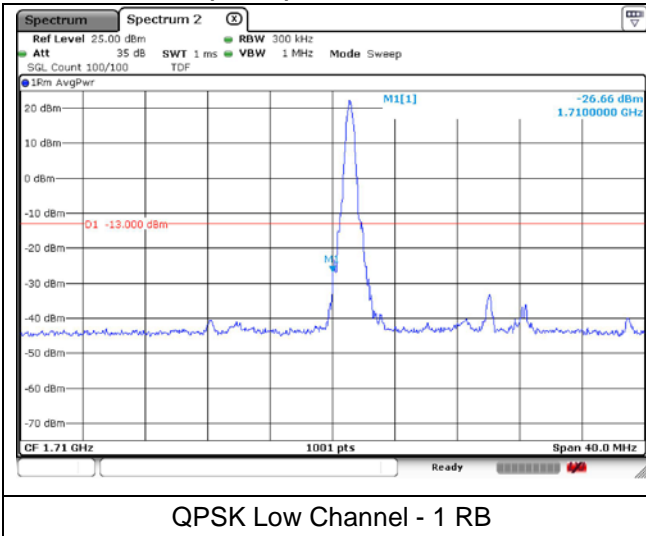

**LTE band 66 (15 MHz)**

QPSK High Channel - 1 RB

QPSK High Channel - Full RB

**LTE band 66/4 (15 MHz)**

16QAM Low Channel - 1 RB

16QAM Low Channel - Full RB

**LTE band 4 (15 MHz)**

16QAM High Channel - 1 RB

16QAM High Channel - Full RB

**LTE band 66 (15 MHz)**

16QAM High Channel - 1 RB

16QAM High Channel - Full RB

**LTE band 66/4 (20 MHz)**

QPSK Low Channel - 1 RB

QPSK Low Channel - Full RB

**LTE band 4 (20 MHz)**

QPSK High Channel - 1 RB

QPSK High Channel - Full RB

**LTE band 66 (20 MHz)**

QPSK High Channel - 1 RB

QPSK High Channel - Full RB

**LTE band 66/4 (20 MHz)**

**LTE band 4 (20 MHz)**

**LTE band 66 (20 MHz)**