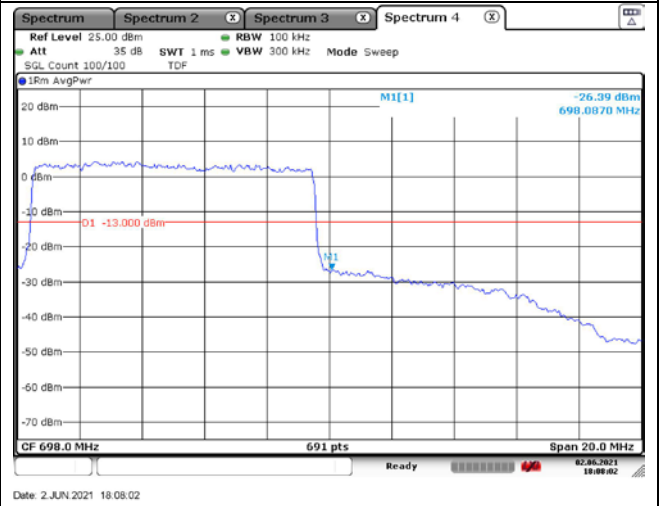

**16QAM Low Channel - Full RB**

**16QAM High Channel - Full RB**

**LTE band 71 (10 MHz)**

**QPSK Low Channel - 1 RB**

**QPSK High Channel - 1 RB**

**QPSK Low Channel - Full RB**

**QPSK High Channel - Full RB**

**LTE band 71 (10 MHz)**

**16QAM Low Channel - 1 RB**

**16QAM High Channel - 1 RB**

**16QAM Low Channel - Full RB**

**16QAM High Channel - Full RB**

**LTE band 71 (15 MHz)**

**QPSK Low Channel - 1 RB**

**QPSK High Channel - 1 RB**