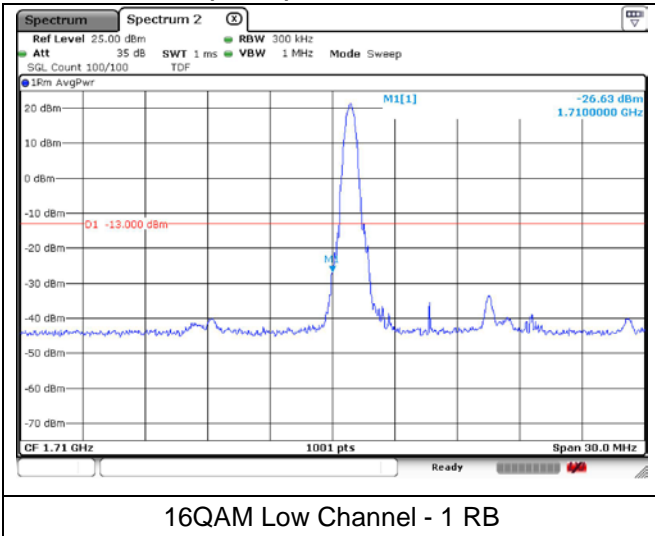

**LTE band 66 (15 MHz)**

QPSK High Channel - 1 RB

QPSK High Channel - Full RB

**LTE band 66/4 (15 MHz)**

16QAM Low Channel - 1 RB

16QAM Low Channel - Full RB

**LTE band 4 (15 MHz)**

16QAM High Channel - 1 RB

16QAM High Channel - Full RB

**LTE band 66 (15 MHz)**

16QAM High Channel - 1 RB

16QAM High Channel - Full RB

**LTE band 66/4 (20 MHz)**

QPSK Low Channel - 1 RB

QPSK Low Channel - Full RB

**LTE band 4 (20 MHz)**