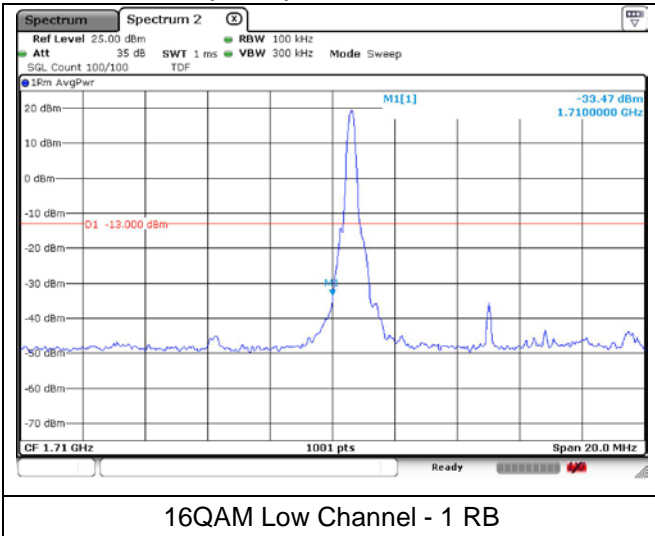

16QAM Low Channel - 1 RB

16QAM Low Channel - Full RB

LTE band 4 (5 MHz)

16QAM High Channel - 1 RB

16QAM High Channel - Full RB

LTE band 66 (5 MHz)

16QAM High Channel - 1 RB

16QAM High Channel - Full RB

**LTE band 66/4 (10 MHz)**

QPSK Low Channel - 1 RB

QPSK Low Channel - Full RB

**LTE band 4 (10 MHz)**

QPSK High Channel - 1 RB

QPSK High Channel - Full RB

**LTE band 66 (10 MHz)**

QPSK High Channel - 1 RB

QPSK High Channel - Full RB

**LTE band 66/4 (10 MHz)**

16QAM Low Channel - 1 RB

16QAM Low Channel - Full RB

**LTE band 4 (10 MHz)**

16QAM High Channel - 1 RB

16QAM High Channel - Full RB

**LTE band 66 (10 MHz)**