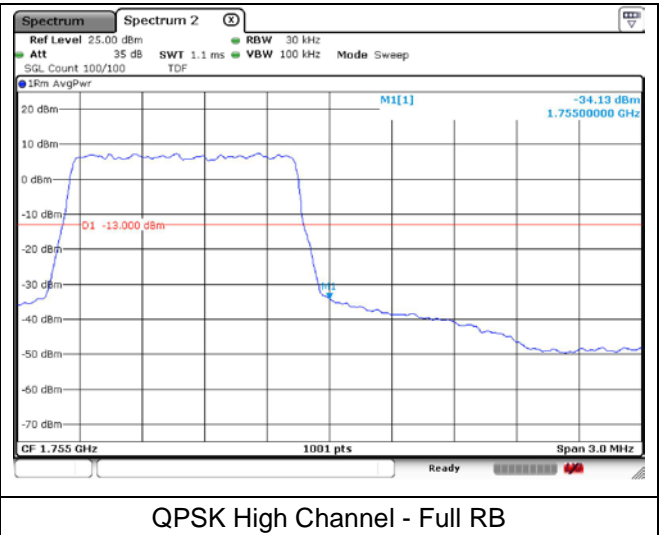

**LTE band 66/4 (1.4 MHz)**

**LTE band 4 (1.4 MHz)**

**LTE band 66 (1.4 MHz)**

**LTE band 66/4 (1.4 MHz)**

16QAM Low Channel - 1 RB

16QAM Low Channel - Full RB

**LTE band 4 (1.4 MHz)**

16QAM High Channel - 1 RB

16QAM High Channel - Full RB

**LTE band 66 (1.4 MHz)**

16QAM High Channel - 1 RB

16QAM High Channel - Full RB

**LTE band 66/4 (3 MHz)**

QPSK Low Channel - 1 RB

QPSK Low Channel - Full RB

**LTE band 4 (3 MHz)**