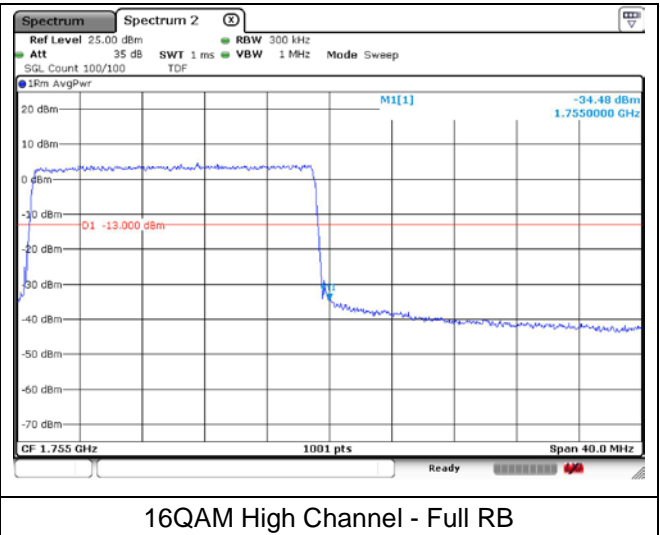

QPSK High Channel - 1 RB

QPSK High Channel - Full RB

**LTE band 66 (20 MHz)**

QPSK High Channel - 1 RB

QPSK High Channel - Full RB

**LTE band 66/4 (20 MHz)**

**LTE band 4 (20 MHz)**

**LTE band 66 (20 MHz)**