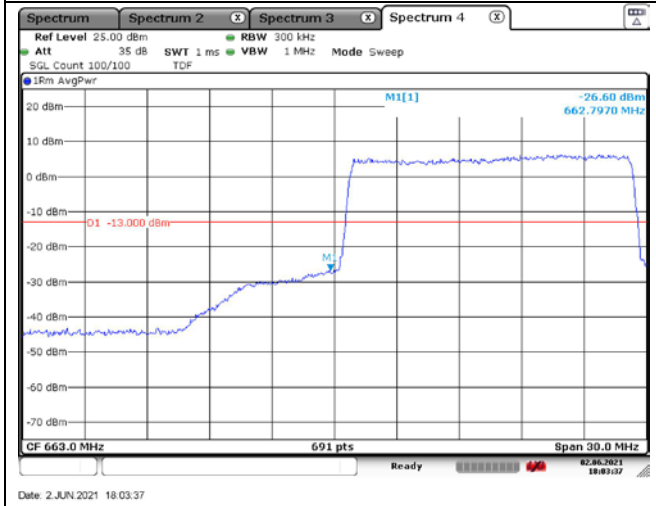

**LTE band 71 (10 MHz)**

**16QAM Low Channel - 1 RB**

**16QAM High Channel - 1 RB**

**16QAM Low Channel - Full RB**

**16QAM High Channel - Full RB**

**LTE band 71 (15 MHz)**

**QPSK Low Channel - 1 RB**

**QPSK High Channel - 1 RB**

**QPSK Low Channel - Full RB**

**QPSK High Channel - Full RB**

**LTE band 71 (15 MHz)**

**16QAM Low Channel - 1 RB**

**16QAM High Channel - 1 RB**

**16QAM Low Channel - Full RB**

**16QAM High Channel - Full RB**