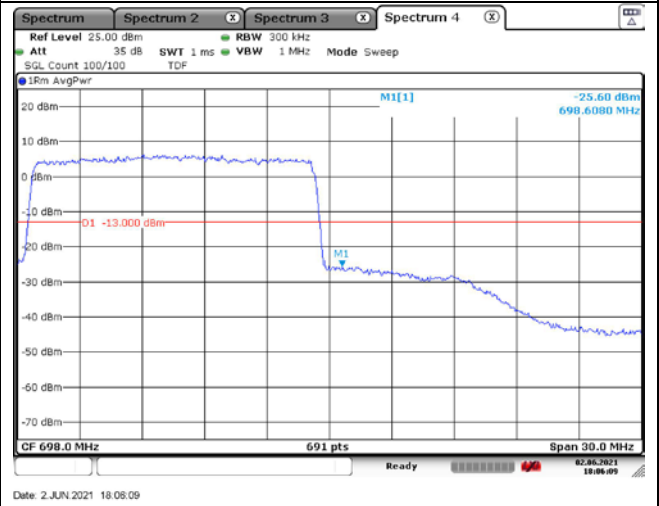

**QPSK Low Channel - Full RB**

**QPSK High Channel - Full RB**

**LTE band 71 (15 MHz)**

**16QAM Low Channel - 1 RB**

**16QAM High Channel - 1 RB**

**16QAM Low Channel - Full RB**

**16QAM High Channel - Full RB**

**LTE band 71 (20 MHz)**

**QPSK Low Channel - 1 RB**

**QPSK High Channel - 1 RB**

**QPSK Low Channel - Full RB**

**QPSK High Channel - Full RB**

**LTE band 71 (20 MHz)**

**16QAM Low Channel - 1 RB**

**16QAM High Channel - 1 RB**