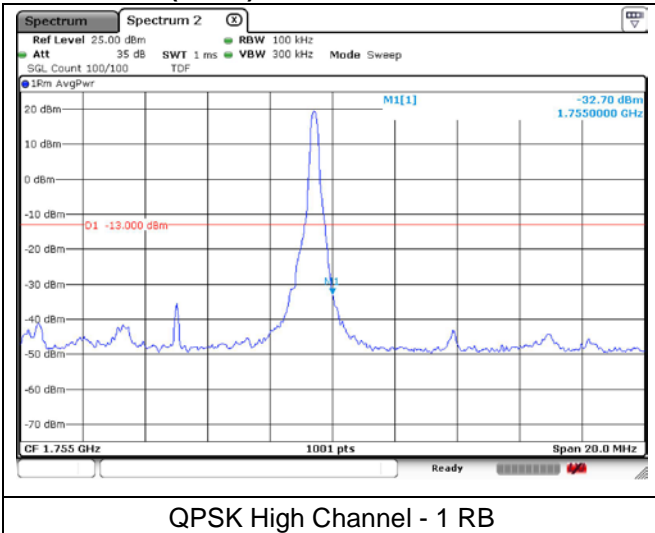

**LTE band 66/4 (10 MHz)**

QPSK Low Channel - 1 RB

QPSK Low Channel - Full RB

**LTE band 4 (10 MHz)**

QPSK High Channel - 1 RB

QPSK High Channel - Full RB

**LTE band 66 (10 MHz)**

QPSK High Channel - 1 RB

QPSK High Channel - Full RB

**LTE band 66/4 (10 MHz)**

16QAM Low Channel - 1 RB

16QAM Low Channel - Full RB

**LTE band 4 (10 MHz)**

16QAM High Channel - 1 RB

16QAM High Channel - Full RB

**LTE band 66 (10 MHz)**