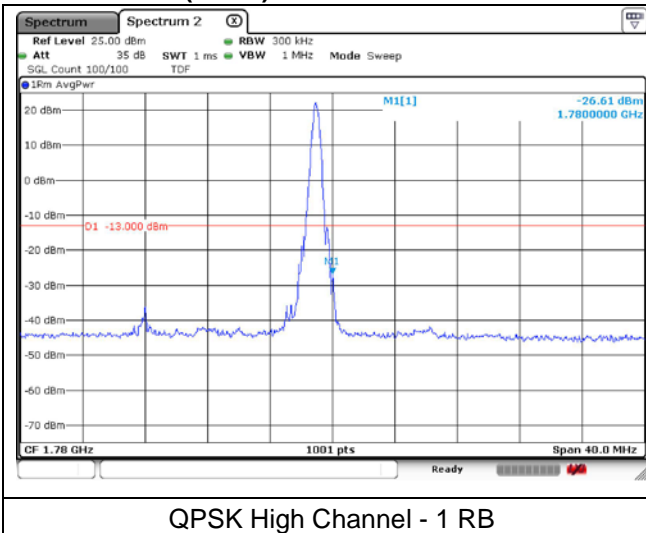

**LTE band 66 (15 MHz)**

QPSK High Channel - 1 RB

QPSK High Channel - Full RB

**LTE band 66/4 (15 MHz)**

16QAM Low Channel - 1 RB

16QAM Low Channel - Full RB

**LTE band 4 (15 MHz)**

16QAM High Channel - 1 RB

16QAM High Channel - Full RB

**LTE band 66 (15 MHz)**

16QAM High Channel - 1 RB

16QAM High Channel - Full RB

**LTE band 66/4 (20 MHz)**

QPSK Low Channel - 1 RB

QPSK Low Channel - Full RB

**LTE band 4 (20 MHz)**

QPSK High Channel - 1 RB

QPSK High Channel - Full RB

**LTE band 66 (20 MHz)**

QPSK High Channel - 1 RB

QPSK High Channel - Full RB

**LTE band 66/4 (20 MHz)**

**LTE band 4 (20 MHz)**

**LTE band 66 (20 MHz)**