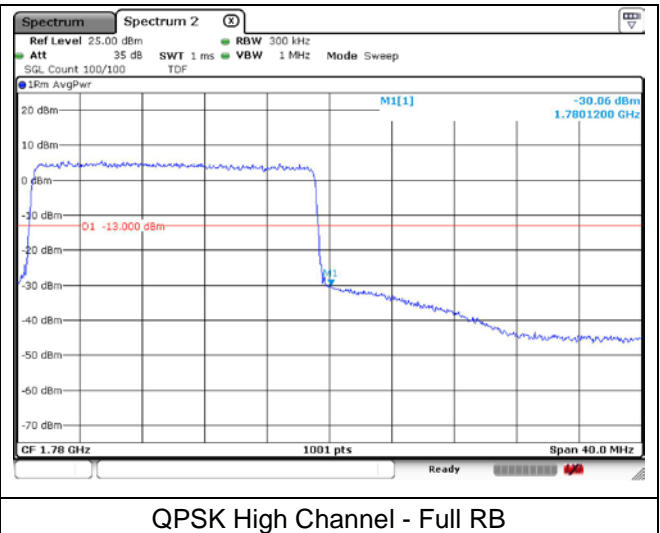

QPSK High Channel - 1 RB

QPSK High Channel - Full RB

**LTE band 66 (20 MHz)**

QPSK High Channel - 1 RB

QPSK High Channel - Full RB

**LTE band 66/4 (20 MHz)**

**LTE band 4 (20 MHz)**

**LTE band 66 (20 MHz)**

**LTE band 71 (5 MHz)**

**QPSK Low Channel - 1 RB**

**QPSK High Channel - 1 RB**

**QPSK Low Channel - Full RB**

**QPSK High Channel - Full RB**

**LTE band 71 (5 MHz)**

**16QAM Low Channel - 1 RB**

**16QAM High Channel - 1 RB**