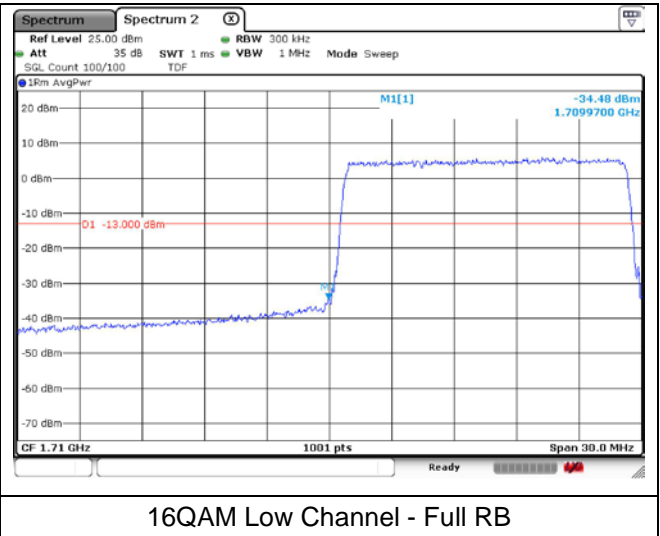

**LTE band 66 (15 MHz)**

QPSK High Channel - 1 RB

QPSK High Channel - Full RB

**LTE band 66/4 (15 MHz)**

16QAM Low Channel - 1 RB

16QAM Low Channel - Full RB

**LTE band 4 (15 MHz)**

16QAM High Channel - 1 RB

16QAM High Channel - Full RB

**LTE band 66 (15 MHz)**

16QAM High Channel - 1 RB

16QAM High Channel - Full RB

**LTE band 66/4 (20 MHz)**

QPSK Low Channel - 1 RB

QPSK Low Channel - Full RB

**LTE band 4 (20 MHz)**