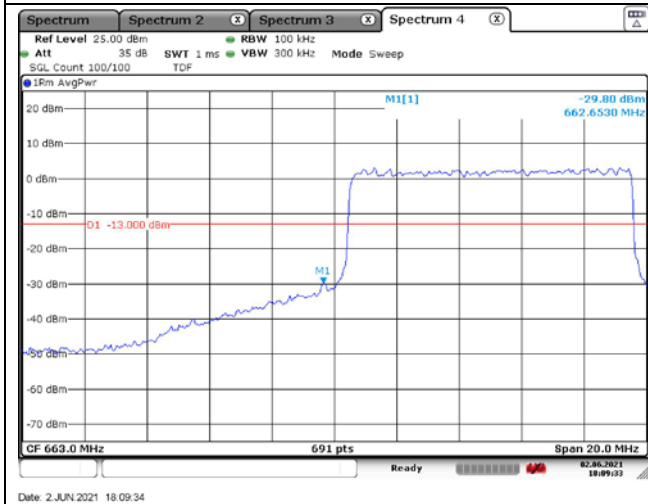

**16QAM Low Channel - Full RB**

**16QAM High Channel - Full RB**

**LTE band 71 (10 MHz)**

**QPSK Low Channel - 1 RB**

**QPSK High Channel - 1 RB**

**QPSK Low Channel - Full RB**

**QPSK High Channel - Full RB**

**LTE band 71 (10 MHz)**

**16QAM Low Channel - 1 RB**

**16QAM High Channel - 1 RB**

**16QAM Low Channel - Full RB**

**16QAM High Channel - Full RB**

**LTE band 71 (15 MHz)**

**QPSK Low Channel - 1 RB**

**QPSK High Channel - 1 RB**