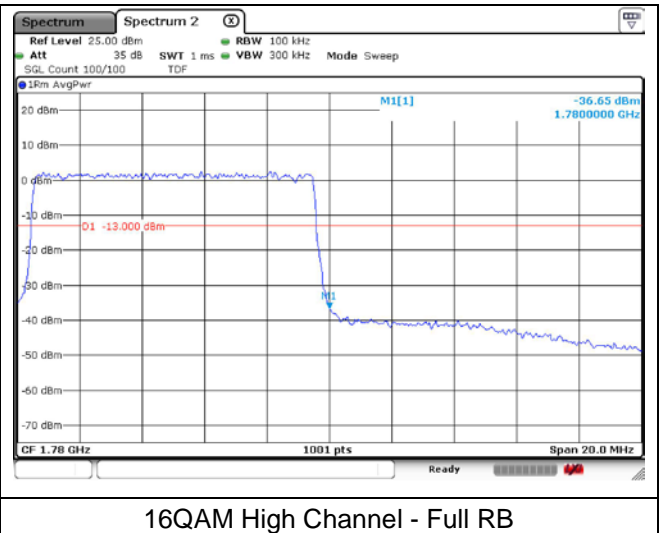

**LTE band 66/4 (10 MHz)**

QPSK Low Channel - 1 RB

QPSK Low Channel - Full RB

**LTE band 4 (10 MHz)**

QPSK High Channel - 1 RB

QPSK High Channel - Full RB

**LTE band 66 (10 MHz)**

QPSK High Channel - 1 RB

QPSK High Channel - Full RB

**LTE band 66/4 (10 MHz)**

16QAM Low Channel - 1 RB

16QAM Low Channel - Full RB

**LTE band 4 (10 MHz)**

16QAM High Channel - 1 RB

16QAM High Channel - Full RB

**LTE band 66 (10 MHz)**

16QAM High Channel - 1 RB

16QAM High Channel - Full RB

**LTE band 66/4 (15 MHz)**

QPSK Low Channel - 1 RB

QPSK Low Channel - Full RB

**LTE band 4 (15 MHz)**

QPSK High Channel - 1 RB

QPSK High Channel - Full RB