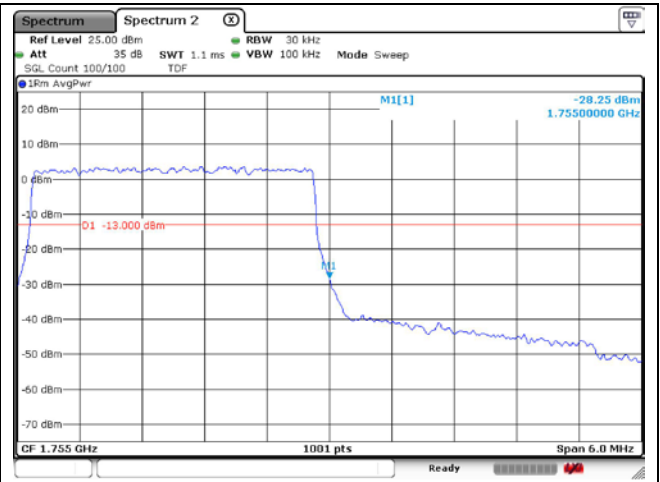

**LTE band 66/4 (1.4 MHz)**

**LTE band 4 (1.4 MHz)**

**LTE band 66 (1.4 MHz)**

**LTE band 66/4 (1.4 MHz)**

16QAM Low Channel - 1 RB

16QAM Low Channel - Full RB

**LTE band 4 (1.4 MHz)**

16QAM High Channel - 1 RB

16QAM High Channel - Full RB

**LTE band 66 (1.4 MHz)**

16QAM High Channel - 1 RB

16QAM High Channel - Full RB

**LTE band 66/4 (3 MHz)**

QPSK Low Channel - 1 RB

QPSK Low Channel - Full RB

**LTE band 4 (3 MHz)**

QPSK High Channel - 1 RB

QPSK High Channel - Full RB

**LTE band 66 (3 MHz)**

QPSK High Channel - 1 RB

QPSK High Channel - Full RB

**LTE band 66/4 (3 MHz)**

16QAM Low Channel - 1 RB

16QAM Low Channel - Full RB

**LTE band 4 (3 MHz)**

16QAM High Channel - 1 RB

16QAM High Channel - Full RB

**LTE band 66 (3 MHz)**

16QAM High Channel - 1 RB

16QAM High Channel - Full RB

LTE band 66/4 (5 MHz)

QPSK Low Channel - 1 RB