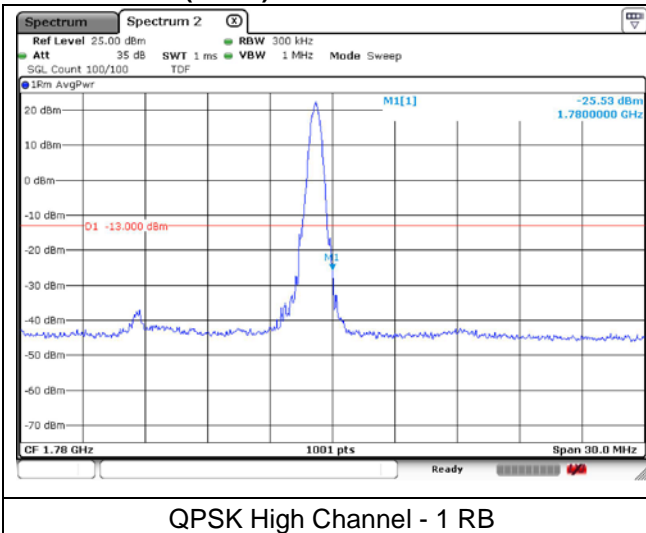

QPSK High Channel - Full RB

**LTE band 66/4 (10 MHz)**

16QAM Low Channel - 1 RB

16QAM Low Channel - Full RB

**LTE band 4 (10 MHz)**

16QAM High Channel - 1 RB

16QAM High Channel - Full RB

**LTE band 66 (10 MHz)**

16QAM High Channel - 1 RB

16QAM High Channel - Full RB

**LTE band 66/4 (15 MHz)**

QPSK Low Channel - 1 RB

QPSK Low Channel - Full RB

**LTE band 4 (15 MHz)**

QPSK High Channel - 1 RB

QPSK High Channel - Full RB

**LTE band 66 (15 MHz)**

QPSK High Channel - 1 RB

QPSK High Channel - Full RB

**LTE band 66/4 (15 MHz)**

16QAM Low Channel - 1 RB

16QAM Low Channel - Full RB

**LTE band 4 (15 MHz)**

16QAM High Channel - 1 RB