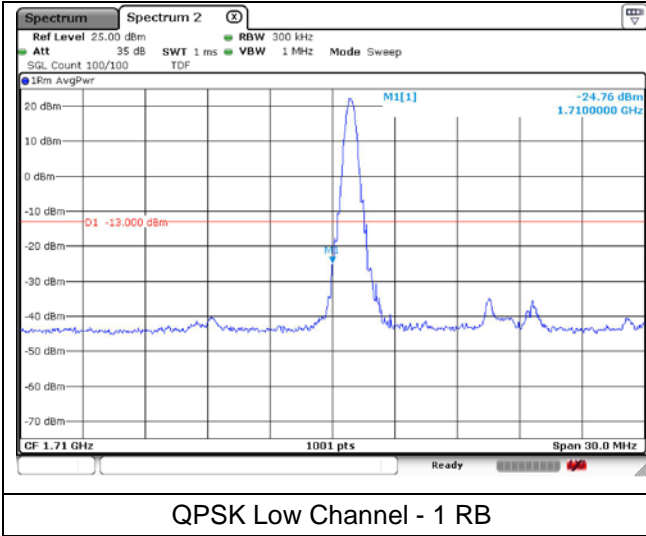

**LTE band 66/4 (10 MHz)**

QPSK Low Channel - 1 RB

QPSK Low Channel - Full RB

**LTE band 4 (10 MHz)**

QPSK High Channel - 1 RB

QPSK High Channel - Full RB

**LTE band 66 (10 MHz)**

QPSK High Channel - 1 RB

QPSK High Channel - Full RB

**LTE band 66/4 (10 MHz)**

16QAM Low Channel - 1 RB

16QAM Low Channel - Full RB

**LTE band 4 (10 MHz)**

16QAM High Channel - 1 RB

16QAM High Channel - Full RB

**LTE band 66 (10 MHz)**

16QAM High Channel - 1 RB

16QAM High Channel - Full RB

**LTE band 66/4 (15 MHz)**

QPSK Low Channel - 1 RB

QPSK Low Channel - Full RB

**LTE band 4 (15 MHz)**

QPSK High Channel - 1 RB

QPSK High Channel - Full RB