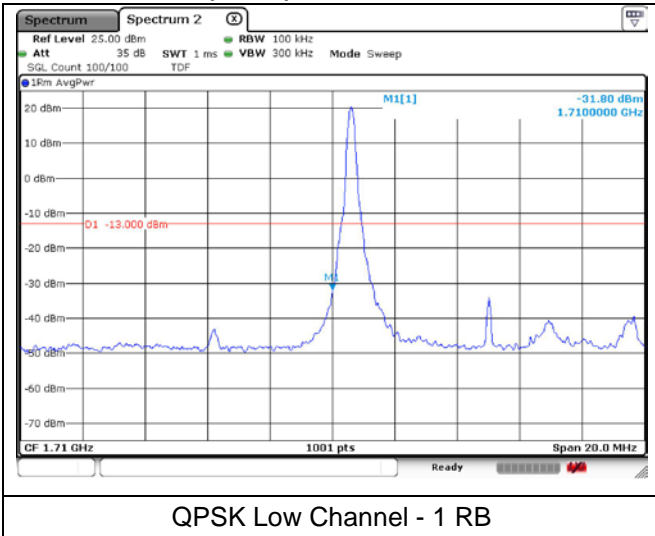

QPSK Low Channel - Full RB

LTE band 4 (5 MHz)

QPSK High Channel - 1 RB

QPSK High Channel - Full RB

LTE band 66 (5 MHz)

QPSK High Channel - 1 RB

QPSK High Channel - Full RB

LTE band 66/4 (5 MHz)

16QAM Low Channel - 1 RB

16QAM Low Channel - Full RB

LTE band 4 (5 MHz)

16QAM High Channel - 1 RB

16QAM High Channel - Full RB

LTE band 66 (5 MHz)

16QAM High Channel - 1 RB

16QAM High Channel - Full RB

**LTE band 66/4 (10 MHz)**

QPSK Low Channel - 1 RB

QPSK Low Channel - Full RB

**LTE band 4 (10 MHz)**

QPSK High Channel - 1 RB

QPSK High Channel - Full RB

**LTE band 66 (10 MHz)**

QPSK High Channel - 1 RB