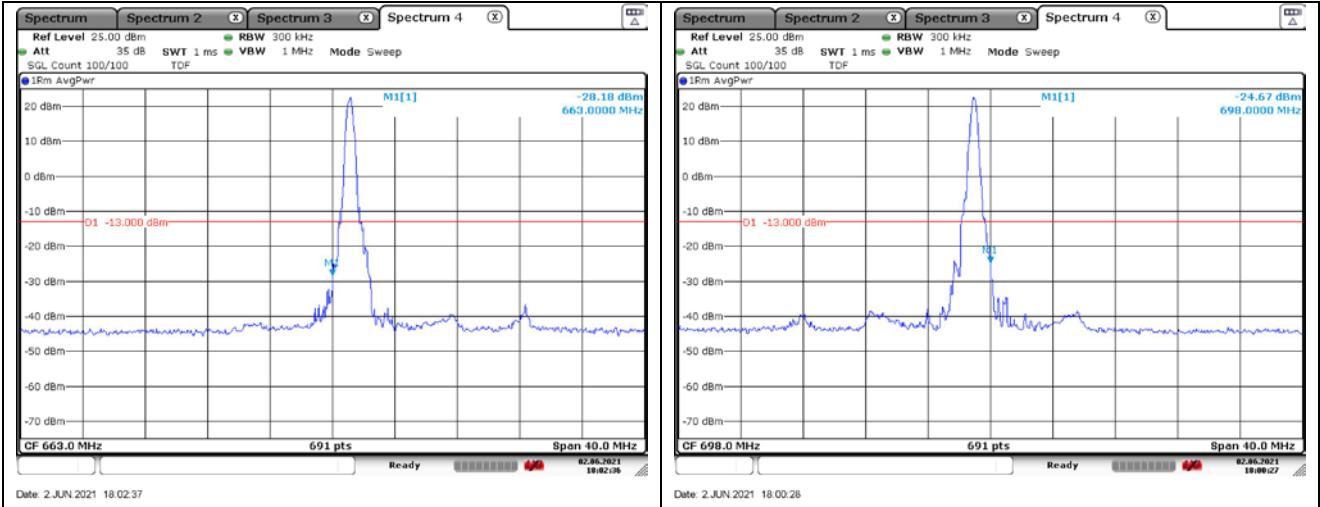

**QPSK Low Channel - Full RB**

**QPSK High Channel - Full RB**

**LTE band 71 (15 MHz)**

**16QAM Low Channel - 1 RB**

**16QAM High Channel - 1 RB**

**16QAM Low Channel - Full RB**

**16QAM High Channel - Full RB**

**LTE band 71 (20 MHz)**

**QPSK Low Channel - 1 RB**

**QPSK High Channel - 1 RB**

**QPSK Low Channel - Full RB**

**QPSK High Channel - Full RB**

**LTE band 71 (20 MHz)**

**16QAM Low Channel - 1 RB**

**16QAM High Channel - 1 RB**