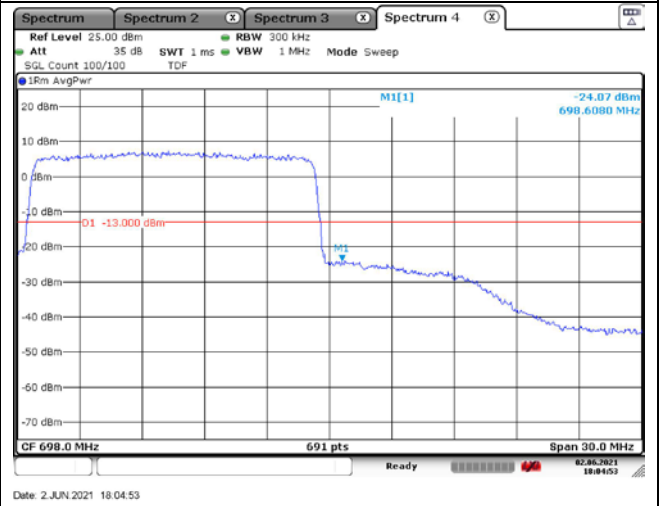

**LTE band 71 (10 MHz)**

**16QAM Low Channel - 1 RB**

**16QAM High Channel - 1 RB**

**16QAM Low Channel - Full RB**

**16QAM High Channel - Full RB**

**LTE band 71 (15 MHz)**

**QPSK Low Channel - 1 RB**

**QPSK High Channel - 1 RB**

**QPSK Low Channel - Full RB**

**QPSK High Channel - Full RB**

**LTE band 71 (15 MHz)**

**16QAM Low Channel - 1 RB**

**16QAM High Channel - 1 RB**

**16QAM Low Channel - Full RB**

**16QAM High Channel - Full RB**