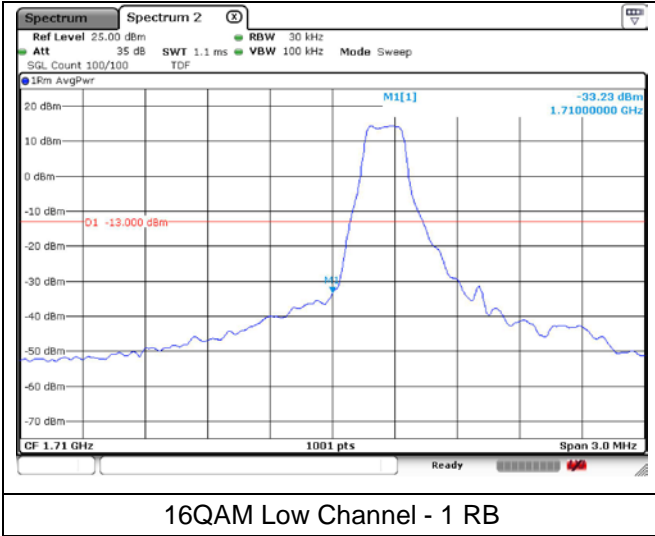

**LTE band 66/4 (1.4 MHz)**

**LTE band 4 (1.4 MHz)**

**LTE band 66 (1.4 MHz)**

**LTE band 66/4 (1.4 MHz)**

16QAM Low Channel - 1 RB

16QAM Low Channel - Full RB

**LTE band 4 (1.4 MHz)**

16QAM High Channel - 1 RB

16QAM High Channel - Full RB

**LTE band 66 (1.4 MHz)**

16QAM High Channel - 1 RB

16QAM High Channel - Full RB

**LTE band 66/4 (3 MHz)**

QPSK Low Channel - 1 RB

QPSK Low Channel - Full RB

**LTE band 4 (3 MHz)**