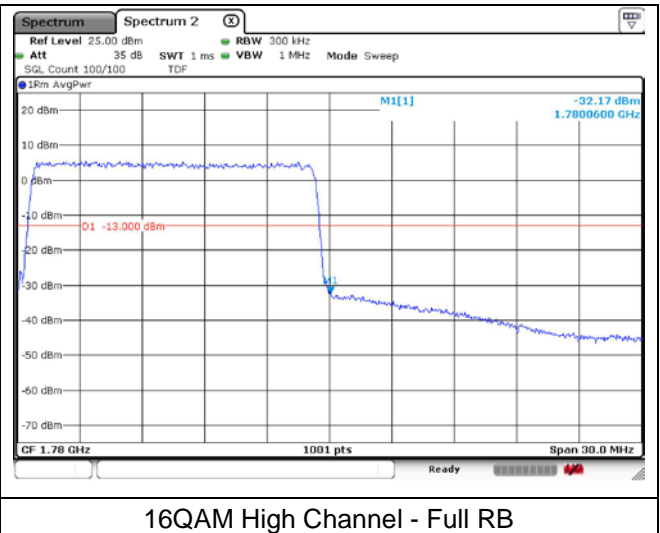

**LTE band 66 (15 MHz)**

QPSK High Channel - 1 RB

QPSK High Channel - Full RB

**LTE band 66/4 (15 MHz)**

16QAM Low Channel - 1 RB

16QAM Low Channel - Full RB

**LTE band 4 (15 MHz)**

16QAM High Channel - 1 RB

16QAM High Channel - Full RB

**LTE band 66 (15 MHz)**

16QAM High Channel - 1 RB

16QAM High Channel - Full RB

**LTE band 66/4 (20 MHz)**

QPSK Low Channel - 1 RB

QPSK Low Channel - Full RB

**LTE band 4 (20 MHz)**