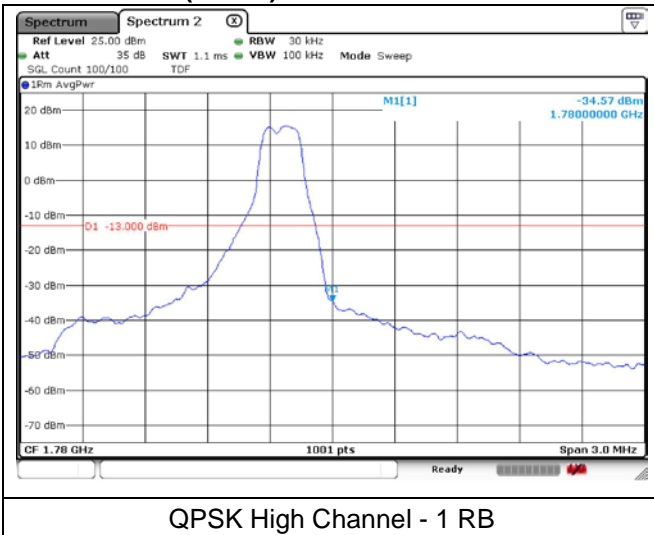

**LTE band 66/4 (1.4 MHz)**

**LTE band 4 (1.4 MHz)**

**LTE band 66 (1.4 MHz)**

**LTE band 66/4 (1.4 MHz)**

16QAM Low Channel - 1 RB

16QAM Low Channel - Full RB

**LTE band 4 (1.4 MHz)**

16QAM High Channel - 1 RB

16QAM High Channel - Full RB

**LTE band 66 (1.4 MHz)**

16QAM High Channel - 1 RB

16QAM High Channel - Full RB

**LTE band 66/4 (3 MHz)**

QPSK Low Channel - 1 RB

QPSK Low Channel - Full RB

**LTE band 4 (3 MHz)**