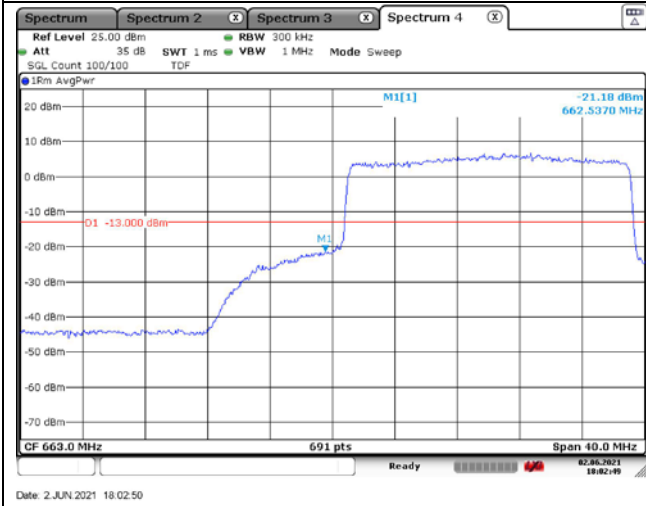

QPSK Low Channel - 1 RB