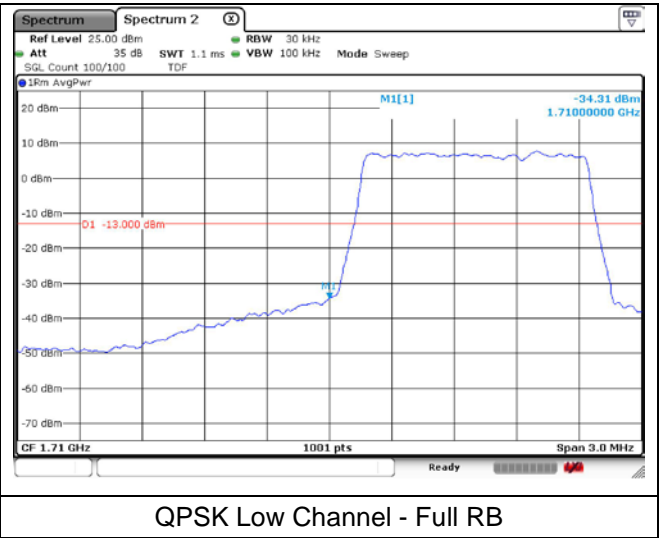

**LTE band 66/4 (1.4 MHz)**

**LTE band 4 (1.4 MHz)**

**LTE band 66 (1.4 MHz)**

**LTE band 66/4 (1.4 MHz)**

16QAM Low Channel - 1 RB

16QAM Low Channel - Full RB

**LTE band 4 (1.4 MHz)**

16QAM High Channel - 1 RB

16QAM High Channel - Full RB

**LTE band 66 (1.4 MHz)**

16QAM High Channel - 1 RB

16QAM High Channel - Full RB

**LTE band 66/4 (3 MHz)**

QPSK Low Channel - 1 RB

QPSK Low Channel - Full RB

**LTE band 4 (3 MHz)**