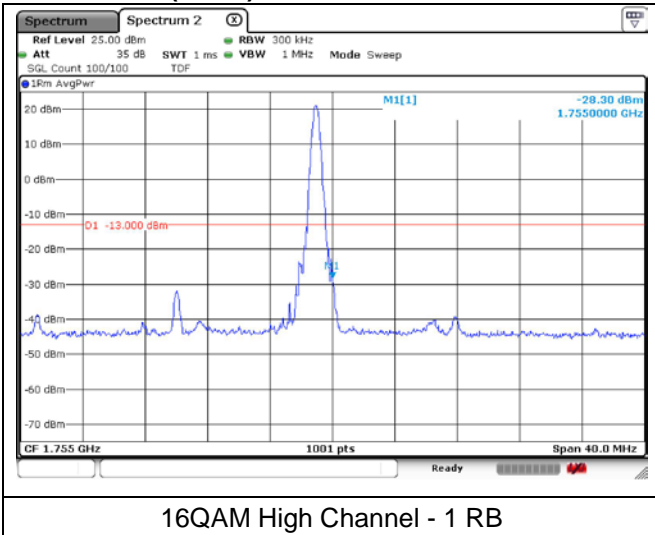

QPSK High Channel - 1 RB

QPSK High Channel - Full RB

**LTE band 66 (20 MHz)**

QPSK High Channel - 1 RB

QPSK High Channel - Full RB

**LTE band 66/4 (20 MHz)**

**LTE band 4 (20 MHz)**

**LTE band 66 (20 MHz)**

**LTE band 71 (5 MHz)**

**QPSK Low Channel - 1 RB**

**QPSK High Channel - 1 RB**

**QPSK Low Channel - Full RB**

**QPSK High Channel - Full RB**

**LTE band 71 (5 MHz)**

**16QAM Low Channel - 1 RB**

**16QAM High Channel - 1 RB**