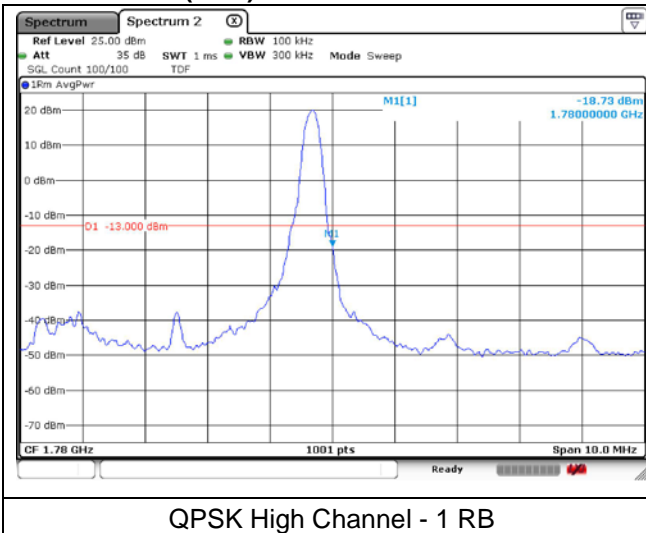

**LTE band 4 (3 MHz)**

16QAM High Channel - 1 RB

16QAM High Channel - Full RB

**LTE band 66 (3 MHz)**

16QAM High Channel - 1 RB

16QAM High Channel - Full RB

LTE band 66/4 (5 MHz)

QPSK Low Channel - 1 RB

QPSK Low Channel - Full RB

LTE band 4 (5 MHz)

QPSK High Channel - 1 RB

QPSK High Channel - Full RB

LTE band 66 (5 MHz)

QPSK High Channel - 1 RB

QPSK High Channel - Full RB

LTE band 66/4 (5 MHz)

16QAM Low Channel - 1 RB

16QAM Low Channel - Full RB

LTE band 4 (5 MHz)

16QAM High Channel - 1 RB

16QAM High Channel - Full RB

LTE band 66 (5 MHz)

16QAM High Channel - 1 RB

16QAM High Channel - Full RB