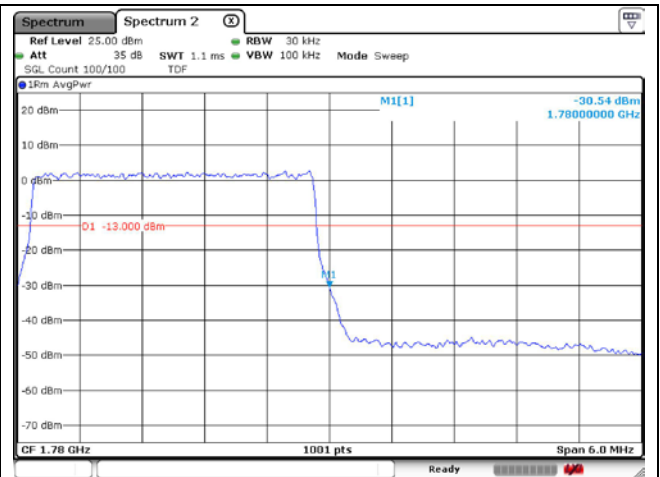

QPSK High Channel - 1 RB

QPSK High Channel - Full RB

**LTE band 66 (3 MHz)**

QPSK High Channel - 1 RB

QPSK High Channel - Full RB

**LTE band 66/4 (3 MHz)**

16QAM Low Channel - 1 RB

16QAM Low Channel - Full RB

**LTE band 4 (3 MHz)**

16QAM High Channel - 1 RB

16QAM High Channel - Full RB

**LTE band 66 (3 MHz)**

16QAM High Channel - 1 RB

16QAM High Channel - Full RB

LTE band 66/4 (5 MHz)

QPSK Low Channel - 1 RB

QPSK Low Channel - Full RB

LTE band 4 (5 MHz)

QPSK High Channel - 1 RB

QPSK High Channel - Full RB

LTE band 66 (5 MHz)

QPSK High Channel - 1 RB

QPSK High Channel - Full RB

LTE band 66/4 (5 MHz)