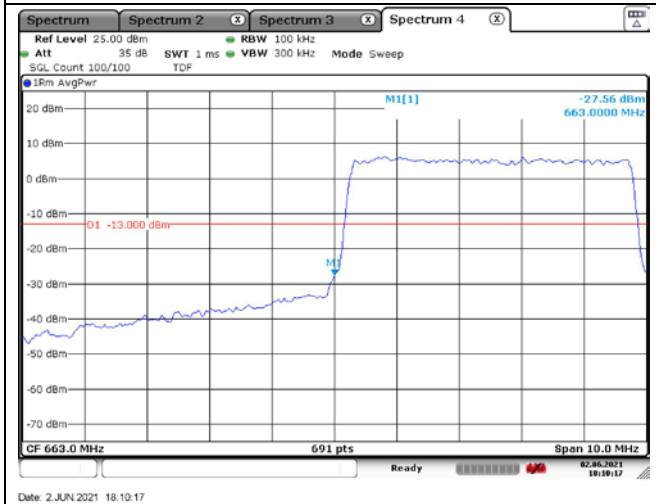

**LTE band 71 (5 MHz)**

**QPSK Low Channel - 1 RB**

**QPSK High Channel - 1 RB**

**QPSK Low Channel - Full RB**

**QPSK High Channel - Full RB**

**LTE band 71 (5 MHz)**

**16QAM Low Channel - 1 RB**

**16QAM High Channel - 1 RB**

**16QAM Low Channel - Full RB**

**16QAM High Channel - Full RB**

**LTE band 71 (10 MHz)**

**QPSK Low Channel - 1 RB**

**QPSK High Channel - 1 RB**

**QPSK Low Channel - Full RB**

**QPSK High Channel - Full RB**