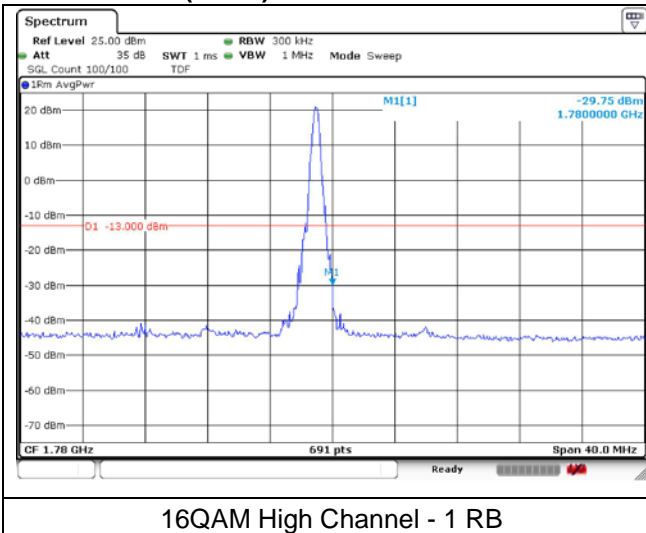

**LTE band 66/4 (15 MHz)**

**LTE band 4 (15 MHz)**

**LTE band 66 (15 MHz)**

**LTE band 66/4 (20 MHz)**

QPSK Low Channel - 1 RB

QPSK Low Channel - Full RB

**LTE band 4 (20 MHz)**

QPSK High Channel - 1 RB

QPSK High Channel - Full RB

**LTE band 66 (20 MHz)**

QPSK High Channel - 1 RB

QPSK High Channel - Full RB

**LTE band 66/4 (20 MHz)**

**LTE band 4 (20 MHz)**

**LTE band 66 (20 MHz)**

LTE band 71 (5 MHz)

**LTE band 71 (5 MHz)**

**LTE band 71 (10 MHz)**

**LTE band 71 (10 MHz)**

LTE band 71 (15 MHz)

**LTE band 71 (15 MHz)**

**LTE band 71 (20 MHz)**

**LTE band 71 (20 MHz)**

16QAM Low Channel - 1 RB

16QAM High Channel - 1 RB

16QAM Low Channel - Full RB

16QAM High Channel - Full RB

**SIM 2**

**LTE band 7 (5 MHz)**

QPSK Low Channel - 1 RB

QPSK High Channel - 1 RB

QPSK Low Channel - Full RB