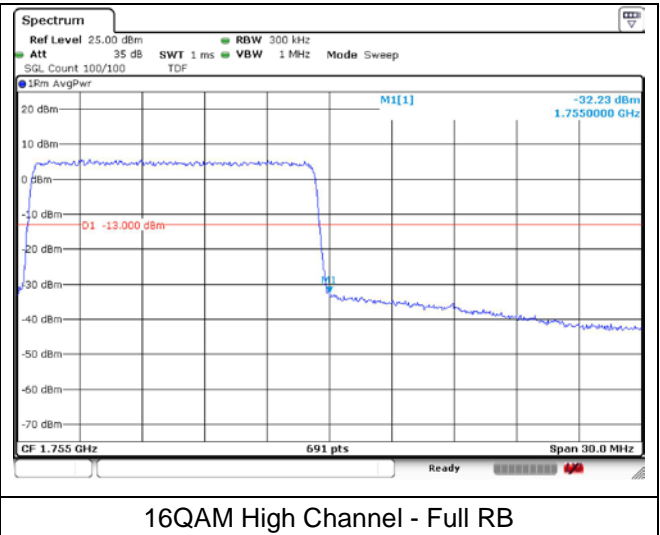

**LTE band 66/4 (15 MHz)**

**LTE band 4 (15 MHz)**

**LTE band 66 (15 MHz)**

**LTE band 66/4 (20 MHz)**

QPSK Low Channel - 1 RB

QPSK Low Channel - Full RB

**LTE band 4 (20 MHz)**

QPSK High Channel - 1 RB

QPSK High Channel - Full RB

**LTE band 66 (20 MHz)**

QPSK High Channel - 1 RB

QPSK High Channel - Full RB

**LTE band 66/4 (20 MHz)**

**LTE band 4 (20 MHz)**

**LTE band 66 (20 MHz)**

LTE band 71 (5 MHz)

**LTE band 71 (5 MHz)**

**LTE band 71 (10 MHz)**

**LTE band 71 (10 MHz)**

LTE band 71 (15 MHz)

**LTE band 71 (15 MHz)**

**LTE band 71 (20 MHz)**

**LTE band 71 (20 MHz)**

16QAM Low Channel - 1 RB