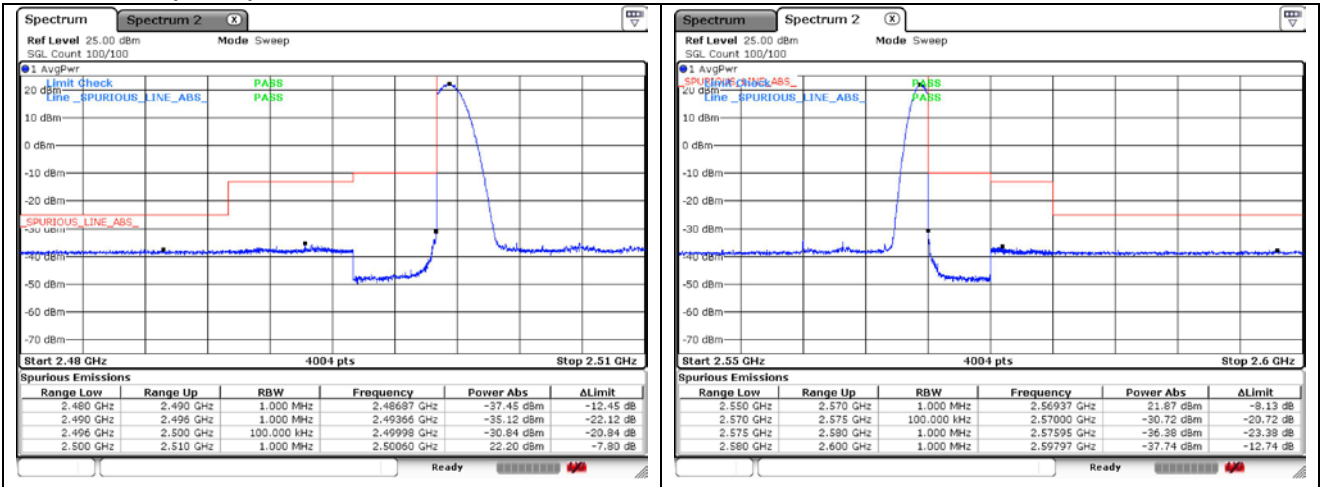

16QAM High Channel - 1 RB

16QAM Low Channel - Full RB

16QAM High Channel - Full RB

**SIM 2**

**LTE band 7 (5 MHz)**

QPSK Low Channel - 1 RB

QPSK High Channel - 1 RB

QPSK Low Channel - Full RB

QPSK High Channel - Full RB

**LTE band 7 (5 MHz)**

16QAM Low Channel - 1 RB

16QAM High Channel - 1 RB

16QAM Low Channel - Full RB

16QAM High Channel - Full RB

**LTE band 7 (10 MHz)**

**QPSK Low Channel - 1 RB**

**QPSK High Channel - 1 RB**

**QPSK Low Channel - Full RB**

**QPSK High Channel - Full RB**

**LTE band 7 (10 MHz)**

**LTE band 7 (15 MHz)**

QPSK Low Channel - 1 RB

QPSK High Channel - 1 RB

QPSK Low Channel - Full RB