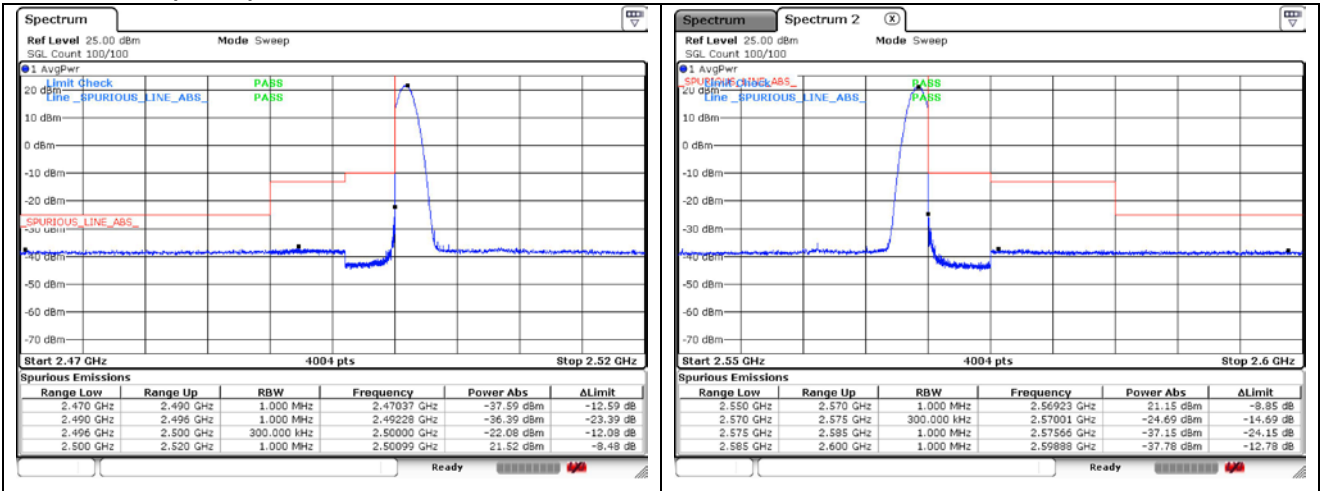

QPSK High Channel - Full RB

**LTE band 7 (5 MHz)**

16QAM Low Channel - 1 RB

16QAM High Channel - 1 RB

16QAM Low Channel - Full RB

16QAM High Channel - Full RB

**LTE band 7 (10 MHz)**

**QPSK Low Channel - 1 RB**

**QPSK High Channel - 1 RB**

**QPSK Low Channel - Full RB**

**QPSK High Channel - Full RB**

**LTE band 7 (10 MHz)**

**LTE band 7 (15 MHz)**

QPSK Low Channel - 1 RB

QPSK High Channel - 1 RB

QPSK Low Channel - Full RB

QPSK High Channel - Full RB

**LTE band 7 (15 MHz)**

16QAM Low Channel - 1 RB

16QAM High Channel - 1 RB

16QAM Low Channel - Full RB

16QAM High Channel - Full RB

**LTE band 7 (20 MHz)**

QPSK Low Channel - 1 RB

LTE band 12 (1.4 MHz)