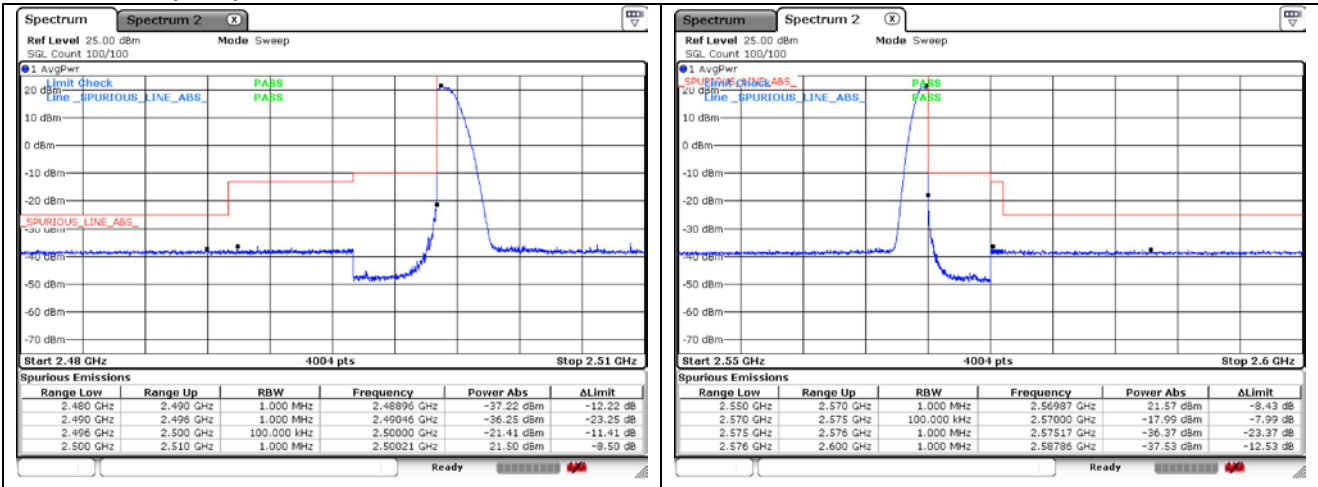

**LTE band 71 (5 MHz)**

**LTE band 71 (10 MHz)**

**LTE band 71 (10 MHz)**

LTE band 71 (15 MHz)

**LTE band 71 (15 MHz)**

**LTE band 71 (20 MHz)**

**LTE band 71 (20 MHz)**

16QAM Low Channel - 1 RB

16QAM High Channel - 1 RB

16QAM Low Channel - Full RB

16QAM High Channel - Full RB

**SIM 2**

**LTE band 7 (5 MHz)**

QPSK Low Channel - 1 RB

QPSK High Channel - 1 RB

QPSK Low Channel - Full RB

QPSK High Channel - Full RB

**LTE band 7 (5 MHz)**

16QAM Low Channel - 1 RB

16QAM High Channel - 1 RB

16QAM Low Channel - Full RB

16QAM High Channel - Full RB

**LTE band 7 (10 MHz)**

**QPSK Low Channel - 1 RB**

**QPSK High Channel - 1 RB**

**QPSK Low Channel - Full RB**

**QPSK High Channel - Full RB**

**LTE band 7 (10 MHz)**

**LTE band 7 (15 MHz)**

QPSK Low Channel - 1 RB

QPSK High Channel - 1 RB

QPSK Low Channel - Full RB