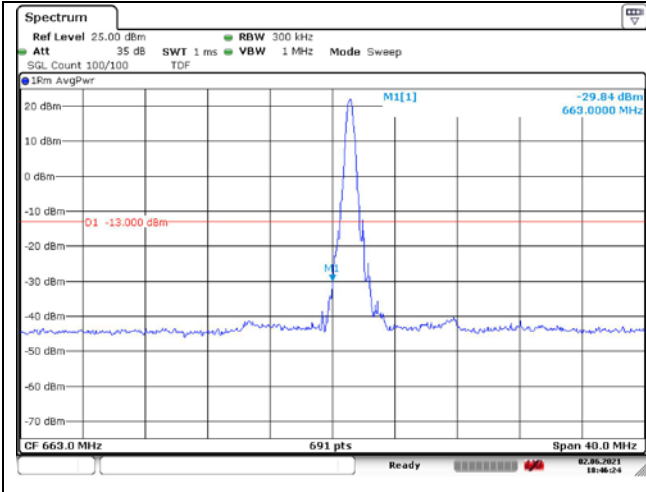

QPSK High Channel - Full RB

**LTE band 66 (20 MHz)**

QPSK High Channel - 1 RB

QPSK High Channel - Full RB

**LTE band 66/4 (20 MHz)**

**LTE band 4 (20 MHz)**

**LTE band 66 (20 MHz)**

LTE band 71 (5 MHz)

**LTE band 71 (5 MHz)**

**LTE band 71 (10 MHz)**

**LTE band 71 (10 MHz)**

LTE band 71 (15 MHz)

**LTE band 71 (15 MHz)**

**LTE band 71 (20 MHz)**

**LTE band 71 (20 MHz)**

16QAM Low Channel - 1 RB

16QAM High Channel - 1 RB

16QAM Low Channel - Full RB

16QAM High Channel - Full RB

**SIM 2**

**LTE band 7 (5 MHz)**

QPSK Low Channel - 1 RB

QPSK High Channel - 1 RB

QPSK Low Channel - Full RB