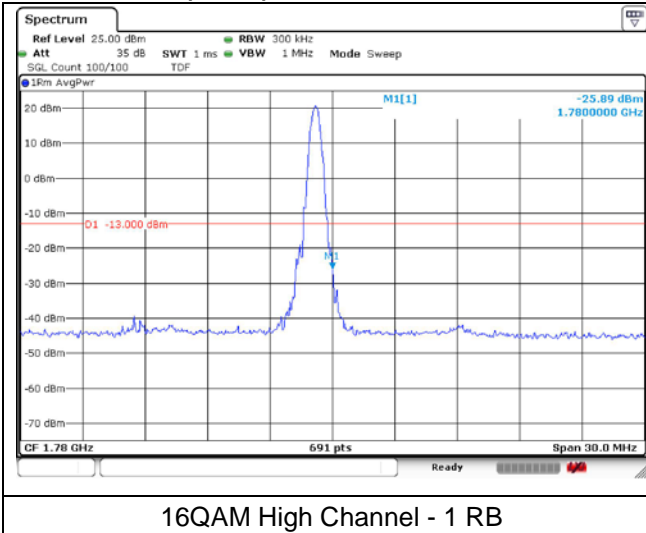

**LTE band 66/4 (15 MHz)**

**LTE band 4 (15 MHz)**

**LTE band 66 (15 MHz)**

**LTE band 66/4 (20 MHz)**

QPSK Low Channel - 1 RB

QPSK Low Channel - Full RB

**LTE band 4 (20 MHz)**

QPSK High Channel - 1 RB

QPSK High Channel - Full RB

**LTE band 66 (20 MHz)**

QPSK High Channel - 1 RB

QPSK High Channel - Full RB

**LTE band 66/4 (20 MHz)**

**LTE band 4 (20 MHz)**

**LTE band 66 (20 MHz)**

LTE band 71 (5 MHz)

**LTE band 71 (5 MHz)**

**LTE band 71 (10 MHz)**

**LTE band 71 (10 MHz)**

LTE band 71 (15 MHz)

**LTE band 71 (15 MHz)**

**LTE band 71 (20 MHz)**

**LTE band 71 (20 MHz)**

16QAM Low Channel - 1 RB