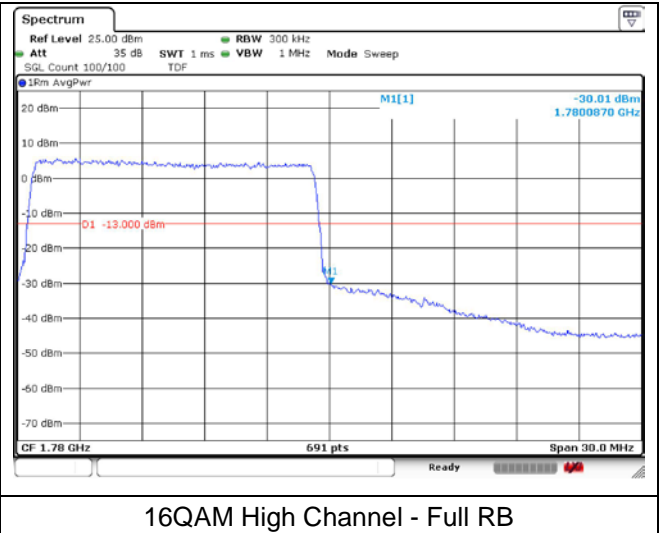

**LTE band 66/4 (15 MHz)**

**LTE band 4 (15 MHz)**

**LTE band 66 (15 MHz)**

**LTE band 66/4 (20 MHz)**

QPSK Low Channel - 1 RB

QPSK Low Channel - Full RB

**LTE band 4 (20 MHz)**

QPSK High Channel - 1 RB

QPSK High Channel - Full RB

**LTE band 66 (20 MHz)**

QPSK High Channel - 1 RB

QPSK High Channel - Full RB

**LTE band 66/4 (20 MHz)**

**LTE band 4 (20 MHz)**

**LTE band 66 (20 MHz)**

LTE band 71 (5 MHz)

**LTE band 71 (5 MHz)**

**LTE band 71 (10 MHz)**

**LTE band 71 (10 MHz)**

LTE band 71 (15 MHz)

**LTE band 71 (15 MHz)**

**LTE band 71 (20 MHz)**

**LTE band 71 (20 MHz)**

16QAM Low Channel - 1 RB