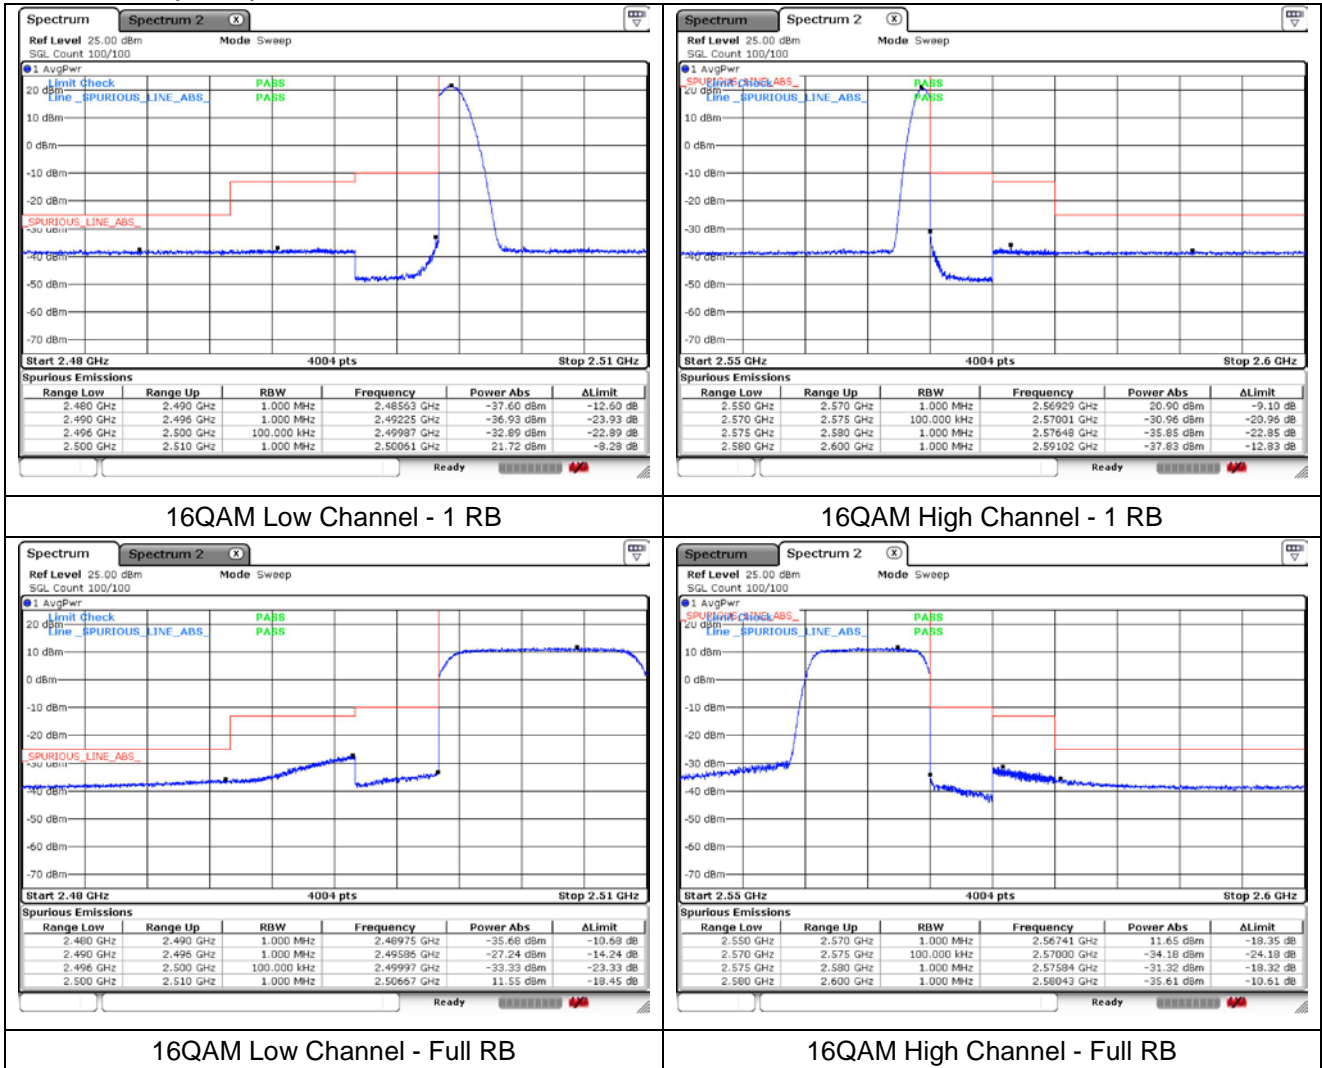

16QAM High Channel - 1 RB

16QAM Low Channel - Full RB

16QAM High Channel - Full RB

**SIM 2**

**LTE band 7 (5 MHz)**

QPSK Low Channel - 1 RB

QPSK High Channel - 1 RB

QPSK Low Channel - Full RB

QPSK High Channel - Full RB

**LTE band 7 (5 MHz)**

16QAM Low Channel - 1 RB

16QAM High Channel - 1 RB

16QAM Low Channel - Full RB

16QAM High Channel - Full RB

**LTE band 7 (10 MHz)**

**QPSK Low Channel - 1 RB**

**QPSK High Channel - 1 RB**

**QPSK Low Channel - Full RB**

**QPSK High Channel - Full RB**

**LTE band 7 (10 MHz)**

**LTE band 7 (15 MHz)**

QPSK Low Channel - 1 RB

QPSK High Channel - 1 RB

QPSK Low Channel - Full RB

QPSK High Channel - Full RB

**LTE band 7 (15 MHz)**

16QAM Low Channel - 1 RB

16QAM High Channel - 1 RB

16QAM Low Channel - Full RB

16QAM High Channel - Full RB

**LTE band 7 (20 MHz)**

QPSK Low Channel - 1 RB