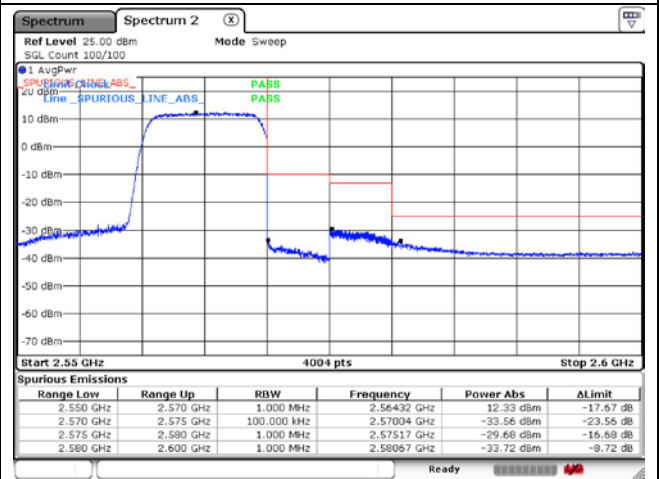

16QAM High Channel - 1 RB

16QAM Low Channel - Full RB

16QAM High Channel - Full RB

**SIM 2**

**LTE band 7 (5 MHz)**

QPSK Low Channel - 1 RB

QPSK High Channel - 1 RB

QPSK Low Channel - Full RB

QPSK High Channel - Full RB

**LTE band 7 (5 MHz)**

16QAM Low Channel - 1 RB

16QAM High Channel - 1 RB

16QAM Low Channel - Full RB

16QAM High Channel - Full RB

**LTE band 7 (10 MHz)**

**QPSK Low Channel - 1 RB**

**QPSK High Channel - 1 RB**

**QPSK Low Channel - Full RB**

**QPSK High Channel - Full RB**

**LTE band 7 (10 MHz)**

**LTE band 7 (15 MHz)**

QPSK Low Channel - 1 RB

QPSK High Channel - 1 RB

QPSK Low Channel - Full RB