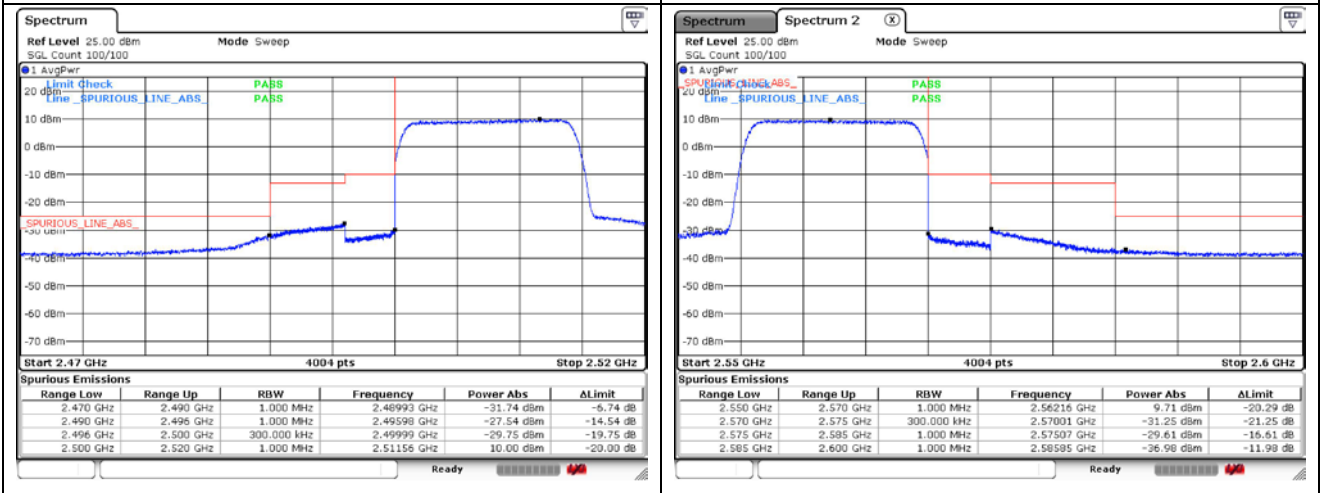

**QPSK High Channel - 1 RB**

**QPSK Low Channel - Full RB**

**QPSK High Channel - Full RB**

**LTE band 7 (10 MHz)**

**LTE band 7 (15 MHz)**

QPSK Low Channel - 1 RB

QPSK High Channel - 1 RB

QPSK Low Channel - Full RB

QPSK High Channel - Full RB

**LTE band 7 (15 MHz)**

16QAM Low Channel - 1 RB

16QAM High Channel - 1 RB

16QAM Low Channel - Full RB

16QAM High Channel - Full RB

**LTE band 7 (20 MHz)**

QPSK Low Channel - 1 RB

QPSK High Channel - 1 RB

QPSK Low Channel - Full RB

QPSK High Channel - Full RB

**LTE band 7 (20 MHz)**

16QAM Low Channel - 1 RB

16QAM High Channel - 1 RB

16QAM Low Channel - Full RB

16QAM High Channel - Full RB

LTE band 12 (1.4 MHz)