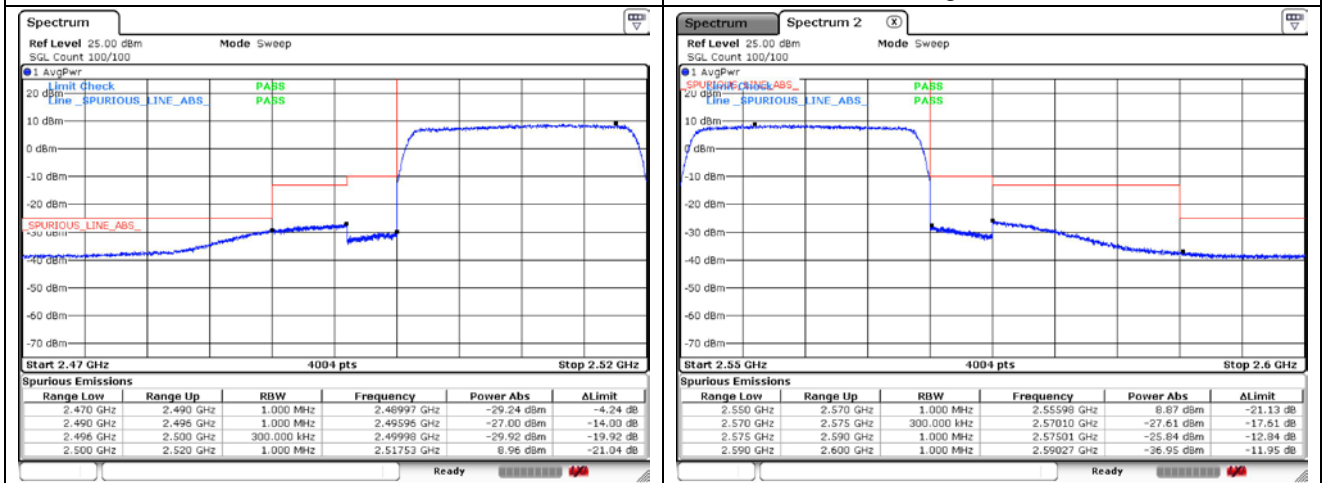

QPSK High Channel - Full RB

**LTE band 7 (15 MHz)**

16QAM Low Channel - 1 RB

16QAM High Channel - 1 RB

16QAM Low Channel - Full RB

16QAM High Channel - Full RB

**LTE band 7 (20 MHz)**

QPSK Low Channel - 1 RB

QPSK High Channel - 1 RB

QPSK Low Channel - Full RB

QPSK High Channel - Full RB

**LTE band 7 (20 MHz)**

16QAM Low Channel - 1 RB

16QAM High Channel - 1 RB

16QAM Low Channel - Full RB

16QAM High Channel - Full RB

LTE band 12 (1.4 MHz)