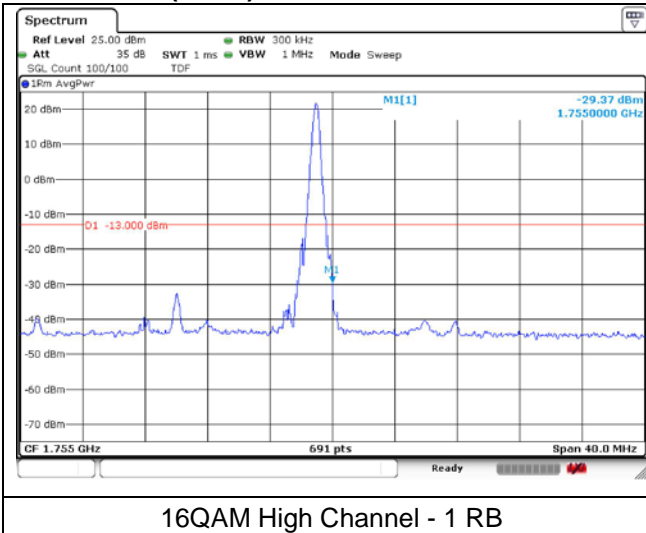

**LTE band 66/4 (15 MHz)**

**LTE band 4 (15 MHz)**

**LTE band 66 (15 MHz)**

**LTE band 66/4 (20 MHz)**

QPSK Low Channel - 1 RB

QPSK Low Channel - Full RB

**LTE band 4 (20 MHz)**

QPSK High Channel - 1 RB

QPSK High Channel - Full RB

**LTE band 66 (20 MHz)**

QPSK High Channel - 1 RB

QPSK High Channel - Full RB

**LTE band 66/4 (20 MHz)**

**LTE band 4 (20 MHz)**

**LTE band 66 (20 MHz)**

LTE band 71 (5 MHz)

**LTE band 71 (5 MHz)**

**LTE band 71 (10 MHz)**

**LTE band 71 (10 MHz)**

LTE band 71 (15 MHz)

**LTE band 71 (15 MHz)**

**LTE band 71 (20 MHz)**

**LTE band 71 (20 MHz)**

16QAM Low Channel - 1 RB

16QAM High Channel - 1 RB

16QAM Low Channel - Full RB

16QAM High Channel - Full RB

**SIM 2**

**LTE band 7 (5 MHz)**

QPSK Low Channel - 1 RB

QPSK High Channel - 1 RB

QPSK Low Channel - Full RB