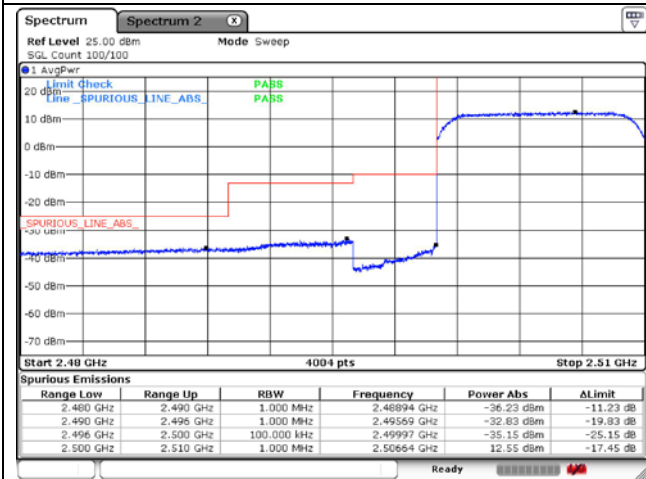

16QAM High Channel - 1 RB

16QAM Low Channel - Full RB

16QAM High Channel - Full RB

**SIM 2**

**LTE band 7 (5 MHz)**

QPSK Low Channel - 1 RB

QPSK High Channel - 1 RB

QPSK Low Channel - Full RB

QPSK High Channel - Full RB

**LTE band 7 (5 MHz)**

16QAM Low Channel - 1 RB

16QAM High Channel - 1 RB

16QAM Low Channel - Full RB

16QAM High Channel - Full RB

**LTE band 7 (10 MHz)**

**QPSK Low Channel - 1 RB**

**QPSK High Channel - 1 RB**

**QPSK Low Channel - Full RB**

**QPSK High Channel - Full RB**

**LTE band 7 (10 MHz)**

**LTE band 7 (15 MHz)**

QPSK Low Channel - 1 RB

QPSK High Channel - 1 RB

QPSK Low Channel - Full RB