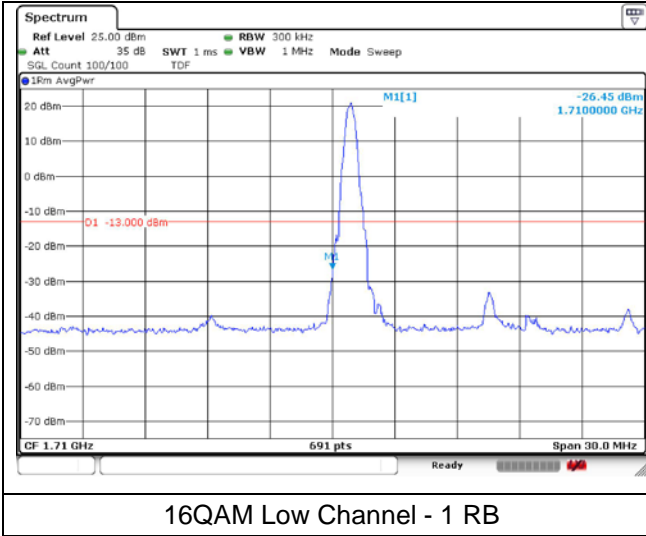

**LTE band 66/4 (15 MHz)**

**LTE band 4 (15 MHz)**

**LTE band 66 (15 MHz)**

**LTE band 66/4 (20 MHz)**

QPSK Low Channel - 1 RB

QPSK Low Channel - Full RB

**LTE band 4 (20 MHz)**

QPSK High Channel - 1 RB

QPSK High Channel - Full RB

**LTE band 66 (20 MHz)**

QPSK High Channel - 1 RB

QPSK High Channel - Full RB

**LTE band 66/4 (20 MHz)**

**LTE band 4 (20 MHz)**

**LTE band 66 (20 MHz)**

LTE band 71 (5 MHz)

**LTE band 71 (5 MHz)**

**LTE band 71 (10 MHz)**

**LTE band 71 (10 MHz)**

LTE band 71 (15 MHz)

**LTE band 71 (15 MHz)**

**LTE band 71 (20 MHz)**

**LTE band 71 (20 MHz)**

16QAM Low Channel - 1 RB