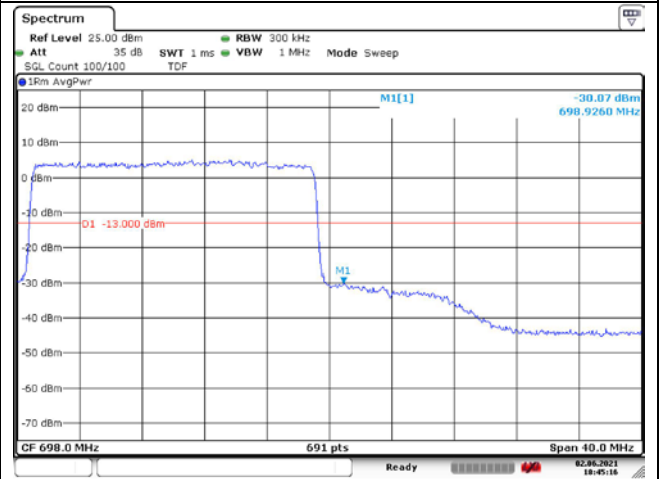

QPSK High Channel - Full RB

**LTE band 66 (20 MHz)**

QPSK High Channel - 1 RB

QPSK High Channel - Full RB

**LTE band 66/4 (20 MHz)**

**LTE band 4 (20 MHz)**

**LTE band 66 (20 MHz)**

LTE band 71 (5 MHz)

**LTE band 71 (5 MHz)**

**LTE band 71 (10 MHz)**

**LTE band 71 (10 MHz)**

LTE band 71 (15 MHz)

**LTE band 71 (15 MHz)**

**LTE band 71 (20 MHz)**

**LTE band 71 (20 MHz)**

16QAM Low Channel - 1 RB

16QAM High Channel - 1 RB

16QAM Low Channel - Full RB

16QAM High Channel - Full RB

**SIM 2**

**LTE band 7 (5 MHz)**

QPSK Low Channel - 1 RB

QPSK High Channel - 1 RB

QPSK Low Channel - Full RB