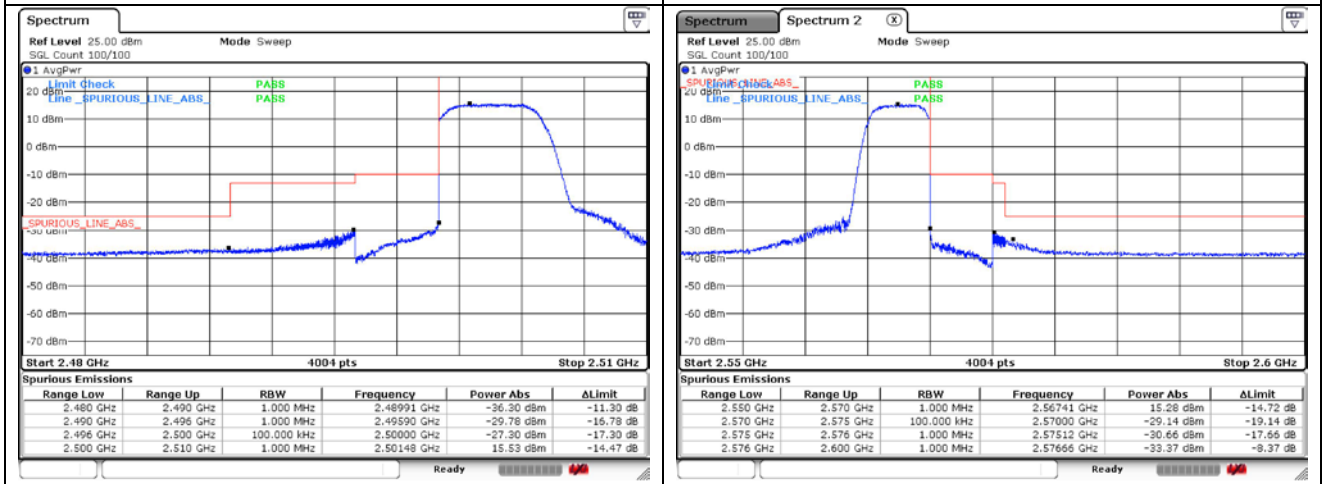

**LTE band 71 (5 MHz)**

**LTE band 71 (10 MHz)**

**LTE band 71 (10 MHz)**

LTE band 71 (15 MHz)

**LTE band 71 (15 MHz)**

**LTE band 71 (20 MHz)**

**LTE band 71 (20 MHz)**

16QAM Low Channel - 1 RB

16QAM High Channel - 1 RB

16QAM Low Channel - Full RB

16QAM High Channel - Full RB

**SIM 2**

**LTE band 7 (5 MHz)**

QPSK Low Channel - 1 RB

QPSK High Channel - 1 RB

QPSK Low Channel - Full RB

QPSK High Channel - Full RB

**LTE band 7 (5 MHz)**

16QAM Low Channel - 1 RB

16QAM High Channel - 1 RB

16QAM Low Channel - Full RB

16QAM High Channel - Full RB

**LTE band 7 (10 MHz)**

**QPSK Low Channel - 1 RB**

**QPSK High Channel - 1 RB**

**QPSK Low Channel - Full RB**

**QPSK High Channel - Full RB**

**LTE band 7 (10 MHz)**

**LTE band 7 (15 MHz)**

QPSK Low Channel - 1 RB

QPSK High Channel - 1 RB

QPSK Low Channel - Full RB