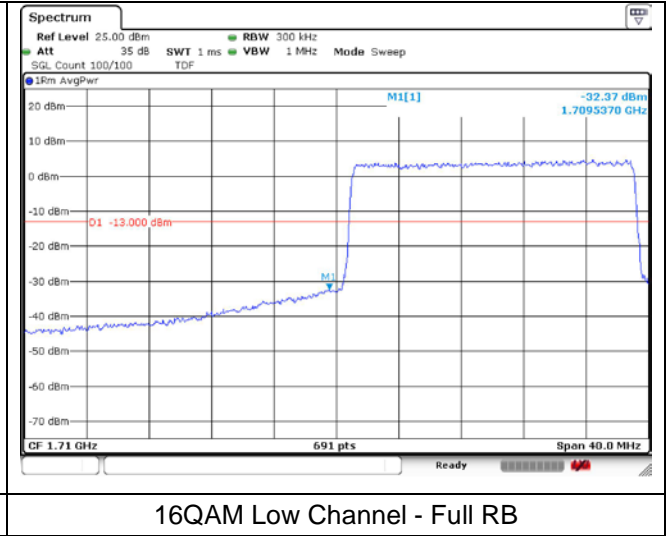

**LTE band 66/4 (15 MHz)**

**LTE band 4 (15 MHz)**

**LTE band 66 (15 MHz)**

**LTE band 66/4 (20 MHz)**

QPSK Low Channel - 1 RB

QPSK Low Channel - Full RB

**LTE band 4 (20 MHz)**

QPSK High Channel - 1 RB

QPSK High Channel - Full RB

**LTE band 66 (20 MHz)**

QPSK High Channel - 1 RB

QPSK High Channel - Full RB

**LTE band 66/4 (20 MHz)**

**LTE band 4 (20 MHz)**

**LTE band 66 (20 MHz)**

LTE band 71 (5 MHz)

**LTE band 71 (5 MHz)**

**LTE band 71 (10 MHz)**

**LTE band 71 (10 MHz)**

LTE band 71 (15 MHz)

**LTE band 71 (15 MHz)**

**LTE band 71 (20 MHz)**

**LTE band 71 (20 MHz)**

16QAM Low Channel - 1 RB

16QAM High Channel - 1 RB

16QAM Low Channel - Full RB

16QAM High Channel - Full RB

**SIM 2**

**LTE band 7 (5 MHz)**

QPSK Low Channel - 1 RB

QPSK High Channel - 1 RB

QPSK Low Channel - Full RB