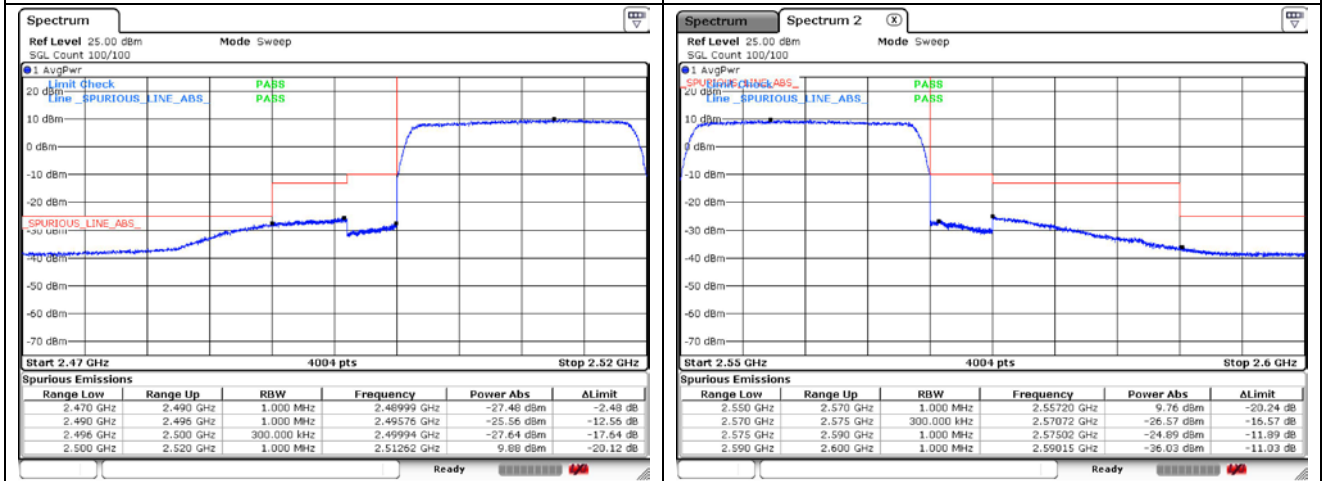

**QPSK High Channel - 1 RB**

**QPSK Low Channel - Full RB**

**QPSK High Channel - Full RB**

**LTE band 7 (10 MHz)**

**LTE band 7 (15 MHz)**

QPSK Low Channel - 1 RB

QPSK High Channel - 1 RB

QPSK Low Channel - Full RB

QPSK High Channel - Full RB

**LTE band 7 (15 MHz)**

16QAM Low Channel - 1 RB

16QAM High Channel - 1 RB

16QAM Low Channel - Full RB

16QAM High Channel - Full RB

**LTE band 7 (20 MHz)**

QPSK Low Channel - 1 RB

QPSK High Channel - 1 RB

QPSK Low Channel - Full RB

QPSK High Channel - Full RB

**LTE band 7 (20 MHz)**

16QAM Low Channel - 1 RB

16QAM High Channel - 1 RB

16QAM Low Channel - Full RB

16QAM High Channel - Full RB

LTE band 12 (1.4 MHz)