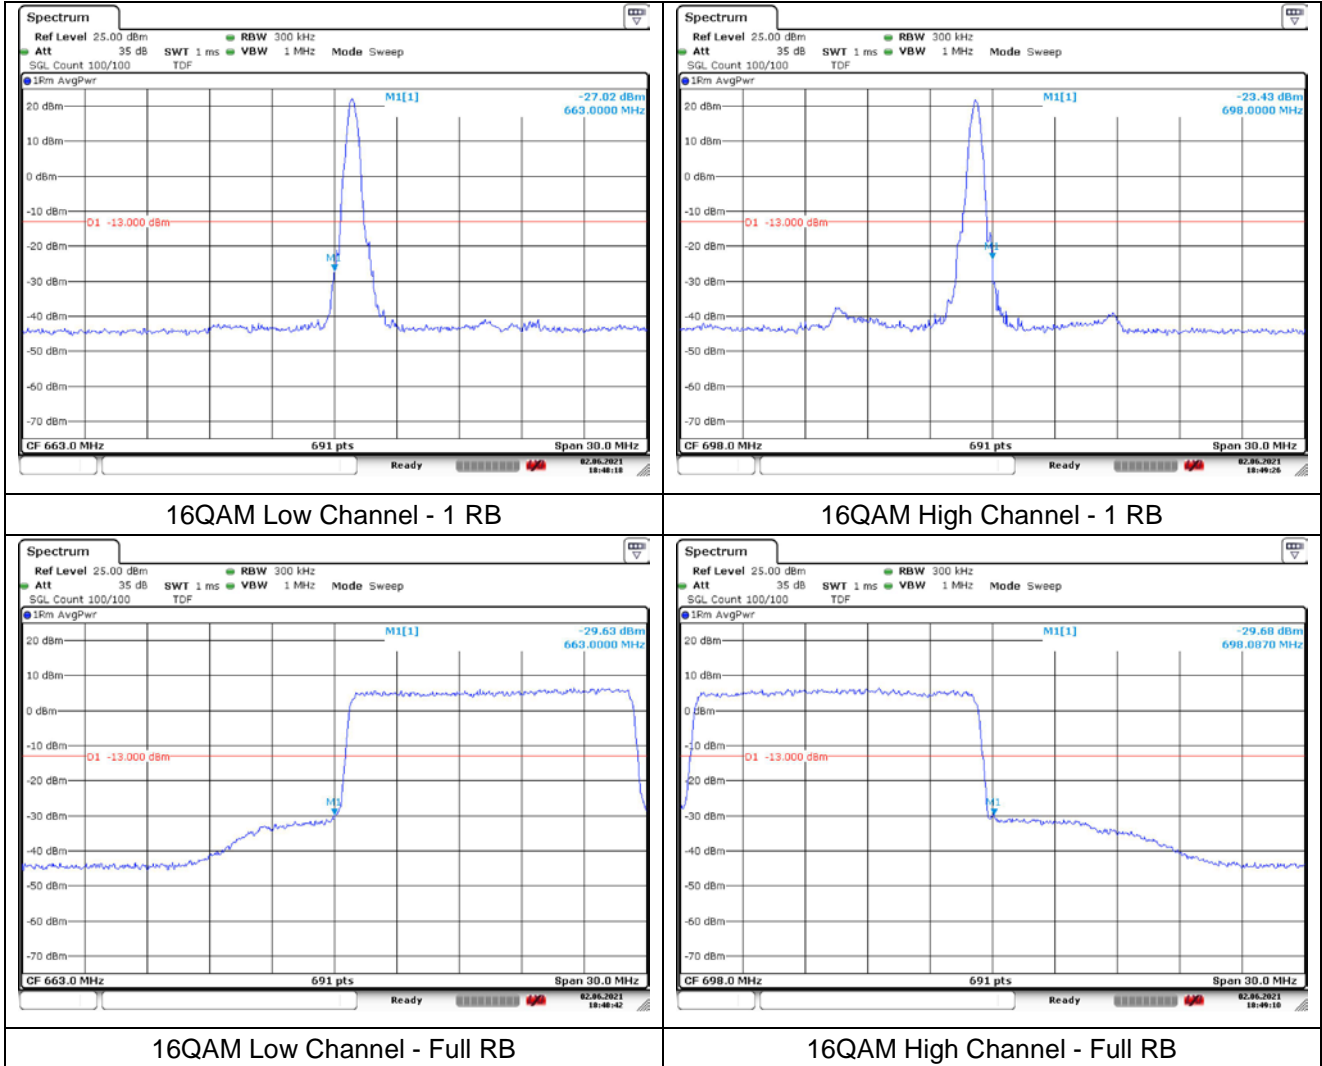

QPSK High Channel - Full RB

**LTE band 66 (20 MHz)**

QPSK High Channel - 1 RB

QPSK High Channel - Full RB

**LTE band 66/4 (20 MHz)**

**LTE band 4 (20 MHz)**

**LTE band 66 (20 MHz)**

LTE band 71 (5 MHz)

**LTE band 71 (5 MHz)**

**LTE band 71 (10 MHz)**

**LTE band 71 (10 MHz)**

LTE band 71 (15 MHz)

**LTE band 71 (15 MHz)**

**LTE band 71 (20 MHz)**

**LTE band 71 (20 MHz)**

16QAM Low Channel - 1 RB

16QAM High Channel - 1 RB

16QAM Low Channel - Full RB

16QAM High Channel - Full RB

**SIM 2**

**LTE band 7 (5 MHz)**

QPSK Low Channel - 1 RB

QPSK High Channel - 1 RB

QPSK Low Channel - Full RB

QPSK High Channel - Full RB

**LTE band 7 (5 MHz)**

16QAM Low Channel - 1 RB

16QAM High Channel - 1 RB

16QAM Low Channel - Full RB

16QAM High Channel - Full RB

**LTE band 7 (10 MHz)**

**QPSK Low Channel - 1 RB**