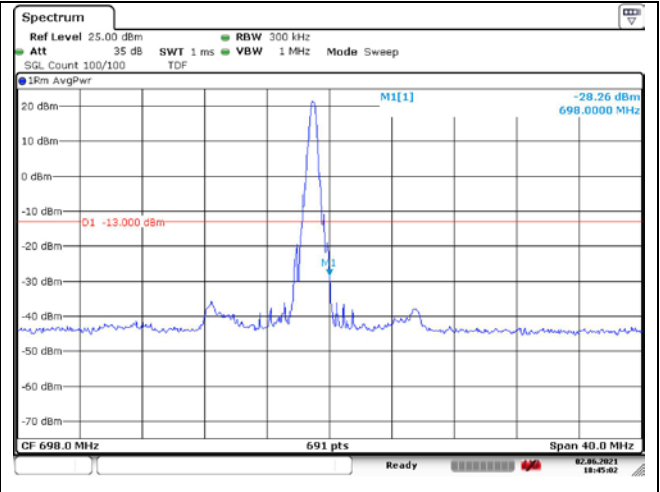

QPSK High Channel - Full RB

**LTE band 66 (20 MHz)**

QPSK High Channel - 1 RB

QPSK High Channel - Full RB

**LTE band 66/4 (20 MHz)**

**LTE band 4 (20 MHz)**

**LTE band 66 (20 MHz)**

LTE band 71 (5 MHz)

**LTE band 71 (5 MHz)**

**LTE band 71 (10 MHz)**

**LTE band 71 (10 MHz)**

LTE band 71 (15 MHz)

**LTE band 71 (15 MHz)**

**LTE band 71 (20 MHz)**

**LTE band 71 (20 MHz)**

16QAM Low Channel - 1 RB

16QAM High Channel - 1 RB

16QAM Low Channel - Full RB

16QAM High Channel - Full RB

**SIM 2**

**LTE band 7 (5 MHz)**

QPSK Low Channel - 1 RB

QPSK High Channel - 1 RB

QPSK Low Channel - Full RB