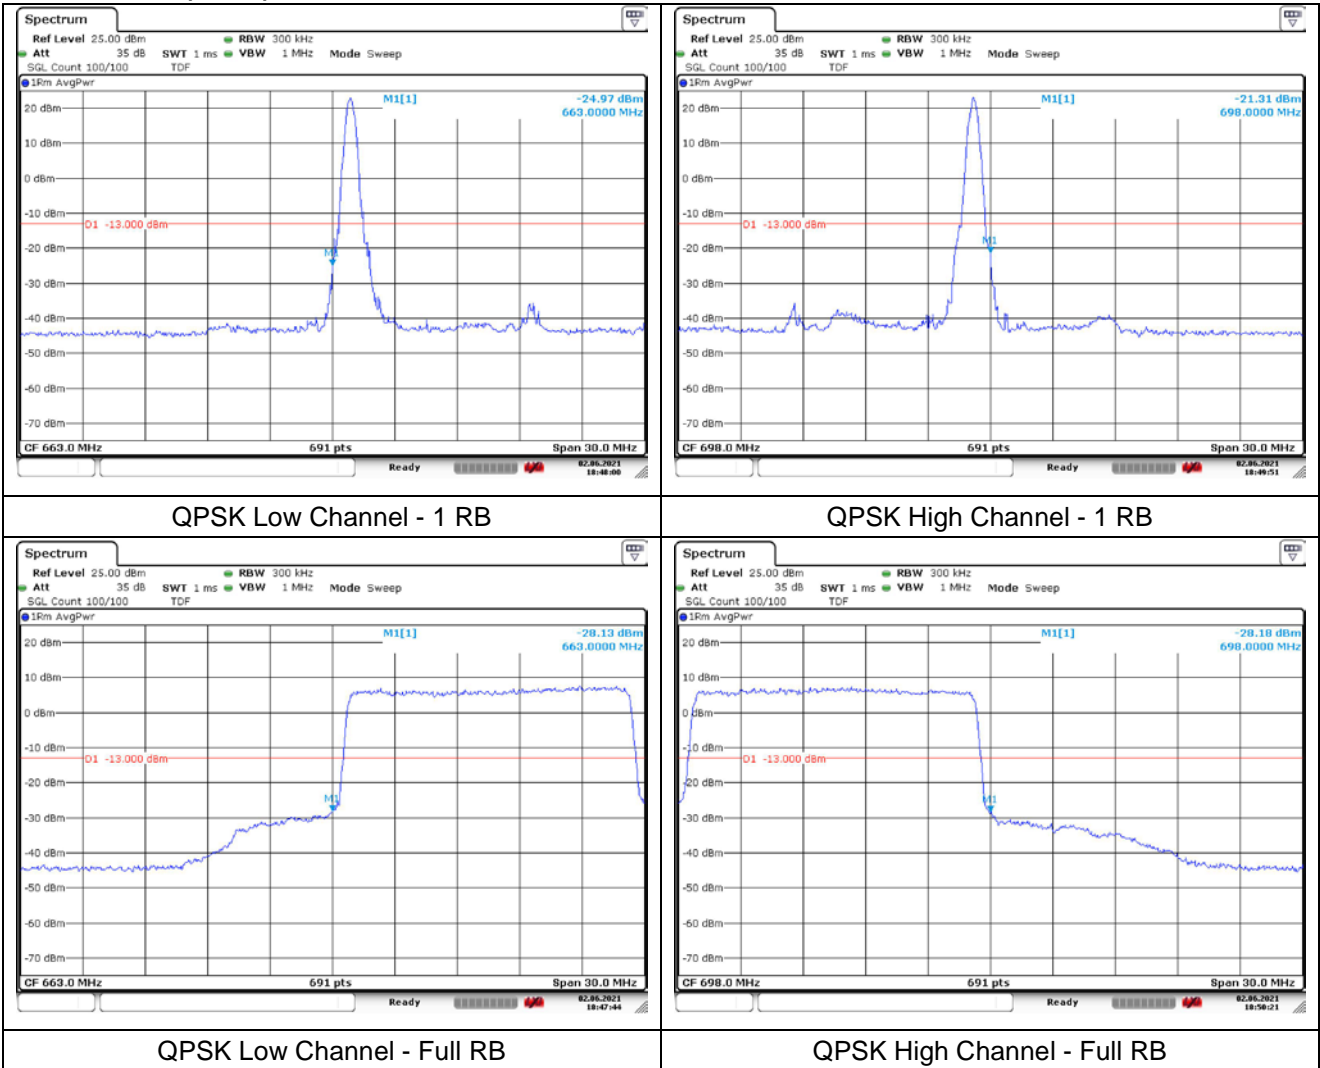

QPSK High Channel - Full RB

**LTE band 66 (20 MHz)**

QPSK High Channel - 1 RB

QPSK High Channel - Full RB

**LTE band 66/4 (20 MHz)**

**LTE band 4 (20 MHz)**

**LTE band 66 (20 MHz)**

LTE band 71 (5 MHz)

**LTE band 71 (5 MHz)**

**LTE band 71 (10 MHz)**

**LTE band 71 (10 MHz)**

LTE band 71 (15 MHz)

**LTE band 71 (15 MHz)**

**LTE band 71 (20 MHz)**

**LTE band 71 (20 MHz)**

16QAM Low Channel - 1 RB

16QAM High Channel - 1 RB

16QAM Low Channel - Full RB

16QAM High Channel - Full RB

**SIM 2**

**LTE band 7 (5 MHz)**

QPSK Low Channel - 1 RB

QPSK High Channel - 1 RB

QPSK Low Channel - Full RB

QPSK High Channel - Full RB

**LTE band 7 (5 MHz)**

16QAM Low Channel - 1 RB

16QAM High Channel - 1 RB

16QAM Low Channel - Full RB

16QAM High Channel - Full RB

**LTE band 7 (10 MHz)**

**QPSK Low Channel - 1 RB**