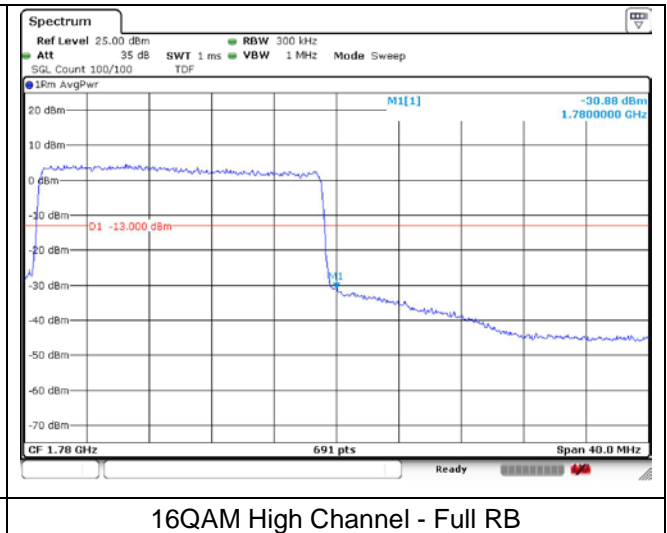

**LTE band 66/4 (15 MHz)**

**LTE band 4 (15 MHz)**

**LTE band 66 (15 MHz)**

**LTE band 66/4 (20 MHz)**

QPSK Low Channel - 1 RB

QPSK Low Channel - Full RB

**LTE band 4 (20 MHz)**

QPSK High Channel - 1 RB

QPSK High Channel - Full RB

**LTE band 66 (20 MHz)**

QPSK High Channel - 1 RB

QPSK High Channel - Full RB

**LTE band 66/4 (20 MHz)**

**LTE band 4 (20 MHz)**

**LTE band 66 (20 MHz)**

LTE band 71 (5 MHz)

**LTE band 71 (5 MHz)**

**LTE band 71 (10 MHz)**

**LTE band 71 (10 MHz)**

LTE band 71 (15 MHz)

**LTE band 71 (15 MHz)**

**LTE band 71 (20 MHz)**

**LTE band 71 (20 MHz)**

16QAM Low Channel - 1 RB

16QAM High Channel - 1 RB

16QAM Low Channel - Full RB

16QAM High Channel - Full RB

**SIM 2**

**LTE band 7 (5 MHz)**

QPSK Low Channel - 1 RB

QPSK High Channel - 1 RB

QPSK Low Channel - Full RB