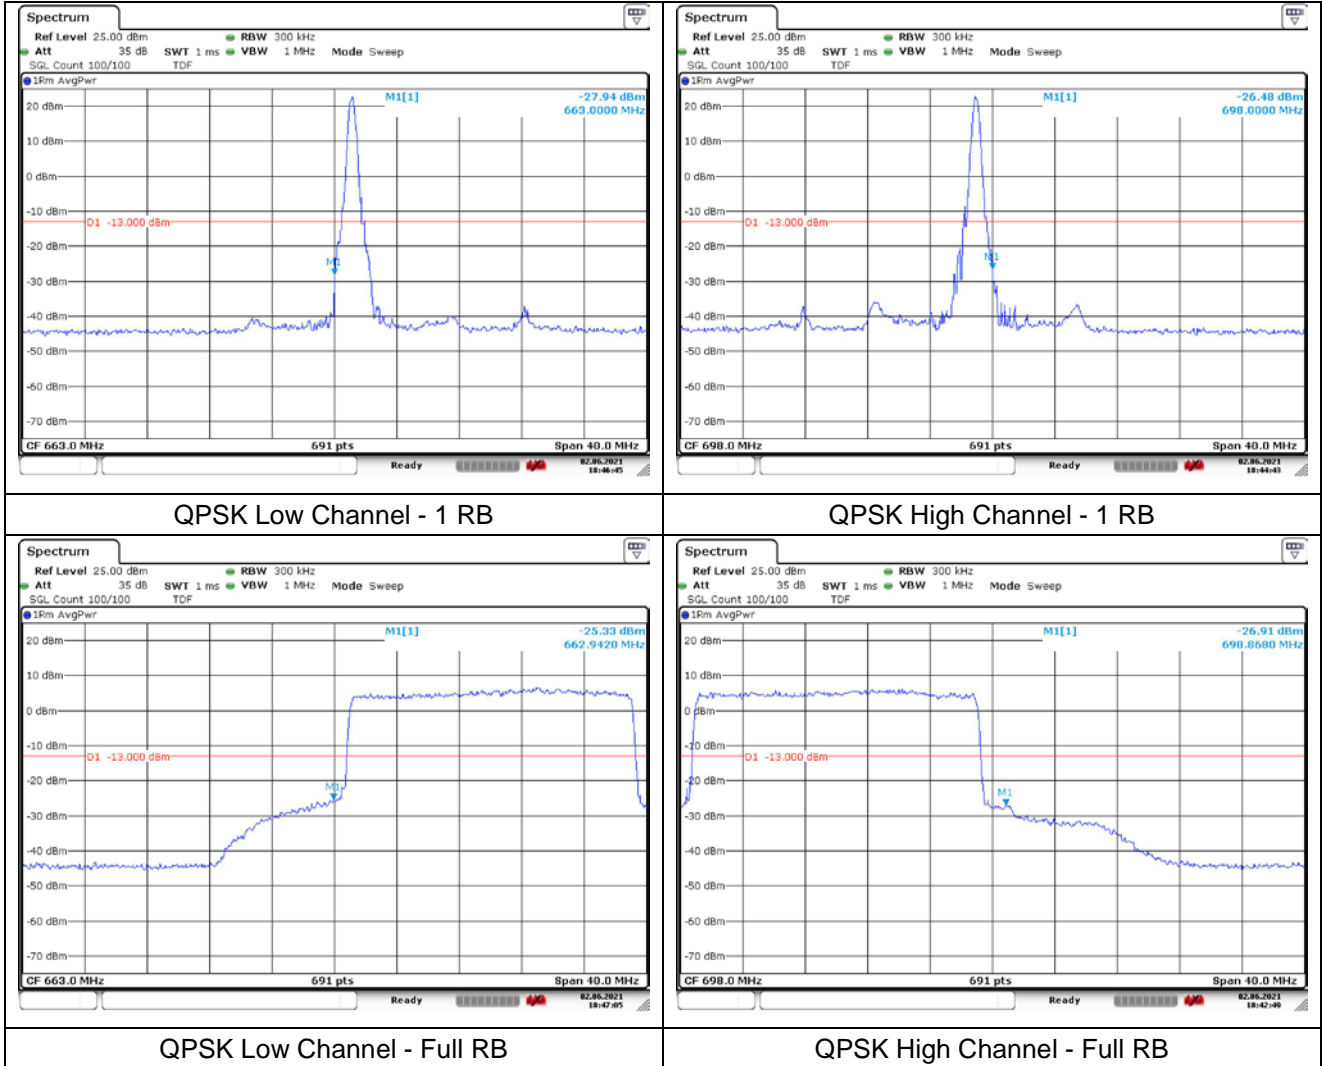

QPSK High Channel - Full RB

**LTE band 66 (20 MHz)**

QPSK High Channel - 1 RB

QPSK High Channel - Full RB

**LTE band 66/4 (20 MHz)**

**LTE band 4 (20 MHz)**

**LTE band 66 (20 MHz)**

LTE band 71 (5 MHz)

**LTE band 71 (5 MHz)**

**LTE band 71 (10 MHz)**

**LTE band 71 (10 MHz)**

LTE band 71 (15 MHz)

**LTE band 71 (15 MHz)**

**LTE band 71 (20 MHz)**

**LTE band 71 (20 MHz)**

16QAM Low Channel - 1 RB

16QAM High Channel - 1 RB

16QAM Low Channel - Full RB

16QAM High Channel - Full RB

**SIM 2**

**LTE band 7 (5 MHz)**

QPSK Low Channel - 1 RB

QPSK High Channel - 1 RB

QPSK Low Channel - Full RB

QPSK High Channel - Full RB

**LTE band 7 (5 MHz)**

16QAM Low Channel - 1 RB

16QAM High Channel - 1 RB

16QAM Low Channel - Full RB

16QAM High Channel - Full RB

**LTE band 7 (10 MHz)**

**QPSK Low Channel - 1 RB**