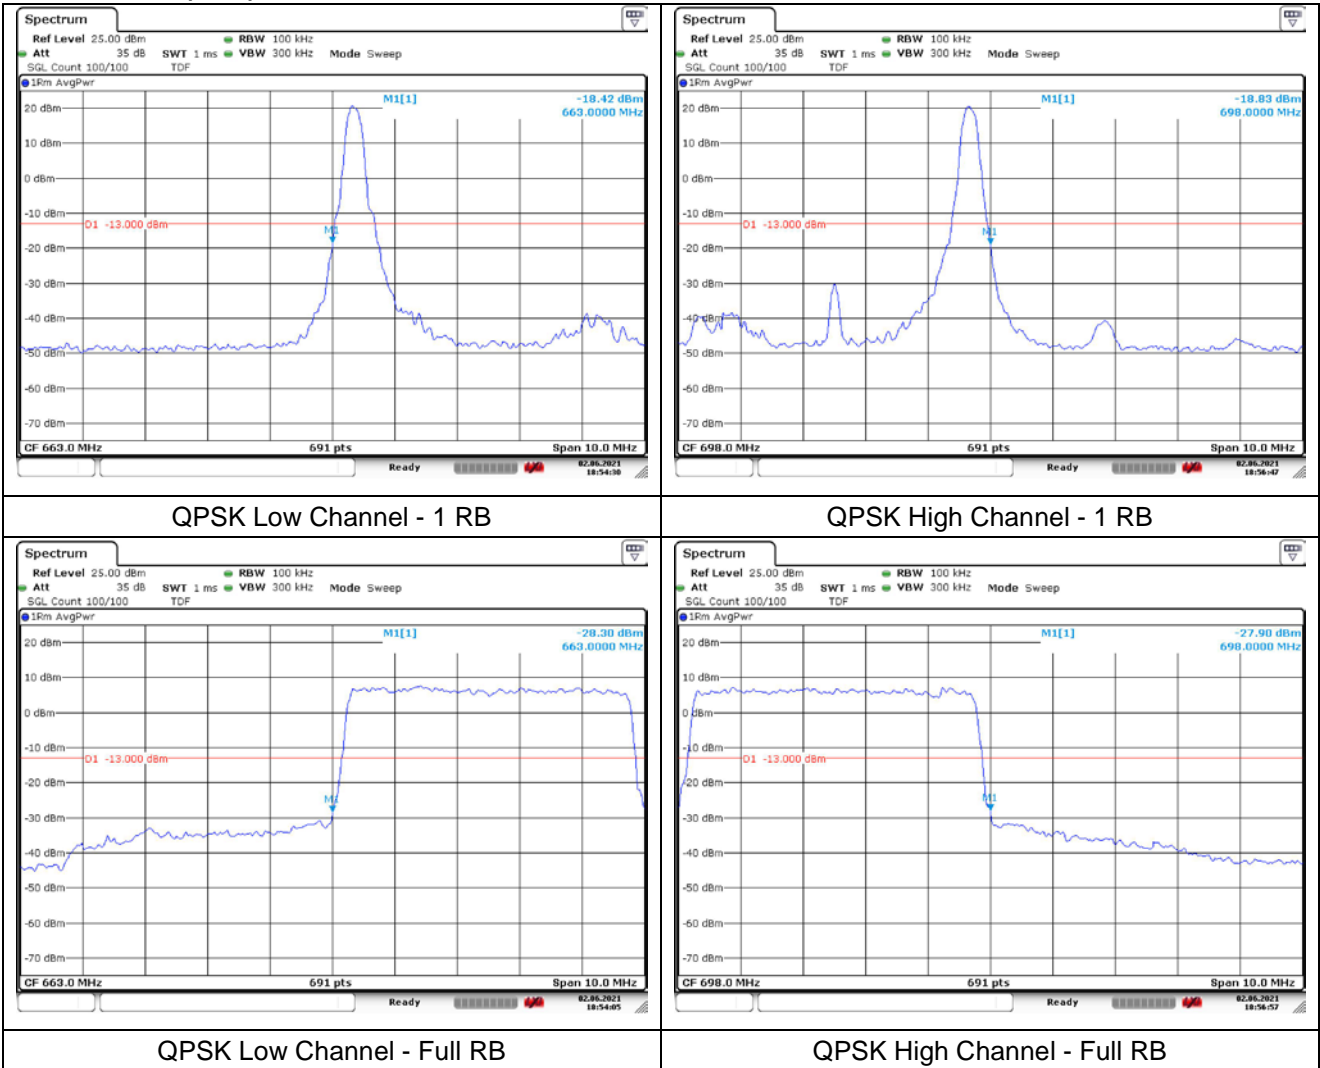

**LTE band 66/4 (15 MHz)**

**LTE band 4 (15 MHz)**

**LTE band 66 (15 MHz)**

**LTE band 66/4 (20 MHz)**

QPSK Low Channel - 1 RB

QPSK Low Channel - Full RB

**LTE band 4 (20 MHz)**

QPSK High Channel - 1 RB

QPSK High Channel - Full RB

**LTE band 66 (20 MHz)**

QPSK High Channel - 1 RB

QPSK High Channel - Full RB

**LTE band 66/4 (20 MHz)**

**LTE band 4 (20 MHz)**

**LTE band 66 (20 MHz)**

LTE band 71 (5 MHz)

**LTE band 71 (5 MHz)**

**LTE band 71 (10 MHz)**

**LTE band 71 (10 MHz)**

LTE band 71 (15 MHz)

**LTE band 71 (15 MHz)**

**LTE band 71 (20 MHz)**

**LTE band 71 (20 MHz)**

16QAM Low Channel - 1 RB

16QAM High Channel - 1 RB

16QAM Low Channel - Full RB

16QAM High Channel - Full RB

**SIM 2**

**LTE band 7 (5 MHz)**

QPSK Low Channel - 1 RB

QPSK High Channel - 1 RB

QPSK Low Channel - Full RB