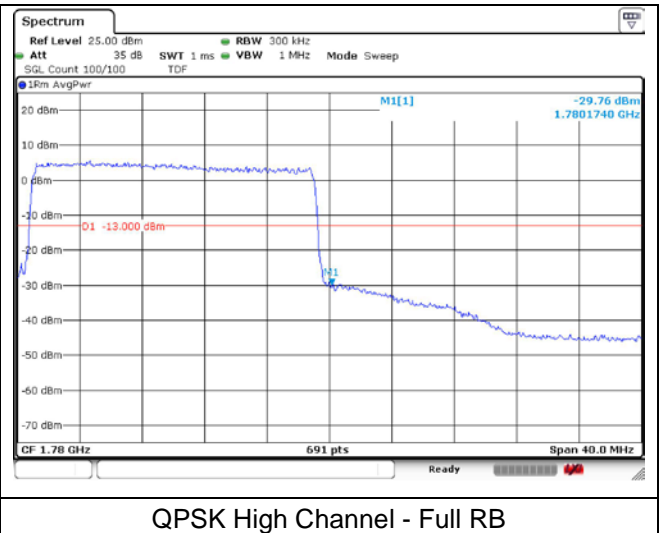

**LTE band 66/4 (15 MHz)**

**LTE band 4 (15 MHz)**

**LTE band 66 (15 MHz)**

**LTE band 66/4 (20 MHz)**

QPSK Low Channel - 1 RB

QPSK Low Channel - Full RB

**LTE band 4 (20 MHz)**

QPSK High Channel - 1 RB

QPSK High Channel - Full RB

**LTE band 66 (20 MHz)**

QPSK High Channel - 1 RB

QPSK High Channel - Full RB

**LTE band 66/4 (20 MHz)**

**LTE band 4 (20 MHz)**

**LTE band 66 (20 MHz)**

LTE band 71 (5 MHz)

**LTE band 71 (5 MHz)**

**LTE band 71 (10 MHz)**

**LTE band 71 (10 MHz)**

LTE band 71 (15 MHz)

**LTE band 71 (15 MHz)**

**LTE band 71 (20 MHz)**

**LTE band 71 (20 MHz)**

16QAM Low Channel - 1 RB