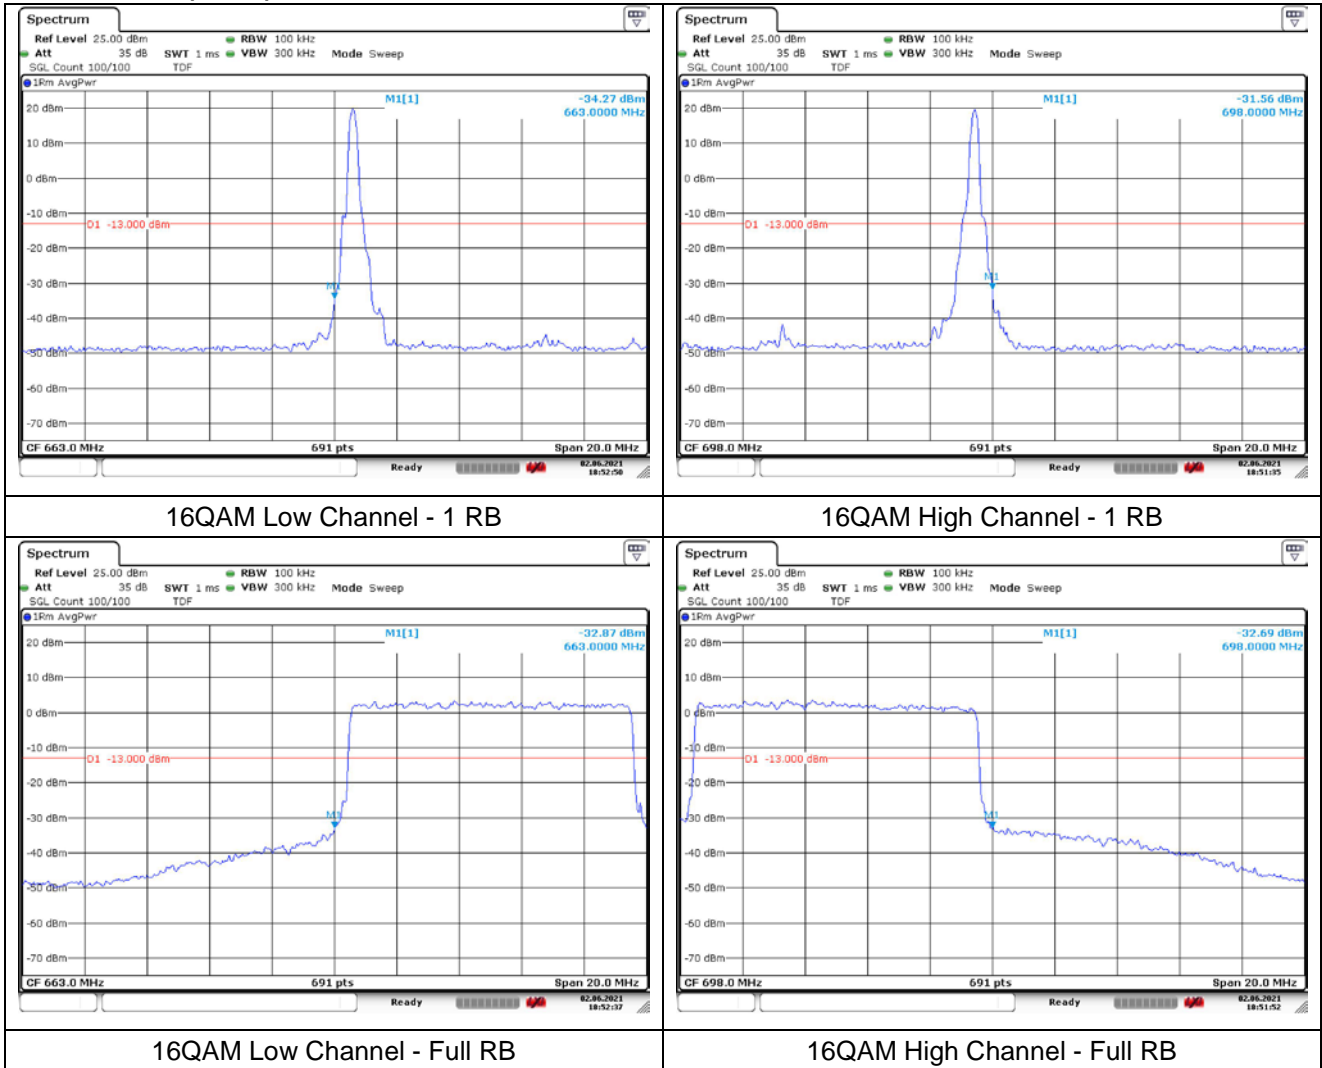

**LTE band 66/4 (15 MHz)**

**LTE band 4 (15 MHz)**

**LTE band 66 (15 MHz)**

**LTE band 66/4 (20 MHz)**

QPSK Low Channel - 1 RB

QPSK Low Channel - Full RB

**LTE band 4 (20 MHz)**

QPSK High Channel - 1 RB

QPSK High Channel - Full RB

**LTE band 66 (20 MHz)**

QPSK High Channel - 1 RB

QPSK High Channel - Full RB

**LTE band 66/4 (20 MHz)**

**LTE band 4 (20 MHz)**

**LTE band 66 (20 MHz)**

LTE band 71 (5 MHz)

**LTE band 71 (5 MHz)**

**LTE band 71 (10 MHz)**

**LTE band 71 (10 MHz)**

LTE band 71 (15 MHz)

**LTE band 71 (15 MHz)**

**LTE band 71 (20 MHz)**

**LTE band 71 (20 MHz)**

16QAM Low Channel - 1 RB

16QAM High Channel - 1 RB

16QAM Low Channel - Full RB

16QAM High Channel - Full RB

**SIM 2**

**LTE band 7 (5 MHz)**

QPSK Low Channel - 1 RB

QPSK High Channel - 1 RB

QPSK Low Channel - Full RB