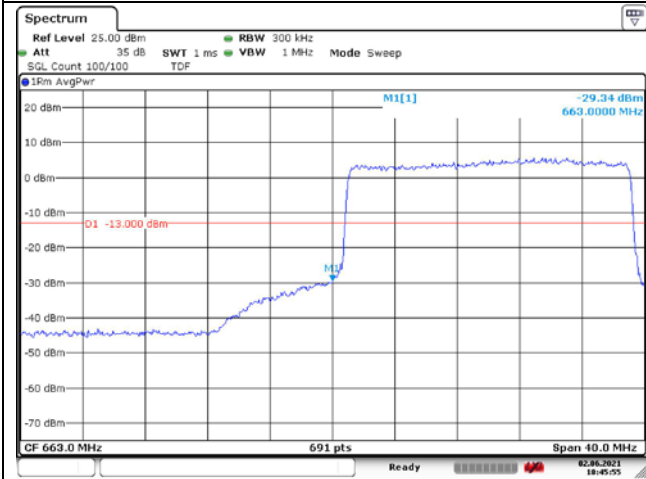

QPSK High Channel - Full RB

**LTE band 66 (20 MHz)**

QPSK High Channel - 1 RB

QPSK High Channel - Full RB

**LTE band 66/4 (20 MHz)**

**LTE band 4 (20 MHz)**

**LTE band 66 (20 MHz)**

LTE band 71 (5 MHz)

**LTE band 71 (5 MHz)**

**LTE band 71 (10 MHz)**

**LTE band 71 (10 MHz)**

LTE band 71 (15 MHz)

**LTE band 71 (15 MHz)**

**LTE band 71 (20 MHz)**

**LTE band 71 (20 MHz)**

16QAM Low Channel - 1 RB

16QAM High Channel - 1 RB

16QAM Low Channel - Full RB

16QAM High Channel - Full RB

**SIM 2**

**LTE band 7 (5 MHz)**

QPSK Low Channel - 1 RB

QPSK High Channel - 1 RB

QPSK Low Channel - Full RB