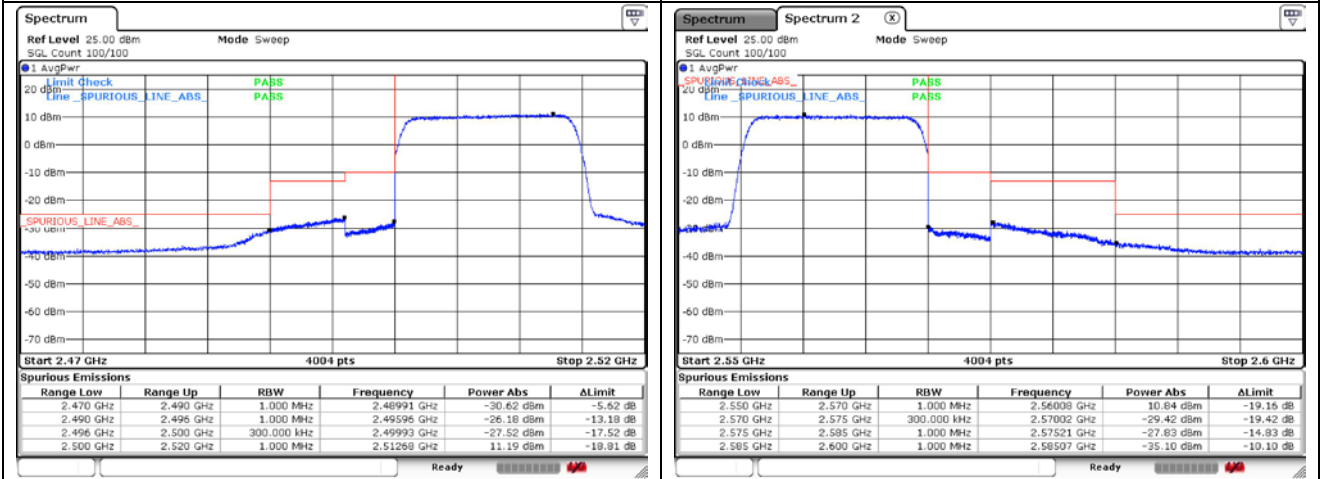

QPSK High Channel - Full RB

**LTE band 7 (5 MHz)**

16QAM Low Channel - 1 RB

16QAM High Channel - 1 RB

16QAM Low Channel - Full RB

16QAM High Channel - Full RB

**LTE band 7 (10 MHz)**

**QPSK Low Channel - 1 RB**

**QPSK High Channel - 1 RB**

**QPSK Low Channel - Full RB**

**QPSK High Channel - Full RB**

**LTE band 7 (10 MHz)**

**LTE band 7 (15 MHz)**

QPSK Low Channel - 1 RB

QPSK High Channel - 1 RB

QPSK Low Channel - Full RB

QPSK High Channel - Full RB

**LTE band 7 (15 MHz)**

16QAM Low Channel - 1 RB

16QAM High Channel - 1 RB

16QAM Low Channel - Full RB

16QAM High Channel - Full RB

**LTE band 7 (20 MHz)**

QPSK Low Channel - 1 RB