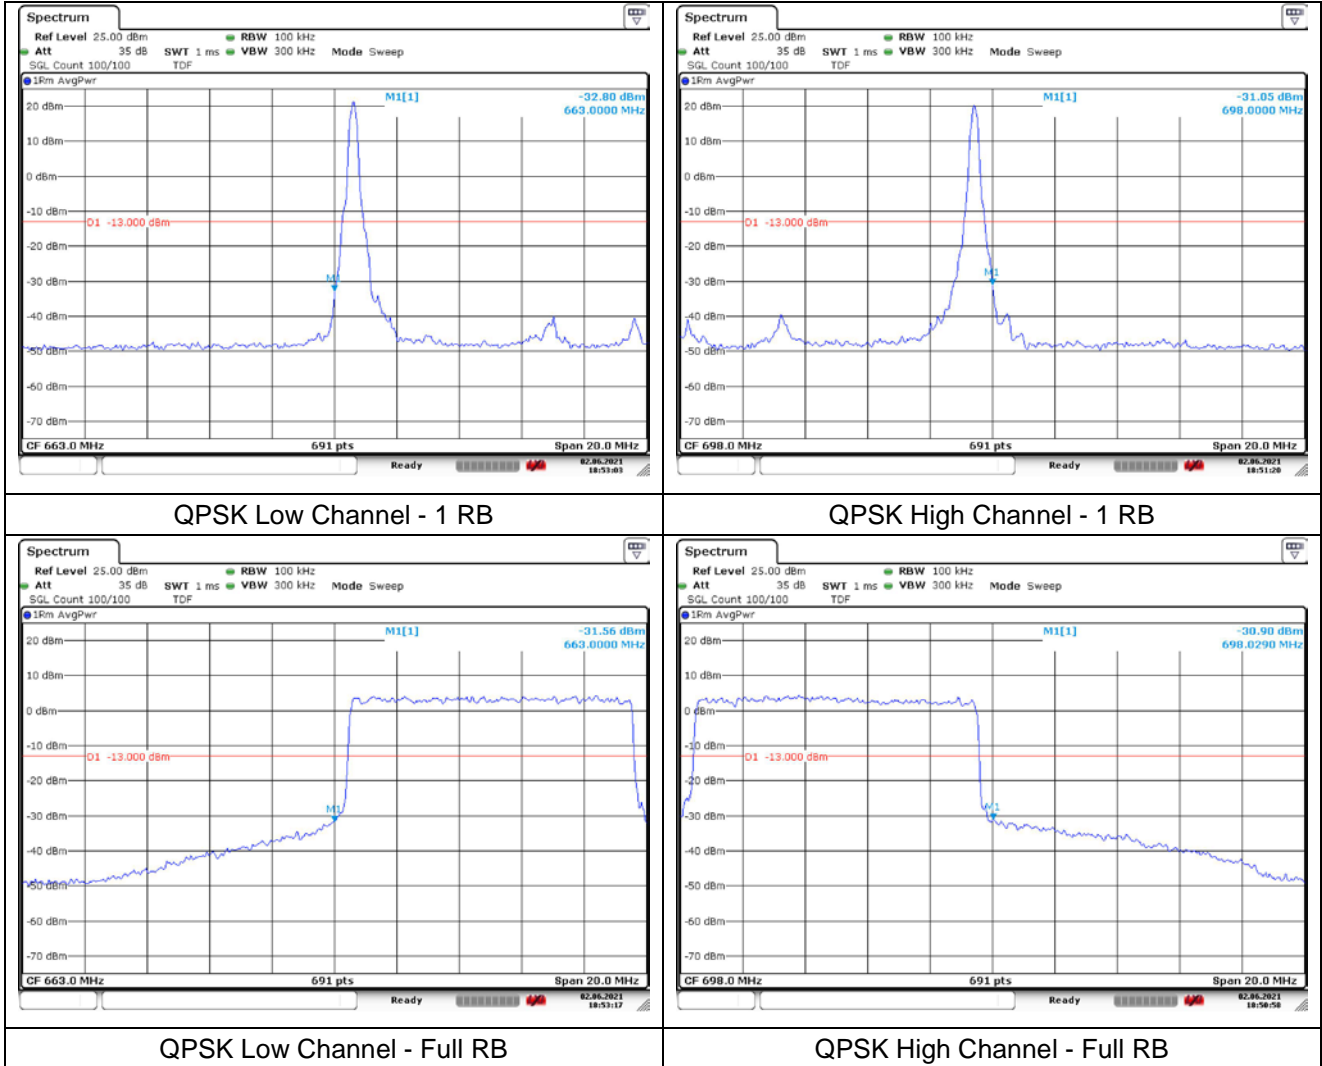

**LTE band 66/4 (15 MHz)**

**LTE band 4 (15 MHz)**

**LTE band 66 (15 MHz)**

**LTE band 66/4 (20 MHz)**

QPSK Low Channel - 1 RB

QPSK Low Channel - Full RB

**LTE band 4 (20 MHz)**

QPSK High Channel - 1 RB

QPSK High Channel - Full RB

**LTE band 66 (20 MHz)**

QPSK High Channel - 1 RB

QPSK High Channel - Full RB

**LTE band 66/4 (20 MHz)**

**LTE band 4 (20 MHz)**

**LTE band 66 (20 MHz)**

LTE band 71 (5 MHz)

**LTE band 71 (5 MHz)**

**LTE band 71 (10 MHz)**

**LTE band 71 (10 MHz)**

LTE band 71 (15 MHz)

**LTE band 71 (15 MHz)**

**LTE band 71 (20 MHz)**

**LTE band 71 (20 MHz)**

16QAM Low Channel - 1 RB

16QAM High Channel - 1 RB

16QAM Low Channel - Full RB

16QAM High Channel - Full RB

**SIM 2**

**LTE band 7 (5 MHz)**

QPSK Low Channel - 1 RB

QPSK High Channel - 1 RB

QPSK Low Channel - Full RB