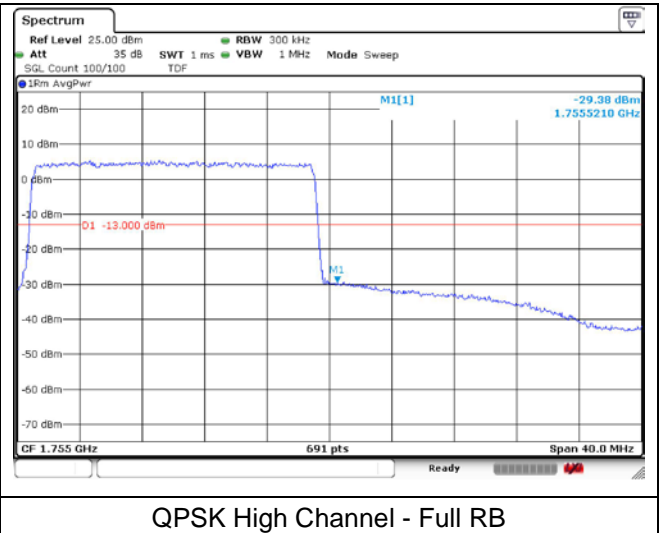

**LTE band 66/4 (15 MHz)**

**LTE band 4 (15 MHz)**

**LTE band 66 (15 MHz)**

**LTE band 66/4 (20 MHz)**

QPSK Low Channel - 1 RB

QPSK Low Channel - Full RB

**LTE band 4 (20 MHz)**

QPSK High Channel - 1 RB

QPSK High Channel - Full RB

**LTE band 66 (20 MHz)**

QPSK High Channel - 1 RB

QPSK High Channel - Full RB

**LTE band 66/4 (20 MHz)**

**LTE band 4 (20 MHz)**

**LTE band 66 (20 MHz)**

LTE band 71 (5 MHz)