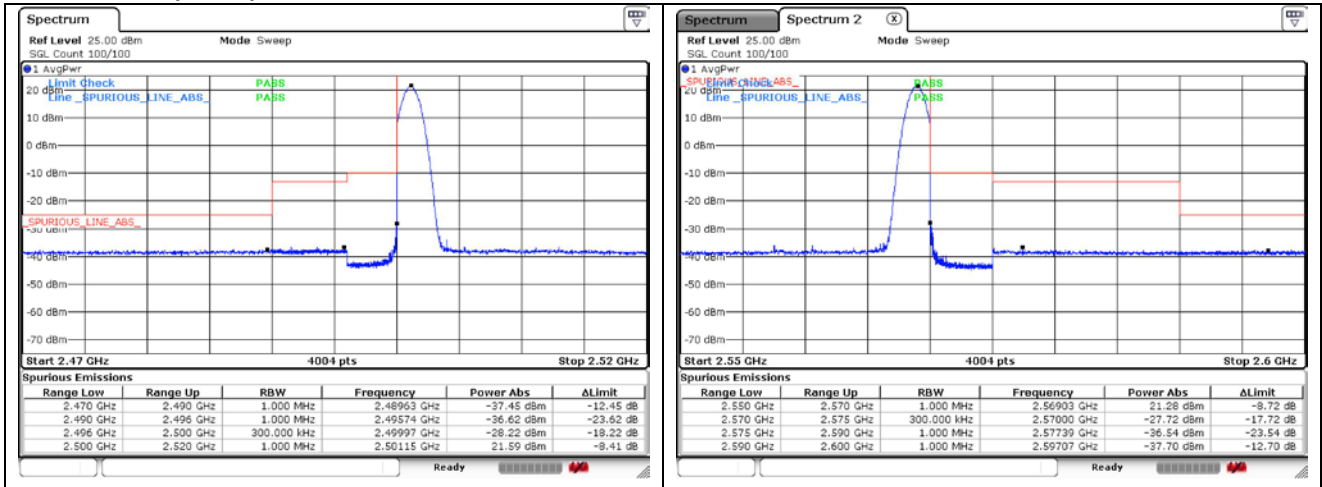

**QPSK High Channel - 1 RB**

**QPSK Low Channel - Full RB**

**QPSK High Channel - Full RB**

**LTE band 7 (10 MHz)**

**LTE band 7 (15 MHz)**

QPSK Low Channel - 1 RB

QPSK High Channel - 1 RB

QPSK Low Channel - Full RB

QPSK High Channel - Full RB

**LTE band 7 (15 MHz)**

16QAM Low Channel - 1 RB

16QAM High Channel - 1 RB

16QAM Low Channel - Full RB

16QAM High Channel - Full RB

**LTE band 7 (20 MHz)**

QPSK Low Channel - 1 RB

QPSK High Channel - 1 RB

QPSK Low Channel - Full RB

QPSK High Channel - Full RB

**LTE band 7 (20 MHz)**

16QAM Low Channel - 1 RB

16QAM High Channel - 1 RB

16QAM Low Channel - Full RB

16QAM High Channel - Full RB

LTE band 12 (1.4 MHz)