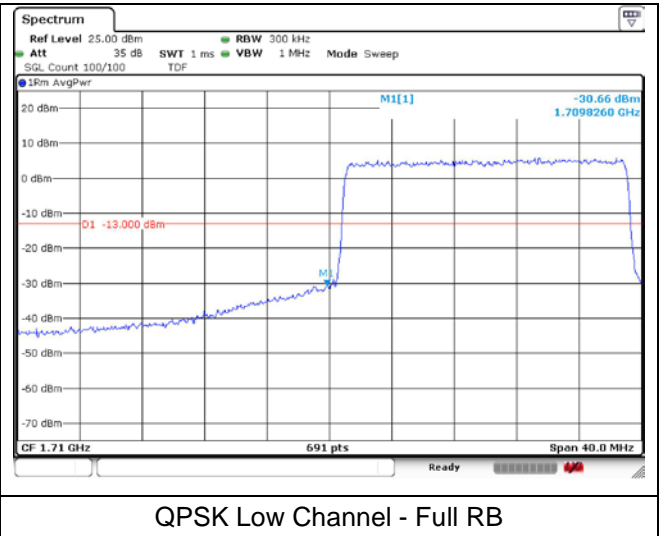

**LTE band 66/4 (15 MHz)**

**LTE band 4 (15 MHz)**

**LTE band 66 (15 MHz)**

**LTE band 66/4 (20 MHz)**

QPSK Low Channel - 1 RB

QPSK Low Channel - Full RB

**LTE band 4 (20 MHz)**

QPSK High Channel - 1 RB

QPSK High Channel - Full RB

**LTE band 66 (20 MHz)**

QPSK High Channel - 1 RB

QPSK High Channel - Full RB

**LTE band 66/4 (20 MHz)**

**LTE band 4 (20 MHz)**

**LTE band 66 (20 MHz)**

LTE band 71 (5 MHz)