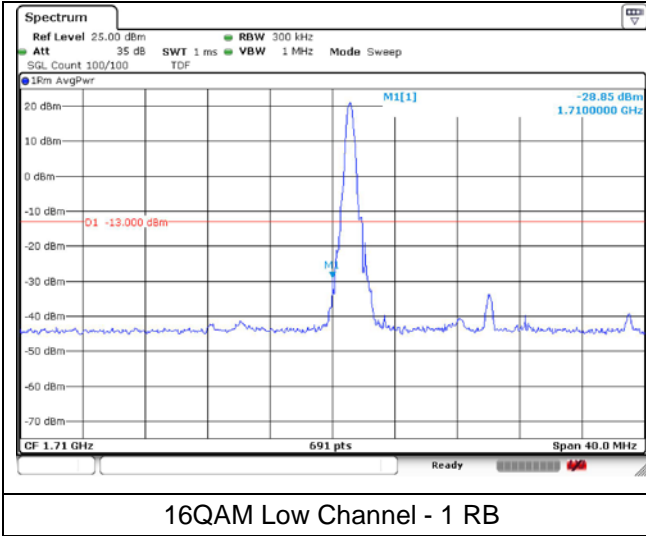

**LTE band 66/4 (15 MHz)**

**LTE band 4 (15 MHz)**

**LTE band 66 (15 MHz)**

**LTE band 66/4 (20 MHz)**

QPSK Low Channel - 1 RB

QPSK Low Channel - Full RB

**LTE band 4 (20 MHz)**

QPSK High Channel - 1 RB

QPSK High Channel - Full RB

**LTE band 66 (20 MHz)**

QPSK High Channel - 1 RB

QPSK High Channel - Full RB

**LTE band 66/4 (20 MHz)**

**LTE band 4 (20 MHz)**

**LTE band 66 (20 MHz)**

LTE band 71 (5 MHz)

**LTE band 71 (5 MHz)**

**LTE band 71 (10 MHz)**

**LTE band 71 (10 MHz)**

LTE band 71 (15 MHz)

**LTE band 71 (15 MHz)**

**LTE band 71 (20 MHz)**

**LTE band 71 (20 MHz)**

16QAM Low Channel - 1 RB

16QAM High Channel - 1 RB

16QAM Low Channel - Full RB

16QAM High Channel - Full RB

**SIM 2**

**LTE band 7 (5 MHz)**

QPSK Low Channel - 1 RB

QPSK High Channel - 1 RB

QPSK Low Channel - Full RB