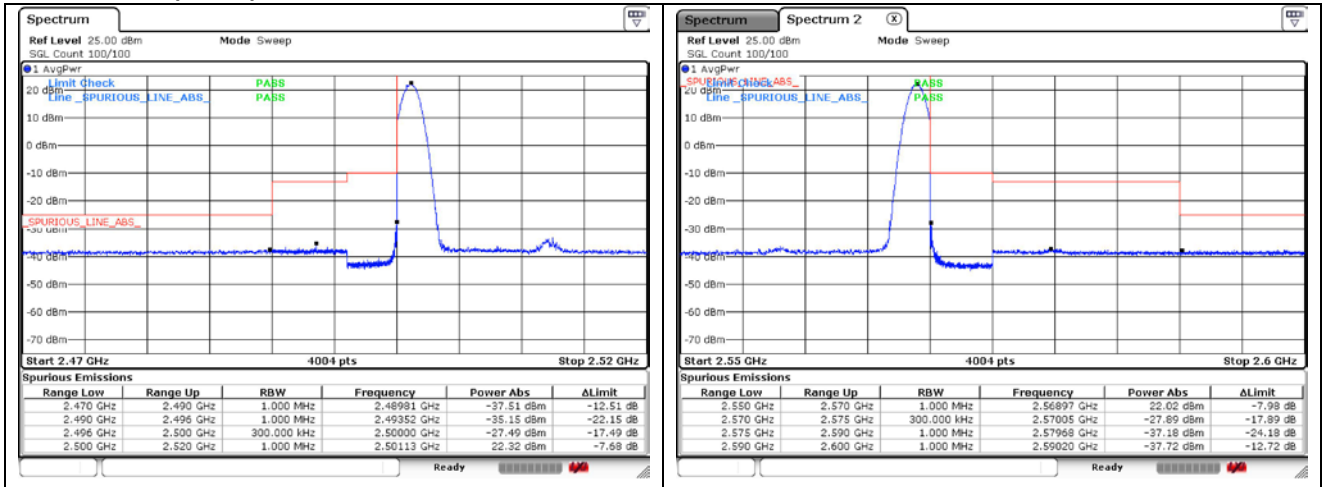

**QPSK High Channel - 1 RB**

**QPSK Low Channel - Full RB**

**QPSK High Channel - Full RB**

**LTE band 7 (10 MHz)**

**LTE band 7 (15 MHz)**

QPSK Low Channel - 1 RB

QPSK High Channel - 1 RB

QPSK Low Channel - Full RB

QPSK High Channel - Full RB

**LTE band 7 (15 MHz)**

16QAM Low Channel - 1 RB

16QAM High Channel - 1 RB

16QAM Low Channel - Full RB

16QAM High Channel - Full RB

**LTE band 7 (20 MHz)**

QPSK Low Channel - 1 RB

QPSK High Channel - 1 RB

QPSK Low Channel - Full RB

QPSK High Channel - Full RB

**LTE band 7 (20 MHz)**

16QAM Low Channel - 1 RB

16QAM High Channel - 1 RB

16QAM Low Channel - Full RB

16QAM High Channel - Full RB

LTE band 12 (1.4 MHz)