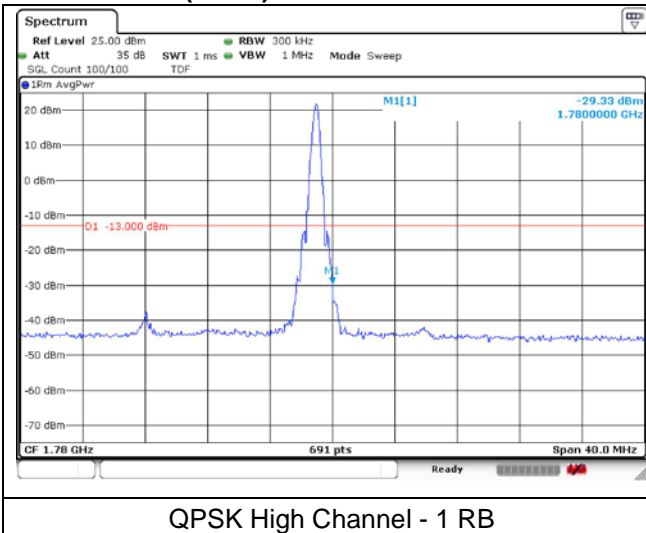

**LTE band 66/4 (15 MHz)**

**LTE band 4 (15 MHz)**

**LTE band 66 (15 MHz)**

**LTE band 66/4 (20 MHz)**

QPSK Low Channel - 1 RB

QPSK Low Channel - Full RB

**LTE band 4 (20 MHz)**

QPSK High Channel - 1 RB

QPSK High Channel - Full RB

**LTE band 66 (20 MHz)**

QPSK High Channel - 1 RB

QPSK High Channel - Full RB

**LTE band 66/4 (20 MHz)**

**LTE band 4 (20 MHz)**

**LTE band 66 (20 MHz)**

LTE band 71 (5 MHz)

**LTE band 71 (5 MHz)**

**LTE band 71 (10 MHz)**

**LTE band 71 (10 MHz)**

LTE band 71 (15 MHz)

**LTE band 71 (15 MHz)**

**LTE band 71 (20 MHz)**

**LTE band 71 (20 MHz)**

16QAM Low Channel - 1 RB