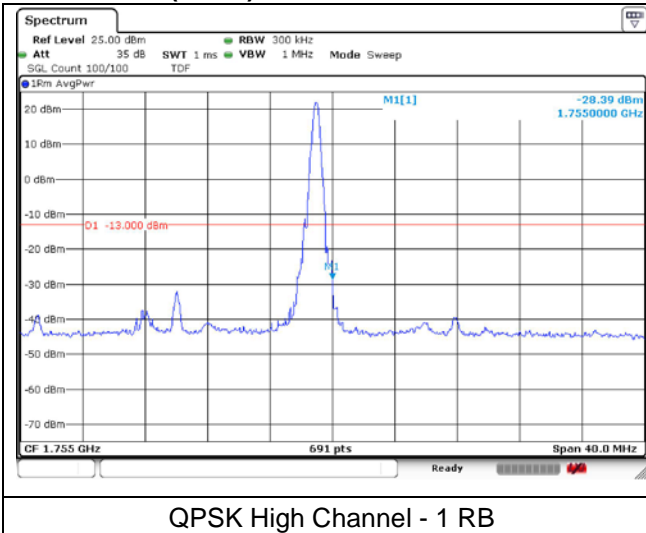

**LTE band 66/4 (15 MHz)**

**LTE band 4 (15 MHz)**

**LTE band 66 (15 MHz)**

**LTE band 66/4 (20 MHz)**

QPSK Low Channel - 1 RB

QPSK Low Channel - Full RB

**LTE band 4 (20 MHz)**

QPSK High Channel - 1 RB

QPSK High Channel - Full RB

**LTE band 66 (20 MHz)**

QPSK High Channel - 1 RB

QPSK High Channel - Full RB

**LTE band 66/4 (20 MHz)**

**LTE band 4 (20 MHz)**

**LTE band 66 (20 MHz)**

LTE band 71 (5 MHz)

**LTE band 71 (5 MHz)**

**LTE band 71 (10 MHz)**

**LTE band 71 (10 MHz)**

LTE band 71 (15 MHz)

**LTE band 71 (15 MHz)**

**LTE band 71 (20 MHz)**

**LTE band 71 (20 MHz)**

16QAM Low Channel - 1 RB