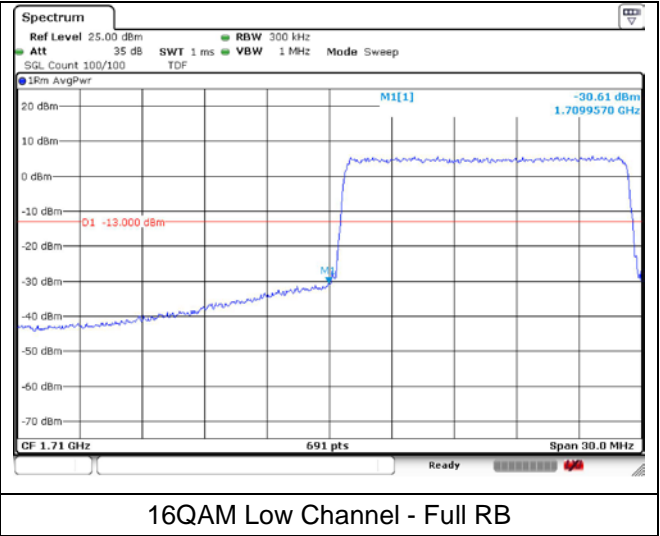

**LTE band 66/4 (15 MHz)**

**LTE band 4 (15 MHz)**

**LTE band 66 (15 MHz)**

**LTE band 66/4 (20 MHz)**

QPSK Low Channel - 1 RB

QPSK Low Channel - Full RB

**LTE band 4 (20 MHz)**

QPSK High Channel - 1 RB

QPSK High Channel - Full RB

**LTE band 66 (20 MHz)**

QPSK High Channel - 1 RB

QPSK High Channel - Full RB

**LTE band 66/4 (20 MHz)**

**LTE band 4 (20 MHz)**

**LTE band 66 (20 MHz)**

LTE band 71 (5 MHz)

**LTE band 71 (5 MHz)**

**LTE band 71 (10 MHz)**

**LTE band 71 (10 MHz)**

LTE band 71 (15 MHz)

**LTE band 71 (15 MHz)**

**LTE band 71 (20 MHz)**

**LTE band 71 (20 MHz)**

16QAM Low Channel - 1 RB