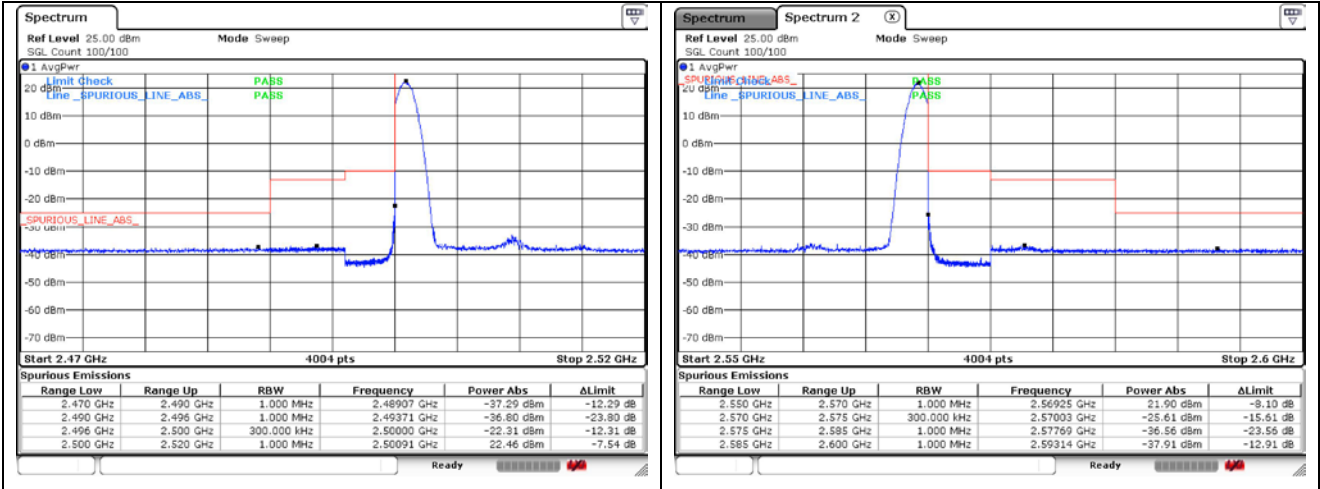

QPSK High Channel - Full RB

**LTE band 7 (5 MHz)**

16QAM Low Channel - 1 RB

16QAM High Channel - 1 RB

16QAM Low Channel - Full RB

16QAM High Channel - Full RB

**LTE band 7 (10 MHz)**

**QPSK Low Channel - 1 RB**

**QPSK High Channel - 1 RB**

**QPSK Low Channel - Full RB**

**QPSK High Channel - Full RB**

**LTE band 7 (10 MHz)**

**LTE band 7 (15 MHz)**

QPSK Low Channel - 1 RB

QPSK High Channel - 1 RB

QPSK Low Channel - Full RB

QPSK High Channel - Full RB

**LTE band 7 (15 MHz)**

16QAM Low Channel - 1 RB

16QAM High Channel - 1 RB

16QAM Low Channel - Full RB

16QAM High Channel - Full RB

**LTE band 7 (20 MHz)**

QPSK Low Channel - 1 RB

LTE band 12 (1.4 MHz)