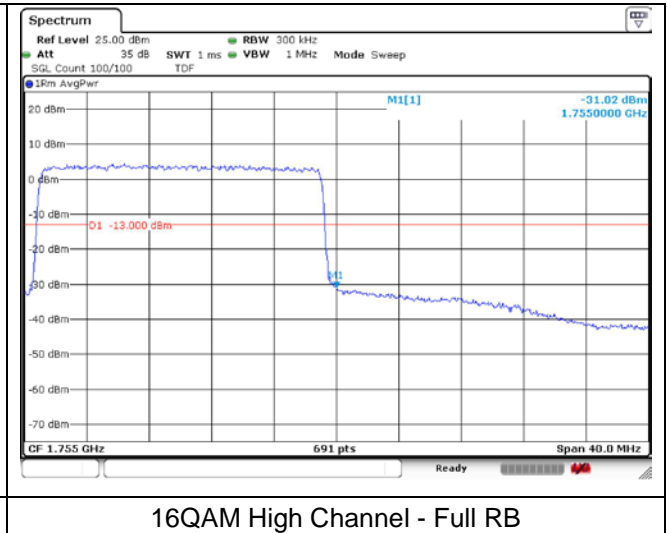

**LTE band 66/4 (15 MHz)**

**LTE band 4 (15 MHz)**

**LTE band 66 (15 MHz)**

**LTE band 66/4 (20 MHz)**

QPSK Low Channel - 1 RB

QPSK Low Channel - Full RB

**LTE band 4 (20 MHz)**

QPSK High Channel - 1 RB

QPSK High Channel - Full RB

**LTE band 66 (20 MHz)**

QPSK High Channel - 1 RB

QPSK High Channel - Full RB

**LTE band 66/4 (20 MHz)**

**LTE band 4 (20 MHz)**

**LTE band 66 (20 MHz)**

LTE band 71 (5 MHz)

**LTE band 71 (5 MHz)**

**LTE band 71 (10 MHz)**

**LTE band 71 (10 MHz)**

LTE band 71 (15 MHz)

**LTE band 71 (15 MHz)**

**LTE band 71 (20 MHz)**

**LTE band 71 (20 MHz)**

16QAM Low Channel - 1 RB

16QAM High Channel - 1 RB

16QAM Low Channel - Full RB

16QAM High Channel - Full RB

**SIM 2**

**LTE band 7 (5 MHz)**

QPSK Low Channel - 1 RB

QPSK High Channel - 1 RB

QPSK Low Channel - Full RB