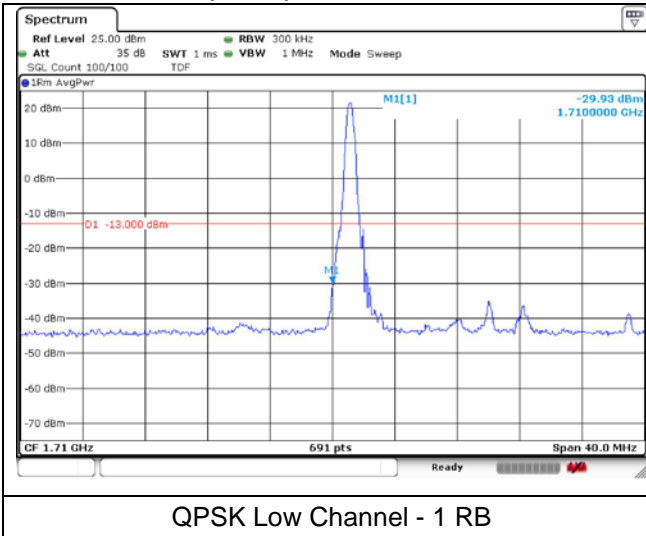

**LTE band 66/4 (15 MHz)**

**LTE band 4 (15 MHz)**

**LTE band 66 (15 MHz)**

**LTE band 66/4 (20 MHz)**

QPSK Low Channel - 1 RB

QPSK Low Channel - Full RB

**LTE band 4 (20 MHz)**

QPSK High Channel - 1 RB

QPSK High Channel - Full RB

**LTE band 66 (20 MHz)**

QPSK High Channel - 1 RB

QPSK High Channel - Full RB

**LTE band 66/4 (20 MHz)**

**LTE band 4 (20 MHz)**

**LTE band 66 (20 MHz)**

LTE band 71 (5 MHz)

**LTE band 71 (5 MHz)**

**LTE band 71 (10 MHz)**

**LTE band 71 (10 MHz)**

LTE band 71 (15 MHz)

**LTE band 71 (15 MHz)**

**LTE band 71 (20 MHz)**

**LTE band 71 (20 MHz)**

16QAM Low Channel - 1 RB