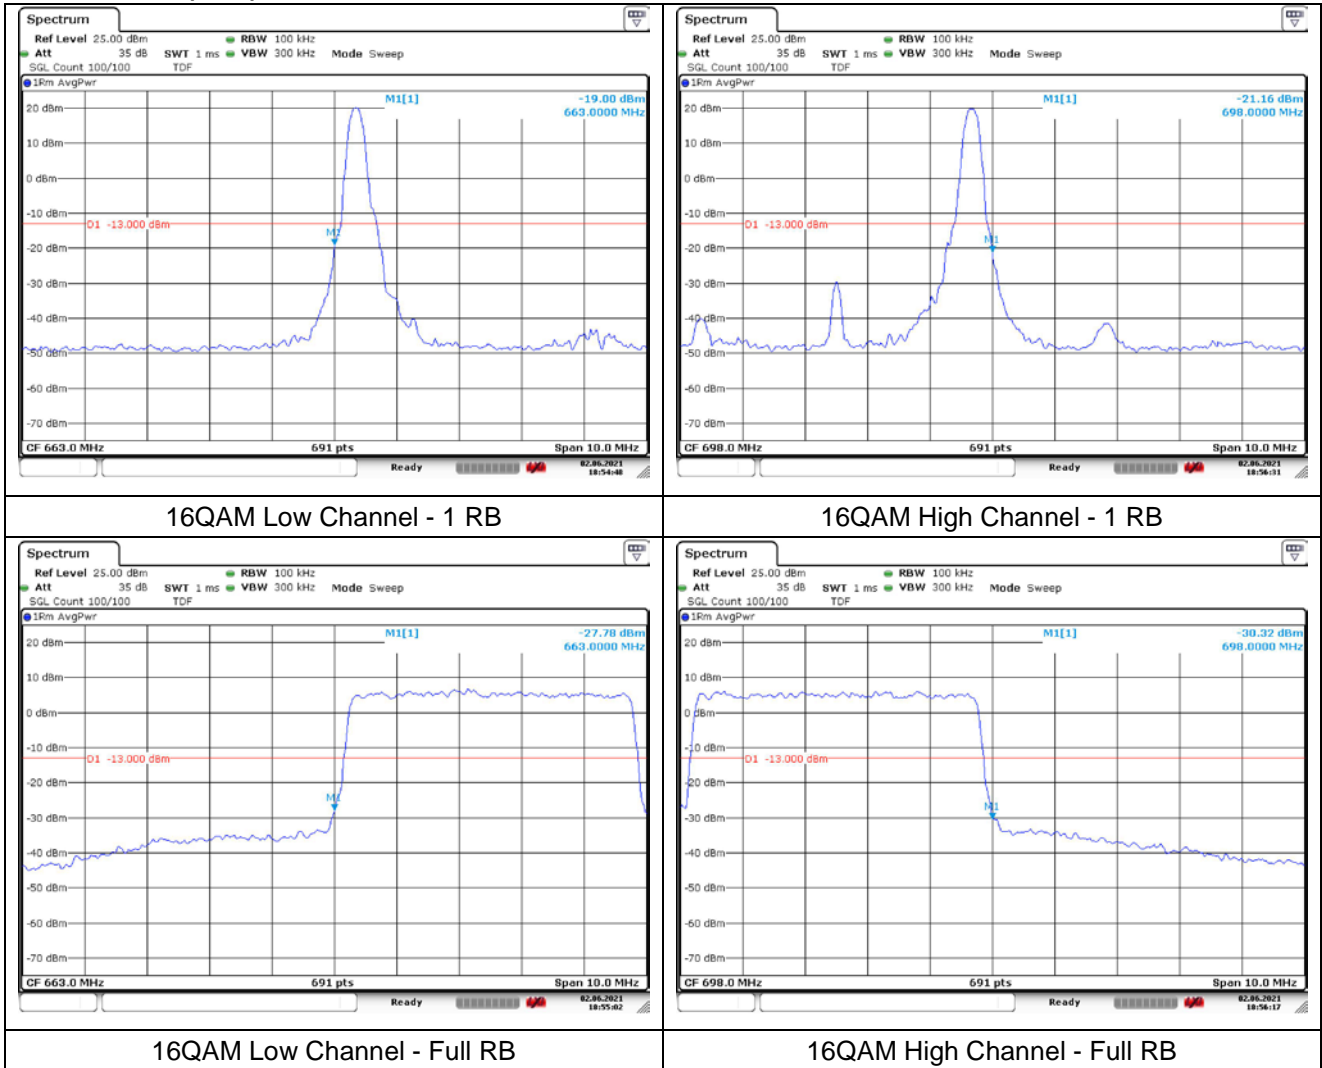

**LTE band 66/4 (15 MHz)**

**LTE band 4 (15 MHz)**

**LTE band 66 (15 MHz)**

**LTE band 66/4 (20 MHz)**

QPSK Low Channel - 1 RB

QPSK Low Channel - Full RB

**LTE band 4 (20 MHz)**

QPSK High Channel - 1 RB

QPSK High Channel - Full RB

**LTE band 66 (20 MHz)**

QPSK High Channel - 1 RB

QPSK High Channel - Full RB

**LTE band 66/4 (20 MHz)**

**LTE band 4 (20 MHz)**

**LTE band 66 (20 MHz)**

LTE band 71 (5 MHz)

**LTE band 71 (5 MHz)**

**LTE band 71 (10 MHz)**

**LTE band 71 (10 MHz)**

LTE band 71 (15 MHz)

**LTE band 71 (15 MHz)**

**LTE band 71 (20 MHz)**

**LTE band 71 (20 MHz)**

16QAM Low Channel - 1 RB

16QAM High Channel - 1 RB

16QAM Low Channel - Full RB

16QAM High Channel - Full RB

**SIM 2**

**LTE band 7 (5 MHz)**

QPSK Low Channel - 1 RB

QPSK High Channel - 1 RB

QPSK Low Channel - Full RB