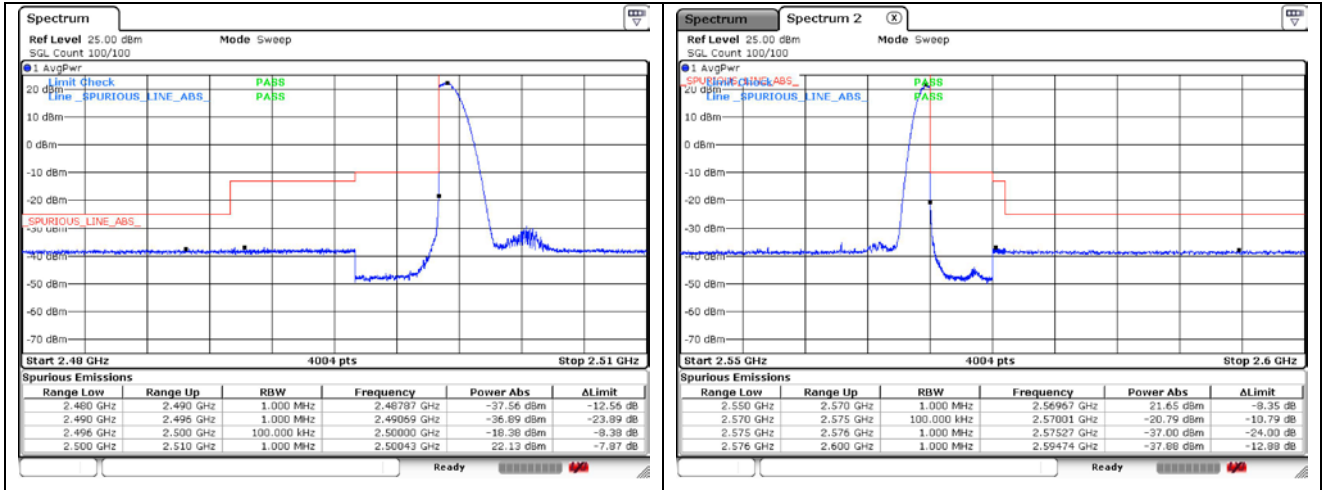

**LTE band 71 (5 MHz)**

**LTE band 71 (10 MHz)**

**LTE band 71 (10 MHz)**

LTE band 71 (15 MHz)

**LTE band 71 (15 MHz)**

**LTE band 71 (20 MHz)**

**LTE band 71 (20 MHz)**

16QAM Low Channel - 1 RB

16QAM High Channel - 1 RB

16QAM Low Channel - Full RB

16QAM High Channel - Full RB

**SIM 2**

**LTE band 7 (5 MHz)**

QPSK Low Channel - 1 RB

QPSK High Channel - 1 RB

QPSK Low Channel - Full RB

QPSK High Channel - Full RB

**LTE band 7 (5 MHz)**

16QAM Low Channel - 1 RB

16QAM High Channel - 1 RB

16QAM Low Channel - Full RB

16QAM High Channel - Full RB

**LTE band 7 (10 MHz)**

**QPSK Low Channel - 1 RB**

**QPSK High Channel - 1 RB**

**QPSK Low Channel - Full RB**

**QPSK High Channel - Full RB**

**LTE band 7 (10 MHz)**

**LTE band 7 (15 MHz)**

QPSK Low Channel - 1 RB

QPSK High Channel - 1 RB

QPSK Low Channel - Full RB