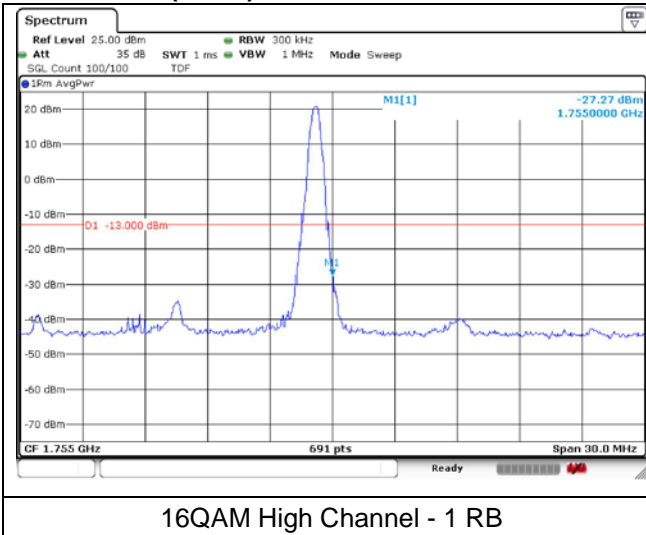

**LTE band 66/4 (15 MHz)**

**LTE band 4 (15 MHz)**

**LTE band 66 (15 MHz)**

**LTE band 66/4 (20 MHz)**

QPSK Low Channel - 1 RB

QPSK Low Channel - Full RB

**LTE band 4 (20 MHz)**

QPSK High Channel - 1 RB

QPSK High Channel - Full RB

**LTE band 66 (20 MHz)**

QPSK High Channel - 1 RB

QPSK High Channel - Full RB

**LTE band 66/4 (20 MHz)**

**LTE band 4 (20 MHz)**

**LTE band 66 (20 MHz)**

LTE band 71 (5 MHz)

**LTE band 71 (5 MHz)**

**LTE band 71 (10 MHz)**

**LTE band 71 (10 MHz)**

LTE band 71 (15 MHz)

**LTE band 71 (15 MHz)**

**LTE band 71 (20 MHz)**

**LTE band 71 (20 MHz)**

16QAM Low Channel - 1 RB