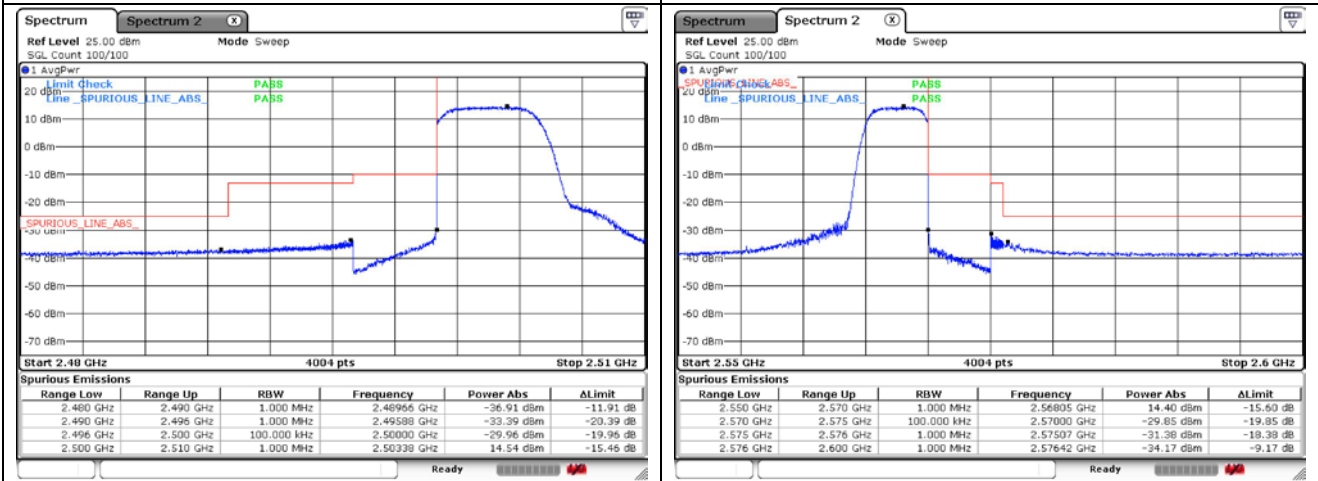

**LTE band 71 (5 MHz)**

**LTE band 71 (10 MHz)**

**LTE band 71 (10 MHz)**

LTE band 71 (15 MHz)

**LTE band 71 (15 MHz)**

**LTE band 71 (20 MHz)**

**LTE band 71 (20 MHz)**

16QAM Low Channel - 1 RB

16QAM High Channel - 1 RB

16QAM Low Channel - Full RB

16QAM High Channel - Full RB

**SIM 2**

**LTE band 7 (5 MHz)**

QPSK Low Channel - 1 RB

QPSK High Channel - 1 RB

QPSK Low Channel - Full RB

QPSK High Channel - Full RB

**LTE band 7 (5 MHz)**

16QAM Low Channel - 1 RB

16QAM High Channel - 1 RB

16QAM Low Channel - Full RB

16QAM High Channel - Full RB

**LTE band 7 (10 MHz)**

**QPSK Low Channel - 1 RB**

**QPSK High Channel - 1 RB**

**QPSK Low Channel - Full RB**

**QPSK High Channel - Full RB**

**LTE band 7 (10 MHz)**

**LTE band 7 (15 MHz)**

QPSK Low Channel - 1 RB

QPSK High Channel - 1 RB

QPSK Low Channel - Full RB