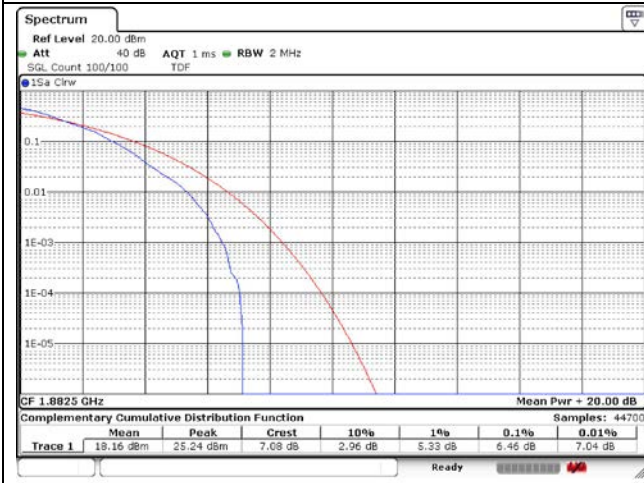

LTE band 7

15 MHz Low Channel - Full RB

20 MHz Low Channel - Full RB

15 MHz Middle Channel - Full RB

20 MHz Middle Channel - Full RB

15 MHz High Channel - Full RB

20 MHz High Channel - Full RB

LTE band 12

LTE band 12/17

LTE band 13

5 MHz Low Channel - Full RB

5 MHz Middle Channel - Full RB

5 MHz High Channel - Full RB

10 MHz Middle Channel - Full RB

LTE band 25/2

1.4 MHz Low Channel - Full RB

3 MHz Low Channel - Full RB

1.4 MHz Middle Channel - Full RB

3 MHz Middle Channel - Full RB

1.4 MHz High Channel - Full RB

3 MHz High Channel - Full RB

LTE band 25/2

5 MHz Low Channel - Full RB

10 MHz Low Channel - Full RB