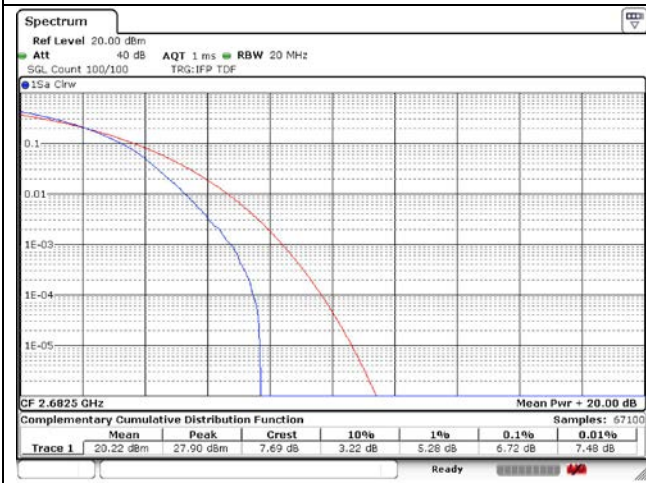

10 MHz High Channel - Full RB

LTE band 41_IC

15 MHz Low Channel - Full RB

20 MHz Low Channel - Full RB

15 MHz Middle Channel - Full RB

20 MHz Middle Channel - Full RB

15 MHz High Channel - Full RB

20 MHz High Channel - Full RB

LTE band 66/4

1.4 MHz Low Channel - Full RB

3 MHz Low Channel - Full RB

1.4 MHz Middle Channel - Full RB

3 MHz Middle Channel - Full RB

1.4 MHz High Channel - Full RB

3 MHz High Channel - Full RB

LTE band 66/4