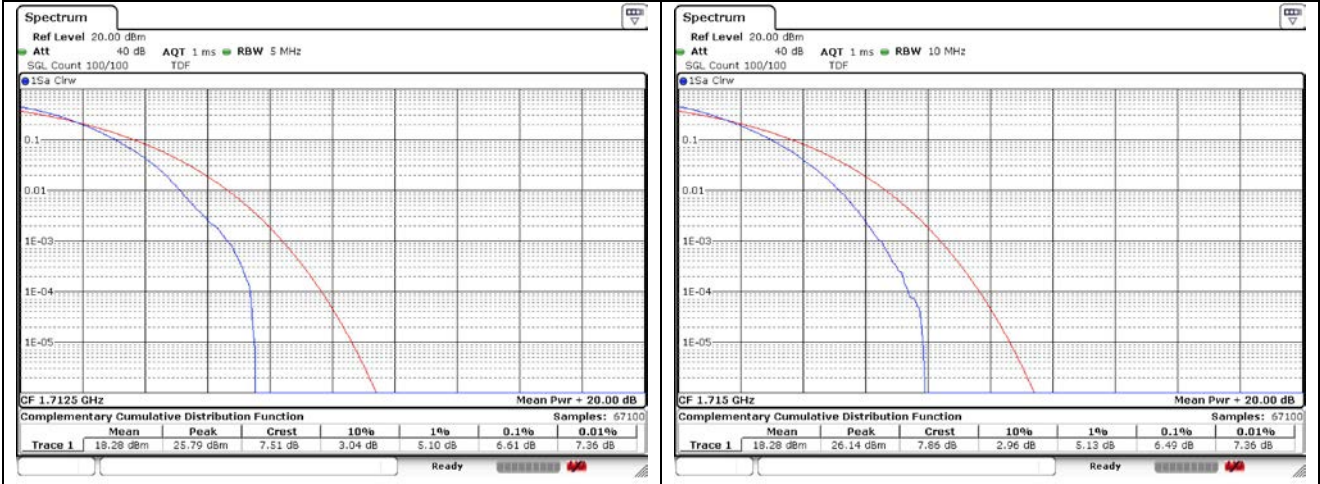

10 MHz High Channel - Full RB

LTE band 41_IC

15 MHz Low Channel - Full RB

20 MHz Low Channel - Full RB

15 MHz Middle Channel - Full RB

20 MHz Middle Channel - Full RB

15 MHz High Channel - Full RB

20 MHz High Channel - Full RB

LTE band 66/4

1.4 MHz Low Channel - Full RB

3 MHz Low Channel - Full RB

1.4 MHz Middle Channel - Full RB

3 MHz Middle Channel - Full RB

1.4 MHz High Channel - Full RB

3 MHz High Channel - Full RB

LTE band 66/4

5 MHz Low Channel - Full RB

10 MHz Low Channel - Full RB

5 MHz Middle Channel - Full RB

10 MHz Middle Channel - Full RB

5 MHz High Channel - Full RB

10 MHz High Channel - Full RB

LTE band 66/4

15 MHz Low Channel - Full RB