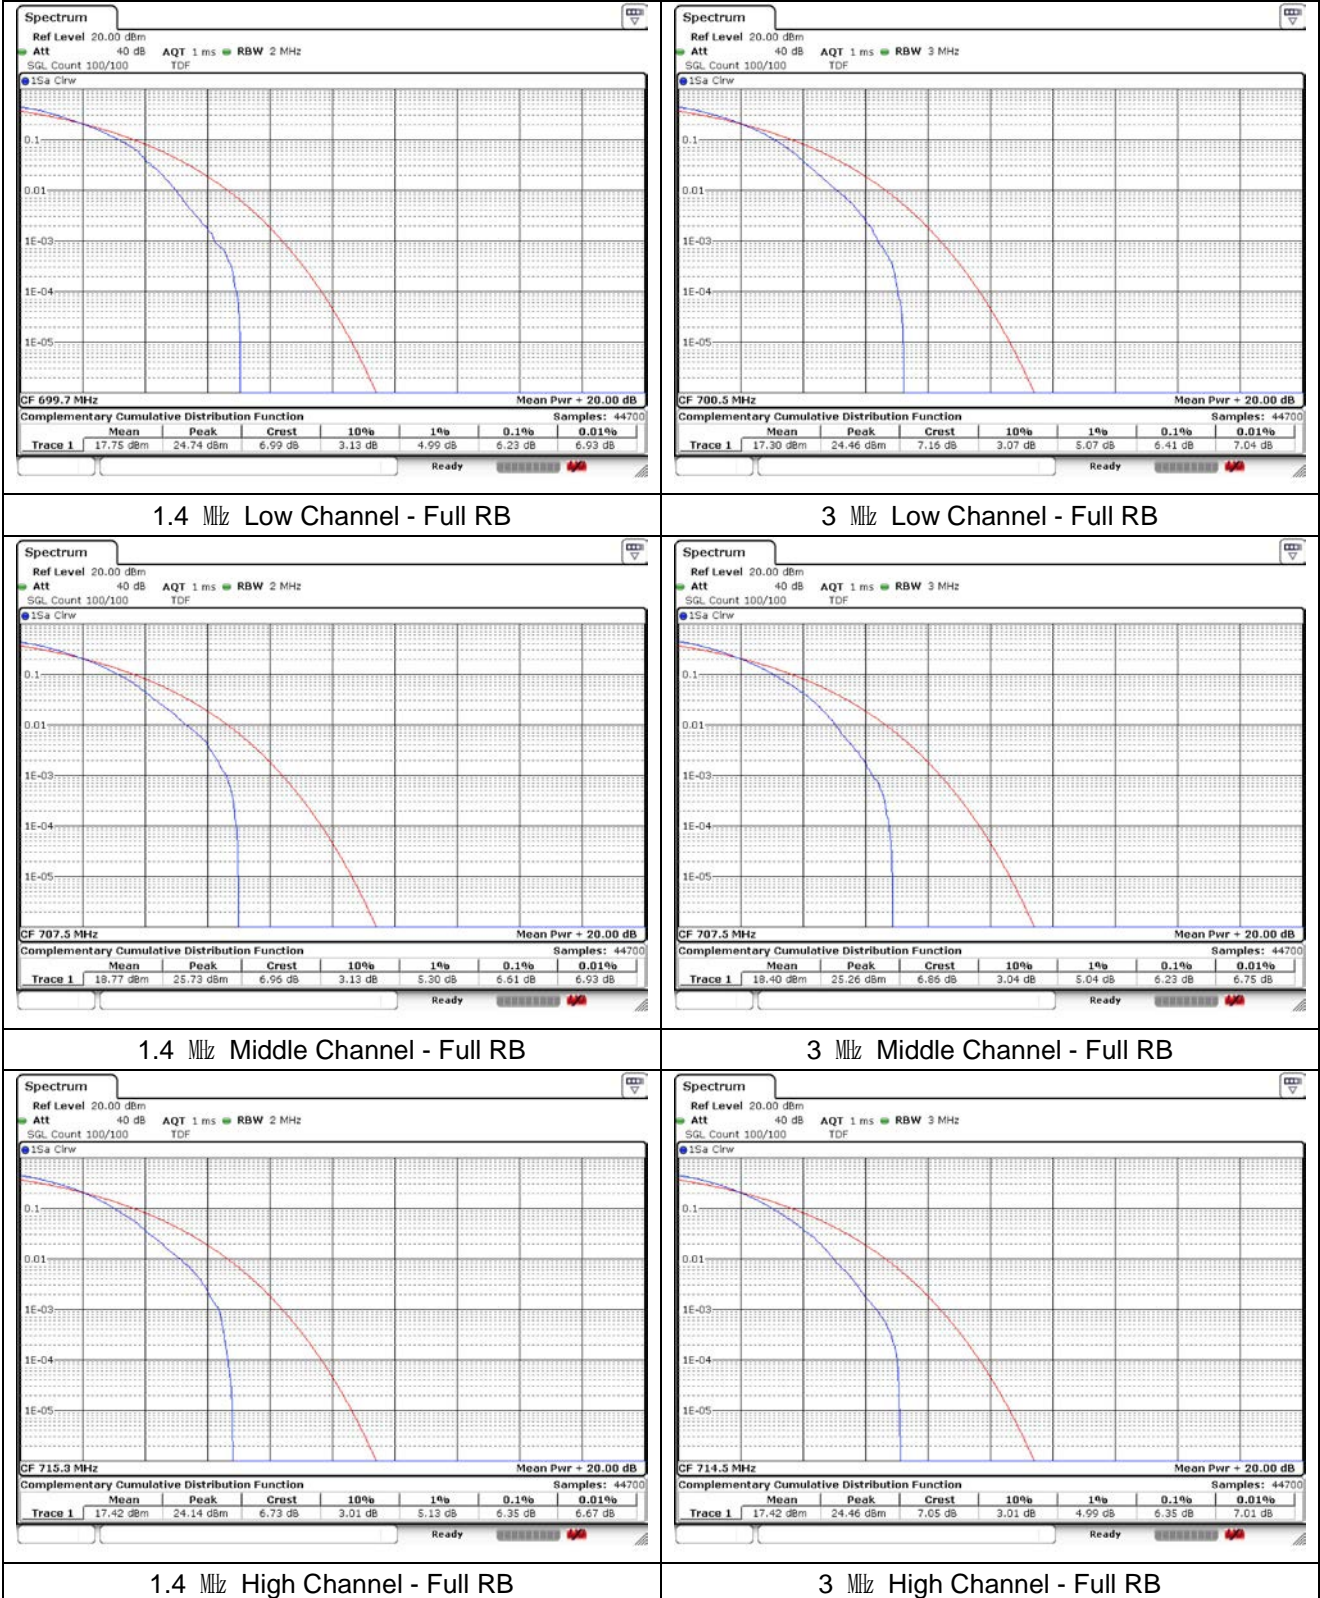

LTE band 7

15 MHz Low Channel - Full RB

20 MHz Low Channel - Full RB

15 MHz Middle Channel - Full RB

20 MHz Middle Channel - Full RB

15 MHz High Channel - Full RB

20 MHz High Channel - Full RB

LTE band 12

LTE band 12/17

LTE band 13

5 MHz Low Channel - Full RB

5 MHz Middle Channel - Full RB

5 MHz High Channel - Full RB

10 MHz Middle Channel - Full RB

LTE band 25/2

1.4 MHz Low Channel - Full RB

3 MHz Low Channel - Full RB

1.4 MHz Middle Channel - Full RB

3 MHz Middle Channel - Full RB

1.4 MHz High Channel - Full RB

3 MHz High Channel - Full RB

LTE band 25/2

5 MHz Low Channel - Full RB

10 MHz Low Channel - Full RB

5 MHz Middle Channel - Full RB

10 MHz Middle Channel - Full RB

5 MHz High Channel - Full RB

10 MHz High Channel - Full RB

LTE band 25/2

LTE band 26/5_Part 22

LTE band 26/5_Part 22

LTE band 26_Part 22