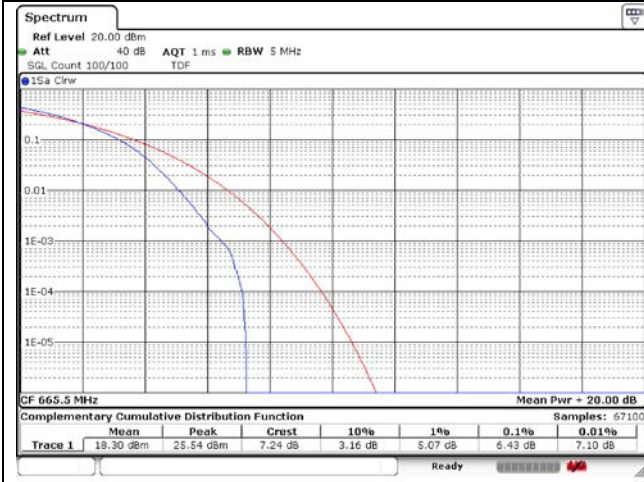

5 MHz Low Channel - Full RB

10 MHz Low Channel - Full RB

5 MHz Middle Channel - Full RB

10 MHz Middle Channel - Full RB

5 MHz High Channel - Full RB

10 MHz High Channel - Full RB

LTE band 66/4

15 MHz Low Channel - Full RB

20 MHz Low Channel - Full RB

15 MHz Middle Channel - Full RB

20 MHz Middle Channel - Full RB

15 MHz High Channel - Full RB

20 MHz High Channel - Full RB

LTE band 71

5 MHz Low Channel - Full RB

10 MHz Low Channel - Full RB

5 MHz Middle Channel - Full RB

10 MHz Middle Channel - Full RB

5 MHz High Channel - Full RB

10 MHz High Channel - Full RB

LTE band 71

15 MHz Low Channel - Full RB

20 MHz Low Channel - Full RB

15 MHz Middle Channel - Full RB