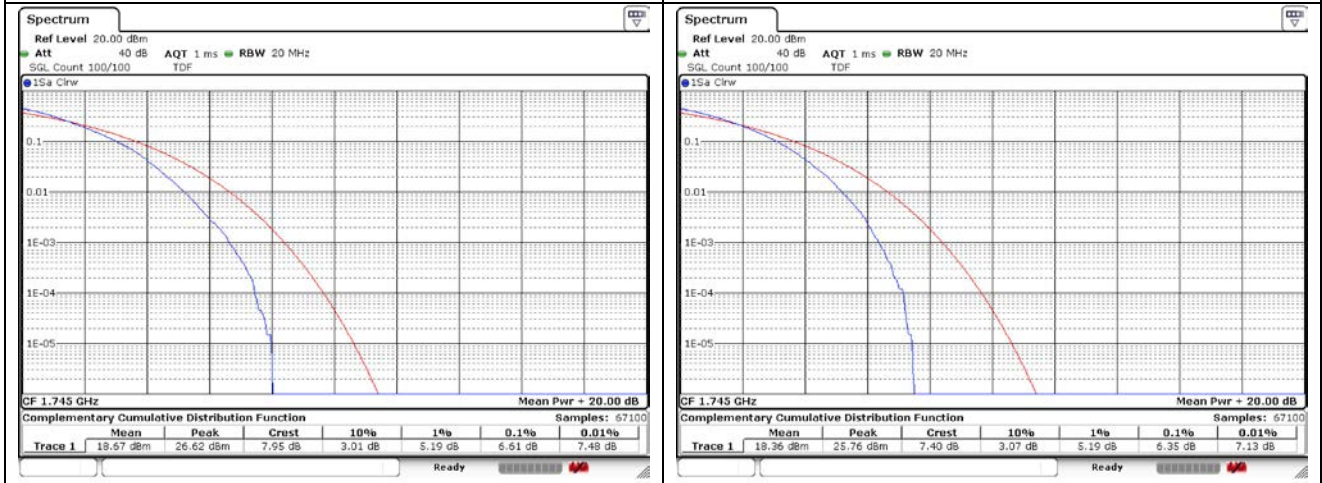

LTE band 66/4

1.4 MHz Low Channel - Full RB

3 MHz Low Channel - Full RB

1.4 MHz Middle Channel - Full RB

3 MHz Middle Channel - Full RB

1.4 MHz High Channel - Full RB

3 MHz High Channel - Full RB

LTE band 66/4

5 MHz Low Channel - Full RB

10 MHz Low Channel - Full RB

5 MHz Middle Channel - Full RB

10 MHz Middle Channel - Full RB

5 MHz High Channel - Full RB

10 MHz High Channel - Full RB

LTE band 66/4

15 MHz Low Channel - Full RB

20 MHz Low Channel - Full RB

15 MHz Middle Channel - Full RB

20 MHz Middle Channel - Full RB

15 MHz High Channel - Full RB

20 MHz High Channel - Full RB

LTE band 71

5 MHz Low Channel - Full RB

10 MHz Low Channel - Full RB