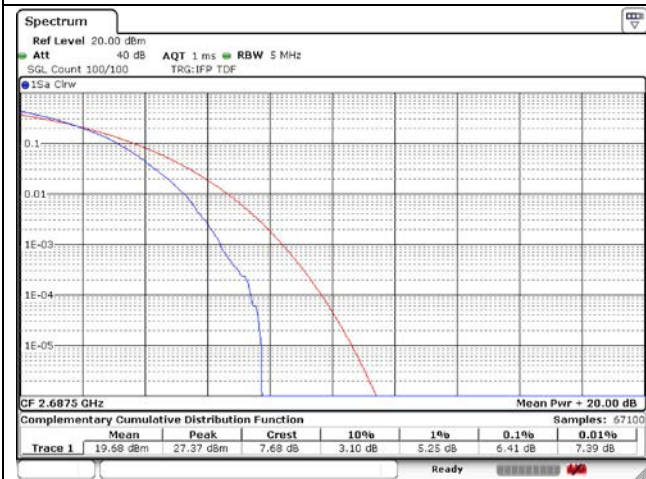

10 MHz Middle Channel - Full RB

5 MHz High Channel - Full RB

10 MHz High Channel - Full RB

LTE band 41_FCC

15 MHz Low Channel - Full RB

20 MHz Low Channel - Full RB

15 MHz Middle Channel - Full RB

20 MHz Middle Channel - Full RB

15 MHz High Channel - Full RB

20 MHz High Channel - Full RB

LTE band 41_IC

5 MHz Low Channel - Full RB

10 MHz Low Channel - Full RB

5 MHz Middle Channel - Full RB

10 MHz Middle Channel - Full RB

5 MHz High Channel - Full RB

10 MHz High Channel - Full RB

LTE band 41_IC

15 MHz Low Channel - Full RB

20 MHz Low Channel - Full RB

15 MHz Middle Channel - Full RB

20 MHz Middle Channel - Full RB

15 MHz High Channel - Full RB

20 MHz High Channel - Full RB

LTE band 66/4

1.4 MHz Low Channel - Full RB

3 MHz Low Channel - Full RB

1.4 MHz Middle Channel - Full RB

3 MHz Middle Channel - Full RB

1.4 MHz High Channel - Full RB

3 MHz High Channel - Full RB

LTE band 66/4