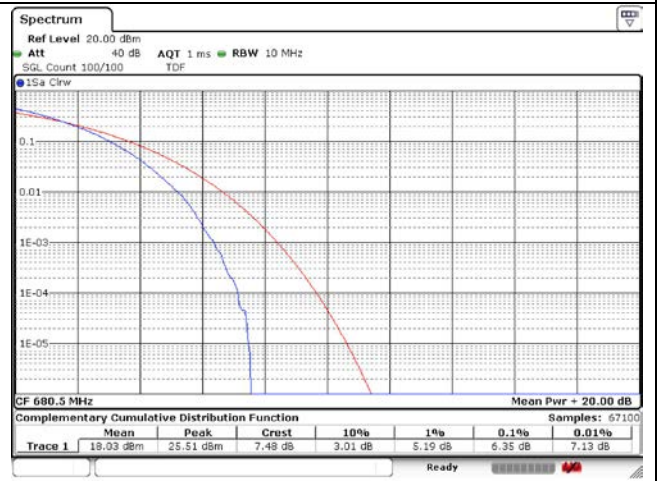

5 MHz Low Channel - Full RB

10 MHz Low Channel - Full RB

5 MHz Middle Channel - Full RB

10 MHz Middle Channel - Full RB

5 MHz High Channel - Full RB

10 MHz High Channel - Full RB

LTE band 66/4

15 MHz Low Channel - Full RB

20 MHz Low Channel - Full RB

15 MHz Middle Channel - Full RB

20 MHz Middle Channel - Full RB

15 MHz High Channel - Full RB

20 MHz High Channel - Full RB

LTE band 71

5 MHz Low Channel - Full RB

10 MHz Low Channel - Full RB

5 MHz Middle Channel - Full RB

10 MHz Middle Channel - Full RB

5 MHz High Channel - Full RB

10 MHz High Channel - Full RB

LTE band 71

15 MHz Low Channel - Full RB

20 MHz Low Channel - Full RB

15 MHz Middle Channel - Full RB