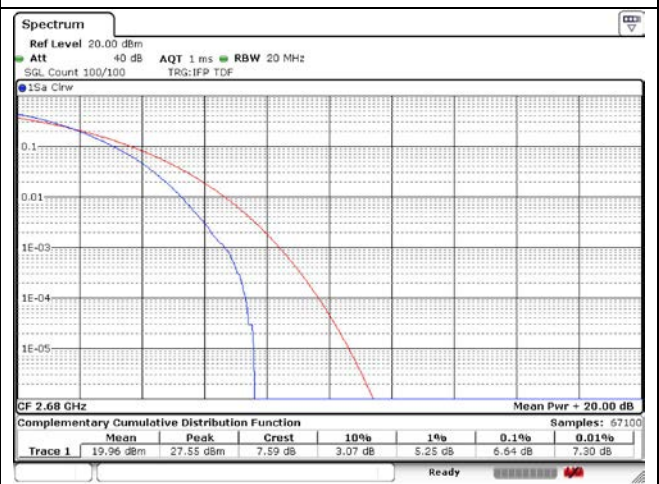

15 MHz Low Channel - Full RB

15 MHz High Channel - Full RB

LTE band 26_Part 90

LTE band 26_Part 90

LTE band 41 FCC

5 MHz Low Channel - Full RB

10 MHz Low Channel - Full RB

5 MHz Middle Channel - Full RB

10 MHz Middle Channel - Full RB

5 MHz High Channel - Full RB

10 MHz High Channel - Full RB

LTE band 41_FCC

15 MHz Low Channel - Full RB

20 MHz Low Channel - Full RB

15 MHz Middle Channel - Full RB

20 MHz Middle Channel - Full RB

15 MHz High Channel - Full RB

20 MHz High Channel - Full RB

LTE band 41_IC

5 MHz Low Channel - Full RB

10 MHz Low Channel - Full RB

5 MHz Middle Channel - Full RB

10 MHz Middle Channel - Full RB

5 MHz High Channel - Full RB