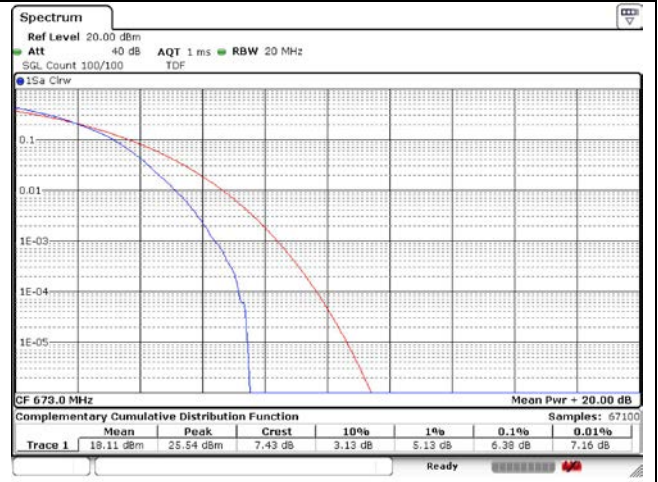

20 MHz Low Channel - Full RB

15 MHz Middle Channel - Full RB

20 MHz Middle Channel - Full RB

15 MHz High Channel - Full RB

20 MHz High Channel - Full RB

LTE band 71

5 MHz Low Channel - Full RB

10 MHz Low Channel - Full RB

5 MHz Middle Channel - Full RB

10 MHz Middle Channel - Full RB

5 MHz High Channel - Full RB

10 MHz High Channel - Full RB

LTE band 71

15 MHz Low Channel - Full RB

20 MHz Low Channel - Full RB

15 MHz Middle Channel - Full RB

20 MHz Middle Channel - Full RB

15 MHz High Channel - Full RB

20 MHz High Channel - Full RB