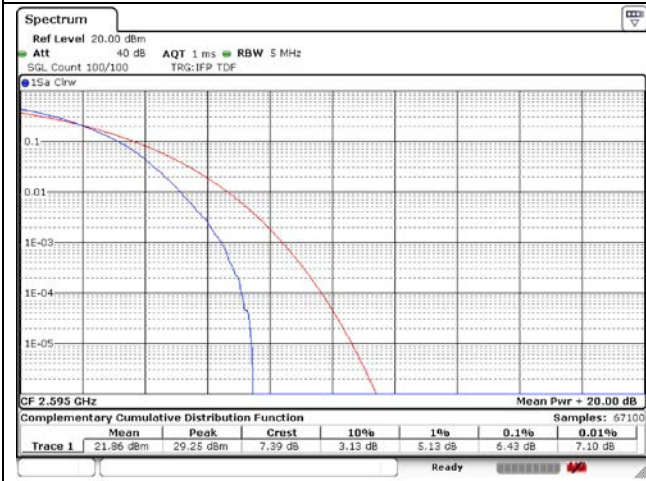

15 MHz High Channel - Full RB

20 MHz High Channel - Full RB

LTE band 41_IC

5 MHz Low Channel - Full RB

10 MHz Low Channel - Full RB

5 MHz Middle Channel - Full RB

10 MHz Middle Channel - Full RB

5 MHz High Channel - Full RB