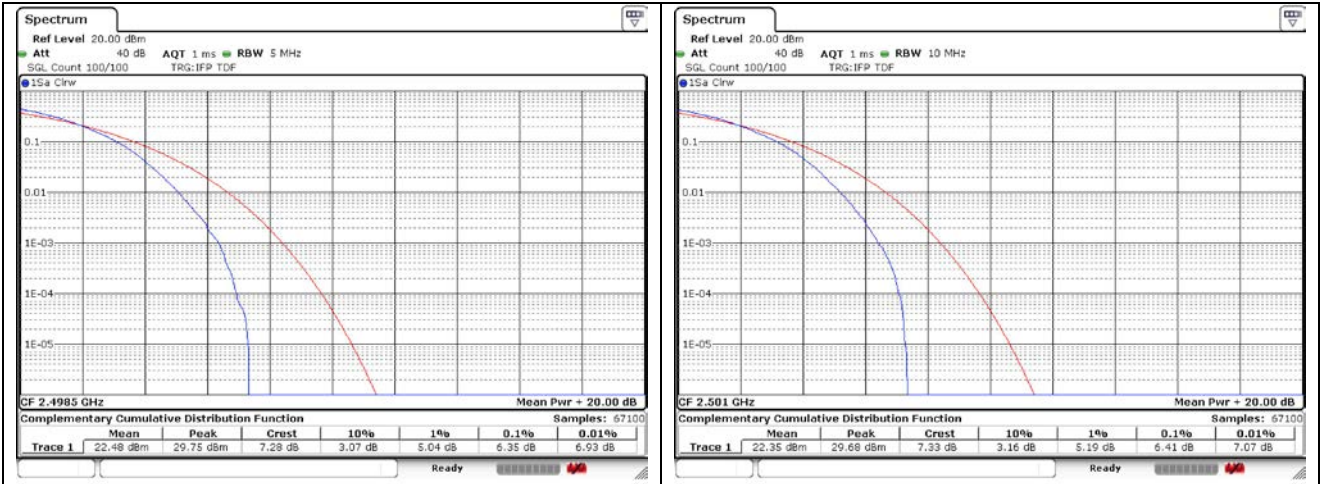

15 MHz Low Channel - Full RB

15 MHz High Channel - Full RB

LTE band 26_Part 90

LTE band 26_Part 90

LTE band 41 FCC

5 MHz Low Channel - Full RB

10 MHz Low Channel - Full RB

5 MHz Middle Channel - Full RB

10 MHz Middle Channel - Full RB

5 MHz High Channel - Full RB

10 MHz High Channel - Full RB

LTE band 41_FCC

15 MHz Low Channel - Full RB

20 MHz Low Channel - Full RB

15 MHz Middle Channel - Full RB

20 MHz Middle Channel - Full RB