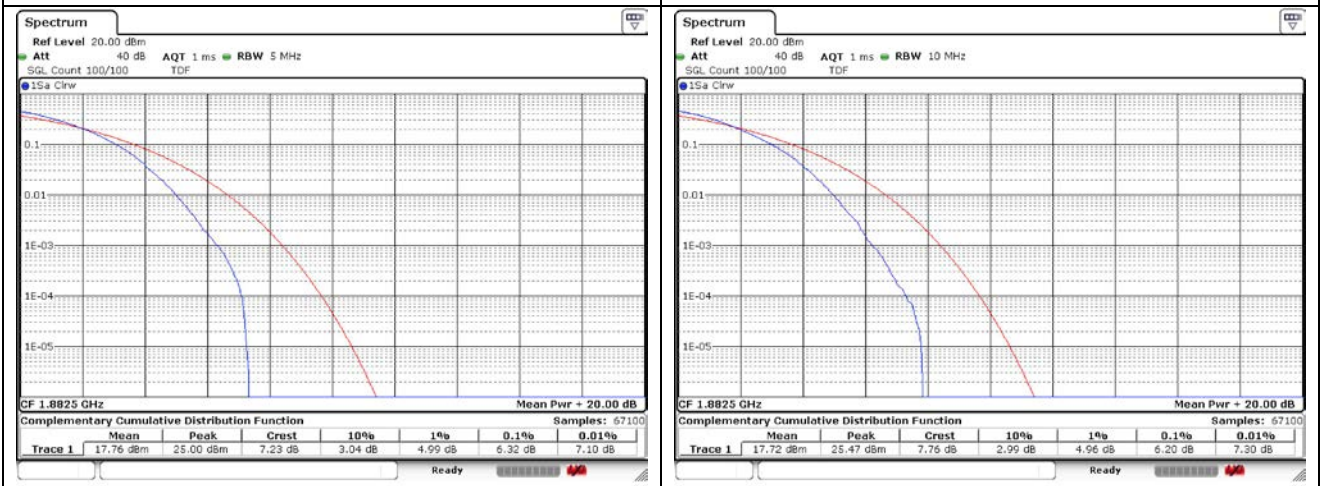

3 MHz Low Channel - Full RB

1.4 MHz Middle Channel - Full RB

3 MHz Middle Channel - Full RB

1.4 MHz High Channel - Full RB

3 MHz High Channel - Full RB

LTE band 25/2

5 MHz Low Channel - Full RB

10 MHz Low Channel - Full RB

5 MHz Middle Channel - Full RB

10 MHz Middle Channel - Full RB

5 MHz High Channel - Full RB

10 MHz High Channel - Full RB

LTE band 25/2

LTE band 26/5_Part 22

LTE band 26/5_Part 22

LTE band 26_Part 22