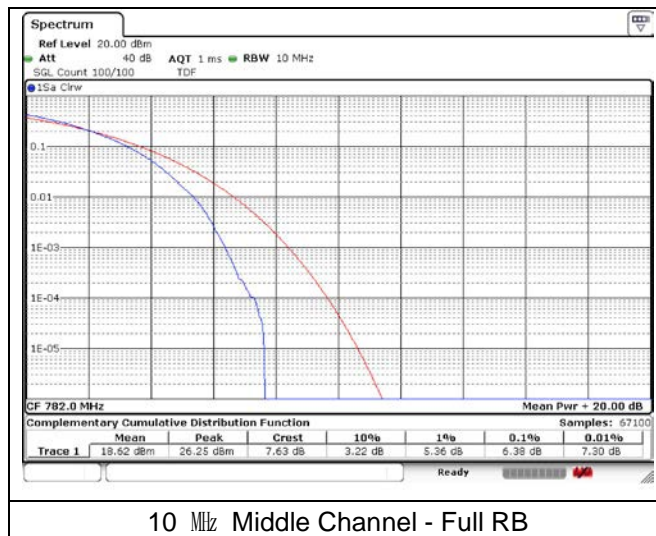

LTE band 7

15 MHz Low Channel - Full RB

20 MHz Low Channel - Full RB

15 MHz Middle Channel - Full RB

20 MHz Middle Channel - Full RB

15 MHz High Channel - Full RB

20 MHz High Channel - Full RB

LTE band 12

LTE band 12/17

LTE band 13

5 MHz Low Channel - Full RB

5 MHz Middle Channel - Full RB

5 MHz High Channel - Full RB

10 MHz Middle Channel - Full RB

LTE band 25/2

1.4 MHz Low Channel - Full RB

3 MHz Low Channel - Full RB

1.4 MHz Middle Channel - Full RB

3 MHz Middle Channel - Full RB

1.4 MHz High Channel - Full RB

3 MHz High Channel - Full RB

LTE band 25/2

5 MHz Low Channel - Full RB

10 MHz Low Channel - Full RB