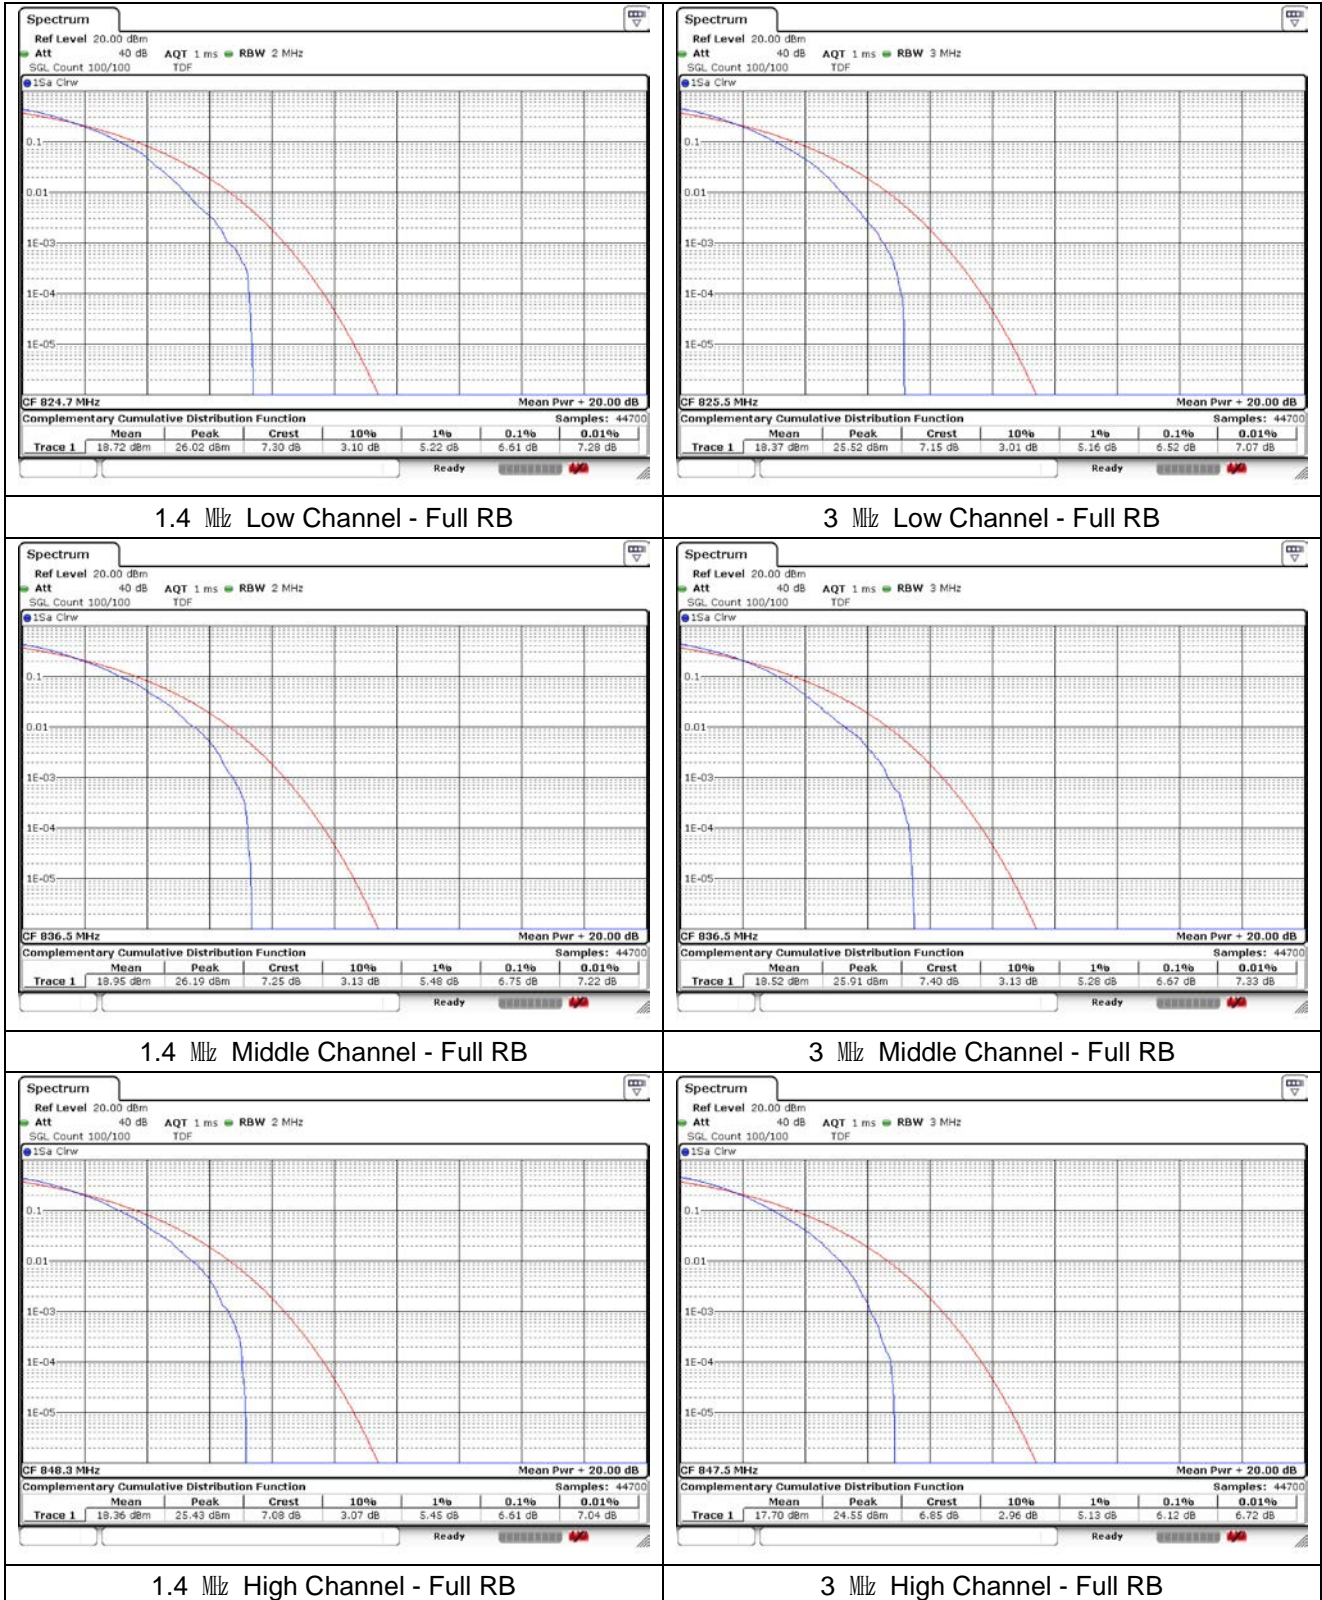

3 MHz Low Channel - Full RB

1.4 MHz Middle Channel - Full RB

3 MHz Middle Channel - Full RB

1.4 MHz High Channel - Full RB

3 MHz High Channel - Full RB

LTE band 25/2

5 MHz Low Channel - Full RB

10 MHz Low Channel - Full RB

5 MHz Middle Channel - Full RB

10 MHz Middle Channel - Full RB

5 MHz High Channel - Full RB

10 MHz High Channel - Full RB

LTE band 25/2

LTE band 26/5_Part 22

LTE band 26/5_Part 22

LTE band 26_Part 22

15 MHz Low Channel - Full RB

15 MHz High Channel - Full RB

LTE band 26_Part 90

LTE band 26_Part 90

LTE band 41 FCC

5 MHz Low Channel - Full RB

10 MHz Low Channel - Full RB

5 MHz Middle Channel - Full RB

10 MHz Middle Channel - Full RB

5 MHz High Channel - Full RB

10 MHz High Channel - Full RB

LTE band 41_FCC

15 MHz Low Channel - Full RB

20 MHz Low Channel - Full RB

15 MHz Middle Channel - Full RB

20 MHz Middle Channel - Full RB