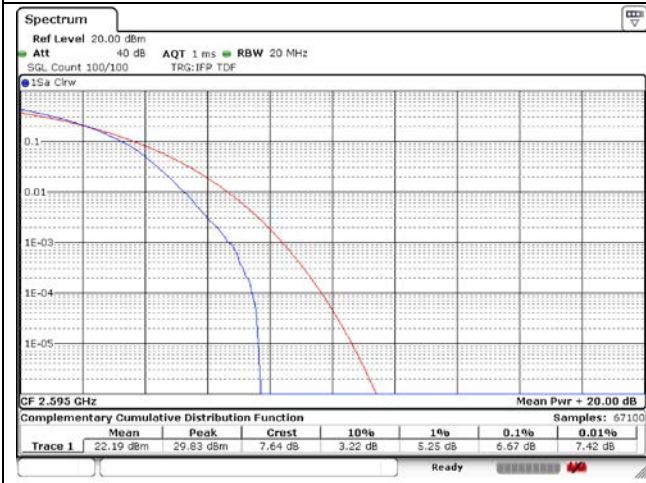

10 MHz Middle Channel - Full RB

5 MHz High Channel - Full RB

10 MHz High Channel - Full RB

LTE band 41_FCC

15 MHz Low Channel - Full RB

20 MHz Low Channel - Full RB

15 MHz Middle Channel - Full RB

20 MHz Middle Channel - Full RB

15 MHz High Channel - Full RB

20 MHz High Channel - Full RB

LTE band 41_IC

5 MHz Low Channel - Full RB

10 MHz Low Channel - Full RB

5 MHz Middle Channel - Full RB

10 MHz Middle Channel - Full RB

5 MHz High Channel - Full RB

10 MHz High Channel - Full RB

LTE band 41_IC

15 MHz Low Channel - Full RB

20 MHz Low Channel - Full RB

15 MHz Middle Channel - Full RB

20 MHz Middle Channel - Full RB

15 MHz High Channel - Full RB

20 MHz High Channel - Full RB

LTE band 66/4

1.4 MHz Low Channel - Full RB

3 MHz Low Channel - Full RB

1.4 MHz Middle Channel - Full RB

3 MHz Middle Channel - Full RB

1.4 MHz High Channel - Full RB

3 MHz High Channel - Full RB

LTE band 66/4