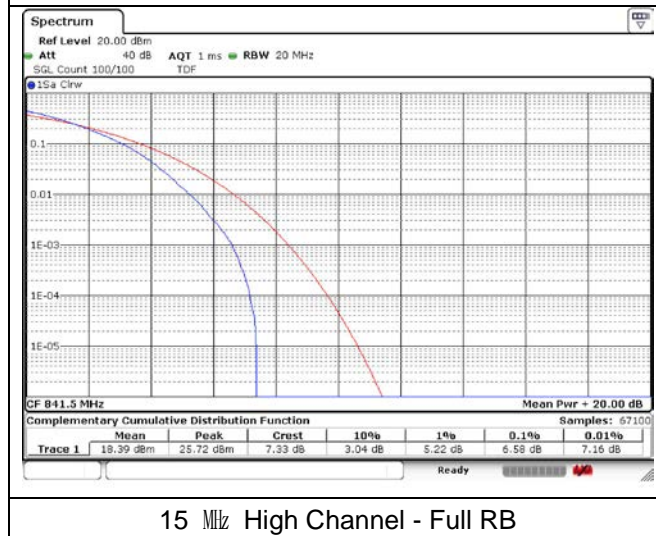

3 MHz Low Channel - Full RB

1.4 MHz Middle Channel - Full RB

3 MHz Middle Channel - Full RB

1.4 MHz High Channel - Full RB

3 MHz High Channel - Full RB

LTE band 25/2

5 MHz Low Channel - Full RB

10 MHz Low Channel - Full RB

5 MHz Middle Channel - Full RB

10 MHz Middle Channel - Full RB

5 MHz High Channel - Full RB

10 MHz High Channel - Full RB

LTE band 25/2

LTE band 26/5_Part 22

LTE band 26/5_Part 22

LTE band 26_Part 22

15 MHz Low Channel - Full RB

15 MHz High Channel - Full RB

LTE band 26_Part 90

LTE band 26_Part 90

LTE band 41 FCC

5 MHz Low Channel - Full RB

10 MHz Low Channel - Full RB

5 MHz Middle Channel - Full RB