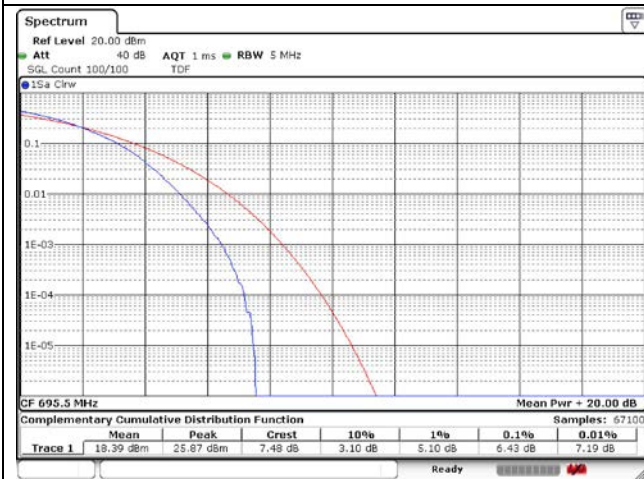

5 MHz Low Channel - Full RB

10 MHz Low Channel - Full RB

5 MHz Middle Channel - Full RB

10 MHz Middle Channel - Full RB

5 MHz High Channel - Full RB

10 MHz High Channel - Full RB

LTE band 66/4

15 MHz Low Channel - Full RB

20 MHz Low Channel - Full RB

15 MHz Middle Channel - Full RB

20 MHz Middle Channel - Full RB

15 MHz High Channel - Full RB

20 MHz High Channel - Full RB

LTE band 71

5 MHz Low Channel - Full RB

10 MHz Low Channel - Full RB

5 MHz Middle Channel - Full RB

10 MHz Middle Channel - Full RB

5 MHz High Channel - Full RB

10 MHz High Channel - Full RB

LTE band 71

15 MHz Low Channel - Full RB

20 MHz Low Channel - Full RB

15 MHz Middle Channel - Full RB