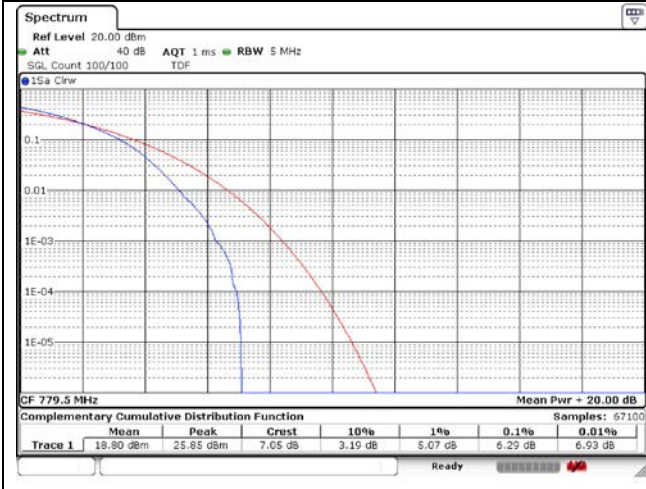

LTE band 7

15 MHz Low Channel - Full RB

20 MHz Low Channel - Full RB

15 MHz Middle Channel - Full RB

20 MHz Middle Channel - Full RB

15 MHz High Channel - Full RB

20 MHz High Channel - Full RB

LTE band 12

LTE band 12/17

LTE band 13

5 MHz Low Channel - Full RB

5 MHz Middle Channel - Full RB

5 MHz High Channel - Full RB

10 MHz Middle Channel - Full RB

LTE band 25/2

1.4 MHz Low Channel - Full RB

3 MHz Low Channel - Full RB

1.4 MHz Middle Channel - Full RB

3 MHz Middle Channel - Full RB

1.4 MHz High Channel - Full RB

3 MHz High Channel - Full RB

LTE band 25/2

5 MHz Low Channel - Full RB

10 MHz Low Channel - Full RB