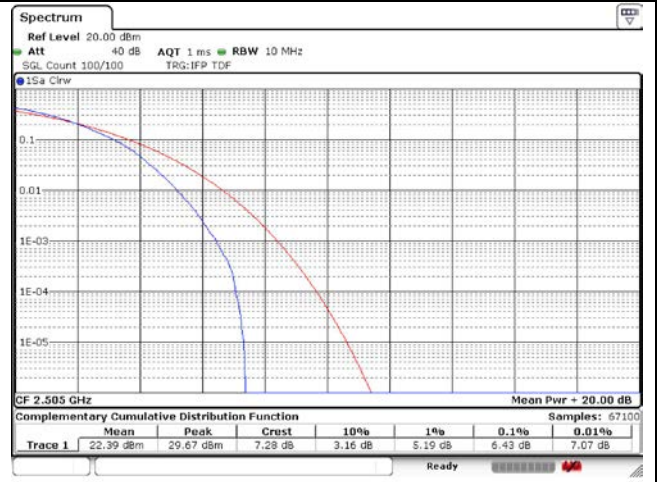

10 MHz Middle Channel - Full RB

5 MHz High Channel - Full RB

10 MHz High Channel - Full RB

LTE band 41_FCC

15 MHz Low Channel - Full RB

20 MHz Low Channel - Full RB

15 MHz Middle Channel - Full RB

20 MHz Middle Channel - Full RB

15 MHz High Channel - Full RB

20 MHz High Channel - Full RB

LTE band 41_IC

5 MHz Low Channel - Full RB

10 MHz Low Channel - Full RB

5 MHz Middle Channel - Full RB

10 MHz Middle Channel - Full RB

5 MHz High Channel - Full RB

10 MHz High Channel - Full RB

LTE band 41_IC

15 MHz Low Channel - Full RB

20 MHz Low Channel - Full RB

15 MHz Middle Channel - Full RB

20 MHz Middle Channel - Full RB

15 MHz High Channel - Full RB

20 MHz High Channel - Full RB