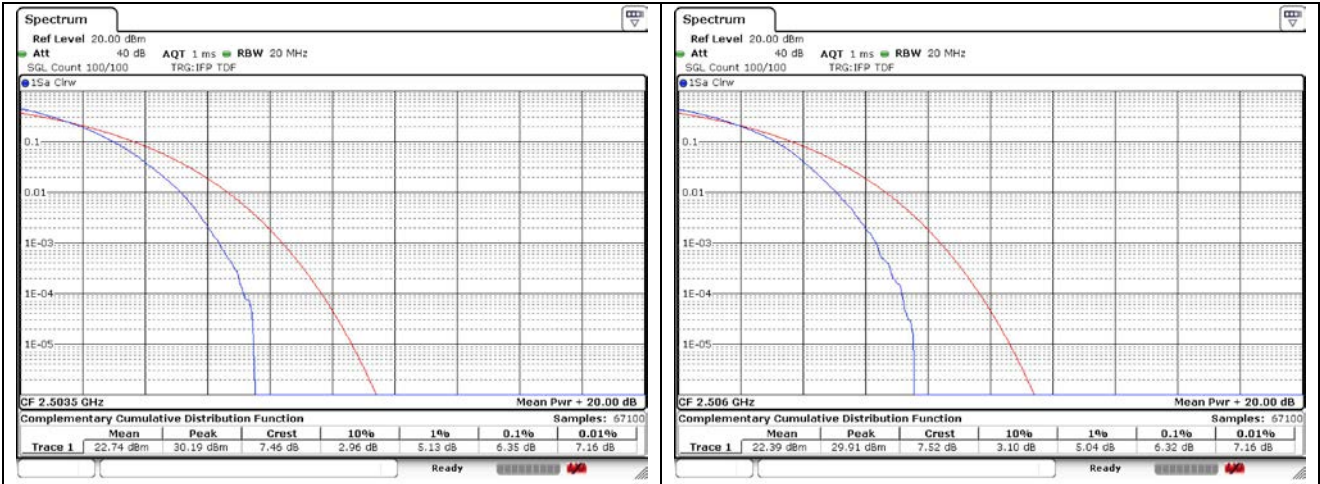

15 MHz Low Channel - Full RB

15 MHz High Channel - Full RB

LTE band 26_Part 90

LTE band 26_Part 90

LTE band 41 FCC

5 MHz Low Channel - Full RB

10 MHz Low Channel - Full RB

5 MHz Middle Channel - Full RB

10 MHz Middle Channel - Full RB

5 MHz High Channel - Full RB

10 MHz High Channel - Full RB

LTE band 41_FCC

15 MHz Low Channel - Full RB

20 MHz Low Channel - Full RB

15 MHz Middle Channel - Full RB

20 MHz Middle Channel - Full RB