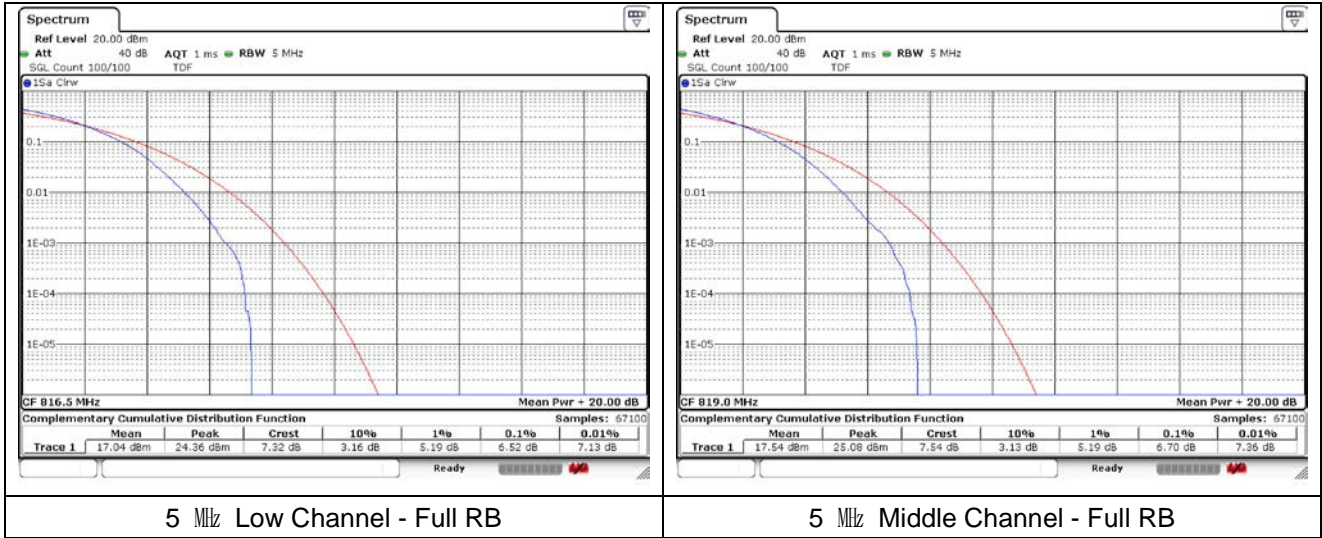

15 MHz Low Channel - Full RB

15 MHz High Channel - Full RB

LTE band 26_Part 90

LTE band 26_Part 90

LTE band 41 FCC

5 MHz Low Channel - Full RB

10 MHz Low Channel - Full RB

5 MHz Middle Channel - Full RB

10 MHz Middle Channel - Full RB

5 MHz High Channel - Full RB

10 MHz High Channel - Full RB

LTE band 41_FCC

15 MHz Low Channel - Full RB

20 MHz Low Channel - Full RB

15 MHz Middle Channel - Full RB

20 MHz Middle Channel - Full RB