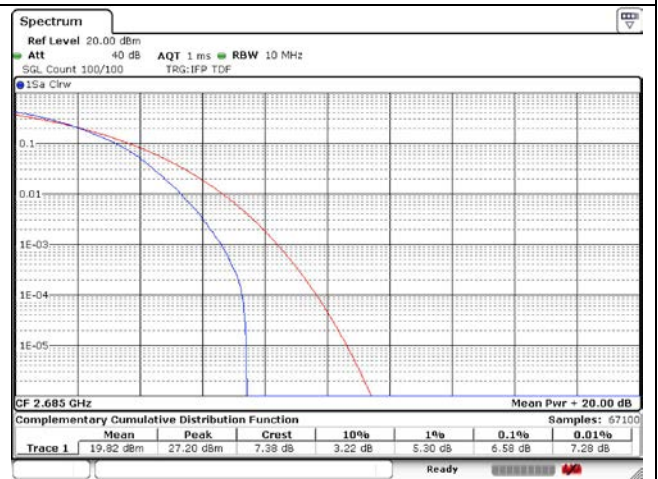

10 MHz Middle Channel - Full RB

5 MHz High Channel - Full RB

10 MHz High Channel - Full RB

LTE band 41_FCC

15 MHz Low Channel - Full RB

20 MHz Low Channel - Full RB

15 MHz Middle Channel - Full RB

20 MHz Middle Channel - Full RB

15 MHz High Channel - Full RB

20 MHz High Channel - Full RB

LTE band 41_IC

5 MHz Low Channel - Full RB

10 MHz Low Channel - Full RB

5 MHz Middle Channel - Full RB

10 MHz Middle Channel - Full RB

5 MHz High Channel - Full RB

10 MHz High Channel - Full RB

LTE band 41_IC

15 MHz Low Channel - Full RB

20 MHz Low Channel - Full RB

15 MHz Middle Channel - Full RB

20 MHz Middle Channel - Full RB

15 MHz High Channel - Full RB

20 MHz High Channel - Full RB

LTE band 66/4

1.4 MHz Low Channel - Full RB

3 MHz Low Channel - Full RB

1.4 MHz Middle Channel - Full RB

3 MHz Middle Channel - Full RB

1.4 MHz High Channel - Full RB

3 MHz High Channel - Full RB

LTE band 66/4