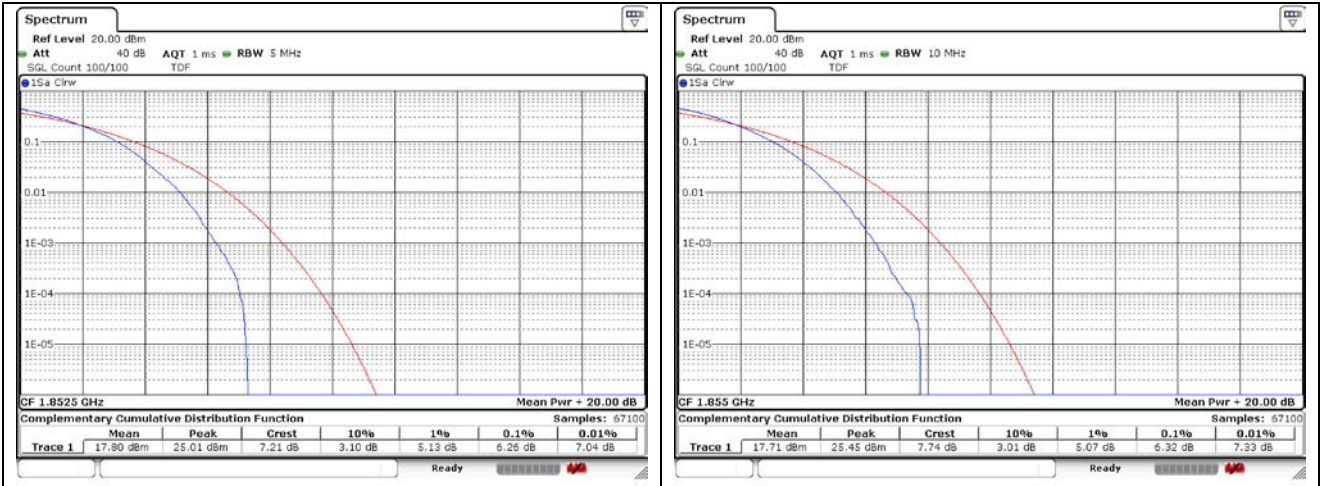

3 MHz Low Channel - Full RB

1.4 MHz Middle Channel - Full RB

3 MHz Middle Channel - Full RB

1.4 MHz High Channel - Full RB

3 MHz High Channel - Full RB

LTE band 25/2

5 MHz Low Channel - Full RB

10 MHz Low Channel - Full RB

5 MHz Middle Channel - Full RB

10 MHz Middle Channel - Full RB

5 MHz High Channel - Full RB

10 MHz High Channel - Full RB

LTE band 25/2

LTE band 26/5_Part 22

LTE band 26/5_Part 22

LTE band 26_Part 22