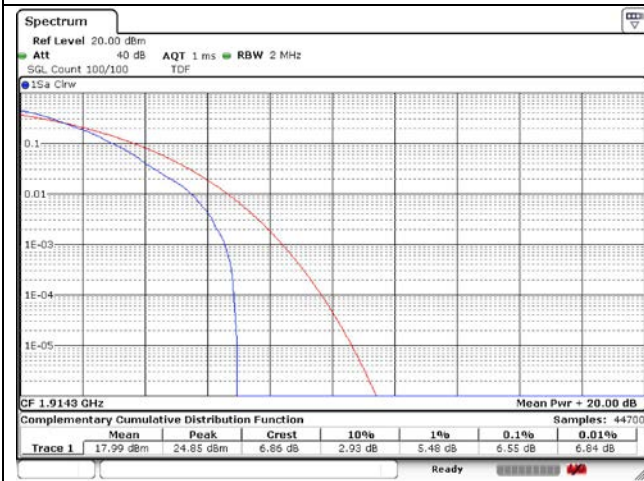

LTE band 7

15 MHz Low Channel - Full RB

20 MHz Low Channel - Full RB

15 MHz Middle Channel - Full RB

20 MHz Middle Channel - Full RB

15 MHz High Channel - Full RB

20 MHz High Channel - Full RB

LTE band 12

LTE band 12/17

LTE band 13

5 MHz Low Channel - Full RB

5 MHz Middle Channel - Full RB

5 MHz High Channel - Full RB

10 MHz Middle Channel - Full RB

LTE band 25/2

1.4 MHz Low Channel - Full RB

3 MHz Low Channel - Full RB

1.4 MHz Middle Channel - Full RB

3 MHz Middle Channel - Full RB

1.4 MHz High Channel - Full RB

3 MHz High Channel - Full RB

LTE band 25/2

5 MHz Low Channel - Full RB

10 MHz Low Channel - Full RB