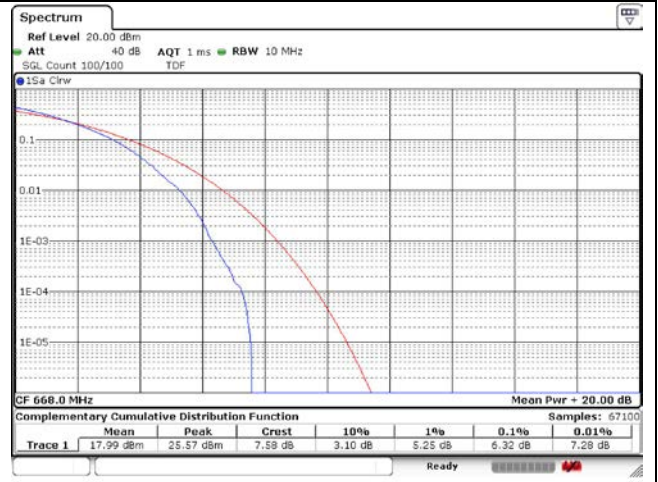

5 MHz Low Channel - Full RB

10 MHz Low Channel - Full RB

5 MHz Middle Channel - Full RB

10 MHz Middle Channel - Full RB

5 MHz High Channel - Full RB

10 MHz High Channel - Full RB

LTE band 66/4

15 MHz Low Channel - Full RB

20 MHz Low Channel - Full RB

15 MHz Middle Channel - Full RB

20 MHz Middle Channel - Full RB

15 MHz High Channel - Full RB

20 MHz High Channel - Full RB

LTE band 71

5 MHz Low Channel - Full RB

10 MHz Low Channel - Full RB

5 MHz Middle Channel - Full RB

10 MHz Middle Channel - Full RB

5 MHz High Channel - Full RB

10 MHz High Channel - Full RB

LTE band 71

15 MHz Low Channel - Full RB

20 MHz Low Channel - Full RB

15 MHz Middle Channel - Full RB