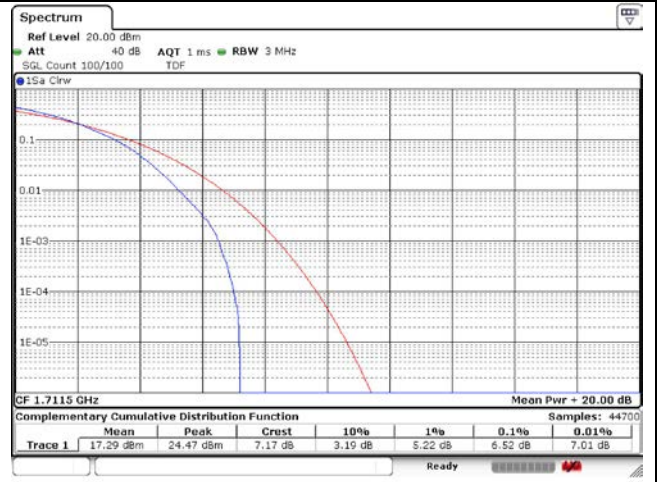

10 MHz High Channel - Full RB

LTE band 41_IC

15 MHz Low Channel - Full RB

20 MHz Low Channel - Full RB

15 MHz Middle Channel - Full RB

20 MHz Middle Channel - Full RB

15 MHz High Channel - Full RB

20 MHz High Channel - Full RB

LTE band 66/4

1.4 MHz Low Channel - Full RB

3 MHz Low Channel - Full RB

1.4 MHz Middle Channel - Full RB

3 MHz Middle Channel - Full RB

1.4 MHz High Channel - Full RB

3 MHz High Channel - Full RB

LTE band 66/4