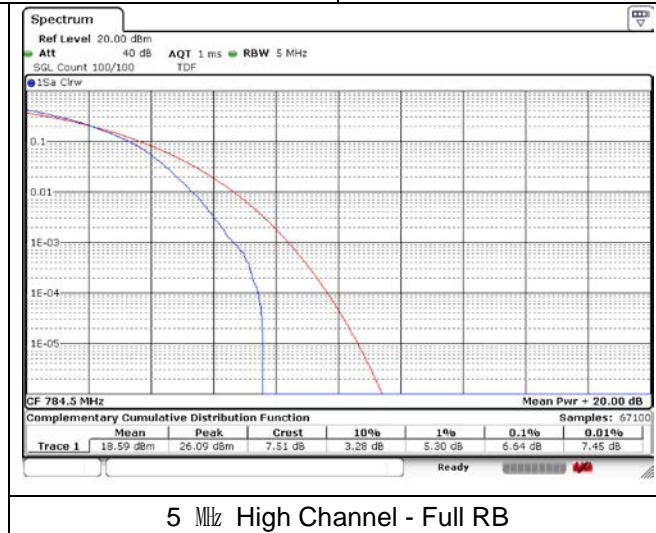

LTE band 7

15 MHz Low Channel - Full RB

20 MHz Low Channel - Full RB

15 MHz Middle Channel - Full RB

20 MHz Middle Channel - Full RB

15 MHz High Channel - Full RB

20 MHz High Channel - Full RB

LTE band 12

LTE band 12/17

LTE band 13

5 MHz Low Channel - Full RB

5 MHz Middle Channel - Full RB

5 MHz High Channel - Full RB

10 MHz Middle Channel - Full RB

LTE band 25/2

1.4 MHz Low Channel - Full RB

3 MHz Low Channel - Full RB

1.4 MHz Middle Channel - Full RB

3 MHz Middle Channel - Full RB

1.4 MHz High Channel - Full RB

3 MHz High Channel - Full RB

LTE band 25/2

5 MHz Low Channel - Full RB

10 MHz Low Channel - Full RB