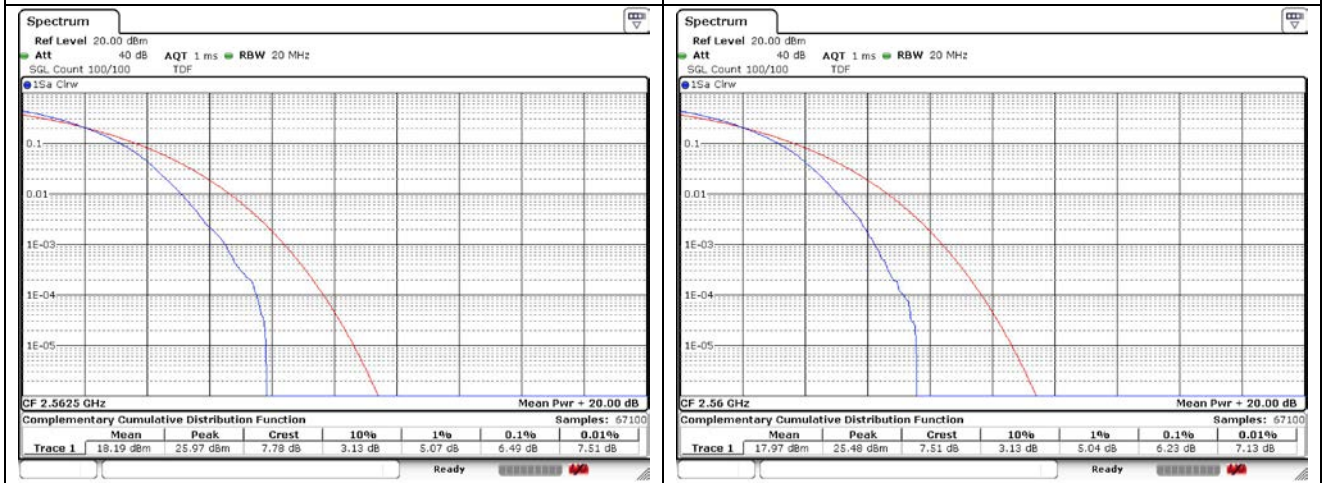

LTE band 7

15 MHz Low Channel - Full RB

20 MHz Low Channel - Full RB

15 MHz Middle Channel - Full RB

20 MHz Middle Channel - Full RB

15 MHz High Channel - Full RB

20 MHz High Channel - Full RB

LTE band 12

LTE band 12/17

LTE band 13

5 MHz Low Channel - Full RB

5 MHz Middle Channel - Full RB

5 MHz High Channel - Full RB

10 MHz Middle Channel - Full RB

LTE band 25/2

1.4 MHz Low Channel - Full RB