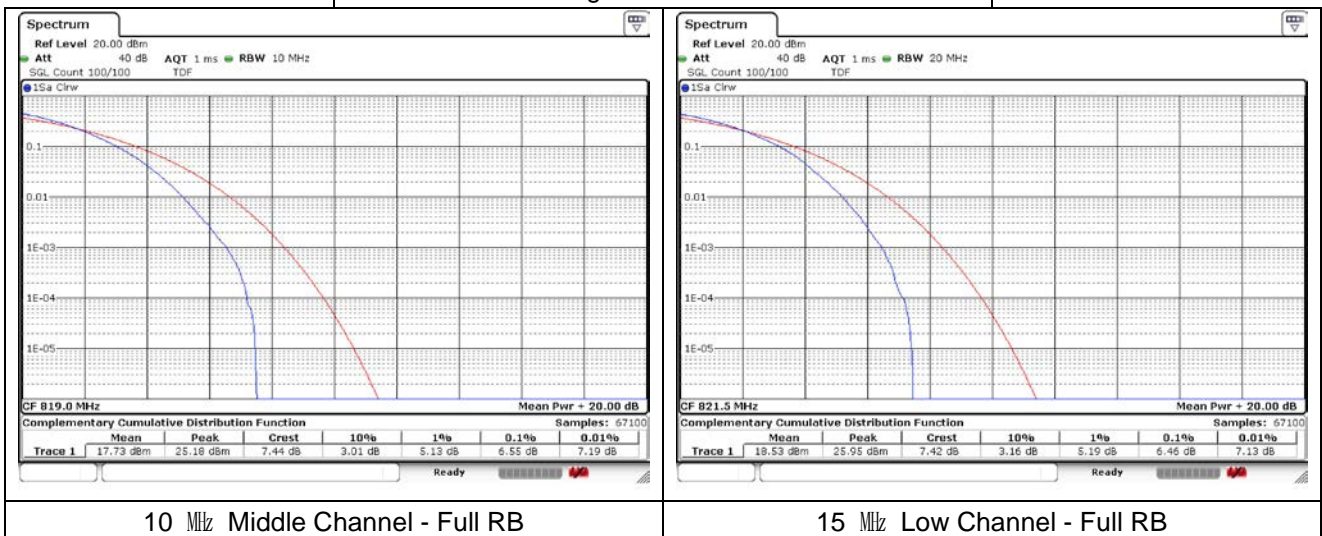

15 MHz Low Channel - Full RB

15 MHz High Channel - Full RB

LTE band 26_Part 90

LTE band 26_Part 90

LTE band 41 FCC

5 MHz Low Channel - Full RB

10 MHz Low Channel - Full RB

5 MHz Middle Channel - Full RB

10 MHz Middle Channel - Full RB

5 MHz High Channel - Full RB

10 MHz High Channel - Full RB

LTE band 41_FCC

15 MHz Low Channel - Full RB

20 MHz Low Channel - Full RB

15 MHz Middle Channel - Full RB

20 MHz Middle Channel - Full RB