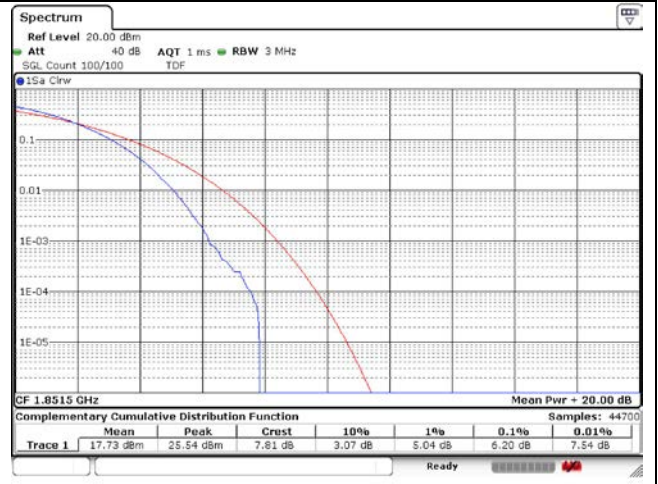

LTE band 7

15 MHz Low Channel - Full RB

20 MHz Low Channel - Full RB

15 MHz Middle Channel - Full RB

20 MHz Middle Channel - Full RB

15 MHz High Channel - Full RB

20 MHz High Channel - Full RB

LTE band 12

LTE band 12/17

LTE band 13

5 MHz Low Channel - Full RB

5 MHz Middle Channel - Full RB

5 MHz High Channel - Full RB

10 MHz Middle Channel - Full RB

LTE band 25/2

1.4 MHz Low Channel - Full RB

3 MHz Low Channel - Full RB

1.4 MHz Middle Channel - Full RB

3 MHz Middle Channel - Full RB

1.4 MHz High Channel - Full RB

3 MHz High Channel - Full RB

LTE band 25/2

5 MHz Low Channel - Full RB

10 MHz Low Channel - Full RB