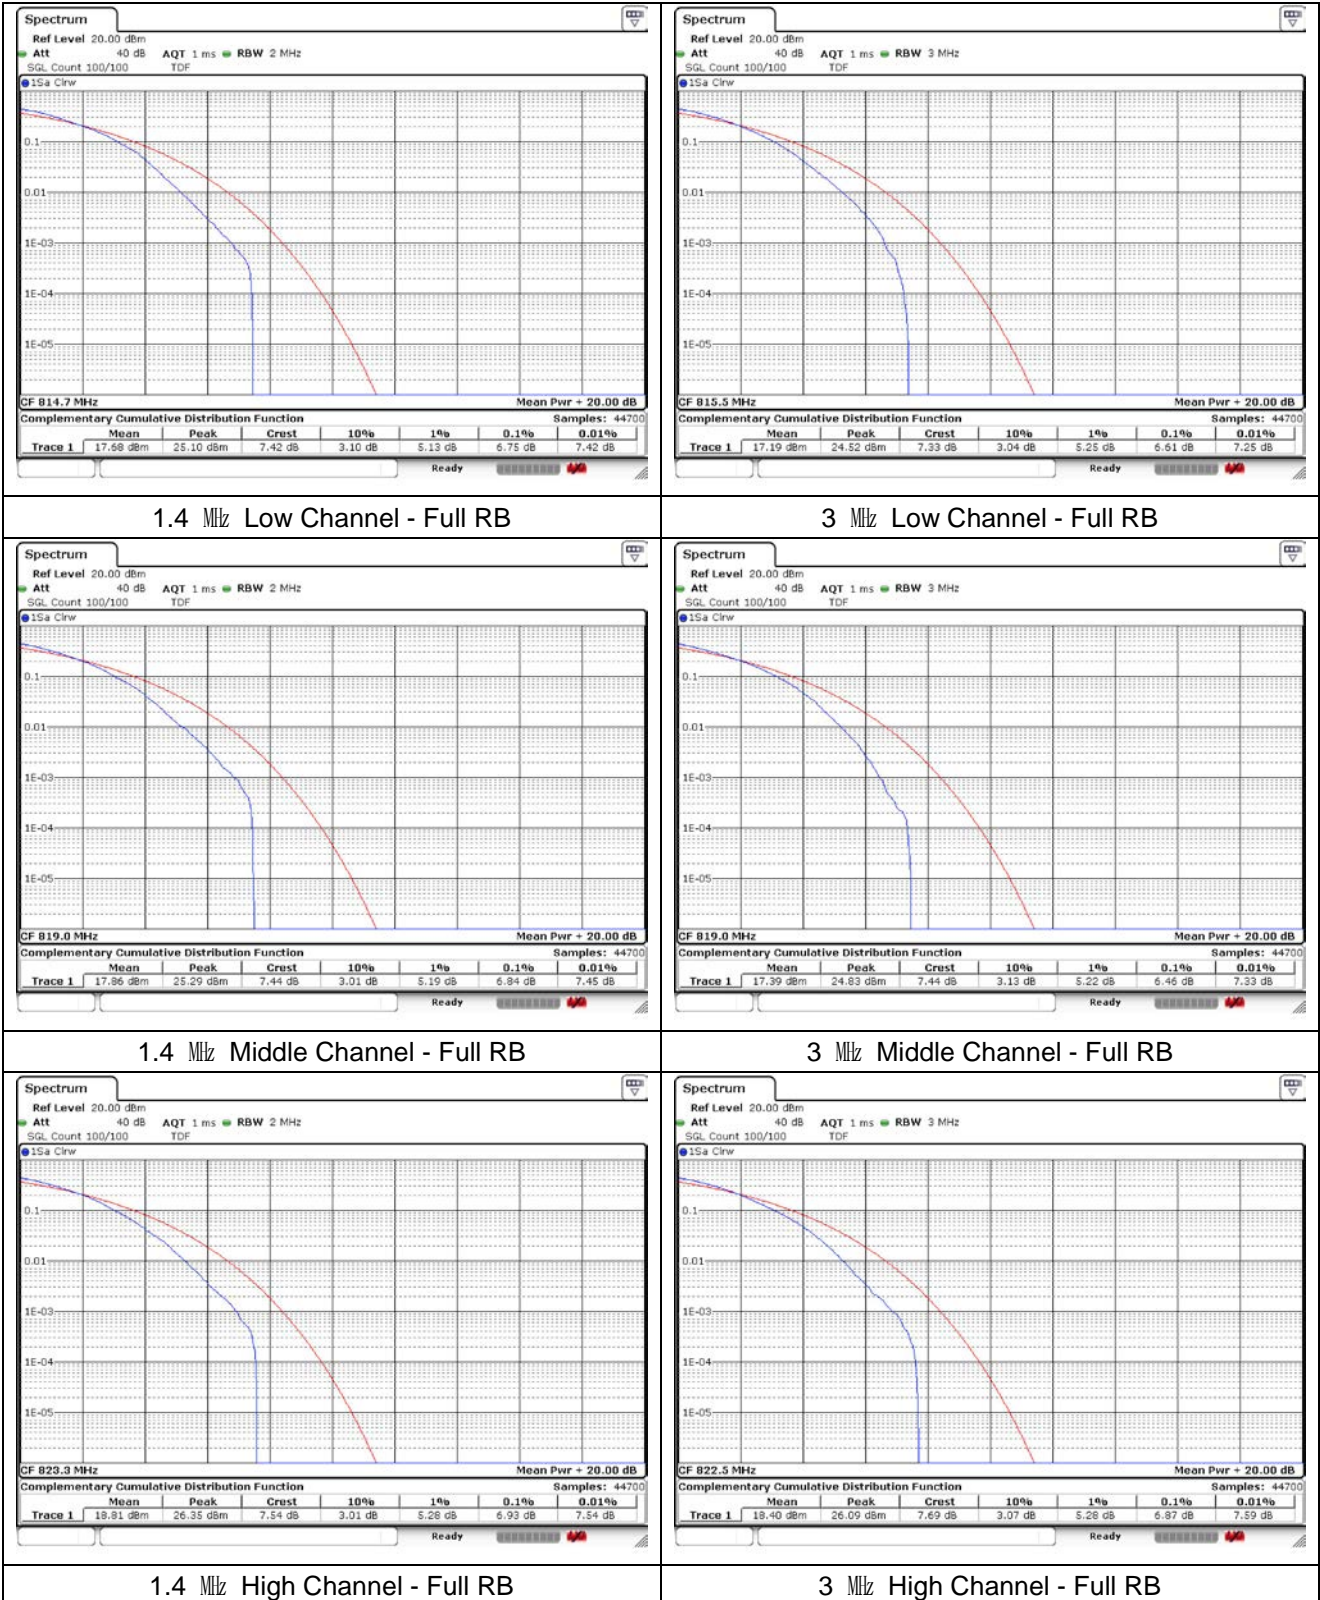

3 MHz Low Channel - Full RB

1.4 MHz Middle Channel - Full RB

3 MHz Middle Channel - Full RB

1.4 MHz High Channel - Full RB

3 MHz High Channel - Full RB

LTE band 25/2

5 MHz Low Channel - Full RB

10 MHz Low Channel - Full RB

5 MHz Middle Channel - Full RB

10 MHz Middle Channel - Full RB

5 MHz High Channel - Full RB

10 MHz High Channel - Full RB

LTE band 25/2

LTE band 26/5_Part 22

LTE band 26/5_Part 22

LTE band 26_Part 22

15 MHz Low Channel - Full RB

15 MHz High Channel - Full RB

LTE band 26_Part 90

LTE band 26_Part 90

LTE band 41 FCC

5 MHz Low Channel - Full RB

10 MHz Low Channel - Full RB

5 MHz Middle Channel - Full RB

10 MHz Middle Channel - Full RB

5 MHz High Channel - Full RB

10 MHz High Channel - Full RB

LTE band 41_FCC

15 MHz Low Channel - Full RB

20 MHz Low Channel - Full RB

15 MHz Middle Channel - Full RB

20 MHz Middle Channel - Full RB