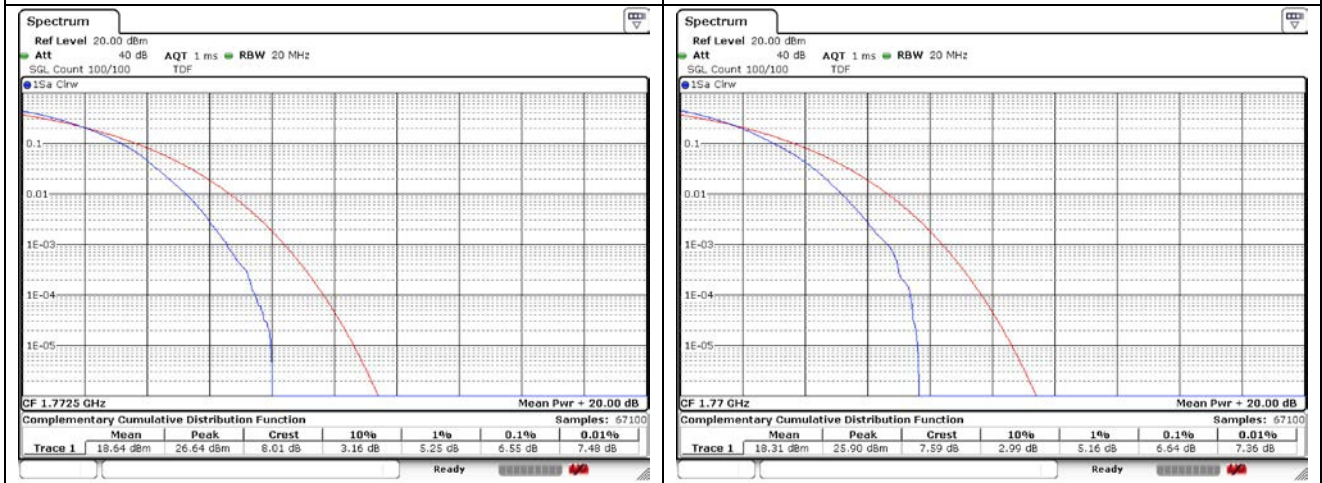

LTE band 66/4

1.4 MHz Low Channel - Full RB

3 MHz Low Channel - Full RB

1.4 MHz Middle Channel - Full RB

3 MHz Middle Channel - Full RB

1.4 MHz High Channel - Full RB

3 MHz High Channel - Full RB

LTE band 66/4

5 MHz Low Channel - Full RB

10 MHz Low Channel - Full RB

5 MHz Middle Channel - Full RB

10 MHz Middle Channel - Full RB

5 MHz High Channel - Full RB

10 MHz High Channel - Full RB

LTE band 66/4

15 MHz Low Channel - Full RB

20 MHz Low Channel - Full RB

15 MHz Middle Channel - Full RB

20 MHz Middle Channel - Full RB

15 MHz High Channel - Full RB

20 MHz High Channel - Full RB

LTE band 71

5 MHz Low Channel - Full RB

10 MHz Low Channel - Full RB