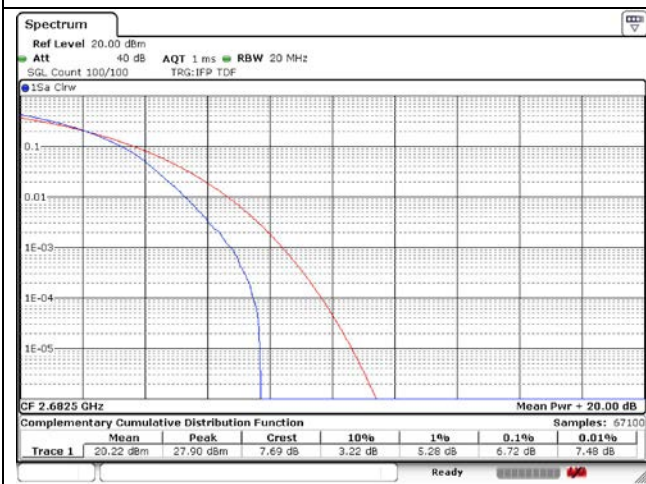

15 MHz Low Channel - Full RB

15 MHz High Channel - Full RB

LTE band 26_Part 90

LTE band 26_Part 90

LTE band 41 FCC

5 MHz Low Channel - Full RB

10 MHz Low Channel - Full RB

5 MHz Middle Channel - Full RB

10 MHz Middle Channel - Full RB

5 MHz High Channel - Full RB

10 MHz High Channel - Full RB

LTE band 41_FCC

15 MHz Low Channel - Full RB

20 MHz Low Channel - Full RB

15 MHz Middle Channel - Full RB

20 MHz Middle Channel - Full RB

15 MHz High Channel - Full RB

20 MHz High Channel - Full RB

LTE band 41_IC

5 MHz Low Channel - Full RB

10 MHz Low Channel - Full RB

5 MHz Middle Channel - Full RB

10 MHz Middle Channel - Full RB

5 MHz High Channel - Full RB