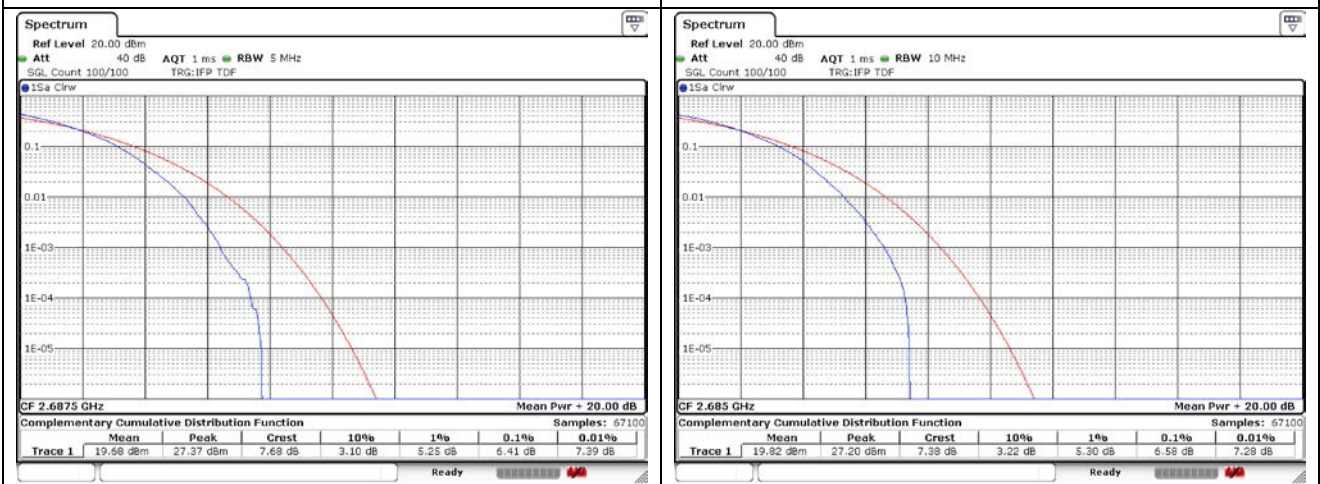

15 MHz Low Channel - Full RB

15 MHz High Channel - Full RB

LTE band 26_Part 90

LTE band 26_Part 90

LTE band 41 FCC

5 MHz Low Channel - Full RB

10 MHz Low Channel - Full RB

5 MHz Middle Channel - Full RB

10 MHz Middle Channel - Full RB

5 MHz High Channel - Full RB

10 MHz High Channel - Full RB

LTE band 41_FCC

15 MHz Low Channel - Full RB

20 MHz Low Channel - Full RB

15 MHz Middle Channel - Full RB

20 MHz Middle Channel - Full RB