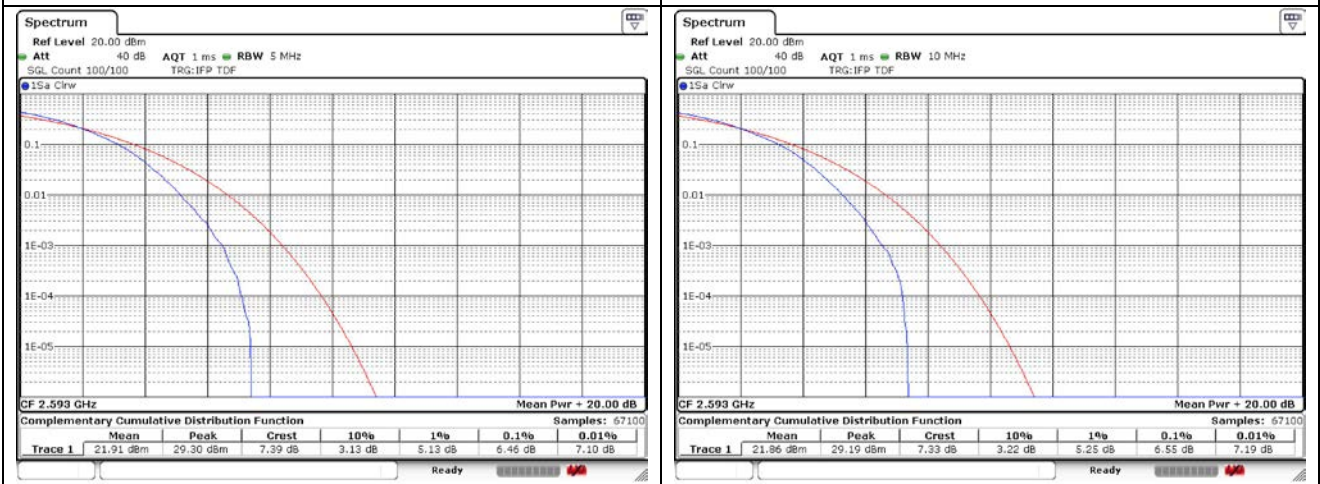

15 MHz Low Channel - Full RB

15 MHz High Channel - Full RB

LTE band 26_Part 90

LTE band 26_Part 90

LTE band 41 FCC

5 MHz Low Channel - Full RB

10 MHz Low Channel - Full RB

5 MHz Middle Channel - Full RB

10 MHz Middle Channel - Full RB

5 MHz High Channel - Full RB

10 MHz High Channel - Full RB

LTE band 41_FCC

15 MHz Low Channel - Full RB

20 MHz Low Channel - Full RB

15 MHz Middle Channel - Full RB

20 MHz Middle Channel - Full RB