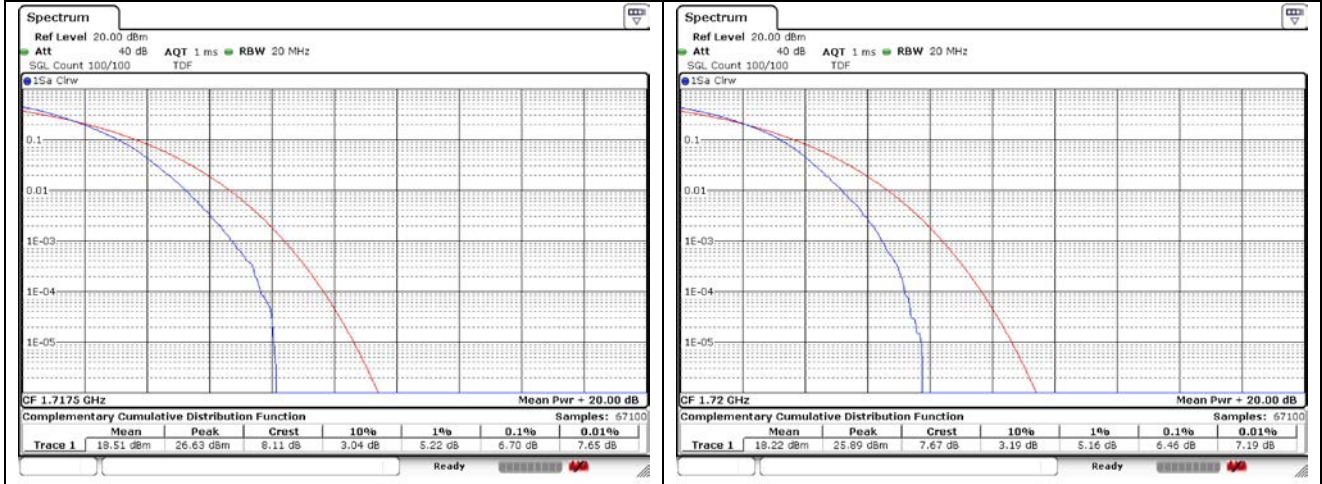

LTE band 66/4

1.4 MHz Low Channel - Full RB

3 MHz Low Channel - Full RB

1.4 MHz Middle Channel - Full RB

3 MHz Middle Channel - Full RB

1.4 MHz High Channel - Full RB

3 MHz High Channel - Full RB

LTE band 66/4

5 MHz Low Channel - Full RB

10 MHz Low Channel - Full RB

5 MHz Middle Channel - Full RB

10 MHz Middle Channel - Full RB

5 MHz High Channel - Full RB

10 MHz High Channel - Full RB

LTE band 66/4

15 MHz Low Channel - Full RB

20 MHz Low Channel - Full RB

15 MHz Middle Channel - Full RB

20 MHz Middle Channel - Full RB

15 MHz High Channel - Full RB

20 MHz High Channel - Full RB

LTE band 71

5 MHz Low Channel - Full RB

10 MHz Low Channel - Full RB