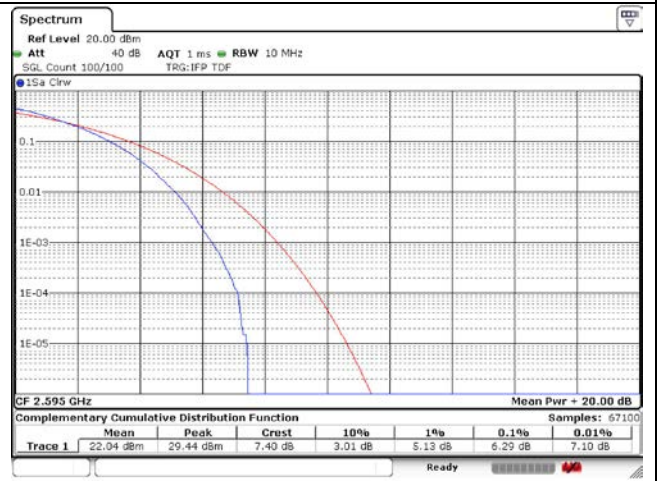

10 MHz Middle Channel - Full RB

5 MHz High Channel - Full RB

10 MHz High Channel - Full RB

LTE band 41_FCC

15 MHz Low Channel - Full RB

20 MHz Low Channel - Full RB

15 MHz Middle Channel - Full RB

20 MHz Middle Channel - Full RB

15 MHz High Channel - Full RB

20 MHz High Channel - Full RB

LTE band 41_IC

5 MHz Low Channel - Full RB

10 MHz Low Channel - Full RB

5 MHz Middle Channel - Full RB

10 MHz Middle Channel - Full RB

5 MHz High Channel - Full RB

10 MHz High Channel - Full RB

LTE band 41_IC

15 MHz Low Channel - Full RB

20 MHz Low Channel - Full RB

15 MHz Middle Channel - Full RB

20 MHz Middle Channel - Full RB

15 MHz High Channel - Full RB

20 MHz High Channel - Full RB