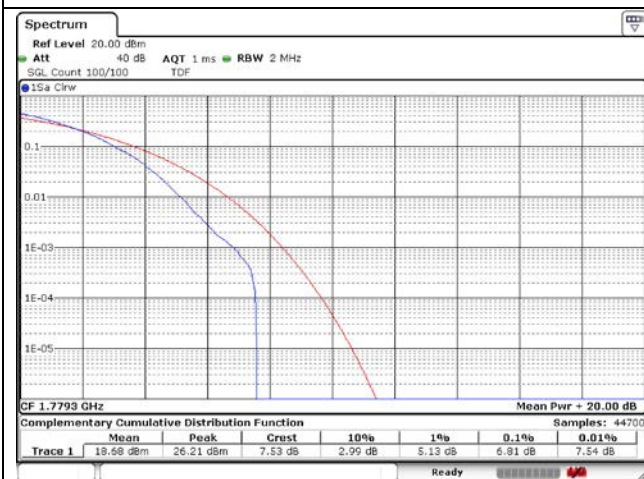

10 MHz High Channel - Full RB

LTE band 41_IC

15 MHz Low Channel - Full RB

20 MHz Low Channel - Full RB

15 MHz Middle Channel - Full RB

20 MHz Middle Channel - Full RB

15 MHz High Channel - Full RB

20 MHz High Channel - Full RB

LTE band 66/4

1.4 MHz Low Channel - Full RB

3 MHz Low Channel - Full RB

1.4 MHz Middle Channel - Full RB

3 MHz Middle Channel - Full RB

1.4 MHz High Channel - Full RB

3 MHz High Channel - Full RB

LTE band 66/4

5 MHz Low Channel - Full RB

10 MHz Low Channel - Full RB

5 MHz Middle Channel - Full RB

10 MHz Middle Channel - Full RB

5 MHz High Channel - Full RB

10 MHz High Channel - Full RB

LTE band 66/4

15 MHz Low Channel - Full RB

20 MHz Low Channel - Full RB

15 MHz Middle Channel - Full RB

20 MHz Middle Channel - Full RB

15 MHz High Channel - Full RB

20 MHz High Channel - Full RB

LTE band 71

5 MHz Low Channel - Full RB

10 MHz Low Channel - Full RB