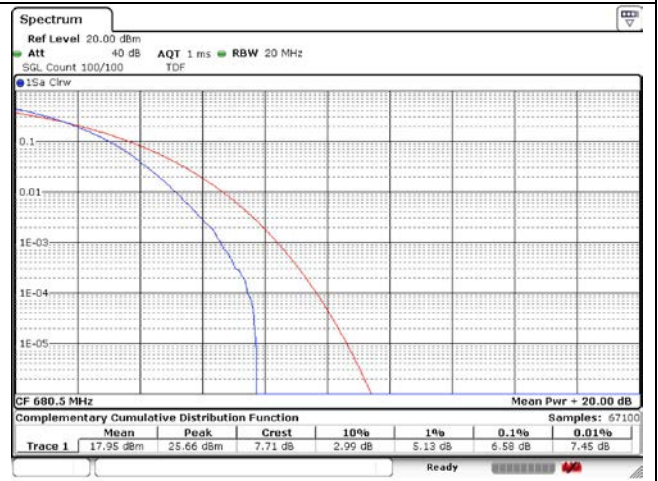

20 MHz Low Channel - Full RB

15 MHz Middle Channel - Full RB

20 MHz Middle Channel - Full RB

15 MHz High Channel - Full RB

20 MHz High Channel - Full RB

LTE band 71

5 MHz Low Channel - Full RB

10 MHz Low Channel - Full RB

5 MHz Middle Channel - Full RB

10 MHz Middle Channel - Full RB

5 MHz High Channel - Full RB

10 MHz High Channel - Full RB

LTE band 71

15 MHz Low Channel - Full RB

20 MHz Low Channel - Full RB

15 MHz Middle Channel - Full RB

20 MHz Middle Channel - Full RB

15 MHz High Channel - Full RB

20 MHz High Channel - Full RB