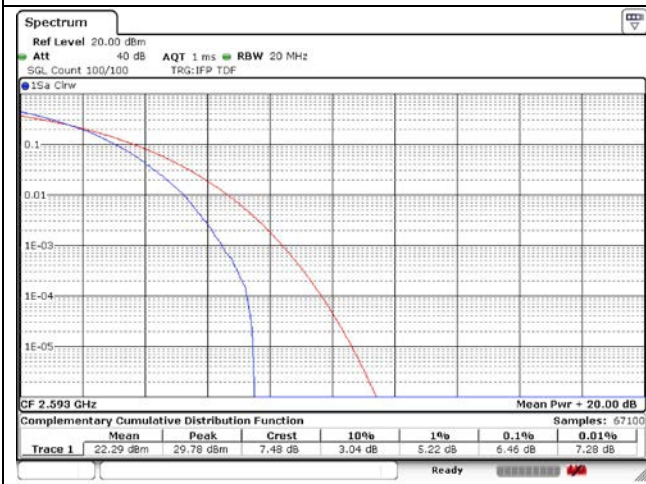

10 MHz Middle Channel - Full RB

5 MHz High Channel - Full RB

10 MHz High Channel - Full RB

LTE band 41_FCC

15 MHz Low Channel - Full RB

20 MHz Low Channel - Full RB

15 MHz Middle Channel - Full RB

20 MHz Middle Channel - Full RB