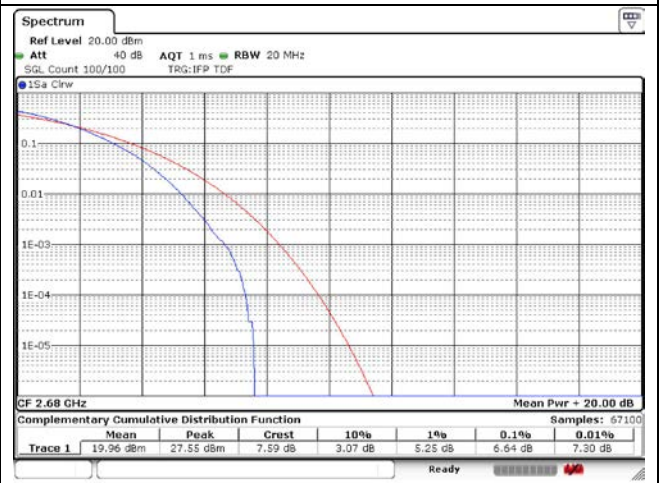

10 MHz High Channel - Full RB

LTE band 41_IC

15 MHz Low Channel - Full RB

20 MHz Low Channel - Full RB

15 MHz Middle Channel - Full RB

20 MHz Middle Channel - Full RB

15 MHz High Channel - Full RB

20 MHz High Channel - Full RB

LTE band 66/4

1.4 MHz Low Channel - Full RB

3 MHz Low Channel - Full RB

1.4 MHz Middle Channel - Full RB

3 MHz Middle Channel - Full RB

1.4 MHz High Channel - Full RB

3 MHz High Channel - Full RB

LTE band 66/4