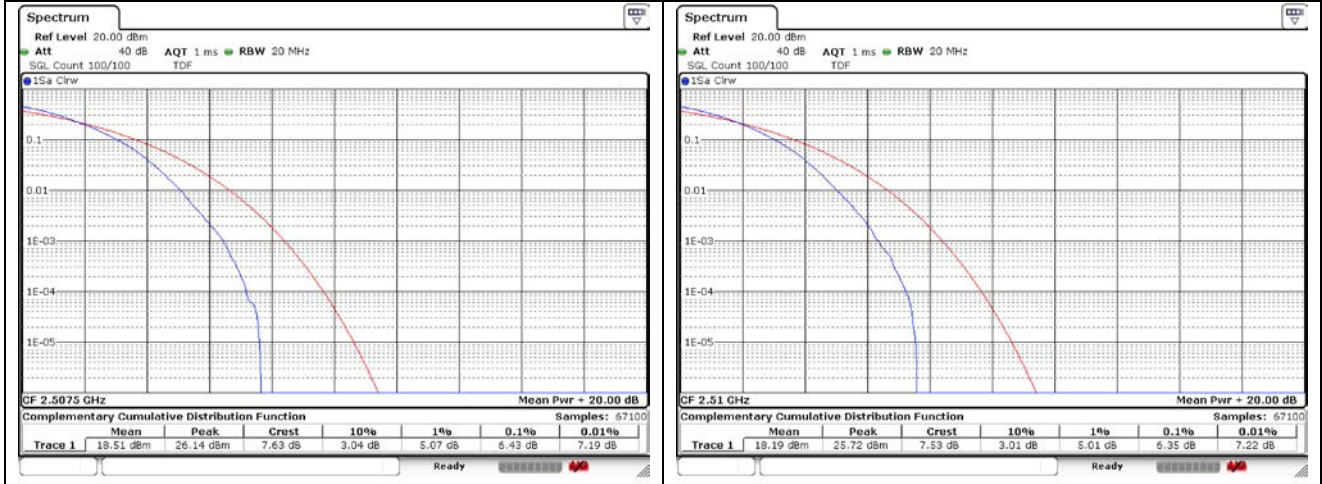

LTE band 7

15 MHz Low Channel - Full RB

20 MHz Low Channel - Full RB

15 MHz Middle Channel - Full RB

20 MHz Middle Channel - Full RB

15 MHz High Channel - Full RB

20 MHz High Channel - Full RB

LTE band 12

LTE band 12/17

LTE band 13

5 MHz Low Channel - Full RB

5 MHz Middle Channel - Full RB

5 MHz High Channel - Full RB

10 MHz Middle Channel - Full RB

LTE band 25/2

1.4 MHz Low Channel - Full RB