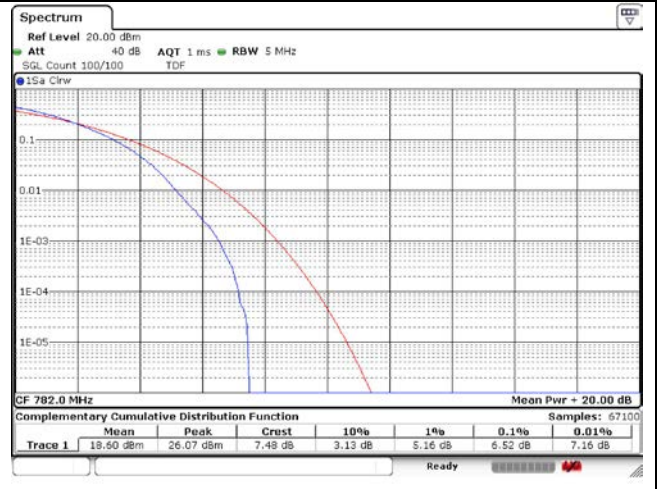

LTE band 7

15 MHz Low Channel - Full RB

20 MHz Low Channel - Full RB

15 MHz Middle Channel - Full RB

20 MHz Middle Channel - Full RB

15 MHz High Channel - Full RB

20 MHz High Channel - Full RB

LTE band 12

LTE band 12/17

LTE band 13

5 MHz Low Channel - Full RB

5 MHz Middle Channel - Full RB

5 MHz High Channel - Full RB

10 MHz Middle Channel - Full RB

LTE band 25/2

1.4 MHz Low Channel - Full RB