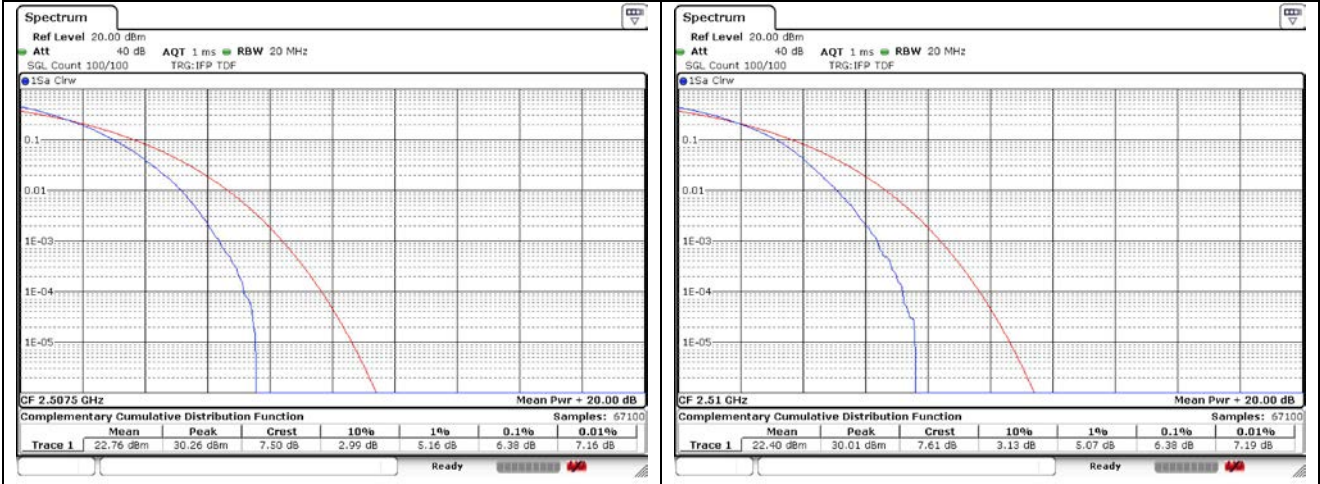

10 MHz Middle Channel - Full RB

5 MHz High Channel - Full RB

10 MHz High Channel - Full RB

LTE band 41_FCC

15 MHz Low Channel - Full RB

20 MHz Low Channel - Full RB

15 MHz Middle Channel - Full RB

20 MHz Middle Channel - Full RB

15 MHz High Channel - Full RB

20 MHz High Channel - Full RB

LTE band 41_IC

5 MHz Low Channel - Full RB

10 MHz Low Channel - Full RB

5 MHz Middle Channel - Full RB

10 MHz Middle Channel - Full RB

5 MHz High Channel - Full RB

10 MHz High Channel - Full RB

LTE band 41_IC

15 MHz Low Channel - Full RB

20 MHz Low Channel - Full RB

15 MHz Middle Channel - Full RB

20 MHz Middle Channel - Full RB

15 MHz High Channel - Full RB

20 MHz High Channel - Full RB

LTE band 66/4

1.4 MHz Low Channel - Full RB

3 MHz Low Channel - Full RB

1.4 MHz Middle Channel - Full RB

3 MHz Middle Channel - Full RB

1.4 MHz High Channel - Full RB

3 MHz High Channel - Full RB

LTE band 66/4