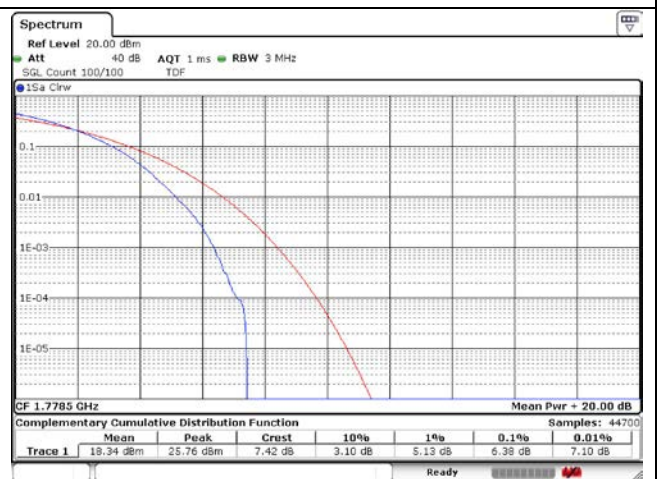

10 MHz High Channel - Full RB

LTE band 41_IC

15 MHz Low Channel - Full RB

20 MHz Low Channel - Full RB

15 MHz Middle Channel - Full RB

20 MHz Middle Channel - Full RB

15 MHz High Channel - Full RB

20 MHz High Channel - Full RB

LTE band 66/4

1.4 MHz Low Channel - Full RB

3 MHz Low Channel - Full RB

1.4 MHz Middle Channel - Full RB

3 MHz Middle Channel - Full RB

1.4 MHz High Channel - Full RB

3 MHz High Channel - Full RB

LTE band 66/4

5 MHz Low Channel - Full RB

10 MHz Low Channel - Full RB

5 MHz Middle Channel - Full RB

10 MHz Middle Channel - Full RB

5 MHz High Channel - Full RB

10 MHz High Channel - Full RB

LTE band 66/4

15 MHz Low Channel - Full RB