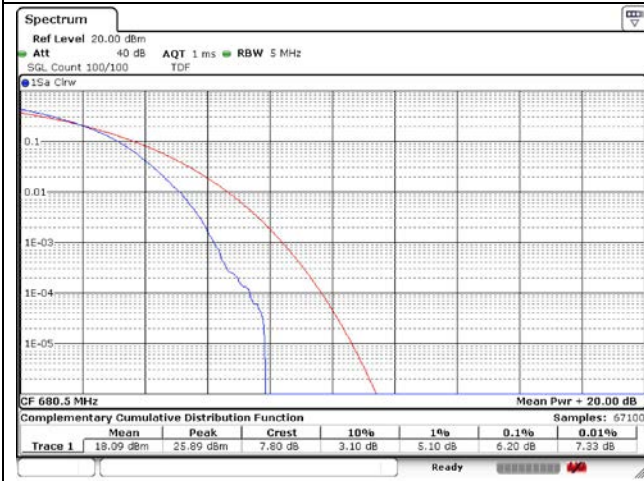

5 MHz Low Channel - Full RB

10 MHz Low Channel - Full RB

5 MHz Middle Channel - Full RB

10 MHz Middle Channel - Full RB

5 MHz High Channel - Full RB

10 MHz High Channel - Full RB

LTE band 66/4

15 MHz Low Channel - Full RB

20 MHz Low Channel - Full RB

15 MHz Middle Channel - Full RB

20 MHz Middle Channel - Full RB

15 MHz High Channel - Full RB

20 MHz High Channel - Full RB

LTE band 71

5 MHz Low Channel - Full RB

10 MHz Low Channel - Full RB

5 MHz Middle Channel - Full RB

10 MHz Middle Channel - Full RB

5 MHz High Channel - Full RB

10 MHz High Channel - Full RB

LTE band 71

15 MHz Low Channel - Full RB

20 MHz Low Channel - Full RB

15 MHz Middle Channel - Full RB