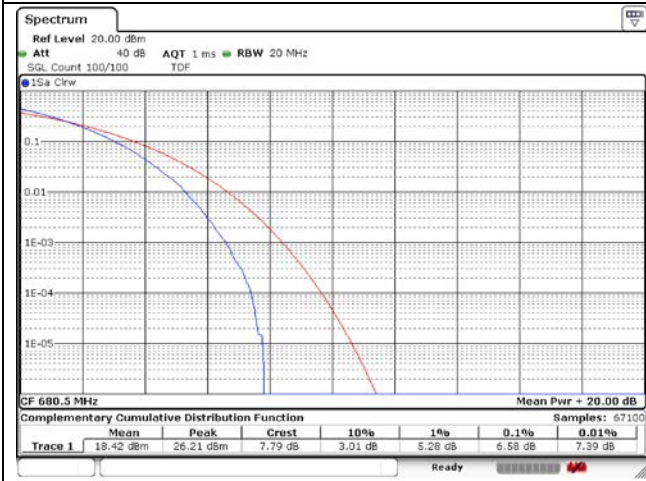

20 MHz Low Channel - Full RB

15 MHz Middle Channel - Full RB

20 MHz Middle Channel - Full RB

15 MHz High Channel - Full RB

20 MHz High Channel - Full RB

LTE band 71

5 MHz Low Channel - Full RB

10 MHz Low Channel - Full RB

5 MHz Middle Channel - Full RB

10 MHz Middle Channel - Full RB

5 MHz High Channel - Full RB

10 MHz High Channel - Full RB

LTE band 71

15 MHz Low Channel - Full RB

20 MHz Low Channel - Full RB

15 MHz Middle Channel - Full RB

20 MHz Middle Channel - Full RB

15 MHz High Channel - Full RB

20 MHz High Channel - Full RB