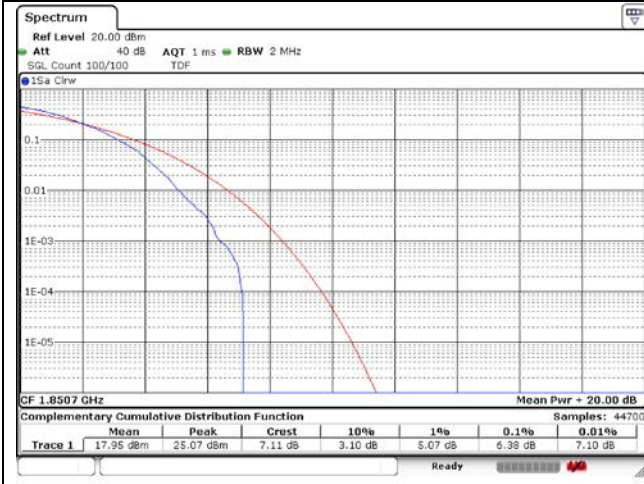

LTE band 7

15 MHz Low Channel - Full RB

20 MHz Low Channel - Full RB

15 MHz Middle Channel - Full RB

20 MHz Middle Channel - Full RB

15 MHz High Channel - Full RB

20 MHz High Channel - Full RB

LTE band 12

LTE band 12/17

LTE band 13

5 MHz Low Channel - Full RB

5 MHz Middle Channel - Full RB

5 MHz High Channel - Full RB

10 MHz Middle Channel - Full RB

LTE band 25/2

1.4 MHz Low Channel - Full RB

3 MHz Low Channel - Full RB

1.4 MHz Middle Channel - Full RB

3 MHz Middle Channel - Full RB

1.4 MHz High Channel - Full RB

3 MHz High Channel - Full RB

LTE band 25/2

5 MHz Low Channel - Full RB

10 MHz Low Channel - Full RB