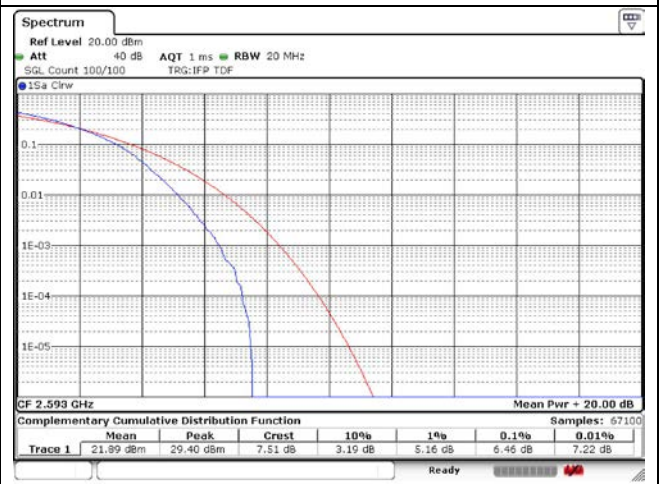

15 MHz Low Channel - Full RB

15 MHz High Channel - Full RB

LTE band 26_Part 90

LTE band 26_Part 90

LTE band 41 FCC

5 MHz Low Channel - Full RB

10 MHz Low Channel - Full RB

5 MHz Middle Channel - Full RB

10 MHz Middle Channel - Full RB

5 MHz High Channel - Full RB

10 MHz High Channel - Full RB

LTE band 41_FCC

15 MHz Low Channel - Full RB

20 MHz Low Channel - Full RB

15 MHz Middle Channel - Full RB

20 MHz Middle Channel - Full RB

15 MHz High Channel - Full RB

20 MHz High Channel - Full RB

LTE band 41_IC

5 MHz Low Channel - Full RB

10 MHz Low Channel - Full RB

5 MHz Middle Channel - Full RB

10 MHz Middle Channel - Full RB

5 MHz High Channel - Full RB