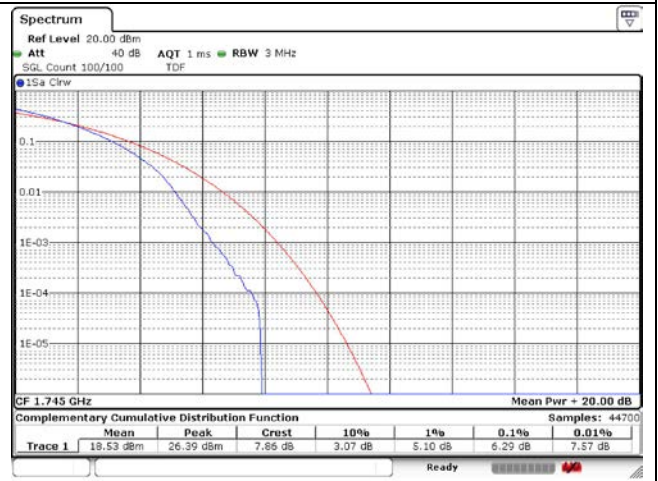

10 MHz High Channel - Full RB

LTE band 41_IC

15 MHz Low Channel - Full RB

20 MHz Low Channel - Full RB

15 MHz Middle Channel - Full RB

20 MHz Middle Channel - Full RB

15 MHz High Channel - Full RB

20 MHz High Channel - Full RB

LTE band 66/4

1.4 MHz Low Channel - Full RB

3 MHz Low Channel - Full RB

1.4 MHz Middle Channel - Full RB

3 MHz Middle Channel - Full RB

1.4 MHz High Channel - Full RB

3 MHz High Channel - Full RB

LTE band 66/4

5 MHz Low Channel - Full RB

10 MHz Low Channel - Full RB

5 MHz Middle Channel - Full RB

10 MHz Middle Channel - Full RB

5 MHz High Channel - Full RB

10 MHz High Channel - Full RB

LTE band 66/4

15 MHz Low Channel - Full RB