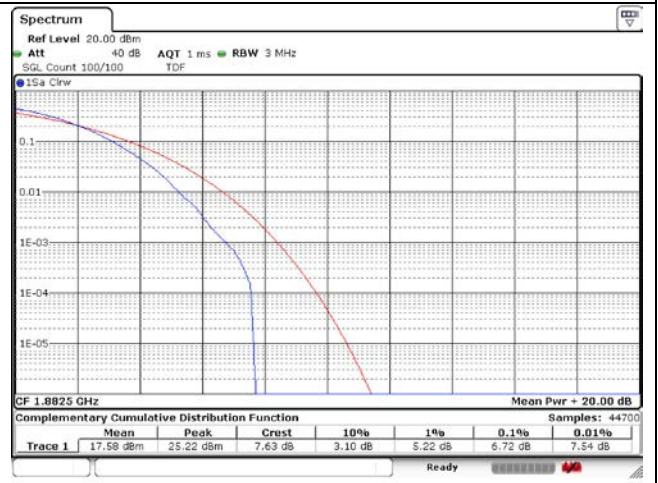

LTE band 7

15 MHz Low Channel - Full RB

20 MHz Low Channel - Full RB

15 MHz Middle Channel - Full RB

20 MHz Middle Channel - Full RB

15 MHz High Channel - Full RB

20 MHz High Channel - Full RB

LTE band 12

LTE band 12/17

LTE band 13

5 MHz Low Channel - Full RB

5 MHz Middle Channel - Full RB

5 MHz High Channel - Full RB

10 MHz Middle Channel - Full RB

LTE band 25/2

1.4 MHz Low Channel - Full RB

3 MHz Low Channel - Full RB

1.4 MHz Middle Channel - Full RB

3 MHz Middle Channel - Full RB

1.4 MHz High Channel - Full RB

3 MHz High Channel - Full RB

LTE band 25/2

5 MHz Low Channel - Full RB

10 MHz Low Channel - Full RB