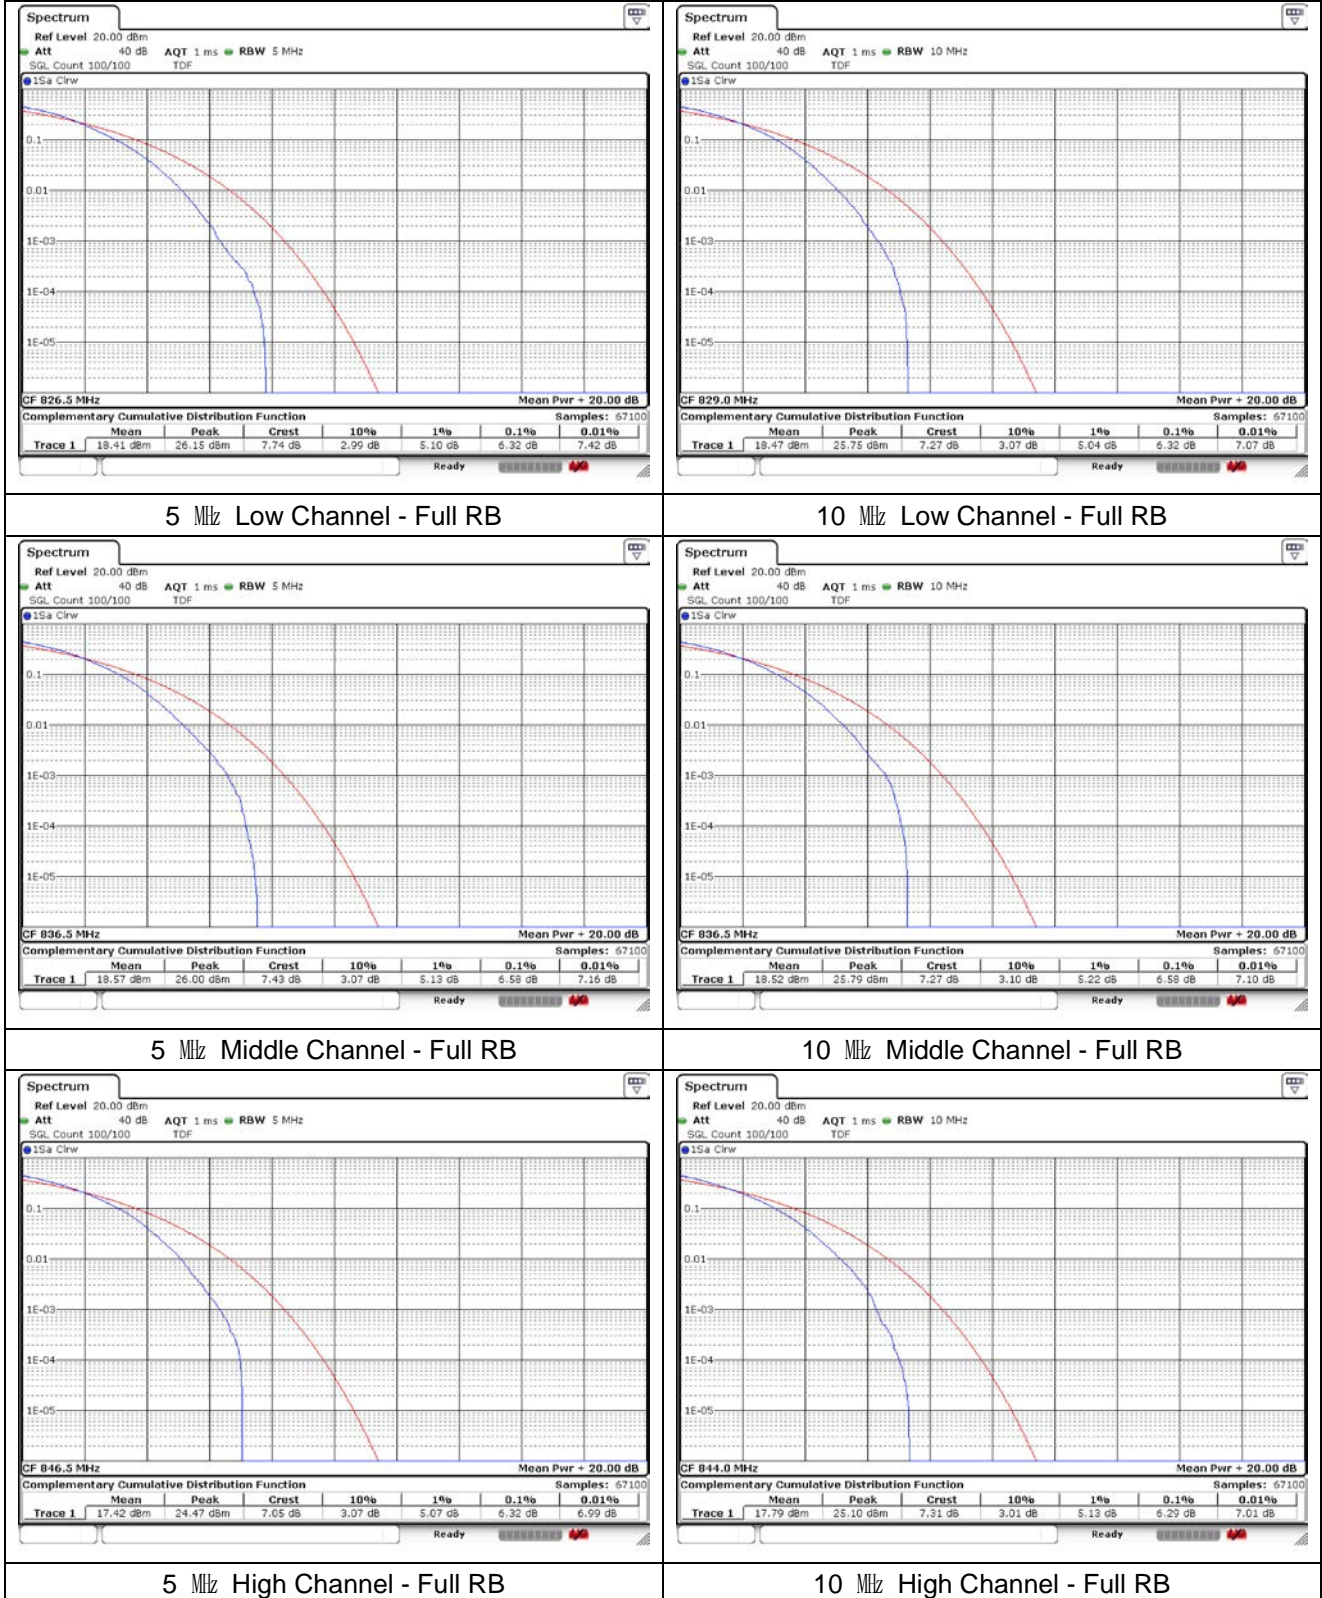

3 MHz Low Channel - Full RB

1.4 MHz Middle Channel - Full RB

3 MHz Middle Channel - Full RB

1.4 MHz High Channel - Full RB

3 MHz High Channel - Full RB

LTE band 25/2

5 MHz Low Channel - Full RB

10 MHz Low Channel - Full RB

5 MHz Middle Channel - Full RB

10 MHz Middle Channel - Full RB

5 MHz High Channel - Full RB

10 MHz High Channel - Full RB

LTE band 25/2

LTE band 26/5_Part 22

LTE band 26/5_Part 22

LTE band 26_Part 22

15 MHz Low Channel - Full RB

15 MHz High Channel - Full RB

LTE band 26_Part 90

LTE band 26_Part 90

LTE band 41 FCC

5 MHz Low Channel - Full RB

10 MHz Low Channel - Full RB

5 MHz Middle Channel - Full RB

10 MHz Middle Channel - Full RB

5 MHz High Channel - Full RB

10 MHz High Channel - Full RB

LTE band 41_FCC

15 MHz Low Channel - Full RB

20 MHz Low Channel - Full RB

15 MHz Middle Channel - Full RB

20 MHz Middle Channel - Full RB