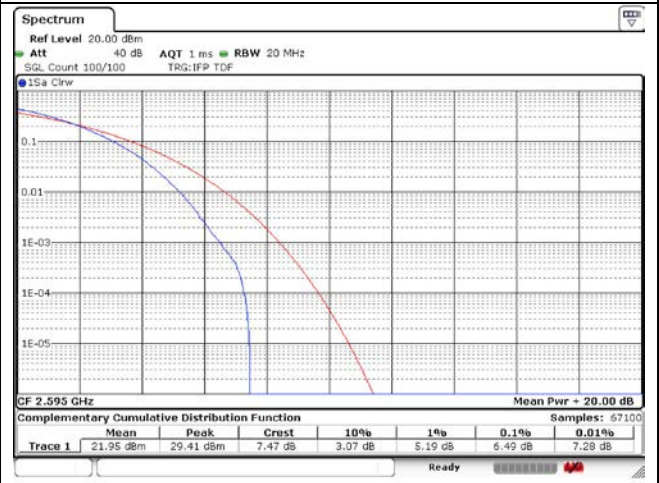

10 MHz Middle Channel - Full RB

5 MHz High Channel - Full RB

10 MHz High Channel - Full RB

LTE band 41_FCC

15 MHz Low Channel - Full RB

20 MHz Low Channel - Full RB

15 MHz Middle Channel - Full RB

20 MHz Middle Channel - Full RB

15 MHz High Channel - Full RB

20 MHz High Channel - Full RB

LTE band 41_IC

5 MHz Low Channel - Full RB

10 MHz Low Channel - Full RB

5 MHz Middle Channel - Full RB

10 MHz Middle Channel - Full RB

5 MHz High Channel - Full RB

10 MHz High Channel - Full RB

LTE band 41_IC

15 MHz Low Channel - Full RB

20 MHz Low Channel - Full RB

15 MHz Middle Channel - Full RB

20 MHz Middle Channel - Full RB

15 MHz High Channel - Full RB

20 MHz High Channel - Full RB

LTE band 66/4

1.4 MHz Low Channel - Full RB

3 MHz Low Channel - Full RB

1.4 MHz Middle Channel - Full RB

3 MHz Middle Channel - Full RB

1.4 MHz High Channel - Full RB

3 MHz High Channel - Full RB

LTE band 66/4