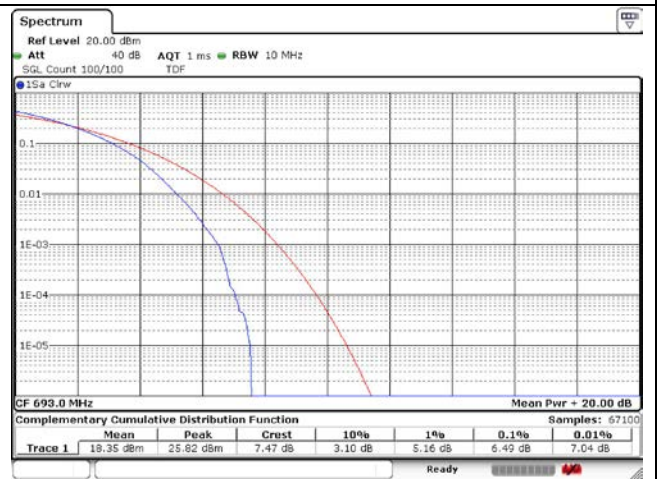

5 MHz Low Channel - Full RB

10 MHz Low Channel - Full RB

5 MHz Middle Channel - Full RB

10 MHz Middle Channel - Full RB

5 MHz High Channel - Full RB

10 MHz High Channel - Full RB

LTE band 66/4

15 MHz Low Channel - Full RB

20 MHz Low Channel - Full RB

15 MHz Middle Channel - Full RB

20 MHz Middle Channel - Full RB

15 MHz High Channel - Full RB

20 MHz High Channel - Full RB

LTE band 71

5 MHz Low Channel - Full RB

10 MHz Low Channel - Full RB

5 MHz Middle Channel - Full RB

10 MHz Middle Channel - Full RB

5 MHz High Channel - Full RB

10 MHz High Channel - Full RB

LTE band 71

15 MHz Low Channel - Full RB

20 MHz Low Channel - Full RB

15 MHz Middle Channel - Full RB