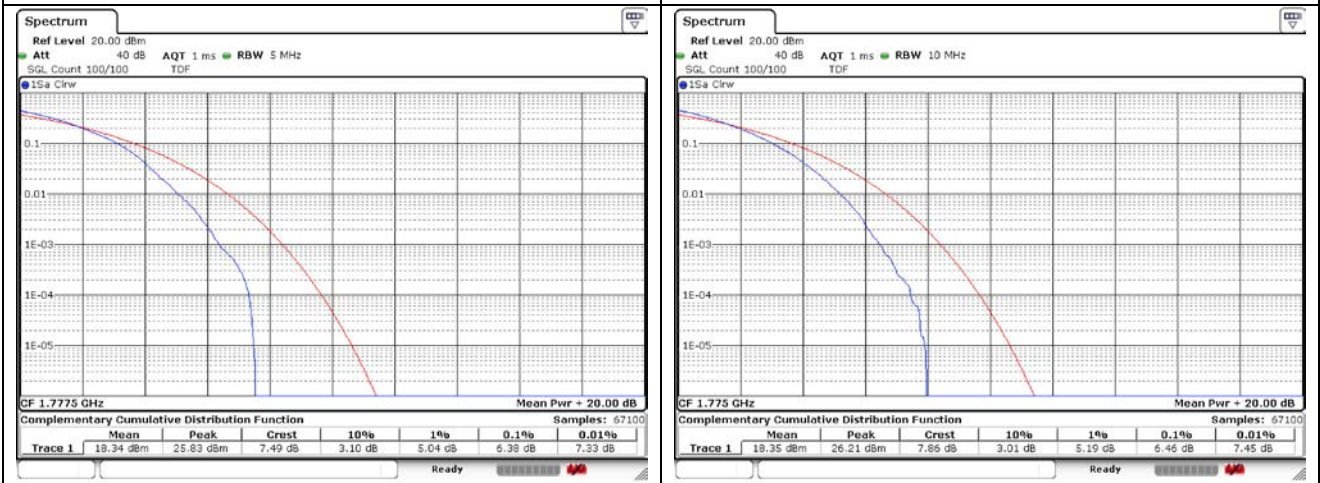

LTE band 66/4

1.4 MHz Low Channel - Full RB

3 MHz Low Channel - Full RB

1.4 MHz Middle Channel - Full RB

3 MHz Middle Channel - Full RB

1.4 MHz High Channel - Full RB

3 MHz High Channel - Full RB

LTE band 66/4

5 MHz Low Channel - Full RB

10 MHz Low Channel - Full RB

5 MHz Middle Channel - Full RB

10 MHz Middle Channel - Full RB

5 MHz High Channel - Full RB

10 MHz High Channel - Full RB

LTE band 66/4

15 MHz Low Channel - Full RB