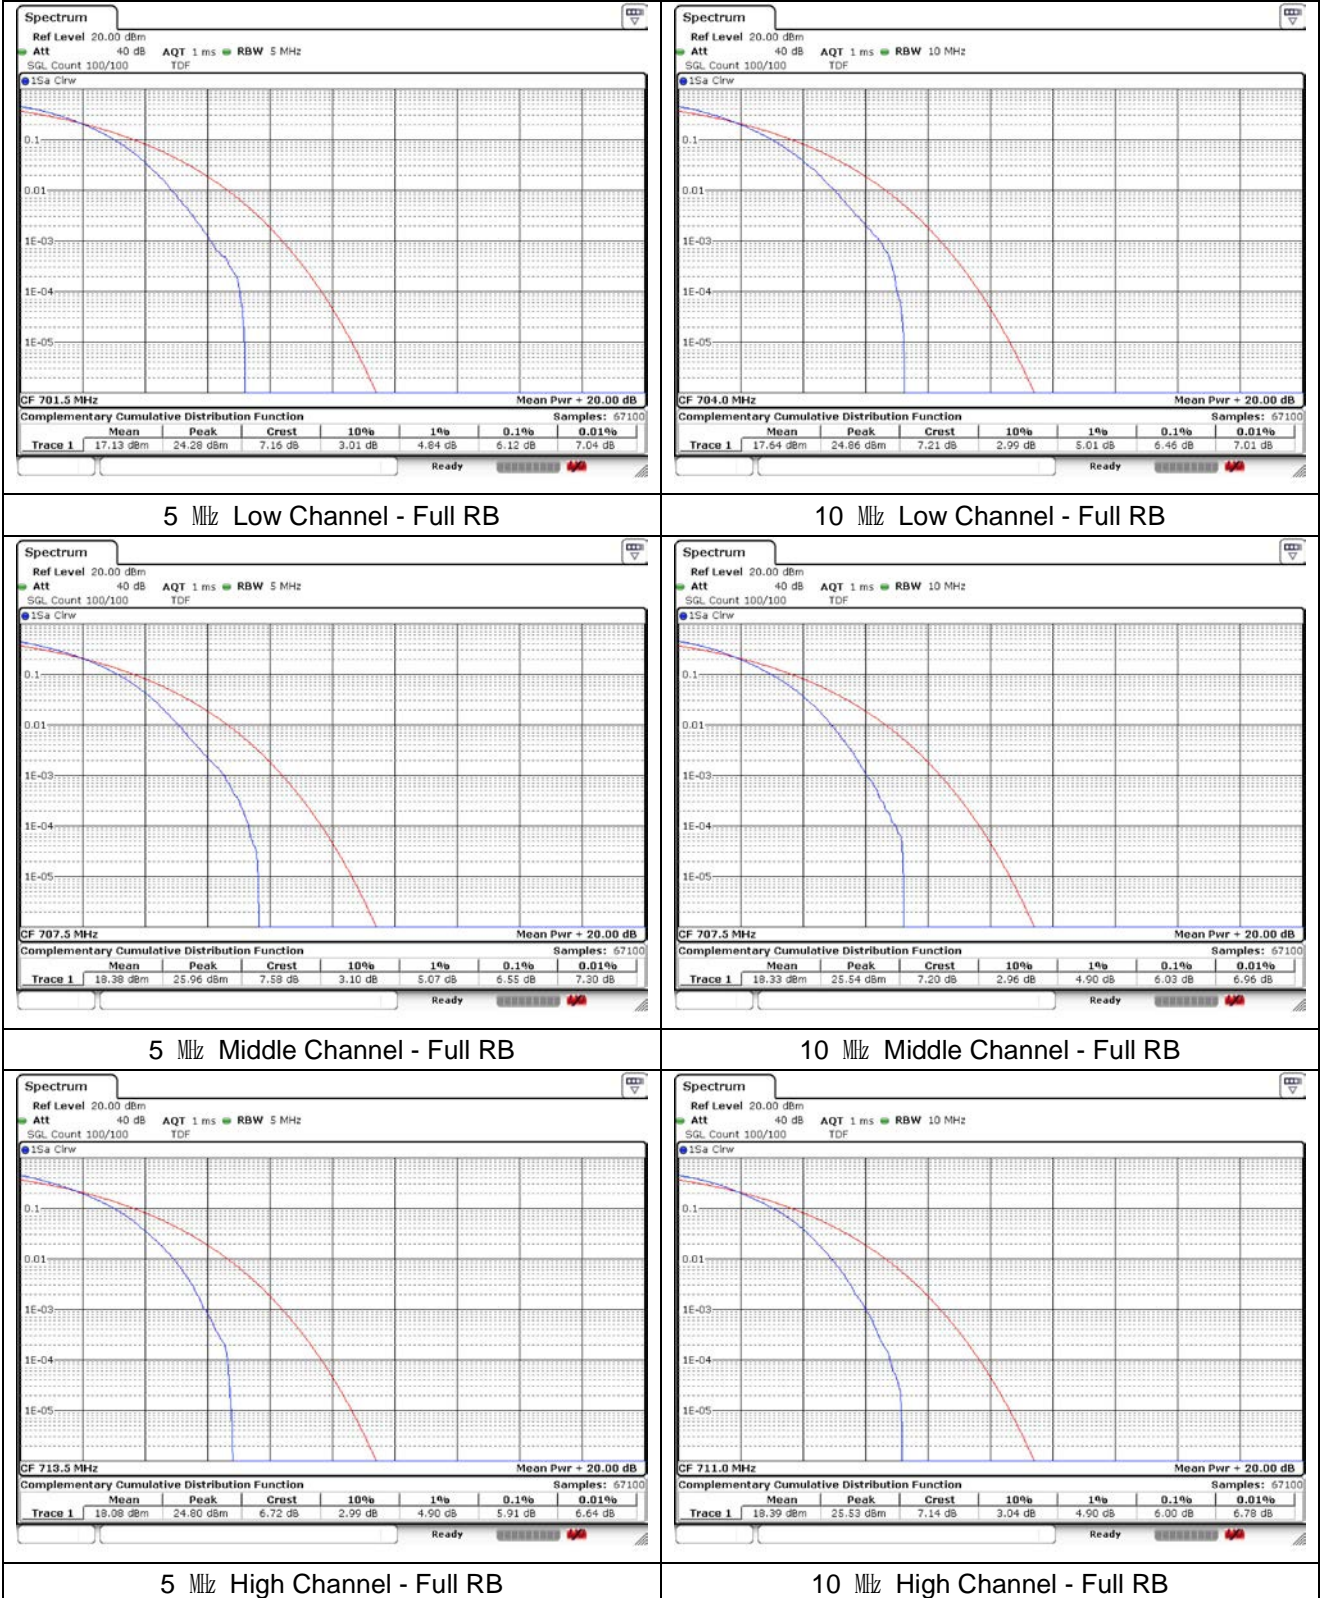

LTE band 7

15 MHz Low Channel - Full RB

20 MHz Low Channel - Full RB

15 MHz Middle Channel - Full RB

20 MHz Middle Channel - Full RB

15 MHz High Channel - Full RB

20 MHz High Channel - Full RB

LTE band 12

LTE band 12/17

LTE band 13

5 MHz Low Channel - Full RB

5 MHz Middle Channel - Full RB

5 MHz High Channel - Full RB

10 MHz Middle Channel - Full RB

LTE band 25/2

1.4 MHz Low Channel - Full RB

3 MHz Low Channel - Full RB

1.4 MHz Middle Channel - Full RB

3 MHz Middle Channel - Full RB

1.4 MHz High Channel - Full RB

3 MHz High Channel - Full RB

LTE band 25/2

5 MHz Low Channel - Full RB

10 MHz Low Channel - Full RB

5 MHz Middle Channel - Full RB

10 MHz Middle Channel - Full RB

5 MHz High Channel - Full RB

10 MHz High Channel - Full RB

LTE band 25/2

LTE band 26/5_Part 22

LTE band 26/5_Part 22

LTE band 26_Part 22