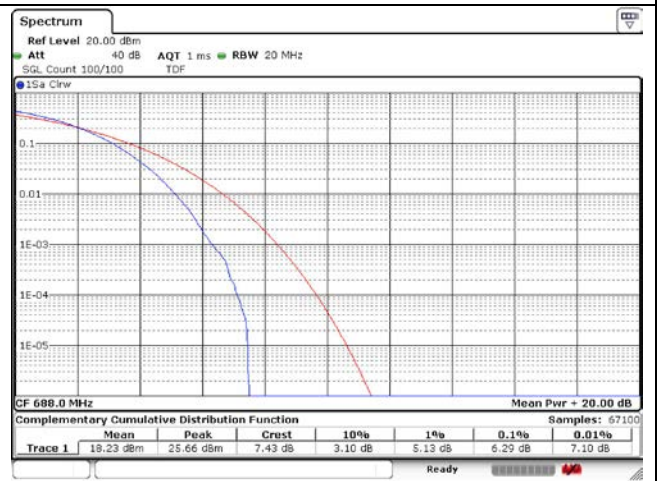

5 MHz Low Channel - Full RB

10 MHz Low Channel - Full RB

5 MHz Middle Channel - Full RB

10 MHz Middle Channel - Full RB

5 MHz High Channel - Full RB

10 MHz High Channel - Full RB

LTE band 66/4

15 MHz Low Channel - Full RB

20 MHz Low Channel - Full RB

15 MHz Middle Channel - Full RB

20 MHz Middle Channel - Full RB

15 MHz High Channel - Full RB

20 MHz High Channel - Full RB

LTE band 71

5 MHz Low Channel - Full RB

10 MHz Low Channel - Full RB

5 MHz Middle Channel - Full RB

10 MHz Middle Channel - Full RB

5 MHz High Channel - Full RB

10 MHz High Channel - Full RB

LTE band 71

15 MHz Low Channel - Full RB

20 MHz Low Channel - Full RB

15 MHz Middle Channel - Full RB

20 MHz Middle Channel - Full RB

15 MHz High Channel - Full RB

20 MHz High Channel - Full RB