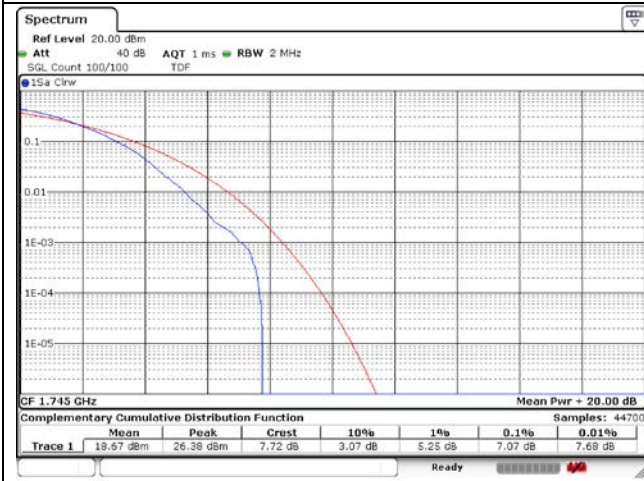

10 MHz High Channel - Full RB

LTE band 41_IC

15 MHz Low Channel - Full RB

20 MHz Low Channel - Full RB

15 MHz Middle Channel - Full RB

20 MHz Middle Channel - Full RB

15 MHz High Channel - Full RB

20 MHz High Channel - Full RB

LTE band 66/4

1.4 MHz Low Channel - Full RB

3 MHz Low Channel - Full RB

1.4 MHz Middle Channel - Full RB

3 MHz Middle Channel - Full RB

1.4 MHz High Channel - Full RB

3 MHz High Channel - Full RB

LTE band 66/4