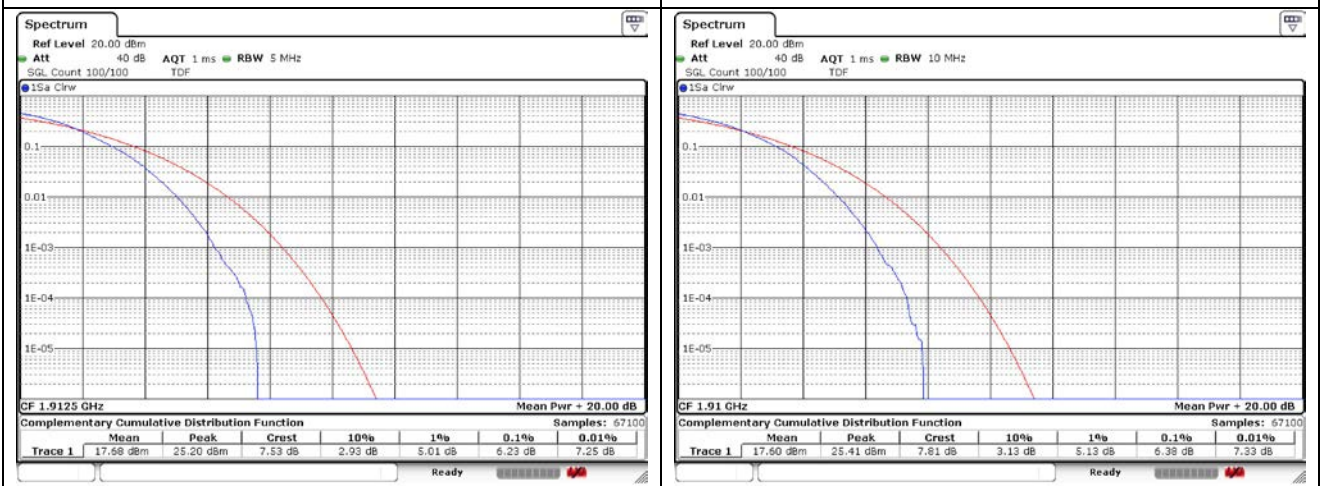

3 MHz Low Channel - Full RB

1.4 MHz Middle Channel - Full RB

3 MHz Middle Channel - Full RB

1.4 MHz High Channel - Full RB

3 MHz High Channel - Full RB

LTE band 25/2

5 MHz Low Channel - Full RB

10 MHz Low Channel - Full RB

5 MHz Middle Channel - Full RB

10 MHz Middle Channel - Full RB

5 MHz High Channel - Full RB

10 MHz High Channel - Full RB

LTE band 25/2

LTE band 26/5_Part 22

LTE band 26/5_Part 22

LTE band 26_Part 22