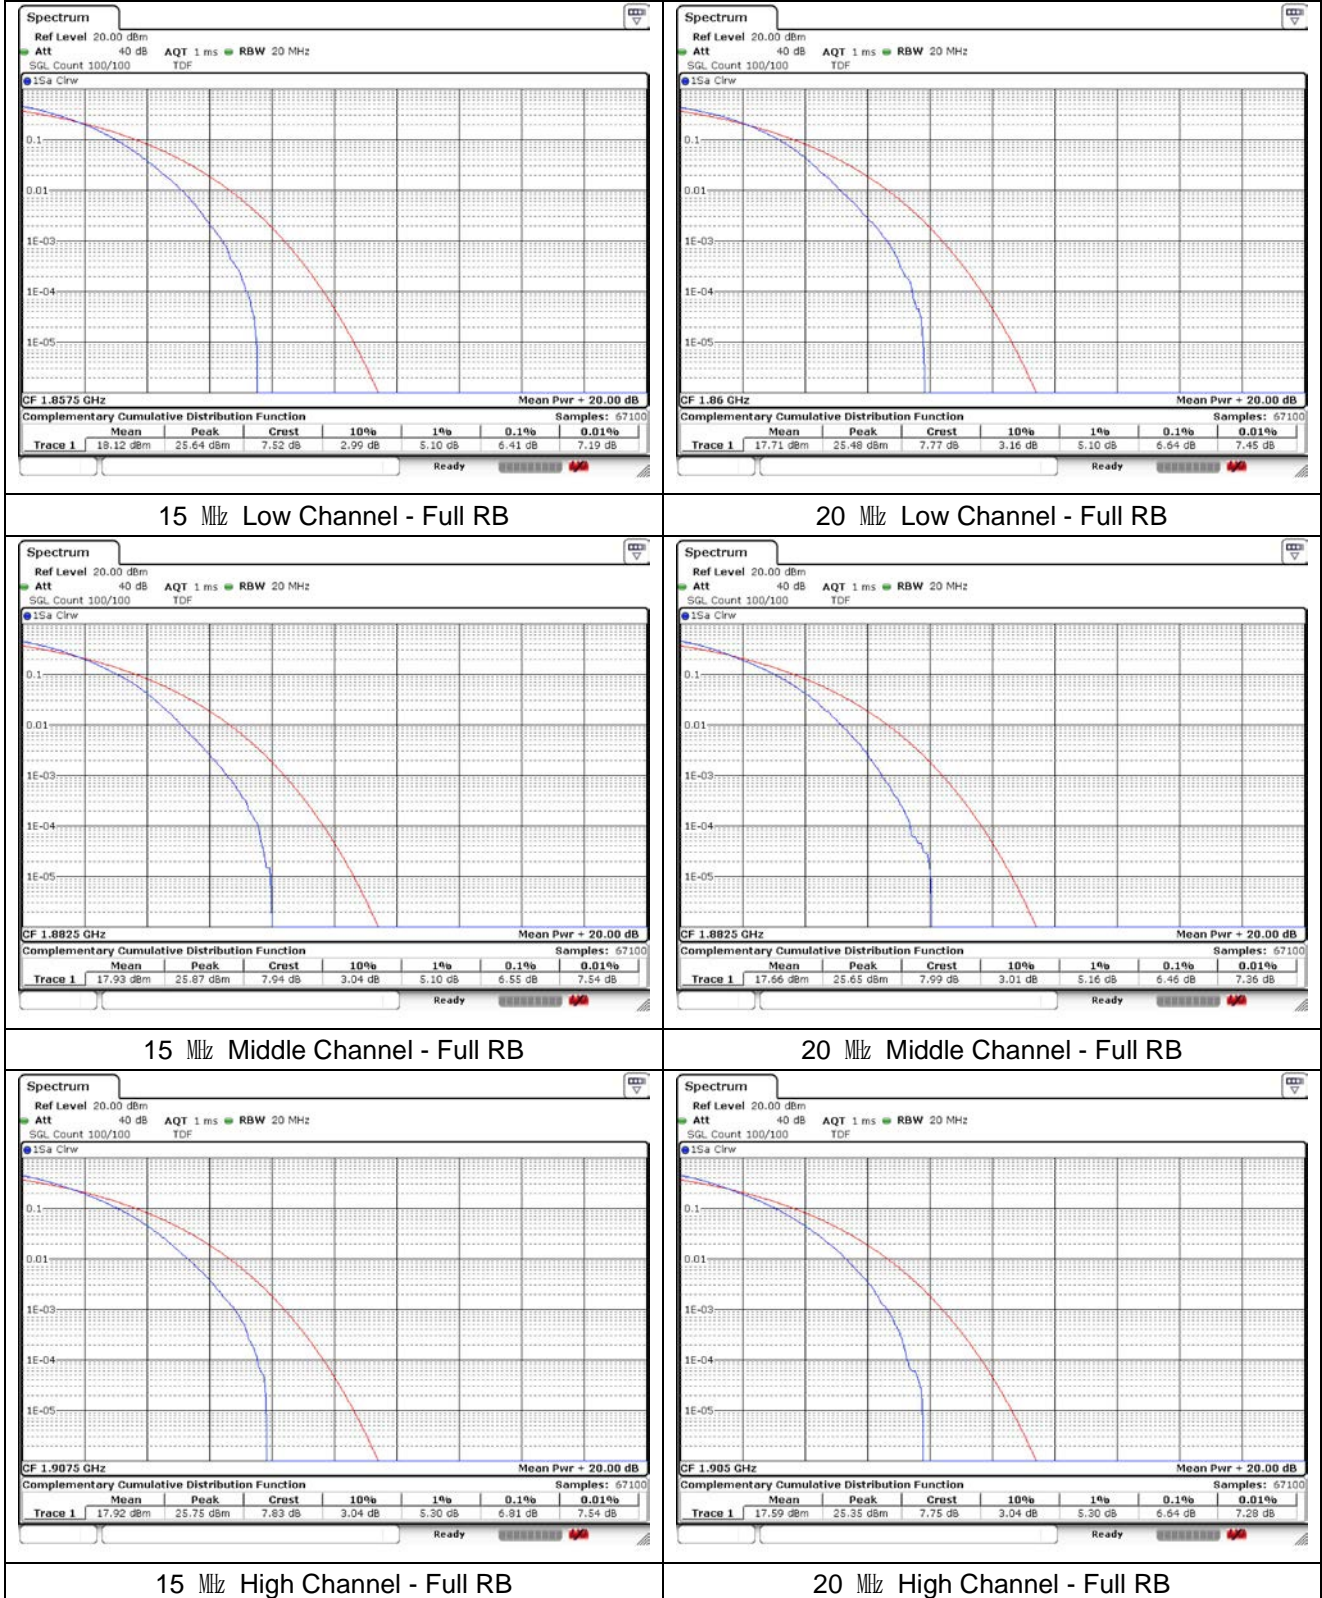

3 MHz Low Channel - Full RB

1.4 MHz Middle Channel - Full RB

3 MHz Middle Channel - Full RB

1.4 MHz High Channel - Full RB

3 MHz High Channel - Full RB

LTE band 25/2

5 MHz Low Channel - Full RB

10 MHz Low Channel - Full RB

5 MHz Middle Channel - Full RB

10 MHz Middle Channel - Full RB

5 MHz High Channel - Full RB

10 MHz High Channel - Full RB

LTE band 25/2

LTE band 26/5_Part 22

LTE band 26/5_Part 22

LTE band 26_Part 22

15 MHz Low Channel - Full RB

15 MHz High Channel - Full RB

LTE band 26_Part 90

LTE band 26_Part 90

LTE band 41 FCC

5 MHz Low Channel - Full RB

10 MHz Low Channel - Full RB

5 MHz Middle Channel - Full RB

10 MHz Middle Channel - Full RB

5 MHz High Channel - Full RB

10 MHz High Channel - Full RB

LTE band 41_FCC

15 MHz Low Channel - Full RB

20 MHz Low Channel - Full RB

15 MHz Middle Channel - Full RB

20 MHz Middle Channel - Full RB