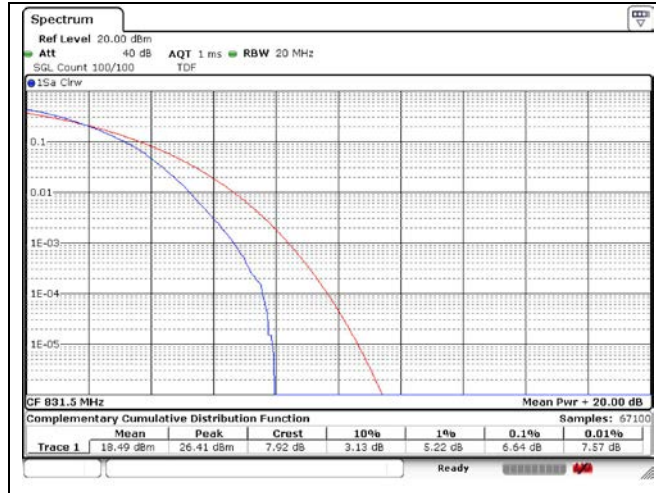

3 MHz Low Channel - Full RB

1.4 MHz Middle Channel - Full RB

3 MHz Middle Channel - Full RB

1.4 MHz High Channel - Full RB

3 MHz High Channel - Full RB

LTE band 25/2

5 MHz Low Channel - Full RB

10 MHz Low Channel - Full RB

5 MHz Middle Channel - Full RB

10 MHz Middle Channel - Full RB

5 MHz High Channel - Full RB

10 MHz High Channel - Full RB

LTE band 25/2

LTE band 26/5_Part 22

LTE band 26/5_Part 22

LTE band 26_Part 22

15 MHz Low Channel - Full RB

15 MHz High Channel - Full RB

LTE band 26_Part 90

LTE band 26_Part 90

LTE band 41 FCC

5 MHz Low Channel - Full RB

10 MHz Low Channel - Full RB

5 MHz Middle Channel - Full RB