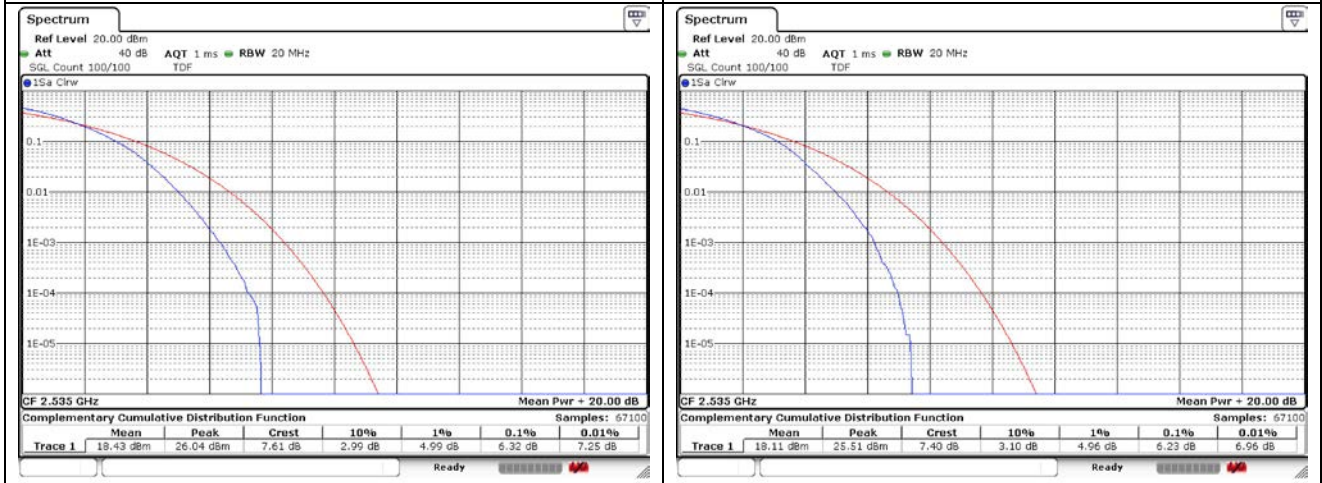

LTE band 7

15 MHz Low Channel - Full RB

20 MHz Low Channel - Full RB

15 MHz Middle Channel - Full RB

20 MHz Middle Channel - Full RB

15 MHz High Channel - Full RB

20 MHz High Channel - Full RB

LTE band 12

LTE band 12/17

LTE band 13

5 MHz Low Channel - Full RB

5 MHz Middle Channel - Full RB

5 MHz High Channel - Full RB

10 MHz Middle Channel - Full RB

LTE band 25/2

1.4 MHz Low Channel - Full RB