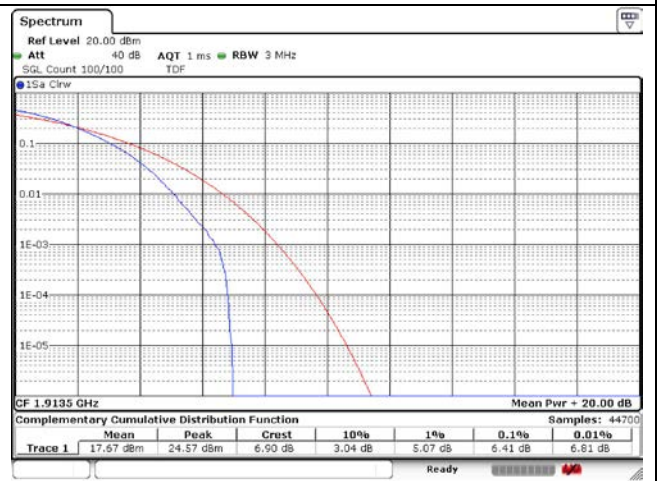

LTE band 12/17

LTE band 13

5 MHz Low Channel - Full RB

5 MHz Middle Channel - Full RB

5 MHz High Channel - Full RB

10 MHz Middle Channel - Full RB

LTE band 25/2

1.4 MHz Low Channel - Full RB

3 MHz Low Channel - Full RB

1.4 MHz Middle Channel - Full RB

3 MHz Middle Channel - Full RB

1.4 MHz High Channel - Full RB

3 MHz High Channel - Full RB

LTE band 25/2

5 MHz Low Channel - Full RB

10 MHz Low Channel - Full RB

5 MHz Middle Channel - Full RB

10 MHz Middle Channel - Full RB

5 MHz High Channel - Full RB

10 MHz High Channel - Full RB

LTE band 25/2

LTE band 26/5_Part 22

LTE band 26/5_Part 22

LTE band 26_Part 22