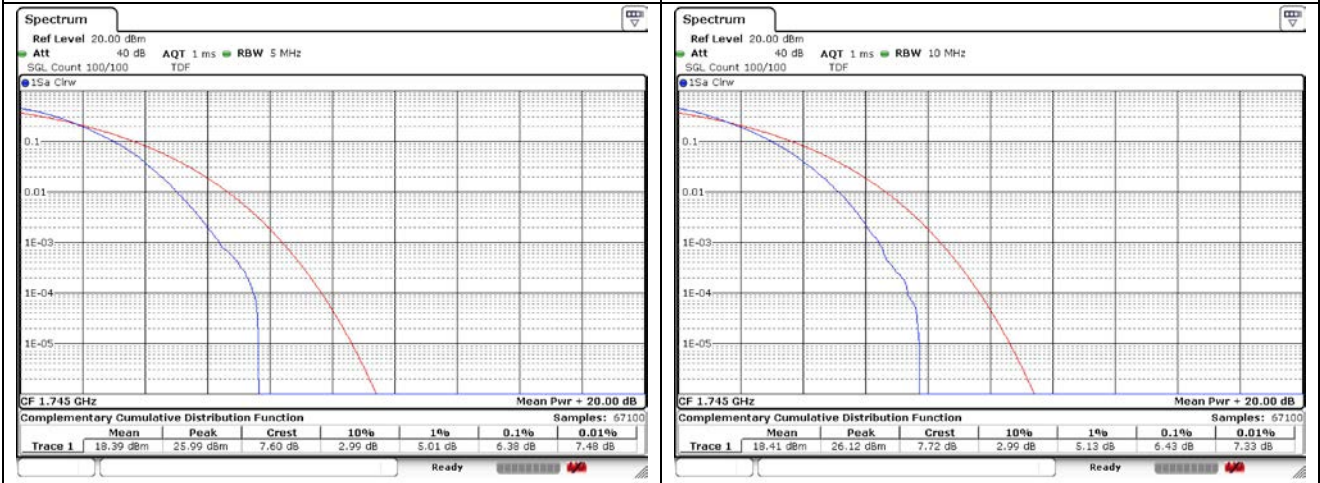

10 MHz High Channel - Full RB

LTE band 41_IC

15 MHz Low Channel - Full RB

20 MHz Low Channel - Full RB

15 MHz Middle Channel - Full RB

20 MHz Middle Channel - Full RB

15 MHz High Channel - Full RB

20 MHz High Channel - Full RB

LTE band 66/4

1.4 MHz Low Channel - Full RB

3 MHz Low Channel - Full RB

1.4 MHz Middle Channel - Full RB

3 MHz Middle Channel - Full RB

1.4 MHz High Channel - Full RB

3 MHz High Channel - Full RB

LTE band 66/4

5 MHz Low Channel - Full RB

10 MHz Low Channel - Full RB

5 MHz Middle Channel - Full RB

10 MHz Middle Channel - Full RB

5 MHz High Channel - Full RB

10 MHz High Channel - Full RB

LTE band 66/4

15 MHz Low Channel - Full RB