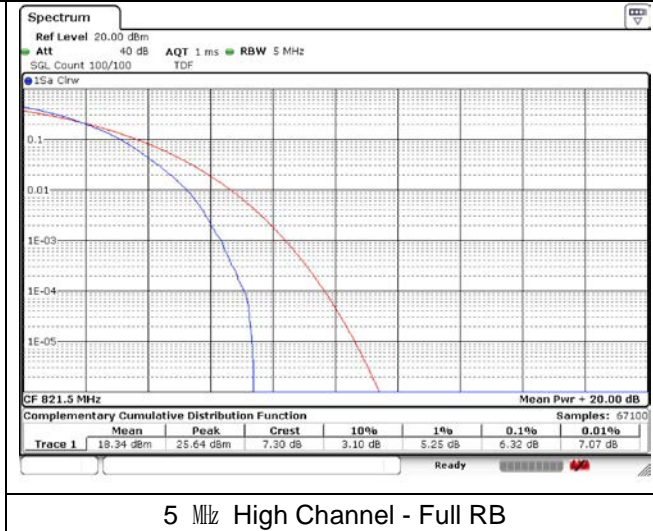

15 MHz Low Channel - Full RB

15 MHz High Channel - Full RB

LTE band 26_Part 90

LTE band 26_Part 90

LTE band 41 FCC

5 MHz Low Channel - Full RB

10 MHz Low Channel - Full RB

5 MHz Middle Channel - Full RB

10 MHz Middle Channel - Full RB

5 MHz High Channel - Full RB

10 MHz High Channel - Full RB

LTE band 41_FCC

15 MHz Low Channel - Full RB

20 MHz Low Channel - Full RB

15 MHz Middle Channel - Full RB

20 MHz Middle Channel - Full RB