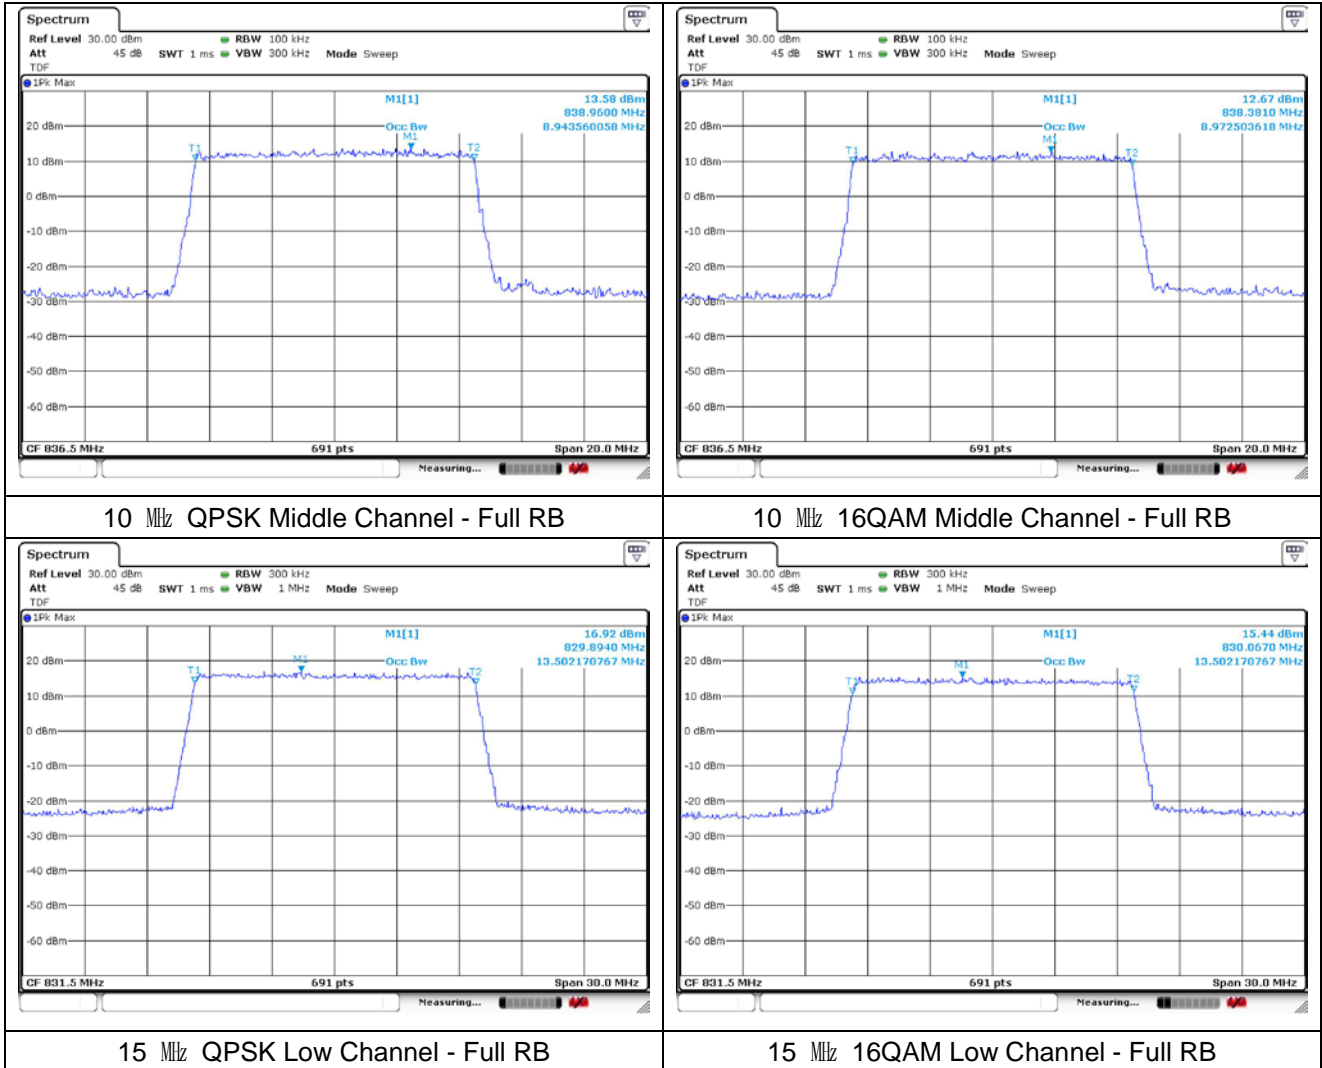

5 MHz QPSK Middle Channel - Full RB

5 MHz 16QAM Middle Channel - Full RB

10 MHz QPSK Middle Channel - Full RB

10 MHz 16QAM Middle Channel - Full RB

**LTE band 25/2**

10 MHz QPSK Middle Channel - Full RB

10 MHz 16QAM Middle Channel - Full RB

15 MHz QPSK Middle Channel - Full RB

15 MHz 16QAM Middle Channel - Full RB

20 MHz QPSK Middle Channel - Full RB

20 MHz 16QAM Middle Channel - Full RB

LTE band 26/5\_Part 22

LTE band 26\_Part 90

LTE band 41\_FCC

LTE band 41\_IC

15 MHz QPSK Middle Channel - Full RB

15 MHz 16QAM Middle Channel - Full RB

20 MHz QPSK Middle Channel - Full RB

20 MHz 16QAM Middle Channel - Full RB

**LTE band 66/4**

10 MHz QPSK Middle Channel - Full RB

10 MHz 16QAM Middle Channel - Full RB

15 MHz QPSK Middle Channel - Full RB

15 MHz 16QAM Middle Channel - Full RB

20 MHz QPSK Middle Channel - Full RB

20 MHz 16QAM Middle Channel - Full RB

**LTE band 71**