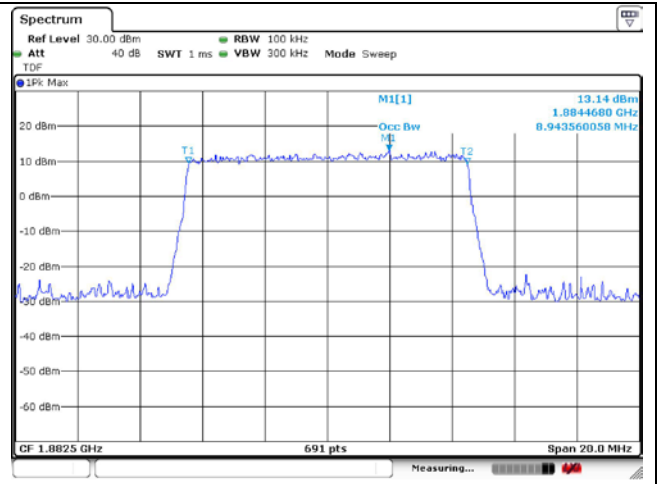

5 MHz QPSK Middle Channel - Full RB

5 MHz 16QAM Middle Channel - Full RB

10 MHz QPSK Middle Channel - Full RB

10 MHz 16QAM Middle Channel - Full RB

**LTE band 25/2**

10 MHz QPSK Middle Channel - Full RB

10 MHz 16QAM Middle Channel - Full RB

15 MHz QPSK Middle Channel - Full RB

15 MHz 16QAM Middle Channel - Full RB

20 MHz QPSK Middle Channel - Full RB

20 MHz 16QAM Middle Channel - Full RB

LTE band 26/5\_Part 22

LTE band 26\_Part 90

LTE band 41\_FCC