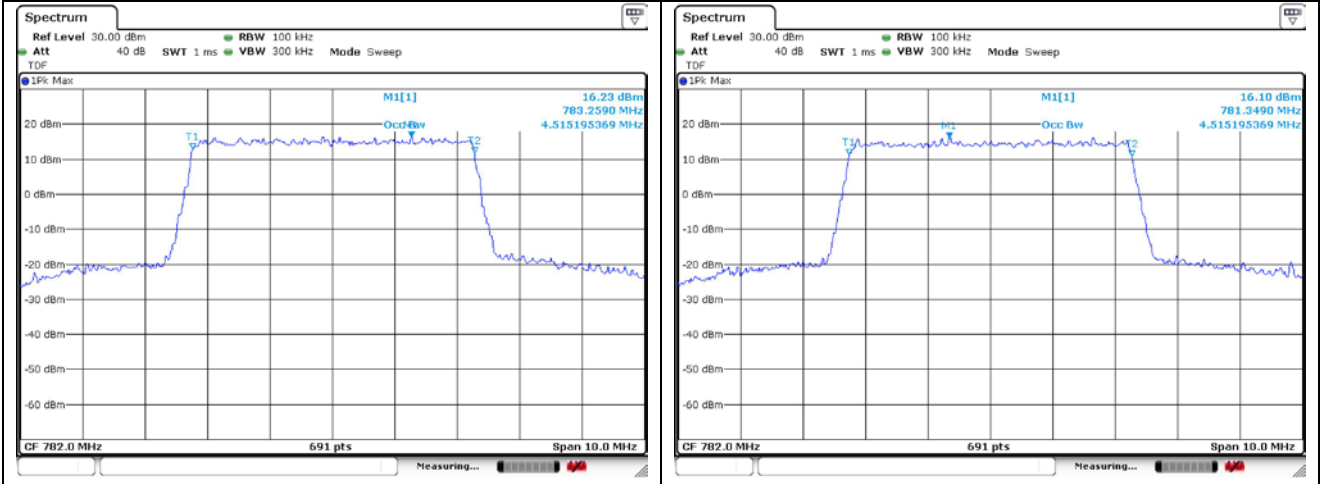

SIM 2

LTE band 7

**LTE band 12/17**

1.4 MHz QPSK Middle Channel - Full RB

1.4 MHz 16QAM Middle Channel - Full RB

3 MHz QPSK Middle Channel - Full RB

3 MHz 16QAM Middle Channel - Full RB

LTE band 13

5 MHz QPSK Middle Channel - Full RB

5 MHz 16QAM Middle Channel - Full RB

10 MHz QPSK Middle Channel - Full RB

10 MHz 16QAM Middle Channel - Full RB

**LTE band 25/2**

10 MHz QPSK Middle Channel - Full RB

10 MHz 16QAM Middle Channel - Full RB

15 MHz QPSK Middle Channel - Full RB

15 MHz 16QAM Middle Channel - Full RB

20 MHz QPSK Middle Channel - Full RB

20 MHz 16QAM Middle Channel - Full RB

LTE band 26/5\_Part 22

LTE band 26\_Part 90

LTE band 41\_FCC