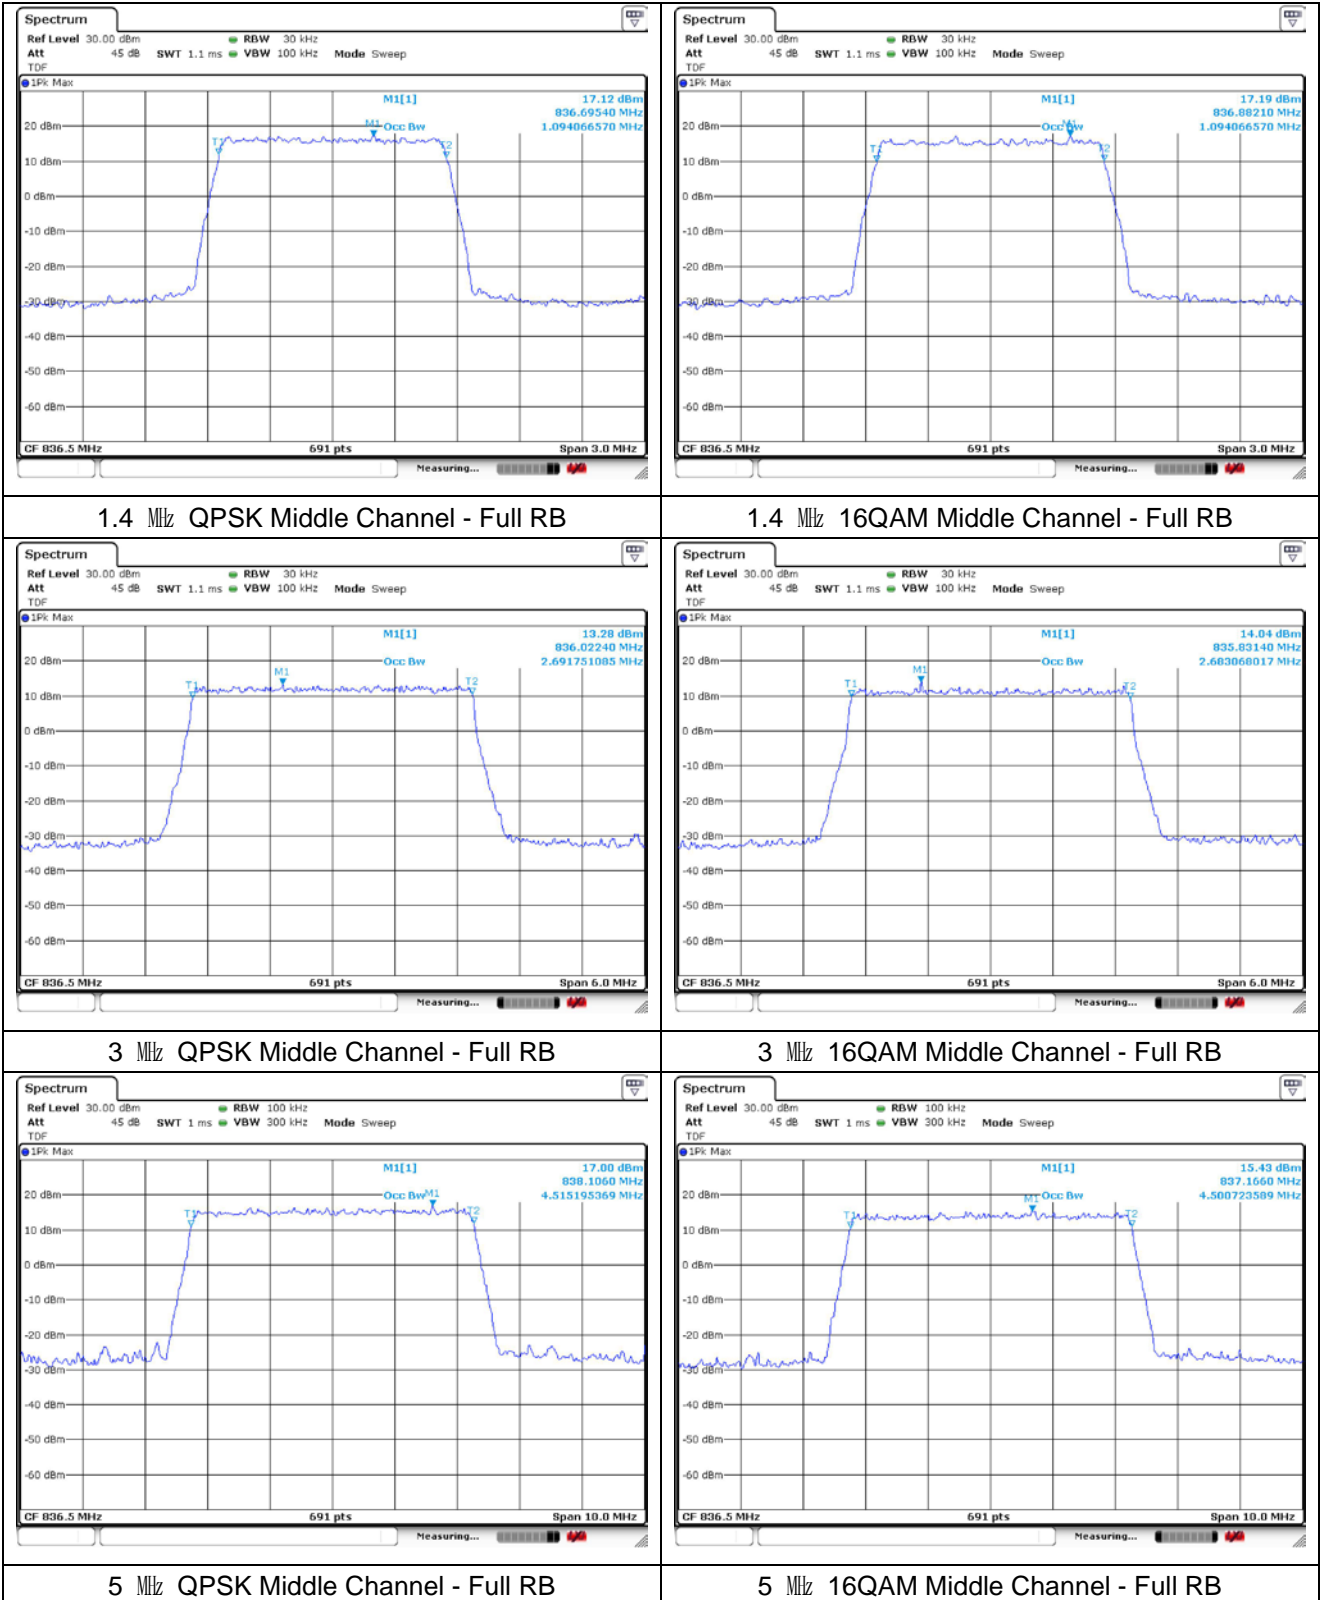

5 MHz QPSK Middle Channel - Full RB

5 MHz 16QAM Middle Channel - Full RB

10 MHz QPSK Middle Channel - Full RB

10 MHz 16QAM Middle Channel - Full RB

**LTE band 25/2**

10 MHz QPSK Middle Channel - Full RB

10 MHz 16QAM Middle Channel - Full RB

15 MHz QPSK Middle Channel - Full RB

15 MHz 16QAM Middle Channel - Full RB

20 MHz QPSK Middle Channel - Full RB

20 MHz 16QAM Middle Channel - Full RB

LTE band 26/5\_Part 22

LTE band 26\_Part 90

LTE band 41\_FCC

LTE band 41\_IC

15 MHz QPSK Middle Channel - Full RB

15 MHz 16QAM Middle Channel - Full RB

20 MHz QPSK Middle Channel - Full RB

20 MHz 16QAM Middle Channel - Full RB

**LTE band 66/4**

10 MHz QPSK Middle Channel - Full RB

10 MHz 16QAM Middle Channel - Full RB

15 MHz QPSK Middle Channel - Full RB

15 MHz 16QAM Middle Channel - Full RB

20 MHz QPSK Middle Channel - Full RB

20 MHz 16QAM Middle Channel - Full RB

**LTE band 71**