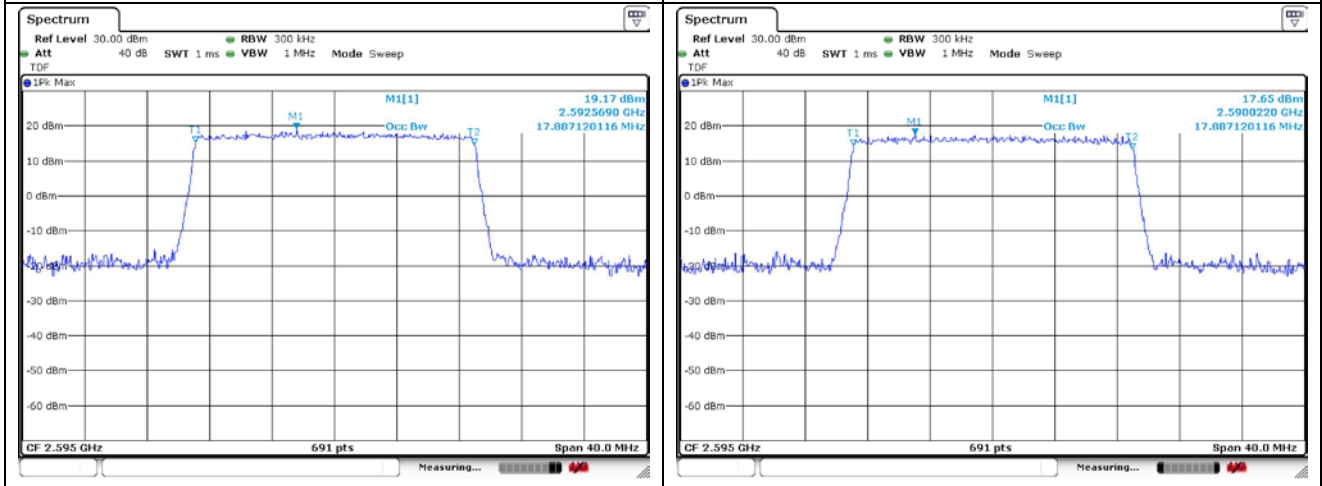

15 MHz QPSK Middle Channel - Full RB

15 MHz 16QAM Middle Channel - Full RB

20 MHz QPSK Middle Channel - Full RB

20 MHz 16QAM Middle Channel - Full RB

LTE band 26/5\_Part 22

LTE band 26\_Part 90

LTE band 41\_FCC

LTE band 41\_IC

15 MHz QPSK Middle Channel - Full RB

15 MHz 16QAM Middle Channel - Full RB

20 MHz QPSK Middle Channel - Full RB

20 MHz 16QAM Middle Channel - Full RB

**LTE band 66/4**

10 MHz QPSK Middle Channel - Full RB