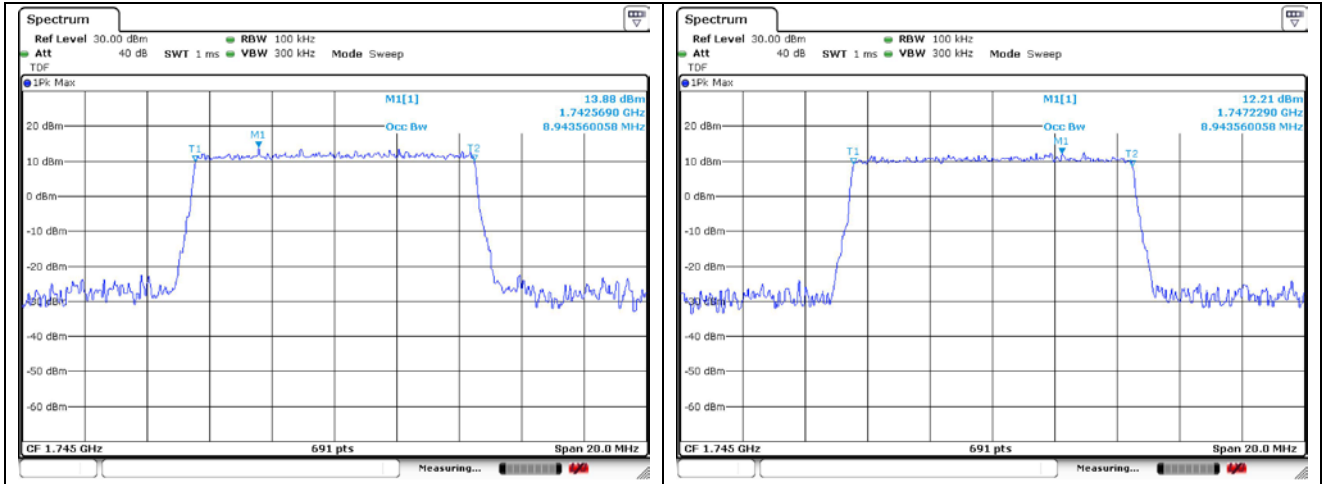

LTE band 41\_IC

15 MHz QPSK Middle Channel - Full RB

15 MHz 16QAM Middle Channel - Full RB

20 MHz QPSK Middle Channel - Full RB

20 MHz 16QAM Middle Channel - Full RB

**LTE band 66/4**

10 MHz QPSK Middle Channel - Full RB

10 MHz 16QAM Middle Channel - Full RB

15 MHz QPSK Middle Channel - Full RB

15 MHz 16QAM Middle Channel - Full RB

20 MHz QPSK Middle Channel - Full RB

20 MHz 16QAM Middle Channel - Full RB

**LTE band 71**