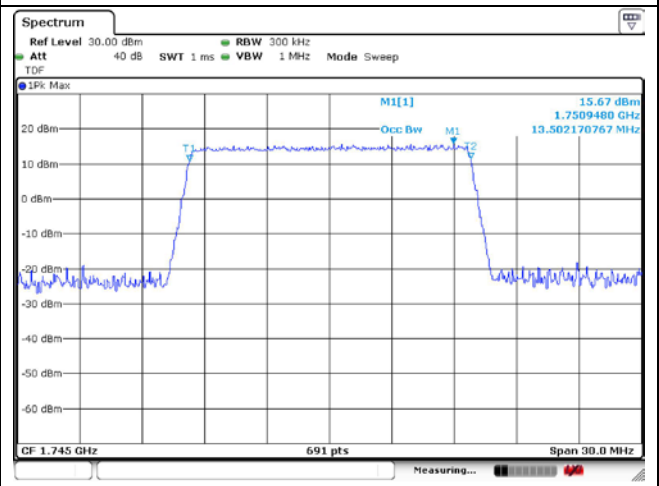

LTE band 41\_IC

15 MHz QPSK Middle Channel - Full RB

15 MHz 16QAM Middle Channel - Full RB

20 MHz QPSK Middle Channel - Full RB

20 MHz 16QAM Middle Channel - Full RB

**LTE band 66/4**

10 MHz QPSK Middle Channel - Full RB

10 MHz 16QAM Middle Channel - Full RB

15 MHz QPSK Middle Channel - Full RB

15 MHz 16QAM Middle Channel - Full RB

20 MHz QPSK Middle Channel - Full RB

20 MHz 16QAM Middle Channel - Full RB

**LTE band 71**