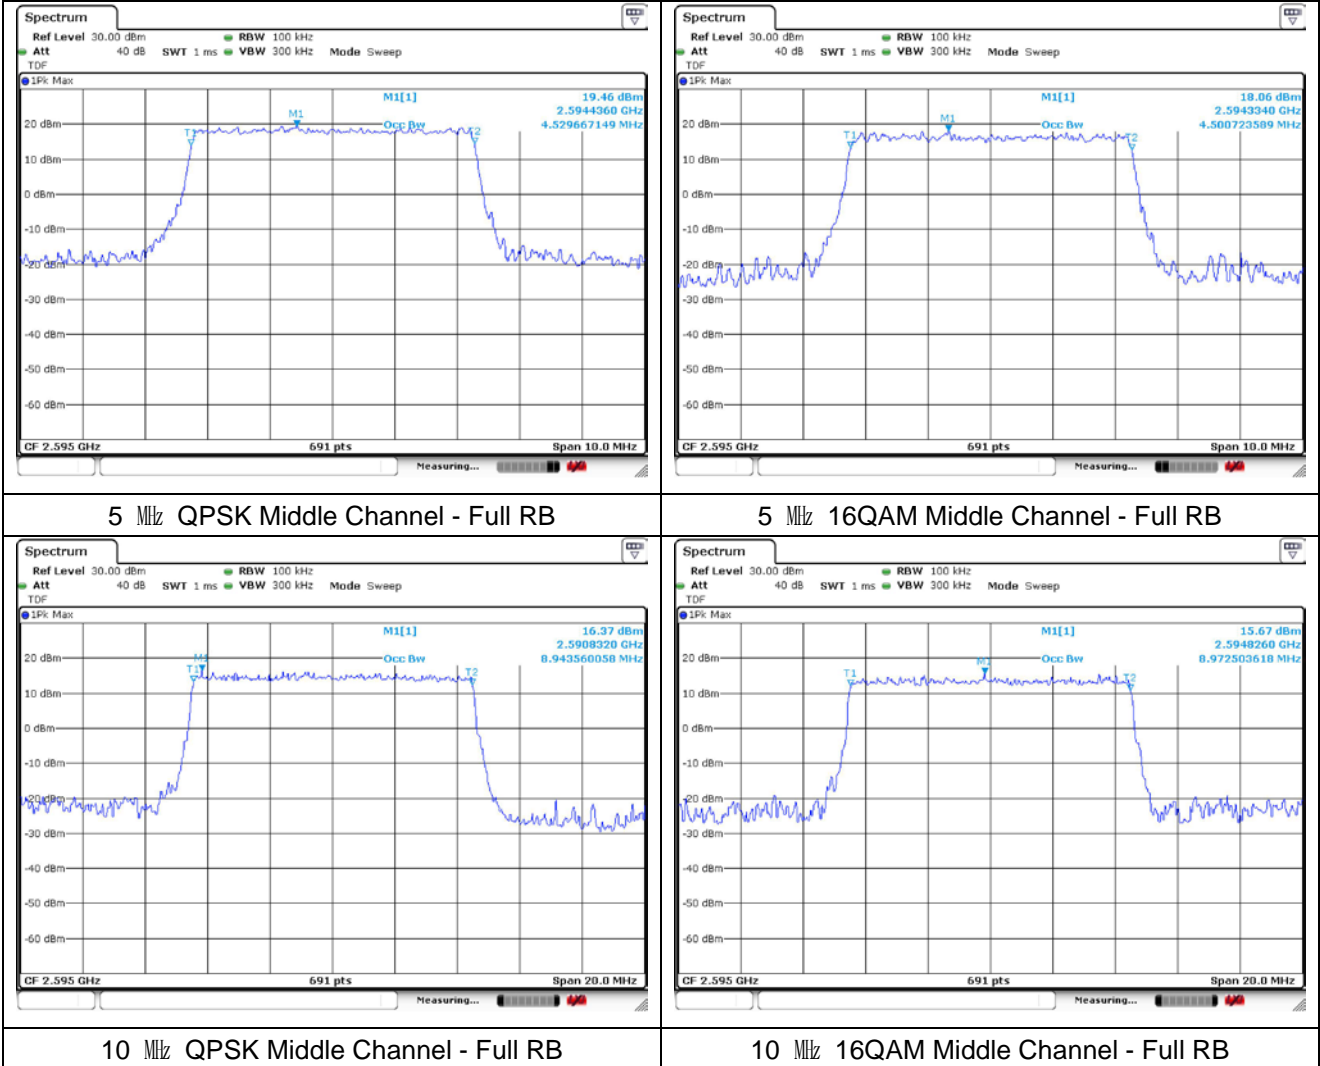

5 MHz QPSK Middle Channel - Full RB

5 MHz 16QAM Middle Channel - Full RB

10 MHz QPSK Middle Channel - Full RB

10 MHz 16QAM Middle Channel - Full RB

**LTE band 25/2**

10 MHz QPSK Middle Channel - Full RB

10 MHz 16QAM Middle Channel - Full RB

15 MHz QPSK Middle Channel - Full RB

15 MHz 16QAM Middle Channel - Full RB

20 MHz QPSK Middle Channel - Full RB

20 MHz 16QAM Middle Channel - Full RB

LTE band 26/5\_Part 22

LTE band 26\_Part 90

LTE band 41\_FCC

LTE band 41\_IC

15 MHz QPSK Middle Channel - Full RB

15 MHz 16QAM Middle Channel - Full RB

20 MHz QPSK Middle Channel - Full RB

20 MHz 16QAM Middle Channel - Full RB

**LTE band 66/4**

10 MHz QPSK Middle Channel - Full RB

10 MHz 16QAM Middle Channel - Full RB

15 MHz QPSK Middle Channel - Full RB

15 MHz 16QAM Middle Channel - Full RB

20 MHz QPSK Middle Channel - Full RB

20 MHz 16QAM Middle Channel - Full RB

**LTE band 71**