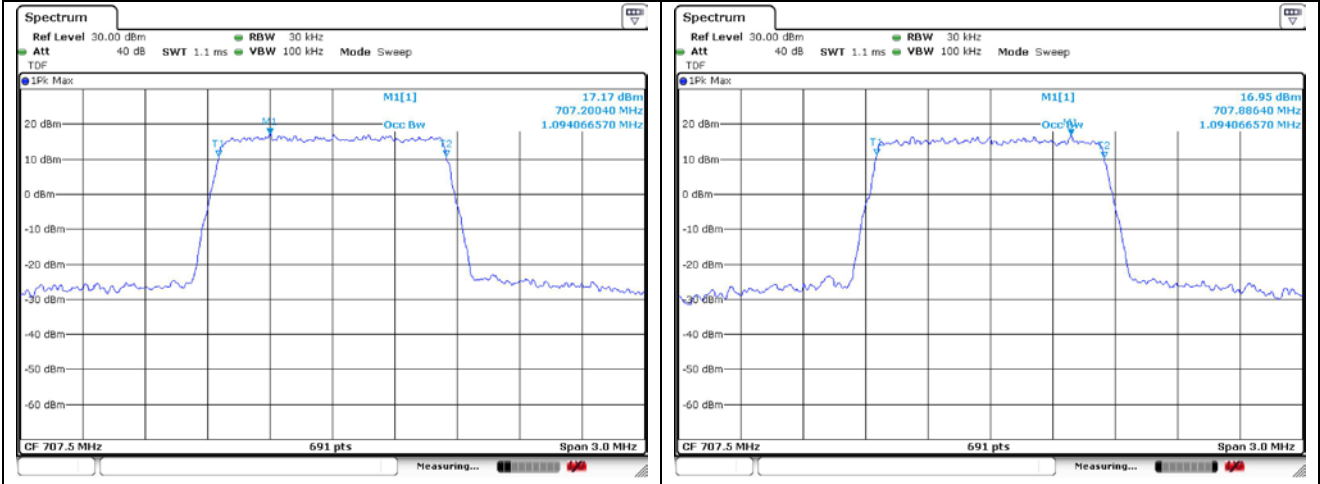

SIM 2

LTE band 7

**LTE band 12/17**

1.4 MHz QPSK Middle Channel - Full RB

1.4 MHz 16QAM Middle Channel - Full RB

3 MHz QPSK Middle Channel - Full RB

3 MHz 16QAM Middle Channel - Full RB

LTE band 13

5 MHz QPSK Middle Channel - Full RB

5 MHz 16QAM Middle Channel - Full RB

10 MHz QPSK Middle Channel - Full RB

10 MHz 16QAM Middle Channel - Full RB

**LTE band 25/2**

10 MHz QPSK Middle Channel - Full RB

10 MHz 16QAM Middle Channel - Full RB