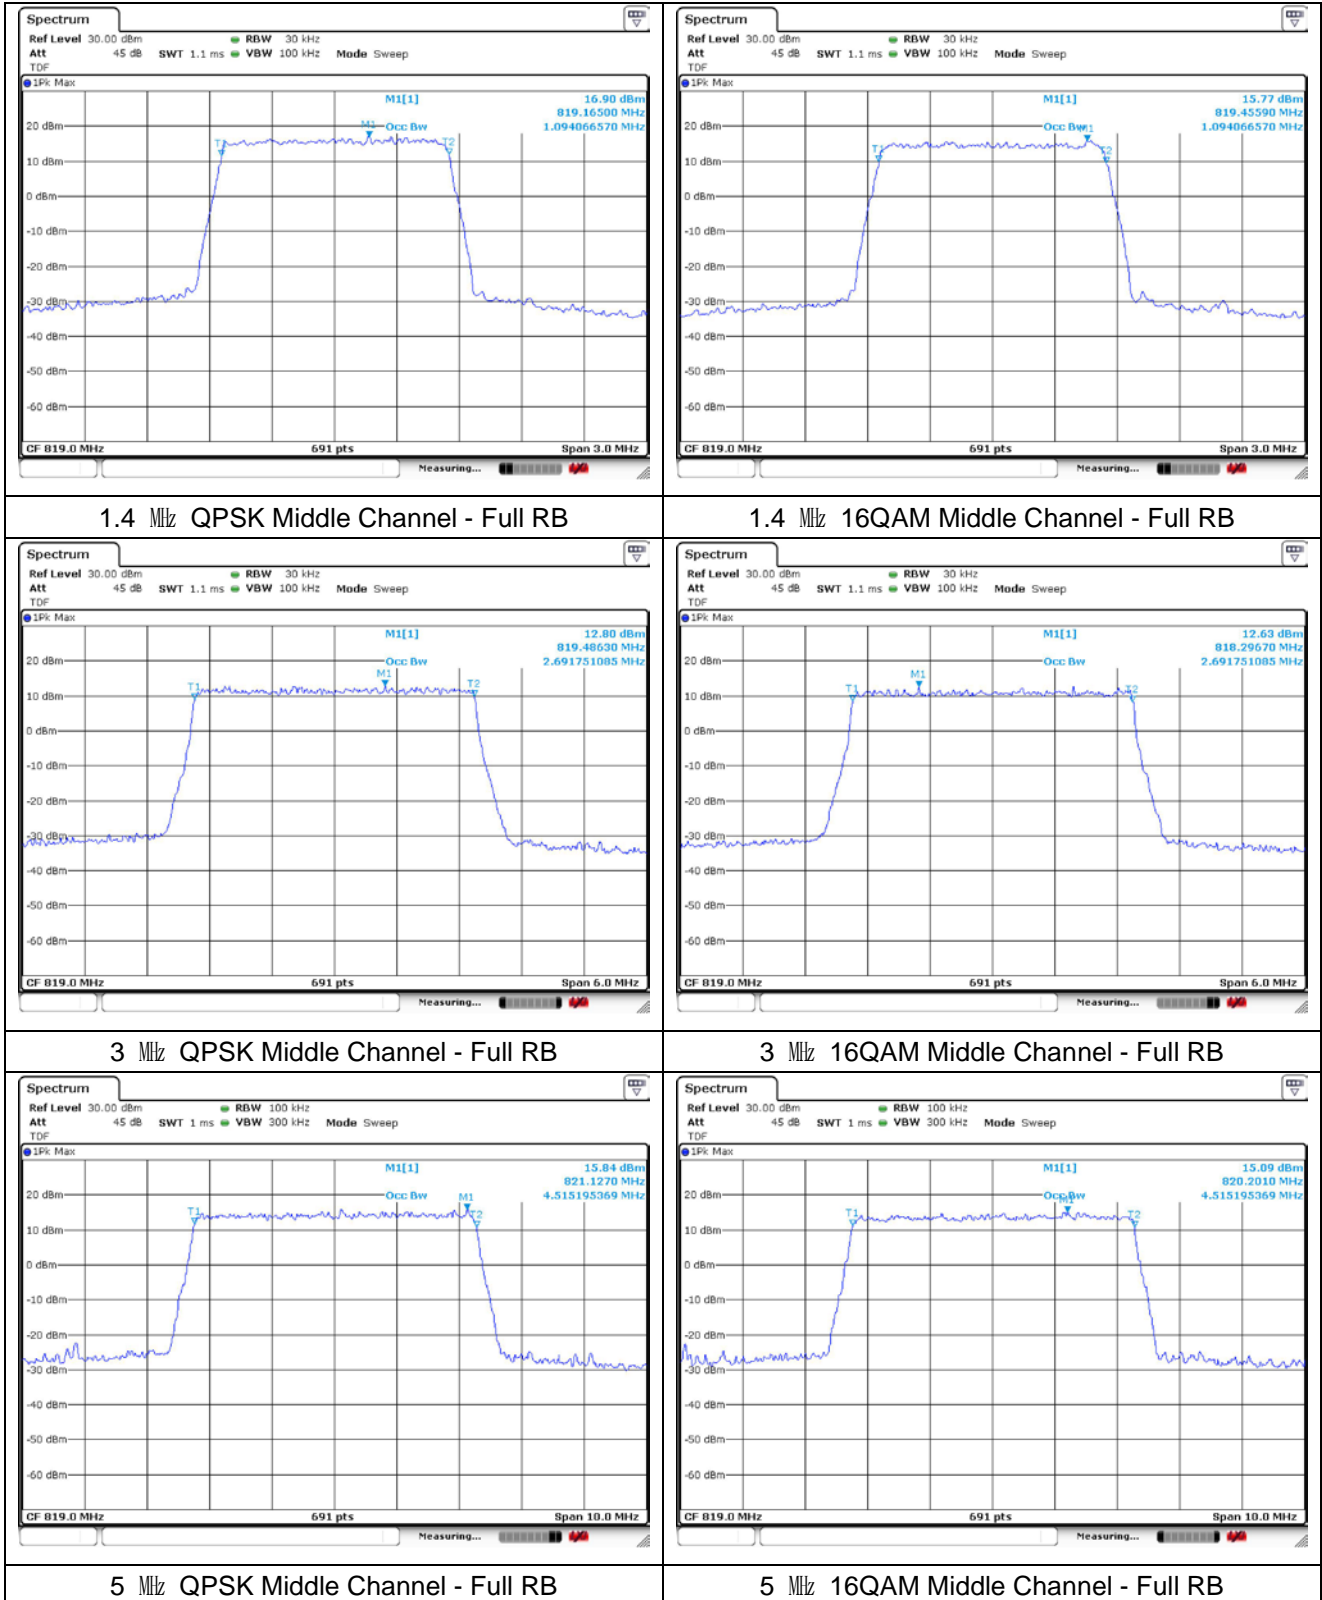

5 MHz QPSK Middle Channel - Full RB

5 MHz 16QAM Middle Channel - Full RB

10 MHz QPSK Middle Channel - Full RB

10 MHz 16QAM Middle Channel - Full RB

**LTE band 25/2**

10 MHz QPSK Middle Channel - Full RB

10 MHz 16QAM Middle Channel - Full RB

15 MHz QPSK Middle Channel - Full RB

15 MHz 16QAM Middle Channel - Full RB

20 MHz QPSK Middle Channel - Full RB

20 MHz 16QAM Middle Channel - Full RB

LTE band 26/5\_Part 22

LTE band 26\_Part 90

LTE band 41\_FCC

LTE band 41\_IC

15 MHz QPSK Middle Channel - Full RB

15 MHz 16QAM Middle Channel - Full RB

20 MHz QPSK Middle Channel - Full RB

20 MHz 16QAM Middle Channel - Full RB

**LTE band 66/4**

10 MHz QPSK Middle Channel - Full RB

10 MHz 16QAM Middle Channel - Full RB

15 MHz QPSK Middle Channel - Full RB

15 MHz 16QAM Middle Channel - Full RB

20 MHz QPSK Middle Channel - Full RB

20 MHz 16QAM Middle Channel - Full RB

**LTE band 71**