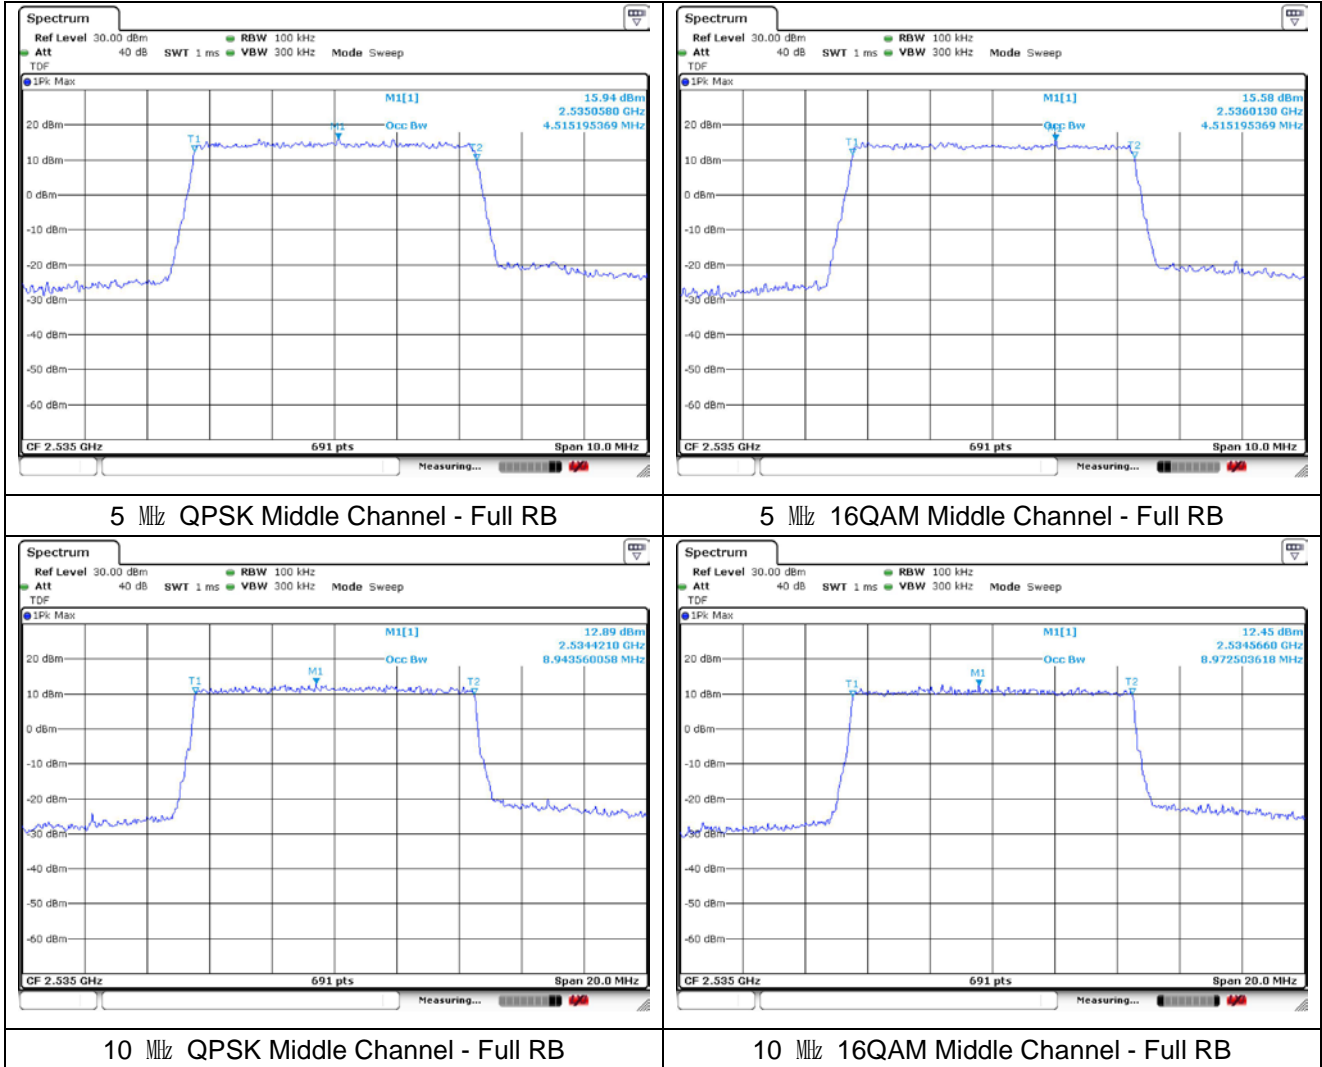

SIM 2

LTE band 7

**LTE band 12/17**

1.4 MHz QPSK Middle Channel - Full RB

1.4 MHz 16QAM Middle Channel - Full RB

3 MHz QPSK Middle Channel - Full RB

3 MHz 16QAM Middle Channel - Full RB

LTE band 13

5 MHz QPSK Middle Channel - Full RB

5 MHz 16QAM Middle Channel - Full RB

10 MHz QPSK Middle Channel - Full RB

10 MHz 16QAM Middle Channel - Full RB

**LTE band 25/2**

10 MHz QPSK Middle Channel - Full RB

10 MHz 16QAM Middle Channel - Full RB

15 MHz QPSK Middle Channel - Full RB

15 MHz 16QAM Middle Channel - Full RB

20 MHz QPSK Middle Channel - Full RB

20 MHz 16QAM Middle Channel - Full RB

LTE band 26/5\_Part 22

LTE band 26\_Part 90

LTE band 41\_FCC