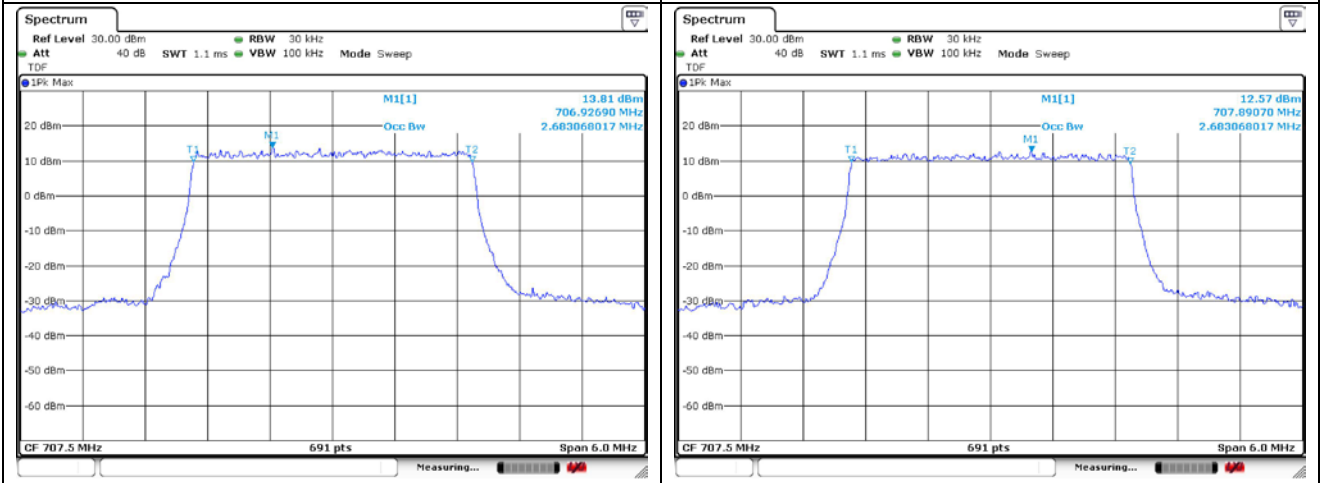

SIM 2

LTE band 7

**LTE band 12/17**

1.4 MHz QPSK Middle Channel - Full RB

1.4 MHz 16QAM Middle Channel - Full RB

3 MHz QPSK Middle Channel - Full RB

3 MHz 16QAM Middle Channel - Full RB

LTE band 13

5 MHz QPSK Middle Channel - Full RB

5 MHz 16QAM Middle Channel - Full RB

10 MHz QPSK Middle Channel - Full RB

10 MHz 16QAM Middle Channel - Full RB

**LTE band 25/2**

10 MHz QPSK Middle Channel - Full RB

10 MHz 16QAM Middle Channel - Full RB