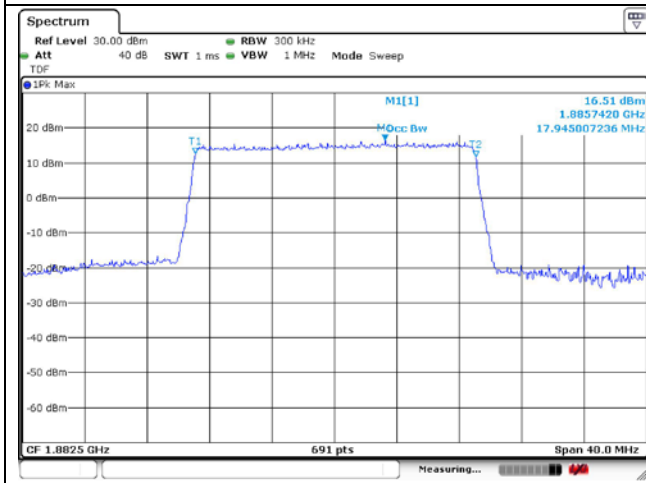

SIM 2

LTE band 7

**LTE band 12/17**

1.4 MHz QPSK Middle Channel - Full RB

1.4 MHz 16QAM Middle Channel - Full RB

3 MHz QPSK Middle Channel - Full RB

3 MHz 16QAM Middle Channel - Full RB

LTE band 13

5 MHz QPSK Middle Channel - Full RB

5 MHz 16QAM Middle Channel - Full RB

10 MHz QPSK Middle Channel - Full RB

10 MHz 16QAM Middle Channel - Full RB

**LTE band 25/2**

10 MHz QPSK Middle Channel - Full RB

10 MHz 16QAM Middle Channel - Full RB

15 MHz QPSK Middle Channel - Full RB

15 MHz 16QAM Middle Channel - Full RB

20 MHz QPSK Middle Channel - Full RB

20 MHz 16QAM Middle Channel - Full RB

LTE band 26/5\_Part 22

LTE band 26\_Part 90

LTE band 41\_FCC