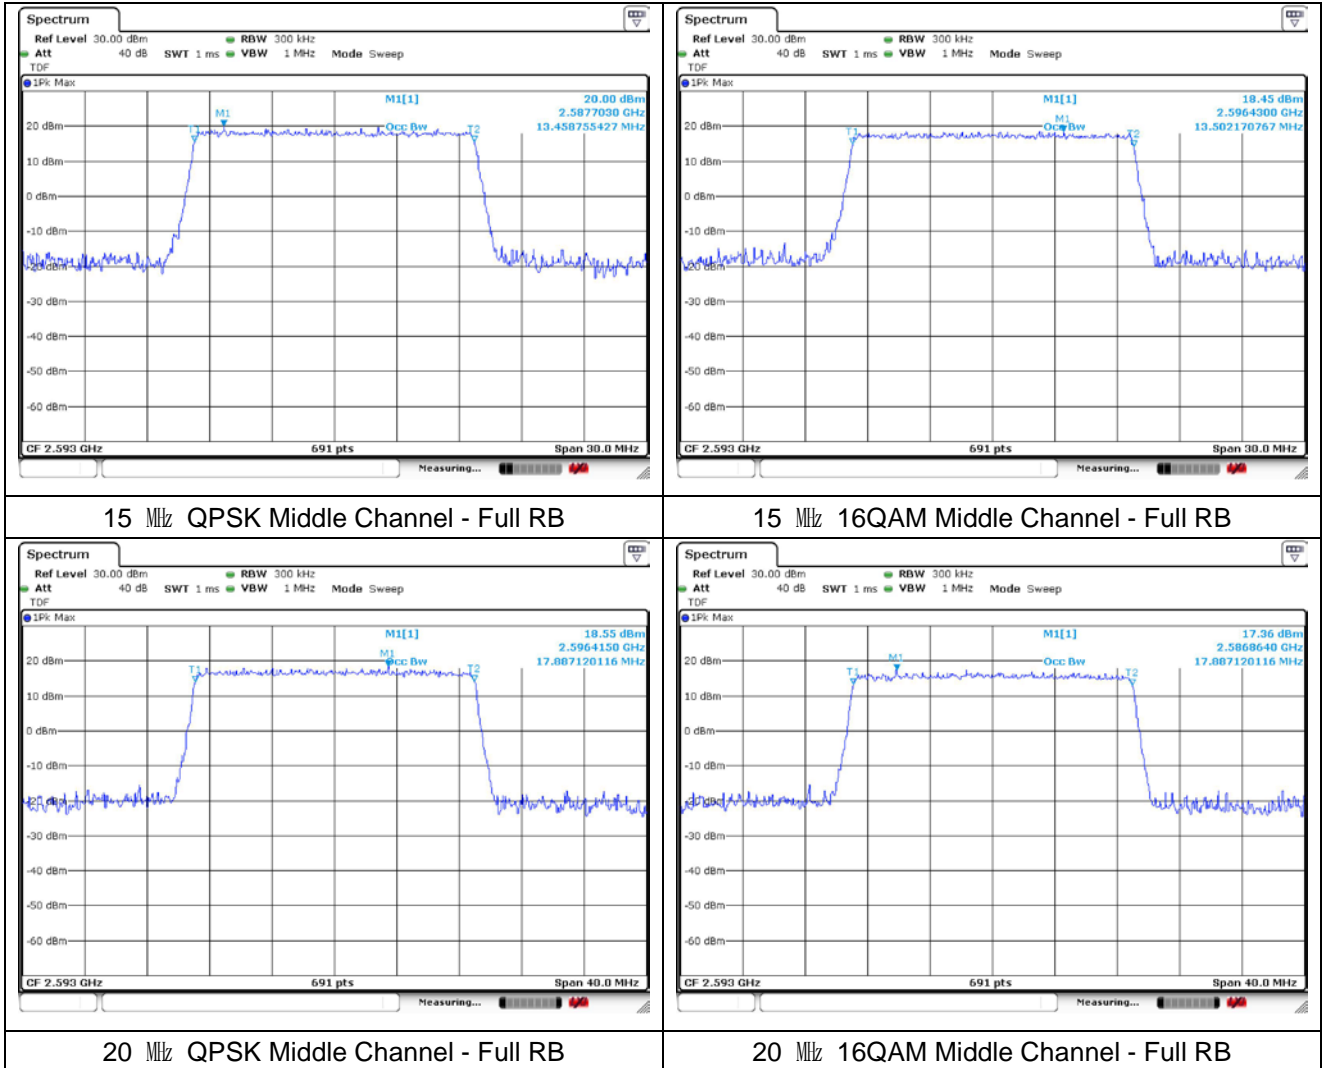

5 MHz QPSK Middle Channel - Full RB

5 MHz 16QAM Middle Channel - Full RB

10 MHz QPSK Middle Channel - Full RB

10 MHz 16QAM Middle Channel - Full RB

**LTE band 25/2**

10 MHz QPSK Middle Channel - Full RB

10 MHz 16QAM Middle Channel - Full RB

15 MHz QPSK Middle Channel - Full RB

15 MHz 16QAM Middle Channel - Full RB

20 MHz QPSK Middle Channel - Full RB

20 MHz 16QAM Middle Channel - Full RB

LTE band 26/5\_Part 22

LTE band 26\_Part 90

LTE band 41\_FCC

LTE band 41\_IC

15 MHz QPSK Middle Channel - Full RB

15 MHz 16QAM Middle Channel - Full RB

20 MHz QPSK Middle Channel - Full RB

20 MHz 16QAM Middle Channel - Full RB

**LTE band 66/4**

10 MHz QPSK Middle Channel - Full RB