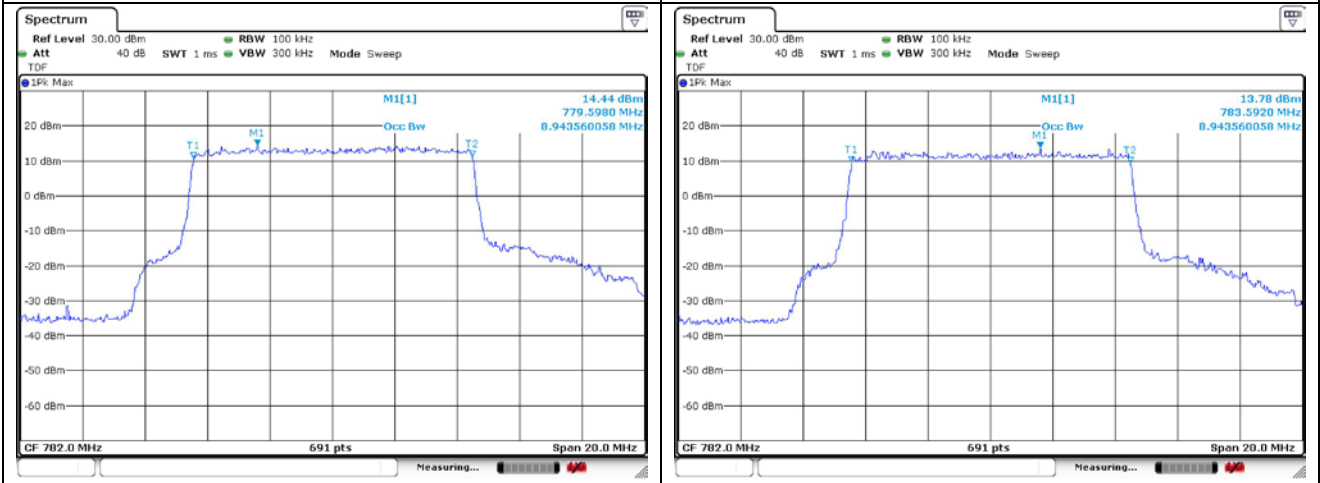

SIM 2

LTE band 7

**LTE band 12/17**

1.4 MHz QPSK Middle Channel - Full RB

1.4 MHz 16QAM Middle Channel - Full RB

3 MHz QPSK Middle Channel - Full RB

3 MHz 16QAM Middle Channel - Full RB

LTE band 13

5 MHz QPSK Middle Channel - Full RB

5 MHz 16QAM Middle Channel - Full RB

10 MHz QPSK Middle Channel - Full RB

10 MHz 16QAM Middle Channel - Full RB

**LTE band 25/2**

10 MHz QPSK Middle Channel - Full RB

10 MHz 16QAM Middle Channel - Full RB