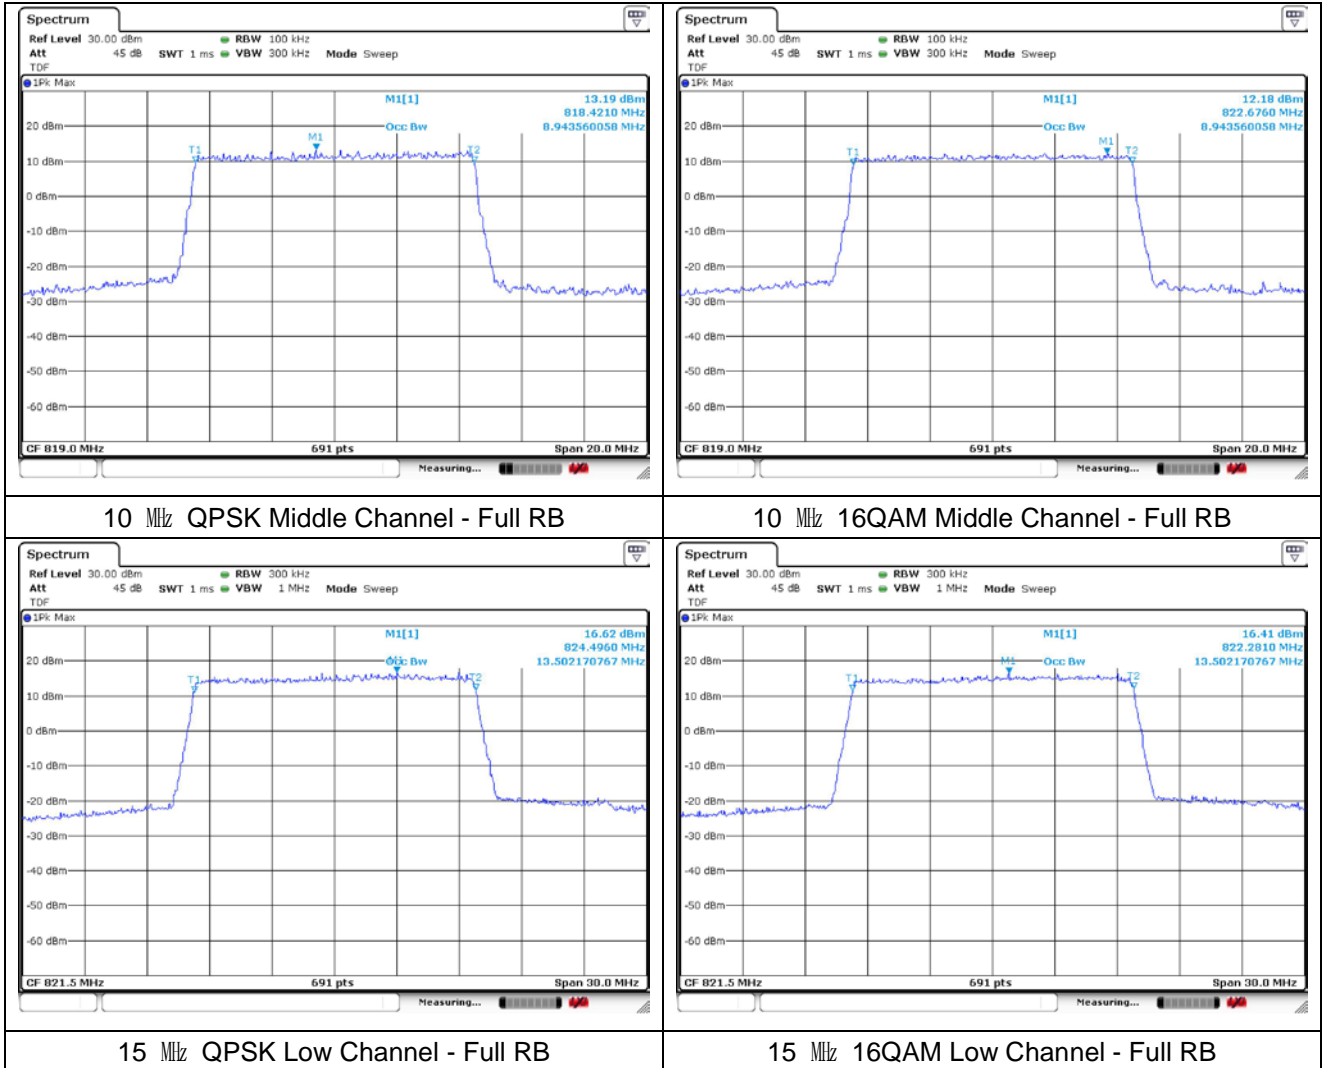

5 MHz QPSK Middle Channel - Full RB

5 MHz 16QAM Middle Channel - Full RB

10 MHz QPSK Middle Channel - Full RB

10 MHz 16QAM Middle Channel - Full RB

**LTE band 25/2**

10 MHz QPSK Middle Channel - Full RB

10 MHz 16QAM Middle Channel - Full RB

15 MHz QPSK Middle Channel - Full RB

15 MHz 16QAM Middle Channel - Full RB

20 MHz QPSK Middle Channel - Full RB

20 MHz 16QAM Middle Channel - Full RB

LTE band 26/5\_Part 22

LTE band 26\_Part 90

LTE band 41\_FCC

LTE band 41\_IC

15 MHz QPSK Middle Channel - Full RB

15 MHz 16QAM Middle Channel - Full RB

20 MHz QPSK Middle Channel - Full RB

20 MHz 16QAM Middle Channel - Full RB

**LTE band 66/4**

10 MHz QPSK Middle Channel - Full RB

10 MHz 16QAM Middle Channel - Full RB

15 MHz QPSK Middle Channel - Full RB

15 MHz 16QAM Middle Channel - Full RB

20 MHz QPSK Middle Channel - Full RB

20 MHz 16QAM Middle Channel - Full RB

**LTE band 71**