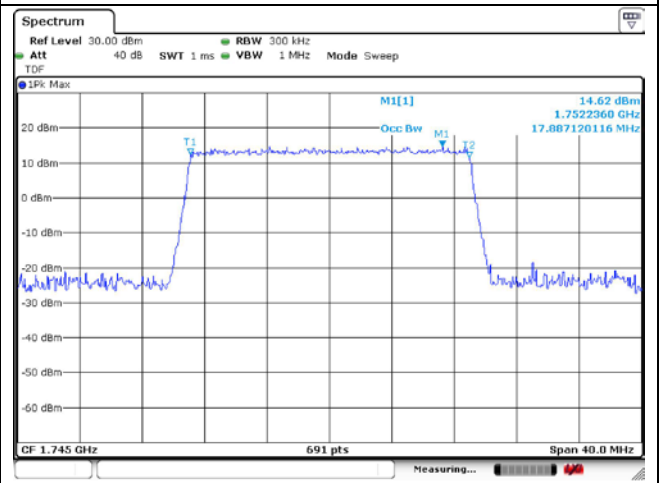

10 MHz 16QAM Middle Channel - Full RB

15 MHz QPSK Middle Channel - Full RB

15 MHz 16QAM Middle Channel - Full RB

20 MHz QPSK Middle Channel - Full RB

20 MHz 16QAM Middle Channel - Full RB

**LTE band 71**