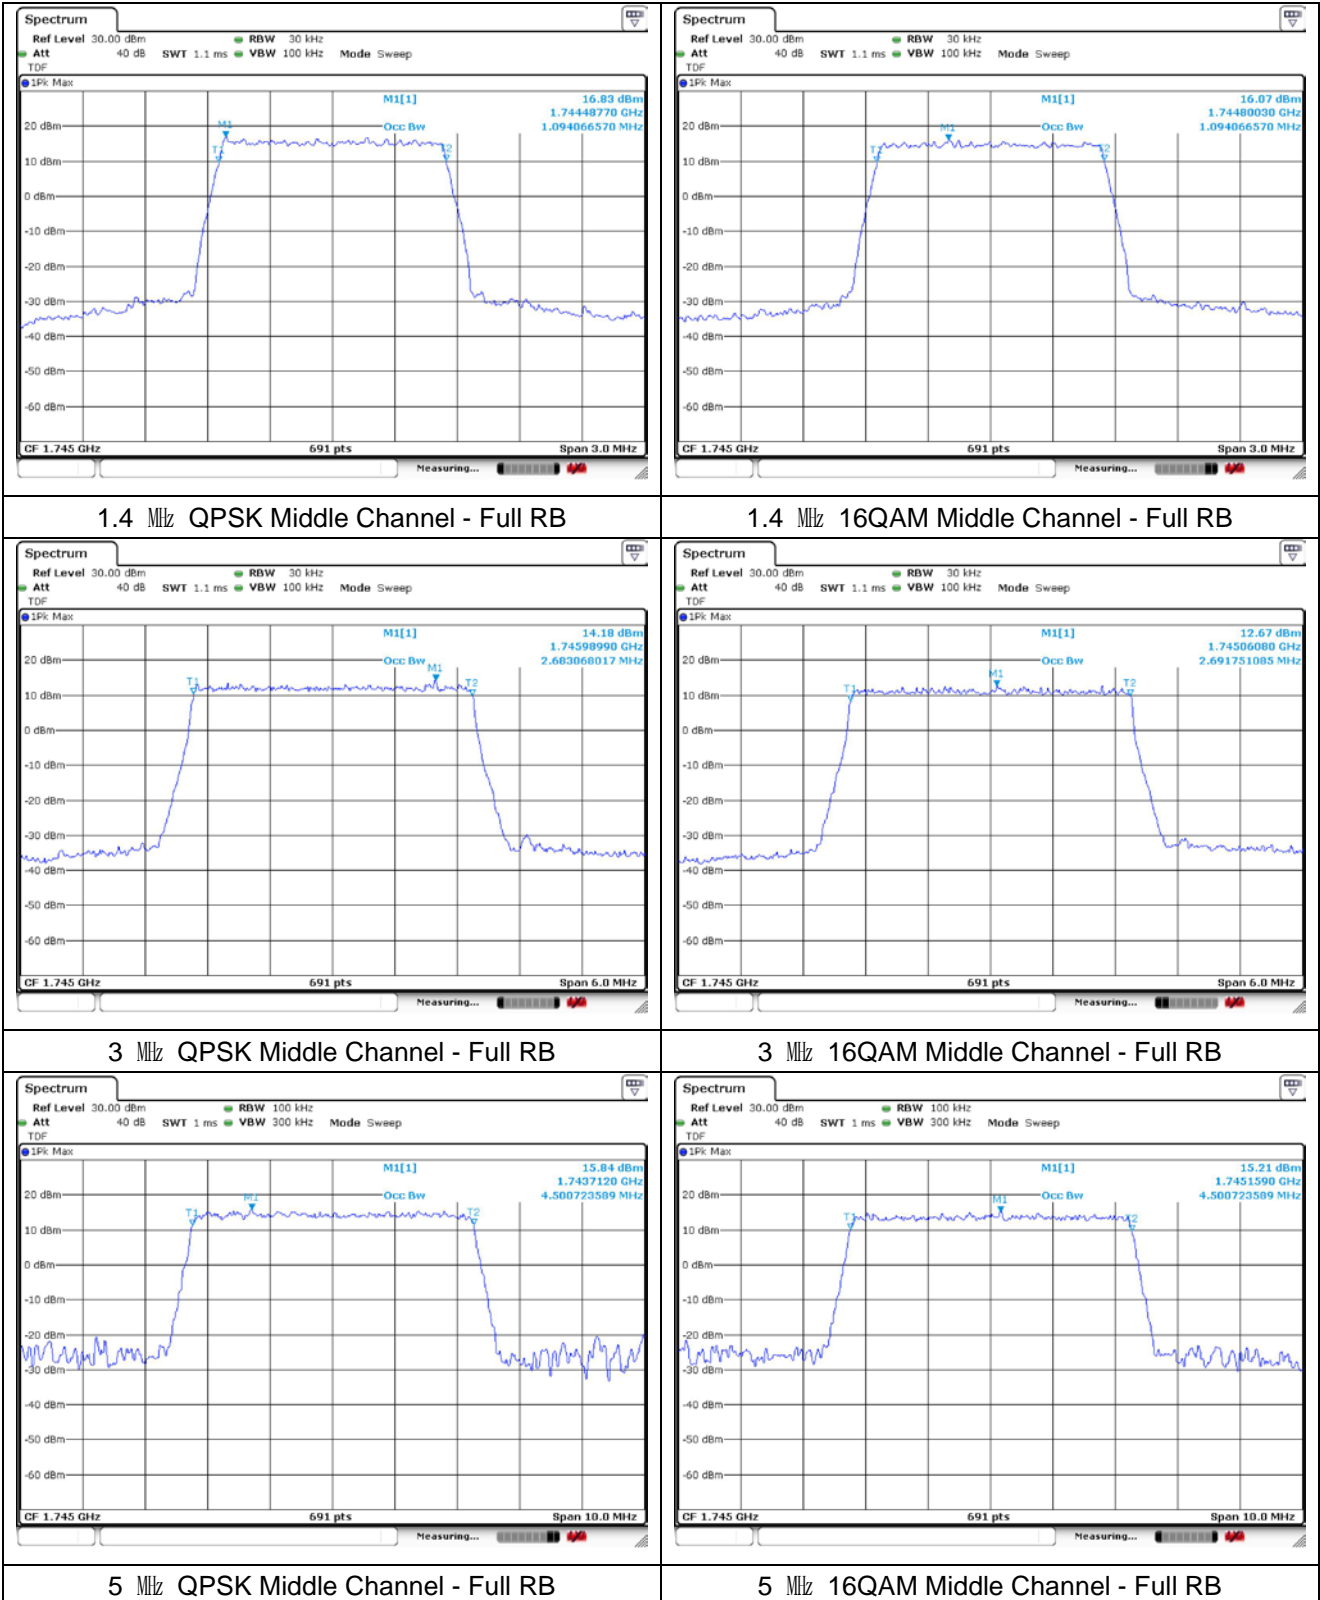

5 MHz QPSK Middle Channel - Full RB

5 MHz 16QAM Middle Channel - Full RB

10 MHz QPSK Middle Channel - Full RB

10 MHz 16QAM Middle Channel - Full RB

**LTE band 25/2**

10 MHz QPSK Middle Channel - Full RB

10 MHz 16QAM Middle Channel - Full RB

15 MHz QPSK Middle Channel - Full RB

15 MHz 16QAM Middle Channel - Full RB

20 MHz QPSK Middle Channel - Full RB

20 MHz 16QAM Middle Channel - Full RB

LTE band 26/5\_Part 22

LTE band 26\_Part 90

LTE band 41\_FCC

LTE band 41\_IC

15 MHz QPSK Middle Channel - Full RB

15 MHz 16QAM Middle Channel - Full RB

20 MHz QPSK Middle Channel - Full RB

20 MHz 16QAM Middle Channel - Full RB

**LTE band 66/4**

10 MHz QPSK Middle Channel - Full RB

10 MHz 16QAM Middle Channel - Full RB

15 MHz QPSK Middle Channel - Full RB

15 MHz 16QAM Middle Channel - Full RB

20 MHz QPSK Middle Channel - Full RB

20 MHz 16QAM Middle Channel - Full RB

**LTE band 71**