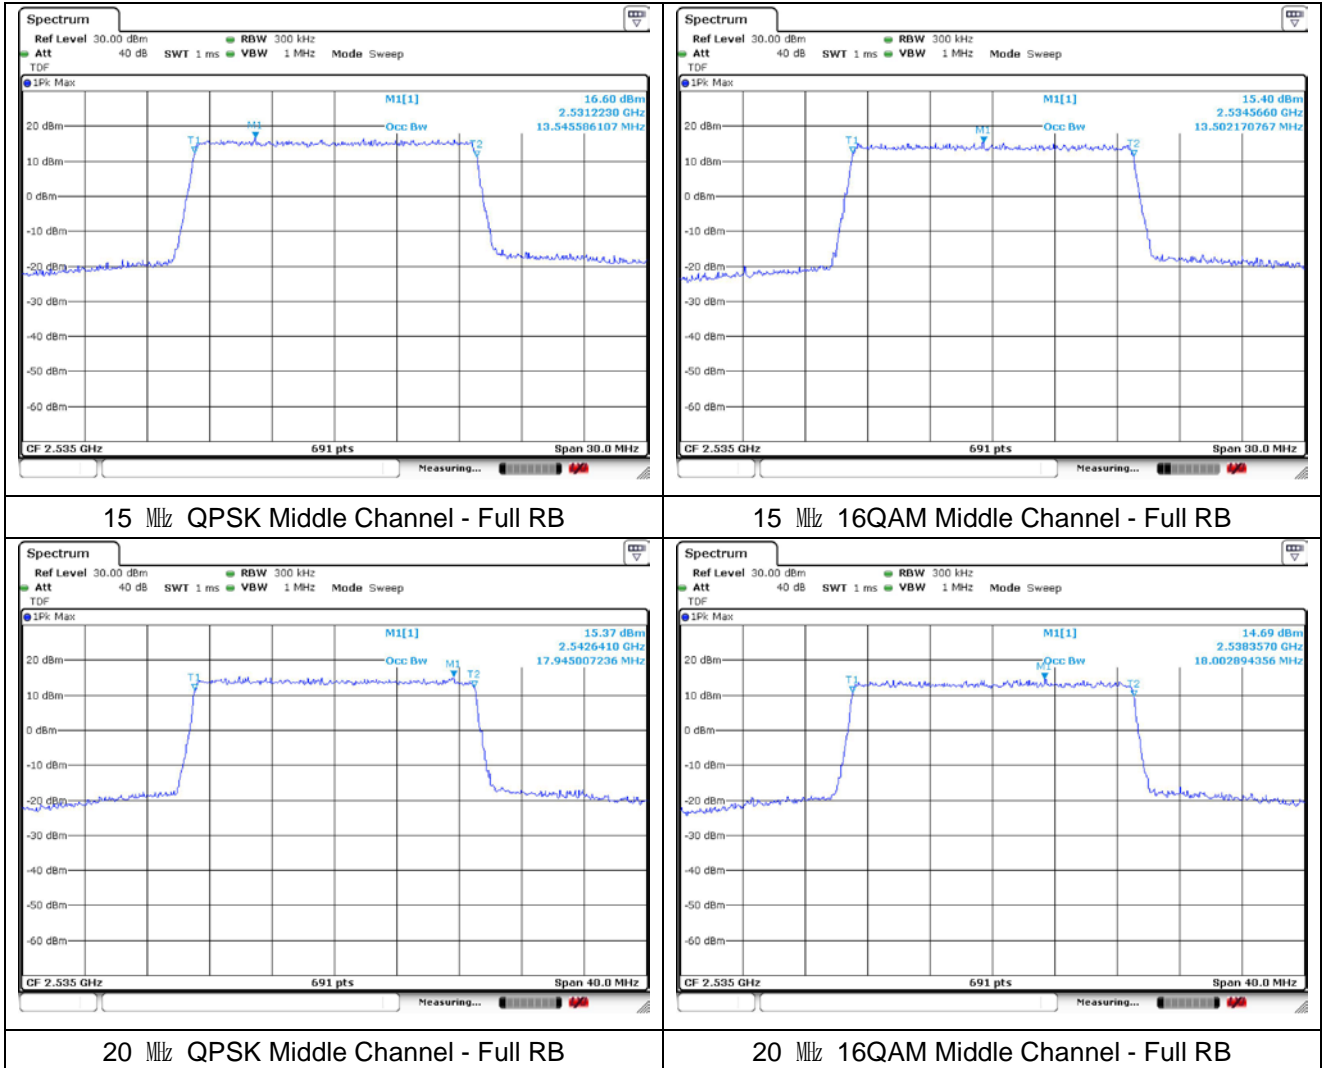

SIM 2

LTE band 7

**LTE band 12/17**

1.4 MHz QPSK Middle Channel - Full RB

1.4 MHz 16QAM Middle Channel - Full RB

3 MHz QPSK Middle Channel - Full RB

3 MHz 16QAM Middle Channel - Full RB

LTE band 13

5 MHz QPSK Middle Channel - Full RB

5 MHz 16QAM Middle Channel - Full RB

10 MHz QPSK Middle Channel - Full RB

10 MHz 16QAM Middle Channel - Full RB

**LTE band 25/2**

10 MHz QPSK Middle Channel - Full RB

10 MHz 16QAM Middle Channel - Full RB

15 MHz QPSK Middle Channel - Full RB

15 MHz 16QAM Middle Channel - Full RB

20 MHz QPSK Middle Channel - Full RB

20 MHz 16QAM Middle Channel - Full RB

LTE band 26/5\_Part 22

LTE band 26\_Part 90

LTE band 41\_FCC