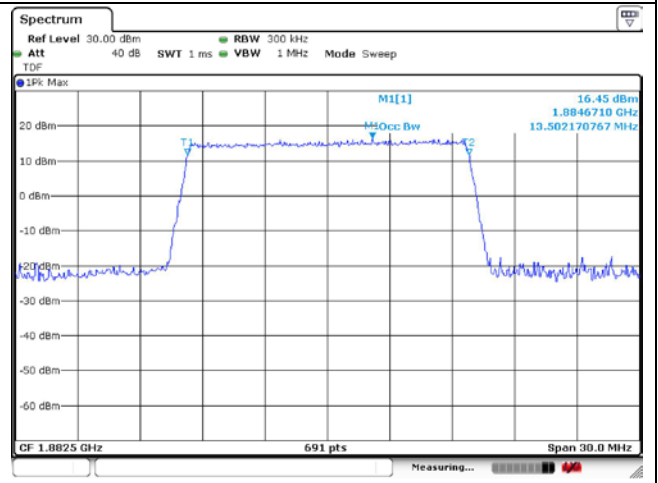

5 MHz QPSK Middle Channel - Full RB

5 MHz 16QAM Middle Channel - Full RB

10 MHz QPSK Middle Channel - Full RB

10 MHz 16QAM Middle Channel - Full RB

**LTE band 25/2**

10 MHz QPSK Middle Channel - Full RB

10 MHz 16QAM Middle Channel - Full RB

15 MHz QPSK Middle Channel - Full RB

15 MHz 16QAM Middle Channel - Full RB

20 MHz QPSK Middle Channel - Full RB

20 MHz 16QAM Middle Channel - Full RB

LTE band 26/5\_Part 22

LTE band 26\_Part 90

LTE band 41\_FCC