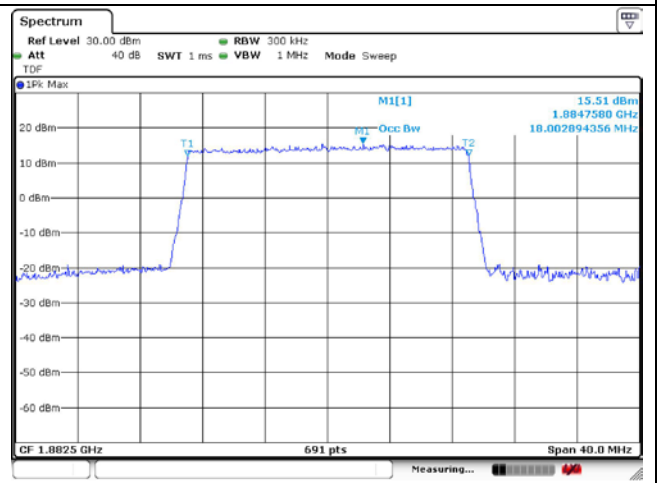

5 MHz QPSK Middle Channel - Full RB

5 MHz 16QAM Middle Channel - Full RB

10 MHz QPSK Middle Channel - Full RB

10 MHz 16QAM Middle Channel - Full RB

**LTE band 25/2**

10 MHz QPSK Middle Channel - Full RB

10 MHz 16QAM Middle Channel - Full RB

15 MHz QPSK Middle Channel - Full RB

15 MHz 16QAM Middle Channel - Full RB

20 MHz QPSK Middle Channel - Full RB

20 MHz 16QAM Middle Channel - Full RB

LTE band 26/5\_Part 22

LTE band 26\_Part 90

LTE band 41\_FCC