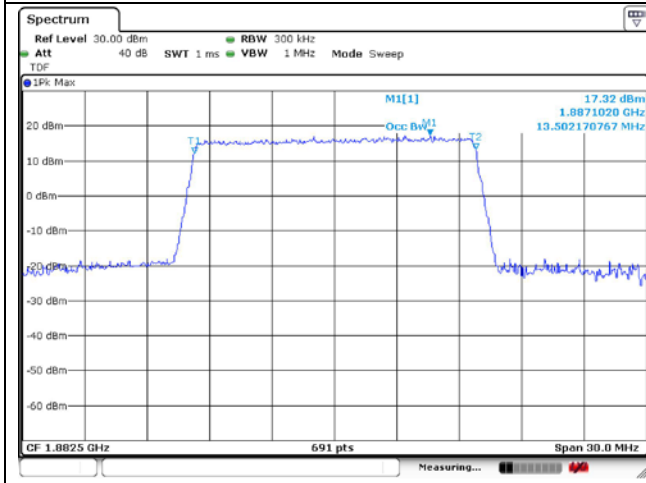

SIM 2

LTE band 7

**LTE band 12/17**

1.4 MHz QPSK Middle Channel - Full RB

1.4 MHz 16QAM Middle Channel - Full RB

3 MHz QPSK Middle Channel - Full RB

3 MHz 16QAM Middle Channel - Full RB

LTE band 13

5 MHz QPSK Middle Channel - Full RB

5 MHz 16QAM Middle Channel - Full RB

10 MHz QPSK Middle Channel - Full RB

10 MHz 16QAM Middle Channel - Full RB

**LTE band 25/2**

10 MHz QPSK Middle Channel - Full RB

10 MHz 16QAM Middle Channel - Full RB

15 MHz QPSK Middle Channel - Full RB

15 MHz 16QAM Middle Channel - Full RB

20 MHz QPSK Middle Channel - Full RB

20 MHz 16QAM Middle Channel - Full RB

LTE band 26/5\_Part 22

LTE band 26\_Part 90

LTE band 41\_FCC