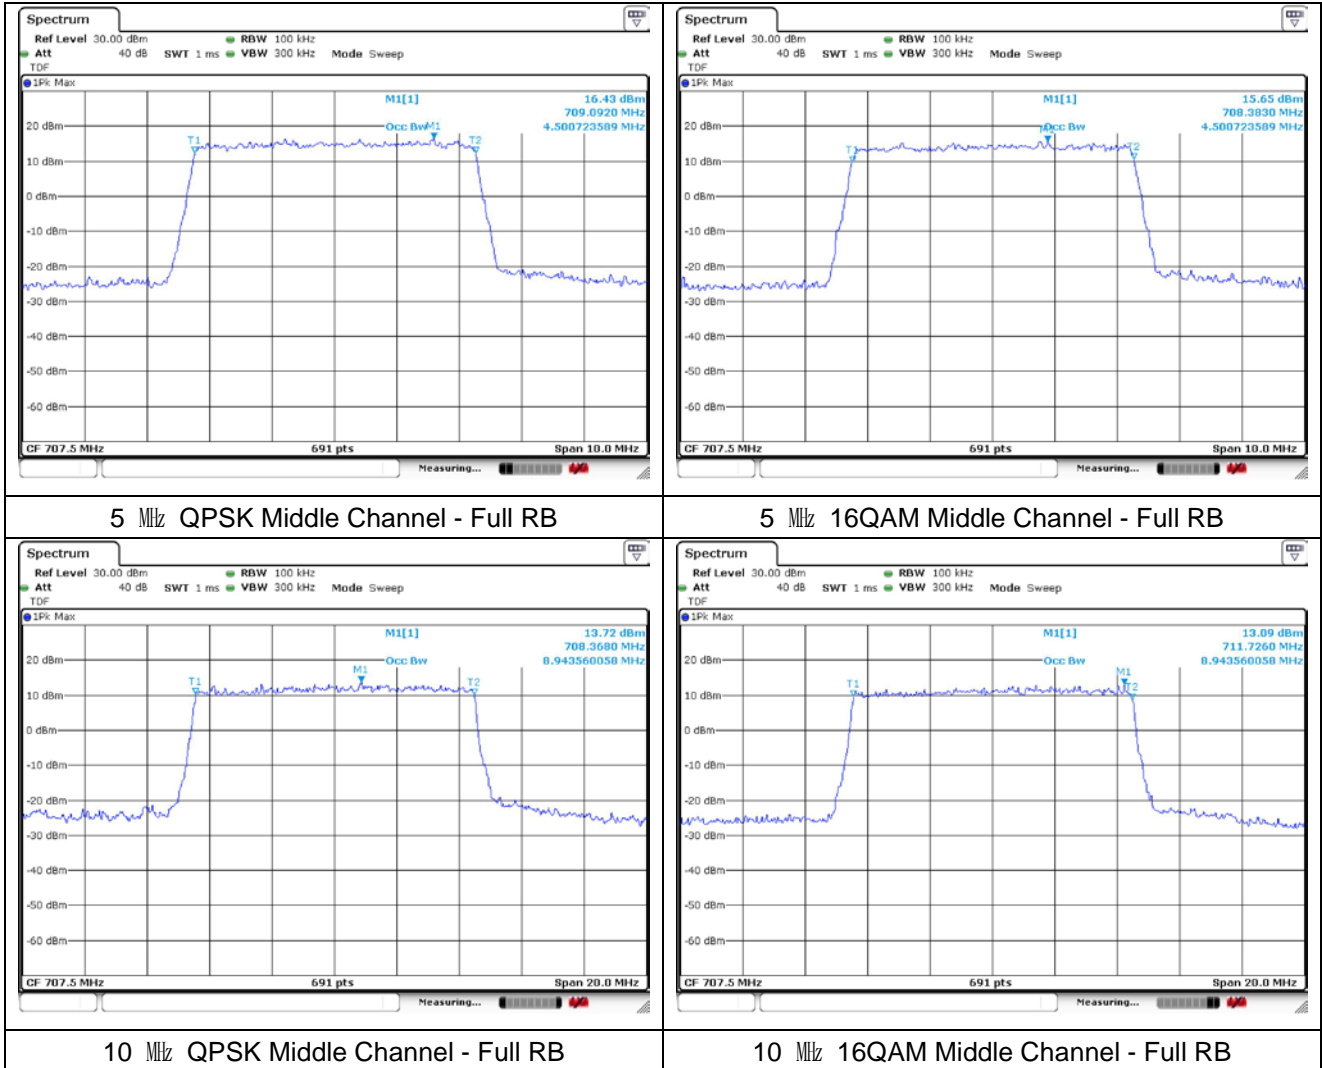

SIM 2

LTE band 7

**LTE band 12/17**

1.4 MHz QPSK Middle Channel - Full RB

1.4 MHz 16QAM Middle Channel - Full RB

3 MHz QPSK Middle Channel - Full RB

3 MHz 16QAM Middle Channel - Full RB

LTE band 13

5 MHz QPSK Middle Channel - Full RB

5 MHz 16QAM Middle Channel - Full RB

10 MHz QPSK Middle Channel - Full RB

10 MHz 16QAM Middle Channel - Full RB

**LTE band 25/2**

10 MHz QPSK Middle Channel - Full RB

10 MHz 16QAM Middle Channel - Full RB

15 MHz QPSK Middle Channel - Full RB

15 MHz 16QAM Middle Channel - Full RB

20 MHz QPSK Middle Channel - Full RB

20 MHz 16QAM Middle Channel - Full RB

LTE band 26/5\_Part 22

LTE band 26\_Part 90

LTE band 41\_FCC