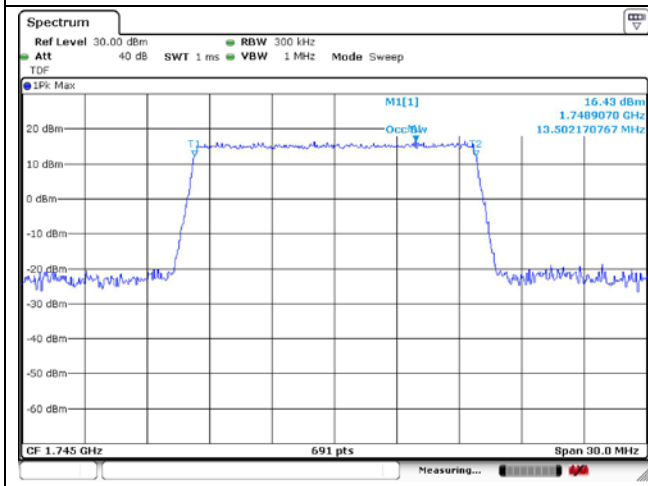

LTE band 41\_IC

15 MHz QPSK Middle Channel - Full RB

15 MHz 16QAM Middle Channel - Full RB

20 MHz QPSK Middle Channel - Full RB

20 MHz 16QAM Middle Channel - Full RB

**LTE band 66/4**

10 MHz QPSK Middle Channel - Full RB

10 MHz 16QAM Middle Channel - Full RB

15 MHz QPSK Middle Channel - Full RB

15 MHz 16QAM Middle Channel - Full RB

20 MHz QPSK Middle Channel - Full RB

20 MHz 16QAM Middle Channel - Full RB

**LTE band 71**