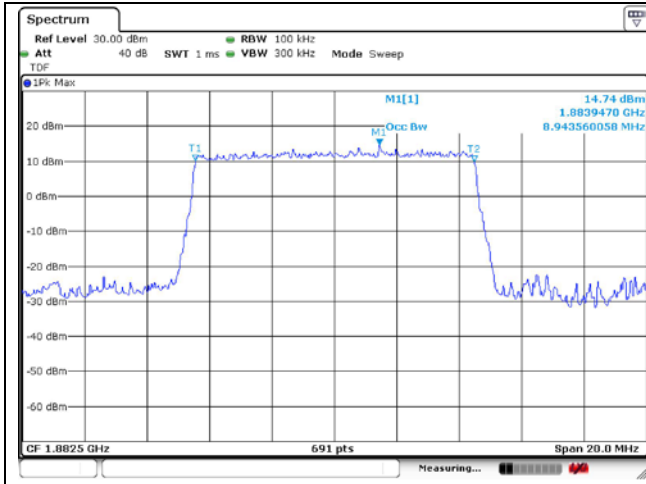

SIM 2

LTE band 7

**LTE band 12/17**

1.4 MHz QPSK Middle Channel - Full RB

1.4 MHz 16QAM Middle Channel - Full RB

3 MHz QPSK Middle Channel - Full RB

3 MHz 16QAM Middle Channel - Full RB

LTE band 13

5 MHz QPSK Middle Channel - Full RB

5 MHz 16QAM Middle Channel - Full RB

10 MHz QPSK Middle Channel - Full RB

10 MHz 16QAM Middle Channel - Full RB

**LTE band 25/2**

10 MHz QPSK Middle Channel - Full RB

10 MHz 16QAM Middle Channel - Full RB

15 MHz QPSK Middle Channel - Full RB

15 MHz 16QAM Middle Channel - Full RB

20 MHz QPSK Middle Channel - Full RB

20 MHz 16QAM Middle Channel - Full RB

LTE band 26/5\_Part 22

LTE band 26\_Part 90

LTE band 41\_FCC