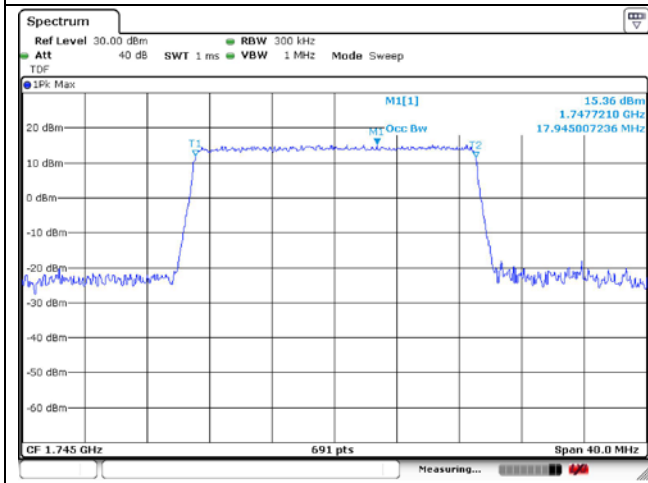

LTE band 41\_IC

15 MHz QPSK Middle Channel - Full RB

15 MHz 16QAM Middle Channel - Full RB

20 MHz QPSK Middle Channel - Full RB

20 MHz 16QAM Middle Channel - Full RB

**LTE band 66/4**

10 MHz QPSK Middle Channel - Full RB

10 MHz 16QAM Middle Channel - Full RB

15 MHz QPSK Middle Channel - Full RB

15 MHz 16QAM Middle Channel - Full RB

20 MHz QPSK Middle Channel - Full RB

20 MHz 16QAM Middle Channel - Full RB

**LTE band 71**