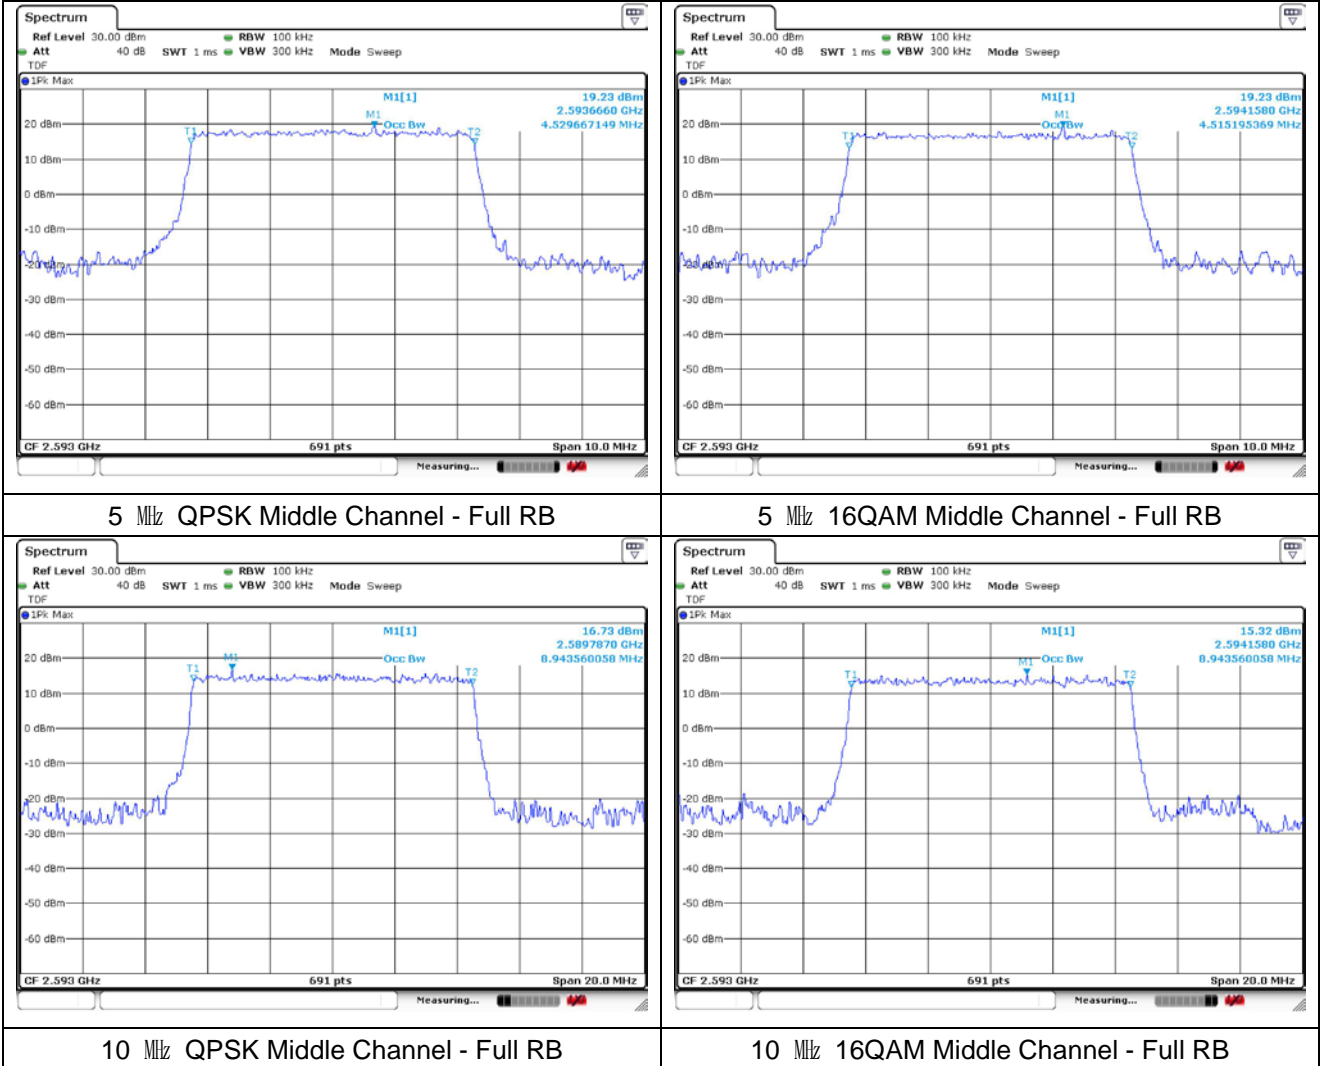

5 MHz QPSK Middle Channel - Full RB

5 MHz 16QAM Middle Channel - Full RB

10 MHz QPSK Middle Channel - Full RB

10 MHz 16QAM Middle Channel - Full RB

**LTE band 25/2**

10 MHz QPSK Middle Channel - Full RB

10 MHz 16QAM Middle Channel - Full RB

15 MHz QPSK Middle Channel - Full RB

15 MHz 16QAM Middle Channel - Full RB

20 MHz QPSK Middle Channel - Full RB

20 MHz 16QAM Middle Channel - Full RB

LTE band 26/5\_Part 22

LTE band 26\_Part 90

LTE band 41\_FCC

LTE band 41\_IC

15 MHz QPSK Middle Channel - Full RB

15 MHz 16QAM Middle Channel - Full RB

20 MHz QPSK Middle Channel - Full RB

20 MHz 16QAM Middle Channel - Full RB

**LTE band 66/4**

10 MHz QPSK Middle Channel - Full RB

10 MHz 16QAM Middle Channel - Full RB

15 MHz QPSK Middle Channel - Full RB

15 MHz 16QAM Middle Channel - Full RB

20 MHz QPSK Middle Channel - Full RB

20 MHz 16QAM Middle Channel - Full RB

**LTE band 71**