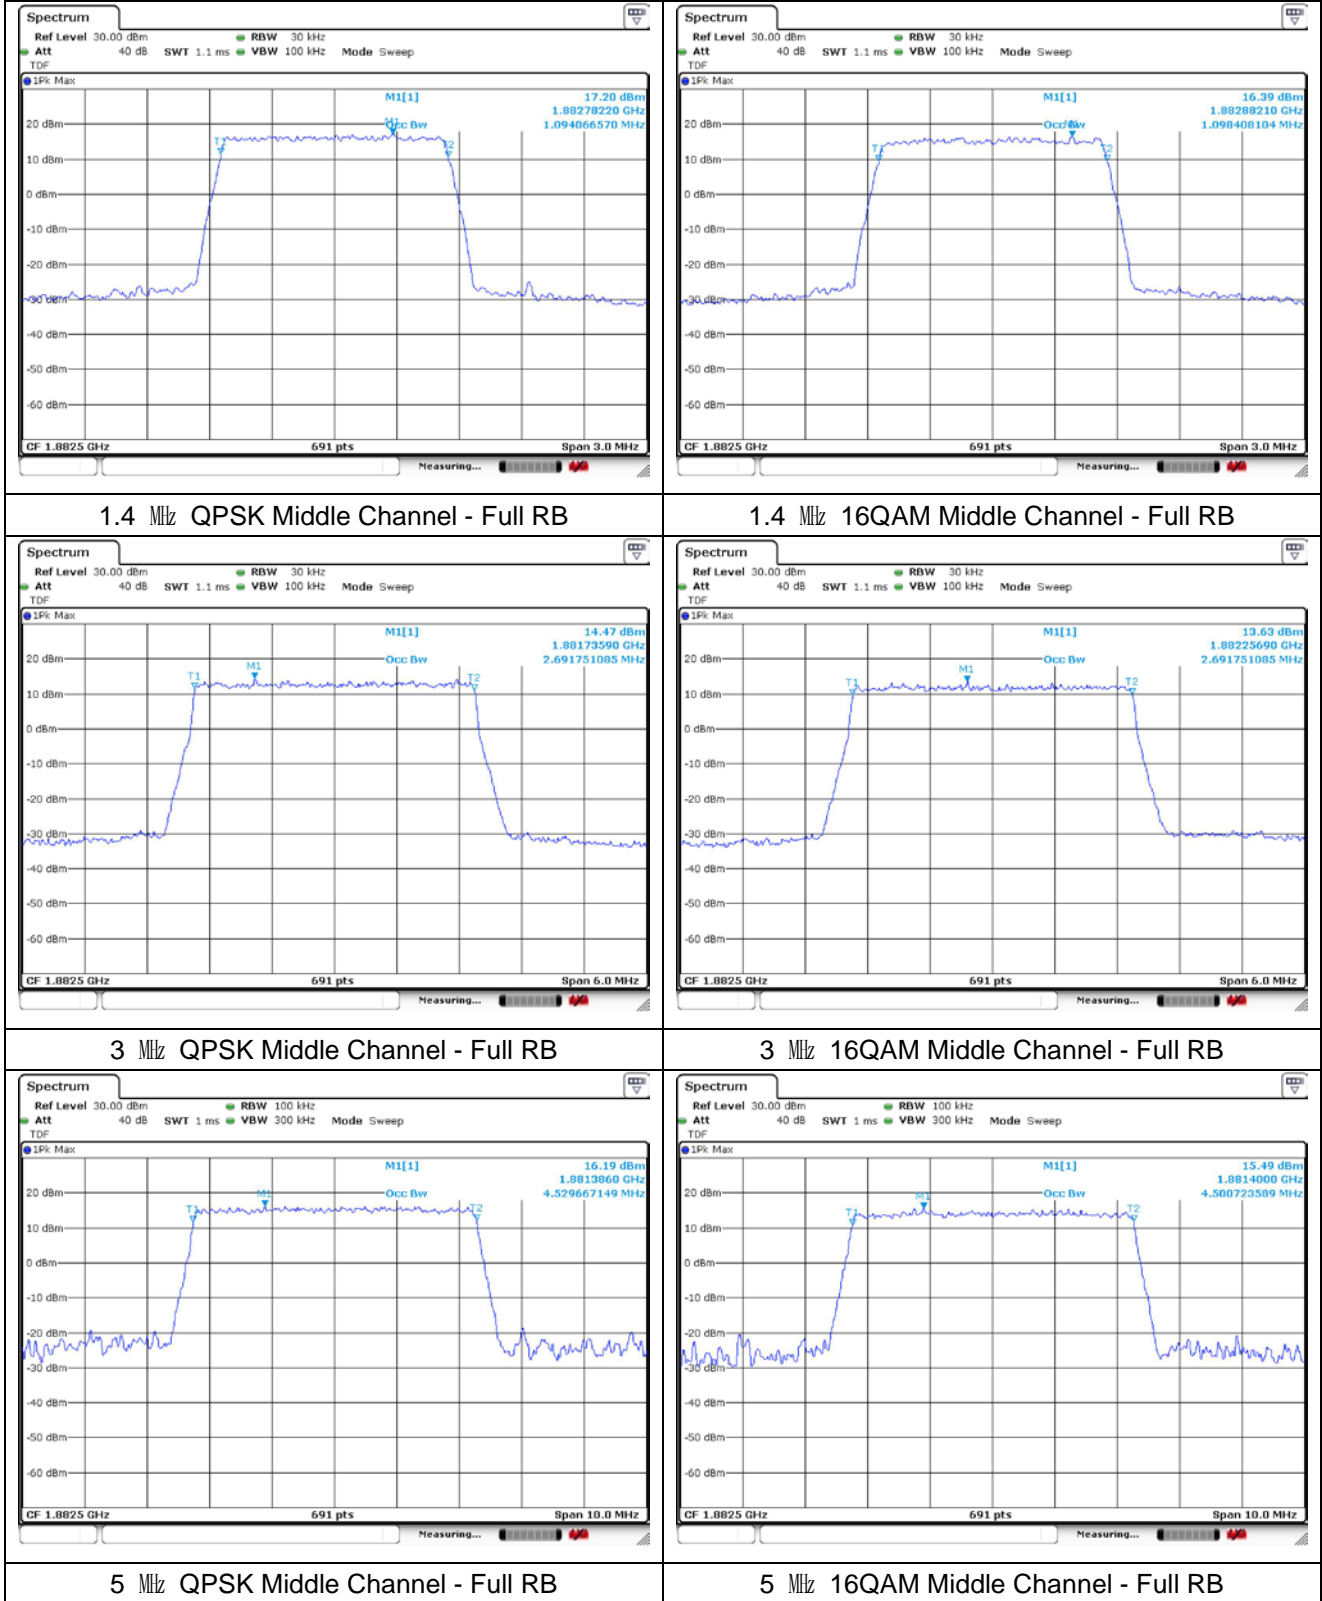

SIM 2

LTE band 7

**LTE band 12/17**

1.4 MHz QPSK Middle Channel - Full RB

1.4 MHz 16QAM Middle Channel - Full RB

3 MHz QPSK Middle Channel - Full RB

3 MHz 16QAM Middle Channel - Full RB

LTE band 13

5 MHz QPSK Middle Channel - Full RB

5 MHz 16QAM Middle Channel - Full RB

10 MHz QPSK Middle Channel - Full RB

10 MHz 16QAM Middle Channel - Full RB

**LTE band 25/2**

10 MHz QPSK Middle Channel - Full RB

10 MHz 16QAM Middle Channel - Full RB

15 MHz QPSK Middle Channel - Full RB

15 MHz 16QAM Middle Channel - Full RB

20 MHz QPSK Middle Channel - Full RB

20 MHz 16QAM Middle Channel - Full RB

LTE band 26/5\_Part 22

LTE band 26\_Part 90

LTE band 41\_FCC