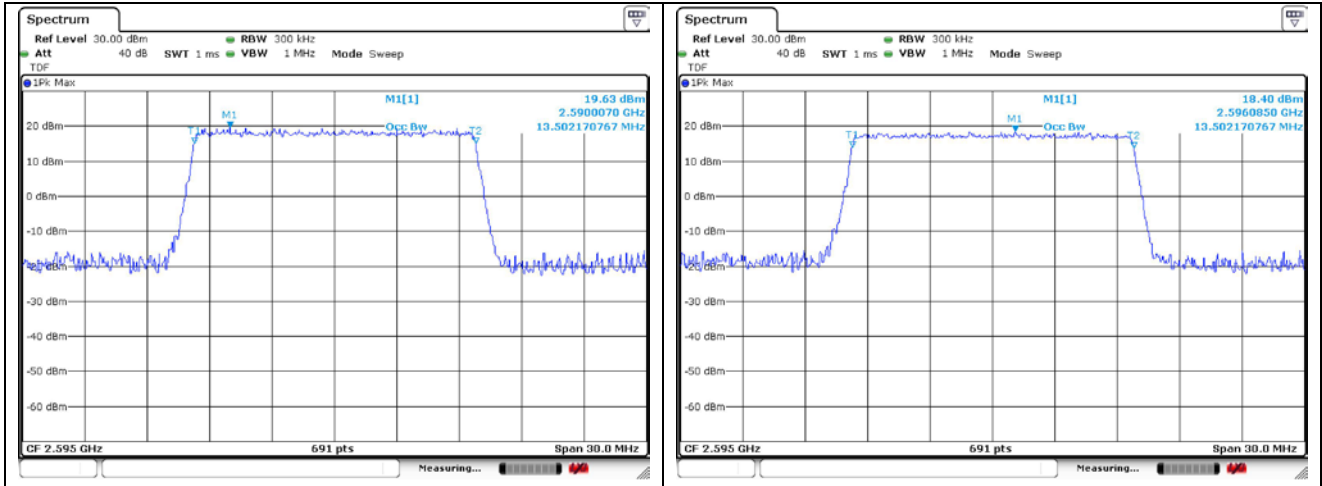

15 MHz QPSK Middle Channel - Full RB

15 MHz 16QAM Middle Channel - Full RB

20 MHz QPSK Middle Channel - Full RB

20 MHz 16QAM Middle Channel - Full RB

LTE band 26/5\_Part 22

LTE band 26\_Part 90

LTE band 41\_FCC

LTE band 41\_IC

15 MHz QPSK Middle Channel - Full RB

15 MHz 16QAM Middle Channel - Full RB

20 MHz QPSK Middle Channel - Full RB

20 MHz 16QAM Middle Channel - Full RB

**LTE band 66/4**

10 MHz QPSK Middle Channel - Full RB