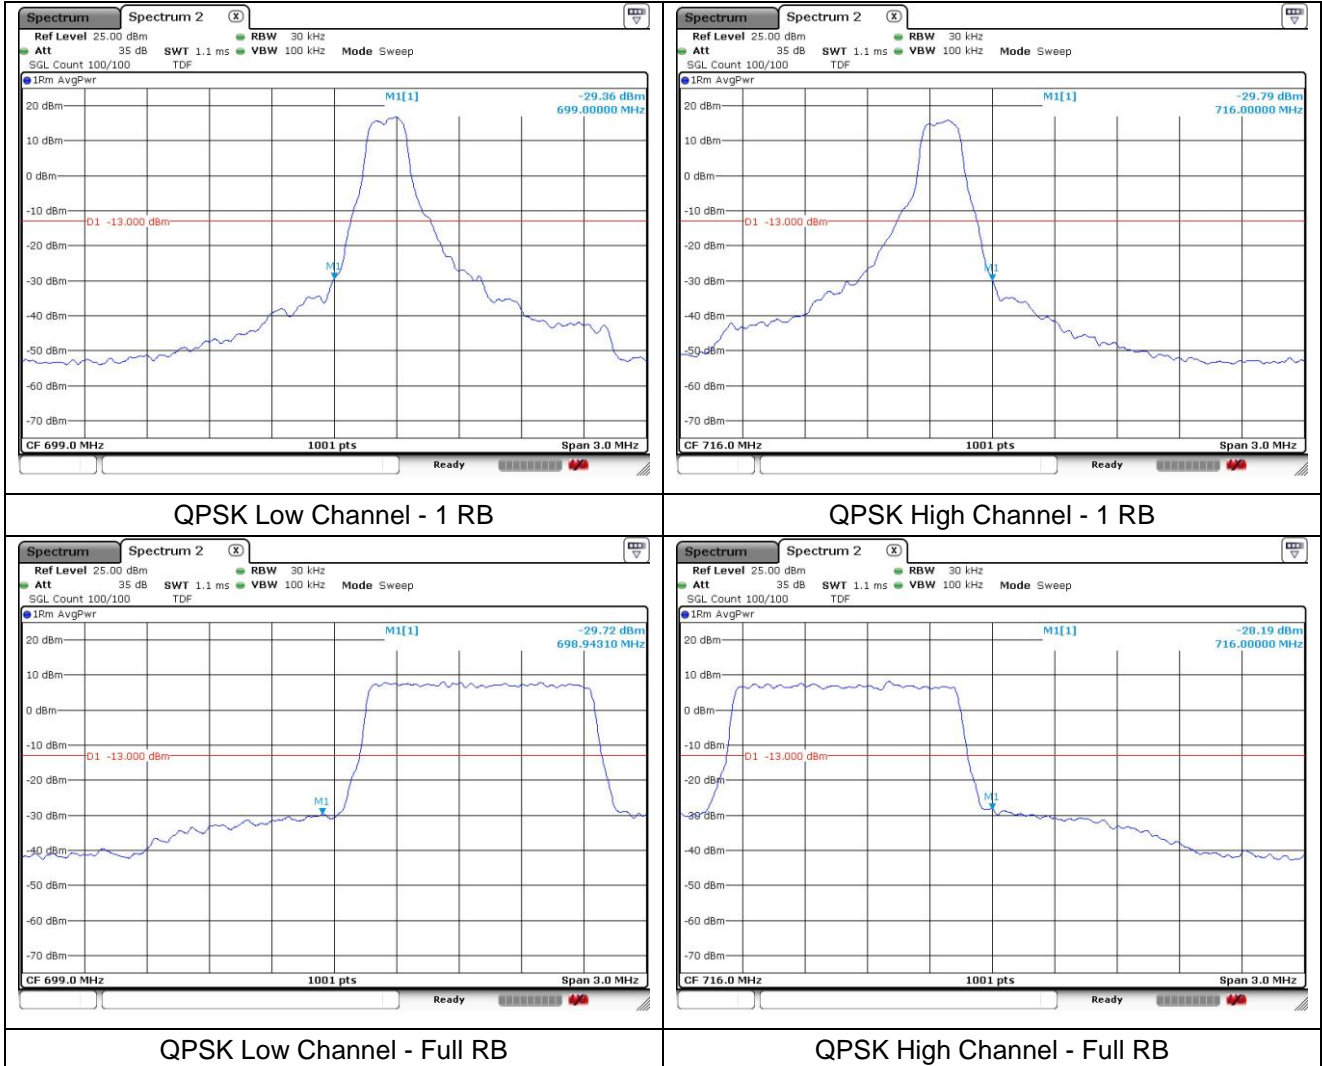

**16QAM Low Channel - 1 RB**

**16QAM High Channel - 1 RB**

**16QAM Low Channel - Full RB**

**16QAM High Channel - Full RB**

**LTE band 7 (20 MHz)**

**QPSK Low Channel - 1 RB**

**QPSK High Channel - 1 RB**

**QPSK Low Channel - Full RB**

**QPSK High Channel - Full RB**

**LTE band 7 (20 MHz)**

16QAM Low Channel - 1 RB

16QAM High Channel - 1 RB

16QAM Low Channel - Full RB

16QAM High Channel - Full RB

**LTE band 12 (1.4 MHz)**

**LTE band 12 (1.4 MHz)**