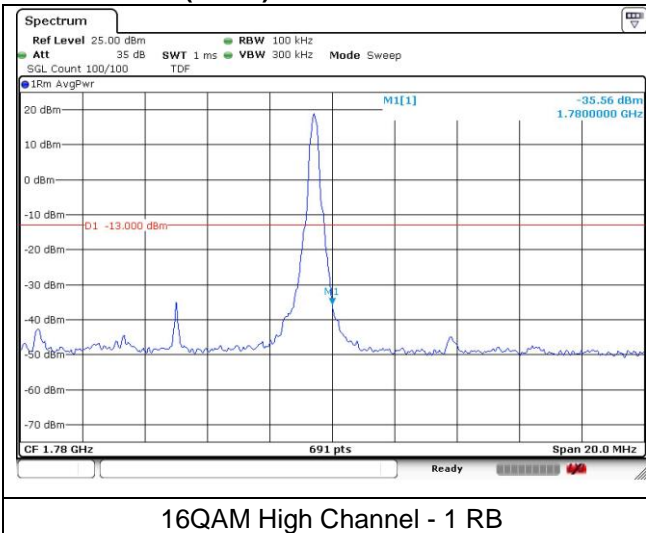

**LTE band 66/4 (10 MHz)**

**LTE band 4 (10 MHz)**

**LTE band 66 (10 MHz)**

**LTE band 66/4 (15 MHz)**

**LTE band 4 (15 MHz)**

**LTE band 66 (15 MHz)**

**LTE band 66/4 (15 MHz)**

**LTE band 4 (15 MHz)**

**LTE band 66 (15 MHz)**

**LTE band 66/4 (20 MHz)**

QPSK Low Channel - 1 RB

QPSK Low Channel - Full RB

**LTE band 4 (20 MHz)**

QPSK High Channel - 1 RB

QPSK High Channel - Full RB

**LTE band 66 (20 MHz)**