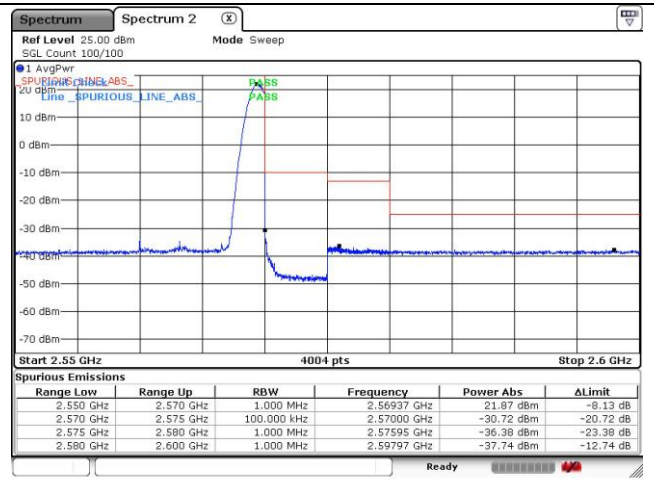

**LTE band 71 (20 MHz)**

**SIM 2**

**LTE band 7 (5 MHz)**

**LTE band 7 (5 MHz)**

16QAM Low Channel - 1 RB

16QAM High Channel - 1 RB

16QAM Low Channel - Full RB

16QAM High Channel - Full RB

**LTE band 7 (10 MHz)**

**QPSK Low Channel - 1 RB**

**QPSK High Channel - 1 RB**

**QPSK Low Channel - Full RB**

**QPSK High Channel - Full RB**

**LTE band 7 (10 MHz)**

16QAM Low Channel - 1 RB

16QAM High Channel - 1 RB