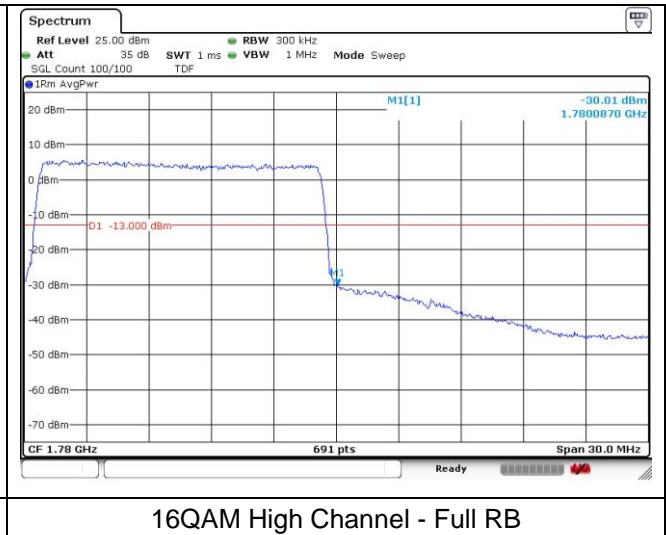

**LTE band 66/4 (10 MHz)**

**LTE band 4 (10 MHz)**

**LTE band 66 (10 MHz)**

**LTE band 66/4 (15 MHz)**

**LTE band 4 (15 MHz)**

**LTE band 66 (15 MHz)**

**LTE band 66/4 (15 MHz)**

**LTE band 4 (15 MHz)**

**LTE band 66 (15 MHz)**

**LTE band 66/4 (20 MHz)**

QPSK Low Channel - 1 RB

QPSK Low Channel - Full RB

**LTE band 4 (20 MHz)**

QPSK High Channel - 1 RB

QPSK High Channel - Full RB

**LTE band 66 (20 MHz)**

QPSK High Channel - 1 RB

QPSK High Channel - Full RB

**LTE band 66/4 (20 MHz)**

**LTE band 4 (20 MHz)**

**LTE band 66 (20 MHz)**

**LTE band 71 (5 MHz)**

**LTE band 71 (5 MHz)**

**LTE band 71 (10 MHz)**