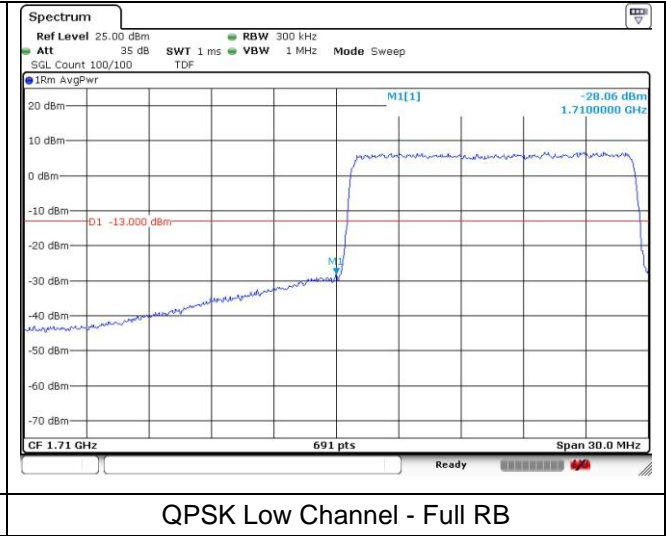

**LTE band 66/4 (10 MHz)**

**LTE band 4 (10 MHz)**

**LTE band 66 (10 MHz)**

**LTE band 66/4 (15 MHz)**

**LTE band 4 (15 MHz)**

**LTE band 66 (15 MHz)**

**LTE band 66/4 (15 MHz)**

**LTE band 4 (15 MHz)**

**LTE band 66 (15 MHz)**

**LTE band 66/4 (20 MHz)**

QPSK Low Channel - 1 RB

QPSK Low Channel - Full RB

**LTE band 4 (20 MHz)**

QPSK High Channel - 1 RB

QPSK High Channel - Full RB

**LTE band 66 (20 MHz)**