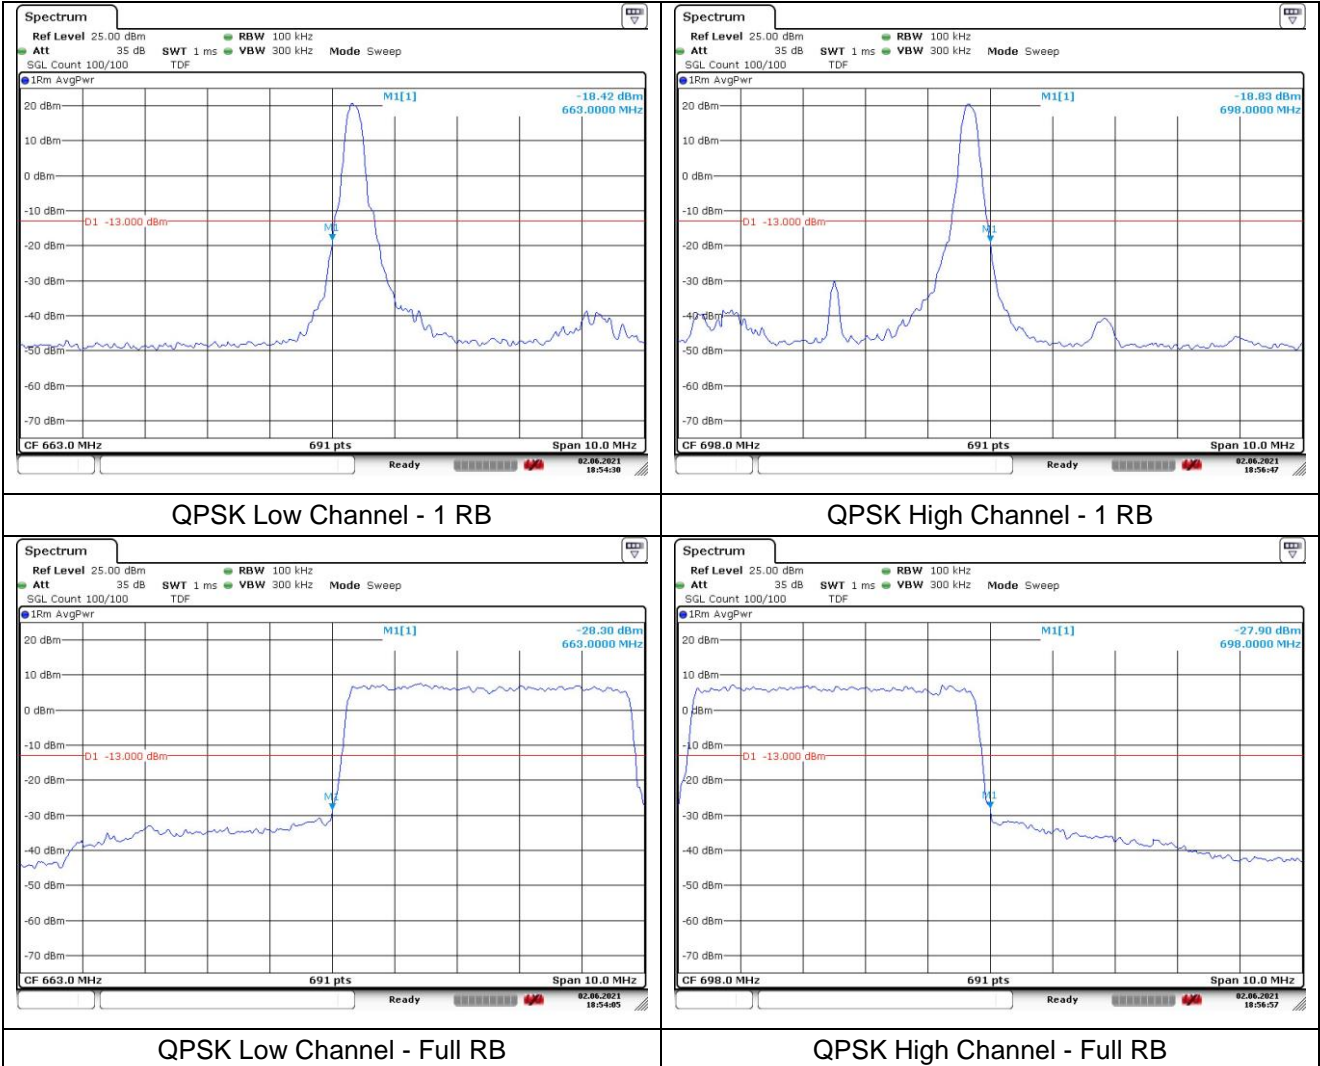

**LTE band 66 (15 MHz)**

**LTE band 66/4 (20 MHz)**

QPSK Low Channel - 1 RB

QPSK Low Channel - Full RB

**LTE band 4 (20 MHz)**

QPSK High Channel - 1 RB

QPSK High Channel - Full RB

**LTE band 66 (20 MHz)**

QPSK High Channel - 1 RB

QPSK High Channel - Full RB

**LTE band 66/4 (20 MHz)**

**LTE band 4 (20 MHz)**

**LTE band 66 (20 MHz)**

**LTE band 71 (5 MHz)**

**LTE band 71 (5 MHz)**

**LTE band 71 (10 MHz)**

**LTE band 71 (10 MHz)**

16QAM Low Channel - 1 RB

16QAM High Channel - 1 RB

16QAM Low Channel - Full RB

16QAM High Channel - Full RB

**LTE band 71 (15 MHz)**

**LTE band 71 (15 MHz)**

**LTE band 71 (20 MHz)**

**LTE band 71 (20 MHz)**

**SIM 2**

**LTE band 7 (5 MHz)**

**LTE band 7 (5 MHz)**

16QAM Low Channel - 1 RB

16QAM High Channel - 1 RB

16QAM Low Channel - Full RB

16QAM High Channel - Full RB