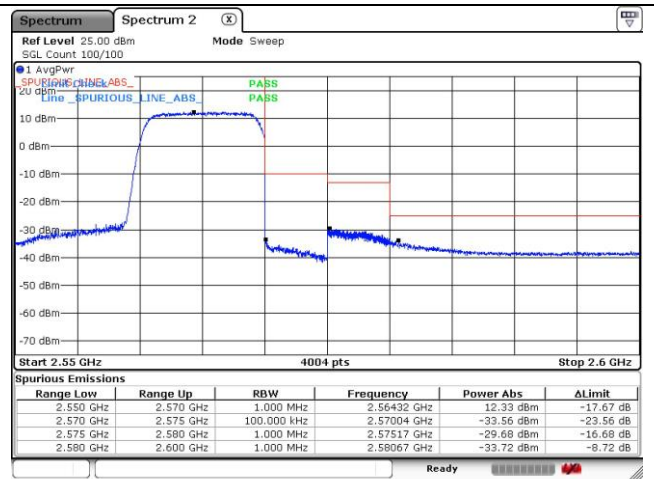

**LTE band 71 (20 MHz)**

**SIM 2**

**LTE band 7 (5 MHz)**

**LTE band 7 (5 MHz)**

16QAM Low Channel - 1 RB

16QAM High Channel - 1 RB

16QAM Low Channel - Full RB

16QAM High Channel - Full RB

**LTE band 7 (10 MHz)**

**QPSK Low Channel - 1 RB**

**QPSK High Channel - 1 RB**

**QPSK Low Channel - Full RB**

**QPSK High Channel - Full RB**

**LTE band 7 (10 MHz)**

16QAM Low Channel - 1 RB

16QAM High Channel - 1 RB