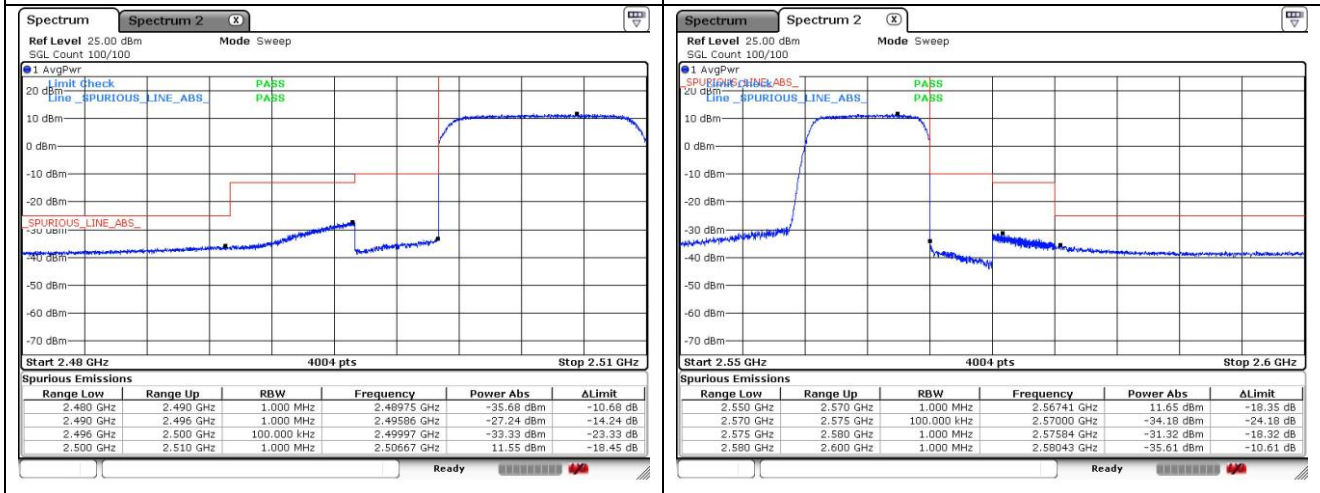

**LTE band 71 (20 MHz)**

**SIM 2**

**LTE band 7 (5 MHz)**

**LTE band 7 (5 MHz)**

16QAM Low Channel - 1 RB

16QAM High Channel - 1 RB

16QAM Low Channel - Full RB

16QAM High Channel - Full RB

**LTE band 7 (10 MHz)**

**QPSK Low Channel - 1 RB**

**QPSK High Channel - 1 RB**

**QPSK Low Channel - Full RB**

**QPSK High Channel - Full RB**

**LTE band 7 (10 MHz)**

16QAM Low Channel - 1 RB

16QAM High Channel - 1 RB

16QAM Low Channel - Full RB

16QAM High Channel - Full RB

**LTE band 7 (15 MHz)**

**QPSK Low Channel - 1 RB**

**QPSK High Channel - 1 RB**

**QPSK Low Channel - Full RB**

**QPSK High Channel - Full RB**

**LTE band 7 (15 MHz)**