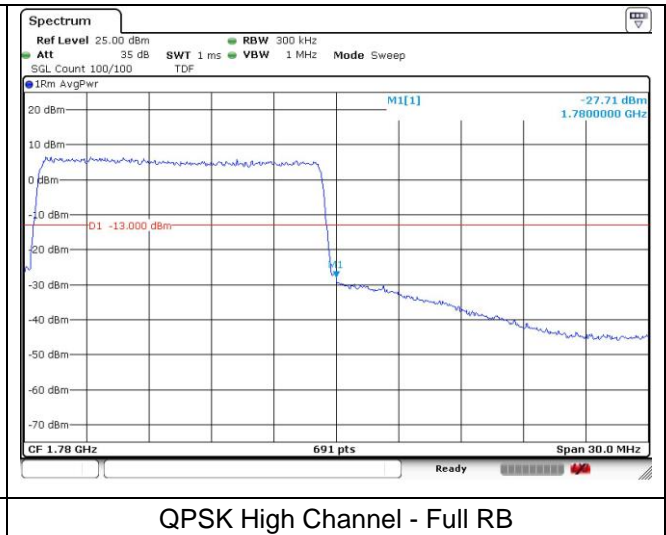

**LTE band 66/4 (10 MHz)**

**LTE band 4 (10 MHz)**

**LTE band 66 (10 MHz)**

**LTE band 66/4 (15 MHz)**

**LTE band 4 (15 MHz)**

**LTE band 66 (15 MHz)**

**LTE band 66/4 (15 MHz)**

**LTE band 4 (15 MHz)**

**LTE band 66 (15 MHz)**

**LTE band 66/4 (20 MHz)**

QPSK Low Channel - 1 RB

QPSK Low Channel - Full RB

**LTE band 4 (20 MHz)**

QPSK High Channel - 1 RB

QPSK High Channel - Full RB

**LTE band 66 (20 MHz)**