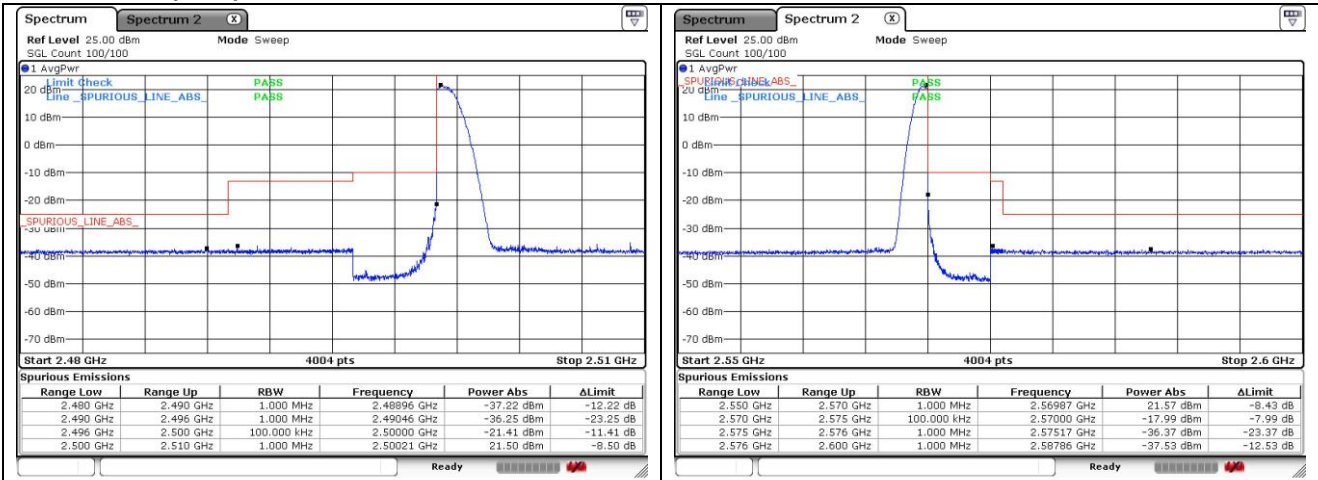

**LTE band 71 (20 MHz)**

**SIM 2**

**LTE band 7 (5 MHz)**

**LTE band 7 (5 MHz)**

16QAM Low Channel - 1 RB

16QAM High Channel - 1 RB

16QAM Low Channel - Full RB

16QAM High Channel - Full RB

**LTE band 7 (10 MHz)**

**QPSK Low Channel - 1 RB**

**QPSK High Channel - 1 RB**

**QPSK Low Channel - Full RB**

**QPSK High Channel - Full RB**

**LTE band 7 (10 MHz)**

16QAM Low Channel - 1 RB

16QAM High Channel - 1 RB