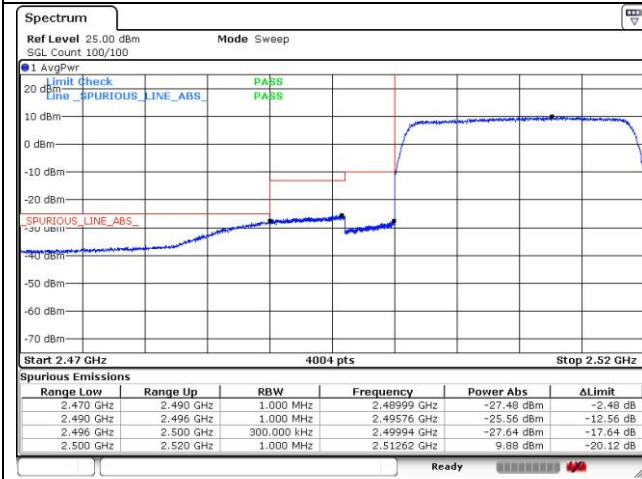

16QAM Low Channel - Full RB

16QAM High Channel - Full RB

**LTE band 7 (15 MHz)**

**QPSK Low Channel - 1 RB**

**QPSK High Channel - 1 RB**

**QPSK Low Channel - Full RB**

**QPSK High Channel - Full RB**

**LTE band 7 (15 MHz)**

**16QAM Low Channel - 1 RB**

**16QAM High Channel - 1 RB**

**16QAM Low Channel - Full RB**

**16QAM High Channel - Full RB**

**LTE band 7 (20 MHz)**

**QPSK Low Channel - 1 RB**

**QPSK High Channel - 1 RB**

**QPSK Low Channel - Full RB**

**QPSK High Channel - Full RB**

**LTE band 7 (20 MHz)**

16QAM Low Channel - 1 RB

16QAM High Channel - 1 RB

16QAM Low Channel - Full RB

16QAM High Channel - Full RB

**LTE band 12 (1.4 MHz)**

**LTE band 12 (1.4 MHz)**