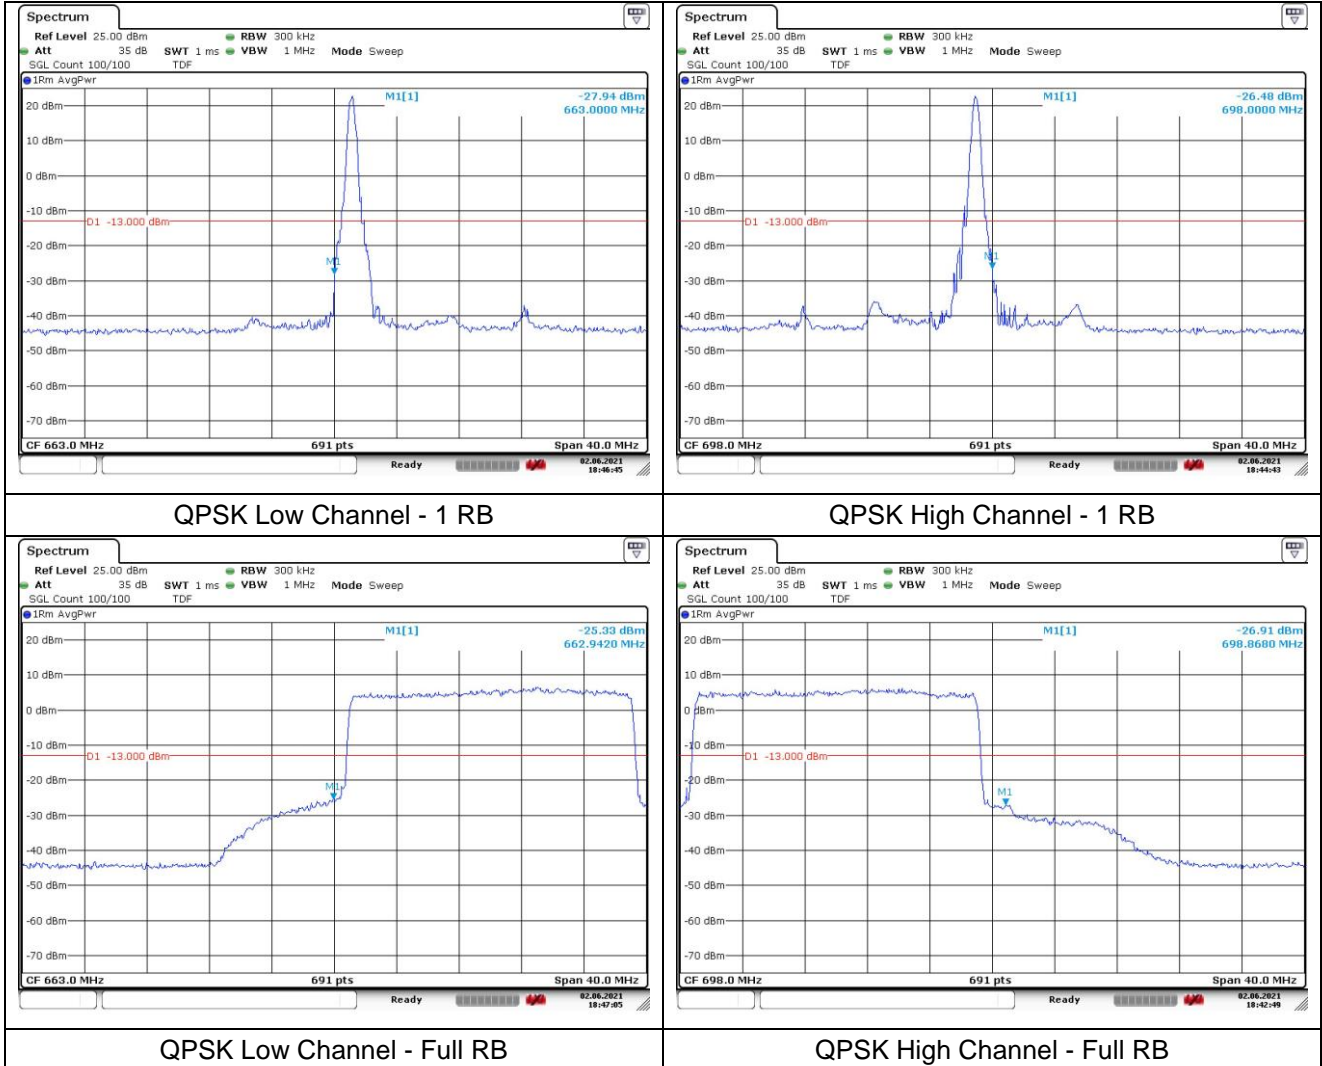

QPSK High Channel - 1 RB

QPSK High Channel - Full RB

**LTE band 66/4 (20 MHz)**

**LTE band 4 (20 MHz)**

**LTE band 66 (20 MHz)**

**LTE band 71 (5 MHz)**

**LTE band 71 (5 MHz)**

**LTE band 71 (10 MHz)**

**LTE band 71 (10 MHz)**

16QAM Low Channel - 1 RB

16QAM High Channel - 1 RB

16QAM Low Channel - Full RB

16QAM High Channel - Full RB

**LTE band 71 (15 MHz)**

**LTE band 71 (15 MHz)**

**LTE band 71 (20 MHz)**

**LTE band 71 (20 MHz)**

**SIM 2**

**LTE band 7 (5 MHz)**

**LTE band 7 (5 MHz)**

16QAM Low Channel - 1 RB

16QAM High Channel - 1 RB

16QAM Low Channel - Full RB

16QAM High Channel - Full RB

**LTE band 7 (10 MHz)**

**QPSK Low Channel - 1 RB**

**QPSK High Channel - 1 RB**

**QPSK Low Channel - Full RB**

**QPSK High Channel - Full RB**

**LTE band 7 (10 MHz)**

16QAM Low Channel - 1 RB

16QAM High Channel - 1 RB