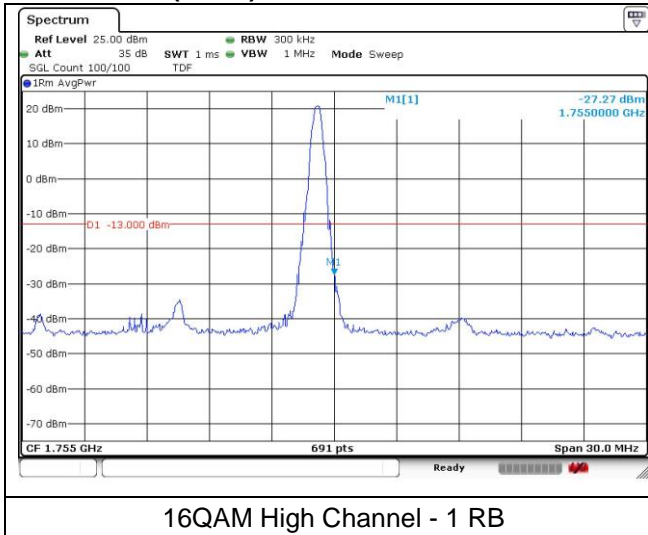

**LTE band 66/4 (10 MHz)**

**LTE band 4 (10 MHz)**

**LTE band 66 (10 MHz)**

**LTE band 66/4 (15 MHz)**

**LTE band 4 (15 MHz)**

**LTE band 66 (15 MHz)**

**LTE band 66/4 (15 MHz)**

**LTE band 4 (15 MHz)**

**LTE band 66 (15 MHz)**

**LTE band 66/4 (20 MHz)**

QPSK Low Channel - 1 RB

QPSK Low Channel - Full RB

**LTE band 4 (20 MHz)**

QPSK High Channel - 1 RB

QPSK High Channel - Full RB

**LTE band 66 (20 MHz)**