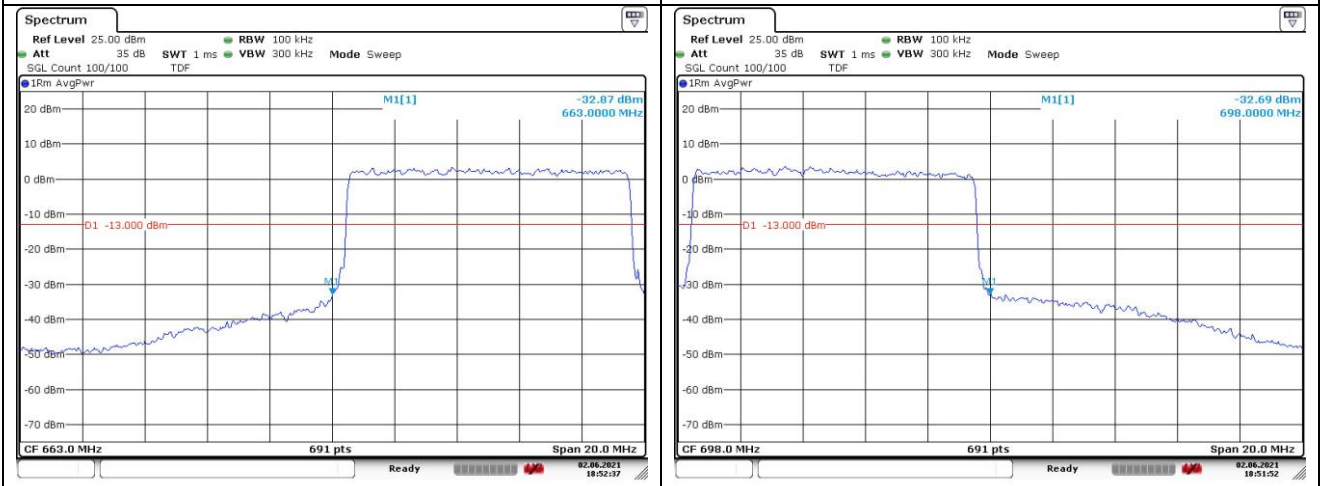

**LTE band 66 (15 MHz)**

**LTE band 66/4 (20 MHz)**

QPSK Low Channel - 1 RB

QPSK Low Channel - Full RB

**LTE band 4 (20 MHz)**

QPSK High Channel - 1 RB

QPSK High Channel - Full RB

**LTE band 66 (20 MHz)**

QPSK High Channel - 1 RB

QPSK High Channel - Full RB

**LTE band 66/4 (20 MHz)**

**LTE band 4 (20 MHz)**

**LTE band 66 (20 MHz)**

**LTE band 71 (5 MHz)**

**LTE band 71 (5 MHz)**

**LTE band 71 (10 MHz)**

**LTE band 71 (10 MHz)**

16QAM Low Channel - 1 RB

16QAM High Channel - 1 RB

16QAM Low Channel - Full RB

16QAM High Channel - Full RB

**LTE band 71 (15 MHz)**

**LTE band 71 (15 MHz)**

**LTE band 71 (20 MHz)**