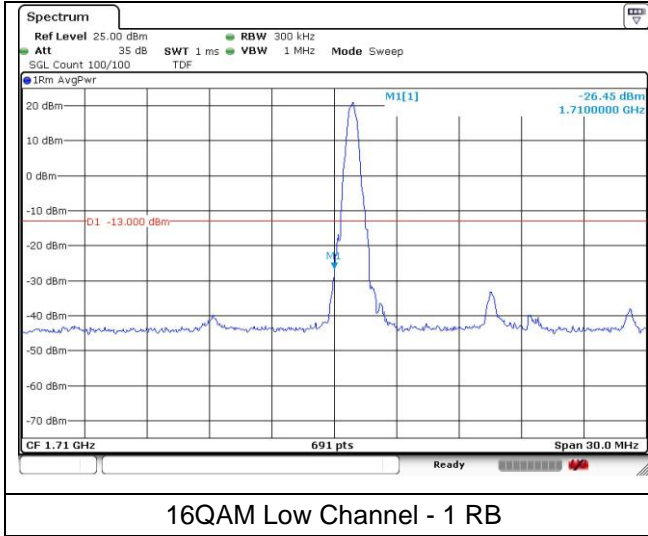

**LTE band 66/4 (10 MHz)**

**LTE band 4 (10 MHz)**

**LTE band 66 (10 MHz)**

**LTE band 66/4 (15 MHz)**

**LTE band 4 (15 MHz)**

**LTE band 66 (15 MHz)**

**LTE band 66/4 (15 MHz)**

**LTE band 4 (15 MHz)**

**LTE band 66 (15 MHz)**

**LTE band 66/4 (20 MHz)**

QPSK Low Channel - 1 RB

QPSK Low Channel - Full RB

**LTE band 4 (20 MHz)**

QPSK High Channel - 1 RB

QPSK High Channel - Full RB

**LTE band 66 (20 MHz)**