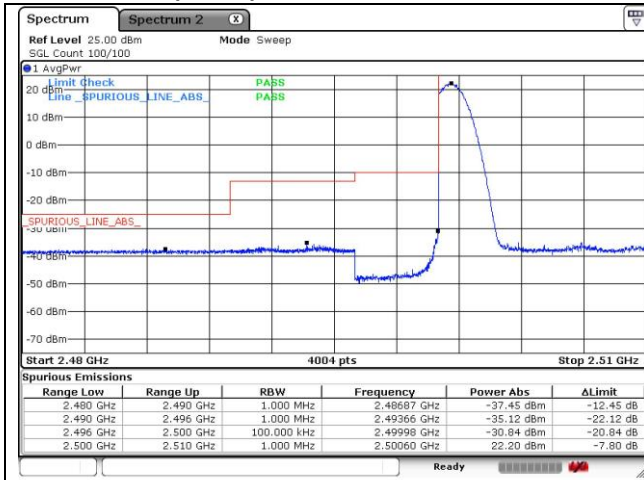

**LTE band 71 (20 MHz)**

**SIM 2**

**LTE band 7 (5 MHz)**

**LTE band 7 (5 MHz)**

16QAM Low Channel - 1 RB

16QAM High Channel - 1 RB

16QAM Low Channel - Full RB

16QAM High Channel - Full RB

**LTE band 7 (10 MHz)**

**QPSK Low Channel - 1 RB**

**QPSK High Channel - 1 RB**

**QPSK Low Channel - Full RB**

**QPSK High Channel - Full RB**

**LTE band 7 (10 MHz)**

16QAM Low Channel - 1 RB

16QAM High Channel - 1 RB