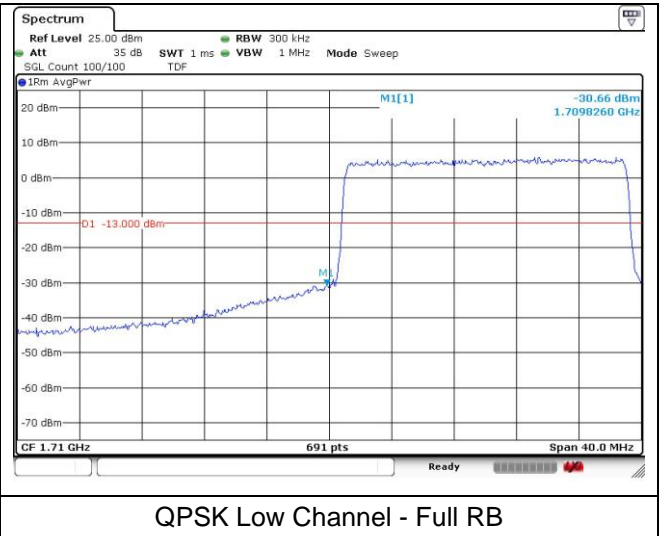

**LTE band 66/4 (10 MHz)**

**LTE band 4 (10 MHz)**

**LTE band 66 (10 MHz)**

**LTE band 66/4 (15 MHz)**

**LTE band 4 (15 MHz)**

**LTE band 66 (15 MHz)**

**LTE band 66/4 (15 MHz)**

**LTE band 4 (15 MHz)**

**LTE band 66 (15 MHz)**

**LTE band 66/4 (20 MHz)**

QPSK Low Channel - 1 RB

QPSK Low Channel - Full RB

**LTE band 4 (20 MHz)**

QPSK High Channel - 1 RB

QPSK High Channel - Full RB

**LTE band 66 (20 MHz)**