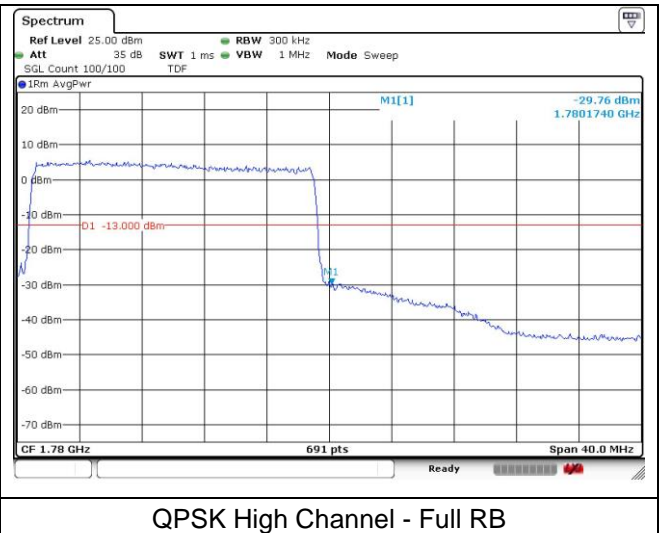

**LTE band 66/4 (10 MHz)**

**LTE band 4 (10 MHz)**

**LTE band 66 (10 MHz)**

**LTE band 66/4 (15 MHz)**

**LTE band 4 (15 MHz)**

**LTE band 66 (15 MHz)**

**LTE band 66/4 (15 MHz)**

**LTE band 4 (15 MHz)**

**LTE band 66 (15 MHz)**

**LTE band 66/4 (20 MHz)**

QPSK Low Channel - 1 RB

QPSK Low Channel - Full RB

**LTE band 4 (20 MHz)**

QPSK High Channel - 1 RB

QPSK High Channel - Full RB

**LTE band 66 (20 MHz)**

QPSK High Channel - 1 RB

QPSK High Channel - Full RB

**LTE band 66/4 (20 MHz)**

**LTE band 4 (20 MHz)**

**LTE band 66 (20 MHz)**

**LTE band 71 (5 MHz)**

**LTE band 71 (5 MHz)**

**LTE band 71 (10 MHz)**