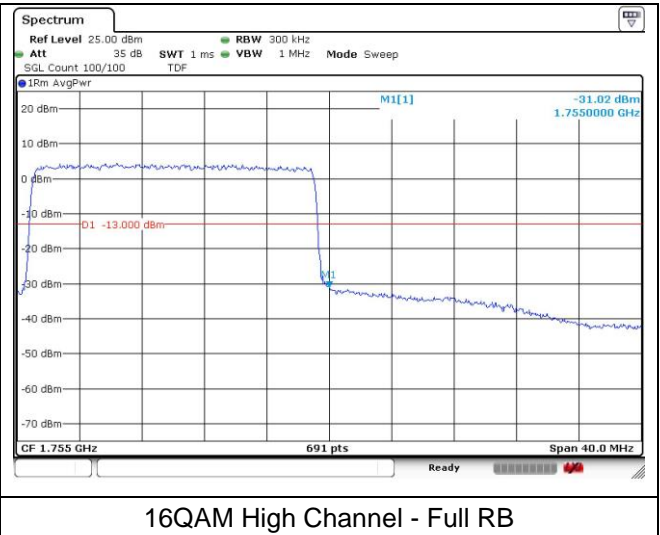

**LTE band 66 (15 MHz)**

**LTE band 66/4 (20 MHz)**

QPSK Low Channel - 1 RB

QPSK Low Channel - Full RB

**LTE band 4 (20 MHz)**

QPSK High Channel - 1 RB

QPSK High Channel - Full RB

**LTE band 66 (20 MHz)**

QPSK High Channel - 1 RB

QPSK High Channel - Full RB

**LTE band 66/4 (20 MHz)**

**LTE band 4 (20 MHz)**

**LTE band 66 (20 MHz)**

**LTE band 71 (5 MHz)**

**LTE band 71 (5 MHz)**

**LTE band 71 (10 MHz)**

**LTE band 71 (10 MHz)**

16QAM Low Channel - 1 RB

16QAM High Channel - 1 RB

16QAM Low Channel - Full RB

16QAM High Channel - Full RB

**LTE band 71 (15 MHz)**

**LTE band 71 (15 MHz)**

**LTE band 71 (20 MHz)**

**LTE band 71 (20 MHz)**

**SIM 2**

**LTE band 7 (5 MHz)**

**LTE band 7 (5 MHz)**

16QAM Low Channel - 1 RB

16QAM High Channel - 1 RB

16QAM Low Channel - Full RB

16QAM High Channel - Full RB