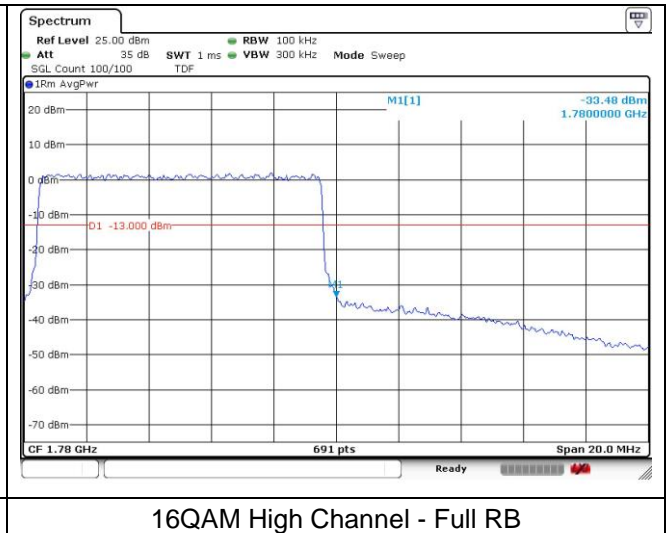

**LTE band 66/4 (10 MHz)**

**LTE band 4 (10 MHz)**

**LTE band 66 (10 MHz)**

**LTE band 66/4 (15 MHz)**

**LTE band 4 (15 MHz)**

**LTE band 66 (15 MHz)**

**LTE band 66/4 (15 MHz)**

**LTE band 4 (15 MHz)**

**LTE band 66 (15 MHz)**

**LTE band 66/4 (20 MHz)**

QPSK Low Channel - 1 RB

QPSK Low Channel - Full RB

**LTE band 4 (20 MHz)**

QPSK High Channel - 1 RB

QPSK High Channel - Full RB

**LTE band 66 (20 MHz)**

QPSK High Channel - 1 RB

QPSK High Channel - Full RB

**LTE band 66/4 (20 MHz)**

**LTE band 4 (20 MHz)**

**LTE band 66 (20 MHz)**

**LTE band 71 (5 MHz)**

**LTE band 71 (5 MHz)**

**LTE band 71 (10 MHz)**