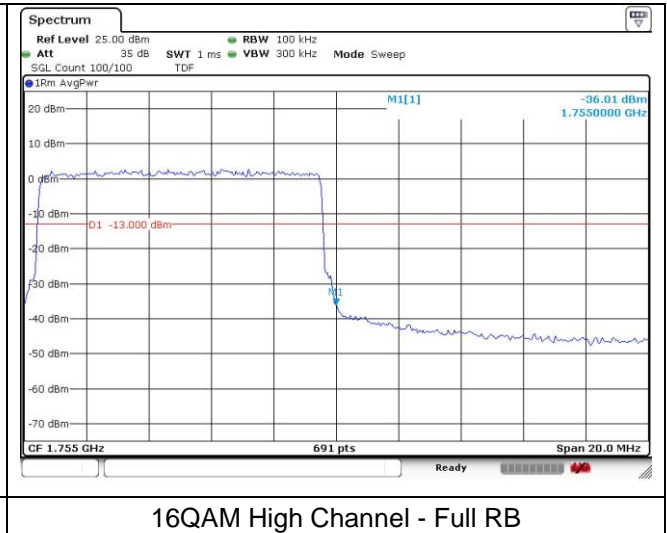

**LTE band 66/4 (10 MHz)**

**LTE band 4 (10 MHz)**

**LTE band 66 (10 MHz)**

**LTE band 66/4 (15 MHz)**

**LTE band 4 (15 MHz)**

**LTE band 66 (15 MHz)**

**LTE band 66/4 (15 MHz)**

**LTE band 4 (15 MHz)**

**LTE band 66 (15 MHz)**

**LTE band 66/4 (20 MHz)**

QPSK Low Channel - 1 RB

QPSK Low Channel - Full RB

**LTE band 4 (20 MHz)**

QPSK High Channel - 1 RB

QPSK High Channel - Full RB

**LTE band 66 (20 MHz)**

QPSK High Channel - 1 RB

QPSK High Channel - Full RB

**LTE band 66/4 (20 MHz)**

**LTE band 4 (20 MHz)**

**LTE band 66 (20 MHz)**

**LTE band 71 (5 MHz)**

**LTE band 71 (5 MHz)**

**LTE band 71 (10 MHz)**