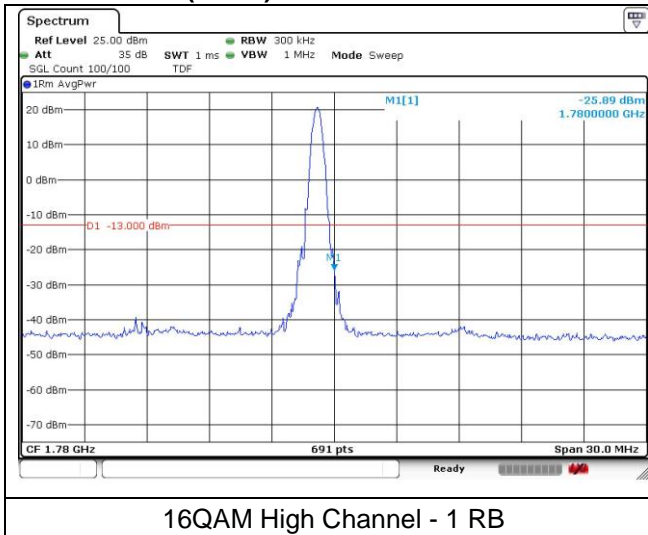

**LTE band 66/4 (10 MHz)**

**LTE band 4 (10 MHz)**

**LTE band 66 (10 MHz)**

**LTE band 66/4 (15 MHz)**

**LTE band 4 (15 MHz)**

**LTE band 66 (15 MHz)**

**LTE band 66/4 (15 MHz)**

**LTE band 4 (15 MHz)**

**LTE band 66 (15 MHz)**

**LTE band 66/4 (20 MHz)**

QPSK Low Channel - 1 RB

QPSK Low Channel - Full RB

**LTE band 4 (20 MHz)**

QPSK High Channel - 1 RB

QPSK High Channel - Full RB

**LTE band 66 (20 MHz)**