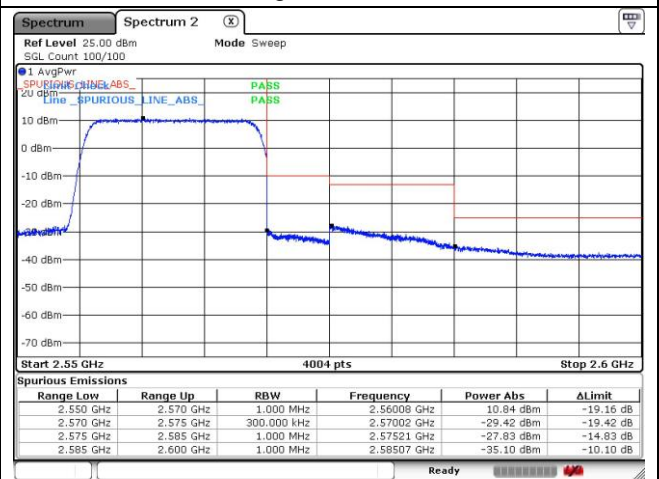

**LTE band 7 (10 MHz)**

**QPSK Low Channel - 1 RB**

**QPSK High Channel - 1 RB**

**QPSK Low Channel - Full RB**

**QPSK High Channel - Full RB**

**LTE band 7 (10 MHz)**

16QAM Low Channel - 1 RB

16QAM High Channel - 1 RB

16QAM Low Channel - Full RB

16QAM High Channel - Full RB

**LTE band 7 (15 MHz)**

**QPSK Low Channel - 1 RB**

**QPSK High Channel - 1 RB**

**QPSK Low Channel - Full RB**

**QPSK High Channel - Full RB**

**LTE band 7 (15 MHz)**

**16QAM Low Channel - 1 RB**

**16QAM High Channel - 1 RB**

**16QAM Low Channel - Full RB**

**16QAM High Channel - Full RB**

**LTE band 7 (20 MHz)**

**QPSK Low Channel - 1 RB**

**QPSK High Channel - 1 RB**

**QPSK Low Channel - Full RB**