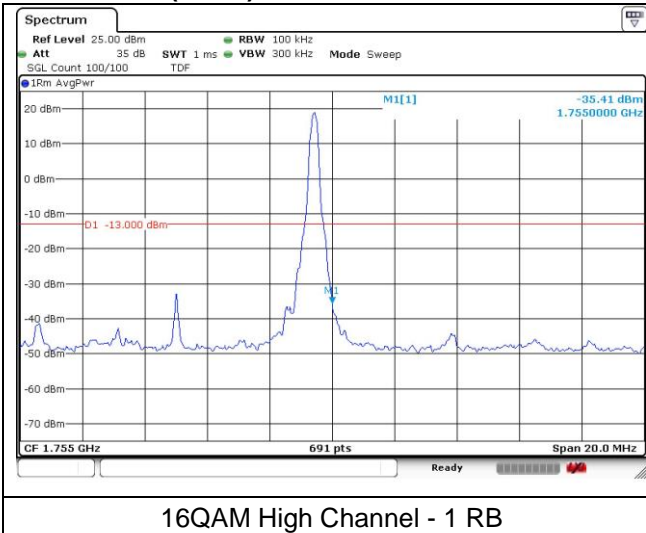

**LTE band 66/4 (10 MHz)**

**LTE band 4 (10 MHz)**

**LTE band 66 (10 MHz)**

**LTE band 66/4 (15 MHz)**

**LTE band 4 (15 MHz)**

**LTE band 66 (15 MHz)**

**LTE band 66/4 (15 MHz)**

**LTE band 4 (15 MHz)**

**LTE band 66 (15 MHz)**

**LTE band 66/4 (20 MHz)**

QPSK Low Channel - 1 RB

QPSK Low Channel - Full RB

**LTE band 4 (20 MHz)**

QPSK High Channel - 1 RB

QPSK High Channel - Full RB

**LTE band 66 (20 MHz)**