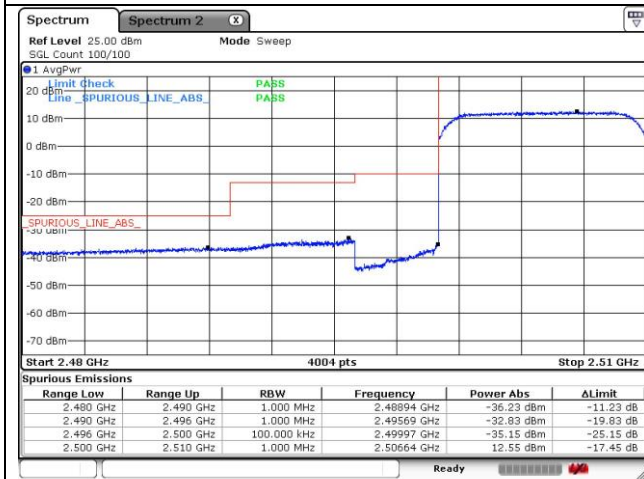

**LTE band 71 (20 MHz)**

**SIM 2**

**LTE band 7 (5 MHz)**

**LTE band 7 (5 MHz)**

16QAM Low Channel - 1 RB

16QAM High Channel - 1 RB

16QAM Low Channel - Full RB

16QAM High Channel - Full RB

**LTE band 7 (10 MHz)**

**QPSK Low Channel - 1 RB**

**QPSK High Channel - 1 RB**

**QPSK Low Channel - Full RB**

**QPSK High Channel - Full RB**

**LTE band 7 (10 MHz)**

16QAM Low Channel - 1 RB

16QAM High Channel - 1 RB