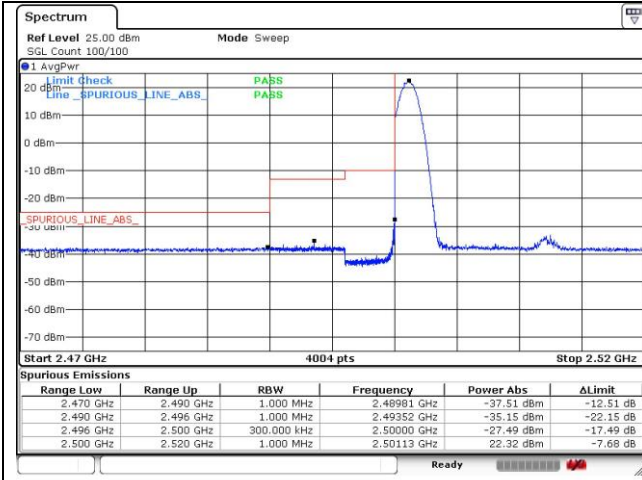

16QAM Low Channel - Full RB

16QAM High Channel - Full RB

**LTE band 7 (15 MHz)**

**QPSK Low Channel - 1 RB**

**QPSK High Channel - 1 RB**

**QPSK Low Channel - Full RB**

**QPSK High Channel - Full RB**

**LTE band 7 (15 MHz)**

**16QAM Low Channel - 1 RB**

**16QAM High Channel - 1 RB**

**16QAM Low Channel - Full RB**

**16QAM High Channel - Full RB**

**LTE band 7 (20 MHz)**

**QPSK Low Channel - 1 RB**

**QPSK High Channel - 1 RB**

**QPSK Low Channel - Full RB**

**QPSK High Channel - Full RB**

**LTE band 7 (20 MHz)**

16QAM Low Channel - 1 RB

16QAM High Channel - 1 RB

16QAM Low Channel - Full RB

16QAM High Channel - Full RB

**LTE band 12 (1.4 MHz)**

**LTE band 12 (1.4 MHz)**