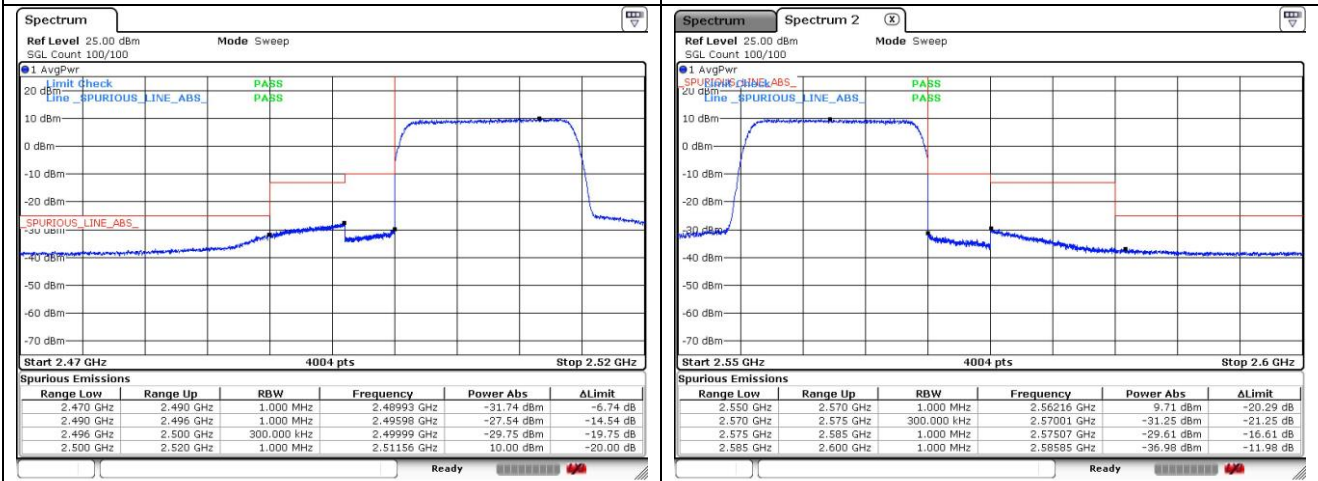

**LTE band 7 (10 MHz)**

**QPSK Low Channel - 1 RB**

**QPSK High Channel - 1 RB**

**QPSK Low Channel - Full RB**

**QPSK High Channel - Full RB**

**LTE band 7 (10 MHz)**

16QAM Low Channel - 1 RB

16QAM High Channel - 1 RB

16QAM Low Channel - Full RB

16QAM High Channel - Full RB

**LTE band 7 (15 MHz)**

**QPSK Low Channel - 1 RB**

**QPSK High Channel - 1 RB**

**QPSK Low Channel - Full RB**

**QPSK High Channel - Full RB**

**LTE band 7 (15 MHz)**

**16QAM Low Channel - 1 RB**

**16QAM High Channel - 1 RB**

**16QAM Low Channel - Full RB**

**16QAM High Channel - Full RB**

**LTE band 7 (20 MHz)**

**QPSK Low Channel - 1 RB**

**QPSK High Channel - 1 RB**

**QPSK Low Channel - Full RB**