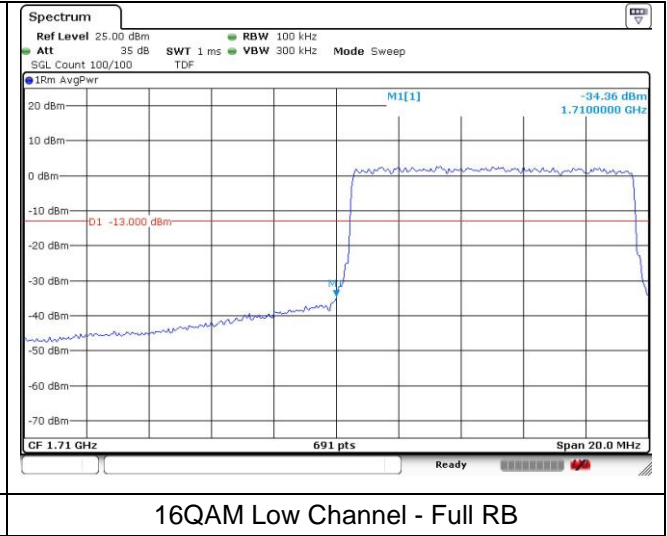

**LTE band 66/4 (10 MHz)**

**LTE band 4 (10 MHz)**

**LTE band 66 (10 MHz)**

**LTE band 66/4 (15 MHz)**

**LTE band 4 (15 MHz)**

**LTE band 66 (15 MHz)**

**LTE band 66/4 (15 MHz)**

**LTE band 4 (15 MHz)**

**LTE band 66 (15 MHz)**

**LTE band 66/4 (20 MHz)**

QPSK Low Channel - 1 RB

QPSK Low Channel - Full RB

**LTE band 4 (20 MHz)**

QPSK High Channel - 1 RB

QPSK High Channel - Full RB

**LTE band 66 (20 MHz)**

QPSK High Channel - 1 RB

QPSK High Channel - Full RB

**LTE band 66/4 (20 MHz)**

**LTE band 4 (20 MHz)**

**LTE band 66 (20 MHz)**

**LTE band 71 (5 MHz)**

**LTE band 71 (5 MHz)**

**LTE band 71 (10 MHz)**