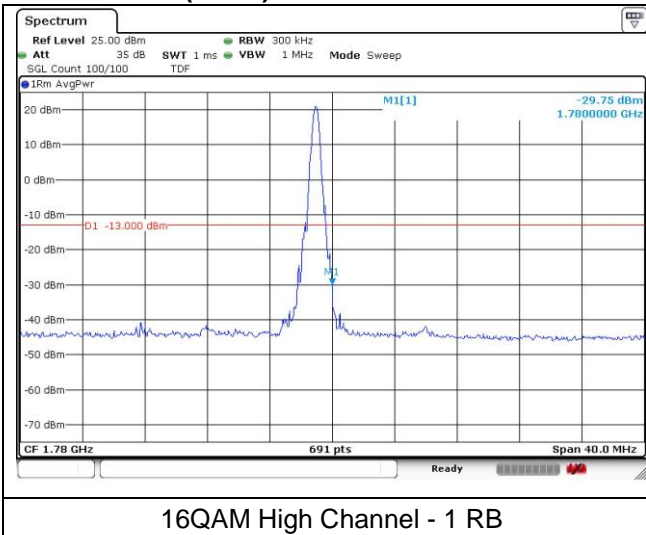

**LTE band 66 (15 MHz)**

**LTE band 66/4 (20 MHz)**

QPSK Low Channel - 1 RB

QPSK Low Channel - Full RB

**LTE band 4 (20 MHz)**

QPSK High Channel - 1 RB

QPSK High Channel - Full RB

**LTE band 66 (20 MHz)**

QPSK High Channel - 1 RB

QPSK High Channel - Full RB

**LTE band 66/4 (20 MHz)**

**LTE band 4 (20 MHz)**

**LTE band 66 (20 MHz)**

**LTE band 71 (5 MHz)**

**LTE band 71 (5 MHz)**

**LTE band 71 (10 MHz)**

**LTE band 71 (10 MHz)**

16QAM Low Channel - 1 RB

16QAM High Channel - 1 RB

16QAM Low Channel - Full RB

16QAM High Channel - Full RB

**LTE band 71 (15 MHz)**

**LTE band 71 (15 MHz)**

**LTE band 71 (20 MHz)**

**LTE band 71 (20 MHz)**

**SIM 2**

**LTE band 7 (5 MHz)**

**LTE band 7 (5 MHz)**

16QAM Low Channel - 1 RB

16QAM High Channel - 1 RB

16QAM Low Channel - Full RB

16QAM High Channel - Full RB