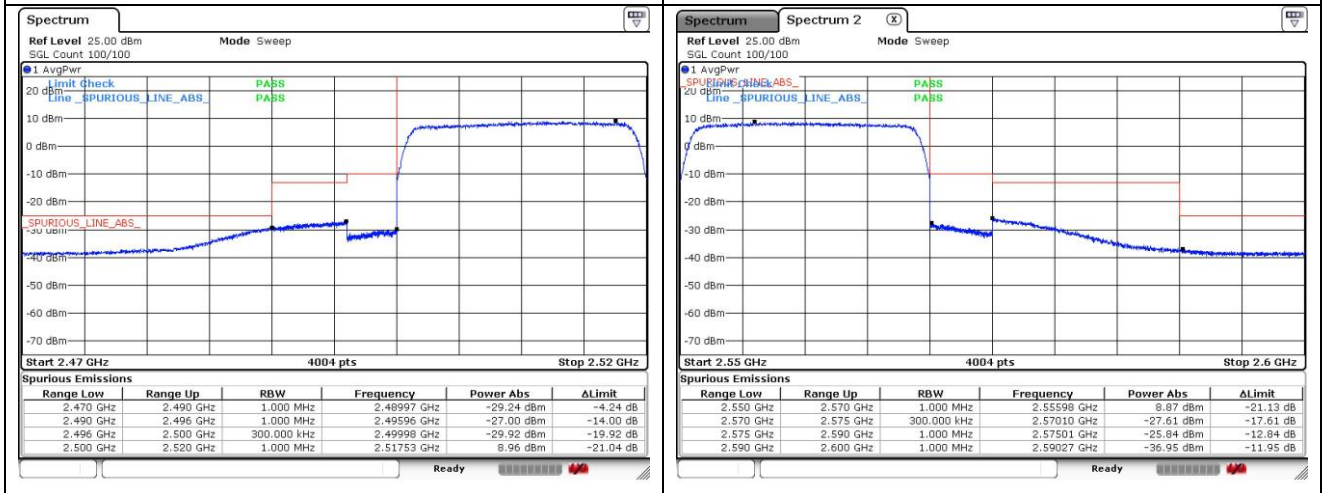

16QAM Low Channel - Full RB

16QAM High Channel - Full RB

**LTE band 7 (15 MHz)**

**QPSK Low Channel - 1 RB**

**QPSK High Channel - 1 RB**

**QPSK Low Channel - Full RB**

**QPSK High Channel - Full RB**

**LTE band 7 (15 MHz)**

**16QAM Low Channel - 1 RB**

**16QAM High Channel - 1 RB**

**16QAM Low Channel - Full RB**

**16QAM High Channel - Full RB**

**LTE band 7 (20 MHz)**

**QPSK Low Channel - 1 RB**

**QPSK High Channel - 1 RB**

**QPSK Low Channel - Full RB**

**QPSK High Channel - Full RB**

**LTE band 7 (20 MHz)**

16QAM Low Channel - 1 RB

16QAM High Channel - 1 RB

16QAM Low Channel - Full RB

16QAM High Channel - Full RB

**LTE band 12 (1.4 MHz)**

**LTE band 12 (1.4 MHz)**