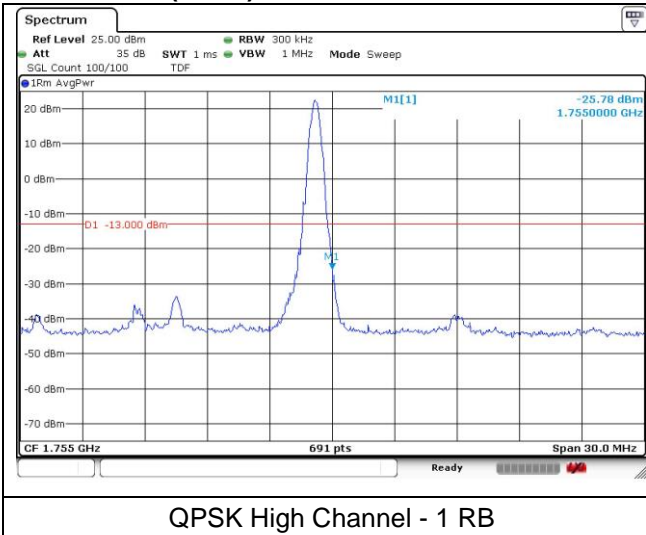

**LTE band 66/4 (10 MHz)**

**LTE band 4 (10 MHz)**

**LTE band 66 (10 MHz)**

**LTE band 66/4 (15 MHz)**

**LTE band 4 (15 MHz)**

**LTE band 66 (15 MHz)**

**LTE band 66/4 (15 MHz)**

**LTE band 4 (15 MHz)**

**LTE band 66 (15 MHz)**

**LTE band 66/4 (20 MHz)**

QPSK Low Channel - 1 RB

QPSK Low Channel - Full RB

**LTE band 4 (20 MHz)**

QPSK High Channel - 1 RB

QPSK High Channel - Full RB

**LTE band 66 (20 MHz)**