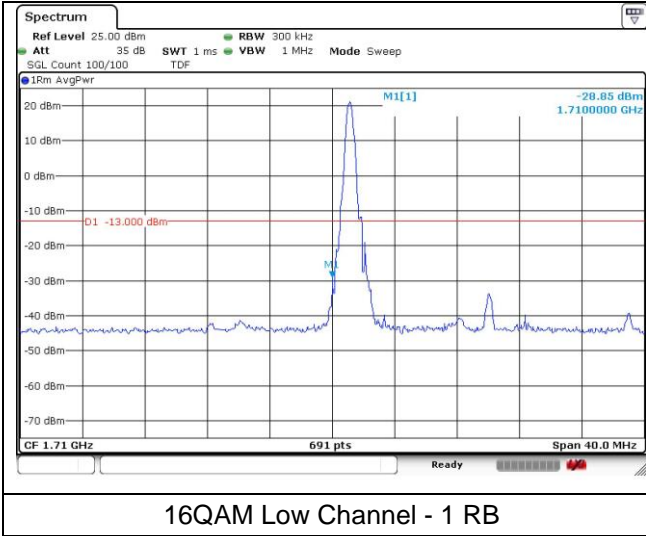

**LTE band 66/4 (10 MHz)**

**LTE band 4 (10 MHz)**

**LTE band 66 (10 MHz)**

**LTE band 66/4 (15 MHz)**

**LTE band 4 (15 MHz)**

**LTE band 66 (15 MHz)**

**LTE band 66/4 (15 MHz)**

**LTE band 4 (15 MHz)**

**LTE band 66 (15 MHz)**

**LTE band 66/4 (20 MHz)**

QPSK Low Channel - 1 RB

QPSK Low Channel - Full RB

**LTE band 4 (20 MHz)**

QPSK High Channel - 1 RB

QPSK High Channel - Full RB

**LTE band 66 (20 MHz)**

QPSK High Channel - 1 RB

QPSK High Channel - Full RB

**LTE band 66/4 (20 MHz)**

**LTE band 4 (20 MHz)**

**LTE band 66 (20 MHz)**

**LTE band 71 (5 MHz)**

**LTE band 71 (5 MHz)**

**LTE band 71 (10 MHz)**