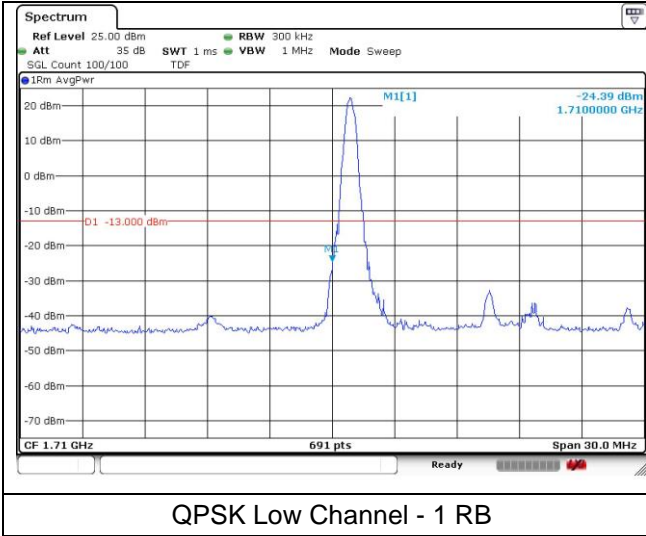

**LTE band 66/4 (10 MHz)**

**LTE band 4 (10 MHz)**

**LTE band 66 (10 MHz)**

**LTE band 66/4 (15 MHz)**

**LTE band 4 (15 MHz)**

**LTE band 66 (15 MHz)**

**LTE band 66/4 (15 MHz)**

**LTE band 4 (15 MHz)**

**LTE band 66 (15 MHz)**

**LTE band 66/4 (20 MHz)**

QPSK Low Channel - 1 RB

QPSK Low Channel - Full RB

**LTE band 4 (20 MHz)**

QPSK High Channel - 1 RB

QPSK High Channel - Full RB

**LTE band 66 (20 MHz)**