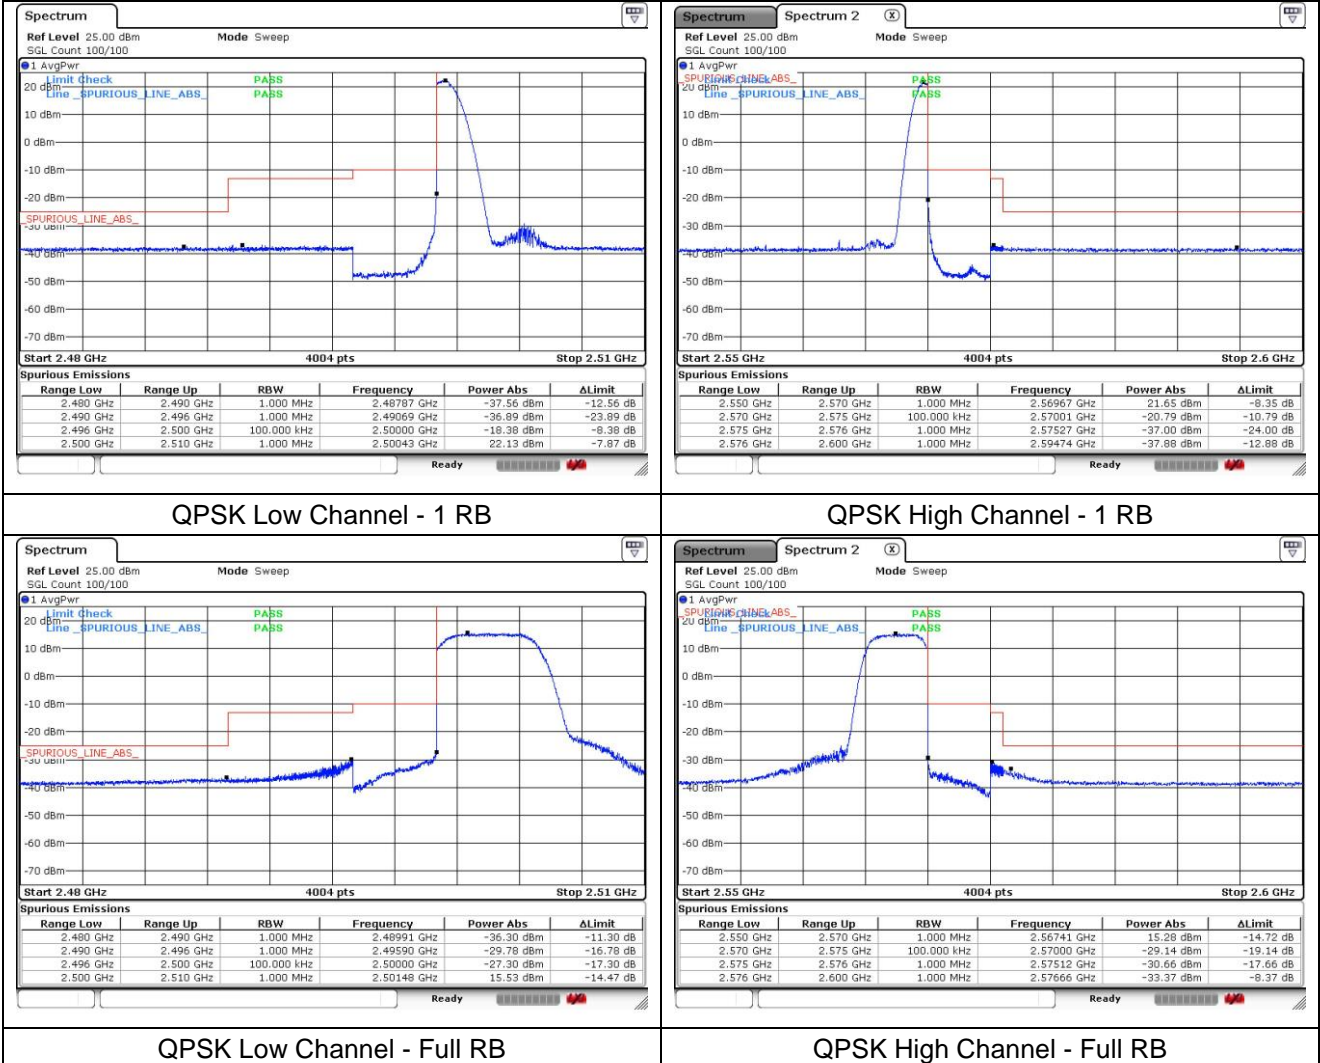

QPSK High Channel - 1 RB

QPSK High Channel - Full RB

**LTE band 66/4 (20 MHz)**

**LTE band 4 (20 MHz)**

**LTE band 66 (20 MHz)**

**LTE band 71 (5 MHz)**

**LTE band 71 (5 MHz)**

**LTE band 71 (10 MHz)**

**LTE band 71 (10 MHz)**

16QAM Low Channel - 1 RB

16QAM High Channel - 1 RB

16QAM Low Channel - Full RB

16QAM High Channel - Full RB

**LTE band 71 (15 MHz)**

**LTE band 71 (15 MHz)**

**LTE band 71 (20 MHz)**

**LTE band 71 (20 MHz)**

**SIM 2**

**LTE band 7 (5 MHz)**

**LTE band 7 (5 MHz)**

16QAM Low Channel - 1 RB

16QAM High Channel - 1 RB

16QAM Low Channel - Full RB

16QAM High Channel - Full RB

**LTE band 7 (10 MHz)**

**QPSK Low Channel - 1 RB**

**QPSK High Channel - 1 RB**

**QPSK Low Channel - Full RB**

**QPSK High Channel - Full RB**

**LTE band 7 (10 MHz)**

16QAM Low Channel - 1 RB

16QAM High Channel - 1 RB