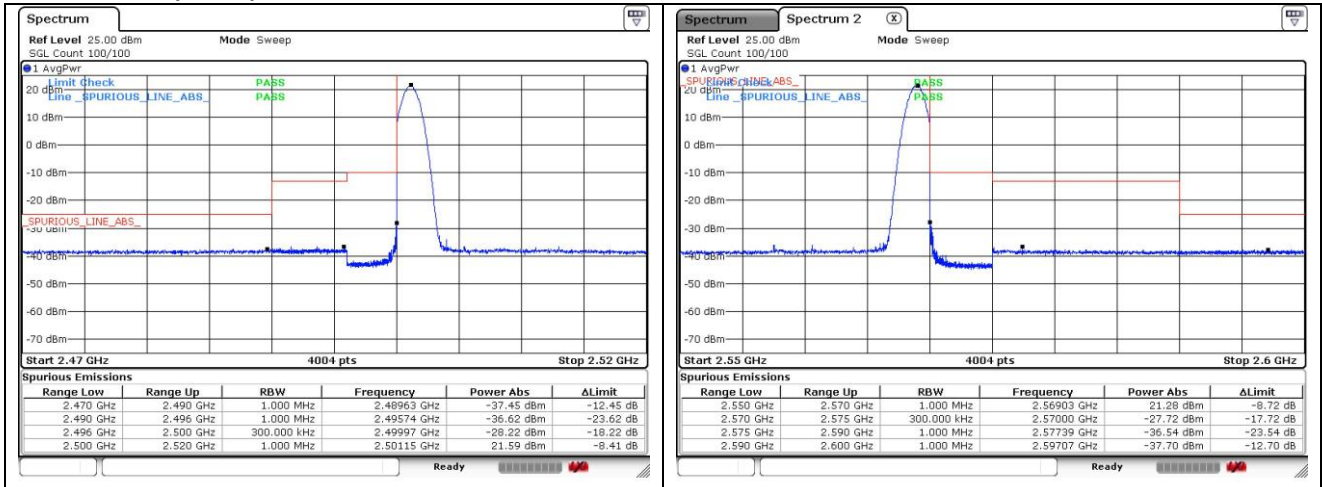

16QAM Low Channel - Full RB

16QAM High Channel - Full RB

**LTE band 7 (15 MHz)**

**QPSK Low Channel - 1 RB**

**QPSK High Channel - 1 RB**

**QPSK Low Channel - Full RB**

**QPSK High Channel - Full RB**

**LTE band 7 (15 MHz)**

**16QAM Low Channel - 1 RB**

**16QAM High Channel - 1 RB**

**16QAM Low Channel - Full RB**

**16QAM High Channel - Full RB**

**LTE band 7 (20 MHz)**

**QPSK Low Channel - 1 RB**

**QPSK High Channel - 1 RB**

**QPSK Low Channel - Full RB**

**QPSK High Channel - Full RB**

**LTE band 7 (20 MHz)**

16QAM Low Channel - 1 RB

16QAM High Channel - 1 RB

16QAM Low Channel - Full RB

16QAM High Channel - Full RB

**LTE band 12 (1.4 MHz)**

**LTE band 12 (1.4 MHz)**