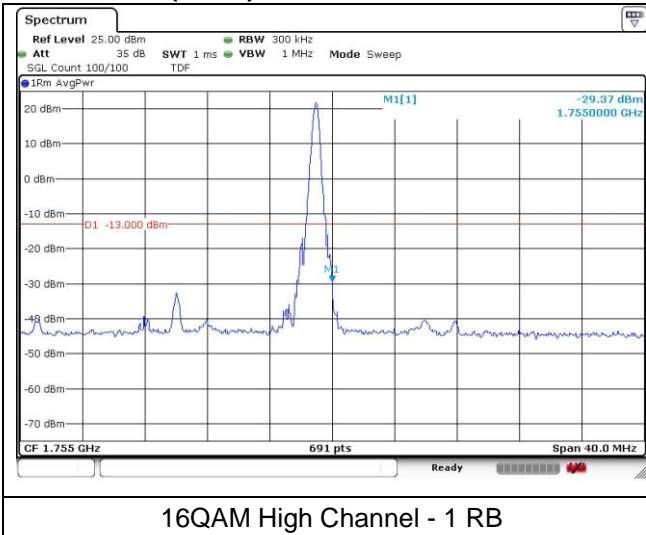

**LTE band 66 (15 MHz)**

**LTE band 66/4 (20 MHz)**

QPSK Low Channel - 1 RB

QPSK Low Channel - Full RB

**LTE band 4 (20 MHz)**

QPSK High Channel - 1 RB

QPSK High Channel - Full RB

**LTE band 66 (20 MHz)**

QPSK High Channel - 1 RB

QPSK High Channel - Full RB

**LTE band 66/4 (20 MHz)**

**LTE band 4 (20 MHz)**

**LTE band 66 (20 MHz)**

**LTE band 71 (5 MHz)**

**LTE band 71 (5 MHz)**

**LTE band 71 (10 MHz)**

**LTE band 71 (10 MHz)**

16QAM Low Channel - 1 RB

16QAM High Channel - 1 RB

16QAM Low Channel - Full RB

16QAM High Channel - Full RB

**LTE band 71 (15 MHz)**

**LTE band 71 (15 MHz)**

**LTE band 71 (20 MHz)**

**LTE band 71 (20 MHz)**

**SIM 2**

**LTE band 7 (5 MHz)**

**LTE band 7 (5 MHz)**

16QAM Low Channel - 1 RB

16QAM High Channel - 1 RB

16QAM Low Channel - Full RB

16QAM High Channel - Full RB