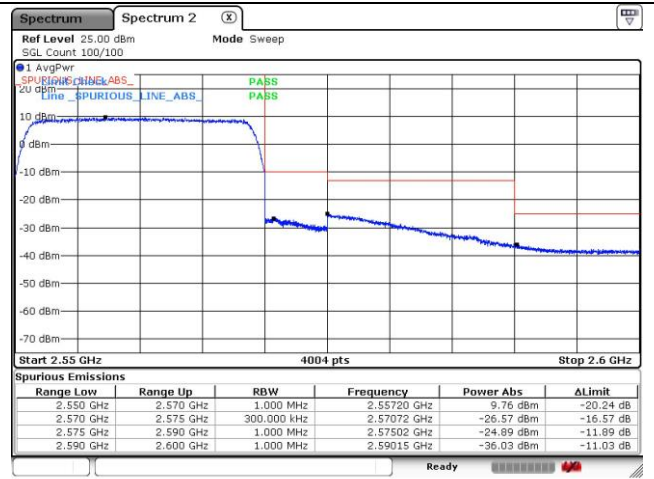

**16QAM Low Channel - 1 RB**

**16QAM High Channel - 1 RB**

**16QAM Low Channel - Full RB**

**16QAM High Channel - Full RB**

**LTE band 7 (20 MHz)**

**QPSK Low Channel - 1 RB**

**QPSK High Channel - 1 RB**

**QPSK Low Channel - Full RB**

**QPSK High Channel - Full RB**

**LTE band 7 (20 MHz)**

16QAM Low Channel - 1 RB

16QAM High Channel - 1 RB

16QAM Low Channel - Full RB

16QAM High Channel - Full RB

**LTE band 12 (1.4 MHz)**

**LTE band 12 (1.4 MHz)**