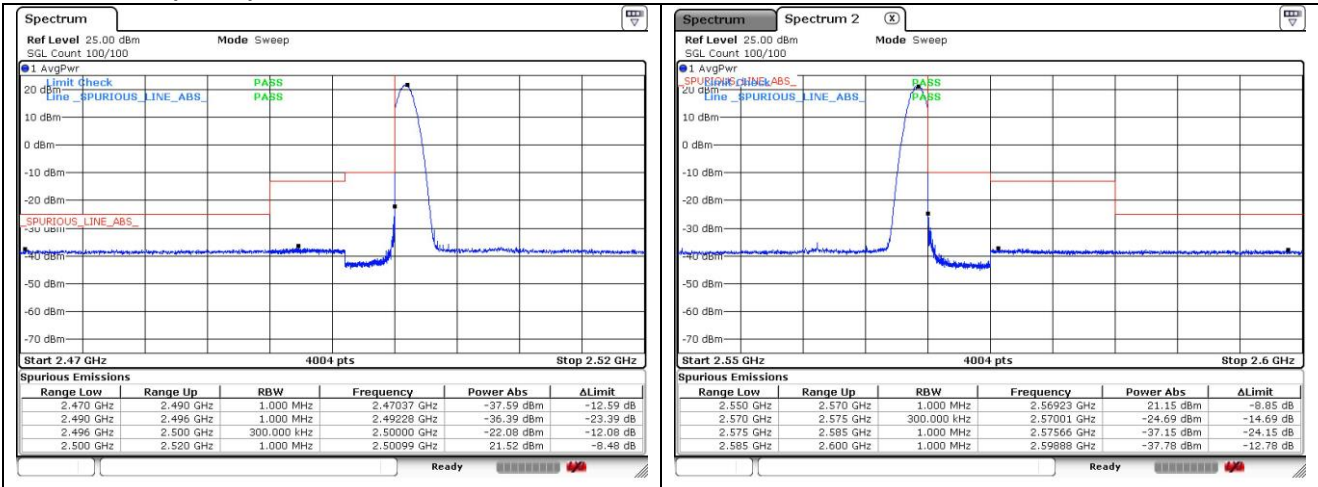

**LTE band 7 (10 MHz)**

**QPSK Low Channel - 1 RB**

**QPSK High Channel - 1 RB**

**QPSK Low Channel - Full RB**

**QPSK High Channel - Full RB**

**LTE band 7 (10 MHz)**

16QAM Low Channel - 1 RB

16QAM High Channel - 1 RB

16QAM Low Channel - Full RB

16QAM High Channel - Full RB

**LTE band 7 (15 MHz)**

**QPSK Low Channel - 1 RB**

**QPSK High Channel - 1 RB**

**QPSK Low Channel - Full RB**

**QPSK High Channel - Full RB**

**LTE band 7 (15 MHz)**

**16QAM Low Channel - 1 RB**

**16QAM High Channel - 1 RB**

**16QAM Low Channel - Full RB**

**16QAM High Channel - Full RB**

**LTE band 7 (20 MHz)**

**QPSK Low Channel - 1 RB**

**QPSK High Channel - 1 RB**

**QPSK Low Channel - Full RB**

**QPSK High Channel - Full RB**

**LTE band 7 (20 MHz)**

16QAM Low Channel - 1 RB

16QAM High Channel - 1 RB

16QAM Low Channel - Full RB

16QAM High Channel - Full RB

**LTE band 12 (1.4 MHz)**

**LTE band 12 (1.4 MHz)**