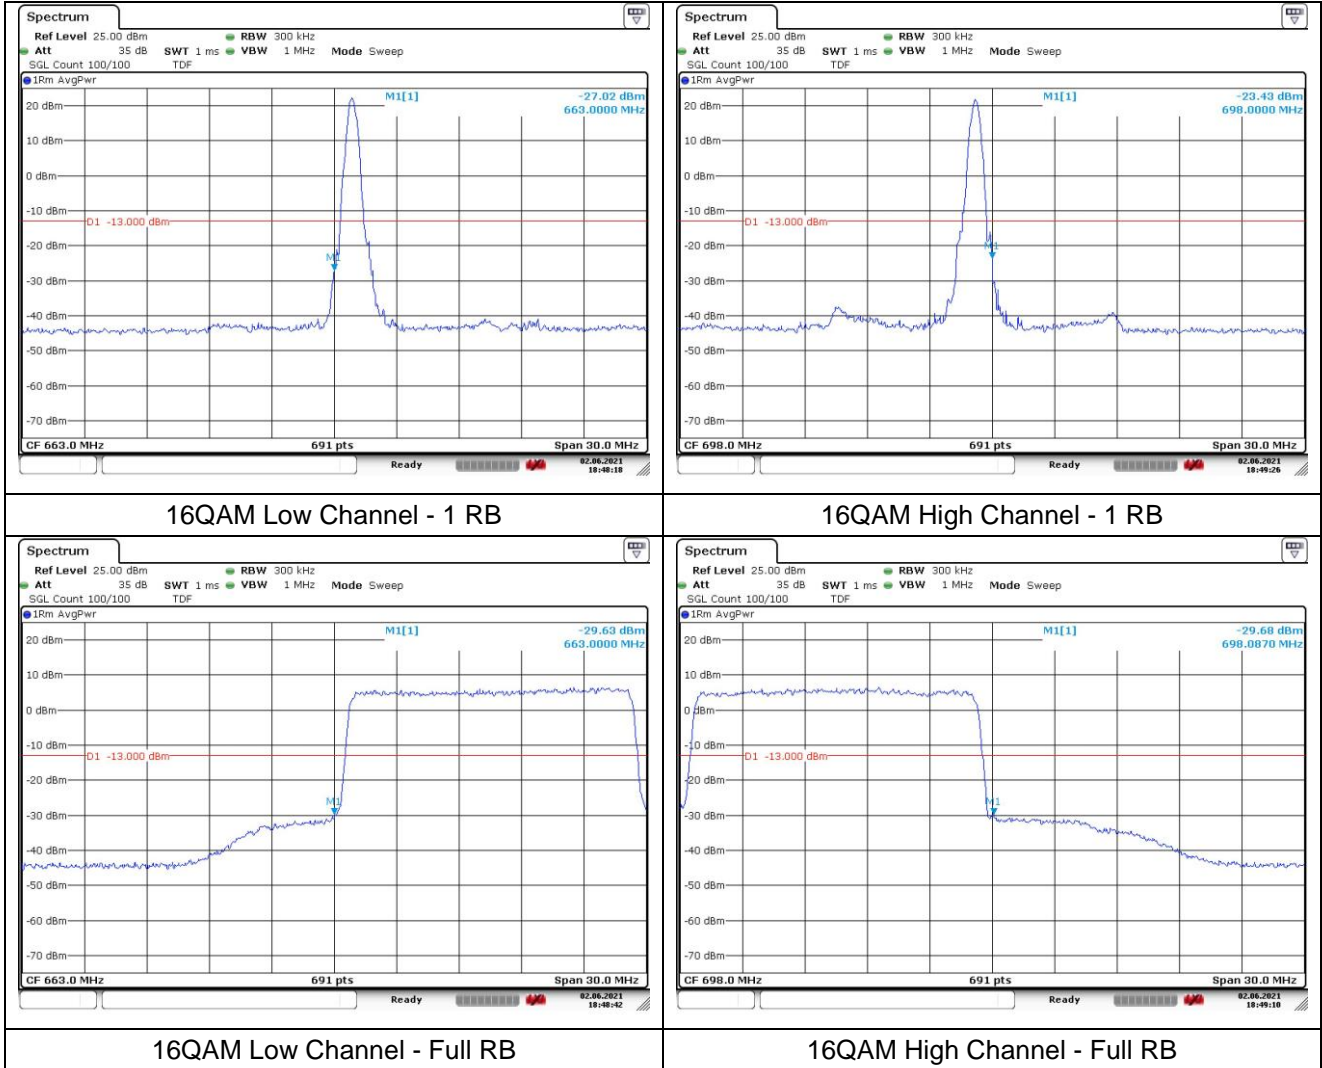

QPSK High Channel - 1 RB

QPSK High Channel - Full RB

**LTE band 66/4 (20 MHz)**

**LTE band 4 (20 MHz)**

**LTE band 66 (20 MHz)**

**LTE band 71 (5 MHz)**

**LTE band 71 (5 MHz)**

**LTE band 71 (10 MHz)**

**LTE band 71 (10 MHz)**

16QAM Low Channel - 1 RB

16QAM High Channel - 1 RB

16QAM Low Channel - Full RB

16QAM High Channel - Full RB

**LTE band 71 (15 MHz)**

**LTE band 71 (15 MHz)**

**LTE band 71 (20 MHz)**

**LTE band 71 (20 MHz)**

**SIM 2**

**LTE band 7 (5 MHz)**

**LTE band 7 (5 MHz)**

16QAM Low Channel - 1 RB

16QAM High Channel - 1 RB

16QAM Low Channel - Full RB

16QAM High Channel - Full RB

**LTE band 7 (10 MHz)**

**QPSK Low Channel - 1 RB**

**QPSK High Channel - 1 RB**

**QPSK Low Channel - Full RB**

**QPSK High Channel - Full RB**

**LTE band 7 (10 MHz)**

16QAM Low Channel - 1 RB

16QAM High Channel - 1 RB