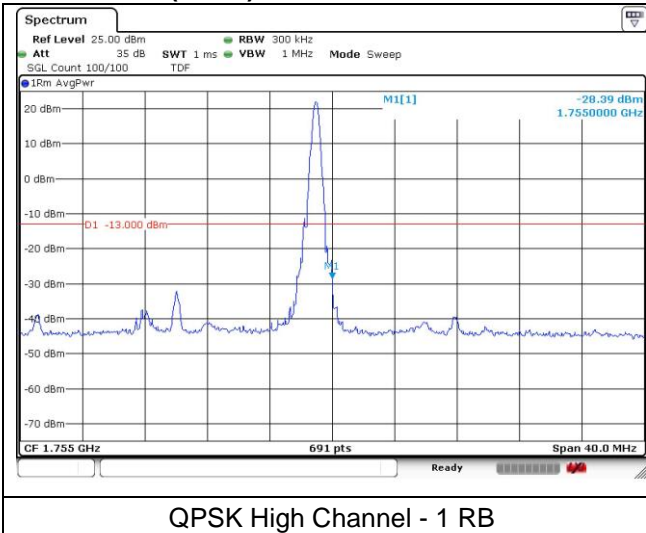

**LTE band 66/4 (10 MHz)**

**LTE band 4 (10 MHz)**

**LTE band 66 (10 MHz)**

**LTE band 66/4 (15 MHz)**

**LTE band 4 (15 MHz)**

**LTE band 66 (15 MHz)**

**LTE band 66/4 (15 MHz)**

**LTE band 4 (15 MHz)**

**LTE band 66 (15 MHz)**

**LTE band 66/4 (20 MHz)**

QPSK Low Channel - 1 RB

QPSK Low Channel - Full RB

**LTE band 4 (20 MHz)**

QPSK High Channel - 1 RB

QPSK High Channel - Full RB

**LTE band 66 (20 MHz)**

QPSK High Channel - 1 RB

QPSK High Channel - Full RB

**LTE band 66/4 (20 MHz)**

**LTE band 4 (20 MHz)**

**LTE band 66 (20 MHz)**

**LTE band 71 (5 MHz)**

**LTE band 71 (5 MHz)**

**LTE band 71 (10 MHz)**