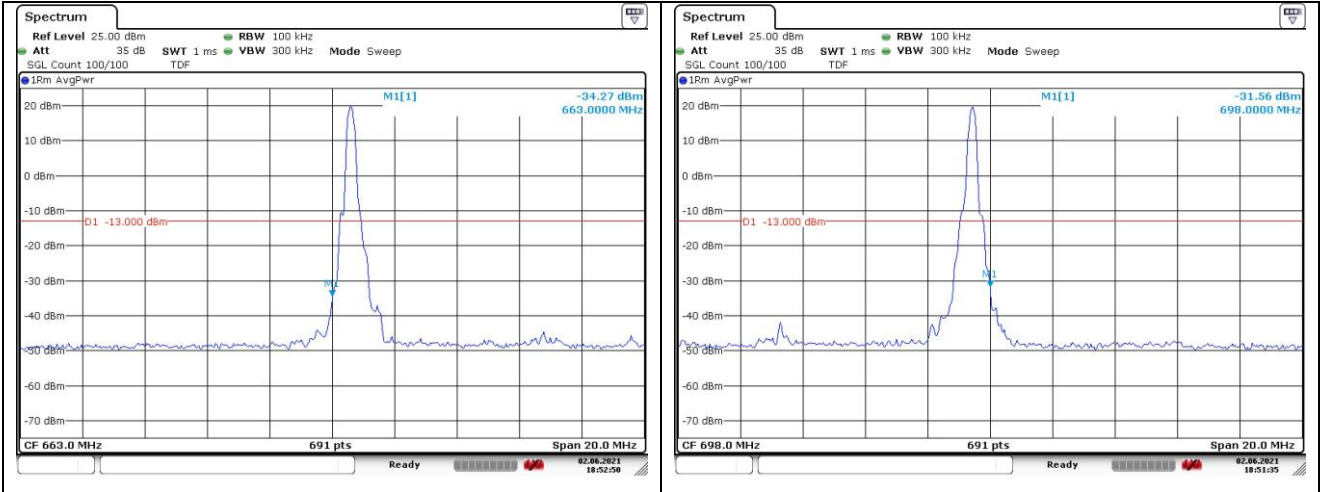

**LTE band 66 (15 MHz)**

**LTE band 66/4 (20 MHz)**

QPSK Low Channel - 1 RB

QPSK Low Channel - Full RB

**LTE band 4 (20 MHz)**

QPSK High Channel - 1 RB

QPSK High Channel - Full RB

**LTE band 66 (20 MHz)**

QPSK High Channel - 1 RB

QPSK High Channel - Full RB

**LTE band 66/4 (20 MHz)**

**LTE band 4 (20 MHz)**

**LTE band 66 (20 MHz)**

**LTE band 71 (5 MHz)**

**LTE band 71 (5 MHz)**

**LTE band 71 (10 MHz)**

**LTE band 71 (10 MHz)**

16QAM Low Channel - 1 RB

16QAM High Channel - 1 RB

16QAM Low Channel - Full RB

16QAM High Channel - Full RB

**LTE band 71 (15 MHz)**

**LTE band 71 (15 MHz)**

**LTE band 71 (20 MHz)**

**LTE band 71 (20 MHz)**

**SIM 2**

**LTE band 7 (5 MHz)**

**LTE band 7 (5 MHz)**

16QAM Low Channel - 1 RB

16QAM High Channel - 1 RB

16QAM Low Channel - Full RB

16QAM High Channel - Full RB