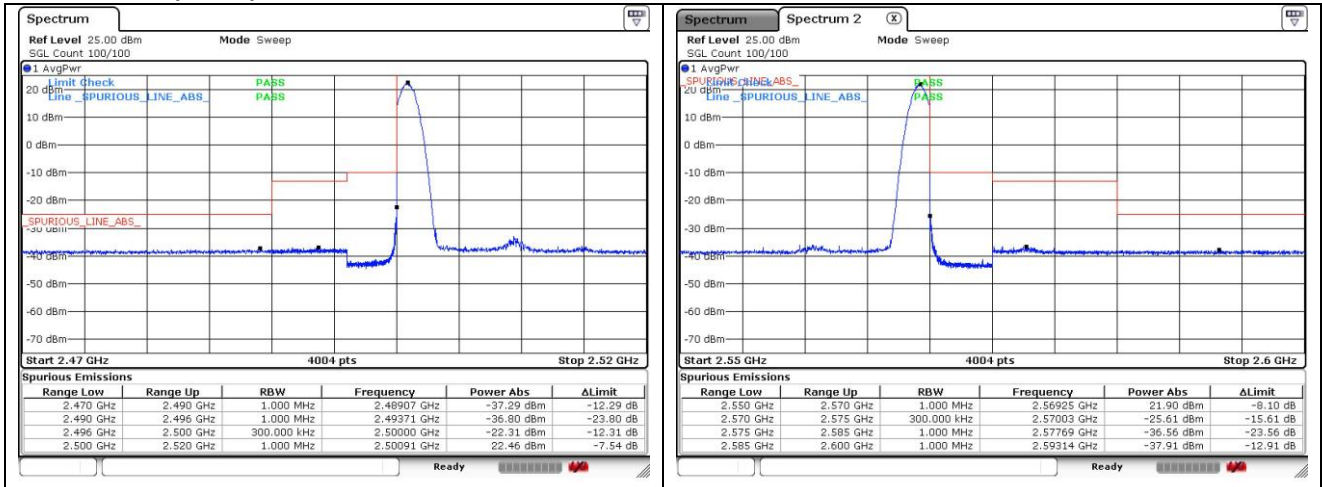

**LTE band 71 (20 MHz)**

**SIM 2**

**LTE band 7 (5 MHz)**

**LTE band 7 (5 MHz)**

16QAM Low Channel - 1 RB

16QAM High Channel - 1 RB

16QAM Low Channel - Full RB

16QAM High Channel - Full RB

**LTE band 7 (10 MHz)**

**QPSK Low Channel - 1 RB**

**QPSK High Channel - 1 RB**

**QPSK Low Channel - Full RB**

**QPSK High Channel - Full RB**

**LTE band 7 (10 MHz)**

16QAM Low Channel - 1 RB

16QAM High Channel - 1 RB

16QAM Low Channel - Full RB

16QAM High Channel - Full RB

**LTE band 7 (15 MHz)**

**QPSK Low Channel - 1 RB**

**QPSK High Channel - 1 RB**

**QPSK Low Channel - Full RB**

**QPSK High Channel - Full RB**

**LTE band 7 (15 MHz)**