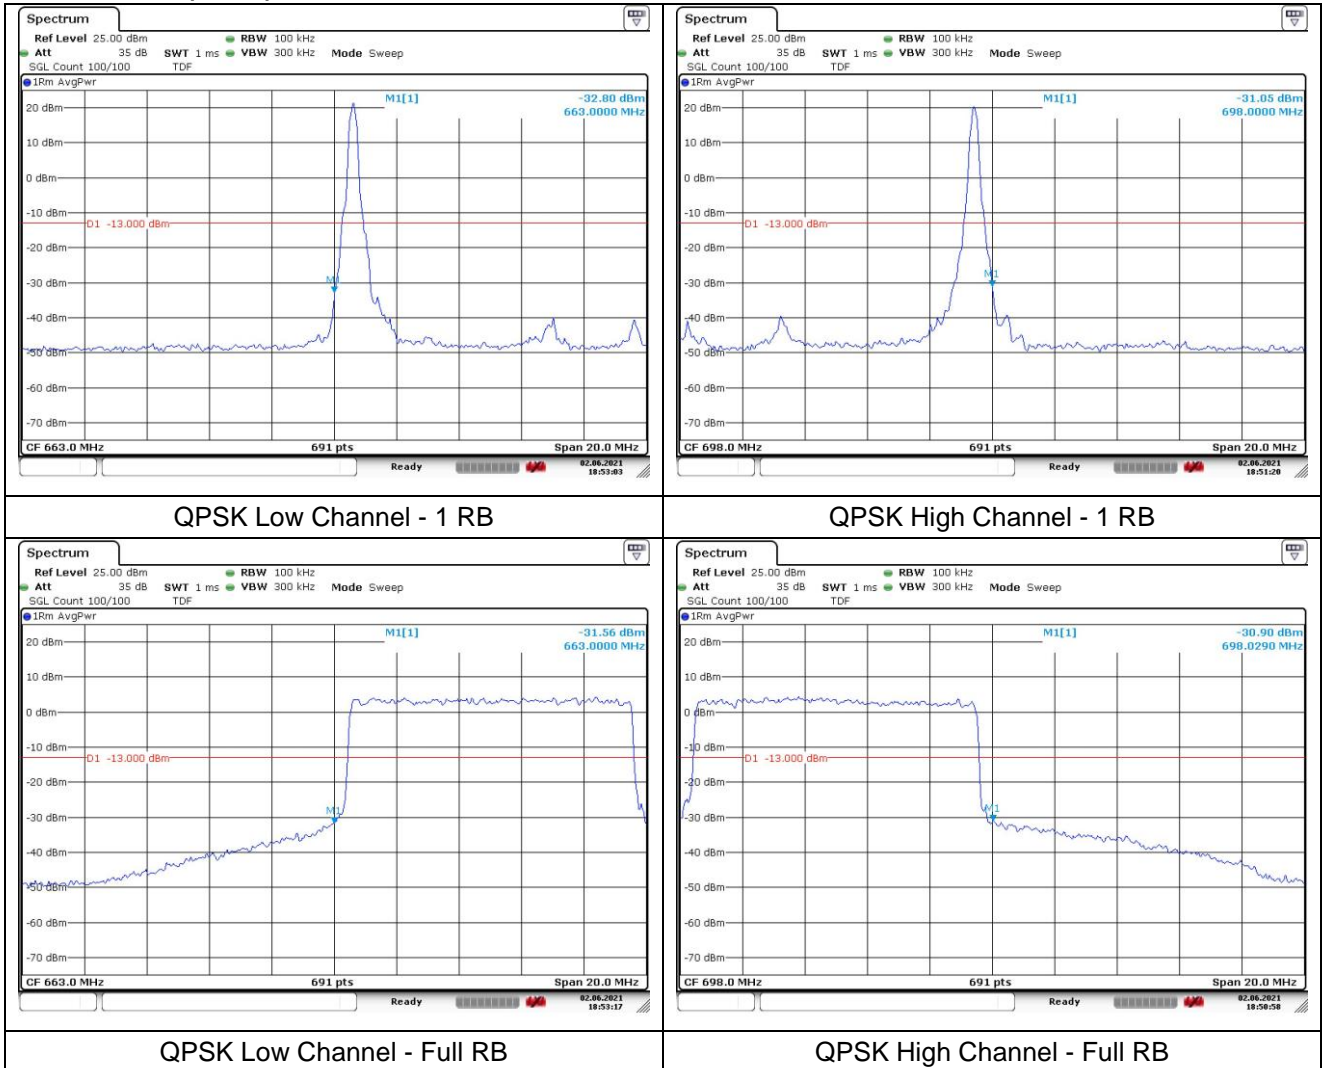

**LTE band 66 (15 MHz)**

**LTE band 66/4 (20 MHz)**

QPSK Low Channel - 1 RB

QPSK Low Channel - Full RB

**LTE band 4 (20 MHz)**

QPSK High Channel - 1 RB

QPSK High Channel - Full RB

**LTE band 66 (20 MHz)**

QPSK High Channel - 1 RB

QPSK High Channel - Full RB

**LTE band 66/4 (20 MHz)**

**LTE band 4 (20 MHz)**

**LTE band 66 (20 MHz)**

**LTE band 71 (5 MHz)**

**LTE band 71 (5 MHz)**

**LTE band 71 (10 MHz)**

**LTE band 71 (10 MHz)**

16QAM Low Channel - 1 RB

16QAM High Channel - 1 RB

16QAM Low Channel - Full RB

16QAM High Channel - Full RB

**LTE band 71 (15 MHz)**

**LTE band 71 (15 MHz)**

**LTE band 71 (20 MHz)**

**LTE band 71 (20 MHz)**

**SIM 2**

**LTE band 7 (5 MHz)**

**LTE band 7 (5 MHz)**

16QAM Low Channel - 1 RB

16QAM High Channel - 1 RB

16QAM Low Channel - Full RB

16QAM High Channel - Full RB