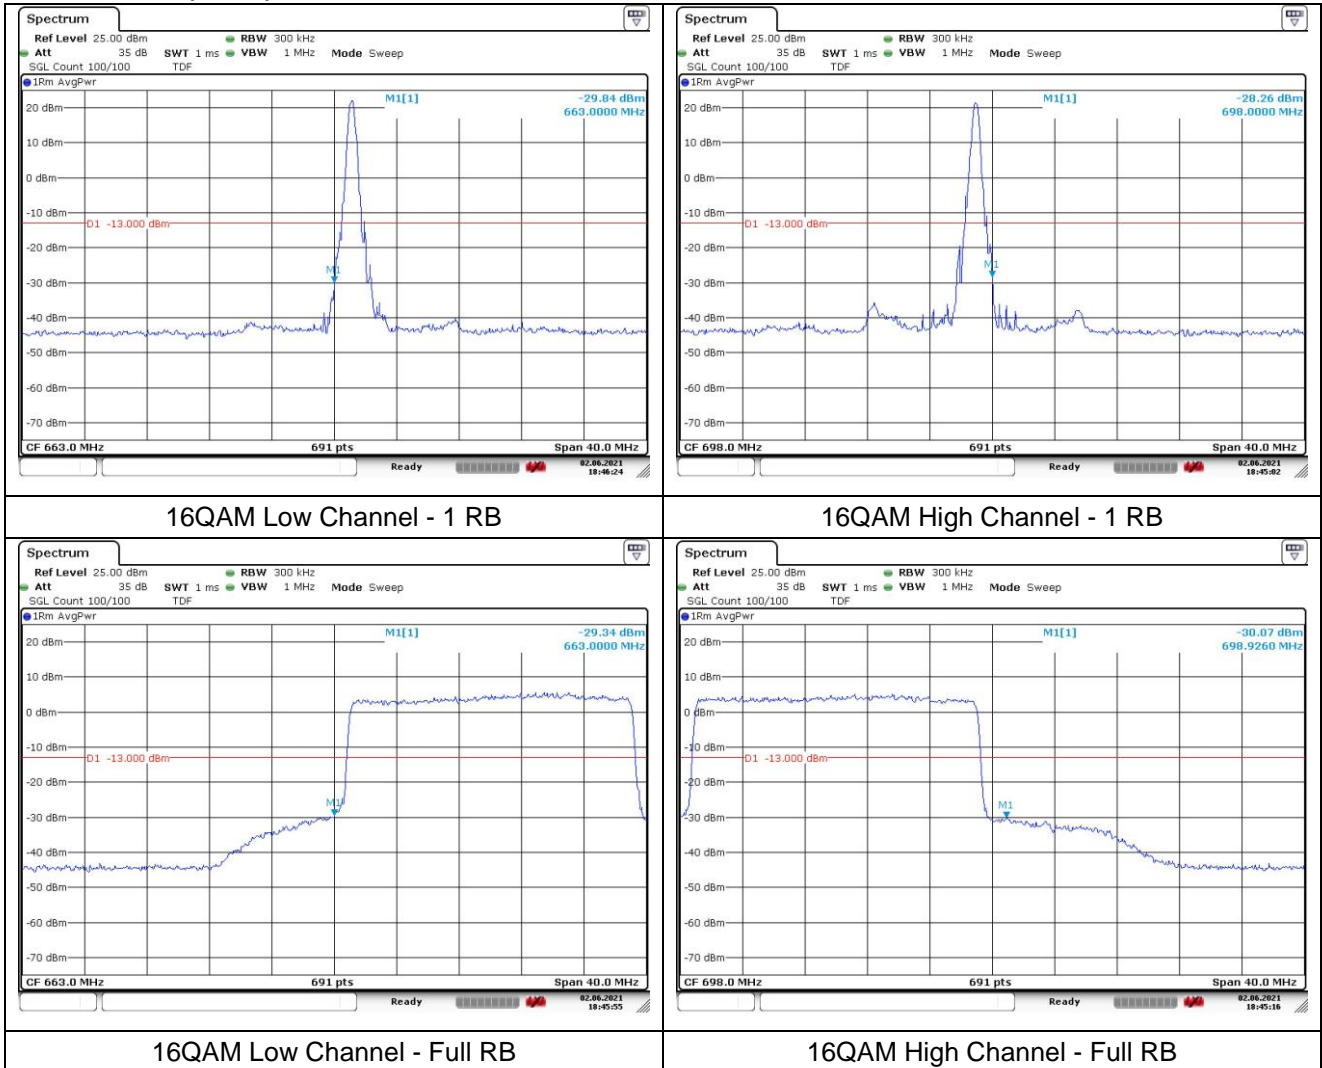

QPSK High Channel - 1 RB

QPSK High Channel - Full RB

**LTE band 66/4 (20 MHz)**

**LTE band 4 (20 MHz)**

**LTE band 66 (20 MHz)**

**LTE band 71 (5 MHz)**

**LTE band 71 (5 MHz)**

**LTE band 71 (10 MHz)**

**LTE band 71 (10 MHz)**

16QAM Low Channel - 1 RB

16QAM High Channel - 1 RB

16QAM Low Channel - Full RB

16QAM High Channel - Full RB

**LTE band 71 (15 MHz)**

**LTE band 71 (15 MHz)**

**LTE band 71 (20 MHz)**

**LTE band 71 (20 MHz)**

**SIM 2**

**LTE band 7 (5 MHz)**

**LTE band 7 (5 MHz)**

16QAM Low Channel - 1 RB

16QAM High Channel - 1 RB

16QAM Low Channel - Full RB

16QAM High Channel - Full RB

**LTE band 7 (10 MHz)**

**QPSK Low Channel - 1 RB**

**QPSK High Channel - 1 RB**

**QPSK Low Channel - Full RB**

**QPSK High Channel - Full RB**

**LTE band 7 (10 MHz)**

16QAM Low Channel - 1 RB

16QAM High Channel - 1 RB