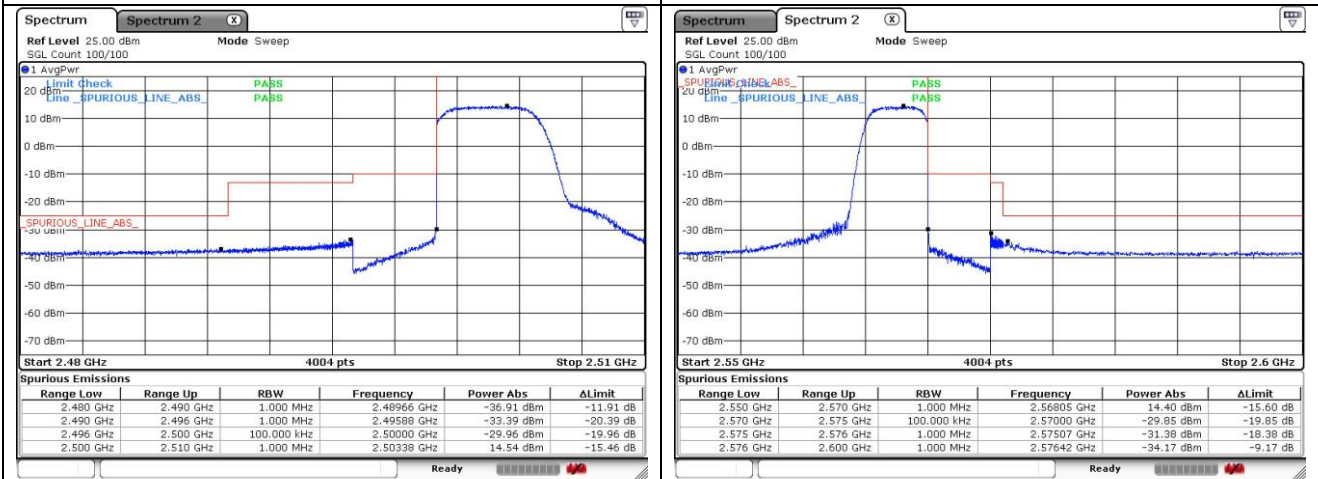

**LTE band 71 (10 MHz)**

16QAM Low Channel - 1 RB

16QAM High Channel - 1 RB

16QAM Low Channel - Full RB

16QAM High Channel - Full RB

**LTE band 71 (15 MHz)**

**LTE band 71 (15 MHz)**

**LTE band 71 (20 MHz)**

**LTE band 71 (20 MHz)**

**SIM 2**

**LTE band 7 (5 MHz)**

**LTE band 7 (5 MHz)**

16QAM Low Channel - 1 RB

16QAM High Channel - 1 RB

16QAM Low Channel - Full RB

16QAM High Channel - Full RB

**LTE band 7 (10 MHz)**

**QPSK Low Channel - 1 RB**

**QPSK High Channel - 1 RB**

**QPSK Low Channel - Full RB**

**QPSK High Channel - Full RB**

**LTE band 7 (10 MHz)**

16QAM Low Channel - 1 RB

16QAM High Channel - 1 RB