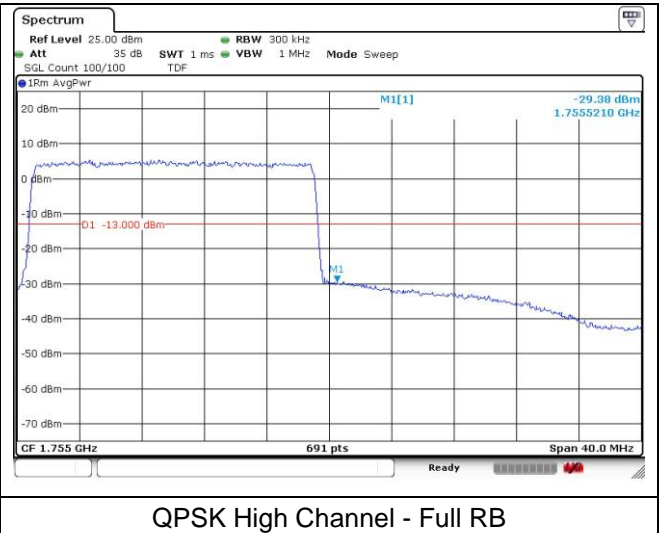

**LTE band 66/4 (10 MHz)**

**LTE band 4 (10 MHz)**

**LTE band 66 (10 MHz)**

**LTE band 66/4 (15 MHz)**

**LTE band 4 (15 MHz)**

**LTE band 66 (15 MHz)**

**LTE band 66/4 (15 MHz)**

**LTE band 4 (15 MHz)**

**LTE band 66 (15 MHz)**

**LTE band 66/4 (20 MHz)**

QPSK Low Channel - 1 RB

QPSK Low Channel - Full RB

**LTE band 4 (20 MHz)**

QPSK High Channel - 1 RB

QPSK High Channel - Full RB

**LTE band 66 (20 MHz)**

QPSK High Channel - 1 RB

QPSK High Channel - Full RB

**LTE band 66/4 (20 MHz)**

**LTE band 4 (20 MHz)**

**LTE band 66 (20 MHz)**

**LTE band 71 (5 MHz)**

**LTE band 71 (5 MHz)**

**LTE band 71 (10 MHz)**