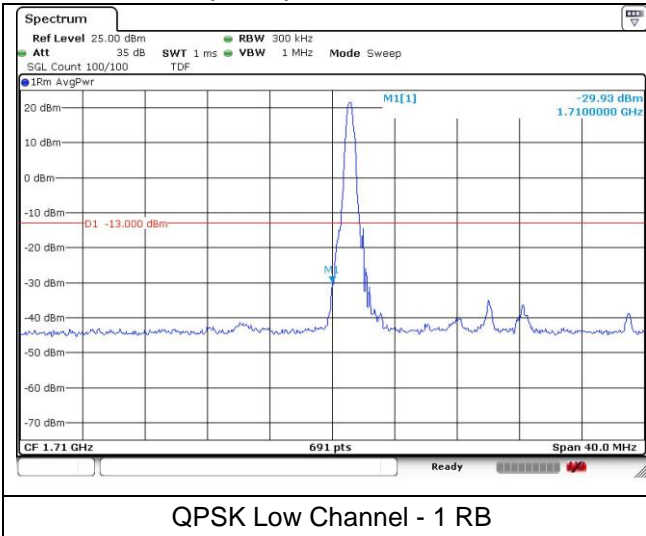

**LTE band 66/4 (10 MHz)**

**LTE band 4 (10 MHz)**

**LTE band 66 (10 MHz)**

**LTE band 66/4 (15 MHz)**

**LTE band 4 (15 MHz)**

**LTE band 66 (15 MHz)**

**LTE band 66/4 (15 MHz)**

**LTE band 4 (15 MHz)**

**LTE band 66 (15 MHz)**

**LTE band 66/4 (20 MHz)**

QPSK Low Channel - 1 RB

QPSK Low Channel - Full RB

**LTE band 4 (20 MHz)**

QPSK High Channel - 1 RB

QPSK High Channel - Full RB

**LTE band 66 (20 MHz)**