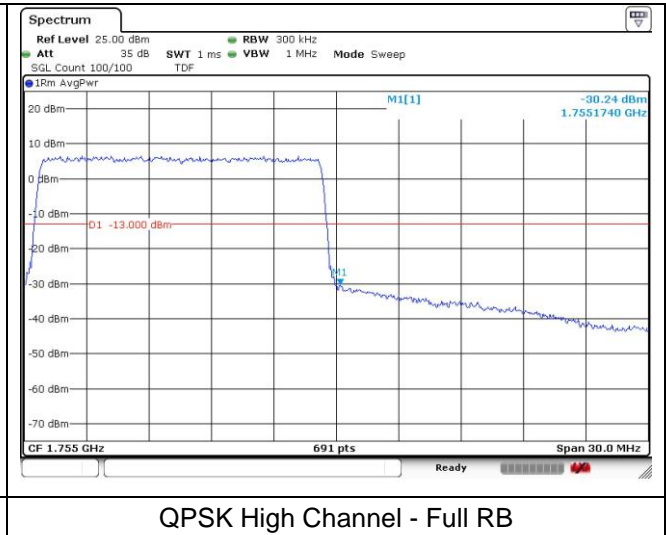

**LTE band 66/4 (10 MHz)**

**LTE band 4 (10 MHz)**

**LTE band 66 (10 MHz)**

**LTE band 66/4 (15 MHz)**

**LTE band 4 (15 MHz)**

**LTE band 66 (15 MHz)**

**LTE band 66/4 (15 MHz)**

**LTE band 4 (15 MHz)**

**LTE band 66 (15 MHz)**

**LTE band 66/4 (20 MHz)**

QPSK Low Channel - 1 RB

QPSK Low Channel - Full RB

**LTE band 4 (20 MHz)**

QPSK High Channel - 1 RB

QPSK High Channel - Full RB

**LTE band 66 (20 MHz)**