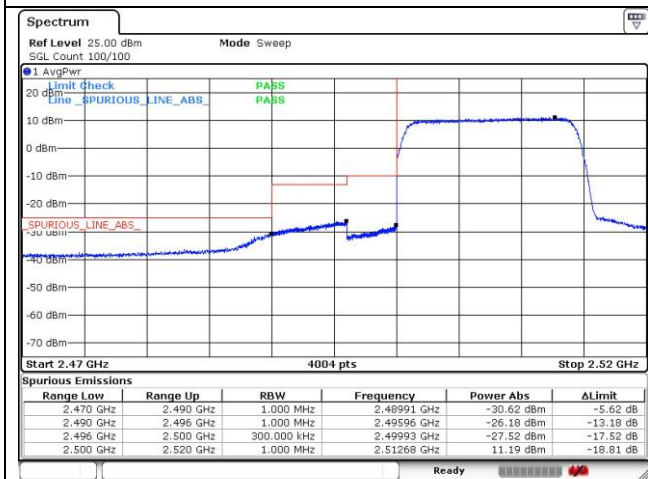

**LTE band 71 (20 MHz)**

**SIM 2**

**LTE band 7 (5 MHz)**

**LTE band 7 (5 MHz)**

16QAM Low Channel - 1 RB

16QAM High Channel - 1 RB

16QAM Low Channel - Full RB

16QAM High Channel - Full RB

**LTE band 7 (10 MHz)**

**QPSK Low Channel - 1 RB**

**QPSK High Channel - 1 RB**

**QPSK Low Channel - Full RB**

**QPSK High Channel - Full RB**

**LTE band 7 (10 MHz)**

16QAM Low Channel - 1 RB

16QAM High Channel - 1 RB

16QAM Low Channel - Full RB

16QAM High Channel - Full RB

**LTE band 7 (15 MHz)**

**QPSK Low Channel - 1 RB**

**QPSK High Channel - 1 RB**

**QPSK Low Channel - Full RB**

**QPSK High Channel - Full RB**

**LTE band 7 (15 MHz)**