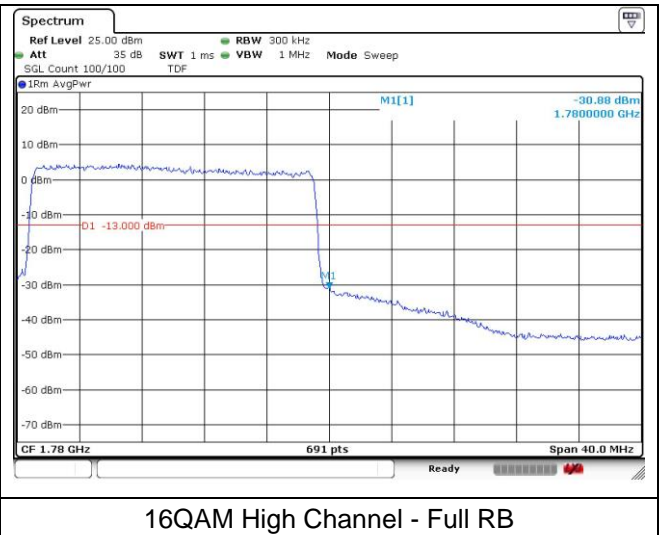

**LTE band 66 (15 MHz)**

**LTE band 66/4 (20 MHz)**

QPSK Low Channel - 1 RB

QPSK Low Channel - Full RB

**LTE band 4 (20 MHz)**

QPSK High Channel - 1 RB

QPSK High Channel - Full RB

**LTE band 66 (20 MHz)**

QPSK High Channel - 1 RB

QPSK High Channel - Full RB

**LTE band 66/4 (20 MHz)**

**LTE band 4 (20 MHz)**

**LTE band 66 (20 MHz)**

**LTE band 71 (5 MHz)**

**LTE band 71 (5 MHz)**

**LTE band 71 (10 MHz)**

**LTE band 71 (10 MHz)**

16QAM Low Channel - 1 RB

16QAM High Channel - 1 RB

16QAM Low Channel - Full RB

16QAM High Channel - Full RB

**LTE band 71 (15 MHz)**

**LTE band 71 (15 MHz)**

**LTE band 71 (20 MHz)**

**LTE band 71 (20 MHz)**

**SIM 2**

**LTE band 7 (5 MHz)**

**LTE band 7 (5 MHz)**

16QAM Low Channel - 1 RB

16QAM High Channel - 1 RB

16QAM Low Channel - Full RB

16QAM High Channel - Full RB