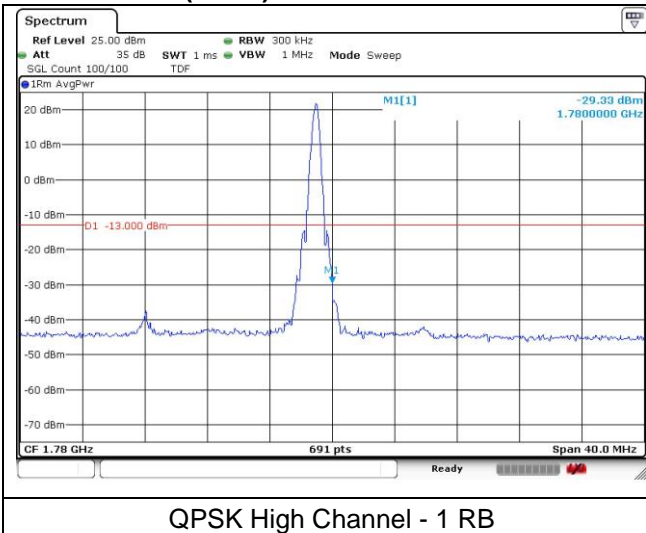

**LTE band 66/4 (10 MHz)**

**LTE band 4 (10 MHz)**

**LTE band 66 (10 MHz)**

**LTE band 66/4 (15 MHz)**

**LTE band 4 (15 MHz)**

**LTE band 66 (15 MHz)**

**LTE band 66/4 (15 MHz)**

**LTE band 4 (15 MHz)**

**LTE band 66 (15 MHz)**

**LTE band 66/4 (20 MHz)**

QPSK Low Channel - 1 RB

QPSK Low Channel - Full RB

**LTE band 4 (20 MHz)**

QPSK High Channel - 1 RB

QPSK High Channel - Full RB

**LTE band 66 (20 MHz)**

QPSK High Channel - 1 RB

QPSK High Channel - Full RB

**LTE band 66/4 (20 MHz)**

**LTE band 4 (20 MHz)**

**LTE band 66 (20 MHz)**

**LTE band 71 (5 MHz)**

**LTE band 71 (5 MHz)**

**LTE band 71 (10 MHz)**