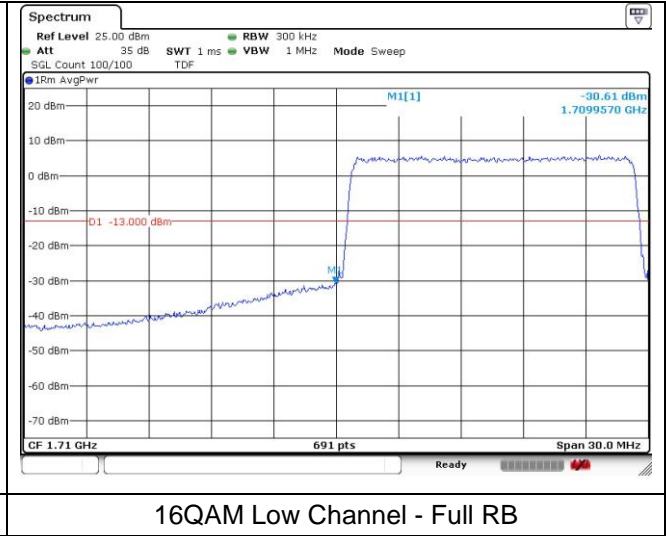

**LTE band 66/4 (10 MHz)**

**LTE band 4 (10 MHz)**

**LTE band 66 (10 MHz)**

**LTE band 66/4 (15 MHz)**

**LTE band 4 (15 MHz)**

**LTE band 66 (15 MHz)**

**LTE band 66/4 (15 MHz)**

**LTE band 4 (15 MHz)**

**LTE band 66 (15 MHz)**

**LTE band 66/4 (20 MHz)**

QPSK Low Channel - 1 RB

QPSK Low Channel - Full RB

**LTE band 4 (20 MHz)**

QPSK High Channel - 1 RB

QPSK High Channel - Full RB

**LTE band 66 (20 MHz)**