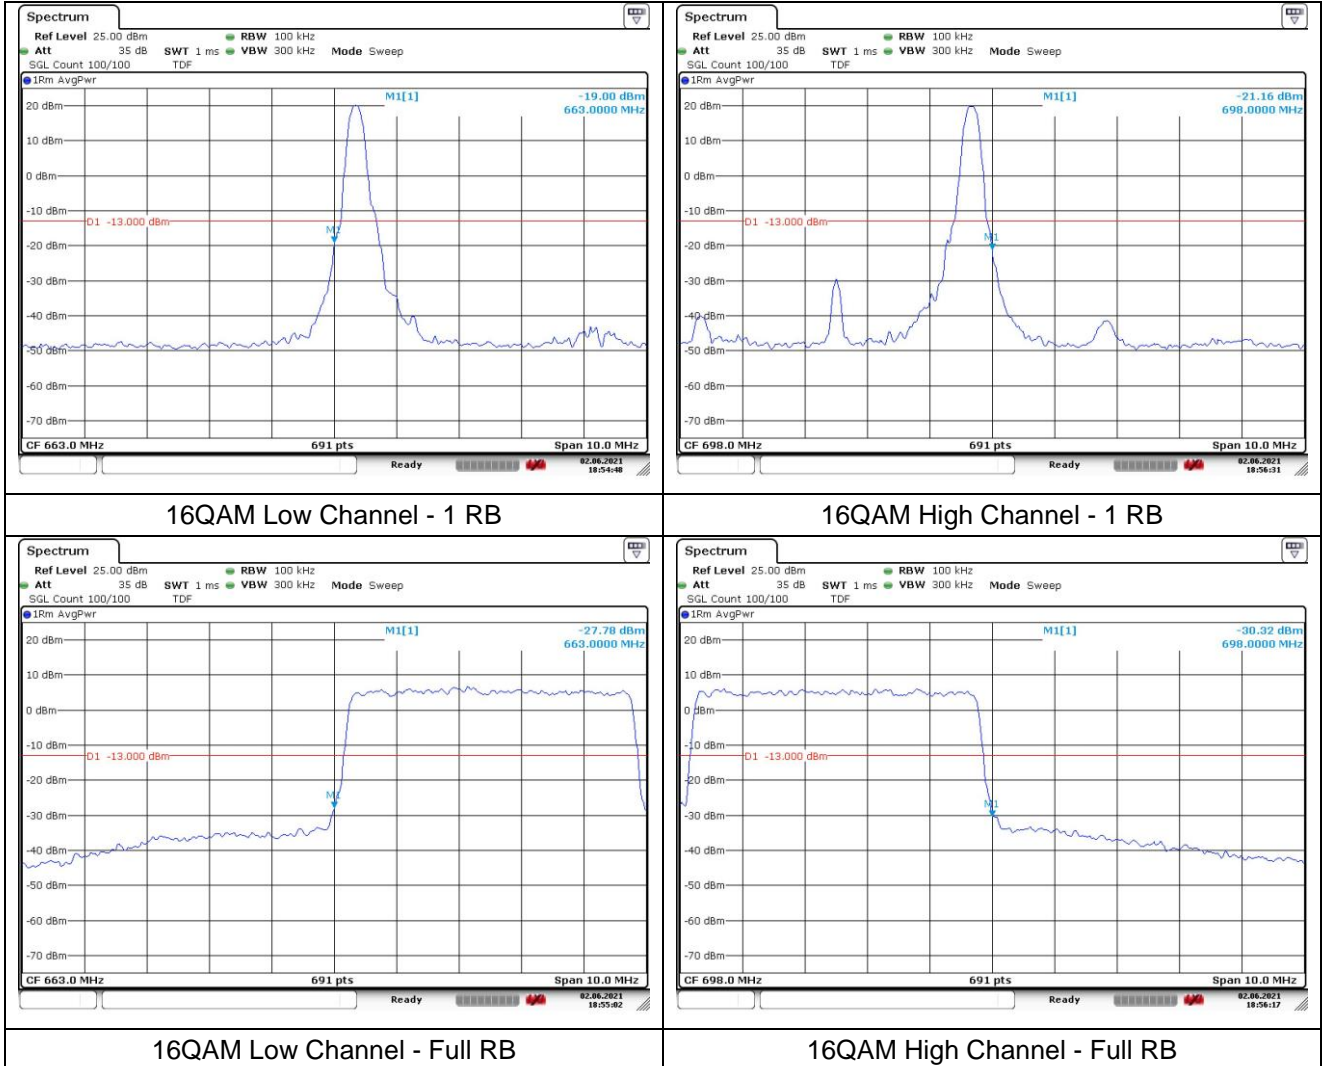

**LTE band 66/4 (10 MHz)**

**LTE band 4 (10 MHz)**

**LTE band 66 (10 MHz)**

**LTE band 66/4 (15 MHz)**

**LTE band 4 (15 MHz)**

**LTE band 66 (15 MHz)**

**LTE band 66/4 (15 MHz)**

**LTE band 4 (15 MHz)**

**LTE band 66 (15 MHz)**

**LTE band 66/4 (20 MHz)**

QPSK Low Channel - 1 RB

QPSK Low Channel - Full RB

**LTE band 4 (20 MHz)**

QPSK High Channel - 1 RB

QPSK High Channel - Full RB

**LTE band 66 (20 MHz)**

QPSK High Channel - 1 RB

QPSK High Channel - Full RB

**LTE band 66/4 (20 MHz)**

**LTE band 4 (20 MHz)**

**LTE band 66 (20 MHz)**

**LTE band 71 (5 MHz)**

**LTE band 71 (5 MHz)**

**LTE band 71 (10 MHz)**

**LTE band 71 (10 MHz)**

16QAM Low Channel - 1 RB

16QAM High Channel - 1 RB

16QAM Low Channel - Full RB

16QAM High Channel - Full RB

**LTE band 71 (15 MHz)**

**LTE band 71 (15 MHz)**

**LTE band 71 (20 MHz)**