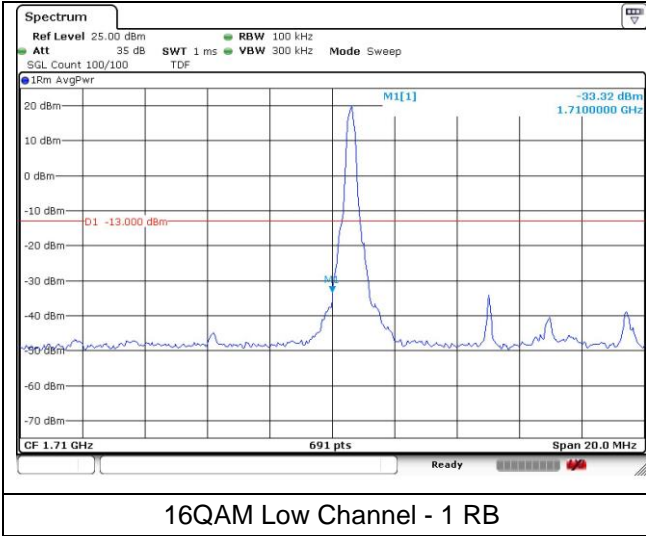

**LTE band 66/4 (10 MHz)**

**LTE band 4 (10 MHz)**

**LTE band 66 (10 MHz)**

**LTE band 66/4 (15 MHz)**

**LTE band 4 (15 MHz)**

**LTE band 66 (15 MHz)**

**LTE band 66/4 (15 MHz)**

**LTE band 4 (15 MHz)**

**LTE band 66 (15 MHz)**

**LTE band 66/4 (20 MHz)**

QPSK Low Channel - 1 RB

QPSK Low Channel - Full RB

**LTE band 4 (20 MHz)**

QPSK High Channel - 1 RB

QPSK High Channel - Full RB

**LTE band 66 (20 MHz)**

QPSK High Channel - 1 RB

QPSK High Channel - Full RB

**LTE band 66/4 (20 MHz)**

**LTE band 4 (20 MHz)**

**LTE band 66 (20 MHz)**

**LTE band 71 (5 MHz)**

**LTE band 71 (5 MHz)**

**LTE band 71 (10 MHz)**