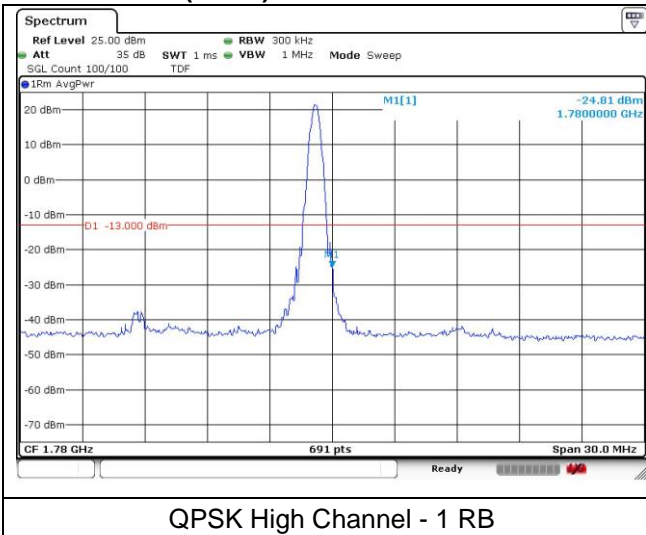

**LTE band 66/4 (10 MHz)**

**LTE band 4 (10 MHz)**

**LTE band 66 (10 MHz)**

**LTE band 66/4 (15 MHz)**

**LTE band 4 (15 MHz)**

**LTE band 66 (15 MHz)**

**LTE band 66/4 (15 MHz)**

**LTE band 4 (15 MHz)**

**LTE band 66 (15 MHz)**

**LTE band 66/4 (20 MHz)**

QPSK Low Channel - 1 RB

QPSK Low Channel - Full RB

**LTE band 4 (20 MHz)**

QPSK High Channel - 1 RB

QPSK High Channel - Full RB

**LTE band 66 (20 MHz)**