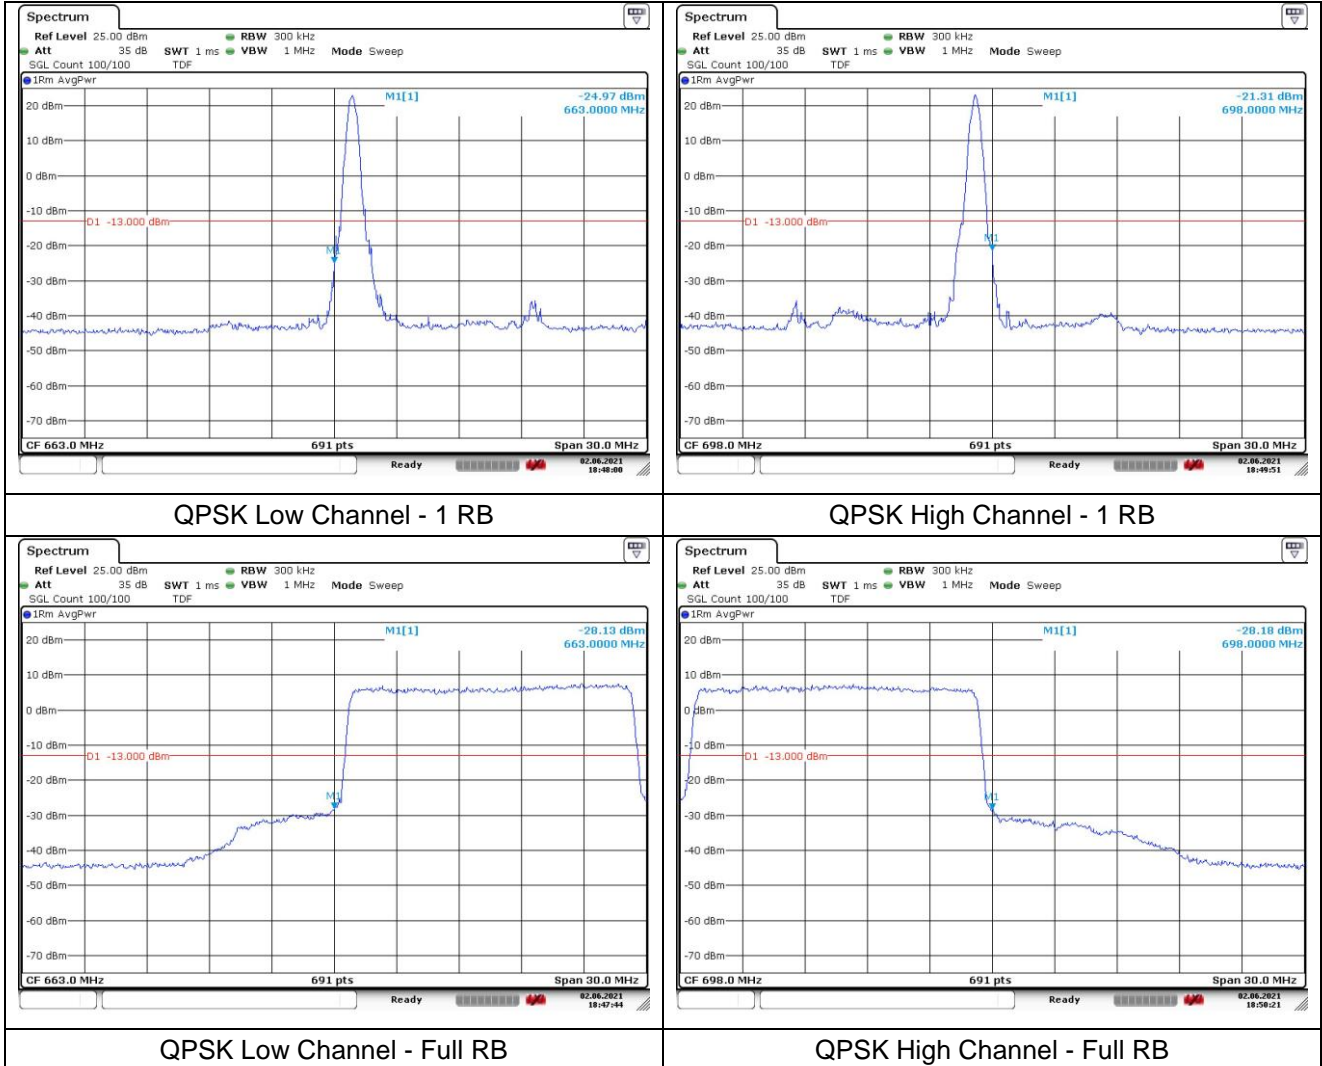

QPSK High Channel - 1 RB

QPSK High Channel - Full RB

**LTE band 66/4 (20 MHz)**

**LTE band 4 (20 MHz)**

**LTE band 66 (20 MHz)**

**LTE band 71 (5 MHz)**

**LTE band 71 (5 MHz)**

**LTE band 71 (10 MHz)**

**LTE band 71 (10 MHz)**

16QAM Low Channel - 1 RB

16QAM High Channel - 1 RB

16QAM Low Channel - Full RB

16QAM High Channel - Full RB

**LTE band 71 (15 MHz)**

**LTE band 71 (15 MHz)**

**LTE band 71 (20 MHz)**

**LTE band 71 (20 MHz)**

**SIM 2**

**LTE band 7 (5 MHz)**

**LTE band 7 (5 MHz)**

16QAM Low Channel - 1 RB

16QAM High Channel - 1 RB

16QAM Low Channel - Full RB

16QAM High Channel - Full RB

**LTE band 7 (10 MHz)**

**QPSK Low Channel - 1 RB**

**QPSK High Channel - 1 RB**

**QPSK Low Channel - Full RB**

**QPSK High Channel - Full RB**

**LTE band 7 (10 MHz)**

16QAM Low Channel - 1 RB

16QAM High Channel - 1 RB