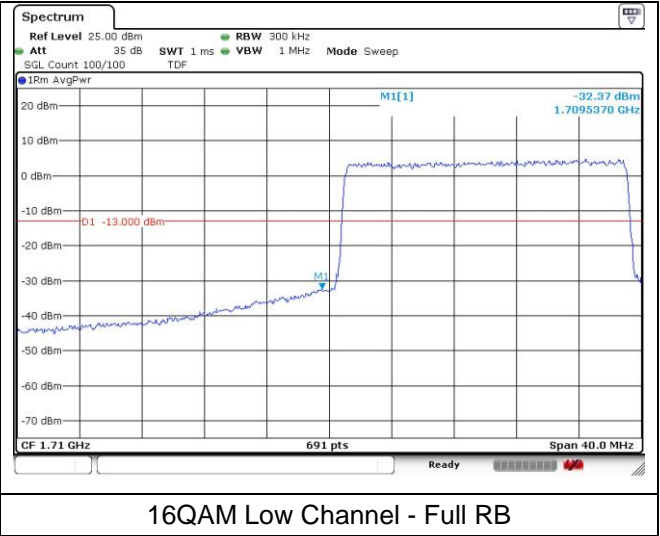

**LTE band 66/4 (10 MHz)**

**LTE band 4 (10 MHz)**

**LTE band 66 (10 MHz)**

**LTE band 66/4 (15 MHz)**

**LTE band 4 (15 MHz)**

**LTE band 66 (15 MHz)**

**LTE band 66/4 (15 MHz)**

**LTE band 4 (15 MHz)**

**LTE band 66 (15 MHz)**

**LTE band 66/4 (20 MHz)**

QPSK Low Channel - 1 RB

QPSK Low Channel - Full RB

**LTE band 4 (20 MHz)**

QPSK High Channel - 1 RB

QPSK High Channel - Full RB

**LTE band 66 (20 MHz)**

QPSK High Channel - 1 RB

QPSK High Channel - Full RB

**LTE band 66/4 (20 MHz)**

**LTE band 4 (20 MHz)**

**LTE band 66 (20 MHz)**

**LTE band 71 (5 MHz)**

**LTE band 71 (5 MHz)**

**LTE band 71 (10 MHz)**