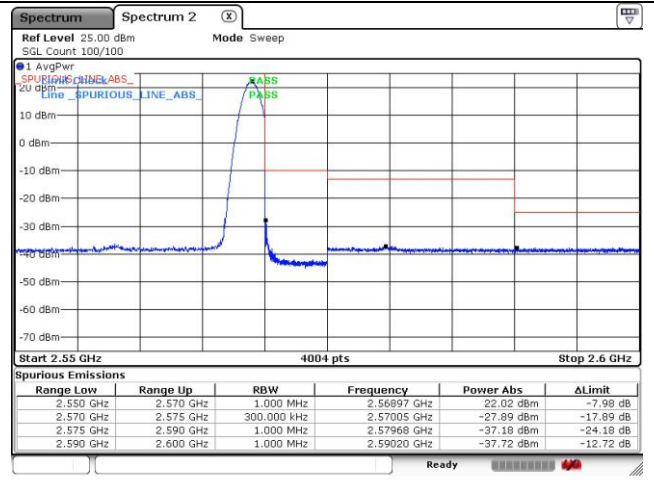

16QAM Low Channel - Full RB

16QAM High Channel - Full RB

**LTE band 7 (15 MHz)**

**QPSK Low Channel - 1 RB**

**QPSK High Channel - 1 RB**

**QPSK Low Channel - Full RB**

**QPSK High Channel - Full RB**

**LTE band 7 (15 MHz)**

**16QAM Low Channel - 1 RB**

**16QAM High Channel - 1 RB**

**16QAM Low Channel - Full RB**

**16QAM High Channel - Full RB**

**LTE band 7 (20 MHz)**

**QPSK Low Channel - 1 RB**

**QPSK High Channel - 1 RB**

**QPSK Low Channel - Full RB**

**QPSK High Channel - Full RB**

**LTE band 7 (20 MHz)**

16QAM Low Channel - 1 RB

16QAM High Channel - 1 RB

16QAM Low Channel - Full RB

16QAM High Channel - Full RB

**LTE band 12 (1.4 MHz)**

**LTE band 12 (1.4 MHz)**