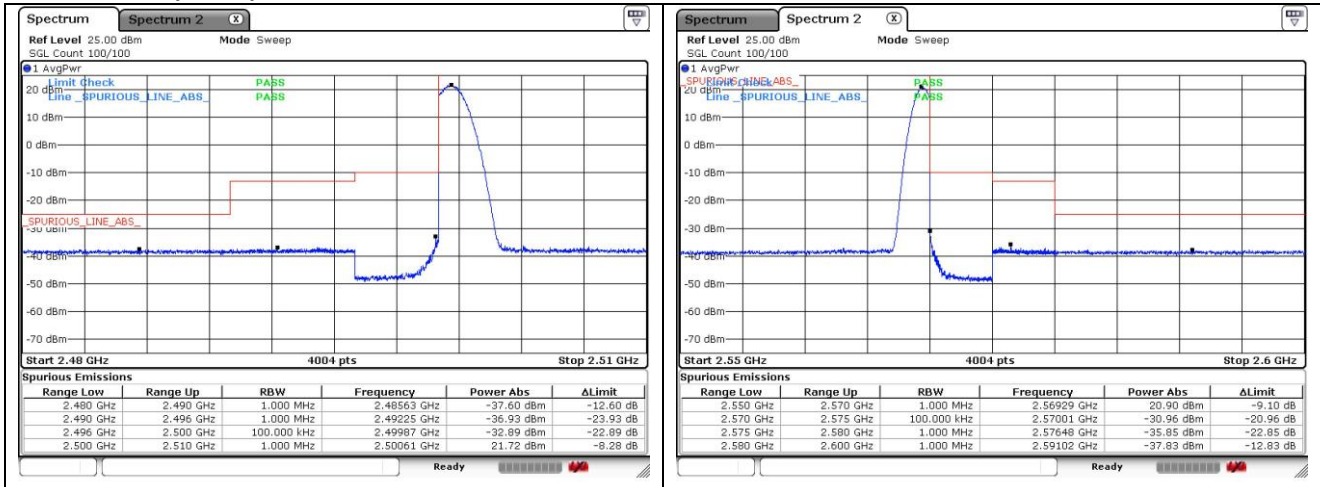

**LTE band 71 (20 MHz)**

**SIM 2**

**LTE band 7 (5 MHz)**

**LTE band 7 (5 MHz)**

16QAM Low Channel - 1 RB

16QAM High Channel - 1 RB

16QAM Low Channel - Full RB

16QAM High Channel - Full RB

**LTE band 7 (10 MHz)**

**QPSK Low Channel - 1 RB**

**QPSK High Channel - 1 RB**

**QPSK Low Channel - Full RB**

**QPSK High Channel - Full RB**

**LTE band 7 (10 MHz)**

16QAM Low Channel - 1 RB

16QAM High Channel - 1 RB

16QAM Low Channel - Full RB

16QAM High Channel - Full RB

**LTE band 7 (15 MHz)**

**QPSK Low Channel - 1 RB**

**QPSK High Channel - 1 RB**

**QPSK Low Channel - Full RB**

**QPSK High Channel - Full RB**

**LTE band 7 (15 MHz)**