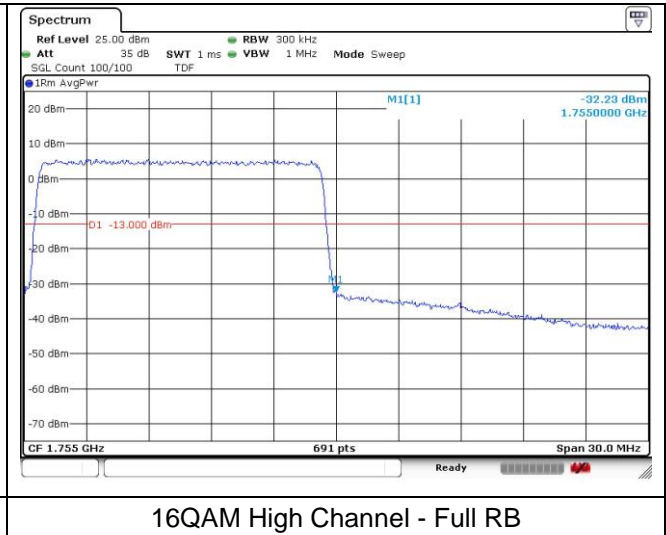

**LTE band 66/4 (10 MHz)**

**LTE band 4 (10 MHz)**

**LTE band 66 (10 MHz)**

**LTE band 66/4 (15 MHz)**

**LTE band 4 (15 MHz)**

**LTE band 66 (15 MHz)**

**LTE band 66/4 (15 MHz)**

**LTE band 4 (15 MHz)**

**LTE band 66 (15 MHz)**

**LTE band 66/4 (20 MHz)**

QPSK Low Channel - 1 RB

QPSK Low Channel - Full RB

**LTE band 4 (20 MHz)**

QPSK High Channel - 1 RB

QPSK High Channel - Full RB

**LTE band 66 (20 MHz)**

QPSK High Channel - 1 RB

QPSK High Channel - Full RB

**LTE band 66/4 (20 MHz)**

**LTE band 4 (20 MHz)**

**LTE band 66 (20 MHz)**

**LTE band 71 (5 MHz)**

**LTE band 71 (5 MHz)**

**LTE band 71 (10 MHz)**