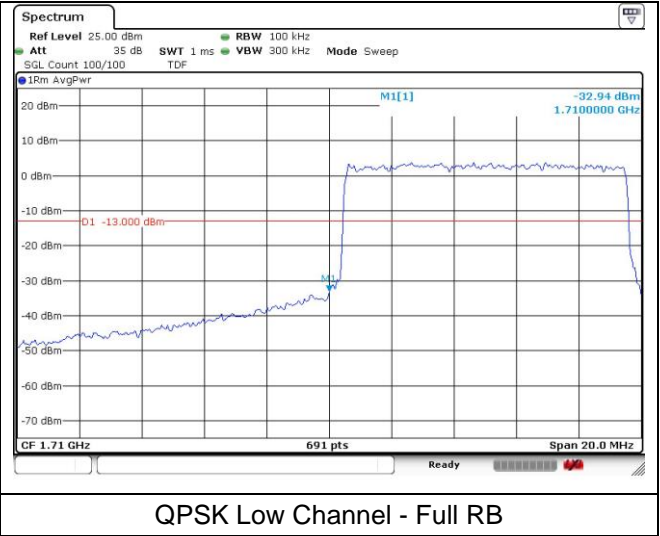

QPSK Low Channel - 1 RB

QPSK Low Channel - Full RB

LTE band 4 (5 MHz)

QPSK High Channel - 1 RB

QPSK High Channel - Full RB

LTE band 66 (5 MHz)

QPSK High Channel - 1 RB

QPSK High Channel - Full RB

LTE band 66/4 (5 MHz)

LTE band 4 (5 MHz)

LTE band 66 (5 MHz)

LTE band 66/4 (10 MHz)

QPSK Low Channel - 1 RB

QPSK Low Channel - Full RB

LTE band 4 (10 MHz)

QPSK High Channel - 1 RB

QPSK High Channel - Full RB

LTE band 66 (10 MHz)

QPSK High Channel - 1 RB

QPSK High Channel - Full RB