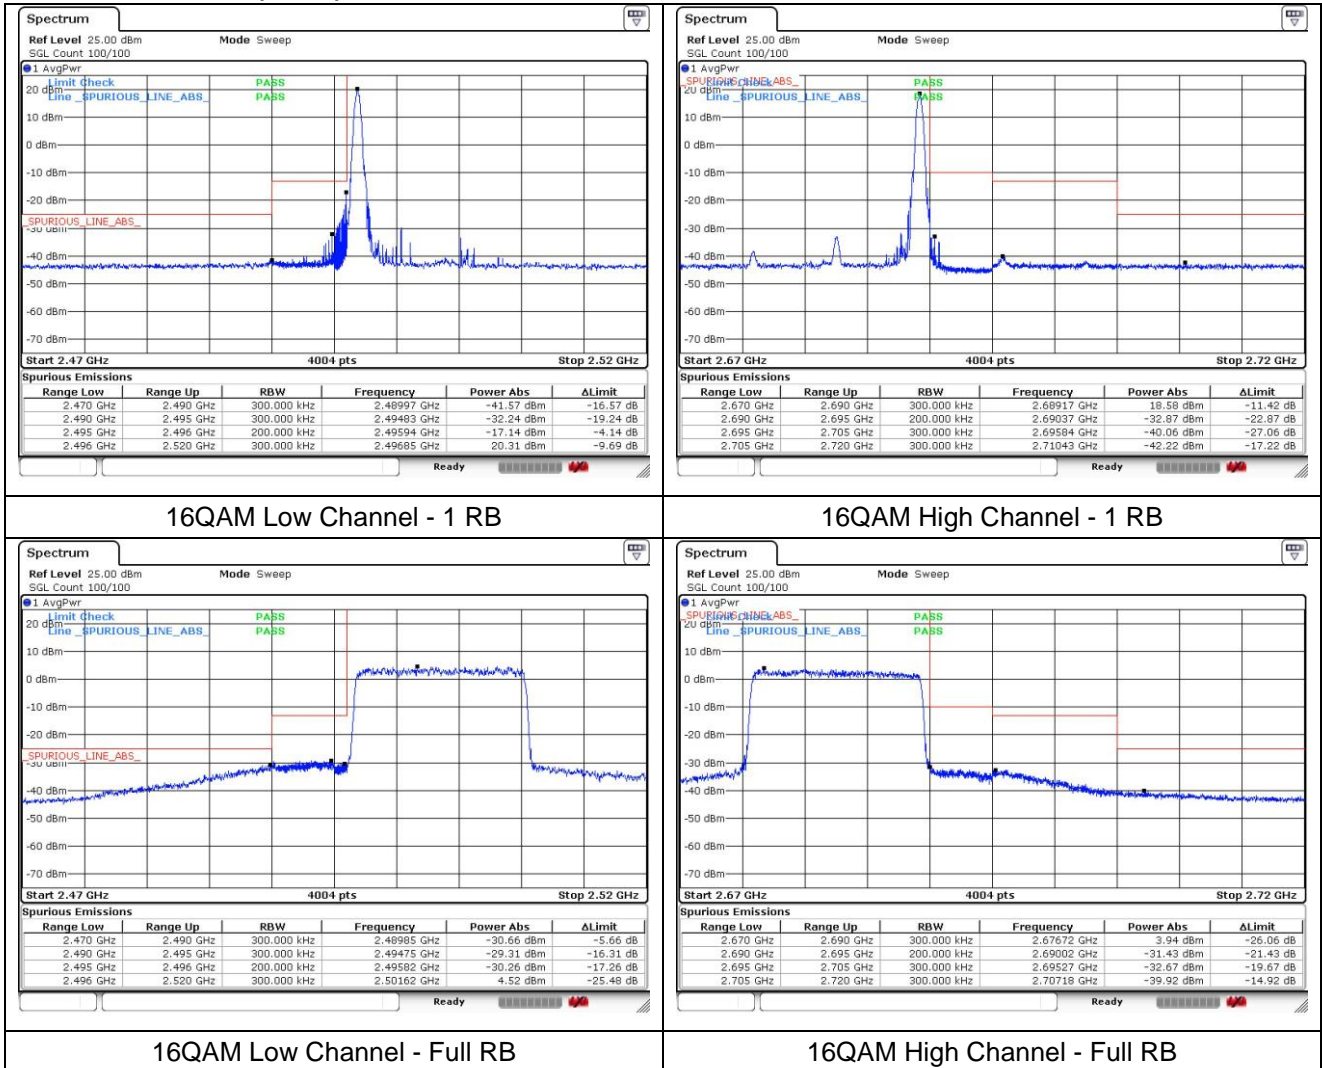

LTE band 26_Part 90 (15 MHz)

LTE band 41_FCC (5 MHz)

LTE band 41_FCC (5 MHz)

LTE band 41_FCC (10 MHz)

QPSK Low Channel - 1 RB

QPSK High Channel - 1 RB

QPSK Low Channel - Full RB

QPSK High Channel - Full RB

LTE band 41_FCC (10 MHz)

16QAM Low Channel - 1 RB

16QAM High Channel - 1 RB

16QAM Low Channel - Full RB

16QAM High Channel - Full RB

LTE band 41_FCC (15 MHz)

QPSK Low Channel - 1 RB

QPSK High Channel - 1 RB

QPSK Low Channel - Full RB

QPSK High Channel - Full RB

LTE band 41_FCC (15 MHz)

LTE band 41_FCC (20 MHz)

QPSK Low Channel - 1 RB

QPSK High Channel - 1 RB

QPSK Low Channel - Full RB

QPSK High Channel - Full RB

LTE band 41_FCC (20 MHz)

16QAM Low Channel - 1 RB

16QAM High Channel - 1 RB

16QAM Low Channel - Full RB

16QAM High Channel - Full RB

LTE band 41_IC (5 MHz)

LTE band 41_IC (5 MHz)

LTE band 41_IC (10 MHz)