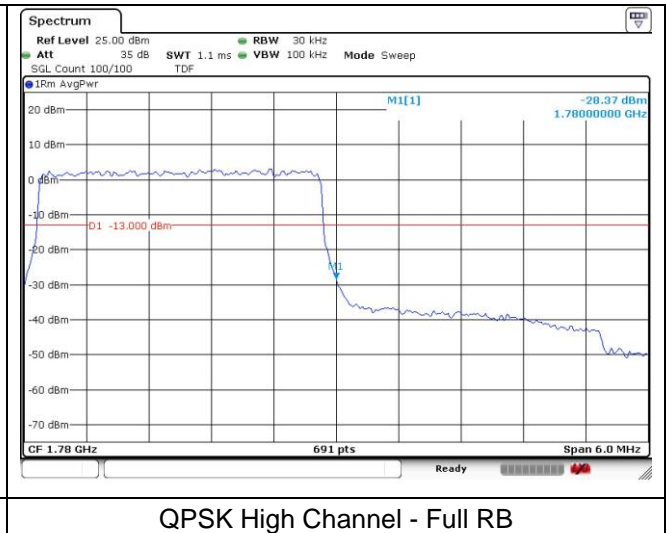

LTE band 66/4 (1.4 MHz)

16QAM Low Channel - 1 RB

16QAM Low Channel - Full RB

LTE band 4 (1.4 MHz)

16QAM High Channel - 1 RB

16QAM High Channel - Full RB

LTE band 66 (1.4 MHz)

16QAM High Channel - 1 RB

16QAM High Channel - Full RB

LTE band 66/4 (3 MHz)

LTE band 4 (3 MHz)

LTE band 66 (3 MHz)

LTE band 66/4 (3 MHz)

LTE band 4 (3 MHz)

LTE band 66 (3 MHz)

LTE band 66/4 (5 MHz)

QPSK Low Channel - 1 RB

QPSK Low Channel - Full RB

LTE band 4 (5 MHz)

QPSK High Channel - 1 RB

QPSK High Channel - Full RB

LTE band 66 (5 MHz)

QPSK High Channel - 1 RB

QPSK High Channel - Full RB

LTE band 66/4 (5 MHz)

LTE band 4 (5 MHz)

LTE band 66 (5 MHz)

LTE band 66/4 (10 MHz)

QPSK Low Channel - 1 RB

QPSK Low Channel - Full RB

LTE band 4 (10 MHz)

QPSK High Channel - 1 RB