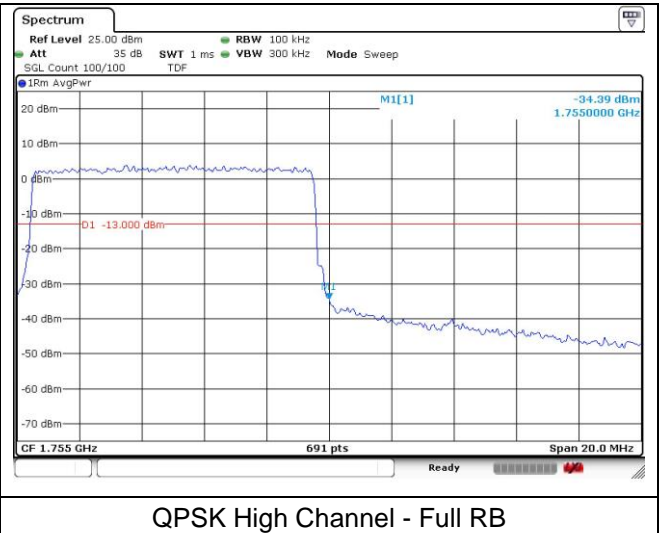

QPSK Low Channel - 1 RB

QPSK Low Channel - Full RB

LTE band 4 (5 MHz)

QPSK High Channel - 1 RB

QPSK High Channel - Full RB

LTE band 66 (5 MHz)

QPSK High Channel - 1 RB

QPSK High Channel - Full RB

LTE band 66/4 (5 MHz)

LTE band 4 (5 MHz)

LTE band 66 (5 MHz)

LTE band 66/4 (10 MHz)

QPSK Low Channel - 1 RB

QPSK Low Channel - Full RB

LTE band 4 (10 MHz)

QPSK High Channel - 1 RB

QPSK High Channel - Full RB

LTE band 66 (10 MHz)

QPSK High Channel - 1 RB

QPSK High Channel - Full RB