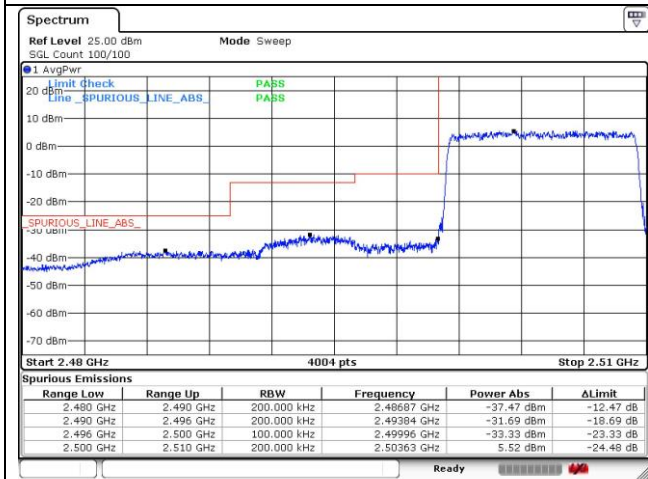

QPSK Low Channel - Full RB

QPSK High Channel - Full RB

LTE band 41_FCC (15 MHz)

LTE band 41_FCC (20 MHz)

QPSK Low Channel - 1 RB

QPSK High Channel - 1 RB

QPSK Low Channel - Full RB

QPSK High Channel - Full RB

LTE band 41_FCC (20 MHz)

16QAM Low Channel - 1 RB

16QAM High Channel - 1 RB

16QAM Low Channel - Full RB

16QAM High Channel - Full RB

LTE band 41_IC (5 MHz)

LTE band 41_IC (5 MHz)

LTE band 41_IC (10 MHz)

QPSK Low Channel - 1 RB

QPSK High Channel - 1 RB

QPSK Low Channel - Full RB

QPSK High Channel - Full RB

LTE band 41_IC (10 MHz)

16QAM Low Channel - 1 RB

16QAM High Channel - 1 RB

16QAM Low Channel - Full RB