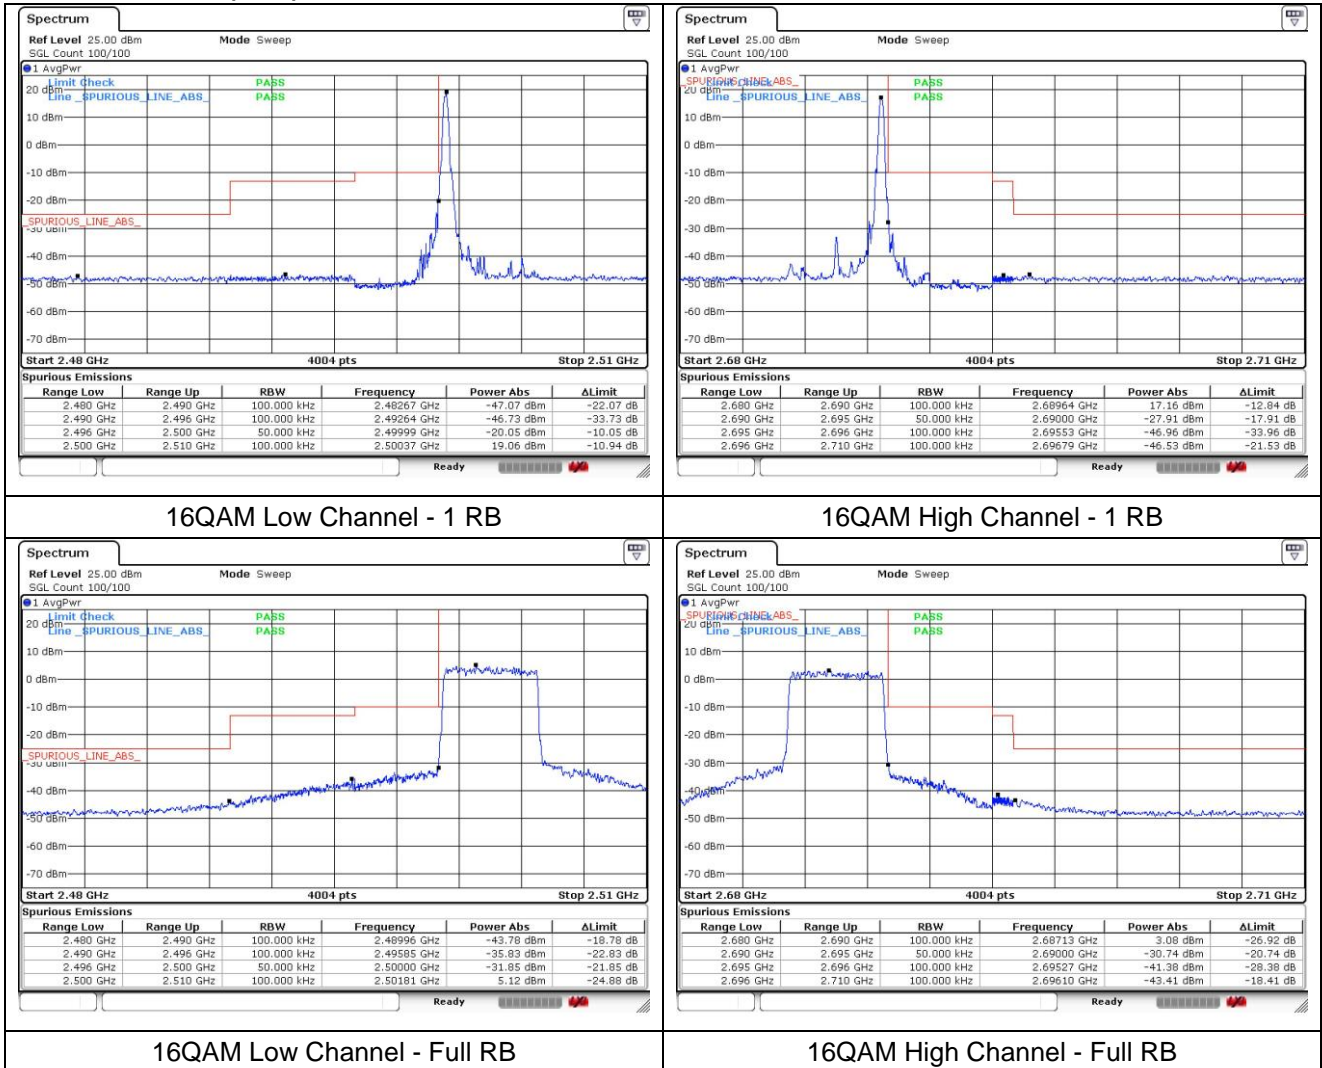

LTE band 41_FCC (10 MHz)

16QAM Low Channel - 1 RB

16QAM High Channel - 1 RB

16QAM Low Channel - Full RB

16QAM High Channel - Full RB

LTE band 41_FCC (15 MHz)

QPSK Low Channel - 1 RB

QPSK High Channel - 1 RB

QPSK Low Channel - Full RB

QPSK High Channel - Full RB

LTE band 41_FCC (15 MHz)

LTE band 41_FCC (20 MHz)

QPSK Low Channel - 1 RB

QPSK High Channel - 1 RB

QPSK Low Channel - Full RB

QPSK High Channel - Full RB

LTE band 41_FCC (20 MHz)

16QAM Low Channel - 1 RB

16QAM High Channel - 1 RB

16QAM Low Channel - Full RB

16QAM High Channel - Full RB

LTE band 41_IC (5 MHz)

LTE band 41_IC (5 MHz)

LTE band 41_IC (10 MHz)

QPSK Low Channel - 1 RB

QPSK High Channel - 1 RB

QPSK Low Channel - Full RB

QPSK High Channel - Full RB

LTE band 41_IC (10 MHz)

16QAM Low Channel - 1 RB

16QAM High Channel - 1 RB

16QAM Low Channel - Full RB