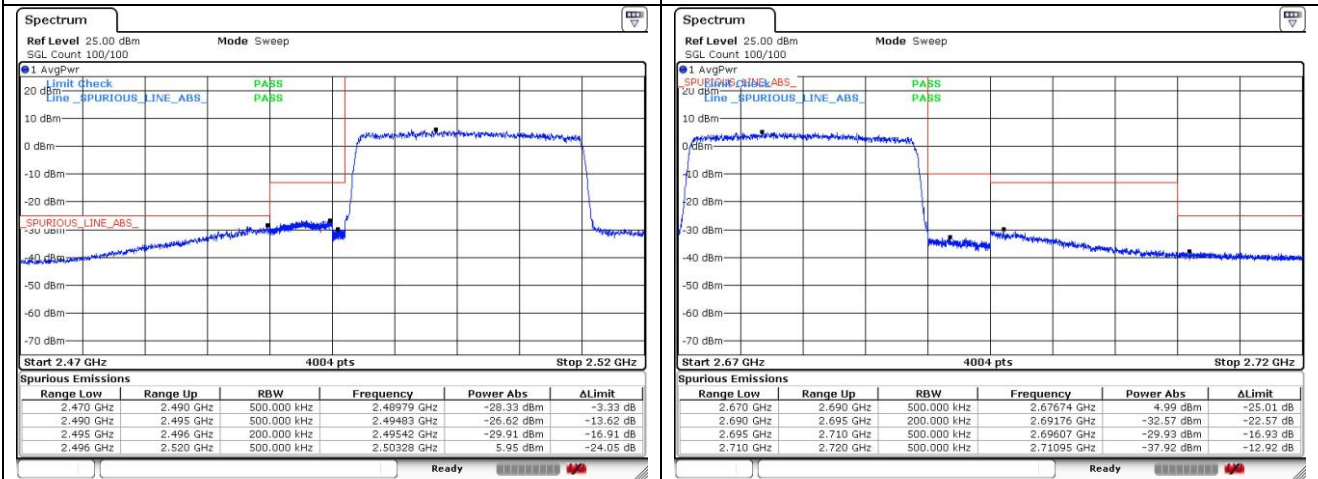

LTE band 41_FCC (10 MHz)

16QAM Low Channel - 1 RB

16QAM High Channel - 1 RB

16QAM Low Channel - Full RB

16QAM High Channel - Full RB

LTE band 41_FCC (15 MHz)

QPSK Low Channel - 1 RB

QPSK High Channel - 1 RB

QPSK Low Channel - Full RB

QPSK High Channel - Full RB

LTE band 41_FCC (15 MHz)

LTE band 41_FCC (20 MHz)

QPSK Low Channel - 1 RB

QPSK High Channel - 1 RB

QPSK Low Channel - Full RB

QPSK High Channel - Full RB

LTE band 41_FCC (20 MHz)

16QAM Low Channel - 1 RB

16QAM High Channel - 1 RB

16QAM Low Channel - Full RB

16QAM High Channel - Full RB

LTE band 41_IC (5 MHz)

LTE band 41_IC (5 MHz)

LTE band 41_IC (10 MHz)