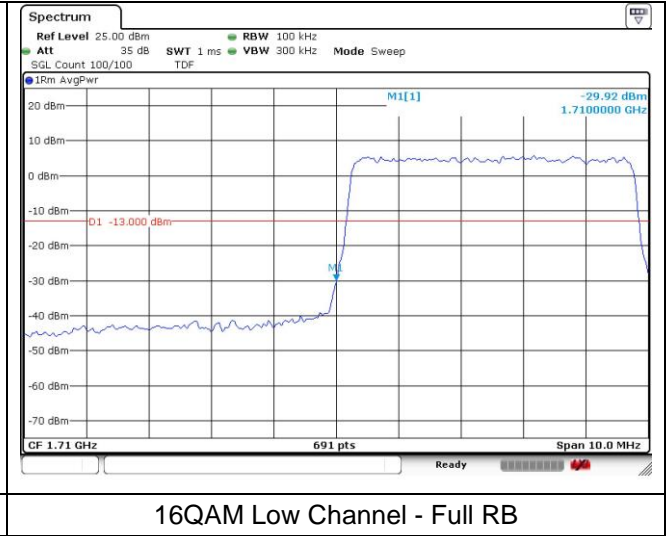

QPSK Low Channel - 1 RB

QPSK Low Channel - Full RB

LTE band 4 (5 MHz)

QPSK High Channel - 1 RB

QPSK High Channel - Full RB

LTE band 66 (5 MHz)

QPSK High Channel - 1 RB

QPSK High Channel - Full RB

LTE band 66/4 (5 MHz)

LTE band 4 (5 MHz)

LTE band 66 (5 MHz)

LTE band 66/4 (10 MHz)

QPSK Low Channel - 1 RB

QPSK Low Channel - Full RB

LTE band 4 (10 MHz)

QPSK High Channel - 1 RB