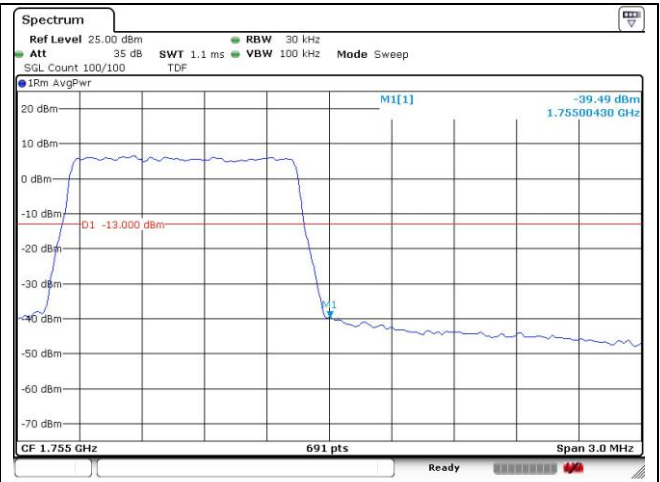

LTE band 66/4 (1.4 MHz)

16QAM Low Channel - 1 RB

16QAM Low Channel - Full RB

LTE band 4 (1.4 MHz)

16QAM High Channel - 1 RB

16QAM High Channel - Full RB

LTE band 66 (1.4 MHz)

16QAM High Channel - 1 RB

16QAM High Channel - Full RB

LTE band 66/4 (3 MHz)

LTE band 4 (3 MHz)

LTE band 66 (3 MHz)

LTE band 66/4 (3 MHz)

LTE band 4 (3 MHz)

LTE band 66 (3 MHz)

LTE band 66/4 (5 MHz)