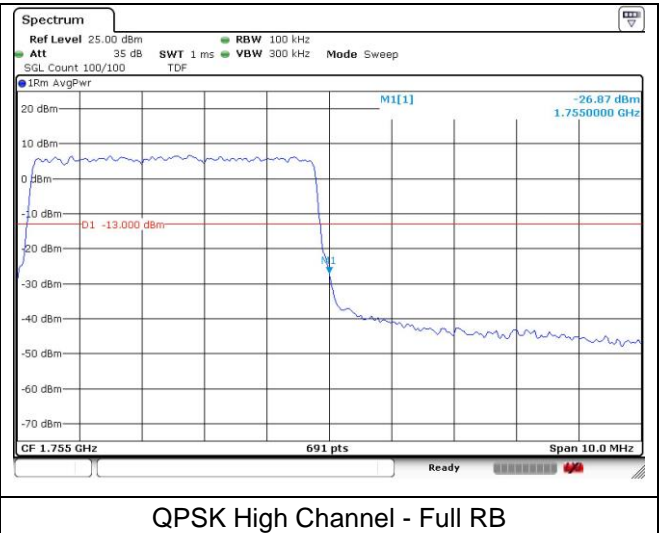

16QAM High Channel - Full RB

LTE band 66/4 (3 MHz)

LTE band 4 (3 MHz)

LTE band 66 (3 MHz)

LTE band 66/4 (3 MHz)

LTE band 4 (3 MHz)

LTE band 66 (3 MHz)

LTE band 66/4 (5 MHz)

QPSK Low Channel - 1 RB

QPSK Low Channel - Full RB

LTE band 4 (5 MHz)

QPSK High Channel - 1 RB

QPSK High Channel - Full RB

LTE band 66 (5 MHz)

QPSK High Channel - 1 RB

QPSK High Channel - Full RB

LTE band 66/4 (5 MHz)

LTE band 4 (5 MHz)

LTE band 66 (5 MHz)

LTE band 66/4 (10 MHz)

QPSK Low Channel - 1 RB

QPSK Low Channel - Full RB

LTE band 4 (10 MHz)

QPSK High Channel - 1 RB