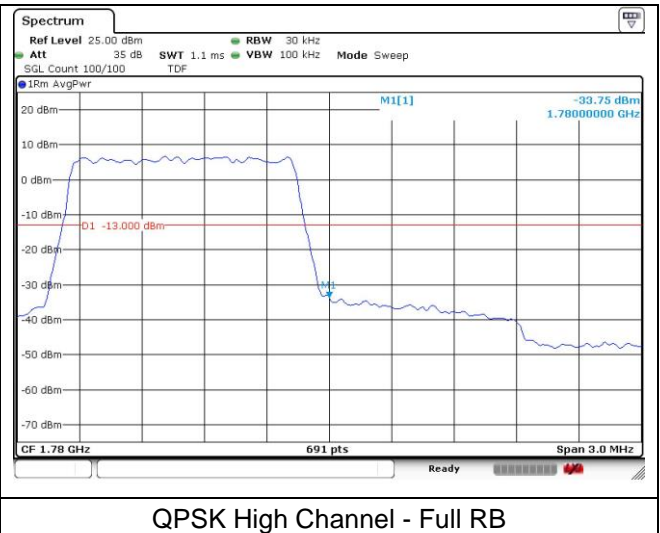

16QAM High Channel - Full RB

LTE band 41_IC (15 MHz)

QPSK Low Channel - 1 RB

QPSK High Channel - 1 RB

QPSK Low Channel - Full RB

QPSK High Channel - Full RB

LTE band 41_IC (15 MHz)

16QAM Low Channel - 1 RB

16QAM High Channel - 1 RB

16QAM Low Channel - Full RB

16QAM High Channel - Full RB

LTE band 41_IC (20 MHz)

LTE band 41_IC (20 MHz)

LTE band 66/4 (1.4 MHz)

LTE band 4 (1.4 MHz)

LTE band 66 (1.4 MHz)

LTE band 66/4 (1.4 MHz)

16QAM Low Channel - 1 RB

16QAM Low Channel - Full RB

LTE band 4 (1.4 MHz)

16QAM High Channel - 1 RB

16QAM High Channel - Full RB

LTE band 66 (1.4 MHz)

16QAM High Channel - 1 RB