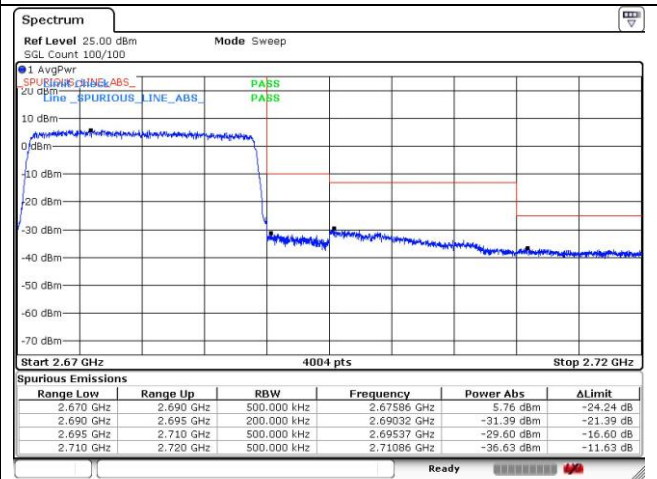

LTE band 41_FCC (10 MHz)

16QAM Low Channel - 1 RB

16QAM High Channel - 1 RB

16QAM Low Channel - Full RB

16QAM High Channel - Full RB

LTE band 41_FCC (15 MHz)

QPSK Low Channel - 1 RB

QPSK High Channel - 1 RB

QPSK Low Channel - Full RB

QPSK High Channel - Full RB

LTE band 41_FCC (15 MHz)

LTE band 41_FCC (20 MHz)

QPSK Low Channel - 1 RB

QPSK High Channel - 1 RB

QPSK Low Channel - Full RB

QPSK High Channel - Full RB

LTE band 41_FCC (20 MHz)

16QAM Low Channel - 1 RB

16QAM High Channel - 1 RB

16QAM Low Channel - Full RB

16QAM High Channel - Full RB

LTE band 41_IC (5 MHz)

LTE band 41_IC (5 MHz)

LTE band 41_IC (10 MHz)