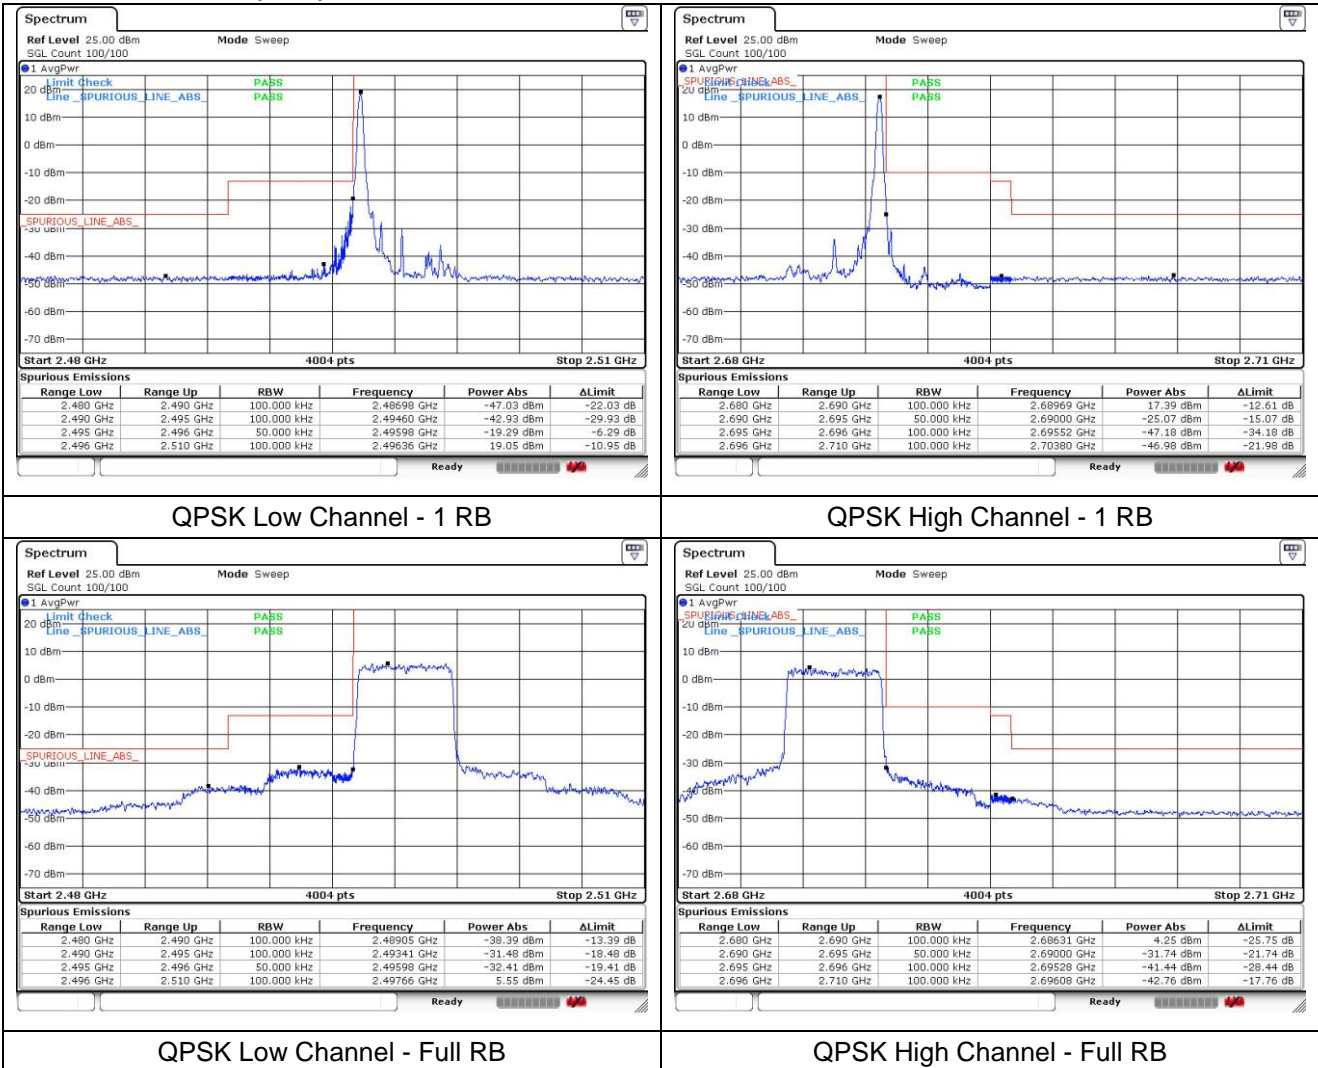

LTE band 26_Part 90 (15 MHz)

LTE band 41_FCC (5 MHz)

LTE band 41_FCC (5 MHz)

LTE band 41_FCC (10 MHz)

QPSK Low Channel - 1 RB

QPSK High Channel - 1 RB

QPSK Low Channel - Full RB

QPSK High Channel - Full RB

LTE band 41_FCC (10 MHz)

16QAM Low Channel - 1 RB

16QAM High Channel - 1 RB

16QAM Low Channel - Full RB

16QAM High Channel - Full RB

LTE band 41_FCC (15 MHz)

QPSK Low Channel - 1 RB

QPSK High Channel - 1 RB

QPSK Low Channel - Full RB

QPSK High Channel - Full RB

LTE band 41_FCC (15 MHz)

LTE band 41_FCC (20 MHz)

QPSK Low Channel - 1 RB

QPSK High Channel - 1 RB

QPSK Low Channel - Full RB

QPSK High Channel - Full RB

LTE band 41_FCC (20 MHz)

16QAM Low Channel - 1 RB

16QAM High Channel - 1 RB

16QAM Low Channel - Full RB

16QAM High Channel - Full RB

LTE band 41_IC (5 MHz)

LTE band 41_IC (5 MHz)

LTE band 41_IC (10 MHz)