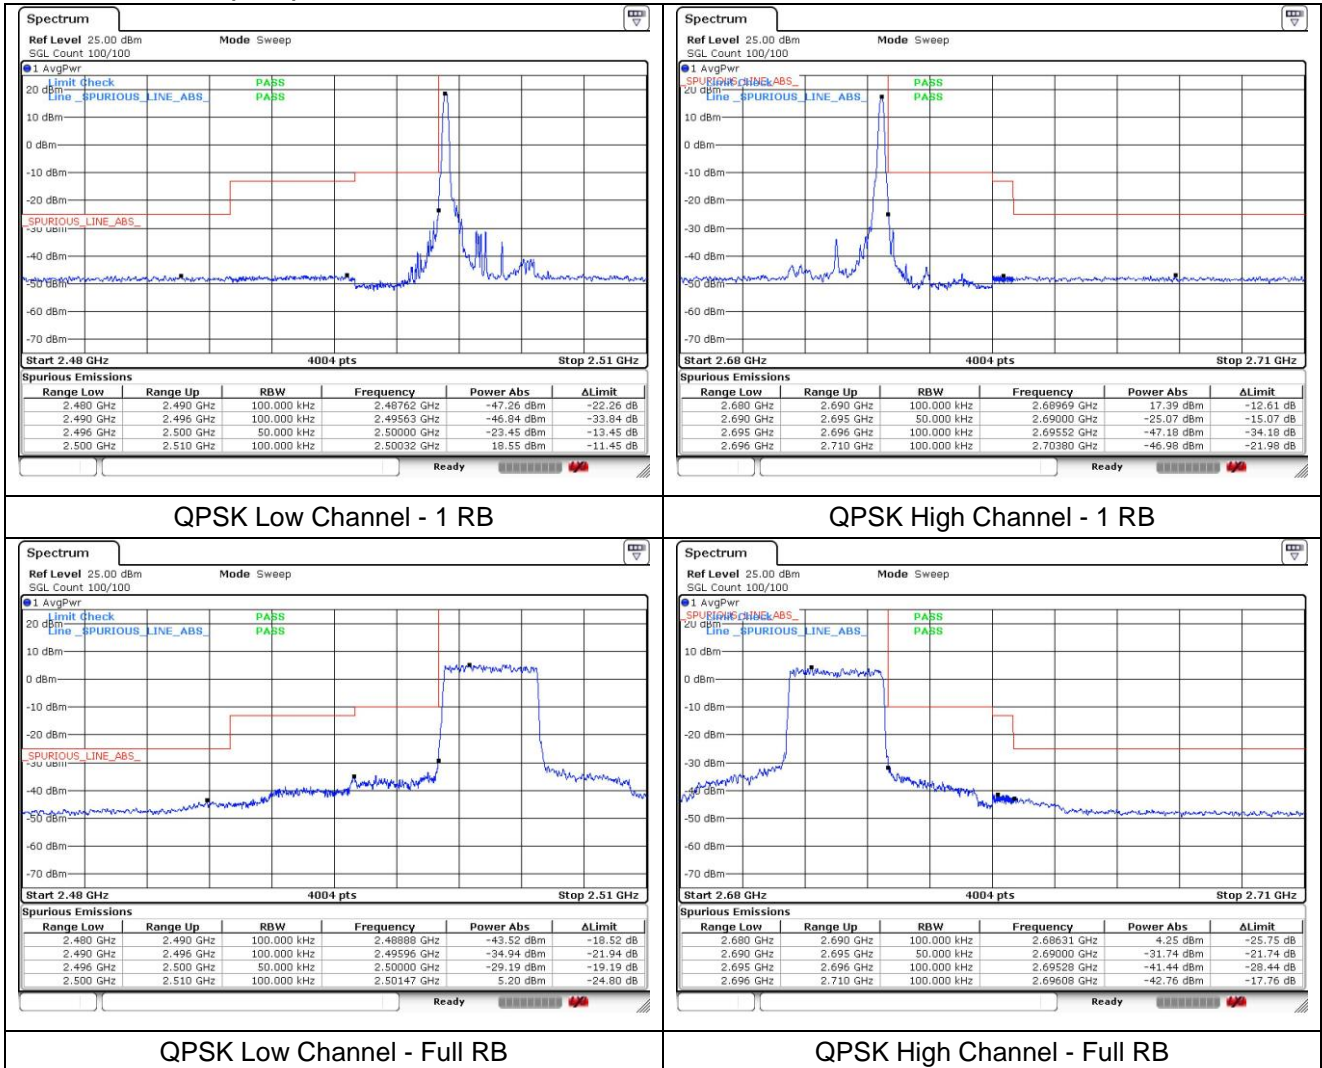

QPSK Low Channel - Full RB

QPSK High Channel - Full RB

LTE band 41_FCC (15 MHz)

LTE band 41_FCC (20 MHz)

QPSK Low Channel - 1 RB

QPSK High Channel - 1 RB

QPSK Low Channel - Full RB

QPSK High Channel - Full RB

LTE band 41_FCC (20 MHz)

16QAM Low Channel - 1 RB

16QAM High Channel - 1 RB

16QAM Low Channel - Full RB

16QAM High Channel - Full RB

LTE band 41_IC (5 MHz)

LTE band 41_IC (5 MHz)

LTE band 41_IC (10 MHz)

QPSK Low Channel - 1 RB

QPSK High Channel - 1 RB

QPSK Low Channel - Full RB

QPSK High Channel - Full RB

LTE band 41_IC (10 MHz)

16QAM Low Channel - 1 RB

16QAM High Channel - 1 RB

16QAM Low Channel - Full RB