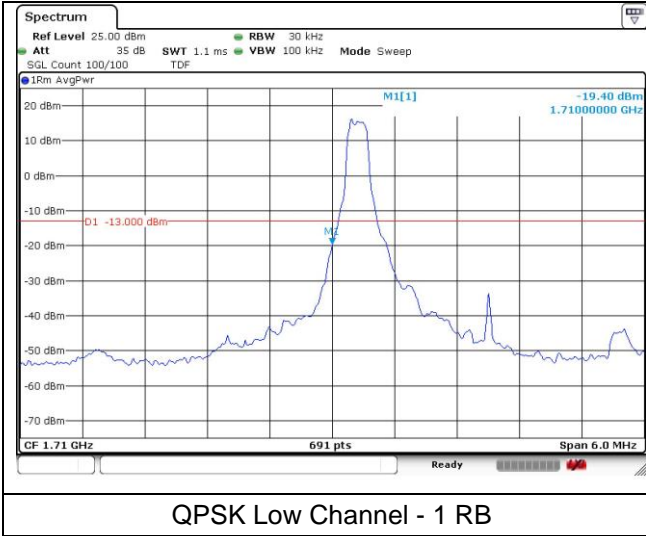

LTE band 66/4 (1.4 MHz)

16QAM Low Channel - 1 RB

16QAM Low Channel - Full RB

LTE band 4 (1.4 MHz)

16QAM High Channel - 1 RB

16QAM High Channel - Full RB

LTE band 66 (1.4 MHz)

16QAM High Channel - 1 RB

16QAM High Channel - Full RB

LTE band 66/4 (3 MHz)

LTE band 4 (3 MHz)

LTE band 66 (3 MHz)

LTE band 66/4 (3 MHz)

LTE band 4 (3 MHz)

LTE band 66 (3 MHz)

LTE band 66/4 (5 MHz)