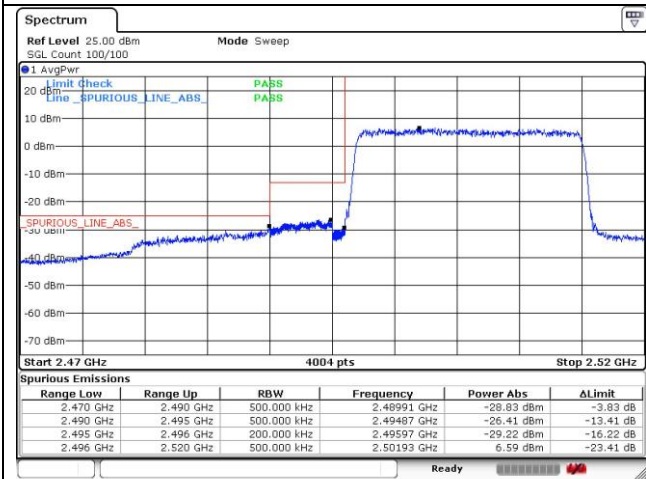

LTE band 41_FCC (10 MHz)

16QAM Low Channel - 1 RB

16QAM High Channel - 1 RB

16QAM Low Channel - Full RB

16QAM High Channel - Full RB

LTE band 41_FCC (15 MHz)

QPSK Low Channel - 1 RB

QPSK High Channel - 1 RB

QPSK Low Channel - Full RB

QPSK High Channel - Full RB

LTE band 41_FCC (15 MHz)

LTE band 41_FCC (20 MHz)

QPSK Low Channel - 1 RB

QPSK High Channel - 1 RB

QPSK Low Channel - Full RB

QPSK High Channel - Full RB

LTE band 41_FCC (20 MHz)

16QAM Low Channel - 1 RB

16QAM High Channel - 1 RB

16QAM Low Channel - Full RB

16QAM High Channel - Full RB

LTE band 41_IC (5 MHz)

LTE band 41_IC (5 MHz)

LTE band 41_IC (10 MHz)