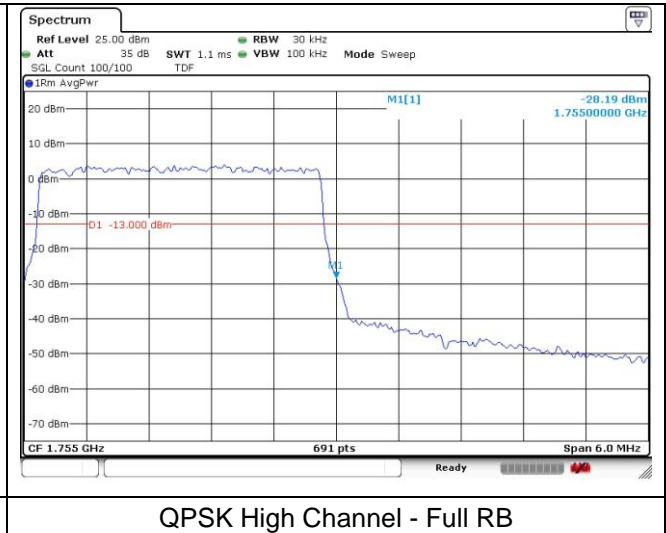

16QAM High Channel - 1 RB

16QAM Low Channel - Full RB

16QAM High Channel - Full RB

LTE band 41_IC (20 MHz)

LTE band 41_IC (20 MHz)

LTE band 66/4 (1.4 MHz)

LTE band 4 (1.4 MHz)

LTE band 66 (1.4 MHz)

LTE band 66/4 (1.4 MHz)

16QAM Low Channel - 1 RB

16QAM Low Channel - Full RB

LTE band 4 (1.4 MHz)

16QAM High Channel - 1 RB

16QAM High Channel - Full RB

LTE band 66 (1.4 MHz)

16QAM High Channel - 1 RB

16QAM High Channel - Full RB

LTE band 66/4 (3 MHz)

LTE band 4 (3 MHz)

LTE band 66 (3 MHz)

LTE band 66/4 (3 MHz)

LTE band 4 (3 MHz)

LTE band 66 (3 MHz)

LTE band 66/4 (5 MHz)