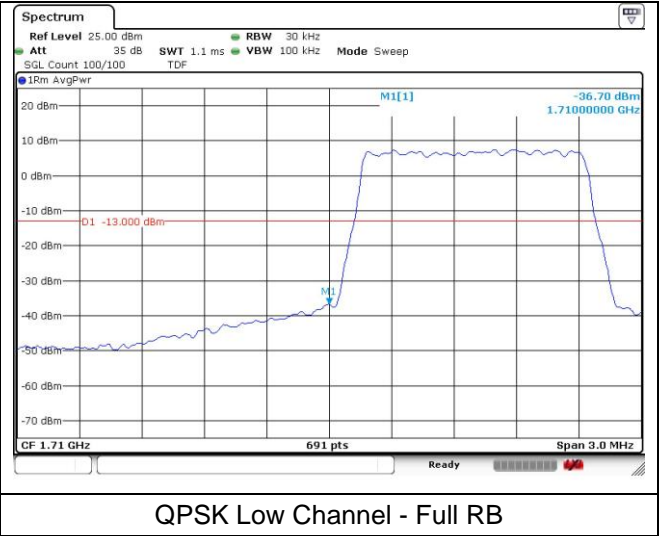

16QAM High Channel - 1 RB

16QAM Low Channel - Full RB

16QAM High Channel - Full RB

LTE band 41_IC (20 MHz)

LTE band 41_IC (20 MHz)

LTE band 66/4 (1.4 MHz)

LTE band 4 (1.4 MHz)

LTE band 66 (1.4 MHz)

LTE band 66/4 (1.4 MHz)

16QAM Low Channel - 1 RB

16QAM Low Channel - Full RB

LTE band 4 (1.4 MHz)

16QAM High Channel - 1 RB

16QAM High Channel - Full RB

LTE band 66 (1.4 MHz)

16QAM High Channel - 1 RB