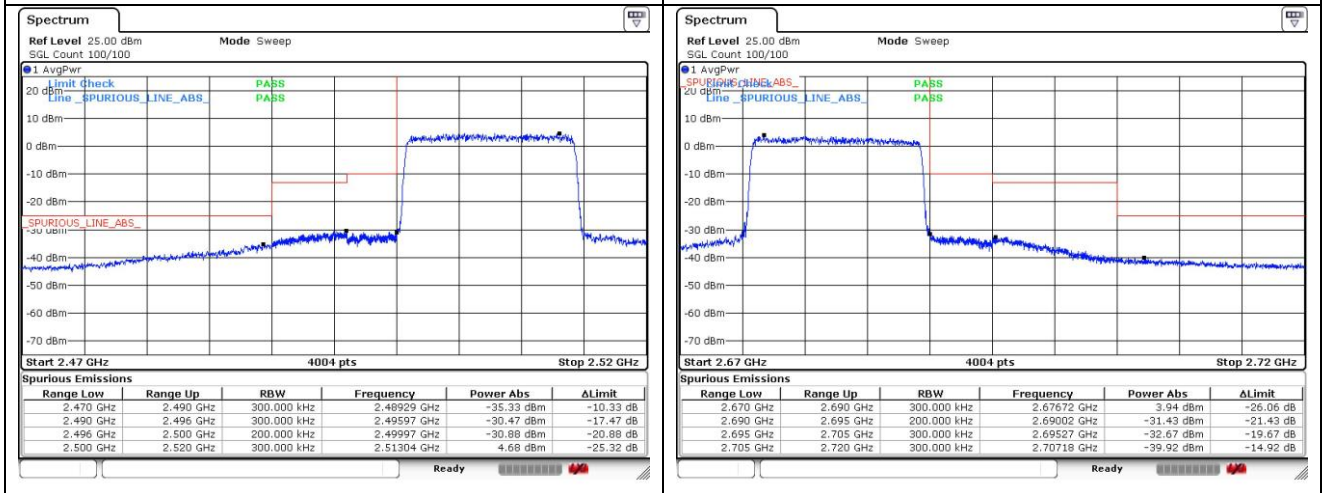

QPSK Low Channel - 1 RB

QPSK High Channel - 1 RB

QPSK Low Channel - Full RB

QPSK High Channel - Full RB

LTE band 41_IC (10 MHz)

16QAM Low Channel - 1 RB

16QAM High Channel - 1 RB

16QAM Low Channel - Full RB

16QAM High Channel - Full RB

LTE band 41_IC (15 MHz)

QPSK Low Channel - 1 RB

QPSK High Channel - 1 RB

QPSK Low Channel - Full RB

QPSK High Channel - Full RB

LTE band 41_IC (15 MHz)

16QAM Low Channel - 1 RB

16QAM High Channel - 1 RB

16QAM Low Channel - Full RB

16QAM High Channel - Full RB

LTE band 41_IC (20 MHz)

LTE band 41_IC (20 MHz)

LTE band 66/4 (1.4 MHz)

LTE band 4 (1.4 MHz)

LTE band 66 (1.4 MHz)