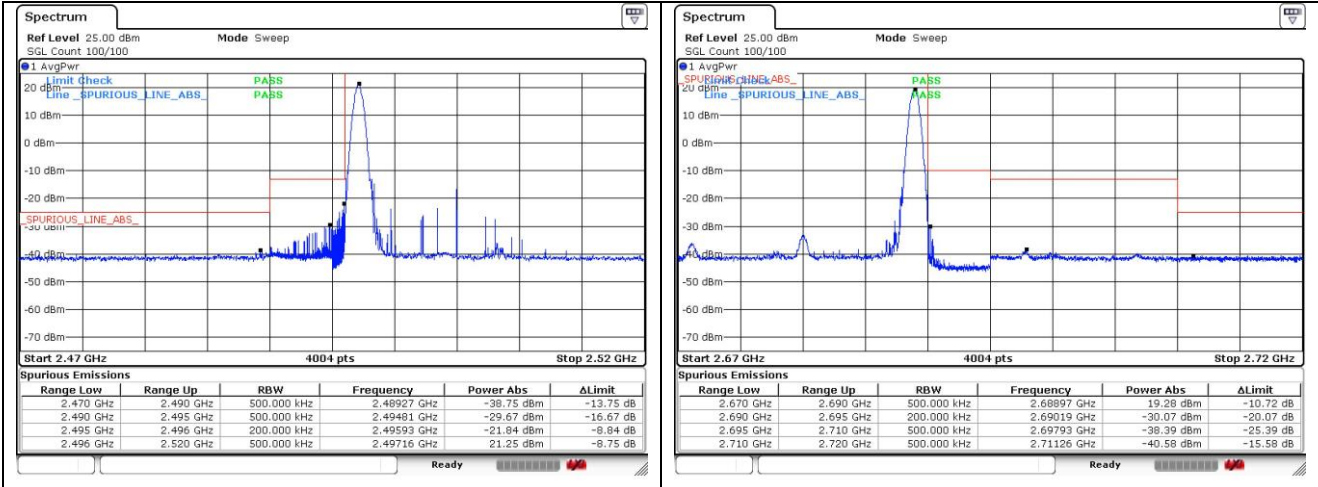

LTE band 26_Part 90 (15 MHz)

LTE band 41_FCC (5 MHz)

LTE band 41_FCC (5 MHz)

LTE band 41_FCC (10 MHz)

QPSK Low Channel - 1 RB

QPSK High Channel - 1 RB

QPSK Low Channel - Full RB

QPSK High Channel - Full RB

LTE band 41_FCC (10 MHz)

16QAM Low Channel - 1 RB

16QAM High Channel - 1 RB

16QAM Low Channel - Full RB

16QAM High Channel - Full RB

LTE band 41_FCC (15 MHz)

QPSK Low Channel - 1 RB

QPSK High Channel - 1 RB

QPSK Low Channel - Full RB

QPSK High Channel - Full RB

LTE band 41_FCC (15 MHz)

LTE band 41_FCC (20 MHz)

QPSK Low Channel - 1 RB

QPSK High Channel - 1 RB

QPSK Low Channel - Full RB

QPSK High Channel - Full RB

LTE band 41_FCC (20 MHz)

16QAM Low Channel - 1 RB

16QAM High Channel - 1 RB

16QAM Low Channel - Full RB

16QAM High Channel - Full RB

LTE band 41_IC (5 MHz)

LTE band 41_IC (5 MHz)

LTE band 41_IC (10 MHz)