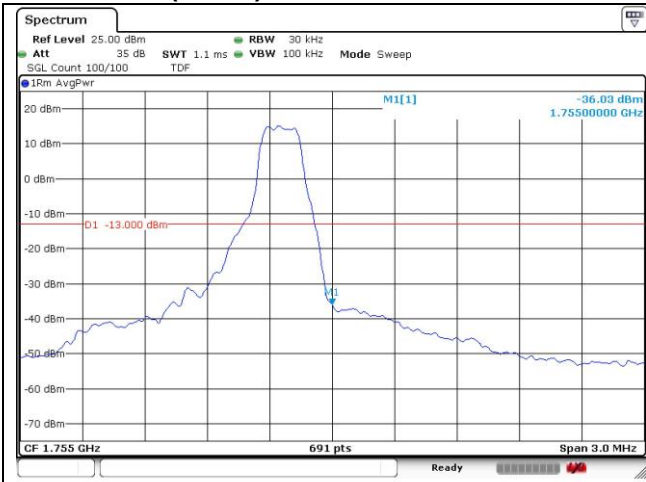

LTE band 66/4 (1.4 MHz)

16QAM Low Channel - 1 RB

16QAM Low Channel - Full RB

LTE band 4 (1.4 MHz)

16QAM High Channel - 1 RB

16QAM High Channel - Full RB

LTE band 66 (1.4 MHz)

16QAM High Channel - 1 RB

16QAM High Channel - Full RB

LTE band 66/4 (3 MHz)

LTE band 4 (3 MHz)

LTE band 66 (3 MHz)

LTE band 66/4 (3 MHz)

LTE band 4 (3 MHz)

LTE band 66 (3 MHz)

LTE band 66/4 (5 MHz)