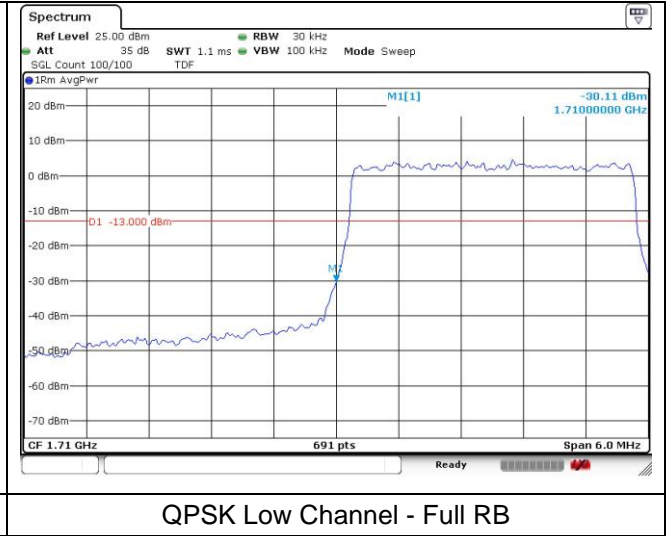

LTE band 66/4 (1.4 MHz)

16QAM Low Channel - 1 RB

16QAM Low Channel - Full RB

LTE band 4 (1.4 MHz)

16QAM High Channel - 1 RB

16QAM High Channel - Full RB

LTE band 66 (1.4 MHz)

16QAM High Channel - 1 RB

16QAM High Channel - Full RB

LTE band 66/4 (3 MHz)

LTE band 4 (3 MHz)

LTE band 66 (3 MHz)

LTE band 66/4 (3 MHz)

LTE band 4 (3 MHz)

LTE band 66 (3 MHz)

LTE band 66/4 (5 MHz)