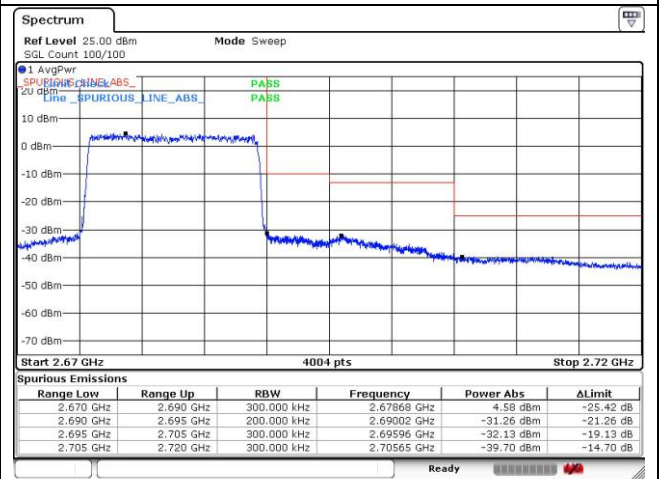

LTE band 26_Part 90 (15 MHz)

LTE band 41_FCC (5 MHz)

LTE band 41_FCC (5 MHz)

LTE band 41_FCC (10 MHz)

QPSK Low Channel - 1 RB

QPSK High Channel - 1 RB

QPSK Low Channel - Full RB

QPSK High Channel - Full RB

LTE band 41_FCC (10 MHz)

16QAM Low Channel - 1 RB

16QAM High Channel - 1 RB

16QAM Low Channel - Full RB

16QAM High Channel - Full RB

LTE band 41_FCC (15 MHz)

QPSK Low Channel - 1 RB

QPSK High Channel - 1 RB

QPSK Low Channel - Full RB

QPSK High Channel - Full RB

LTE band 41_FCC (15 MHz)

LTE band 41_FCC (20 MHz)

QPSK Low Channel - 1 RB

QPSK High Channel - 1 RB

QPSK Low Channel - Full RB

QPSK High Channel - Full RB