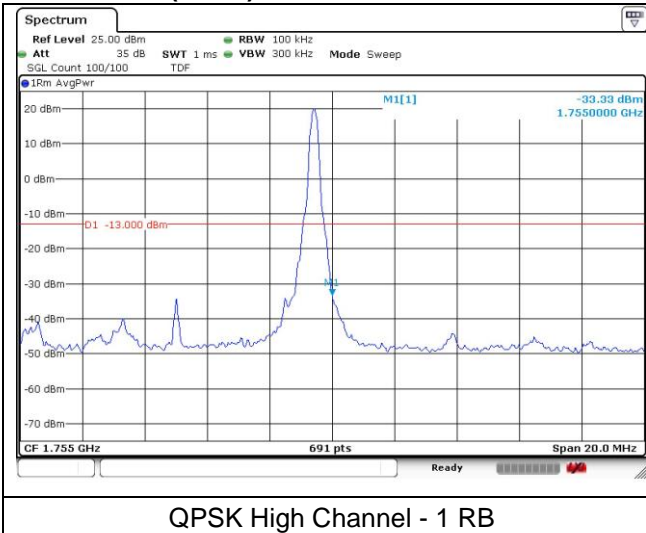

QPSK Low Channel - 1 RB

QPSK Low Channel - Full RB

LTE band 4 (5 MHz)

QPSK High Channel - 1 RB

QPSK High Channel - Full RB

LTE band 66 (5 MHz)

QPSK High Channel - 1 RB

QPSK High Channel - Full RB

LTE band 66/4 (5 MHz)

LTE band 4 (5 MHz)

LTE band 66 (5 MHz)

LTE band 66/4 (10 MHz)

QPSK Low Channel - 1 RB

QPSK Low Channel - Full RB

LTE band 4 (10 MHz)

QPSK High Channel - 1 RB

QPSK High Channel - Full RB

LTE band 66 (10 MHz)

QPSK High Channel - 1 RB

QPSK High Channel - Full RB