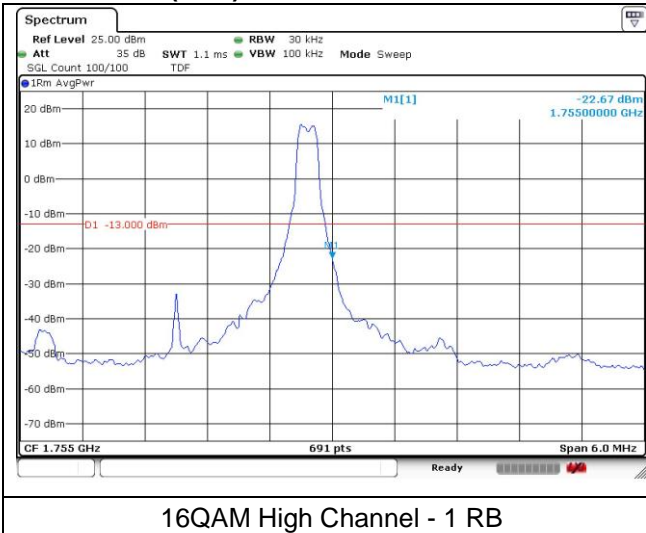

LTE band 66/4 (1.4 MHz)

16QAM Low Channel - 1 RB

16QAM Low Channel - Full RB

LTE band 4 (1.4 MHz)

16QAM High Channel - 1 RB

16QAM High Channel - Full RB

LTE band 66 (1.4 MHz)

16QAM High Channel - 1 RB

16QAM High Channel - Full RB

LTE band 66/4 (3 MHz)

LTE band 4 (3 MHz)

LTE band 66 (3 MHz)

LTE band 66/4 (3 MHz)

LTE band 4 (3 MHz)

LTE band 66 (3 MHz)

LTE band 66/4 (5 MHz)

QPSK Low Channel - 1 RB

QPSK Low Channel - Full RB

LTE band 4 (5 MHz)

QPSK High Channel - 1 RB

QPSK High Channel - Full RB

LTE band 66 (5 MHz)

QPSK High Channel - 1 RB

QPSK High Channel - Full RB

LTE band 66/4 (5 MHz)

LTE band 4 (5 MHz)

LTE band 66 (5 MHz)

LTE band 66/4 (10 MHz)

QPSK Low Channel - 1 RB

QPSK Low Channel - Full RB

LTE band 4 (10 MHz)

QPSK High Channel - 1 RB