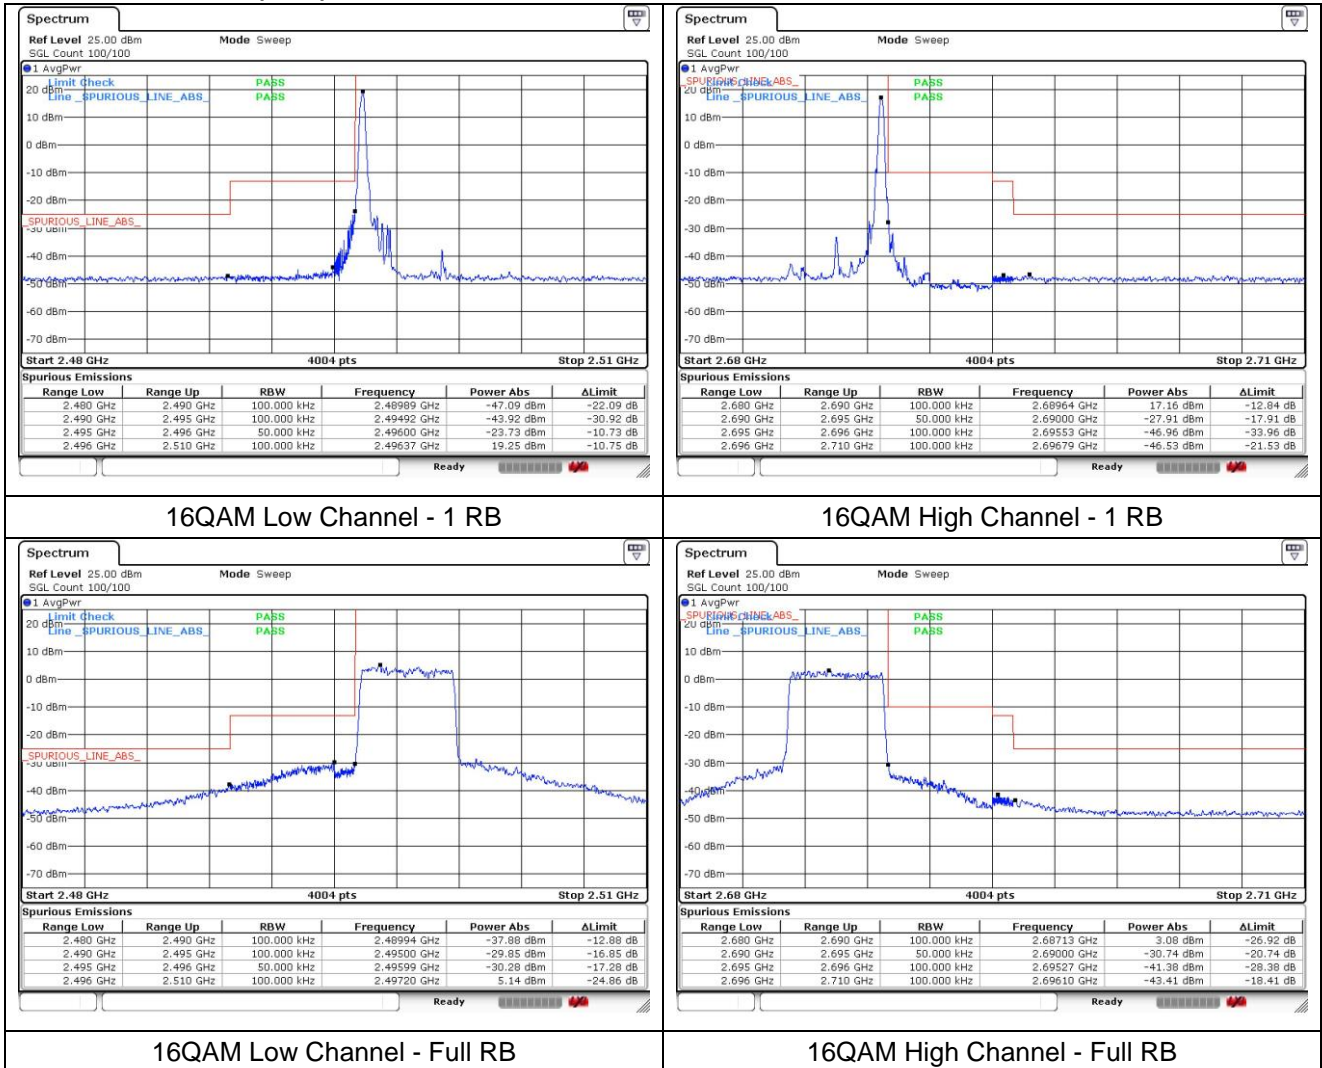

LTE band 26_Part 90 (15 MHz)

LTE band 41_FCC (5 MHz)

LTE band 41_FCC (5 MHz)

LTE band 41_FCC (10 MHz)

QPSK Low Channel - 1 RB

QPSK High Channel - 1 RB

QPSK Low Channel - Full RB

QPSK High Channel - Full RB

LTE band 41_FCC (10 MHz)

16QAM Low Channel - 1 RB

16QAM High Channel - 1 RB

16QAM Low Channel - Full RB

16QAM High Channel - Full RB

LTE band 41_FCC (15 MHz)

QPSK Low Channel - 1 RB

QPSK High Channel - 1 RB

QPSK Low Channel - Full RB

QPSK High Channel - Full RB

LTE band 41_FCC (15 MHz)

LTE band 41_FCC (20 MHz)

QPSK Low Channel - 1 RB

QPSK High Channel - 1 RB

QPSK Low Channel - Full RB

QPSK High Channel - Full RB

LTE band 41_FCC (20 MHz)

16QAM Low Channel - 1 RB

16QAM High Channel - 1 RB

16QAM Low Channel - Full RB

16QAM High Channel - Full RB

LTE band 41_IC (5 MHz)

LTE band 41_IC (5 MHz)

LTE band 41_IC (10 MHz)