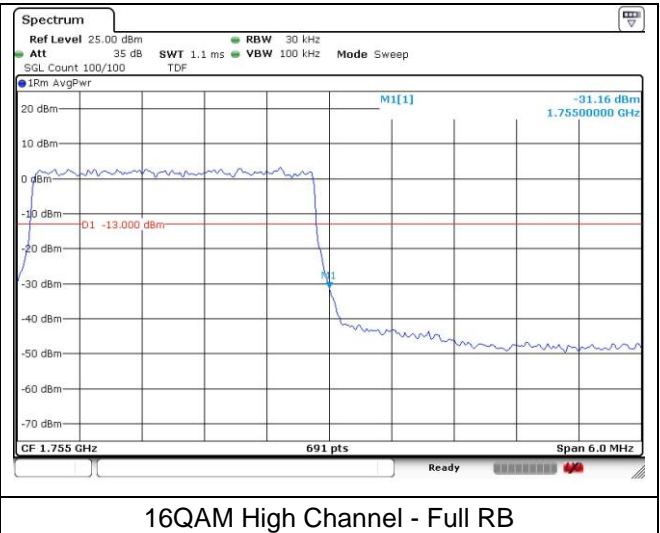

LTE band 66/4 (1.4 MHz)

16QAM Low Channel - 1 RB

16QAM Low Channel - Full RB

LTE band 4 (1.4 MHz)

16QAM High Channel - 1 RB

16QAM High Channel - Full RB

LTE band 66 (1.4 MHz)

16QAM High Channel - 1 RB

16QAM High Channel - Full RB

LTE band 66/4 (3 MHz)

LTE band 4 (3 MHz)

LTE band 66 (3 MHz)

LTE band 66/4 (3 MHz)

LTE band 4 (3 MHz)

LTE band 66 (3 MHz)

LTE band 66/4 (5 MHz)

QPSK Low Channel - 1 RB

QPSK Low Channel - Full RB

LTE band 4 (5 MHz)

QPSK High Channel - 1 RB

QPSK High Channel - Full RB

LTE band 66 (5 MHz)

QPSK High Channel - 1 RB

QPSK High Channel - Full RB

LTE band 66/4 (5 MHz)

LTE band 4 (5 MHz)

LTE band 66 (5 MHz)

LTE band 66/4 (10 MHz)

QPSK Low Channel - 1 RB

QPSK Low Channel - Full RB

LTE band 4 (10 MHz)

QPSK High Channel - 1 RB