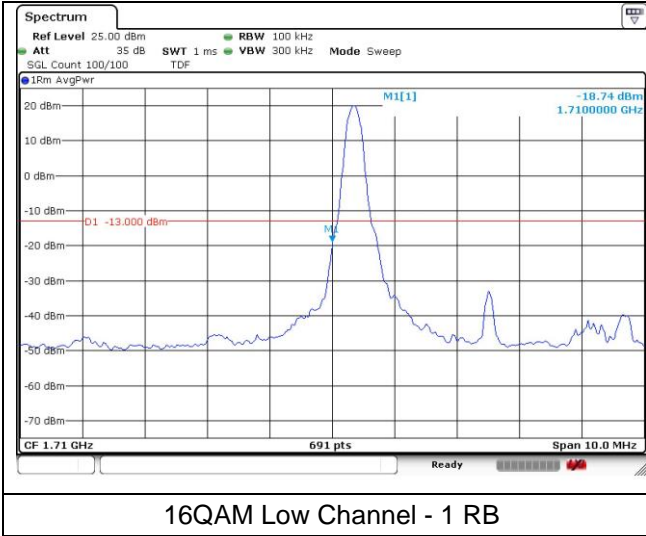

16QAM High Channel - Full RB

LTE band 66/4 (3 MHz)

LTE band 4 (3 MHz)

LTE band 66 (3 MHz)

LTE band 66/4 (3 MHz)

LTE band 4 (3 MHz)

LTE band 66 (3 MHz)

LTE band 66/4 (5 MHz)

QPSK Low Channel - 1 RB

QPSK Low Channel - Full RB

LTE band 4 (5 MHz)

QPSK High Channel - 1 RB

QPSK High Channel - Full RB

LTE band 66 (5 MHz)

QPSK High Channel - 1 RB

QPSK High Channel - Full RB

LTE band 66/4 (5 MHz)

LTE band 4 (5 MHz)

LTE band 66 (5 MHz)

LTE band 66/4 (10 MHz)

QPSK Low Channel - 1 RB

QPSK Low Channel - Full RB

LTE band 4 (10 MHz)

QPSK High Channel - 1 RB