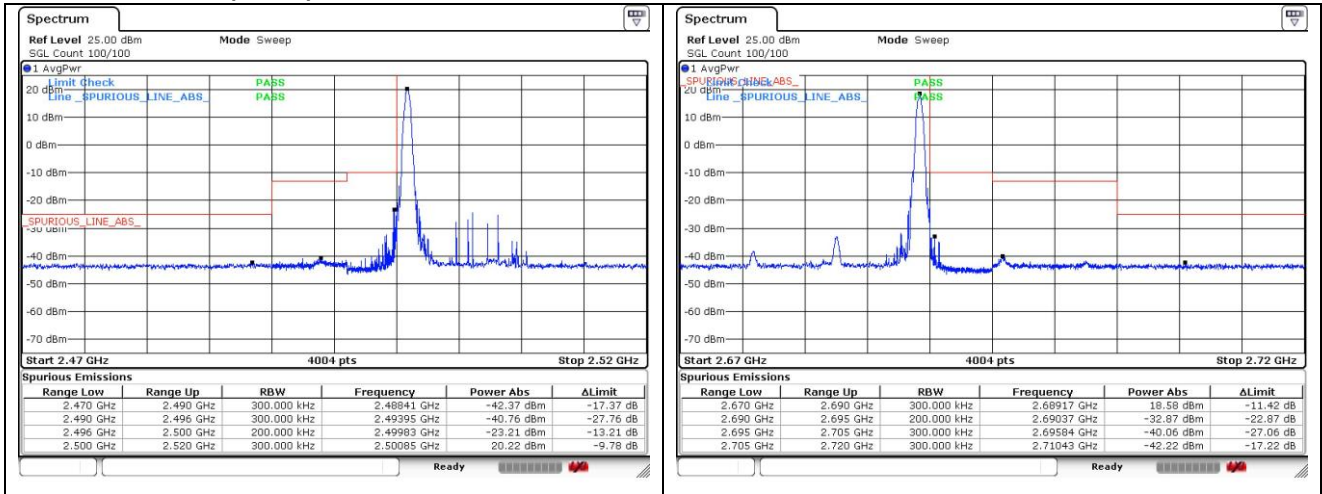

16QAM High Channel - Full RB

LTE band 41_IC (15 MHz)

QPSK Low Channel - 1 RB

QPSK High Channel - 1 RB

QPSK Low Channel - Full RB

QPSK High Channel - Full RB

LTE band 41_IC (15 MHz)

16QAM Low Channel - 1 RB

16QAM High Channel - 1 RB

16QAM Low Channel - Full RB

16QAM High Channel - Full RB

LTE band 41_IC (20 MHz)

LTE band 41_IC (20 MHz)

LTE band 66/4 (1.4 MHz)

LTE band 4 (1.4 MHz)

LTE band 66 (1.4 MHz)