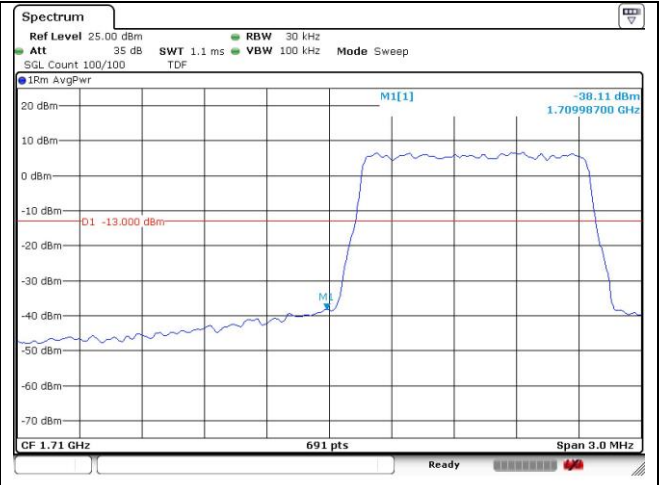

16QAM High Channel - 1 RB

16QAM Low Channel - Full RB

16QAM High Channel - Full RB

LTE band 41_IC (20 MHz)

LTE band 41_IC (20 MHz)

LTE band 66/4 (1.4 MHz)

LTE band 4 (1.4 MHz)

LTE band 66 (1.4 MHz)

LTE band 66/4 (1.4 MHz)

16QAM Low Channel - 1 RB

16QAM Low Channel - Full RB

LTE band 4 (1.4 MHz)

16QAM High Channel - 1 RB

16QAM High Channel - Full RB

LTE band 66 (1.4 MHz)

16QAM High Channel - 1 RB