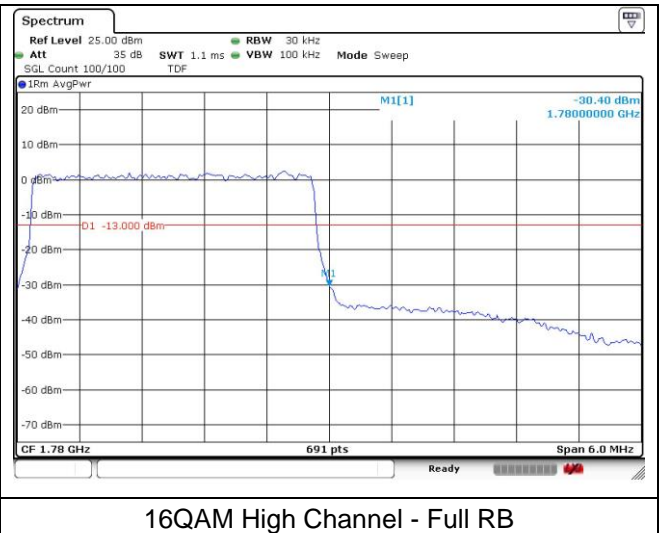

LTE band 66/4 (1.4 MHz)

16QAM Low Channel - 1 RB

16QAM Low Channel - Full RB

LTE band 4 (1.4 MHz)

16QAM High Channel - 1 RB

16QAM High Channel - Full RB

LTE band 66 (1.4 MHz)

16QAM High Channel - 1 RB

16QAM High Channel - Full RB

LTE band 66/4 (3 MHz)

LTE band 4 (3 MHz)

LTE band 66 (3 MHz)

LTE band 66/4 (3 MHz)

LTE band 4 (3 MHz)

LTE band 66 (3 MHz)

LTE band 66/4 (5 MHz)

QPSK Low Channel - 1 RB

QPSK Low Channel - Full RB

LTE band 4 (5 MHz)

QPSK High Channel - 1 RB

QPSK High Channel - Full RB

LTE band 66 (5 MHz)

QPSK High Channel - 1 RB

QPSK High Channel - Full RB

LTE band 66/4 (5 MHz)

LTE band 4 (5 MHz)

LTE band 66 (5 MHz)

LTE band 66/4 (10 MHz)

QPSK Low Channel - 1 RB

QPSK Low Channel - Full RB

LTE band 4 (10 MHz)

QPSK High Channel - 1 RB