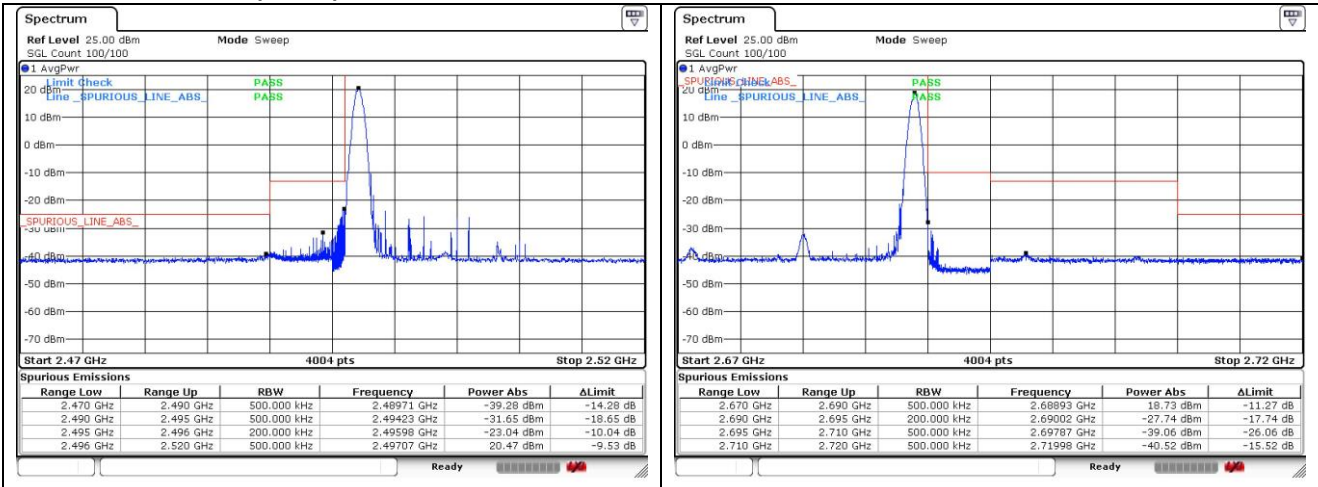

LTE band 41_FCC (10 MHz)

16QAM Low Channel - 1 RB

16QAM High Channel - 1 RB

16QAM Low Channel - Full RB

16QAM High Channel - Full RB

LTE band 41_FCC (15 MHz)

QPSK Low Channel - 1 RB

QPSK High Channel - 1 RB

QPSK Low Channel - Full RB

QPSK High Channel - Full RB

LTE band 41_FCC (15 MHz)

LTE band 41_FCC (20 MHz)

QPSK Low Channel - 1 RB

QPSK High Channel - 1 RB

QPSK Low Channel - Full RB

QPSK High Channel - Full RB

LTE band 41_FCC (20 MHz)

16QAM Low Channel - 1 RB

16QAM High Channel - 1 RB

16QAM Low Channel - Full RB

16QAM High Channel - Full RB

LTE band 41_IC (5 MHz)

LTE band 41_IC (5 MHz)

LTE band 41_IC (10 MHz)

QPSK Low Channel - 1 RB

QPSK High Channel - 1 RB

QPSK Low Channel - Full RB

QPSK High Channel - Full RB

LTE band 41_IC (10 MHz)

16QAM Low Channel - 1 RB

16QAM High Channel - 1 RB

16QAM Low Channel - Full RB