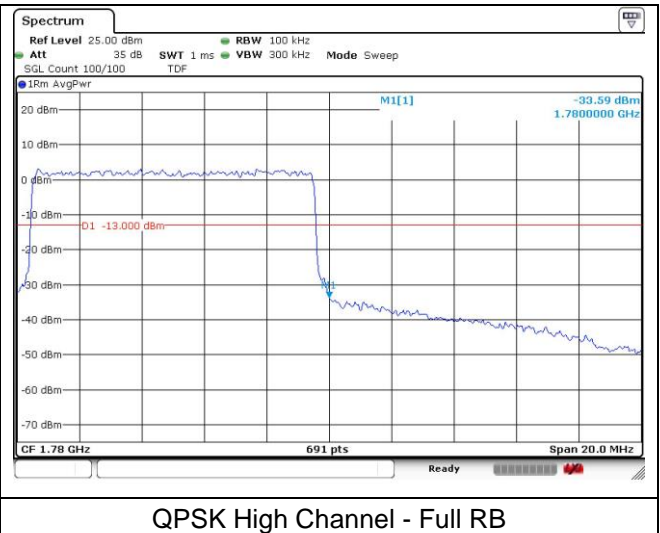

QPSK Low Channel - 1 RB

QPSK Low Channel - Full RB

LTE band 4 (5 MHz)

QPSK High Channel - 1 RB

QPSK High Channel - Full RB

LTE band 66 (5 MHz)

QPSK High Channel - 1 RB

QPSK High Channel - Full RB

LTE band 66/4 (5 MHz)

LTE band 4 (5 MHz)

LTE band 66 (5 MHz)

LTE band 66/4 (10 MHz)

QPSK Low Channel - 1 RB

QPSK Low Channel - Full RB

LTE band 4 (10 MHz)

QPSK High Channel - 1 RB

QPSK High Channel - Full RB

LTE band 66 (10 MHz)

QPSK High Channel - 1 RB

QPSK High Channel - Full RB