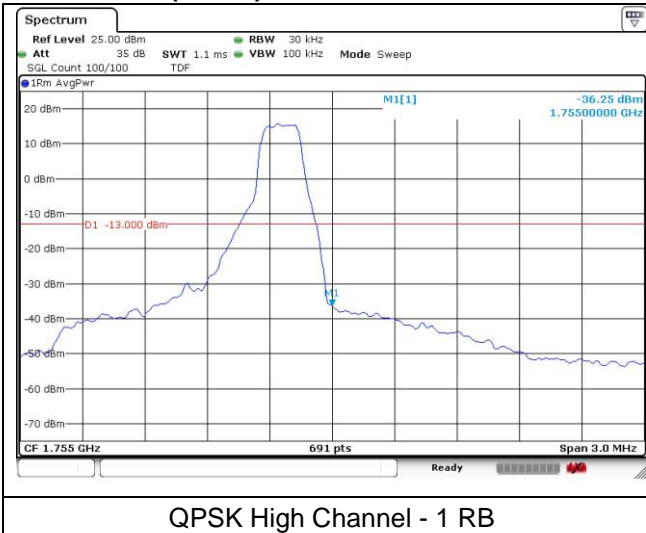

16QAM High Channel - Full RB

LTE band 41_IC (15 MHz)

QPSK Low Channel - 1 RB

QPSK High Channel - 1 RB

QPSK Low Channel - Full RB

QPSK High Channel - Full RB

LTE band 41_IC (15 MHz)

16QAM Low Channel - 1 RB

16QAM High Channel - 1 RB

16QAM Low Channel - Full RB

16QAM High Channel - Full RB

LTE band 41_IC (20 MHz)

LTE band 41_IC (20 MHz)

LTE band 66/4 (1.4 MHz)

LTE band 4 (1.4 MHz)

LTE band 66 (1.4 MHz)

LTE band 66/4 (1.4 MHz)

16QAM Low Channel - 1 RB

16QAM Low Channel - Full RB

LTE band 4 (1.4 MHz)

16QAM High Channel - 1 RB

16QAM High Channel - Full RB

LTE band 66 (1.4 MHz)

16QAM High Channel - 1 RB

16QAM High Channel - Full RB

LTE band 66/4 (3 MHz)

LTE band 4 (3 MHz)

LTE band 66 (3 MHz)

LTE band 66/4 (3 MHz)

LTE band 4 (3 MHz)

LTE band 66 (3 MHz)

LTE band 66/4 (5 MHz)