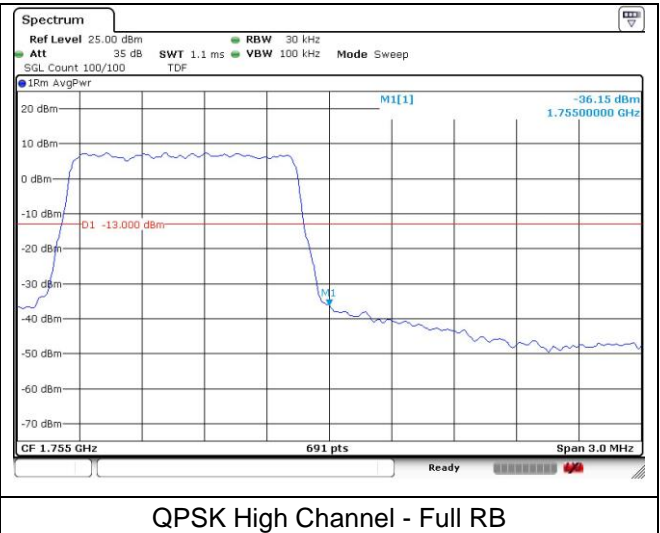

16QAM High Channel - 1 RB

16QAM Low Channel - Full RB

16QAM High Channel - Full RB

LTE band 41_IC (20 MHz)

LTE band 41_IC (20 MHz)

LTE band 66/4 (1.4 MHz)

LTE band 4 (1.4 MHz)

LTE band 66 (1.4 MHz)

LTE band 66/4 (1.4 MHz)

16QAM Low Channel - 1 RB

16QAM Low Channel - Full RB

LTE band 4 (1.4 MHz)

16QAM High Channel - 1 RB

16QAM High Channel - Full RB

LTE band 66 (1.4 MHz)

16QAM High Channel - 1 RB