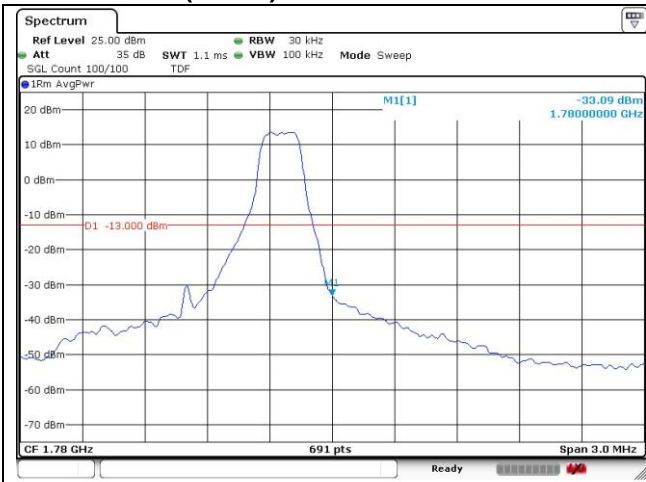

LTE band 66/4 (1.4 MHz)

16QAM Low Channel - 1 RB

16QAM Low Channel - Full RB

LTE band 4 (1.4 MHz)

16QAM High Channel - 1 RB

16QAM High Channel - Full RB

LTE band 66 (1.4 MHz)

16QAM High Channel - 1 RB

16QAM High Channel - Full RB

LTE band 66/4 (3 MHz)

LTE band 4 (3 MHz)

LTE band 66 (3 MHz)

LTE band 66/4 (3 MHz)

LTE band 4 (3 MHz)

LTE band 66 (3 MHz)

LTE band 66/4 (5 MHz)