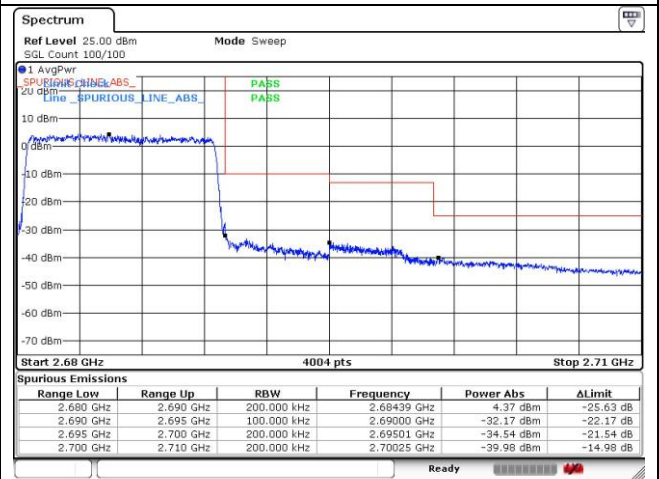

QPSK Low Channel - Full RB

QPSK High Channel - Full RB

LTE band 41_FCC (15 MHz)

LTE band 41_FCC (20 MHz)

QPSK Low Channel - 1 RB

QPSK High Channel - 1 RB

QPSK Low Channel - Full RB

QPSK High Channel - Full RB

LTE band 41_FCC (20 MHz)

16QAM Low Channel - 1 RB

16QAM High Channel - 1 RB

16QAM Low Channel - Full RB

16QAM High Channel - Full RB

LTE band 41_IC (5 MHz)

LTE band 41_IC (5 MHz)

LTE band 41_IC (10 MHz)

QPSK Low Channel - 1 RB

QPSK High Channel - 1 RB

QPSK Low Channel - Full RB

QPSK High Channel - Full RB

LTE band 41_IC (10 MHz)

16QAM Low Channel - 1 RB

16QAM High Channel - 1 RB

16QAM Low Channel - Full RB