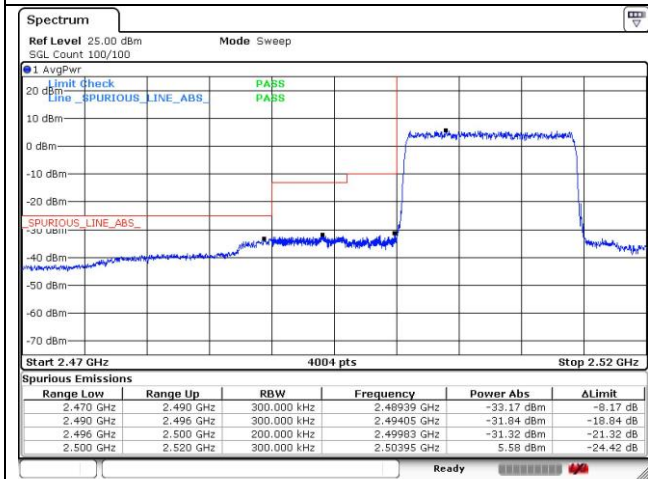

LTE band 41_FCC (20 MHz)

16QAM Low Channel - 1 RB

16QAM High Channel - 1 RB

16QAM Low Channel - Full RB

16QAM High Channel - Full RB

LTE band 41_IC (5 MHz)

LTE band 41_IC (5 MHz)

LTE band 41_IC (10 MHz)

QPSK Low Channel - 1 RB

QPSK High Channel - 1 RB

QPSK Low Channel - Full RB

QPSK High Channel - Full RB

LTE band 41_IC (10 MHz)

16QAM Low Channel - 1 RB

16QAM High Channel - 1 RB

16QAM Low Channel - Full RB

16QAM High Channel - Full RB

LTE band 41_IC (15 MHz)

QPSK Low Channel - 1 RB

QPSK High Channel - 1 RB

QPSK Low Channel - Full RB

QPSK High Channel - Full RB

LTE band 41_IC (15 MHz)

16QAM Low Channel - 1 RB