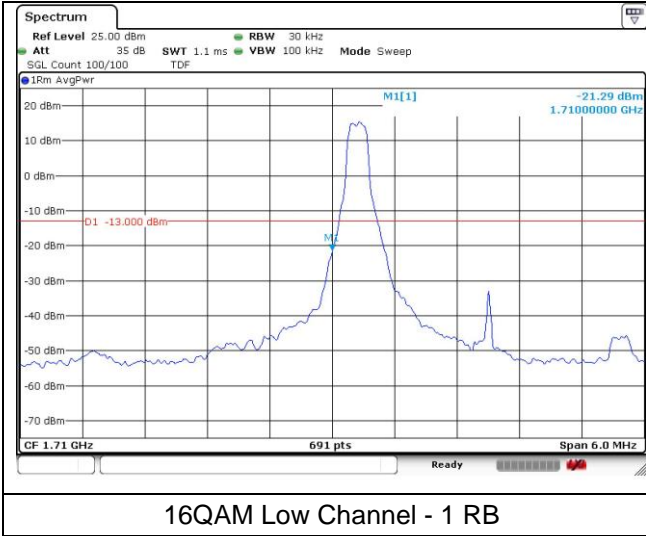

LTE band 66/4 (1.4 MHz)

16QAM Low Channel - 1 RB

16QAM Low Channel - Full RB

LTE band 4 (1.4 MHz)

16QAM High Channel - 1 RB

16QAM High Channel - Full RB

LTE band 66 (1.4 MHz)

16QAM High Channel - 1 RB

16QAM High Channel - Full RB

LTE band 66/4 (3 MHz)

LTE band 4 (3 MHz)

LTE band 66 (3 MHz)

LTE band 66/4 (3 MHz)

LTE band 4 (3 MHz)

LTE band 66 (3 MHz)

LTE band 66/4 (5 MHz)

QPSK Low Channel - 1 RB

QPSK Low Channel - Full RB

LTE band 4 (5 MHz)

QPSK High Channel - 1 RB

QPSK High Channel - Full RB

LTE band 66 (5 MHz)

QPSK High Channel - 1 RB

QPSK High Channel - Full RB