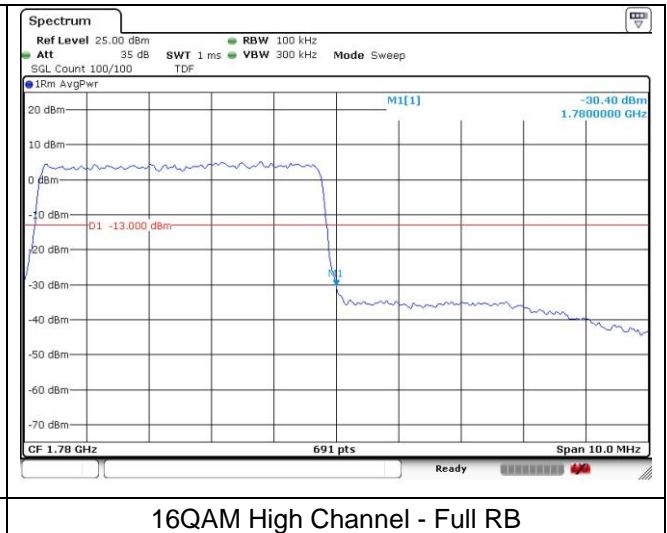

16QAM High Channel - Full RB

LTE band 66/4 (3 MHz)

LTE band 4 (3 MHz)

LTE band 66 (3 MHz)

LTE band 66/4 (3 MHz)

LTE band 4 (3 MHz)

LTE band 66 (3 MHz)

LTE band 66/4 (5 MHz)

QPSK Low Channel - 1 RB

QPSK Low Channel - Full RB

LTE band 4 (5 MHz)

QPSK High Channel - 1 RB

QPSK High Channel - Full RB

LTE band 66 (5 MHz)

QPSK High Channel - 1 RB

QPSK High Channel - Full RB

LTE band 66/4 (5 MHz)

LTE band 4 (5 MHz)

LTE band 66 (5 MHz)

LTE band 66/4 (10 MHz)

QPSK Low Channel - 1 RB

QPSK Low Channel - Full RB

LTE band 4 (10 MHz)

QPSK High Channel - 1 RB