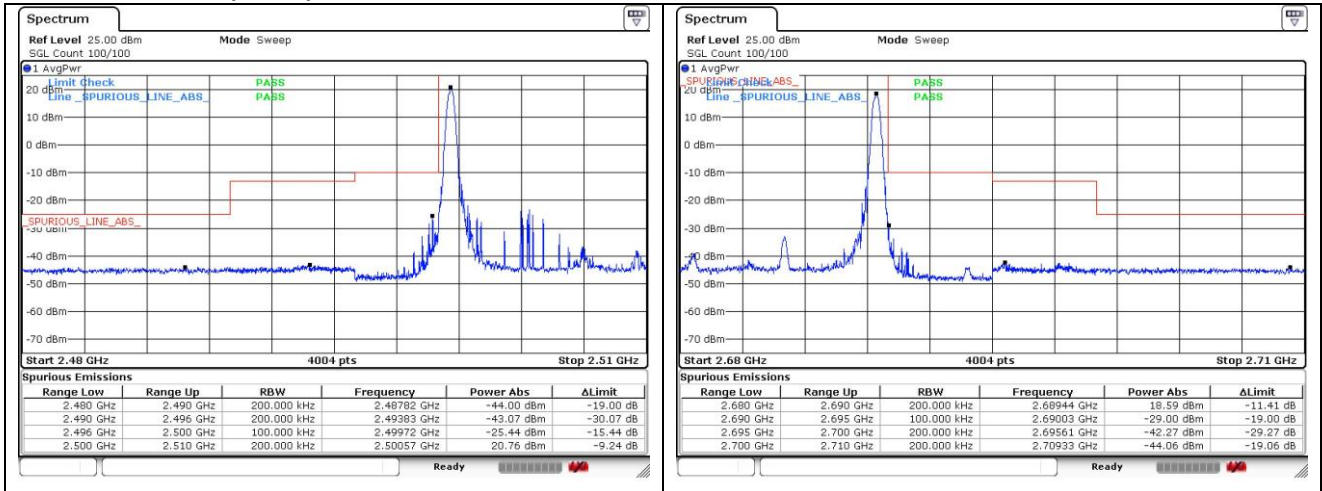

QPSK Low Channel - Full RB

QPSK High Channel - Full RB

LTE band 41_FCC (15 MHz)

LTE band 41_FCC (20 MHz)

QPSK Low Channel - 1 RB

QPSK High Channel - 1 RB

QPSK Low Channel - Full RB

QPSK High Channel - Full RB

LTE band 41_FCC (20 MHz)

16QAM Low Channel - 1 RB

16QAM High Channel - 1 RB

16QAM Low Channel - Full RB

16QAM High Channel - Full RB

LTE band 41_IC (5 MHz)

LTE band 41_IC (5 MHz)

LTE band 41_IC (10 MHz)

QPSK Low Channel - 1 RB

QPSK High Channel - 1 RB

QPSK Low Channel - Full RB

QPSK High Channel - Full RB

LTE band 41_IC (10 MHz)

16QAM Low Channel - 1 RB

16QAM High Channel - 1 RB

16QAM Low Channel - Full RB

16QAM High Channel - Full RB

LTE band 41_IC (15 MHz)

QPSK Low Channel - 1 RB

QPSK High Channel - 1 RB

QPSK Low Channel - Full RB

QPSK High Channel - Full RB

LTE band 41_IC (15 MHz)

16QAM Low Channel - 1 RB