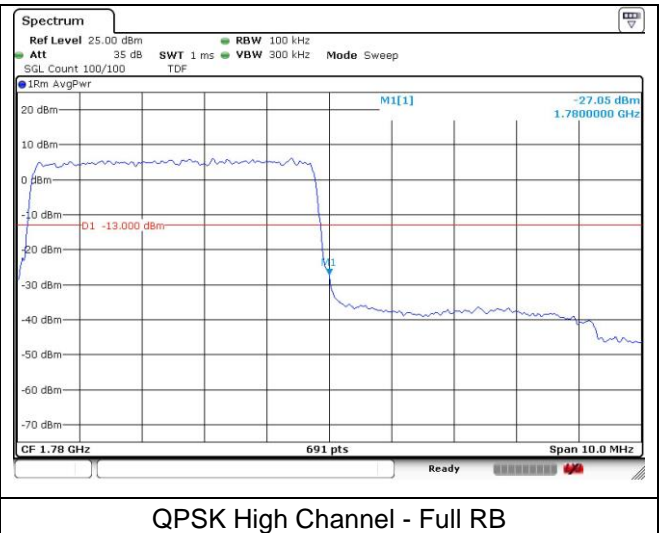

16QAM High Channel - Full RB

LTE band 66/4 (3 MHz)

LTE band 4 (3 MHz)

LTE band 66 (3 MHz)

LTE band 66/4 (3 MHz)

LTE band 4 (3 MHz)

LTE band 66 (3 MHz)

LTE band 66/4 (5 MHz)

QPSK Low Channel - 1 RB

QPSK Low Channel - Full RB

LTE band 4 (5 MHz)

QPSK High Channel - 1 RB

QPSK High Channel - Full RB

LTE band 66 (5 MHz)

QPSK High Channel - 1 RB

QPSK High Channel - Full RB

LTE band 66/4 (5 MHz)

LTE band 4 (5 MHz)

LTE band 66 (5 MHz)

LTE band 66/4 (10 MHz)

QPSK Low Channel - 1 RB

QPSK Low Channel - Full RB

LTE band 4 (10 MHz)

QPSK High Channel - 1 RB