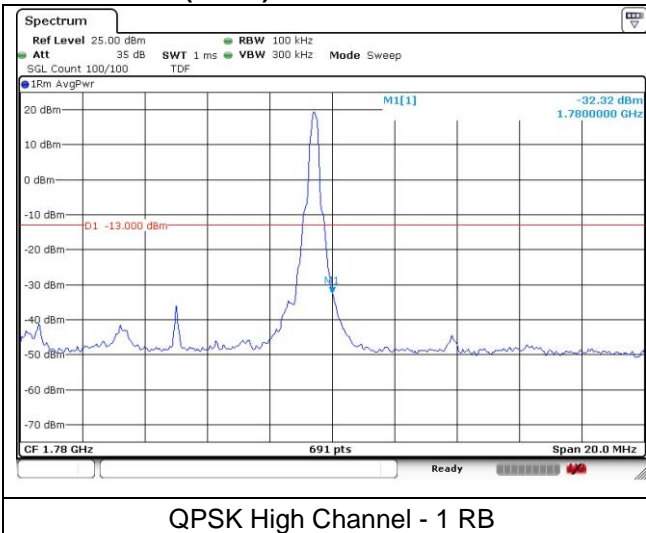

QPSK Low Channel - 1 RB

QPSK Low Channel - Full RB

LTE band 4 (5 MHz)

QPSK High Channel - 1 RB

QPSK High Channel - Full RB

LTE band 66 (5 MHz)

QPSK High Channel - 1 RB

QPSK High Channel - Full RB

LTE band 66/4 (5 MHz)

LTE band 4 (5 MHz)

LTE band 66 (5 MHz)

LTE band 66/4 (10 MHz)

QPSK Low Channel - 1 RB

QPSK Low Channel - Full RB

LTE band 4 (10 MHz)

QPSK High Channel - 1 RB

QPSK High Channel - Full RB

LTE band 66 (10 MHz)

QPSK High Channel - 1 RB

QPSK High Channel - Full RB