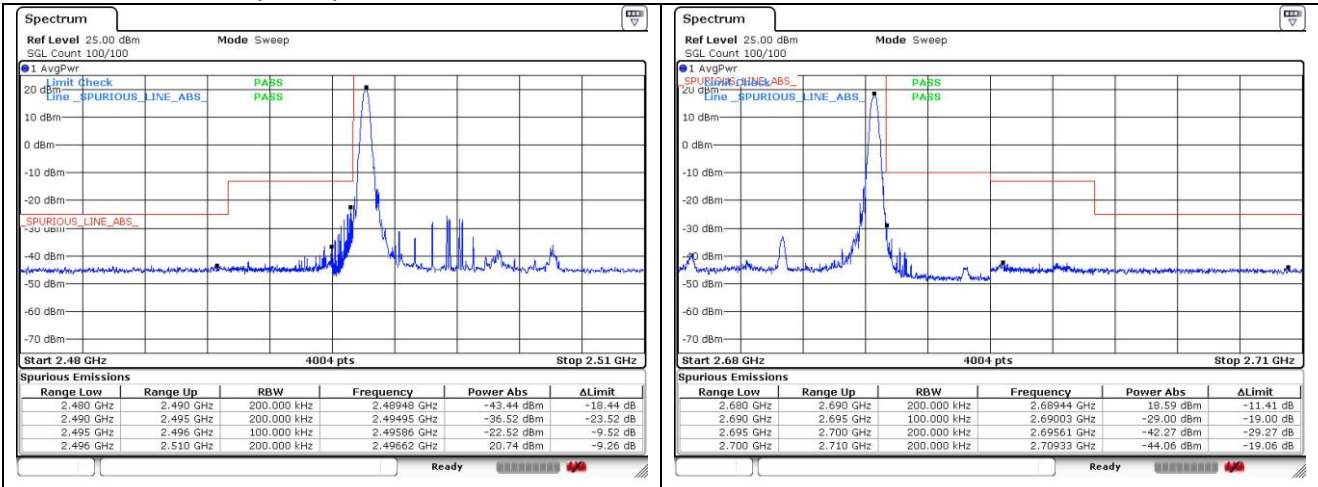

LTE band 26_Part 90 (15 MHz)

LTE band 41_FCC (5 MHz)

LTE band 41_FCC (5 MHz)

LTE band 41_FCC (10 MHz)

QPSK Low Channel - 1 RB

QPSK High Channel - 1 RB

QPSK Low Channel - Full RB

QPSK High Channel - Full RB

LTE band 41_FCC (10 MHz)

16QAM Low Channel - 1 RB

16QAM High Channel - 1 RB

16QAM Low Channel - Full RB

16QAM High Channel - Full RB

LTE band 41_FCC (15 MHz)

QPSK Low Channel - 1 RB

QPSK High Channel - 1 RB

QPSK Low Channel - Full RB

QPSK High Channel - Full RB

LTE band 41_FCC (15 MHz)

LTE band 41_FCC (20 MHz)

QPSK Low Channel - 1 RB

QPSK High Channel - 1 RB

QPSK Low Channel - Full RB

QPSK High Channel - Full RB