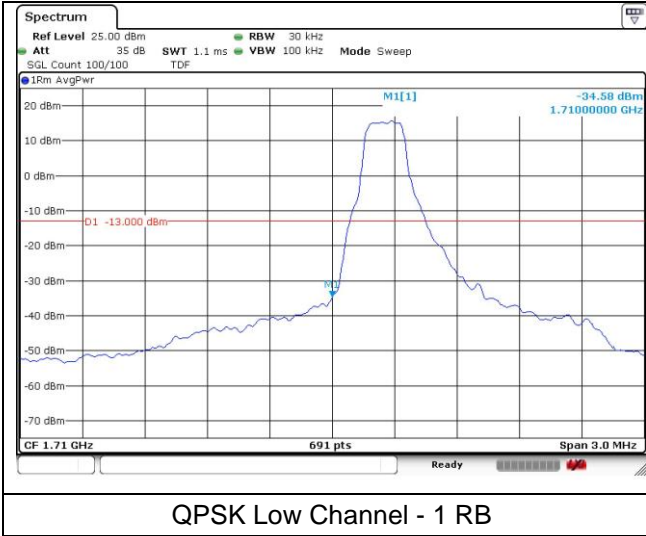

16QAM High Channel - 1 RB

16QAM Low Channel - Full RB

16QAM High Channel - Full RB

LTE band 41_IC (20 MHz)

LTE band 41_IC (20 MHz)

LTE band 66/4 (1.4 MHz)

LTE band 4 (1.4 MHz)

LTE band 66 (1.4 MHz)

LTE band 66/4 (1.4 MHz)

16QAM Low Channel - 1 RB

16QAM Low Channel - Full RB

LTE band 4 (1.4 MHz)

16QAM High Channel - 1 RB

16QAM High Channel - Full RB

LTE band 66 (1.4 MHz)

16QAM High Channel - 1 RB