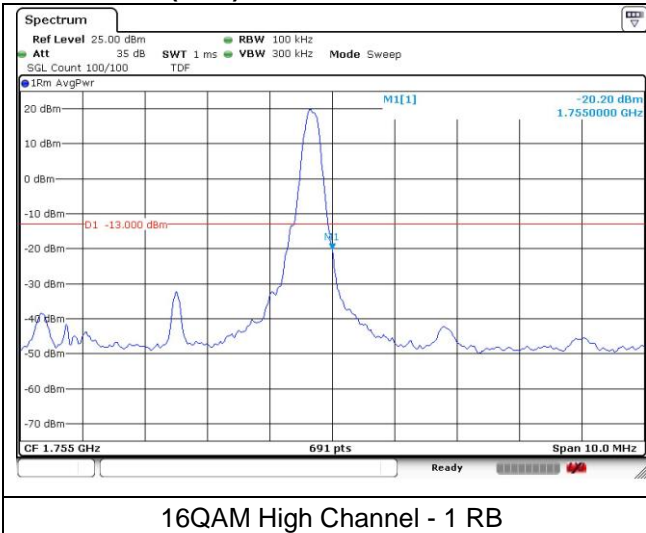

16QAM High Channel - Full RB

LTE band 66/4 (3 MHz)

LTE band 4 (3 MHz)

LTE band 66 (3 MHz)

LTE band 66/4 (3 MHz)

LTE band 4 (3 MHz)

LTE band 66 (3 MHz)

LTE band 66/4 (5 MHz)

QPSK Low Channel - 1 RB

QPSK Low Channel - Full RB

LTE band 4 (5 MHz)

QPSK High Channel - 1 RB

QPSK High Channel - Full RB

LTE band 66 (5 MHz)

QPSK High Channel - 1 RB

QPSK High Channel - Full RB

LTE band 66/4 (5 MHz)

LTE band 4 (5 MHz)

LTE band 66 (5 MHz)

LTE band 66/4 (10 MHz)

QPSK Low Channel - 1 RB

QPSK Low Channel - Full RB

LTE band 4 (10 MHz)

QPSK High Channel - 1 RB