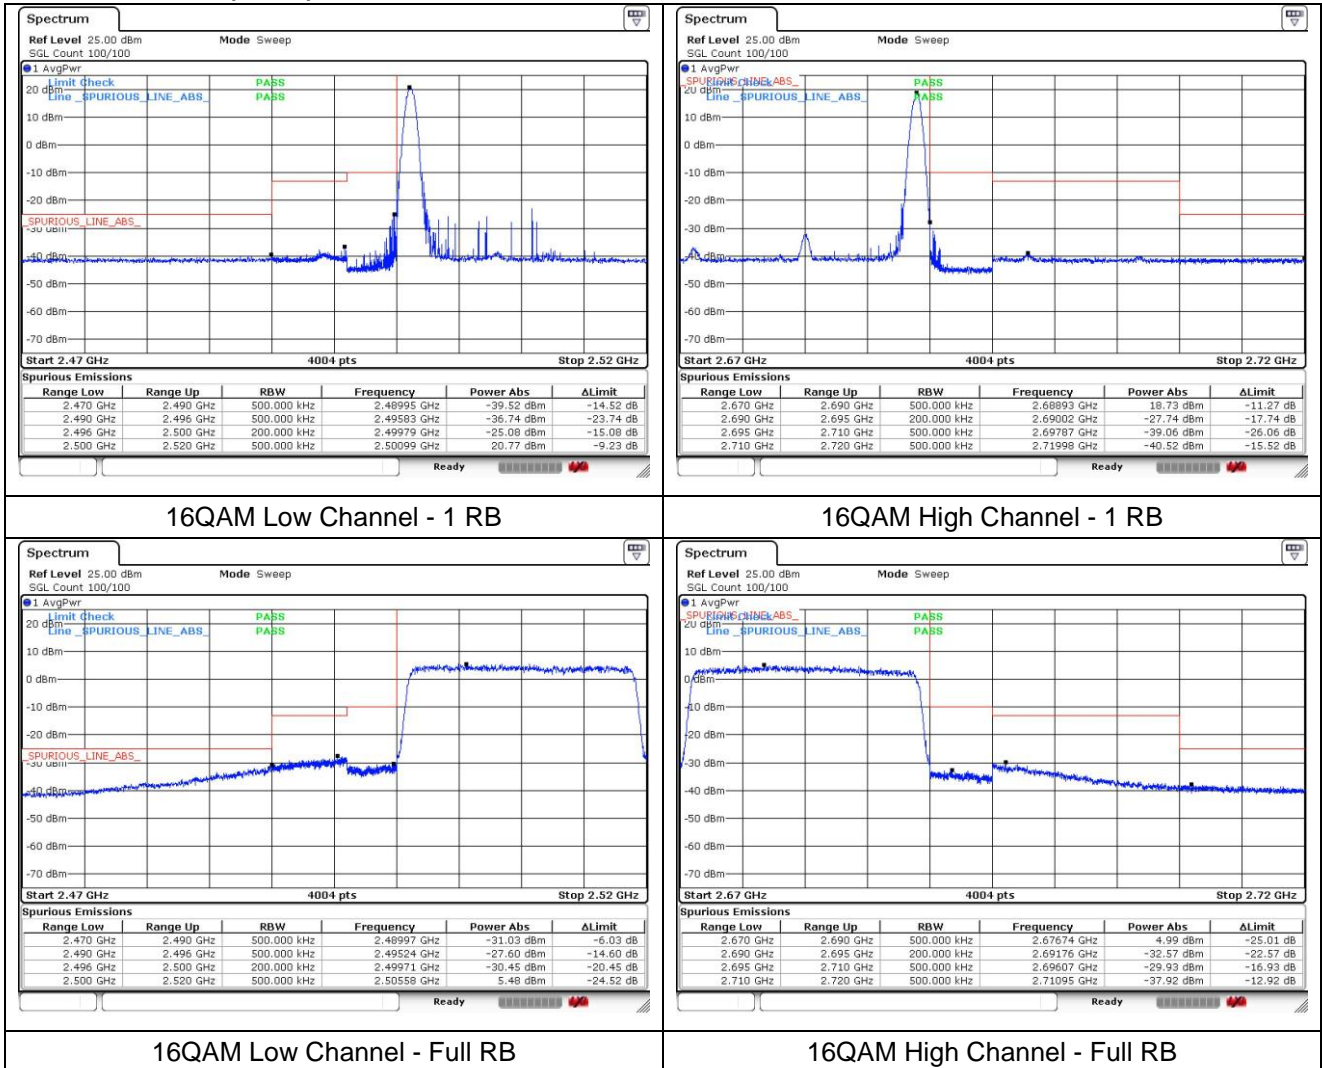

16QAM High Channel - Full RB

LTE band 41_IC (15 MHz)

QPSK Low Channel - 1 RB

QPSK High Channel - 1 RB

QPSK Low Channel - Full RB

QPSK High Channel - Full RB

LTE band 41_IC (15 MHz)

16QAM Low Channel - 1 RB

16QAM High Channel - 1 RB

16QAM Low Channel - Full RB

16QAM High Channel - Full RB

LTE band 41_IC (20 MHz)

LTE band 41_IC (20 MHz)

LTE band 66/4 (1.4 MHz)

LTE band 4 (1.4 MHz)

LTE band 66 (1.4 MHz)

LTE band 66/4 (1.4 MHz)

16QAM Low Channel - 1 RB

16QAM Low Channel - Full RB

LTE band 4 (1.4 MHz)

16QAM High Channel - 1 RB

16QAM High Channel - Full RB

LTE band 66 (1.4 MHz)

16QAM High Channel - 1 RB

16QAM High Channel - Full RB

LTE band 66/4 (3 MHz)

LTE band 4 (3 MHz)

LTE band 66 (3 MHz)

LTE band 66/4 (3 MHz)

LTE band 4 (3 MHz)

LTE band 66 (3 MHz)

LTE band 66/4 (5 MHz)