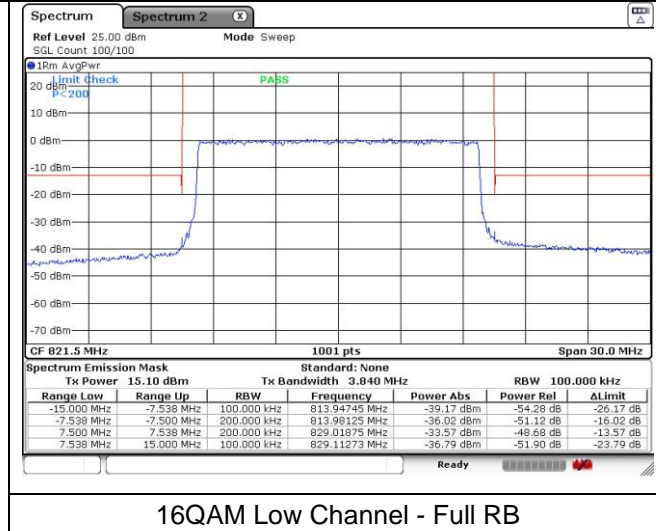

LTE band 26_Part 90 (15 MHz)

LTE band 41_FCC (5 MHz)

LTE band 41_FCC (5 MHz)

LTE band 41_FCC (10 MHz)

QPSK Low Channel - 1 RB

QPSK High Channel - 1 RB

QPSK Low Channel - Full RB

QPSK High Channel - Full RB

LTE band 41_FCC (10 MHz)

16QAM Low Channel - 1 RB

16QAM High Channel - 1 RB

16QAM Low Channel - Full RB

16QAM High Channel - Full RB

LTE band 41_FCC (15 MHz)

QPSK Low Channel - 1 RB

QPSK High Channel - 1 RB

QPSK Low Channel - Full RB

QPSK High Channel - Full RB

LTE band 41_FCC (15 MHz)

LTE band 41_FCC (20 MHz)

QPSK Low Channel - 1 RB

QPSK High Channel - 1 RB

QPSK Low Channel - Full RB

QPSK High Channel - Full RB