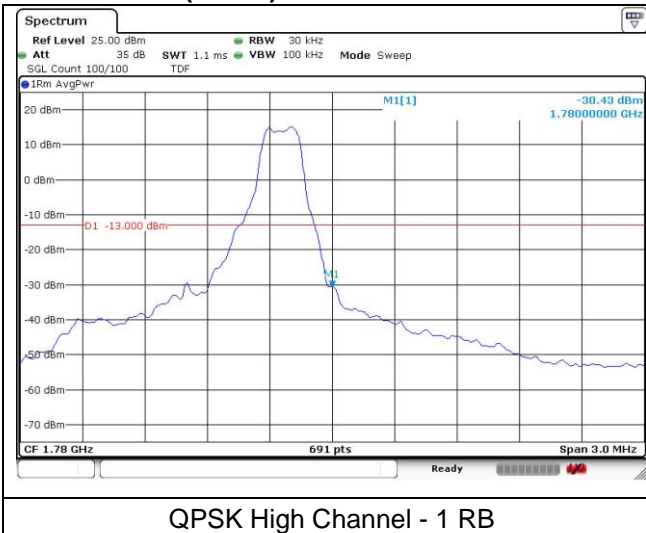

16QAM High Channel - 1 RB

16QAM Low Channel - Full RB

16QAM High Channel - Full RB

LTE band 41_IC (20 MHz)

LTE band 41_IC (20 MHz)

LTE band 66/4 (1.4 MHz)

LTE band 4 (1.4 MHz)

LTE band 66 (1.4 MHz)

LTE band 66/4 (1.4 MHz)

16QAM Low Channel - 1 RB

16QAM Low Channel - Full RB

LTE band 4 (1.4 MHz)

16QAM High Channel - 1 RB

16QAM High Channel - Full RB

LTE band 66 (1.4 MHz)

16QAM High Channel - 1 RB