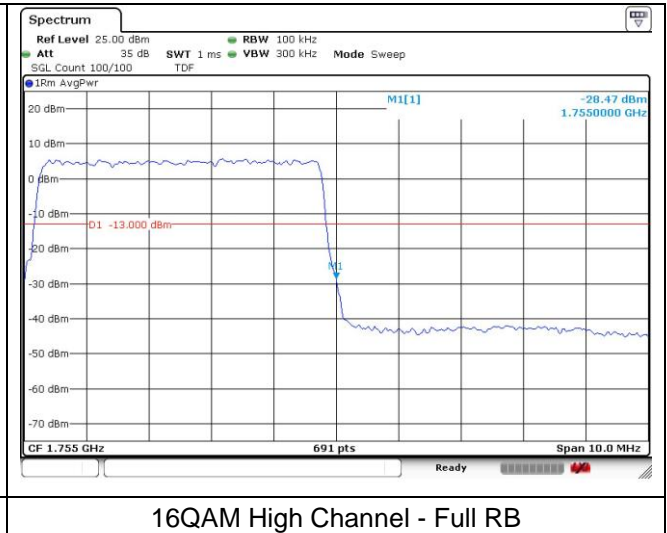

16QAM High Channel - Full RB

LTE band 66/4 (3 MHz)

LTE band 4 (3 MHz)

LTE band 66 (3 MHz)

LTE band 66/4 (3 MHz)

LTE band 4 (3 MHz)

LTE band 66 (3 MHz)

LTE band 66/4 (5 MHz)

QPSK Low Channel - 1 RB

QPSK Low Channel - Full RB

LTE band 4 (5 MHz)

QPSK High Channel - 1 RB

QPSK High Channel - Full RB

LTE band 66 (5 MHz)

QPSK High Channel - 1 RB

QPSK High Channel - Full RB

LTE band 66/4 (5 MHz)

LTE band 4 (5 MHz)

LTE band 66 (5 MHz)

LTE band 66/4 (10 MHz)

QPSK Low Channel - 1 RB

QPSK Low Channel - Full RB

LTE band 4 (10 MHz)

QPSK High Channel - 1 RB