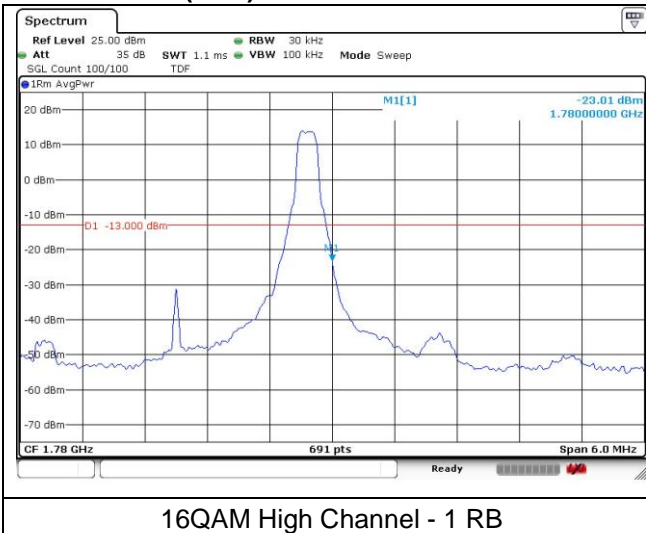

LTE band 66/4 (1.4 MHz)

16QAM Low Channel - 1 RB

16QAM Low Channel - Full RB

LTE band 4 (1.4 MHz)

16QAM High Channel - 1 RB

16QAM High Channel - Full RB

LTE band 66 (1.4 MHz)

16QAM High Channel - 1 RB

16QAM High Channel - Full RB

LTE band 66/4 (3 MHz)

LTE band 4 (3 MHz)

LTE band 66 (3 MHz)

LTE band 66/4 (3 MHz)

LTE band 4 (3 MHz)

LTE band 66 (3 MHz)

LTE band 66/4 (5 MHz)

QPSK Low Channel - 1 RB

QPSK Low Channel - Full RB

LTE band 4 (5 MHz)

QPSK High Channel - 1 RB

QPSK High Channel - Full RB

LTE band 66 (5 MHz)

QPSK High Channel - 1 RB

QPSK High Channel - Full RB