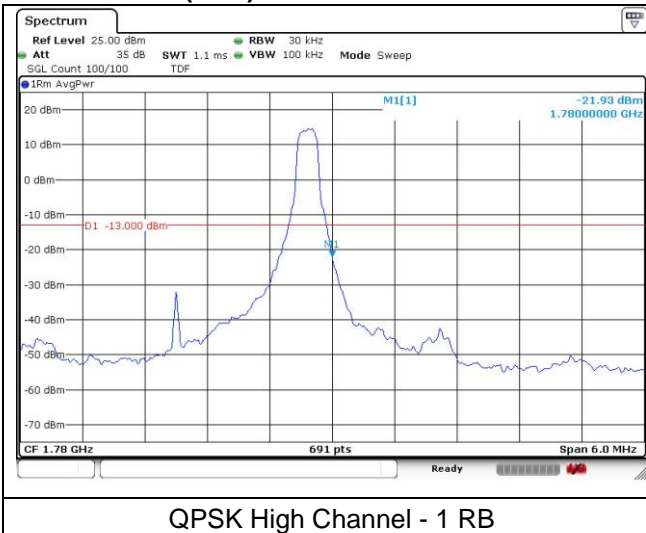

LTE band 66/4 (1.4 MHz)

16QAM Low Channel - 1 RB

16QAM Low Channel - Full RB

LTE band 4 (1.4 MHz)

16QAM High Channel - 1 RB

16QAM High Channel - Full RB

LTE band 66 (1.4 MHz)

16QAM High Channel - 1 RB

16QAM High Channel - Full RB

LTE band 66/4 (3 MHz)

LTE band 4 (3 MHz)

LTE band 66 (3 MHz)

LTE band 66/4 (3 MHz)

LTE band 4 (3 MHz)

LTE band 66 (3 MHz)

LTE band 66/4 (5 MHz)

QPSK Low Channel - 1 RB

QPSK Low Channel - Full RB

LTE band 4 (5 MHz)

QPSK High Channel - 1 RB

QPSK High Channel - Full RB

LTE band 66 (5 MHz)

QPSK High Channel - 1 RB

QPSK High Channel - Full RB