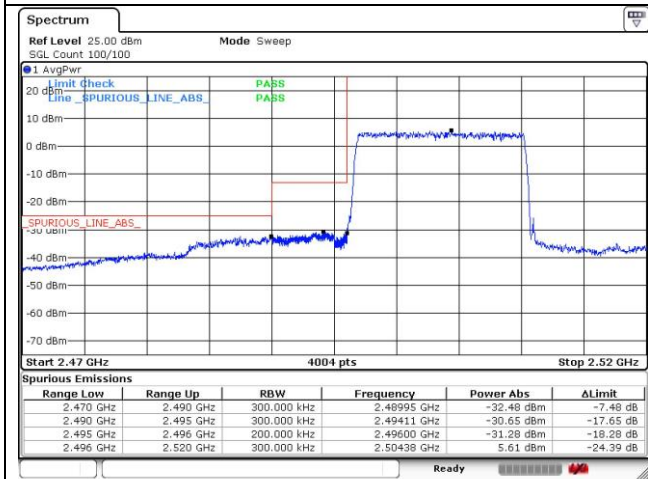

LTE band 26_Part 90 (15 MHz)

LTE band 41_FCC (5 MHz)

LTE band 41_FCC (5 MHz)

LTE band 41_FCC (10 MHz)

QPSK Low Channel - 1 RB

QPSK High Channel - 1 RB

QPSK Low Channel - Full RB

QPSK High Channel - Full RB

LTE band 41_FCC (10 MHz)

16QAM Low Channel - 1 RB

16QAM High Channel - 1 RB

16QAM Low Channel - Full RB

16QAM High Channel - Full RB

LTE band 41_FCC (15 MHz)

QPSK Low Channel - 1 RB

QPSK High Channel - 1 RB

QPSK Low Channel - Full RB

QPSK High Channel - Full RB

LTE band 41_FCC (15 MHz)

LTE band 41_FCC (20 MHz)

QPSK Low Channel - 1 RB

QPSK High Channel - 1 RB

QPSK Low Channel - Full RB

QPSK High Channel - Full RB