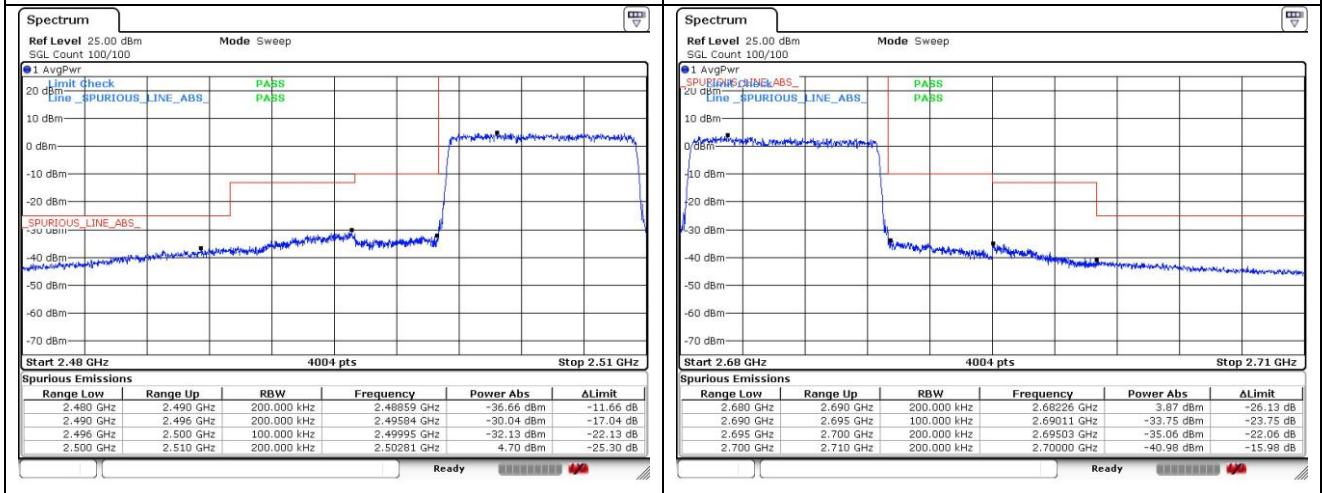

LTE band 41_FCC (20 MHz)

16QAM Low Channel - 1 RB

16QAM High Channel - 1 RB

16QAM Low Channel - Full RB

16QAM High Channel - Full RB

LTE band 41_IC (5 MHz)

LTE band 41_IC (5 MHz)

LTE band 41_IC (10 MHz)

QPSK Low Channel - 1 RB

QPSK High Channel - 1 RB

QPSK Low Channel - Full RB

QPSK High Channel - Full RB

LTE band 41_IC (10 MHz)

16QAM Low Channel - 1 RB

16QAM High Channel - 1 RB

16QAM Low Channel - Full RB

16QAM High Channel - Full RB

LTE band 41_IC (15 MHz)

QPSK Low Channel - 1 RB

QPSK High Channel - 1 RB

QPSK Low Channel - Full RB

QPSK High Channel - Full RB

LTE band 41_IC (15 MHz)

16QAM Low Channel - 1 RB