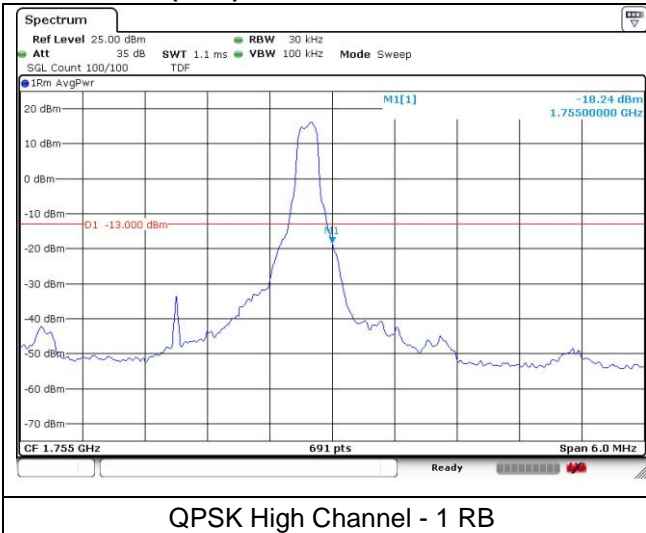

16QAM High Channel - 1 RB

16QAM Low Channel - Full RB

16QAM High Channel - Full RB

LTE band 41_IC (20 MHz)

LTE band 41_IC (20 MHz)

LTE band 66/4 (1.4 MHz)

LTE band 4 (1.4 MHz)

LTE band 66 (1.4 MHz)

LTE band 66/4 (1.4 MHz)

16QAM Low Channel - 1 RB

16QAM Low Channel - Full RB

LTE band 4 (1.4 MHz)

16QAM High Channel - 1 RB

16QAM High Channel - Full RB

LTE band 66 (1.4 MHz)

16QAM High Channel - 1 RB

16QAM High Channel - Full RB

LTE band 66/4 (3 MHz)

LTE band 4 (3 MHz)

LTE band 66 (3 MHz)

LTE band 66/4 (3 MHz)

LTE band 4 (3 MHz)

LTE band 66 (3 MHz)

LTE band 66/4 (5 MHz)