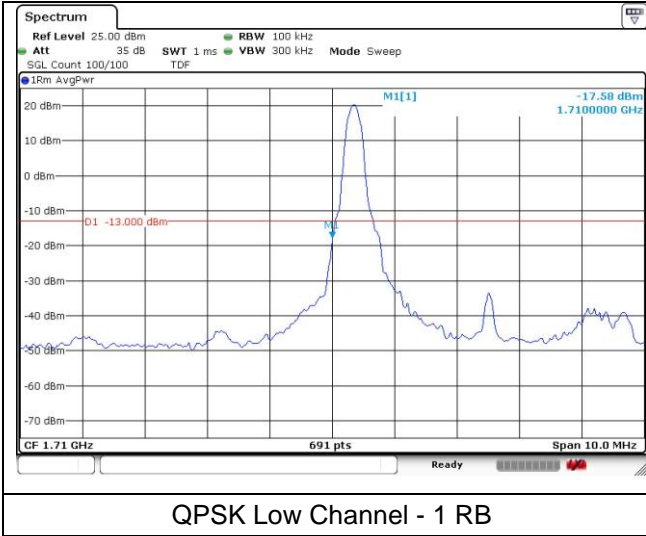

16QAM High Channel - Full RB

LTE band 66/4 (3 MHz)

LTE band 4 (3 MHz)

LTE band 66 (3 MHz)

LTE band 66/4 (3 MHz)

LTE band 4 (3 MHz)

LTE band 66 (3 MHz)

LTE band 66/4 (5 MHz)

QPSK Low Channel - 1 RB

QPSK Low Channel - Full RB

LTE band 4 (5 MHz)

QPSK High Channel - 1 RB

QPSK High Channel - Full RB

LTE band 66 (5 MHz)

QPSK High Channel - 1 RB

QPSK High Channel - Full RB