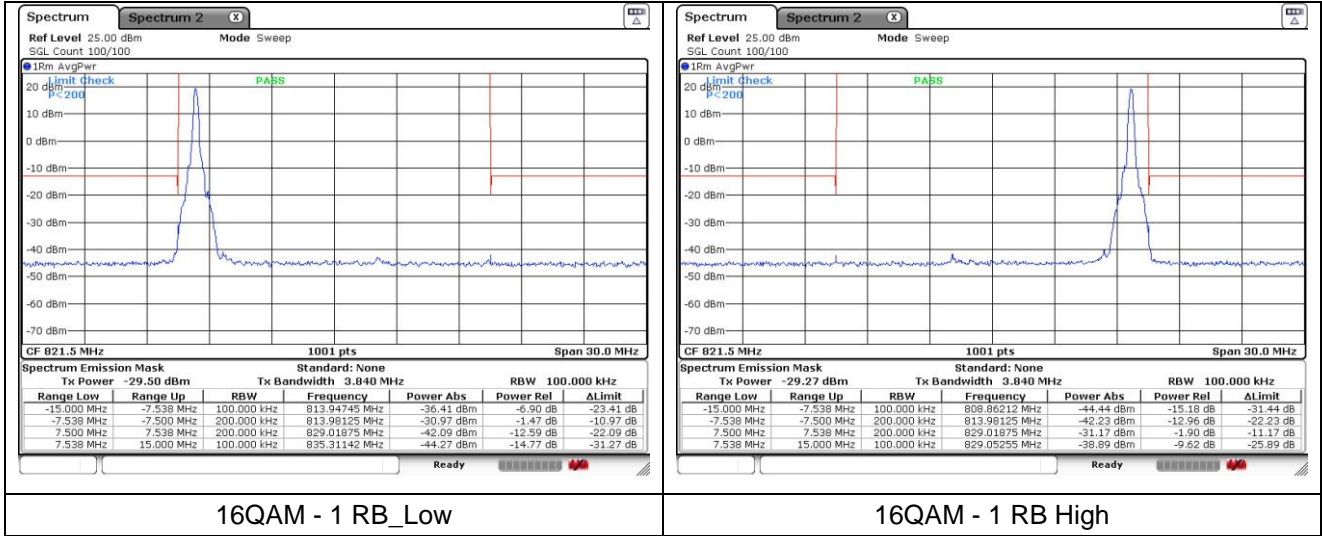

LTE band 26_Part 90 (15 MHz)

LTE band 41_FCC (5 MHz)

LTE band 41_FCC (5 MHz)

LTE band 41_FCC (10 MHz)

QPSK Low Channel - 1 RB

QPSK High Channel - 1 RB

QPSK Low Channel - Full RB

QPSK High Channel - Full RB

LTE band 41_FCC (10 MHz)

16QAM Low Channel - 1 RB

16QAM High Channel - 1 RB

16QAM Low Channel - Full RB

16QAM High Channel - Full RB

LTE band 41_FCC (15 MHz)

QPSK Low Channel - 1 RB

QPSK High Channel - 1 RB

QPSK Low Channel - Full RB

QPSK High Channel - Full RB

LTE band 41_FCC (15 MHz)

LTE band 41_FCC (20 MHz)

QPSK Low Channel - 1 RB

QPSK High Channel - 1 RB

QPSK Low Channel - Full RB

QPSK High Channel - Full RB