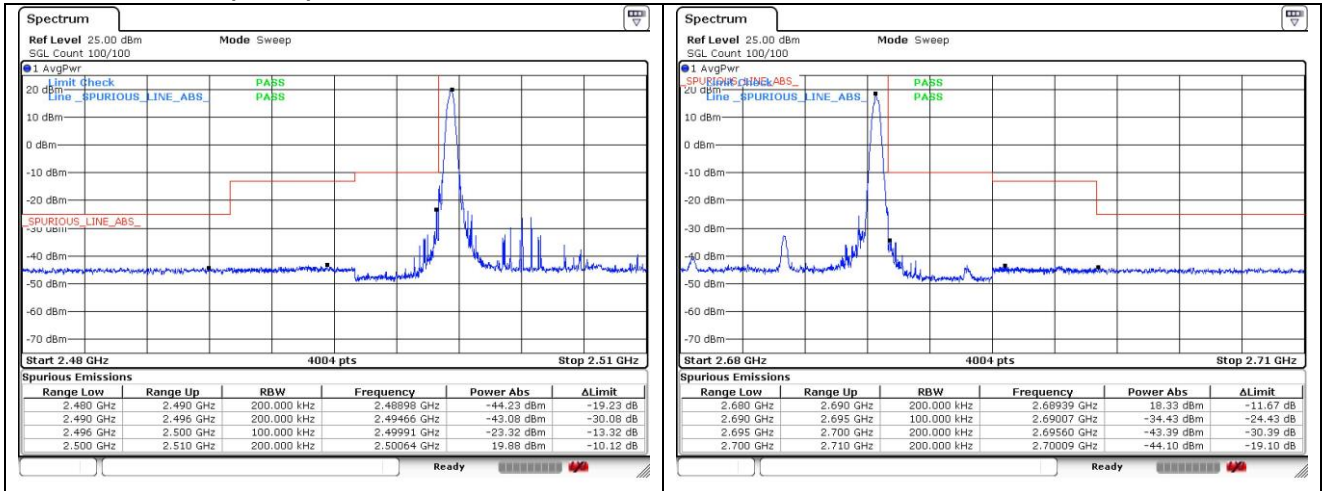

LTE band 41_FCC (20 MHz)

16QAM Low Channel - 1 RB

16QAM High Channel - 1 RB

16QAM Low Channel - Full RB

16QAM High Channel - Full RB

LTE band 41_IC (5 MHz)

LTE band 41_IC (5 MHz)

LTE band 41_IC (10 MHz)

QPSK Low Channel - 1 RB

QPSK High Channel - 1 RB

QPSK Low Channel - Full RB

QPSK High Channel - Full RB

LTE band 41_IC (10 MHz)

16QAM Low Channel - 1 RB

16QAM High Channel - 1 RB

16QAM Low Channel - Full RB

16QAM High Channel - Full RB

LTE band 41_IC (15 MHz)

QPSK Low Channel - 1 RB

QPSK High Channel - 1 RB

QPSK Low Channel - Full RB

QPSK High Channel - Full RB

LTE band 41_IC (15 MHz)

16QAM Low Channel - 1 RB