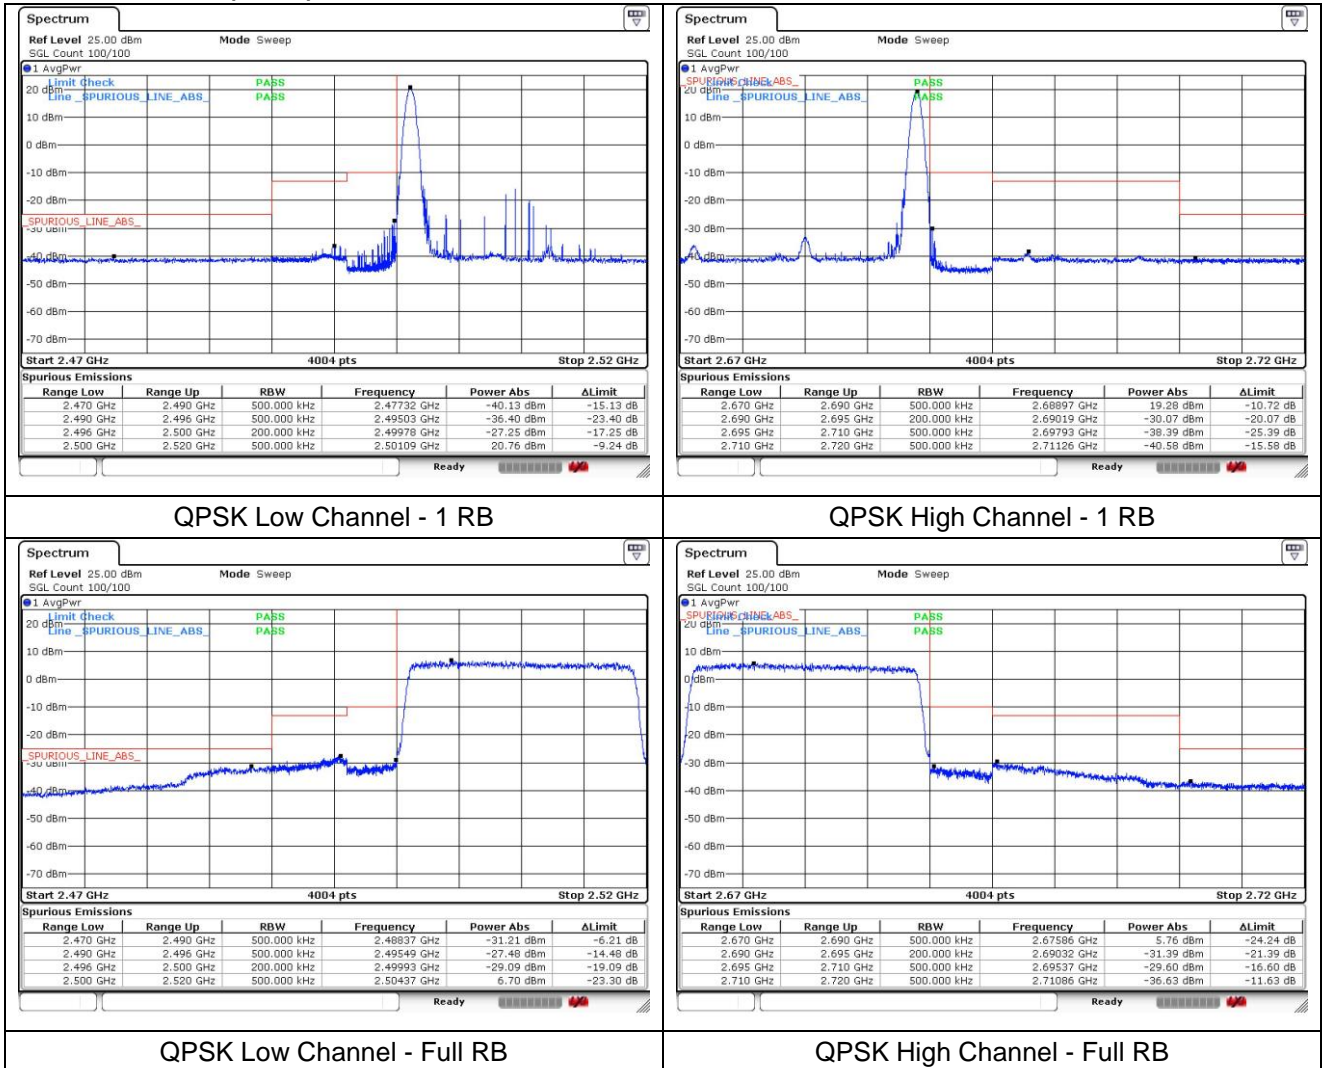

QPSK Low Channel - 1 RB

QPSK High Channel - 1 RB

QPSK Low Channel - Full RB

QPSK High Channel - Full RB

LTE band 41_IC (10 MHz)

16QAM Low Channel - 1 RB

16QAM High Channel - 1 RB

16QAM Low Channel - Full RB

16QAM High Channel - Full RB

LTE band 41_IC (15 MHz)

QPSK Low Channel - 1 RB

QPSK High Channel - 1 RB

QPSK Low Channel - Full RB

QPSK High Channel - Full RB

LTE band 41_IC (15 MHz)

16QAM Low Channel - 1 RB

16QAM High Channel - 1 RB

16QAM Low Channel - Full RB

16QAM High Channel - Full RB

LTE band 41_IC (20 MHz)

LTE band 41_IC (20 MHz)

LTE band 66/4 (1.4 MHz)

LTE band 4 (1.4 MHz)

LTE band 66 (1.4 MHz)

LTE band 66/4 (1.4 MHz)

16QAM Low Channel - 1 RB

16QAM Low Channel - Full RB

LTE band 4 (1.4 MHz)

16QAM High Channel - 1 RB

16QAM High Channel - Full RB

LTE band 66 (1.4 MHz)

16QAM High Channel - 1 RB