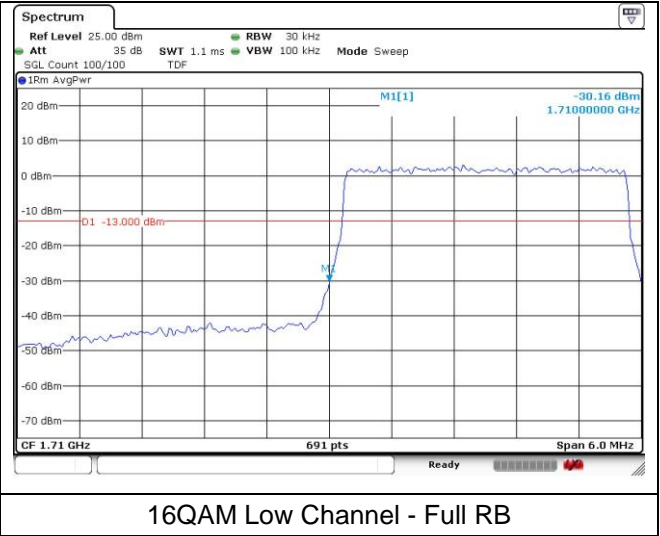

LTE band 66/4 (1.4 MHz)

16QAM Low Channel - 1 RB

16QAM Low Channel - Full RB

LTE band 4 (1.4 MHz)

16QAM High Channel - 1 RB

16QAM High Channel - Full RB

LTE band 66 (1.4 MHz)

16QAM High Channel - 1 RB

16QAM High Channel - Full RB

LTE band 66/4 (3 MHz)

LTE band 4 (3 MHz)

LTE band 66 (3 MHz)

LTE band 66/4 (3 MHz)

LTE band 4 (3 MHz)

LTE band 66 (3 MHz)

LTE band 66/4 (5 MHz)

QPSK Low Channel - 1 RB

QPSK Low Channel - Full RB

LTE band 4 (5 MHz)

QPSK High Channel - 1 RB

QPSK High Channel - Full RB

LTE band 66 (5 MHz)

QPSK High Channel - 1 RB

QPSK High Channel - Full RB