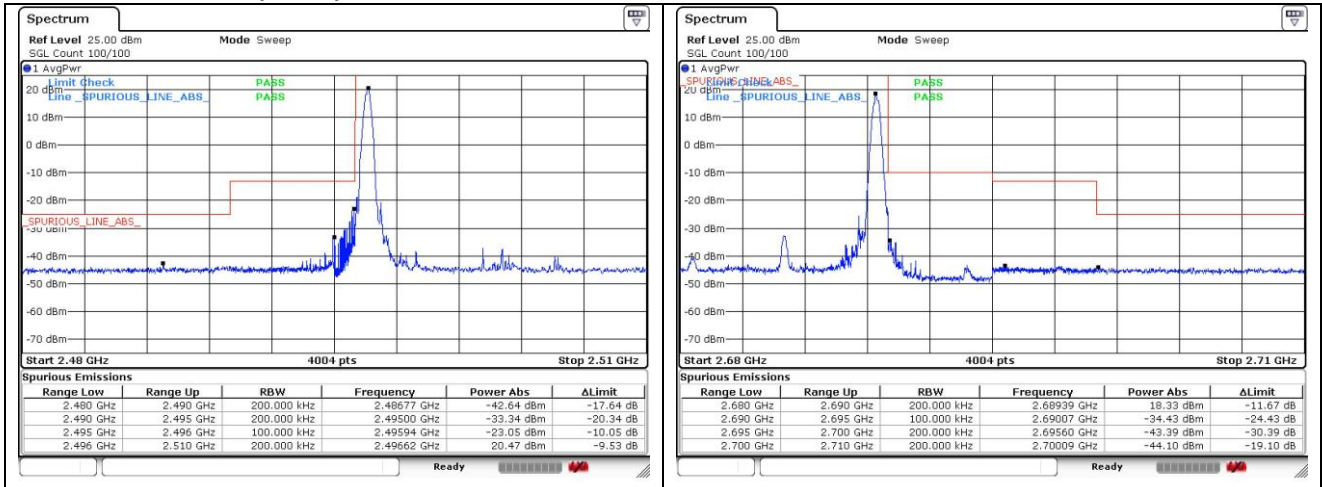

LTE band 26_Part 90 (15 MHz)

LTE band 41_FCC (5 MHz)

LTE band 41_FCC (5 MHz)

LTE band 41_FCC (10 MHz)

QPSK Low Channel - 1 RB

QPSK High Channel - 1 RB

QPSK Low Channel - Full RB

QPSK High Channel - Full RB

LTE band 41_FCC (10 MHz)

16QAM Low Channel - 1 RB

16QAM High Channel - 1 RB

16QAM Low Channel - Full RB

16QAM High Channel - Full RB

LTE band 41_FCC (15 MHz)

QPSK Low Channel - 1 RB

QPSK High Channel - 1 RB

QPSK Low Channel - Full RB

QPSK High Channel - Full RB

LTE band 41_FCC (15 MHz)

LTE band 41_FCC (20 MHz)

QPSK Low Channel - 1 RB

QPSK High Channel - 1 RB

QPSK Low Channel - Full RB

QPSK High Channel - Full RB