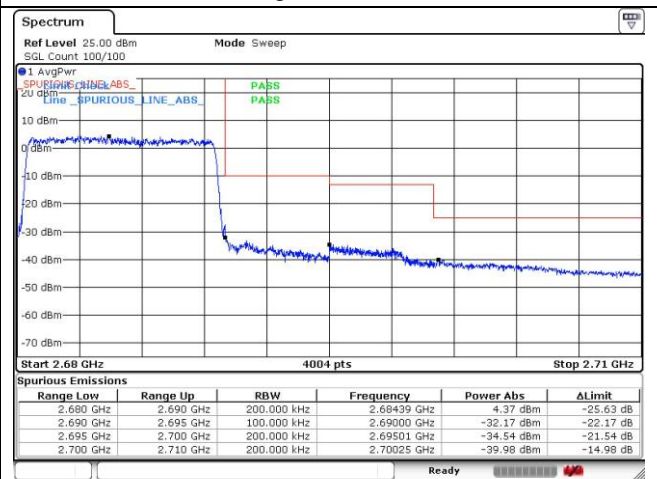

LTE band 26_Part 90 (15 MHz)

LTE band 41_FCC (5 MHz)

LTE band 41_FCC (5 MHz)

LTE band 41_FCC (10 MHz)

QPSK Low Channel - 1 RB

QPSK High Channel - 1 RB

QPSK Low Channel - Full RB

QPSK High Channel - Full RB

LTE band 41_FCC (10 MHz)

16QAM Low Channel - 1 RB

16QAM High Channel - 1 RB

16QAM Low Channel - Full RB

16QAM High Channel - Full RB

LTE band 41_FCC (15 MHz)

QPSK Low Channel - 1 RB

QPSK High Channel - 1 RB

QPSK Low Channel - Full RB

QPSK High Channel - Full RB

LTE band 41_FCC (15 MHz)

LTE band 41_FCC (20 MHz)

QPSK Low Channel - 1 RB

QPSK High Channel - 1 RB

QPSK Low Channel - Full RB

QPSK High Channel - Full RB