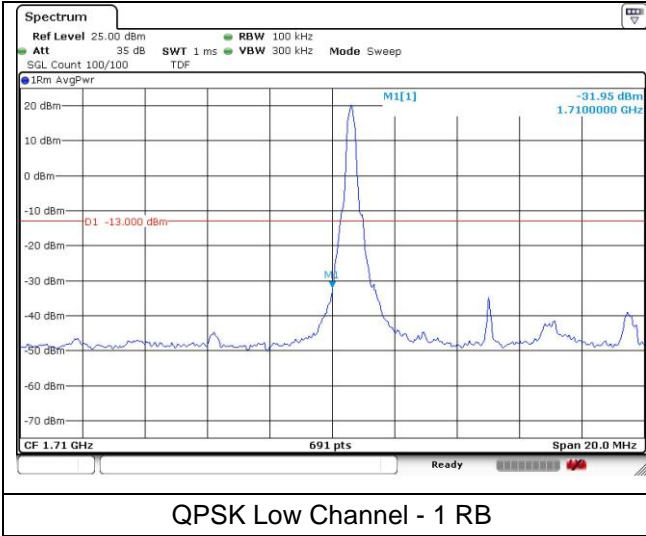

QPSK Low Channel - 1 RB

QPSK Low Channel - Full RB

LTE band 4 (5 MHz)

QPSK High Channel - 1 RB

QPSK High Channel - Full RB

LTE band 66 (5 MHz)

QPSK High Channel - 1 RB

QPSK High Channel - Full RB

LTE band 66/4 (5 MHz)

LTE band 4 (5 MHz)

LTE band 66 (5 MHz)

LTE band 66/4 (10 MHz)

QPSK Low Channel - 1 RB

QPSK Low Channel - Full RB

LTE band 4 (10 MHz)

QPSK High Channel - 1 RB

QPSK High Channel - Full RB

LTE band 66 (10 MHz)

QPSK High Channel - 1 RB

QPSK High Channel - Full RB