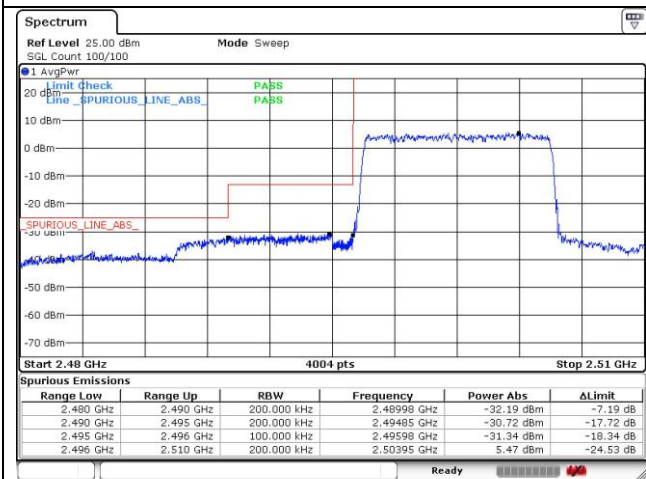

LTE band 26_Part 90 (15 MHz)

LTE band 41_FCC (5 MHz)

LTE band 41_FCC (5 MHz)

LTE band 41_FCC (10 MHz)

QPSK Low Channel - 1 RB

QPSK High Channel - 1 RB

QPSK Low Channel - Full RB

QPSK High Channel - Full RB

LTE band 41_FCC (10 MHz)

16QAM Low Channel - 1 RB

16QAM High Channel - 1 RB

16QAM Low Channel - Full RB

16QAM High Channel - Full RB

LTE band 41_FCC (15 MHz)

QPSK Low Channel - 1 RB

QPSK High Channel - 1 RB

QPSK Low Channel - Full RB

QPSK High Channel - Full RB

LTE band 41_FCC (15 MHz)

LTE band 41_FCC (20 MHz)

QPSK Low Channel - 1 RB

QPSK High Channel - 1 RB

QPSK Low Channel - Full RB

QPSK High Channel - Full RB