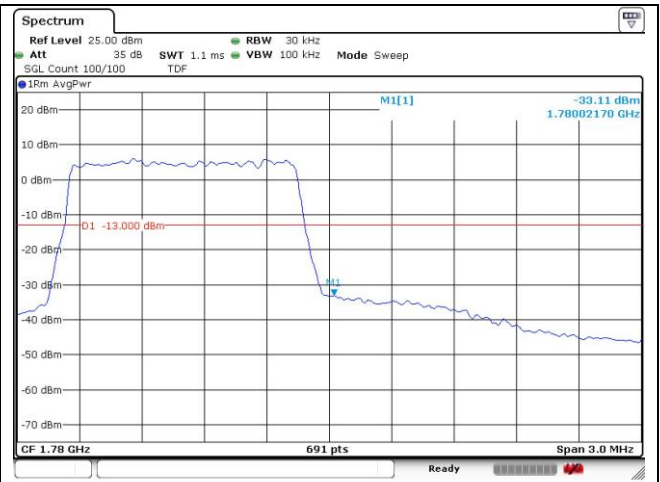

LTE band 66/4 (1.4 MHz)

16QAM Low Channel - 1 RB

16QAM Low Channel - Full RB

LTE band 4 (1.4 MHz)

16QAM High Channel - 1 RB

16QAM High Channel - Full RB

LTE band 66 (1.4 MHz)

16QAM High Channel - 1 RB

16QAM High Channel - Full RB

LTE band 66/4 (3 MHz)

LTE band 4 (3 MHz)

LTE band 66 (3 MHz)

LTE band 66/4 (3 MHz)

LTE band 4 (3 MHz)

LTE band 66 (3 MHz)

LTE band 66/4 (5 MHz)