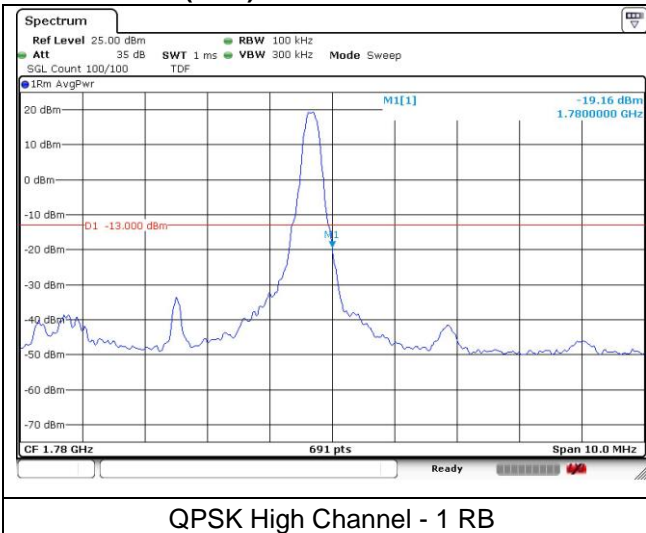

16QAM High Channel - Full RB

LTE band 66/4 (3 MHz)

LTE band 4 (3 MHz)

LTE band 66 (3 MHz)

LTE band 66/4 (3 MHz)

LTE band 4 (3 MHz)

LTE band 66 (3 MHz)

LTE band 66/4 (5 MHz)

QPSK Low Channel - 1 RB

QPSK Low Channel - Full RB

LTE band 4 (5 MHz)

QPSK High Channel - 1 RB

QPSK High Channel - Full RB

LTE band 66 (5 MHz)

QPSK High Channel - 1 RB

QPSK High Channel - Full RB

LTE band 66/4 (5 MHz)

LTE band 4 (5 MHz)

LTE band 66 (5 MHz)

LTE band 66/4 (10 MHz)

QPSK Low Channel - 1 RB

QPSK Low Channel - Full RB

LTE band 4 (10 MHz)

QPSK High Channel - 1 RB