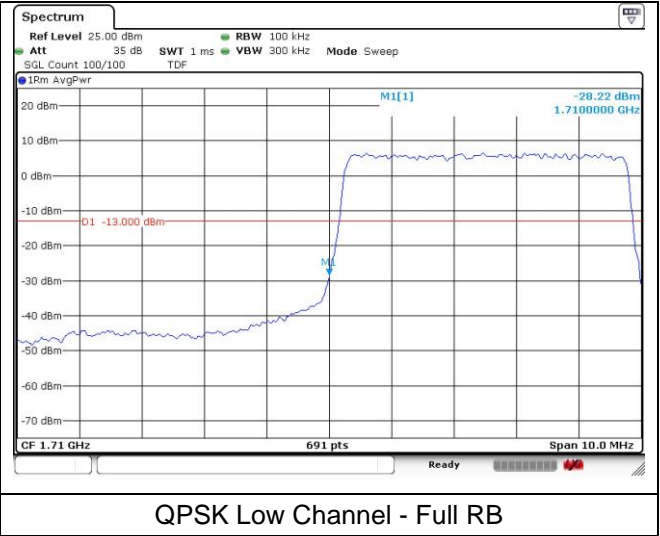

16QAM High Channel - Full RB

LTE band 66/4 (3 MHz)

LTE band 4 (3 MHz)

LTE band 66 (3 MHz)

LTE band 66/4 (3 MHz)

LTE band 4 (3 MHz)

LTE band 66 (3 MHz)

LTE band 66/4 (5 MHz)

QPSK Low Channel - 1 RB

QPSK Low Channel - Full RB

LTE band 4 (5 MHz)

QPSK High Channel - 1 RB

QPSK High Channel - Full RB

LTE band 66 (5 MHz)

QPSK High Channel - 1 RB

QPSK High Channel - Full RB