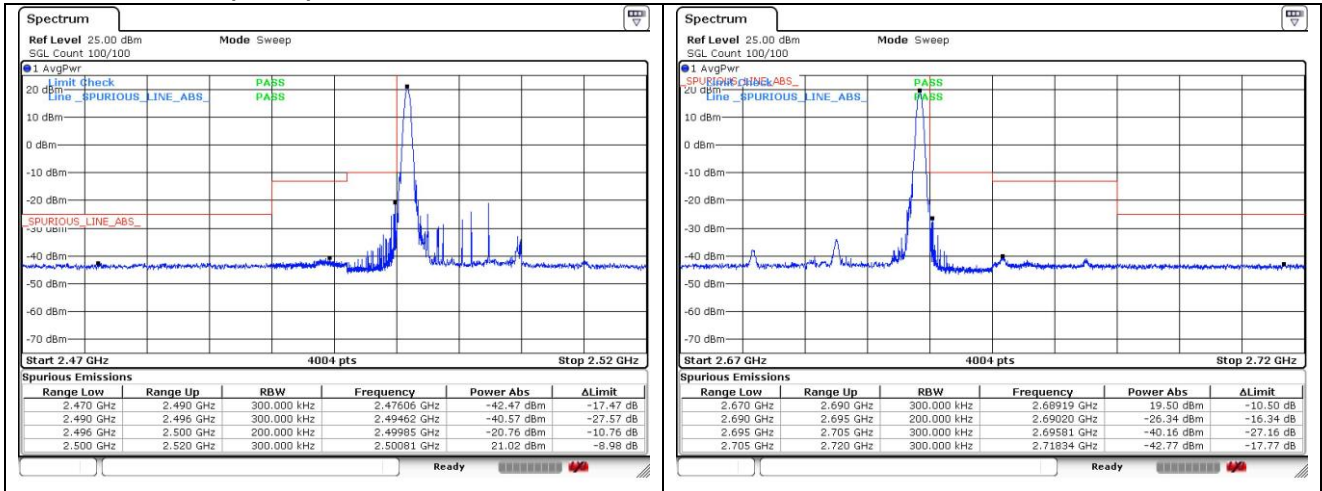

LTE band 41_FCC (20 MHz)

16QAM Low Channel - 1 RB

16QAM High Channel - 1 RB

16QAM Low Channel - Full RB

16QAM High Channel - Full RB

LTE band 41_IC (5 MHz)

LTE band 41_IC (5 MHz)

LTE band 41_IC (10 MHz)

QPSK Low Channel - 1 RB

QPSK High Channel - 1 RB

QPSK Low Channel - Full RB

QPSK High Channel - Full RB

LTE band 41_IC (10 MHz)

16QAM Low Channel - 1 RB

16QAM High Channel - 1 RB

16QAM Low Channel - Full RB

16QAM High Channel - Full RB

LTE band 41_IC (15 MHz)

QPSK Low Channel - 1 RB

QPSK High Channel - 1 RB

QPSK Low Channel - Full RB

QPSK High Channel - Full RB

LTE band 41_IC (15 MHz)

16QAM Low Channel - 1 RB