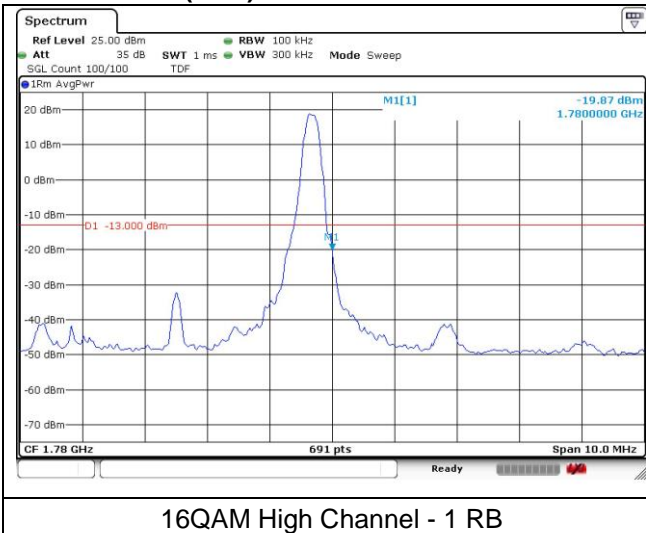

16QAM High Channel - Full RB

LTE band 66/4 (3 MHz)

LTE band 4 (3 MHz)

LTE band 66 (3 MHz)

LTE band 66/4 (3 MHz)

LTE band 4 (3 MHz)

LTE band 66 (3 MHz)

LTE band 66/4 (5 MHz)

QPSK Low Channel - 1 RB

QPSK Low Channel - Full RB

LTE band 4 (5 MHz)

QPSK High Channel - 1 RB

QPSK High Channel - Full RB

LTE band 66 (5 MHz)

QPSK High Channel - 1 RB

QPSK High Channel - Full RB

LTE band 66/4 (5 MHz)

LTE band 4 (5 MHz)

LTE band 66 (5 MHz)

LTE band 66/4 (10 MHz)

QPSK Low Channel - 1 RB

QPSK Low Channel - Full RB

LTE band 4 (10 MHz)

QPSK High Channel - 1 RB