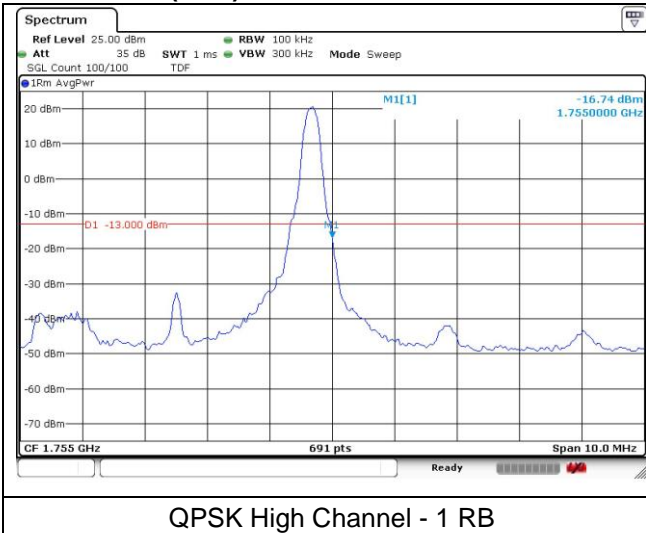

LTE band 66/4 (1.4 MHz)

16QAM Low Channel - 1 RB

16QAM Low Channel - Full RB

LTE band 4 (1.4 MHz)

16QAM High Channel - 1 RB

16QAM High Channel - Full RB

LTE band 66 (1.4 MHz)

16QAM High Channel - 1 RB

16QAM High Channel - Full RB

LTE band 66/4 (3 MHz)

LTE band 4 (3 MHz)

LTE band 66 (3 MHz)

LTE band 66/4 (3 MHz)

LTE band 4 (3 MHz)

LTE band 66 (3 MHz)

LTE band 66/4 (5 MHz)

QPSK Low Channel - 1 RB

QPSK Low Channel - Full RB

LTE band 4 (5 MHz)

QPSK High Channel - 1 RB

QPSK High Channel - Full RB

LTE band 66 (5 MHz)

QPSK High Channel - 1 RB

QPSK High Channel - Full RB