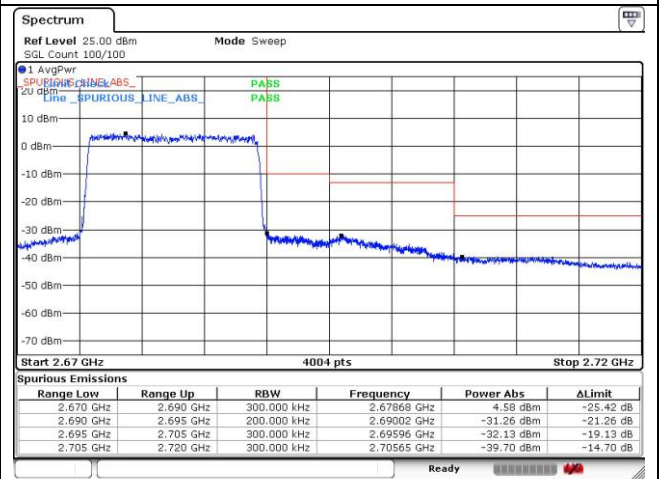

QPSK Low Channel - 1 RB

QPSK High Channel - 1 RB

QPSK Low Channel - Full RB

QPSK High Channel - Full RB

LTE band 41_IC (10 MHz)

16QAM Low Channel - 1 RB

16QAM High Channel - 1 RB

16QAM Low Channel - Full RB

16QAM High Channel - Full RB

LTE band 41_IC (15 MHz)

QPSK Low Channel - 1 RB

QPSK High Channel - 1 RB

QPSK Low Channel - Full RB

QPSK High Channel - Full RB

LTE band 41_IC (15 MHz)

16QAM Low Channel - 1 RB

16QAM High Channel - 1 RB

16QAM Low Channel - Full RB

16QAM High Channel - Full RB

LTE band 41_IC (20 MHz)

LTE band 41_IC (20 MHz)

LTE band 66/4 (1.4 MHz)

LTE band 4 (1.4 MHz)

LTE band 66 (1.4 MHz)