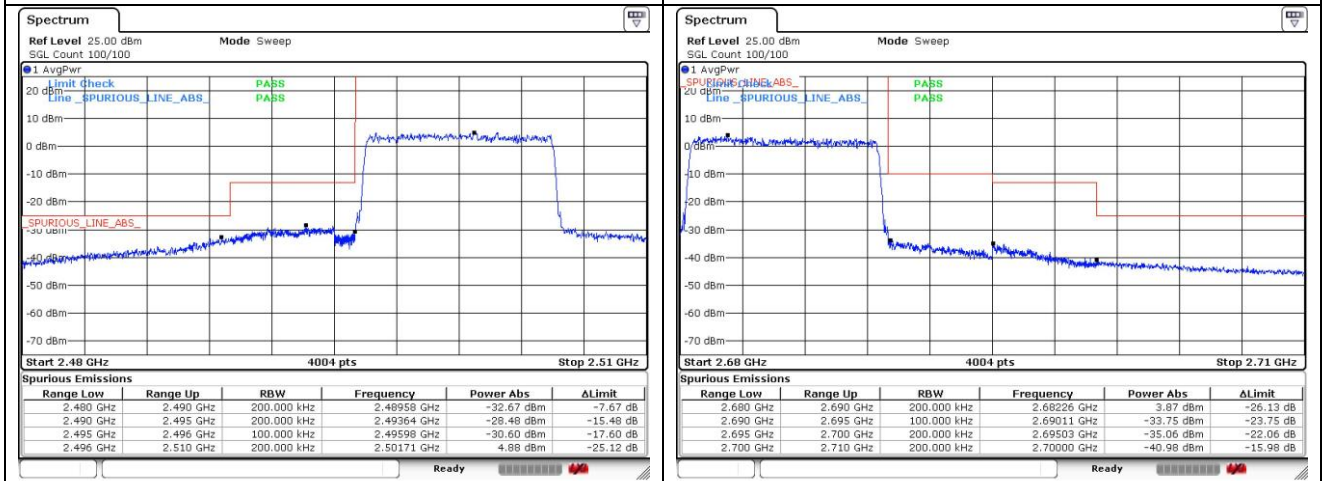

LTE band 26_Part 90 (15 MHz)

LTE band 41_FCC (5 MHz)

LTE band 41_FCC (5 MHz)

LTE band 41_FCC (10 MHz)

QPSK Low Channel - 1 RB

QPSK High Channel - 1 RB

QPSK Low Channel - Full RB

QPSK High Channel - Full RB

LTE band 41_FCC (10 MHz)

16QAM Low Channel - 1 RB

16QAM High Channel - 1 RB

16QAM Low Channel - Full RB

16QAM High Channel - Full RB

LTE band 41_FCC (15 MHz)

QPSK Low Channel - 1 RB

QPSK High Channel - 1 RB

QPSK Low Channel - Full RB

QPSK High Channel - Full RB

LTE band 41_FCC (15 MHz)

LTE band 41_FCC (20 MHz)

QPSK Low Channel - 1 RB

QPSK High Channel - 1 RB

QPSK Low Channel - Full RB

QPSK High Channel - Full RB