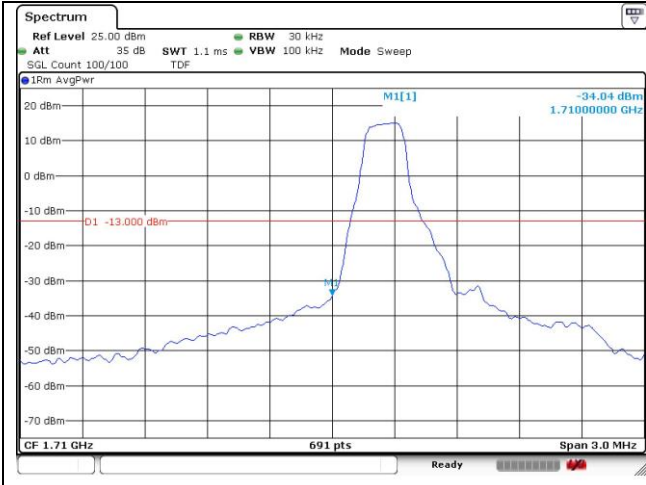

16QAM High Channel - 1 RB

16QAM Low Channel - Full RB

16QAM High Channel - Full RB

LTE band 41_IC (20 MHz)

LTE band 41_IC (20 MHz)

LTE band 66/4 (1.4 MHz)

LTE band 4 (1.4 MHz)

LTE band 66 (1.4 MHz)

LTE band 66/4 (1.4 MHz)

16QAM Low Channel - 1 RB

16QAM Low Channel - Full RB

LTE band 4 (1.4 MHz)

16QAM High Channel - 1 RB

16QAM High Channel - Full RB

LTE band 66 (1.4 MHz)

16QAM High Channel - 1 RB