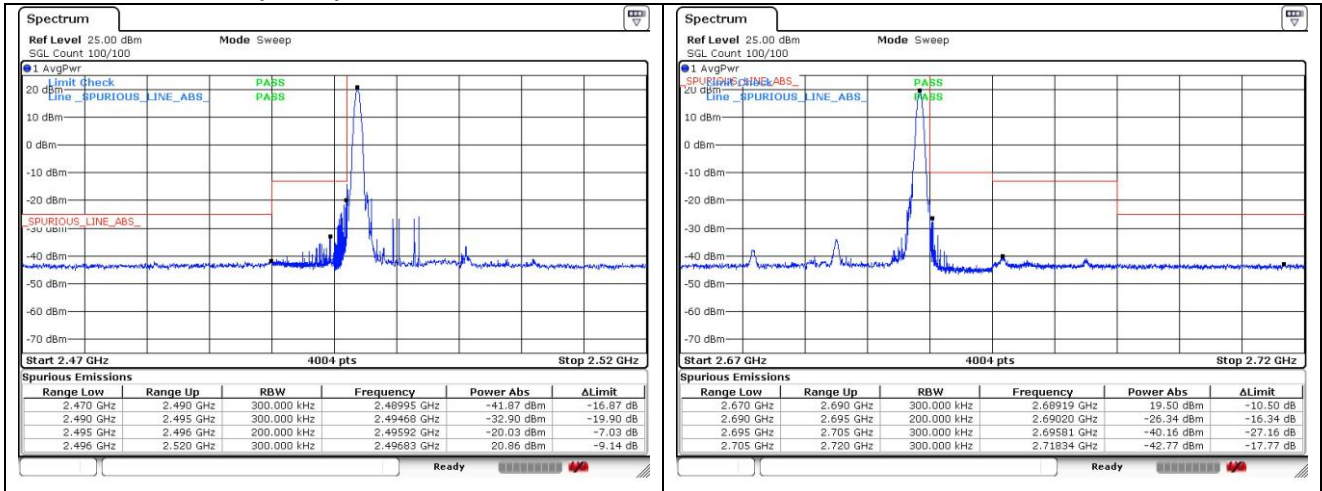

LTE band 26_Part 90 (15 MHz)

LTE band 41_FCC (5 MHz)

LTE band 41_FCC (5 MHz)

LTE band 41_FCC (10 MHz)

QPSK Low Channel - 1 RB

QPSK High Channel - 1 RB

QPSK Low Channel - Full RB

QPSK High Channel - Full RB

LTE band 41_FCC (10 MHz)

16QAM Low Channel - 1 RB

16QAM High Channel - 1 RB

16QAM Low Channel - Full RB

16QAM High Channel - Full RB

LTE band 41_FCC (15 MHz)

QPSK Low Channel - 1 RB

QPSK High Channel - 1 RB

QPSK Low Channel - Full RB

QPSK High Channel - Full RB

LTE band 41_FCC (15 MHz)

LTE band 41_FCC (20 MHz)

QPSK Low Channel - 1 RB

QPSK High Channel - 1 RB

QPSK Low Channel - Full RB

QPSK High Channel - Full RB

LTE band 41_FCC (20 MHz)

16QAM Low Channel - 1 RB

16QAM High Channel - 1 RB

16QAM Low Channel - Full RB

16QAM High Channel - Full RB

LTE band 41_IC (5 MHz)

LTE band 41_IC (5 MHz)

LTE band 41_IC (10 MHz)