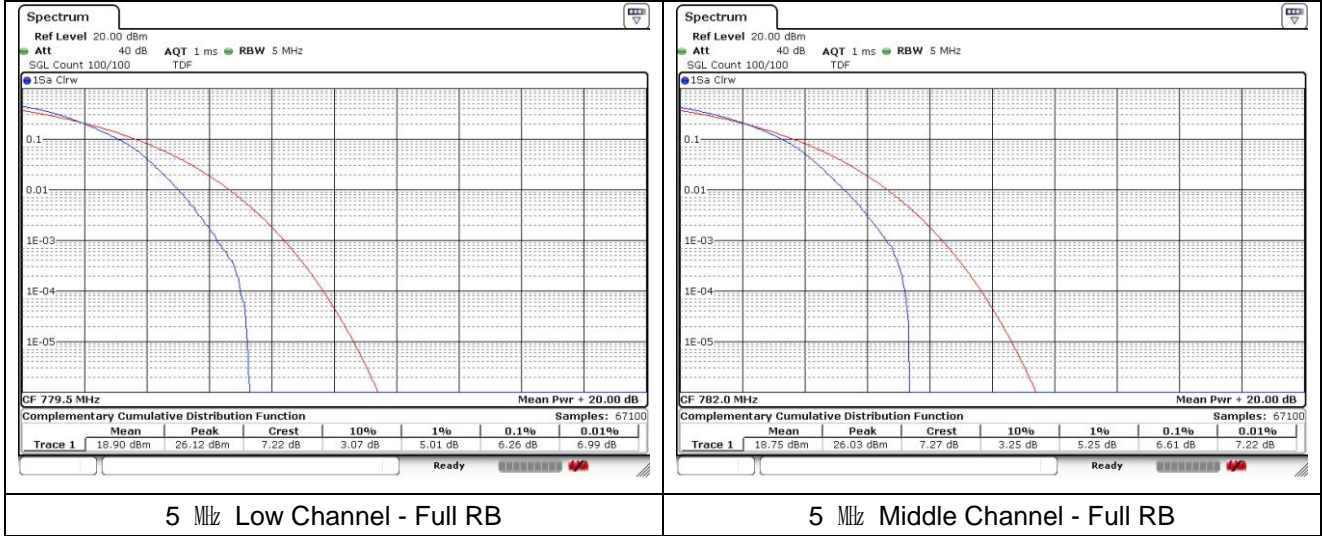

- Test plots

SIM 1

LTE band 7

LTE band 7

15 MHz Low Channel - Full RB

20 MHz Low Channel - Full RB

15 MHz Middle Channel - Full RB

20 MHz Middle Channel - Full RB

15 MHz High Channel - Full RB

20 MHz High Channel - Full RB

LTE band 12

LTE band 12/17

LTE band 13

LTE band 25/2

1.4 MHz Low Channel - Full RB

3 MHz Low Channel - Full RB

1.4 MHz Middle Channel - Full RB

3 MHz Middle Channel - Full RB

1.4 MHz High Channel - Full RB

3 MHz High Channel - Full RB

LTE band 25/2

LTE band 25/2

15 MHz Low Channel - Full RB

20 MHz Low Channel - Full RB