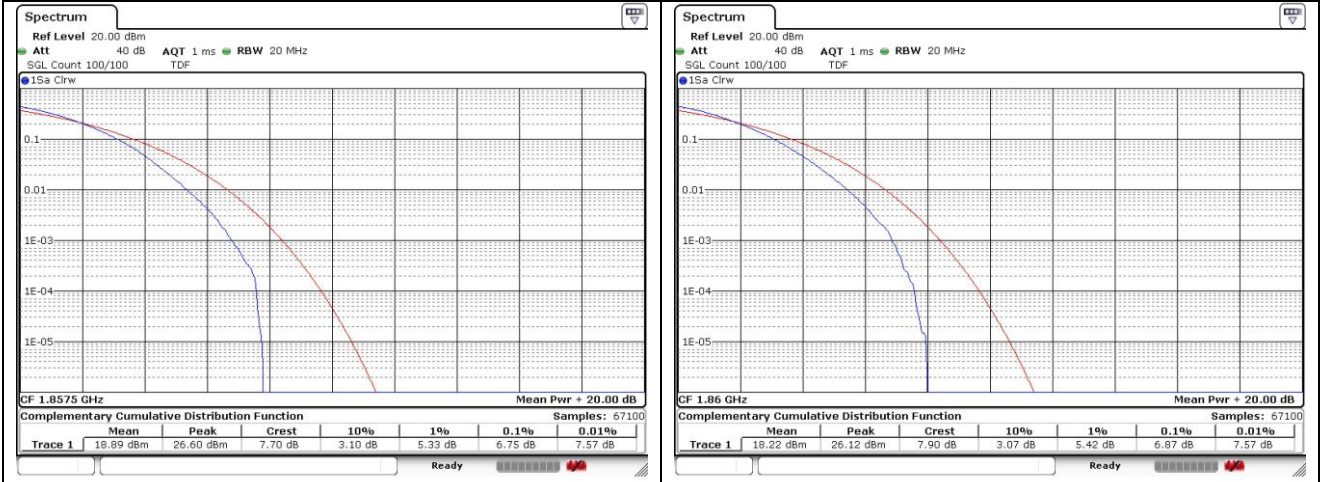

15 MHz High Channel - Full RB

20 MHz High Channel - Full RB

LTE band 12

LTE band 12/17

LTE band 13

LTE band 25/2

1.4 MHz Low Channel - Full RB

3 MHz Low Channel - Full RB

1.4 MHz Middle Channel - Full RB

3 MHz Middle Channel - Full RB

1.4 MHz High Channel - Full RB

3 MHz High Channel - Full RB

LTE band 25/2

LTE band 25/2

15 MHz Low Channel - Full RB

20 MHz Low Channel - Full RB

15 MHz Middle Channel - Full RB

20 MHz Middle Channel - Full RB

15 MHz High Channel - Full RB

20 MHz High Channel - Full RB

LTE band 26/5_Part 22

LTE band 26/5_Part 22

LTE band 26_Part 22

15 MHz Low Channel - Full RB