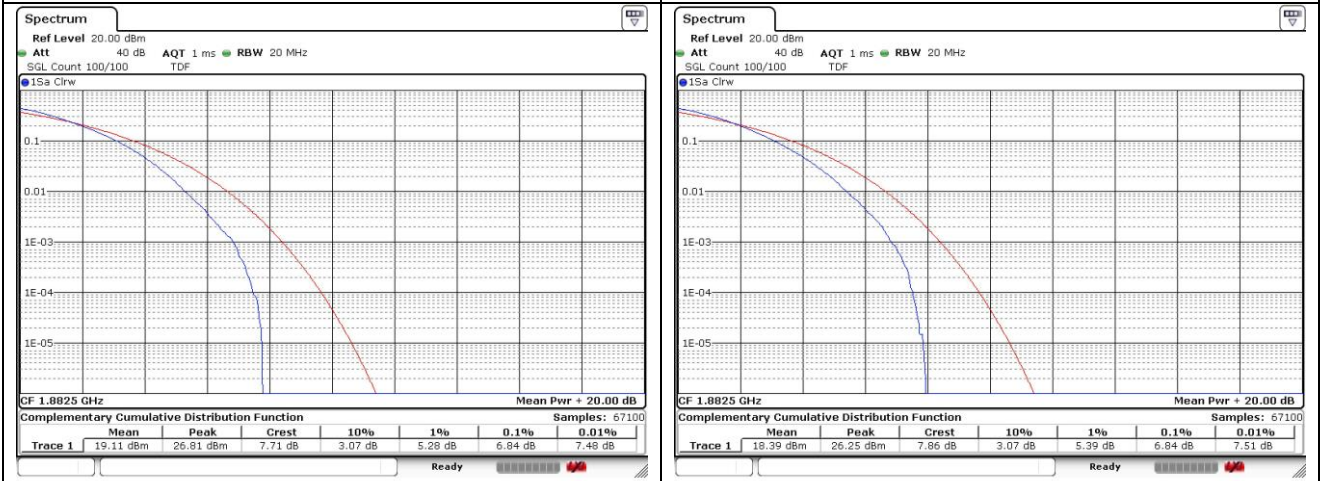

15 MHz High Channel - Full RB

20 MHz High Channel - Full RB

LTE band 12

LTE band 12/17

LTE band 13

LTE band 25/2

1.4 MHz Low Channel - Full RB

3 MHz Low Channel - Full RB

1.4 MHz Middle Channel - Full RB

3 MHz Middle Channel - Full RB

1.4 MHz High Channel - Full RB

3 MHz High Channel - Full RB

LTE band 25/2

LTE band 25/2

15 MHz Low Channel - Full RB

20 MHz Low Channel - Full RB

15 MHz Middle Channel - Full RB

20 MHz Middle Channel - Full RB

15 MHz High Channel - Full RB

20 MHz High Channel - Full RB

LTE band 26/5_Part 22

LTE band 26/5_Part 22

LTE band 26_Part 22

15 MHz Low Channel - Full RB