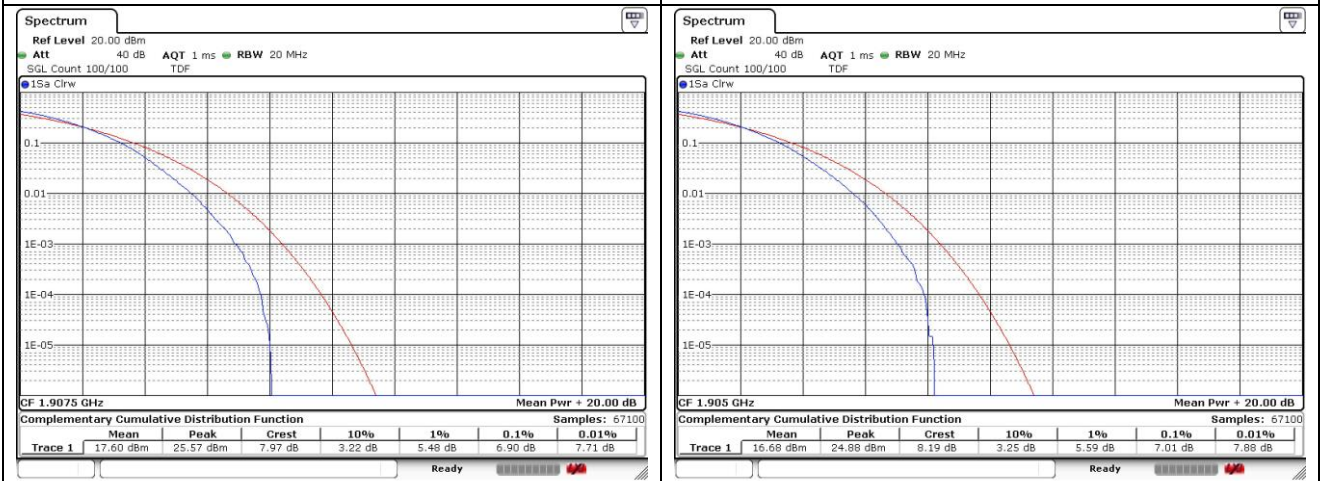

15 MHz High Channel - Full RB

20 MHz High Channel - Full RB

LTE band 12

LTE band 12/17

LTE band 13

LTE band 25/2

1.4 MHz Low Channel - Full RB

3 MHz Low Channel - Full RB

1.4 MHz Middle Channel - Full RB

3 MHz Middle Channel - Full RB

1.4 MHz High Channel - Full RB

3 MHz High Channel - Full RB

LTE band 25/2

LTE band 25/2

15 MHz Low Channel - Full RB

20 MHz Low Channel - Full RB

15 MHz Middle Channel - Full RB

20 MHz Middle Channel - Full RB

15 MHz High Channel - Full RB

20 MHz High Channel - Full RB

LTE band 26/5_Part 22

LTE band 26/5_Part 22

LTE band 26_Part 22

15 MHz Low Channel - Full RB