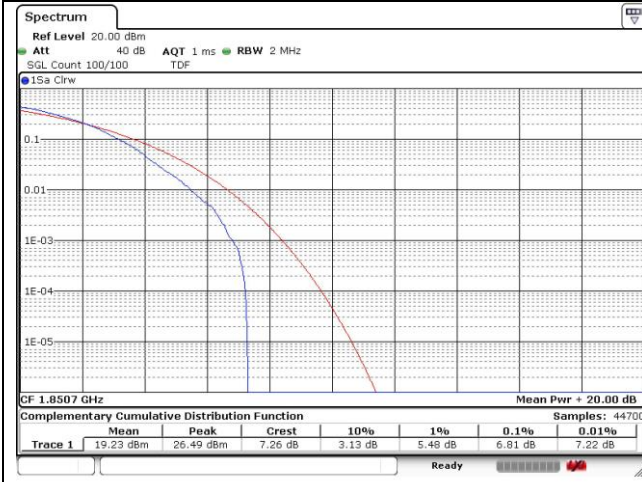

- Test plots

SIM 1

LTE band 7

LTE band 7

15 MHz Low Channel - Full RB

20 MHz Low Channel - Full RB

15 MHz Middle Channel - Full RB

20 MHz Middle Channel - Full RB

15 MHz High Channel - Full RB

20 MHz High Channel - Full RB

LTE band 12

LTE band 12/17

LTE band 13

LTE band 25/2

1.4 MHz Low Channel - Full RB

3 MHz Low Channel - Full RB

1.4 MHz Middle Channel - Full RB

3 MHz Middle Channel - Full RB

1.4 MHz High Channel - Full RB

3 MHz High Channel - Full RB

LTE band 25/2

LTE band 25/2

15 MHz Low Channel - Full RB

20 MHz Low Channel - Full RB