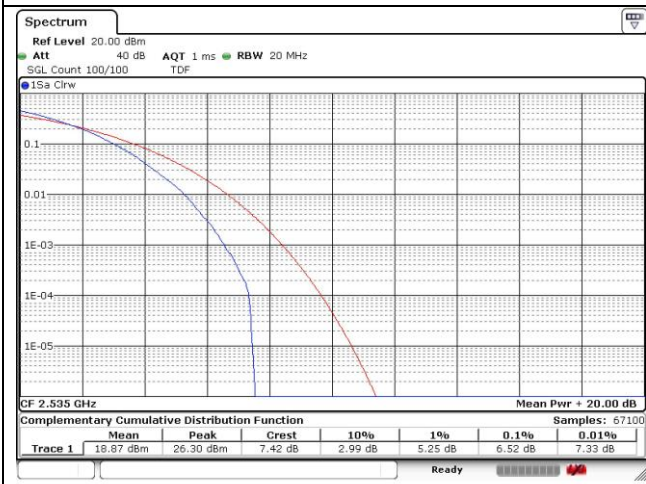

- Test plots

SIM 1

LTE band 7

LTE band 7

15 MHz Low Channel - Full RB

20 MHz Low Channel - Full RB

15 MHz Middle Channel - Full RB

20 MHz Middle Channel - Full RB

15 MHz High Channel - Full RB

20 MHz High Channel - Full RB

LTE band 12

LTE band 12/17

LTE band 13

LTE band 25/2

1.4 MHz Low Channel - Full RB

3 MHz Low Channel - Full RB