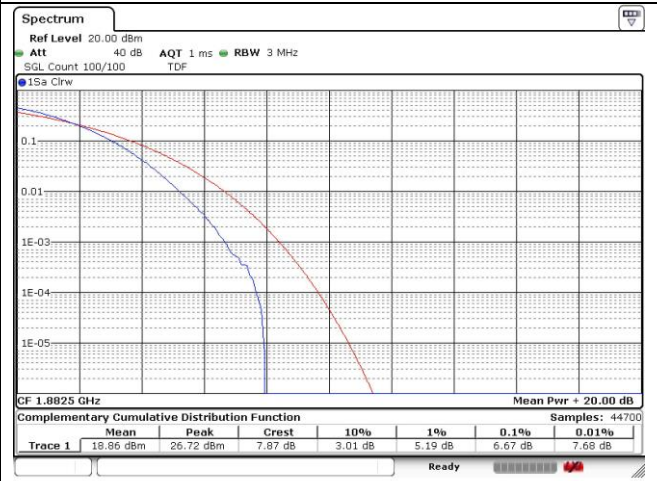

- Test plots

SIM 1

LTE band 7

LTE band 7

15 MHz Low Channel - Full RB

20 MHz Low Channel - Full RB

15 MHz Middle Channel - Full RB

20 MHz Middle Channel - Full RB

15 MHz High Channel - Full RB

20 MHz High Channel - Full RB

LTE band 12

LTE band 12/17

LTE band 13

LTE band 25/2

1.4 MHz Low Channel - Full RB

3 MHz Low Channel - Full RB

1.4 MHz Middle Channel - Full RB

3 MHz Middle Channel - Full RB

1.4 MHz High Channel - Full RB

3 MHz High Channel - Full RB

LTE band 25/2

LTE band 25/2

15 MHz Low Channel - Full RB

20 MHz Low Channel - Full RB