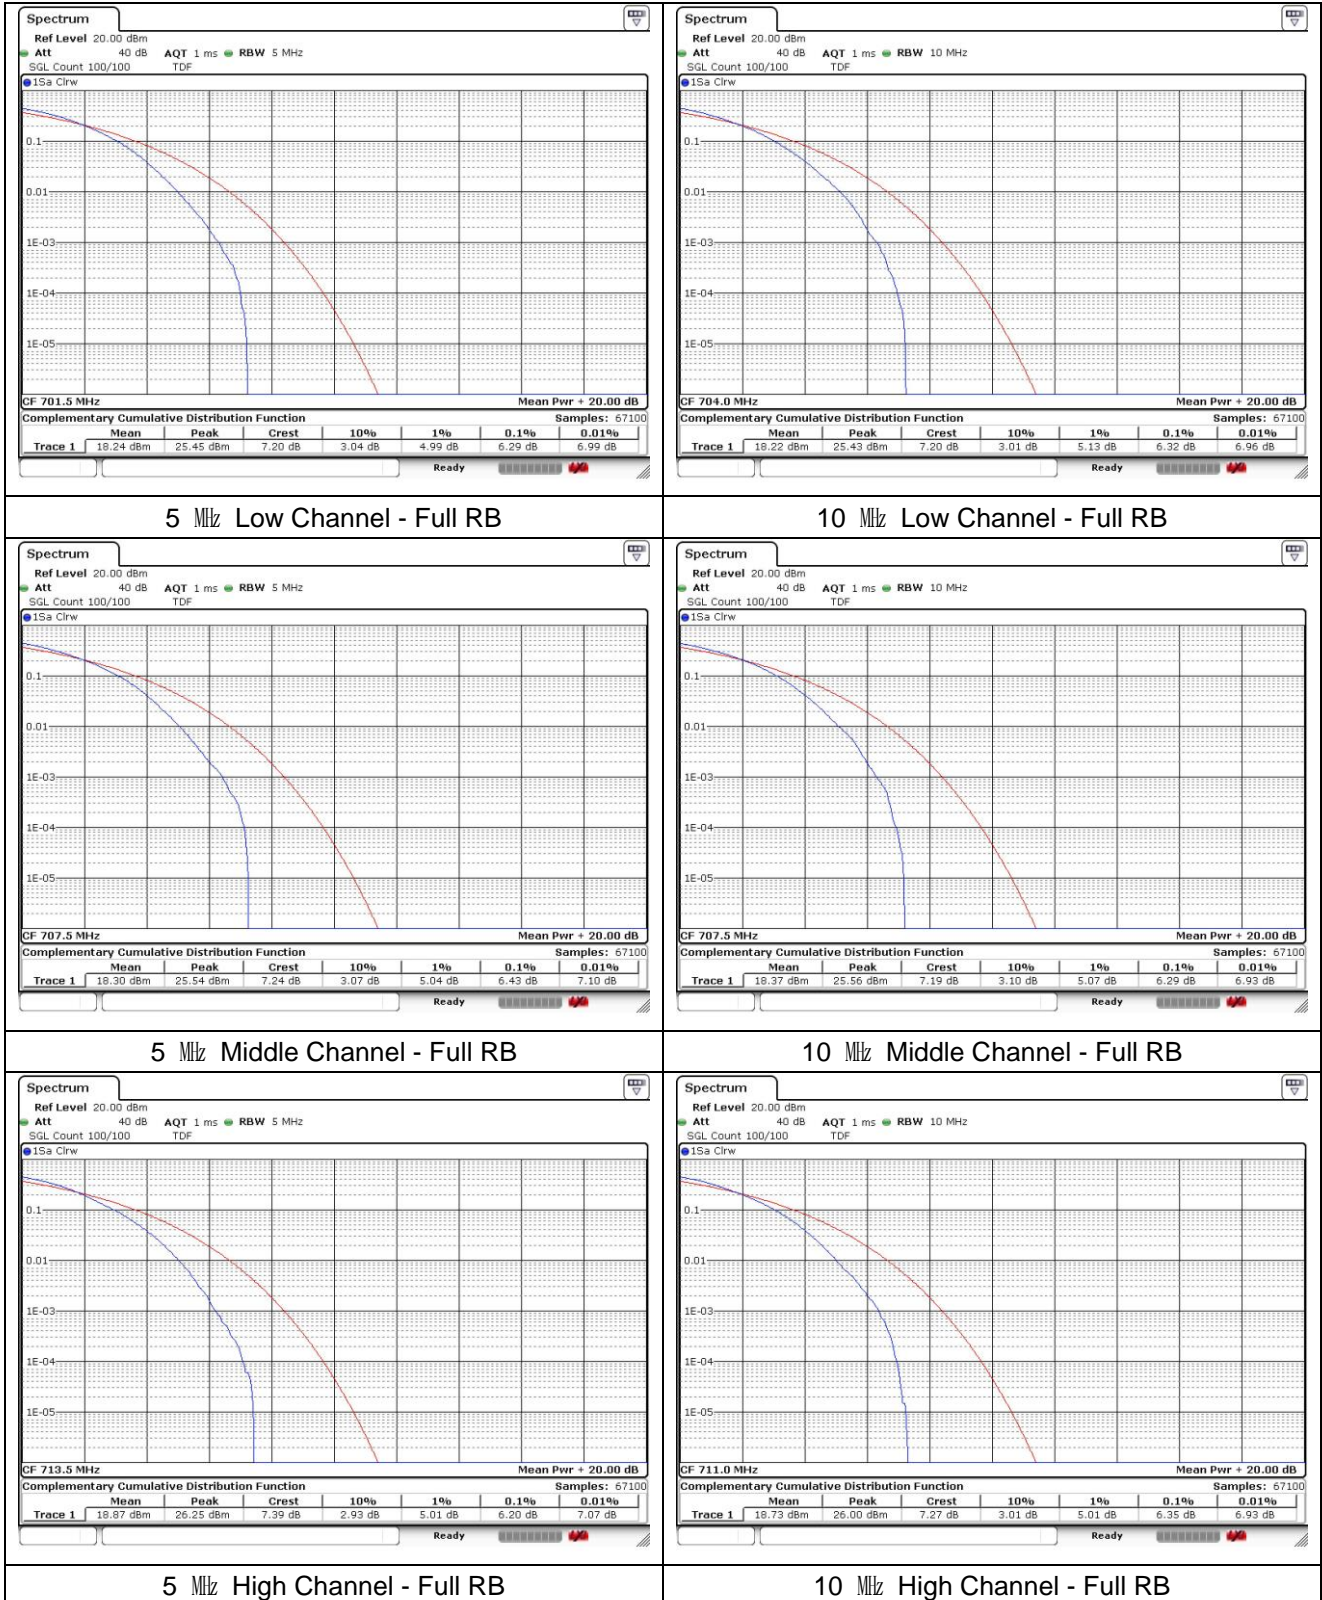

- Test plots

SIM 1

LTE band 7

LTE band 7

15 MHz Low Channel - Full RB

20 MHz Low Channel - Full RB

15 MHz Middle Channel - Full RB

20 MHz Middle Channel - Full RB

15 MHz High Channel - Full RB

20 MHz High Channel - Full RB

LTE band 12

LTE band 12/17

LTE band 13

LTE band 25/2

1.4 MHz Low Channel - Full RB

3 MHz Low Channel - Full RB

1.4 MHz Middle Channel - Full RB

3 MHz Middle Channel - Full RB

1.4 MHz High Channel - Full RB

3 MHz High Channel - Full RB

LTE band 25/2

LTE band 25/2

15 MHz Low Channel - Full RB

20 MHz Low Channel - Full RB