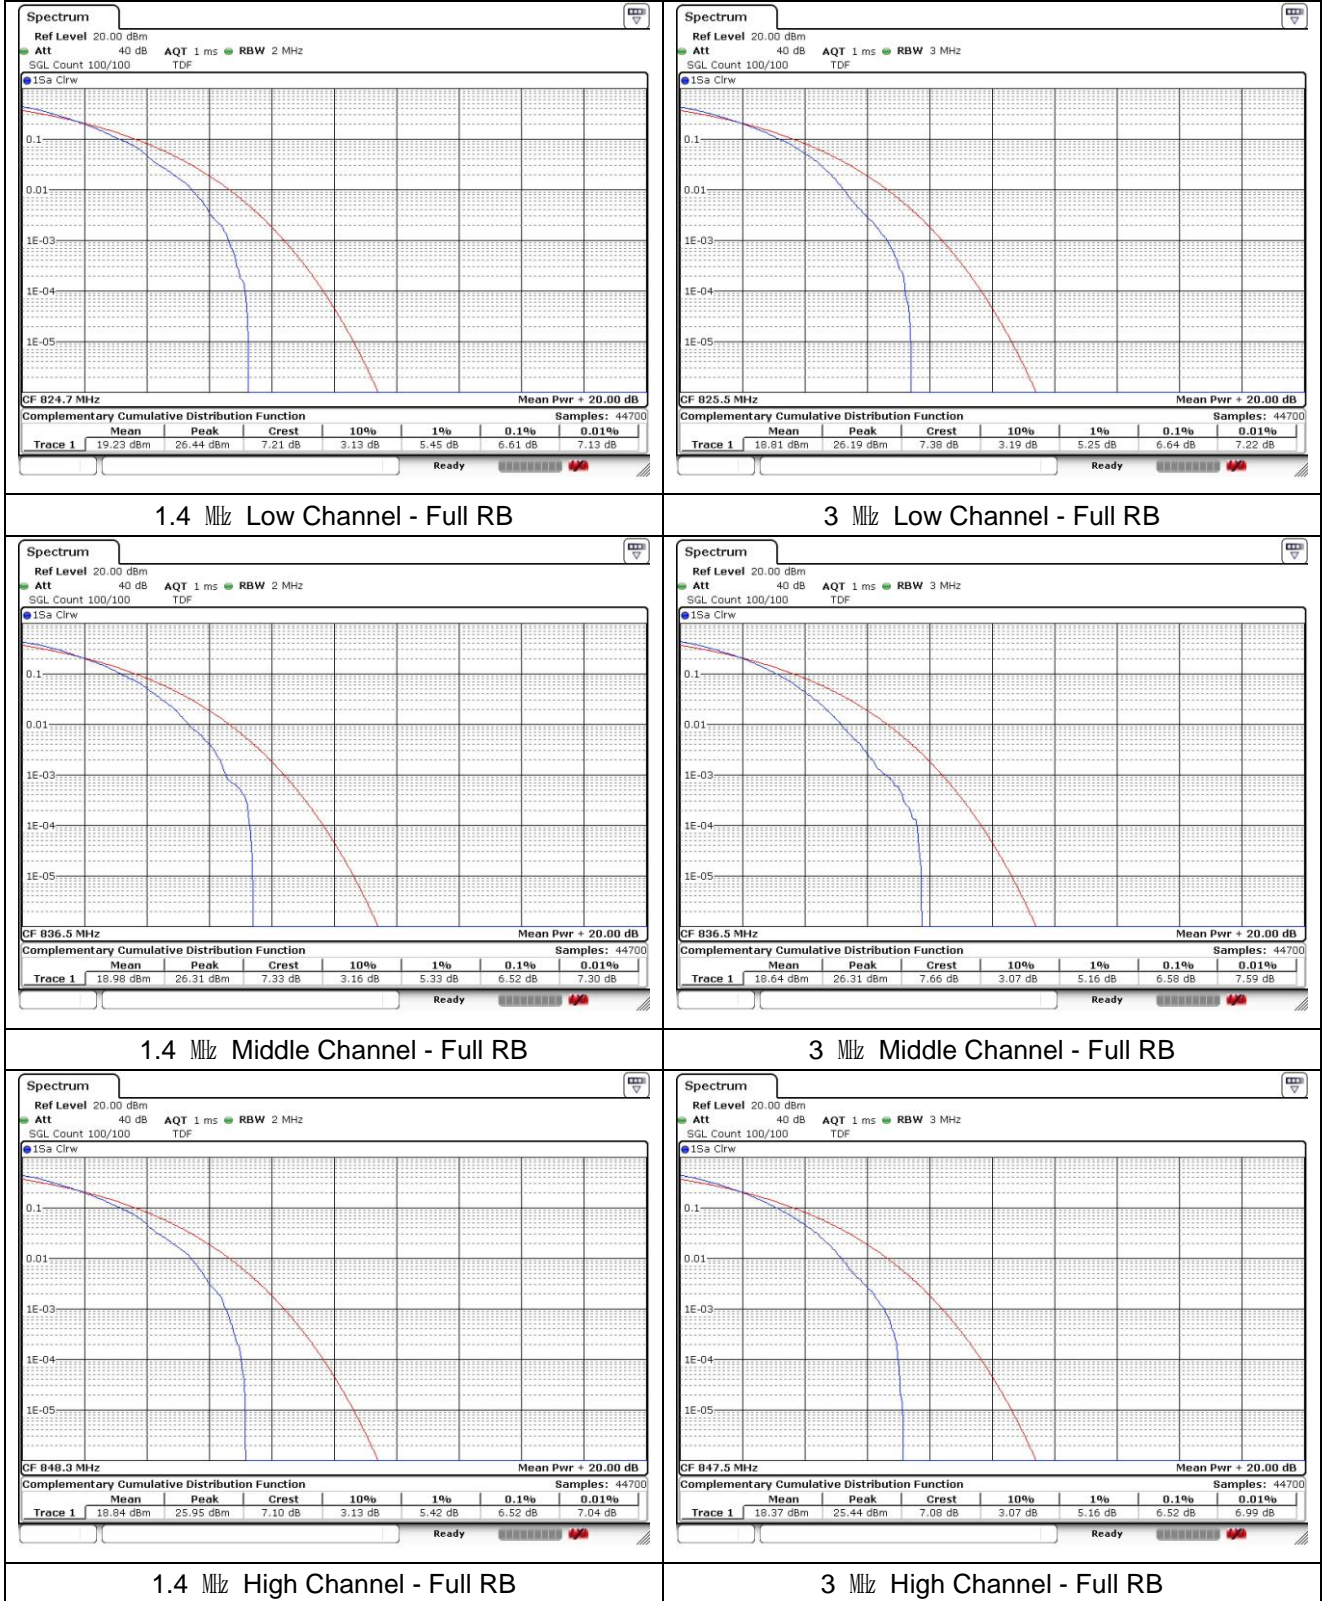

15 MHz High Channel - Full RB

20 MHz High Channel - Full RB

LTE band 12

LTE band 12/17

LTE band 13

LTE band 25/2

1.4 MHz Low Channel - Full RB

3 MHz Low Channel - Full RB

1.4 MHz Middle Channel - Full RB

3 MHz Middle Channel - Full RB

1.4 MHz High Channel - Full RB

3 MHz High Channel - Full RB

LTE band 25/2

LTE band 25/2

15 MHz Low Channel - Full RB

20 MHz Low Channel - Full RB

15 MHz Middle Channel - Full RB

20 MHz Middle Channel - Full RB

15 MHz High Channel - Full RB

20 MHz High Channel - Full RB

LTE band 26/5_Part 22

LTE band 26/5_Part 22

LTE band 26_Part 22

15 MHz Low Channel - Full RB

15 MHz High Channel - Full RB

LTE band 26 Part 90