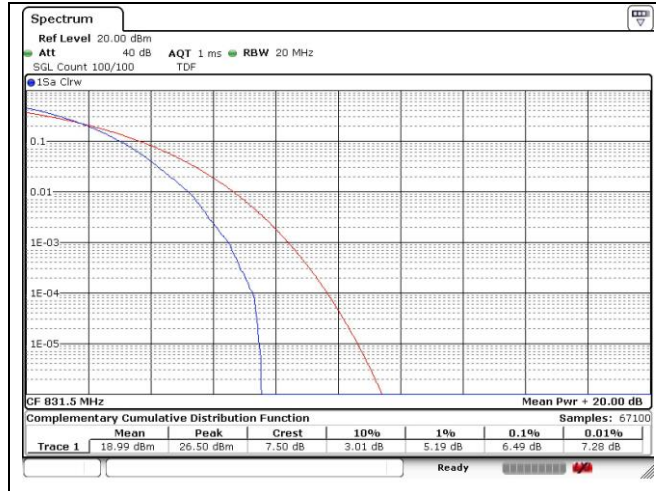

1.4 MHz Middle Channel - Full RB

3 MHz Middle Channel - Full RB

1.4 MHz High Channel - Full RB

3 MHz High Channel - Full RB

LTE band 25/2

LTE band 25/2

15 MHz Low Channel - Full RB

20 MHz Low Channel - Full RB

15 MHz Middle Channel - Full RB

20 MHz Middle Channel - Full RB

15 MHz High Channel - Full RB

20 MHz High Channel - Full RB

LTE band 26/5_Part 22

LTE band 26/5_Part 22

LTE band 26_Part 22

15 MHz Low Channel - Full RB

15 MHz High Channel - Full RB

LTE band 26 Part 90