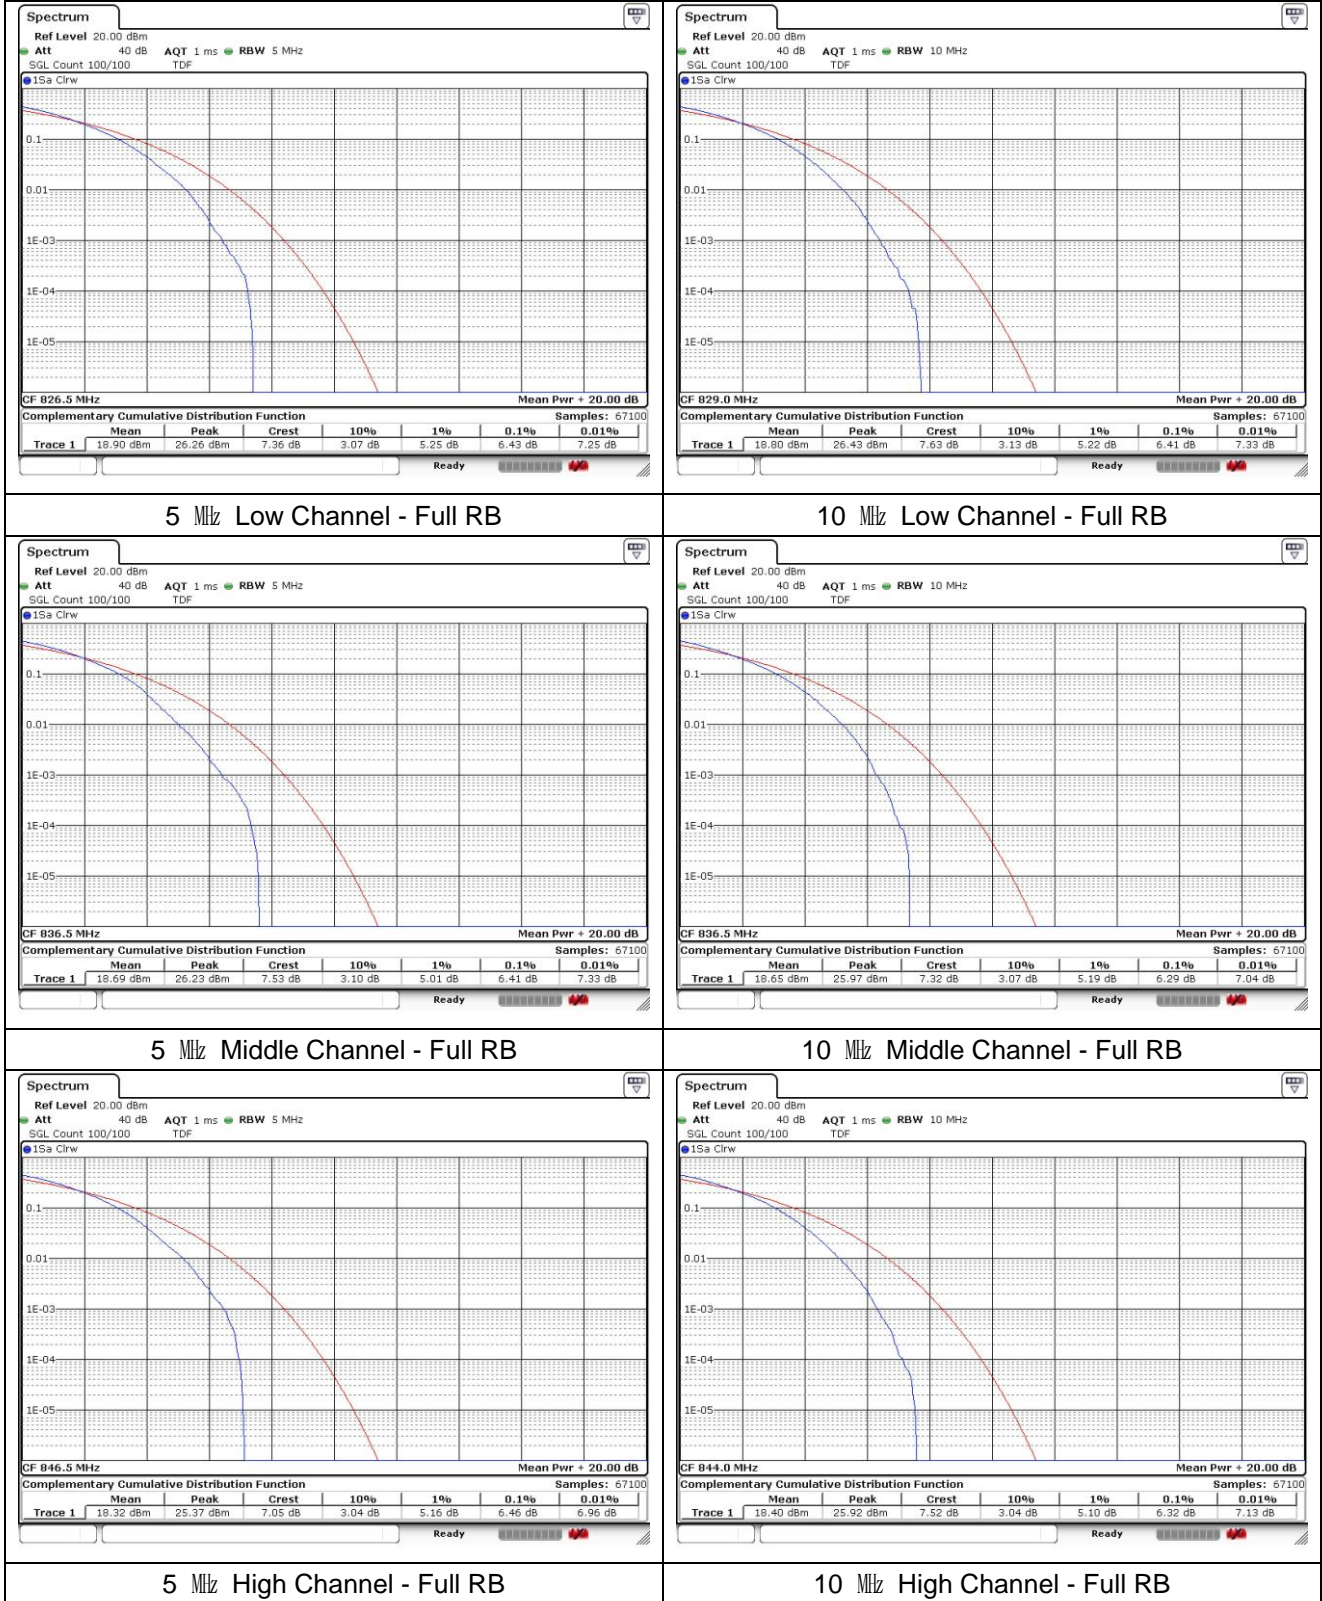

15 MHz High Channel - Full RB

20 MHz High Channel - Full RB

LTE band 12

LTE band 12/17

LTE band 13

LTE band 25/2

1.4 MHz Low Channel - Full RB

3 MHz Low Channel - Full RB

1.4 MHz Middle Channel - Full RB

3 MHz Middle Channel - Full RB

1.4 MHz High Channel - Full RB

3 MHz High Channel - Full RB

LTE band 25/2

LTE band 25/2

15 MHz Low Channel - Full RB

20 MHz Low Channel - Full RB

15 MHz Middle Channel - Full RB

20 MHz Middle Channel - Full RB

15 MHz High Channel - Full RB

20 MHz High Channel - Full RB

LTE band 26/5_Part 22

LTE band 26/5_Part 22

LTE band 26_Part 22

15 MHz Low Channel - Full RB

15 MHz High Channel - Full RB

LTE band 26 Part 90