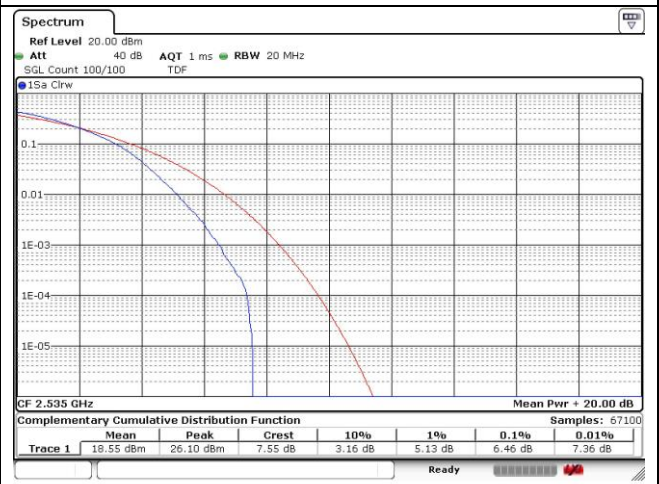

- Test plots

SIM 1

LTE band 7

LTE band 7

15 MHz Low Channel - Full RB

20 MHz Low Channel - Full RB

15 MHz Middle Channel - Full RB

20 MHz Middle Channel - Full RB

15 MHz High Channel - Full RB

20 MHz High Channel - Full RB

LTE band 12

LTE band 12/17

LTE band 13

LTE band 25/2

1.4 MHz Low Channel - Full RB

3 MHz Low Channel - Full RB

1.4 MHz Middle Channel - Full RB

3 MHz Middle Channel - Full RB

1.4 MHz High Channel - Full RB

3 MHz High Channel - Full RB

LTE band 25/2

LTE band 25/2

15 MHz Low Channel - Full RB

20 MHz Low Channel - Full RB