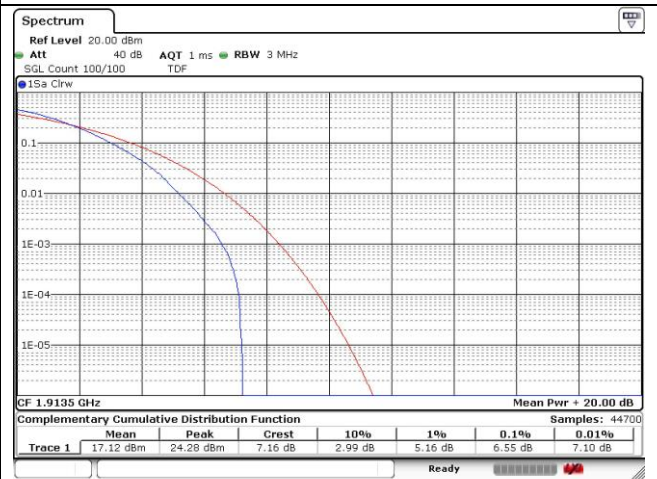

- Test plots

SIM 1

LTE band 7

LTE band 7

15 MHz Low Channel - Full RB

20 MHz Low Channel - Full RB

15 MHz Middle Channel - Full RB

20 MHz Middle Channel - Full RB

15 MHz High Channel - Full RB

20 MHz High Channel - Full RB

LTE band 12

LTE band 12/17

LTE band 13

LTE band 25/2

1.4 MHz Low Channel - Full RB

3 MHz Low Channel - Full RB

1.4 MHz Middle Channel - Full RB

3 MHz Middle Channel - Full RB

1.4 MHz High Channel - Full RB

3 MHz High Channel - Full RB

LTE band 25/2

LTE band 25/2

15 MHz Low Channel - Full RB

20 MHz Low Channel - Full RB