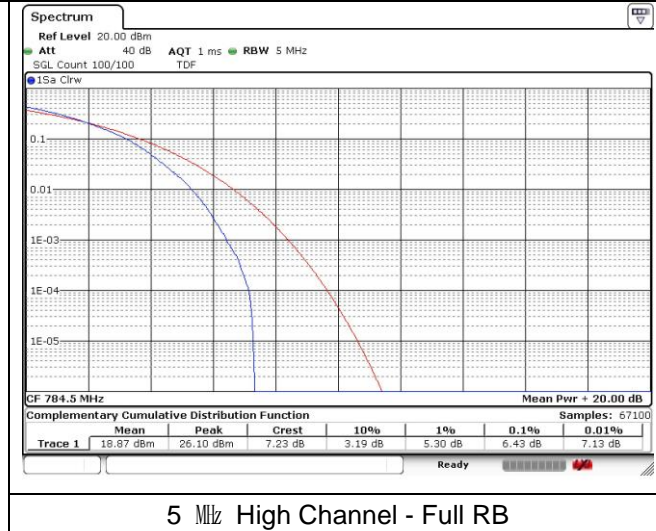

- Test plots

SIM 1

LTE band 7

LTE band 7

15 MHz Low Channel - Full RB

20 MHz Low Channel - Full RB

15 MHz Middle Channel - Full RB

20 MHz Middle Channel - Full RB

15 MHz High Channel - Full RB

20 MHz High Channel - Full RB

LTE band 12

LTE band 12/17

LTE band 13

LTE band 25/2

1.4 MHz Low Channel - Full RB

3 MHz Low Channel - Full RB

1.4 MHz Middle Channel - Full RB

3 MHz Middle Channel - Full RB

1.4 MHz High Channel - Full RB

3 MHz High Channel - Full RB

LTE band 25/2

LTE band 25/2

15 MHz Low Channel - Full RB

20 MHz Low Channel - Full RB