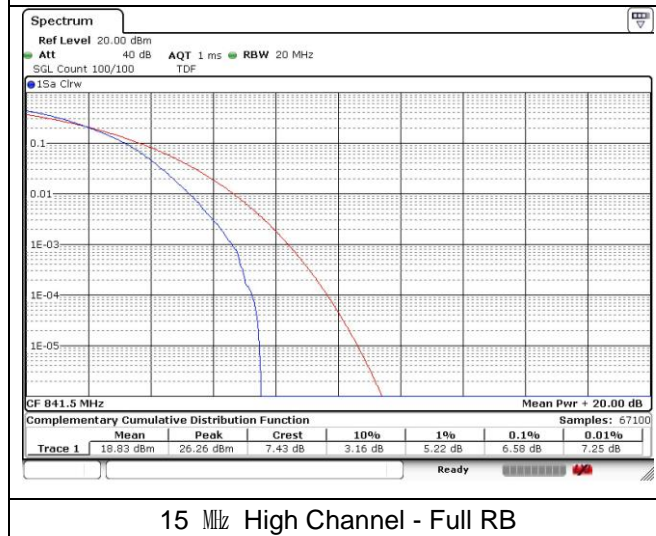

1.4 MHz Middle Channel - Full RB

3 MHz Middle Channel - Full RB

1.4 MHz High Channel - Full RB

3 MHz High Channel - Full RB

LTE band 25/2

LTE band 25/2

15 MHz Low Channel - Full RB

20 MHz Low Channel - Full RB

15 MHz Middle Channel - Full RB

20 MHz Middle Channel - Full RB

15 MHz High Channel - Full RB

20 MHz High Channel - Full RB

LTE band 26/5_Part 22

LTE band 26/5_Part 22

LTE band 26_Part 22

15 MHz Low Channel - Full RB

15 MHz High Channel - Full RB

LTE band 26 Part 90