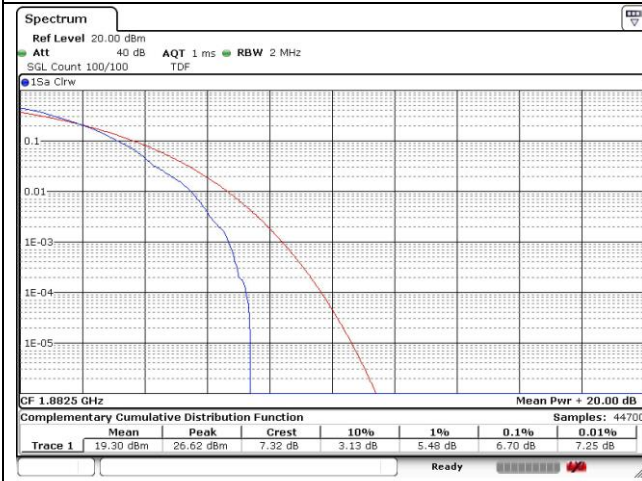

- Test plots

SIM 1

LTE band 7

LTE band 7

15 MHz Low Channel - Full RB

20 MHz Low Channel - Full RB

15 MHz Middle Channel - Full RB

20 MHz Middle Channel - Full RB

15 MHz High Channel - Full RB

20 MHz High Channel - Full RB

LTE band 12

LTE band 12/17

LTE band 13

LTE band 25/2

1.4 MHz Low Channel - Full RB

3 MHz Low Channel - Full RB

1.4 MHz Middle Channel - Full RB

3 MHz Middle Channel - Full RB

1.4 MHz High Channel - Full RB

3 MHz High Channel - Full RB

LTE band 25/2

LTE band 25/2

15 MHz Low Channel - Full RB

20 MHz Low Channel - Full RB