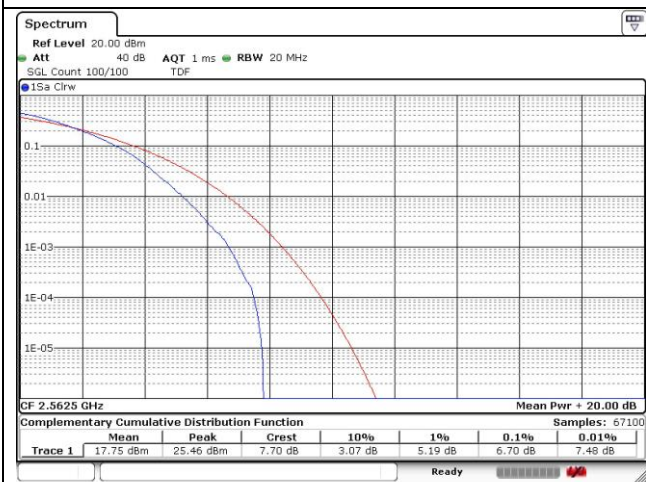

- Test plots

SIM 1

LTE band 7

LTE band 7

15 MHz Low Channel - Full RB

20 MHz Low Channel - Full RB

15 MHz Middle Channel - Full RB

20 MHz Middle Channel - Full RB

15 MHz High Channel - Full RB

20 MHz High Channel - Full RB

LTE band 12

LTE band 12/17

LTE band 13

LTE band 25/2

1.4 MHz Low Channel - Full RB

3 MHz Low Channel - Full RB

1.4 MHz Middle Channel - Full RB

3 MHz Middle Channel - Full RB

1.4 MHz High Channel - Full RB

3 MHz High Channel - Full RB

LTE band 25/2

LTE band 25/2

15 MHz Low Channel - Full RB

20 MHz Low Channel - Full RB