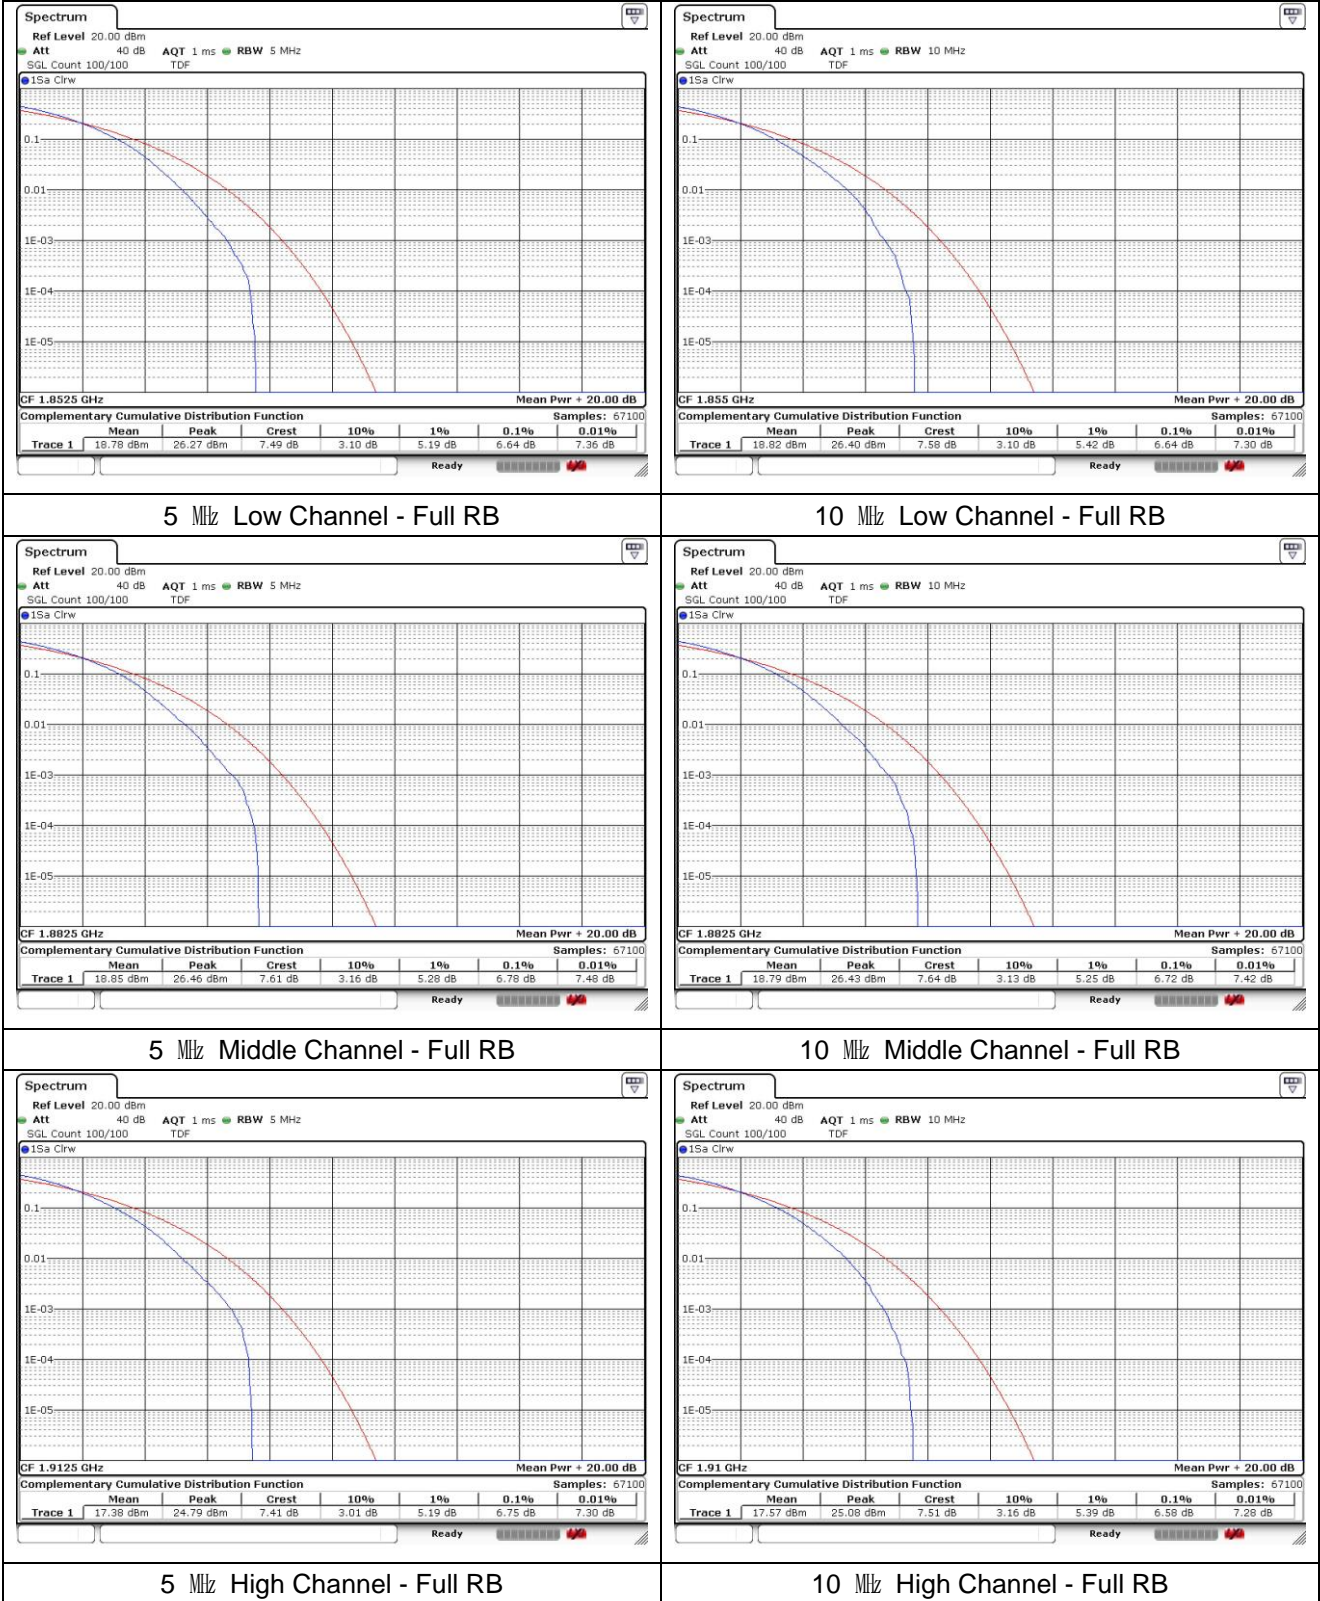

- Test plots

SIM 1

LTE band 7

LTE band 7

15 MHz Low Channel - Full RB

20 MHz Low Channel - Full RB

15 MHz Middle Channel - Full RB

20 MHz Middle Channel - Full RB

15 MHz High Channel - Full RB

20 MHz High Channel - Full RB

LTE band 12

LTE band 12/17

LTE band 13

LTE band 25/2

1.4 MHz Low Channel - Full RB

3 MHz Low Channel - Full RB

1.4 MHz Middle Channel - Full RB

3 MHz Middle Channel - Full RB

1.4 MHz High Channel - Full RB

3 MHz High Channel - Full RB

LTE band 25/2

LTE band 25/2

15 MHz Low Channel - Full RB

20 MHz Low Channel - Full RB

15 MHz Middle Channel - Full RB

20 MHz Middle Channel - Full RB

15 MHz High Channel - Full RB

20 MHz High Channel - Full RB

LTE band 26/5_Part 22

LTE band 26/5_Part 22

LTE band 26_Part 22

15 MHz Low Channel - Full RB