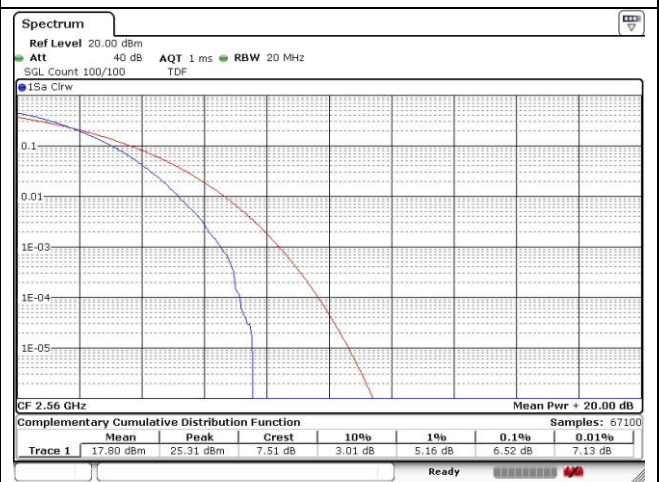

Band	Bandwidth (MHz)	Mode	Frequency (MHz)	PAR (dB)	
				SIM 1	SIM 2
71	5	64QAM	665.5	6.52	6.43
			680.5	6.72	6.20
			695.5	6.46	6.43
	10		668.0	6.43	6.32
			680.5	6.49	6.35
			693.0	6.38	6.49
	15		670.5	6.61	6.61
			680.5	6.70	6.58
			690.5	6.61	6.49
	20		673.0	6.46	6.38
			680.5	6.41	6.58
			688.0	6.38	6.29

- Test plots

SIM 1

LTE band 7

LTE band 7

15 MHz Low Channel - Full RB

20 MHz Low Channel - Full RB

15 MHz Middle Channel - Full RB

20 MHz Middle Channel - Full RB

15 MHz High Channel - Full RB

20 MHz High Channel - Full RB

LTE band 12

LTE band 12/17

LTE band 13

LTE band 25/2

1.4 MHz Low Channel - Full RB

3 MHz Low Channel - Full RB

1.4 MHz Middle Channel - Full RB

3 MHz Middle Channel - Full RB

1.4 MHz High Channel - Full RB

3 MHz High Channel - Full RB

LTE band 25/2

LTE band 25/2

15 MHz Low Channel - Full RB

20 MHz Low Channel - Full RB