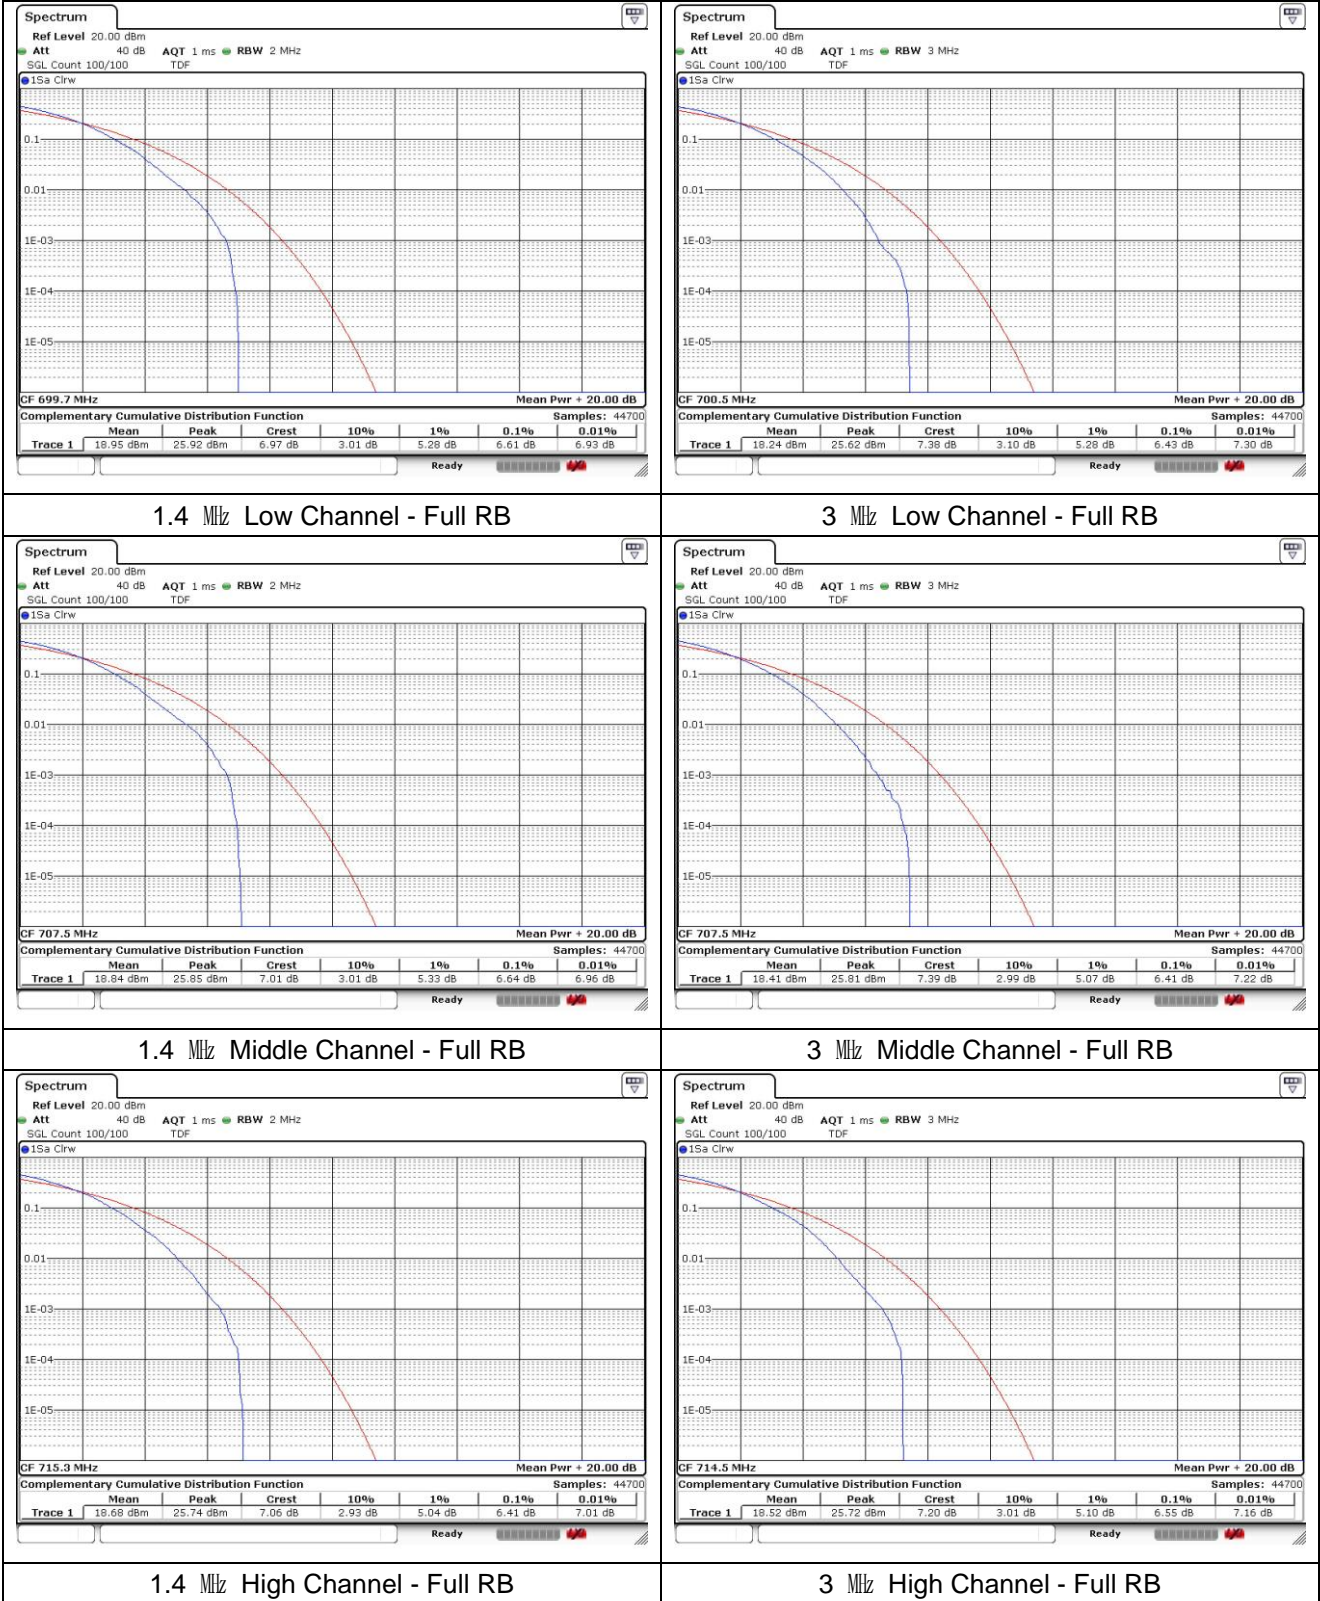

Band	Bandwidth (MHz)	Mode	Frequency (MHz)	PAR (dB)	
				SIM 1	SIM 2
41 FCC	5	64QAM	2 498.5	6.32	6.35
			2 593.0	6.32	6.46
			2 687.5	6.49	6.41
	10		2 501.0	6.38	6.41
			2 593.0	6.52	6.55
			2 685.0	6.58	6.58
	15		2 503.5	6.35	6.35
			2 593.0	6.55	6.46
			2 682.5	6.96	6.72
	20		2 506.0	6.38	6.32
			2 593.0	6.46	6.46
			2 680.0	6.67	6.64
41 IC	5	64QAM	2 502.5	6.35	6.23
			2 595.0	6.35	6.43
			2 687.5	6.49	6.41
	10		2 505.0	6.41	6.43
			2 595.0	6.35	6.29
			2 685.0	6.58	6.58
	15		2 507.5	6.38	6.38
			2 595.0	6.67	6.67
			2 682.5	6.96	6.72
	20		2 510.0	6.35	6.38
			2 595.0	6.46	6.49
			2 680.0	6.67	6.64
66/4	1.4	64QAM	1 710.7	6.67	6.75
			1 745.0	6.58	7.07
			1 779.3	6.99	6.81
	3		1 711.5	6.46	6.52
			1 745.0	6.41	6.29
			1 778.5	6.58	6.38
	5		1 712.5	6.52	6.61
			1 745.0	6.64	6.38
			1 777.5	6.35	6.38
	10		1 715.0	6.55	6.49
			1 745.0	6.55	6.43
			1 775.0	6.46	6.46
	15		1 717.5	6.81	6.70
			1 745.0	6.75	6.61
			1 772.5	6.75	6.55
	20		1 720.0	6.55	6.46
			1 745.0	6.64	6.35
			1 770.0	6.41	6.64

- Test plots

SIM 1

LTE band 7

LTE band 7

15 MHz Low Channel - Full RB

20 MHz Low Channel - Full RB

15 MHz Middle Channel - Full RB

20 MHz Middle Channel - Full RB

15 MHz High Channel - Full RB

20 MHz High Channel - Full RB

LTE band 12

LTE band 12/17

LTE band 13

LTE band 25/2

1.4 MHz Low Channel - Full RB

3 MHz Low Channel - Full RB

1.4 MHz Middle Channel - Full RB

3 MHz Middle Channel - Full RB

1.4 MHz High Channel - Full RB

3 MHz High Channel - Full RB

LTE band 25/2

LTE band 25/2

15 MHz Low Channel - Full RB

20 MHz Low Channel - Full RB