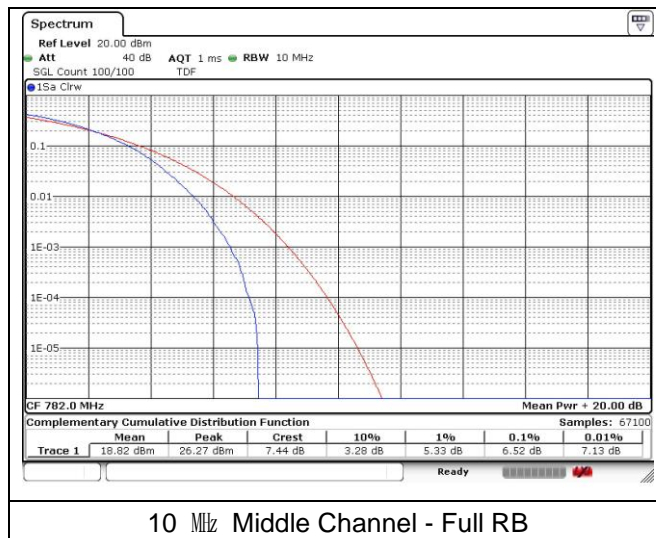

- Test plots

SIM 1

LTE band 7

LTE band 7

15 MHz Low Channel - Full RB

20 MHz Low Channel - Full RB

15 MHz Middle Channel - Full RB

20 MHz Middle Channel - Full RB

15 MHz High Channel - Full RB

20 MHz High Channel - Full RB

LTE band 12

LTE band 12/17

LTE band 13

LTE band 25/2

1.4 MHz Low Channel - Full RB

3 MHz Low Channel - Full RB

1.4 MHz Middle Channel - Full RB

3 MHz Middle Channel - Full RB

1.4 MHz High Channel - Full RB

3 MHz High Channel - Full RB

LTE band 25/2

LTE band 25/2

15 MHz Low Channel - Full RB

20 MHz Low Channel - Full RB