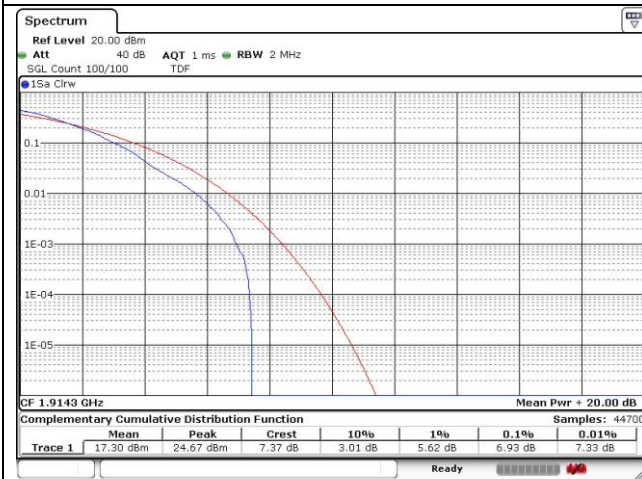

- Test plots

SIM 1

LTE band 7

LTE band 7

15 MHz Low Channel - Full RB

20 MHz Low Channel - Full RB

15 MHz Middle Channel - Full RB

20 MHz Middle Channel - Full RB

15 MHz High Channel - Full RB

20 MHz High Channel - Full RB

LTE band 12

LTE band 12/17

LTE band 13

LTE band 25/2

1.4 MHz Low Channel - Full RB

3 MHz Low Channel - Full RB

1.4 MHz Middle Channel - Full RB

3 MHz Middle Channel - Full RB

1.4 MHz High Channel - Full RB

3 MHz High Channel - Full RB

LTE band 25/2

LTE band 25/2

15 MHz Low Channel - Full RB

20 MHz Low Channel - Full RB