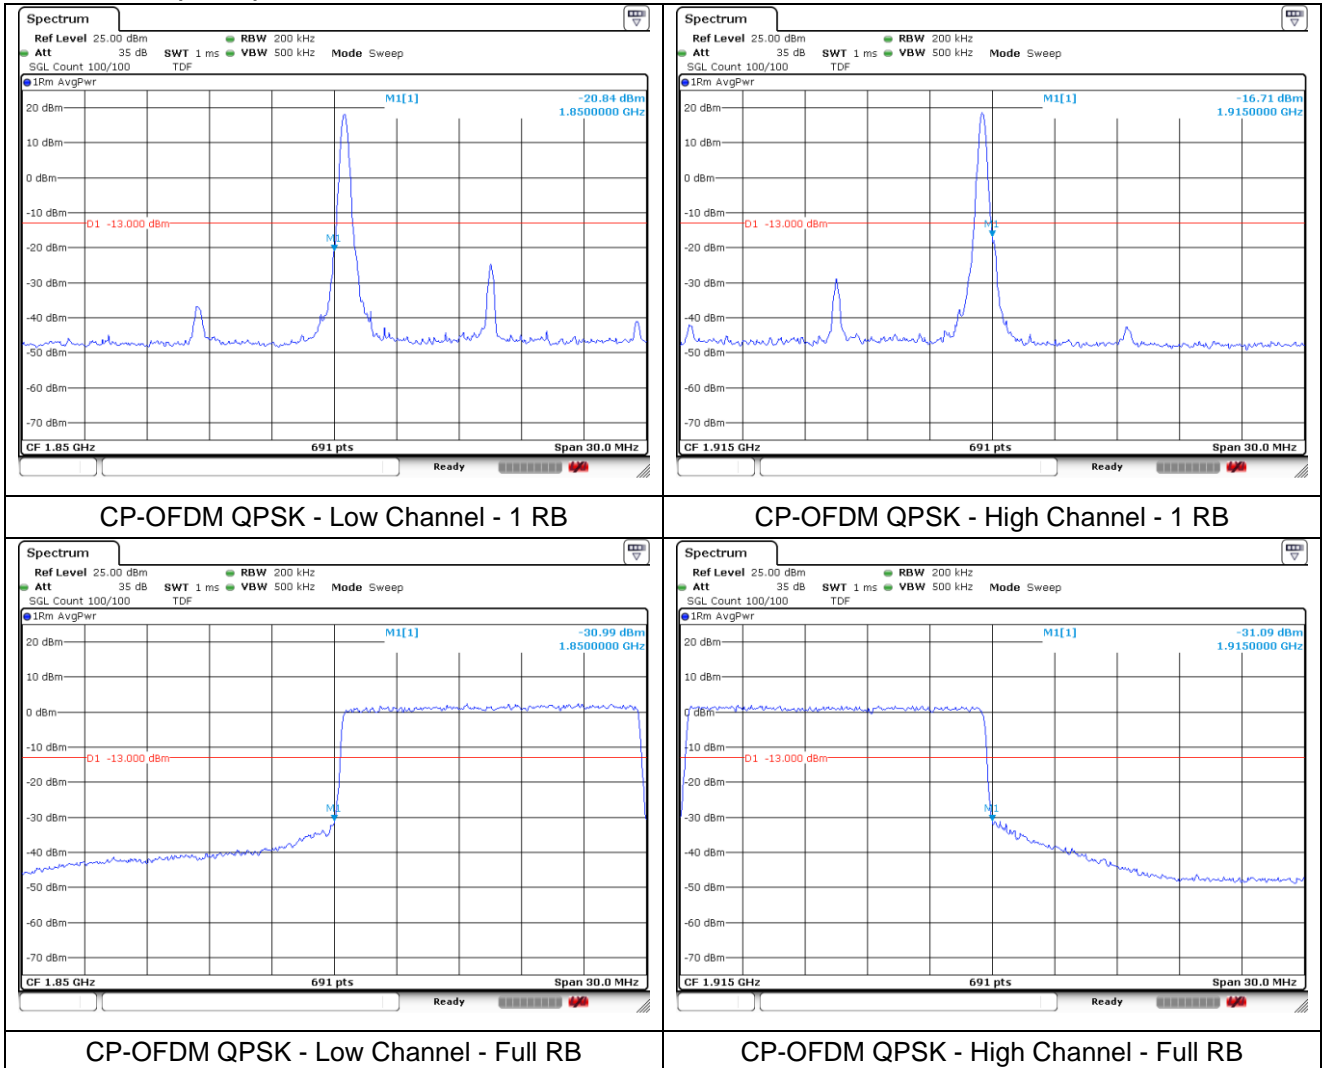

NR band 25 (15 MHz)