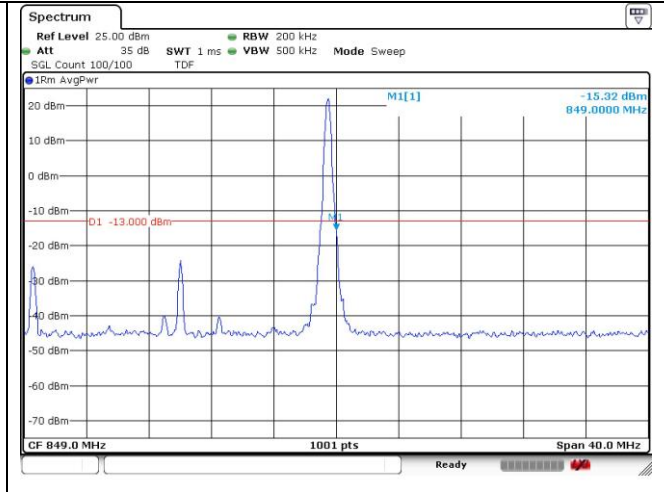

2A-n5A (10 MHz)

2A-n5A (10 MHz)

2A-n5A (10 MHz)

2A-n5A (15 MHz)

DFT-S-OFDM BPSK - Low Channel - 1 RB

DFT-S-OFDM BPSK - High Channel - 1 RB

DFT-S-OFDM BPSK - Low Channel - Full RB

DFT-S-OFDM BPSK - High Channel - Full RB

2A-n5A (15 MHz)

2A-n5A (15 MHz)

2A-n5A (15 MHz)

2A-n5A (20 MHz)

DFT-S-OFDM BPSK - Low Channel - 1 RB

DFT-S-OFDM BPSK - High Channel - 1 RB

DFT-S-OFDM BPSK - Low Channel - Full RB

DFT-S-OFDM BPSK - High Channel - Full RB

2A-n5A (20 MHz)

2A-n5A (20 MHz)

CP-OFDM QPSK - Low Channel - 1 RB

CP-OFDM QPSK - High Channel - 1 RB

CP-OFDM QPSK - Low Channel - Full RB

CP-OFDM QPSK - High Channel - Full RB

2A-n5A (20 MHz)

CP-OFDM 16QAM - Low Channel - 1 RB