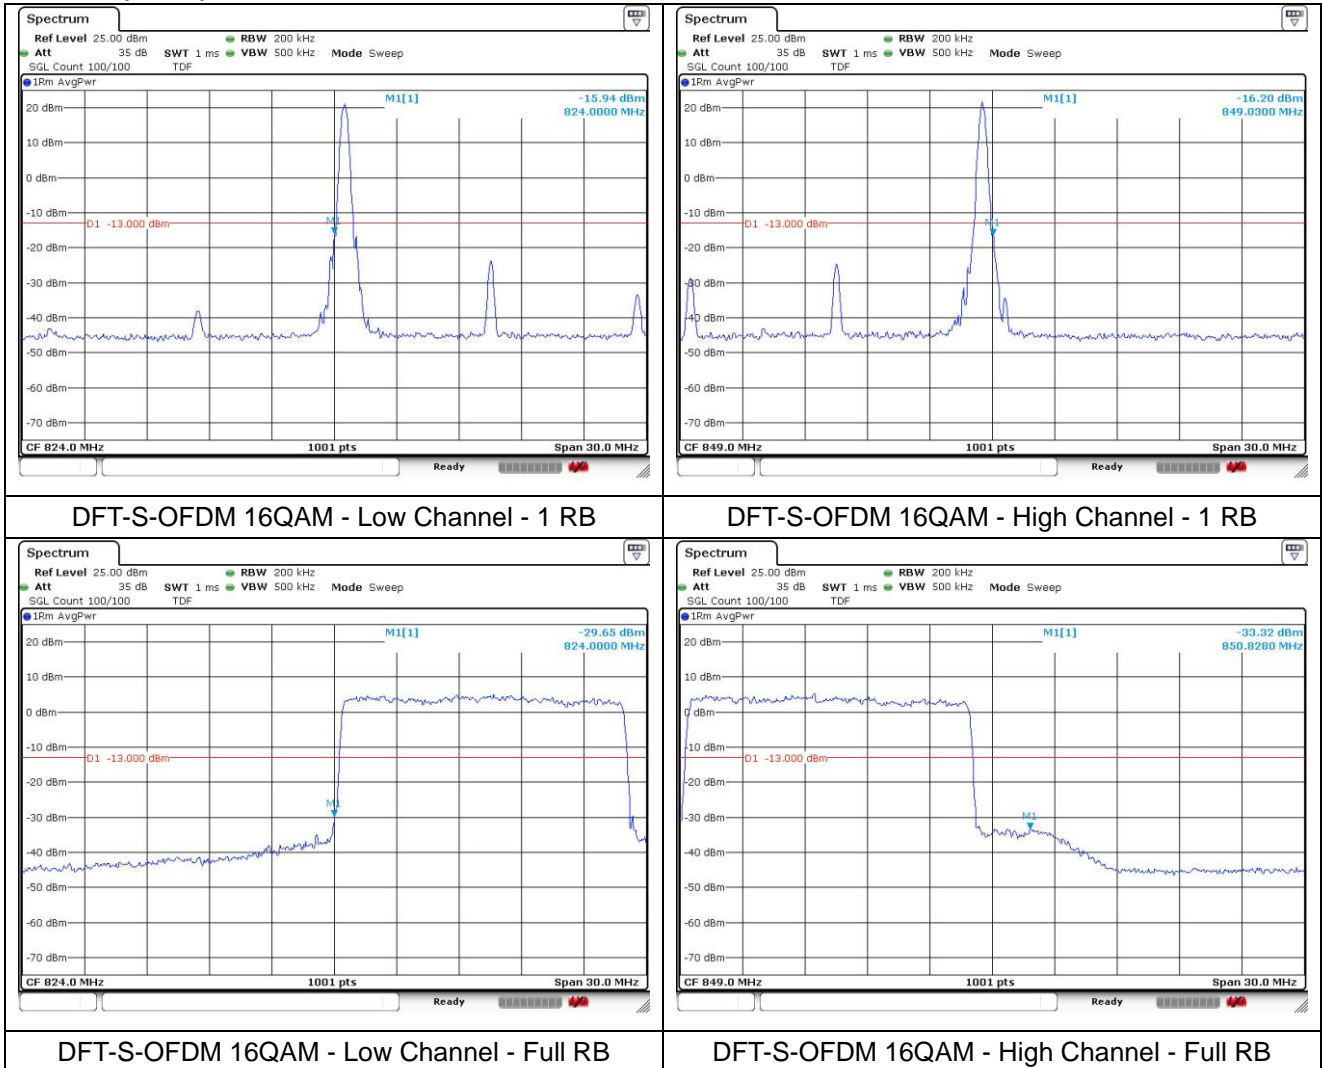

2A-n5A (10 MHz)

2A-n5A (10 MHz)

2A-n5A (10 MHz)

2A-n5A (15 MHz)

DFT-S-OFDM BPSK - Low Channel - 1 RB

DFT-S-OFDM BPSK - High Channel - 1 RB

DFT-S-OFDM BPSK - Low Channel - Full RB

DFT-S-OFDM BPSK - High Channel - Full RB

2A-n5A (15 MHz)

2A-n5A (15 MHz)

2A-n5A (15 MHz)

2A-n5A (20 MHz)

DFT-S-OFDM BPSK - Low Channel - 1 RB

DFT-S-OFDM BPSK - High Channel - 1 RB

DFT-S-OFDM BPSK - Low Channel - Full RB

DFT-S-OFDM BPSK - High Channel - Full RB

2A-n5A (20 MHz)

2A-n5A (20 MHz)

CP-OFDM QPSK - Low Channel - 1 RB

CP-OFDM QPSK - High Channel - 1 RB

CP-OFDM QPSK - Low Channel - Full RB

CP-OFDM QPSK - High Channel - Full RB

2A-n5A (20 MHz)

CP-OFDM 16QAM - Low Channel - 1 RB