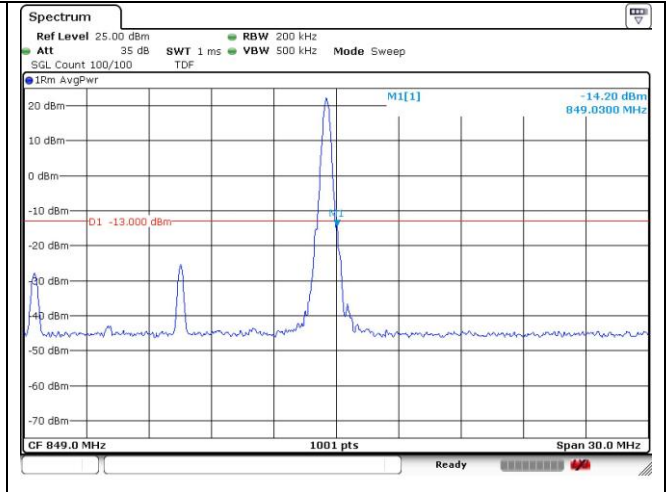

2A-n5A (10 MHz)

2A-n5A (10 MHz)

2A-n5A (10 MHz)

2A-n5A (15 MHz)

DFT-S-OFDM BPSK - Low Channel - 1 RB

DFT-S-OFDM BPSK - High Channel - 1 RB

DFT-S-OFDM BPSK - Low Channel - Full RB

DFT-S-OFDM BPSK - High Channel - Full RB

2A-n5A (15 MHz)

2A-n5A (15 MHz)

2A-n5A (15 MHz)

2A-n5A (20 MHz)

DFT-S-OFDM BPSK - Low Channel - 1 RB

DFT-S-OFDM BPSK - High Channel - 1 RB

DFT-S-OFDM BPSK - Low Channel - Full RB

DFT-S-OFDM BPSK - High Channel - Full RB