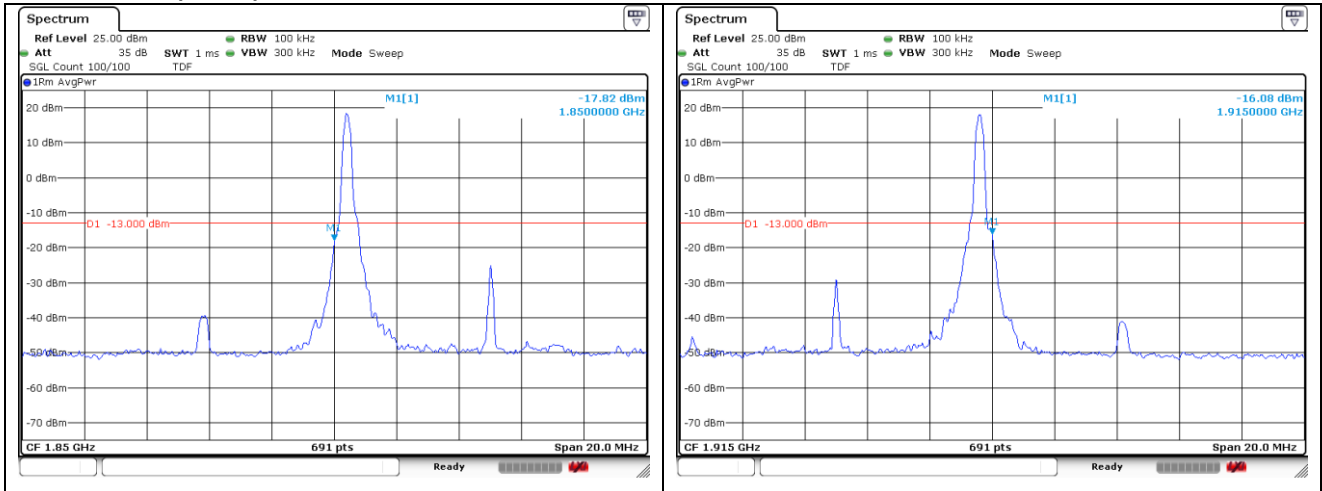

NR band 25 (10 MHz)

DFT-S-OFDM QPSK - Low Channel - 1 RB

DFT-S-OFDM QPSK - High Channel - 1 RB