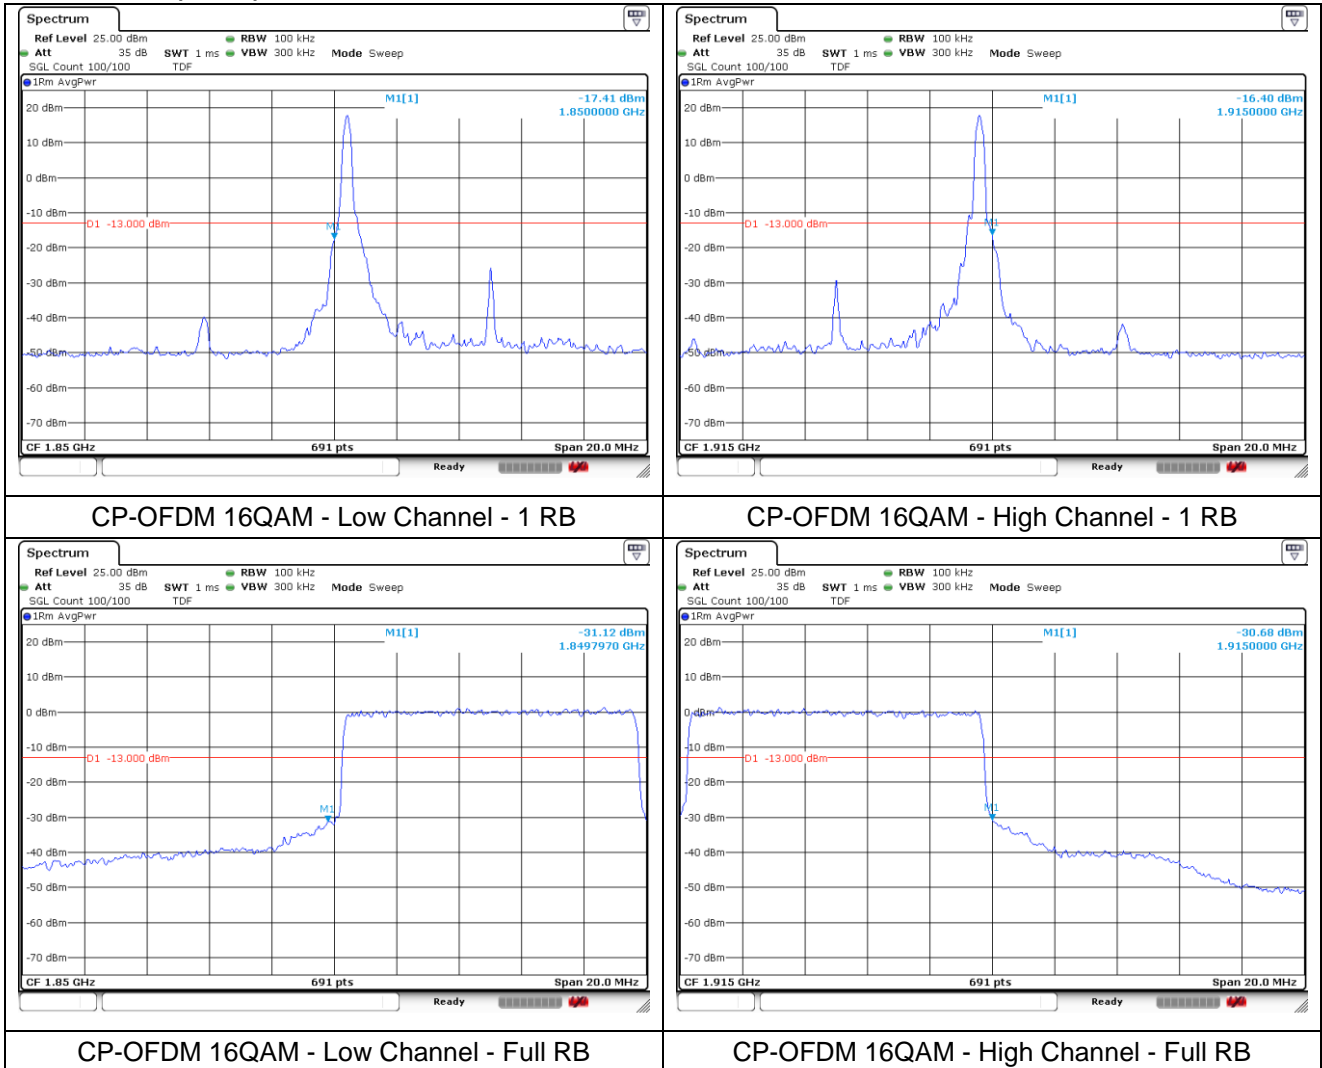

NR band 25 (10 MHz)