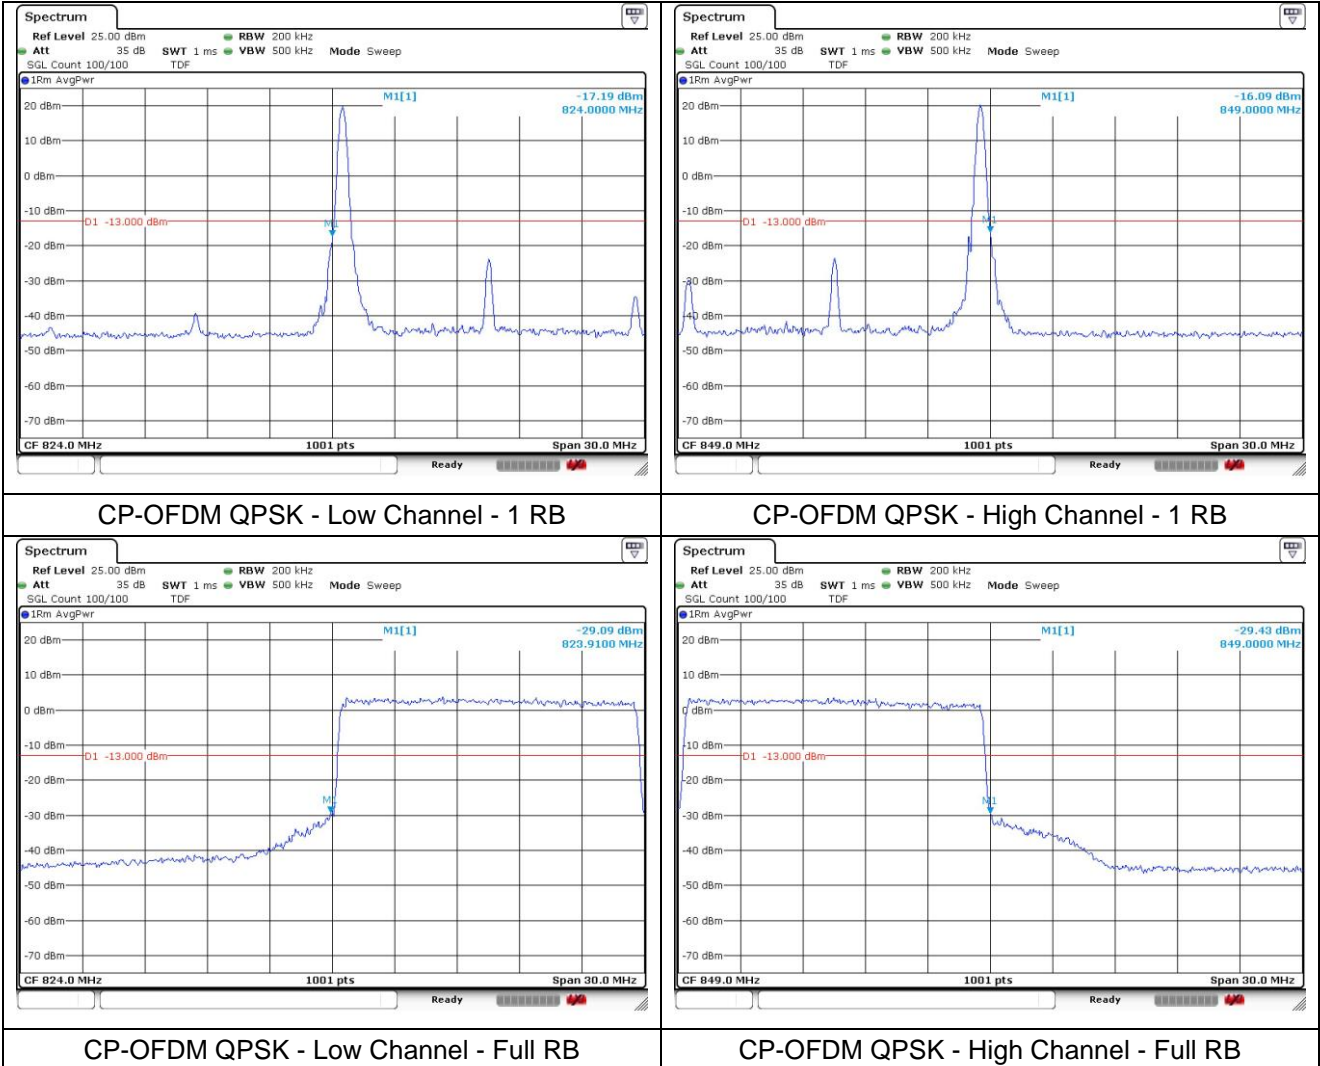

2A-n5A (10 MHz)

2A-n5A (10 MHz)

2A-n5A (10 MHz)

2A-n5A (15 MHz)

DFT-S-OFDM BPSK - Low Channel - 1 RB

DFT-S-OFDM BPSK - High Channel - 1 RB

DFT-S-OFDM BPSK - Low Channel - Full RB

DFT-S-OFDM BPSK - High Channel - Full RB

2A-n5A (15 MHz)

2A-n5A (15 MHz)

2A-n5A (15 MHz)

2A-n5A (20 MHz)

DFT-S-OFDM BPSK - Low Channel - 1 RB

DFT-S-OFDM BPSK - High Channel - 1 RB

DFT-S-OFDM BPSK - Low Channel - Full RB

DFT-S-OFDM BPSK - High Channel - Full RB

2A-n5A (20 MHz)

2A-n5A (20 MHz)

CP-OFDM QPSK - Low Channel - 1 RB

CP-OFDM QPSK - High Channel - 1 RB

CP-OFDM QPSK - Low Channel - Full RB

CP-OFDM QPSK - High Channel - Full RB

2A-n5A (20 MHz)

CP-OFDM 16QAM - Low Channel - 1 RB