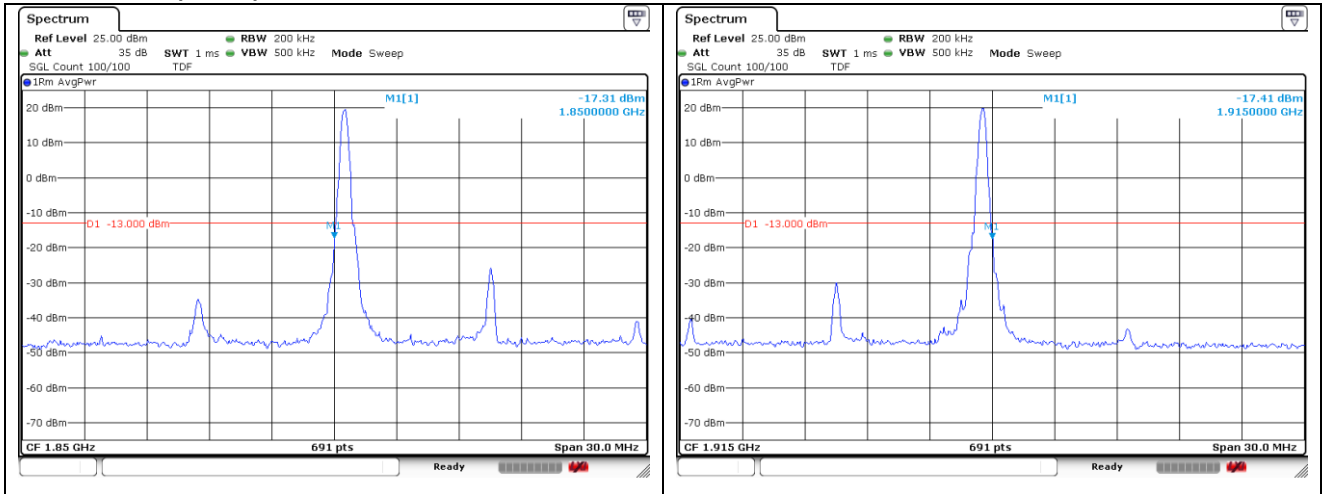

NR band 25 (15 MHz)

DFT-S-OFDM QPSK - Low Channel - 1 RB

DFT-S-OFDM QPSK - High Channel - 1 RB