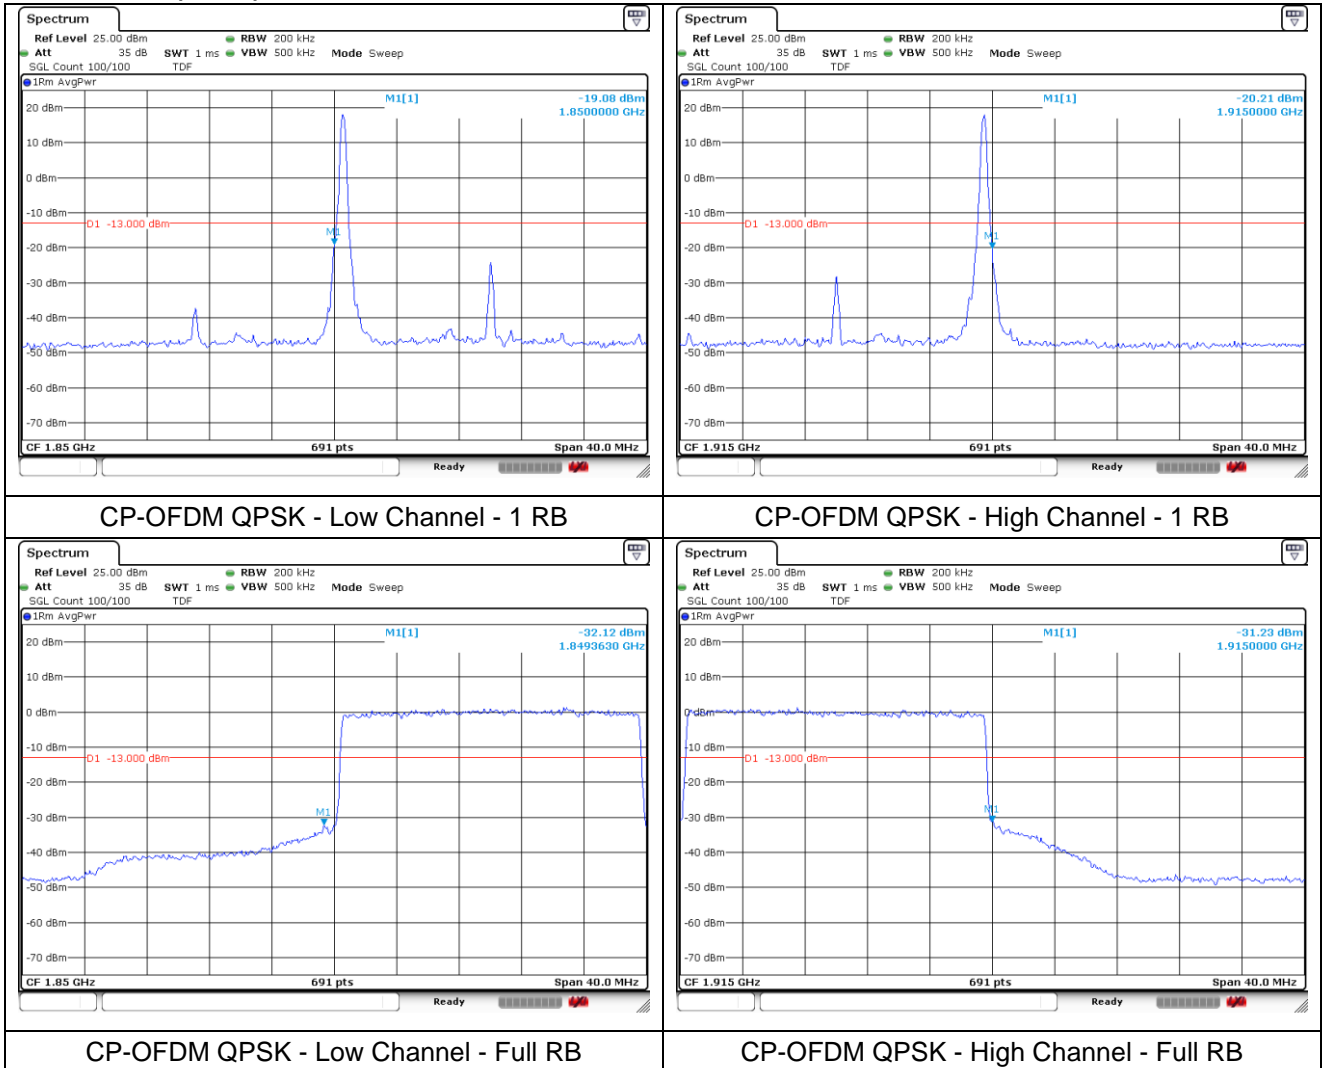

NR band 25 (20 MHz)

DFT-S-OFDM 16QAM - Low Channel - 1 RB

DFT-S-OFDM 16QAM - High Channel - 1 RB

DFT-S-OFDM 16QAM - Low Channel - Full RB

DFT-S-OFDM 16QAM - High Channel - Full RB

NR band 25 (20 MHz)

NR band 25 (20 MHz)