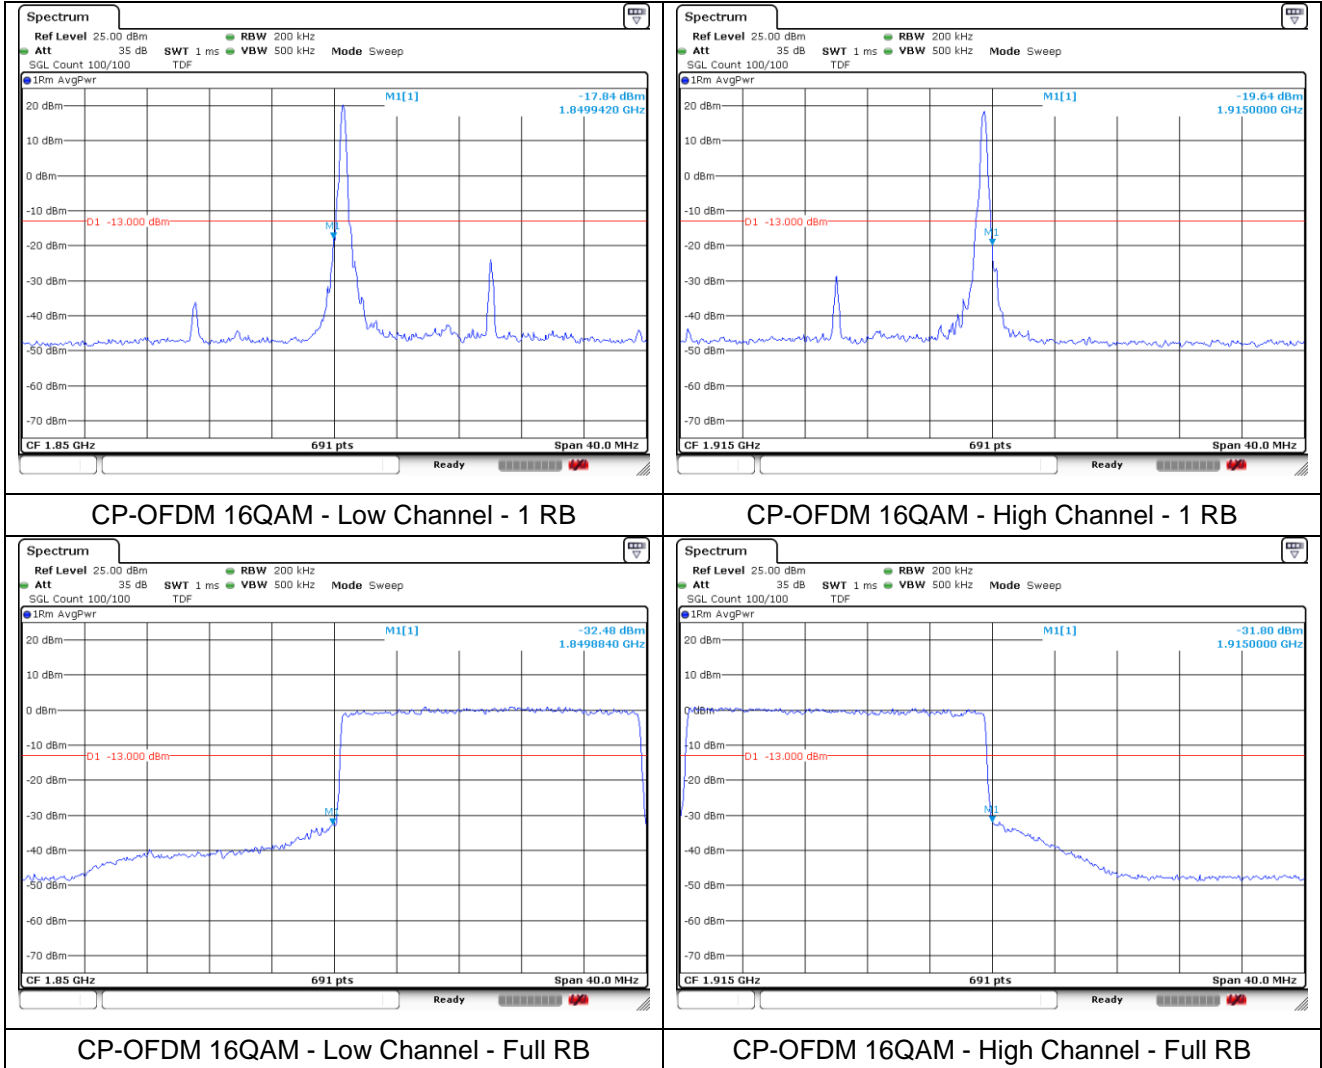

NR band 25 (20 MHz)

DFT-S-OFDM 16QAM - Low Channel - 1 RB

DFT-S-OFDM 16QAM - High Channel - 1 RB

DFT-S-OFDM 16QAM - Low Channel - Full RB

DFT-S-OFDM 16QAM - High Channel - Full RB

NR band 25 (20 MHz)

NR band 25 (20 MHz)