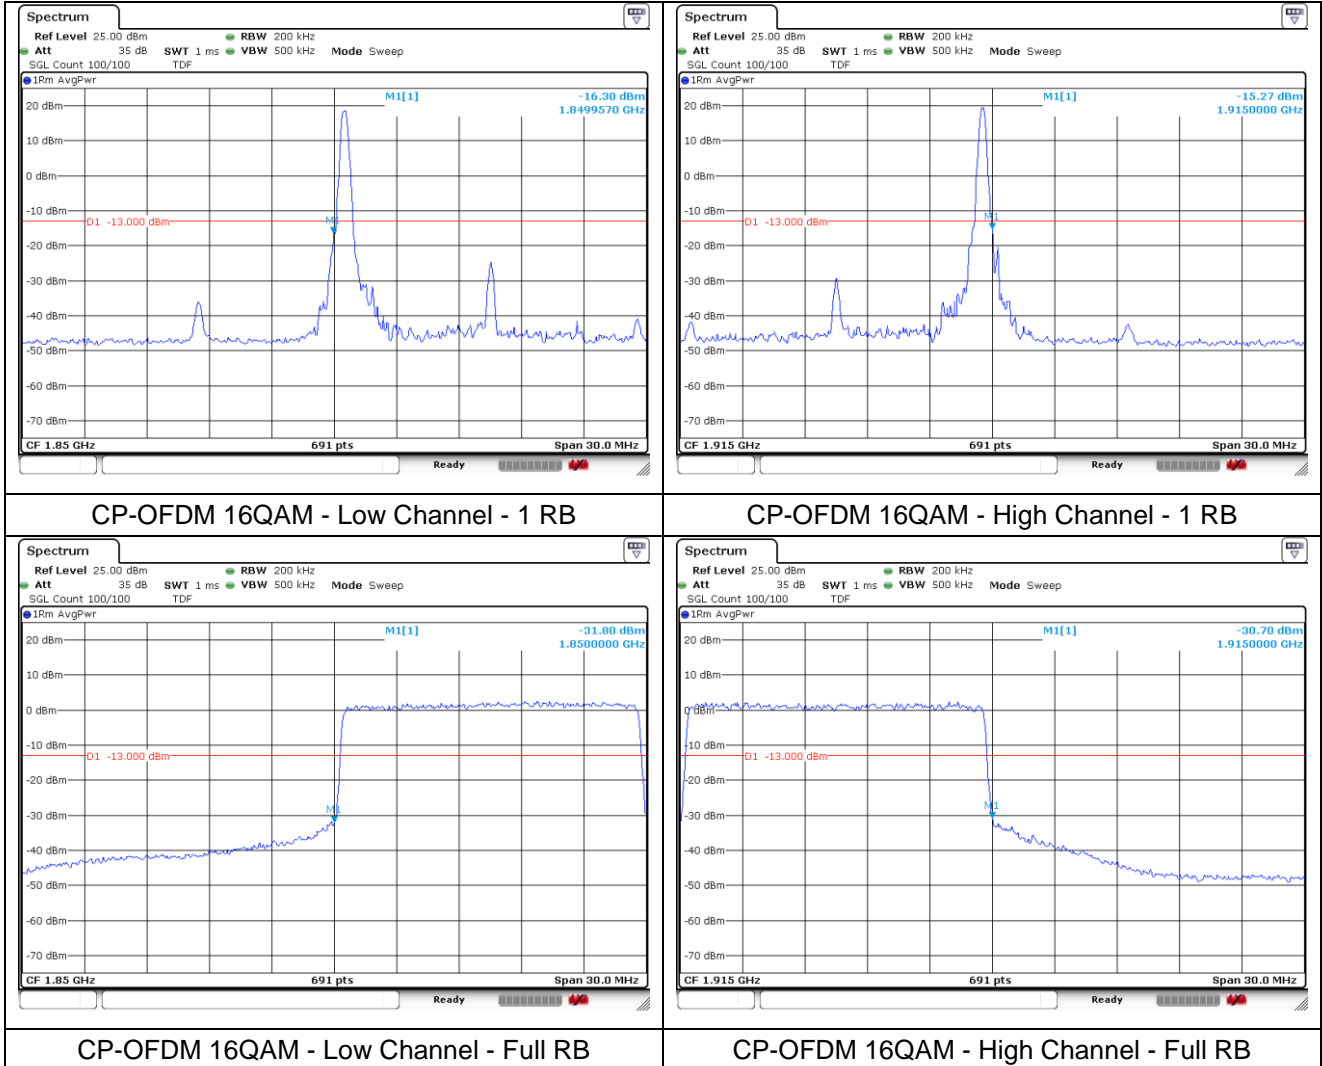

NR band 25 (15 MHz)