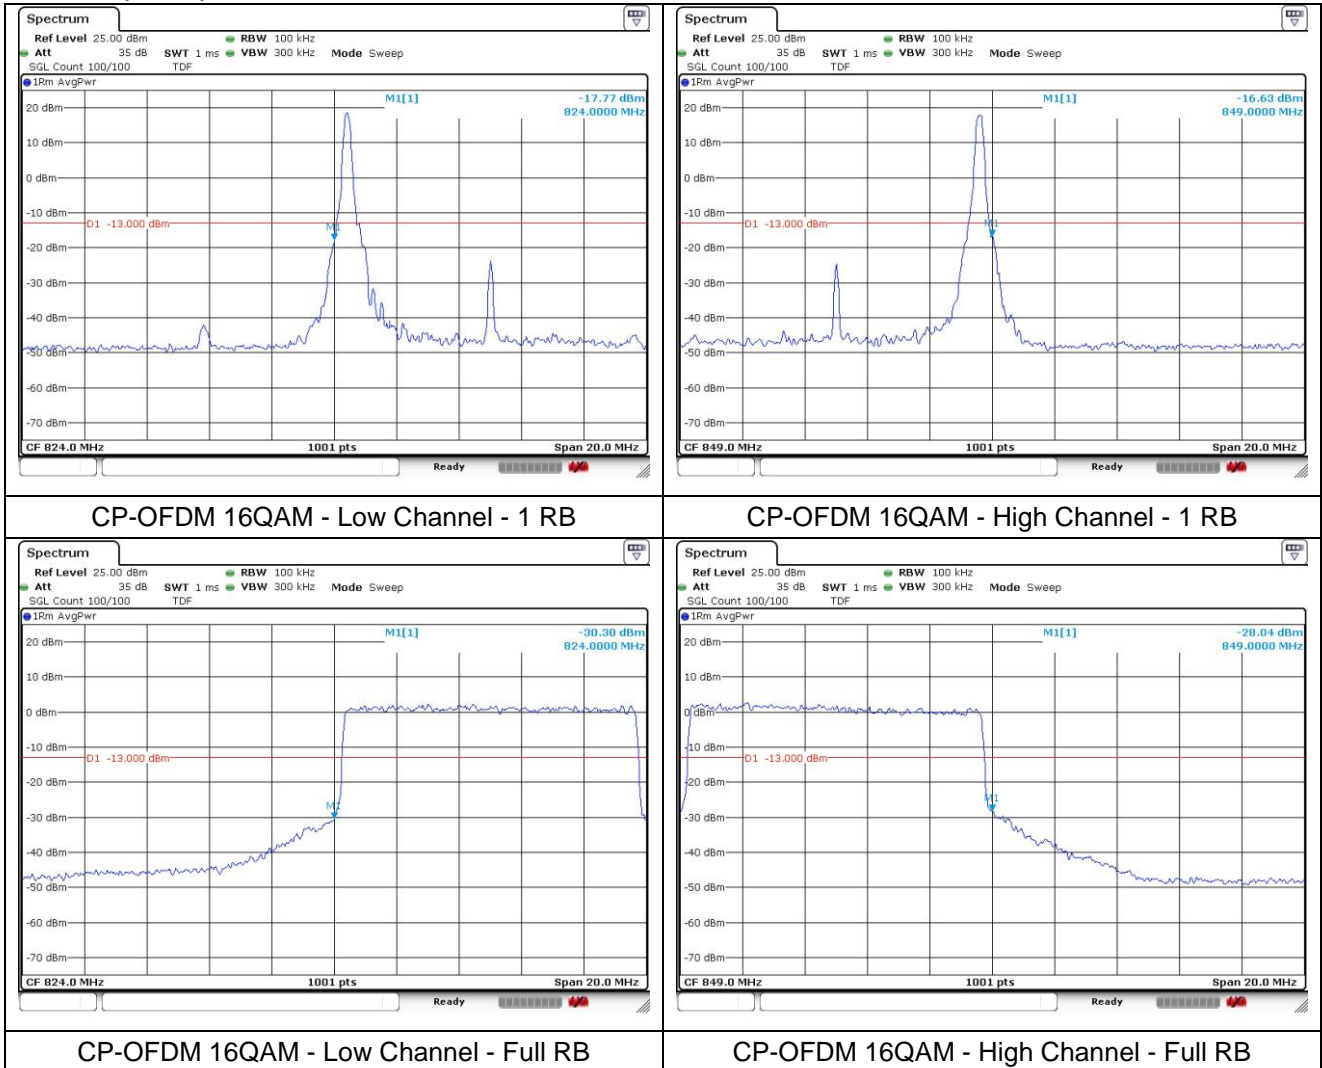

2A-n5A (10 MHz)

2A-n5A (10 MHz)

2A-n5A (10 MHz)

2A-n5A (15 MHz)

DFT-S-OFDM BPSK - Low Channel - 1 RB

DFT-S-OFDM BPSK - High Channel - 1 RB

DFT-S-OFDM BPSK - Low Channel - Full RB

DFT-S-OFDM BPSK - High Channel - Full RB

2A-n5A (15 MHz)

2A-n5A (15 MHz)

2A-n5A (15 MHz)

2A-n5A (20 MHz)

DFT-S-OFDM BPSK - Low Channel - 1 RB

DFT-S-OFDM BPSK - High Channel - 1 RB

DFT-S-OFDM BPSK - Low Channel - Full RB

DFT-S-OFDM BPSK - High Channel - Full RB

2A-n5A (20 MHz)

2A-n5A (20 MHz)

CP-OFDM QPSK - Low Channel - 1 RB

CP-OFDM QPSK - High Channel - 1 RB

CP-OFDM QPSK - Low Channel - Full RB

CP-OFDM QPSK - High Channel - Full RB

2A-n5A (20 MHz)

CP-OFDM 16QAM - Low Channel - 1 RB