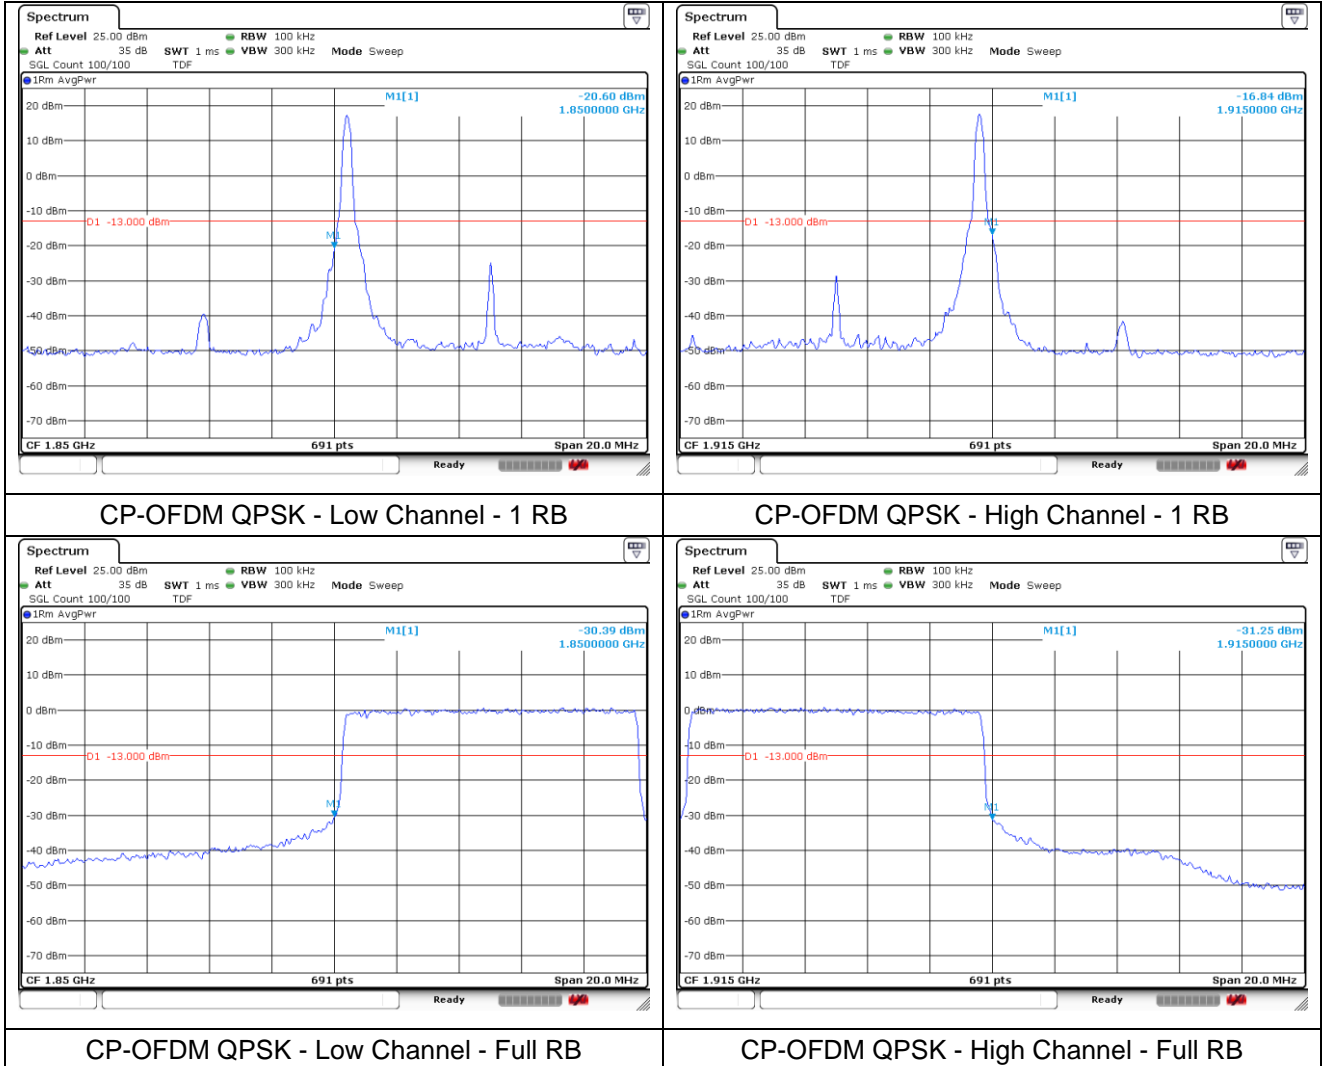

NR band 25 (10 MHz)

DFT-S-OFDM QPSK - Low Channel - 1 RB

DFT-S-OFDM QPSK - High Channel - 1 RB

DFT-S-OFDM QPSK - Low Channel - Full RB

DFT-S-OFDM QPSK - High Channel - Full RB

NR band 25 (10 MHz)

NR band 25 (10 MHz)