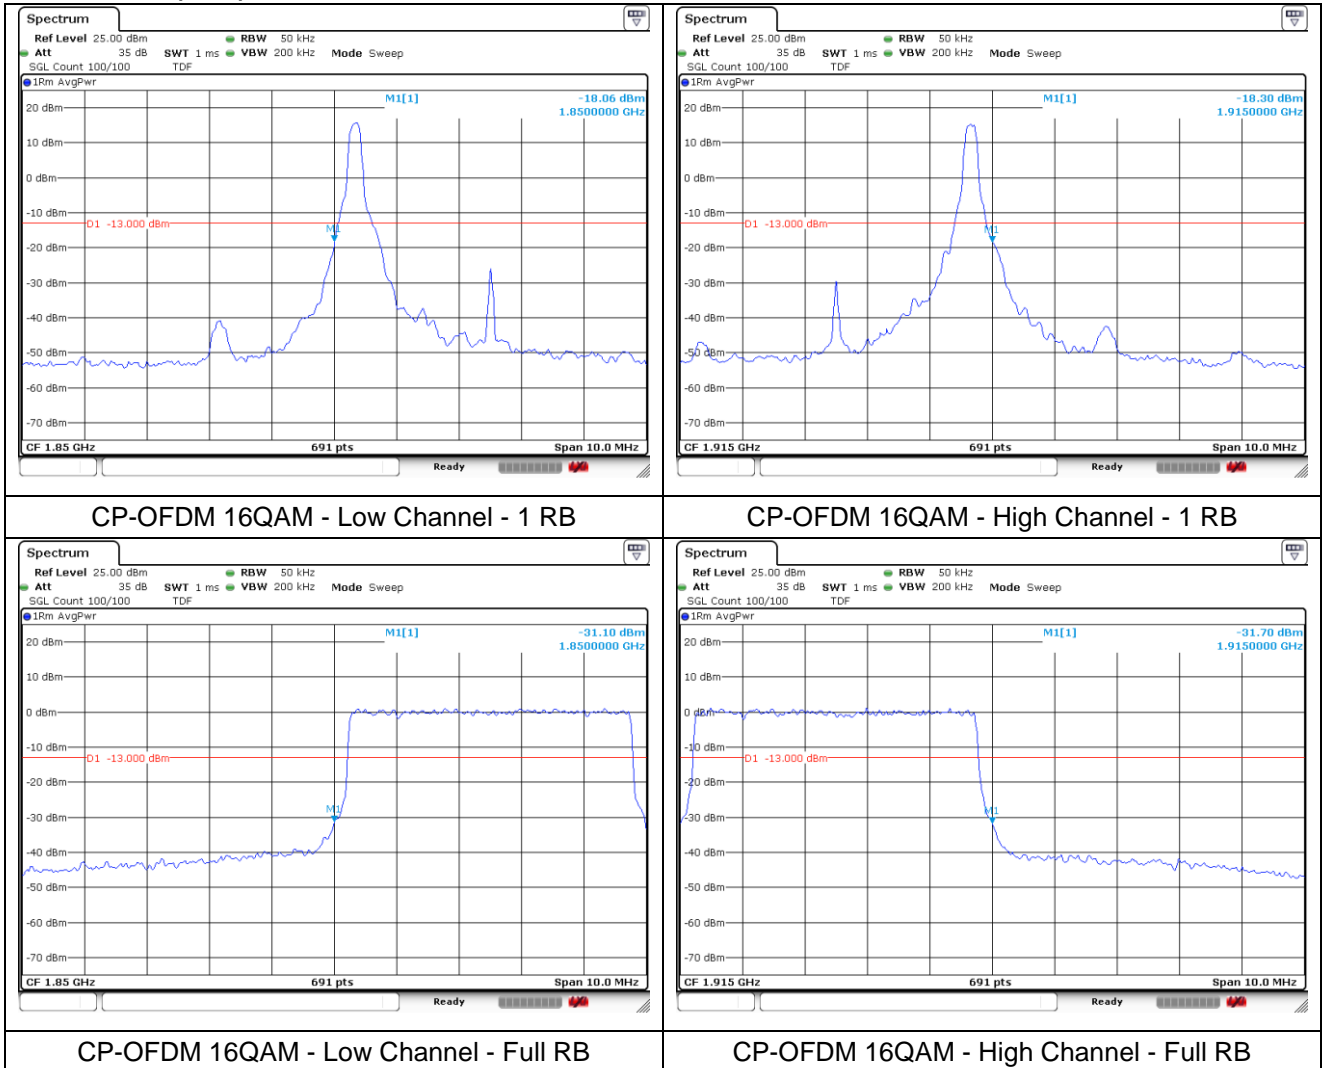

2A-n5A (20 MHz)

2A-n5A (20 MHz)

CP-OFDM QPSK - Low Channel - 1 RB

CP-OFDM QPSK - High Channel - 1 RB

CP-OFDM QPSK - Low Channel - Full RB

CP-OFDM QPSK - High Channel - Full RB

2A-n5A (20 MHz)

CP-OFDM 16QAM - Low Channel - 1 RB

CP-OFDM 16QAM - High Channel - 1 RB

CP-OFDM 16QAM - Low Channel - Full RB

CP-OFDM 16QAM - High Channel - Full RB

SIM 2

NR band 25 (5 MHz)

NR band 25 (5 MHz)

NR band 25 (5 MHz)

NR band 25 (5 MHz)