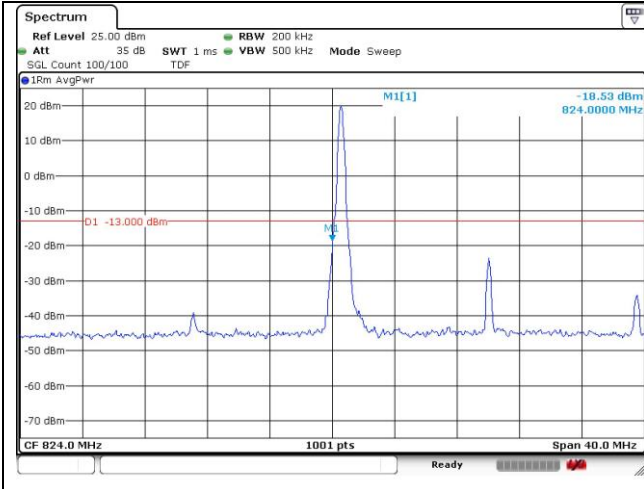

2A-n5A (10 MHz)

2A-n5A (10 MHz)

2A-n5A (10 MHz)

2A-n5A (15 MHz)

DFT-S-OFDM BPSK - Low Channel - 1 RB

DFT-S-OFDM BPSK - High Channel - 1 RB

DFT-S-OFDM BPSK - Low Channel - Full RB

DFT-S-OFDM BPSK - High Channel - Full RB

2A-n5A (15 MHz)

2A-n5A (15 MHz)

2A-n5A (15 MHz)

2A-n5A (20 MHz)

DFT-S-OFDM BPSK - Low Channel - 1 RB

DFT-S-OFDM BPSK - High Channel - 1 RB

DFT-S-OFDM BPSK - Low Channel - Full RB

DFT-S-OFDM BPSK - High Channel - Full RB

2A-n5A (20 MHz)

2A-n5A (20 MHz)

CP-OFDM QPSK - Low Channel - 1 RB

CP-OFDM QPSK - High Channel - 1 RB

CP-OFDM QPSK - Low Channel - Full RB

CP-OFDM QPSK - High Channel - Full RB

2A-n5A (20 MHz)

CP-OFDM 16QAM - Low Channel - 1 RB