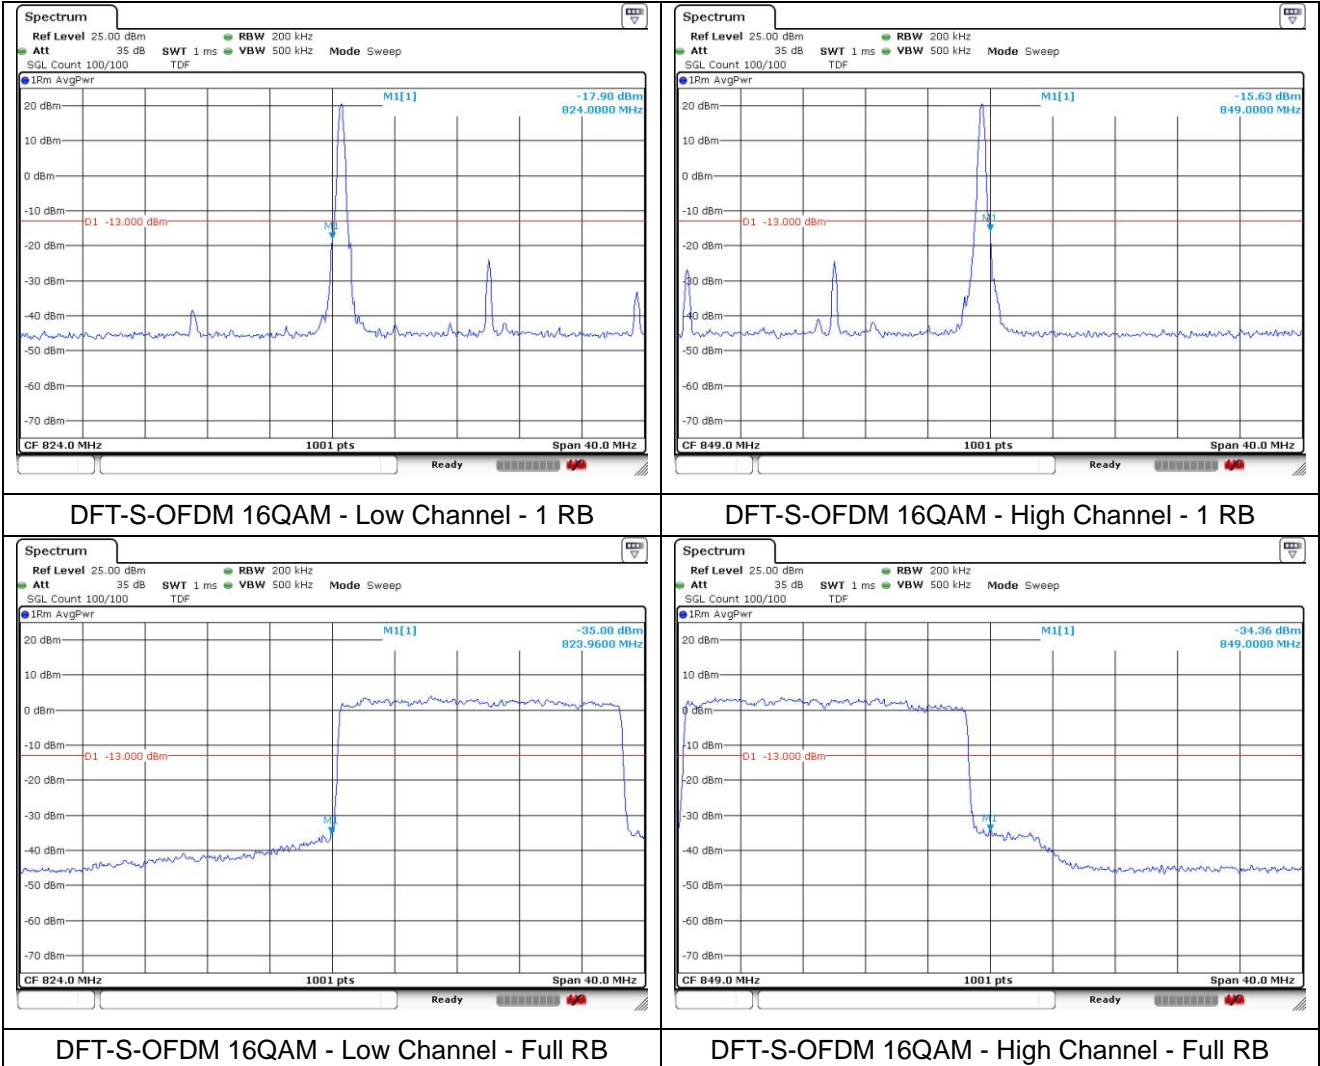

2A-n5A (10 MHz)

2A-n5A (10 MHz)

2A-n5A (10 MHz)

2A-n5A (15 MHz)

DFT-S-OFDM BPSK - Low Channel - 1 RB

DFT-S-OFDM BPSK - High Channel - 1 RB

DFT-S-OFDM BPSK - Low Channel - Full RB

DFT-S-OFDM BPSK - High Channel - Full RB

2A-n5A (15 MHz)

2A-n5A (15 MHz)

2A-n5A (15 MHz)

2A-n5A (20 MHz)

DFT-S-OFDM BPSK - Low Channel - 1 RB

DFT-S-OFDM BPSK - High Channel - 1 RB

DFT-S-OFDM BPSK - Low Channel - Full RB

DFT-S-OFDM BPSK - High Channel - Full RB

2A-n5A (20 MHz)

2A-n5A (20 MHz)

CP-OFDM QPSK - Low Channel - 1 RB

CP-OFDM QPSK - High Channel - 1 RB

CP-OFDM QPSK - Low Channel - Full RB

CP-OFDM QPSK - High Channel - Full RB

2A-n5A (20 MHz)

CP-OFDM 16QAM - Low Channel - 1 RB