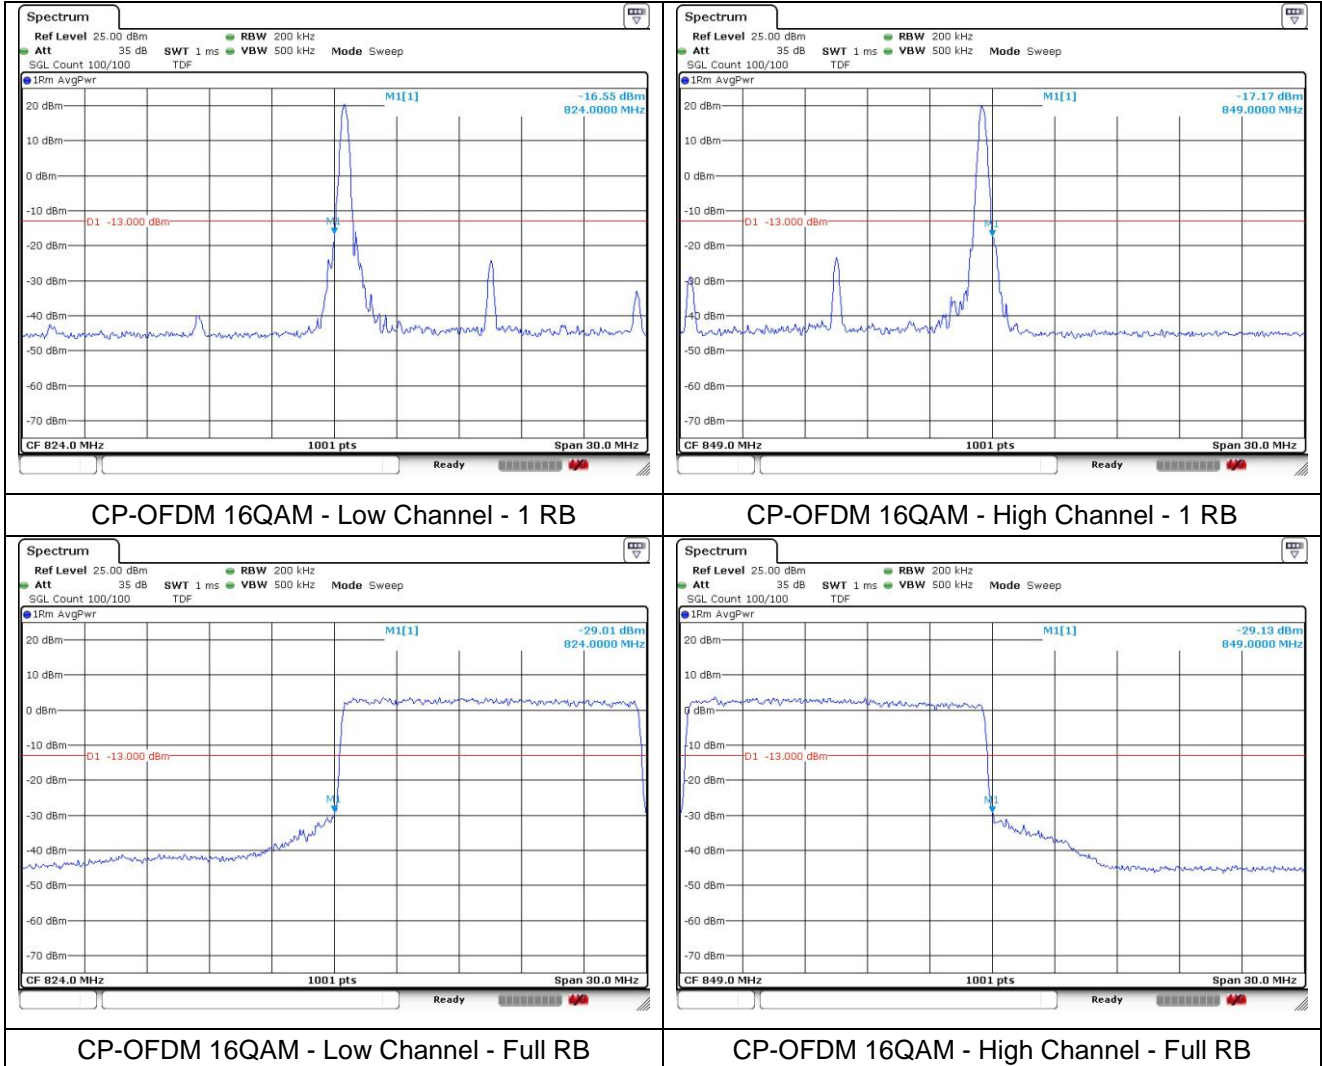

2A-n5A (10 MHz)

2A-n5A (10 MHz)

2A-n5A (10 MHz)

2A-n5A (15 MHz)

DFT-S-OFDM BPSK - Low Channel - 1 RB

DFT-S-OFDM BPSK - High Channel - 1 RB

DFT-S-OFDM BPSK - Low Channel - Full RB

DFT-S-OFDM BPSK - High Channel - Full RB

2A-n5A (15 MHz)

2A-n5A (15 MHz)

2A-n5A (15 MHz)

2A-n5A (20 MHz)

DFT-S-OFDM BPSK - Low Channel - 1 RB

DFT-S-OFDM BPSK - High Channel - 1 RB

DFT-S-OFDM BPSK - Low Channel - Full RB

DFT-S-OFDM BPSK - High Channel - Full RB

2A-n5A (20 MHz)

2A-n5A (20 MHz)

CP-OFDM QPSK - Low Channel - 1 RB

CP-OFDM QPSK - High Channel - 1 RB

CP-OFDM QPSK - Low Channel - Full RB

CP-OFDM QPSK - High Channel - Full RB

2A-n5A (20 MHz)

CP-OFDM 16QAM - Low Channel - 1 RB