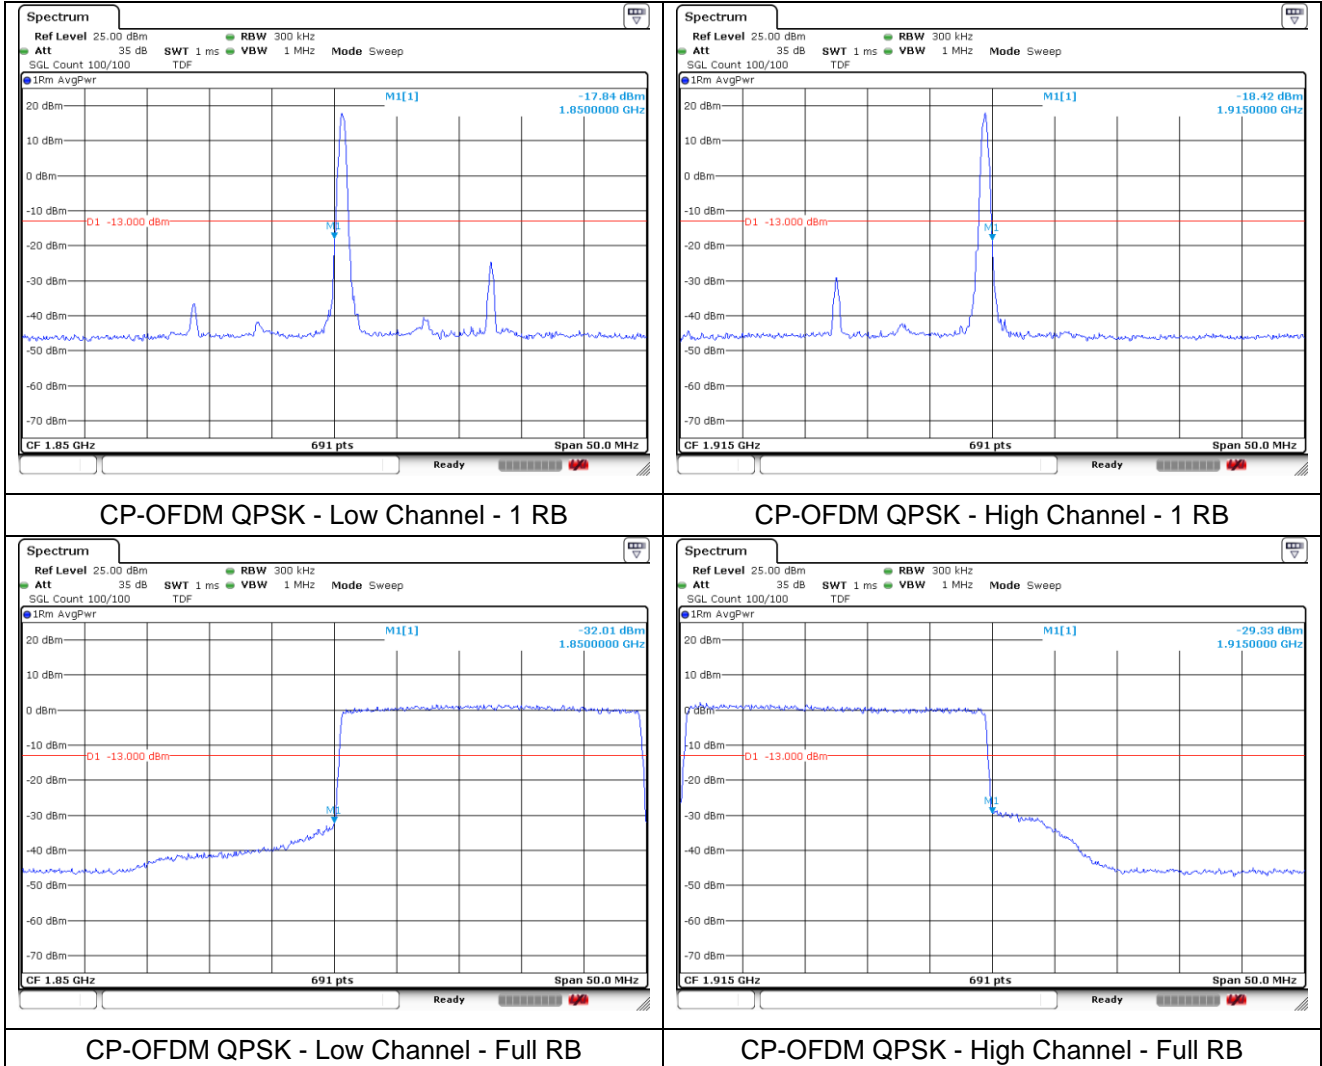

NR band 25 (25 MHz)

DFT-S-OFDM QPSK - Low Channel - 1 RB

DFT-S-OFDM QPSK - High Channel - 1 RB

DFT-S-OFDM QPSK - Low Channel - Full RB

DFT-S-OFDM QPSK - High Channel - Full RB

NR band 25 (25 MHz)

NR band 25 (25 MHz)

NR band 25 (25 MHz)