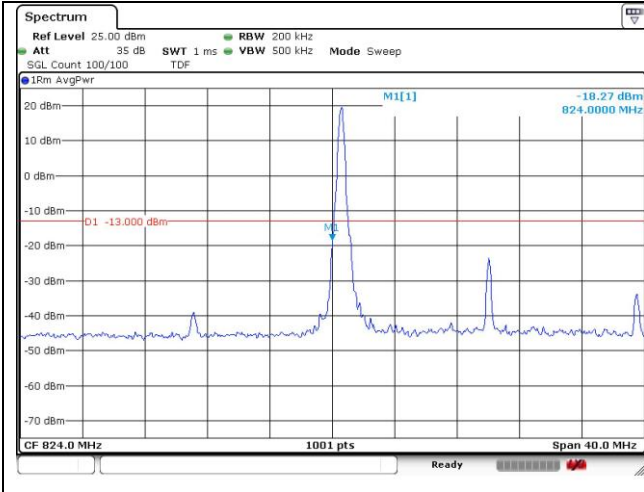

2A-n5A (15 MHz)

2A-n5A (15 MHz)

2A-n5A (15 MHz)

2A-n5A (20 MHz)

DFT-S-OFDM BPSK - Low Channel - 1 RB

DFT-S-OFDM BPSK - High Channel - 1 RB

DFT-S-OFDM BPSK - Low Channel - Full RB

DFT-S-OFDM BPSK - High Channel - Full RB

2A-n5A (20 MHz)

2A-n5A (20 MHz)

CP-OFDM QPSK - Low Channel - 1 RB

CP-OFDM QPSK - High Channel - 1 RB

CP-OFDM QPSK - Low Channel - Full RB

CP-OFDM QPSK - High Channel - Full RB

2A-n5A (20 MHz)

CP-OFDM 16QAM - Low Channel - 1 RB