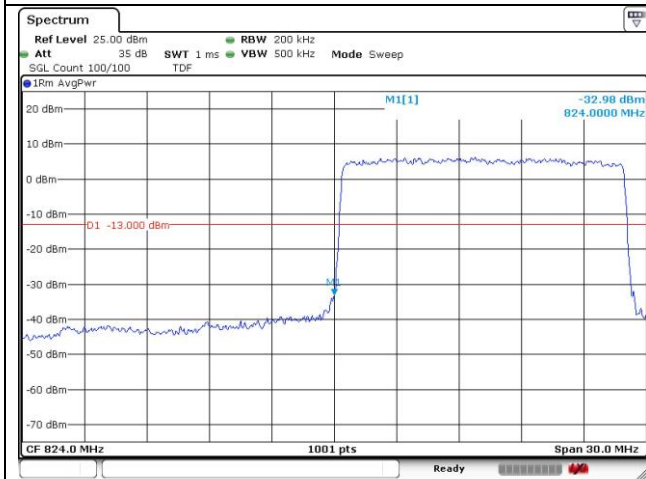

2A-n5A (10 MHz)

2A-n5A (10 MHz)

2A-n5A (10 MHz)

2A-n5A (15 MHz)

DFT-S-OFDM BPSK - Low Channel - 1 RB

DFT-S-OFDM BPSK - High Channel - 1 RB

DFT-S-OFDM BPSK - Low Channel - Full RB

DFT-S-OFDM BPSK - High Channel - Full RB

2A-n5A (15 MHz)

2A-n5A (15 MHz)

2A-n5A (15 MHz)

2A-n5A (20 MHz)

DFT-S-OFDM BPSK - Low Channel - 1 RB

DFT-S-OFDM BPSK - High Channel - 1 RB

DFT-S-OFDM BPSK - Low Channel - Full RB

DFT-S-OFDM BPSK - High Channel - Full RB