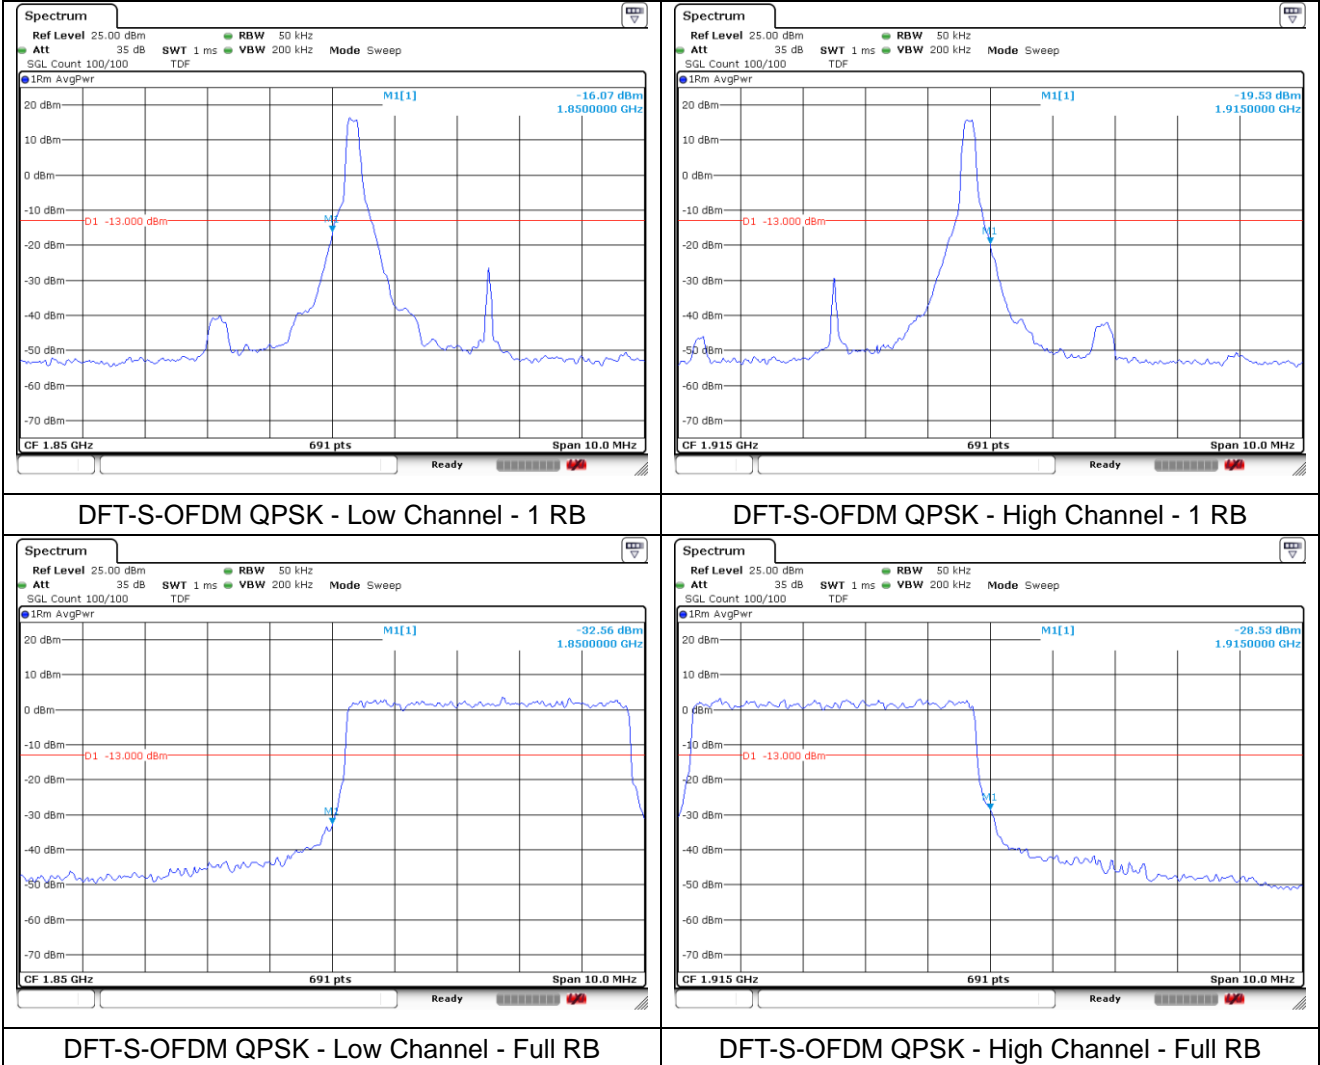

CP-OFDM 16QAM - High Channel - 1 RB

CP-OFDM 16QAM - Low Channel - Full RB

CP-OFDM 16QAM - High Channel - Full RB

SIM 2

NR band 25 (5 MHz)

NR band 25 (5 MHz)

NR band 25 (5 MHz)

NR band 25 (5 MHz)