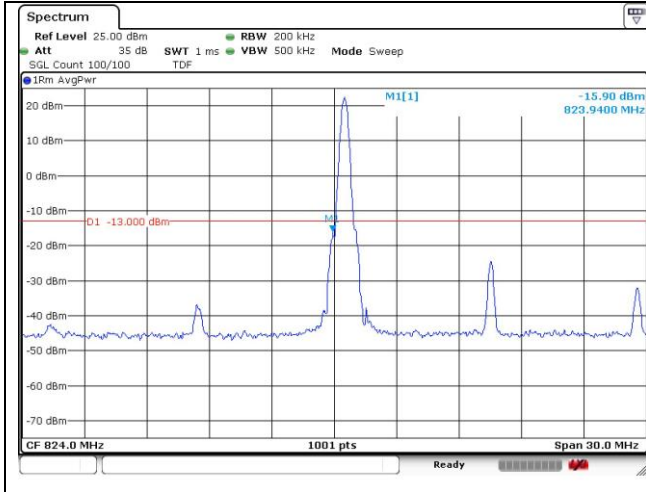

2A-n5A (10 MHz)

2A-n5A (10 MHz)

2A-n5A (10 MHz)

2A-n5A (15 MHz)

DFT-S-OFDM BPSK - Low Channel - 1 RB

DFT-S-OFDM BPSK - High Channel - 1 RB

DFT-S-OFDM BPSK - Low Channel - Full RB

DFT-S-OFDM BPSK - High Channel - Full RB

2A-n5A (15 MHz)

2A-n5A (15 MHz)

2A-n5A (15 MHz)

2A-n5A (20 MHz)

DFT-S-OFDM BPSK - Low Channel - 1 RB

DFT-S-OFDM BPSK - High Channel - 1 RB

DFT-S-OFDM BPSK - Low Channel - Full RB

DFT-S-OFDM BPSK - High Channel - Full RB