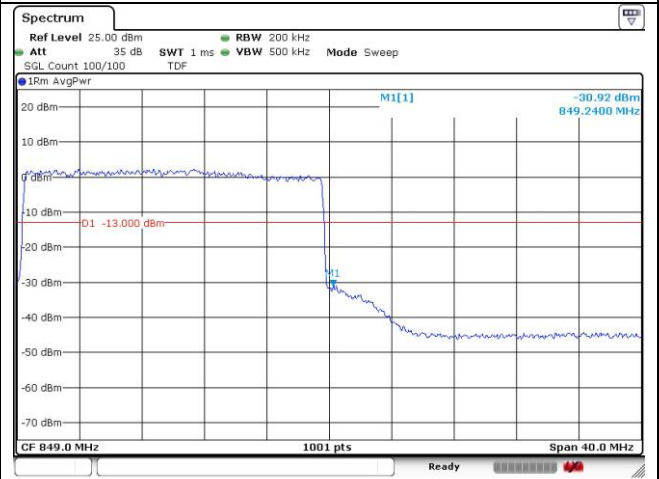

2A-n5A (15 MHz)

2A-n5A (15 MHz)

2A-n5A (15 MHz)

2A-n5A (20 MHz)

DFT-S-OFDM BPSK - Low Channel - 1 RB

DFT-S-OFDM BPSK - High Channel - 1 RB

DFT-S-OFDM BPSK - Low Channel - Full RB

DFT-S-OFDM BPSK - High Channel - Full RB

2A-n5A (20 MHz)

2A-n5A (20 MHz)

CP-OFDM QPSK - Low Channel - 1 RB

CP-OFDM QPSK - High Channel - 1 RB

CP-OFDM QPSK - Low Channel - Full RB

CP-OFDM QPSK - High Channel - Full RB

2A-n5A (20 MHz)

CP-OFDM 16QAM - Low Channel - 1 RB

CP-OFDM 16QAM - High Channel - 1 RB

CP-OFDM 16QAM - Low Channel - Full RB

CP-OFDM 16QAM - High Channel - Full RB

SIM 2

NR band 25 (5 MHz)

NR band 25 (5 MHz)

NR band 25 (5 MHz)

NR band 25 (5 MHz)