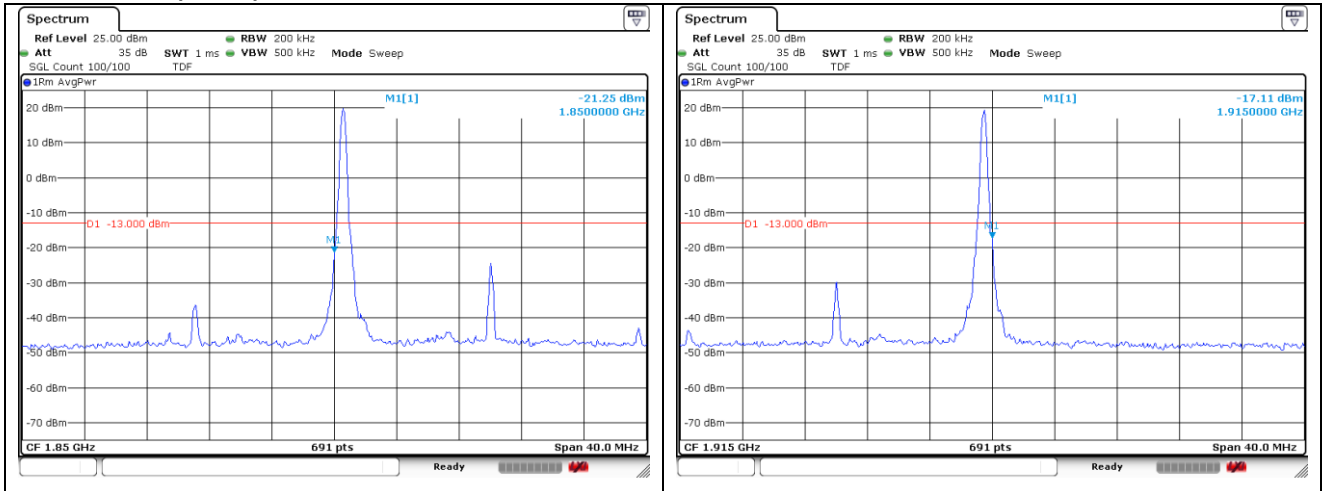

NR band 25 (20 MHz)

DFT-S-OFDM QPSK - Low Channel - 1 RB

DFT-S-OFDM QPSK - High Channel - 1 RB