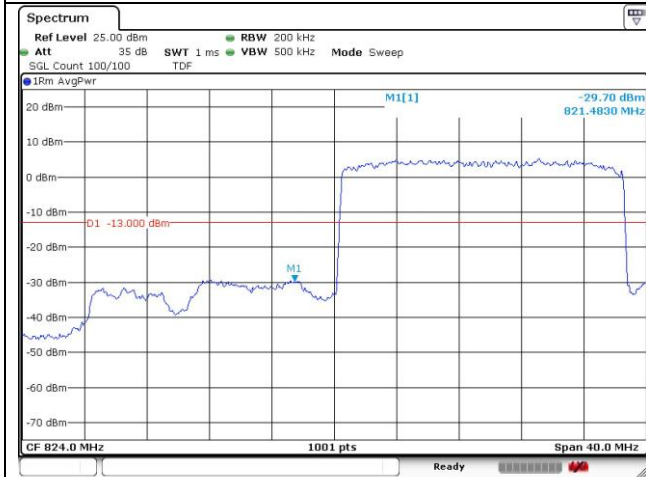

2A-n5A (10 MHz)

2A-n5A (10 MHz)

2A-n5A (10 MHz)

2A-n5A (15 MHz)

DFT-S-OFDM BPSK - Low Channel - 1 RB

DFT-S-OFDM BPSK - High Channel - 1 RB

DFT-S-OFDM BPSK - Low Channel - Full RB

DFT-S-OFDM BPSK - High Channel - Full RB

2A-n5A (15 MHz)

2A-n5A (15 MHz)

2A-n5A (15 MHz)

2A-n5A (20 MHz)

DFT-S-OFDM BPSK - Low Channel - 1 RB

DFT-S-OFDM BPSK - High Channel - 1 RB

DFT-S-OFDM BPSK - Low Channel - Full RB

DFT-S-OFDM BPSK - High Channel - Full RB

2A-n5A (20 MHz)

2A-n5A (20 MHz)

CP-OFDM QPSK - Low Channel - 1 RB

CP-OFDM QPSK - High Channel - 1 RB

CP-OFDM QPSK - Low Channel - Full RB

CP-OFDM QPSK - High Channel - Full RB

2A-n5A (20 MHz)

CP-OFDM 16QAM - Low Channel - 1 RB