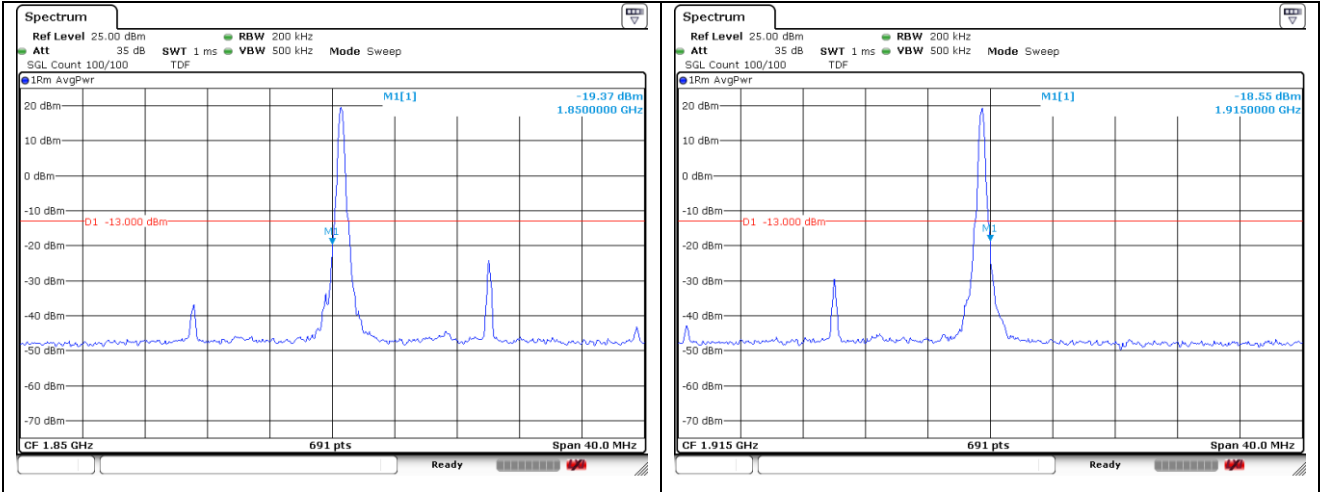

NR band 25 (20 MHz)

DFT-S-OFDM 16QAM - Low Channel - 1 RB

DFT-S-OFDM 16QAM - High Channel - 1 RB