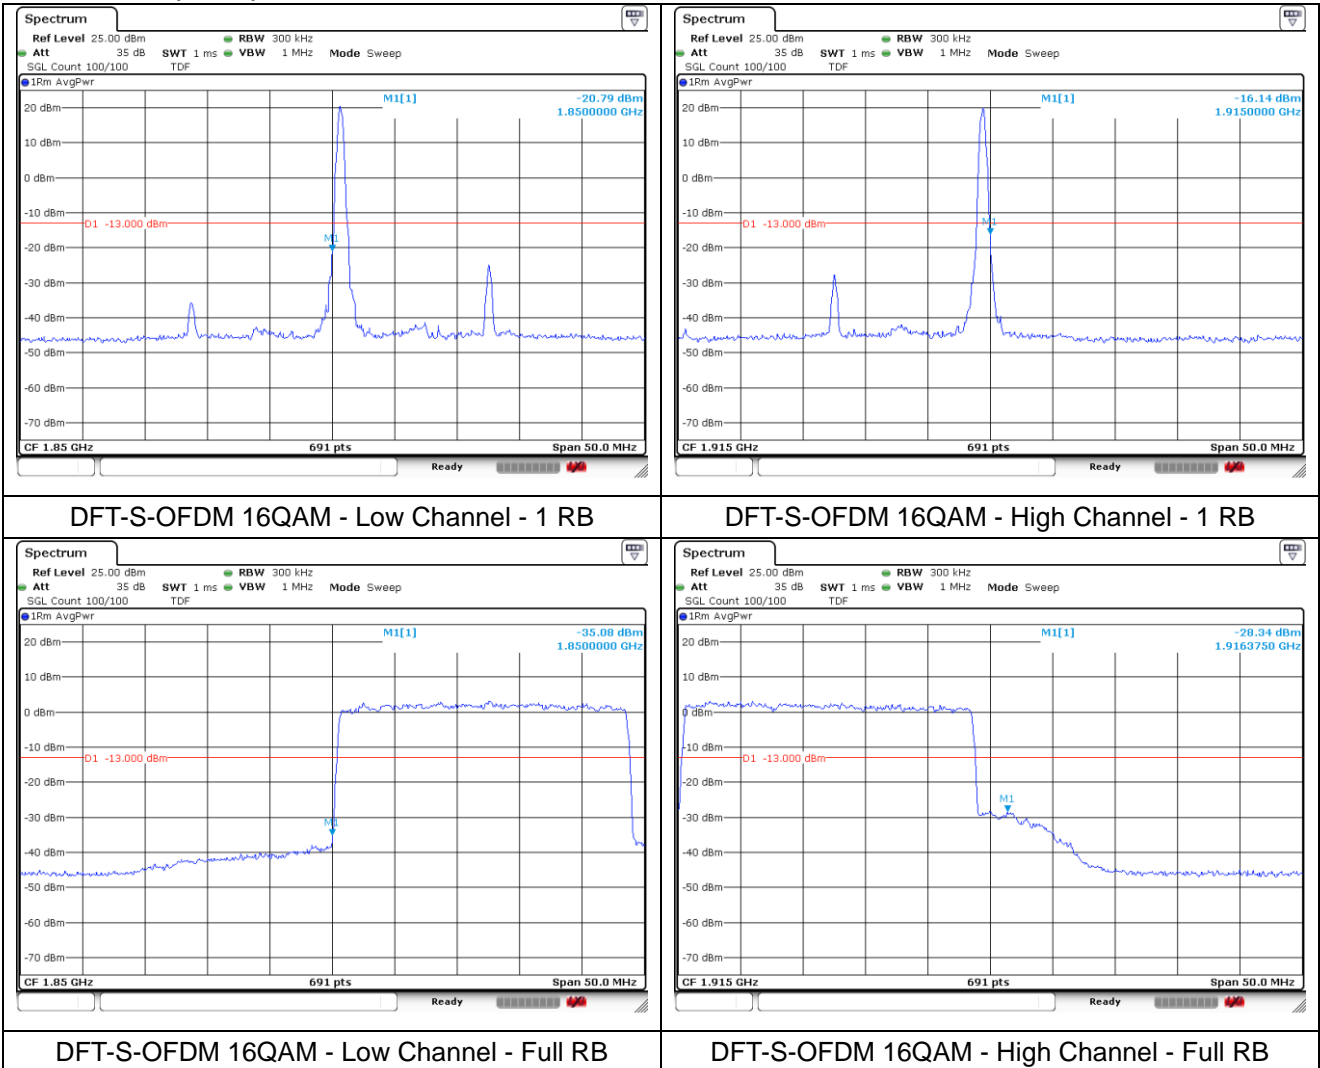

NR band 25 (25 MHz)

DFT-S-OFDM QPSK - Low Channel - 1 RB

DFT-S-OFDM QPSK - High Channel - 1 RB

DFT-S-OFDM QPSK - Low Channel - Full RB

DFT-S-OFDM QPSK - High Channel - Full RB

NR band 25 (25 MHz)

NR band 25 (25 MHz)

NR band 25 (25 MHz)