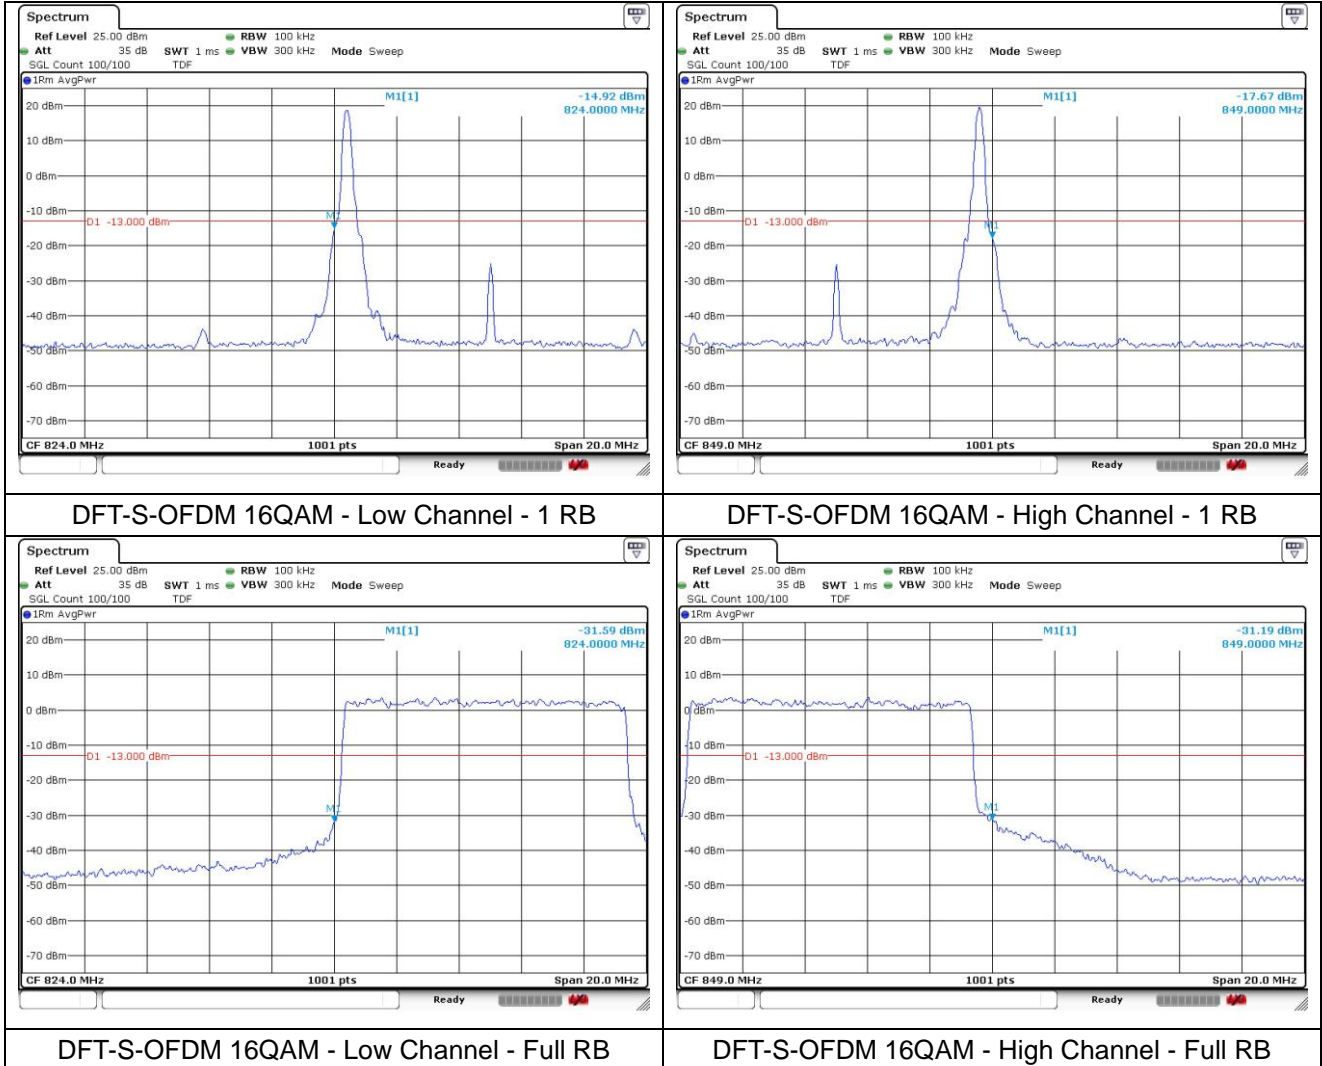

2A-n5A (10 MHz)

2A-n5A (10 MHz)

2A-n5A (10 MHz)

2A-n5A (15 MHz)

DFT-S-OFDM BPSK - Low Channel - 1 RB

DFT-S-OFDM BPSK - High Channel - 1 RB

DFT-S-OFDM BPSK - Low Channel - Full RB

DFT-S-OFDM BPSK - High Channel - Full RB

2A-n5A (15 MHz)

2A-n5A (15 MHz)

2A-n5A (15 MHz)

2A-n5A (20 MHz)

DFT-S-OFDM BPSK - Low Channel - 1 RB

DFT-S-OFDM BPSK - High Channel - 1 RB

DFT-S-OFDM BPSK - Low Channel - Full RB

DFT-S-OFDM BPSK - High Channel - Full RB

2A-n5A (20 MHz)

2A-n5A (20 MHz)

CP-OFDM QPSK - Low Channel - 1 RB

CP-OFDM QPSK - High Channel - 1 RB

CP-OFDM QPSK - Low Channel - Full RB

CP-OFDM QPSK - High Channel - Full RB

2A-n5A (20 MHz)

CP-OFDM 16QAM - Low Channel - 1 RB