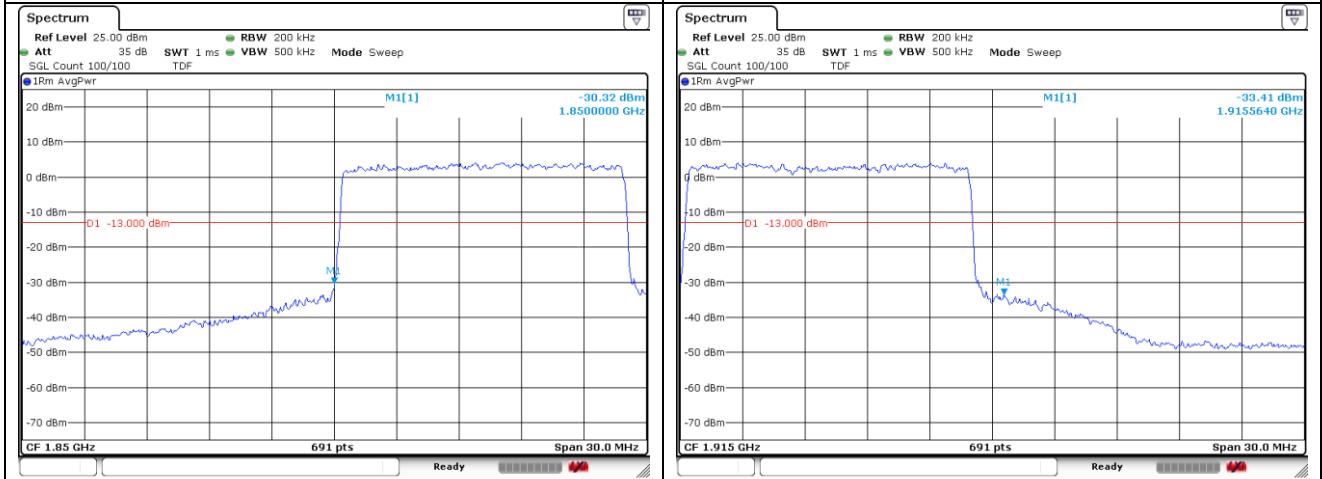

NR band 25 (10 MHz)

NR band 25 (15 MHz)

DFT-S-OFDM QPSK - Low Channel - 1 RB

DFT-S-OFDM QPSK - High Channel - 1 RB

DFT-S-OFDM QPSK - Low Channel - Full RB

DFT-S-OFDM QPSK - High Channel - Full RB

NR band 25 (15 MHz)