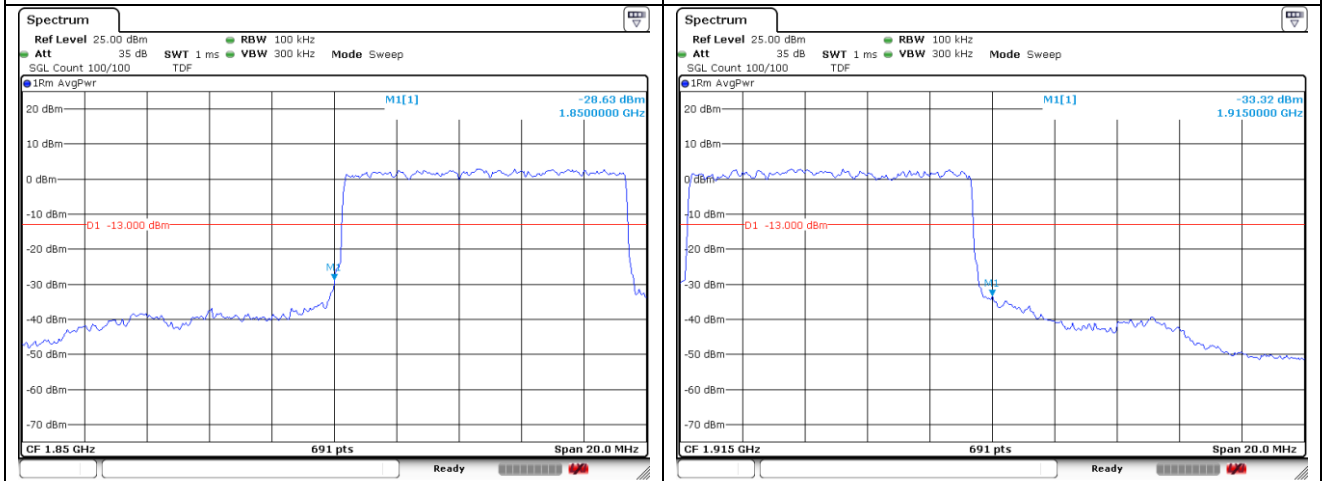

DFT-S-OFDM QPSK - Low Channel - Full RB

DFT-S-OFDM QPSK - High Channel - Full RB