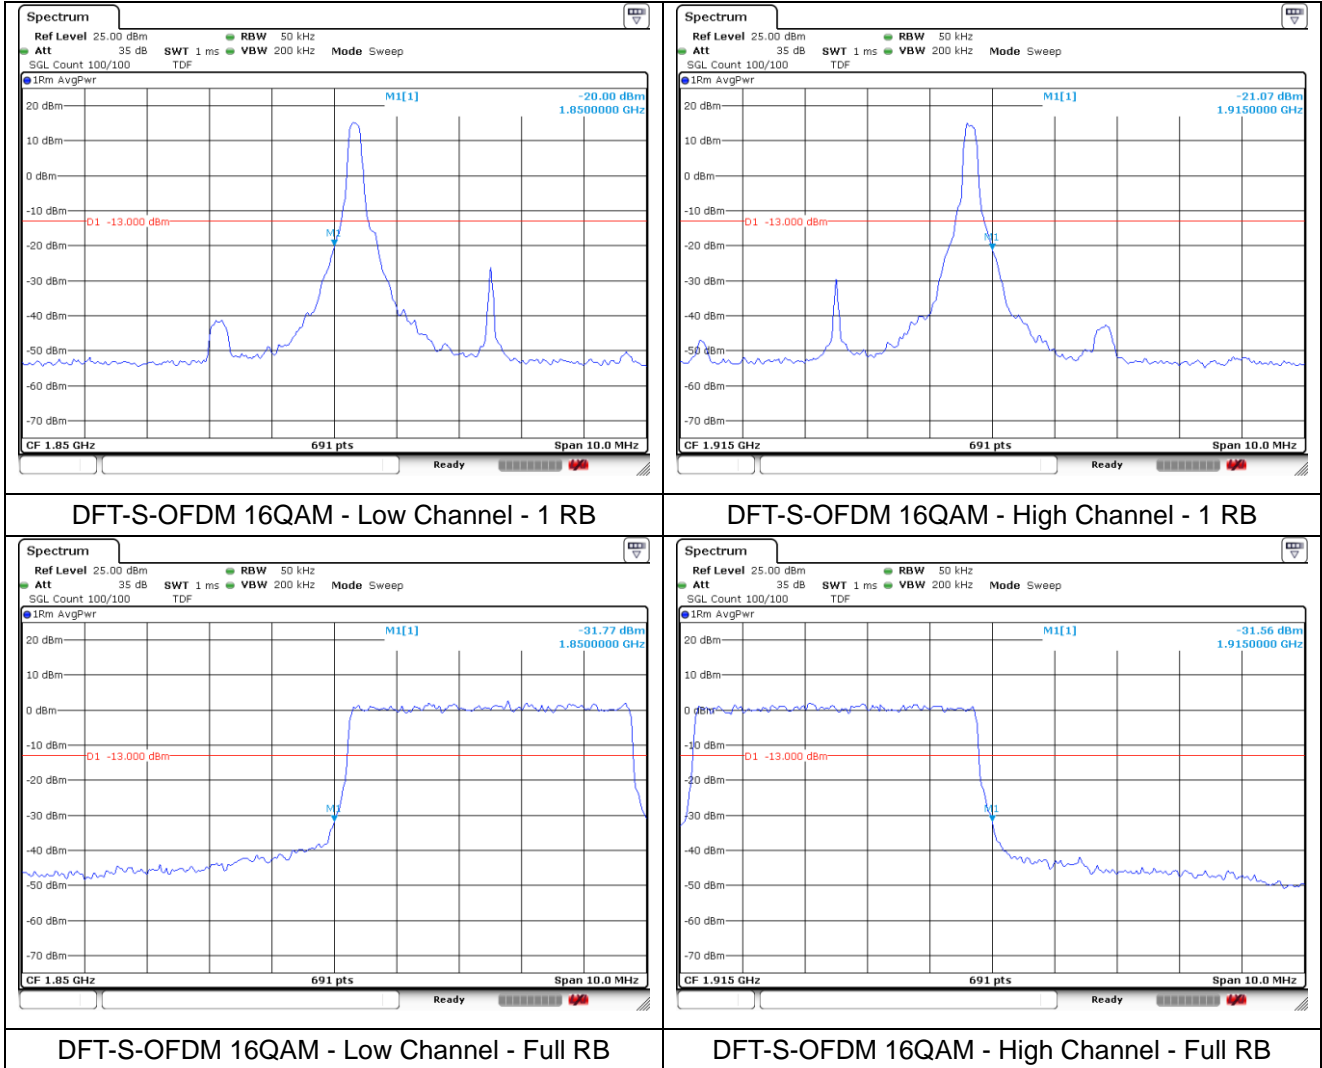

CP-OFDM 16QAM - High Channel - 1 RB

CP-OFDM 16QAM - Low Channel - Full RB

CP-OFDM 16QAM - High Channel - Full RB

SIM 2

NR band 25 (5 MHz)

NR band 25 (5 MHz)

NR band 25 (5 MHz)

NR band 25 (5 MHz)