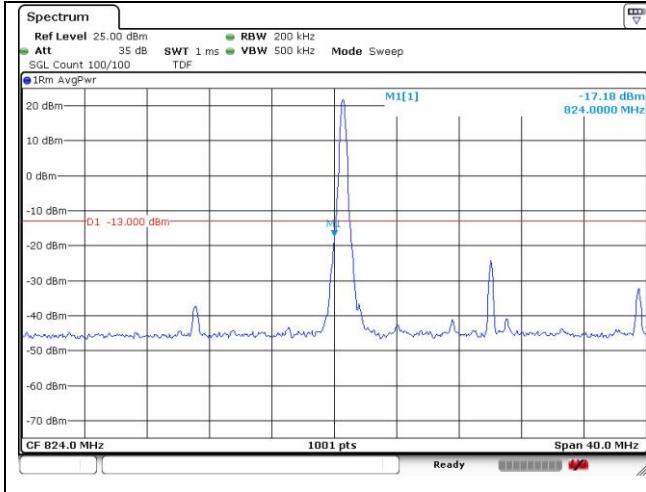

2A-n5A (10 MHz)

2A-n5A (10 MHz)

2A-n5A (10 MHz)

2A-n5A (15 MHz)

DFT-S-OFDM BPSK - Low Channel - 1 RB

DFT-S-OFDM BPSK - High Channel - 1 RB

DFT-S-OFDM BPSK - Low Channel - Full RB

DFT-S-OFDM BPSK - High Channel - Full RB

2A-n5A (15 MHz)

2A-n5A (15 MHz)

2A-n5A (15 MHz)

2A-n5A (20 MHz)

DFT-S-OFDM BPSK - Low Channel - 1 RB

DFT-S-OFDM BPSK - High Channel - 1 RB

DFT-S-OFDM BPSK - Low Channel - Full RB

DFT-S-OFDM BPSK - High Channel - Full RB

2A-n5A (20 MHz)

2A-n5A (20 MHz)

CP-OFDM QPSK - Low Channel - 1 RB

CP-OFDM QPSK - High Channel - 1 RB

CP-OFDM QPSK - Low Channel - Full RB

CP-OFDM QPSK - High Channel - Full RB

2A-n5A (20 MHz)

CP-OFDM 16QAM - Low Channel - 1 RB