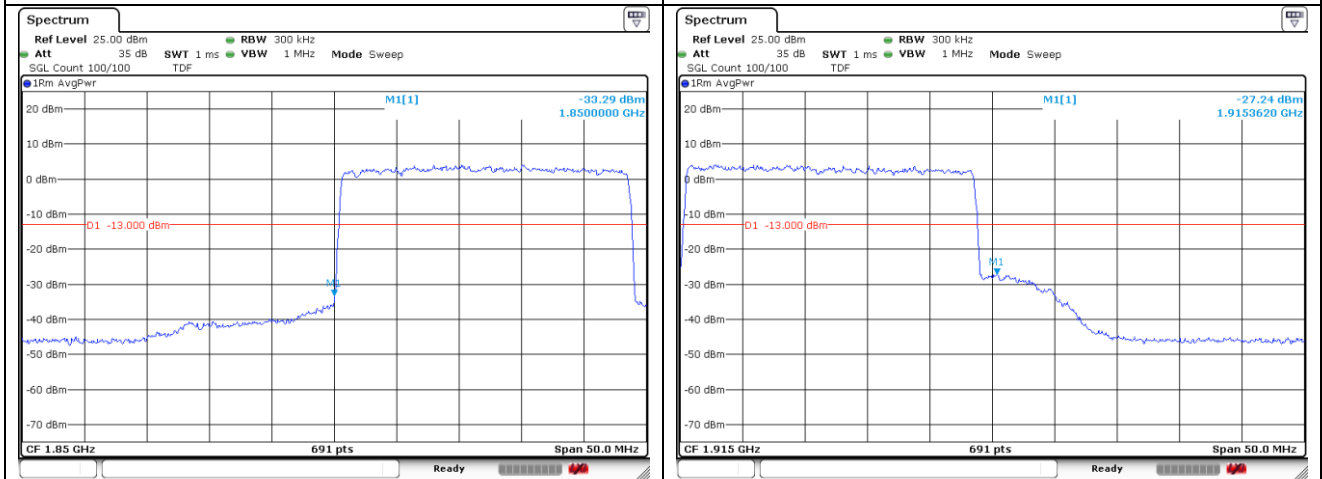

DFT-S-OFDM QPSK - Low Channel - Full RB

DFT-S-OFDM QPSK - High Channel - Full RB