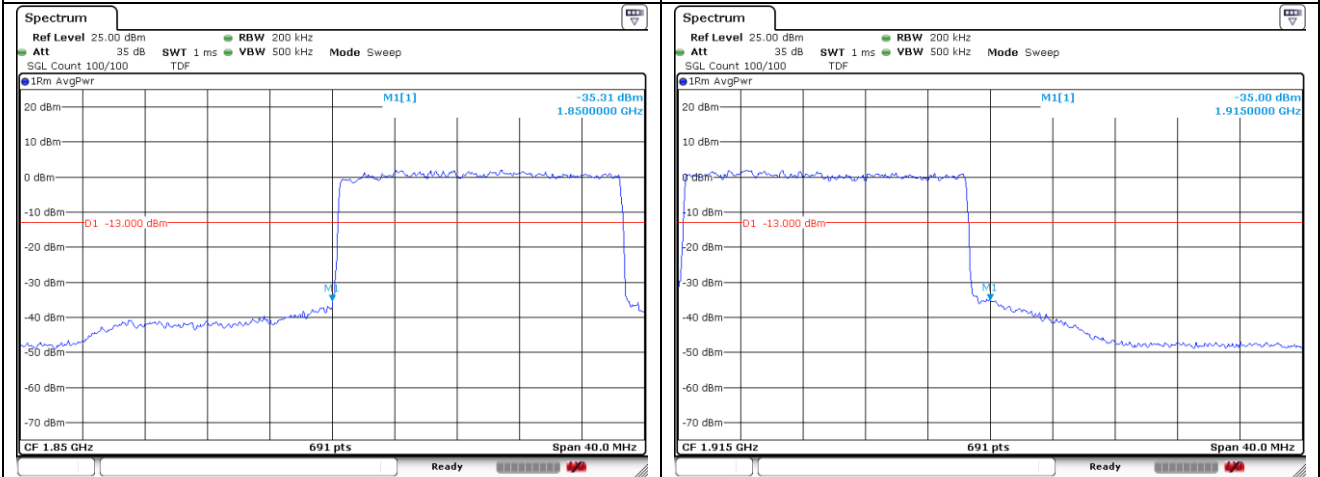

DFT-S-OFDM 16QAM - Low Channel - Full RB

DFT-S-OFDM 16QAM - High Channel - Full RB