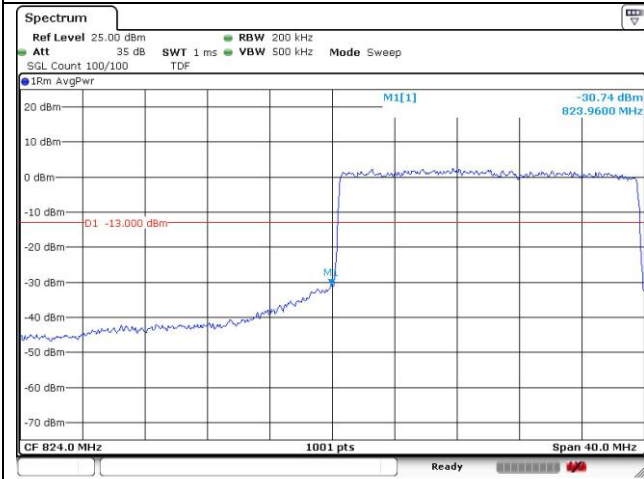

2A-n5A (20 MHz)

2A-n5A (20 MHz)

CP-OFDM QPSK - Low Channel - 1 RB

CP-OFDM QPSK - High Channel - 1 RB

CP-OFDM QPSK - Low Channel - Full RB

CP-OFDM QPSK - High Channel - Full RB

2A-n5A (20 MHz)

CP-OFDM 16QAM - Low Channel - 1 RB