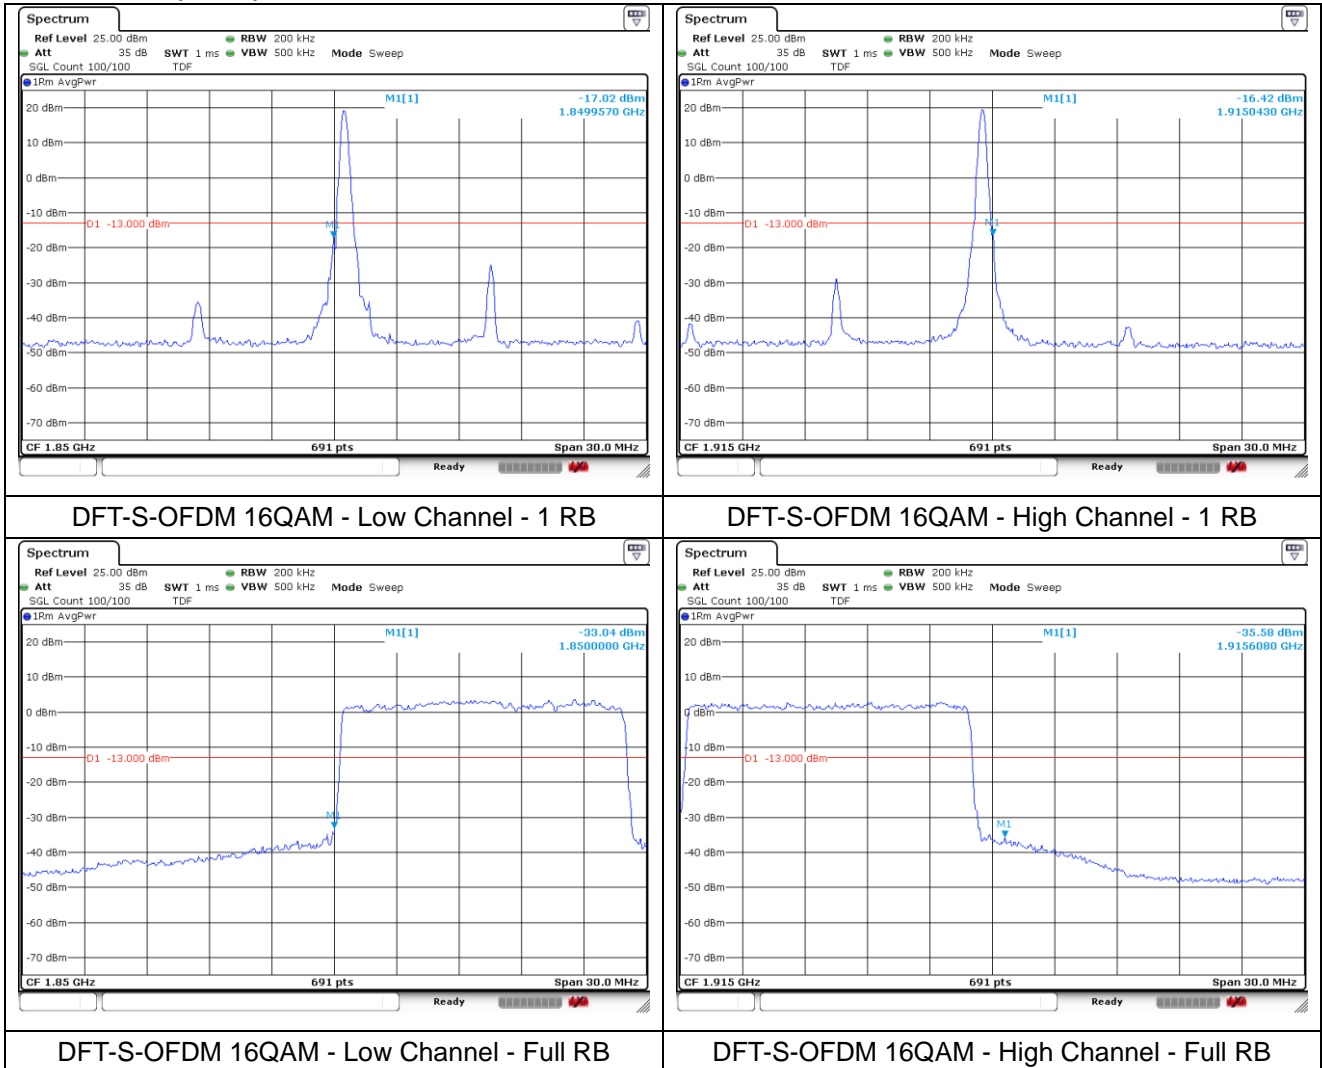

NR band 25 (10 MHz)

NR band 25 (15 MHz)

DFT-S-OFDM QPSK - Low Channel - 1 RB

DFT-S-OFDM QPSK - High Channel - 1 RB

DFT-S-OFDM QPSK - Low Channel - Full RB

DFT-S-OFDM QPSK - High Channel - Full RB

NR band 25 (15 MHz)