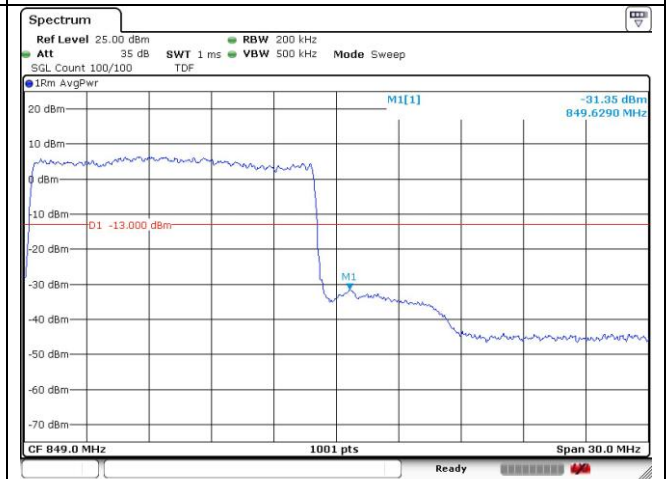

2A-n5A (10 MHz)

2A-n5A (10 MHz)

2A-n5A (10 MHz)

2A-n5A (15 MHz)

DFT-S-OFDM BPSK - Low Channel - 1 RB

DFT-S-OFDM BPSK - High Channel - 1 RB

DFT-S-OFDM BPSK - Low Channel - Full RB

DFT-S-OFDM BPSK - High Channel - Full RB

2A-n5A (15 MHz)

2A-n5A (15 MHz)

2A-n5A (15 MHz)

2A-n5A (20 MHz)

DFT-S-OFDM BPSK - Low Channel - 1 RB

DFT-S-OFDM BPSK - High Channel - 1 RB

DFT-S-OFDM BPSK - Low Channel - Full RB

DFT-S-OFDM BPSK - High Channel - Full RB