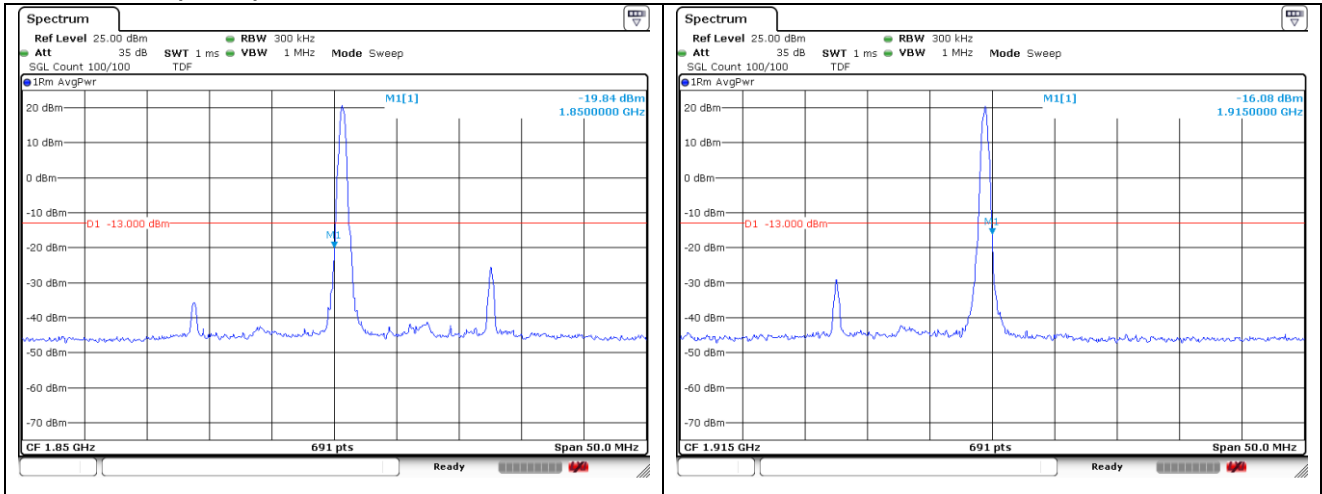

NR band 25 (25 MHz)

DFT-S-OFDM QPSK - Low Channel - 1 RB

DFT-S-OFDM QPSK - High Channel - 1 RB