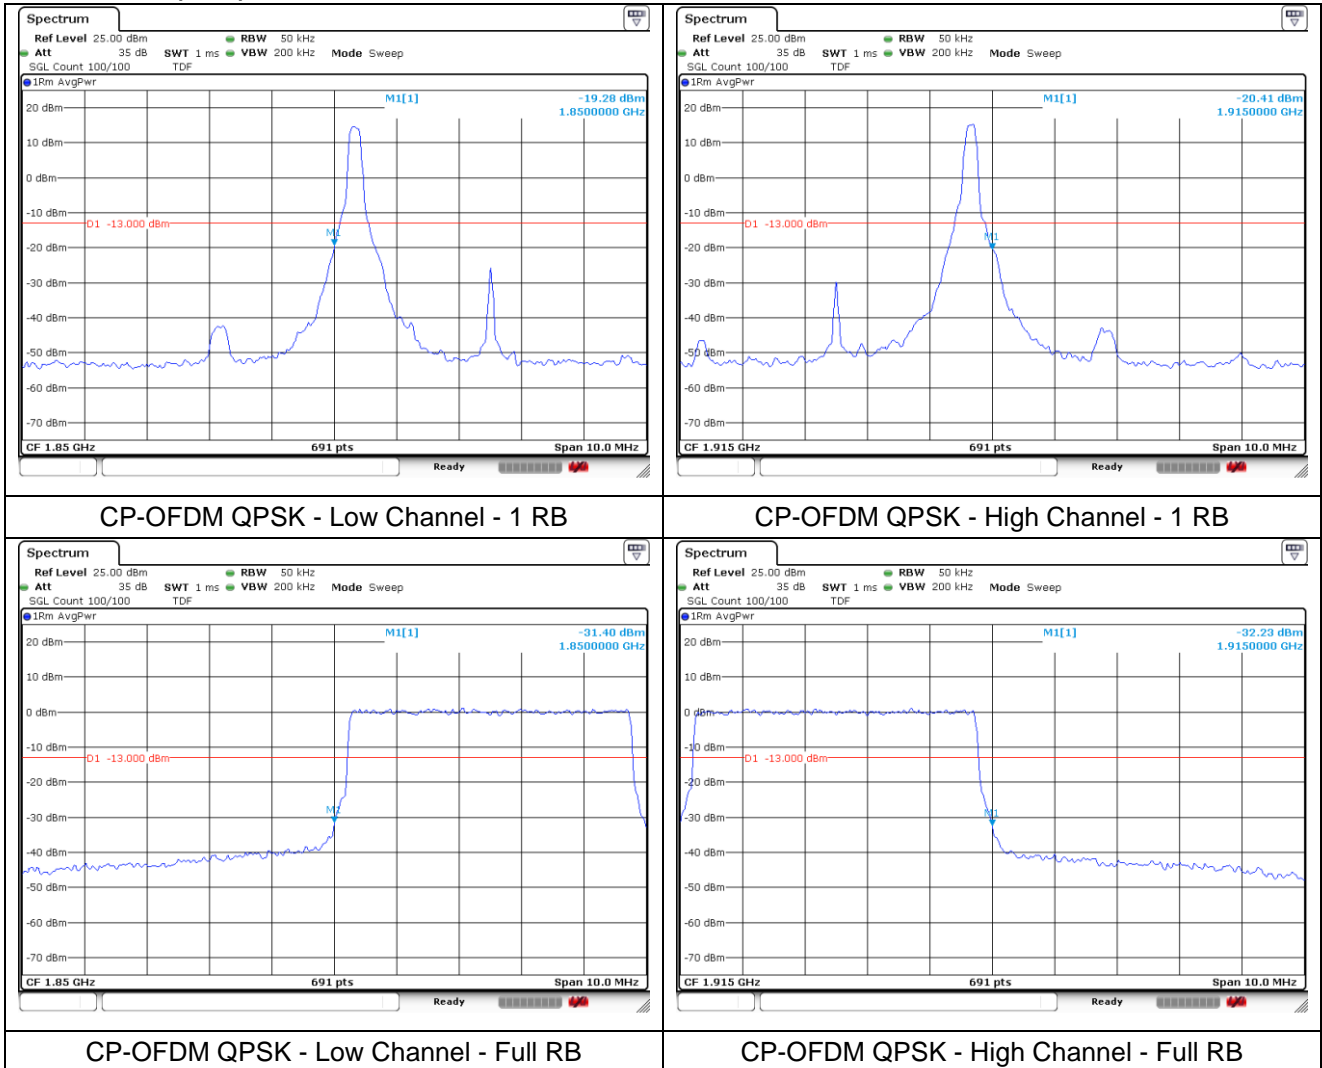

CP-OFDM 16QAM - High Channel - 1 RB

CP-OFDM 16QAM - Low Channel - Full RB

CP-OFDM 16QAM - High Channel - Full RB

SIM 2

NR band 25 (5 MHz)

NR band 25 (5 MHz)

NR band 25 (5 MHz)

NR band 25 (5 MHz)