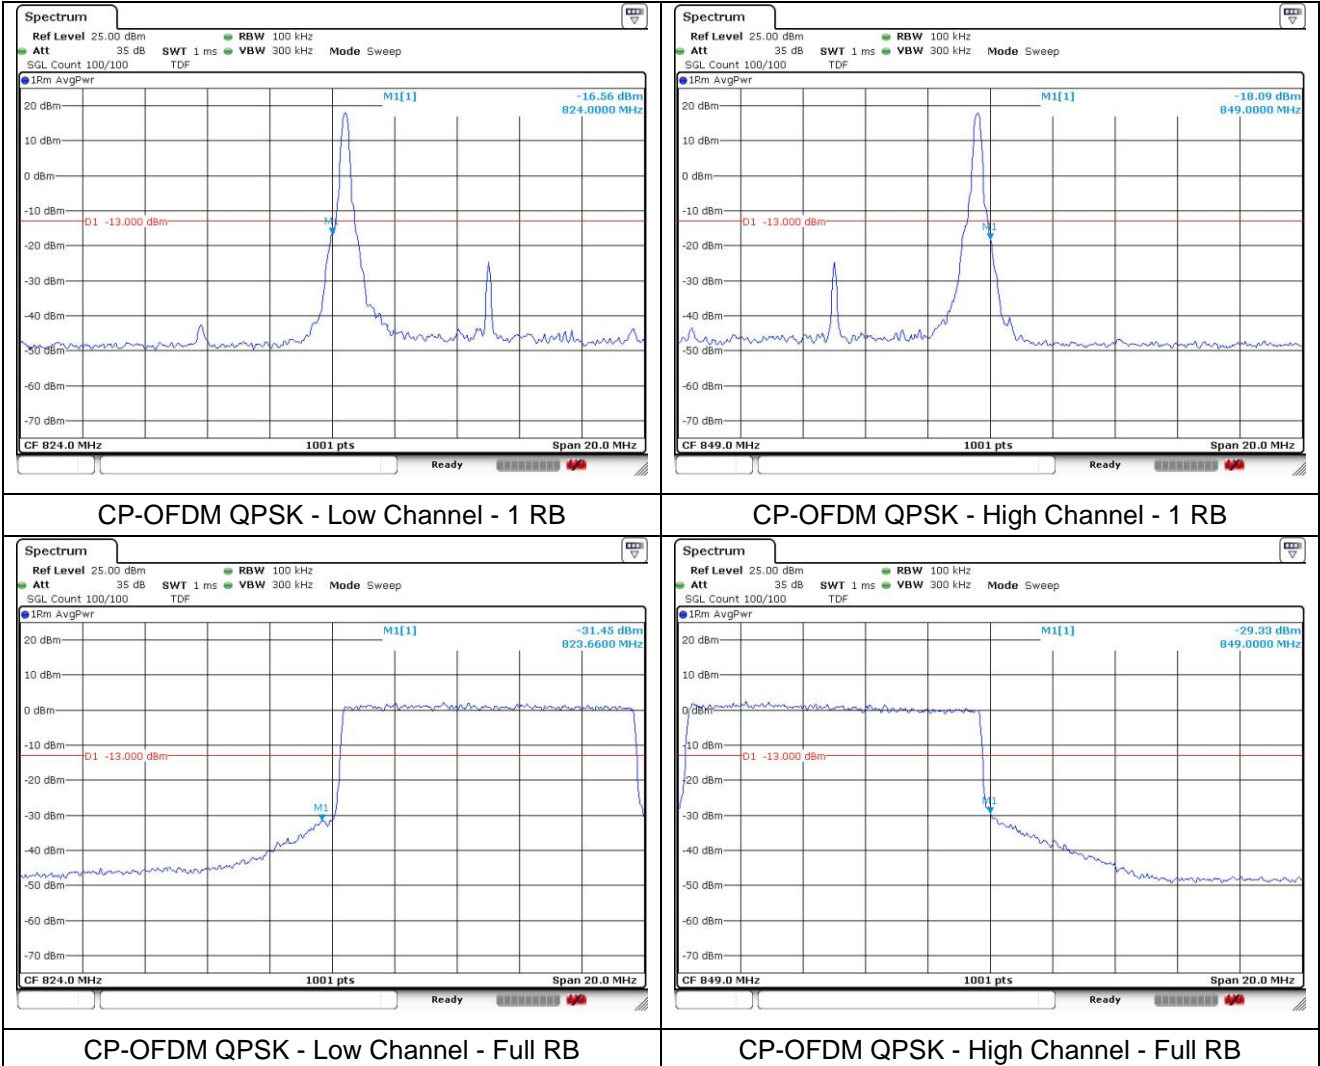

2A-n5A (10 MHz)

2A-n5A (10 MHz)

2A-n5A (10 MHz)

2A-n5A (15 MHz)

DFT-S-OFDM BPSK - Low Channel - 1 RB

DFT-S-OFDM BPSK - High Channel - 1 RB

DFT-S-OFDM BPSK - Low Channel - Full RB

DFT-S-OFDM BPSK - High Channel - Full RB

2A-n5A (15 MHz)

2A-n5A (15 MHz)

2A-n5A (15 MHz)

2A-n5A (20 MHz)

DFT-S-OFDM BPSK - Low Channel - 1 RB

DFT-S-OFDM BPSK - High Channel - 1 RB

DFT-S-OFDM BPSK - Low Channel - Full RB

DFT-S-OFDM BPSK - High Channel - Full RB

2A-n5A (20 MHz)

2A-n5A (20 MHz)

CP-OFDM QPSK - Low Channel - 1 RB

CP-OFDM QPSK - High Channel - 1 RB

CP-OFDM QPSK - Low Channel - Full RB

CP-OFDM QPSK - High Channel - Full RB

2A-n5A (20 MHz)

CP-OFDM 16QAM - Low Channel - 1 RB