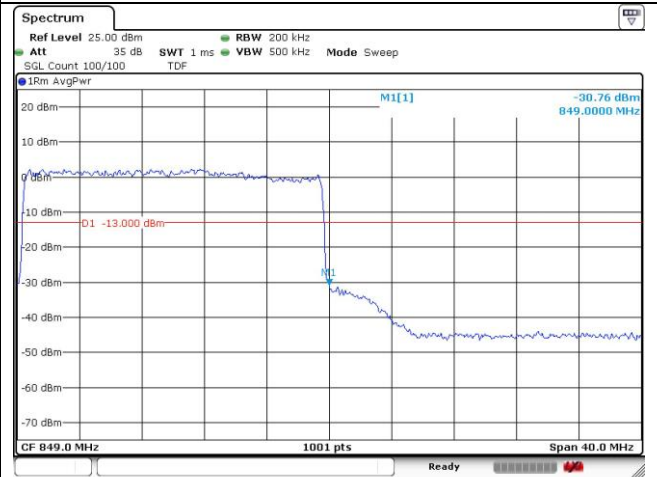

2A-n5A (15 MHz)

2A-n5A (15 MHz)

2A-n5A (15 MHz)

2A-n5A (20 MHz)

DFT-S-OFDM BPSK - Low Channel - 1 RB

DFT-S-OFDM BPSK - High Channel - 1 RB

DFT-S-OFDM BPSK - Low Channel - Full RB

DFT-S-OFDM BPSK - High Channel - Full RB

2A-n5A (20 MHz)

2A-n5A (20 MHz)

CP-OFDM QPSK - Low Channel - 1 RB

CP-OFDM QPSK - High Channel - 1 RB

CP-OFDM QPSK - Low Channel - Full RB

CP-OFDM QPSK - High Channel - Full RB

2A-n5A (20 MHz)

CP-OFDM 16QAM - Low Channel - 1 RB

CP-OFDM 16QAM - High Channel - 1 RB

CP-OFDM 16QAM - Low Channel - Full RB

CP-OFDM 16QAM - High Channel - Full RB

SIM 2

NR band 25 (5 MHz)

NR band 25 (5 MHz)

NR band 25 (5 MHz)

NR band 25 (5 MHz)