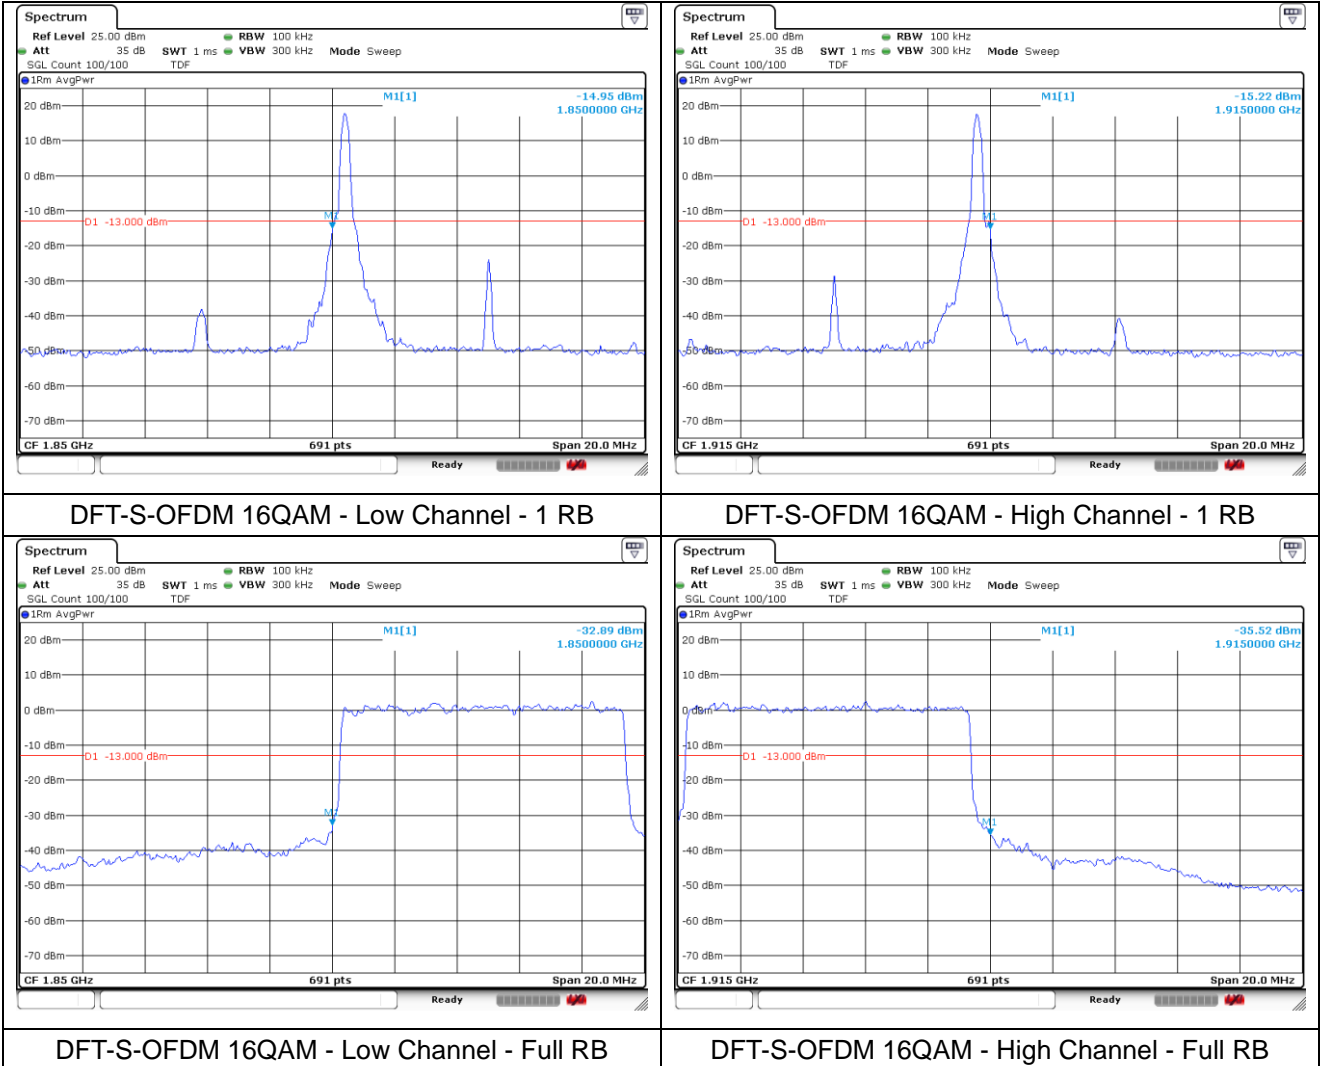

NR band 25 (10 MHz)

DFT-S-OFDM QPSK - Low Channel - 1 RB

DFT-S-OFDM QPSK - High Channel - 1 RB

DFT-S-OFDM QPSK - Low Channel - Full RB

DFT-S-OFDM QPSK - High Channel - Full RB

NR band 25 (10 MHz)

NR band 25 (10 MHz)