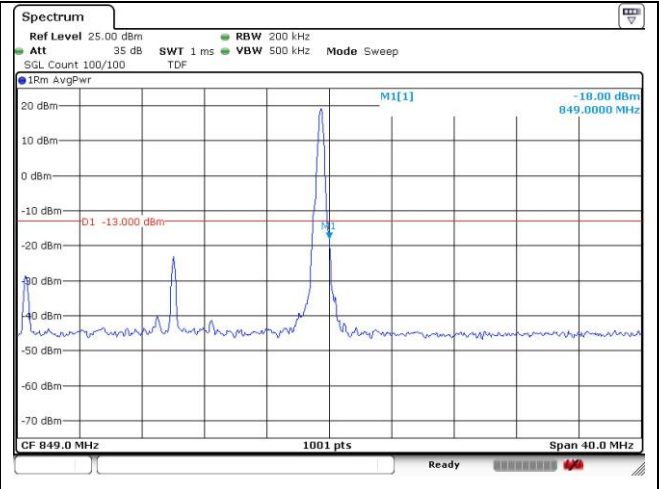

2A-n5A (10 MHz)

2A-n5A (10 MHz)

2A-n5A (10 MHz)

2A-n5A (15 MHz)

DFT-S-OFDM BPSK - Low Channel - 1 RB

DFT-S-OFDM BPSK - High Channel - 1 RB

DFT-S-OFDM BPSK - Low Channel - Full RB

DFT-S-OFDM BPSK - High Channel - Full RB

2A-n5A (15 MHz)

2A-n5A (15 MHz)

2A-n5A (15 MHz)

2A-n5A (20 MHz)

DFT-S-OFDM BPSK - Low Channel - 1 RB

DFT-S-OFDM BPSK - High Channel - 1 RB

DFT-S-OFDM BPSK - Low Channel - Full RB

DFT-S-OFDM BPSK - High Channel - Full RB

2A-n5A (20 MHz)

2A-n5A (20 MHz)

CP-OFDM QPSK - Low Channel - 1 RB

CP-OFDM QPSK - High Channel - 1 RB

CP-OFDM QPSK - Low Channel - Full RB

CP-OFDM QPSK - High Channel - Full RB

2A-n5A (20 MHz)

CP-OFDM 16QAM - Low Channel - 1 RB