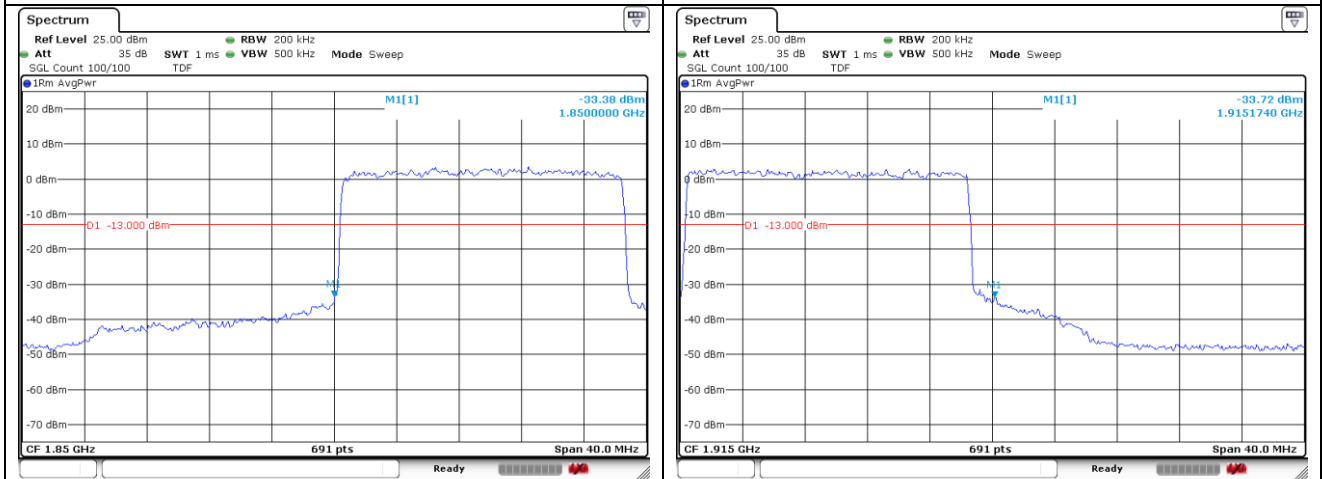

NR band 25 (15 MHz)

NR band 25 (15 MHz)

NR band 25 (20 MHz)

DFT-S-OFDM QPSK - Low Channel - 1 RB

DFT-S-OFDM QPSK - High Channel - 1 RB

DFT-S-OFDM QPSK - Low Channel - Full RB

DFT-S-OFDM QPSK - High Channel - Full RB