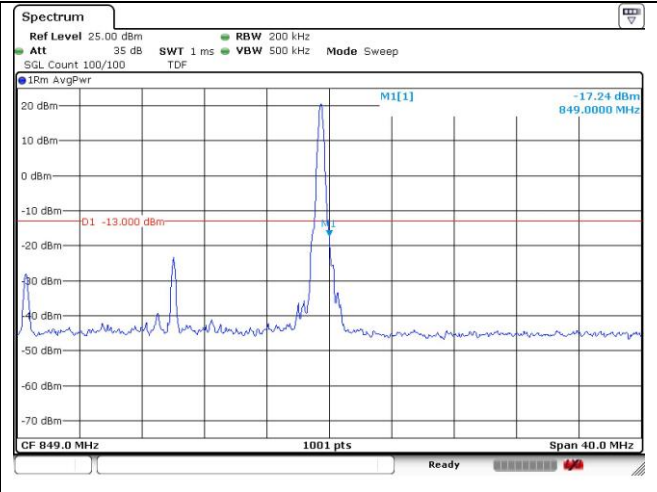

2A-n5A (15 MHz)

2A-n5A (15 MHz)

2A-n5A (15 MHz)

2A-n5A (20 MHz)

DFT-S-OFDM BPSK - Low Channel - 1 RB

DFT-S-OFDM BPSK - High Channel - 1 RB

DFT-S-OFDM BPSK - Low Channel - Full RB

DFT-S-OFDM BPSK - High Channel - Full RB

2A-n5A (20 MHz)

2A-n5A (20 MHz)

CP-OFDM QPSK - Low Channel - 1 RB

CP-OFDM QPSK - High Channel - 1 RB

CP-OFDM QPSK - Low Channel - Full RB

CP-OFDM QPSK - High Channel - Full RB

2A-n5A (20 MHz)

CP-OFDM 16QAM - Low Channel - 1 RB