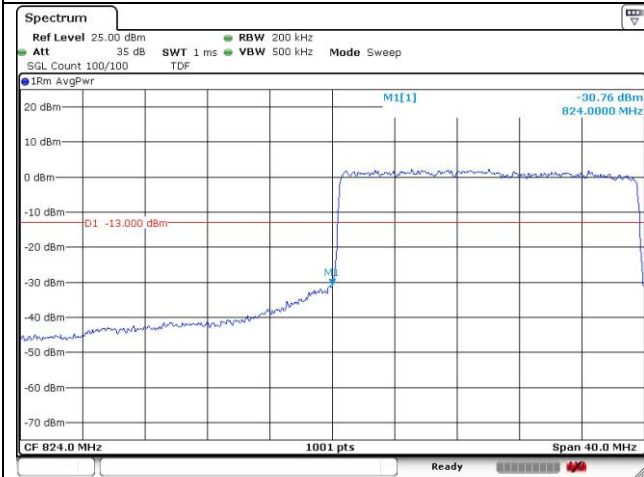

CP-OFDM 16QAM - Low Channel - Full RB