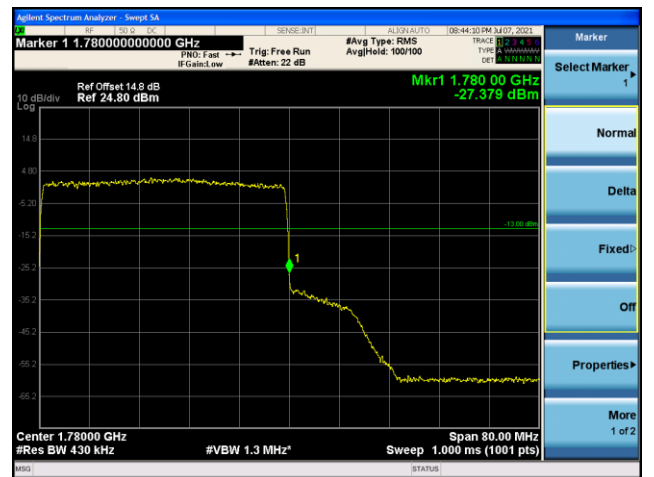

CP-OFDM 16QAM - High Channel - Full RB