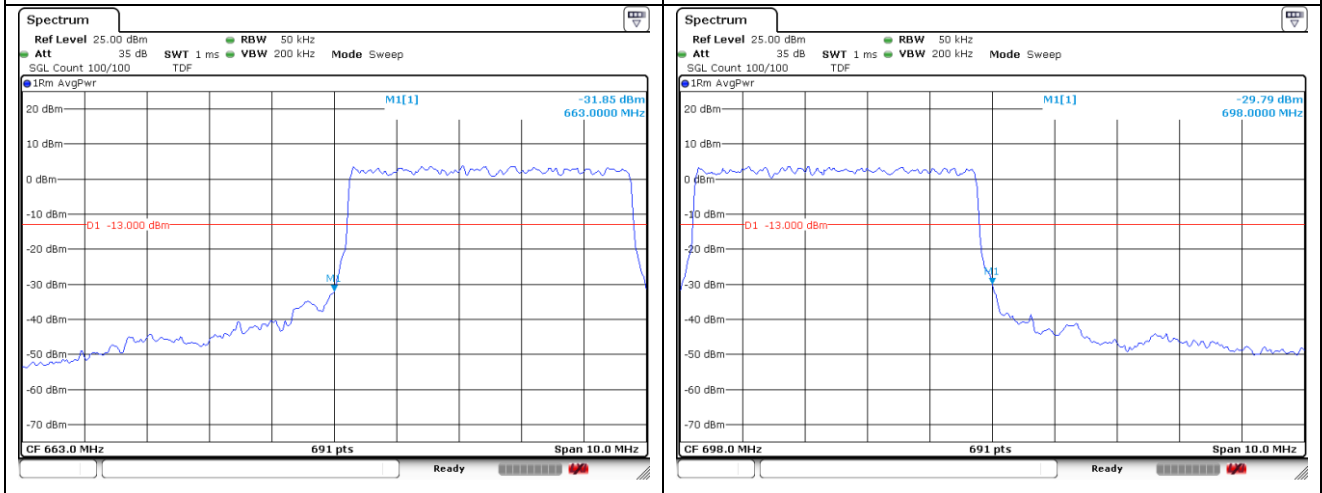

DFT-S-OFDM BPSK - Low Channel - Full RB

DFT-S-OFDM BPSK - High Channel - Full RB