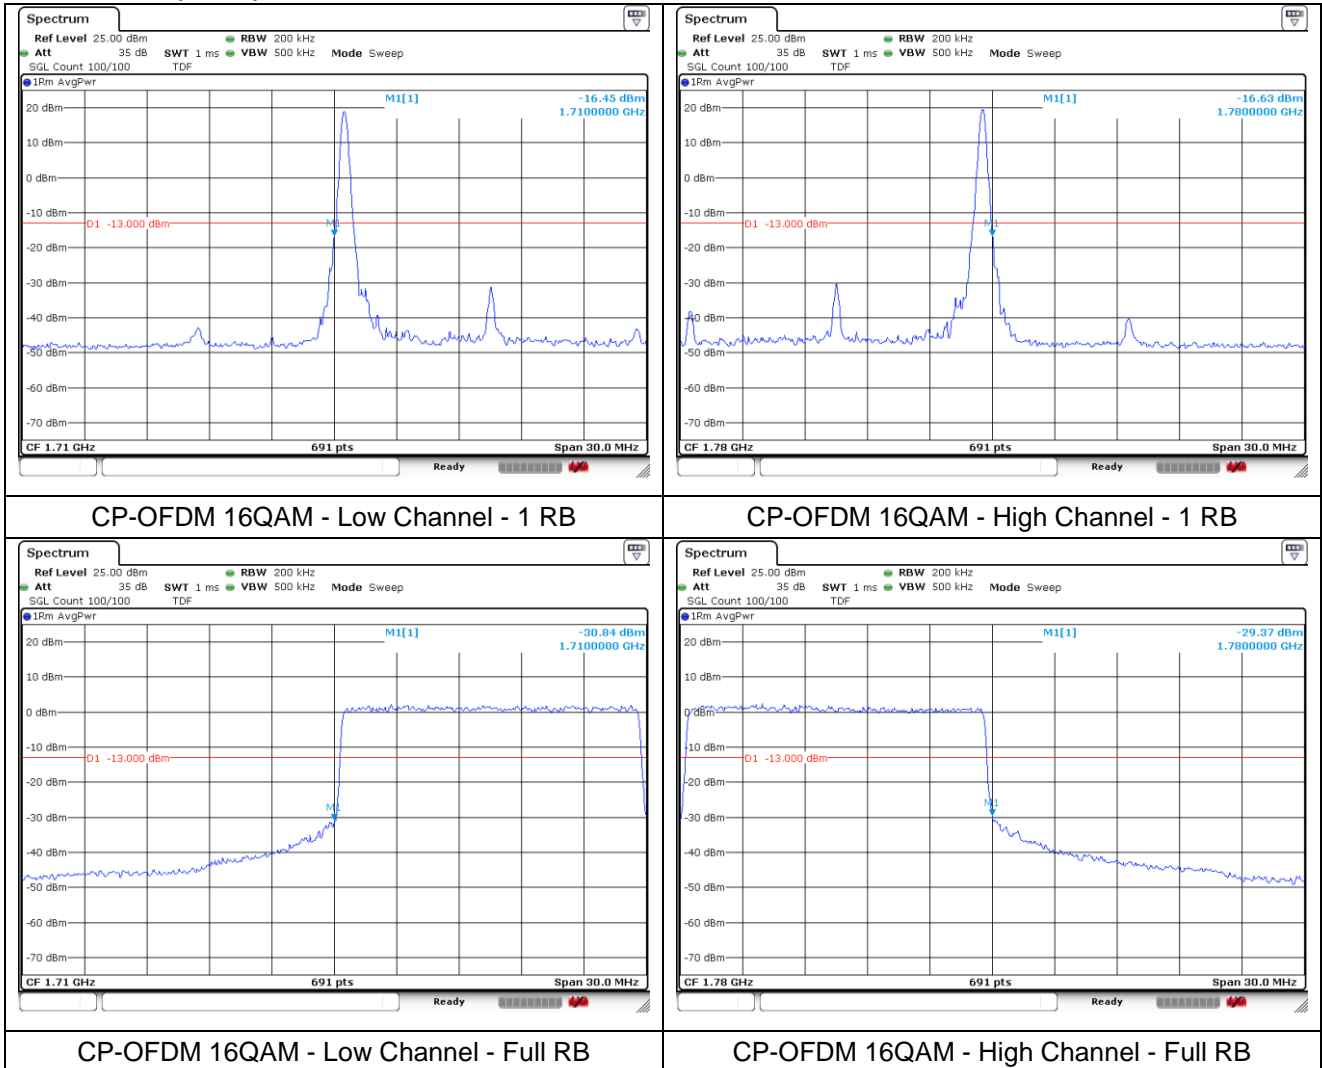

NR band 66 (15 MHz)