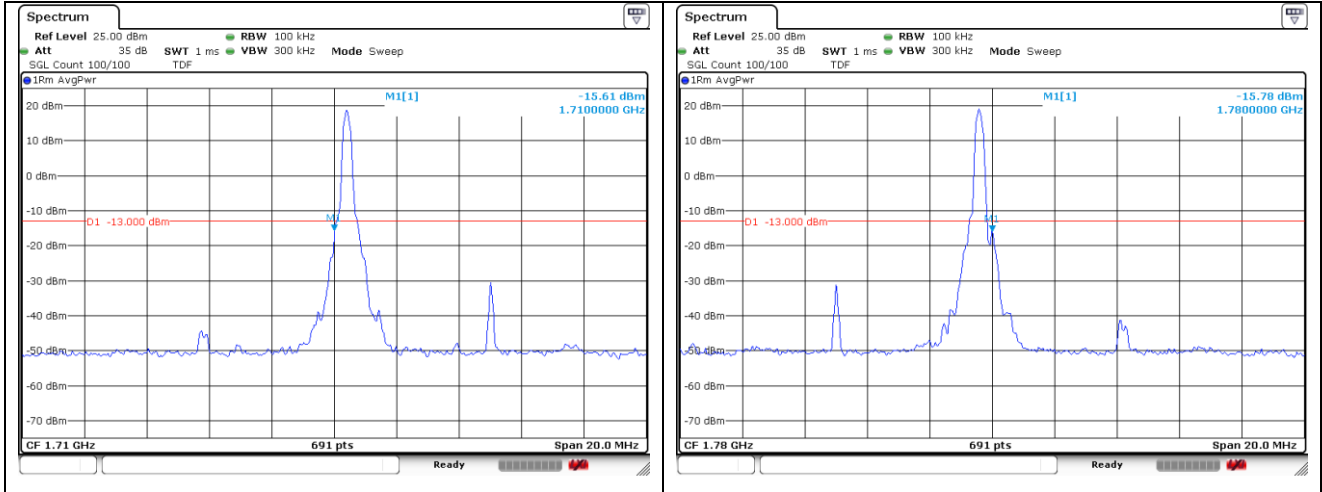

**NR band 66 (5 MHz)**

**NR band 66 (5 MHz)**

**NR band 66 (5 MHz)**

**NR band 66 (10 MHz)**

DFT-S-OFDM BPSK - Low Channel - 1 RB

DFT-S-OFDM BPSK - High Channel - 1 RB

DFT-S-OFDM BPSK - Low Channel - Full RB

DFT-S-OFDM BPSK - High Channel - Full RB

**NR band 66 (10 MHz)**

DFT-S-OFDM 16QAM - Low Channel - 1 RB

DFT-S-OFDM 16QAM - High Channel - 1 RB

DFT-S-OFDM 16QAM - Low Channel - Full RB

DFT-S-OFDM 16QAM - High Channel - Full RB