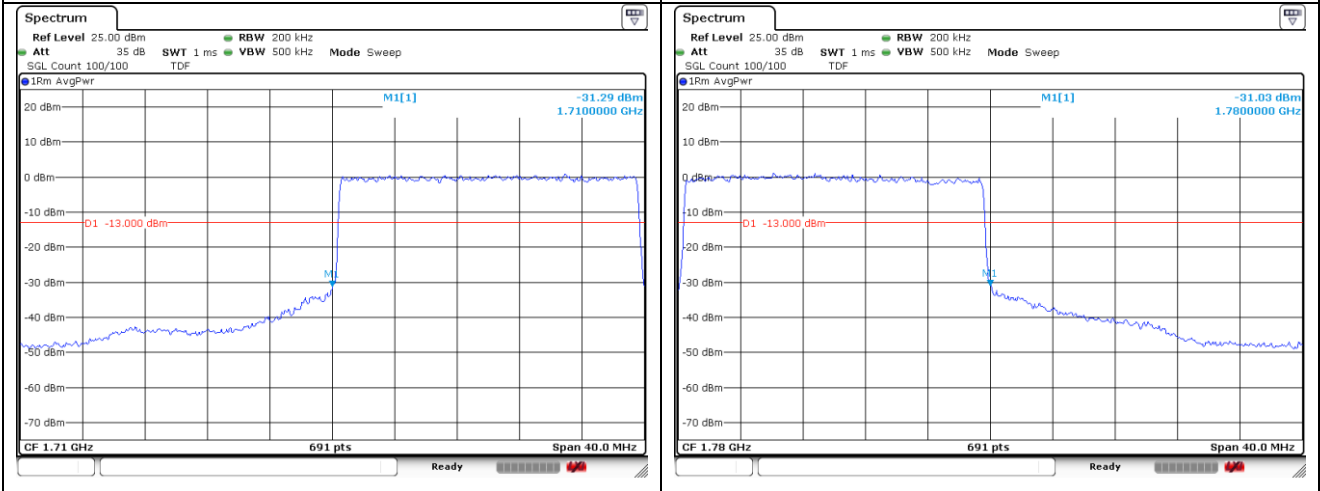

CP-OFDM 16QAM - Low Channel - Full RB

CP-OFDM 16QAM - High Channel - Full RB