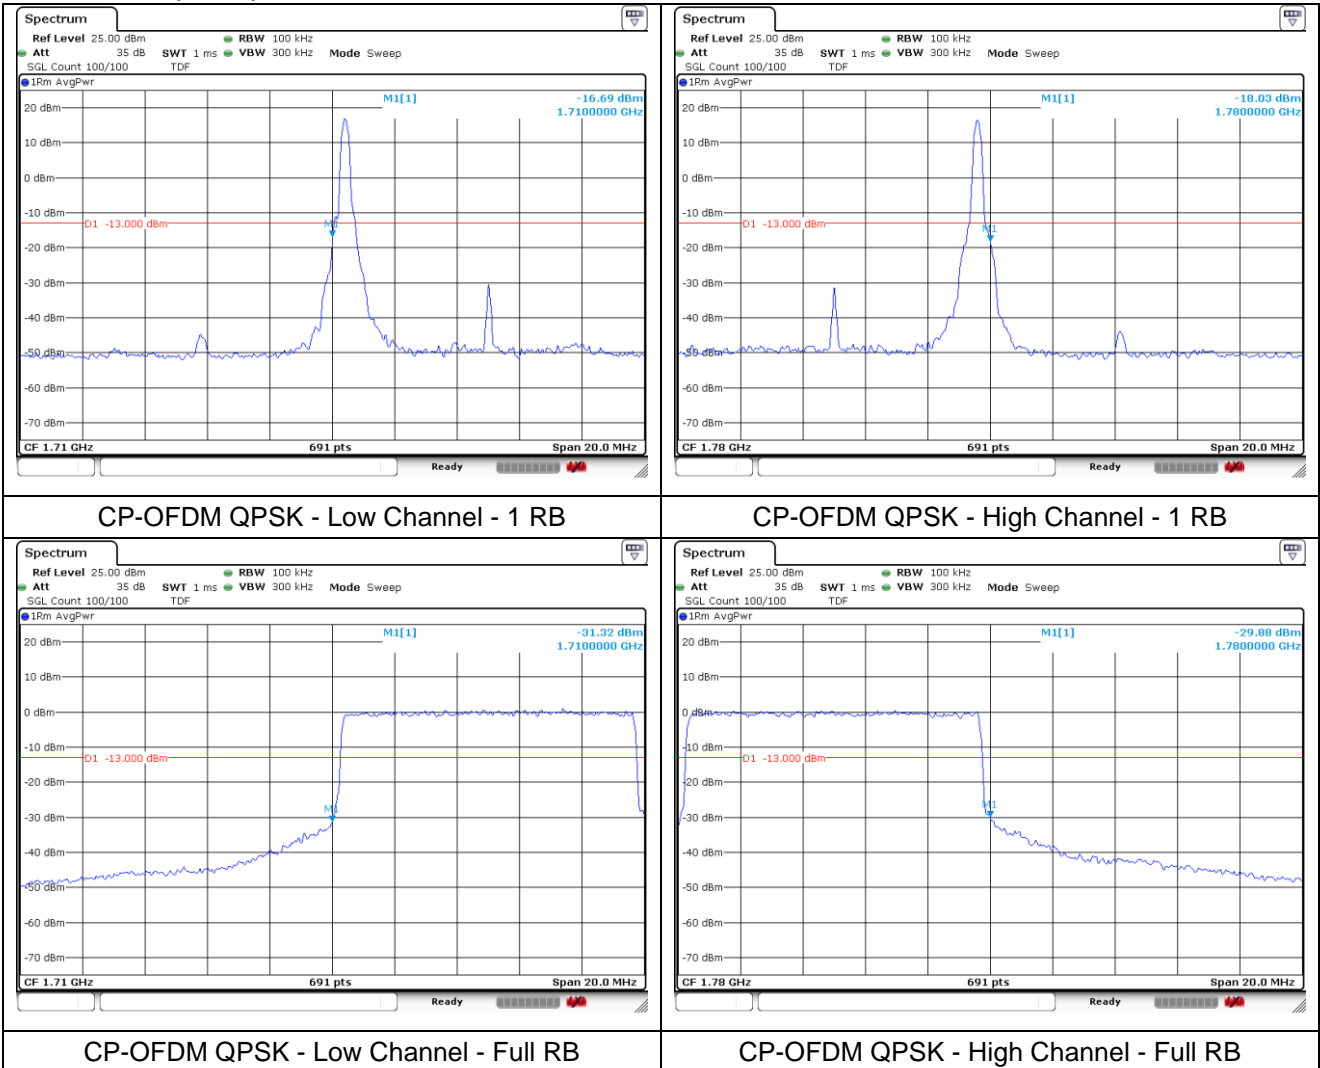

DFT-S-OFDM BPSK - High Channel - Full RB

**NR band 66 (10 MHz)**

DFT-S-OFDM 16QAM - Low Channel - 1 RB

DFT-S-OFDM 16QAM - High Channel - 1 RB

DFT-S-OFDM 16QAM - Low Channel - Full RB

DFT-S-OFDM 16QAM - High Channel - Full RB

**NR band 66 (10 MHz)**

**NR band 66 (10 MHz)**

**NR band 66 (15 MHz)**

DFT-S-OFDM BPSK - Low Channel - 1 RB

DFT-S-OFDM BPSK - High Channel - 1 RB

DFT-S-OFDM BPSK - Low Channel - Full RB

DFT-S-OFDM BPSK - High Channel - Full RB