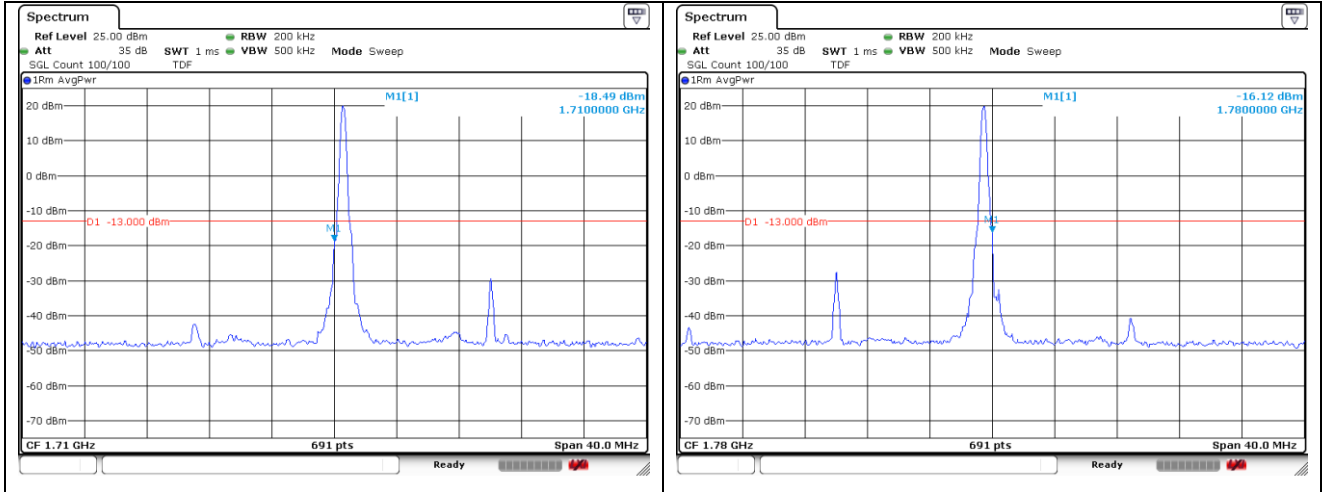

NR band 66 (20 MHz)

DFT-S-OFDM 16QAM - Low Channel - 1 RB

DFT-S-OFDM 16QAM - High Channel - 1 RB