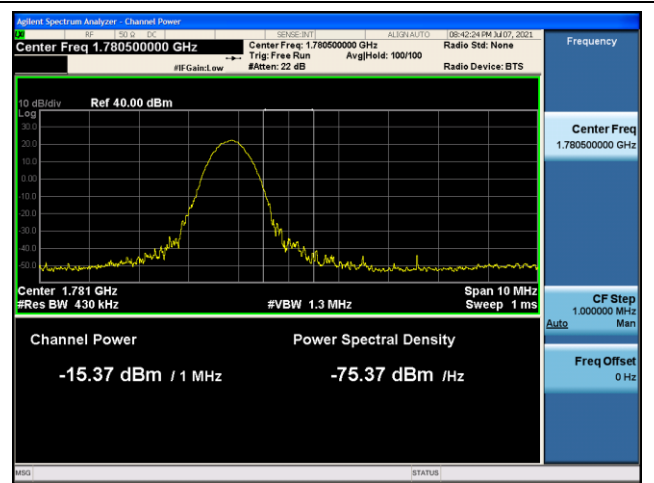

NR band 66 (40 MHz)

DFT-S-OFDM 16QAM - High Channel - 1 RB