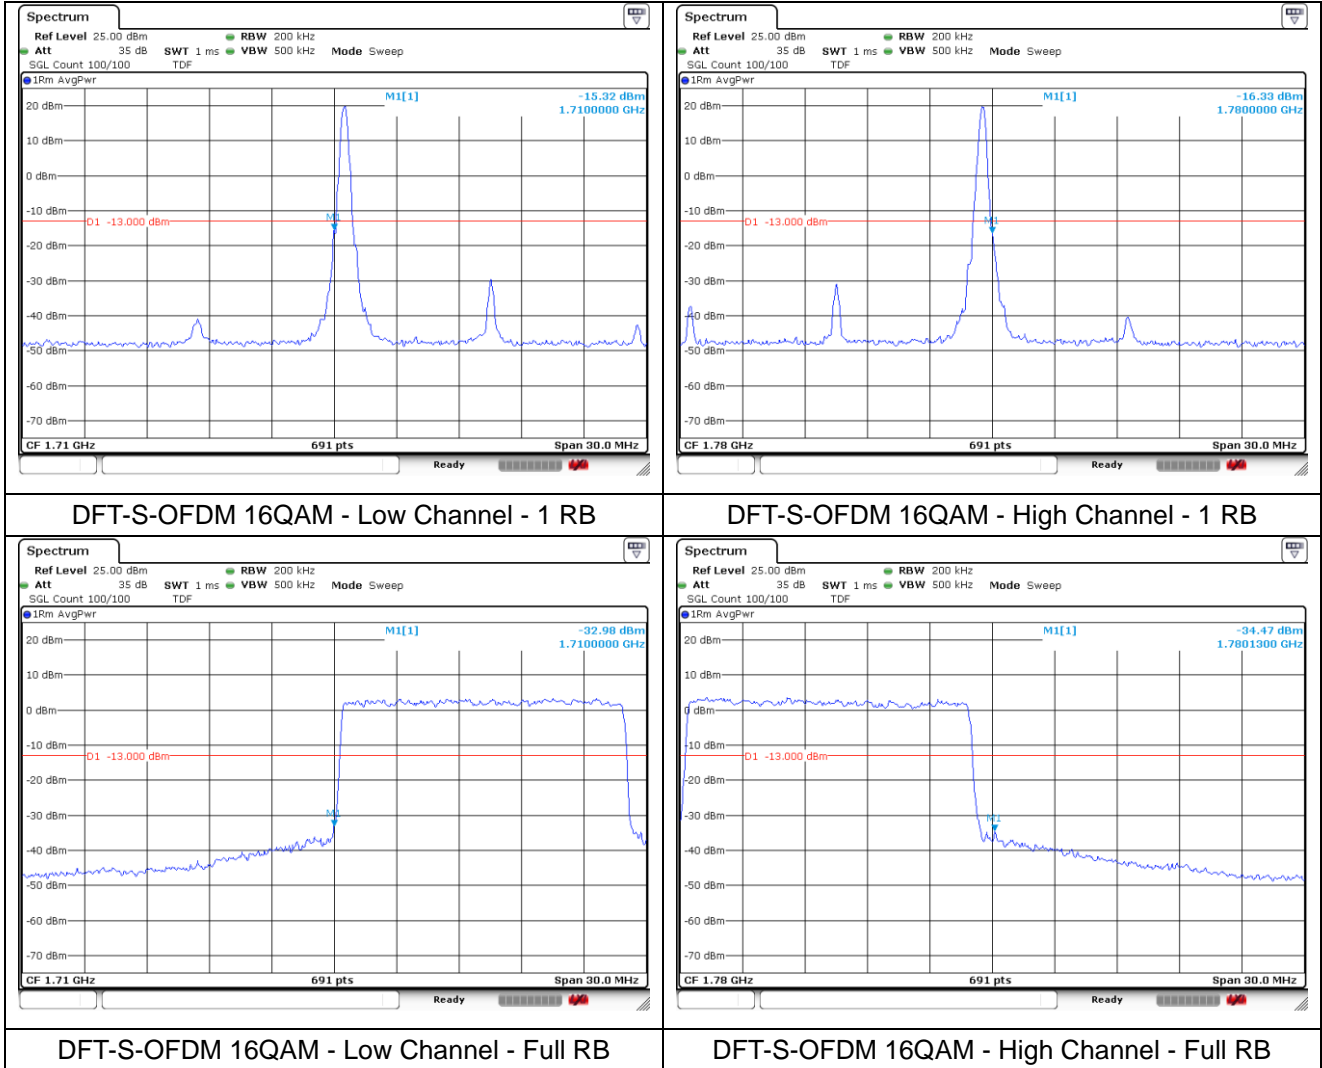

**NR band 66 (10 MHz)**

**NR band 66 (10 MHz)**

**NR band 66 (15 MHz)**

DFT-S-OFDM BPSK - Low Channel - 1 RB

DFT-S-OFDM BPSK - High Channel - 1 RB

DFT-S-OFDM BPSK - Low Channel - Full RB

DFT-S-OFDM BPSK - High Channel - Full RB

**NR band 66 (15 MHz)**

**NR band 66 (15 MHz)**

**NR band 66 (15 MHz)**

**NR band 66 (20 MHz)**

DFT-S-OFDM BPSK - Low Channel - 1 RB

DFT-S-OFDM BPSK - High Channel - 1 RB

DFT-S-OFDM BPSK - Low Channel - Full RB