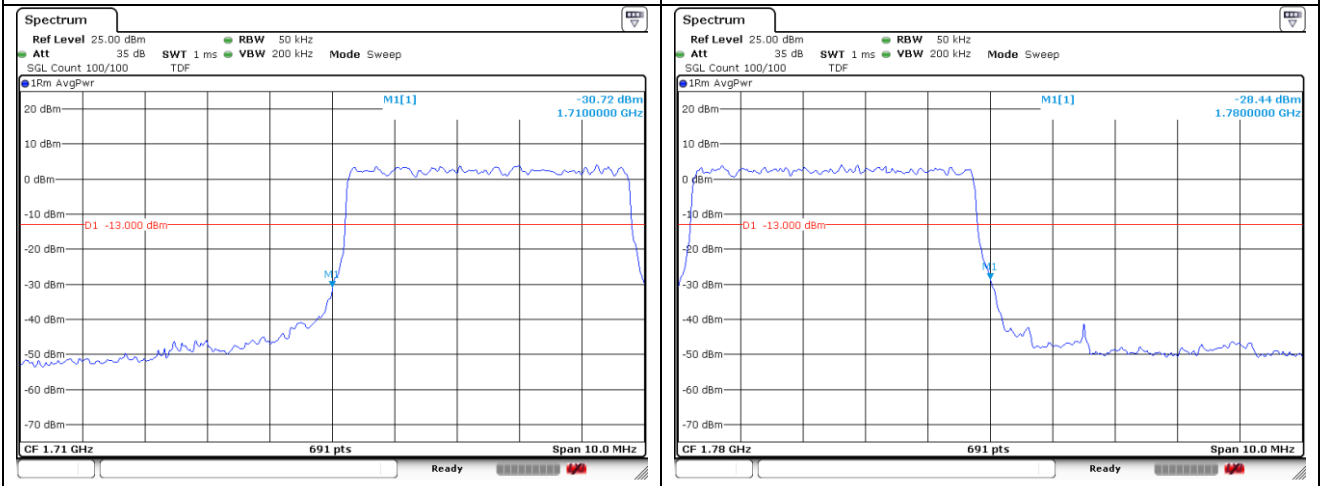

DFT-S-OFDM BPSK - Low Channel - Full RB

DFT-S-OFDM BPSK - High Channel - Full RB