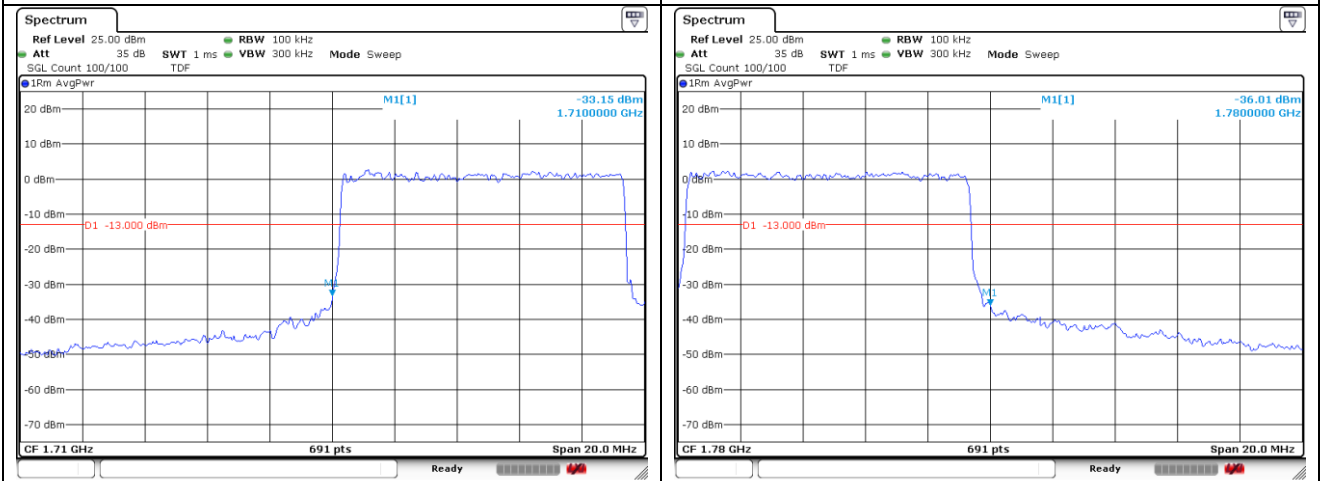

**NR band 66 (5 MHz)**

**NR band 66 (5 MHz)**

**NR band 66 (5 MHz)**

**NR band 66 (10 MHz)**

DFT-S-OFDM BPSK - Low Channel - 1 RB

DFT-S-OFDM BPSK - High Channel - 1 RB

DFT-S-OFDM BPSK - Low Channel - Full RB

DFT-S-OFDM BPSK - High Channel - Full RB

**NR band 66 (10 MHz)**

DFT-S-OFDM 16QAM - Low Channel - 1 RB

DFT-S-OFDM 16QAM - High Channel - 1 RB

DFT-S-OFDM 16QAM - Low Channel - Full RB

DFT-S-OFDM 16QAM - High Channel - Full RB