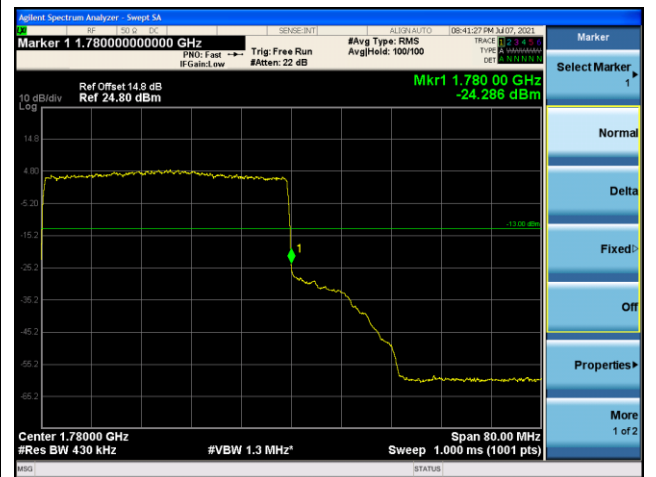

CP-OFDM 16QAM - High Channel - 1 RB

CP-OFDM 16QAM - Low Channel - Full RB

CP-OFDM 16QAM - High Channel - Full RB

NR band 66 (40 MHz)

DFT-S-OFDM BPSK - Low Channel - 1 RB

DFT-S-OFDM BPSK - High Channel - 1 RB