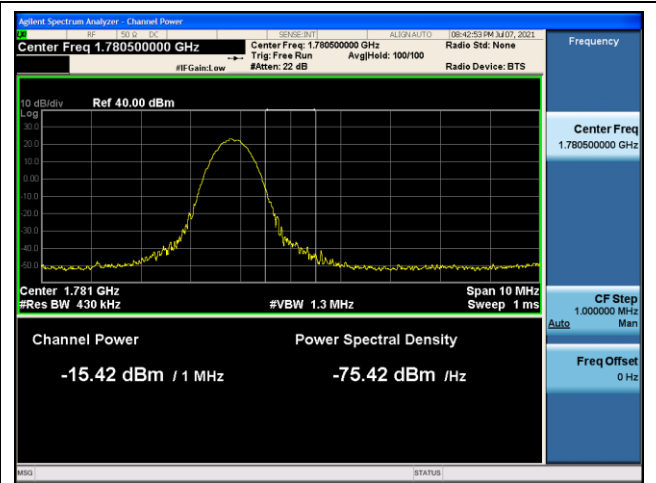

NR band 66 (40 MHz)