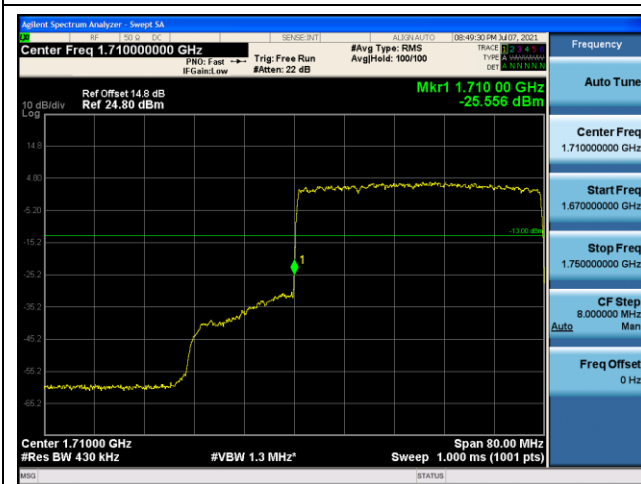

DFT-S-OFDM BPSK - Low Channel - Full RB

DFT-S-OFDM BPSK - High Channel - Full RB

**NR band 66 (40 MHz)**

DFT-S-OFDM 16QAM - Low Channel - 1 RB

DFT-S-OFDM 16QAM - High Channel - 1 RB

DFT-S-OFDM 16QAM - Low Channel - Full RB