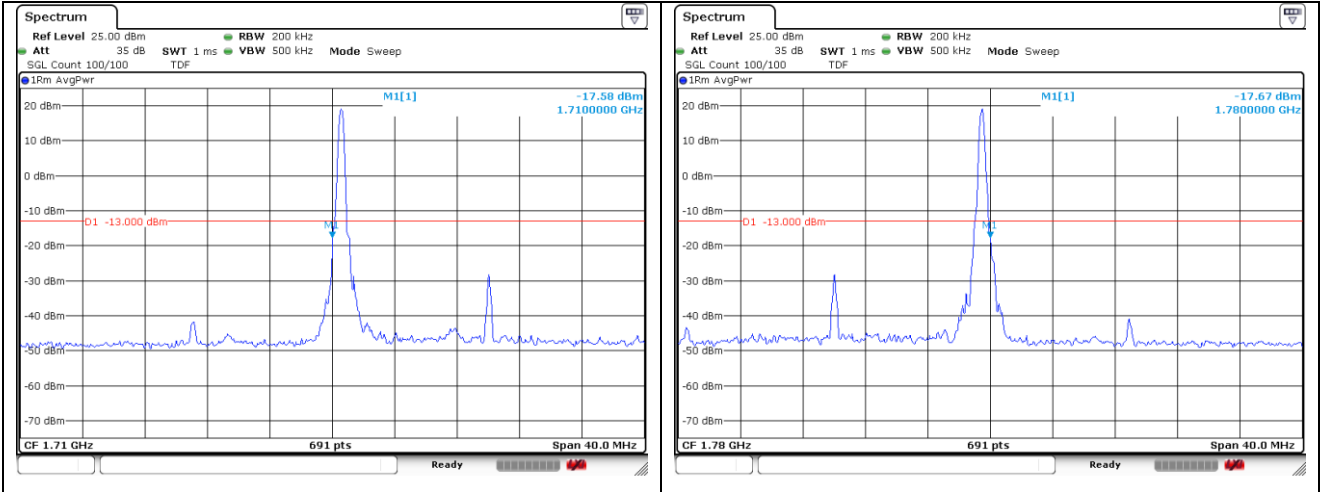

NR band 66 (20 MHz)

CP-OFDM QPSK - Low Channel - 1 RB

CP-OFDM QPSK - High Channel - 1 RB

CP-OFDM QPSK - Low Channel - Full RB

CP-OFDM QPSK - High Channel - Full RB

**NR band 66 (20 MHz)**

CP-OFDM 16QAM - Low Channel - 1 RB