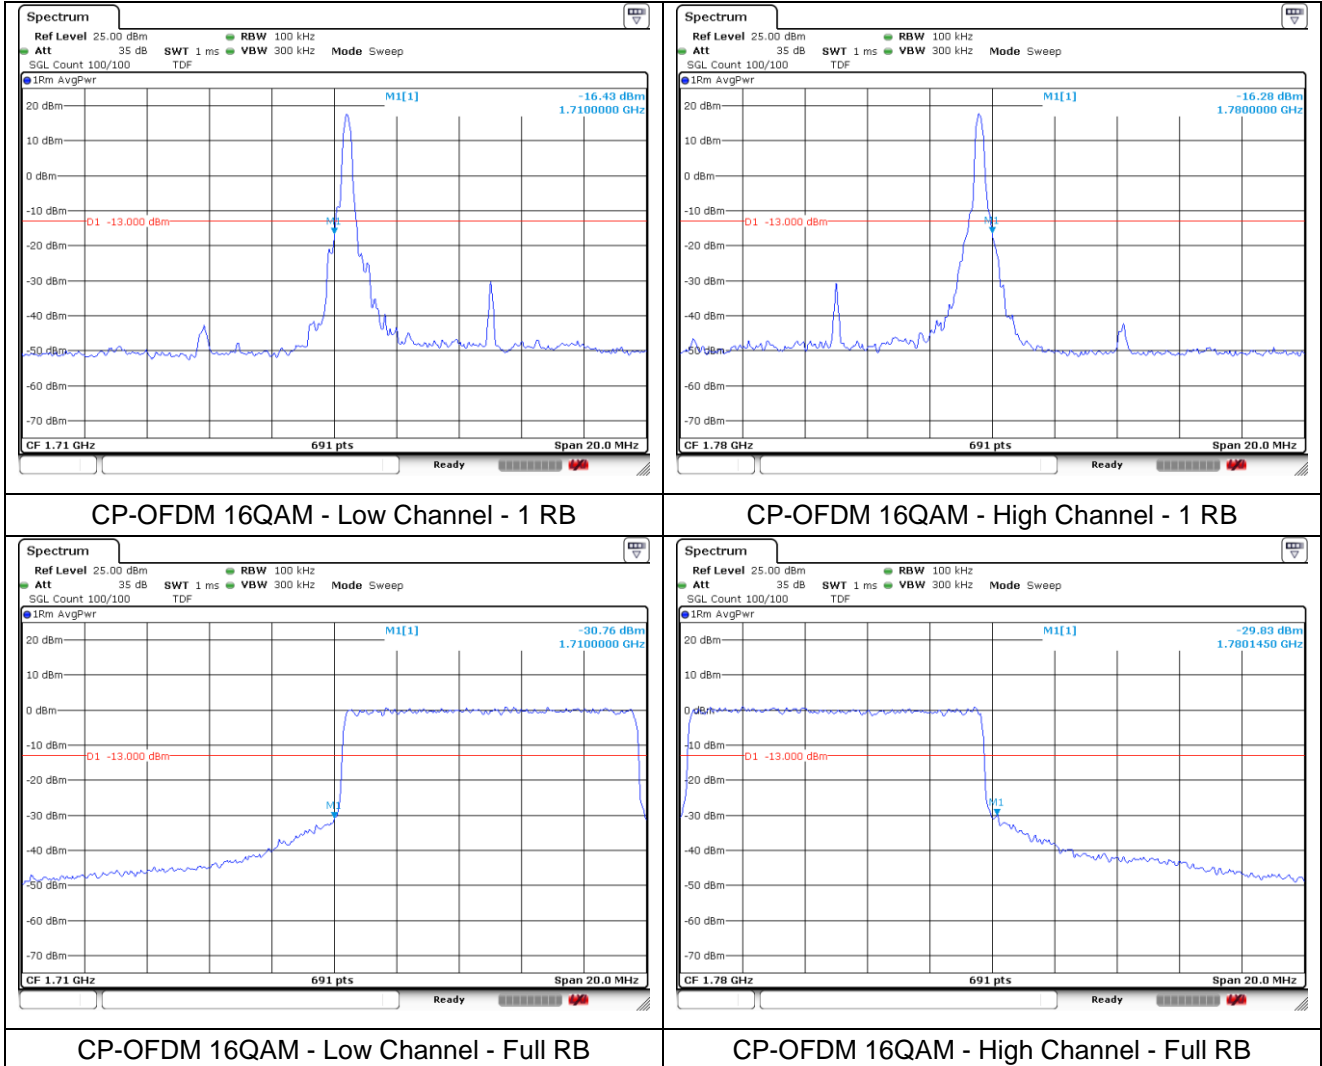

DFT-S-OFDM BPSK - High Channel - Full RB

**NR band 66 (10 MHz)**

DFT-S-OFDM 16QAM - Low Channel - 1 RB

DFT-S-OFDM 16QAM - High Channel - 1 RB

DFT-S-OFDM 16QAM - Low Channel - Full RB

DFT-S-OFDM 16QAM - High Channel - Full RB

**NR band 66 (10 MHz)**

**NR band 66 (10 MHz)**

**NR band 66 (15 MHz)**

DFT-S-OFDM BPSK - Low Channel - 1 RB

DFT-S-OFDM BPSK - High Channel - 1 RB

DFT-S-OFDM BPSK - Low Channel - Full RB

DFT-S-OFDM BPSK - High Channel - Full RB