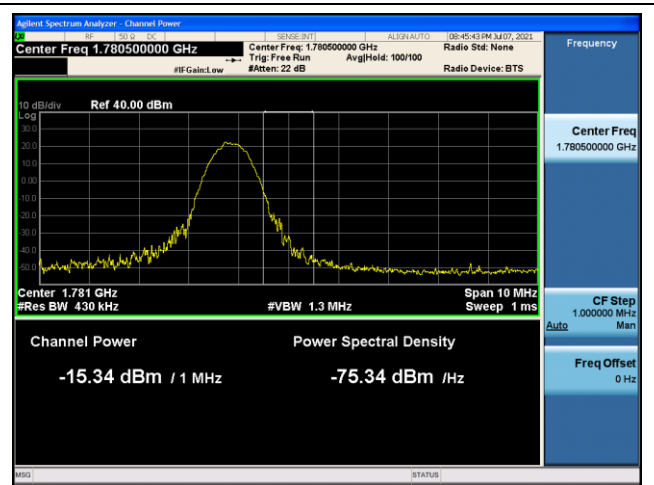

NR band 66 (40 MHz)

CP-OFDM 16QAM - High Channel - 1 RB