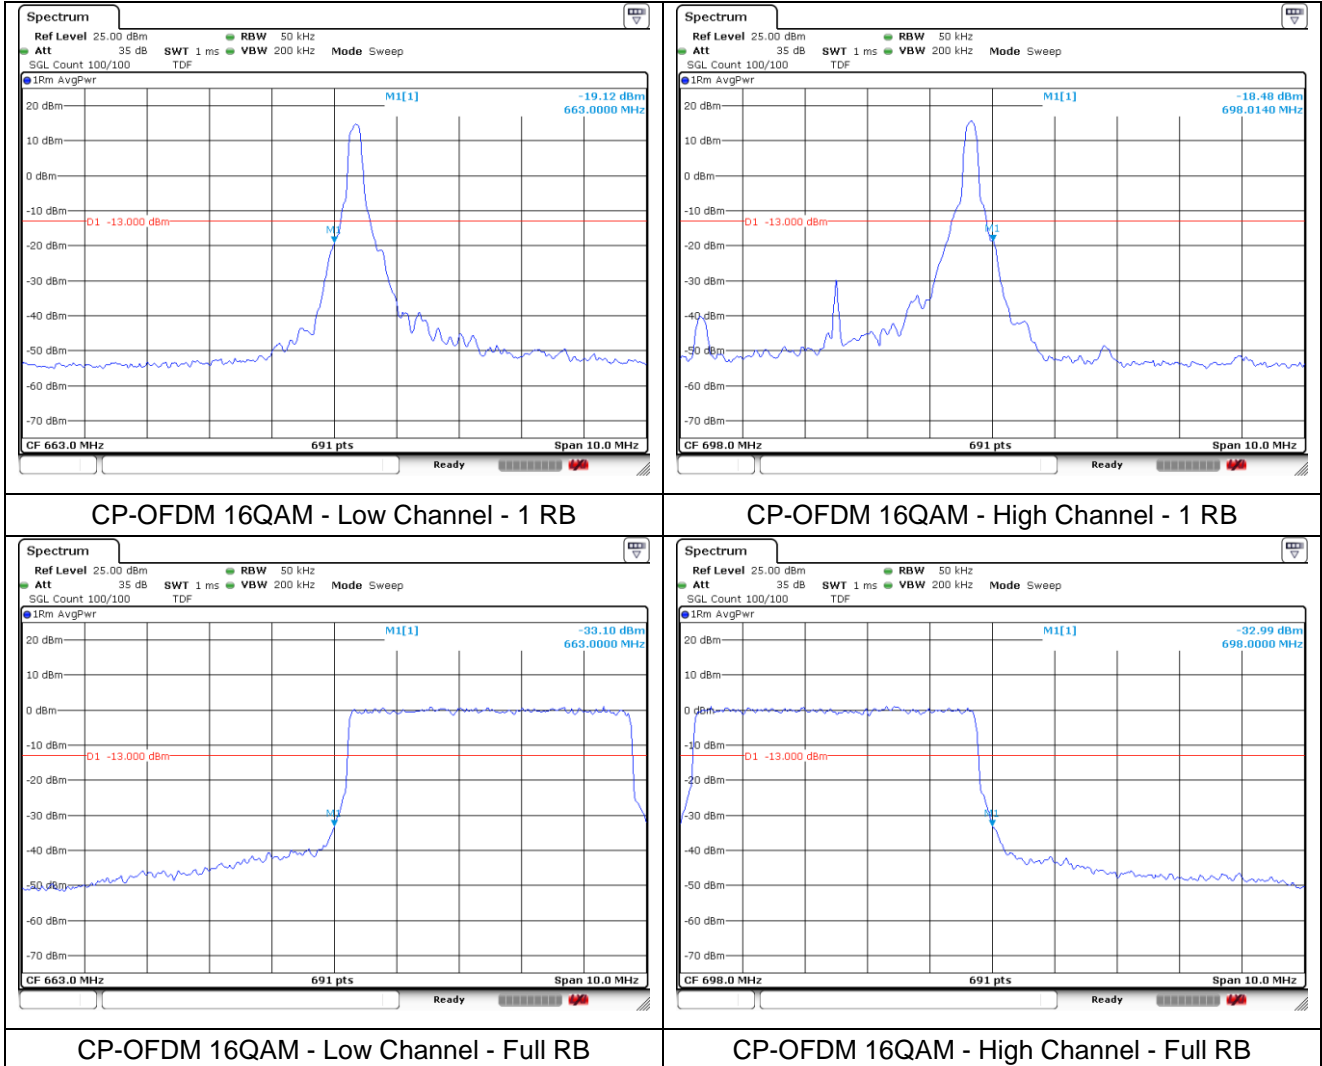

DFT-S-OFDM BPSK - High Channel - 1 RB

DFT-S-OFDM BPSK - Low Channel - Full RB

DFT-S-OFDM BPSK - High Channel - Full RB

**NR band 71 (5 MHz)**

**NR band 71 (5 MHz)**

**NR band 71 (5 MHz)**

NR band 71 (10 MHz)