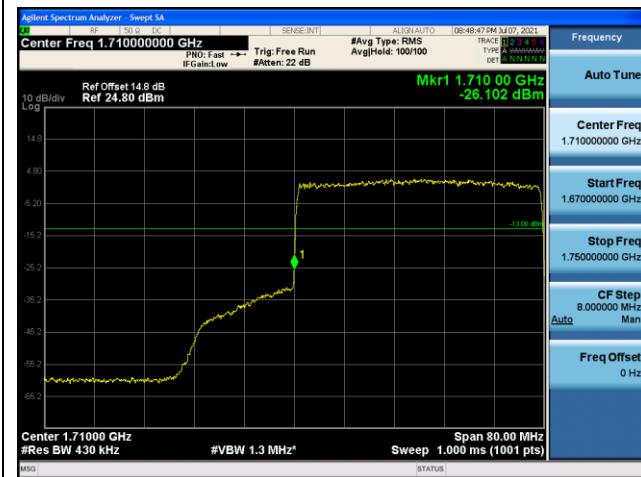

CP-OFDM 16QAM - Low Channel - Full RB