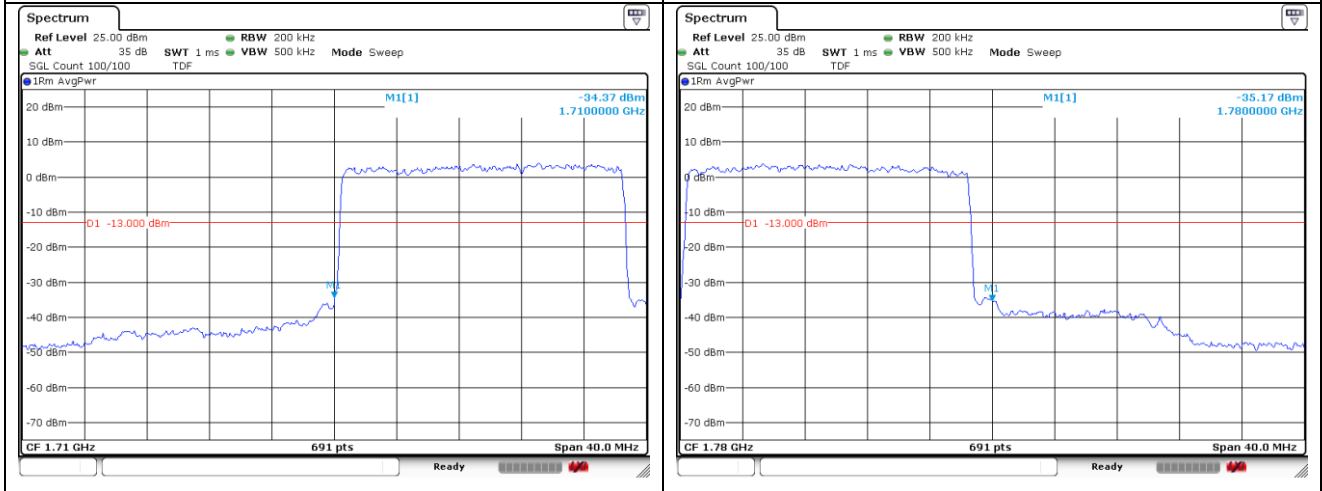

**NR band 66 (15 MHz)**

**NR band 66 (15 MHz)**

**NR band 66 (15 MHz)**

**NR band 66 (20 MHz)**

DFT-S-OFDM BPSK - Low Channel - 1 RB

DFT-S-OFDM BPSK - High Channel - 1 RB

DFT-S-OFDM BPSK - Low Channel - Full RB