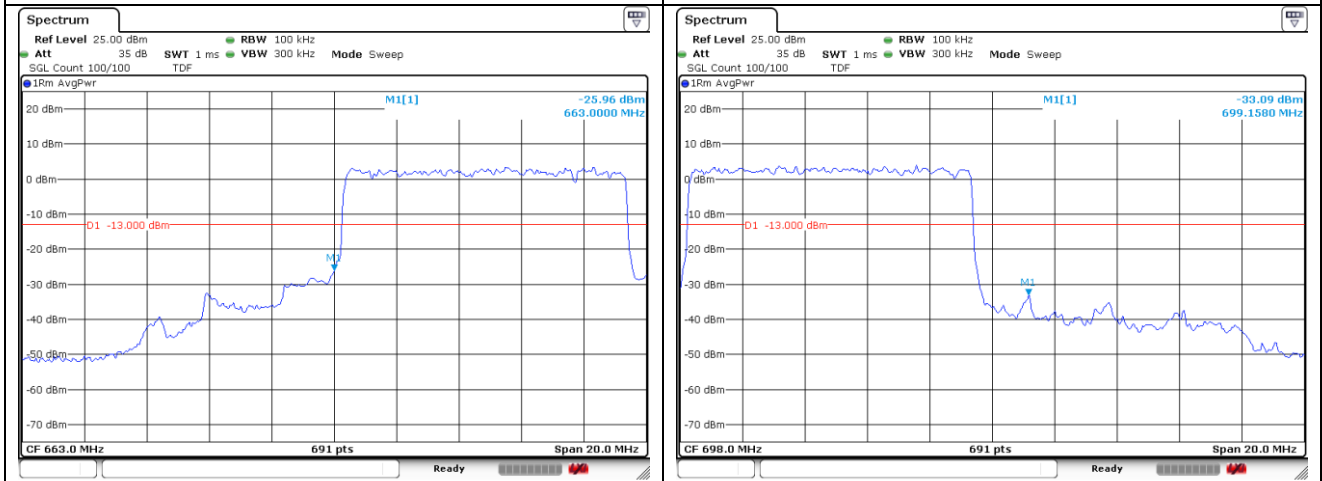

DFT-S-OFDM BPSK - Low Channel - Full RB

DFT-S-OFDM BPSK - High Channel - Full RB