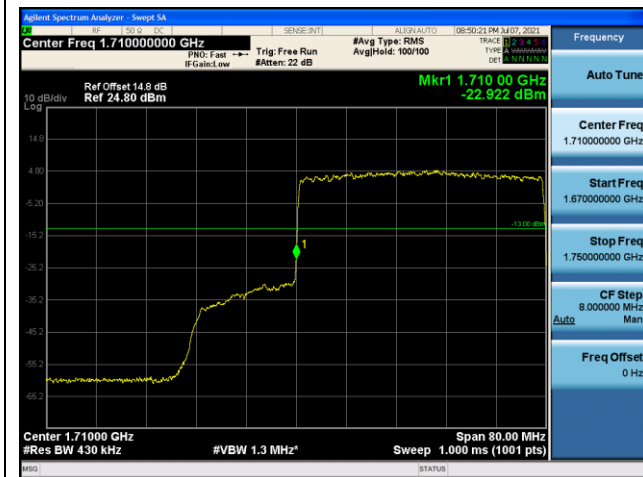

CP-OFDM 16QAM - High Channel - 1 RB

CP-OFDM 16QAM - Low Channel - Full RB

CP-OFDM 16QAM - High Channel - Full RB

NR band 66 (40 MHz)

DFT-S-OFDM BPSK - Low Channel - 1 RB

DFT-S-OFDM BPSK - High Channel - 1 RB