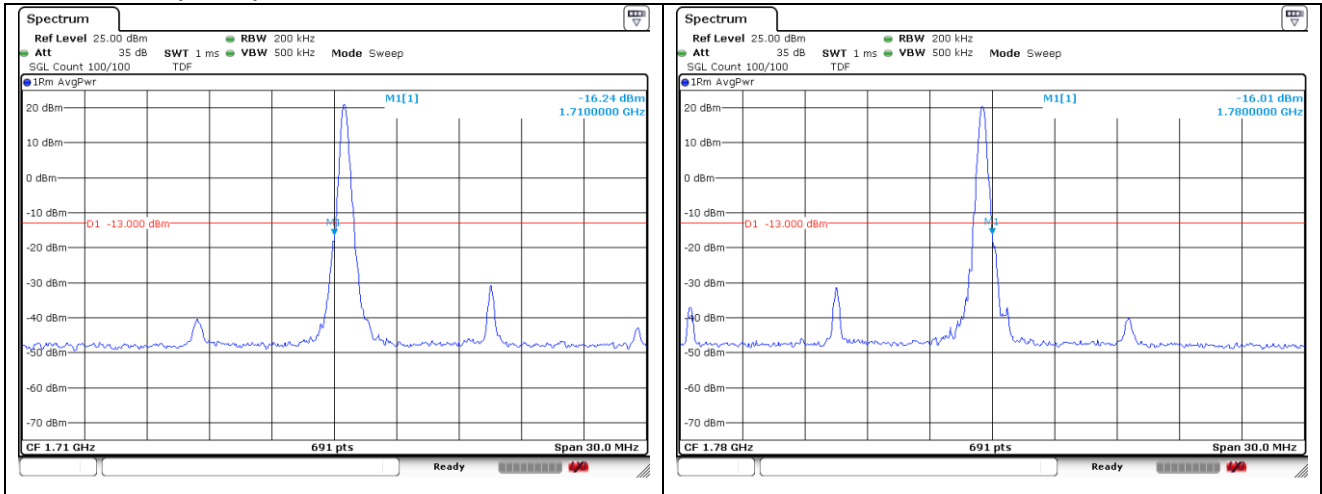

**NR band 66 (10 MHz)**

**NR band 66 (10 MHz)**

**NR band 66 (15 MHz)**

DFT-S-OFDM BPSK - Low Channel - 1 RB

DFT-S-OFDM BPSK - High Channel - 1 RB

DFT-S-OFDM BPSK - Low Channel - Full RB

DFT-S-OFDM BPSK - High Channel - Full RB