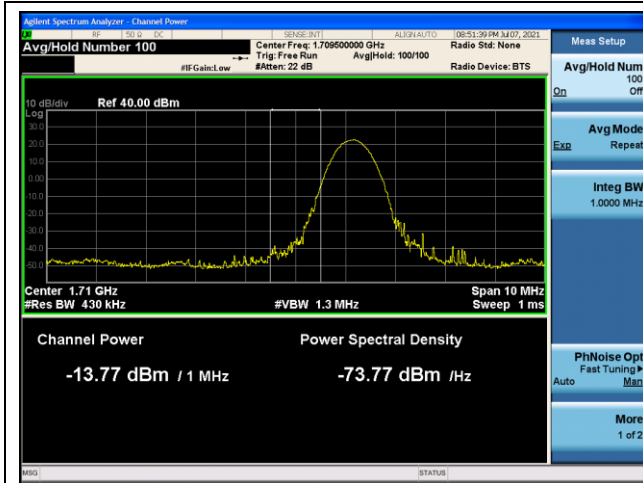

NR band 66 (40 MHz)