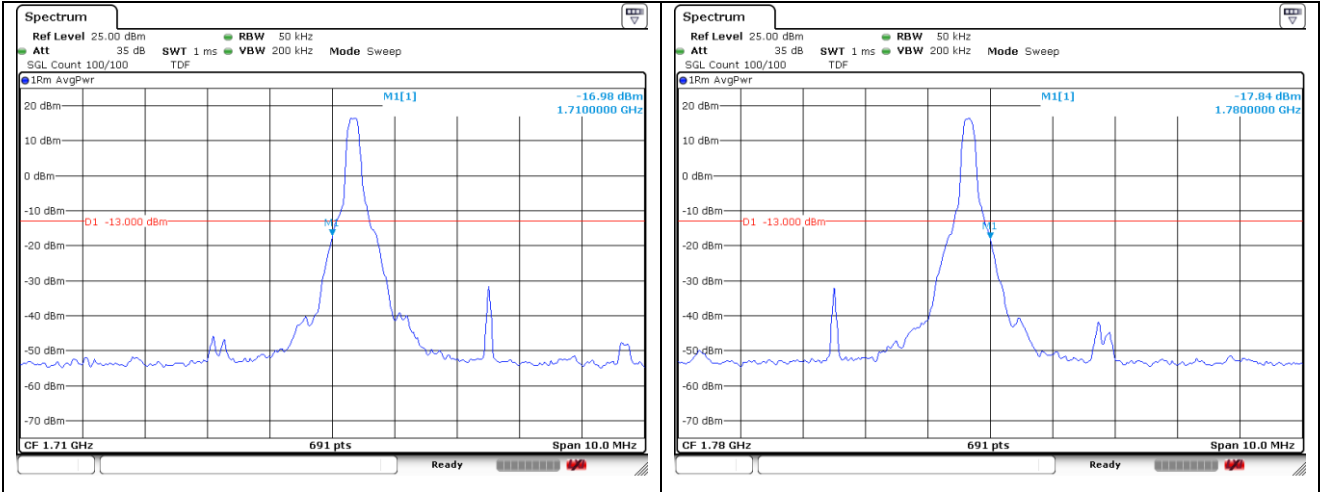

**NR band 41 (100 MHz)**

**CP-OFDM 16QAM - FCC Low Channel - 1 RB**

**CP-OFDM 16QAM - FCC Low Channel - Full RB**

**CP-OFDM 16QAM - IC Low Channel - 1 RB**

**CP-OFDM 16QAM - IC Low Channel - Full RB**

**CP-OFDM 16QAM - High Channel - 1 RB**

**CP-OFDM 16QAM - High Channel - Full RB**

**NR band 66 (5 MHz)**

DFT-S-OFDM BPSK - Low Channel - 1 RB

DFT-S-OFDM BPSK - High Channel - 1 RB

DFT-S-OFDM BPSK - Low Channel - Full RB

DFT-S-OFDM BPSK - High Channel - Full RB