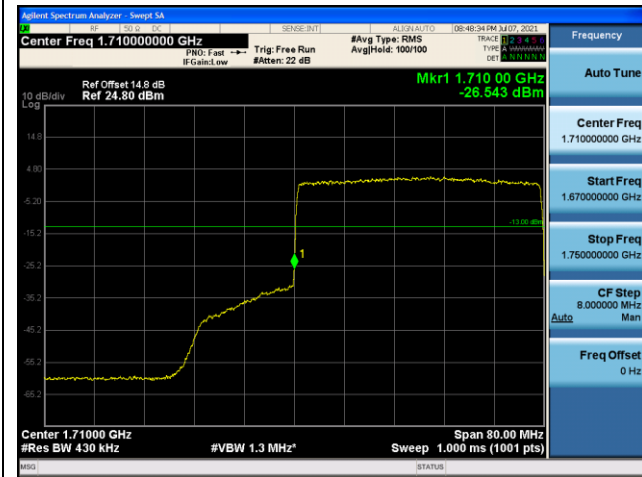

DFT-S-OFDM 16QAM - High Channel - Full RB

NR band 66 (40 MHz)

CP-OFDM QPSK - Low Channel - 1 RB

CP-OFDM QPSK - High Channel - 1 RB

CP-OFDM QPSK - Low Channel - Full RB

CP-OFDM QPSK - High Channel - Full RB