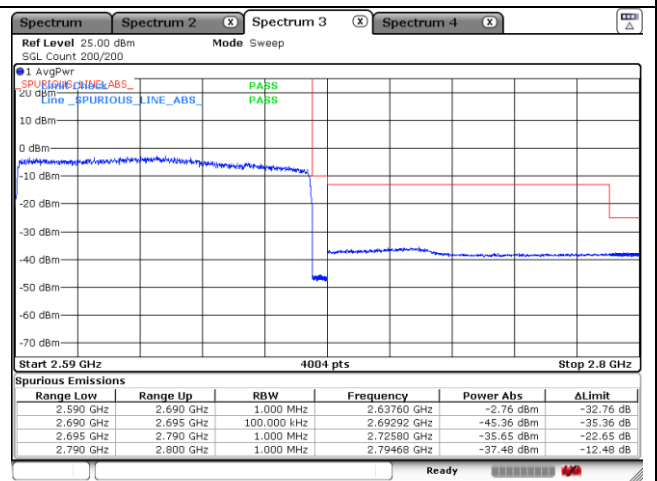

**NR band 41 (100 MHz)**

**CP-OFDM 16QAM - FCC Low Channel - 1 RB**

**CP-OFDM 16QAM - FCC Low Channel - Full RB**

**CP-OFDM 16QAM - IC Low Channel - 1 RB**

**CP-OFDM 16QAM - IC Low Channel - Full RB**

**CP-OFDM 16QAM - High Channel - 1 RB**

**CP-OFDM 16QAM - High Channel - Full RB**

**NR band 66 (5 MHz)**

DFT-S-OFDM BPSK - Low Channel - 1 RB

DFT-S-OFDM BPSK - High Channel - 1 RB

DFT-S-OFDM BPSK - Low Channel - Full RB

DFT-S-OFDM BPSK - High Channel - Full RB