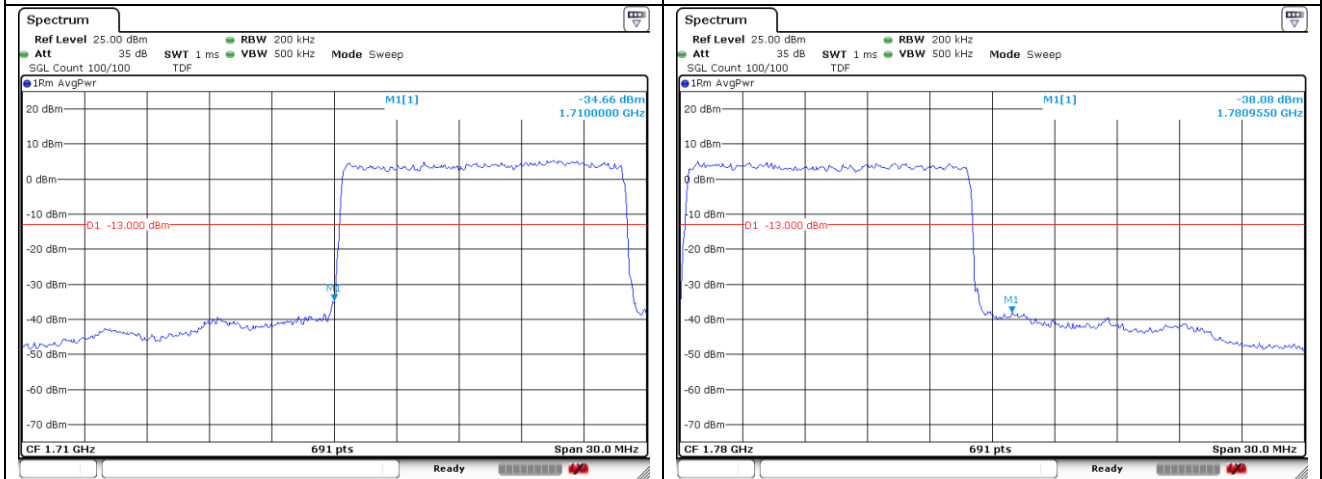

**NR band 66 (10 MHz)**

**NR band 66 (10 MHz)**

**NR band 66 (15 MHz)**

DFT-S-OFDM BPSK - Low Channel - 1 RB

DFT-S-OFDM BPSK - High Channel - 1 RB

DFT-S-OFDM BPSK - Low Channel - Full RB

DFT-S-OFDM BPSK - High Channel - Full RB

**NR band 66 (15 MHz)**

**NR band 66 (15 MHz)**

**NR band 66 (15 MHz)**

**NR band 66 (20 MHz)**

DFT-S-OFDM BPSK - Low Channel - 1 RB

DFT-S-OFDM BPSK - High Channel - 1 RB

DFT-S-OFDM BPSK - Low Channel - Full RB