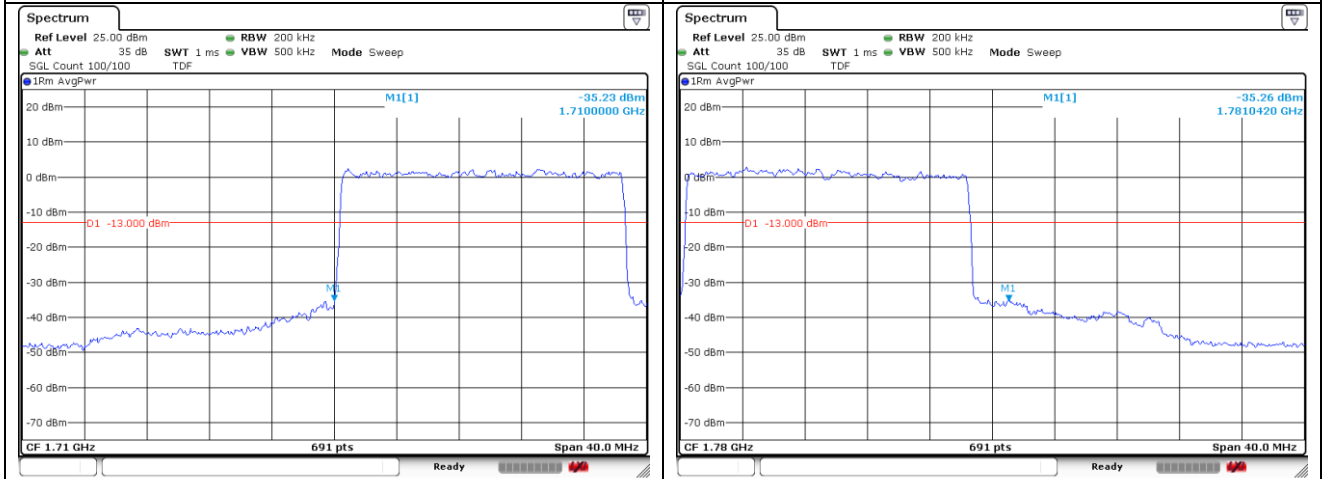

**NR band 66 (15 MHz)**

**NR band 66 (15 MHz)**

**NR band 66 (15 MHz)**

**NR band 66 (20 MHz)**

DFT-S-OFDM BPSK - Low Channel - 1 RB

DFT-S-OFDM BPSK - High Channel - 1 RB

DFT-S-OFDM BPSK - Low Channel - Full RB

DFT-S-OFDM BPSK - High Channel - Full RB

**NR band 66 (20 MHz)**

DFT-S-OFDM 16QAM - Low Channel - 1 RB

DFT-S-OFDM 16QAM - High Channel - 1 RB

DFT-S-OFDM 16QAM - Low Channel - Full RB

DFT-S-OFDM 16QAM - High Channel - Full RB