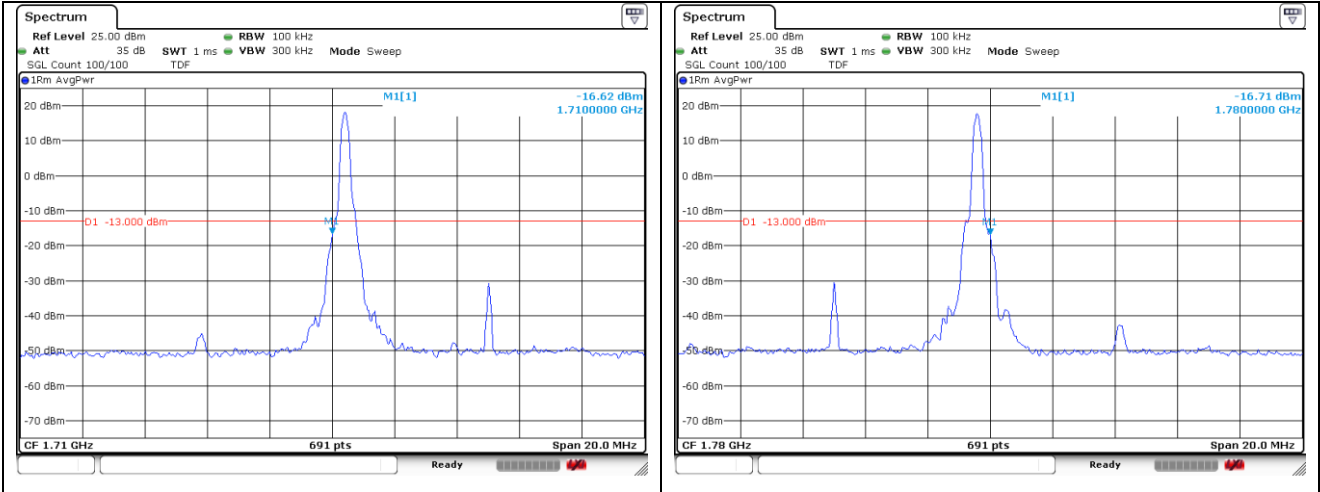

**NR band 66 (5 MHz)**

**NR band 66 (5 MHz)**

**NR band 66 (5 MHz)**

**NR band 66 (10 MHz)**

DFT-S-OFDM BPSK - Low Channel - 1 RB

DFT-S-OFDM BPSK - High Channel - 1 RB

DFT-S-OFDM BPSK - Low Channel - Full RB

DFT-S-OFDM BPSK - High Channel - Full RB

**NR band 66 (10 MHz)**

DFT-S-OFDM 16QAM - Low Channel - 1 RB

DFT-S-OFDM 16QAM - High Channel - 1 RB

DFT-S-OFDM 16QAM - Low Channel - Full RB

DFT-S-OFDM 16QAM - High Channel - Full RB