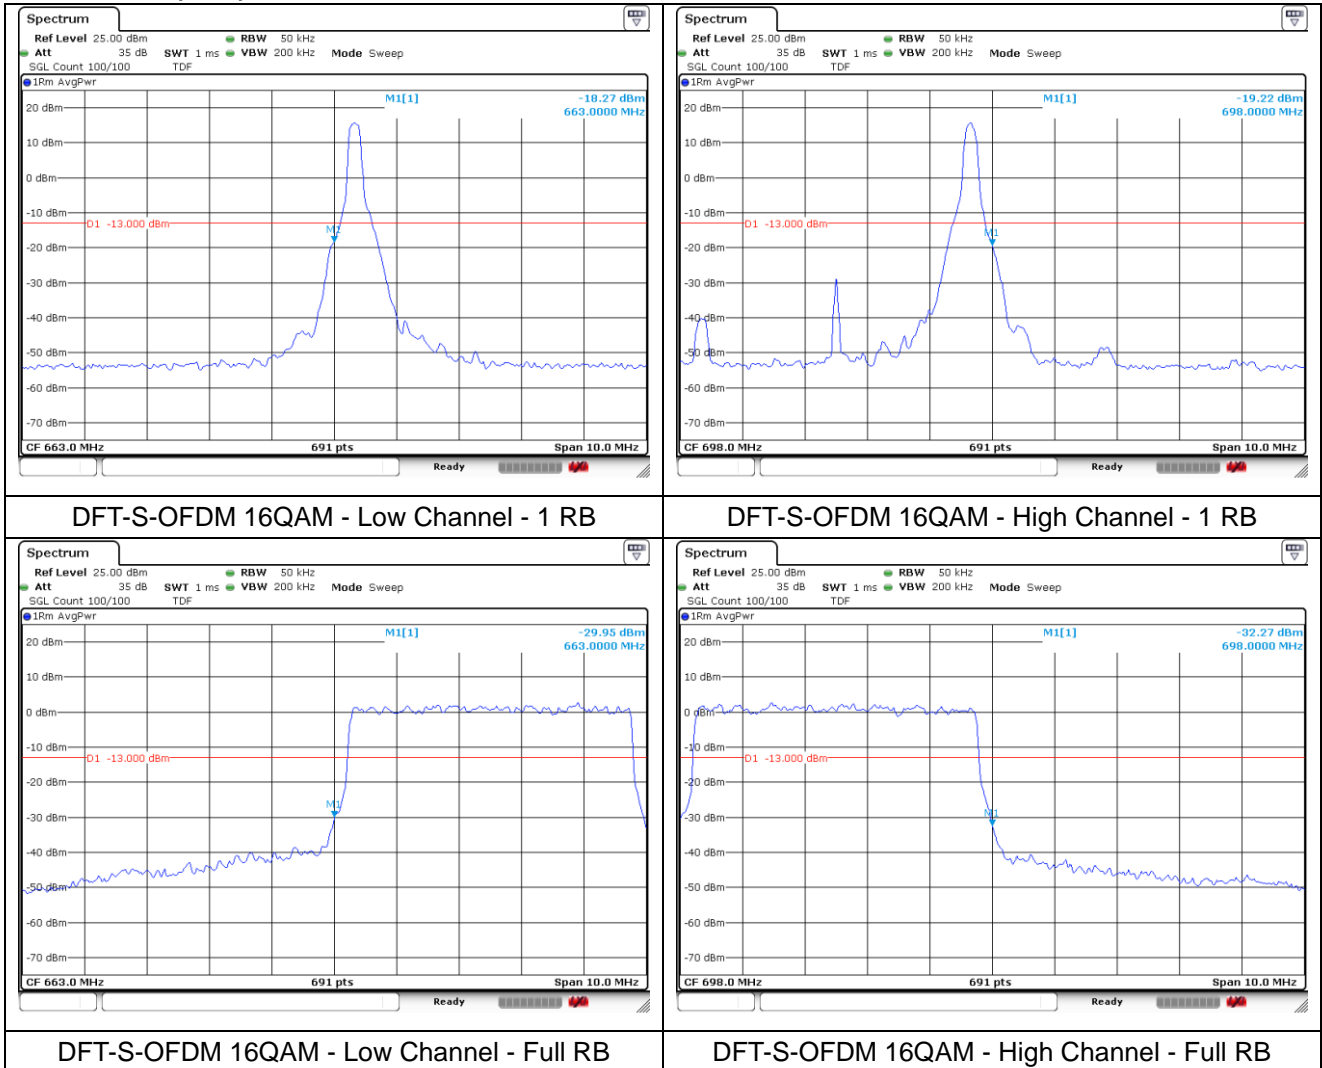

NR band 71 (5 MHz)