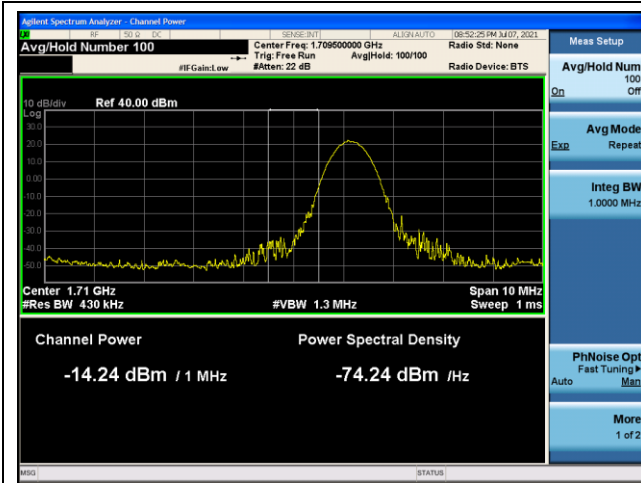

NR band 66 (40 MHz)

DFT-S-OFDM 16QAM - Low Channel - 1 RB