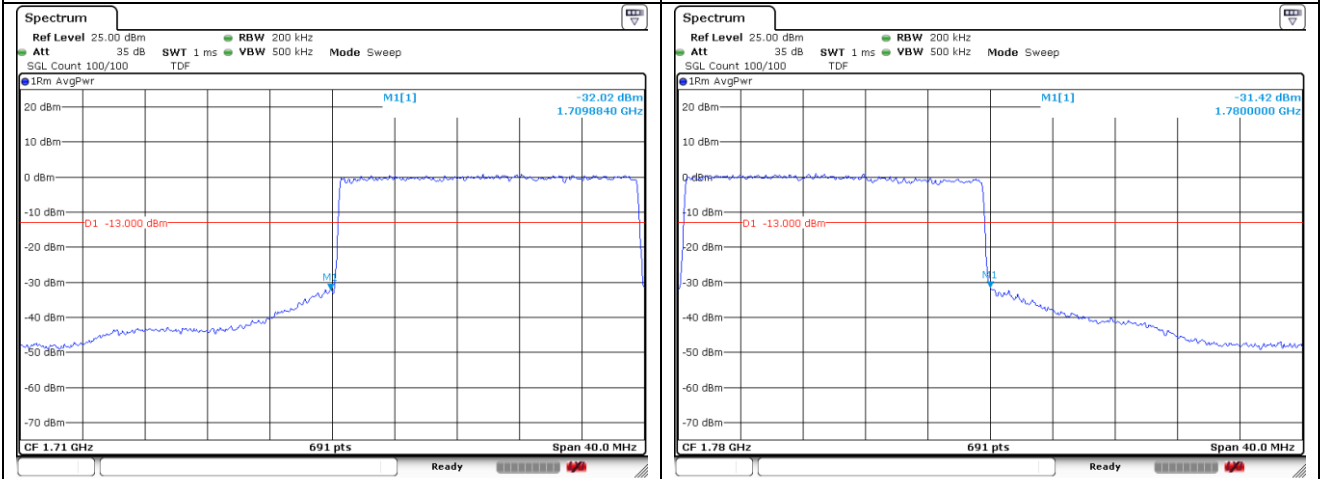

CP-OFDM QPSK - Low Channel - Full RB

CP-OFDM QPSK - High Channel - Full RB