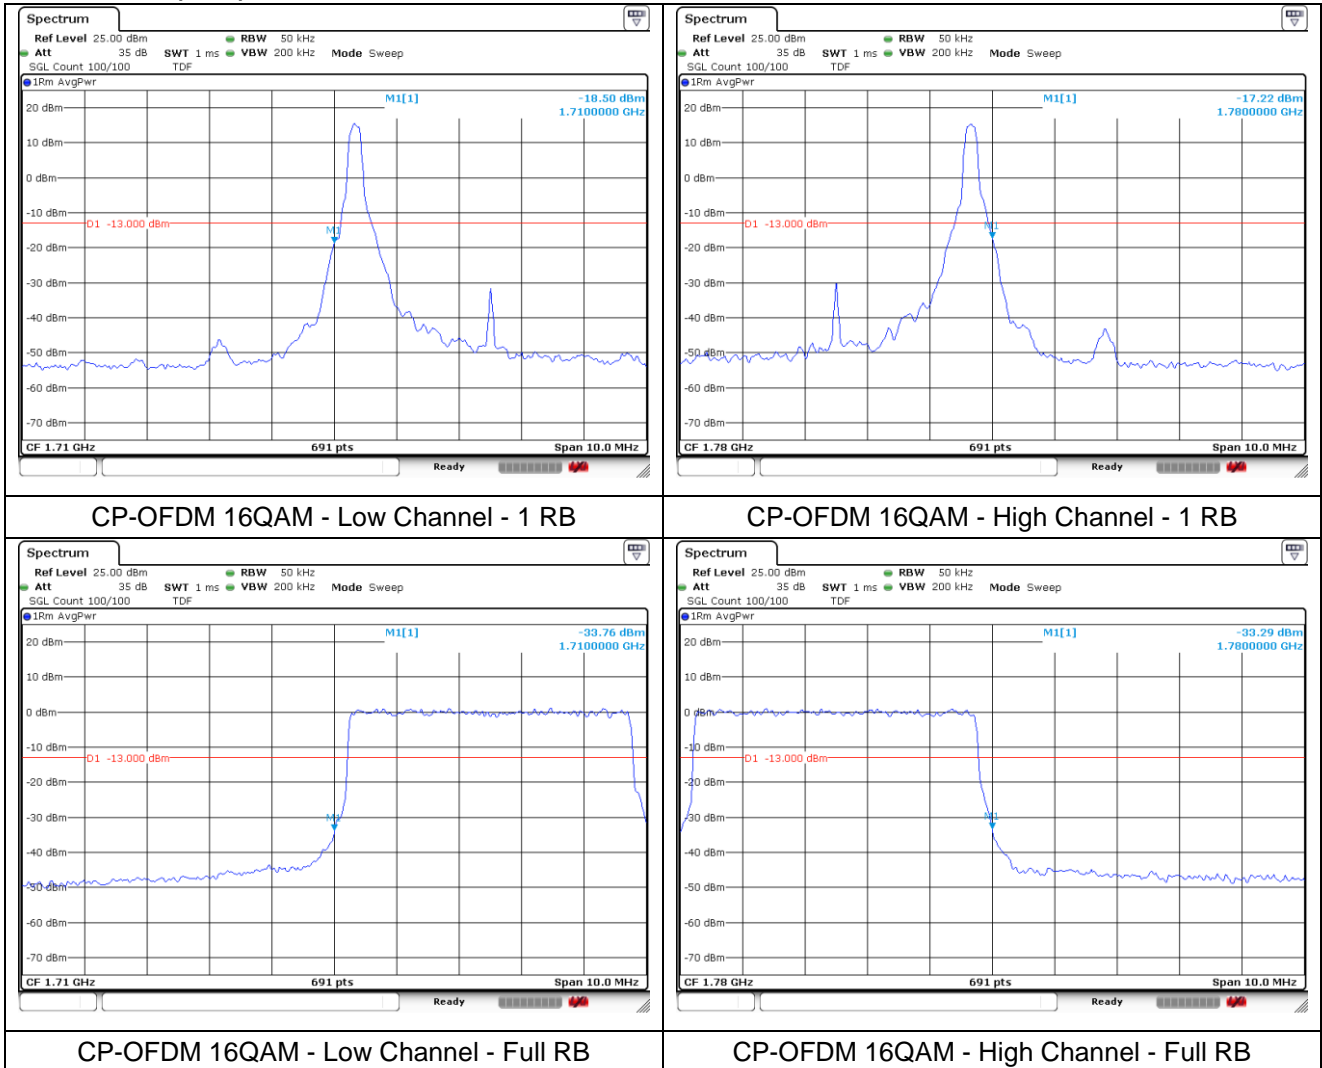

**NR band 41 (100 MHz)**

**CP-OFDM 16QAM - FCC Low Channel - 1 RB**

**CP-OFDM 16QAM - FCC Low Channel - Full RB**

**CP-OFDM 16QAM - IC Low Channel - 1 RB**

**CP-OFDM 16QAM - IC Low Channel - Full RB**

**CP-OFDM 16QAM - High Channel - 1 RB**

**CP-OFDM 16QAM - High Channel - Full RB**

**NR band 66 (5 MHz)**

DFT-S-OFDM BPSK - Low Channel - 1 RB

DFT-S-OFDM BPSK - High Channel - 1 RB

DFT-S-OFDM BPSK - Low Channel - Full RB

DFT-S-OFDM BPSK - High Channel - Full RB

**NR band 66 (5 MHz)**

**NR band 66 (5 MHz)**

**NR band 66 (5 MHz)**

**NR band 66 (10 MHz)**

DFT-S-OFDM BPSK - Low Channel - 1 RB

DFT-S-OFDM BPSK - High Channel - 1 RB

DFT-S-OFDM BPSK - Low Channel - Full RB