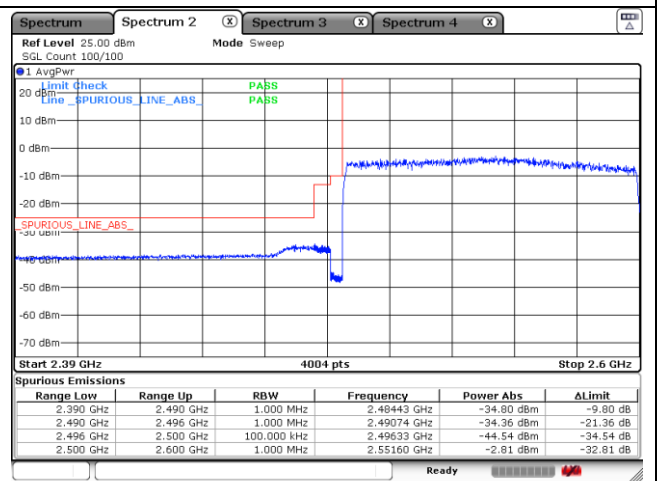

**NR band 41 (100 MHz)**

**CP-OFDM 16QAM - FCC Low Channel - 1 RB**

**CP-OFDM 16QAM - FCC Low Channel - Full RB**

**CP-OFDM 16QAM - IC Low Channel - 1 RB**

**CP-OFDM 16QAM - IC Low Channel - Full RB**

**CP-OFDM 16QAM - High Channel - 1 RB**

**CP-OFDM 16QAM - High Channel - Full RB**

**NR band 66 (5 MHz)**

DFT-S-OFDM BPSK - Low Channel - 1 RB

DFT-S-OFDM BPSK - High Channel - 1 RB

DFT-S-OFDM BPSK - Low Channel - Full RB

DFT-S-OFDM BPSK - High Channel - Full RB