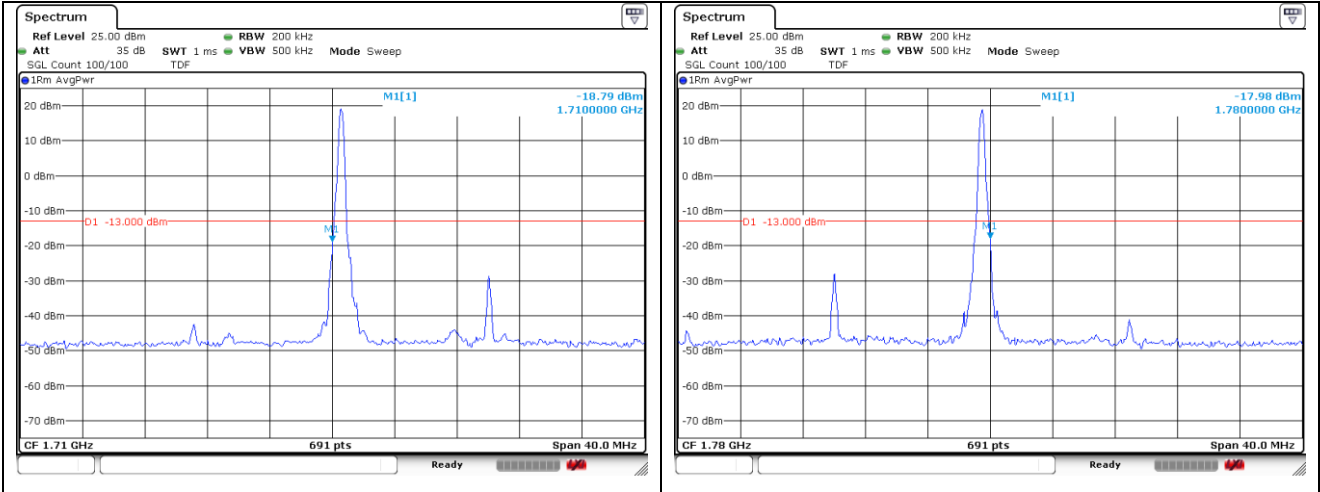

NR band 66 (20 MHz)

CP-OFDM QPSK - Low Channel - 1 RB

CP-OFDM QPSK - High Channel - 1 RB