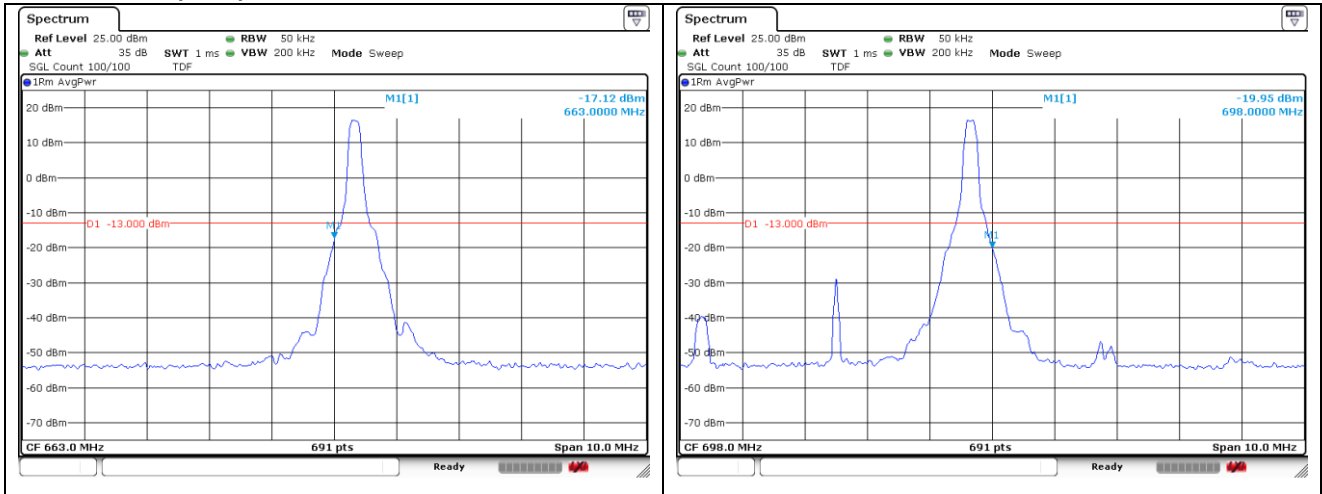

**NR band 66 (40 MHz)**

CP-OFDM 16QAM - Low Channel - 1 RB

CP-OFDM 16QAM - High Channel - 1 RB

CP-OFDM 16QAM - Low Channel - Full RB

CP-OFDM 16QAM - High Channel - Full RB

NR band 71 (5 MHz)

DFT-S-OFDM BPSK - Low Channel - 1 RB