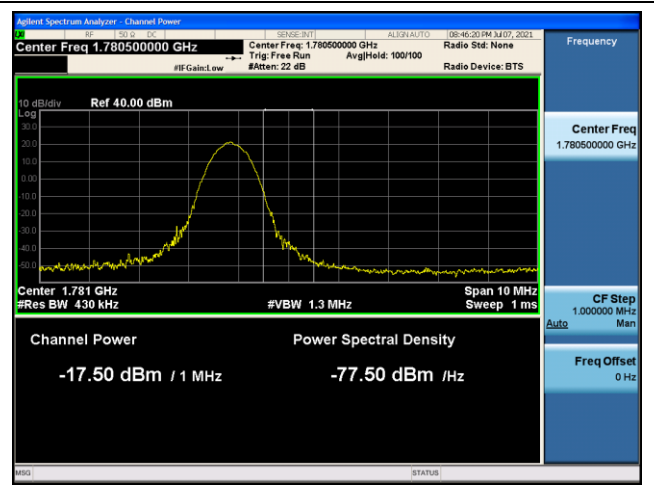

CP-OFDM QPSK - High Channel - 1 RB