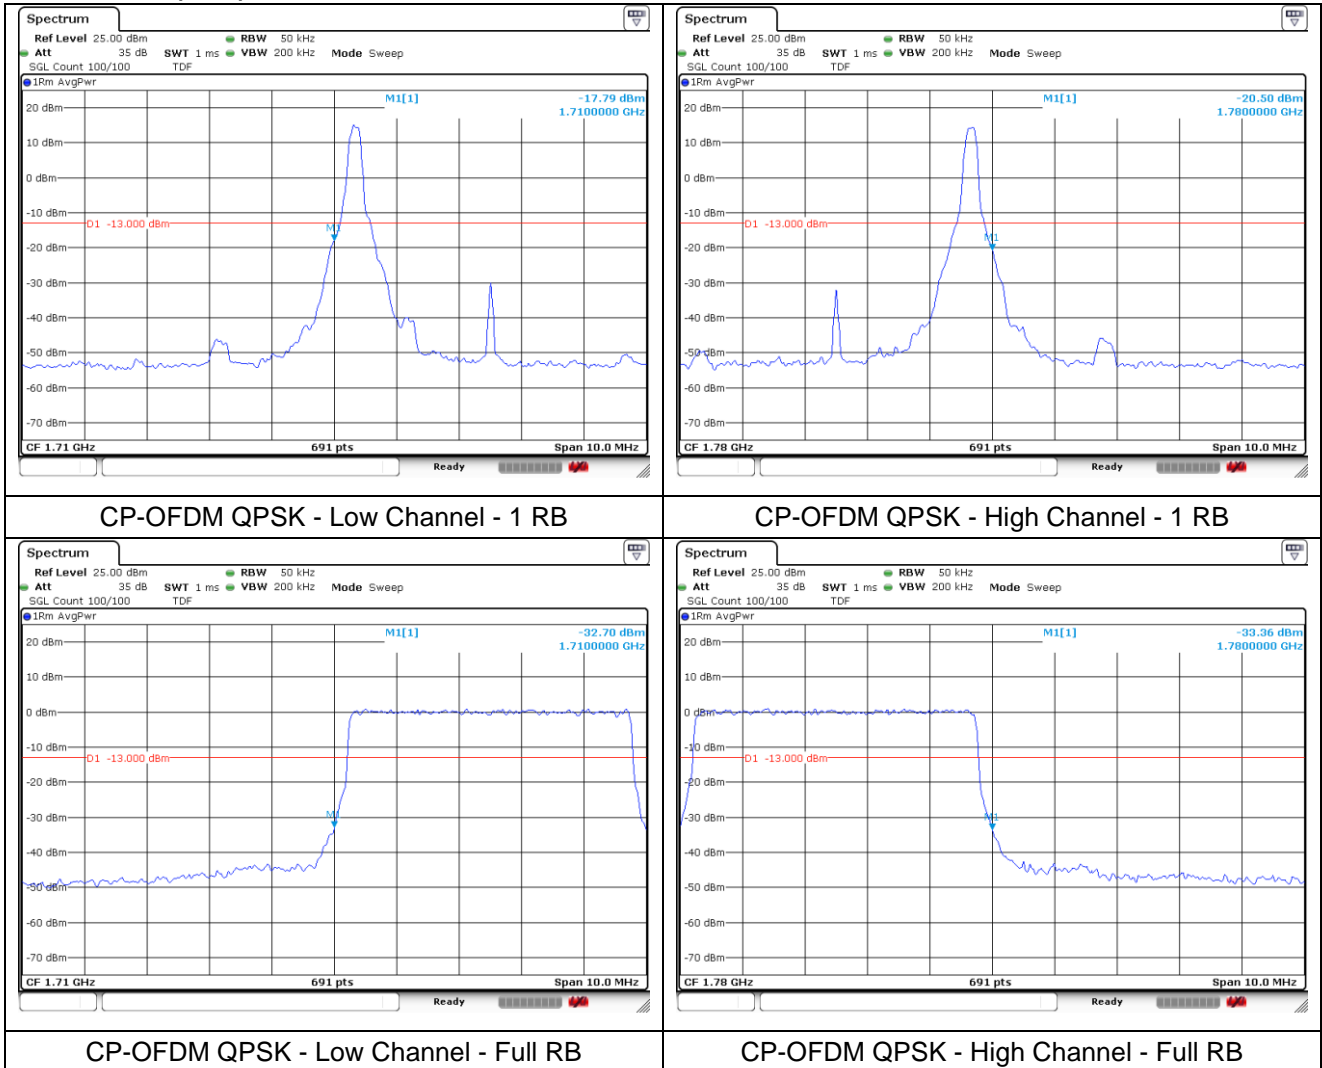

**NR band 41 (100 MHz)**

**CP-OFDM 16QAM - FCC Low Channel - 1 RB**

**CP-OFDM 16QAM - FCC Low Channel - Full RB**

**CP-OFDM 16QAM - IC Low Channel - 1 RB**

**CP-OFDM 16QAM - IC Low Channel - Full RB**

**CP-OFDM 16QAM - High Channel - 1 RB**

**CP-OFDM 16QAM - High Channel - Full RB**

**NR band 66 (5 MHz)**

DFT-S-OFDM BPSK - Low Channel - 1 RB

DFT-S-OFDM BPSK - High Channel - 1 RB

DFT-S-OFDM BPSK - Low Channel - Full RB

DFT-S-OFDM BPSK - High Channel - Full RB

**NR band 66 (5 MHz)**

**NR band 66 (5 MHz)**

**NR band 66 (5 MHz)**

**NR band 66 (10 MHz)**

DFT-S-OFDM BPSK - Low Channel - 1 RB

DFT-S-OFDM BPSK - High Channel - 1 RB

DFT-S-OFDM BPSK - Low Channel - Full RB