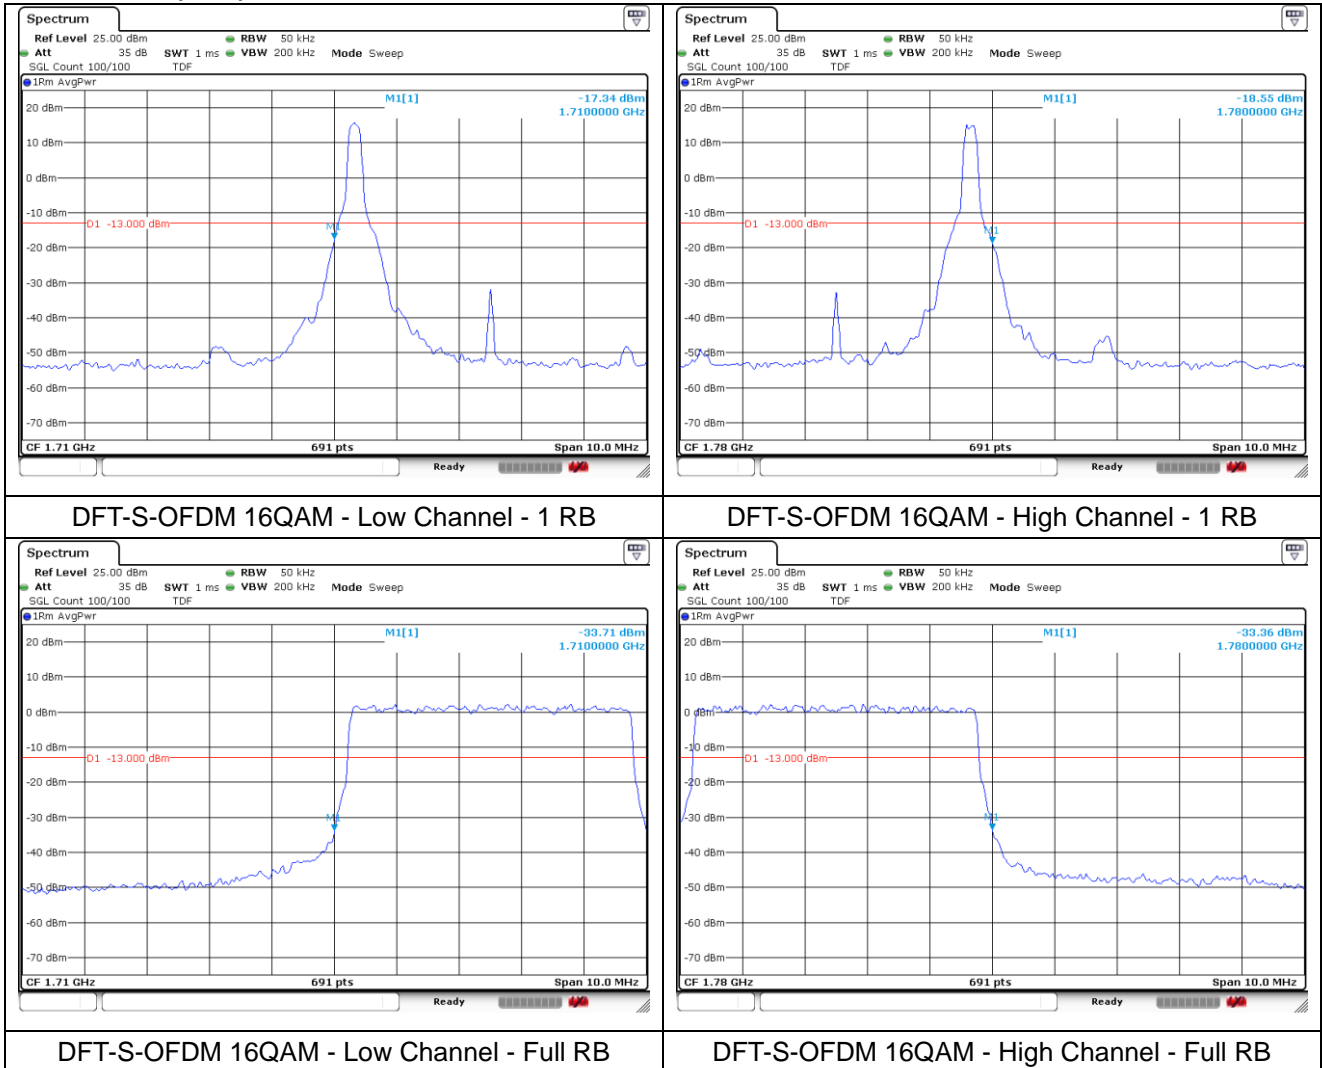

**CP-OFDM 16QAM - High Channel - Full RB**

**NR band 66 (5 MHz)**

DFT-S-OFDM BPSK - Low Channel - 1 RB

DFT-S-OFDM BPSK - High Channel - 1 RB

DFT-S-OFDM BPSK - Low Channel - Full RB

DFT-S-OFDM BPSK - High Channel - Full RB

**NR band 66 (5 MHz)**

**NR band 66 (5 MHz)**

**NR band 66 (5 MHz)**

**NR band 66 (10 MHz)**

DFT-S-OFDM BPSK - Low Channel - 1 RB

DFT-S-OFDM BPSK - High Channel - 1 RB

DFT-S-OFDM BPSK - Low Channel - Full RB