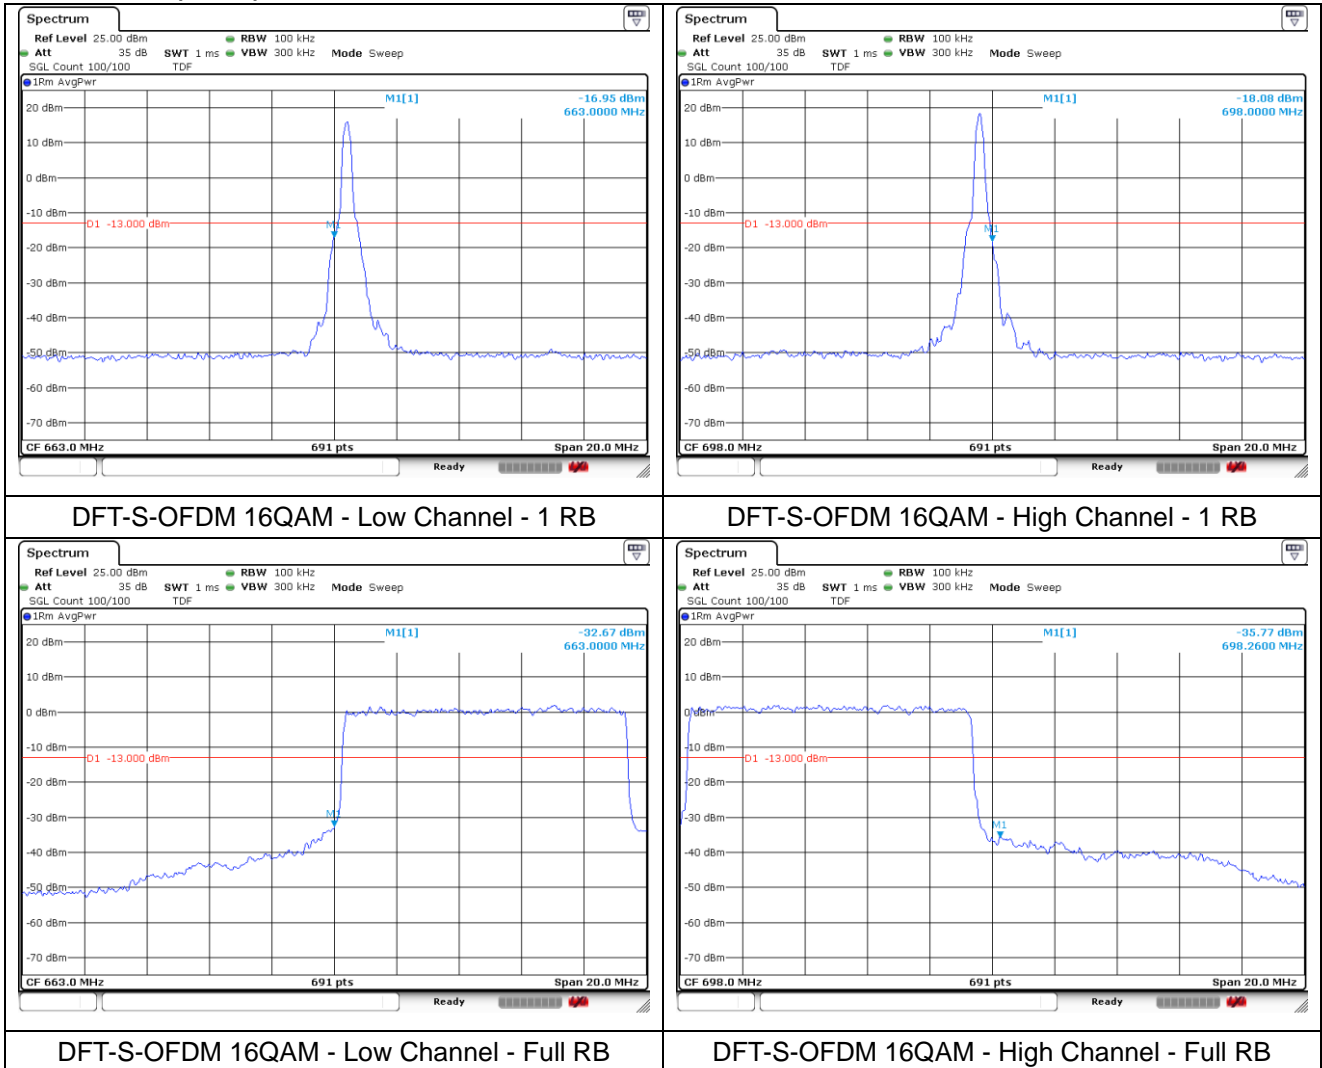

DFT-S-OFDM BPSK - Low Channel - 1 RB

DFT-S-OFDM BPSK - High Channel - 1 RB

DFT-S-OFDM BPSK - Low Channel - Full RB

DFT-S-OFDM BPSK - High Channel - Full RB

**NR band 71 (10 MHz)**

**NR band 71 (10 MHz)**

NR band 71 (10 MHz)