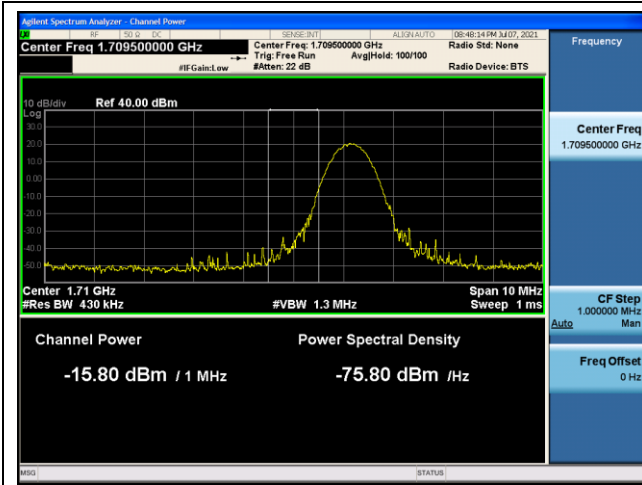

NR band 66 (40 MHz)

CP-OFDM QPSK - Low Channel - 1 RB