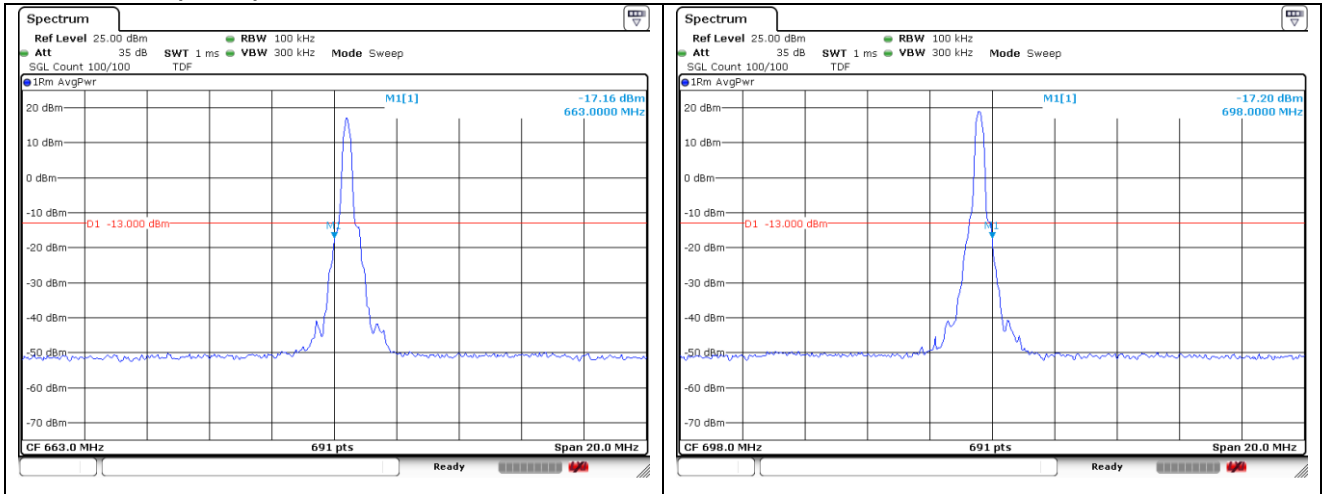

DFT-S-OFDM BPSK - High Channel - 1 RB

DFT-S-OFDM BPSK - Low Channel - Full RB

DFT-S-OFDM BPSK - High Channel - Full RB

**NR band 71 (5 MHz)**

**NR band 71 (5 MHz)**

**NR band 71 (5 MHz)**

NR band 71 (10 MHz)