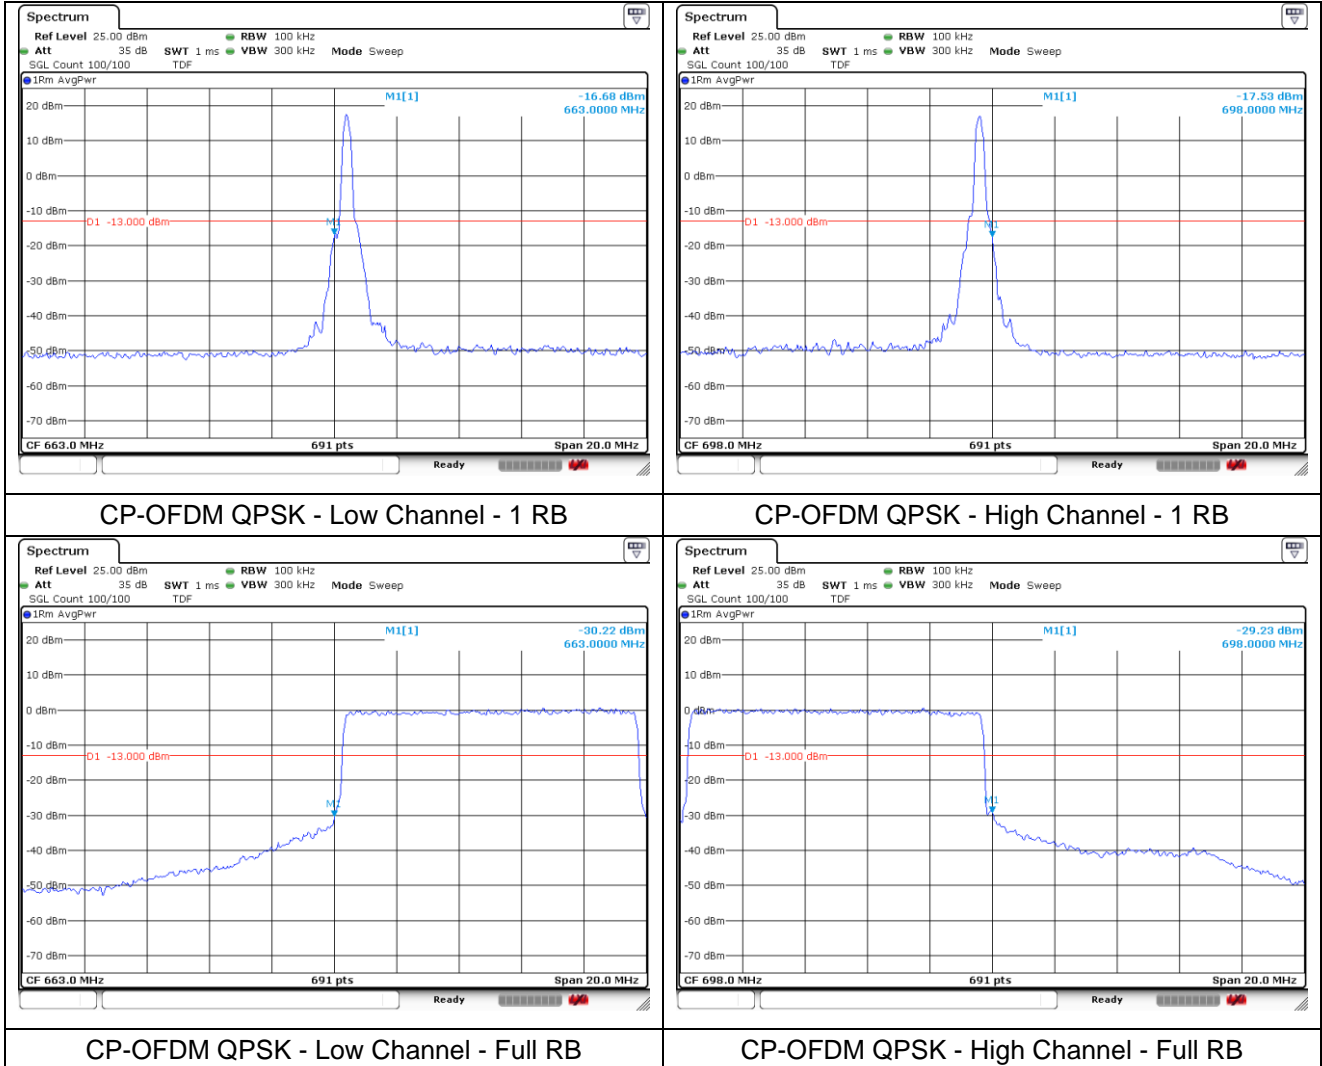

DFT-S-OFDM BPSK - Low Channel - 1 RB

DFT-S-OFDM BPSK - High Channel - 1 RB

DFT-S-OFDM BPSK - Low Channel - Full RB

DFT-S-OFDM BPSK - High Channel - Full RB

**NR band 71 (10 MHz)**

**NR band 71 (10 MHz)**

NR band 71 (10 MHz)