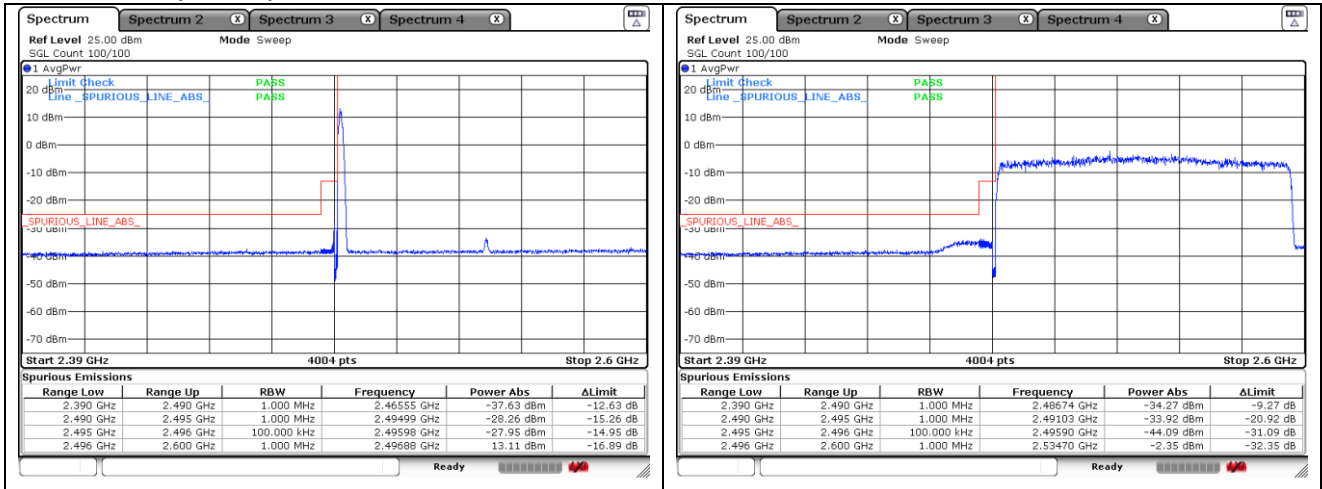

**NR band 41 (100 MHz)**

**CP-OFDM 16QAM - FCC Low Channel - 1 RB**

**CP-OFDM 16QAM - FCC Low Channel - Full RB**

**CP-OFDM 16QAM - IC Low Channel - 1 RB**

**CP-OFDM 16QAM - IC Low Channel - Full RB**

**CP-OFDM 16QAM - High Channel - 1 RB**