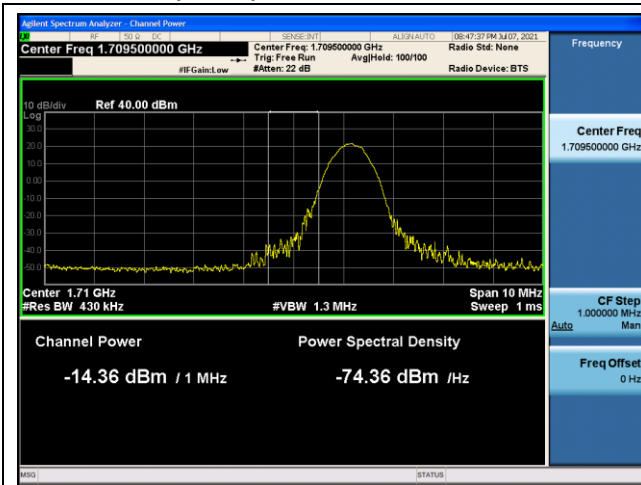

NR band 66 (40 MHz)

CP-OFDM 16QAM - Low Channel - 1 RB