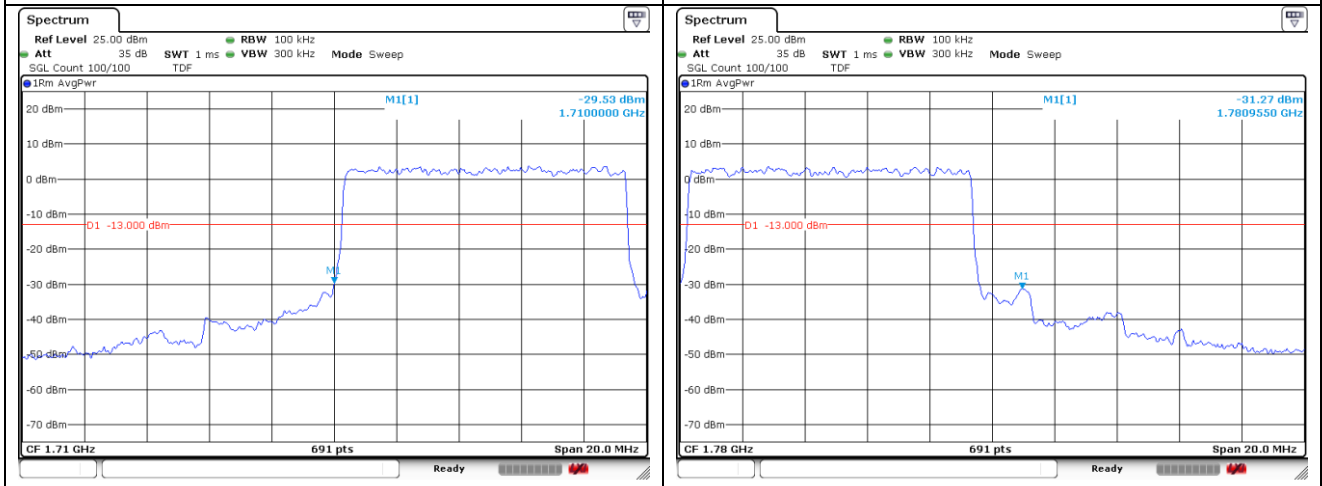

**NR band 66 (5 MHz)**

**NR band 66 (5 MHz)**

**NR band 66 (5 MHz)**

**NR band 66 (10 MHz)**

DFT-S-OFDM BPSK - Low Channel - 1 RB

DFT-S-OFDM BPSK - High Channel - 1 RB

DFT-S-OFDM BPSK - Low Channel - Full RB

DFT-S-OFDM BPSK - High Channel - Full RB

**NR band 66 (10 MHz)**

DFT-S-OFDM 16QAM - Low Channel - 1 RB

DFT-S-OFDM 16QAM - High Channel - 1 RB

DFT-S-OFDM 16QAM - Low Channel - Full RB

DFT-S-OFDM 16QAM - High Channel - Full RB