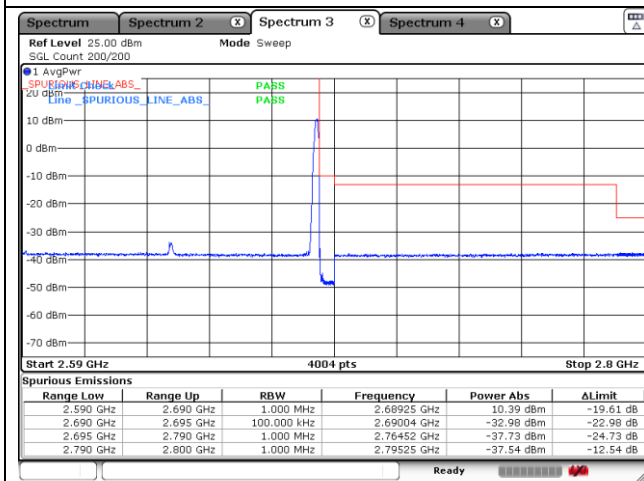

**NR band 41 (100 MHz)**

**CP-OFDM 16QAM - FCC Low Channel - 1 RB**

**CP-OFDM 16QAM - FCC Low Channel - Full RB**

**CP-OFDM 16QAM - IC Low Channel - 1 RB**

**CP-OFDM 16QAM - IC Low Channel - Full RB**

**CP-OFDM 16QAM - High Channel - 1 RB**

**CP-OFDM 16QAM - High Channel - Full RB**

**NR band 66 (5 MHz)**

DFT-S-OFDM BPSK - Low Channel - 1 RB

DFT-S-OFDM BPSK - High Channel - 1 RB

DFT-S-OFDM BPSK - Low Channel - Full RB

DFT-S-OFDM BPSK - High Channel - Full RB