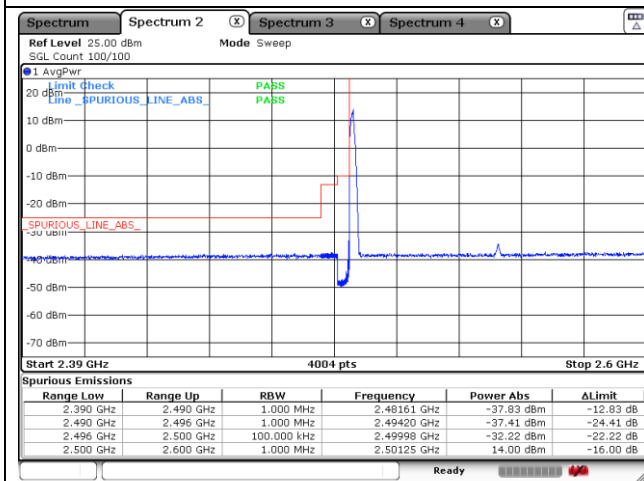

**NR band 41 (100 MHz)**

**CP-OFDM 16QAM - FCC Low Channel - 1 RB**

**CP-OFDM 16QAM - FCC Low Channel - Full RB**

**CP-OFDM 16QAM - IC Low Channel - 1 RB**

**CP-OFDM 16QAM - IC Low Channel - Full RB**

**CP-OFDM 16QAM - High Channel - 1 RB**

**CP-OFDM 16QAM - High Channel - Full RB**

**NR band 66 (5 MHz)**

DFT-S-OFDM BPSK - Low Channel - 1 RB

DFT-S-OFDM BPSK - High Channel - 1 RB

DFT-S-OFDM BPSK - Low Channel - Full RB

DFT-S-OFDM BPSK - High Channel - Full RB