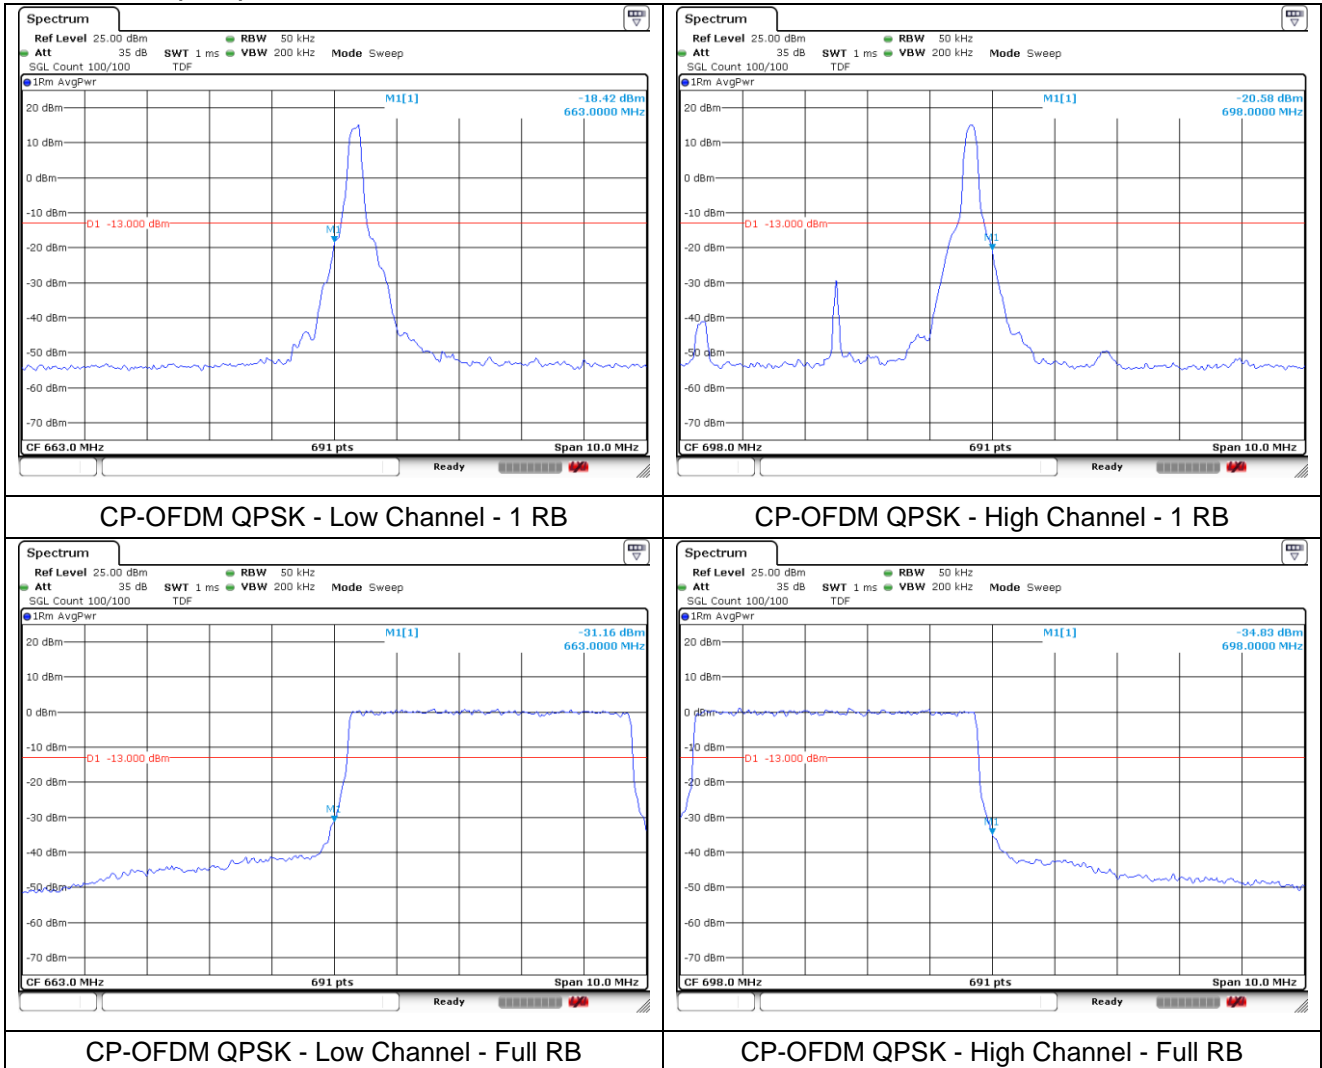

DFT-S-OFDM BPSK - High Channel - 1 RB

DFT-S-OFDM BPSK - Low Channel - Full RB

DFT-S-OFDM BPSK - High Channel - Full RB

**NR band 71 (5 MHz)**

**NR band 71 (5 MHz)**

**NR band 71 (5 MHz)**

NR band 71 (10 MHz)