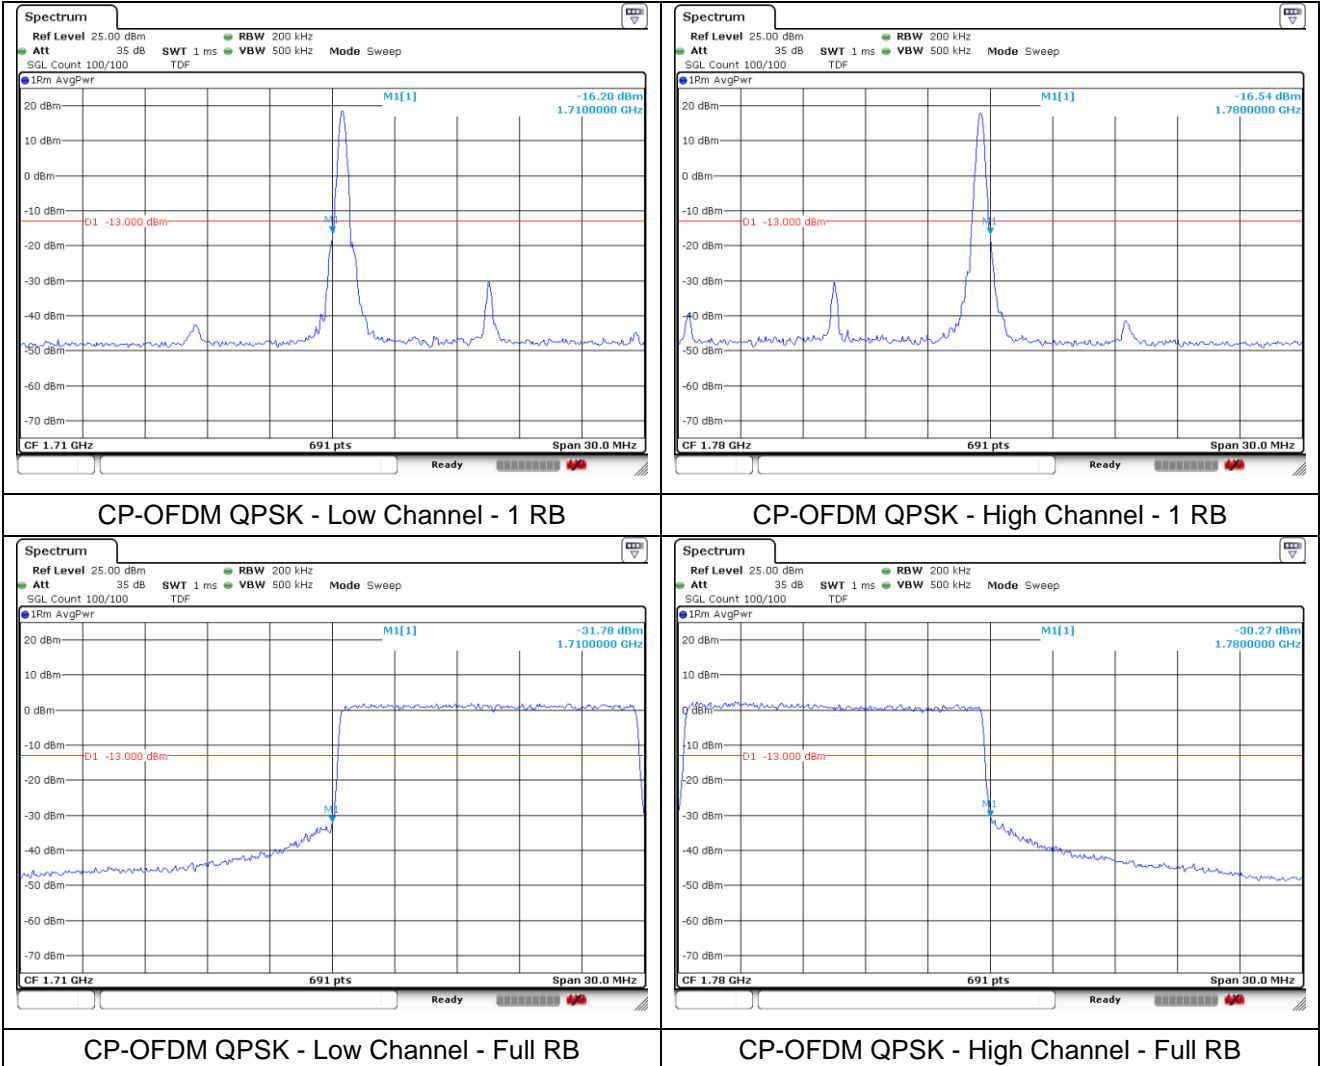

NR band 66 (15 MHz)