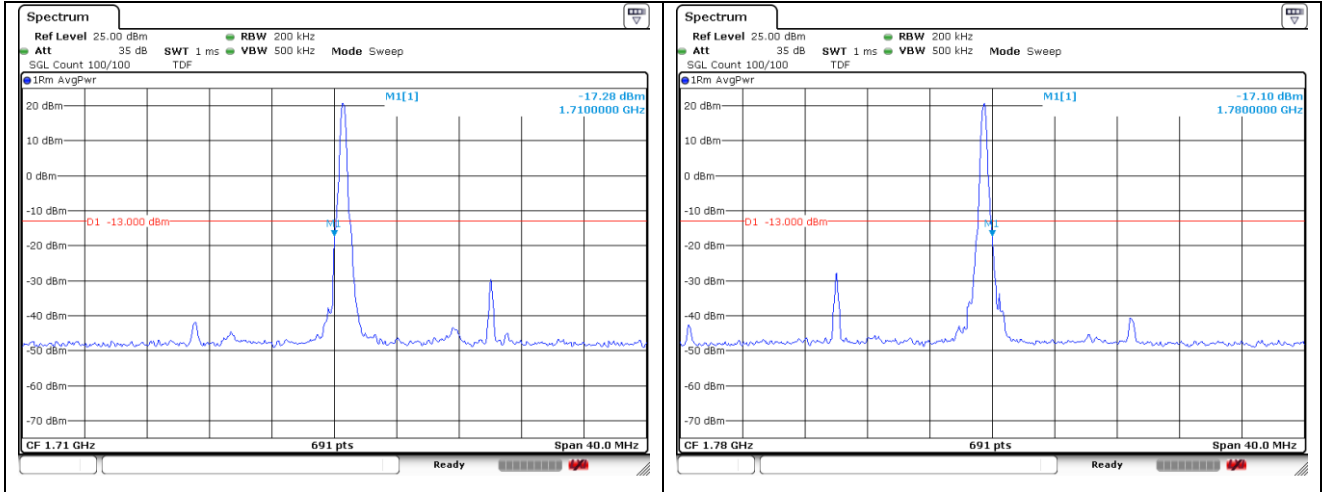

**NR band 66 (15 MHz)**

**NR band 66 (15 MHz)**

**NR band 66 (15 MHz)**

**NR band 66 (20 MHz)**

DFT-S-OFDM BPSK - Low Channel - 1 RB

DFT-S-OFDM BPSK - High Channel - 1 RB

DFT-S-OFDM BPSK - Low Channel - Full RB