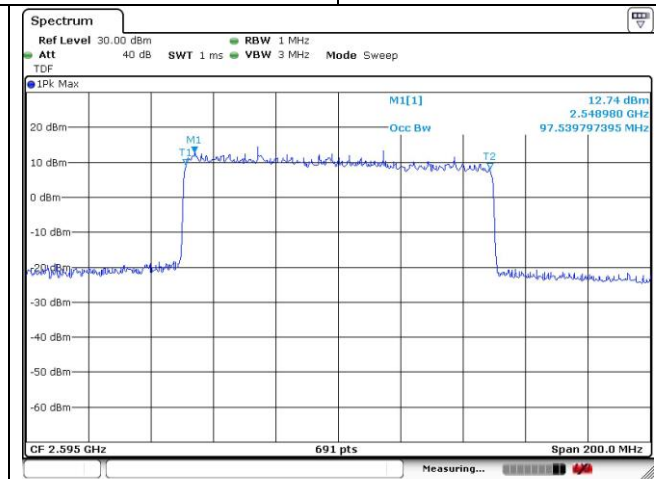

100 MHz CP-OFDM 16QAM