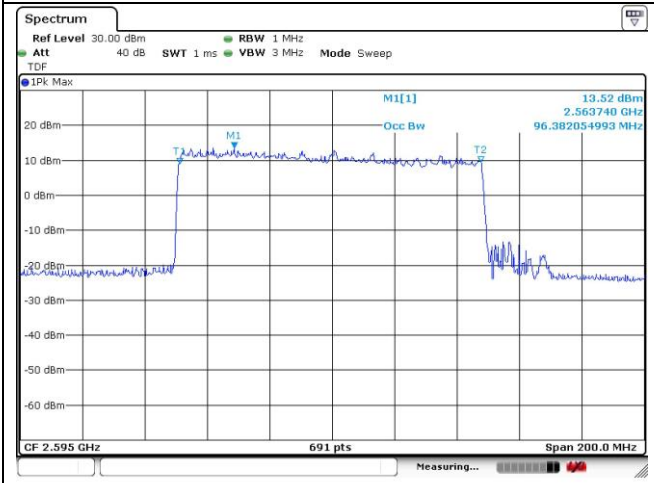

100 MHz DFT-S-OFDM 16QAM