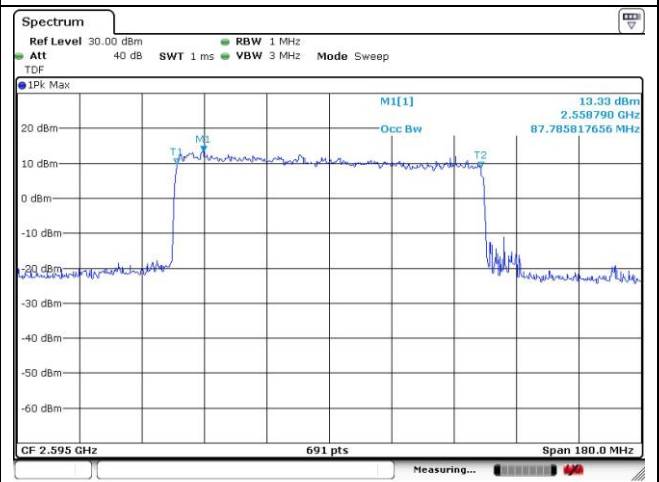

**NR band 41 (IC)**

**NR band 41 (IC)**

90 MHz DFT-S-OFDM BPSK

90 MHz DFT-S-OFDM QPSK

90 MHz DFT-S-OFDM 16QAM

90 MHz CP-OFDM QPSK

90 MHz CP-OFDM 16QAM

**NR band 41 (IC)**