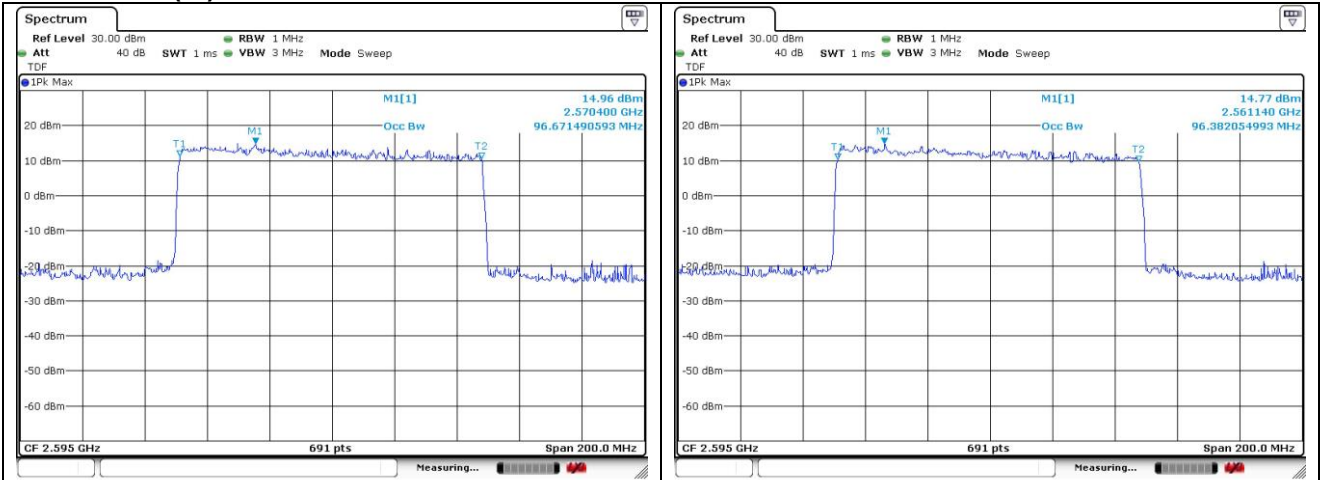

**NR band 41 (IC)**

**NR band 41 (IC)**

90 MHz DFT-S-OFDM BPSK

90 MHz DFT-S-OFDM QPSK

90 MHz DFT-S-OFDM 16QAM

90 MHz CP-OFDM QPSK

90 MHz CP-OFDM 16QAM

**NR band 41 (IC)**