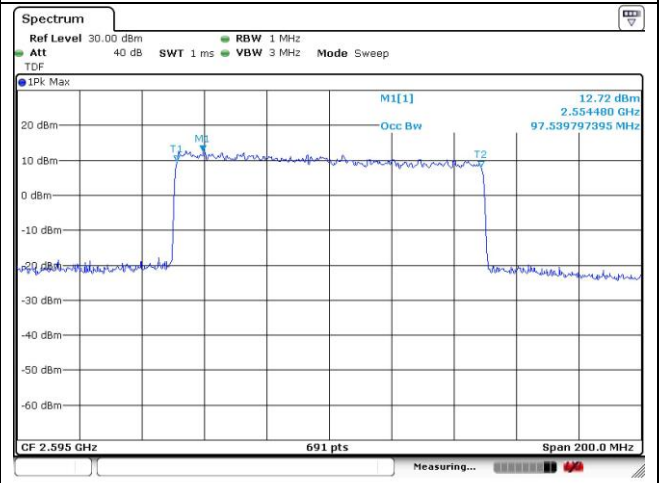

100 MHz CP-OFDM QPSK