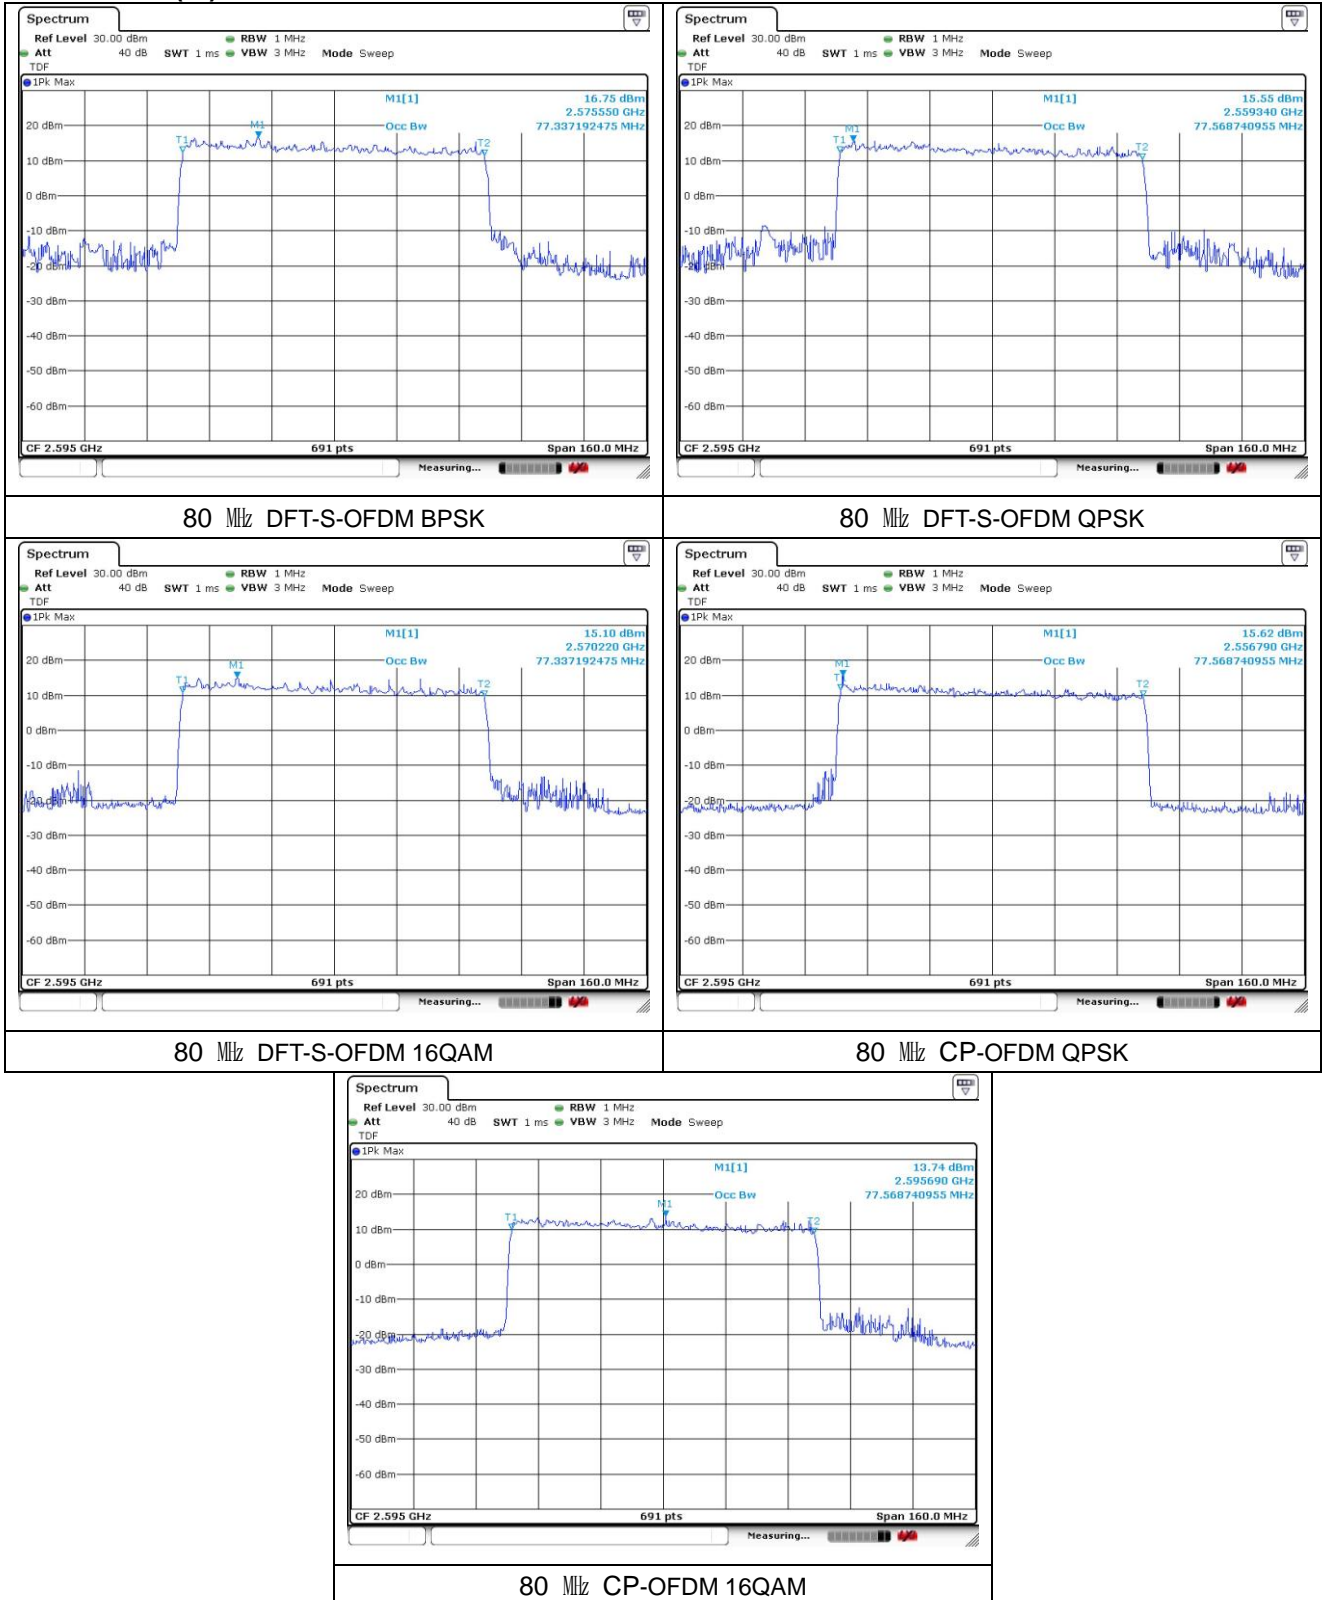

**NR band 41 (IC)**

**NR band 41 (IC)**

90 MHz DFT-S-OFDM BPSK

90 MHz DFT-S-OFDM QPSK

90 MHz DFT-S-OFDM 16QAM

90 MHz CP-OFDM QPSK

90 MHz CP-OFDM 16QAM

**NR band 41 (IC)**