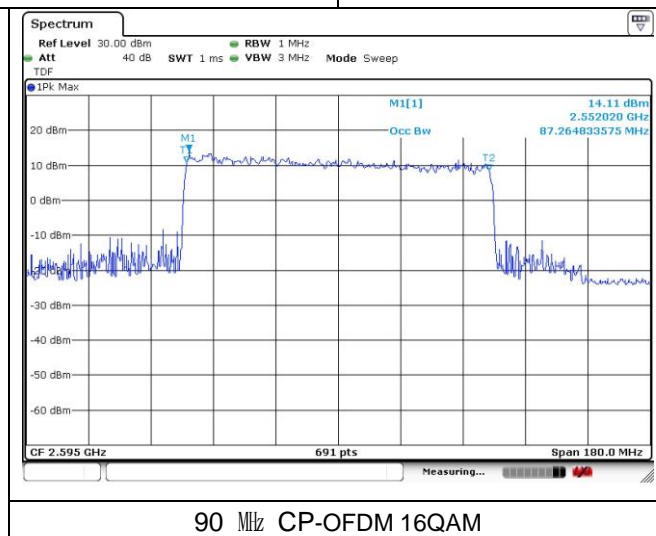

**NR band 41 (IC)**

**NR band 41 (IC)**

90 MHz DFT-S-OFDM BPSK

90 MHz DFT-S-OFDM QPSK

90 MHz DFT-S-OFDM 16QAM

90 MHz CP-OFDM QPSK

90 MHz CP-OFDM 16QAM

**NR band 41 (IC)**