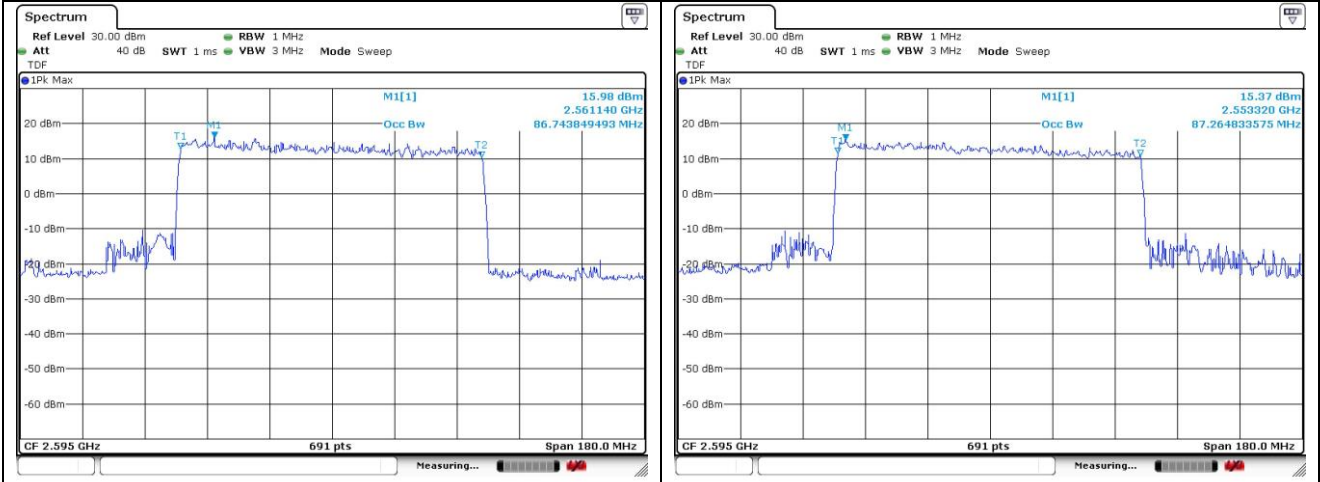

**NR band 41 (IC)**

**NR band 41 (IC)**

90 MHz DFT-S-OFDM BPSK

90 MHz DFT-S-OFDM QPSK

90 MHz DFT-S-OFDM 16QAM

90 MHz CP-OFDM QPSK

90 MHz CP-OFDM 16QAM

**NR band 41 (IC)**