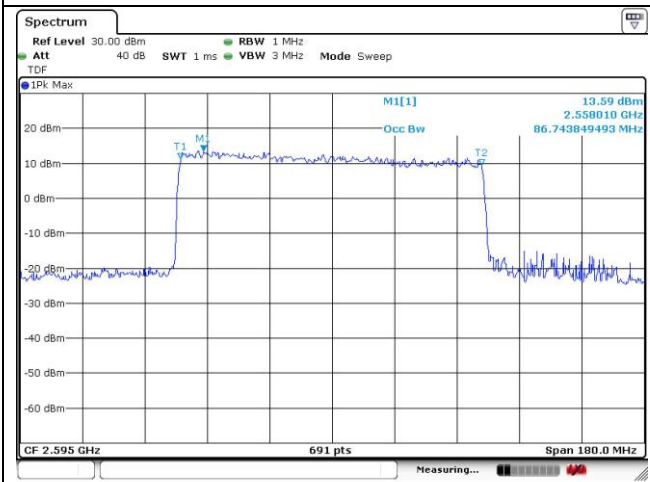

**NR band 41 (IC)**

**NR band 41 (IC)**

90 MHz DFT-S-OFDM BPSK

90 MHz DFT-S-OFDM QPSK

90 MHz DFT-S-OFDM 16QAM

90 MHz CP-OFDM QPSK

90 MHz CP-OFDM 16QAM

**NR band 41 (IC)**