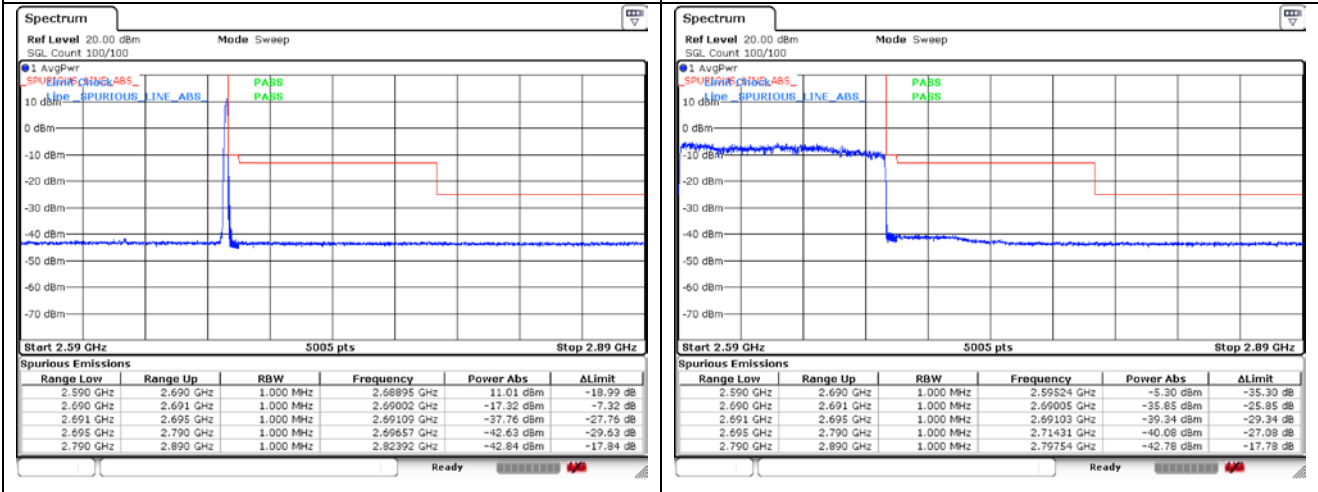

CP-OFDM QPSK - High Channel - Full RB

NR band 41 (100 MHz)

CP-OFDM 16QAM - FCC Low Channel - 1 RB

CP-OFDM 16QAM - FCC Low Channel - Full RB

CP-OFDM 16QAM - IC Low Channel - 1 RB

CP-OFDM 16QAM - IC Low Channel - Full RB