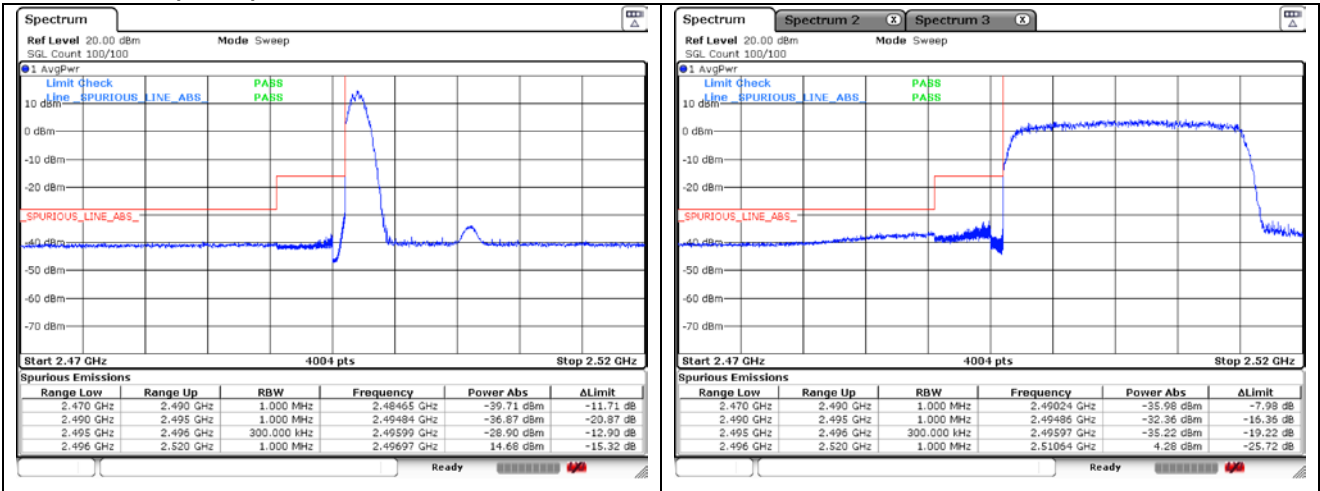

CP-OFDM 16QAM - High Channel - 1 RB

CP-OFDM 16QAM - High Channel - Full RB

MIMO_Port 1

NR band 41 (20 MHz)

NR band 41 (20 MHz)

CP-OFDM 16QAM - FCC Low Channel - 1 RB

CP-OFDM 16QAM - FCC Low Channel - Full RB

CP-OFDM 16QAM - IC Low Channel - 1 RB

CP-OFDM 16QAM - IC Low Channel - Full RB

CP-OFDM 16QAM - High Channel - 1 RB

CP-OFDM 16QAM - High Channel - Full RB

NR band 41 (30 MHz)

CP-OFDM QPSK - FCC Low Channel - 1 RB