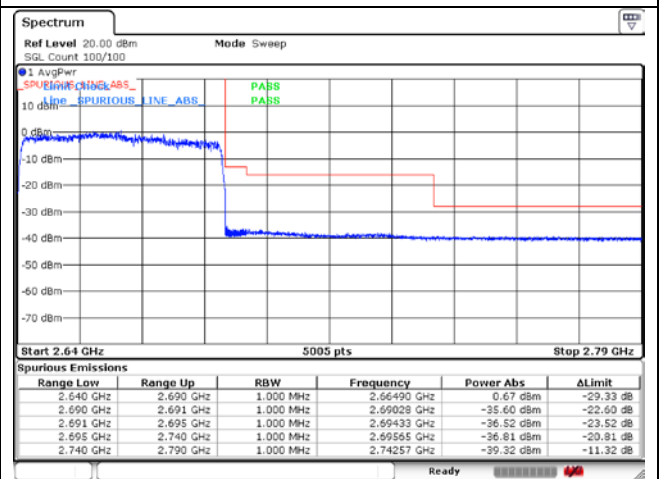

NR band 41 (50 MHz)

CP-OFDM QPSK - FCC Low Channel - 1 RB

CP-OFDM QPSK - FCC Low Channel - Full RB

CP-OFDM QPSK - IC Low Channel - 1 RB

CP-OFDM QPSK - IC Low Channel - Full RB

CP-OFDM QPSK - High Channel - 1 RB