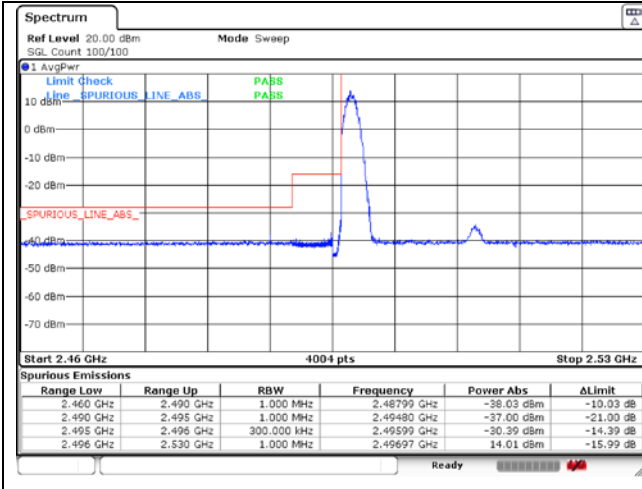

NR band 41 (30 MHz)