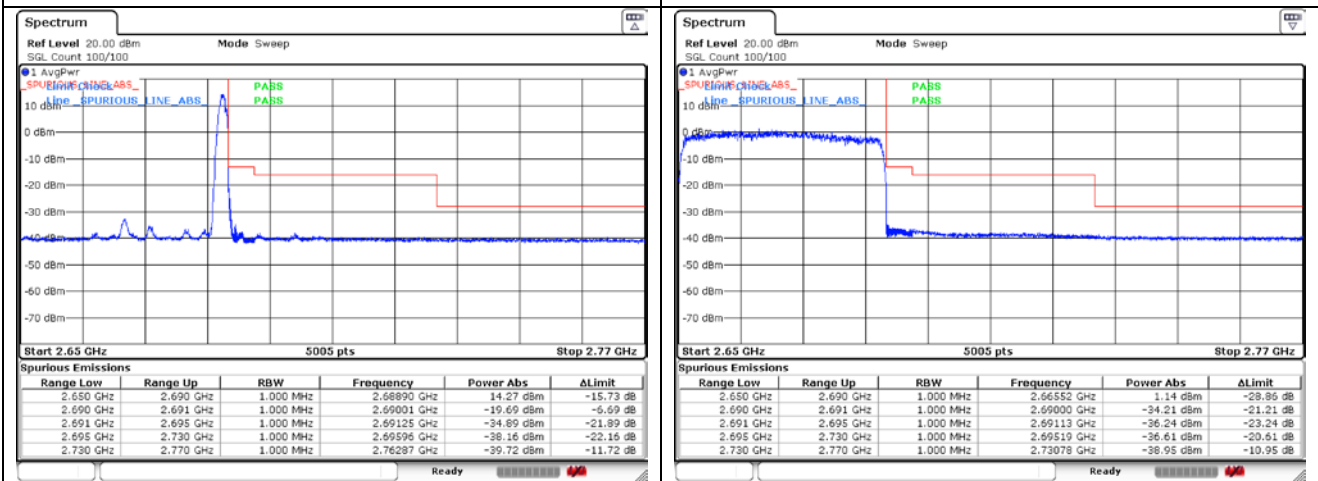

CP-OFDM QPSK - IC Low Channel - 1 RB

CP-OFDM QPSK - IC Low Channel - Full RB

CP-OFDM QPSK - High Channel - 1 RB

CP-OFDM QPSK - High Channel - Full RB