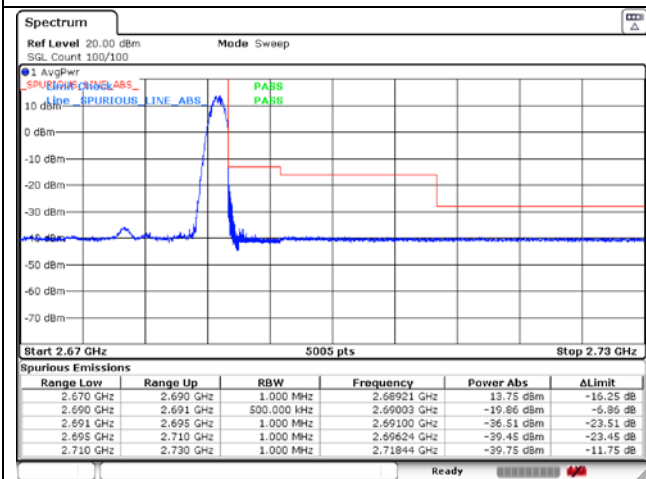

CP-OFDM 16QAM - High Channel - 1 RB

CP-OFDM 16QAM - High Channel - Full RB

MIMO_Port 1

NR band 41 (20 MHz)

NR band 41 (20 MHz)

CP-OFDM 16QAM - FCC Low Channel - 1 RB

CP-OFDM 16QAM - FCC Low Channel - Full RB

CP-OFDM 16QAM - IC Low Channel - 1 RB

CP-OFDM 16QAM - IC Low Channel - Full RB

CP-OFDM 16QAM - High Channel - 1 RB

CP-OFDM 16QAM - High Channel - Full RB

NR band 41 (30 MHz)

CP-OFDM QPSK - FCC Low Channel - 1 RB