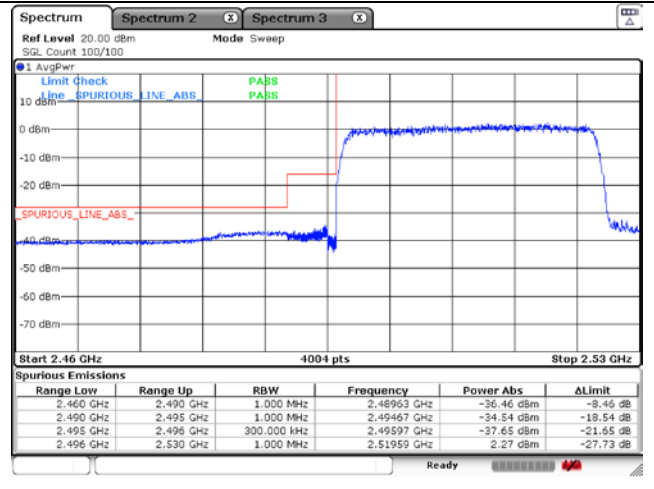

NR band 41 (30 MHz)