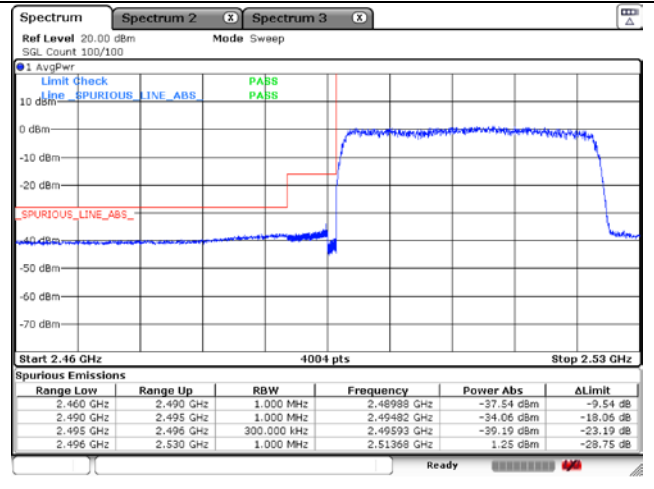

CP-OFDM 16QAM - IC Low Channel - 1 RB

CP-OFDM 16QAM - IC Low Channel - Full RB

CP-OFDM 16QAM - High Channel - 1 RB

CP-OFDM 16QAM - High Channel - Full RB

NR band 41 (30 MHz)

CP-OFDM QPSK - FCC Low Channel - 1 RB