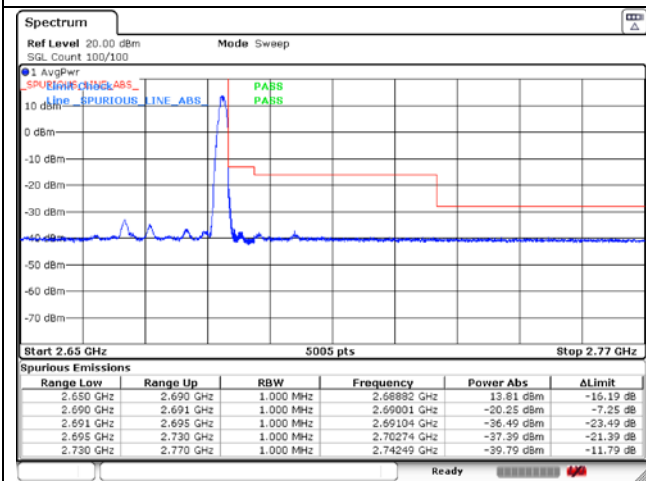

CP-OFDM 16QAM - IC Low Channel - 1 RB