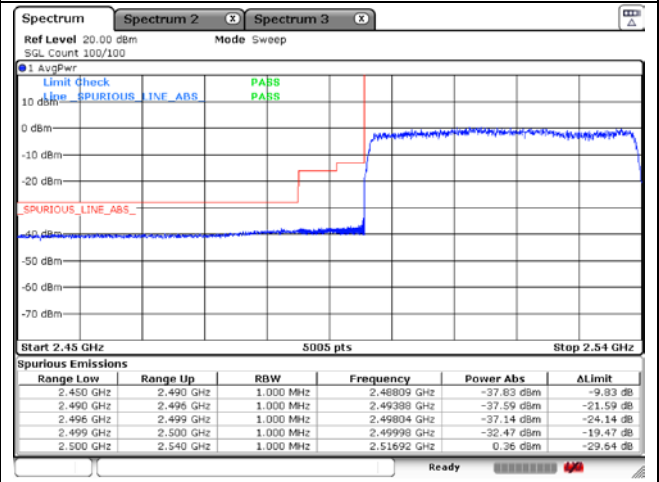

CP-OFDM 16QAM - FCC Low Channel - Full RB