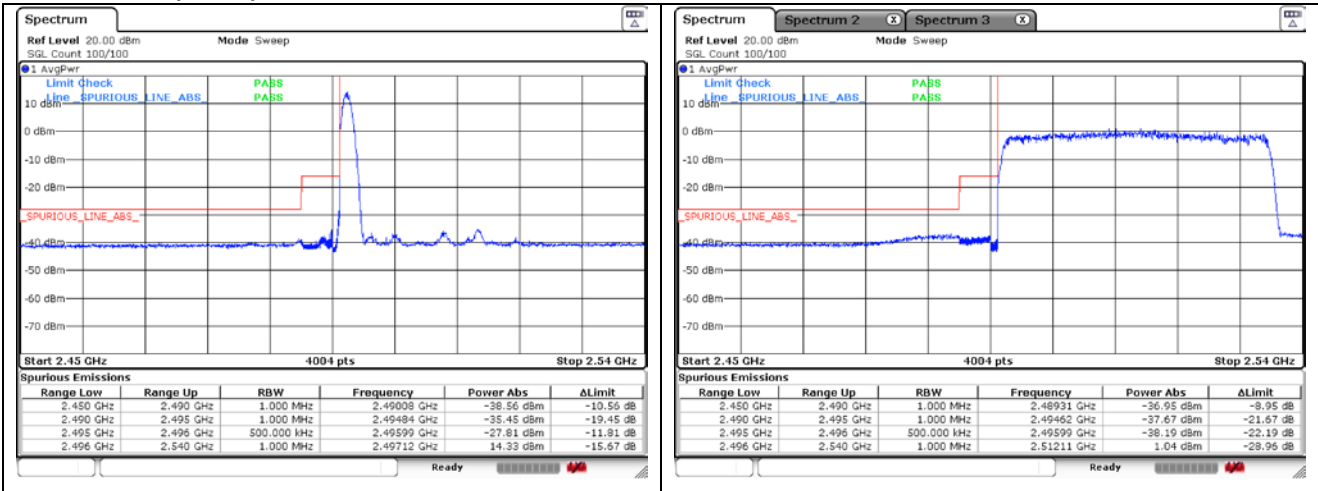

CP-OFDM 16QAM - IC Low Channel - 1 RB

CP-OFDM 16QAM - IC Low Channel - Full RB

CP-OFDM 16QAM - High Channel - 1 RB

CP-OFDM 16QAM - High Channel - Full RB

NR band 41 (40 MHz)

CP-OFDM QPSK - FCC Low Channel - 1 RB