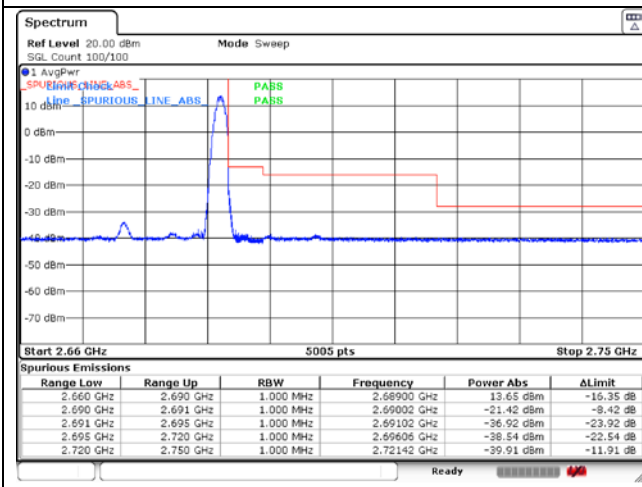

CP-OFDM QPSK - IC Low Channel - 1 RB

CP-OFDM QPSK - High Channel - 1 RB

CP-OFDM QPSK - High Channel - Full RB