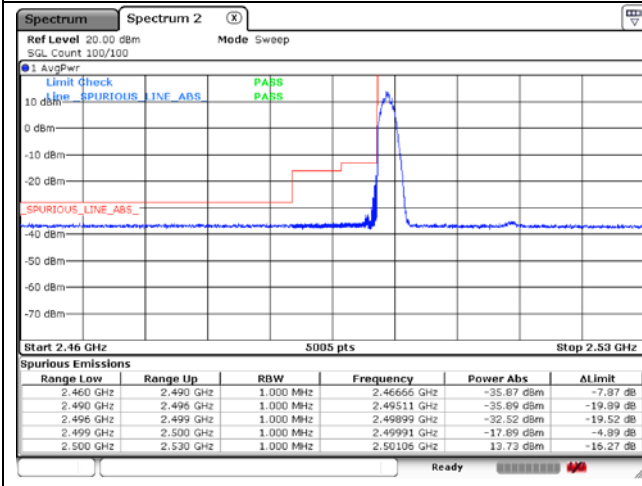

CP-OFDM QPSK - IC Low Channel - 1 RB

CP-OFDM QPSK - High Channel - 1 RB

CP-OFDM QPSK - High Channel - Full RB

NR band 41 (30 MHz)

CP-OFDM 16QAM - FCC Low Channel - 1 RB

CP-OFDM 16QAM - FCC Low Channel - Full RB

CP-OFDM 16QAM - IC Low Channel - 1 RB

CP-OFDM 16QAM - IC Low Channel - Full RB

CP-OFDM 16QAM - High Channel - 1 RB

CP-OFDM 16QAM - High Channel - Full RB

NR band 41 (40 MHz)

CP-OFDM QPSK - FCC Low Channel - 1 RB