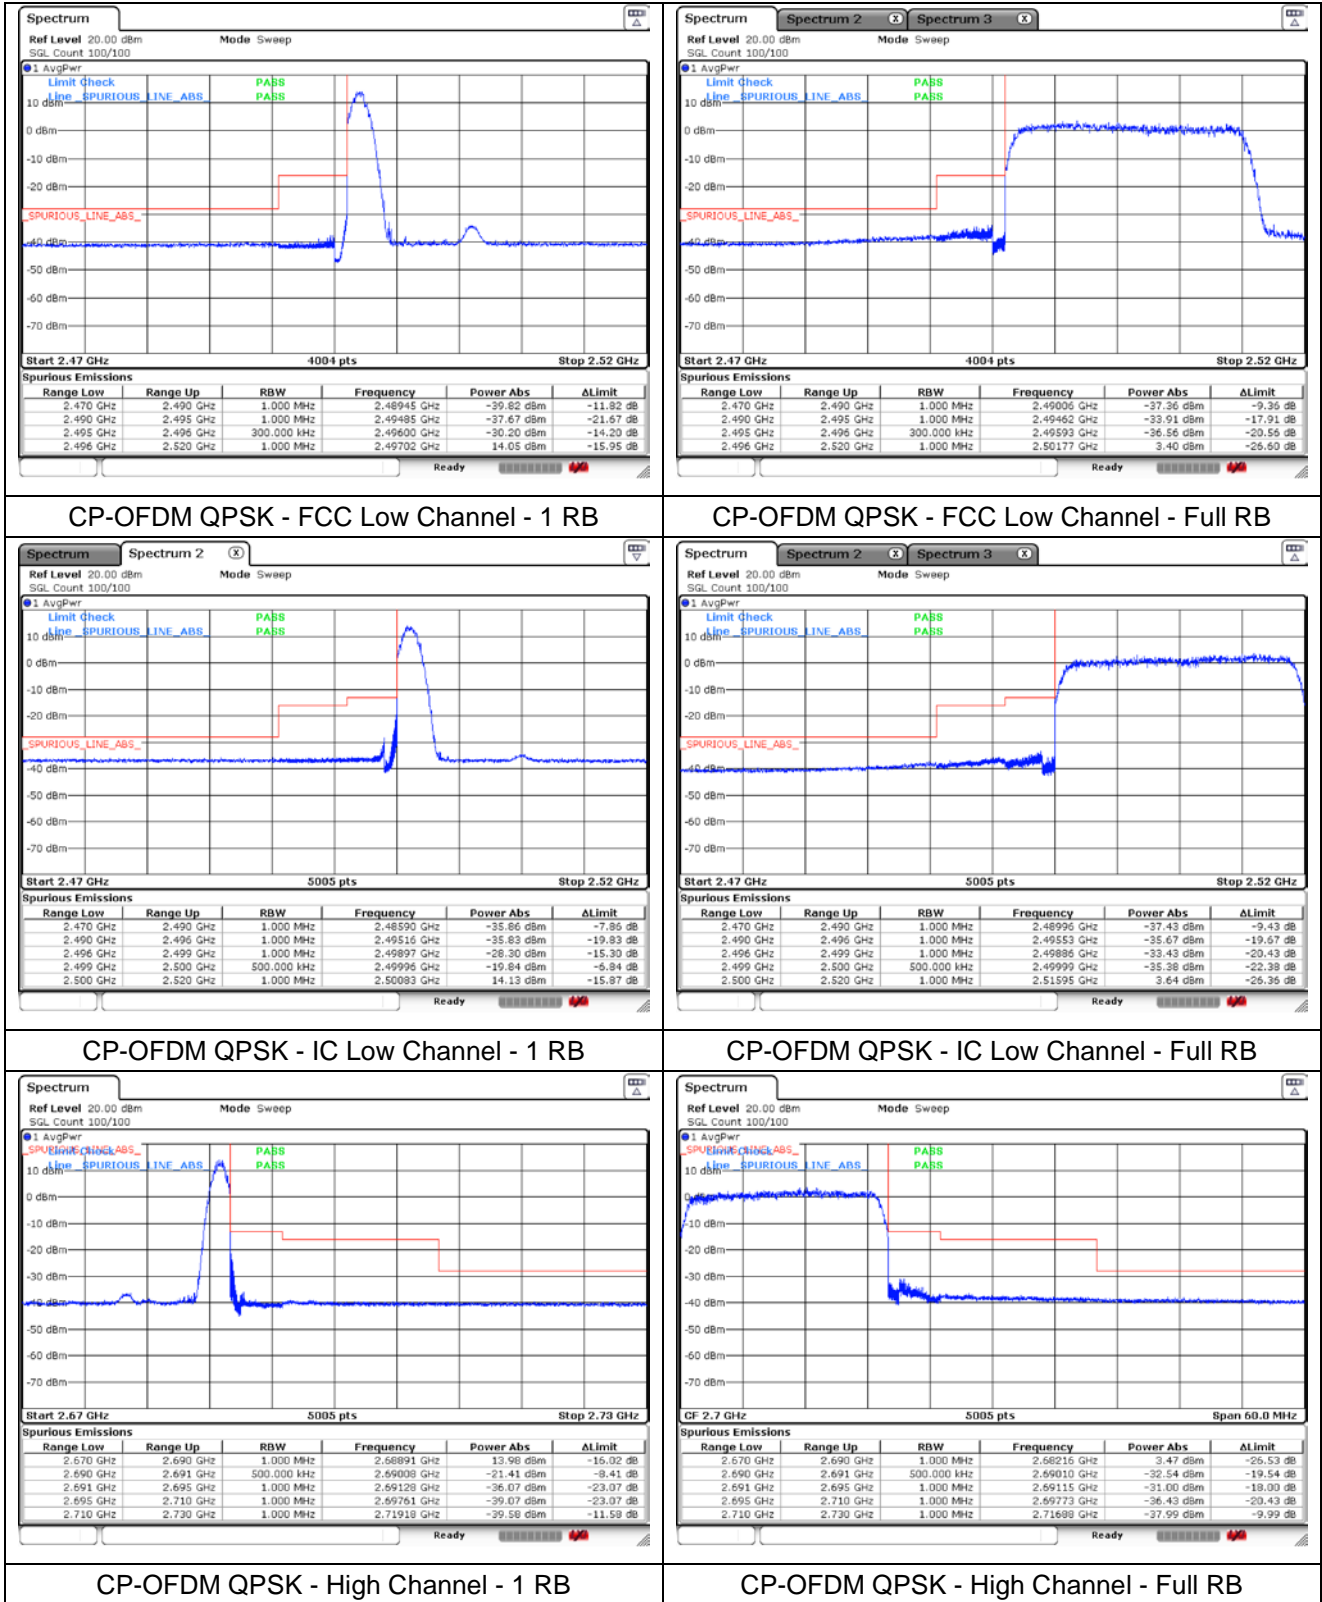

MIMO_Port 1

NR band 41 (20 MHz)