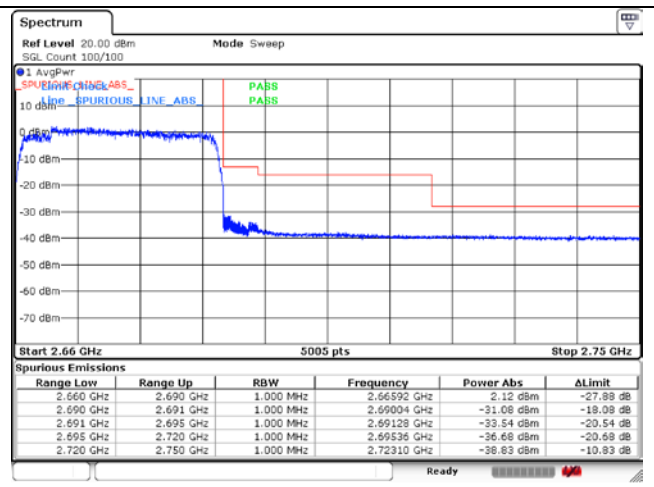

CP-OFDM QPSK - IC Low Channel - 1 RB

CP-OFDM QPSK - High Channel - 1 RB

CP-OFDM QPSK - High Channel - Full RB

NR band 41 (30 MHz)

CP-OFDM 16QAM - FCC Low Channel - 1 RB

CP-OFDM 16QAM - FCC Low Channel - Full RB

CP-OFDM 16QAM - IC Low Channel - 1 RB

CP-OFDM 16QAM - IC Low Channel - Full RB

CP-OFDM 16QAM - High Channel - 1 RB

CP-OFDM 16QAM - High Channel - Full RB

NR band 41 (40 MHz)

CP-OFDM QPSK - FCC Low Channel - 1 RB