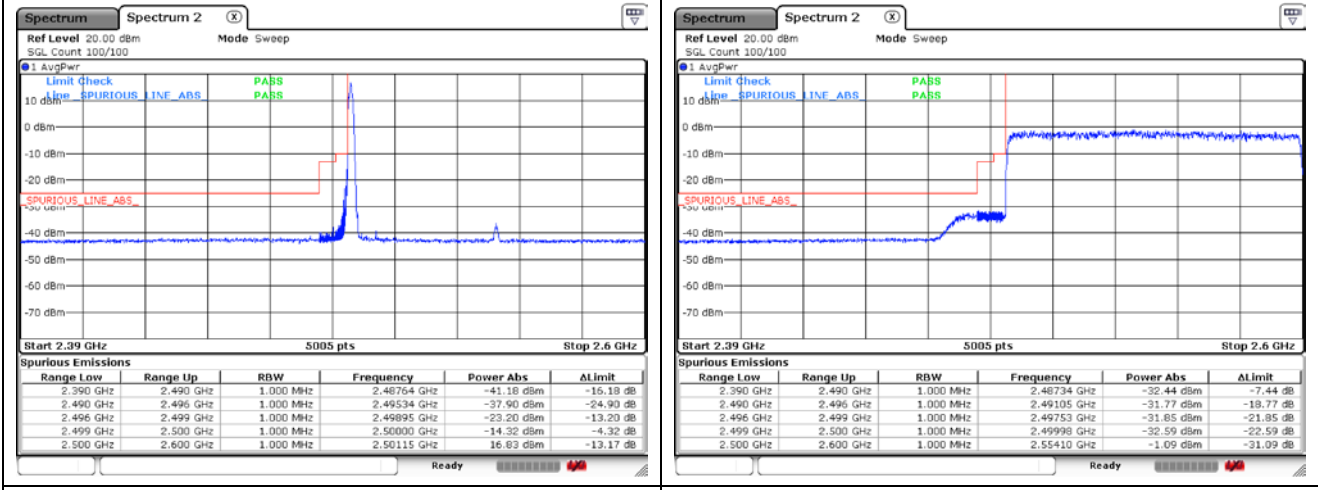

CP-OFDM 16QAM - IC Low Channel - 1 RB

CP-OFDM 16QAM - IC Low Channel - Full RB