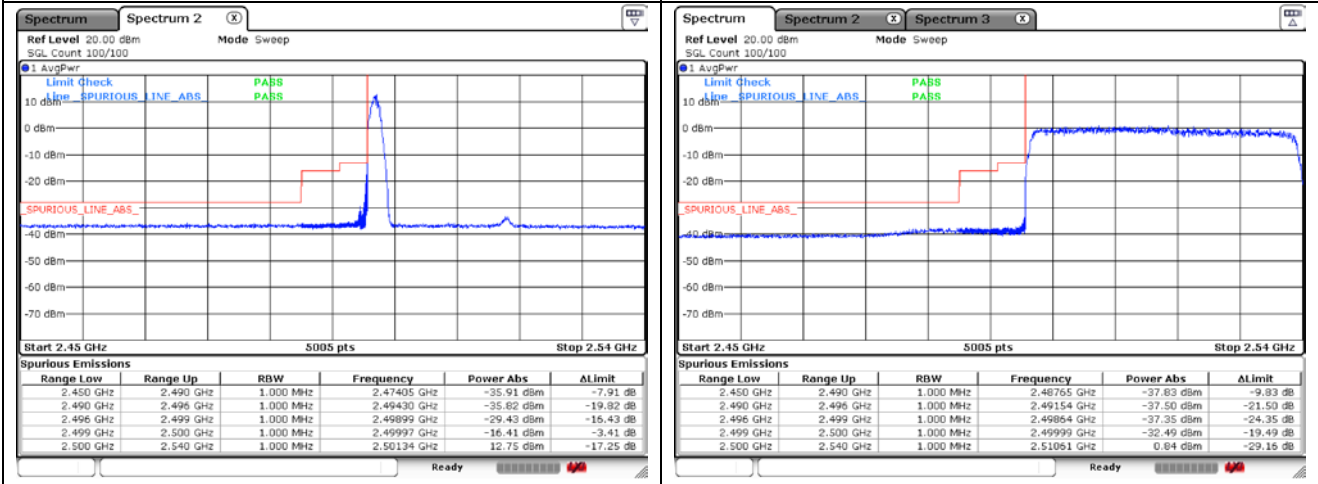

CP-OFDM QPSK - FCC Low Channel - 1 RB

CP-OFDM QPSK - FCC Low Channel - Full RB