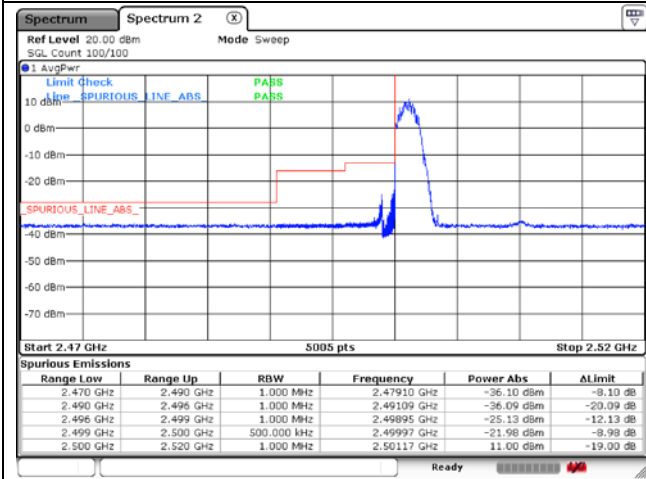

CP-OFDM 16QAM - High Channel - 1 RB

CP-OFDM 16QAM - High Channel - Full RB

MIMO_Port 1

NR band 41 (20 MHz)

NR band 41 (20 MHz)

CP-OFDM 16QAM - FCC Low Channel - 1 RB

CP-OFDM 16QAM - FCC Low Channel - Full RB

CP-OFDM 16QAM - IC Low Channel - 1 RB

CP-OFDM 16QAM - IC Low Channel - Full RB

CP-OFDM 16QAM - High Channel - 1 RB

CP-OFDM 16QAM - High Channel - Full RB

NR band 41 (30 MHz)

CP-OFDM QPSK - FCC Low Channel - 1 RB