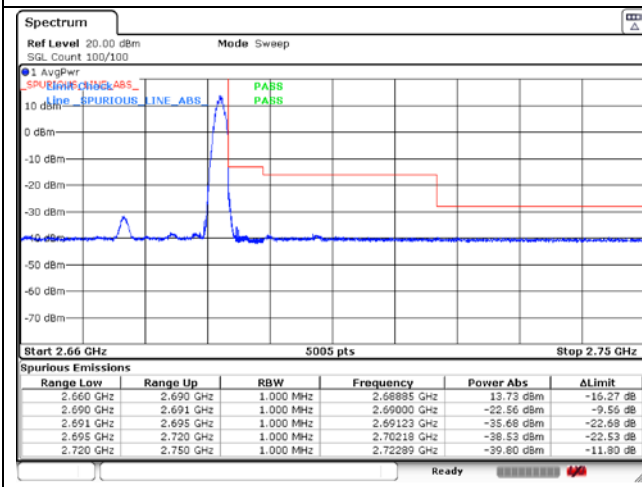

CP-OFDM 16QAM - IC Low Channel - 1 RB