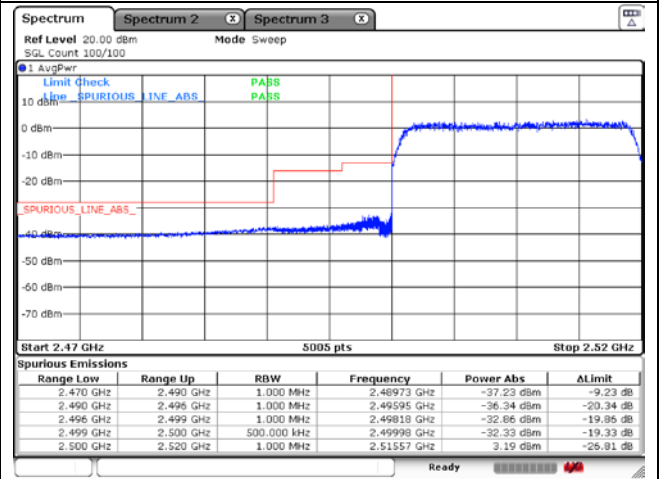

CP-OFDM 16QAM - High Channel - 1 RB

CP-OFDM 16QAM - High Channel - Full RB

MIMO_Port 1

NR band 41 (20 MHz)

NR band 41 (20 MHz)

CP-OFDM 16QAM - FCC Low Channel - 1 RB

CP-OFDM 16QAM - FCC Low Channel - Full RB

CP-OFDM 16QAM - IC Low Channel - 1 RB

CP-OFDM 16QAM - IC Low Channel - Full RB

CP-OFDM 16QAM - High Channel - 1 RB

CP-OFDM 16QAM - High Channel - Full RB

NR band 41 (30 MHz)

CP-OFDM QPSK - FCC Low Channel - 1 RB