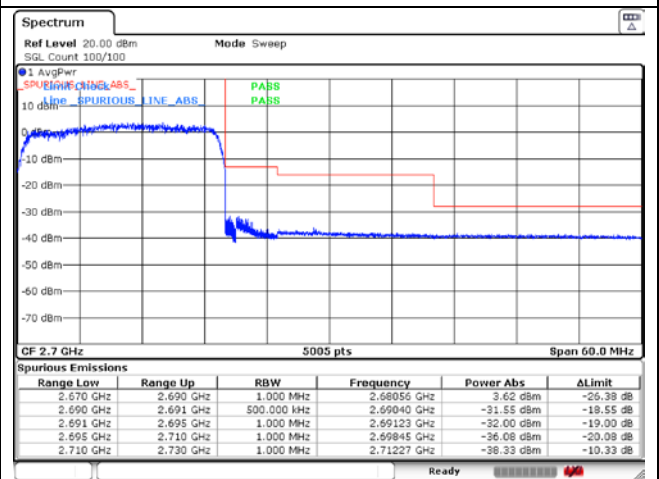

CP-OFDM 16QAM - High Channel - 1 RB

CP-OFDM 16QAM - High Channel - Full RB

MIMO_Port 1

NR band 41 (20 MHz)

NR band 41 (20 MHz)

CP-OFDM 16QAM - FCC Low Channel - 1 RB

CP-OFDM 16QAM - FCC Low Channel - Full RB

CP-OFDM 16QAM - IC Low Channel - 1 RB

CP-OFDM 16QAM - IC Low Channel - Full RB

CP-OFDM 16QAM - High Channel - 1 RB

CP-OFDM 16QAM - High Channel - Full RB

NR band 41 (30 MHz)

CP-OFDM QPSK - FCC Low Channel - 1 RB