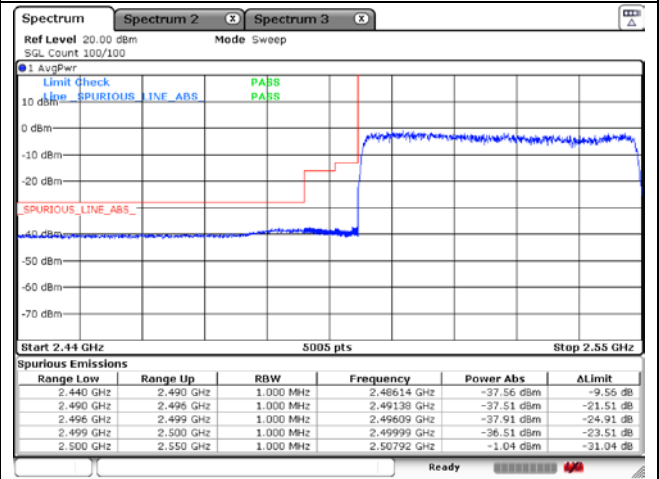

CP-OFDM QPSK - FCC Low Channel - Full RB