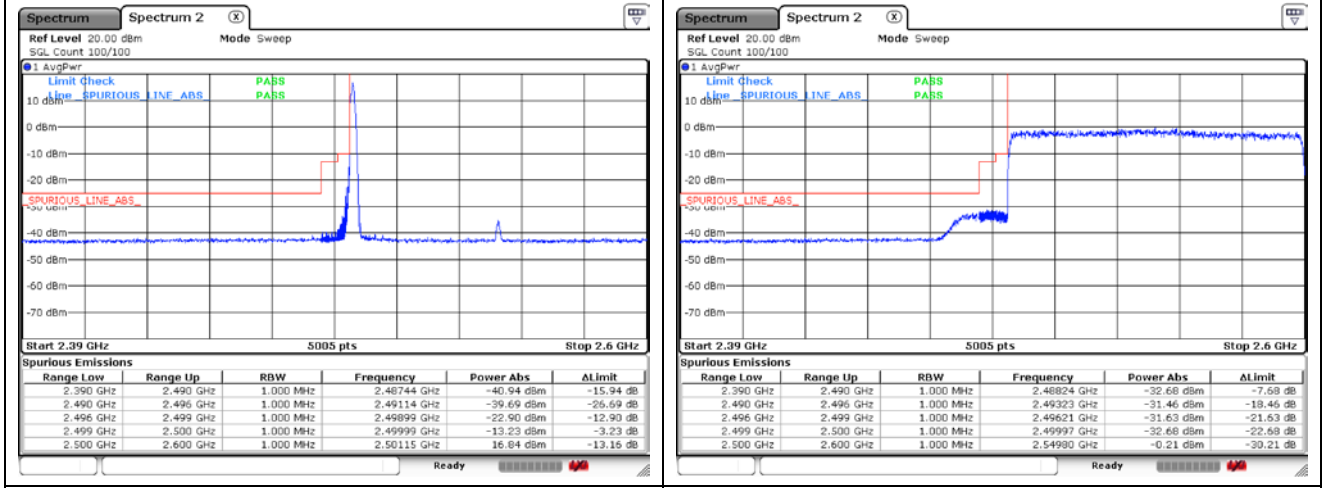

NR band 41 (100 MHz)

CP-OFDM QPSK - FCC Low Channel - 1 RB

CP-OFDM QPSK - FCC Low Channel - Full RB

CP-OFDM QPSK - IC Low Channel - 1 RB

CP-OFDM QPSK - IC Low Channel - Full RB

CP-OFDM QPSK - High Channel - 1 RB

CP-OFDM QPSK - High Channel - Full RB

NR band 41 (100 MHz)

CP-OFDM 16QAM - FCC Low Channel - 1 RB

CP-OFDM 16QAM - FCC Low Channel - Full RB

CP-OFDM 16QAM - IC Low Channel - 1 RB

CP-OFDM 16QAM - IC Low Channel - Full RB