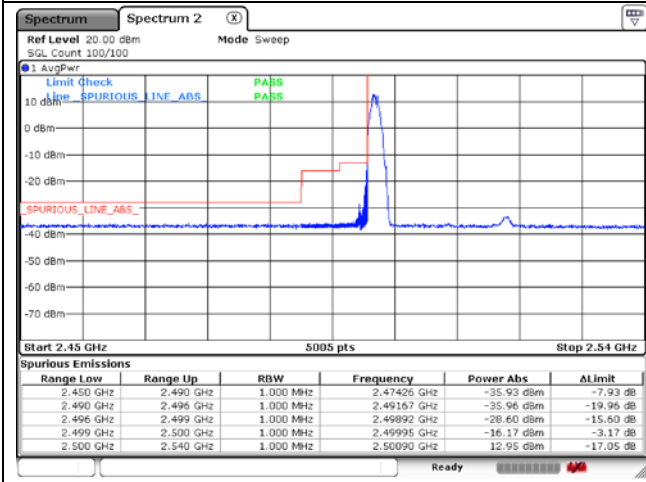

CP-OFDM 16QAM - FCC Low Channel - 1 RB