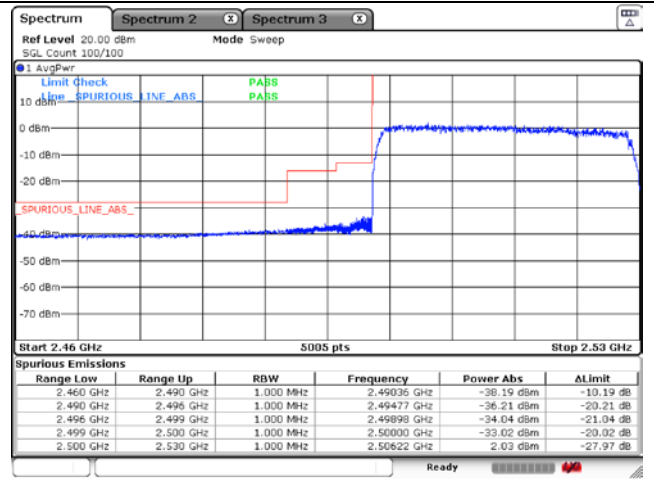

CP-OFDM QPSK - IC Low Channel - 1 RB

CP-OFDM QPSK - High Channel - 1 RB

CP-OFDM QPSK - High Channel - Full RB

NR band 41 (30 MHz)

CP-OFDM 16QAM - FCC Low Channel - 1 RB

CP-OFDM 16QAM - FCC Low Channel - Full RB

CP-OFDM 16QAM - IC Low Channel - 1 RB

CP-OFDM 16QAM - IC Low Channel - Full RB

CP-OFDM 16QAM - High Channel - 1 RB

CP-OFDM 16QAM - High Channel - Full RB

NR band 41 (40 MHz)

CP-OFDM QPSK - FCC Low Channel - 1 RB