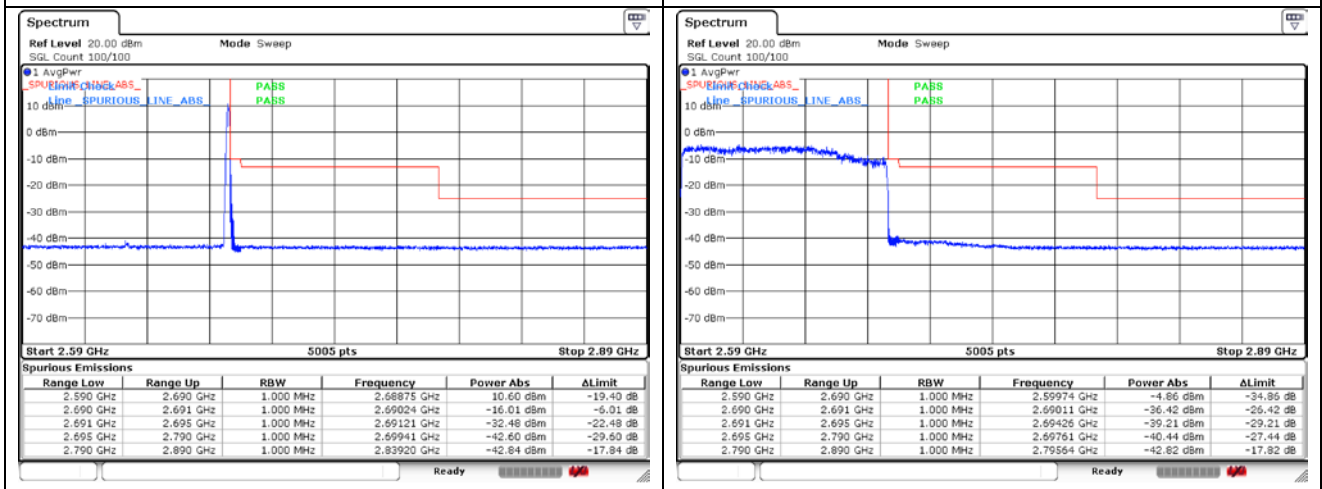

NR band 41 (100 MHz)

CP-OFDM QPSK - FCC Low Channel - 1 RB

CP-OFDM QPSK - FCC Low Channel - Full RB

CP-OFDM QPSK - IC Low Channel - 1 RB

CP-OFDM QPSK - IC Low Channel - Full RB

CP-OFDM QPSK - High Channel - 1 RB

CP-OFDM QPSK - High Channel - Full RB

NR band 41 (100 MHz)

CP-OFDM 16QAM - FCC Low Channel - 1 RB

CP-OFDM 16QAM - FCC Low Channel - Full RB

CP-OFDM 16QAM - IC Low Channel - 1 RB

CP-OFDM 16QAM - IC Low Channel - Full RB