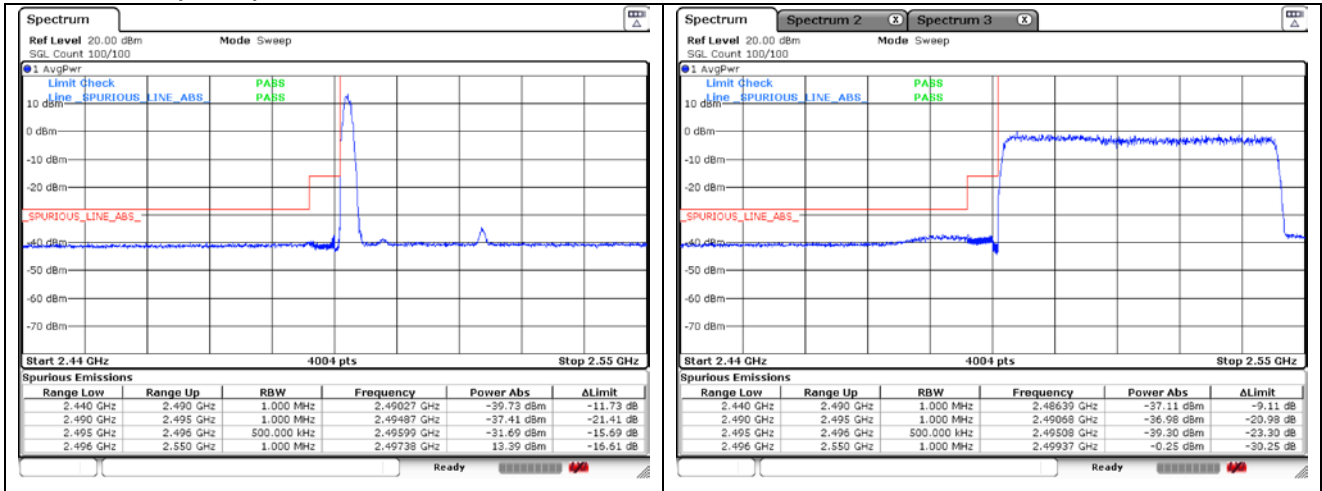

NR band 41 (50 MHz)