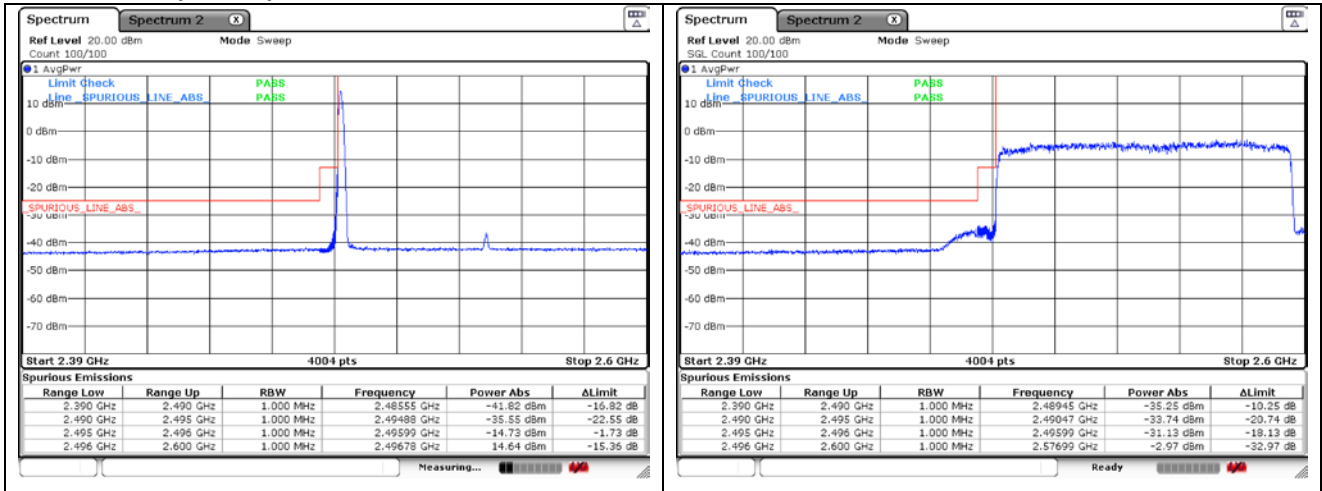

NR band 41 (100 MHz)

CP-OFDM QPSK - FCC Low Channel - 1 RB

CP-OFDM QPSK - FCC Low Channel - Full RB

CP-OFDM QPSK - IC Low Channel - 1 RB

CP-OFDM QPSK - IC Low Channel - Full RB

CP-OFDM QPSK - High Channel - 1 RB

CP-OFDM QPSK - High Channel - Full RB

NR band 41 (100 MHz)

CP-OFDM 16QAM - FCC Low Channel - 1 RB

CP-OFDM 16QAM - FCC Low Channel - Full RB

CP-OFDM 16QAM - IC Low Channel - 1 RB

CP-OFDM 16QAM - IC Low Channel - Full RB