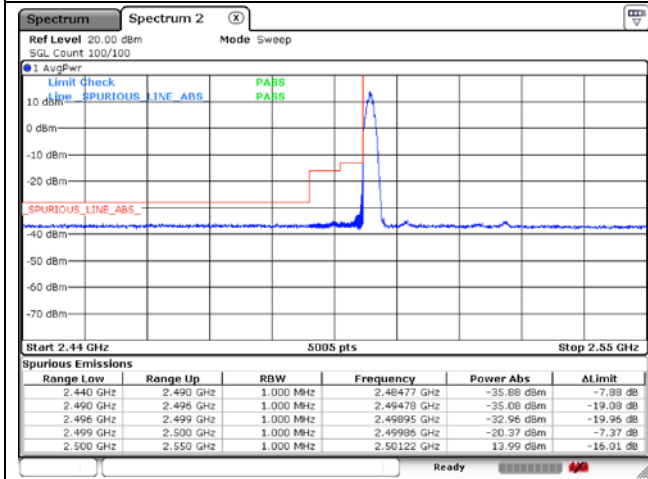

CP-OFDM QPSK - FCC Low Channel - 1 RB