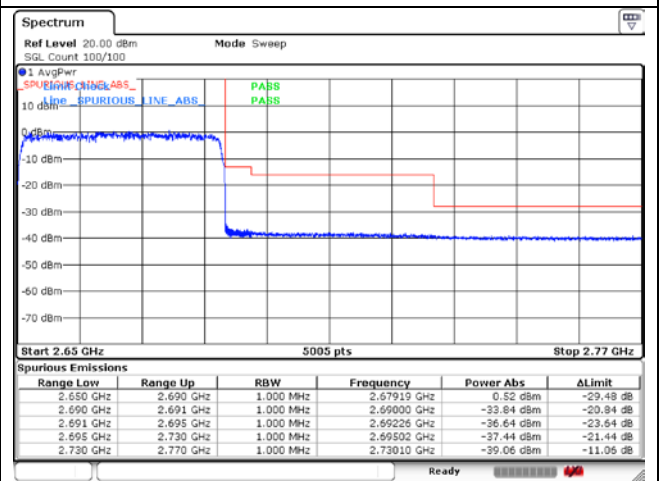

CP-OFDM 16QAM - FCC Low Channel - 1 RB

CP-OFDM 16QAM - FCC Low Channel - Full RB

CP-OFDM 16QAM - IC Low Channel - 1 RB

CP-OFDM 16QAM - IC Low Channel - Full RB

CP-OFDM 16QAM - High Channel - 1 RB

CP-OFDM 16QAM - High Channel - Full RB