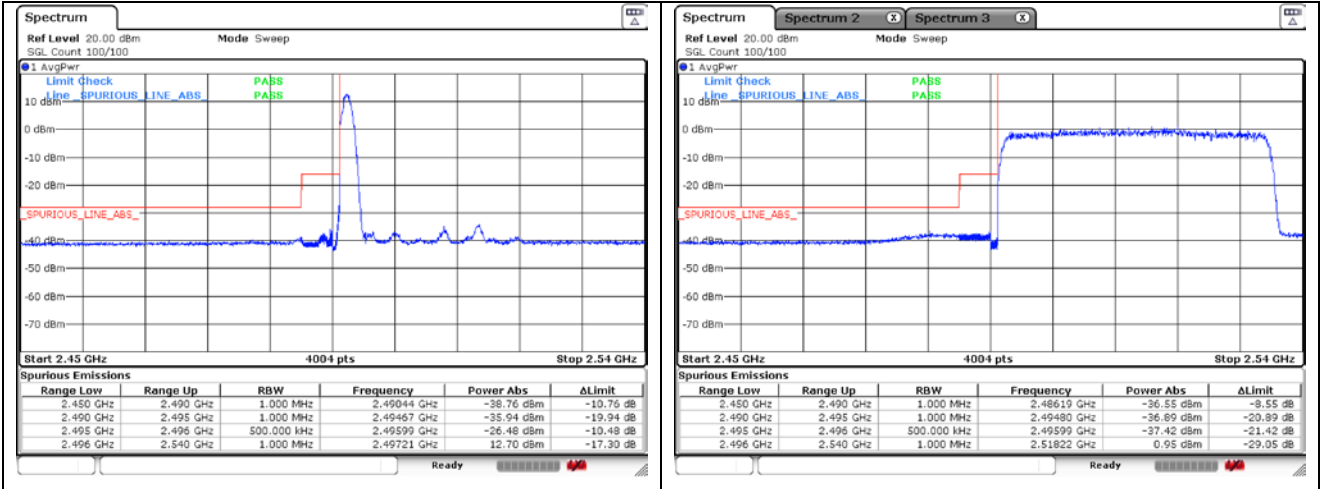

CP-OFDM QPSK - FCC Low Channel - Full RB

CP-OFDM QPSK - IC Low Channel - 1 RB

CP-OFDM QPSK - IC Low Channel - Full RB

CP-OFDM QPSK - High Channel - 1 RB

CP-OFDM QPSK - High Channel - Full RB

NR band 41 (40 MHz)