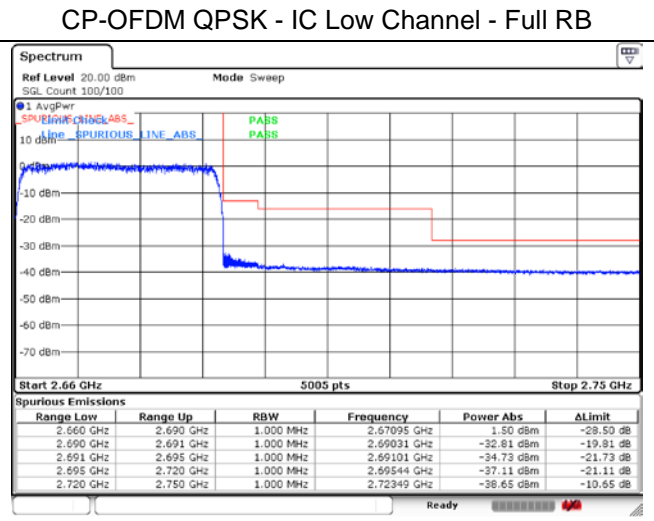

CP-OFDM 16QAM - IC Low Channel - 1 RB

CP-OFDM 16QAM - IC Low Channel - Full RB

CP-OFDM 16QAM - High Channel - 1 RB

CP-OFDM 16QAM - High Channel - Full RB

NR band 41 (30 MHz)

CP-OFDM QPSK - FCC Low Channel - 1 RB

CP-OFDM QPSK - IC Low Channel - 1 RB

CP-OFDM QPSK - High Channel - 1 RB

CP-OFDM QPSK - High Channel - Full RB

NR band 41 (30 MHz)

CP-OFDM 16QAM - FCC Low Channel - 1 RB

CP-OFDM 16QAM - FCC Low Channel - Full RB