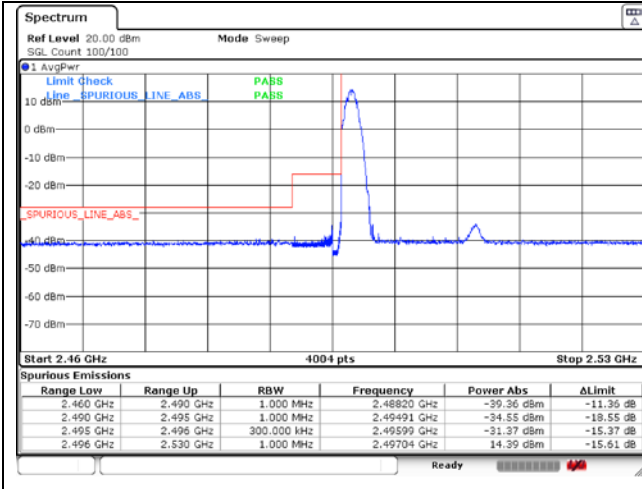

CP-OFDM 16QAM - IC Low Channel - 1 RB

CP-OFDM 16QAM - IC Low Channel - Full RB

CP-OFDM 16QAM - High Channel - 1 RB

CP-OFDM 16QAM - High Channel - Full RB

NR band 41 (30 MHz)

CP-OFDM QPSK - FCC Low Channel - 1 RB