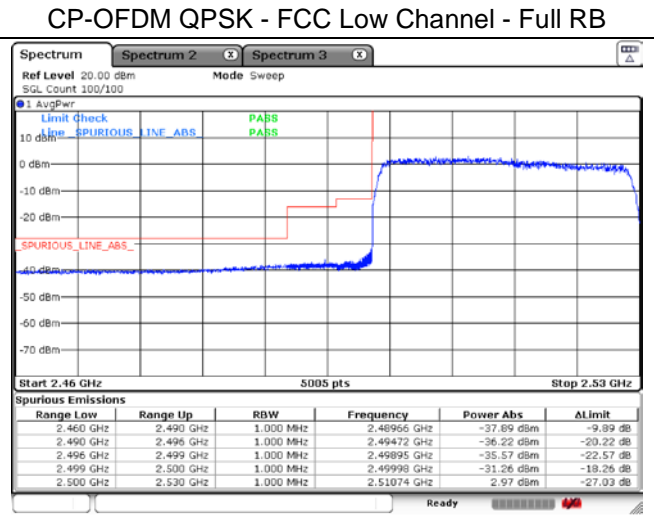

CP-OFDM 16QAM - IC Low Channel - 1 RB

CP-OFDM 16QAM - IC Low Channel - Full RB

CP-OFDM 16QAM - High Channel - 1 RB

CP-OFDM 16QAM - High Channel - Full RB

NR band 41 (30 MHz)

CP-OFDM QPSK - FCC Low Channel - 1 RB