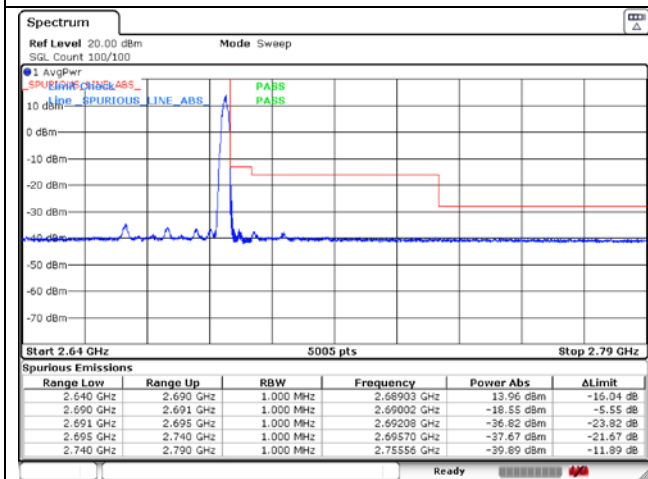

NR band 41 (50 MHz)

CP-OFDM QPSK - FCC Low Channel - 1 RB

CP-OFDM QPSK - FCC Low Channel - Full RB

CP-OFDM QPSK - IC Low Channel - 1 RB

CP-OFDM QPSK - IC Low Channel - Full RB

CP-OFDM QPSK - High Channel - 1 RB