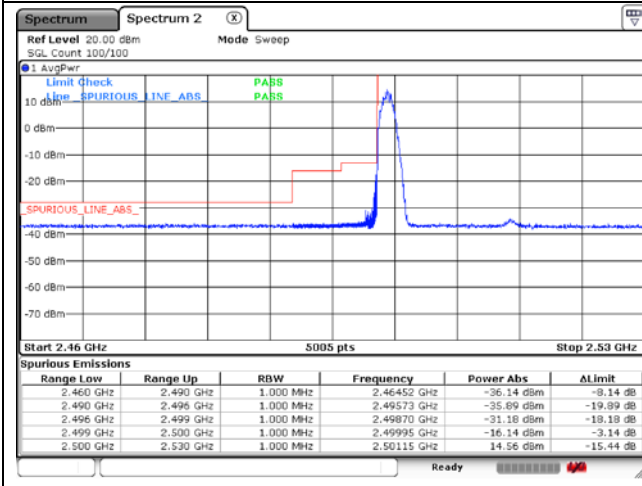

CP-OFDM 16QAM - IC Low Channel - 1 RB

CP-OFDM 16QAM - IC Low Channel - Full RB

CP-OFDM 16QAM - High Channel - 1 RB

CP-OFDM 16QAM - High Channel - Full RB

NR band 41 (30 MHz)

CP-OFDM QPSK - FCC Low Channel - 1 RB