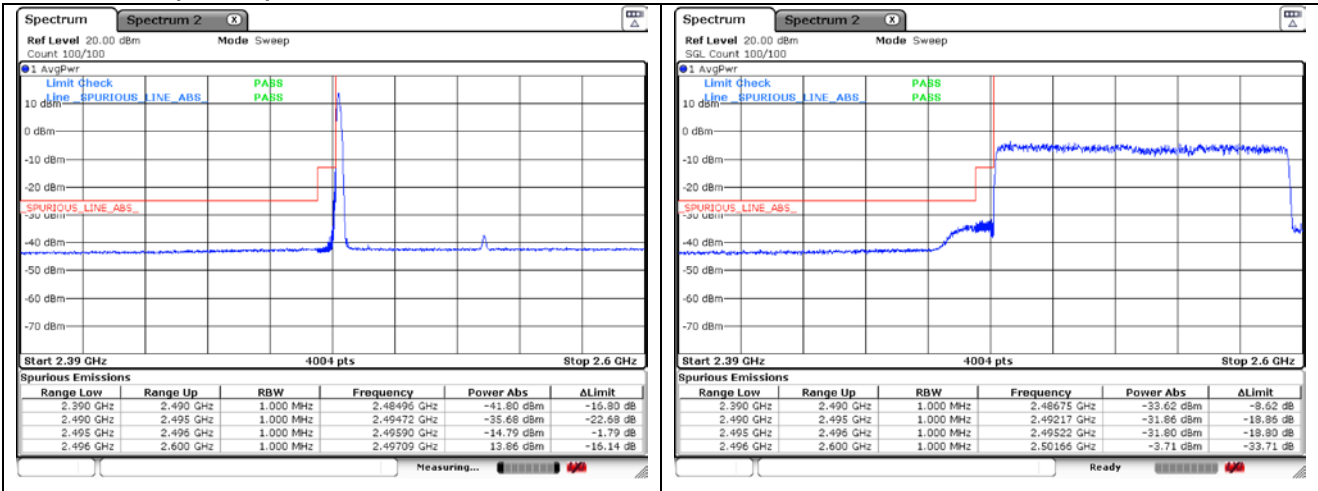

NR band 41 (100 MHz)

CP-OFDM 16QAM - FCC Low Channel - 1 RB

CP-OFDM 16QAM - FCC Low Channel - Full RB