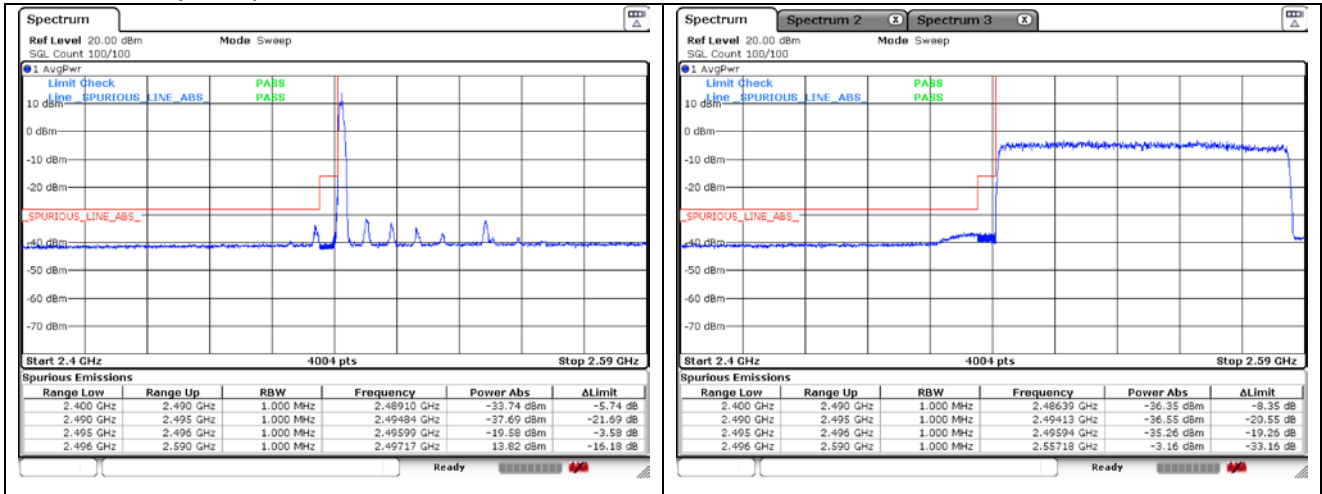

CP-OFDM 16QAM - FCC Low Channel - Full RB

CP-OFDM 16QAM - IC Low Channel - 1 RB

CP-OFDM 16QAM - IC Low Channel - Full RB

CP-OFDM 16QAM - High Channel - 1 RB

CP-OFDM 16QAM - High Channel - Full RB

NR band 41 (90 MHz)