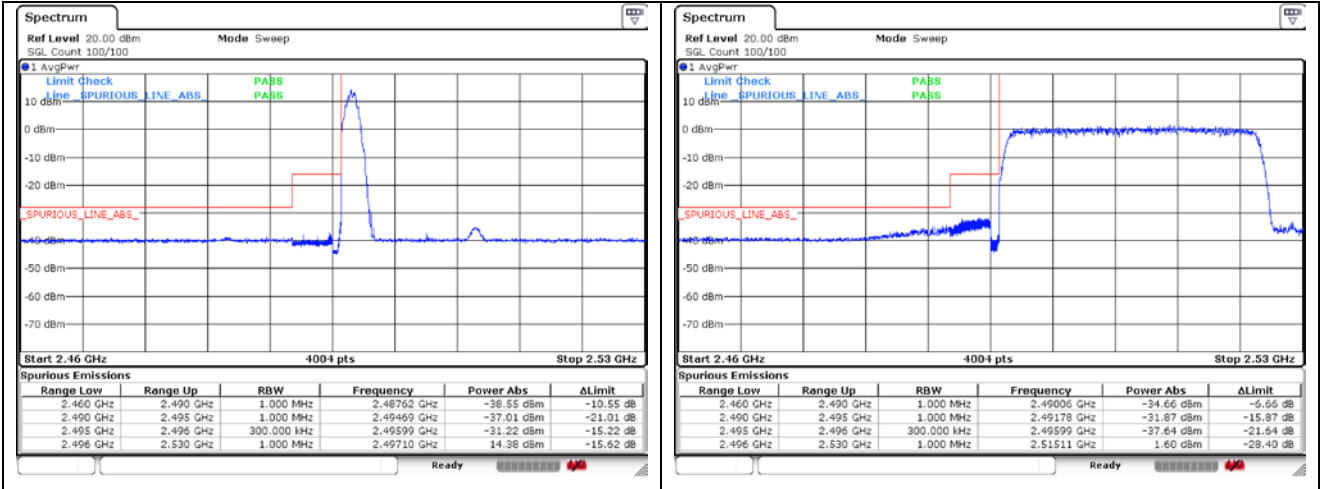

CP-OFDM 16QAM - FCC Low Channel - Full RB

CP-OFDM 16QAM - IC Low Channel - 1 RB

CP-OFDM 16QAM - IC Low Channel - Full RB

CP-OFDM 16QAM - High Channel - 1 RB

CP-OFDM 16QAM - High Channel - Full RB

NR band 41 (30 MHz)