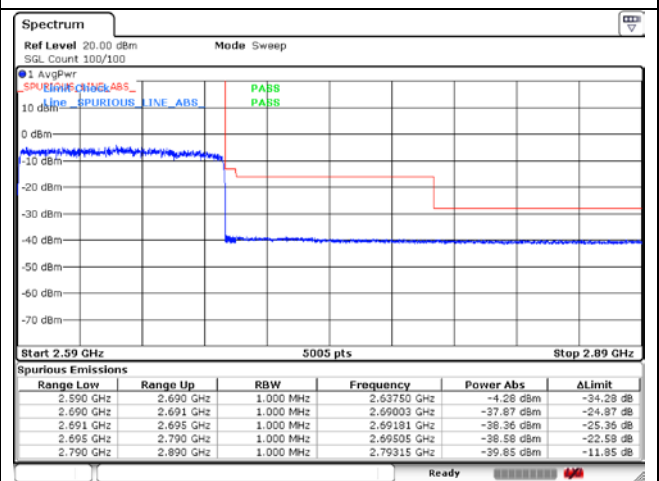

CP-OFDM 16QAM - High Channel - Full RB

NR band 41 (100 MHz)

CP-OFDM QPSK - FCC Low Channel - 1 RB

CP-OFDM QPSK - FCC Low Channel - Full RB

CP-OFDM QPSK - IC Low Channel - 1 RB

CP-OFDM QPSK - IC Low Channel - Full RB