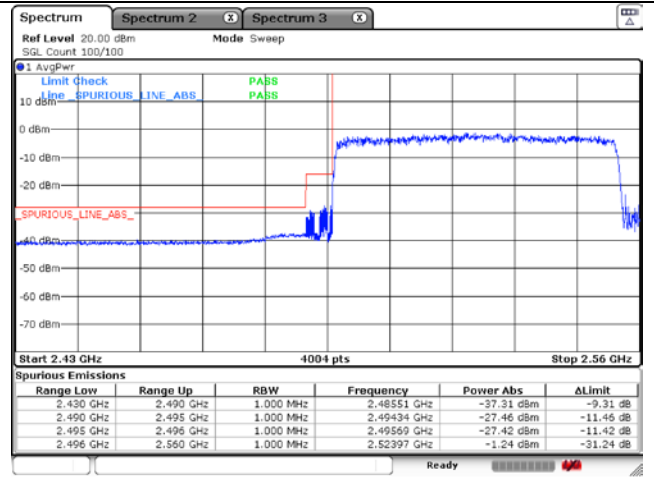

NR band 41 (60 MHz)