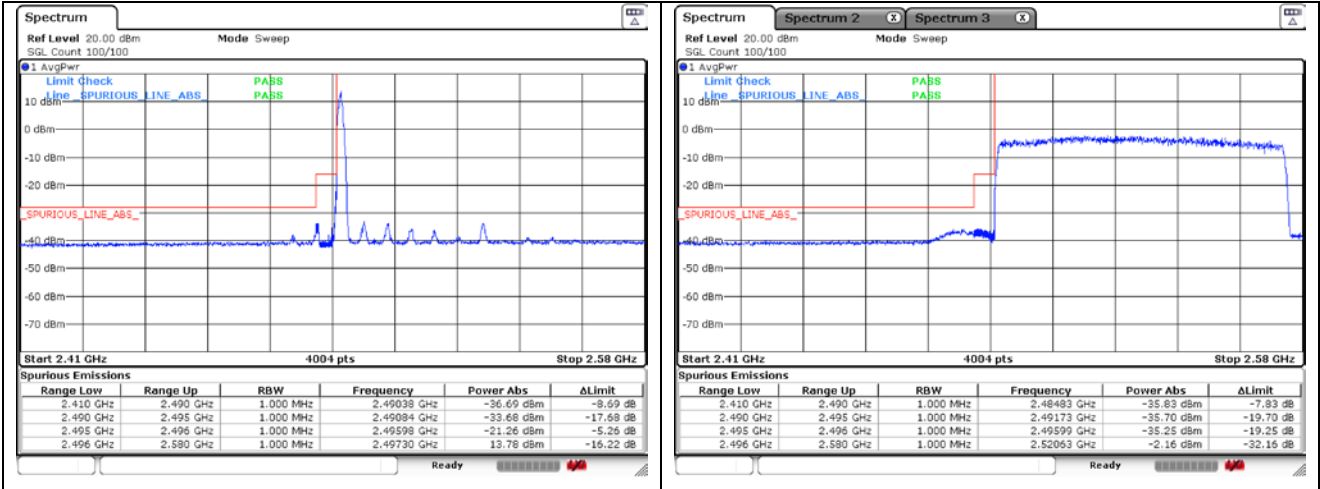

NR band 41 (80 MHz)