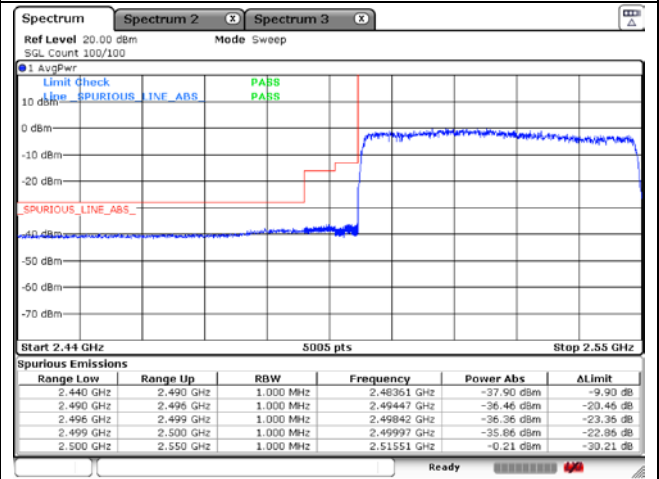

NR band 41 (50 MHz)

CP-OFDM 16QAM - FCC Low Channel - 1 RB

CP-OFDM 16QAM - FCC Low Channel - Full RB

CP-OFDM 16QAM - IC Low Channel - 1 RB

CP-OFDM 16QAM - IC Low Channel - Full RB

CP-OFDM 16QAM - High Channel - 1 RB