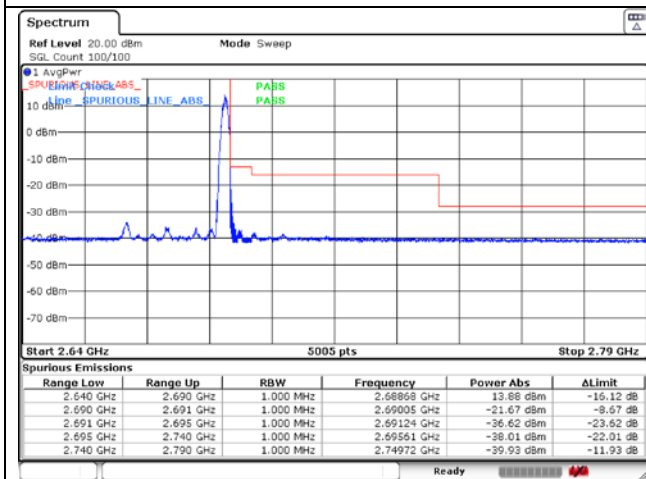

NR band 41 (50 MHz)

CP-OFDM 16QAM - FCC Low Channel - 1 RB

CP-OFDM 16QAM - FCC Low Channel - Full RB

CP-OFDM 16QAM - IC Low Channel - 1 RB

CP-OFDM 16QAM - IC Low Channel - Full RB

CP-OFDM 16QAM - High Channel - 1 RB