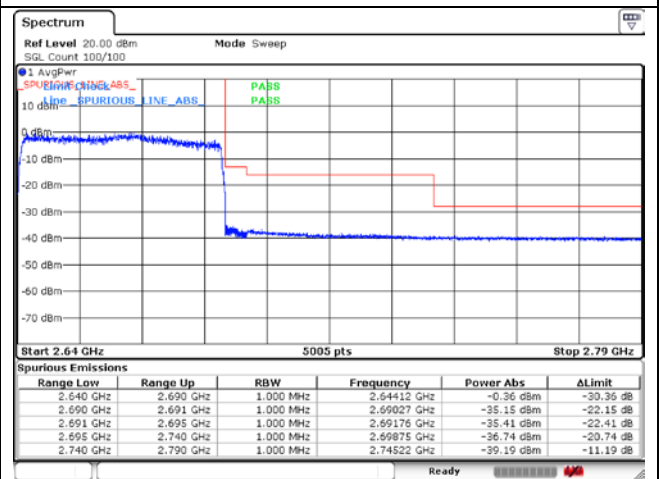

NR band 41 (50 MHz)

CP-OFDM 16QAM - FCC Low Channel - 1 RB

CP-OFDM 16QAM - FCC Low Channel - Full RB

CP-OFDM 16QAM - IC Low Channel - 1 RB

CP-OFDM 16QAM - IC Low Channel - Full RB

CP-OFDM 16QAM - High Channel - 1 RB

CP-OFDM 16QAM - High Channel - Full RB

NR band 41 (60 MHz)

CP-OFDM QPSK - FCC Low Channel - 1 RB

CP-OFDM QPSK - FCC Low Channel - Full RB

CP-OFDM QPSK - IC Low Channel - 1 RB

CP-OFDM QPSK - IC Low Channel - Full RB