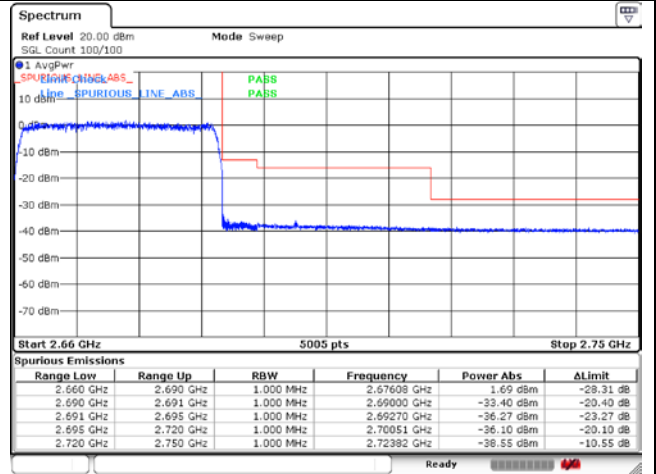

CP-OFDM QPSK - IC Low Channel - 1 RB

CP-OFDM QPSK - IC Low Channel - Full RB

CP-OFDM QPSK - High Channel - 1 RB

CP-OFDM QPSK - High Channel - Full RB