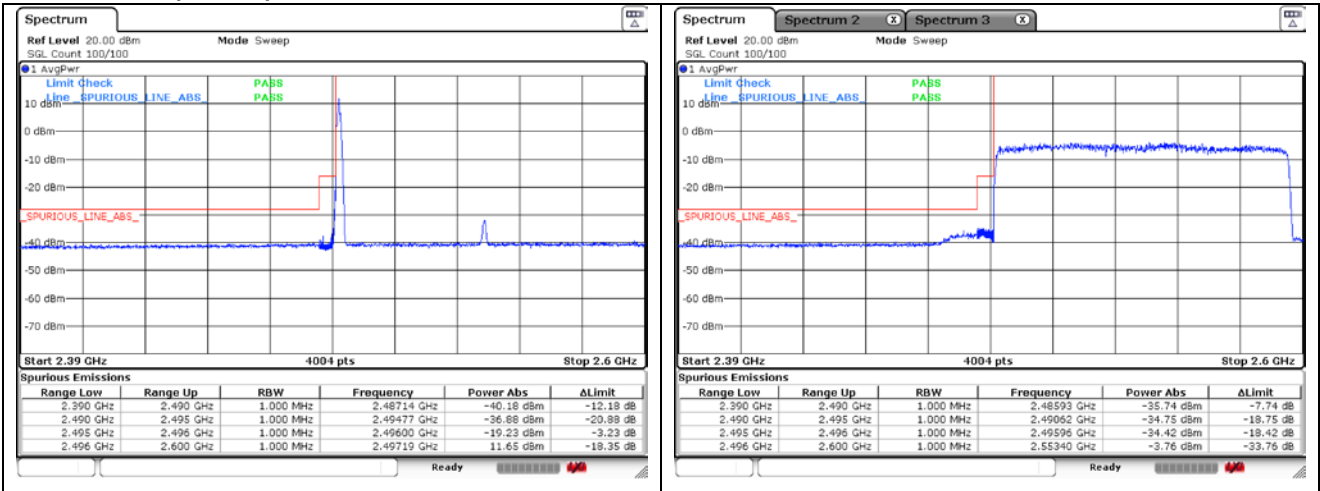

NR band 41 (100 MHz)