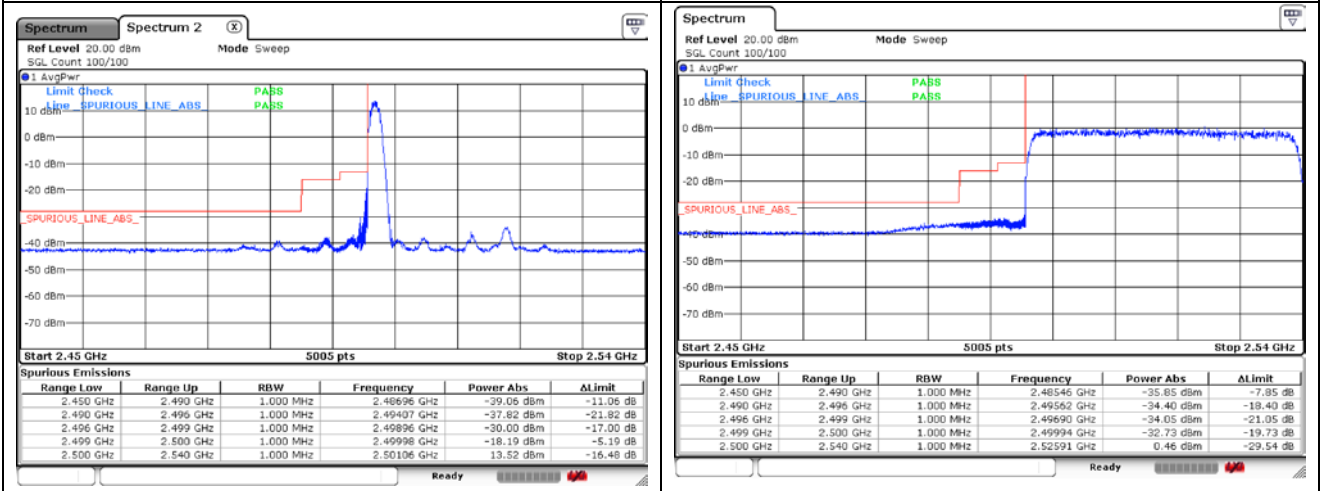

CP-OFDM QPSK - IC Low Channel - 1 RB

CP-OFDM QPSK - IC Low Channel - Full RB