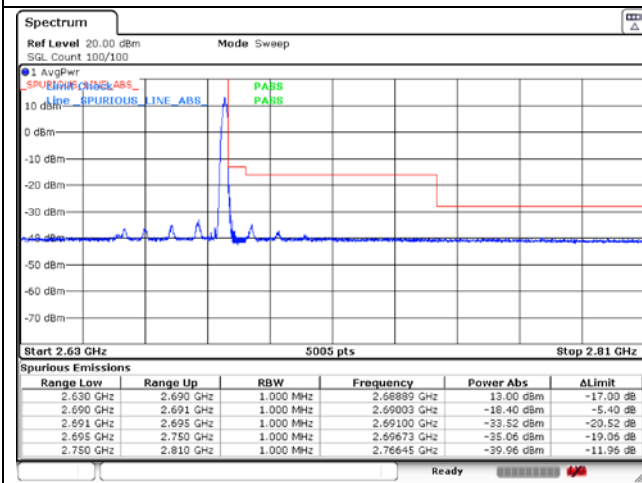

CP-OFDM QPSK - High Channel - 1 RB

CP-OFDM QPSK - High Channel - Full RB

NR band 41 (60 MHz)

CP-OFDM 16QAM - FCC Low Channel - 1 RB

CP-OFDM 16QAM - FCC Low Channel - Full RB

CP-OFDM 16QAM - IC Low Channel - 1 RB

CP-OFDM 16QAM - IC Low Channel - Full RB

CP-OFDM 16QAM - High Channel - 1 RB

CP-OFDM 16QAM - High Channel - Full RB

NR band 41 (80 MHz)

CP-OFDM QPSK - FCC Low Channel - 1 RB

CP-OFDM QPSK - FCC Low Channel - Full RB