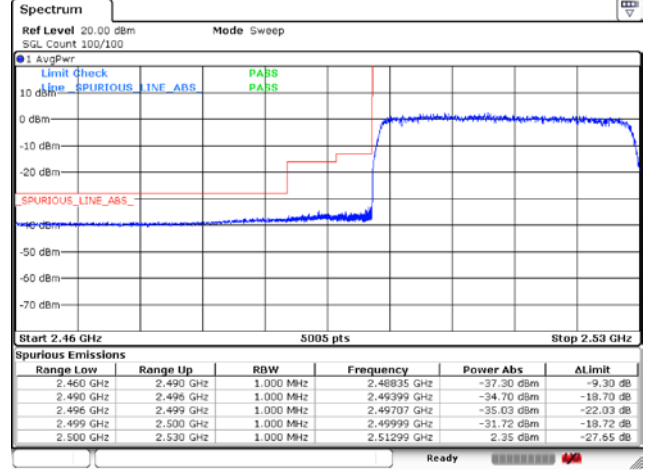

CP-OFDM 16QAM - FCC Low Channel - 1 RB

CP-OFDM 16QAM - FCC Low Channel - Full RB