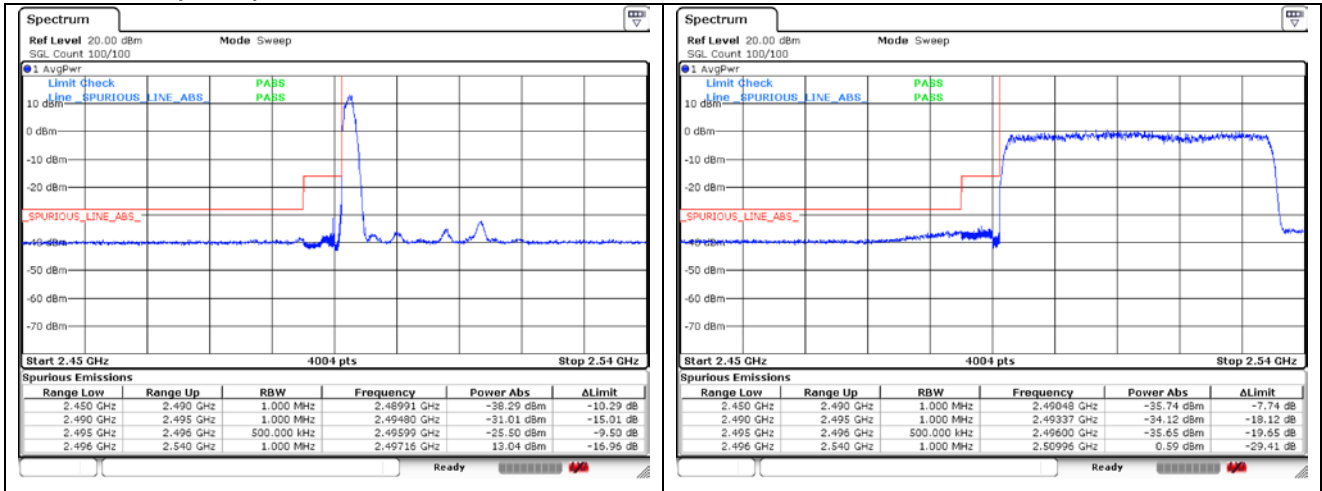

NR band 41 (40 MHz)