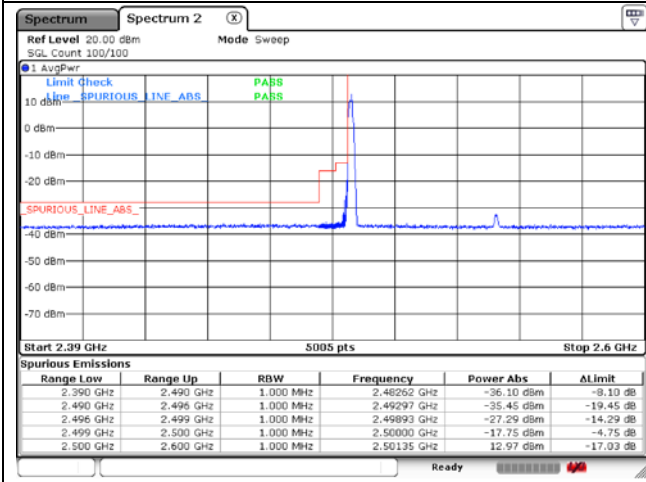

CP-OFDM 16QAM - FCC Low Channel - 1 RB