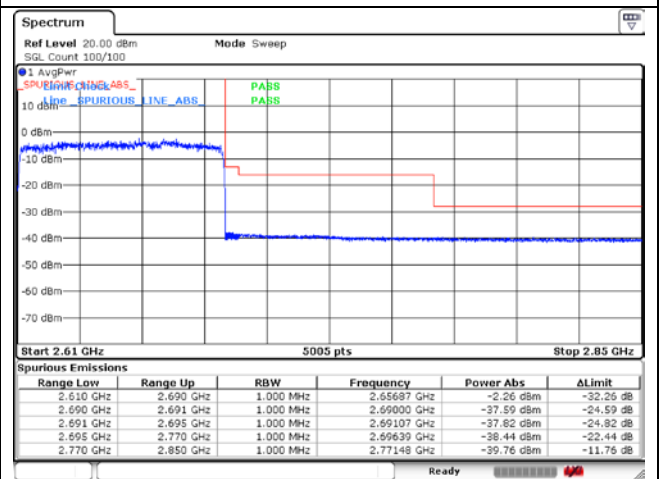

CP-OFDM 16QAM - IC Low Channel - Full RB

CP-OFDM 16QAM - High Channel - 1 RB

CP-OFDM 16QAM - High Channel - Full RB

NR band 41 (80 MHz)

CP-OFDM QPSK - FCC Low Channel - 1 RB

CP-OFDM QPSK - FCC Low Channel - Full RB

CP-OFDM QPSK - IC Low Channel - 1 RB

CP-OFDM QPSK - IC Low Channel - Full RB

CP-OFDM QPSK - High Channel - 1 RB

CP-OFDM QPSK - High Channel - Full RB

NR band 41 (80 MHz)

CP-OFDM 16QAM - FCC Low Channel - 1 RB