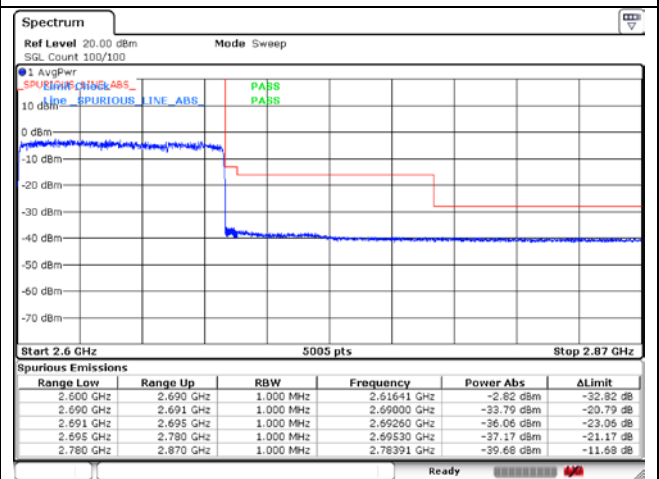

CP-OFDM 16QAM - FCC Low Channel - Full RB

CP-OFDM 16QAM - IC Low Channel - 1 RB

CP-OFDM 16QAM - IC Low Channel - Full RB

CP-OFDM 16QAM - High Channel - 1 RB

CP-OFDM 16QAM - High Channel - Full RB

NR band 41 (90 MHz)

CP-OFDM QPSK - FCC Low Channel - 1 RB

CP-OFDM QPSK - FCC Low Channel - Full RB

CP-OFDM QPSK - IC Low Channel - 1 RB

CP-OFDM QPSK - IC Low Channel - Full RB

CP-OFDM QPSK - High Channel - 1 RB

CP-OFDM QPSK - High Channel - Full RB

NR band 41 (90 MHz)

CP-OFDM 16QAM - FCC Low Channel - 1 RB

CP-OFDM 16QAM - FCC Low Channel - Full RB

CP-OFDM 16QAM - IC Low Channel - 1 RB

CP-OFDM 16QAM - IC Low Channel - Full RB

CP-OFDM 16QAM - High Channel - 1 RB