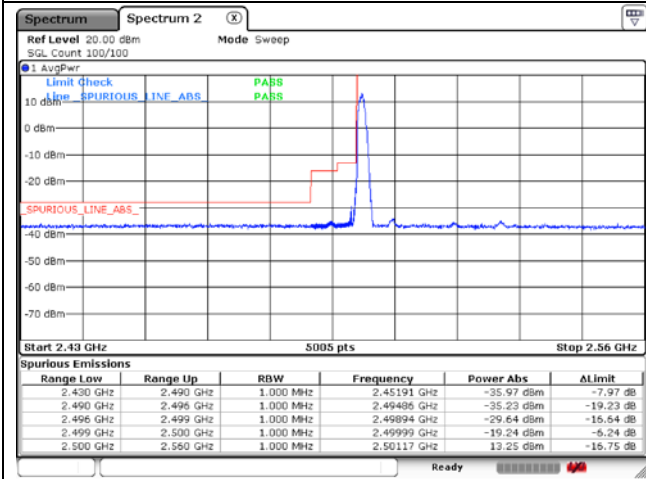

CP-OFDM QPSK - FCC Low Channel - 1 RB