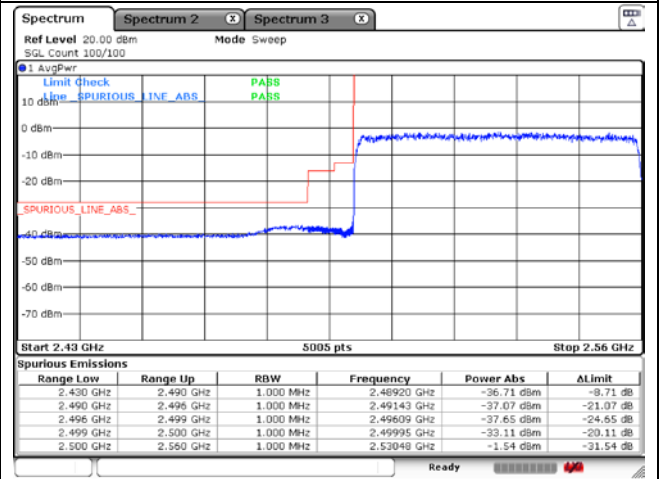

CP-OFDM 16QAM - High Channel - Full RB

NR band 41 (60 MHz)

CP-OFDM QPSK - FCC Low Channel - 1 RB

CP-OFDM QPSK - FCC Low Channel - Full RB

CP-OFDM QPSK - IC Low Channel - 1 RB

CP-OFDM QPSK - IC Low Channel - Full RB