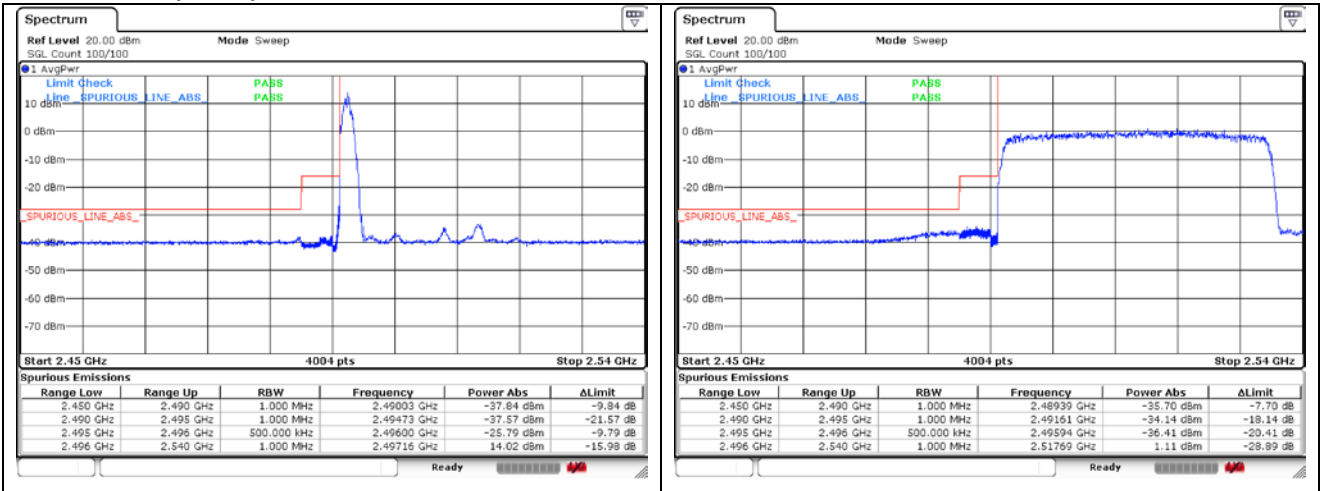

NR band 41 (40 MHz)

CP-OFDM QPSK - FCC Low Channel - 1 RB

CP-OFDM QPSK - FCC Low Channel - Full RB