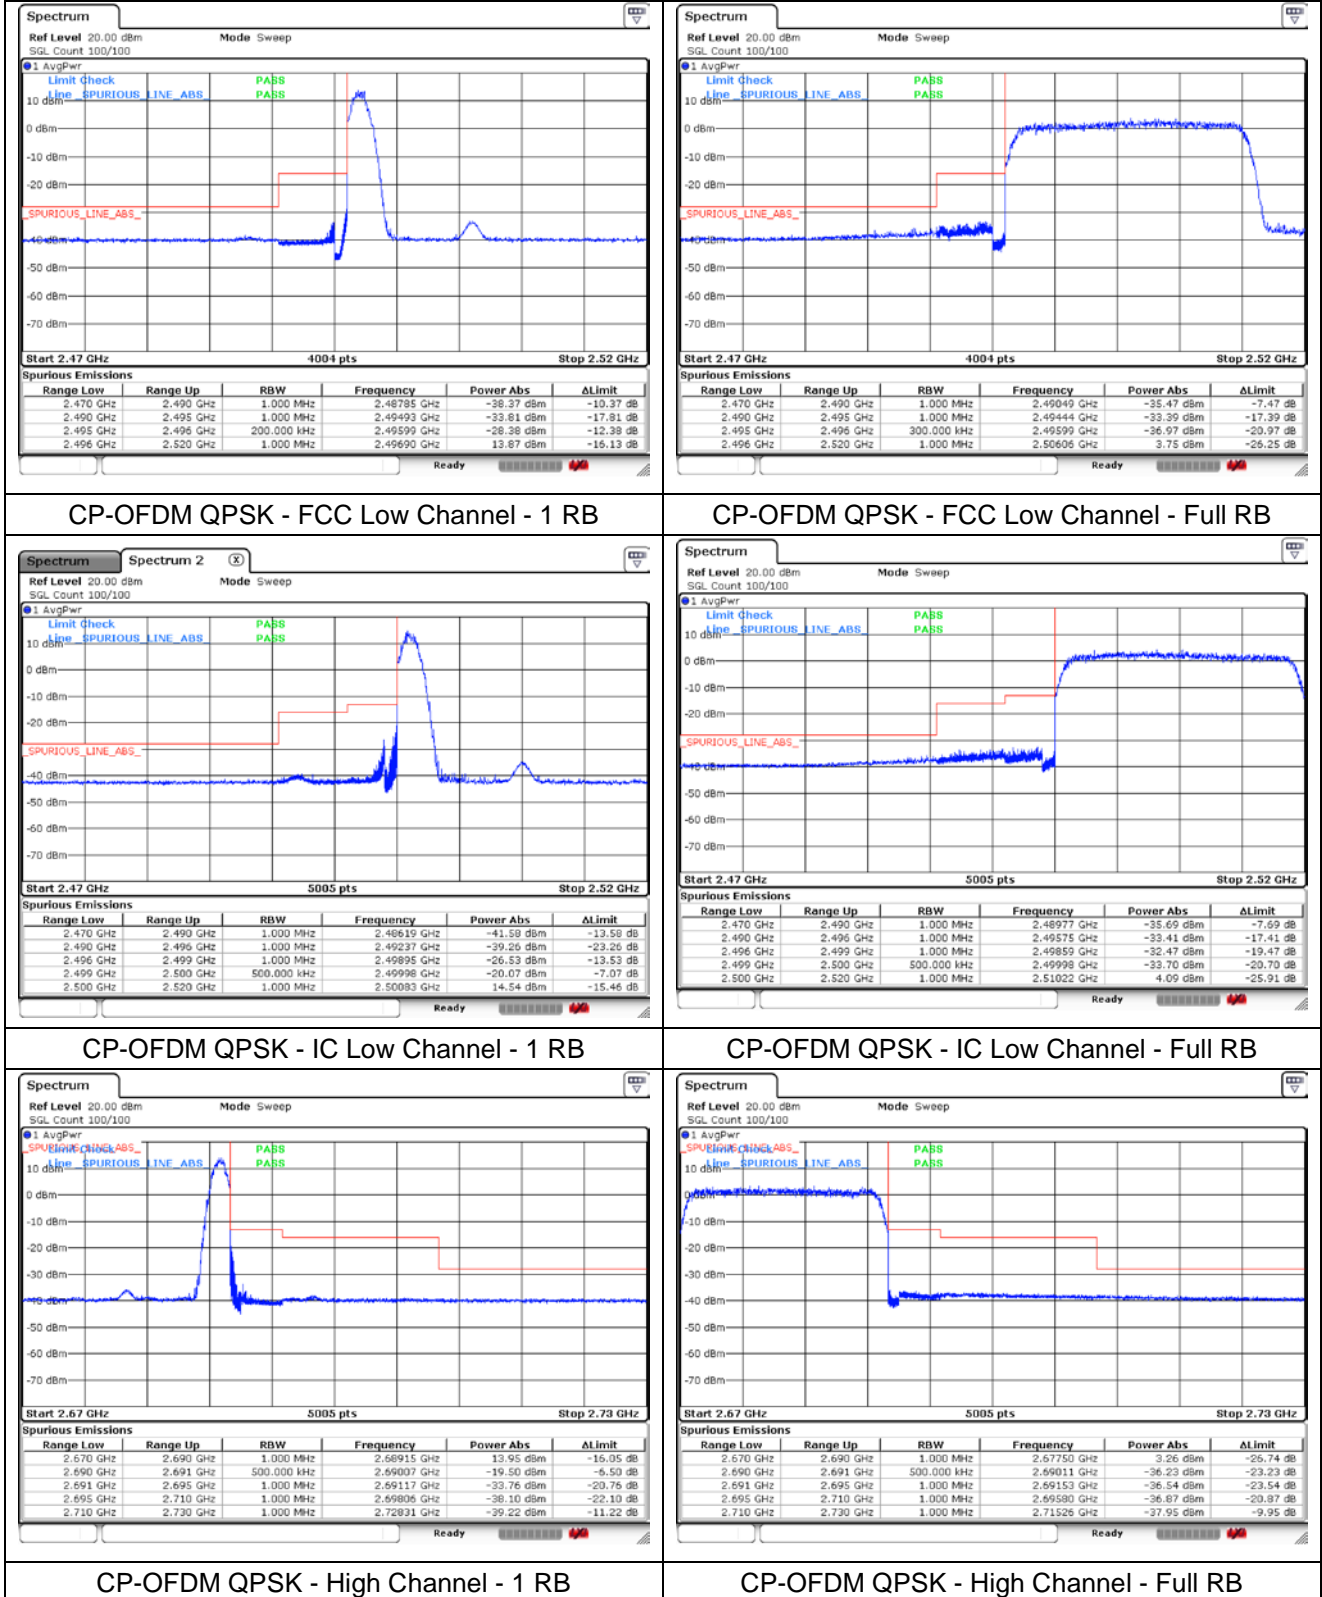

CP-OFDM 16QAM - IC Low Channel - Full RB

CP-OFDM 16QAM - High Channel - 1 RB

CP-OFDM 16QAM - High Channel - Full RB

MIMO_Port 2

NR band 41 (20 MHz)

NR band 41 (20 MHz)

CP-OFDM 16QAM - FCC Low Channel - 1 RB