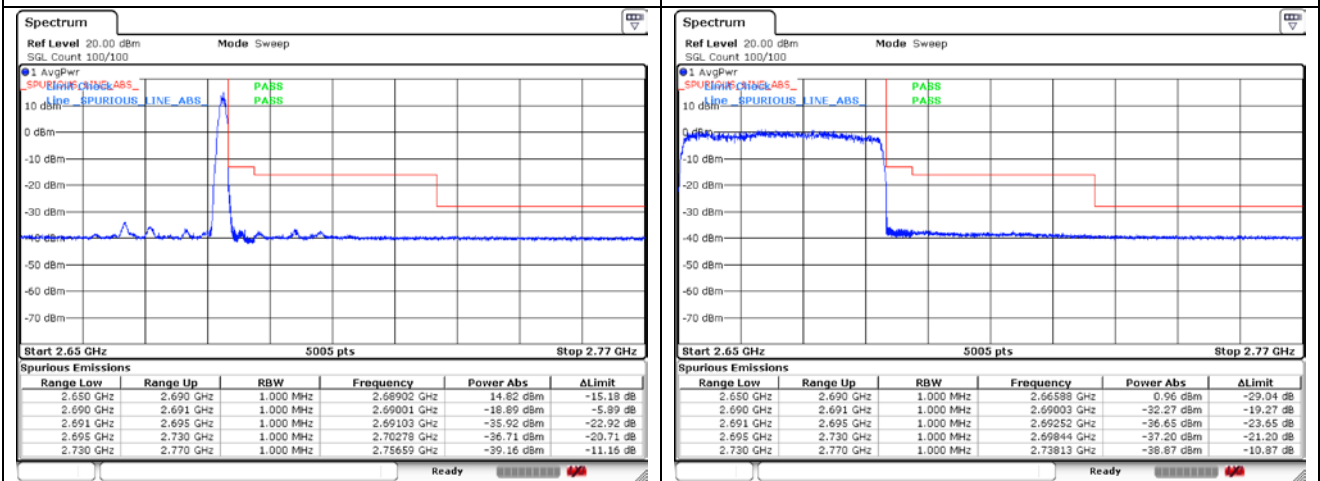

CP-OFDM 16QAM - High Channel - Full RB

NR band 41 (40 MHz)

CP-OFDM QPSK - FCC Low Channel - 1 RB

CP-OFDM QPSK - FCC Low Channel - Full RB

CP-OFDM QPSK - IC Low Channel - 1 RB

CP-OFDM QPSK - IC Low Channel - Full RB