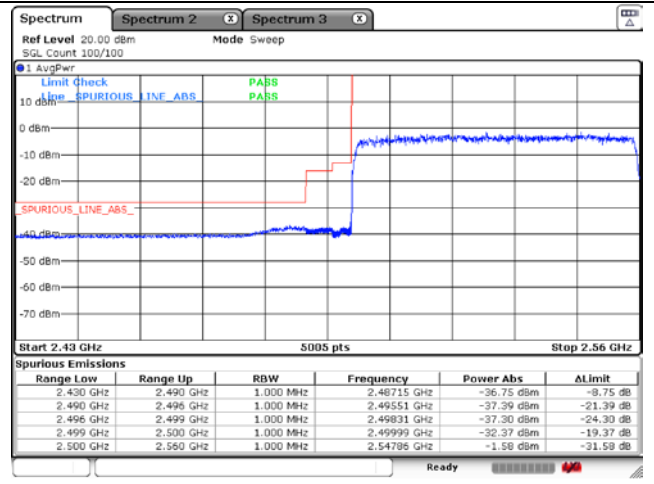

CP-OFDM QPSK - High Channel - 1 RB

CP-OFDM QPSK - High Channel - Full RB

NR band 41 (60 MHz)

CP-OFDM 16QAM - FCC Low Channel - 1 RB

CP-OFDM 16QAM - FCC Low Channel - Full RB

CP-OFDM 16QAM - IC Low Channel - 1 RB