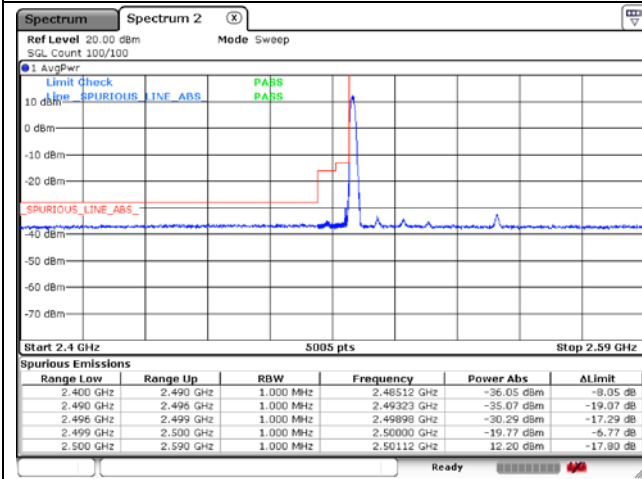

CP-OFDM 16QAM - FCC Low Channel - 1 RB