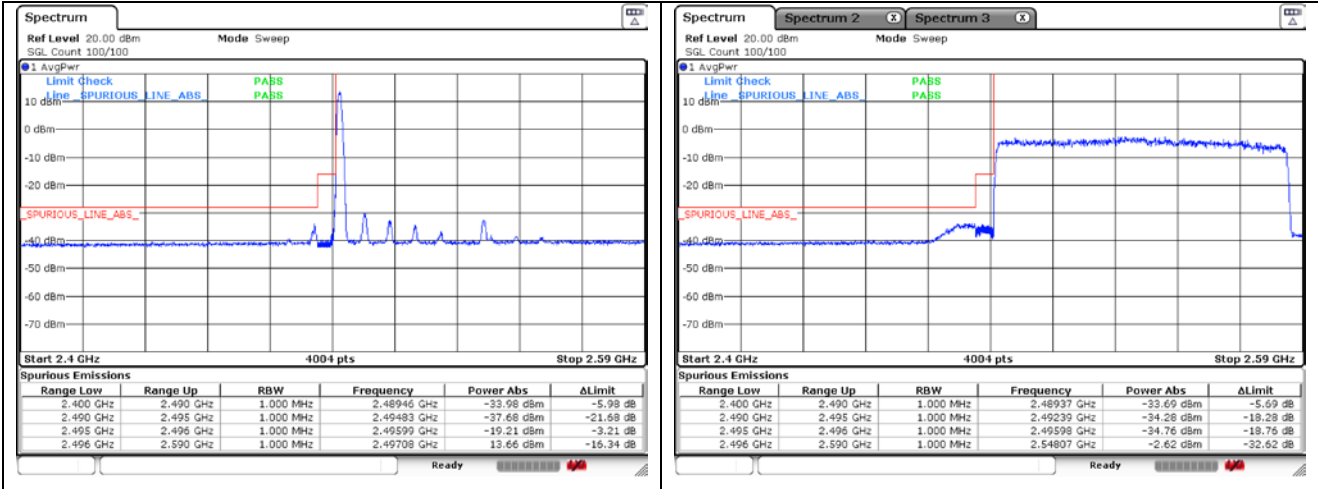

NR band 41 (90 MHz)