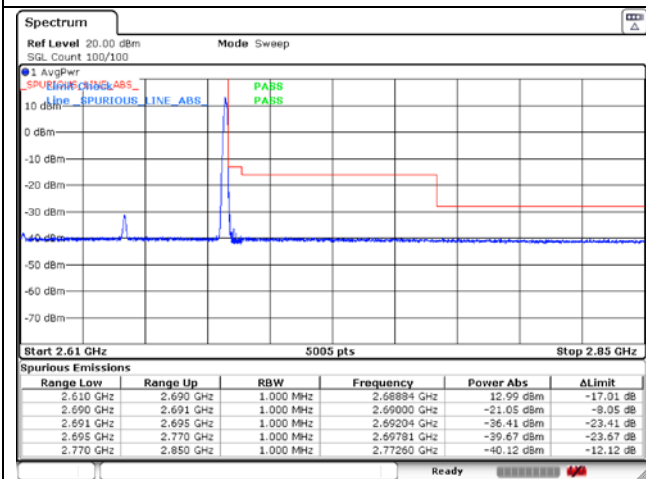

CP-OFDM QPSK - IC Low Channel - 1 RB