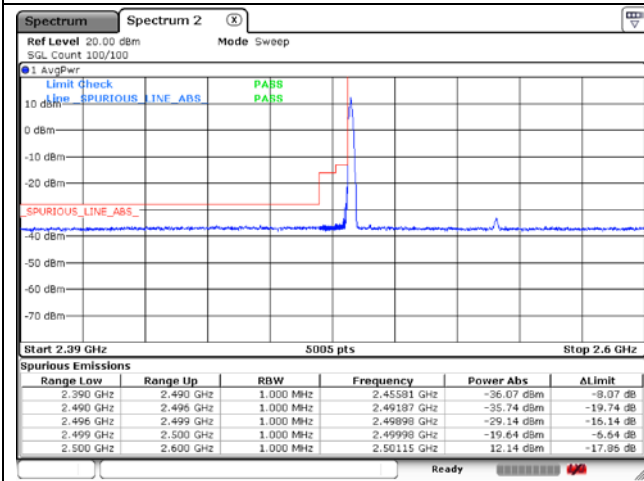

CP-OFDM QPSK - FCC Low Channel - 1 RB