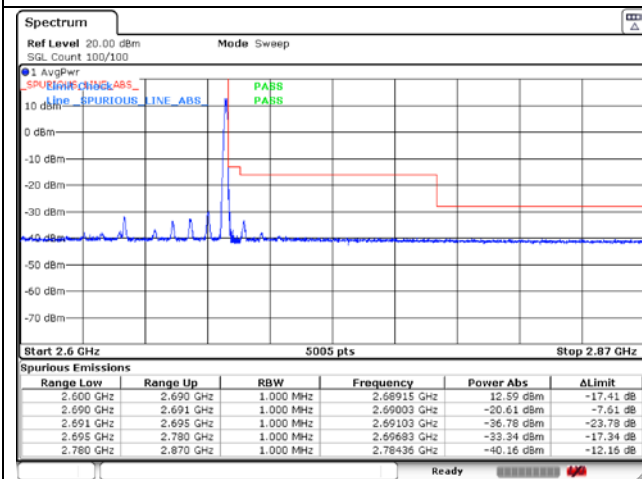

NR band 41 (90 MHz)

CP-OFDM 16QAM - FCC Low Channel - 1 RB

CP-OFDM 16QAM - FCC Low Channel - Full RB

CP-OFDM 16QAM - IC Low Channel - 1 RB

CP-OFDM 16QAM - IC Low Channel - Full RB

CP-OFDM 16QAM - High Channel - 1 RB