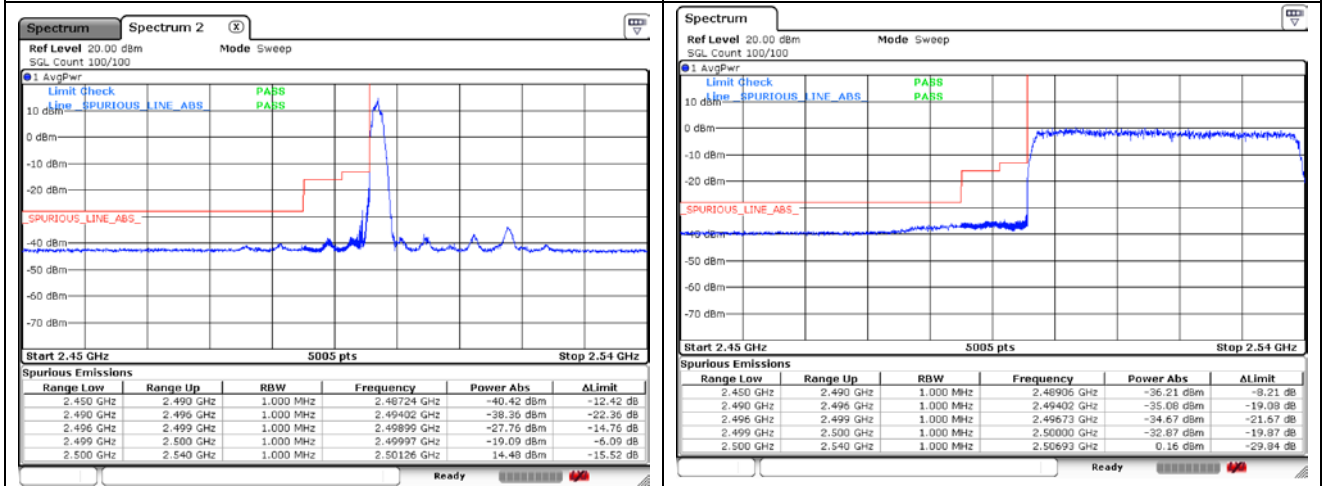

CP-OFDM QPSK - High Channel - 1 RB

CP-OFDM QPSK - High Channel - Full RB

NR band 41 (40 MHz)

CP-OFDM 16QAM - FCC Low Channel - 1 RB

CP-OFDM 16QAM - FCC Low Channel - Full RB

CP-OFDM 16QAM - IC Low Channel - 1 RB