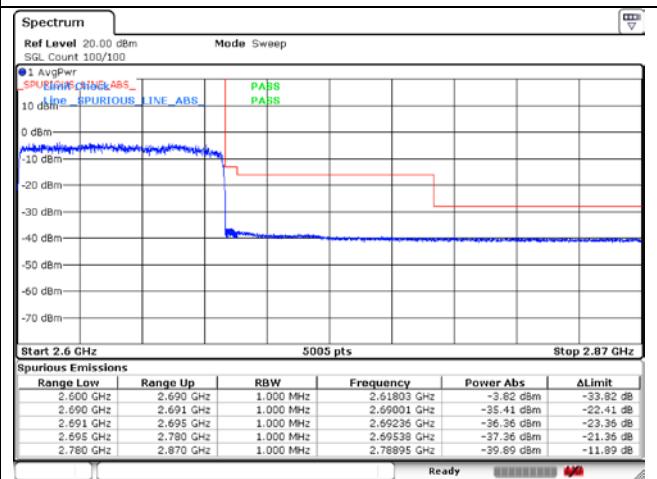

NR band 41 (90 MHz)

CP-OFDM 16QAM - FCC Low Channel - 1 RB

CP-OFDM 16QAM - FCC Low Channel - Full RB

CP-OFDM 16QAM - IC Low Channel - 1 RB

CP-OFDM 16QAM - IC Low Channel - Full RB

CP-OFDM 16QAM - High Channel - 1 RB