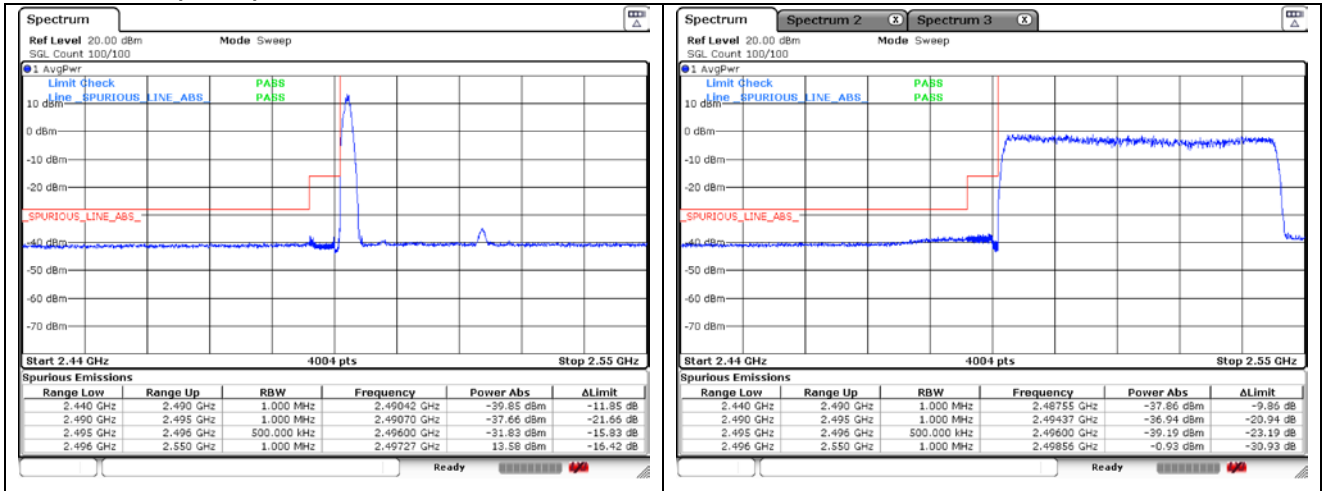

NR band 41 (50 MHz)

CP-OFDM 16QAM - FCC Low Channel - 1 RB

CP-OFDM 16QAM - FCC Low Channel - Full RB

CP-OFDM 16QAM - IC Low Channel - 1 RB

CP-OFDM 16QAM - IC Low Channel - Full RB

CP-OFDM 16QAM - High Channel - 1 RB