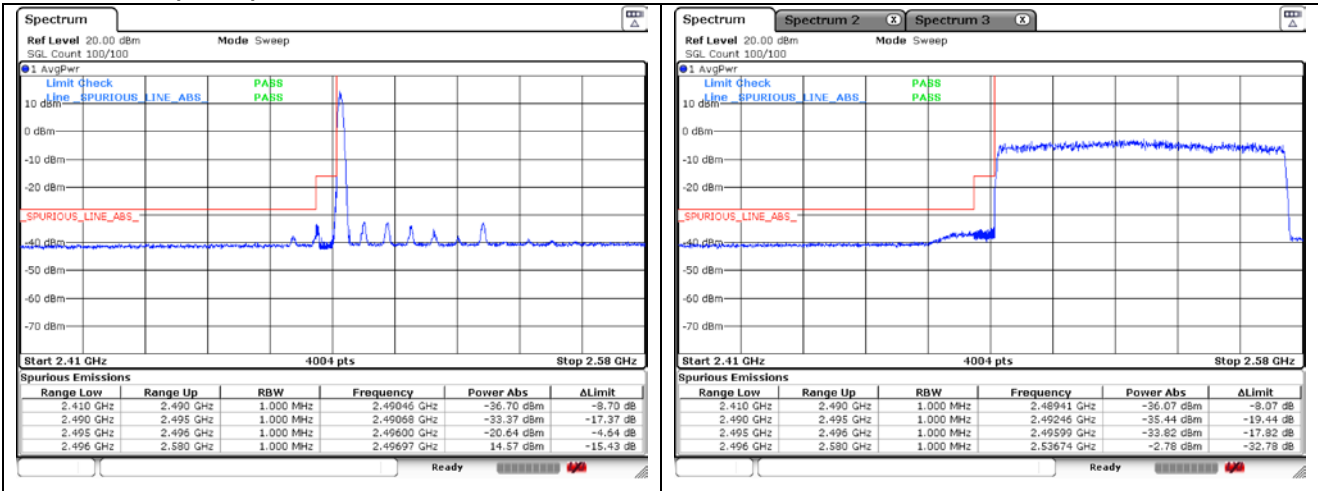

CP-OFDM QPSK - IC Low Channel - 1 RB

CP-OFDM QPSK - IC Low Channel - Full RB

CP-OFDM QPSK - High Channel - 1 RB

CP-OFDM QPSK - High Channel - Full RB

NR band 41 (80 MHz)

CP-OFDM 16QAM - FCC Low Channel - 1 RB