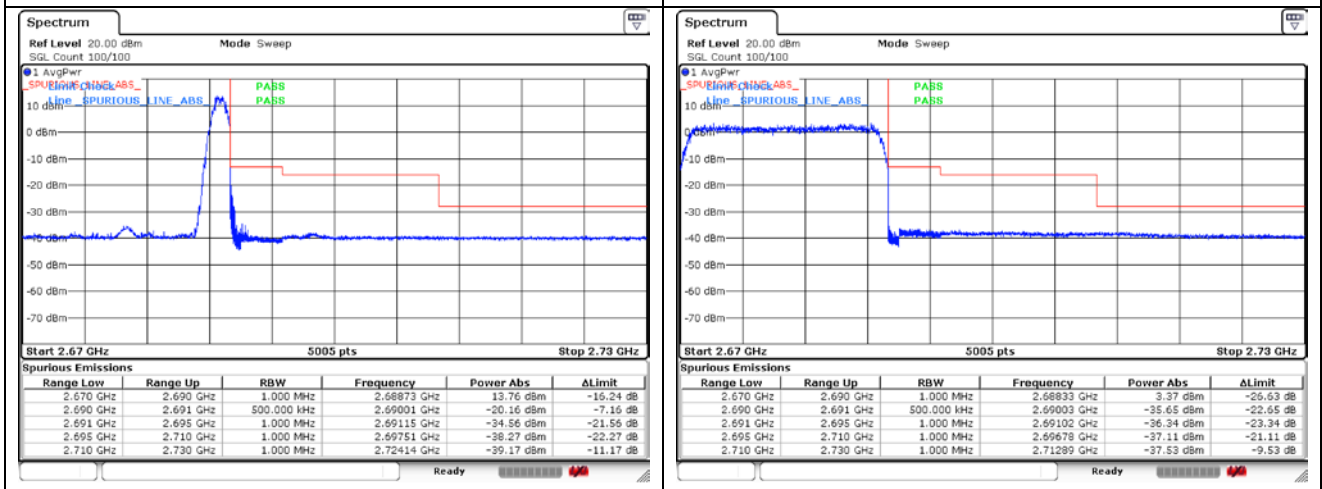

CP-OFDM 16QAM - IC Low Channel - 1 RB

CP-OFDM 16QAM - IC Low Channel - Full RB

CP-OFDM 16QAM - High Channel - 1 RB

CP-OFDM 16QAM - High Channel - Full RB