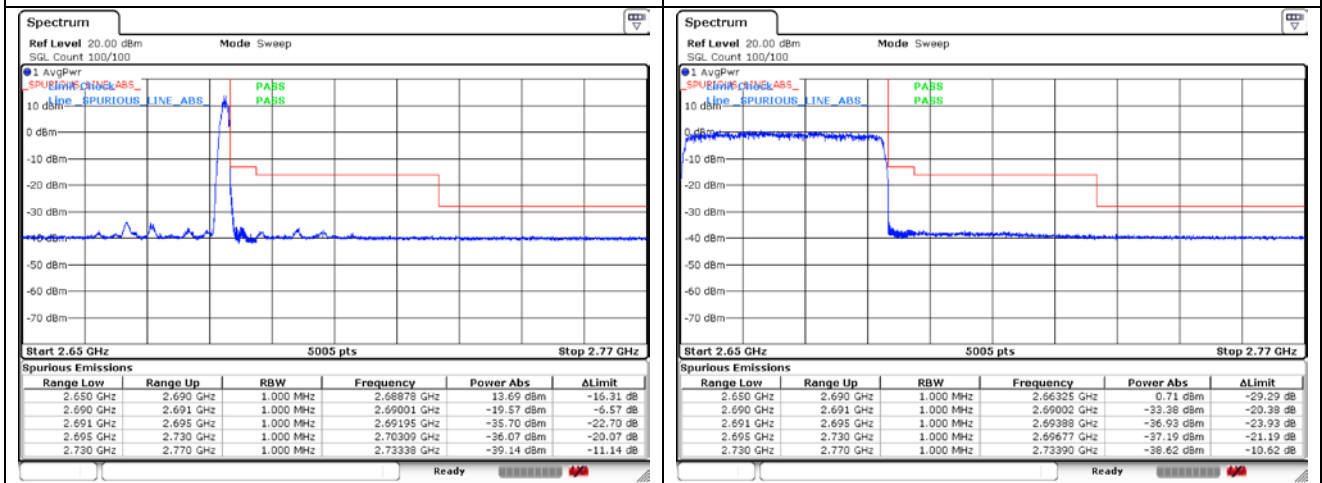

CP-OFDM 16QAM - IC Low Channel - 1 RB

CP-OFDM 16QAM - IC Low Channel - Full RB

CP-OFDM 16QAM - High Channel - 1 RB

CP-OFDM 16QAM - High Channel - Full RB