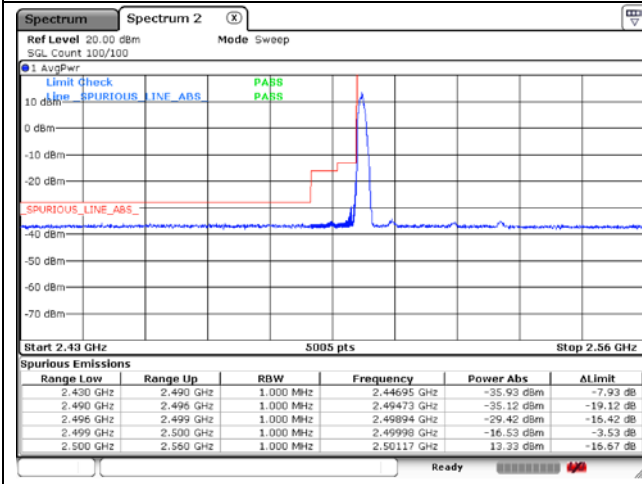

CP-OFDM 16QAM - High Channel - Full RB

NR band 41 (60 MHz)

CP-OFDM QPSK - FCC Low Channel - 1 RB

CP-OFDM QPSK - FCC Low Channel - Full RB

CP-OFDM QPSK - IC Low Channel - 1 RB

CP-OFDM QPSK - IC Low Channel - Full RB

CP-OFDM QPSK - High Channel - 1 RB

CP-OFDM QPSK - High Channel - Full RB

NR band 41 (60 MHz)

CP-OFDM 16QAM - FCC Low Channel - 1 RB

CP-OFDM 16QAM - FCC Low Channel - Full RB

CP-OFDM 16QAM - IC Low Channel - 1 RB