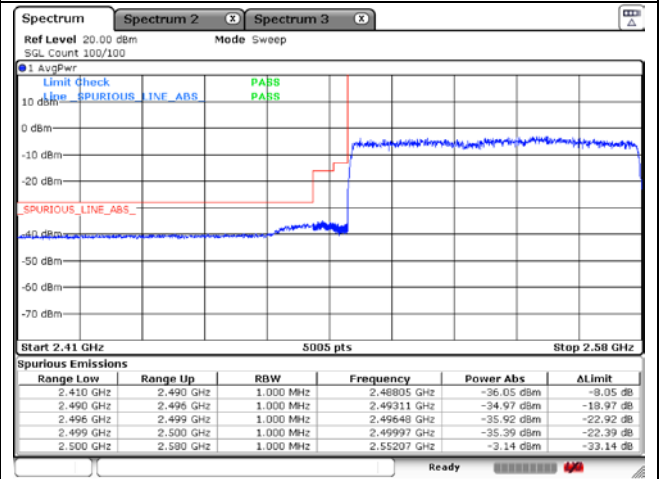

CP-OFDM 16QAM - IC Low Channel - Full RB

CP-OFDM 16QAM - High Channel - 1 RB

CP-OFDM 16QAM - High Channel - Full RB

NR band 41 (80 MHz)

CP-OFDM QPSK - FCC Low Channel - 1 RB

CP-OFDM QPSK - FCC Low Channel - Full RB