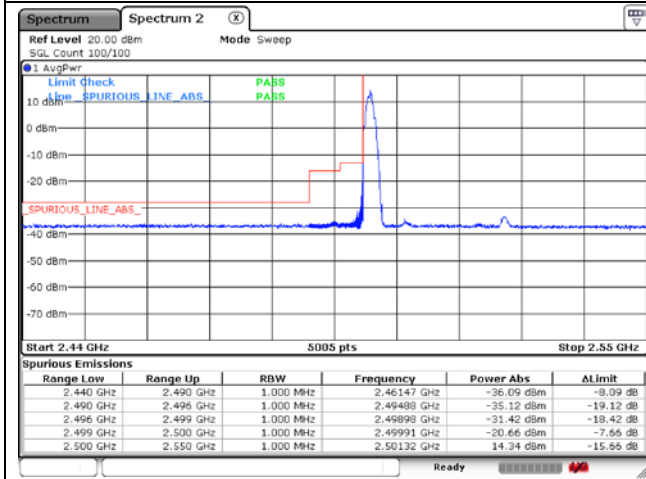

NR band 41 (50 MHz)

CP-OFDM 16QAM - FCC Low Channel - 1 RB

CP-OFDM 16QAM - FCC Low Channel - Full RB

CP-OFDM 16QAM - IC Low Channel - 1 RB

CP-OFDM 16QAM - IC Low Channel - Full RB

CP-OFDM 16QAM - High Channel - 1 RB