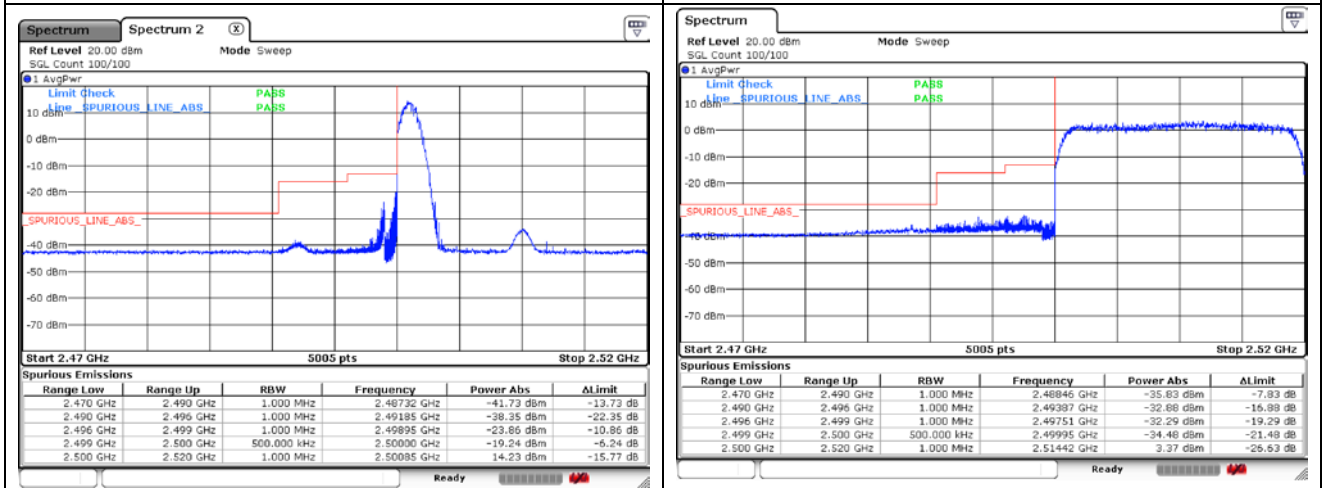

CP-OFDM 16QAM - FCC Low Channel - 1 RB

CP-OFDM 16QAM - FCC Low Channel - Full RB