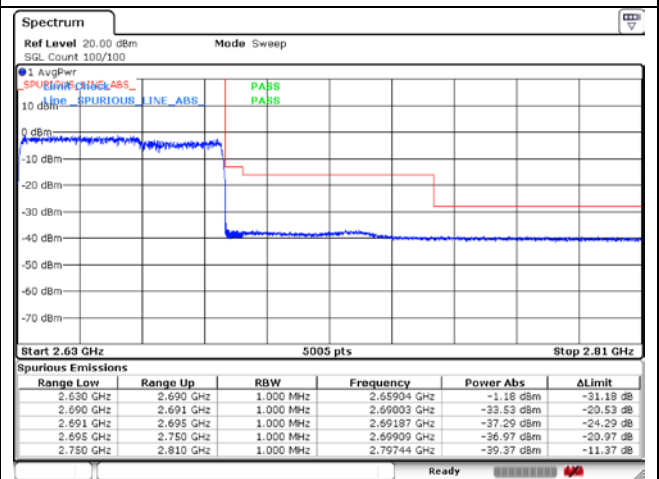

CP-OFDM 16QAM - High Channel - Full RB

NR band 41 (60 MHz)

CP-OFDM QPSK - FCC Low Channel - 1 RB

CP-OFDM QPSK - FCC Low Channel - Full RB

CP-OFDM QPSK - IC Low Channel - 1 RB

CP-OFDM QPSK - IC Low Channel - Full RB

CP-OFDM QPSK - High Channel - 1 RB

CP-OFDM QPSK - High Channel - Full RB

NR band 41 (60 MHz)

CP-OFDM 16QAM - FCC Low Channel - 1 RB

CP-OFDM 16QAM - FCC Low Channel - Full RB

CP-OFDM 16QAM - IC Low Channel - 1 RB