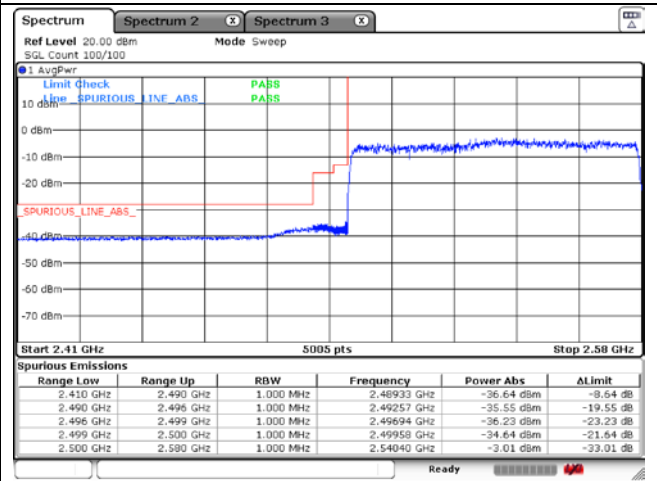

CP-OFDM QPSK - IC Low Channel - 1 RB

CP-OFDM QPSK - IC Low Channel - Full RB

CP-OFDM QPSK - High Channel - 1 RB

CP-OFDM QPSK - High Channel - Full RB

NR band 41 (80 MHz)

CP-OFDM 16QAM - FCC Low Channel - 1 RB

CP-OFDM 16QAM - FCC Low Channel - Full RB

CP-OFDM 16QAM - IC Low Channel - 1 RB

CP-OFDM 16QAM - IC Low Channel - Full RB

CP-OFDM 16QAM - High Channel - 1 RB

CP-OFDM 16QAM - High Channel - Full RB

NR band 41 (90 MHz)