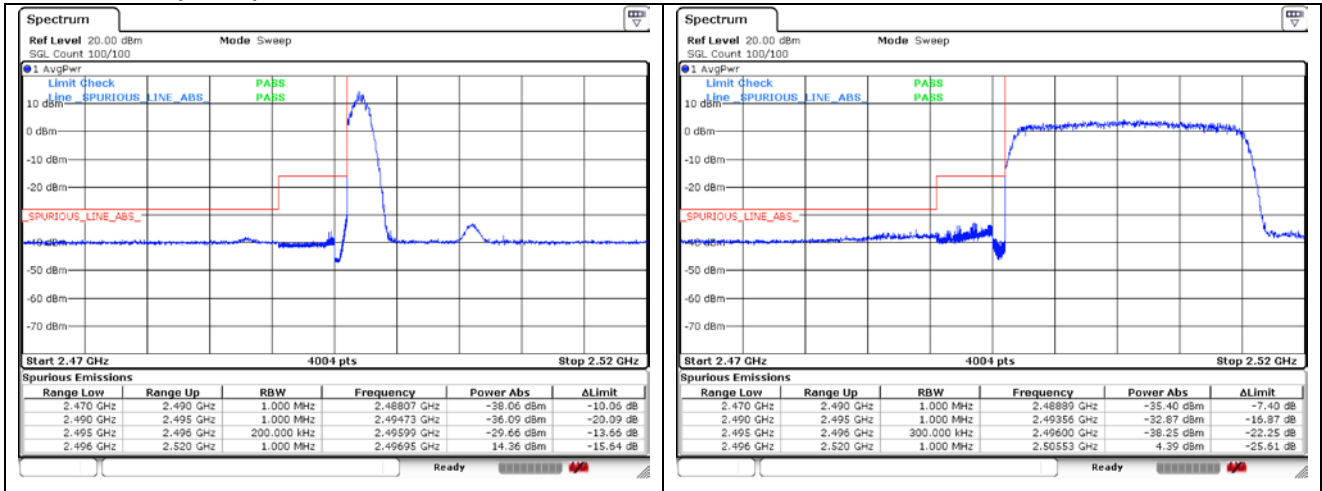

CP-OFDM 16QAM - IC Low Channel - Full RB

CP-OFDM 16QAM - High Channel - 1 RB

CP-OFDM 16QAM - High Channel - Full RB

MIMO_Port 2

NR band 41 (20 MHz)

NR band 41 (20 MHz)

CP-OFDM 16QAM - FCC Low Channel - 1 RB