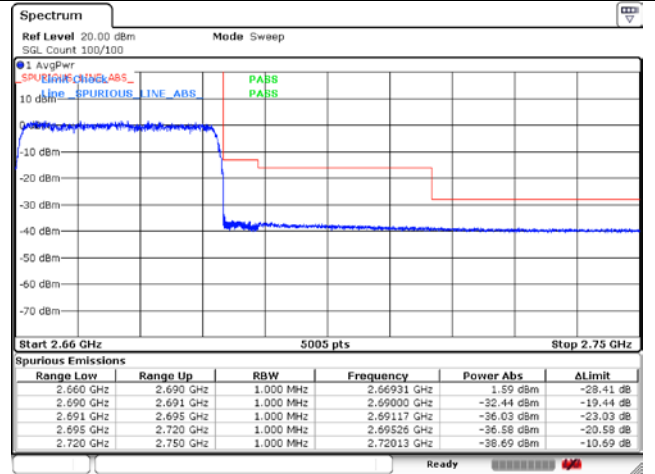

NR band 41 (30 MHz)

CP-OFDM 16QAM - FCC Low Channel - 1 RB

CP-OFDM 16QAM - FCC Low Channel - Full RB

CP-OFDM 16QAM - IC Low Channel - 1 RB

CP-OFDM 16QAM - IC Low Channel - Full RB

CP-OFDM 16QAM - High Channel - 1 RB