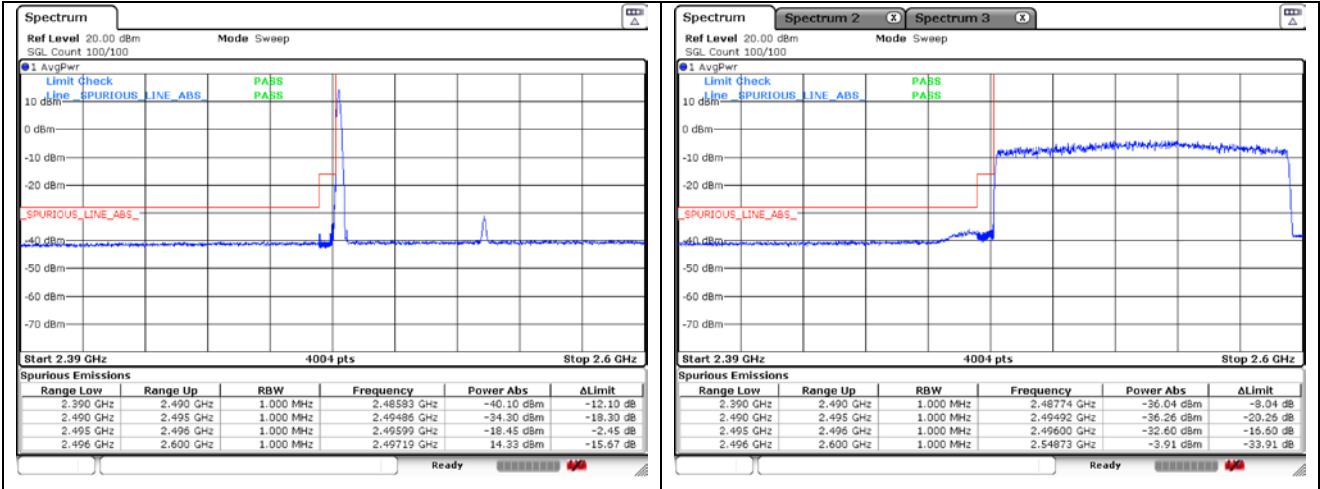

NR band 41 (100 MHz)