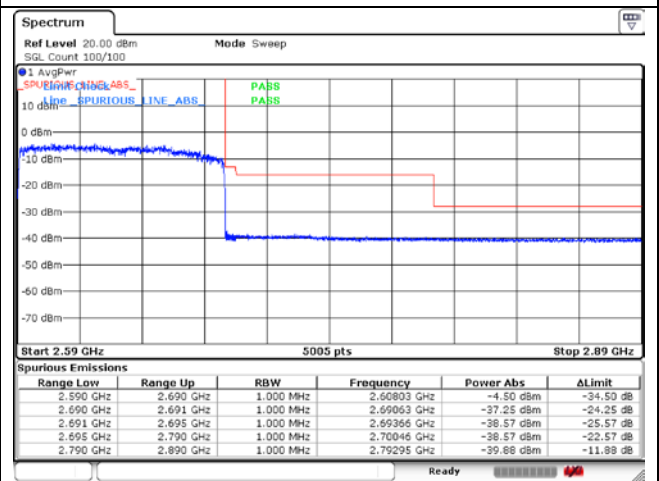

CP-OFDM 16QAM - IC Low Channel - Full RB

CP-OFDM 16QAM - High Channel - 1 RB

CP-OFDM 16QAM - High Channel - Full RB