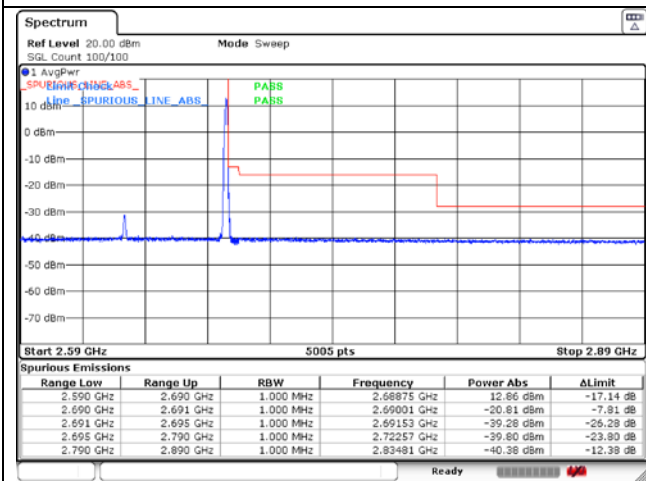

CP-OFDM QPSK - High Channel - 1 RB

CP-OFDM QPSK - High Channel - Full RB

NR band 41 (100 MHz)

CP-OFDM 16QAM - FCC Low Channel - 1 RB

CP-OFDM 16QAM - FCC Low Channel - Full RB

CP-OFDM 16QAM - IC Low Channel - 1 RB