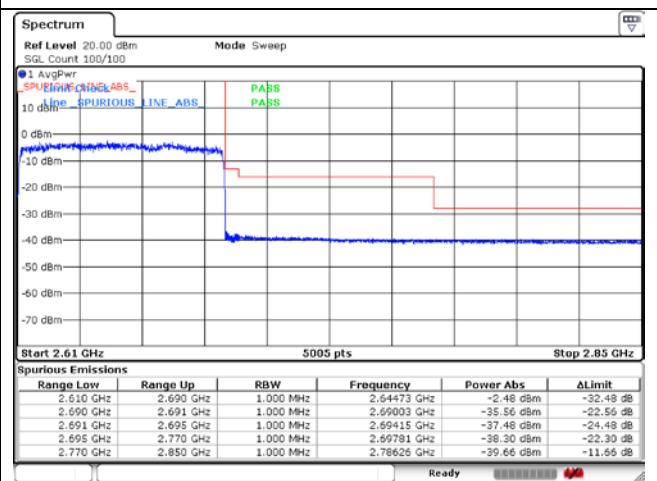

CP-OFDM QPSK - IC Low Channel - 1 RB

CP-OFDM QPSK - IC Low Channel - Full RB

CP-OFDM QPSK - High Channel - 1 RB

CP-OFDM QPSK - High Channel - Full RB

NR band 41 (80 MHz)

CP-OFDM 16QAM - FCC Low Channel - 1 RB

CP-OFDM 16QAM - FCC Low Channel - Full RB

CP-OFDM 16QAM - IC Low Channel - 1 RB

CP-OFDM 16QAM - IC Low Channel - Full RB

CP-OFDM 16QAM - High Channel - 1 RB

CP-OFDM 16QAM - High Channel - Full RB

NR band 41 (90 MHz)