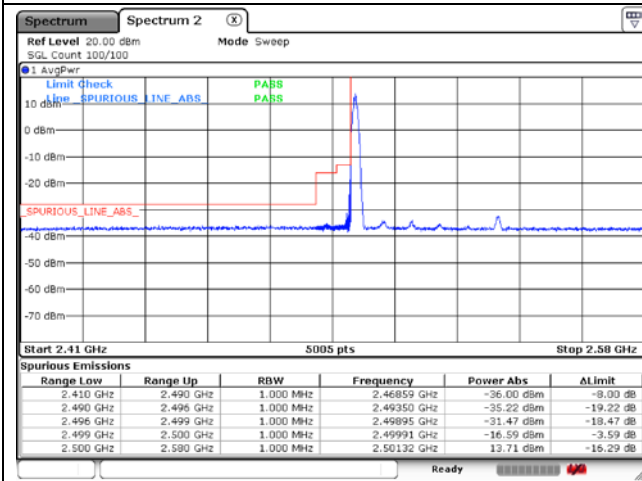

CP-OFDM QPSK - IC Low Channel - 1 RB

CP-OFDM QPSK - IC Low Channel - Full RB

CP-OFDM QPSK - High Channel - 1 RB

CP-OFDM QPSK - High Channel - Full RB

NR band 41 (80 MHz)

CP-OFDM 16QAM - FCC Low Channel - 1 RB

CP-OFDM 16QAM - FCC Low Channel - Full RB

CP-OFDM 16QAM - IC Low Channel - 1 RB

CP-OFDM 16QAM - IC Low Channel - Full RB

CP-OFDM 16QAM - High Channel - 1 RB

CP-OFDM 16QAM - High Channel - Full RB

NR band 41 (90 MHz)