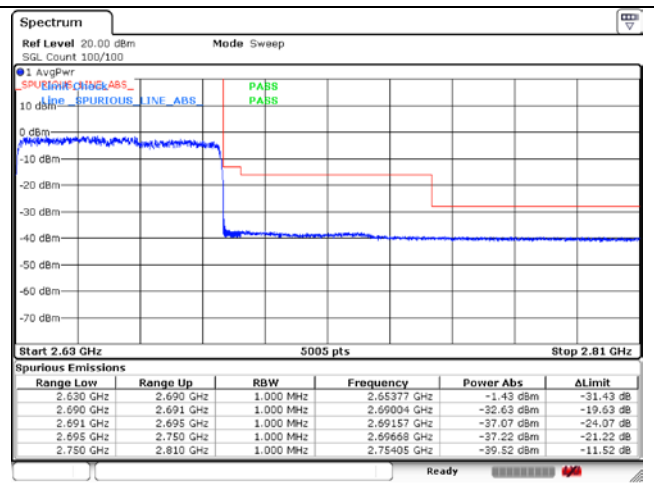

CP-OFDM 16QAM - IC Low Channel - Full RB

CP-OFDM 16QAM - High Channel - 1 RB

CP-OFDM 16QAM - High Channel - Full RB