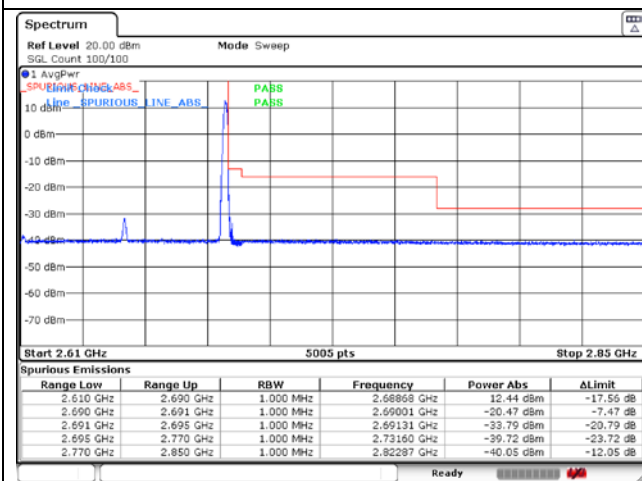

CP-OFDM QPSK - IC Low Channel - 1 RB

CP-OFDM QPSK - IC Low Channel - Full RB

CP-OFDM QPSK - High Channel - 1 RB

CP-OFDM QPSK - High Channel - Full RB

NR band 41 (80 MHz)

CP-OFDM 16QAM - FCC Low Channel - 1 RB

CP-OFDM 16QAM - FCC Low Channel - Full RB

CP-OFDM 16QAM - IC Low Channel - 1 RB

CP-OFDM 16QAM - IC Low Channel - Full RB

CP-OFDM 16QAM - High Channel - 1 RB

CP-OFDM 16QAM - High Channel - Full RB

NR band 41 (90 MHz)