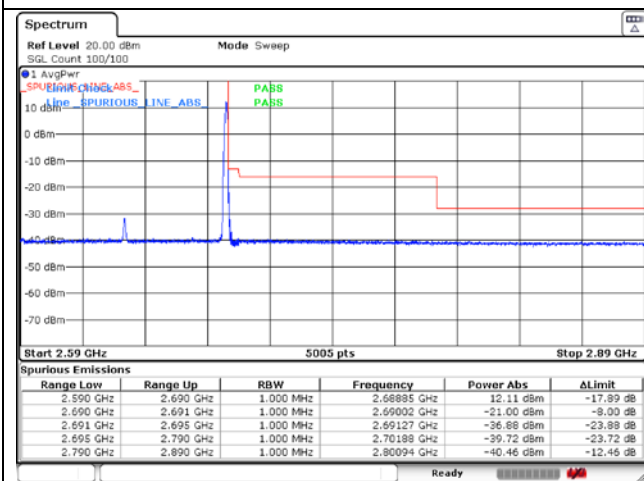

CP-OFDM 16QAM - High Channel - Full RB

NR band 41 (100 MHz)

CP-OFDM QPSK - FCC Low Channel - 1 RB

CP-OFDM QPSK - FCC Low Channel - Full RB

CP-OFDM QPSK - IC Low Channel - 1 RB

CP-OFDM QPSK - IC Low Channel - Full RB