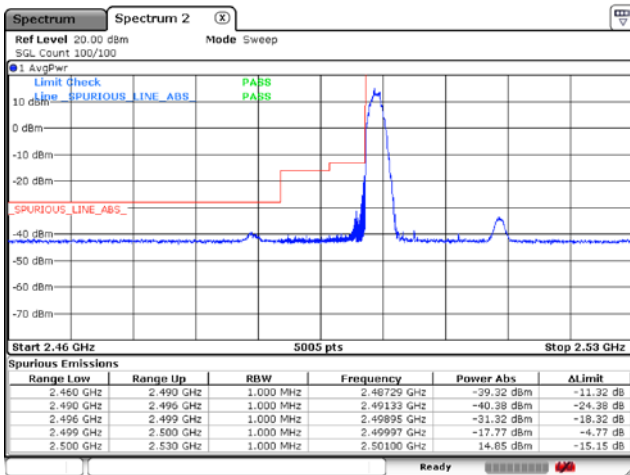

CP-OFDM QPSK - FCC Low Channel - 1 RB

CP-OFDM QPSK - FCC Low Channel - Full RB