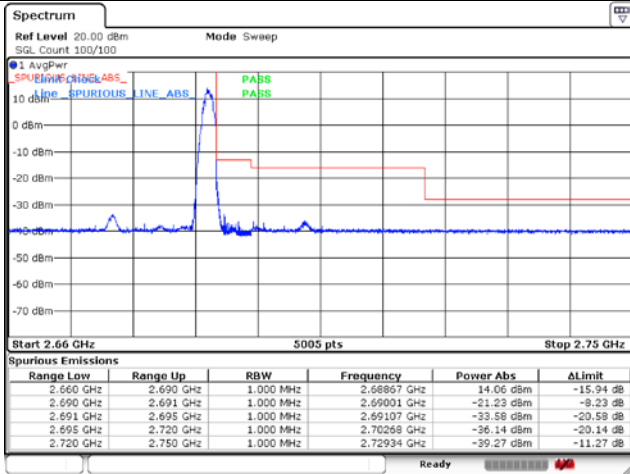

CP-OFDM QPSK - IC Low Channel - 1 RB

CP-OFDM QPSK - IC Low Channel - Full RB

CP-OFDM QPSK - High Channel - 1 RB

CP-OFDM QPSK - High Channel - Full RB