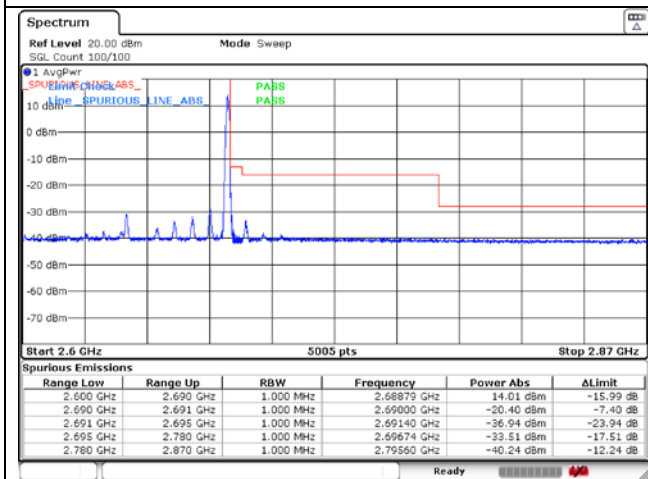

CP-OFDM QPSK - IC Low Channel - 1 RB