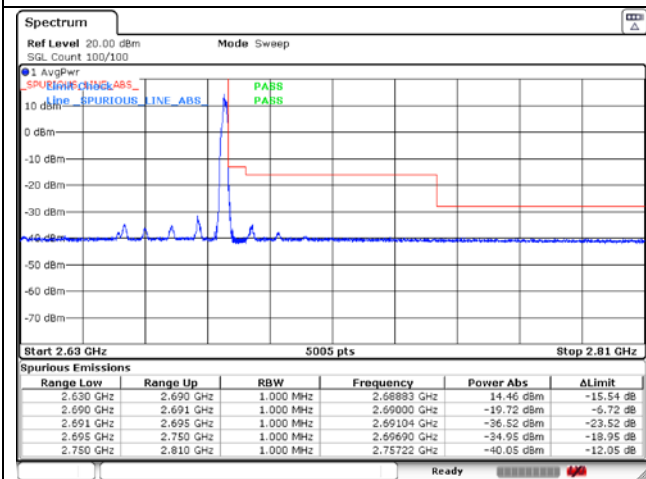

CP-OFDM 16QAM - High Channel - Full RB

NR band 41 (60 MHz)

CP-OFDM QPSK - FCC Low Channel - 1 RB

CP-OFDM QPSK - FCC Low Channel - Full RB

CP-OFDM QPSK - IC Low Channel - 1 RB

CP-OFDM QPSK - IC Low Channel - Full RB

CP-OFDM QPSK - High Channel - 1 RB

CP-OFDM QPSK - High Channel - Full RB

NR band 41 (60 MHz)

CP-OFDM 16QAM - FCC Low Channel - 1 RB

CP-OFDM 16QAM - FCC Low Channel - Full RB

CP-OFDM 16QAM - IC Low Channel - 1 RB