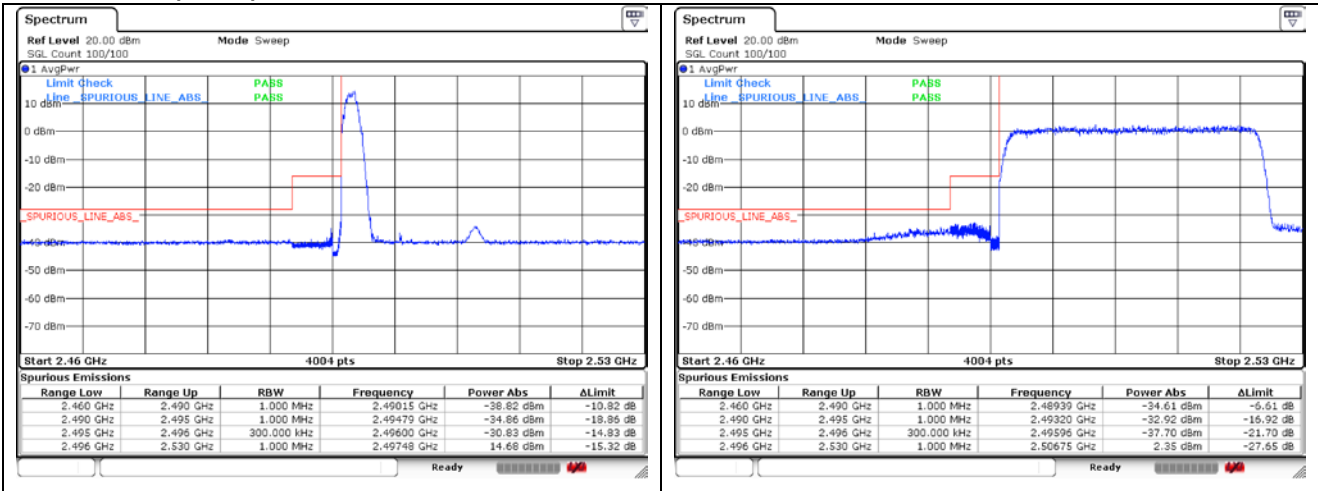

NR band 41 (30 MHz)