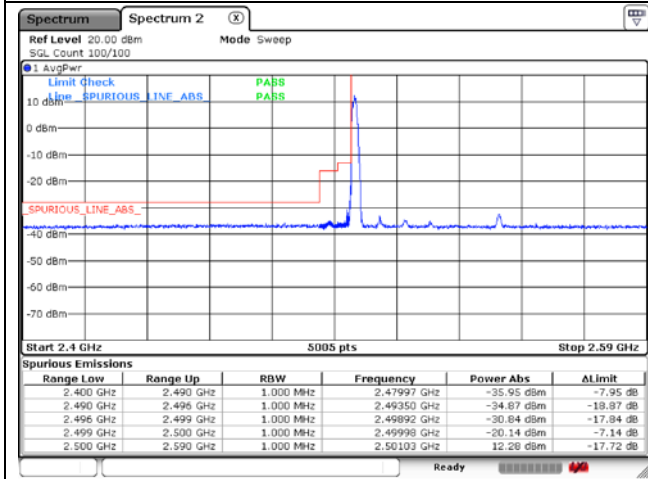

CP-OFDM QPSK - FCC Low Channel - 1 RB