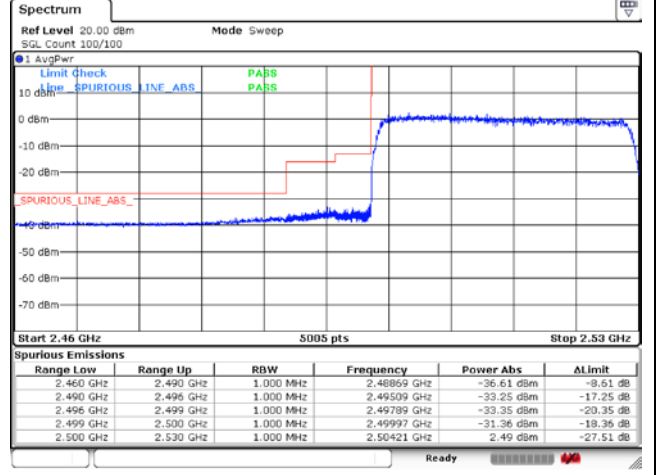

CP-OFDM QPSK - FCC Low Channel - 1 RB

CP-OFDM QPSK - FCC Low Channel - Full RB