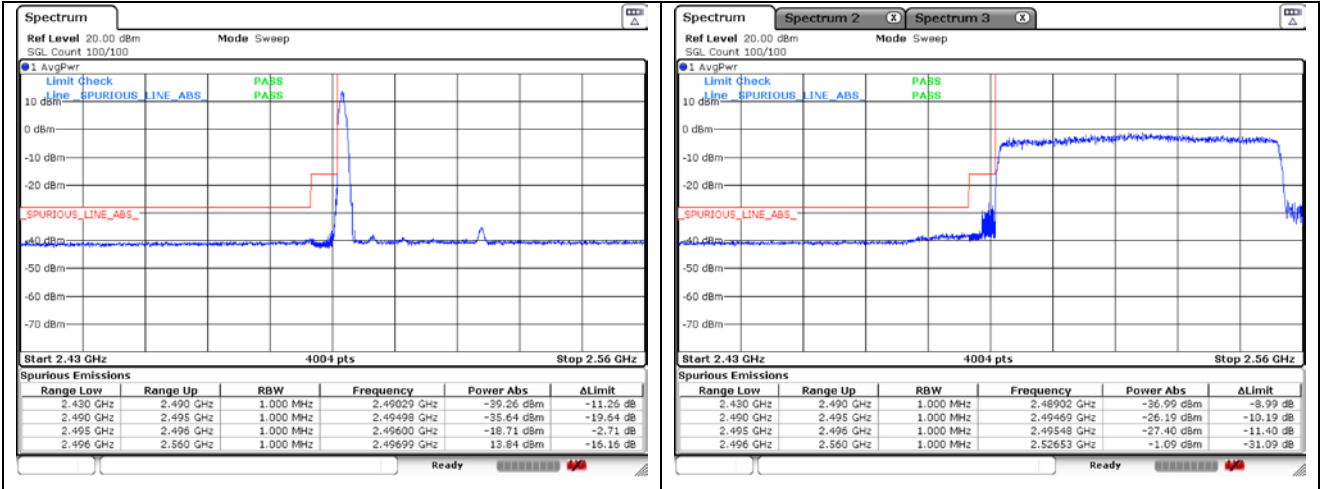

NR band 41 (60 MHz)