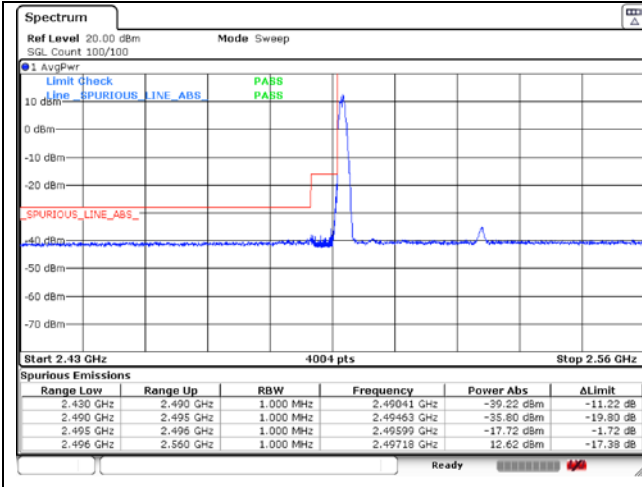

NR band 41 (60 MHz)