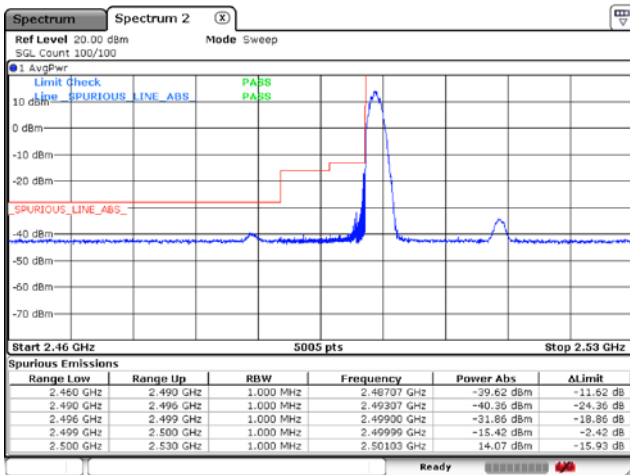

CP-OFDM 16QAM - FCC Low Channel - 1 RB

CP-OFDM 16QAM - FCC Low Channel - Full RB