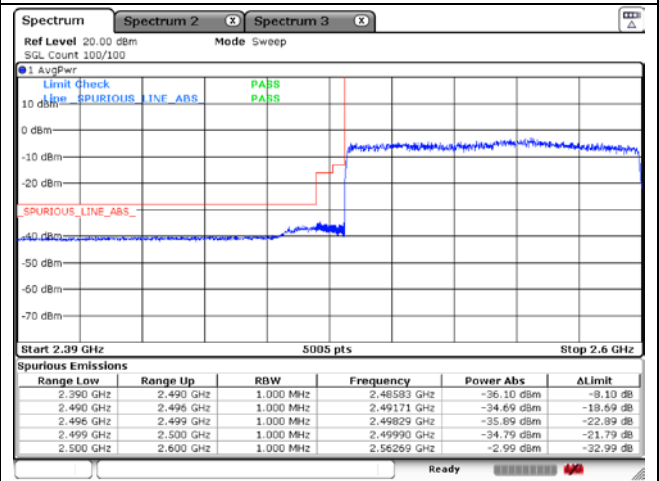

CP-OFDM 16QAM - High Channel - Full RB

NR band 41 (100 MHz)

CP-OFDM QPSK - FCC Low Channel - 1 RB

CP-OFDM QPSK - FCC Low Channel - Full RB

CP-OFDM QPSK - IC Low Channel - 1 RB

CP-OFDM QPSK - IC Low Channel - Full RB