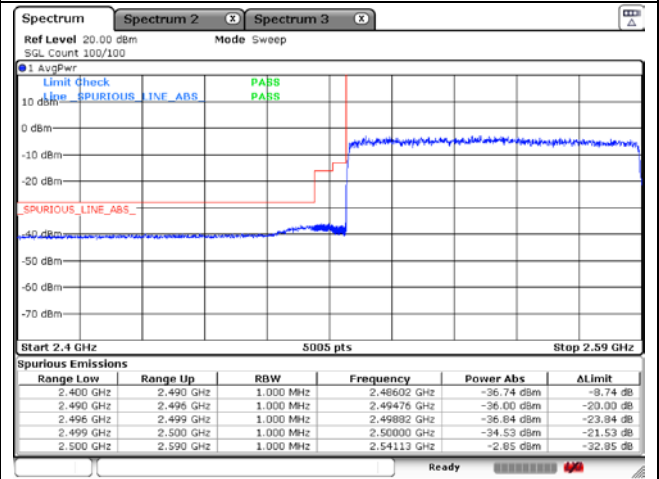

CP-OFDM QPSK - FCC Low Channel - Full RB