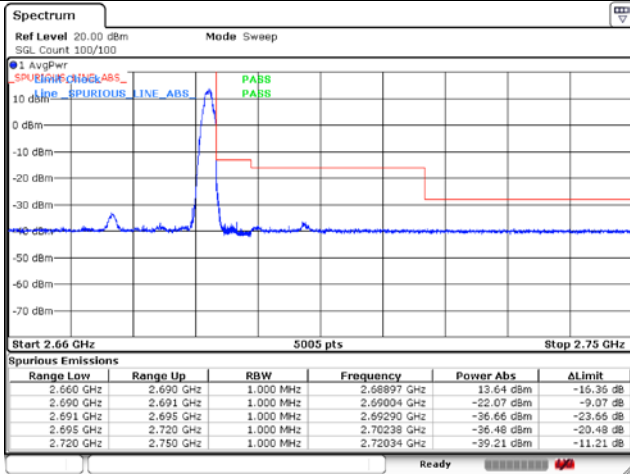

NR band 41 (30 MHz)

CP-OFDM 16QAM - FCC Low Channel - 1 RB

CP-OFDM 16QAM - FCC Low Channel - Full RB

CP-OFDM 16QAM - IC Low Channel - 1 RB

CP-OFDM 16QAM - IC Low Channel - Full RB

CP-OFDM 16QAM - High Channel - 1 RB