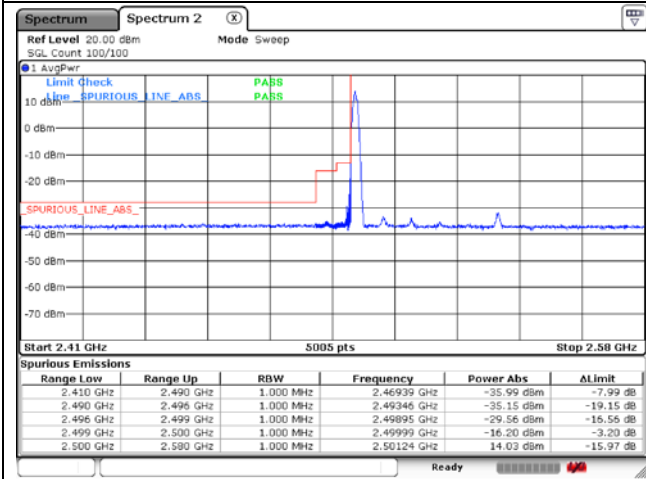

CP-OFDM 16QAM - IC Low Channel - Full RB

CP-OFDM 16QAM - High Channel - 1 RB

CP-OFDM 16QAM - High Channel - Full RB

NR band 41 (80 MHz)

CP-OFDM QPSK - FCC Low Channel - 1 RB

CP-OFDM QPSK - FCC Low Channel - Full RB