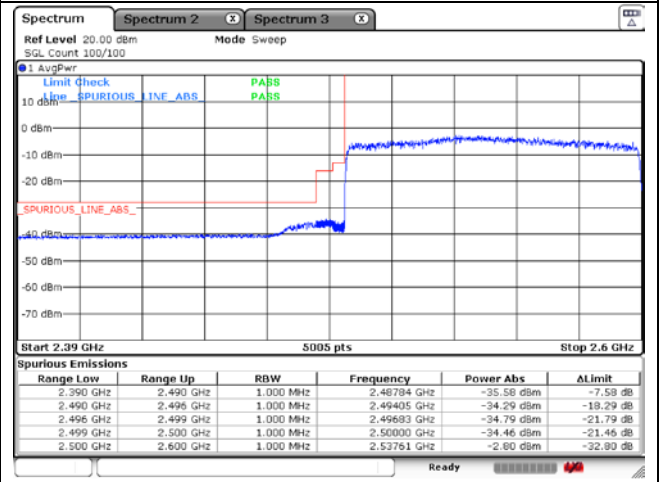

CP-OFDM QPSK - High Channel - 1 RB

CP-OFDM QPSK - High Channel - Full RB

NR band 41 (100 MHz)

CP-OFDM 16QAM - FCC Low Channel - 1 RB

CP-OFDM 16QAM - FCC Low Channel - Full RB

CP-OFDM 16QAM - IC Low Channel - 1 RB