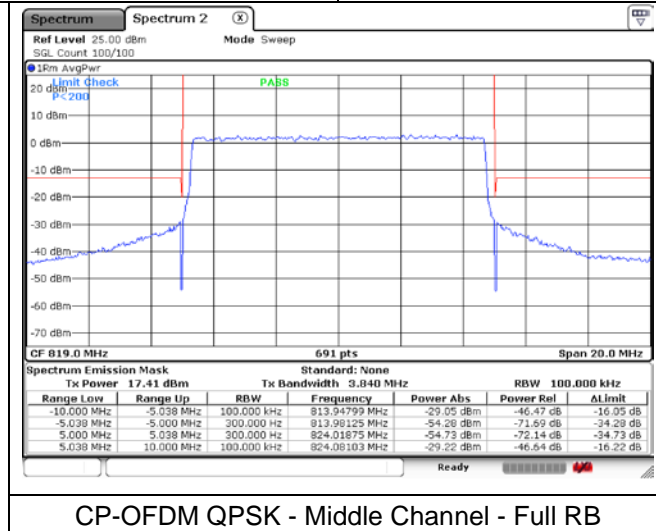

DFT-S-OFDM 16QAM - Middle Channel - 1 RB

DFT-S-OFDM 16QAM - Middle Channel - Full RB

NR band 26 (10 MHz)-Part 90

CP-OFDM QPSK - Middle Channel - 1 RB

CP-OFDM QPSK - Middle Channel - 1 RB

CP-OFDM QPSK - Middle Channel - Full RB