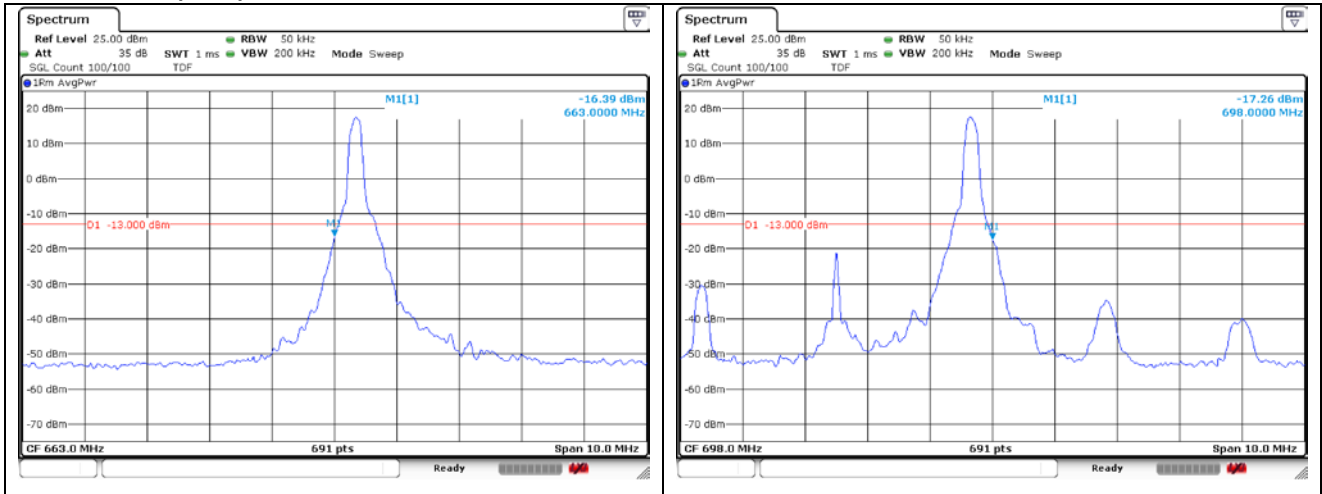

NR band 71 (5 MHz)

DFT-S-OFDM QPSK - Low Channel - 1 RB

DFT-S-OFDM QPSK - High Channel - 1 RB