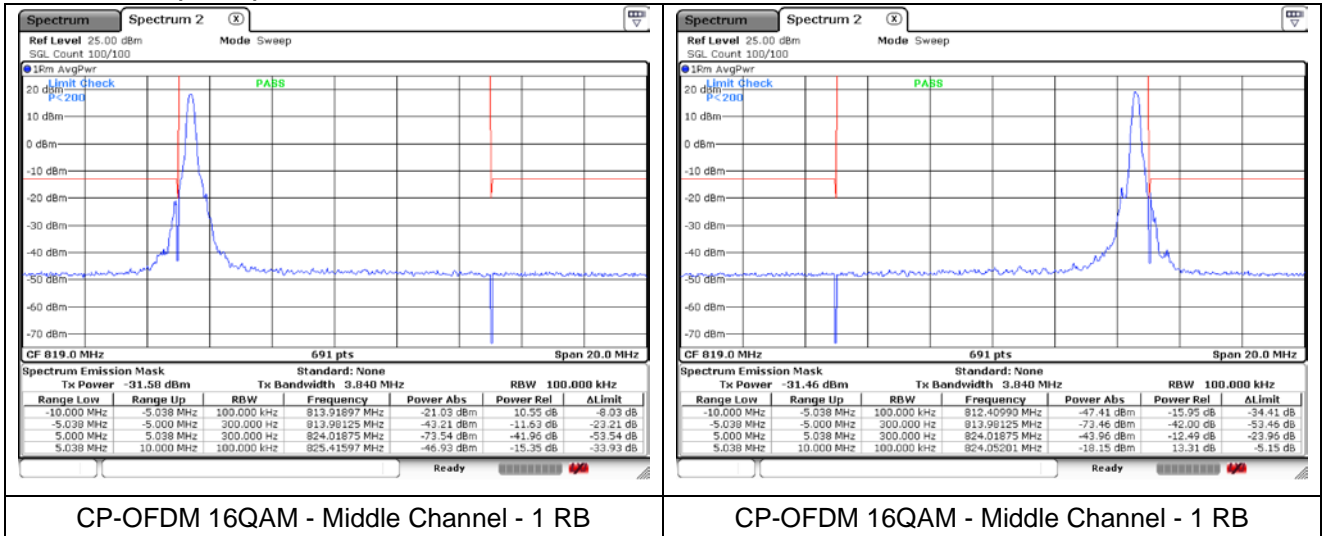

NR band 26 (10 MHz)-Part 90