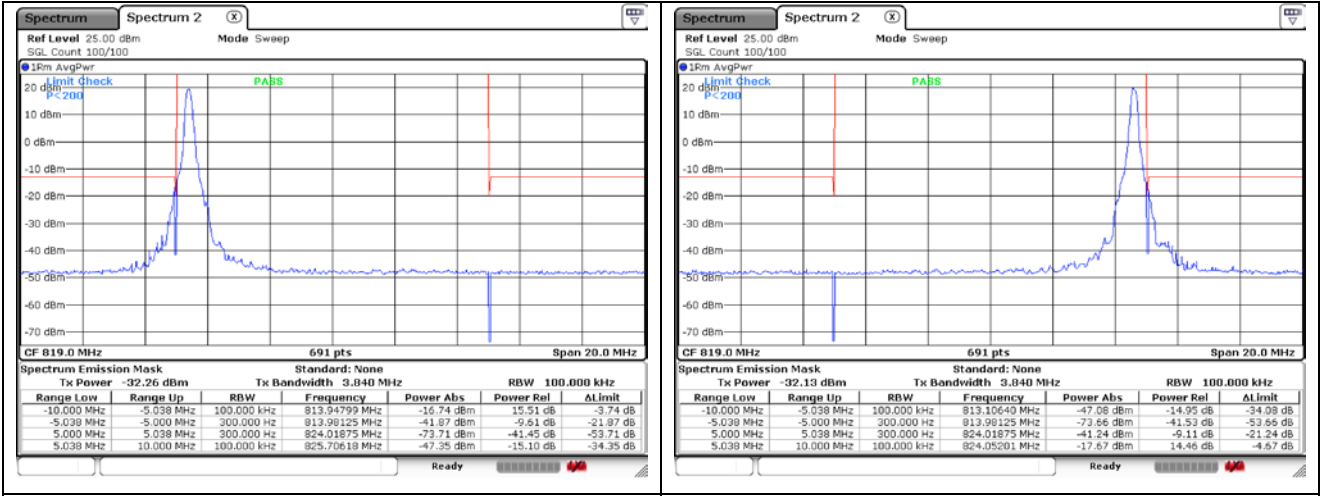

NR band 26 (10 MHz)-Part 90

DFT-S-OFDM QPSK - Middle Channel - 1 RB

DFT-S-OFDM QPSK - Middle Channel - 1 RB

DFT-S-OFDM QPSK - Middle Channel - Full RB

NR band 26 (10 MHz)-Part 90

DFT-S-OFDM 16QAM - Middle Channel - 1 RB