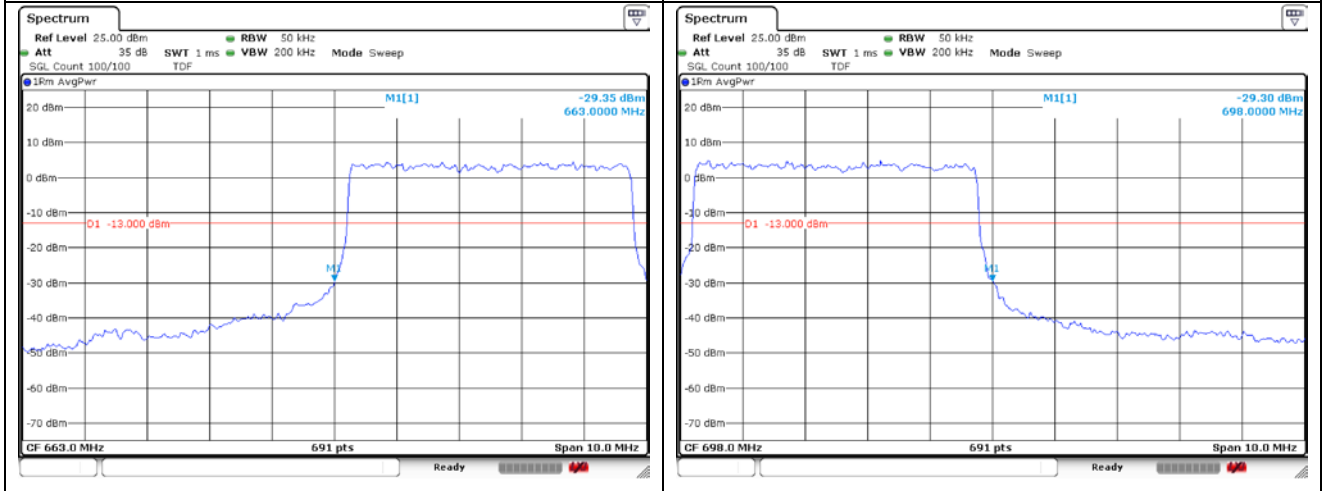

DFT-S-OFDM QPSK - Low Channel - Full RB

DFT-S-OFDM QPSK - High Channel - Full RB