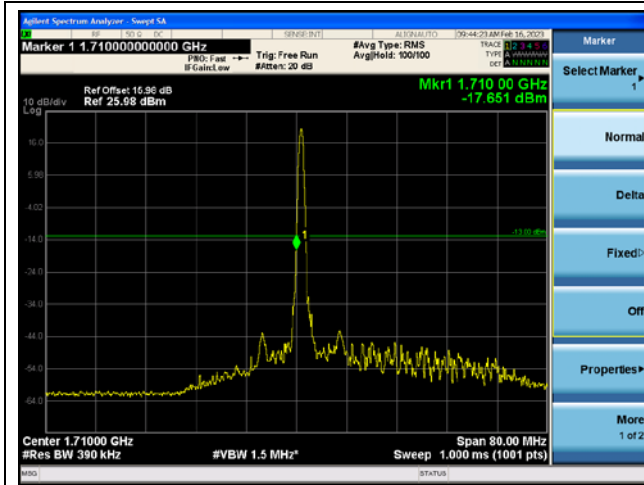

DFT-S-OFDM 16QAM - High Channel - 1 RB

DFT-S-OFDM 16QAM - Low Channel - Full RB

DFT-S-OFDM 16QAM - High Channel - Full RB

NR band 66 (40 MHz)

CP-OFDM QPSK - Low Channel - 1 RB

CP-OFDM QPSK - High Channel - 1 RB