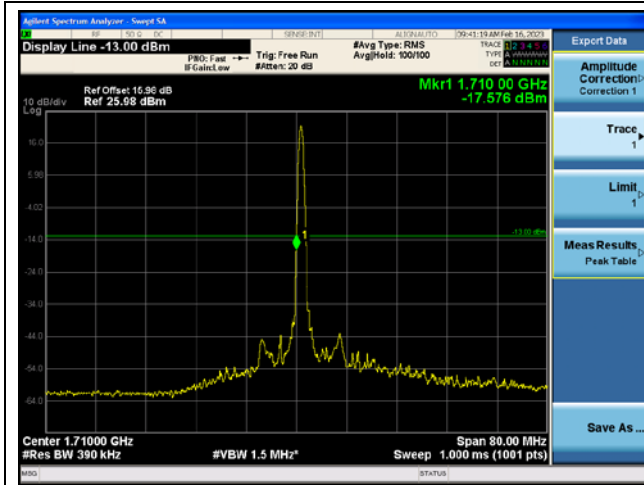

NR band 66 (40 MHz)

DFT-S-OFDM QPSK - Low Channel - 1 RB

DFT-S-OFDM QPSK - High Channel - 1 RB

DFT-S-OFDM QPSK - Low Channel - Full RB

DFT-S-OFDM QPSK - High Channel - Full RB

NR band 66 (40 MHz)

DFT-S-OFDM 16QAM - Low Channel - 1 RB