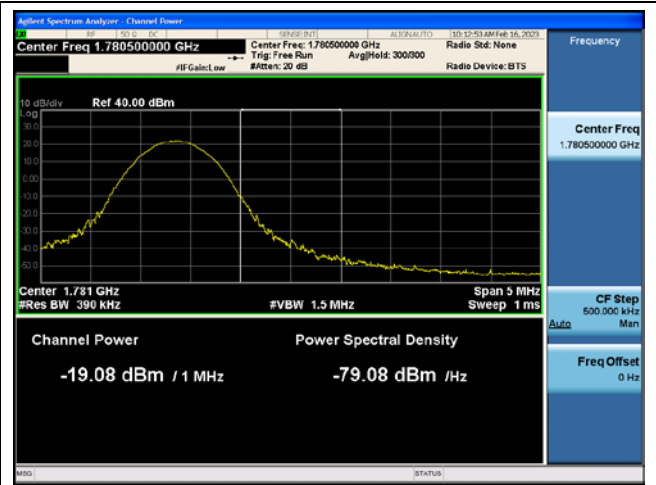

NR band 66 (40 MHz)

DFT-S-OFDM QPSK - Low Channel - 1 RB

DFT-S-OFDM QPSK - High Channel - 1 RB

DFT-S-OFDM QPSK - Low Channel - Full RB

DFT-S-OFDM QPSK - High Channel - Full RB

NR band 66 (40 MHz)

DFT-S-OFDM 16QAM - Low Channel - 1 RB