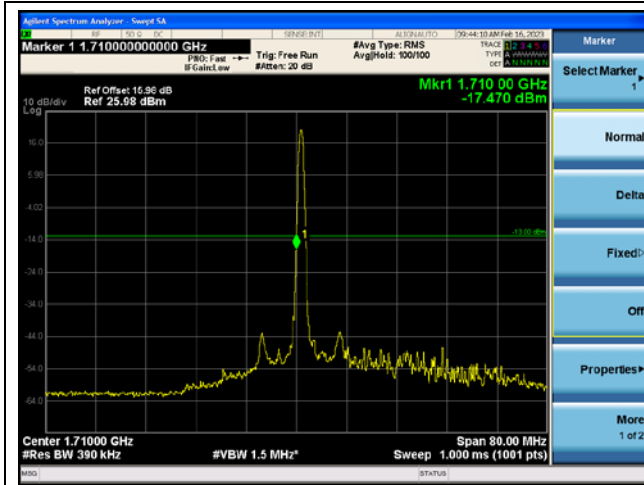

NR band 66 (40 MHz)

CP-OFDM 16QAM - Low Channel - 1 RB