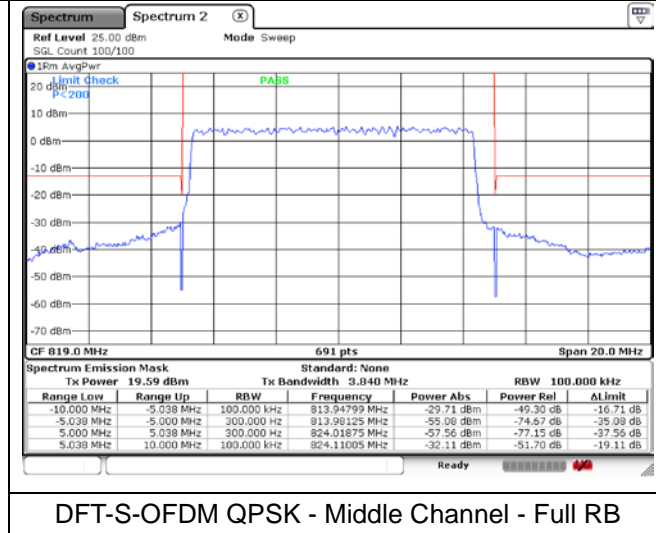

NR band 26 (10 MHz)-Part 90

DFT-S-OFDM QPSK - Middle Channel - 1 RB

DFT-S-OFDM QPSK - Middle Channel - 1 RB

DFT-S-OFDM QPSK - Middle Channel - Full RB

NR band 26 (10 MHz)-Part 90

DFT-S-OFDM 16QAM - Middle Channel - 1 RB

DFT-S-OFDM 16QAM - Middle Channel - 1 RB

DFT-S-OFDM 16QAM - Middle Channel - Full RB

NR band 26 (10 MHz)-Part 90

CP-OFDM QPSK - Middle Channel - 1 RB

CP-OFDM QPSK - Middle Channel - 1 RB

CP-OFDM QPSK - Middle Channel - Full RB