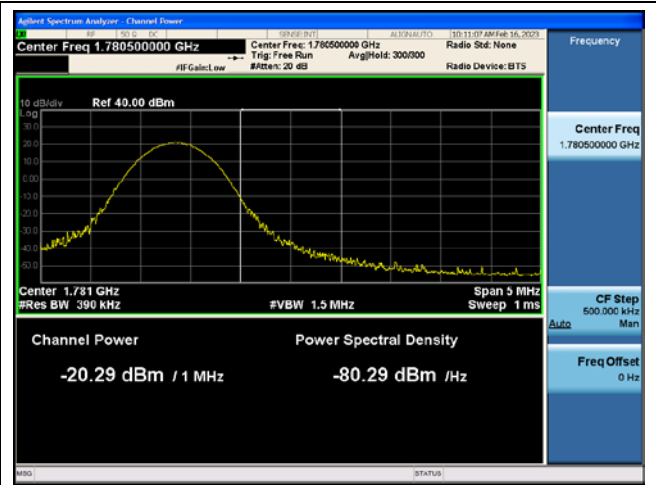

DFT-S-OFDM 16QAM - High Channel - 1 RB

DFT-S-OFDM 16QAM - Low Channel - Full RB

DFT-S-OFDM 16QAM - High Channel - Full RB

NR band 66 (40 MHz)

CP-OFDM QPSK - Low Channel - 1 RB

CP-OFDM QPSK - High Channel - 1 RB