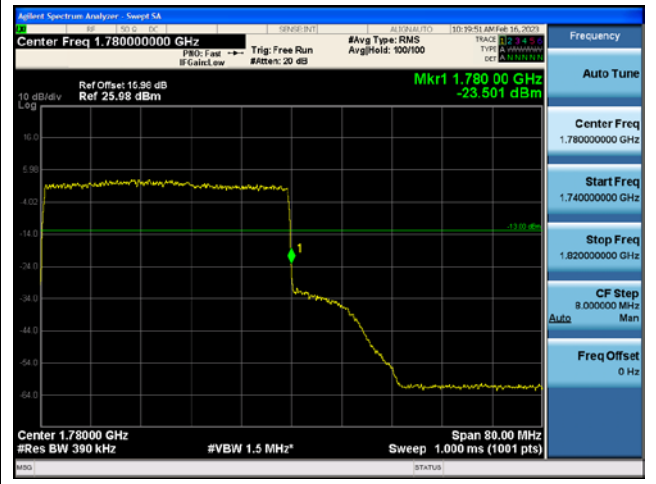

CP-OFDM QPSK - High Channel - Full RB