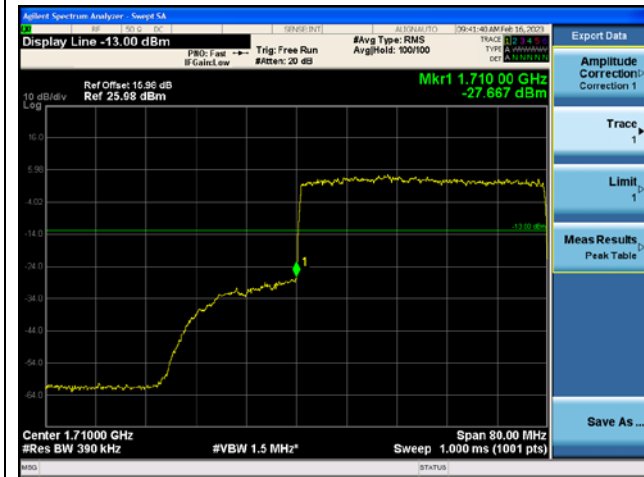

DFT-S-OFDM 16QAM - Low Channel - Full RB