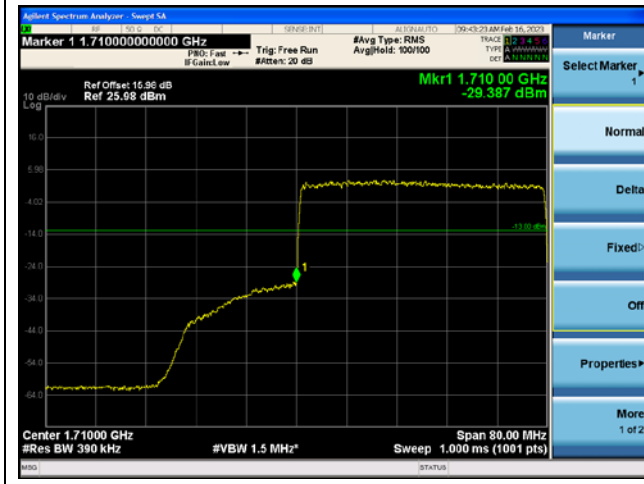

DFT-S-OFDM 16QAM - High Channel - 1 RB

DFT-S-OFDM 16QAM - Low Channel - Full RB

DFT-S-OFDM 16QAM - High Channel - Full RB

NR band 66 (40 MHz)

CP-OFDM QPSK - Low Channel - 1 RB

CP-OFDM QPSK - High Channel - 1 RB