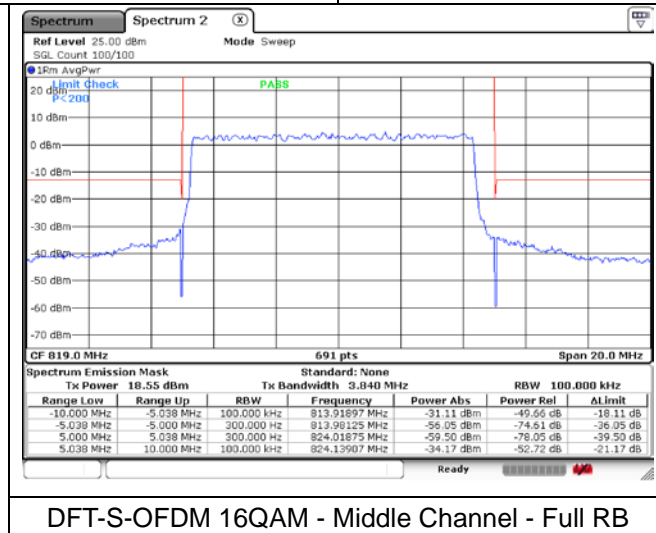

NR band 26 (10 MHz)-Part 90

DFT-S-OFDM QPSK - Middle Channel - 1 RB

DFT-S-OFDM QPSK - Middle Channel - 1 RB

DFT-S-OFDM QPSK - Middle Channel - Full RB

NR band 26 (10 MHz)-Part 90

DFT-S-OFDM 16QAM - Middle Channel - 1 RB

DFT-S-OFDM 16QAM - Middle Channel - 1 RB

DFT-S-OFDM 16QAM - Middle Channel - Full RB

NR band 26 (10 MHz)-Part 90

CP-OFDM QPSK - Middle Channel - 1 RB

CP-OFDM QPSK - Middle Channel - 1 RB

CP-OFDM QPSK - Middle Channel - Full RB