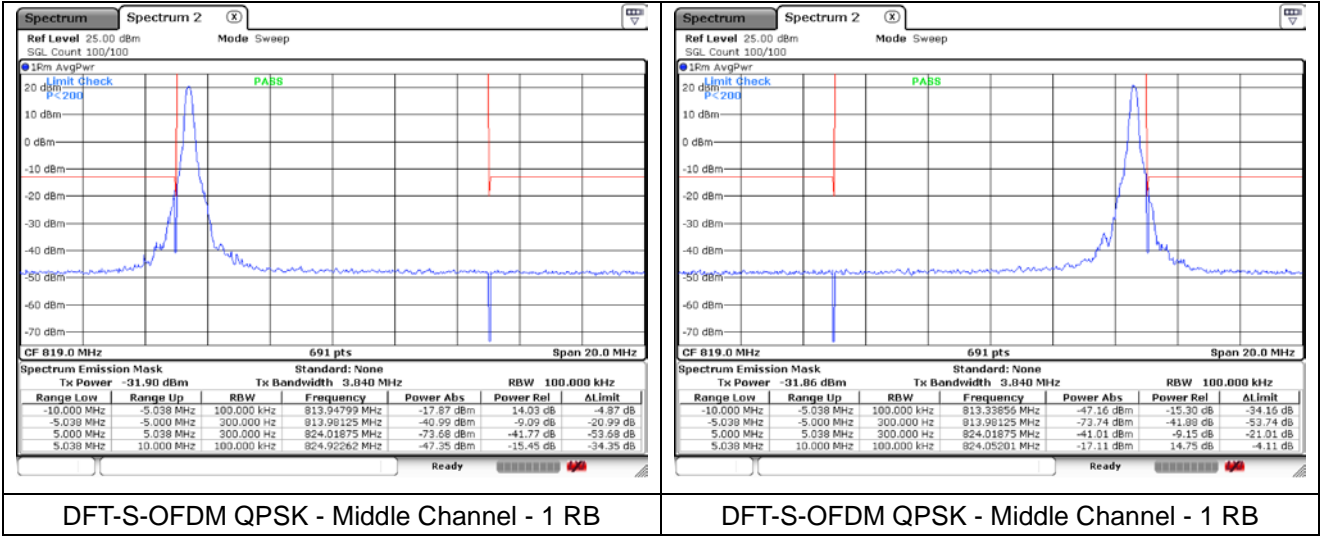

NR band 26 (10 MHz)-Part 90

DFT-S-OFDM QPSK - Middle Channel - 1 RB

DFT-S-OFDM QPSK - Middle Channel - 1 RB

DFT-S-OFDM QPSK - Middle Channel - Full RB

NR band 26 (10 MHz)-Part 90

DFT-S-OFDM 16QAM - Middle Channel - 1 RB

DFT-S-OFDM 16QAM - Middle Channel - 1 RB

DFT-S-OFDM 16QAM - Middle Channel - Full RB

NR band 26 (10 MHz)-Part 90

CP-OFDM QPSK - Middle Channel - 1 RB

CP-OFDM QPSK - Middle Channel - 1 RB

CP-OFDM QPSK - Middle Channel - Full RB