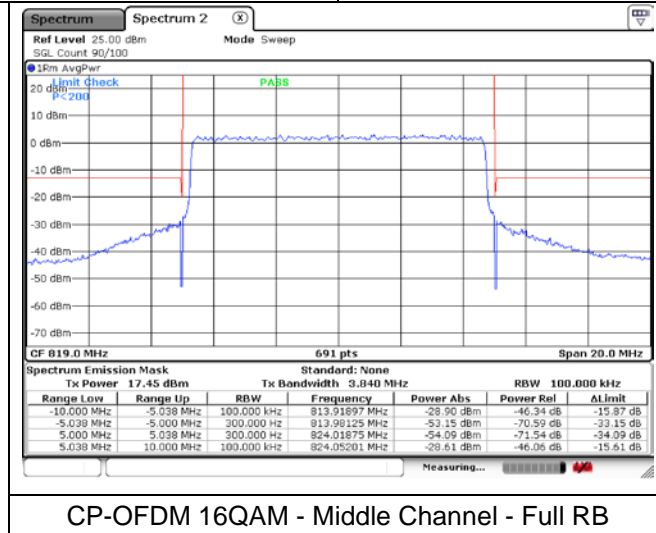

CP-OFDM 16QAM - Middle Channel - 1 RB

CP-OFDM 16QAM - Middle Channel - 1 RB

CP-OFDM 16QAM - Middle Channel - Full RB