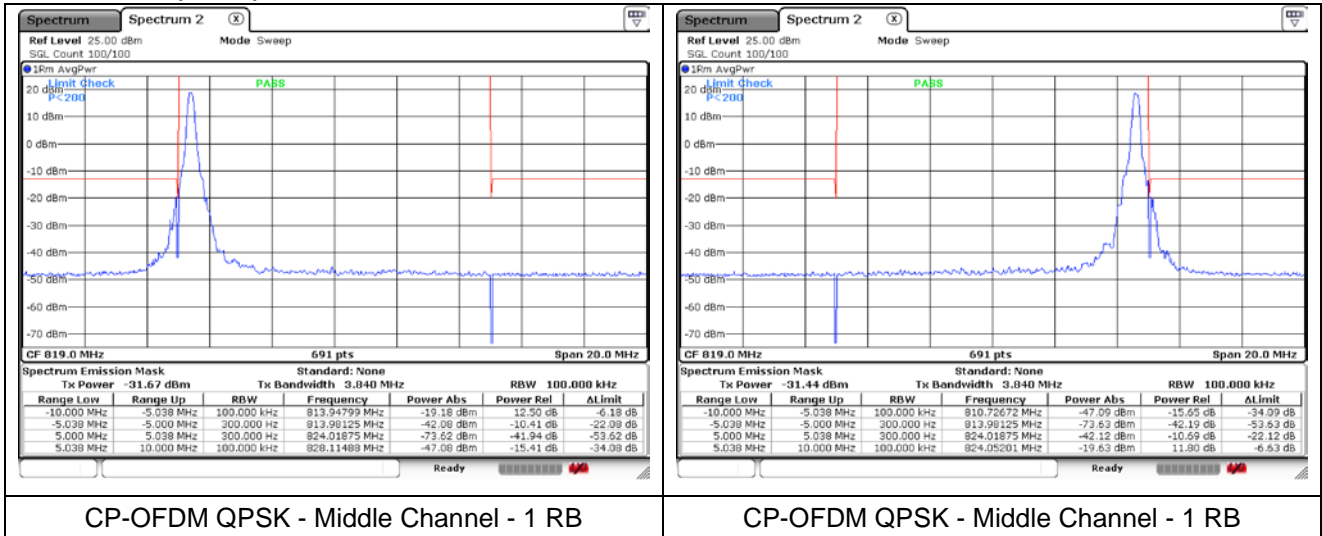

NR band 26 (10 MHz)-Part 90

DFT-S-OFDM QPSK - Middle Channel - 1 RB

DFT-S-OFDM QPSK - Middle Channel - 1 RB

DFT-S-OFDM QPSK - Middle Channel - Full RB

NR band 26 (10 MHz)-Part 90

DFT-S-OFDM 16QAM - Middle Channel - 1 RB

DFT-S-OFDM 16QAM - Middle Channel - 1 RB

DFT-S-OFDM 16QAM - Middle Channel - Full RB

NR band 26 (10 MHz)-Part 90

CP-OFDM QPSK - Middle Channel - 1 RB

CP-OFDM QPSK - Middle Channel - 1 RB

CP-OFDM QPSK - Middle Channel - Full RB