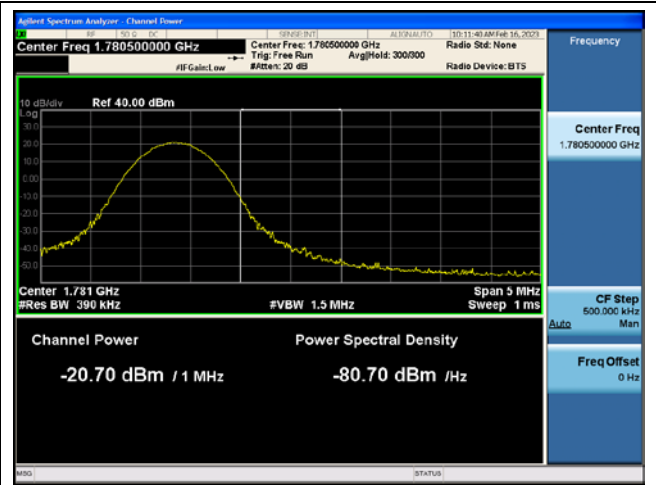

CP-OFDM QPSK - Low Channel - Full RB

CP-OFDM QPSK - High Channel - Full RB

NR band 66 (40 MHz)

CP-OFDM 16QAM - Low Channel - 1 RB

CP-OFDM 16QAM - High Channel - 1 RB

CP-OFDM 16QAM - Low Channel - Full RB

CP-OFDM 16QAM - High Channel - Full RB