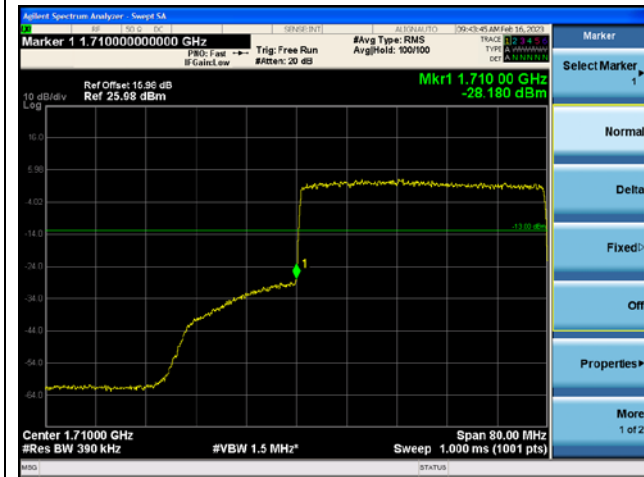

CP-OFDM QPSK - Low Channel - Full RB

CP-OFDM QPSK - High Channel - Full RB

NR band 66 (40 MHz)

CP-OFDM 16QAM - Low Channel - 1 RB

CP-OFDM 16QAM - High Channel - 1 RB

CP-OFDM 16QAM - Low Channel - Full RB

CP-OFDM 16QAM - High Channel - Full RB