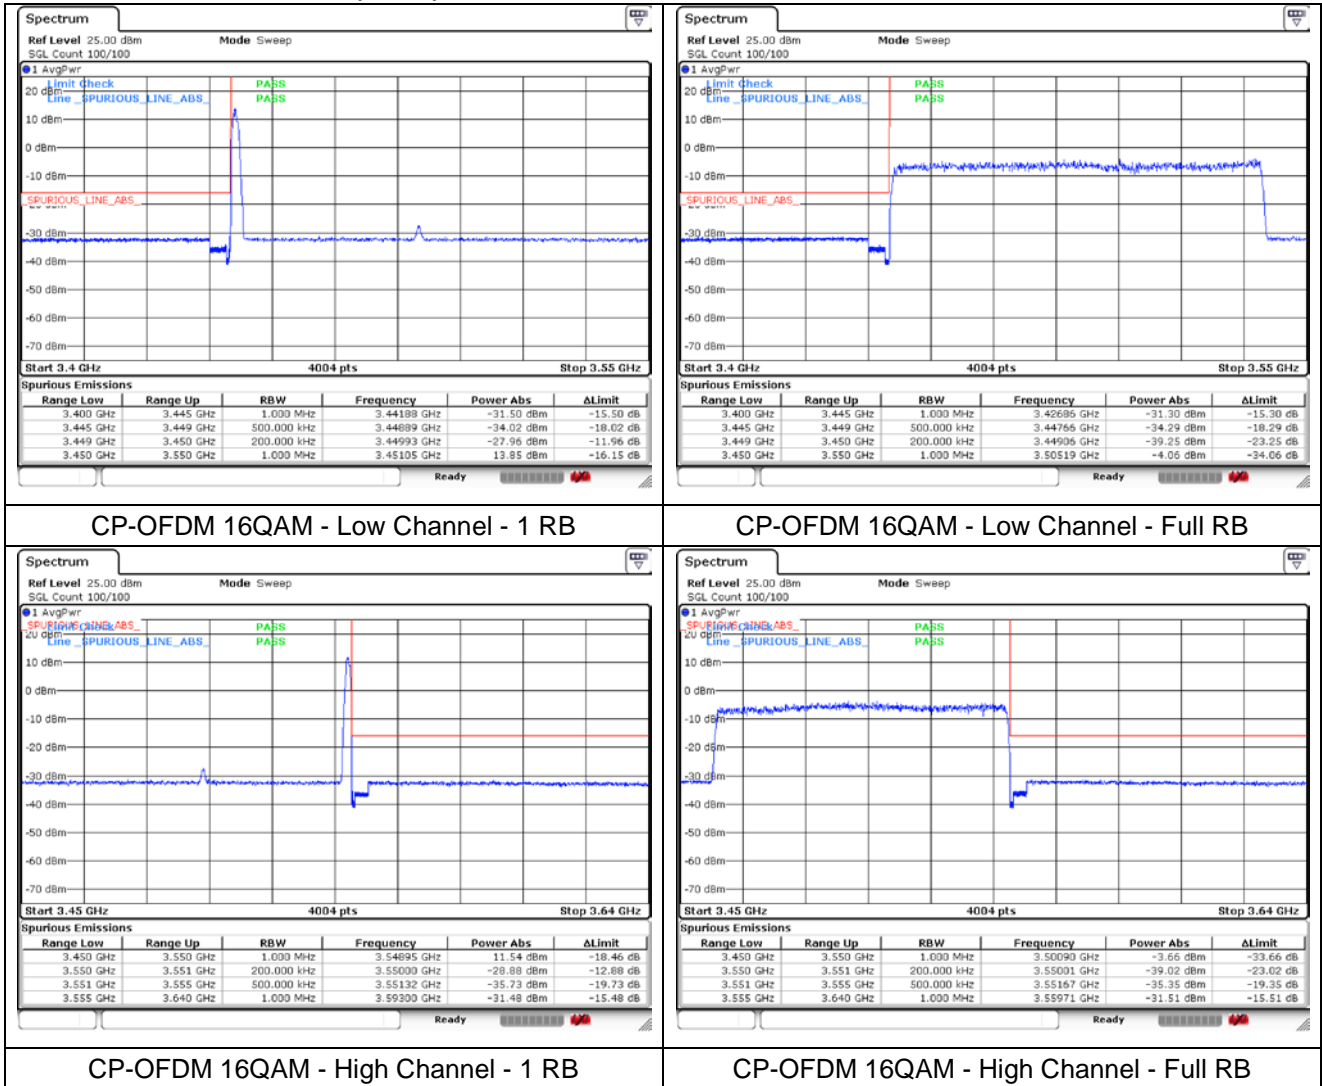

**NR band 77/78 Low Band (40 MHz)**

**NR band 77/78 Low Band (40 MHz)**

**NR band 77/78 Low Band (50 MHz)**

**NR band 77/78 Low Band (50 MHz)**

**NR band 77/78 Low Band (60 MHz)**

**NR band 77/78 Low Band (60 MHz)**

**NR band 77/78 Low Band (70 MHz)**

**NR band 77/78 Low Band (70 MHz)**

**NR band 77/78 Low Band (80 MHz)**

**NR band 77/78 Low Band (80 MHz)**

**NR band 77/78 Low Band (90 MHz)**

**NR band 77/78 Low Band (90 MHz)**

**NR band 77/78 Low Band (100 MHz)**

**NR band 77/78 Low Band (100 MHz)**