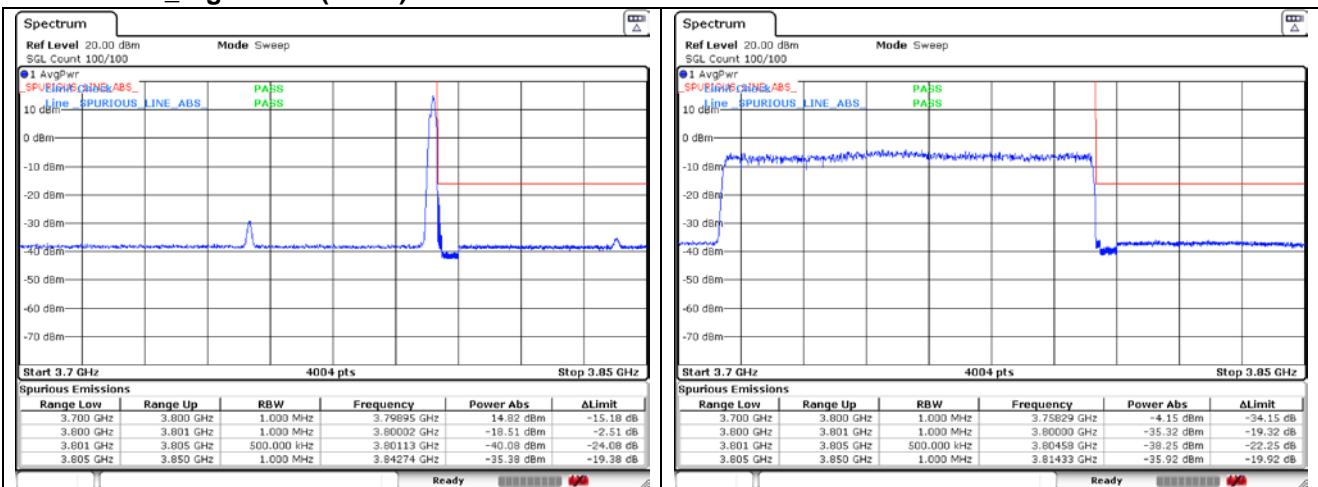

**NR band 77\_High Band (90 MHz)**

CP-OFDM QPSK - Low Channel - 1 RB

CP-OFDM QPSK - Low Channel - Full RB

CP-OFDM QPSK - High Channel - 1 RB

CP-OFDM QPSK - High Channel - Full RB

**NR band 78\_High Band (90 MHz)**

CP-OFDM QPSK - High Channel - 1 RB

CP-OFDM QPSK - High Channel - Full RB

**NR band 77\_High Band (90 MHz)**

**CP-OFDM 16QAM - Low Channel - 1 RB**

**CP-OFDM 16QAM - Low Channel - Full RB**

**CP-OFDM 16QAM - High Channel - 1 RB**