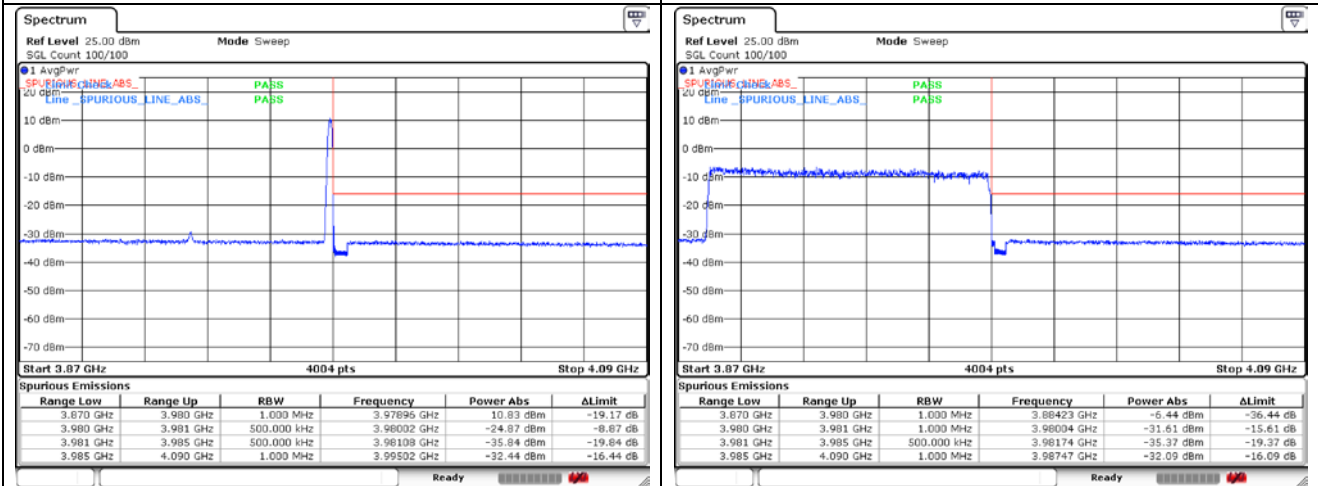

CP-OFDM 16QAM - High Channel - 1 RB

CP-OFDM 16QAM - High Channel - Full RB