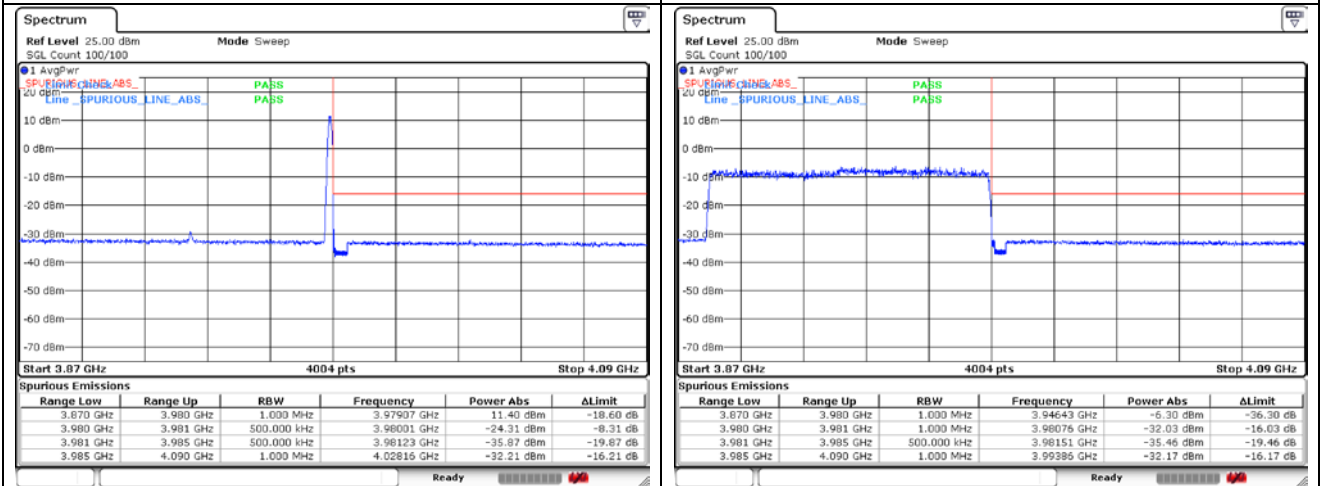

CP-OFDM QPSK - High Channel - 1 RB

CP-OFDM QPSK - High Channel - Full RB