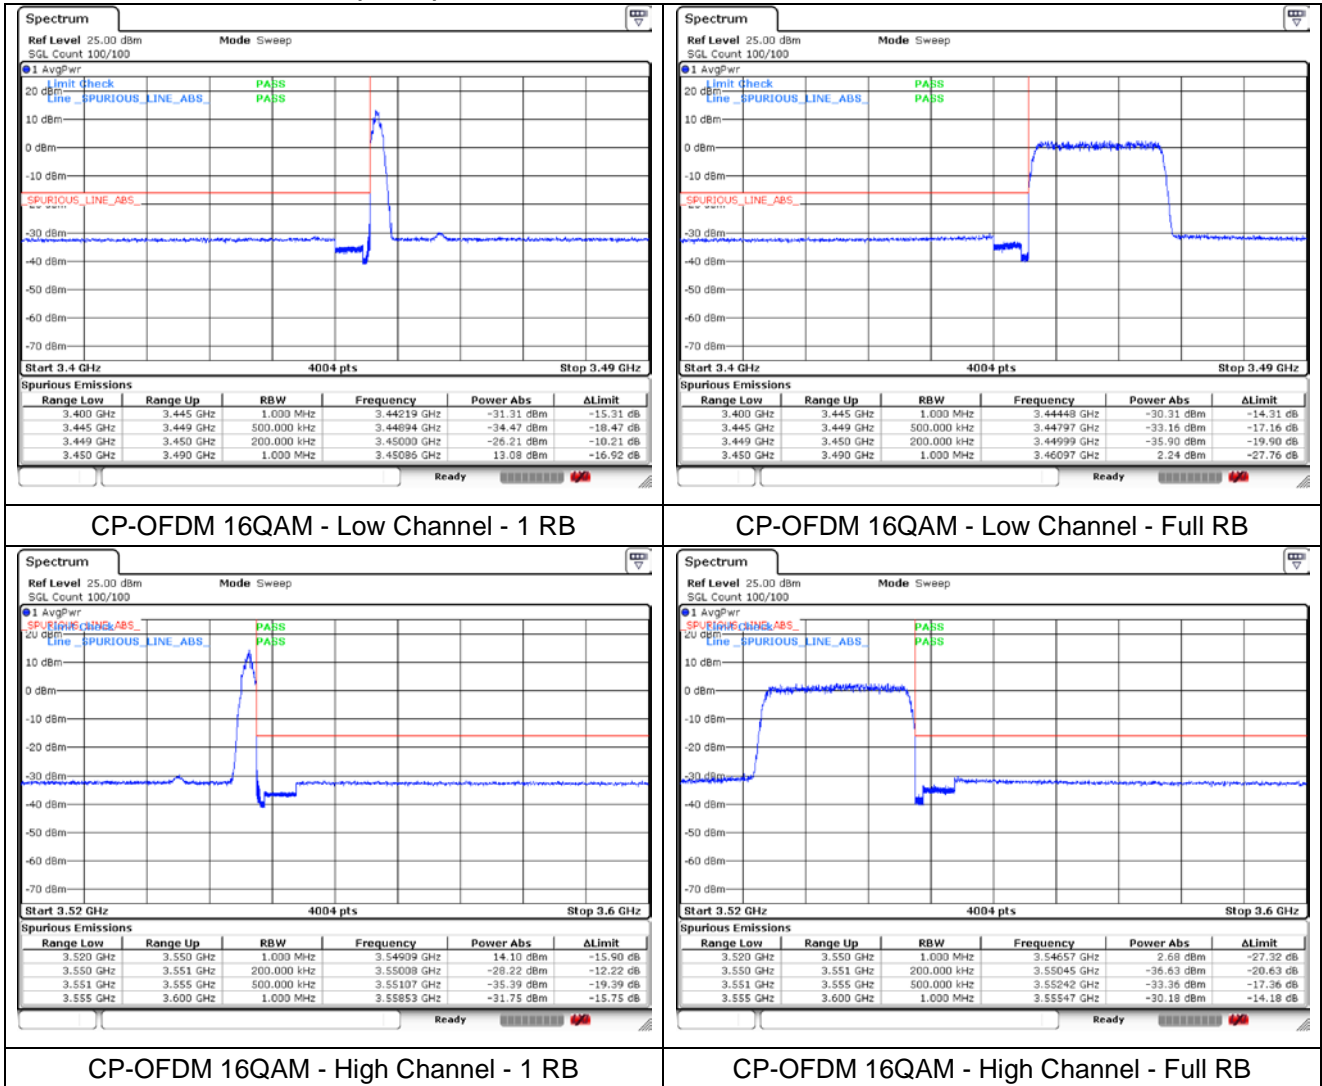

NR band 77/78 Low Band (20 MHz)