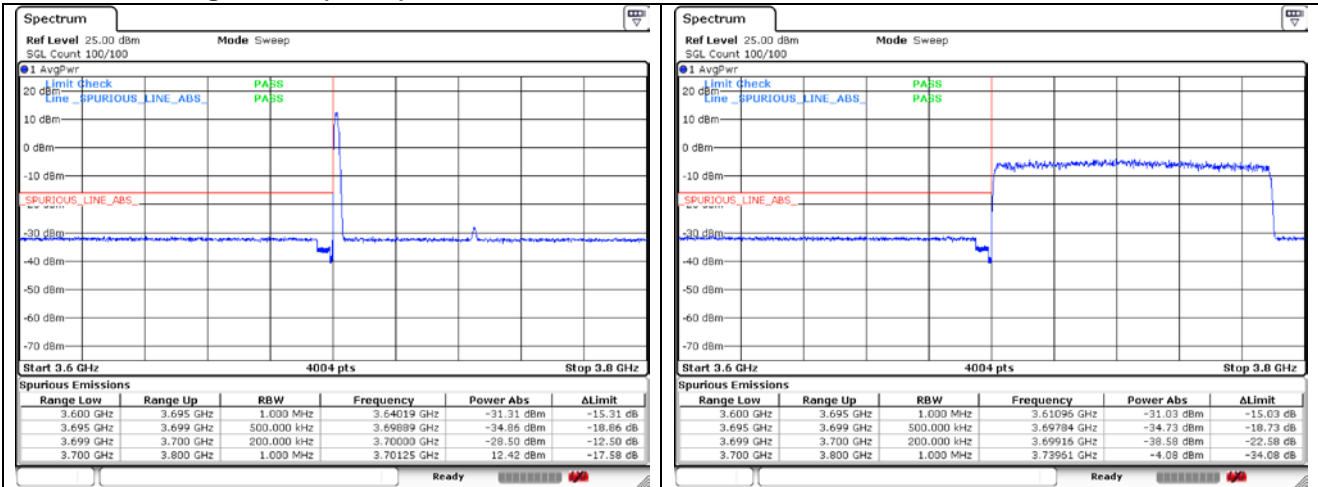

**NR band 77\_High Band (90 MHz)**

CP-OFDM QPSK - Low Channel - 1 RB

CP-OFDM QPSK - Low Channel - Full RB

CP-OFDM QPSK - High Channel - 1 RB

CP-OFDM QPSK - High Channel - Full RB

**NR band 78\_High Band (90 MHz)**