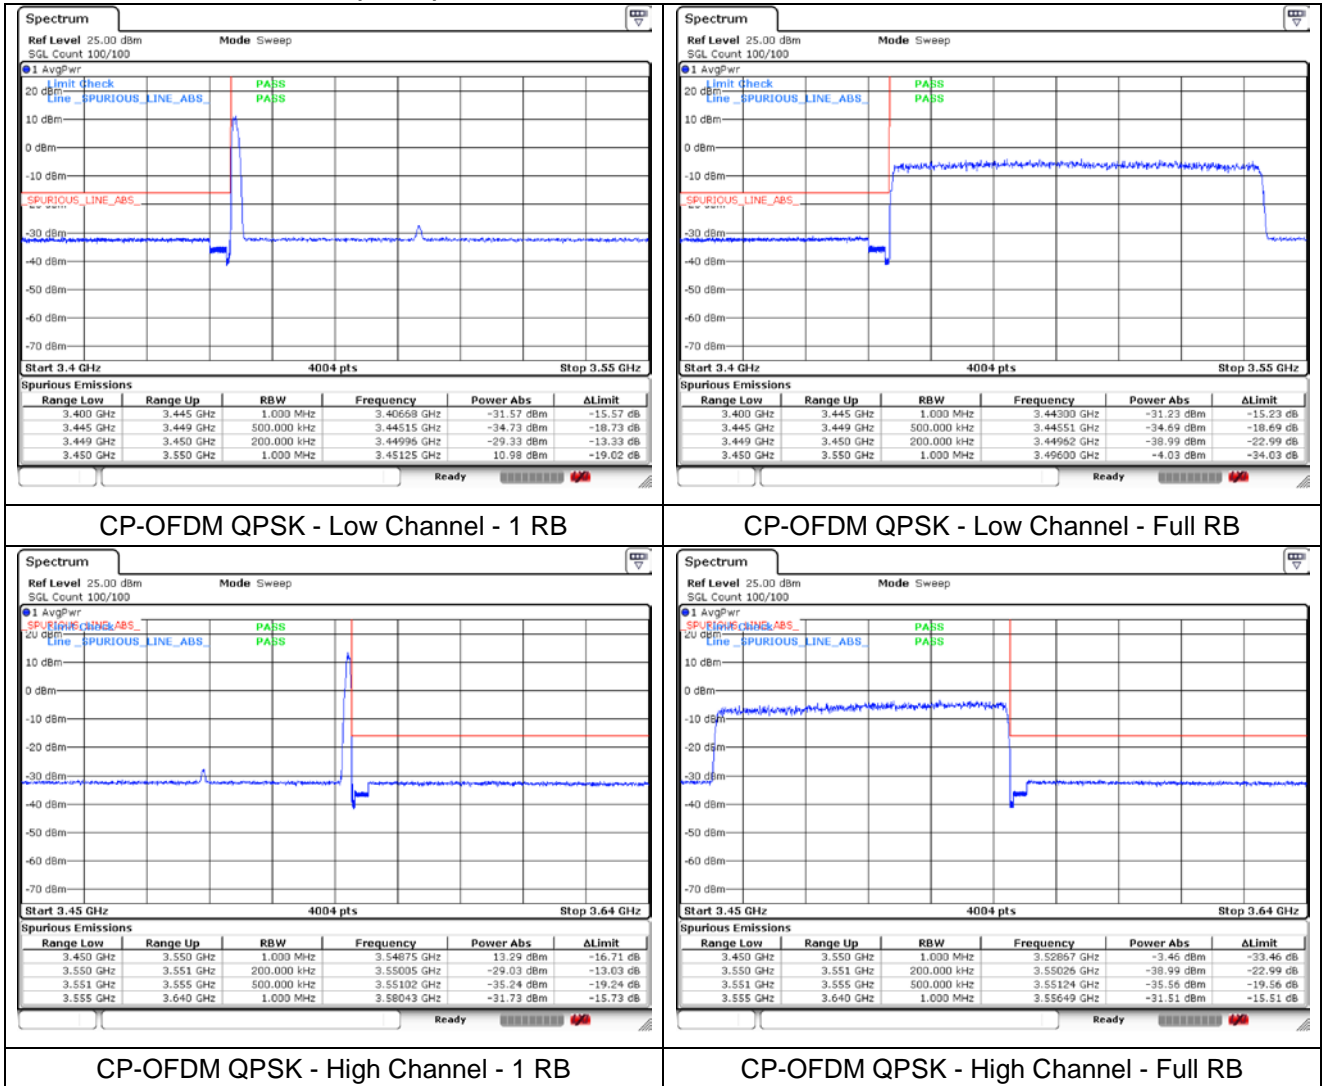

**NR band 77/78 Low Band (40 MHz)**

**NR band 77/78 Low Band (40 MHz)**

**NR band 77/78 Low Band (50 MHz)**

**NR band 77/78 Low Band (50 MHz)**

**NR band 77/78 Low Band (60 MHz)**

**NR band 77/78 Low Band (60 MHz)**

**NR band 77/78 Low Band (70 MHz)**

**NR band 77/78 Low Band (70 MHz)**

**NR band 77/78 Low Band (80 MHz)**

**NR band 77/78 Low Band (80 MHz)**

**NR band 77/78 Low Band (90 MHz)**

**NR band 77/78 Low Band (90 MHz)**

**NR band 77/78 Low Band (100 MHz)**

**NR band 77/78 Low Band (100 MHz)**