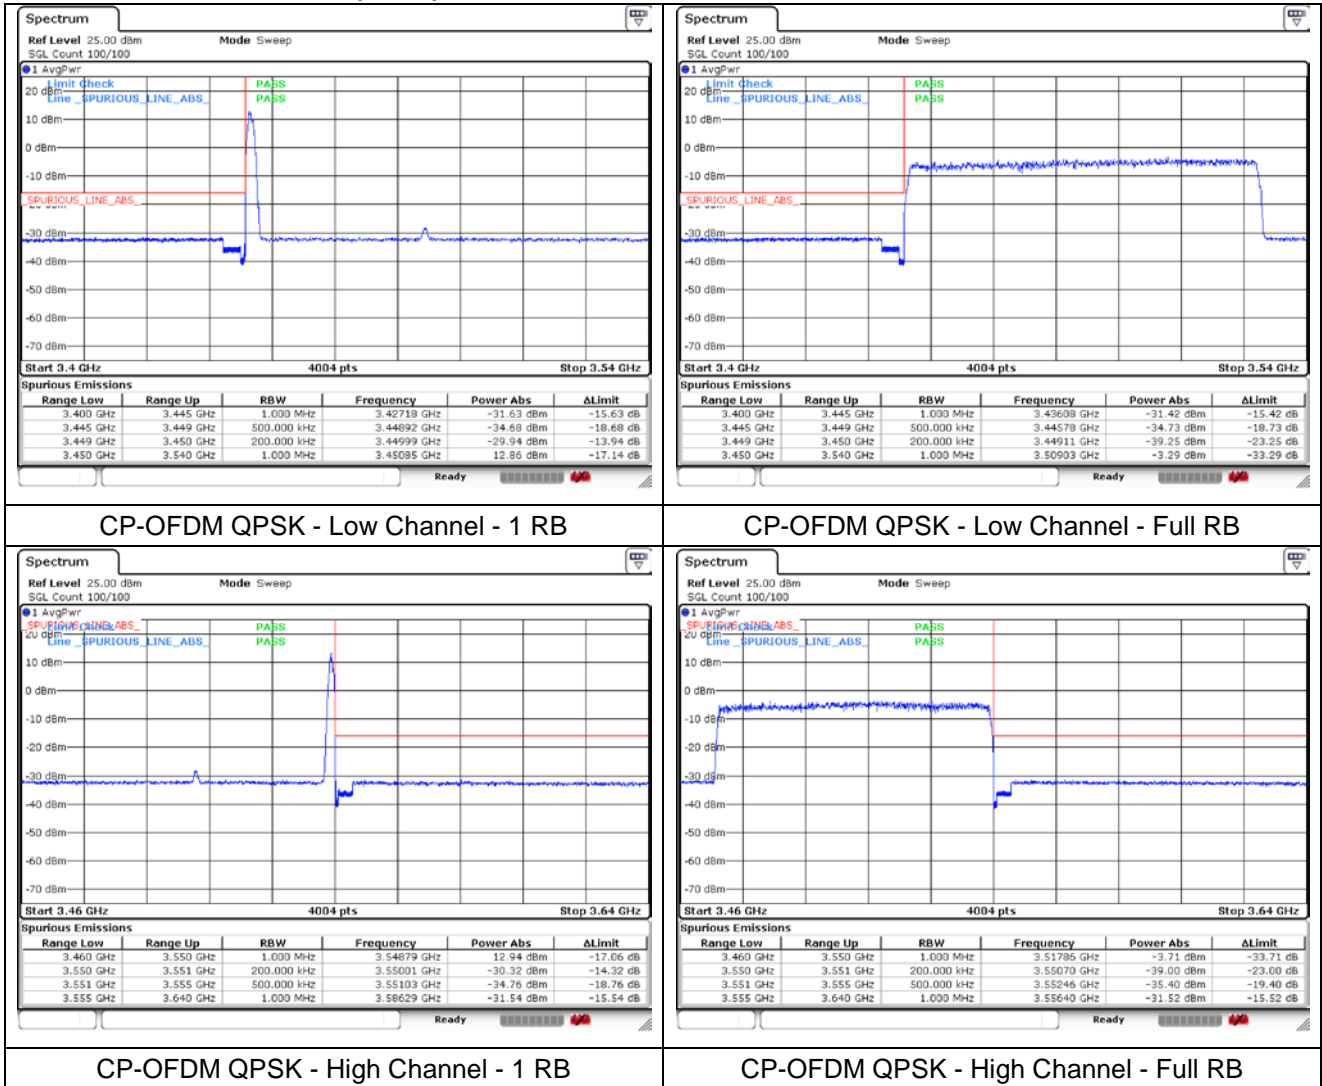

**NR band 77/78 Low Band (40 MHz)**

**NR band 77/78 Low Band (40 MHz)**

**NR band 77/78 Low Band (50 MHz)**

**NR band 77/78 Low Band (50 MHz)**

**NR band 77/78 Low Band (60 MHz)**

**NR band 77/78 Low Band (60 MHz)**

**NR band 77/78 Low Band (70 MHz)**

**NR band 77/78 Low Band (70 MHz)**

**NR band 77/78 Low Band (80 MHz)**

**NR band 77/78 Low Band (80 MHz)**

**NR band 77/78 Low Band (90 MHz)**

**NR band 77/78 Low Band (90 MHz)**

**NR band 77/78 Low Band (100 MHz)**

**NR band 77/78 Low Band (100 MHz)**