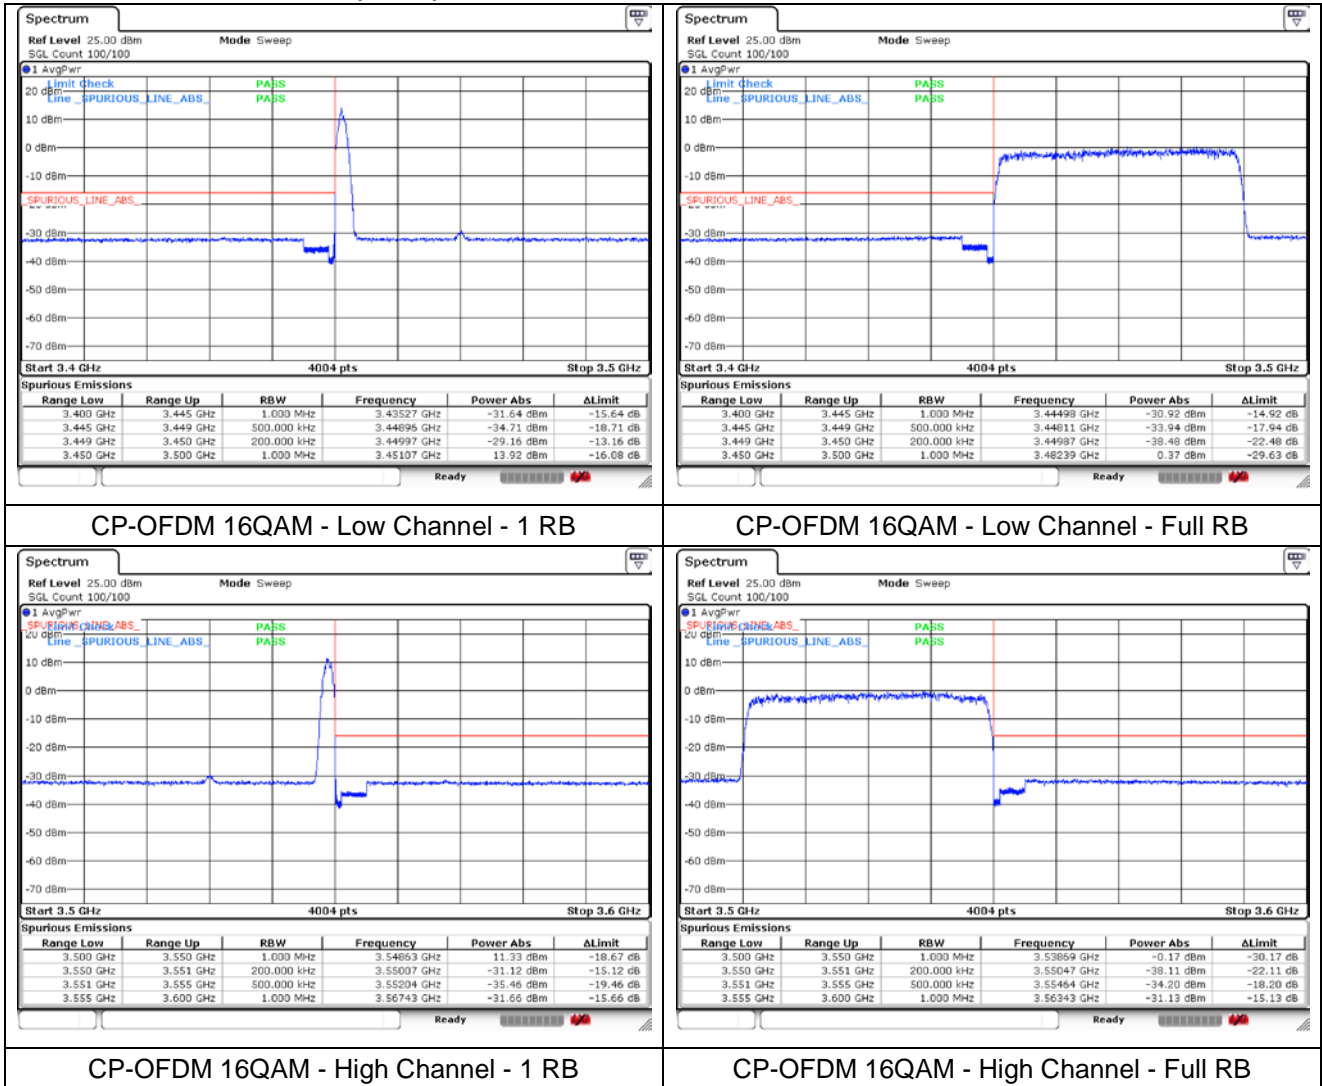

CP-OFDM 16QAM - High Channel - 1 RB

CP-OFDM 16QAM - High Channel - Full RB

**MIMO\_Port 2**  
**NR band 77/78\_Low Band (20 MHz)**

**NR band 77/78 Low Band (20 MHz)**

**NR band 77/78 Low Band (30 MHz)**

**NR band 77/78 Low Band (30 MHz)**

**NR band 77/78 Low Band (40 MHz)**

**NR band 77/78 Low Band (40 MHz)**

**NR band 77/78 Low Band (50 MHz)**

**NR band 77/78 Low Band (50 MHz)**

**NR band 77/78 Low Band (60 MHz)**

**NR band 77/78 Low Band (60 MHz)**

**NR band 77/78 Low Band (70 MHz)**

**NR band 77/78 Low Band (70 MHz)**

**NR band 77/78 Low Band (80 MHz)**

**NR band 77/78 Low Band (80 MHz)**

**NR band 77/78 Low Band (90 MHz)**

**NR band 77/78 Low Band (90 MHz)**