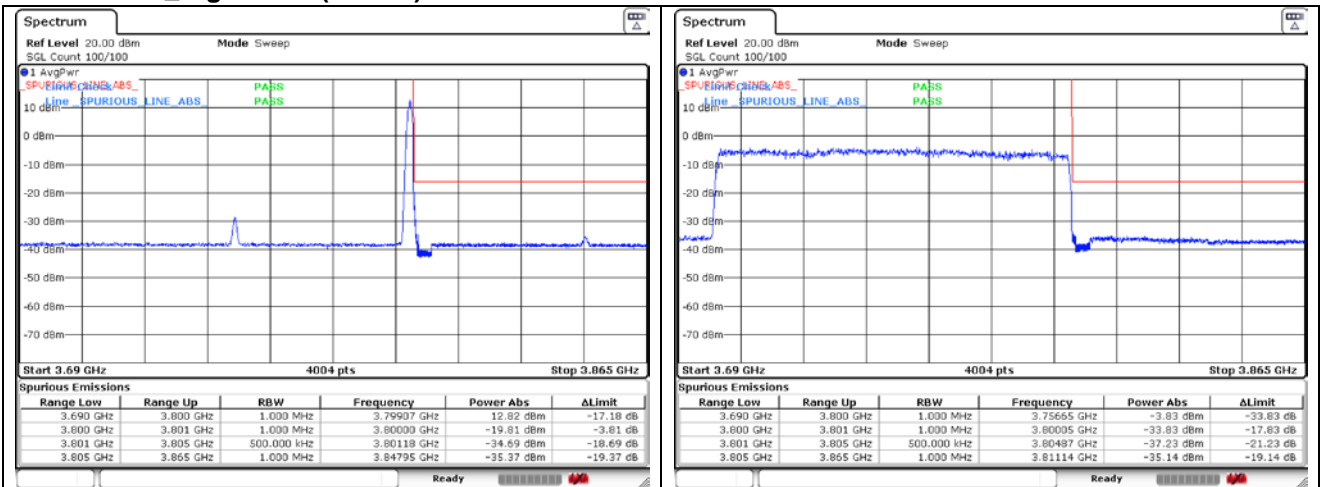

NR band 78_High Band (100 MHz)

CP-OFDM QPSK - High Channel - 1 RB

CP-OFDM QPSK - High Channel - Full RB