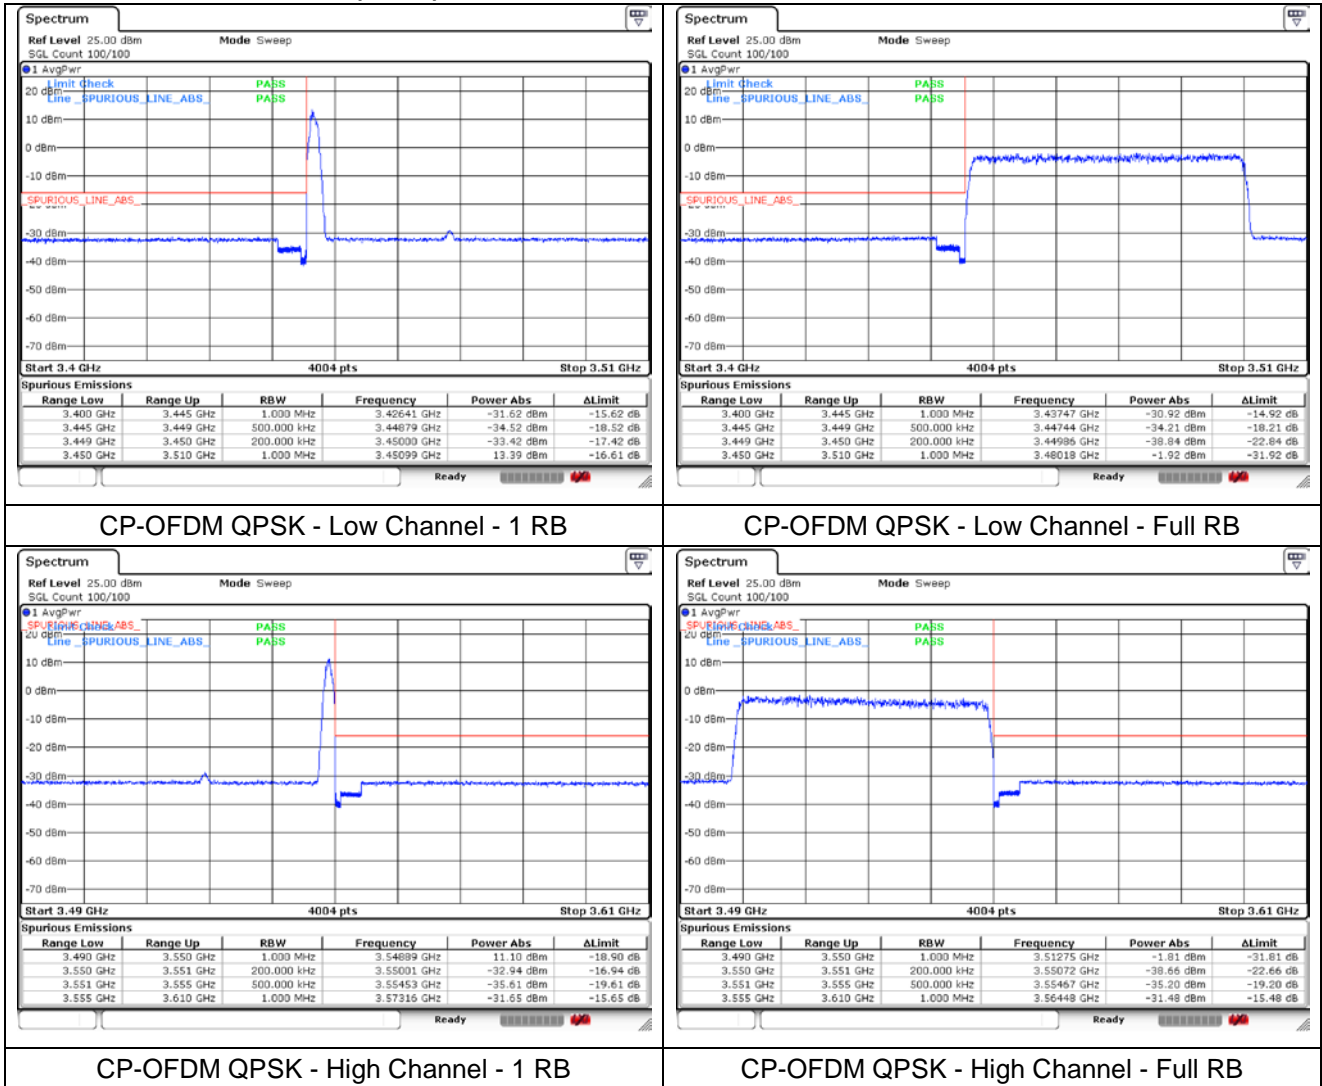

CP-OFDM 16QAM - High Channel - 1 RB

CP-OFDM 16QAM - High Channel - Full RB

**MIMO\_Port 2**  
**NR band 77/78\_Low Band (20 MHz)**

**NR band 77/78 Low Band (20 MHz)**

**NR band 77/78 Low Band (30 MHz)**

**NR band 77/78 Low Band (30 MHz)**

**NR band 77/78 Low Band (40 MHz)**

**NR band 77/78 Low Band (40 MHz)**

**NR band 77/78 Low Band (50 MHz)**

**NR band 77/78 Low Band (50 MHz)**

**NR band 77/78 Low Band (60 MHz)**

**NR band 77/78 Low Band (60 MHz)**

**NR band 77/78 Low Band (70 MHz)**

**NR band 77/78 Low Band (70 MHz)**

**NR band 77/78 Low Band (80 MHz)**

**NR band 77/78 Low Band (80 MHz)**

**NR band 77/78 Low Band (90 MHz)**

**NR band 77/78 Low Band (90 MHz)**