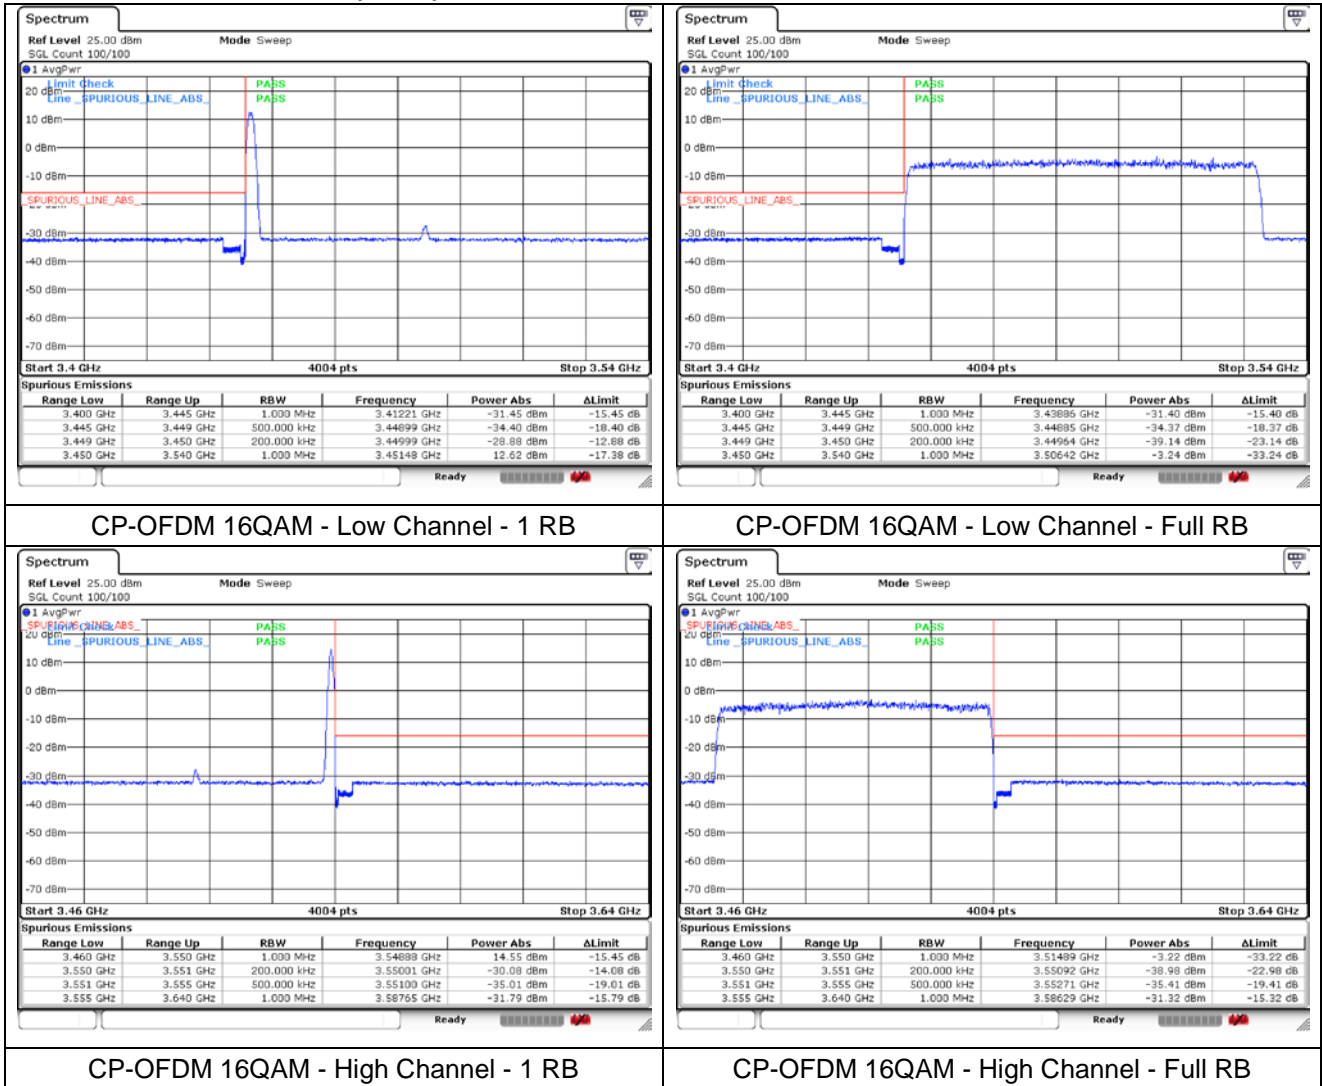

**NR band 77/78 Low Band (40 MHz)**

**NR band 77/78 Low Band (40 MHz)**

**NR band 77/78 Low Band (50 MHz)**

**NR band 77/78 Low Band (50 MHz)**

**NR band 77/78 Low Band (60 MHz)**

**NR band 77/78 Low Band (60 MHz)**

**NR band 77/78 Low Band (70 MHz)**

**NR band 77/78 Low Band (70 MHz)**

**NR band 77/78 Low Band (80 MHz)**

**NR band 77/78 Low Band (80 MHz)**

**NR band 77/78 Low Band (90 MHz)**

**NR band 77/78 Low Band (90 MHz)**

**NR band 77/78 Low Band (100 MHz)**

**NR band 77/78 Low Band (100 MHz)**