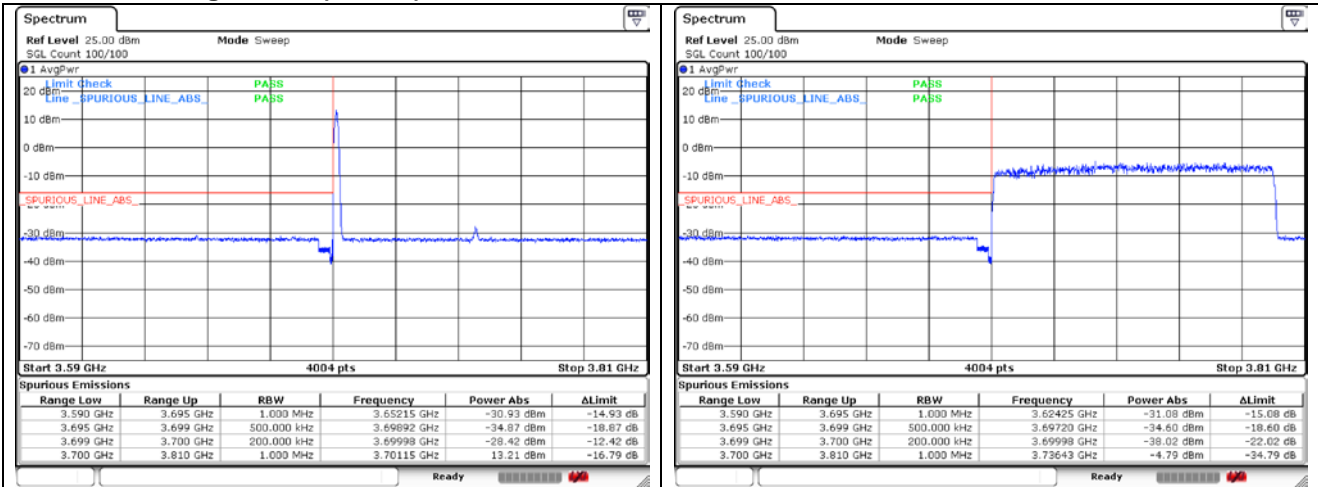

CP-OFDM 16QAM - Low Channel - Full RB

NR band 77_High Band (100 MHz)

CP-OFDM 16QAM - Low Channel - 1 RB