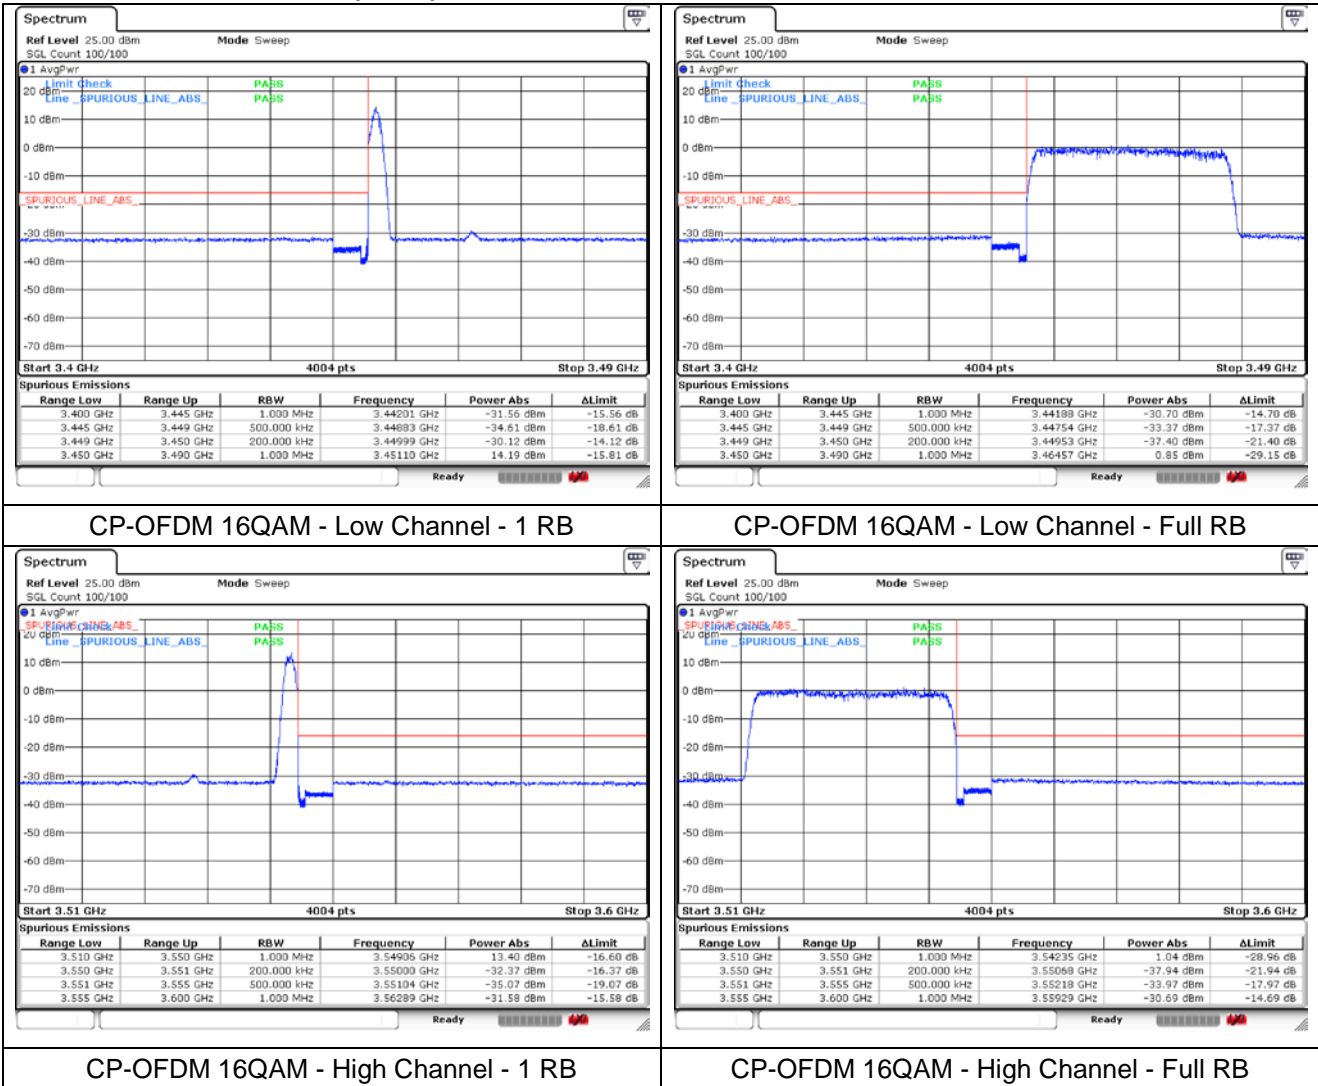

**NR band 77\_High Band (100 MHz)**

CP-OFDM 16QAM - Low Channel - 1 RB

CP-OFDM 16QAM - Low Channel - Full RB

CP-OFDM 16QAM - High Channel - 1 RB

CP-OFDM 16QAM - High Channel - Full RB

**NR band 78\_High Band (100 MHz)**

CP-OFDM 16QAM - High Channel - 1 RB

CP-OFDM 16QAM - High Channel - Full RB

**MIMO\_Port 2**  
**NR band 77/78\_Low Band (20 MHz)**

**NR band 77/78 Low Band (20 MHz)**

**NR band 77/78 Low Band (30 MHz)**

**NR band 77/78 Low Band (30 MHz)**

**NR band 77/78 Low Band (40 MHz)**

**NR band 77/78 Low Band (40 MHz)**

**NR band 77/78 Low Band (50 MHz)**

**NR band 77/78 Low Band (50 MHz)**

**NR band 77/78 Low Band (60 MHz)**

**NR band 77/78 Low Band (60 MHz)**

**NR band 77/78 Low Band (70 MHz)**

**NR band 77/78 Low Band (70 MHz)**

**NR band 77/78 Low Band (80 MHz)**

**NR band 77/78 Low Band (80 MHz)**

**NR band 77/78 Low Band (90 MHz)**

**NR band 77/78 Low Band (90 MHz)**