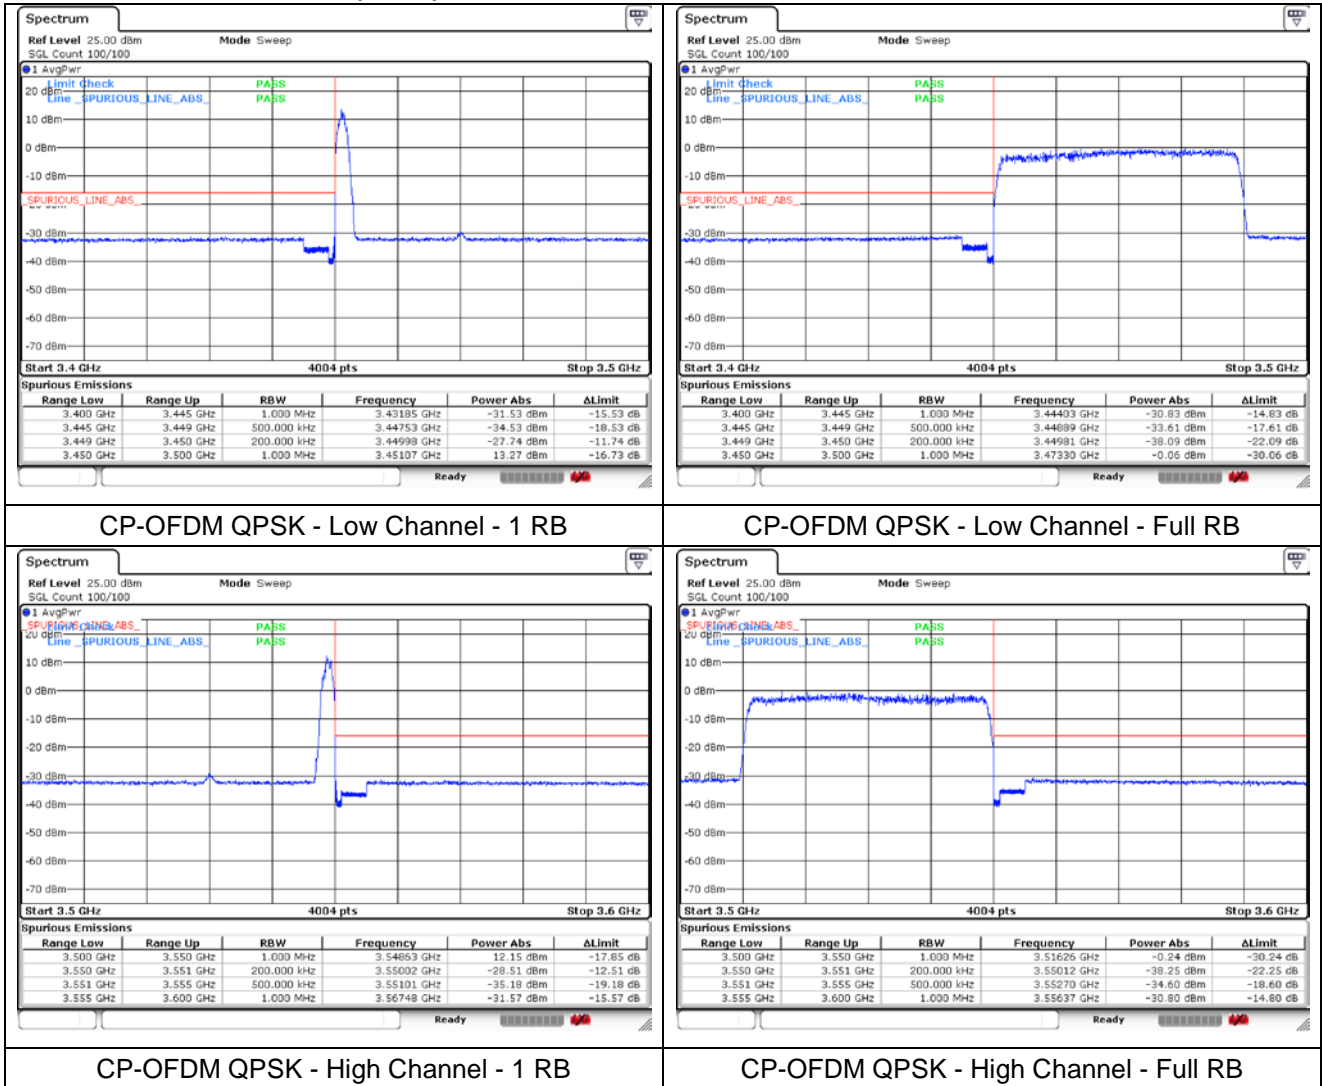

CP-OFDM 16QAM - High Channel - 1 RB

CP-OFDM 16QAM - High Channel - Full RB

**MIMO\_Port 2**  
**NR band 77/78\_Low Band (20 MHz)**

**NR band 77/78 Low Band (20 MHz)**

**NR band 77/78 Low Band (30 MHz)**

**NR band 77/78 Low Band (30 MHz)**

**NR band 77/78 Low Band (40 MHz)**

**NR band 77/78 Low Band (40 MHz)**

**NR band 77/78 Low Band (50 MHz)**

**NR band 77/78 Low Band (50 MHz)**

**NR band 77/78 Low Band (60 MHz)**

**NR band 77/78 Low Band (60 MHz)**

**NR band 77/78 Low Band (70 MHz)**

**NR band 77/78 Low Band (70 MHz)**

**NR band 77/78 Low Band (80 MHz)**

**NR band 77/78 Low Band (80 MHz)**

**NR band 77/78 Low Band (90 MHz)**

**NR band 77/78 Low Band (90 MHz)**