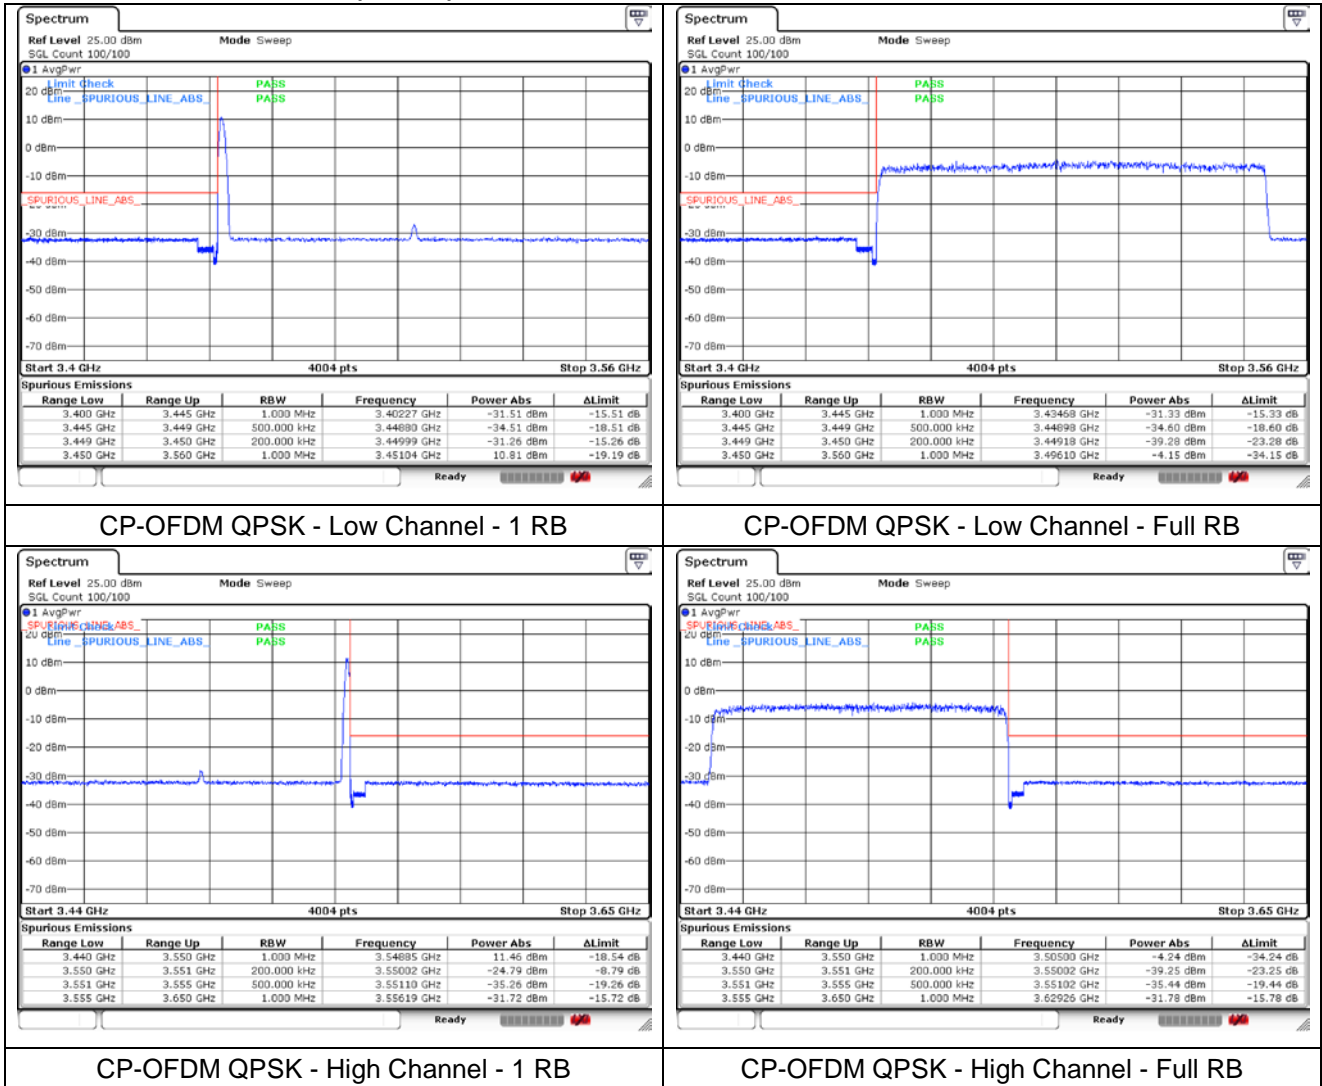

**NR band 77/78 Low Band (40 MHz)**

**NR band 77/78 Low Band (40 MHz)**

**NR band 77/78 Low Band (50 MHz)**

**NR band 77/78 Low Band (50 MHz)**

**NR band 77/78 Low Band (60 MHz)**

**NR band 77/78 Low Band (60 MHz)**

**NR band 77/78 Low Band (70 MHz)**

**NR band 77/78 Low Band (70 MHz)**

**NR band 77/78 Low Band (80 MHz)**

**NR band 77/78 Low Band (80 MHz)**

**NR band 77/78 Low Band (90 MHz)**

**NR band 77/78 Low Band (90 MHz)**

**NR band 77/78 Low Band (100 MHz)**

**NR band 77/78 Low Band (100 MHz)**