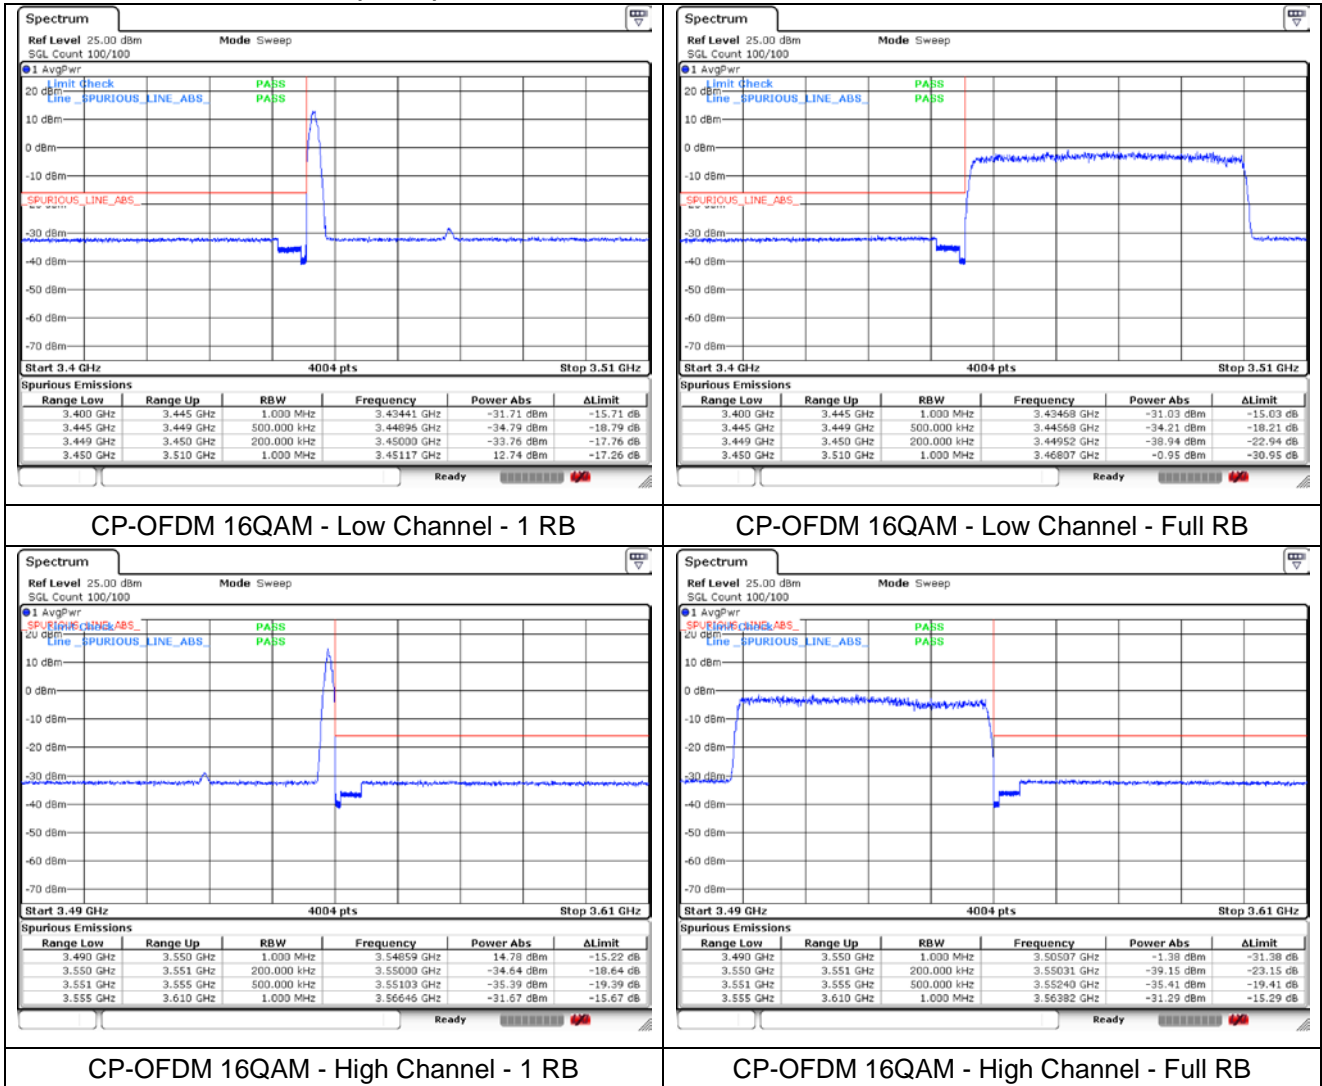

**NR band 77/78 Low Band (40 MHz)**

**NR band 77/78 Low Band (40 MHz)**

**NR band 77/78 Low Band (50 MHz)**

**NR band 77/78 Low Band (50 MHz)**

**NR band 77/78 Low Band (60 MHz)**

**NR band 77/78 Low Band (60 MHz)**

**NR band 77/78 Low Band (70 MHz)**

**NR band 77/78 Low Band (70 MHz)**

**NR band 77/78 Low Band (80 MHz)**

**NR band 77/78 Low Band (80 MHz)**

**NR band 77/78 Low Band (90 MHz)**

**NR band 77/78 Low Band (90 MHz)**

**NR band 77/78 Low Band (100 MHz)**

**NR band 77/78 Low Band (100 MHz)**