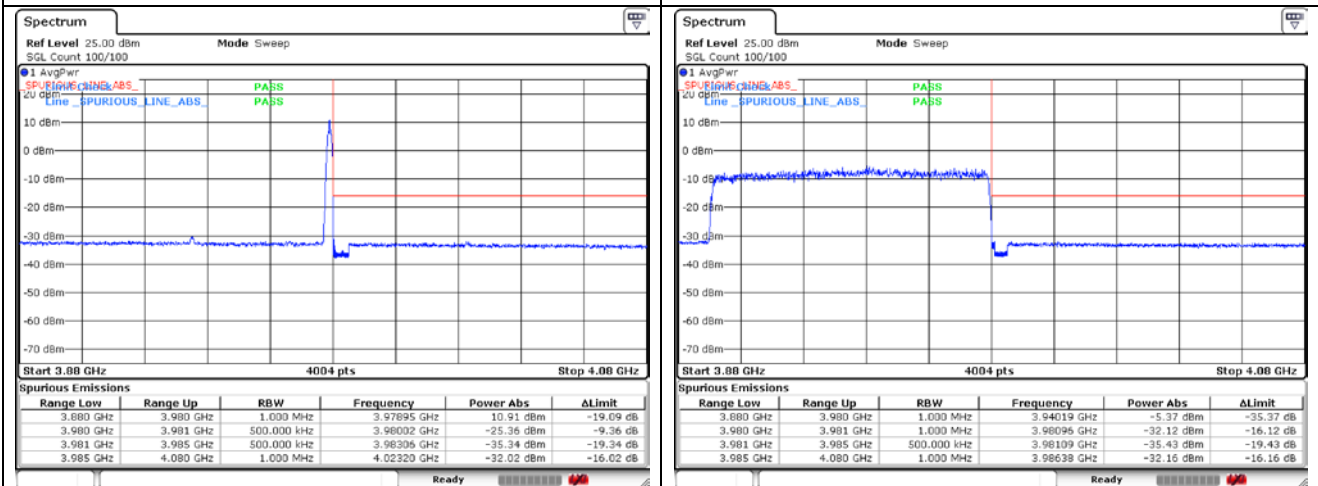

CP-OFDM QPSK - High Channel - 1 RB

CP-OFDM QPSK - High Channel - Full RB

**NR band 77\_High Band (90 MHz)**

**CP-OFDM 16QAM - Low Channel - 1 RB**

**CP-OFDM 16QAM - Low Channel - Full RB**

**CP-OFDM 16QAM - High Channel - 1 RB**

**CP-OFDM 16QAM - High Channel - Full RB**

**NR band 78\_High Band (90 MHz)**

**CP-OFDM 16QAM - High Channel - 1 RB**

**CP-OFDM 16QAM - High Channel - Full RB**

**NR band 77\_High Band (100 MHz)**

CP-OFDM QPSK - Low Channel - 1 RB