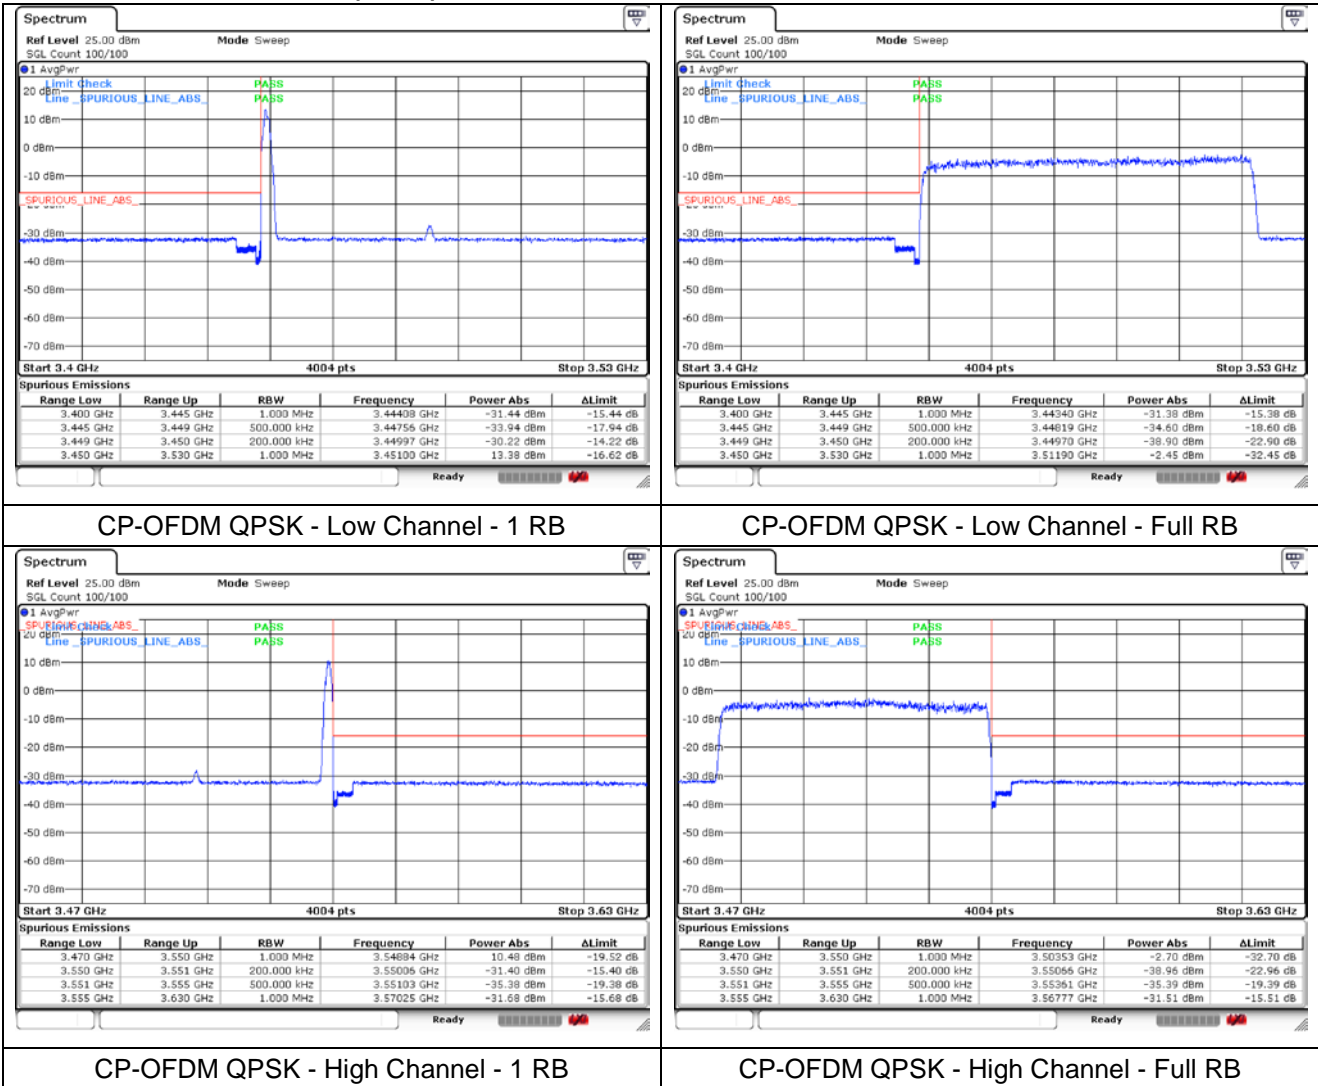

**NR band 77/78 Low Band (40 MHz)**

**NR band 77/78 Low Band (40 MHz)**

**NR band 77/78 Low Band (50 MHz)**

**NR band 77/78 Low Band (50 MHz)**

**NR band 77/78 Low Band (60 MHz)**

**NR band 77/78 Low Band (60 MHz)**

**NR band 77/78 Low Band (70 MHz)**

**NR band 77/78 Low Band (70 MHz)**

**NR band 77/78 Low Band (80 MHz)**

**NR band 77/78 Low Band (80 MHz)**

**NR band 77/78 Low Band (90 MHz)**

**NR band 77/78 Low Band (90 MHz)**

**NR band 77/78 Low Band (100 MHz)**

**NR band 77/78 Low Band (100 MHz)**