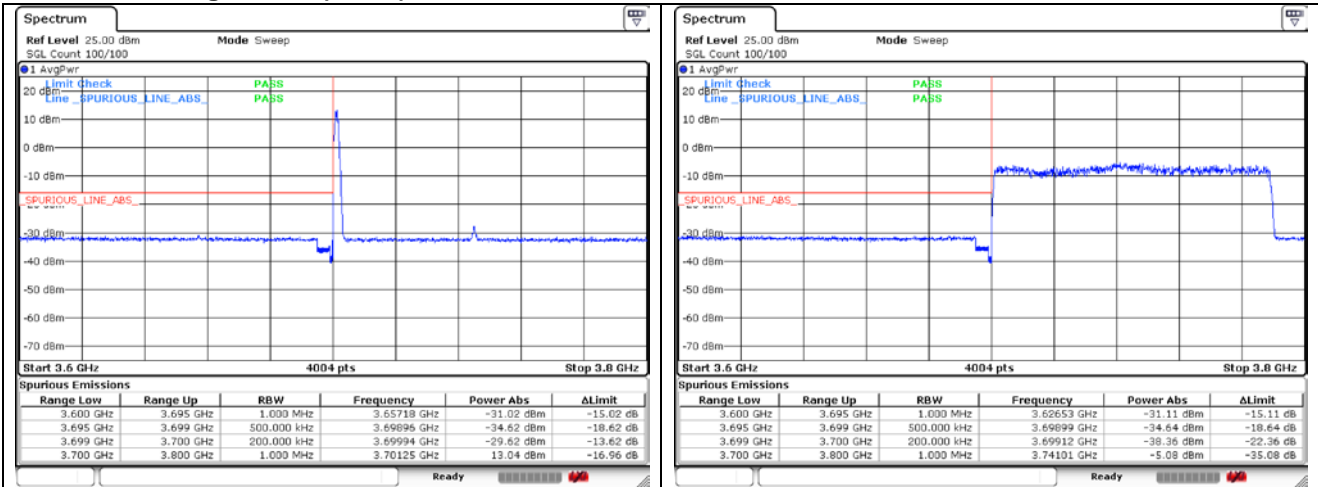

NR band 77_High Band (90 MHz)