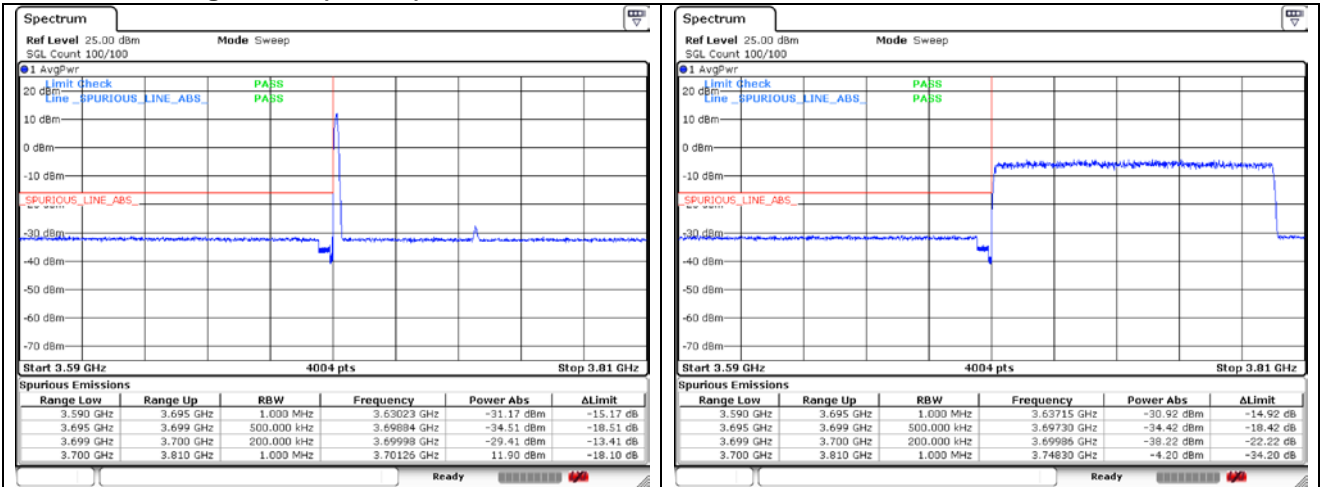

**CP-OFDM 16QAM - High Channel - Full RB**

**NR band 78\_High Band (90 MHz)**

**CP-OFDM 16QAM - High Channel - 1 RB**

**CP-OFDM 16QAM - High Channel - Full RB**

**NR band 77\_High Band (100 MHz)**

CP-OFDM QPSK - Low Channel - 1 RB