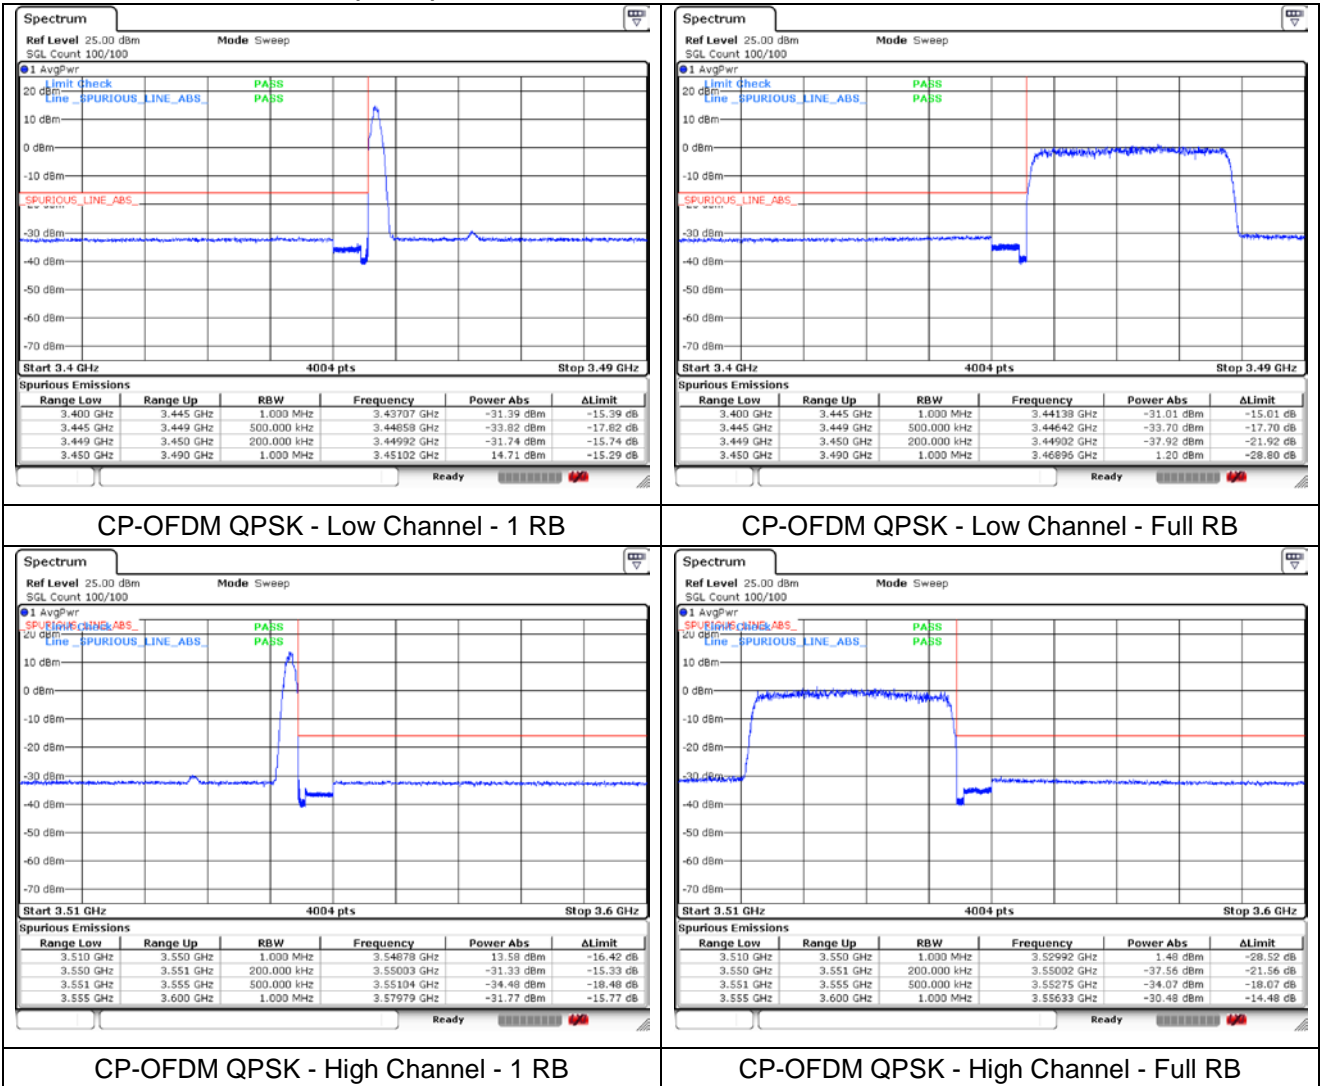

CP-OFDM 16QAM - High Channel - 1 RB

CP-OFDM 16QAM - High Channel - Full RB

**MIMO\_Port 2**  
**NR band 77/78\_Low Band (20 MHz)**

**NR band 77/78 Low Band (20 MHz)**

**NR band 77/78 Low Band (30 MHz)**

**NR band 77/78 Low Band (30 MHz)**

**NR band 77/78 Low Band (40 MHz)**

**NR band 77/78 Low Band (40 MHz)**

**NR band 77/78 Low Band (50 MHz)**

**NR band 77/78 Low Band (50 MHz)**

**NR band 77/78 Low Band (60 MHz)**

**NR band 77/78 Low Band (60 MHz)**

**NR band 77/78 Low Band (70 MHz)**

**NR band 77/78 Low Band (70 MHz)**

**NR band 77/78 Low Band (80 MHz)**

**NR band 77/78 Low Band (80 MHz)**

**NR band 77/78 Low Band (90 MHz)**

**NR band 77/78 Low Band (90 MHz)**