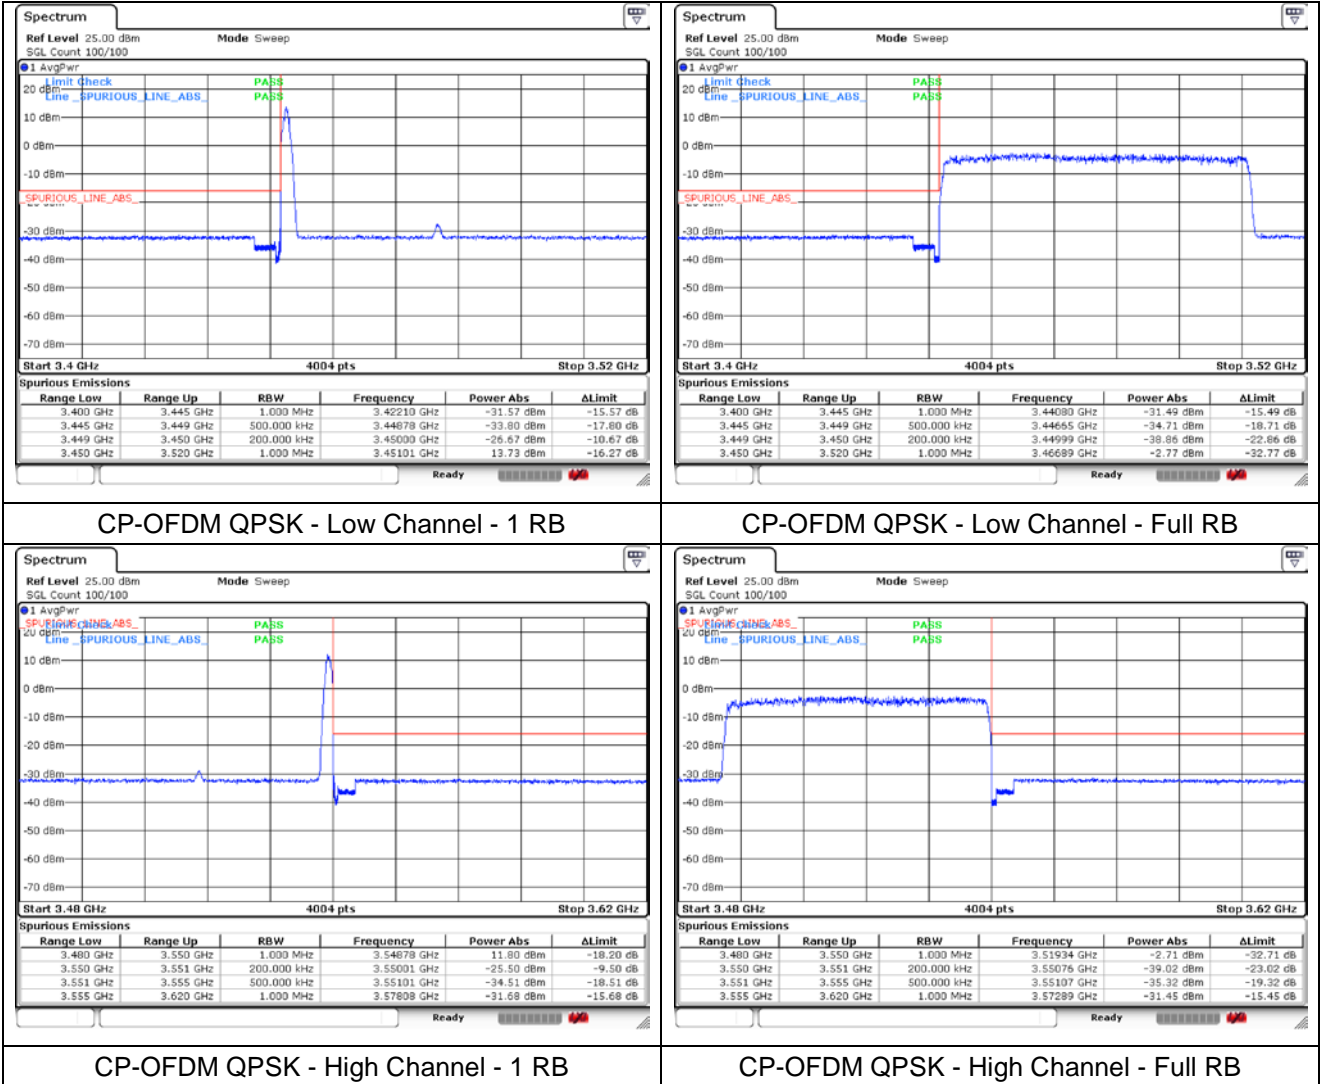

**NR band 77/78 Low Band (40 MHz)**

**NR band 77/78 Low Band (40 MHz)**

**NR band 77/78 Low Band (50 MHz)**

**NR band 77/78 Low Band (50 MHz)**

**NR band 77/78 Low Band (60 MHz)**

**NR band 77/78 Low Band (60 MHz)**

**NR band 77/78 Low Band (70 MHz)**

**NR band 77/78 Low Band (70 MHz)**

**NR band 77/78 Low Band (80 MHz)**

**NR band 77/78 Low Band (80 MHz)**

**NR band 77/78 Low Band (90 MHz)**

**NR band 77/78 Low Band (90 MHz)**

**NR band 77/78 Low Band (100 MHz)**

**NR band 77/78 Low Band (100 MHz)**