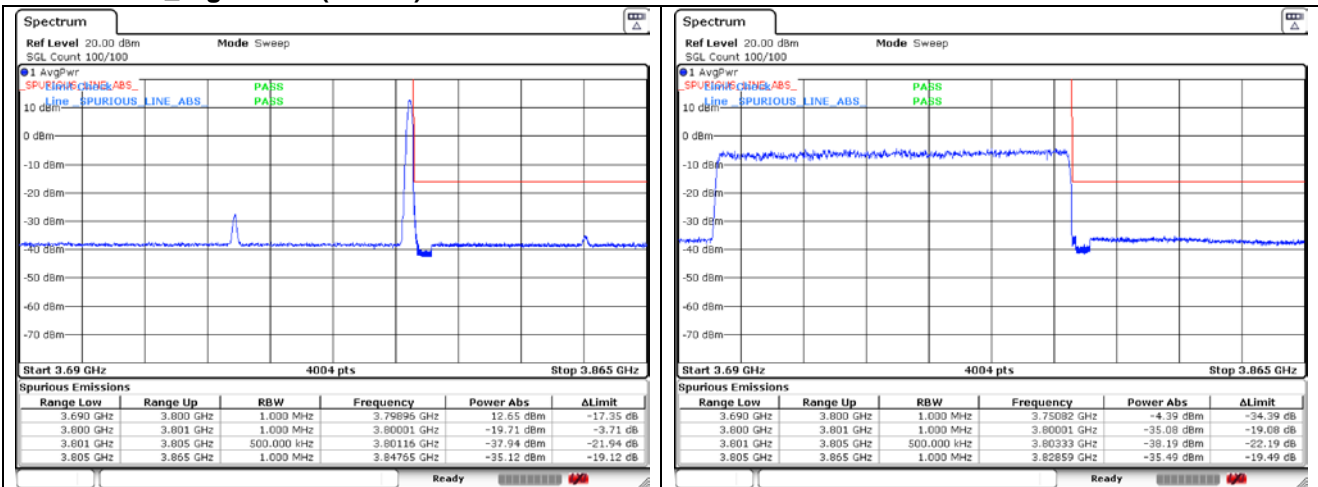

**NR band 77\_High Band (100 MHz)**

CP-OFDM 16QAM - Low Channel - 1 RB

CP-OFDM 16QAM - Low Channel - Full RB

CP-OFDM 16QAM - High Channel - 1 RB

CP-OFDM 16QAM - High Channel - Full RB

**NR band 78\_High Band (100 MHz)**