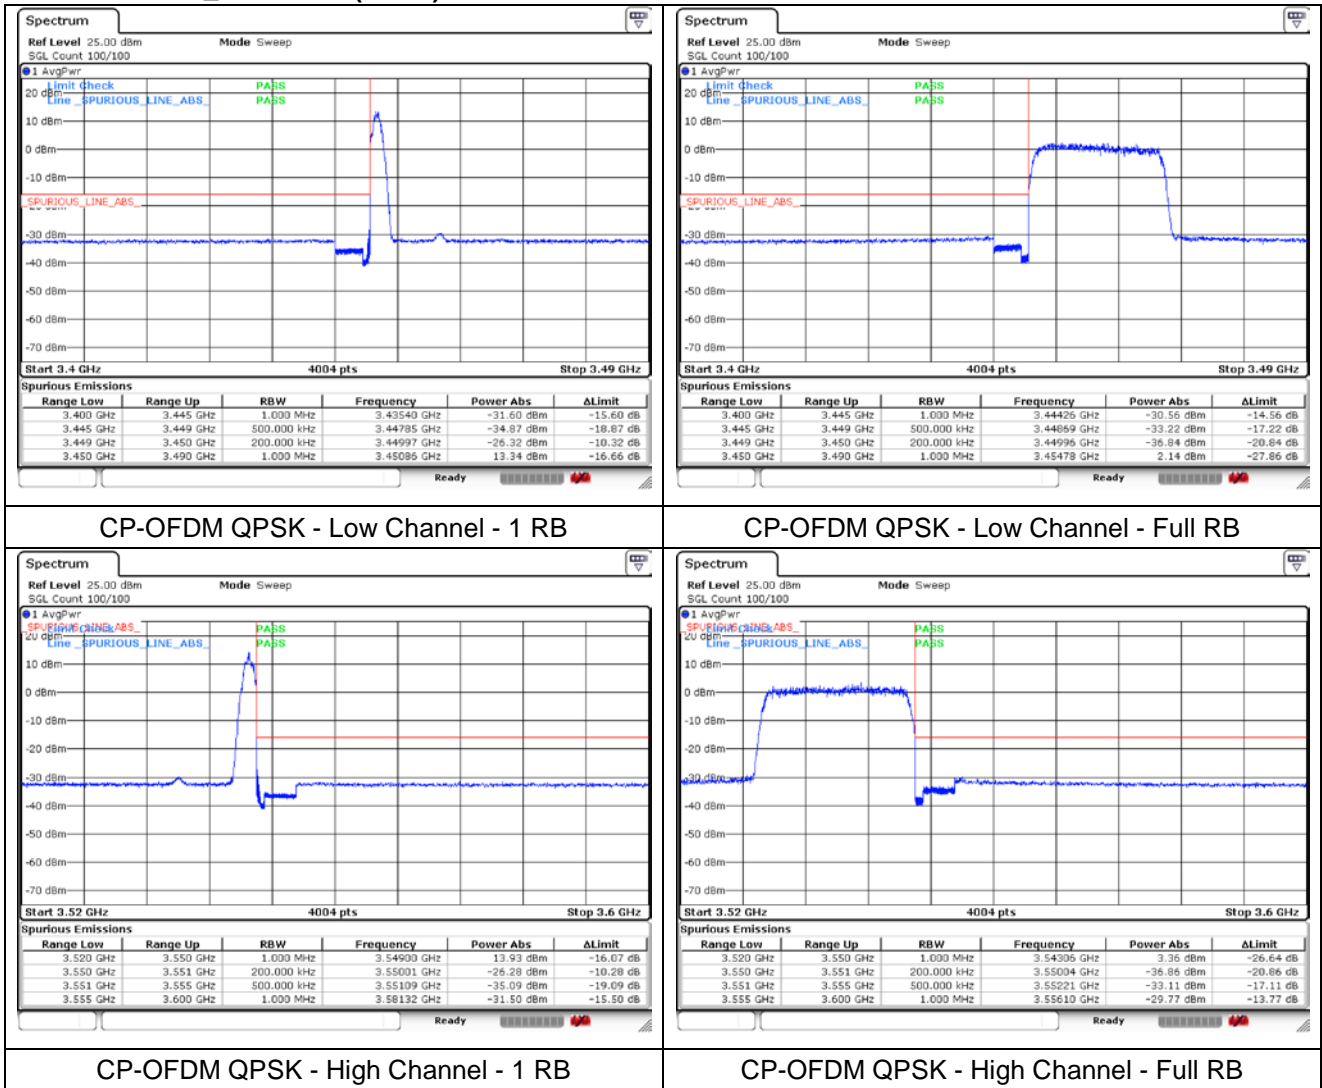

MIMO_Port 2
NR band 77/78_Low Band (20 MHz)