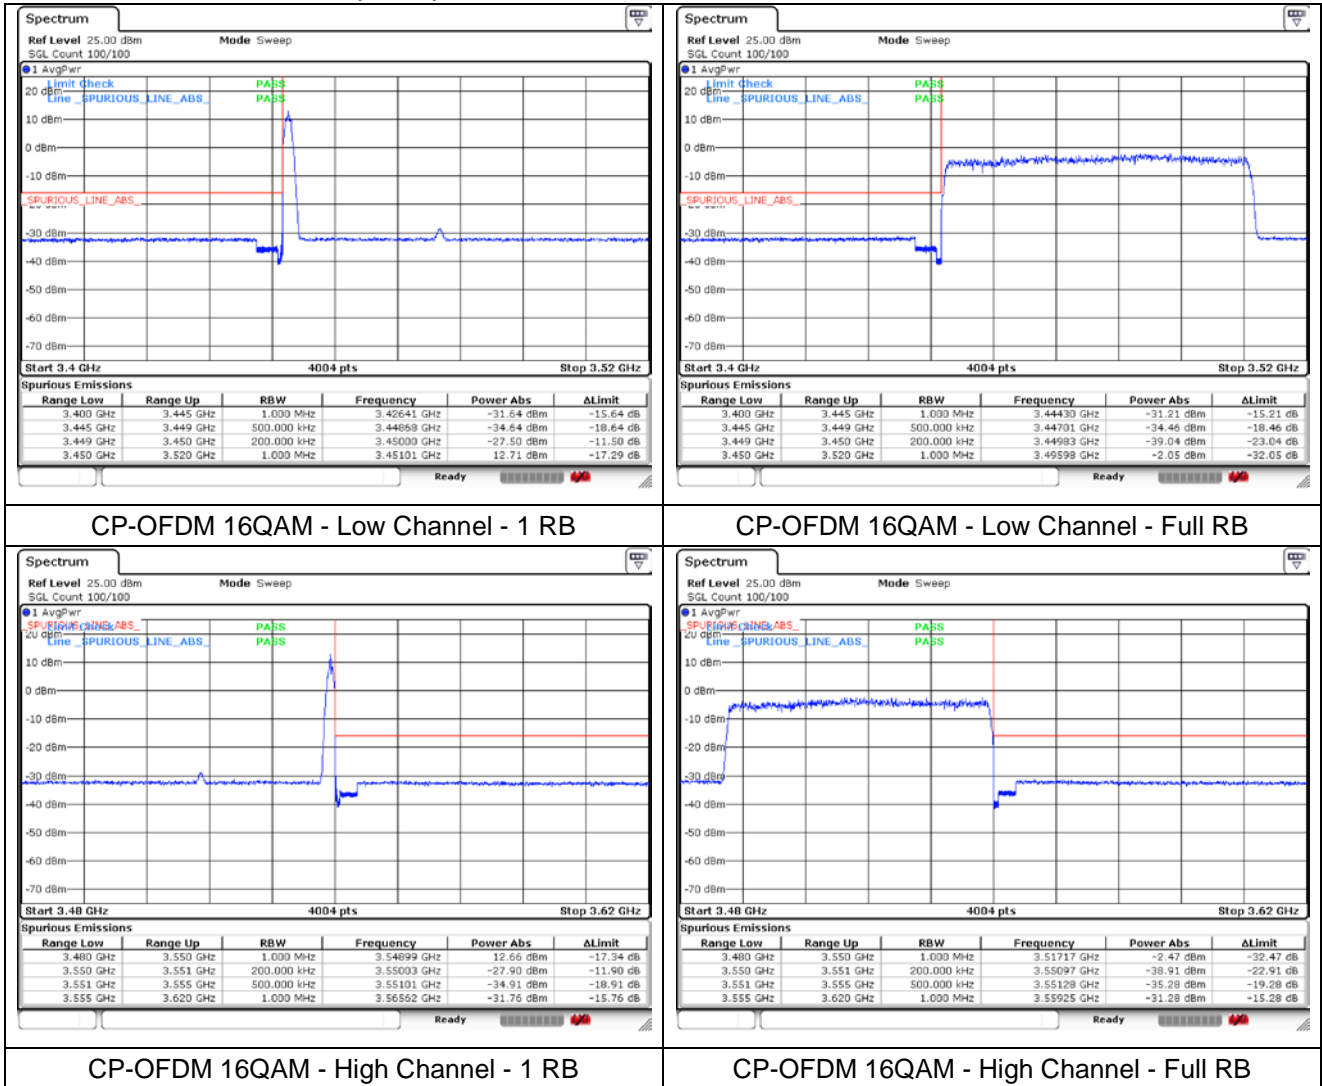

**NR band 77/78 Low Band (40 MHz)**

**NR band 77/78 Low Band (40 MHz)**

**NR band 77/78 Low Band (50 MHz)**

**NR band 77/78 Low Band (50 MHz)**

**NR band 77/78 Low Band (60 MHz)**

**NR band 77/78 Low Band (60 MHz)**

**NR band 77/78 Low Band (70 MHz)**

**NR band 77/78 Low Band (70 MHz)**

**NR band 77/78 Low Band (80 MHz)**

**NR band 77/78 Low Band (80 MHz)**

**NR band 77/78 Low Band (90 MHz)**

**NR band 77/78 Low Band (90 MHz)**

**NR band 77/78 Low Band (100 MHz)**

**NR band 77/78 Low Band (100 MHz)**