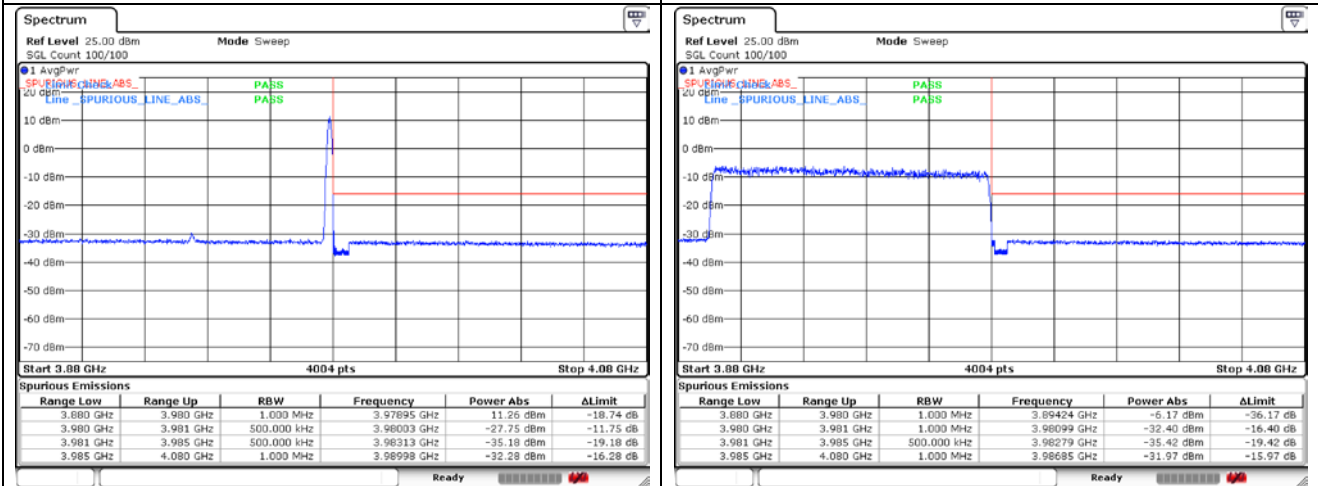

**NR band 77\_High Band (90 MHz)**

CP-OFDM QPSK - Low Channel - 1 RB

CP-OFDM QPSK - Low Channel - Full RB

CP-OFDM QPSK - High Channel - 1 RB

CP-OFDM QPSK - High Channel - Full RB

**NR band 78\_High Band (90 MHz)**

CP-OFDM QPSK - High Channel - 1 RB

CP-OFDM QPSK - High Channel - Full RB

**NR band 77\_High Band (90 MHz)**

**CP-OFDM 16QAM - Low Channel - 1 RB**

**CP-OFDM 16QAM - Low Channel - Full RB**

**CP-OFDM 16QAM - High Channel - 1 RB**