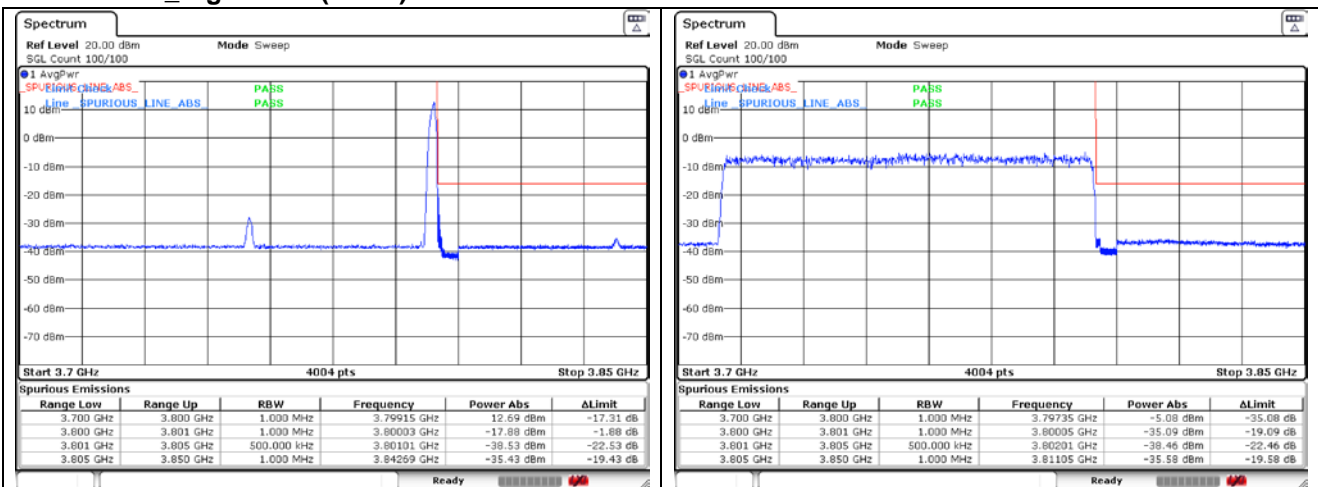

CP-OFDM QPSK - High Channel - 1 RB

CP-OFDM QPSK - High Channel - Full RB

**NR band 77\_High Band (90 MHz)**

**CP-OFDM 16QAM - Low Channel - 1 RB**

**CP-OFDM 16QAM - Low Channel - Full RB**

**CP-OFDM 16QAM - High Channel - 1 RB**

**CP-OFDM 16QAM - High Channel - Full RB**

**NR band 78\_High Band (90 MHz)**

**CP-OFDM 16QAM - High Channel - 1 RB**

**CP-OFDM 16QAM - High Channel - Full RB**

**NR band 77\_High Band (100 MHz)**

CP-OFDM QPSK - Low Channel - 1 RB