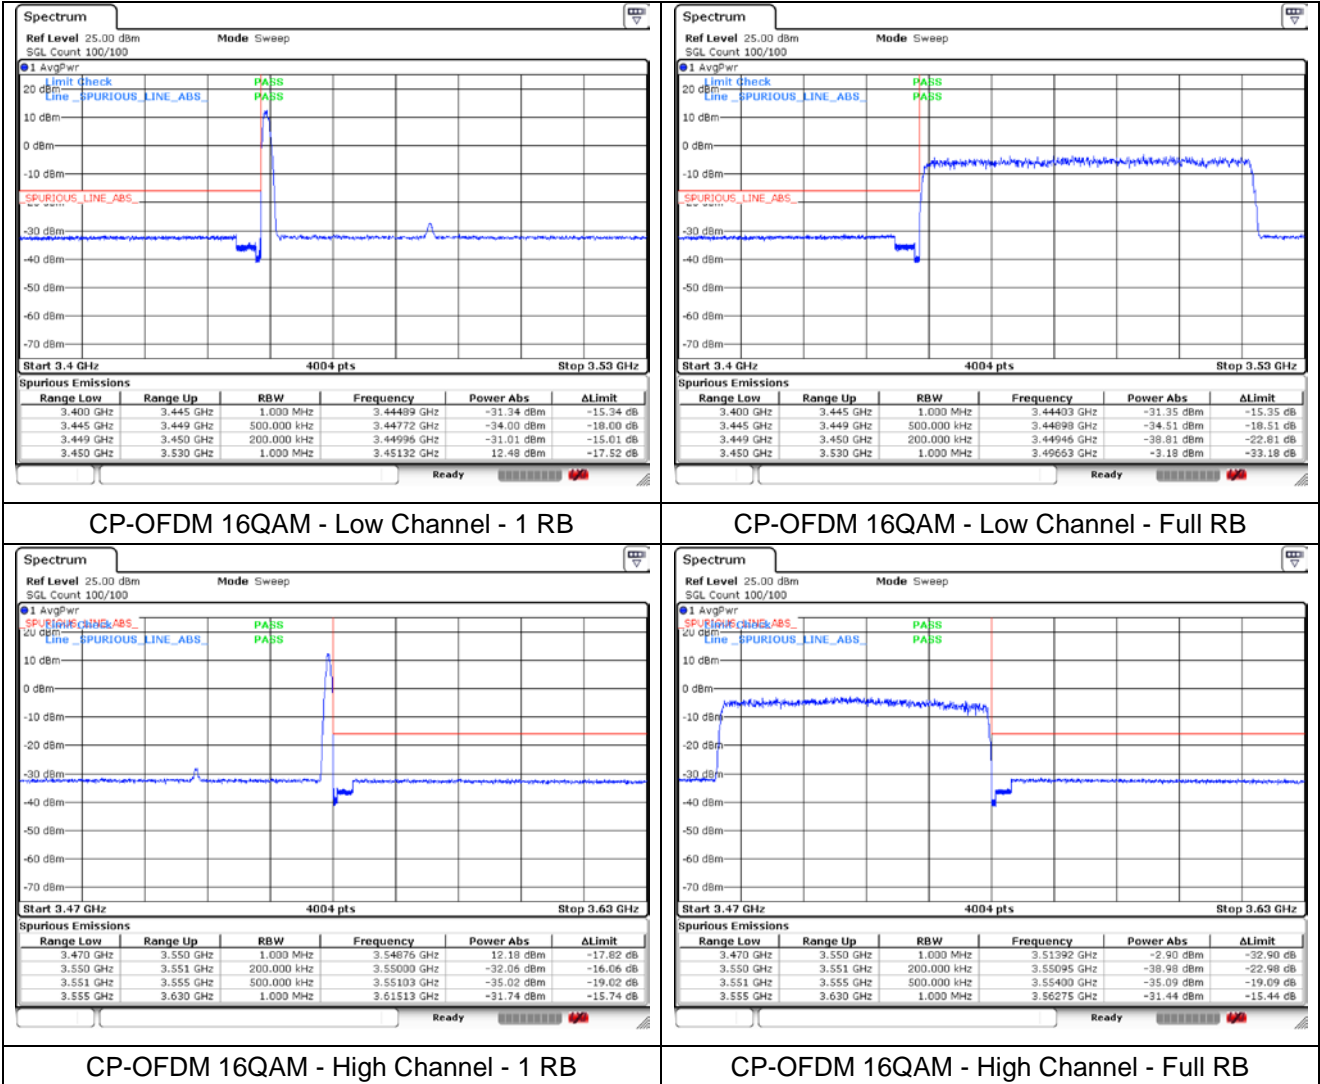

**NR band 77/78 Low Band (40 MHz)**

**NR band 77/78 Low Band (40 MHz)**

**NR band 77/78 Low Band (50 MHz)**

**NR band 77/78 Low Band (50 MHz)**

**NR band 77/78 Low Band (60 MHz)**

**NR band 77/78 Low Band (60 MHz)**

**NR band 77/78 Low Band (70 MHz)**

**NR band 77/78 Low Band (70 MHz)**

**NR band 77/78 Low Band (80 MHz)**

**NR band 77/78 Low Band (80 MHz)**

**NR band 77/78 Low Band (90 MHz)**

**NR band 77/78 Low Band (90 MHz)**

**NR band 77/78 Low Band (100 MHz)**

**NR band 77/78 Low Band (100 MHz)**