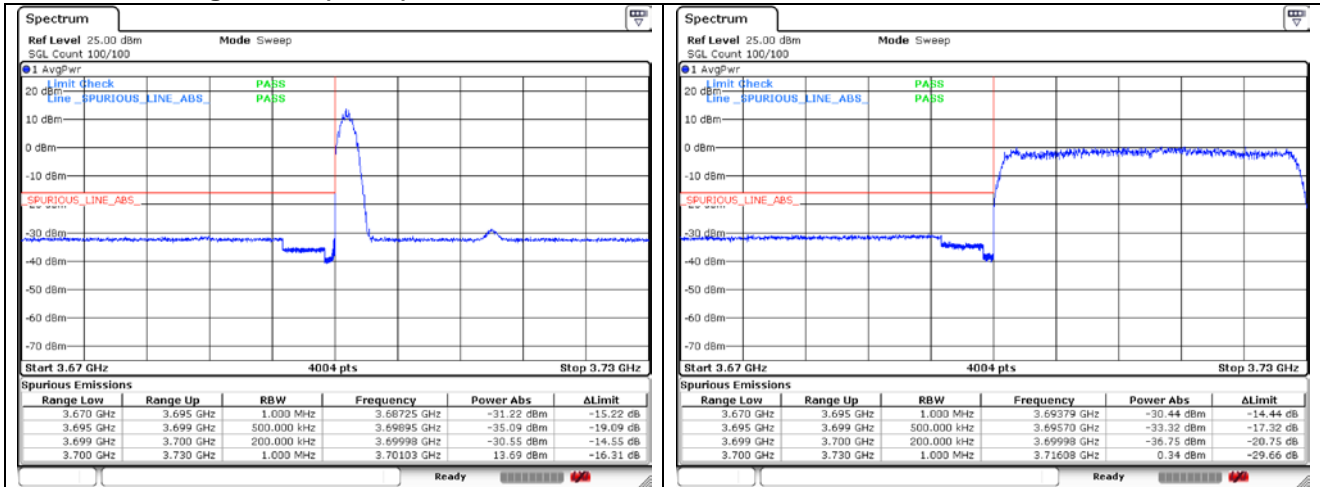

CP-OFDM QPSK - Low Channel - Full RB

NR band 77_High Band (30 MHz)

CP-OFDM QPSK - Low Channel - 1 RB