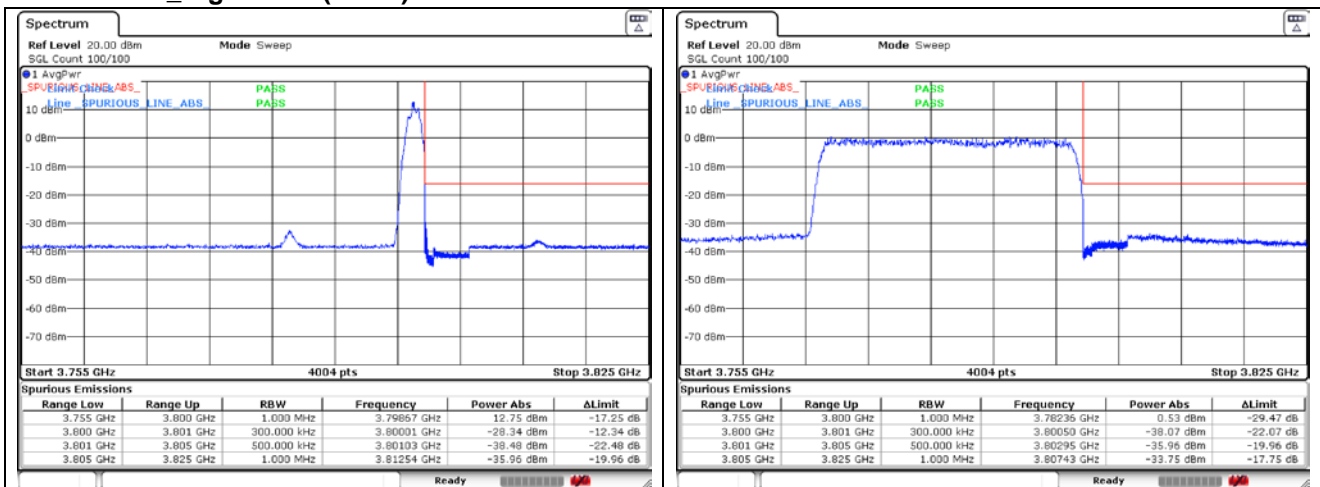

NR band 78_High Band (30 MHz)

CP-OFDM QPSK - High Channel - 1 RB

CP-OFDM QPSK - High Channel - Full RB