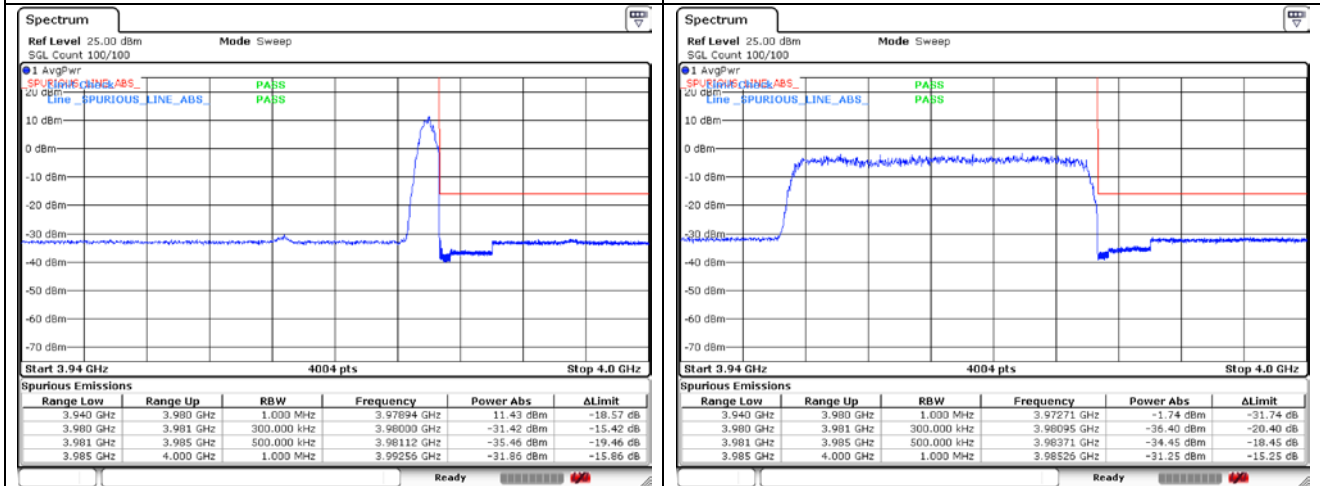

CP-OFDM 16QAM - High Channel - 1 RB

CP-OFDM 16QAM - High Channel - Full RB

NR band 77_High Band (30 MHz)

CP-OFDM QPSK - Low Channel - 1 RB

CP-OFDM QPSK - Low Channel - Full RB

CP-OFDM QPSK - High Channel - 1 RB