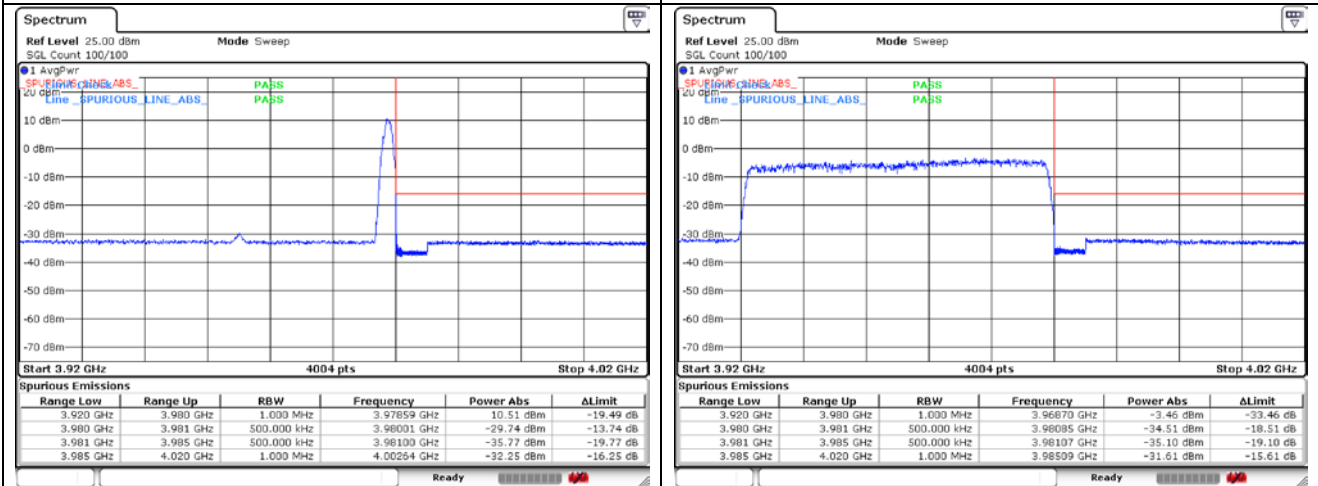

CP-OFDM 16QAM - High Channel - 1 RB

CP-OFDM 16QAM - High Channel - Full RB