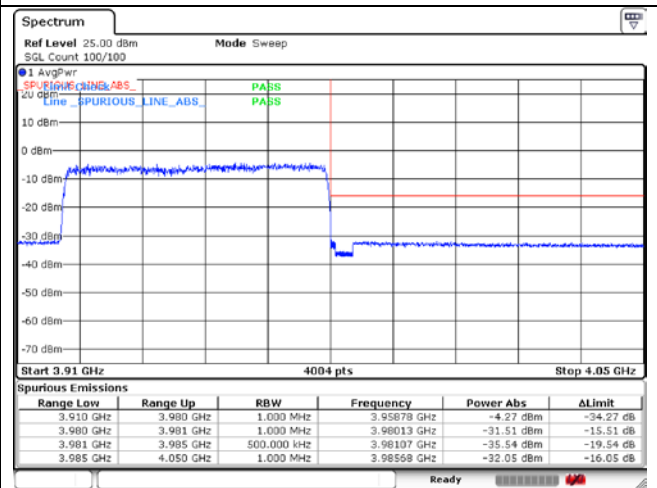

NR band 78_High Band (60 MHz)

CP-OFDM QPSK - High Channel - 1 RB

CP-OFDM QPSK - High Channel - Full RB

NR band 77_High Band (60 MHz)

CP-OFDM 16QAM - Low Channel - 1 RB

CP-OFDM 16QAM - Low Channel - Full RB