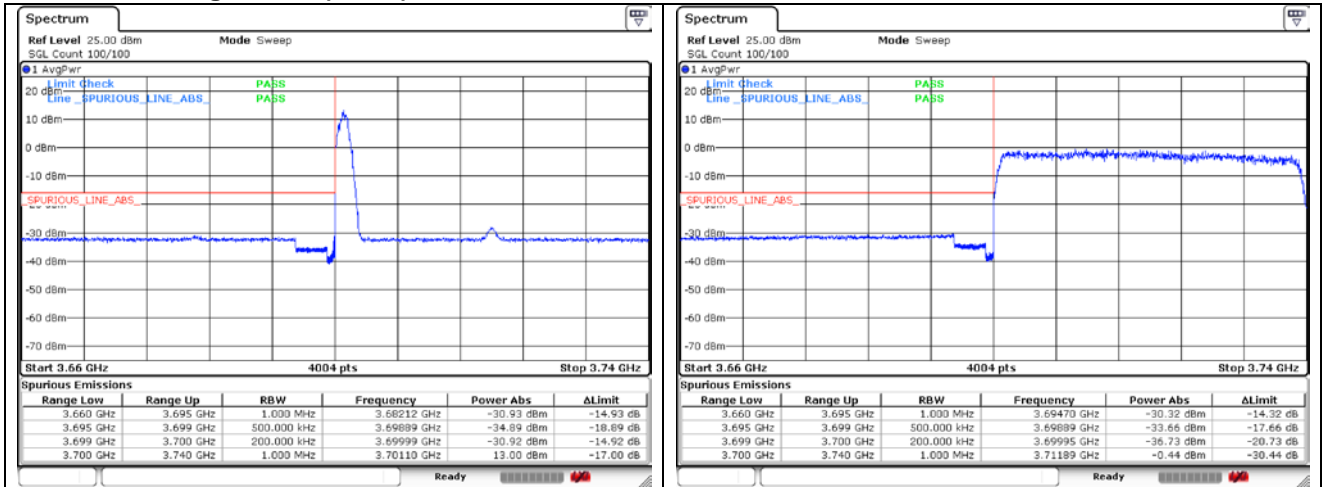

NR band 77_High Band (40 MHz)