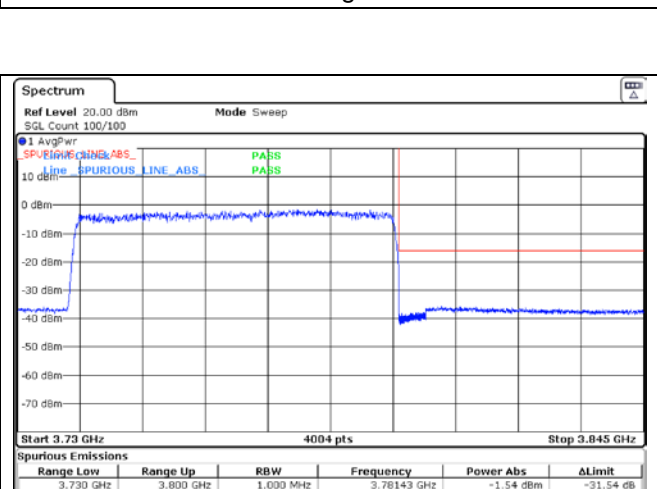

CP-OFDM 16QAM - High Channel - Full RB