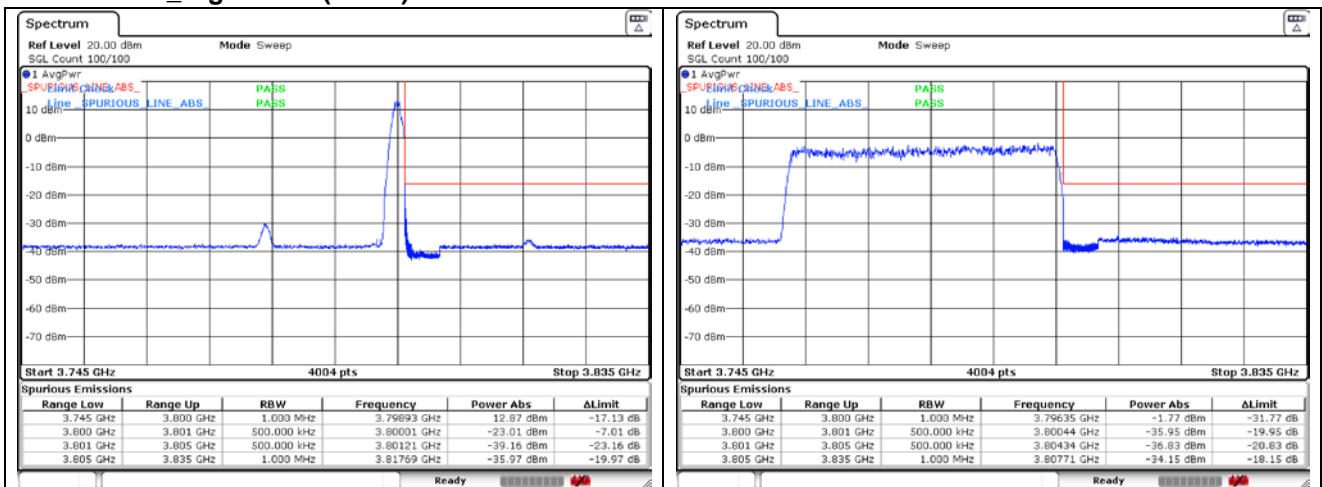

CP-OFDM 16QAM - High Channel - 1 RB

CP-OFDM 16QAM - High Channel - Full RB

NR band 78_High Band (40 MHz)