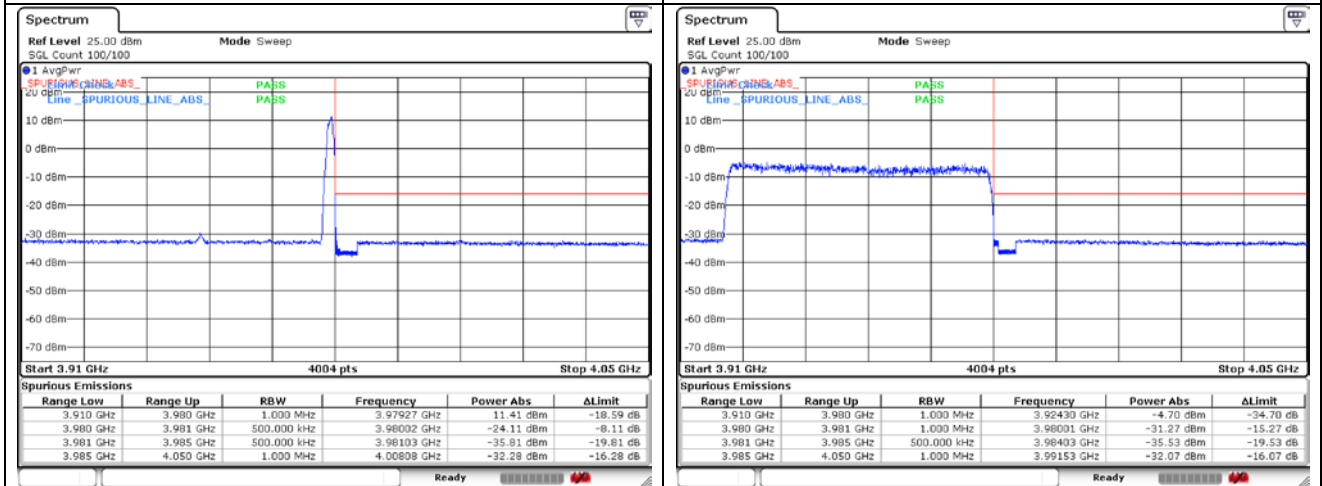

CP-OFDM QPSK - High Channel - 1 RB

CP-OFDM QPSK - High Channel - Full RB