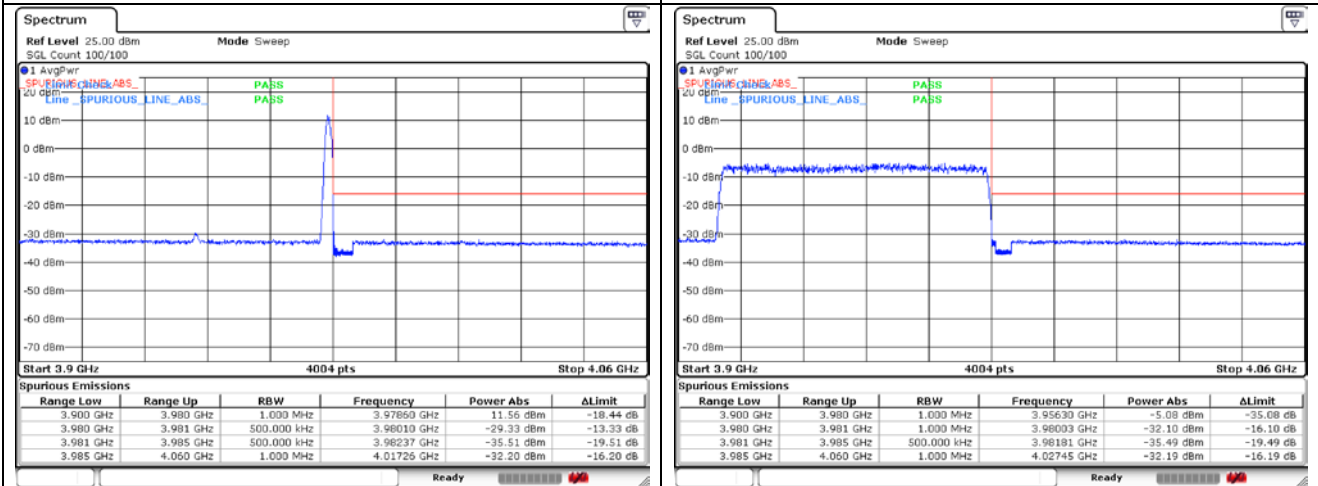

CP-OFDM QPSK - High Channel - 1 RB

CP-OFDM QPSK - High Channel - Full RB