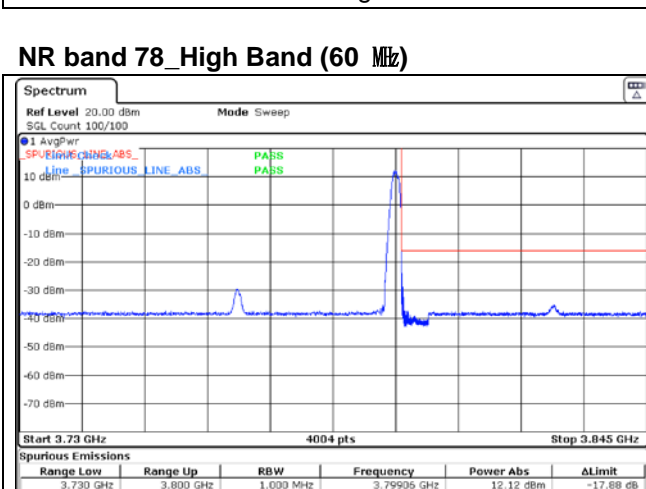

CP-OFDM 16QAM - High Channel - 1 RB