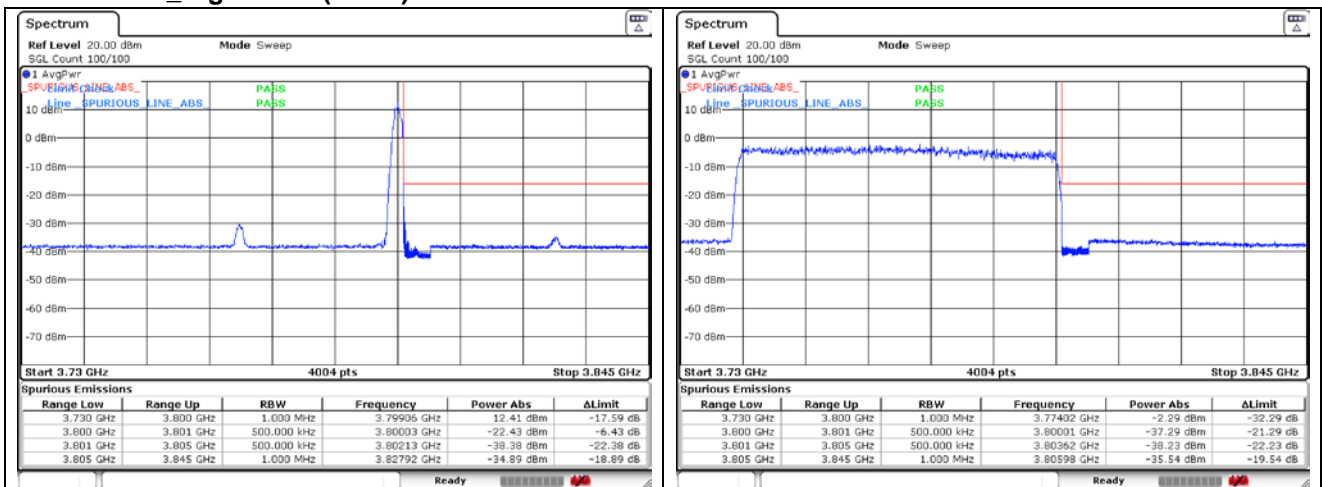

NR band 78_High Band (60 MHz)

CP-OFDM QPSK - High Channel - 1 RB

CP-OFDM QPSK - High Channel - Full RB