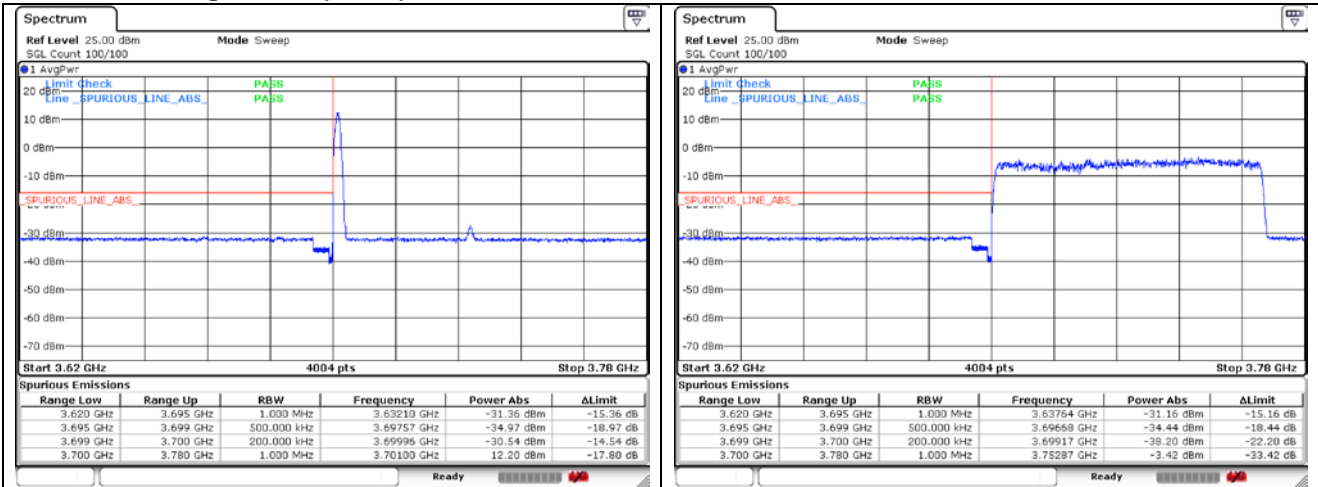

CP-OFDM 16QAM - Low Channel - Full RB

NR band 77_High Band (70 MHz)

CP-OFDM 16QAM - Low Channel - 1 RB