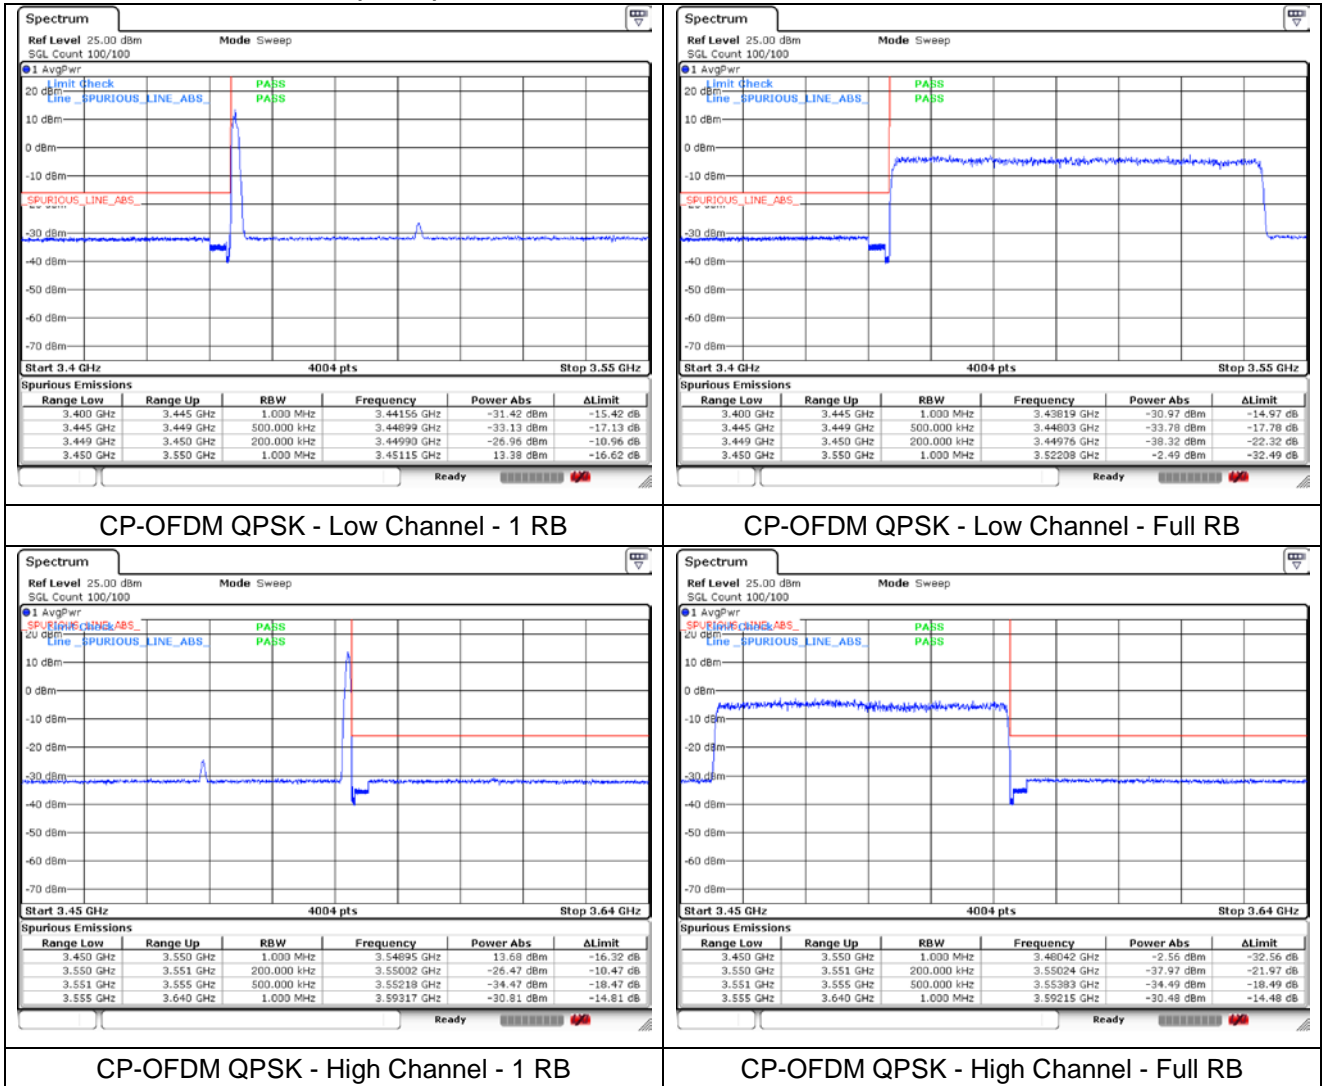

NR band 77/78 Low Band (80 MHz)

NR band 77/78 Low Band (90 MHz)

NR band 77/78 Low Band (90 MHz)

NR band 77/78 Low Band (100 MHz)

NR band 77/78 Low Band (100 MHz)

NR band 77_High Band (20 MHz)

CP-OFDM QPSK - Low Channel - 1 RB

CP-OFDM QPSK - Low Channel - Full RB

CP-OFDM QPSK - High Channel - 1 RB

CP-OFDM QPSK - High Channel - Full RB

NR band 78_High Band (20 MHz)

CP-OFDM QPSK - High Channel - 1 RB

CP-OFDM QPSK - High Channel - Full RB