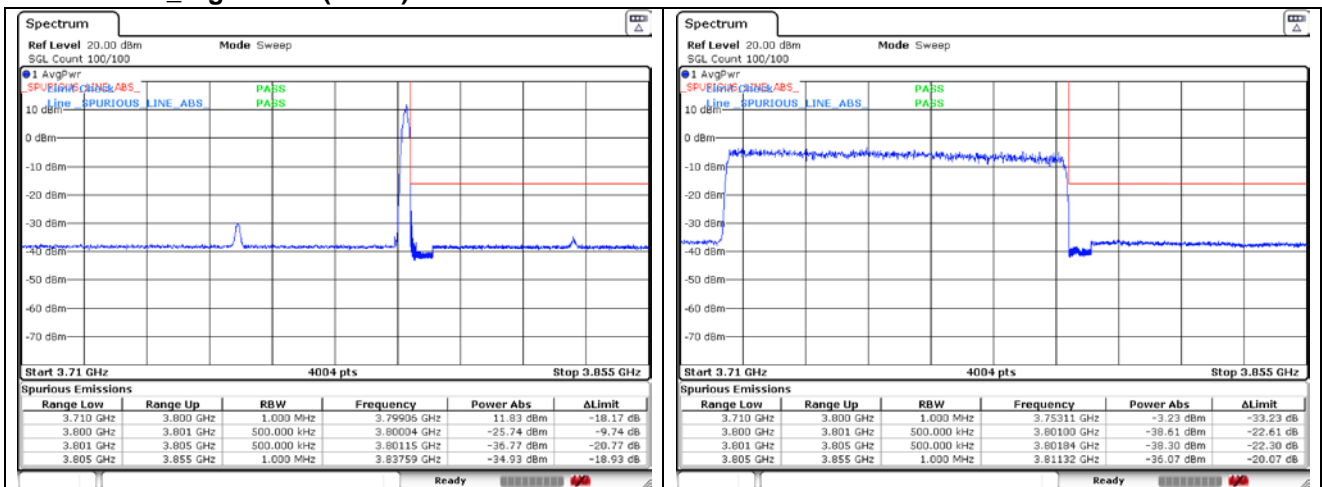

NR band 78_High Band (80 MHz)

CP-OFDM QPSK - High Channel - 1 RB

CP-OFDM QPSK - High Channel - Full RB