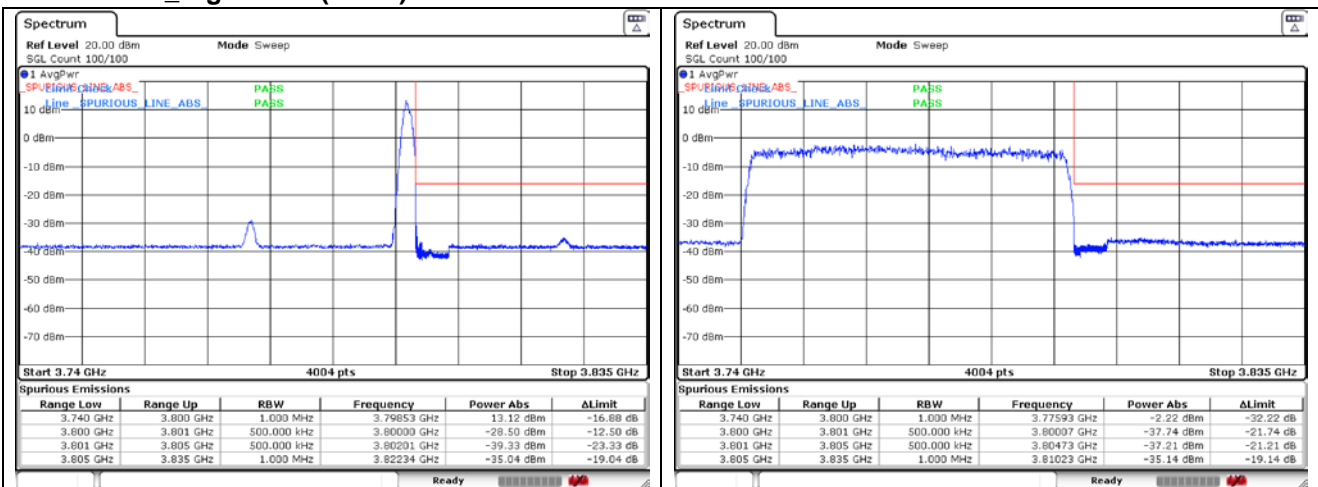

CP-OFDM 16QAM - Low Channel - 1 RB

CP-OFDM 16QAM - Low Channel - Full RB

CP-OFDM 16QAM - High Channel - 1 RB

CP-OFDM 16QAM - High Channel - Full RB

NR band 78_High Band (50 MHz)

CP-OFDM 16QAM - High Channel - 1 RB