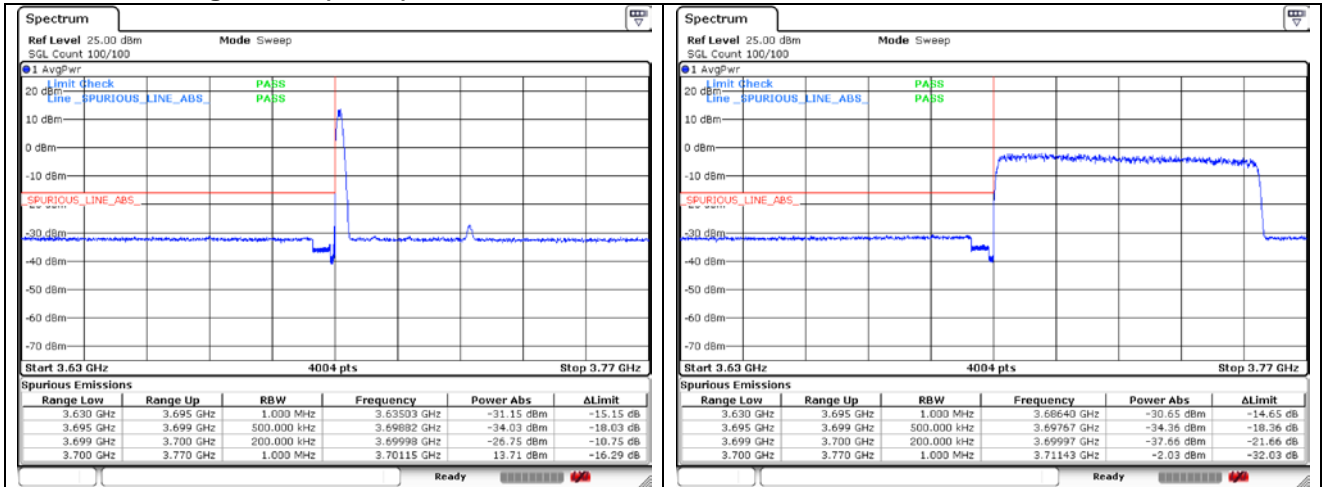

CP-OFDM QPSK - Low Channel - Full RB

NR band 77_High Band (60 MHz)

CP-OFDM QPSK - Low Channel - 1 RB