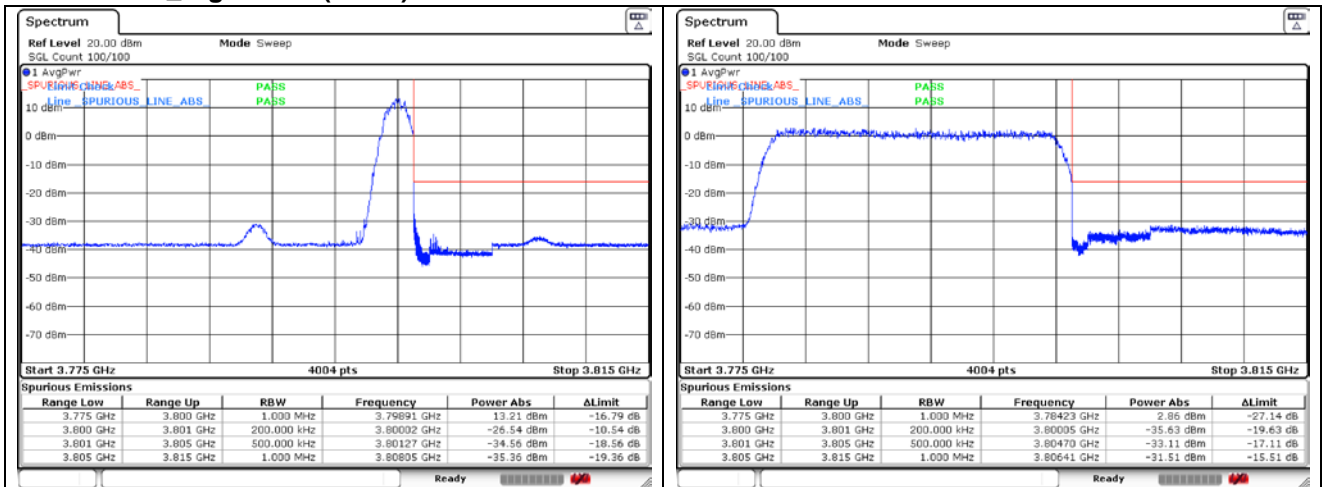

NR band 77_High Band (20 MHz)

CP-OFDM 16QAM - Low Channel - 1 RB

CP-OFDM 16QAM - Low Channel - Full RB

CP-OFDM 16QAM - High Channel - 1 RB

CP-OFDM 16QAM - High Channel - Full RB

NR band 78_High Band (20 MHz)