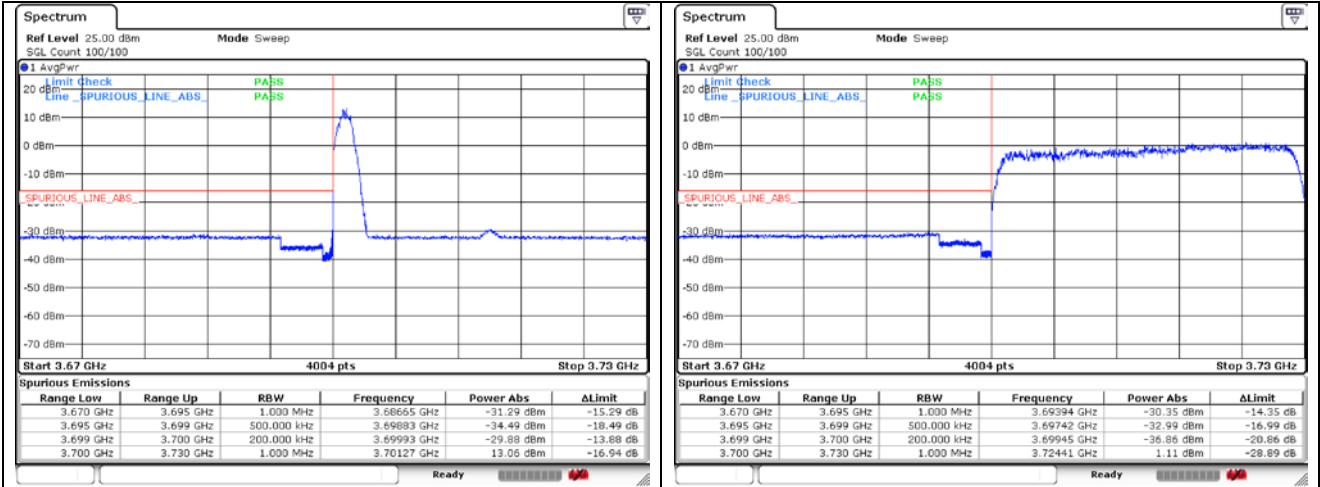

CP-OFDM QPSK - High Channel - Full RB

NR band 78_High Band (30 MHz)

CP-OFDM QPSK - High Channel - 1 RB

CP-OFDM QPSK - High Channel - Full RB

NR band 77_High Band (30 MHz)

CP-OFDM 16QAM - Low Channel - 1 RB