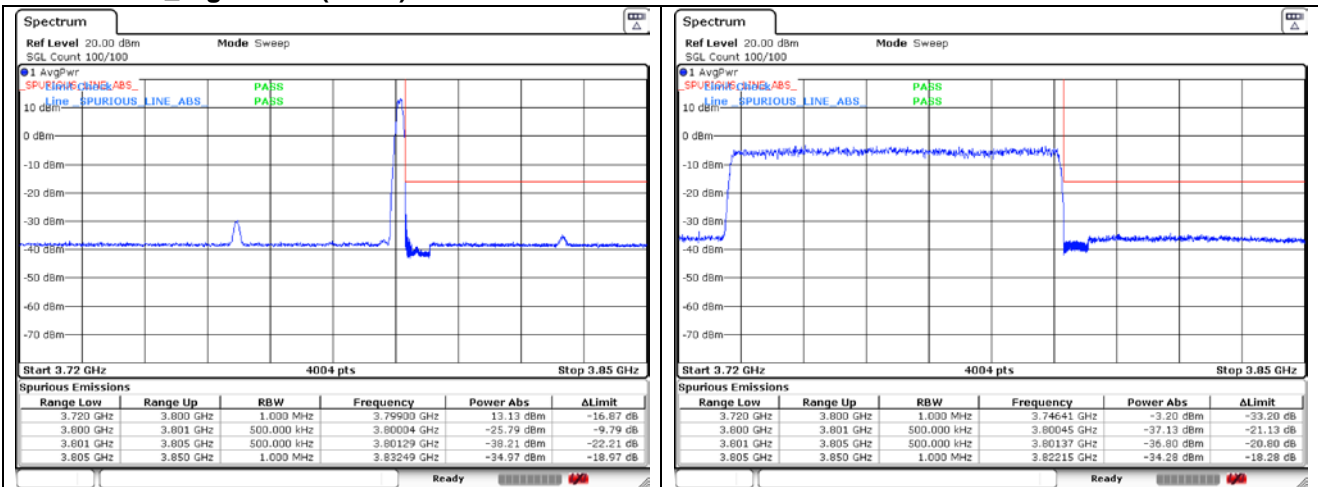

CP-OFDM QPSK - Low Channel - 1 RB

CP-OFDM QPSK - Low Channel - Full RB

CP-OFDM QPSK - High Channel - 1 RB

CP-OFDM QPSK - High Channel - Full RB

NR band 78_High Band (70 MHz)

CP-OFDM QPSK - High Channel - 1 RB