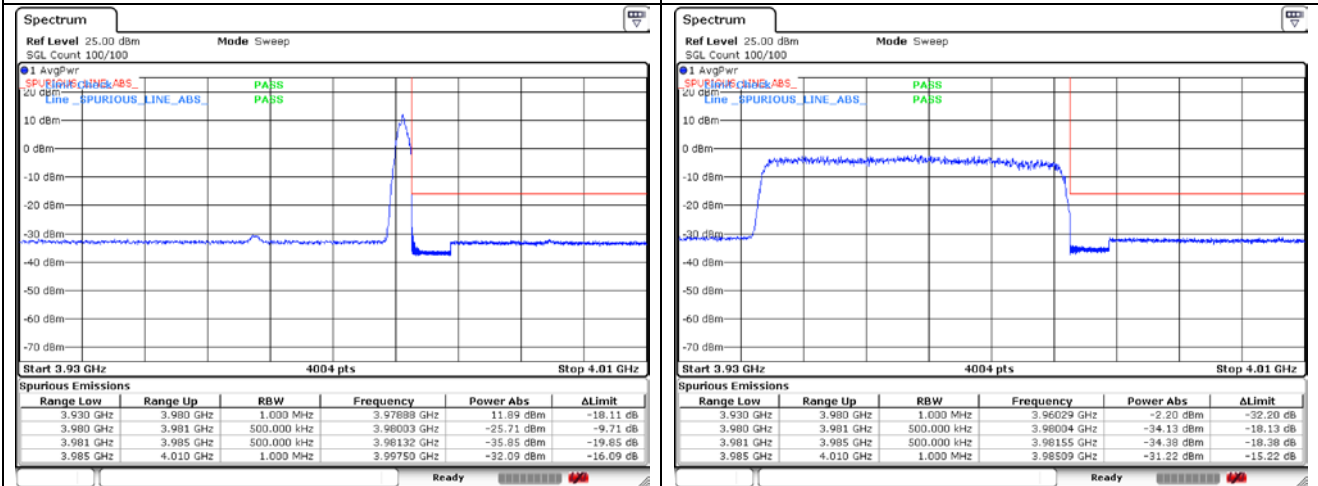

CP-OFDM QPSK - High Channel - 1 RB

CP-OFDM QPSK - High Channel - Full RB