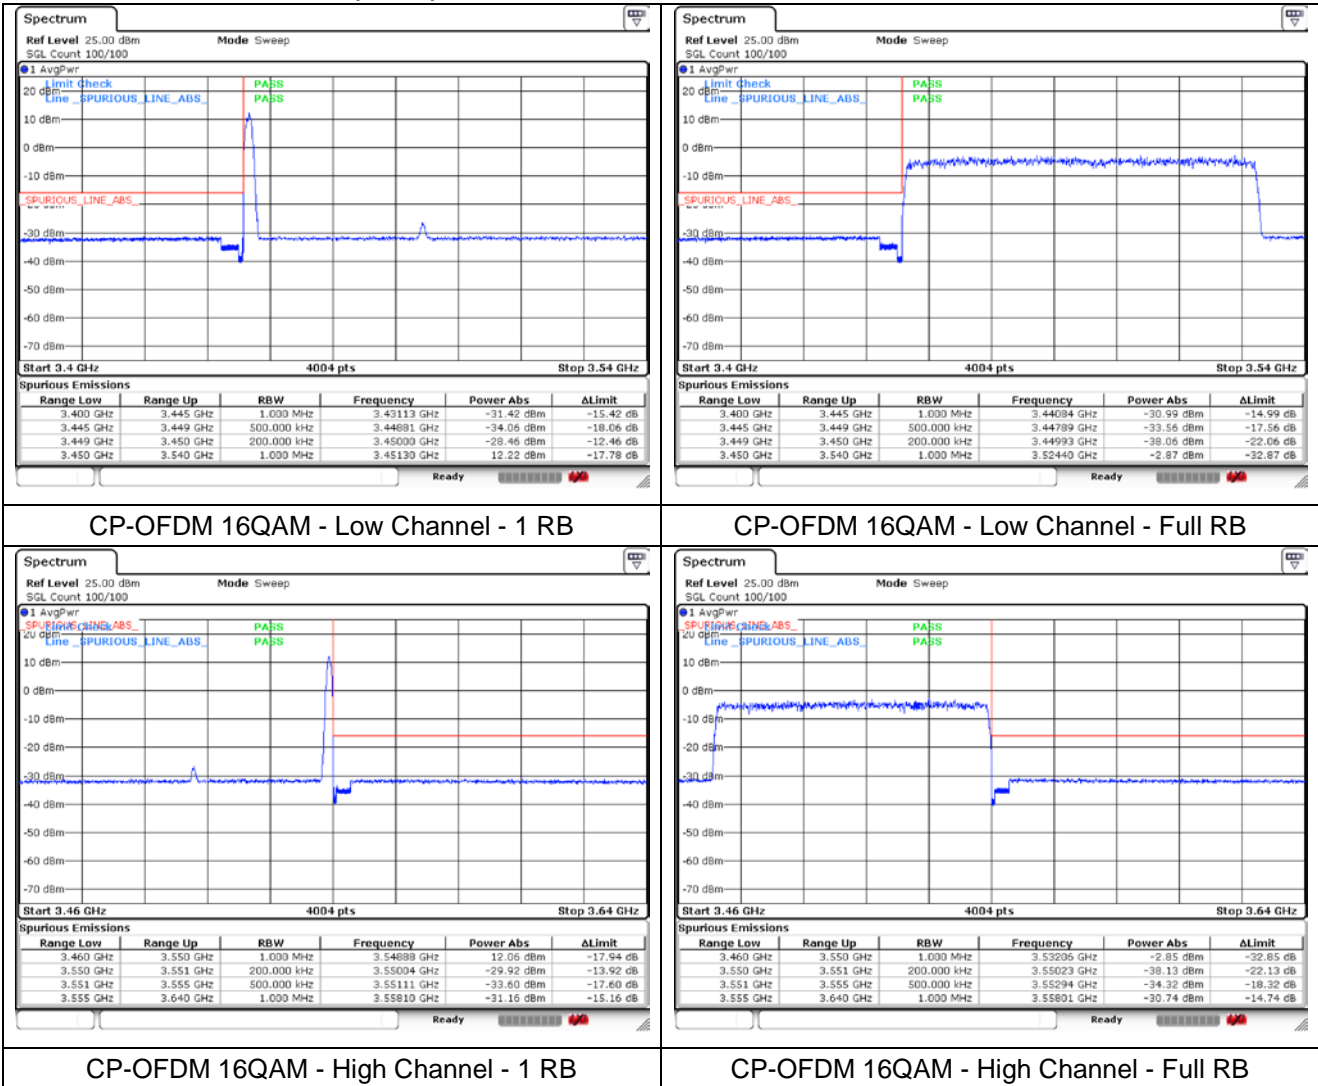

NR band 77/78 Low Band (80 MHz)

NR band 77/78 Low Band (90 MHz)

NR band 77/78 Low Band (90 MHz)

NR band 77/78 Low Band (100 MHz)

NR band 77/78 Low Band (100 MHz)

NR band 77_High Band (20 MHz)

CP-OFDM QPSK - Low Channel - 1 RB

CP-OFDM QPSK - Low Channel - Full RB

CP-OFDM QPSK - High Channel - 1 RB

CP-OFDM QPSK - High Channel - Full RB

NR band 78_High Band (20 MHz)

CP-OFDM QPSK - High Channel - 1 RB

CP-OFDM QPSK - High Channel - Full RB