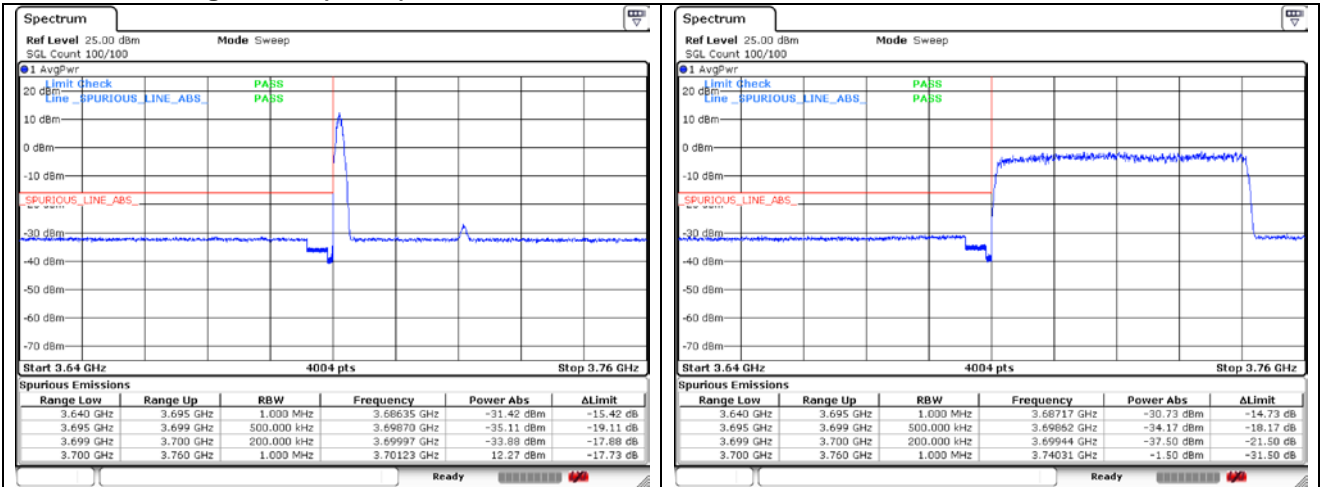

CP-OFDM QPSK - Low Channel - Full RB

NR band 77_High Band (50 MHz)

CP-OFDM QPSK - Low Channel - 1 RB