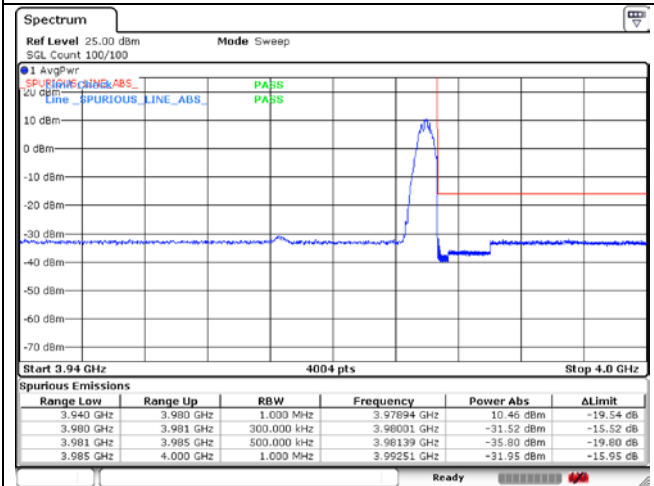

CP-OFDM QPSK - High Channel - Full RB

NR band 78_High Band (30 MHz)

CP-OFDM QPSK - High Channel - 1 RB

CP-OFDM QPSK - High Channel - Full RB

NR band 77_High Band (30 MHz)

CP-OFDM 16QAM - Low Channel - 1 RB