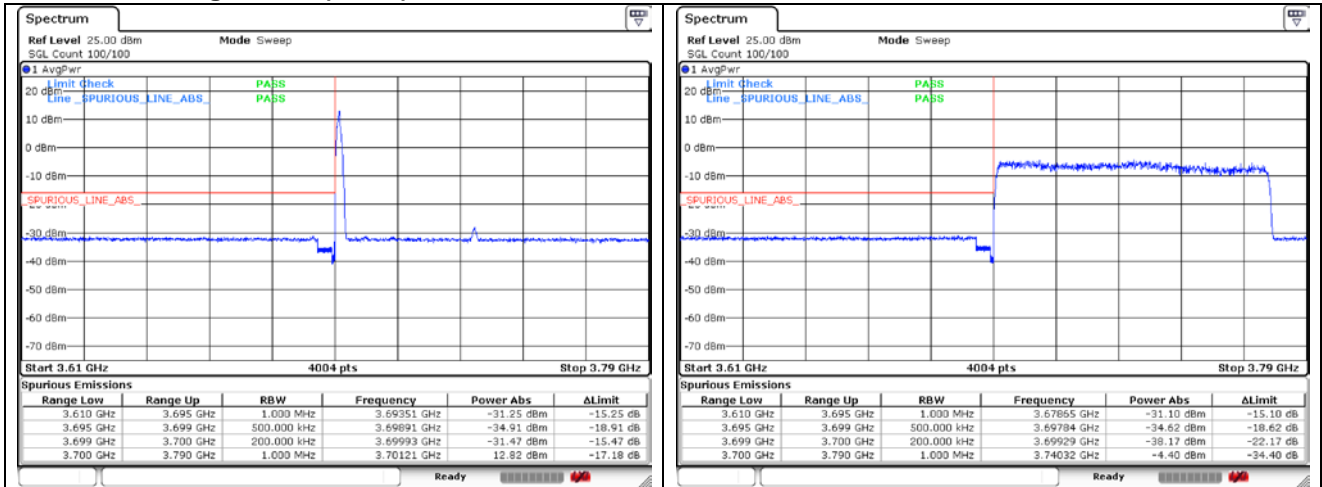

CP-OFDM QPSK - Low Channel - Full RB

NR band 77_High Band (80 MHz)

CP-OFDM QPSK - Low Channel - 1 RB