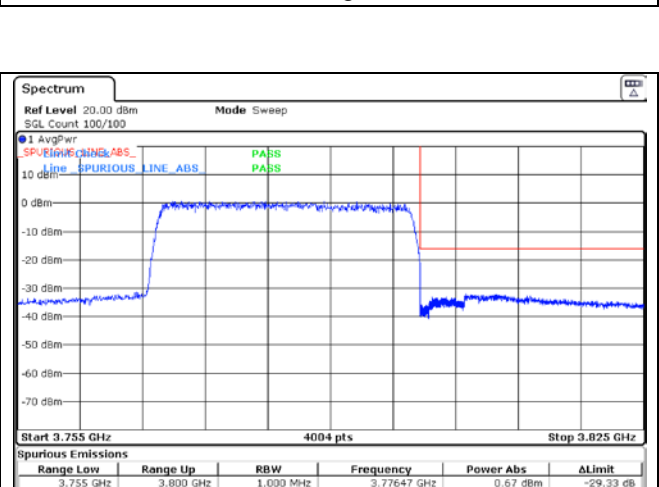

CP-OFDM 16QAM - High Channel - Full RB