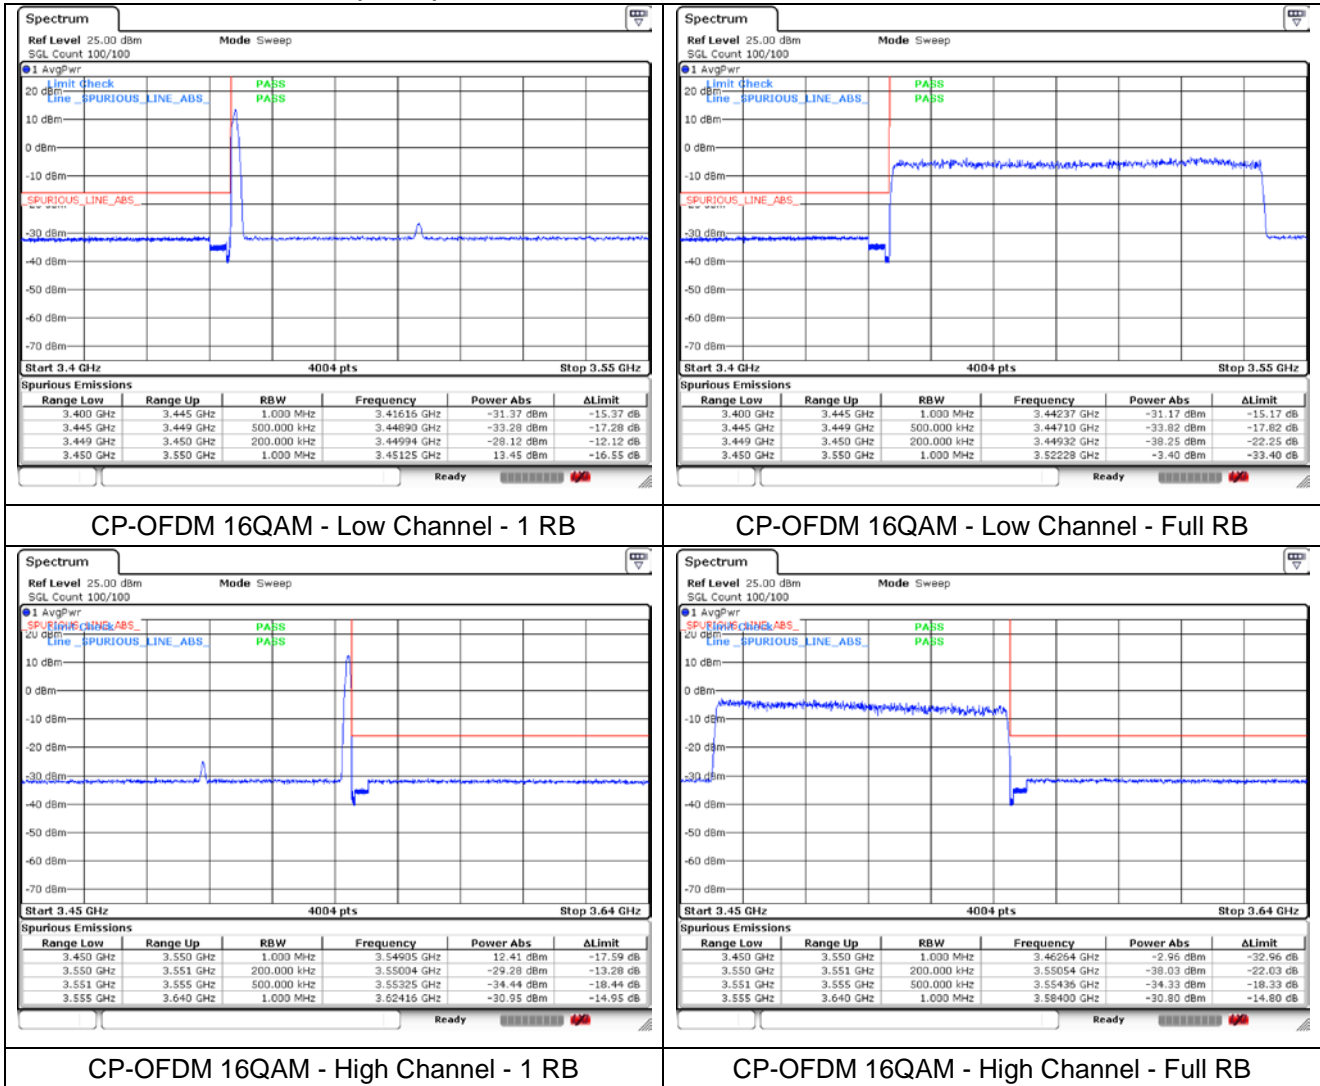

NR band 77/78 Low Band (80 MHz)

NR band 77/78 Low Band (90 MHz)

NR band 77/78 Low Band (90 MHz)

NR band 77/78 Low Band (100 MHz)

NR band 77/78 Low Band (100 MHz)

NR band 77_High Band (20 MHz)

CP-OFDM QPSK - Low Channel - 1 RB

CP-OFDM QPSK - Low Channel - Full RB

CP-OFDM QPSK - High Channel - 1 RB

CP-OFDM QPSK - High Channel - Full RB

NR band 78_High Band (20 MHz)

CP-OFDM QPSK - High Channel - 1 RB

CP-OFDM QPSK - High Channel - Full RB