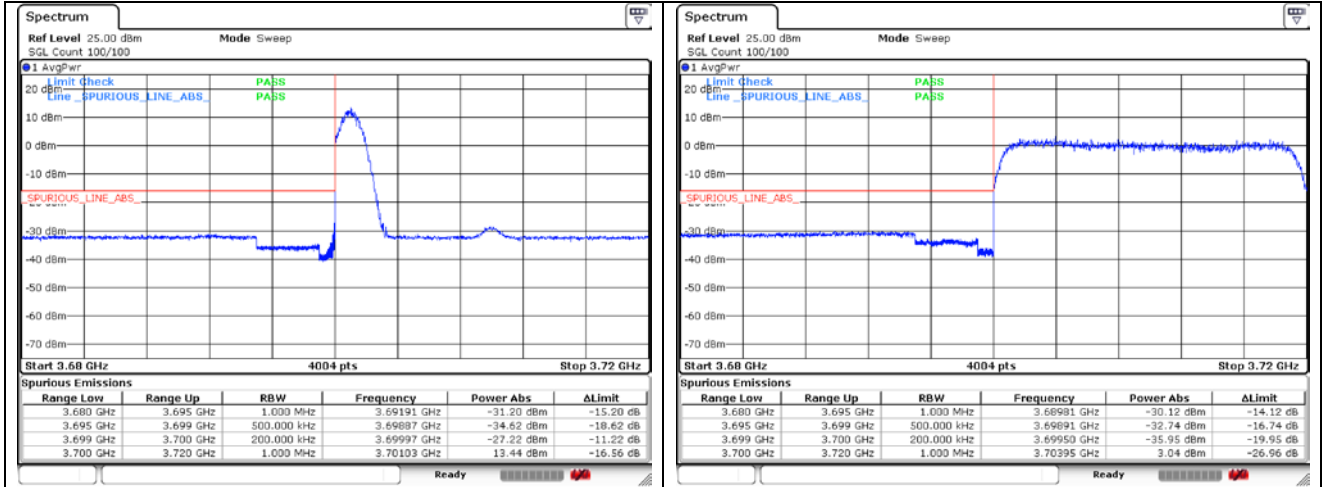

NR band 77_High Band (20 MHz)