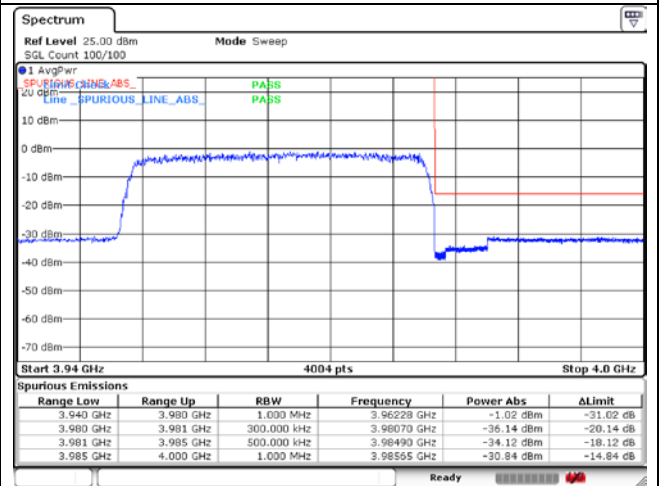

CP-OFDM 16QAM - Low Channel - Full RB