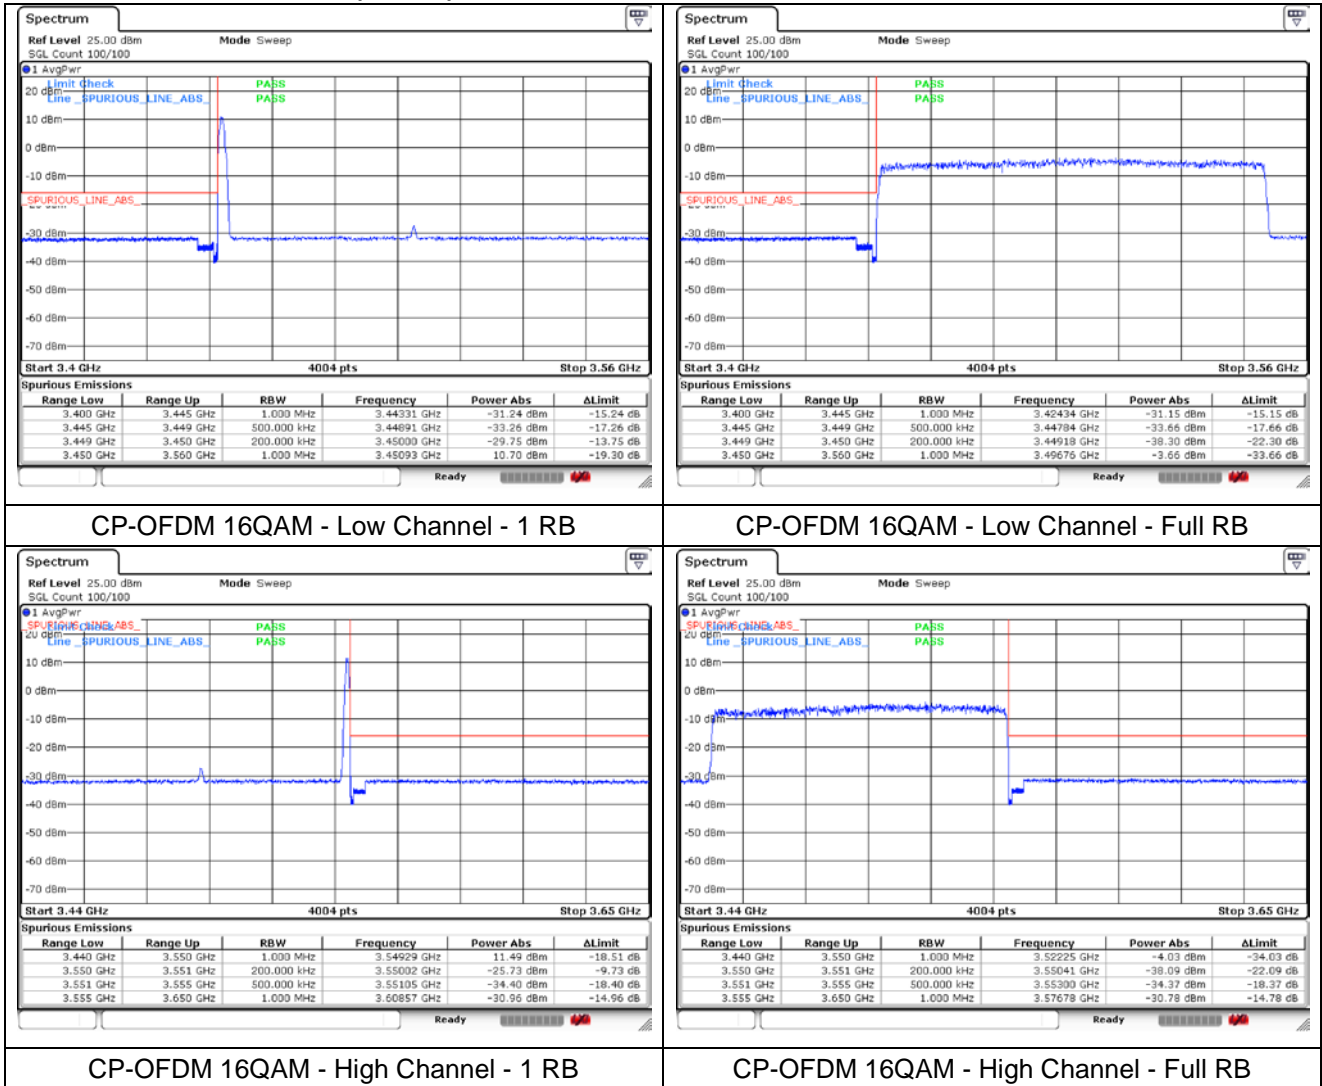

NR band 77/78 Low Band (80 MHz)

NR band 77/78 Low Band (90 MHz)

NR band 77/78 Low Band (90 MHz)

NR band 77/78 Low Band (100 MHz)

NR band 77/78 Low Band (100 MHz)

NR band 77_High Band (20 MHz)

CP-OFDM QPSK - Low Channel - 1 RB

CP-OFDM QPSK - Low Channel - Full RB

CP-OFDM QPSK - High Channel - 1 RB

CP-OFDM QPSK - High Channel - Full RB

NR band 78_High Band (20 MHz)

CP-OFDM QPSK - High Channel - 1 RB

CP-OFDM QPSK - High Channel - Full RB