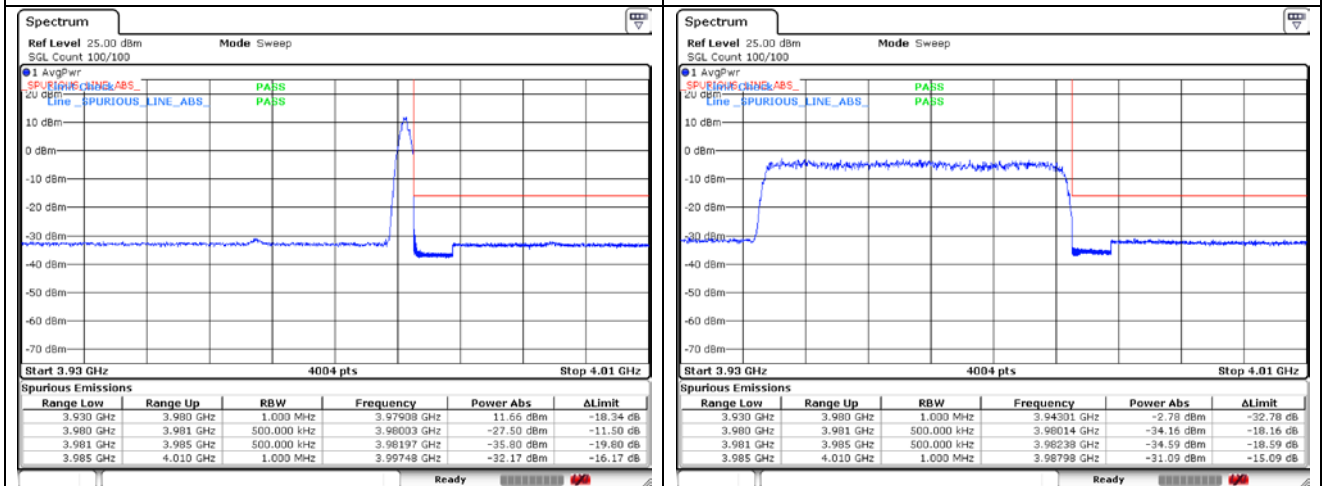

CP-OFDM 16QAM - Low Channel - 1 RB

CP-OFDM 16QAM - Low Channel - Full RB