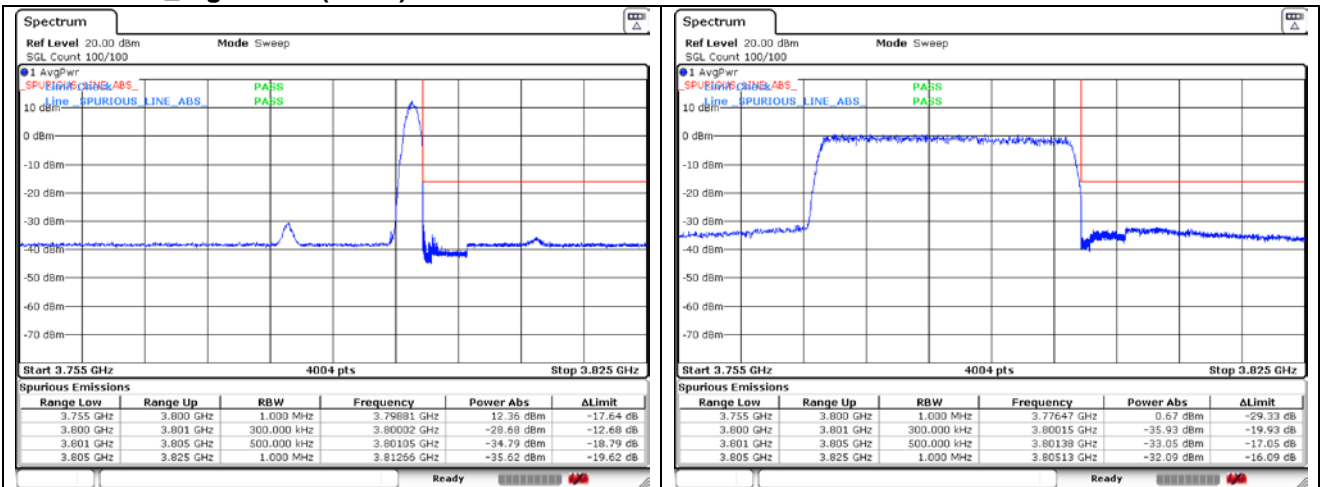

CP-OFDM 16QAM - Low Channel - Full RB

CP-OFDM 16QAM - High Channel - 1 RB

CP-OFDM 16QAM - High Channel - Full RB

NR band 78_High Band (30 MHz)

CP-OFDM 16QAM - High Channel - 1 RB

CP-OFDM 16QAM - High Channel - Full RB