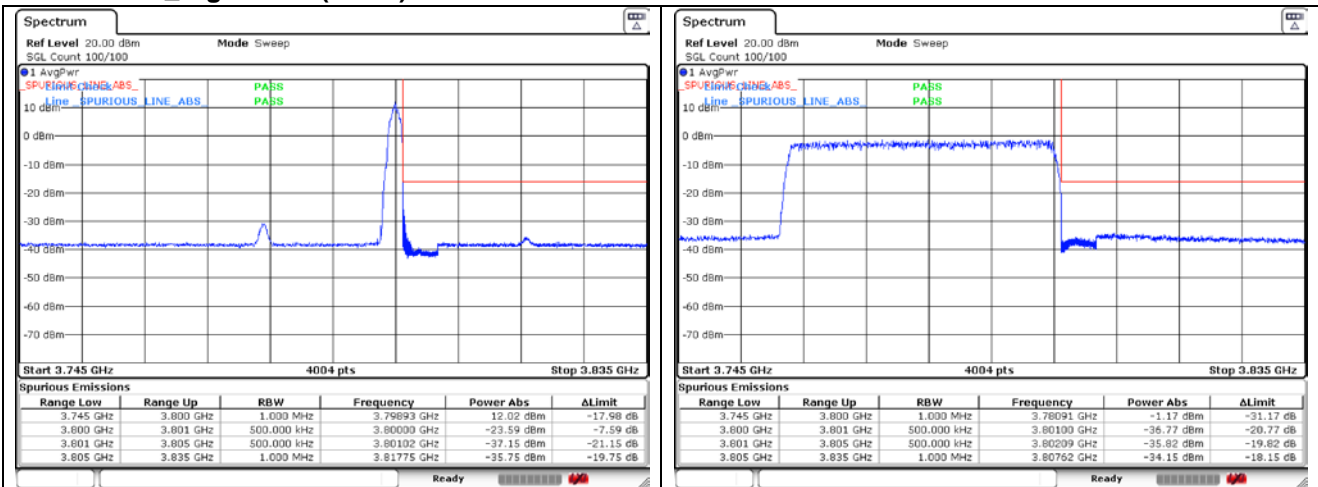

NR band 77_High Band (40 MHz)

CP-OFDM QPSK - Low Channel - 1 RB

CP-OFDM QPSK - Low Channel - Full RB

CP-OFDM QPSK - High Channel - 1 RB

CP-OFDM QPSK - High Channel - Full RB

NR band 78_High Band (40 MHz)

CP-OFDM QPSK - High Channel - 1 RB