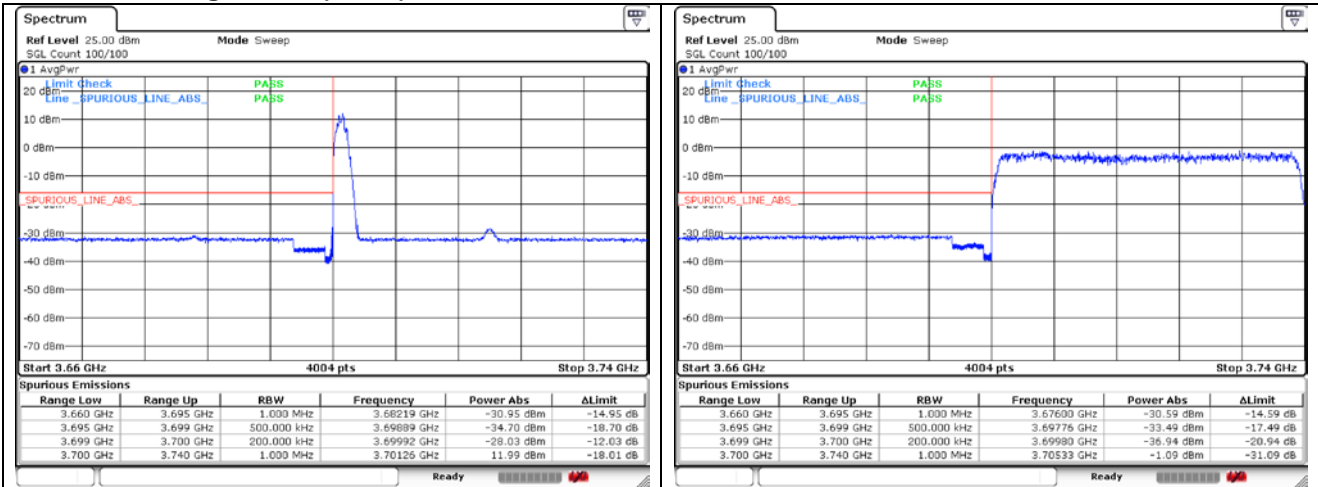

CP-OFDM QPSK - Low Channel - Full RB

NR band 77_High Band (40 MHz)

CP-OFDM QPSK - Low Channel - 1 RB