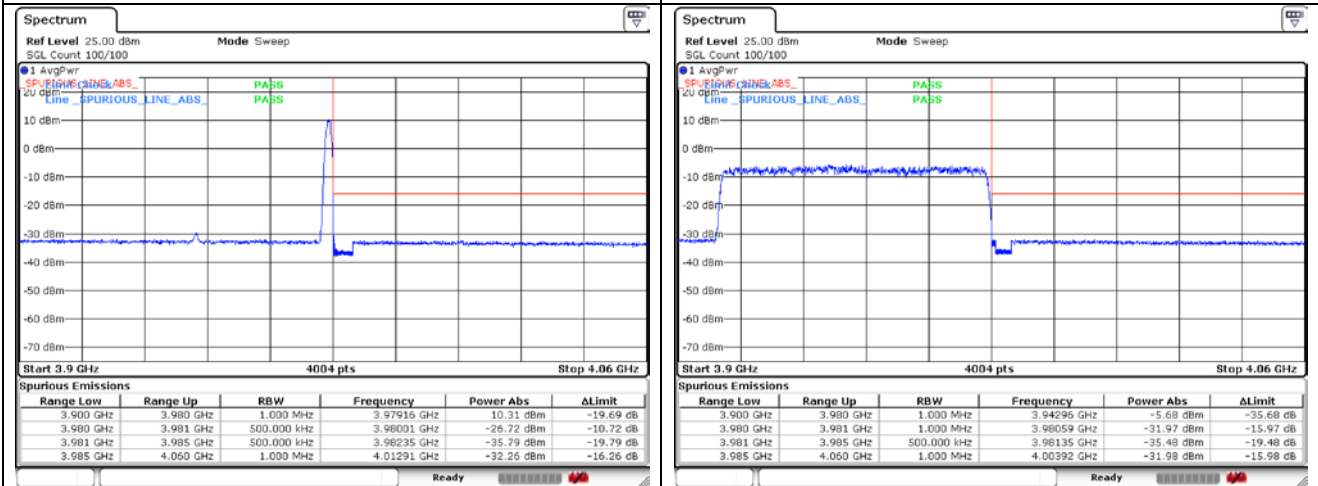

CP-OFDM 16QAM - High Channel - 1 RB

CP-OFDM 16QAM - High Channel - Full RB