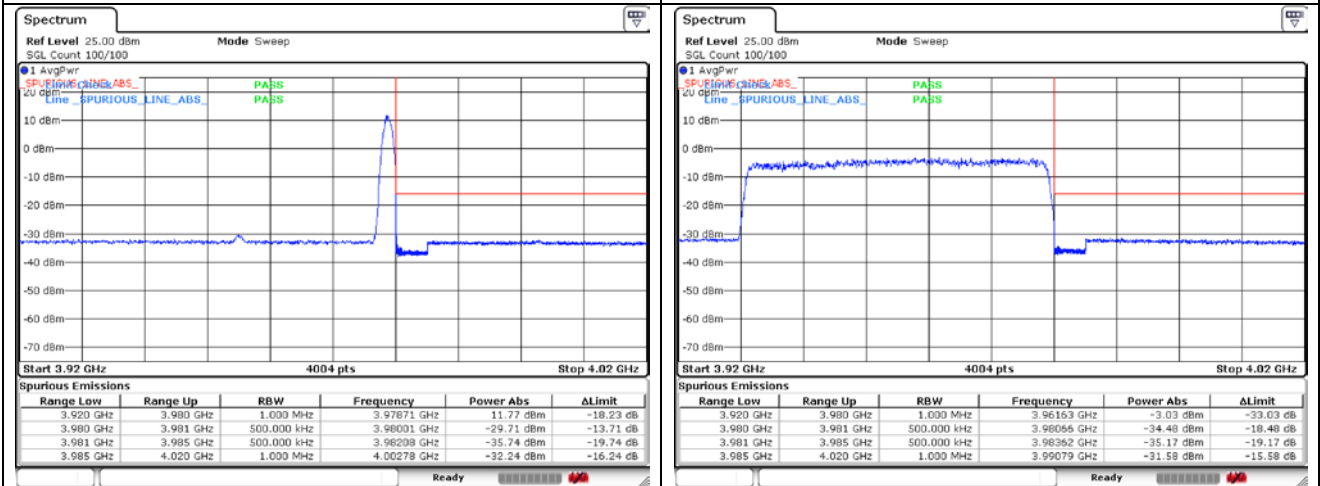

NR band 78_High Band (40 MHz)

CP-OFDM 16QAM - High Channel - 1 RB

CP-OFDM 16QAM - High Channel - Full RB

NR band 77_High Band (50 MHz)

CP-OFDM QPSK - Low Channel - 1 RB

CP-OFDM QPSK - Low Channel - Full RB