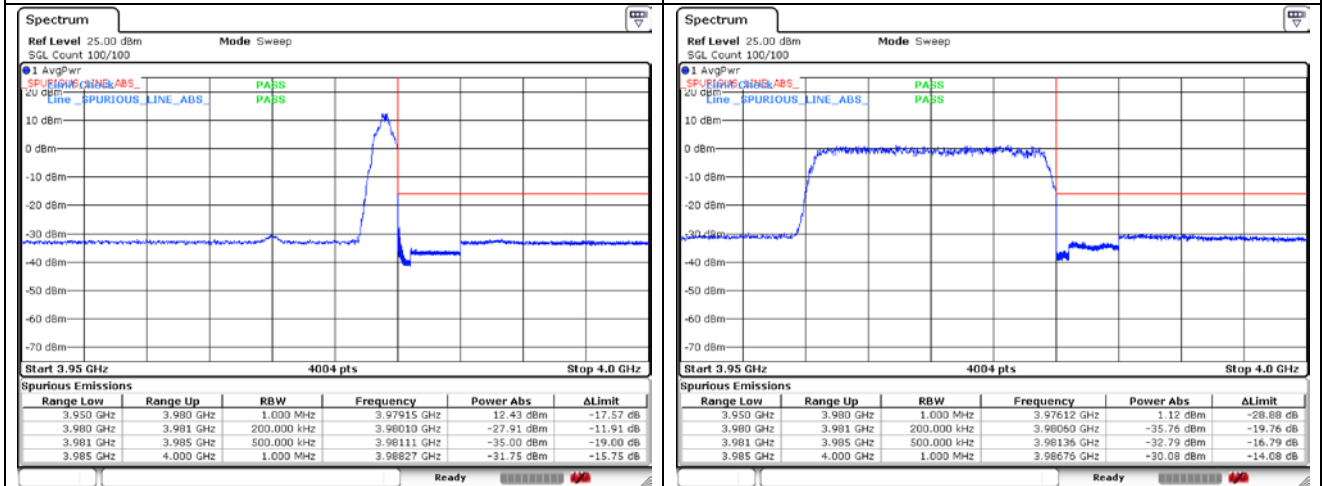

CP-OFDM 16QAM - Low Channel - 1 RB

CP-OFDM 16QAM - Low Channel - Full RB

CP-OFDM 16QAM - High Channel - 1 RB

CP-OFDM 16QAM - High Channel - Full RB

NR band 78_High Band (20 MHz)