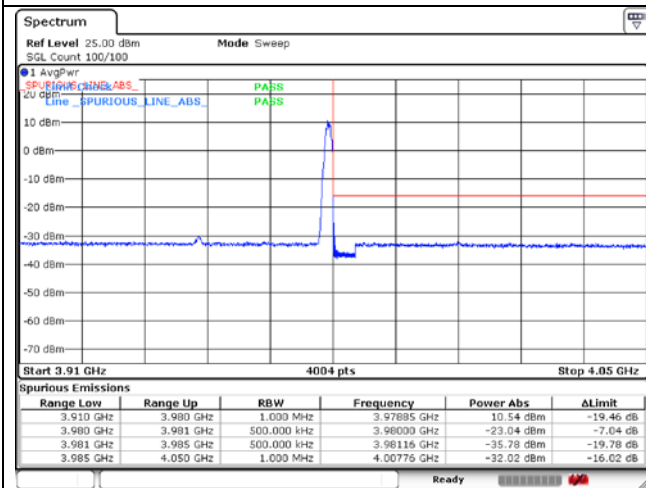

NR band 78_High Band (60 MHz)

CP-OFDM QPSK - High Channel - 1 RB

CP-OFDM QPSK - High Channel - Full RB

NR band 77_High Band (60 MHz)

CP-OFDM 16QAM - Low Channel - 1 RB

CP-OFDM 16QAM - Low Channel - Full RB