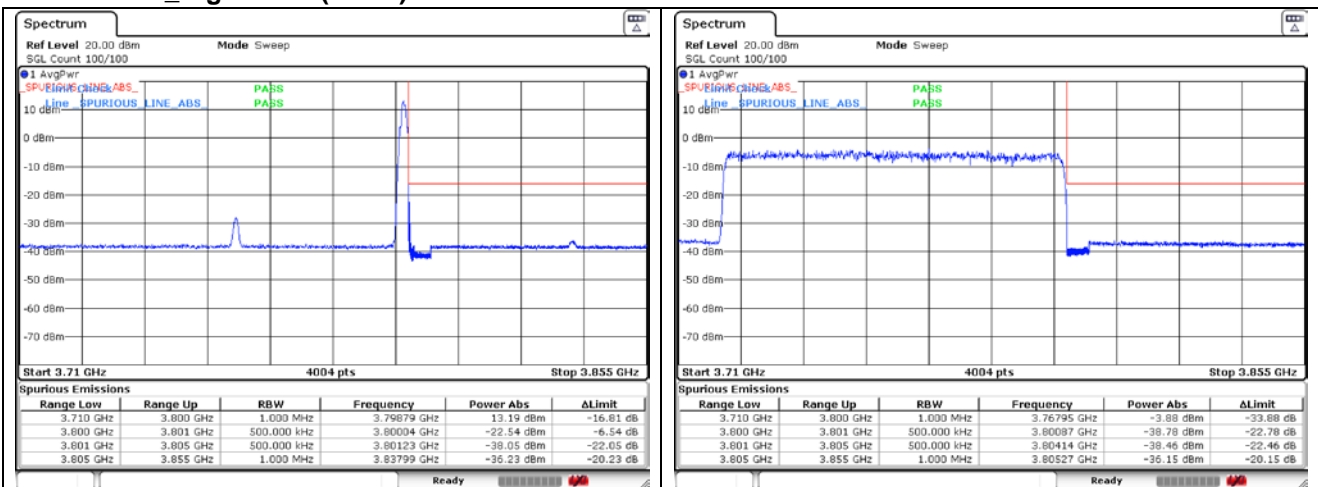

CP-OFDM 16QAM - Low Channel - 1 RB

CP-OFDM 16QAM - Low Channel - Full RB

CP-OFDM 16QAM - High Channel - 1 RB

CP-OFDM 16QAM - High Channel - Full RB

NR band 78_High Band (80 MHz)

CP-OFDM 16QAM - High Channel - 1 RB