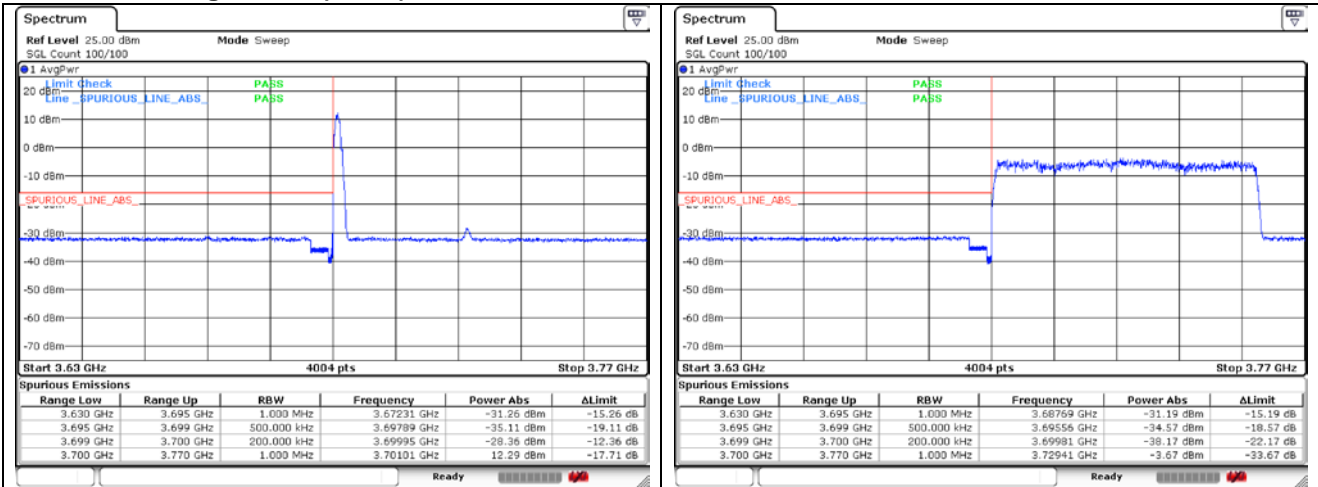

NR band 77_High Band (60 MHz)