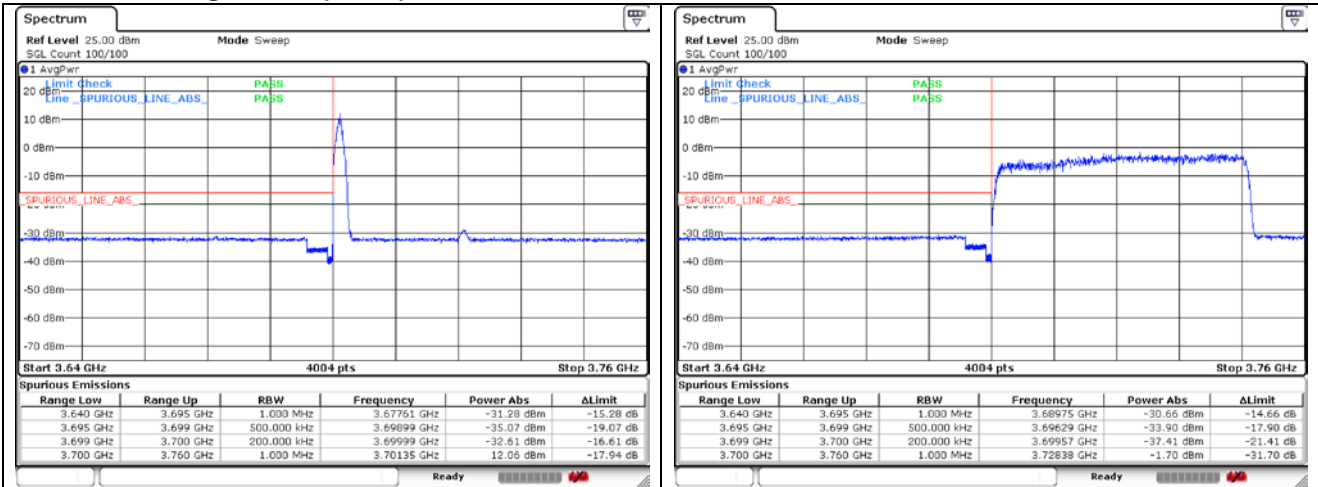

CP-OFDM QPSK - High Channel - 1 RB

CP-OFDM QPSK - High Channel - Full RB

NR band 78_High Band (50 MHz)

CP-OFDM QPSK - High Channel - 1 RB

CP-OFDM QPSK - High Channel - Full RB

NR band 77_High Band (50 MHz)