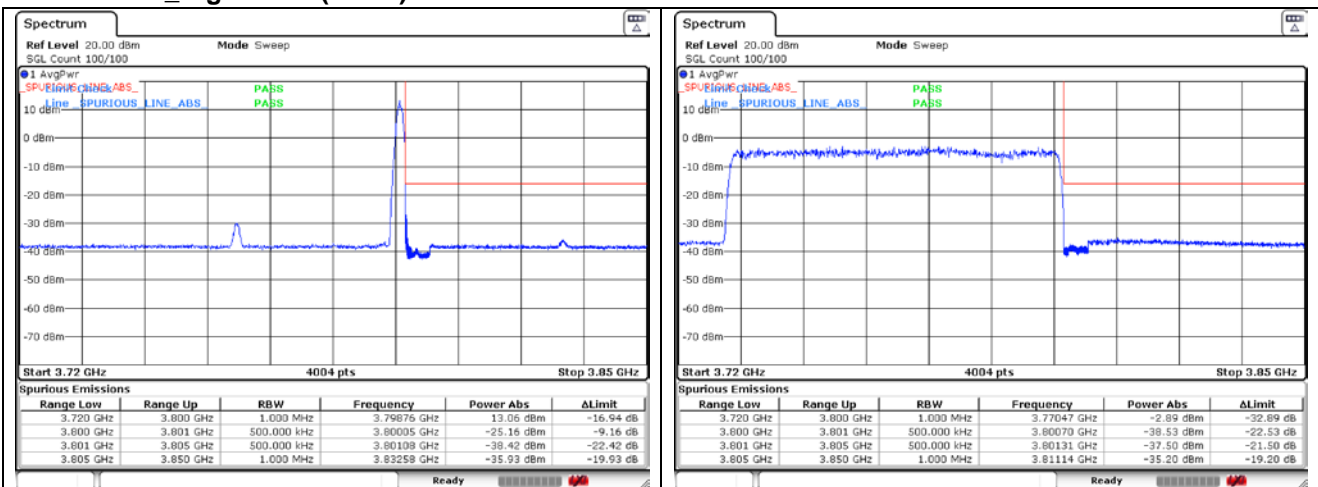

NR band 78_High Band (70 MHz)

CP-OFDM 16QAM - High Channel - 1 RB

CP-OFDM 16QAM - High Channel - Full RB