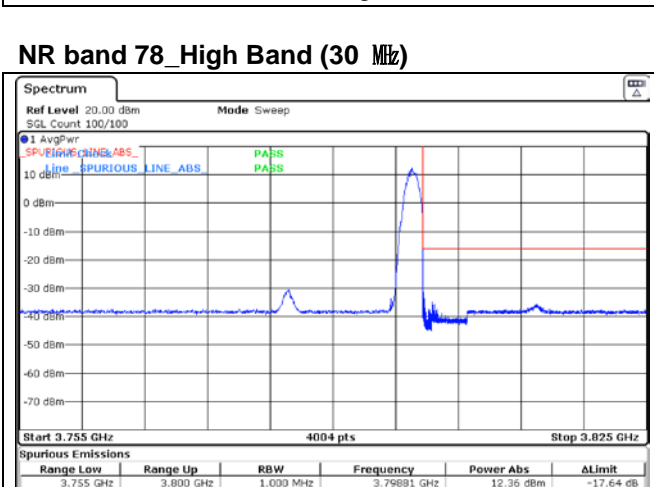

CP-OFDM 16QAM - High Channel - 1 RB