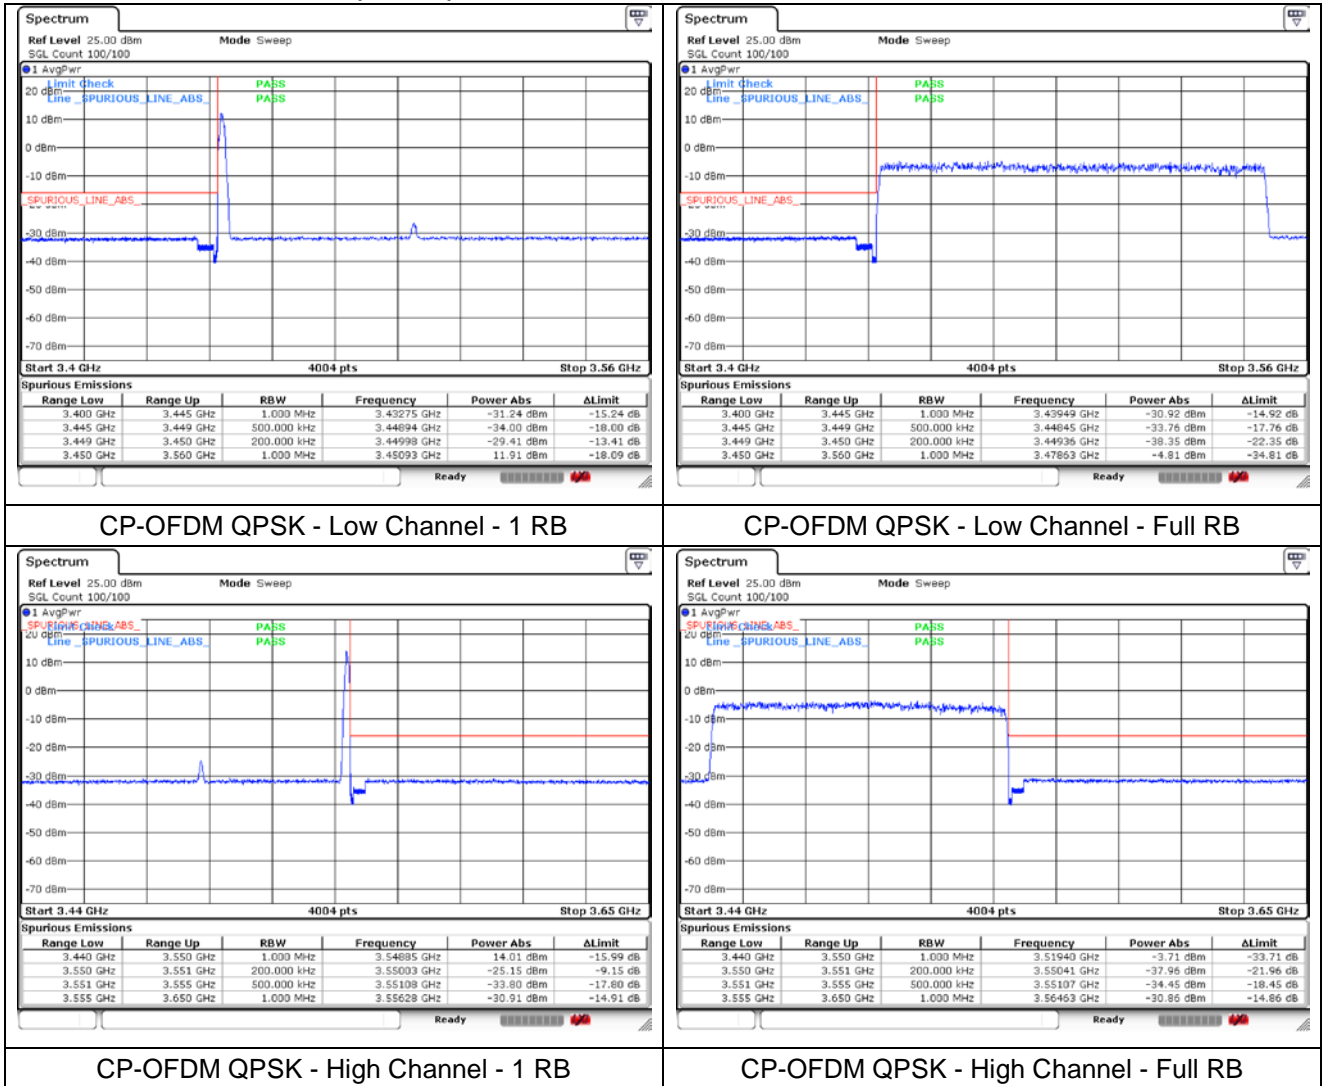

NR band 77/78 Low Band (80 MHz)

NR band 77/78 Low Band (90 MHz)

NR band 77/78 Low Band (90 MHz)

NR band 77/78 Low Band (100 MHz)

NR band 77/78 Low Band (100 MHz)

NR band 77_High Band (20 MHz)

CP-OFDM QPSK - Low Channel - 1 RB

CP-OFDM QPSK - Low Channel - Full RB

CP-OFDM QPSK - High Channel - 1 RB

CP-OFDM QPSK - High Channel - Full RB

NR band 78_High Band (20 MHz)

CP-OFDM QPSK - High Channel - 1 RB

CP-OFDM QPSK - High Channel - Full RB