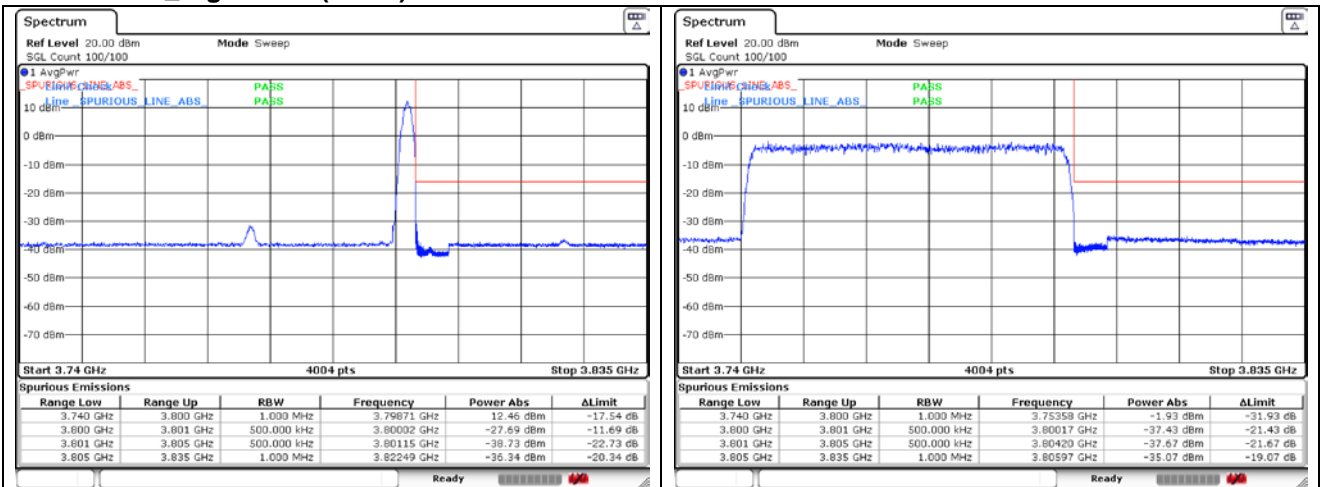

NR band 78_High Band (50 MHz)

CP-OFDM QPSK - High Channel - 1 RB

CP-OFDM QPSK - High Channel - Full RB