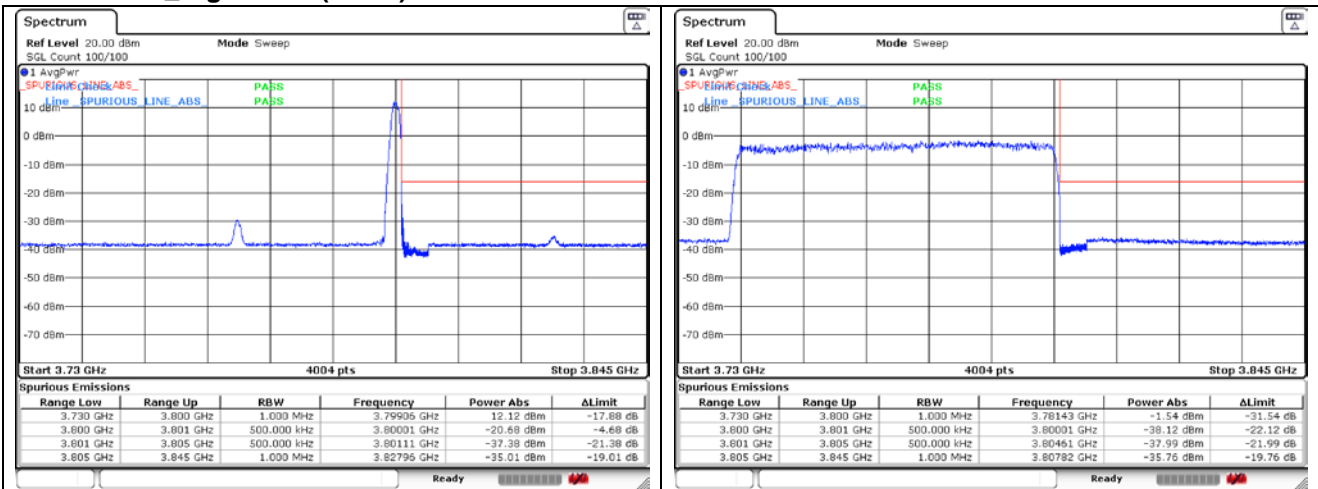

NR band 78_High Band (60 MHz)

CP-OFDM 16QAM - High Channel - 1 RB

CP-OFDM 16QAM - High Channel - Full RB