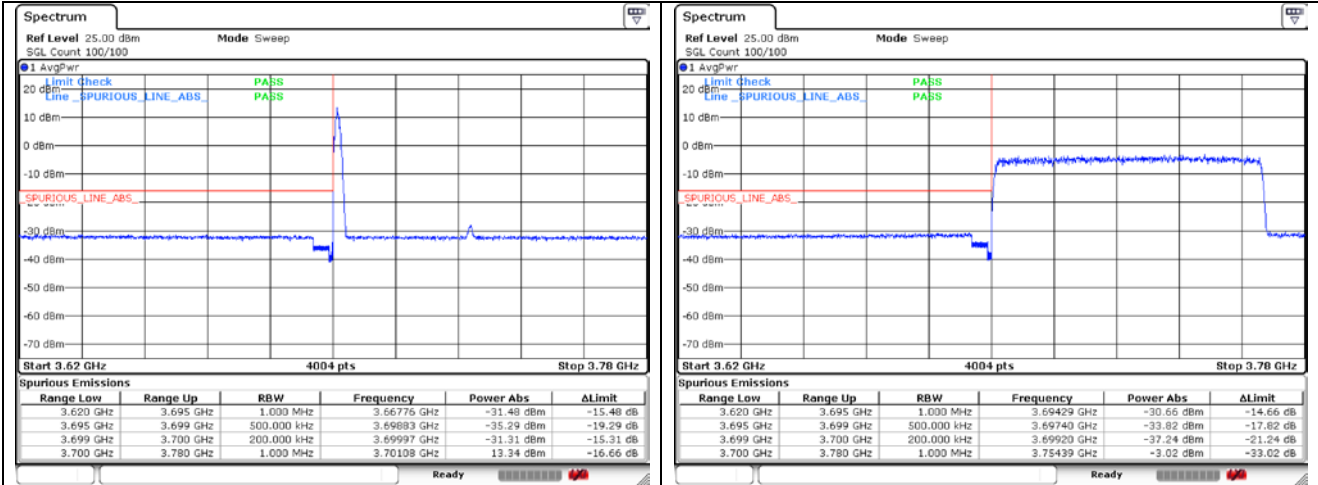

CP-OFDM 16QAM - High Channel - 1 RB

CP-OFDM 16QAM - High Channel - Full RB

NR band 78_High Band (60 MHz)

CP-OFDM 16QAM - High Channel - 1 RB

CP-OFDM 16QAM - High Channel - Full RB

NR band 77_High Band (70 MHz)