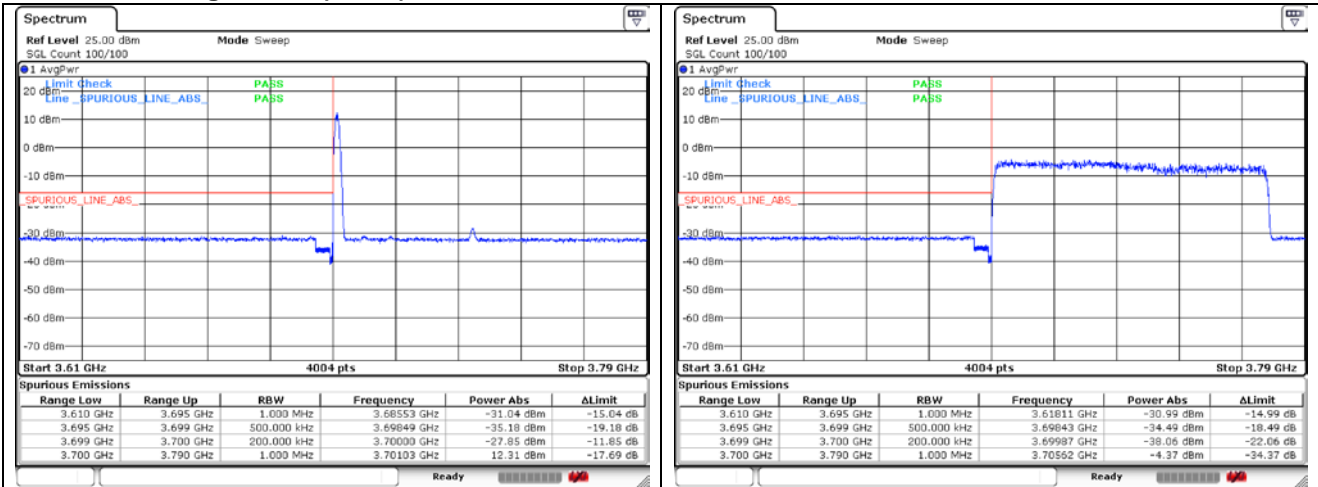

CP-OFDM QPSK - High Channel - 1 RB

CP-OFDM QPSK - High Channel - Full RB

NR band 78_High Band (80 MHz)

CP-OFDM QPSK - High Channel - 1 RB

CP-OFDM QPSK - High Channel - Full RB

NR band 77_High Band (80 MHz)