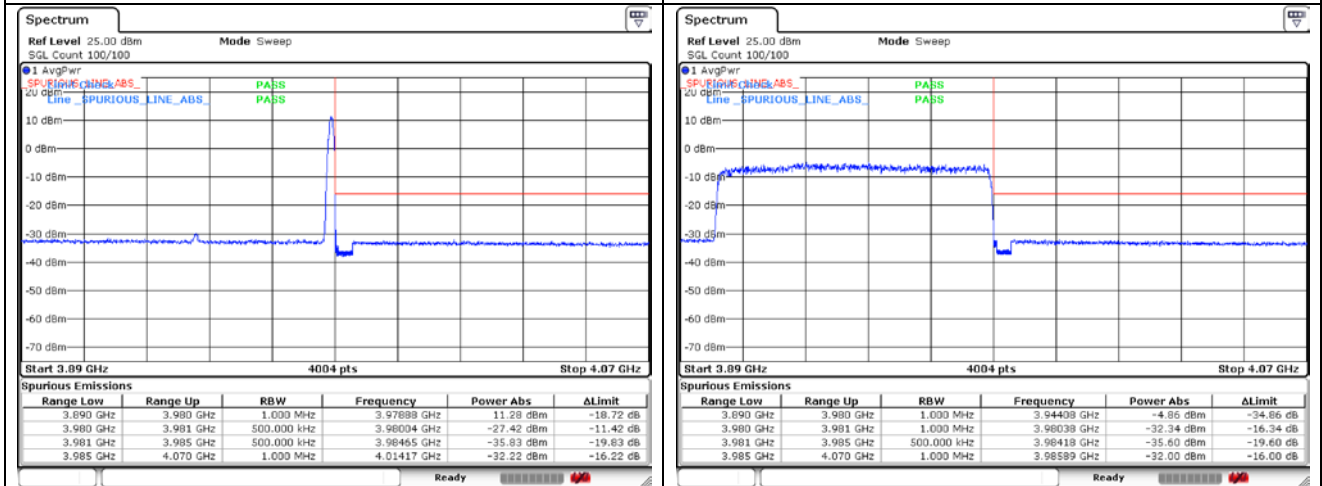

NR band 78_High Band (70 MHz)

CP-OFDM 16QAM - High Channel - 1 RB

CP-OFDM 16QAM - High Channel - Full RB

NR band 77_High Band (80 MHz)

CP-OFDM QPSK - Low Channel - 1 RB

CP-OFDM QPSK - Low Channel - Full RB