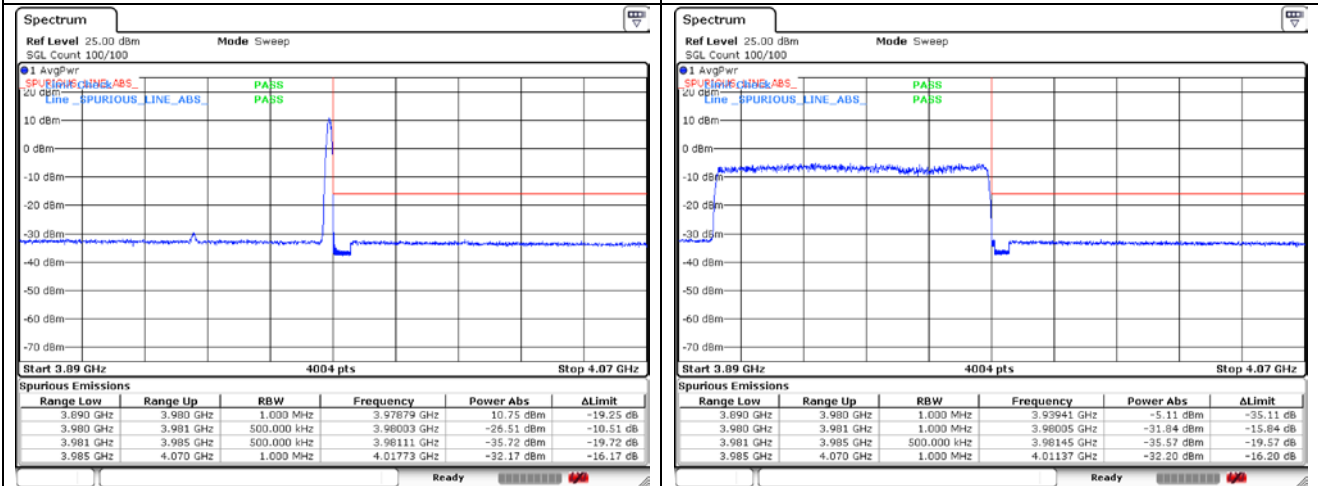

CP-OFDM 16QAM - High Channel - 1 RB

CP-OFDM 16QAM - High Channel - Full RB